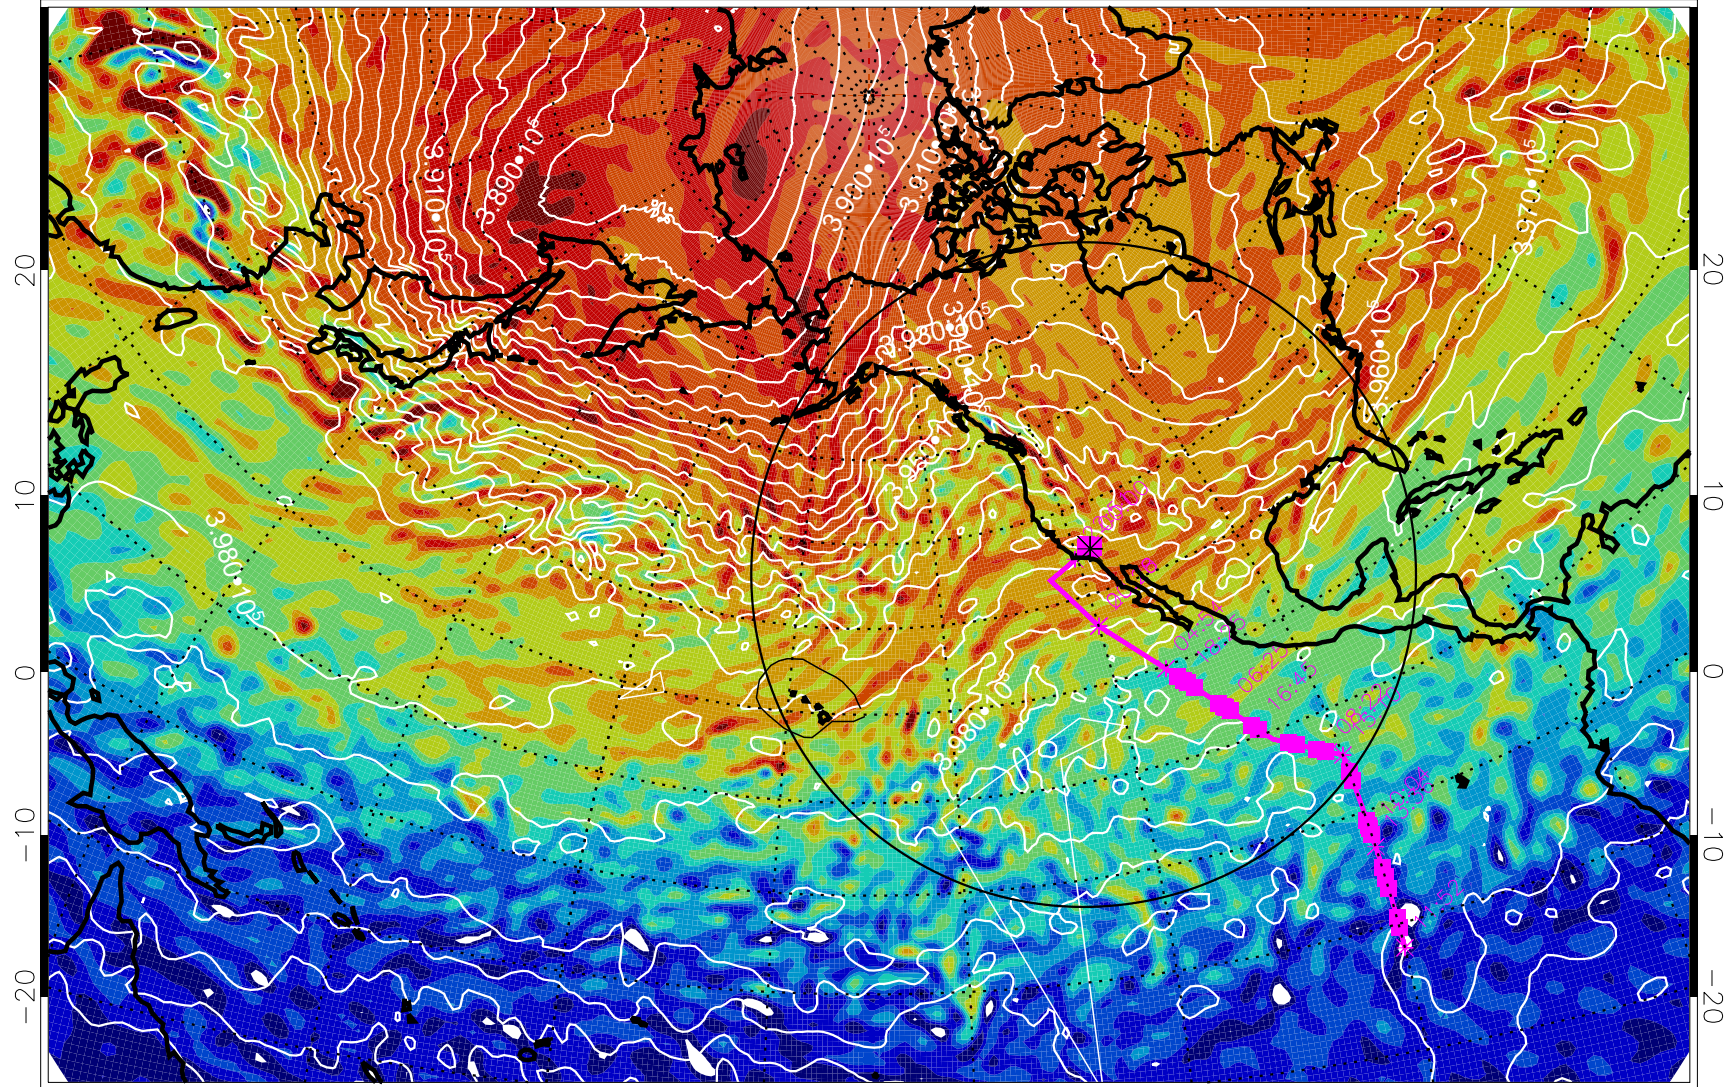

13022806, 90 hour forecast for 460K EPV

460K Montgomery Streamfunction, white

Range ring of 4055 km -- 13 hours GH round trip

13022812, 96 hour forecast for 460K EPV

460K Montgomery Streamfunction, white

Range ring of 4055 km -- 13 hours GH round trip

13022818, 102 hour forecast for 460K EPV

460K Montgomery Streamfunction, white

Range ring of 4055 km -- 13 hours GH round trip

13030100, 108 hour forecast for 460K EPV

460K Montgomery Streamfunction, white

Range ring of 4055 km -- 13 hours GH round trip

13030106, 114 hour forecast for 460K EPV

460K Montgomery Streamfunction, white

Range ring of 4055 km -- 13 hours GH round trip

13030112, 120 hour forecast for 460K EPV

460K Montgomery Streamfunction, white

Range ring of 4055 km -- 13 hours GH round trip