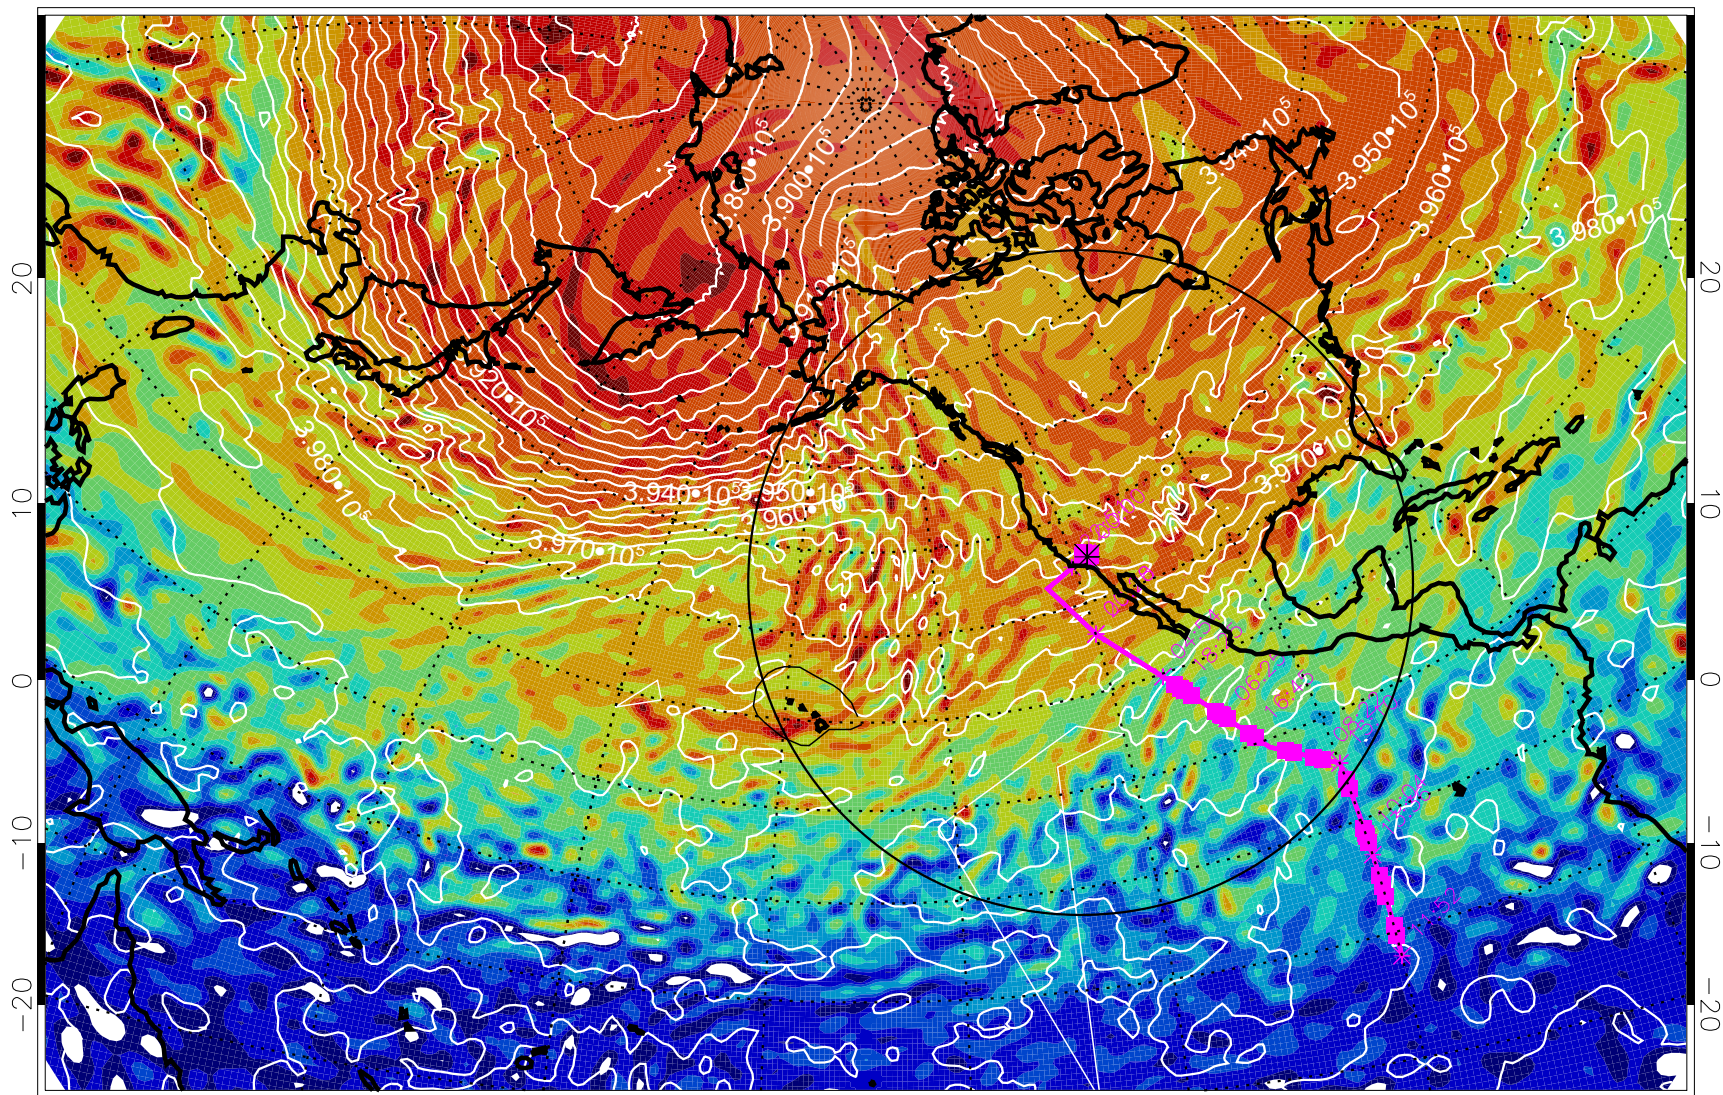

13022518, 30 hour forecast for 460K EPV

460K Montgomery Streamfunction, white

Range ring of 4055 km -- 13 hours GH round trip

13022600, 36 hour forecast for 460K EPV

460K Montgomery Streamfunction, white

Range ring of 4055 km -- 13 hours GH round trip

13022606, 42 hour forecast for 460K EPV

460K Montgomery Streamfunction, white

Range ring of 4055 km -- 13 hours GH round trip

13022612, 48 hour forecast for 460K EPV

460K Montgomery Streamfunction, white

Range ring of 4055 km -- 13 hours GH round trip

13022618, 54 hour forecast for 460K EPV

460K Montgomery Streamfunction, white

Range ring of 4055 km -- 13 hours GH round trip

13022700, 60 hour forecast for 460K EPV

460K Montgomery Streamfunction, white

Range ring of 4055 km -- 13 hours GH round trip

13022706, 66 hour forecast for 460K EPV

460K Montgomery Streamfunction, white

Range ring of 4055 km -- 13 hours GH round trip

13022712, 72 hour forecast for 460K EPV

460K Montgomery Streamfunction, white

Range ring of 4055 km -- 13 hours GH round trip