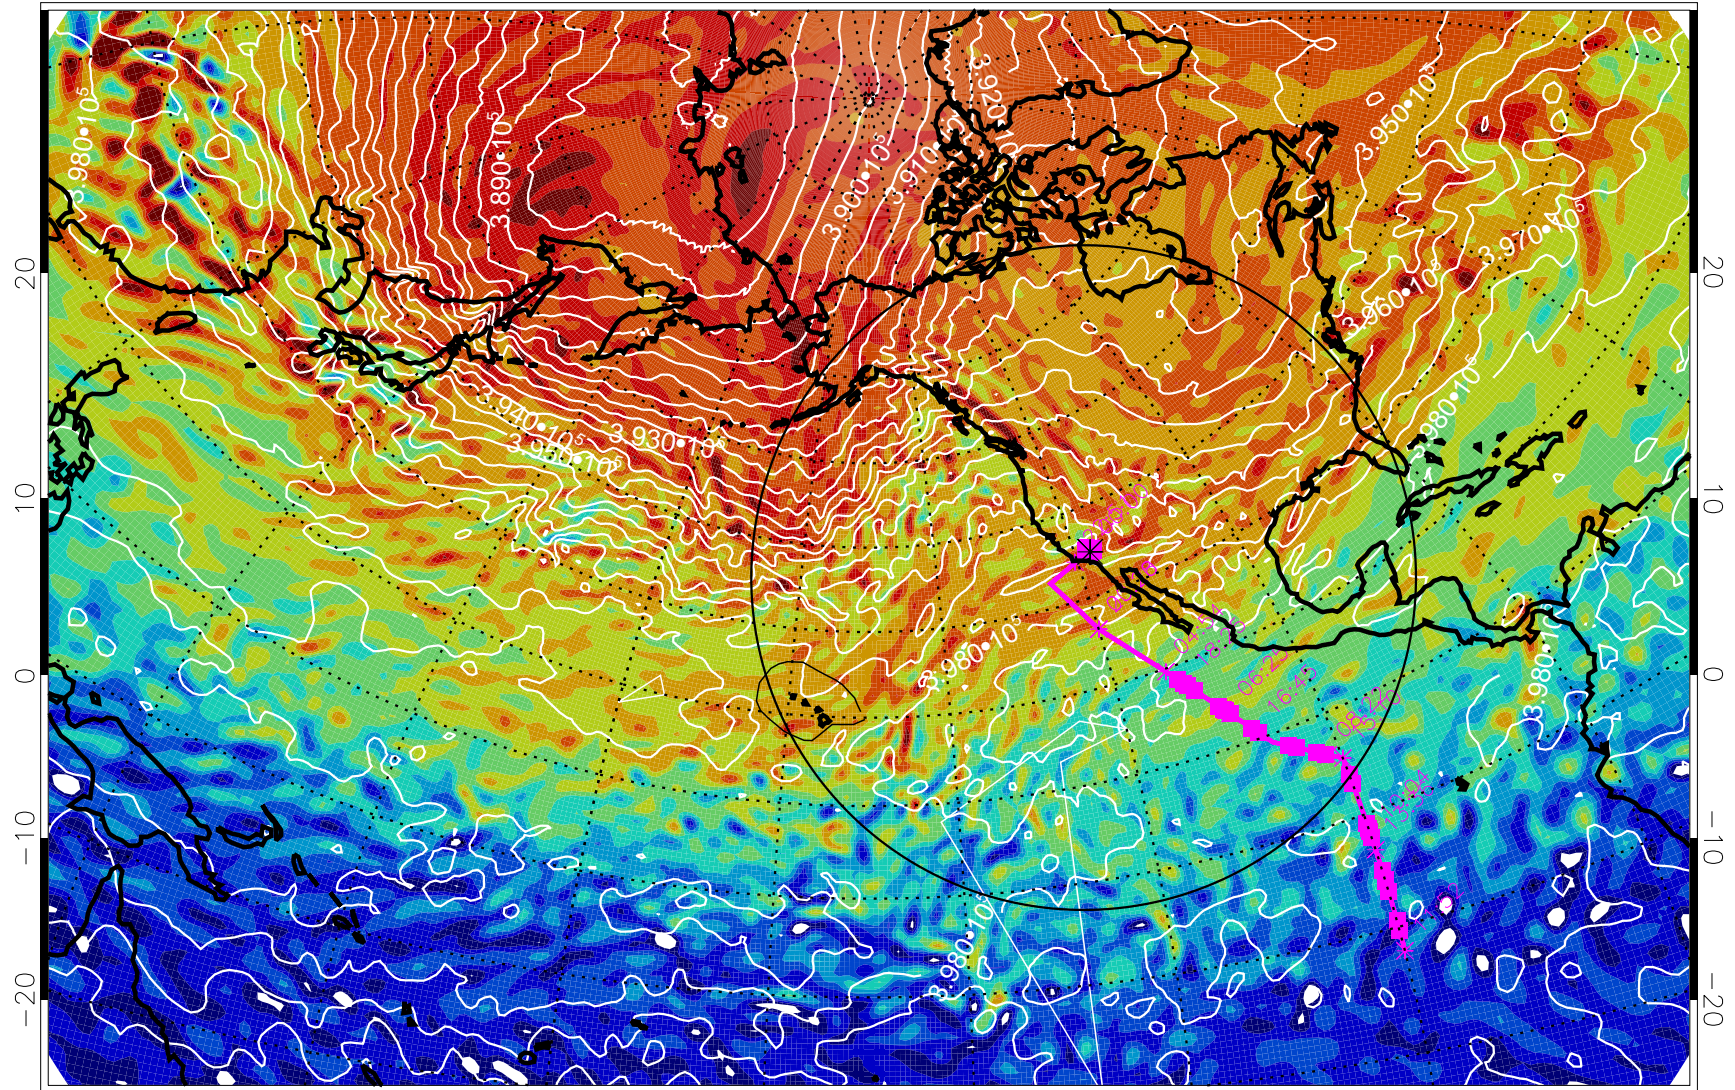

13022806, 90 hour forecast for 460K EPV

460K Montgomery Streamfunction, white

Range ring of 4055 km -- 13 hours GH round trip

13022812, 96 hour forecast for 460K EPV

460K Montgomery Streamfunction, white

Range ring of 4055 km -- 13 hours GH round trip

13022818, 102 hour forecast for 460K EPV

460K Montgomery Streamfunction, white

Range ring of 4055 km -- 13 hours GH round trip

13030100, 108 hour forecast for 460K EPV

460K Montgomery Streamfunction, white

Range ring of 4055 km -- 13 hours GH round trip

13030106, 114 hour forecast for 460K EPV

460K Montgomery Streamfunction, white

Range ring of 4055 km -- 13 hours GH round trip

13030112, 120 hour forecast for 460K EPV

460K Montgomery Streamfunction, white

Range ring of 4055 km -- 13 hours GH round trip