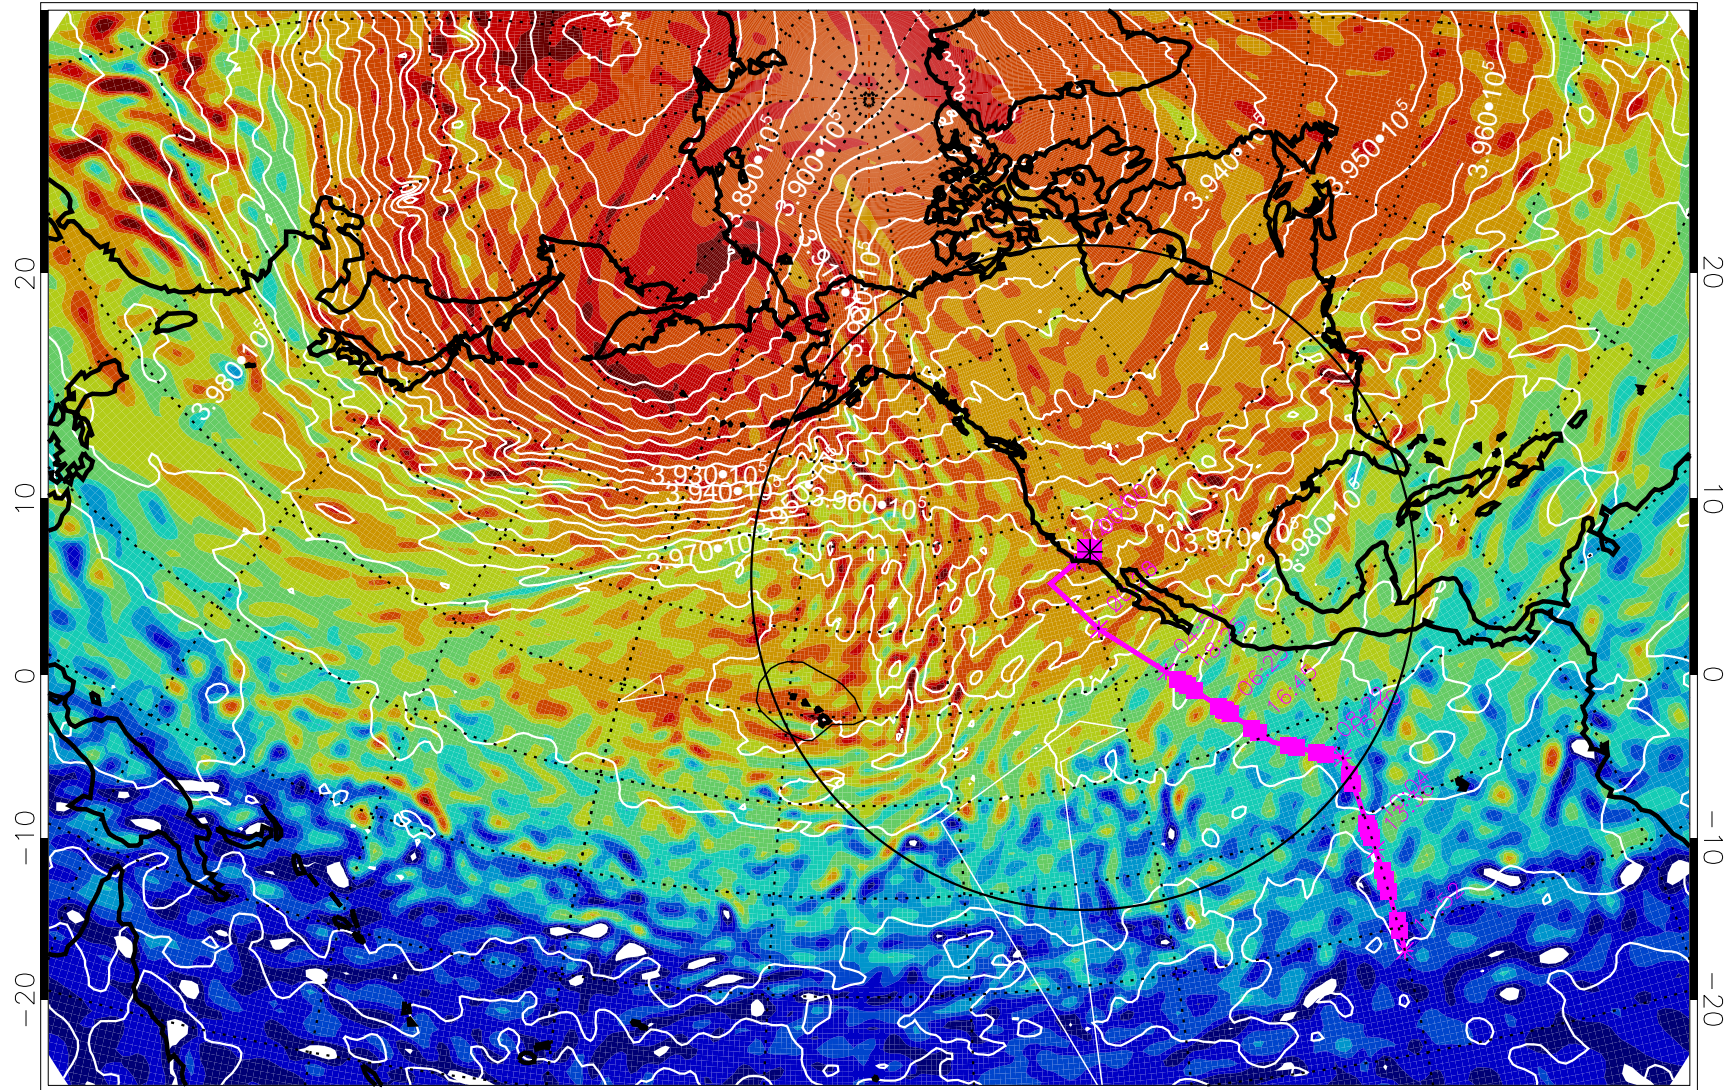

13022618, 54 hour forecast for 460K EPV

460K Montgomery Streamfunction, white

Range ring of 4055 km -- 13 hours GH round trip

13022700, 60 hour forecast for 460K EPV

460K Montgomery Streamfunction, white

Range ring of 4055 km -- 13 hours GH round trip

13022706, 66 hour forecast for 460K EPV

460K Montgomery Streamfunction, white

Range ring of 4055 km -- 13 hours GH round trip

13022712, 72 hour forecast for 460K EPV

460K Montgomery Streamfunction, white

Range ring of 4055 km -- 13 hours GH round trip

13022718, 78 hour forecast for 460K EPV

460K Montgomery Streamfunction, white

Range ring of 4055 km -- 13 hours GH round trip

13022800, 84 hour forecast for 460K EPV

460K Montgomery Streamfunction, white

Range ring of 4055 km -- 13 hours GH round trip

13022818, 102 hour forecast for 460K EPV

460K Montgomery Streamfunction, white

Range ring of 4055 km -- 13 hours GH round trip

13030100, 108 hour forecast for 460K EPV

460K Montgomery Streamfunction, white