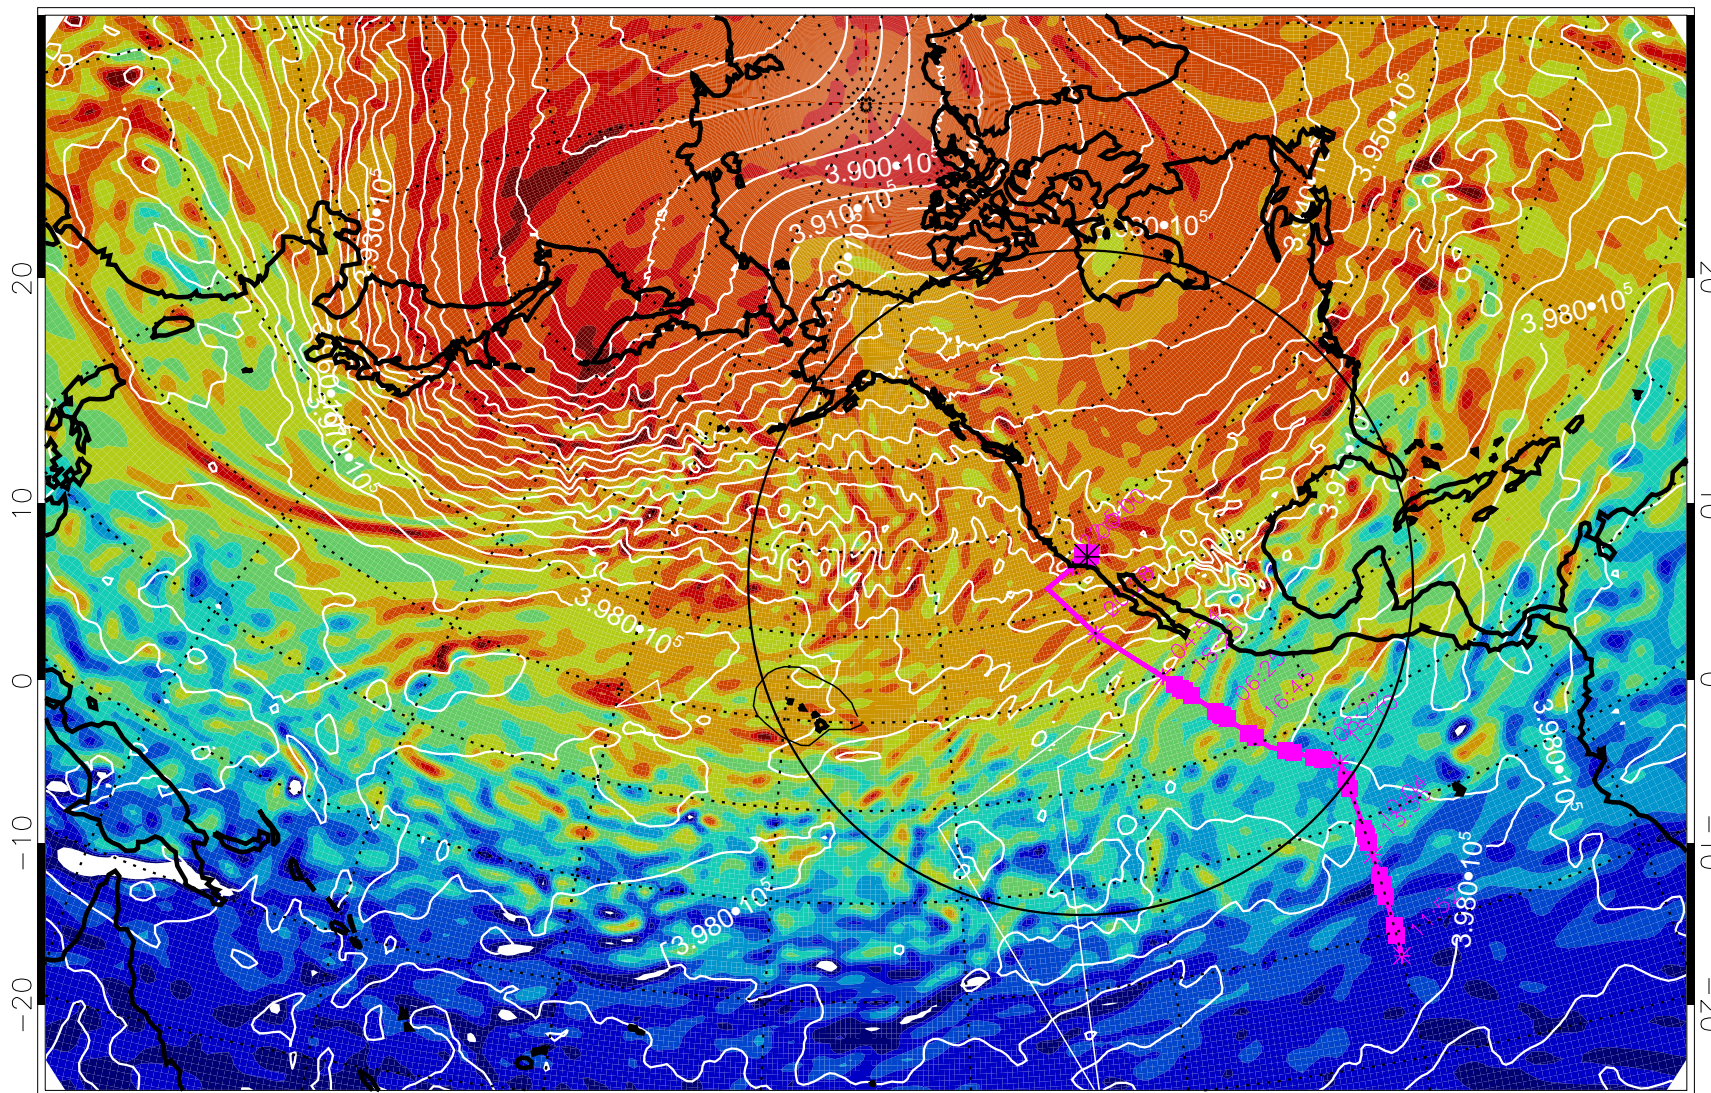

13022418, 6 hour forecast for 460K EPV

460K Montgomery Streamfunction, white

Range ring of 4055 km -- 13 hours GH round trip

13022500, 12 hour forecast for 460K EPV

460K Montgomery Streamfunction, white

Range ring of 4055 km -- 13 hours GH round trip

13022506, 18 hour forecast for 460K EPV

460K Montgomery Streamfunction, white

Range ring of 4055 km -- 13 hours GH round trip

13022512, 24 hour forecast for 460K EPV

460K Montgomery Streamfunction, white

Range ring of 4055 km -- 13 hours GH round trip

13022518, 30 hour forecast for 460K EPV

460K Montgomery Streamfunction, white

Range ring of 4055 km -- 13 hours GH round trip

13022600, 36 hour forecast for 460K EPV

460K Montgomery Streamfunction, white

Range ring of 4055 km -- 13 hours GH round trip

13022606, 42 hour forecast for 460K EPV

460K Montgomery Streamfunction, white

Range ring of 4055 km -- 13 hours GH round trip

13022612, 48 hour forecast for 460K EPV

460K Montgomery Streamfunction, white

Range ring of 4055 km -- 13 hours GH round trip