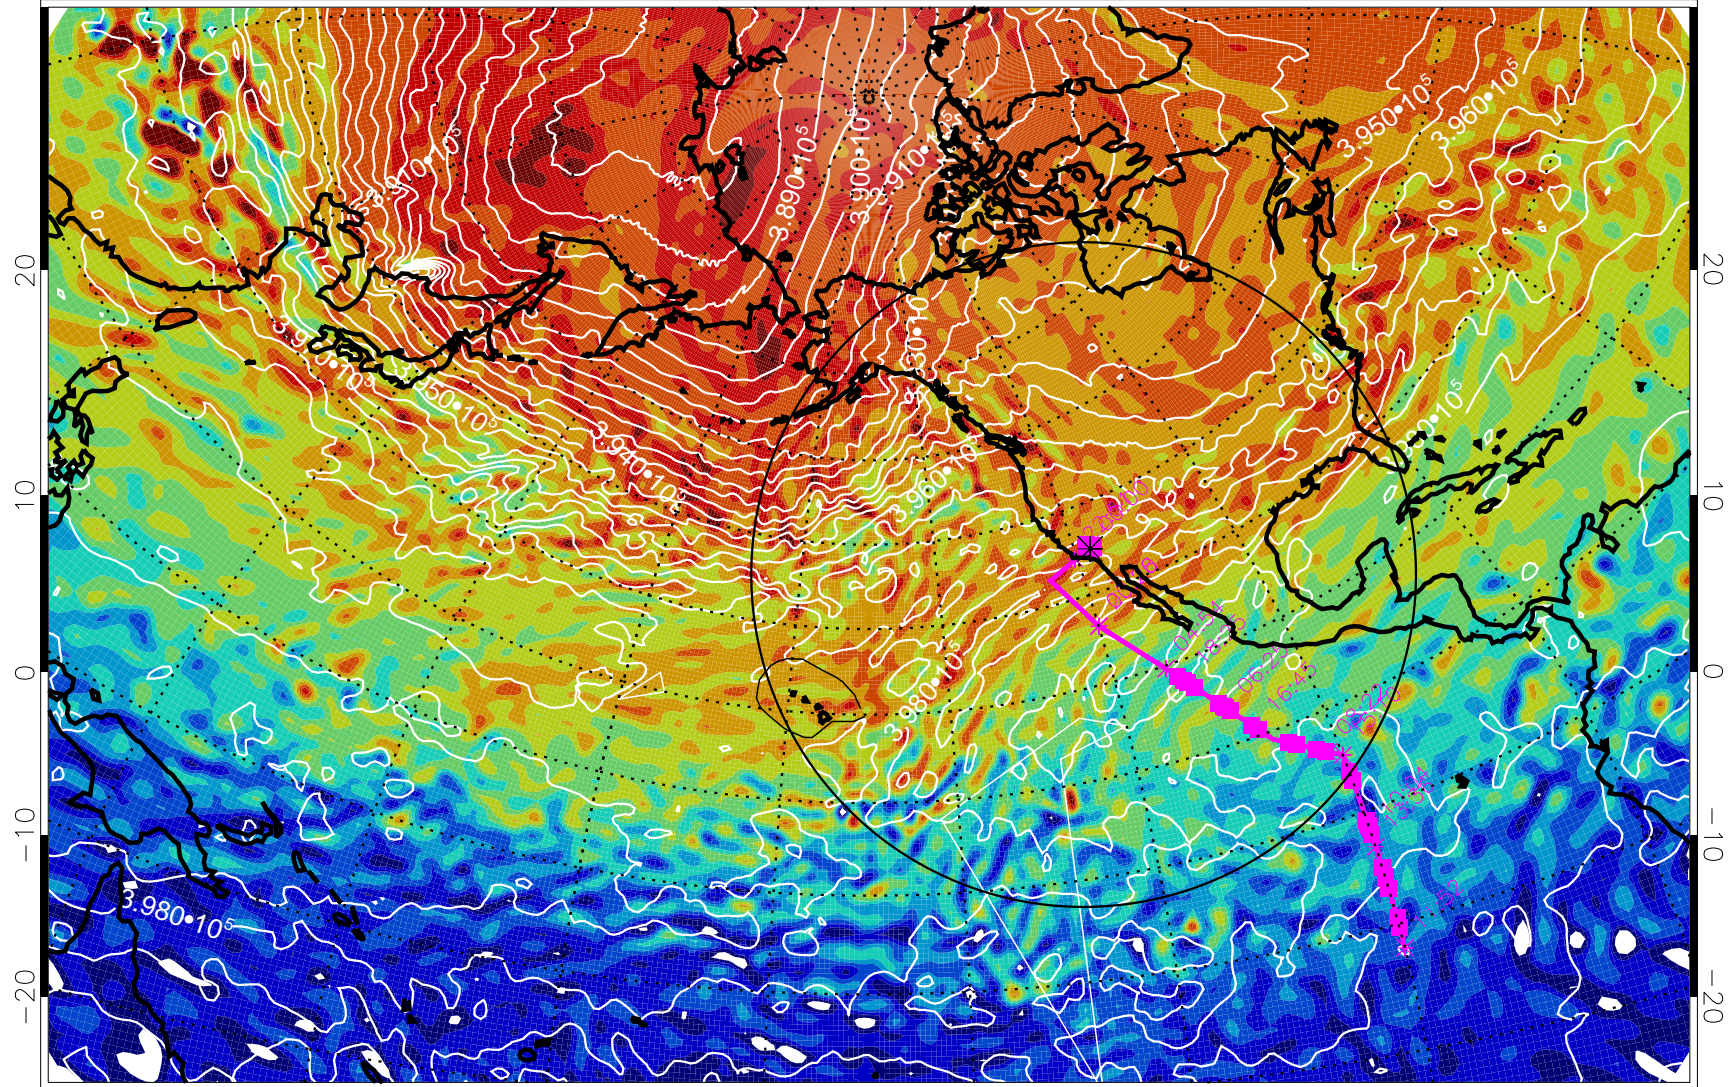

13022718, 78 hour forecast for 460K EPV

460K Montgomery Streamfunction, white

Range ring of 4055 km -- 13 hours GH round trip

13022800, 84 hour forecast for 460K EPV

460K Montgomery Streamfunction, white

Range ring of 4055 km -- 13 hours GH round trip

13022806, 90 hour forecast for 460K EPV

460K Montgomery Streamfunction, white

Range ring of 4055 km -- 13 hours GH round trip

13022812, 96 hour forecast for 460K EPV

460K Montgomery Streamfunction, white

Range ring of 4055 km -- 13 hours GH round trip

13022818, 102 hour forecast for 460K EPV

460K Montgomery Streamfunction, white

Range ring of 4055 km -- 13 hours GH round trip

13030100, 108 hour forecast for 460K EPV

460K Montgomery Streamfunction, white

Range ring of 4055 km -- 13 hours GH round trip

13030106, 114 hour forecast for 460K EPV

460K Montgomery Streamfunction, white

Range ring of 4055 km -- 13 hours GH round trip

13030112, 120 hour forecast for 460K EPV