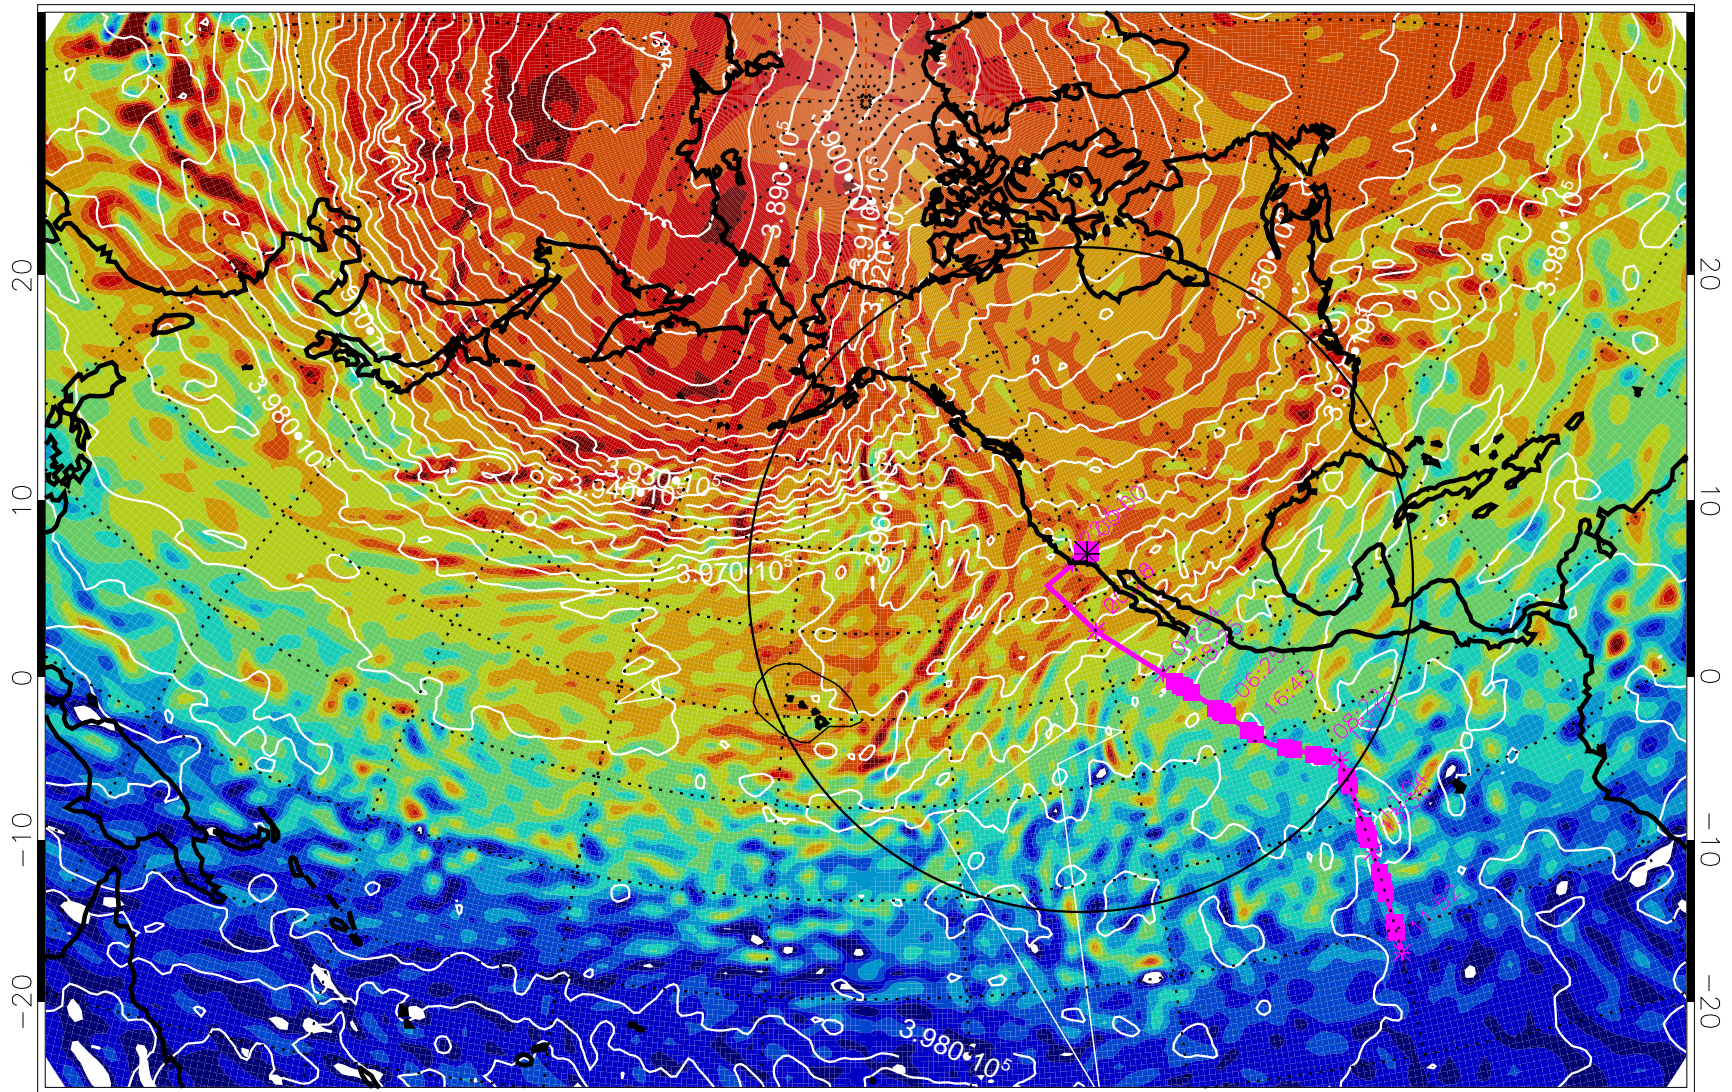

13022706, 66 hour forecast for 460K EPV

460K Montgomery Streamfunction, white

Range ring of 4055 km -- 13 hours GH round trip

13022712, 72 hour forecast for 460K EPV

460K Montgomery Streamfunction, white

Range ring of 4055 km -- 13 hours GH round trip

13022718, 78 hour forecast for 460K EPV

460K Montgomery Streamfunction, white

Range ring of 4055 km -- 13 hours GH round trip

13022800, 84 hour forecast for 460K EPV

460K Montgomery Streamfunction, white

Range ring of 4055 km -- 13 hours GH round trip

13022806, 90 hour forecast for 460K EPV

460K Montgomery Streamfunction, white

Range ring of 4055 km -- 13 hours GH round trip

13022812, 96 hour forecast for 460K EPV

460K Montgomery Streamfunction, white

Range ring of 4055 km -- 13 hours GH round trip

13022818, 102 hour forecast for 460K EPV

460K Montgomery Streamfunction, white

Range ring of 4055 km -- 13 hours GH round trip

13030100, 108 hour forecast for 460K EPV

460K Montgomery Streamfunction, white