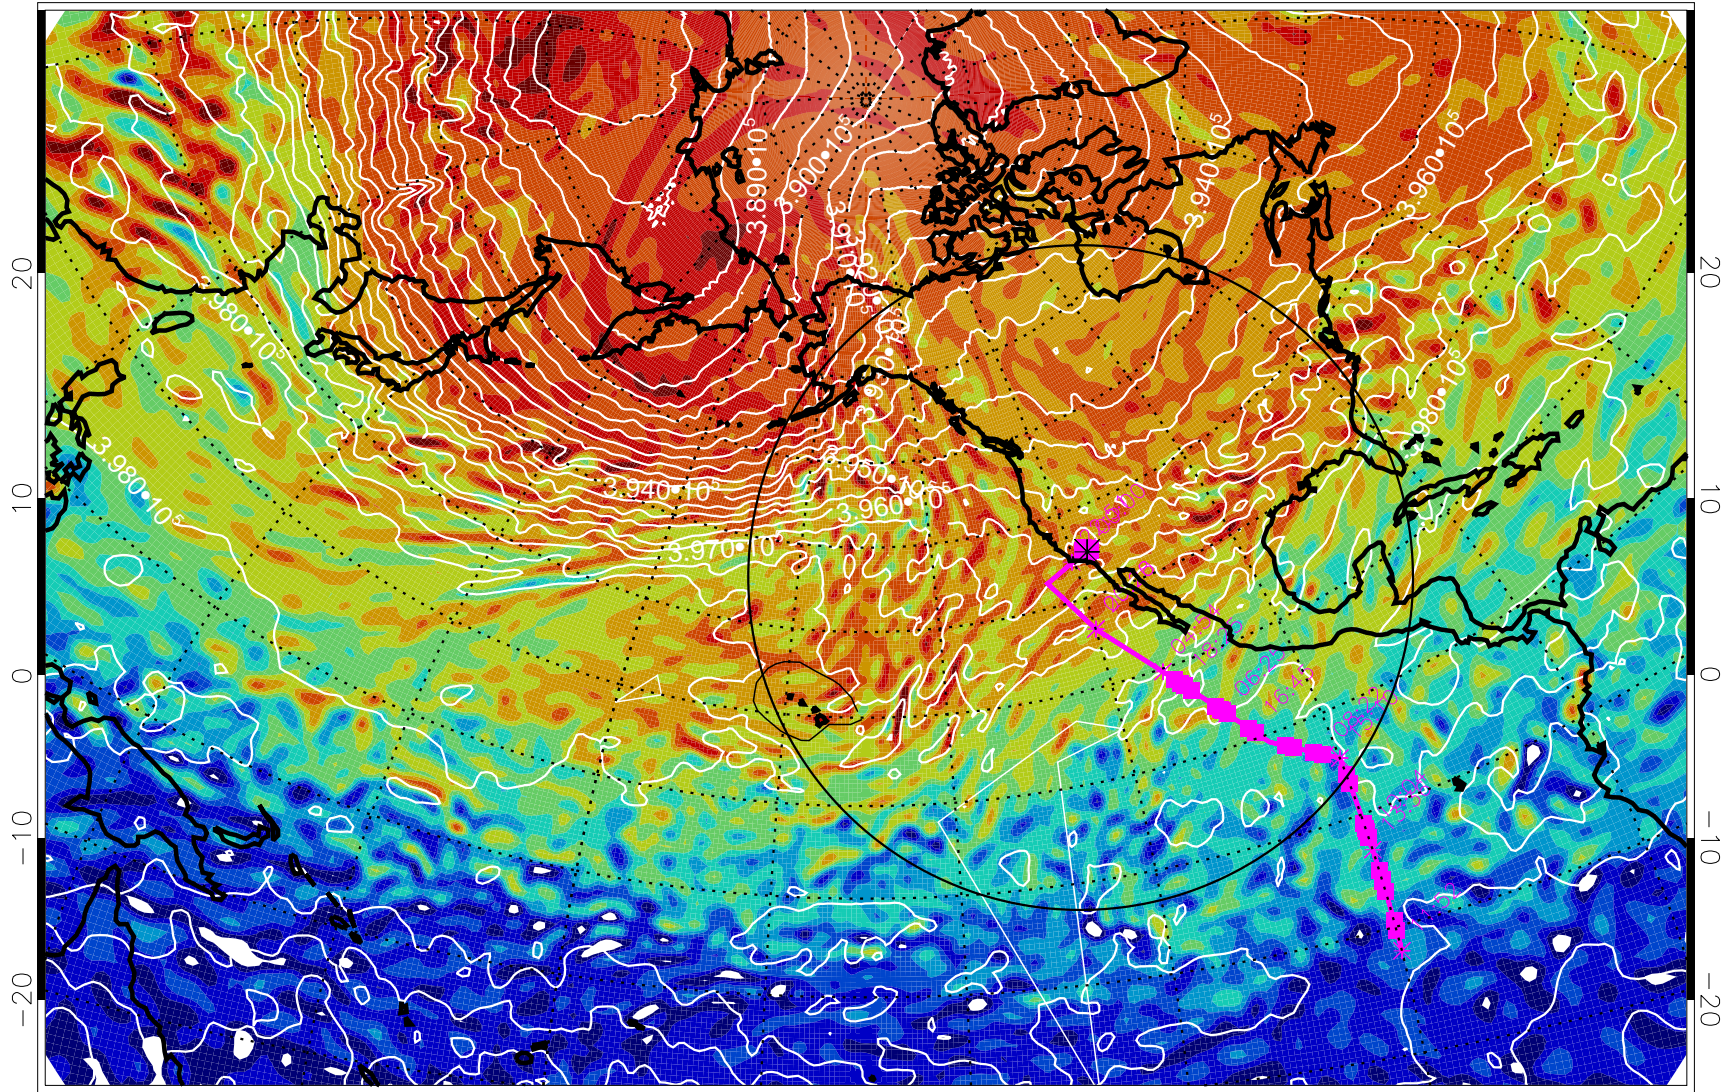

13022618, 54 hour forecast for 460K EPV

460K Montgomery Streamfunction, white

Range ring of 4055 km -- 13 hours GH round trip

13022700, 60 hour forecast for 460K EPV

460K Montgomery Streamfunction, white

Range ring of 4055 km -- 13 hours GH round trip

13022706, 66 hour forecast for 460K EPV

460K Montgomery Streamfunction, white

Range ring of 4055 km -- 13 hours GH round trip

13022712, 72 hour forecast for 460K EPV

460K Montgomery Streamfunction, white

Range ring of 4055 km -- 13 hours GH round trip

13022718, 78 hour forecast for 460K EPV

460K Montgomery Streamfunction, white

Range ring of 4055 km -- 13 hours GH round trip

13022800, 84 hour forecast for 460K EPV

460K Montgomery Streamfunction, white

Range ring of 4055 km -- 13 hours GH round trip

13022818, 102 hour forecast for 460K EPV

460K Montgomery Streamfunction, white

Range ring of 4055 km -- 13 hours GH round trip

13030100, 108 hour forecast for 460K EPV

460K Montgomery Streamfunction, white