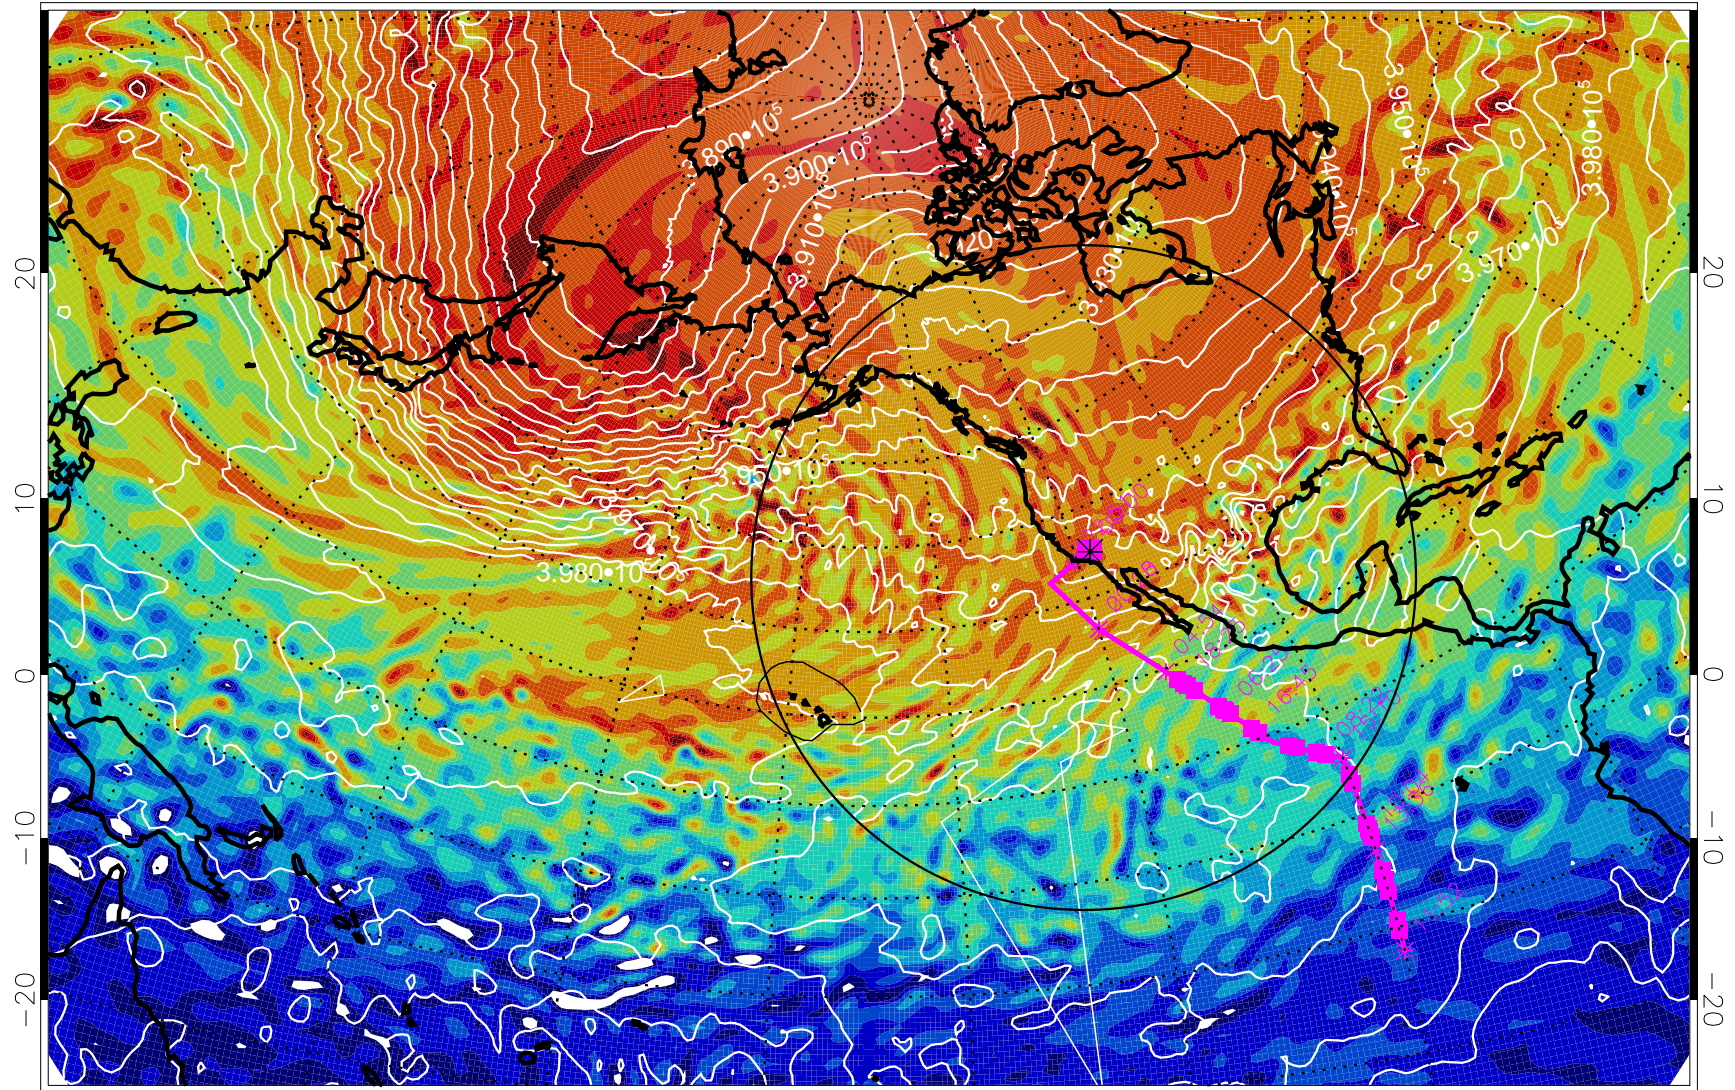

13022418, 6 hour forecast for 460K EPV

460K Montgomery Streamfunction, white

Range ring of 4055 km -- 13 hours GH round trip

13022500, 12 hour forecast for 460K EPV

460K Montgomery Streamfunction, white

Range ring of 4055 km -- 13 hours GH round trip

13022506, 18 hour forecast for 460K EPV

460K Montgomery Streamfunction, white

Range ring of 4055 km -- 13 hours GH round trip

13022512, 24 hour forecast for 460K EPV

460K Montgomery Streamfunction, white

Range ring of 4055 km -- 13 hours GH round trip

13022518, 30 hour forecast for 460K EPV

460K Montgomery Streamfunction, white

Range ring of 4055 km -- 13 hours GH round trip

13022600, 36 hour forecast for 460K EPV

460K Montgomery Streamfunction, white

Range ring of 4055 km -- 13 hours GH round trip

13022606, 42 hour forecast for 460K EPV

460K Montgomery Streamfunction, white

Range ring of 4055 km -- 13 hours GH round trip

13022612, 48 hour forecast for 460K EPV

460K Montgomery Streamfunction, white

Range ring of 4055 km -- 13 hours GH round trip