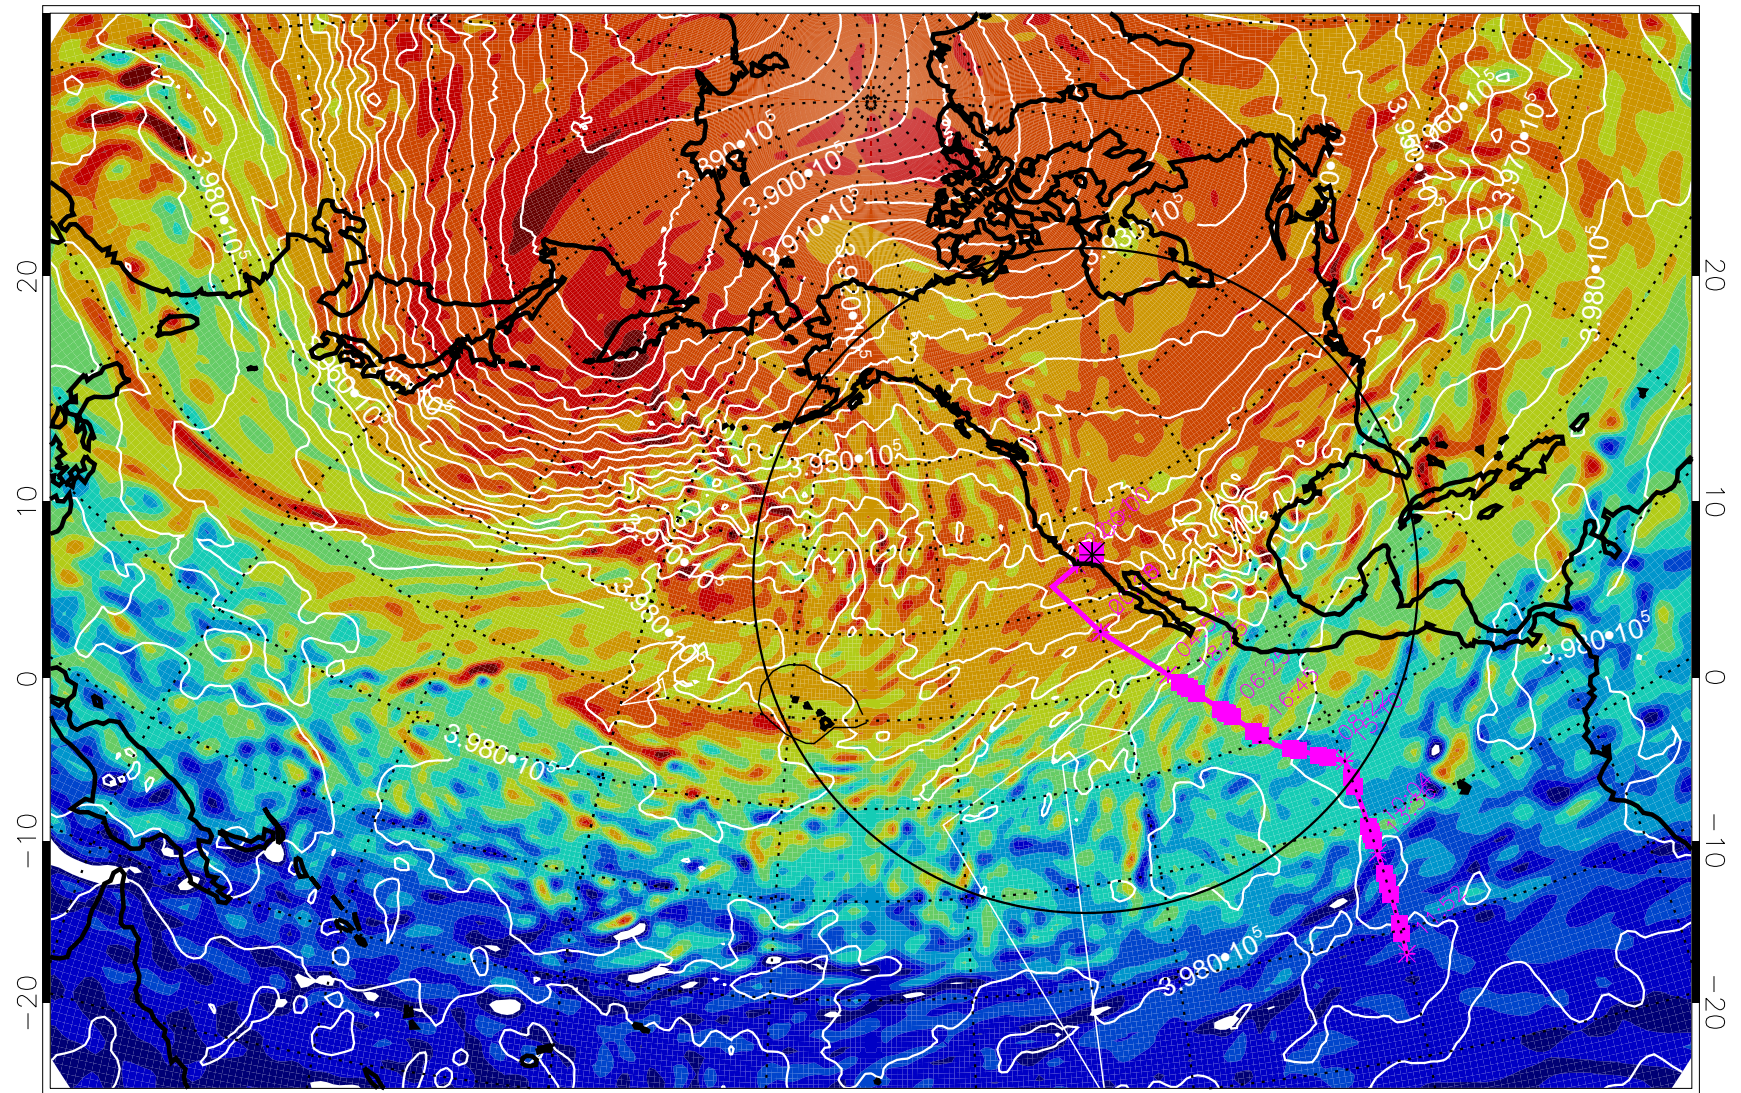

13022418, 6 hour forecast for 460K EPV

460K Montgomery Streamfunction, white

Range ring of 4055 km -- 13 hours GH round trip

13022500, 12 hour forecast for 460K EPV

460K Montgomery Streamfunction, white

Range ring of 4055 km -- 13 hours GH round trip

13022506, 18 hour forecast for 460K EPV

460K Montgomery Streamfunction, white

Range ring of 4055 km -- 13 hours GH round trip

13022512, 24 hour forecast for 460K EPV

460K Montgomery Streamfunction, white

Range ring of 4055 km -- 13 hours GH round trip

13022518, 30 hour forecast for 460K EPV

460K Montgomery Streamfunction, white

Range ring of 4055 km -- 13 hours GH round trip

13022600, 36 hour forecast for 460K EPV

460K Montgomery Streamfunction, white

Range ring of 4055 km -- 13 hours GH round trip

13022606, 42 hour forecast for 460K EPV

460K Montgomery Streamfunction, white

Range ring of 4055 km -- 13 hours GH round trip

13022612, 48 hour forecast for 460K EPV

460K Montgomery Streamfunction, white

Range ring of 4055 km -- 13 hours GH round trip