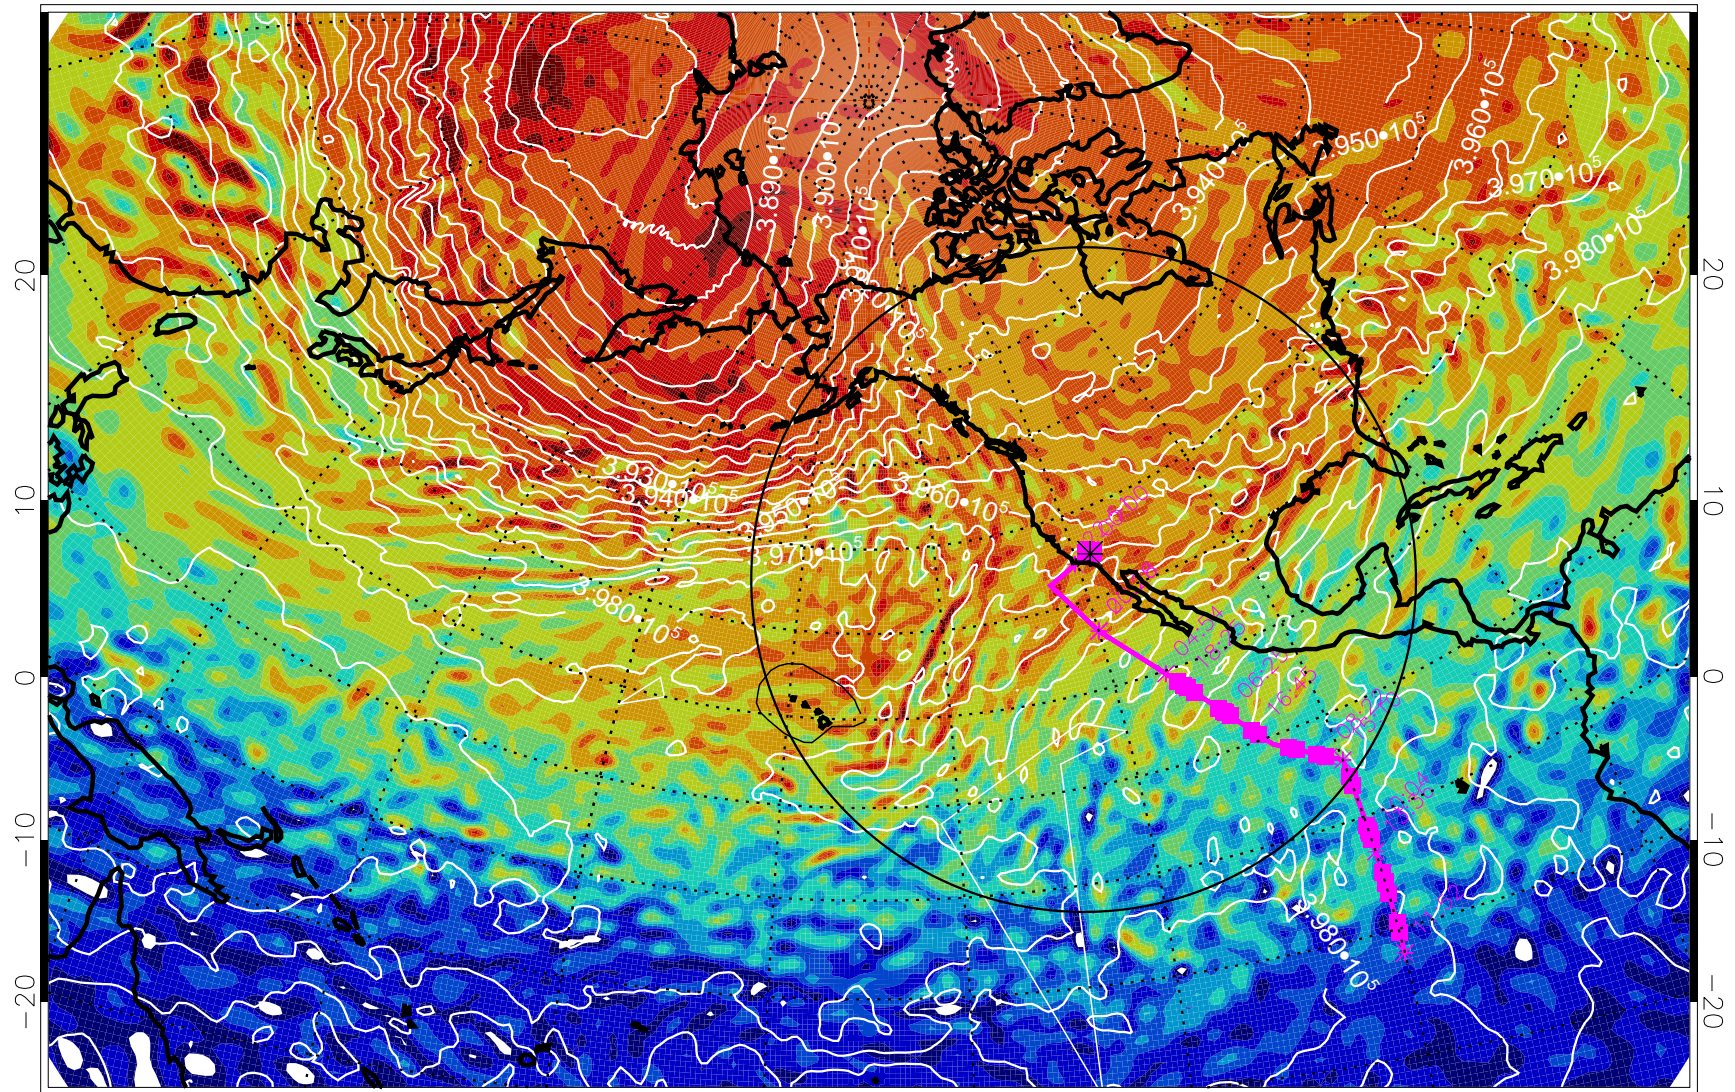

13022706, 66 hour forecast for 460K EPV

460K Montgomery Streamfunction, white

Range ring of 4055 km -- 13 hours GH round trip

13022712, 72 hour forecast for 460K EPV

460K Montgomery Streamfunction, white

Range ring of 4055 km -- 13 hours GH round trip

13022718, 78 hour forecast for 460K EPV

460K Montgomery Streamfunction, white

Range ring of 4055 km -- 13 hours GH round trip

13022800, 84 hour forecast for 460K EPV

460K Montgomery Streamfunction, white

Range ring of 4055 km -- 13 hours GH round trip

13022806, 90 hour forecast for 460K EPV

460K Montgomery Streamfunction, white

Range ring of 4055 km -- 13 hours GH round trip

13022812, 96 hour forecast for 460K EPV

460K Montgomery Streamfunction, white

Range ring of 4055 km -- 13 hours GH round trip

13022818, 102 hour forecast for 460K EPV

460K Montgomery Streamfunction, white

Range ring of 4055 km -- 13 hours GH round trip

13030100, 108 hour forecast for 460K EPV

460K Montgomery Streamfunction, white