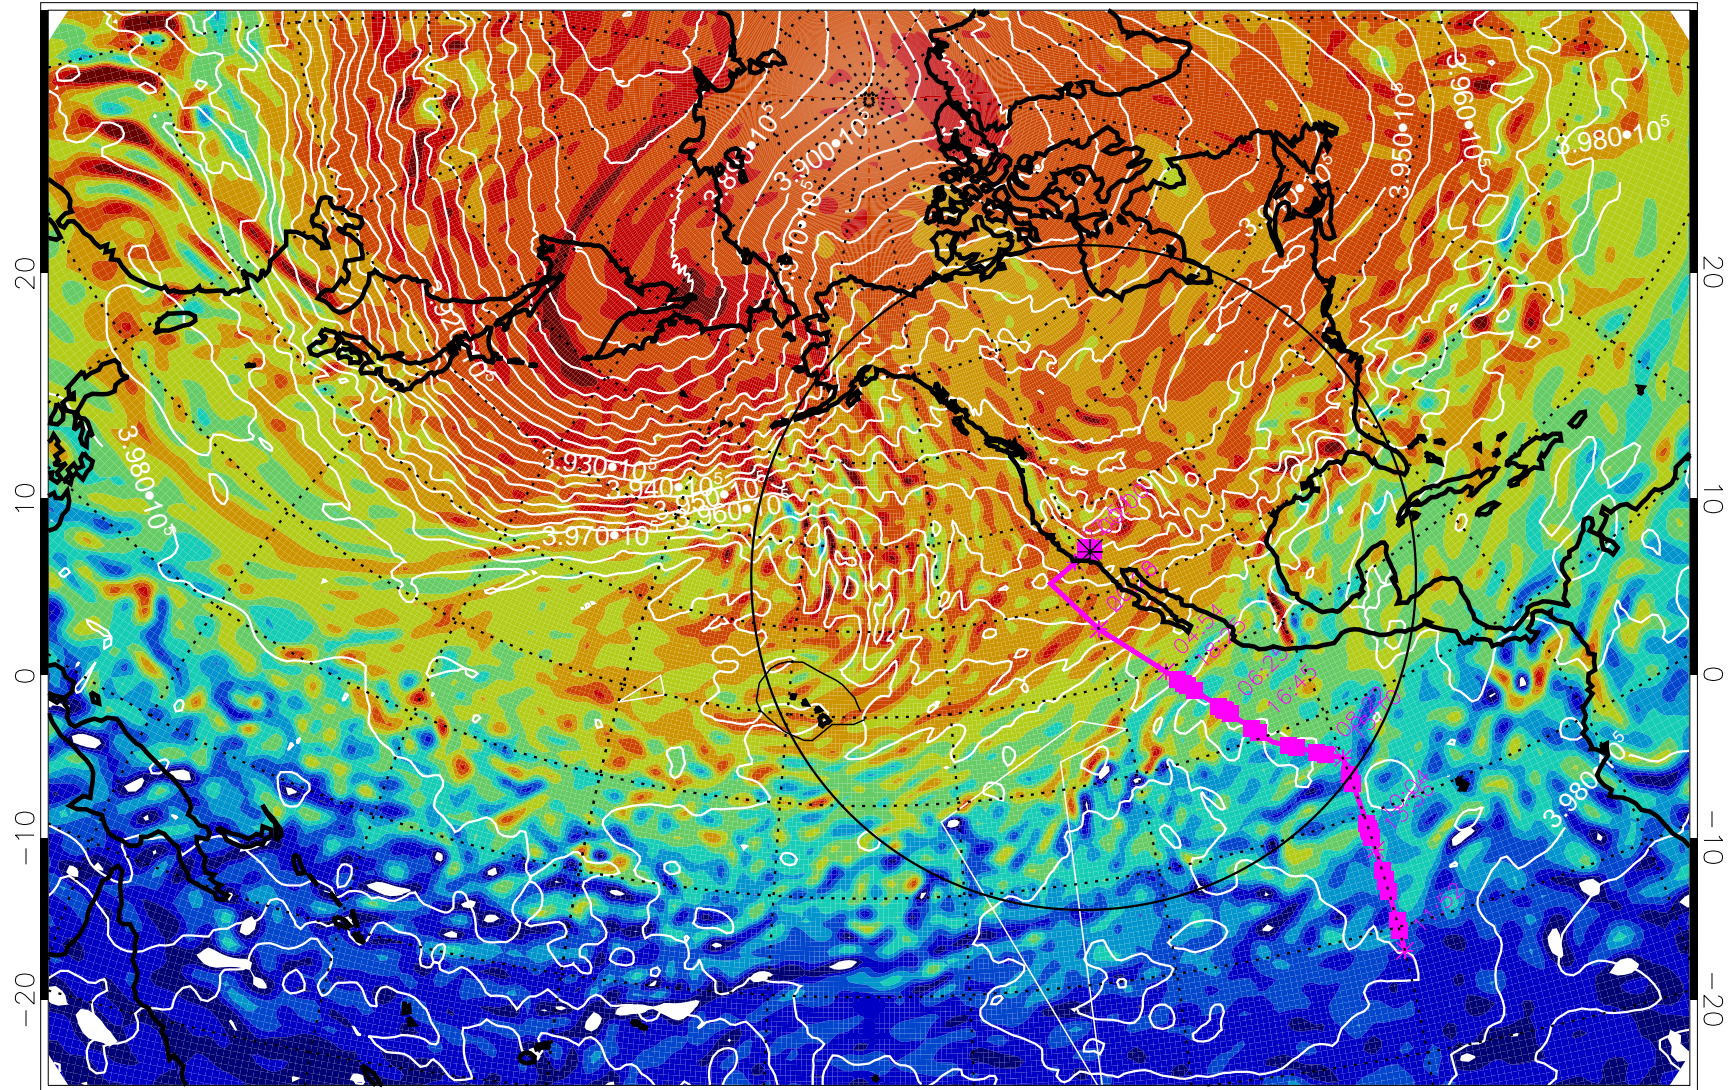

13022506, 18 hour forecast for 460K EPV

460K Montgomery Streamfunction, white

Range ring of 4055 km -- 13 hours GH round trip

13022512, 24 hour forecast for 460K EPV

460K Montgomery Streamfunction, white

Range ring of 4055 km -- 13 hours GH round trip

13022518, 30 hour forecast for 460K EPV

460K Montgomery Streamfunction, white

Range ring of 4055 km -- 13 hours GH round trip

13022600, 36 hour forecast for 460K EPV

460K Montgomery Streamfunction, white

Range ring of 4055 km -- 13 hours GH round trip

13022606, 42 hour forecast for 460K EPV

460K Montgomery Streamfunction, white

Range ring of 4055 km -- 13 hours GH round trip

13022612, 48 hour forecast for 460K EPV

460K Montgomery Streamfunction, white

Range ring of 4055 km -- 13 hours GH round trip

13022618, 54 hour forecast for 460K EPV

460K Montgomery Streamfunction, white

Range ring of 4055 km -- 13 hours GH round trip

13022700, 60 hour forecast for 460K EPV

460K Montgomery Streamfunction, white

Range ring of 4055 km -- 13 hours GH round trip