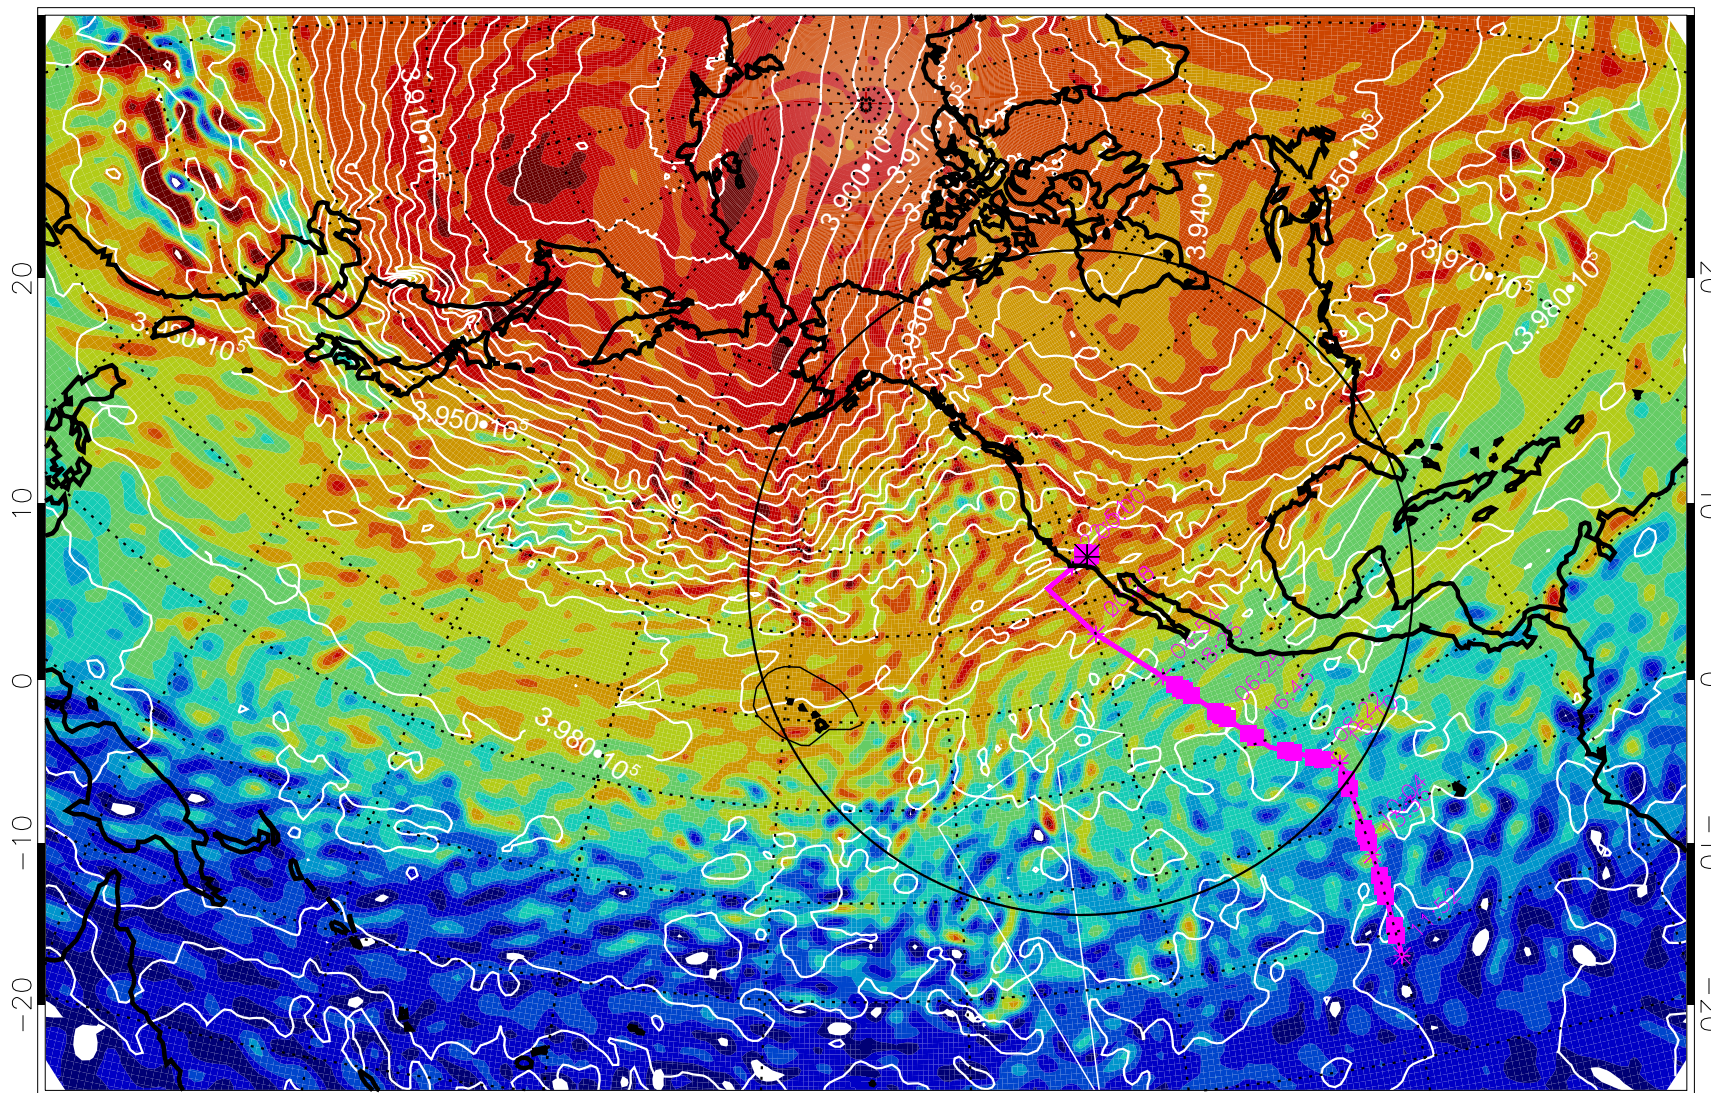

13022718, 78 hour forecast for 460K EPV

460K Montgomery Streamfunction, white

Range ring of 4055 km -- 13 hours GH round trip

13022800, 84 hour forecast for 460K EPV

460K Montgomery Streamfunction, white

Range ring of 4055 km -- 13 hours GH round trip

13022806, 90 hour forecast for 460K EPV

460K Montgomery Streamfunction, white

Range ring of 4055 km -- 13 hours GH round trip

13022812, 96 hour forecast for 460K EPV

460K Montgomery Streamfunction, white

Range ring of 4055 km -- 13 hours GH round trip

13022818, 102 hour forecast for 460K EPV

460K Montgomery Streamfunction, white

Range ring of 4055 km -- 13 hours GH round trip

13030100, 108 hour forecast for 460K EPV

460K Montgomery Streamfunction, white

Range ring of 4055 km -- 13 hours GH round trip

13030106, 114 hour forecast for 460K EPV

460K Montgomery Streamfunction, white

Range ring of 4055 km -- 13 hours GH round trip

13030112, 120 hour forecast for 460K EPV