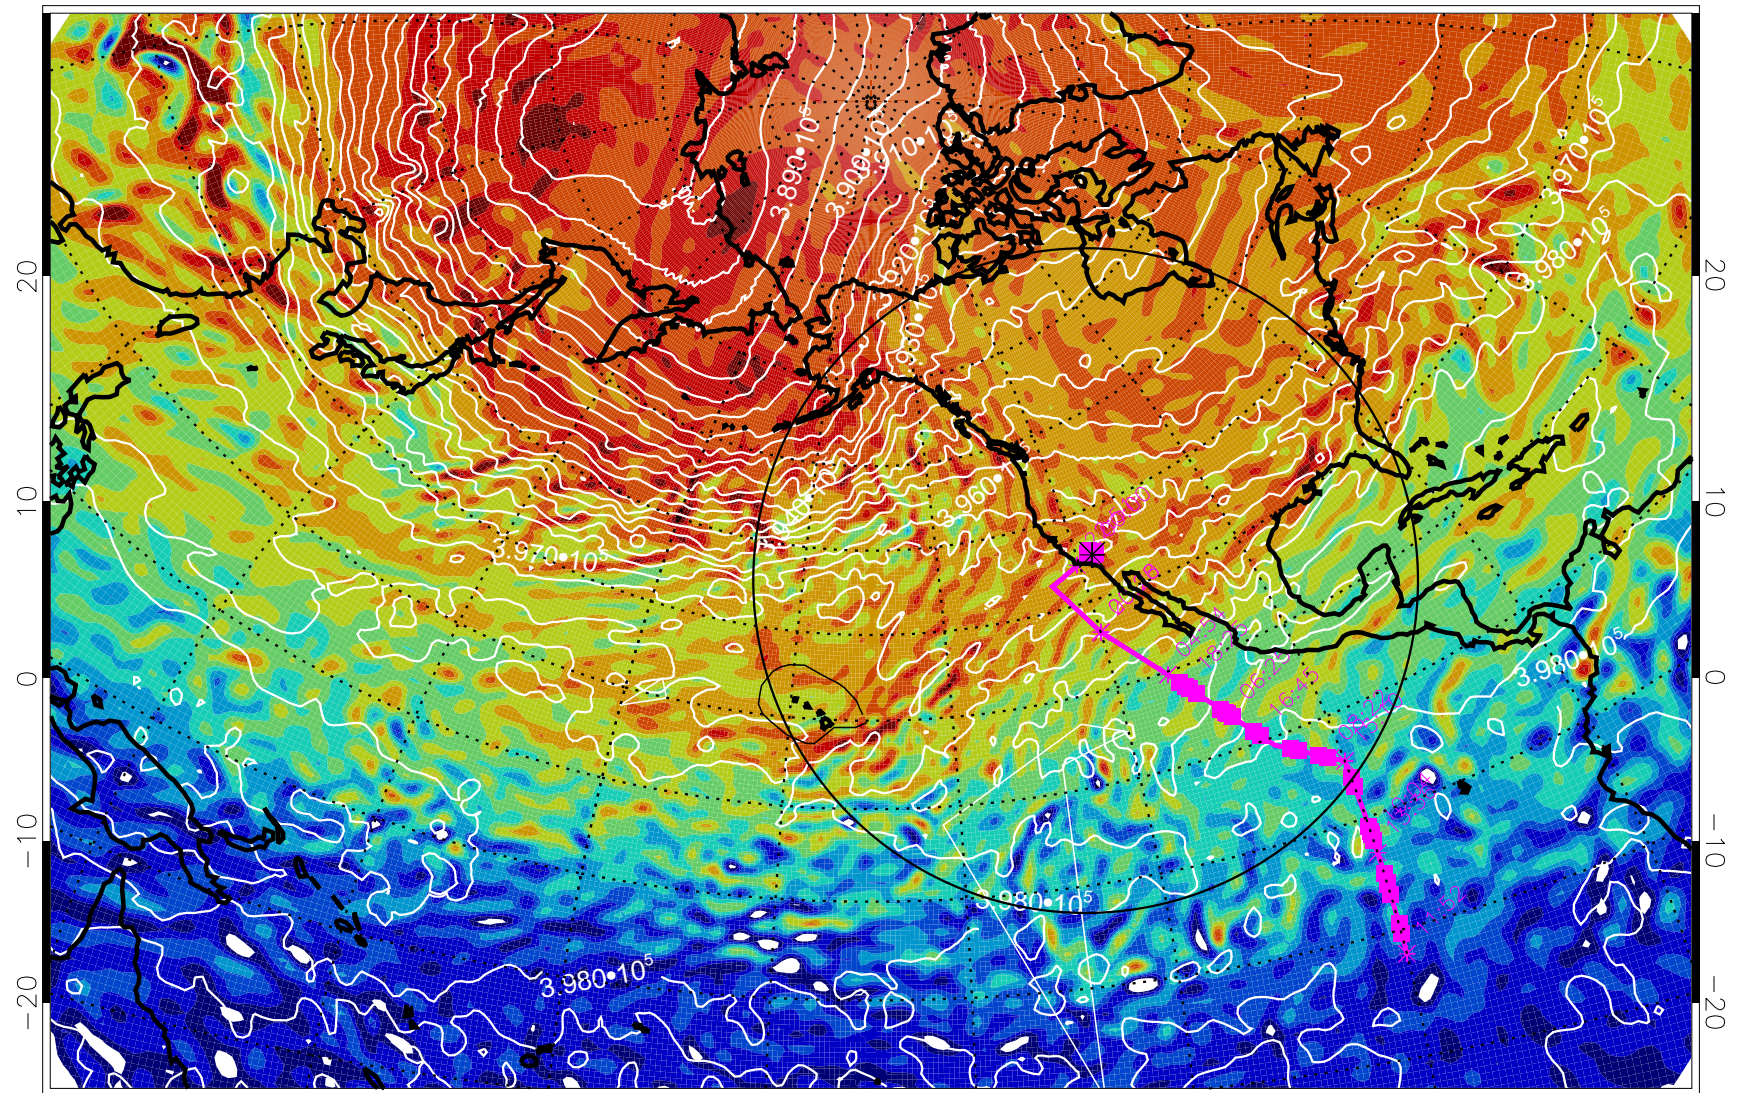

13022706, 66 hour forecast for 460K EPV

460K Montgomery Streamfunction, white

Range ring of 4055 km -- 13 hours GH round trip

13022712, 72 hour forecast for 460K EPV

460K Montgomery Streamfunction, white

Range ring of 4055 km -- 13 hours GH round trip

13022718, 78 hour forecast for 460K EPV

460K Montgomery Streamfunction, white

Range ring of 4055 km -- 13 hours GH round trip

13022800, 84 hour forecast for 460K EPV

460K Montgomery Streamfunction, white

Range ring of 4055 km -- 13 hours GH round trip

13022806, 90 hour forecast for 460K EPV

460K Montgomery Streamfunction, white

Range ring of 4055 km -- 13 hours GH round trip

13022812, 96 hour forecast for 460K EPV

460K Montgomery Streamfunction, white

Range ring of 4055 km -- 13 hours GH round trip

13022818, 102 hour forecast for 460K EPV

460K Montgomery Streamfunction, white

Range ring of 4055 km -- 13 hours GH round trip

13030100, 108 hour forecast for 460K EPV

460K Montgomery Streamfunction, white