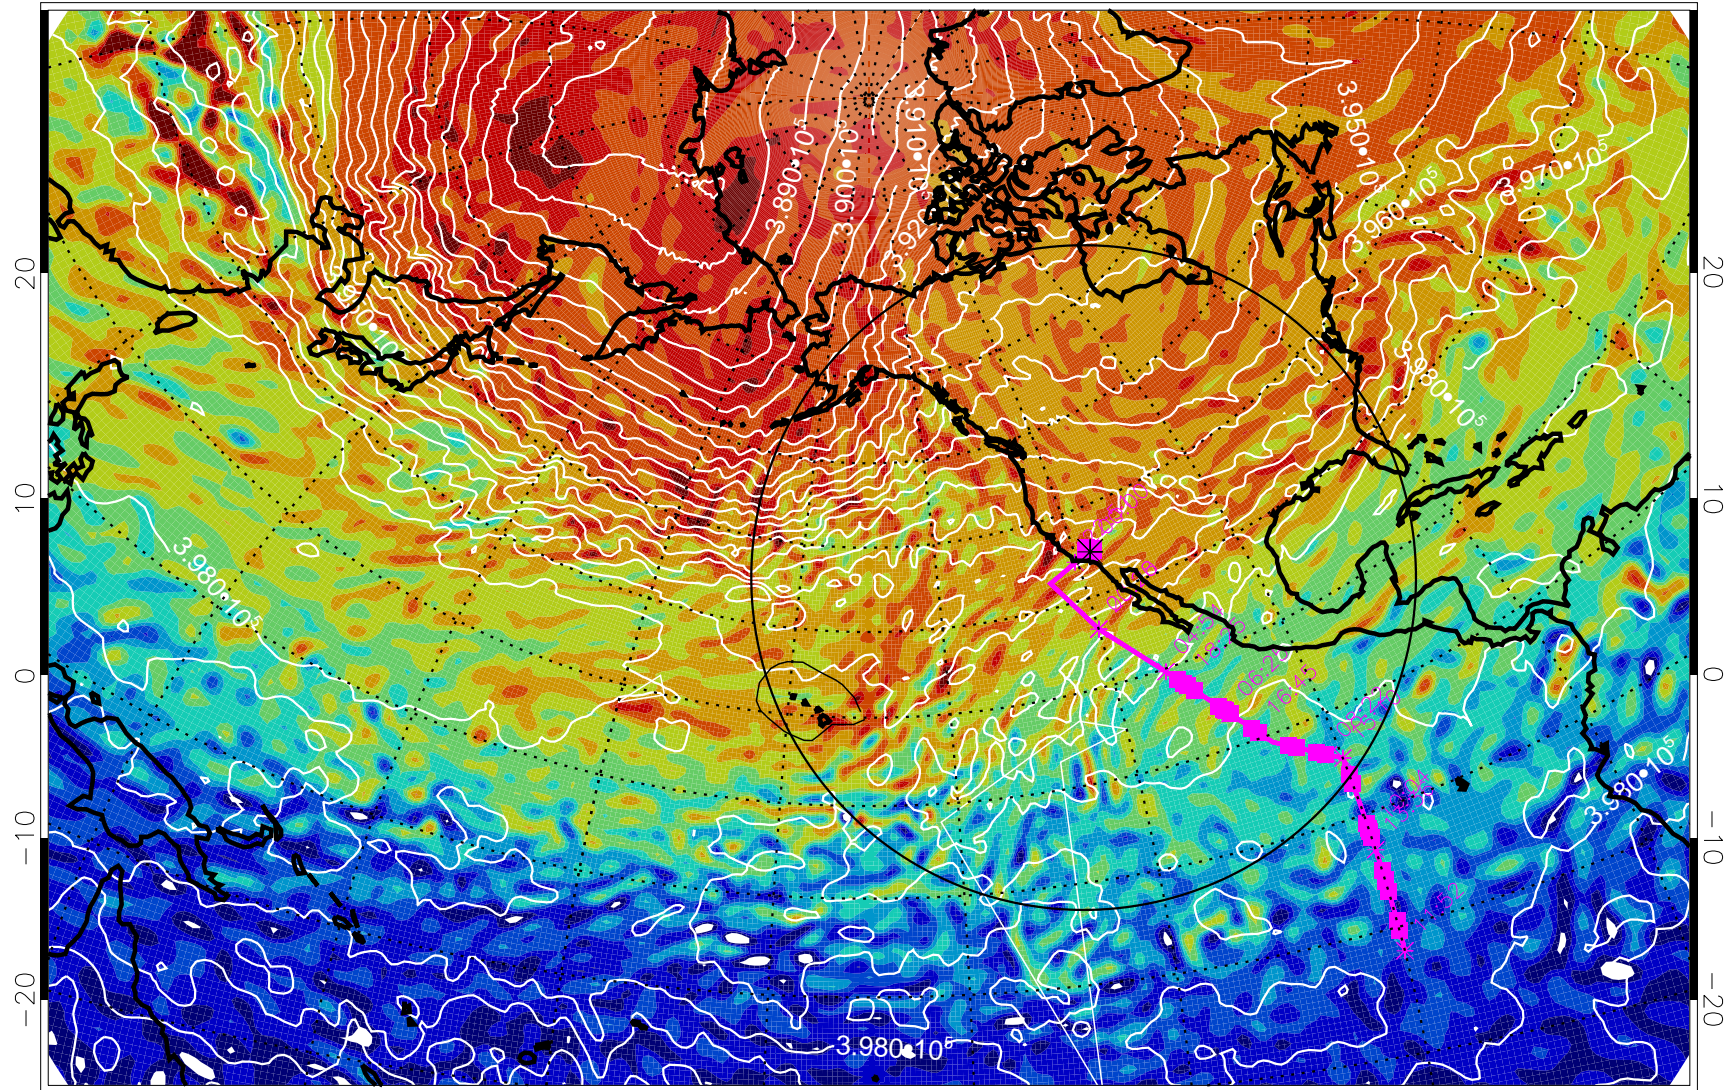

13022706, 66 hour forecast for 460K EPV

460K Montgomery Streamfunction, white

Range ring of 4055 km -- 13 hours GH round trip

13022712, 72 hour forecast for 460K EPV

460K Montgomery Streamfunction, white

Range ring of 4055 km -- 13 hours GH round trip

13022718, 78 hour forecast for 460K EPV

460K Montgomery Streamfunction, white

Range ring of 4055 km -- 13 hours GH round trip

13022800, 84 hour forecast for 460K EPV

460K Montgomery Streamfunction, white

Range ring of 4055 km -- 13 hours GH round trip

13022806, 90 hour forecast for 460K EPV

460K Montgomery Streamfunction, white

Range ring of 4055 km -- 13 hours GH round trip

13022812, 96 hour forecast for 460K EPV

460K Montgomery Streamfunction, white

Range ring of 4055 km -- 13 hours GH round trip

13022818, 102 hour forecast for 460K EPV

460K Montgomery Streamfunction, white

Range ring of 4055 km -- 13 hours GH round trip

13030100, 108 hour forecast for 460K EPV

460K Montgomery Streamfunction, white