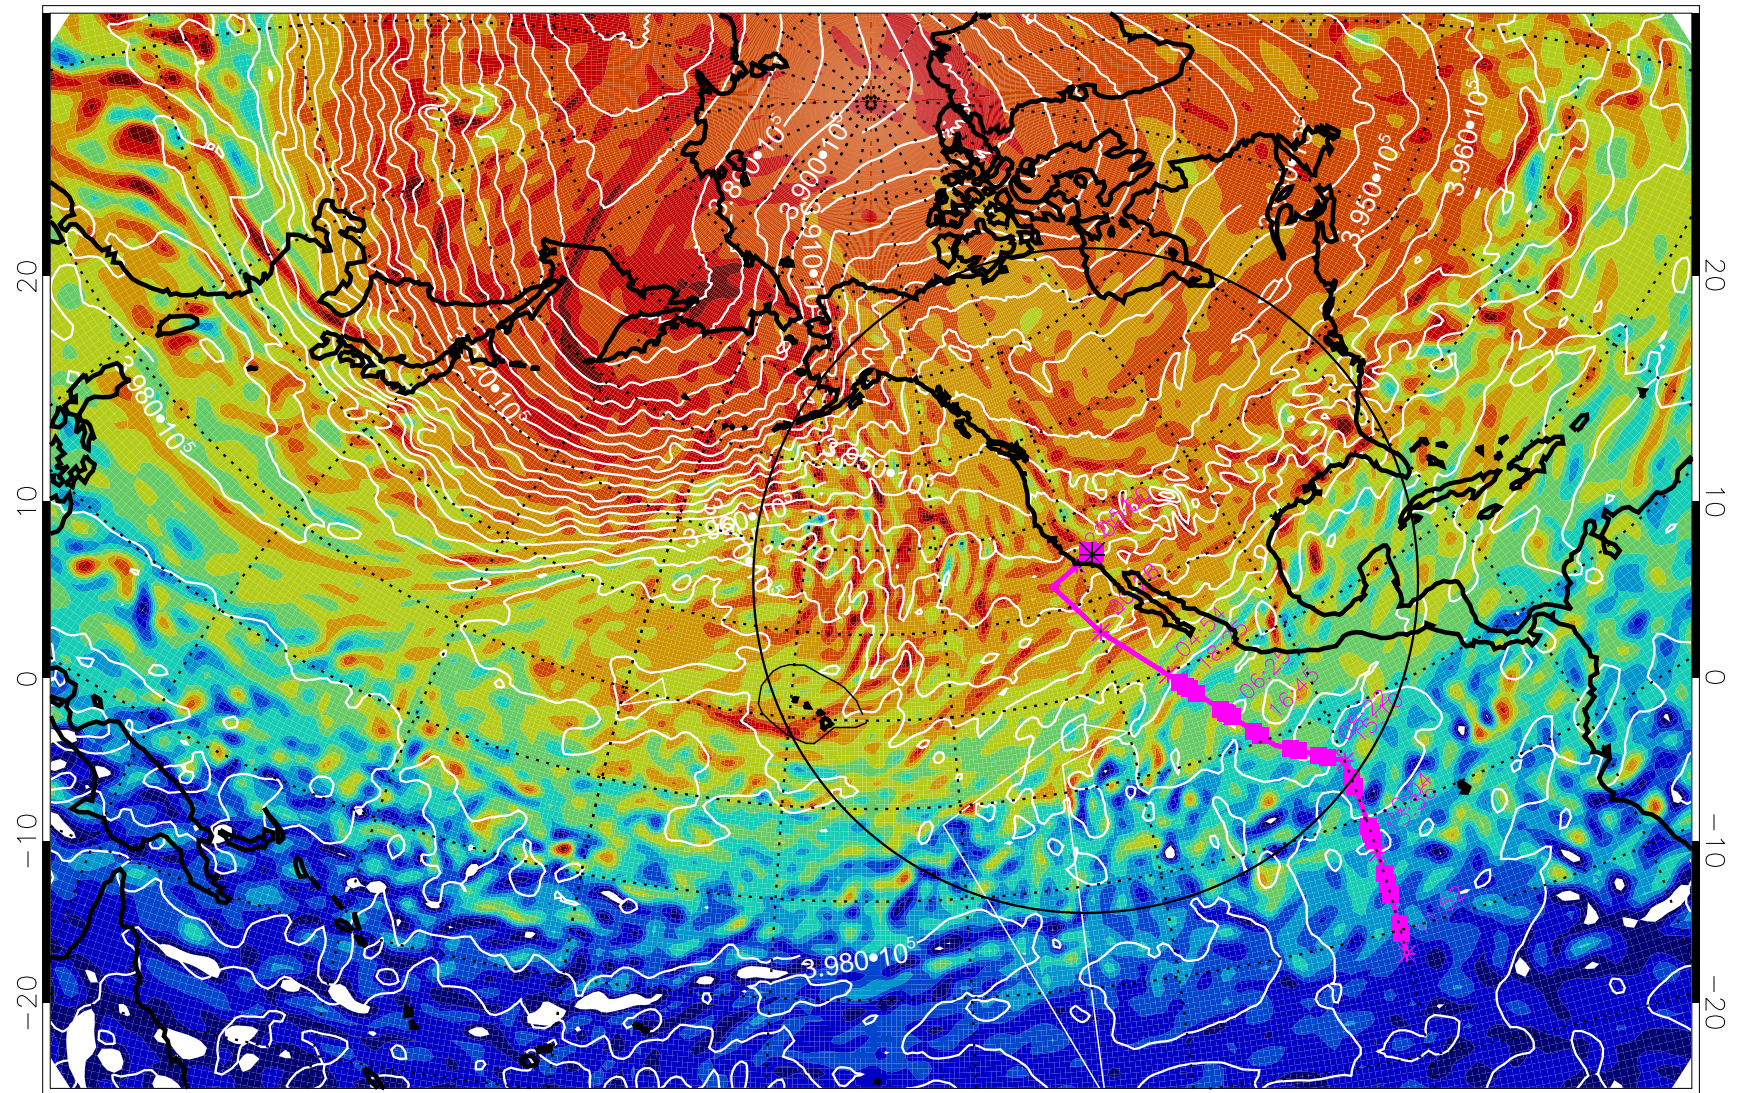

13022518, 30 hour forecast for 460K EPV

460K Montgomery Streamfunction, white

Range ring of 4055 km -- 13 hours GH round trip

13022600, 36 hour forecast for 460K EPV

460K Montgomery Streamfunction, white

Range ring of 4055 km -- 13 hours GH round trip

13022606, 42 hour forecast for 460K EPV

460K Montgomery Streamfunction, white

Range ring of 4055 km -- 13 hours GH round trip

13022612, 48 hour forecast for 460K EPV

460K Montgomery Streamfunction, white

Range ring of 4055 km -- 13 hours GH round trip

13022618, 54 hour forecast for 460K EPV

460K Montgomery Streamfunction, white

Range ring of 4055 km -- 13 hours GH round trip

13022700, 60 hour forecast for 460K EPV

460K Montgomery Streamfunction, white

Range ring of 4055 km -- 13 hours GH round trip

13022706, 66 hour forecast for 460K EPV

460K Montgomery Streamfunction, white

Range ring of 4055 km -- 13 hours GH round trip

13022712, 72 hour forecast for 460K EPV

460K Montgomery Streamfunction, white

Range ring of 4055 km -- 13 hours GH round trip