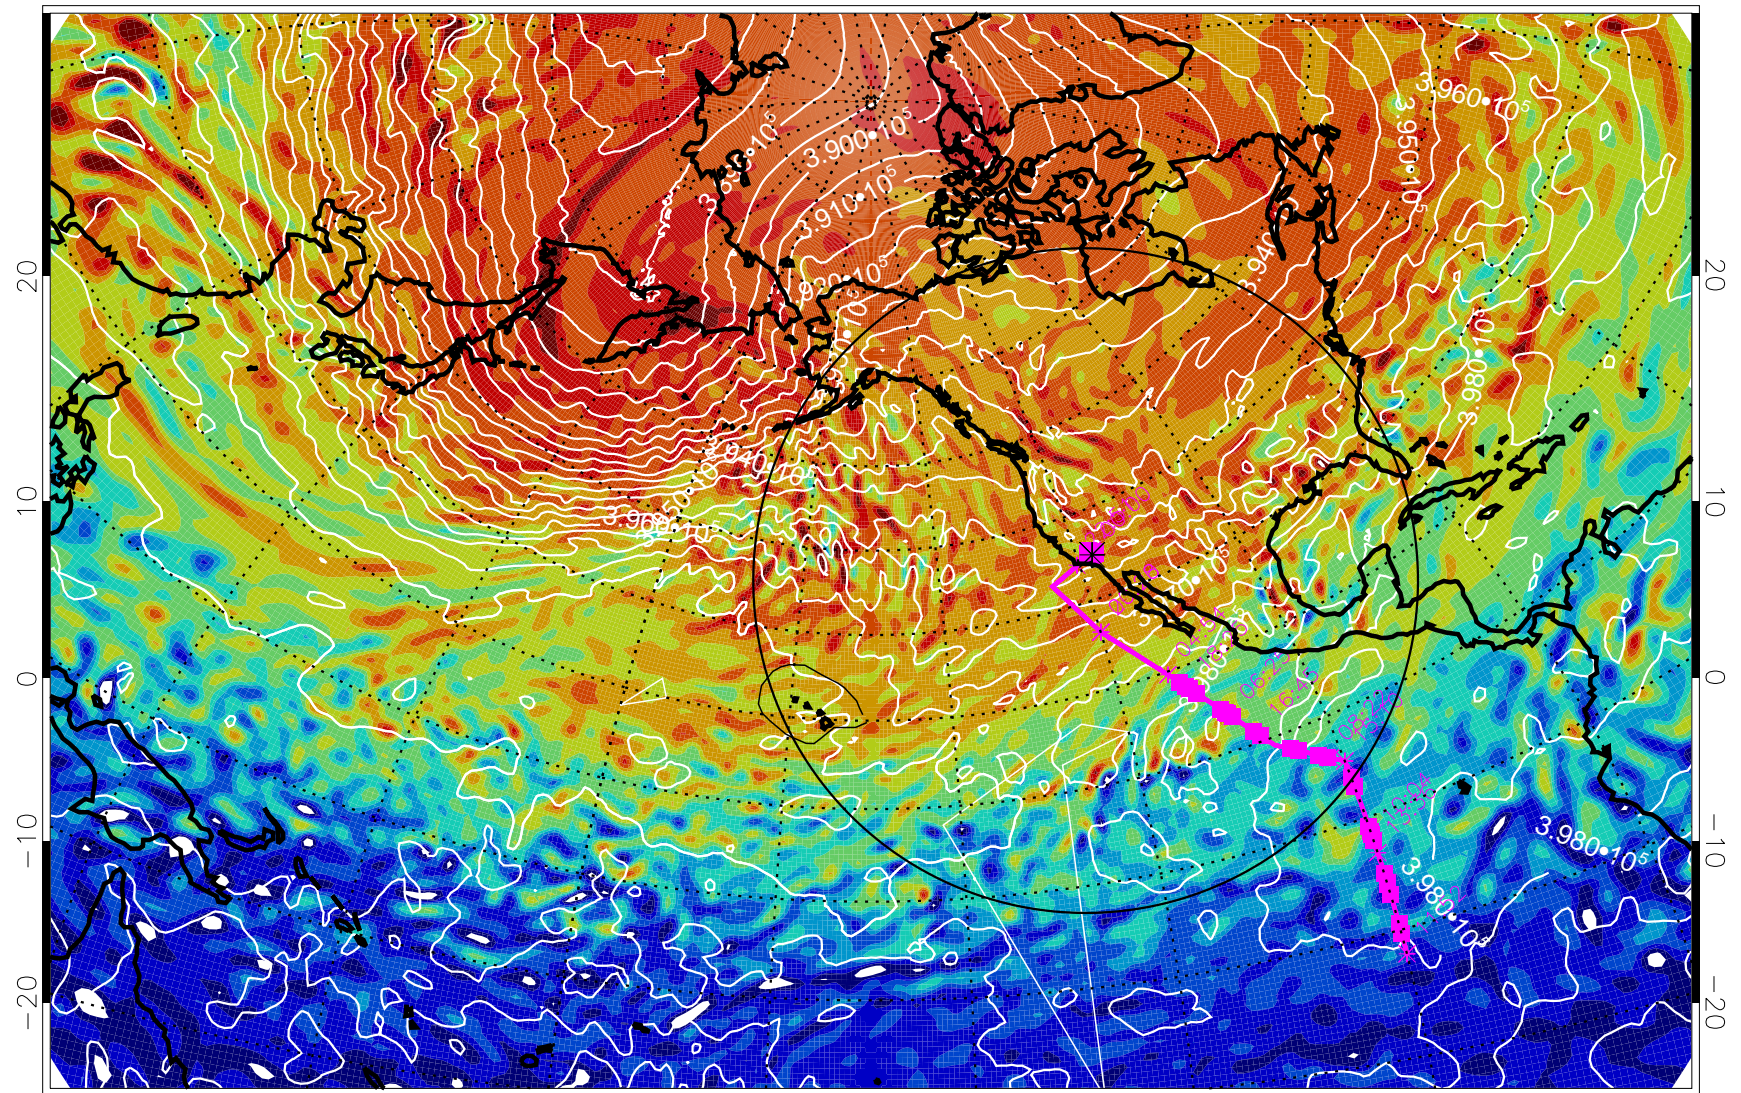

13022518, 30 hour forecast for 460K EPV

460K Montgomery Streamfunction, white

Range ring of 4055 km -- 13 hours GH round trip

13022600, 36 hour forecast for 460K EPV

460K Montgomery Streamfunction, white

Range ring of 4055 km -- 13 hours GH round trip

13022606, 42 hour forecast for 460K EPV

460K Montgomery Streamfunction, white

Range ring of 4055 km -- 13 hours GH round trip

13022612, 48 hour forecast for 460K EPV

460K Montgomery Streamfunction, white

Range ring of 4055 km -- 13 hours GH round trip

13022618, 54 hour forecast for 460K EPV

460K Montgomery Streamfunction, white

Range ring of 4055 km -- 13 hours GH round trip

13022700, 60 hour forecast for 460K EPV

460K Montgomery Streamfunction, white

Range ring of 4055 km -- 13 hours GH round trip

13022818, 102 hour forecast for 460K EPV

460K Montgomery Streamfunction, white

Range ring of 4055 km -- 13 hours GH round trip

13030100, 108 hour forecast for 460K EPV

460K Montgomery Streamfunction, white