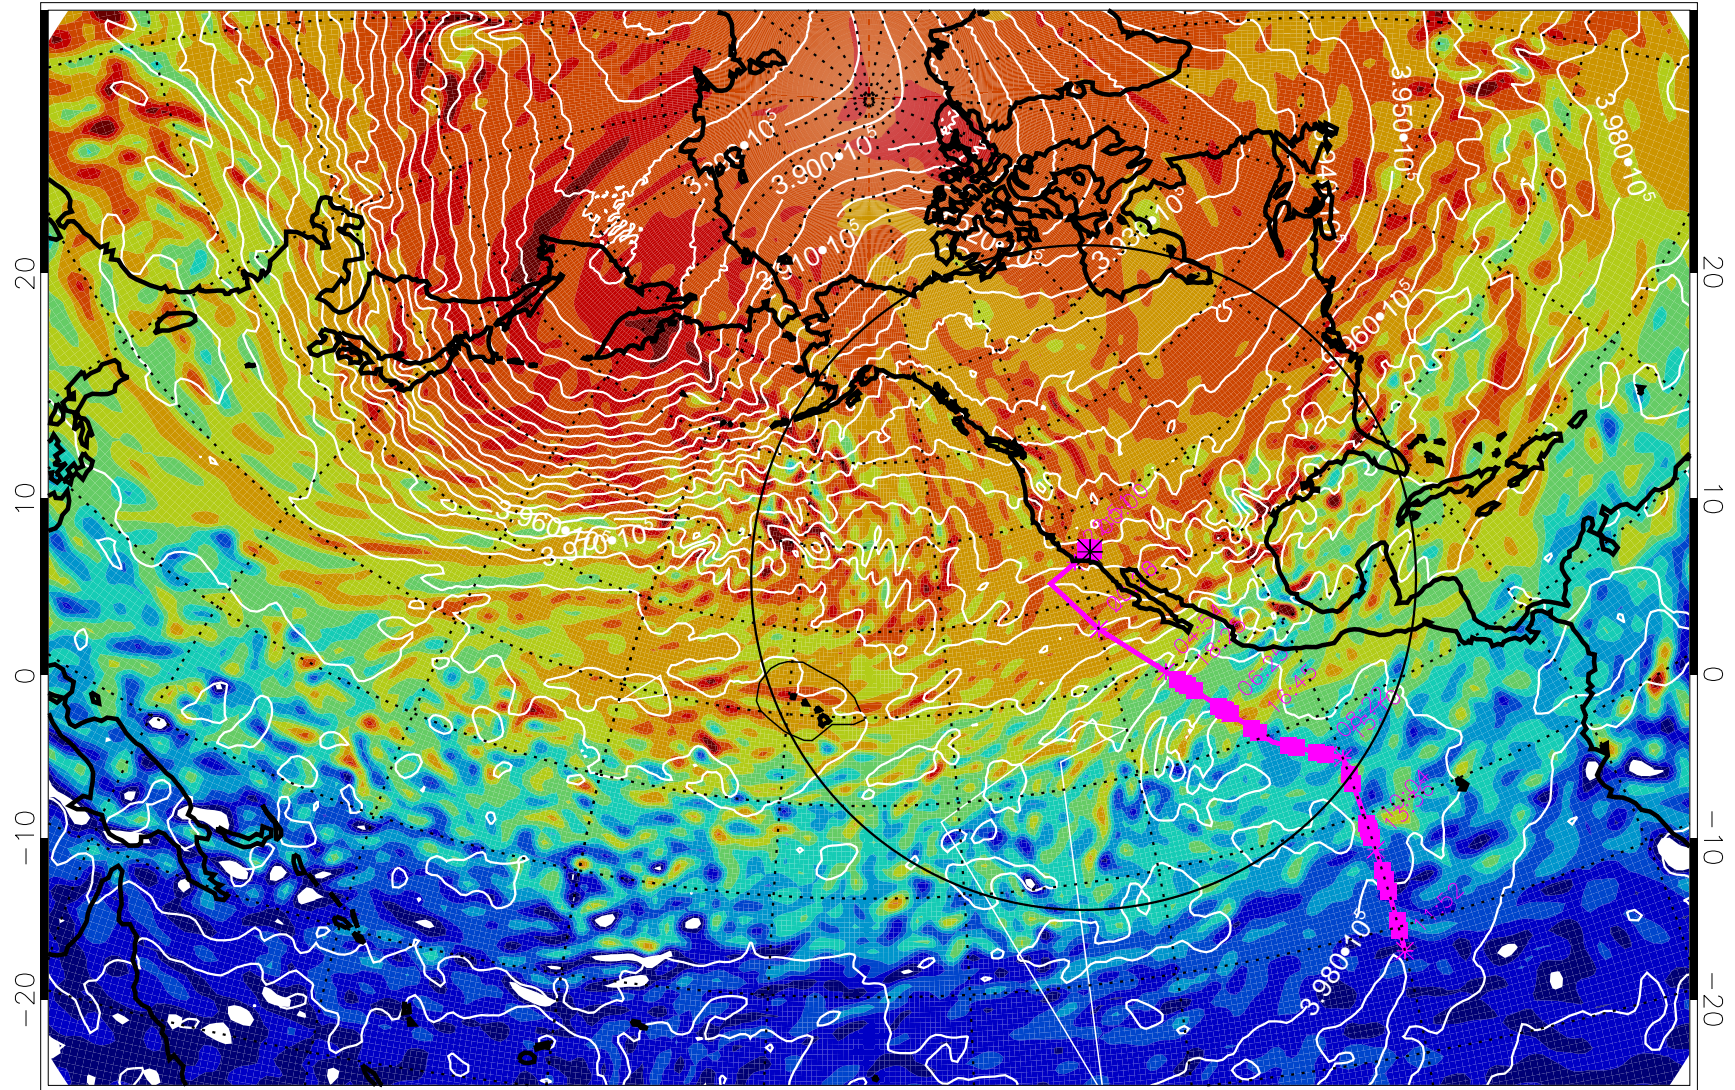

13022418, 6 hour forecast for 460K EPV

460K Montgomery Streamfunction, white

Range ring of 4055 km -- 13 hours GH round trip

13022500, 12 hour forecast for 460K EPV

460K Montgomery Streamfunction, white

Range ring of 4055 km -- 13 hours GH round trip

13022506, 18 hour forecast for 460K EPV

460K Montgomery Streamfunction, white

Range ring of 4055 km -- 13 hours GH round trip

13022512, 24 hour forecast for 460K EPV

460K Montgomery Streamfunction, white

Range ring of 4055 km -- 13 hours GH round trip

13022518, 30 hour forecast for 460K EPV

460K Montgomery Streamfunction, white

Range ring of 4055 km -- 13 hours GH round trip

13022600, 36 hour forecast for 460K EPV

460K Montgomery Streamfunction, white

Range ring of 4055 km -- 13 hours GH round trip

13022606, 42 hour forecast for 460K EPV

460K Montgomery Streamfunction, white

Range ring of 4055 km -- 13 hours GH round trip

13022612, 48 hour forecast for 460K EPV

460K Montgomery Streamfunction, white

Range ring of 4055 km -- 13 hours GH round trip