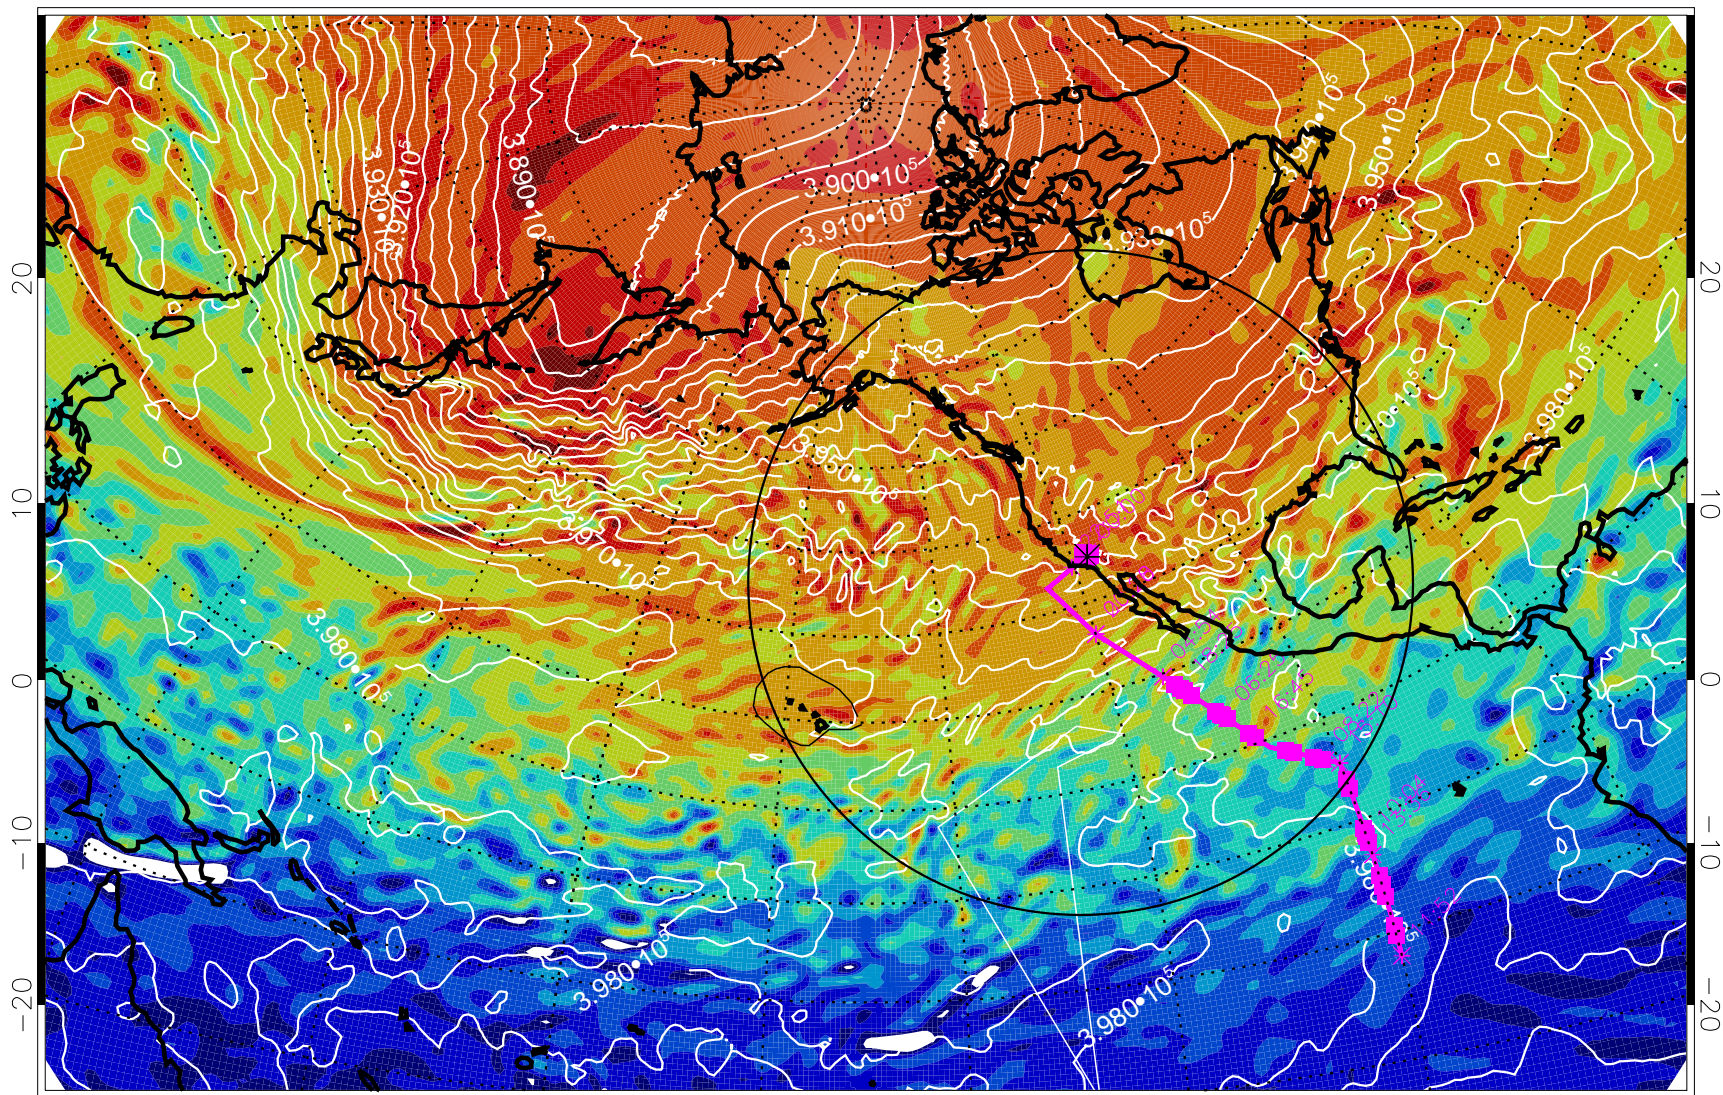

13022418, 6 hour forecast for 460K EPV

460K Montgomery Streamfunction, white

Range ring of 4055 km -- 13 hours GH round trip

13022500, 12 hour forecast for 460K EPV

460K Montgomery Streamfunction, white

Range ring of 4055 km -- 13 hours GH round trip

13022506, 18 hour forecast for 460K EPV

460K Montgomery Streamfunction, white

Range ring of 4055 km -- 13 hours GH round trip

13022512, 24 hour forecast for 460K EPV

460K Montgomery Streamfunction, white

Range ring of 4055 km -- 13 hours GH round trip

13022518, 30 hour forecast for 460K EPV

460K Montgomery Streamfunction, white

Range ring of 4055 km -- 13 hours GH round trip

13022600, 36 hour forecast for 460K EPV

460K Montgomery Streamfunction, white

Range ring of 4055 km -- 13 hours GH round trip

13022606, 42 hour forecast for 460K EPV

460K Montgomery Streamfunction, white

Range ring of 4055 km -- 13 hours GH round trip

13022612, 48 hour forecast for 460K EPV

460K Montgomery Streamfunction, white

Range ring of 4055 km -- 13 hours GH round trip