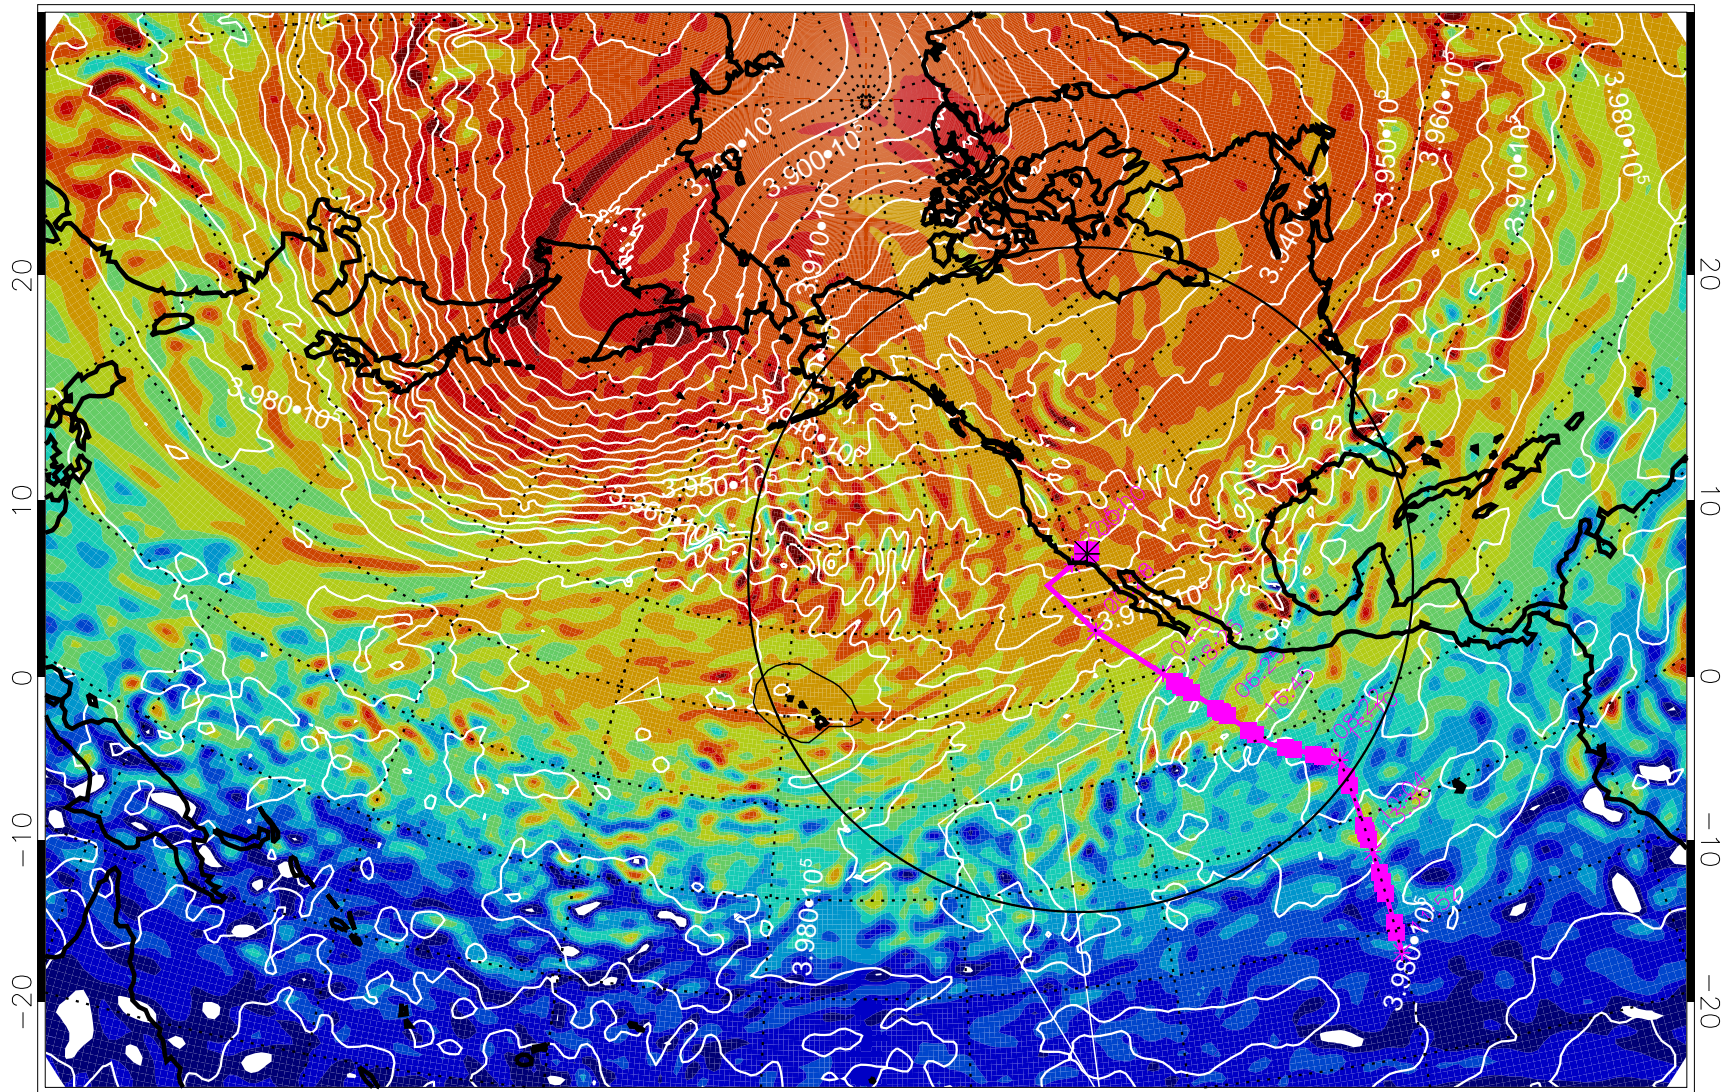

13022418, 6 hour forecast for 460K EPV

460K Montgomery Streamfunction, white

Range ring of 4055 km -- 13 hours GH round trip

13022500, 12 hour forecast for 460K EPV

460K Montgomery Streamfunction, white

Range ring of 4055 km -- 13 hours GH round trip

13022506, 18 hour forecast for 460K EPV

460K Montgomery Streamfunction, white

Range ring of 4055 km -- 13 hours GH round trip

13022512, 24 hour forecast for 460K EPV

460K Montgomery Streamfunction, white

Range ring of 4055 km -- 13 hours GH round trip

13022518, 30 hour forecast for 460K EPV

460K Montgomery Streamfunction, white

Range ring of 4055 km -- 13 hours GH round trip

13022600, 36 hour forecast for 460K EPV

460K Montgomery Streamfunction, white

Range ring of 4055 km -- 13 hours GH round trip

13022606, 42 hour forecast for 460K EPV

460K Montgomery Streamfunction, white

Range ring of 4055 km -- 13 hours GH round trip

13022612, 48 hour forecast for 460K EPV

460K Montgomery Streamfunction, white

Range ring of 4055 km -- 13 hours GH round trip