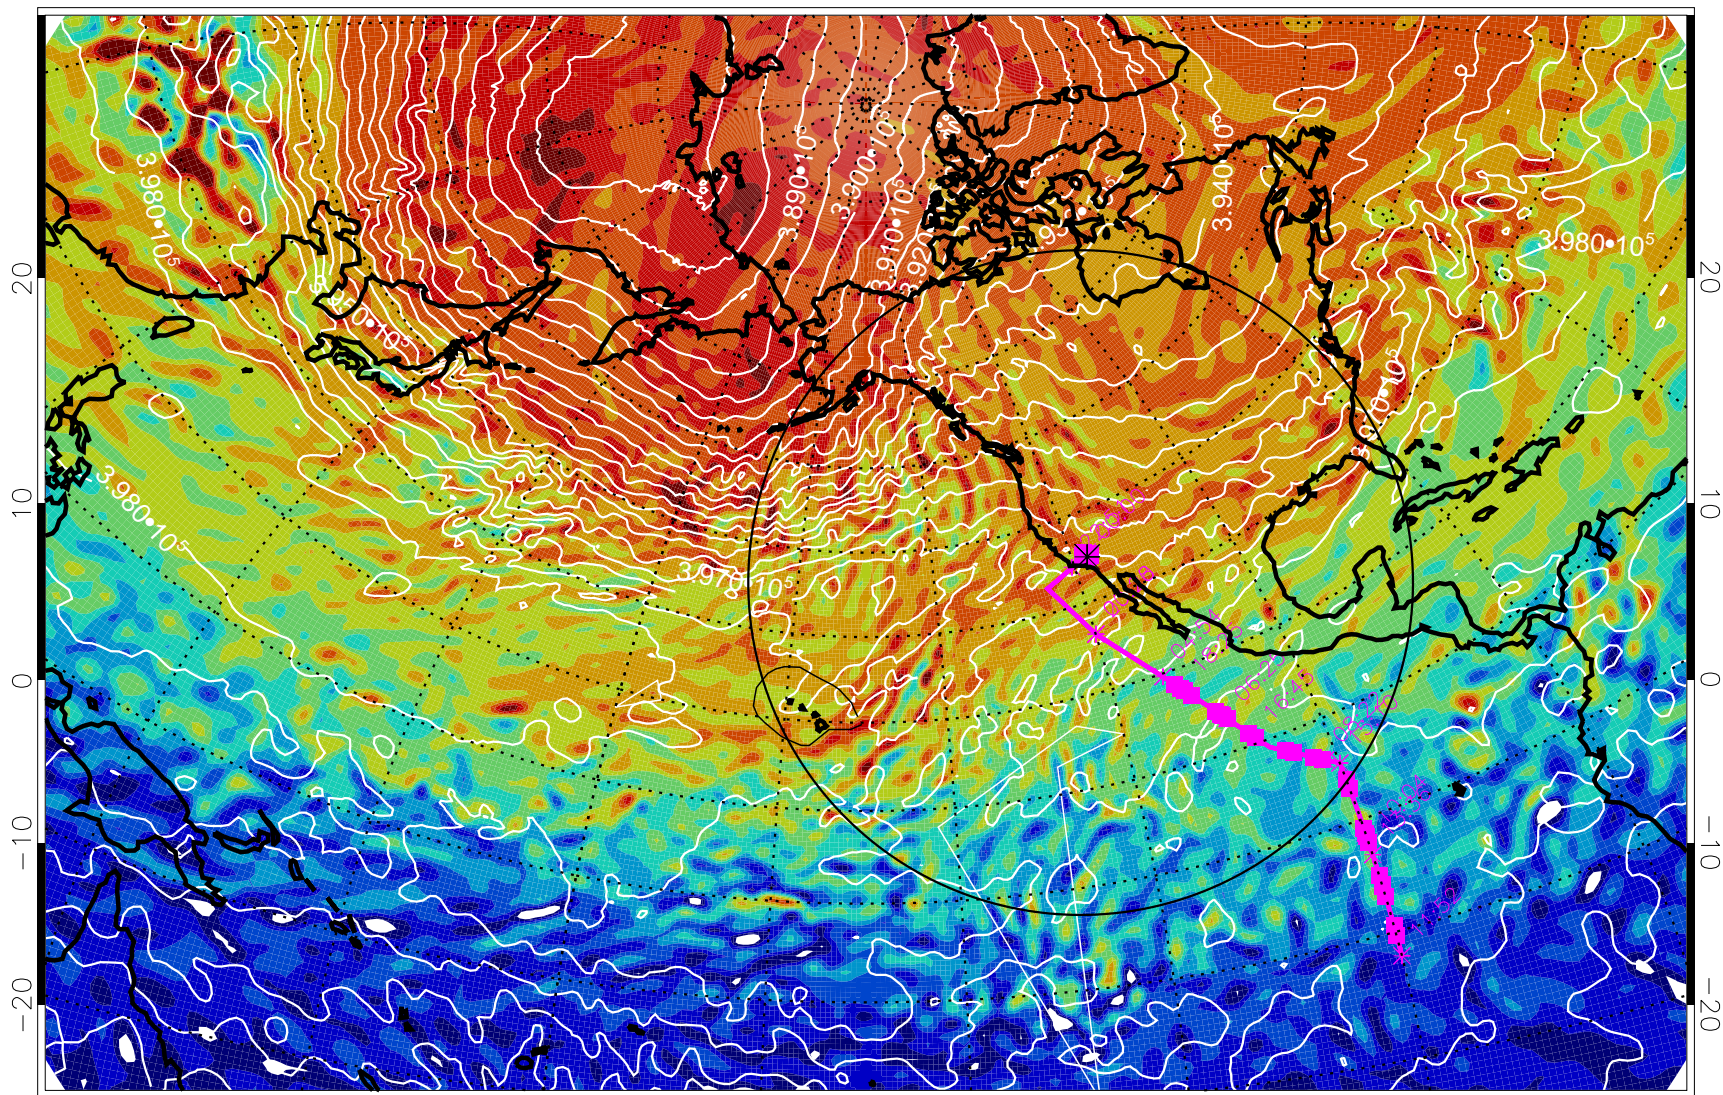

13022712, 84 hour forecast for 460K EPV

460K Montgomery Streamfunction, white

Range ring of 4055 km -- 13 hours GH round trip

13022718, 90 hour forecast for 460K EPV

460K Montgomery Streamfunction, white

Range ring of 4055 km -- 13 hours GH round trip

13022800, 96 hour forecast for 460K EPV

460K Montgomery Streamfunction, white

Range ring of 4055 km -- 13 hours GH round trip

13022806, 102 hour forecast for 460K EPV

460K Montgomery Streamfunction, white

Range ring of 4055 km -- 13 hours GH round trip

13022812, 108 hour forecast for 460K EPV

460K Montgomery Streamfunction, white

Range ring of 4055 km -- 13 hours GH round trip

13022818, 114 hour forecast for 460K EPV

460K Montgomery Streamfunction, white

Range ring of 4055 km -- 13 hours GH round trip

13030100, 120 hour forecast for 460K EPV

460K Montgomery Streamfunction, white

Range ring of 4055 km -- 13 hours GH round trip