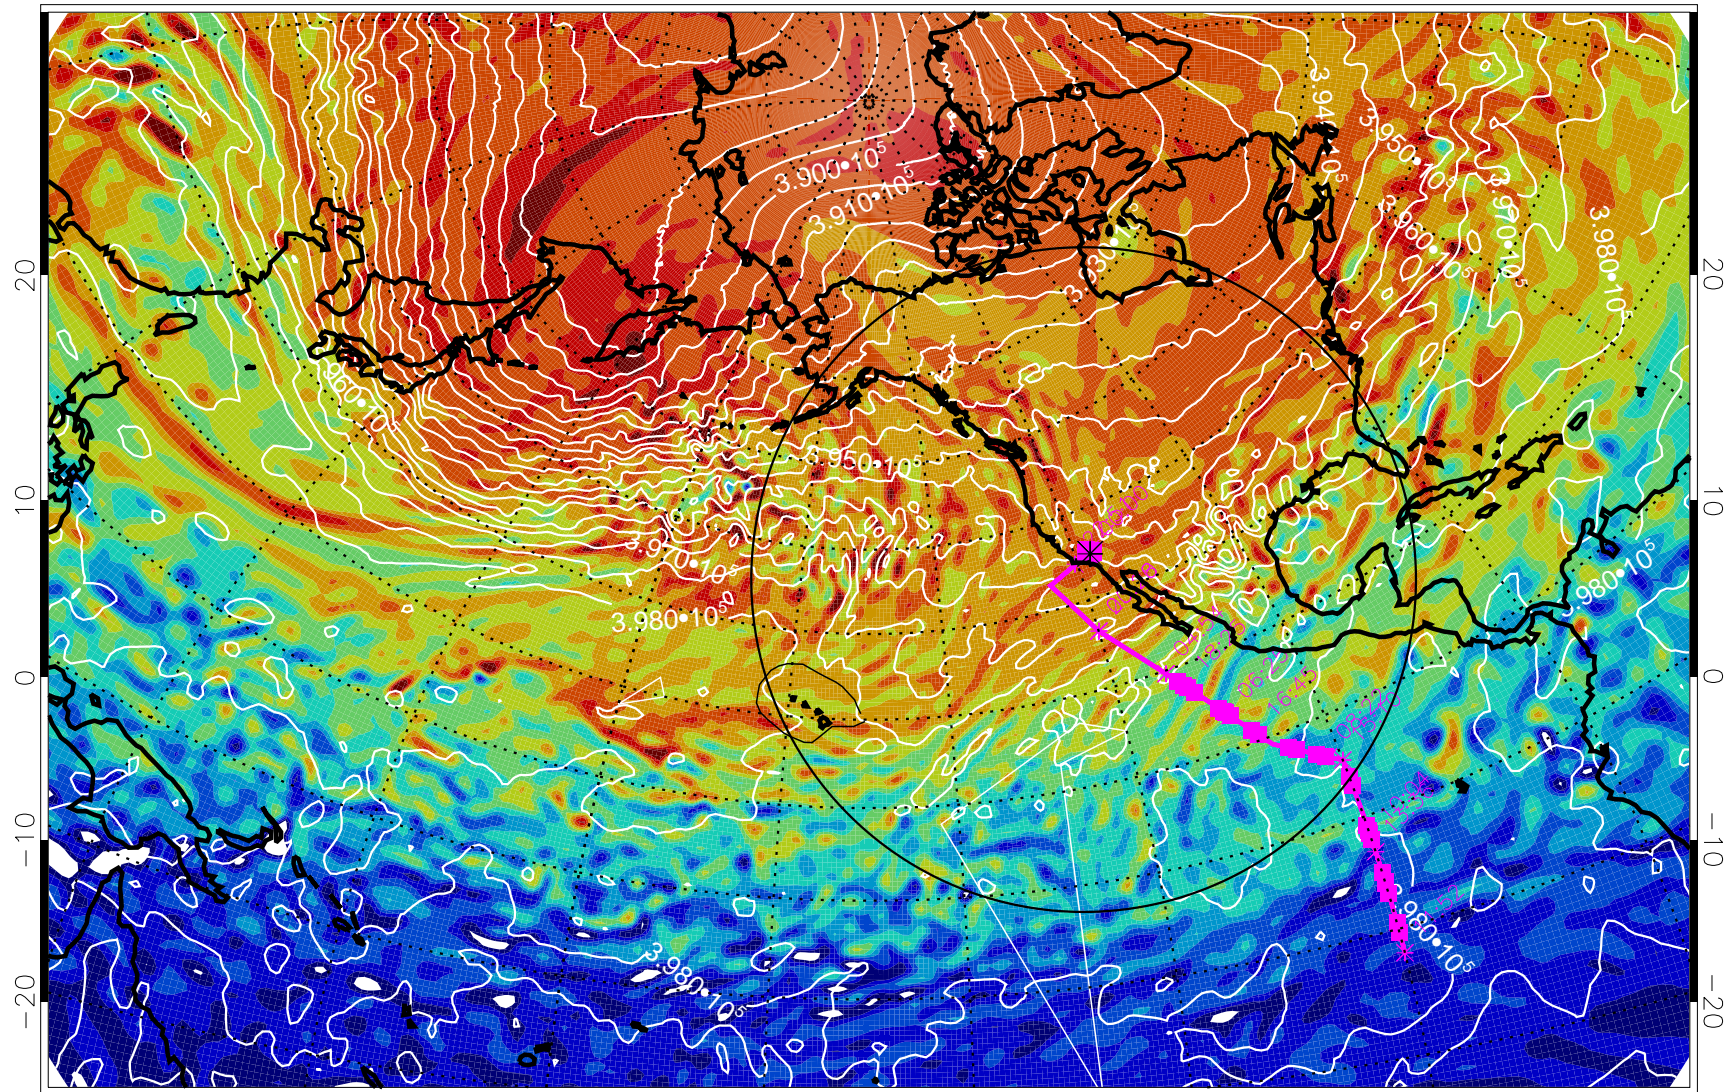

13022412, 12 hour forecast for 460K EPV

460K Montgomery Streamfunction, white

Range ring of 4055 km -- 13 hours GH round trip

13022418, 18 hour forecast for 460K EPV

460K Montgomery Streamfunction, white

Range ring of 4055 km -- 13 hours GH round trip

13022500, 24 hour forecast for 460K EPV

460K Montgomery Streamfunction, white

Range ring of 4055 km -- 13 hours GH round trip

13022506, 30 hour forecast for 460K EPV

460K Montgomery Streamfunction, white

Range ring of 4055 km -- 13 hours GH round trip

13022512, 36 hour forecast for 460K EPV

460K Montgomery Streamfunction, white

Range ring of 4055 km -- 13 hours GH round trip

13022518, 42 hour forecast for 460K EPV

460K Montgomery Streamfunction, white

Range ring of 4055 km -- 13 hours GH round trip

13022600, 48 hour forecast for 460K EPV

460K Montgomery Streamfunction, white

Range ring of 4055 km -- 13 hours GH round trip

13022606, 54 hour forecast for 460K EPV

460K Montgomery Streamfunction, white

Range ring of 4055 km -- 13 hours GH round trip