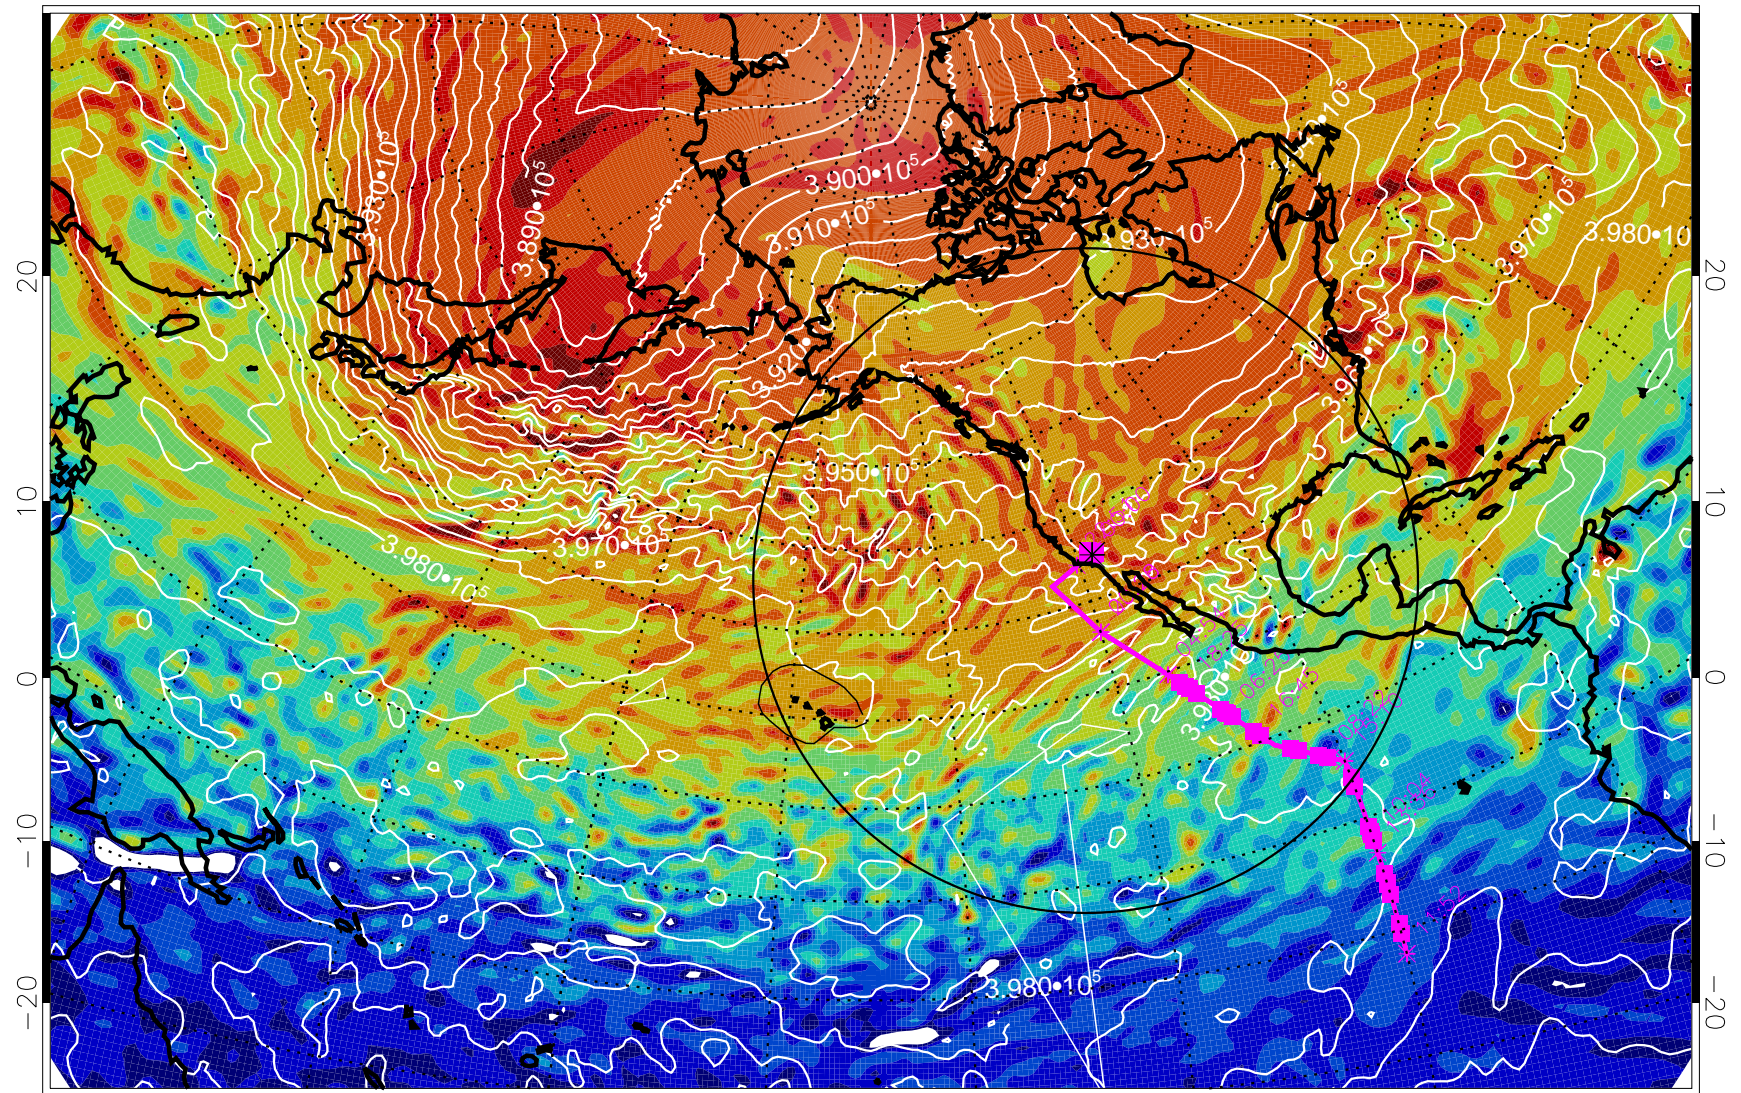

13022412, 12 hour forecast for 460K EPV

460K Montgomery Streamfunction, white

Range ring of 4055 km -- 13 hours GH round trip

13022418, 18 hour forecast for 460K EPV

460K Montgomery Streamfunction, white

Range ring of 4055 km -- 13 hours GH round trip

13022500, 24 hour forecast for 460K EPV

460K Montgomery Streamfunction, white

Range ring of 4055 km -- 13 hours GH round trip

13022506, 30 hour forecast for 460K EPV

460K Montgomery Streamfunction, white

Range ring of 4055 km -- 13 hours GH round trip

13022512, 36 hour forecast for 460K EPV

460K Montgomery Streamfunction, white

Range ring of 4055 km -- 13 hours GH round trip

13022518, 42 hour forecast for 460K EPV

460K Montgomery Streamfunction, white

Range ring of 4055 km -- 13 hours GH round trip

13022600, 48 hour forecast for 460K EPV

460K Montgomery Streamfunction, white

Range ring of 4055 km -- 13 hours GH round trip

13022606, 54 hour forecast for 460K EPV

460K Montgomery Streamfunction, white

Range ring of 4055 km -- 13 hours GH round trip