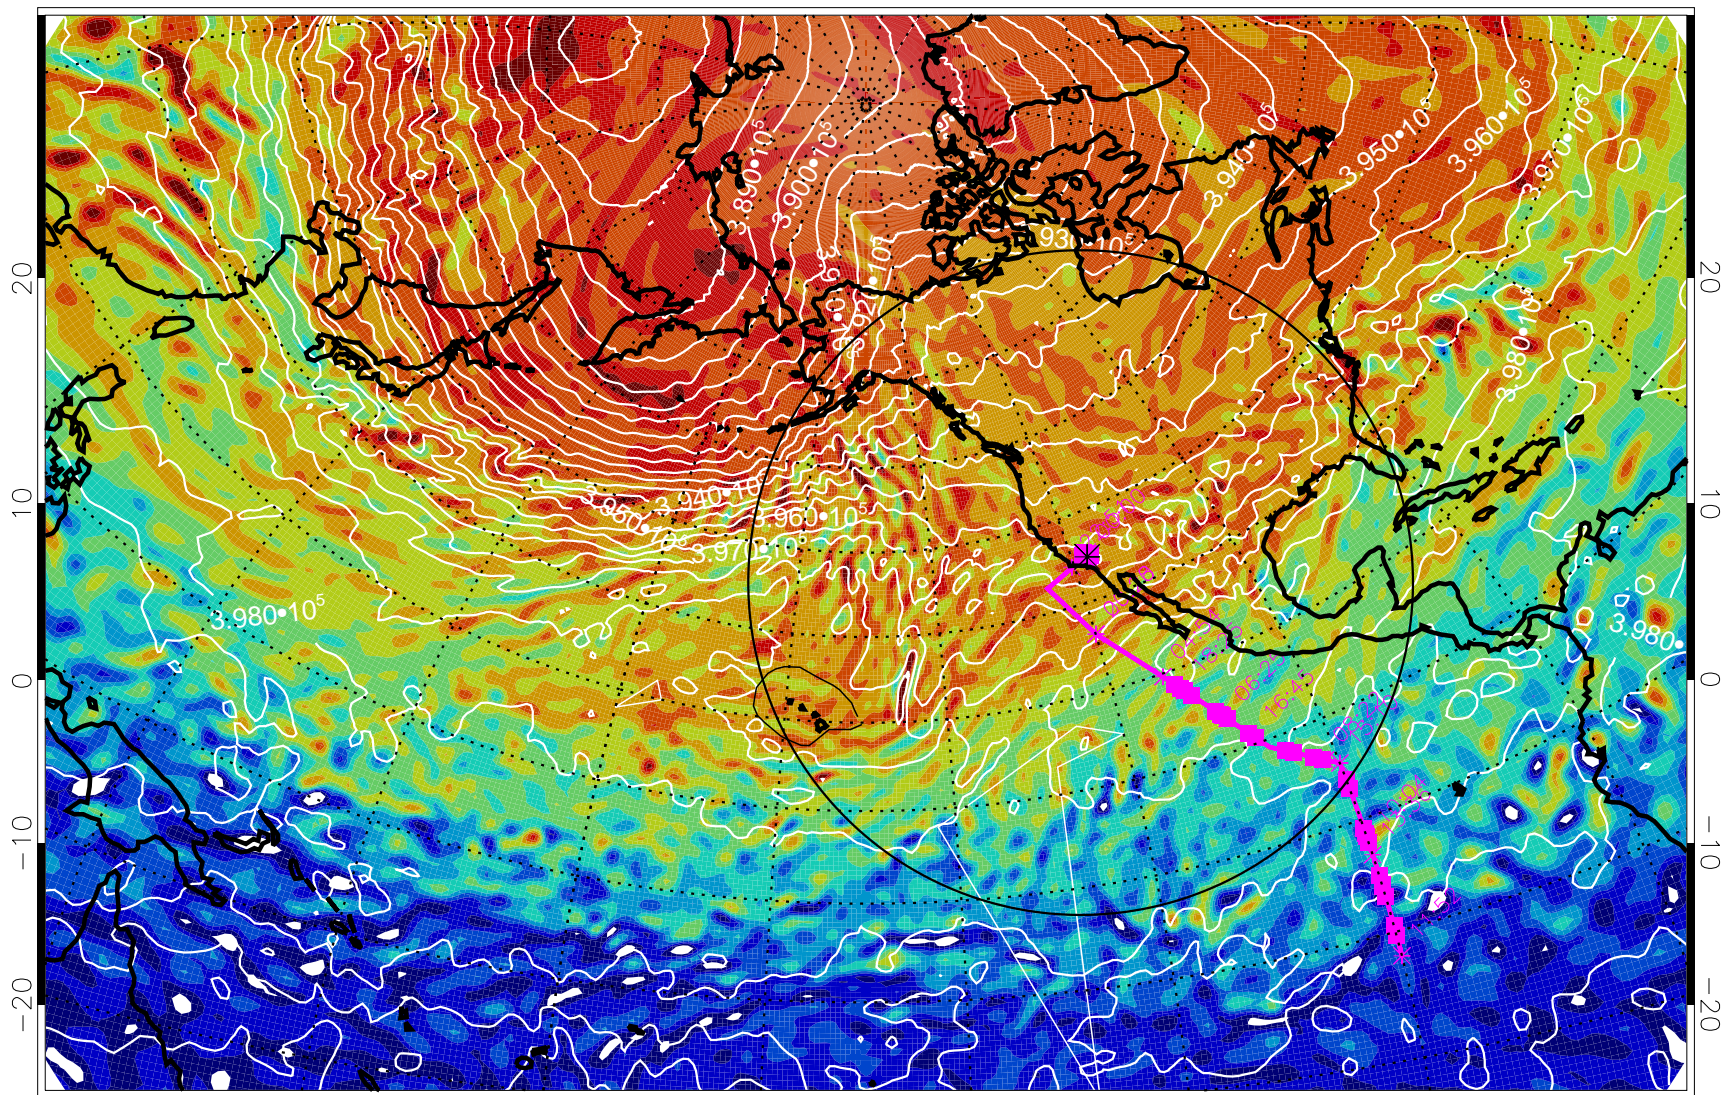

13022612, 60 hour forecast for 460K EPV

460K Montgomery Streamfunction, white

Range ring of 4055 km -- 13 hours GH round trip

13022618, 66 hour forecast for 460K EPV

460K Montgomery Streamfunction, white

Range ring of 4055 km -- 13 hours GH round trip

13022700, 72 hour forecast for 460K EPV

460K Montgomery Streamfunction, white

Range ring of 4055 km -- 13 hours GH round trip

13022706, 78 hour forecast for 460K EPV

460K Montgomery Streamfunction, white

Range ring of 4055 km -- 13 hours GH round trip

13022712, 84 hour forecast for 460K EPV

460K Montgomery Streamfunction, white

Range ring of 4055 km -- 13 hours GH round trip

13022718, 90 hour forecast for 460K EPV

460K Montgomery Streamfunction, white

Range ring of 4055 km -- 13 hours GH round trip

13022800, 96 hour forecast for 460K EPV

460K Montgomery Streamfunction, white

Range ring of 4055 km -- 13 hours GH round trip

13022806, 102 hour forecast for 460K EPV

460K Montgomery Streamfunction, white