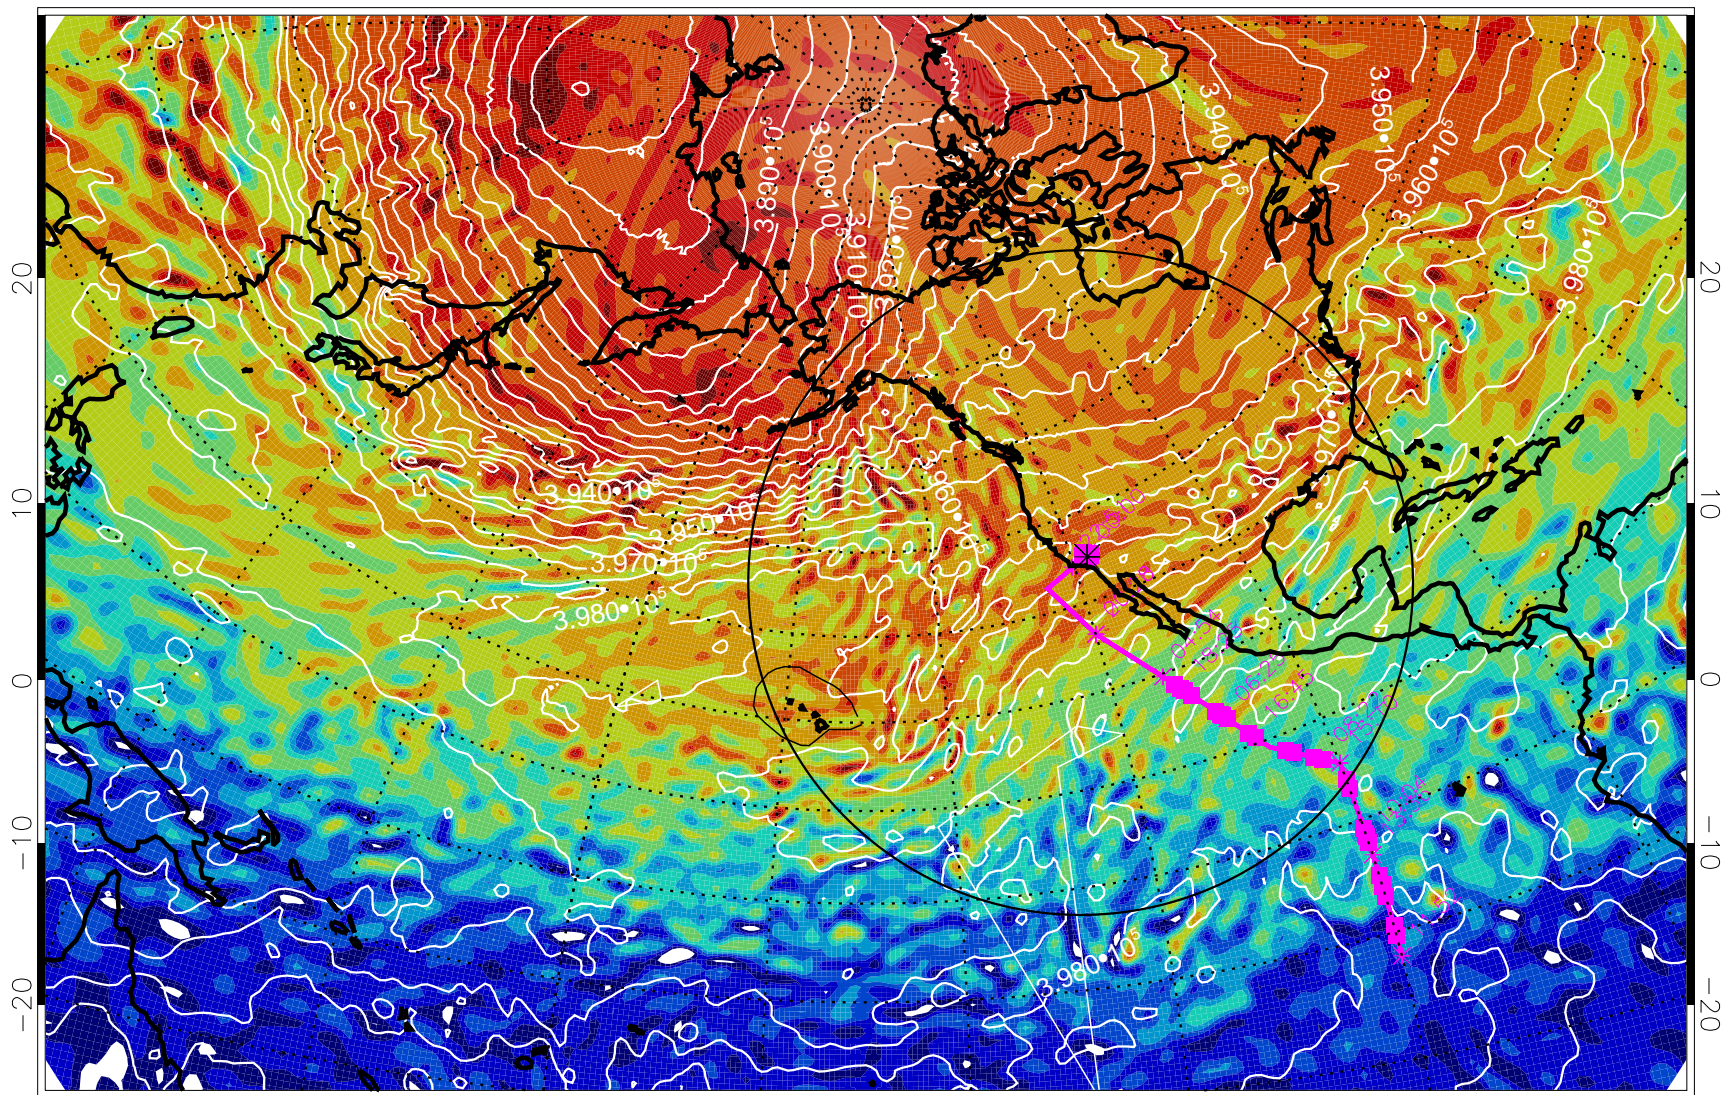

13022700, 72 hour forecast for 460K EPV

460K Montgomery Streamfunction, white

Range ring of 4055 km -- 13 hours GH round trip

13022706, 78 hour forecast for 460K EPV

460K Montgomery Streamfunction, white

Range ring of 4055 km -- 13 hours GH round trip

13022712, 84 hour forecast for 460K EPV

460K Montgomery Streamfunction, white

Range ring of 4055 km -- 13 hours GH round trip

13022718, 90 hour forecast for 460K EPV

460K Montgomery Streamfunction, white

Range ring of 4055 km -- 13 hours GH round trip

13022800, 96 hour forecast for 460K EPV

460K Montgomery Streamfunction, white

Range ring of 4055 km -- 13 hours GH round trip

13022806, 102 hour forecast for 460K EPV

460K Montgomery Streamfunction, white

Range ring of 4055 km -- 13 hours GH round trip

13022812, 108 hour forecast for 460K EPV

460K Montgomery Streamfunction, white

Range ring of 4055 km -- 13 hours GH round trip

13022818, 114 hour forecast for 460K EPV