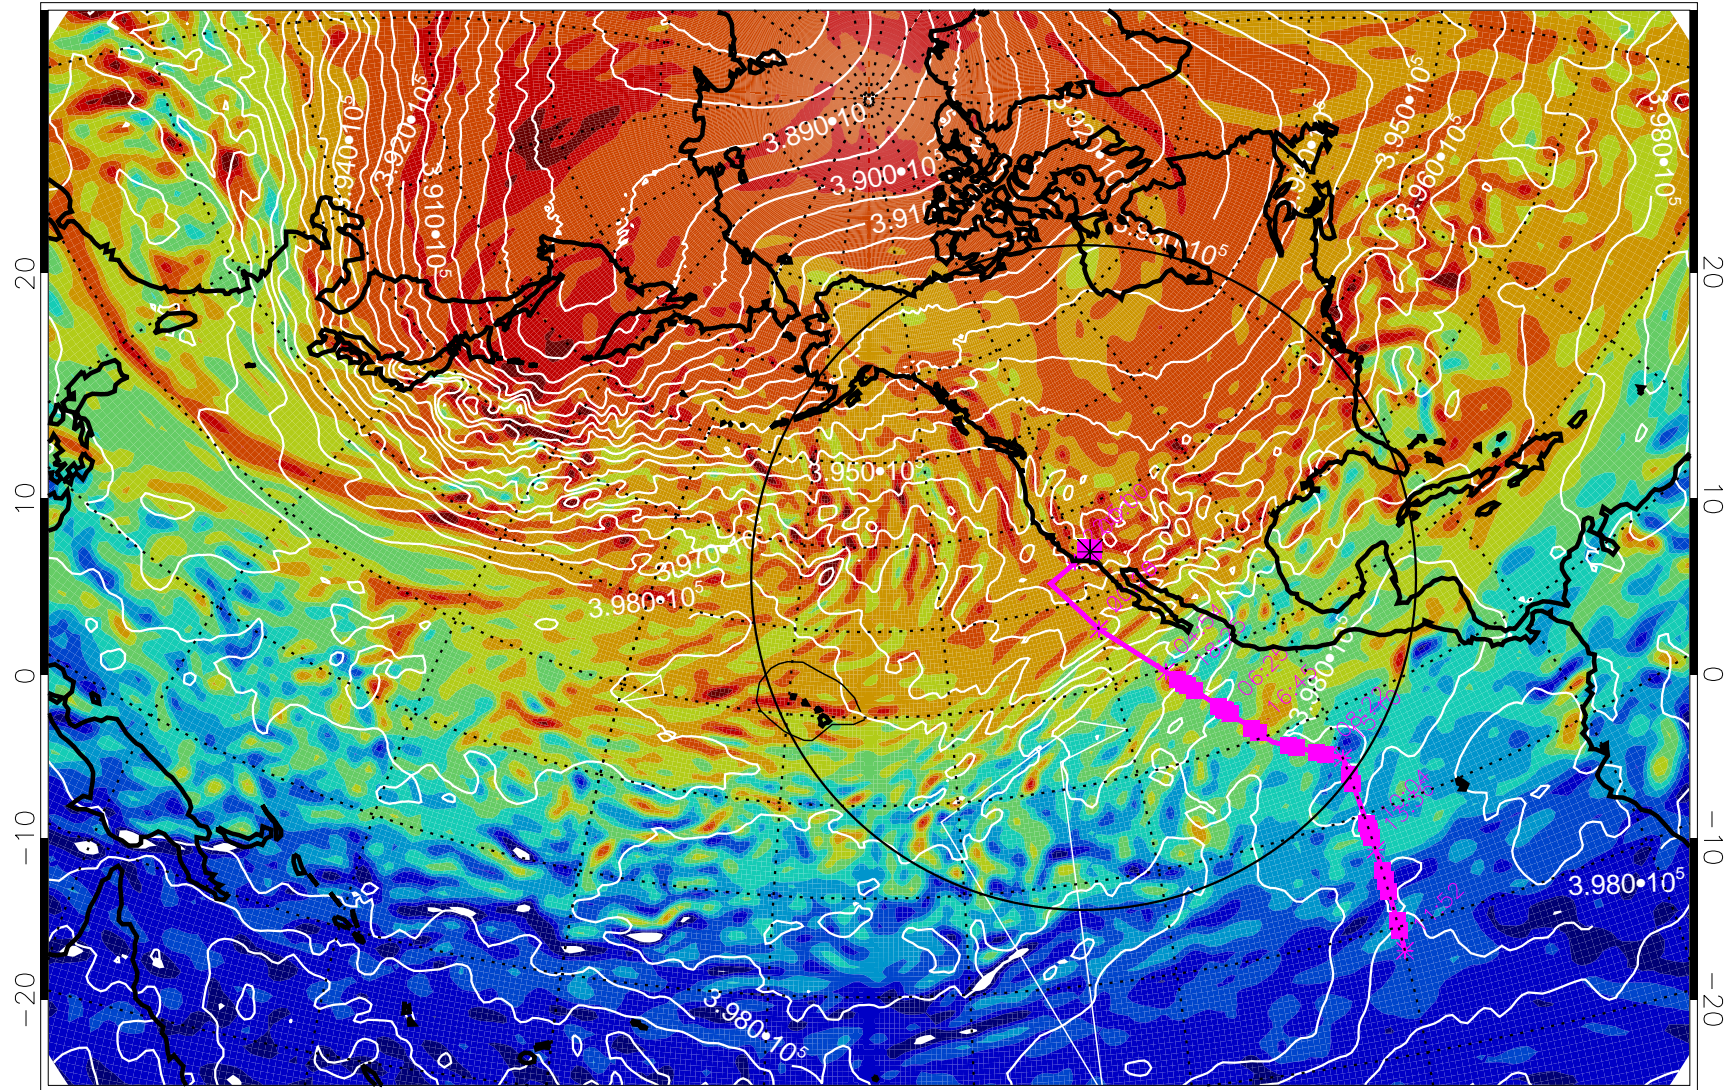

13022412, 12 hour forecast for 460K EPV

460K Montgomery Streamfunction, white

Range ring of 4055 km -- 13 hours GH round trip

13022418, 18 hour forecast for 460K EPV

460K Montgomery Streamfunction, white

Range ring of 4055 km -- 13 hours GH round trip

13022500, 24 hour forecast for 460K EPV

460K Montgomery Streamfunction, white

Range ring of 4055 km -- 13 hours GH round trip

13022506, 30 hour forecast for 460K EPV

460K Montgomery Streamfunction, white

Range ring of 4055 km -- 13 hours GH round trip

13022512, 36 hour forecast for 460K EPV

460K Montgomery Streamfunction, white

Range ring of 4055 km -- 13 hours GH round trip

13022518, 42 hour forecast for 460K EPV

460K Montgomery Streamfunction, white

Range ring of 4055 km -- 13 hours GH round trip

13022600, 48 hour forecast for 460K EPV

460K Montgomery Streamfunction, white

Range ring of 4055 km -- 13 hours GH round trip

13022606, 54 hour forecast for 460K EPV

460K Montgomery Streamfunction, white

Range ring of 4055 km -- 13 hours GH round trip