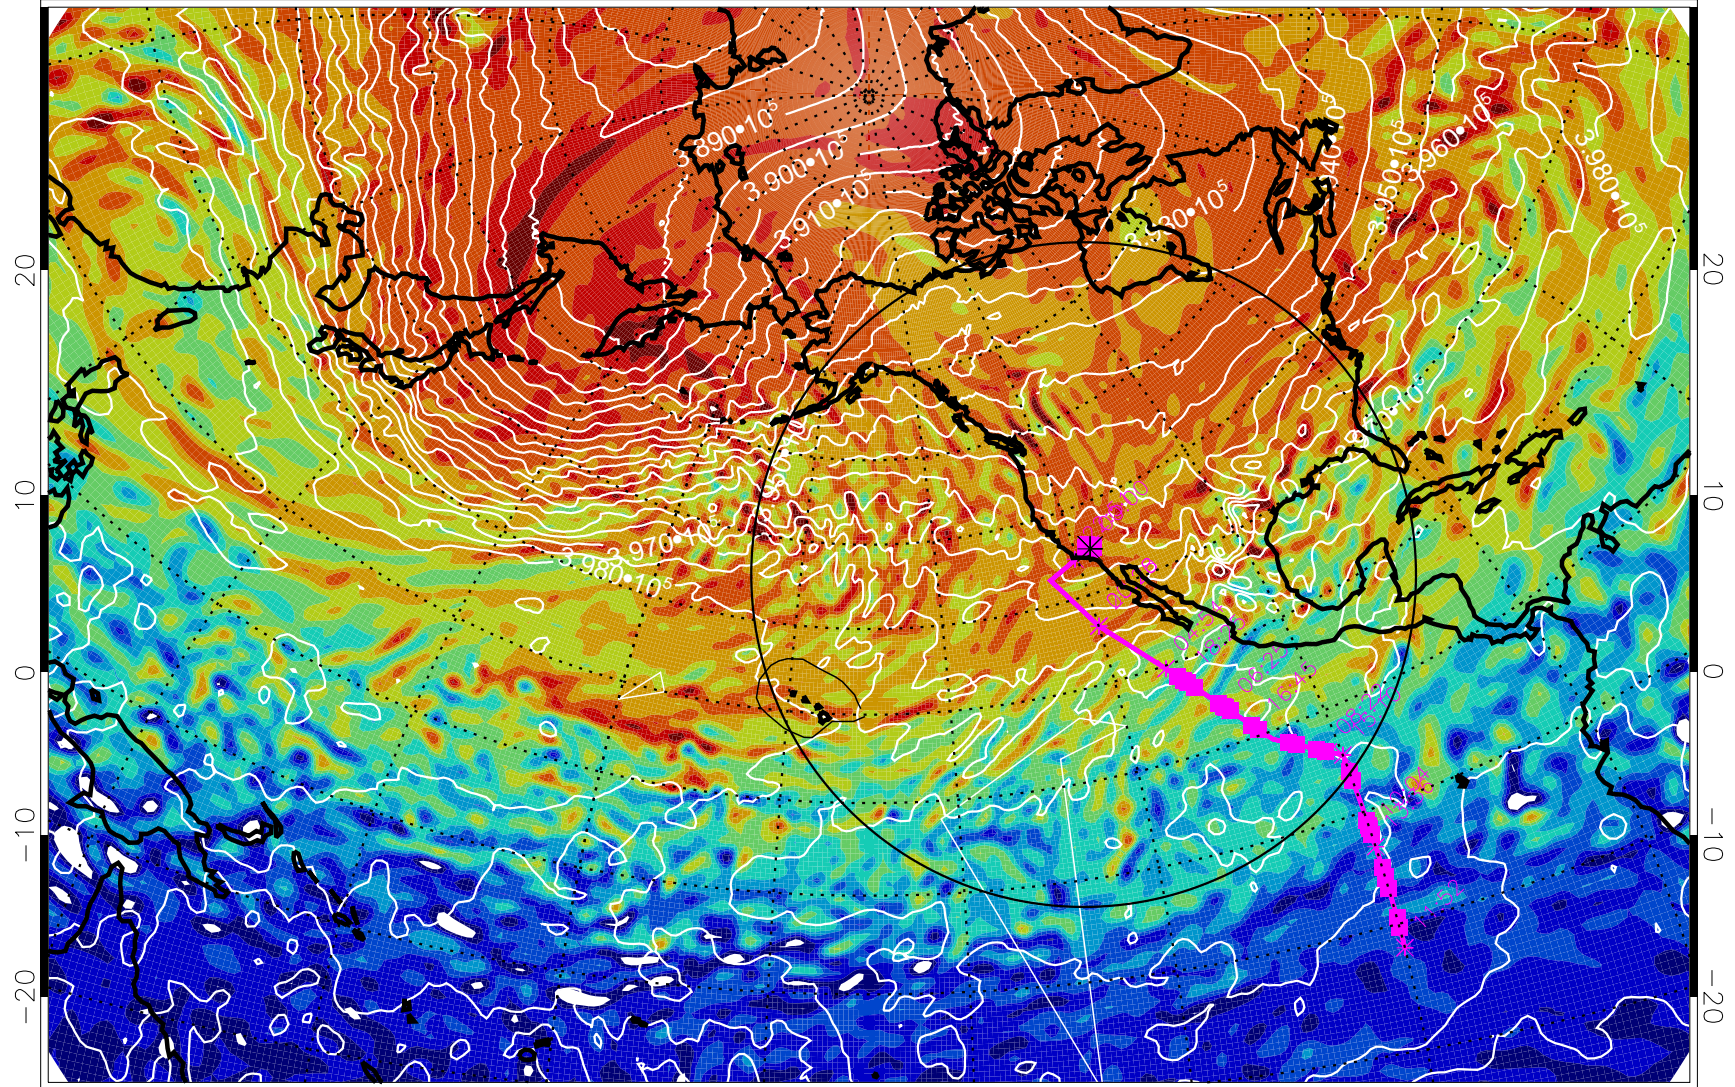

13022500, 24 hour forecast for 460K EPV

460K Montgomery Streamfunction, white

Range ring of 4055 km -- 13 hours GH round trip

13022506, 30 hour forecast for 460K EPV

460K Montgomery Streamfunction, white

Range ring of 4055 km -- 13 hours GH round trip

13022512, 36 hour forecast for 460K EPV

460K Montgomery Streamfunction, white

Range ring of 4055 km -- 13 hours GH round trip

13022518, 42 hour forecast for 460K EPV

460K Montgomery Streamfunction, white

Range ring of 4055 km -- 13 hours GH round trip

13022600, 48 hour forecast for 460K EPV

460K Montgomery Streamfunction, white

Range ring of 4055 km -- 13 hours GH round trip

13022606, 54 hour forecast for 460K EPV

460K Montgomery Streamfunction, white

Range ring of 4055 km -- 13 hours GH round trip

13022612, 60 hour forecast for 460K EPV

460K Montgomery Streamfunction, white

Range ring of 4055 km -- 13 hours GH round trip

13022618, 66 hour forecast for 460K EPV

460K Montgomery Streamfunction, white

Range ring of 4055 km -- 13 hours GH round trip