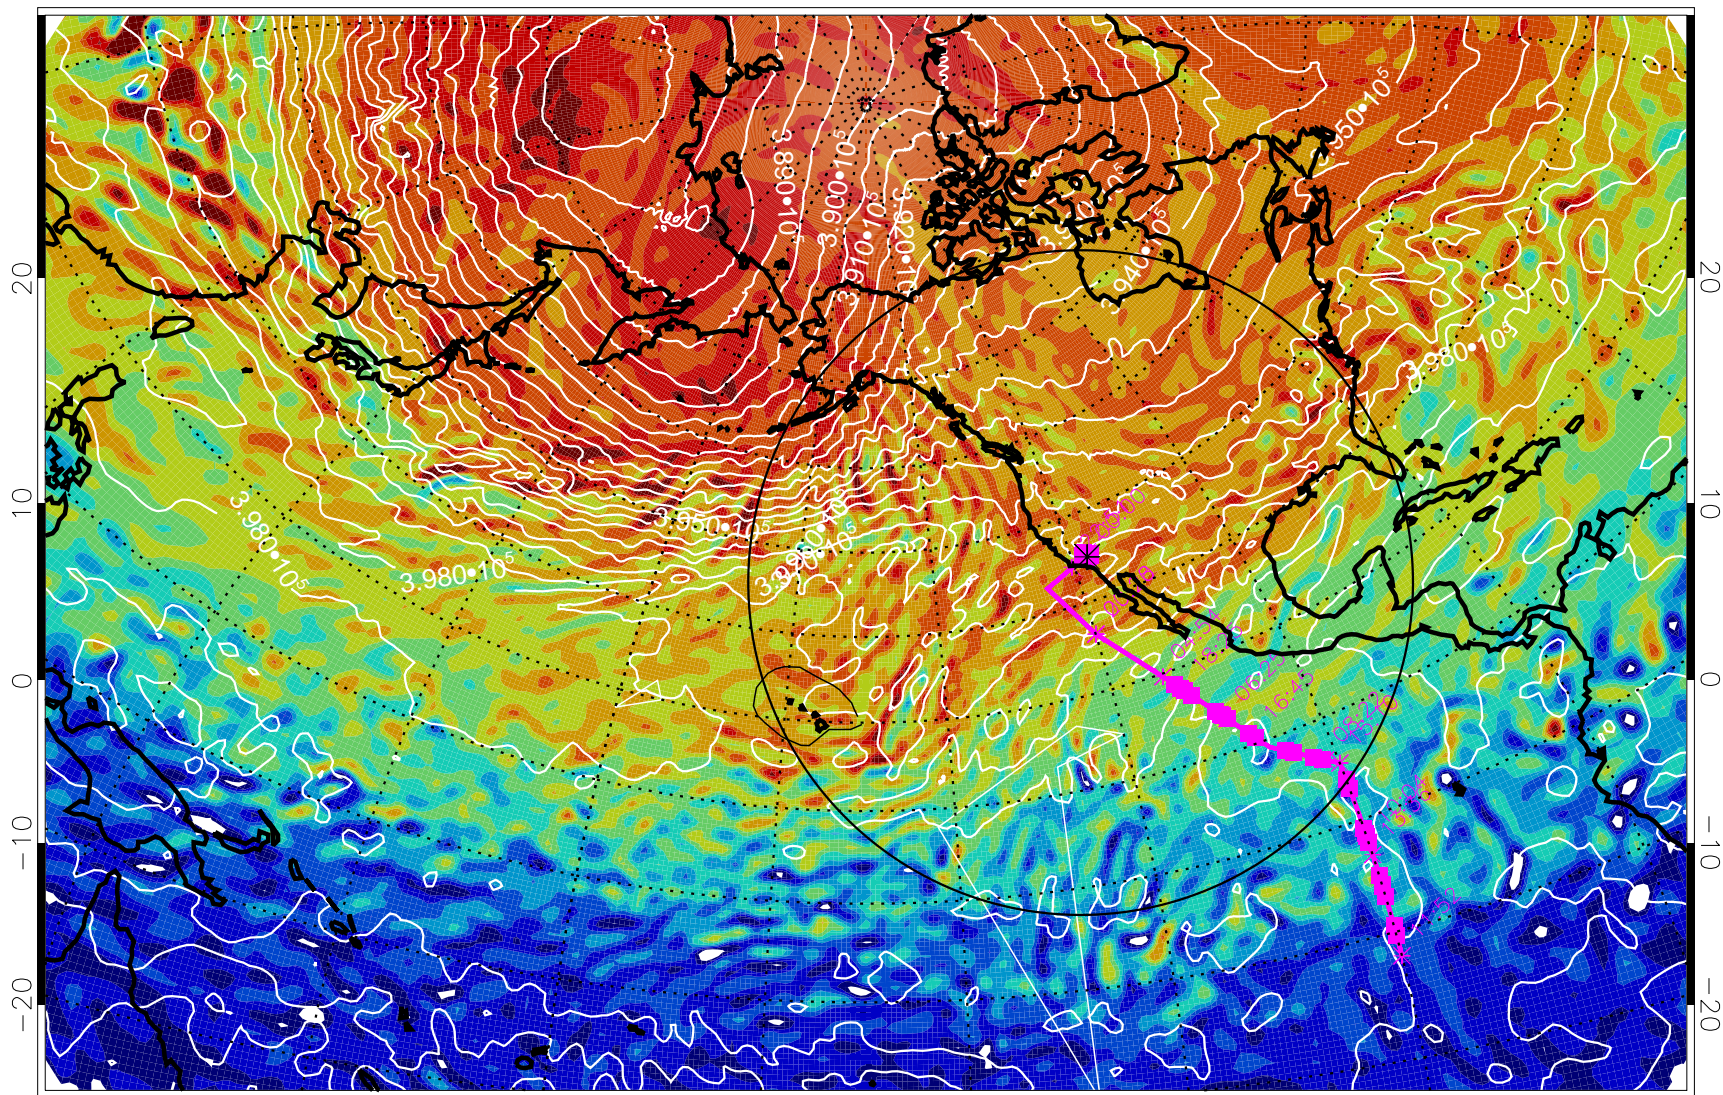

13022700, 72 hour forecast for 460K EPV

460K Montgomery Streamfunction, white

Range ring of 4055 km -- 13 hours GH round trip

13022706, 78 hour forecast for 460K EPV

460K Montgomery Streamfunction, white

Range ring of 4055 km -- 13 hours GH round trip

13022712, 84 hour forecast for 460K EPV

460K Montgomery Streamfunction, white

Range ring of 4055 km -- 13 hours GH round trip

13022718, 90 hour forecast for 460K EPV

460K Montgomery Streamfunction, white

Range ring of 4055 km -- 13 hours GH round trip

13022800, 96 hour forecast for 460K EPV

460K Montgomery Streamfunction, white

Range ring of 4055 km -- 13 hours GH round trip

13022806, 102 hour forecast for 460K EPV

460K Montgomery Streamfunction, white

Range ring of 4055 km -- 13 hours GH round trip

13022812, 108 hour forecast for 460K EPV

460K Montgomery Streamfunction, white

Range ring of 4055 km -- 13 hours GH round trip

13022818, 114 hour forecast for 460K EPV