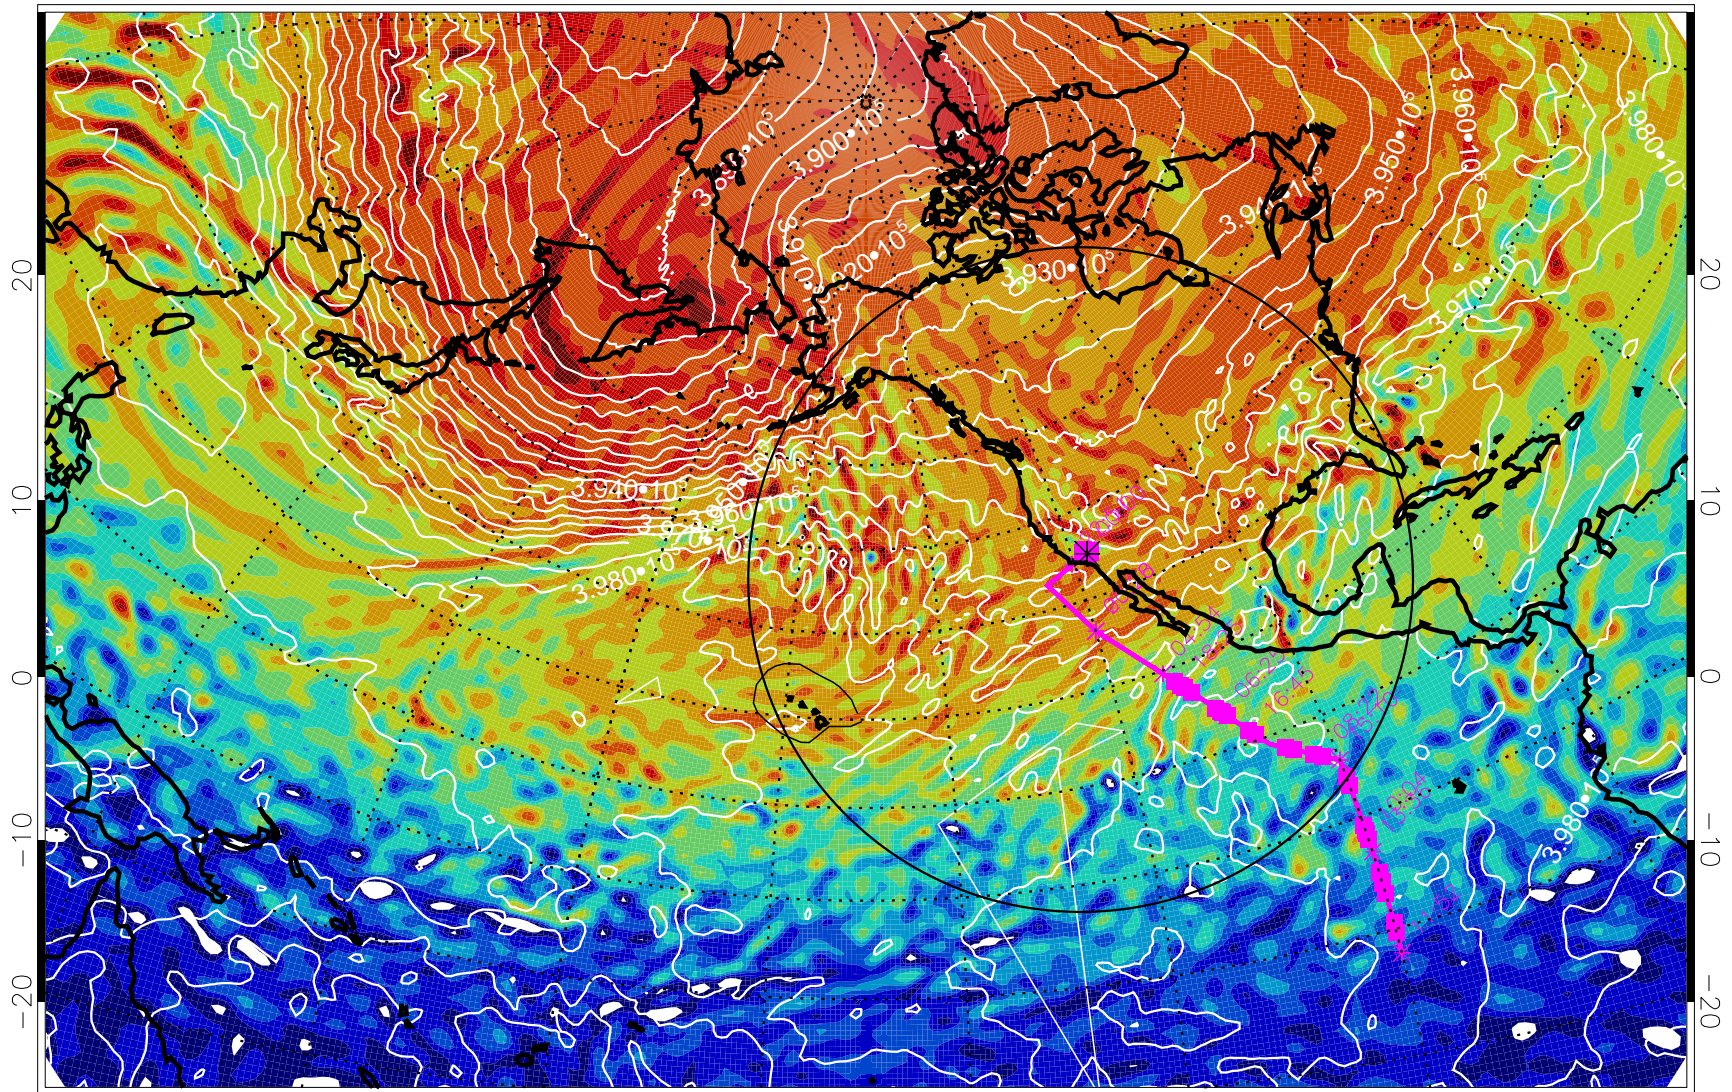

13022600, 48 hour forecast for 460K EPV

460K Montgomery Streamfunction, white

Range ring of 4055 km -- 13 hours GH round trip

13022606, 54 hour forecast for 460K EPV

460K Montgomery Streamfunction, white

Range ring of 4055 km -- 13 hours GH round trip

13022612, 60 hour forecast for 460K EPV

460K Montgomery Streamfunction, white

Range ring of 4055 km -- 13 hours GH round trip

13022618, 66 hour forecast for 460K EPV

460K Montgomery Streamfunction, white

Range ring of 4055 km -- 13 hours GH round trip

13022700, 72 hour forecast for 460K EPV

460K Montgomery Streamfunction, white

Range ring of 4055 km -- 13 hours GH round trip

13022706, 78 hour forecast for 460K EPV

460K Montgomery Streamfunction, white

Range ring of 4055 km -- 13 hours GH round trip

13022800, 96 hour forecast for 460K EPV

460K Montgomery Streamfunction, white

Range ring of 4055 km -- 13 hours GH round trip

13022806, 102 hour forecast for 460K EPV

460K Montgomery Streamfunction, white