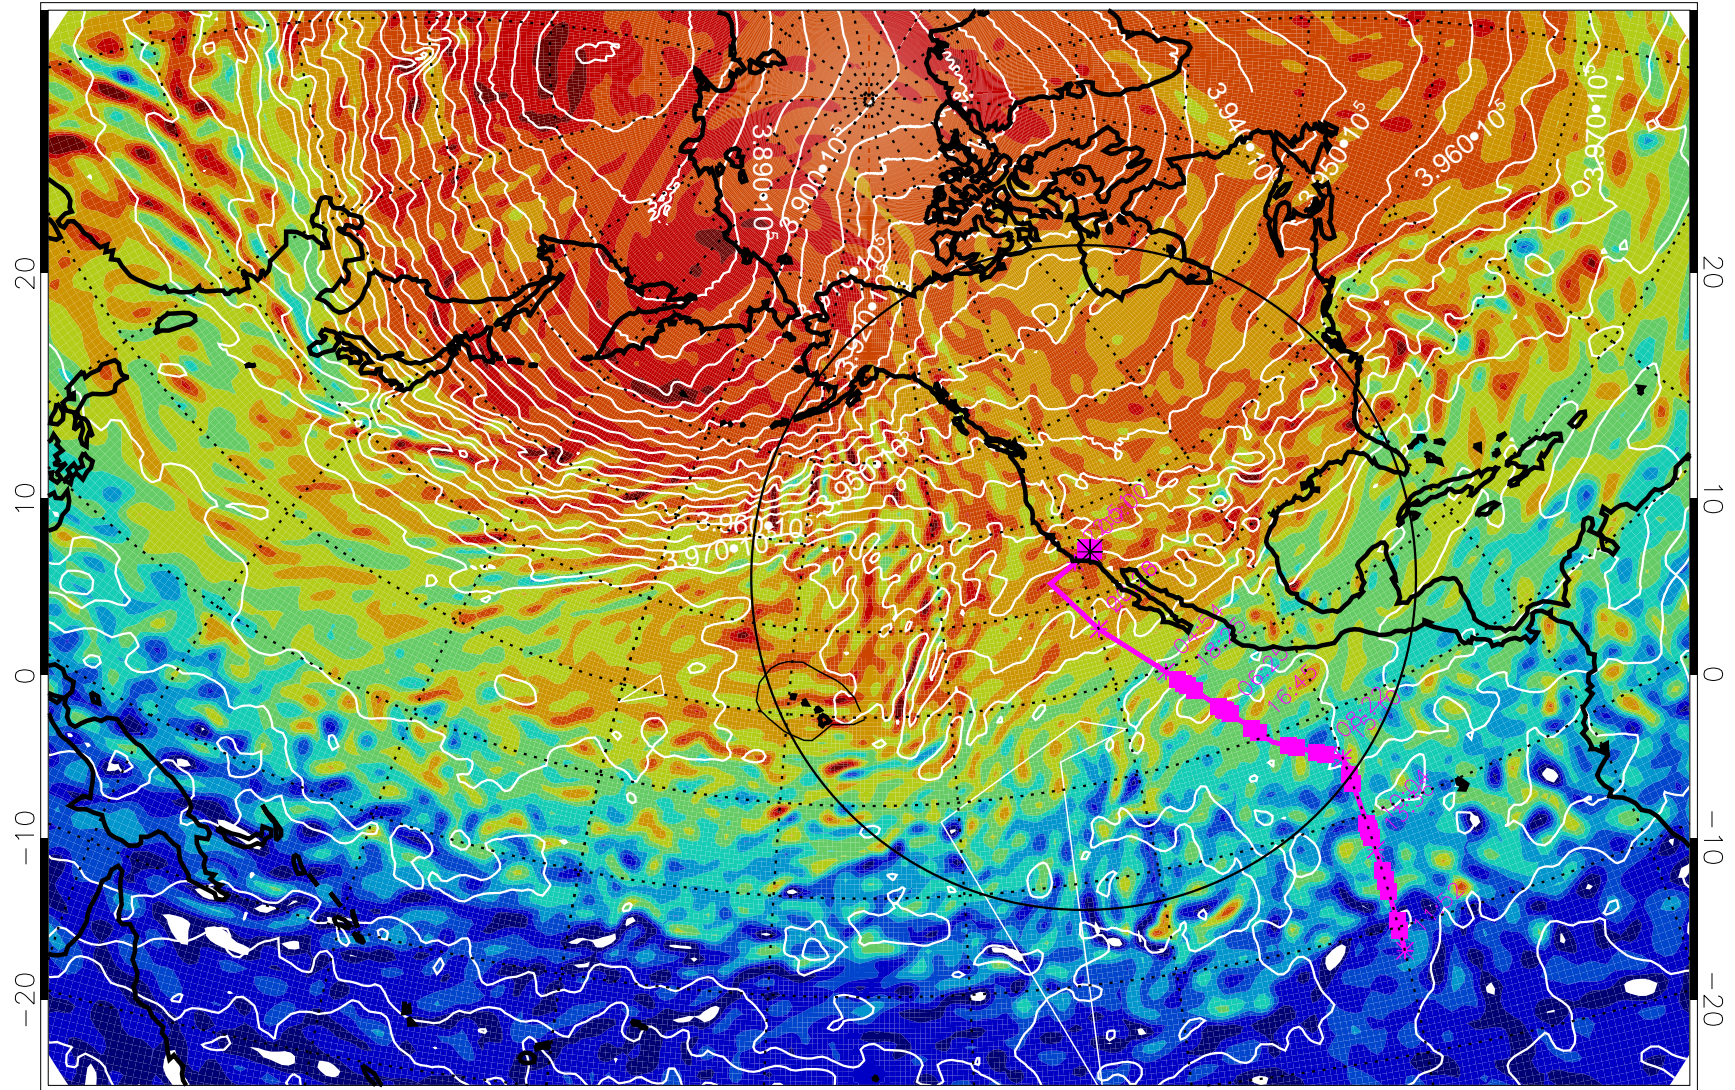

13022700, 72 hour forecast for 460K EPV

460K Montgomery Streamfunction, white

Range ring of 4055 km -- 13 hours GH round trip

13022706, 78 hour forecast for 460K EPV

460K Montgomery Streamfunction, white

Range ring of 4055 km -- 13 hours GH round trip

13022712, 84 hour forecast for 460K EPV

460K Montgomery Streamfunction, white

Range ring of 4055 km -- 13 hours GH round trip

13022718, 90 hour forecast for 460K EPV

460K Montgomery Streamfunction, white

Range ring of 4055 km -- 13 hours GH round trip

13022800, 96 hour forecast for 460K EPV

460K Montgomery Streamfunction, white

Range ring of 4055 km -- 13 hours GH round trip

13022806, 102 hour forecast for 460K EPV

460K Montgomery Streamfunction, white

Range ring of 4055 km -- 13 hours GH round trip

13022812, 108 hour forecast for 460K EPV

460K Montgomery Streamfunction, white

Range ring of 4055 km -- 13 hours GH round trip

13022818, 114 hour forecast for 460K EPV