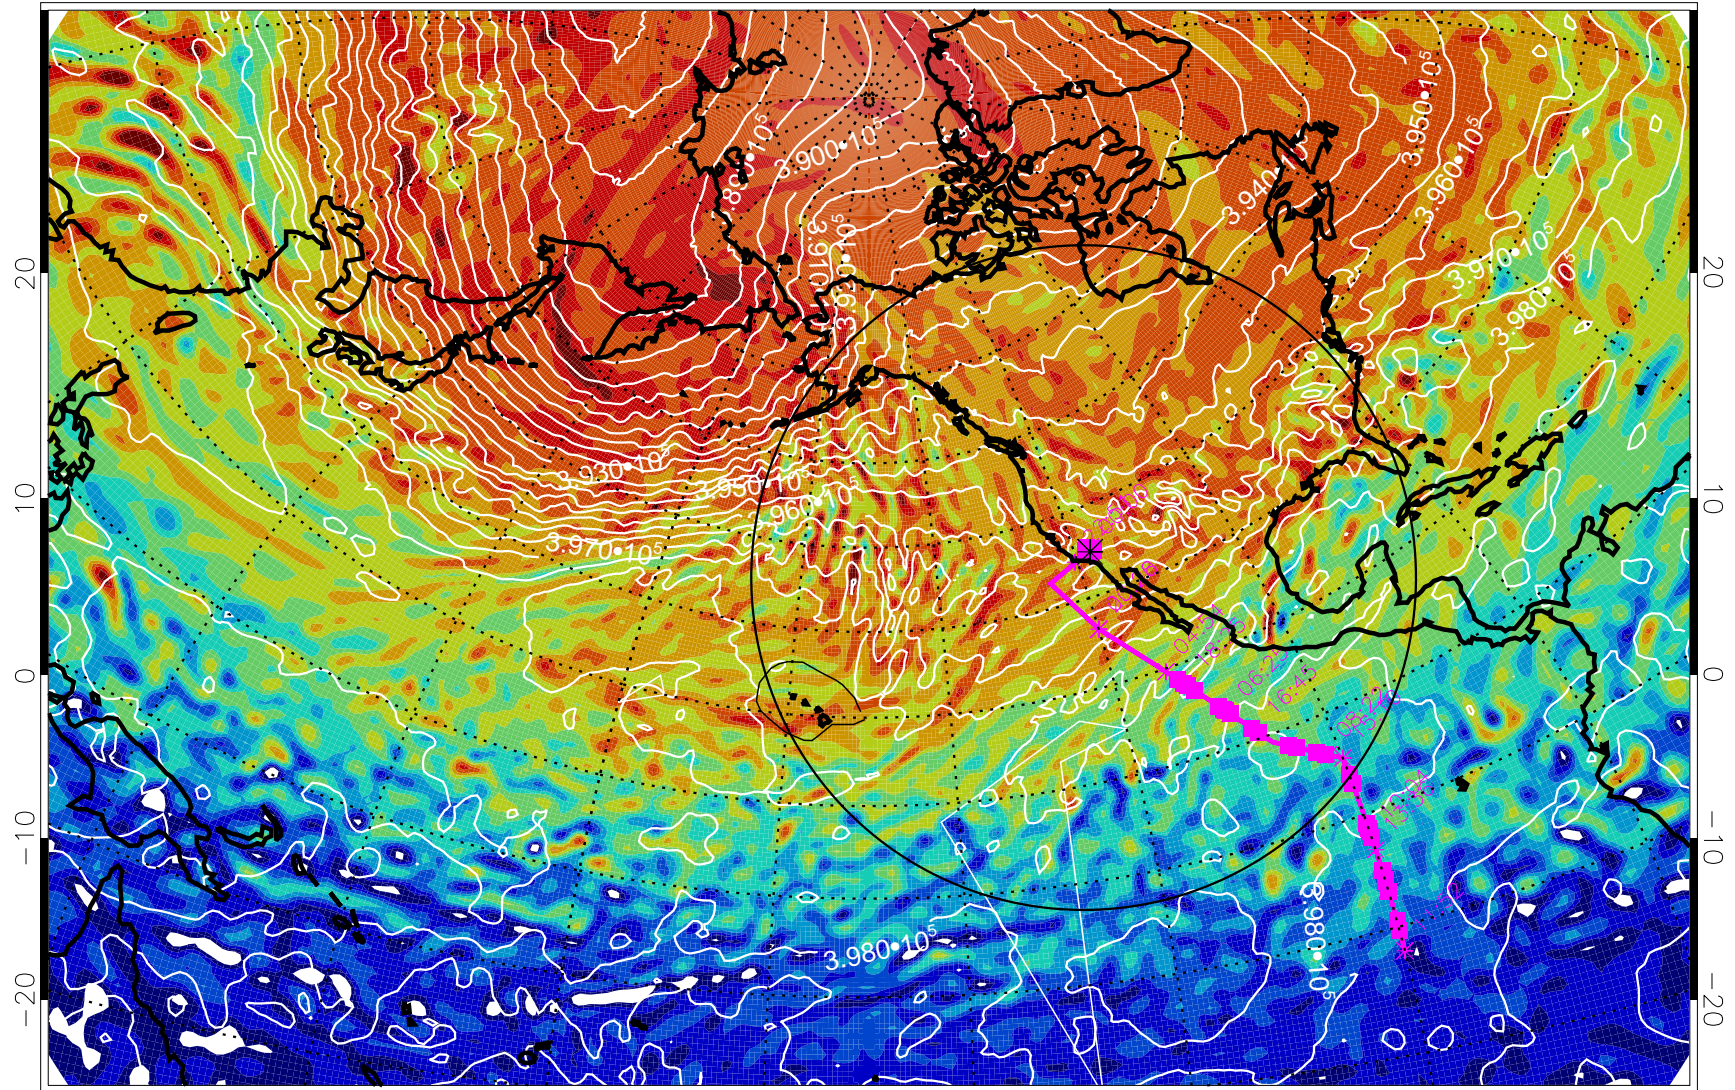

13022600, 48 hour forecast for 460K EPV

460K Montgomery Streamfunction, white

Range ring of 4055 km -- 13 hours GH round trip

13022606, 54 hour forecast for 460K EPV

460K Montgomery Streamfunction, white

Range ring of 4055 km -- 13 hours GH round trip

13022612, 60 hour forecast for 460K EPV

460K Montgomery Streamfunction, white

Range ring of 4055 km -- 13 hours GH round trip

13022618, 66 hour forecast for 460K EPV

460K Montgomery Streamfunction, white

Range ring of 4055 km -- 13 hours GH round trip

13022700, 72 hour forecast for 460K EPV

460K Montgomery Streamfunction, white

Range ring of 4055 km -- 13 hours GH round trip

13022706, 78 hour forecast for 460K EPV

460K Montgomery Streamfunction, white

Range ring of 4055 km -- 13 hours GH round trip

13022800, 96 hour forecast for 460K EPV

460K Montgomery Streamfunction, white

Range ring of 4055 km -- 13 hours GH round trip

13022806, 102 hour forecast for 460K EPV

460K Montgomery Streamfunction, white