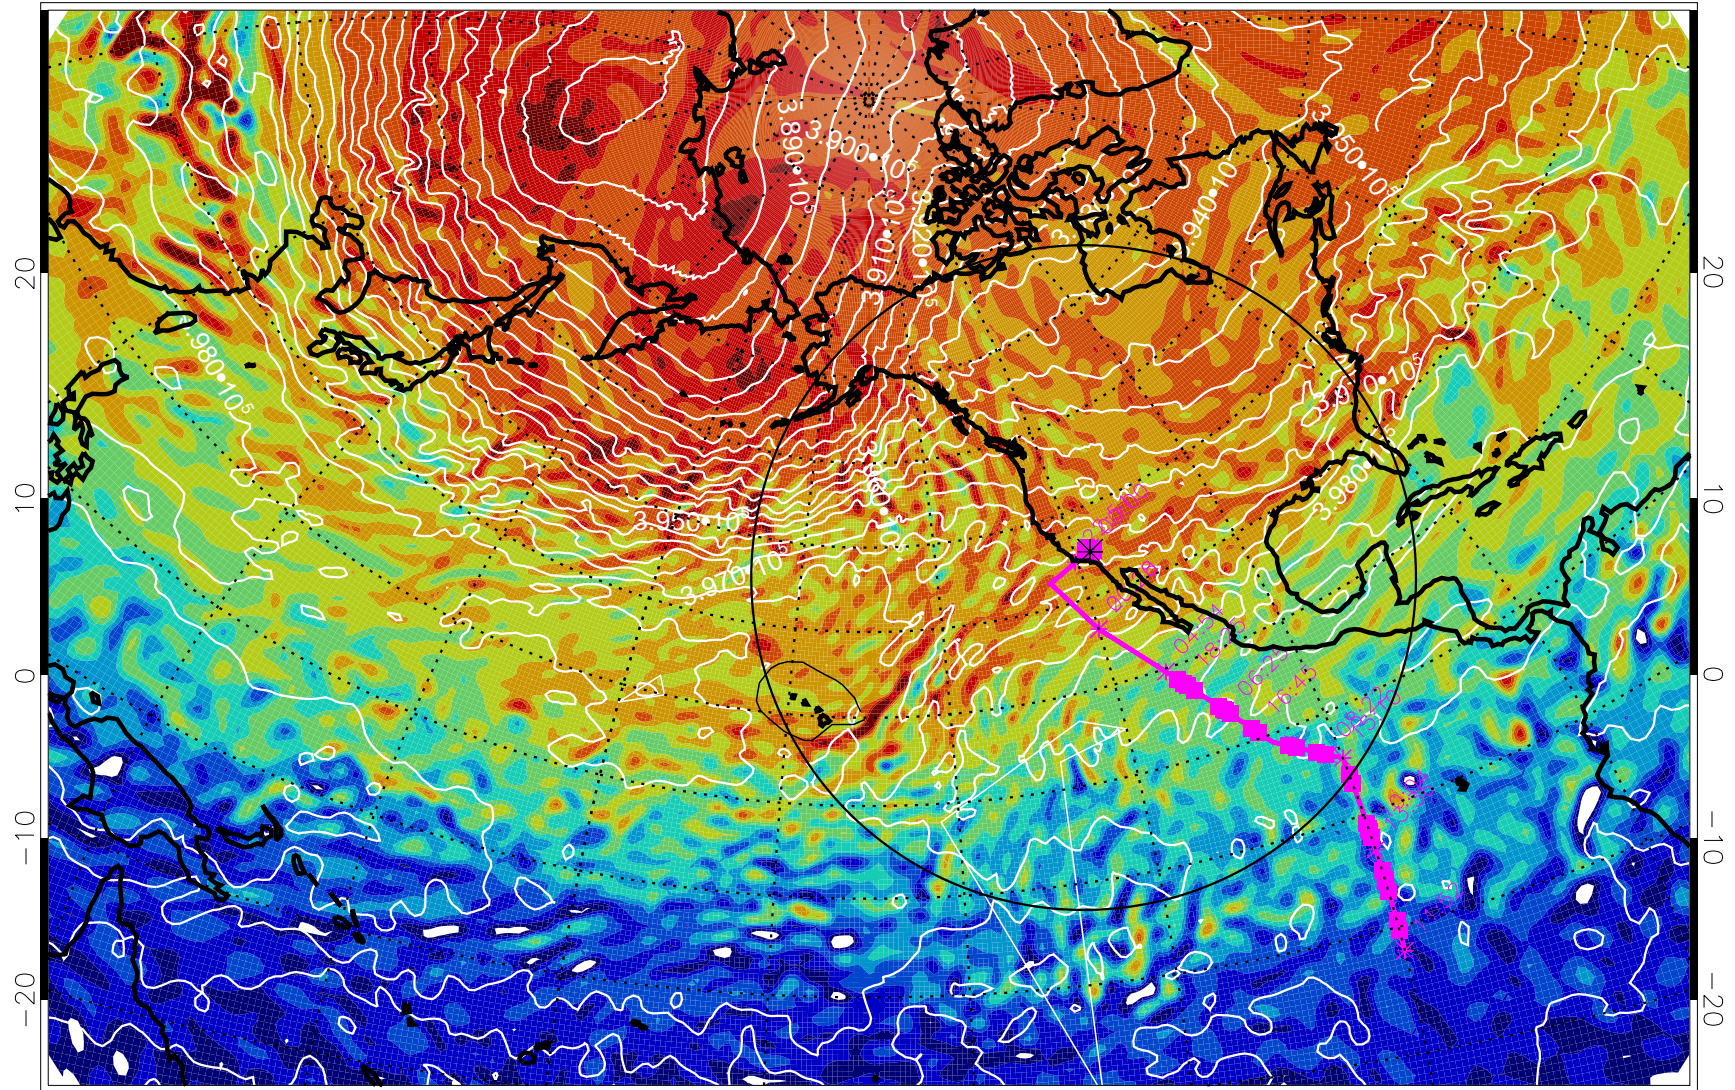

13022700, 72 hour forecast for 460K EPV

460K Montgomery Streamfunction, white

Range ring of 4055 km -- 13 hours GH round trip

13022706, 78 hour forecast for 460K EPV

460K Montgomery Streamfunction, white

Range ring of 4055 km -- 13 hours GH round trip

13022712, 84 hour forecast for 460K EPV

460K Montgomery Streamfunction, white

Range ring of 4055 km -- 13 hours GH round trip

13022718, 90 hour forecast for 460K EPV

460K Montgomery Streamfunction, white

Range ring of 4055 km -- 13 hours GH round trip

13022800, 96 hour forecast for 460K EPV

460K Montgomery Streamfunction, white

Range ring of 4055 km -- 13 hours GH round trip

13022806, 102 hour forecast for 460K EPV

460K Montgomery Streamfunction, white

Range ring of 4055 km -- 13 hours GH round trip

13022812, 108 hour forecast for 460K EPV

460K Montgomery Streamfunction, white

Range ring of 4055 km -- 13 hours GH round trip

13022818, 114 hour forecast for 460K EPV