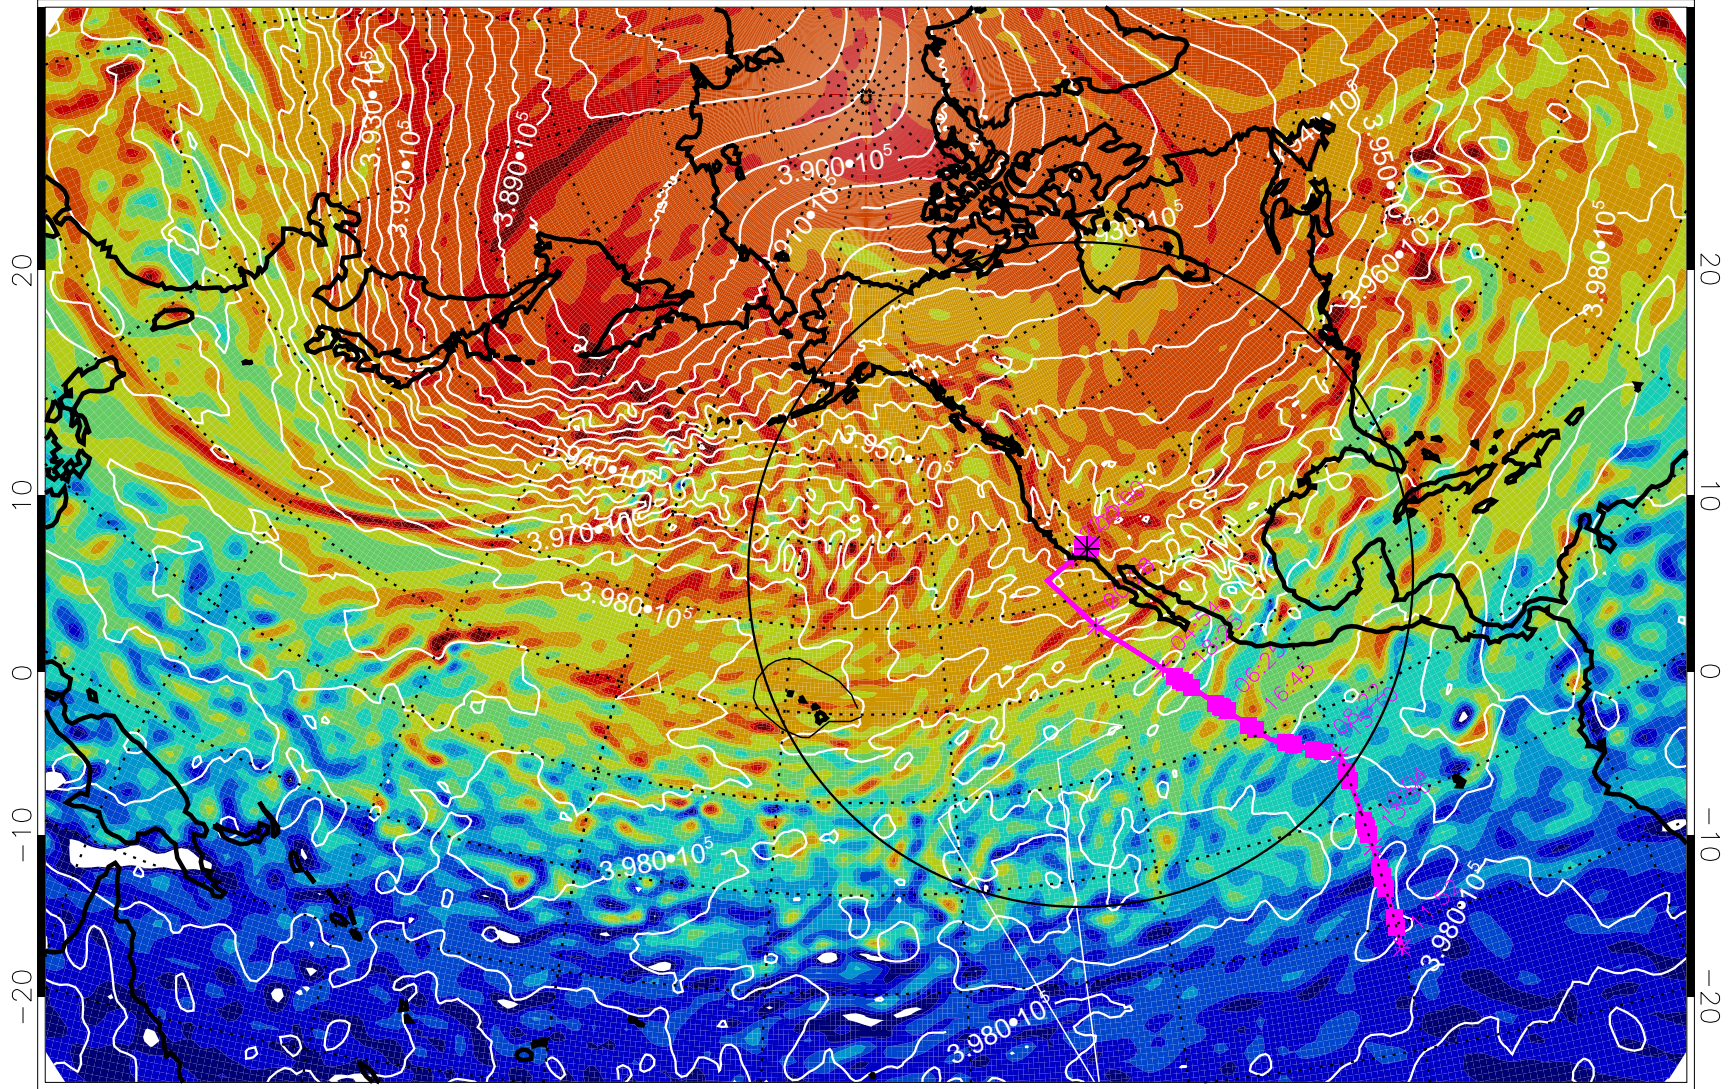

13022412, 12 hour forecast for 460K EPV

460K Montgomery Streamfunction, white

Range ring of 4055 km -- 13 hours GH round trip

13022418, 18 hour forecast for 460K EPV

460K Montgomery Streamfunction, white

Range ring of 4055 km -- 13 hours GH round trip

13022500, 24 hour forecast for 460K EPV

460K Montgomery Streamfunction, white

Range ring of 4055 km -- 13 hours GH round trip

13022506, 30 hour forecast for 460K EPV

460K Montgomery Streamfunction, white

Range ring of 4055 km -- 13 hours GH round trip

13022512, 36 hour forecast for 460K EPV

460K Montgomery Streamfunction, white

Range ring of 4055 km -- 13 hours GH round trip

13022518, 42 hour forecast for 460K EPV

460K Montgomery Streamfunction, white

Range ring of 4055 km -- 13 hours GH round trip

13022800, 96 hour forecast for 460K EPV

460K Montgomery Streamfunction, white

Range ring of 4055 km -- 13 hours GH round trip

13022806, 102 hour forecast for 460K EPV

460K Montgomery Streamfunction, white