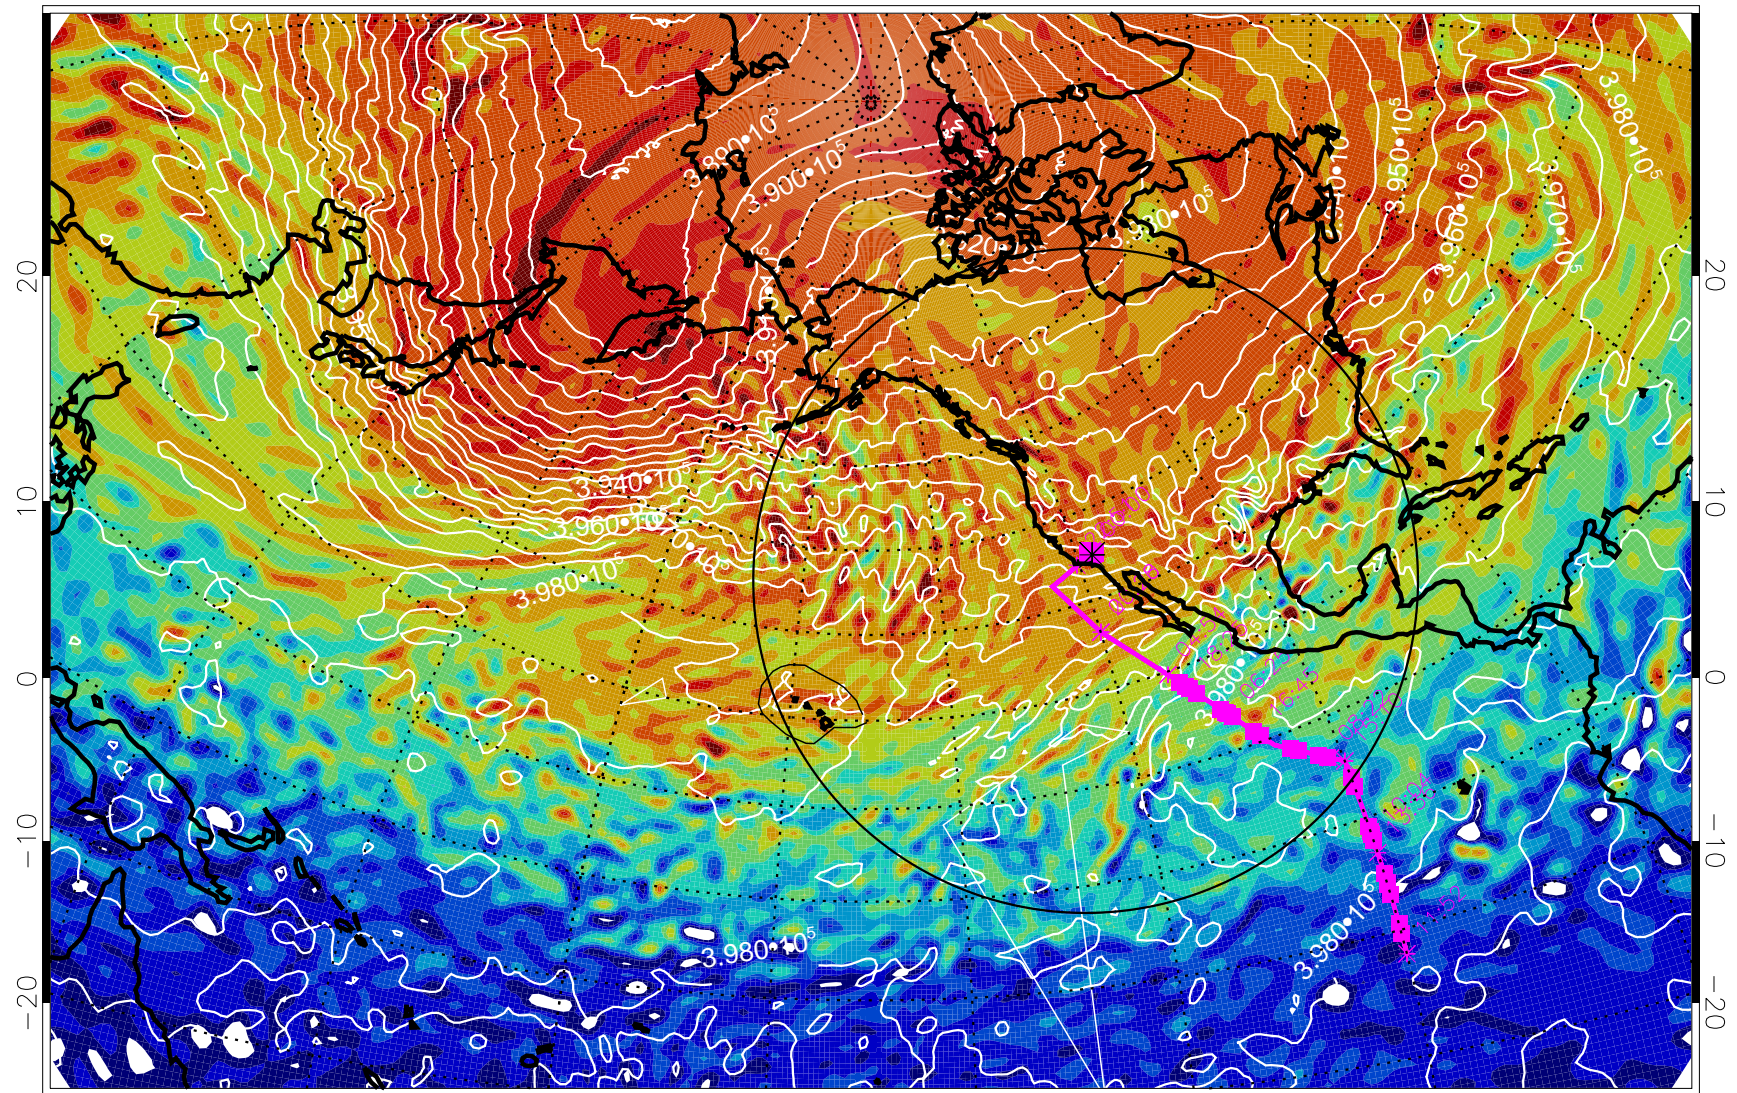

13022500, 24 hour forecast for 460K EPV

460K Montgomery Streamfunction, white

Range ring of 4055 km -- 13 hours GH round trip

13022506, 30 hour forecast for 460K EPV

460K Montgomery Streamfunction, white

Range ring of 4055 km -- 13 hours GH round trip

13022512, 36 hour forecast for 460K EPV

460K Montgomery Streamfunction, white

Range ring of 4055 km -- 13 hours GH round trip

13022518, 42 hour forecast for 460K EPV

460K Montgomery Streamfunction, white

Range ring of 4055 km -- 13 hours GH round trip

13022600, 48 hour forecast for 460K EPV

460K Montgomery Streamfunction, white

Range ring of 4055 km -- 13 hours GH round trip

13022606, 54 hour forecast for 460K EPV

460K Montgomery Streamfunction, white

Range ring of 4055 km -- 13 hours GH round trip

13022800, 96 hour forecast for 460K EPV

460K Montgomery Streamfunction, white

Range ring of 4055 km -- 13 hours GH round trip

13022806, 102 hour forecast for 460K EPV

460K Montgomery Streamfunction, white