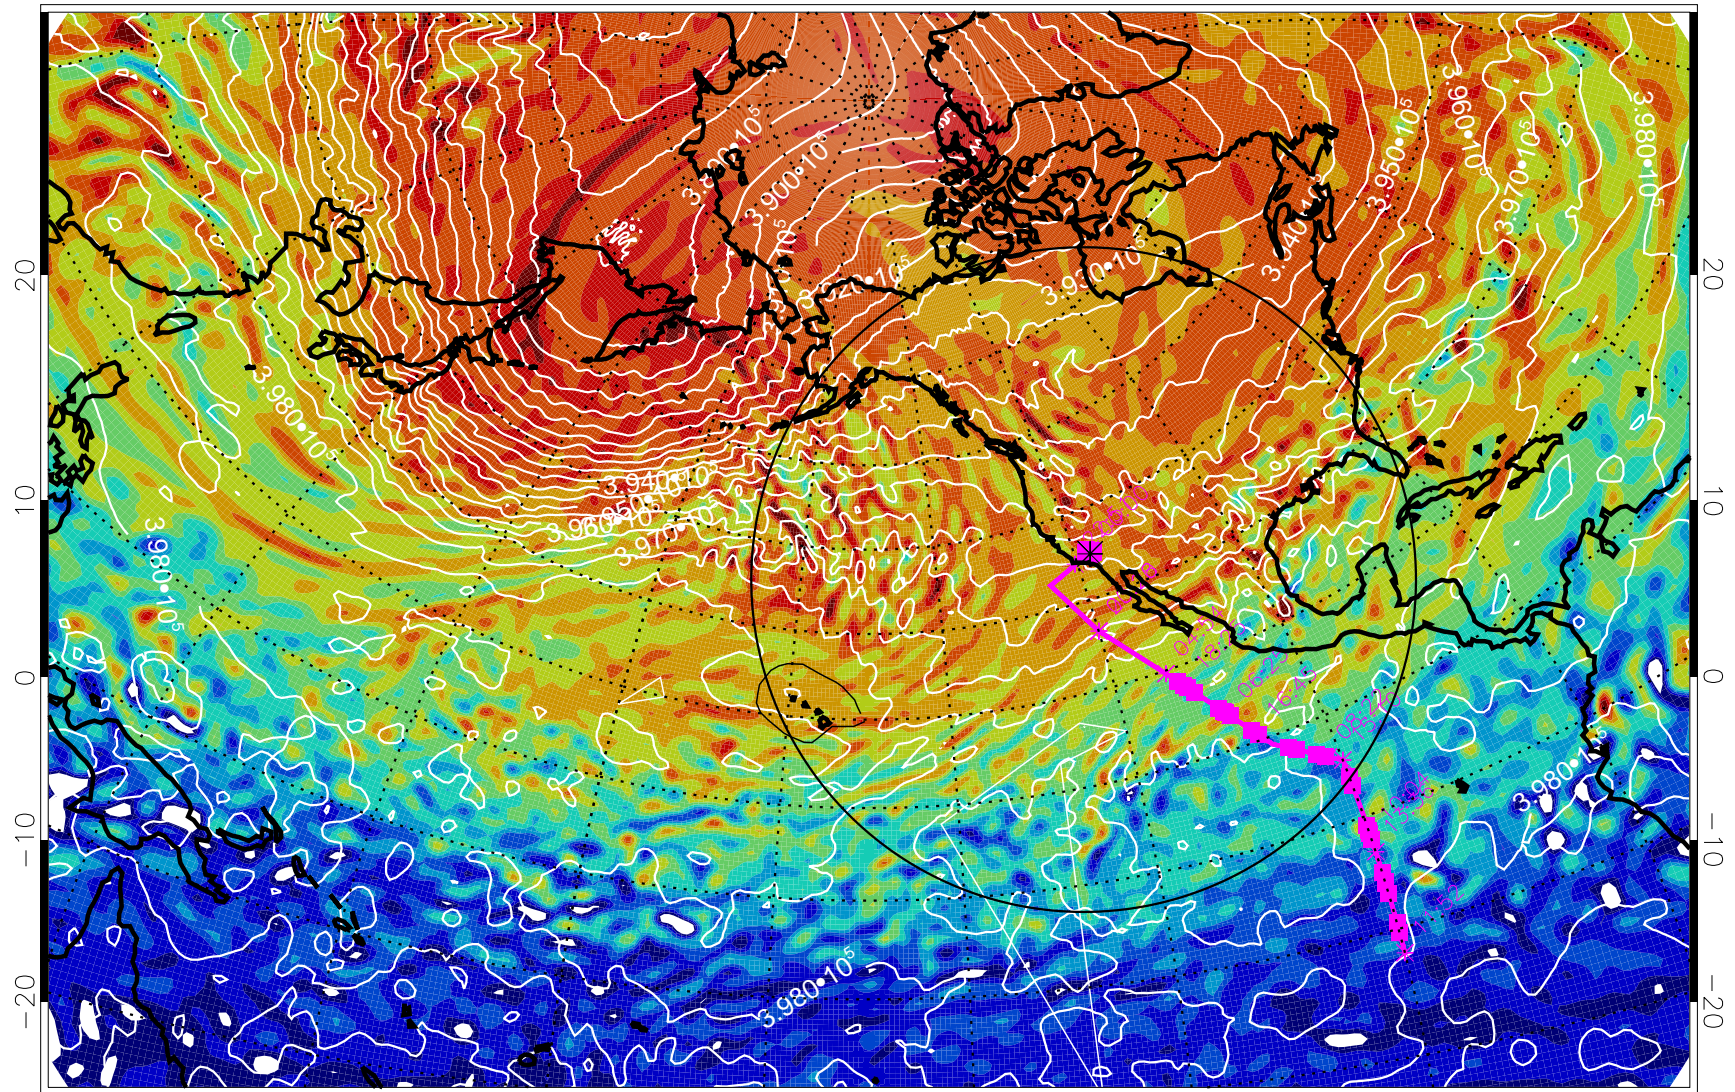

13022512, 36 hour forecast for 460K EPV

460K Montgomery Streamfunction, white

Range ring of 4055 km -- 13 hours GH round trip

13022518, 42 hour forecast for 460K EPV

460K Montgomery Streamfunction, white

Range ring of 4055 km -- 13 hours GH round trip

13022600, 48 hour forecast for 460K EPV

460K Montgomery Streamfunction, white

Range ring of 4055 km -- 13 hours GH round trip

13022606, 54 hour forecast for 460K EPV

460K Montgomery Streamfunction, white

Range ring of 4055 km -- 13 hours GH round trip

13022612, 60 hour forecast for 460K EPV

460K Montgomery Streamfunction, white

Range ring of 4055 km -- 13 hours GH round trip

13022618, 66 hour forecast for 460K EPV

460K Montgomery Streamfunction, white

Range ring of 4055 km -- 13 hours GH round trip

13022800, 96 hour forecast for 460K EPV

460K Montgomery Streamfunction, white

Range ring of 4055 km -- 13 hours GH round trip

13022806, 102 hour forecast for 460K EPV

460K Montgomery Streamfunction, white