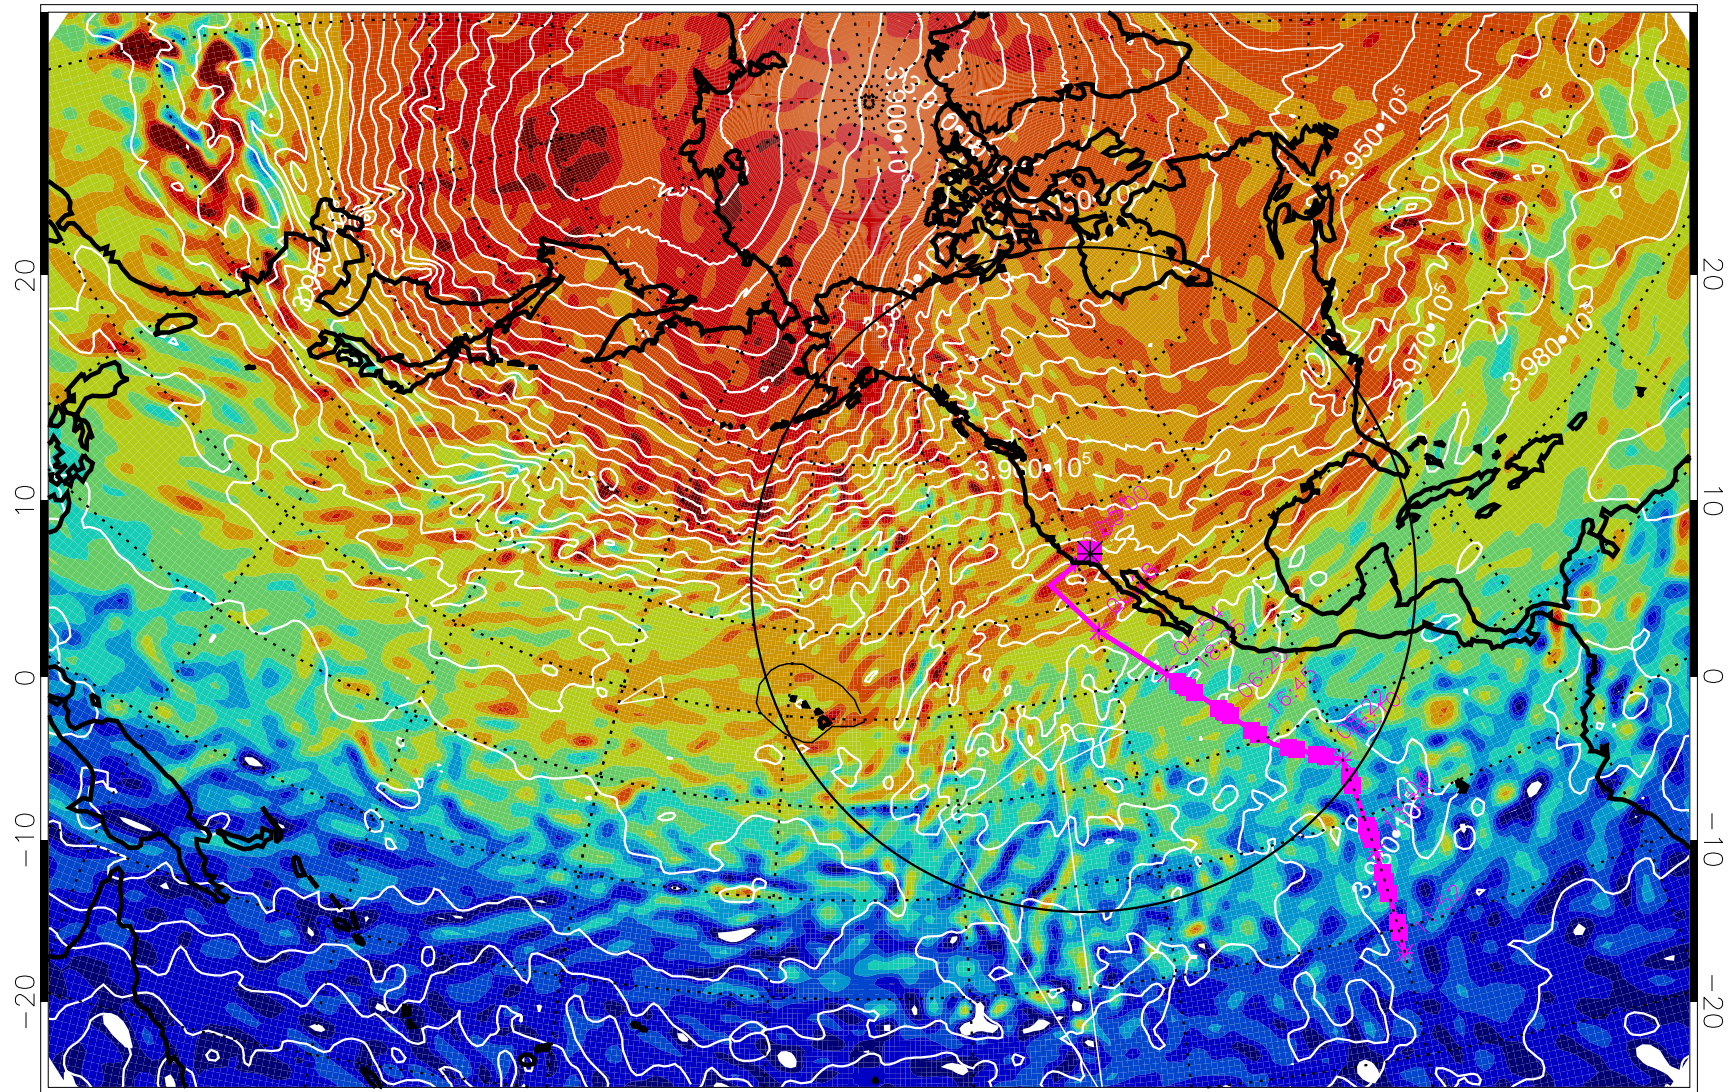

13022800, 96 hour forecast for 460K EPV

460K Montgomery Streamfunction, white

Range ring of 4055 km -- 13 hours GH round trip

13022806, 102 hour forecast for 460K EPV

460K Montgomery Streamfunction, white

Range ring of 4055 km -- 13 hours GH round trip

13022812, 108 hour forecast for 460K EPV

460K Montgomery Streamfunction, white

Range ring of 4055 km -- 13 hours GH round trip

13022818, 114 hour forecast for 460K EPV

460K Montgomery Streamfunction, white

Range ring of 4055 km -- 13 hours GH round trip

13030100, 120 hour forecast for 460K EPV

460K Montgomery Streamfunction, white

Range ring of 4055 km -- 13 hours GH round trip