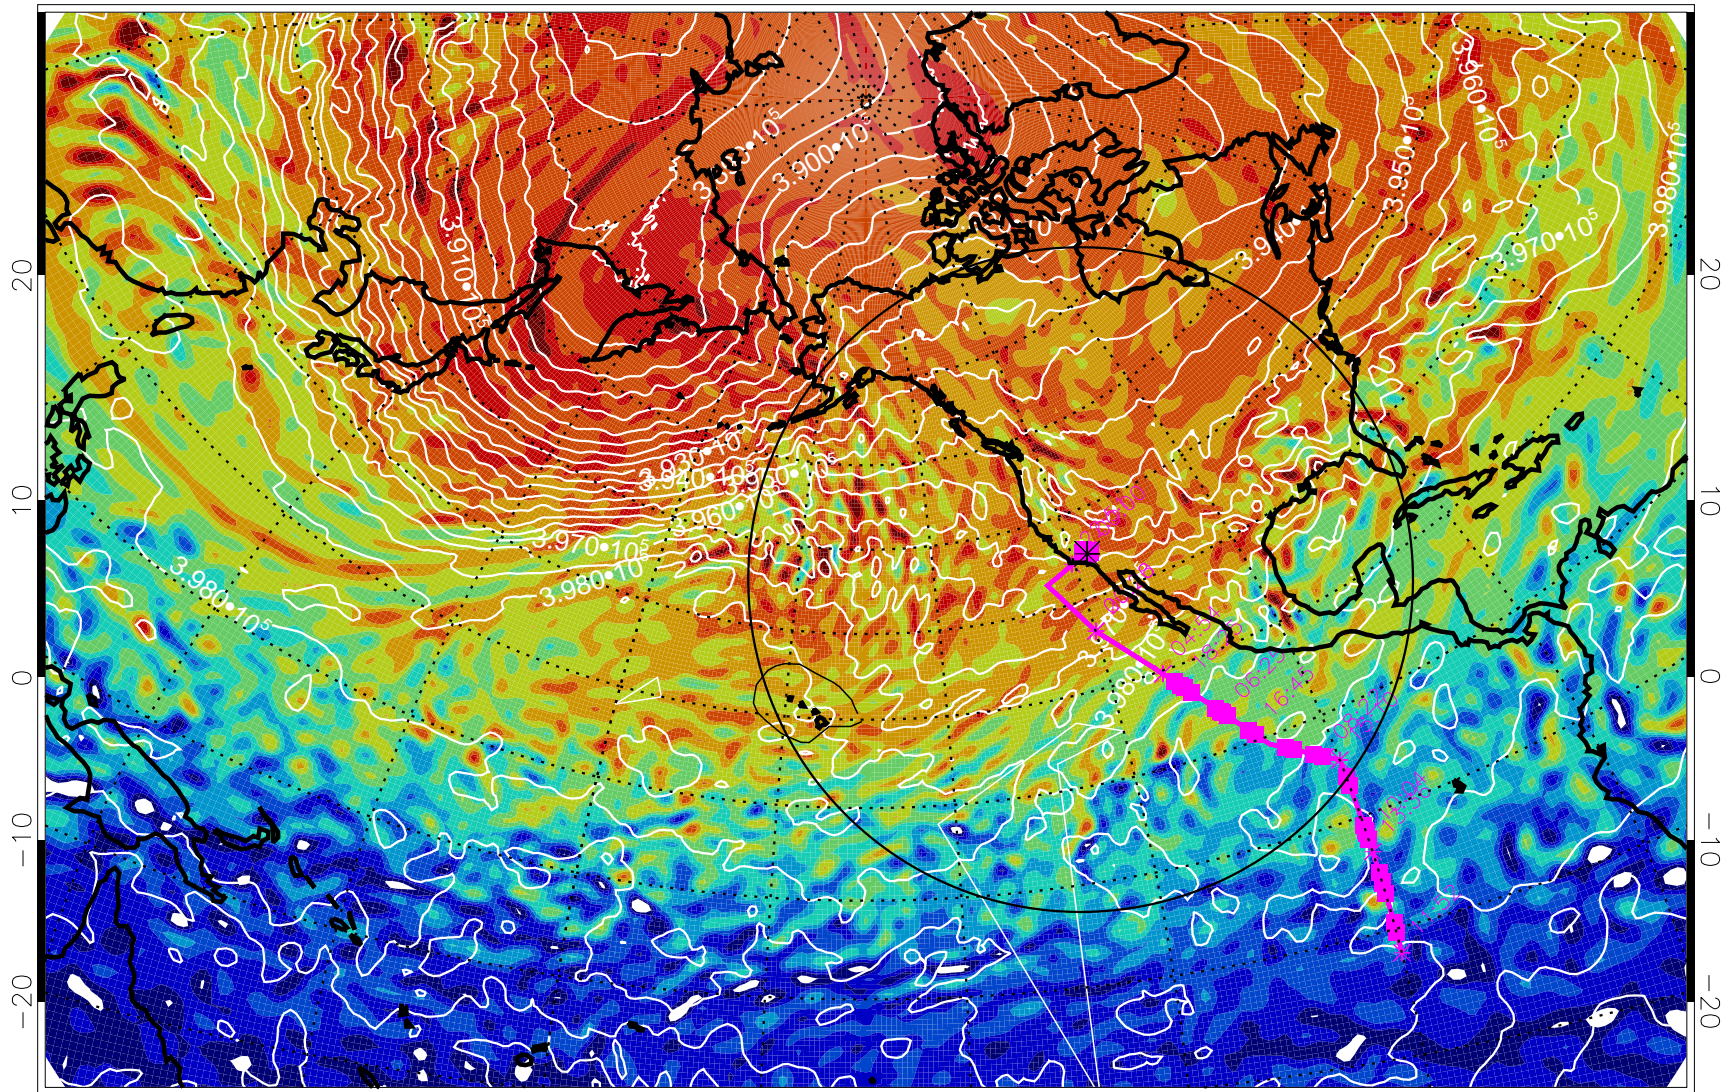

13022512, 36 hour forecast for 460K EPV

460K Montgomery Streamfunction, white

Range ring of 4055 km -- 13 hours GH round trip

13022518, 42 hour forecast for 460K EPV

460K Montgomery Streamfunction, white

Range ring of 4055 km -- 13 hours GH round trip

13022600, 48 hour forecast for 460K EPV

460K Montgomery Streamfunction, white

Range ring of 4055 km -- 13 hours GH round trip

13022606, 54 hour forecast for 460K EPV

460K Montgomery Streamfunction, white

Range ring of 4055 km -- 13 hours GH round trip

13022612, 60 hour forecast for 460K EPV

460K Montgomery Streamfunction, white

Range ring of 4055 km -- 13 hours GH round trip

13022618, 66 hour forecast for 460K EPV

460K Montgomery Streamfunction, white

Range ring of 4055 km -- 13 hours GH round trip

13022800, 96 hour forecast for 460K EPV

460K Montgomery Streamfunction, white

Range ring of 4055 km -- 13 hours GH round trip

13022806, 102 hour forecast for 460K EPV

460K Montgomery Streamfunction, white