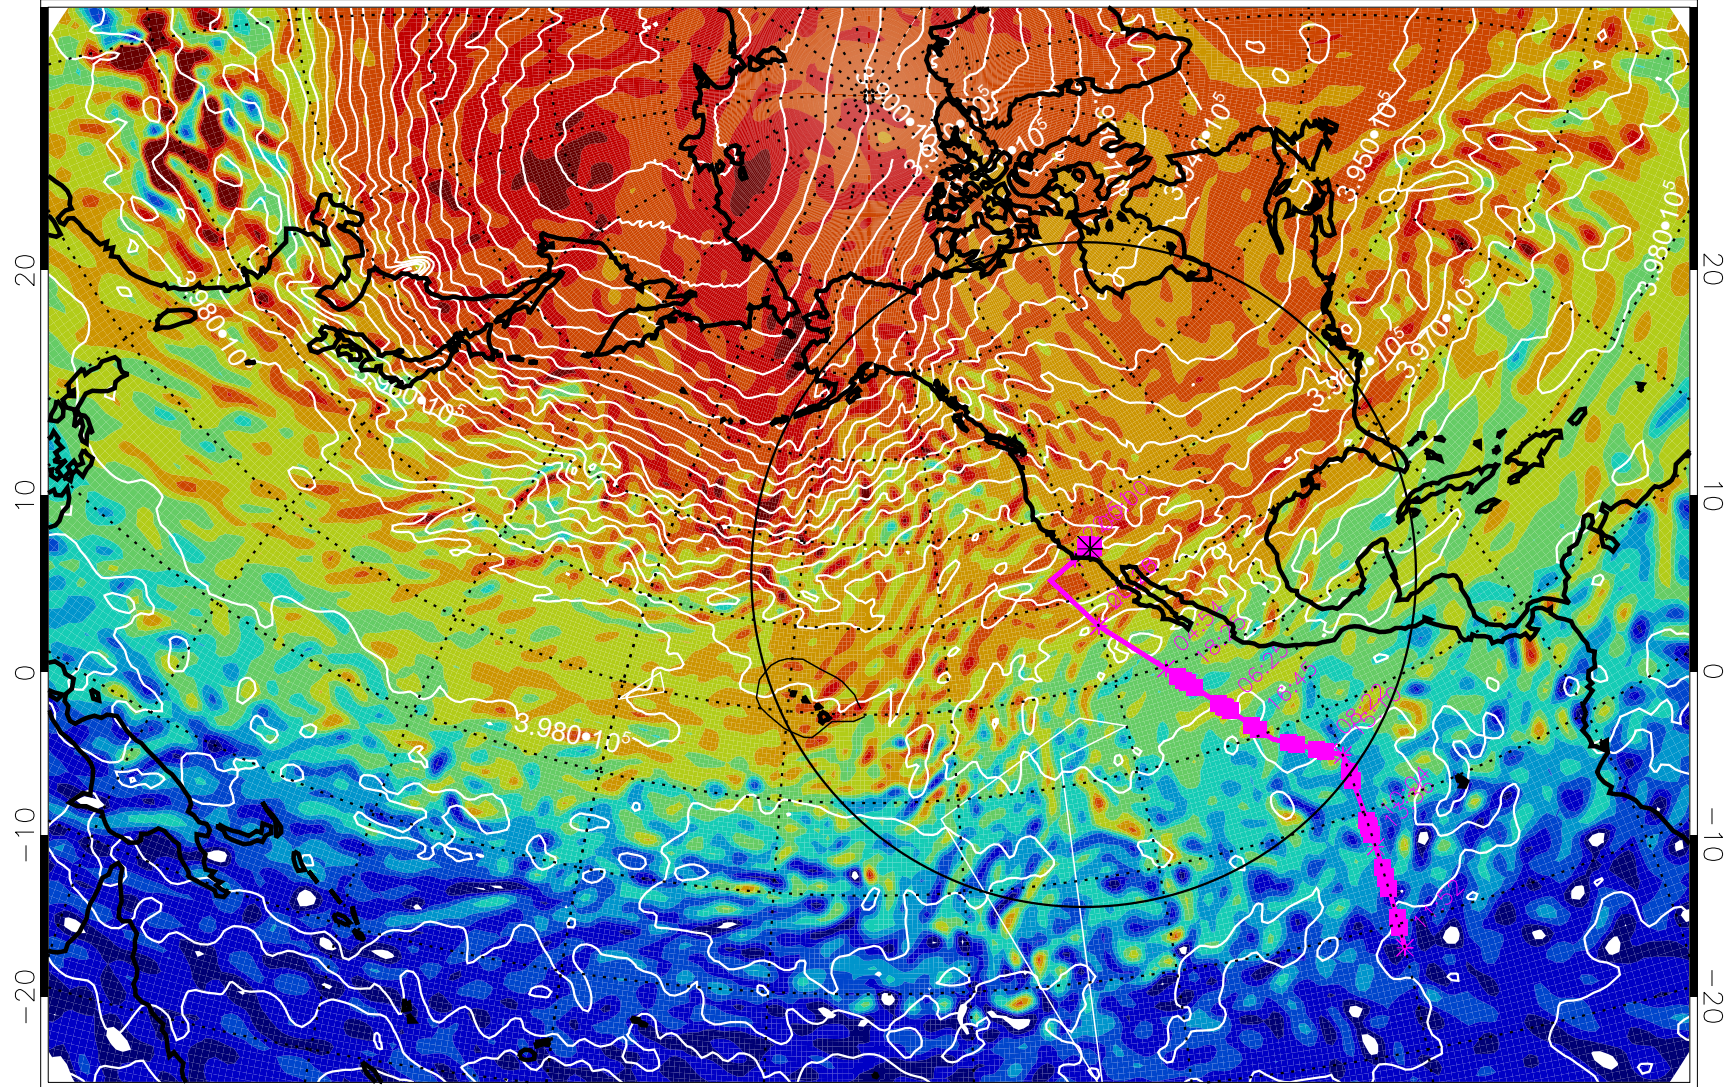

13022712, 84 hour forecast for 460K EPV

460K Montgomery Streamfunction, white

Range ring of 4055 km -- 13 hours GH round trip

13022718, 90 hour forecast for 460K EPV

460K Montgomery Streamfunction, white

Range ring of 4055 km -- 13 hours GH round trip

13022800, 96 hour forecast for 460K EPV

460K Montgomery Streamfunction, white

Range ring of 4055 km -- 13 hours GH round trip

13022806, 102 hour forecast for 460K EPV

460K Montgomery Streamfunction, white

Range ring of 4055 km -- 13 hours GH round trip

13022812, 108 hour forecast for 460K EPV

460K Montgomery Streamfunction, white

Range ring of 4055 km -- 13 hours GH round trip

13022818, 114 hour forecast for 460K EPV

460K Montgomery Streamfunction, white

Range ring of 4055 km -- 13 hours GH round trip

13030100, 120 hour forecast for 460K EPV

460K Montgomery Streamfunction, white

Range ring of 4055 km -- 13 hours GH round trip