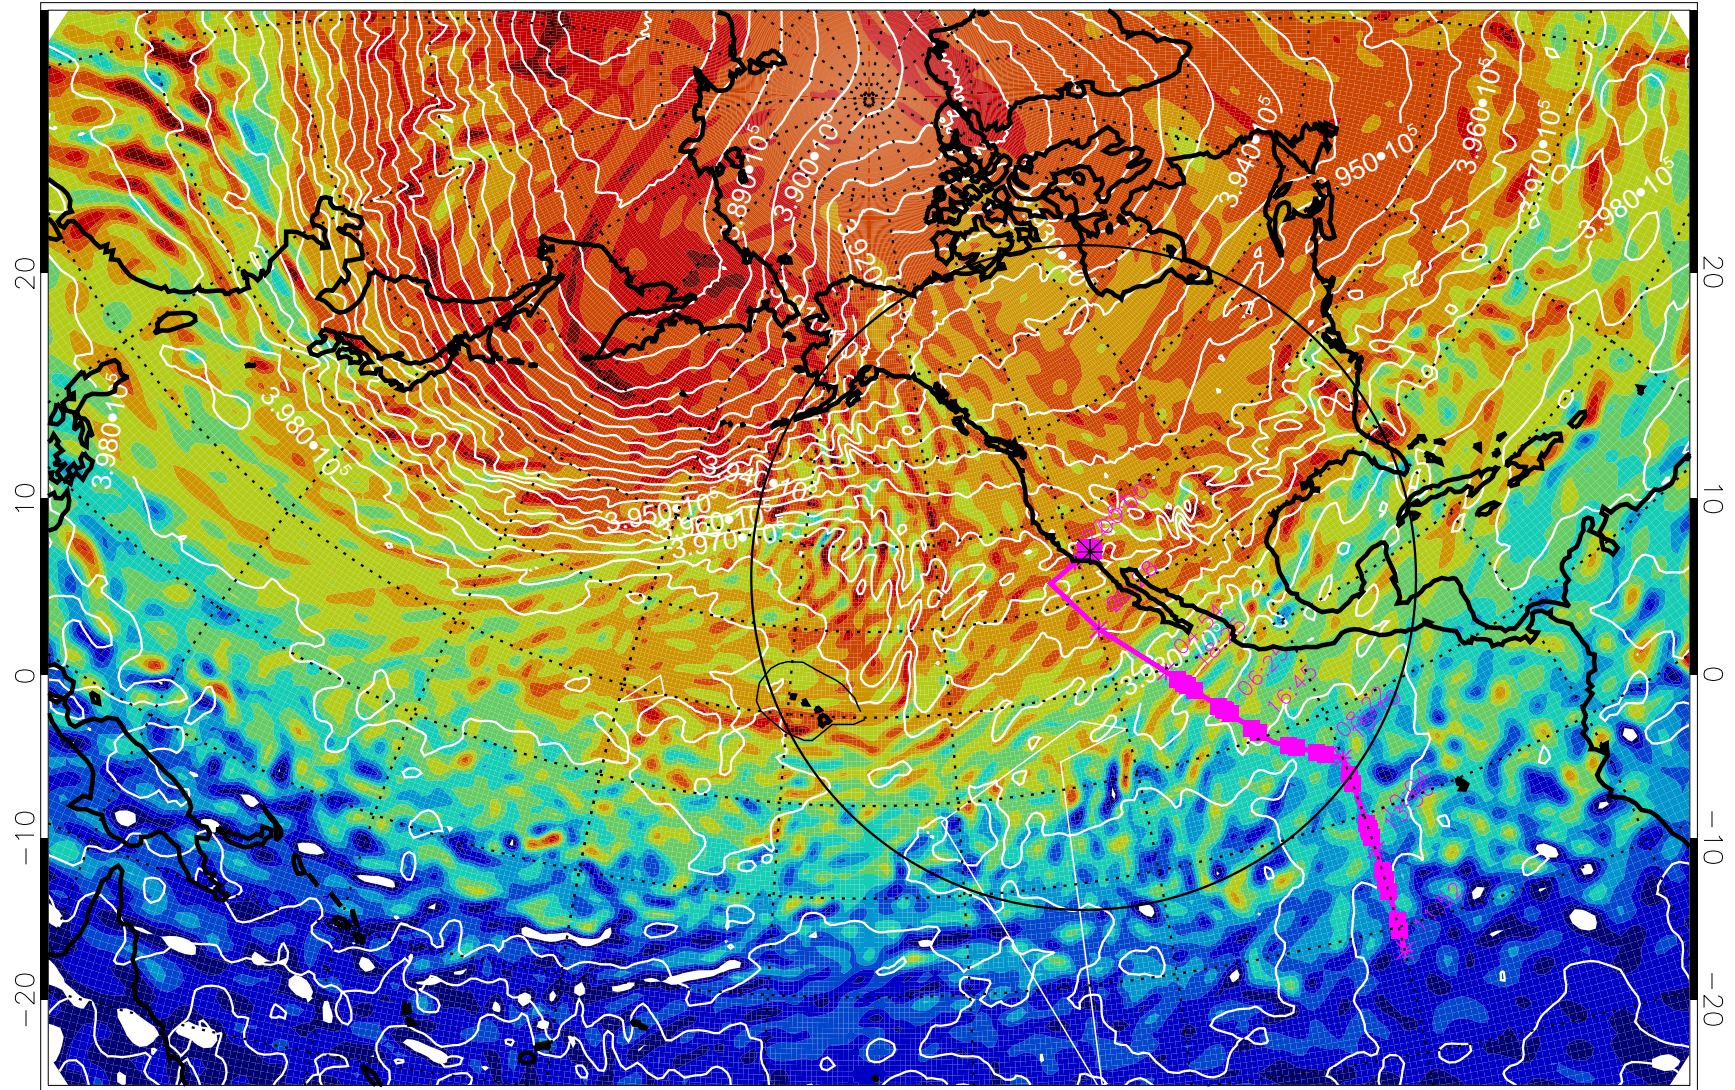

13022612, 60 hour forecast for 460K EPV

460K Montgomery Streamfunction, white

Range ring of 4055 km -- 13 hours GH round trip

13022618, 66 hour forecast for 460K EPV

460K Montgomery Streamfunction, white

Range ring of 4055 km -- 13 hours GH round trip

13022700, 72 hour forecast for 460K EPV

460K Montgomery Streamfunction, white

Range ring of 4055 km -- 13 hours GH round trip

13022706, 78 hour forecast for 460K EPV

460K Montgomery Streamfunction, white

Range ring of 4055 km -- 13 hours GH round trip

13022712, 84 hour forecast for 460K EPV

460K Montgomery Streamfunction, white

Range ring of 4055 km -- 13 hours GH round trip

13022718, 90 hour forecast for 460K EPV

460K Montgomery Streamfunction, white

Range ring of 4055 km -- 13 hours GH round trip

13022800, 96 hour forecast for 460K EPV

460K Montgomery Streamfunction, white

Range ring of 4055 km -- 13 hours GH round trip

13022806, 102 hour forecast for 460K EPV

460K Montgomery Streamfunction, white