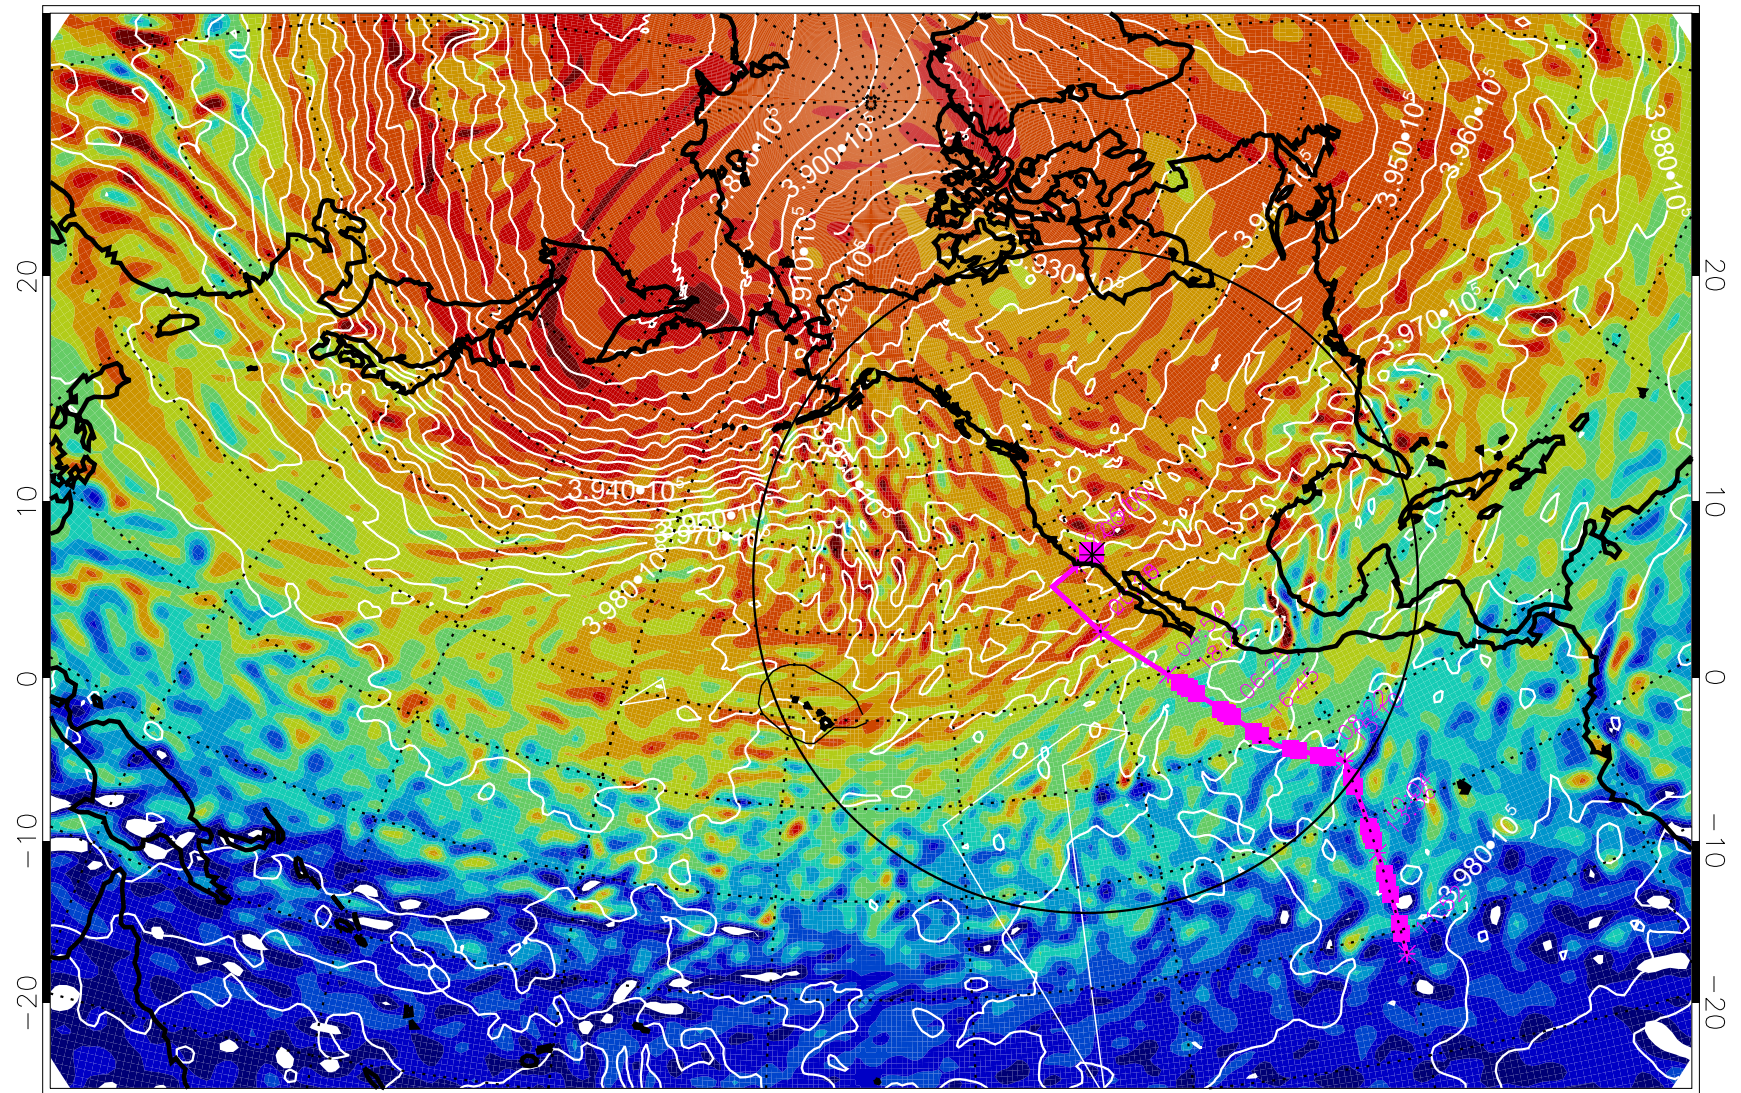

13022606, 66 hour forecast for 460K EPV

460K Montgomery Streamfunction, white

Range ring of 4055 km -- 13 hours GH round trip

13022612, 72 hour forecast for 460K EPV

460K Montgomery Streamfunction, white

Range ring of 4055 km -- 13 hours GH round trip

13022618, 78 hour forecast for 460K EPV

460K Montgomery Streamfunction, white

Range ring of 4055 km -- 13 hours GH round trip

13022700, 84 hour forecast for 460K EPV

460K Montgomery Streamfunction, white

Range ring of 4055 km -- 13 hours GH round trip

13022706, 90 hour forecast for 460K EPV

460K Montgomery Streamfunction, white

Range ring of 4055 km -- 13 hours GH round trip

13022712, 96 hour forecast for 460K EPV

460K Montgomery Streamfunction, white

Range ring of 4055 km -- 13 hours GH round trip

13022718, 102 hour forecast for 460K EPV

460K Montgomery Streamfunction, white

Range ring of 4055 km -- 13 hours GH round trip

13022800, 108 hour forecast for 460K EPV

460K Montgomery Streamfunction, white