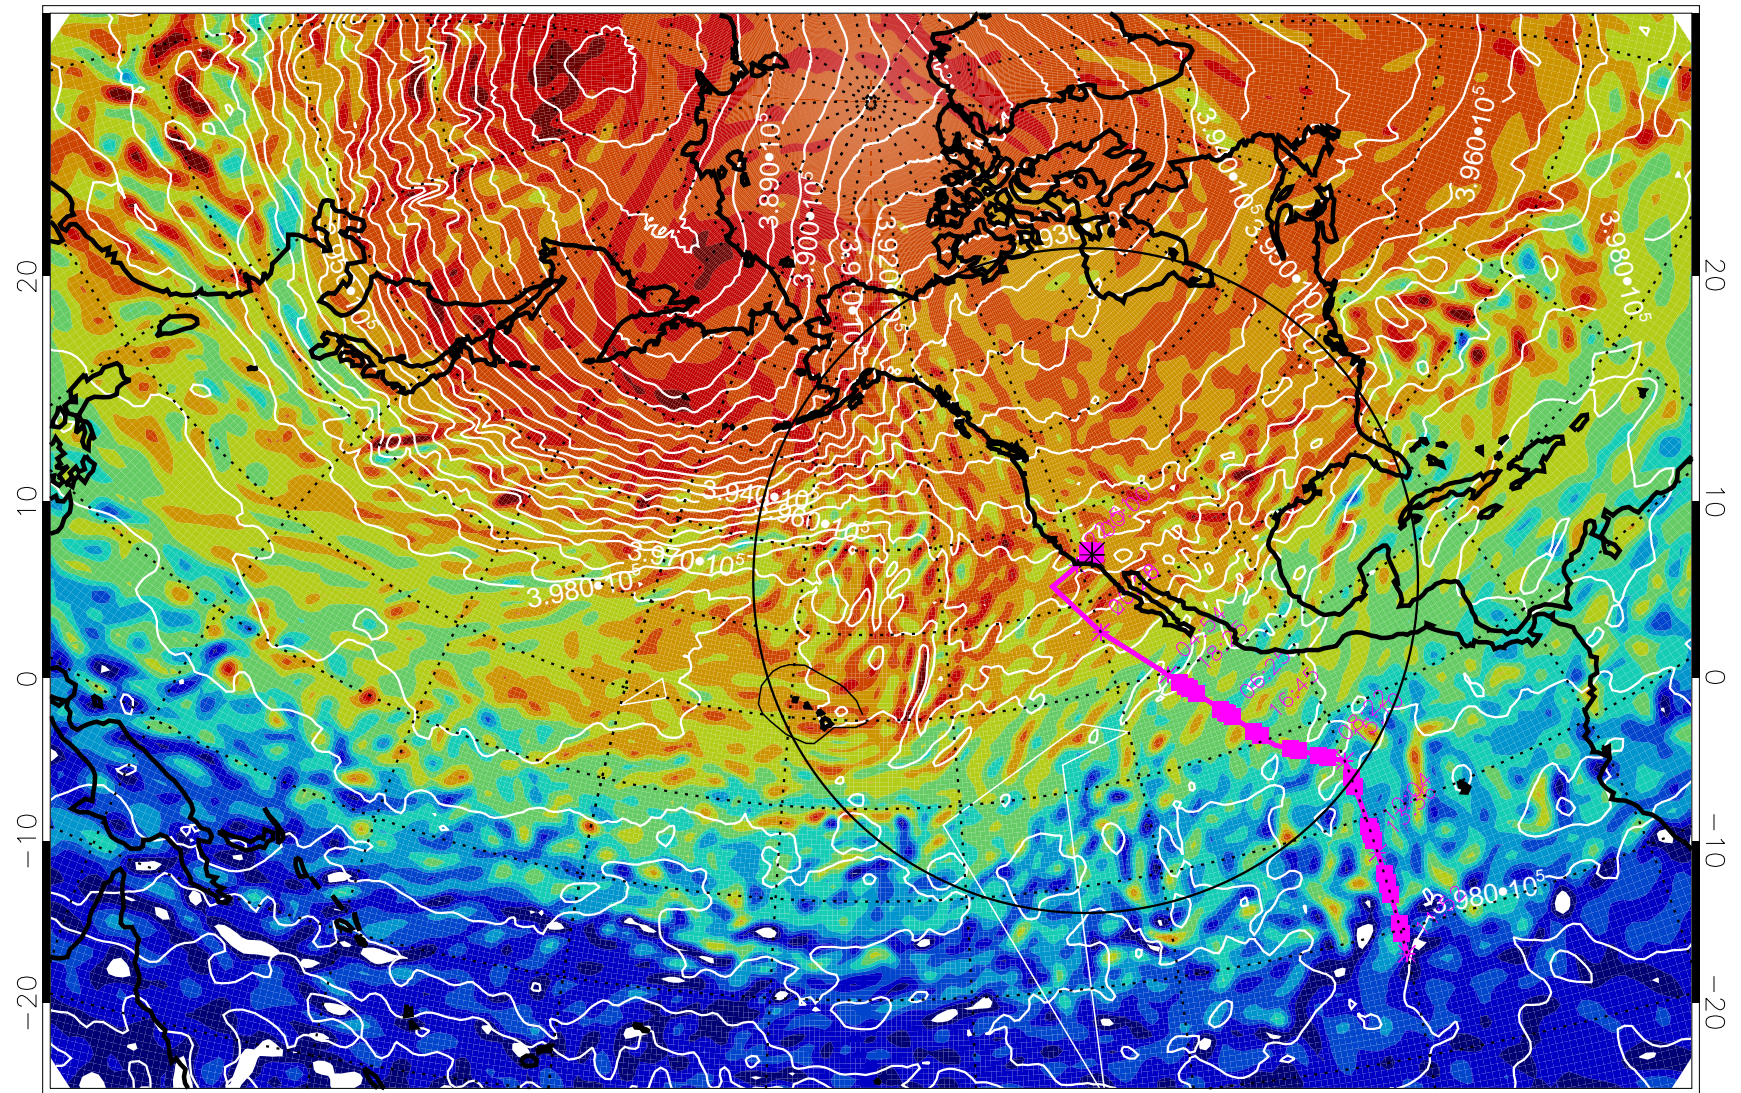

13022618, 78 hour forecast for 460K EPV

460K Montgomery Streamfunction, white

Range ring of 4055 km -- 13 hours GH round trip

13022700, 84 hour forecast for 460K EPV

460K Montgomery Streamfunction, white

Range ring of 4055 km -- 13 hours GH round trip

13022706, 90 hour forecast for 460K EPV

460K Montgomery Streamfunction, white

Range ring of 4055 km -- 13 hours GH round trip

13022712, 96 hour forecast for 460K EPV

460K Montgomery Streamfunction, white

Range ring of 4055 km -- 13 hours GH round trip

13022718, 102 hour forecast for 460K EPV

460K Montgomery Streamfunction, white

Range ring of 4055 km -- 13 hours GH round trip

13022800, 108 hour forecast for 460K EPV

460K Montgomery Streamfunction, white

Range ring of 4055 km -- 13 hours GH round trip

13022806, 114 hour forecast for 460K EPV

460K Montgomery Streamfunction, white

Range ring of 4055 km -- 13 hours GH round trip

13022812, 120 hour forecast for 460K EPV