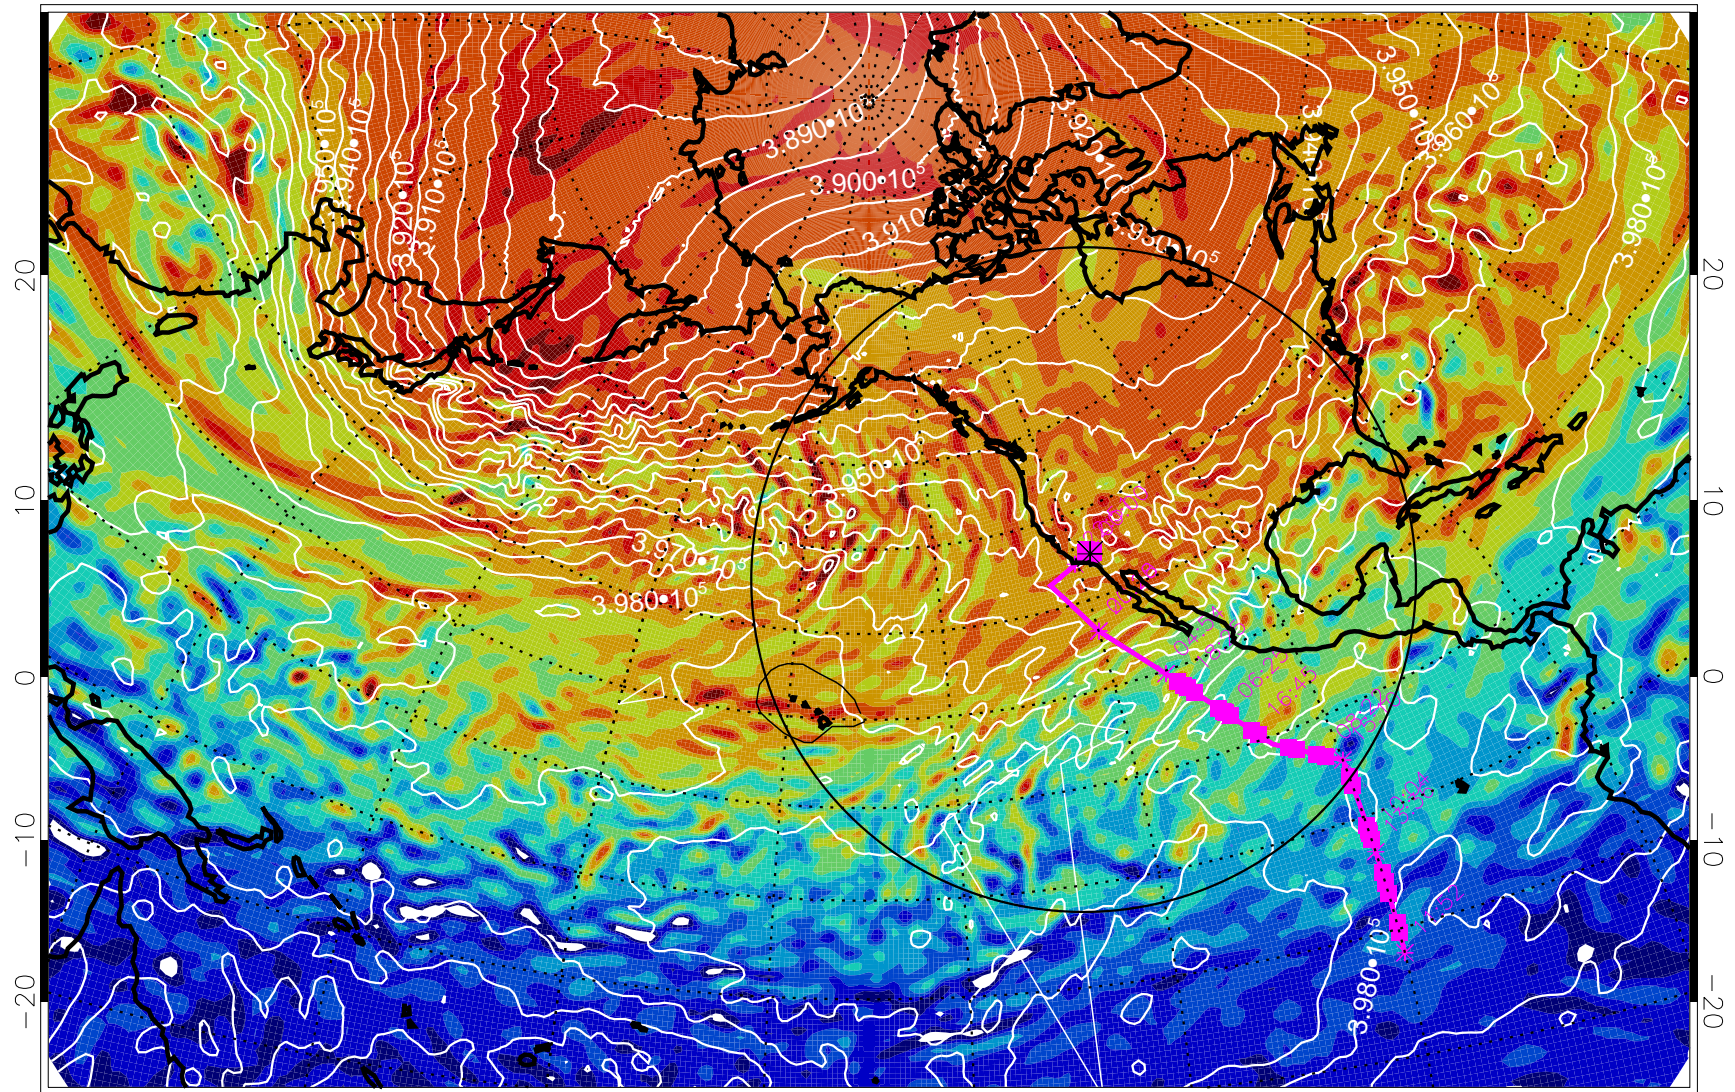

13022406, 18 hour forecast for 460K EPV

460K Montgomery Streamfunction, white

Range ring of 4055 km -- 13 hours GH round trip

13022412, 24 hour forecast for 460K EPV

460K Montgomery Streamfunction, white

Range ring of 4055 km -- 13 hours GH round trip

13022418, 30 hour forecast for 460K EPV

460K Montgomery Streamfunction, white

Range ring of 4055 km -- 13 hours GH round trip

13022500, 36 hour forecast for 460K EPV

460K Montgomery Streamfunction, white

Range ring of 4055 km -- 13 hours GH round trip

13022506, 42 hour forecast for 460K EPV

460K Montgomery Streamfunction, white

Range ring of 4055 km -- 13 hours GH round trip

13022512, 48 hour forecast for 460K EPV

460K Montgomery Streamfunction, white

Range ring of 4055 km -- 13 hours GH round trip

13022518, 54 hour forecast for 460K EPV

460K Montgomery Streamfunction, white

Range ring of 4055 km -- 13 hours GH round trip

13022600, 60 hour forecast for 460K EPV

460K Montgomery Streamfunction, white

Range ring of 4055 km -- 13 hours GH round trip