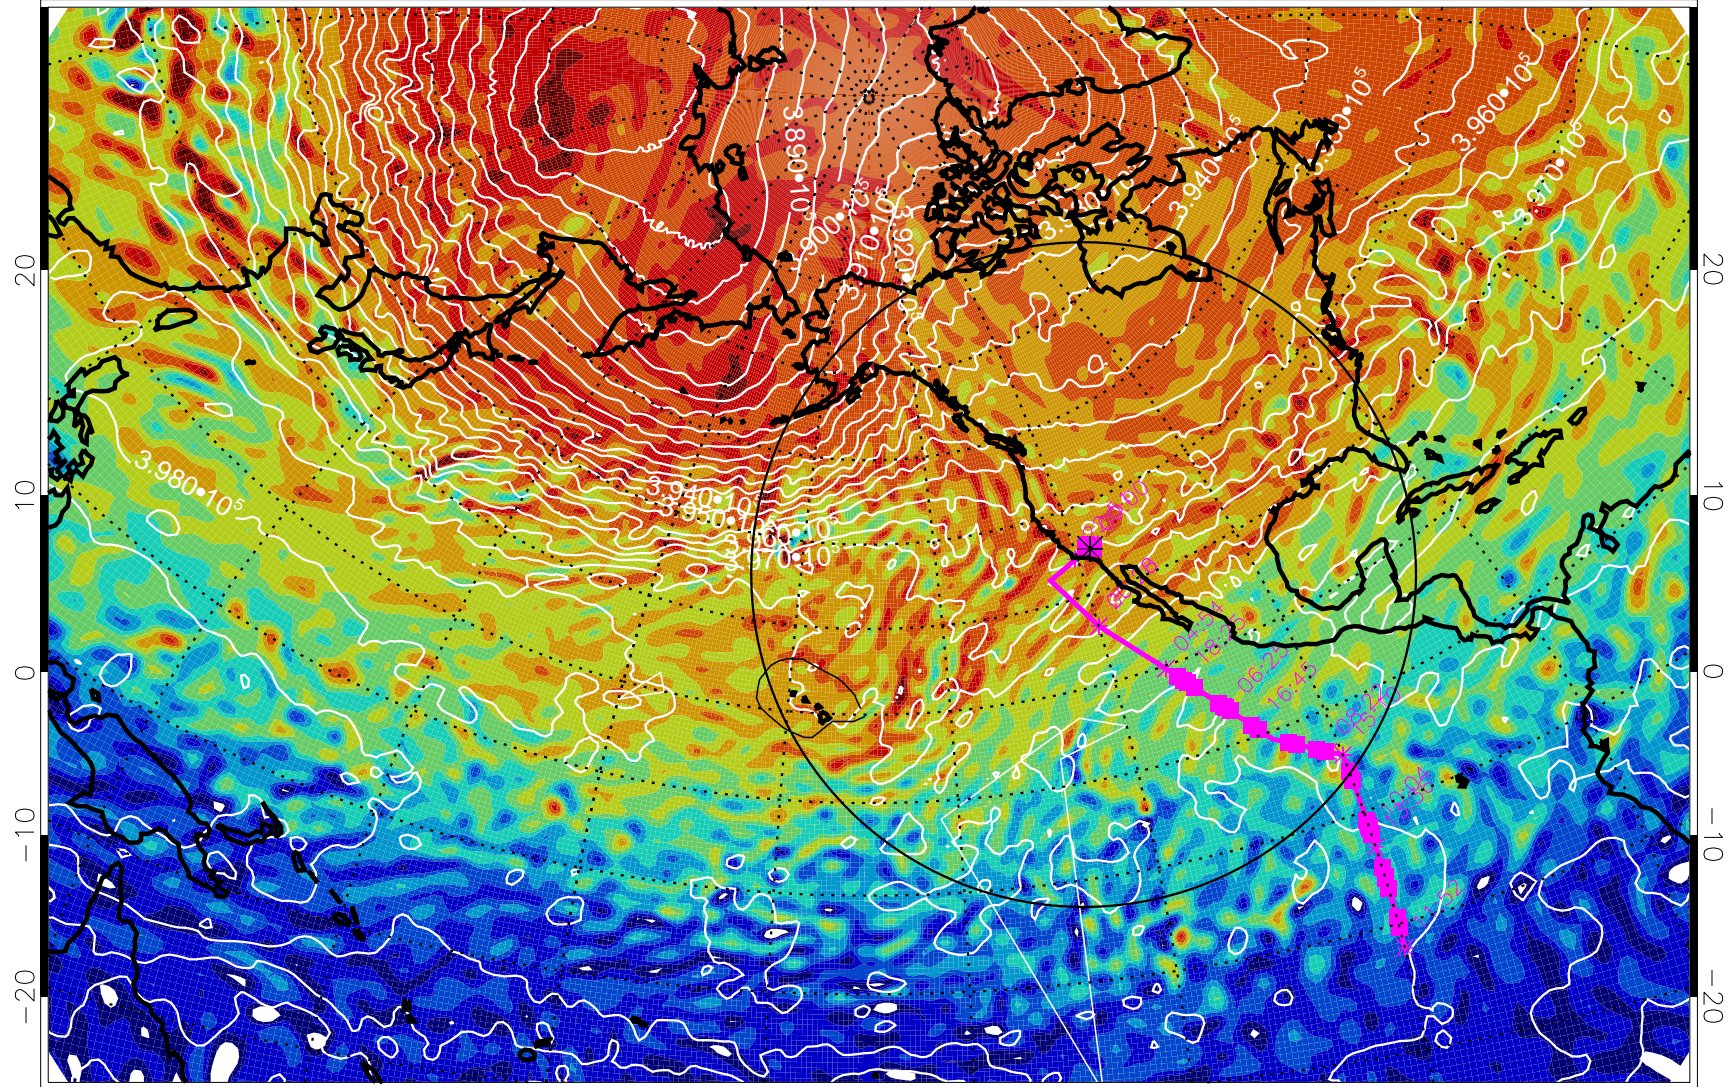

13022706, 90 hour forecast for 460K EPV

460K Montgomery Streamfunction, white

Range ring of 4055 km -- 13 hours GH round trip

13022712, 96 hour forecast for 460K EPV

460K Montgomery Streamfunction, white

Range ring of 4055 km -- 13 hours GH round trip

13022718, 102 hour forecast for 460K EPV

460K Montgomery Streamfunction, white

Range ring of 4055 km -- 13 hours GH round trip

13022800, 108 hour forecast for 460K EPV

460K Montgomery Streamfunction, white

Range ring of 4055 km -- 13 hours GH round trip

13022806, 114 hour forecast for 460K EPV

460K Montgomery Streamfunction, white

Range ring of 4055 km -- 13 hours GH round trip

13022812, 120 hour forecast for 460K EPV

460K Montgomery Streamfunction, white

Range ring of 4055 km -- 13 hours GH round trip