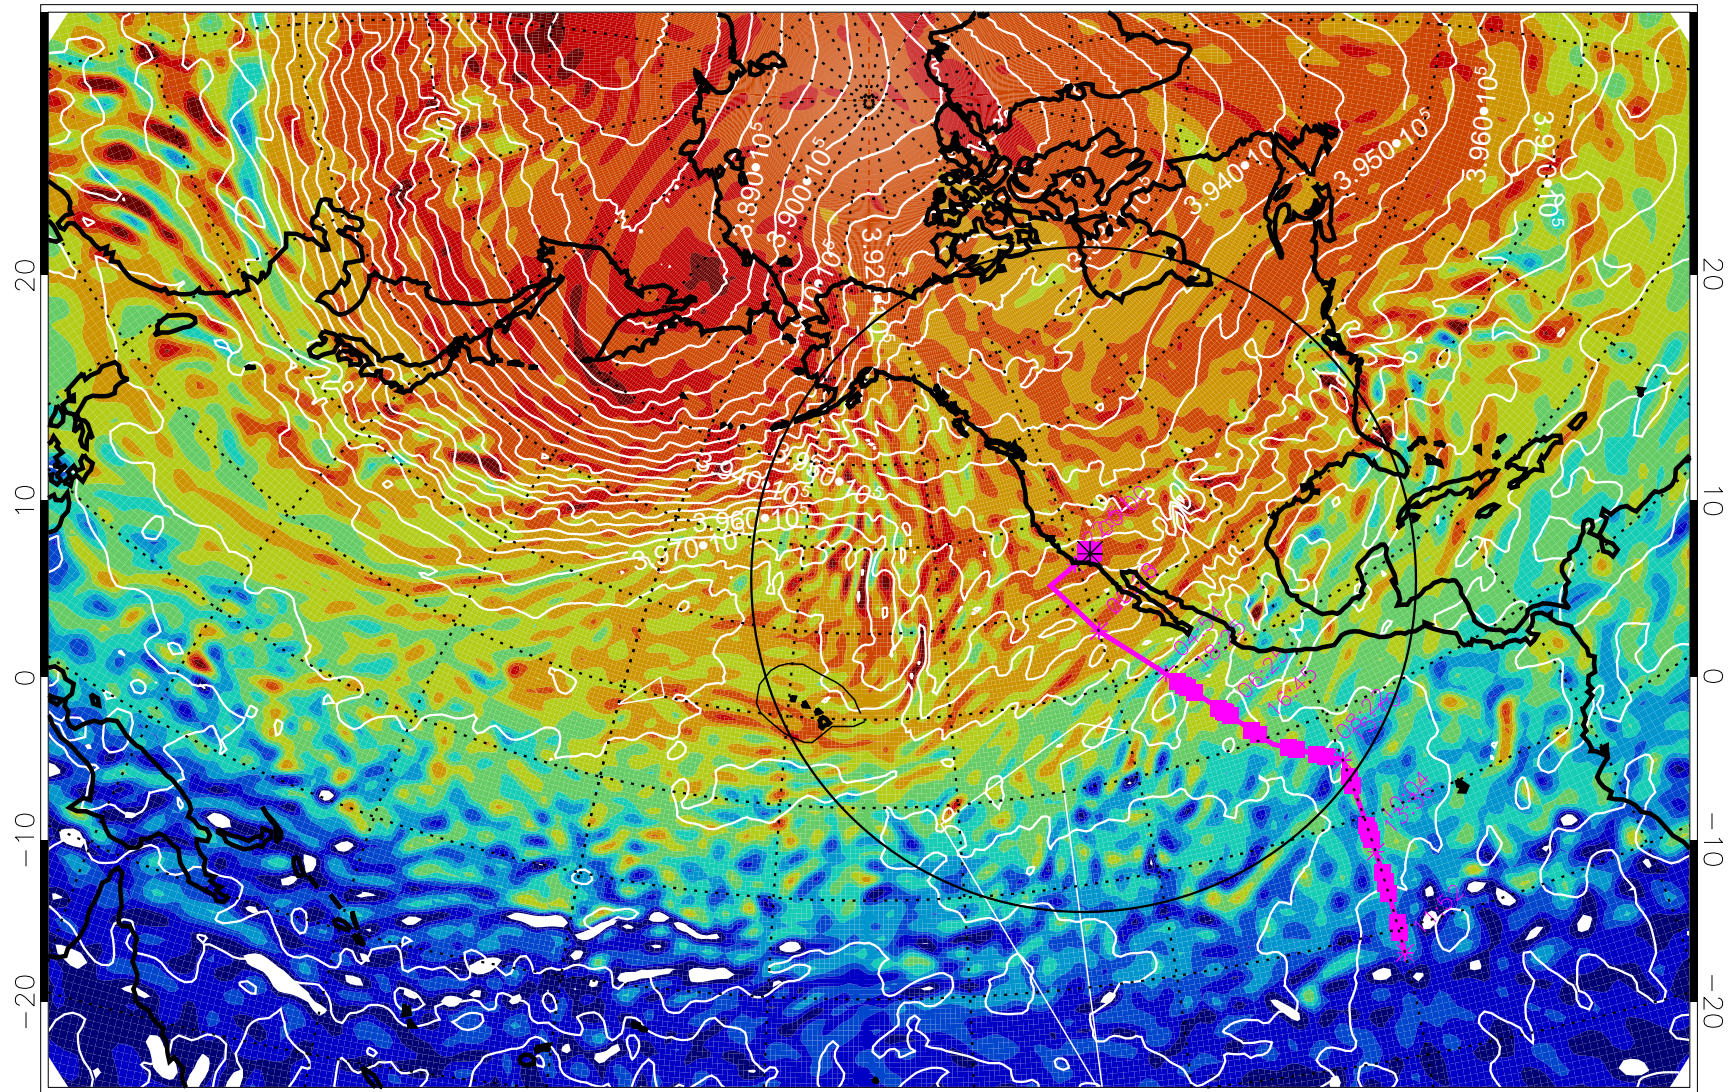

13022606, 66 hour forecast for 460K EPV

460K Montgomery Streamfunction, white

Range ring of 4055 km -- 13 hours GH round trip

13022612, 72 hour forecast for 460K EPV

460K Montgomery Streamfunction, white

Range ring of 4055 km -- 13 hours GH round trip

13022618, 78 hour forecast for 460K EPV

460K Montgomery Streamfunction, white

Range ring of 4055 km -- 13 hours GH round trip

13022700, 84 hour forecast for 460K EPV

460K Montgomery Streamfunction, white

Range ring of 4055 km -- 13 hours GH round trip

13022706, 90 hour forecast for 460K EPV

460K Montgomery Streamfunction, white

Range ring of 4055 km -- 13 hours GH round trip

13022712, 96 hour forecast for 460K EPV

460K Montgomery Streamfunction, white

Range ring of 4055 km -- 13 hours GH round trip

13022718, 102 hour forecast for 460K EPV

460K Montgomery Streamfunction, white

Range ring of 4055 km -- 13 hours GH round trip

13022800, 108 hour forecast for 460K EPV

460K Montgomery Streamfunction, white