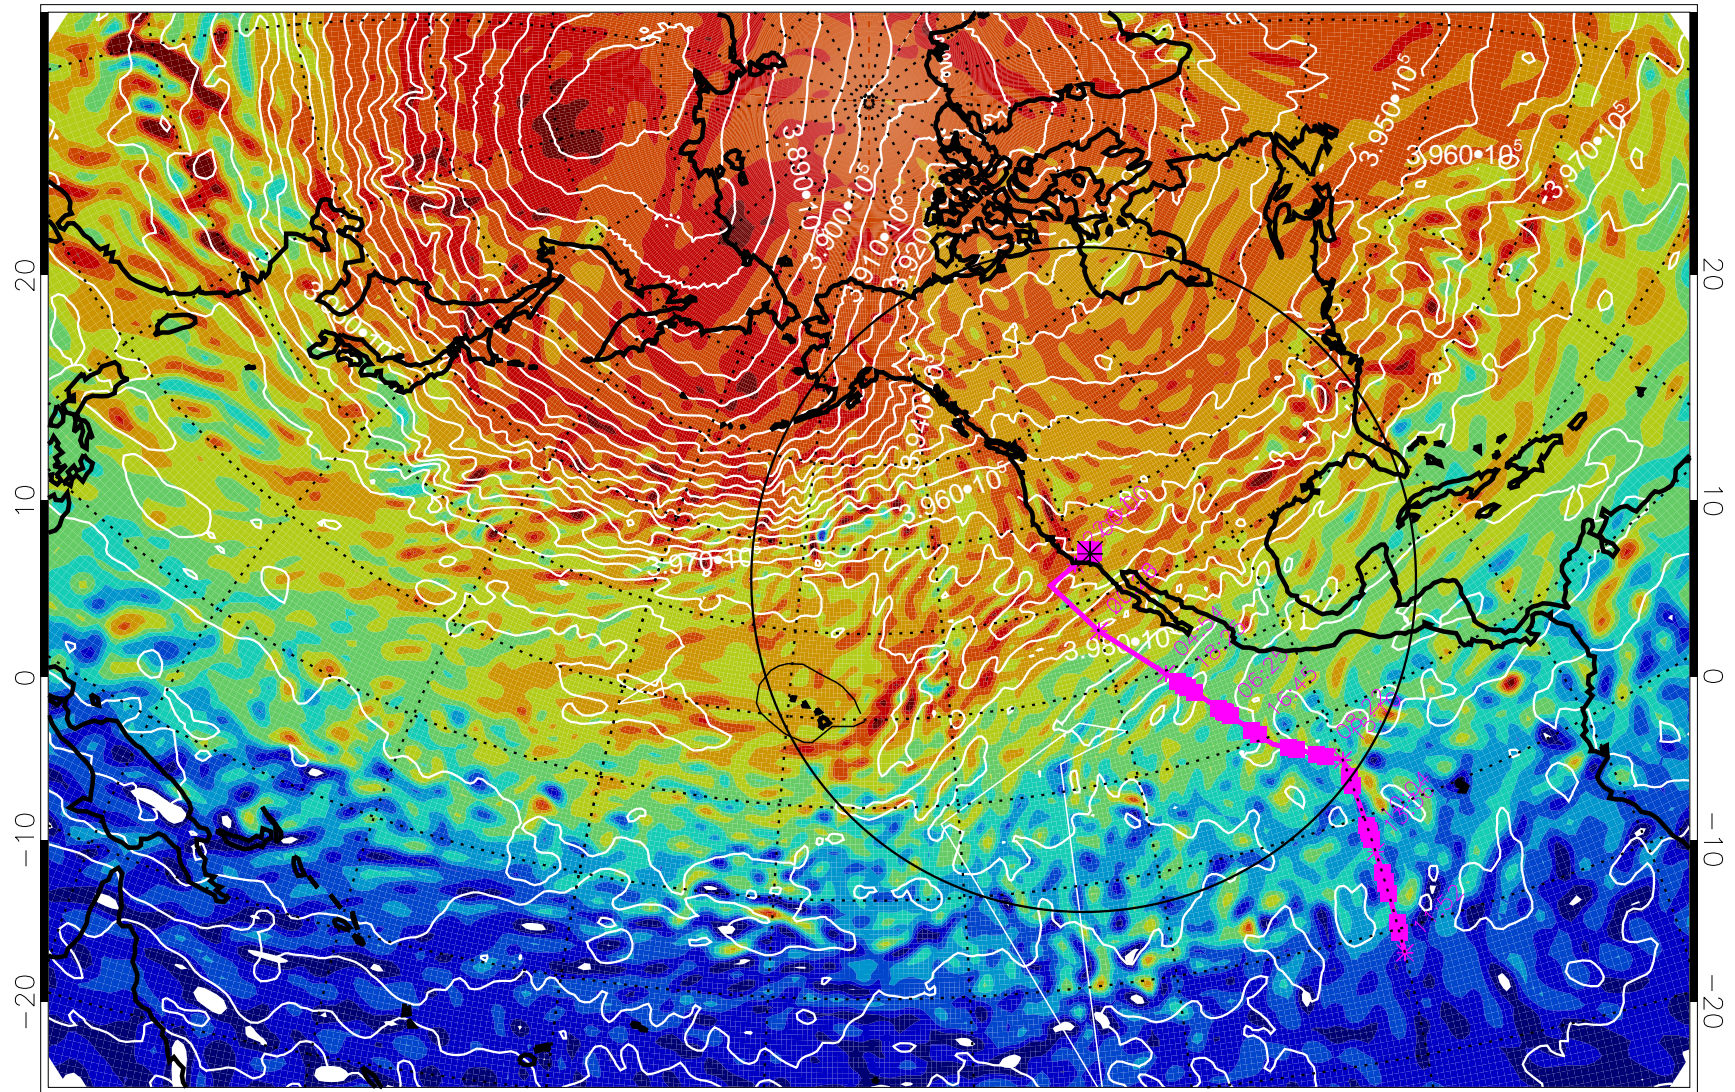

13022706, 90 hour forecast for 460K EPV

460K Montgomery Streamfunction, white

Range ring of 4055 km -- 13 hours GH round trip

13022712, 96 hour forecast for 460K EPV

460K Montgomery Streamfunction, white

Range ring of 4055 km -- 13 hours GH round trip

13022718, 102 hour forecast for 460K EPV

460K Montgomery Streamfunction, white

Range ring of 4055 km -- 13 hours GH round trip

13022800, 108 hour forecast for 460K EPV

460K Montgomery Streamfunction, white

Range ring of 4055 km -- 13 hours GH round trip

13022806, 114 hour forecast for 460K EPV

460K Montgomery Streamfunction, white

Range ring of 4055 km -- 13 hours GH round trip

13022812, 120 hour forecast for 460K EPV

460K Montgomery Streamfunction, white

Range ring of 4055 km -- 13 hours GH round trip