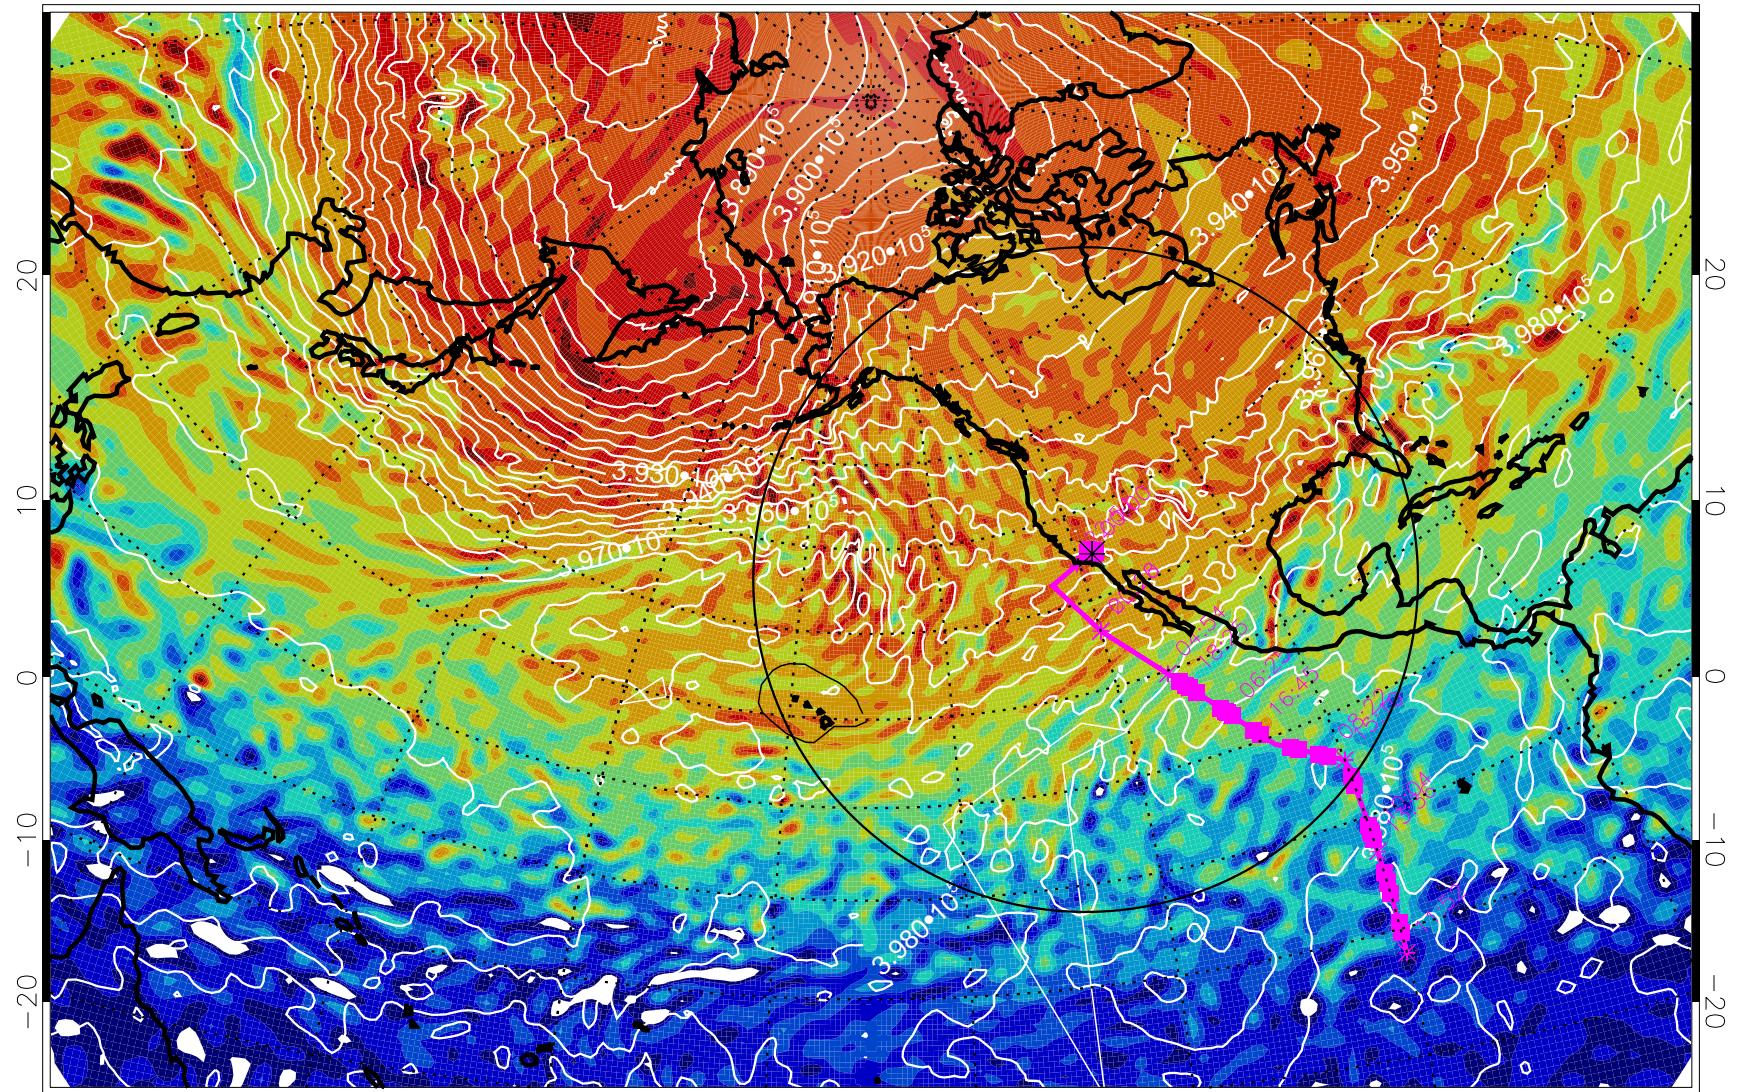

13022606, 66 hour forecast for 460K EPV

460K Montgomery Streamfunction, white

Range ring of 4055 km -- 13 hours GH round trip

13022612, 72 hour forecast for 460K EPV

460K Montgomery Streamfunction, white

Range ring of 4055 km -- 13 hours GH round trip

13022618, 78 hour forecast for 460K EPV

460K Montgomery Streamfunction, white

Range ring of 4055 km -- 13 hours GH round trip

13022700, 84 hour forecast for 460K EPV

460K Montgomery Streamfunction, white

Range ring of 4055 km -- 13 hours GH round trip

13022706, 90 hour forecast for 460K EPV

460K Montgomery Streamfunction, white

Range ring of 4055 km -- 13 hours GH round trip

13022712, 96 hour forecast for 460K EPV

460K Montgomery Streamfunction, white

Range ring of 4055 km -- 13 hours GH round trip

13022718, 102 hour forecast for 460K EPV

460K Montgomery Streamfunction, white

Range ring of 4055 km -- 13 hours GH round trip

13022800, 108 hour forecast for 460K EPV

460K Montgomery Streamfunction, white