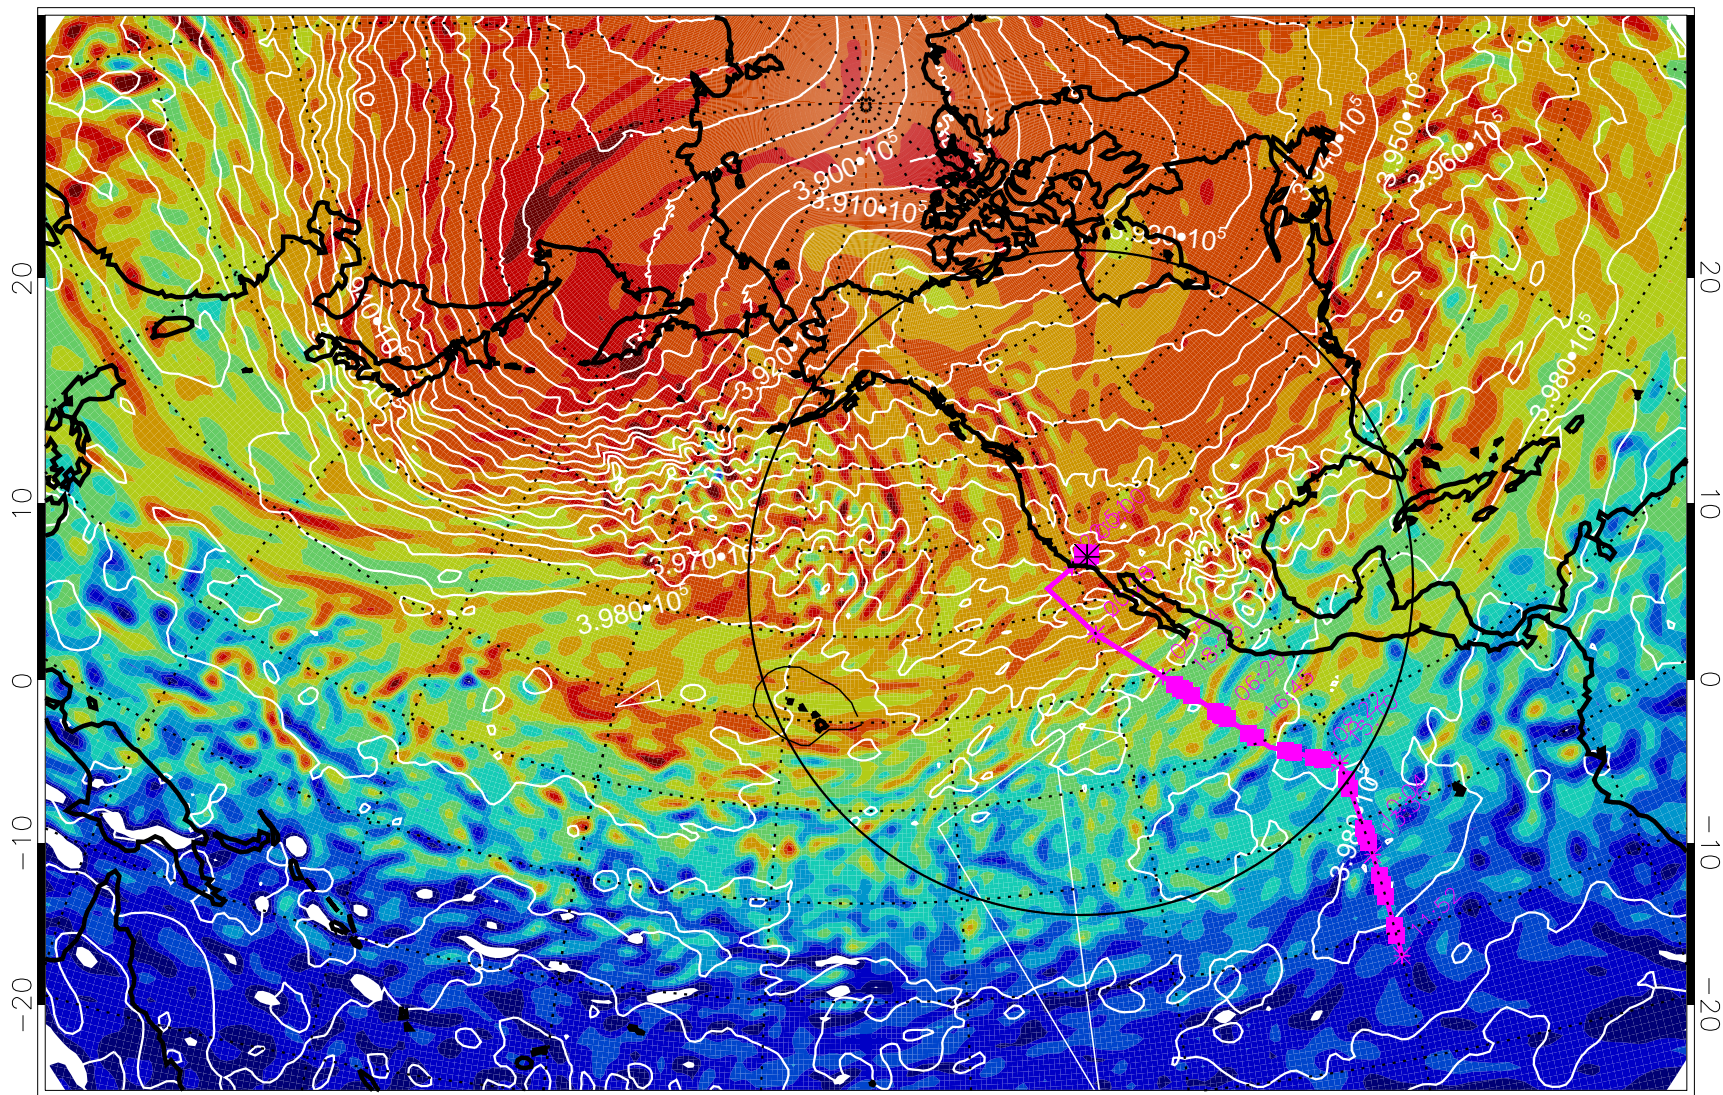

13022418, 30 hour forecast for 460K EPV

460K Montgomery Streamfunction, white

Range ring of 4055 km -- 13 hours GH round trip

13022500, 36 hour forecast for 460K EPV

460K Montgomery Streamfunction, white

Range ring of 4055 km -- 13 hours GH round trip

13022506, 42 hour forecast for 460K EPV

460K Montgomery Streamfunction, white

Range ring of 4055 km -- 13 hours GH round trip

13022512, 48 hour forecast for 460K EPV

460K Montgomery Streamfunction, white

Range ring of 4055 km -- 13 hours GH round trip

13022518, 54 hour forecast for 460K EPV

460K Montgomery Streamfunction, white

Range ring of 4055 km -- 13 hours GH round trip

13022600, 60 hour forecast for 460K EPV

460K Montgomery Streamfunction, white

Range ring of 4055 km -- 13 hours GH round trip

13022606, 66 hour forecast for 460K EPV

460K Montgomery Streamfunction, white

Range ring of 4055 km -- 13 hours GH round trip

13022612, 72 hour forecast for 460K EPV

460K Montgomery Streamfunction, white

Range ring of 4055 km -- 13 hours GH round trip