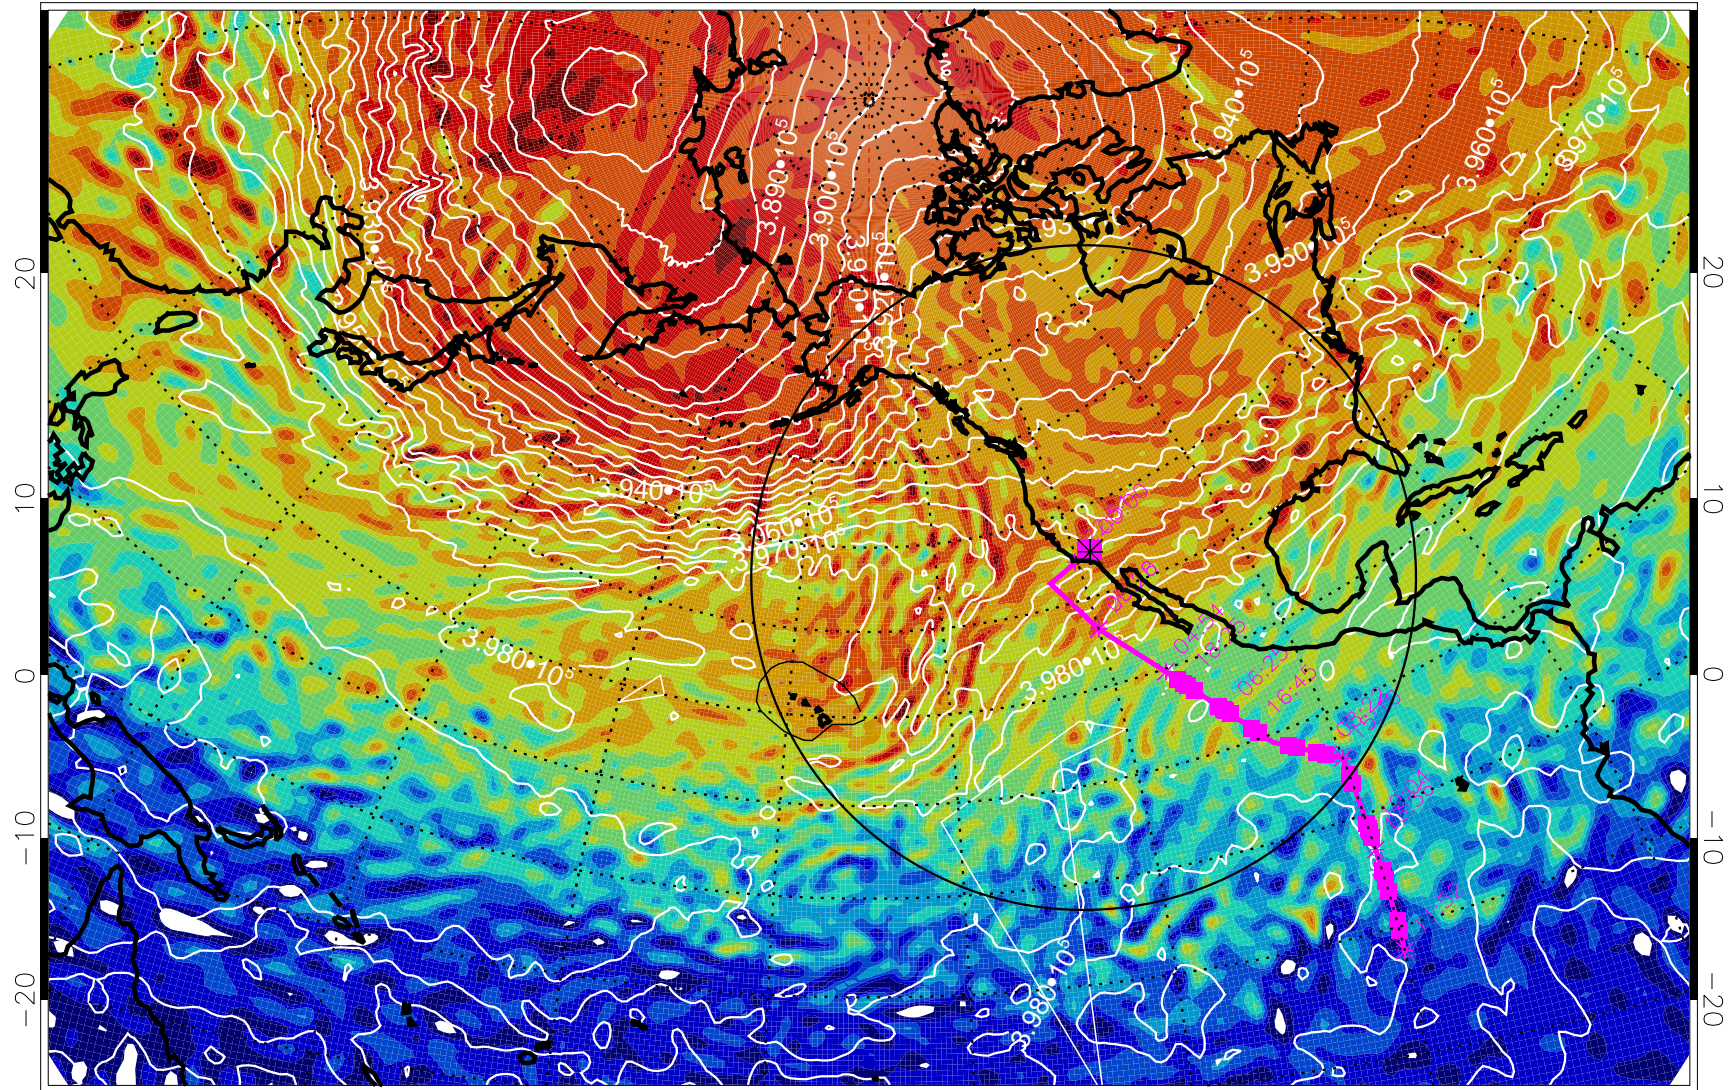

13022618, 78 hour forecast for 460K EPV

460K Montgomery Streamfunction, white

Range ring of 4055 km -- 13 hours GH round trip

13022700, 84 hour forecast for 460K EPV

460K Montgomery Streamfunction, white

Range ring of 4055 km -- 13 hours GH round trip

13022706, 90 hour forecast for 460K EPV

460K Montgomery Streamfunction, white

Range ring of 4055 km -- 13 hours GH round trip

13022712, 96 hour forecast for 460K EPV

460K Montgomery Streamfunction, white

Range ring of 4055 km -- 13 hours GH round trip

13022718, 102 hour forecast for 460K EPV

460K Montgomery Streamfunction, white

Range ring of 4055 km -- 13 hours GH round trip

13022800, 108 hour forecast for 460K EPV

460K Montgomery Streamfunction, white

Range ring of 4055 km -- 13 hours GH round trip

13022806, 114 hour forecast for 460K EPV

460K Montgomery Streamfunction, white

Range ring of 4055 km -- 13 hours GH round trip

13022812, 120 hour forecast for 460K EPV