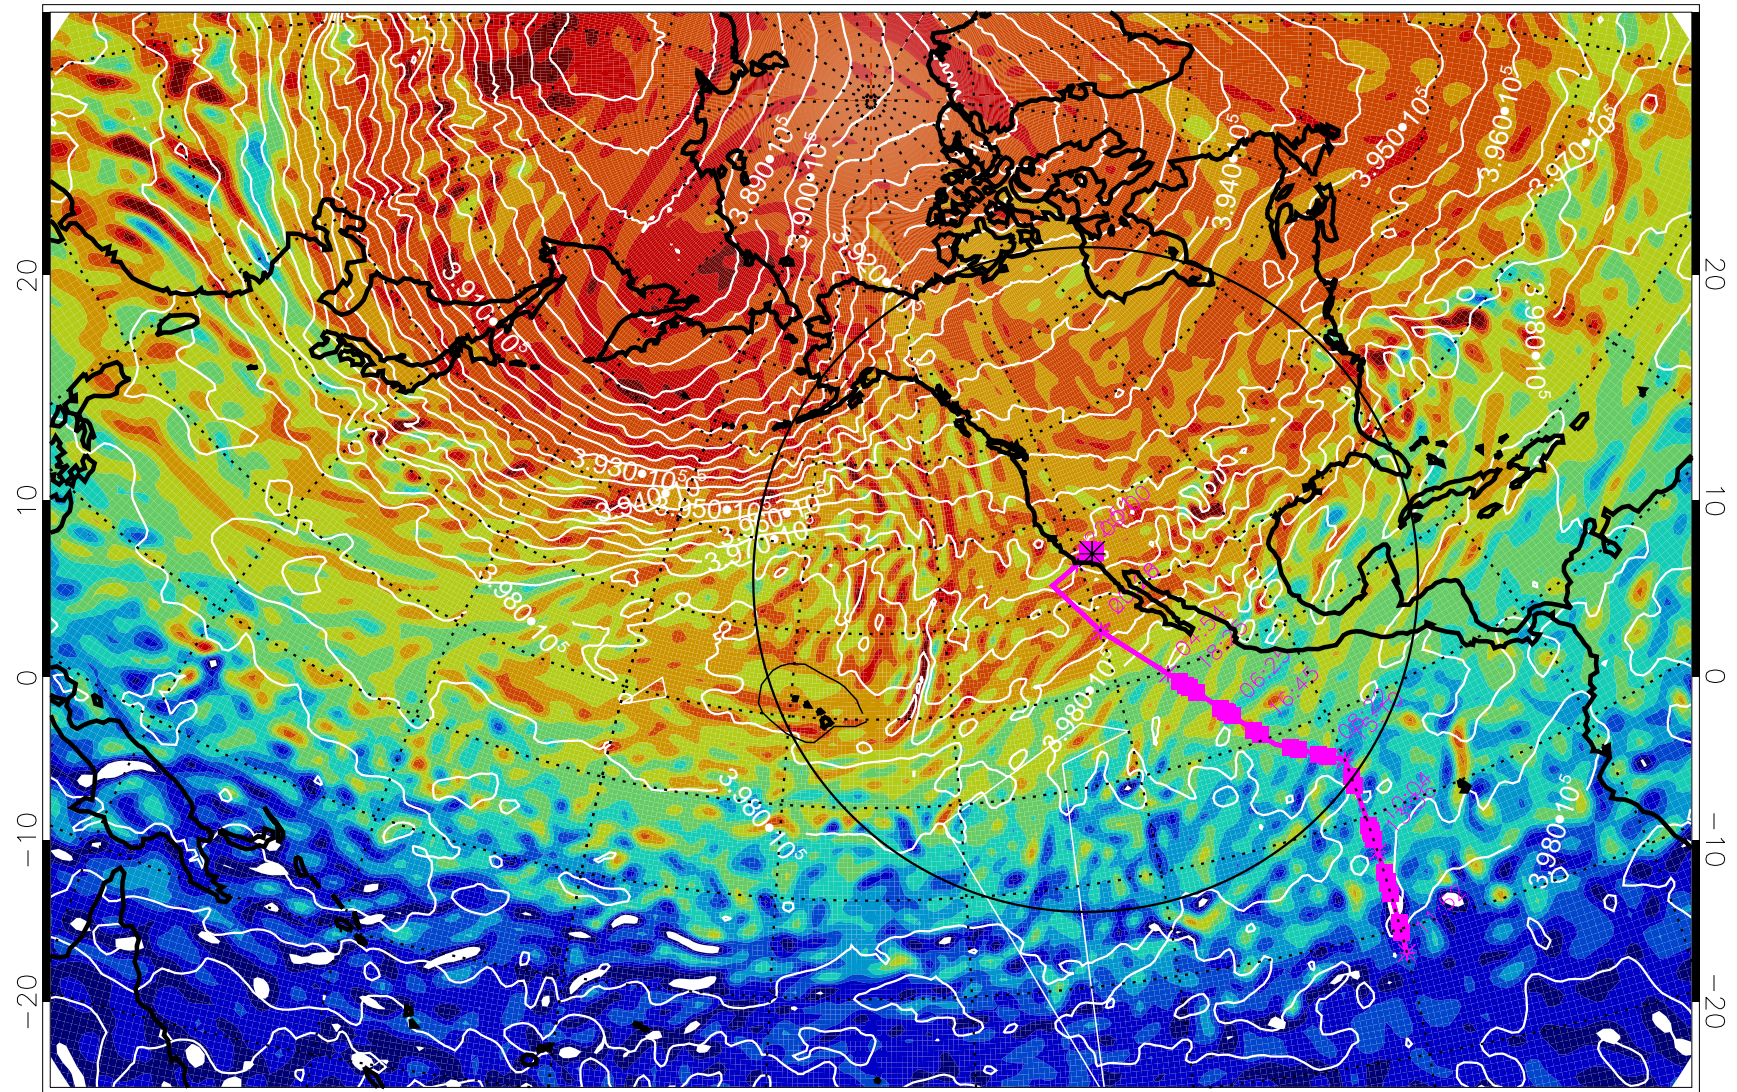

13022606, 66 hour forecast for 460K EPV

460K Montgomery Streamfunction, white

Range ring of 4055 km -- 13 hours GH round trip

13022612, 72 hour forecast for 460K EPV

460K Montgomery Streamfunction, white

Range ring of 4055 km -- 13 hours GH round trip

13022618, 78 hour forecast for 460K EPV

460K Montgomery Streamfunction, white

Range ring of 4055 km -- 13 hours GH round trip

13022700, 84 hour forecast for 460K EPV

460K Montgomery Streamfunction, white

Range ring of 4055 km -- 13 hours GH round trip

13022706, 90 hour forecast for 460K EPV

460K Montgomery Streamfunction, white

Range ring of 4055 km -- 13 hours GH round trip

13022712, 96 hour forecast for 460K EPV

460K Montgomery Streamfunction, white

Range ring of 4055 km -- 13 hours GH round trip

13022718, 102 hour forecast for 460K EPV

460K Montgomery Streamfunction, white

Range ring of 4055 km -- 13 hours GH round trip

13022800, 108 hour forecast for 460K EPV

460K Montgomery Streamfunction, white