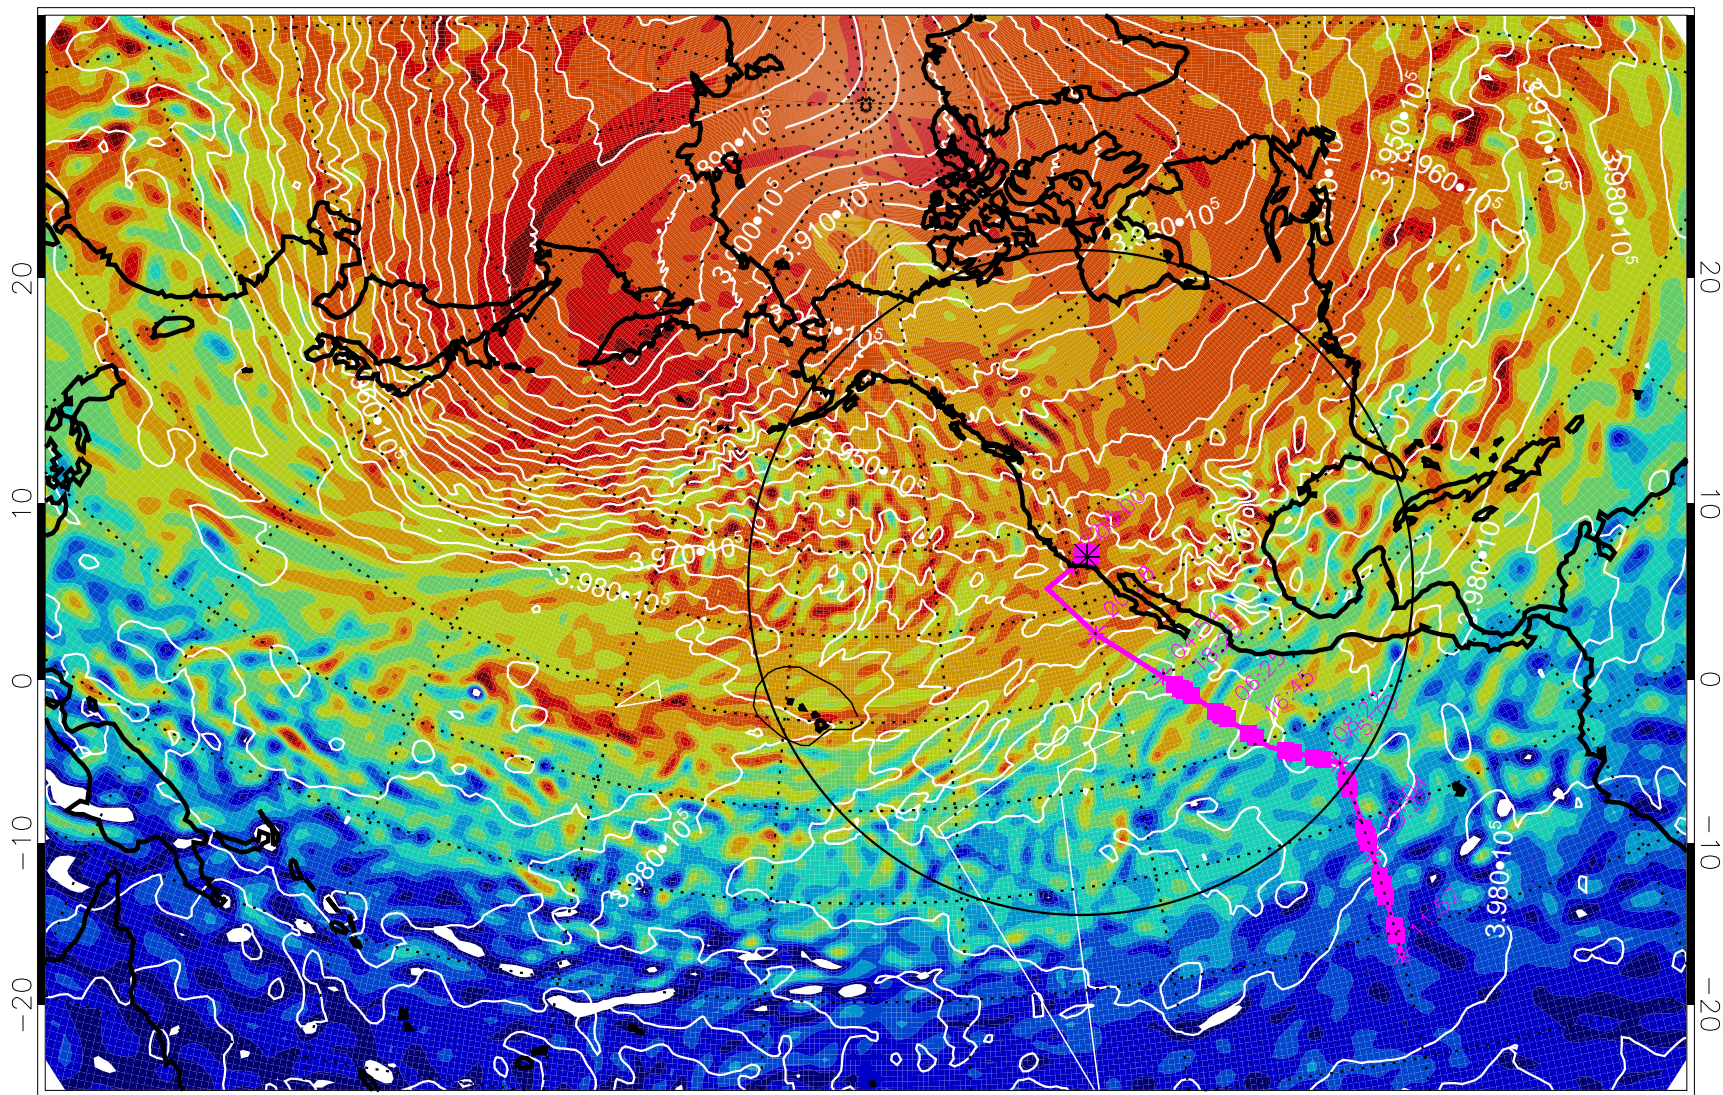

13022418, 30 hour forecast for 460K EPV

460K Montgomery Streamfunction, white

Range ring of 4055 km -- 13 hours GH round trip

13022500, 36 hour forecast for 460K EPV

460K Montgomery Streamfunction, white

Range ring of 4055 km -- 13 hours GH round trip

13022506, 42 hour forecast for 460K EPV

460K Montgomery Streamfunction, white

Range ring of 4055 km -- 13 hours GH round trip

13022512, 48 hour forecast for 460K EPV

460K Montgomery Streamfunction, white

Range ring of 4055 km -- 13 hours GH round trip

13022518, 54 hour forecast for 460K EPV

460K Montgomery Streamfunction, white

Range ring of 4055 km -- 13 hours GH round trip

13022600, 60 hour forecast for 460K EPV

460K Montgomery Streamfunction, white

Range ring of 4055 km -- 13 hours GH round trip

13022606, 66 hour forecast for 460K EPV

460K Montgomery Streamfunction, white

Range ring of 4055 km -- 13 hours GH round trip

13022612, 72 hour forecast for 460K EPV

460K Montgomery Streamfunction, white

Range ring of 4055 km -- 13 hours GH round trip