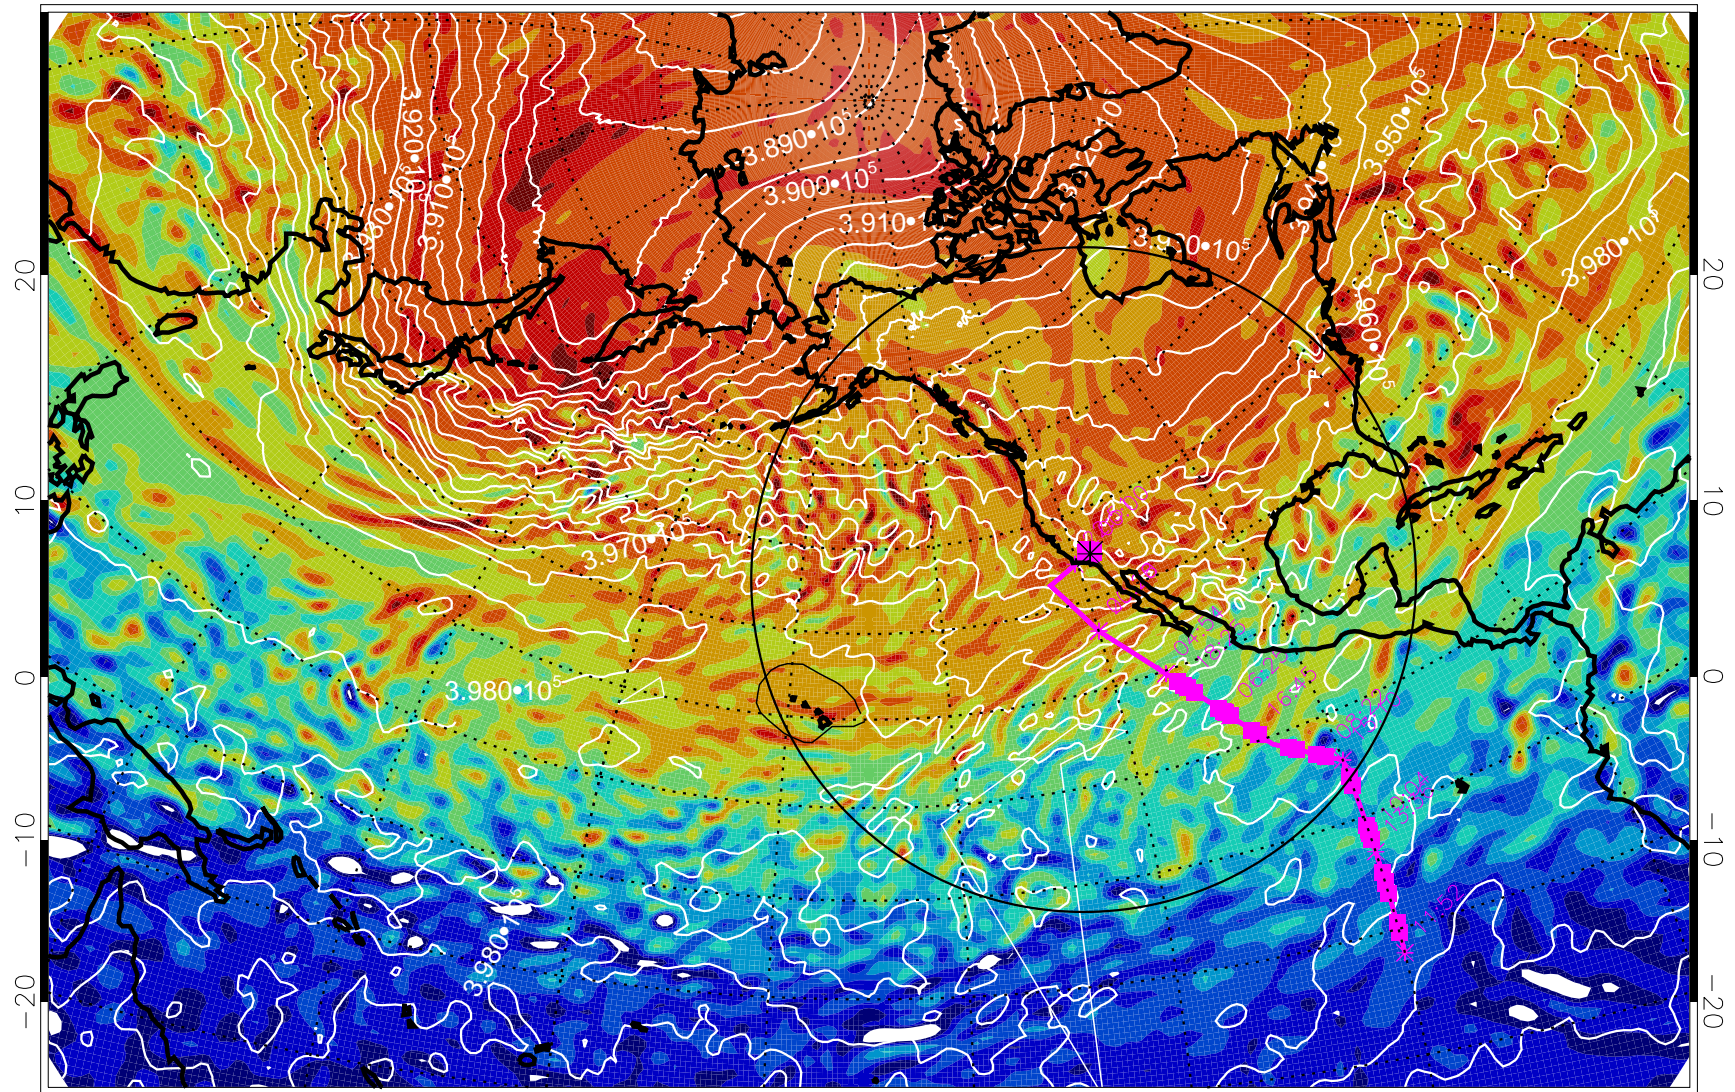

13022406, 18 hour forecast for 460K EPV

460K Montgomery Streamfunction, white

Range ring of 4055 km -- 13 hours GH round trip

13022412, 24 hour forecast for 460K EPV

460K Montgomery Streamfunction, white

Range ring of 4055 km -- 13 hours GH round trip

13022418, 30 hour forecast for 460K EPV

460K Montgomery Streamfunction, white

Range ring of 4055 km -- 13 hours GH round trip

13022500, 36 hour forecast for 460K EPV

460K Montgomery Streamfunction, white

Range ring of 4055 km -- 13 hours GH round trip

13022506, 42 hour forecast for 460K EPV

460K Montgomery Streamfunction, white

Range ring of 4055 km -- 13 hours GH round trip

13022512, 48 hour forecast for 460K EPV

460K Montgomery Streamfunction, white

Range ring of 4055 km -- 13 hours GH round trip

13022518, 54 hour forecast for 460K EPV

460K Montgomery Streamfunction, white

Range ring of 4055 km -- 13 hours GH round trip

13022600, 60 hour forecast for 460K EPV

460K Montgomery Streamfunction, white

Range ring of 4055 km -- 13 hours GH round trip