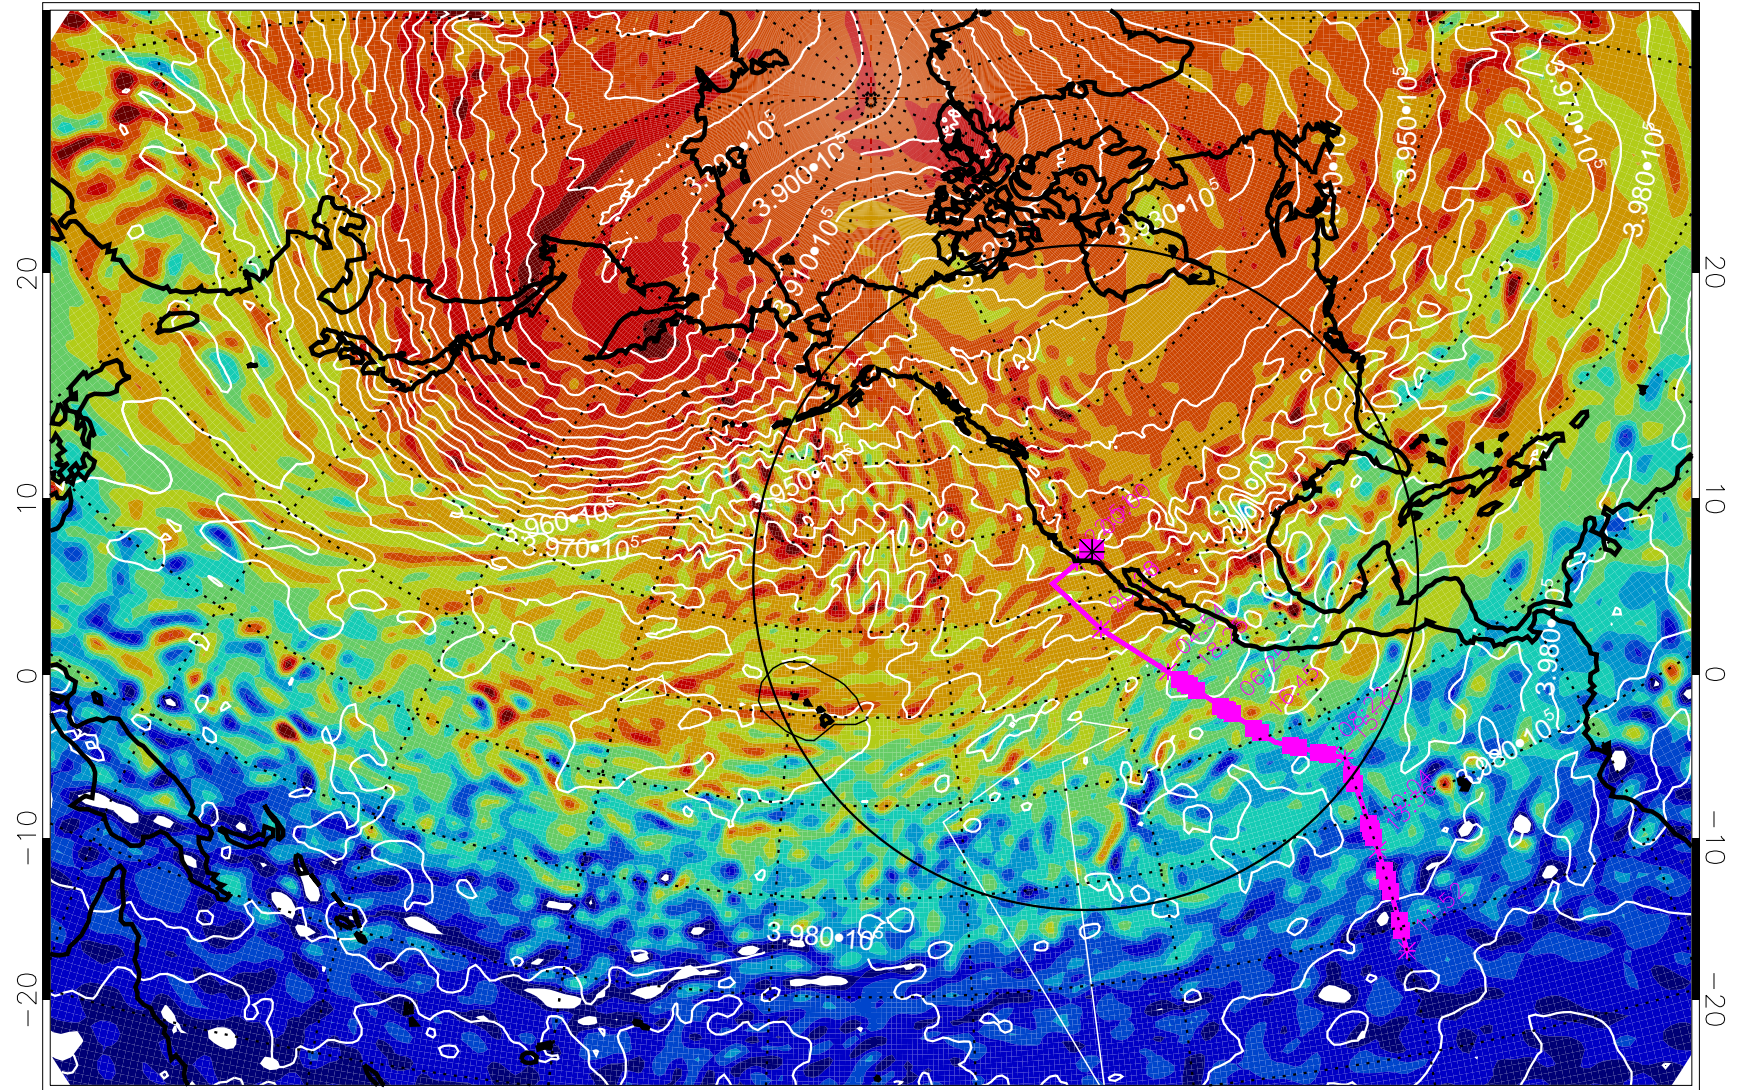

13022418, 30 hour forecast for 460K EPV

460K Montgomery Streamfunction, white

Range ring of 4055 km -- 13 hours GH round trip

13022500, 36 hour forecast for 460K EPV

460K Montgomery Streamfunction, white

Range ring of 4055 km -- 13 hours GH round trip

13022506, 42 hour forecast for 460K EPV

460K Montgomery Streamfunction, white

Range ring of 4055 km -- 13 hours GH round trip

13022512, 48 hour forecast for 460K EPV

460K Montgomery Streamfunction, white

Range ring of 4055 km -- 13 hours GH round trip

13022518, 54 hour forecast for 460K EPV

460K Montgomery Streamfunction, white

Range ring of 4055 km -- 13 hours GH round trip

13022600, 60 hour forecast for 460K EPV

460K Montgomery Streamfunction, white

Range ring of 4055 km -- 13 hours GH round trip

13022606, 66 hour forecast for 460K EPV

460K Montgomery Streamfunction, white

Range ring of 4055 km -- 13 hours GH round trip

13022612, 72 hour forecast for 460K EPV

460K Montgomery Streamfunction, white

Range ring of 4055 km -- 13 hours GH round trip