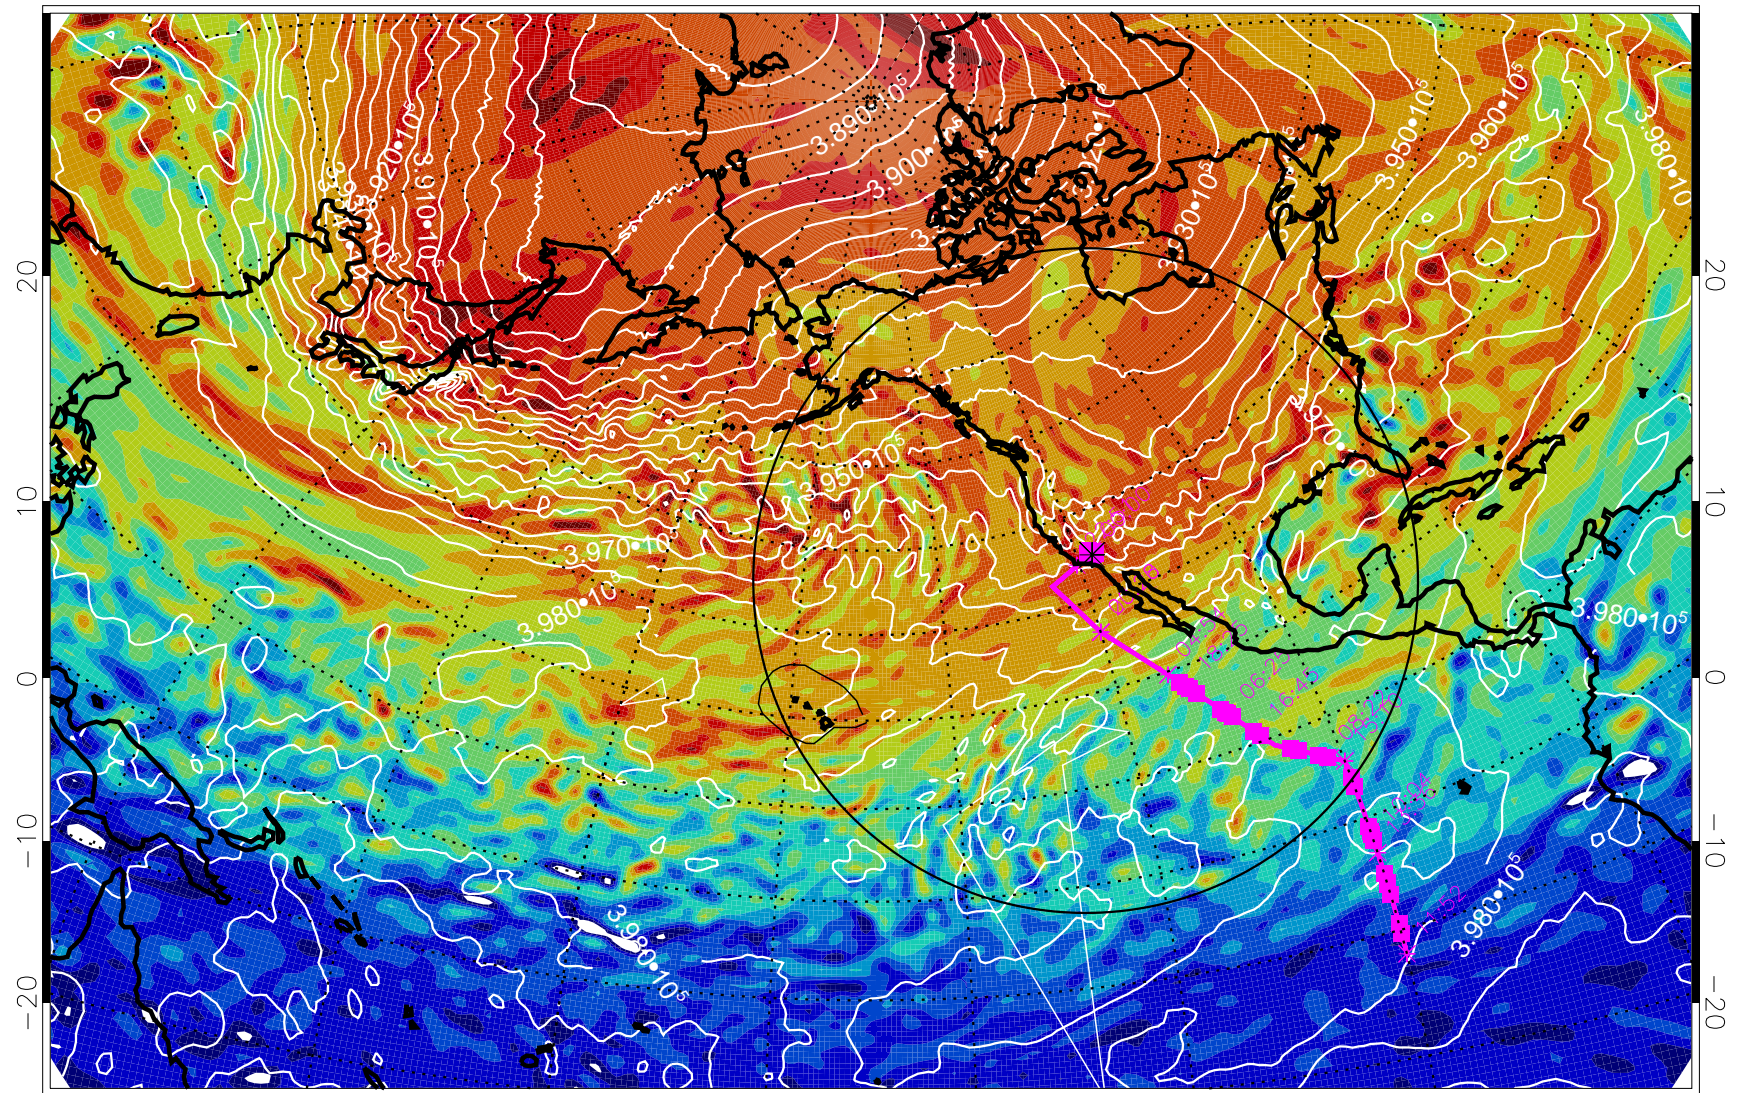

13022318, 6 hour forecast for 460K EPV

460K Montgomery Streamfunction, white

Range ring of 4055 km -- 13 hours GH round trip

13022400, 12 hour forecast for 460K EPV

460K Montgomery Streamfunction, white

Range ring of 4055 km -- 13 hours GH round trip

13022406, 18 hour forecast for 460K EPV

460K Montgomery Streamfunction, white

Range ring of 4055 km -- 13 hours GH round trip

13022412, 24 hour forecast for 460K EPV

460K Montgomery Streamfunction, white

Range ring of 4055 km -- 13 hours GH round trip

13022418, 30 hour forecast for 460K EPV

460K Montgomery Streamfunction, white

Range ring of 4055 km -- 13 hours GH round trip

13022500, 36 hour forecast for 460K EPV

460K Montgomery Streamfunction, white

Range ring of 4055 km -- 13 hours GH round trip