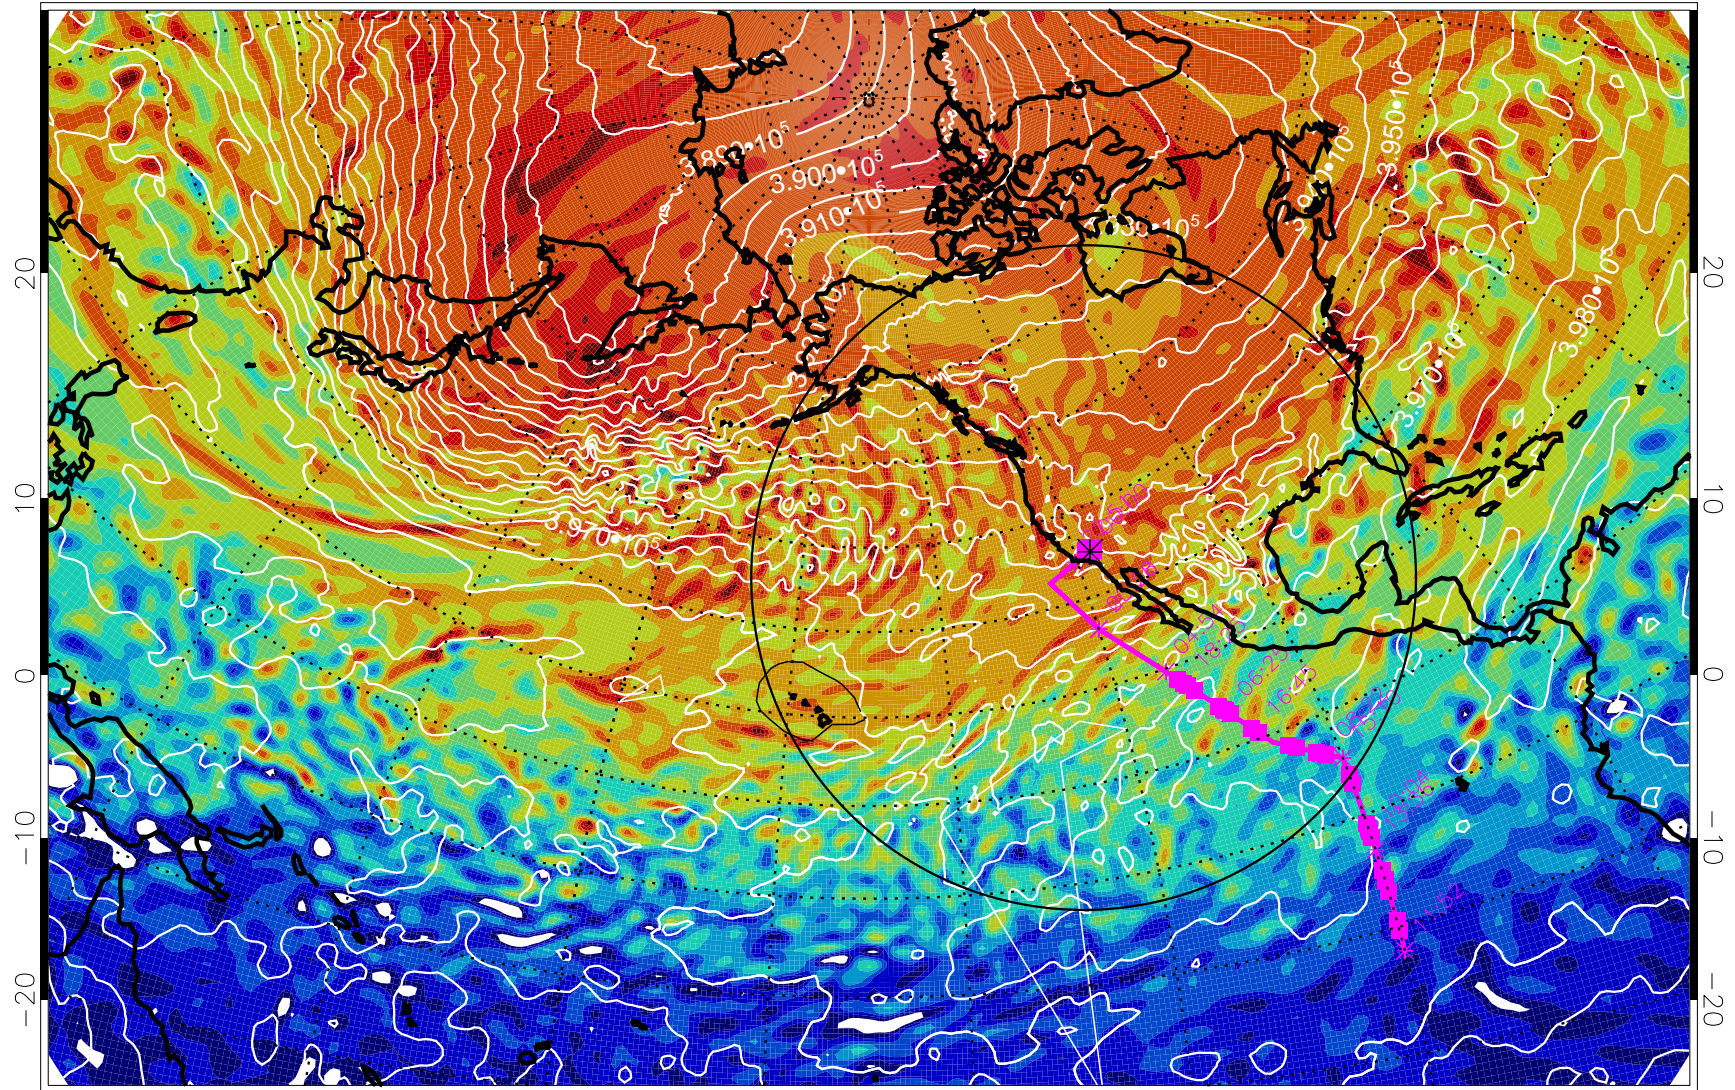

13022418, 30 hour forecast for 460K EPV

460K Montgomery Streamfunction, white

Range ring of 4055 km -- 13 hours GH round trip

13022500, 36 hour forecast for 460K EPV

460K Montgomery Streamfunction, white

Range ring of 4055 km -- 13 hours GH round trip

13022506, 42 hour forecast for 460K EPV

460K Montgomery Streamfunction, white

Range ring of 4055 km -- 13 hours GH round trip

13022512, 48 hour forecast for 460K EPV

460K Montgomery Streamfunction, white

Range ring of 4055 km -- 13 hours GH round trip

13022518, 54 hour forecast for 460K EPV

460K Montgomery Streamfunction, white

Range ring of 4055 km -- 13 hours GH round trip

13022600, 60 hour forecast for 460K EPV

460K Montgomery Streamfunction, white

Range ring of 4055 km -- 13 hours GH round trip

13022606, 66 hour forecast for 460K EPV

460K Montgomery Streamfunction, white

Range ring of 4055 km -- 13 hours GH round trip

13022612, 72 hour forecast for 460K EPV

460K Montgomery Streamfunction, white

Range ring of 4055 km -- 13 hours GH round trip