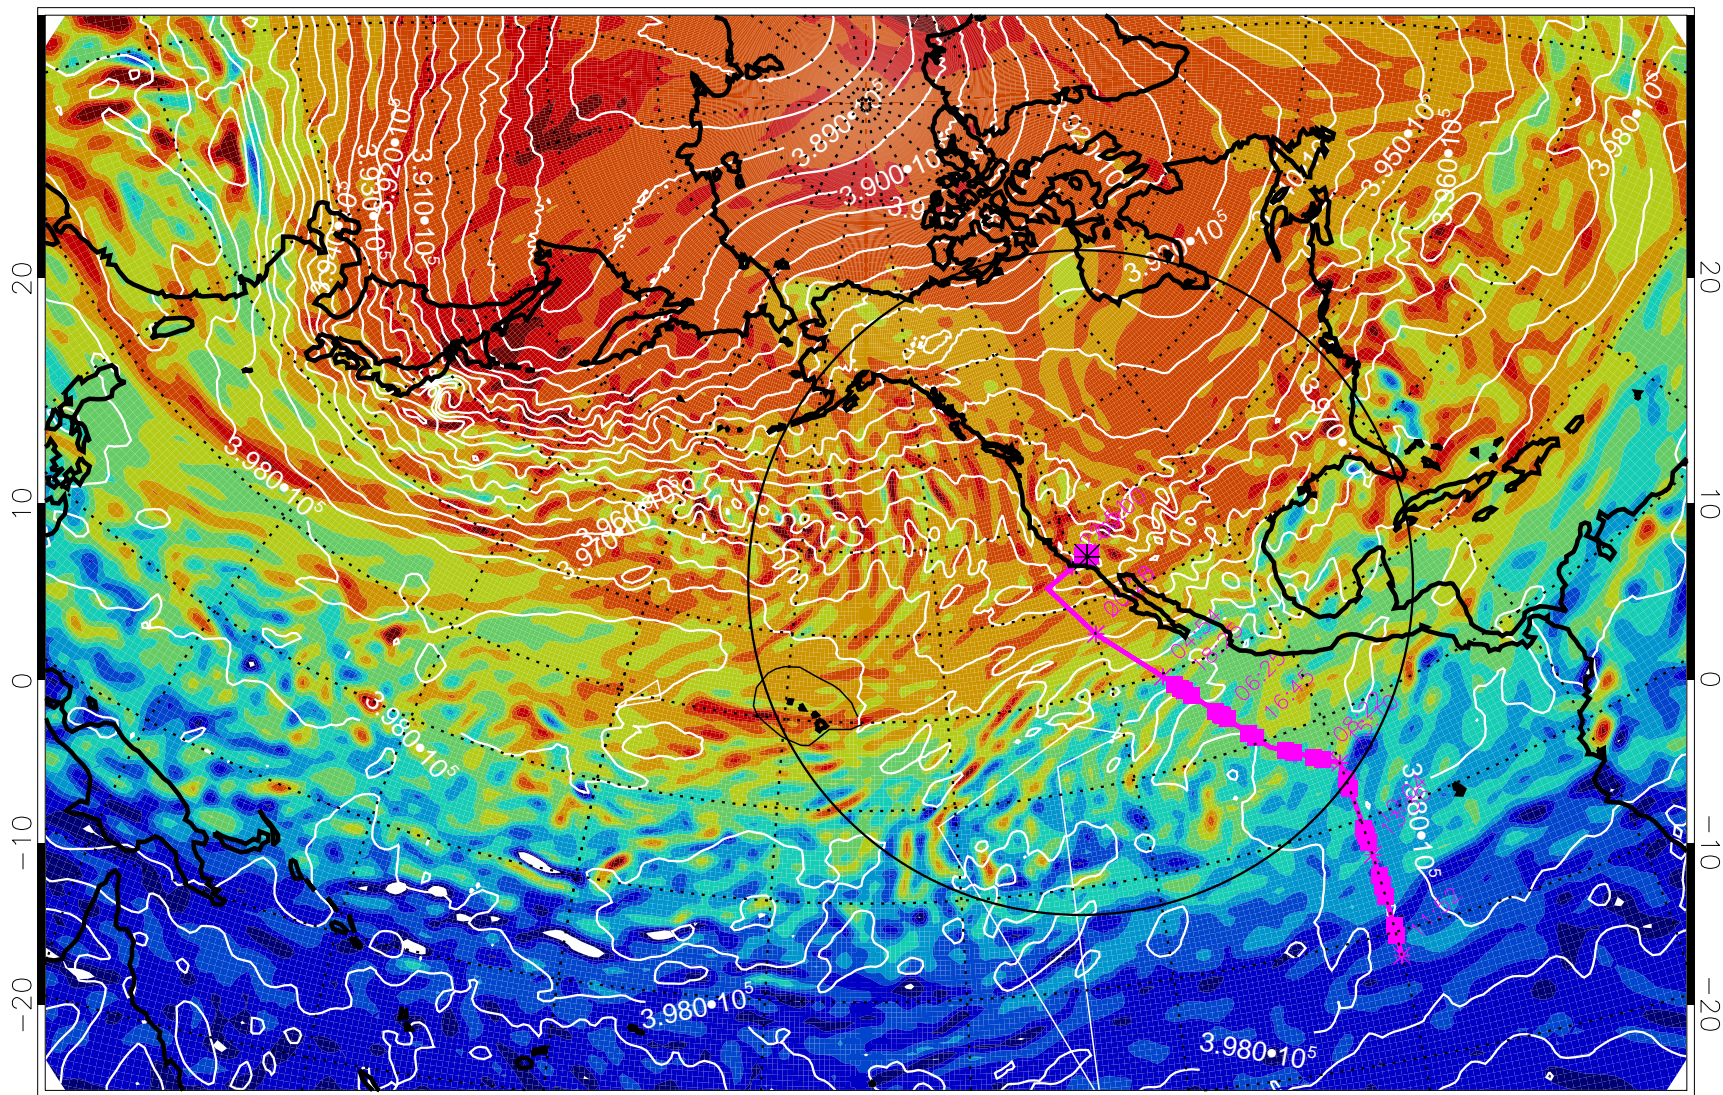

13022318, 6 hour forecast for 460K EPV

460K Montgomery Streamfunction, white

Range ring of 4055 km -- 13 hours GH round trip

13022400, 12 hour forecast for 460K EPV

460K Montgomery Streamfunction, white

Range ring of 4055 km -- 13 hours GH round trip

13022406, 18 hour forecast for 460K EPV

460K Montgomery Streamfunction, white

Range ring of 4055 km -- 13 hours GH round trip

13022412, 24 hour forecast for 460K EPV

460K Montgomery Streamfunction, white

Range ring of 4055 km -- 13 hours GH round trip

13022418, 30 hour forecast for 460K EPV

460K Montgomery Streamfunction, white

Range ring of 4055 km -- 13 hours GH round trip

13022500, 36 hour forecast for 460K EPV

460K Montgomery Streamfunction, white

Range ring of 4055 km -- 13 hours GH round trip

13022506, 42 hour forecast for 460K EPV

460K Montgomery Streamfunction, white

Range ring of 4055 km -- 13 hours GH round trip

13022512, 48 hour forecast for 460K EPV

460K Montgomery Streamfunction, white

Range ring of 4055 km -- 13 hours GH round trip