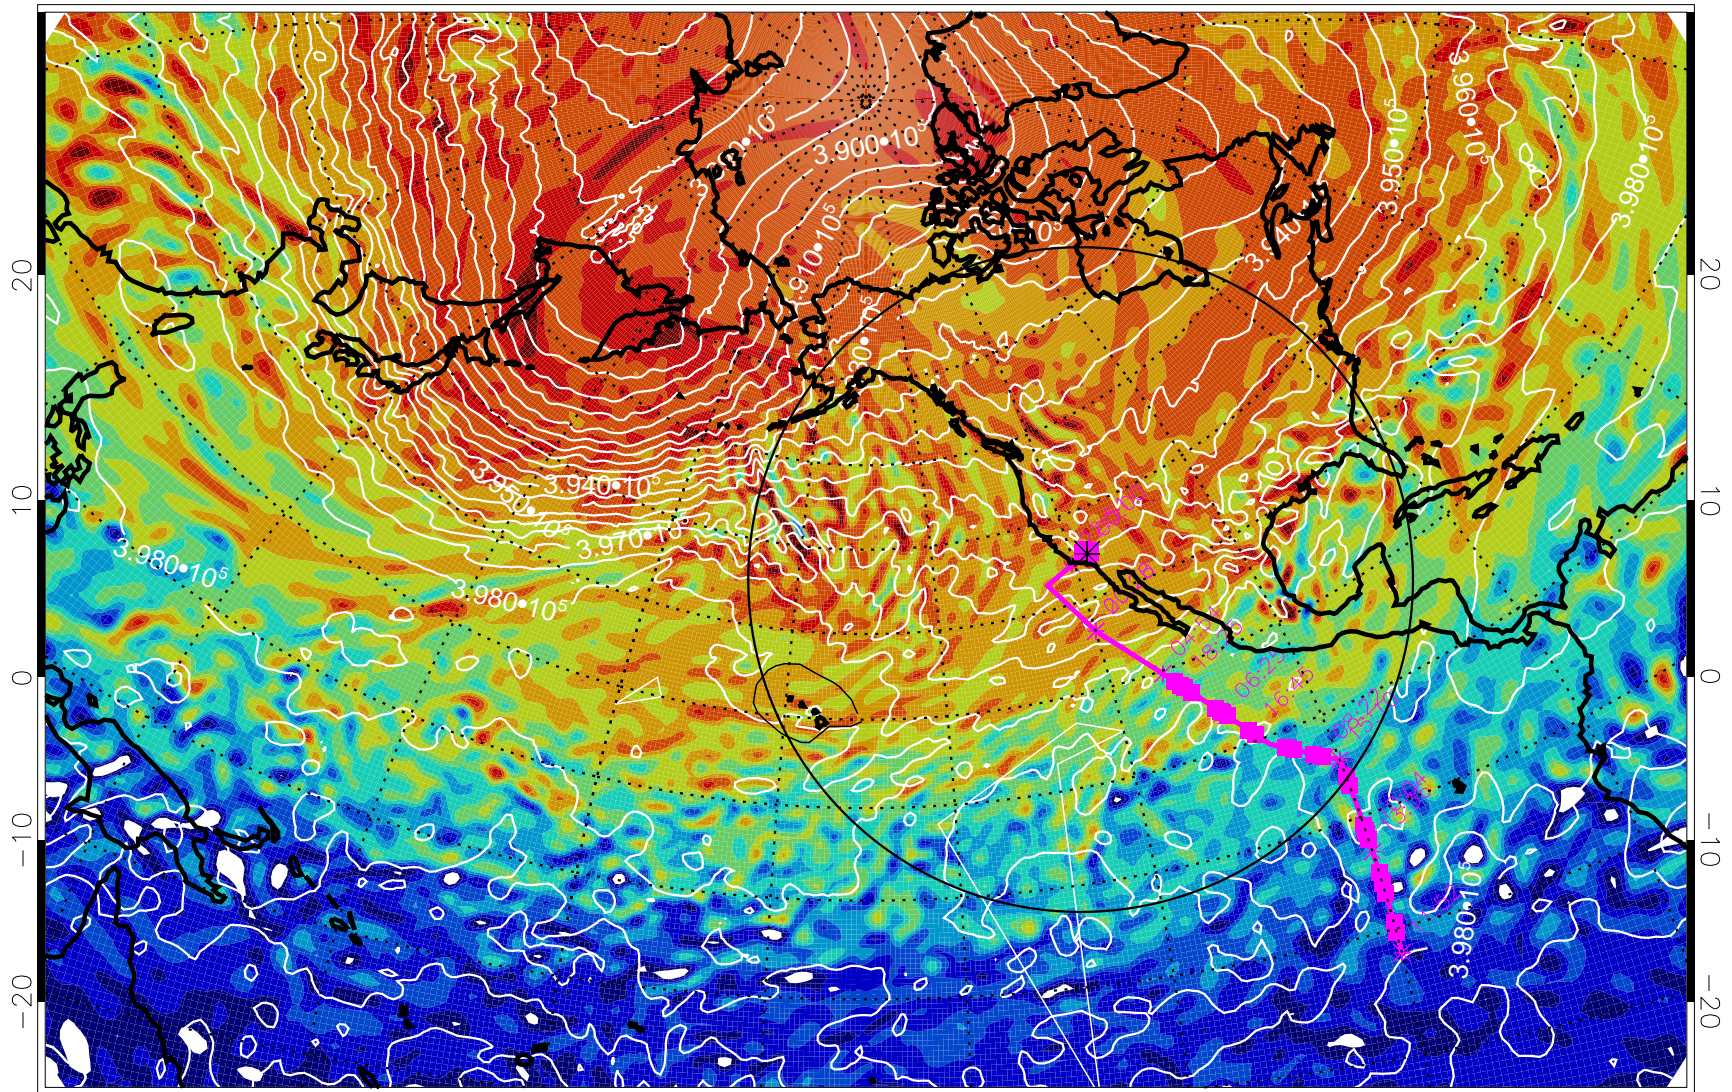

13022506, 42 hour forecast for 460K EPV

460K Montgomery Streamfunction, white

Range ring of 4055 km -- 13 hours GH round trip

13022512, 48 hour forecast for 460K EPV

460K Montgomery Streamfunction, white

Range ring of 4055 km -- 13 hours GH round trip

13022518, 54 hour forecast for 460K EPV

460K Montgomery Streamfunction, white

Range ring of 4055 km -- 13 hours GH round trip

13022600, 60 hour forecast for 460K EPV

460K Montgomery Streamfunction, white

Range ring of 4055 km -- 13 hours GH round trip

13022606, 66 hour forecast for 460K EPV

460K Montgomery Streamfunction, white

Range ring of 4055 km -- 13 hours GH round trip

13022612, 72 hour forecast for 460K EPV

460K Montgomery Streamfunction, white

Range ring of 4055 km -- 13 hours GH round trip

13022618, 78 hour forecast for 460K EPV

460K Montgomery Streamfunction, white

Range ring of 4055 km -- 13 hours GH round trip

13022700, 84 hour forecast for 460K EPV

460K Montgomery Streamfunction, white

Range ring of 4055 km -- 13 hours GH round trip