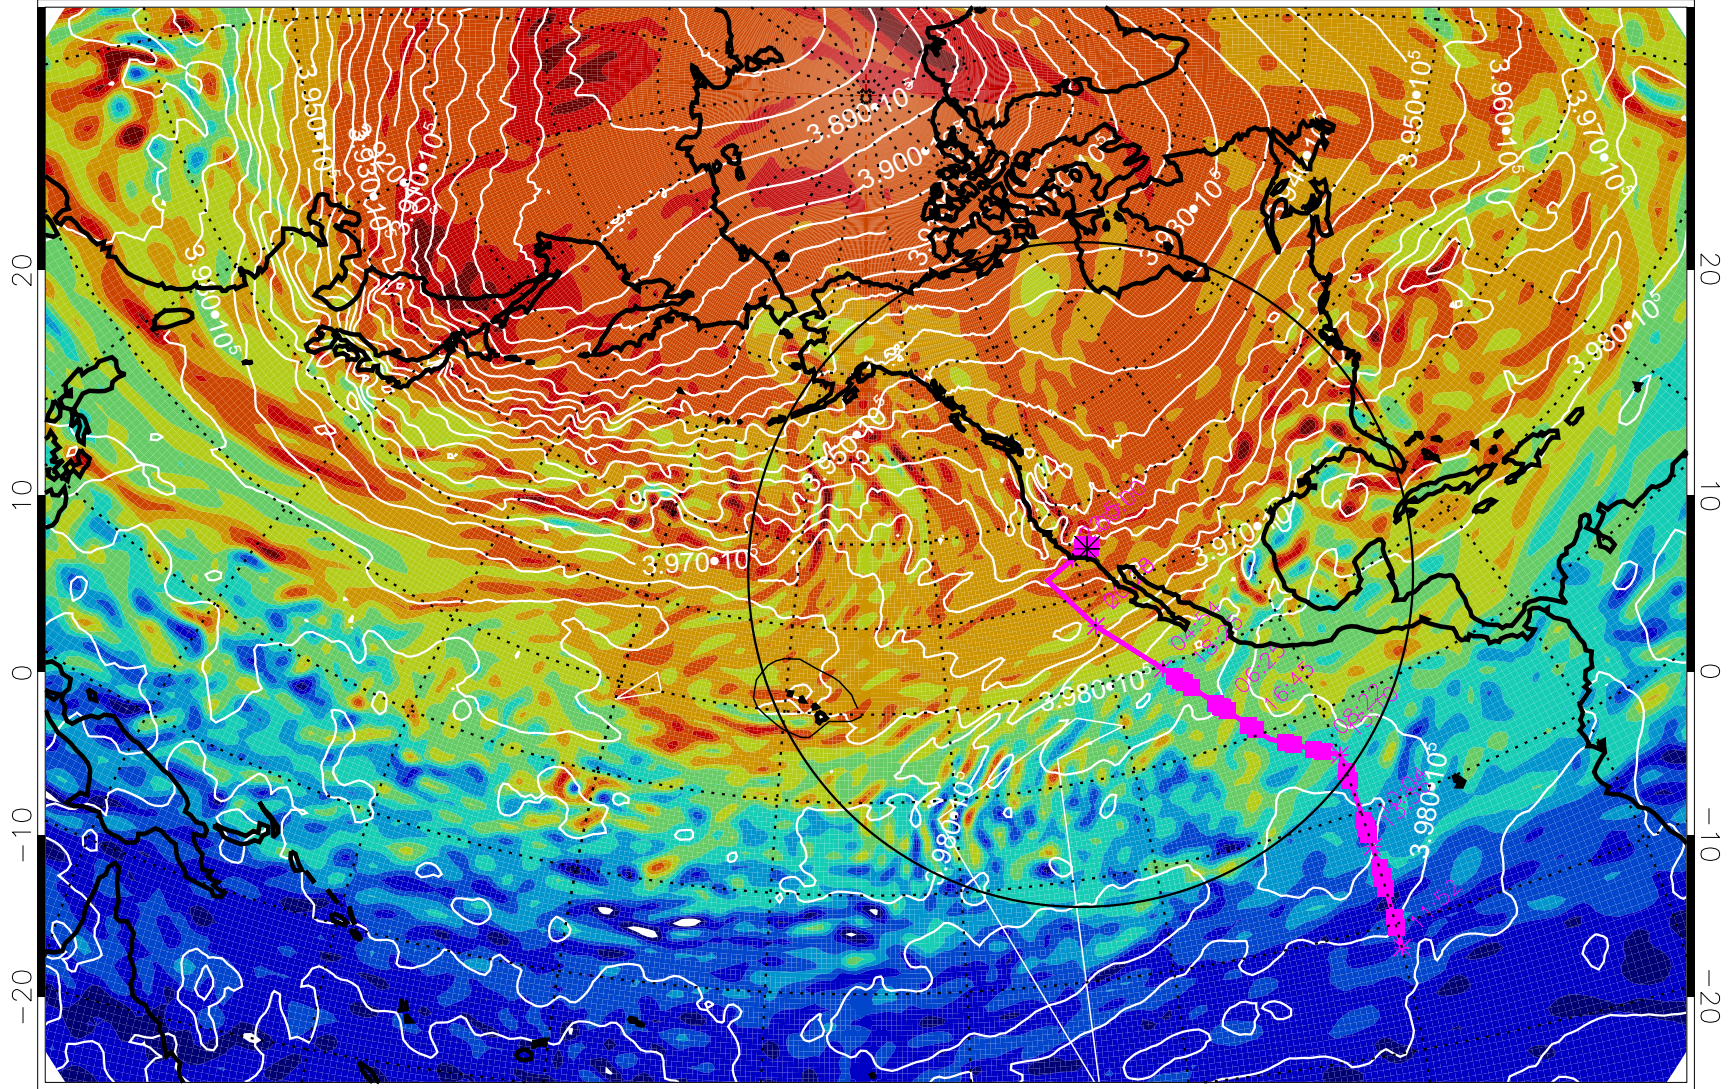

13022318, 6 hour forecast for 460K EPV

460K Montgomery Streamfunction, white

Range ring of 4055 km -- 13 hours GH round trip

13022400, 12 hour forecast for 460K EPV

460K Montgomery Streamfunction, white

Range ring of 4055 km -- 13 hours GH round trip

13022406, 18 hour forecast for 460K EPV

460K Montgomery Streamfunction, white

Range ring of 4055 km -- 13 hours GH round trip

13022412, 24 hour forecast for 460K EPV

460K Montgomery Streamfunction, white

Range ring of 4055 km -- 13 hours GH round trip

13022418, 30 hour forecast for 460K EPV

460K Montgomery Streamfunction, white

Range ring of 4055 km -- 13 hours GH round trip

13022500, 36 hour forecast for 460K EPV

460K Montgomery Streamfunction, white

Range ring of 4055 km -- 13 hours GH round trip

13022506, 42 hour forecast for 460K EPV

460K Montgomery Streamfunction, white

Range ring of 4055 km -- 13 hours GH round trip

13022512, 48 hour forecast for 460K EPV

460K Montgomery Streamfunction, white

Range ring of 4055 km -- 13 hours GH round trip