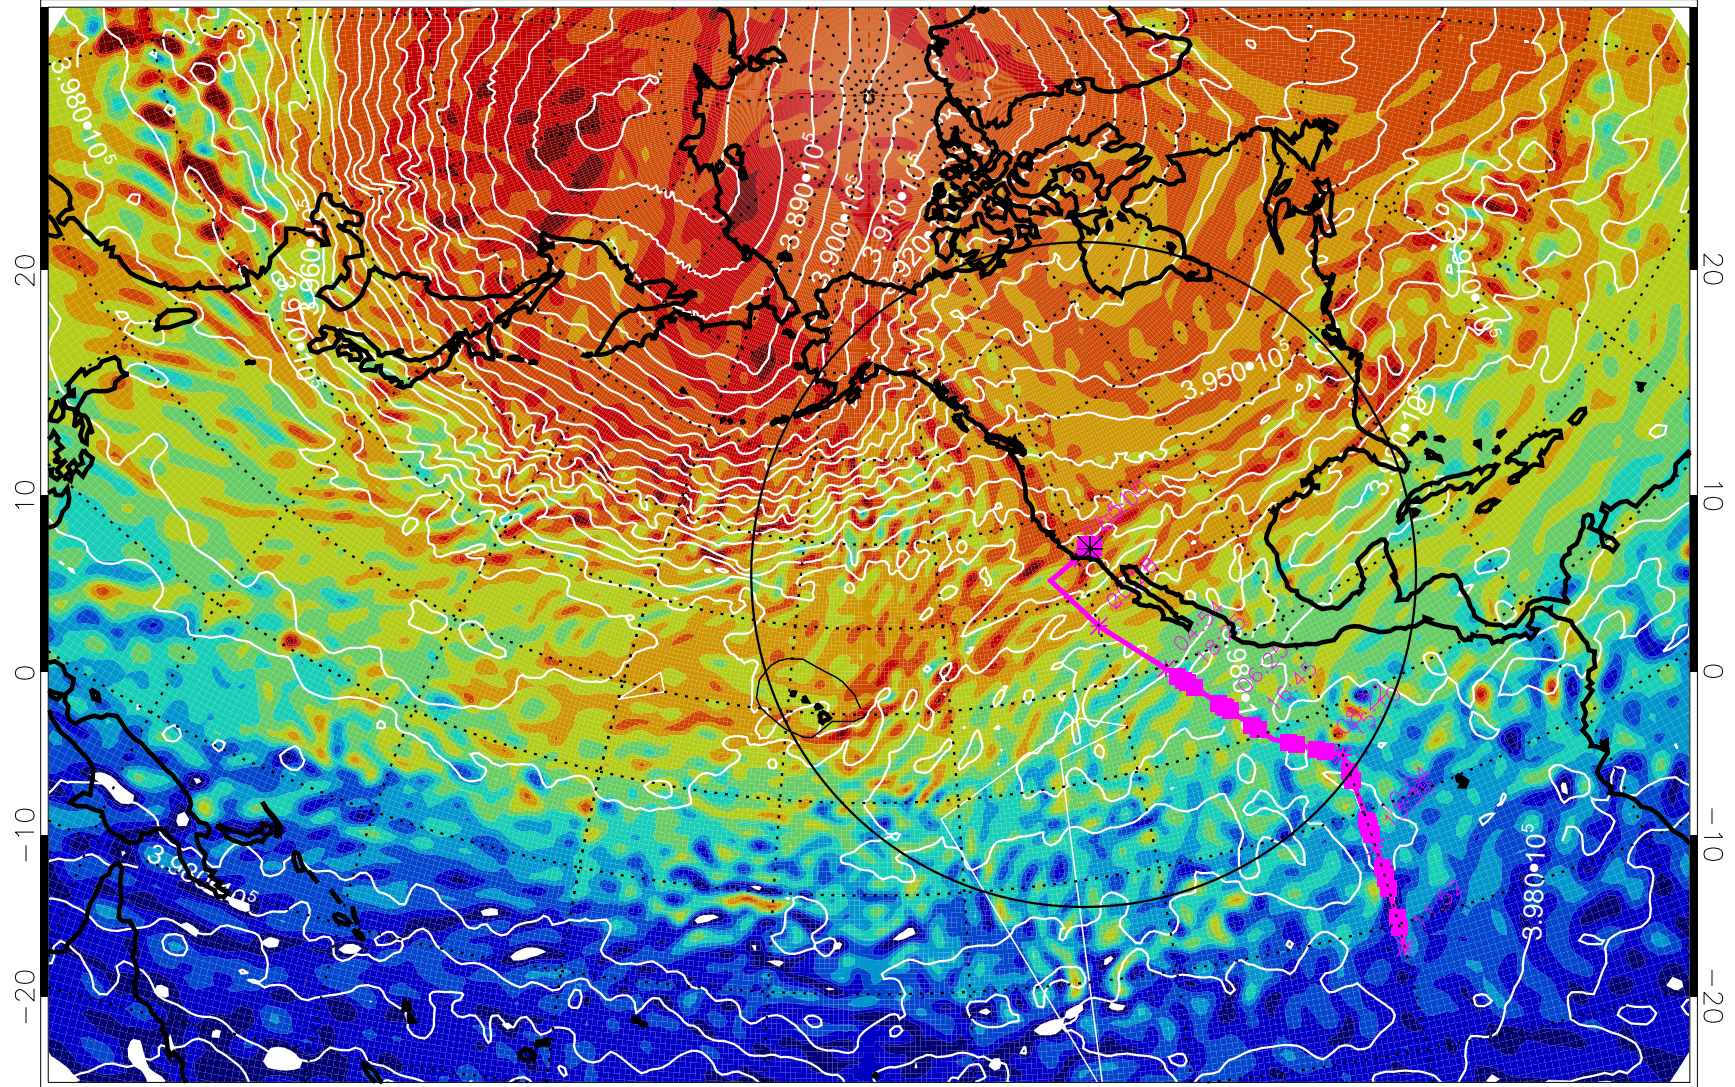

13022718, 102 hour forecast for 460K EPV

460K Montgomery Streamfunction, white

Range ring of 4055 km -- 13 hours GH round trip

13022800, 108 hour forecast for 460K EPV

460K Montgomery Streamfunction, white

Range ring of 4055 km -- 13 hours GH round trip

13022806, 114 hour forecast for 460K EPV

460K Montgomery Streamfunction, white

Range ring of 4055 km -- 13 hours GH round trip

13022812, 120 hour forecast for 460K EPV

460K Montgomery Streamfunction, white

Range ring of 4055 km -- 13 hours GH round trip