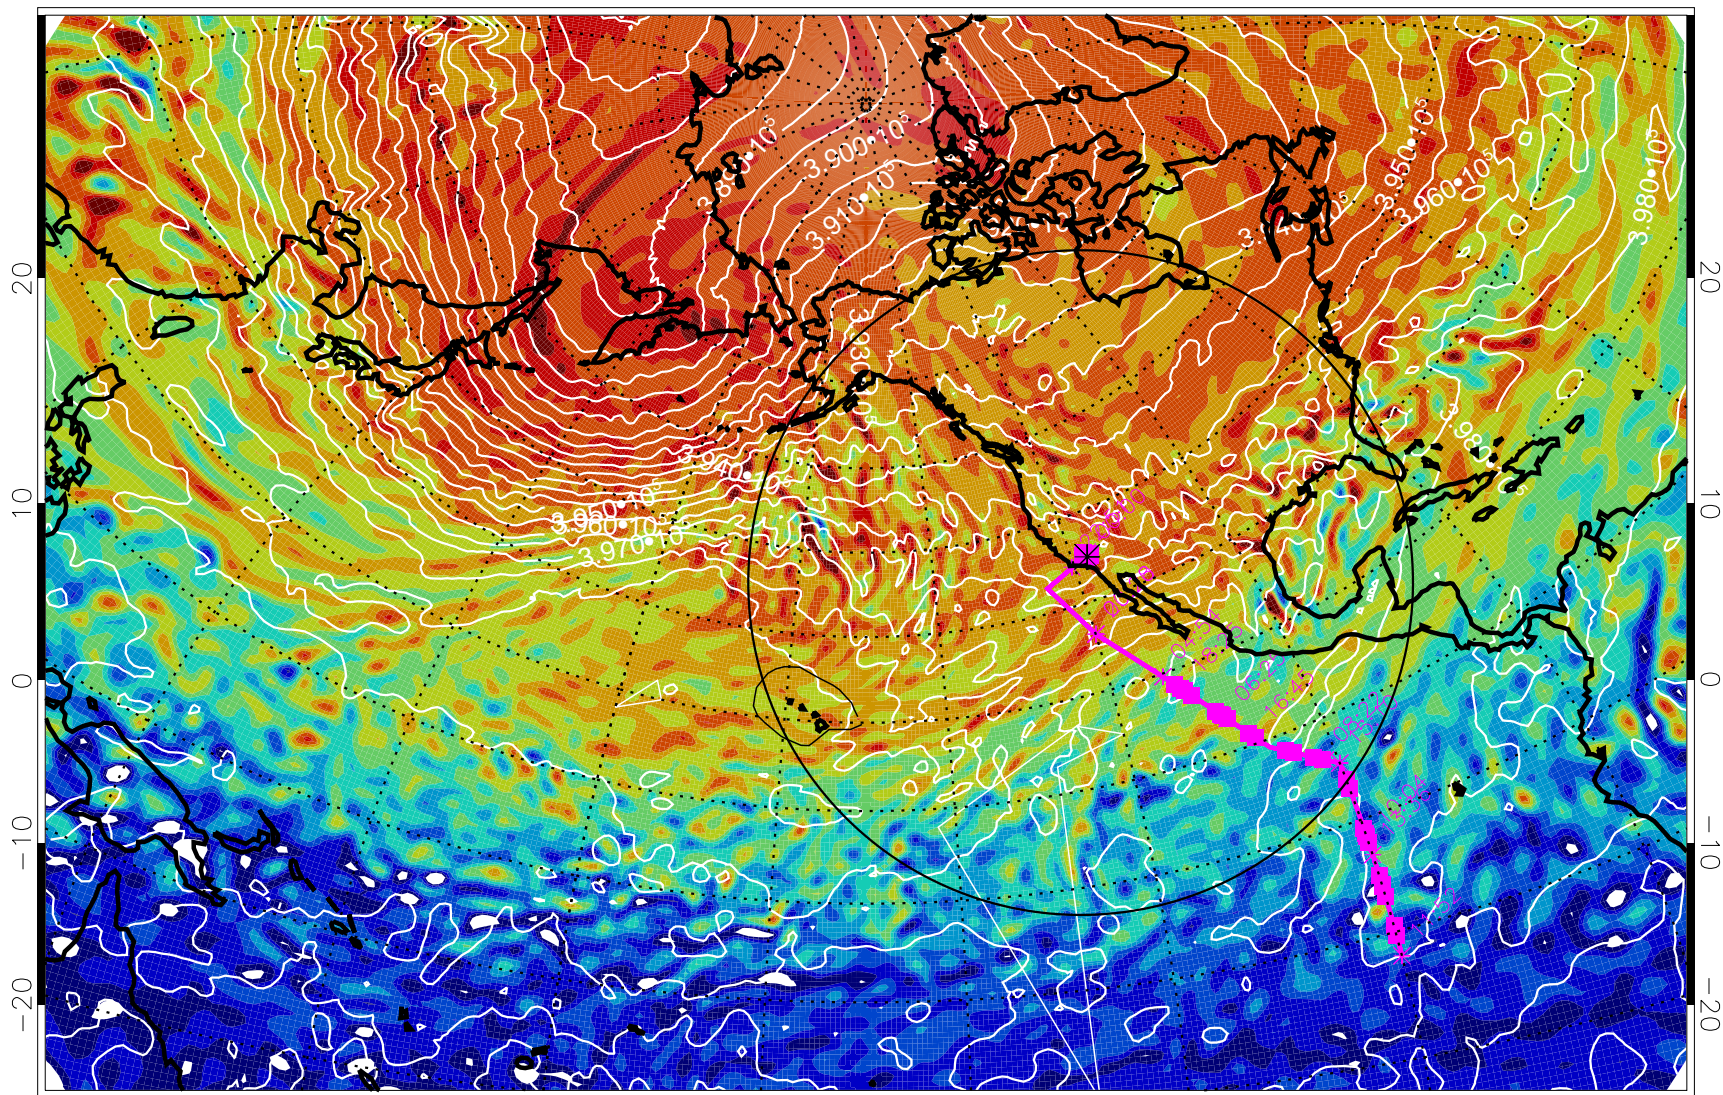

13022506, 42 hour forecast for 460K EPV

460K Montgomery Streamfunction, white

Range ring of 4055 km -- 13 hours GH round trip

13022512, 48 hour forecast for 460K EPV

460K Montgomery Streamfunction, white

Range ring of 4055 km -- 13 hours GH round trip

13022518, 54 hour forecast for 460K EPV

460K Montgomery Streamfunction, white

Range ring of 4055 km -- 13 hours GH round trip

13022600, 60 hour forecast for 460K EPV

460K Montgomery Streamfunction, white

Range ring of 4055 km -- 13 hours GH round trip

13022606, 66 hour forecast for 460K EPV

460K Montgomery Streamfunction, white

Range ring of 4055 km -- 13 hours GH round trip

13022612, 72 hour forecast for 460K EPV

460K Montgomery Streamfunction, white

Range ring of 4055 km -- 13 hours GH round trip

13022618, 78 hour forecast for 460K EPV

460K Montgomery Streamfunction, white

Range ring of 4055 km -- 13 hours GH round trip

13022700, 84 hour forecast for 460K EPV

460K Montgomery Streamfunction, white

Range ring of 4055 km -- 13 hours GH round trip