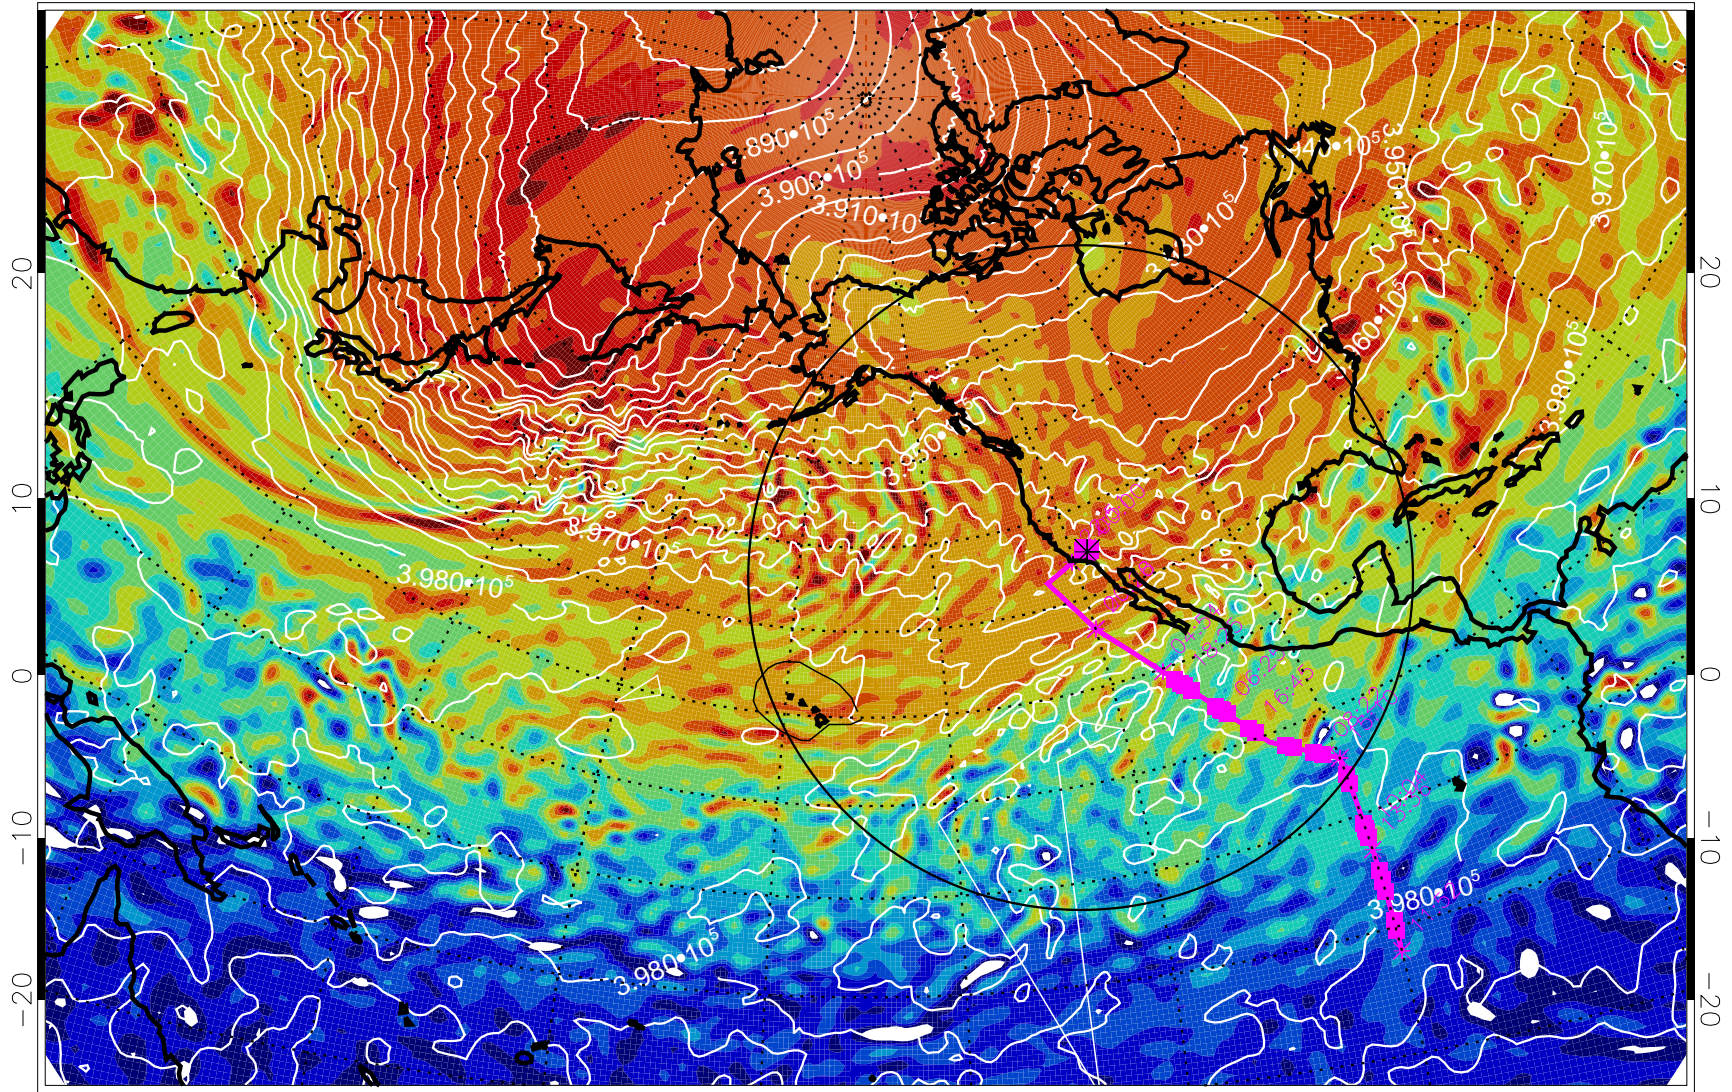

13022412, 36 hour forecast for 460K EPV

460K Montgomery Streamfunction, white

Range ring of 4055 km -- 13 hours GH round trip

13022418, 42 hour forecast for 460K EPV

460K Montgomery Streamfunction, white

Range ring of 4055 km -- 13 hours GH round trip

13022500, 48 hour forecast for 460K EPV

460K Montgomery Streamfunction, white

Range ring of 4055 km -- 13 hours GH round trip

13022506, 54 hour forecast for 460K EPV

460K Montgomery Streamfunction, white

Range ring of 4055 km -- 13 hours GH round trip

13022512, 60 hour forecast for 460K EPV

460K Montgomery Streamfunction, white

Range ring of 4055 km -- 13 hours GH round trip

13022518, 66 hour forecast for 460K EPV

460K Montgomery Streamfunction, white

Range ring of 4055 km -- 13 hours GH round trip

13022600, 72 hour forecast for 460K EPV

460K Montgomery Streamfunction, white

Range ring of 4055 km -- 13 hours GH round trip

13022606, 78 hour forecast for 460K EPV

460K Montgomery Streamfunction, white

Range ring of 4055 km -- 13 hours GH round trip