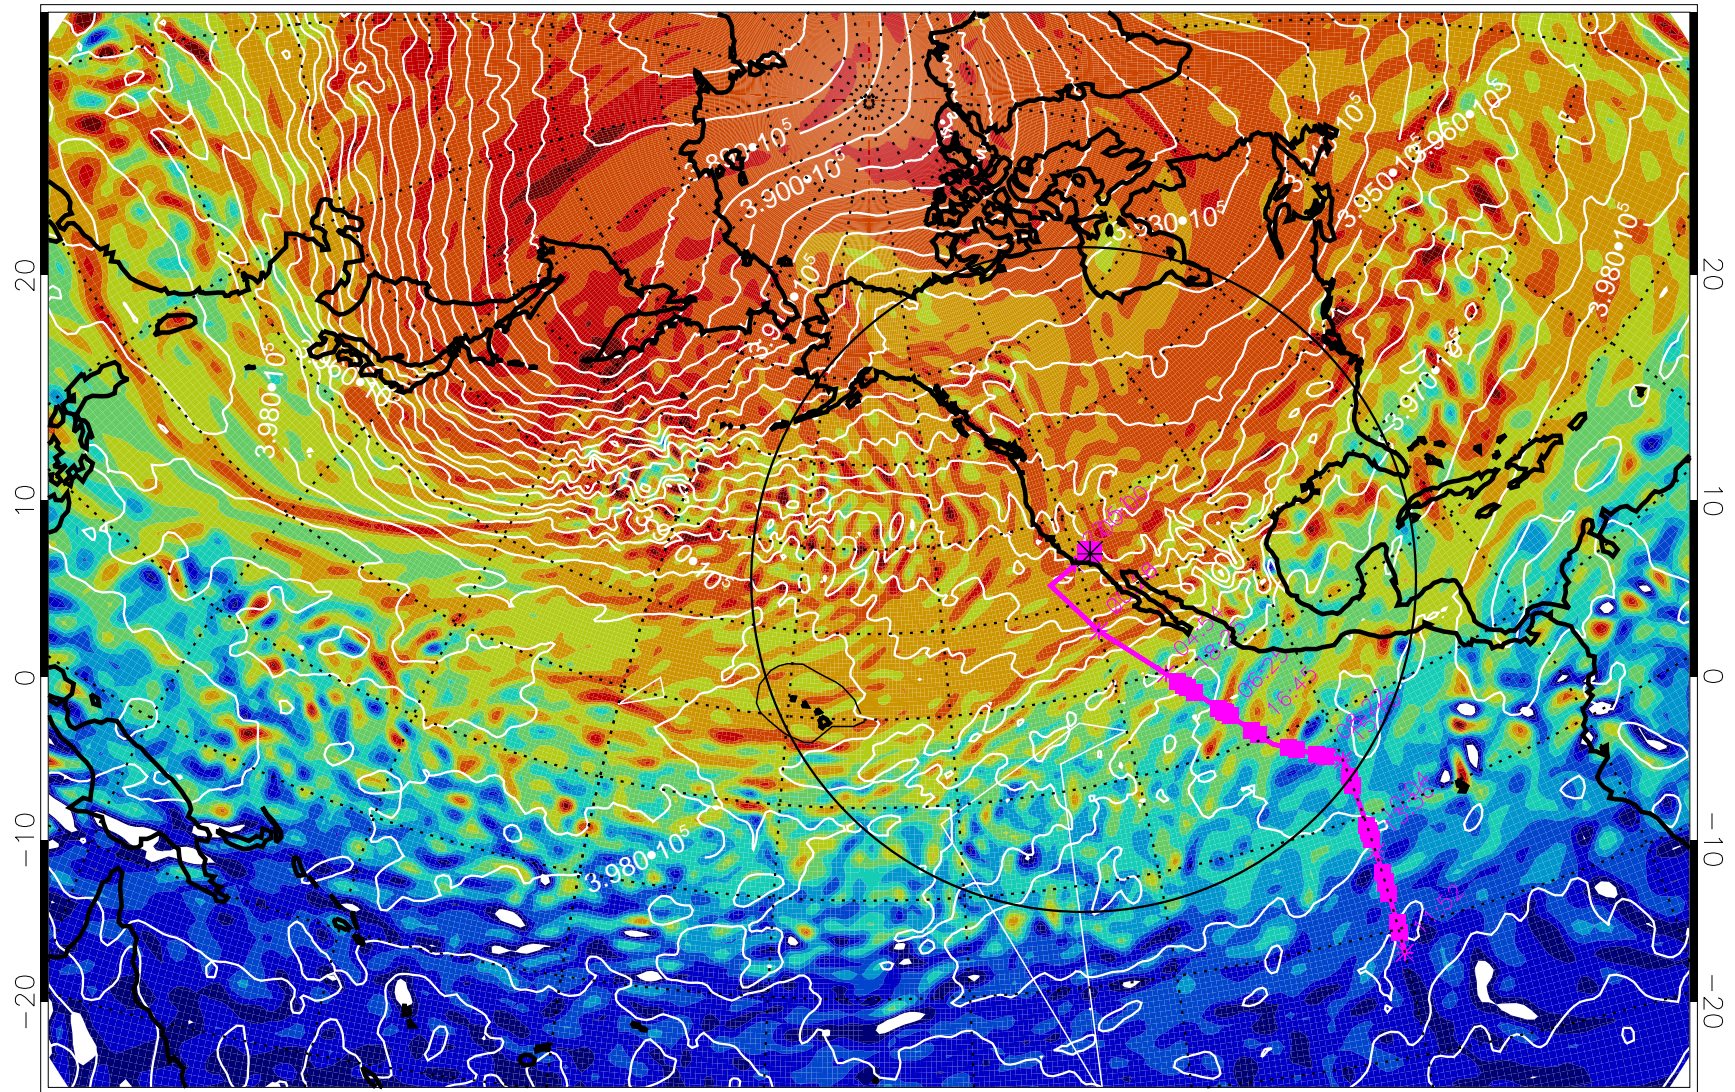

13022412, 36 hour forecast for 460K EPV

460K Montgomery Streamfunction, white

Range ring of 4055 km -- 13 hours GH round trip

13022418, 42 hour forecast for 460K EPV

460K Montgomery Streamfunction, white

Range ring of 4055 km -- 13 hours GH round trip

13022500, 48 hour forecast for 460K EPV

460K Montgomery Streamfunction, white

Range ring of 4055 km -- 13 hours GH round trip

13022506, 54 hour forecast for 460K EPV

460K Montgomery Streamfunction, white

Range ring of 4055 km -- 13 hours GH round trip

13022512, 60 hour forecast for 460K EPV

460K Montgomery Streamfunction, white

Range ring of 4055 km -- 13 hours GH round trip

13022518, 66 hour forecast for 460K EPV

460K Montgomery Streamfunction, white

Range ring of 4055 km -- 13 hours GH round trip

13022600, 72 hour forecast for 460K EPV

460K Montgomery Streamfunction, white

Range ring of 4055 km -- 13 hours GH round trip

13022606, 78 hour forecast for 460K EPV

460K Montgomery Streamfunction, white

Range ring of 4055 km -- 13 hours GH round trip