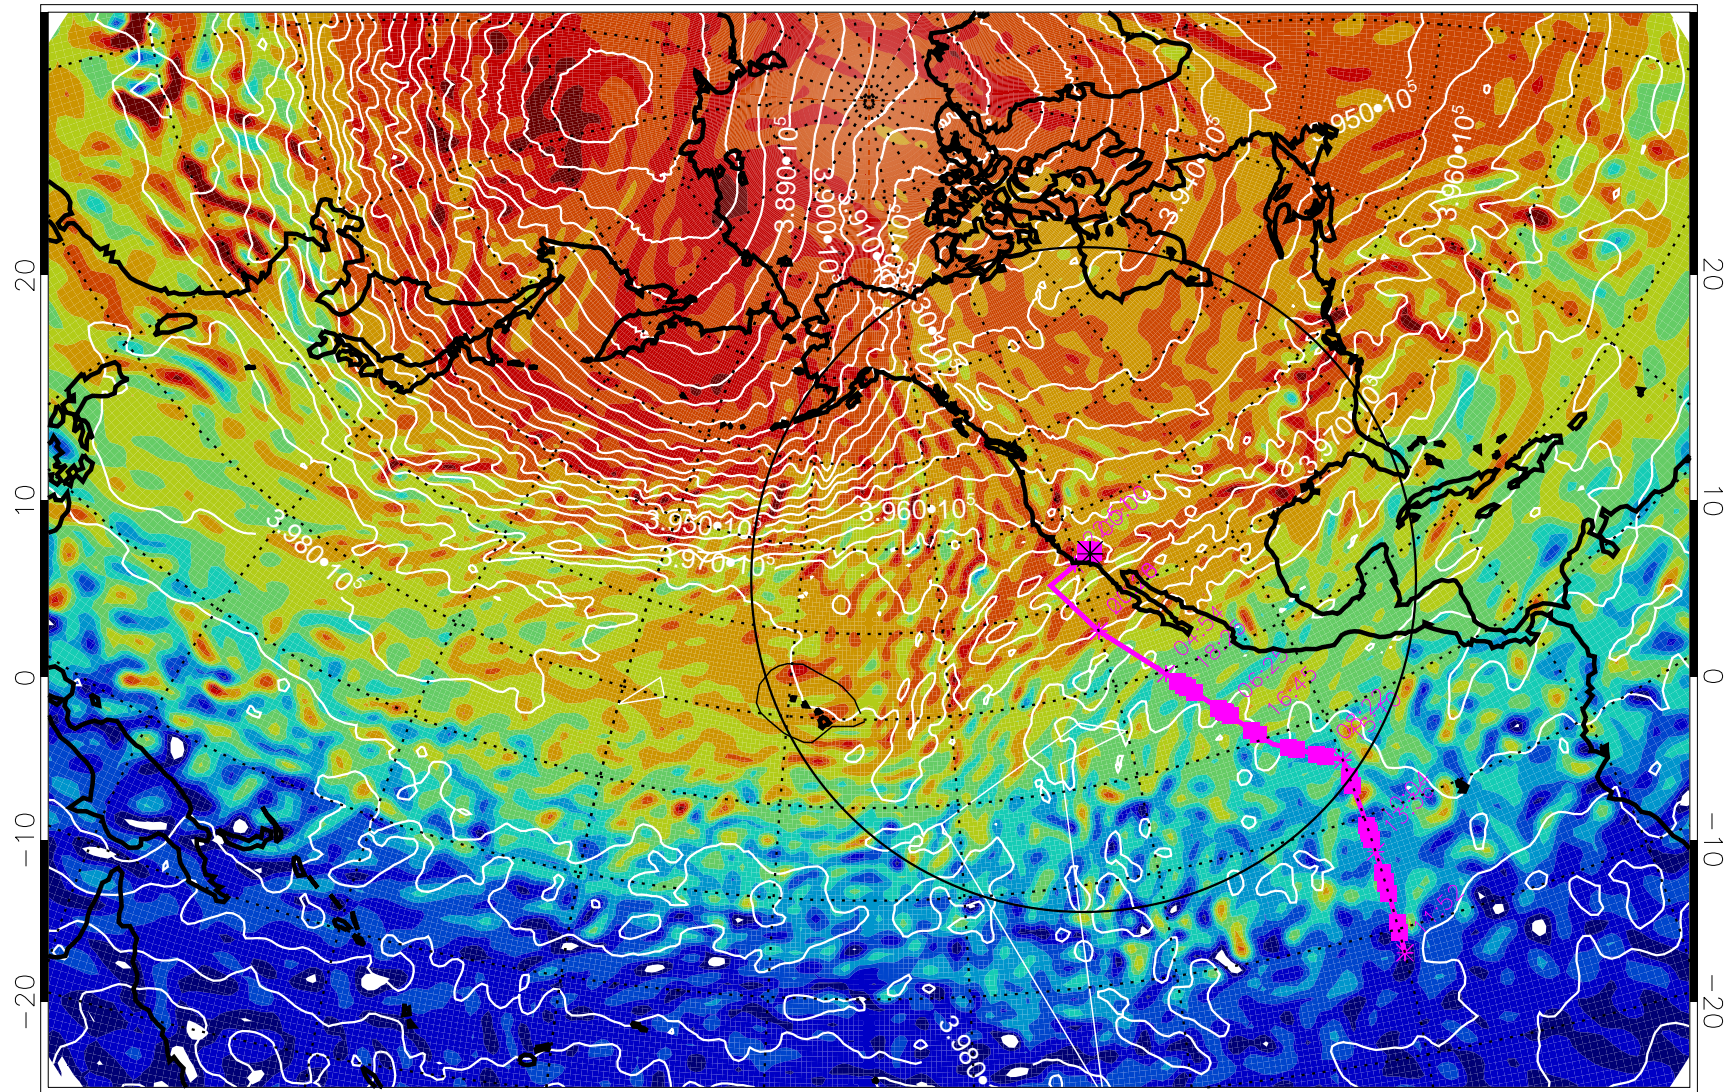

13022700, 96 hour forecast for 460K EPV

460K Montgomery Streamfunction, white

Range ring of 4055 km -- 13 hours GH round trip

13022706, 102 hour forecast for 460K EPV

460K Montgomery Streamfunction, white

Range ring of 4055 km -- 13 hours GH round trip

13022712, 108 hour forecast for 460K EPV

460K Montgomery Streamfunction, white

Range ring of 4055 km -- 13 hours GH round trip

13022718, 114 hour forecast for 460K EPV

460K Montgomery Streamfunction, white

Range ring of 4055 km -- 13 hours GH round trip

13022800, 120 hour forecast for 460K EPV

460K Montgomery Streamfunction, white

Range ring of 4055 km -- 13 hours GH round trip