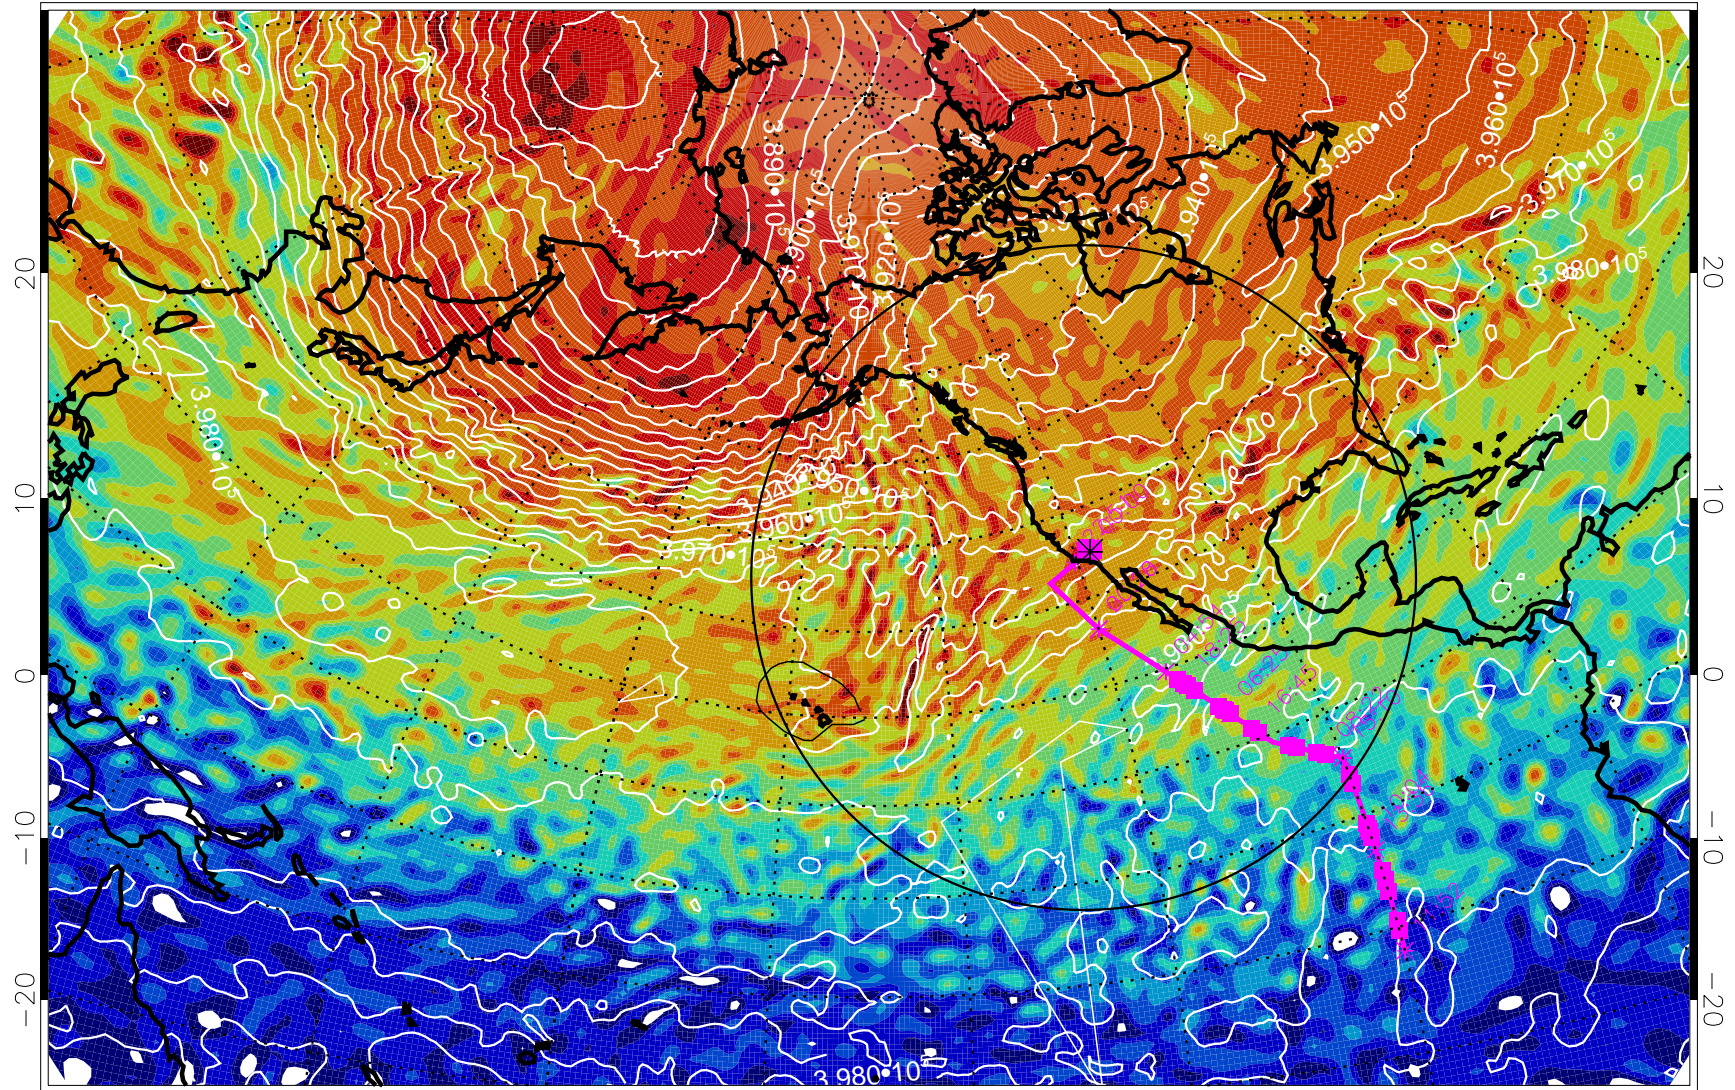

13022612, 84 hour forecast for 460K EPV

460K Montgomery Streamfunction, white

Range ring of 4055 km -- 13 hours GH round trip

13022618, 90 hour forecast for 460K EPV

460K Montgomery Streamfunction, white

Range ring of 4055 km -- 13 hours GH round trip

13022700, 96 hour forecast for 460K EPV

460K Montgomery Streamfunction, white

Range ring of 4055 km -- 13 hours GH round trip

13022706, 102 hour forecast for 460K EPV

460K Montgomery Streamfunction, white

Range ring of 4055 km -- 13 hours GH round trip

13022712, 108 hour forecast for 460K EPV

460K Montgomery Streamfunction, white

Range ring of 4055 km -- 13 hours GH round trip

13022718, 114 hour forecast for 460K EPV

460K Montgomery Streamfunction, white

Range ring of 4055 km -- 13 hours GH round trip

13022800, 120 hour forecast for 460K EPV

460K Montgomery Streamfunction, white

Range ring of 4055 km -- 13 hours GH round trip