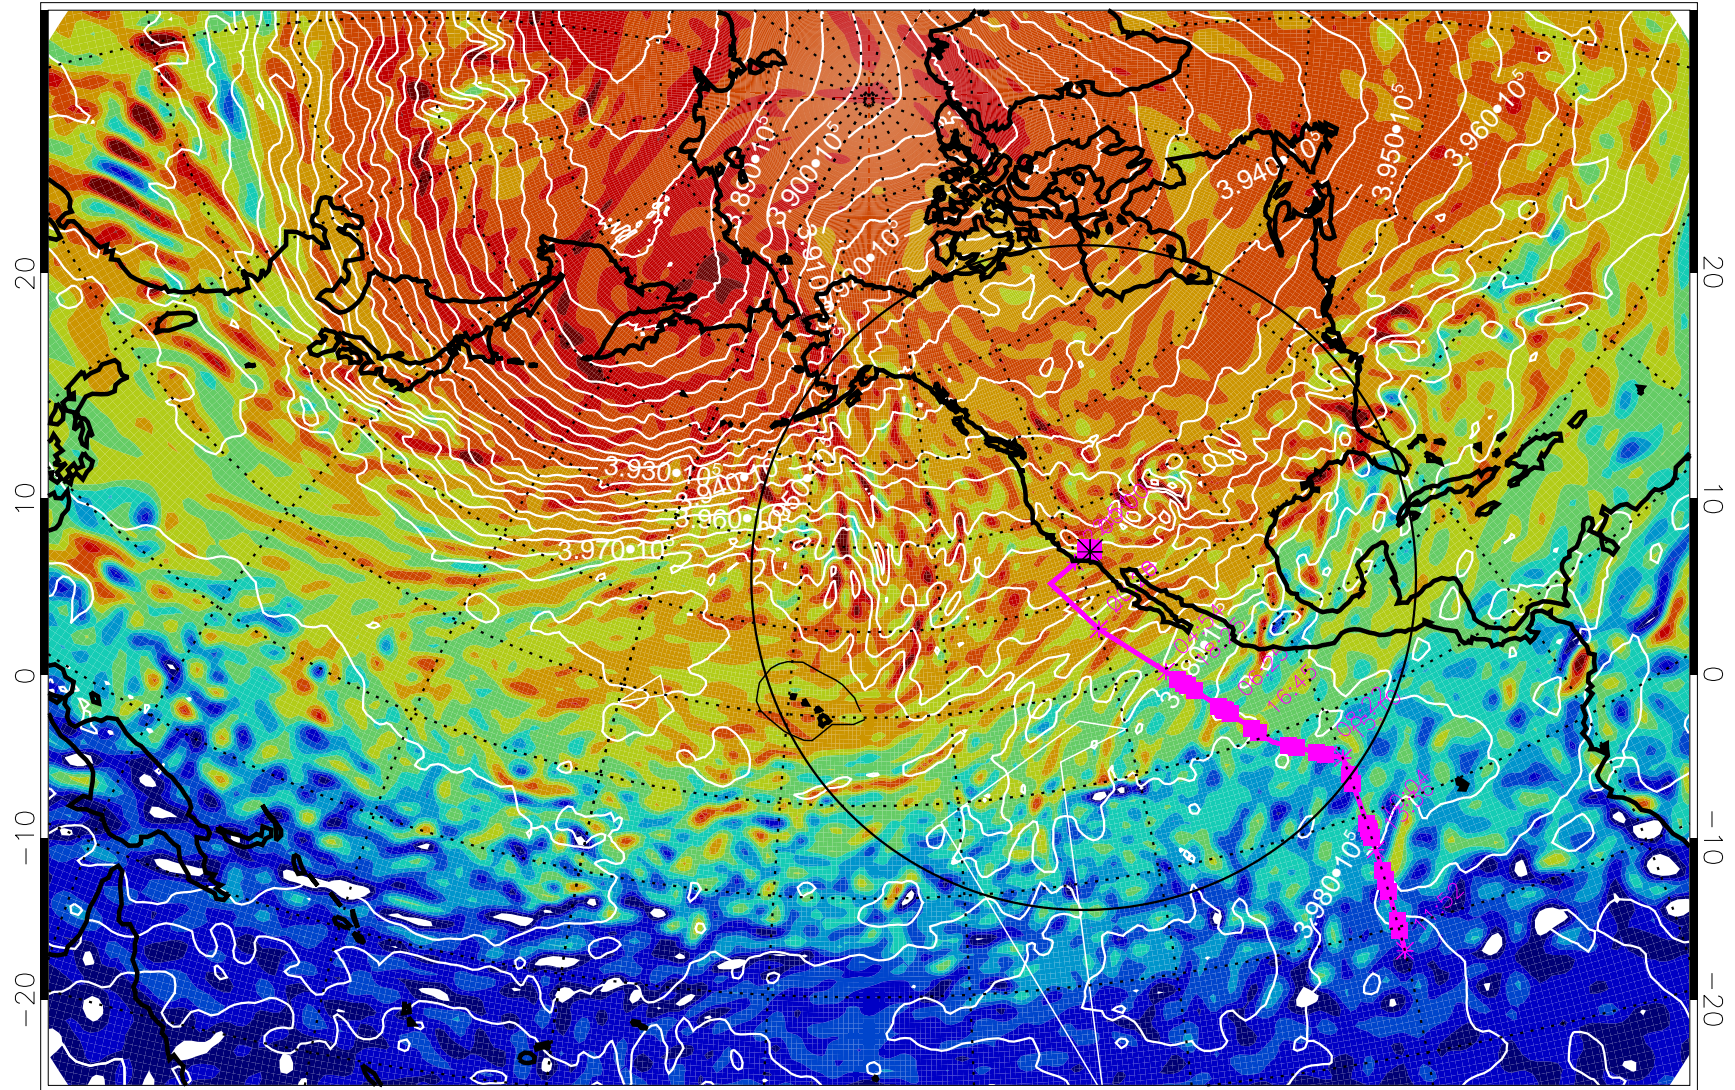

13022600, 72 hour forecast for 460K EPV

460K Montgomery Streamfunction, white

Range ring of 4055 km -- 13 hours GH round trip

13022606, 78 hour forecast for 460K EPV

460K Montgomery Streamfunction, white

Range ring of 4055 km -- 13 hours GH round trip

13022612, 84 hour forecast for 460K EPV

460K Montgomery Streamfunction, white

Range ring of 4055 km -- 13 hours GH round trip

13022618, 90 hour forecast for 460K EPV

460K Montgomery Streamfunction, white

Range ring of 4055 km -- 13 hours GH round trip

13022700, 96 hour forecast for 460K EPV

460K Montgomery Streamfunction, white

Range ring of 4055 km -- 13 hours GH round trip

13022706, 102 hour forecast for 460K EPV

460K Montgomery Streamfunction, white

Range ring of 4055 km -- 13 hours GH round trip

13022712, 108 hour forecast for 460K EPV

460K Montgomery Streamfunction, white

Range ring of 4055 km -- 13 hours GH round trip

13022718, 114 hour forecast for 460K EPV