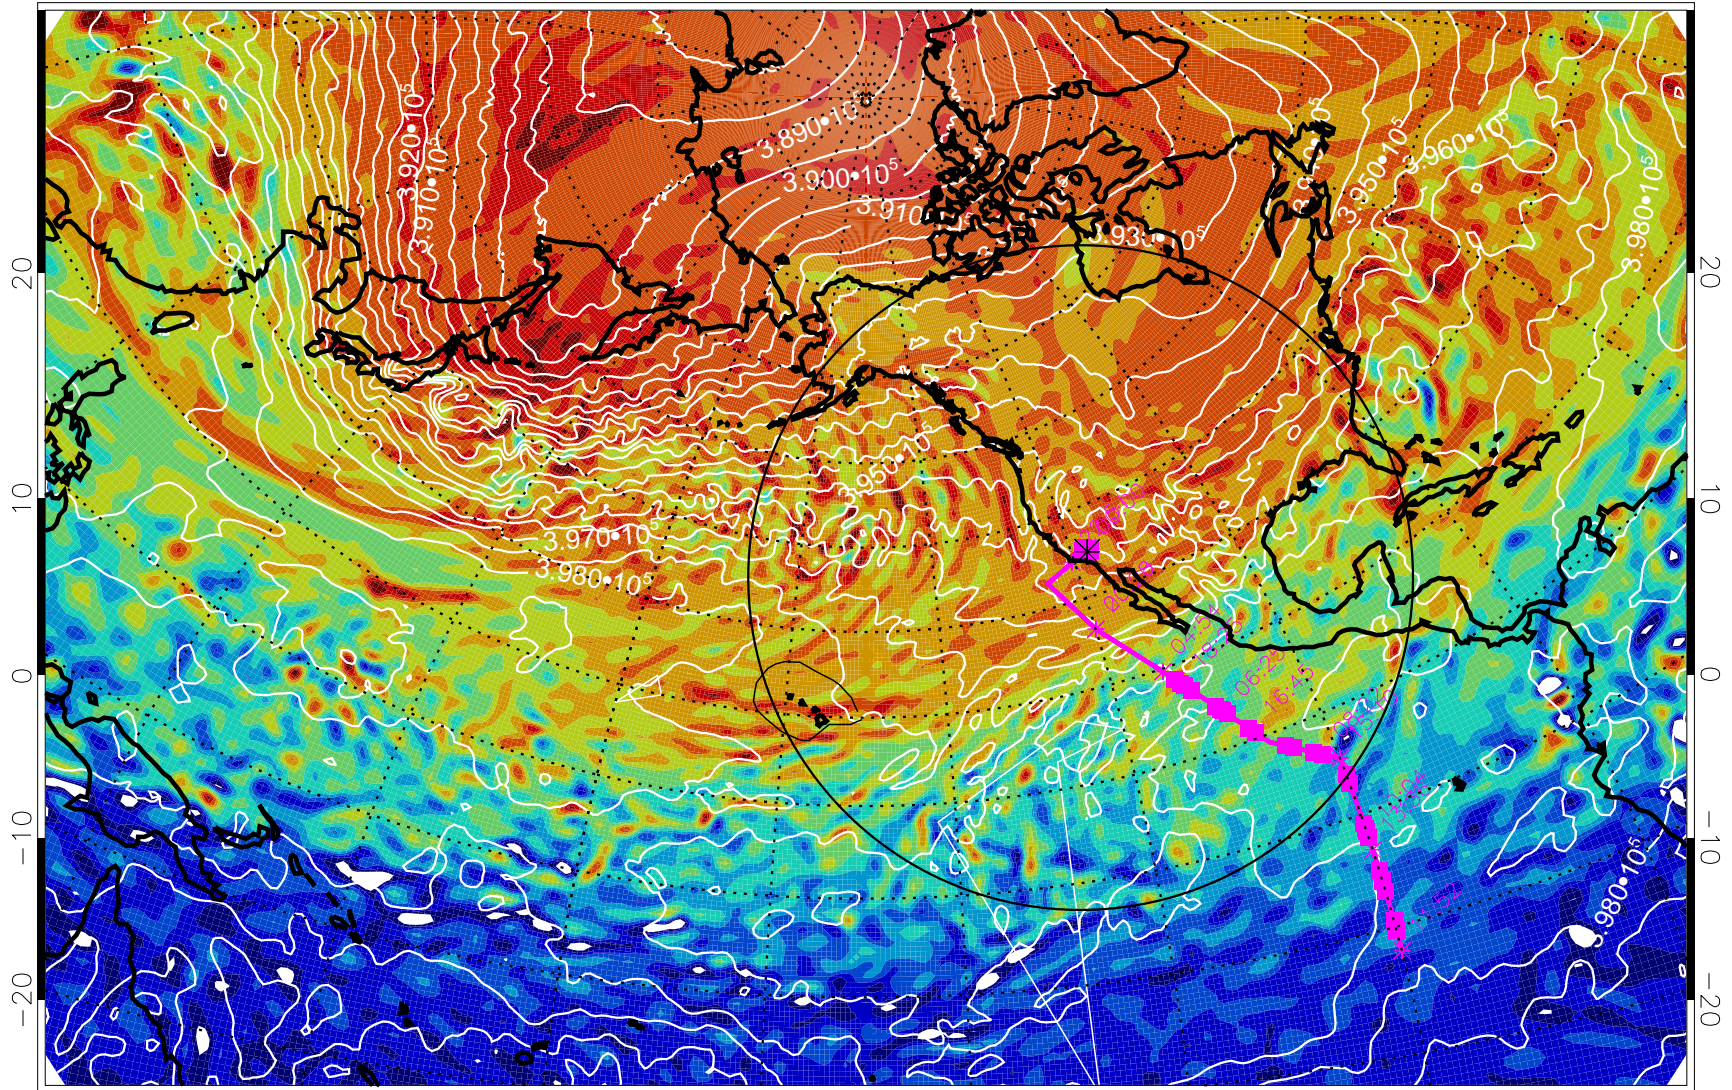

13022400, 24 hour forecast for 460K EPV

460K Montgomery Streamfunction, white

Range ring of 4055 km -- 13 hours GH round trip

13022406, 30 hour forecast for 460K EPV

460K Montgomery Streamfunction, white

Range ring of 4055 km -- 13 hours GH round trip

13022412, 36 hour forecast for 460K EPV

460K Montgomery Streamfunction, white

Range ring of 4055 km -- 13 hours GH round trip

13022418, 42 hour forecast for 460K EPV

460K Montgomery Streamfunction, white

Range ring of 4055 km -- 13 hours GH round trip

13022500, 48 hour forecast for 460K EPV

460K Montgomery Streamfunction, white

Range ring of 4055 km -- 13 hours GH round trip

13022506, 54 hour forecast for 460K EPV

460K Montgomery Streamfunction, white

Range ring of 4055 km -- 13 hours GH round trip

13022512, 60 hour forecast for 460K EPV

460K Montgomery Streamfunction, white

Range ring of 4055 km -- 13 hours GH round trip

13022518, 66 hour forecast for 460K EPV

460K Montgomery Streamfunction, white

Range ring of 4055 km -- 13 hours GH round trip