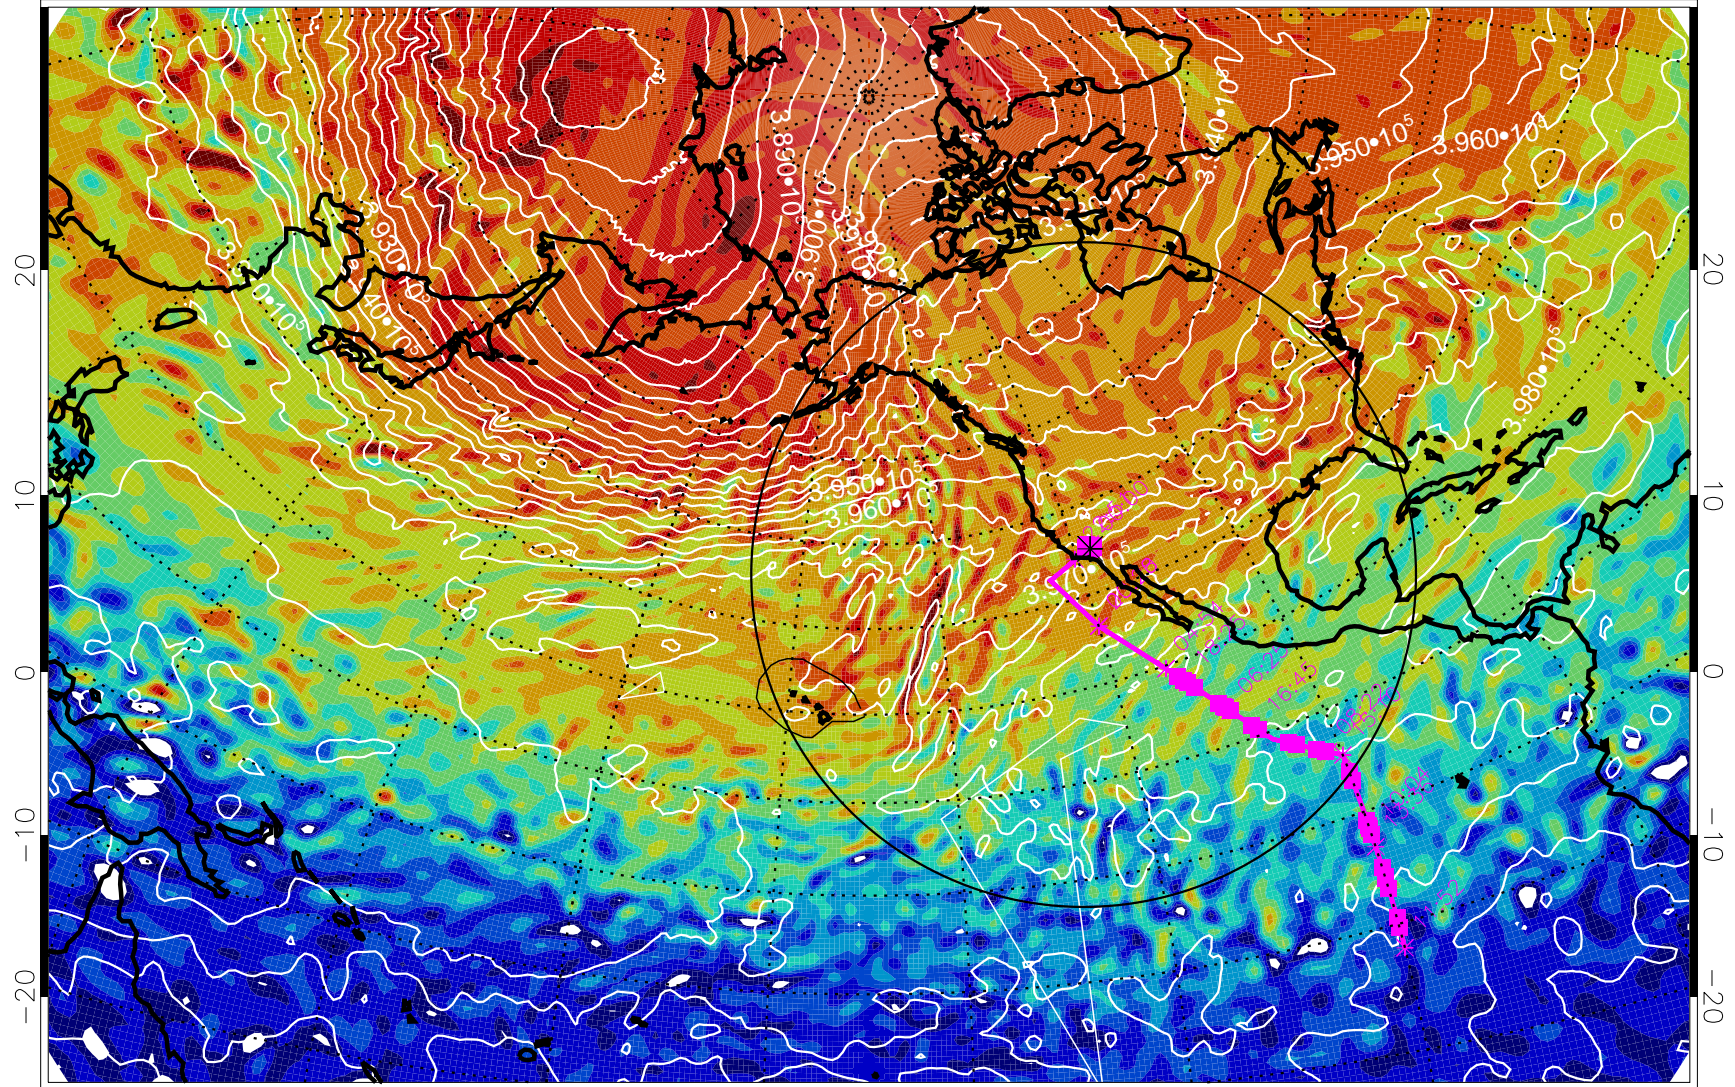

13022700, 96 hour forecast for 460K EPV

460K Montgomery Streamfunction, white

Range ring of 4055 km -- 13 hours GH round trip

13022706, 102 hour forecast for 460K EPV

460K Montgomery Streamfunction, white

Range ring of 4055 km -- 13 hours GH round trip

13022712, 108 hour forecast for 460K EPV

460K Montgomery Streamfunction, white

Range ring of 4055 km -- 13 hours GH round trip

13022718, 114 hour forecast for 460K EPV

460K Montgomery Streamfunction, white

Range ring of 4055 km -- 13 hours GH round trip

13022800, 120 hour forecast for 460K EPV

460K Montgomery Streamfunction, white

Range ring of 4055 km -- 13 hours GH round trip