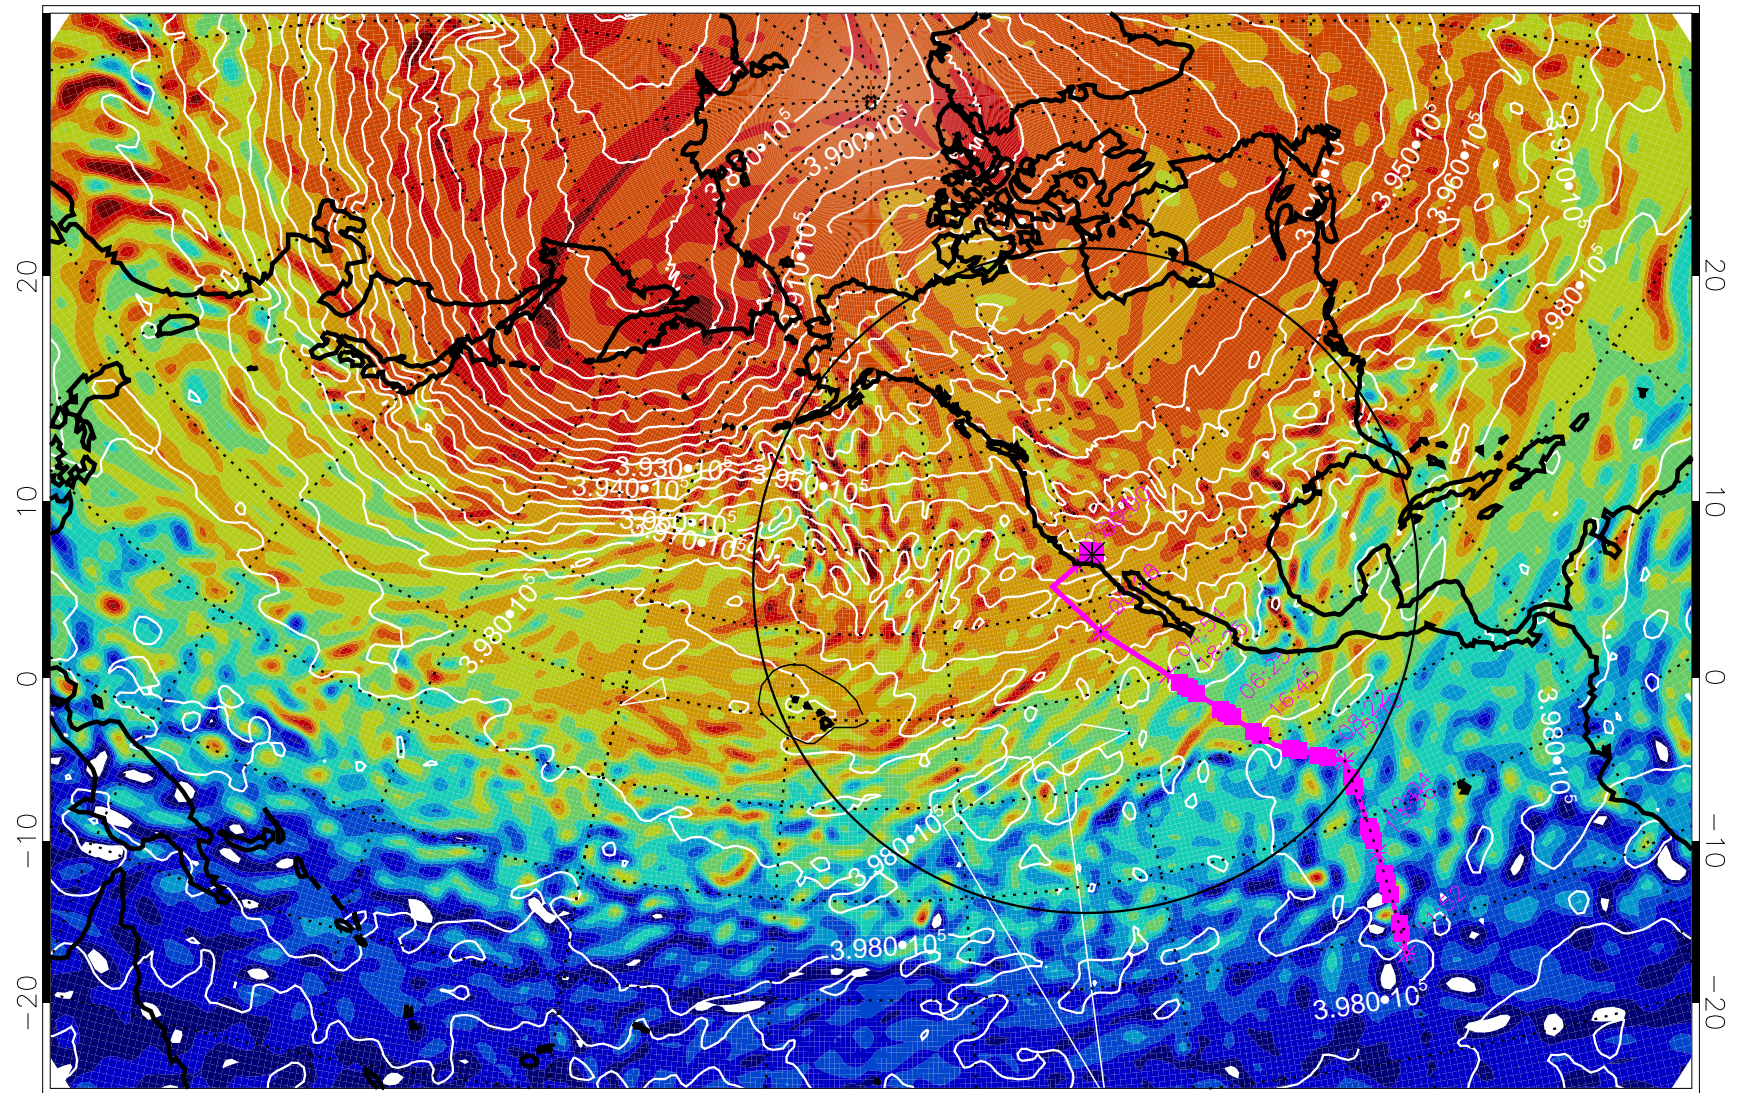

13022512, 60 hour forecast for 460K EPV

460K Montgomery Streamfunction, white

Range ring of 4055 km -- 13 hours GH round trip

13022518, 66 hour forecast for 460K EPV

460K Montgomery Streamfunction, white

Range ring of 4055 km -- 13 hours GH round trip

13022600, 72 hour forecast for 460K EPV

460K Montgomery Streamfunction, white

Range ring of 4055 km -- 13 hours GH round trip

13022606, 78 hour forecast for 460K EPV

460K Montgomery Streamfunction, white

Range ring of 4055 km -- 13 hours GH round trip

13022612, 84 hour forecast for 460K EPV

460K Montgomery Streamfunction, white

Range ring of 4055 km -- 13 hours GH round trip

13022618, 90 hour forecast for 460K EPV

460K Montgomery Streamfunction, white

Range ring of 4055 km -- 13 hours GH round trip

13022700, 96 hour forecast for 460K EPV

460K Montgomery Streamfunction, white

Range ring of 4055 km -- 13 hours GH round trip

13022706, 102 hour forecast for 460K EPV

460K Montgomery Streamfunction, white