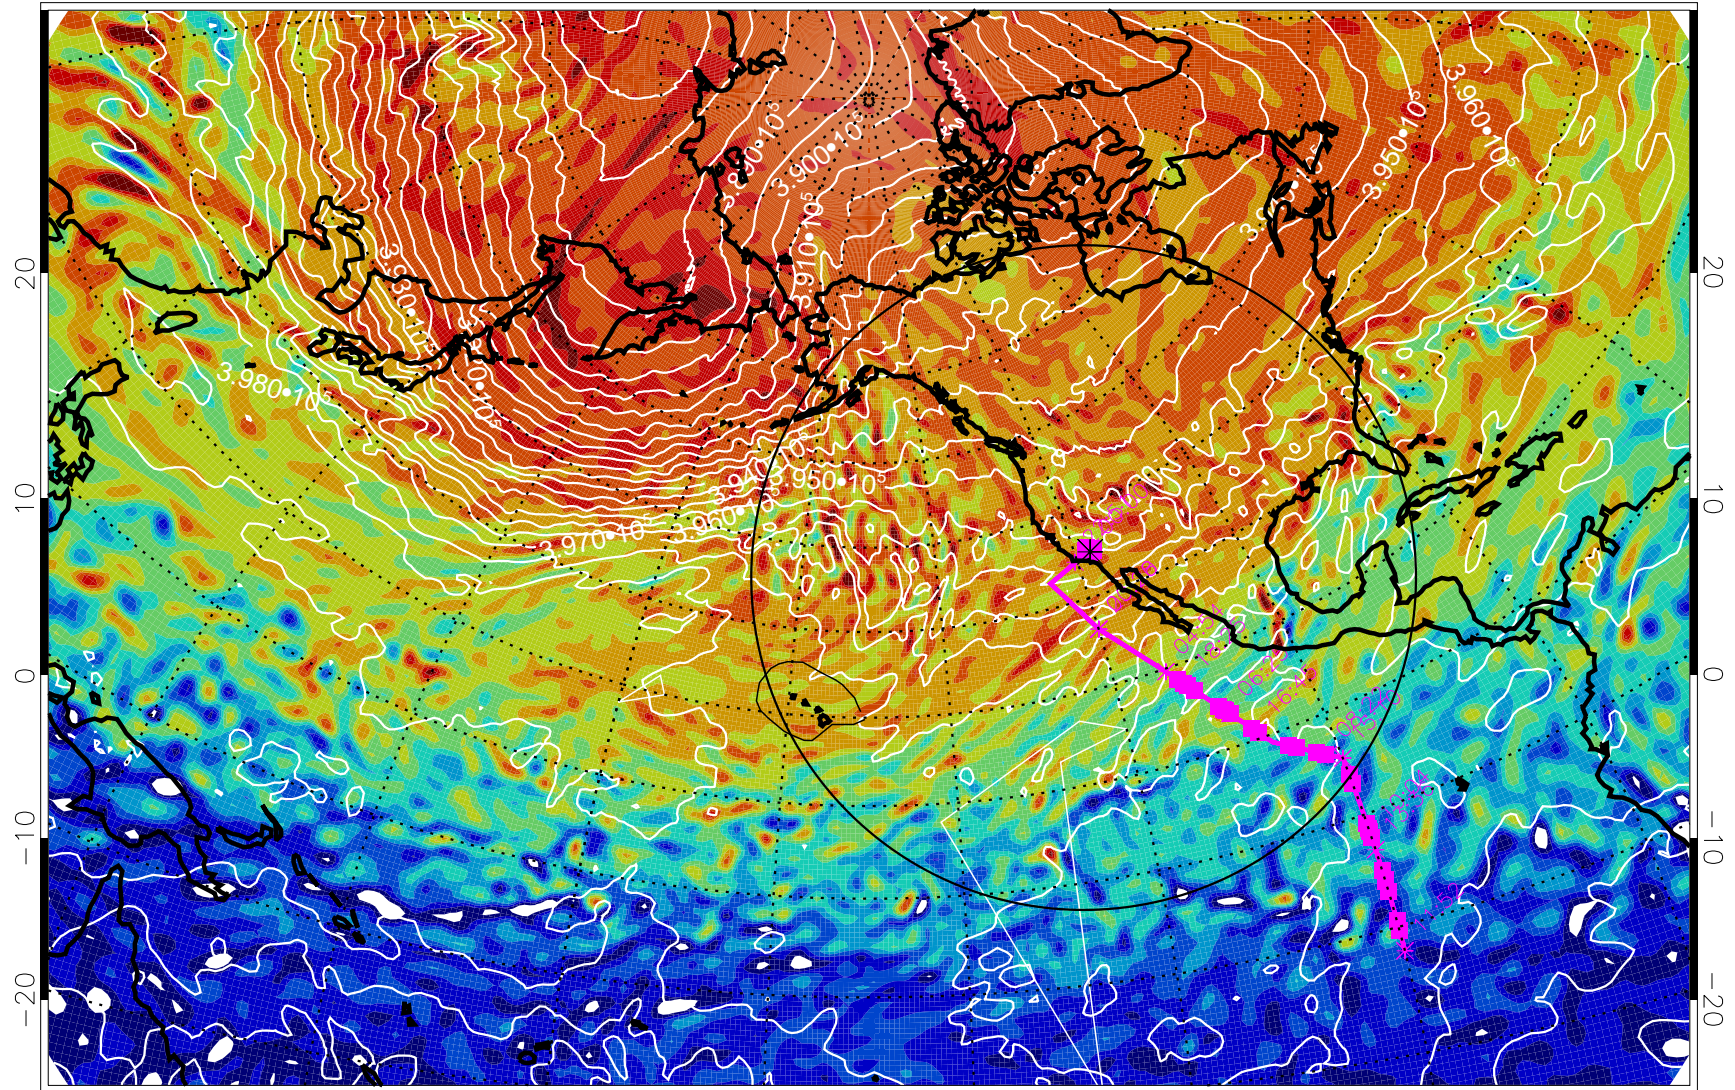

13022512, 60 hour forecast for 460K EPV

460K Montgomery Streamfunction, white

Range ring of 4055 km -- 13 hours GH round trip

13022518, 66 hour forecast for 460K EPV

460K Montgomery Streamfunction, white

Range ring of 4055 km -- 13 hours GH round trip

13022600, 72 hour forecast for 460K EPV

460K Montgomery Streamfunction, white

Range ring of 4055 km -- 13 hours GH round trip

13022606, 78 hour forecast for 460K EPV

460K Montgomery Streamfunction, white

Range ring of 4055 km -- 13 hours GH round trip

13022612, 84 hour forecast for 460K EPV

460K Montgomery Streamfunction, white

Range ring of 4055 km -- 13 hours GH round trip

13022618, 90 hour forecast for 460K EPV

460K Montgomery Streamfunction, white

Range ring of 4055 km -- 13 hours GH round trip

13022700, 96 hour forecast for 460K EPV

460K Montgomery Streamfunction, white

Range ring of 4055 km -- 13 hours GH round trip

13022706, 102 hour forecast for 460K EPV

460K Montgomery Streamfunction, white