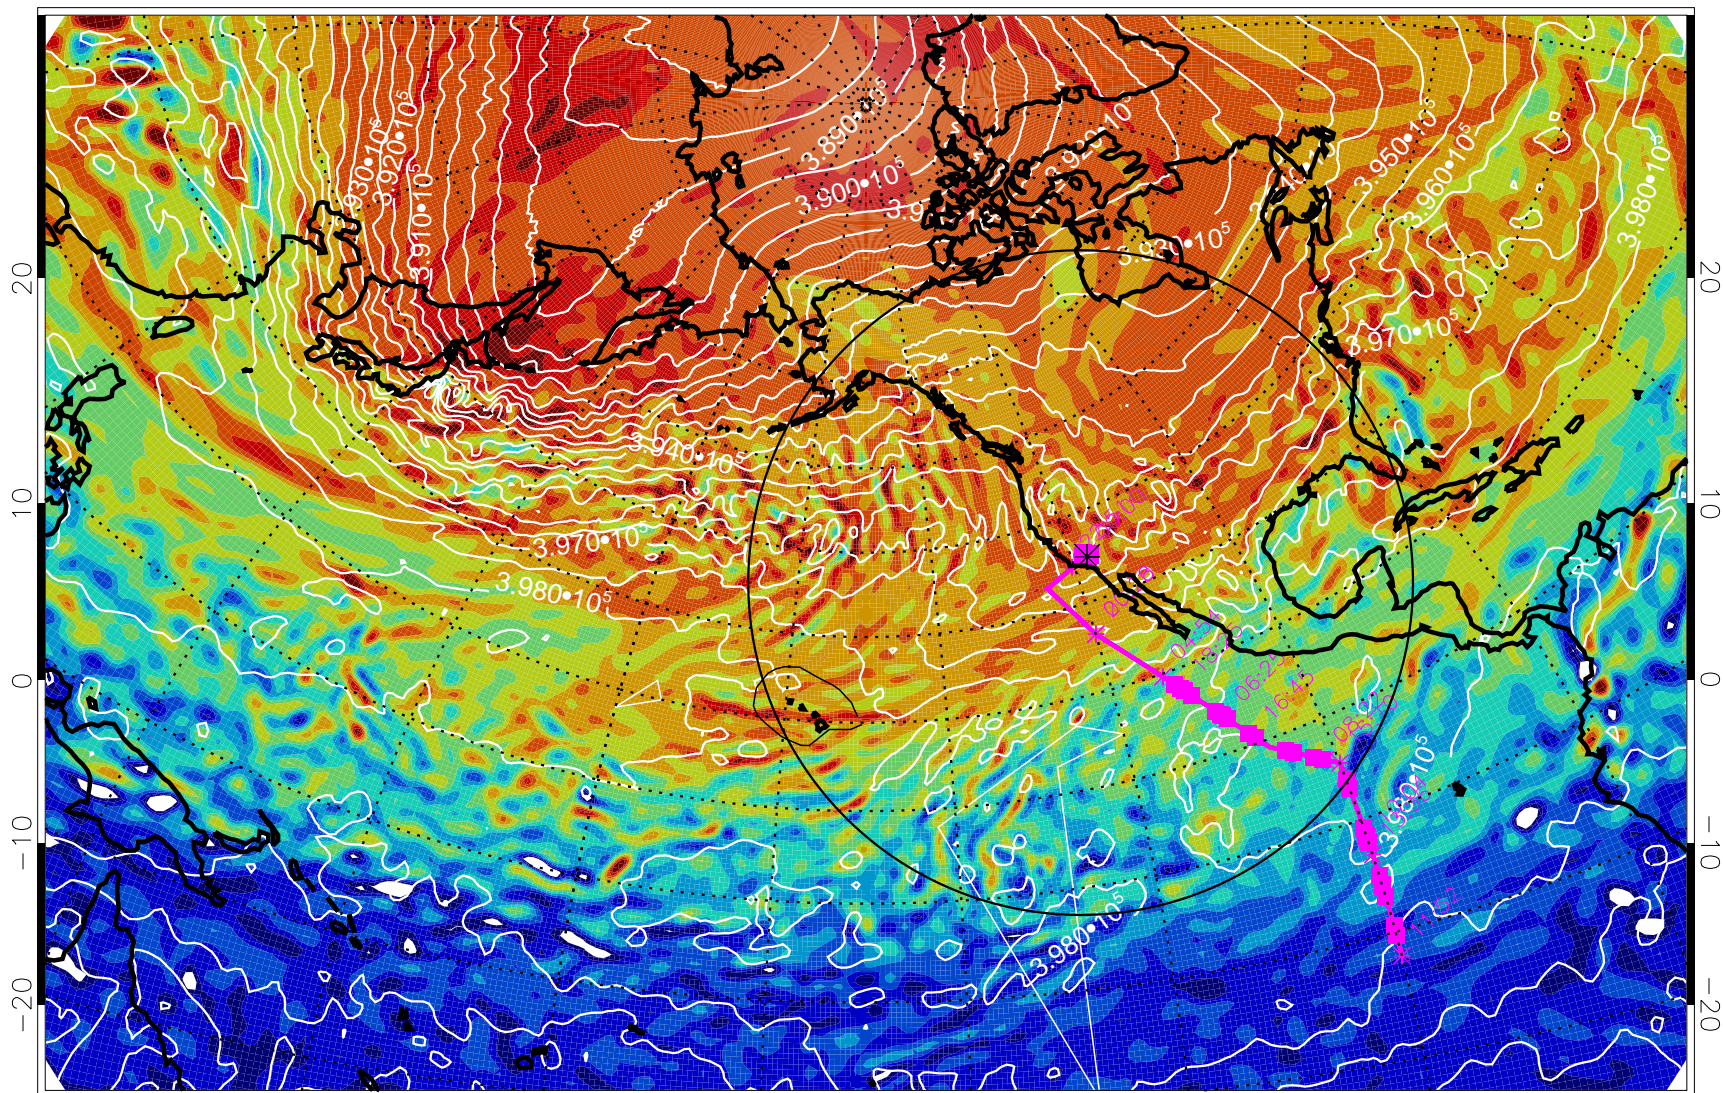

13022400, 24 hour forecast for 460K EPV

460K Montgomery Streamfunction, white

Range ring of 4055 km -- 13 hours GH round trip

13022406, 30 hour forecast for 460K EPV

460K Montgomery Streamfunction, white

Range ring of 4055 km -- 13 hours GH round trip

13022412, 36 hour forecast for 460K EPV

460K Montgomery Streamfunction, white

Range ring of 4055 km -- 13 hours GH round trip

13022418, 42 hour forecast for 460K EPV

460K Montgomery Streamfunction, white

Range ring of 4055 km -- 13 hours GH round trip

13022500, 48 hour forecast for 460K EPV

460K Montgomery Streamfunction, white

Range ring of 4055 km -- 13 hours GH round trip

13022506, 54 hour forecast for 460K EPV

460K Montgomery Streamfunction, white

Range ring of 4055 km -- 13 hours GH round trip

13022512, 60 hour forecast for 460K EPV

460K Montgomery Streamfunction, white

Range ring of 4055 km -- 13 hours GH round trip

13022518, 66 hour forecast for 460K EPV

460K Montgomery Streamfunction, white

Range ring of 4055 km -- 13 hours GH round trip