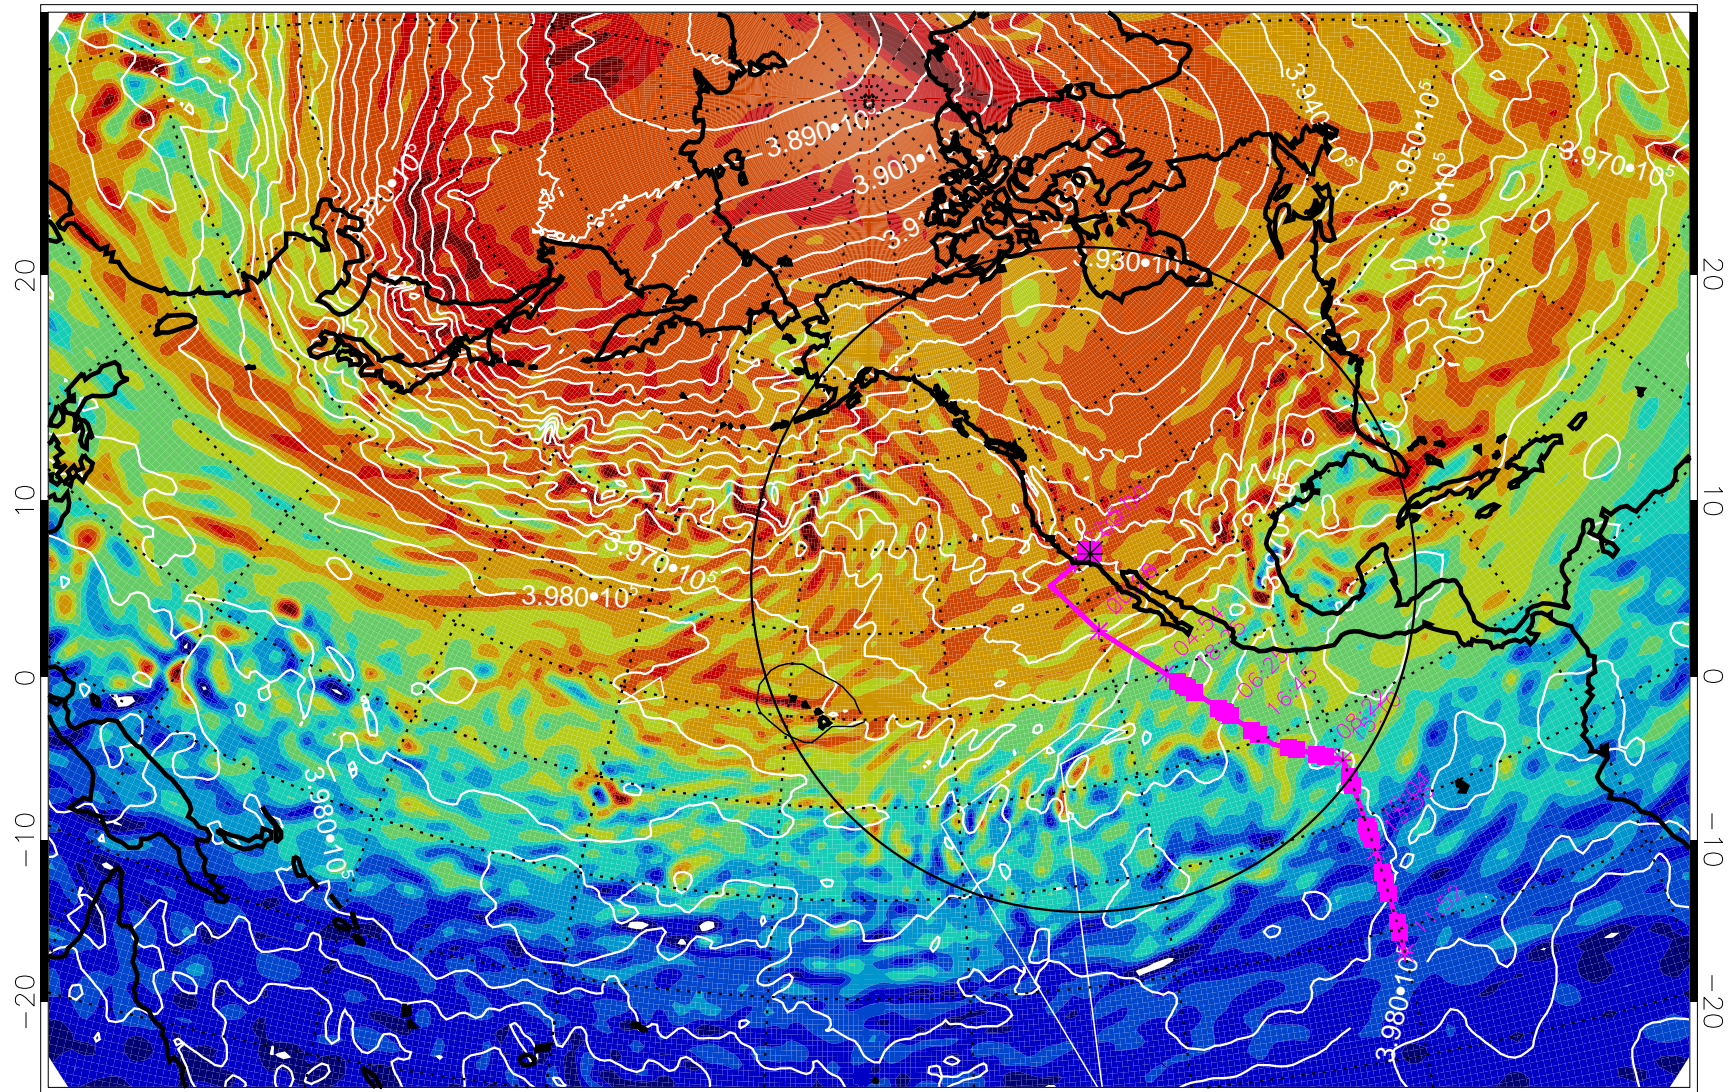

13022312, 12 hour forecast for 460K EPV

460K Montgomery Streamfunction, white

Range ring of 4055 km -- 13 hours GH round trip

13022318, 18 hour forecast for 460K EPV

460K Montgomery Streamfunction, white

Range ring of 4055 km -- 13 hours GH round trip

13022400, 24 hour forecast for 460K EPV

460K Montgomery Streamfunction, white

Range ring of 4055 km -- 13 hours GH round trip

13022406, 30 hour forecast for 460K EPV

460K Montgomery Streamfunction, white

Range ring of 4055 km -- 13 hours GH round trip

13022412, 36 hour forecast for 460K EPV

460K Montgomery Streamfunction, white

Range ring of 4055 km -- 13 hours GH round trip

13022418, 42 hour forecast for 460K EPV

460K Montgomery Streamfunction, white

Range ring of 4055 km -- 13 hours GH round trip

13022500, 48 hour forecast for 460K EPV

460K Montgomery Streamfunction, white

Range ring of 4055 km -- 13 hours GH round trip

13022506, 54 hour forecast for 460K EPV

460K Montgomery Streamfunction, white

Range ring of 4055 km -- 13 hours GH round trip