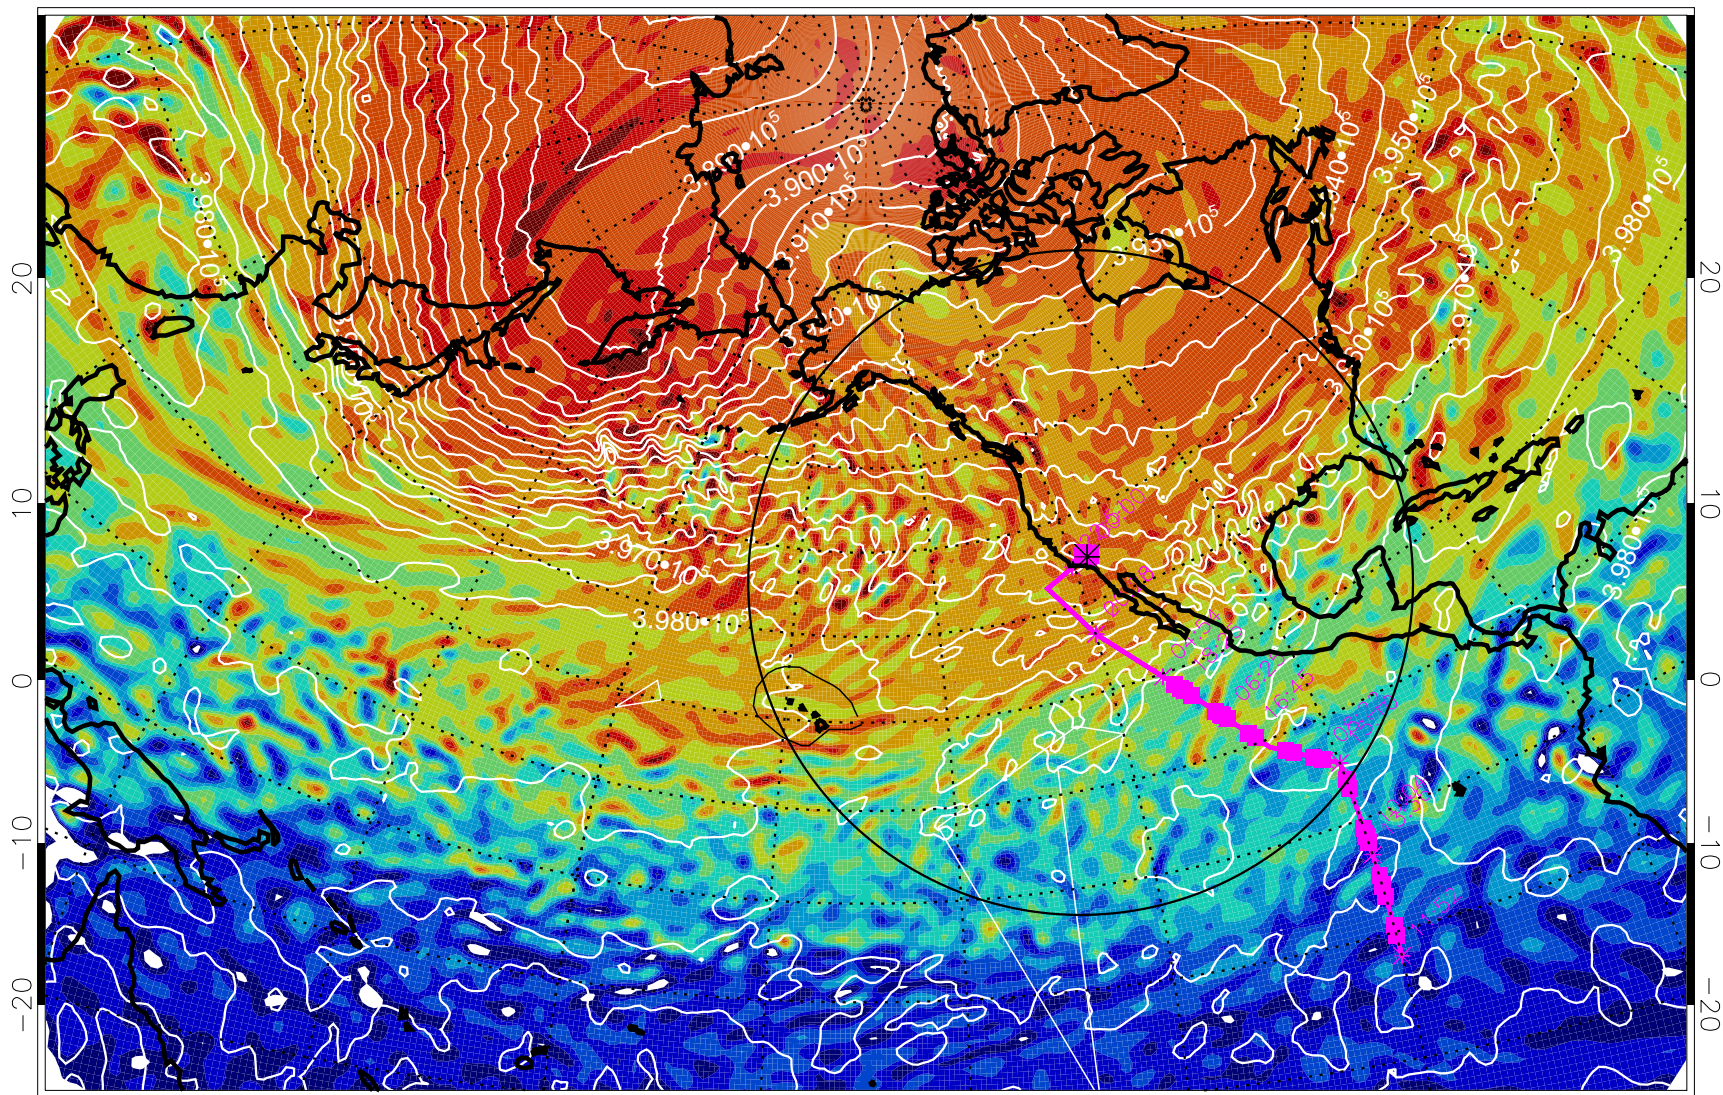

13022412, 36 hour forecast for 460K EPV

460K Montgomery Streamfunction, white

Range ring of 4055 km -- 13 hours GH round trip

13022418, 42 hour forecast for 460K EPV

460K Montgomery Streamfunction, white

Range ring of 4055 km -- 13 hours GH round trip

13022500, 48 hour forecast for 460K EPV

460K Montgomery Streamfunction, white

Range ring of 4055 km -- 13 hours GH round trip

13022506, 54 hour forecast for 460K EPV

460K Montgomery Streamfunction, white

Range ring of 4055 km -- 13 hours GH round trip

13022512, 60 hour forecast for 460K EPV

460K Montgomery Streamfunction, white

Range ring of 4055 km -- 13 hours GH round trip

13022518, 66 hour forecast for 460K EPV

460K Montgomery Streamfunction, white

Range ring of 4055 km -- 13 hours GH round trip

13022600, 72 hour forecast for 460K EPV

460K Montgomery Streamfunction, white

Range ring of 4055 km -- 13 hours GH round trip

13022606, 78 hour forecast for 460K EPV

460K Montgomery Streamfunction, white

Range ring of 4055 km -- 13 hours GH round trip