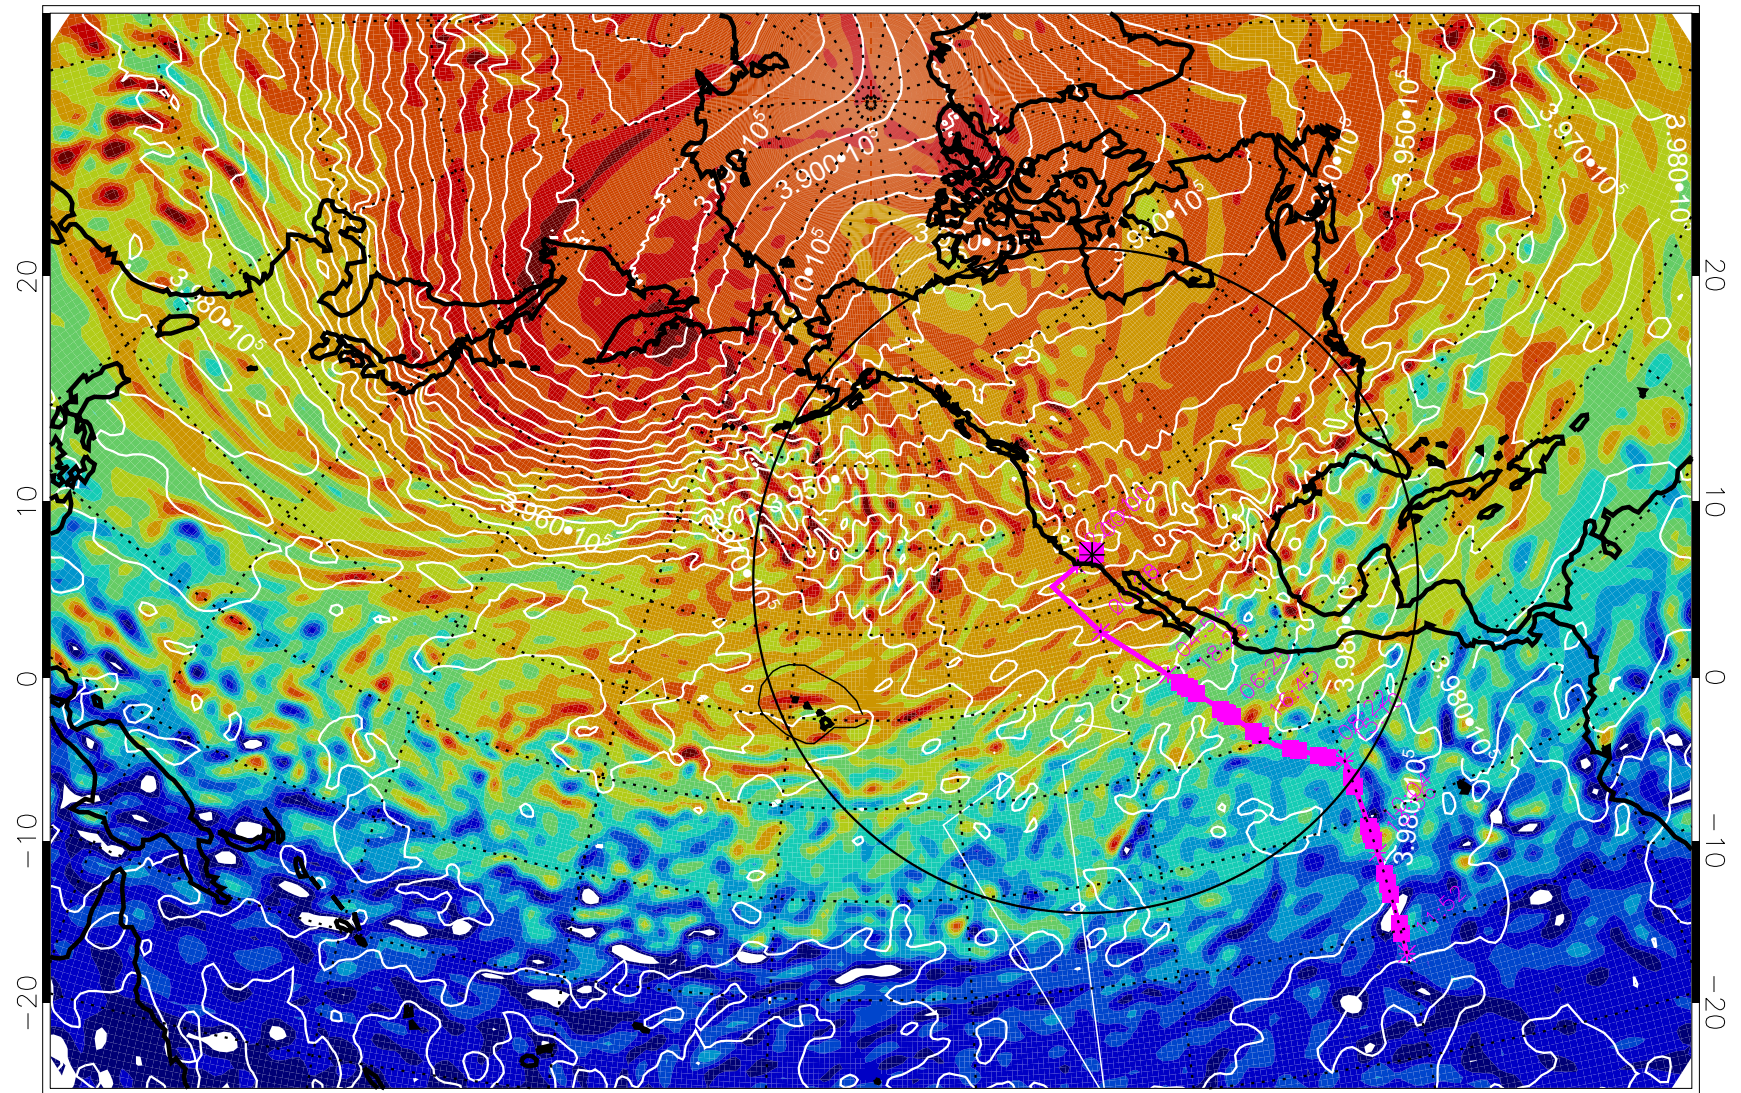

13022512, 60 hour forecast for 460K EPV

460K Montgomery Streamfunction, white

Range ring of 4055 km -- 13 hours GH round trip

13022518, 66 hour forecast for 460K EPV

460K Montgomery Streamfunction, white

Range ring of 4055 km -- 13 hours GH round trip

13022600, 72 hour forecast for 460K EPV

460K Montgomery Streamfunction, white

Range ring of 4055 km -- 13 hours GH round trip

13022606, 78 hour forecast for 460K EPV

460K Montgomery Streamfunction, white

Range ring of 4055 km -- 13 hours GH round trip

13022612, 84 hour forecast for 460K EPV

460K Montgomery Streamfunction, white

Range ring of 4055 km -- 13 hours GH round trip

13022618, 90 hour forecast for 460K EPV

460K Montgomery Streamfunction, white

Range ring of 4055 km -- 13 hours GH round trip

13022700, 96 hour forecast for 460K EPV

460K Montgomery Streamfunction, white

Range ring of 4055 km -- 13 hours GH round trip

13022706, 102 hour forecast for 460K EPV

460K Montgomery Streamfunction, white