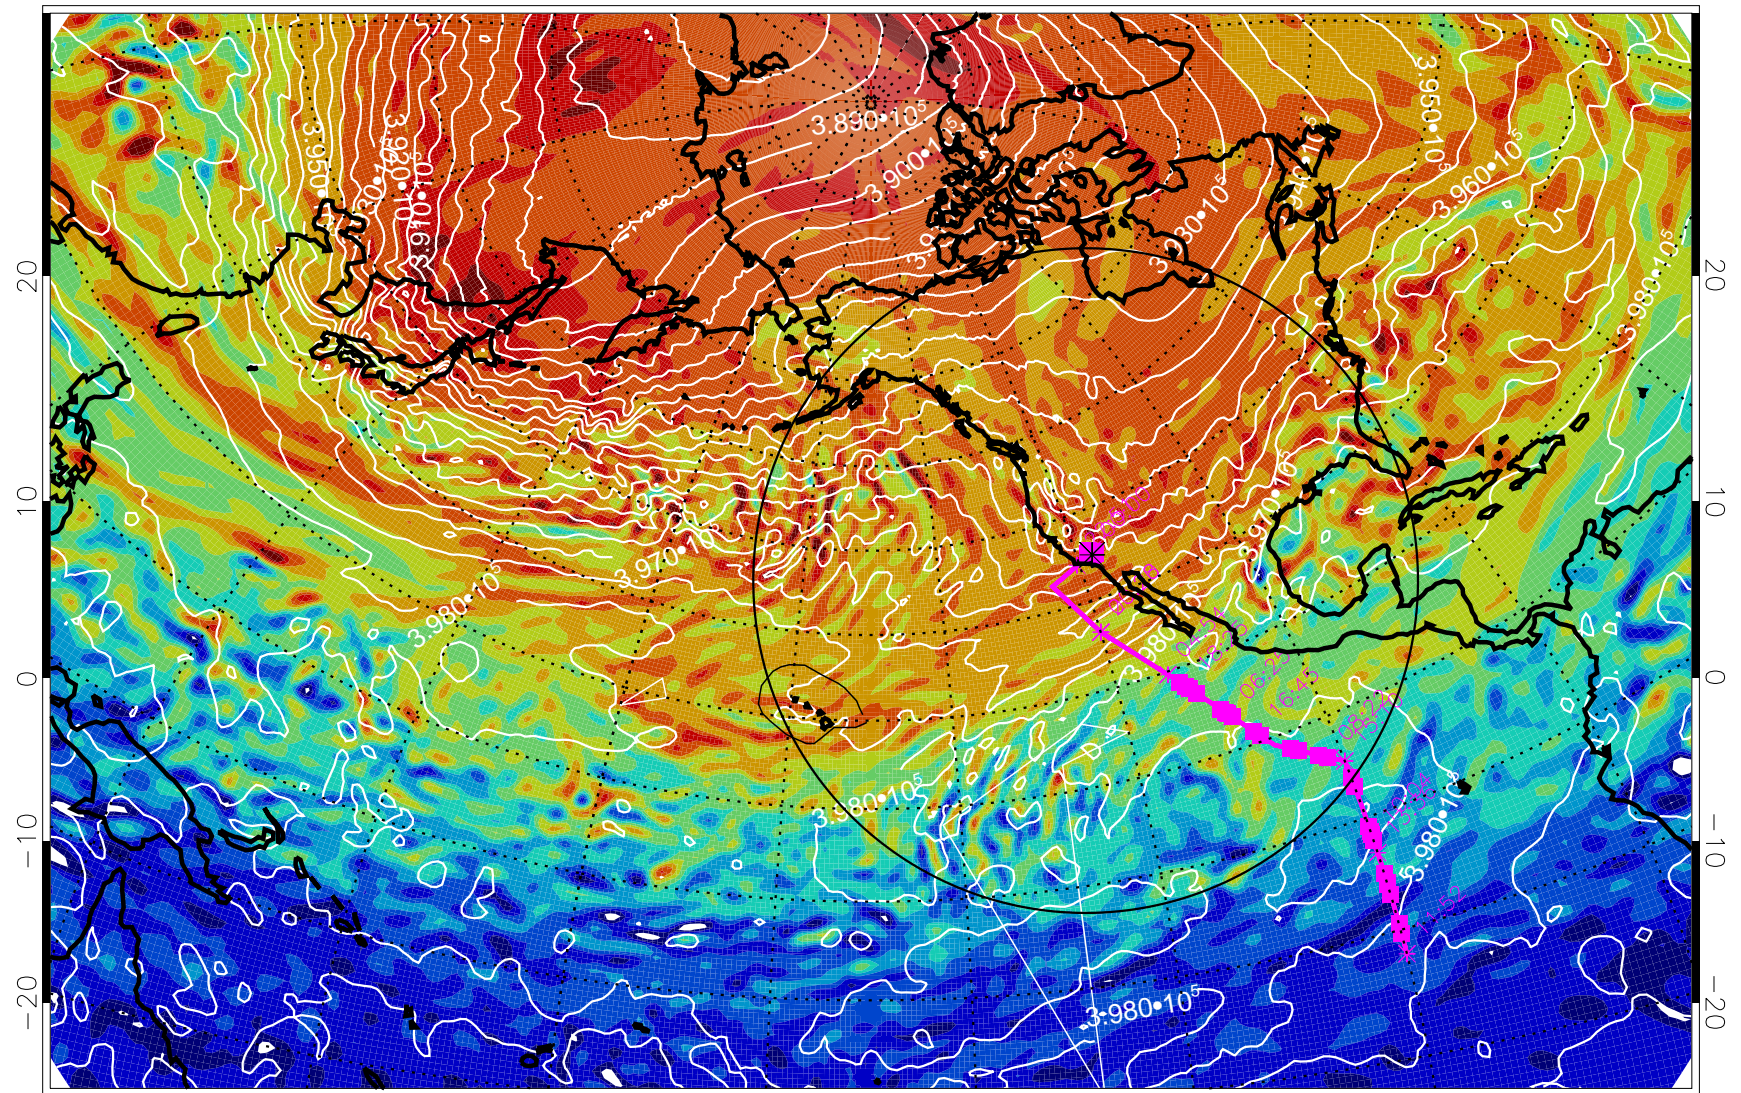

13022312, 12 hour forecast for 460K EPV

460K Montgomery Streamfunction, white

Range ring of 4055 km -- 13 hours GH round trip

13022318, 18 hour forecast for 460K EPV

460K Montgomery Streamfunction, white

Range ring of 4055 km -- 13 hours GH round trip

13022400, 24 hour forecast for 460K EPV

460K Montgomery Streamfunction, white

Range ring of 4055 km -- 13 hours GH round trip

13022406, 30 hour forecast for 460K EPV

460K Montgomery Streamfunction, white

Range ring of 4055 km -- 13 hours GH round trip

13022412, 36 hour forecast for 460K EPV

460K Montgomery Streamfunction, white

Range ring of 4055 km -- 13 hours GH round trip

13022418, 42 hour forecast for 460K EPV

460K Montgomery Streamfunction, white

Range ring of 4055 km -- 13 hours GH round trip

13022500, 48 hour forecast for 460K EPV

460K Montgomery Streamfunction, white

Range ring of 4055 km -- 13 hours GH round trip

13022506, 54 hour forecast for 460K EPV

460K Montgomery Streamfunction, white

Range ring of 4055 km -- 13 hours GH round trip