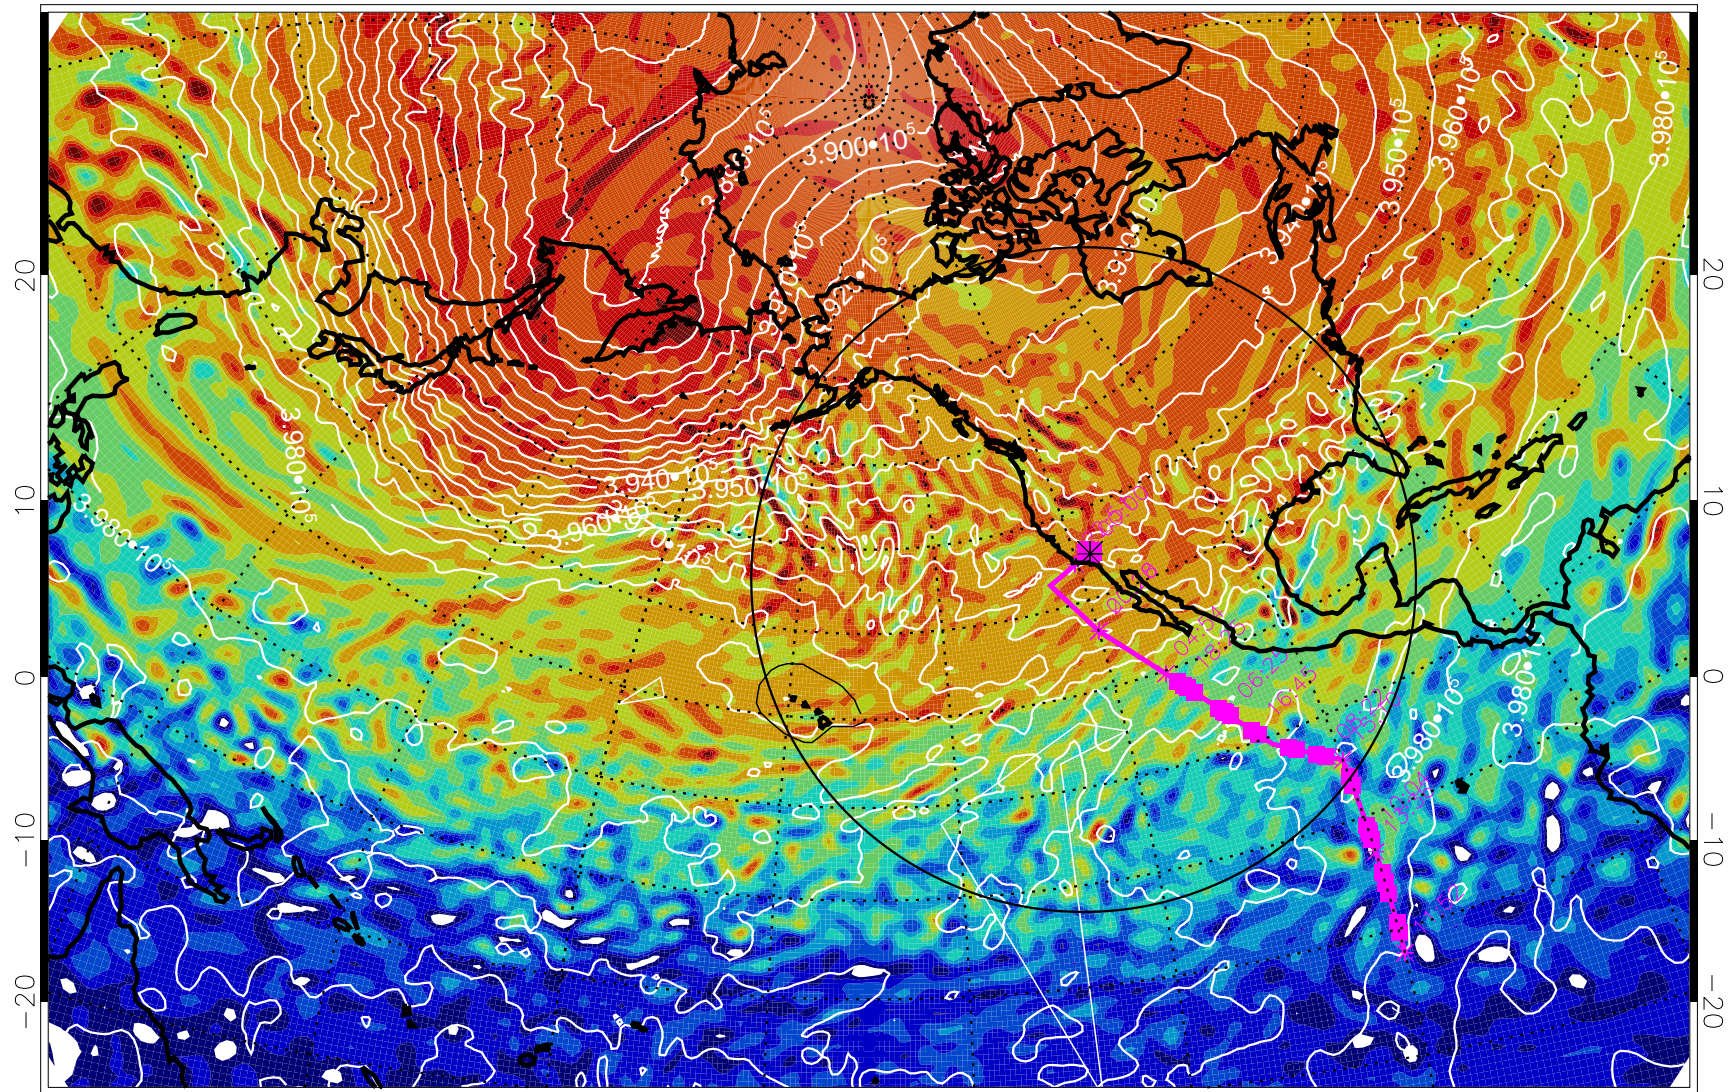

13022512, 60 hour forecast for 460K EPV

460K Montgomery Streamfunction, white

Range ring of 4055 km -- 13 hours GH round trip

13022518, 66 hour forecast for 460K EPV

460K Montgomery Streamfunction, white

Range ring of 4055 km -- 13 hours GH round trip

13022600, 72 hour forecast for 460K EPV

460K Montgomery Streamfunction, white

Range ring of 4055 km -- 13 hours GH round trip

13022606, 78 hour forecast for 460K EPV

460K Montgomery Streamfunction, white

Range ring of 4055 km -- 13 hours GH round trip

13022612, 84 hour forecast for 460K EPV

460K Montgomery Streamfunction, white

Range ring of 4055 km -- 13 hours GH round trip

13022618, 90 hour forecast for 460K EPV

460K Montgomery Streamfunction, white

Range ring of 4055 km -- 13 hours GH round trip

13022700, 96 hour forecast for 460K EPV

460K Montgomery Streamfunction, white

Range ring of 4055 km -- 13 hours GH round trip

13022706, 102 hour forecast for 460K EPV

460K Montgomery Streamfunction, white