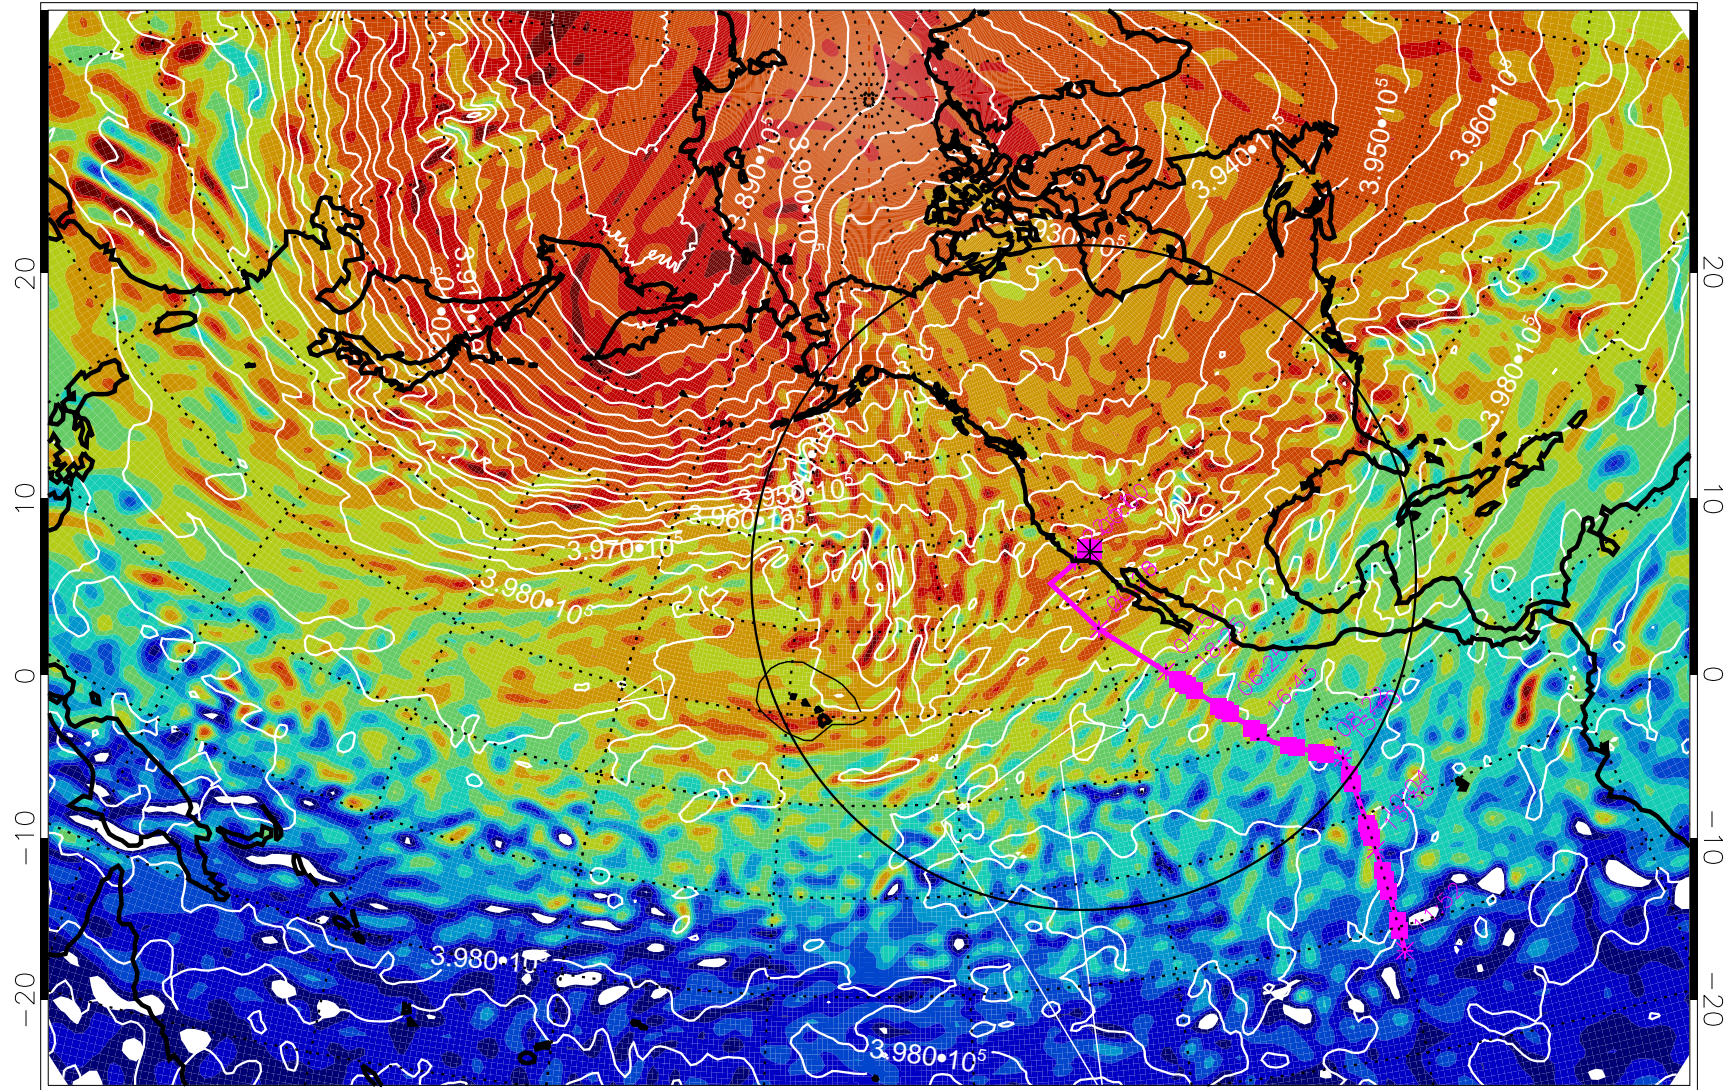

13022600, 72 hour forecast for 460K EPV

460K Montgomery Streamfunction, white

Range ring of 4055 km -- 13 hours GH round trip

13022606, 78 hour forecast for 460K EPV

460K Montgomery Streamfunction, white

Range ring of 4055 km -- 13 hours GH round trip

13022612, 84 hour forecast for 460K EPV

460K Montgomery Streamfunction, white

Range ring of 4055 km -- 13 hours GH round trip

13022618, 90 hour forecast for 460K EPV

460K Montgomery Streamfunction, white

Range ring of 4055 km -- 13 hours GH round trip

13022700, 96 hour forecast for 460K EPV

460K Montgomery Streamfunction, white

Range ring of 4055 km -- 13 hours GH round trip

13022706, 102 hour forecast for 460K EPV

460K Montgomery Streamfunction, white

Range ring of 4055 km -- 13 hours GH round trip

13022712, 108 hour forecast for 460K EPV

460K Montgomery Streamfunction, white

Range ring of 4055 km -- 13 hours GH round trip

13022718, 114 hour forecast for 460K EPV