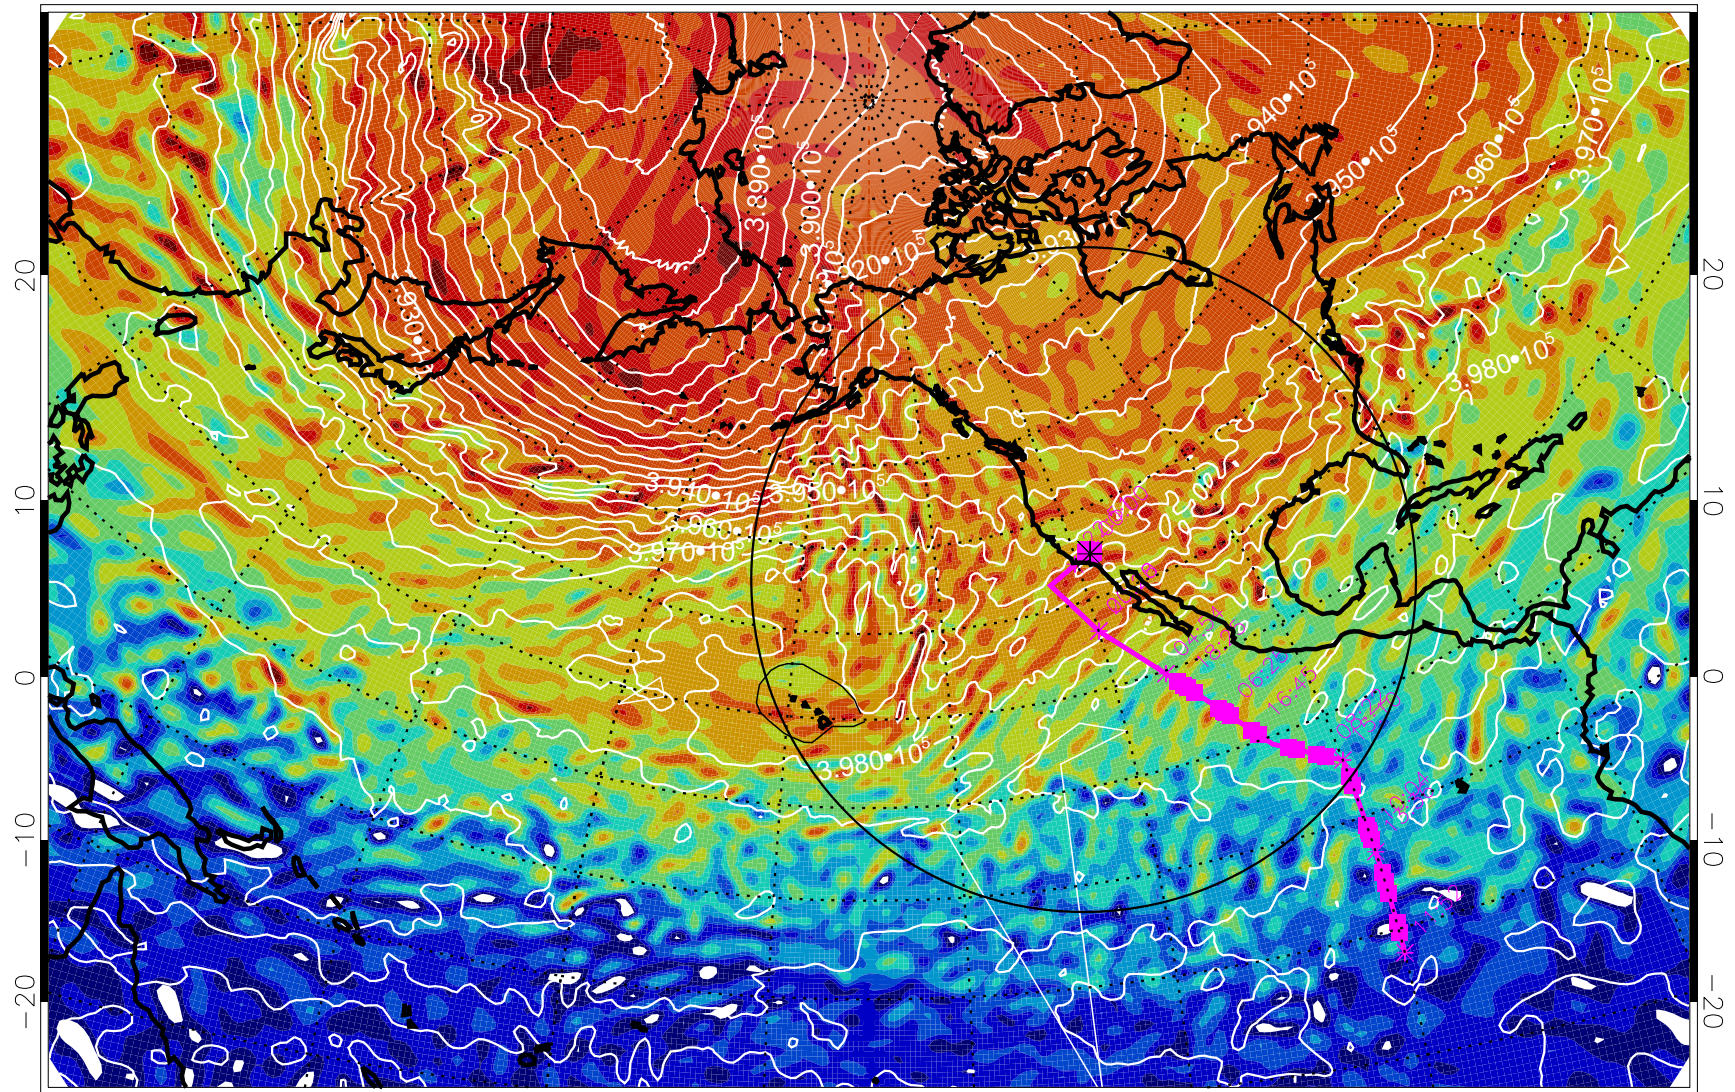

13022612, 84 hour forecast for 460K EPV

460K Montgomery Streamfunction, white

Range ring of 4055 km -- 13 hours GH round trip

13022618, 90 hour forecast for 460K EPV

460K Montgomery Streamfunction, white

Range ring of 4055 km -- 13 hours GH round trip

13022700, 96 hour forecast for 460K EPV

460K Montgomery Streamfunction, white

Range ring of 4055 km -- 13 hours GH round trip

13022706, 102 hour forecast for 460K EPV

460K Montgomery Streamfunction, white

Range ring of 4055 km -- 13 hours GH round trip

13022712, 108 hour forecast for 460K EPV

460K Montgomery Streamfunction, white

Range ring of 4055 km -- 13 hours GH round trip

13022718, 114 hour forecast for 460K EPV

460K Montgomery Streamfunction, white

Range ring of 4055 km -- 13 hours GH round trip

13022800, 120 hour forecast for 460K EPV

460K Montgomery Streamfunction, white

Range ring of 4055 km -- 13 hours GH round trip