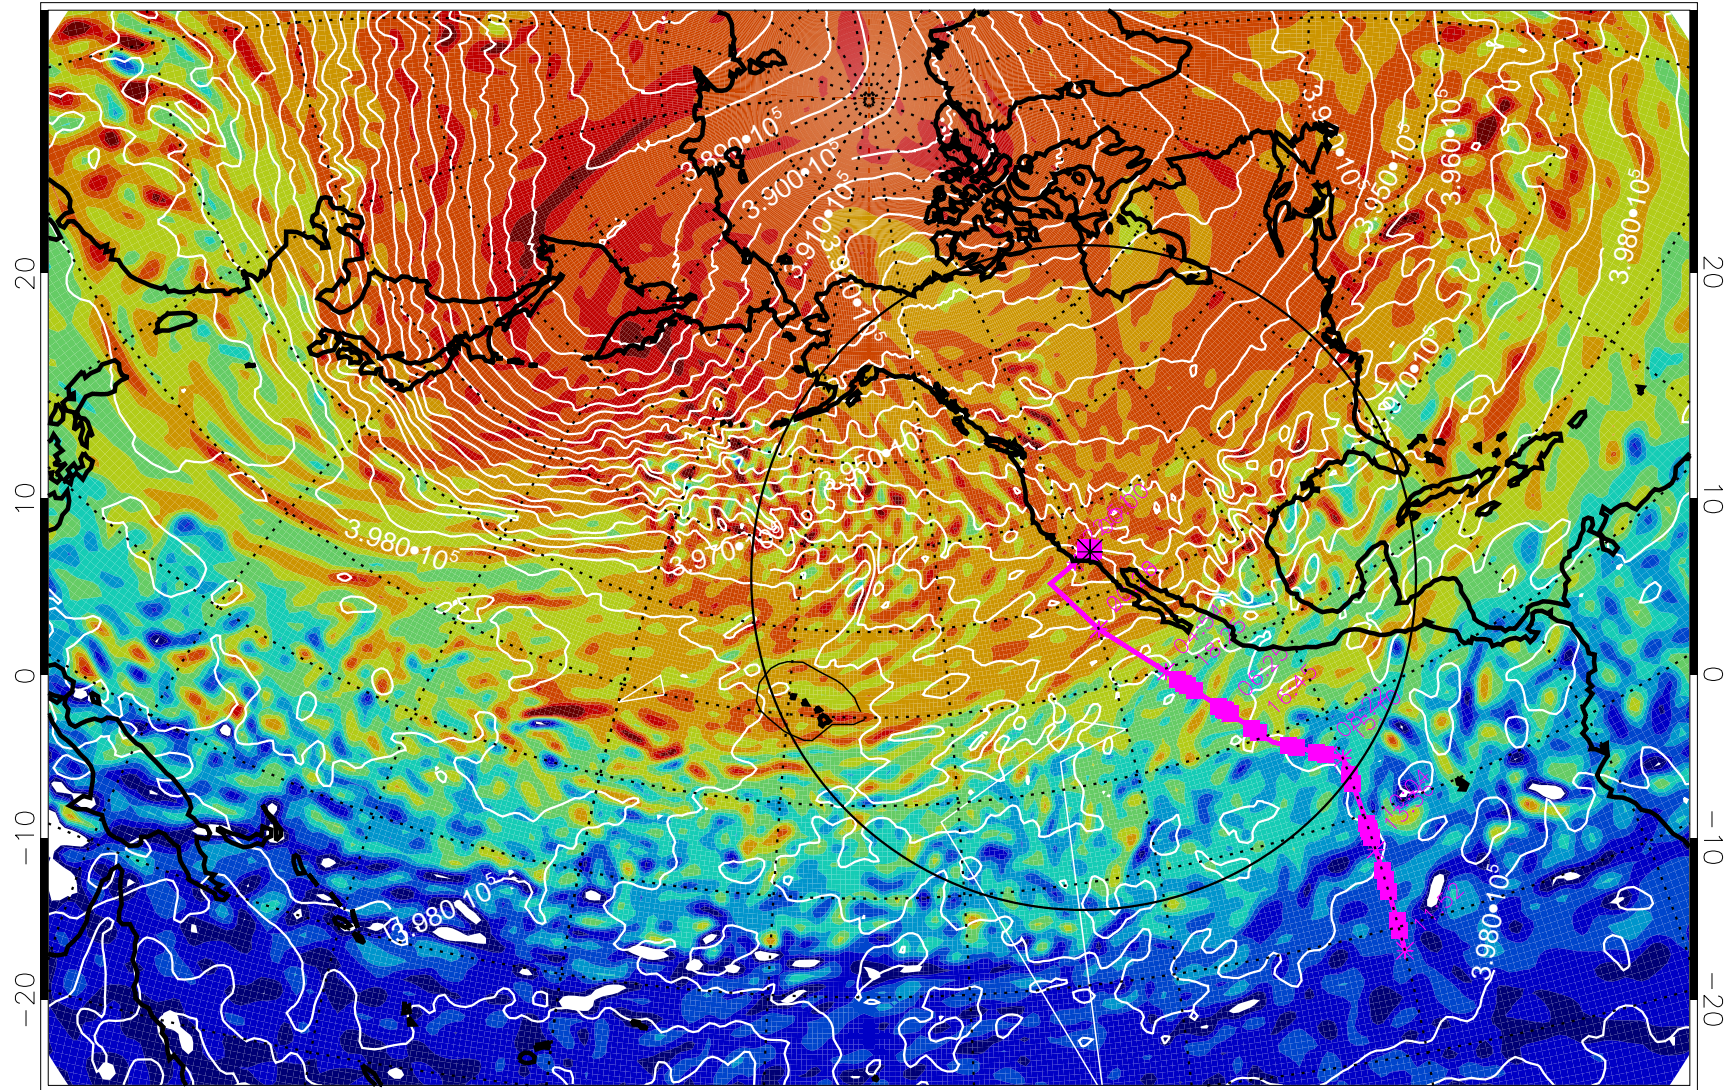

13022500, 48 hour forecast for 460K EPV

460K Montgomery Streamfunction, white

Range ring of 4055 km -- 13 hours GH round trip

13022506, 54 hour forecast for 460K EPV

460K Montgomery Streamfunction, white

Range ring of 4055 km -- 13 hours GH round trip

13022512, 60 hour forecast for 460K EPV

460K Montgomery Streamfunction, white

Range ring of 4055 km -- 13 hours GH round trip

13022518, 66 hour forecast for 460K EPV

460K Montgomery Streamfunction, white

Range ring of 4055 km -- 13 hours GH round trip

13022600, 72 hour forecast for 460K EPV

460K Montgomery Streamfunction, white

Range ring of 4055 km -- 13 hours GH round trip

13022606, 78 hour forecast for 460K EPV

460K Montgomery Streamfunction, white

Range ring of 4055 km -- 13 hours GH round trip

13022700, 96 hour forecast for 460K EPV

460K Montgomery Streamfunction, white

Range ring of 4055 km -- 13 hours GH round trip

13022706, 102 hour forecast for 460K EPV

460K Montgomery Streamfunction, white