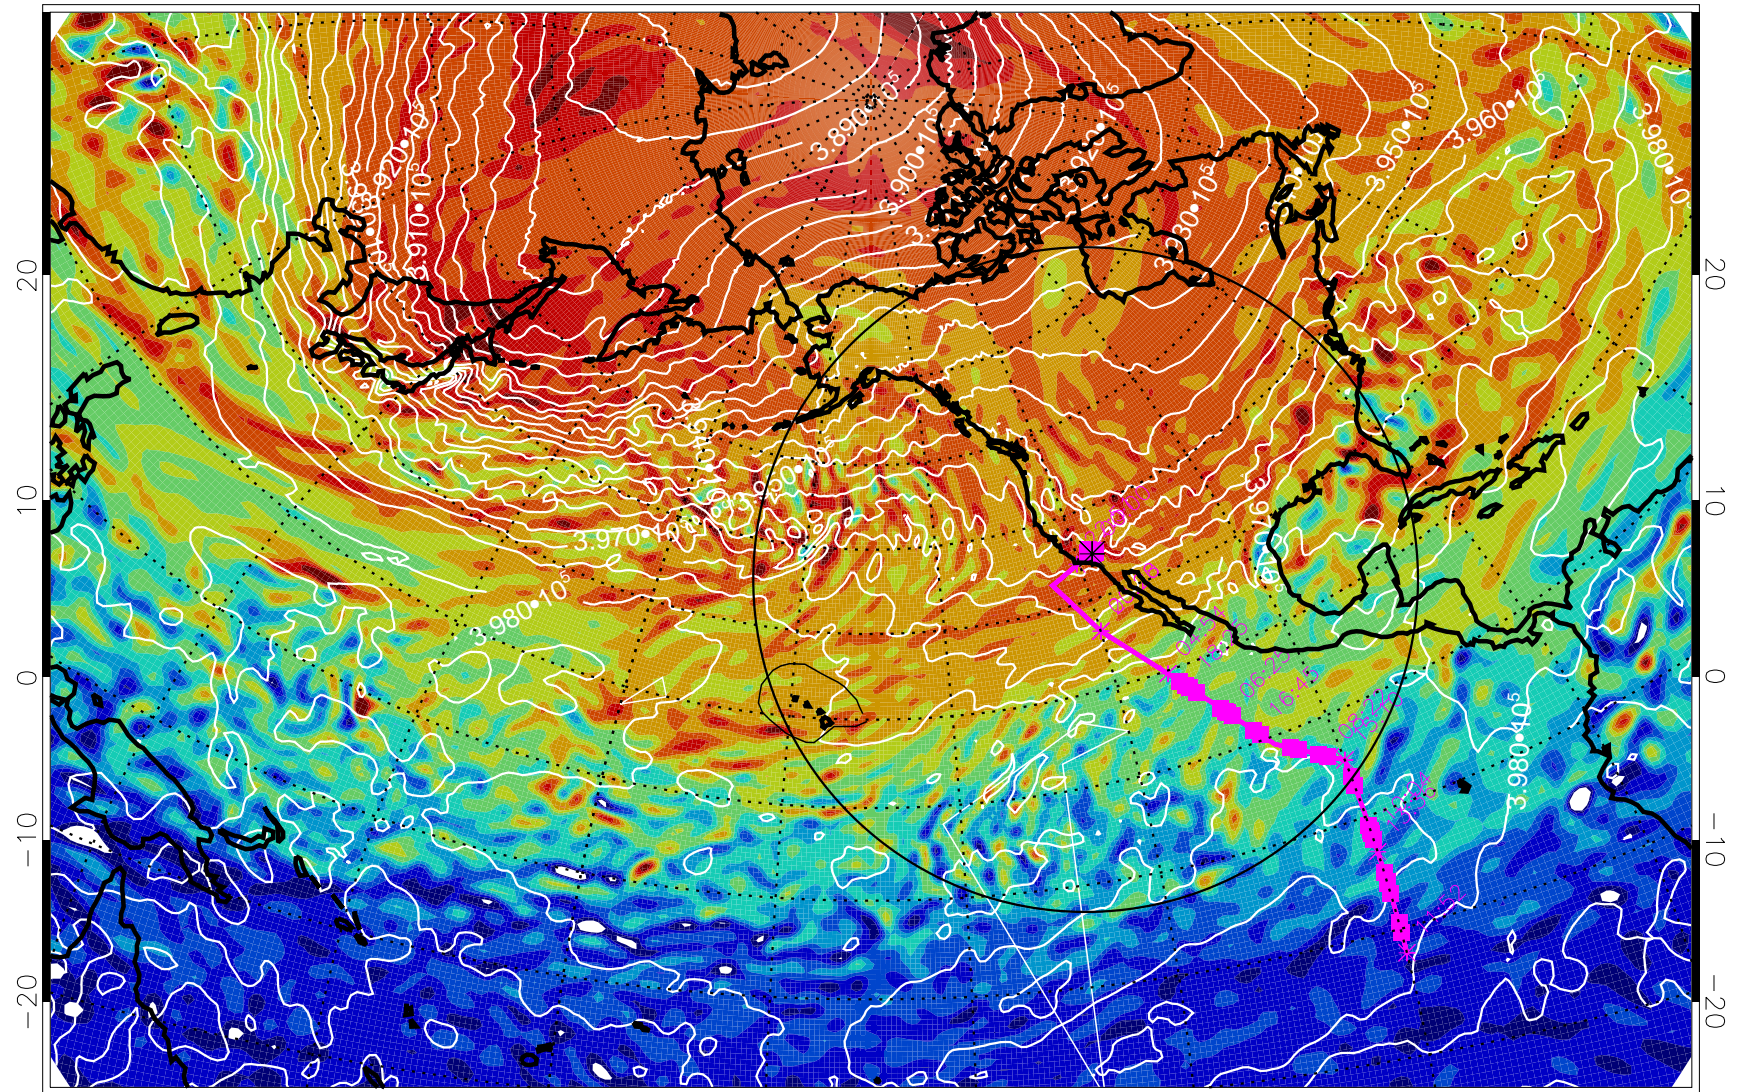

13022312, 12 hour forecast for 460K EPV

460K Montgomery Streamfunction, white

Range ring of 4055 km -- 13 hours GH round trip

13022318, 18 hour forecast for 460K EPV

460K Montgomery Streamfunction, white

Range ring of 4055 km -- 13 hours GH round trip

13022400, 24 hour forecast for 460K EPV

460K Montgomery Streamfunction, white

Range ring of 4055 km -- 13 hours GH round trip

13022406, 30 hour forecast for 460K EPV

460K Montgomery Streamfunction, white

Range ring of 4055 km -- 13 hours GH round trip

13022412, 36 hour forecast for 460K EPV

460K Montgomery Streamfunction, white

Range ring of 4055 km -- 13 hours GH round trip

13022418, 42 hour forecast for 460K EPV

460K Montgomery Streamfunction, white

Range ring of 4055 km -- 13 hours GH round trip

13022500, 48 hour forecast for 460K EPV

460K Montgomery Streamfunction, white

Range ring of 4055 km -- 13 hours GH round trip

13022506, 54 hour forecast for 460K EPV

460K Montgomery Streamfunction, white

Range ring of 4055 km -- 13 hours GH round trip