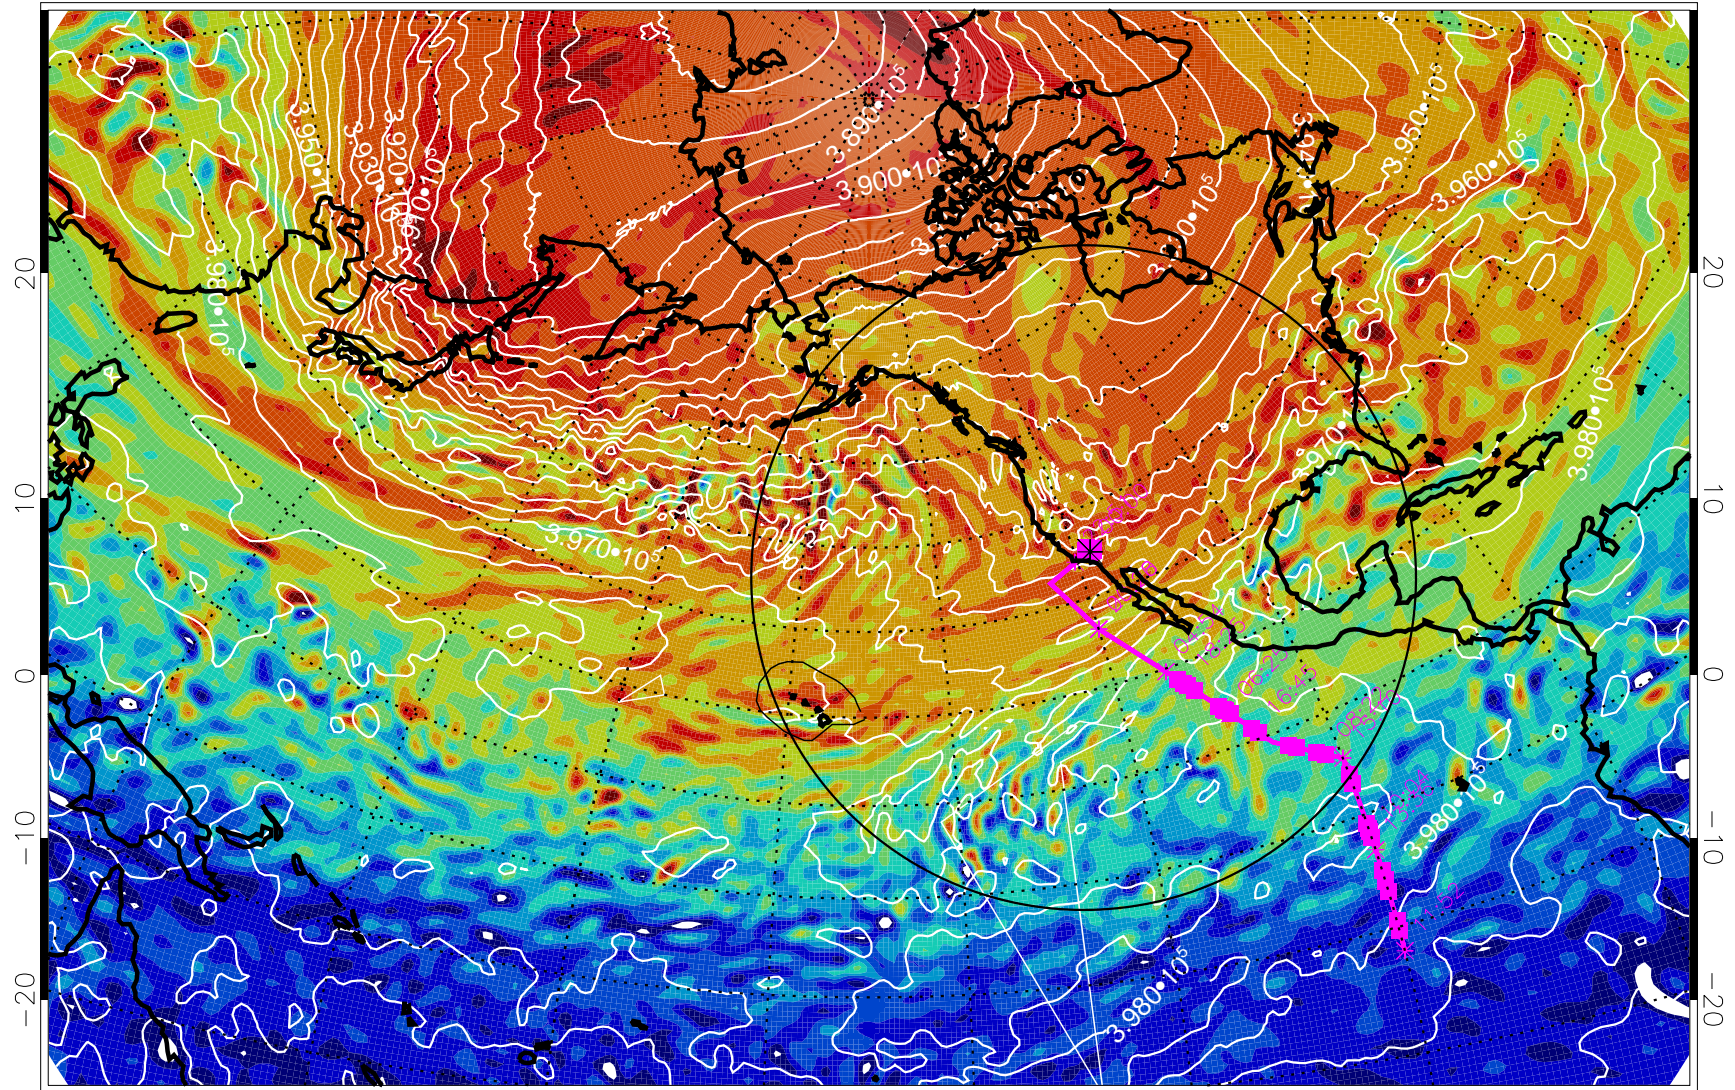

13022218, 6 hour forecast for 460K EPV

460K Montgomery Streamfunction, white

Range ring of 4055 km -- 13 hours GH round trip

13022300, 12 hour forecast for 460K EPV

460K Montgomery Streamfunction, white

Range ring of 4055 km -- 13 hours GH round trip

13022306, 18 hour forecast for 460K EPV

460K Montgomery Streamfunction, white

Range ring of 4055 km -- 13 hours GH round trip

13022312, 24 hour forecast for 460K EPV

460K Montgomery Streamfunction, white

Range ring of 4055 km -- 13 hours GH round trip

13022318, 30 hour forecast for 460K EPV

460K Montgomery Streamfunction, white

Range ring of 4055 km -- 13 hours GH round trip

13022400, 36 hour forecast for 460K EPV

460K Montgomery Streamfunction, white

Range ring of 4055 km -- 13 hours GH round trip

13022406, 42 hour forecast for 460K EPV

460K Montgomery Streamfunction, white

Range ring of 4055 km -- 13 hours GH round trip

13022412, 48 hour forecast for 460K EPV

460K Montgomery Streamfunction, white

Range ring of 4055 km -- 13 hours GH round trip