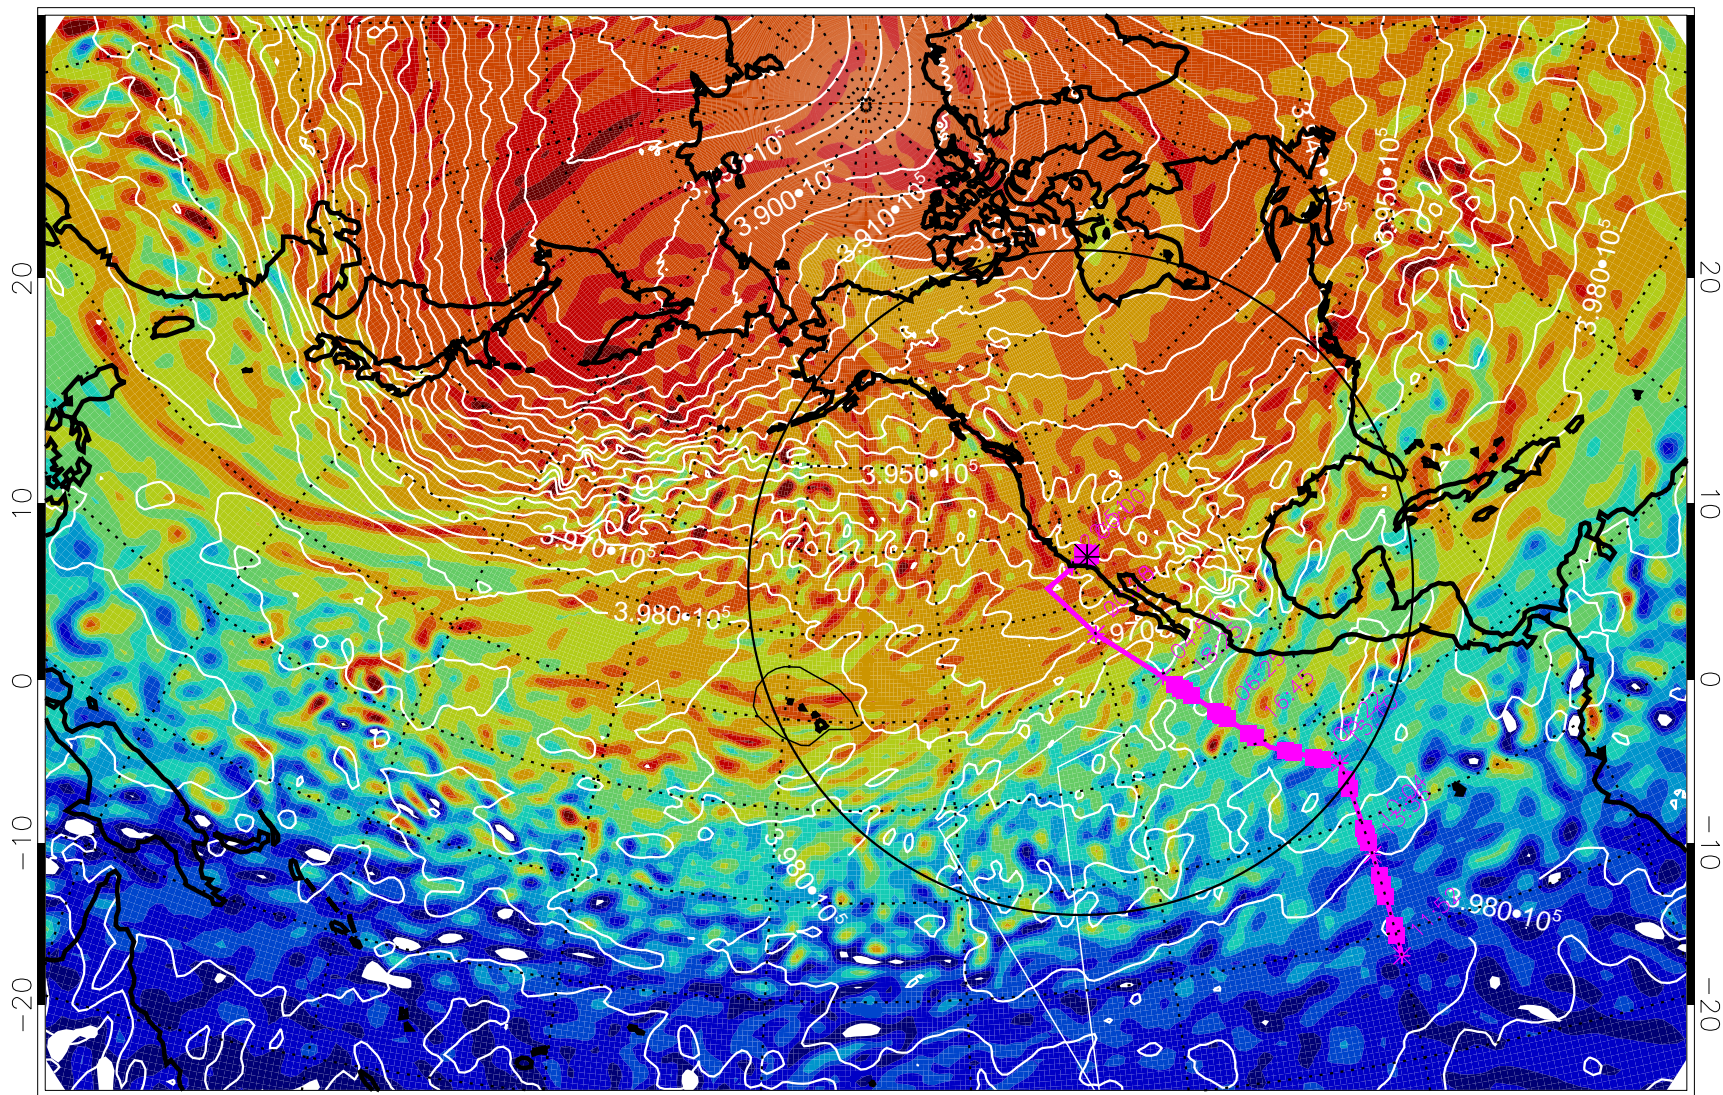

13022406, 42 hour forecast for 460K EPV

460K Montgomery Streamfunction, white

Range ring of 4055 km -- 13 hours GH round trip

13022412, 48 hour forecast for 460K EPV

460K Montgomery Streamfunction, white

Range ring of 4055 km -- 13 hours GH round trip

13022418, 54 hour forecast for 460K EPV

460K Montgomery Streamfunction, white

Range ring of 4055 km -- 13 hours GH round trip

13022500, 60 hour forecast for 460K EPV

460K Montgomery Streamfunction, white

Range ring of 4055 km -- 13 hours GH round trip

13022506, 66 hour forecast for 460K EPV

460K Montgomery Streamfunction, white

Range ring of 4055 km -- 13 hours GH round trip

13022512, 72 hour forecast for 460K EPV

460K Montgomery Streamfunction, white

Range ring of 4055 km -- 13 hours GH round trip

13022518, 78 hour forecast for 460K EPV

460K Montgomery Streamfunction, white

Range ring of 4055 km -- 13 hours GH round trip

13022600, 84 hour forecast for 460K EPV

460K Montgomery Streamfunction, white

Range ring of 4055 km -- 13 hours GH round trip