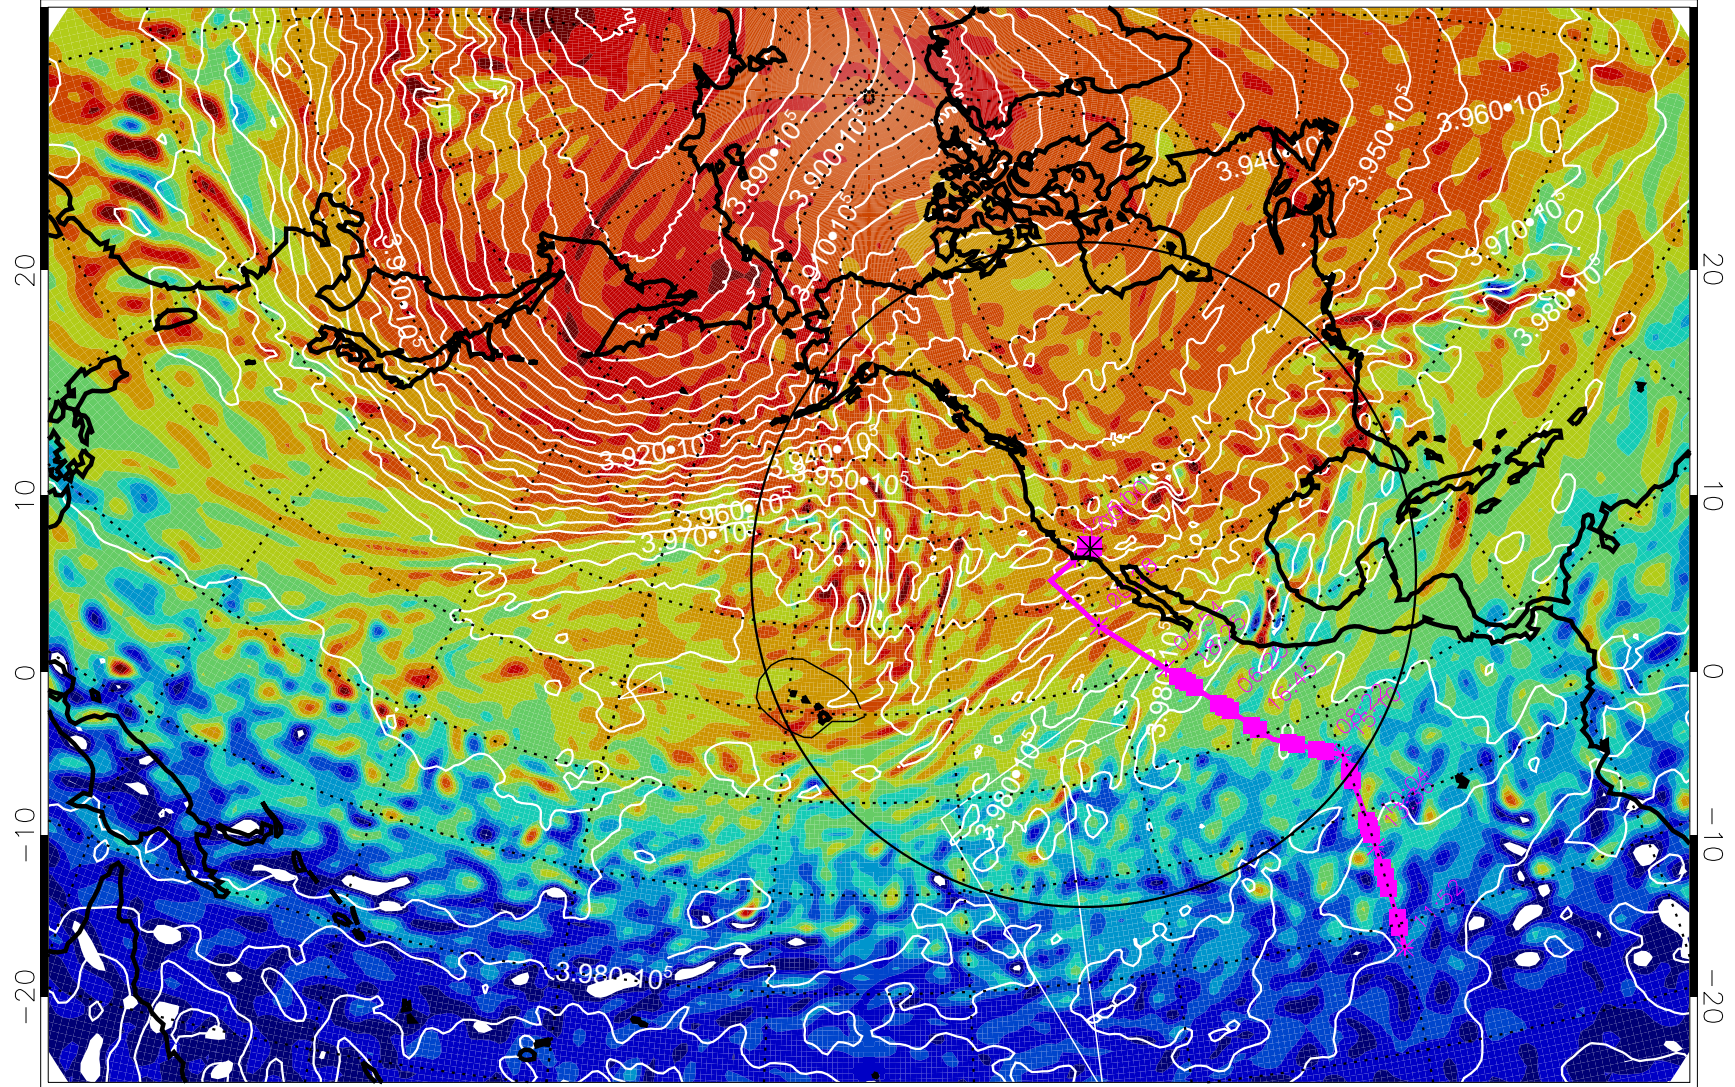

13022518, 78 hour forecast for 460K EPV

460K Montgomery Streamfunction, white

Range ring of 4055 km -- 13 hours GH round trip

13022600, 84 hour forecast for 460K EPV

460K Montgomery Streamfunction, white

Range ring of 4055 km -- 13 hours GH round trip

13022606, 90 hour forecast for 460K EPV

460K Montgomery Streamfunction, white

Range ring of 4055 km -- 13 hours GH round trip

13022612, 96 hour forecast for 460K EPV

460K Montgomery Streamfunction, white

Range ring of 4055 km -- 13 hours GH round trip

13022618, 102 hour forecast for 460K EPV

460K Montgomery Streamfunction, white

Range ring of 4055 km -- 13 hours GH round trip

13022700, 108 hour forecast for 460K EPV

460K Montgomery Streamfunction, white

Range ring of 4055 km -- 13 hours GH round trip

13022706, 114 hour forecast for 460K EPV

460K Montgomery Streamfunction, white

Range ring of 4055 km -- 13 hours GH round trip

13022712, 120 hour forecast for 460K EPV