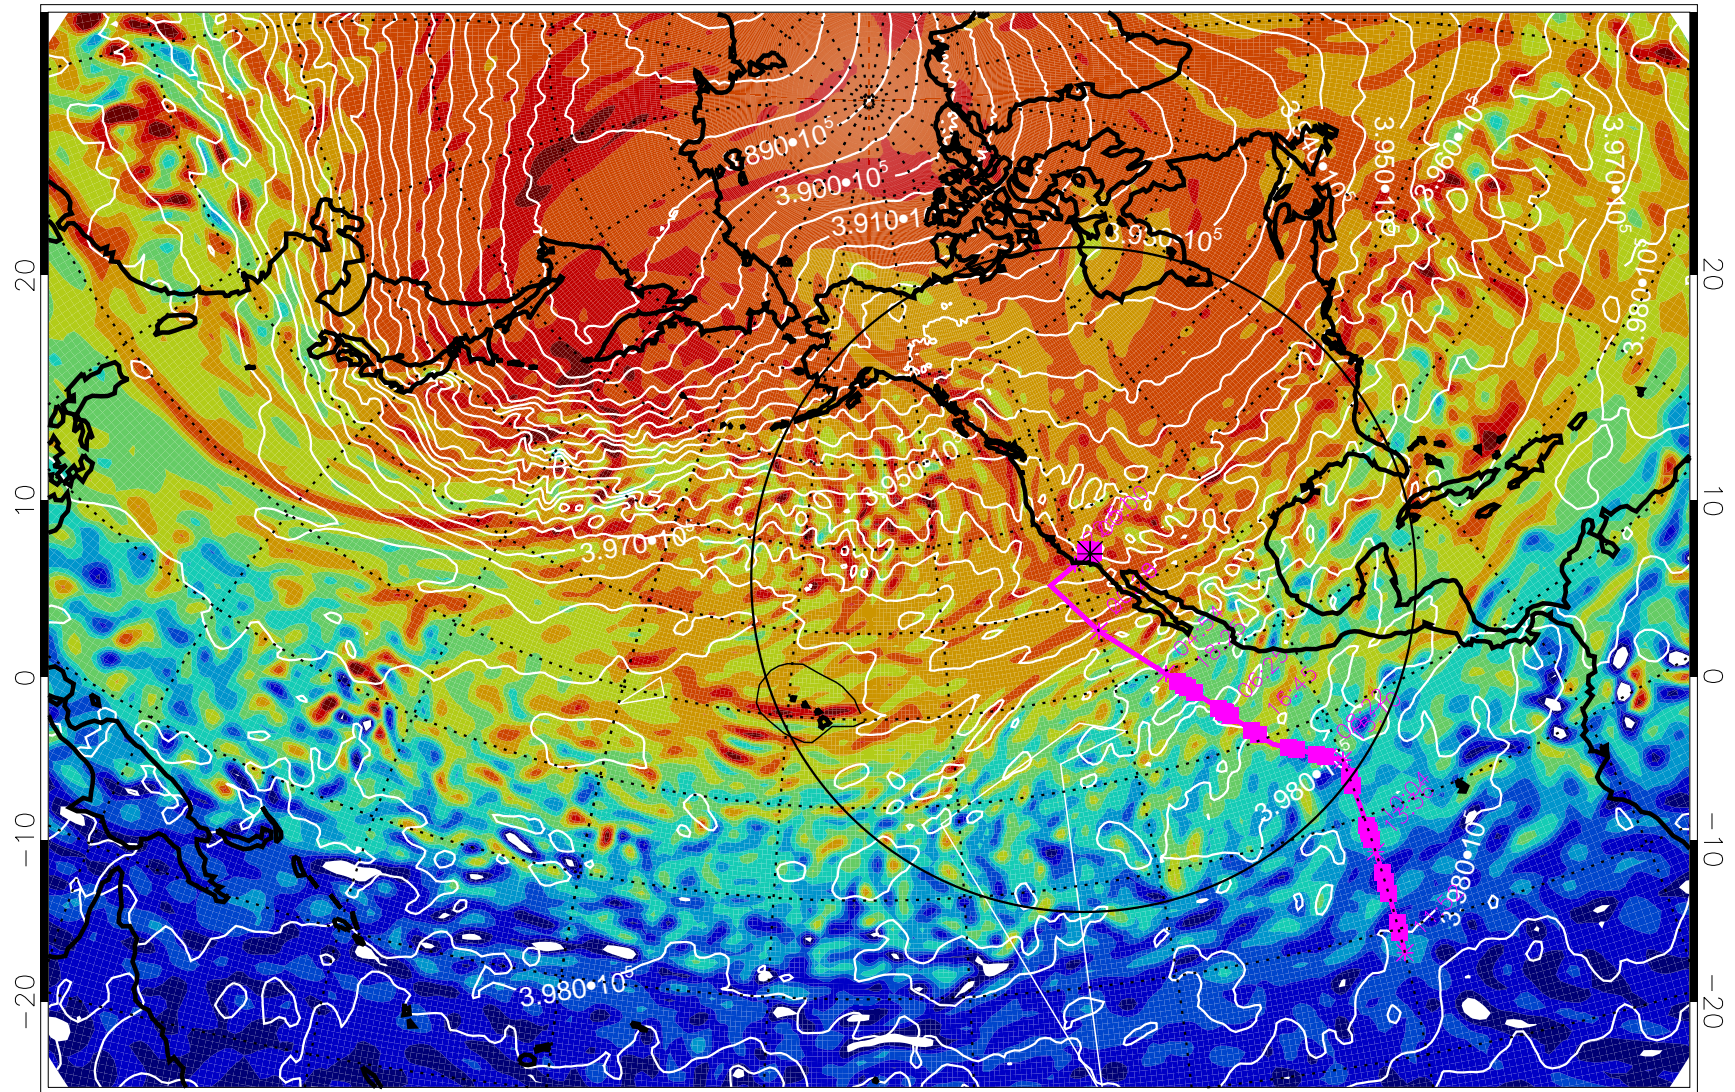

13022318, 30 hour forecast for 460K EPV

460K Montgomery Streamfunction, white

Range ring of 4055 km -- 13 hours GH round trip

13022400, 36 hour forecast for 460K EPV

460K Montgomery Streamfunction, white

Range ring of 4055 km -- 13 hours GH round trip

13022406, 42 hour forecast for 460K EPV

460K Montgomery Streamfunction, white

Range ring of 4055 km -- 13 hours GH round trip

13022412, 48 hour forecast for 460K EPV

460K Montgomery Streamfunction, white

Range ring of 4055 km -- 13 hours GH round trip

13022418, 54 hour forecast for 460K EPV

460K Montgomery Streamfunction, white

Range ring of 4055 km -- 13 hours GH round trip

13022500, 60 hour forecast for 460K EPV

460K Montgomery Streamfunction, white

Range ring of 4055 km -- 13 hours GH round trip

13022506, 66 hour forecast for 460K EPV

460K Montgomery Streamfunction, white

Range ring of 4055 km -- 13 hours GH round trip

13022512, 72 hour forecast for 460K EPV

460K Montgomery Streamfunction, white

Range ring of 4055 km -- 13 hours GH round trip