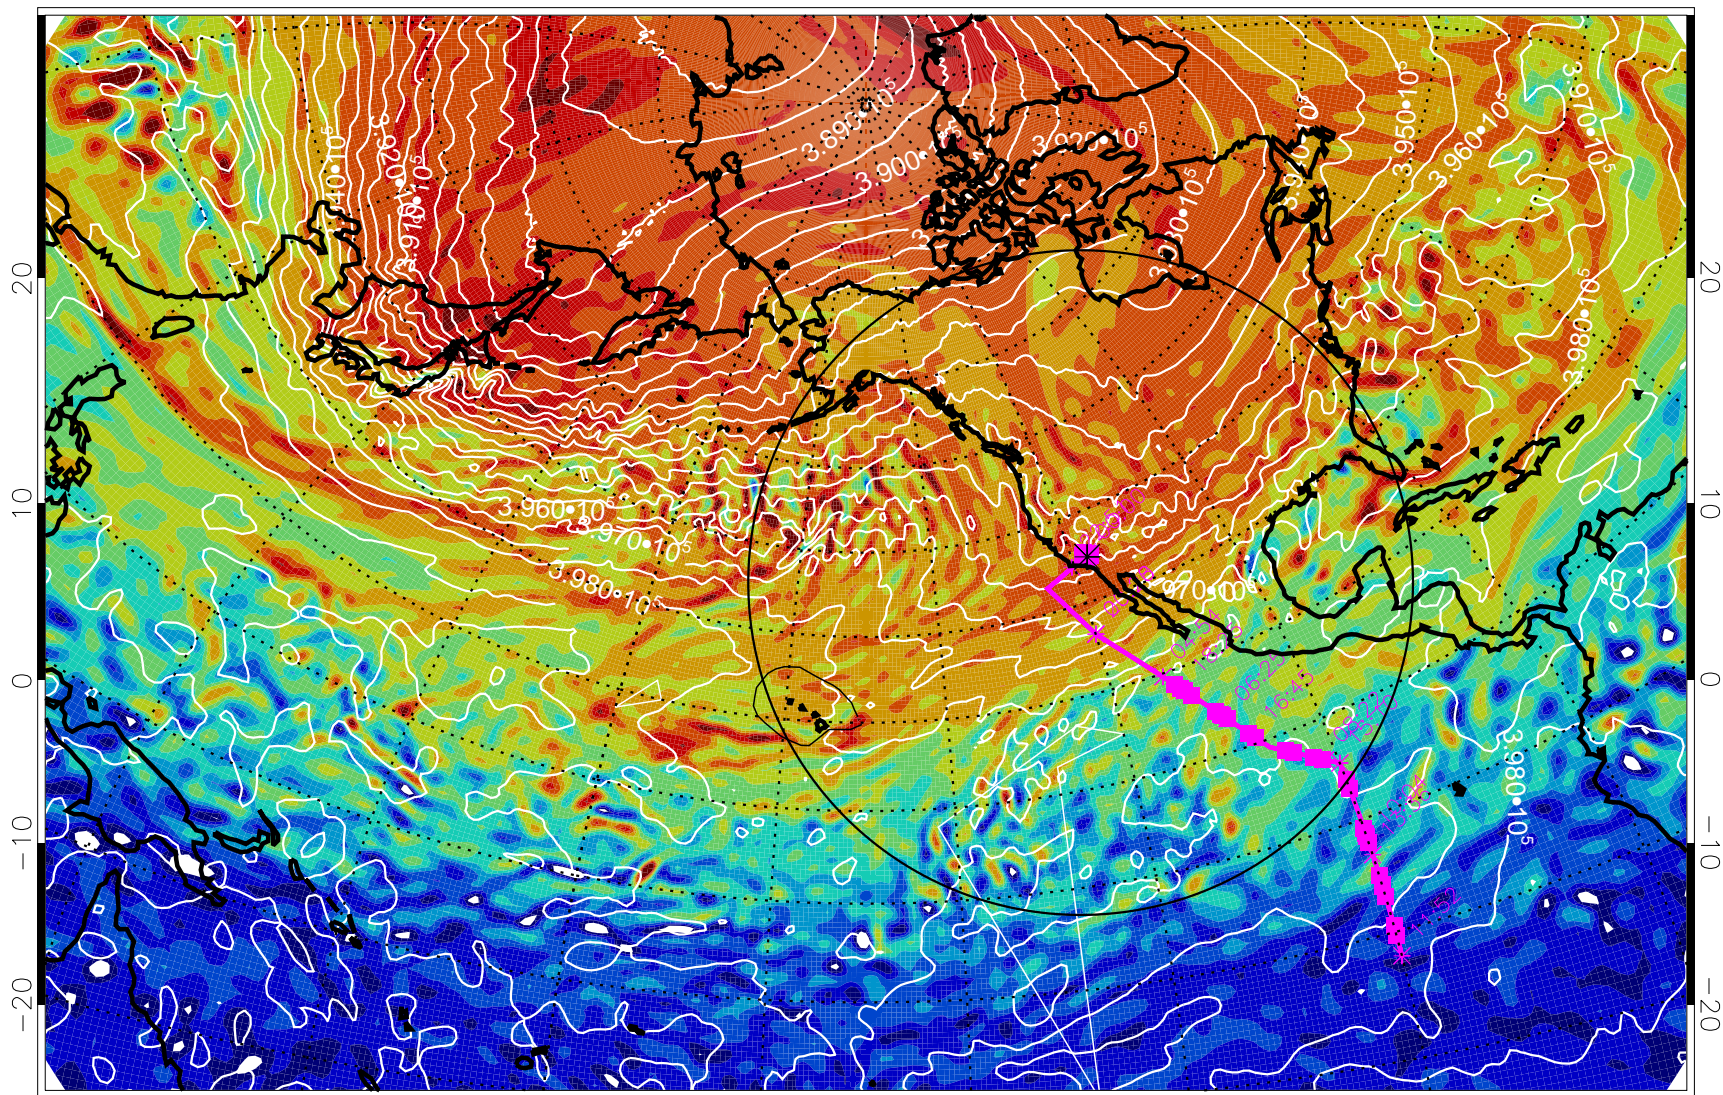

13022218, 6 hour forecast for 460K EPV

460K Montgomery Streamfunction, white

Range ring of 4055 km -- 13 hours GH round trip

13022300, 12 hour forecast for 460K EPV

460K Montgomery Streamfunction, white

Range ring of 4055 km -- 13 hours GH round trip

13022306, 18 hour forecast for 460K EPV

460K Montgomery Streamfunction, white

Range ring of 4055 km -- 13 hours GH round trip

13022312, 24 hour forecast for 460K EPV

460K Montgomery Streamfunction, white

Range ring of 4055 km -- 13 hours GH round trip

13022318, 30 hour forecast for 460K EPV

460K Montgomery Streamfunction, white

Range ring of 4055 km -- 13 hours GH round trip

13022400, 36 hour forecast for 460K EPV

460K Montgomery Streamfunction, white

Range ring of 4055 km -- 13 hours GH round trip

13022406, 42 hour forecast for 460K EPV

460K Montgomery Streamfunction, white

Range ring of 4055 km -- 13 hours GH round trip

13022412, 48 hour forecast for 460K EPV

460K Montgomery Streamfunction, white

Range ring of 4055 km -- 13 hours GH round trip