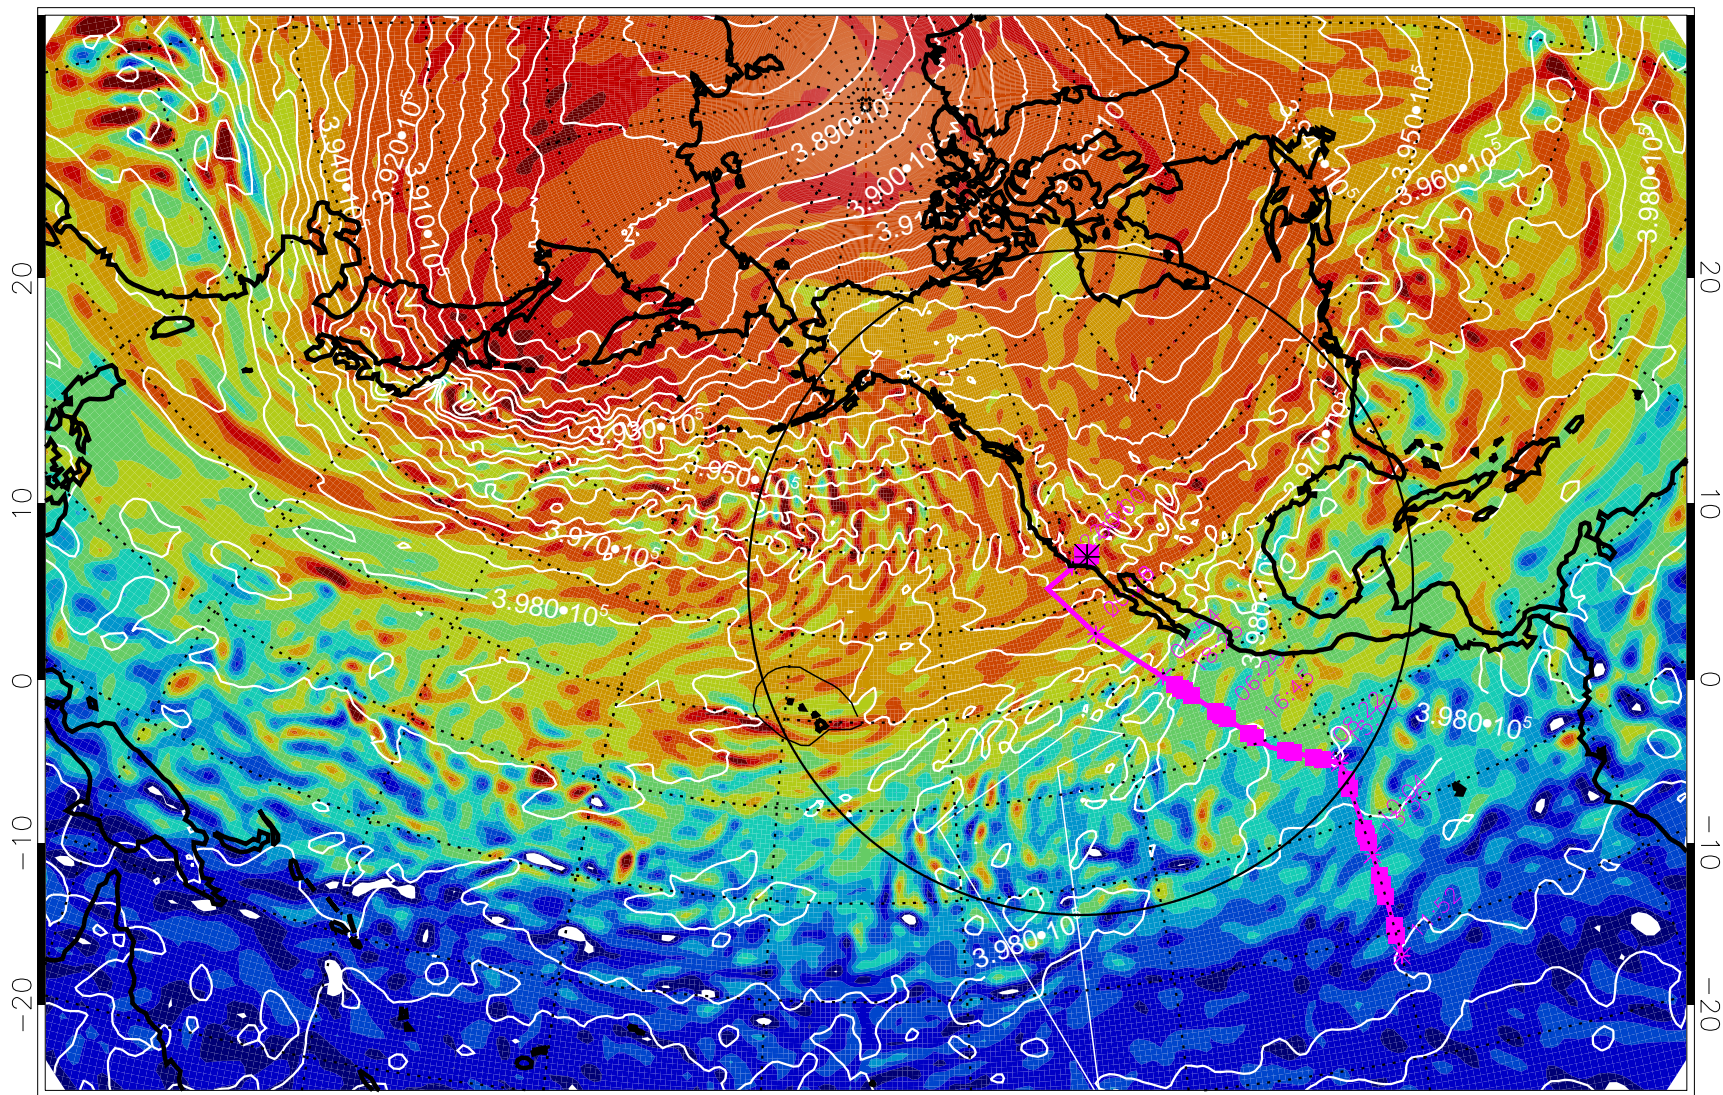

13022306, 18 hour forecast for 460K EPV

460K Montgomery Streamfunction, white

Range ring of 4055 km -- 13 hours GH round trip

13022312, 24 hour forecast for 460K EPV

460K Montgomery Streamfunction, white

Range ring of 4055 km -- 13 hours GH round trip

13022318, 30 hour forecast for 460K EPV

460K Montgomery Streamfunction, white

Range ring of 4055 km -- 13 hours GH round trip

13022400, 36 hour forecast for 460K EPV

460K Montgomery Streamfunction, white

Range ring of 4055 km -- 13 hours GH round trip

13022406, 42 hour forecast for 460K EPV

460K Montgomery Streamfunction, white

Range ring of 4055 km -- 13 hours GH round trip

13022412, 48 hour forecast for 460K EPV

460K Montgomery Streamfunction, white

Range ring of 4055 km -- 13 hours GH round trip

13022418, 54 hour forecast for 460K EPV

460K Montgomery Streamfunction, white

Range ring of 4055 km -- 13 hours GH round trip

13022500, 60 hour forecast for 460K EPV

460K Montgomery Streamfunction, white

Range ring of 4055 km -- 13 hours GH round trip