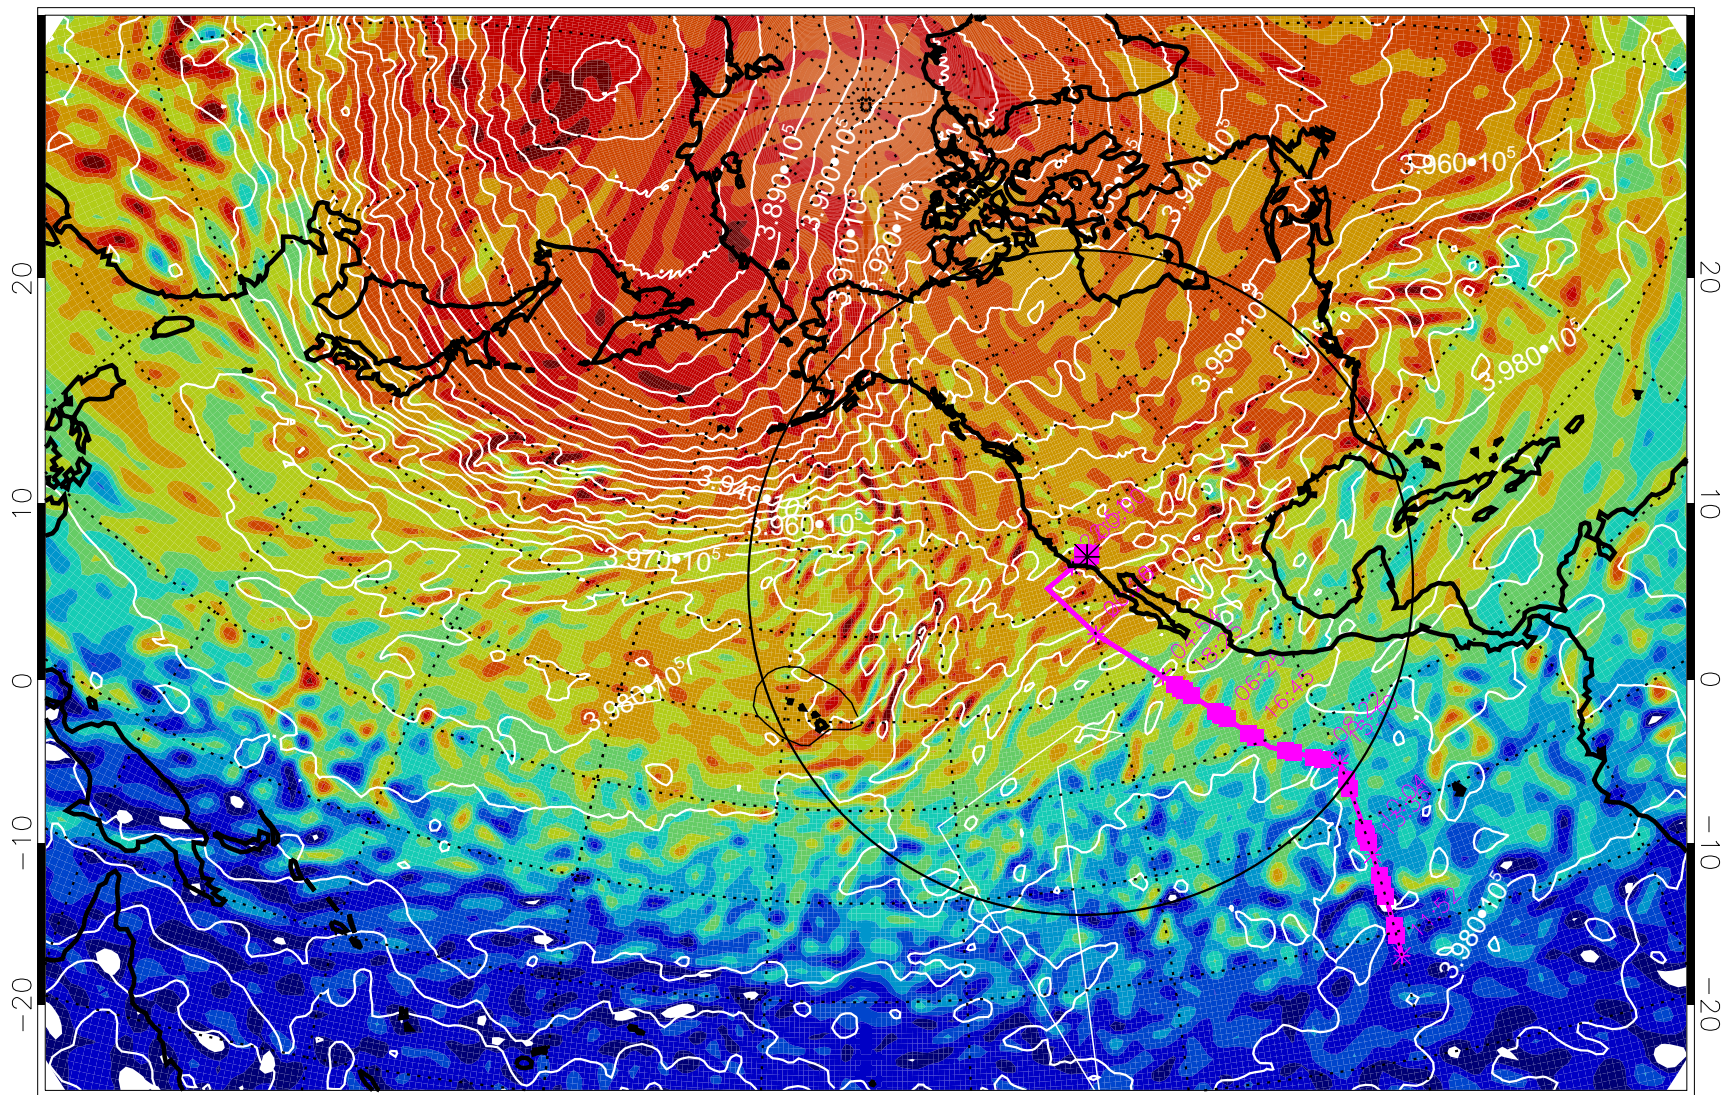

13022606, 90 hour forecast for 460K EPV

460K Montgomery Streamfunction, white

Range ring of 4055 km -- 13 hours GH round trip

13022612, 96 hour forecast for 460K EPV

460K Montgomery Streamfunction, white

Range ring of 4055 km -- 13 hours GH round trip

13022618, 102 hour forecast for 460K EPV

460K Montgomery Streamfunction, white

Range ring of 4055 km -- 13 hours GH round trip

13022700, 108 hour forecast for 460K EPV

460K Montgomery Streamfunction, white

Range ring of 4055 km -- 13 hours GH round trip

13022706, 114 hour forecast for 460K EPV

460K Montgomery Streamfunction, white

Range ring of 4055 km -- 13 hours GH round trip

13022712, 120 hour forecast for 460K EPV

460K Montgomery Streamfunction, white

Range ring of 4055 km -- 13 hours GH round trip