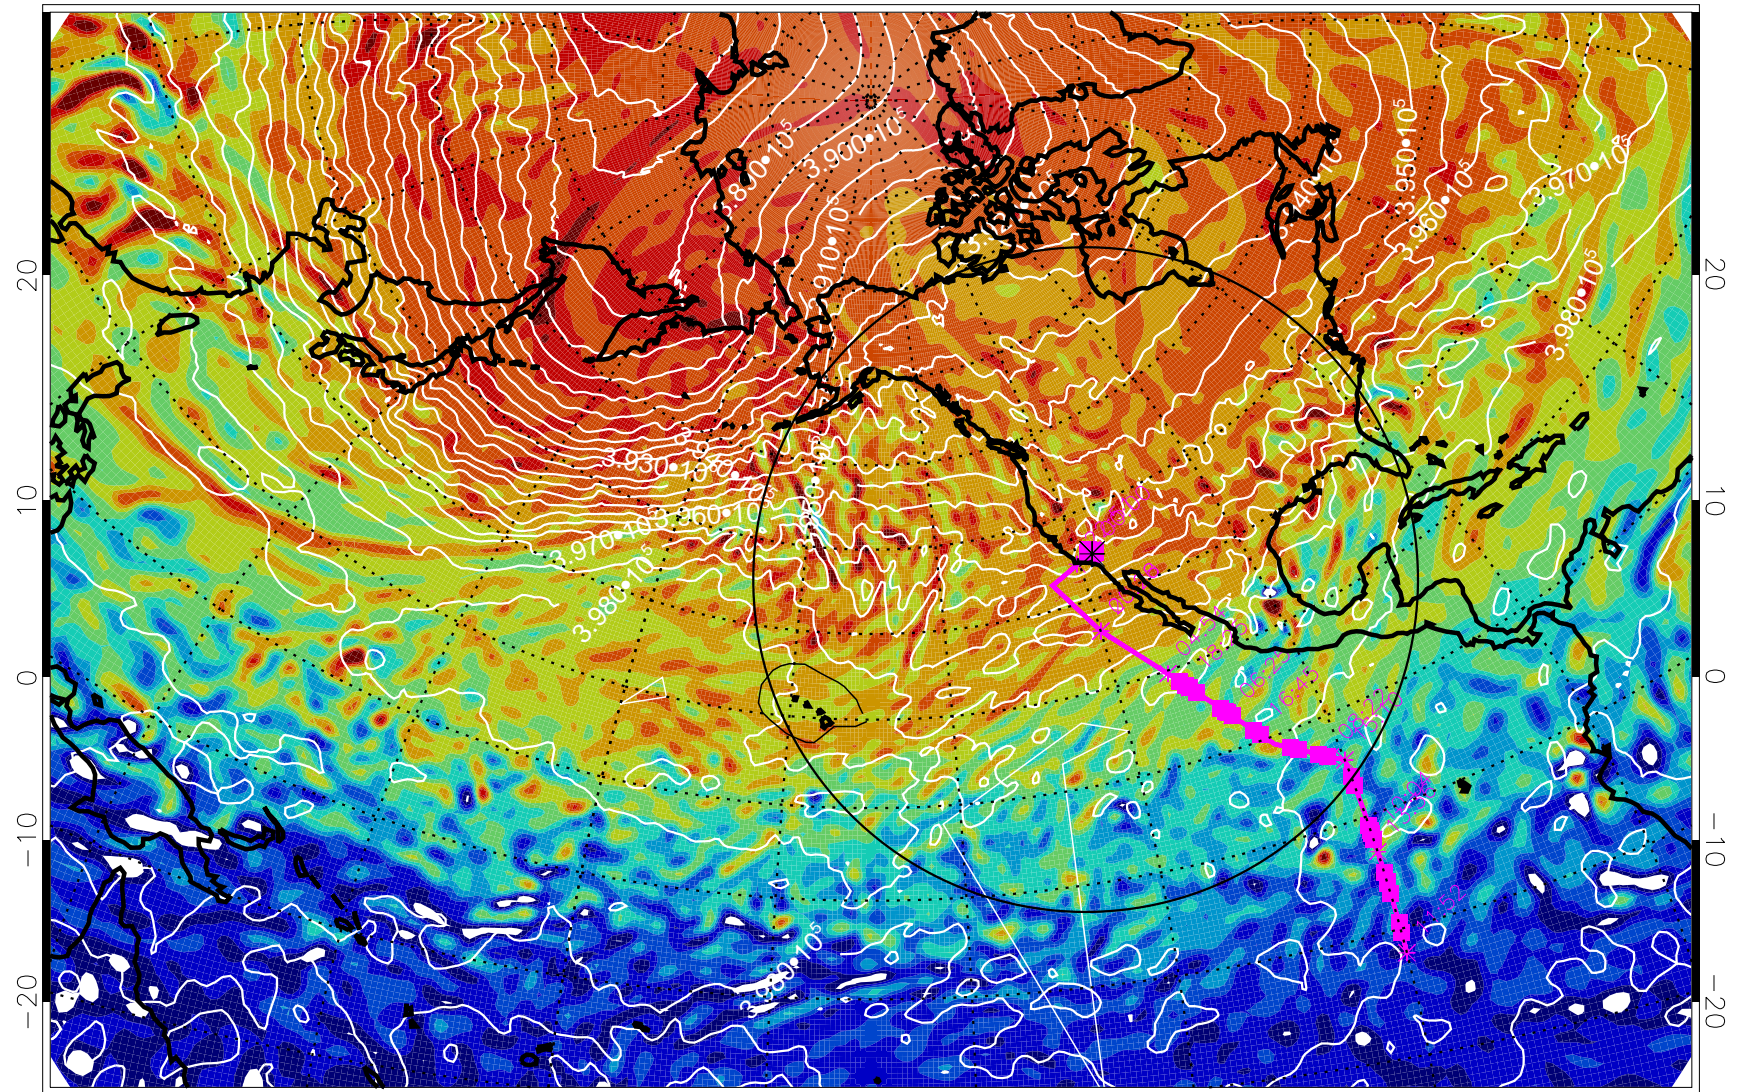

13022506, 66 hour forecast for 460K EPV

460K Montgomery Streamfunction, white

Range ring of 4055 km -- 13 hours GH round trip

13022512, 72 hour forecast for 460K EPV

460K Montgomery Streamfunction, white

Range ring of 4055 km -- 13 hours GH round trip

13022518, 78 hour forecast for 460K EPV

460K Montgomery Streamfunction, white

Range ring of 4055 km -- 13 hours GH round trip

13022600, 84 hour forecast for 460K EPV

460K Montgomery Streamfunction, white

Range ring of 4055 km -- 13 hours GH round trip

13022606, 90 hour forecast for 460K EPV

460K Montgomery Streamfunction, white

Range ring of 4055 km -- 13 hours GH round trip

13022612, 96 hour forecast for 460K EPV

460K Montgomery Streamfunction, white

Range ring of 4055 km -- 13 hours GH round trip

13022618, 102 hour forecast for 460K EPV

460K Montgomery Streamfunction, white

Range ring of 4055 km -- 13 hours GH round trip

13022700, 108 hour forecast for 460K EPV

460K Montgomery Streamfunction, white