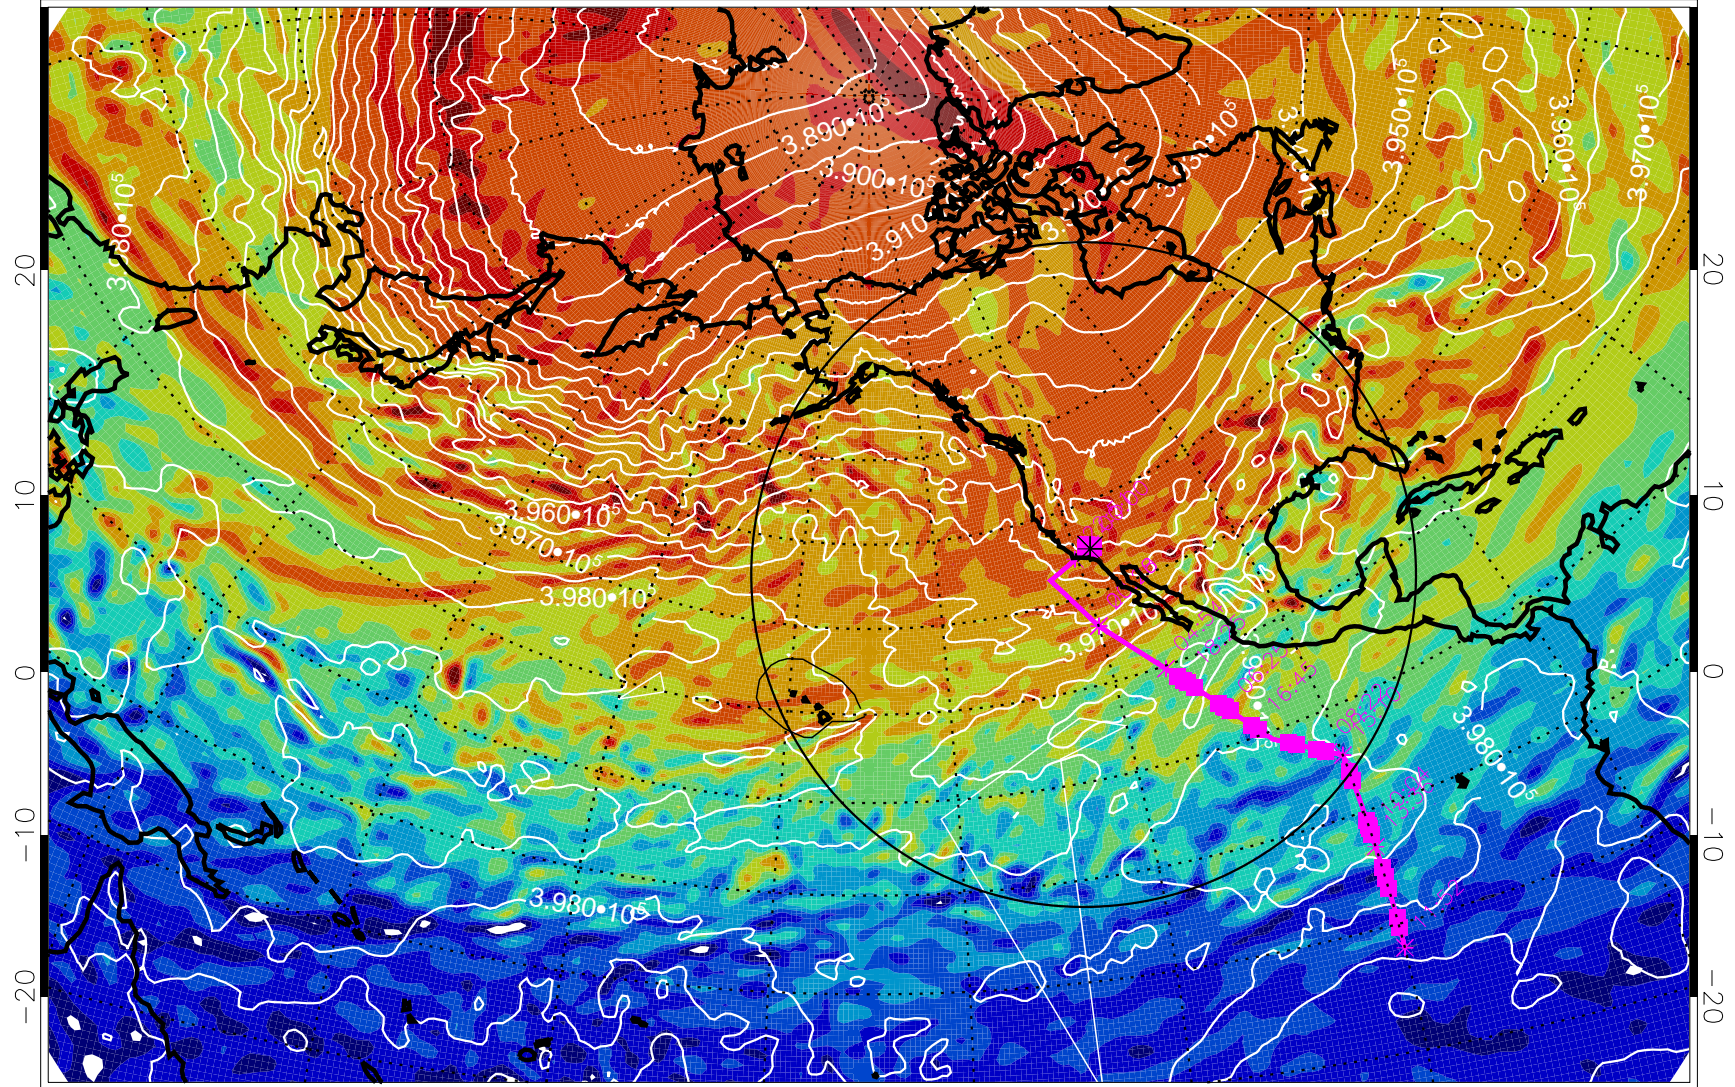

13022218, 6 hour forecast for 460K EPV

460K Montgomery Streamfunction, white

Range ring of 4055 km -- 13 hours GH round trip

13022300, 12 hour forecast for 460K EPV

460K Montgomery Streamfunction, white

Range ring of 4055 km -- 13 hours GH round trip

13022306, 18 hour forecast for 460K EPV

460K Montgomery Streamfunction, white

Range ring of 4055 km -- 13 hours GH round trip

13022312, 24 hour forecast for 460K EPV

460K Montgomery Streamfunction, white

Range ring of 4055 km -- 13 hours GH round trip

13022318, 30 hour forecast for 460K EPV

460K Montgomery Streamfunction, white

Range ring of 4055 km -- 13 hours GH round trip

13022400, 36 hour forecast for 460K EPV

460K Montgomery Streamfunction, white

Range ring of 4055 km -- 13 hours GH round trip

13022406, 42 hour forecast for 460K EPV

460K Montgomery Streamfunction, white

Range ring of 4055 km -- 13 hours GH round trip

13022412, 48 hour forecast for 460K EPV

460K Montgomery Streamfunction, white

Range ring of 4055 km -- 13 hours GH round trip