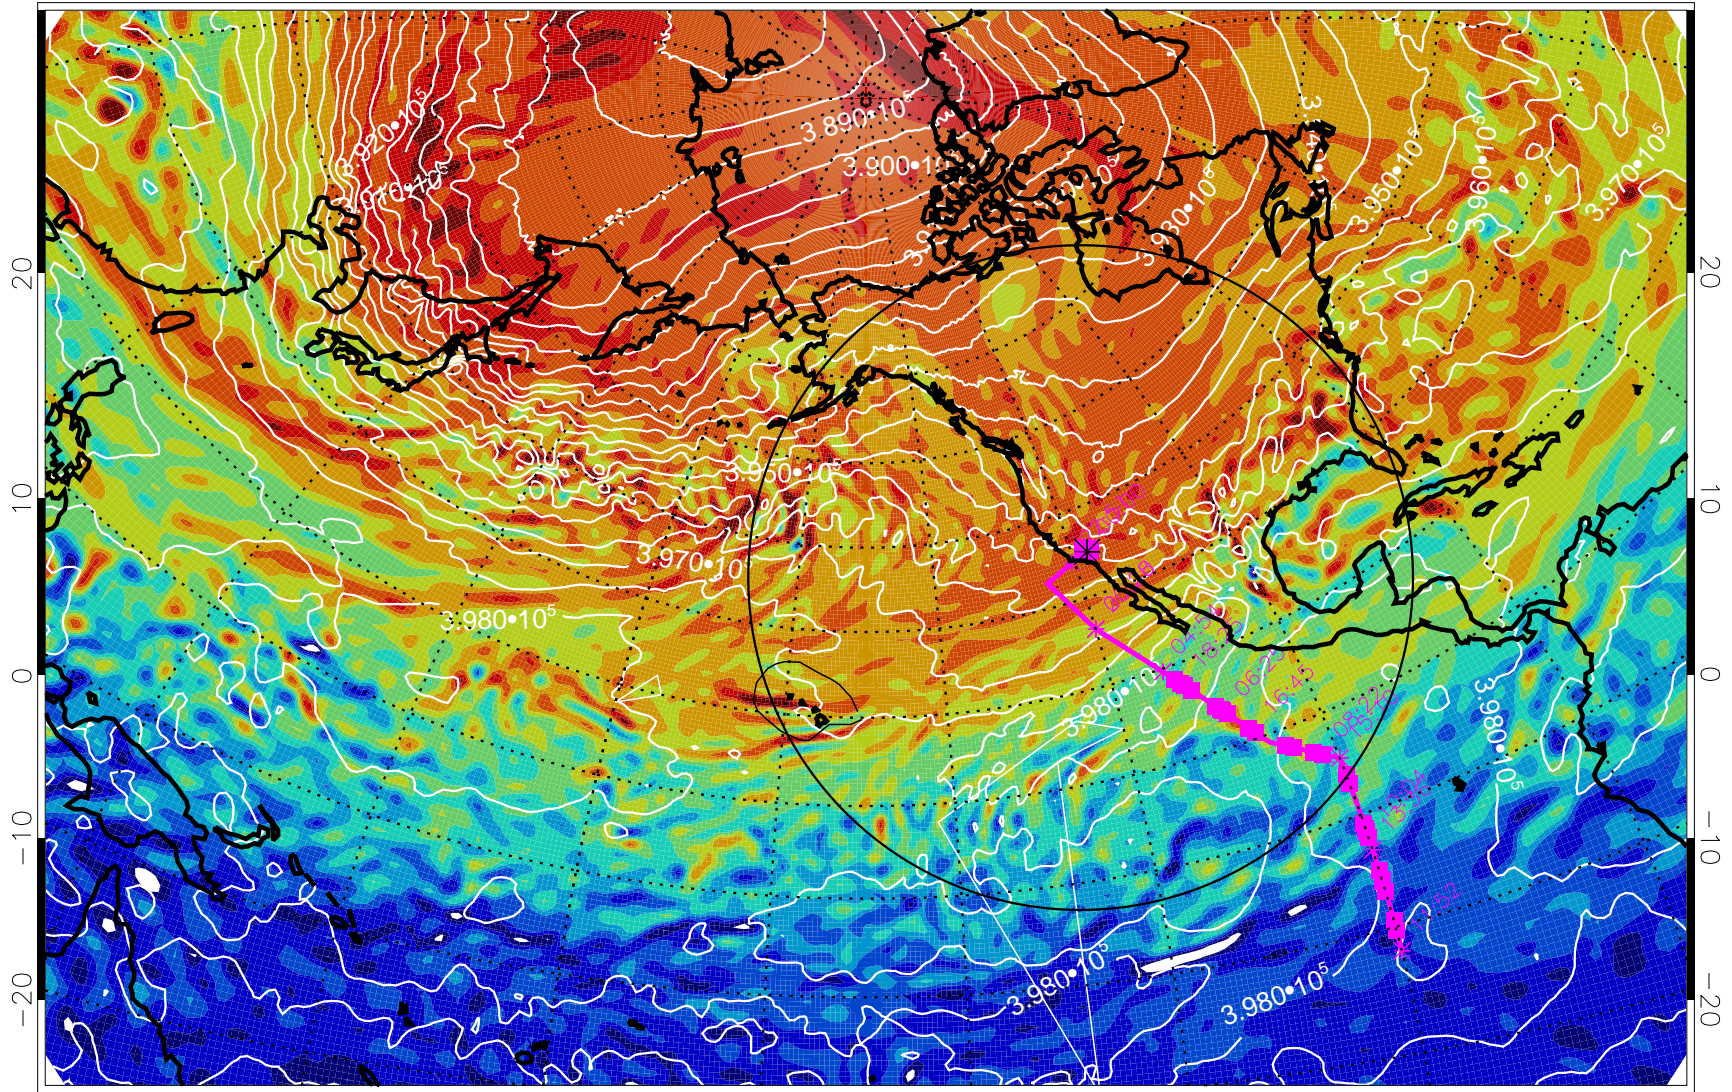

13022218, 6 hour forecast for 460K EPV

460K Montgomery Streamfunction, white

Range ring of 4055 km -- 13 hours GH round trip

13022300, 12 hour forecast for 460K EPV

460K Montgomery Streamfunction, white

Range ring of 4055 km -- 13 hours GH round trip

13022306, 18 hour forecast for 460K EPV

460K Montgomery Streamfunction, white

Range ring of 4055 km -- 13 hours GH round trip

13022312, 24 hour forecast for 460K EPV

460K Montgomery Streamfunction, white

Range ring of 4055 km -- 13 hours GH round trip

13022318, 30 hour forecast for 460K EPV

460K Montgomery Streamfunction, white

Range ring of 4055 km -- 13 hours GH round trip

13022400, 36 hour forecast for 460K EPV

460K Montgomery Streamfunction, white

Range ring of 4055 km -- 13 hours GH round trip

13022406, 42 hour forecast for 460K EPV

460K Montgomery Streamfunction, white

Range ring of 4055 km -- 13 hours GH round trip

13022412, 48 hour forecast for 460K EPV

460K Montgomery Streamfunction, white

Range ring of 4055 km -- 13 hours GH round trip