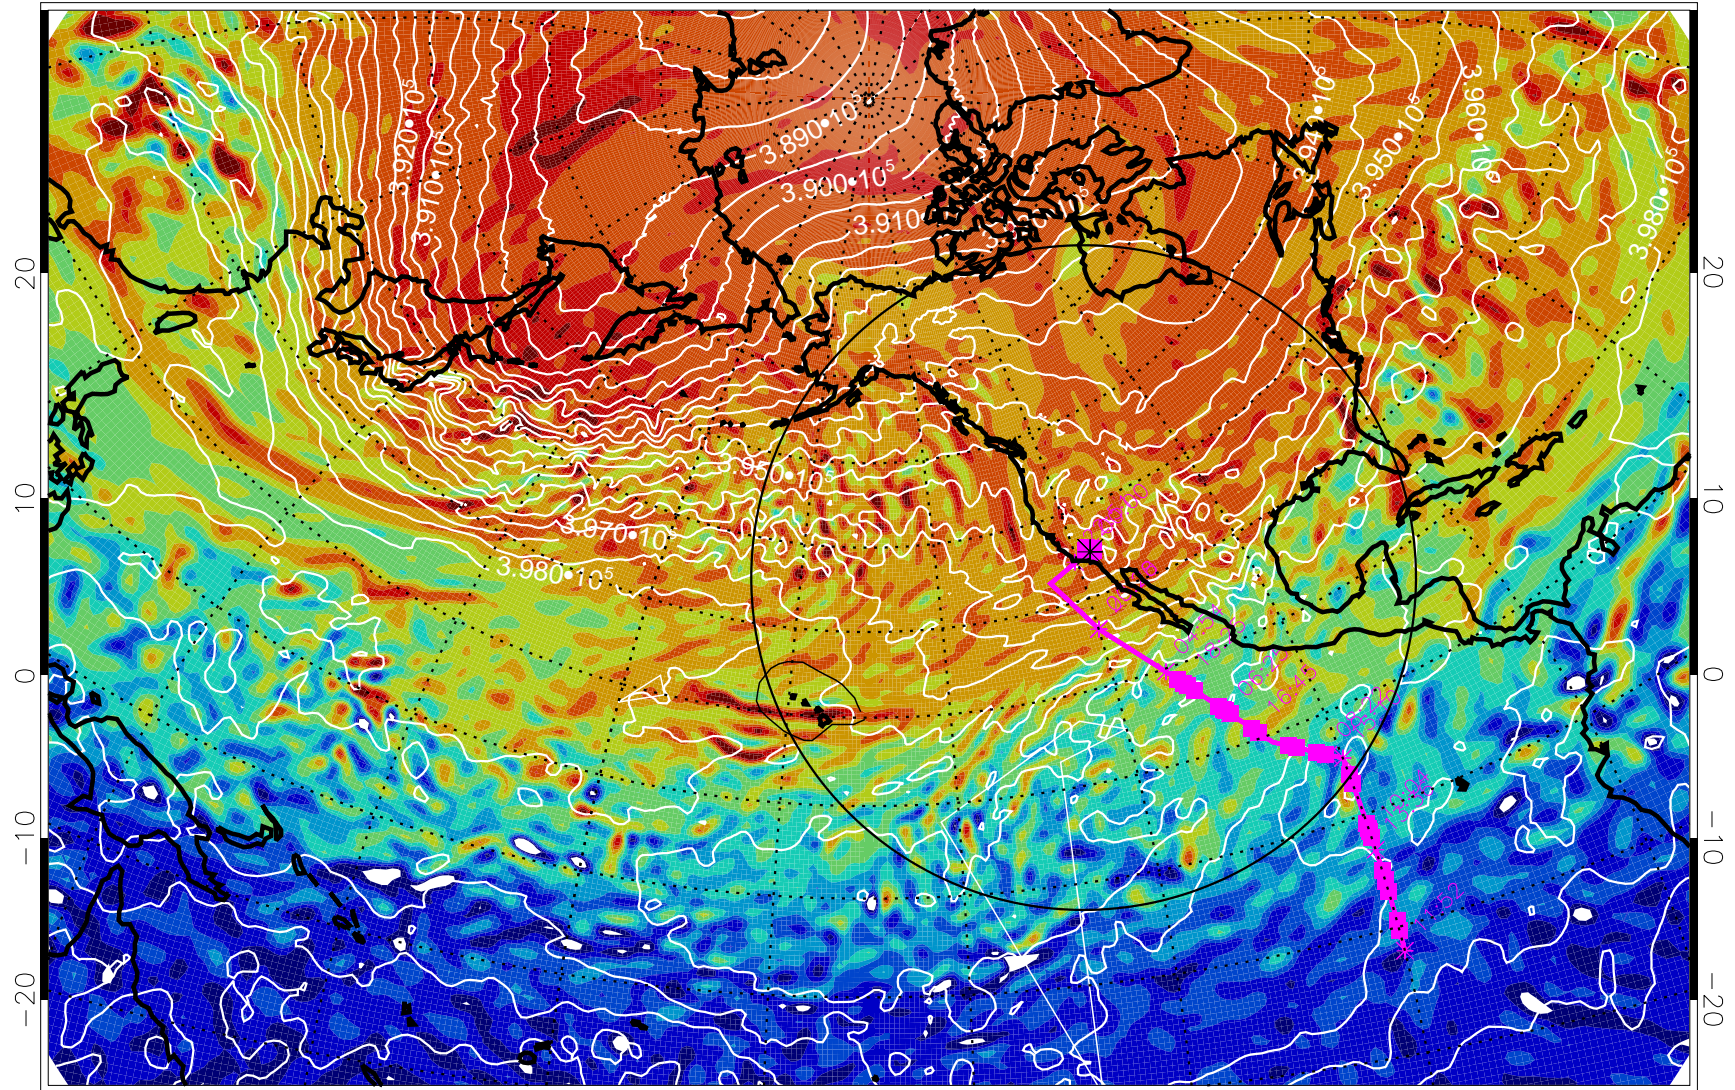

13022306, 18 hour forecast for 460K EPV

460K Montgomery Streamfunction, white

Range ring of 4055 km -- 13 hours GH round trip

13022312, 24 hour forecast for 460K EPV

460K Montgomery Streamfunction, white

Range ring of 4055 km -- 13 hours GH round trip

13022318, 30 hour forecast for 460K EPV

460K Montgomery Streamfunction, white

Range ring of 4055 km -- 13 hours GH round trip

13022400, 36 hour forecast for 460K EPV

460K Montgomery Streamfunction, white

Range ring of 4055 km -- 13 hours GH round trip

13022406, 42 hour forecast for 460K EPV

460K Montgomery Streamfunction, white

Range ring of 4055 km -- 13 hours GH round trip

13022412, 48 hour forecast for 460K EPV

460K Montgomery Streamfunction, white

Range ring of 4055 km -- 13 hours GH round trip

13022418, 54 hour forecast for 460K EPV

460K Montgomery Streamfunction, white

Range ring of 4055 km -- 13 hours GH round trip

13022500, 60 hour forecast for 460K EPV

460K Montgomery Streamfunction, white

Range ring of 4055 km -- 13 hours GH round trip