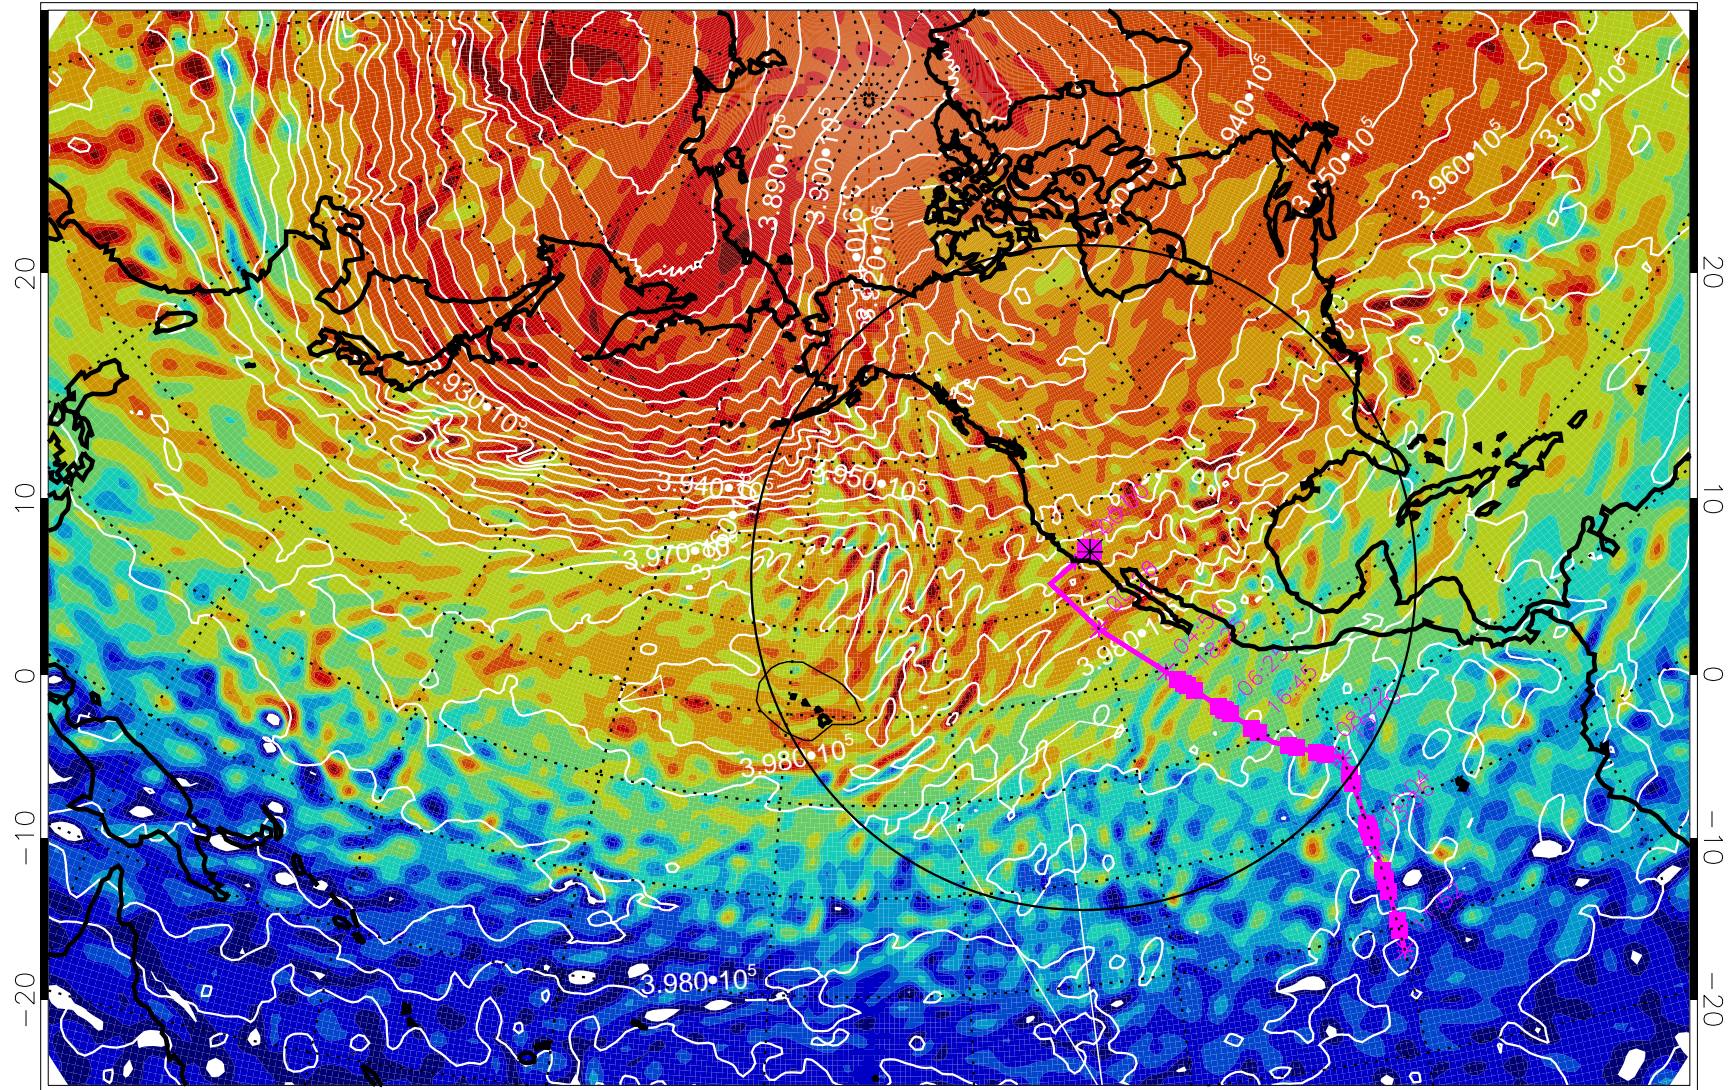

13022606, 90 hour forecast for 460K EPV

460K Montgomery Streamfunction, white

Range ring of 4055 km -- 13 hours GH round trip

13022612, 96 hour forecast for 460K EPV

460K Montgomery Streamfunction, white

Range ring of 4055 km -- 13 hours GH round trip

13022618, 102 hour forecast for 460K EPV

460K Montgomery Streamfunction, white

Range ring of 4055 km -- 13 hours GH round trip

13022700, 108 hour forecast for 460K EPV

460K Montgomery Streamfunction, white

Range ring of 4055 km -- 13 hours GH round trip

13022706, 114 hour forecast for 460K EPV

460K Montgomery Streamfunction, white

Range ring of 4055 km -- 13 hours GH round trip

13022712, 120 hour forecast for 460K EPV

460K Montgomery Streamfunction, white

Range ring of 4055 km -- 13 hours GH round trip