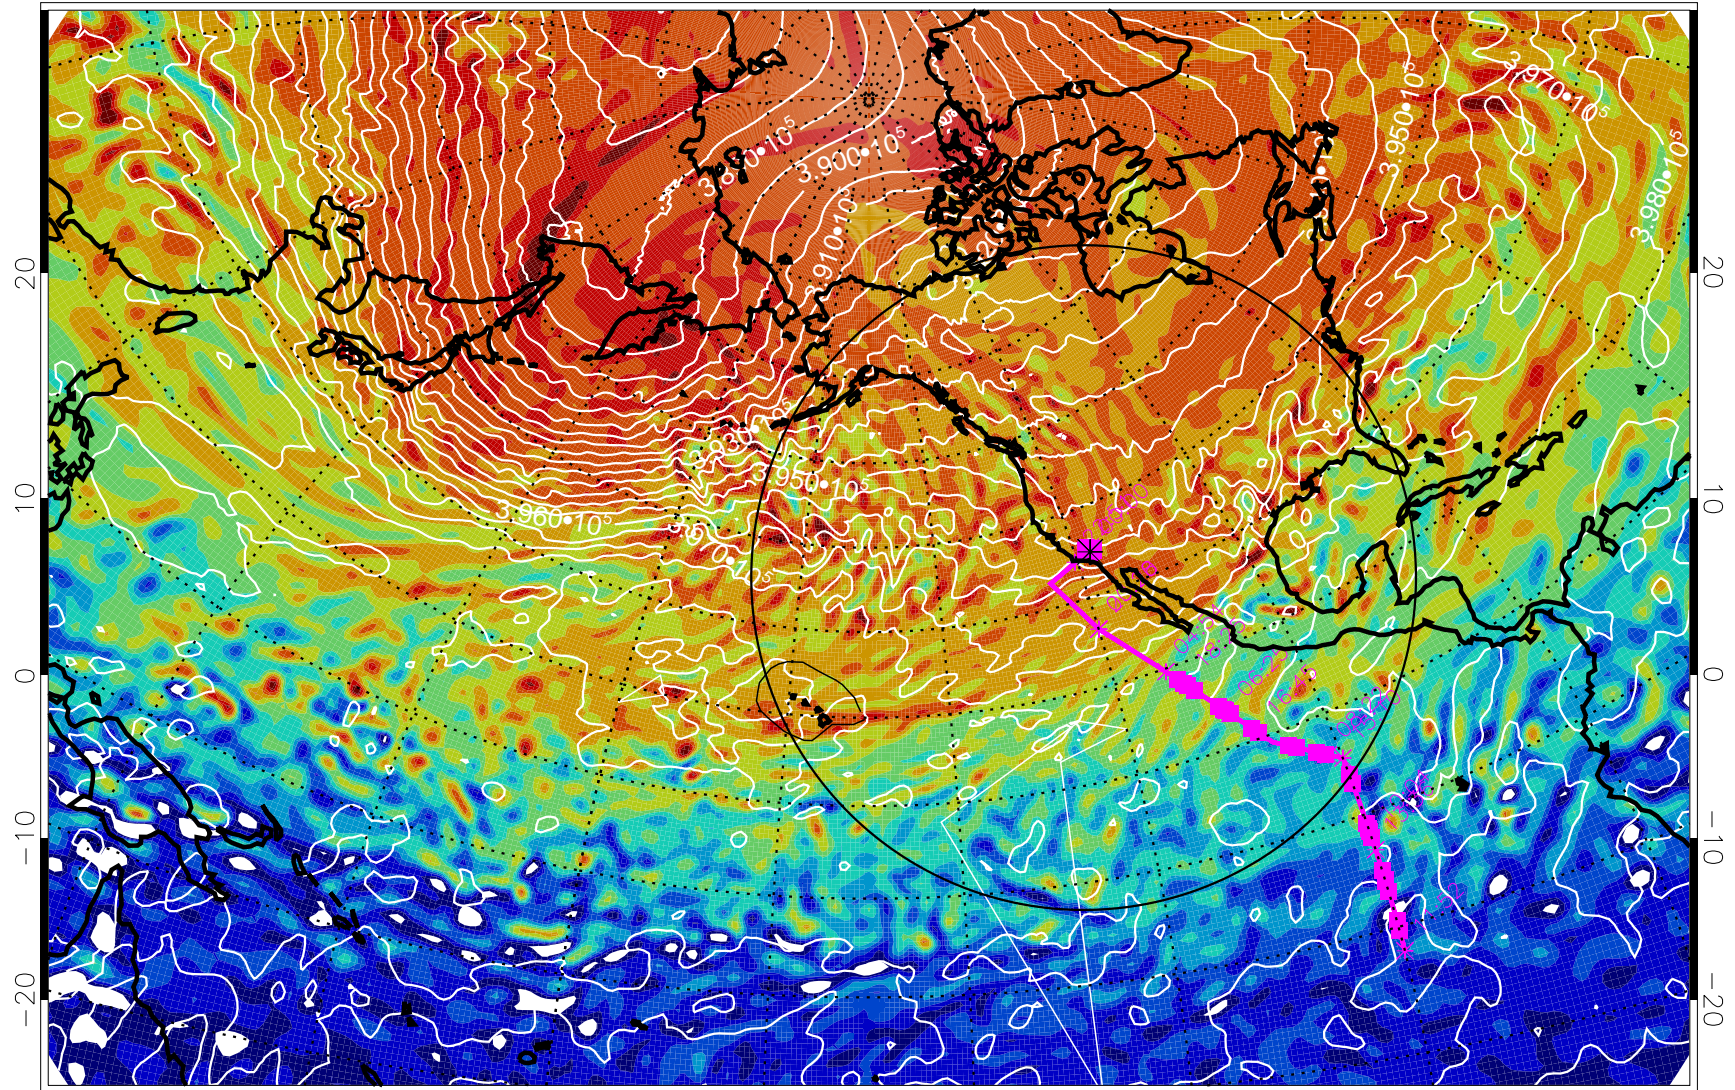

13022418, 54 hour forecast for 460K EPV

460K Montgomery Streamfunction, white

Range ring of 4055 km -- 13 hours GH round trip

13022500, 60 hour forecast for 460K EPV

460K Montgomery Streamfunction, white

Range ring of 4055 km -- 13 hours GH round trip

13022506, 66 hour forecast for 460K EPV

460K Montgomery Streamfunction, white

Range ring of 4055 km -- 13 hours GH round trip

13022512, 72 hour forecast for 460K EPV

460K Montgomery Streamfunction, white

Range ring of 4055 km -- 13 hours GH round trip

13022518, 78 hour forecast for 460K EPV

460K Montgomery Streamfunction, white

Range ring of 4055 km -- 13 hours GH round trip

13022600, 84 hour forecast for 460K EPV

460K Montgomery Streamfunction, white

Range ring of 4055 km -- 13 hours GH round trip

13022606, 90 hour forecast for 460K EPV

460K Montgomery Streamfunction, white

Range ring of 4055 km -- 13 hours GH round trip

13022612, 96 hour forecast for 460K EPV

460K Montgomery Streamfunction, white

Range ring of 4055 km -- 13 hours GH round trip