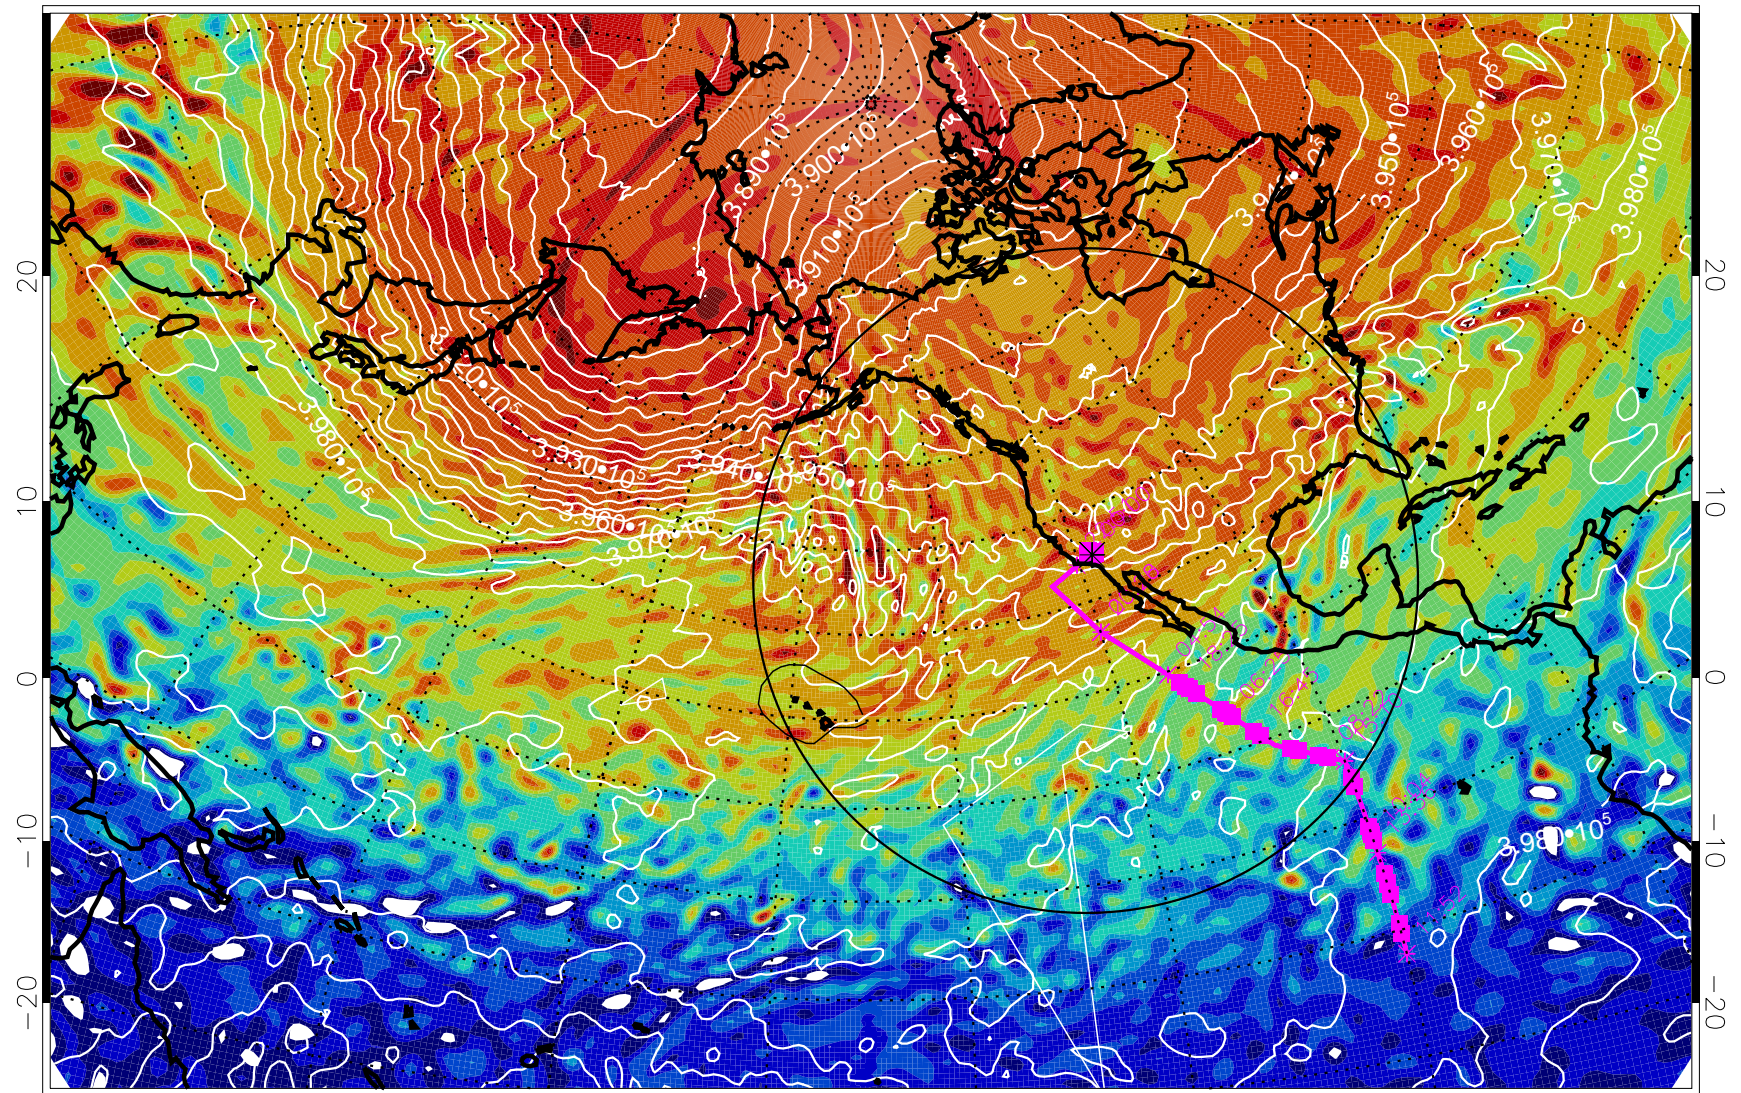

13022506, 66 hour forecast for 460K EPV

460K Montgomery Streamfunction, white

Range ring of 4055 km -- 13 hours GH round trip

13022512, 72 hour forecast for 460K EPV

460K Montgomery Streamfunction, white

Range ring of 4055 km -- 13 hours GH round trip

13022518, 78 hour forecast for 460K EPV

460K Montgomery Streamfunction, white

Range ring of 4055 km -- 13 hours GH round trip

13022600, 84 hour forecast for 460K EPV

460K Montgomery Streamfunction, white

Range ring of 4055 km -- 13 hours GH round trip

13022606, 90 hour forecast for 460K EPV

460K Montgomery Streamfunction, white

Range ring of 4055 km -- 13 hours GH round trip

13022612, 96 hour forecast for 460K EPV

460K Montgomery Streamfunction, white

Range ring of 4055 km -- 13 hours GH round trip

13022618, 102 hour forecast for 460K EPV

460K Montgomery Streamfunction, white

Range ring of 4055 km -- 13 hours GH round trip

13022700, 108 hour forecast for 460K EPV

460K Montgomery Streamfunction, white