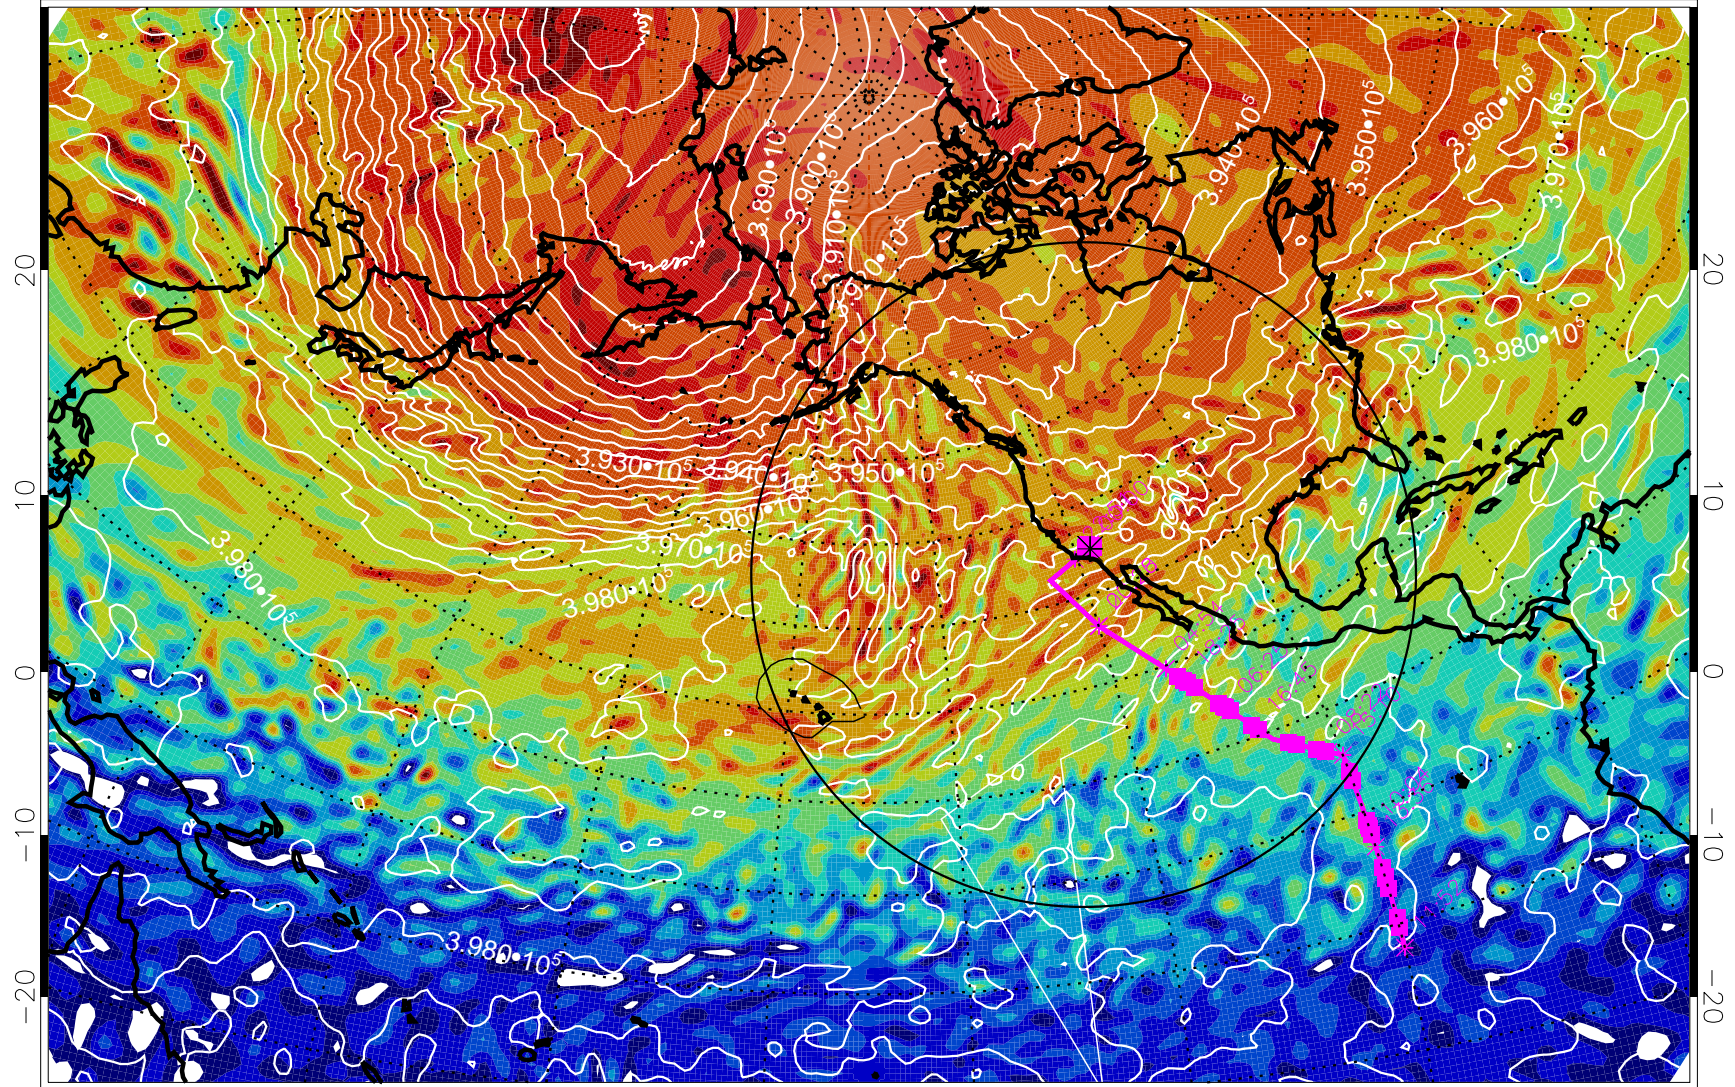

13022518, 78 hour forecast for 460K EPV

460K Montgomery Streamfunction, white

Range ring of 4055 km -- 13 hours GH round trip

13022600, 84 hour forecast for 460K EPV

460K Montgomery Streamfunction, white

Range ring of 4055 km -- 13 hours GH round trip

13022606, 90 hour forecast for 460K EPV

460K Montgomery Streamfunction, white

Range ring of 4055 km -- 13 hours GH round trip

13022612, 96 hour forecast for 460K EPV

460K Montgomery Streamfunction, white

Range ring of 4055 km -- 13 hours GH round trip

13022618, 102 hour forecast for 460K EPV

460K Montgomery Streamfunction, white

Range ring of 4055 km -- 13 hours GH round trip

13022700, 108 hour forecast for 460K EPV

460K Montgomery Streamfunction, white

Range ring of 4055 km -- 13 hours GH round trip

13022706, 114 hour forecast for 460K EPV

460K Montgomery Streamfunction, white

Range ring of 4055 km -- 13 hours GH round trip

13022712, 120 hour forecast for 460K EPV