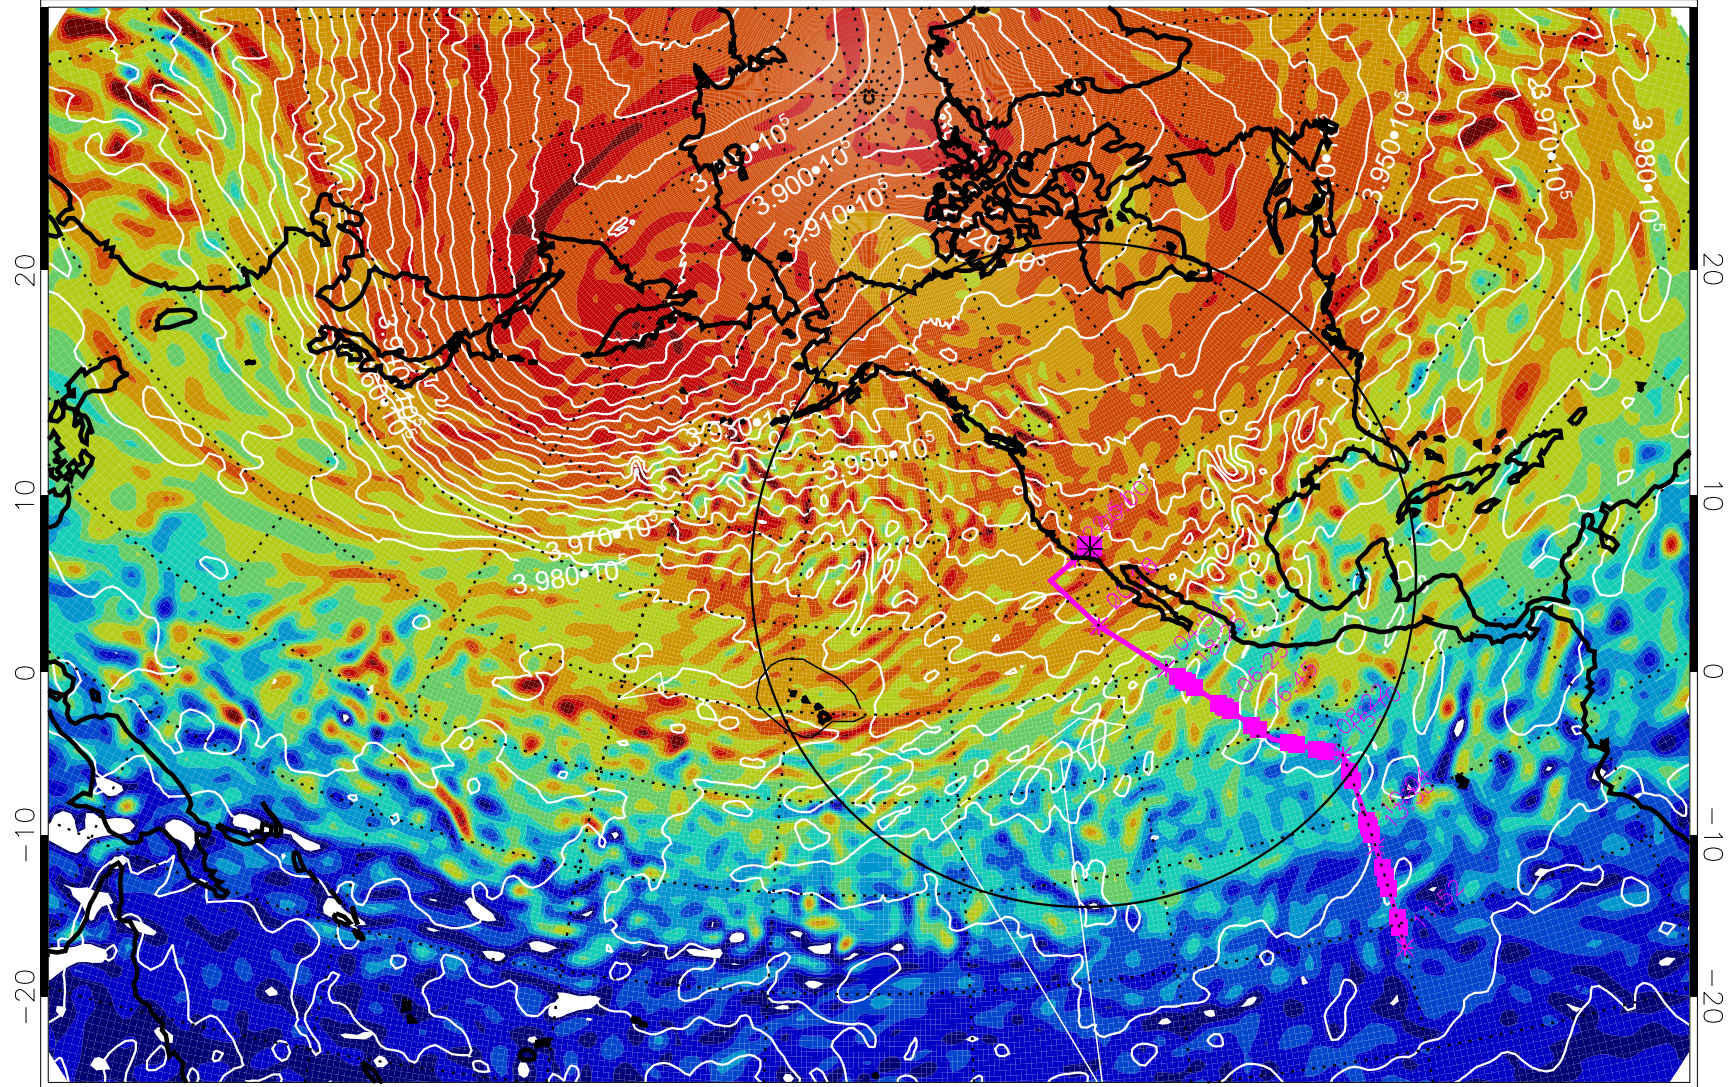

13022406, 42 hour forecast for 460K EPV

460K Montgomery Streamfunction, white

Range ring of 4055 km -- 13 hours GH round trip

13022412, 48 hour forecast for 460K EPV

460K Montgomery Streamfunction, white

Range ring of 4055 km -- 13 hours GH round trip

13022418, 54 hour forecast for 460K EPV

460K Montgomery Streamfunction, white

Range ring of 4055 km -- 13 hours GH round trip

13022500, 60 hour forecast for 460K EPV

460K Montgomery Streamfunction, white

Range ring of 4055 km -- 13 hours GH round trip

13022506, 66 hour forecast for 460K EPV

460K Montgomery Streamfunction, white

Range ring of 4055 km -- 13 hours GH round trip

13022512, 72 hour forecast for 460K EPV

460K Montgomery Streamfunction, white

Range ring of 4055 km -- 13 hours GH round trip

13022518, 78 hour forecast for 460K EPV

460K Montgomery Streamfunction, white

Range ring of 4055 km -- 13 hours GH round trip

13022600, 84 hour forecast for 460K EPV

460K Montgomery Streamfunction, white

Range ring of 4055 km -- 13 hours GH round trip