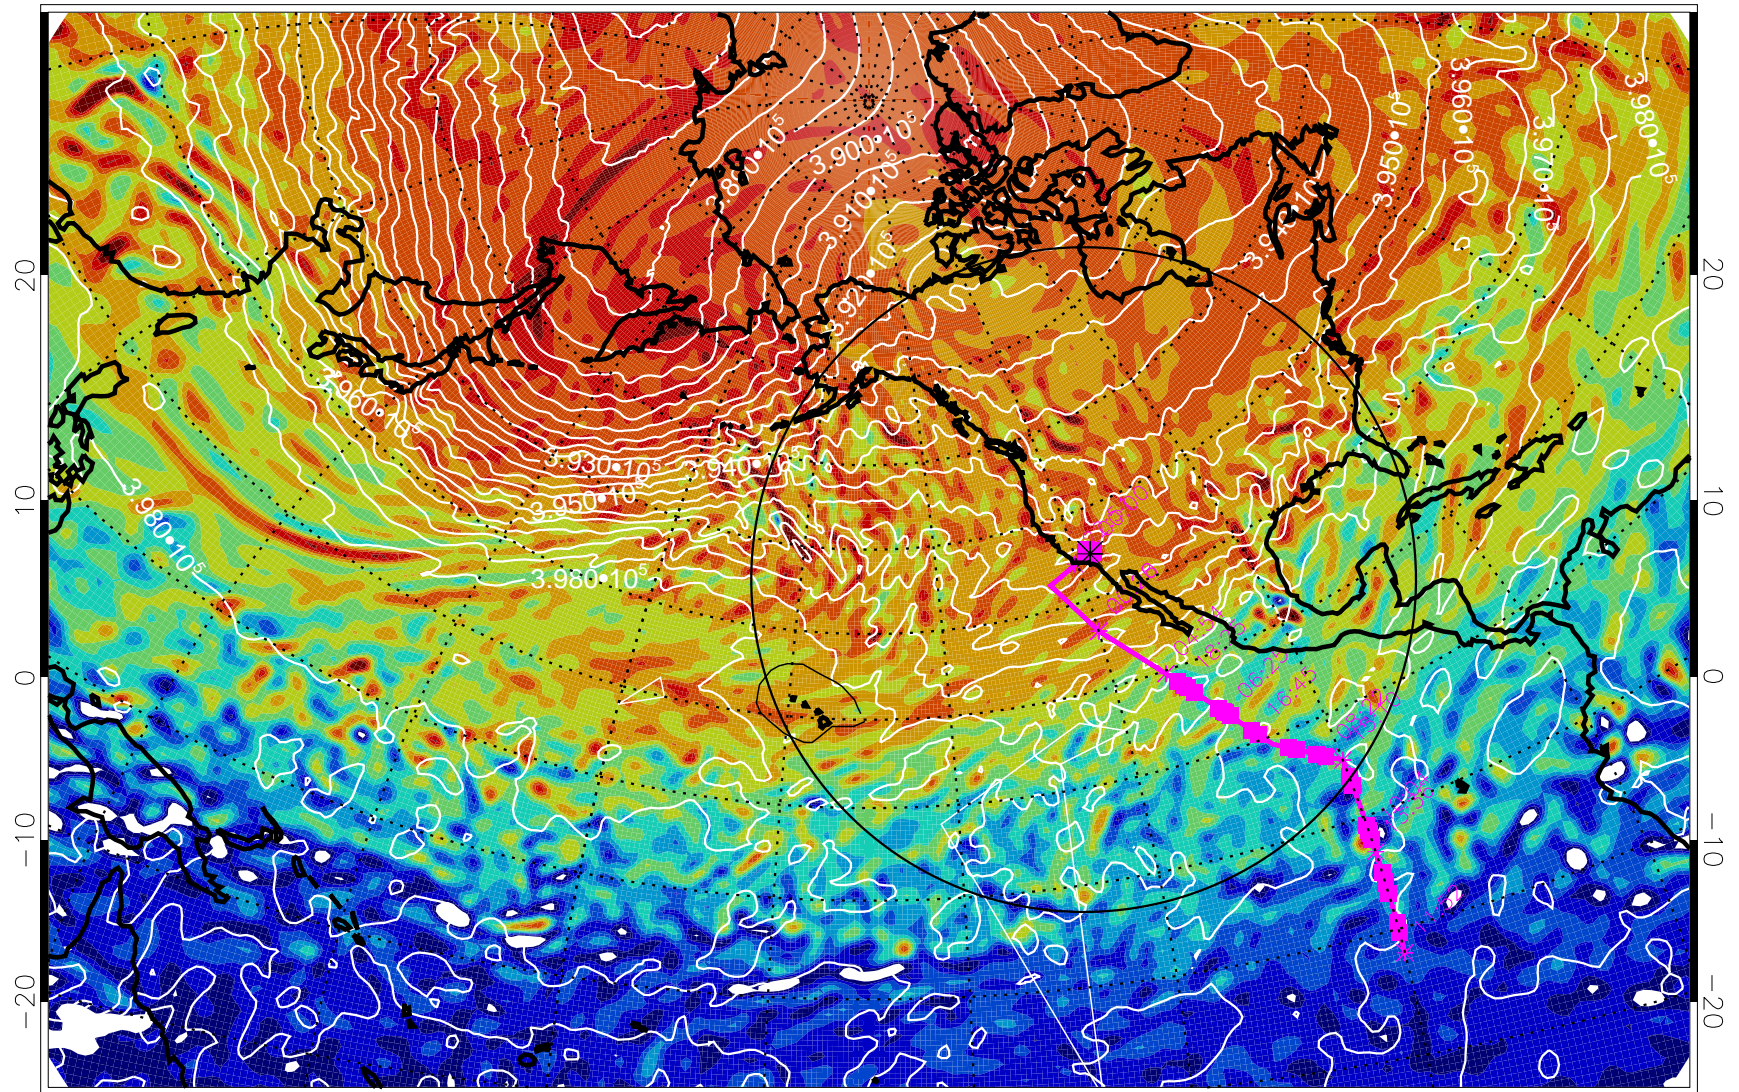

13022506, 66 hour forecast for 460K EPV

460K Montgomery Streamfunction, white

Range ring of 4055 km -- 13 hours GH round trip

13022512, 72 hour forecast for 460K EPV

460K Montgomery Streamfunction, white

Range ring of 4055 km -- 13 hours GH round trip

13022518, 78 hour forecast for 460K EPV

460K Montgomery Streamfunction, white

Range ring of 4055 km -- 13 hours GH round trip

13022600, 84 hour forecast for 460K EPV

460K Montgomery Streamfunction, white

Range ring of 4055 km -- 13 hours GH round trip

13022606, 90 hour forecast for 460K EPV

460K Montgomery Streamfunction, white

Range ring of 4055 km -- 13 hours GH round trip

13022612, 96 hour forecast for 460K EPV

460K Montgomery Streamfunction, white

Range ring of 4055 km -- 13 hours GH round trip

13022618, 102 hour forecast for 460K EPV

460K Montgomery Streamfunction, white

Range ring of 4055 km -- 13 hours GH round trip

13022700, 108 hour forecast for 460K EPV

460K Montgomery Streamfunction, white