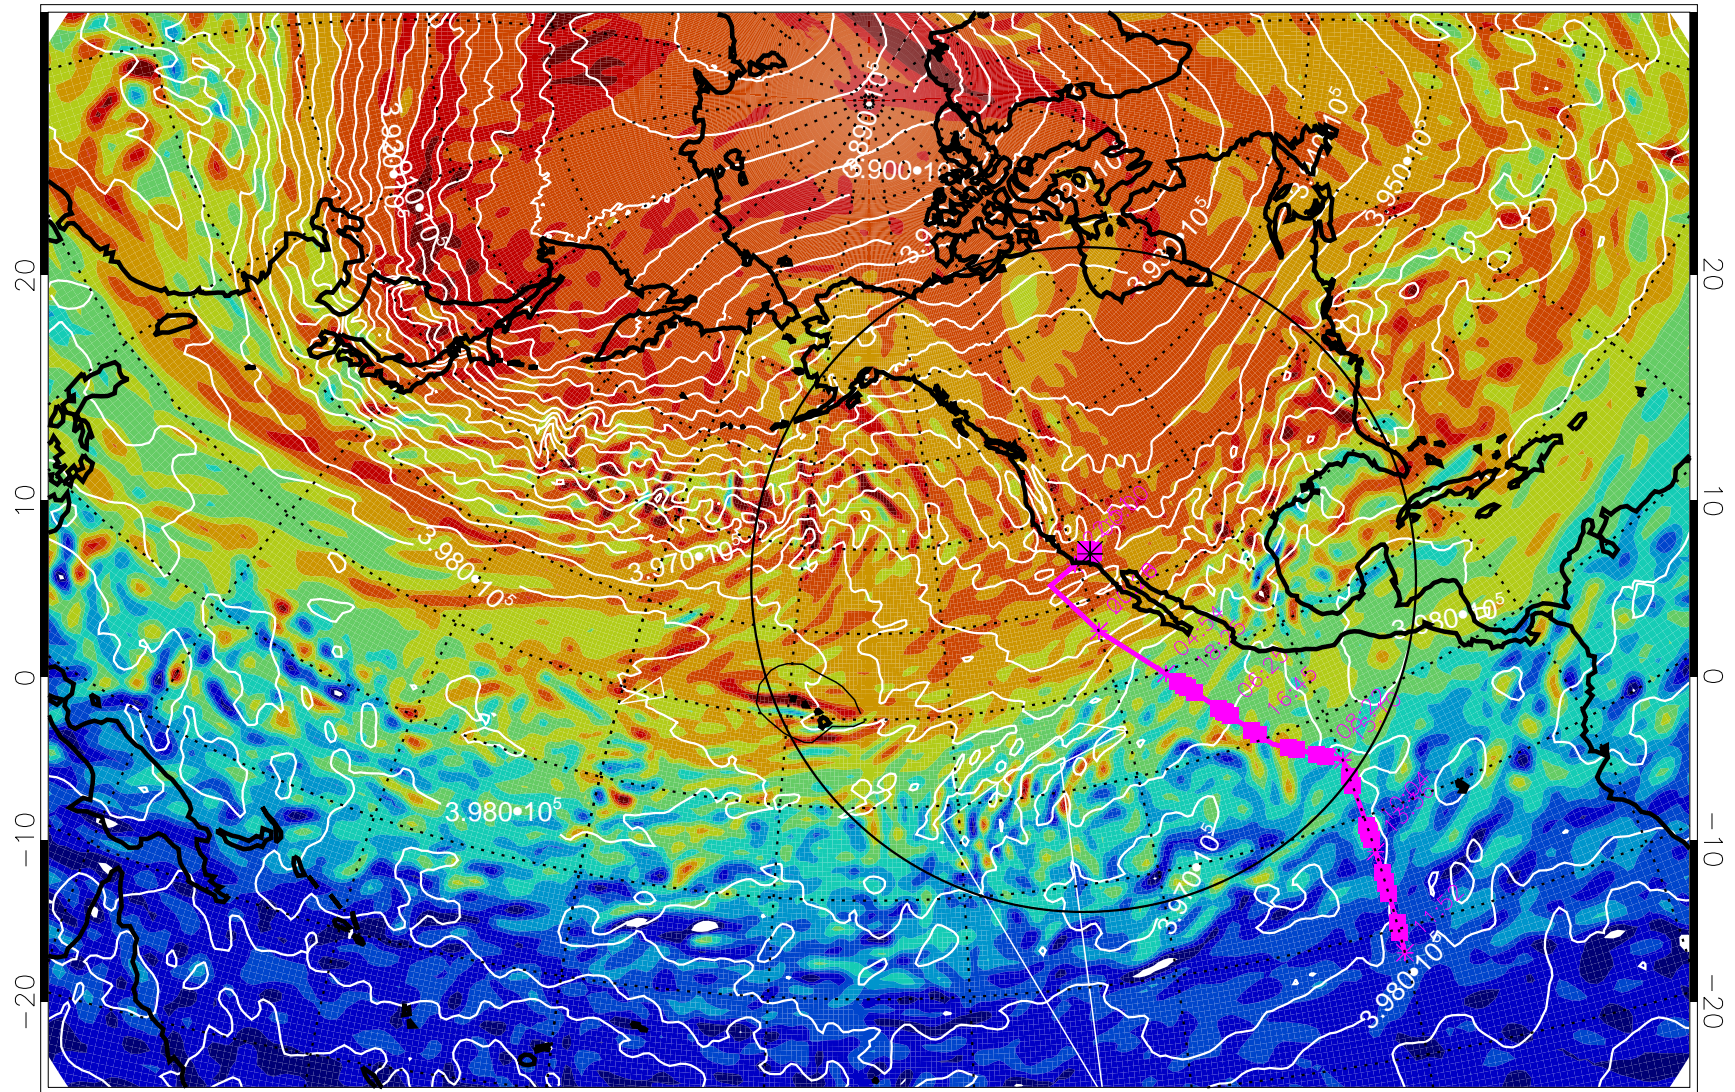

13022218, 6 hour forecast for 460K EPV

460K Montgomery Streamfunction, white

Range ring of 4055 km -- 13 hours GH round trip

13022300, 12 hour forecast for 460K EPV

460K Montgomery Streamfunction, white

Range ring of 4055 km -- 13 hours GH round trip

13022306, 18 hour forecast for 460K EPV

460K Montgomery Streamfunction, white

Range ring of 4055 km -- 13 hours GH round trip

13022312, 24 hour forecast for 460K EPV

460K Montgomery Streamfunction, white

Range ring of 4055 km -- 13 hours GH round trip

13022318, 30 hour forecast for 460K EPV

460K Montgomery Streamfunction, white

Range ring of 4055 km -- 13 hours GH round trip

13022400, 36 hour forecast for 460K EPV

460K Montgomery Streamfunction, white

Range ring of 4055 km -- 13 hours GH round trip

13022406, 42 hour forecast for 460K EPV

460K Montgomery Streamfunction, white

Range ring of 4055 km -- 13 hours GH round trip

13022412, 48 hour forecast for 460K EPV

460K Montgomery Streamfunction, white

Range ring of 4055 km -- 13 hours GH round trip