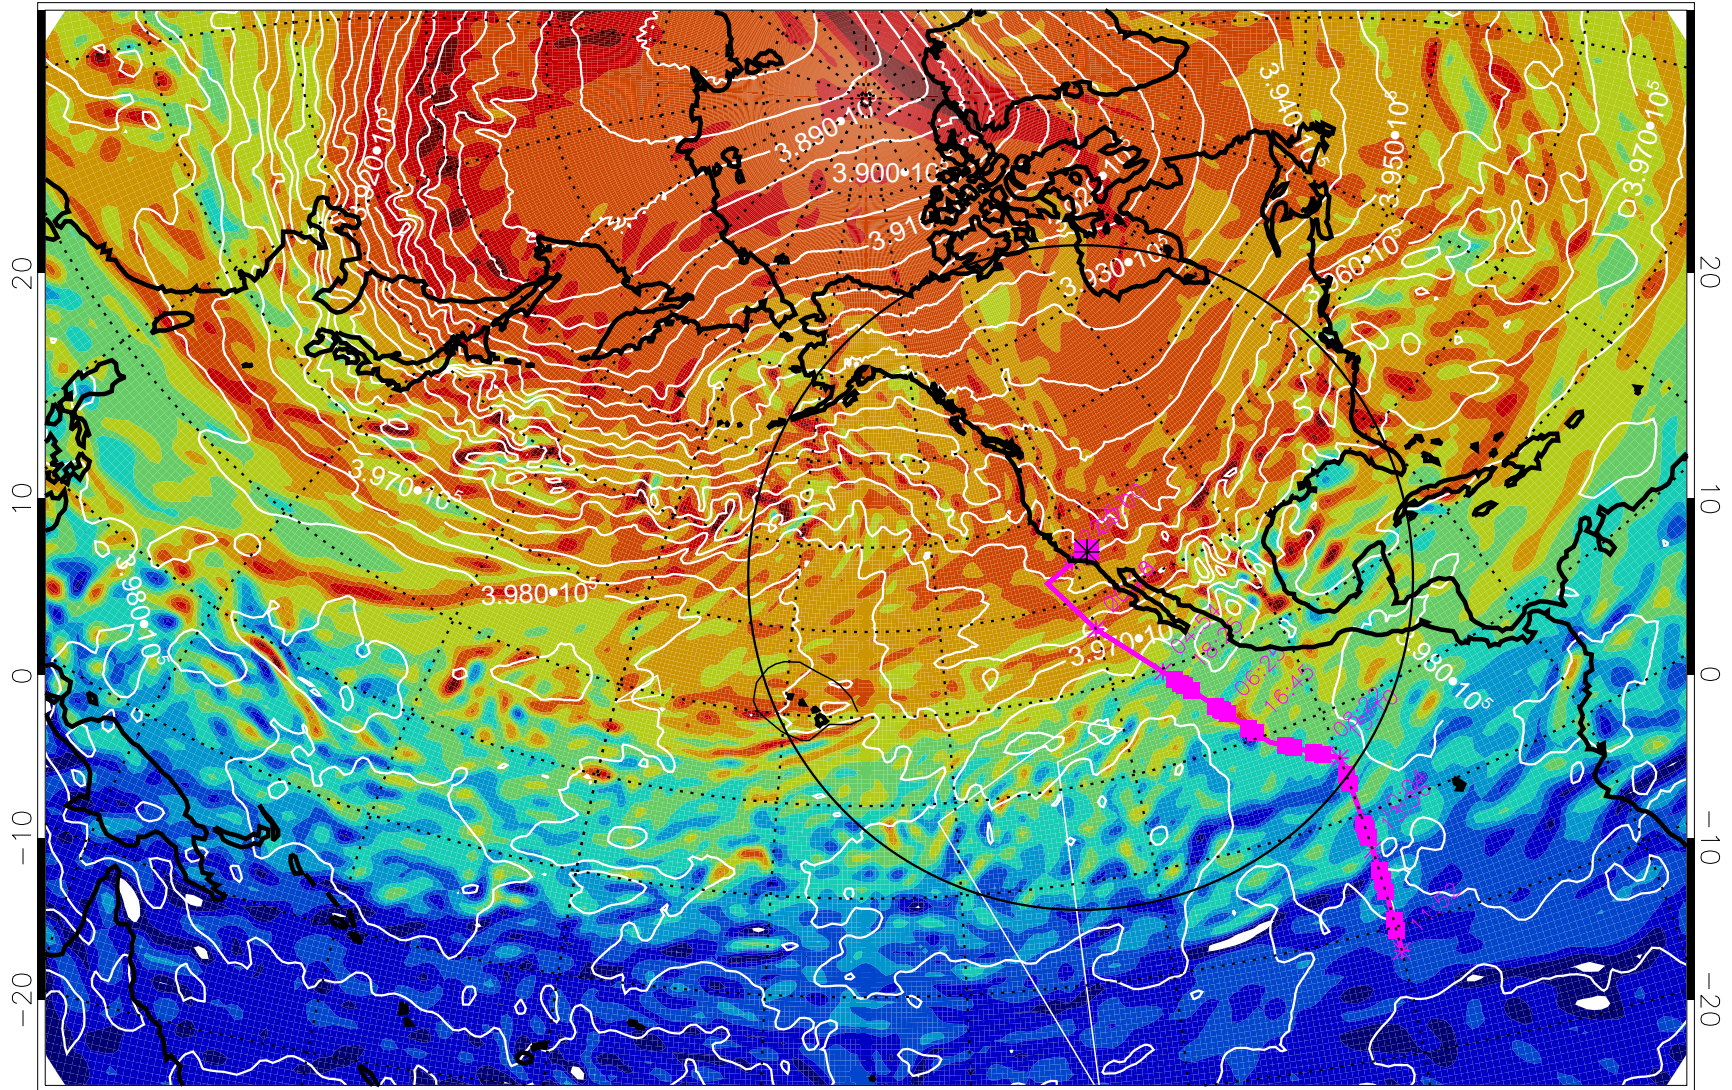

13022218, 6 hour forecast for 460K EPV

460K Montgomery Streamfunction, white

Range ring of 4055 km -- 13 hours GH round trip

13022300, 12 hour forecast for 460K EPV

460K Montgomery Streamfunction, white

Range ring of 4055 km -- 13 hours GH round trip

13022306, 18 hour forecast for 460K EPV

460K Montgomery Streamfunction, white

Range ring of 4055 km -- 13 hours GH round trip

13022312, 24 hour forecast for 460K EPV

460K Montgomery Streamfunction, white

Range ring of 4055 km -- 13 hours GH round trip

13022318, 30 hour forecast for 460K EPV

460K Montgomery Streamfunction, white

Range ring of 4055 km -- 13 hours GH round trip

13022400, 36 hour forecast for 460K EPV

460K Montgomery Streamfunction, white

Range ring of 4055 km -- 13 hours GH round trip

13022406, 42 hour forecast for 460K EPV

460K Montgomery Streamfunction, white

Range ring of 4055 km -- 13 hours GH round trip

13022412, 48 hour forecast for 460K EPV

460K Montgomery Streamfunction, white

Range ring of 4055 km -- 13 hours GH round trip