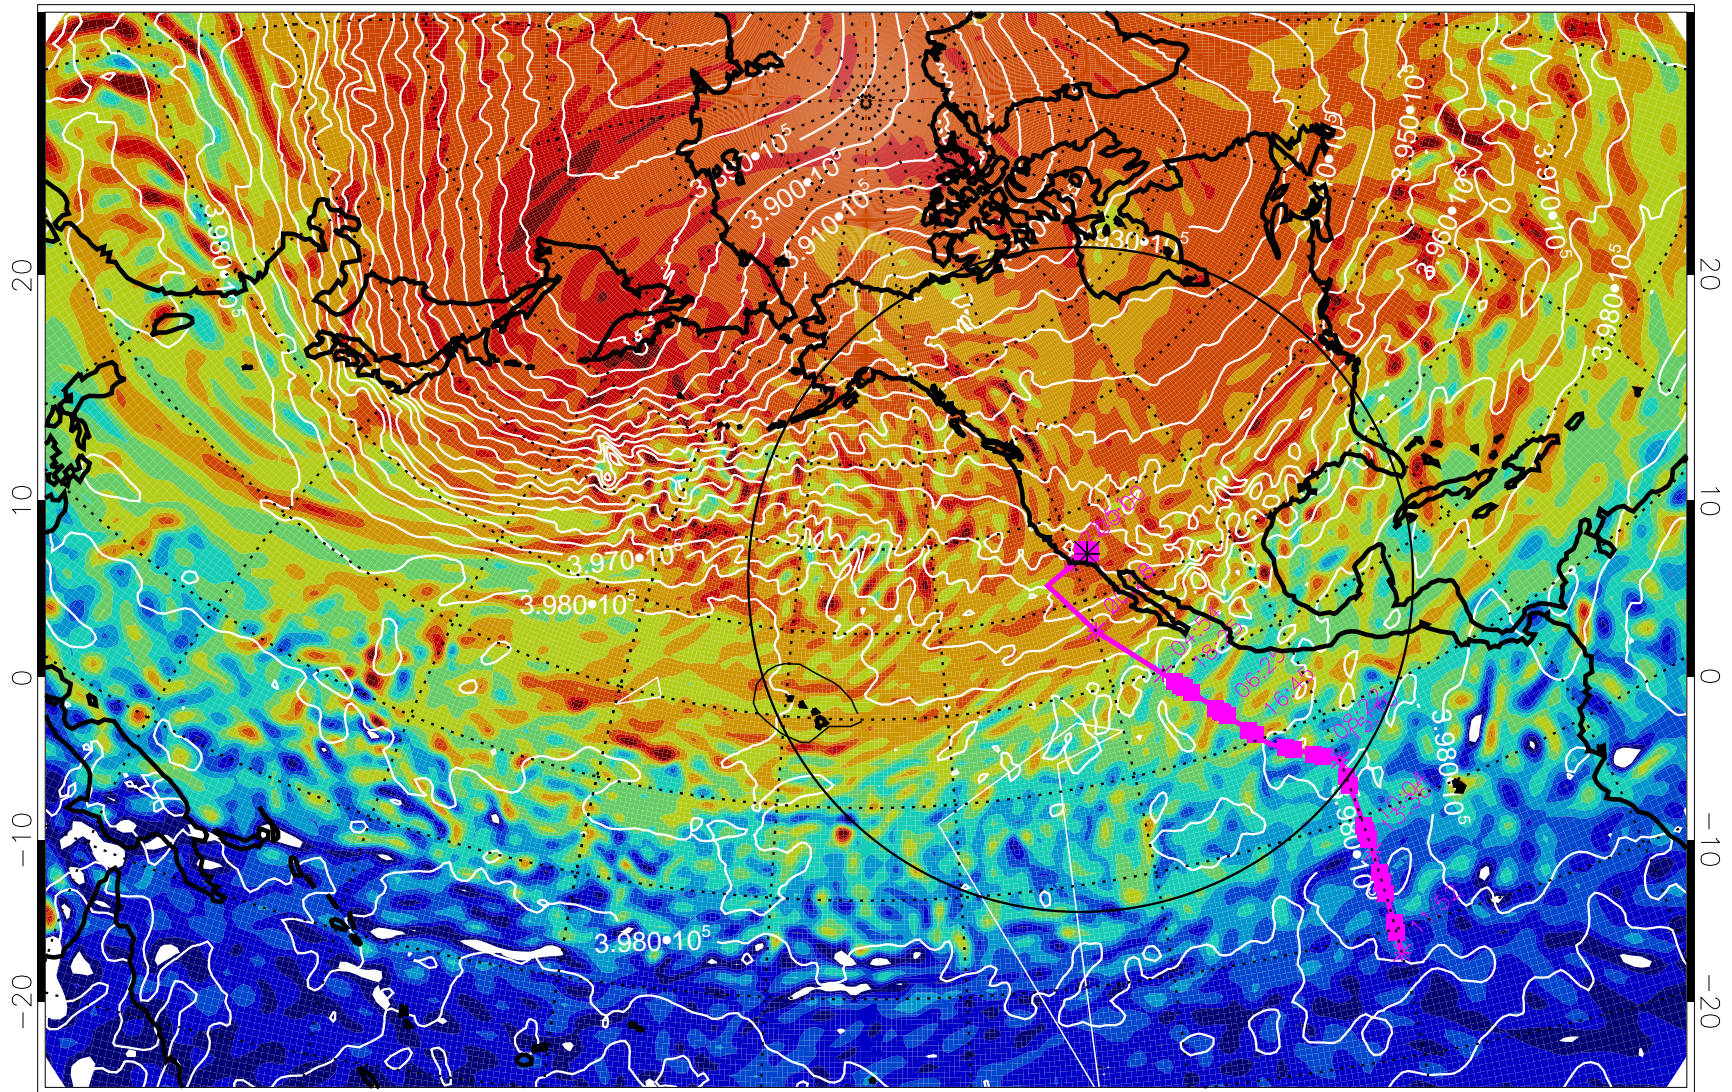

13022406, 42 hour forecast for 460K EPV

460K Montgomery Streamfunction, white

Range ring of 4055 km -- 13 hours GH round trip

13022412, 48 hour forecast for 460K EPV

460K Montgomery Streamfunction, white

Range ring of 4055 km -- 13 hours GH round trip

13022418, 54 hour forecast for 460K EPV

460K Montgomery Streamfunction, white

Range ring of 4055 km -- 13 hours GH round trip

13022500, 60 hour forecast for 460K EPV

460K Montgomery Streamfunction, white

Range ring of 4055 km -- 13 hours GH round trip

13022506, 66 hour forecast for 460K EPV

460K Montgomery Streamfunction, white

Range ring of 4055 km -- 13 hours GH round trip

13022512, 72 hour forecast for 460K EPV

460K Montgomery Streamfunction, white

Range ring of 4055 km -- 13 hours GH round trip

13022518, 78 hour forecast for 460K EPV

460K Montgomery Streamfunction, white

Range ring of 4055 km -- 13 hours GH round trip

13022600, 84 hour forecast for 460K EPV

460K Montgomery Streamfunction, white

Range ring of 4055 km -- 13 hours GH round trip