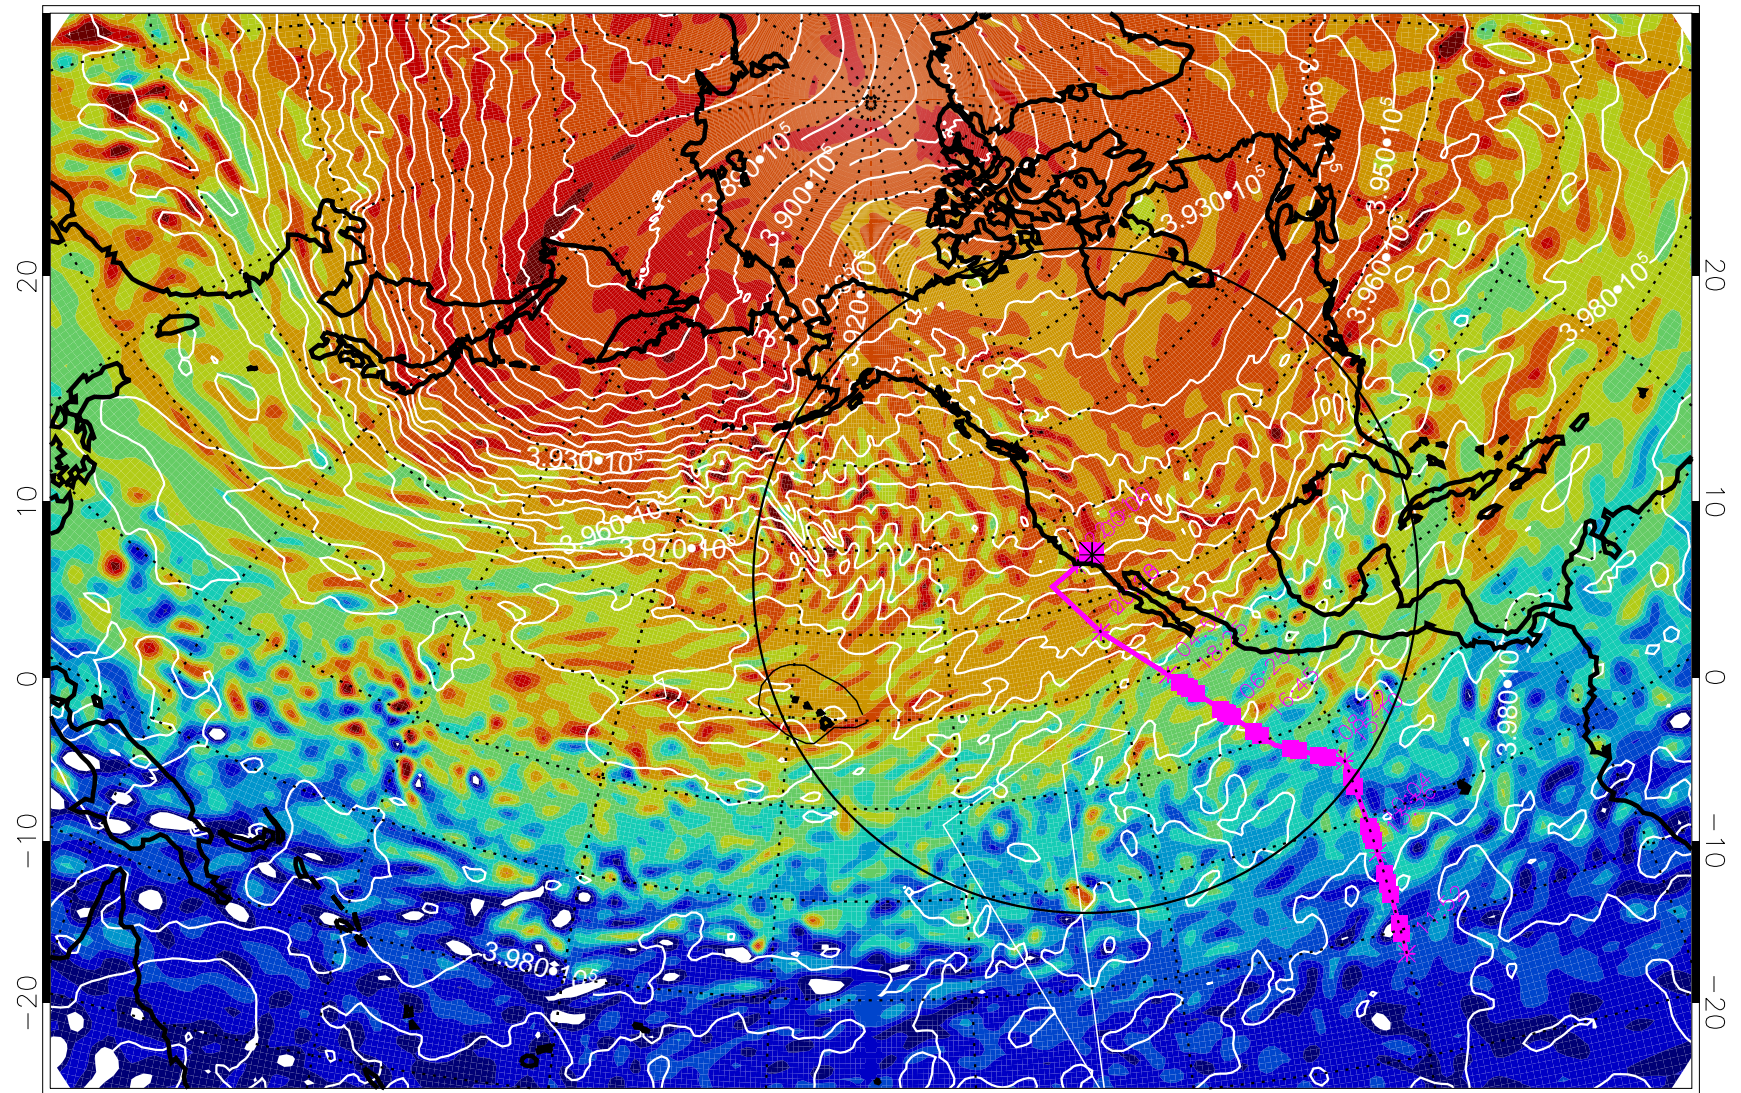

13022500, 72 hour forecast for 460K EPV

460K Montgomery Streamfunction, white

Range ring of 4055 km -- 13 hours GH round trip

13022506, 78 hour forecast for 460K EPV

460K Montgomery Streamfunction, white

Range ring of 4055 km -- 13 hours GH round trip

13022512, 84 hour forecast for 460K EPV

460K Montgomery Streamfunction, white

Range ring of 4055 km -- 13 hours GH round trip

13022518, 90 hour forecast for 460K EPV

460K Montgomery Streamfunction, white

Range ring of 4055 km -- 13 hours GH round trip

13022606, 102 hour forecast for 460K EPV

460K Montgomery Streamfunction, white

Range ring of 4055 km -- 13 hours GH round trip

13022612, 108 hour forecast for 460K EPV

460K Montgomery Streamfunction, white

Range ring of 4055 km -- 13 hours GH round trip

13022618, 114 hour forecast for 460K EPV

460K Montgomery Streamfunction, white

Range ring of 4055 km -- 13 hours GH round trip

13022700, 120 hour forecast for 460K EPV