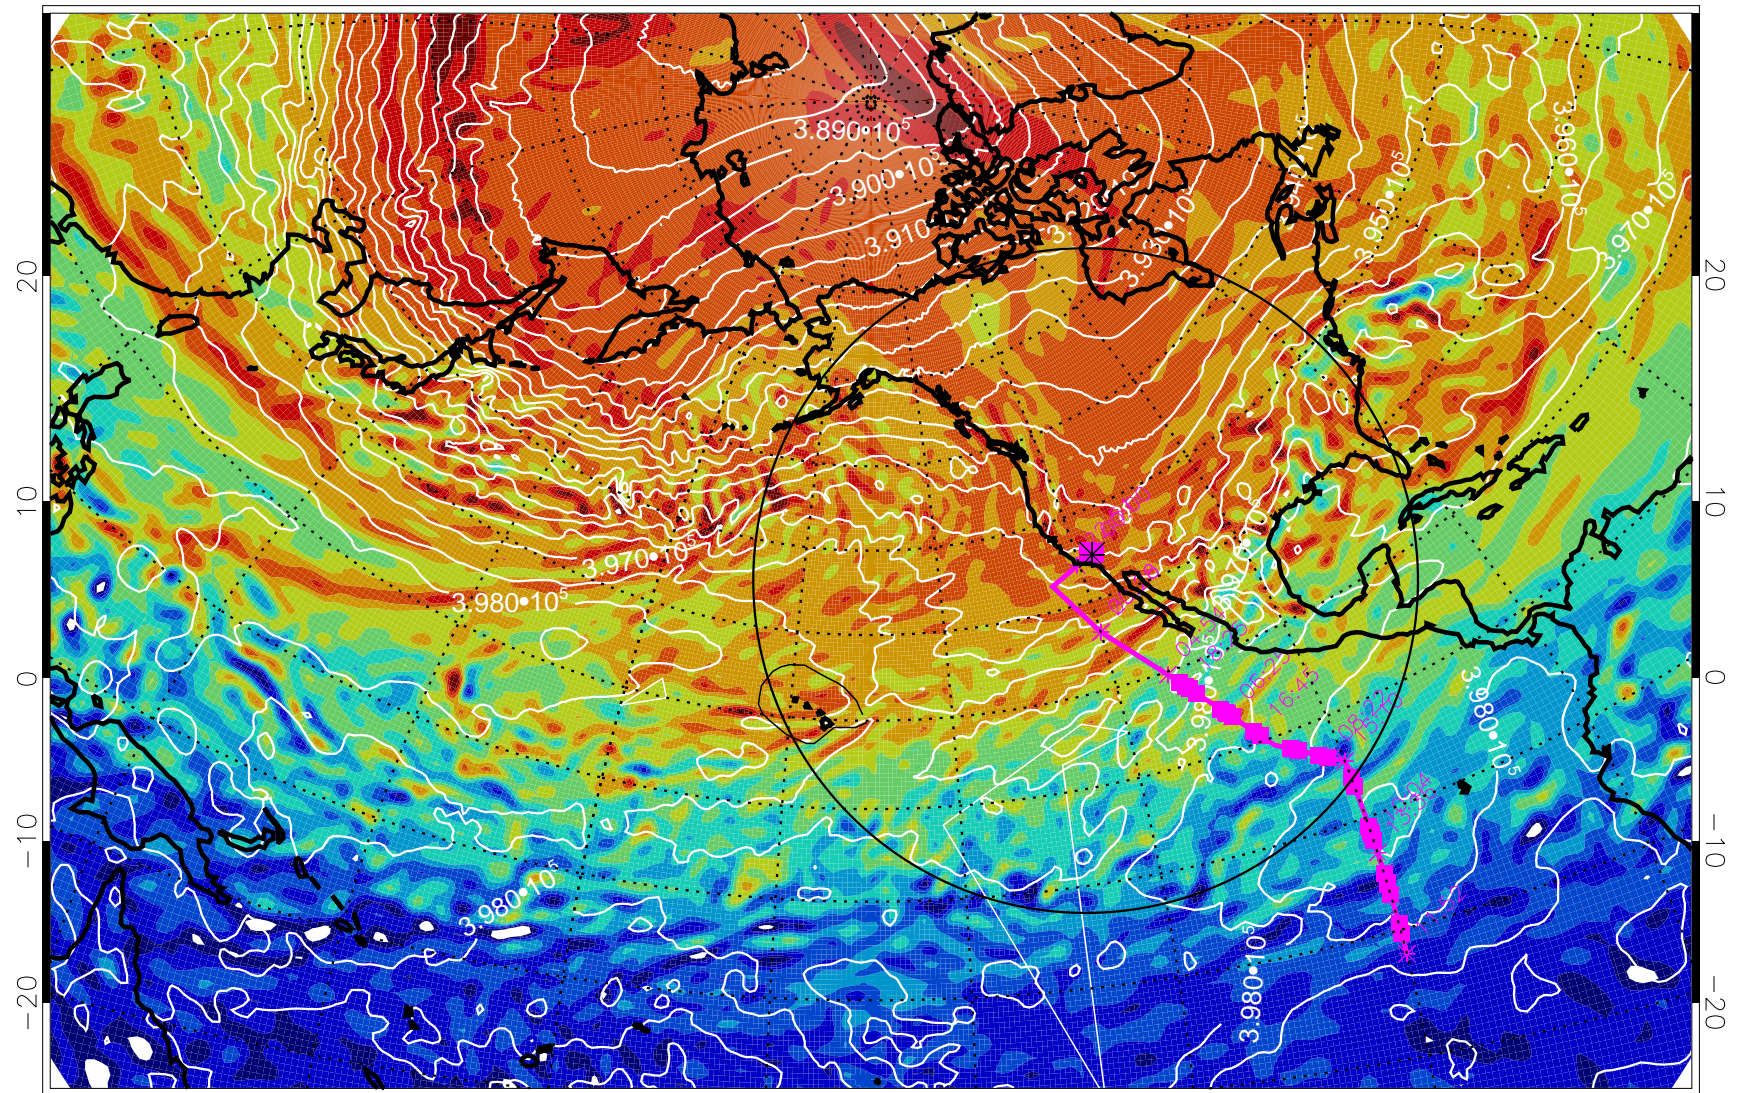

13022212, 12 hour forecast for 460K EPV

460K Montgomery Streamfunction, white

Range ring of 4055 km -- 13 hours GH round trip

13022218, 18 hour forecast for 460K EPV

460K Montgomery Streamfunction, white

Range ring of 4055 km -- 13 hours GH round trip

13022300, 24 hour forecast for 460K EPV

460K Montgomery Streamfunction, white

Range ring of 4055 km -- 13 hours GH round trip

13022306, 30 hour forecast for 460K EPV

460K Montgomery Streamfunction, white

Range ring of 4055 km -- 13 hours GH round trip

13022312, 36 hour forecast for 460K EPV

460K Montgomery Streamfunction, white

Range ring of 4055 km -- 13 hours GH round trip

13022318, 42 hour forecast for 460K EPV

460K Montgomery Streamfunction, white

Range ring of 4055 km -- 13 hours GH round trip

13022400, 48 hour forecast for 460K EPV

460K Montgomery Streamfunction, white

Range ring of 4055 km -- 13 hours GH round trip

13022406, 54 hour forecast for 460K EPV

460K Montgomery Streamfunction, white

Range ring of 4055 km -- 13 hours GH round trip