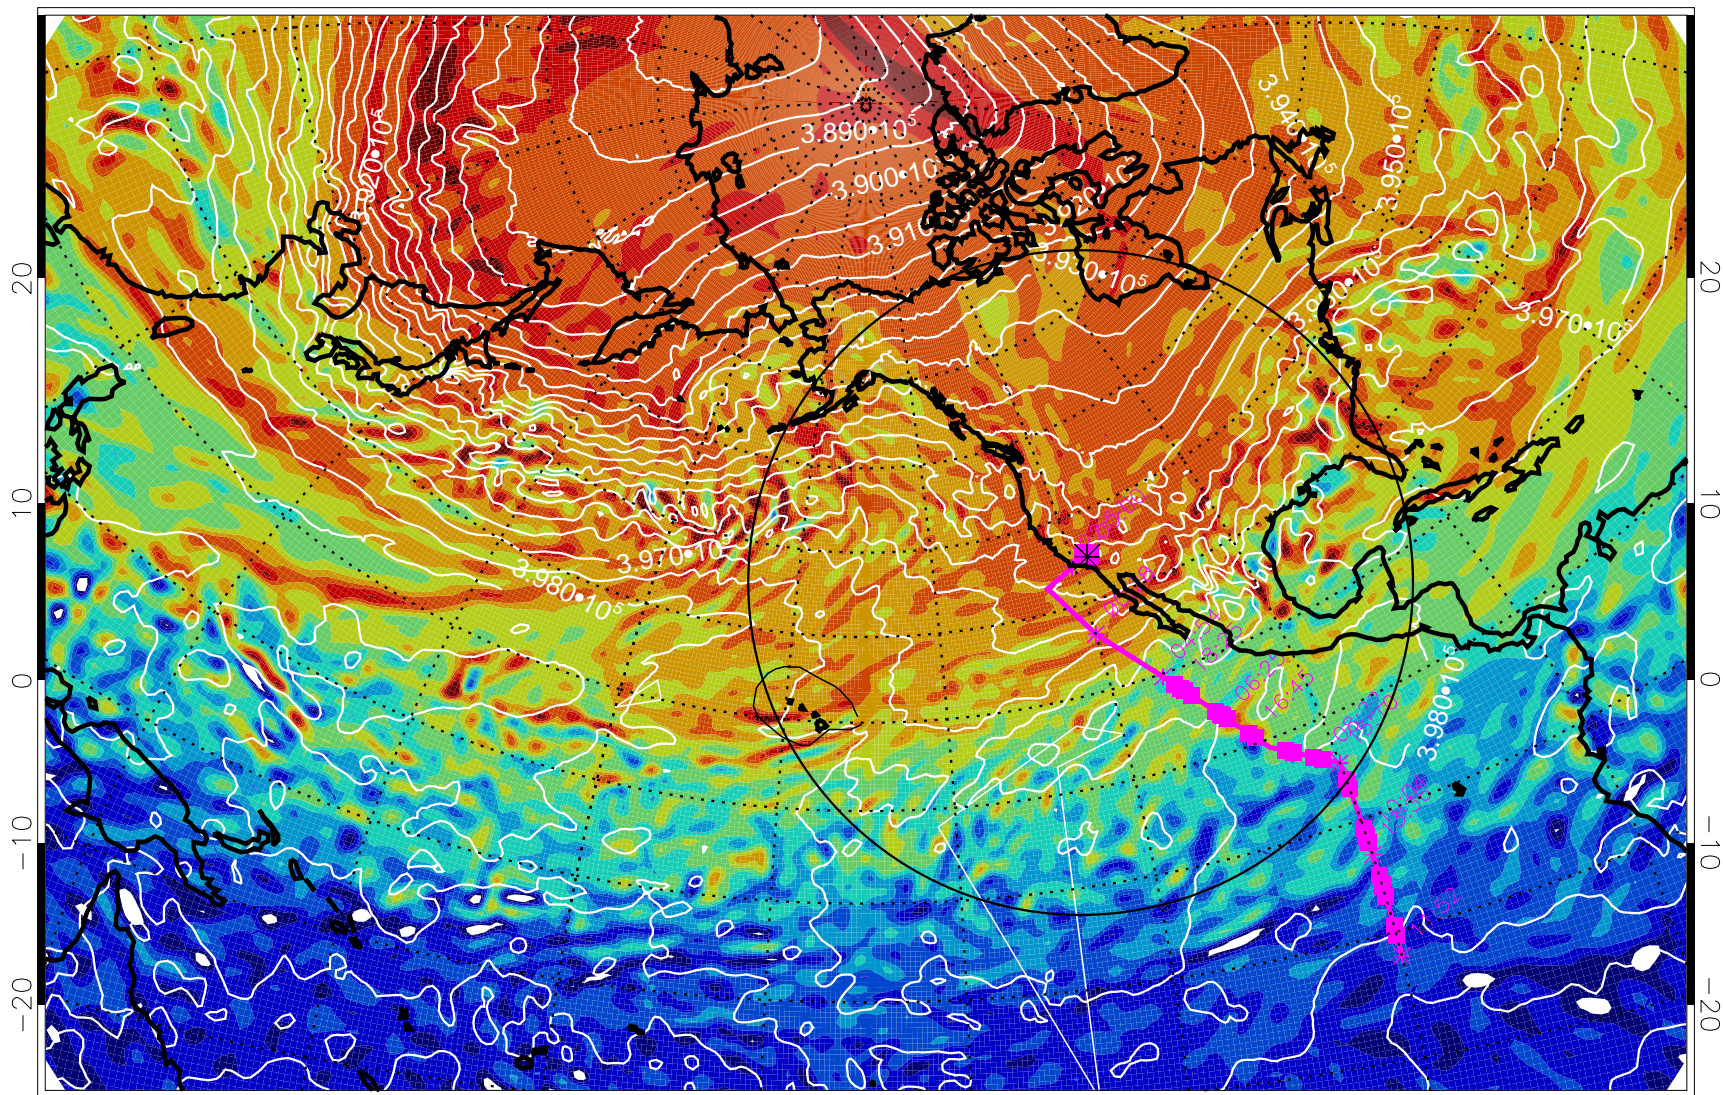

13022212, 12 hour forecast for 460K EPV

460K Montgomery Streamfunction, white

Range ring of 4055 km -- 13 hours GH round trip

13022218, 18 hour forecast for 460K EPV

460K Montgomery Streamfunction, white

Range ring of 4055 km -- 13 hours GH round trip

13022300, 24 hour forecast for 460K EPV

460K Montgomery Streamfunction, white

Range ring of 4055 km -- 13 hours GH round trip

13022306, 30 hour forecast for 460K EPV

460K Montgomery Streamfunction, white

Range ring of 4055 km -- 13 hours GH round trip

13022312, 36 hour forecast for 460K EPV

460K Montgomery Streamfunction, white

Range ring of 4055 km -- 13 hours GH round trip

13022318, 42 hour forecast for 460K EPV

460K Montgomery Streamfunction, white

Range ring of 4055 km -- 13 hours GH round trip

13022412, 60 hour forecast for 460K EPV

460K Montgomery Streamfunction, white

Range ring of 4055 km -- 13 hours GH round trip

13022418, 66 hour forecast for 460K EPV

460K Montgomery Streamfunction, white

Range ring of 4055 km -- 13 hours GH round trip