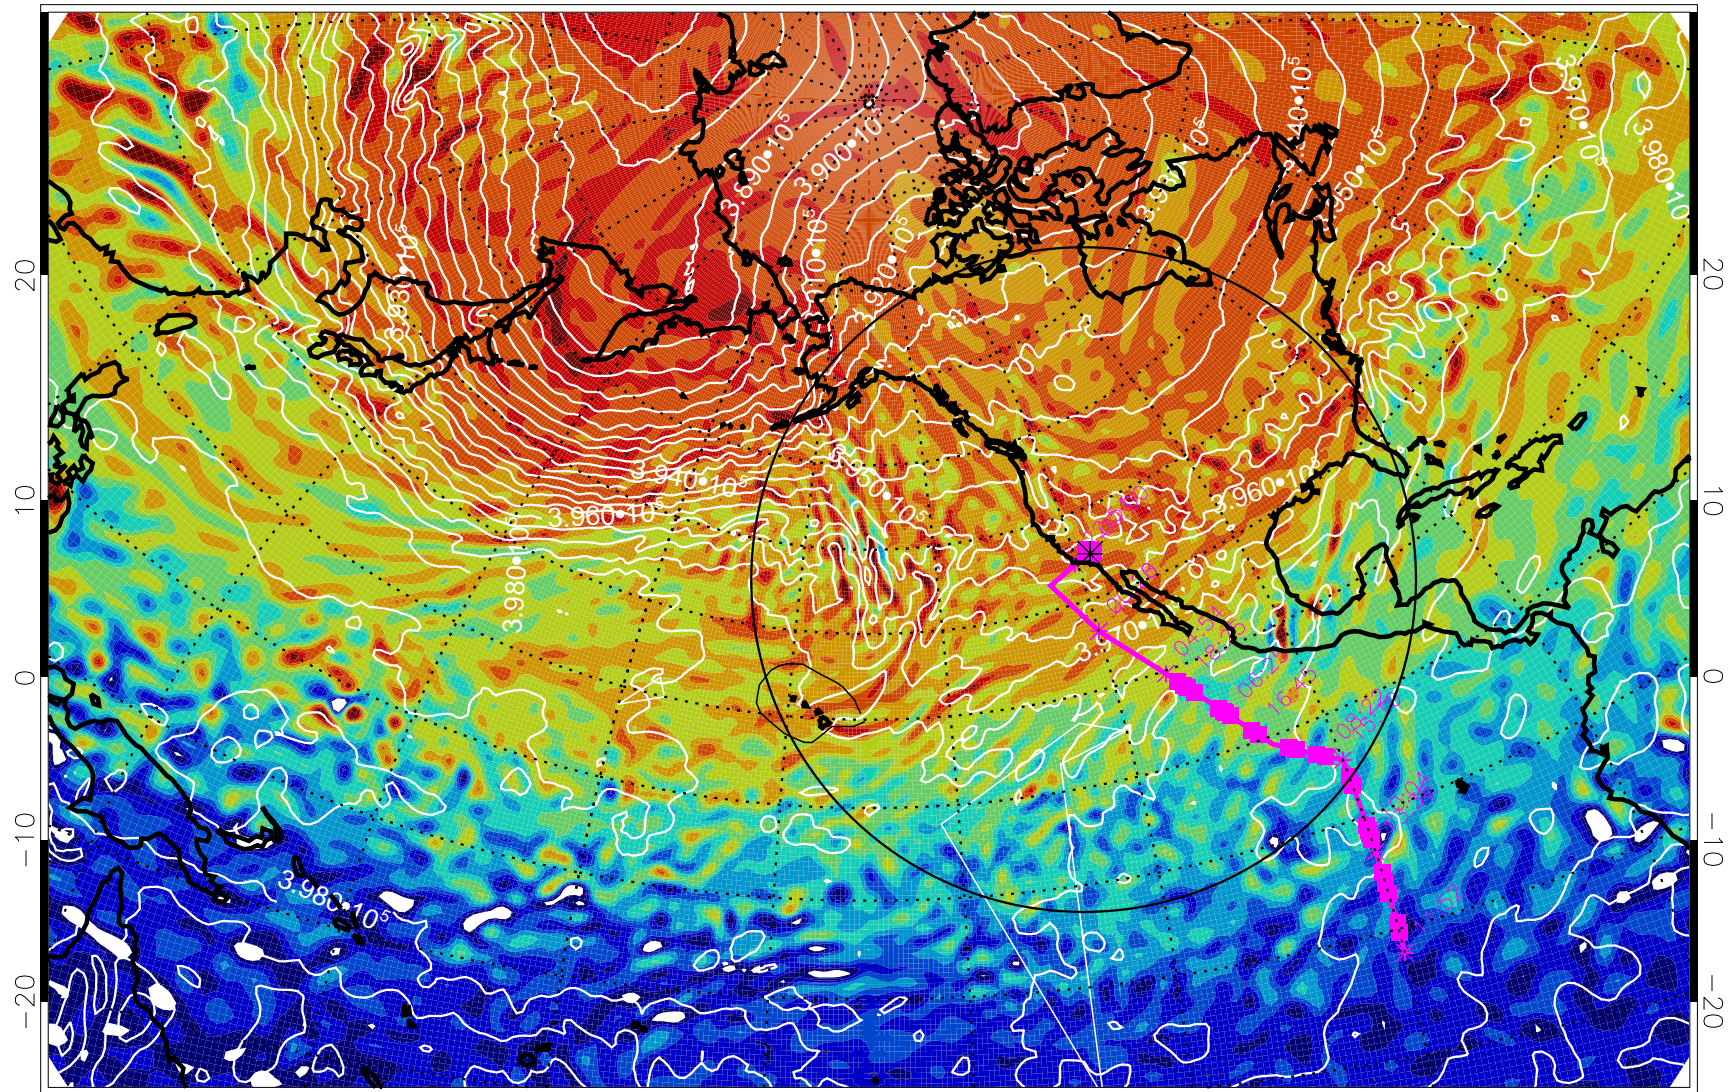

13022512, 84 hour forecast for 460K EPV

460K Montgomery Streamfunction, white

Range ring of 4055 km -- 13 hours GH round trip

13022518, 90 hour forecast for 460K EPV

460K Montgomery Streamfunction, white

Range ring of 4055 km -- 13 hours GH round trip

13022606, 102 hour forecast for 460K EPV

460K Montgomery Streamfunction, white

Range ring of 4055 km -- 13 hours GH round trip

13022612, 108 hour forecast for 460K EPV

460K Montgomery Streamfunction, white

Range ring of 4055 km -- 13 hours GH round trip

13022618, 114 hour forecast for 460K EPV

460K Montgomery Streamfunction, white

Range ring of 4055 km -- 13 hours GH round trip

13022700, 120 hour forecast for 460K EPV

460K Montgomery Streamfunction, white

Range ring of 4055 km -- 13 hours GH round trip