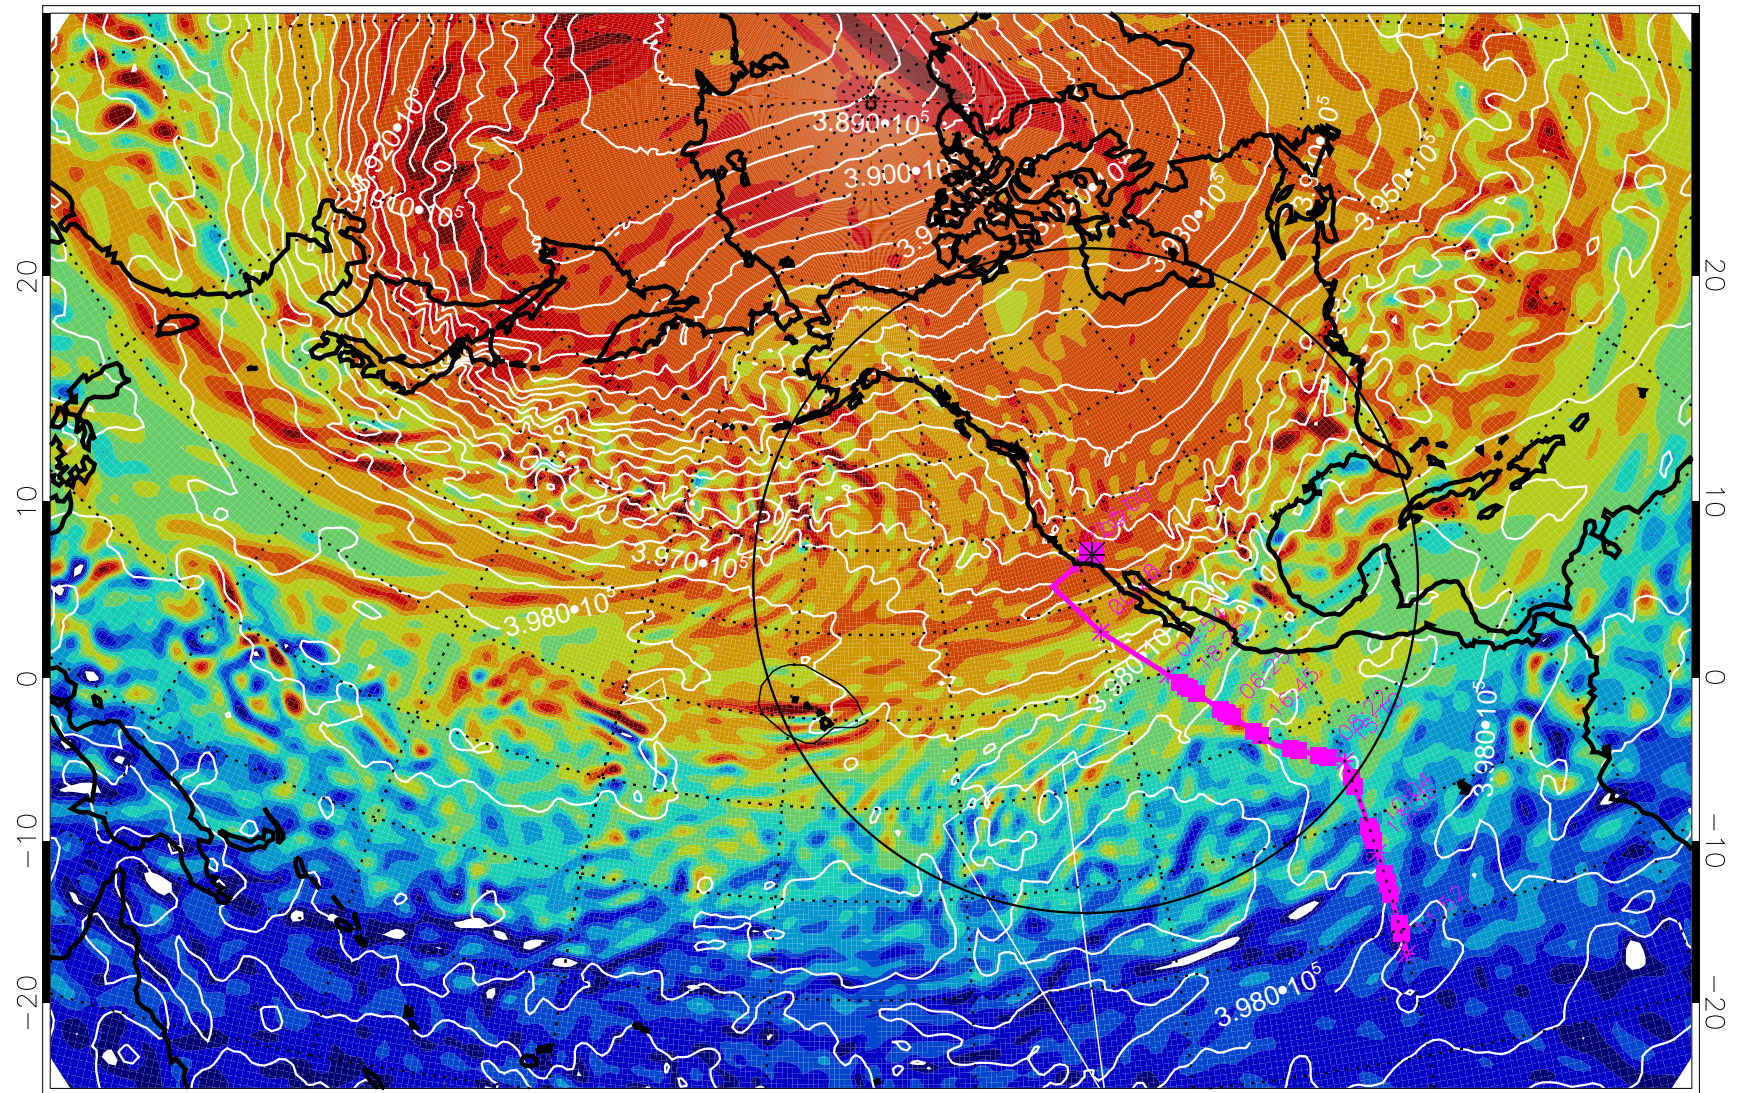

13022212, 12 hour forecast for 460K EPV

460K Montgomery Streamfunction, white

Range ring of 4055 km -- 13 hours GH round trip

13022218, 18 hour forecast for 460K EPV

460K Montgomery Streamfunction, white

Range ring of 4055 km -- 13 hours GH round trip

13022300, 24 hour forecast for 460K EPV

460K Montgomery Streamfunction, white

Range ring of 4055 km -- 13 hours GH round trip

13022306, 30 hour forecast for 460K EPV

460K Montgomery Streamfunction, white

Range ring of 4055 km -- 13 hours GH round trip

13022312, 36 hour forecast for 460K EPV

460K Montgomery Streamfunction, white

Range ring of 4055 km -- 13 hours GH round trip

13022318, 42 hour forecast for 460K EPV

460K Montgomery Streamfunction, white

Range ring of 4055 km -- 13 hours GH round trip

13022400, 48 hour forecast for 460K EPV

460K Montgomery Streamfunction, white

Range ring of 4055 km -- 13 hours GH round trip

13022406, 54 hour forecast for 460K EPV

460K Montgomery Streamfunction, white

Range ring of 4055 km -- 13 hours GH round trip