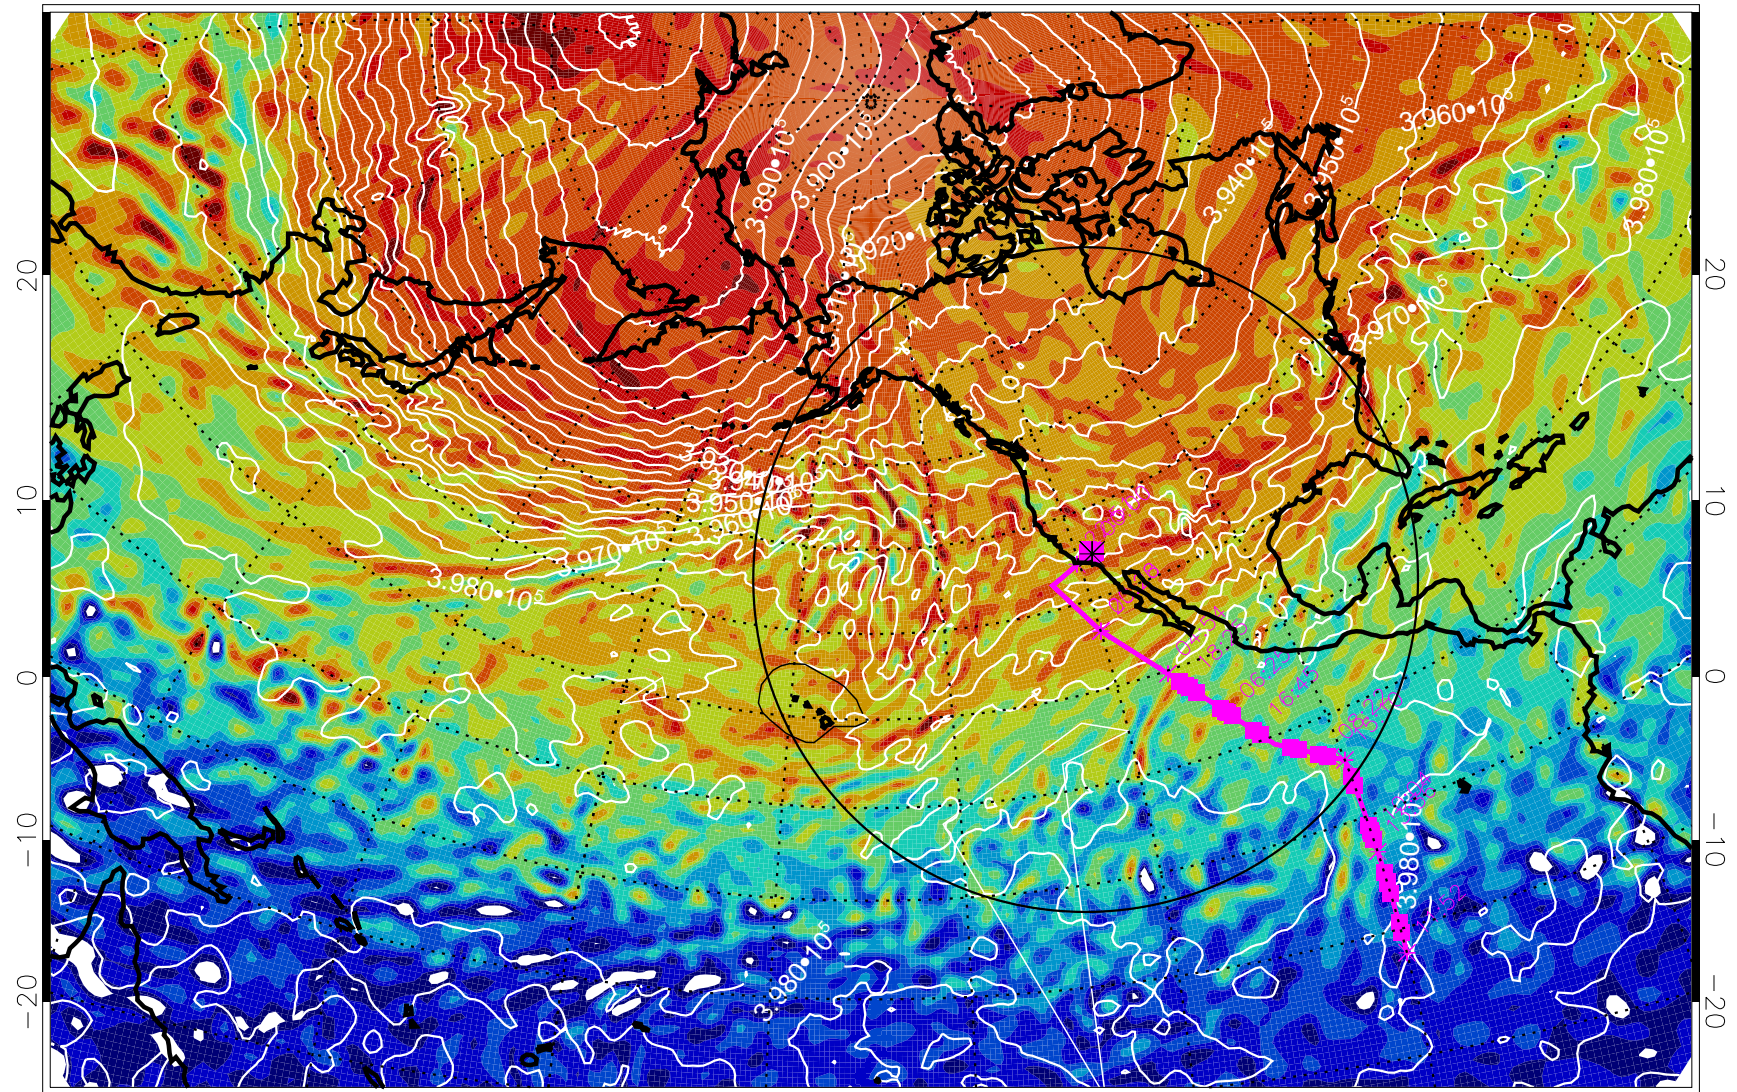

13022606, 102 hour forecast for 460K EPV

460K Montgomery Streamfunction, white

Range ring of 4055 km -- 13 hours GH round trip

13022612, 108 hour forecast for 460K EPV

460K Montgomery Streamfunction, white

Range ring of 4055 km -- 13 hours GH round trip

13022618, 114 hour forecast for 460K EPV

460K Montgomery Streamfunction, white

Range ring of 4055 km -- 13 hours GH round trip

13022700, 120 hour forecast for 460K EPV

460K Montgomery Streamfunction, white

Range ring of 4055 km -- 13 hours GH round trip