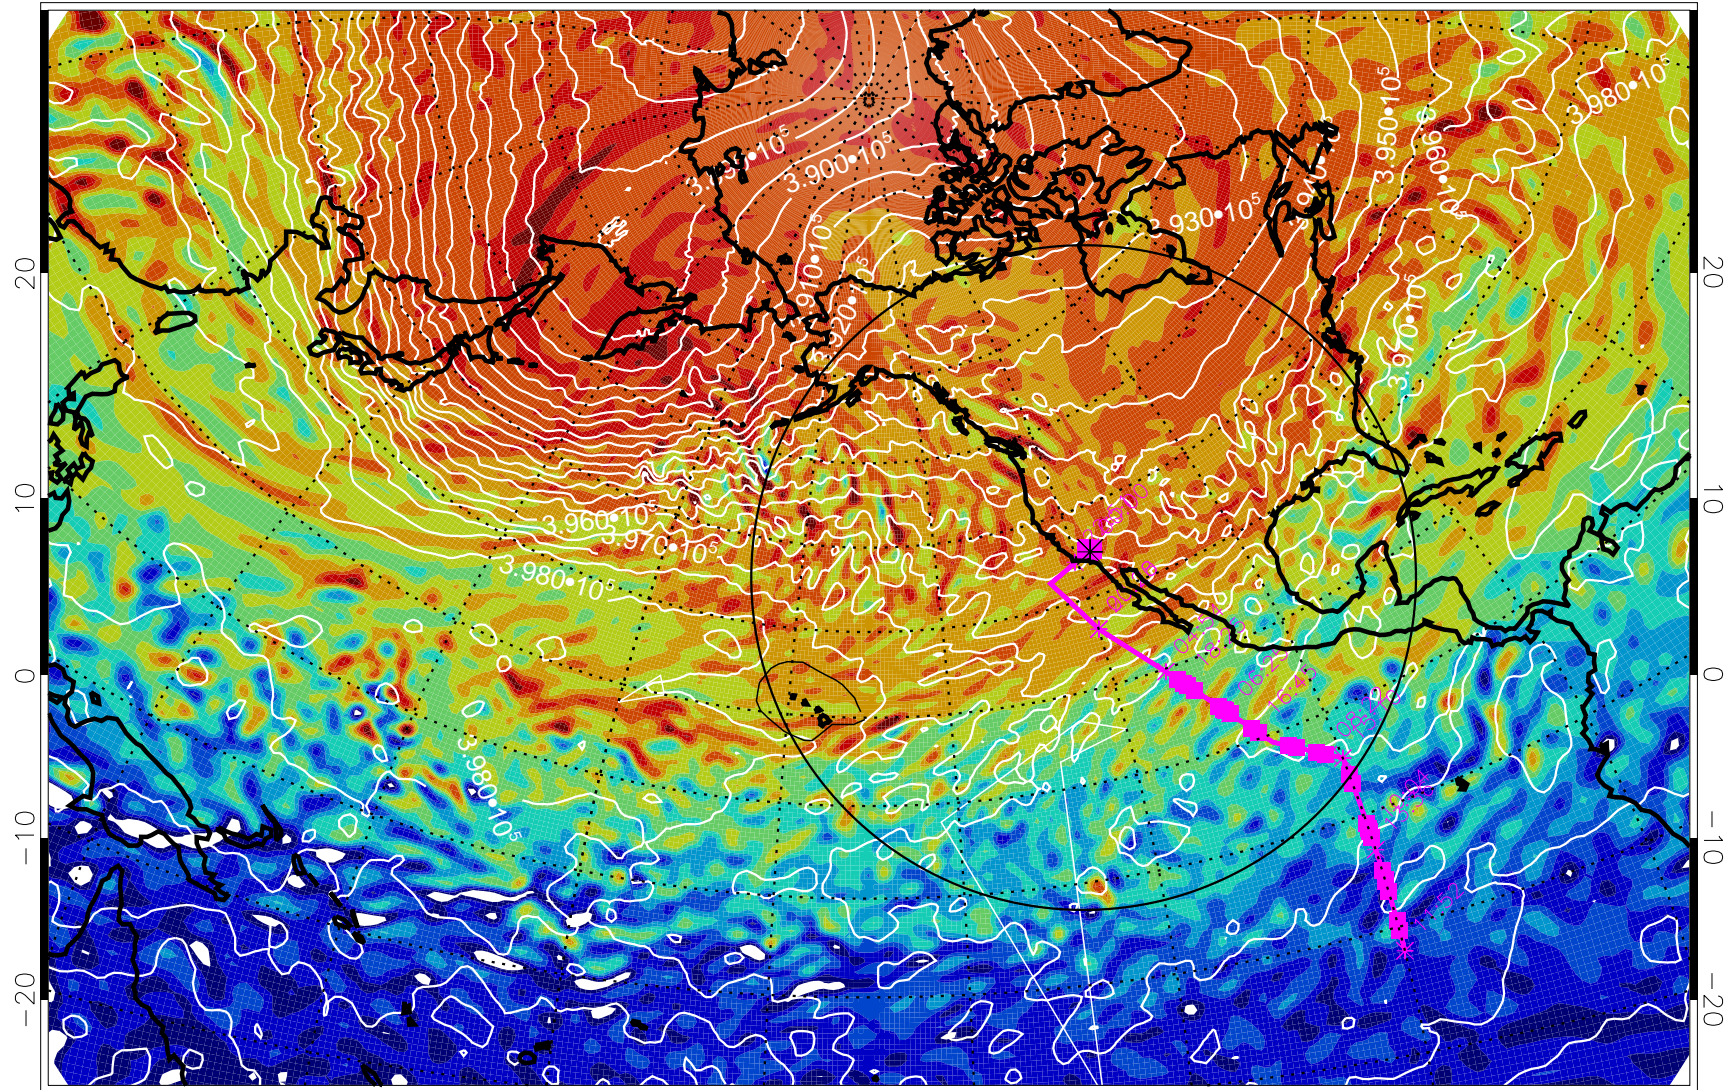

13022500, 72 hour forecast for 460K EPV

460K Montgomery Streamfunction, white

Range ring of 4055 km -- 13 hours GH round trip

13022506, 78 hour forecast for 460K EPV

460K Montgomery Streamfunction, white

Range ring of 4055 km -- 13 hours GH round trip

13022512, 84 hour forecast for 460K EPV

460K Montgomery Streamfunction, white

Range ring of 4055 km -- 13 hours GH round trip

13022518, 90 hour forecast for 460K EPV

460K Montgomery Streamfunction, white

Range ring of 4055 km -- 13 hours GH round trip

13022606, 102 hour forecast for 460K EPV

460K Montgomery Streamfunction, white

Range ring of 4055 km -- 13 hours GH round trip

13022612, 108 hour forecast for 460K EPV

460K Montgomery Streamfunction, white

Range ring of 4055 km -- 13 hours GH round trip

13022618, 114 hour forecast for 460K EPV

460K Montgomery Streamfunction, white

Range ring of 4055 km -- 13 hours GH round trip

13022700, 120 hour forecast for 460K EPV