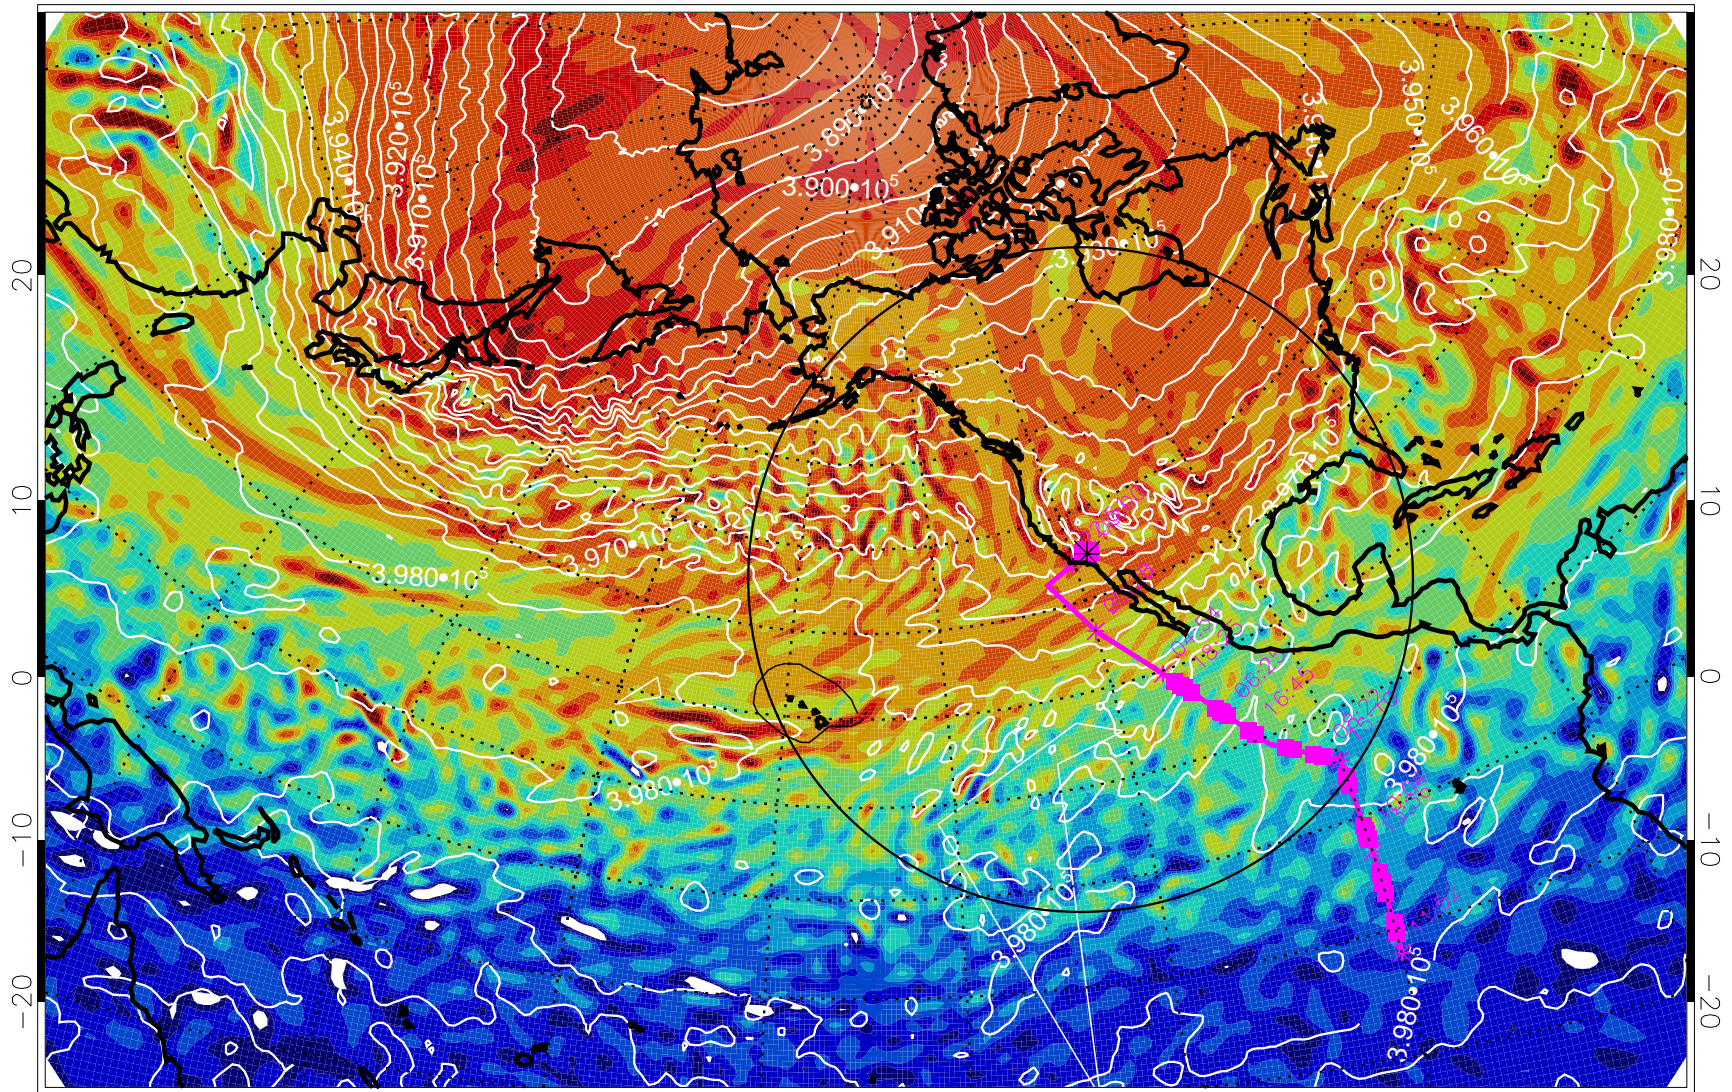

13022312, 36 hour forecast for 460K EPV

460K Montgomery Streamfunction, white

Range ring of 4055 km -- 13 hours GH round trip

13022318, 42 hour forecast for 460K EPV

460K Montgomery Streamfunction, white

Range ring of 4055 km -- 13 hours GH round trip

13022400, 48 hour forecast for 460K EPV

460K Montgomery Streamfunction, white

Range ring of 4055 km -- 13 hours GH round trip

13022406, 54 hour forecast for 460K EPV

460K Montgomery Streamfunction, white

Range ring of 4055 km -- 13 hours GH round trip

13022412, 60 hour forecast for 460K EPV

460K Montgomery Streamfunction, white

Range ring of 4055 km -- 13 hours GH round trip

13022418, 66 hour forecast for 460K EPV

460K Montgomery Streamfunction, white

Range ring of 4055 km -- 13 hours GH round trip

13022606, 102 hour forecast for 460K EPV

460K Montgomery Streamfunction, white

Range ring of 4055 km -- 13 hours GH round trip

13022612, 108 hour forecast for 460K EPV

460K Montgomery Streamfunction, white