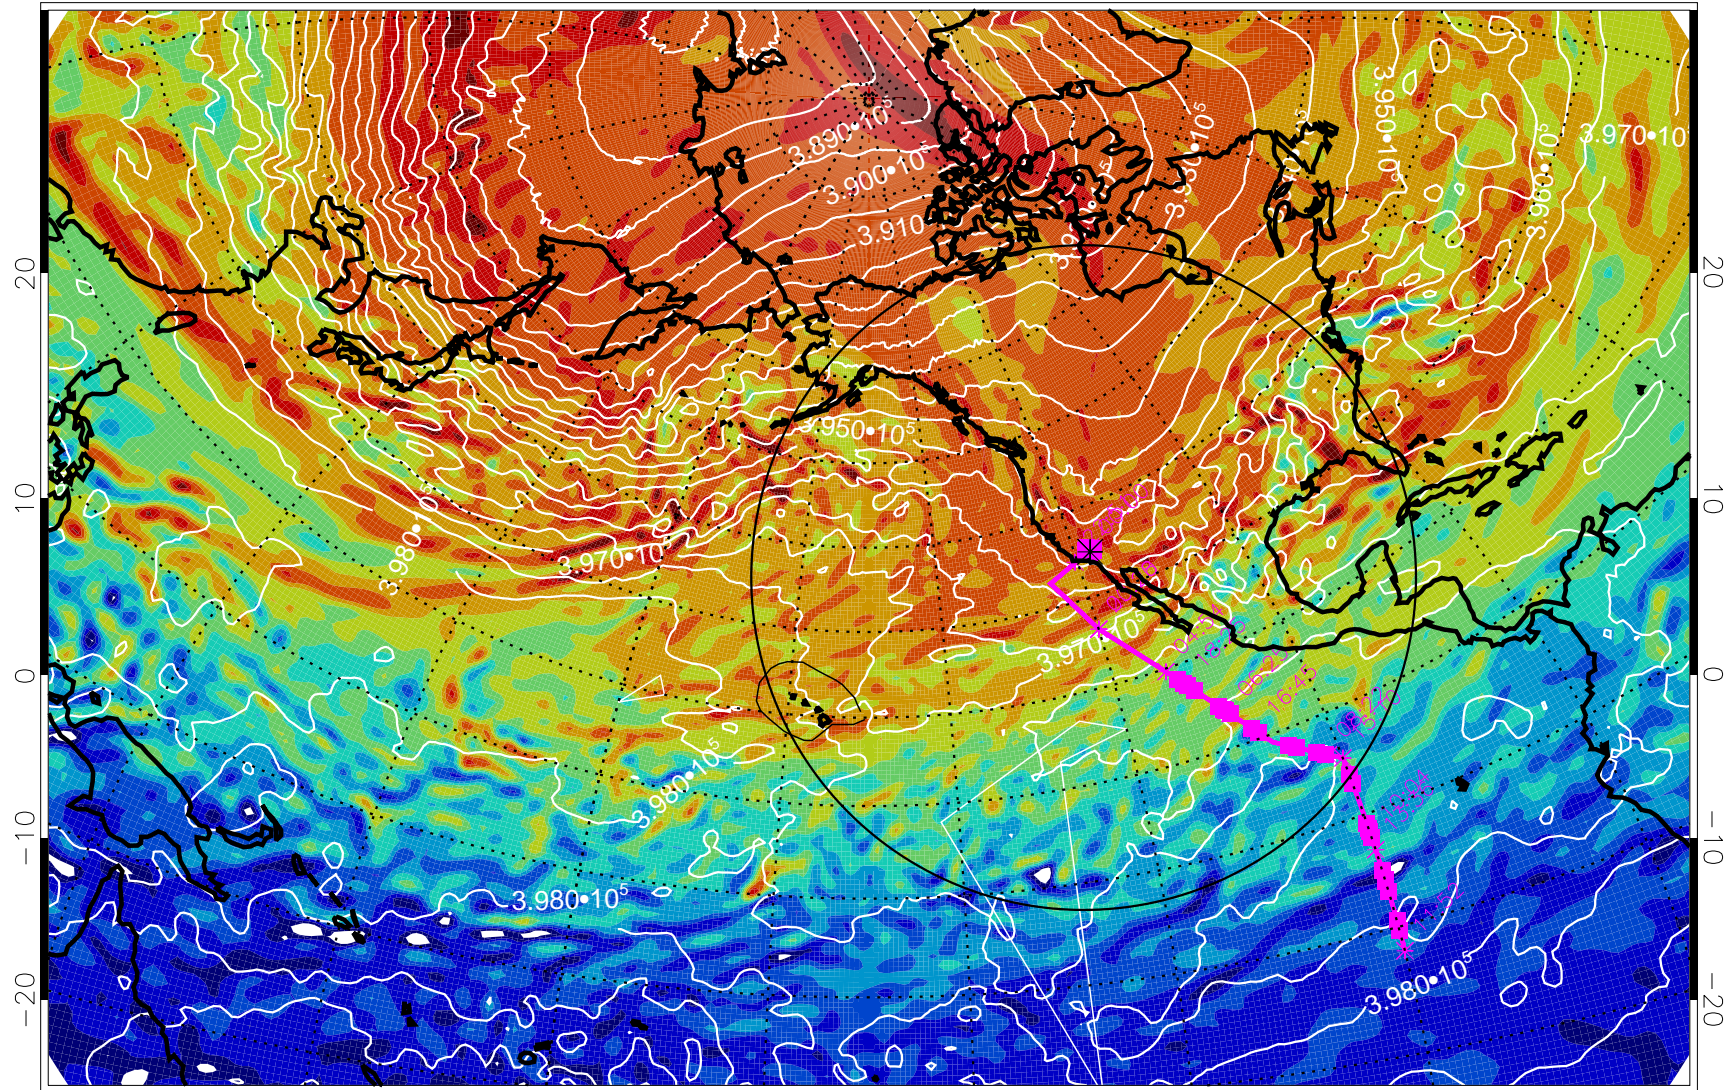

13022212, 12 hour forecast for 460K EPV

460K Montgomery Streamfunction, white

Range ring of 4055 km -- 13 hours GH round trip

13022218, 18 hour forecast for 460K EPV

460K Montgomery Streamfunction, white

Range ring of 4055 km -- 13 hours GH round trip

13022300, 24 hour forecast for 460K EPV

460K Montgomery Streamfunction, white

Range ring of 4055 km -- 13 hours GH round trip

13022306, 30 hour forecast for 460K EPV

460K Montgomery Streamfunction, white

Range ring of 4055 km -- 13 hours GH round trip

13022312, 36 hour forecast for 460K EPV

460K Montgomery Streamfunction, white

Range ring of 4055 km -- 13 hours GH round trip

13022318, 42 hour forecast for 460K EPV

460K Montgomery Streamfunction, white

Range ring of 4055 km -- 13 hours GH round trip

13022400, 48 hour forecast for 460K EPV

460K Montgomery Streamfunction, white

Range ring of 4055 km -- 13 hours GH round trip

13022406, 54 hour forecast for 460K EPV

460K Montgomery Streamfunction, white

Range ring of 4055 km -- 13 hours GH round trip