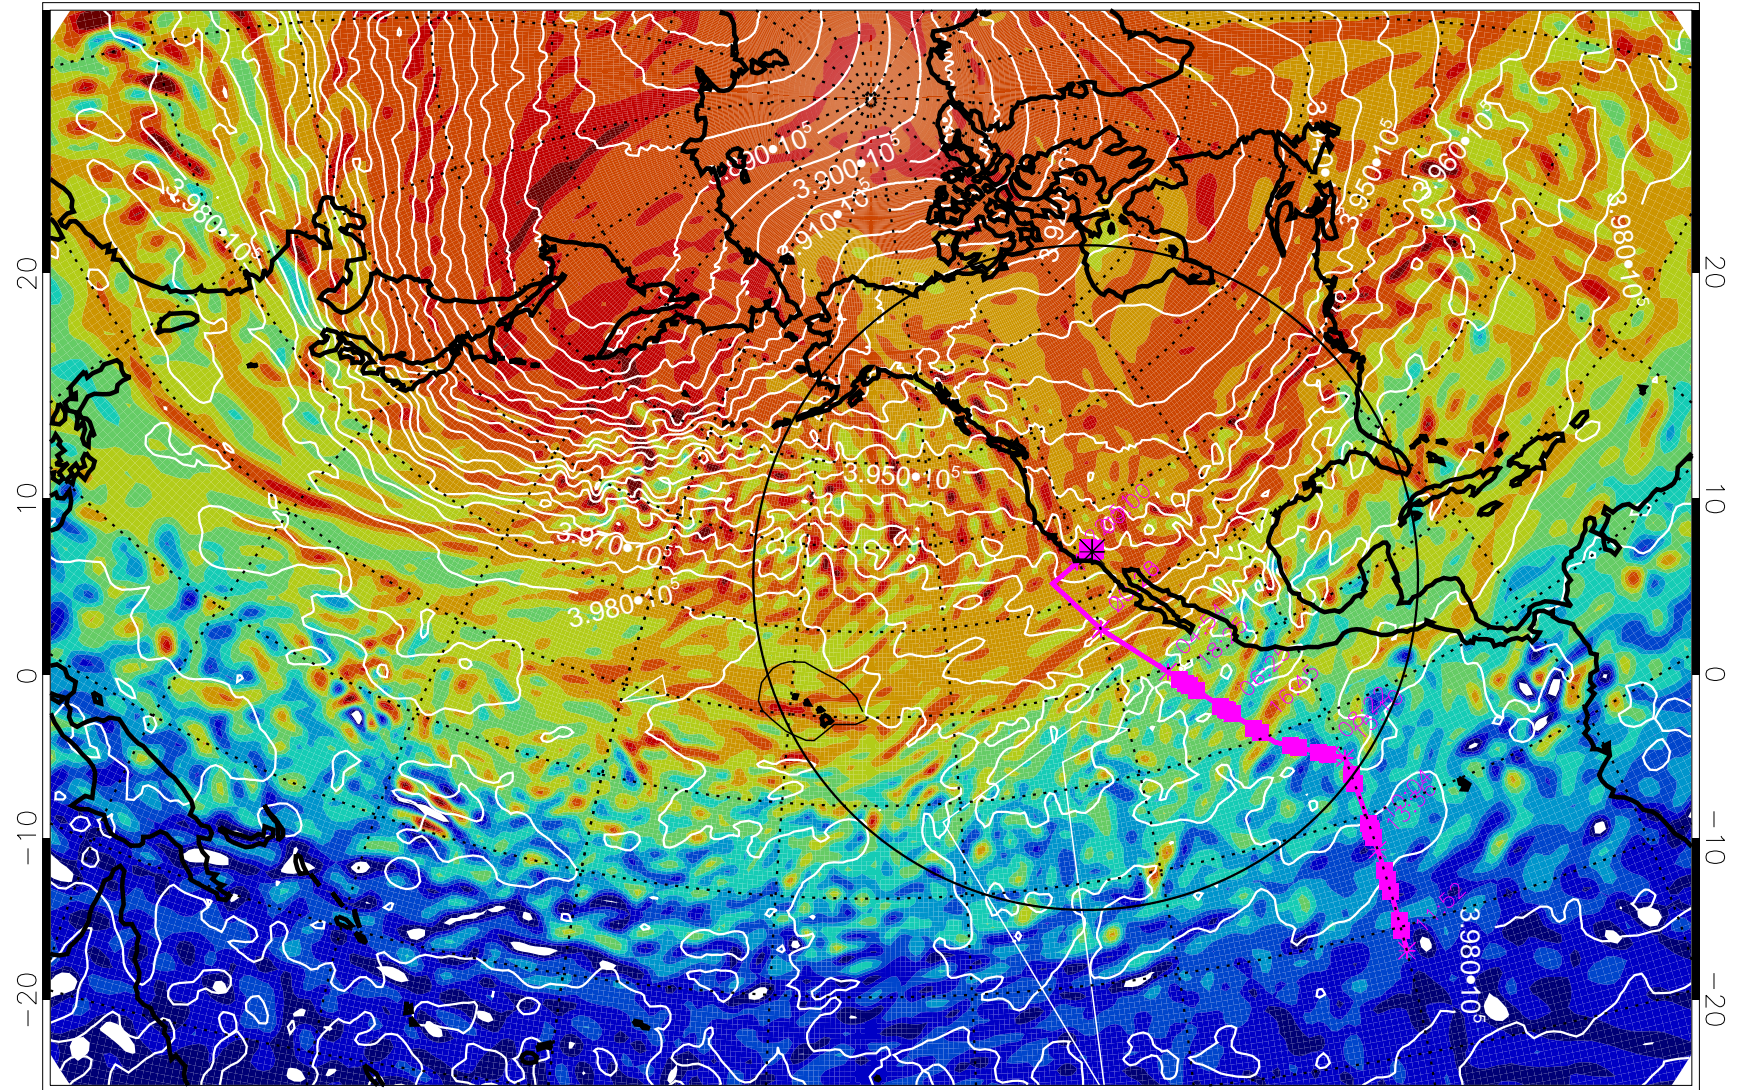

13022412, 60 hour forecast for 460K EPV

460K Montgomery Streamfunction, white

Range ring of 4055 km -- 13 hours GH round trip

13022418, 66 hour forecast for 460K EPV

460K Montgomery Streamfunction, white

Range ring of 4055 km -- 13 hours GH round trip

13022500, 72 hour forecast for 460K EPV

460K Montgomery Streamfunction, white

Range ring of 4055 km -- 13 hours GH round trip

13022506, 78 hour forecast for 460K EPV

460K Montgomery Streamfunction, white

Range ring of 4055 km -- 13 hours GH round trip

13022512, 84 hour forecast for 460K EPV

460K Montgomery Streamfunction, white

Range ring of 4055 km -- 13 hours GH round trip

13022518, 90 hour forecast for 460K EPV

460K Montgomery Streamfunction, white

Range ring of 4055 km -- 13 hours GH round trip

13022606, 102 hour forecast for 460K EPV

460K Montgomery Streamfunction, white

Range ring of 4055 km -- 13 hours GH round trip

13022612, 108 hour forecast for 460K EPV

460K Montgomery Streamfunction, white