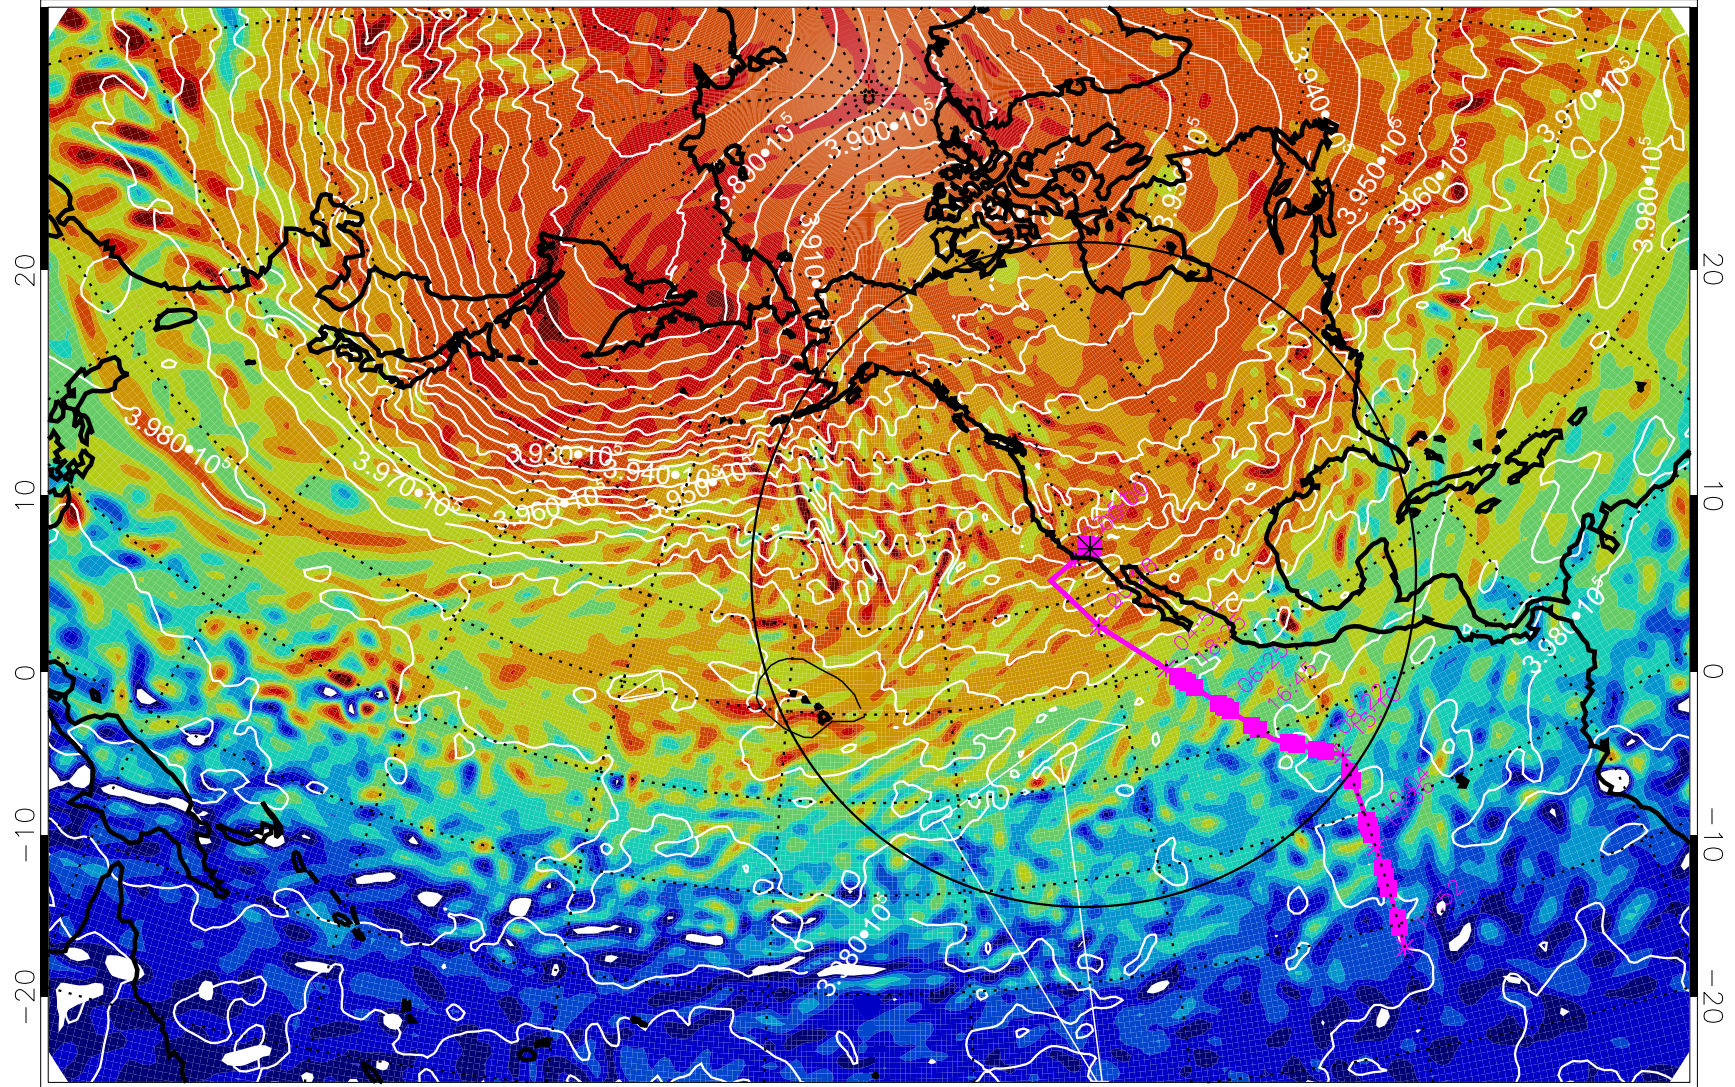

13022500, 72 hour forecast for 460K EPV

460K Montgomery Streamfunction, white

Range ring of 4055 km -- 13 hours GH round trip

13022506, 78 hour forecast for 460K EPV

460K Montgomery Streamfunction, white

Range ring of 4055 km -- 13 hours GH round trip

13022512, 84 hour forecast for 460K EPV

460K Montgomery Streamfunction, white

Range ring of 4055 km -- 13 hours GH round trip

13022518, 90 hour forecast for 460K EPV

460K Montgomery Streamfunction, white

Range ring of 4055 km -- 13 hours GH round trip

13022606, 102 hour forecast for 460K EPV

460K Montgomery Streamfunction, white

Range ring of 4055 km -- 13 hours GH round trip

13022612, 108 hour forecast for 460K EPV

460K Montgomery Streamfunction, white

Range ring of 4055 km -- 13 hours GH round trip

13022618, 114 hour forecast for 460K EPV

460K Montgomery Streamfunction, white

Range ring of 4055 km -- 13 hours GH round trip

13022700, 120 hour forecast for 460K EPV