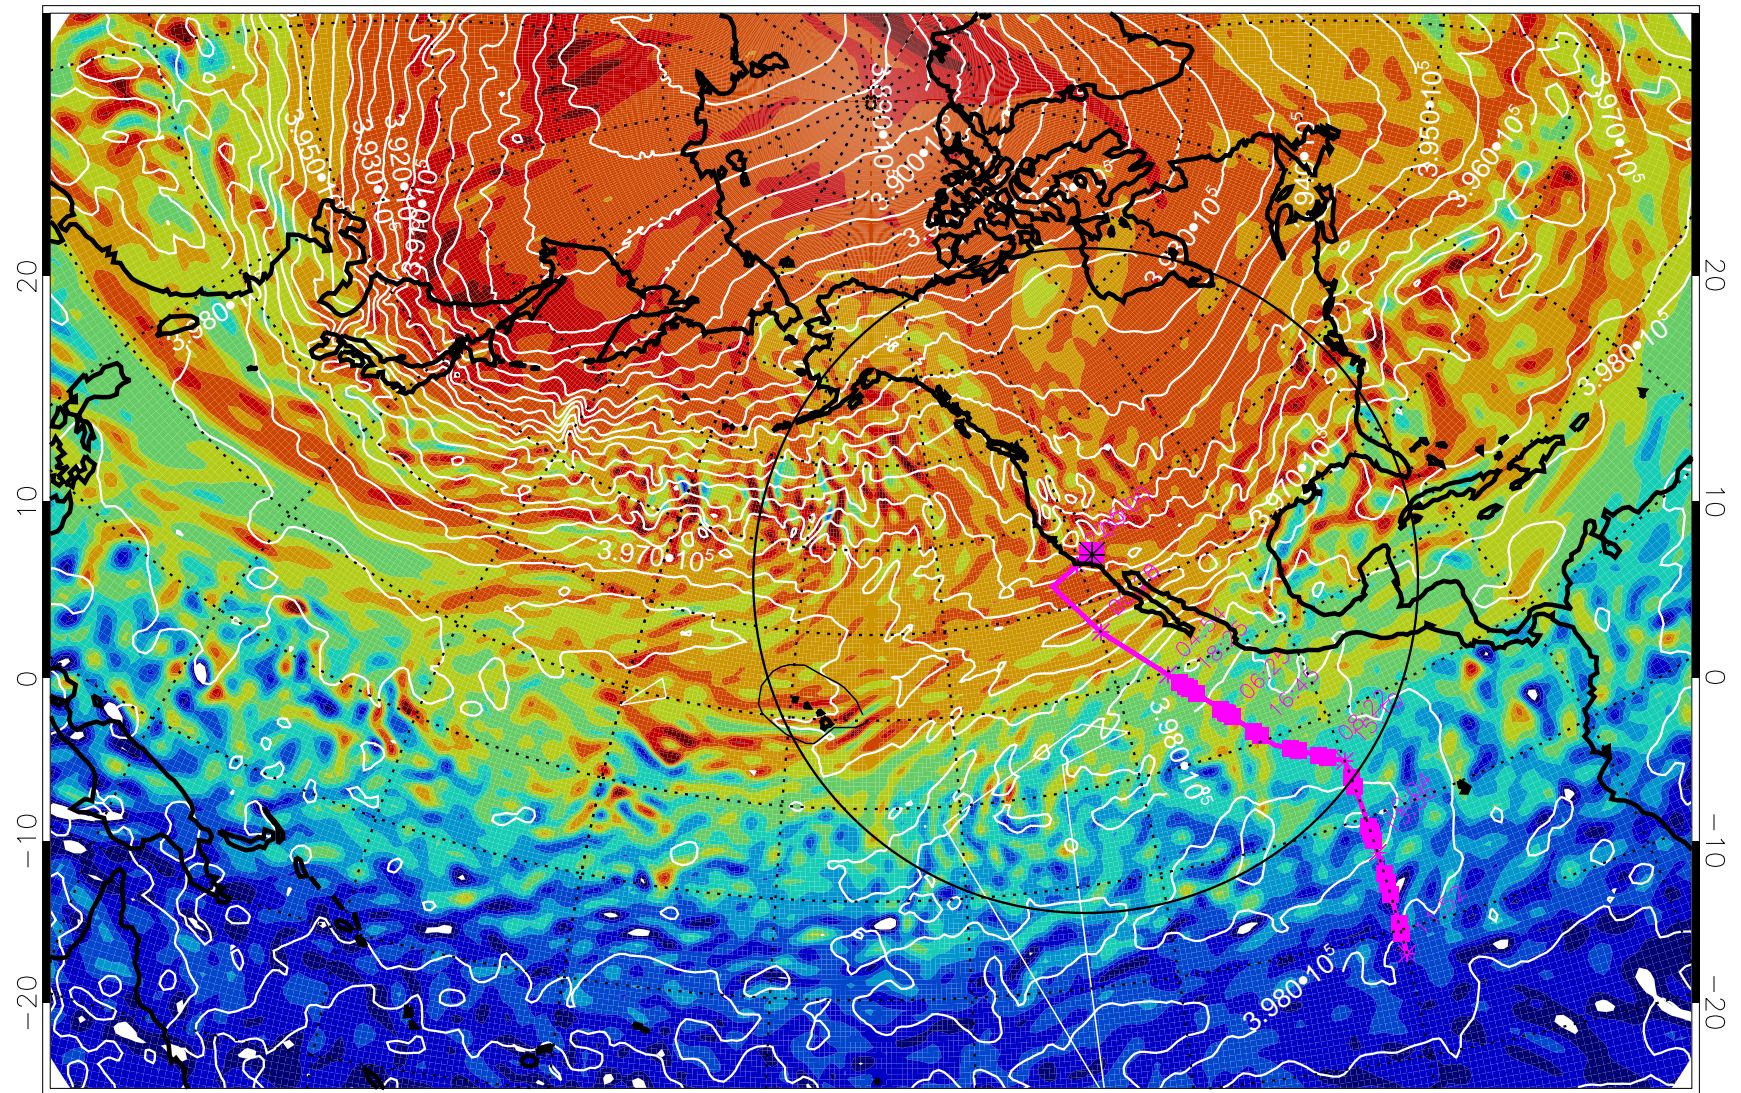

13022300, 24 hour forecast for 460K EPV

460K Montgomery Streamfunction, white

Range ring of 4055 km -- 13 hours GH round trip

13022306, 30 hour forecast for 460K EPV

460K Montgomery Streamfunction, white

Range ring of 4055 km -- 13 hours GH round trip

13022312, 36 hour forecast for 460K EPV

460K Montgomery Streamfunction, white

Range ring of 4055 km -- 13 hours GH round trip

13022318, 42 hour forecast for 460K EPV

460K Montgomery Streamfunction, white

Range ring of 4055 km -- 13 hours GH round trip

13022400, 48 hour forecast for 460K EPV

460K Montgomery Streamfunction, white

Range ring of 4055 km -- 13 hours GH round trip

13022406, 54 hour forecast for 460K EPV

460K Montgomery Streamfunction, white

Range ring of 4055 km -- 13 hours GH round trip

13022412, 60 hour forecast for 460K EPV

460K Montgomery Streamfunction, white

Range ring of 4055 km -- 13 hours GH round trip

13022418, 66 hour forecast for 460K EPV

460K Montgomery Streamfunction, white

Range ring of 4055 km -- 13 hours GH round trip