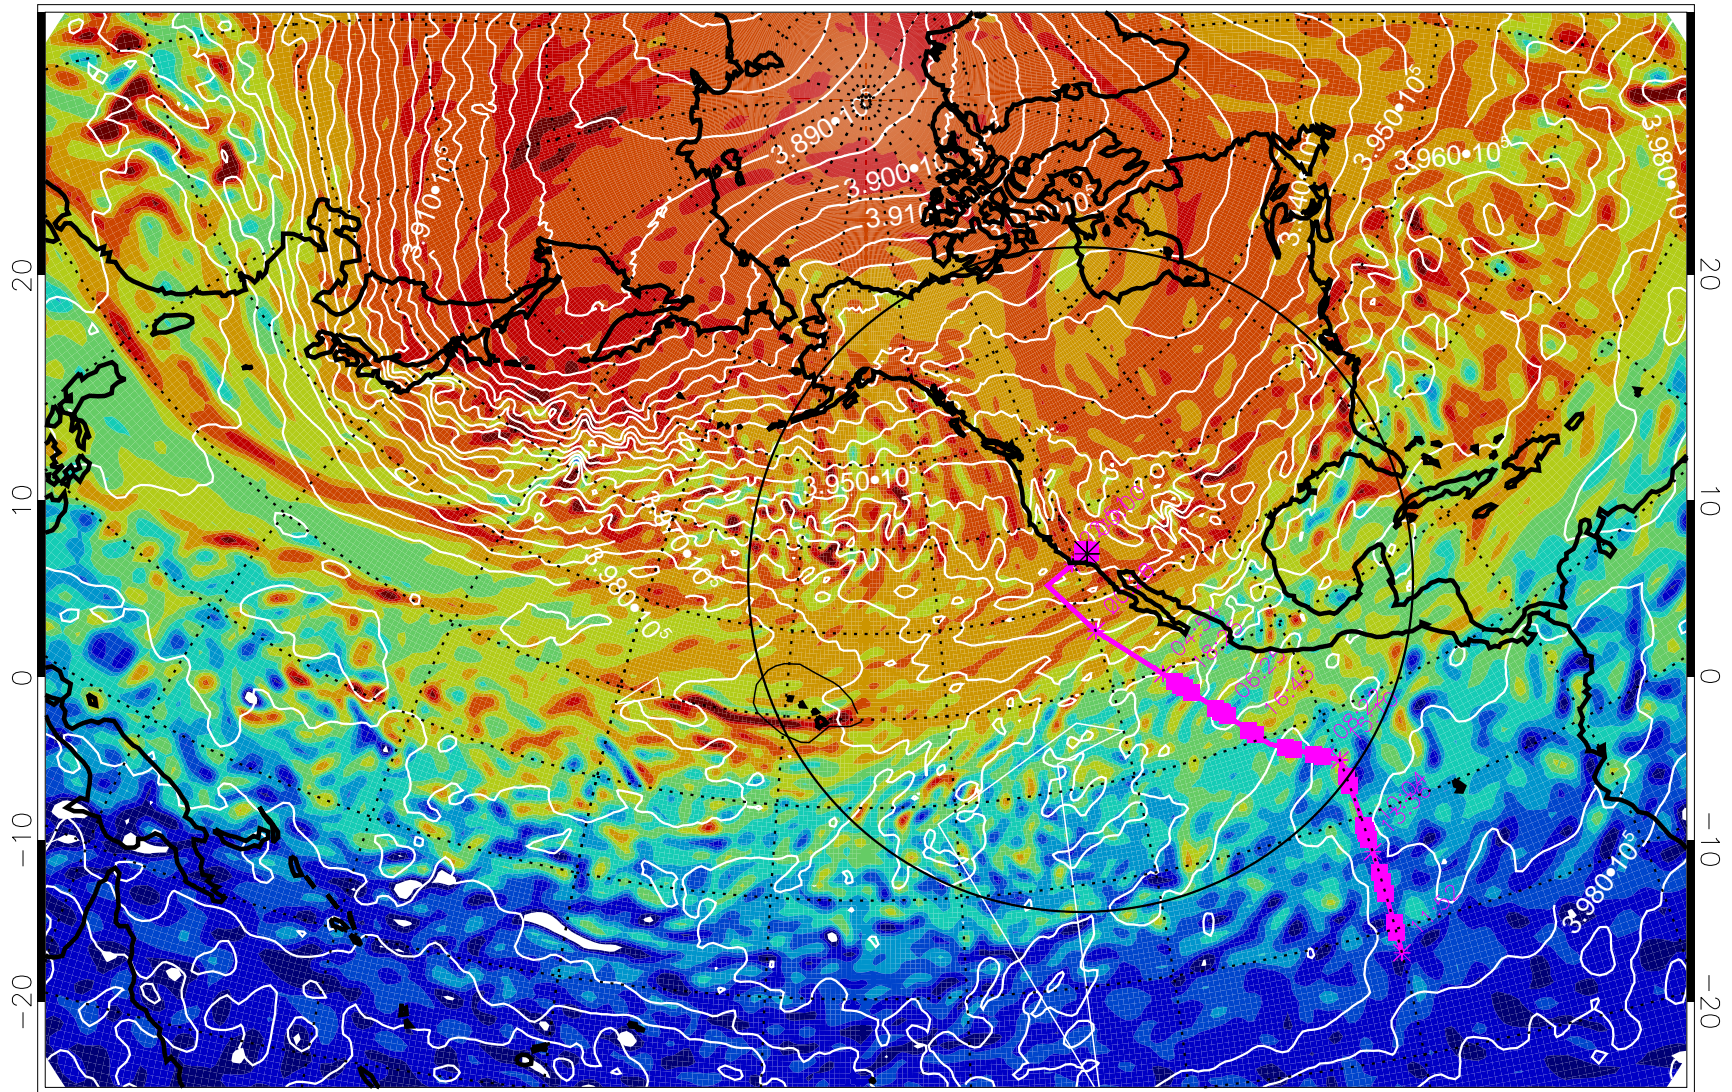

13022400, 48 hour forecast for 460K EPV

460K Montgomery Streamfunction, white

Range ring of 4055 km -- 13 hours GH round trip

13022406, 54 hour forecast for 460K EPV

460K Montgomery Streamfunction, white

Range ring of 4055 km -- 13 hours GH round trip

13022412, 60 hour forecast for 460K EPV

460K Montgomery Streamfunction, white

Range ring of 4055 km -- 13 hours GH round trip

13022418, 66 hour forecast for 460K EPV

460K Montgomery Streamfunction, white

Range ring of 4055 km -- 13 hours GH round trip

13022500, 72 hour forecast for 460K EPV

460K Montgomery Streamfunction, white

Range ring of 4055 km -- 13 hours GH round trip

13022506, 78 hour forecast for 460K EPV

460K Montgomery Streamfunction, white

Range ring of 4055 km -- 13 hours GH round trip

13022606, 102 hour forecast for 460K EPV

460K Montgomery Streamfunction, white

Range ring of 4055 km -- 13 hours GH round trip

13022612, 108 hour forecast for 460K EPV

460K Montgomery Streamfunction, white