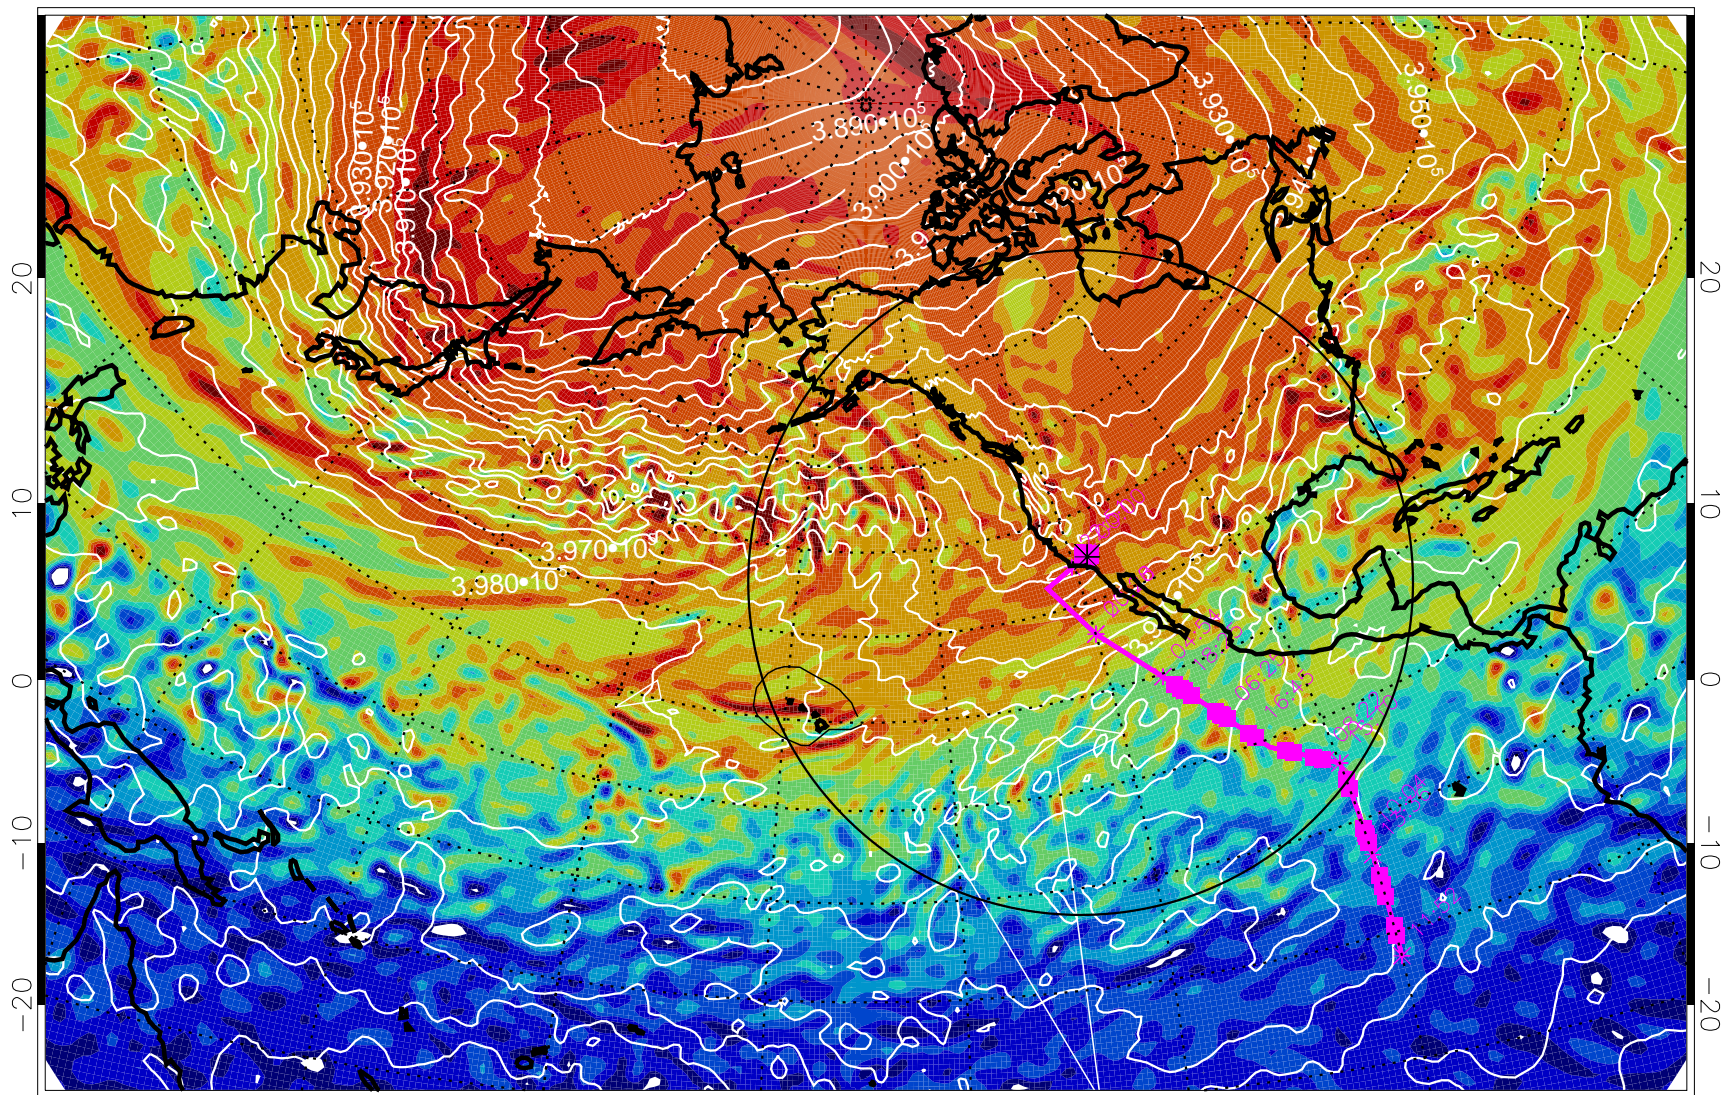

13022300, 24 hour forecast for 460K EPV

460K Montgomery Streamfunction, white

Range ring of 4055 km -- 13 hours GH round trip

13022306, 30 hour forecast for 460K EPV

460K Montgomery Streamfunction, white

Range ring of 4055 km -- 13 hours GH round trip

13022312, 36 hour forecast for 460K EPV

460K Montgomery Streamfunction, white

Range ring of 4055 km -- 13 hours GH round trip

13022318, 42 hour forecast for 460K EPV

460K Montgomery Streamfunction, white

Range ring of 4055 km -- 13 hours GH round trip

13022400, 48 hour forecast for 460K EPV

460K Montgomery Streamfunction, white

Range ring of 4055 km -- 13 hours GH round trip

13022406, 54 hour forecast for 460K EPV

460K Montgomery Streamfunction, white

Range ring of 4055 km -- 13 hours GH round trip

13022412, 60 hour forecast for 460K EPV

460K Montgomery Streamfunction, white

Range ring of 4055 km -- 13 hours GH round trip

13022418, 66 hour forecast for 460K EPV

460K Montgomery Streamfunction, white

Range ring of 4055 km -- 13 hours GH round trip