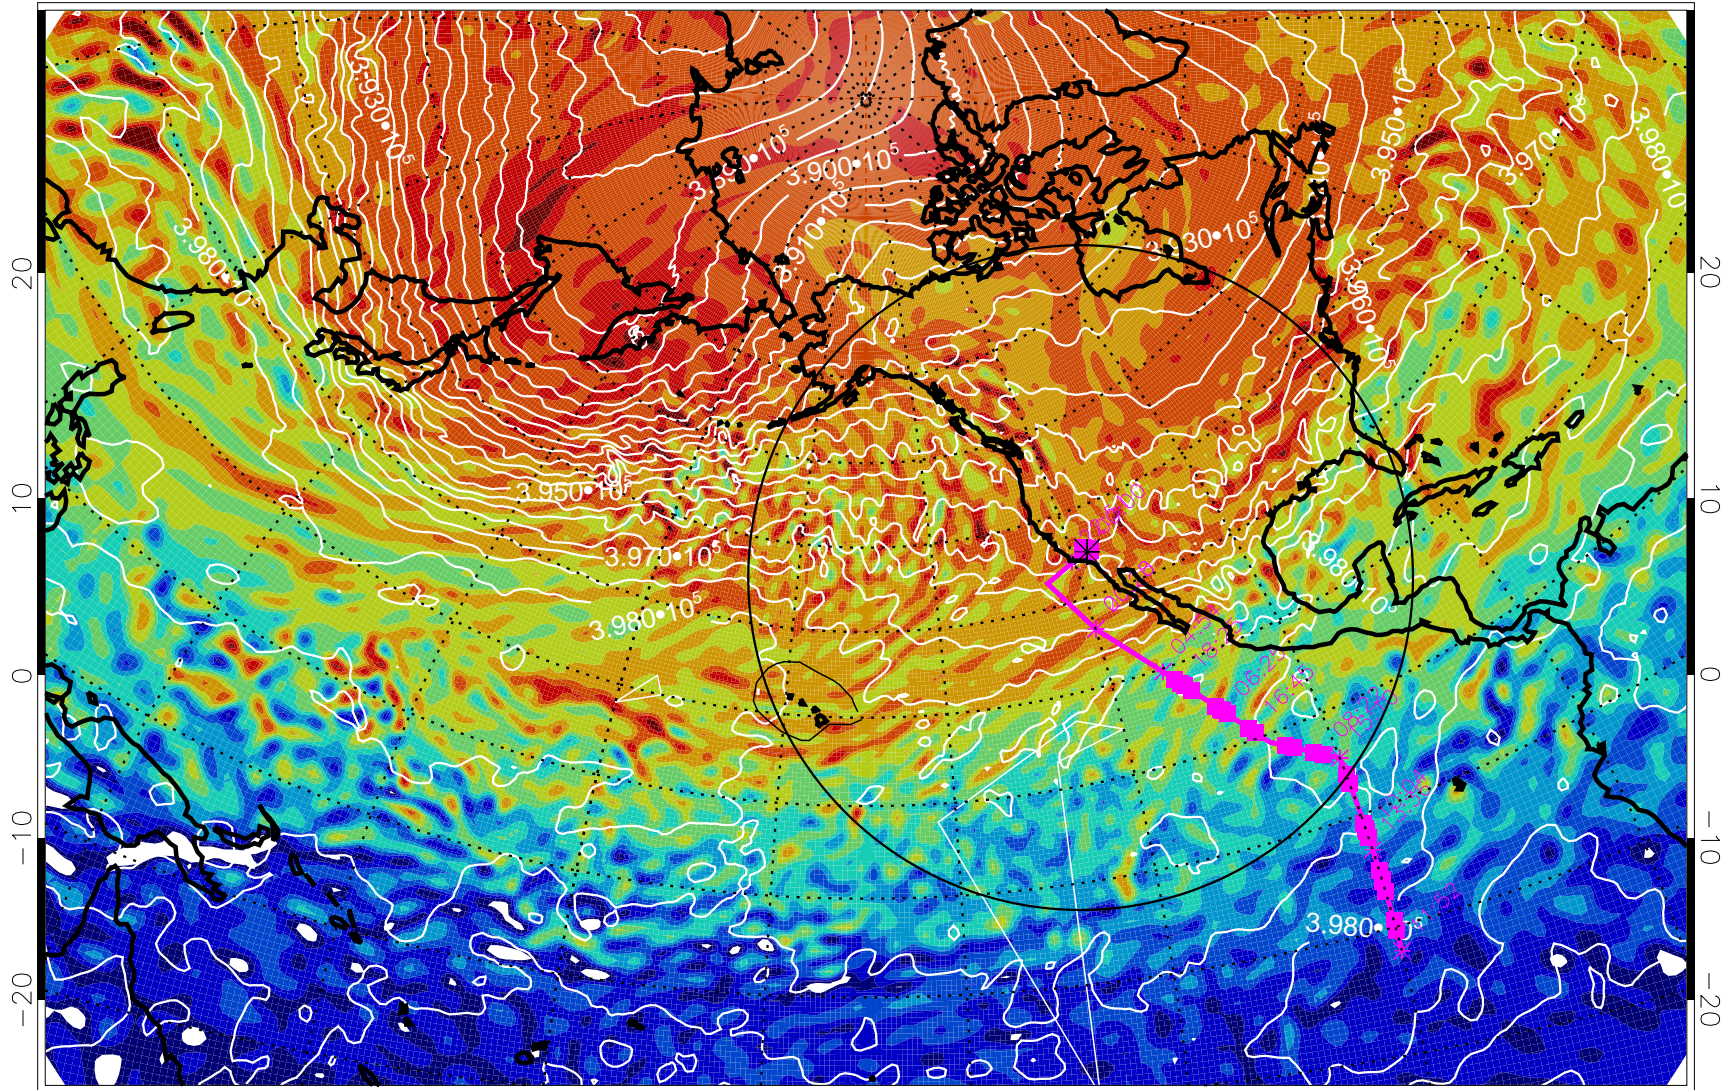

13022412, 60 hour forecast for 460K EPV

460K Montgomery Streamfunction, white

Range ring of 4055 km -- 13 hours GH round trip

13022418, 66 hour forecast for 460K EPV

460K Montgomery Streamfunction, white

Range ring of 4055 km -- 13 hours GH round trip

13022500, 72 hour forecast for 460K EPV

460K Montgomery Streamfunction, white

Range ring of 4055 km -- 13 hours GH round trip

13022506, 78 hour forecast for 460K EPV

460K Montgomery Streamfunction, white

Range ring of 4055 km -- 13 hours GH round trip

13022512, 84 hour forecast for 460K EPV

460K Montgomery Streamfunction, white

Range ring of 4055 km -- 13 hours GH round trip

13022518, 90 hour forecast for 460K EPV

460K Montgomery Streamfunction, white

Range ring of 4055 km -- 13 hours GH round trip

13022606, 102 hour forecast for 460K EPV

460K Montgomery Streamfunction, white

Range ring of 4055 km -- 13 hours GH round trip

13022612, 108 hour forecast for 460K EPV

460K Montgomery Streamfunction, white