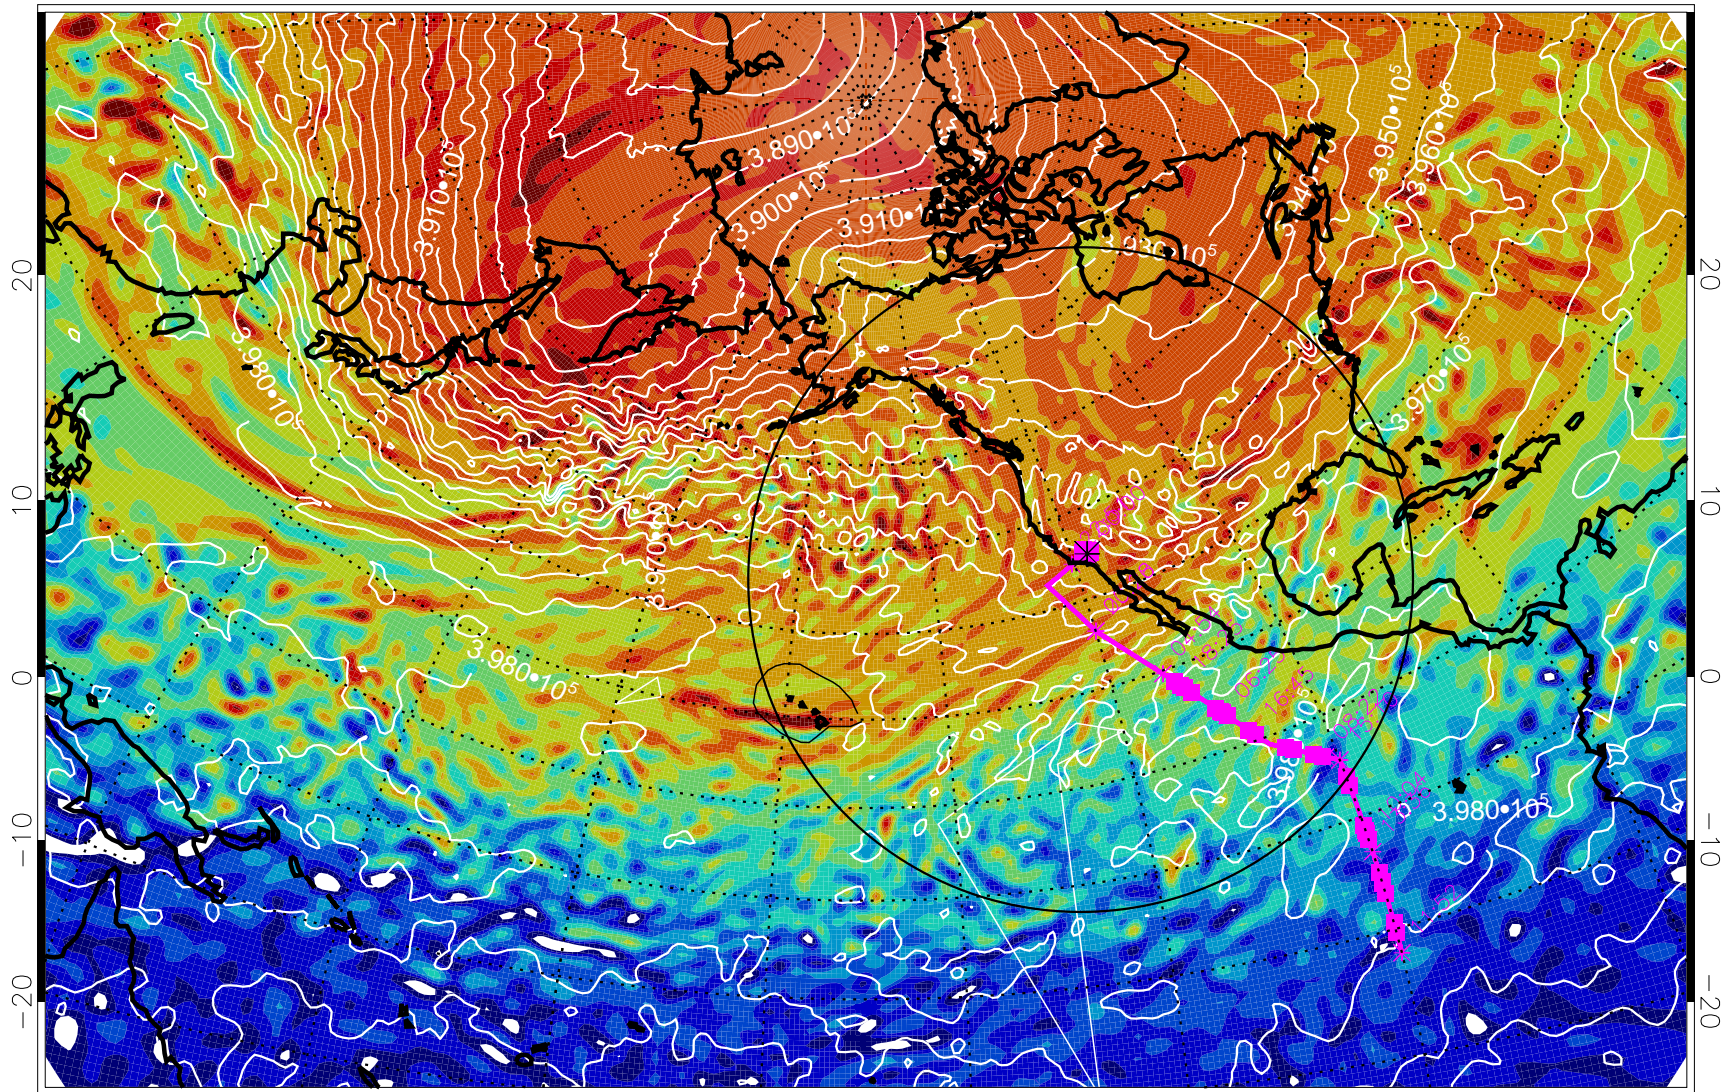

13022400, 48 hour forecast for 460K EPV

460K Montgomery Streamfunction, white

Range ring of 4055 km -- 13 hours GH round trip

13022406, 54 hour forecast for 460K EPV

460K Montgomery Streamfunction, white

Range ring of 4055 km -- 13 hours GH round trip

13022412, 60 hour forecast for 460K EPV

460K Montgomery Streamfunction, white

Range ring of 4055 km -- 13 hours GH round trip

13022418, 66 hour forecast for 460K EPV

460K Montgomery Streamfunction, white

Range ring of 4055 km -- 13 hours GH round trip

13022500, 72 hour forecast for 460K EPV

460K Montgomery Streamfunction, white

Range ring of 4055 km -- 13 hours GH round trip

13022506, 78 hour forecast for 460K EPV

460K Montgomery Streamfunction, white

Range ring of 4055 km -- 13 hours GH round trip

13022606, 102 hour forecast for 460K EPV

460K Montgomery Streamfunction, white

Range ring of 4055 km -- 13 hours GH round trip

13022612, 108 hour forecast for 460K EPV

460K Montgomery Streamfunction, white