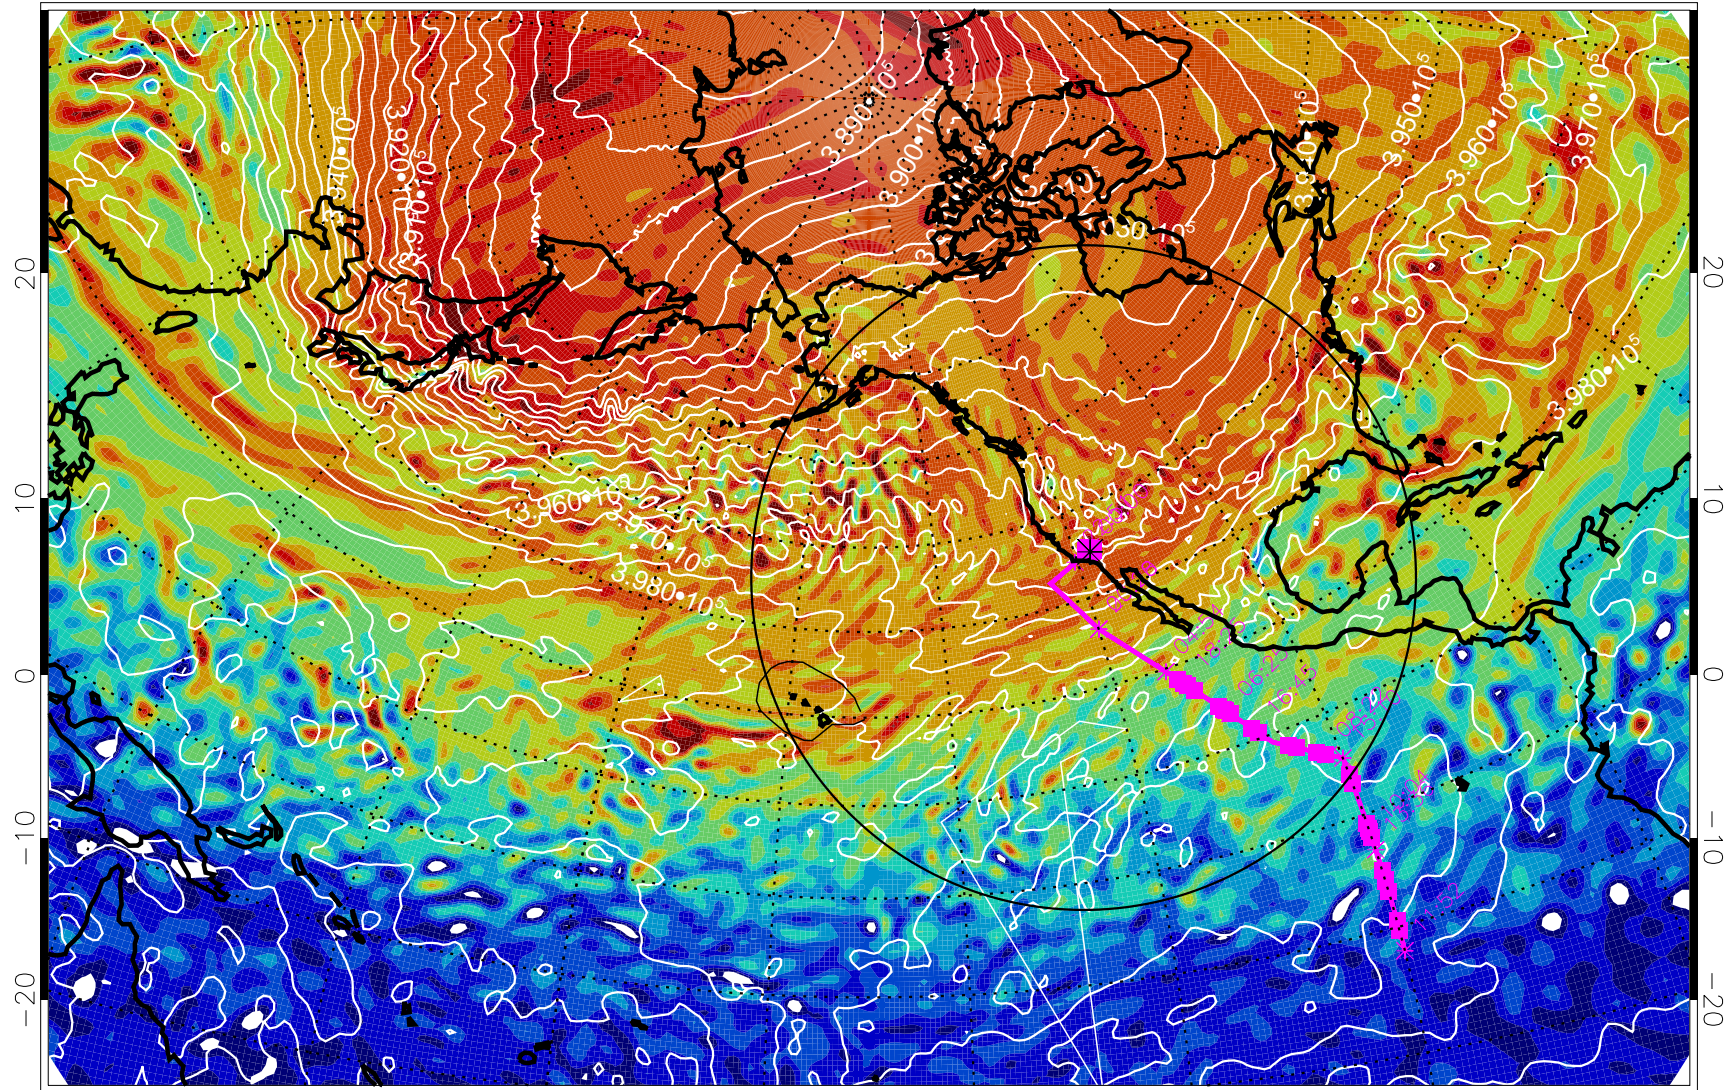

13022300, 24 hour forecast for 460K EPV

460K Montgomery Streamfunction, white

Range ring of 4055 km -- 13 hours GH round trip

13022306, 30 hour forecast for 460K EPV

460K Montgomery Streamfunction, white

Range ring of 4055 km -- 13 hours GH round trip

13022312, 36 hour forecast for 460K EPV

460K Montgomery Streamfunction, white

Range ring of 4055 km -- 13 hours GH round trip

13022318, 42 hour forecast for 460K EPV

460K Montgomery Streamfunction, white

Range ring of 4055 km -- 13 hours GH round trip

13022400, 48 hour forecast for 460K EPV

460K Montgomery Streamfunction, white

Range ring of 4055 km -- 13 hours GH round trip

13022406, 54 hour forecast for 460K EPV

460K Montgomery Streamfunction, white

Range ring of 4055 km -- 13 hours GH round trip

13022412, 60 hour forecast for 460K EPV

460K Montgomery Streamfunction, white

Range ring of 4055 km -- 13 hours GH round trip

13022418, 66 hour forecast for 460K EPV

460K Montgomery Streamfunction, white

Range ring of 4055 km -- 13 hours GH round trip