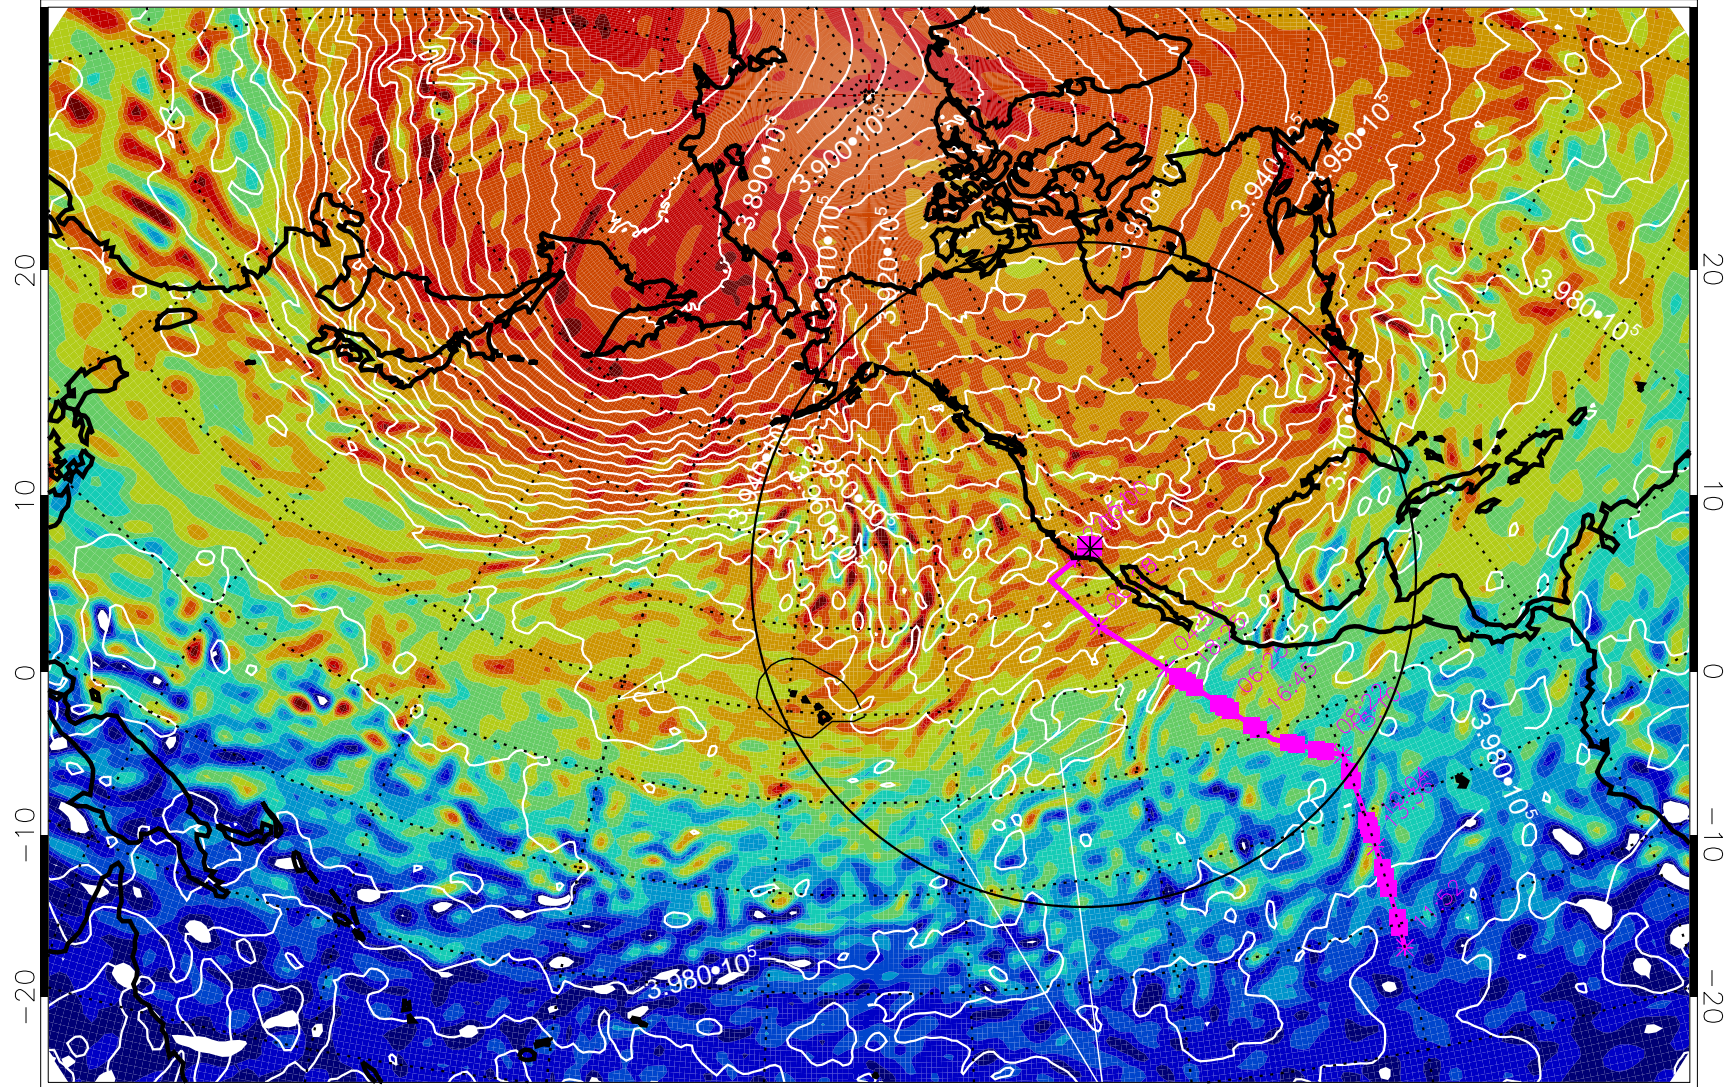

13022512, 84 hour forecast for 460K EPV

460K Montgomery Streamfunction, white

Range ring of 4055 km -- 13 hours GH round trip

13022518, 90 hour forecast for 460K EPV

460K Montgomery Streamfunction, white

Range ring of 4055 km -- 13 hours GH round trip

13022606, 102 hour forecast for 460K EPV

460K Montgomery Streamfunction, white

Range ring of 4055 km -- 13 hours GH round trip

13022612, 108 hour forecast for 460K EPV

460K Montgomery Streamfunction, white

Range ring of 4055 km -- 13 hours GH round trip

13022618, 114 hour forecast for 460K EPV

460K Montgomery Streamfunction, white

Range ring of 4055 km -- 13 hours GH round trip

13022700, 120 hour forecast for 460K EPV

460K Montgomery Streamfunction, white

Range ring of 4055 km -- 13 hours GH round trip