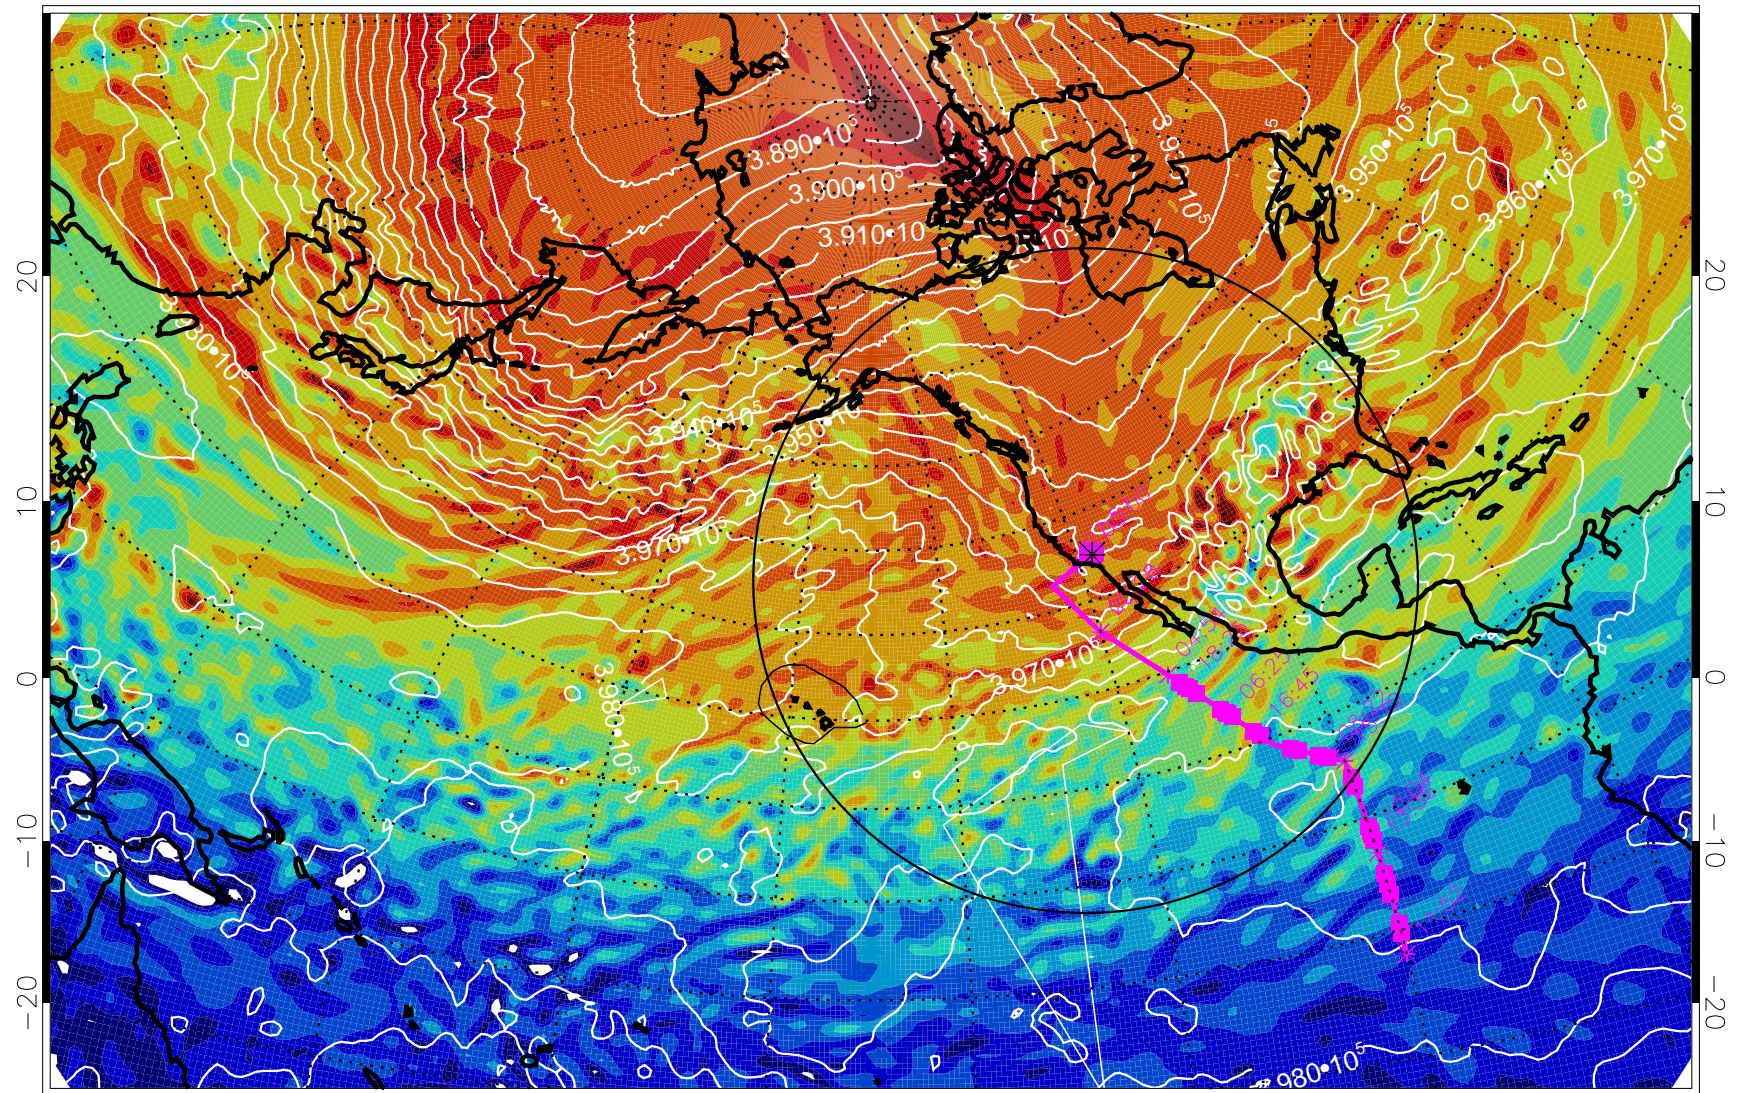

13022118, 6 hour forecast for 460K EPV

460K Montgomery Streamfunction, white

Range ring of 4055 km -- 13 hours GH round trip

13022200, 12 hour forecast for 460K EPV

460K Montgomery Streamfunction, white

Range ring of 4055 km -- 13 hours GH round trip

13022206, 18 hour forecast for 460K EPV

460K Montgomery Streamfunction, white

Range ring of 4055 km -- 13 hours GH round trip

13022212, 24 hour forecast for 460K EPV

460K Montgomery Streamfunction, white

Range ring of 4055 km -- 13 hours GH round trip

13022218, 30 hour forecast for 460K EPV

460K Montgomery Streamfunction, white

Range ring of 4055 km -- 13 hours GH round trip

13022300, 36 hour forecast for 460K EPV

460K Montgomery Streamfunction, white

Range ring of 4055 km -- 13 hours GH round trip

13022306, 42 hour forecast for 460K EPV

460K Montgomery Streamfunction, white

Range ring of 4055 km -- 13 hours GH round trip

13022312, 48 hour forecast for 460K EPV

460K Montgomery Streamfunction, white

Range ring of 4055 km -- 13 hours GH round trip