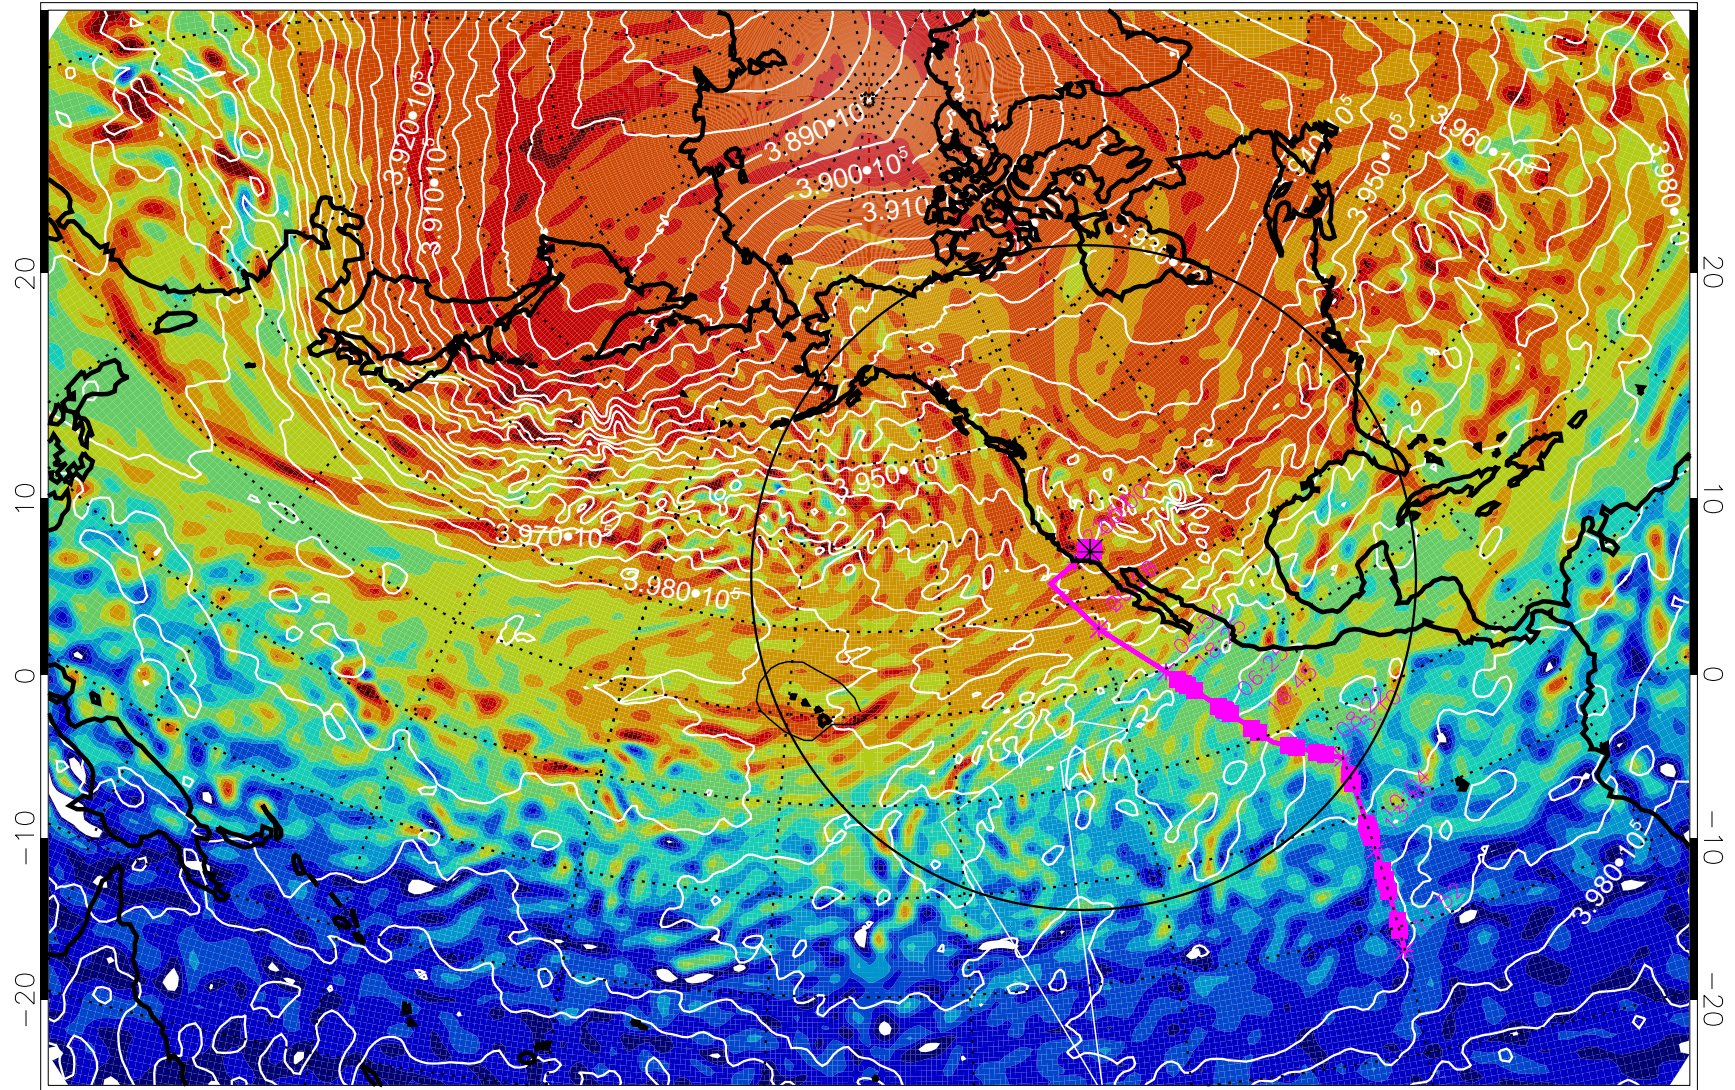

13022306, 42 hour forecast for 460K EPV

460K Montgomery Streamfunction, white

Range ring of 4055 km -- 13 hours GH round trip

13022312, 48 hour forecast for 460K EPV

460K Montgomery Streamfunction, white

Range ring of 4055 km -- 13 hours GH round trip

13022318, 54 hour forecast for 460K EPV

460K Montgomery Streamfunction, white

Range ring of 4055 km -- 13 hours GH round trip

13022400, 60 hour forecast for 460K EPV

460K Montgomery Streamfunction, white

Range ring of 4055 km -- 13 hours GH round trip

13022406, 66 hour forecast for 460K EPV

460K Montgomery Streamfunction, white

Range ring of 4055 km -- 13 hours GH round trip

13022412, 72 hour forecast for 460K EPV

460K Montgomery Streamfunction, white

Range ring of 4055 km -- 13 hours GH round trip

13022418, 78 hour forecast for 460K EPV

460K Montgomery Streamfunction, white

Range ring of 4055 km -- 13 hours GH round trip

13022500, 84 hour forecast for 460K EPV

460K Montgomery Streamfunction, white

Range ring of 4055 km -- 13 hours GH round trip