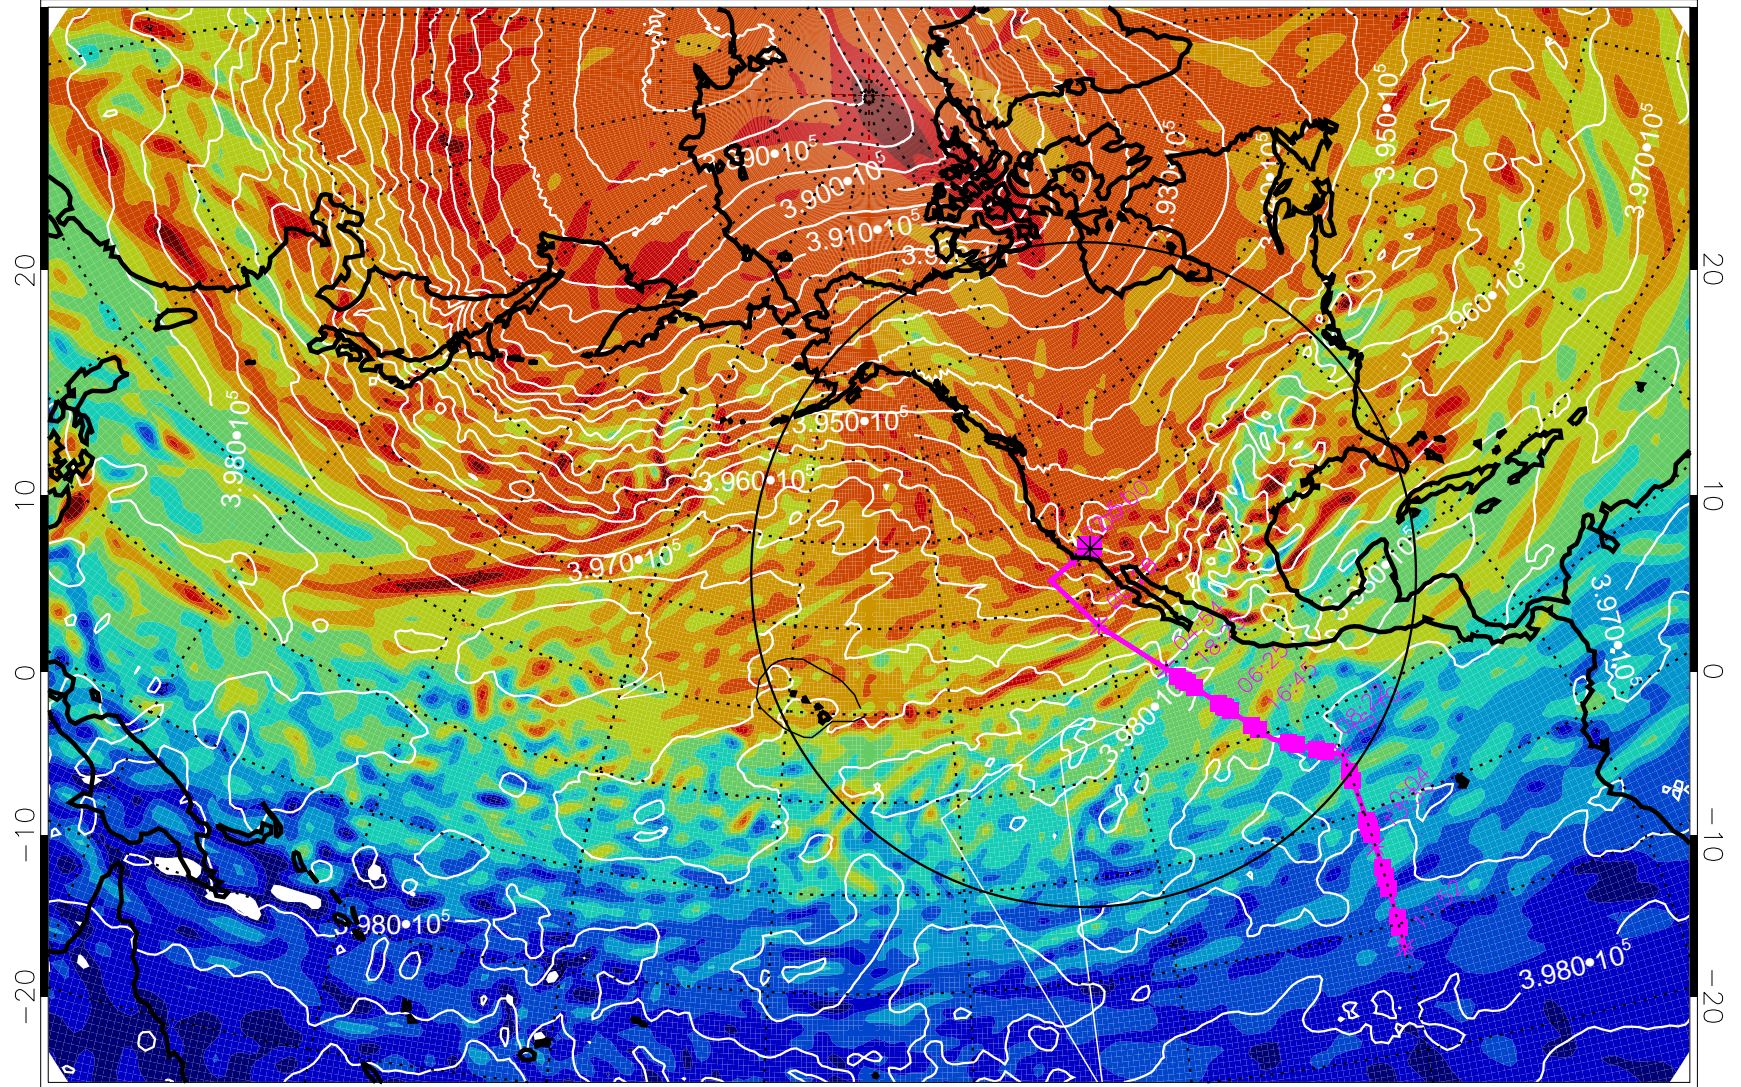

13022118, 6 hour forecast for 460K EPV

460K Montgomery Streamfunction, white

Range ring of 4055 km -- 13 hours GH round trip

13022200, 12 hour forecast for 460K EPV

460K Montgomery Streamfunction, white

Range ring of 4055 km -- 13 hours GH round trip

13022206, 18 hour forecast for 460K EPV

460K Montgomery Streamfunction, white

Range ring of 4055 km -- 13 hours GH round trip

13022212, 24 hour forecast for 460K EPV

460K Montgomery Streamfunction, white

Range ring of 4055 km -- 13 hours GH round trip

13022218, 30 hour forecast for 460K EPV

460K Montgomery Streamfunction, white

Range ring of 4055 km -- 13 hours GH round trip

13022300, 36 hour forecast for 460K EPV

460K Montgomery Streamfunction, white

Range ring of 4055 km -- 13 hours GH round trip

13022306, 42 hour forecast for 460K EPV

460K Montgomery Streamfunction, white

Range ring of 4055 km -- 13 hours GH round trip

13022312, 48 hour forecast for 460K EPV

460K Montgomery Streamfunction, white

Range ring of 4055 km -- 13 hours GH round trip