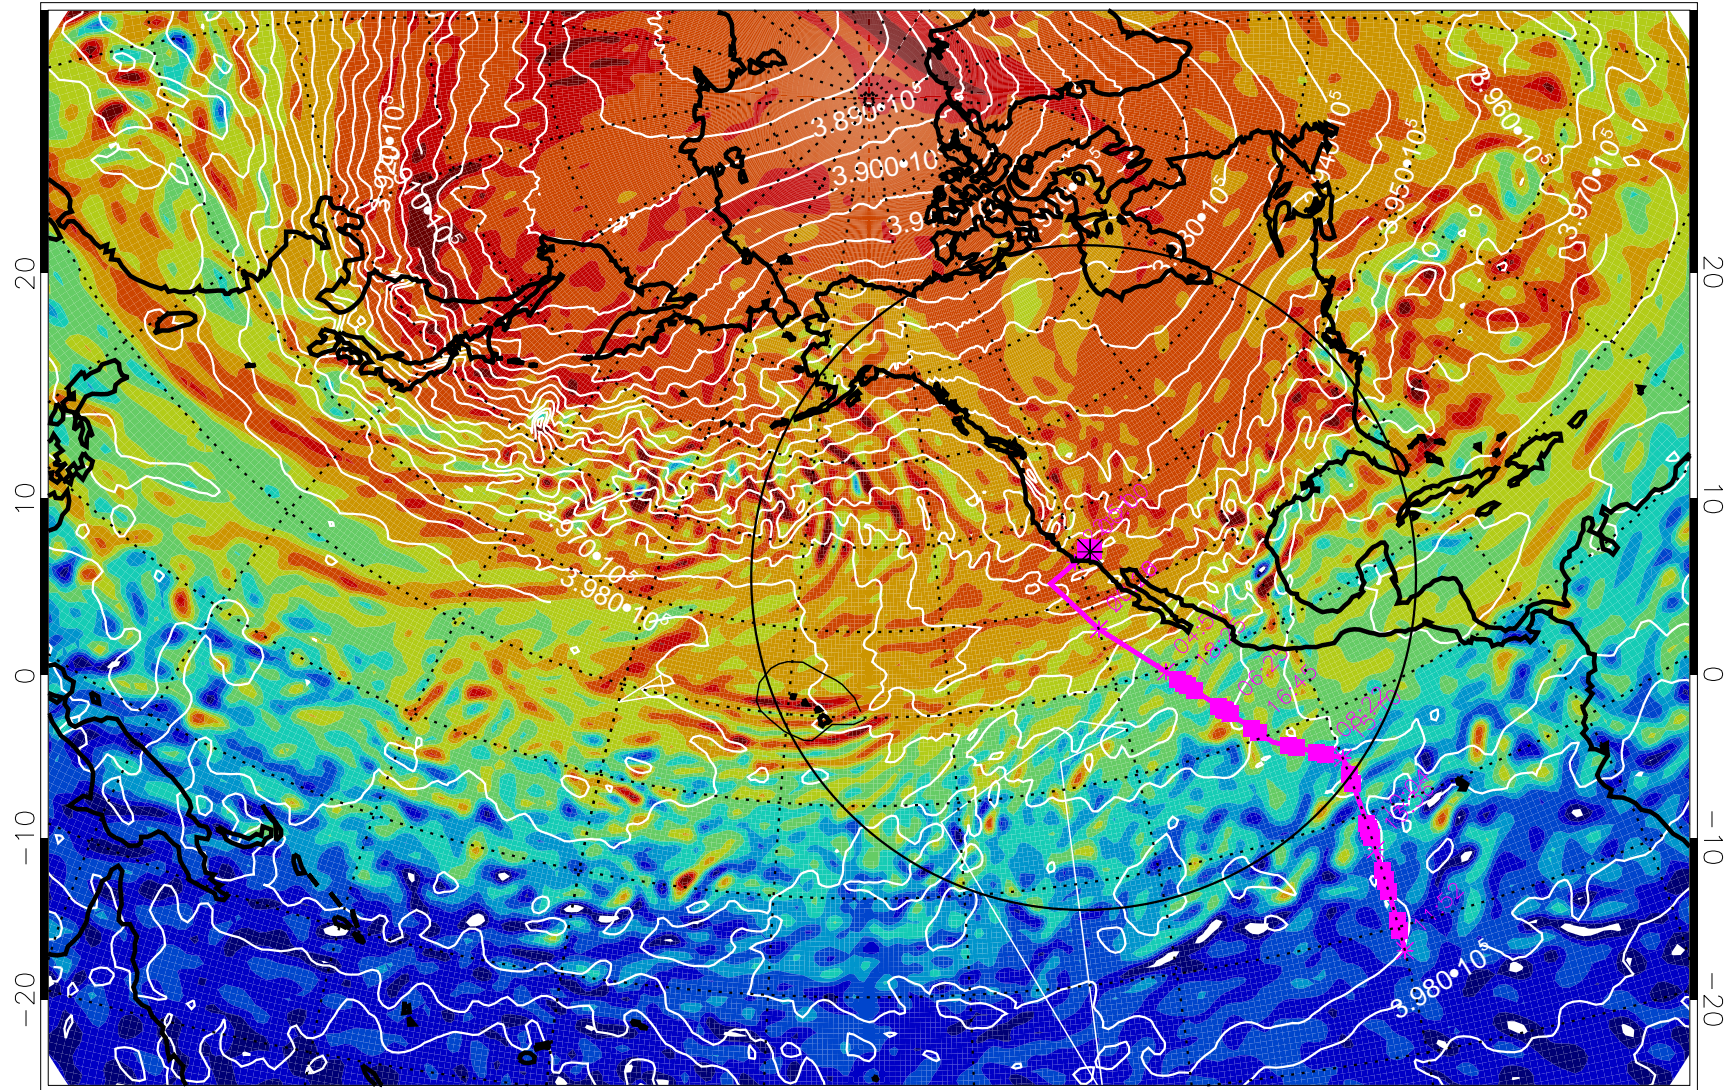

13022206, 18 hour forecast for 460K EPV

460K Montgomery Streamfunction, white

Range ring of 4055 km -- 13 hours GH round trip

13022212, 24 hour forecast for 460K EPV

460K Montgomery Streamfunction, white

Range ring of 4055 km -- 13 hours GH round trip

13022218, 30 hour forecast for 460K EPV

460K Montgomery Streamfunction, white

Range ring of 4055 km -- 13 hours GH round trip

13022300, 36 hour forecast for 460K EPV

460K Montgomery Streamfunction, white

Range ring of 4055 km -- 13 hours GH round trip

13022306, 42 hour forecast for 460K EPV

460K Montgomery Streamfunction, white

Range ring of 4055 km -- 13 hours GH round trip

13022312, 48 hour forecast for 460K EPV

460K Montgomery Streamfunction, white

Range ring of 4055 km -- 13 hours GH round trip

13022318, 54 hour forecast for 460K EPV

460K Montgomery Streamfunction, white

Range ring of 4055 km -- 13 hours GH round trip

13022400, 60 hour forecast for 460K EPV

460K Montgomery Streamfunction, white

Range ring of 4055 km -- 13 hours GH round trip