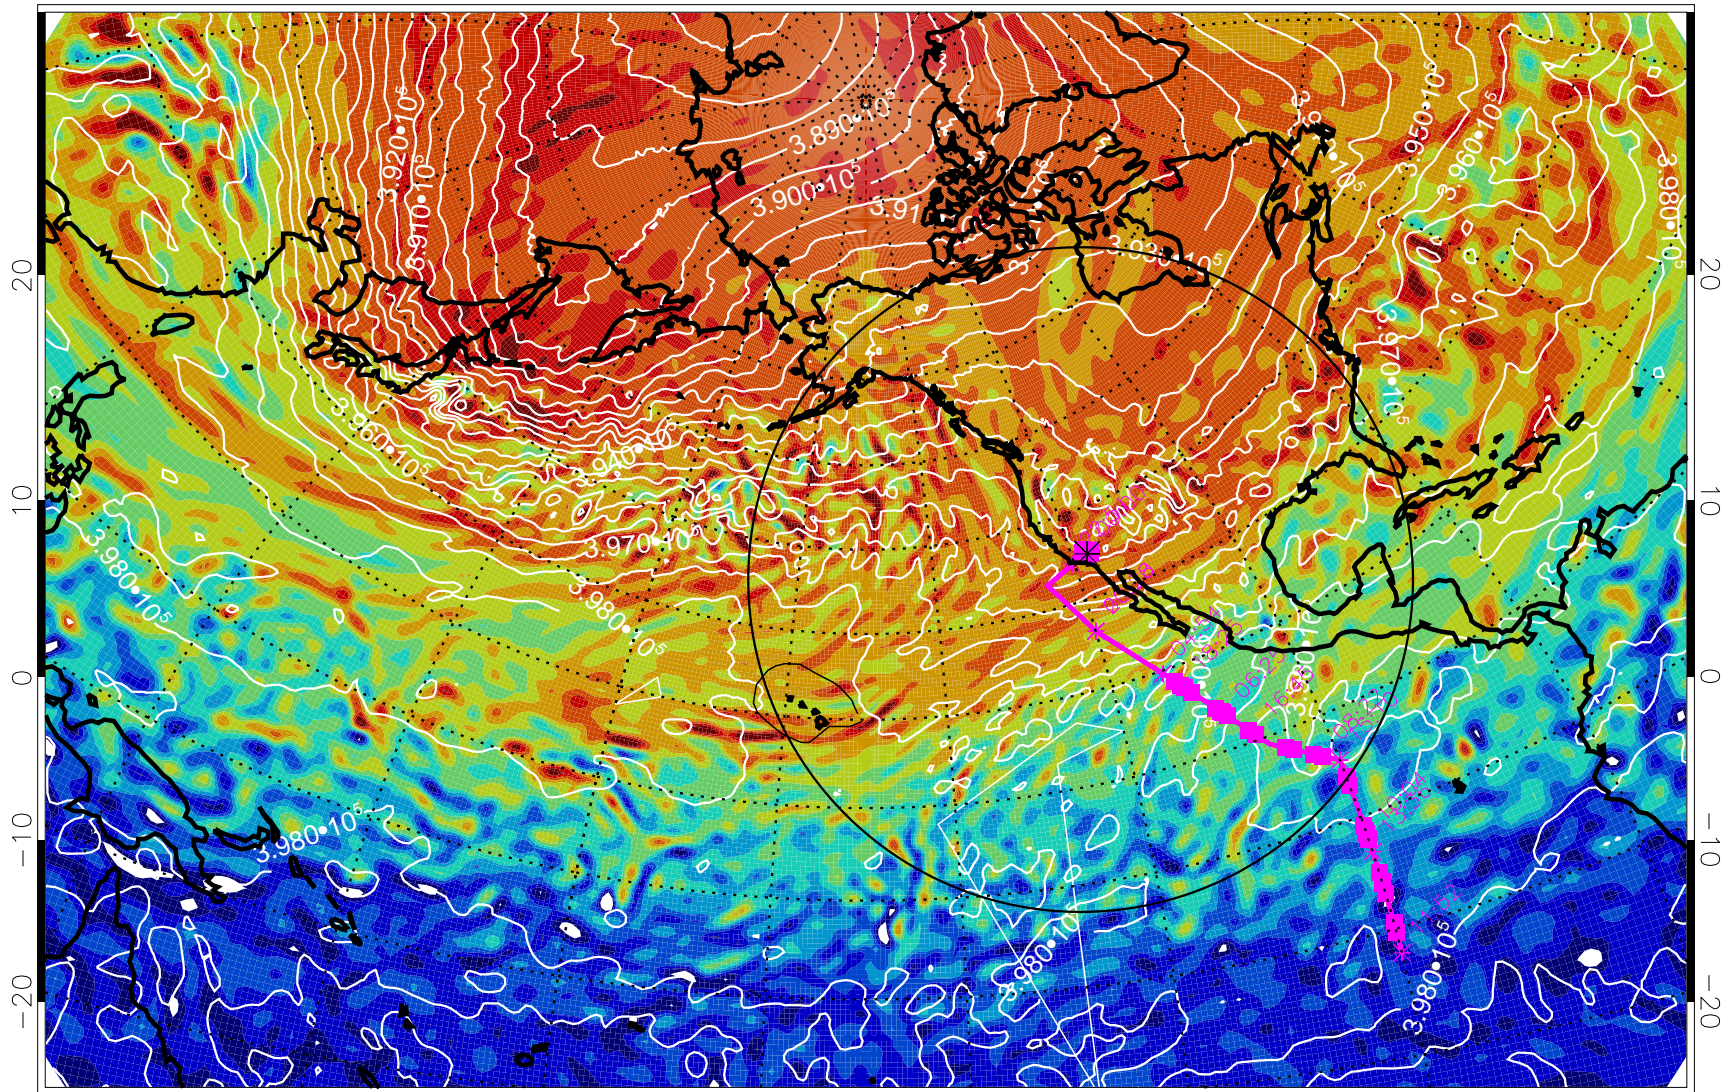

13022318, 54 hour forecast for 460K EPV

460K Montgomery Streamfunction, white

Range ring of 4055 km -- 13 hours GH round trip

13022400, 60 hour forecast for 460K EPV

460K Montgomery Streamfunction, white

Range ring of 4055 km -- 13 hours GH round trip

13022406, 66 hour forecast for 460K EPV

460K Montgomery Streamfunction, white

Range ring of 4055 km -- 13 hours GH round trip

13022412, 72 hour forecast for 460K EPV

460K Montgomery Streamfunction, white

Range ring of 4055 km -- 13 hours GH round trip

13022418, 78 hour forecast for 460K EPV

460K Montgomery Streamfunction, white

Range ring of 4055 km -- 13 hours GH round trip

13022500, 84 hour forecast for 460K EPV

460K Montgomery Streamfunction, white

Range ring of 4055 km -- 13 hours GH round trip

13022518, 102 hour forecast for 460K EPV

460K Montgomery Streamfunction, white

Range ring of 4055 km -- 13 hours GH round trip

13022600, 108 hour forecast for 460K EPV

460K Montgomery Streamfunction, white