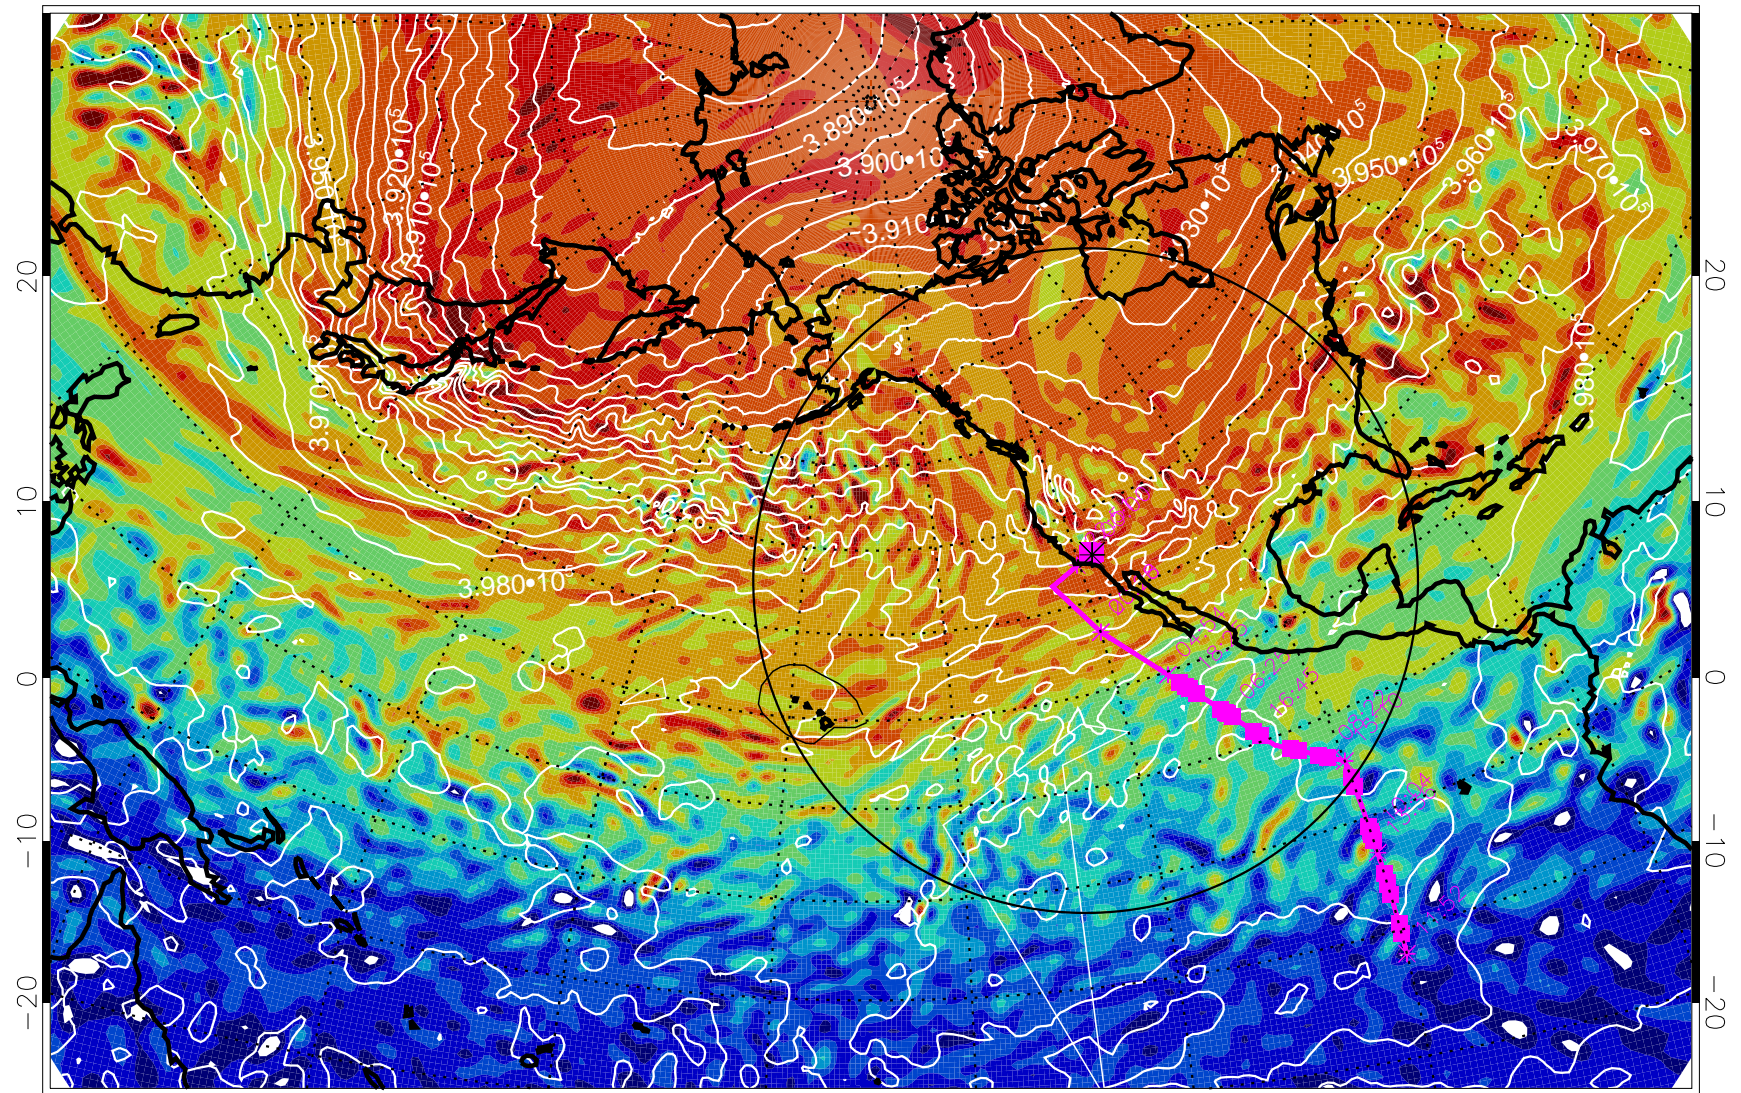

13022218, 30 hour forecast for 460K EPV

460K Montgomery Streamfunction, white

Range ring of 4055 km -- 13 hours GH round trip

13022300, 36 hour forecast for 460K EPV

460K Montgomery Streamfunction, white

Range ring of 4055 km -- 13 hours GH round trip

13022306, 42 hour forecast for 460K EPV

460K Montgomery Streamfunction, white

Range ring of 4055 km -- 13 hours GH round trip

13022312, 48 hour forecast for 460K EPV

460K Montgomery Streamfunction, white

Range ring of 4055 km -- 13 hours GH round trip

13022318, 54 hour forecast for 460K EPV

460K Montgomery Streamfunction, white

Range ring of 4055 km -- 13 hours GH round trip

13022400, 60 hour forecast for 460K EPV

460K Montgomery Streamfunction, white

Range ring of 4055 km -- 13 hours GH round trip

13022406, 66 hour forecast for 460K EPV

460K Montgomery Streamfunction, white

Range ring of 4055 km -- 13 hours GH round trip

13022412, 72 hour forecast for 460K EPV

460K Montgomery Streamfunction, white

Range ring of 4055 km -- 13 hours GH round trip