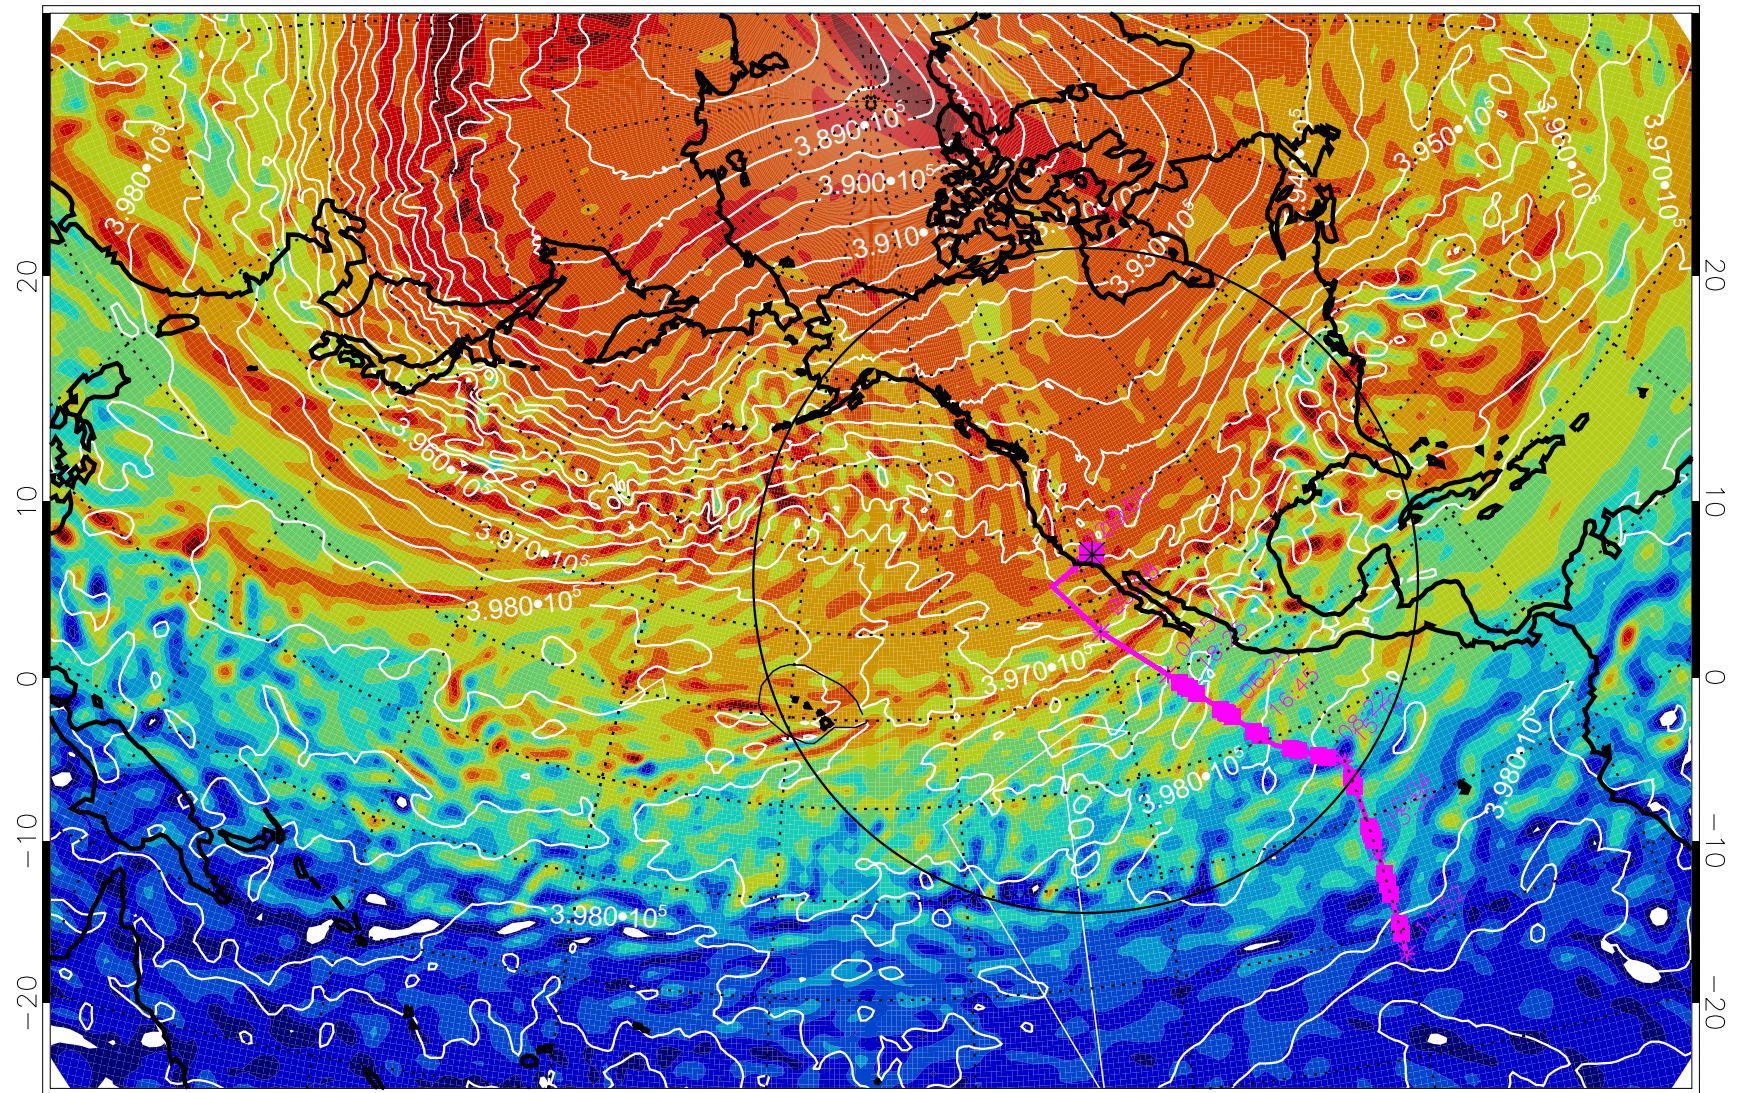

13022118, 6 hour forecast for 460K EPV

460K Montgomery Streamfunction, white

Range ring of 4055 km -- 13 hours GH round trip

13022200, 12 hour forecast for 460K EPV

460K Montgomery Streamfunction, white

Range ring of 4055 km -- 13 hours GH round trip

13022206, 18 hour forecast for 460K EPV

460K Montgomery Streamfunction, white

Range ring of 4055 km -- 13 hours GH round trip

13022212, 24 hour forecast for 460K EPV

460K Montgomery Streamfunction, white

Range ring of 4055 km -- 13 hours GH round trip

13022218, 30 hour forecast for 460K EPV

460K Montgomery Streamfunction, white

Range ring of 4055 km -- 13 hours GH round trip

13022300, 36 hour forecast for 460K EPV

460K Montgomery Streamfunction, white

Range ring of 4055 km -- 13 hours GH round trip

13022306, 42 hour forecast for 460K EPV

460K Montgomery Streamfunction, white

Range ring of 4055 km -- 13 hours GH round trip

13022312, 48 hour forecast for 460K EPV

460K Montgomery Streamfunction, white

Range ring of 4055 km -- 13 hours GH round trip