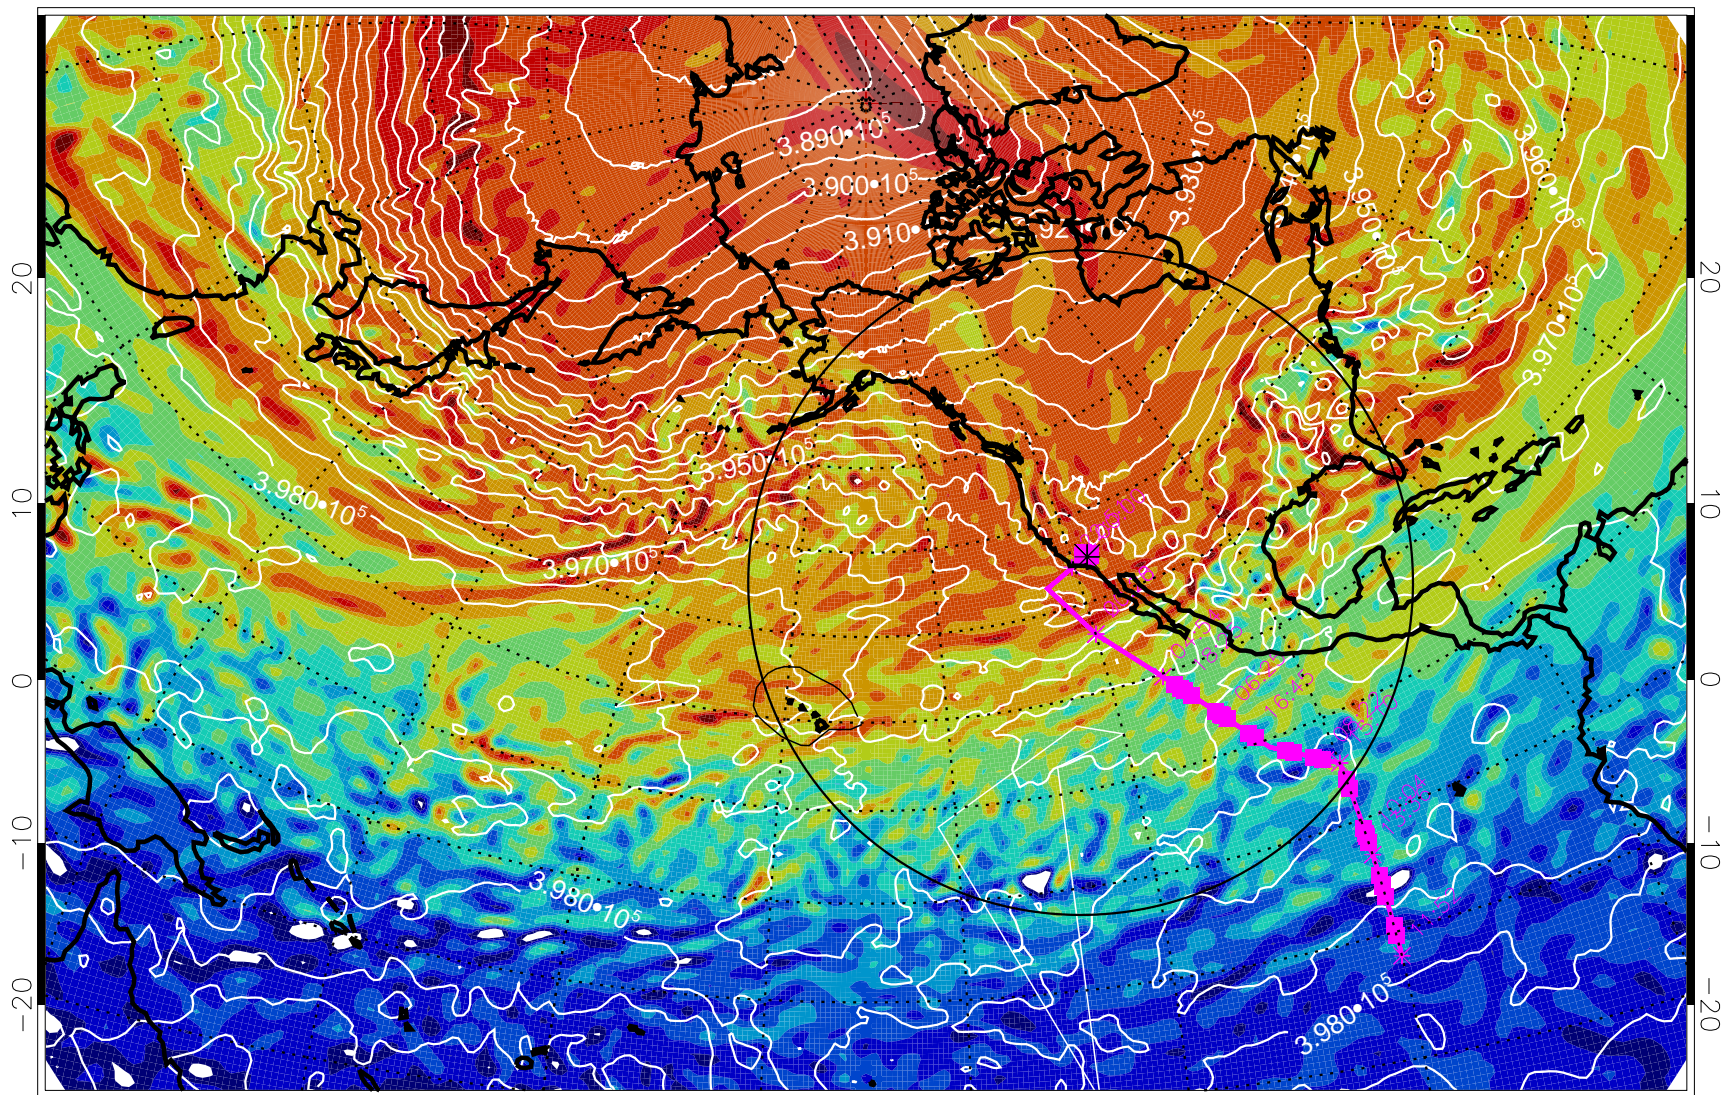

13022118, 6 hour forecast for 460K EPV

460K Montgomery Streamfunction, white

Range ring of 4055 km -- 13 hours GH round trip

13022200, 12 hour forecast for 460K EPV

460K Montgomery Streamfunction, white

Range ring of 4055 km -- 13 hours GH round trip

13022206, 18 hour forecast for 460K EPV

460K Montgomery Streamfunction, white

Range ring of 4055 km -- 13 hours GH round trip

13022212, 24 hour forecast for 460K EPV

460K Montgomery Streamfunction, white

Range ring of 4055 km -- 13 hours GH round trip

13022218, 30 hour forecast for 460K EPV

460K Montgomery Streamfunction, white

Range ring of 4055 km -- 13 hours GH round trip

13022300, 36 hour forecast for 460K EPV

460K Montgomery Streamfunction, white

Range ring of 4055 km -- 13 hours GH round trip

13022306, 42 hour forecast for 460K EPV

460K Montgomery Streamfunction, white

Range ring of 4055 km -- 13 hours GH round trip

13022312, 48 hour forecast for 460K EPV

460K Montgomery Streamfunction, white

Range ring of 4055 km -- 13 hours GH round trip