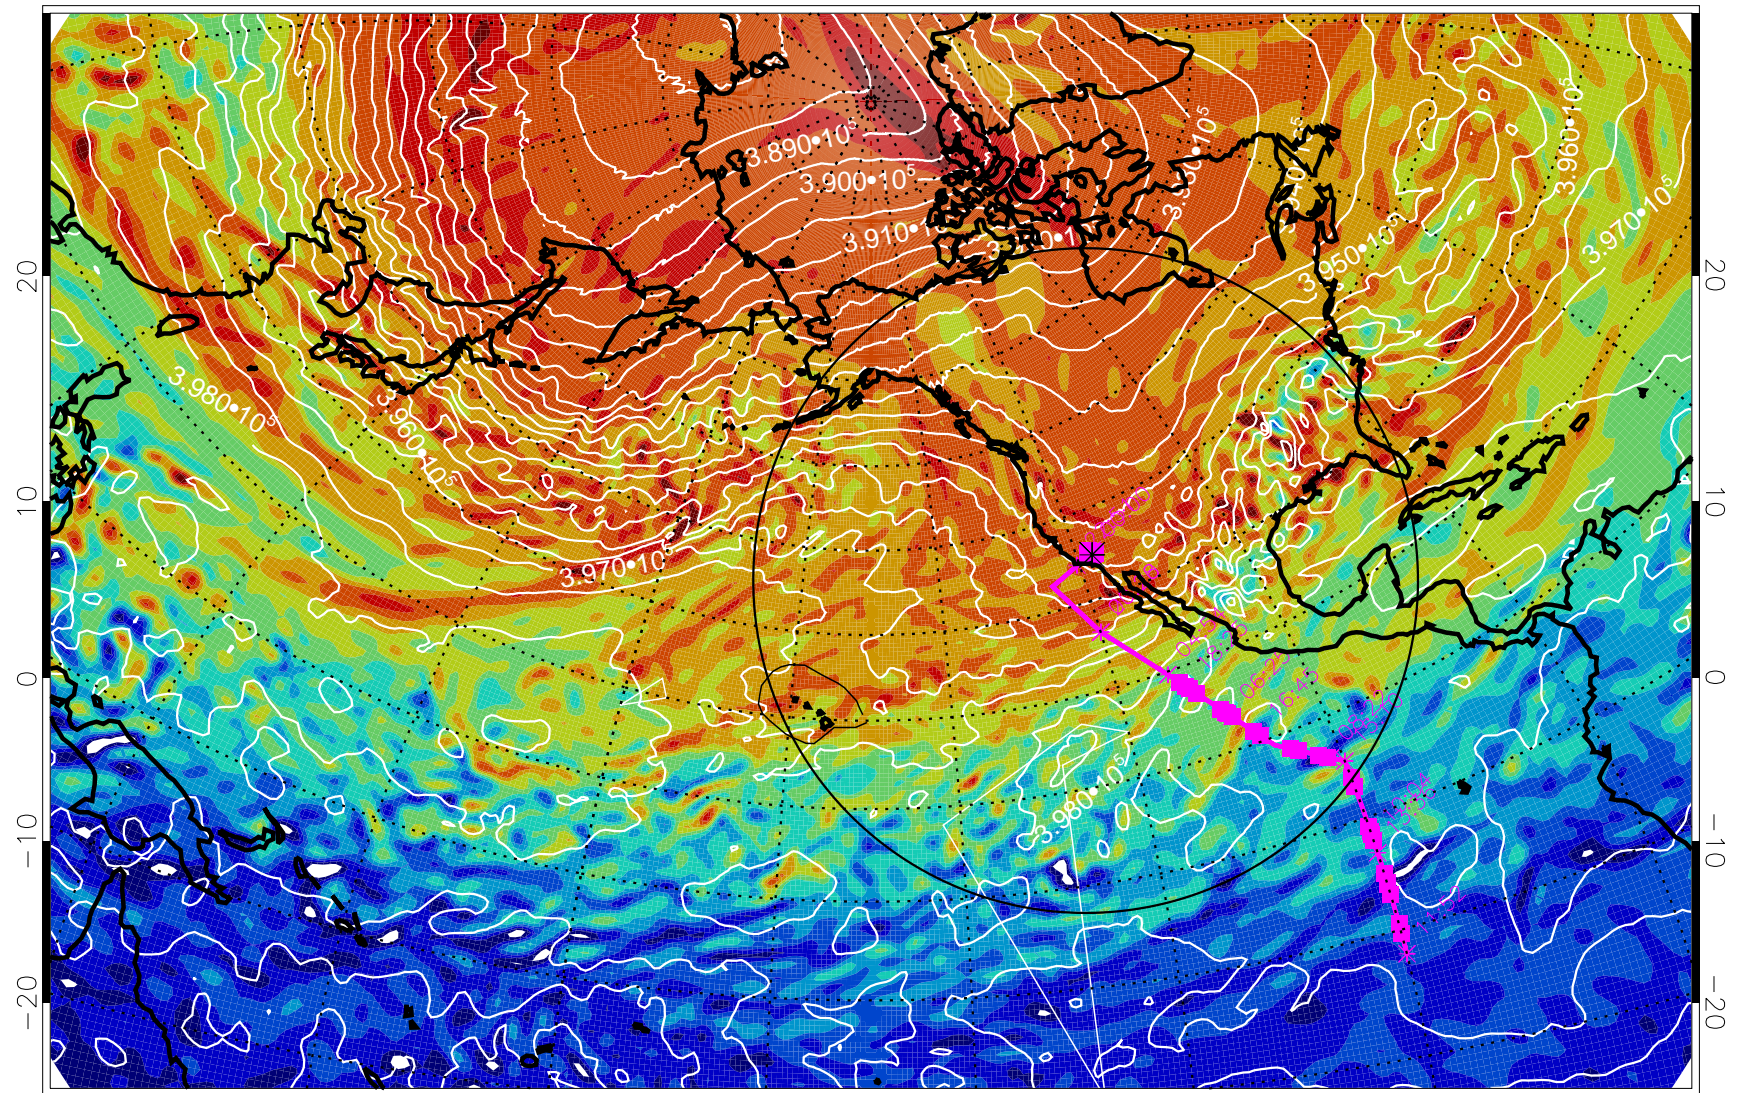

13022118, 6 hour forecast for 460K EPV

460K Montgomery Streamfunction, white

Range ring of 4055 km -- 13 hours GH round trip

13022200, 12 hour forecast for 460K EPV

460K Montgomery Streamfunction, white

Range ring of 4055 km -- 13 hours GH round trip

13022206, 18 hour forecast for 460K EPV

460K Montgomery Streamfunction, white

Range ring of 4055 km -- 13 hours GH round trip

13022212, 24 hour forecast for 460K EPV

460K Montgomery Streamfunction, white

Range ring of 4055 km -- 13 hours GH round trip

13022218, 30 hour forecast for 460K EPV

460K Montgomery Streamfunction, white

Range ring of 4055 km -- 13 hours GH round trip

13022300, 36 hour forecast for 460K EPV

460K Montgomery Streamfunction, white

Range ring of 4055 km -- 13 hours GH round trip

13022306, 42 hour forecast for 460K EPV

460K Montgomery Streamfunction, white

Range ring of 4055 km -- 13 hours GH round trip

13022312, 48 hour forecast for 460K EPV

460K Montgomery Streamfunction, white

Range ring of 4055 km -- 13 hours GH round trip