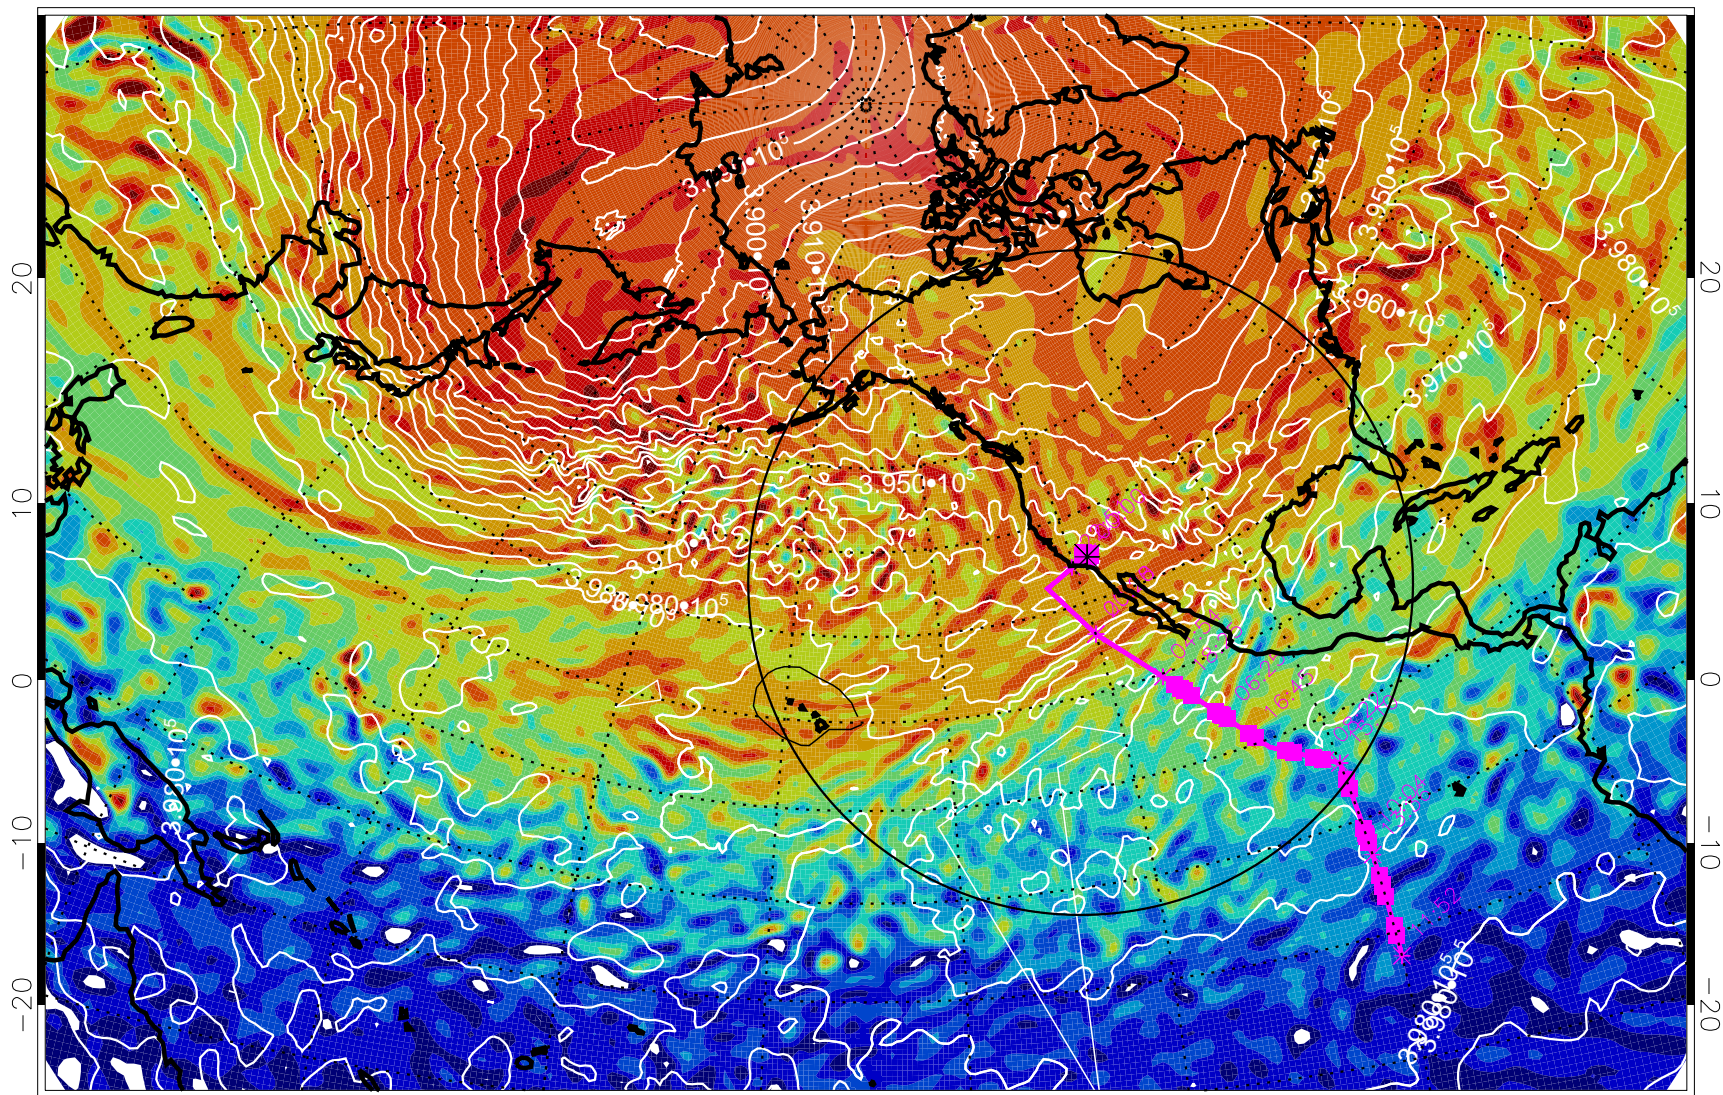

13022406, 66 hour forecast for 460K EPV

460K Montgomery Streamfunction, white

Range ring of 4055 km -- 13 hours GH round trip

13022412, 72 hour forecast for 460K EPV

460K Montgomery Streamfunction, white

Range ring of 4055 km -- 13 hours GH round trip

13022418, 78 hour forecast for 460K EPV

460K Montgomery Streamfunction, white

Range ring of 4055 km -- 13 hours GH round trip

13022500, 84 hour forecast for 460K EPV

460K Montgomery Streamfunction, white

Range ring of 4055 km -- 13 hours GH round trip

13022506, 90 hour forecast for 460K EPV

460K Montgomery Streamfunction, white

Range ring of 4055 km -- 13 hours GH round trip

13022512, 96 hour forecast for 460K EPV

460K Montgomery Streamfunction, white

Range ring of 4055 km -- 13 hours GH round trip

13022518, 102 hour forecast for 460K EPV

460K Montgomery Streamfunction, white

Range ring of 4055 km -- 13 hours GH round trip

13022600, 108 hour forecast for 460K EPV

460K Montgomery Streamfunction, white