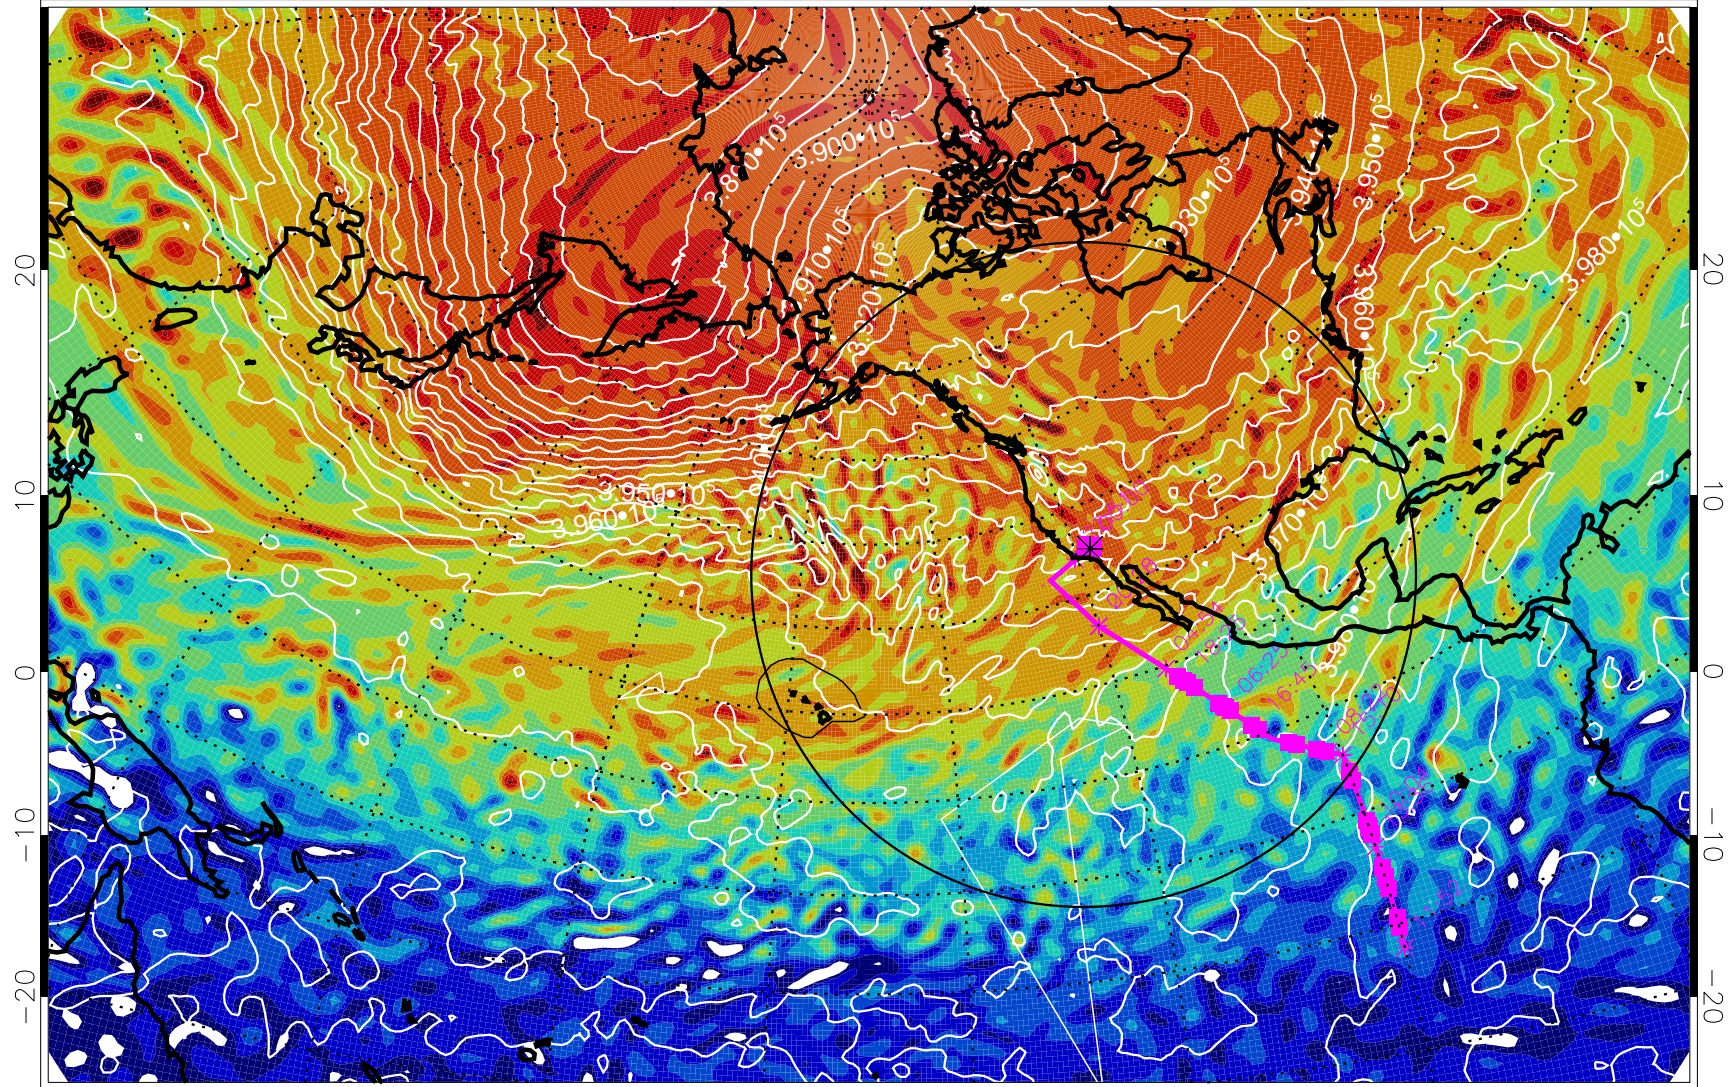

13022418, 78 hour forecast for 460K EPV

460K Montgomery Streamfunction, white

Range ring of 4055 km -- 13 hours GH round trip

13022500, 84 hour forecast for 460K EPV

460K Montgomery Streamfunction, white

Range ring of 4055 km -- 13 hours GH round trip

13022506, 90 hour forecast for 460K EPV

460K Montgomery Streamfunction, white

Range ring of 4055 km -- 13 hours GH round trip

13022512, 96 hour forecast for 460K EPV

460K Montgomery Streamfunction, white

Range ring of 4055 km -- 13 hours GH round trip

13022518, 102 hour forecast for 460K EPV

460K Montgomery Streamfunction, white

Range ring of 4055 km -- 13 hours GH round trip

13022600, 108 hour forecast for 460K EPV

460K Montgomery Streamfunction, white

Range ring of 4055 km -- 13 hours GH round trip

13022606, 114 hour forecast for 460K EPV

460K Montgomery Streamfunction, white

Range ring of 4055 km -- 13 hours GH round trip

13022612, 120 hour forecast for 460K EPV