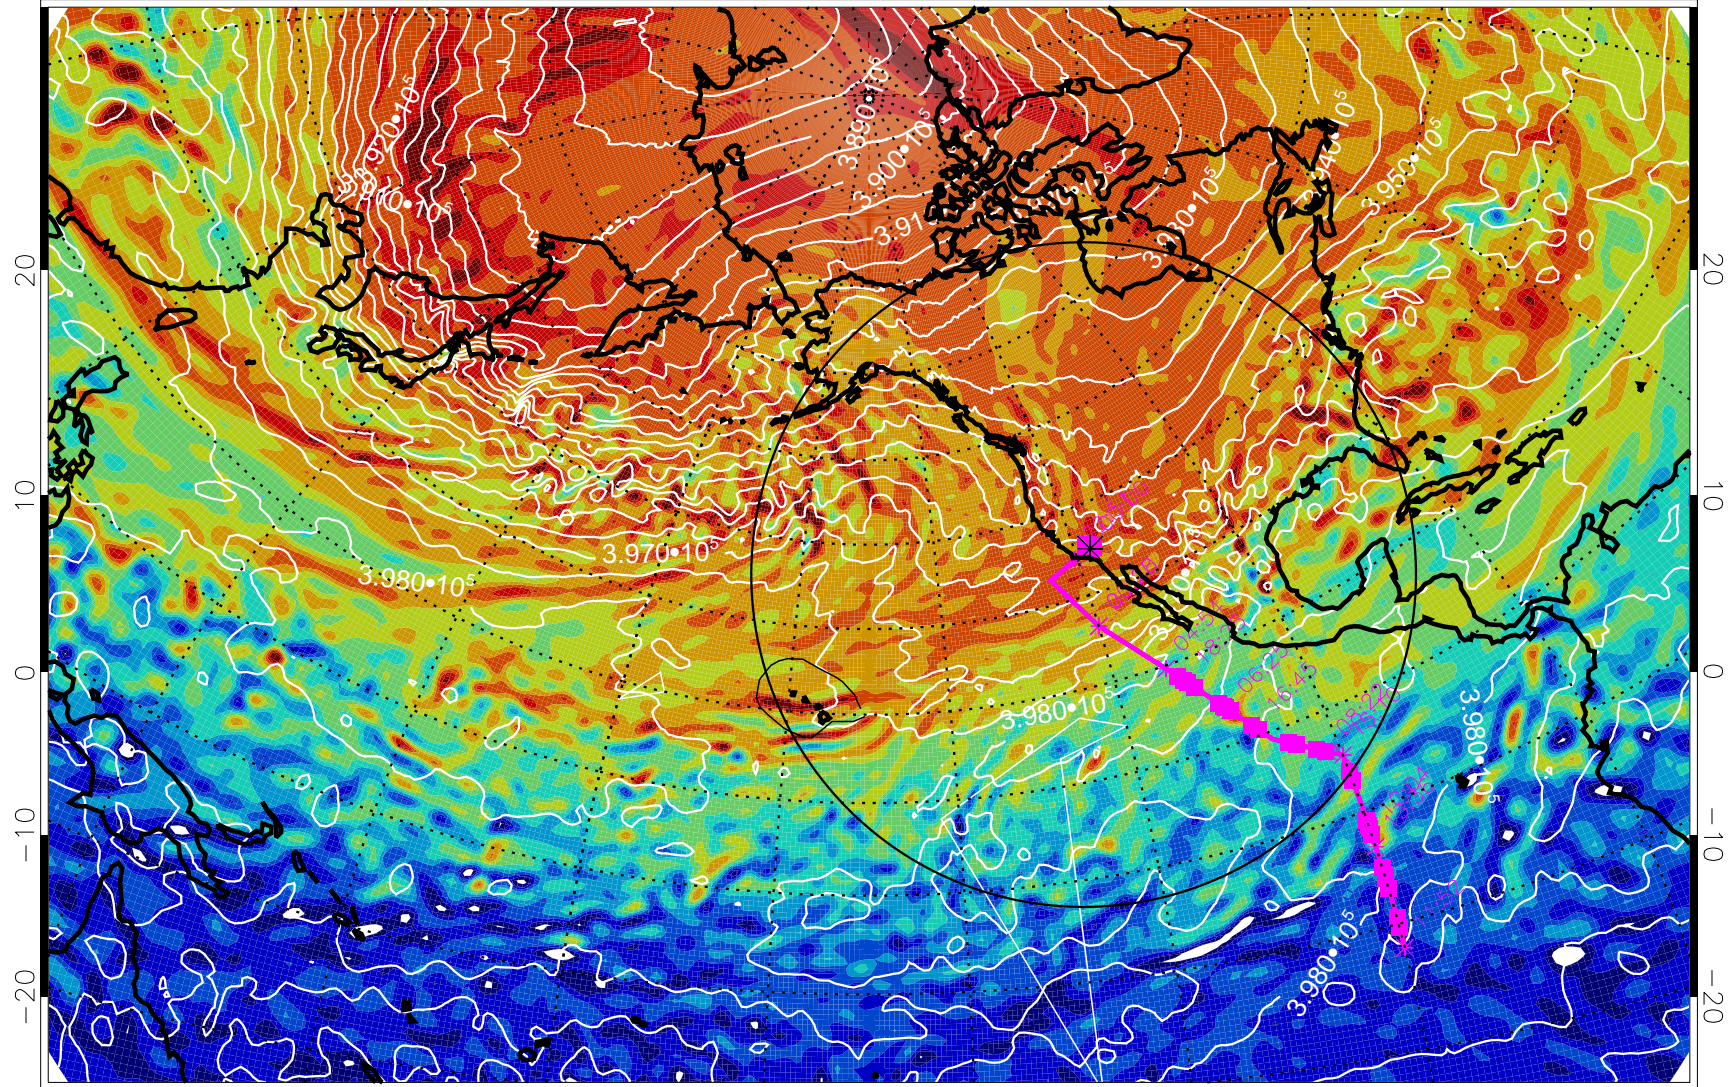

13022218, 30 hour forecast for 460K EPV

460K Montgomery Streamfunction, white

Range ring of 4055 km -- 13 hours GH round trip

13022300, 36 hour forecast for 460K EPV

460K Montgomery Streamfunction, white

Range ring of 4055 km -- 13 hours GH round trip

13022306, 42 hour forecast for 460K EPV

460K Montgomery Streamfunction, white

Range ring of 4055 km -- 13 hours GH round trip

13022312, 48 hour forecast for 460K EPV

460K Montgomery Streamfunction, white

Range ring of 4055 km -- 13 hours GH round trip

13022318, 54 hour forecast for 460K EPV

460K Montgomery Streamfunction, white

Range ring of 4055 km -- 13 hours GH round trip

13022400, 60 hour forecast for 460K EPV

460K Montgomery Streamfunction, white

Range ring of 4055 km -- 13 hours GH round trip