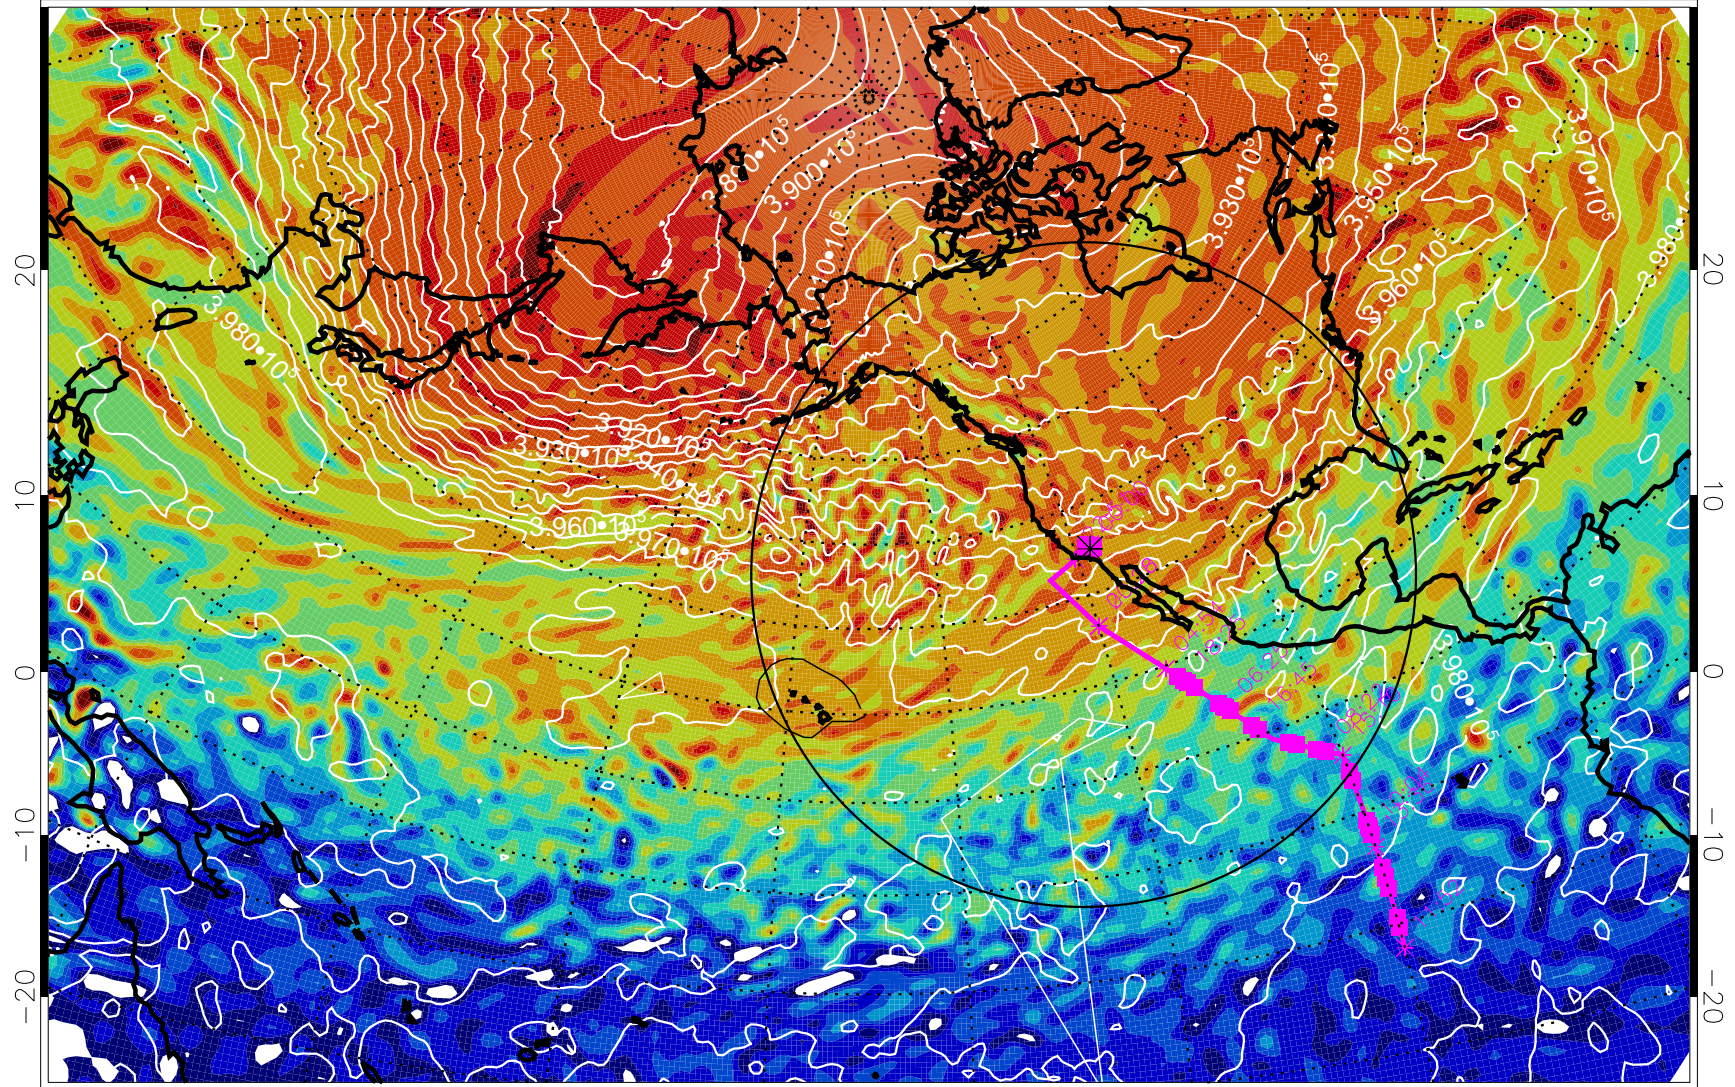

13022418, 78 hour forecast for 460K EPV

460K Montgomery Streamfunction, white

Range ring of 4055 km -- 13 hours GH round trip

13022500, 84 hour forecast for 460K EPV

460K Montgomery Streamfunction, white

Range ring of 4055 km -- 13 hours GH round trip

13022506, 90 hour forecast for 460K EPV

460K Montgomery Streamfunction, white

Range ring of 4055 km -- 13 hours GH round trip

13022512, 96 hour forecast for 460K EPV

460K Montgomery Streamfunction, white

Range ring of 4055 km -- 13 hours GH round trip

13022518, 102 hour forecast for 460K EPV

460K Montgomery Streamfunction, white

Range ring of 4055 km -- 13 hours GH round trip

13022600, 108 hour forecast for 460K EPV

460K Montgomery Streamfunction, white

Range ring of 4055 km -- 13 hours GH round trip

13022606, 114 hour forecast for 460K EPV

460K Montgomery Streamfunction, white

Range ring of 4055 km -- 13 hours GH round trip

13022612, 120 hour forecast for 460K EPV