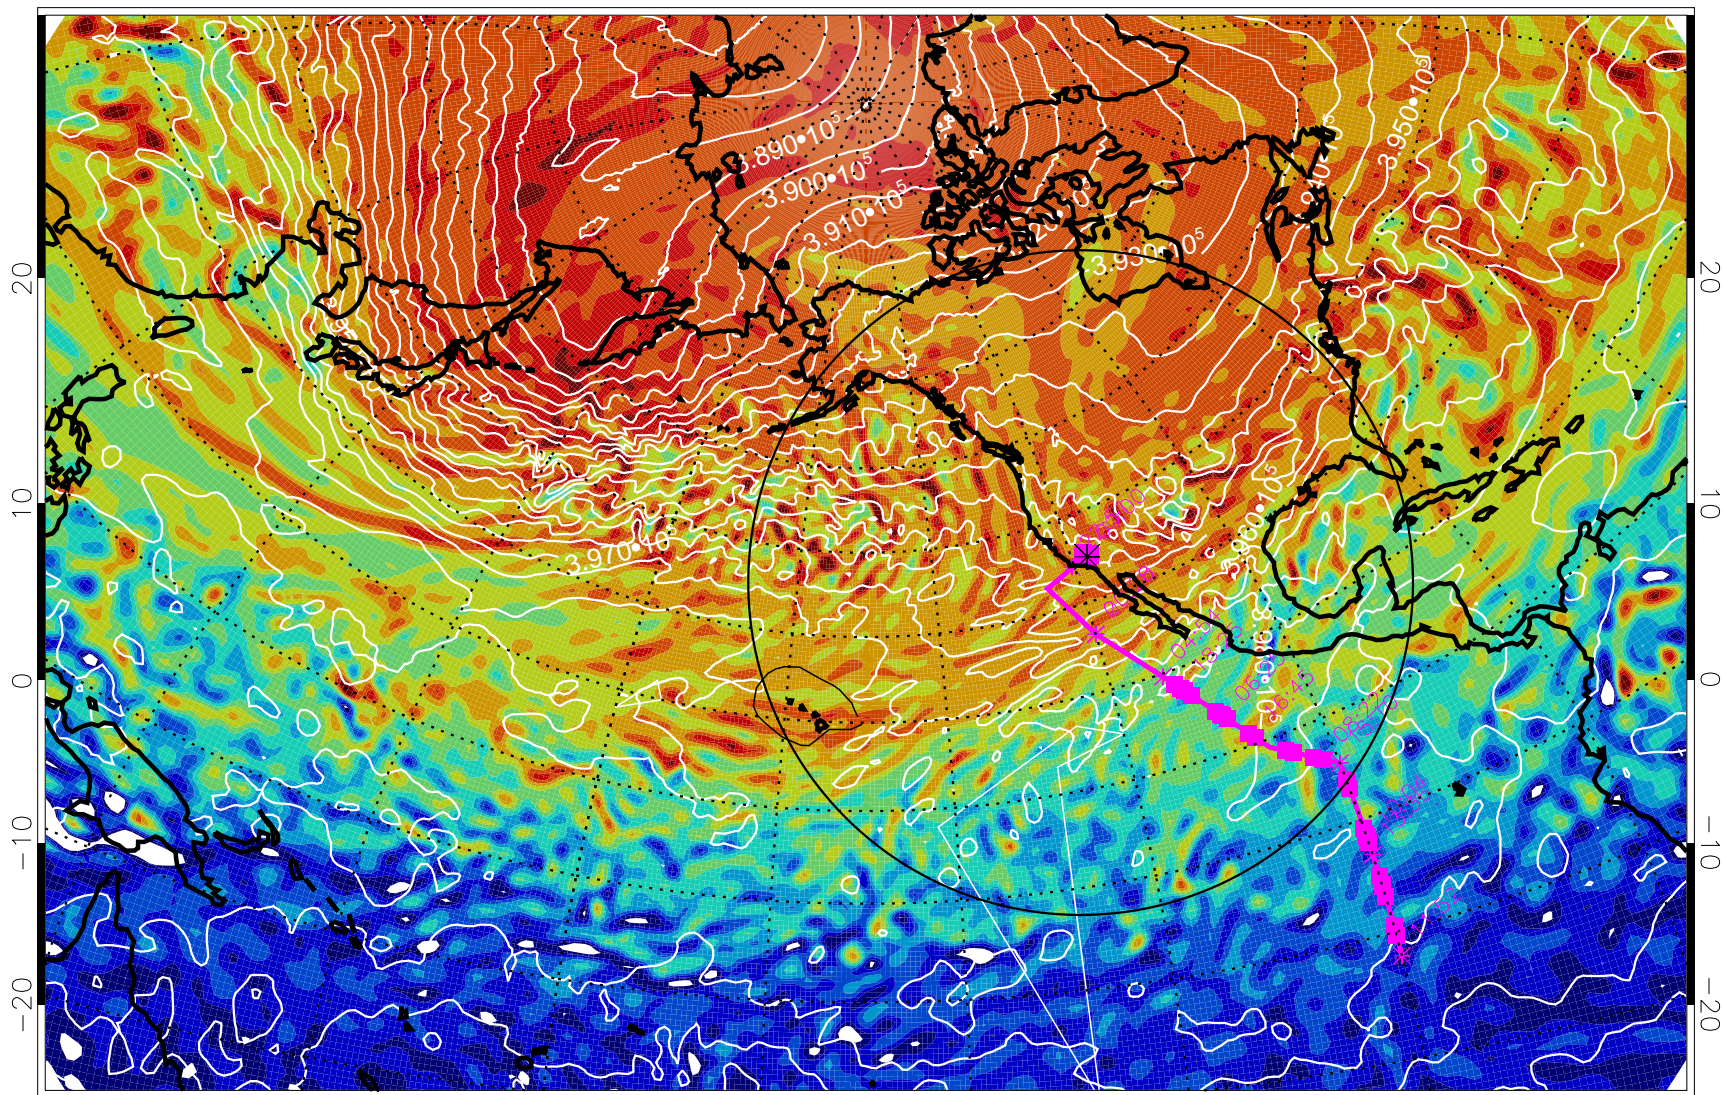

13022406, 66 hour forecast for 460K EPV

460K Montgomery Streamfunction, white

Range ring of 4055 km -- 13 hours GH round trip

13022412, 72 hour forecast for 460K EPV

460K Montgomery Streamfunction, white

Range ring of 4055 km -- 13 hours GH round trip

13022418, 78 hour forecast for 460K EPV

460K Montgomery Streamfunction, white

Range ring of 4055 km -- 13 hours GH round trip

13022500, 84 hour forecast for 460K EPV

460K Montgomery Streamfunction, white

Range ring of 4055 km -- 13 hours GH round trip

13022506, 90 hour forecast for 460K EPV

460K Montgomery Streamfunction, white

Range ring of 4055 km -- 13 hours GH round trip

13022512, 96 hour forecast for 460K EPV

460K Montgomery Streamfunction, white

Range ring of 4055 km -- 13 hours GH round trip

13022518, 102 hour forecast for 460K EPV

460K Montgomery Streamfunction, white

Range ring of 4055 km -- 13 hours GH round trip

13022600, 108 hour forecast for 460K EPV

460K Montgomery Streamfunction, white