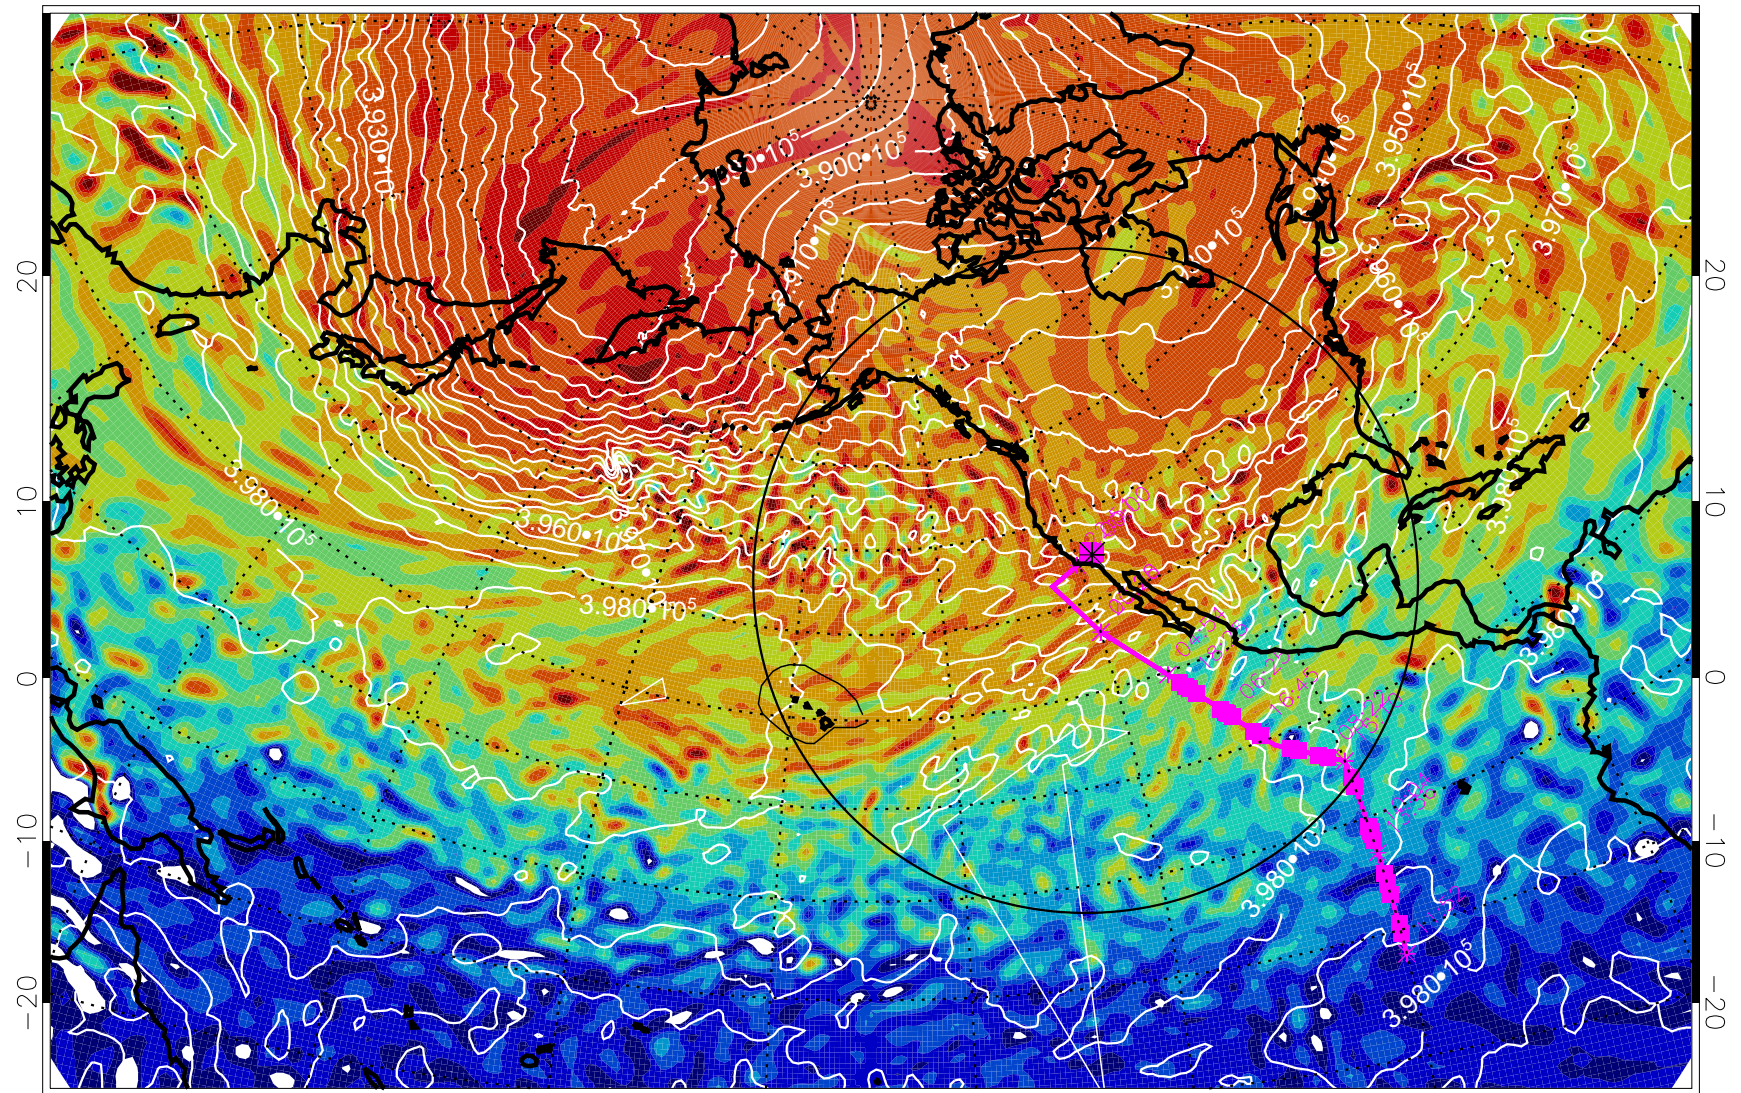

13022406, 66 hour forecast for 460K EPV

460K Montgomery Streamfunction, white

Range ring of 4055 km -- 13 hours GH round trip

13022412, 72 hour forecast for 460K EPV

460K Montgomery Streamfunction, white

Range ring of 4055 km -- 13 hours GH round trip

13022418, 78 hour forecast for 460K EPV

460K Montgomery Streamfunction, white

Range ring of 4055 km -- 13 hours GH round trip

13022500, 84 hour forecast for 460K EPV

460K Montgomery Streamfunction, white

Range ring of 4055 km -- 13 hours GH round trip

13022506, 90 hour forecast for 460K EPV

460K Montgomery Streamfunction, white

Range ring of 4055 km -- 13 hours GH round trip

13022512, 96 hour forecast for 460K EPV

460K Montgomery Streamfunction, white

Range ring of 4055 km -- 13 hours GH round trip

13022518, 102 hour forecast for 460K EPV

460K Montgomery Streamfunction, white

Range ring of 4055 km -- 13 hours GH round trip

13022600, 108 hour forecast for 460K EPV

460K Montgomery Streamfunction, white