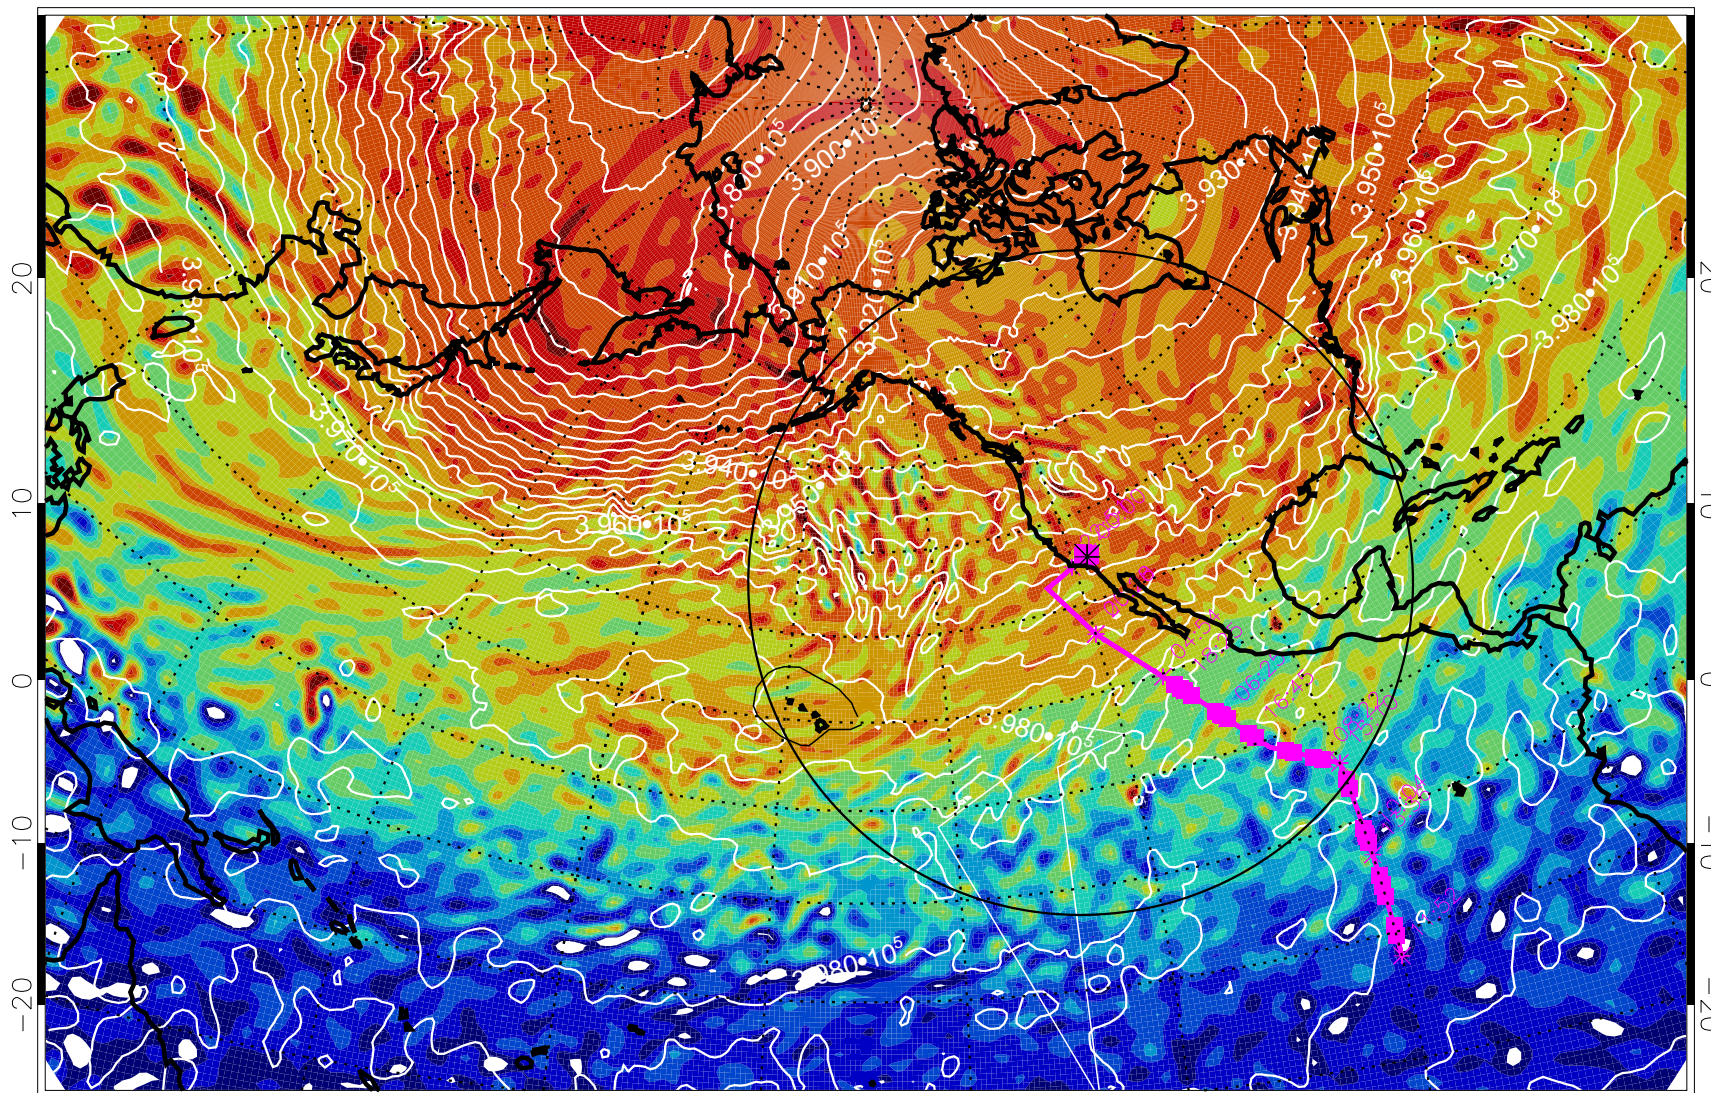

13022506, 90 hour forecast for 460K EPV

460K Montgomery Streamfunction, white

Range ring of 4055 km -- 13 hours GH round trip

13022512, 96 hour forecast for 460K EPV

460K Montgomery Streamfunction, white

Range ring of 4055 km -- 13 hours GH round trip

13022518, 102 hour forecast for 460K EPV

460K Montgomery Streamfunction, white

Range ring of 4055 km -- 13 hours GH round trip

13022600, 108 hour forecast for 460K EPV

460K Montgomery Streamfunction, white

Range ring of 4055 km -- 13 hours GH round trip

13022606, 114 hour forecast for 460K EPV

460K Montgomery Streamfunction, white

Range ring of 4055 km -- 13 hours GH round trip

13022612, 120 hour forecast for 460K EPV

460K Montgomery Streamfunction, white

Range ring of 4055 km -- 13 hours GH round trip