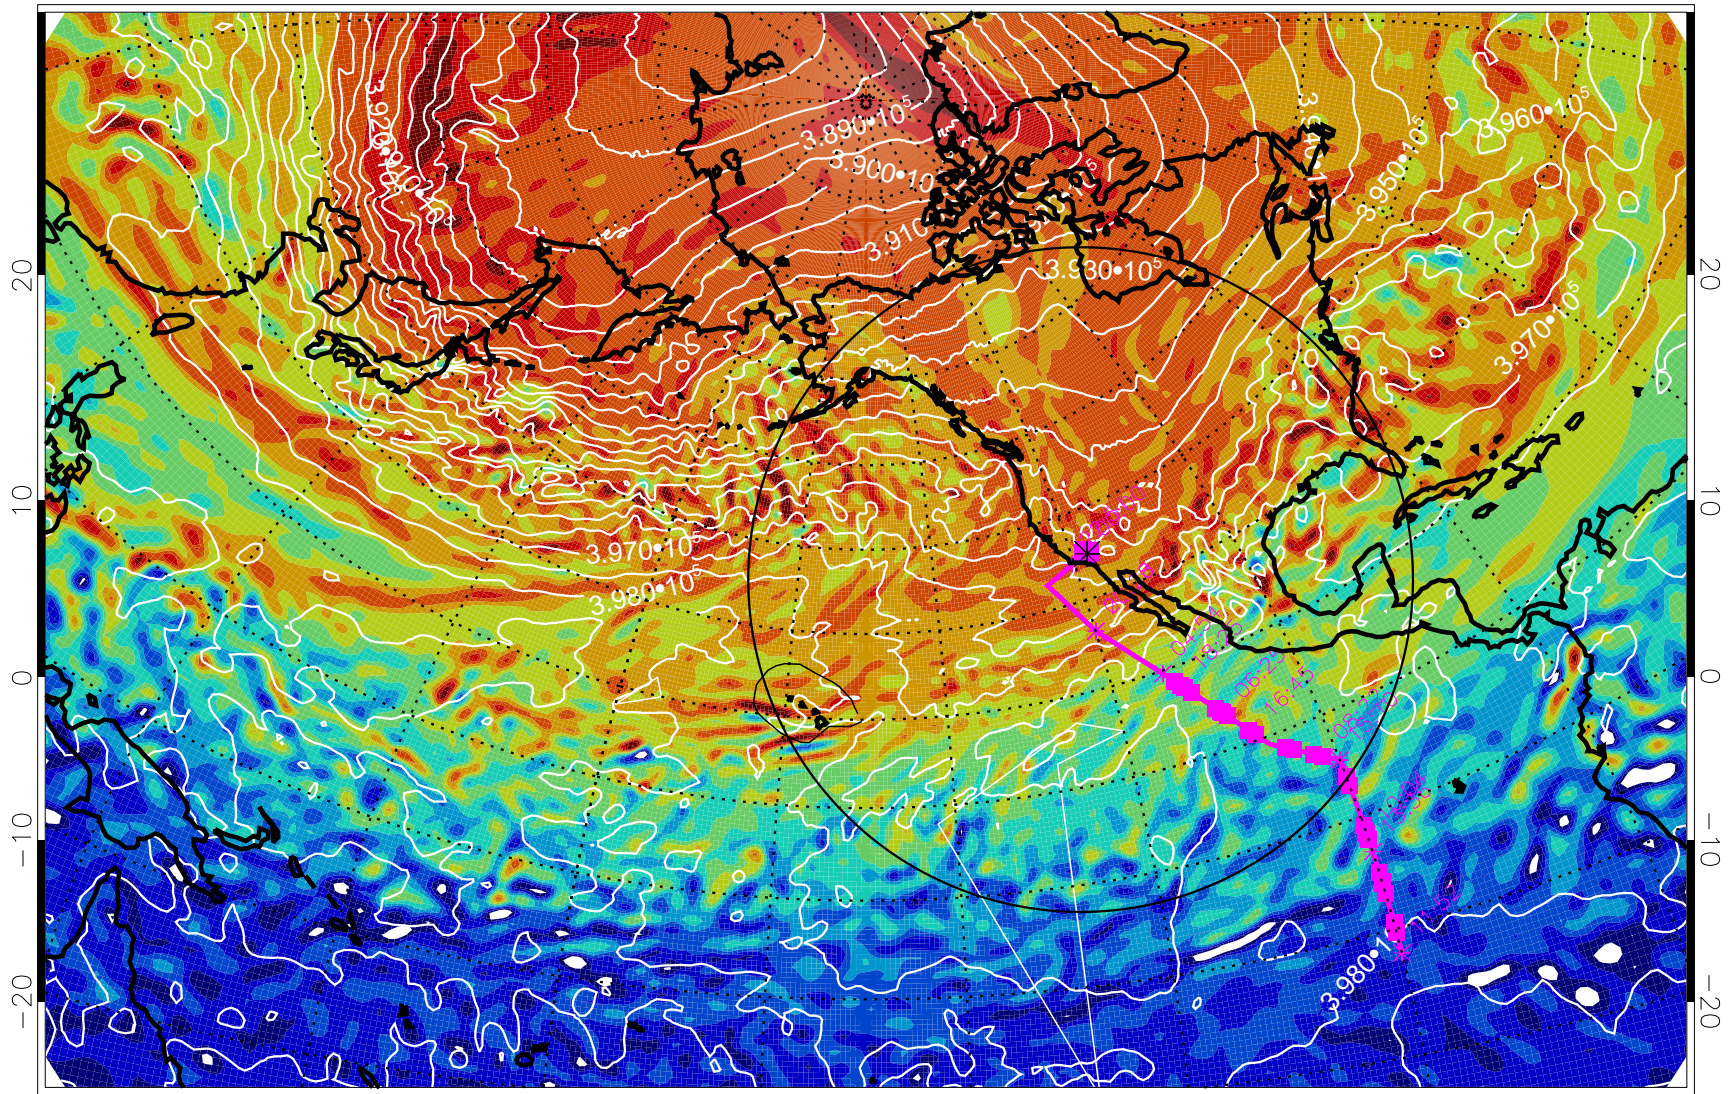

13022118, 6 hour forecast for 460K EPV

460K Montgomery Streamfunction, white

Range ring of 4055 km -- 13 hours GH round trip

13022200, 12 hour forecast for 460K EPV

460K Montgomery Streamfunction, white

Range ring of 4055 km -- 13 hours GH round trip

13022206, 18 hour forecast for 460K EPV

460K Montgomery Streamfunction, white

Range ring of 4055 km -- 13 hours GH round trip

13022212, 24 hour forecast for 460K EPV

460K Montgomery Streamfunction, white

Range ring of 4055 km -- 13 hours GH round trip

13022218, 30 hour forecast for 460K EPV

460K Montgomery Streamfunction, white

Range ring of 4055 km -- 13 hours GH round trip

13022300, 36 hour forecast for 460K EPV

460K Montgomery Streamfunction, white

Range ring of 4055 km -- 13 hours GH round trip

13022306, 42 hour forecast for 460K EPV

460K Montgomery Streamfunction, white

Range ring of 4055 km -- 13 hours GH round trip

13022312, 48 hour forecast for 460K EPV

460K Montgomery Streamfunction, white

Range ring of 4055 km -- 13 hours GH round trip