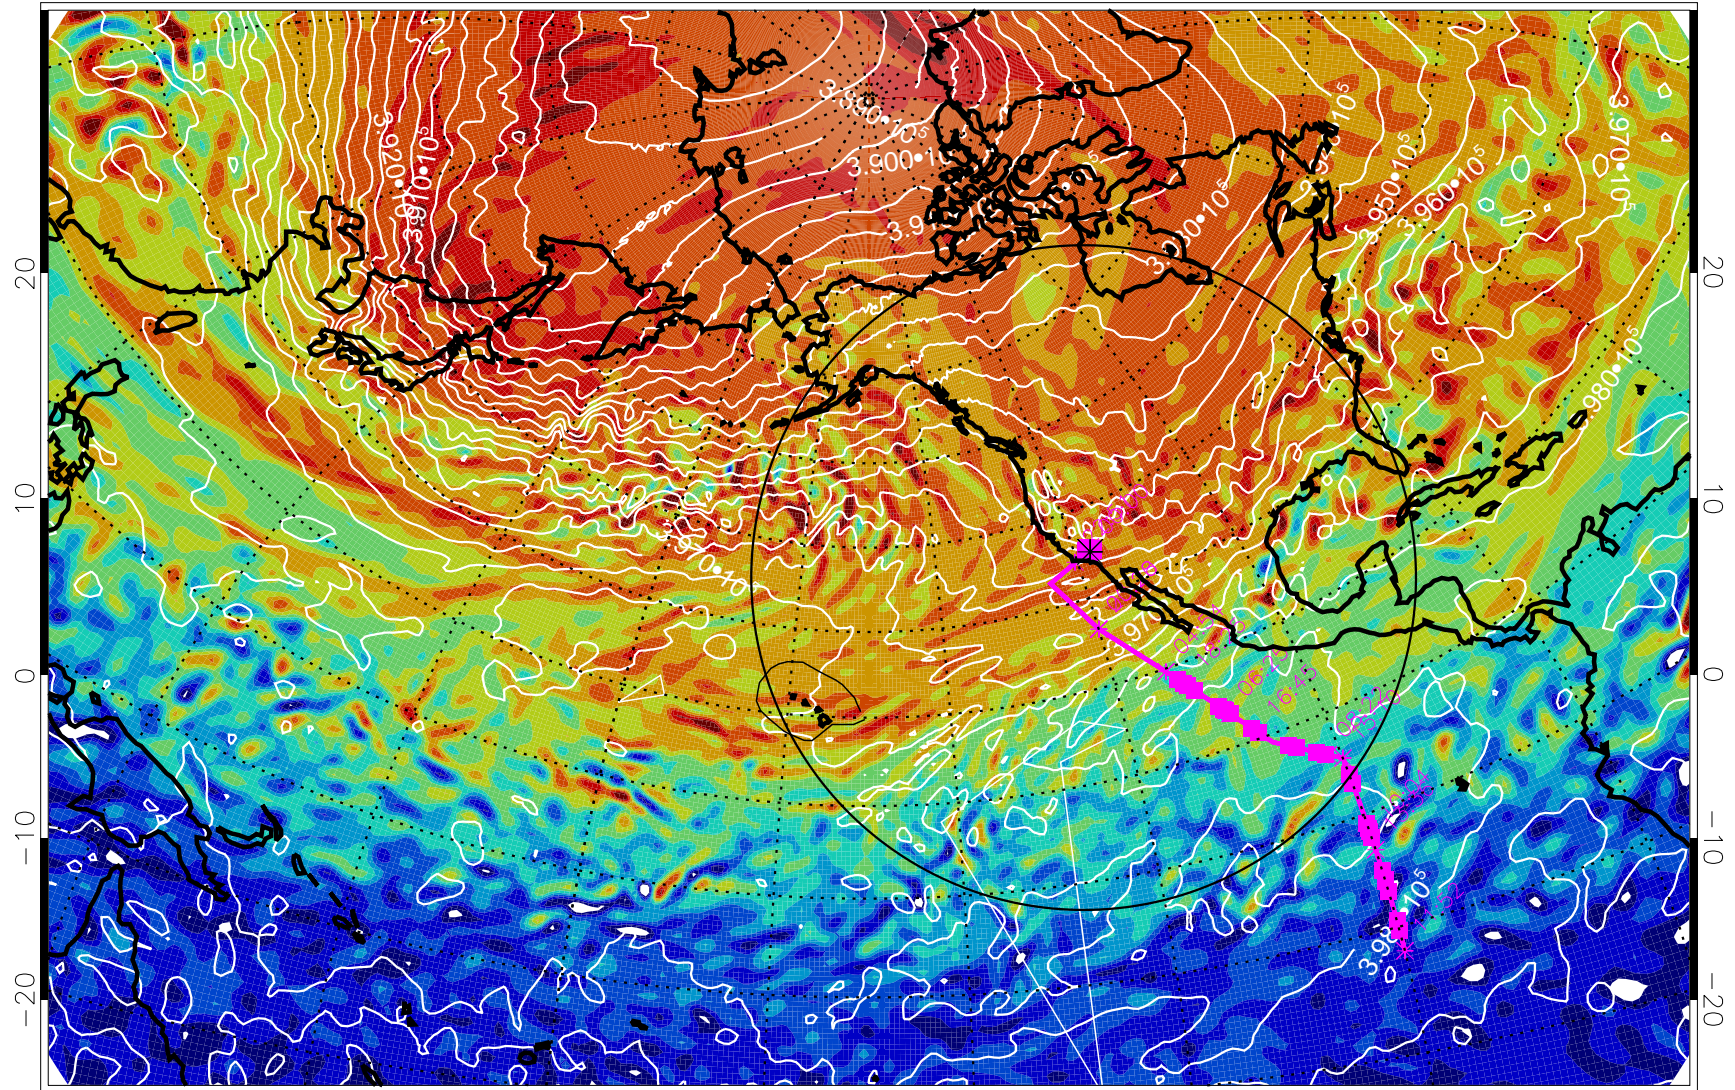

13022218, 30 hour forecast for 460K EPV

460K Montgomery Streamfunction, white

Range ring of 4055 km -- 13 hours GH round trip

13022300, 36 hour forecast for 460K EPV

460K Montgomery Streamfunction, white

Range ring of 4055 km -- 13 hours GH round trip

13022306, 42 hour forecast for 460K EPV

460K Montgomery Streamfunction, white

Range ring of 4055 km -- 13 hours GH round trip

13022312, 48 hour forecast for 460K EPV

460K Montgomery Streamfunction, white

Range ring of 4055 km -- 13 hours GH round trip

13022318, 54 hour forecast for 460K EPV

460K Montgomery Streamfunction, white

Range ring of 4055 km -- 13 hours GH round trip

13022400, 60 hour forecast for 460K EPV

460K Montgomery Streamfunction, white

Range ring of 4055 km -- 13 hours GH round trip

13022406, 66 hour forecast for 460K EPV

460K Montgomery Streamfunction, white

Range ring of 4055 km -- 13 hours GH round trip

13022412, 72 hour forecast for 460K EPV

460K Montgomery Streamfunction, white

Range ring of 4055 km -- 13 hours GH round trip