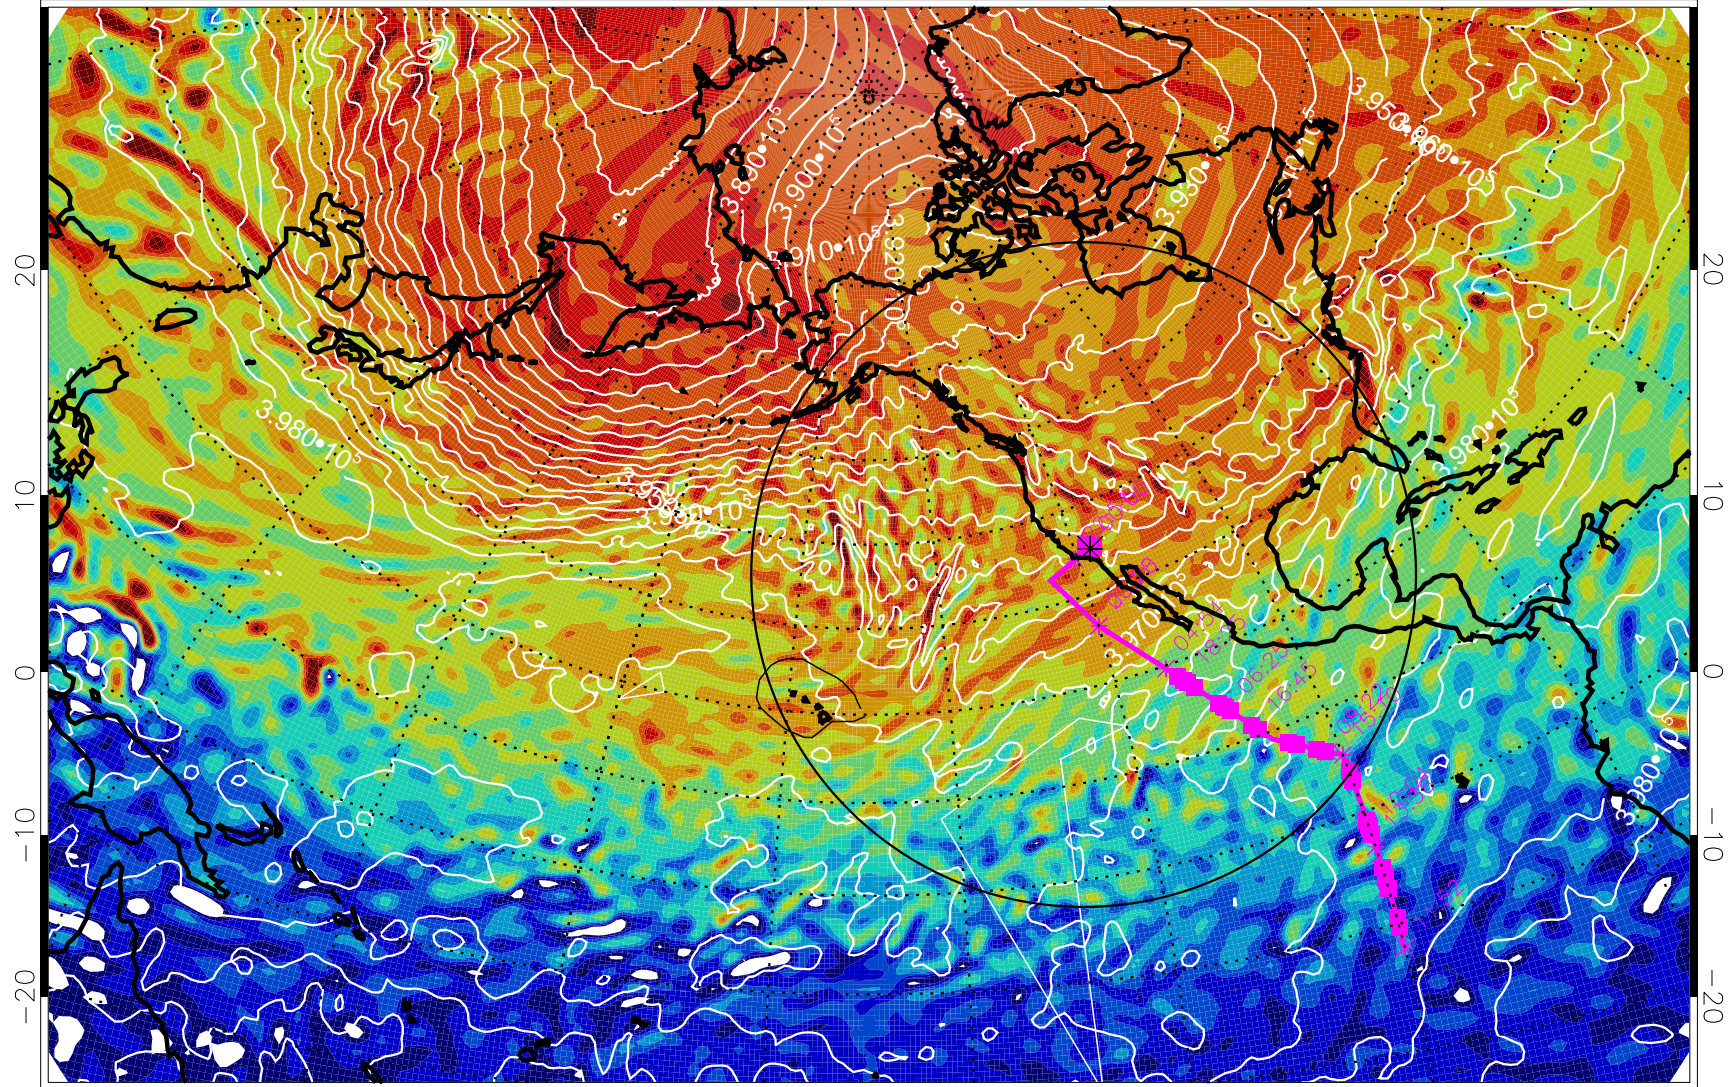

13022518, 102 hour forecast for 460K EPV

460K Montgomery Streamfunction, white

Range ring of 4055 km -- 13 hours GH round trip

13022600, 108 hour forecast for 460K EPV

460K Montgomery Streamfunction, white

Range ring of 4055 km -- 13 hours GH round trip

13022606, 114 hour forecast for 460K EPV

460K Montgomery Streamfunction, white

Range ring of 4055 km -- 13 hours GH round trip

13022612, 120 hour forecast for 460K EPV

460K Montgomery Streamfunction, white

Range ring of 4055 km -- 13 hours GH round trip