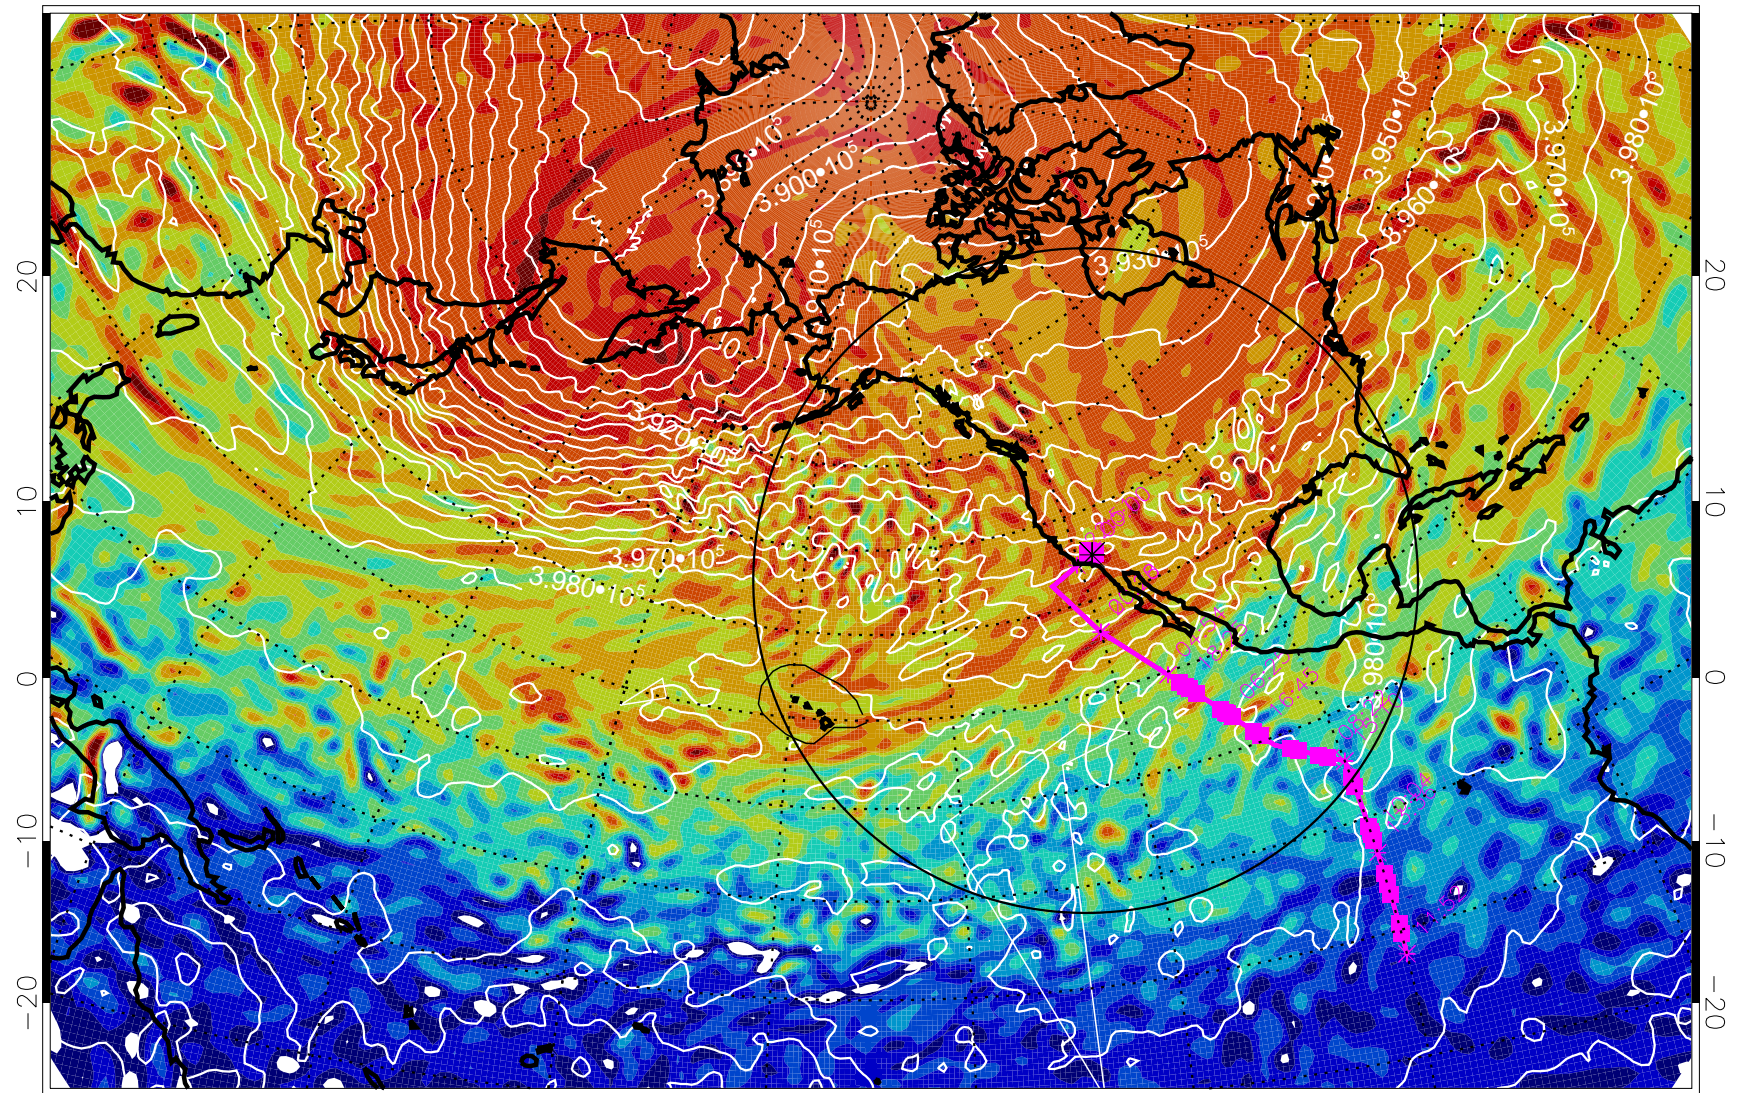

13022406, 66 hour forecast for 460K EPV

460K Montgomery Streamfunction, white

Range ring of 4055 km -- 13 hours GH round trip

13022412, 72 hour forecast for 460K EPV

460K Montgomery Streamfunction, white

Range ring of 4055 km -- 13 hours GH round trip

13022418, 78 hour forecast for 460K EPV

460K Montgomery Streamfunction, white

Range ring of 4055 km -- 13 hours GH round trip

13022500, 84 hour forecast for 460K EPV

460K Montgomery Streamfunction, white

Range ring of 4055 km -- 13 hours GH round trip

13022506, 90 hour forecast for 460K EPV

460K Montgomery Streamfunction, white

Range ring of 4055 km -- 13 hours GH round trip

13022512, 96 hour forecast for 460K EPV

460K Montgomery Streamfunction, white

Range ring of 4055 km -- 13 hours GH round trip

13022518, 102 hour forecast for 460K EPV

460K Montgomery Streamfunction, white

Range ring of 4055 km -- 13 hours GH round trip

13022600, 108 hour forecast for 460K EPV

460K Montgomery Streamfunction, white