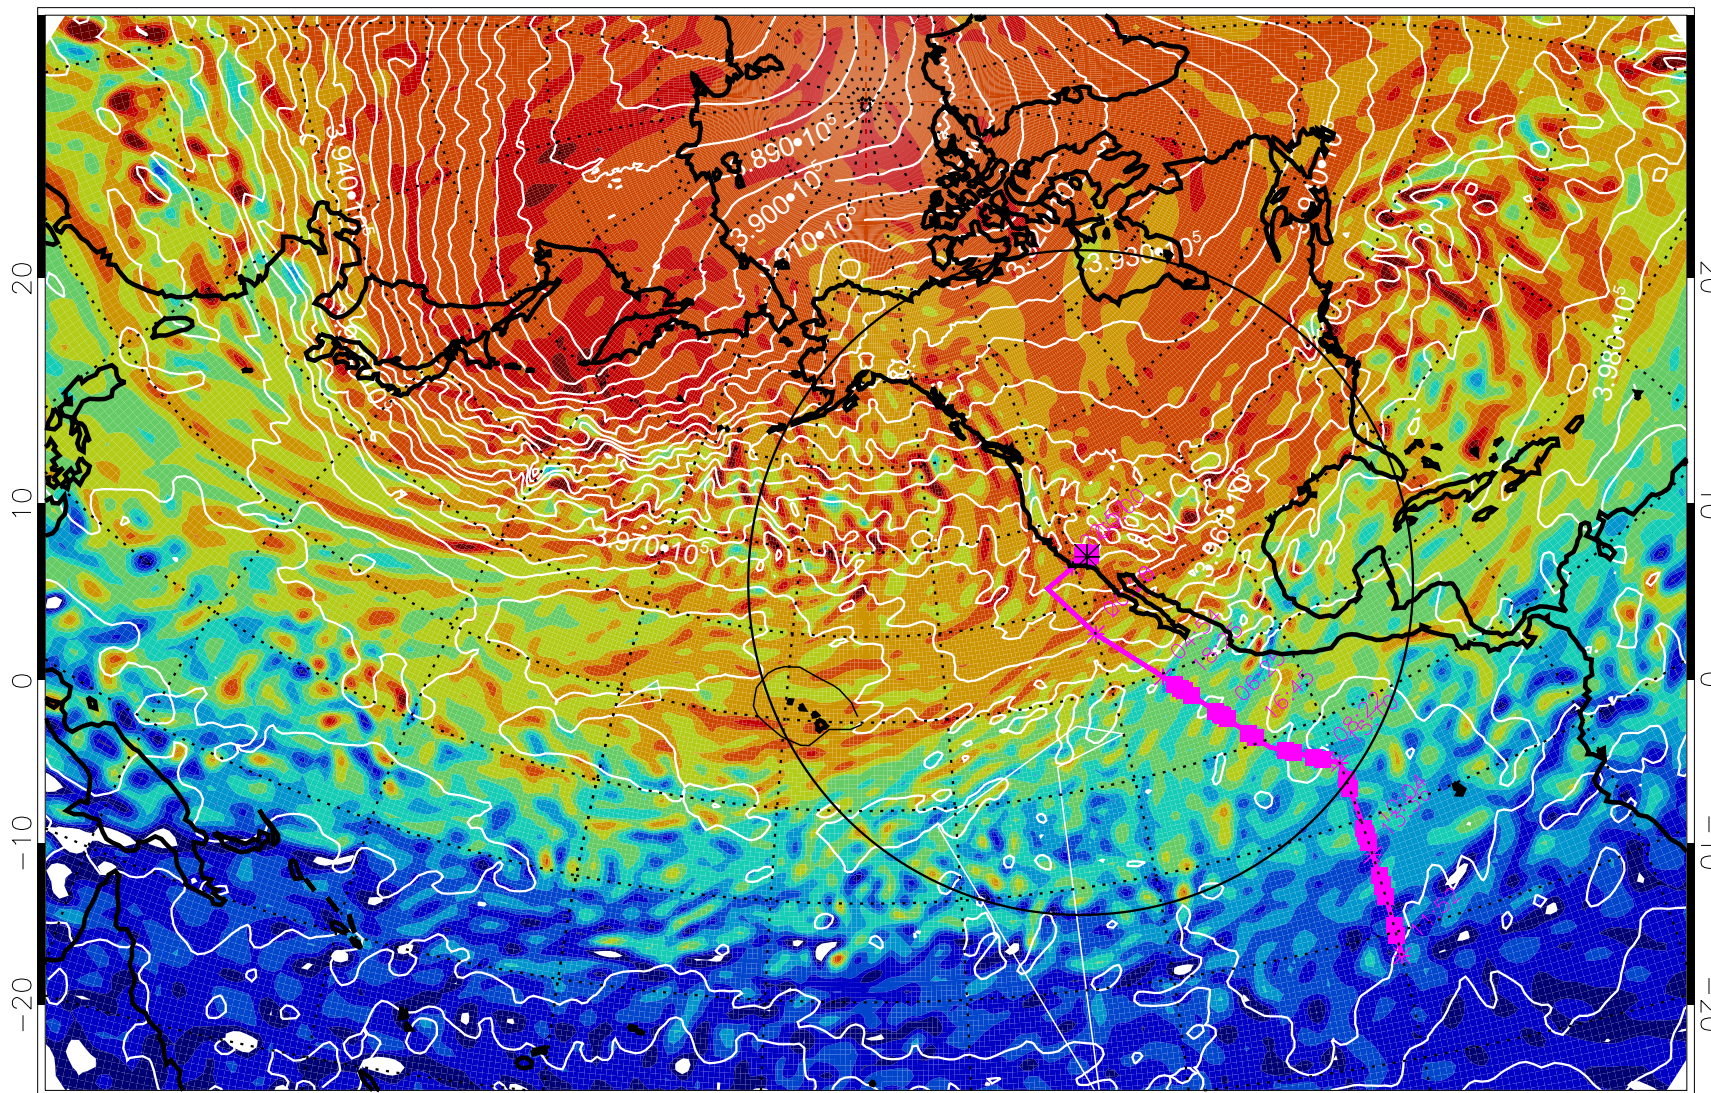

13022318, 66 hour forecast for 460K EPV

460K Montgomery Streamfunction, white

Range ring of 4055 km -- 13 hours GH round trip

13022406, 78 hour forecast for 460K EPV

460K Montgomery Streamfunction, white

Range ring of 4055 km -- 13 hours GH round trip

13022412, 84 hour forecast for 460K EPV

460K Montgomery Streamfunction, white

Range ring of 4055 km -- 13 hours GH round trip

13022418, 90 hour forecast for 460K EPV

460K Montgomery Streamfunction, white

Range ring of 4055 km -- 13 hours GH round trip

13022500, 96 hour forecast for 460K EPV

460K Montgomery Streamfunction, white

Range ring of 4055 km -- 13 hours GH round trip

13022506, 102 hour forecast for 460K EPV

460K Montgomery Streamfunction, white

Range ring of 4055 km -- 13 hours GH round trip

13022512, 108 hour forecast for 460K EPV

460K Montgomery Streamfunction, white

Range ring of 4055 km -- 13 hours GH round trip

13022518, 114 hour forecast for 460K EPV