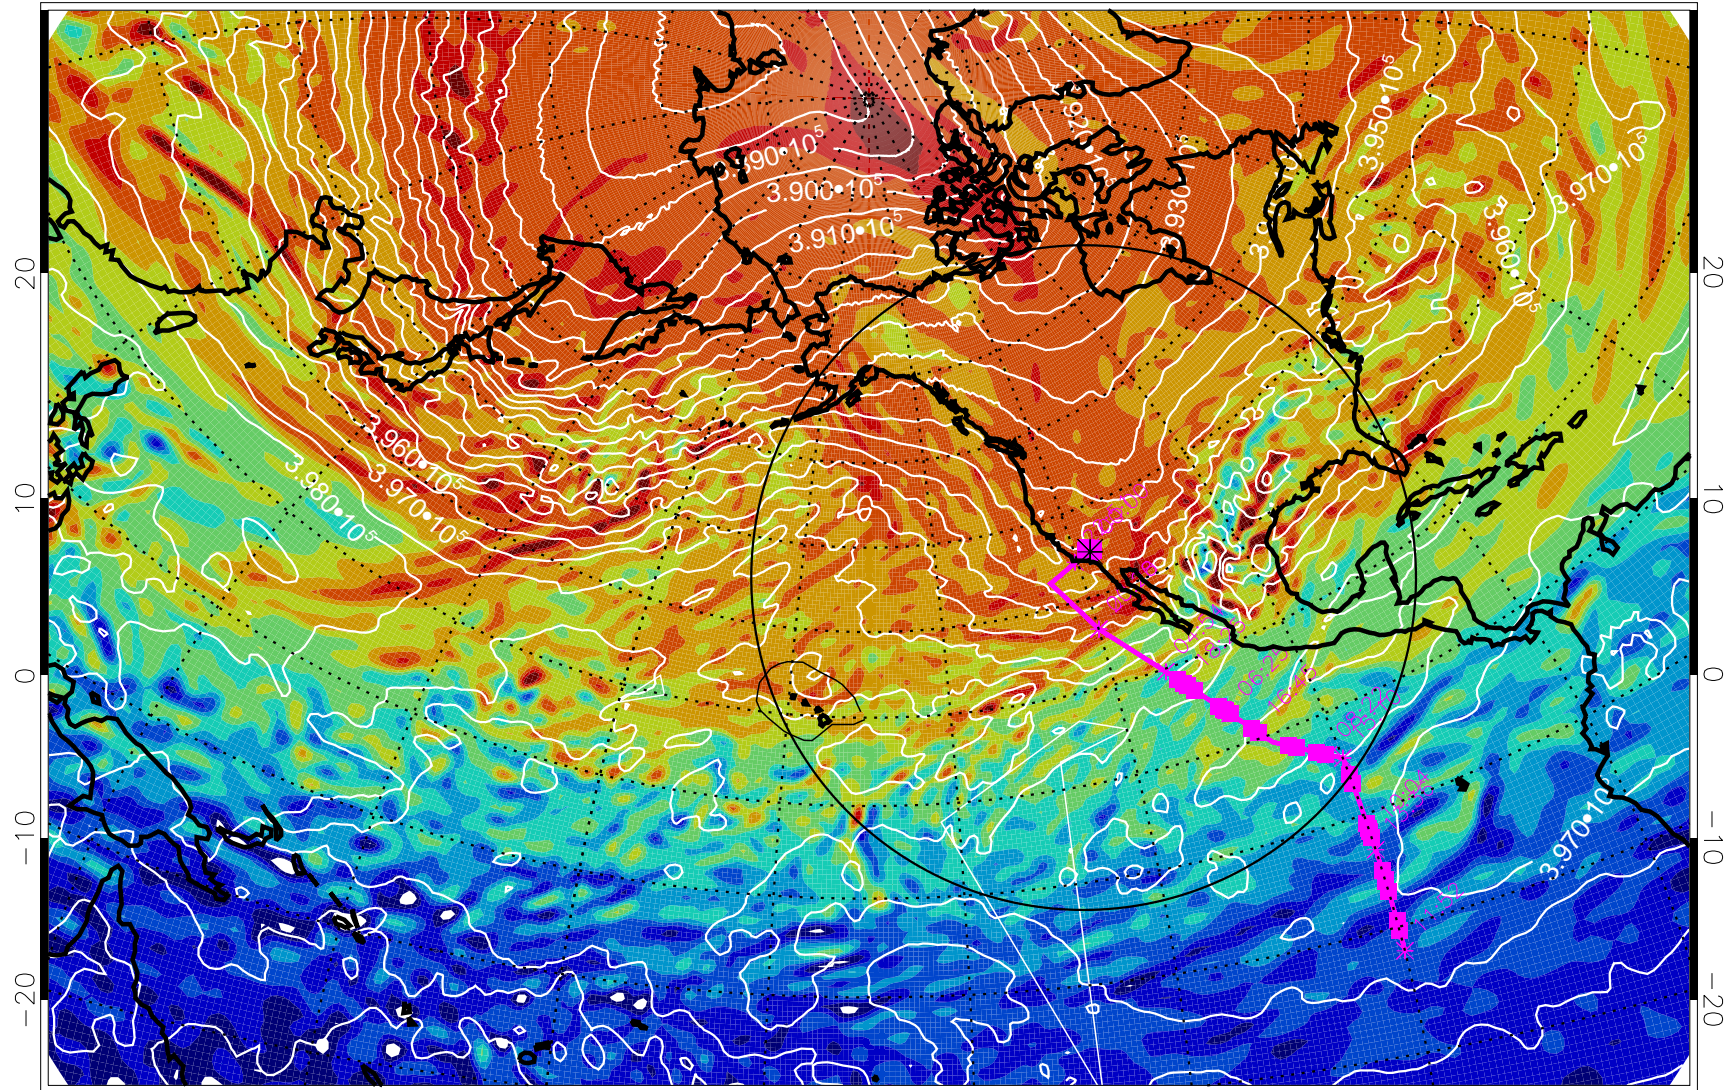

13022112, 12 hour forecast for 460K EPV

460K Montgomery Streamfunction, white

Range ring of 4055 km -- 13 hours GH round trip

13022118, 18 hour forecast for 460K EPV

460K Montgomery Streamfunction, white

Range ring of 4055 km -- 13 hours GH round trip

Missing Data for 13022200, 24 hour forecast

Missing Data for 13022206, 30 hour forecast

Missing Data for 13022212, 36 hour forecast

13022218, 42 hour forecast for 460K EPV

460K Montgomery Streamfunction, white

Range ring of 4055 km -- 13 hours GH round trip

13022300, 48 hour forecast for 460K EPV

460K Montgomery Streamfunction, white

Range ring of 4055 km -- 13 hours GH round trip

13022306, 54 hour forecast for 460K EPV

460K Montgomery Streamfunction, white

Range ring of 4055 km -- 13 hours GH round trip

13022312, 60 hour forecast for 460K EPV

460K Montgomery Streamfunction, white

Range ring of 4055 km -- 13 hours GH round trip