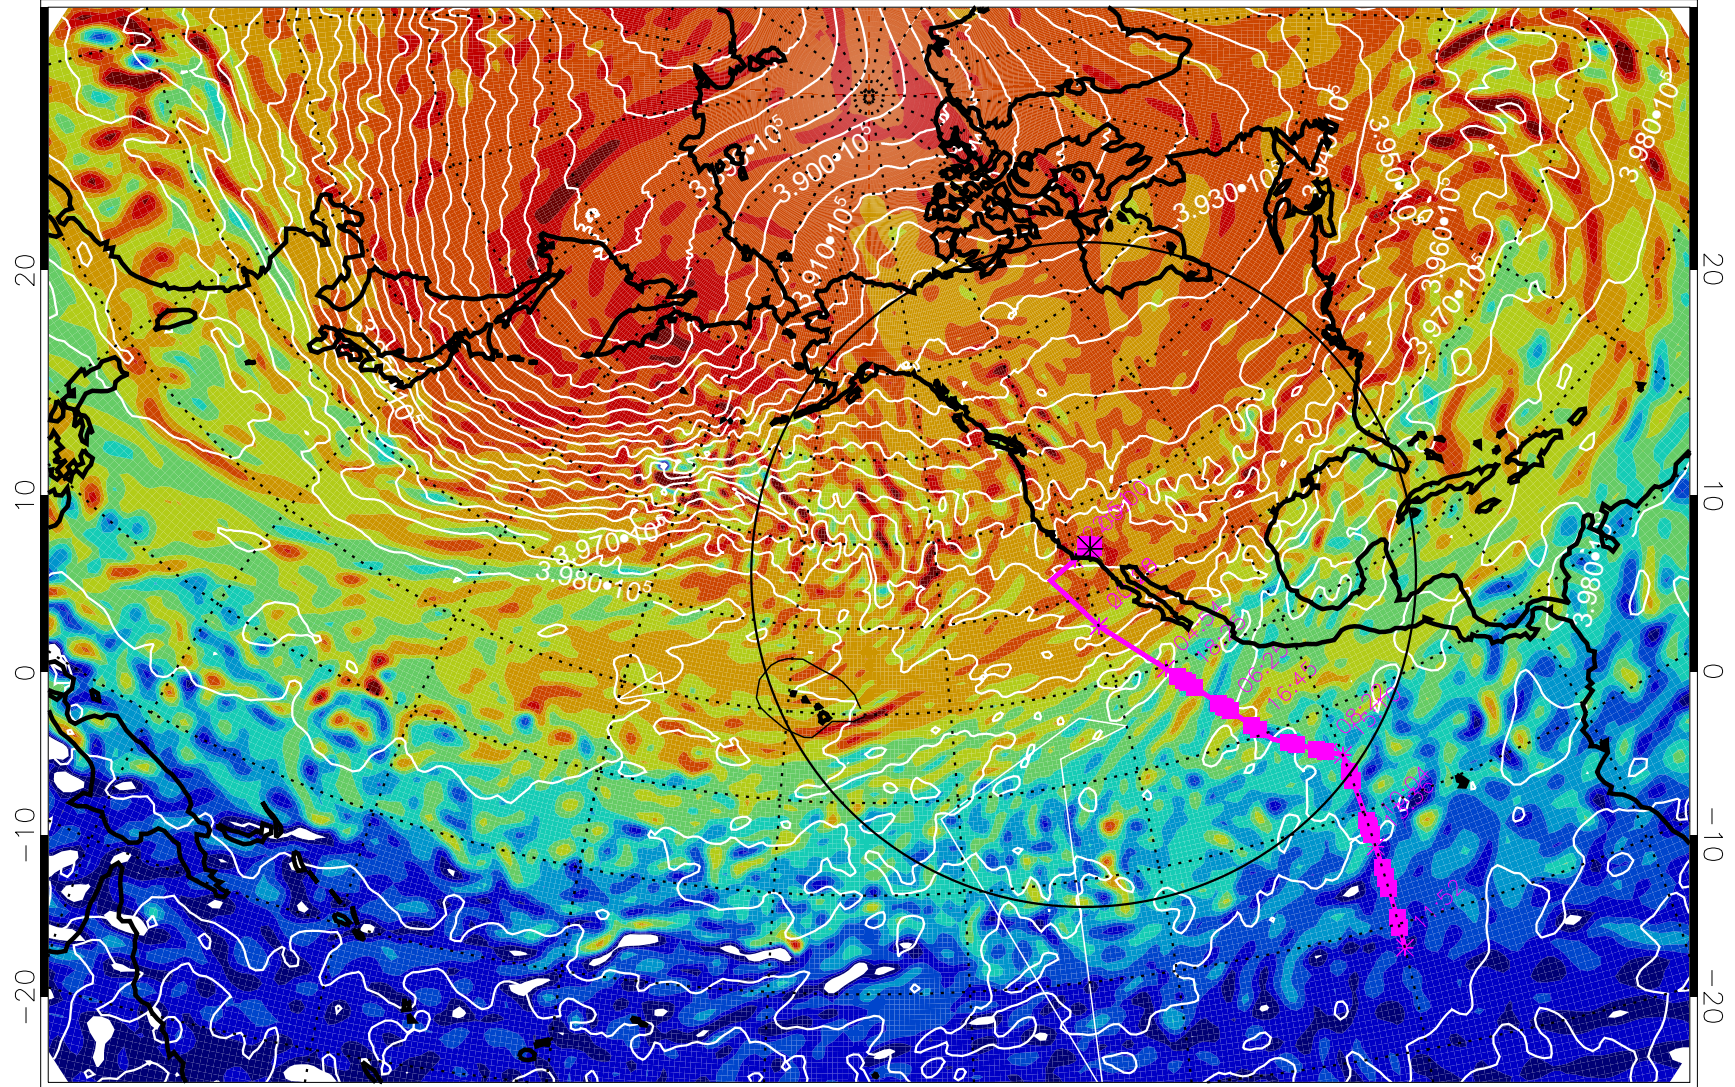

13022412, 84 hour forecast for 460K EPV

460K Montgomery Streamfunction, white

Range ring of 4055 km -- 13 hours GH round trip

13022418, 90 hour forecast for 460K EPV

460K Montgomery Streamfunction, white

Range ring of 4055 km -- 13 hours GH round trip

13022500, 96 hour forecast for 460K EPV

460K Montgomery Streamfunction, white

Range ring of 4055 km -- 13 hours GH round trip

13022506, 102 hour forecast for 460K EPV

460K Montgomery Streamfunction, white

Range ring of 4055 km -- 13 hours GH round trip

13022512, 108 hour forecast for 460K EPV

460K Montgomery Streamfunction, white

Range ring of 4055 km -- 13 hours GH round trip

13022518, 114 hour forecast for 460K EPV

460K Montgomery Streamfunction, white

Range ring of 4055 km -- 13 hours GH round trip

13022600, 120 hour forecast for 460K EPV

460K Montgomery Streamfunction, white

Range ring of 4055 km -- 13 hours GH round trip