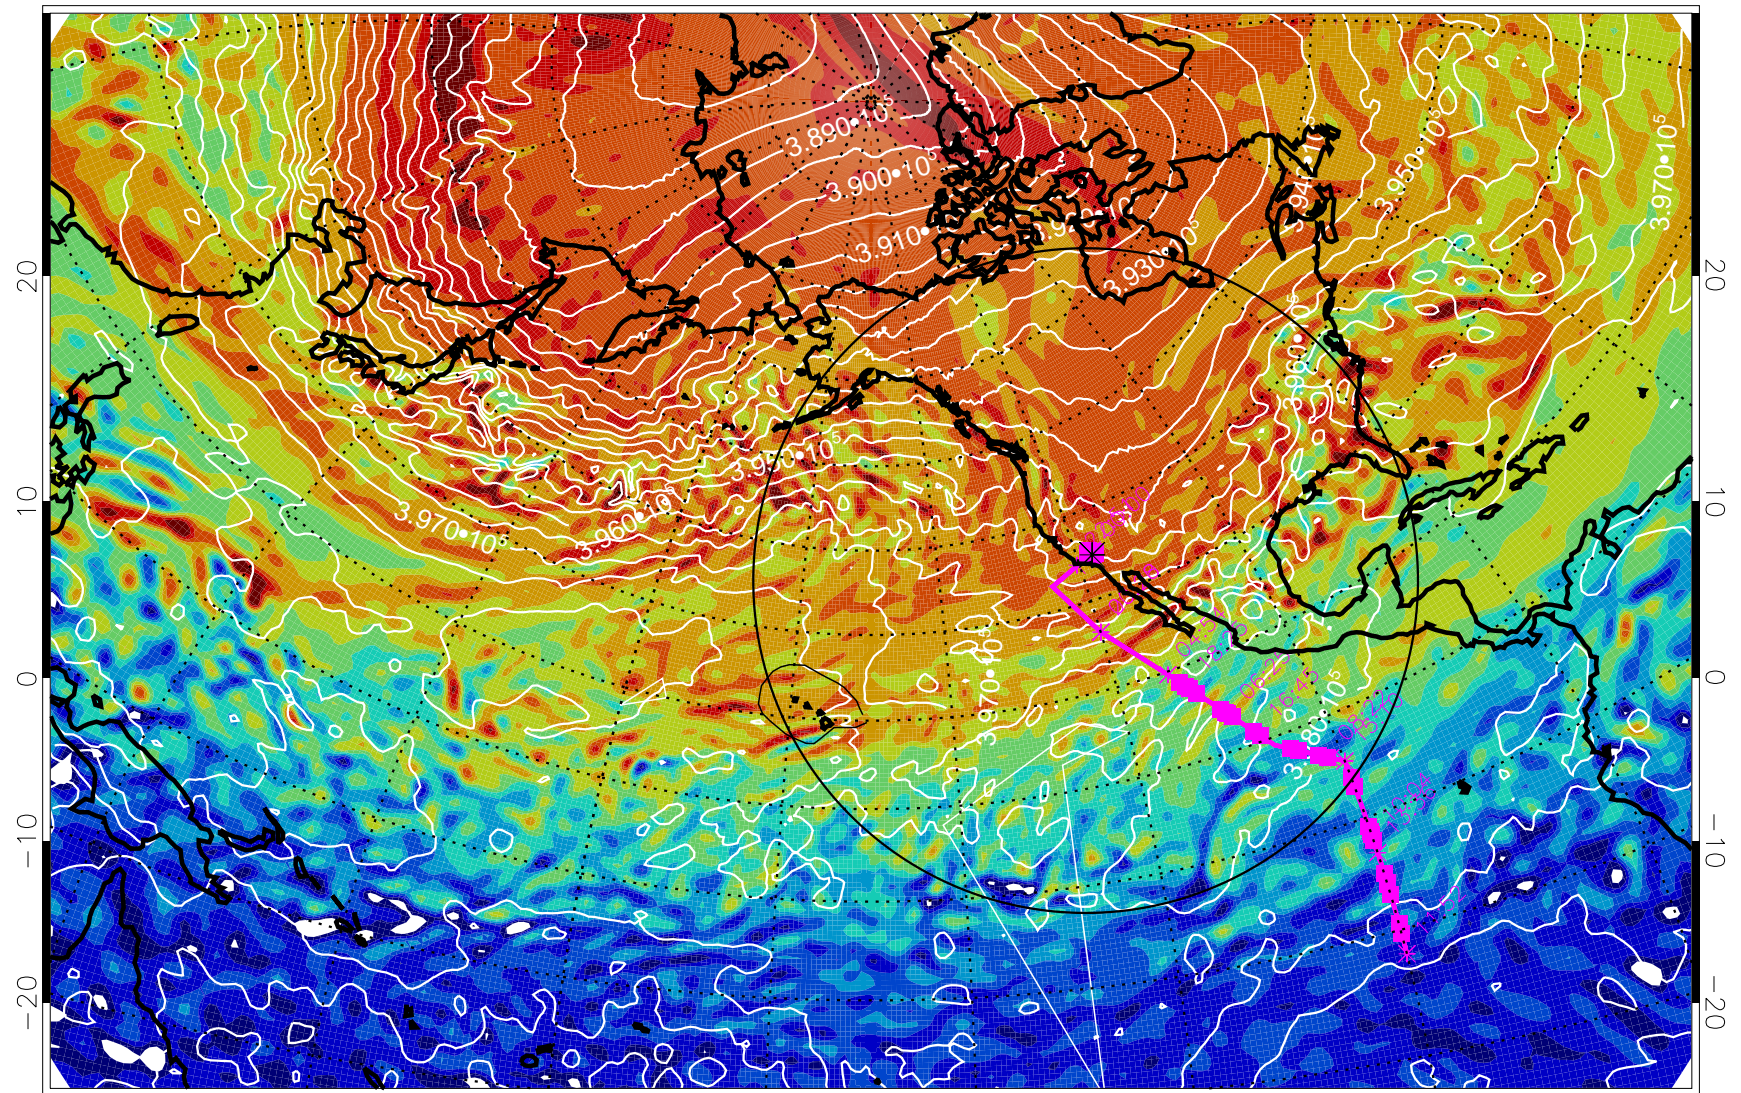

Missing Data for 13022200, 24 hour forecast

Missing Data for 13022206, 30 hour forecast

Missing Data for 13022212, 36 hour forecast

13022218, 42 hour forecast for 460K EPV

460K Montgomery Streamfunction, white

Range ring of 4055 km -- 13 hours GH round trip

13022300, 48 hour forecast for 460K EPV

460K Montgomery Streamfunction, white

Range ring of 4055 km -- 13 hours GH round trip

13022306, 54 hour forecast for 460K EPV

460K Montgomery Streamfunction, white

Range ring of 4055 km -- 13 hours GH round trip

13022312, 60 hour forecast for 460K EPV

460K Montgomery Streamfunction, white

Range ring of 4055 km -- 13 hours GH round trip

13022318, 66 hour forecast for 460K EPV

460K Montgomery Streamfunction, white

Range ring of 4055 km -- 13 hours GH round trip

13022406, 78 hour forecast for 460K EPV

460K Montgomery Streamfunction, white

Range ring of 4055 km -- 13 hours GH round trip