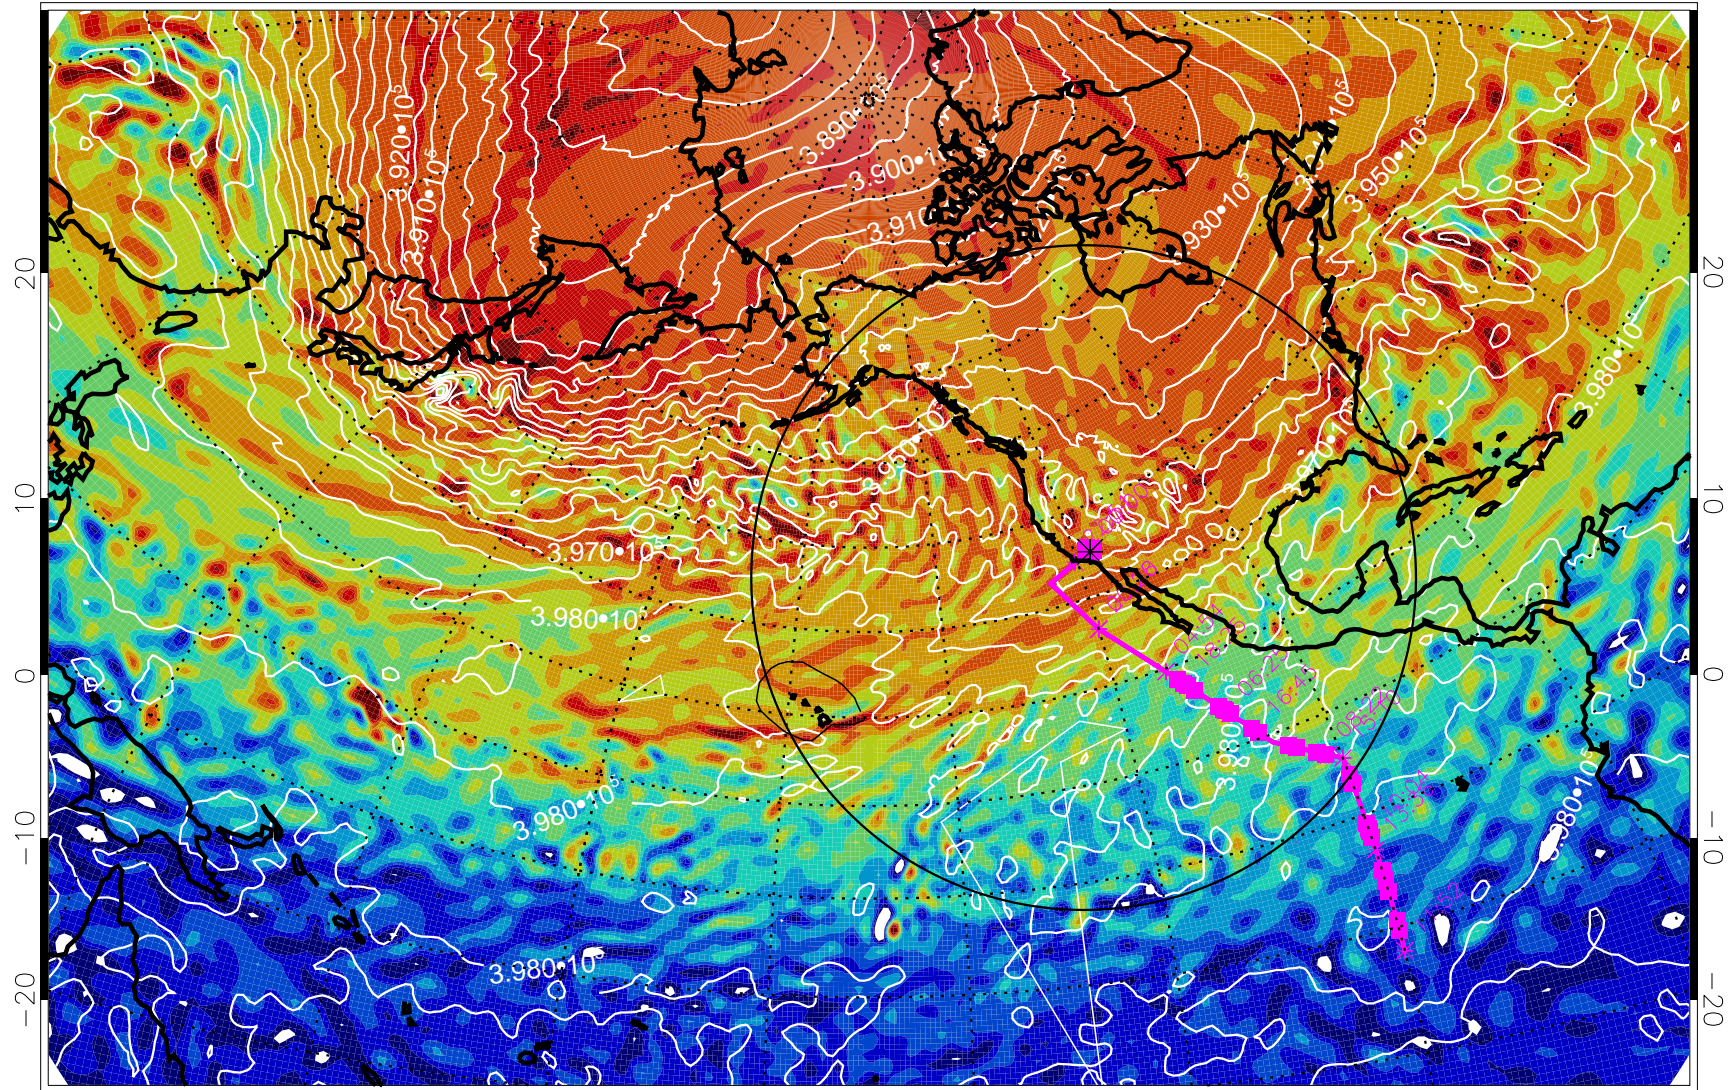

13022318, 66 hour forecast for 460K EPV

460K Montgomery Streamfunction, white

Range ring of 4055 km -- 13 hours GH round trip

13022406, 78 hour forecast for 460K EPV

460K Montgomery Streamfunction, white

Range ring of 4055 km -- 13 hours GH round trip

13022412, 84 hour forecast for 460K EPV

460K Montgomery Streamfunction, white

Range ring of 4055 km -- 13 hours GH round trip

13022418, 90 hour forecast for 460K EPV

460K Montgomery Streamfunction, white

Range ring of 4055 km -- 13 hours GH round trip

13022500, 96 hour forecast for 460K EPV

460K Montgomery Streamfunction, white

Range ring of 4055 km -- 13 hours GH round trip

13022506, 102 hour forecast for 460K EPV

460K Montgomery Streamfunction, white

Range ring of 4055 km -- 13 hours GH round trip

13022512, 108 hour forecast for 460K EPV

460K Montgomery Streamfunction, white

Range ring of 4055 km -- 13 hours GH round trip

13022518, 114 hour forecast for 460K EPV