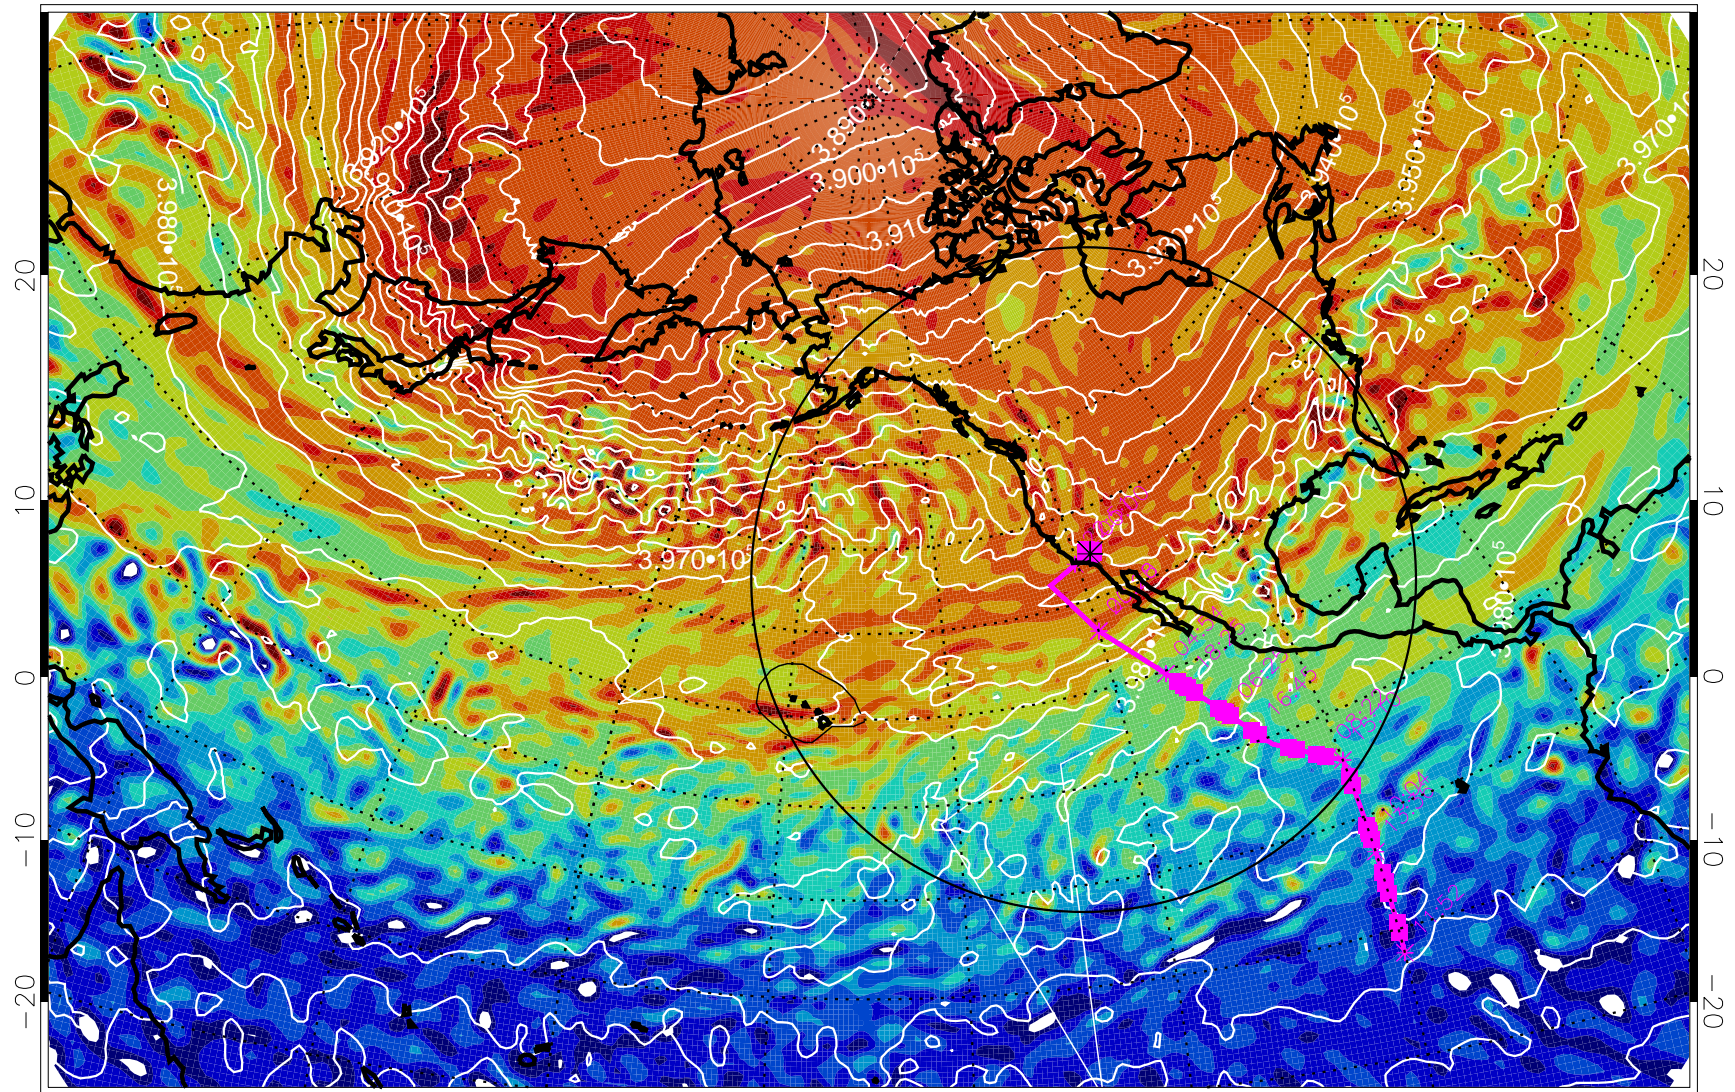

Range ring of 4055 km -- 13 hours GH round trip

13022300, 48 hour forecast for 460K EPV

460K Montgomery Streamfunction, white

Range ring of 4055 km -- 13 hours GH round trip

13022306, 54 hour forecast for 460K EPV

460K Montgomery Streamfunction, white

Range ring of 4055 km -- 13 hours GH round trip

13022312, 60 hour forecast for 460K EPV

460K Montgomery Streamfunction, white

Range ring of 4055 km -- 13 hours GH round trip

13022318, 66 hour forecast for 460K EPV

460K Montgomery Streamfunction, white

Range ring of 4055 km -- 13 hours GH round trip

13022406, 78 hour forecast for 460K EPV

460K Montgomery Streamfunction, white

Range ring of 4055 km -- 13 hours GH round trip

13022500, 96 hour forecast for 460K EPV

460K Montgomery Streamfunction, white

Range ring of 4055 km -- 13 hours GH round trip

13022506, 102 hour forecast for 460K EPV

460K Montgomery Streamfunction, white