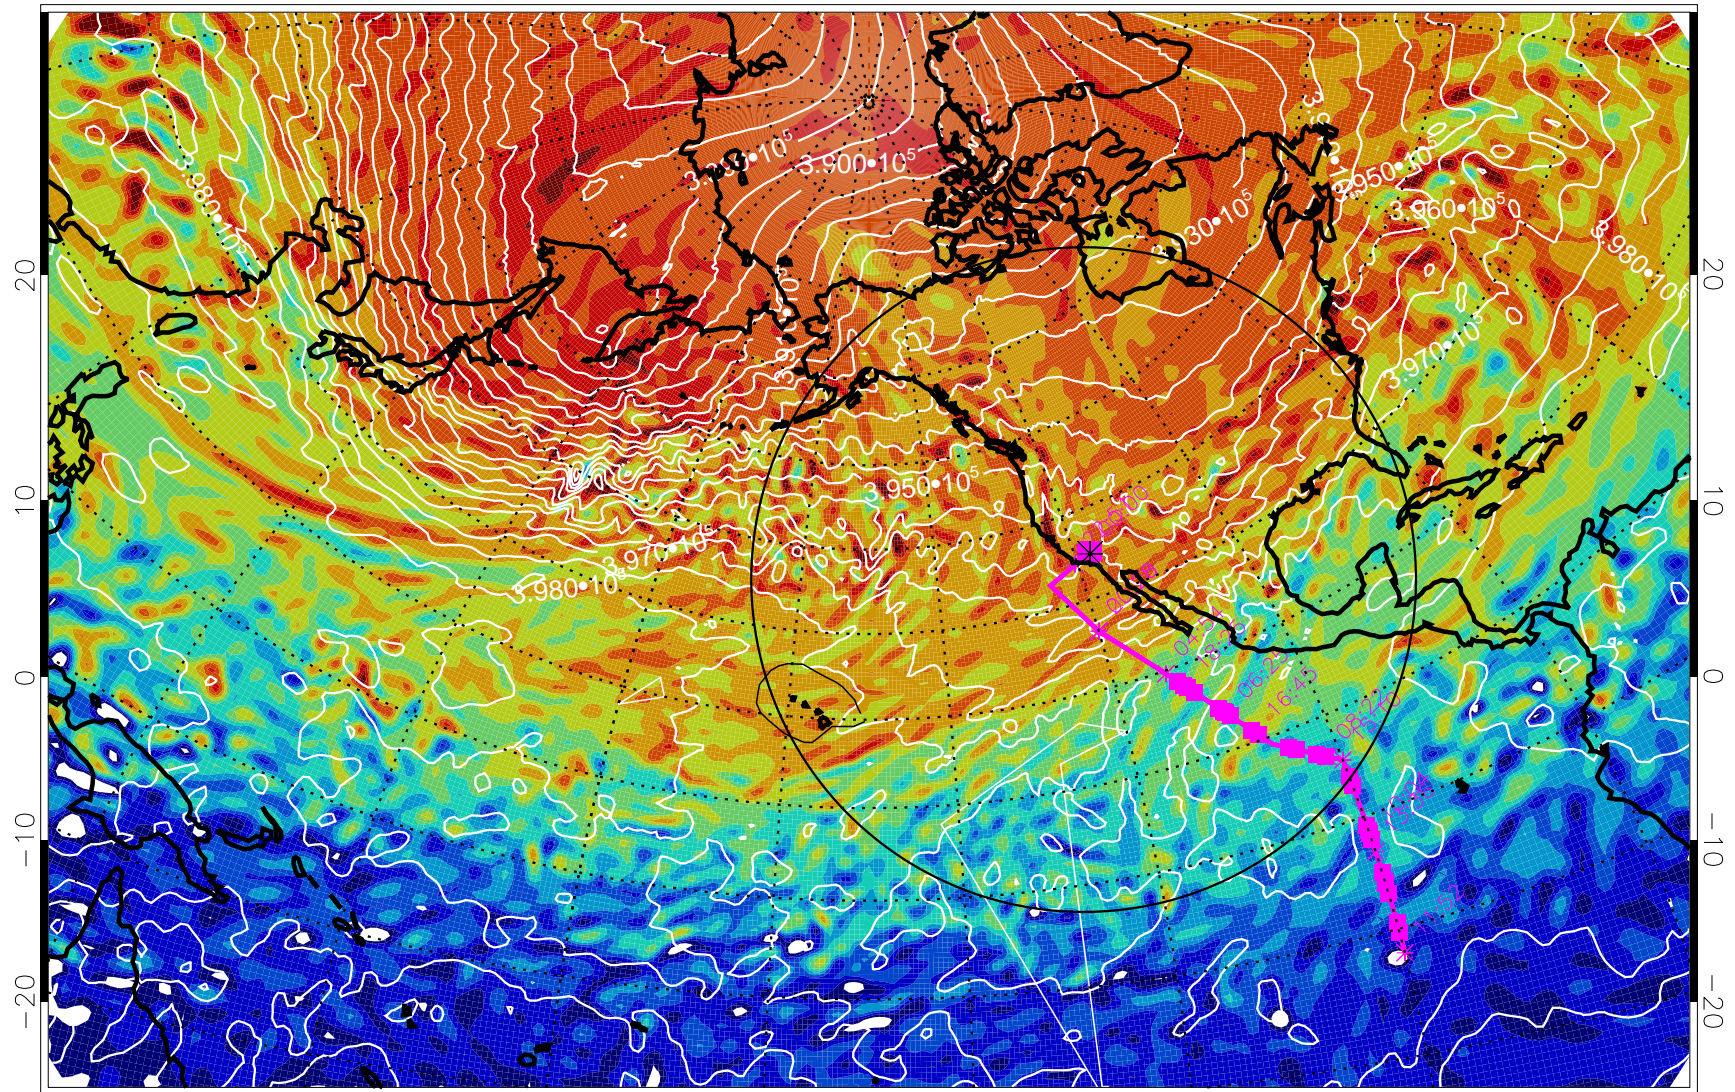

13022318, 66 hour forecast for 460K EPV

460K Montgomery Streamfunction, white

Range ring of 4055 km -- 13 hours GH round trip

13022406, 78 hour forecast for 460K EPV

460K Montgomery Streamfunction, white

Range ring of 4055 km -- 13 hours GH round trip

13022412, 84 hour forecast for 460K EPV

460K Montgomery Streamfunction, white

Range ring of 4055 km -- 13 hours GH round trip

13022418, 90 hour forecast for 460K EPV

460K Montgomery Streamfunction, white

Range ring of 4055 km -- 13 hours GH round trip

13022500, 96 hour forecast for 460K EPV

460K Montgomery Streamfunction, white

Range ring of 4055 km -- 13 hours GH round trip

13022506, 102 hour forecast for 460K EPV

460K Montgomery Streamfunction, white

Range ring of 4055 km -- 13 hours GH round trip

13022512, 108 hour forecast for 460K EPV

460K Montgomery Streamfunction, white

Range ring of 4055 km -- 13 hours GH round trip

13022518, 114 hour forecast for 460K EPV