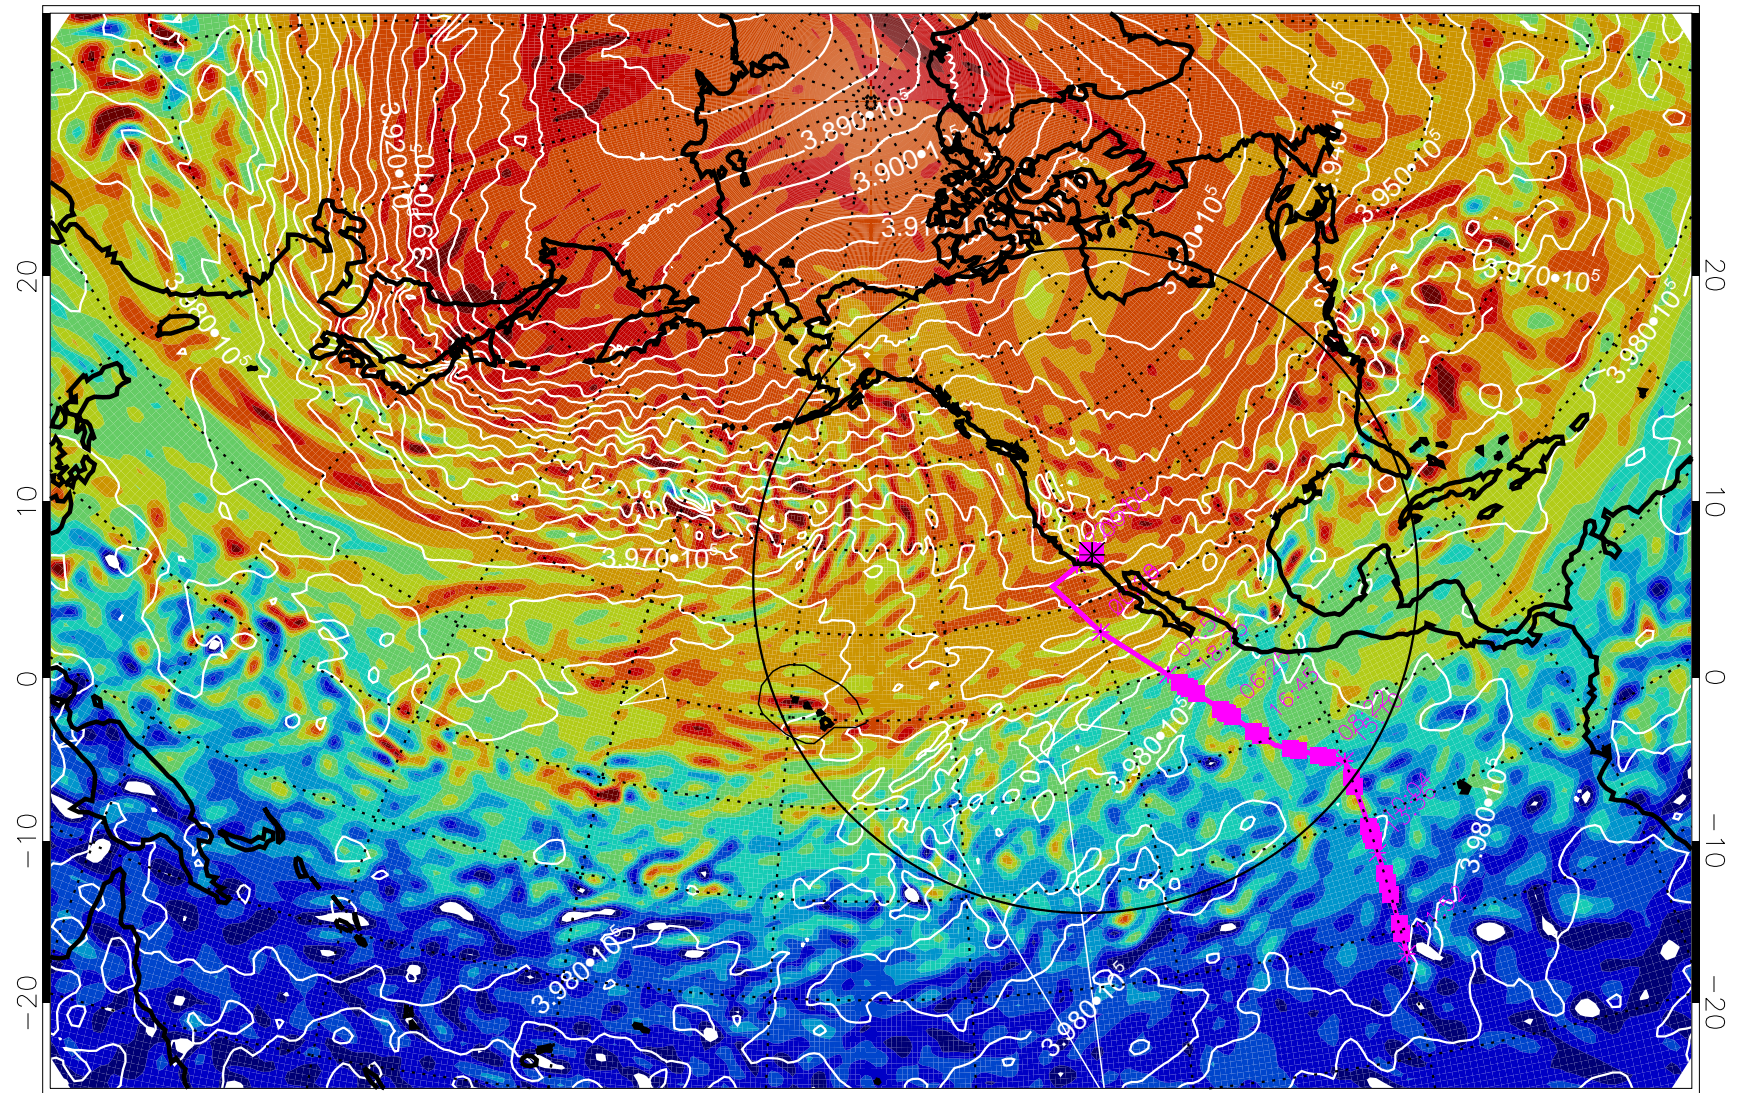

460K Montgomery Streamfunction, white

Range ring of 4055 km -- 13 hours GH round trip

13022312, 60 hour forecast for 460K EPV

460K Montgomery Streamfunction, white

Range ring of 4055 km -- 13 hours GH round trip

13022318, 66 hour forecast for 460K EPV

460K Montgomery Streamfunction, white

Range ring of 4055 km -- 13 hours GH round trip

13022406, 78 hour forecast for 460K EPV

460K Montgomery Streamfunction, white

Range ring of 4055 km -- 13 hours GH round trip

13022412, 84 hour forecast for 460K EPV

460K Montgomery Streamfunction, white

Range ring of 4055 km -- 13 hours GH round trip

13022418, 90 hour forecast for 460K EPV

460K Montgomery Streamfunction, white

Range ring of 4055 km -- 13 hours GH round trip

13022500, 96 hour forecast for 460K EPV

460K Montgomery Streamfunction, white

Range ring of 4055 km -- 13 hours GH round trip

13022506, 102 hour forecast for 460K EPV

460K Montgomery Streamfunction, white