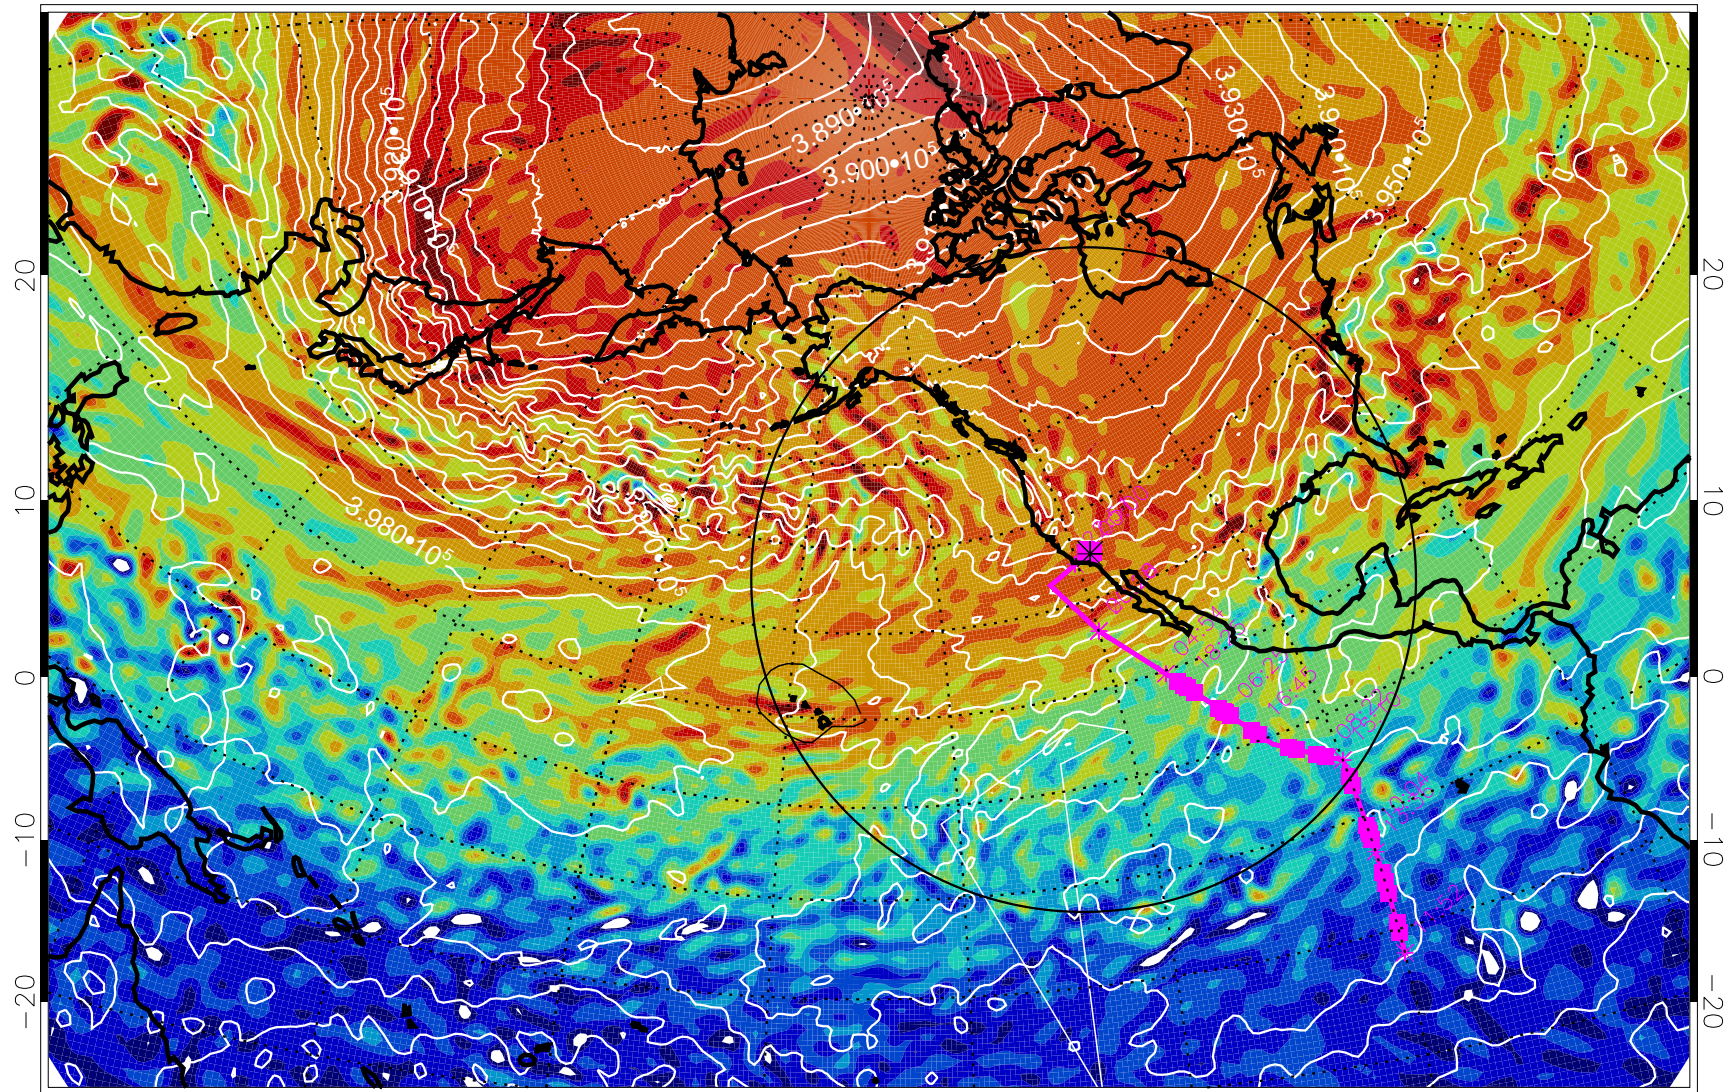

Range ring of 4055 km -- 13 hours GH round trip

13022300, 48 hour forecast for 460K EPV

460K Montgomery Streamfunction, white

Range ring of 4055 km -- 13 hours GH round trip

13022306, 54 hour forecast for 460K EPV

460K Montgomery Streamfunction, white

Range ring of 4055 km -- 13 hours GH round trip

13022312, 60 hour forecast for 460K EPV

460K Montgomery Streamfunction, white

Range ring of 4055 km -- 13 hours GH round trip

13022318, 66 hour forecast for 460K EPV

460K Montgomery Streamfunction, white

Range ring of 4055 km -- 13 hours GH round trip

13022406, 78 hour forecast for 460K EPV

460K Montgomery Streamfunction, white

Range ring of 4055 km -- 13 hours GH round trip

13022500, 96 hour forecast for 460K EPV

460K Montgomery Streamfunction, white

Range ring of 4055 km -- 13 hours GH round trip

13022506, 102 hour forecast for 460K EPV

460K Montgomery Streamfunction, white