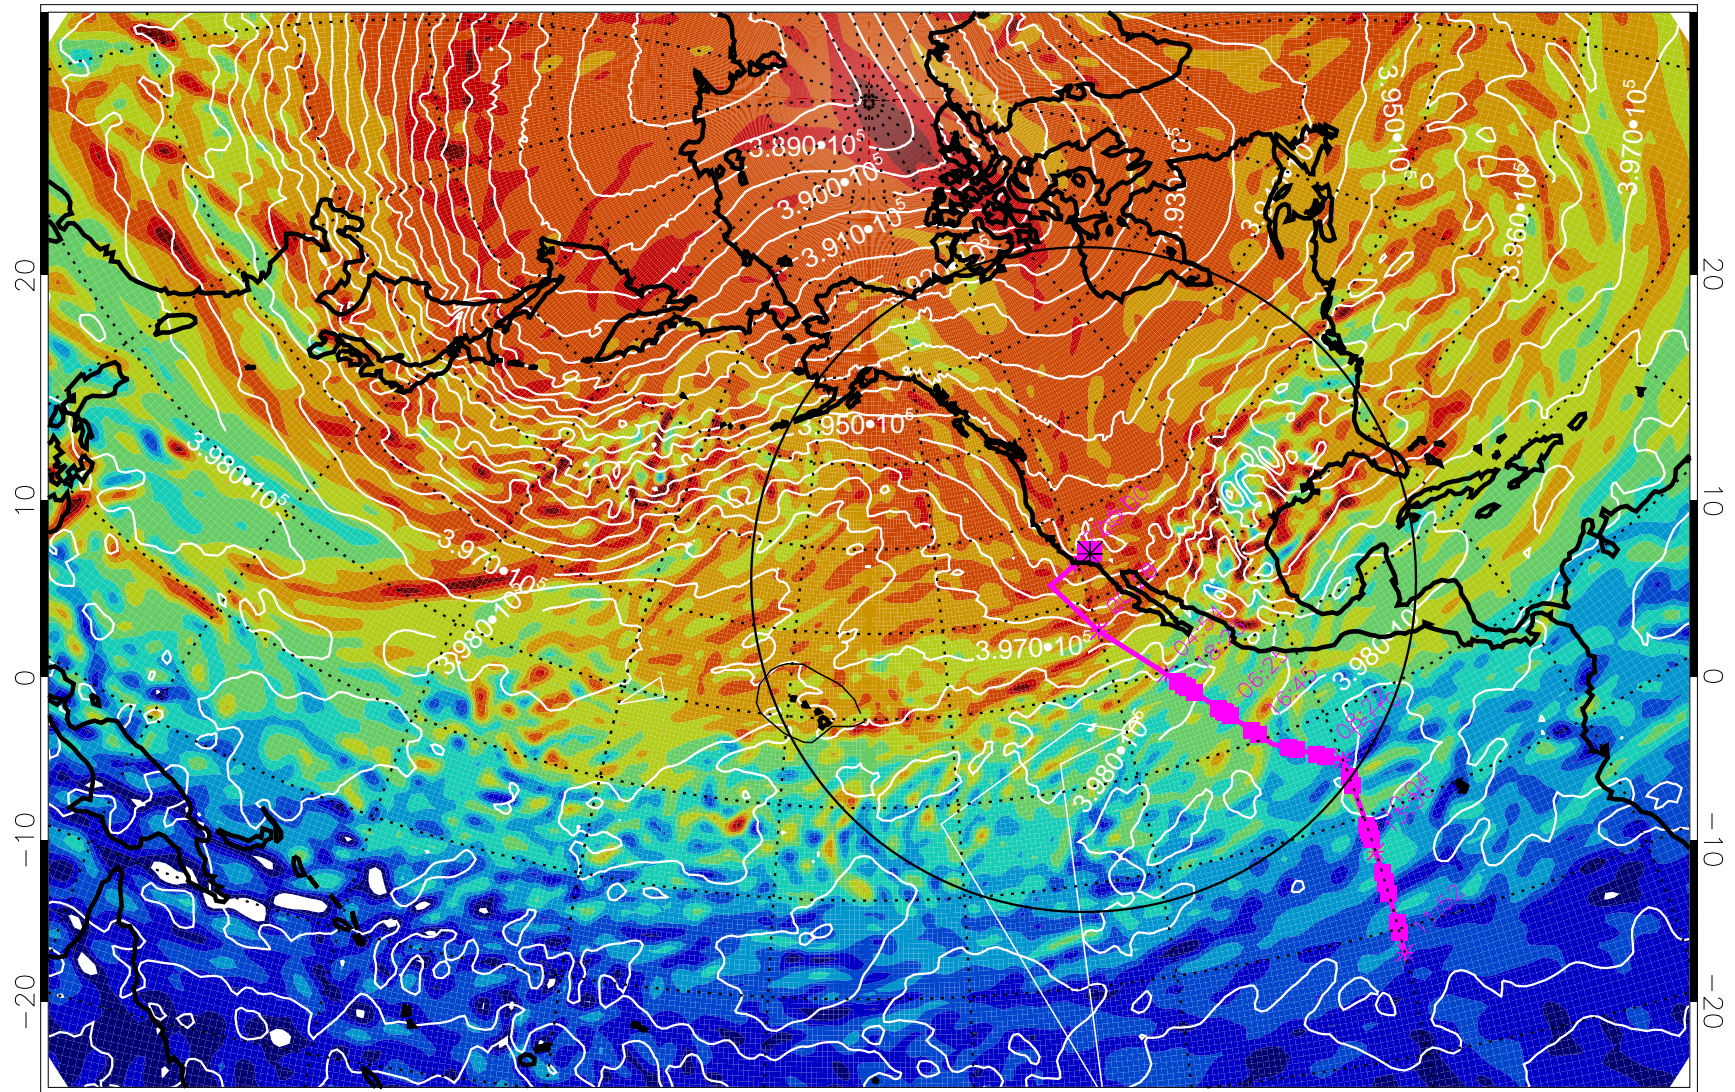

13022112, 12 hour forecast for 460K EPV

460K Montgomery Streamfunction, white

Range ring of 4055 km -- 13 hours GH round trip

13022118, 18 hour forecast for 460K EPV

460K Montgomery Streamfunction, white

Range ring of 4055 km -- 13 hours GH round trip

Missing Data for 13022200, 24 hour forecast

Missing Data for 13022206, 30 hour forecast

Missing Data for 13022212, 36 hour forecast

13022218, 42 hour forecast for 460K EPV

460K Montgomery Streamfunction, white

Range ring of 4055 km -- 13 hours GH round trip

13022300, 48 hour forecast for 460K EPV

460K Montgomery Streamfunction, white

Range ring of 4055 km -- 13 hours GH round trip

13022306, 54 hour forecast for 460K EPV

460K Montgomery Streamfunction, white

Range ring of 4055 km -- 13 hours GH round trip

13022312, 60 hour forecast for 460K EPV

460K Montgomery Streamfunction, white

Range ring of 4055 km -- 13 hours GH round trip