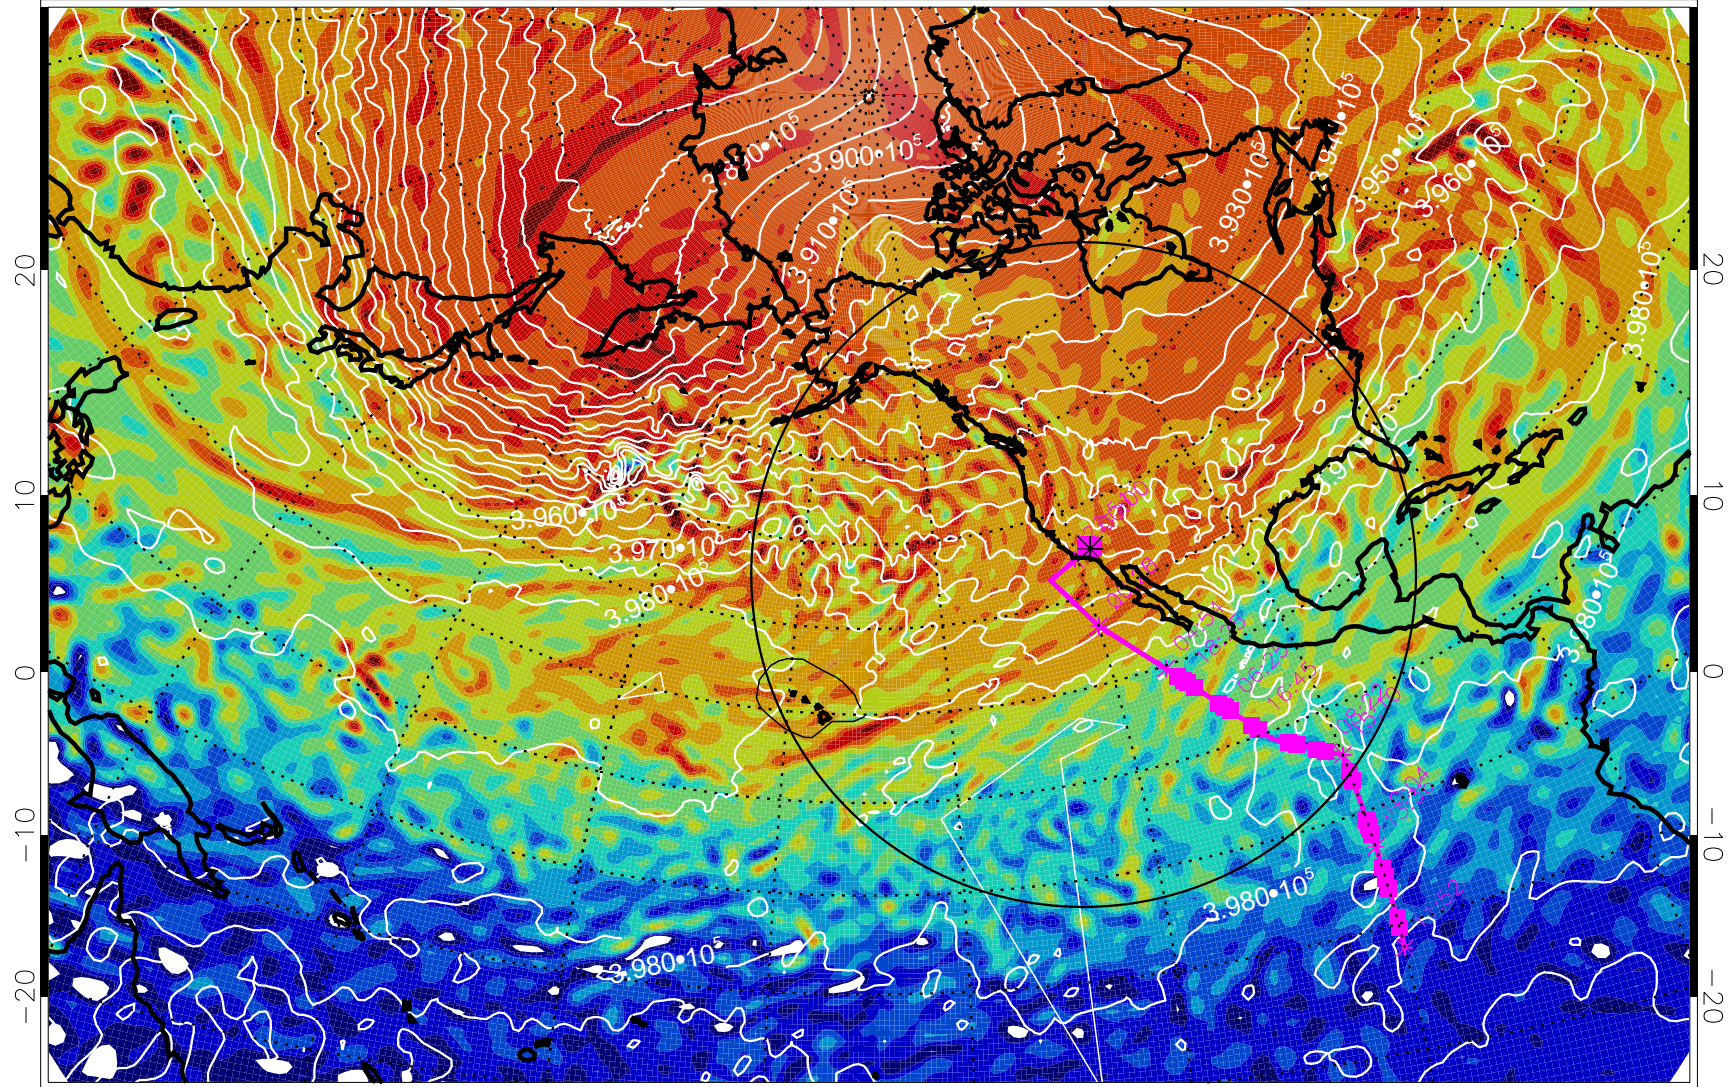

13022412, 84 hour forecast for 460K EPV

460K Montgomery Streamfunction, white

Range ring of 4055 km -- 13 hours GH round trip

13022418, 90 hour forecast for 460K EPV

460K Montgomery Streamfunction, white

Range ring of 4055 km -- 13 hours GH round trip

13022500, 96 hour forecast for 460K EPV

460K Montgomery Streamfunction, white

Range ring of 4055 km -- 13 hours GH round trip

13022506, 102 hour forecast for 460K EPV

460K Montgomery Streamfunction, white

Range ring of 4055 km -- 13 hours GH round trip

13022512, 108 hour forecast for 460K EPV

460K Montgomery Streamfunction, white

Range ring of 4055 km -- 13 hours GH round trip

13022518, 114 hour forecast for 460K EPV

460K Montgomery Streamfunction, white

Range ring of 4055 km -- 13 hours GH round trip

13022600, 120 hour forecast for 460K EPV

460K Montgomery Streamfunction, white

Range ring of 4055 km -- 13 hours GH round trip