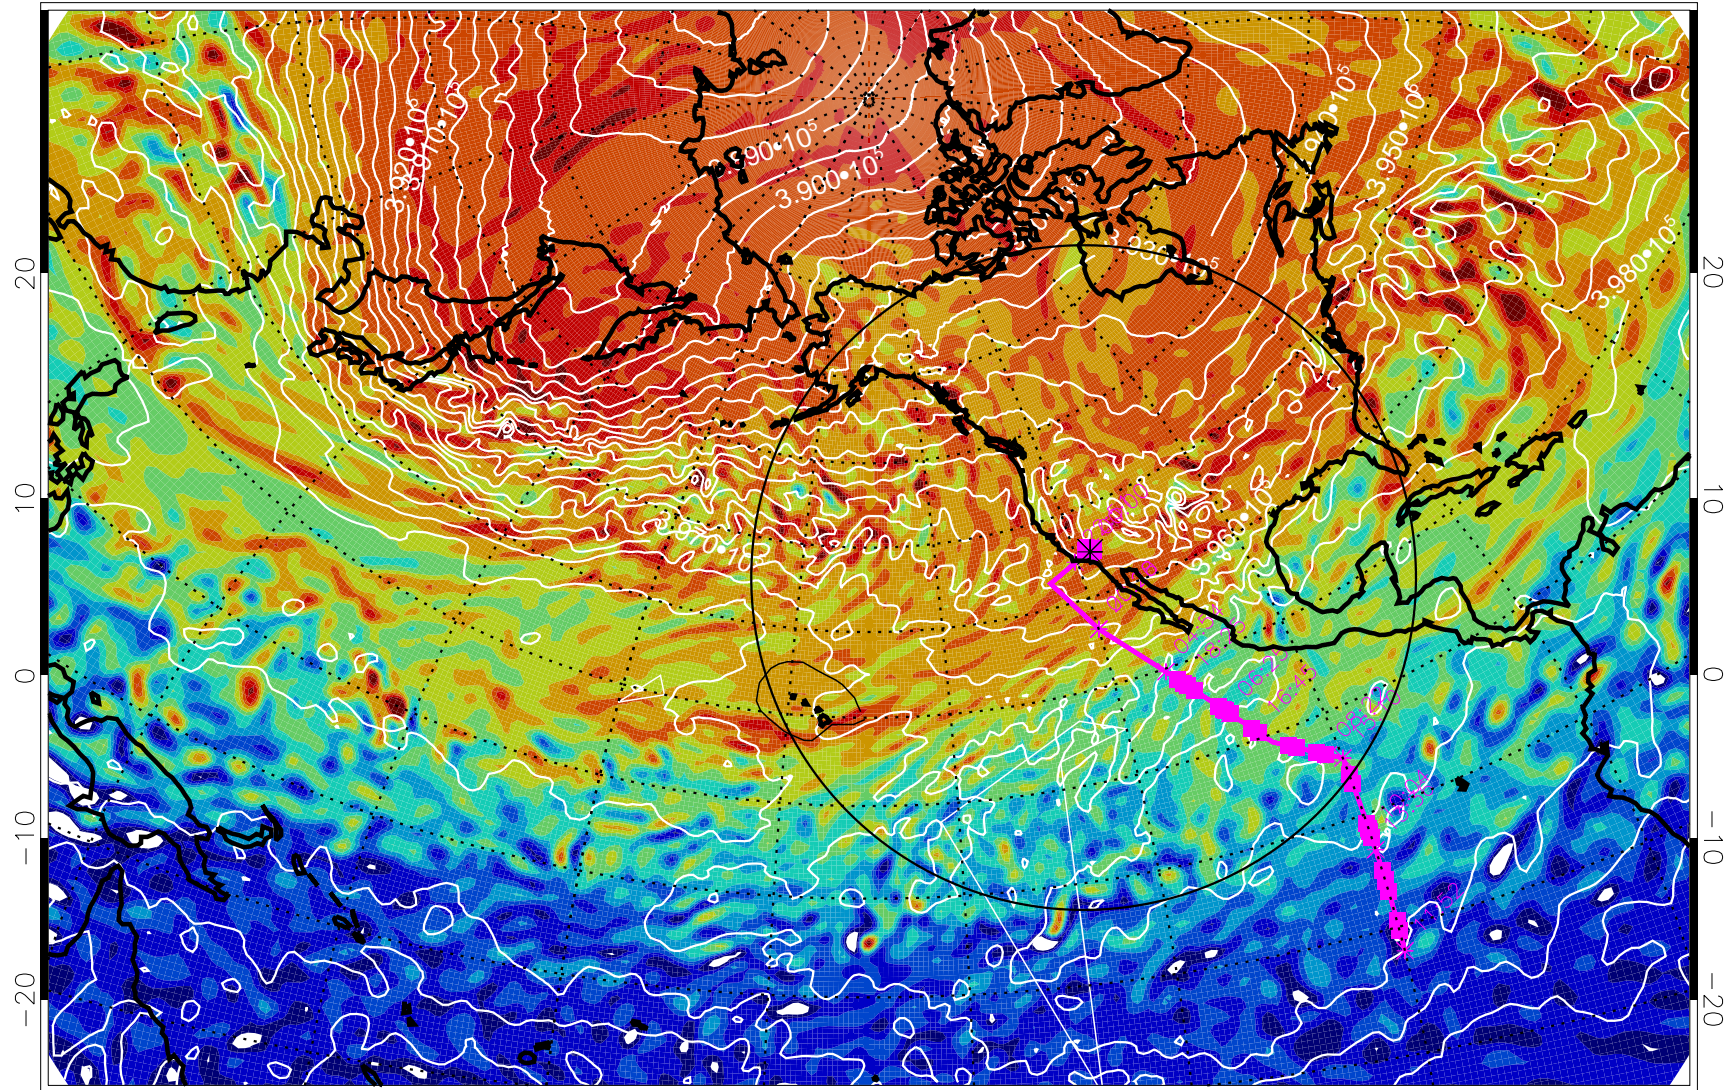

13022318, 66 hour forecast for 460K EPV

460K Montgomery Streamfunction, white

Range ring of 4055 km -- 13 hours GH round trip

13022406, 78 hour forecast for 460K EPV

460K Montgomery Streamfunction, white

Range ring of 4055 km -- 13 hours GH round trip

13022412, 84 hour forecast for 460K EPV

460K Montgomery Streamfunction, white

Range ring of 4055 km -- 13 hours GH round trip

13022418, 90 hour forecast for 460K EPV

460K Montgomery Streamfunction, white

Range ring of 4055 km -- 13 hours GH round trip

13022500, 96 hour forecast for 460K EPV

460K Montgomery Streamfunction, white

Range ring of 4055 km -- 13 hours GH round trip

13022506, 102 hour forecast for 460K EPV

460K Montgomery Streamfunction, white

Range ring of 4055 km -- 13 hours GH round trip

13022512, 108 hour forecast for 460K EPV

460K Montgomery Streamfunction, white

Range ring of 4055 km -- 13 hours GH round trip

13022518, 114 hour forecast for 460K EPV