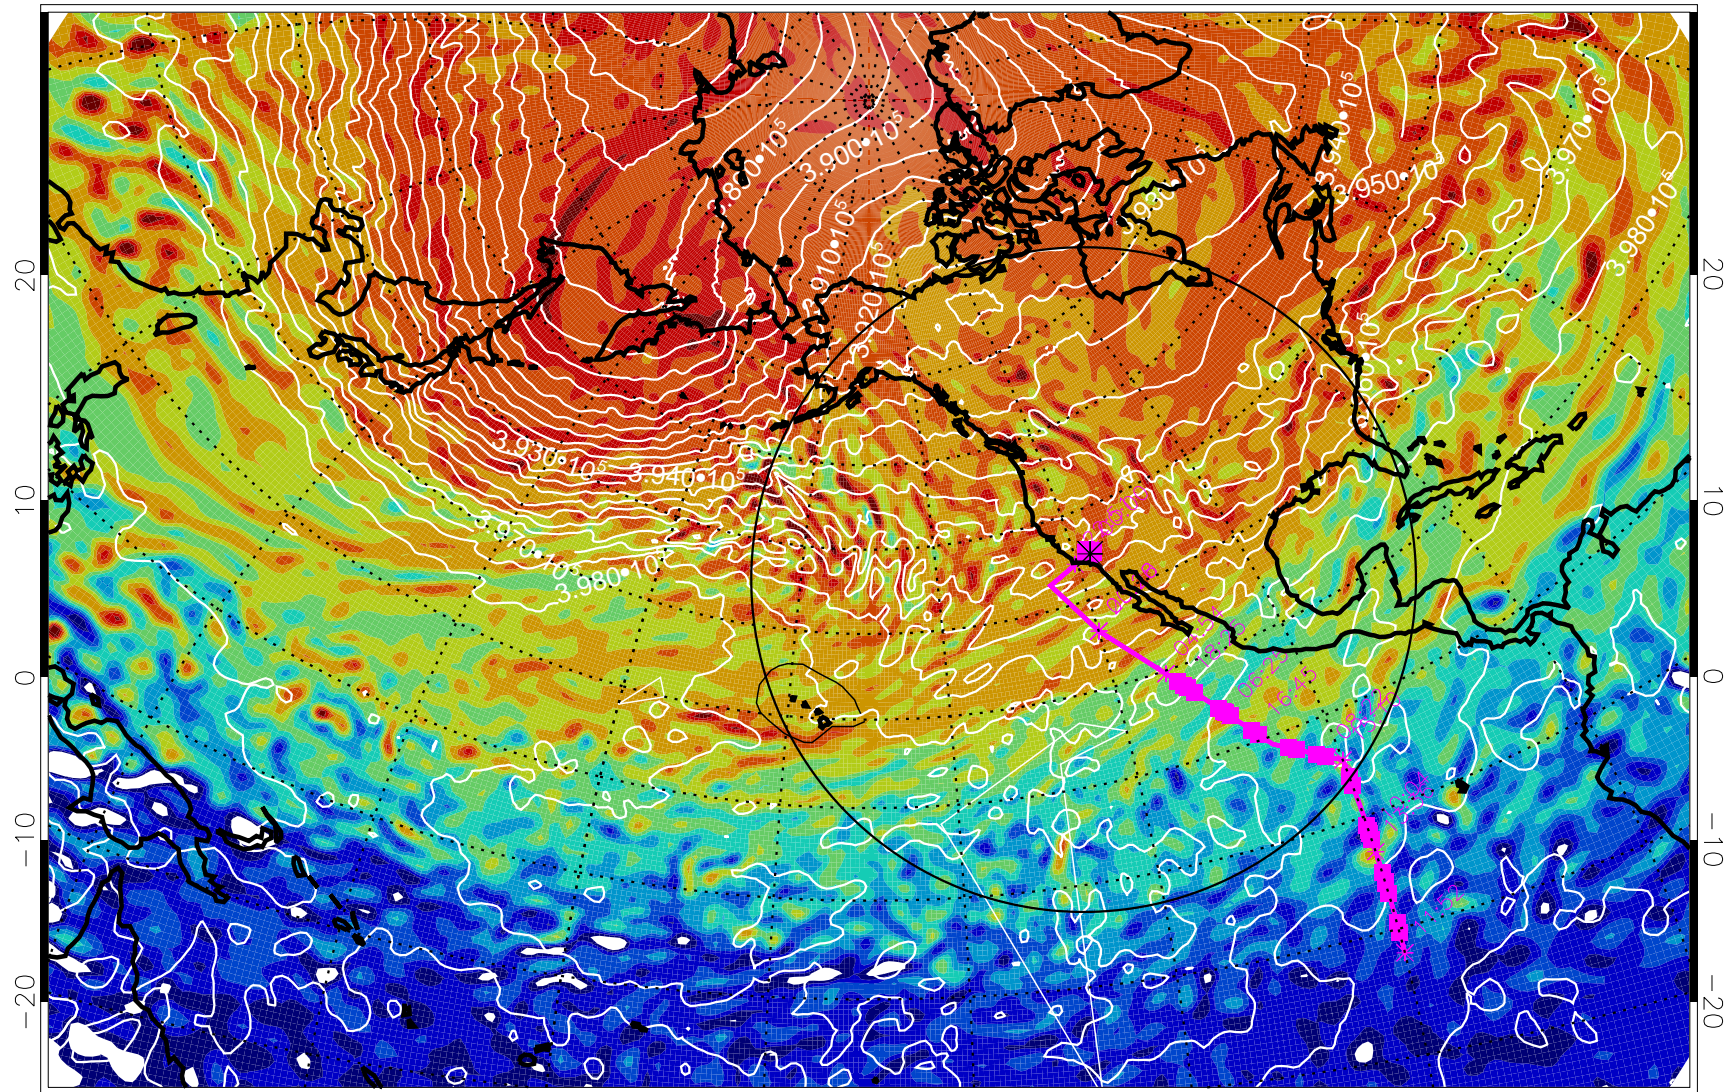

13022412, 84 hour forecast for 460K EPV

460K Montgomery Streamfunction, white

Range ring of 4055 km -- 13 hours GH round trip

13022418, 90 hour forecast for 460K EPV

460K Montgomery Streamfunction, white

Range ring of 4055 km -- 13 hours GH round trip

13022500, 96 hour forecast for 460K EPV

460K Montgomery Streamfunction, white

Range ring of 4055 km -- 13 hours GH round trip

13022506, 102 hour forecast for 460K EPV

460K Montgomery Streamfunction, white

Range ring of 4055 km -- 13 hours GH round trip

13022512, 108 hour forecast for 460K EPV

460K Montgomery Streamfunction, white

Range ring of 4055 km -- 13 hours GH round trip

13022518, 114 hour forecast for 460K EPV

460K Montgomery Streamfunction, white

Range ring of 4055 km -- 13 hours GH round trip

13022600, 120 hour forecast for 460K EPV

460K Montgomery Streamfunction, white

Range ring of 4055 km -- 13 hours GH round trip