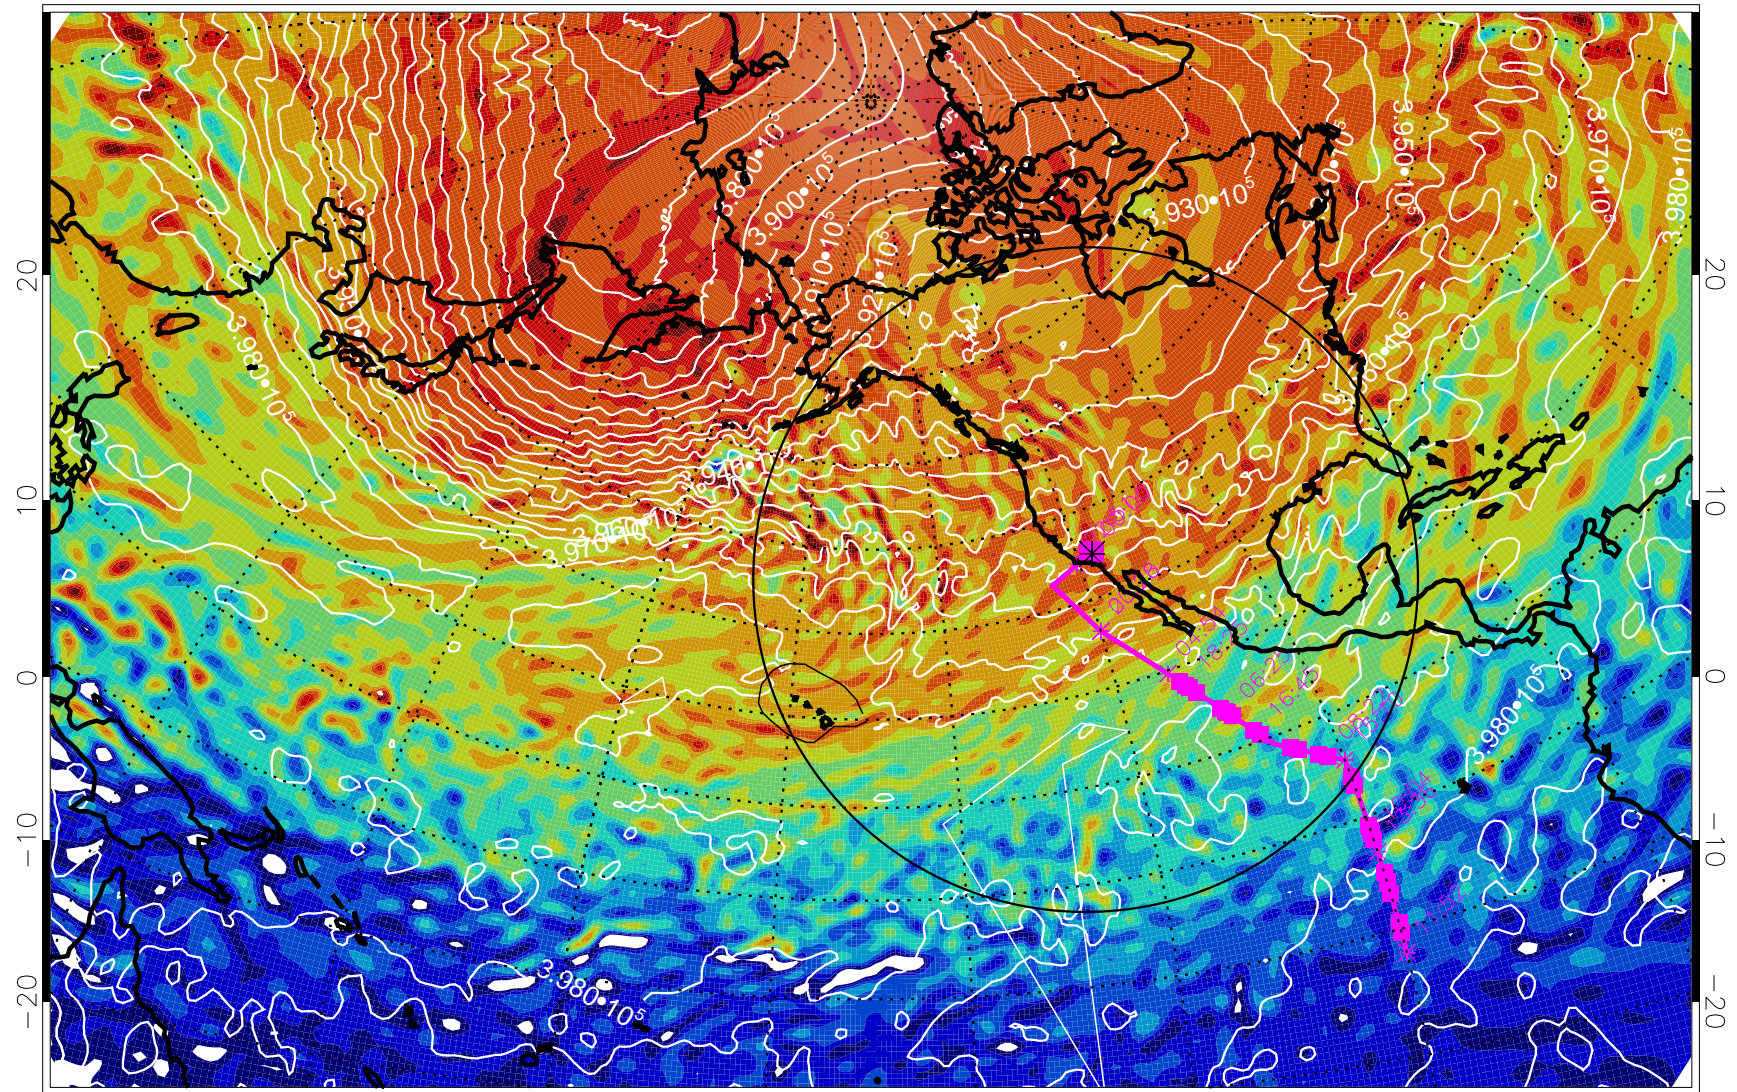

13022500, 96 hour forecast for 460K EPV

460K Montgomery Streamfunction, white

Range ring of 4055 km -- 13 hours GH round trip

13022506, 102 hour forecast for 460K EPV

460K Montgomery Streamfunction, white

Range ring of 4055 km -- 13 hours GH round trip

13022512, 108 hour forecast for 460K EPV

460K Montgomery Streamfunction, white

Range ring of 4055 km -- 13 hours GH round trip

13022518, 114 hour forecast for 460K EPV

460K Montgomery Streamfunction, white

Range ring of 4055 km -- 13 hours GH round trip

13022600, 120 hour forecast for 460K EPV

460K Montgomery Streamfunction, white

Range ring of 4055 km -- 13 hours GH round trip