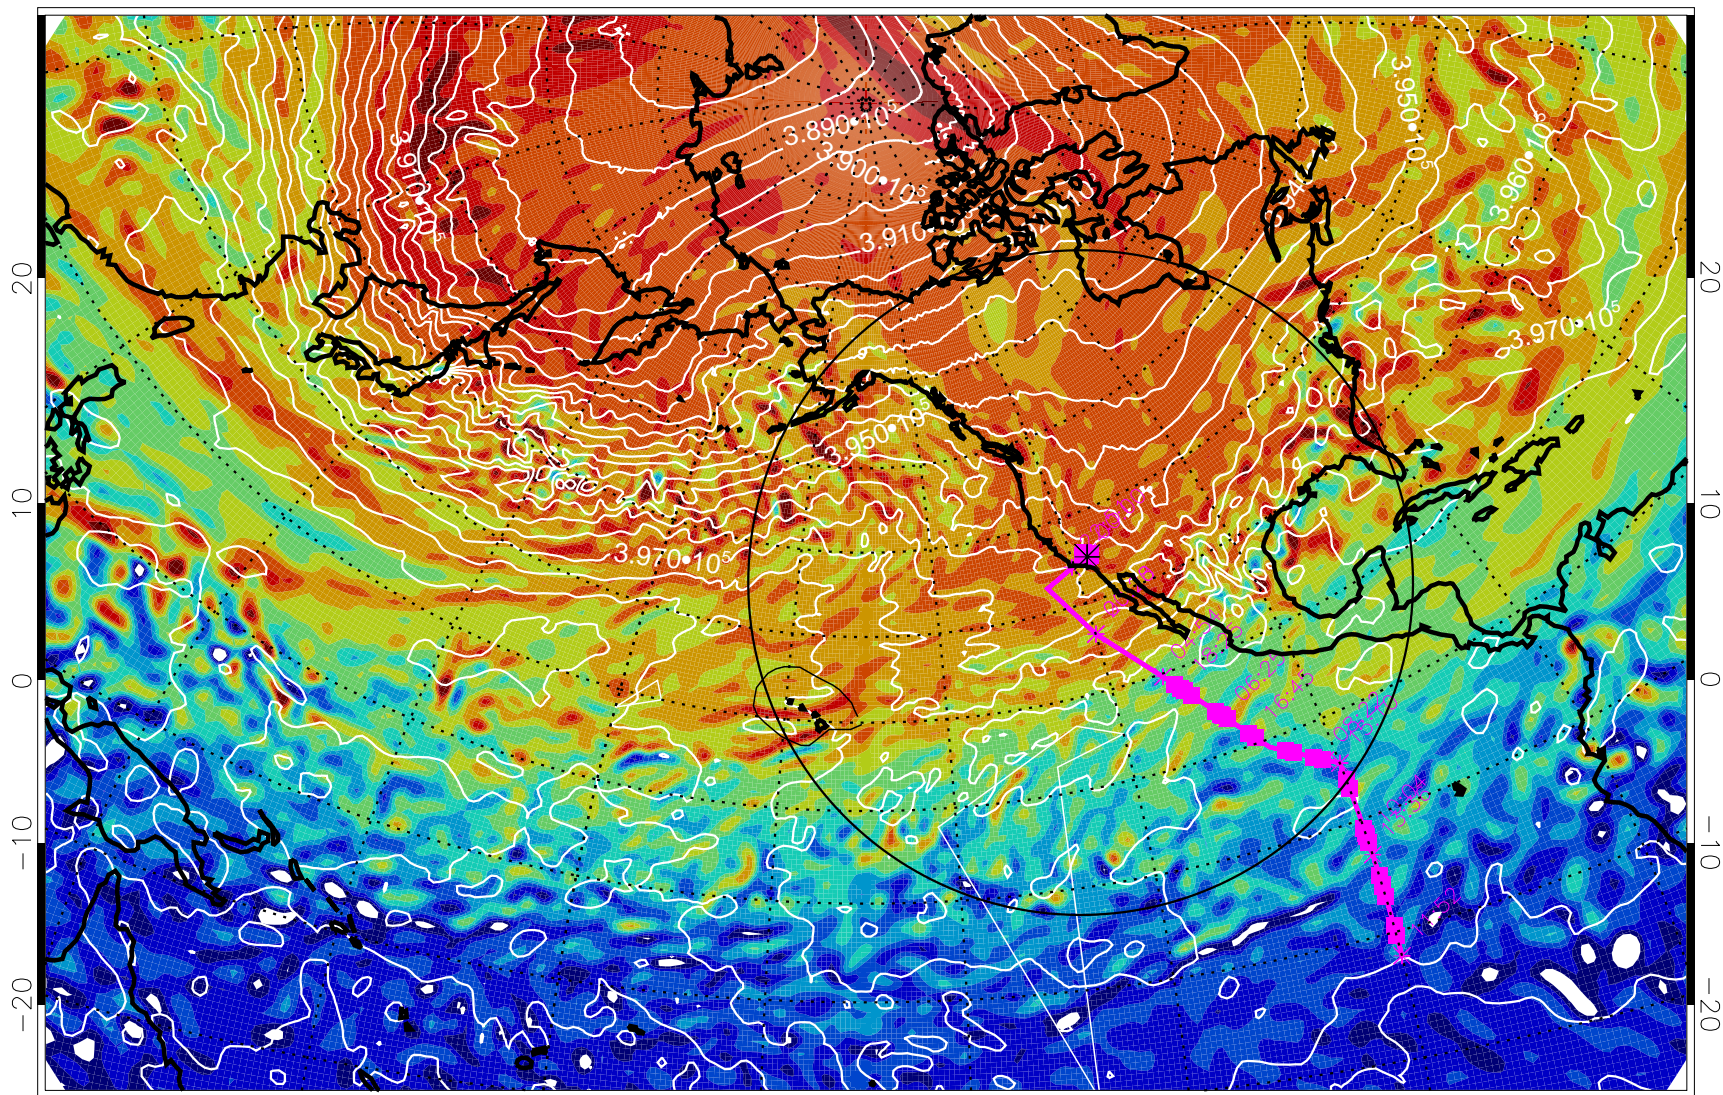

Missing Data for 13022200, 24 hour forecast

Missing Data for 13022206, 30 hour forecast

Missing Data for 13022212, 36 hour forecast

13022218, 42 hour forecast for 460K EPV

460K Montgomery Streamfunction, white

Range ring of 4055 km -- 13 hours GH round trip

13022300, 48 hour forecast for 460K EPV

460K Montgomery Streamfunction, white

Range ring of 4055 km -- 13 hours GH round trip

13022306, 54 hour forecast for 460K EPV

460K Montgomery Streamfunction, white

Range ring of 4055 km -- 13 hours GH round trip

13022312, 60 hour forecast for 460K EPV

460K Montgomery Streamfunction, white

Range ring of 4055 km -- 13 hours GH round trip

13022318, 66 hour forecast for 460K EPV

460K Montgomery Streamfunction, white

Range ring of 4055 km -- 13 hours GH round trip

13022406, 78 hour forecast for 460K EPV

460K Montgomery Streamfunction, white

Range ring of 4055 km -- 13 hours GH round trip