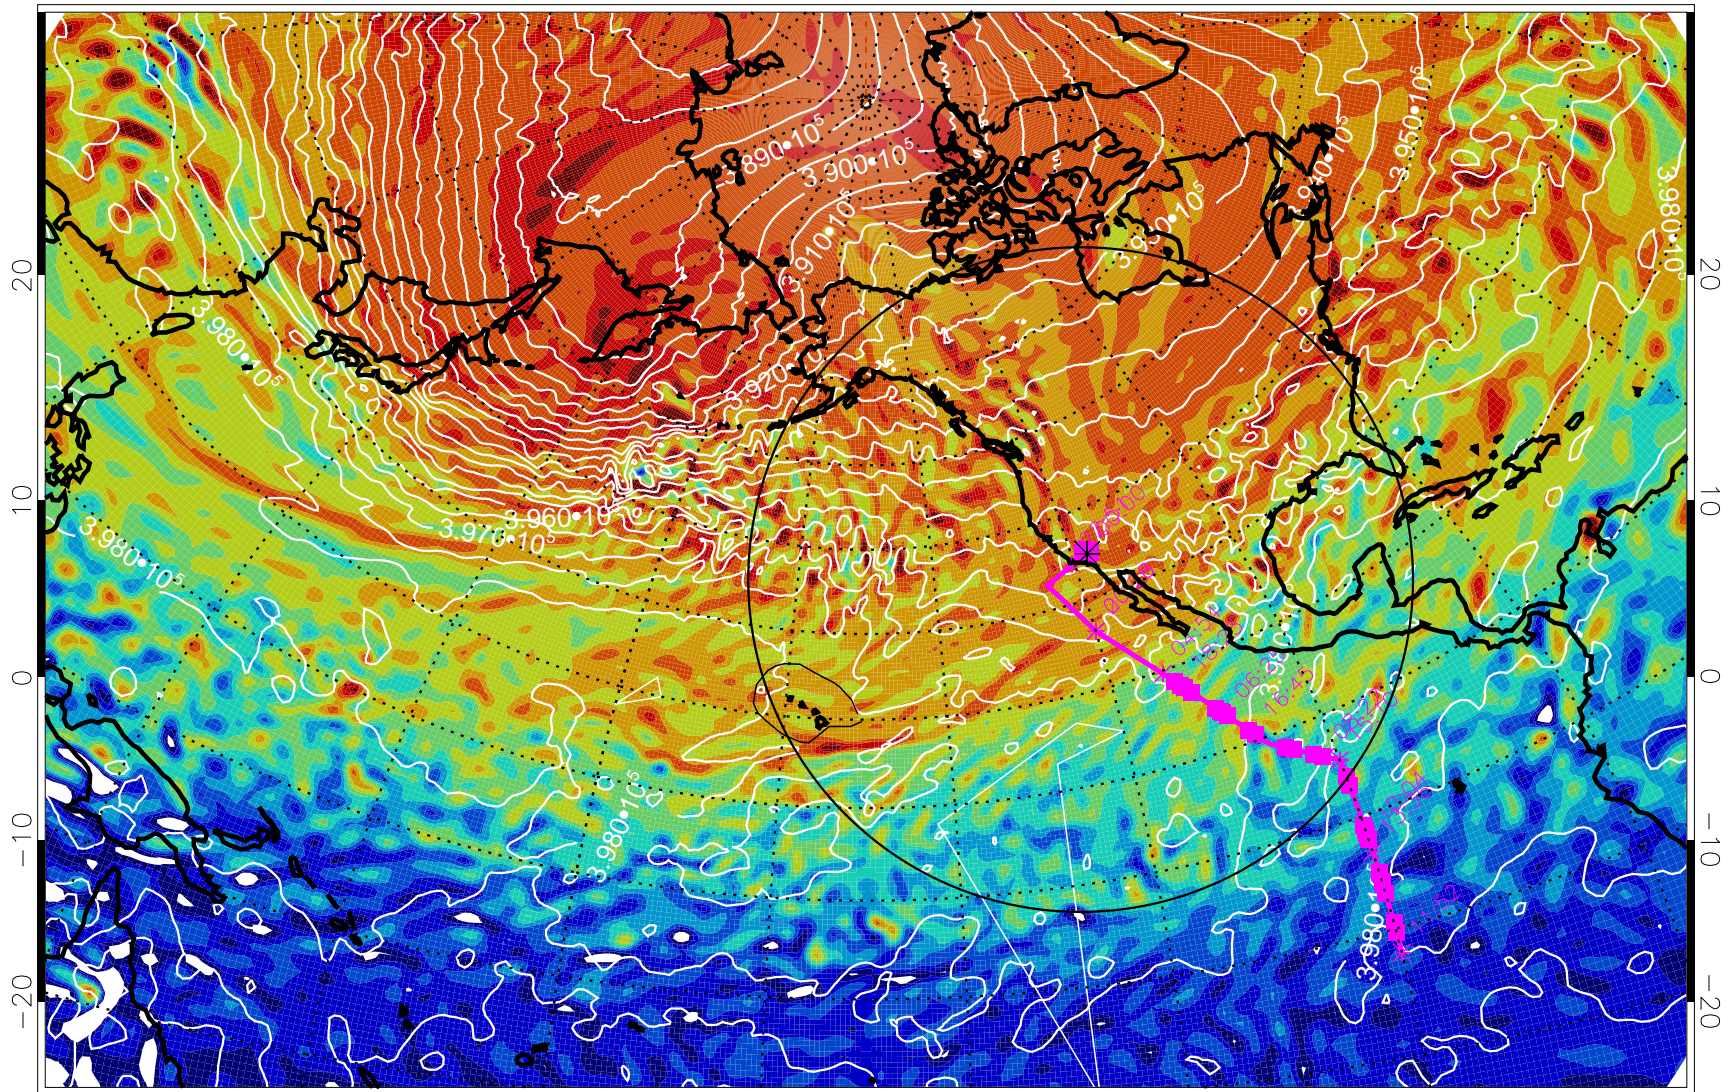

13022406, 90 hour forecast for 460K EPV

460K Montgomery Streamfunction, white

Range ring of 4055 km -- 13 hours GH round trip

13022412, 96 hour forecast for 460K EPV

460K Montgomery Streamfunction, white

Range ring of 4055 km -- 13 hours GH round trip

13022418, 102 hour forecast for 460K EPV

460K Montgomery Streamfunction, white

Range ring of 4055 km -- 13 hours GH round trip

13022500, 108 hour forecast for 460K EPV

460K Montgomery Streamfunction, white

Range ring of 4055 km -- 13 hours GH round trip

13022506, 114 hour forecast for 460K EPV

460K Montgomery Streamfunction, white

Range ring of 4055 km -- 13 hours GH round trip

13022512, 120 hour forecast for 460K EPV

460K Montgomery Streamfunction, white

Range ring of 4055 km -- 13 hours GH round trip