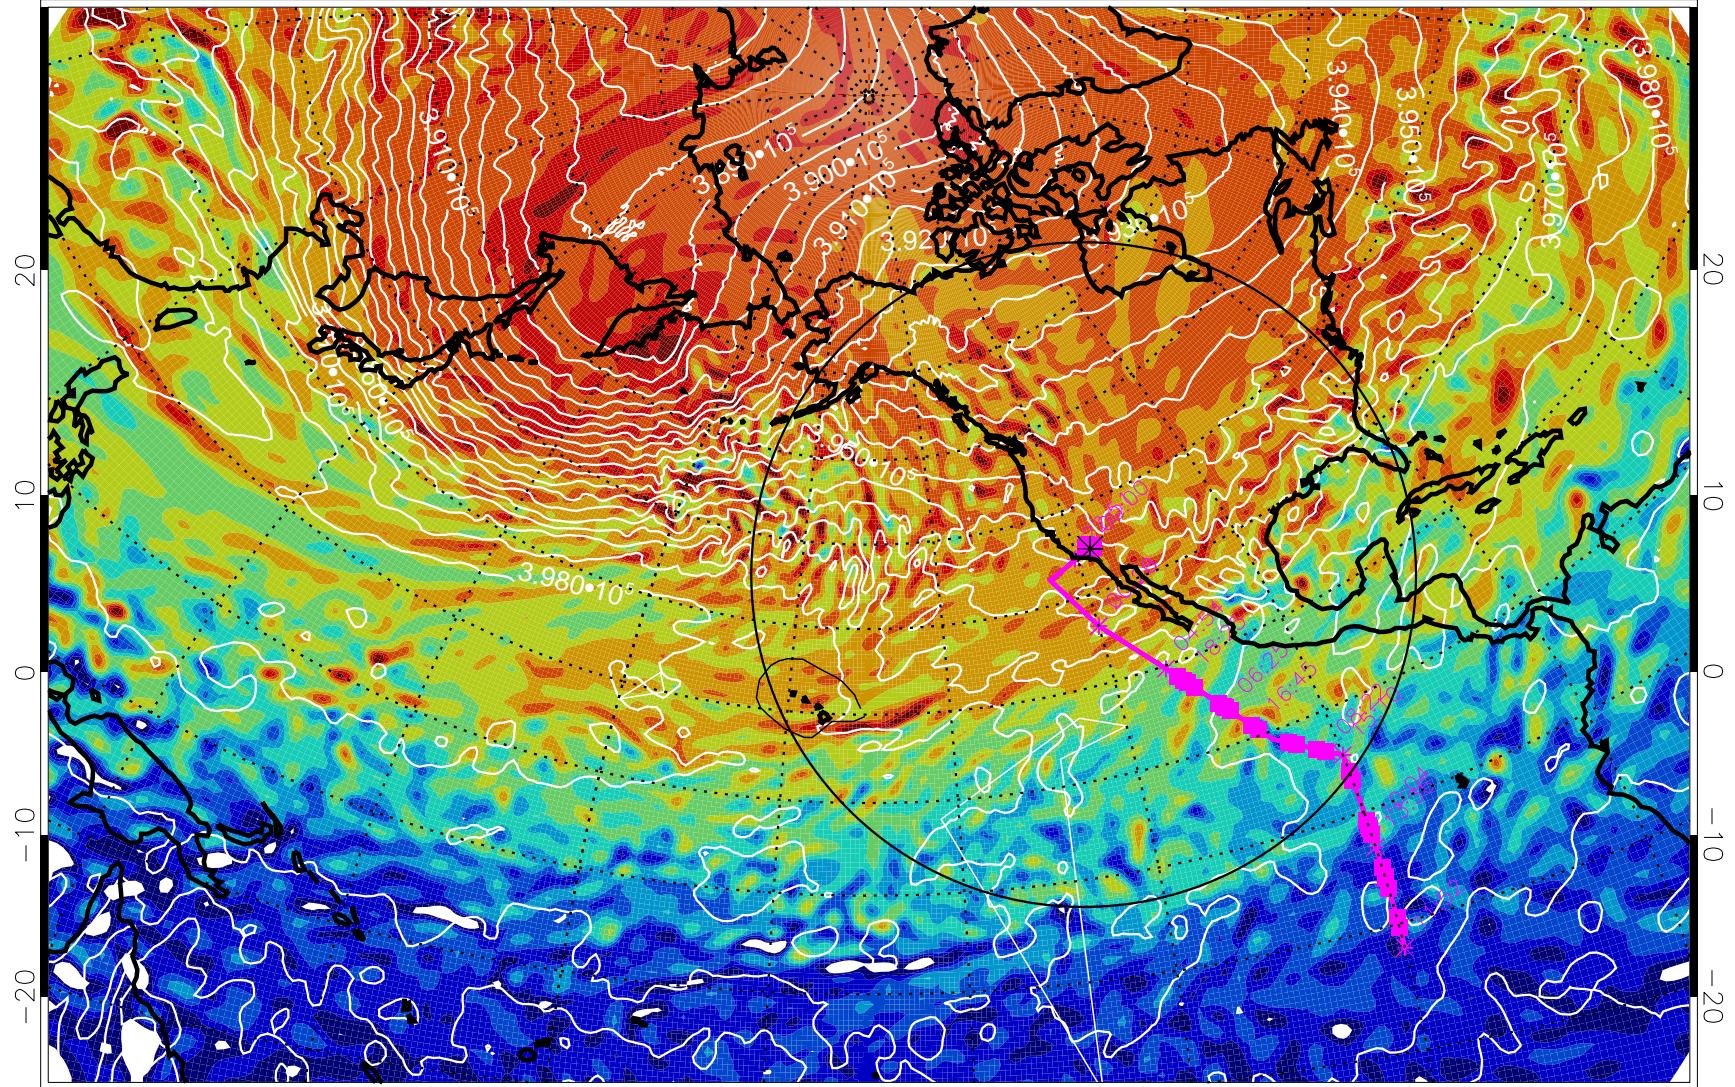

13022418, 102 hour forecast for 460K EPV

460K Montgomery Streamfunction, white

Range ring of 4055 km -- 13 hours GH round trip

13022500, 108 hour forecast for 460K EPV

460K Montgomery Streamfunction, white

Range ring of 4055 km -- 13 hours GH round trip

13022506, 114 hour forecast for 460K EPV

460K Montgomery Streamfunction, white

Range ring of 4055 km -- 13 hours GH round trip

13022512, 120 hour forecast for 460K EPV

460K Montgomery Streamfunction, white

Range ring of 4055 km -- 13 hours GH round trip