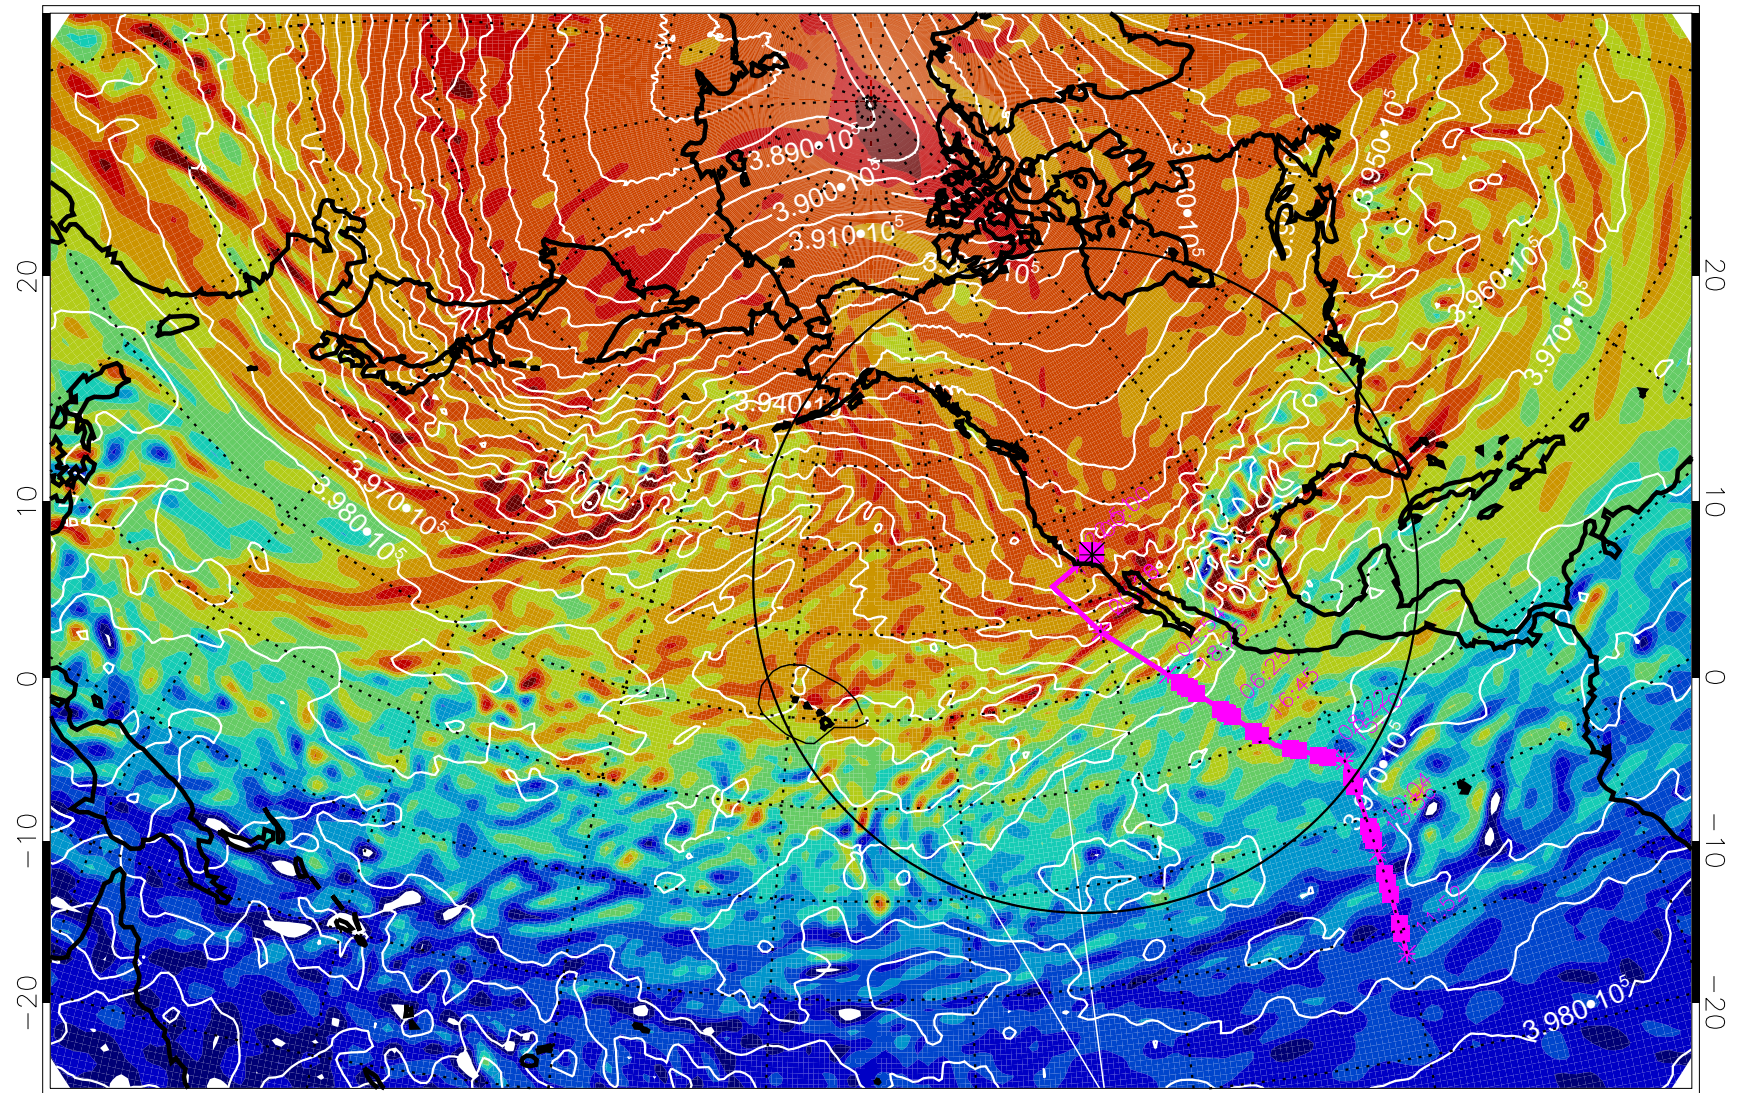

13022018, 6 hour forecast for 460K EPV

460K Montgomery Streamfunction, white

Range ring of 4055 km -- 13 hours GH round trip

13022100, 12 hour forecast for 460K EPV

460K Montgomery Streamfunction, white

Range ring of 4055 km -- 13 hours GH round trip

13022106, 18 hour forecast for 460K EPV

460K Montgomery Streamfunction, white

Range ring of 4055 km -- 13 hours GH round trip

13022112, 24 hour forecast for 460K EPV

460K Montgomery Streamfunction, white

Range ring of 4055 km -- 13 hours GH round trip

13022118, 30 hour forecast for 460K EPV

460K Montgomery Streamfunction, white

Range ring of 4055 km -- 13 hours GH round trip

13022200, 36 hour forecast for 460K EPV

460K Montgomery Streamfunction, white

Range ring of 4055 km -- 13 hours GH round trip

13022206, 42 hour forecast for 460K EPV

460K Montgomery Streamfunction, white

Range ring of 4055 km -- 13 hours GH round trip

13022212, 48 hour forecast for 460K EPV

460K Montgomery Streamfunction, white

Range ring of 4055 km -- 13 hours GH round trip