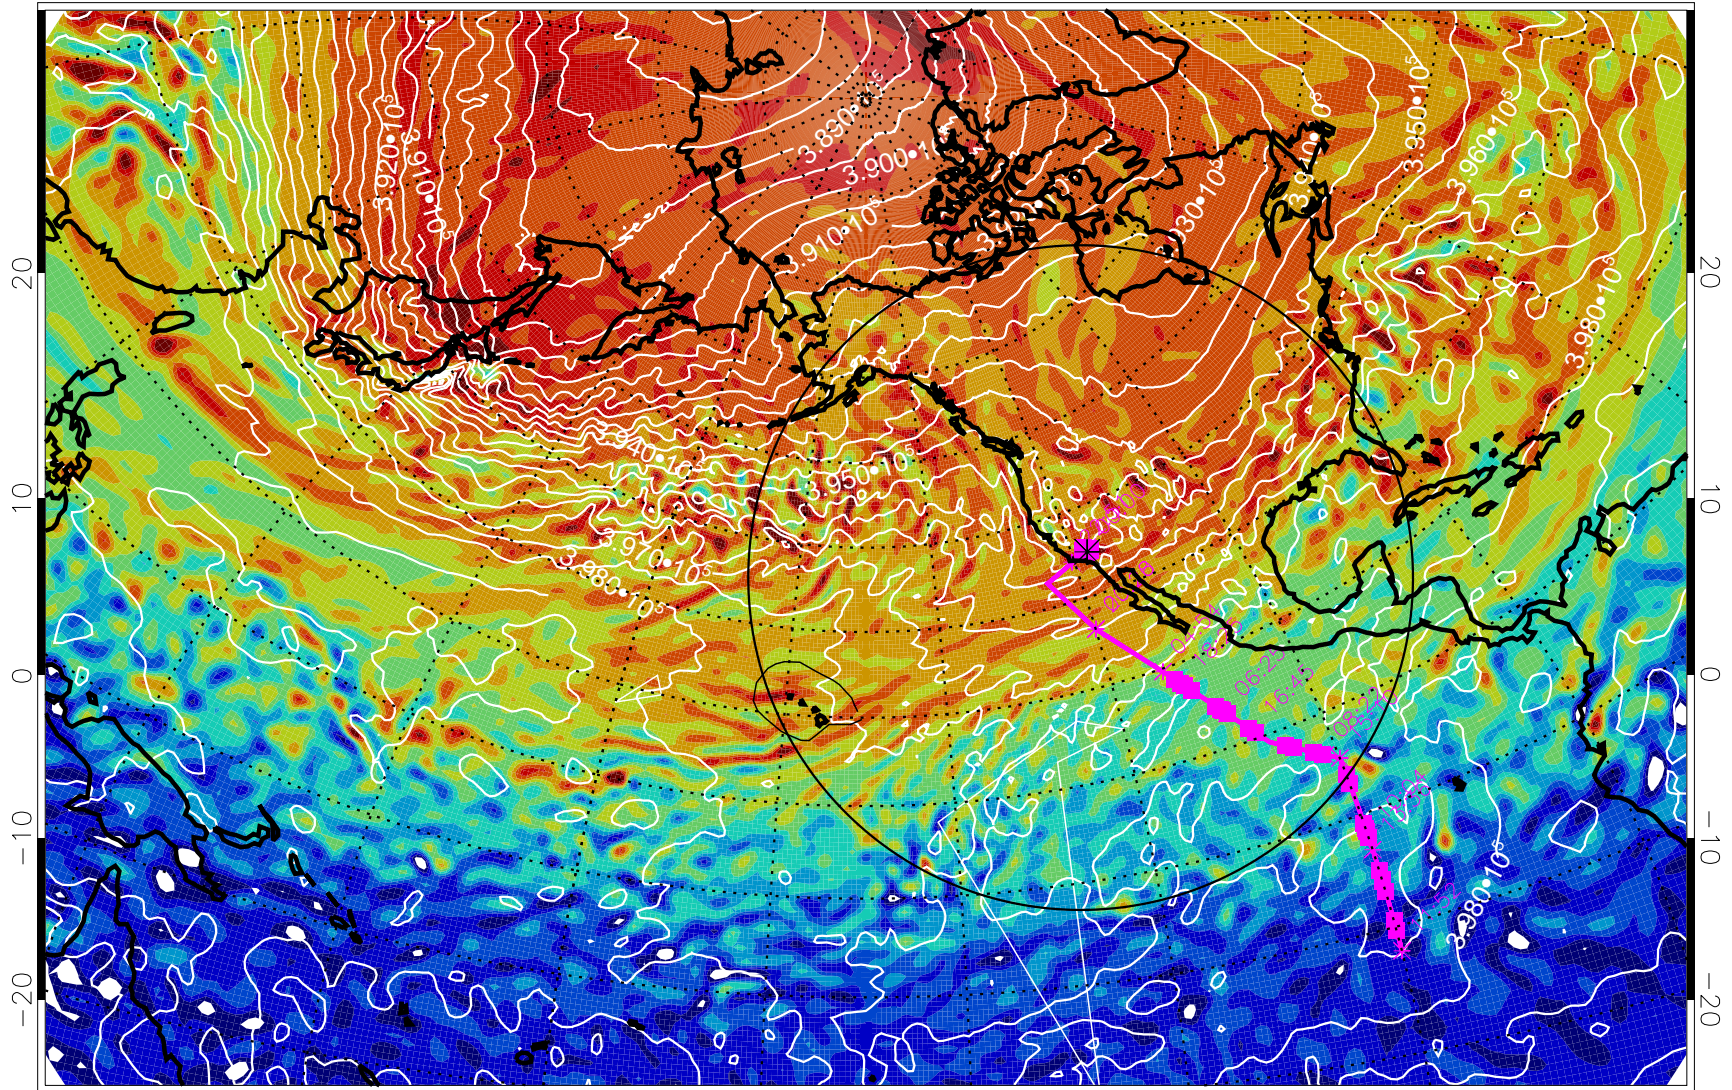

13022306, 66 hour forecast for 460K EPV

460K Montgomery Streamfunction, white

Range ring of 4055 km -- 13 hours GH round trip

13022312, 72 hour forecast for 460K EPV

460K Montgomery Streamfunction, white

Range ring of 4055 km -- 13 hours GH round trip

13022318, 78 hour forecast for 460K EPV

460K Montgomery Streamfunction, white

Range ring of 4055 km -- 13 hours GH round trip

13022400, 84 hour forecast for 460K EPV

460K Montgomery Streamfunction, white

Range ring of 4055 km -- 13 hours GH round trip

13022406, 90 hour forecast for 460K EPV

460K Montgomery Streamfunction, white

Range ring of 4055 km -- 13 hours GH round trip

13022412, 96 hour forecast for 460K EPV

460K Montgomery Streamfunction, white

Range ring of 4055 km -- 13 hours GH round trip

13022418, 102 hour forecast for 460K EPV

460K Montgomery Streamfunction, white

Range ring of 4055 km -- 13 hours GH round trip

13022500, 108 hour forecast for 460K EPV

460K Montgomery Streamfunction, white