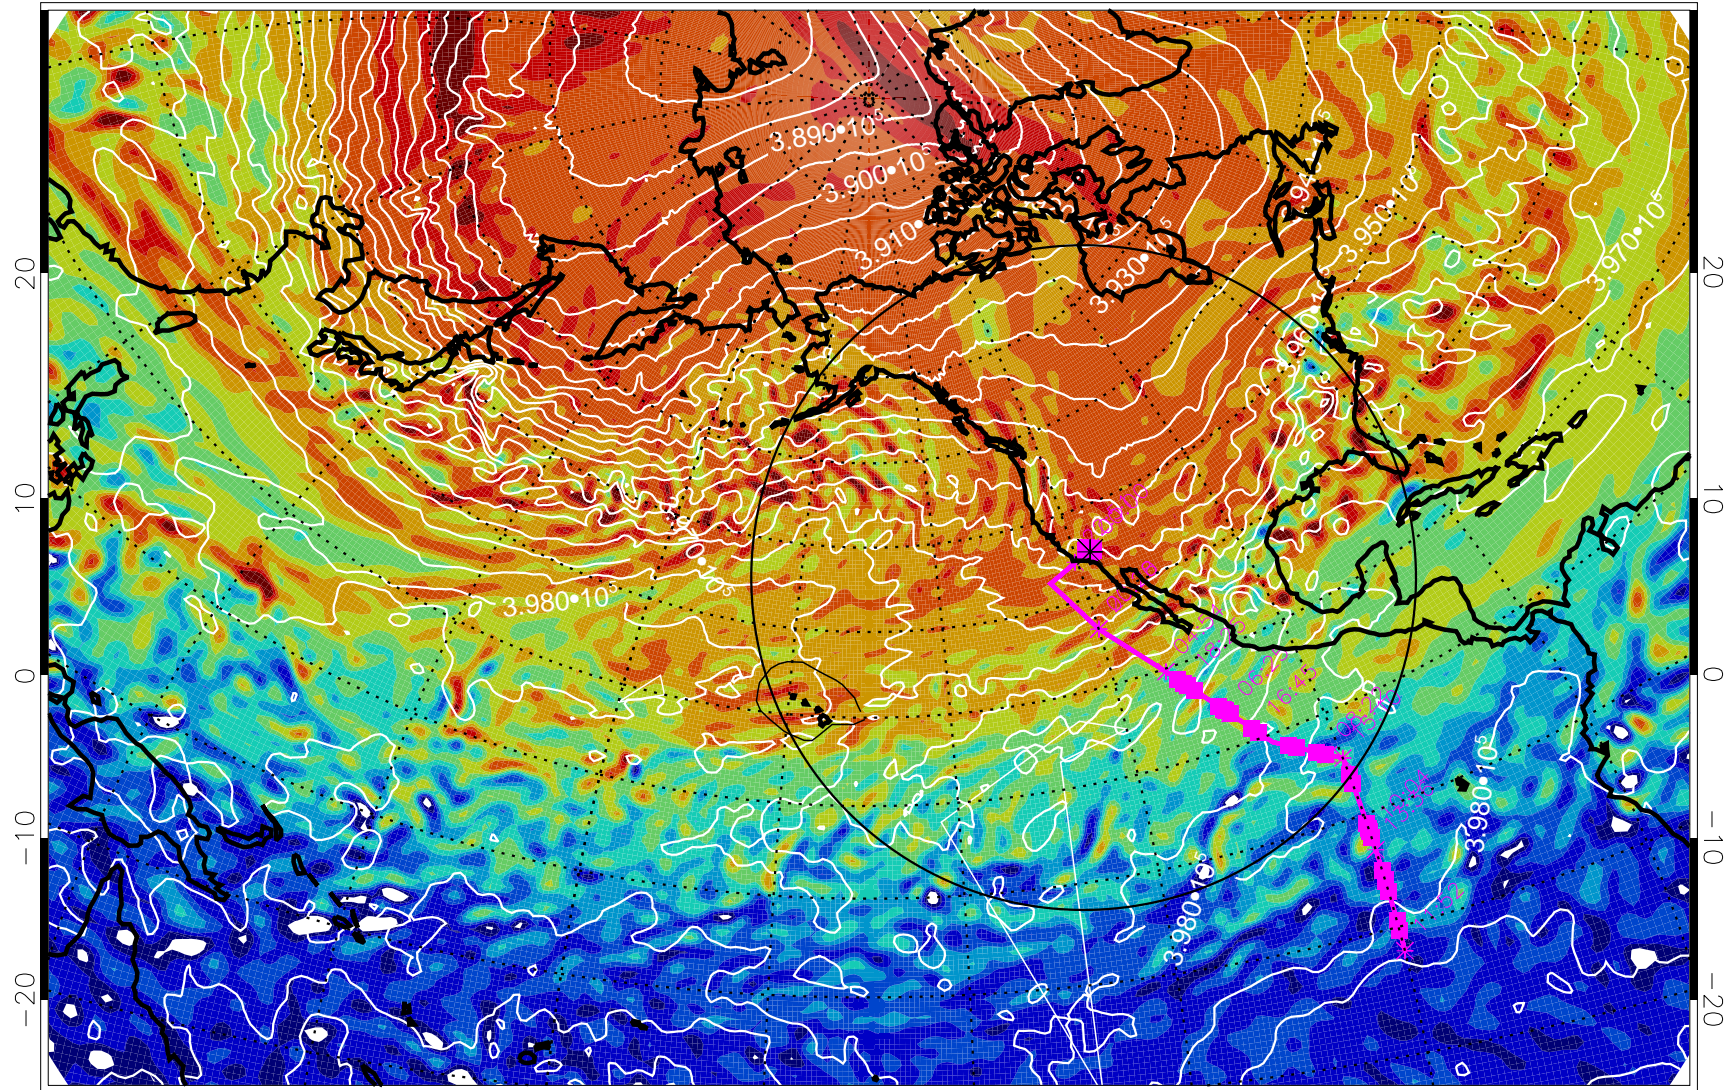

13022118, 30 hour forecast for 460K EPV

460K Montgomery Streamfunction, white

Range ring of 4055 km -- 13 hours GH round trip

13022200, 36 hour forecast for 460K EPV

460K Montgomery Streamfunction, white

Range ring of 4055 km -- 13 hours GH round trip

13022206, 42 hour forecast for 460K EPV

460K Montgomery Streamfunction, white

Range ring of 4055 km -- 13 hours GH round trip

13022212, 48 hour forecast for 460K EPV

460K Montgomery Streamfunction, white

Range ring of 4055 km -- 13 hours GH round trip

13022218, 54 hour forecast for 460K EPV

460K Montgomery Streamfunction, white

Range ring of 4055 km -- 13 hours GH round trip

13022300, 60 hour forecast for 460K EPV

460K Montgomery Streamfunction, white

Range ring of 4055 km -- 13 hours GH round trip

13022306, 66 hour forecast for 460K EPV

460K Montgomery Streamfunction, white

Range ring of 4055 km -- 13 hours GH round trip

13022312, 72 hour forecast for 460K EPV

460K Montgomery Streamfunction, white

Range ring of 4055 km -- 13 hours GH round trip