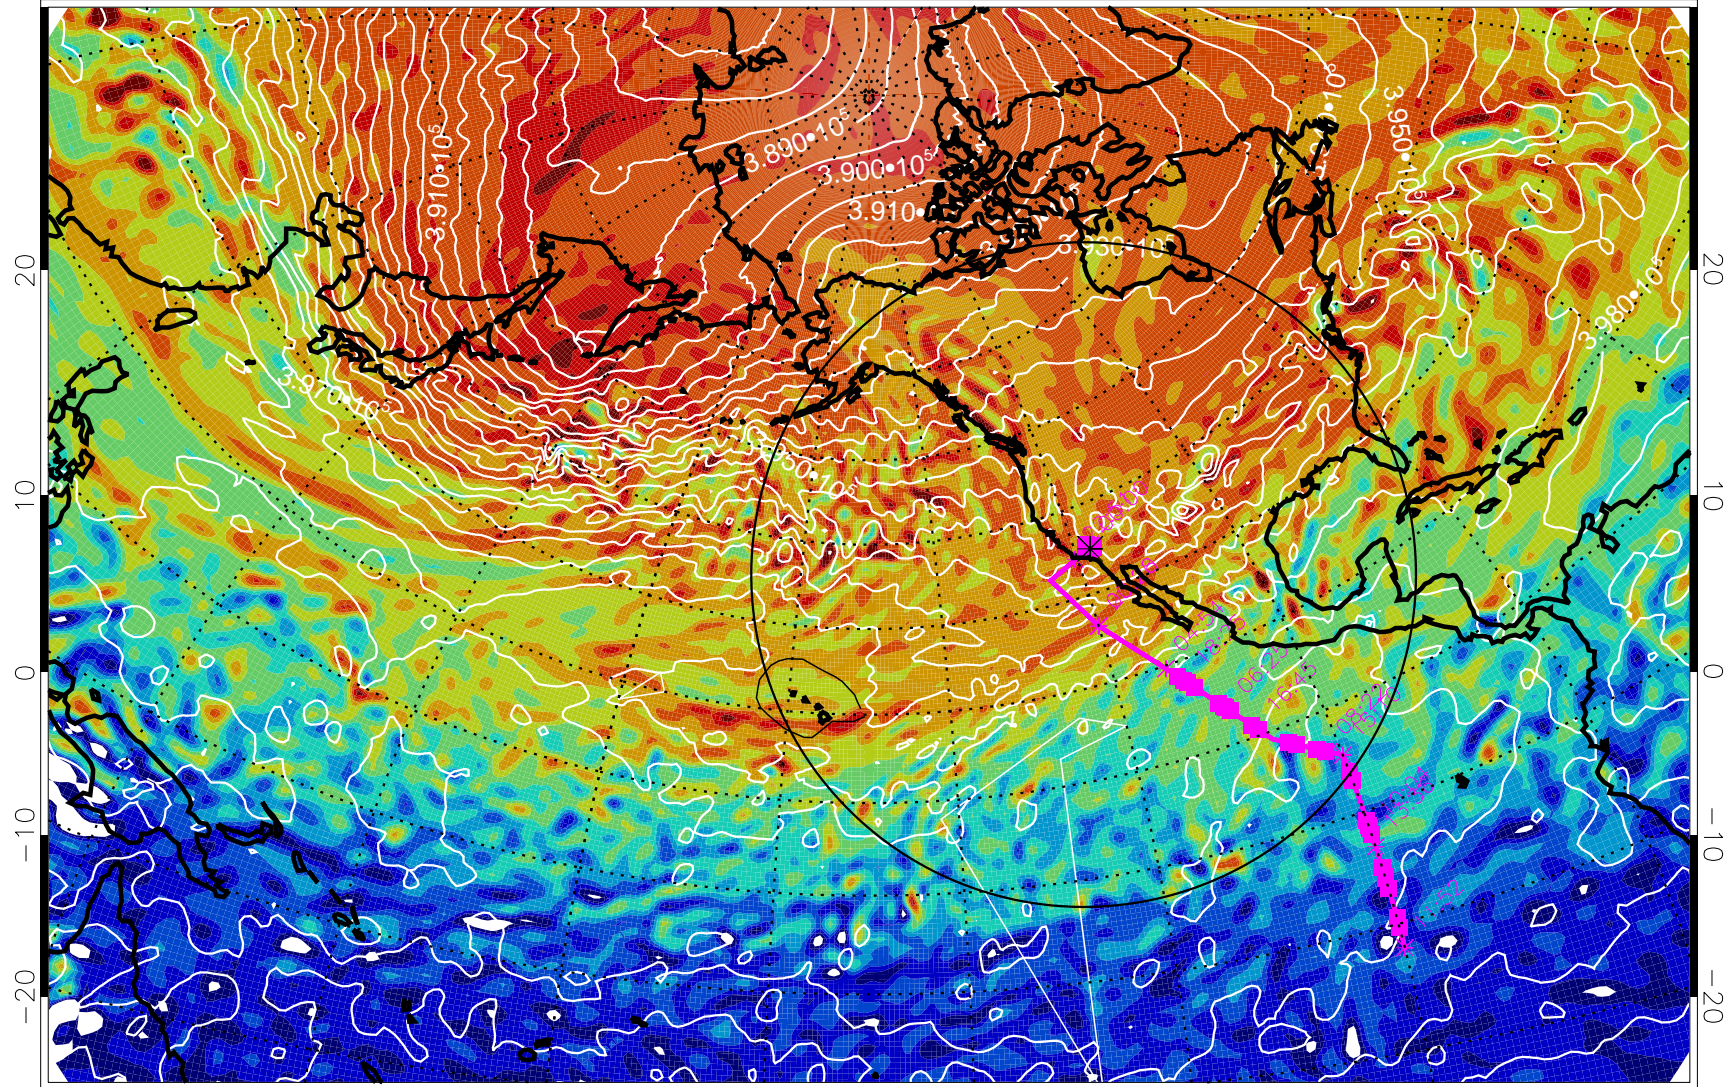

13022318, 78 hour forecast for 460K EPV

460K Montgomery Streamfunction, white

Range ring of 4055 km -- 13 hours GH round trip

13022400, 84 hour forecast for 460K EPV

460K Montgomery Streamfunction, white

Range ring of 4055 km -- 13 hours GH round trip

13022406, 90 hour forecast for 460K EPV

460K Montgomery Streamfunction, white

Range ring of 4055 km -- 13 hours GH round trip

13022412, 96 hour forecast for 460K EPV

460K Montgomery Streamfunction, white

Range ring of 4055 km -- 13 hours GH round trip

13022418, 102 hour forecast for 460K EPV

460K Montgomery Streamfunction, white

Range ring of 4055 km -- 13 hours GH round trip

13022500, 108 hour forecast for 460K EPV

460K Montgomery Streamfunction, white

Range ring of 4055 km -- 13 hours GH round trip

13022506, 114 hour forecast for 460K EPV

460K Montgomery Streamfunction, white

Range ring of 4055 km -- 13 hours GH round trip

13022512, 120 hour forecast for 460K EPV