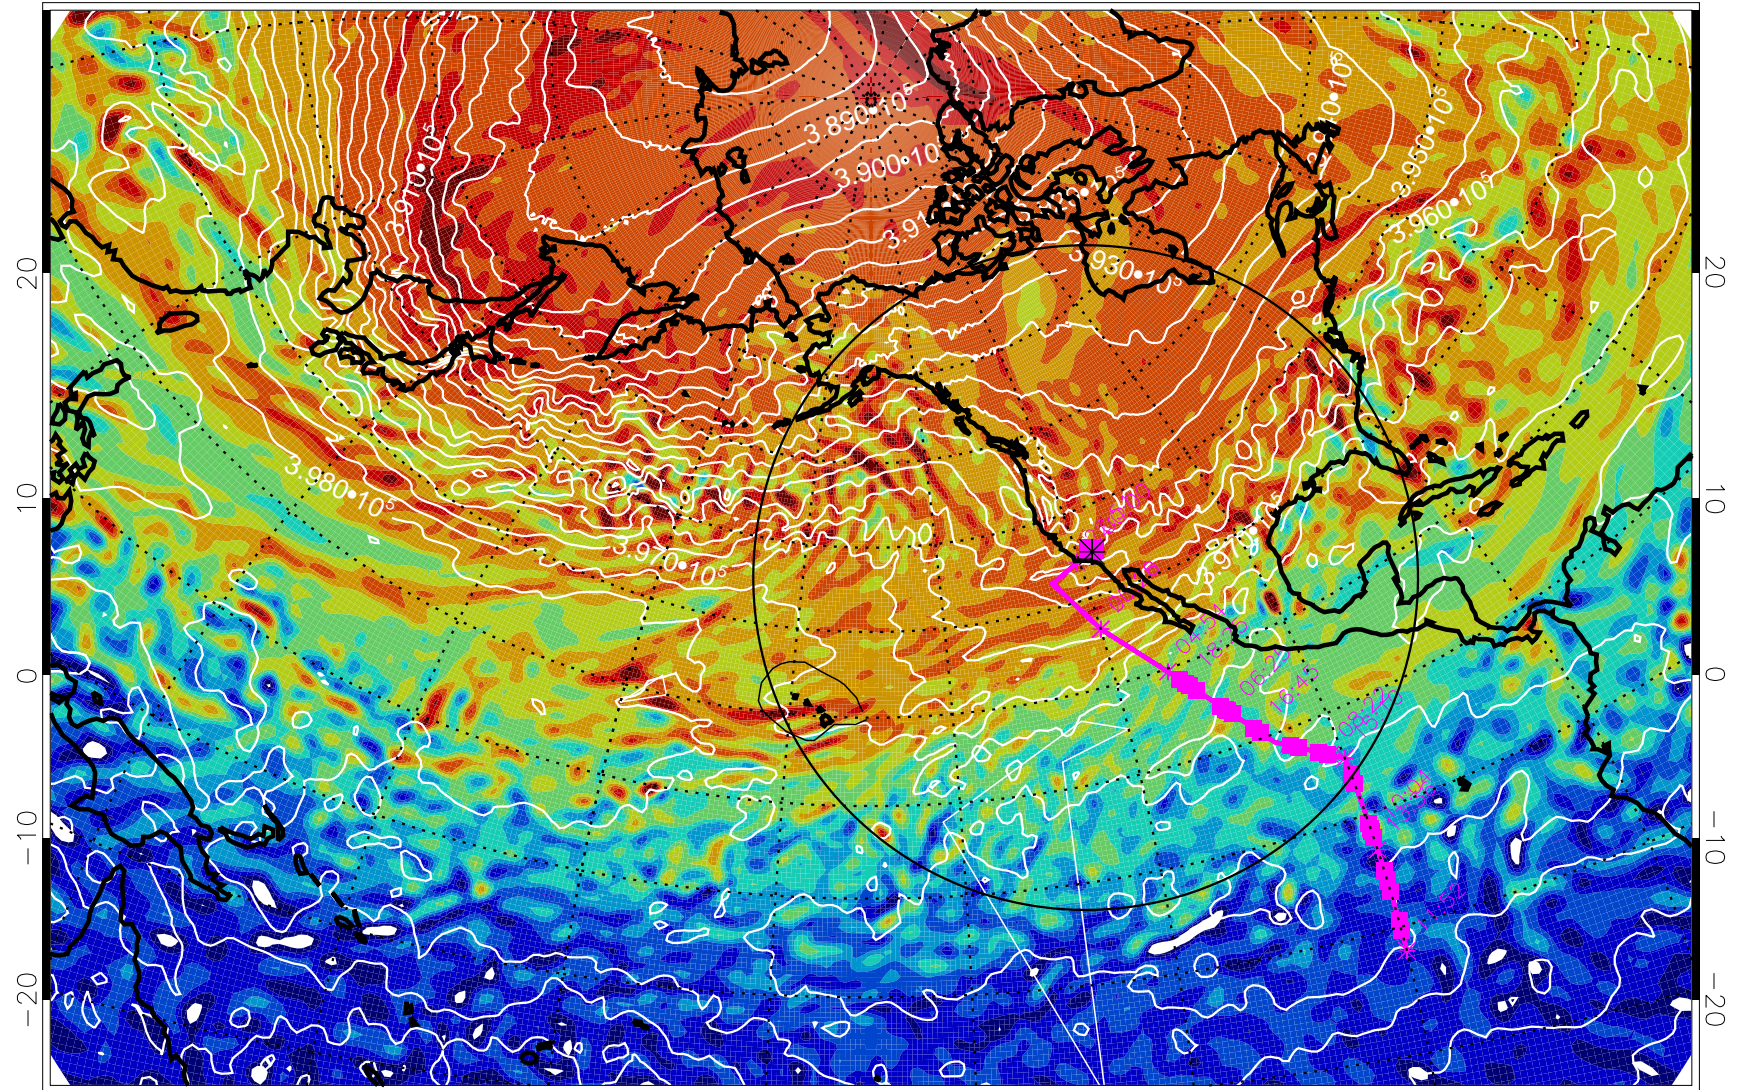

13022218, 54 hour forecast for 460K EPV

460K Montgomery Streamfunction, white

Range ring of 4055 km -- 13 hours GH round trip

13022300, 60 hour forecast for 460K EPV

460K Montgomery Streamfunction, white

Range ring of 4055 km -- 13 hours GH round trip

13022306, 66 hour forecast for 460K EPV

460K Montgomery Streamfunction, white

Range ring of 4055 km -- 13 hours GH round trip

13022312, 72 hour forecast for 460K EPV

460K Montgomery Streamfunction, white

Range ring of 4055 km -- 13 hours GH round trip

13022318, 78 hour forecast for 460K EPV

460K Montgomery Streamfunction, white

Range ring of 4055 km -- 13 hours GH round trip

13022400, 84 hour forecast for 460K EPV

460K Montgomery Streamfunction, white

Range ring of 4055 km -- 13 hours GH round trip

13022406, 90 hour forecast for 460K EPV

460K Montgomery Streamfunction, white

Range ring of 4055 km -- 13 hours GH round trip

13022412, 96 hour forecast for 460K EPV

460K Montgomery Streamfunction, white

Range ring of 4055 km -- 13 hours GH round trip