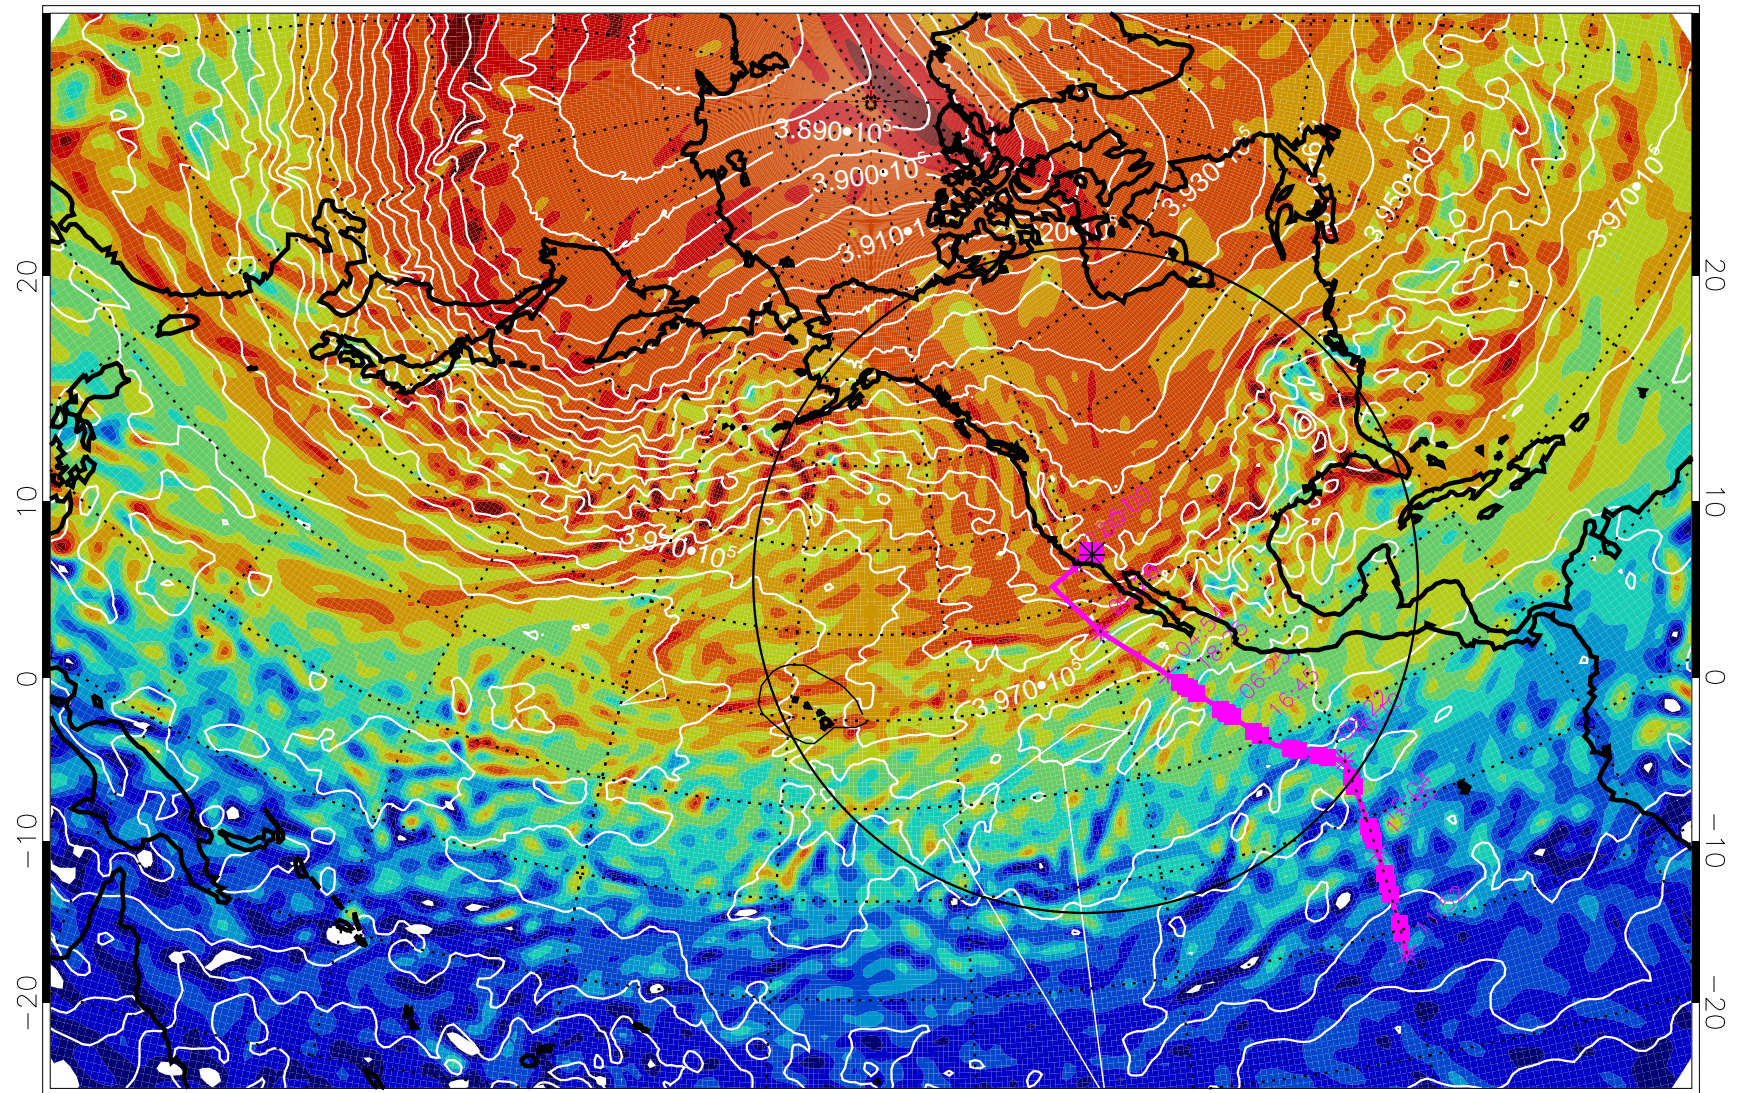

13022118, 30 hour forecast for 460K EPV

460K Montgomery Streamfunction, white

Range ring of 4055 km -- 13 hours GH round trip

13022200, 36 hour forecast for 460K EPV

460K Montgomery Streamfunction, white

Range ring of 4055 km -- 13 hours GH round trip

13022206, 42 hour forecast for 460K EPV

460K Montgomery Streamfunction, white

Range ring of 4055 km -- 13 hours GH round trip

13022212, 48 hour forecast for 460K EPV

460K Montgomery Streamfunction, white

Range ring of 4055 km -- 13 hours GH round trip

13022218, 54 hour forecast for 460K EPV

460K Montgomery Streamfunction, white

Range ring of 4055 km -- 13 hours GH round trip

13022300, 60 hour forecast for 460K EPV

460K Montgomery Streamfunction, white

Range ring of 4055 km -- 13 hours GH round trip

13022306, 66 hour forecast for 460K EPV

460K Montgomery Streamfunction, white

Range ring of 4055 km -- 13 hours GH round trip

13022312, 72 hour forecast for 460K EPV

460K Montgomery Streamfunction, white

Range ring of 4055 km -- 13 hours GH round trip