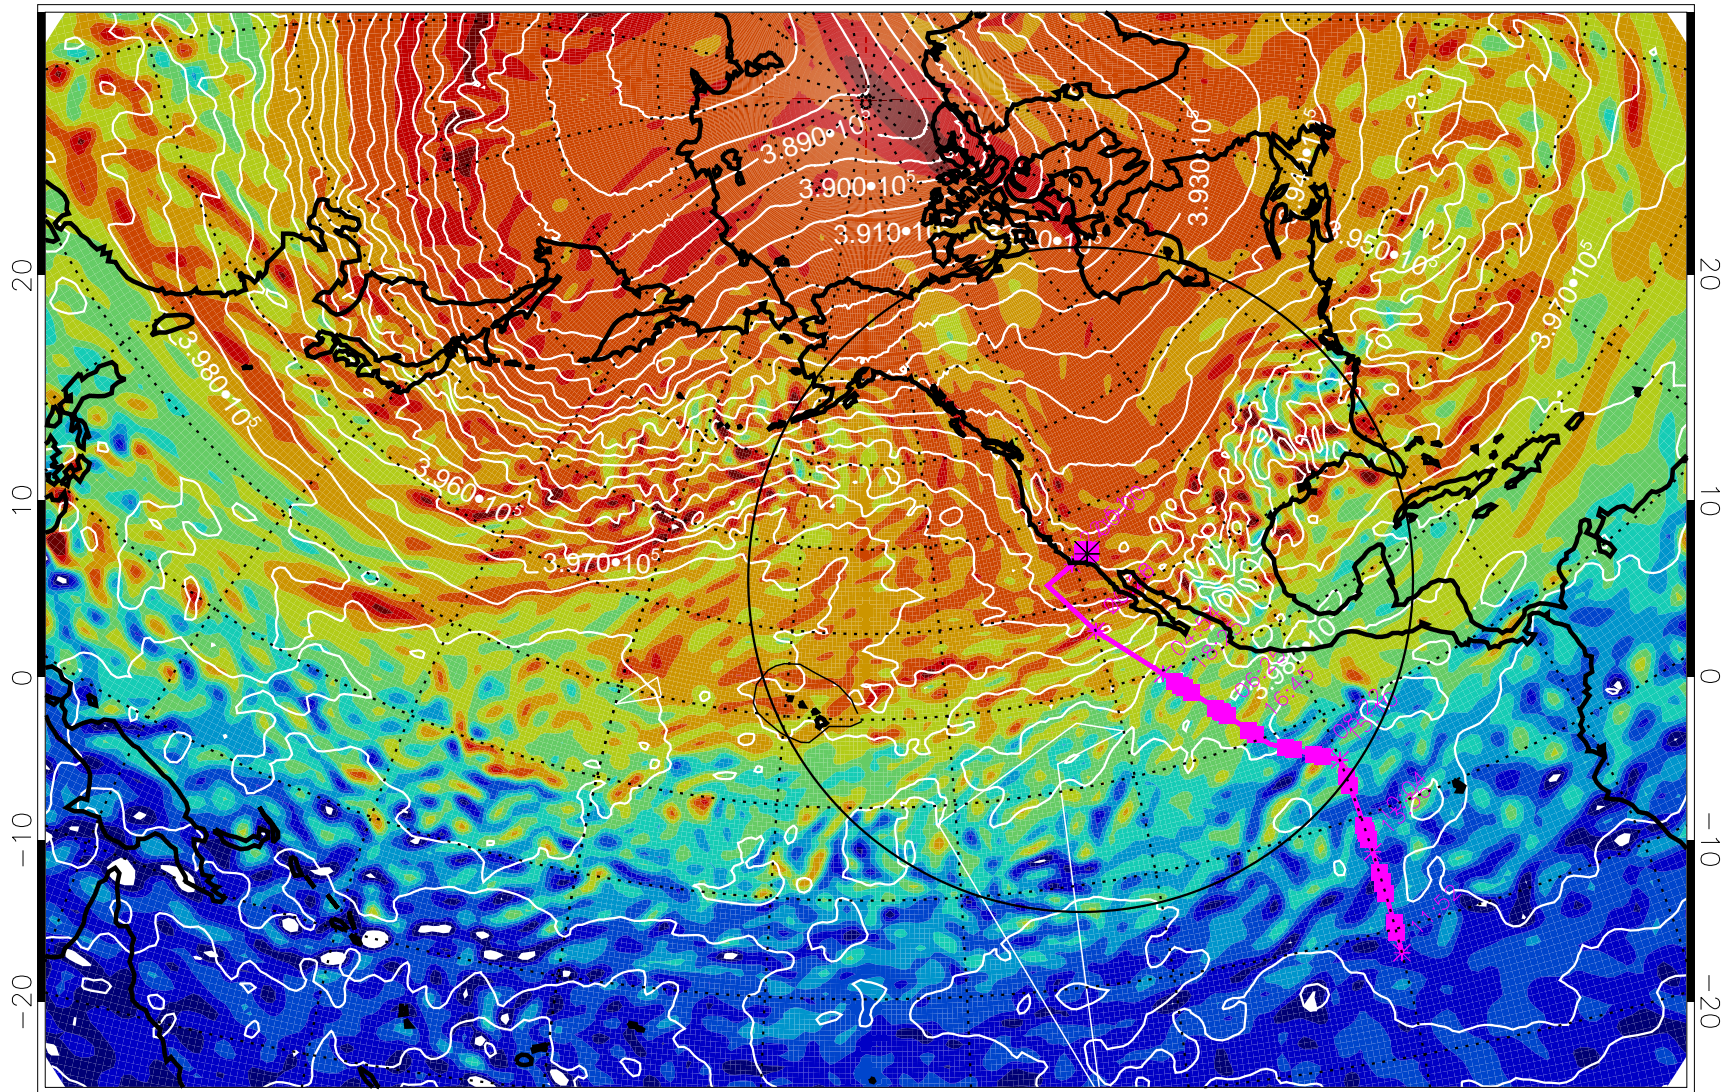

13022118, 30 hour forecast for 460K EPV

460K Montgomery Streamfunction, white

Range ring of 4055 km -- 13 hours GH round trip

13022200, 36 hour forecast for 460K EPV

460K Montgomery Streamfunction, white

Range ring of 4055 km -- 13 hours GH round trip

13022206, 42 hour forecast for 460K EPV

460K Montgomery Streamfunction, white

Range ring of 4055 km -- 13 hours GH round trip

13022212, 48 hour forecast for 460K EPV

460K Montgomery Streamfunction, white

Range ring of 4055 km -- 13 hours GH round trip

13022218, 54 hour forecast for 460K EPV

460K Montgomery Streamfunction, white

Range ring of 4055 km -- 13 hours GH round trip

13022300, 60 hour forecast for 460K EPV

460K Montgomery Streamfunction, white

Range ring of 4055 km -- 13 hours GH round trip

13022306, 66 hour forecast for 460K EPV

460K Montgomery Streamfunction, white

Range ring of 4055 km -- 13 hours GH round trip

13022312, 72 hour forecast for 460K EPV

460K Montgomery Streamfunction, white

Range ring of 4055 km -- 13 hours GH round trip