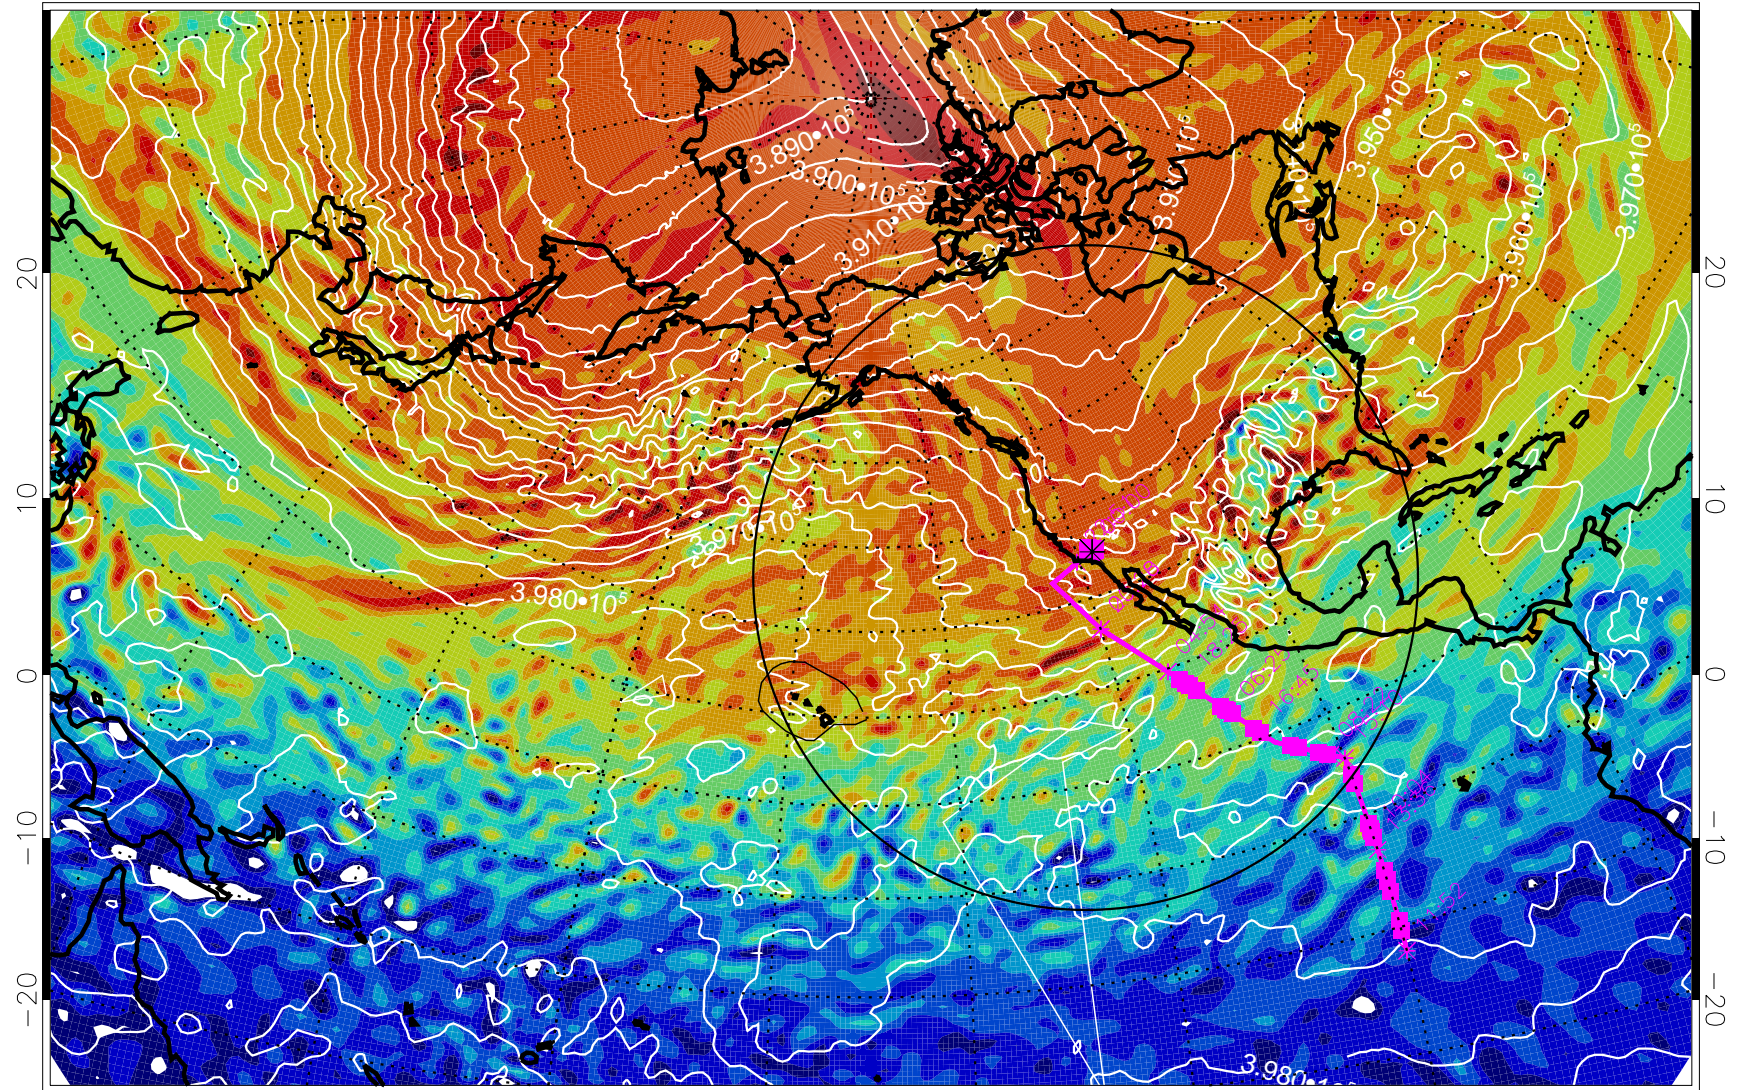

13022118, 30 hour forecast for 460K EPV

460K Montgomery Streamfunction, white

Range ring of 4055 km -- 13 hours GH round trip

13022200, 36 hour forecast for 460K EPV

460K Montgomery Streamfunction, white

Range ring of 4055 km -- 13 hours GH round trip

13022206, 42 hour forecast for 460K EPV

460K Montgomery Streamfunction, white

Range ring of 4055 km -- 13 hours GH round trip

13022212, 48 hour forecast for 460K EPV

460K Montgomery Streamfunction, white

Range ring of 4055 km -- 13 hours GH round trip

13022218, 54 hour forecast for 460K EPV

460K Montgomery Streamfunction, white

Range ring of 4055 km -- 13 hours GH round trip

13022300, 60 hour forecast for 460K EPV

460K Montgomery Streamfunction, white

Range ring of 4055 km -- 13 hours GH round trip

13022306, 66 hour forecast for 460K EPV

460K Montgomery Streamfunction, white

Range ring of 4055 km -- 13 hours GH round trip

13022312, 72 hour forecast for 460K EPV

460K Montgomery Streamfunction, white

Range ring of 4055 km -- 13 hours GH round trip