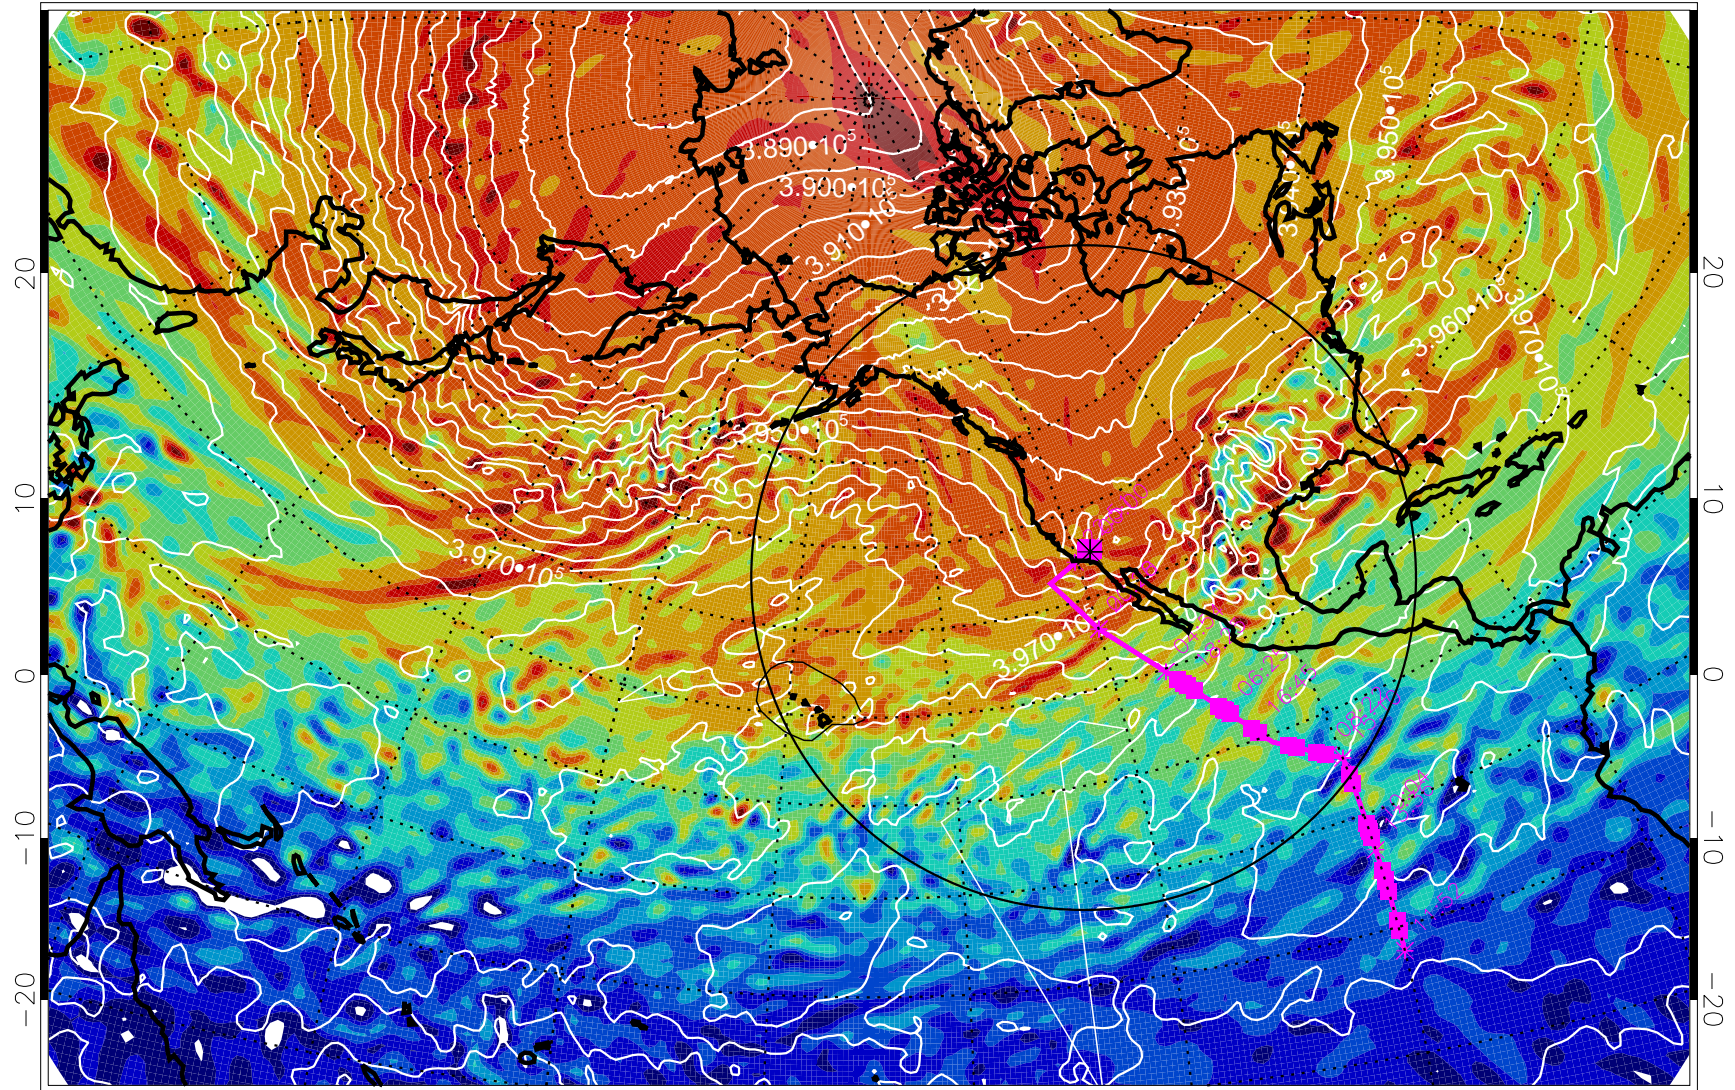

13022018, 6 hour forecast for 460K EPV

460K Montgomery Streamfunction, white

Range ring of 4055 km -- 13 hours GH round trip

13022100, 12 hour forecast for 460K EPV

460K Montgomery Streamfunction, white

Range ring of 4055 km -- 13 hours GH round trip

13022106, 18 hour forecast for 460K EPV

460K Montgomery Streamfunction, white

Range ring of 4055 km -- 13 hours GH round trip

13022112, 24 hour forecast for 460K EPV

460K Montgomery Streamfunction, white

Range ring of 4055 km -- 13 hours GH round trip

13022118, 30 hour forecast for 460K EPV

460K Montgomery Streamfunction, white

Range ring of 4055 km -- 13 hours GH round trip

13022200, 36 hour forecast for 460K EPV

460K Montgomery Streamfunction, white

Range ring of 4055 km -- 13 hours GH round trip

13022206, 42 hour forecast for 460K EPV

460K Montgomery Streamfunction, white

Range ring of 4055 km -- 13 hours GH round trip

13022212, 48 hour forecast for 460K EPV

460K Montgomery Streamfunction, white

Range ring of 4055 km -- 13 hours GH round trip