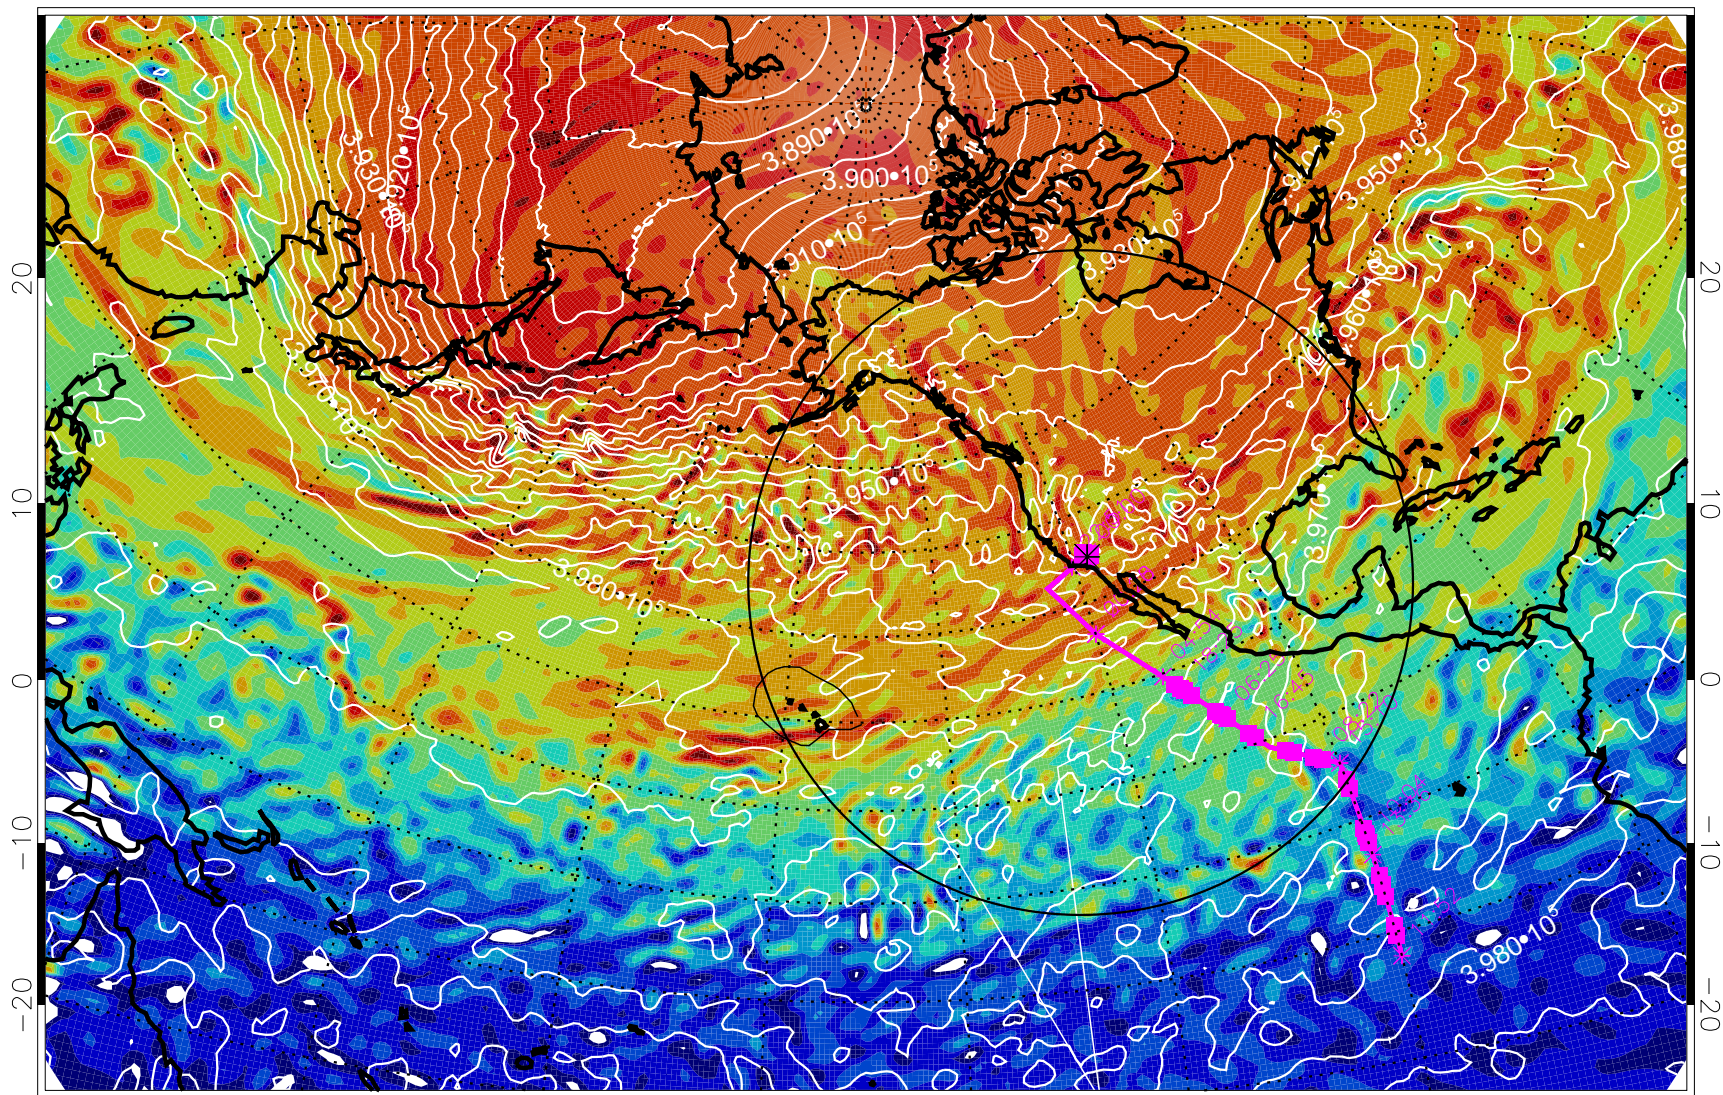

13022318, 78 hour forecast for 460K EPV

460K Montgomery Streamfunction, white

Range ring of 4055 km -- 13 hours GH round trip

13022400, 84 hour forecast for 460K EPV

460K Montgomery Streamfunction, white

Range ring of 4055 km -- 13 hours GH round trip

13022406, 90 hour forecast for 460K EPV

460K Montgomery Streamfunction, white

Range ring of 4055 km -- 13 hours GH round trip

13022412, 96 hour forecast for 460K EPV

460K Montgomery Streamfunction, white

Range ring of 4055 km -- 13 hours GH round trip

13022418, 102 hour forecast for 460K EPV

460K Montgomery Streamfunction, white

Range ring of 4055 km -- 13 hours GH round trip

13022500, 108 hour forecast for 460K EPV

460K Montgomery Streamfunction, white

Range ring of 4055 km -- 13 hours GH round trip

13022506, 114 hour forecast for 460K EPV

460K Montgomery Streamfunction, white

Range ring of 4055 km -- 13 hours GH round trip

13022512, 120 hour forecast for 460K EPV