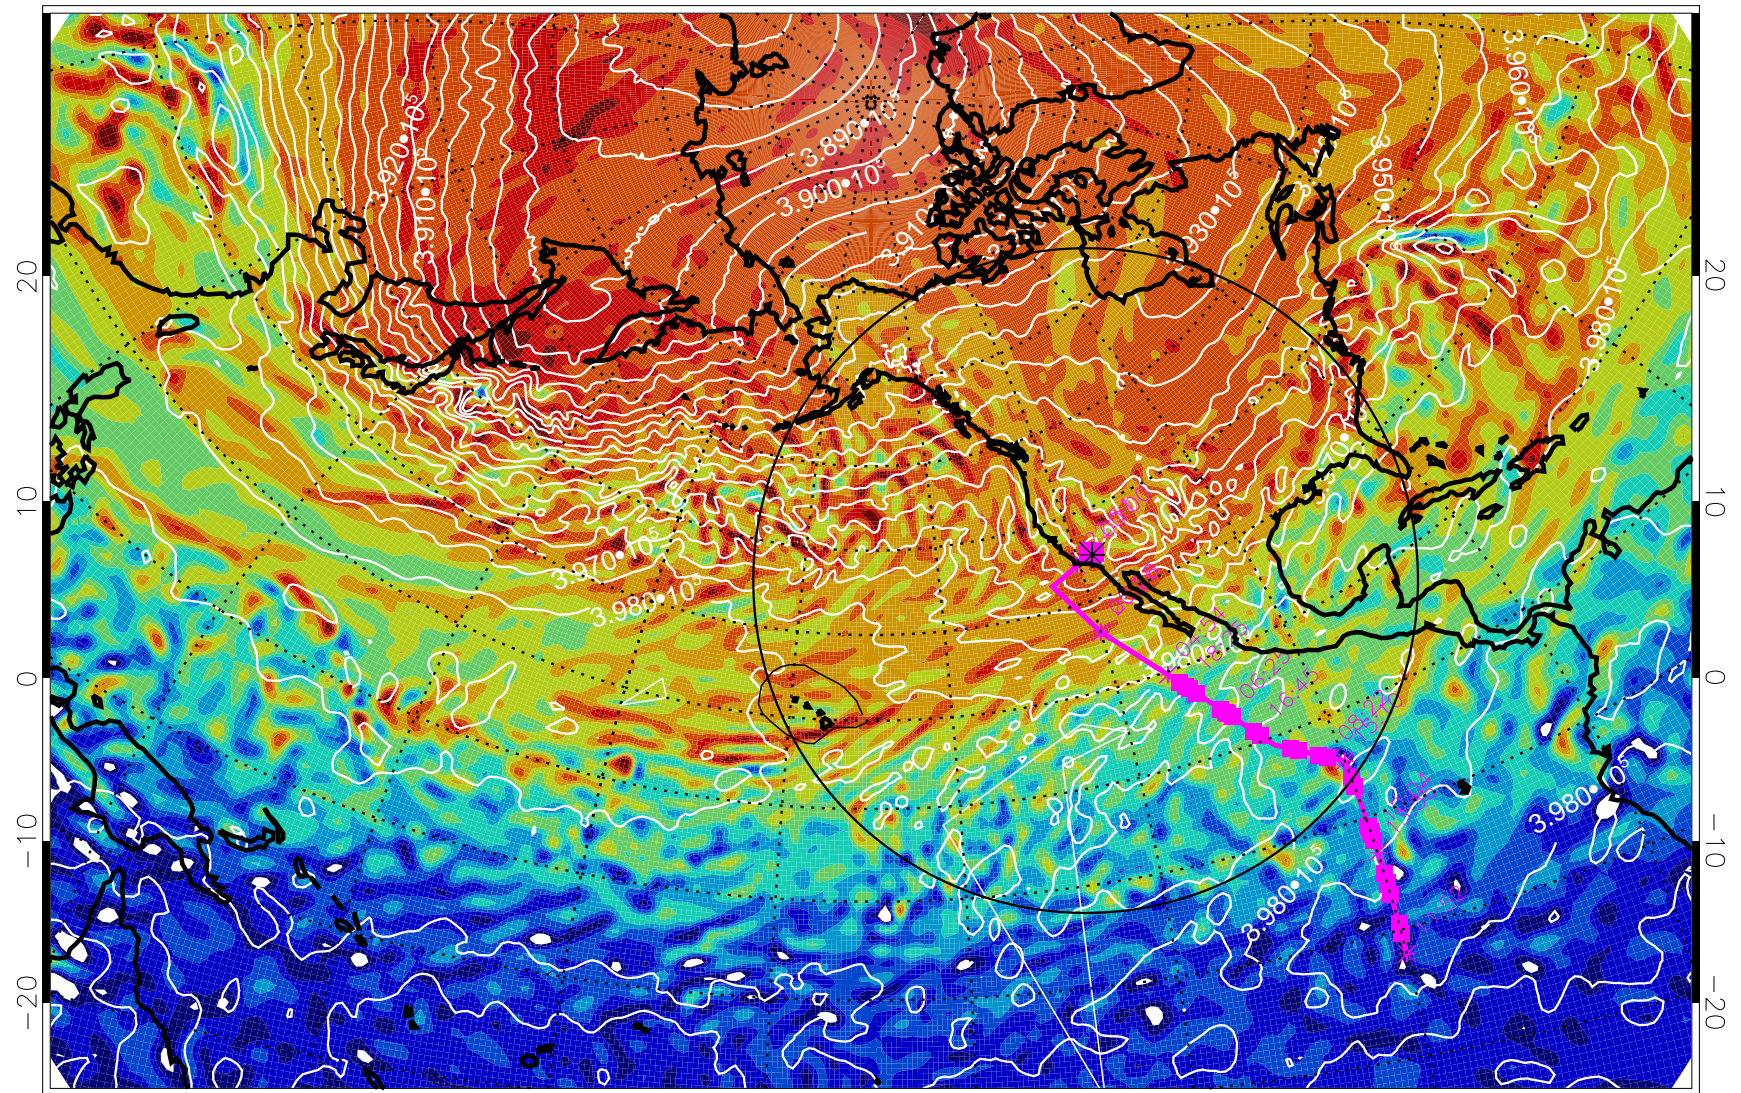

13022306, 66 hour forecast for 460K EPV

460K Montgomery Streamfunction, white

Range ring of 4055 km -- 13 hours GH round trip

13022312, 72 hour forecast for 460K EPV

460K Montgomery Streamfunction, white

Range ring of 4055 km -- 13 hours GH round trip

13022318, 78 hour forecast for 460K EPV

460K Montgomery Streamfunction, white

Range ring of 4055 km -- 13 hours GH round trip

13022400, 84 hour forecast for 460K EPV

460K Montgomery Streamfunction, white

Range ring of 4055 km -- 13 hours GH round trip

13022406, 90 hour forecast for 460K EPV

460K Montgomery Streamfunction, white

Range ring of 4055 km -- 13 hours GH round trip

13022412, 96 hour forecast for 460K EPV

460K Montgomery Streamfunction, white

Range ring of 4055 km -- 13 hours GH round trip

13022418, 102 hour forecast for 460K EPV

460K Montgomery Streamfunction, white

Range ring of 4055 km -- 13 hours GH round trip

13022500, 108 hour forecast for 460K EPV

460K Montgomery Streamfunction, white