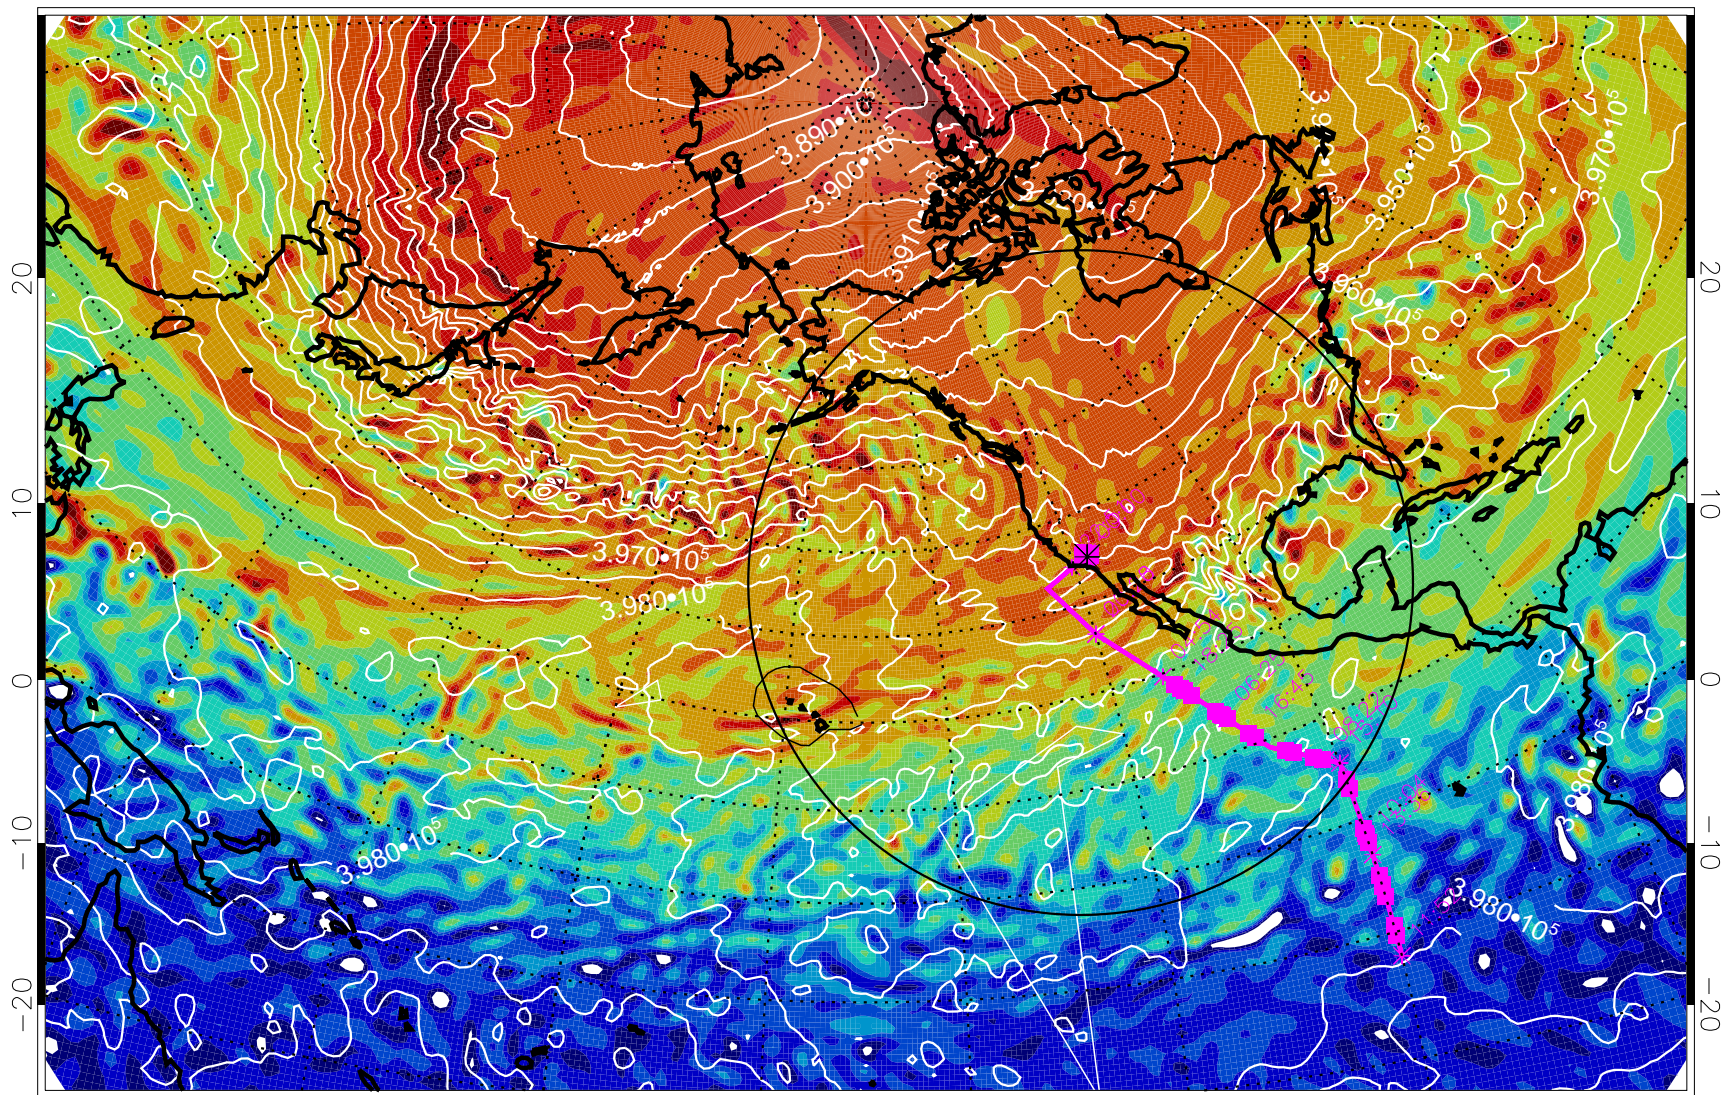

13022206, 42 hour forecast for 460K EPV

460K Montgomery Streamfunction, white

Range ring of 4055 km -- 13 hours GH round trip

13022212, 48 hour forecast for 460K EPV

460K Montgomery Streamfunction, white

Range ring of 4055 km -- 13 hours GH round trip

13022218, 54 hour forecast for 460K EPV

460K Montgomery Streamfunction, white

Range ring of 4055 km -- 13 hours GH round trip

13022300, 60 hour forecast for 460K EPV

460K Montgomery Streamfunction, white

Range ring of 4055 km -- 13 hours GH round trip

13022306, 66 hour forecast for 460K EPV

460K Montgomery Streamfunction, white

Range ring of 4055 km -- 13 hours GH round trip

13022312, 72 hour forecast for 460K EPV

460K Montgomery Streamfunction, white

Range ring of 4055 km -- 13 hours GH round trip

13022318, 78 hour forecast for 460K EPV

460K Montgomery Streamfunction, white

Range ring of 4055 km -- 13 hours GH round trip

13022400, 84 hour forecast for 460K EPV

460K Montgomery Streamfunction, white

Range ring of 4055 km -- 13 hours GH round trip