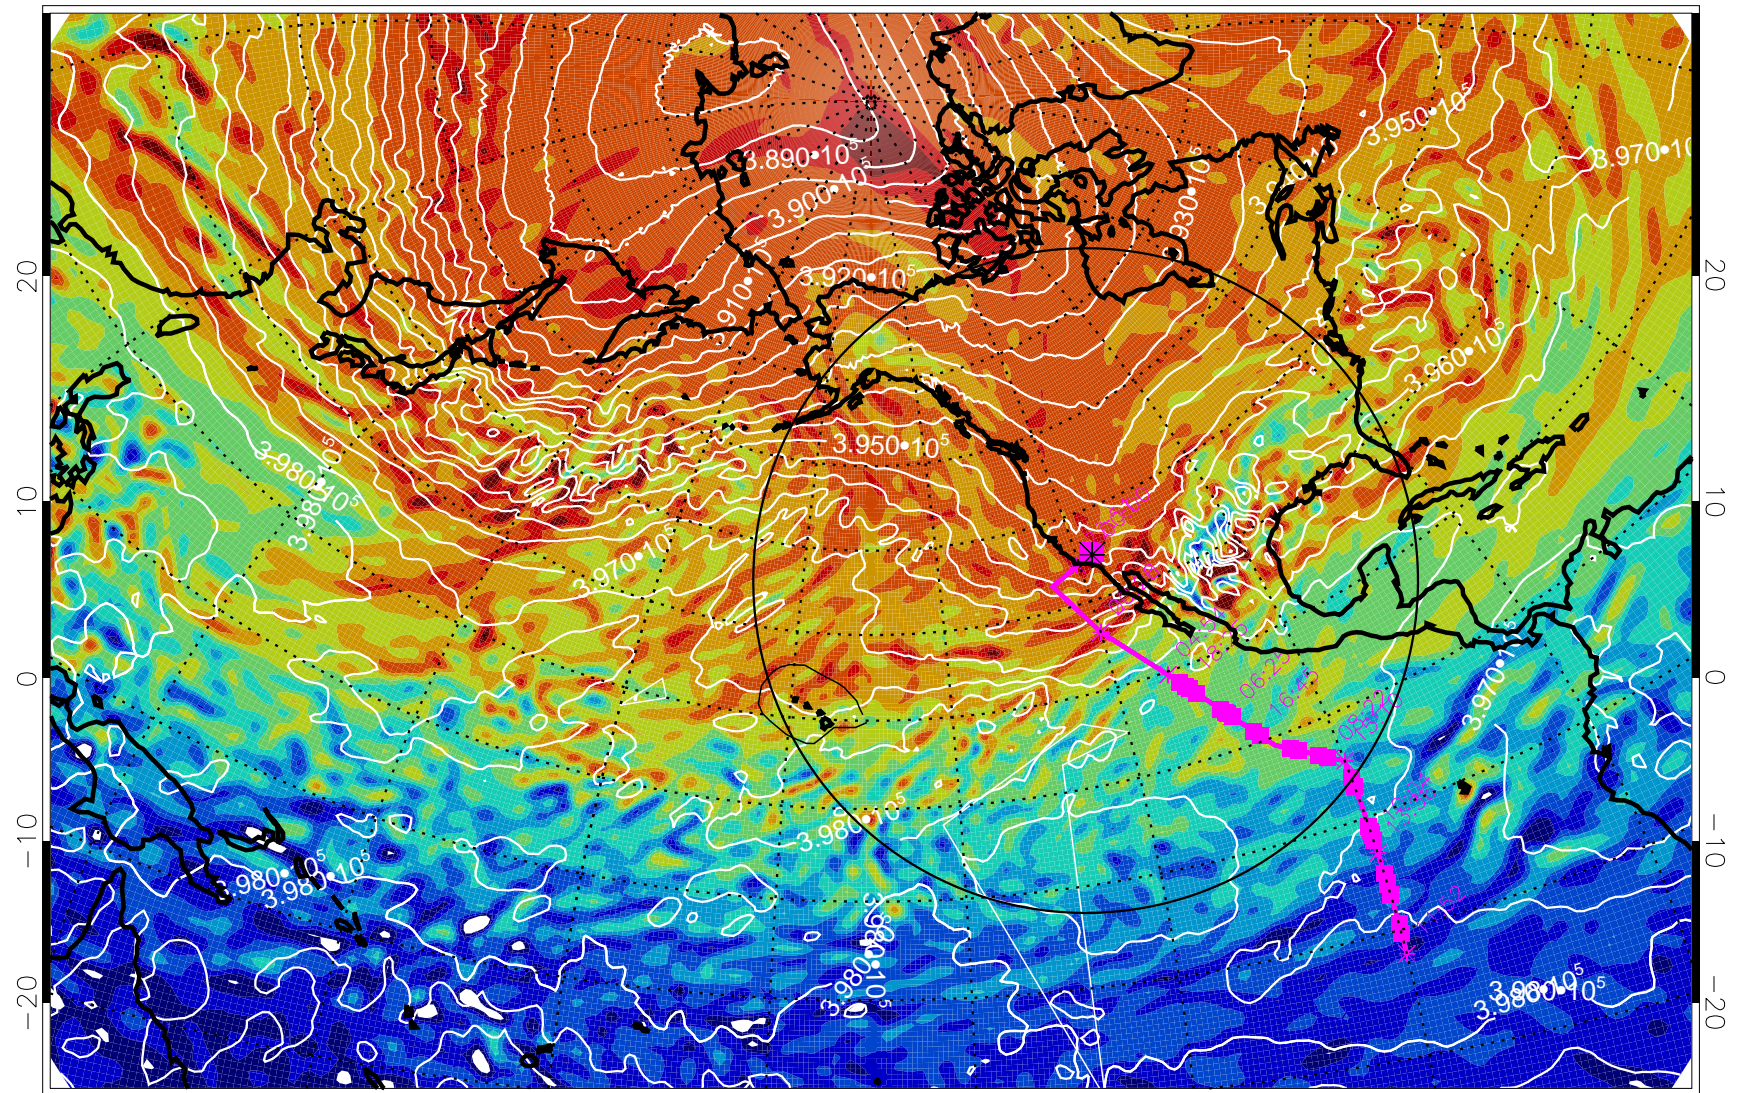

13022018, 6 hour forecast for 460K EPV

460K Montgomery Streamfunction, white

Range ring of 4055 km -- 13 hours GH round trip

13022100, 12 hour forecast for 460K EPV

460K Montgomery Streamfunction, white

Range ring of 4055 km -- 13 hours GH round trip

13022106, 18 hour forecast for 460K EPV

460K Montgomery Streamfunction, white

Range ring of 4055 km -- 13 hours GH round trip

13022112, 24 hour forecast for 460K EPV

460K Montgomery Streamfunction, white

Range ring of 4055 km -- 13 hours GH round trip

13022118, 30 hour forecast for 460K EPV

460K Montgomery Streamfunction, white

Range ring of 4055 km -- 13 hours GH round trip

13022200, 36 hour forecast for 460K EPV

460K Montgomery Streamfunction, white

Range ring of 4055 km -- 13 hours GH round trip

13022206, 42 hour forecast for 460K EPV

460K Montgomery Streamfunction, white

Range ring of 4055 km -- 13 hours GH round trip

13022212, 48 hour forecast for 460K EPV

460K Montgomery Streamfunction, white

Range ring of 4055 km -- 13 hours GH round trip