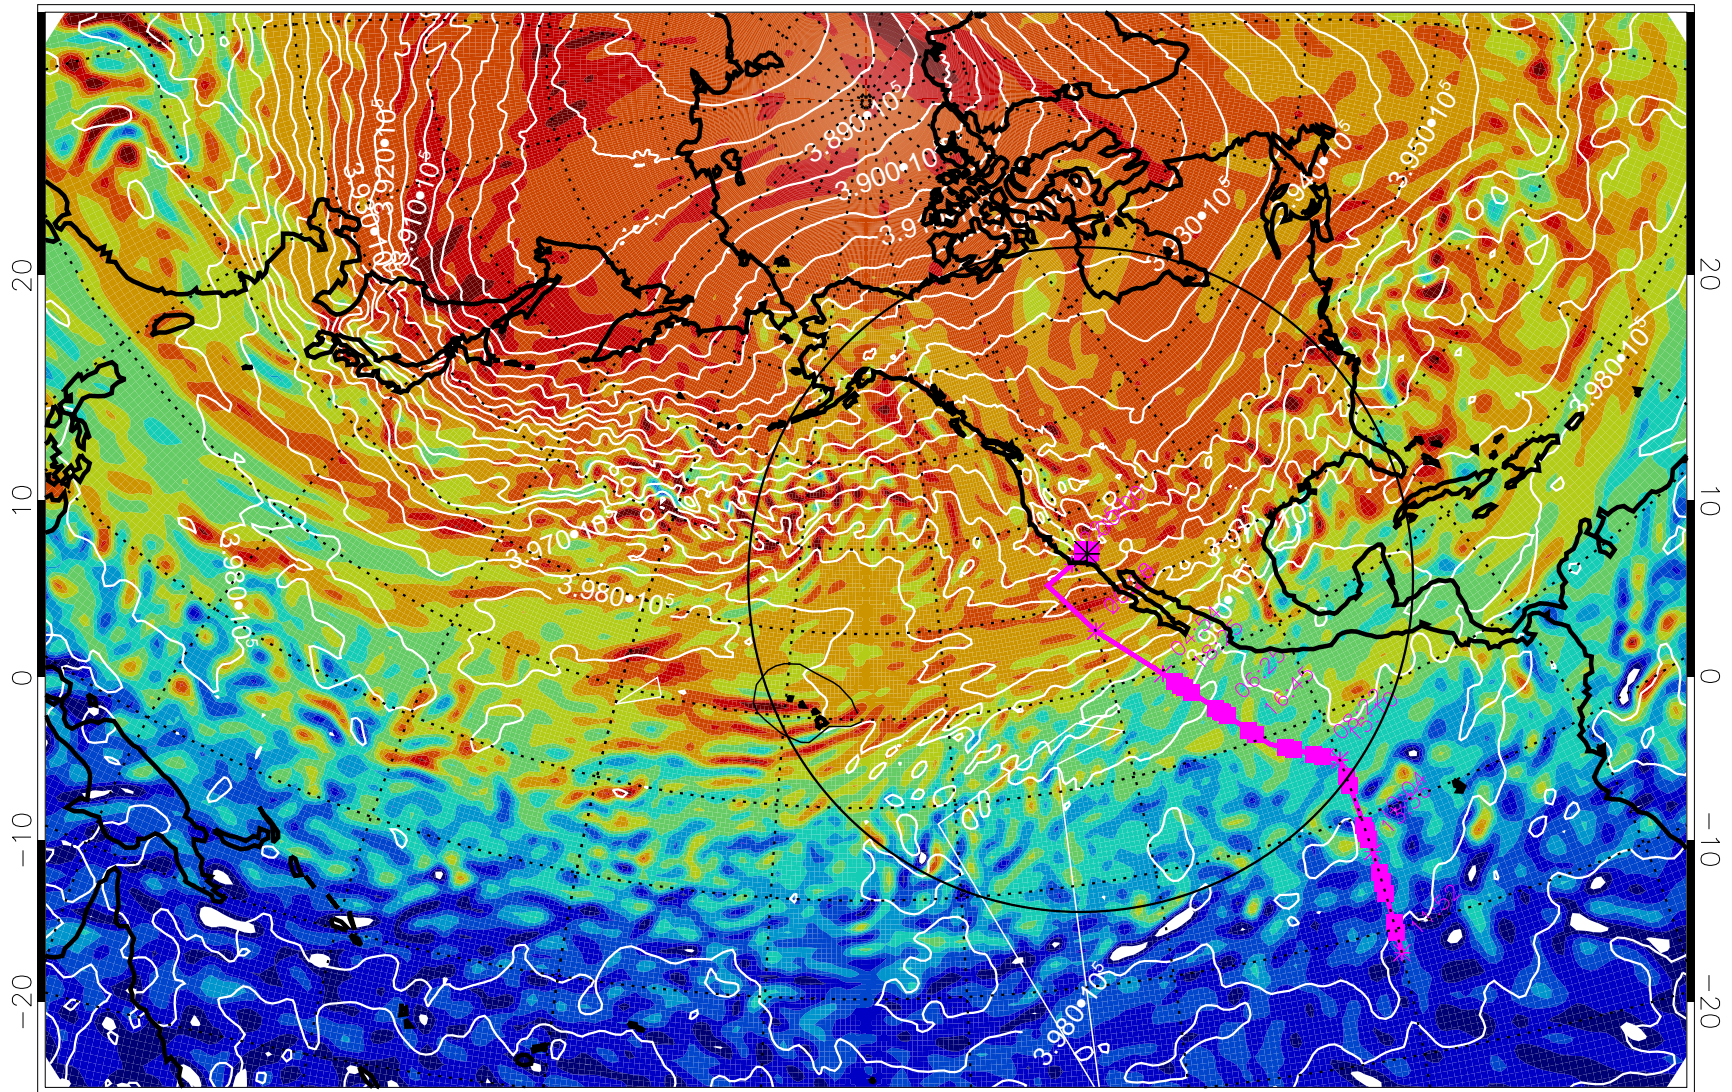

13022306, 66 hour forecast for 460K EPV

460K Montgomery Streamfunction, white

Range ring of 4055 km -- 13 hours GH round trip

13022312, 72 hour forecast for 460K EPV

460K Montgomery Streamfunction, white

Range ring of 4055 km -- 13 hours GH round trip

13022318, 78 hour forecast for 460K EPV

460K Montgomery Streamfunction, white

Range ring of 4055 km -- 13 hours GH round trip

13022400, 84 hour forecast for 460K EPV

460K Montgomery Streamfunction, white

Range ring of 4055 km -- 13 hours GH round trip

13022406, 90 hour forecast for 460K EPV

460K Montgomery Streamfunction, white

Range ring of 4055 km -- 13 hours GH round trip

13022412, 96 hour forecast for 460K EPV

460K Montgomery Streamfunction, white

Range ring of 4055 km -- 13 hours GH round trip

13022418, 102 hour forecast for 460K EPV

460K Montgomery Streamfunction, white

Range ring of 4055 km -- 13 hours GH round trip

13022500, 108 hour forecast for 460K EPV

460K Montgomery Streamfunction, white