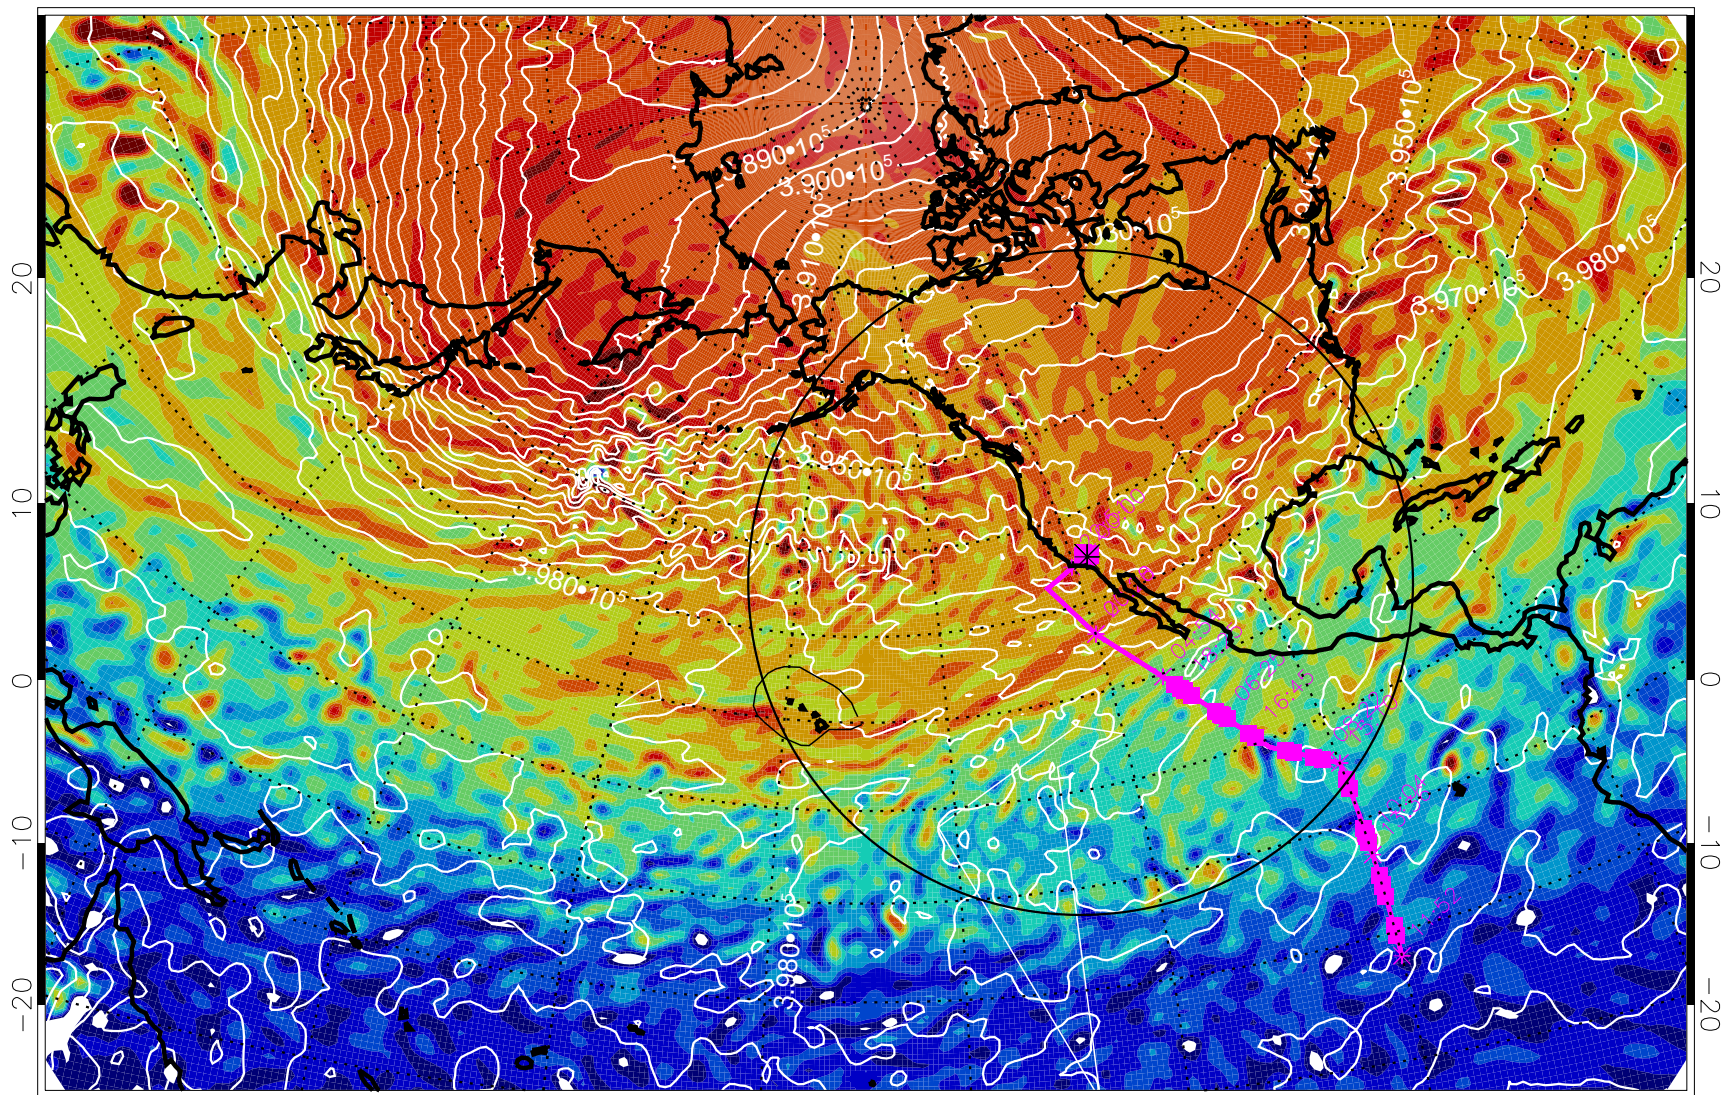

13022406, 90 hour forecast for 460K EPV

460K Montgomery Streamfunction, white

Range ring of 4055 km -- 13 hours GH round trip

13022412, 96 hour forecast for 460K EPV

460K Montgomery Streamfunction, white

Range ring of 4055 km -- 13 hours GH round trip

13022418, 102 hour forecast for 460K EPV

460K Montgomery Streamfunction, white

Range ring of 4055 km -- 13 hours GH round trip

13022500, 108 hour forecast for 460K EPV

460K Montgomery Streamfunction, white

Range ring of 4055 km -- 13 hours GH round trip

13022506, 114 hour forecast for 460K EPV

460K Montgomery Streamfunction, white

Range ring of 4055 km -- 13 hours GH round trip

13022512, 120 hour forecast for 460K EPV

460K Montgomery Streamfunction, white

Range ring of 4055 km -- 13 hours GH round trip