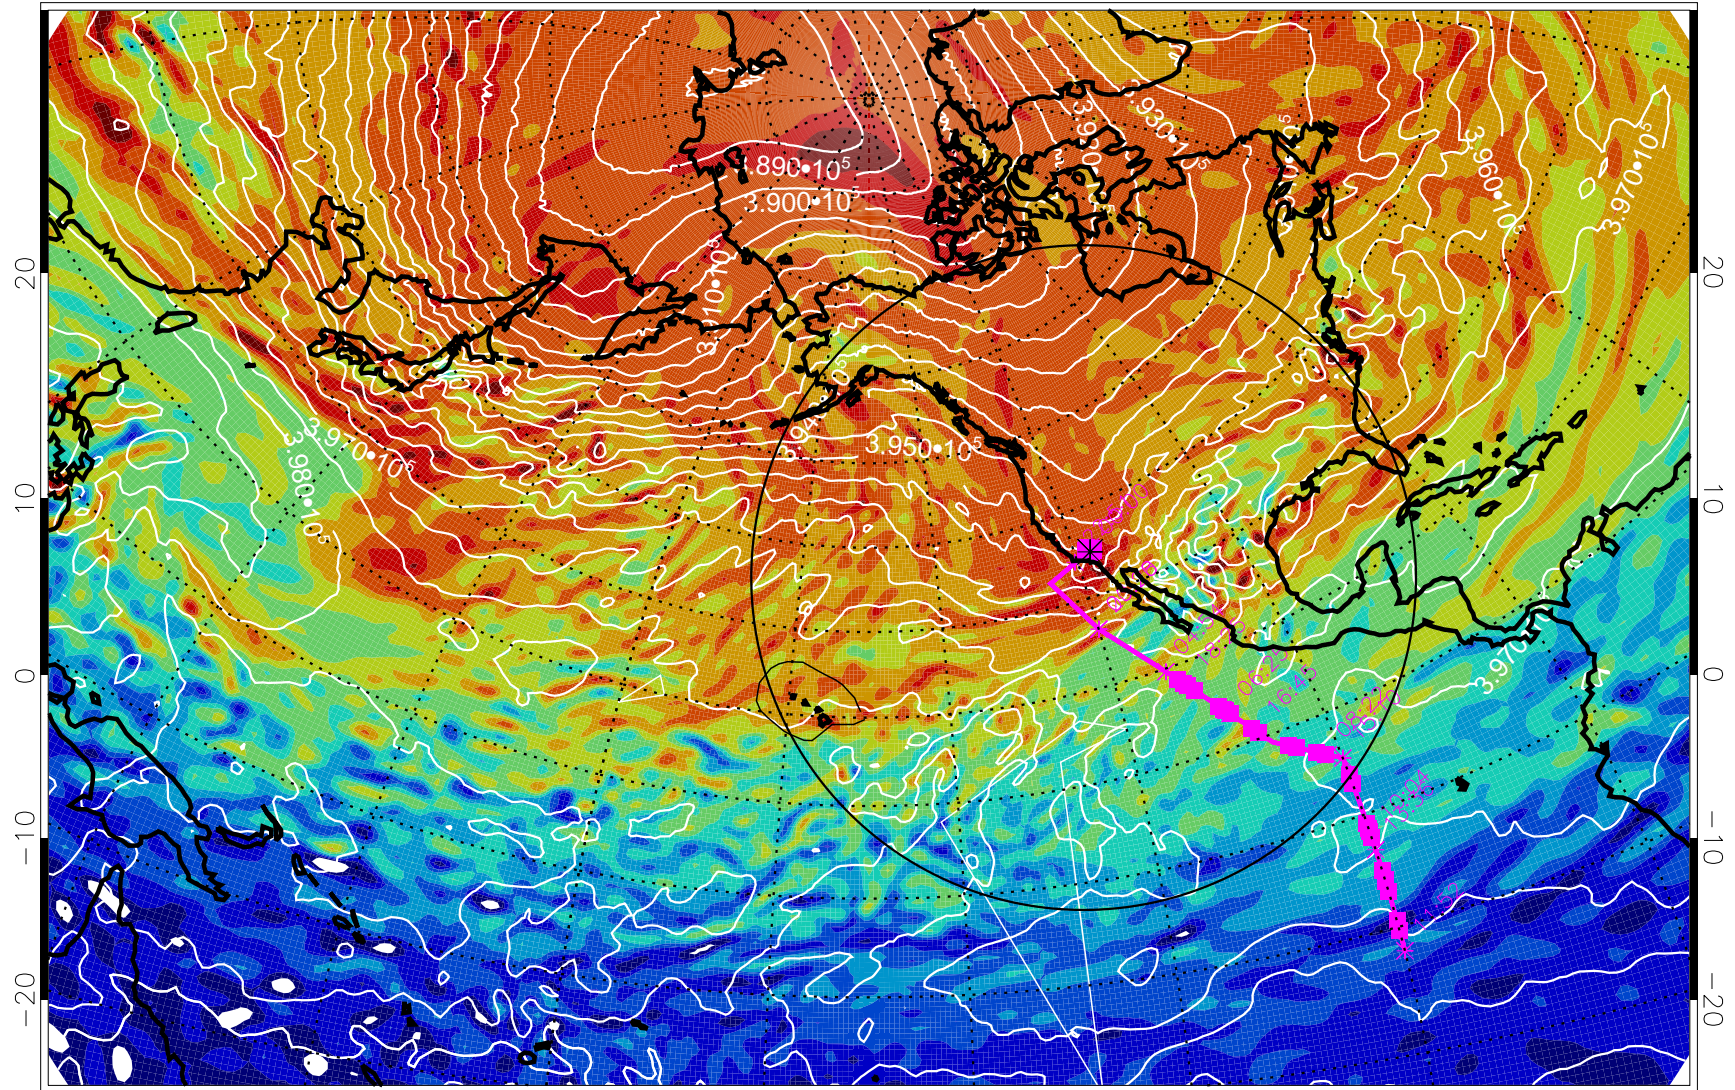

13022018, 6 hour forecast for 460K EPV

460K Montgomery Streamfunction, white

Range ring of 4055 km -- 13 hours GH round trip

13022100, 12 hour forecast for 460K EPV

460K Montgomery Streamfunction, white

Range ring of 4055 km -- 13 hours GH round trip

13022106, 18 hour forecast for 460K EPV

460K Montgomery Streamfunction, white

Range ring of 4055 km -- 13 hours GH round trip

13022112, 24 hour forecast for 460K EPV

460K Montgomery Streamfunction, white

Range ring of 4055 km -- 13 hours GH round trip

13022118, 30 hour forecast for 460K EPV

460K Montgomery Streamfunction, white

Range ring of 4055 km -- 13 hours GH round trip

13022200, 36 hour forecast for 460K EPV

460K Montgomery Streamfunction, white

Range ring of 4055 km -- 13 hours GH round trip

13022206, 42 hour forecast for 460K EPV

460K Montgomery Streamfunction, white

Range ring of 4055 km -- 13 hours GH round trip

13022212, 48 hour forecast for 460K EPV

460K Montgomery Streamfunction, white

Range ring of 4055 km -- 13 hours GH round trip