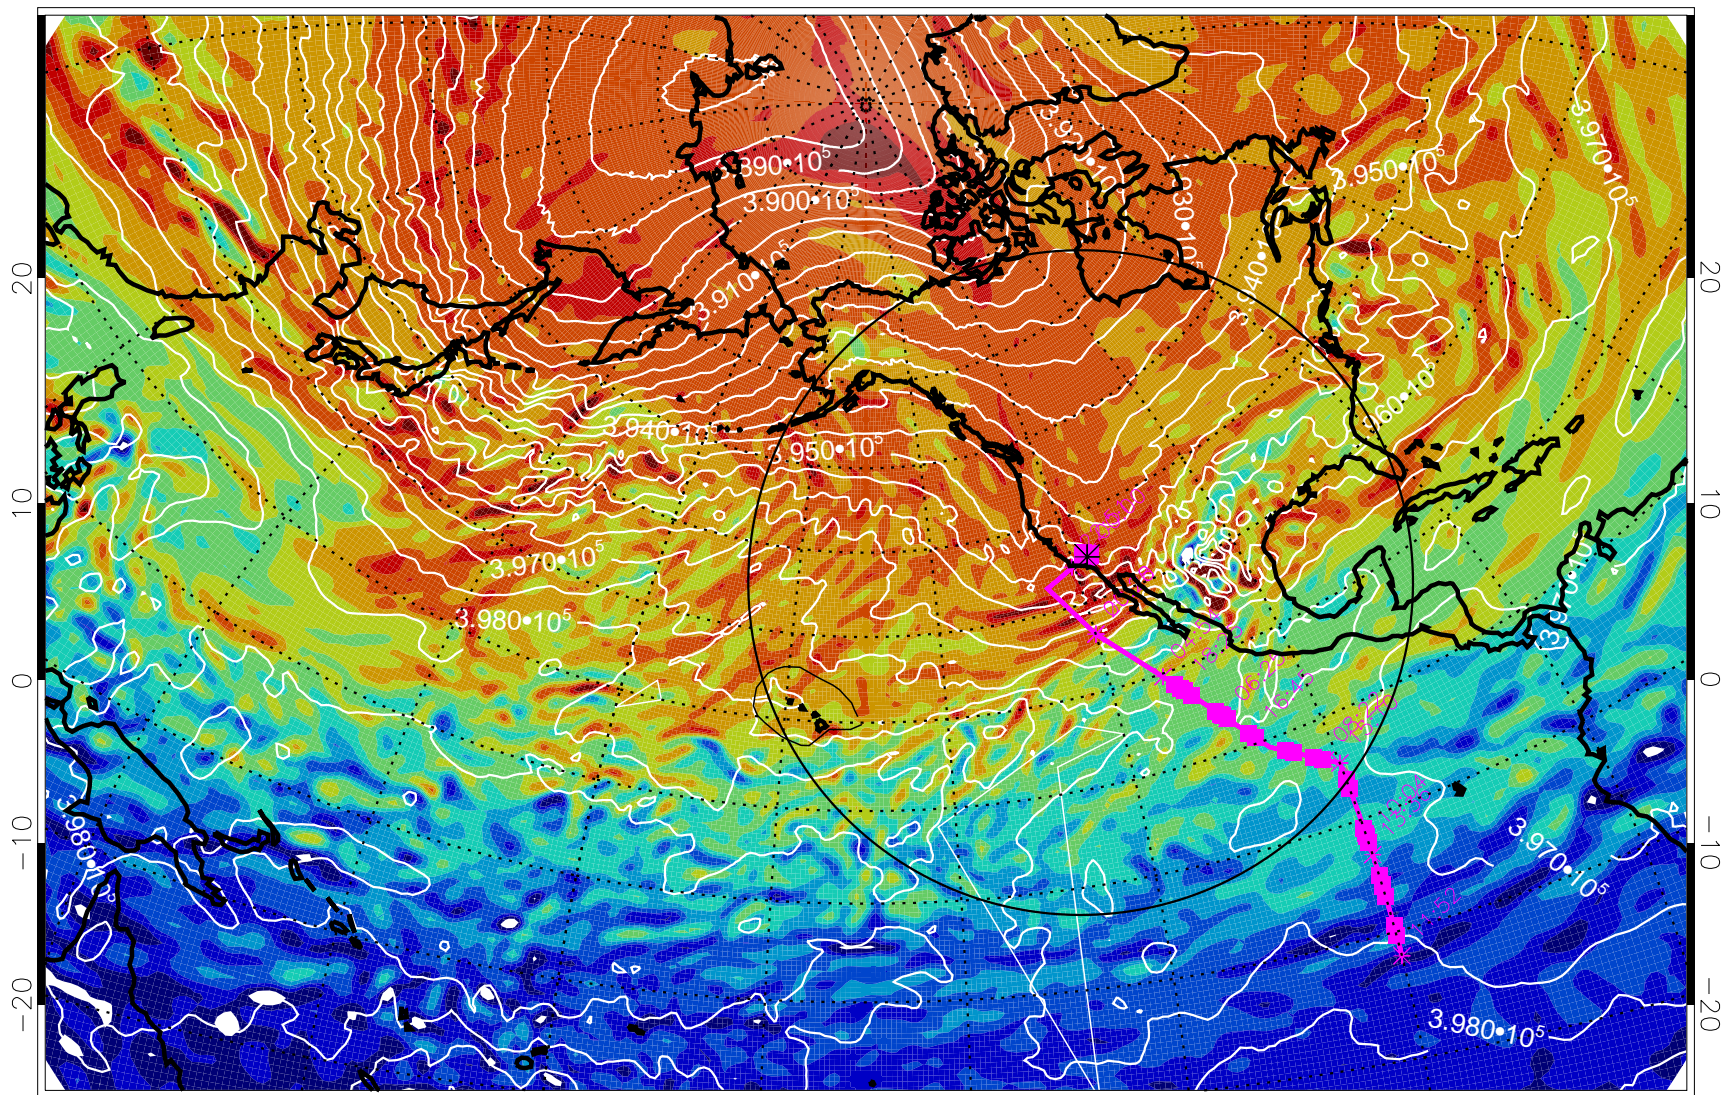

13022018, 6 hour forecast for 460K EPV

460K Montgomery Streamfunction, white

Range ring of 4055 km -- 13 hours GH round trip

13022100, 12 hour forecast for 460K EPV

460K Montgomery Streamfunction, white

Range ring of 4055 km -- 13 hours GH round trip

13022106, 18 hour forecast for 460K EPV

460K Montgomery Streamfunction, white

Range ring of 4055 km -- 13 hours GH round trip

13022112, 24 hour forecast for 460K EPV

460K Montgomery Streamfunction, white

Range ring of 4055 km -- 13 hours GH round trip

13022118, 30 hour forecast for 460K EPV

460K Montgomery Streamfunction, white

Range ring of 4055 km -- 13 hours GH round trip

13022200, 36 hour forecast for 460K EPV

460K Montgomery Streamfunction, white

Range ring of 4055 km -- 13 hours GH round trip

13022206, 42 hour forecast for 460K EPV

460K Montgomery Streamfunction, white

Range ring of 4055 km -- 13 hours GH round trip

13022212, 48 hour forecast for 460K EPV

460K Montgomery Streamfunction, white

Range ring of 4055 km -- 13 hours GH round trip