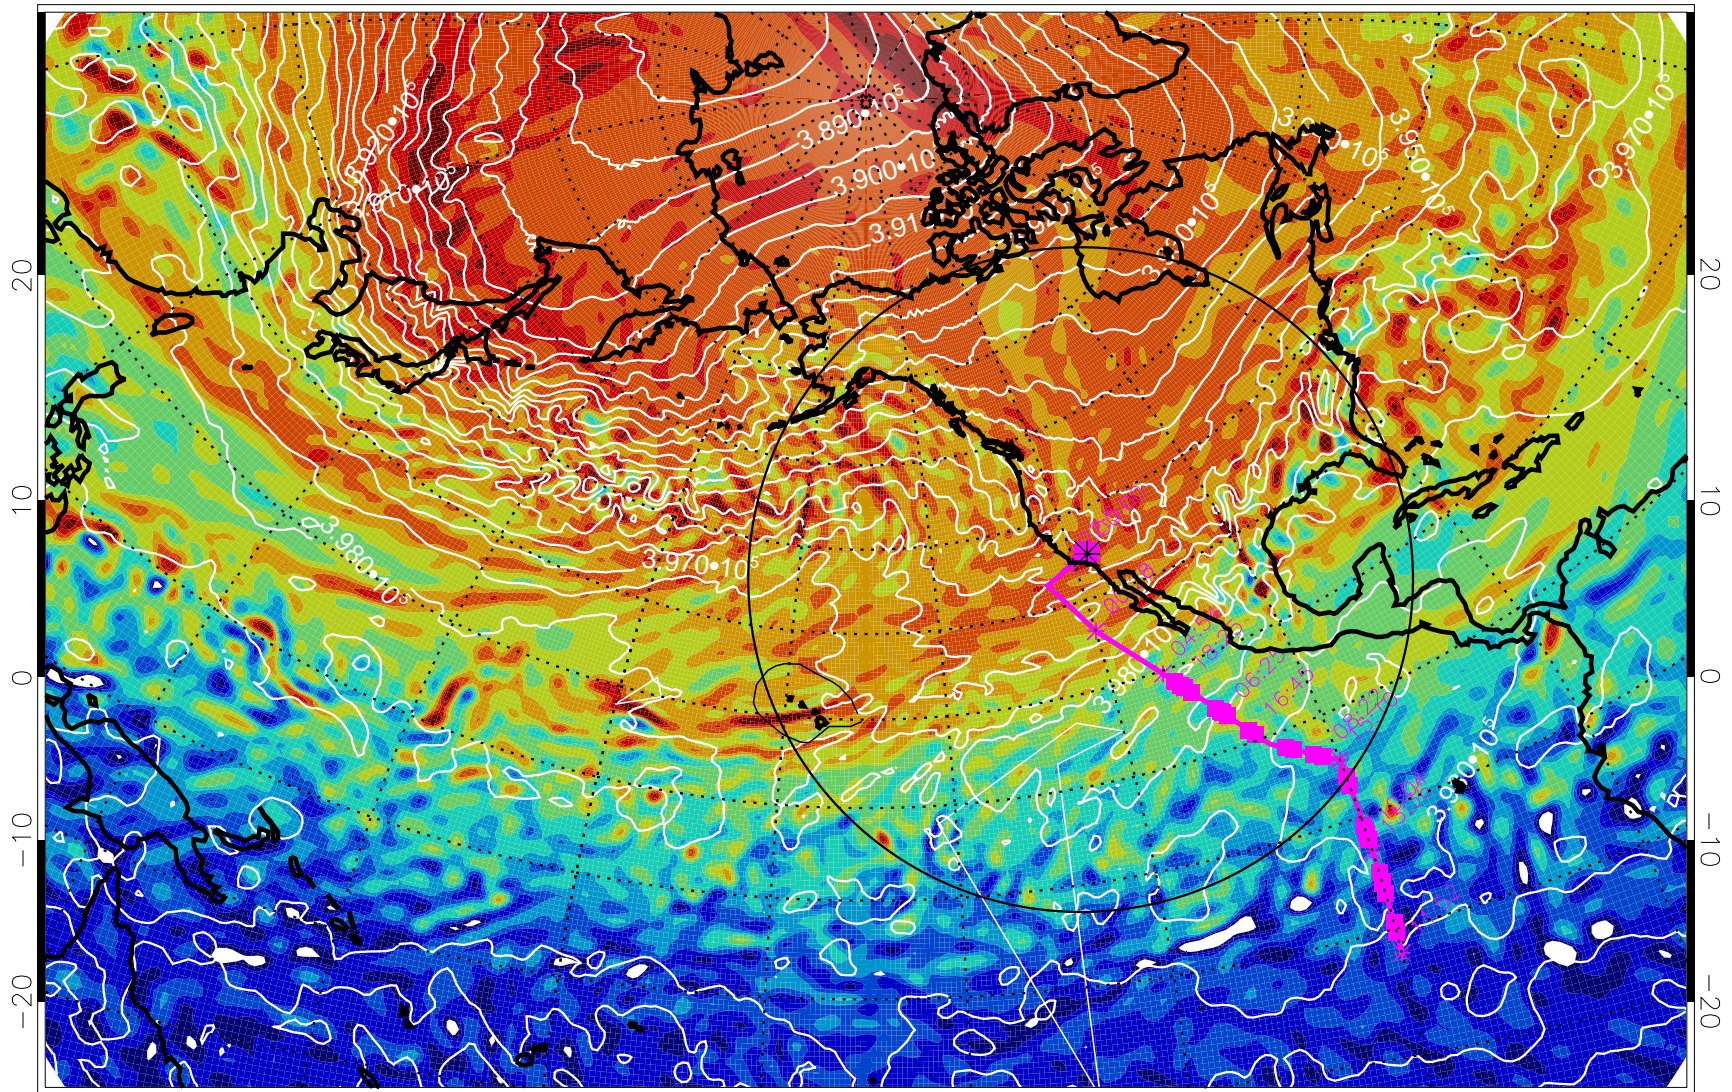

13022206, 42 hour forecast for 460K EPV

460K Montgomery Streamfunction, white

Range ring of 4055 km -- 13 hours GH round trip

13022212, 48 hour forecast for 460K EPV

460K Montgomery Streamfunction, white

Range ring of 4055 km -- 13 hours GH round trip

13022218, 54 hour forecast for 460K EPV

460K Montgomery Streamfunction, white

Range ring of 4055 km -- 13 hours GH round trip

13022300, 60 hour forecast for 460K EPV

460K Montgomery Streamfunction, white

Range ring of 4055 km -- 13 hours GH round trip

13022306, 66 hour forecast for 460K EPV

460K Montgomery Streamfunction, white

Range ring of 4055 km -- 13 hours GH round trip

13022312, 72 hour forecast for 460K EPV

460K Montgomery Streamfunction, white

Range ring of 4055 km -- 13 hours GH round trip

13022318, 78 hour forecast for 460K EPV

460K Montgomery Streamfunction, white

Range ring of 4055 km -- 13 hours GH round trip

13022400, 84 hour forecast for 460K EPV

460K Montgomery Streamfunction, white

Range ring of 4055 km -- 13 hours GH round trip