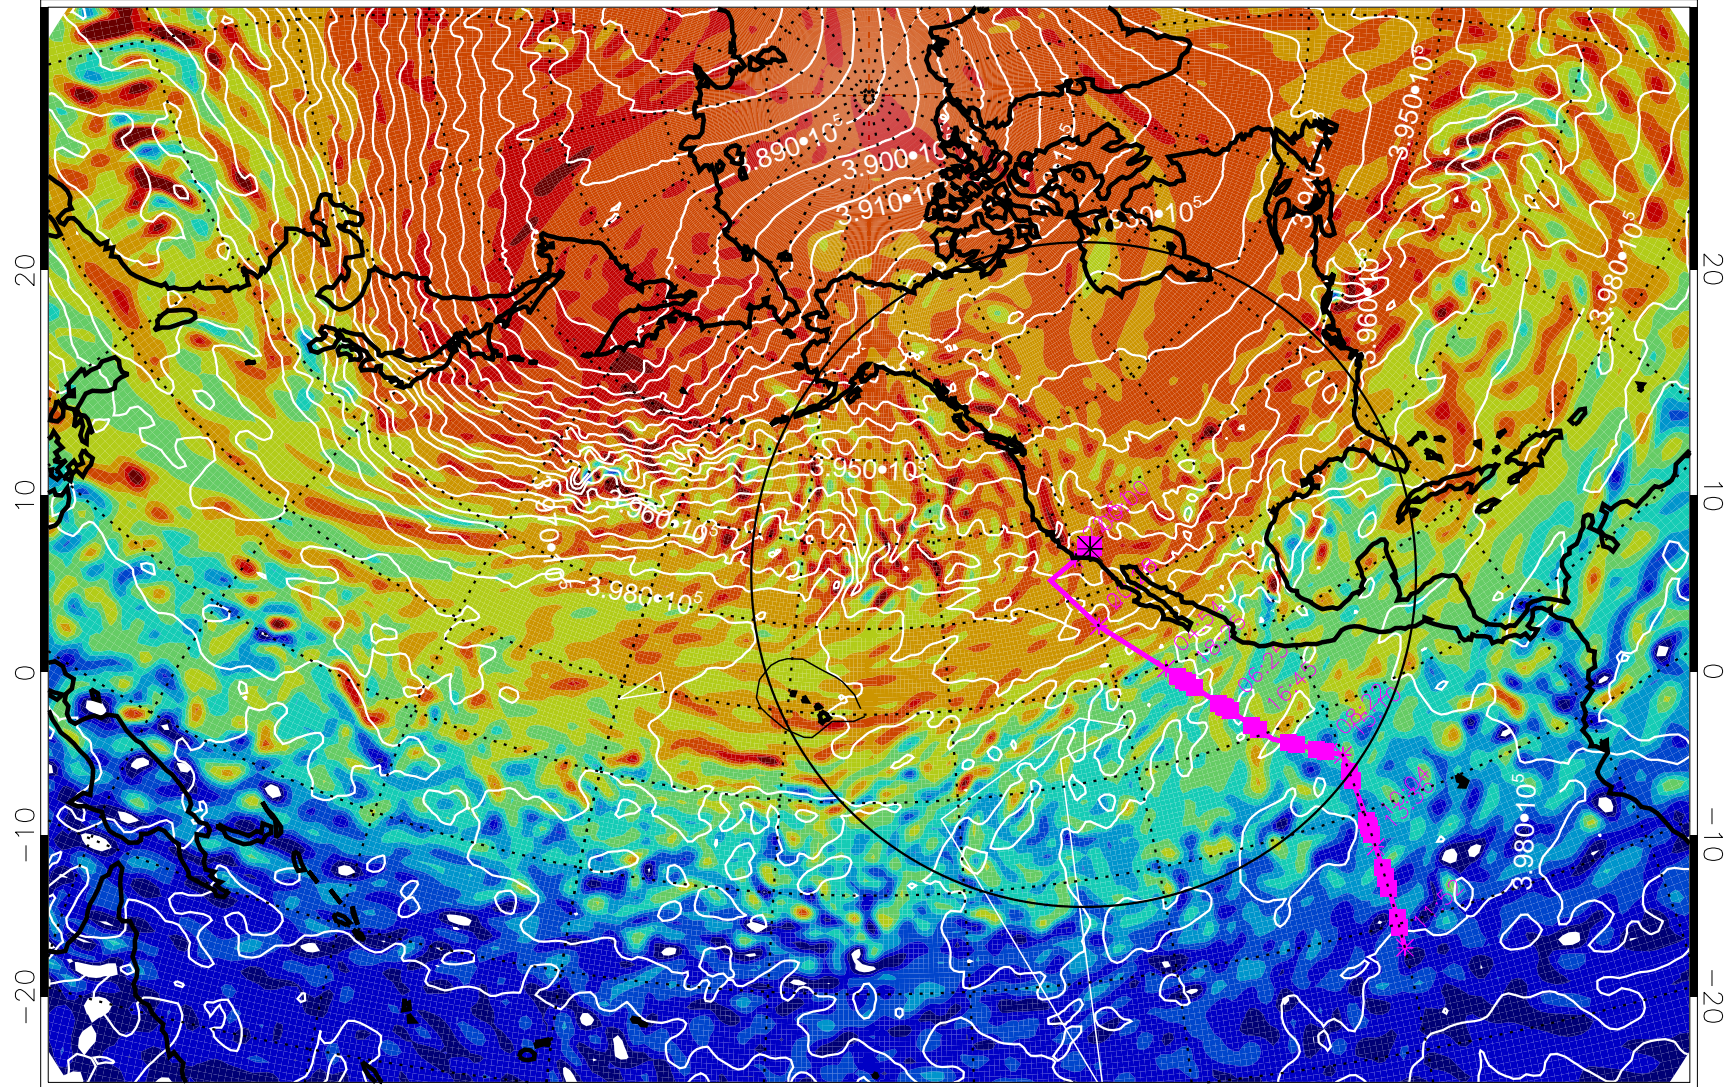

13022400, 96 hour forecast for 460K EPV

460K Montgomery Streamfunction, white

Range ring of 4055 km -- 13 hours GH round trip

13022406, 102 hour forecast for 460K EPV

460K Montgomery Streamfunction, white

Range ring of 4055 km -- 13 hours GH round trip

13022412, 108 hour forecast for 460K EPV

460K Montgomery Streamfunction, white

Range ring of 4055 km -- 13 hours GH round trip

13022418, 114 hour forecast for 460K EPV

460K Montgomery Streamfunction, white

Range ring of 4055 km -- 13 hours GH round trip

13022500, 120 hour forecast for 460K EPV

460K Montgomery Streamfunction, white

Range ring of 4055 km -- 13 hours GH round trip