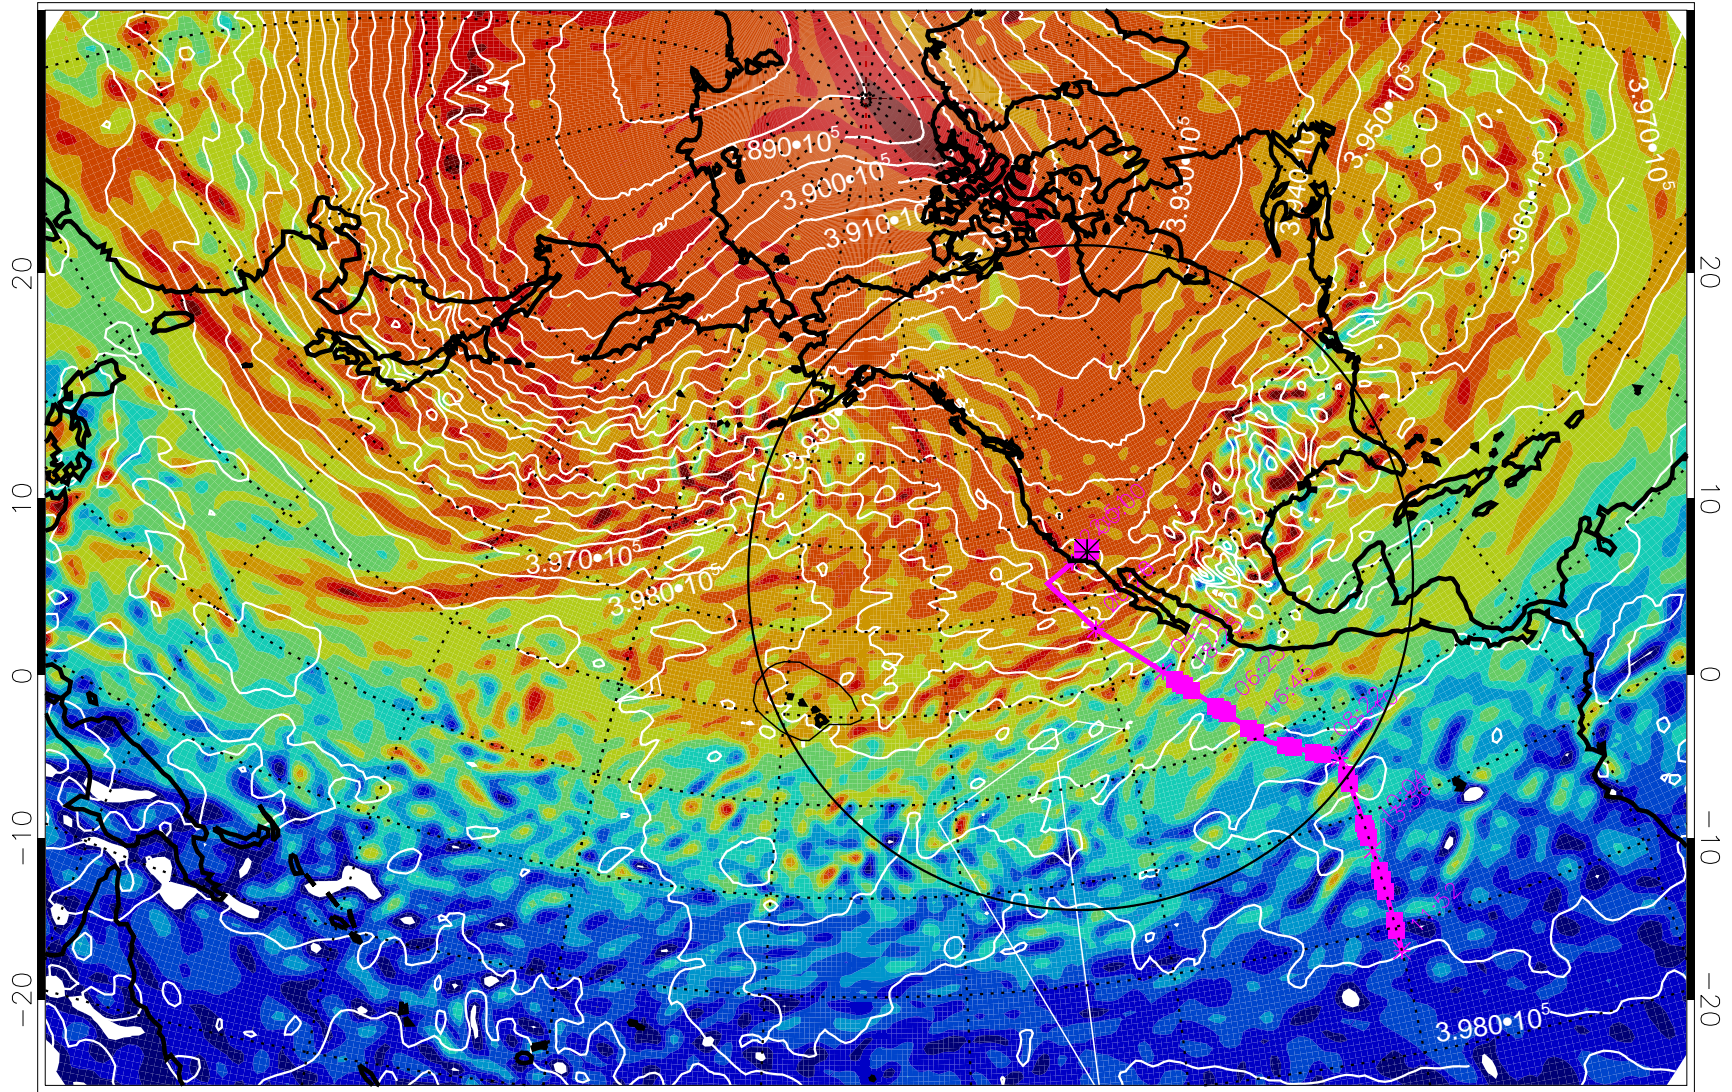

13022100, 24 hour forecast for 460K EPV

460K Montgomery Streamfunction, white

Range ring of 4055 km -- 13 hours GH round trip

13022106, 30 hour forecast for 460K EPV

460K Montgomery Streamfunction, white

Range ring of 4055 km -- 13 hours GH round trip

13022112, 36 hour forecast for 460K EPV

460K Montgomery Streamfunction, white

Range ring of 4055 km -- 13 hours GH round trip

13022118, 42 hour forecast for 460K EPV

460K Montgomery Streamfunction, white

Range ring of 4055 km -- 13 hours GH round trip

13022200, 48 hour forecast for 460K EPV

460K Montgomery Streamfunction, white

Range ring of 4055 km -- 13 hours GH round trip

13022206, 54 hour forecast for 460K EPV

460K Montgomery Streamfunction, white

Range ring of 4055 km -- 13 hours GH round trip

13022212, 60 hour forecast for 460K EPV

460K Montgomery Streamfunction, white

Range ring of 4055 km -- 13 hours GH round trip

13022218, 66 hour forecast for 460K EPV

460K Montgomery Streamfunction, white

Range ring of 4055 km -- 13 hours GH round trip