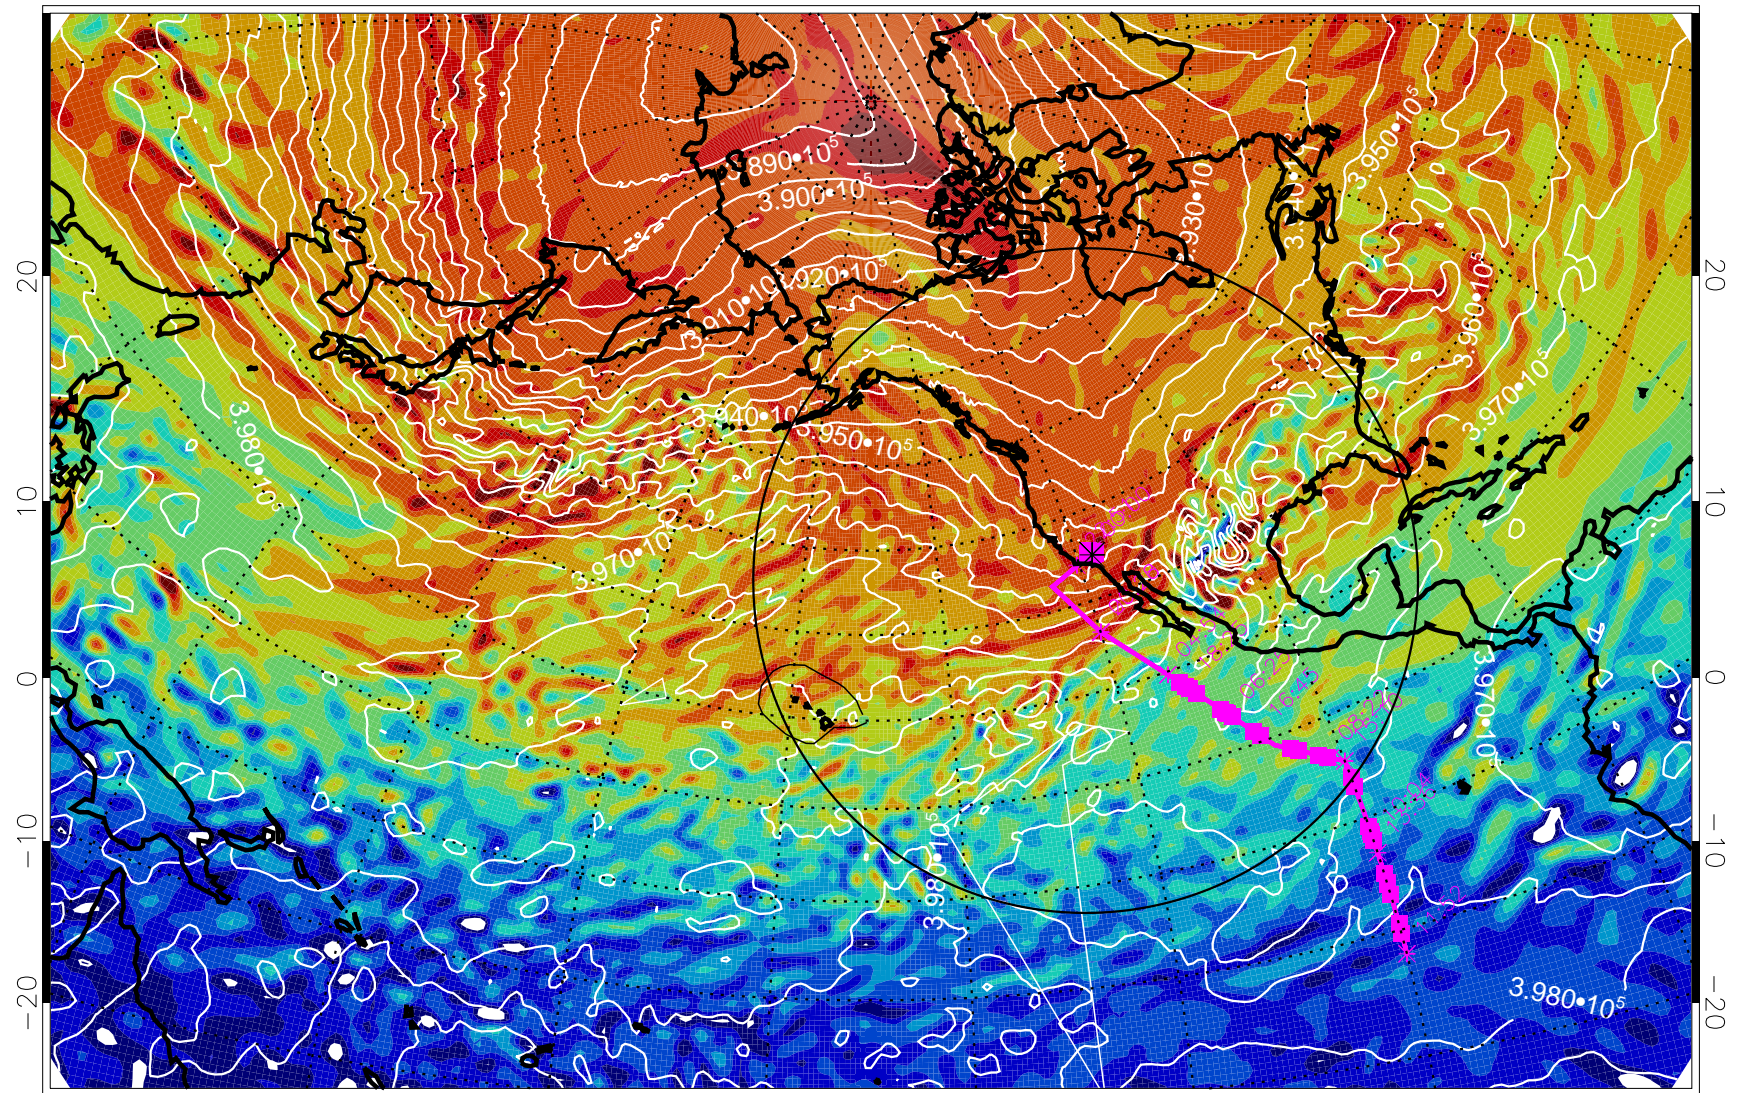

13022012, 12 hour forecast for 460K EPV

460K Montgomery Streamfunction, white

Range ring of 4055 km -- 13 hours GH round trip

13022018, 18 hour forecast for 460K EPV

460K Montgomery Streamfunction, white

Range ring of 4055 km -- 13 hours GH round trip

13022100, 24 hour forecast for 460K EPV

460K Montgomery Streamfunction, white

Range ring of 4055 km -- 13 hours GH round trip

13022106, 30 hour forecast for 460K EPV

460K Montgomery Streamfunction, white

Range ring of 4055 km -- 13 hours GH round trip

13022112, 36 hour forecast for 460K EPV

460K Montgomery Streamfunction, white

Range ring of 4055 km -- 13 hours GH round trip

13022118, 42 hour forecast for 460K EPV

460K Montgomery Streamfunction, white

Range ring of 4055 km -- 13 hours GH round trip

13022200, 48 hour forecast for 460K EPV

460K Montgomery Streamfunction, white

Range ring of 4055 km -- 13 hours GH round trip

13022206, 54 hour forecast for 460K EPV

460K Montgomery Streamfunction, white

Range ring of 4055 km -- 13 hours GH round trip