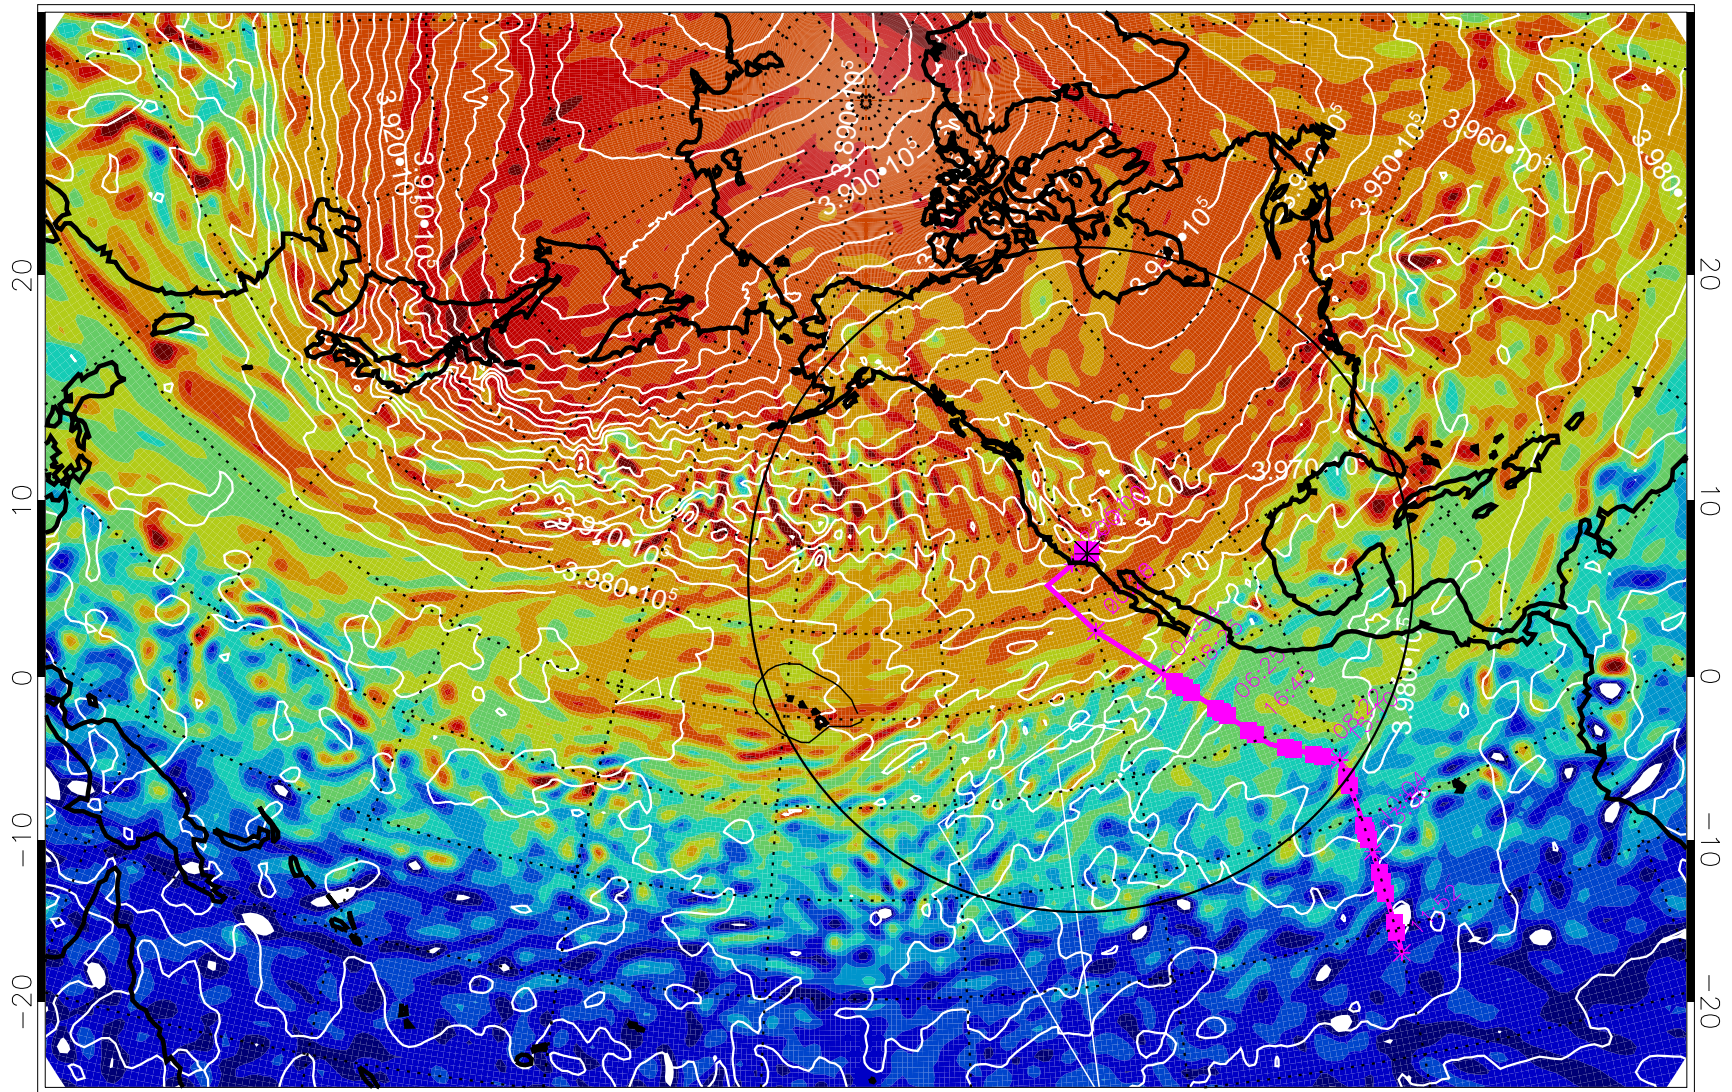

13022300, 72 hour forecast for 460K EPV

460K Montgomery Streamfunction, white

Range ring of 4055 km -- 13 hours GH round trip

13022306, 78 hour forecast for 460K EPV

460K Montgomery Streamfunction, white

Range ring of 4055 km -- 13 hours GH round trip

13022312, 84 hour forecast for 460K EPV

460K Montgomery Streamfunction, white

Range ring of 4055 km -- 13 hours GH round trip

13022318, 90 hour forecast for 460K EPV

460K Montgomery Streamfunction, white

Range ring of 4055 km -- 13 hours GH round trip

13022400, 96 hour forecast for 460K EPV

460K Montgomery Streamfunction, white

Range ring of 4055 km -- 13 hours GH round trip

13022406, 102 hour forecast for 460K EPV

460K Montgomery Streamfunction, white

Range ring of 4055 km -- 13 hours GH round trip

13022412, 108 hour forecast for 460K EPV

460K Montgomery Streamfunction, white

Range ring of 4055 km -- 13 hours GH round trip

13022418, 114 hour forecast for 460K EPV