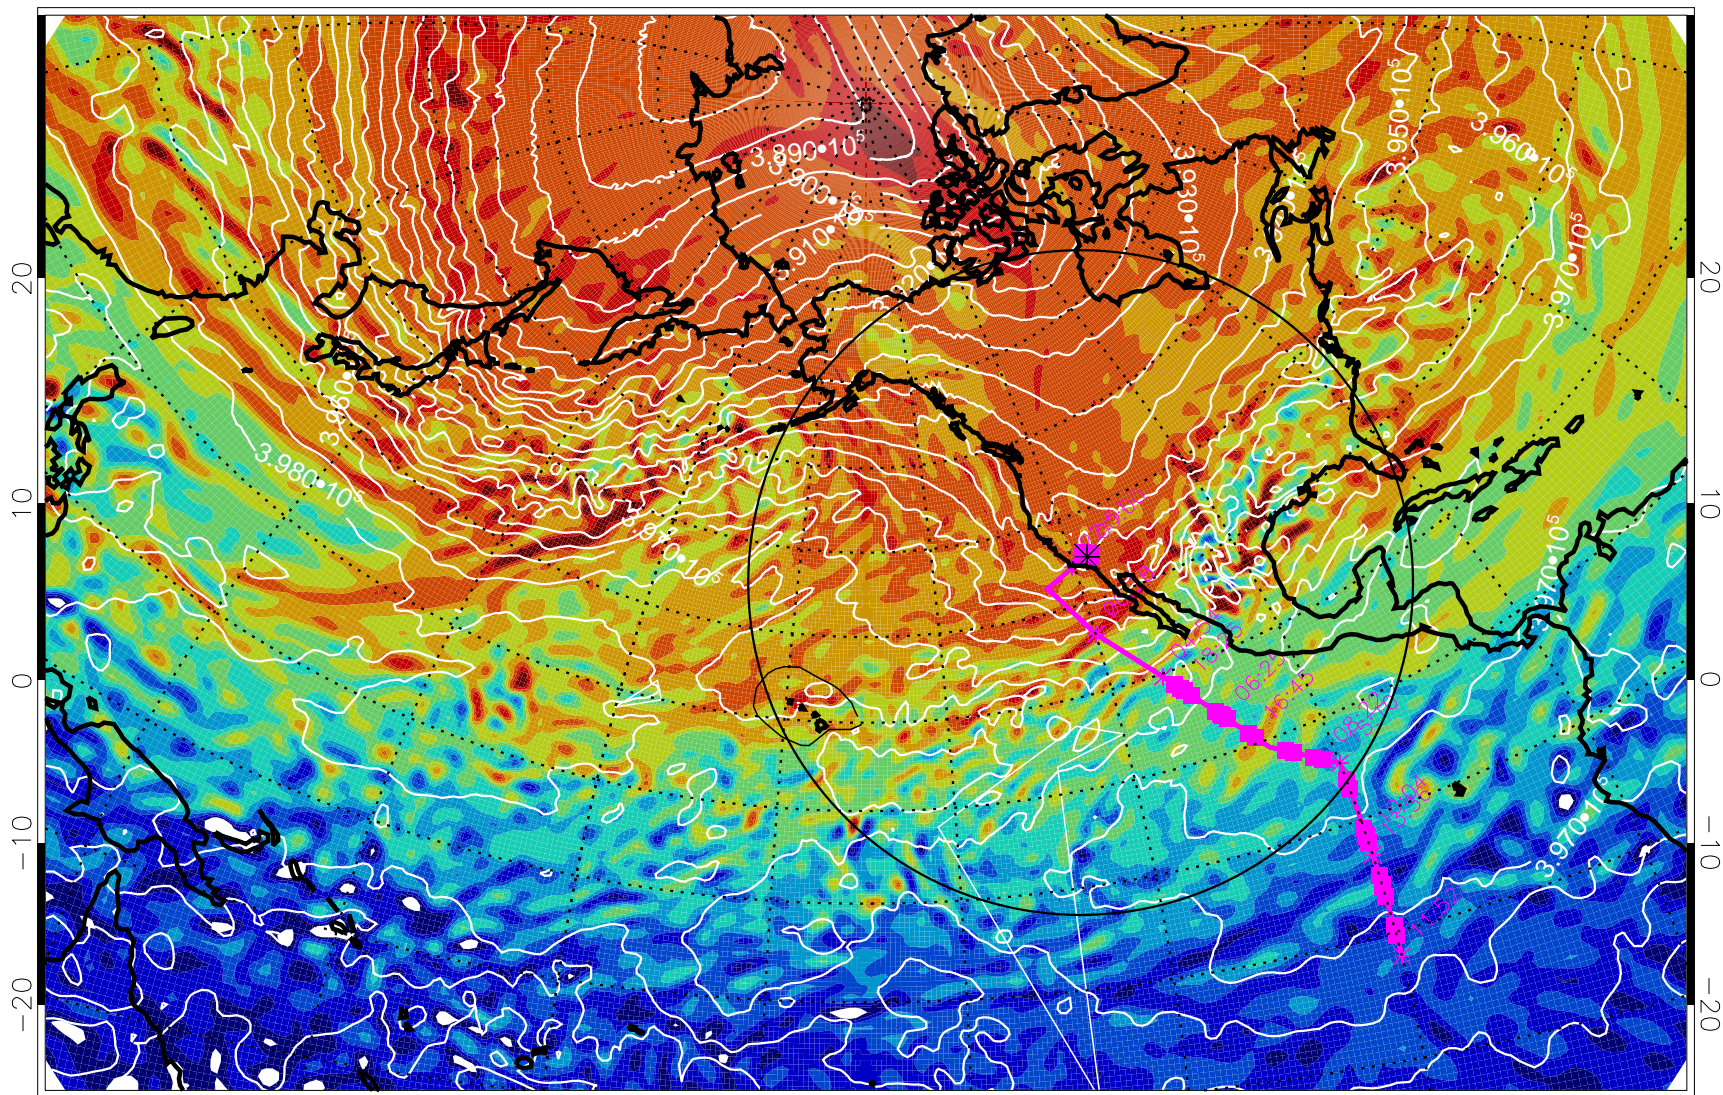

13022012, 12 hour forecast for 460K EPV

460K Montgomery Streamfunction, white

Range ring of 4055 km -- 13 hours GH round trip

13022018, 18 hour forecast for 460K EPV

460K Montgomery Streamfunction, white

Range ring of 4055 km -- 13 hours GH round trip

13022100, 24 hour forecast for 460K EPV

460K Montgomery Streamfunction, white

Range ring of 4055 km -- 13 hours GH round trip

13022106, 30 hour forecast for 460K EPV

460K Montgomery Streamfunction, white

Range ring of 4055 km -- 13 hours GH round trip

13022112, 36 hour forecast for 460K EPV

460K Montgomery Streamfunction, white

Range ring of 4055 km -- 13 hours GH round trip

13022118, 42 hour forecast for 460K EPV

460K Montgomery Streamfunction, white

Range ring of 4055 km -- 13 hours GH round trip

13022200, 48 hour forecast for 460K EPV

460K Montgomery Streamfunction, white

Range ring of 4055 km -- 13 hours GH round trip

13022206, 54 hour forecast for 460K EPV

460K Montgomery Streamfunction, white

Range ring of 4055 km -- 13 hours GH round trip