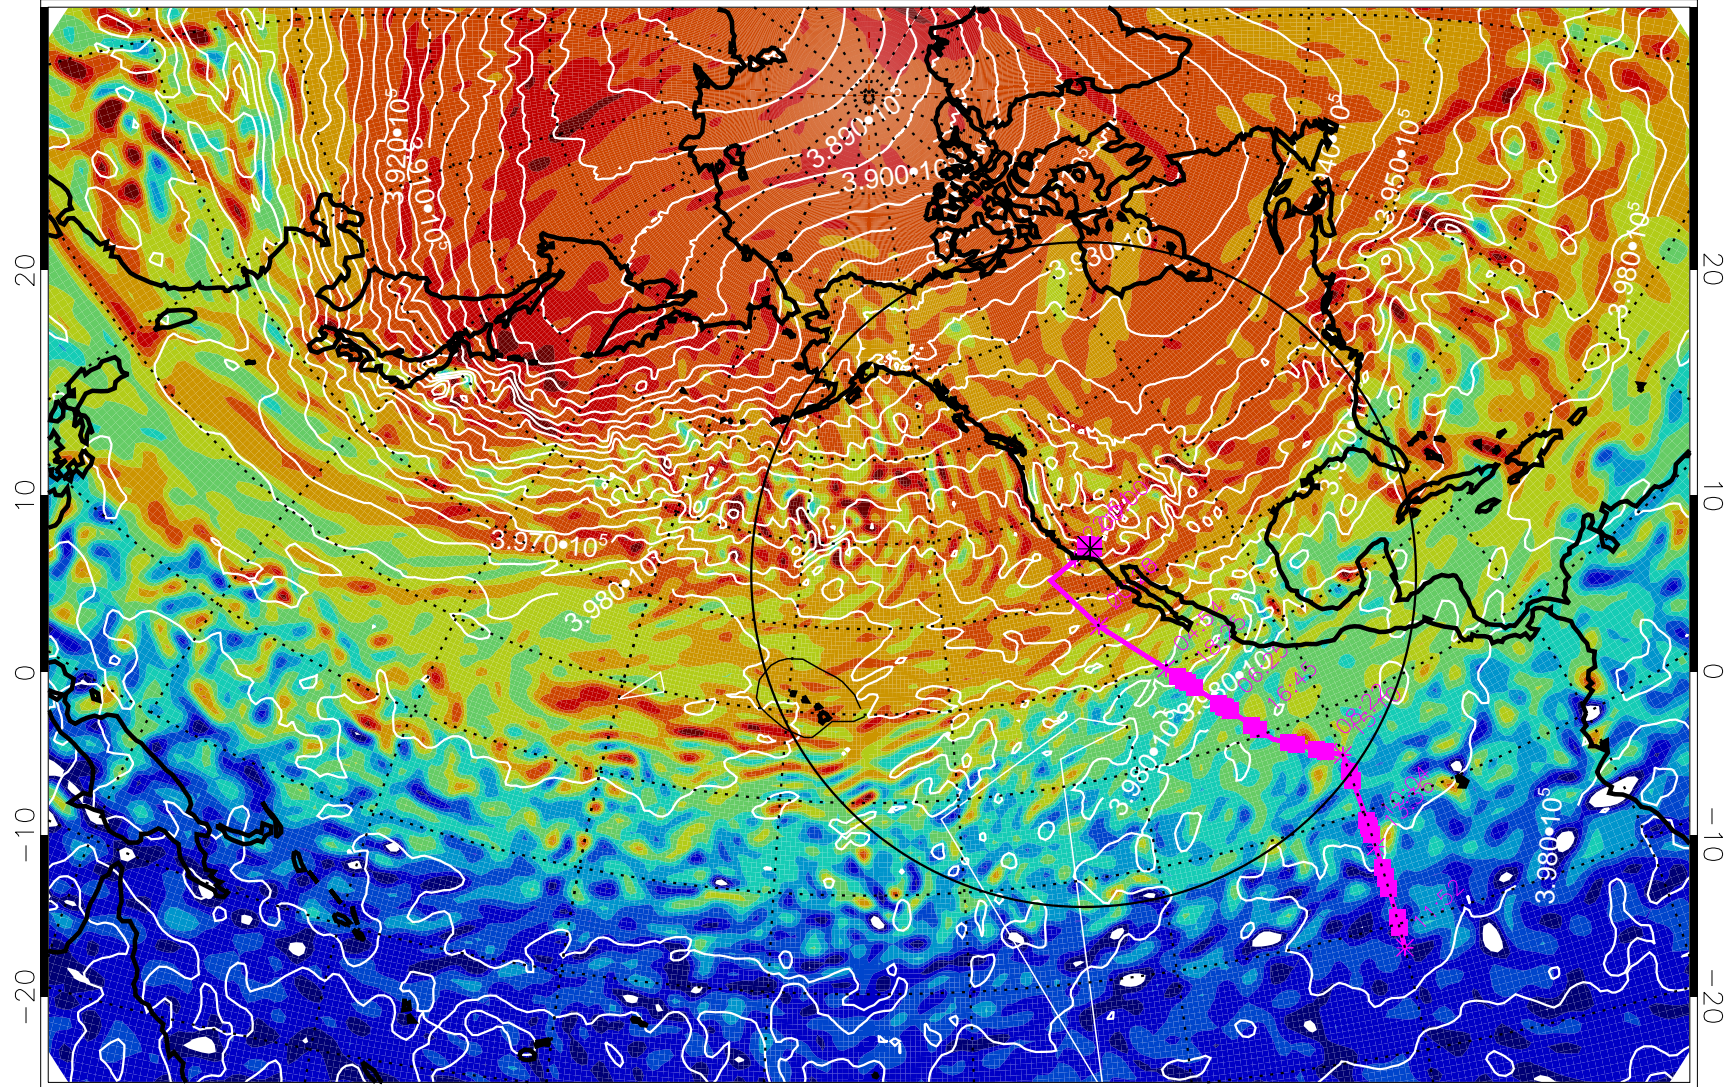

13022312, 84 hour forecast for 460K EPV

460K Montgomery Streamfunction, white

Range ring of 4055 km -- 13 hours GH round trip

13022318, 90 hour forecast for 460K EPV

460K Montgomery Streamfunction, white

Range ring of 4055 km -- 13 hours GH round trip

13022400, 96 hour forecast for 460K EPV

460K Montgomery Streamfunction, white

Range ring of 4055 km -- 13 hours GH round trip

13022406, 102 hour forecast for 460K EPV

460K Montgomery Streamfunction, white

Range ring of 4055 km -- 13 hours GH round trip

13022412, 108 hour forecast for 460K EPV

460K Montgomery Streamfunction, white

Range ring of 4055 km -- 13 hours GH round trip

13022418, 114 hour forecast for 460K EPV

460K Montgomery Streamfunction, white

Range ring of 4055 km -- 13 hours GH round trip

13022500, 120 hour forecast for 460K EPV

460K Montgomery Streamfunction, white

Range ring of 4055 km -- 13 hours GH round trip