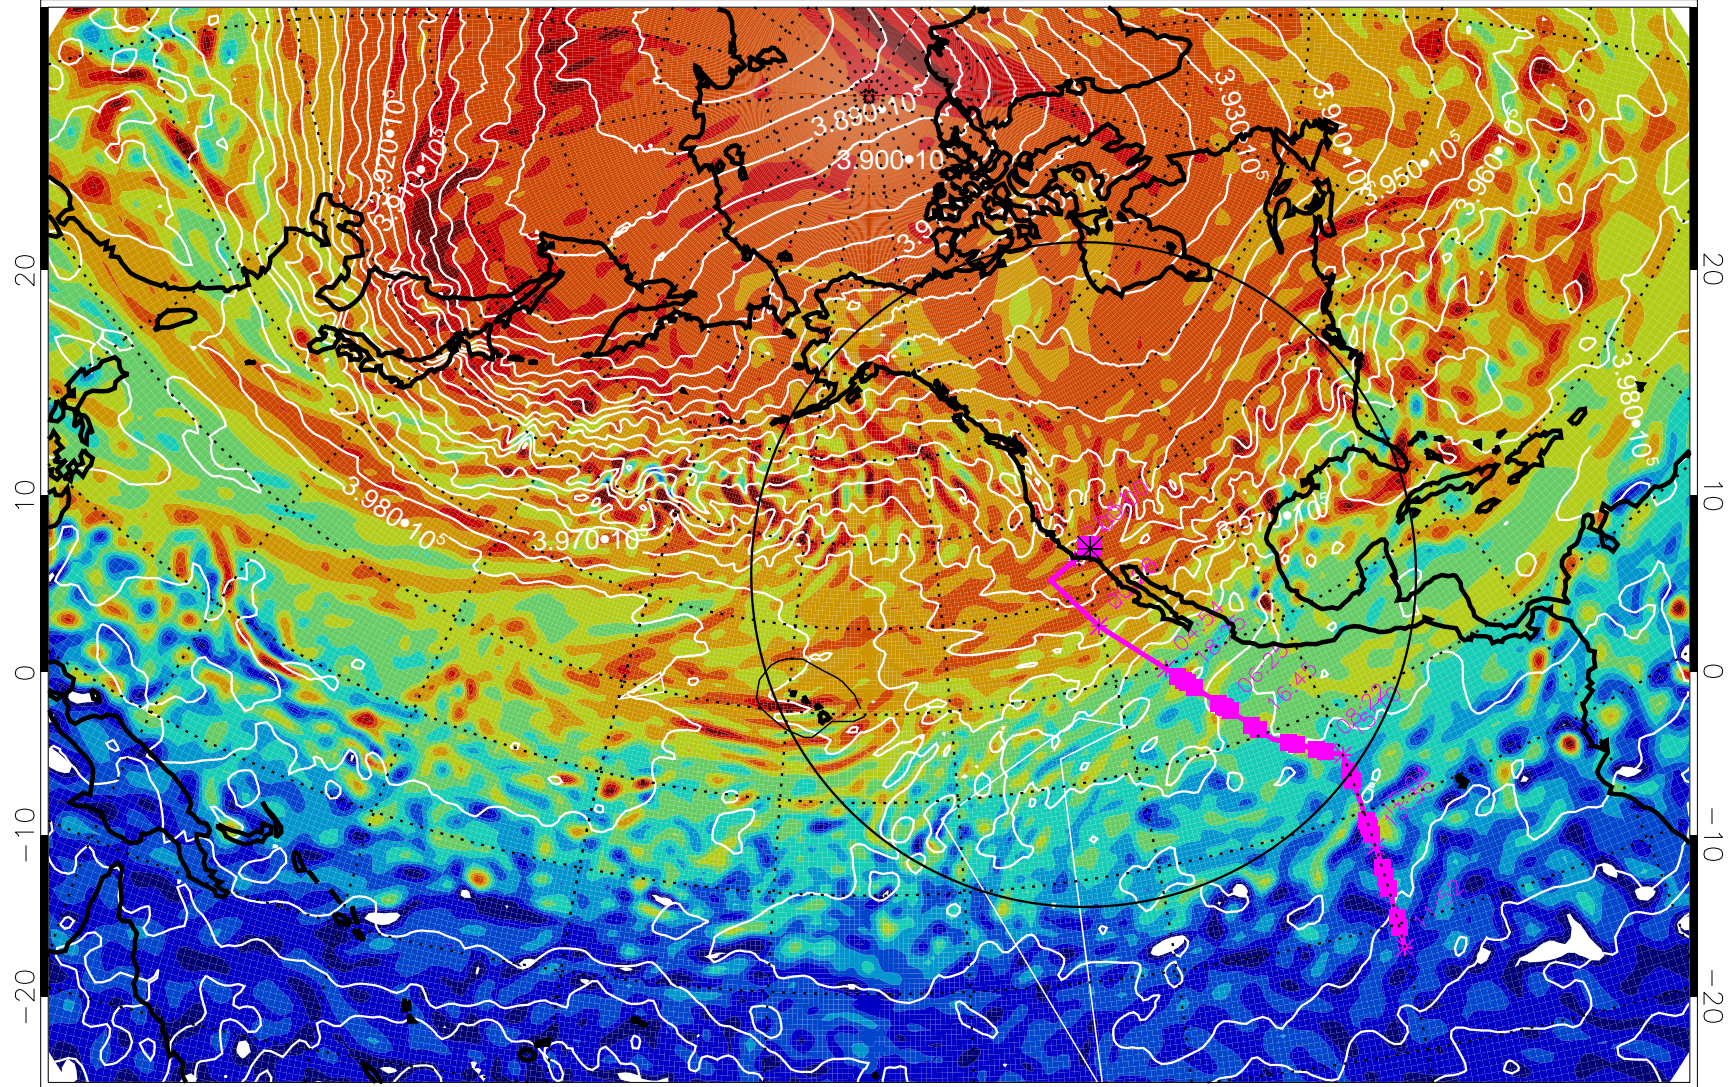

13022212, 60 hour forecast for 460K EPV

460K Montgomery Streamfunction, white

Range ring of 4055 km -- 13 hours GH round trip

13022218, 66 hour forecast for 460K EPV

460K Montgomery Streamfunction, white

Range ring of 4055 km -- 13 hours GH round trip

13022300, 72 hour forecast for 460K EPV

460K Montgomery Streamfunction, white

Range ring of 4055 km -- 13 hours GH round trip

13022306, 78 hour forecast for 460K EPV

460K Montgomery Streamfunction, white

Range ring of 4055 km -- 13 hours GH round trip

13022312, 84 hour forecast for 460K EPV

460K Montgomery Streamfunction, white

Range ring of 4055 km -- 13 hours GH round trip

13022318, 90 hour forecast for 460K EPV

460K Montgomery Streamfunction, white

Range ring of 4055 km -- 13 hours GH round trip

13022400, 96 hour forecast for 460K EPV

460K Montgomery Streamfunction, white

Range ring of 4055 km -- 13 hours GH round trip

13022406, 102 hour forecast for 460K EPV

460K Montgomery Streamfunction, white