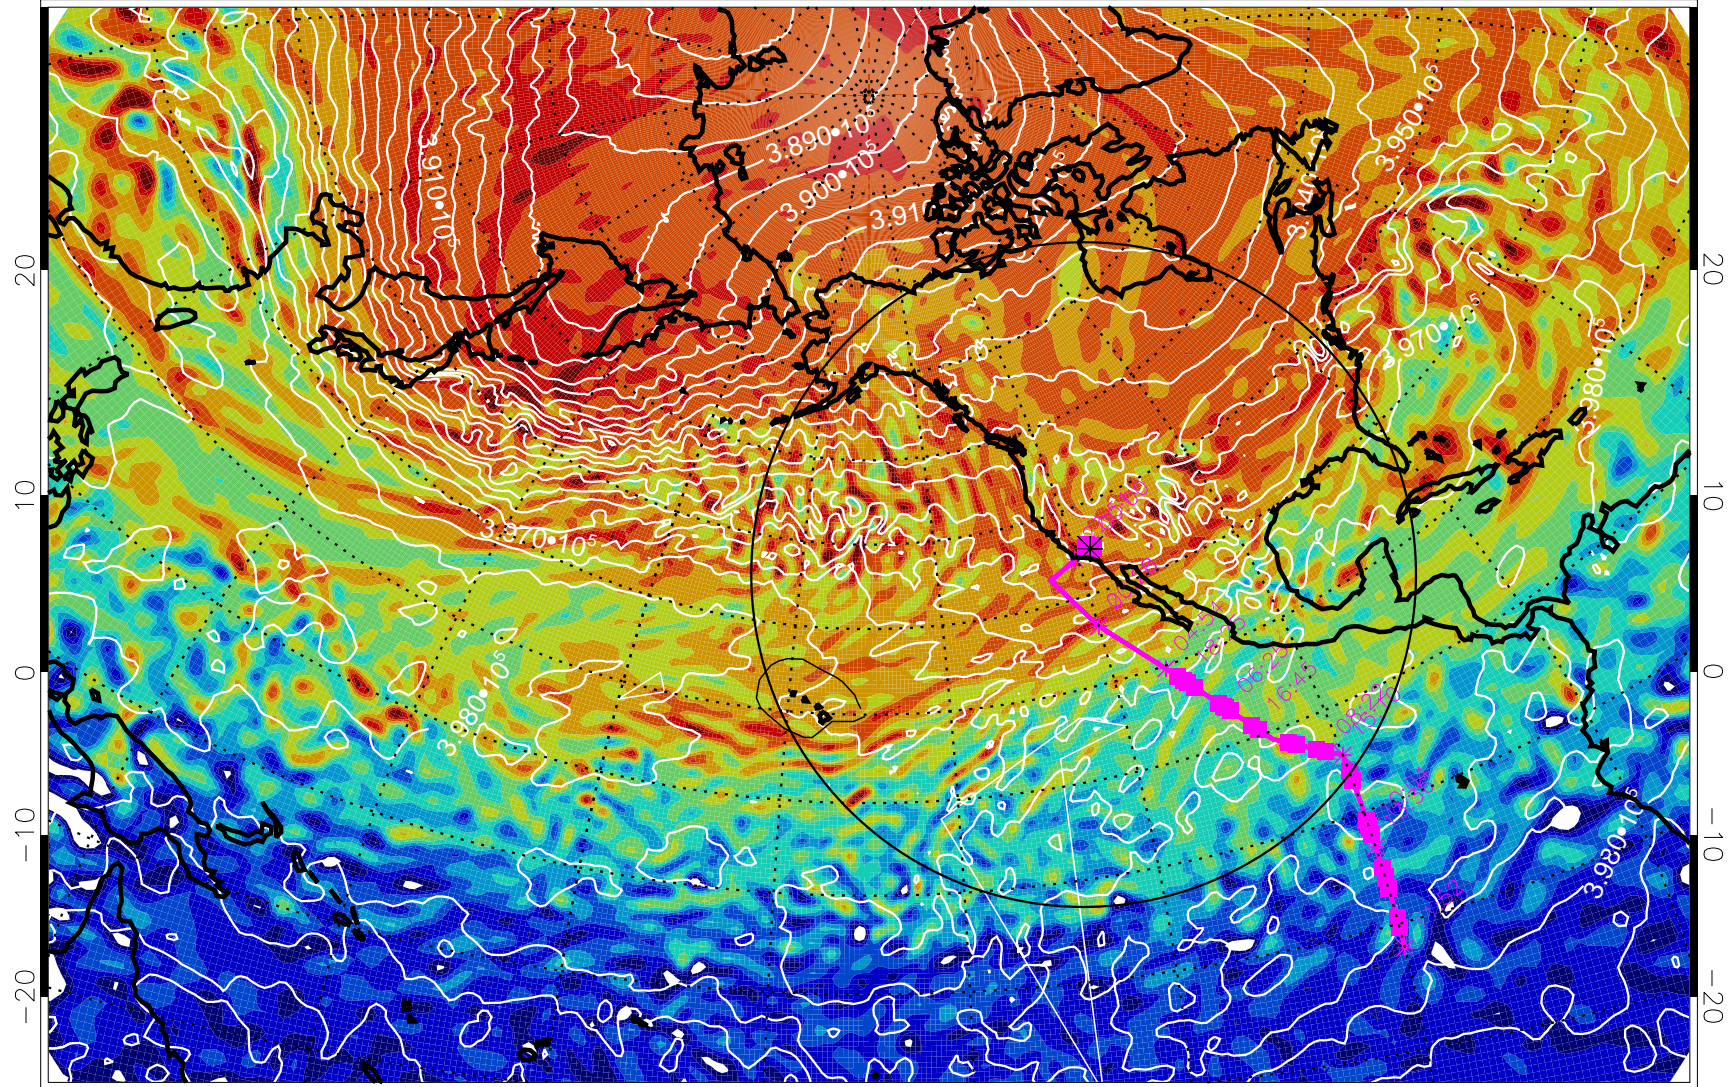

13022312, 84 hour forecast for 460K EPV

460K Montgomery Streamfunction, white

Range ring of 4055 km -- 13 hours GH round trip

13022318, 90 hour forecast for 460K EPV

460K Montgomery Streamfunction, white

Range ring of 4055 km -- 13 hours GH round trip

13022400, 96 hour forecast for 460K EPV

460K Montgomery Streamfunction, white

Range ring of 4055 km -- 13 hours GH round trip

13022406, 102 hour forecast for 460K EPV

460K Montgomery Streamfunction, white

Range ring of 4055 km -- 13 hours GH round trip

13022412, 108 hour forecast for 460K EPV

460K Montgomery Streamfunction, white

Range ring of 4055 km -- 13 hours GH round trip

13022418, 114 hour forecast for 460K EPV

460K Montgomery Streamfunction, white

Range ring of 4055 km -- 13 hours GH round trip

13022500, 120 hour forecast for 460K EPV

460K Montgomery Streamfunction, white

Range ring of 4055 km -- 13 hours GH round trip