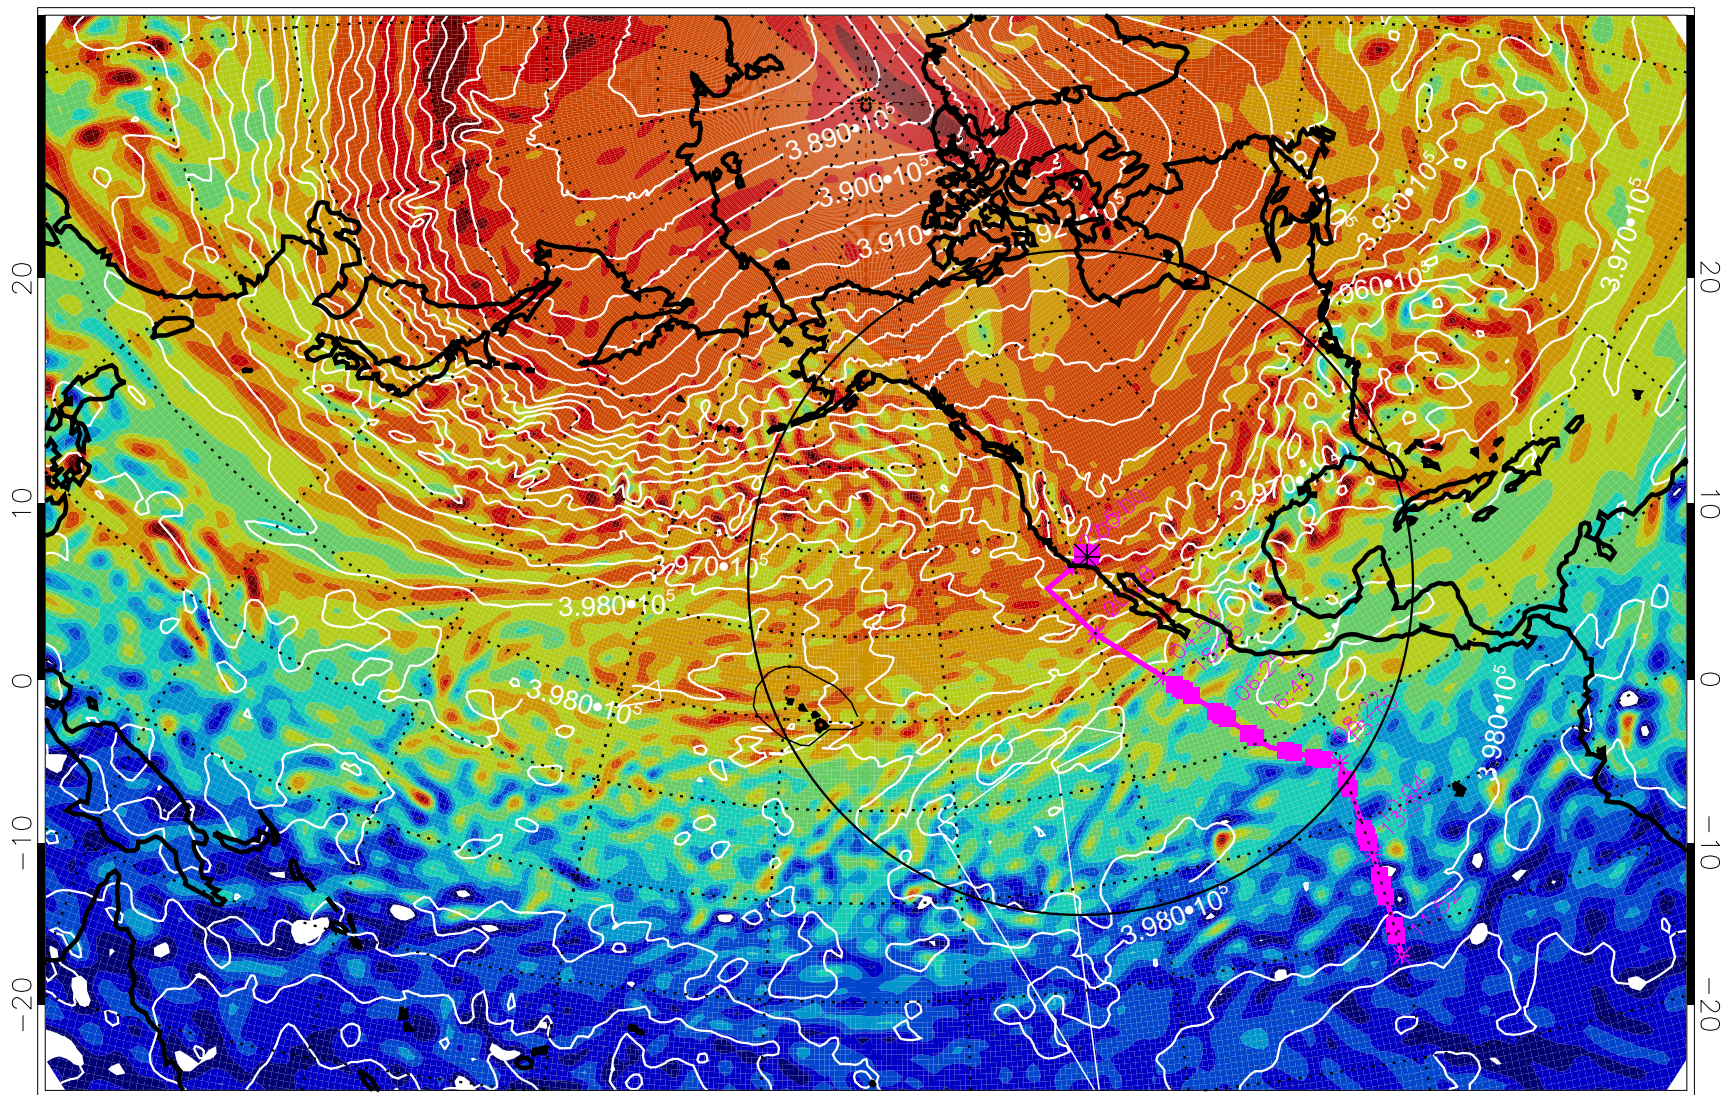

13022212, 60 hour forecast for 460K EPV

460K Montgomery Streamfunction, white

Range ring of 4055 km -- 13 hours GH round trip

13022218, 66 hour forecast for 460K EPV

460K Montgomery Streamfunction, white

Range ring of 4055 km -- 13 hours GH round trip

13022300, 72 hour forecast for 460K EPV

460K Montgomery Streamfunction, white

Range ring of 4055 km -- 13 hours GH round trip

13022306, 78 hour forecast for 460K EPV

460K Montgomery Streamfunction, white

Range ring of 4055 km -- 13 hours GH round trip

13022312, 84 hour forecast for 460K EPV

460K Montgomery Streamfunction, white

Range ring of 4055 km -- 13 hours GH round trip

13022318, 90 hour forecast for 460K EPV

460K Montgomery Streamfunction, white

Range ring of 4055 km -- 13 hours GH round trip

13022400, 96 hour forecast for 460K EPV

460K Montgomery Streamfunction, white

Range ring of 4055 km -- 13 hours GH round trip

13022406, 102 hour forecast for 460K EPV

460K Montgomery Streamfunction, white