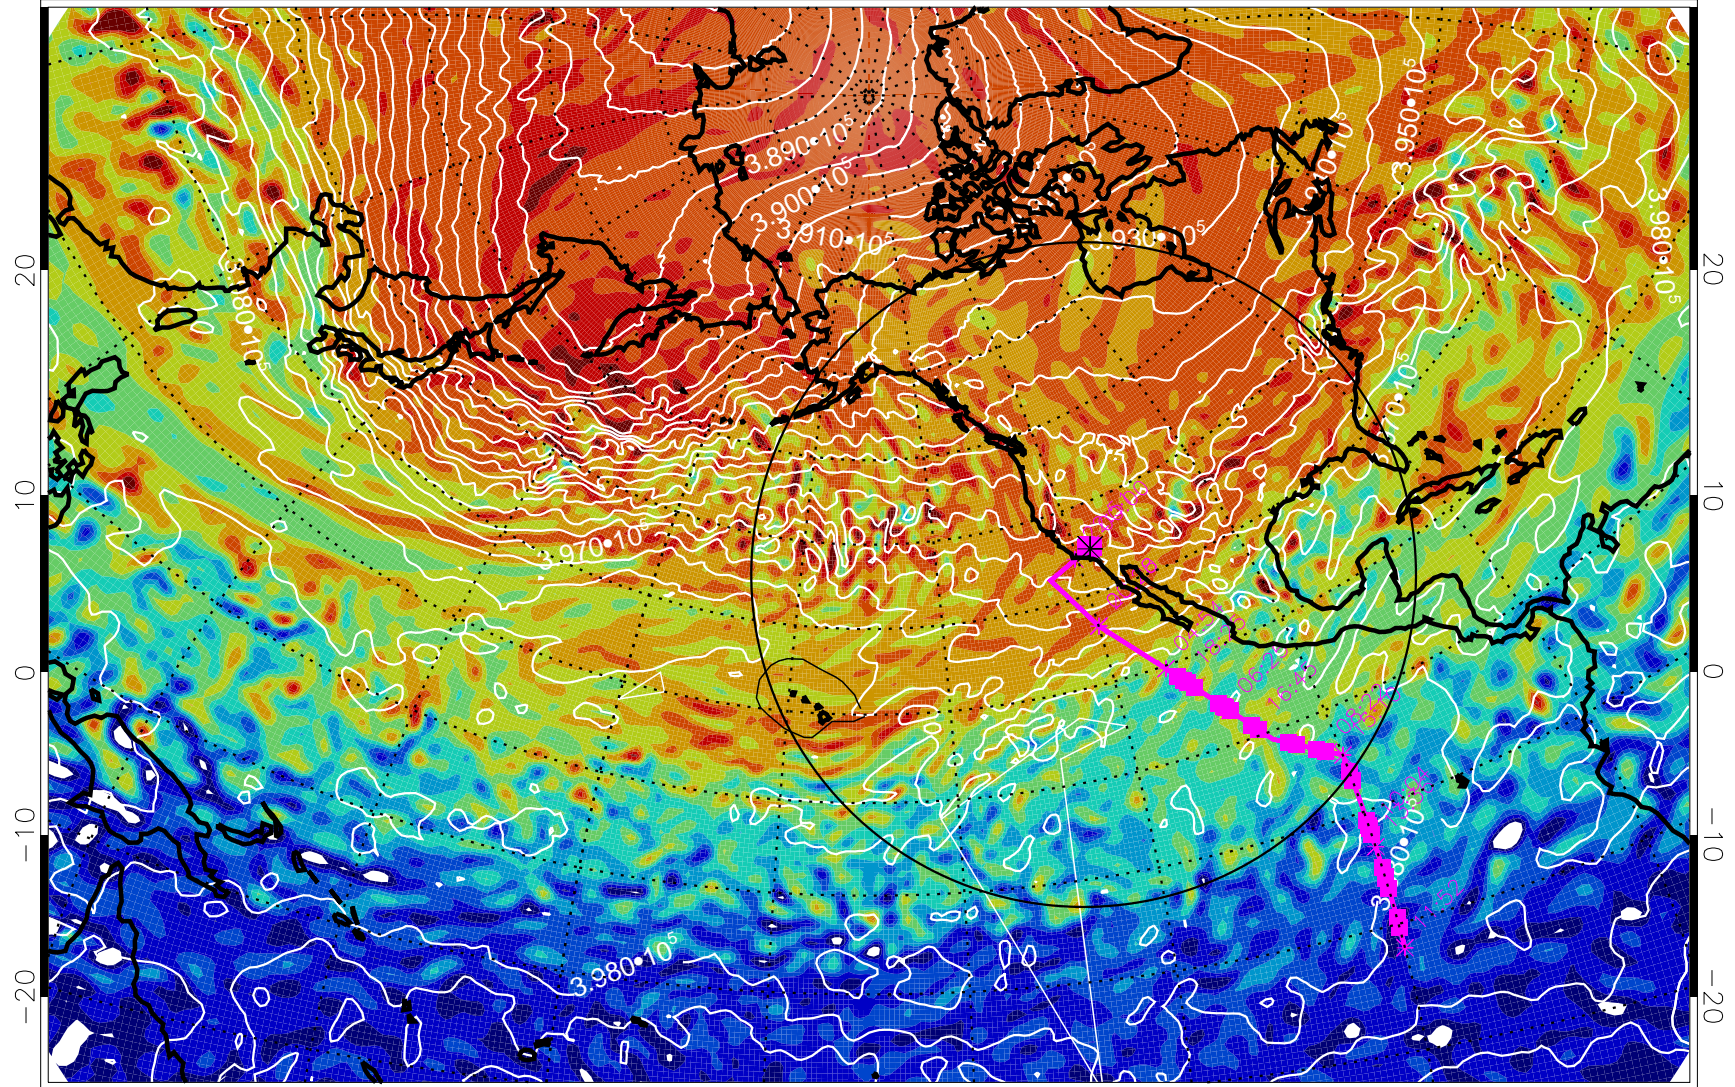

13022312, 84 hour forecast for 460K EPV

460K Montgomery Streamfunction, white

Range ring of 4055 km -- 13 hours GH round trip

13022318, 90 hour forecast for 460K EPV

460K Montgomery Streamfunction, white

Range ring of 4055 km -- 13 hours GH round trip

13022400, 96 hour forecast for 460K EPV

460K Montgomery Streamfunction, white

Range ring of 4055 km -- 13 hours GH round trip

13022406, 102 hour forecast for 460K EPV

460K Montgomery Streamfunction, white

Range ring of 4055 km -- 13 hours GH round trip

13022412, 108 hour forecast for 460K EPV

460K Montgomery Streamfunction, white

Range ring of 4055 km -- 13 hours GH round trip

13022418, 114 hour forecast for 460K EPV

460K Montgomery Streamfunction, white

Range ring of 4055 km -- 13 hours GH round trip

13022500, 120 hour forecast for 460K EPV

460K Montgomery Streamfunction, white

Range ring of 4055 km -- 13 hours GH round trip