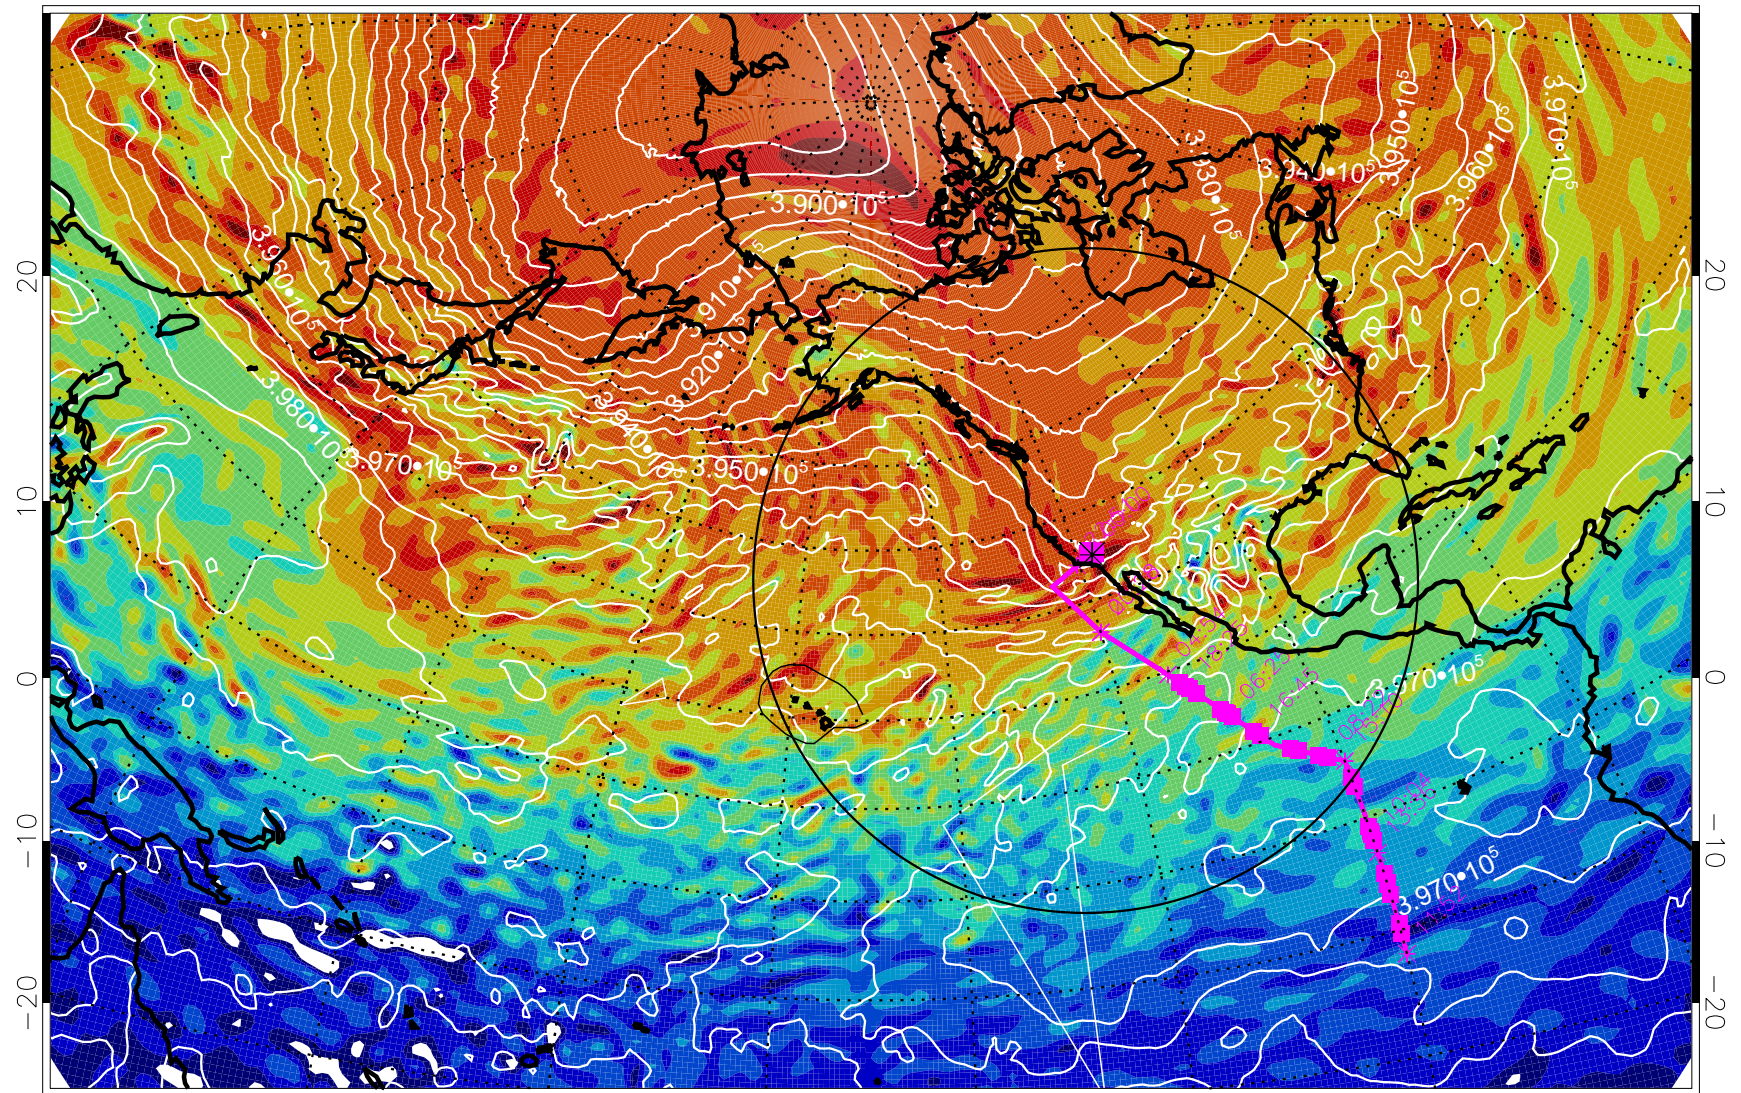

13022012, 12 hour forecast for 460K EPV

460K Montgomery Streamfunction, white

Range ring of 4055 km -- 13 hours GH round trip

13022018, 18 hour forecast for 460K EPV

460K Montgomery Streamfunction, white

Range ring of 4055 km -- 13 hours GH round trip

13022100, 24 hour forecast for 460K EPV

460K Montgomery Streamfunction, white

Range ring of 4055 km -- 13 hours GH round trip

13022106, 30 hour forecast for 460K EPV

460K Montgomery Streamfunction, white

Range ring of 4055 km -- 13 hours GH round trip

13022112, 36 hour forecast for 460K EPV

460K Montgomery Streamfunction, white

Range ring of 4055 km -- 13 hours GH round trip

13022118, 42 hour forecast for 460K EPV

460K Montgomery Streamfunction, white

Range ring of 4055 km -- 13 hours GH round trip

13022200, 48 hour forecast for 460K EPV

460K Montgomery Streamfunction, white

Range ring of 4055 km -- 13 hours GH round trip

13022206, 54 hour forecast for 460K EPV

460K Montgomery Streamfunction, white

Range ring of 4055 km -- 13 hours GH round trip