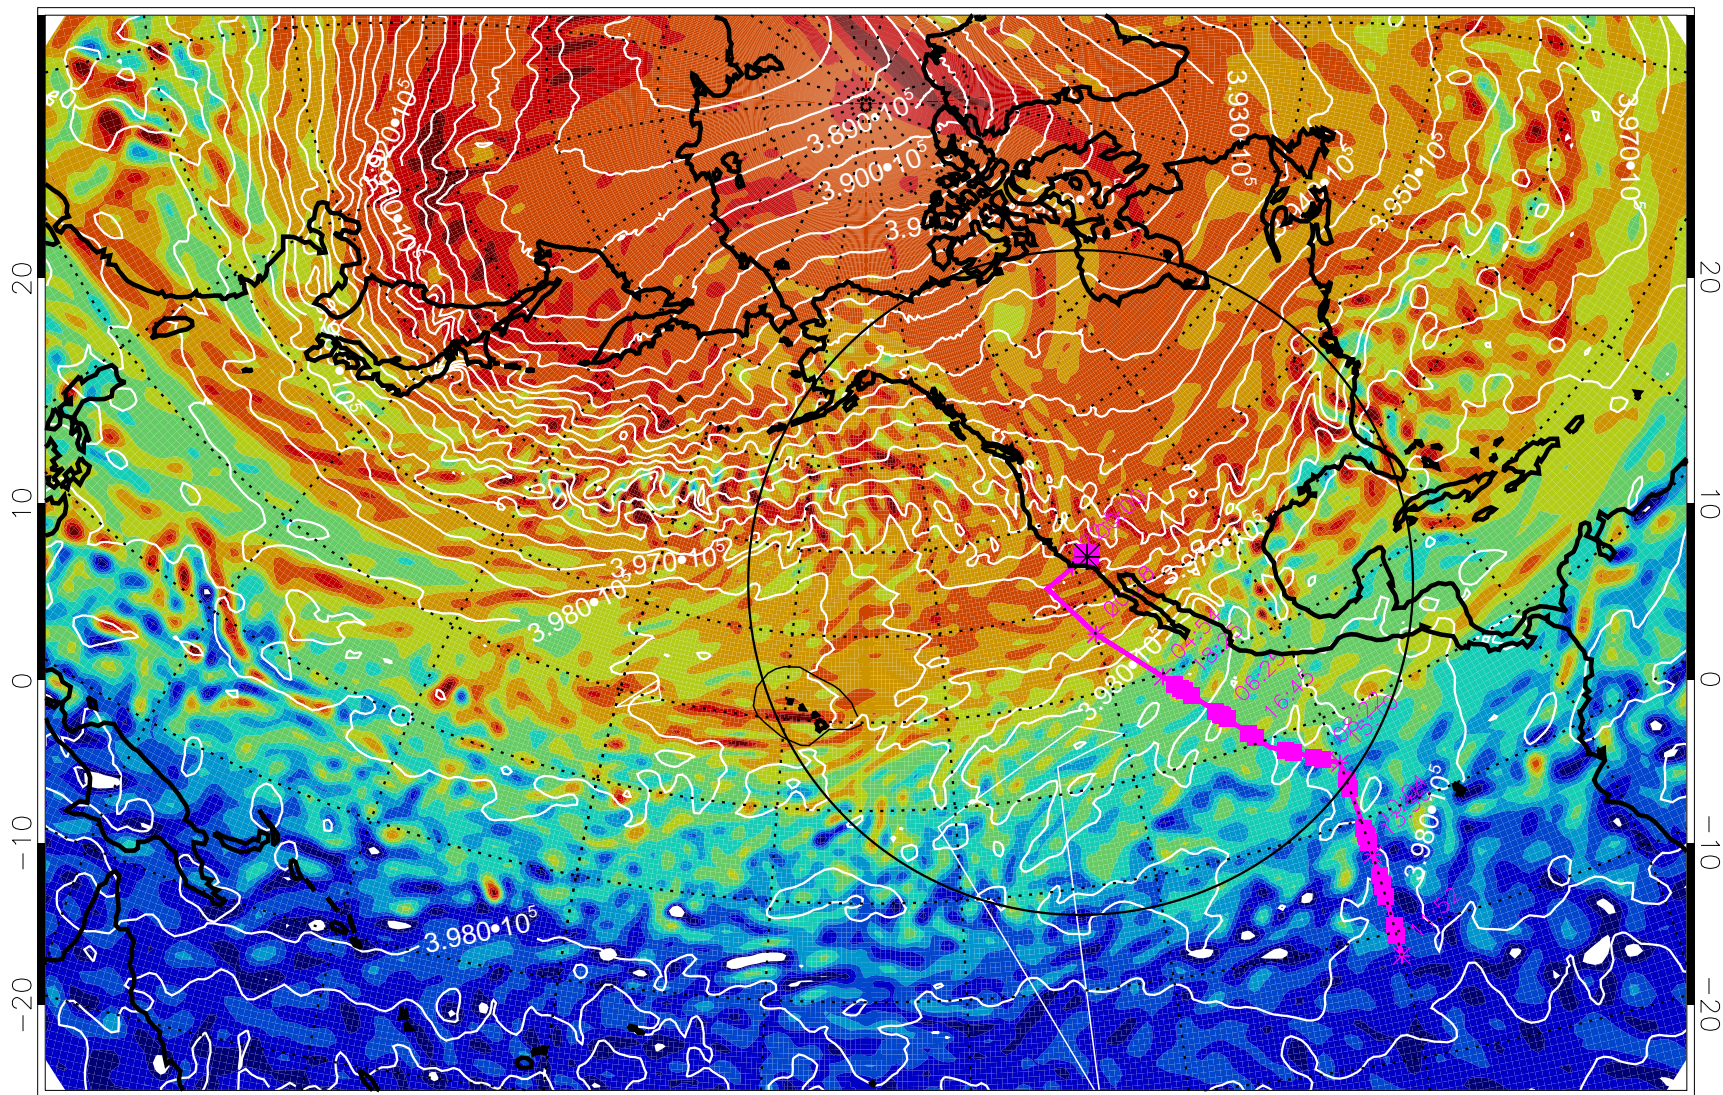

13022212, 60 hour forecast for 460K EPV

460K Montgomery Streamfunction, white

Range ring of 4055 km -- 13 hours GH round trip

13022218, 66 hour forecast for 460K EPV

460K Montgomery Streamfunction, white

Range ring of 4055 km -- 13 hours GH round trip

13022300, 72 hour forecast for 460K EPV

460K Montgomery Streamfunction, white

Range ring of 4055 km -- 13 hours GH round trip

13022306, 78 hour forecast for 460K EPV

460K Montgomery Streamfunction, white

Range ring of 4055 km -- 13 hours GH round trip

13022312, 84 hour forecast for 460K EPV

460K Montgomery Streamfunction, white

Range ring of 4055 km -- 13 hours GH round trip

13022318, 90 hour forecast for 460K EPV

460K Montgomery Streamfunction, white

Range ring of 4055 km -- 13 hours GH round trip

13022400, 96 hour forecast for 460K EPV

460K Montgomery Streamfunction, white

Range ring of 4055 km -- 13 hours GH round trip

13022406, 102 hour forecast for 460K EPV

460K Montgomery Streamfunction, white