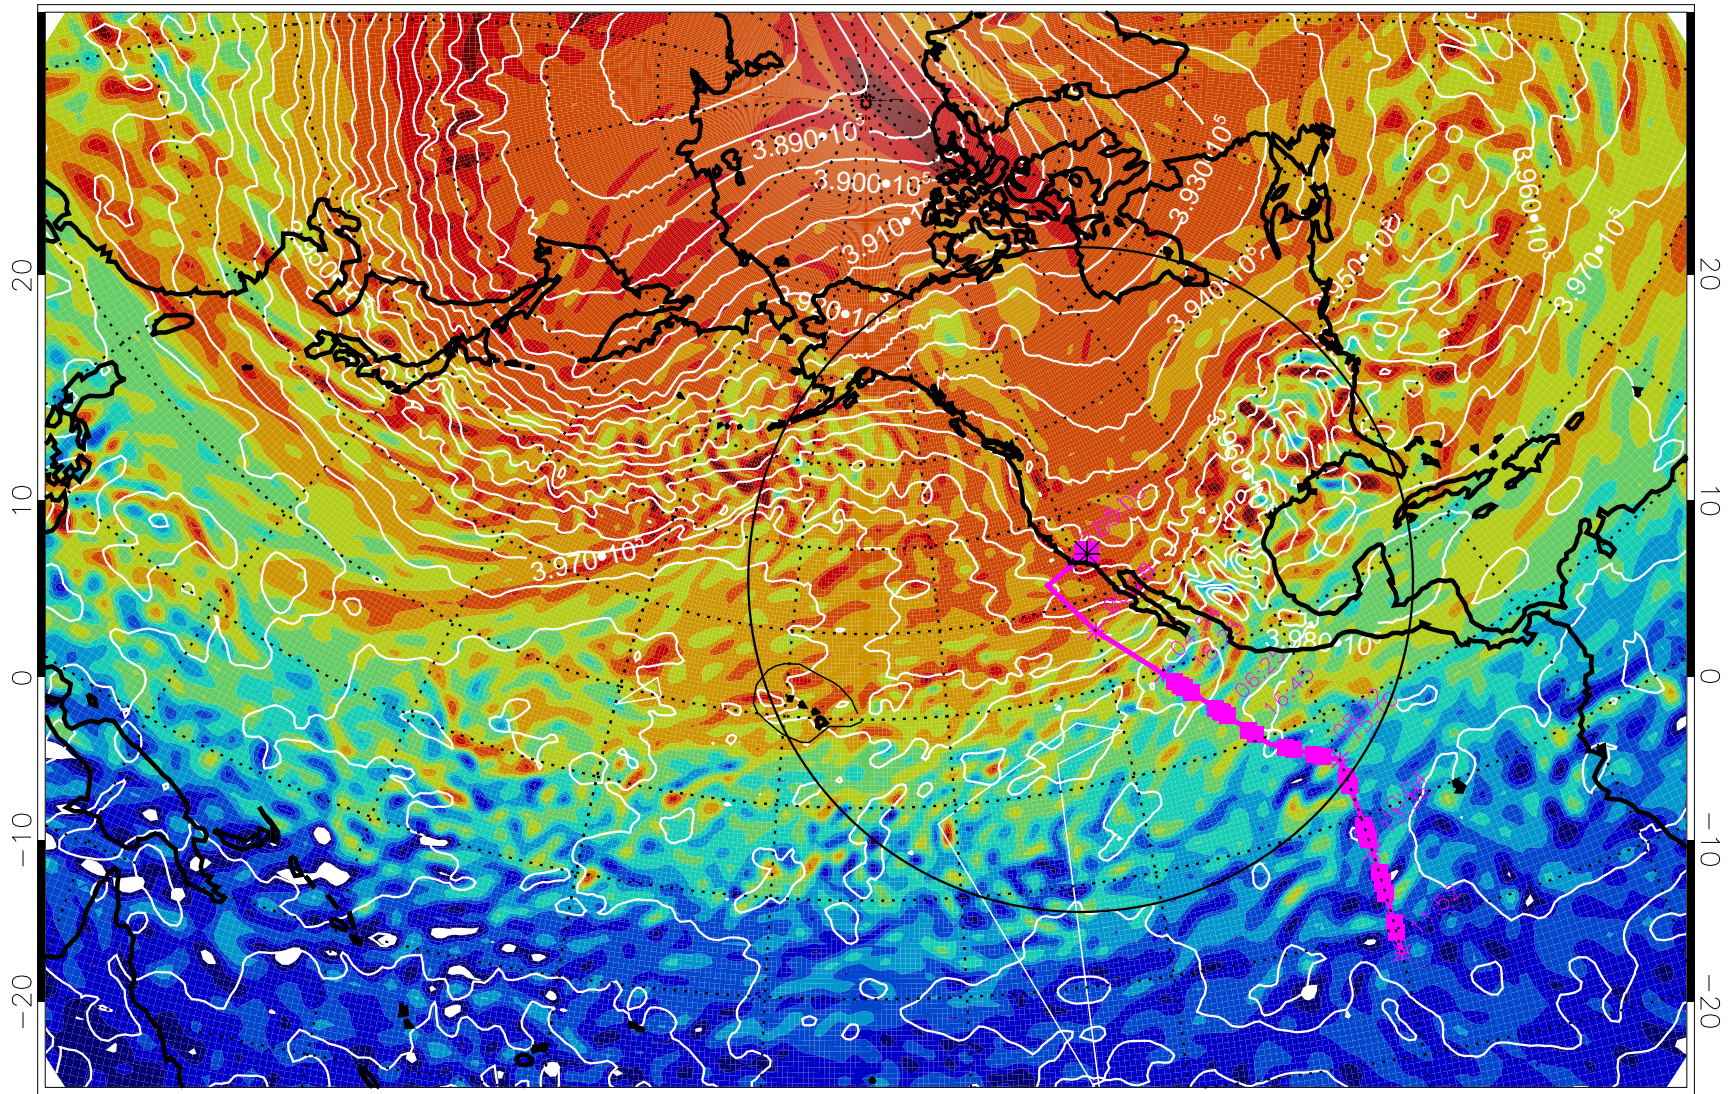

13022112, 36 hour forecast for 460K EPV

460K Montgomery Streamfunction, white

Range ring of 4055 km -- 13 hours GH round trip

13022118, 42 hour forecast for 460K EPV

460K Montgomery Streamfunction, white

Range ring of 4055 km -- 13 hours GH round trip

13022200, 48 hour forecast for 460K EPV

460K Montgomery Streamfunction, white

Range ring of 4055 km -- 13 hours GH round trip

13022206, 54 hour forecast for 460K EPV

460K Montgomery Streamfunction, white

Range ring of 4055 km -- 13 hours GH round trip

13022212, 60 hour forecast for 460K EPV

460K Montgomery Streamfunction, white

Range ring of 4055 km -- 13 hours GH round trip

13022218, 66 hour forecast for 460K EPV

460K Montgomery Streamfunction, white

Range ring of 4055 km -- 13 hours GH round trip

13022300, 72 hour forecast for 460K EPV

460K Montgomery Streamfunction, white

Range ring of 4055 km -- 13 hours GH round trip

13022306, 78 hour forecast for 460K EPV

460K Montgomery Streamfunction, white

Range ring of 4055 km -- 13 hours GH round trip