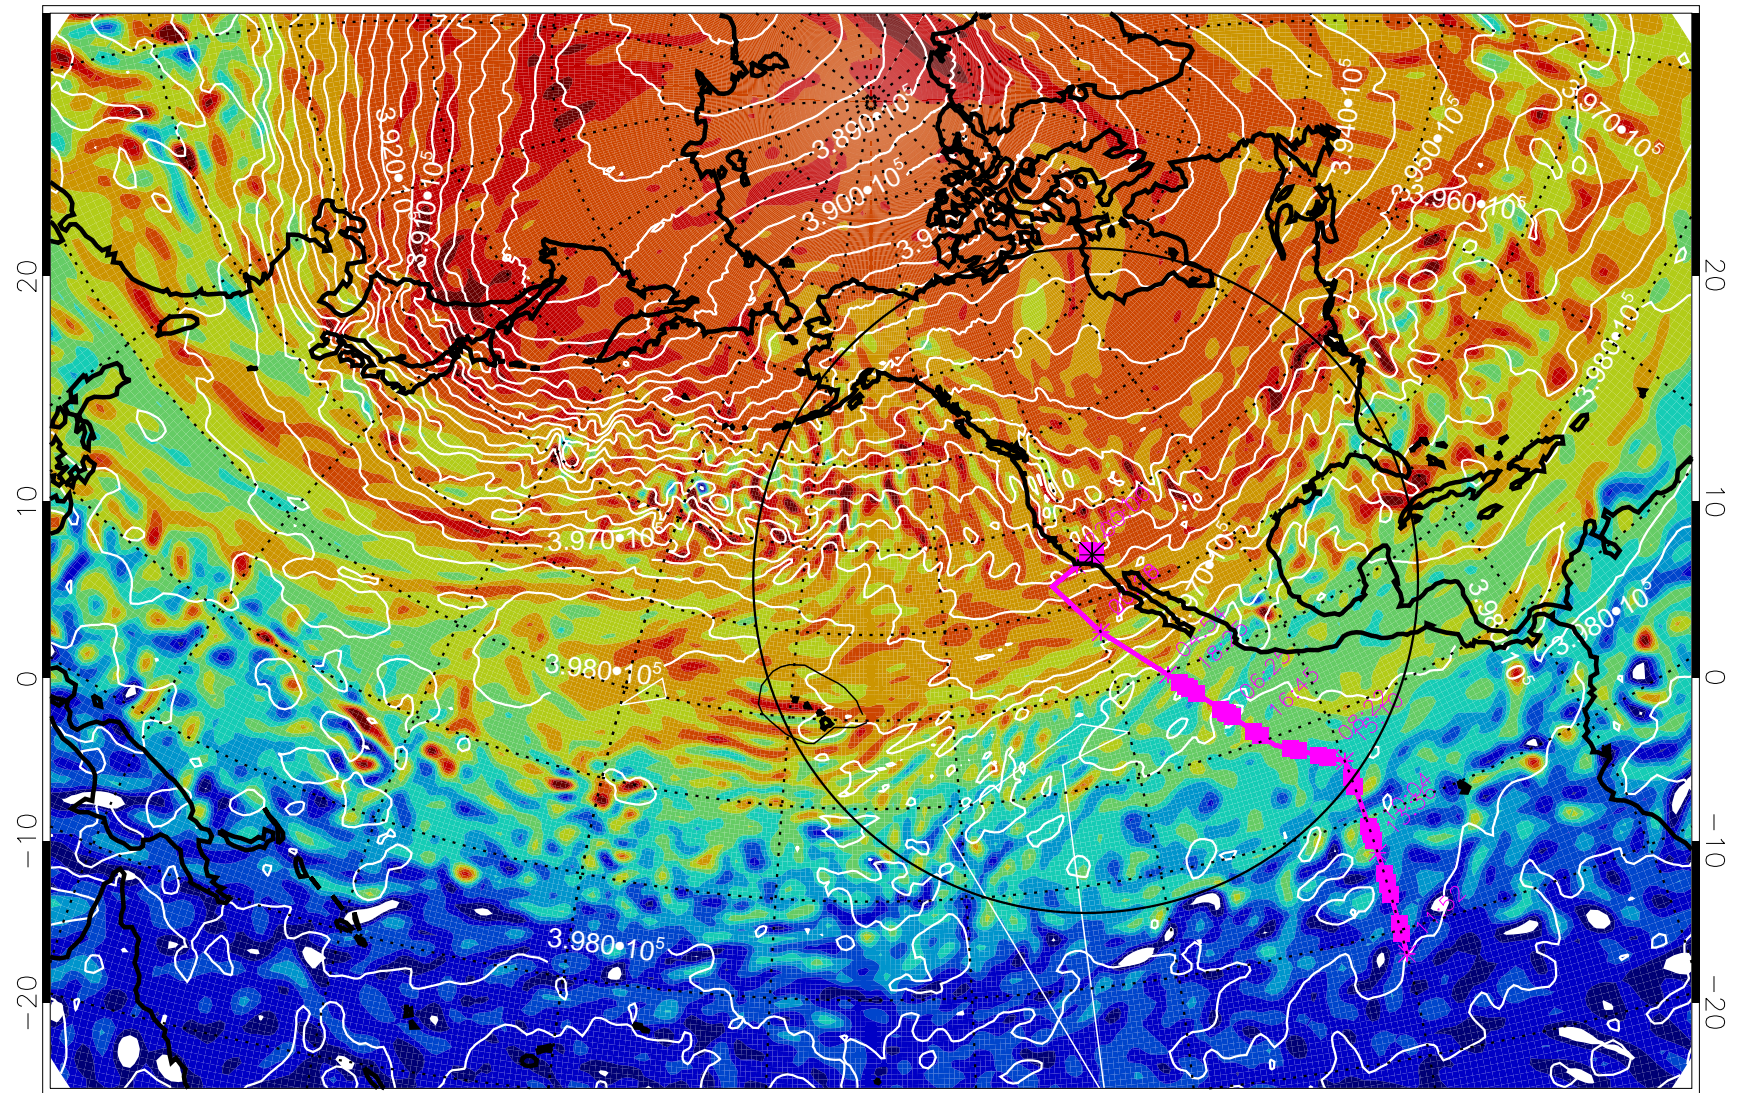

13022300, 72 hour forecast for 460K EPV

460K Montgomery Streamfunction, white

Range ring of 4055 km -- 13 hours GH round trip

13022306, 78 hour forecast for 460K EPV

460K Montgomery Streamfunction, white

Range ring of 4055 km -- 13 hours GH round trip

13022312, 84 hour forecast for 460K EPV

460K Montgomery Streamfunction, white

Range ring of 4055 km -- 13 hours GH round trip

13022318, 90 hour forecast for 460K EPV

460K Montgomery Streamfunction, white

Range ring of 4055 km -- 13 hours GH round trip

13022400, 96 hour forecast for 460K EPV

460K Montgomery Streamfunction, white

Range ring of 4055 km -- 13 hours GH round trip

13022406, 102 hour forecast for 460K EPV

460K Montgomery Streamfunction, white

Range ring of 4055 km -- 13 hours GH round trip

13022412, 108 hour forecast for 460K EPV

460K Montgomery Streamfunction, white

Range ring of 4055 km -- 13 hours GH round trip

13022418, 114 hour forecast for 460K EPV