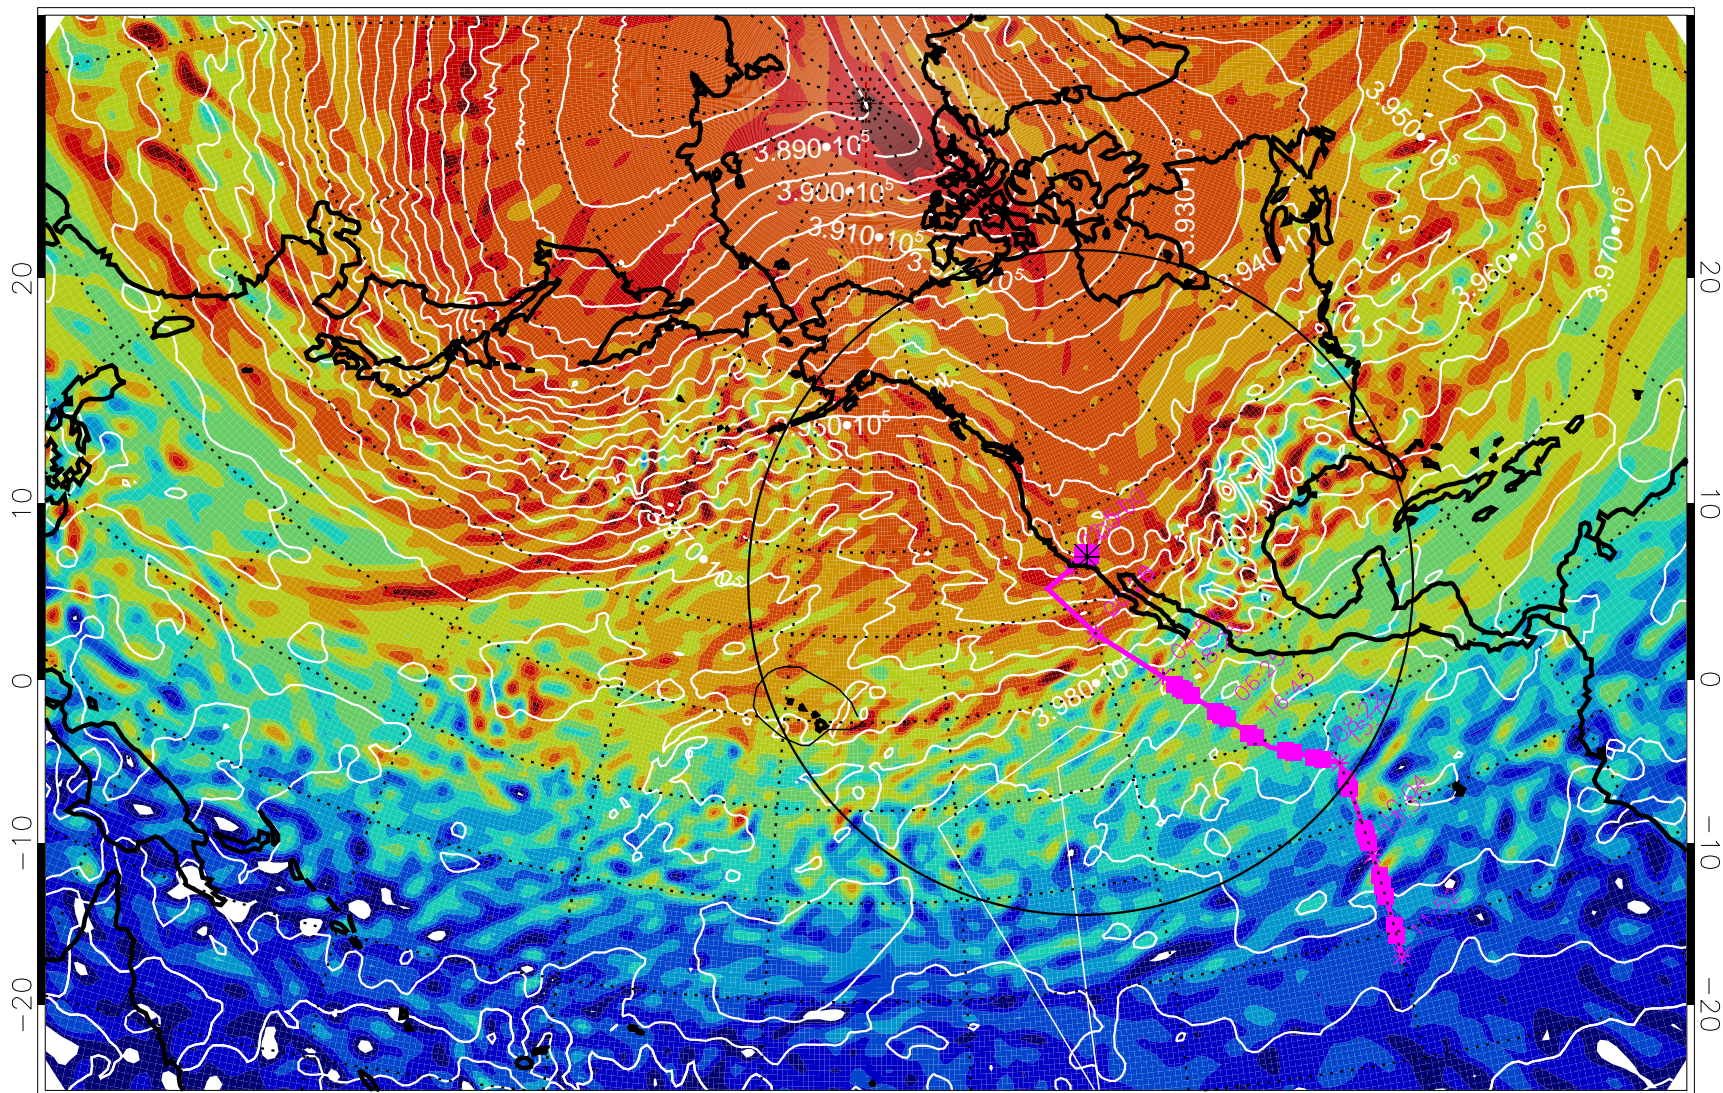

13022112, 36 hour forecast for 460K EPV

460K Montgomery Streamfunction, white

Range ring of 4055 km -- 13 hours GH round trip

13022118, 42 hour forecast for 460K EPV

460K Montgomery Streamfunction, white

Range ring of 4055 km -- 13 hours GH round trip

13022200, 48 hour forecast for 460K EPV

460K Montgomery Streamfunction, white

Range ring of 4055 km -- 13 hours GH round trip

13022206, 54 hour forecast for 460K EPV

460K Montgomery Streamfunction, white

Range ring of 4055 km -- 13 hours GH round trip

13022212, 60 hour forecast for 460K EPV

460K Montgomery Streamfunction, white

Range ring of 4055 km -- 13 hours GH round trip

13022218, 66 hour forecast for 460K EPV

460K Montgomery Streamfunction, white

Range ring of 4055 km -- 13 hours GH round trip

13022300, 72 hour forecast for 460K EPV

460K Montgomery Streamfunction, white

Range ring of 4055 km -- 13 hours GH round trip

13022306, 78 hour forecast for 460K EPV

460K Montgomery Streamfunction, white

Range ring of 4055 km -- 13 hours GH round trip