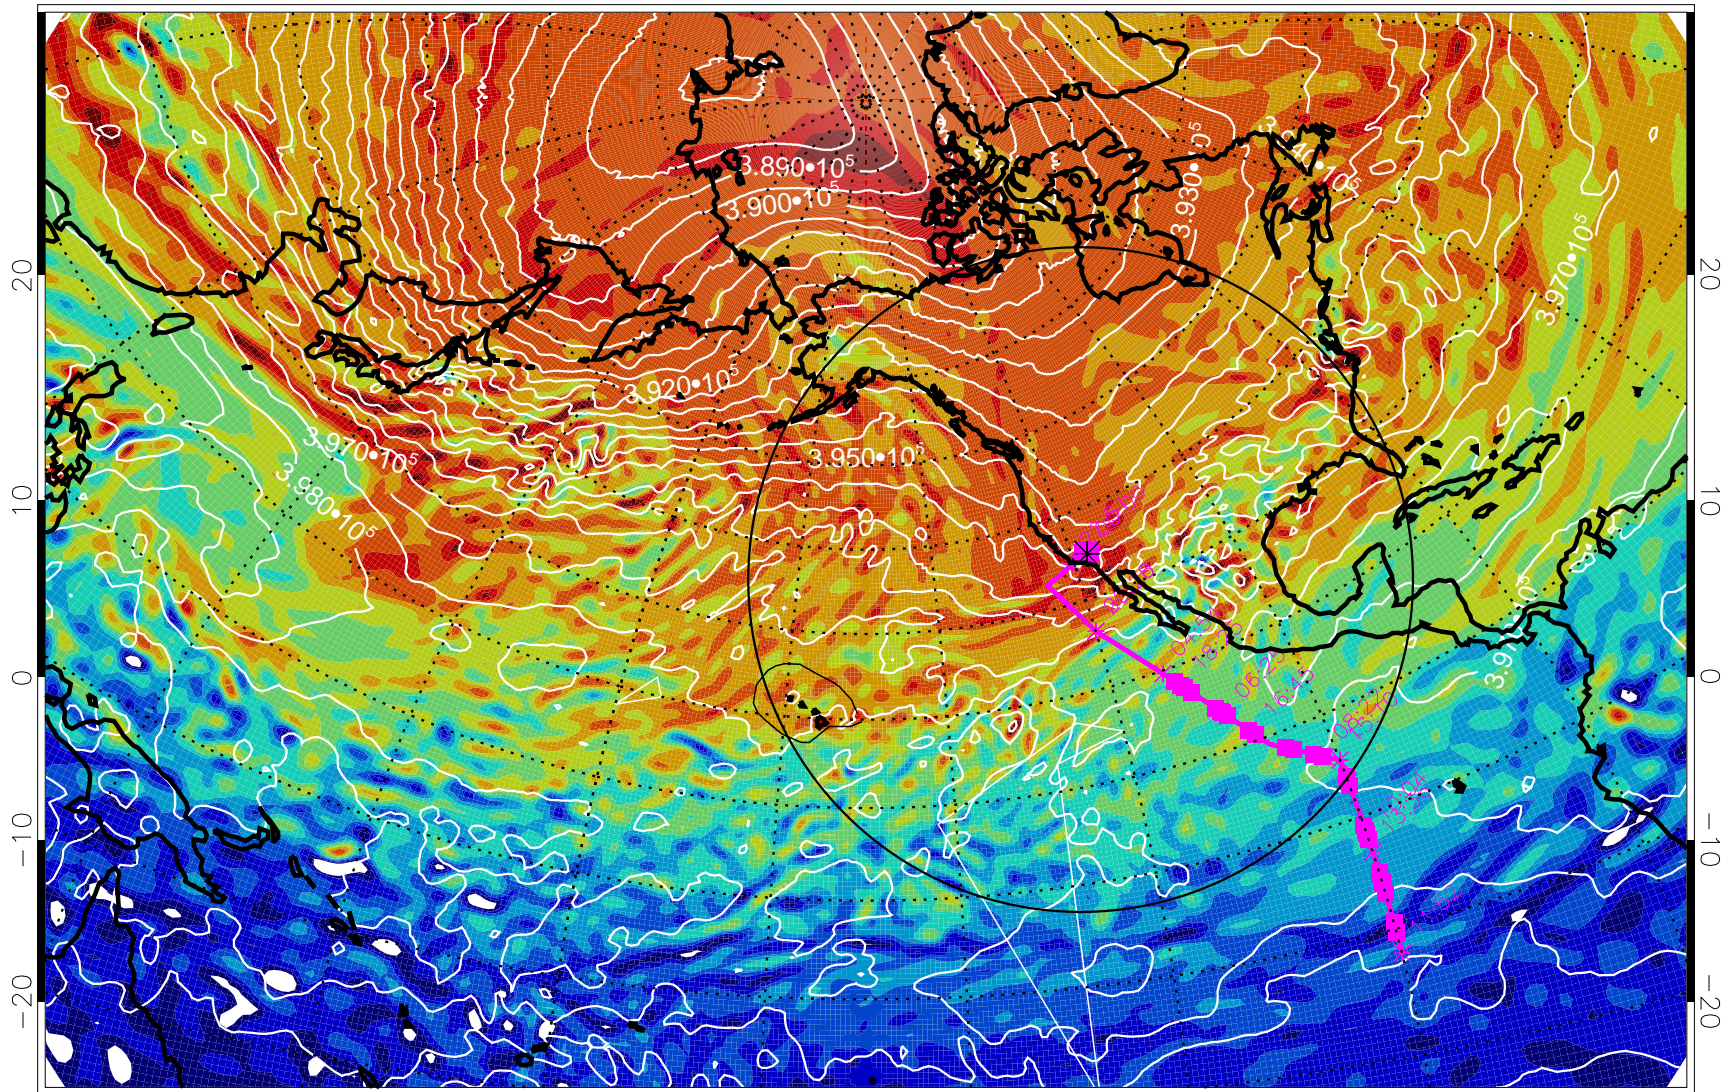

13022012, 12 hour forecast for 460K EPV

460K Montgomery Streamfunction, white

Range ring of 4055 km -- 13 hours GH round trip

13022018, 18 hour forecast for 460K EPV

460K Montgomery Streamfunction, white

Range ring of 4055 km -- 13 hours GH round trip

13022100, 24 hour forecast for 460K EPV

460K Montgomery Streamfunction, white

Range ring of 4055 km -- 13 hours GH round trip

13022106, 30 hour forecast for 460K EPV

460K Montgomery Streamfunction, white

Range ring of 4055 km -- 13 hours GH round trip

13022112, 36 hour forecast for 460K EPV

460K Montgomery Streamfunction, white

Range ring of 4055 km -- 13 hours GH round trip

13022118, 42 hour forecast for 460K EPV

460K Montgomery Streamfunction, white

Range ring of 4055 km -- 13 hours GH round trip

13022200, 48 hour forecast for 460K EPV

460K Montgomery Streamfunction, white

Range ring of 4055 km -- 13 hours GH round trip

13022206, 54 hour forecast for 460K EPV

460K Montgomery Streamfunction, white

Range ring of 4055 km -- 13 hours GH round trip