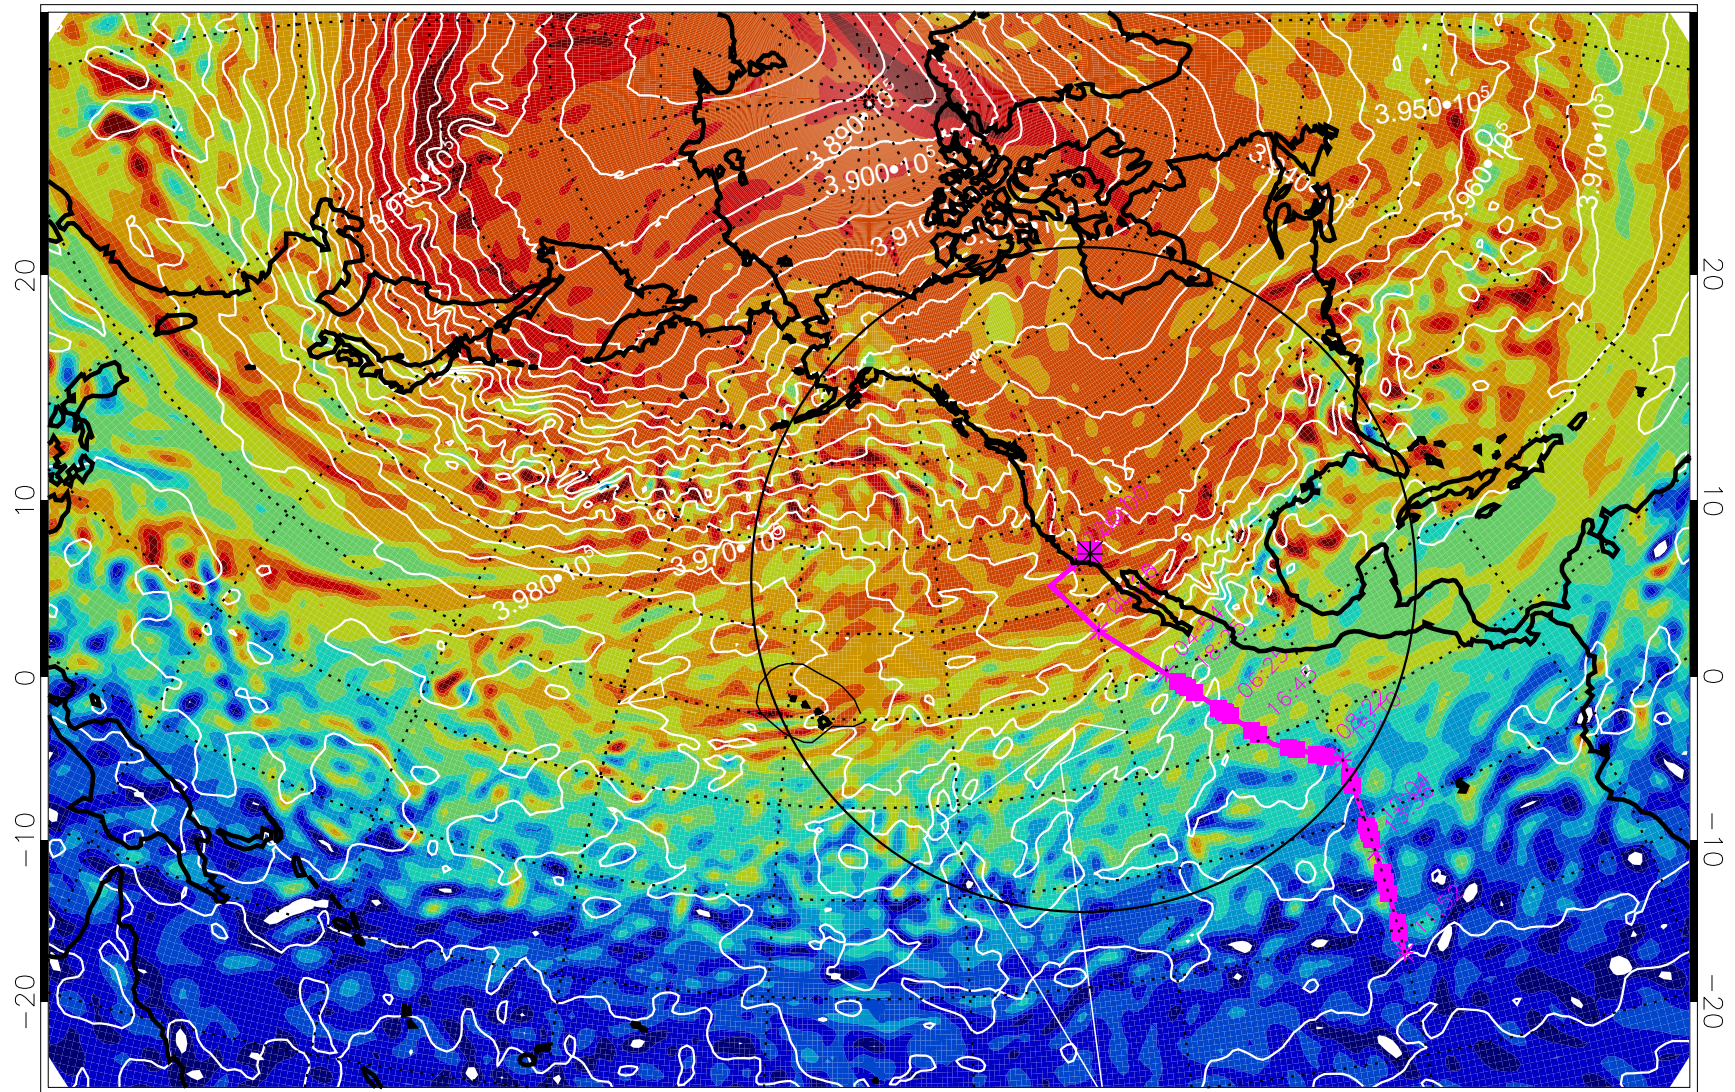

13022212, 60 hour forecast for 460K EPV

460K Montgomery Streamfunction, white

Range ring of 4055 km -- 13 hours GH round trip

13022218, 66 hour forecast for 460K EPV

460K Montgomery Streamfunction, white

Range ring of 4055 km -- 13 hours GH round trip

13022300, 72 hour forecast for 460K EPV

460K Montgomery Streamfunction, white

Range ring of 4055 km -- 13 hours GH round trip

13022306, 78 hour forecast for 460K EPV

460K Montgomery Streamfunction, white

Range ring of 4055 km -- 13 hours GH round trip

13022312, 84 hour forecast for 460K EPV

460K Montgomery Streamfunction, white

Range ring of 4055 km -- 13 hours GH round trip

13022318, 90 hour forecast for 460K EPV

460K Montgomery Streamfunction, white

Range ring of 4055 km -- 13 hours GH round trip

13022400, 96 hour forecast for 460K EPV

460K Montgomery Streamfunction, white

Range ring of 4055 km -- 13 hours GH round trip

13022406, 102 hour forecast for 460K EPV

460K Montgomery Streamfunction, white