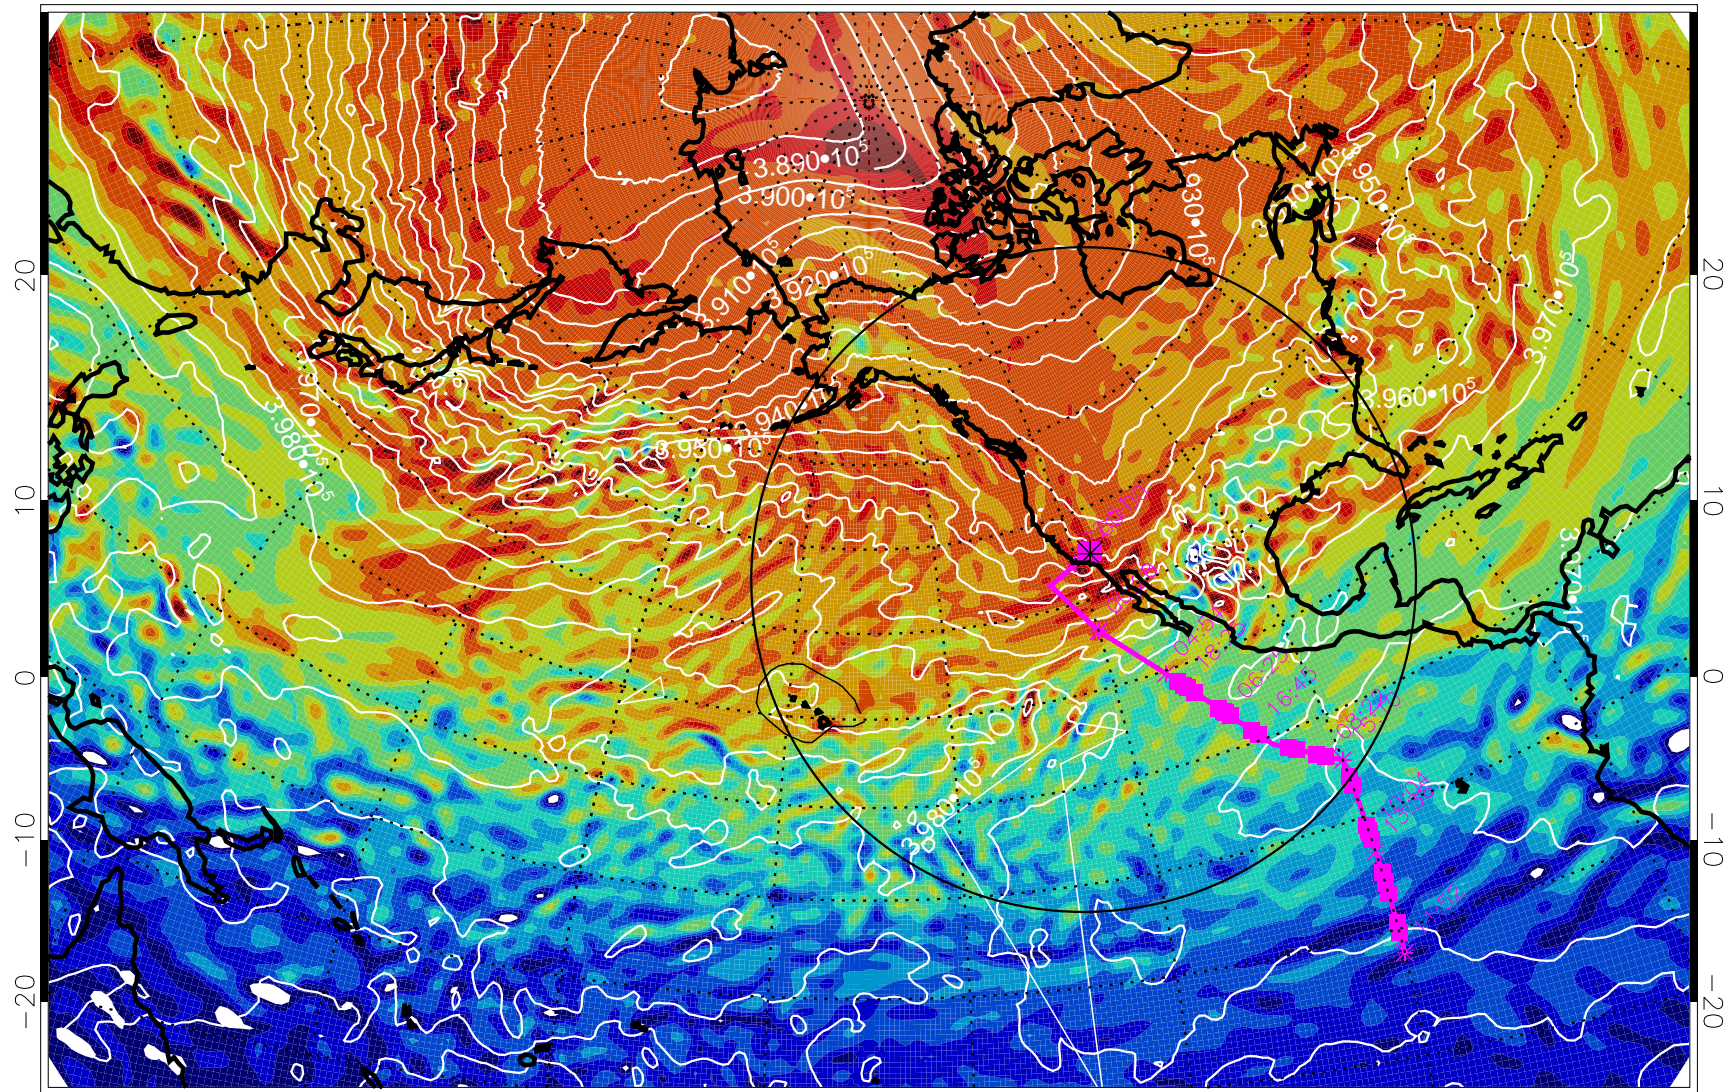

13022012, 12 hour forecast for 460K EPV

460K Montgomery Streamfunction, white

Range ring of 4055 km -- 13 hours GH round trip

13022018, 18 hour forecast for 460K EPV

460K Montgomery Streamfunction, white

Range ring of 4055 km -- 13 hours GH round trip

13022100, 24 hour forecast for 460K EPV

460K Montgomery Streamfunction, white

Range ring of 4055 km -- 13 hours GH round trip

13022106, 30 hour forecast for 460K EPV

460K Montgomery Streamfunction, white

Range ring of 4055 km -- 13 hours GH round trip

13022112, 36 hour forecast for 460K EPV

460K Montgomery Streamfunction, white

Range ring of 4055 km -- 13 hours GH round trip

13022118, 42 hour forecast for 460K EPV

460K Montgomery Streamfunction, white

Range ring of 4055 km -- 13 hours GH round trip

13022200, 48 hour forecast for 460K EPV

460K Montgomery Streamfunction, white

Range ring of 4055 km -- 13 hours GH round trip

13022206, 54 hour forecast for 460K EPV

460K Montgomery Streamfunction, white

Range ring of 4055 km -- 13 hours GH round trip