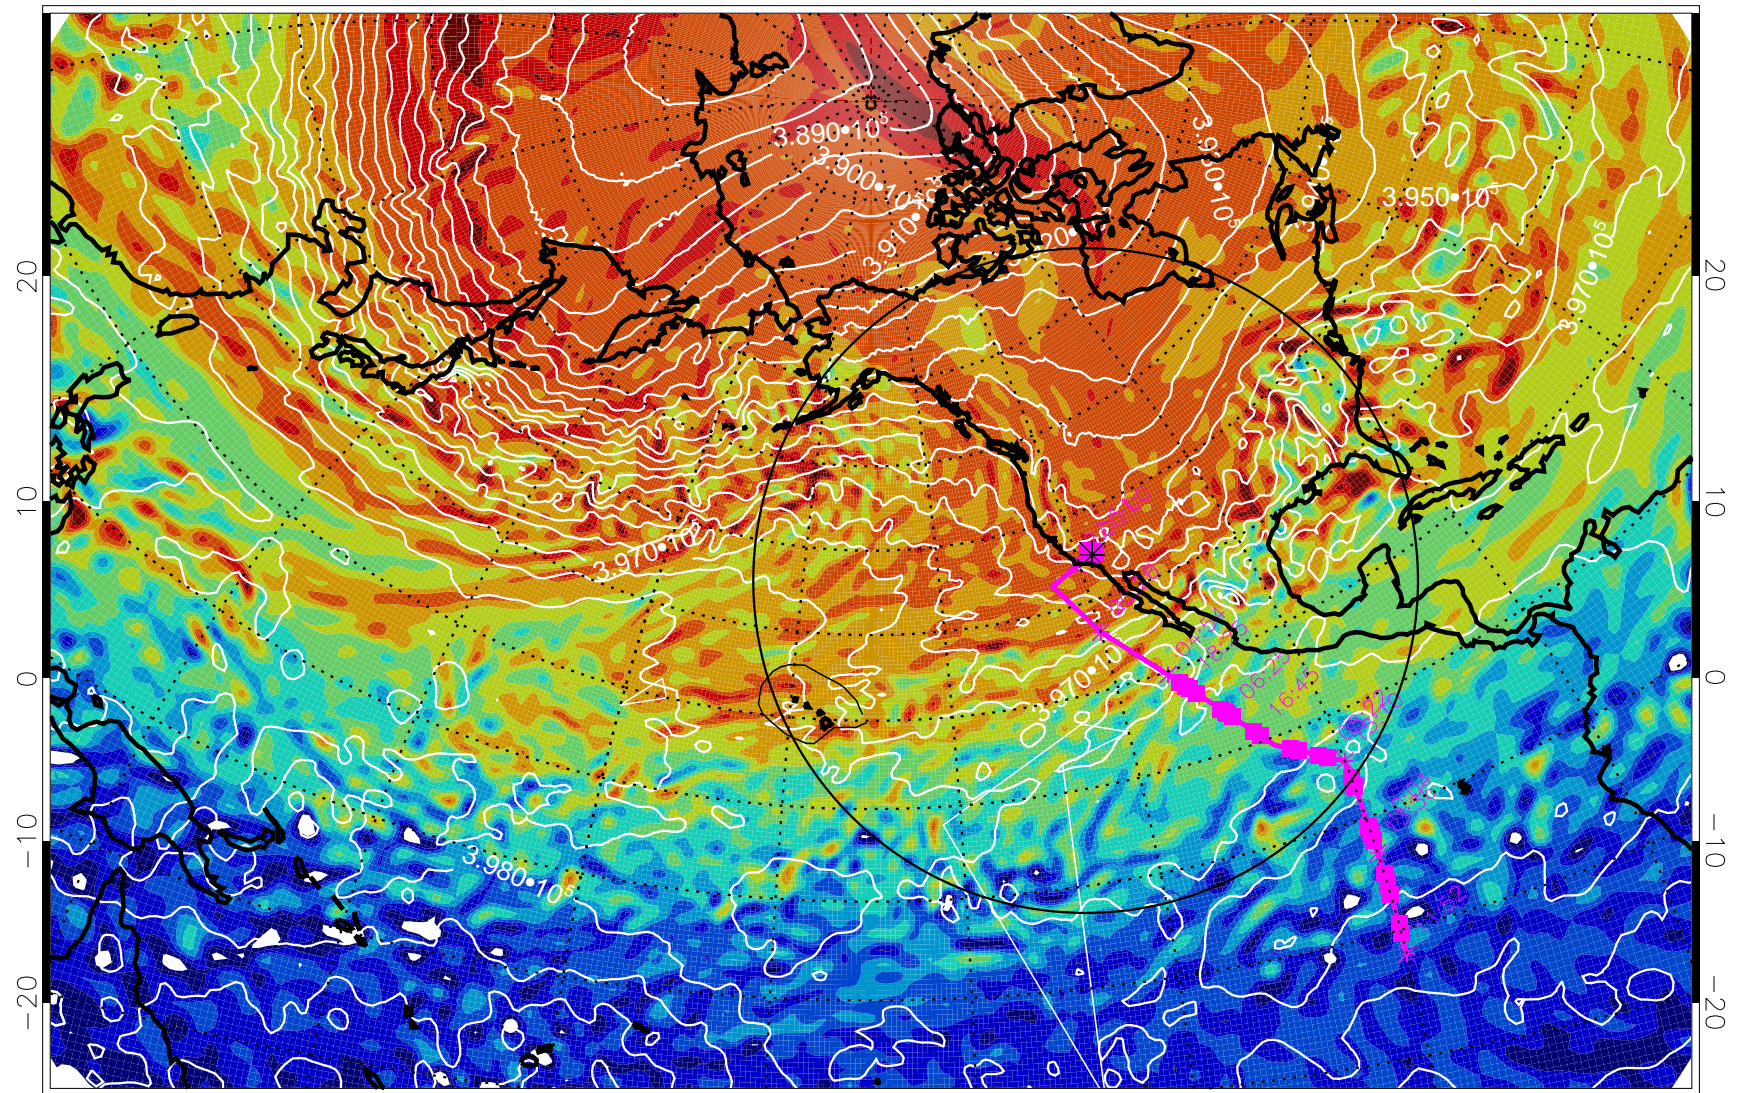

13022200, 48 hour forecast for 460K EPV

460K Montgomery Streamfunction, white

Range ring of 4055 km -- 13 hours GH round trip

13022206, 54 hour forecast for 460K EPV

460K Montgomery Streamfunction, white

Range ring of 4055 km -- 13 hours GH round trip

13022212, 60 hour forecast for 460K EPV

460K Montgomery Streamfunction, white

Range ring of 4055 km -- 13 hours GH round trip

13022218, 66 hour forecast for 460K EPV

460K Montgomery Streamfunction, white

Range ring of 4055 km -- 13 hours GH round trip

13022300, 72 hour forecast for 460K EPV

460K Montgomery Streamfunction, white

Range ring of 4055 km -- 13 hours GH round trip

13022306, 78 hour forecast for 460K EPV

460K Montgomery Streamfunction, white

Range ring of 4055 km -- 13 hours GH round trip

13022400, 96 hour forecast for 460K EPV

460K Montgomery Streamfunction, white

Range ring of 4055 km -- 13 hours GH round trip

13022406, 102 hour forecast for 460K EPV

460K Montgomery Streamfunction, white