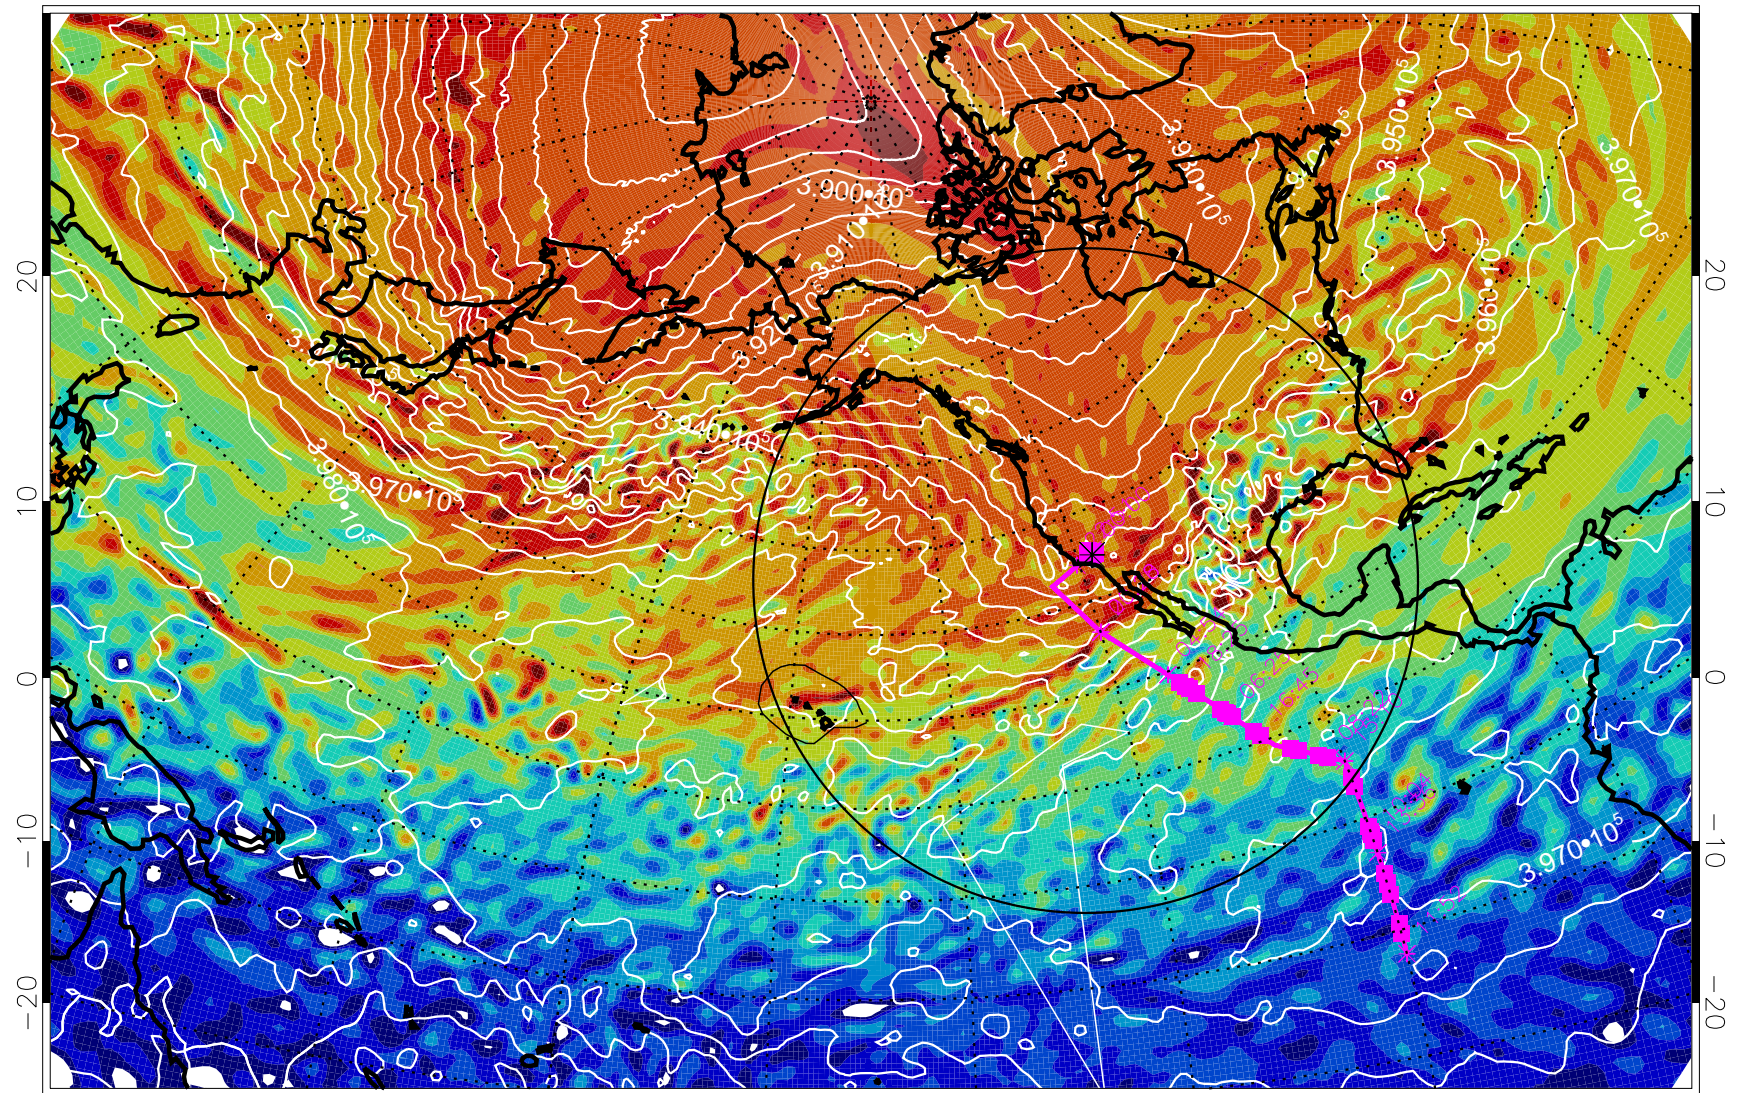

13022018, 30 hour forecast for 460K EPV

460K Montgomery Streamfunction, white

Range ring of 4055 km -- 13 hours GH round trip

13022100, 36 hour forecast for 460K EPV

460K Montgomery Streamfunction, white

Range ring of 4055 km -- 13 hours GH round trip

13022106, 42 hour forecast for 460K EPV

460K Montgomery Streamfunction, white

Range ring of 4055 km -- 13 hours GH round trip

13022112, 48 hour forecast for 460K EPV

460K Montgomery Streamfunction, white

Range ring of 4055 km -- 13 hours GH round trip

13022118, 54 hour forecast for 460K EPV

460K Montgomery Streamfunction, white

Range ring of 4055 km -- 13 hours GH round trip

13022200, 60 hour forecast for 460K EPV

460K Montgomery Streamfunction, white

Range ring of 4055 km -- 13 hours GH round trip

13022206, 66 hour forecast for 460K EPV

460K Montgomery Streamfunction, white

Range ring of 4055 km -- 13 hours GH round trip

13022212, 72 hour forecast for 460K EPV

460K Montgomery Streamfunction, white

Range ring of 4055 km -- 13 hours GH round trip