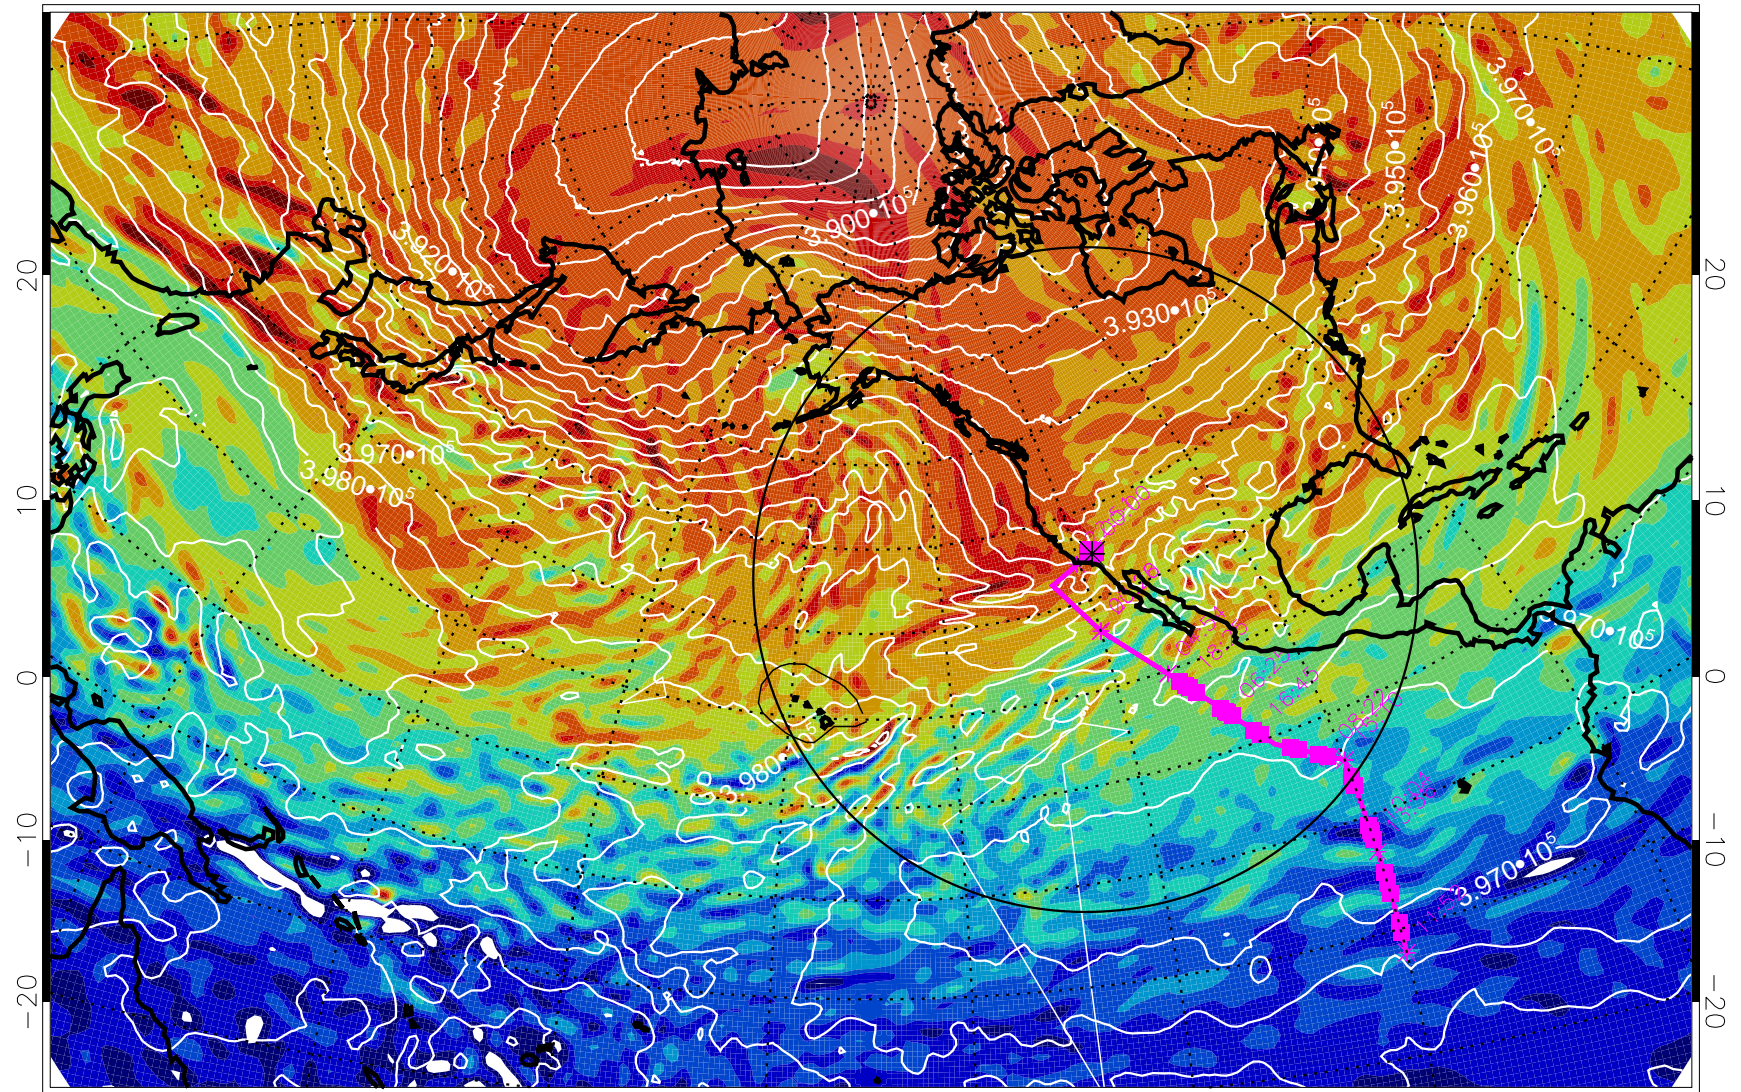

13021918, 6 hour forecast for 460K EPV

460K Montgomery Streamfunction, white

Range ring of 4055 km -- 13 hours GH round trip

13022000, 12 hour forecast for 460K EPV

460K Montgomery Streamfunction, white

Range ring of 4055 km -- 13 hours GH round trip

13022006, 18 hour forecast for 460K EPV

460K Montgomery Streamfunction, white

Range ring of 4055 km -- 13 hours GH round trip

13022012, 24 hour forecast for 460K EPV

460K Montgomery Streamfunction, white

Range ring of 4055 km -- 13 hours GH round trip

13022018, 30 hour forecast for 460K EPV

460K Montgomery Streamfunction, white

Range ring of 4055 km -- 13 hours GH round trip

13022100, 36 hour forecast for 460K EPV

460K Montgomery Streamfunction, white

Range ring of 4055 km -- 13 hours GH round trip

13022106, 42 hour forecast for 460K EPV

460K Montgomery Streamfunction, white

Range ring of 4055 km -- 13 hours GH round trip

13022112, 48 hour forecast for 460K EPV

460K Montgomery Streamfunction, white

Range ring of 4055 km -- 13 hours GH round trip