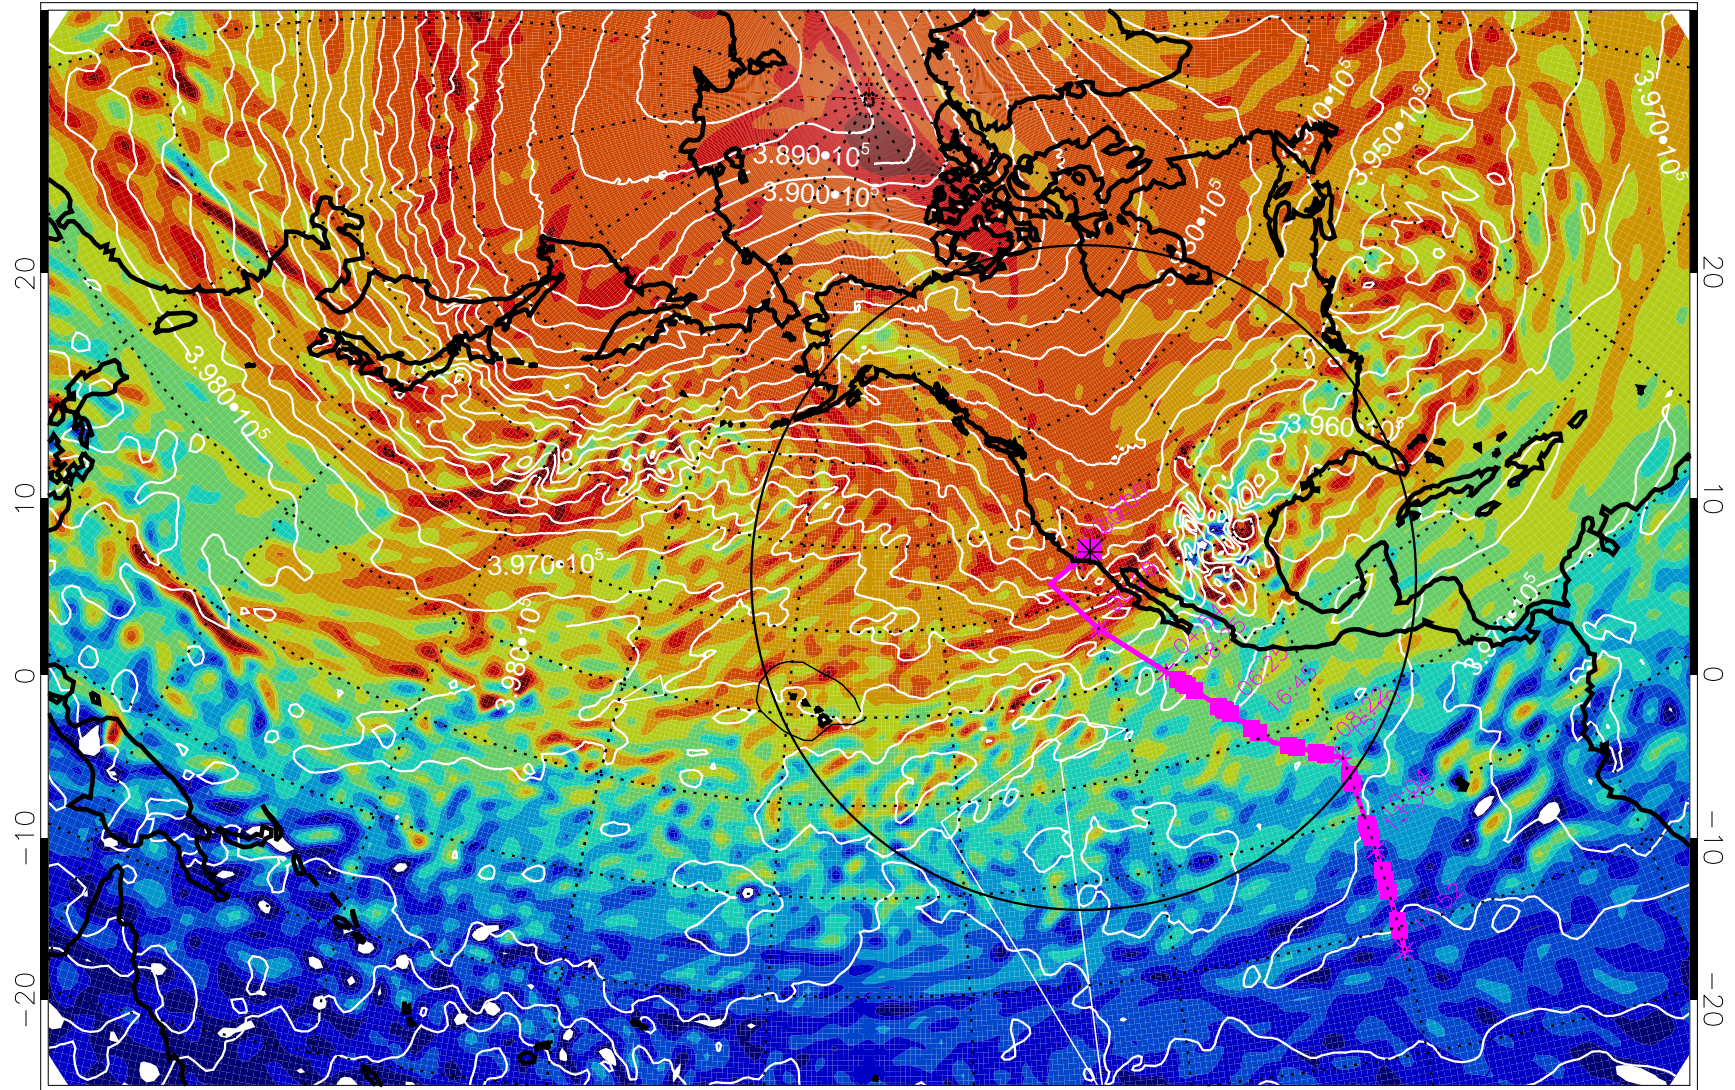

13022006, 18 hour forecast for 460K EPV

460K Montgomery Streamfunction, white

Range ring of 4055 km -- 13 hours GH round trip

13022012, 24 hour forecast for 460K EPV

460K Montgomery Streamfunction, white

Range ring of 4055 km -- 13 hours GH round trip

13022018, 30 hour forecast for 460K EPV

460K Montgomery Streamfunction, white

Range ring of 4055 km -- 13 hours GH round trip

13022100, 36 hour forecast for 460K EPV

460K Montgomery Streamfunction, white

Range ring of 4055 km -- 13 hours GH round trip

13022106, 42 hour forecast for 460K EPV

460K Montgomery Streamfunction, white

Range ring of 4055 km -- 13 hours GH round trip

13022112, 48 hour forecast for 460K EPV

460K Montgomery Streamfunction, white

Range ring of 4055 km -- 13 hours GH round trip

13022118, 54 hour forecast for 460K EPV

460K Montgomery Streamfunction, white

Range ring of 4055 km -- 13 hours GH round trip

13022200, 60 hour forecast for 460K EPV

460K Montgomery Streamfunction, white

Range ring of 4055 km -- 13 hours GH round trip