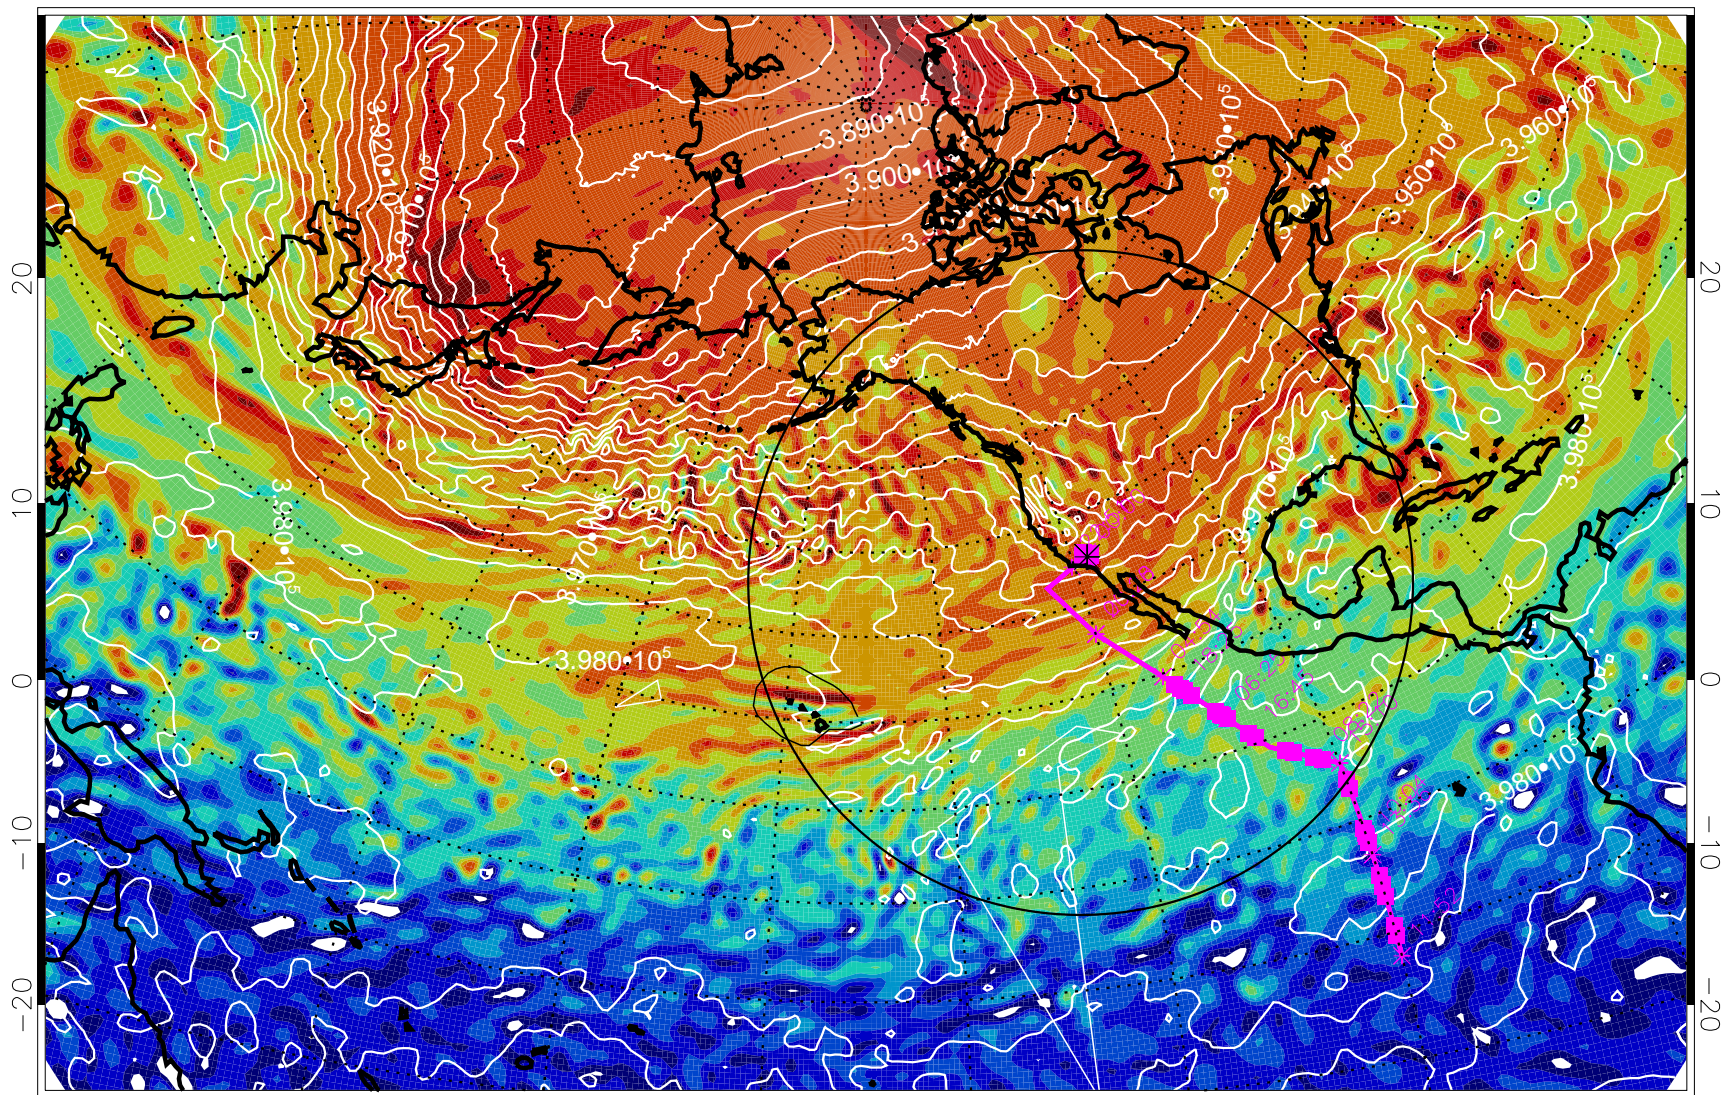

13022218, 78 hour forecast for 460K EPV

460K Montgomery Streamfunction, white

Range ring of 4055 km -- 13 hours GH round trip

13022300, 84 hour forecast for 460K EPV

460K Montgomery Streamfunction, white

Range ring of 4055 km -- 13 hours GH round trip

13022306, 90 hour forecast for 460K EPV

460K Montgomery Streamfunction, white

Range ring of 4055 km -- 13 hours GH round trip

13022312, 96 hour forecast for 460K EPV

460K Montgomery Streamfunction, white

Range ring of 4055 km -- 13 hours GH round trip

13022318, 102 hour forecast for 460K EPV

460K Montgomery Streamfunction, white

Range ring of 4055 km -- 13 hours GH round trip

13022400, 108 hour forecast for 460K EPV

460K Montgomery Streamfunction, white

Range ring of 4055 km -- 13 hours GH round trip

13022406, 114 hour forecast for 460K EPV

460K Montgomery Streamfunction, white

Range ring of 4055 km -- 13 hours GH round trip

13022412, 120 hour forecast for 460K EPV