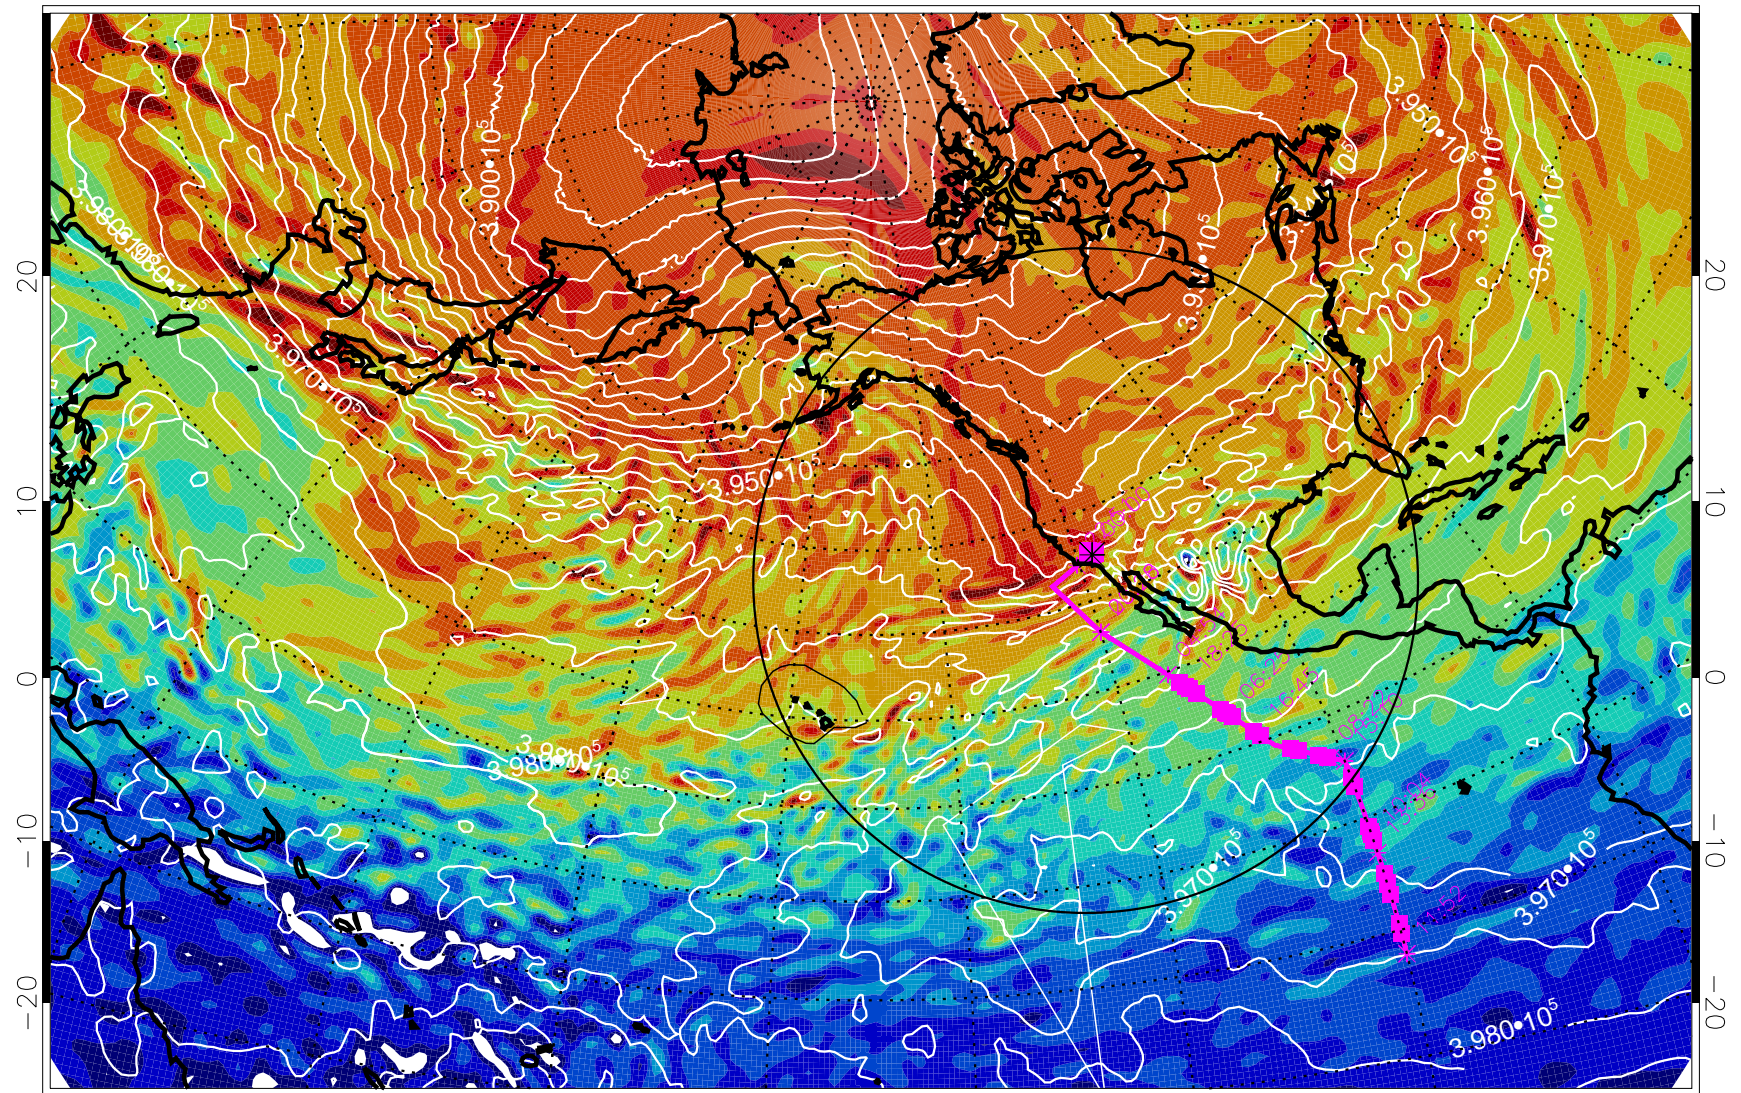

13021918, 6 hour forecast for 460K EPV

460K Montgomery Streamfunction, white

Range ring of 4055 km -- 13 hours GH round trip

13022000, 12 hour forecast for 460K EPV

460K Montgomery Streamfunction, white

Range ring of 4055 km -- 13 hours GH round trip

13022006, 18 hour forecast for 460K EPV

460K Montgomery Streamfunction, white

Range ring of 4055 km -- 13 hours GH round trip

13022012, 24 hour forecast for 460K EPV

460K Montgomery Streamfunction, white

Range ring of 4055 km -- 13 hours GH round trip

13022018, 30 hour forecast for 460K EPV

460K Montgomery Streamfunction, white

Range ring of 4055 km -- 13 hours GH round trip

13022100, 36 hour forecast for 460K EPV

460K Montgomery Streamfunction, white

Range ring of 4055 km -- 13 hours GH round trip

13022106, 42 hour forecast for 460K EPV

460K Montgomery Streamfunction, white

Range ring of 4055 km -- 13 hours GH round trip

13022112, 48 hour forecast for 460K EPV

460K Montgomery Streamfunction, white

Range ring of 4055 km -- 13 hours GH round trip