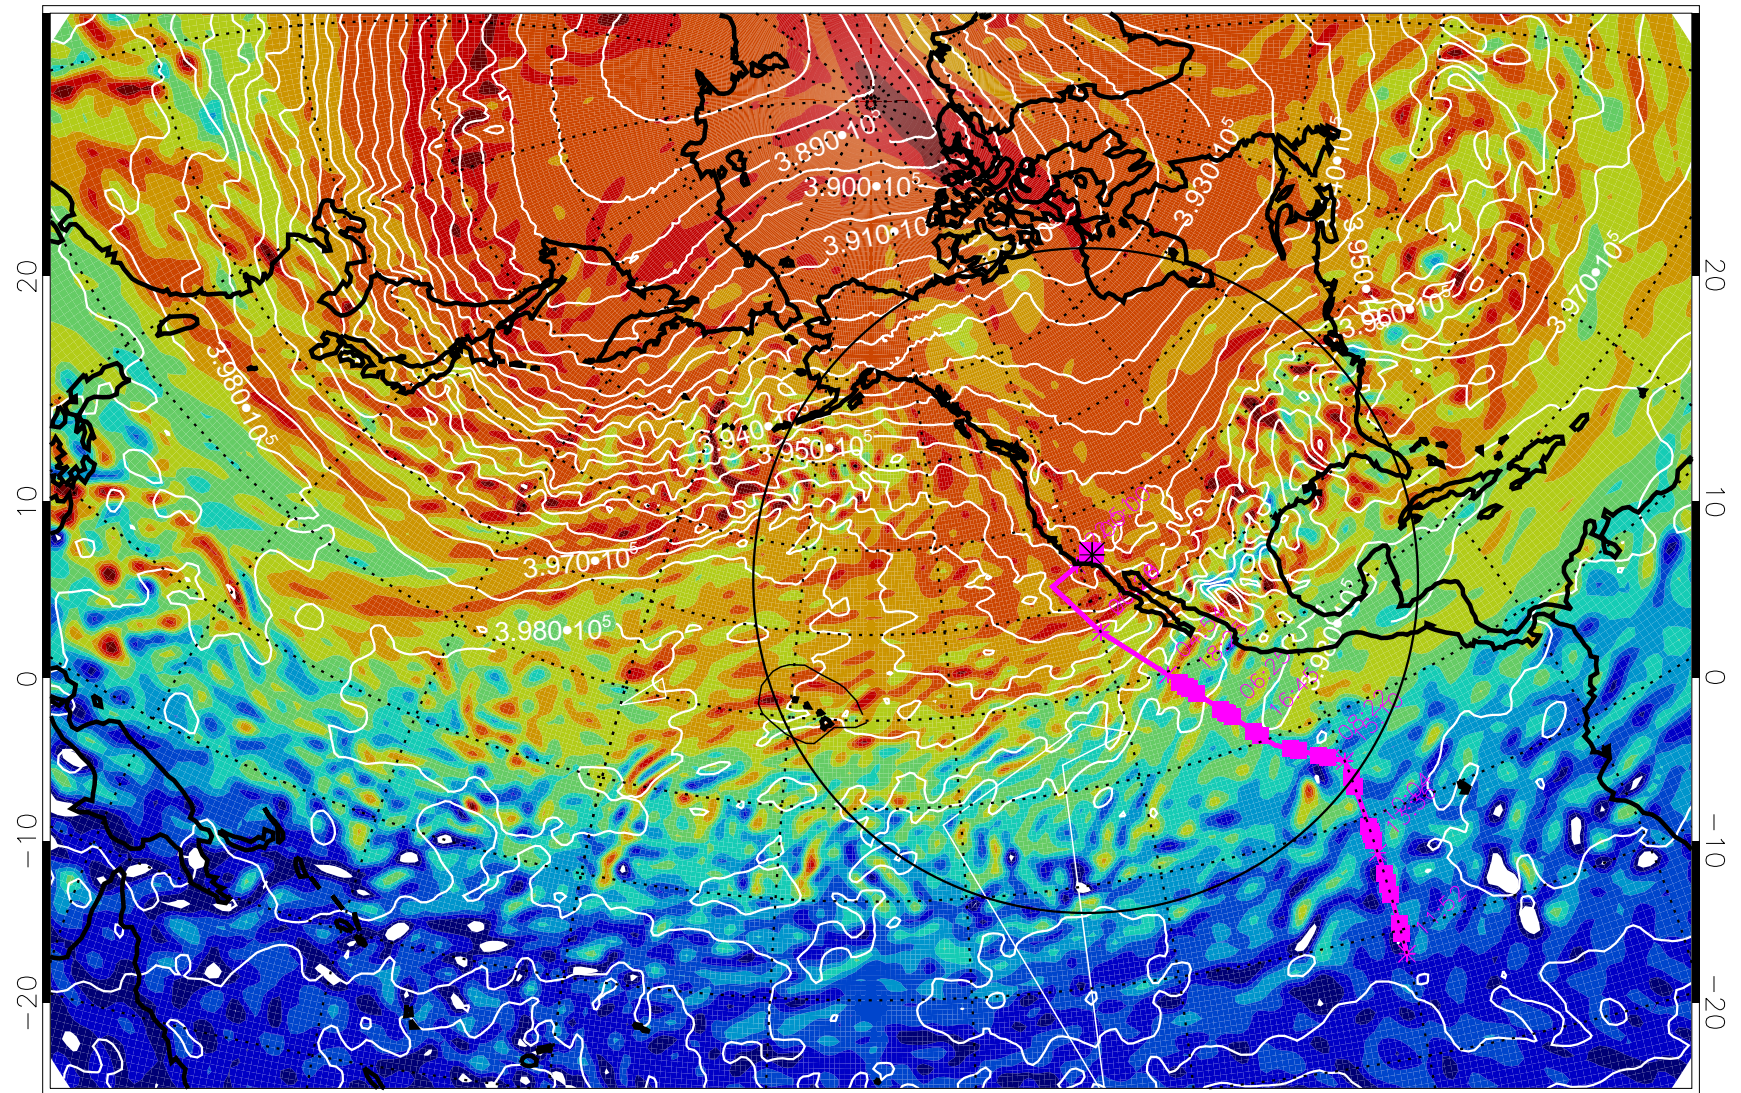

13022106, 42 hour forecast for 460K EPV

460K Montgomery Streamfunction, white

Range ring of 4055 km -- 13 hours GH round trip

13022112, 48 hour forecast for 460K EPV

460K Montgomery Streamfunction, white

Range ring of 4055 km -- 13 hours GH round trip

13022118, 54 hour forecast for 460K EPV

460K Montgomery Streamfunction, white

Range ring of 4055 km -- 13 hours GH round trip

13022200, 60 hour forecast for 460K EPV

460K Montgomery Streamfunction, white

Range ring of 4055 km -- 13 hours GH round trip

13022206, 66 hour forecast for 460K EPV

460K Montgomery Streamfunction, white

Range ring of 4055 km -- 13 hours GH round trip

13022212, 72 hour forecast for 460K EPV

460K Montgomery Streamfunction, white

Range ring of 4055 km -- 13 hours GH round trip

13022218, 78 hour forecast for 460K EPV

460K Montgomery Streamfunction, white

Range ring of 4055 km -- 13 hours GH round trip

13022300, 84 hour forecast for 460K EPV

460K Montgomery Streamfunction, white

Range ring of 4055 km -- 13 hours GH round trip