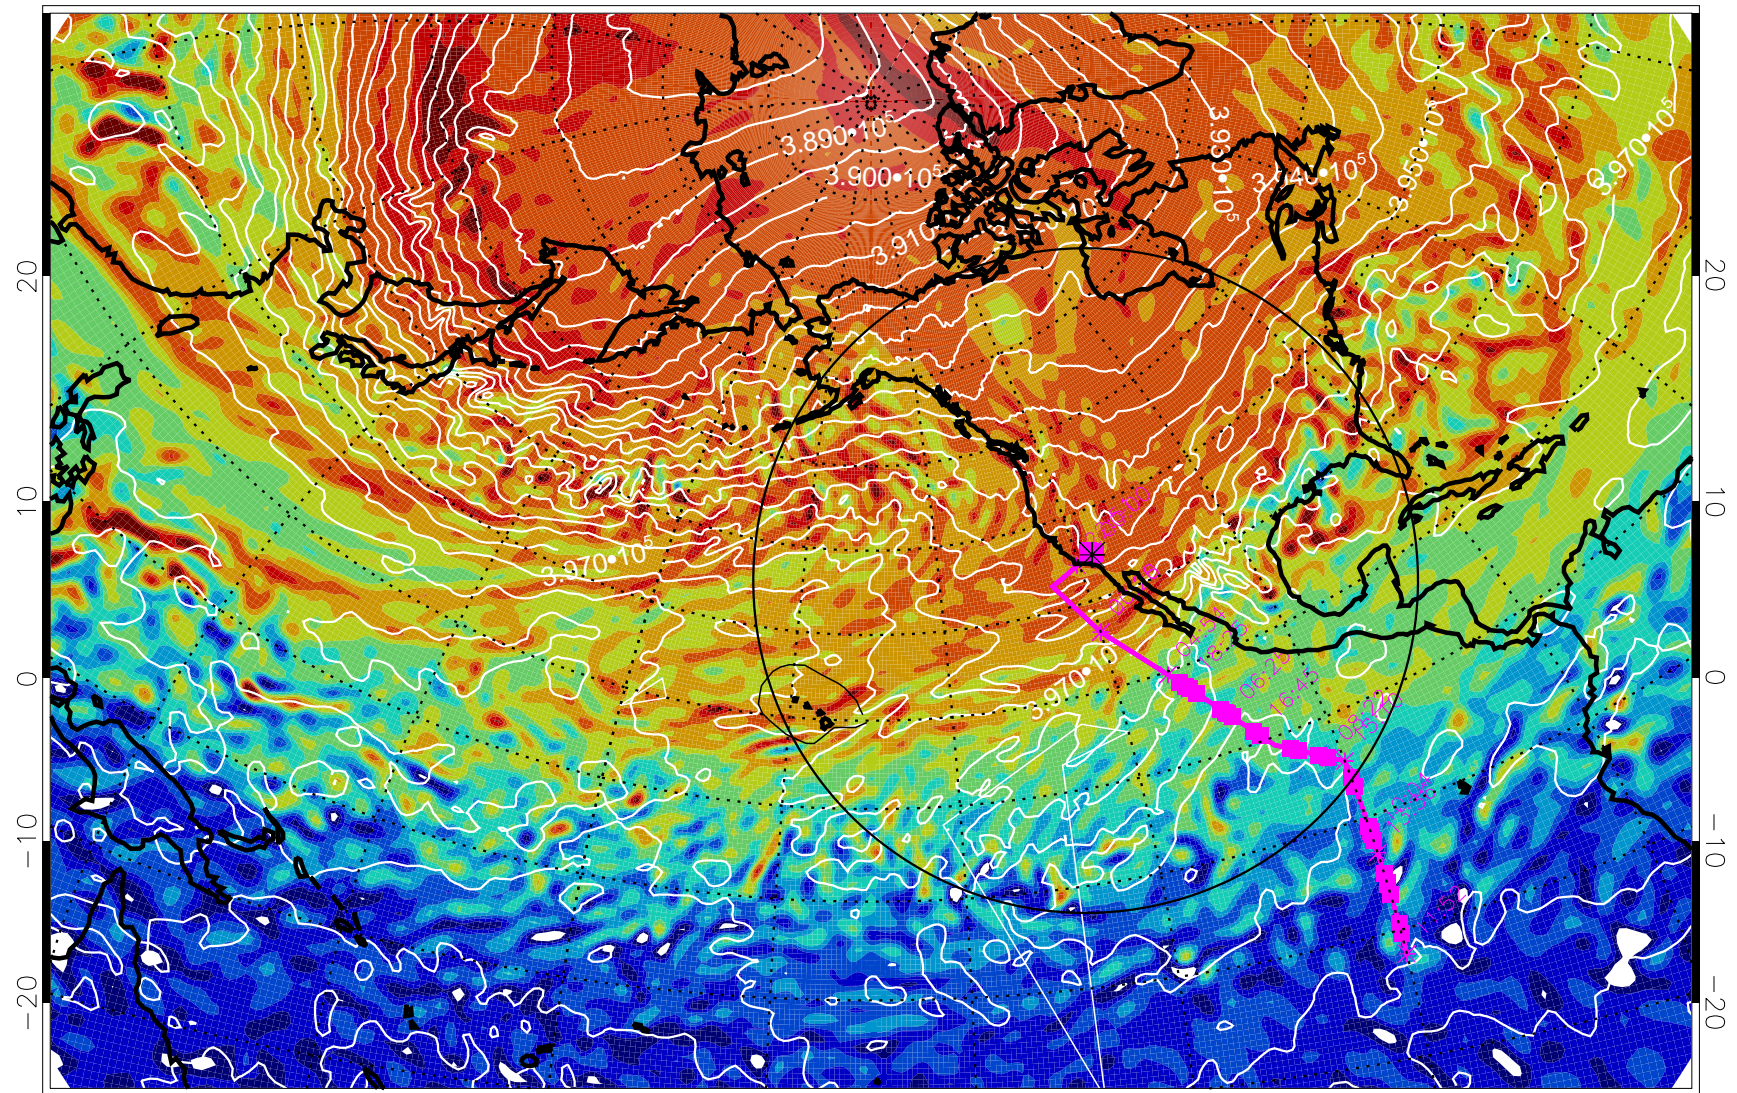

13022206, 66 hour forecast for 460K EPV

460K Montgomery Streamfunction, white

Range ring of 4055 km -- 13 hours GH round trip

13022212, 72 hour forecast for 460K EPV

460K Montgomery Streamfunction, white

Range ring of 4055 km -- 13 hours GH round trip

13022218, 78 hour forecast for 460K EPV

460K Montgomery Streamfunction, white

Range ring of 4055 km -- 13 hours GH round trip

13022300, 84 hour forecast for 460K EPV

460K Montgomery Streamfunction, white

Range ring of 4055 km -- 13 hours GH round trip

13022306, 90 hour forecast for 460K EPV

460K Montgomery Streamfunction, white

Range ring of 4055 km -- 13 hours GH round trip

13022312, 96 hour forecast for 460K EPV

460K Montgomery Streamfunction, white

Range ring of 4055 km -- 13 hours GH round trip

13022318, 102 hour forecast for 460K EPV

460K Montgomery Streamfunction, white

Range ring of 4055 km -- 13 hours GH round trip

13022400, 108 hour forecast for 460K EPV

460K Montgomery Streamfunction, white