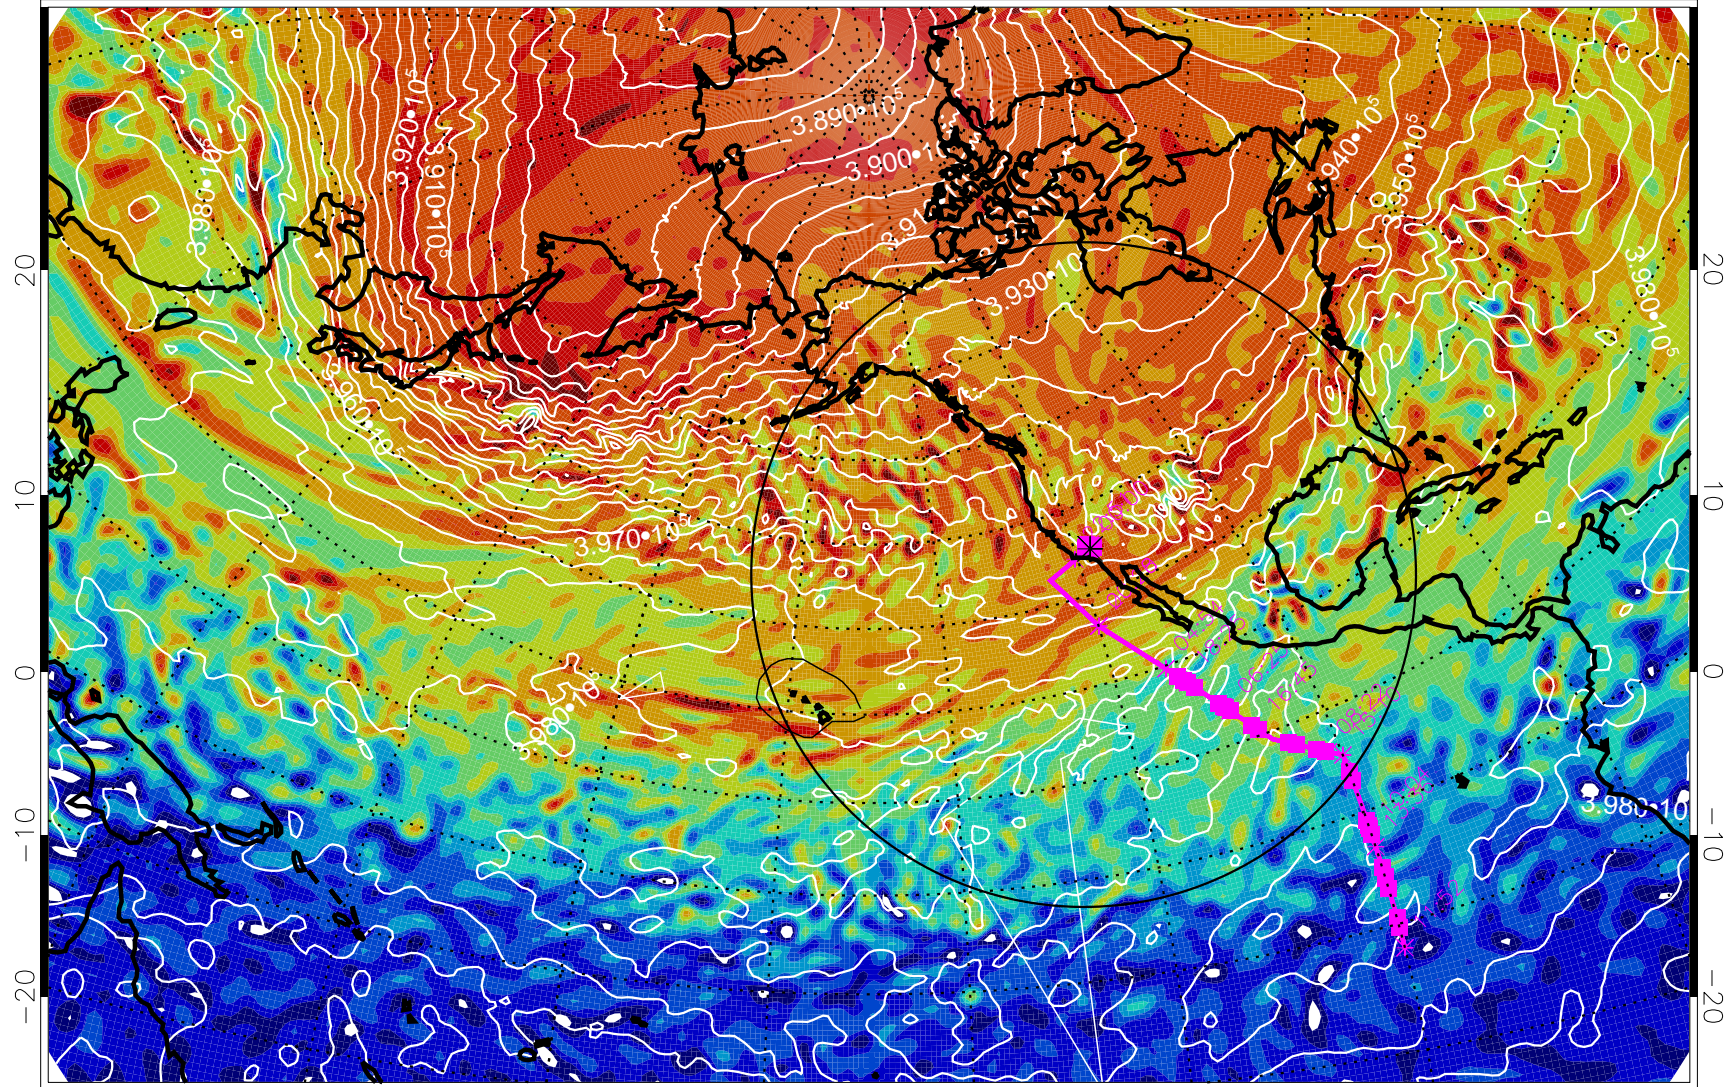

13022306, 90 hour forecast for 460K EPV

460K Montgomery Streamfunction, white

Range ring of 4055 km -- 13 hours GH round trip

13022312, 96 hour forecast for 460K EPV

460K Montgomery Streamfunction, white

Range ring of 4055 km -- 13 hours GH round trip

13022318, 102 hour forecast for 460K EPV

460K Montgomery Streamfunction, white

Range ring of 4055 km -- 13 hours GH round trip

13022400, 108 hour forecast for 460K EPV

460K Montgomery Streamfunction, white

Range ring of 4055 km -- 13 hours GH round trip

13022406, 114 hour forecast for 460K EPV

460K Montgomery Streamfunction, white

Range ring of 4055 km -- 13 hours GH round trip

13022412, 120 hour forecast for 460K EPV

460K Montgomery Streamfunction, white

Range ring of 4055 km -- 13 hours GH round trip