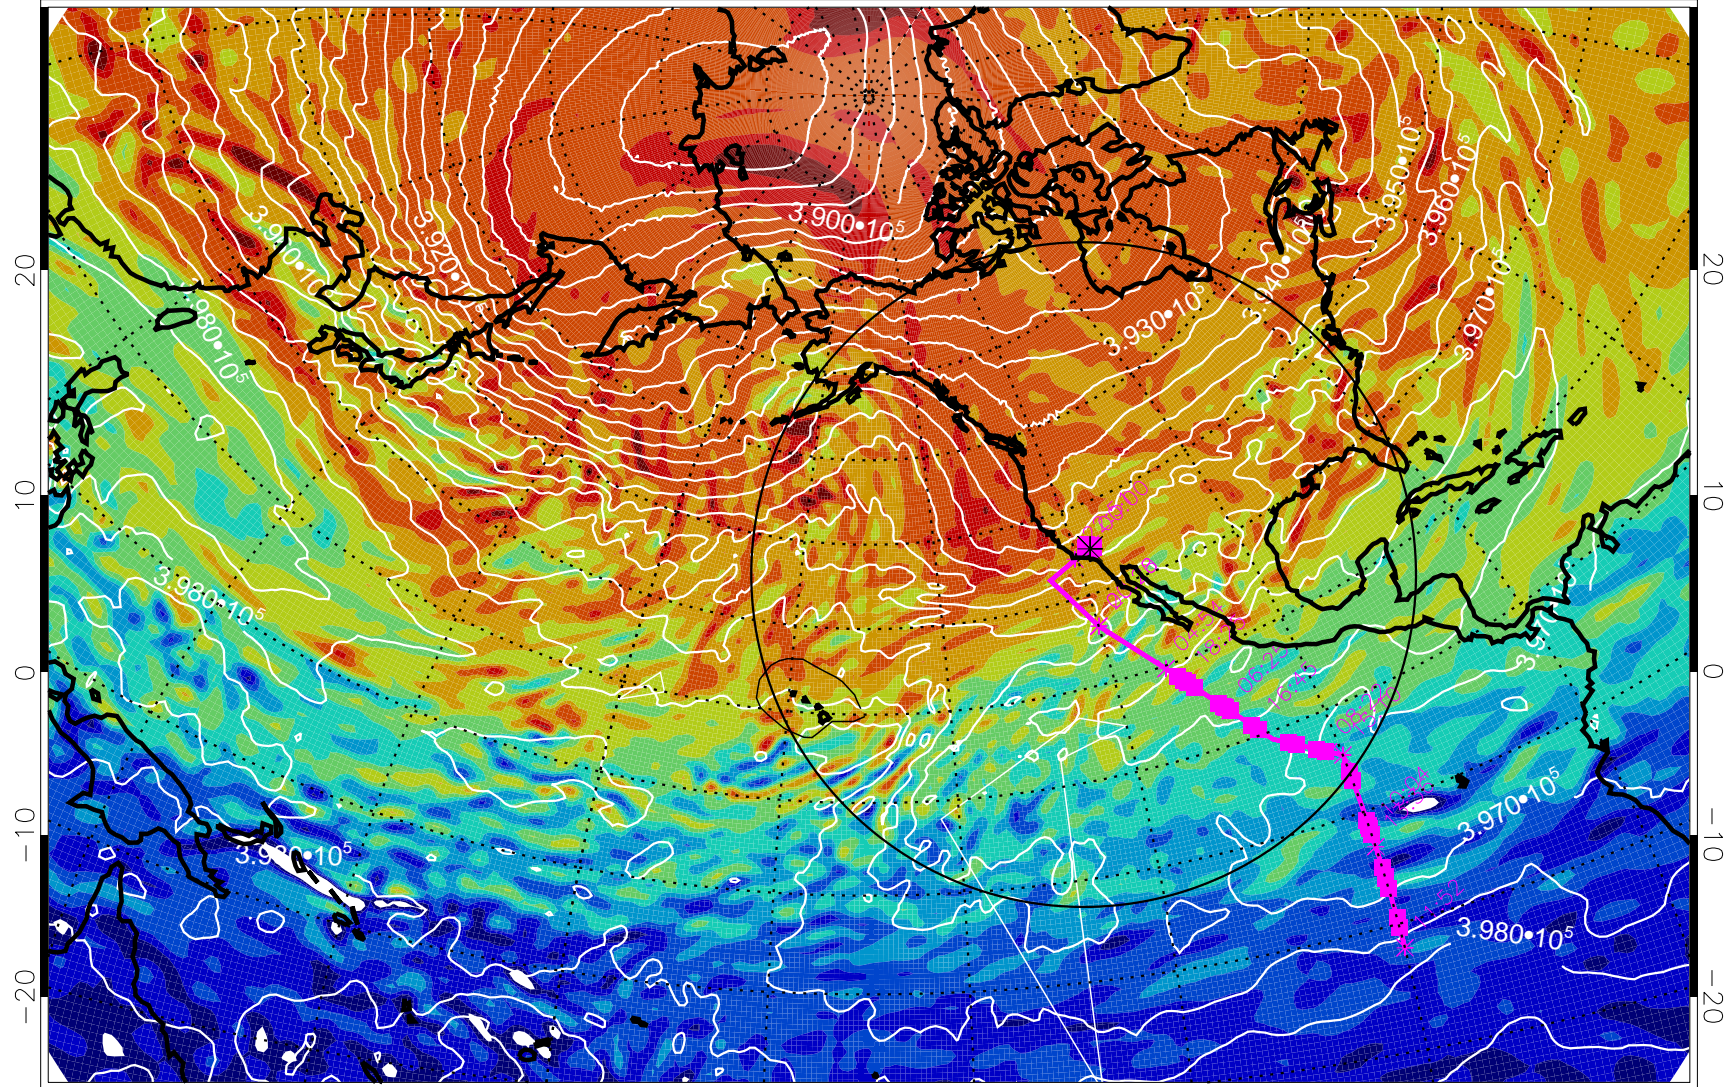

13021918, 6 hour forecast for 460K EPV

460K Montgomery Streamfunction, white

Range ring of 4055 km -- 13 hours GH round trip

13022000, 12 hour forecast for 460K EPV

460K Montgomery Streamfunction, white

Range ring of 4055 km -- 13 hours GH round trip

13022006, 18 hour forecast for 460K EPV

460K Montgomery Streamfunction, white

Range ring of 4055 km -- 13 hours GH round trip

13022012, 24 hour forecast for 460K EPV

460K Montgomery Streamfunction, white

Range ring of 4055 km -- 13 hours GH round trip

13022018, 30 hour forecast for 460K EPV

460K Montgomery Streamfunction, white

Range ring of 4055 km -- 13 hours GH round trip

13022100, 36 hour forecast for 460K EPV

460K Montgomery Streamfunction, white

Range ring of 4055 km -- 13 hours GH round trip

13022106, 42 hour forecast for 460K EPV

460K Montgomery Streamfunction, white

Range ring of 4055 km -- 13 hours GH round trip

13022112, 48 hour forecast for 460K EPV

460K Montgomery Streamfunction, white

Range ring of 4055 km -- 13 hours GH round trip