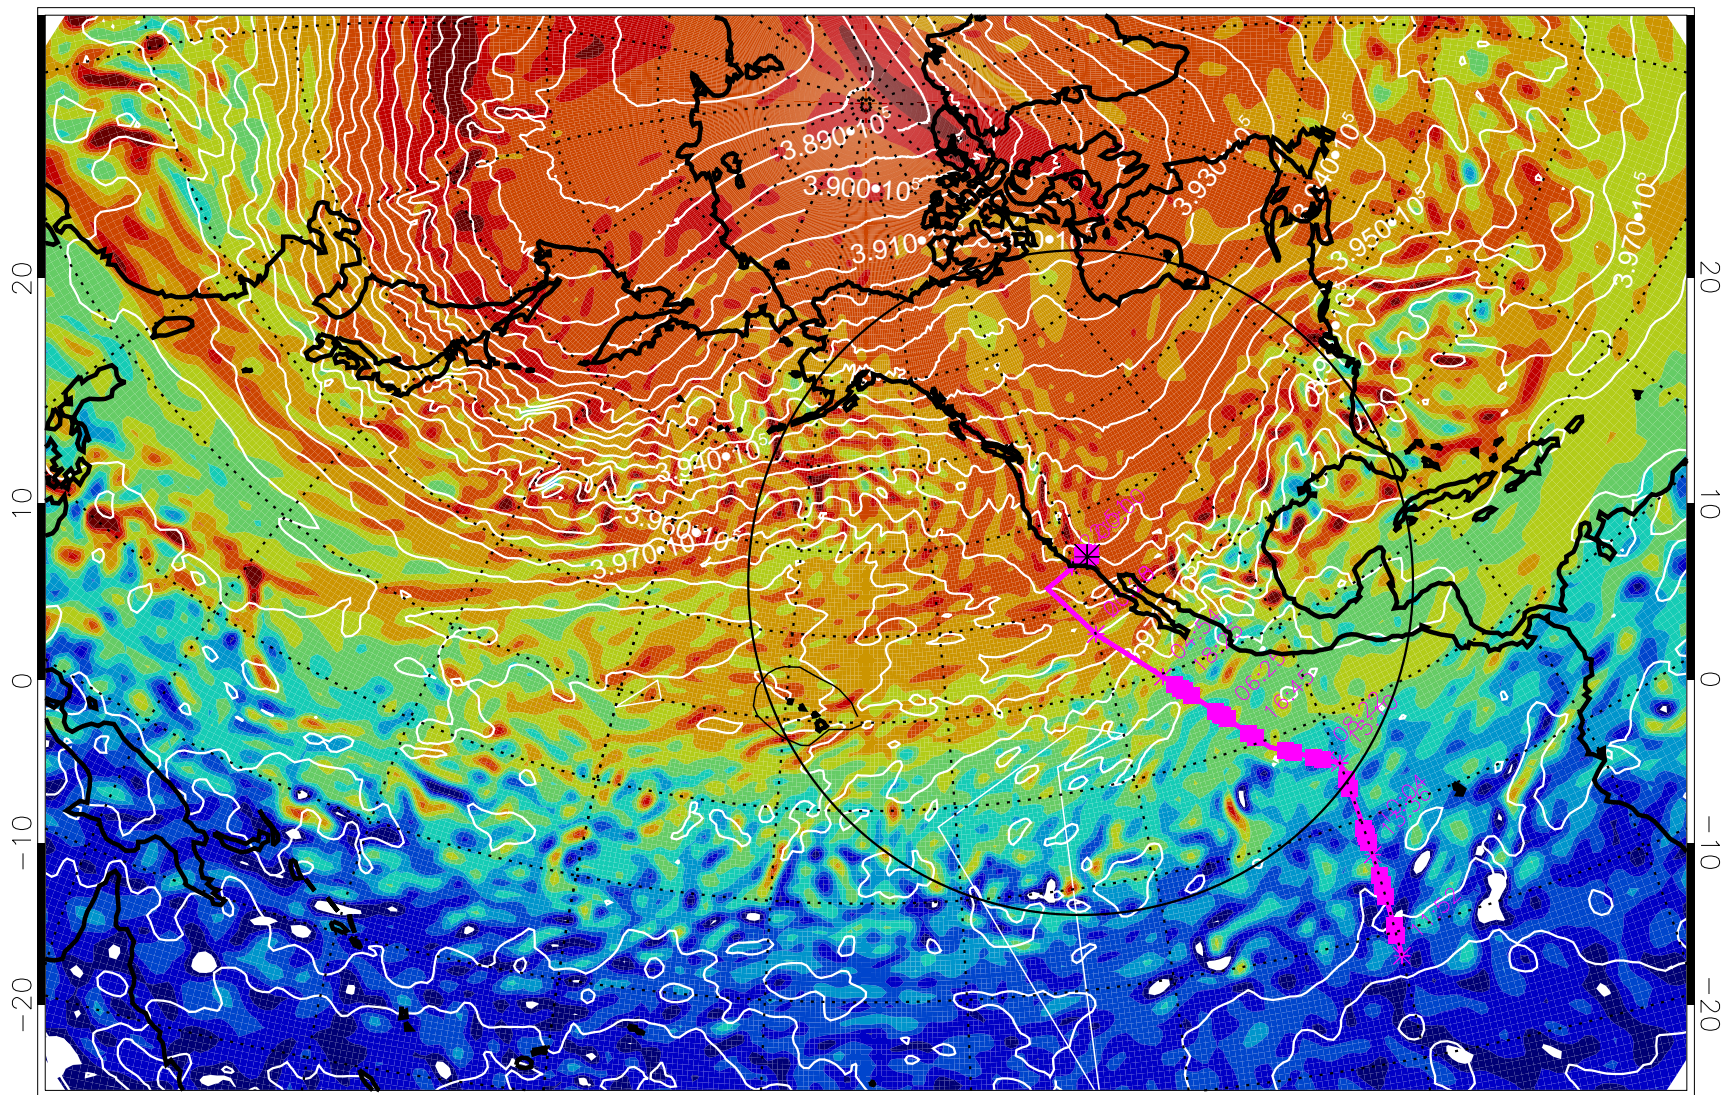

13022206, 66 hour forecast for 460K EPV

460K Montgomery Streamfunction, white

Range ring of 4055 km -- 13 hours GH round trip

13022212, 72 hour forecast for 460K EPV

460K Montgomery Streamfunction, white

Range ring of 4055 km -- 13 hours GH round trip

13022218, 78 hour forecast for 460K EPV

460K Montgomery Streamfunction, white

Range ring of 4055 km -- 13 hours GH round trip

13022300, 84 hour forecast for 460K EPV

460K Montgomery Streamfunction, white

Range ring of 4055 km -- 13 hours GH round trip

13022306, 90 hour forecast for 460K EPV

460K Montgomery Streamfunction, white

Range ring of 4055 km -- 13 hours GH round trip

13022312, 96 hour forecast for 460K EPV

460K Montgomery Streamfunction, white

Range ring of 4055 km -- 13 hours GH round trip

13022318, 102 hour forecast for 460K EPV

460K Montgomery Streamfunction, white

Range ring of 4055 km -- 13 hours GH round trip

13022400, 108 hour forecast for 460K EPV

460K Montgomery Streamfunction, white