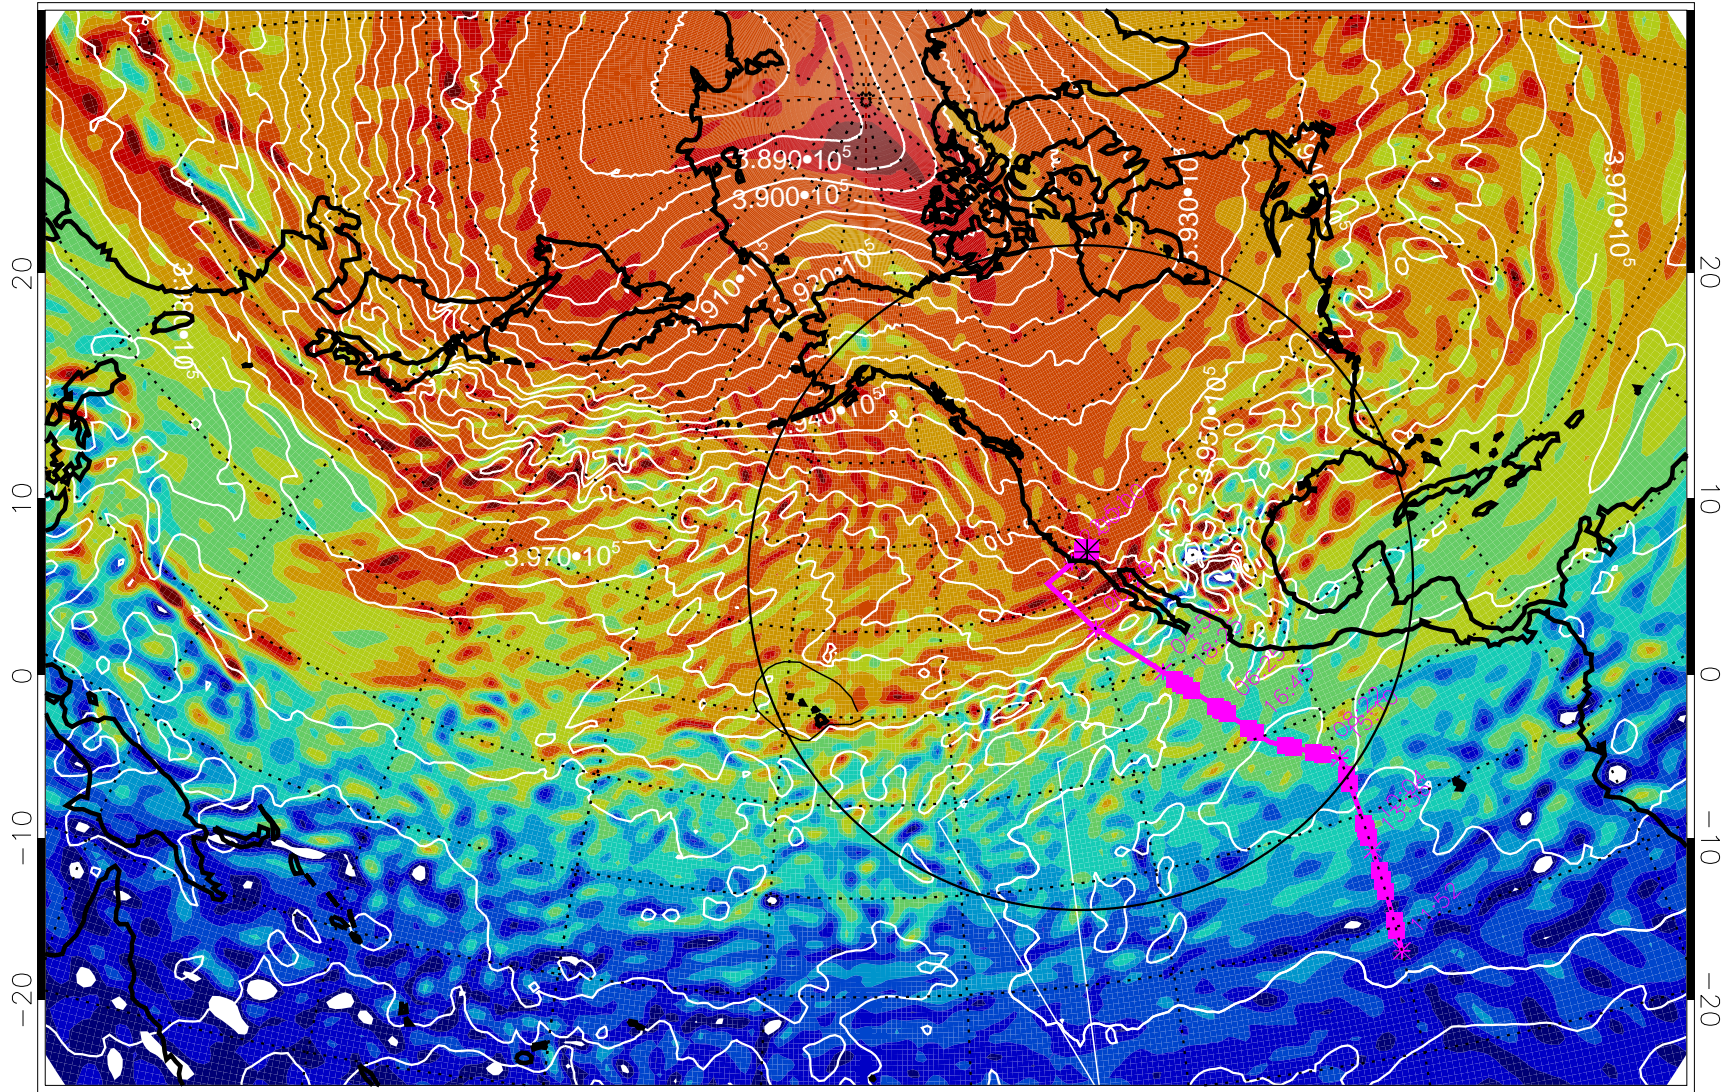

13022006, 18 hour forecast for 460K EPV

460K Montgomery Streamfunction, white

Range ring of 4055 km -- 13 hours GH round trip

13022012, 24 hour forecast for 460K EPV

460K Montgomery Streamfunction, white

Range ring of 4055 km -- 13 hours GH round trip

13022018, 30 hour forecast for 460K EPV

460K Montgomery Streamfunction, white

Range ring of 4055 km -- 13 hours GH round trip

13022100, 36 hour forecast for 460K EPV

460K Montgomery Streamfunction, white

Range ring of 4055 km -- 13 hours GH round trip

13022106, 42 hour forecast for 460K EPV

460K Montgomery Streamfunction, white

Range ring of 4055 km -- 13 hours GH round trip

13022112, 48 hour forecast for 460K EPV

460K Montgomery Streamfunction, white

Range ring of 4055 km -- 13 hours GH round trip

13022118, 54 hour forecast for 460K EPV

460K Montgomery Streamfunction, white

Range ring of 4055 km -- 13 hours GH round trip

13022200, 60 hour forecast for 460K EPV

460K Montgomery Streamfunction, white

Range ring of 4055 km -- 13 hours GH round trip