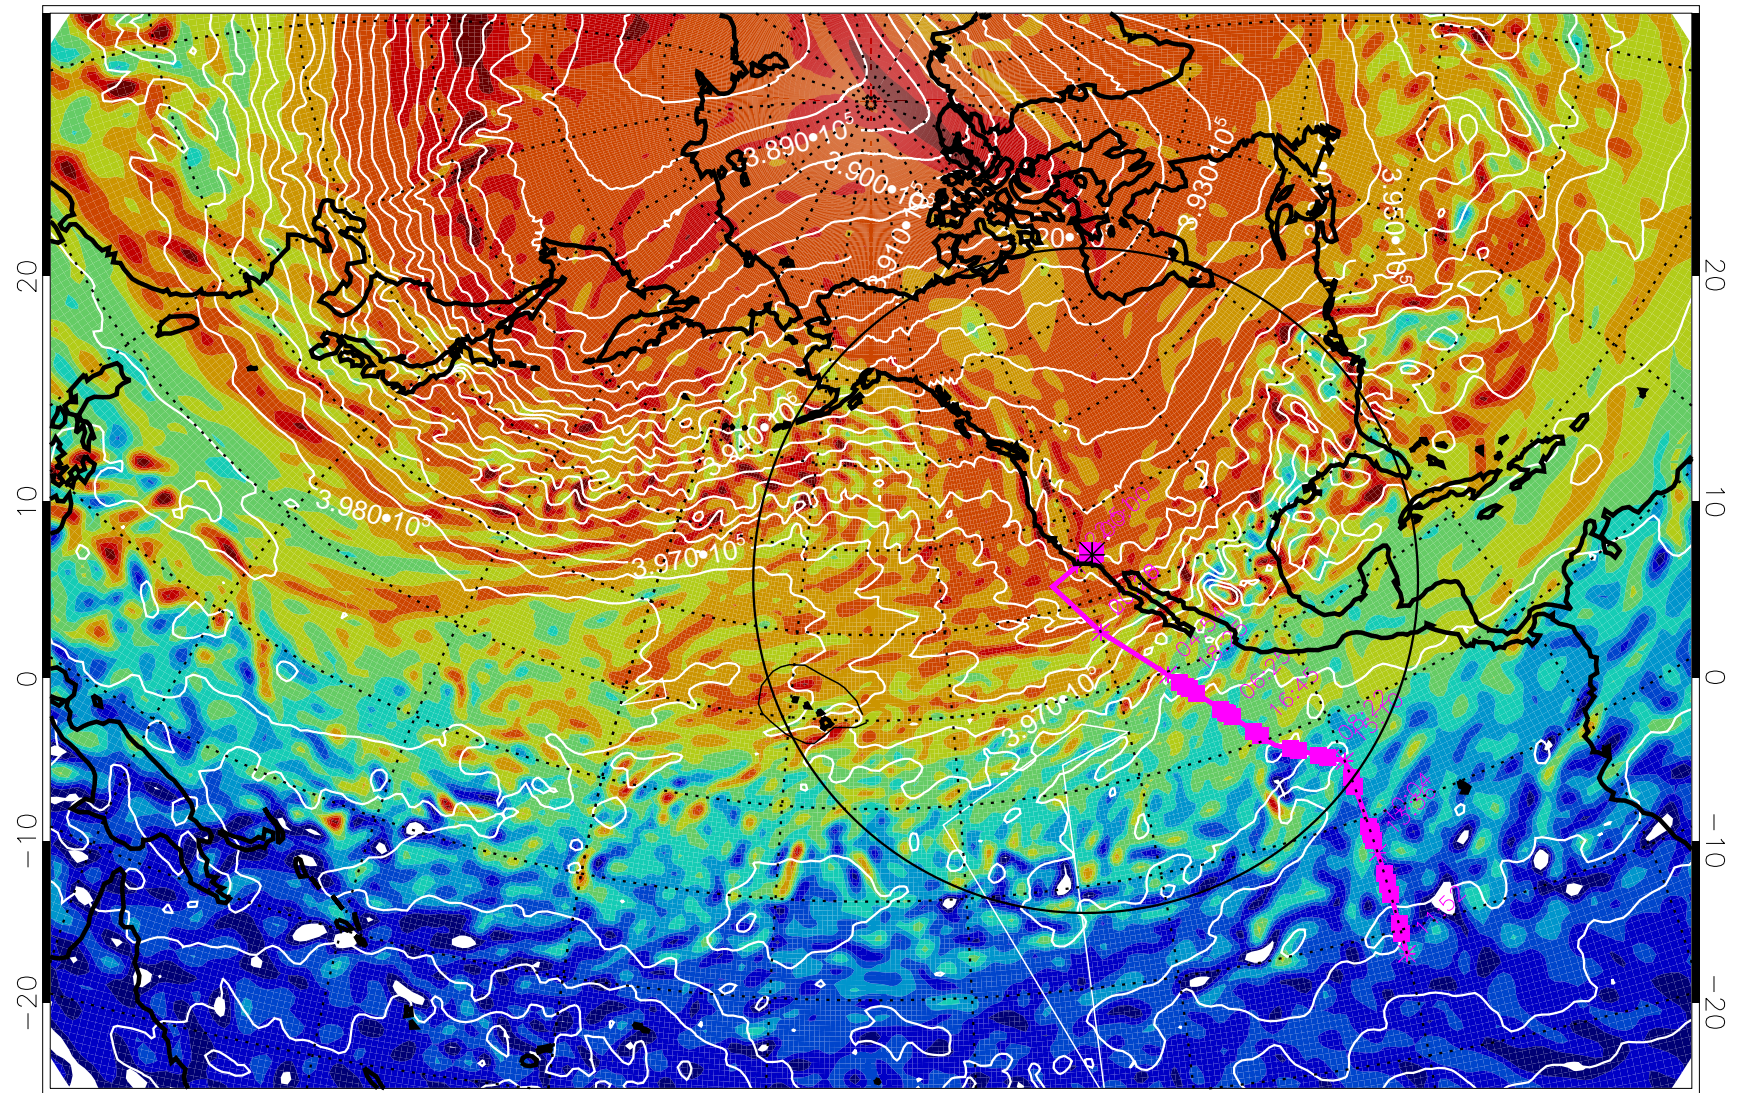

13022118, 54 hour forecast for 460K EPV

460K Montgomery Streamfunction, white

Range ring of 4055 km -- 13 hours GH round trip

13022200, 60 hour forecast for 460K EPV

460K Montgomery Streamfunction, white

Range ring of 4055 km -- 13 hours GH round trip

13022206, 66 hour forecast for 460K EPV

460K Montgomery Streamfunction, white

Range ring of 4055 km -- 13 hours GH round trip

13022212, 72 hour forecast for 460K EPV

460K Montgomery Streamfunction, white

Range ring of 4055 km -- 13 hours GH round trip

13022218, 78 hour forecast for 460K EPV

460K Montgomery Streamfunction, white

Range ring of 4055 km -- 13 hours GH round trip

13022300, 84 hour forecast for 460K EPV

460K Montgomery Streamfunction, white

Range ring of 4055 km -- 13 hours GH round trip

13022306, 90 hour forecast for 460K EPV

460K Montgomery Streamfunction, white

Range ring of 4055 km -- 13 hours GH round trip

13022312, 96 hour forecast for 460K EPV

460K Montgomery Streamfunction, white

Range ring of 4055 km -- 13 hours GH round trip