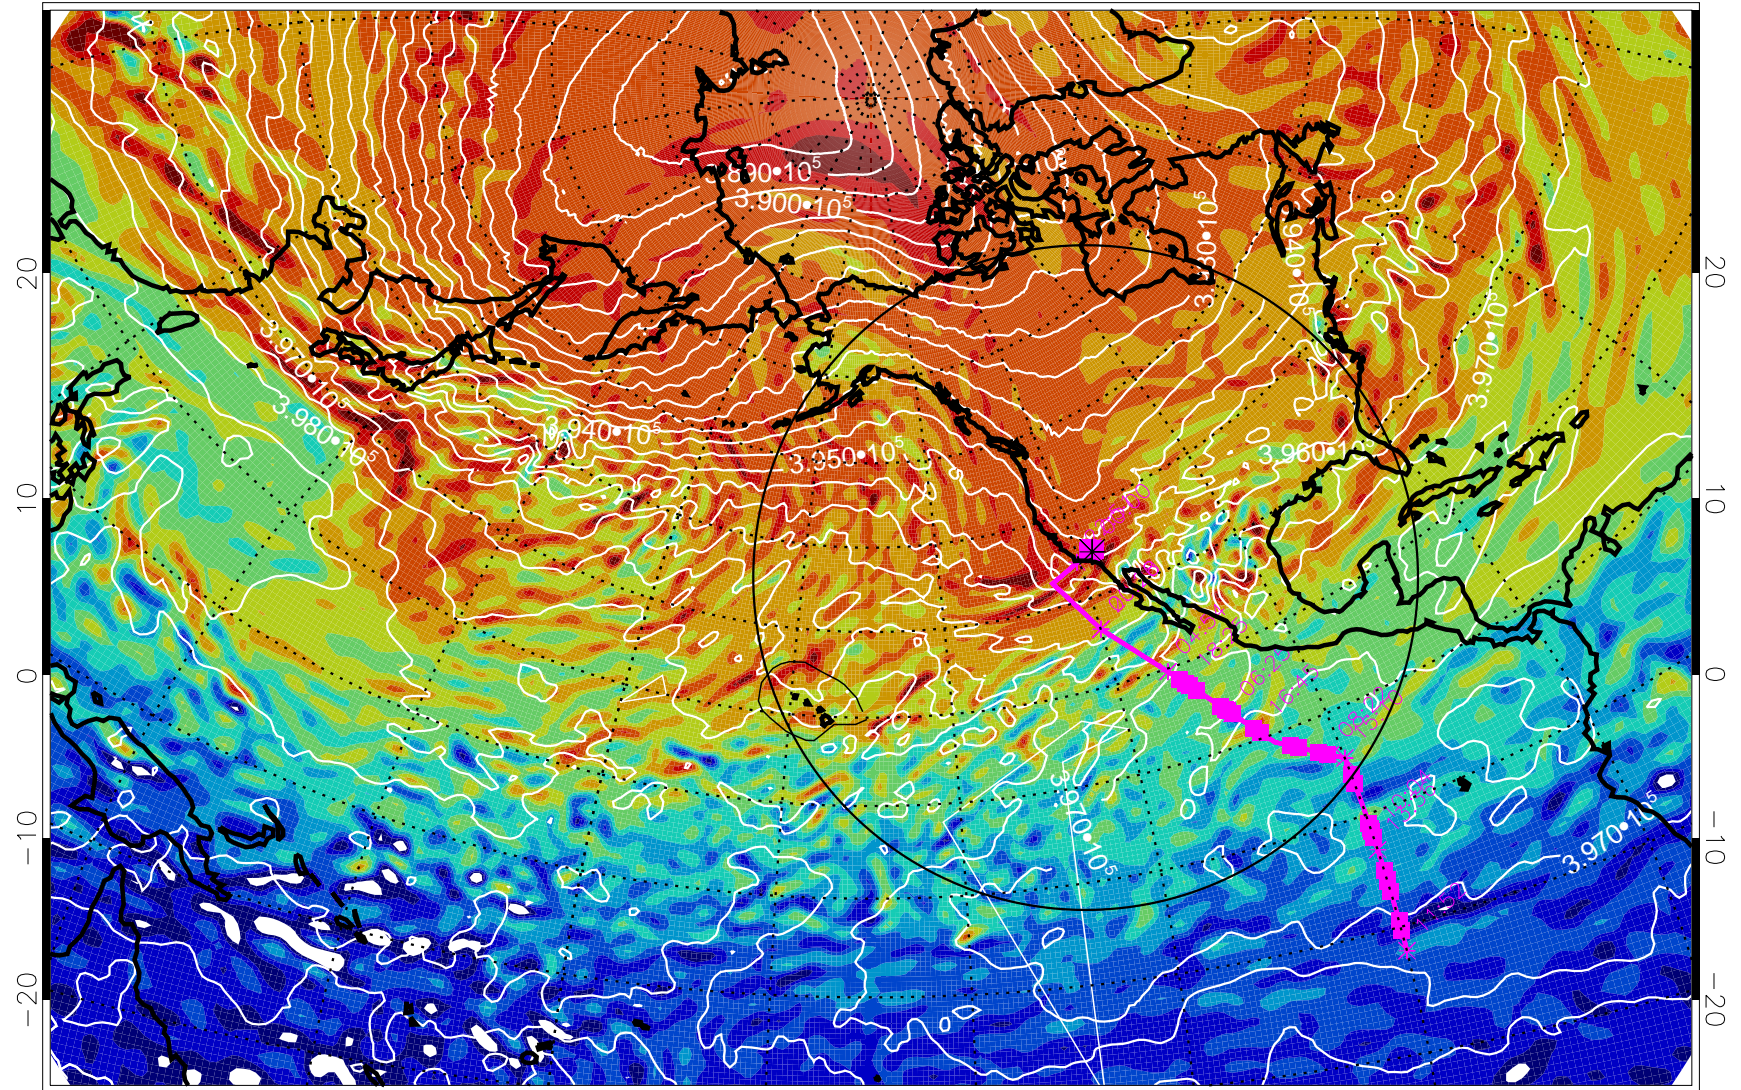

13021918, 6 hour forecast for 460K EPV

460K Montgomery Streamfunction, white

Range ring of 4055 km -- 13 hours GH round trip

13022000, 12 hour forecast for 460K EPV

460K Montgomery Streamfunction, white

Range ring of 4055 km -- 13 hours GH round trip

13022006, 18 hour forecast for 460K EPV

460K Montgomery Streamfunction, white

Range ring of 4055 km -- 13 hours GH round trip

13022012, 24 hour forecast for 460K EPV

460K Montgomery Streamfunction, white

Range ring of 4055 km -- 13 hours GH round trip

13022018, 30 hour forecast for 460K EPV

460K Montgomery Streamfunction, white

Range ring of 4055 km -- 13 hours GH round trip

13022100, 36 hour forecast for 460K EPV

460K Montgomery Streamfunction, white

Range ring of 4055 km -- 13 hours GH round trip

13022106, 42 hour forecast for 460K EPV

460K Montgomery Streamfunction, white

Range ring of 4055 km -- 13 hours GH round trip

13022112, 48 hour forecast for 460K EPV

460K Montgomery Streamfunction, white

Range ring of 4055 km -- 13 hours GH round trip