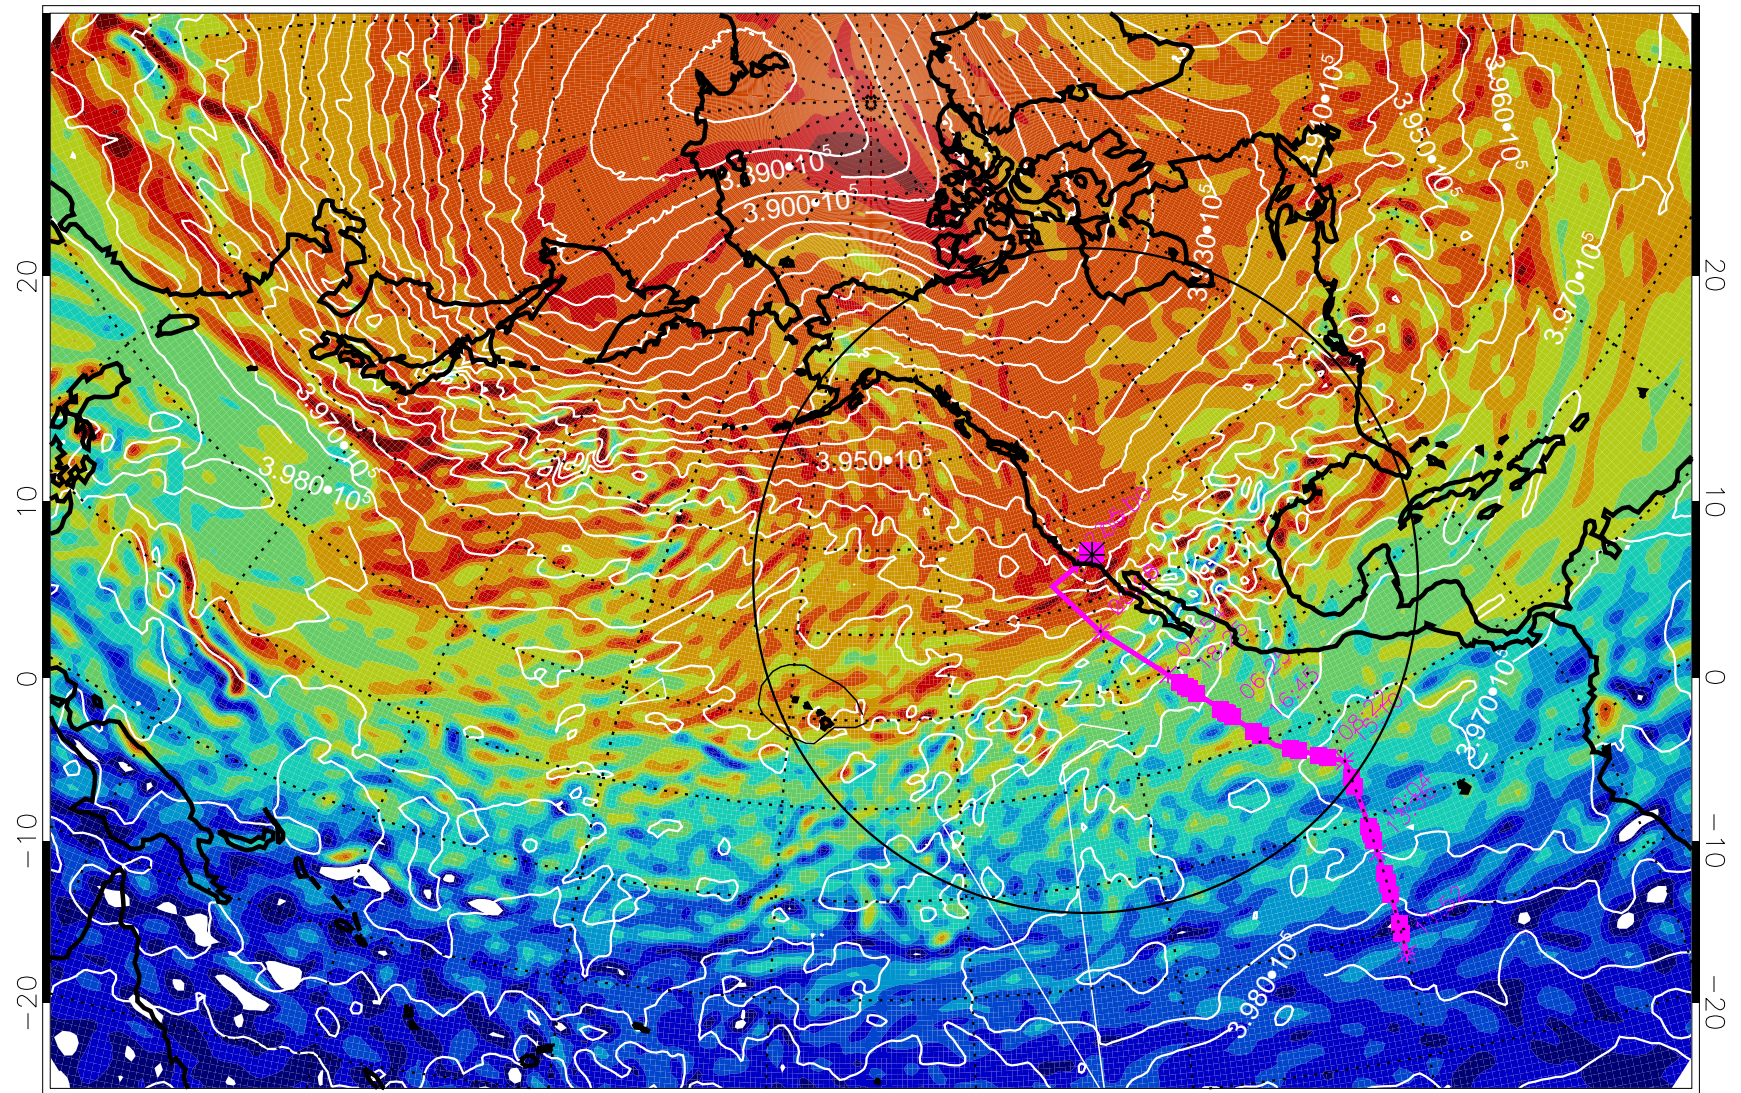

13021918, 6 hour forecast for 460K EPV

460K Montgomery Streamfunction, white

Range ring of 4055 km -- 13 hours GH round trip

13022000, 12 hour forecast for 460K EPV

460K Montgomery Streamfunction, white

Range ring of 4055 km -- 13 hours GH round trip

13022006, 18 hour forecast for 460K EPV

460K Montgomery Streamfunction, white

Range ring of 4055 km -- 13 hours GH round trip

13022012, 24 hour forecast for 460K EPV

460K Montgomery Streamfunction, white

Range ring of 4055 km -- 13 hours GH round trip

13022018, 30 hour forecast for 460K EPV

460K Montgomery Streamfunction, white

Range ring of 4055 km -- 13 hours GH round trip

13022100, 36 hour forecast for 460K EPV

460K Montgomery Streamfunction, white

Range ring of 4055 km -- 13 hours GH round trip

13022106, 42 hour forecast for 460K EPV

460K Montgomery Streamfunction, white

Range ring of 4055 km -- 13 hours GH round trip

13022112, 48 hour forecast for 460K EPV

460K Montgomery Streamfunction, white

Range ring of 4055 km -- 13 hours GH round trip