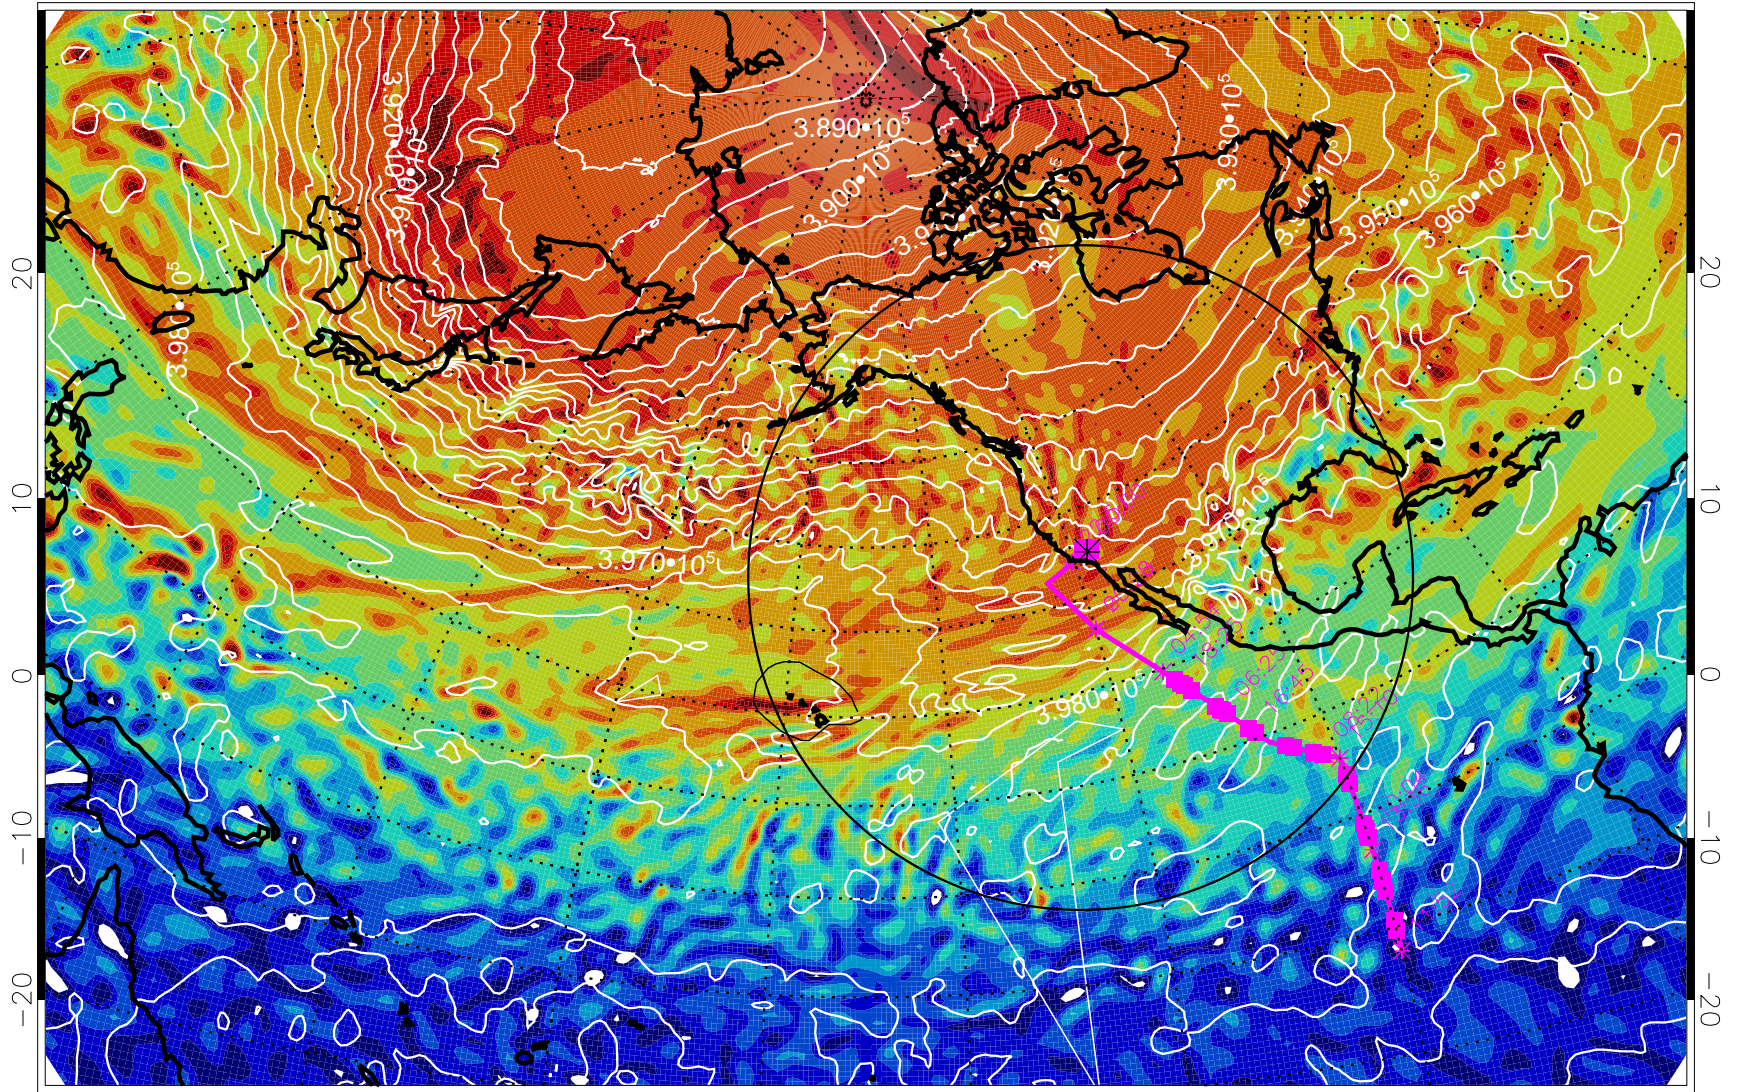

13022206, 66 hour forecast for 460K EPV

460K Montgomery Streamfunction, white

Range ring of 4055 km -- 13 hours GH round trip

13022212, 72 hour forecast for 460K EPV

460K Montgomery Streamfunction, white

Range ring of 4055 km -- 13 hours GH round trip

13022218, 78 hour forecast for 460K EPV

460K Montgomery Streamfunction, white

Range ring of 4055 km -- 13 hours GH round trip

13022300, 84 hour forecast for 460K EPV

460K Montgomery Streamfunction, white

Range ring of 4055 km -- 13 hours GH round trip

13022306, 90 hour forecast for 460K EPV

460K Montgomery Streamfunction, white

Range ring of 4055 km -- 13 hours GH round trip

13022312, 96 hour forecast for 460K EPV

460K Montgomery Streamfunction, white

Range ring of 4055 km -- 13 hours GH round trip

13022318, 102 hour forecast for 460K EPV

460K Montgomery Streamfunction, white

Range ring of 4055 km -- 13 hours GH round trip

13022400, 108 hour forecast for 460K EPV

460K Montgomery Streamfunction, white