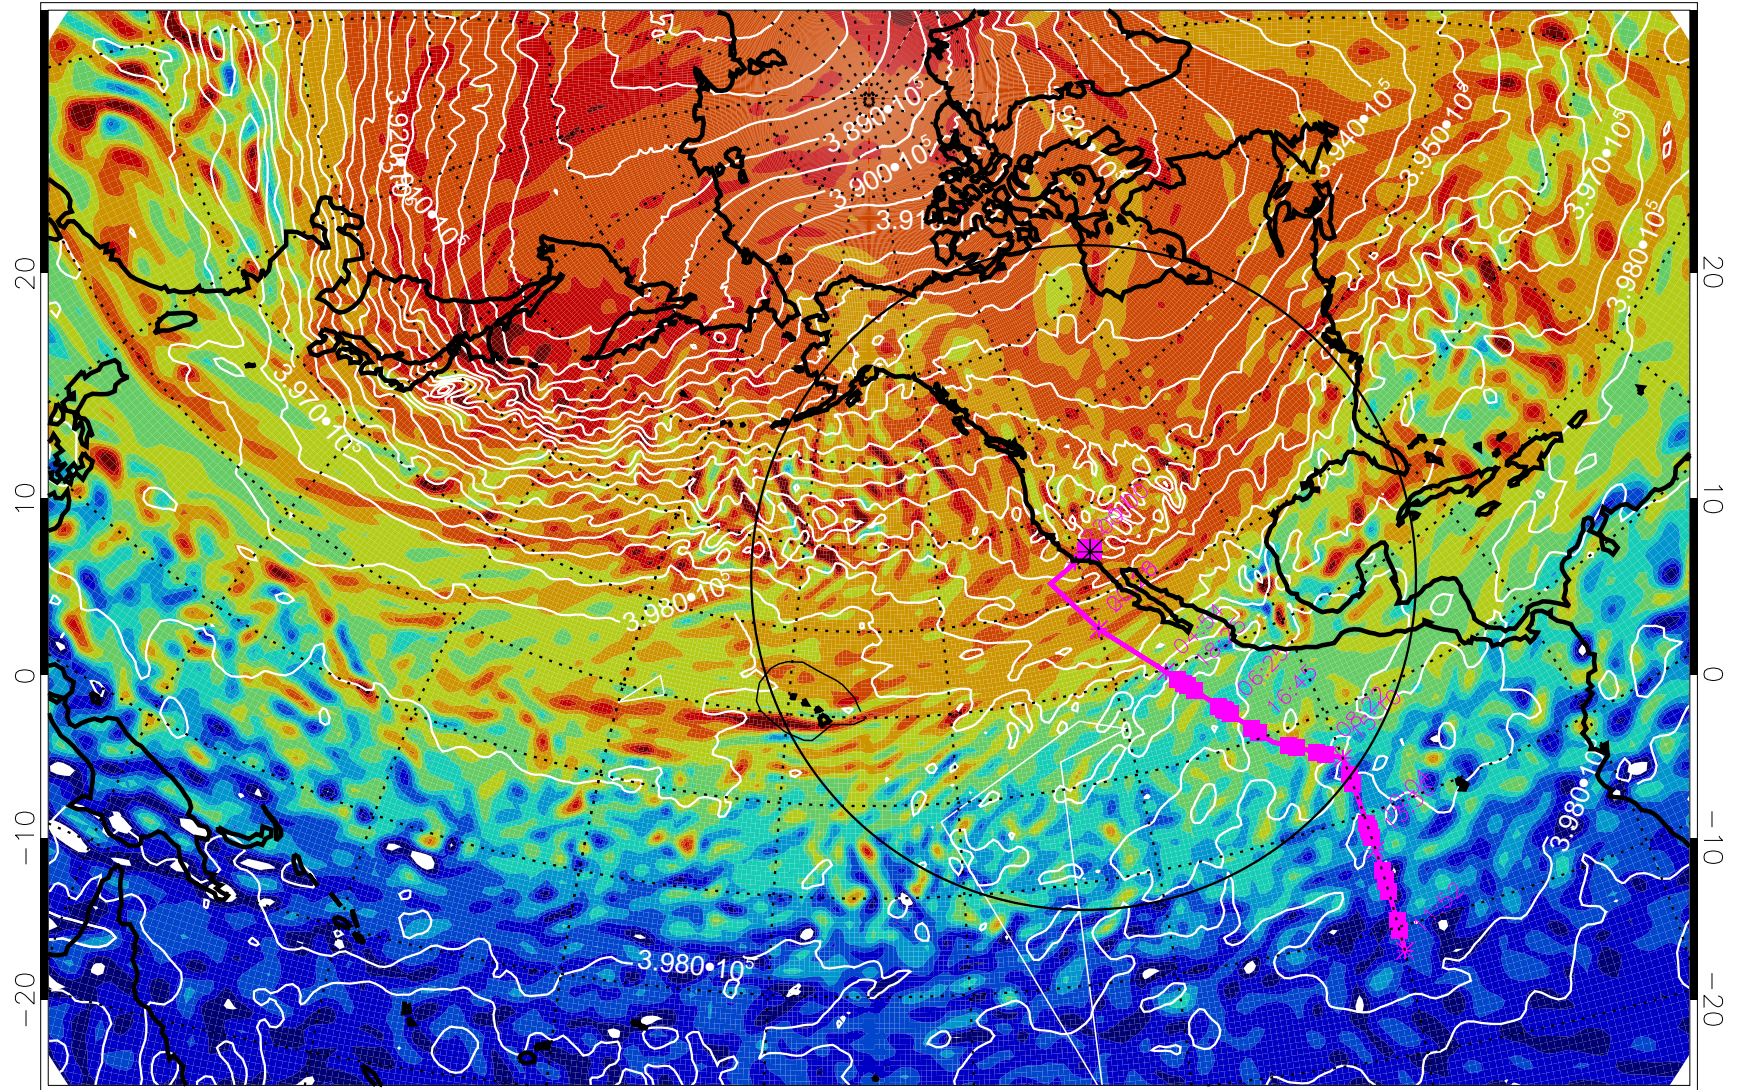

13022306, 90 hour forecast for 460K EPV

460K Montgomery Streamfunction, white

Range ring of 4055 km -- 13 hours GH round trip

13022312, 96 hour forecast for 460K EPV

460K Montgomery Streamfunction, white

Range ring of 4055 km -- 13 hours GH round trip

13022318, 102 hour forecast for 460K EPV

460K Montgomery Streamfunction, white

Range ring of 4055 km -- 13 hours GH round trip

13022400, 108 hour forecast for 460K EPV

460K Montgomery Streamfunction, white

Range ring of 4055 km -- 13 hours GH round trip

13022406, 114 hour forecast for 460K EPV

460K Montgomery Streamfunction, white

Range ring of 4055 km -- 13 hours GH round trip

13022412, 120 hour forecast for 460K EPV

460K Montgomery Streamfunction, white

Range ring of 4055 km -- 13 hours GH round trip