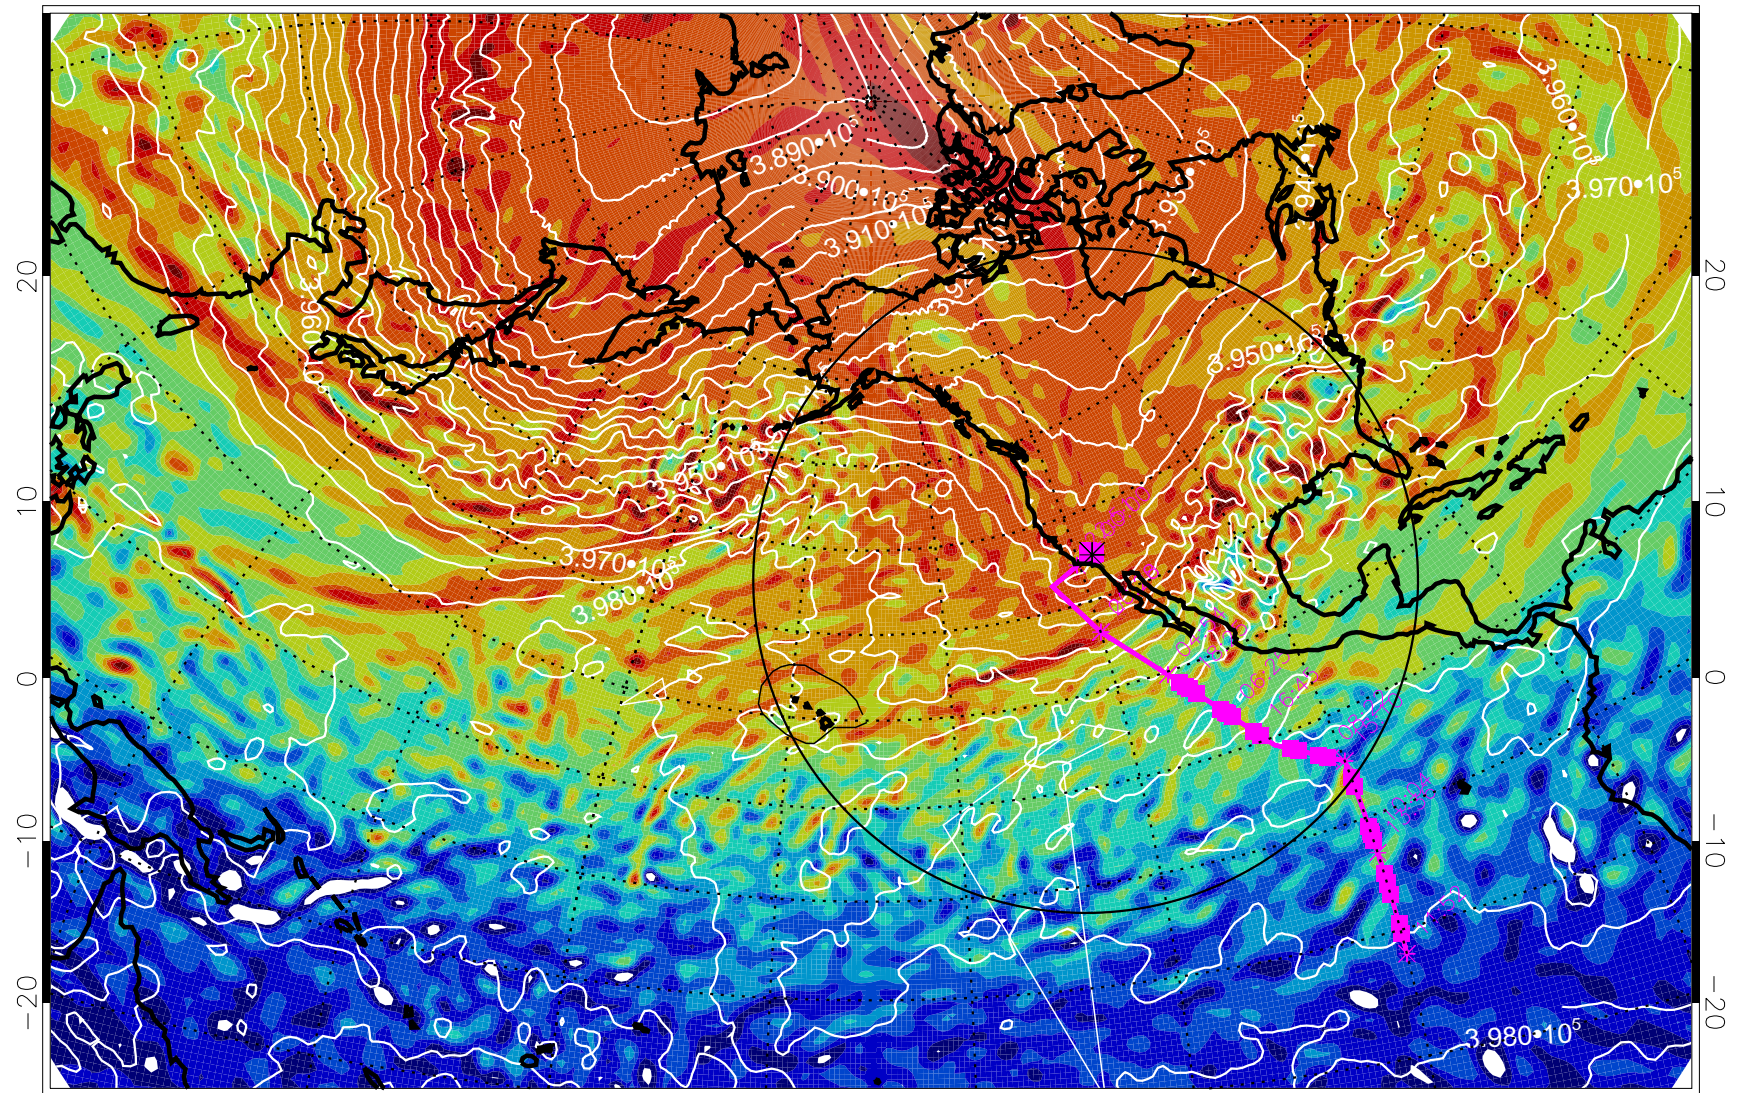

13022106, 42 hour forecast for 460K EPV

460K Montgomery Streamfunction, white

Range ring of 4055 km -- 13 hours GH round trip

13022112, 48 hour forecast for 460K EPV

460K Montgomery Streamfunction, white

Range ring of 4055 km -- 13 hours GH round trip

13022118, 54 hour forecast for 460K EPV

460K Montgomery Streamfunction, white

Range ring of 4055 km -- 13 hours GH round trip

13022200, 60 hour forecast for 460K EPV

460K Montgomery Streamfunction, white

Range ring of 4055 km -- 13 hours GH round trip

13022206, 66 hour forecast for 460K EPV

460K Montgomery Streamfunction, white

Range ring of 4055 km -- 13 hours GH round trip

13022212, 72 hour forecast for 460K EPV

460K Montgomery Streamfunction, white

Range ring of 4055 km -- 13 hours GH round trip

13022218, 78 hour forecast for 460K EPV

460K Montgomery Streamfunction, white

Range ring of 4055 km -- 13 hours GH round trip

13022300, 84 hour forecast for 460K EPV

460K Montgomery Streamfunction, white

Range ring of 4055 km -- 13 hours GH round trip