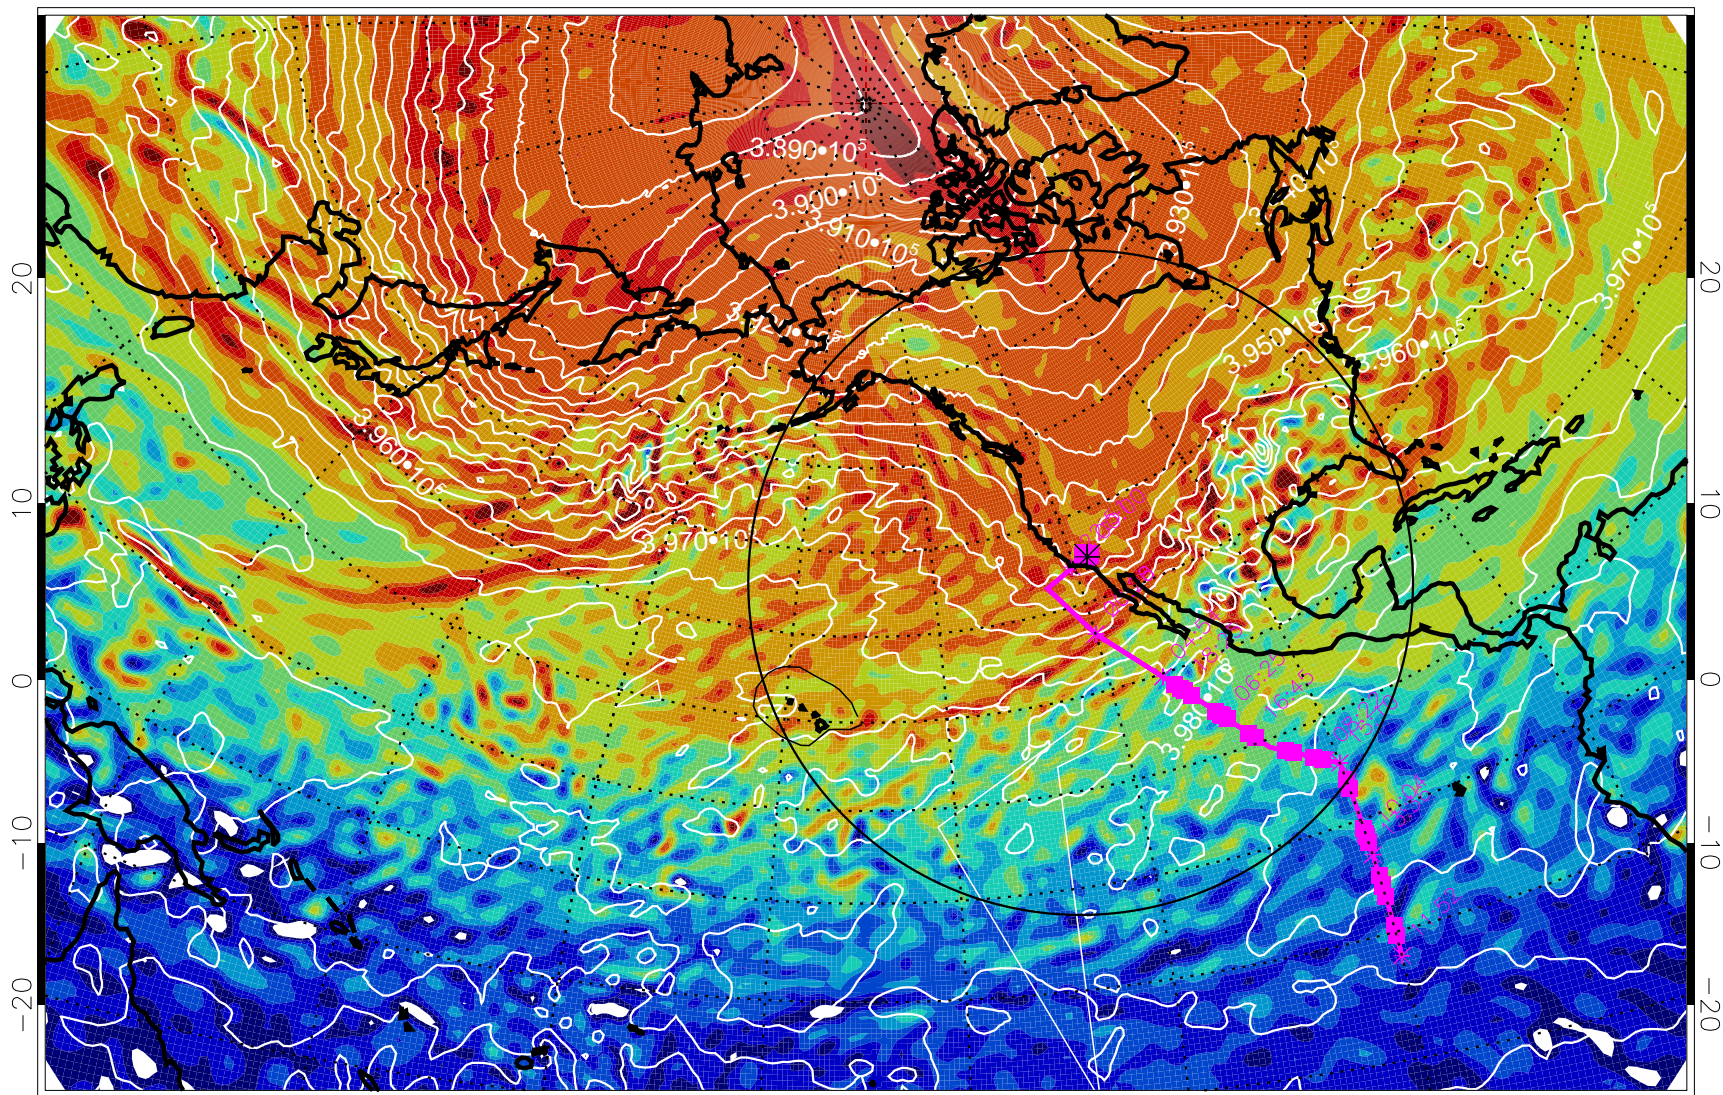

13022018, 30 hour forecast for 460K EPV

460K Montgomery Streamfunction, white

Range ring of 4055 km -- 13 hours GH round trip

13022100, 36 hour forecast for 460K EPV

460K Montgomery Streamfunction, white

Range ring of 4055 km -- 13 hours GH round trip

13022106, 42 hour forecast for 460K EPV

460K Montgomery Streamfunction, white

Range ring of 4055 km -- 13 hours GH round trip

13022112, 48 hour forecast for 460K EPV

460K Montgomery Streamfunction, white

Range ring of 4055 km -- 13 hours GH round trip

13022118, 54 hour forecast for 460K EPV

460K Montgomery Streamfunction, white

Range ring of 4055 km -- 13 hours GH round trip

13022200, 60 hour forecast for 460K EPV

460K Montgomery Streamfunction, white

Range ring of 4055 km -- 13 hours GH round trip

13022206, 66 hour forecast for 460K EPV

460K Montgomery Streamfunction, white

Range ring of 4055 km -- 13 hours GH round trip

13022212, 72 hour forecast for 460K EPV

460K Montgomery Streamfunction, white

Range ring of 4055 km -- 13 hours GH round trip