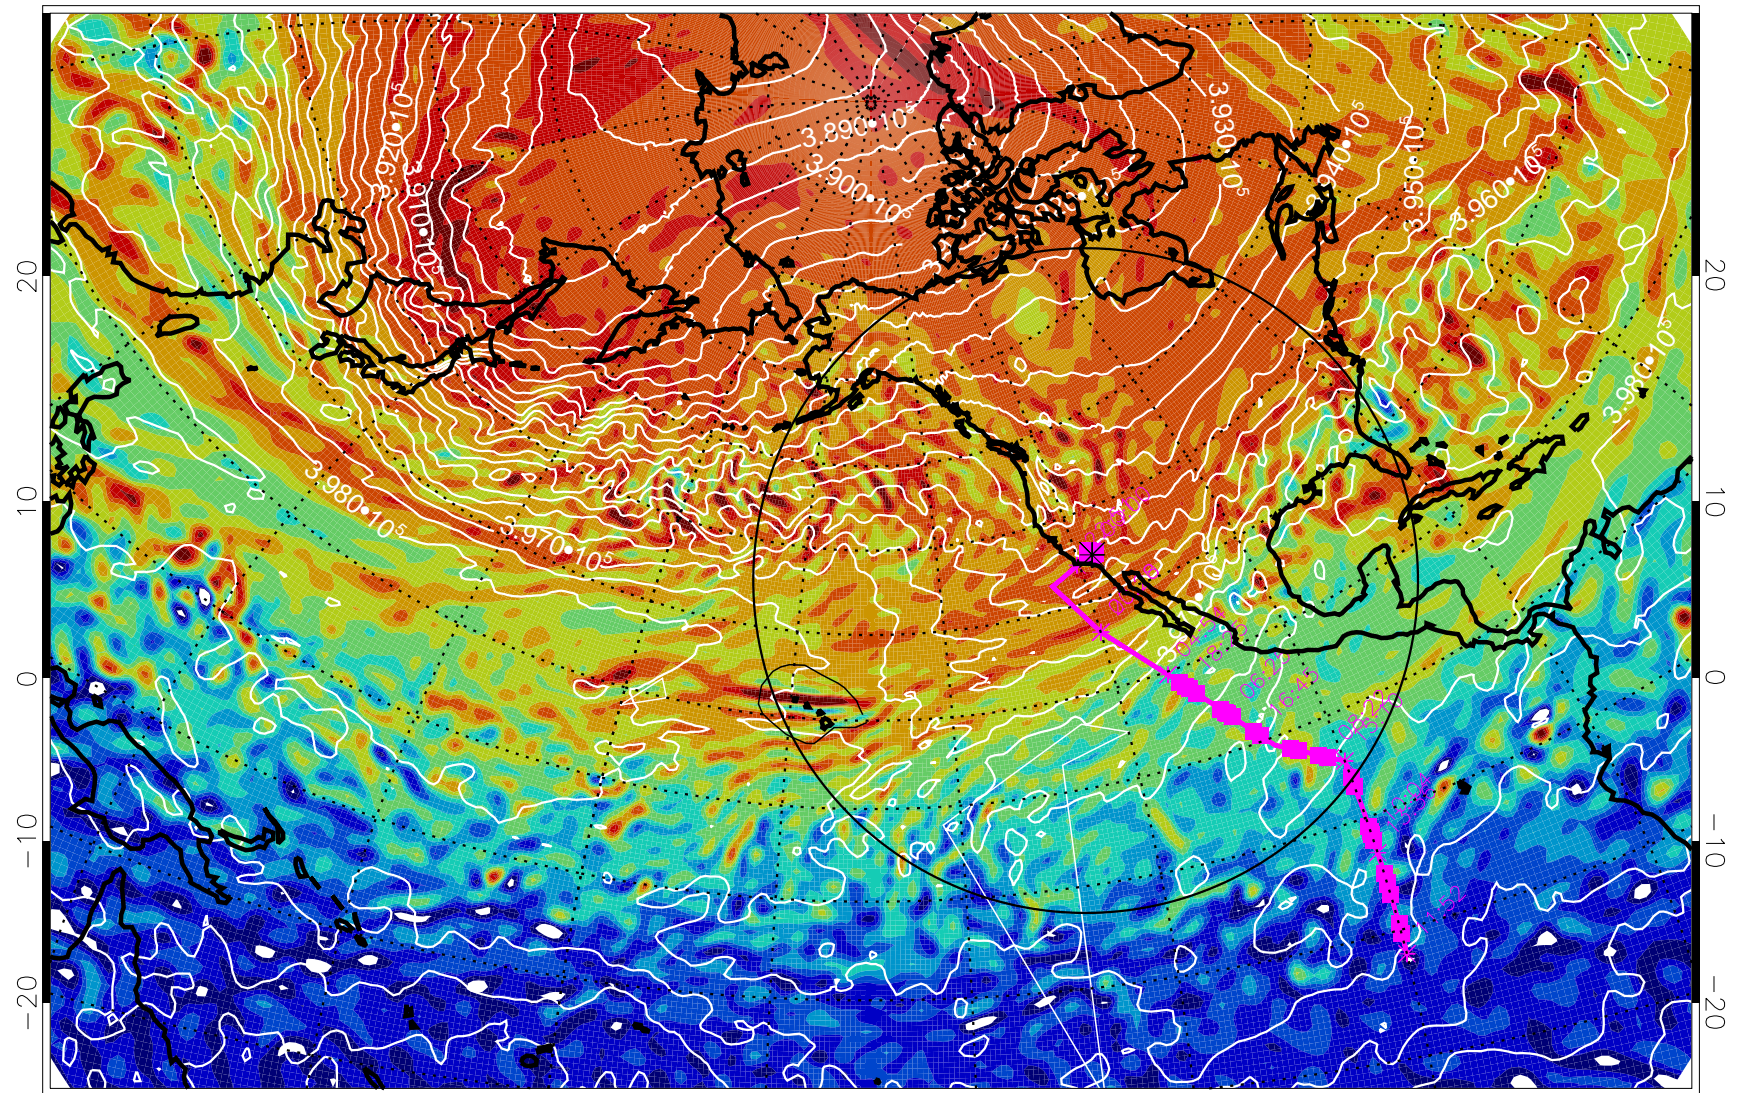

13022218, 78 hour forecast for 460K EPV

460K Montgomery Streamfunction, white

Range ring of 4055 km -- 13 hours GH round trip

13022300, 84 hour forecast for 460K EPV

460K Montgomery Streamfunction, white

Range ring of 4055 km -- 13 hours GH round trip

13022306, 90 hour forecast for 460K EPV

460K Montgomery Streamfunction, white

Range ring of 4055 km -- 13 hours GH round trip

13022312, 96 hour forecast for 460K EPV

460K Montgomery Streamfunction, white

Range ring of 4055 km -- 13 hours GH round trip

13022318, 102 hour forecast for 460K EPV

460K Montgomery Streamfunction, white

Range ring of 4055 km -- 13 hours GH round trip

13022400, 108 hour forecast for 460K EPV

460K Montgomery Streamfunction, white

Range ring of 4055 km -- 13 hours GH round trip

13022406, 114 hour forecast for 460K EPV

460K Montgomery Streamfunction, white

Range ring of 4055 km -- 13 hours GH round trip

13022412, 120 hour forecast for 460K EPV