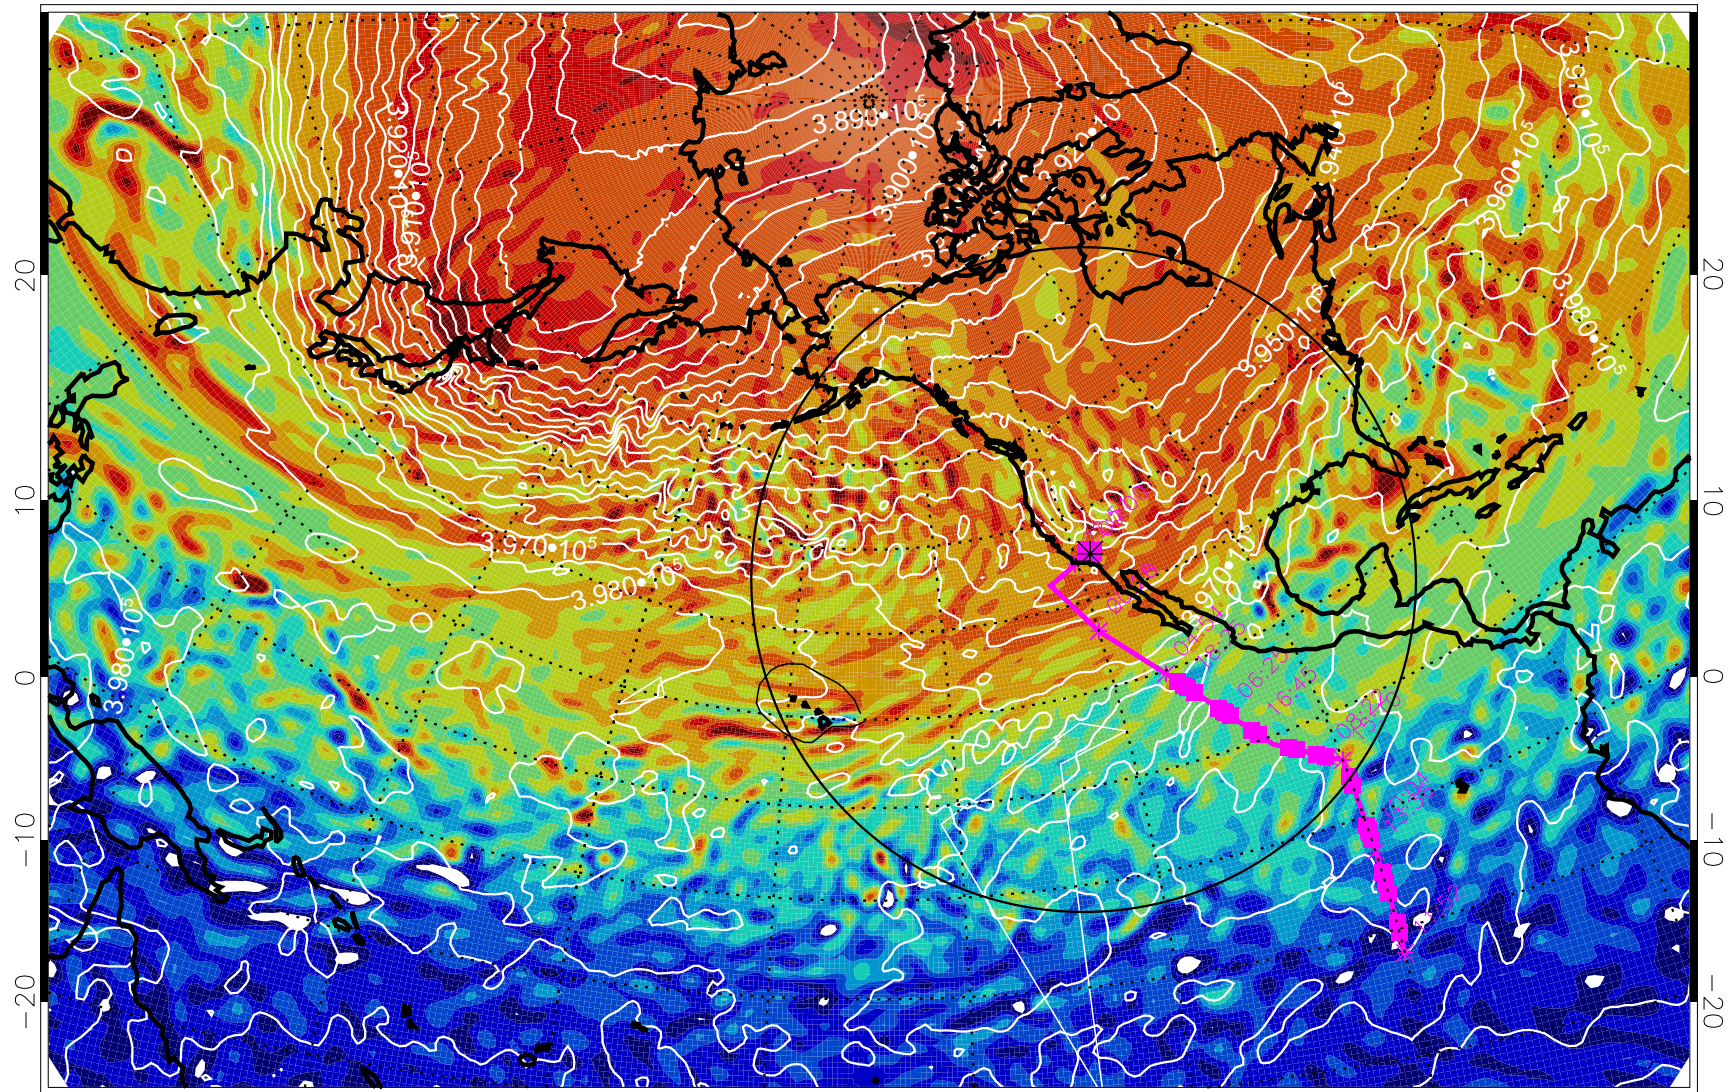

13022306, 90 hour forecast for 460K EPV

460K Montgomery Streamfunction, white

Range ring of 4055 km -- 13 hours GH round trip

13022312, 96 hour forecast for 460K EPV

460K Montgomery Streamfunction, white

Range ring of 4055 km -- 13 hours GH round trip

13022318, 102 hour forecast for 460K EPV

460K Montgomery Streamfunction, white

Range ring of 4055 km -- 13 hours GH round trip

13022400, 108 hour forecast for 460K EPV

460K Montgomery Streamfunction, white

Range ring of 4055 km -- 13 hours GH round trip

13022406, 114 hour forecast for 460K EPV

460K Montgomery Streamfunction, white

Range ring of 4055 km -- 13 hours GH round trip

13022412, 120 hour forecast for 460K EPV

460K Montgomery Streamfunction, white

Range ring of 4055 km -- 13 hours GH round trip