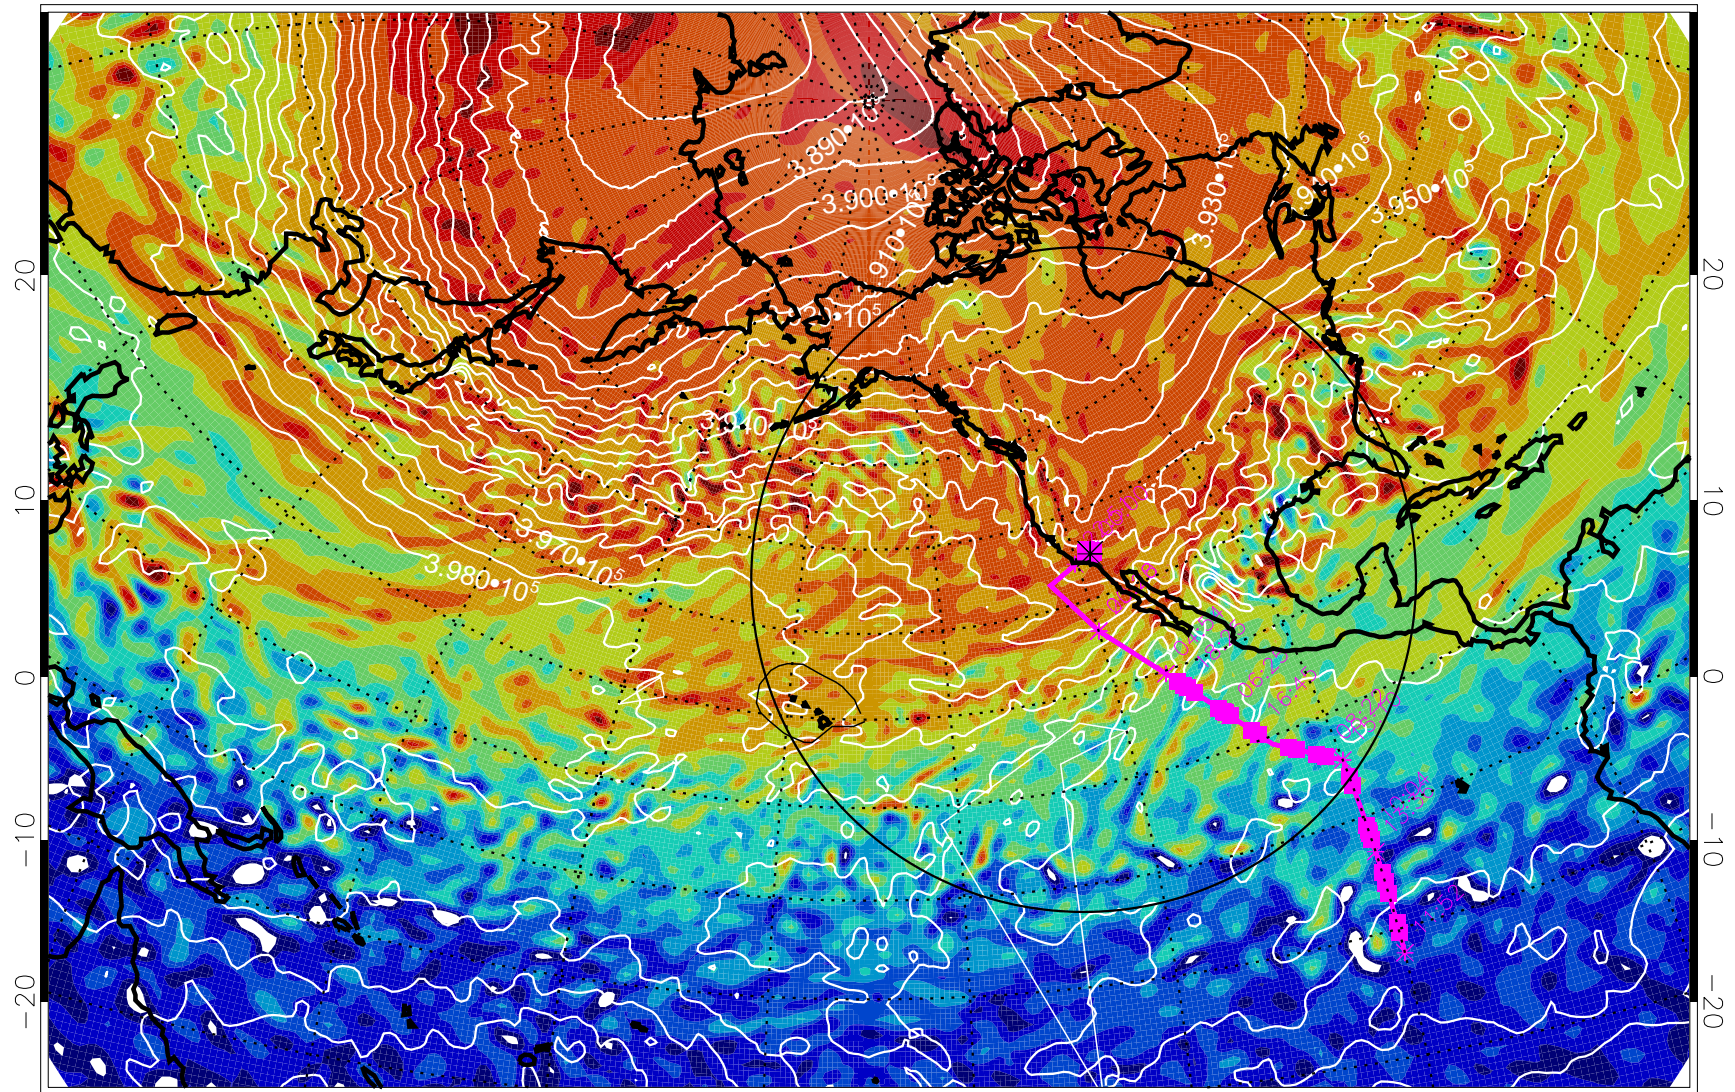

13022118, 66 hour forecast for 460K EPV

460K Montgomery Streamfunction, white

Range ring of 4055 km -- 13 hours GH round trip

13022206, 78 hour forecast for 460K EPV

460K Montgomery Streamfunction, white

Range ring of 4055 km -- 13 hours GH round trip

13022212, 84 hour forecast for 460K EPV

460K Montgomery Streamfunction, white

Range ring of 4055 km -- 13 hours GH round trip

13022218, 90 hour forecast for 460K EPV

460K Montgomery Streamfunction, white

Range ring of 4055 km -- 13 hours GH round trip

13022300, 96 hour forecast for 460K EPV

460K Montgomery Streamfunction, white

Range ring of 4055 km -- 13 hours GH round trip

13022306, 102 hour forecast for 460K EPV

460K Montgomery Streamfunction, white

Range ring of 4055 km -- 13 hours GH round trip

13022312, 108 hour forecast for 460K EPV

460K Montgomery Streamfunction, white

Range ring of 4055 km -- 13 hours GH round trip

13022400, 120 hour forecast for 460K EPV