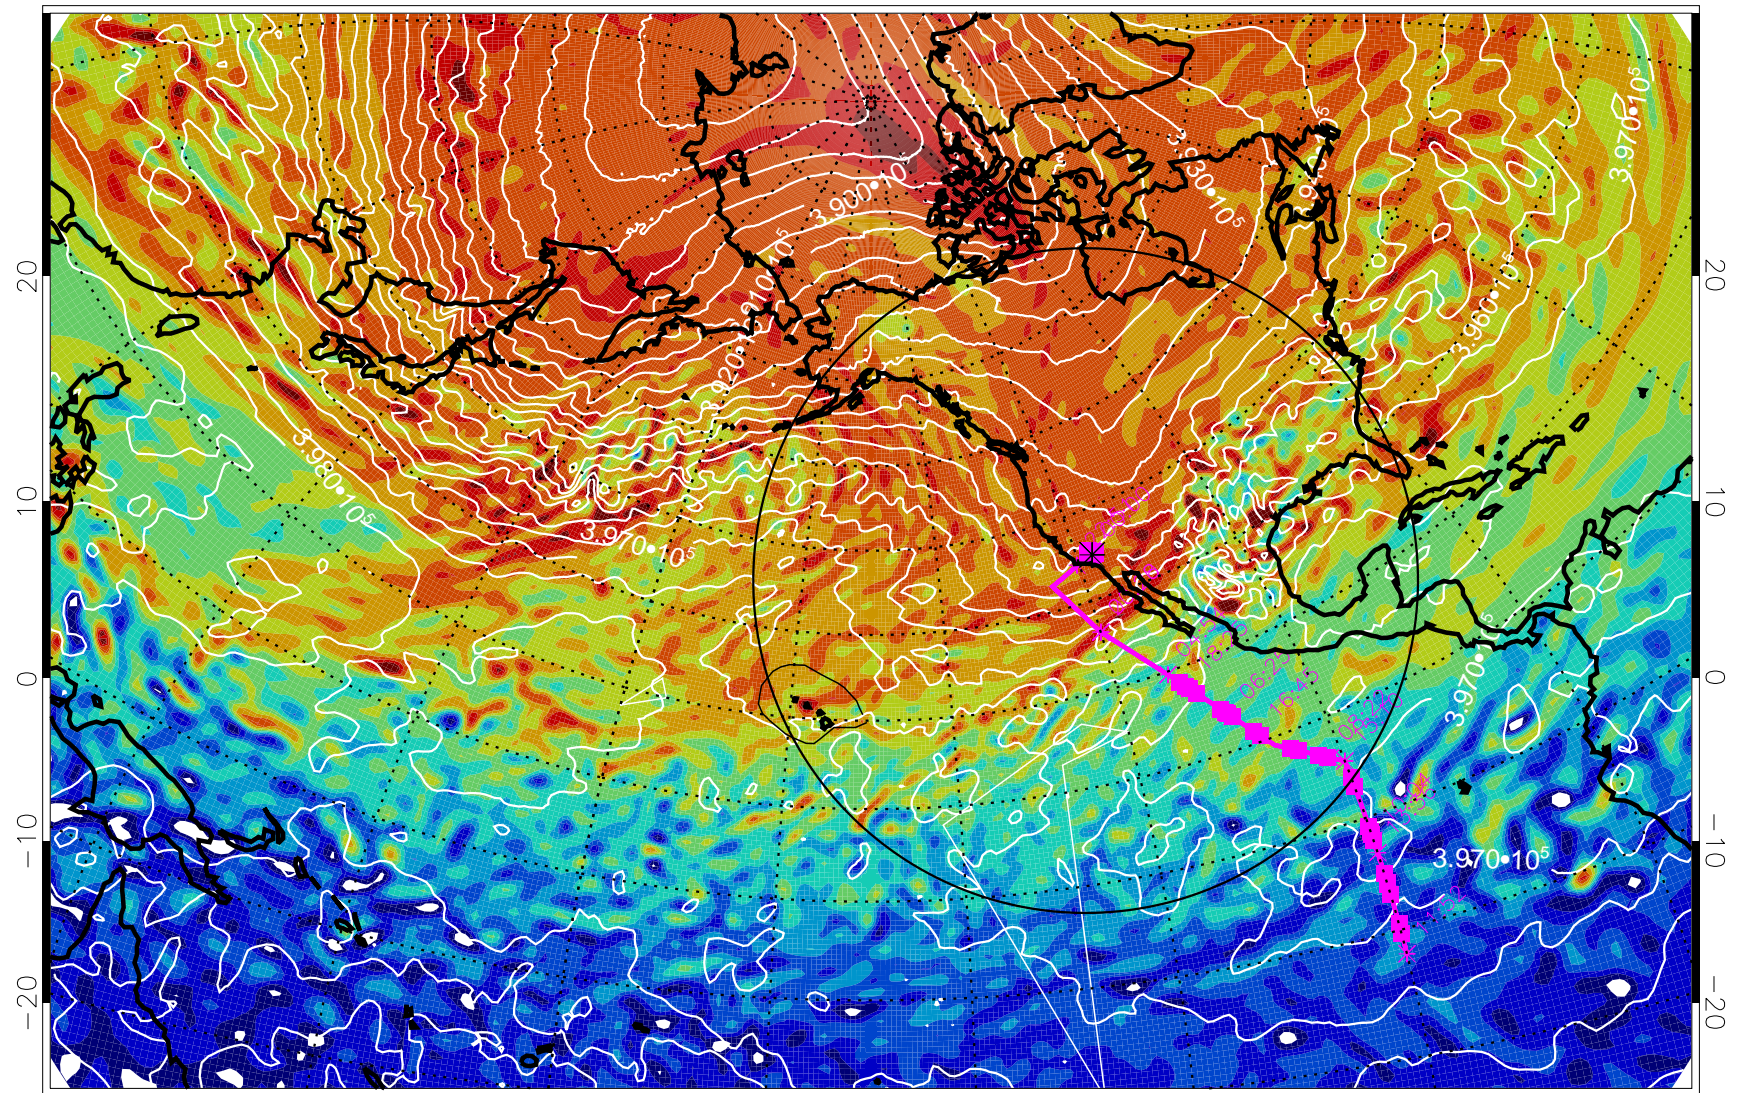

13022106, 54 hour forecast for 460K EPV

460K Montgomery Streamfunction, white

Range ring of 4055 km -- 13 hours GH round trip

13022112, 60 hour forecast for 460K EPV

460K Montgomery Streamfunction, white

Range ring of 4055 km -- 13 hours GH round trip

13022118, 66 hour forecast for 460K EPV

460K Montgomery Streamfunction, white

Range ring of 4055 km -- 13 hours GH round trip

13022206, 78 hour forecast for 460K EPV

460K Montgomery Streamfunction, white

Range ring of 4055 km -- 13 hours GH round trip

13022212, 84 hour forecast for 460K EPV

460K Montgomery Streamfunction, white

Range ring of 4055 km -- 13 hours GH round trip

13022218, 90 hour forecast for 460K EPV

460K Montgomery Streamfunction, white

Range ring of 4055 km -- 13 hours GH round trip

13022300, 96 hour forecast for 460K EPV

460K Montgomery Streamfunction, white

Range ring of 4055 km -- 13 hours GH round trip

13022306, 102 hour forecast for 460K EPV

460K Montgomery Streamfunction, white