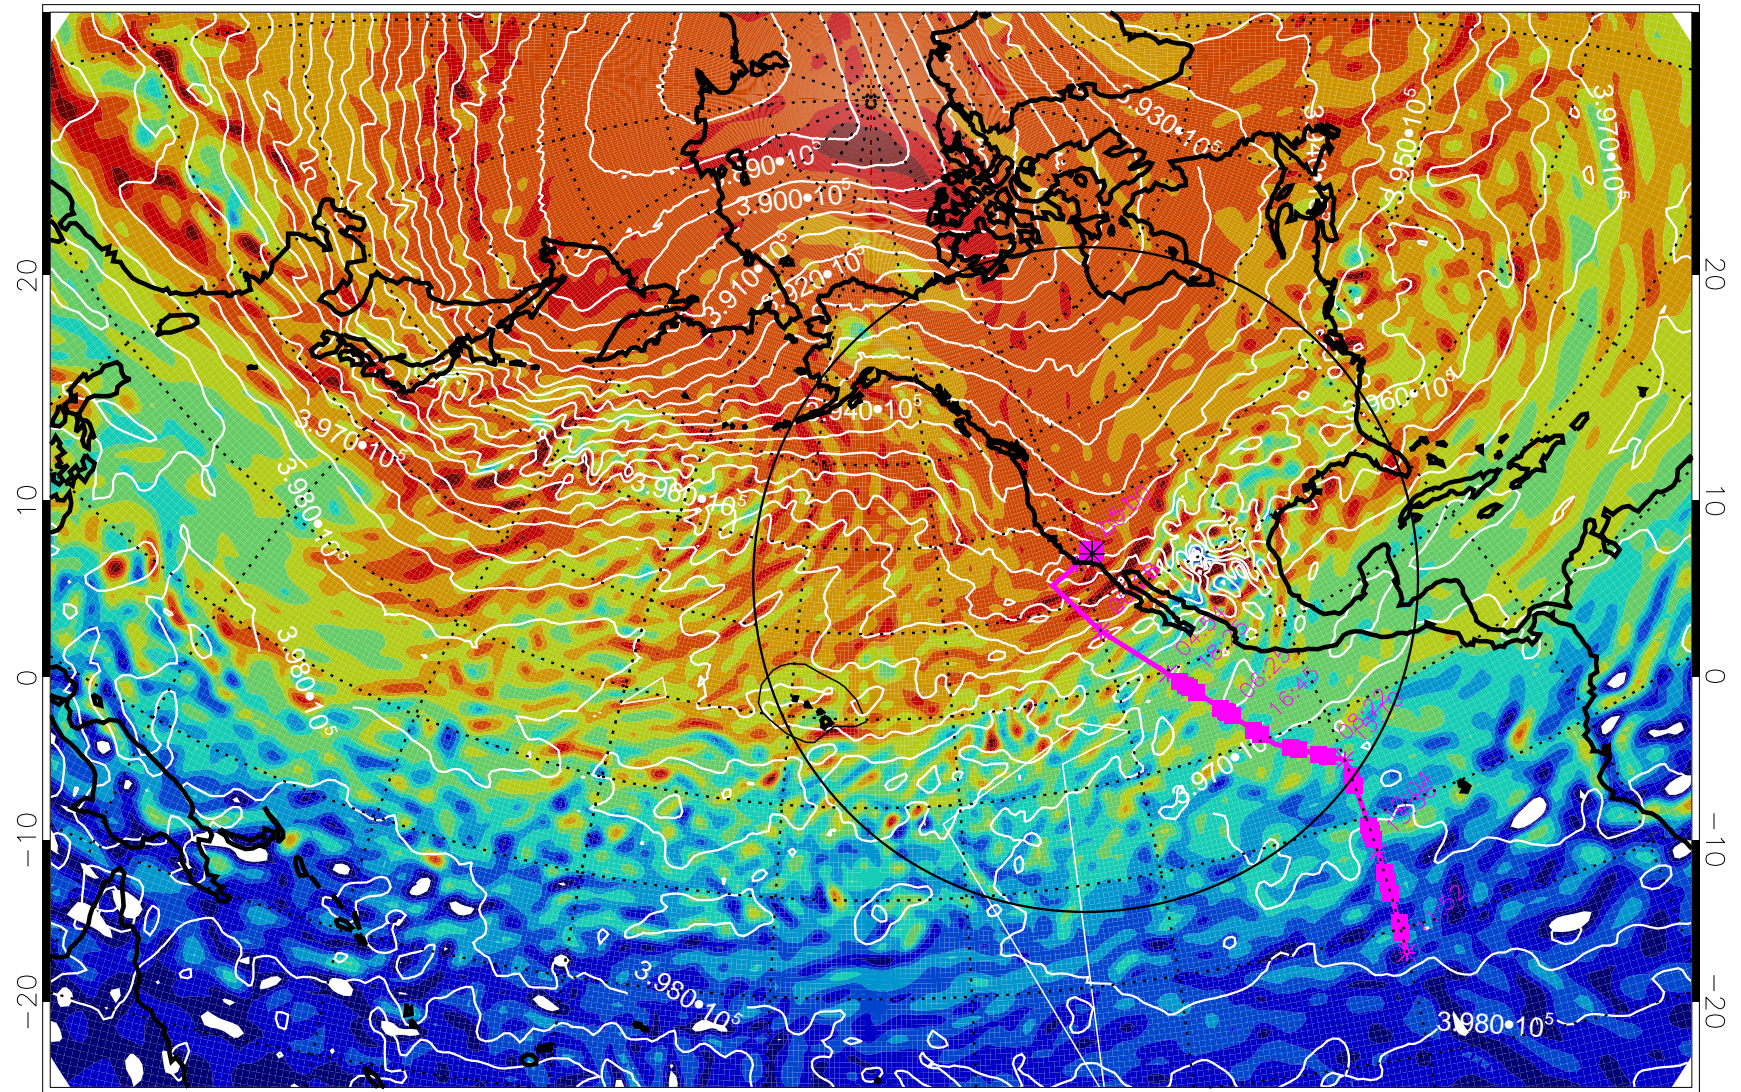

13022006, 30 hour forecast for 460K EPV

460K Montgomery Streamfunction, white

Range ring of 4055 km -- 13 hours GH round trip

13022012, 36 hour forecast for 460K EPV

460K Montgomery Streamfunction, white

Range ring of 4055 km -- 13 hours GH round trip

13022018, 42 hour forecast for 460K EPV

460K Montgomery Streamfunction, white

Range ring of 4055 km -- 13 hours GH round trip

13022100, 48 hour forecast for 460K EPV

460K Montgomery Streamfunction, white

Range ring of 4055 km -- 13 hours GH round trip

13022106, 54 hour forecast for 460K EPV

460K Montgomery Streamfunction, white

Range ring of 4055 km -- 13 hours GH round trip

13022112, 60 hour forecast for 460K EPV

460K Montgomery Streamfunction, white

Range ring of 4055 km -- 13 hours GH round trip

13022118, 66 hour forecast for 460K EPV

460K Montgomery Streamfunction, white

Range ring of 4055 km -- 13 hours GH round trip

13022206, 78 hour forecast for 460K EPV

460K Montgomery Streamfunction, white

Range ring of 4055 km -- 13 hours GH round trip