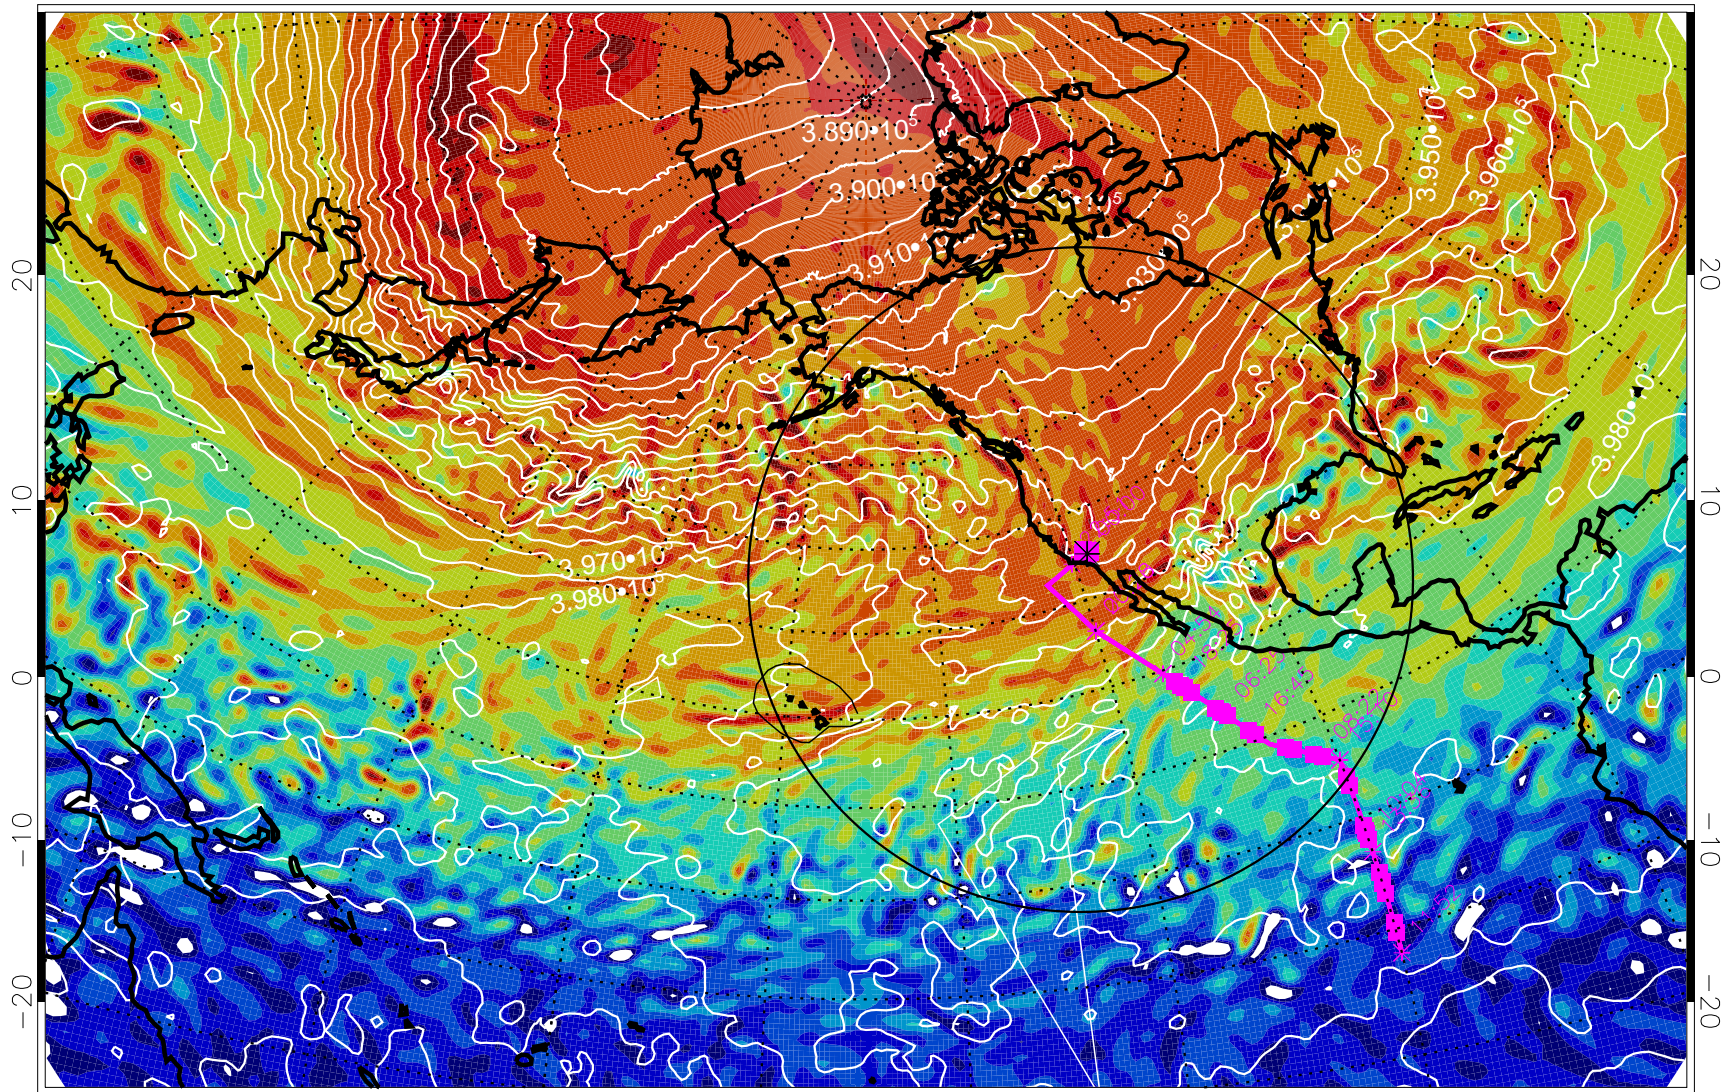

13022118, 66 hour forecast for 460K EPV

460K Montgomery Streamfunction, white

Range ring of 4055 km -- 13 hours GH round trip

13022206, 78 hour forecast for 460K EPV

460K Montgomery Streamfunction, white

Range ring of 4055 km -- 13 hours GH round trip

13022212, 84 hour forecast for 460K EPV

460K Montgomery Streamfunction, white

Range ring of 4055 km -- 13 hours GH round trip

13022218, 90 hour forecast for 460K EPV

460K Montgomery Streamfunction, white

Range ring of 4055 km -- 13 hours GH round trip

13022300, 96 hour forecast for 460K EPV

460K Montgomery Streamfunction, white

Range ring of 4055 km -- 13 hours GH round trip

13022306, 102 hour forecast for 460K EPV

460K Montgomery Streamfunction, white

Range ring of 4055 km -- 13 hours GH round trip

13022312, 108 hour forecast for 460K EPV

460K Montgomery Streamfunction, white

Range ring of 4055 km -- 13 hours GH round trip

13022400, 120 hour forecast for 460K EPV