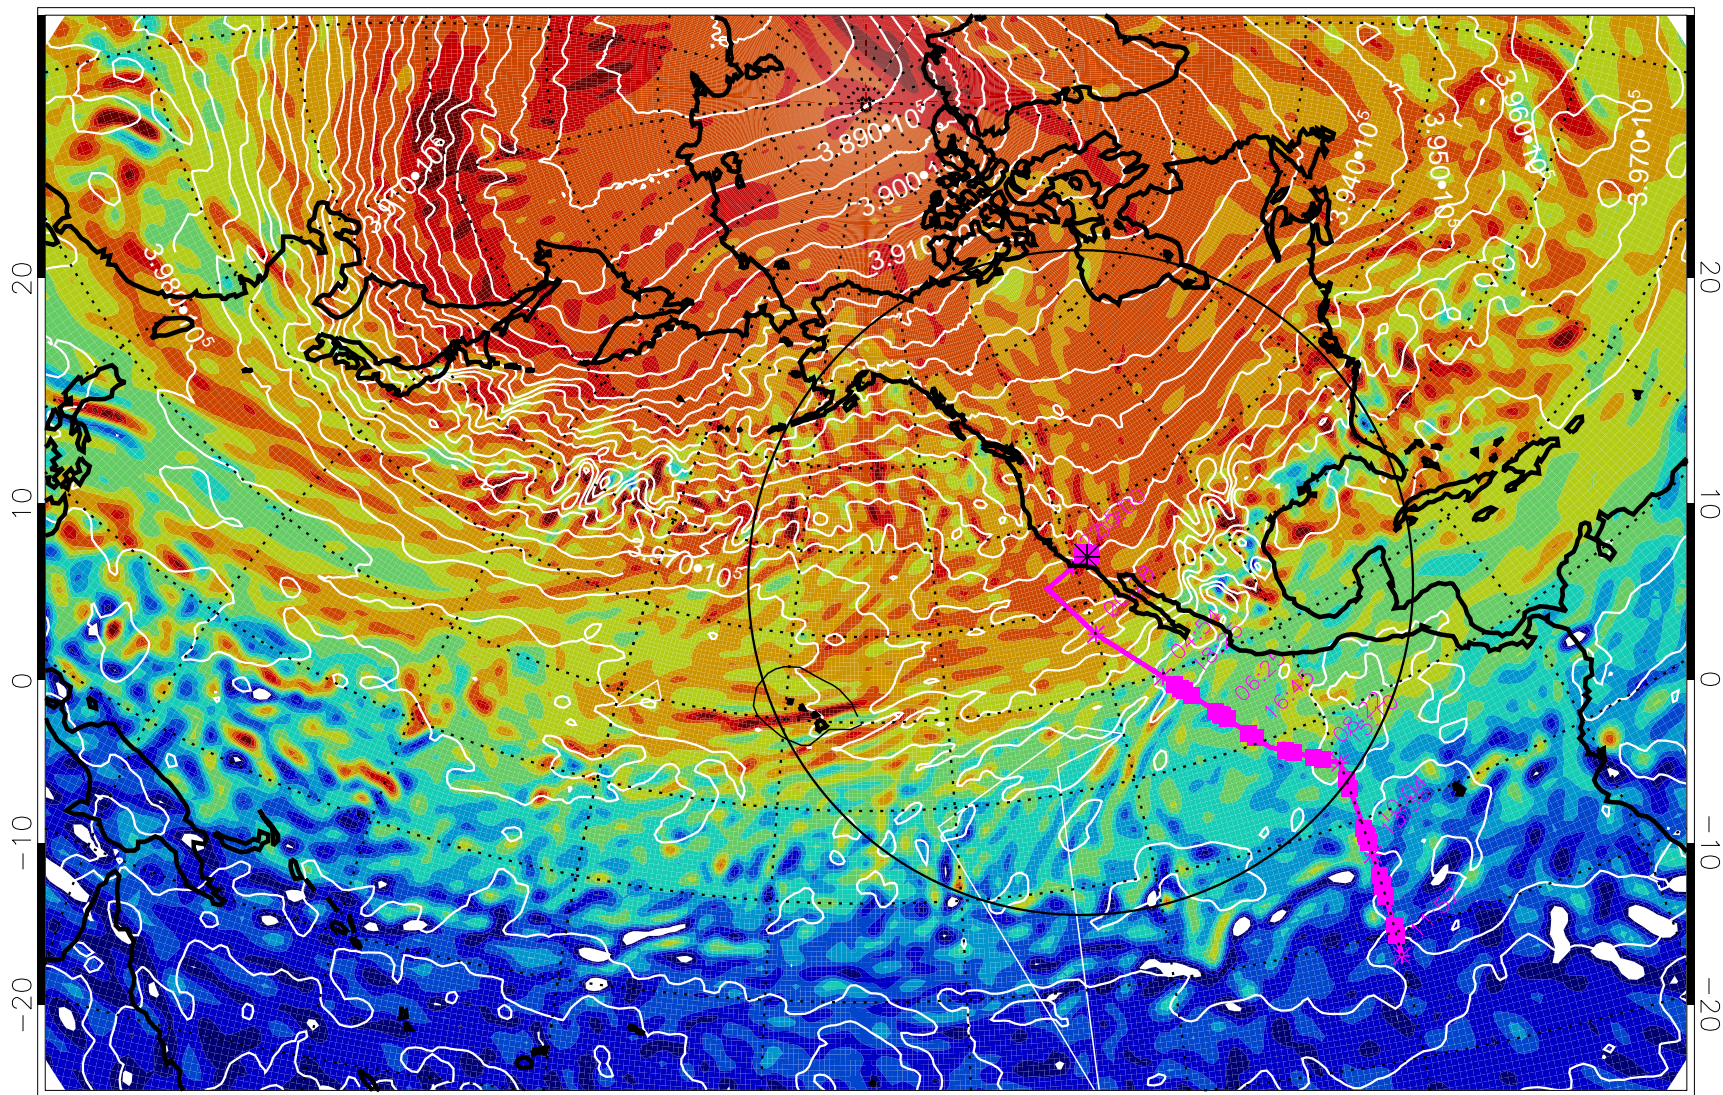

13022212, 84 hour forecast for 460K EPV

460K Montgomery Streamfunction, white

Range ring of 4055 km -- 13 hours GH round trip

13022218, 90 hour forecast for 460K EPV

460K Montgomery Streamfunction, white

Range ring of 4055 km -- 13 hours GH round trip

13022300, 96 hour forecast for 460K EPV

460K Montgomery Streamfunction, white

Range ring of 4055 km -- 13 hours GH round trip

13022306, 102 hour forecast for 460K EPV

460K Montgomery Streamfunction, white

Range ring of 4055 km -- 13 hours GH round trip

13022312, 108 hour forecast for 460K EPV

460K Montgomery Streamfunction, white

Range ring of 4055 km -- 13 hours GH round trip

13022400, 120 hour forecast for 460K EPV

460K Montgomery Streamfunction, white

Range ring of 4055 km -- 13 hours GH round trip