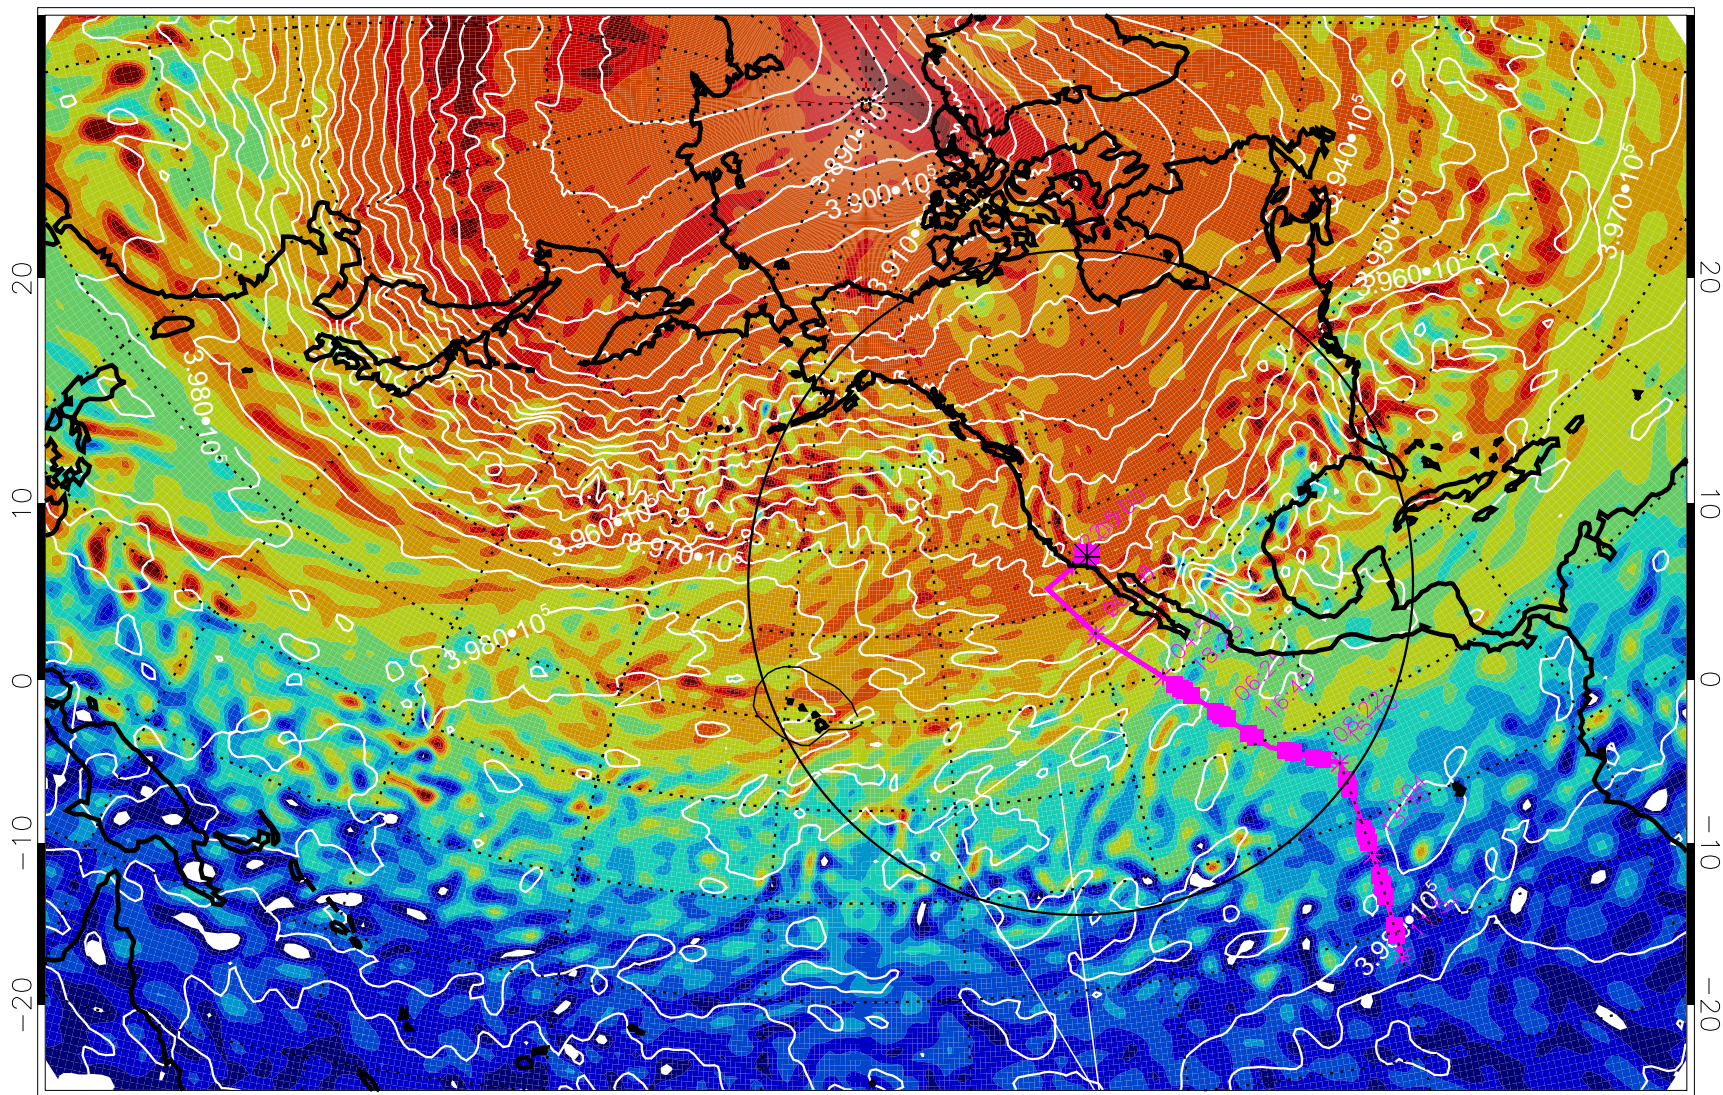

13022118, 66 hour forecast for 460K EPV

460K Montgomery Streamfunction, white

Range ring of 4055 km -- 13 hours GH round trip

13022206, 78 hour forecast for 460K EPV

460K Montgomery Streamfunction, white

Range ring of 4055 km -- 13 hours GH round trip

13022212, 84 hour forecast for 460K EPV

460K Montgomery Streamfunction, white

Range ring of 4055 km -- 13 hours GH round trip

13022218, 90 hour forecast for 460K EPV

460K Montgomery Streamfunction, white

Range ring of 4055 km -- 13 hours GH round trip

13022300, 96 hour forecast for 460K EPV

460K Montgomery Streamfunction, white

Range ring of 4055 km -- 13 hours GH round trip

13022306, 102 hour forecast for 460K EPV

460K Montgomery Streamfunction, white

Range ring of 4055 km -- 13 hours GH round trip

13022312, 108 hour forecast for 460K EPV

460K Montgomery Streamfunction, white

Range ring of 4055 km -- 13 hours GH round trip

13022400, 120 hour forecast for 460K EPV