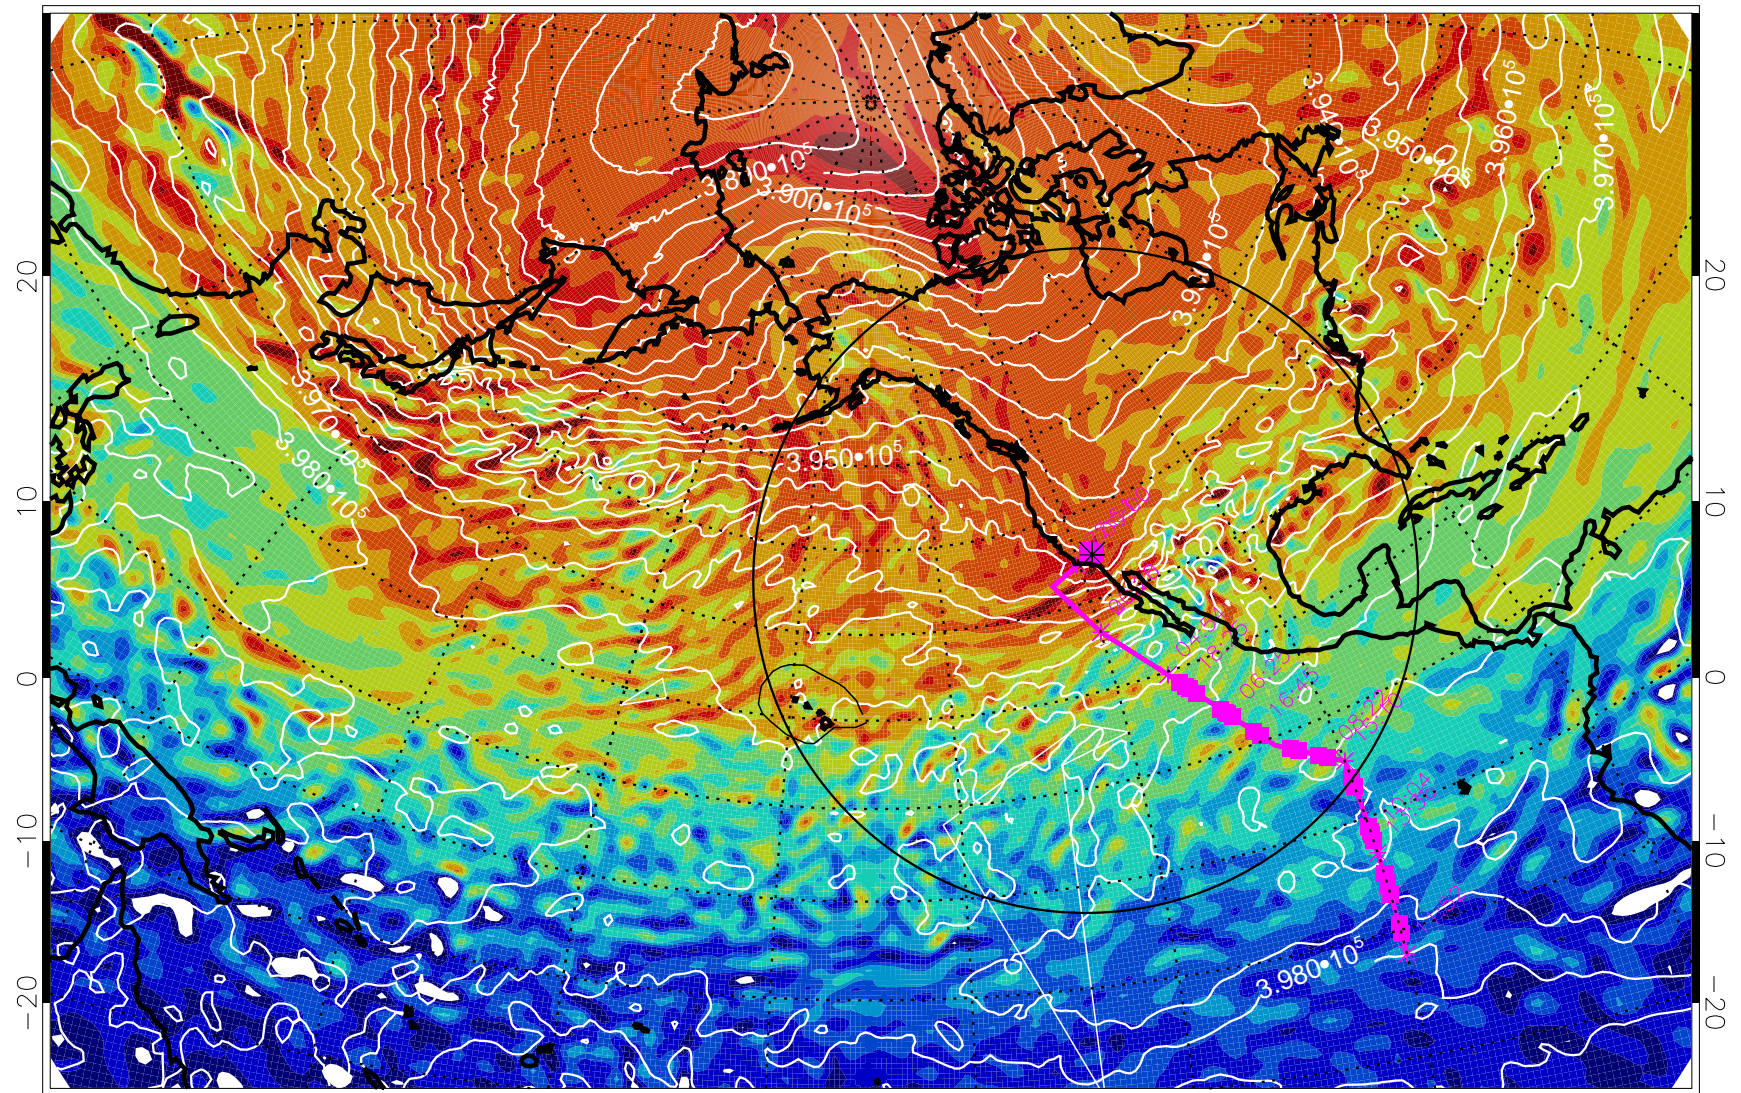

13022006, 30 hour forecast for 460K EPV

460K Montgomery Streamfunction, white

Range ring of 4055 km -- 13 hours GH round trip

13022012, 36 hour forecast for 460K EPV

460K Montgomery Streamfunction, white

Range ring of 4055 km -- 13 hours GH round trip

13022018, 42 hour forecast for 460K EPV

460K Montgomery Streamfunction, white

Range ring of 4055 km -- 13 hours GH round trip

13022100, 48 hour forecast for 460K EPV

460K Montgomery Streamfunction, white

Range ring of 4055 km -- 13 hours GH round trip

13022106, 54 hour forecast for 460K EPV

460K Montgomery Streamfunction, white

Range ring of 4055 km -- 13 hours GH round trip

13022112, 60 hour forecast for 460K EPV

460K Montgomery Streamfunction, white

Range ring of 4055 km -- 13 hours GH round trip

13022118, 66 hour forecast for 460K EPV

460K Montgomery Streamfunction, white

Range ring of 4055 km -- 13 hours GH round trip

13022206, 78 hour forecast for 460K EPV

460K Montgomery Streamfunction, white

Range ring of 4055 km -- 13 hours GH round trip