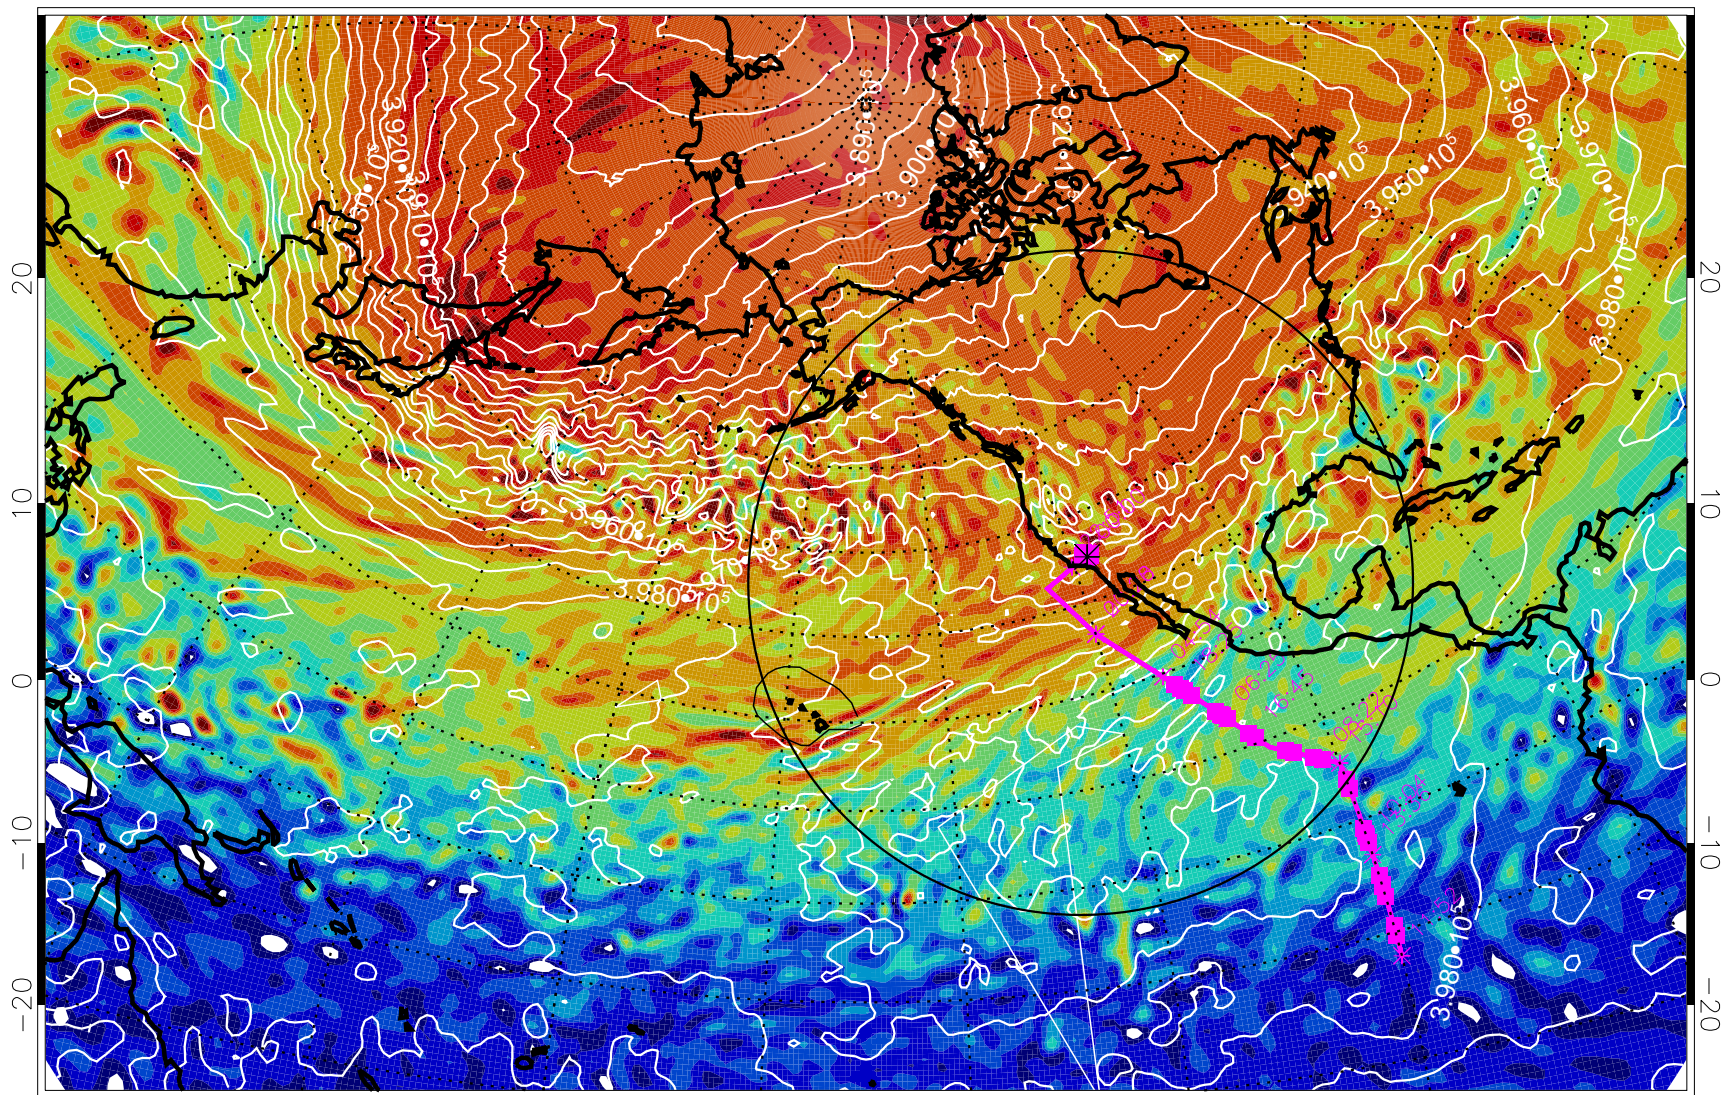

13022212, 84 hour forecast for 460K EPV

460K Montgomery Streamfunction, white

Range ring of 4055 km -- 13 hours GH round trip

13022218, 90 hour forecast for 460K EPV

460K Montgomery Streamfunction, white

Range ring of 4055 km -- 13 hours GH round trip

13022300, 96 hour forecast for 460K EPV

460K Montgomery Streamfunction, white

Range ring of 4055 km -- 13 hours GH round trip

13022306, 102 hour forecast for 460K EPV

460K Montgomery Streamfunction, white

Range ring of 4055 km -- 13 hours GH round trip

13022312, 108 hour forecast for 460K EPV

460K Montgomery Streamfunction, white

Range ring of 4055 km -- 13 hours GH round trip

13022400, 120 hour forecast for 460K EPV

460K Montgomery Streamfunction, white

Range ring of 4055 km -- 13 hours GH round trip