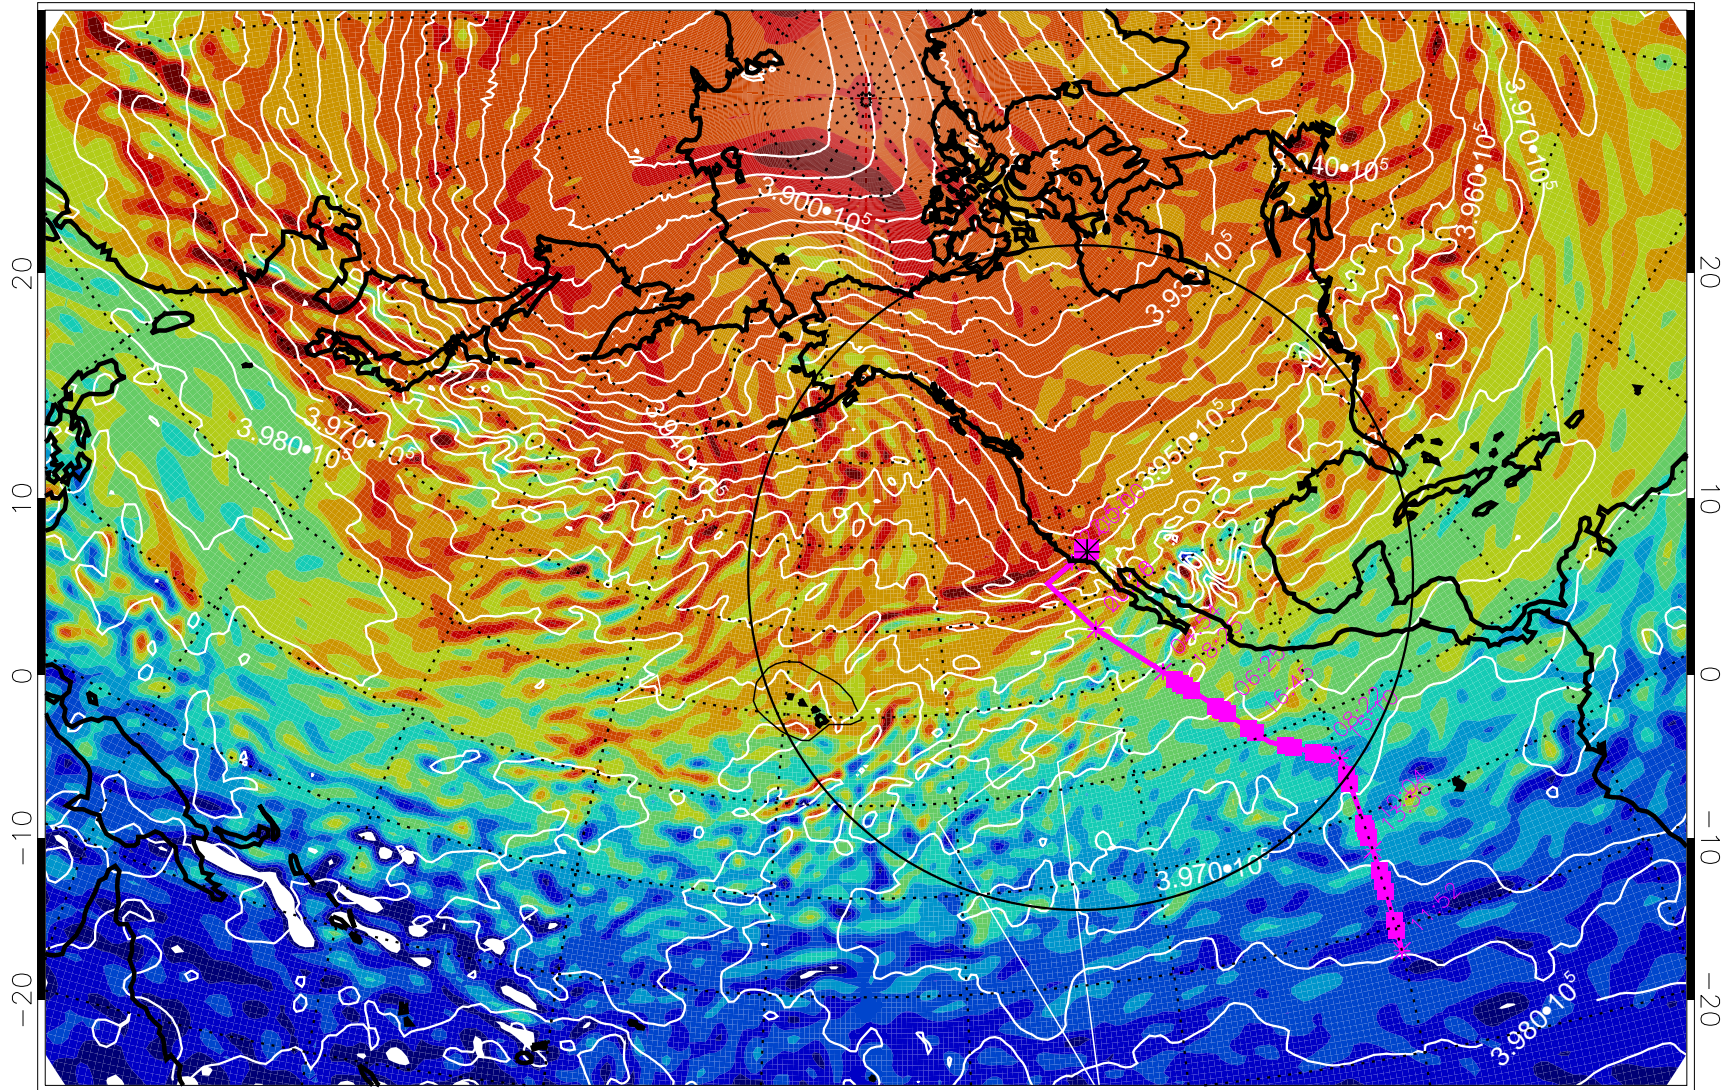

13021912, 12 hour forecast for 460K EPV

460K Montgomery Streamfunction, white

Range ring of 4055 km -- 13 hours GH round trip

13021918, 18 hour forecast for 460K EPV

460K Montgomery Streamfunction, white

Range ring of 4055 km -- 13 hours GH round trip

13022006, 30 hour forecast for 460K EPV

460K Montgomery Streamfunction, white

Range ring of 4055 km -- 13 hours GH round trip

13022012, 36 hour forecast for 460K EPV

460K Montgomery Streamfunction, white

Range ring of 4055 km -- 13 hours GH round trip

13022018, 42 hour forecast for 460K EPV

460K Montgomery Streamfunction, white

Range ring of 4055 km -- 13 hours GH round trip

13022100, 48 hour forecast for 460K EPV

460K Montgomery Streamfunction, white

Range ring of 4055 km -- 13 hours GH round trip

13022106, 54 hour forecast for 460K EPV

460K Montgomery Streamfunction, white

Range ring of 4055 km -- 13 hours GH round trip

13022112, 60 hour forecast for 460K EPV

460K Montgomery Streamfunction, white

Range ring of 4055 km -- 13 hours GH round trip