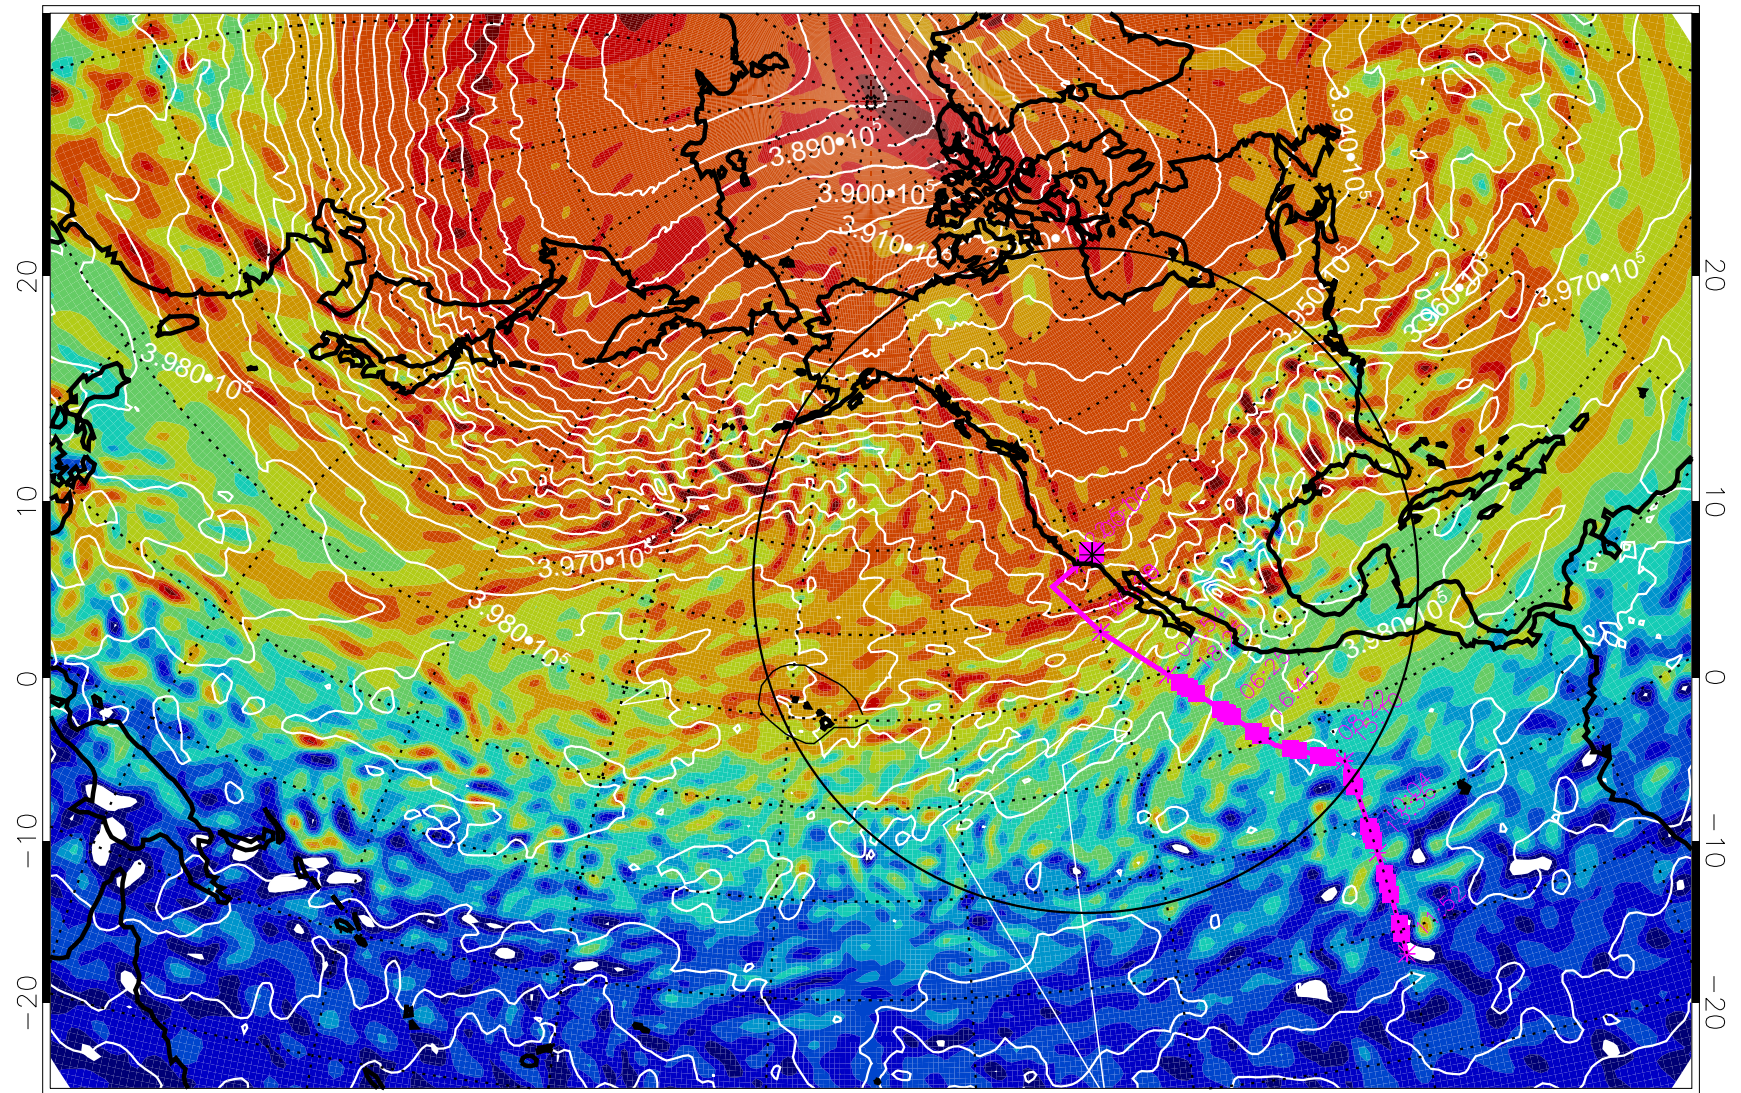

13022118, 66 hour forecast for 460K EPV

460K Montgomery Streamfunction, white

Range ring of 4055 km -- 13 hours GH round trip

13022206, 78 hour forecast for 460K EPV

460K Montgomery Streamfunction, white

Range ring of 4055 km -- 13 hours GH round trip

13022212, 84 hour forecast for 460K EPV

460K Montgomery Streamfunction, white

Range ring of 4055 km -- 13 hours GH round trip

13022218, 90 hour forecast for 460K EPV

460K Montgomery Streamfunction, white

Range ring of 4055 km -- 13 hours GH round trip

13022300, 96 hour forecast for 460K EPV

460K Montgomery Streamfunction, white

Range ring of 4055 km -- 13 hours GH round trip

13022306, 102 hour forecast for 460K EPV

460K Montgomery Streamfunction, white

Range ring of 4055 km -- 13 hours GH round trip

13022312, 108 hour forecast for 460K EPV

460K Montgomery Streamfunction, white

Range ring of 4055 km -- 13 hours GH round trip

13022400, 120 hour forecast for 460K EPV