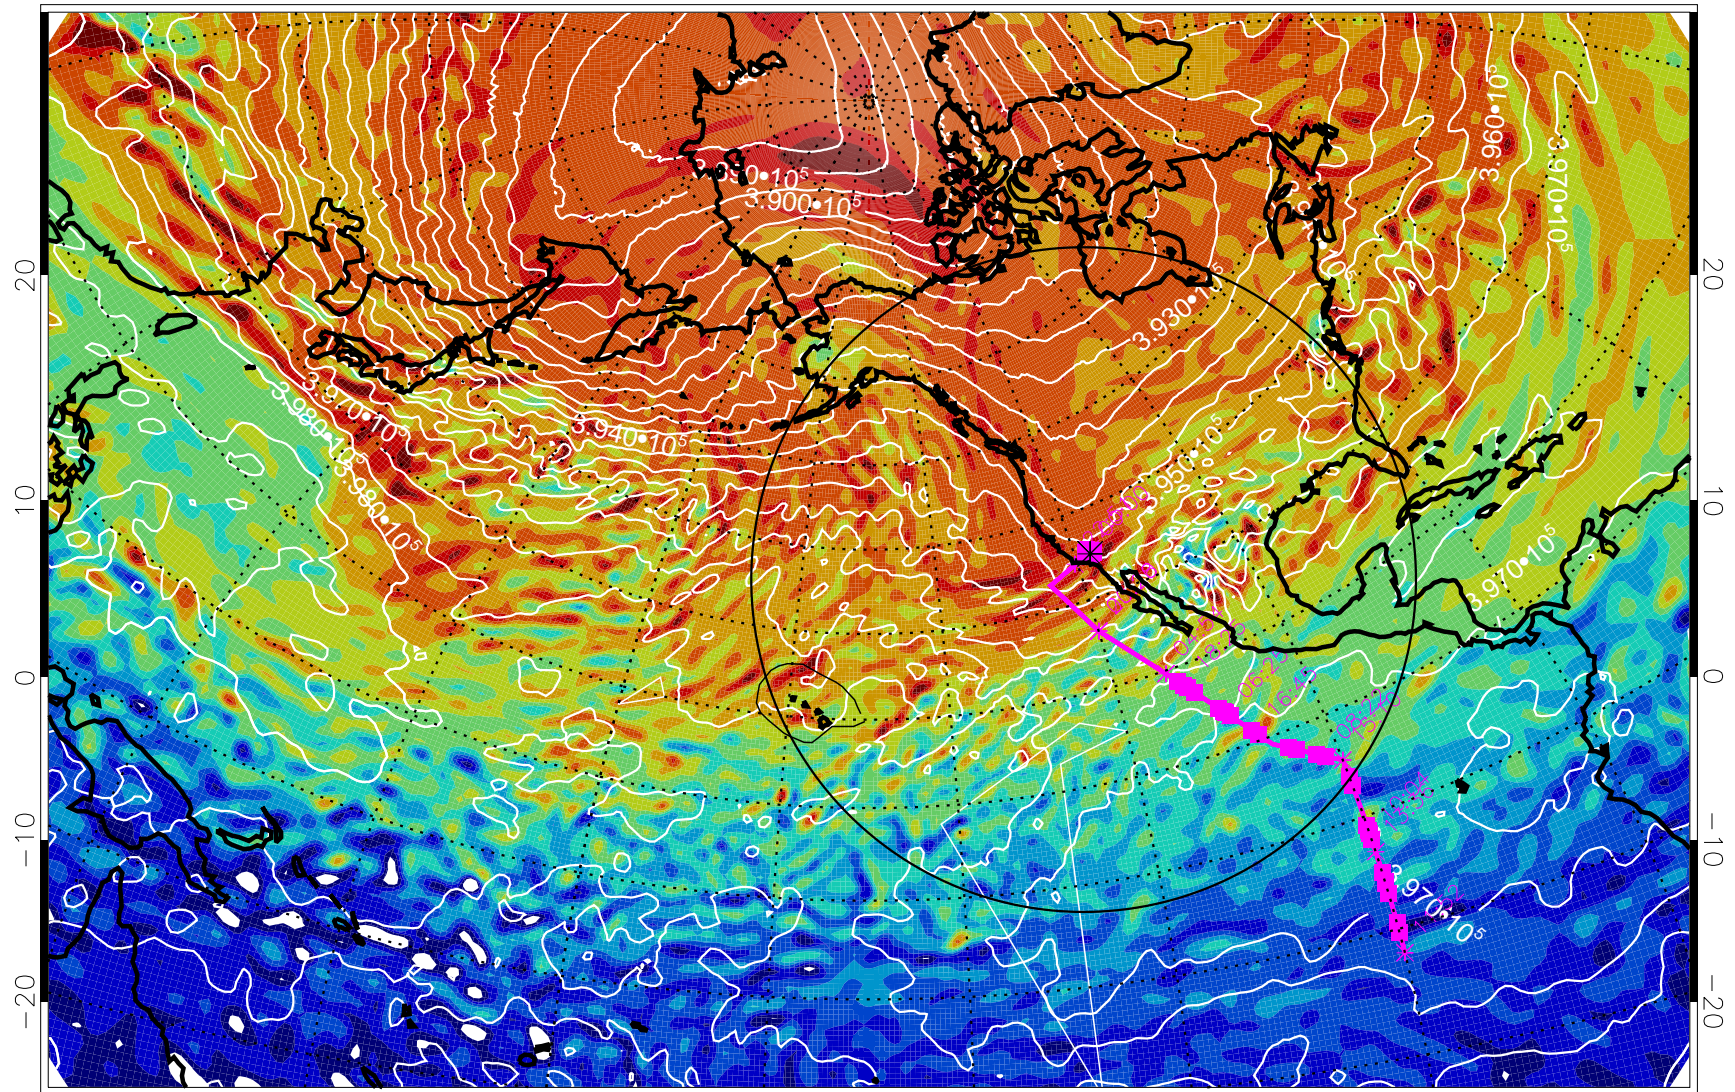

13022006, 30 hour forecast for 460K EPV

460K Montgomery Streamfunction, white

Range ring of 4055 km -- 13 hours GH round trip

13022012, 36 hour forecast for 460K EPV

460K Montgomery Streamfunction, white

Range ring of 4055 km -- 13 hours GH round trip

13022018, 42 hour forecast for 460K EPV

460K Montgomery Streamfunction, white

Range ring of 4055 km -- 13 hours GH round trip

13022100, 48 hour forecast for 460K EPV

460K Montgomery Streamfunction, white

Range ring of 4055 km -- 13 hours GH round trip

13022106, 54 hour forecast for 460K EPV

460K Montgomery Streamfunction, white

Range ring of 4055 km -- 13 hours GH round trip

13022112, 60 hour forecast for 460K EPV

460K Montgomery Streamfunction, white

Range ring of 4055 km -- 13 hours GH round trip

13022118, 66 hour forecast for 460K EPV

460K Montgomery Streamfunction, white

Range ring of 4055 km -- 13 hours GH round trip

13022206, 78 hour forecast for 460K EPV

460K Montgomery Streamfunction, white

Range ring of 4055 km -- 13 hours GH round trip