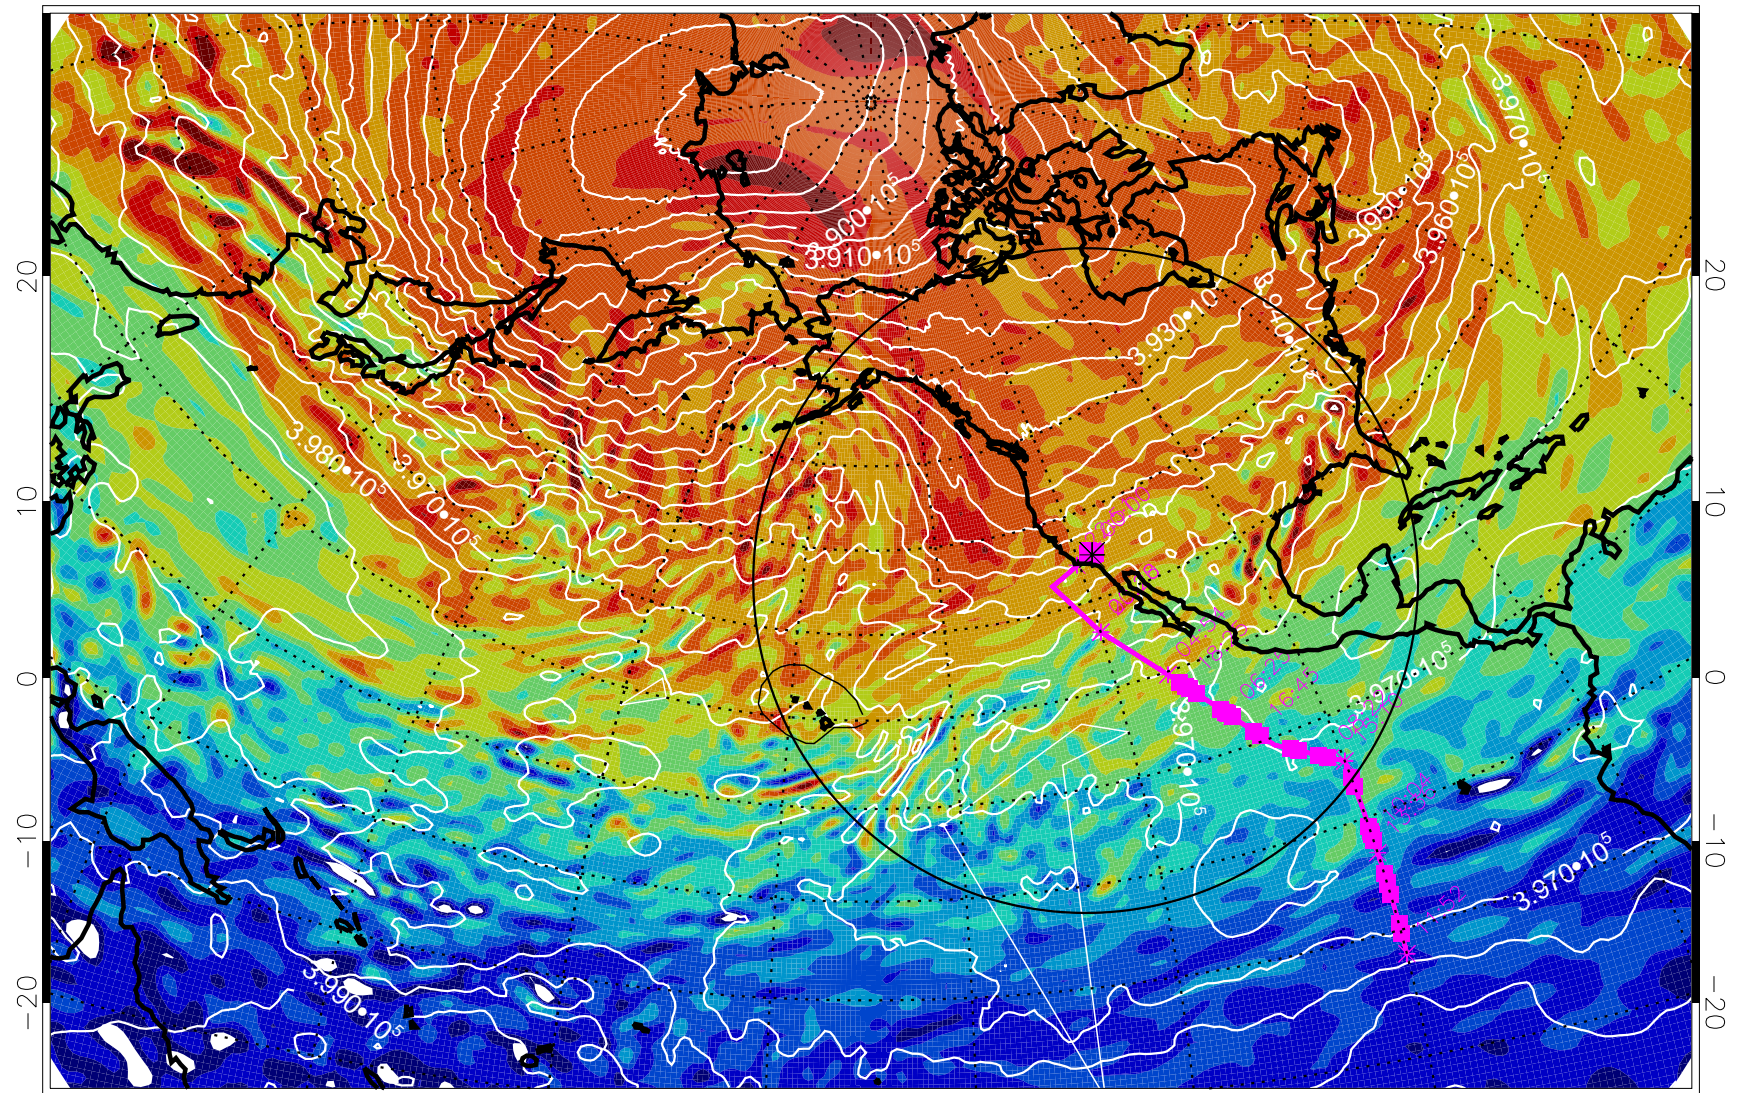

13021912, 12 hour forecast for 460K EPV

460K Montgomery Streamfunction, white

Range ring of 4055 km -- 13 hours GH round trip

13021918, 18 hour forecast for 460K EPV

460K Montgomery Streamfunction, white

Range ring of 4055 km -- 13 hours GH round trip

13022006, 30 hour forecast for 460K EPV

460K Montgomery Streamfunction, white

Range ring of 4055 km -- 13 hours GH round trip

13022012, 36 hour forecast for 460K EPV

460K Montgomery Streamfunction, white

Range ring of 4055 km -- 13 hours GH round trip

13022018, 42 hour forecast for 460K EPV

460K Montgomery Streamfunction, white

Range ring of 4055 km -- 13 hours GH round trip

13022100, 48 hour forecast for 460K EPV

460K Montgomery Streamfunction, white

Range ring of 4055 km -- 13 hours GH round trip

13022300, 96 hour forecast for 460K EPV

460K Montgomery Streamfunction, white

Range ring of 4055 km -- 13 hours GH round trip

13022306, 102 hour forecast for 460K EPV

460K Montgomery Streamfunction, white