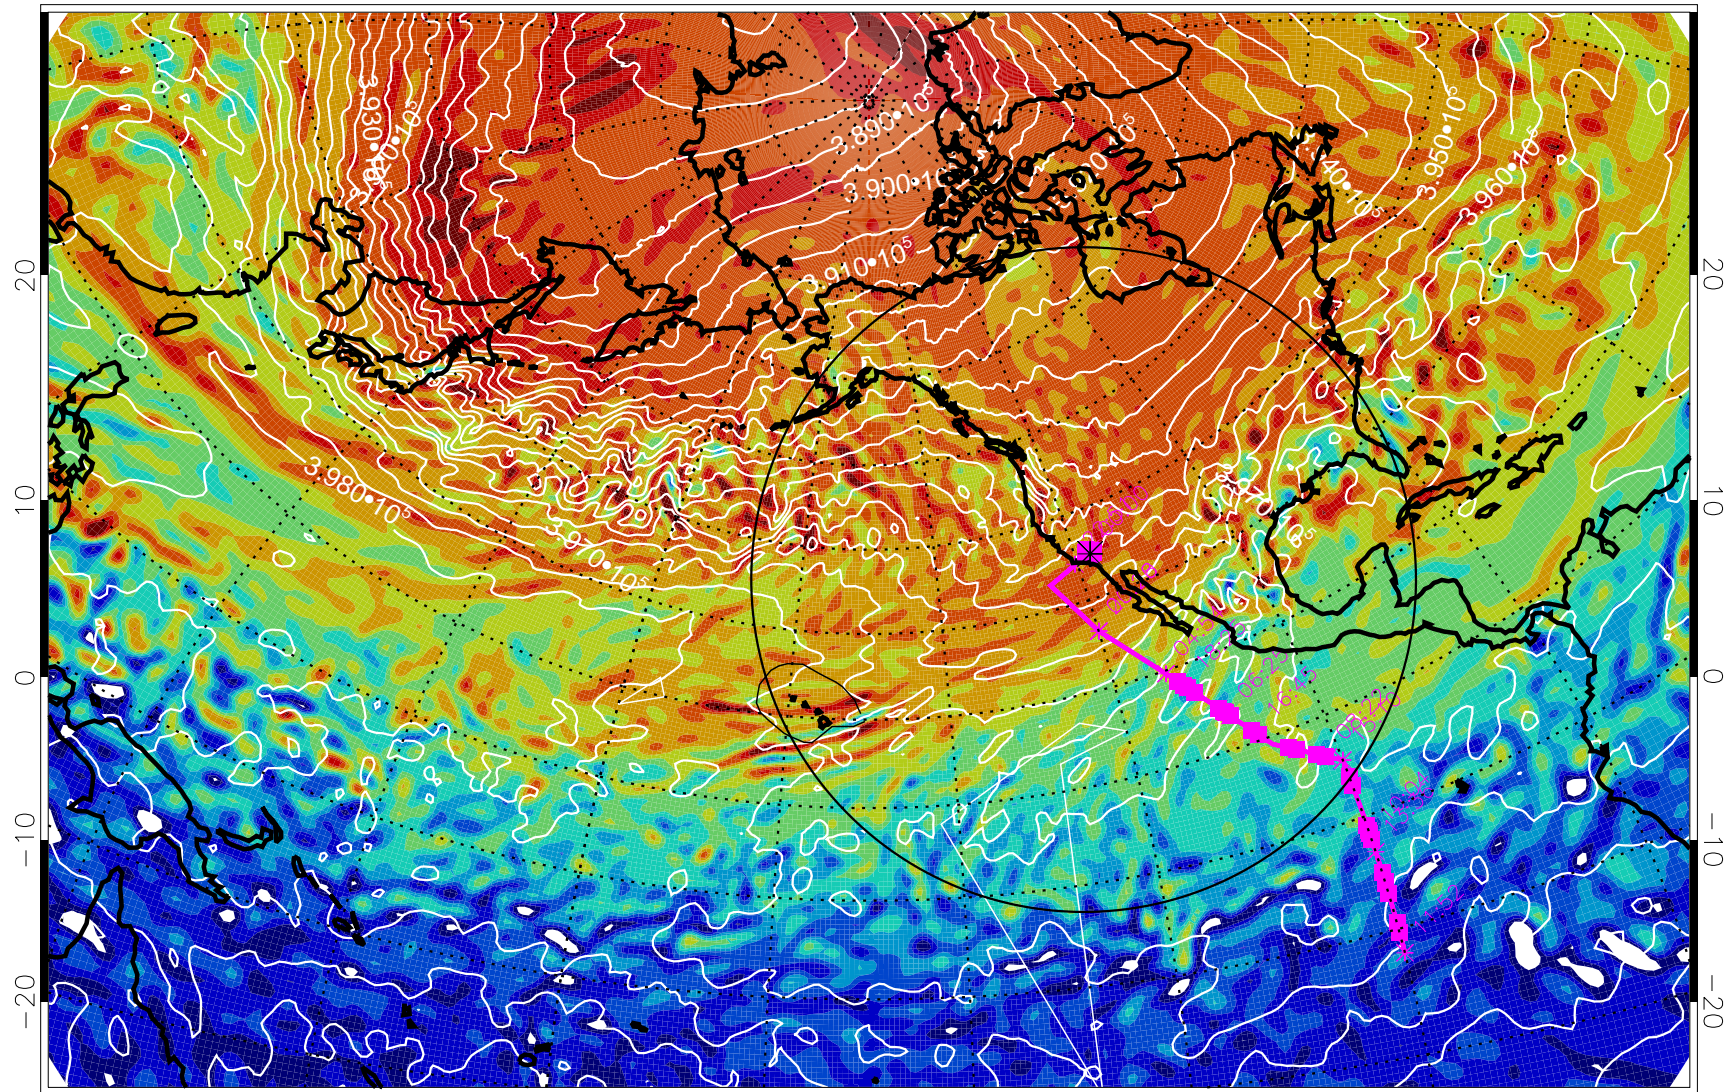

13022212, 84 hour forecast for 460K EPV

460K Montgomery Streamfunction, white

Range ring of 4055 km -- 13 hours GH round trip

13022218, 90 hour forecast for 460K EPV

460K Montgomery Streamfunction, white

Range ring of 4055 km -- 13 hours GH round trip

13022300, 96 hour forecast for 460K EPV

460K Montgomery Streamfunction, white

Range ring of 4055 km -- 13 hours GH round trip

13022306, 102 hour forecast for 460K EPV

460K Montgomery Streamfunction, white

Range ring of 4055 km -- 13 hours GH round trip

13022312, 108 hour forecast for 460K EPV

460K Montgomery Streamfunction, white

Range ring of 4055 km -- 13 hours GH round trip

13022400, 120 hour forecast for 460K EPV

460K Montgomery Streamfunction, white

Range ring of 4055 km -- 13 hours GH round trip