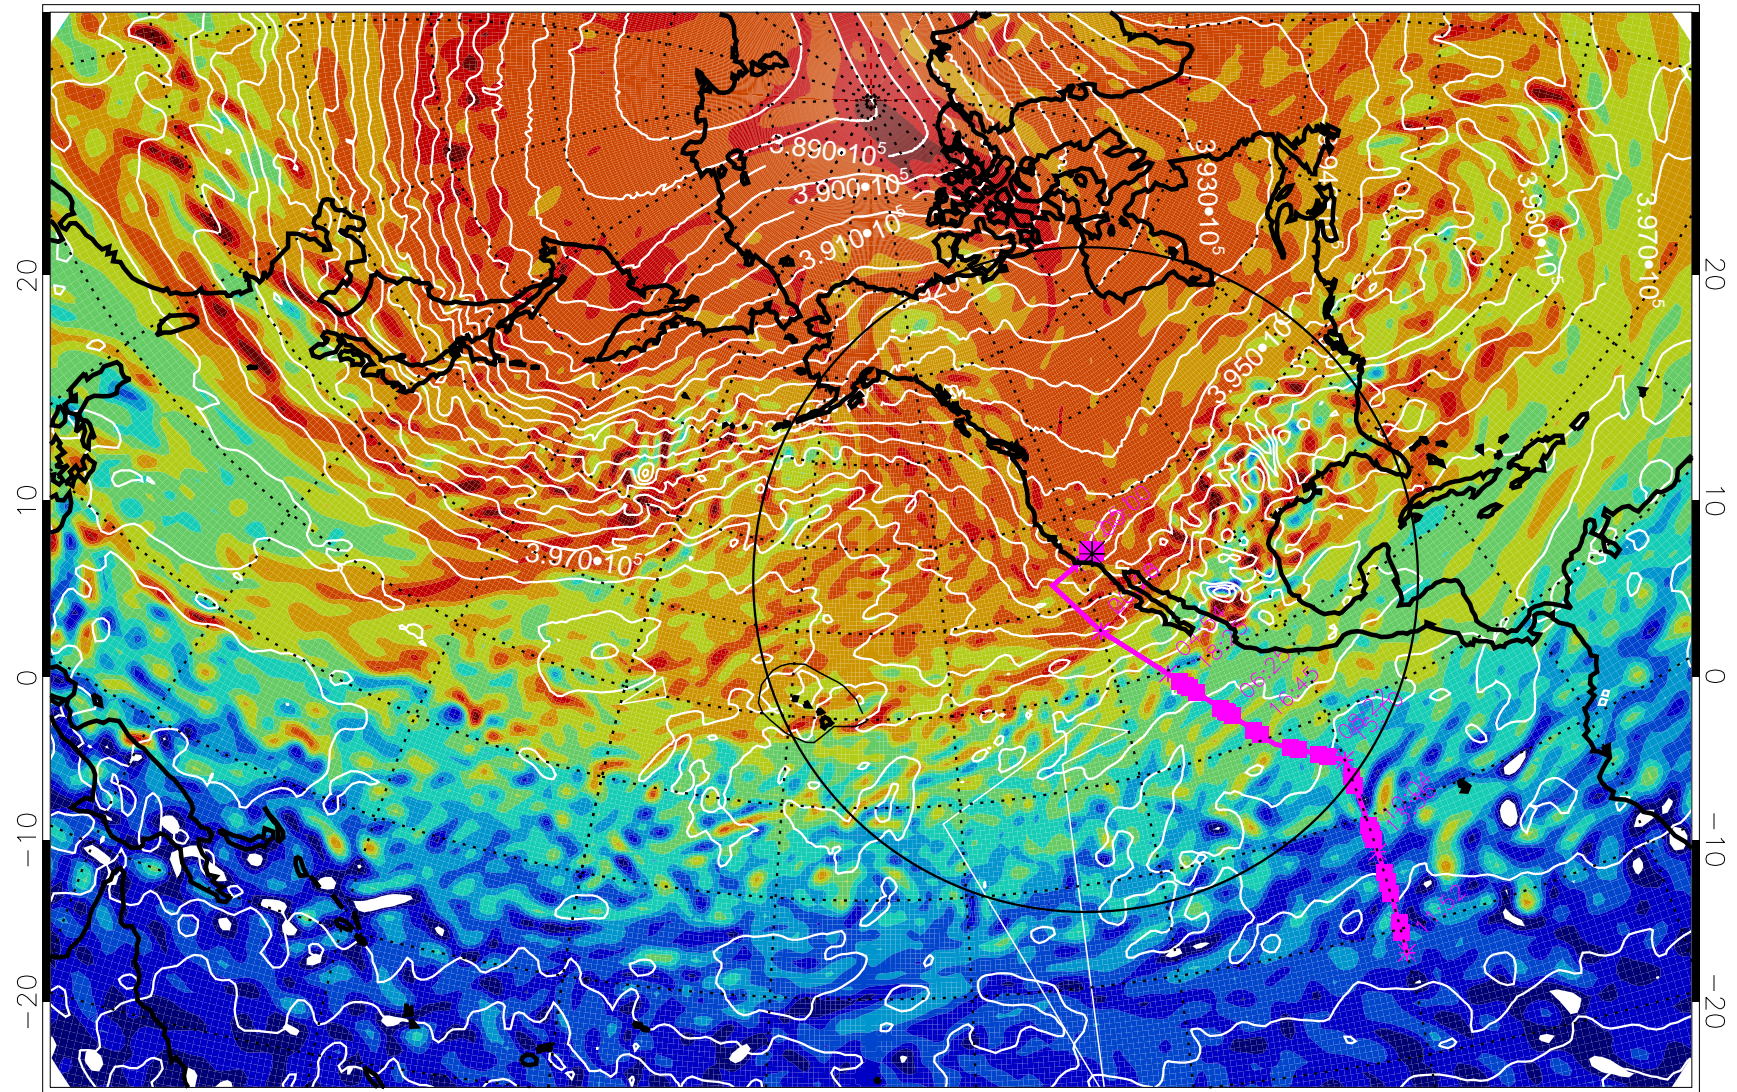

13022106, 54 hour forecast for 460K EPV

460K Montgomery Streamfunction, white

Range ring of 4055 km -- 13 hours GH round trip

13022112, 60 hour forecast for 460K EPV

460K Montgomery Streamfunction, white

Range ring of 4055 km -- 13 hours GH round trip

13022118, 66 hour forecast for 460K EPV

460K Montgomery Streamfunction, white

Range ring of 4055 km -- 13 hours GH round trip

13022206, 78 hour forecast for 460K EPV

460K Montgomery Streamfunction, white

Range ring of 4055 km -- 13 hours GH round trip

13022212, 84 hour forecast for 460K EPV

460K Montgomery Streamfunction, white

Range ring of 4055 km -- 13 hours GH round trip

13022218, 90 hour forecast for 460K EPV

460K Montgomery Streamfunction, white

Range ring of 4055 km -- 13 hours GH round trip

13022300, 96 hour forecast for 460K EPV

460K Montgomery Streamfunction, white

Range ring of 4055 km -- 13 hours GH round trip

13022306, 102 hour forecast for 460K EPV

460K Montgomery Streamfunction, white