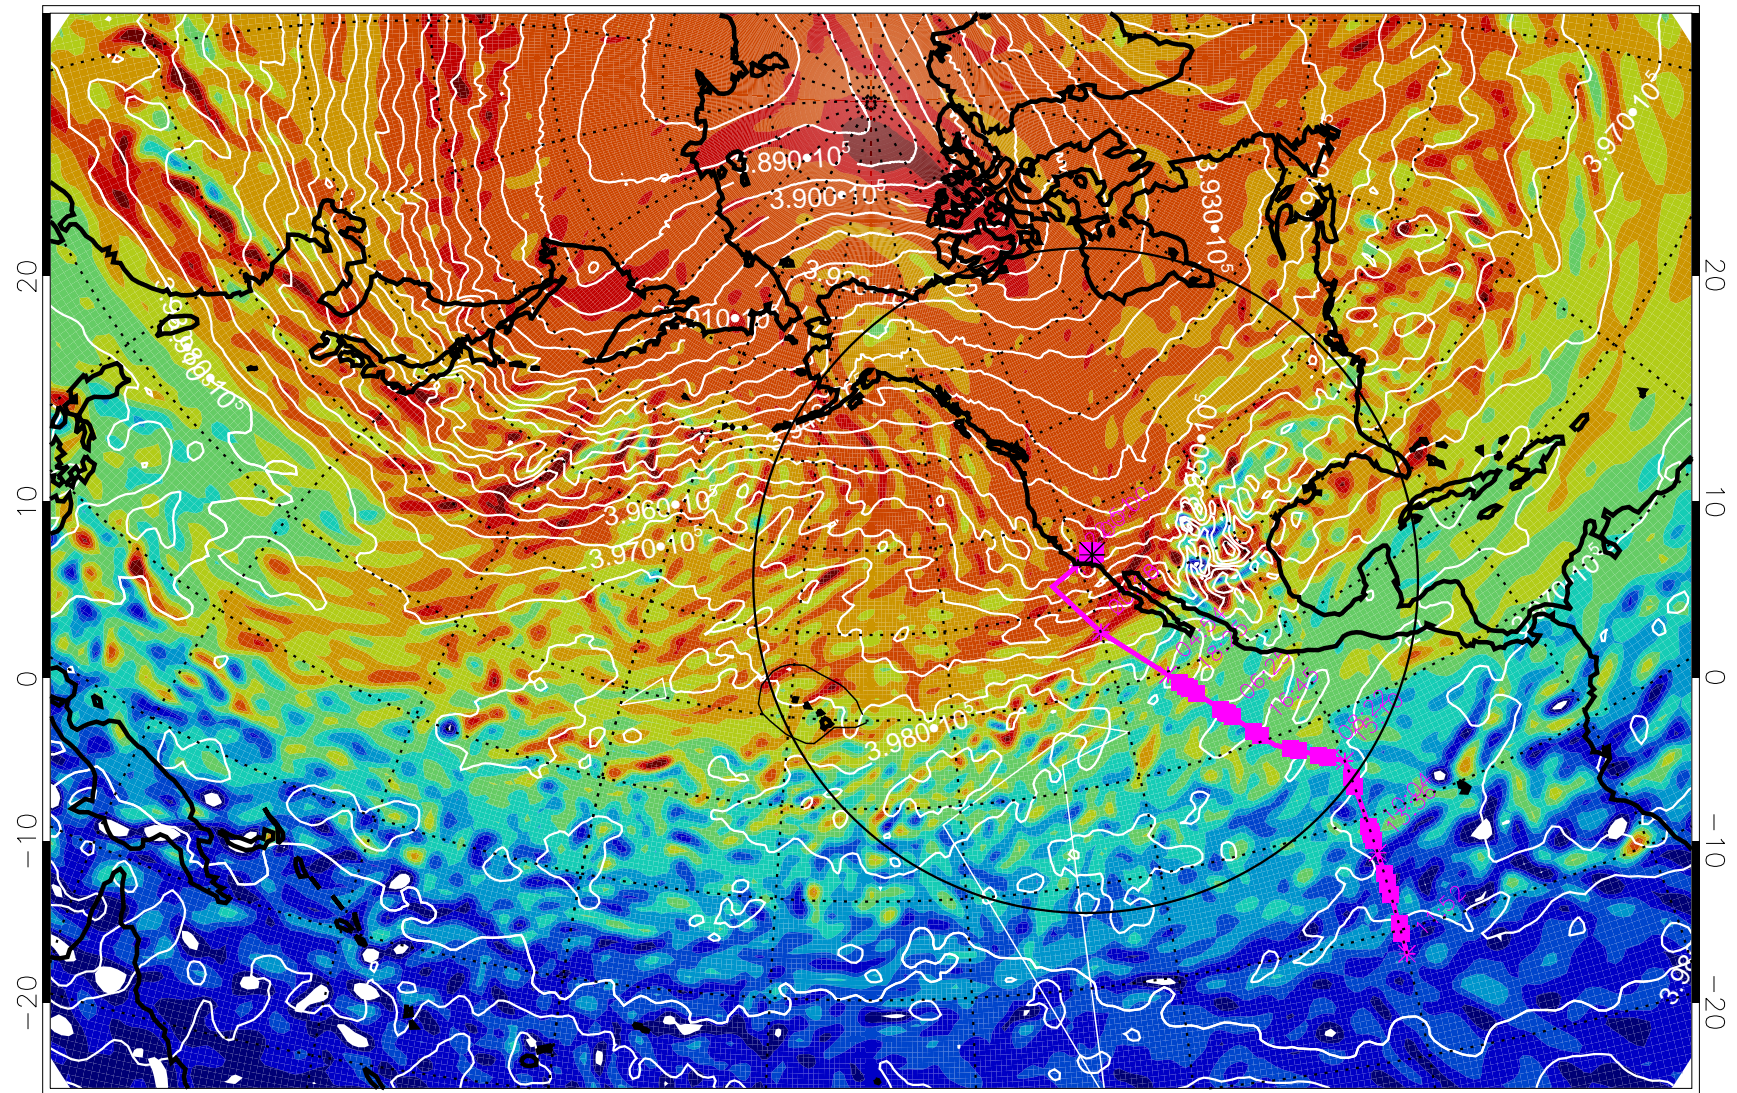

13022018, 42 hour forecast for 460K EPV

460K Montgomery Streamfunction, white

Range ring of 4055 km -- 13 hours GH round trip

13022100, 48 hour forecast for 460K EPV

460K Montgomery Streamfunction, white

Range ring of 4055 km -- 13 hours GH round trip

13022106, 54 hour forecast for 460K EPV

460K Montgomery Streamfunction, white

Range ring of 4055 km -- 13 hours GH round trip

13022112, 60 hour forecast for 460K EPV

460K Montgomery Streamfunction, white

Range ring of 4055 km -- 13 hours GH round trip

13022118, 66 hour forecast for 460K EPV

460K Montgomery Streamfunction, white

Range ring of 4055 km -- 13 hours GH round trip

13022206, 78 hour forecast for 460K EPV

460K Montgomery Streamfunction, white

Range ring of 4055 km -- 13 hours GH round trip

13022300, 96 hour forecast for 460K EPV

460K Montgomery Streamfunction, white

Range ring of 4055 km -- 13 hours GH round trip

13022306, 102 hour forecast for 460K EPV

460K Montgomery Streamfunction, white