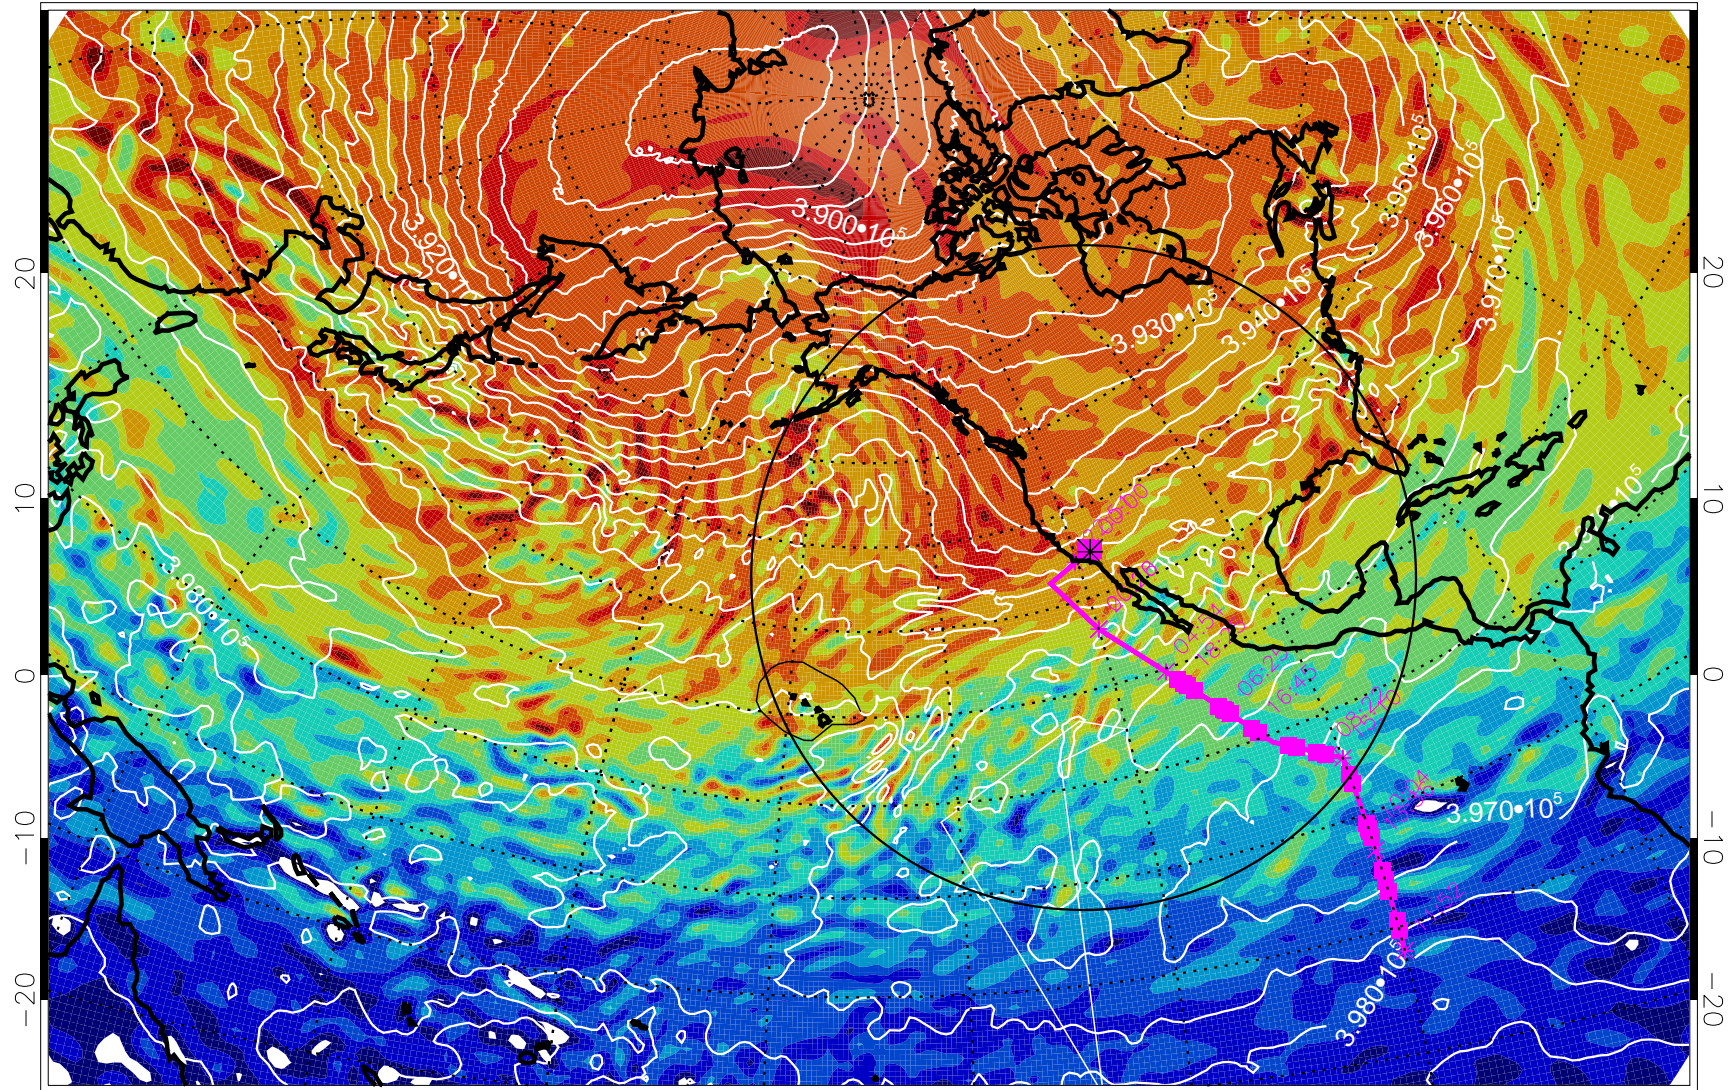

13021912, 12 hour forecast for 460K EPV

460K Montgomery Streamfunction, white

Range ring of 4055 km -- 13 hours GH round trip

13021918, 18 hour forecast for 460K EPV

460K Montgomery Streamfunction, white

Range ring of 4055 km -- 13 hours GH round trip

13022006, 30 hour forecast for 460K EPV

460K Montgomery Streamfunction, white

Range ring of 4055 km -- 13 hours GH round trip

13022012, 36 hour forecast for 460K EPV

460K Montgomery Streamfunction, white

Range ring of 4055 km -- 13 hours GH round trip

13022018, 42 hour forecast for 460K EPV

460K Montgomery Streamfunction, white

Range ring of 4055 km -- 13 hours GH round trip

13022100, 48 hour forecast for 460K EPV

460K Montgomery Streamfunction, white

Range ring of 4055 km -- 13 hours GH round trip

13022300, 96 hour forecast for 460K EPV

460K Montgomery Streamfunction, white

Range ring of 4055 km -- 13 hours GH round trip

13022306, 102 hour forecast for 460K EPV

460K Montgomery Streamfunction, white