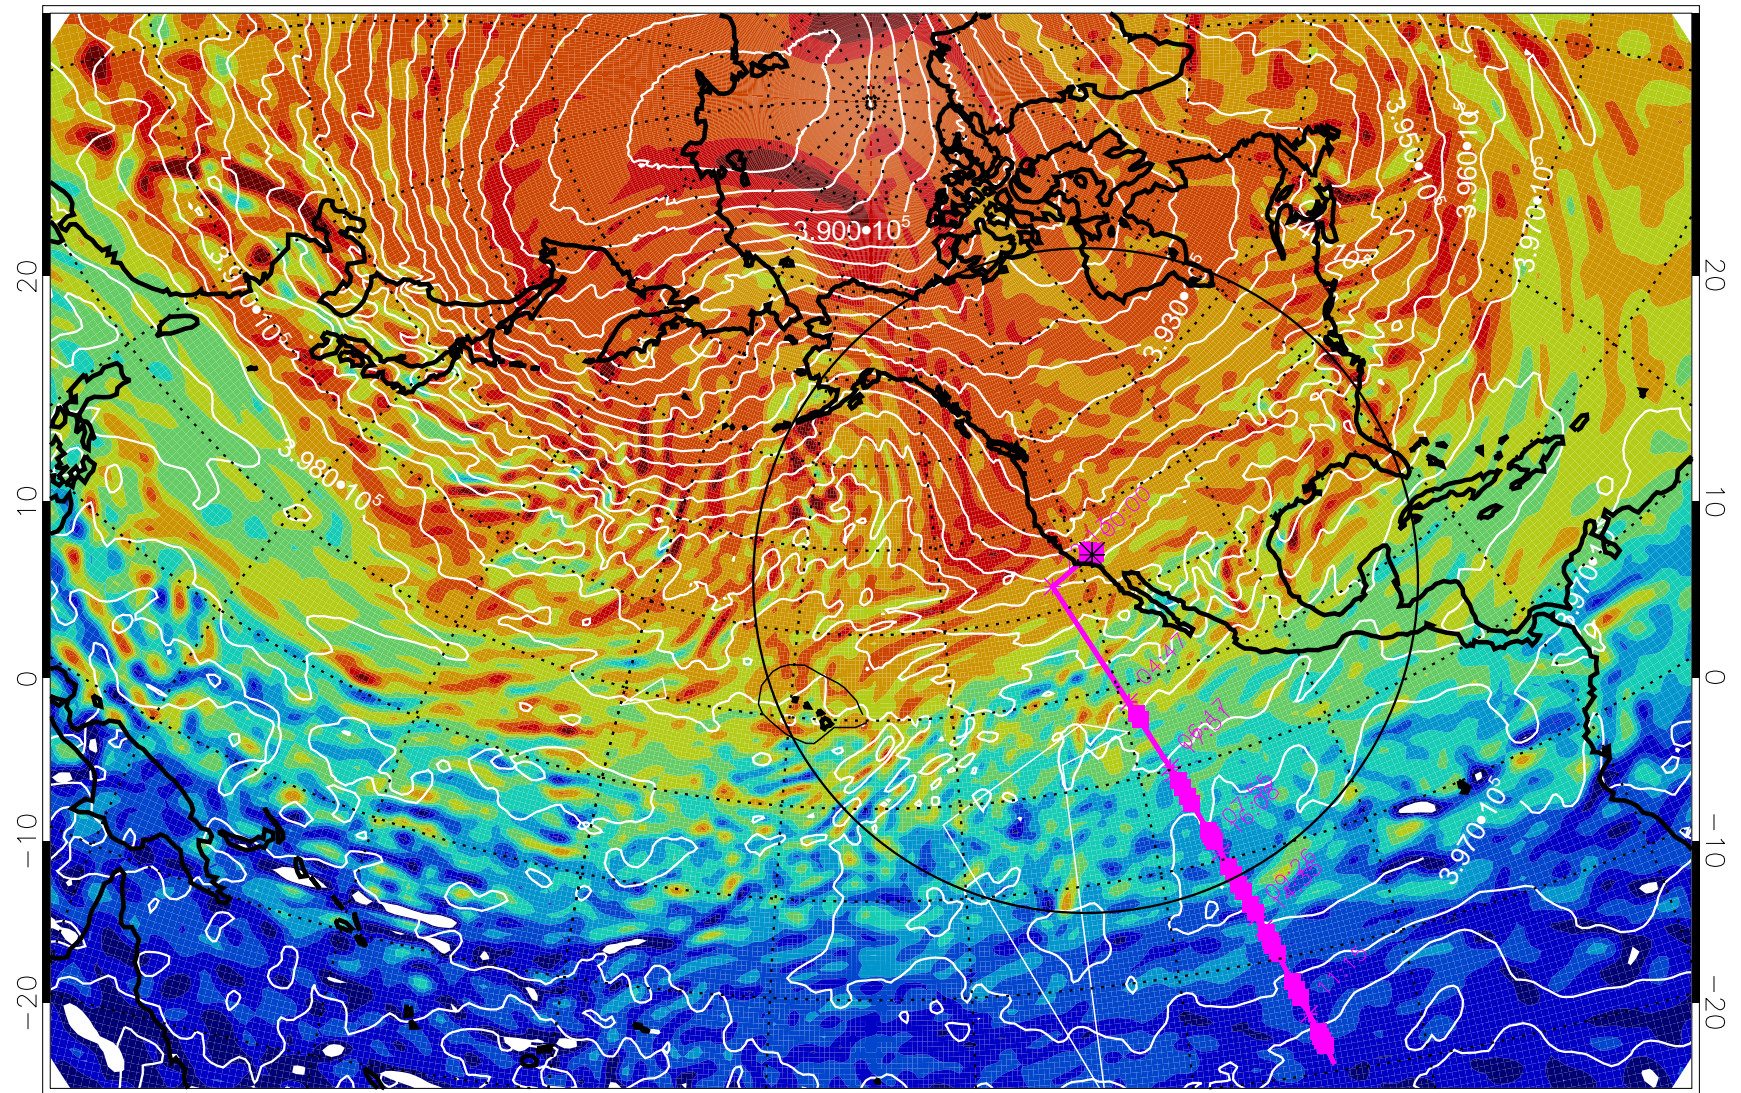

13021906, 18 hour forecast for 460K EPV

460K Montgomery Streamfunction, white

Range ring of 4055 km -- 13 hours GH round trip

13021912, 24 hour forecast for 460K EPV

460K Montgomery Streamfunction, white

Range ring of 4055 km -- 13 hours GH round trip

13021918, 30 hour forecast for 460K EPV

460K Montgomery Streamfunction, white

Range ring of 4055 km -- 13 hours GH round trip

13022000, 36 hour forecast for 460K EPV

460K Montgomery Streamfunction, white

Range ring of 4055 km -- 13 hours GH round trip

13022006, 42 hour forecast for 460K EPV

460K Montgomery Streamfunction, white

Range ring of 4055 km -- 13 hours GH round trip

13022012, 48 hour forecast for 460K EPV

460K Montgomery Streamfunction, white

Range ring of 4055 km -- 13 hours GH round trip

13022018, 54 hour forecast for 460K EPV

460K Montgomery Streamfunction, white

Range ring of 4055 km -- 13 hours GH round trip

13022100, 60 hour forecast for 460K EPV

460K Montgomery Streamfunction, white

Range ring of 4055 km -- 13 hours GH round trip