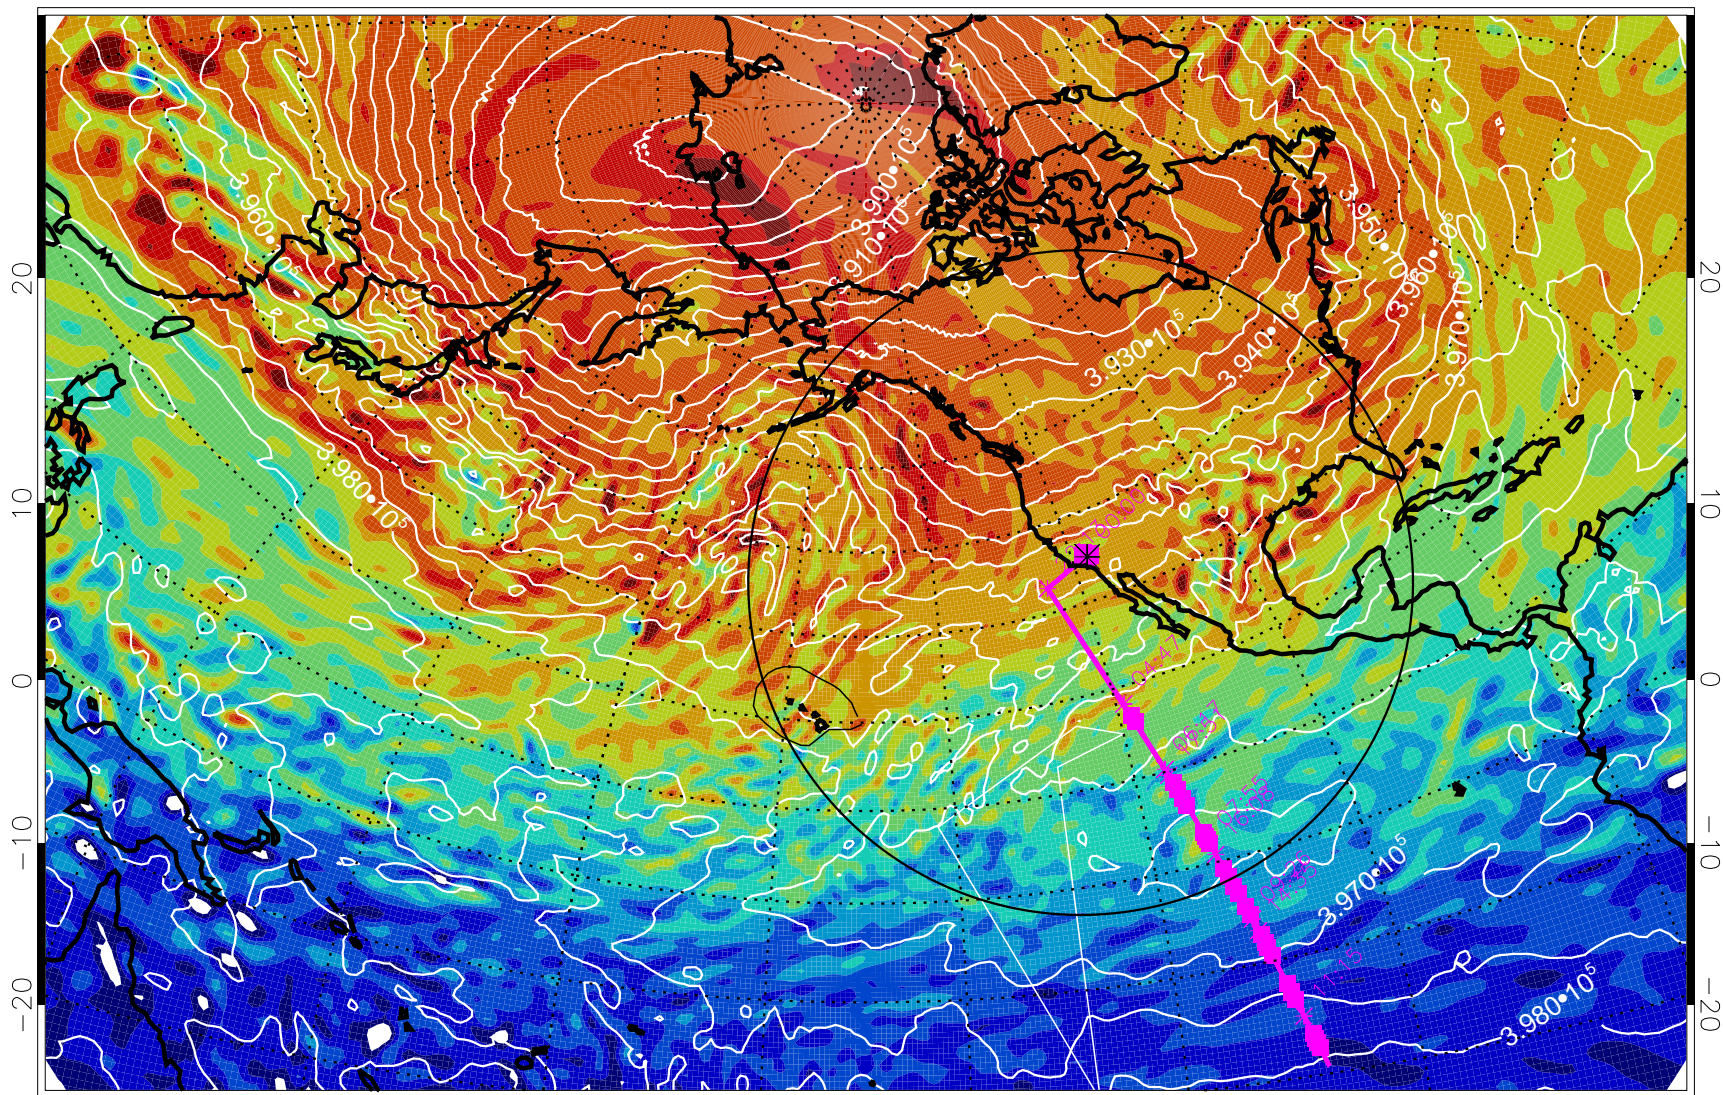

13021818, 6 hour forecast for 460K EPV

460K Montgomery Streamfunction, white

Range ring of 4055 km -- 13 hours GH round trip

13021900, 12 hour forecast for 460K EPV

460K Montgomery Streamfunction, white

Range ring of 4055 km -- 13 hours GH round trip

13021906, 18 hour forecast for 460K EPV

460K Montgomery Streamfunction, white

Range ring of 4055 km -- 13 hours GH round trip

13021912, 24 hour forecast for 460K EPV

460K Montgomery Streamfunction, white

Range ring of 4055 km -- 13 hours GH round trip

13021918, 30 hour forecast for 460K EPV

460K Montgomery Streamfunction, white

Range ring of 4055 km -- 13 hours GH round trip

13022000, 36 hour forecast for 460K EPV

460K Montgomery Streamfunction, white

Range ring of 4055 km -- 13 hours GH round trip

13022018, 54 hour forecast for 460K EPV

460K Montgomery Streamfunction, white

Range ring of 4055 km -- 13 hours GH round trip

13022100, 60 hour forecast for 460K EPV

460K Montgomery Streamfunction, white

Range ring of 4055 km -- 13 hours GH round trip