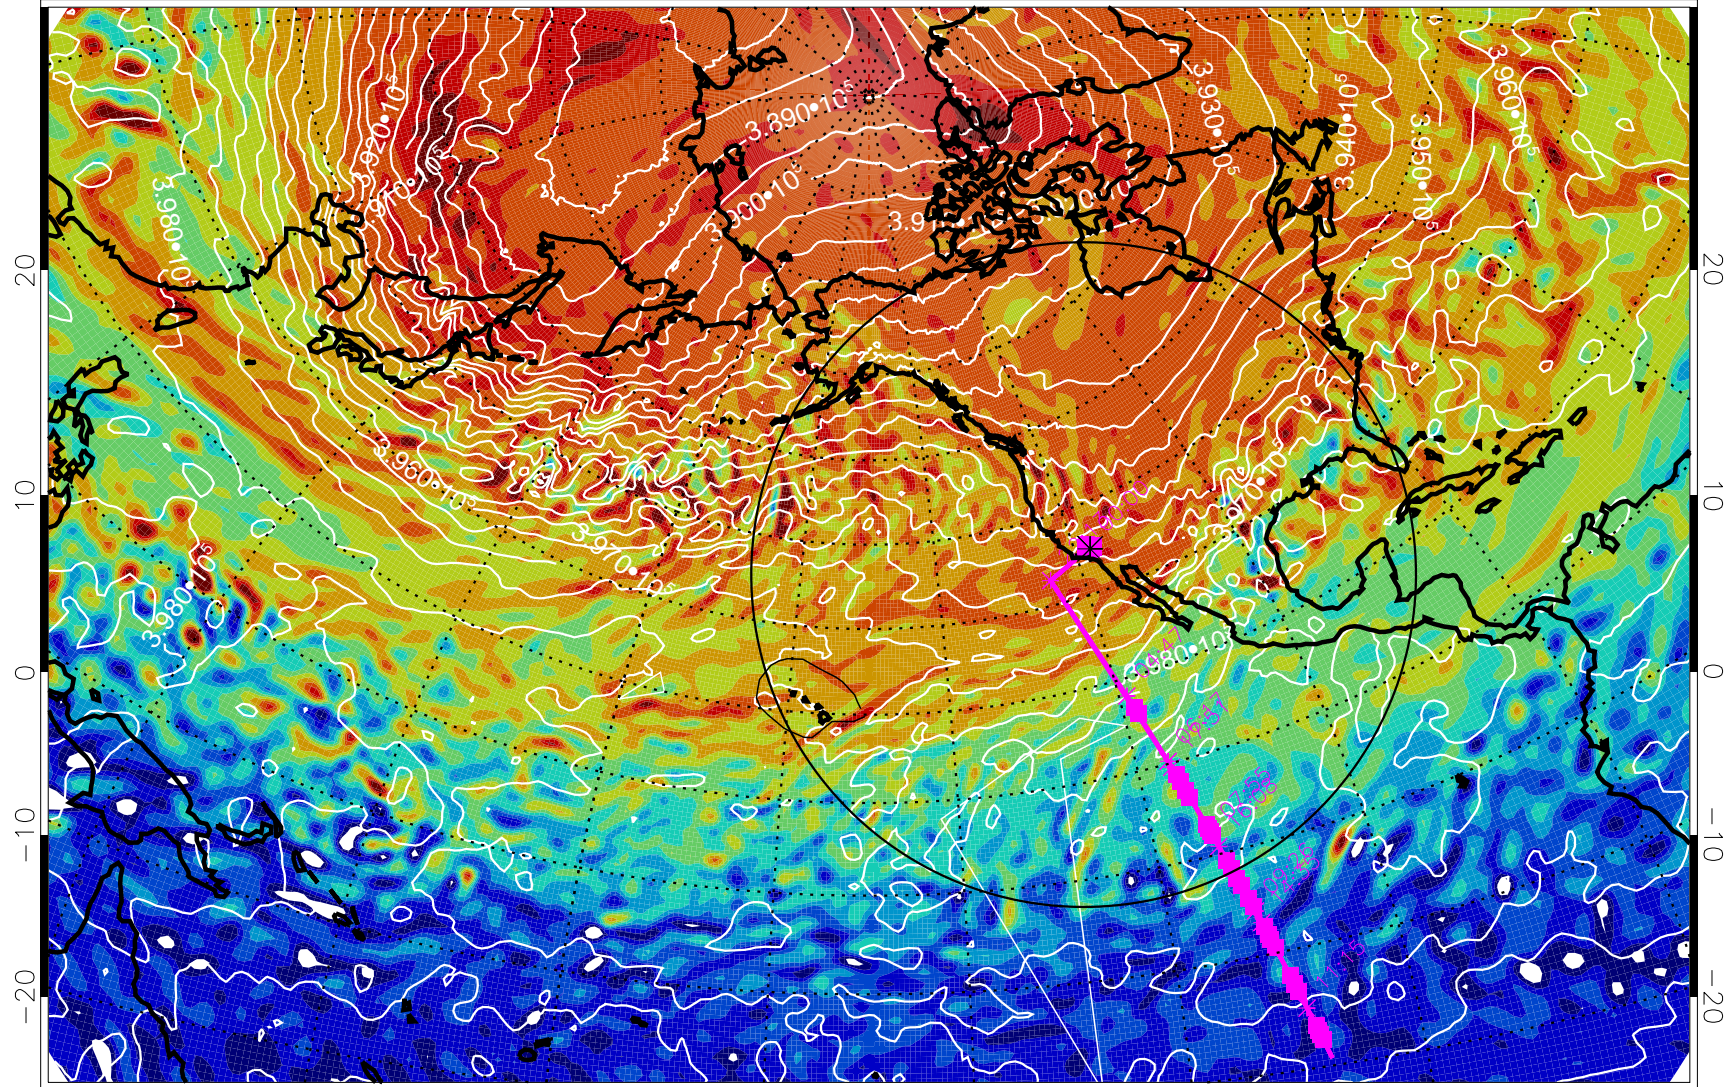

13022206, 90 hour forecast for 460K EPV

460K Montgomery Streamfunction, white

Range ring of 4055 km -- 13 hours GH round trip

13022212, 96 hour forecast for 460K EPV

460K Montgomery Streamfunction, white

Range ring of 4055 km -- 13 hours GH round trip

13022218, 102 hour forecast for 460K EPV

460K Montgomery Streamfunction, white

Range ring of 4055 km -- 13 hours GH round trip

13022300, 108 hour forecast for 460K EPV

460K Montgomery Streamfunction, white

Range ring of 4055 km -- 13 hours GH round trip

13022306, 114 hour forecast for 460K EPV

460K Montgomery Streamfunction, white

Range ring of 4055 km -- 13 hours GH round trip

13022312, 120 hour forecast for 460K EPV

460K Montgomery Streamfunction, white

Range ring of 4055 km -- 13 hours GH round trip