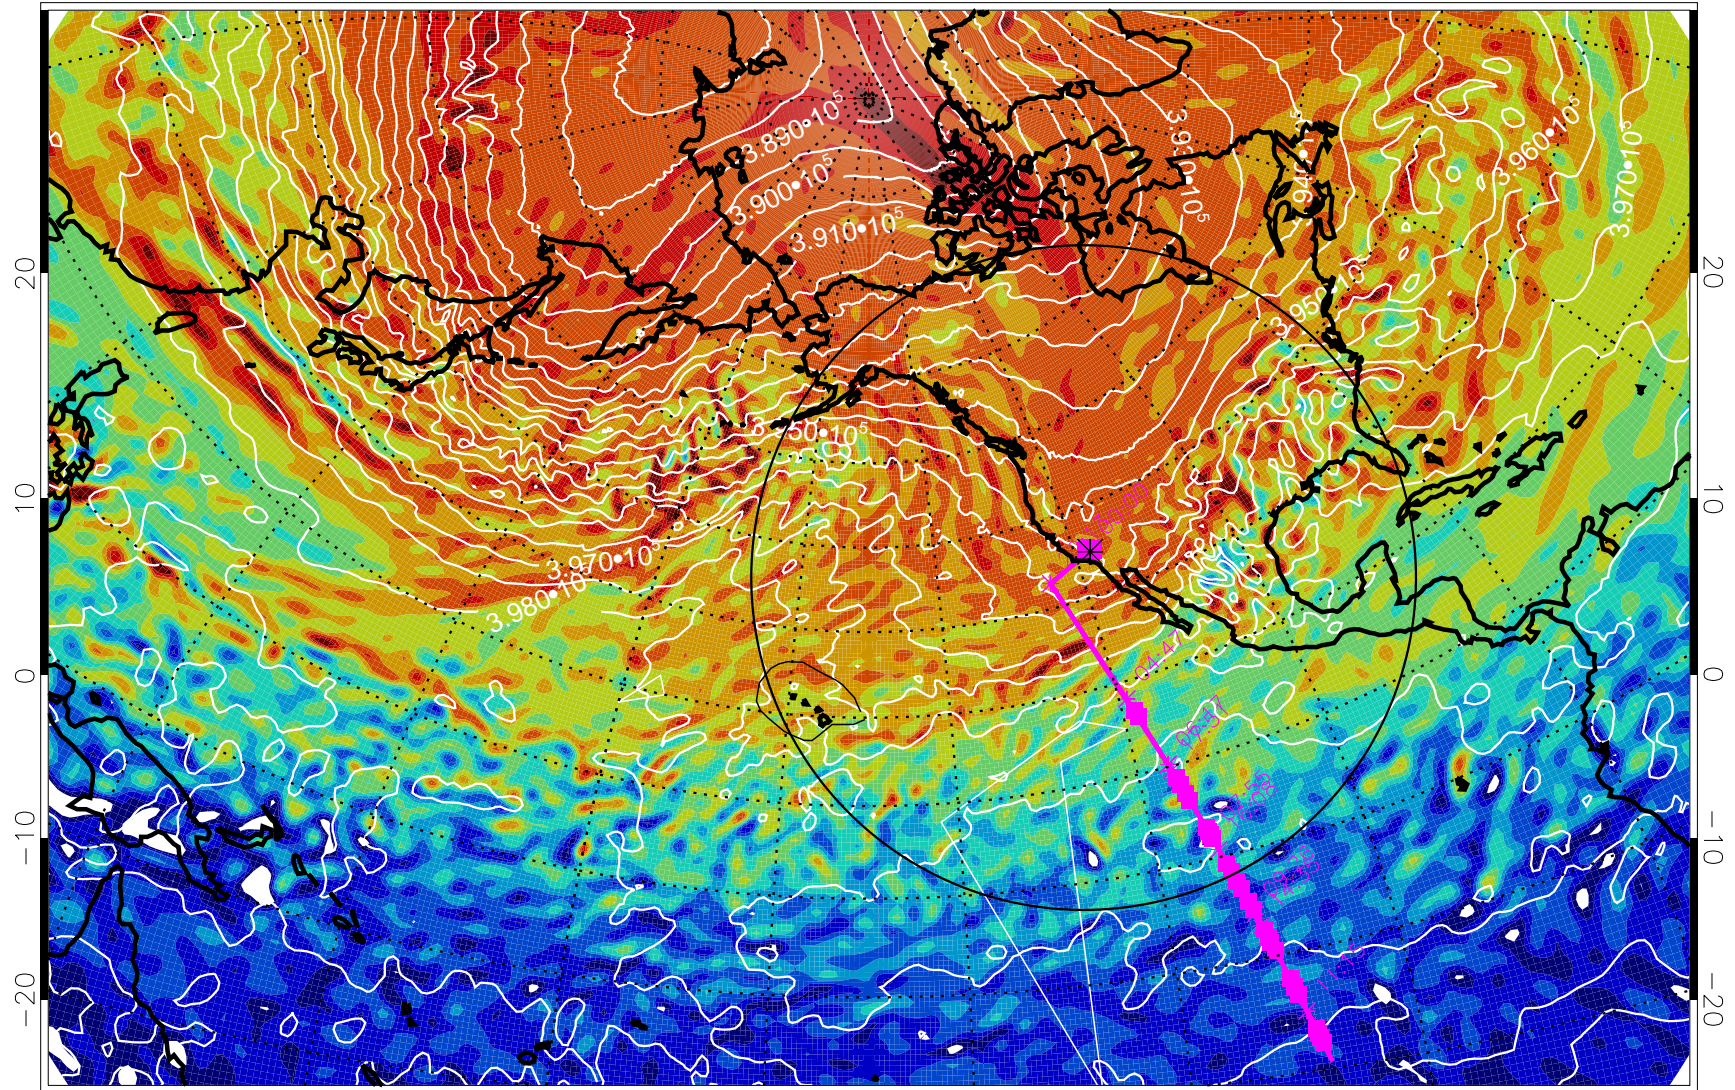

13022018, 54 hour forecast for 460K EPV

460K Montgomery Streamfunction, white

Range ring of 4055 km -- 13 hours GH round trip

13022100, 60 hour forecast for 460K EPV

460K Montgomery Streamfunction, white

Range ring of 4055 km -- 13 hours GH round trip

13022106, 66 hour forecast for 460K EPV

460K Montgomery Streamfunction, white

Range ring of 4055 km -- 13 hours GH round trip

13022112, 72 hour forecast for 460K EPV

460K Montgomery Streamfunction, white

Range ring of 4055 km -- 13 hours GH round trip

13022118, 78 hour forecast for 460K EPV

460K Montgomery Streamfunction, white

Range ring of 4055 km -- 13 hours GH round trip

13022200, 84 hour forecast for 460K EPV

460K Montgomery Streamfunction, white

Range ring of 4055 km -- 13 hours GH round trip

13022206, 90 hour forecast for 460K EPV

460K Montgomery Streamfunction, white

Range ring of 4055 km -- 13 hours GH round trip

13022212, 96 hour forecast for 460K EPV

460K Montgomery Streamfunction, white

Range ring of 4055 km -- 13 hours GH round trip