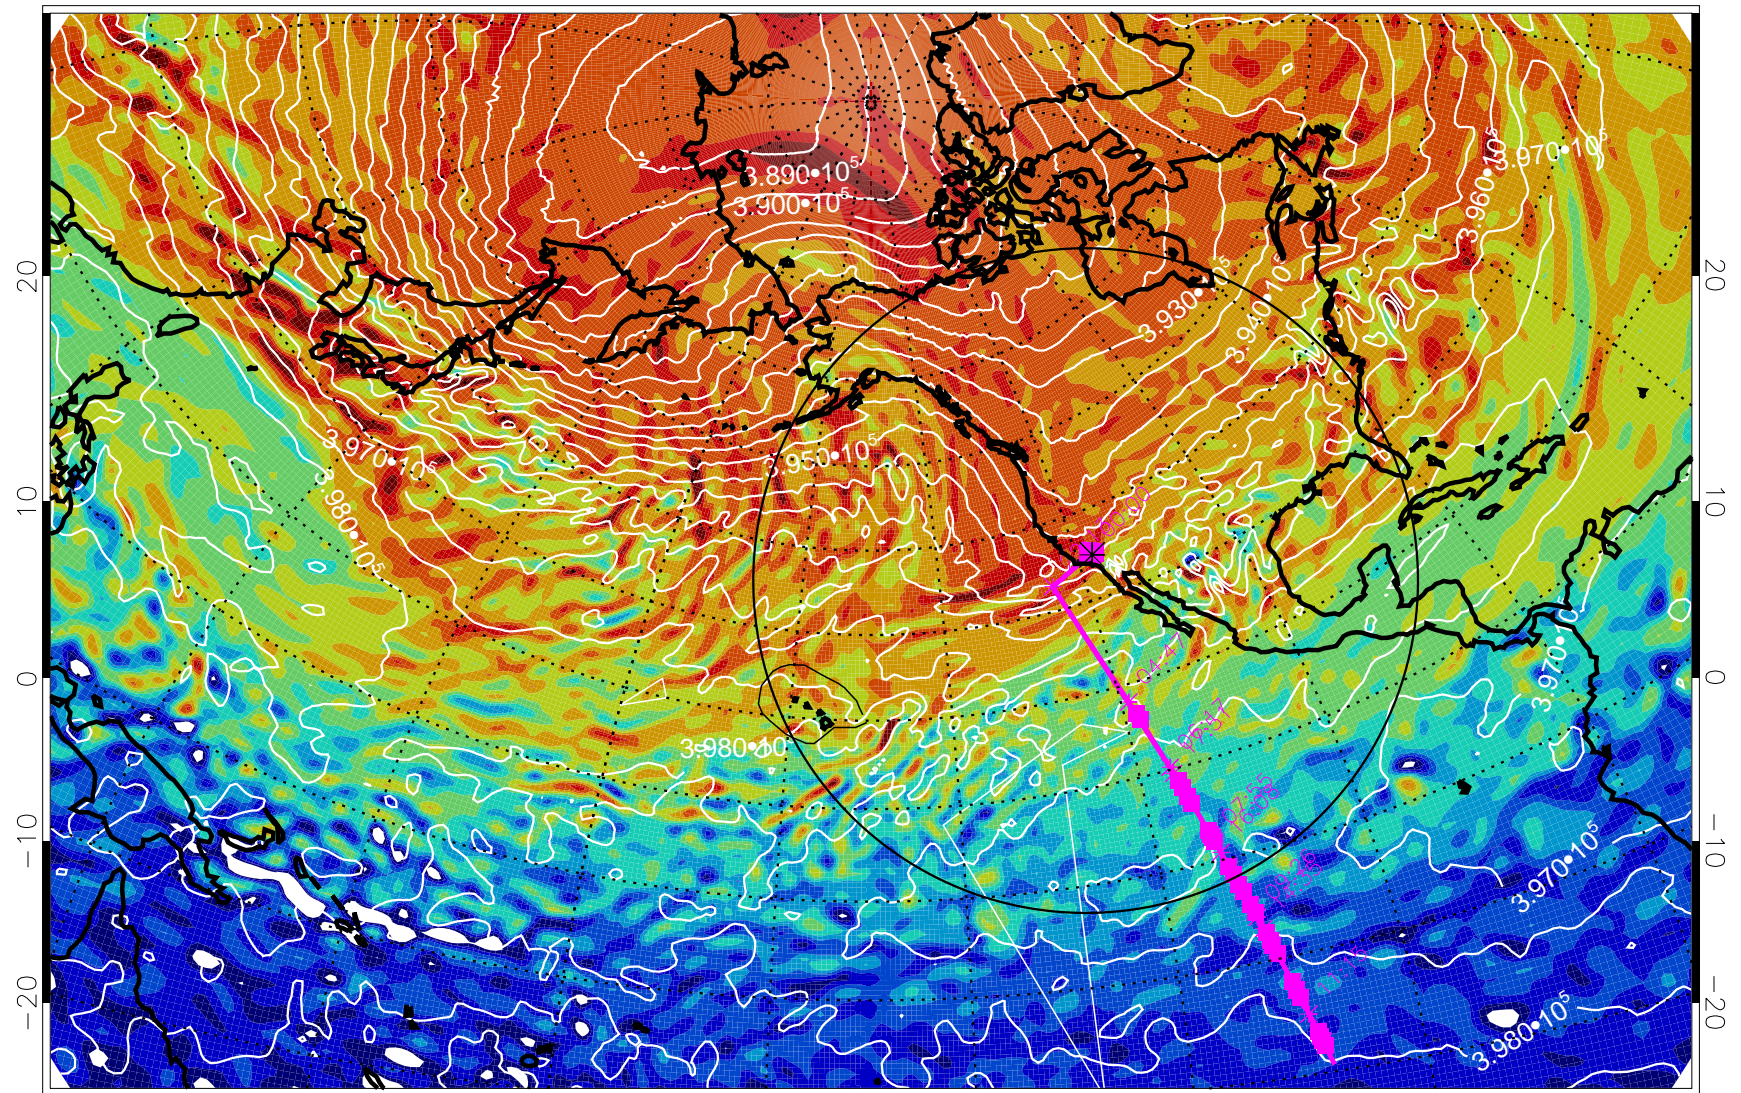

13021906, 18 hour forecast for 460K EPV

460K Montgomery Streamfunction, white

Range ring of 4055 km -- 13 hours GH round trip

13021912, 24 hour forecast for 460K EPV

460K Montgomery Streamfunction, white

Range ring of 4055 km -- 13 hours GH round trip

13021918, 30 hour forecast for 460K EPV

460K Montgomery Streamfunction, white

Range ring of 4055 km -- 13 hours GH round trip

13022000, 36 hour forecast for 460K EPV

460K Montgomery Streamfunction, white

Range ring of 4055 km -- 13 hours GH round trip

13022006, 42 hour forecast for 460K EPV

460K Montgomery Streamfunction, white

Range ring of 4055 km -- 13 hours GH round trip

13022012, 48 hour forecast for 460K EPV

460K Montgomery Streamfunction, white

Range ring of 4055 km -- 13 hours GH round trip

13022018, 54 hour forecast for 460K EPV

460K Montgomery Streamfunction, white

Range ring of 4055 km -- 13 hours GH round trip

13022100, 60 hour forecast for 460K EPV

460K Montgomery Streamfunction, white

Range ring of 4055 km -- 13 hours GH round trip