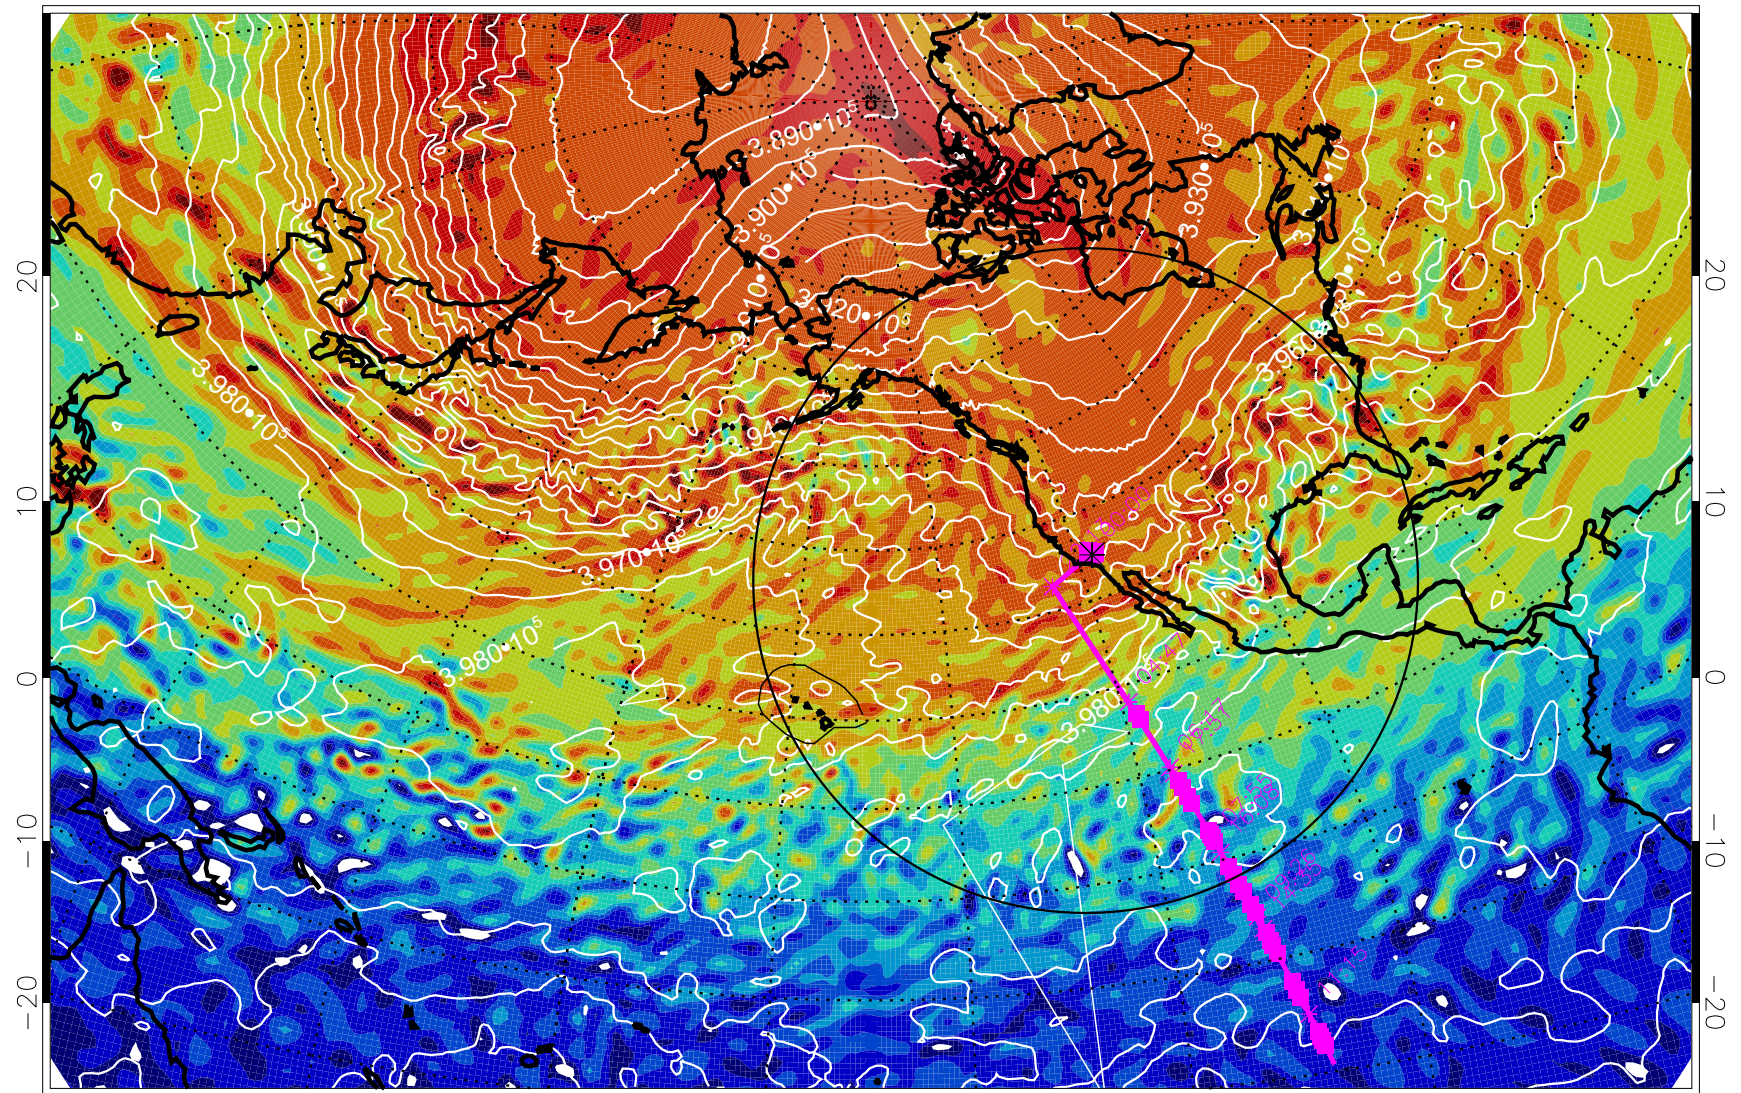

13022106, 66 hour forecast for 460K EPV

460K Montgomery Streamfunction, white

Range ring of 4055 km -- 13 hours GH round trip

13022112, 72 hour forecast for 460K EPV

460K Montgomery Streamfunction, white

Range ring of 4055 km -- 13 hours GH round trip

13022118, 78 hour forecast for 460K EPV

460K Montgomery Streamfunction, white

Range ring of 4055 km -- 13 hours GH round trip

13022200, 84 hour forecast for 460K EPV

460K Montgomery Streamfunction, white

Range ring of 4055 km -- 13 hours GH round trip

13022206, 90 hour forecast for 460K EPV

460K Montgomery Streamfunction, white

Range ring of 4055 km -- 13 hours GH round trip

13022212, 96 hour forecast for 460K EPV

460K Montgomery Streamfunction, white

Range ring of 4055 km -- 13 hours GH round trip

13022218, 102 hour forecast for 460K EPV

460K Montgomery Streamfunction, white

Range ring of 4055 km -- 13 hours GH round trip

13022300, 108 hour forecast for 460K EPV

460K Montgomery Streamfunction, white