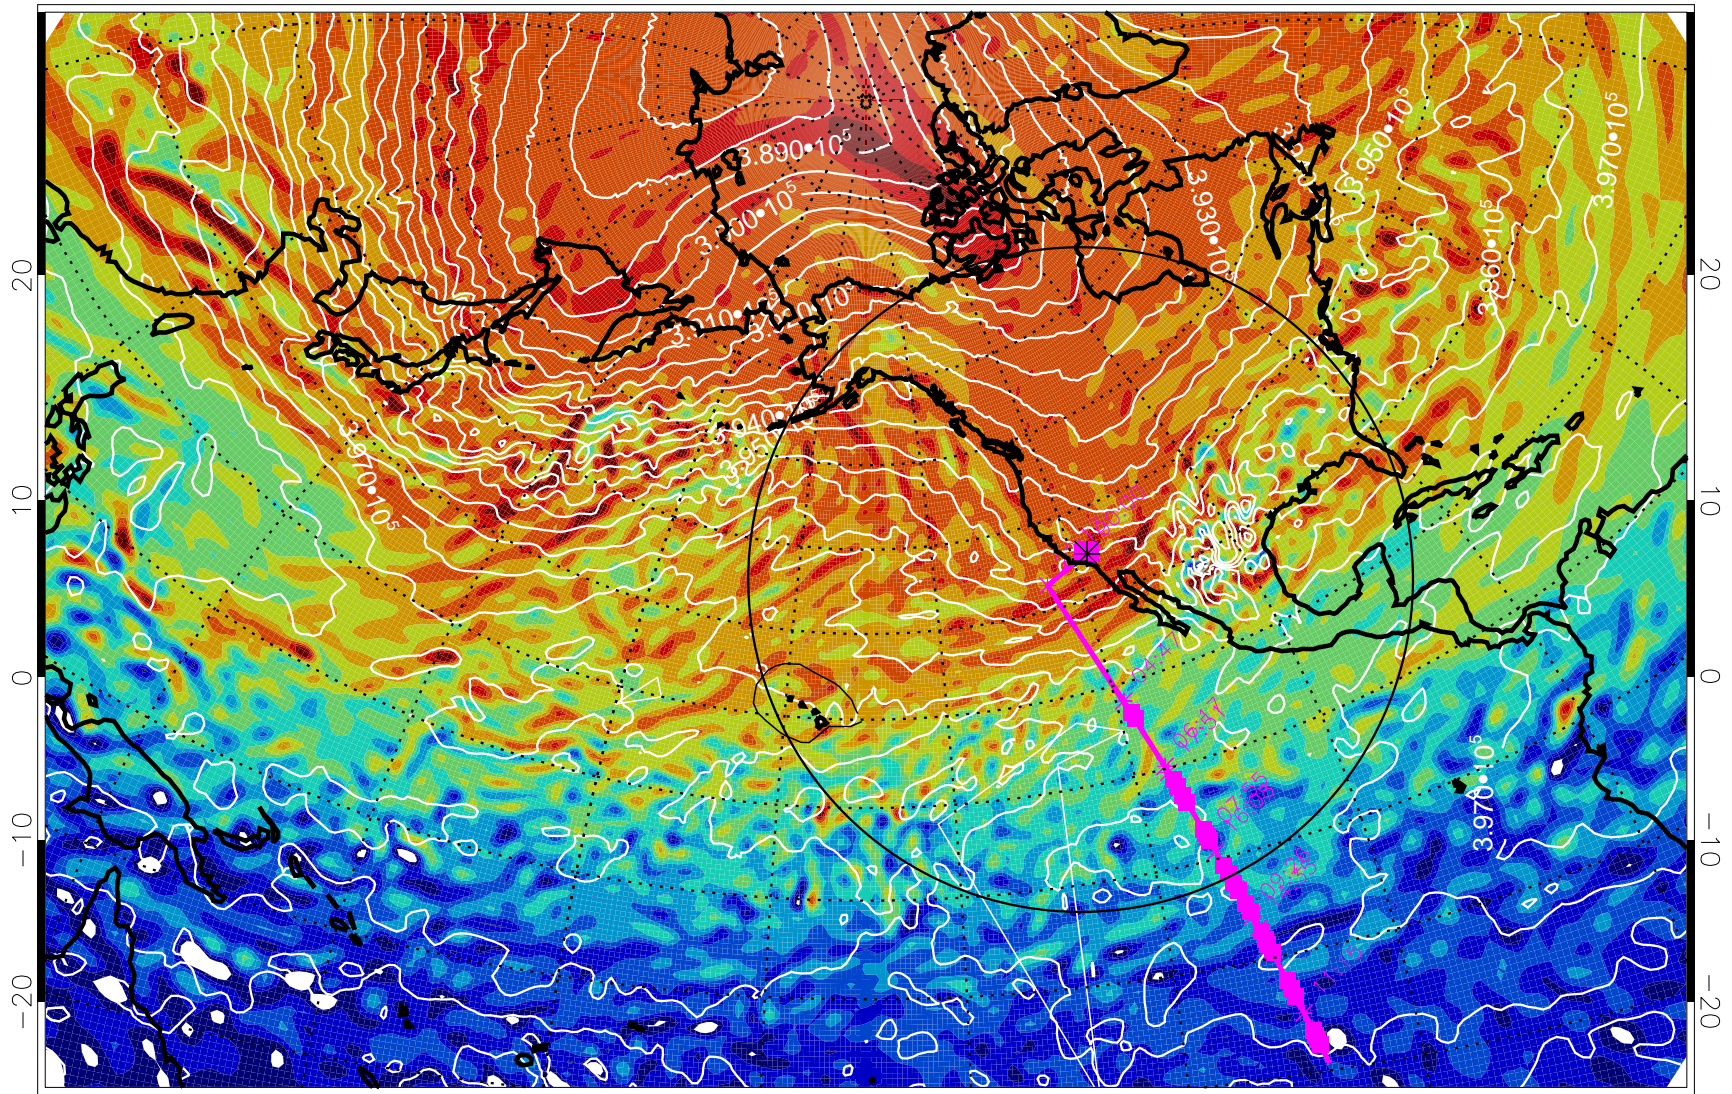

13022006, 42 hour forecast for 460K EPV

460K Montgomery Streamfunction, white

Range ring of 4055 km -- 13 hours GH round trip

13022012, 48 hour forecast for 460K EPV

460K Montgomery Streamfunction, white

Range ring of 4055 km -- 13 hours GH round trip

13022018, 54 hour forecast for 460K EPV

460K Montgomery Streamfunction, white

Range ring of 4055 km -- 13 hours GH round trip

13022100, 60 hour forecast for 460K EPV

460K Montgomery Streamfunction, white

Range ring of 4055 km -- 13 hours GH round trip

13022106, 66 hour forecast for 460K EPV

460K Montgomery Streamfunction, white

Range ring of 4055 km -- 13 hours GH round trip

13022112, 72 hour forecast for 460K EPV

460K Montgomery Streamfunction, white

Range ring of 4055 km -- 13 hours GH round trip

13022118, 78 hour forecast for 460K EPV

460K Montgomery Streamfunction, white

Range ring of 4055 km -- 13 hours GH round trip

13022200, 84 hour forecast for 460K EPV

460K Montgomery Streamfunction, white

Range ring of 4055 km -- 13 hours GH round trip