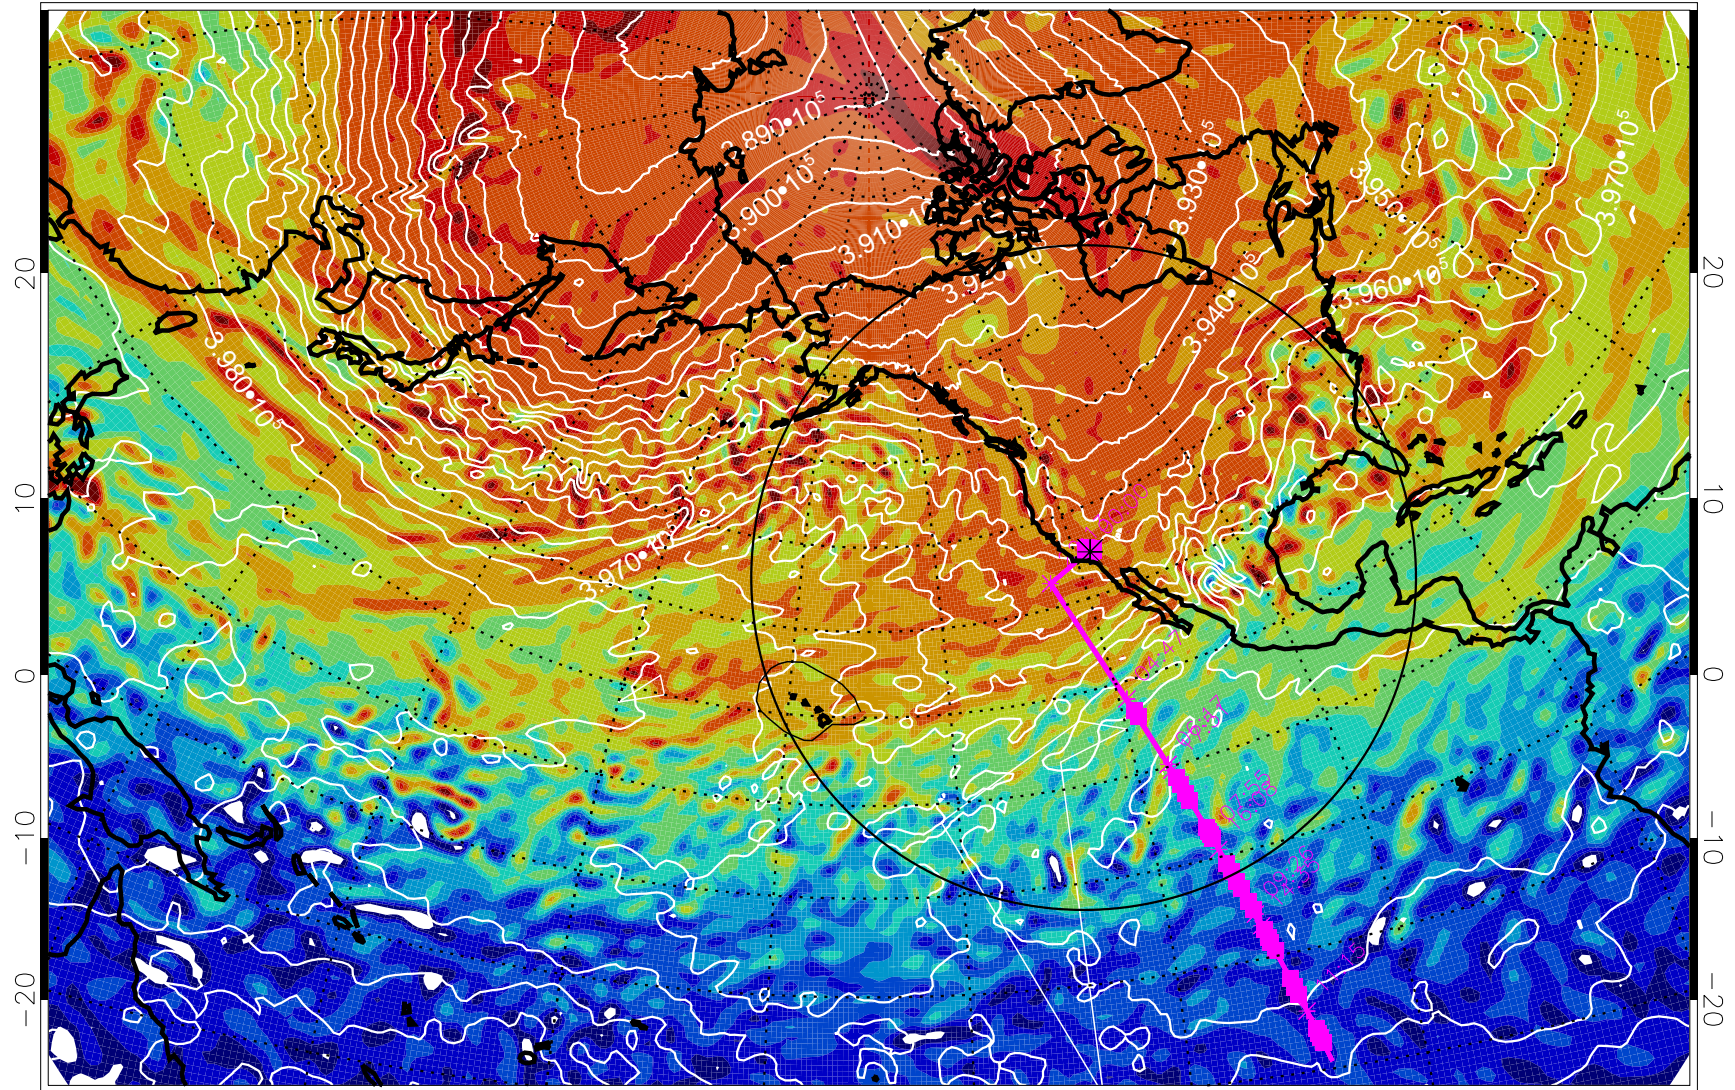

13022106, 66 hour forecast for 460K EPV

460K Montgomery Streamfunction, white

Range ring of 4055 km -- 13 hours GH round trip

13022112, 72 hour forecast for 460K EPV

460K Montgomery Streamfunction, white

Range ring of 4055 km -- 13 hours GH round trip

13022118, 78 hour forecast for 460K EPV

460K Montgomery Streamfunction, white

Range ring of 4055 km -- 13 hours GH round trip

13022200, 84 hour forecast for 460K EPV

460K Montgomery Streamfunction, white

Range ring of 4055 km -- 13 hours GH round trip

13022206, 90 hour forecast for 460K EPV

460K Montgomery Streamfunction, white

Range ring of 4055 km -- 13 hours GH round trip

13022212, 96 hour forecast for 460K EPV

460K Montgomery Streamfunction, white

Range ring of 4055 km -- 13 hours GH round trip

13022218, 102 hour forecast for 460K EPV

460K Montgomery Streamfunction, white

Range ring of 4055 km -- 13 hours GH round trip

13022300, 108 hour forecast for 460K EPV

460K Montgomery Streamfunction, white