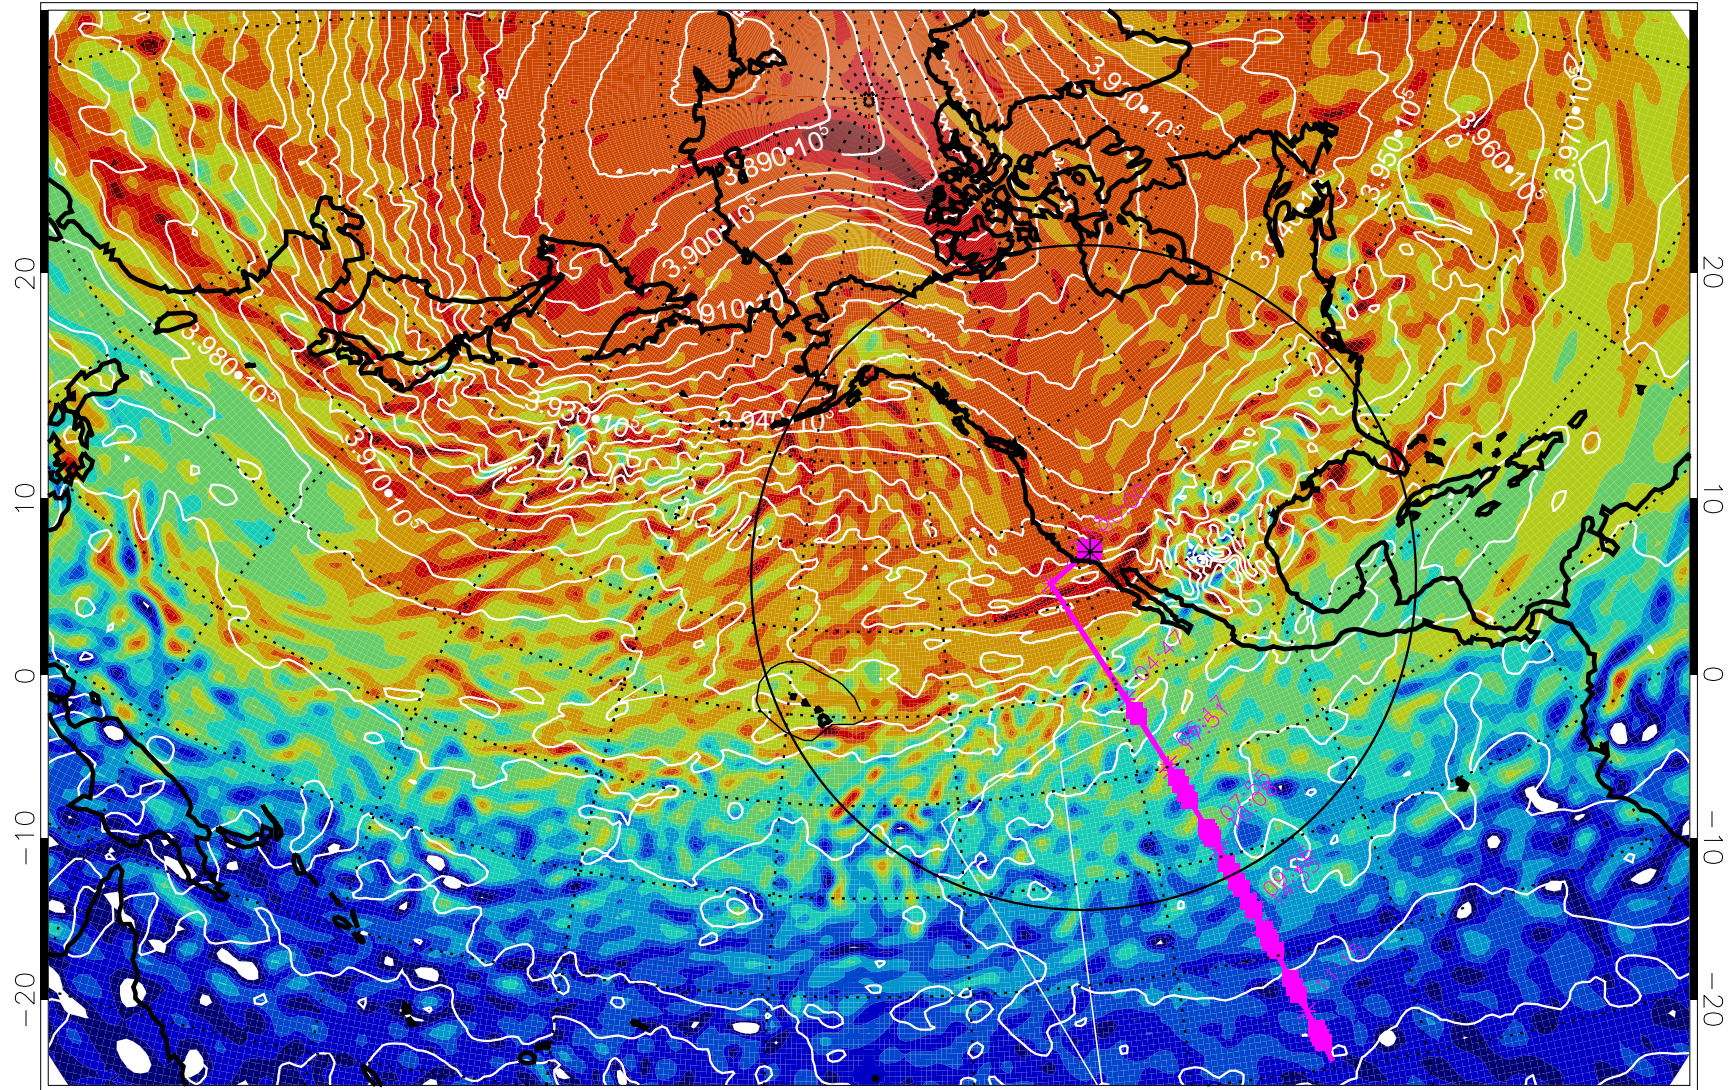

13021918, 30 hour forecast for 460K EPV

460K Montgomery Streamfunction, white

Range ring of 4055 km -- 13 hours GH round trip

13022000, 36 hour forecast for 460K EPV

460K Montgomery Streamfunction, white

Range ring of 4055 km -- 13 hours GH round trip

13022006, 42 hour forecast for 460K EPV

460K Montgomery Streamfunction, white

Range ring of 4055 km -- 13 hours GH round trip

13022012, 48 hour forecast for 460K EPV

460K Montgomery Streamfunction, white

Range ring of 4055 km -- 13 hours GH round trip

13022018, 54 hour forecast for 460K EPV

460K Montgomery Streamfunction, white

Range ring of 4055 km -- 13 hours GH round trip

13022100, 60 hour forecast for 460K EPV

460K Montgomery Streamfunction, white

Range ring of 4055 km -- 13 hours GH round trip

13022106, 66 hour forecast for 460K EPV

460K Montgomery Streamfunction, white

Range ring of 4055 km -- 13 hours GH round trip

13022112, 72 hour forecast for 460K EPV

460K Montgomery Streamfunction, white

Range ring of 4055 km -- 13 hours GH round trip