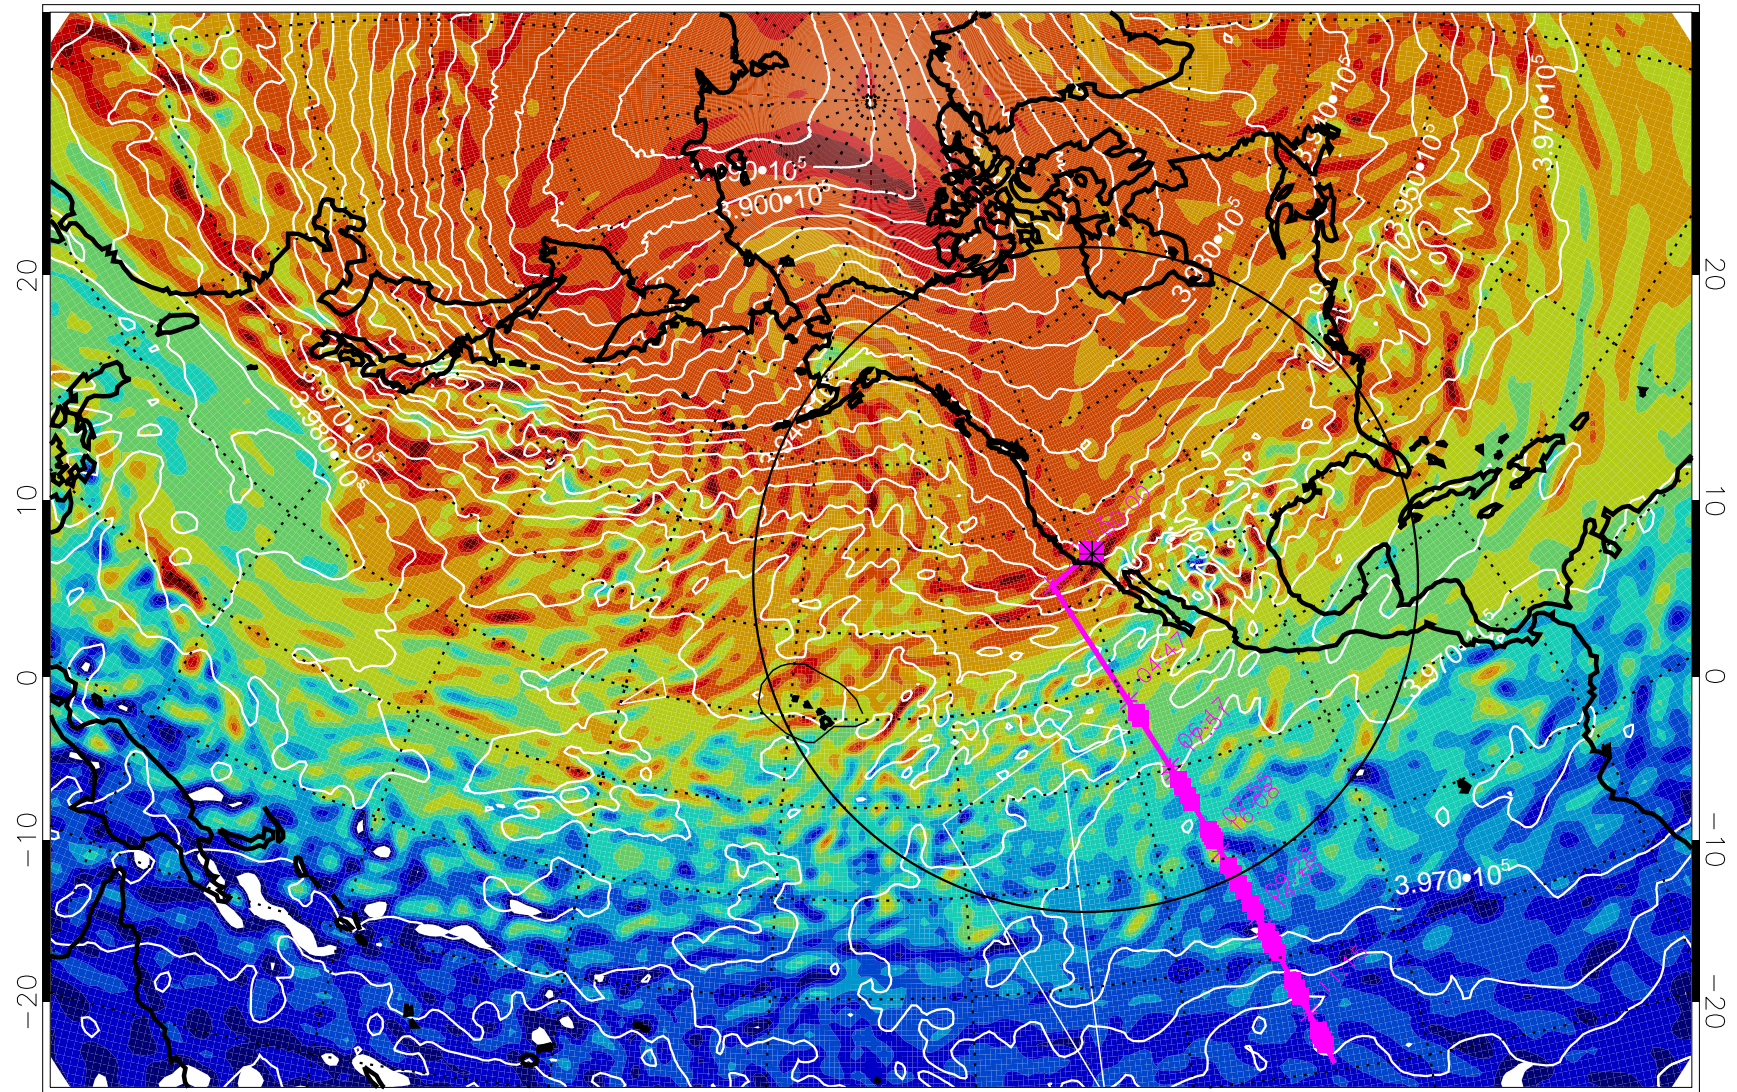

13021906, 18 hour forecast for 460K EPV

460K Montgomery Streamfunction, white

Range ring of 4055 km -- 13 hours GH round trip

13021912, 24 hour forecast for 460K EPV

460K Montgomery Streamfunction, white

Range ring of 4055 km -- 13 hours GH round trip

13021918, 30 hour forecast for 460K EPV

460K Montgomery Streamfunction, white

Range ring of 4055 km -- 13 hours GH round trip

13022000, 36 hour forecast for 460K EPV

460K Montgomery Streamfunction, white

Range ring of 4055 km -- 13 hours GH round trip

13022006, 42 hour forecast for 460K EPV

460K Montgomery Streamfunction, white

Range ring of 4055 km -- 13 hours GH round trip

13022012, 48 hour forecast for 460K EPV

460K Montgomery Streamfunction, white

Range ring of 4055 km -- 13 hours GH round trip

13022018, 54 hour forecast for 460K EPV

460K Montgomery Streamfunction, white

Range ring of 4055 km -- 13 hours GH round trip

13022100, 60 hour forecast for 460K EPV

460K Montgomery Streamfunction, white

Range ring of 4055 km -- 13 hours GH round trip