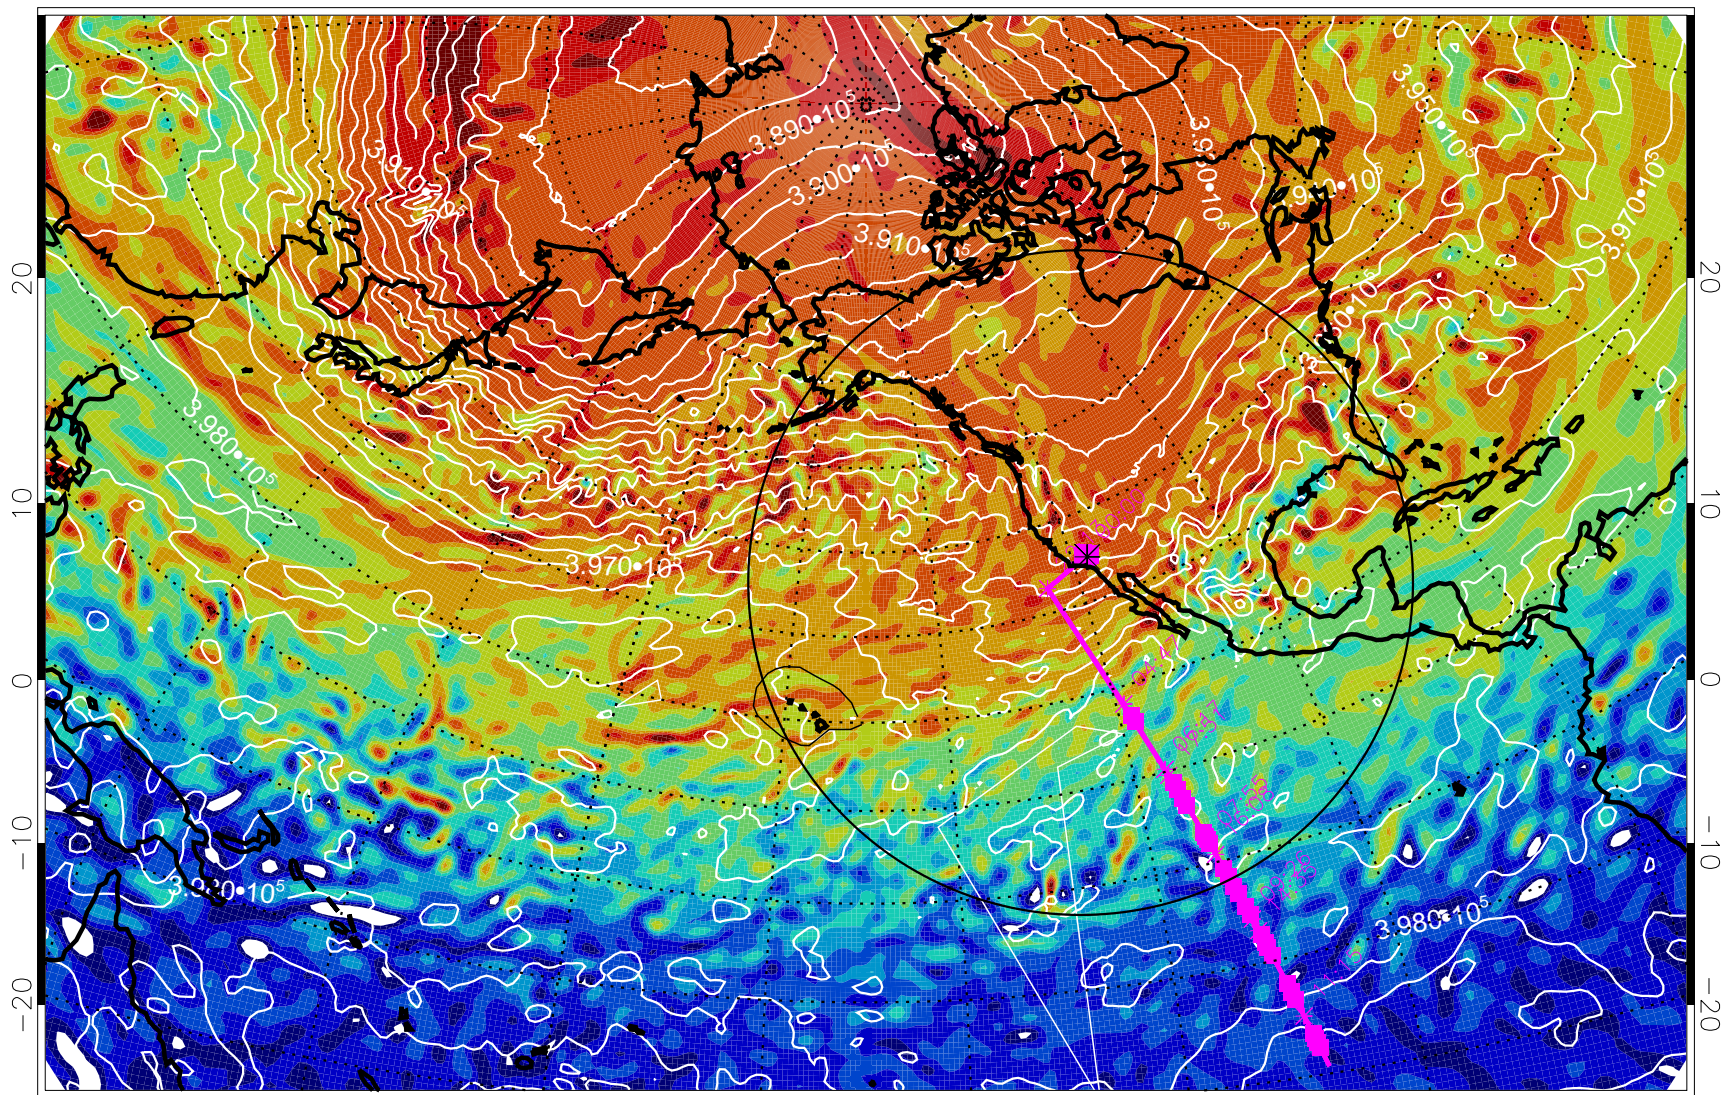

13022118, 78 hour forecast for 460K EPV

460K Montgomery Streamfunction, white

Range ring of 4055 km -- 13 hours GH round trip

13022200, 84 hour forecast for 460K EPV

460K Montgomery Streamfunction, white

Range ring of 4055 km -- 13 hours GH round trip

13022206, 90 hour forecast for 460K EPV

460K Montgomery Streamfunction, white

Range ring of 4055 km -- 13 hours GH round trip

13022212, 96 hour forecast for 460K EPV

460K Montgomery Streamfunction, white

Range ring of 4055 km -- 13 hours GH round trip

13022218, 102 hour forecast for 460K EPV

460K Montgomery Streamfunction, white

Range ring of 4055 km -- 13 hours GH round trip

13022300, 108 hour forecast for 460K EPV

460K Montgomery Streamfunction, white

Range ring of 4055 km -- 13 hours GH round trip

13022306, 114 hour forecast for 460K EPV

460K Montgomery Streamfunction, white

Range ring of 4055 km -- 13 hours GH round trip

13022312, 120 hour forecast for 460K EPV