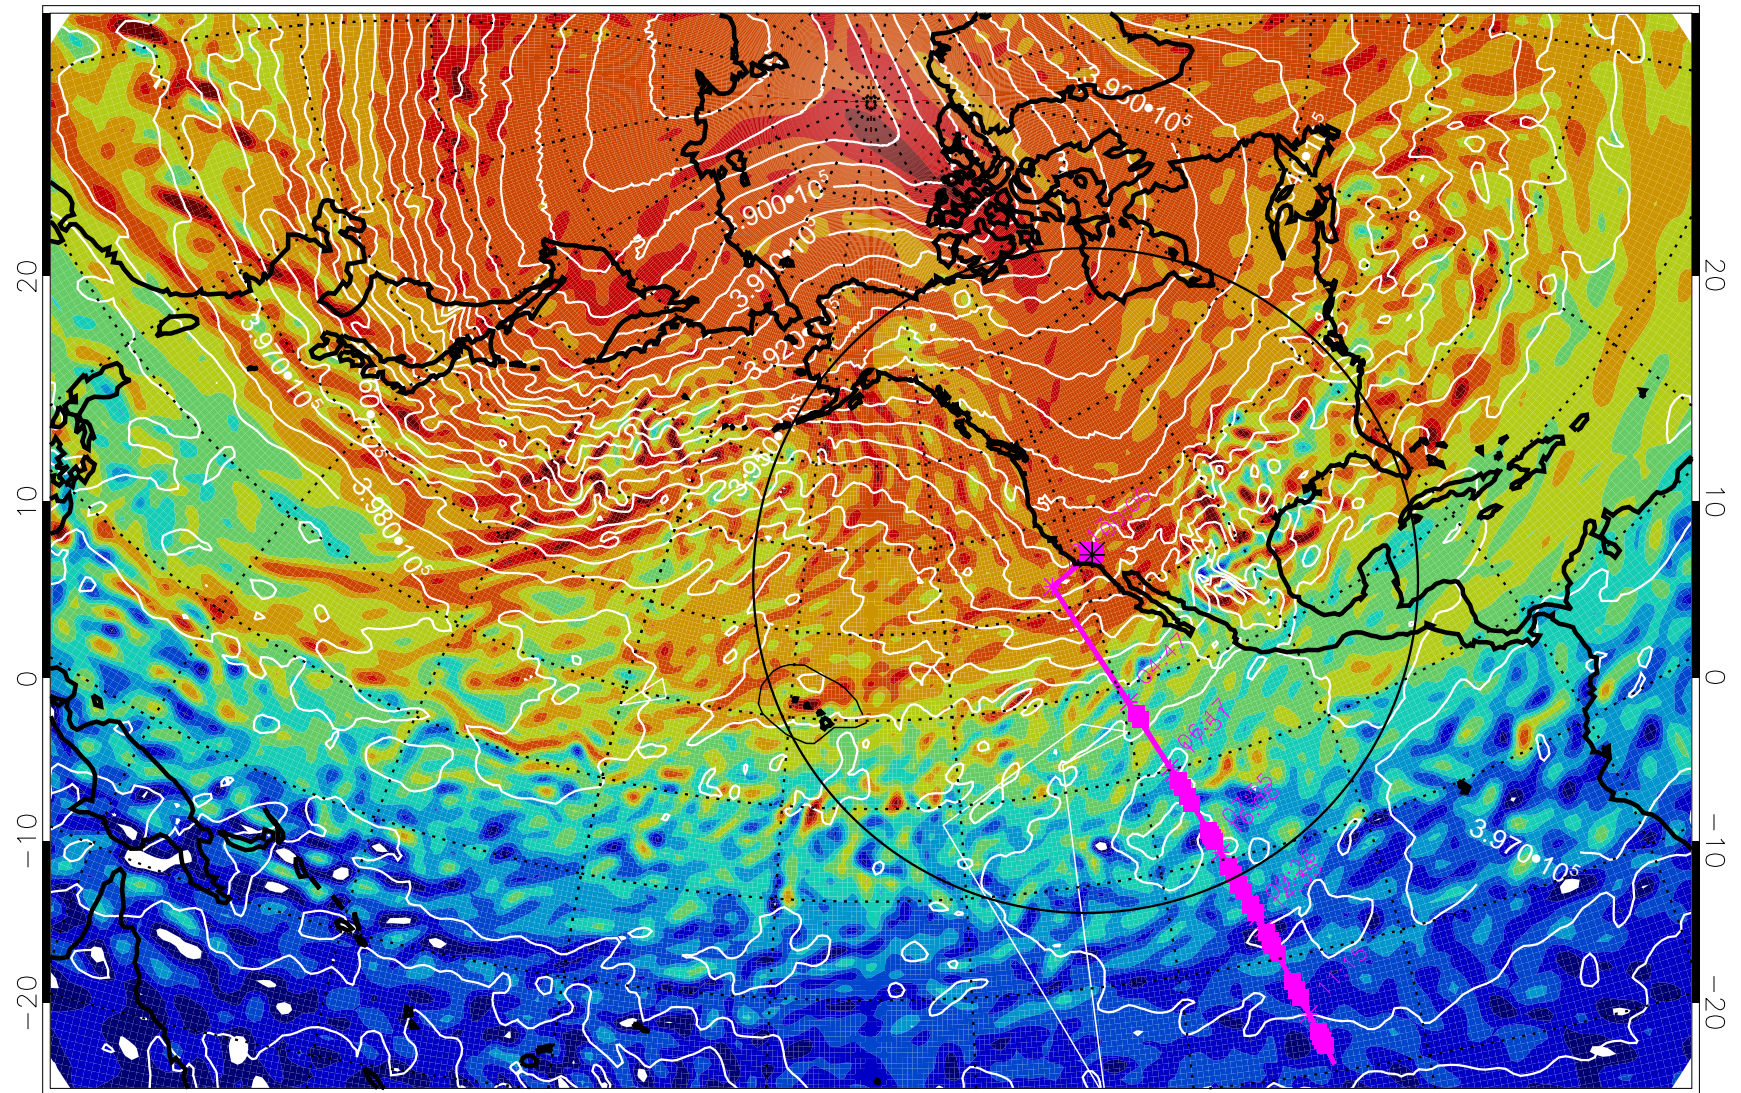

13022006, 42 hour forecast for 460K EPV

460K Montgomery Streamfunction, white

Range ring of 4055 km -- 13 hours GH round trip

13022012, 48 hour forecast for 460K EPV

460K Montgomery Streamfunction, white

Range ring of 4055 km -- 13 hours GH round trip

13022018, 54 hour forecast for 460K EPV

460K Montgomery Streamfunction, white

Range ring of 4055 km -- 13 hours GH round trip

13022100, 60 hour forecast for 460K EPV

460K Montgomery Streamfunction, white

Range ring of 4055 km -- 13 hours GH round trip

13022106, 66 hour forecast for 460K EPV

460K Montgomery Streamfunction, white

Range ring of 4055 km -- 13 hours GH round trip

13022112, 72 hour forecast for 460K EPV

460K Montgomery Streamfunction, white

Range ring of 4055 km -- 13 hours GH round trip

13022118, 78 hour forecast for 460K EPV

460K Montgomery Streamfunction, white

Range ring of 4055 km -- 13 hours GH round trip

13022200, 84 hour forecast for 460K EPV

460K Montgomery Streamfunction, white

Range ring of 4055 km -- 13 hours GH round trip