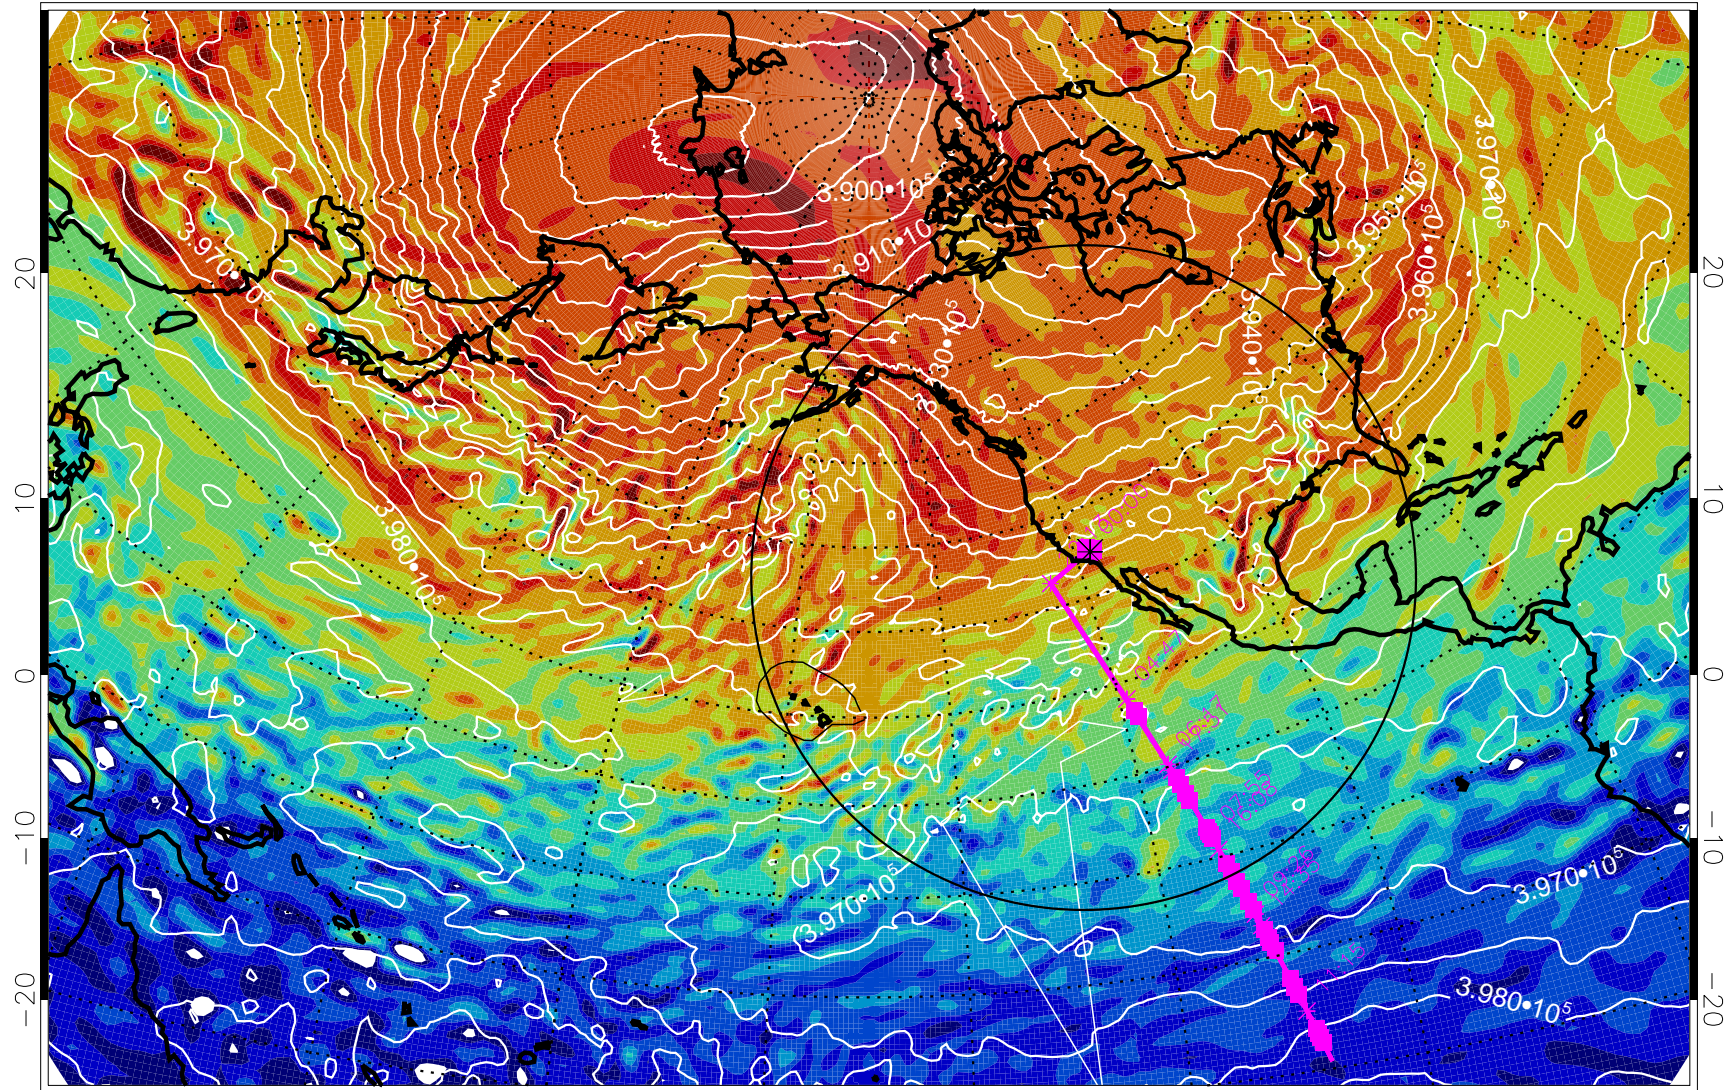

13021818, 6 hour forecast for 460K EPV

460K Montgomery Streamfunction, white

Range ring of 4055 km -- 13 hours GH round trip

13021900, 12 hour forecast for 460K EPV

460K Montgomery Streamfunction, white

Range ring of 4055 km -- 13 hours GH round trip

13021906, 18 hour forecast for 460K EPV

460K Montgomery Streamfunction, white

Range ring of 4055 km -- 13 hours GH round trip

13021912, 24 hour forecast for 460K EPV

460K Montgomery Streamfunction, white

Range ring of 4055 km -- 13 hours GH round trip

13021918, 30 hour forecast for 460K EPV

460K Montgomery Streamfunction, white

Range ring of 4055 km -- 13 hours GH round trip

13022000, 36 hour forecast for 460K EPV

460K Montgomery Streamfunction, white

Range ring of 4055 km -- 13 hours GH round trip

13022018, 54 hour forecast for 460K EPV

460K Montgomery Streamfunction, white

Range ring of 4055 km -- 13 hours GH round trip

13022100, 60 hour forecast for 460K EPV

460K Montgomery Streamfunction, white

Range ring of 4055 km -- 13 hours GH round trip