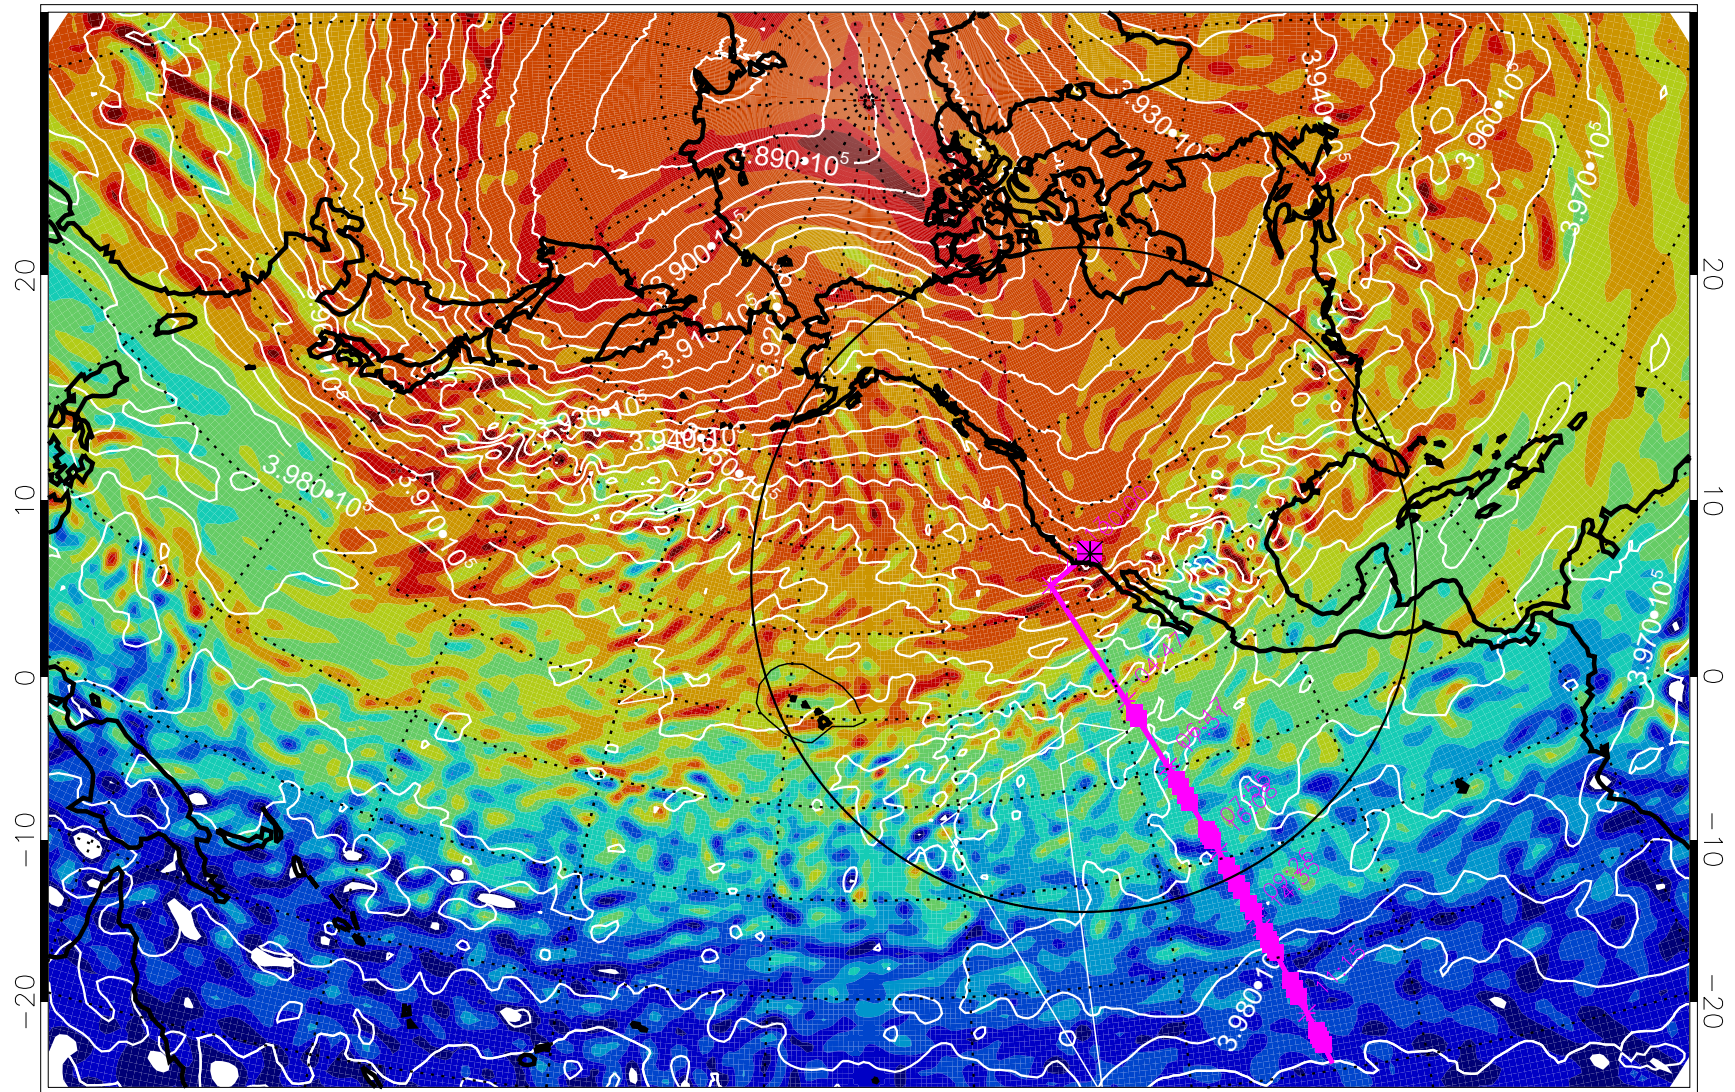

13021918, 30 hour forecast for 460K EPV

460K Montgomery Streamfunction, white

Range ring of 4055 km -- 13 hours GH round trip

13022000, 36 hour forecast for 460K EPV

460K Montgomery Streamfunction, white

Range ring of 4055 km -- 13 hours GH round trip

13022006, 42 hour forecast for 460K EPV

460K Montgomery Streamfunction, white

Range ring of 4055 km -- 13 hours GH round trip

13022012, 48 hour forecast for 460K EPV

460K Montgomery Streamfunction, white

Range ring of 4055 km -- 13 hours GH round trip

13022018, 54 hour forecast for 460K EPV

460K Montgomery Streamfunction, white

Range ring of 4055 km -- 13 hours GH round trip

13022100, 60 hour forecast for 460K EPV

460K Montgomery Streamfunction, white

Range ring of 4055 km -- 13 hours GH round trip

13022106, 66 hour forecast for 460K EPV

460K Montgomery Streamfunction, white

Range ring of 4055 km -- 13 hours GH round trip

13022112, 72 hour forecast for 460K EPV

460K Montgomery Streamfunction, white

Range ring of 4055 km -- 13 hours GH round trip