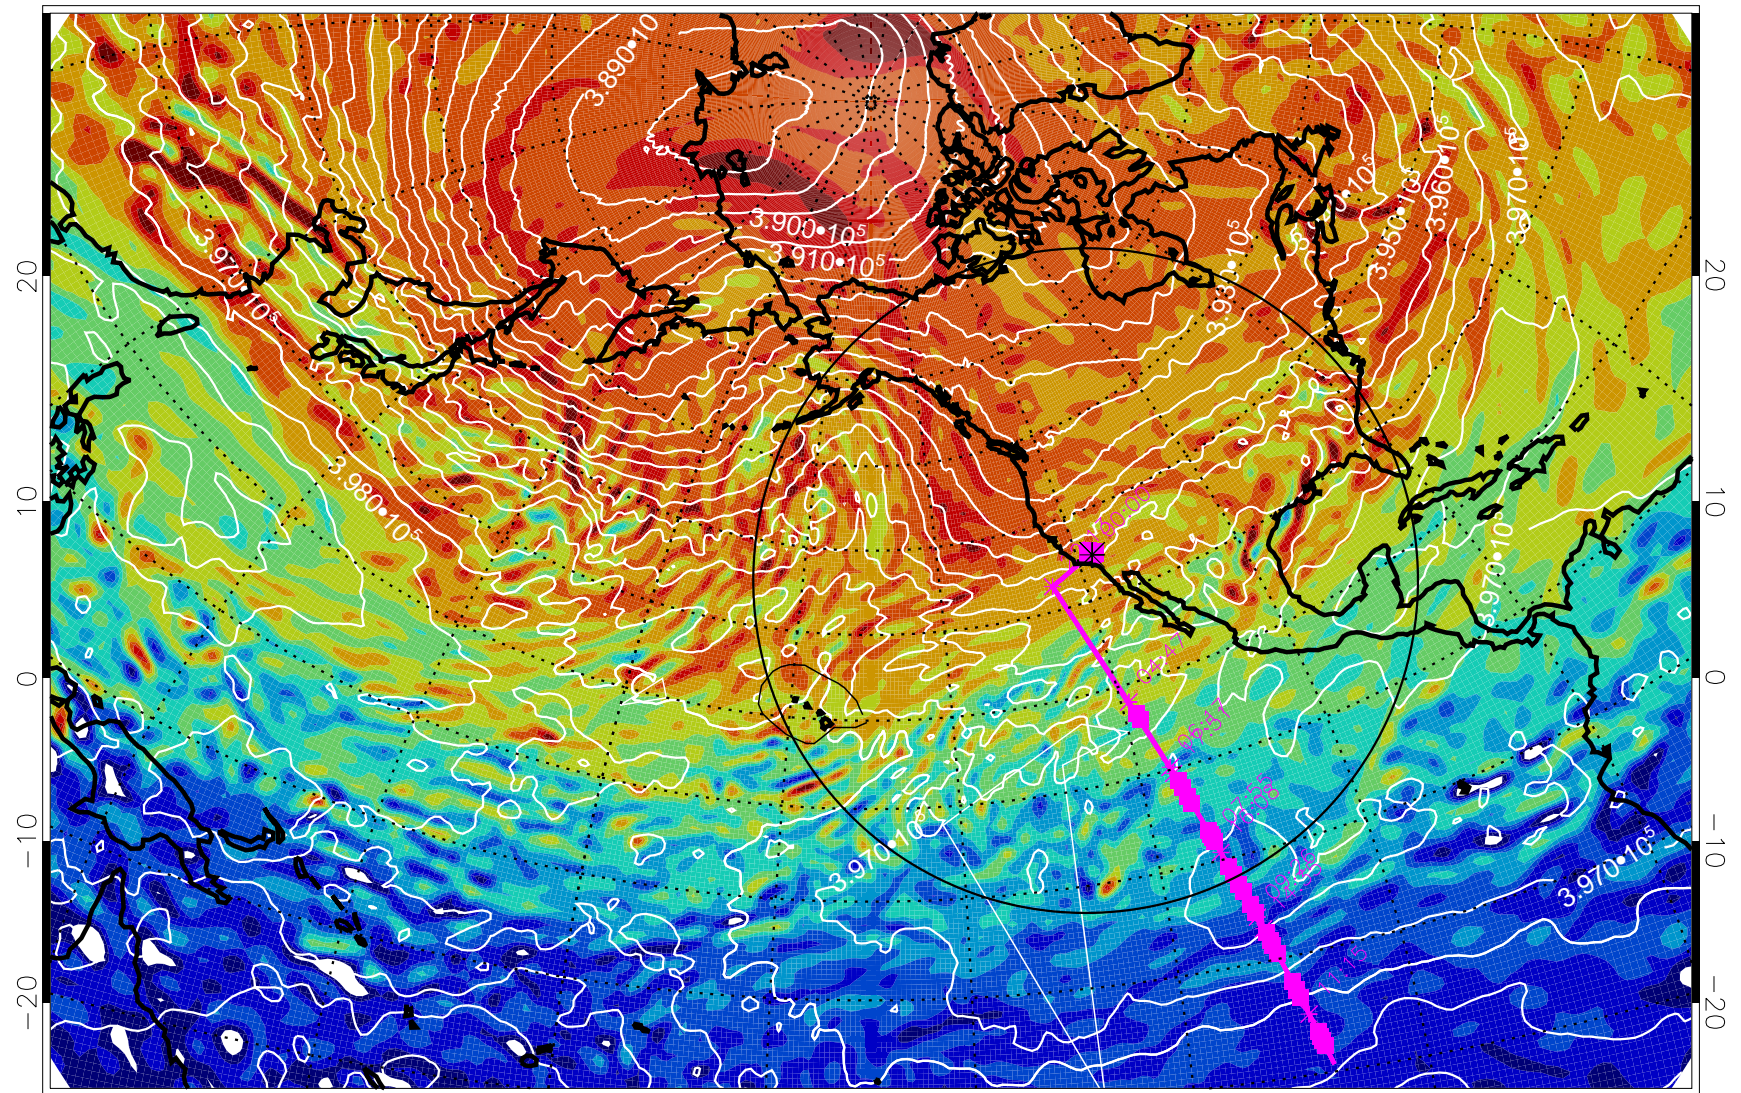

13021818, 6 hour forecast for 460K EPV

460K Montgomery Streamfunction, white

Range ring of 4055 km -- 13 hours GH round trip

13021900, 12 hour forecast for 460K EPV

460K Montgomery Streamfunction, white

Range ring of 4055 km -- 13 hours GH round trip

13021906, 18 hour forecast for 460K EPV

460K Montgomery Streamfunction, white

Range ring of 4055 km -- 13 hours GH round trip

13021912, 24 hour forecast for 460K EPV

460K Montgomery Streamfunction, white

Range ring of 4055 km -- 13 hours GH round trip

13021918, 30 hour forecast for 460K EPV

460K Montgomery Streamfunction, white

Range ring of 4055 km -- 13 hours GH round trip

13022000, 36 hour forecast for 460K EPV

460K Montgomery Streamfunction, white

Range ring of 4055 km -- 13 hours GH round trip

13022018, 54 hour forecast for 460K EPV

460K Montgomery Streamfunction, white

Range ring of 4055 km -- 13 hours GH round trip

13022100, 60 hour forecast for 460K EPV

460K Montgomery Streamfunction, white

Range ring of 4055 km -- 13 hours GH round trip