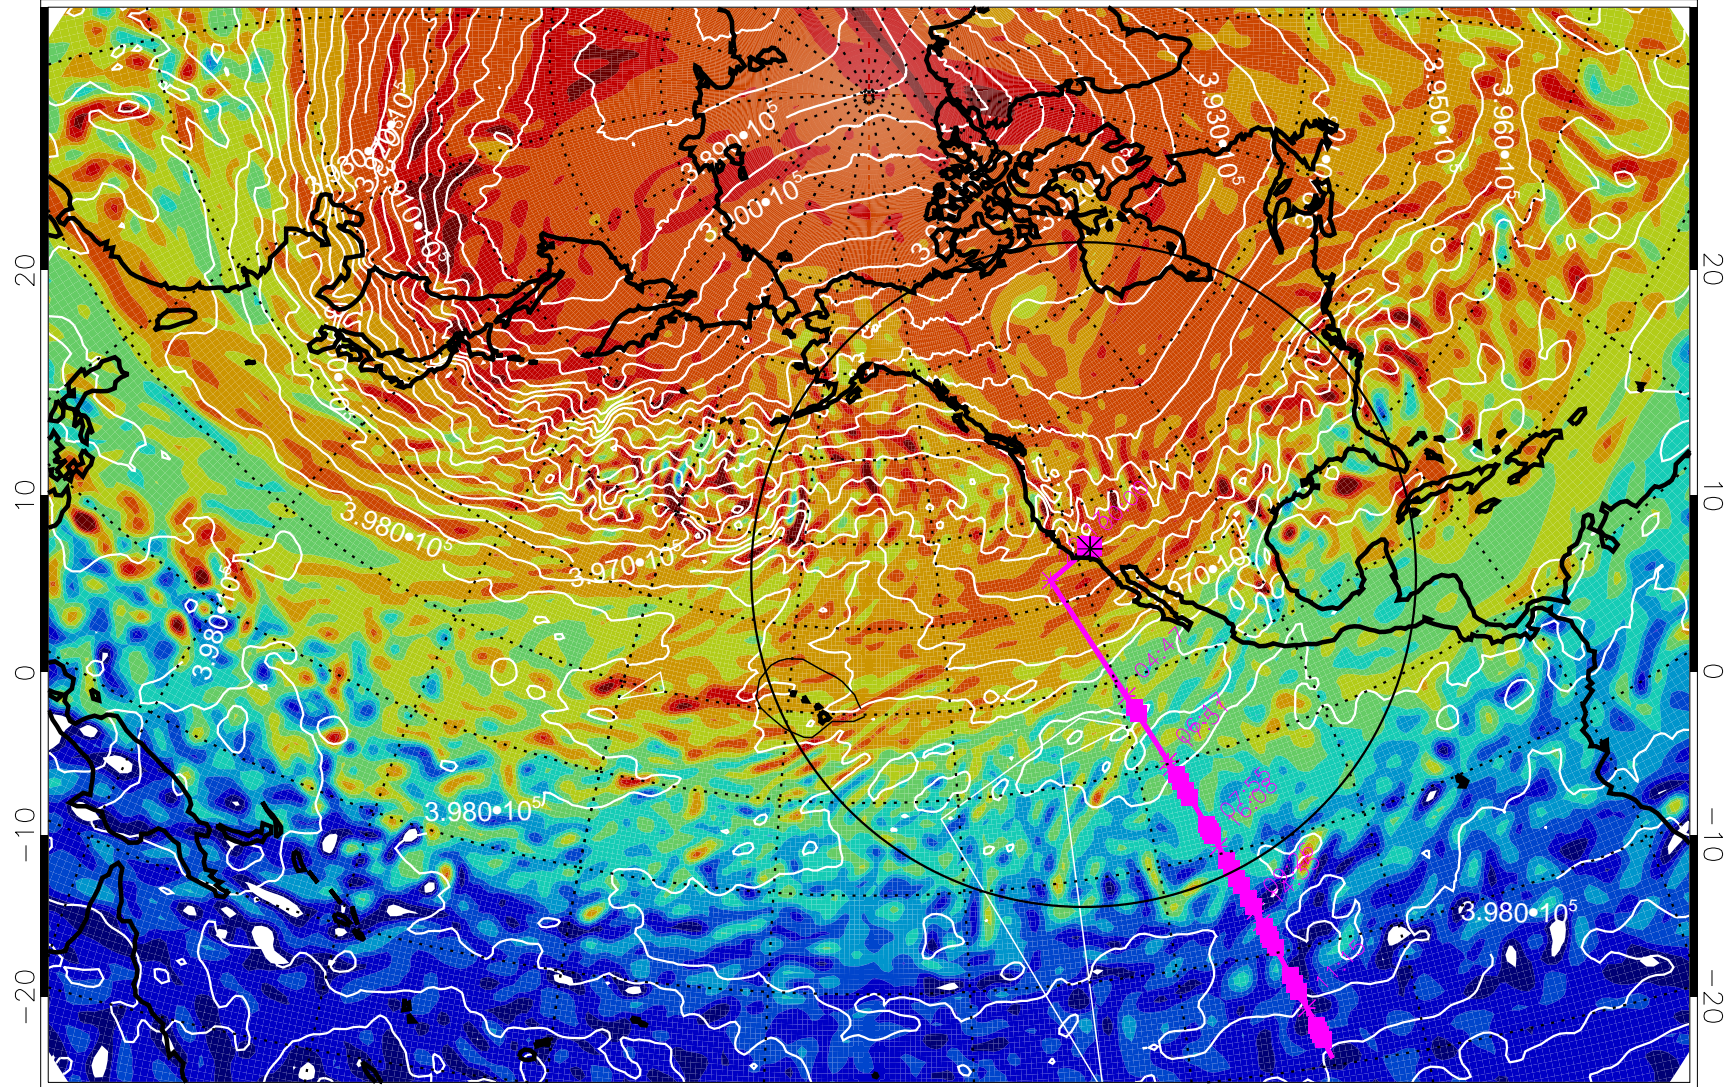

13022218, 102 hour forecast for 460K EPV

460K Montgomery Streamfunction, white

Range ring of 4055 km -- 13 hours GH round trip

13022300, 108 hour forecast for 460K EPV

460K Montgomery Streamfunction, white

Range ring of 4055 km -- 13 hours GH round trip

13022306, 114 hour forecast for 460K EPV

460K Montgomery Streamfunction, white

Range ring of 4055 km -- 13 hours GH round trip

13022312, 120 hour forecast for 460K EPV

460K Montgomery Streamfunction, white

Range ring of 4055 km -- 13 hours GH round trip