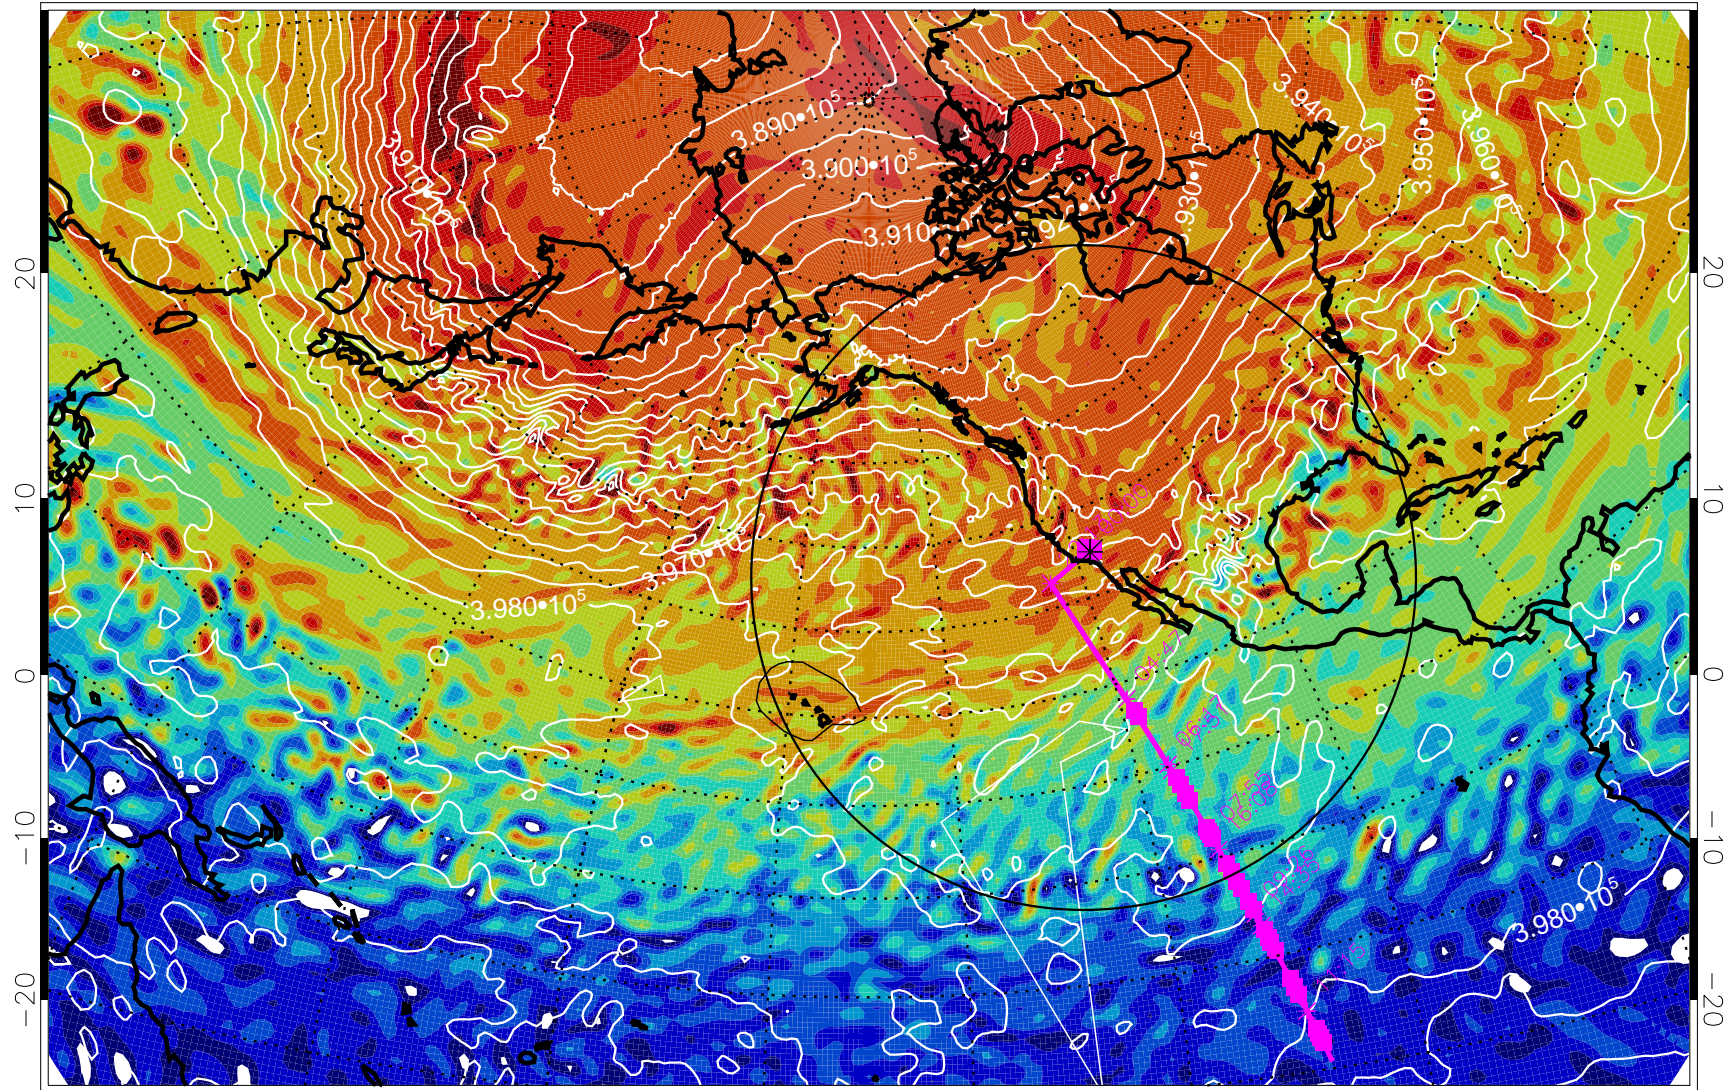

13022118, 78 hour forecast for 460K EPV

460K Montgomery Streamfunction, white

Range ring of 4055 km -- 13 hours GH round trip

13022200, 84 hour forecast for 460K EPV

460K Montgomery Streamfunction, white

Range ring of 4055 km -- 13 hours GH round trip

13022206, 90 hour forecast for 460K EPV

460K Montgomery Streamfunction, white

Range ring of 4055 km -- 13 hours GH round trip

13022212, 96 hour forecast for 460K EPV

460K Montgomery Streamfunction, white

Range ring of 4055 km -- 13 hours GH round trip

13022218, 102 hour forecast for 460K EPV

460K Montgomery Streamfunction, white

Range ring of 4055 km -- 13 hours GH round trip

13022300, 108 hour forecast for 460K EPV

460K Montgomery Streamfunction, white

Range ring of 4055 km -- 13 hours GH round trip

13022306, 114 hour forecast for 460K EPV

460K Montgomery Streamfunction, white

Range ring of 4055 km -- 13 hours GH round trip

13022312, 120 hour forecast for 460K EPV