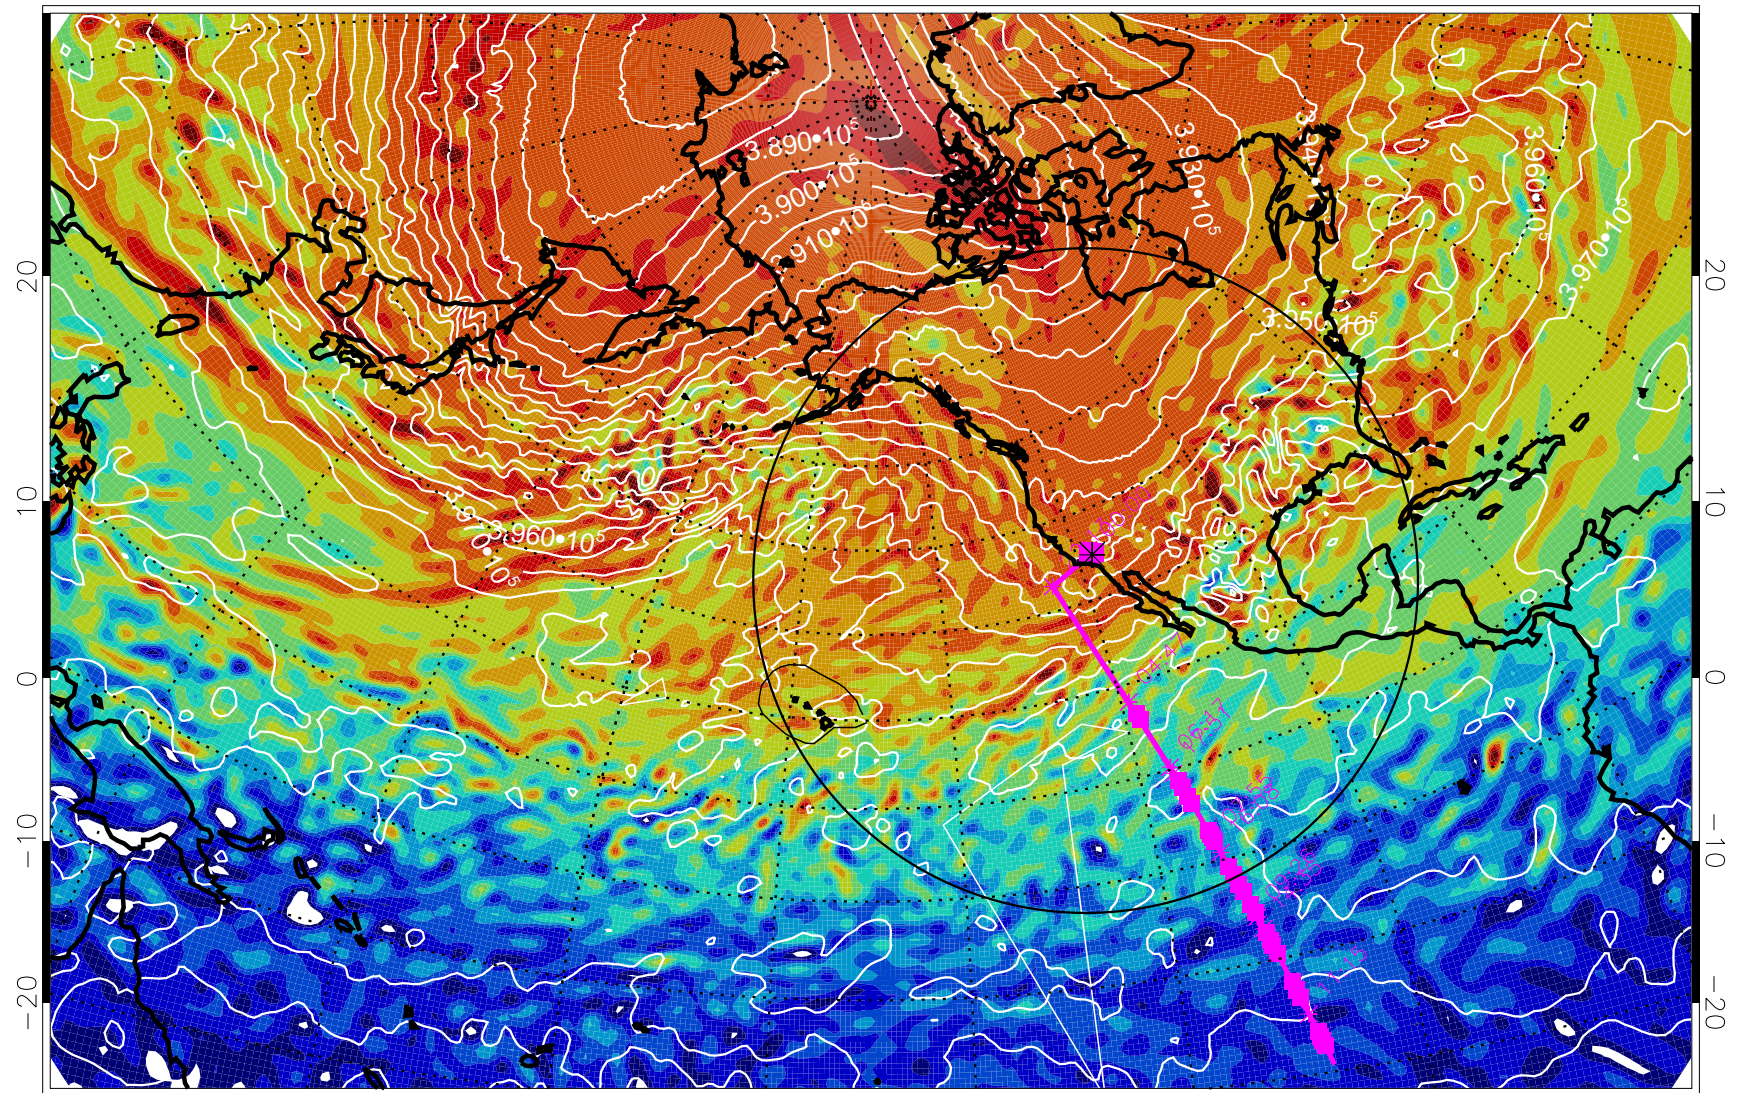

13022018, 54 hour forecast for 460K EPV

460K Montgomery Streamfunction, white

Range ring of 4055 km -- 13 hours GH round trip

13022100, 60 hour forecast for 460K EPV

460K Montgomery Streamfunction, white

Range ring of 4055 km -- 13 hours GH round trip

13022106, 66 hour forecast for 460K EPV

460K Montgomery Streamfunction, white

Range ring of 4055 km -- 13 hours GH round trip

13022112, 72 hour forecast for 460K EPV

460K Montgomery Streamfunction, white

Range ring of 4055 km -- 13 hours GH round trip

13022118, 78 hour forecast for 460K EPV

460K Montgomery Streamfunction, white

Range ring of 4055 km -- 13 hours GH round trip

13022200, 84 hour forecast for 460K EPV

460K Montgomery Streamfunction, white

Range ring of 4055 km -- 13 hours GH round trip

13022206, 90 hour forecast for 460K EPV

460K Montgomery Streamfunction, white

Range ring of 4055 km -- 13 hours GH round trip

13022212, 96 hour forecast for 460K EPV

460K Montgomery Streamfunction, white

Range ring of 4055 km -- 13 hours GH round trip