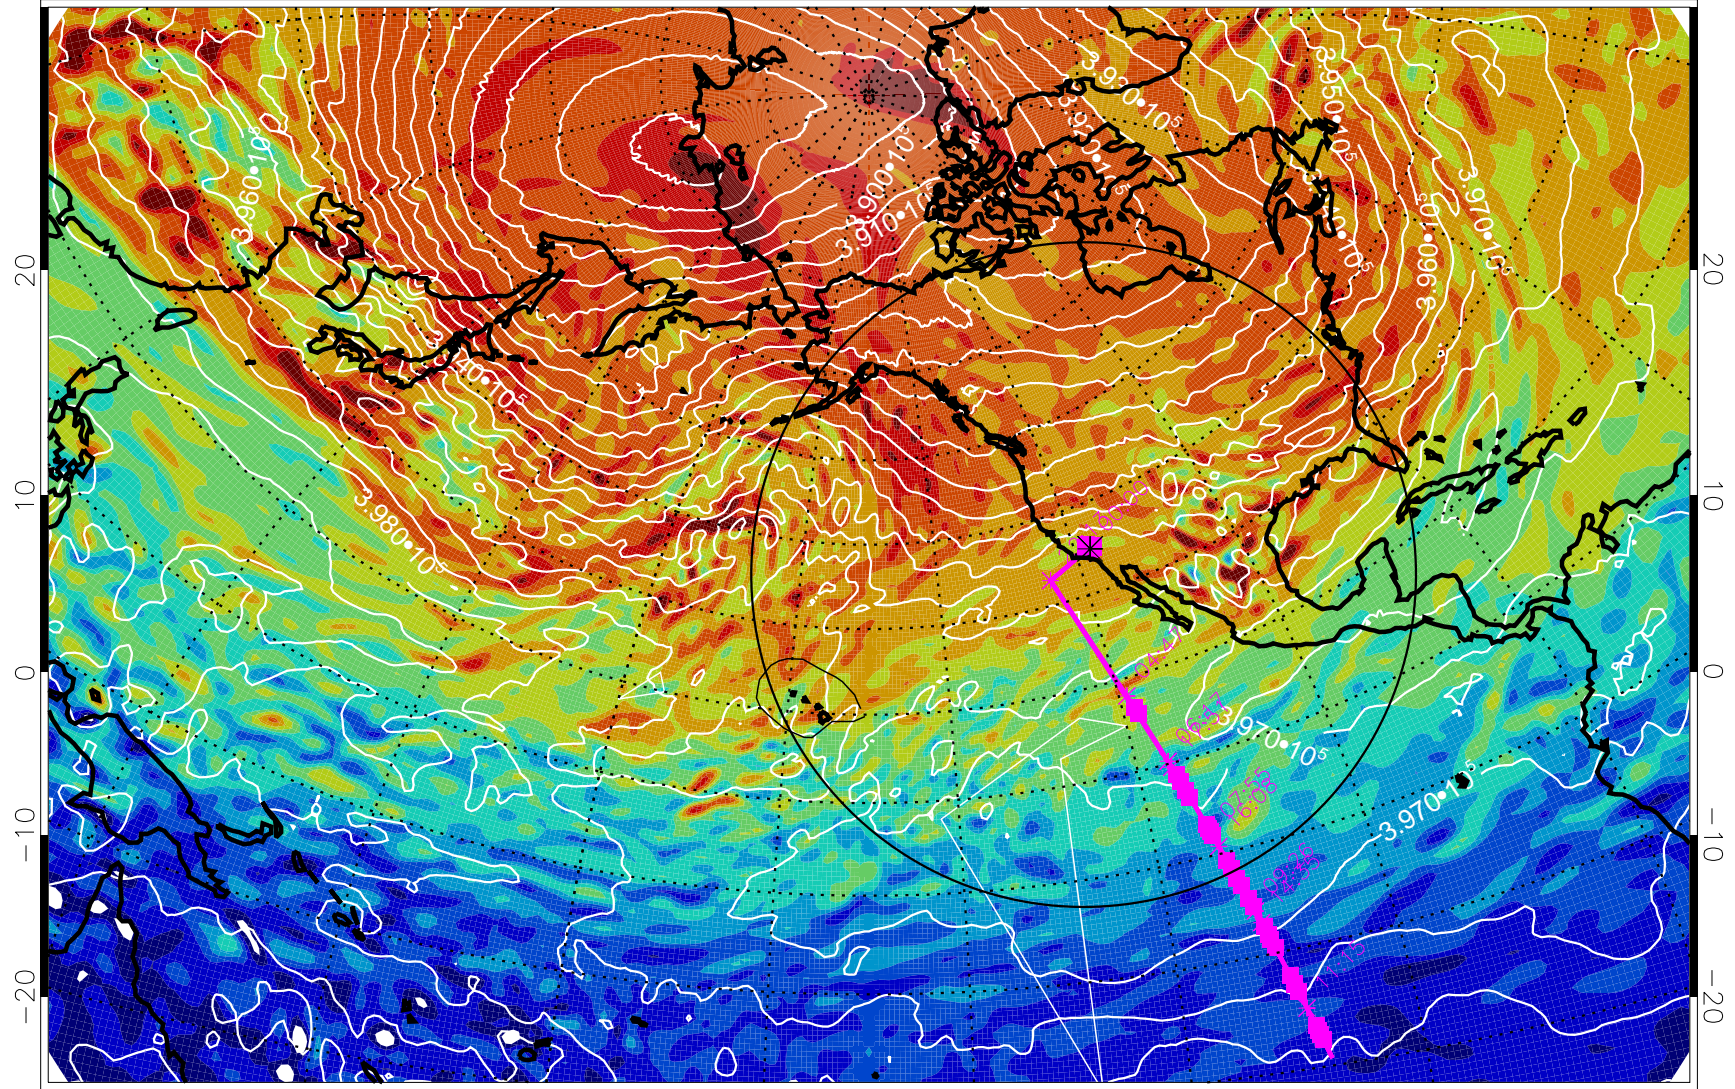

13021818, 6 hour forecast for 460K EPV

460K Montgomery Streamfunction, white

Range ring of 4055 km -- 13 hours GH round trip

13021900, 12 hour forecast for 460K EPV

460K Montgomery Streamfunction, white

Range ring of 4055 km -- 13 hours GH round trip

13021906, 18 hour forecast for 460K EPV

460K Montgomery Streamfunction, white

Range ring of 4055 km -- 13 hours GH round trip

13021912, 24 hour forecast for 460K EPV

460K Montgomery Streamfunction, white

Range ring of 4055 km -- 13 hours GH round trip

13021918, 30 hour forecast for 460K EPV

460K Montgomery Streamfunction, white

Range ring of 4055 km -- 13 hours GH round trip

13022000, 36 hour forecast for 460K EPV

460K Montgomery Streamfunction, white

Range ring of 4055 km -- 13 hours GH round trip

13022006, 42 hour forecast for 460K EPV

460K Montgomery Streamfunction, white

Range ring of 4055 km -- 13 hours GH round trip

13022012, 48 hour forecast for 460K EPV

460K Montgomery Streamfunction, white

Range ring of 4055 km -- 13 hours GH round trip