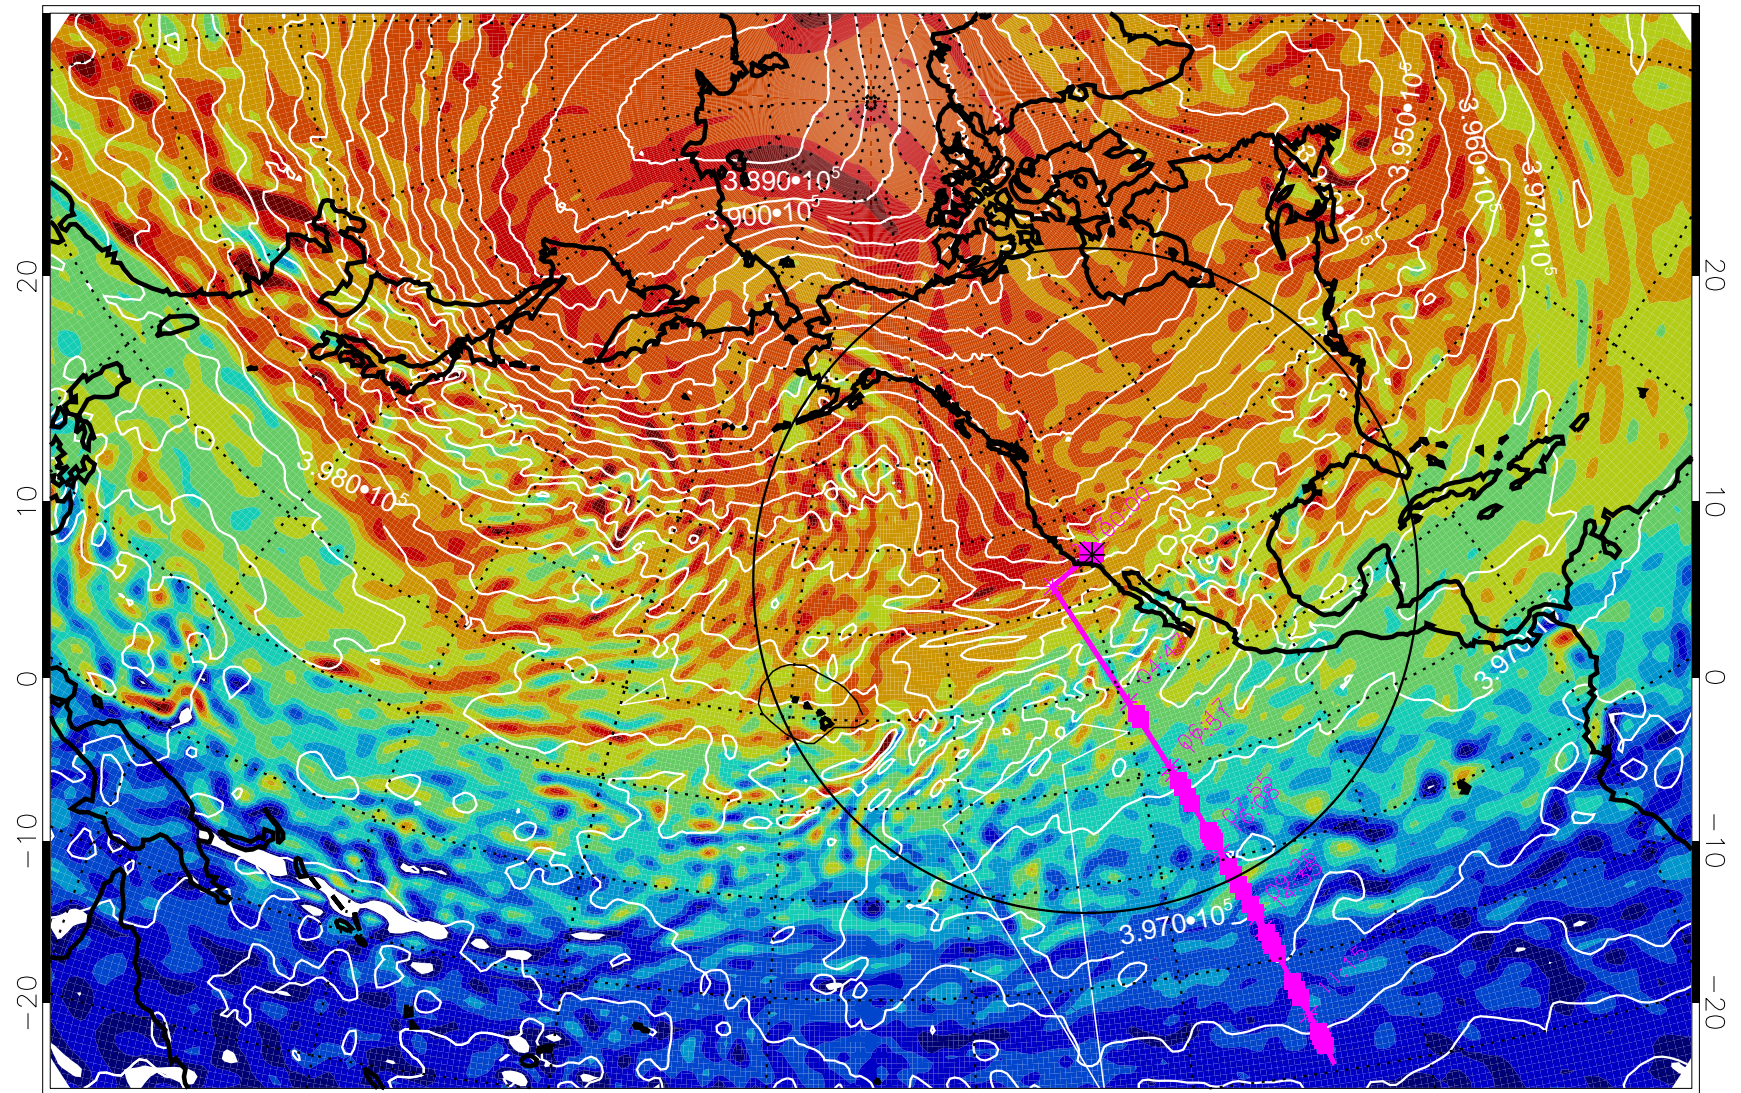

13021906, 18 hour forecast for 460K EPV

460K Montgomery Streamfunction, white

Range ring of 4055 km -- 13 hours GH round trip

13021912, 24 hour forecast for 460K EPV

460K Montgomery Streamfunction, white

Range ring of 4055 km -- 13 hours GH round trip

13021918, 30 hour forecast for 460K EPV

460K Montgomery Streamfunction, white

Range ring of 4055 km -- 13 hours GH round trip

13022000, 36 hour forecast for 460K EPV

460K Montgomery Streamfunction, white

Range ring of 4055 km -- 13 hours GH round trip

13022006, 42 hour forecast for 460K EPV

460K Montgomery Streamfunction, white

Range ring of 4055 km -- 13 hours GH round trip

13022012, 48 hour forecast for 460K EPV

460K Montgomery Streamfunction, white

Range ring of 4055 km -- 13 hours GH round trip

13022018, 54 hour forecast for 460K EPV

460K Montgomery Streamfunction, white

Range ring of 4055 km -- 13 hours GH round trip

13022100, 60 hour forecast for 460K EPV

460K Montgomery Streamfunction, white

Range ring of 4055 km -- 13 hours GH round trip