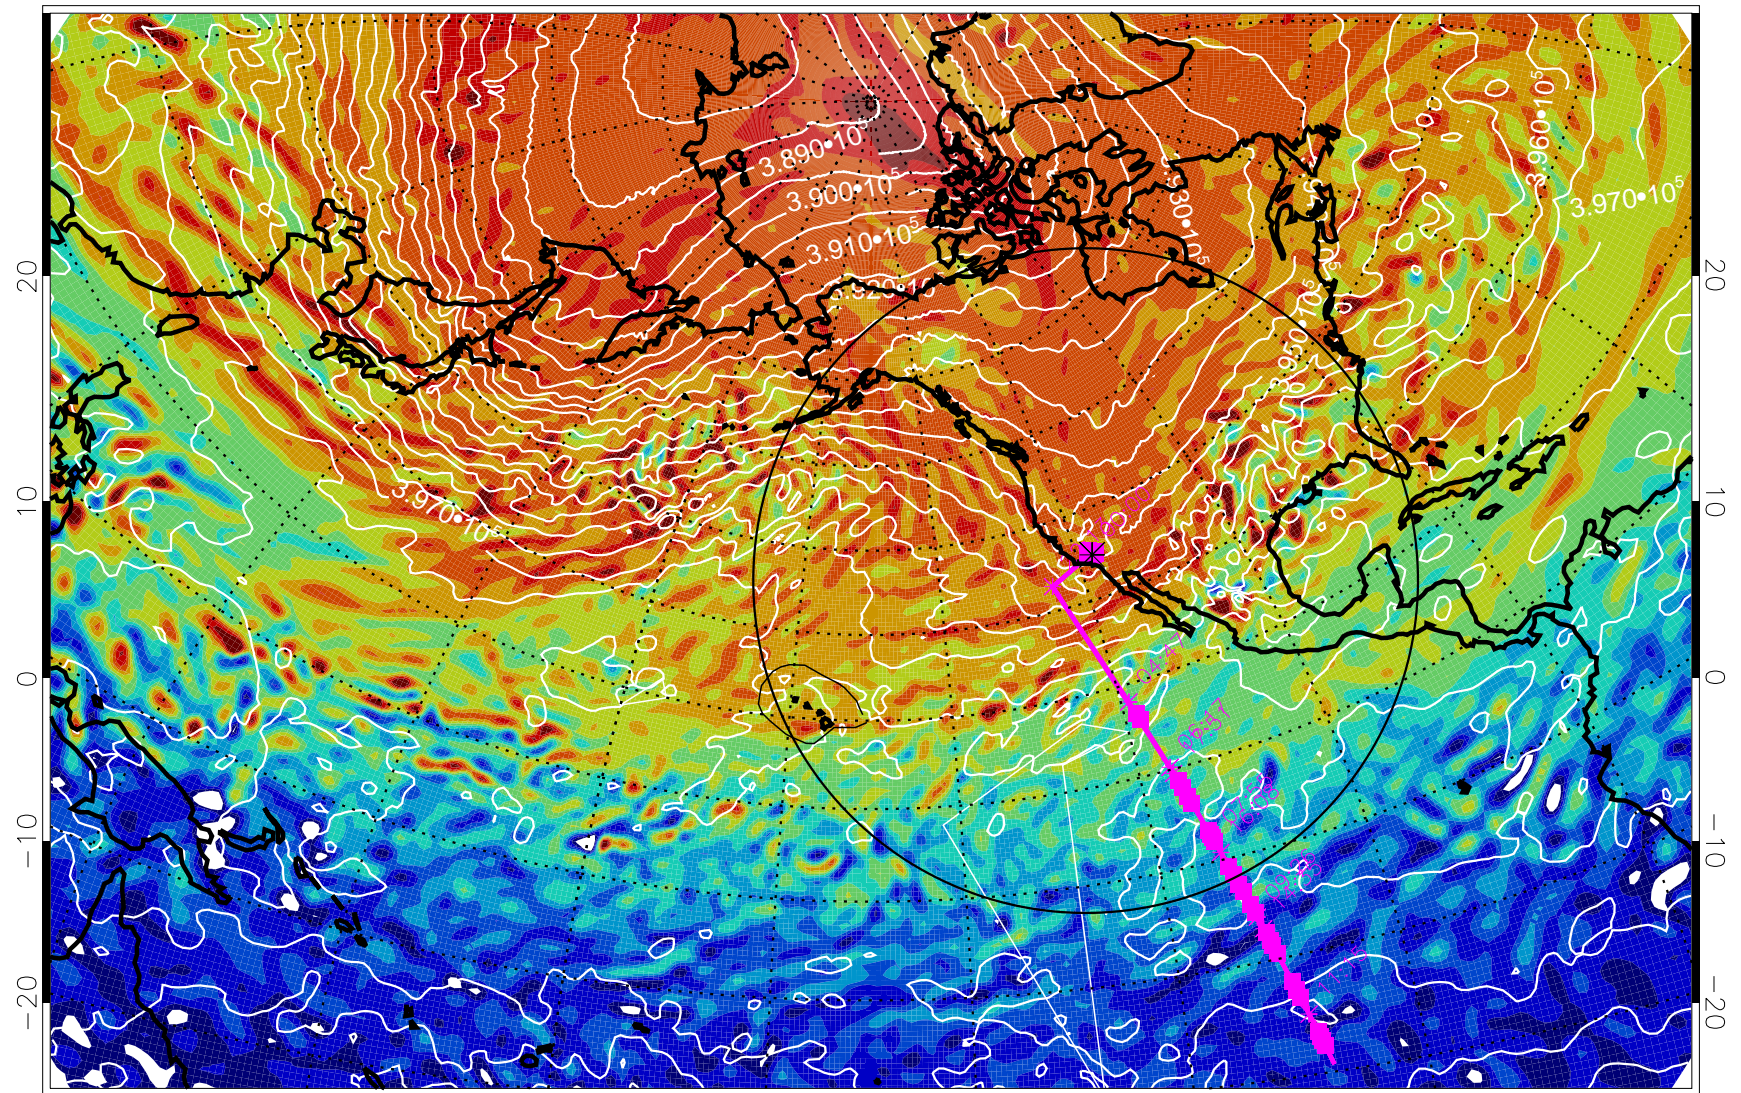

13022006, 54 hour forecast for 460K EPV

460K Montgomery Streamfunction, white

Range ring of 4055 km -- 13 hours GH round trip

13022018, 66 hour forecast for 460K EPV

460K Montgomery Streamfunction, white

Range ring of 4055 km -- 13 hours GH round trip

13022100, 72 hour forecast for 460K EPV

460K Montgomery Streamfunction, white

Range ring of 4055 km -- 13 hours GH round trip

13022106, 78 hour forecast for 460K EPV

460K Montgomery Streamfunction, white

Range ring of 4055 km -- 13 hours GH round trip

13022112, 84 hour forecast for 460K EPV

460K Montgomery Streamfunction, white

Range ring of 4055 km -- 13 hours GH round trip

13022118, 90 hour forecast for 460K EPV

460K Montgomery Streamfunction, white

Range ring of 4055 km -- 13 hours GH round trip

13022200, 96 hour forecast for 460K EPV

460K Montgomery Streamfunction, white

Range ring of 4055 km -- 13 hours GH round trip

13022206, 102 hour forecast for 460K EPV

460K Montgomery Streamfunction, white