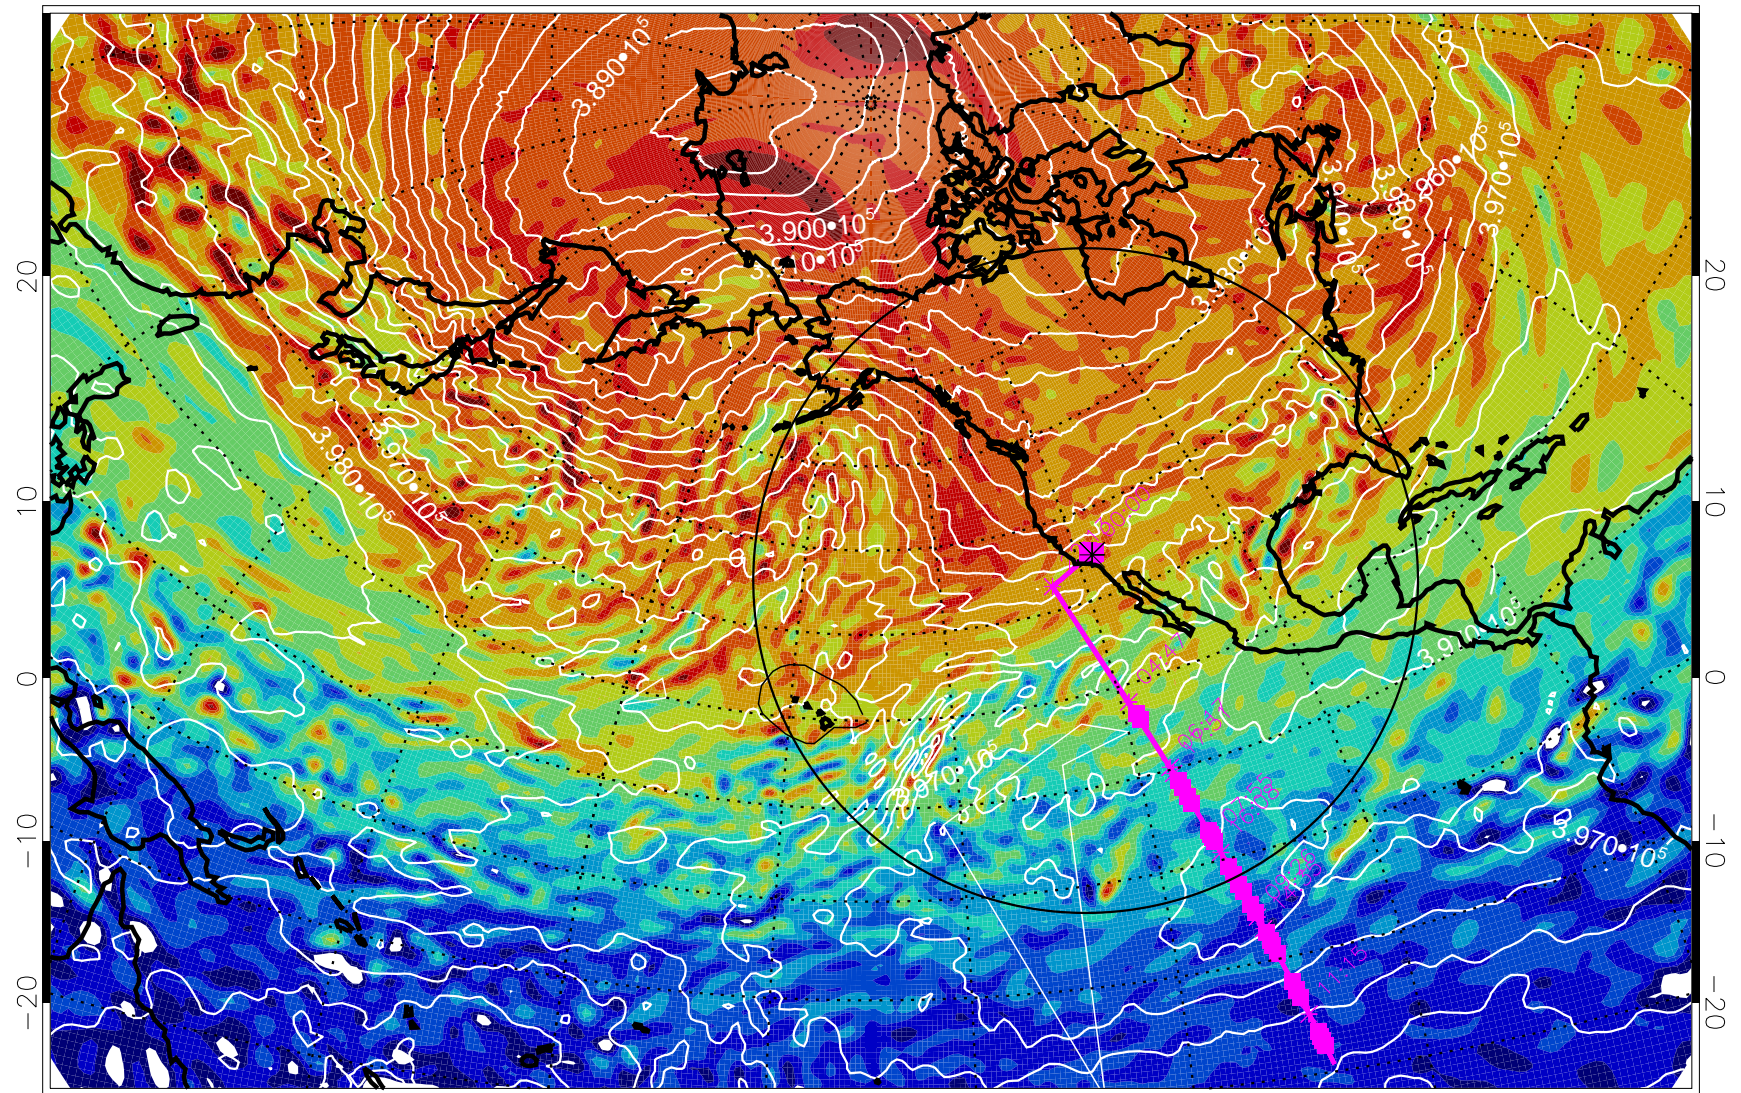

13021900, 24 hour forecast for 460K EPV

460K Montgomery Streamfunction, white

Range ring of 4055 km -- 13 hours GH round trip

13021906, 30 hour forecast for 460K EPV

460K Montgomery Streamfunction, white

Range ring of 4055 km -- 13 hours GH round trip

13021912, 36 hour forecast for 460K EPV

460K Montgomery Streamfunction, white

Range ring of 4055 km -- 13 hours GH round trip

13021918, 42 hour forecast for 460K EPV

460K Montgomery Streamfunction, white

Range ring of 4055 km -- 13 hours GH round trip

13022006, 54 hour forecast for 460K EPV

460K Montgomery Streamfunction, white

Range ring of 4055 km -- 13 hours GH round trip

13022018, 66 hour forecast for 460K EPV

460K Montgomery Streamfunction, white

Range ring of 4055 km -- 13 hours GH round trip

13022200, 96 hour forecast for 460K EPV

460K Montgomery Streamfunction, white

Range ring of 4055 km -- 13 hours GH round trip

13022206, 102 hour forecast for 460K EPV

460K Montgomery Streamfunction, white