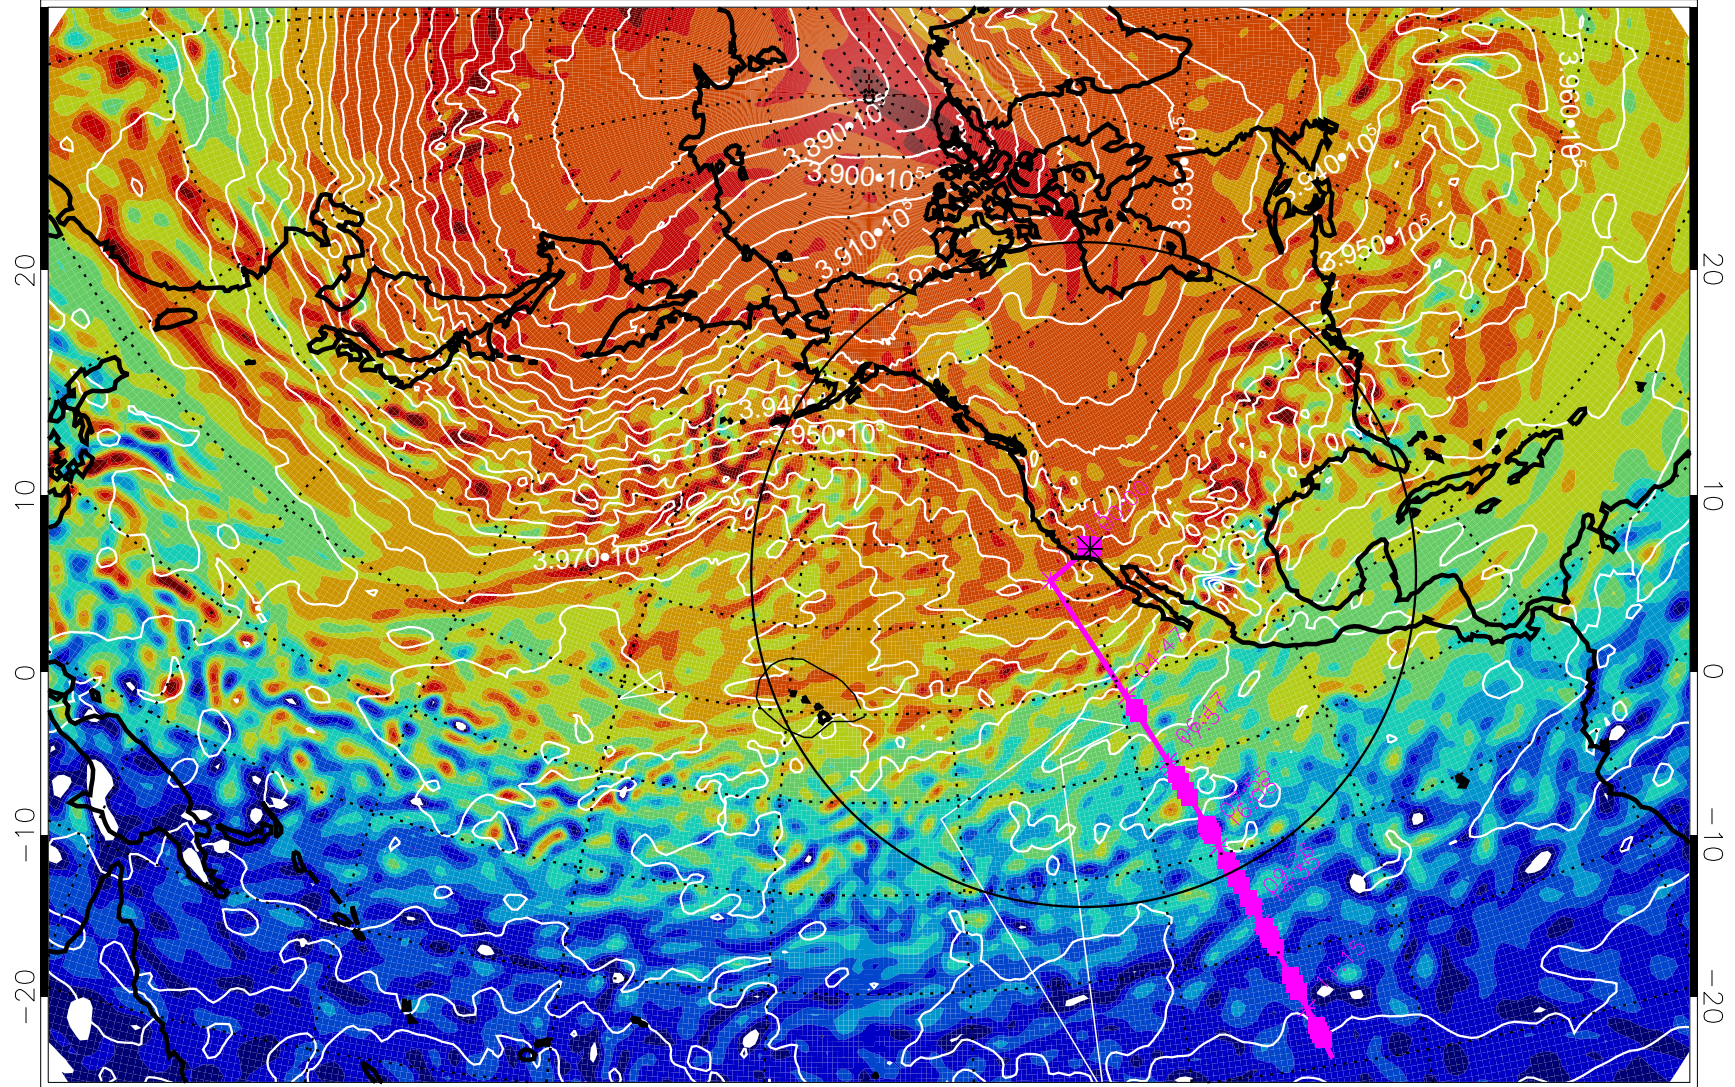

13022100, 72 hour forecast for 460K EPV

460K Montgomery Streamfunction, white

Range ring of 4055 km -- 13 hours GH round trip

13022106, 78 hour forecast for 460K EPV

460K Montgomery Streamfunction, white

Range ring of 4055 km -- 13 hours GH round trip

13022112, 84 hour forecast for 460K EPV

460K Montgomery Streamfunction, white

Range ring of 4055 km -- 13 hours GH round trip

13022118, 90 hour forecast for 460K EPV

460K Montgomery Streamfunction, white

Range ring of 4055 km -- 13 hours GH round trip

13022200, 96 hour forecast for 460K EPV

460K Montgomery Streamfunction, white

Range ring of 4055 km -- 13 hours GH round trip

13022206, 102 hour forecast for 460K EPV

460K Montgomery Streamfunction, white

Range ring of 4055 km -- 13 hours GH round trip

13022212, 108 hour forecast for 460K EPV

460K Montgomery Streamfunction, white

Range ring of 4055 km -- 13 hours GH round trip

13022218, 114 hour forecast for 460K EPV