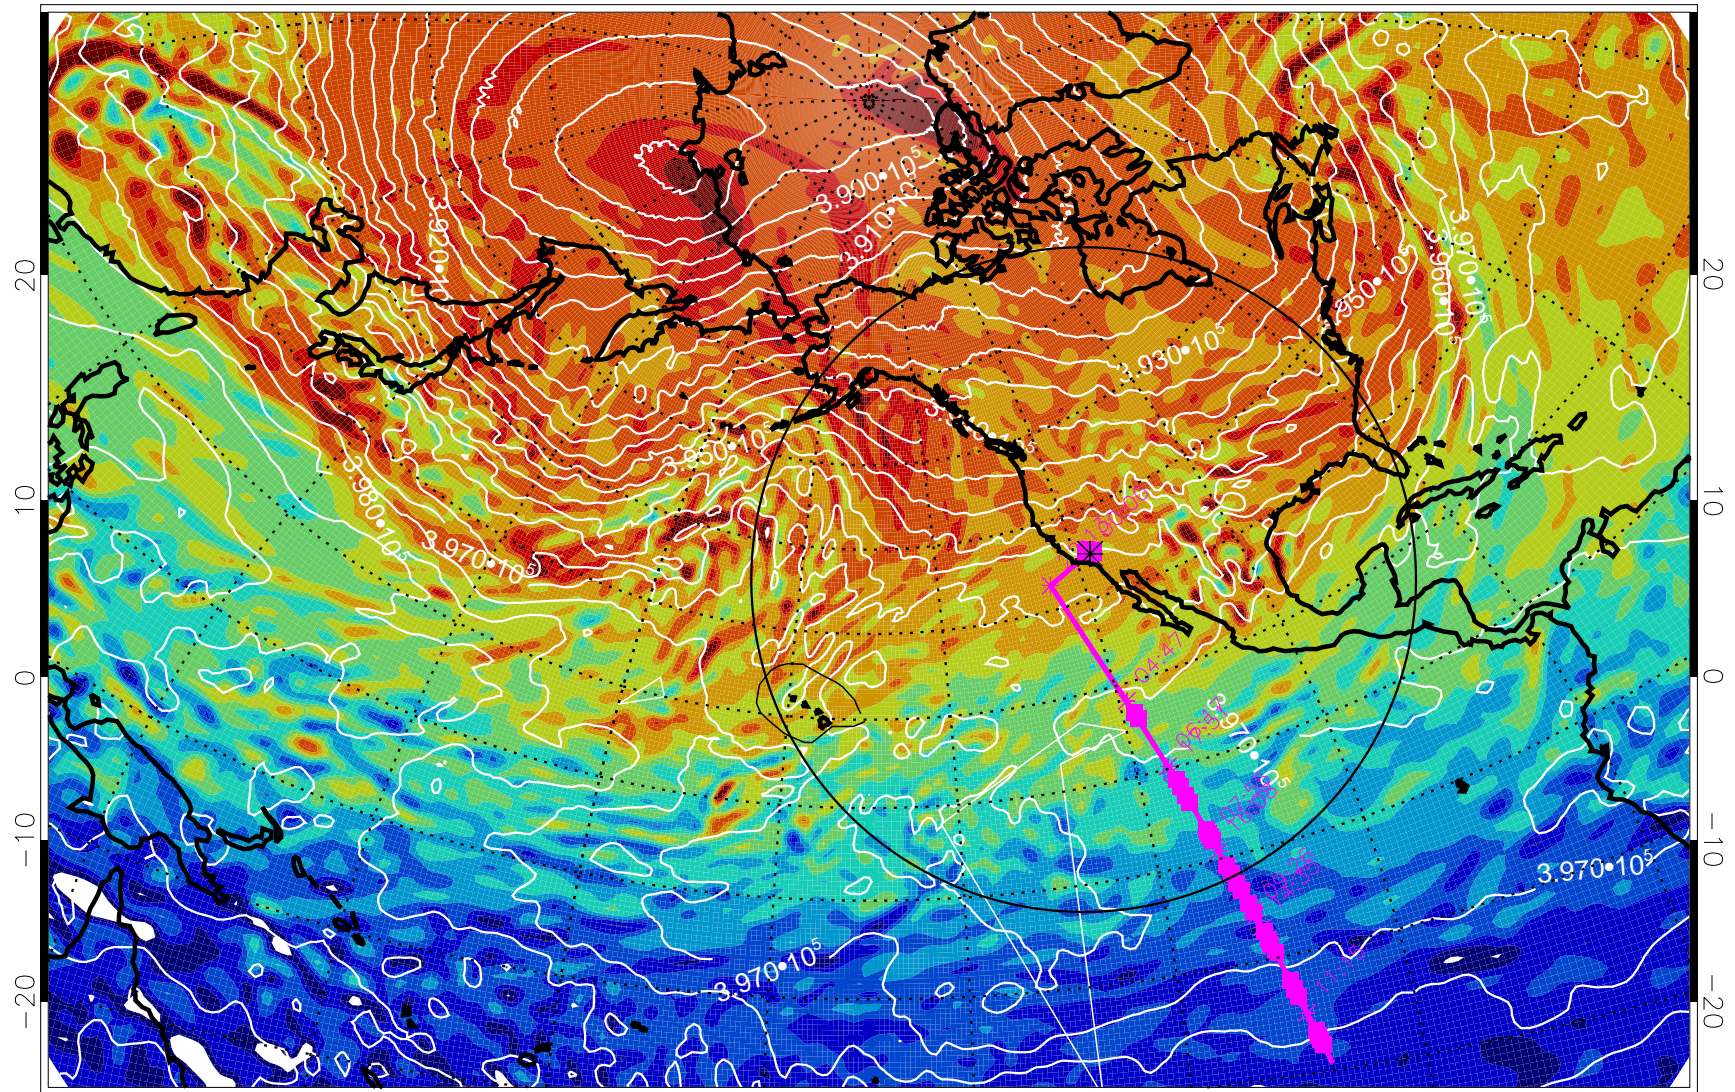

13021812, 12 hour forecast for 460K EPV

460K Montgomery Streamfunction, white

Range ring of 4055 km -- 13 hours GH round trip

13021818, 18 hour forecast for 460K EPV

460K Montgomery Streamfunction, white

Range ring of 4055 km -- 13 hours GH round trip

13021900, 24 hour forecast for 460K EPV

460K Montgomery Streamfunction, white

Range ring of 4055 km -- 13 hours GH round trip

13021906, 30 hour forecast for 460K EPV

460K Montgomery Streamfunction, white

Range ring of 4055 km -- 13 hours GH round trip

13021912, 36 hour forecast for 460K EPV

460K Montgomery Streamfunction, white

Range ring of 4055 km -- 13 hours GH round trip

13021918, 42 hour forecast for 460K EPV

460K Montgomery Streamfunction, white

Range ring of 4055 km -- 13 hours GH round trip

13022006, 54 hour forecast for 460K EPV

460K Montgomery Streamfunction, white

Range ring of 4055 km -- 13 hours GH round trip

13022018, 66 hour forecast for 460K EPV

460K Montgomery Streamfunction, white

Range ring of 4055 km -- 13 hours GH round trip