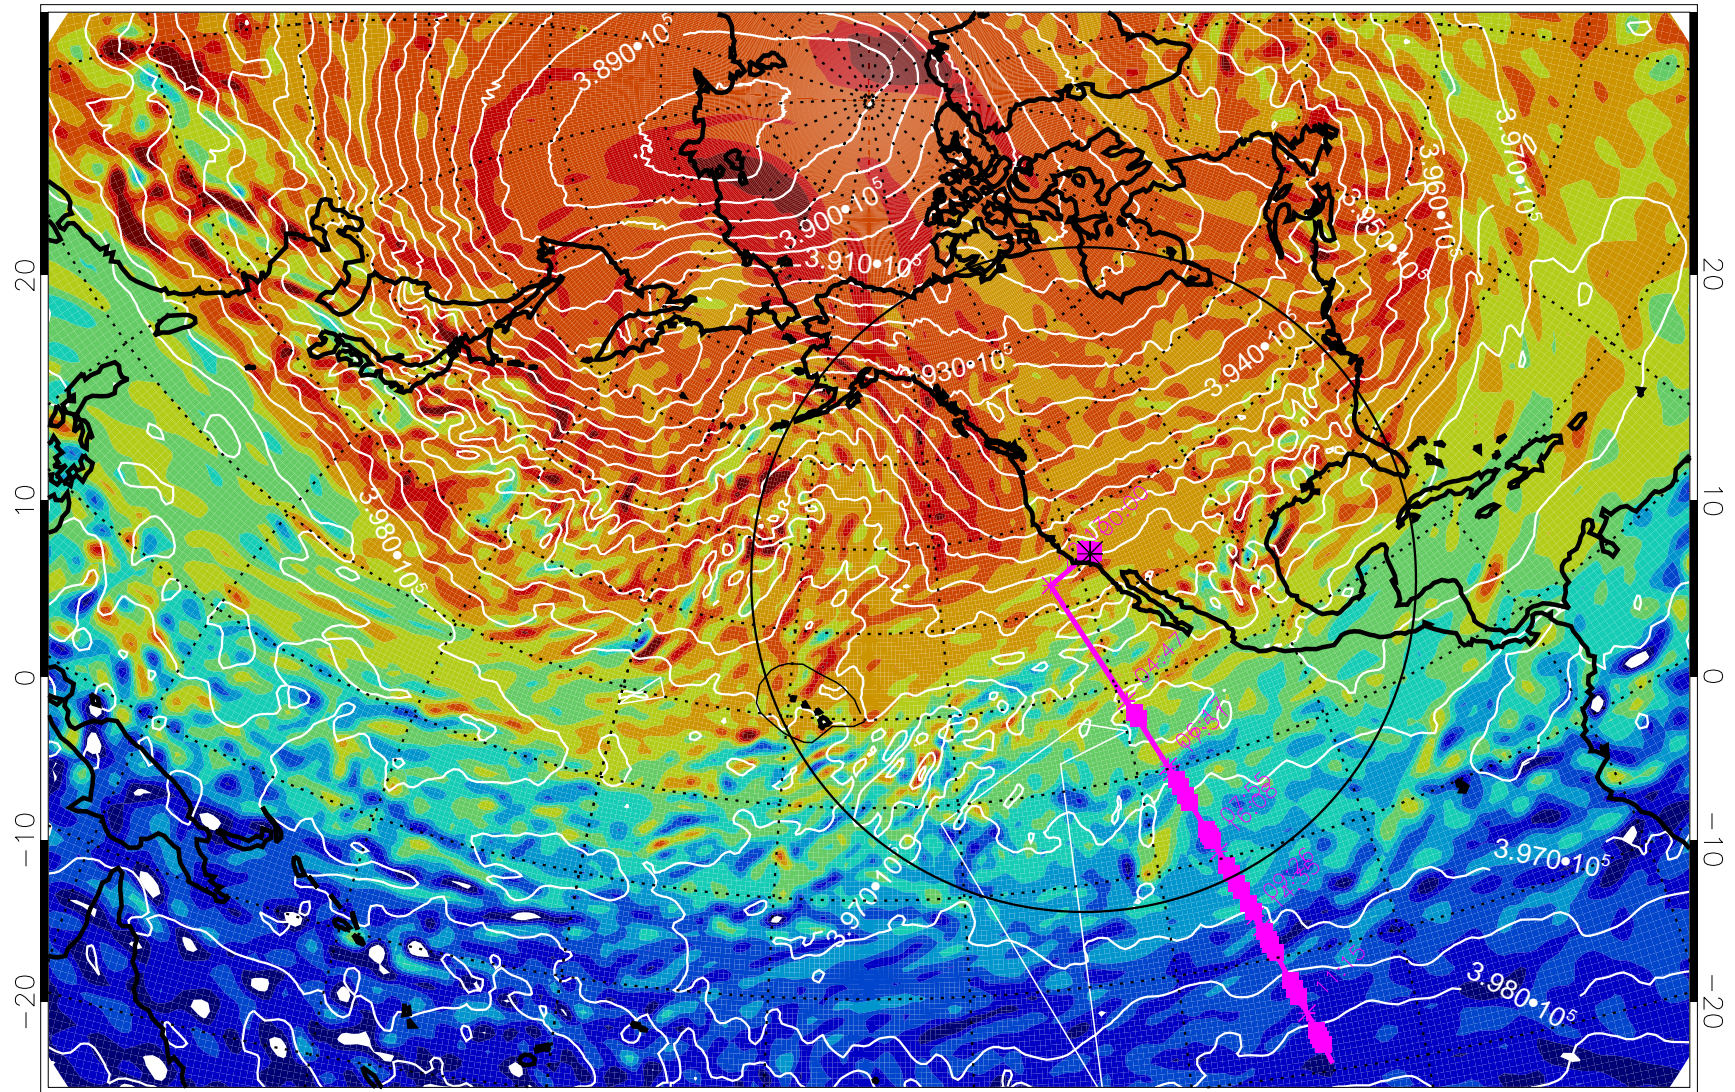

13021812, 12 hour forecast for 460K EPV

460K Montgomery Streamfunction, white

Range ring of 4055 km -- 13 hours GH round trip

13021818, 18 hour forecast for 460K EPV

460K Montgomery Streamfunction, white

Range ring of 4055 km -- 13 hours GH round trip

13021900, 24 hour forecast for 460K EPV

460K Montgomery Streamfunction, white

Range ring of 4055 km -- 13 hours GH round trip

13021906, 30 hour forecast for 460K EPV

460K Montgomery Streamfunction, white

Range ring of 4055 km -- 13 hours GH round trip

13021912, 36 hour forecast for 460K EPV

460K Montgomery Streamfunction, white

Range ring of 4055 km -- 13 hours GH round trip

13021918, 42 hour forecast for 460K EPV

460K Montgomery Streamfunction, white

Range ring of 4055 km -- 13 hours GH round trip

13022006, 54 hour forecast for 460K EPV

460K Montgomery Streamfunction, white

Range ring of 4055 km -- 13 hours GH round trip

13022018, 66 hour forecast for 460K EPV

460K Montgomery Streamfunction, white

Range ring of 4055 km -- 13 hours GH round trip