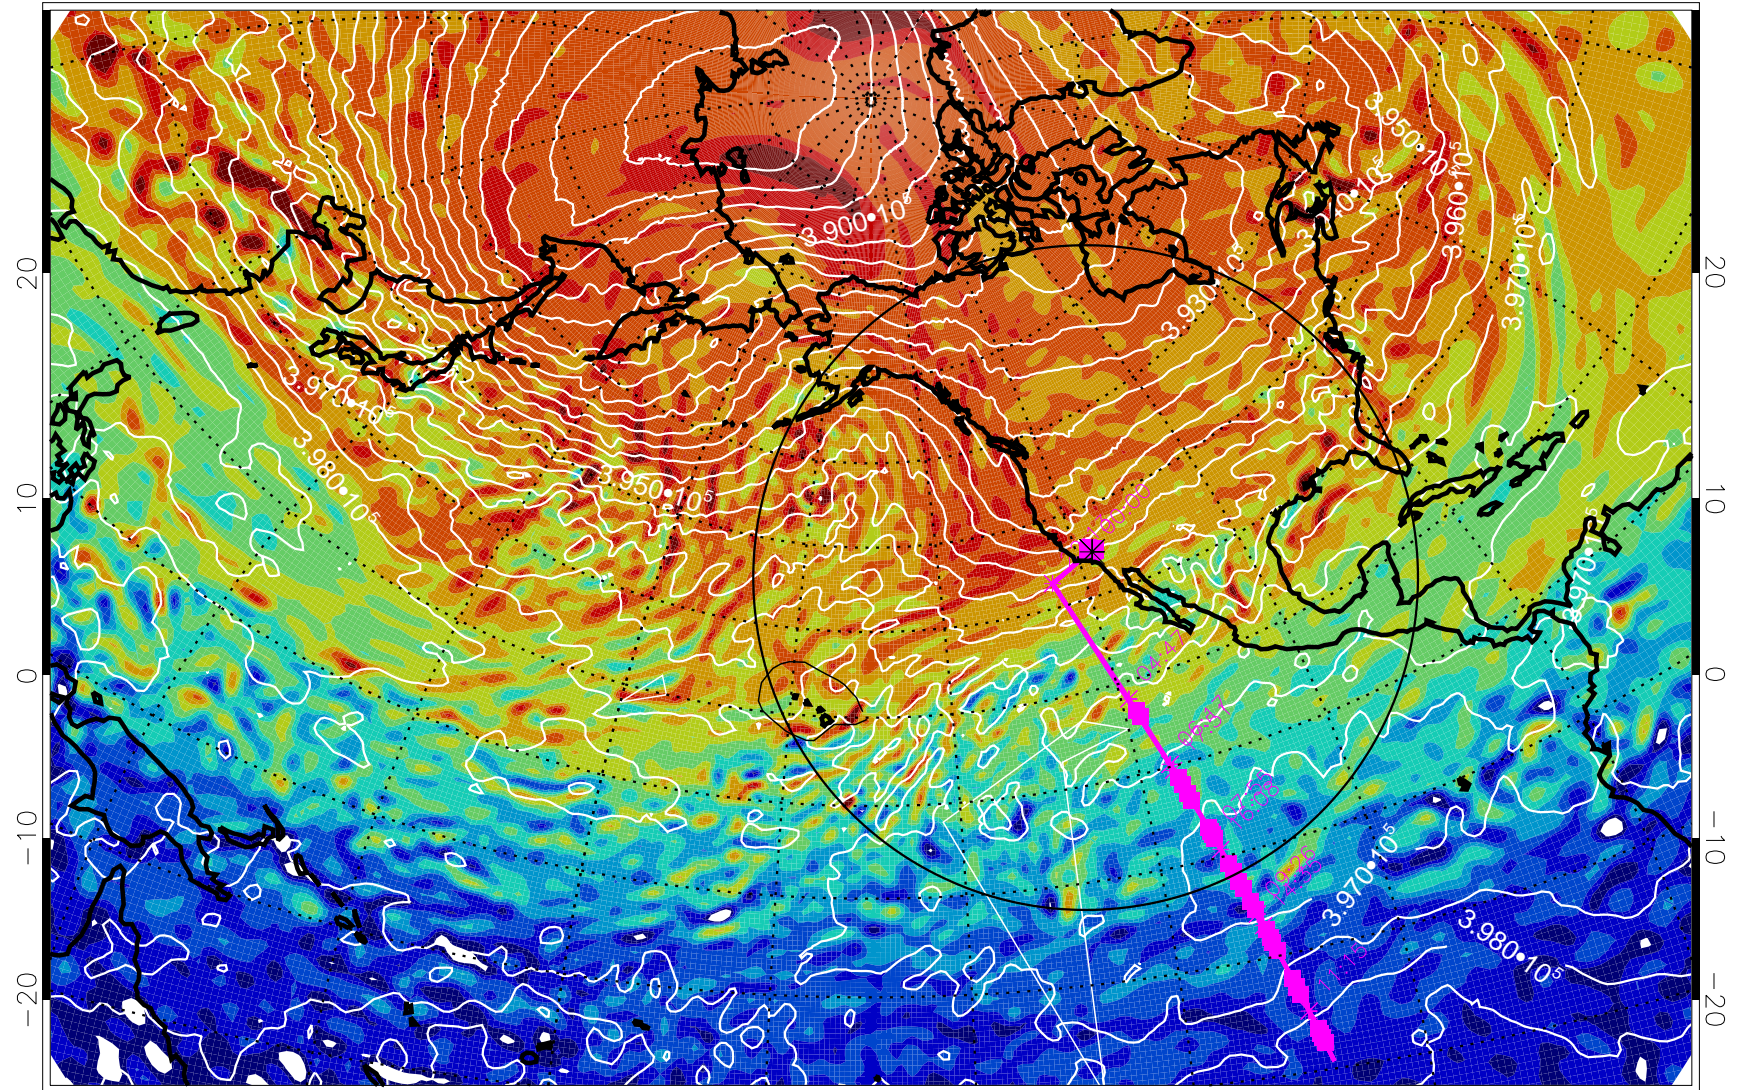

13021900, 24 hour forecast for 460K EPV

460K Montgomery Streamfunction, white

Range ring of 4055 km -- 13 hours GH round trip

13021906, 30 hour forecast for 460K EPV

460K Montgomery Streamfunction, white

Range ring of 4055 km -- 13 hours GH round trip

13021912, 36 hour forecast for 460K EPV

460K Montgomery Streamfunction, white

Range ring of 4055 km -- 13 hours GH round trip

13021918, 42 hour forecast for 460K EPV

460K Montgomery Streamfunction, white

Range ring of 4055 km -- 13 hours GH round trip

13022006, 54 hour forecast for 460K EPV

460K Montgomery Streamfunction, white

Range ring of 4055 km -- 13 hours GH round trip

13022018, 66 hour forecast for 460K EPV

460K Montgomery Streamfunction, white

Range ring of 4055 km -- 13 hours GH round trip

13022200, 96 hour forecast for 460K EPV

460K Montgomery Streamfunction, white

Range ring of 4055 km -- 13 hours GH round trip

13022206, 102 hour forecast for 460K EPV

460K Montgomery Streamfunction, white