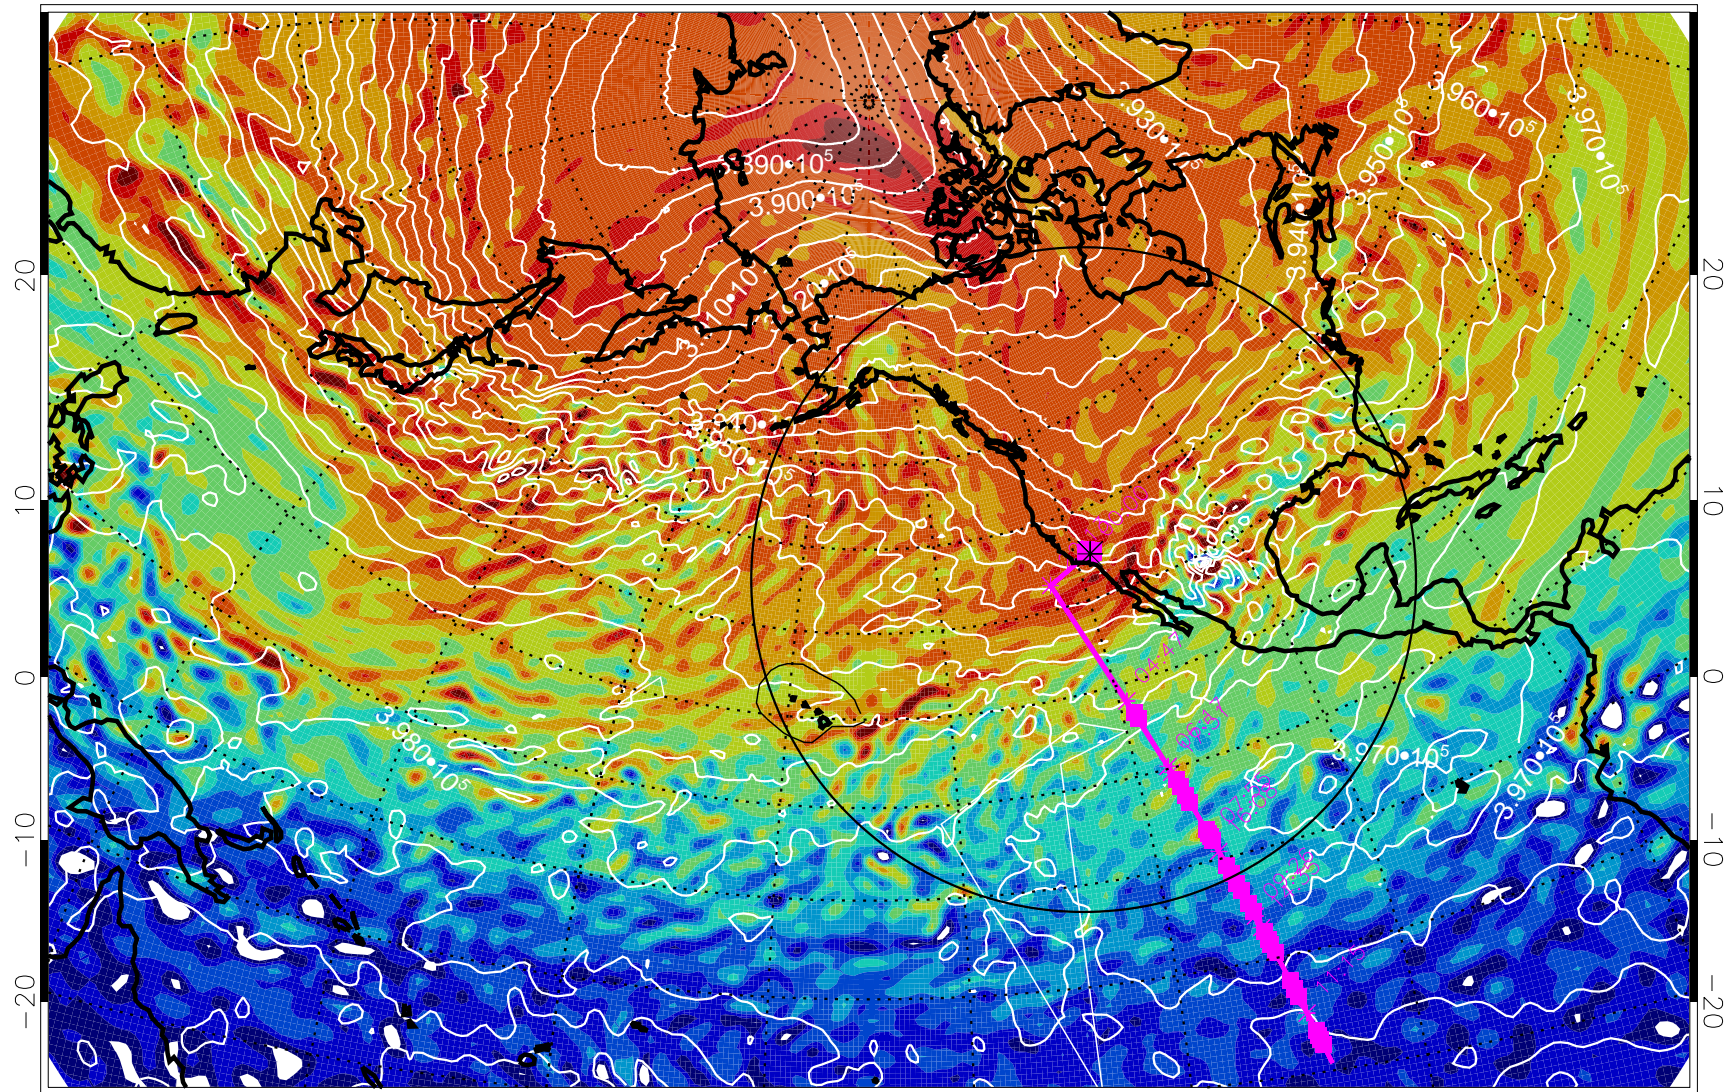

13022006, 54 hour forecast for 460K EPV

460K Montgomery Streamfunction, white

Range ring of 4055 km -- 13 hours GH round trip

13022018, 66 hour forecast for 460K EPV

460K Montgomery Streamfunction, white

Range ring of 4055 km -- 13 hours GH round trip

13022100, 72 hour forecast for 460K EPV

460K Montgomery Streamfunction, white

Range ring of 4055 km -- 13 hours GH round trip

13022106, 78 hour forecast for 460K EPV

460K Montgomery Streamfunction, white

Range ring of 4055 km -- 13 hours GH round trip

13022112, 84 hour forecast for 460K EPV

460K Montgomery Streamfunction, white

Range ring of 4055 km -- 13 hours GH round trip

13022118, 90 hour forecast for 460K EPV

460K Montgomery Streamfunction, white

Range ring of 4055 km -- 13 hours GH round trip

13022200, 96 hour forecast for 460K EPV

460K Montgomery Streamfunction, white

Range ring of 4055 km -- 13 hours GH round trip

13022206, 102 hour forecast for 460K EPV

460K Montgomery Streamfunction, white