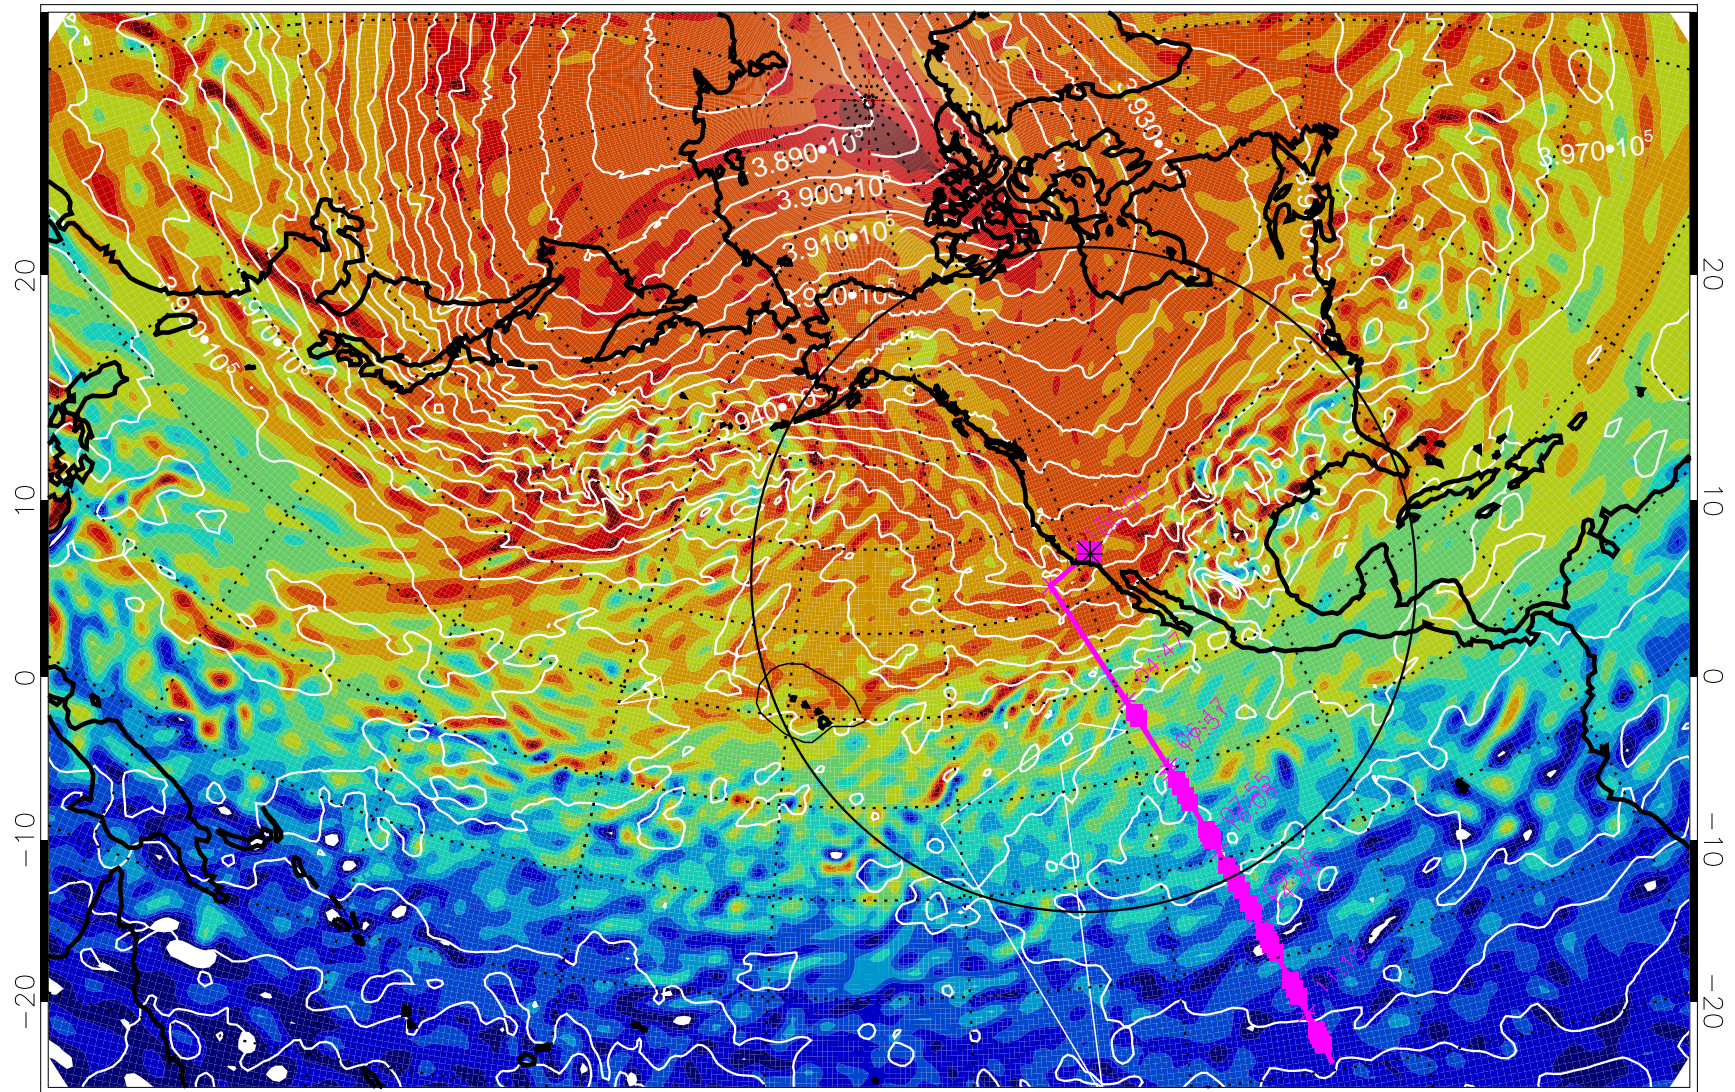

13022100, 72 hour forecast for 460K EPV

460K Montgomery Streamfunction, white

Range ring of 4055 km -- 13 hours GH round trip

13022106, 78 hour forecast for 460K EPV

460K Montgomery Streamfunction, white

Range ring of 4055 km -- 13 hours GH round trip

13022112, 84 hour forecast for 460K EPV

460K Montgomery Streamfunction, white

Range ring of 4055 km -- 13 hours GH round trip

13022118, 90 hour forecast for 460K EPV

460K Montgomery Streamfunction, white

Range ring of 4055 km -- 13 hours GH round trip

13022200, 96 hour forecast for 460K EPV

460K Montgomery Streamfunction, white

Range ring of 4055 km -- 13 hours GH round trip

13022206, 102 hour forecast for 460K EPV

460K Montgomery Streamfunction, white

Range ring of 4055 km -- 13 hours GH round trip

13022212, 108 hour forecast for 460K EPV

460K Montgomery Streamfunction, white

Range ring of 4055 km -- 13 hours GH round trip

13022218, 114 hour forecast for 460K EPV