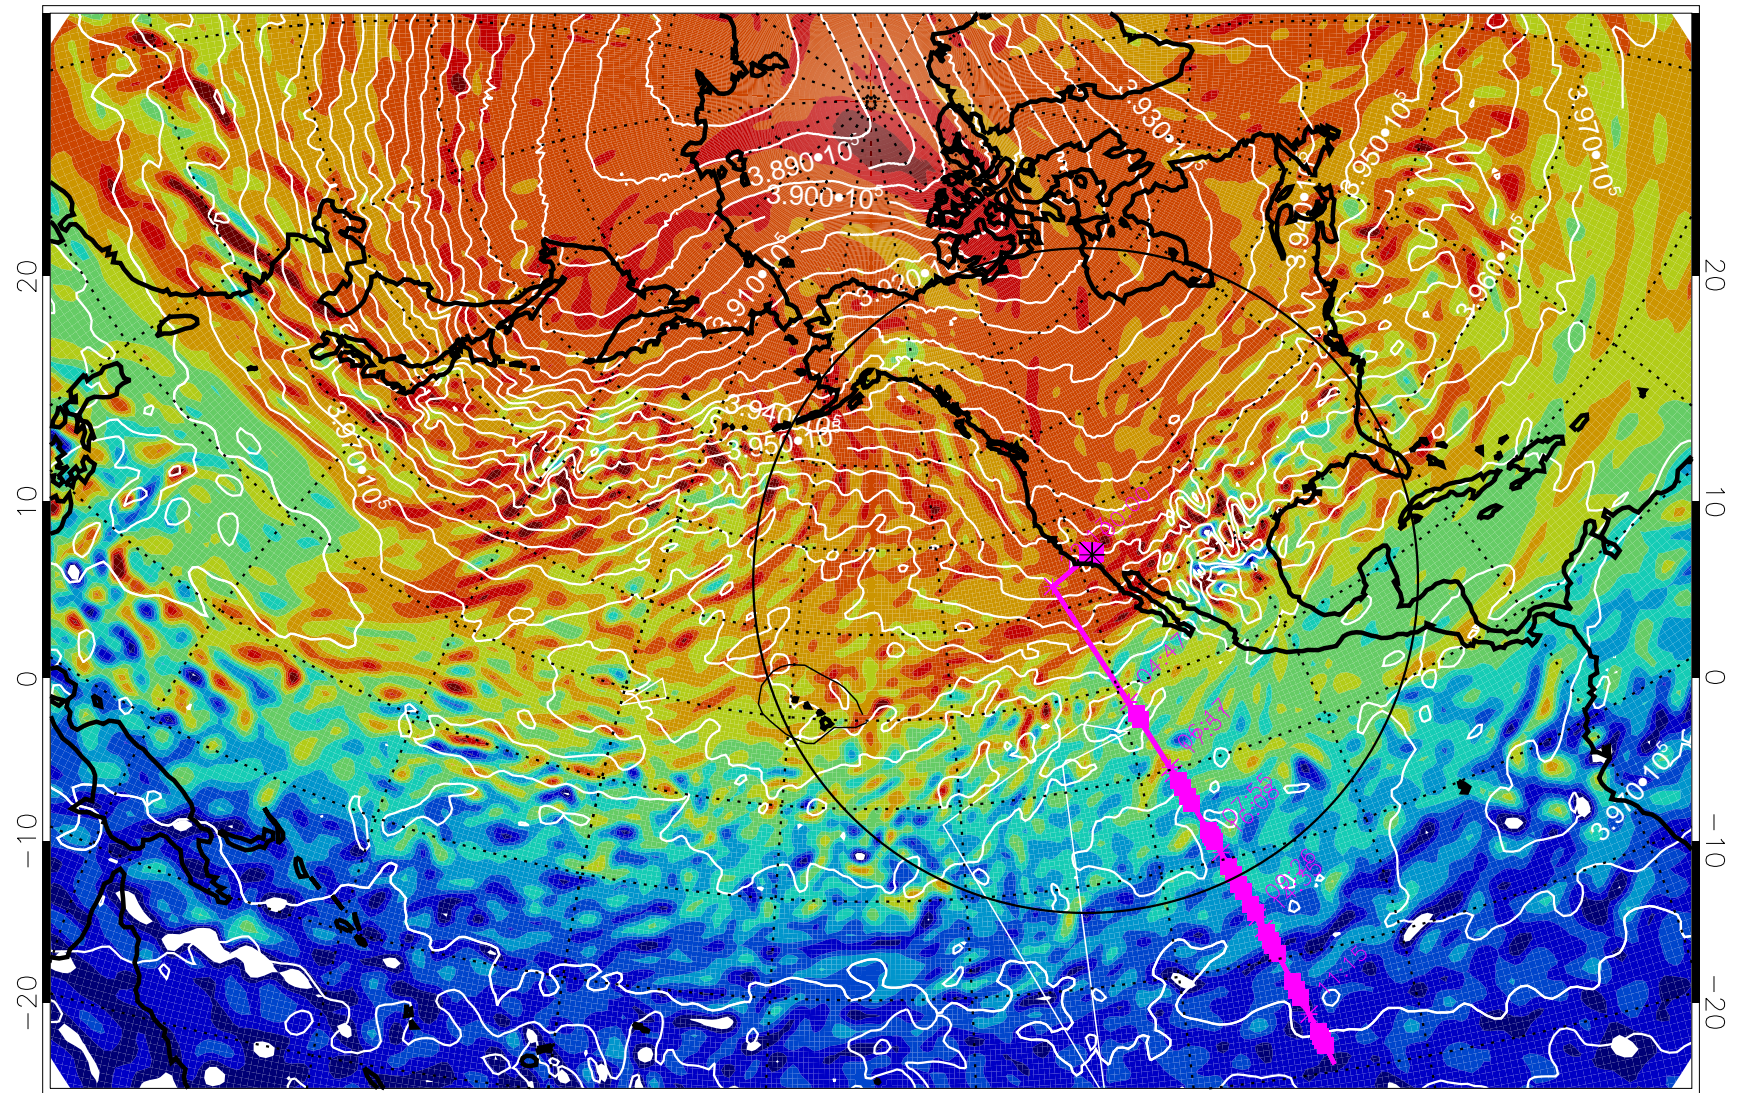

13022006, 54 hour forecast for 460K EPV

460K Montgomery Streamfunction, white

Range ring of 4055 km -- 13 hours GH round trip

13022018, 66 hour forecast for 460K EPV

460K Montgomery Streamfunction, white

Range ring of 4055 km -- 13 hours GH round trip

13022100, 72 hour forecast for 460K EPV

460K Montgomery Streamfunction, white

Range ring of 4055 km -- 13 hours GH round trip

13022106, 78 hour forecast for 460K EPV

460K Montgomery Streamfunction, white

Range ring of 4055 km -- 13 hours GH round trip

13022112, 84 hour forecast for 460K EPV

460K Montgomery Streamfunction, white

Range ring of 4055 km -- 13 hours GH round trip

13022118, 90 hour forecast for 460K EPV

460K Montgomery Streamfunction, white

Range ring of 4055 km -- 13 hours GH round trip

13022200, 96 hour forecast for 460K EPV

460K Montgomery Streamfunction, white

Range ring of 4055 km -- 13 hours GH round trip

13022206, 102 hour forecast for 460K EPV

460K Montgomery Streamfunction, white