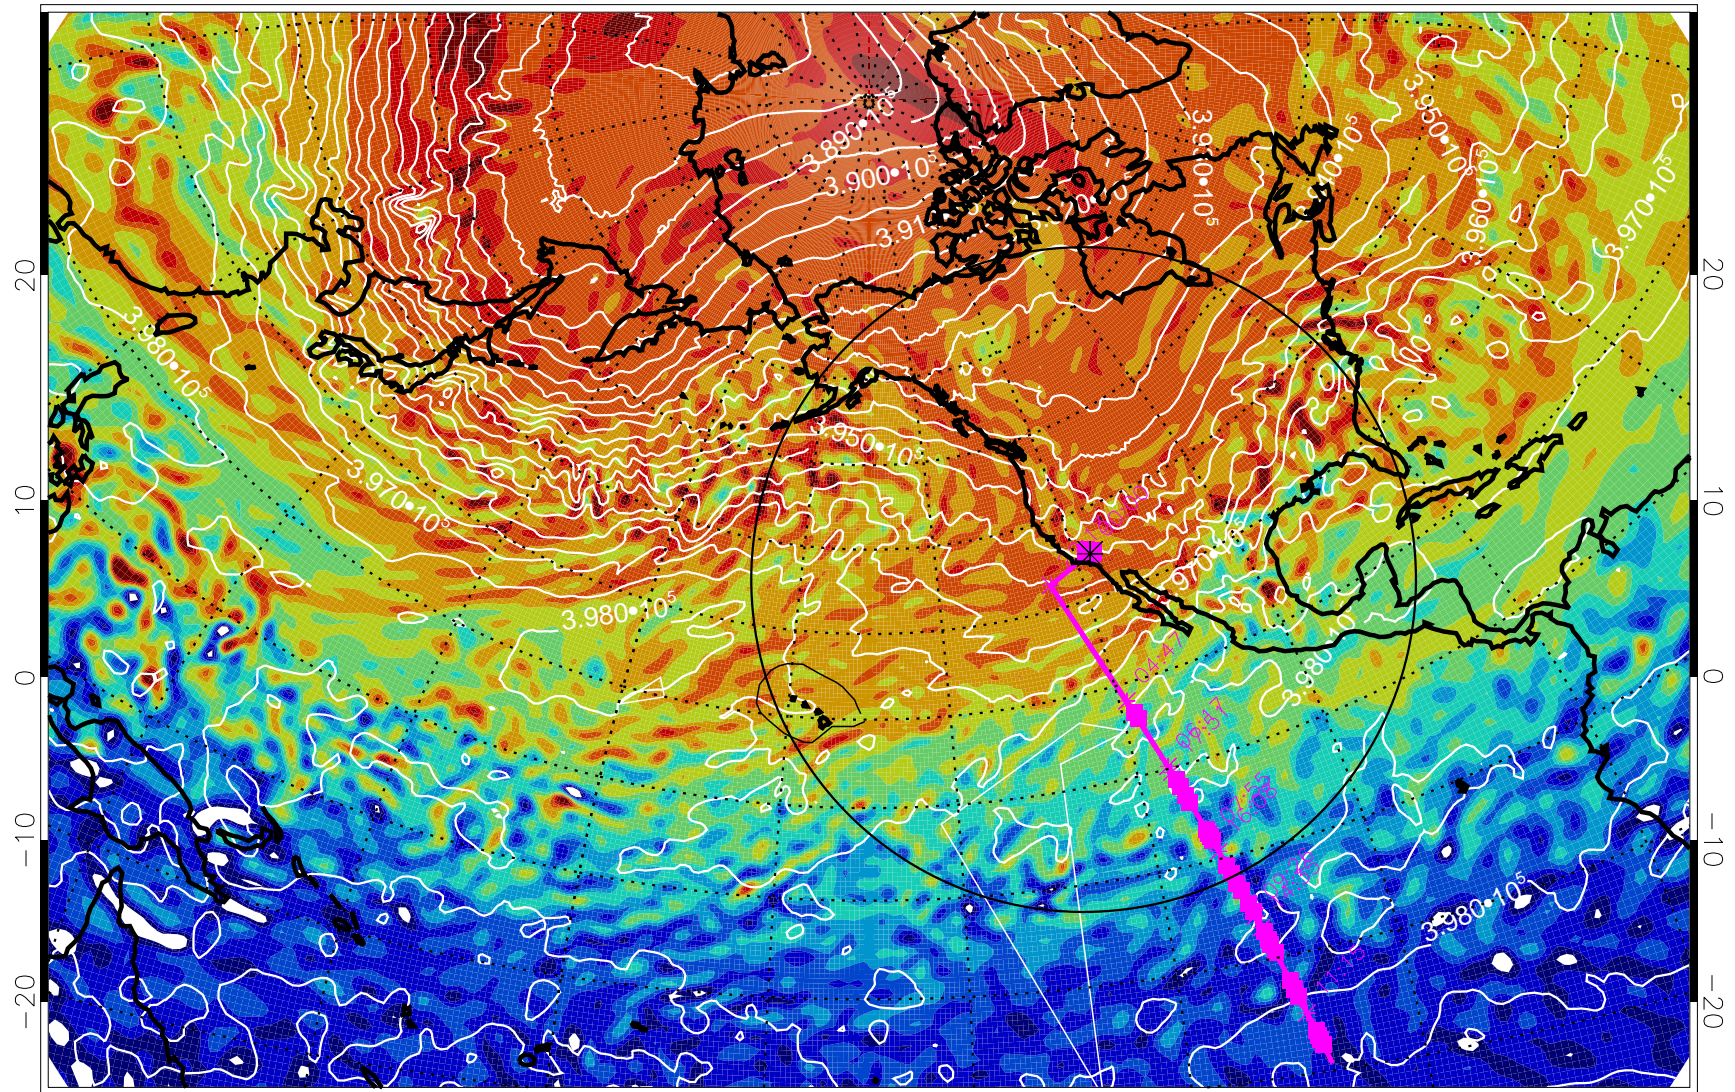

13022200, 96 hour forecast for 460K EPV

460K Montgomery Streamfunction, white

Range ring of 4055 km -- 13 hours GH round trip

13022206, 102 hour forecast for 460K EPV

460K Montgomery Streamfunction, white

Range ring of 4055 km -- 13 hours GH round trip

13022212, 108 hour forecast for 460K EPV

460K Montgomery Streamfunction, white

Range ring of 4055 km -- 13 hours GH round trip

13022218, 114 hour forecast for 460K EPV

460K Montgomery Streamfunction, white

Range ring of 4055 km -- 13 hours GH round trip

13022300, 120 hour forecast for 460K EPV

460K Montgomery Streamfunction, white

Range ring of 4055 km -- 13 hours GH round trip