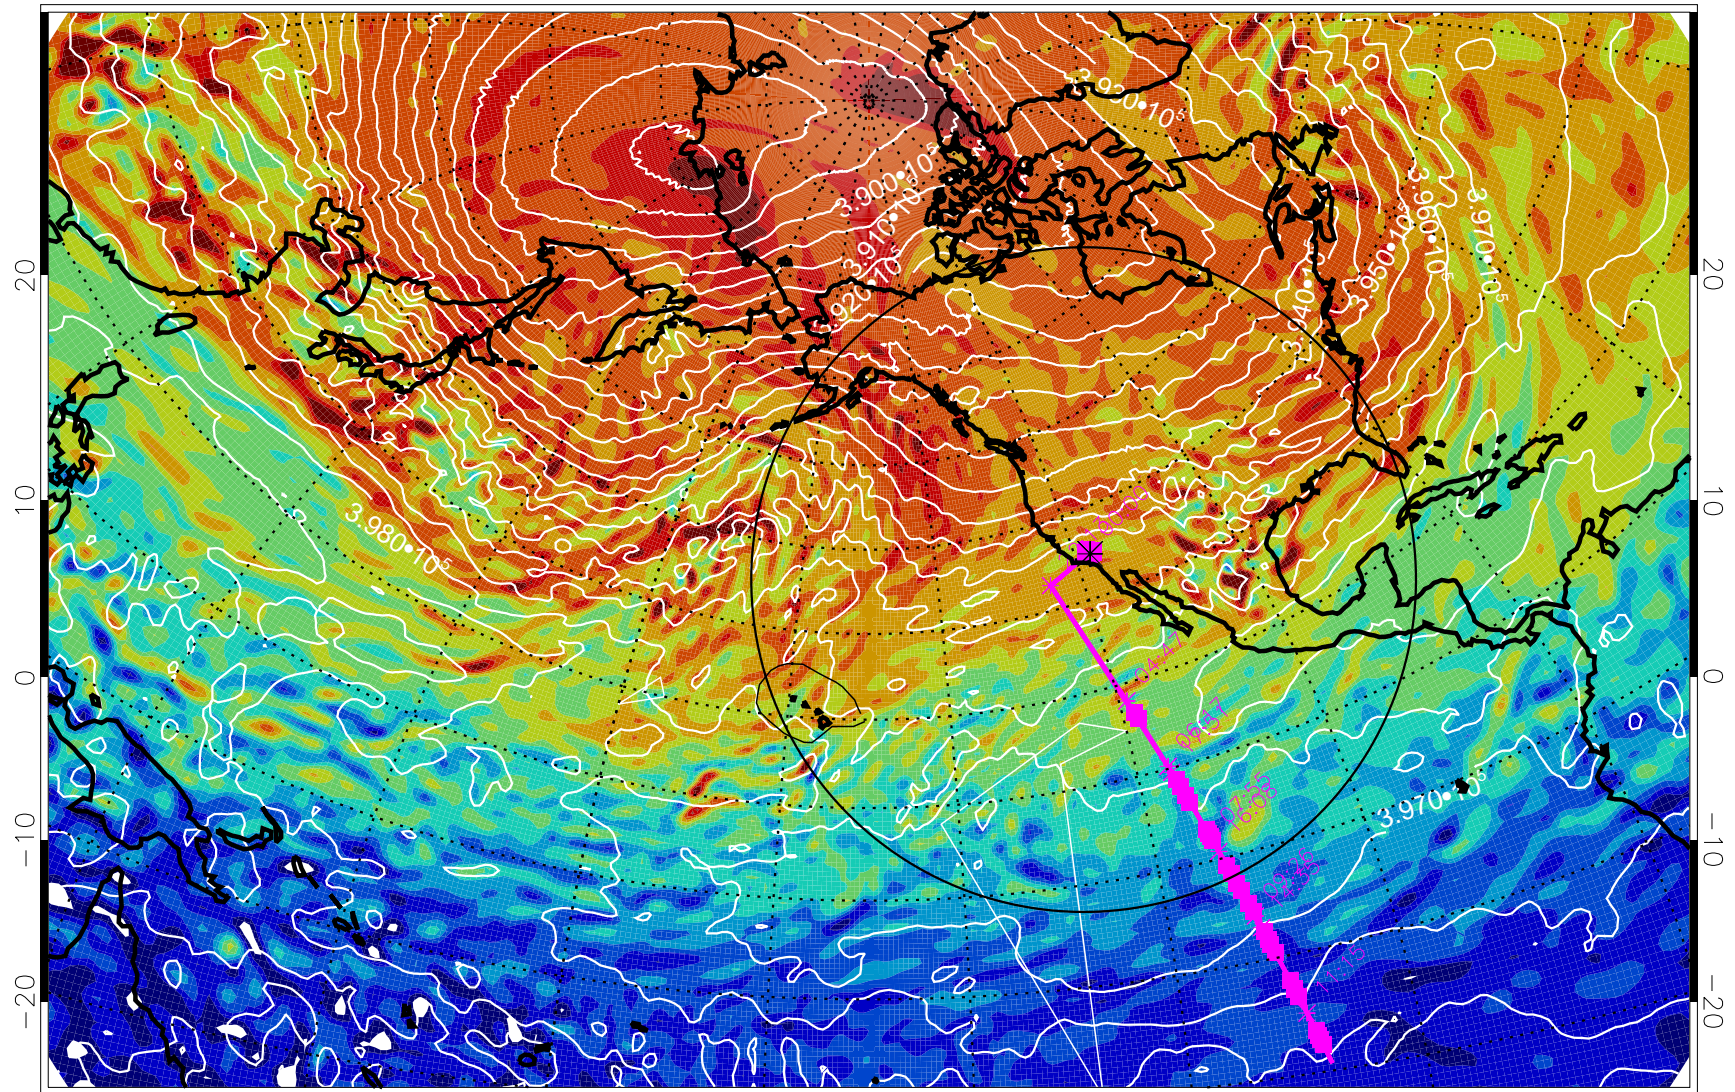

13021812, 12 hour forecast for 460K EPV

460K Montgomery Streamfunction, white

Range ring of 4055 km -- 13 hours GH round trip

13021818, 18 hour forecast for 460K EPV

460K Montgomery Streamfunction, white

Range ring of 4055 km -- 13 hours GH round trip

13021900, 24 hour forecast for 460K EPV

460K Montgomery Streamfunction, white

Range ring of 4055 km -- 13 hours GH round trip

13021906, 30 hour forecast for 460K EPV

460K Montgomery Streamfunction, white

Range ring of 4055 km -- 13 hours GH round trip

13021912, 36 hour forecast for 460K EPV

460K Montgomery Streamfunction, white

Range ring of 4055 km -- 13 hours GH round trip

13021918, 42 hour forecast for 460K EPV

460K Montgomery Streamfunction, white

Range ring of 4055 km -- 13 hours GH round trip

13022006, 54 hour forecast for 460K EPV

460K Montgomery Streamfunction, white

Range ring of 4055 km -- 13 hours GH round trip

13022018, 66 hour forecast for 460K EPV

460K Montgomery Streamfunction, white

Range ring of 4055 km -- 13 hours GH round trip