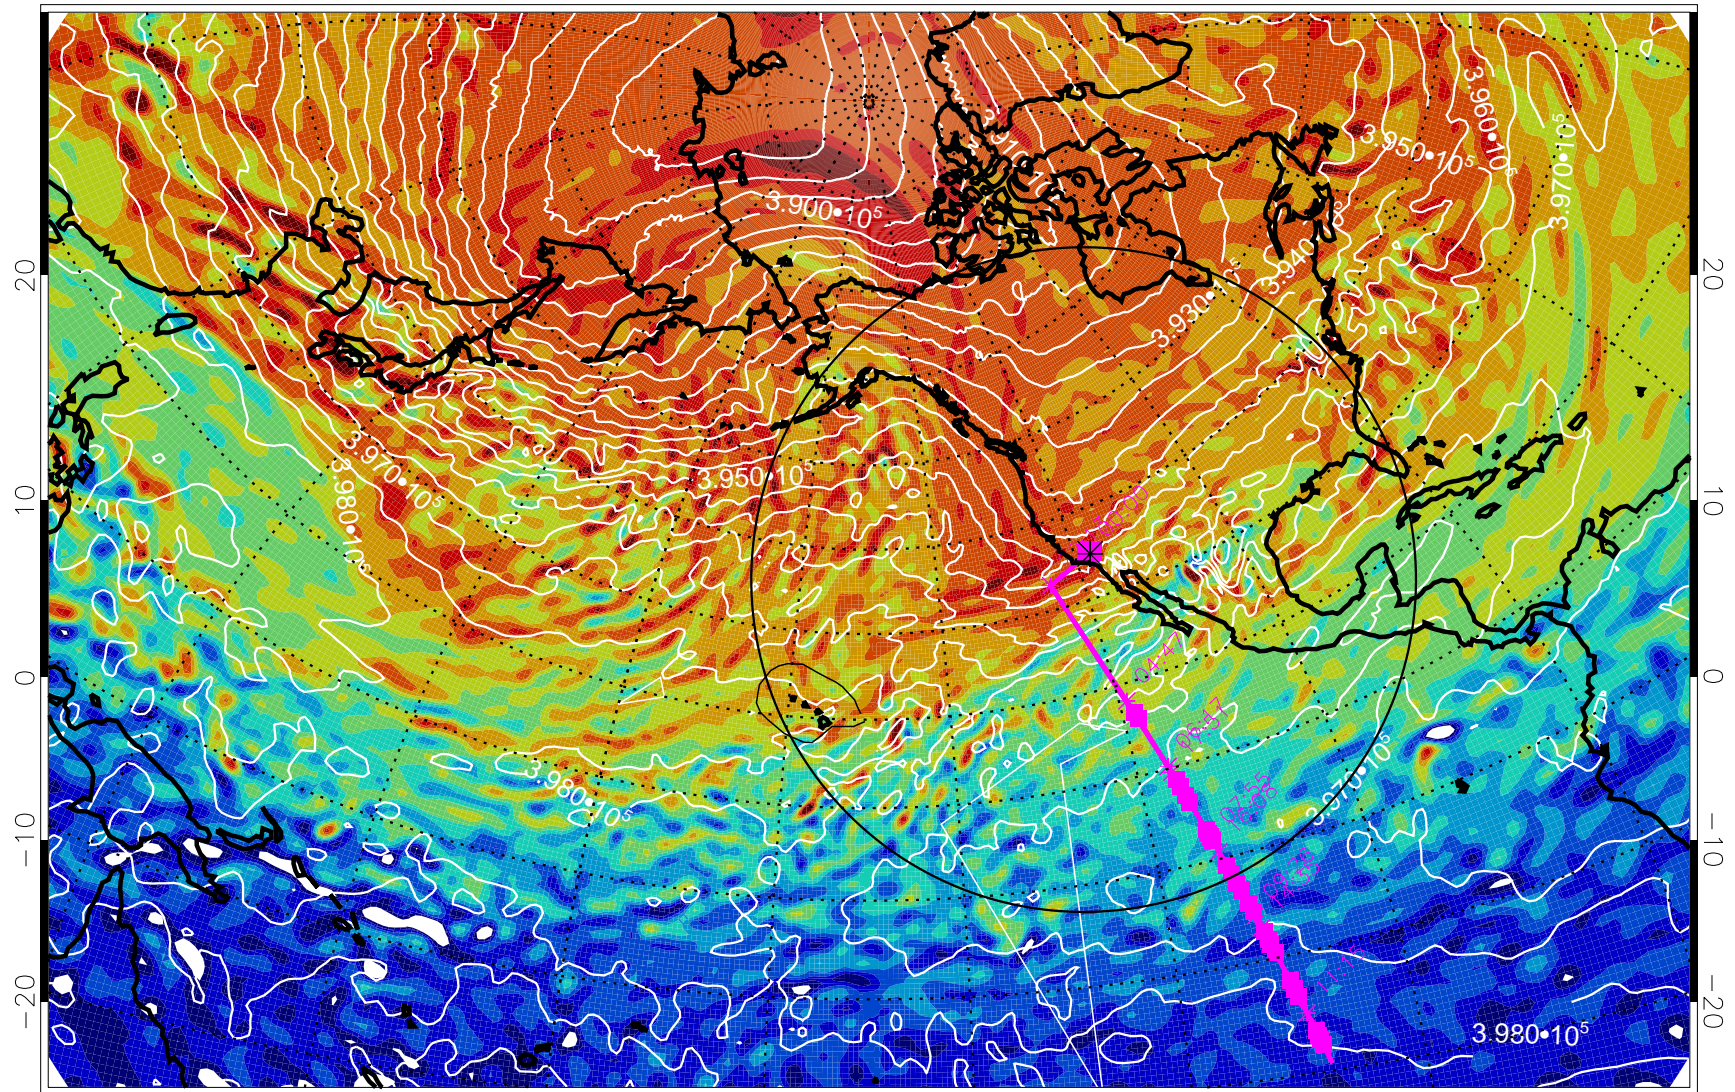

13021912, 36 hour forecast for 460K EPV

460K Montgomery Streamfunction, white

Range ring of 4055 km -- 13 hours GH round trip

13021918, 42 hour forecast for 460K EPV

460K Montgomery Streamfunction, white

Range ring of 4055 km -- 13 hours GH round trip

13022006, 54 hour forecast for 460K EPV

460K Montgomery Streamfunction, white

Range ring of 4055 km -- 13 hours GH round trip

13022018, 66 hour forecast for 460K EPV

460K Montgomery Streamfunction, white

Range ring of 4055 km -- 13 hours GH round trip

13022100, 72 hour forecast for 460K EPV

460K Montgomery Streamfunction, white

Range ring of 4055 km -- 13 hours GH round trip

13022106, 78 hour forecast for 460K EPV

460K Montgomery Streamfunction, white

Range ring of 4055 km -- 13 hours GH round trip

13022200, 96 hour forecast for 460K EPV

460K Montgomery Streamfunction, white

Range ring of 4055 km -- 13 hours GH round trip

13022206, 102 hour forecast for 460K EPV

460K Montgomery Streamfunction, white