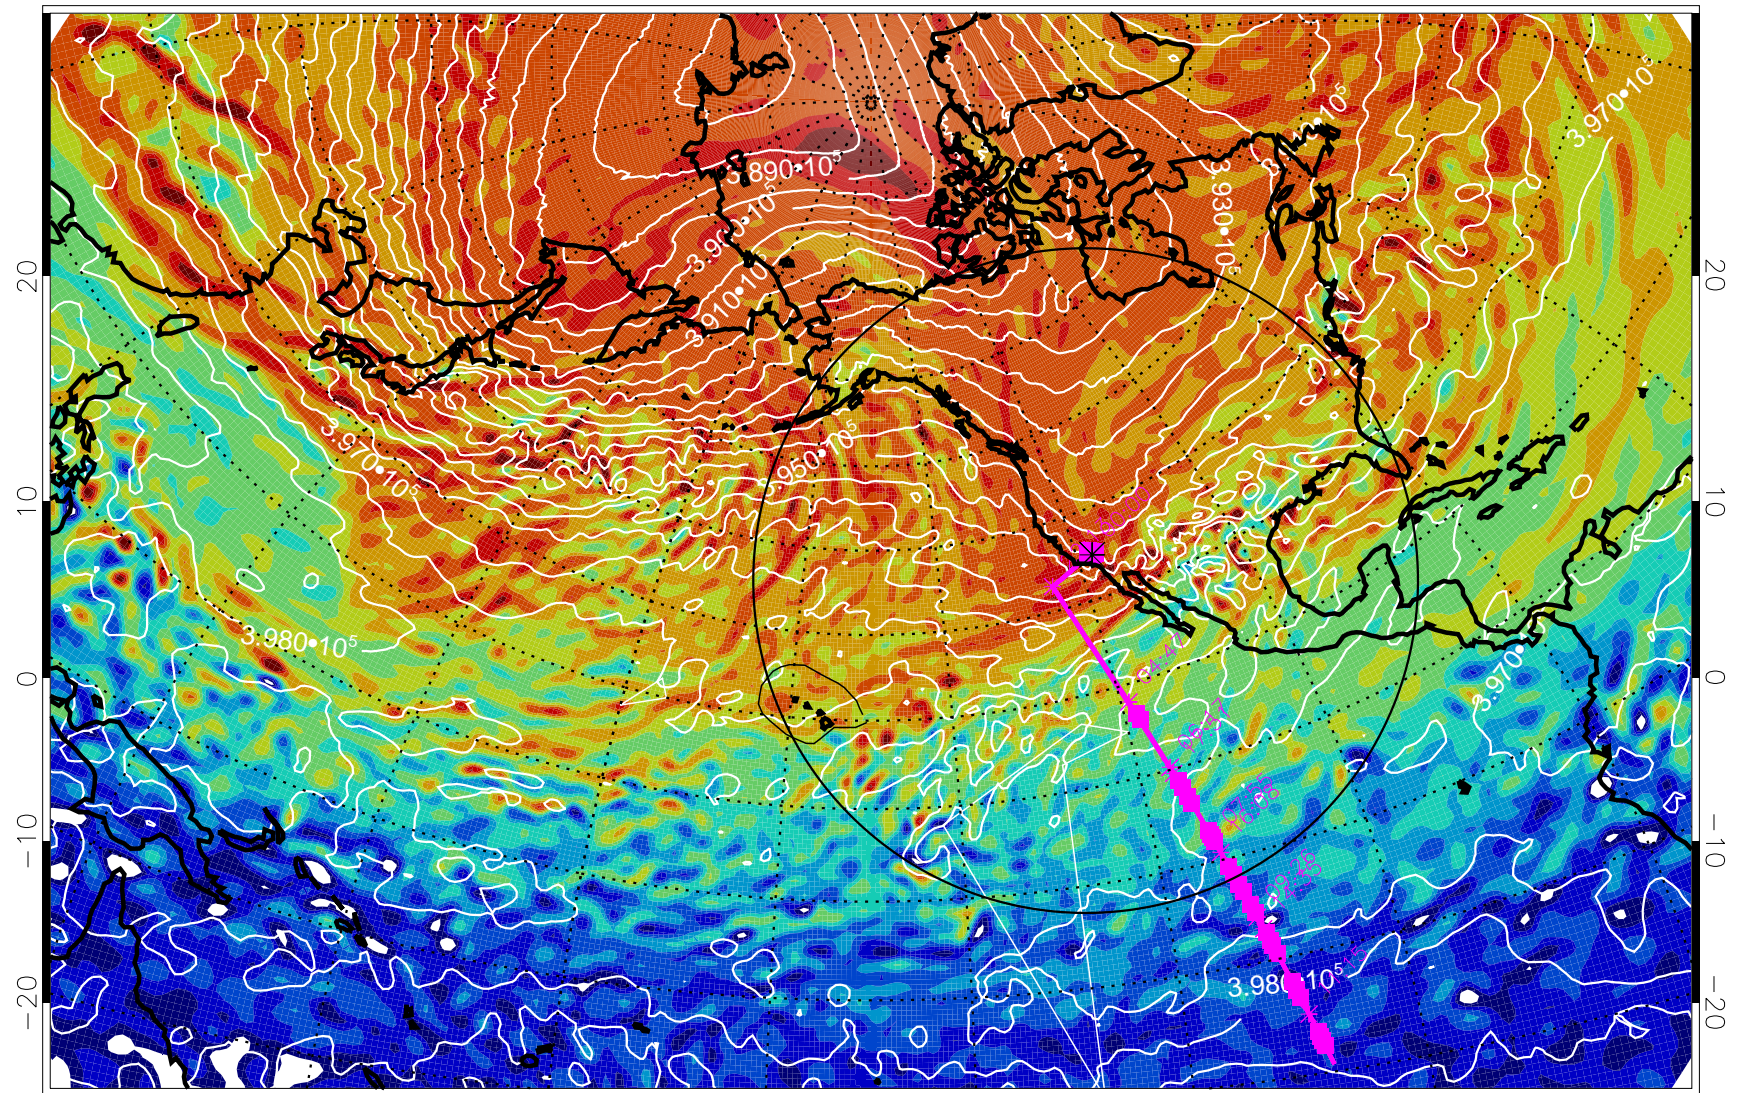

13022006, 54 hour forecast for 460K EPV

460K Montgomery Streamfunction, white

Range ring of 4055 km -- 13 hours GH round trip

13022018, 66 hour forecast for 460K EPV

460K Montgomery Streamfunction, white

Range ring of 4055 km -- 13 hours GH round trip

13022100, 72 hour forecast for 460K EPV

460K Montgomery Streamfunction, white

Range ring of 4055 km -- 13 hours GH round trip

13022106, 78 hour forecast for 460K EPV

460K Montgomery Streamfunction, white

Range ring of 4055 km -- 13 hours GH round trip

13022112, 84 hour forecast for 460K EPV

460K Montgomery Streamfunction, white

Range ring of 4055 km -- 13 hours GH round trip

13022118, 90 hour forecast for 460K EPV

460K Montgomery Streamfunction, white

Range ring of 4055 km -- 13 hours GH round trip

13022200, 96 hour forecast for 460K EPV

460K Montgomery Streamfunction, white

Range ring of 4055 km -- 13 hours GH round trip

13022206, 102 hour forecast for 460K EPV

460K Montgomery Streamfunction, white