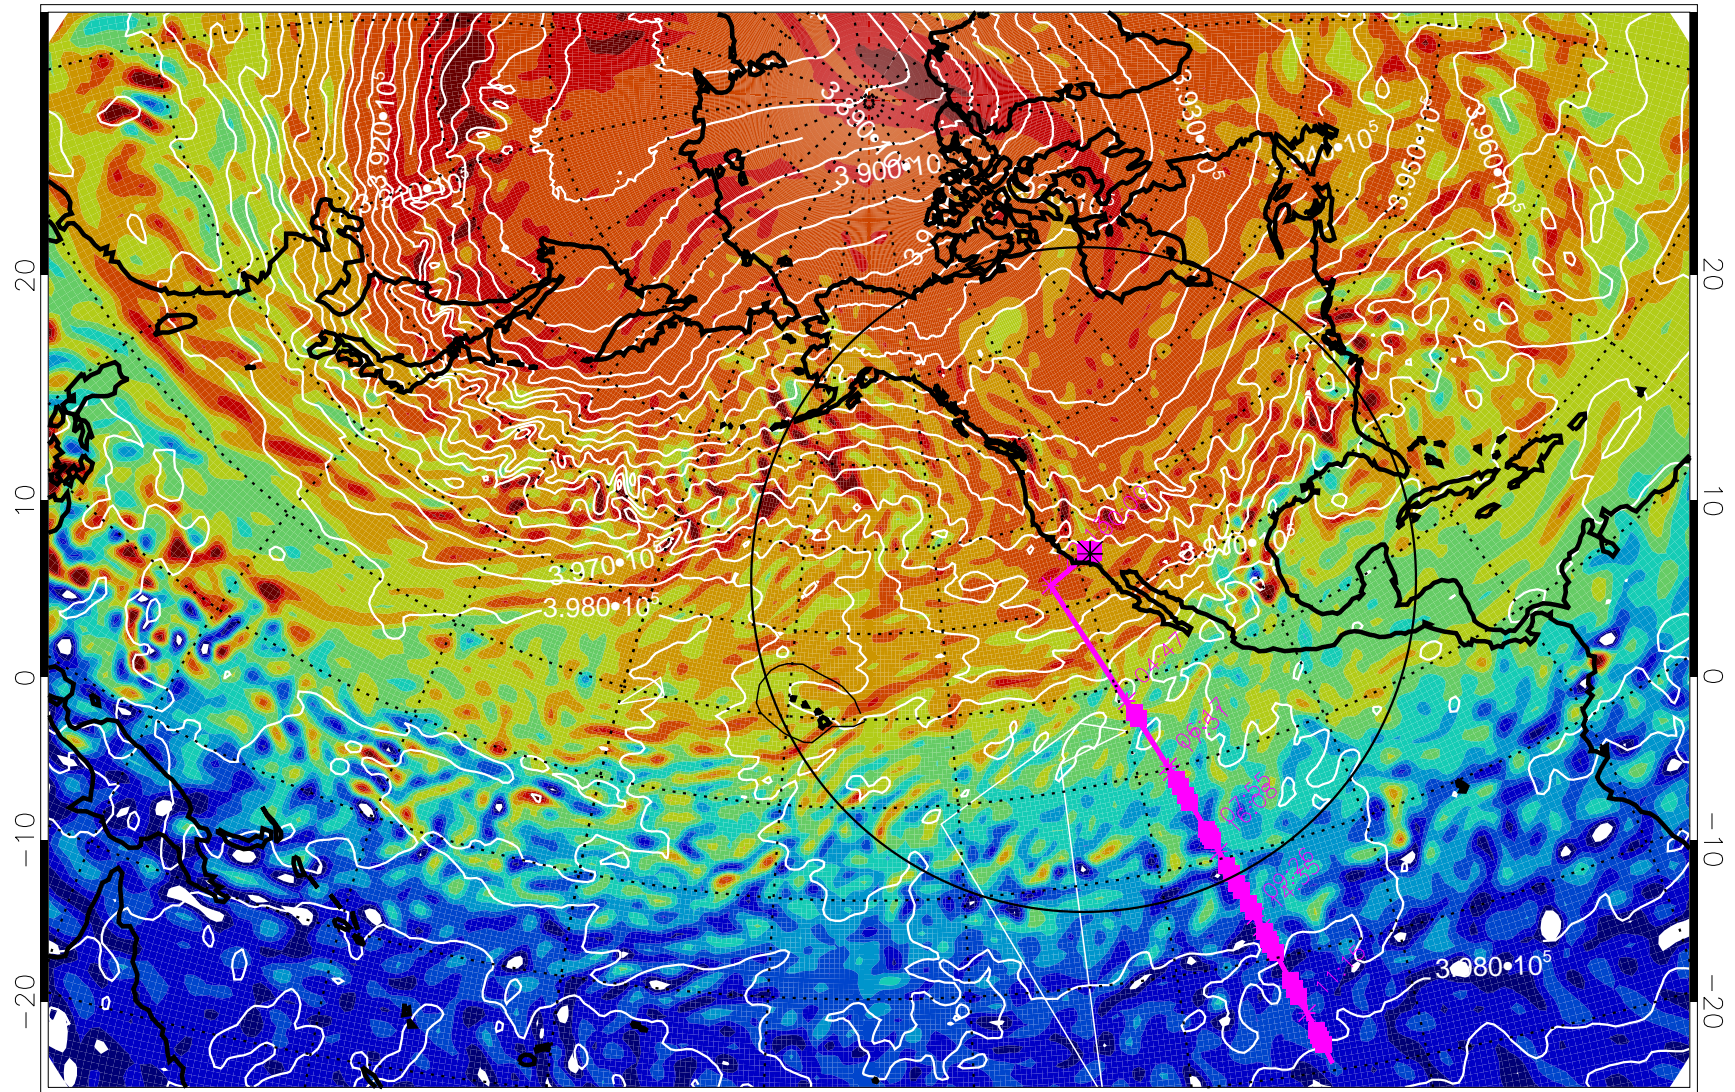

13022112, 84 hour forecast for 460K EPV

460K Montgomery Streamfunction, white

Range ring of 4055 km -- 13 hours GH round trip

13022118, 90 hour forecast for 460K EPV

460K Montgomery Streamfunction, white

Range ring of 4055 km -- 13 hours GH round trip

13022200, 96 hour forecast for 460K EPV

460K Montgomery Streamfunction, white

Range ring of 4055 km -- 13 hours GH round trip

13022206, 102 hour forecast for 460K EPV

460K Montgomery Streamfunction, white

Range ring of 4055 km -- 13 hours GH round trip

13022212, 108 hour forecast for 460K EPV

460K Montgomery Streamfunction, white

Range ring of 4055 km -- 13 hours GH round trip

13022218, 114 hour forecast for 460K EPV

460K Montgomery Streamfunction, white

Range ring of 4055 km -- 13 hours GH round trip

13022300, 120 hour forecast for 460K EPV

460K Montgomery Streamfunction, white

Range ring of 4055 km -- 13 hours GH round trip