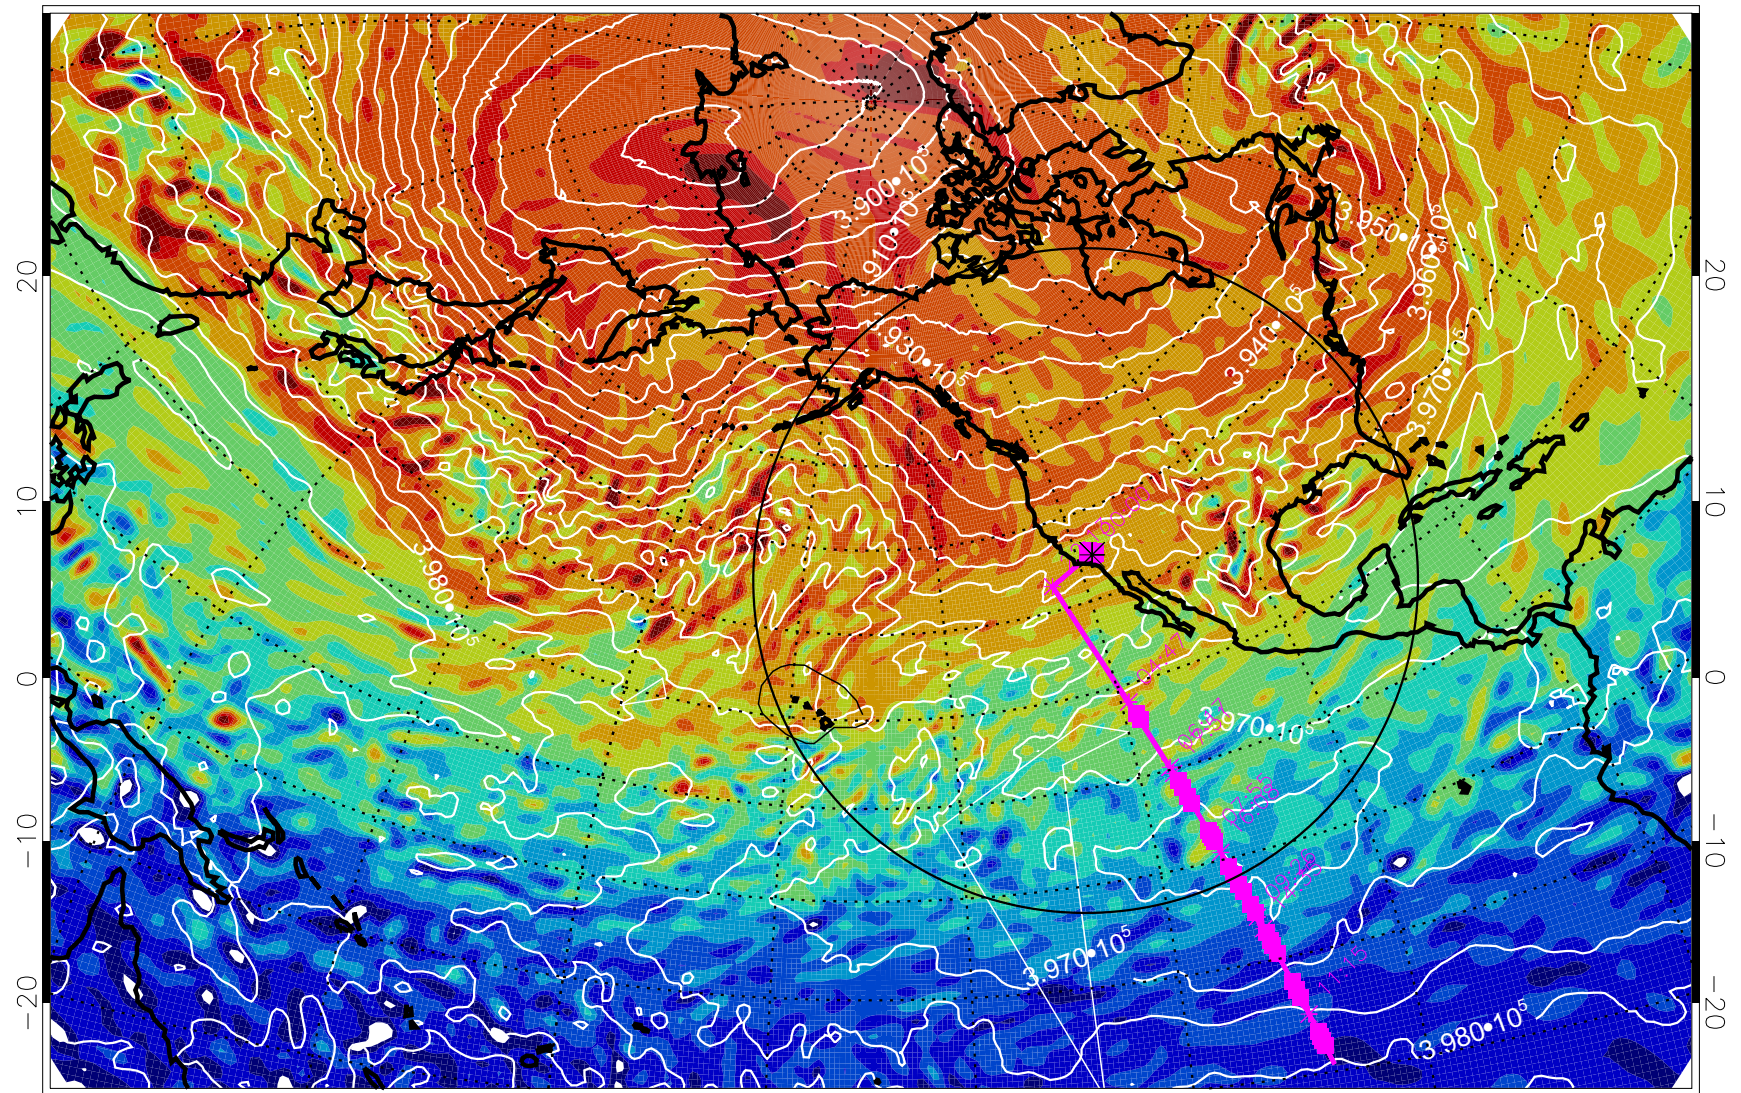

13021812, 12 hour forecast for 460K EPV

460K Montgomery Streamfunction, white

Range ring of 4055 km -- 13 hours GH round trip

13021818, 18 hour forecast for 460K EPV

460K Montgomery Streamfunction, white

Range ring of 4055 km -- 13 hours GH round trip

13021900, 24 hour forecast for 460K EPV

460K Montgomery Streamfunction, white

Range ring of 4055 km -- 13 hours GH round trip

13021906, 30 hour forecast for 460K EPV

460K Montgomery Streamfunction, white

Range ring of 4055 km -- 13 hours GH round trip

13021912, 36 hour forecast for 460K EPV

460K Montgomery Streamfunction, white

Range ring of 4055 km -- 13 hours GH round trip

13021918, 42 hour forecast for 460K EPV

460K Montgomery Streamfunction, white

Range ring of 4055 km -- 13 hours GH round trip

13022006, 54 hour forecast for 460K EPV

460K Montgomery Streamfunction, white

Range ring of 4055 km -- 13 hours GH round trip

13022018, 66 hour forecast for 460K EPV

460K Montgomery Streamfunction, white

Range ring of 4055 km -- 13 hours GH round trip