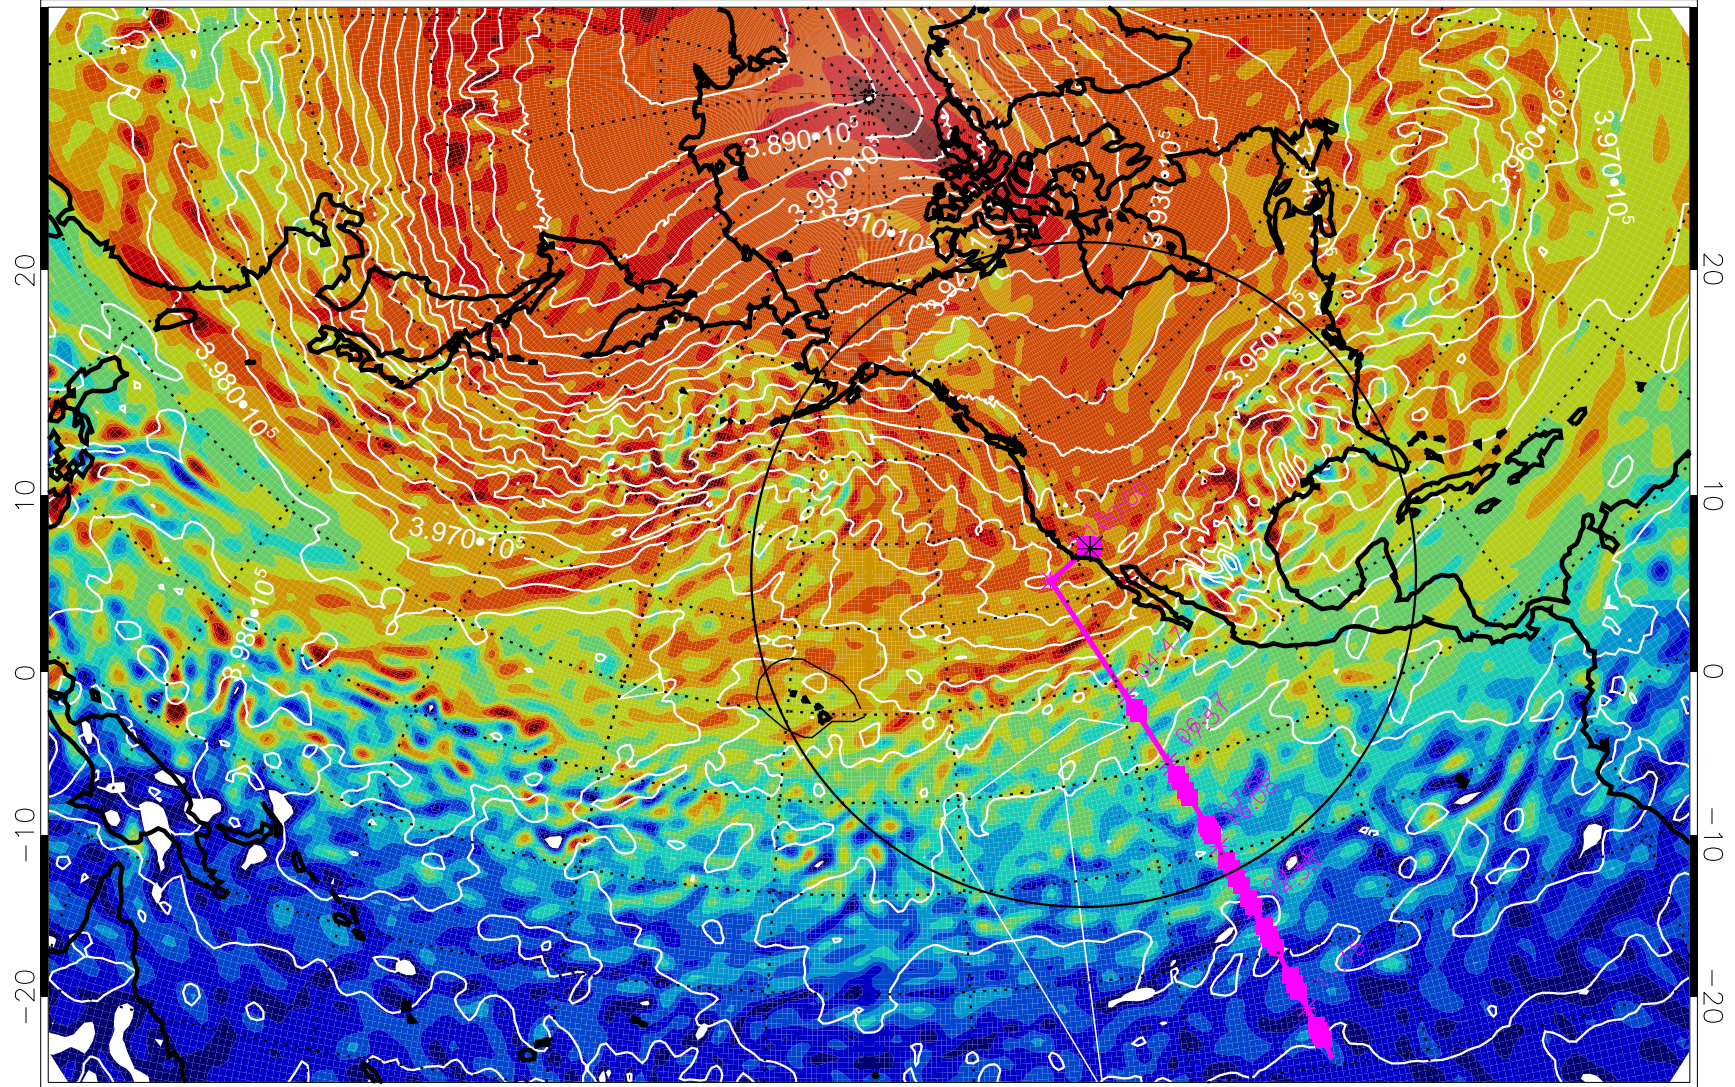

13022100, 72 hour forecast for 460K EPV

460K Montgomery Streamfunction, white

Range ring of 4055 km -- 13 hours GH round trip

13022106, 78 hour forecast for 460K EPV

460K Montgomery Streamfunction, white

Range ring of 4055 km -- 13 hours GH round trip

13022112, 84 hour forecast for 460K EPV

460K Montgomery Streamfunction, white

Range ring of 4055 km -- 13 hours GH round trip

13022118, 90 hour forecast for 460K EPV

460K Montgomery Streamfunction, white

Range ring of 4055 km -- 13 hours GH round trip

13022200, 96 hour forecast for 460K EPV

460K Montgomery Streamfunction, white

Range ring of 4055 km -- 13 hours GH round trip

13022206, 102 hour forecast for 460K EPV

460K Montgomery Streamfunction, white

Range ring of 4055 km -- 13 hours GH round trip

13022212, 108 hour forecast for 460K EPV

460K Montgomery Streamfunction, white

Range ring of 4055 km -- 13 hours GH round trip

13022218, 114 hour forecast for 460K EPV