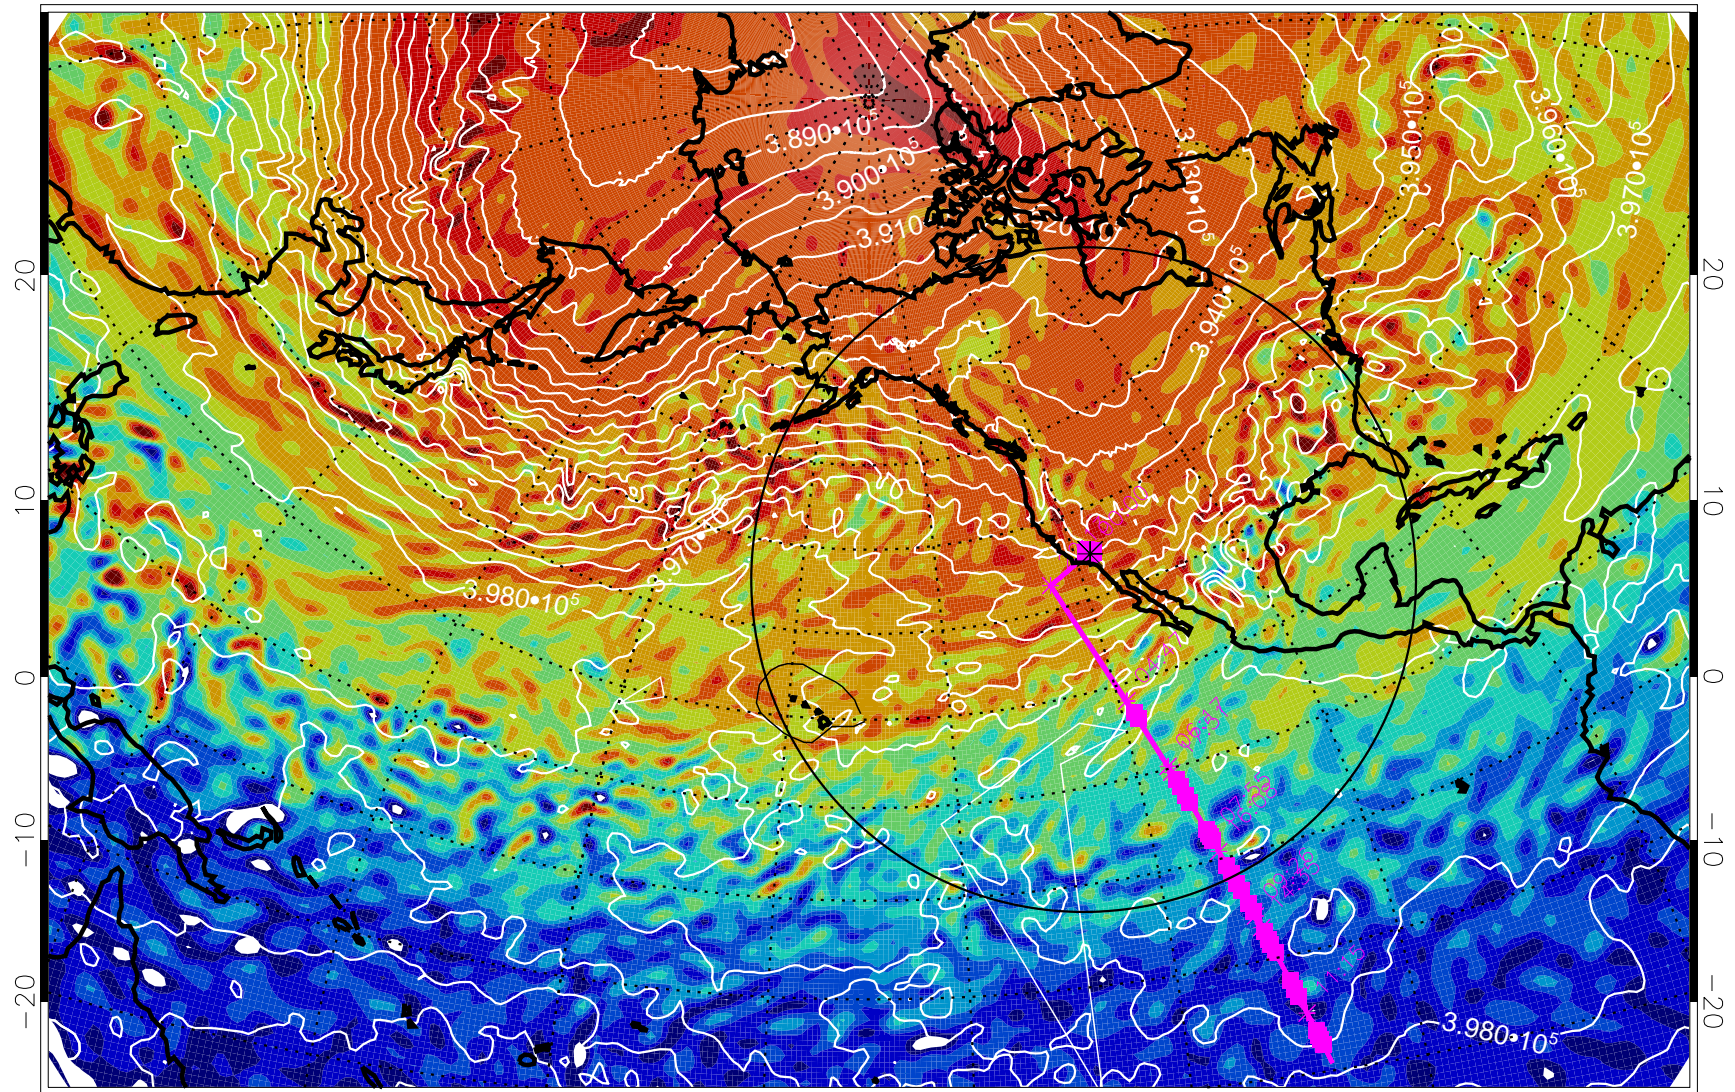

13022112, 84 hour forecast for 460K EPV

460K Montgomery Streamfunction, white

Range ring of 4055 km -- 13 hours GH round trip

13022118, 90 hour forecast for 460K EPV

460K Montgomery Streamfunction, white

Range ring of 4055 km -- 13 hours GH round trip

13022200, 96 hour forecast for 460K EPV

460K Montgomery Streamfunction, white

Range ring of 4055 km -- 13 hours GH round trip

13022206, 102 hour forecast for 460K EPV

460K Montgomery Streamfunction, white

Range ring of 4055 km -- 13 hours GH round trip

13022212, 108 hour forecast for 460K EPV

460K Montgomery Streamfunction, white

Range ring of 4055 km -- 13 hours GH round trip

13022218, 114 hour forecast for 460K EPV

460K Montgomery Streamfunction, white

Range ring of 4055 km -- 13 hours GH round trip

13022300, 120 hour forecast for 460K EPV

460K Montgomery Streamfunction, white

Range ring of 4055 km -- 13 hours GH round trip