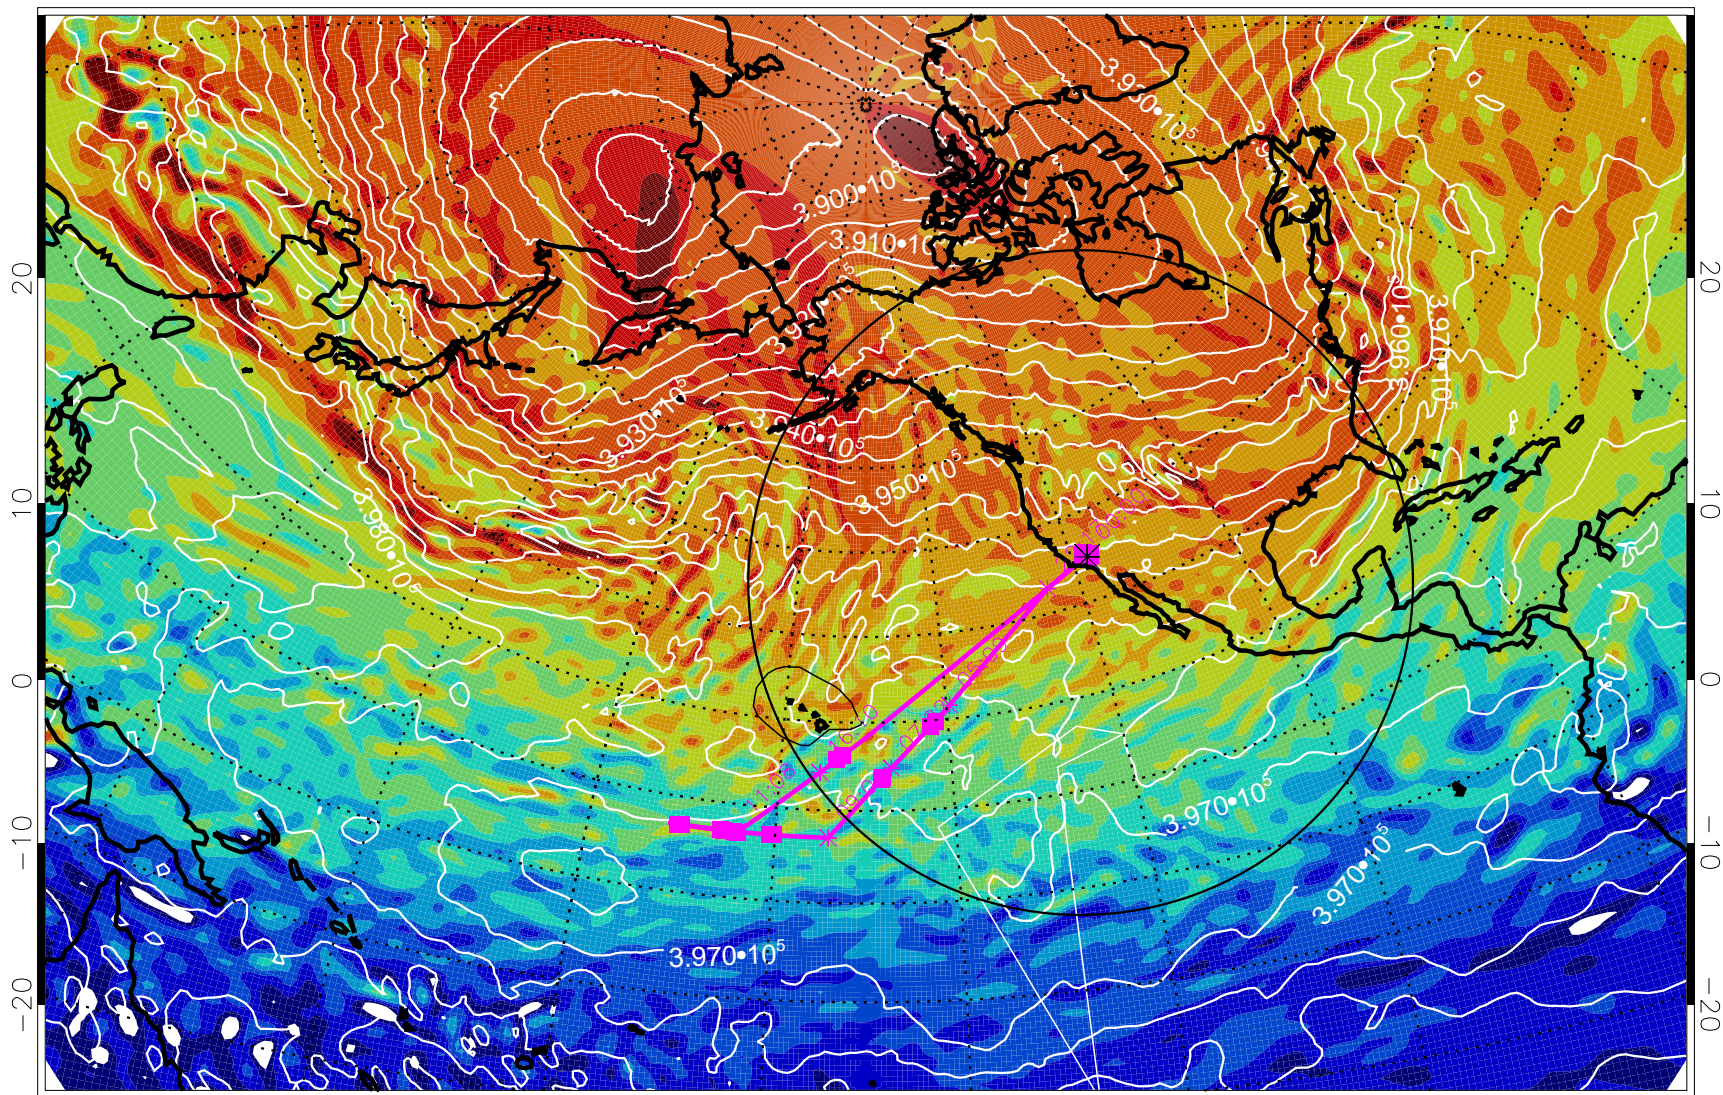

13021718, 6 hour forecast for 460K EPV

460K Montgomery Streamfunction, white

Range ring of 4055 km -- 13 hours GH round trip

13021800, 12 hour forecast for 460K EPV

460K Montgomery Streamfunction, white

Range ring of 4055 km -- 13 hours GH round trip

13021806, 18 hour forecast for 460K EPV

460K Montgomery Streamfunction, white

Range ring of 4055 km -- 13 hours GH round trip

13021812, 24 hour forecast for 460K EPV

460K Montgomery Streamfunction, white

Range ring of 4055 km -- 13 hours GH round trip

13021818, 30 hour forecast for 460K EPV

460K Montgomery Streamfunction, white

Range ring of 4055 km -- 13 hours GH round trip

13021900, 36 hour forecast for 460K EPV

460K Montgomery Streamfunction, white

Range ring of 4055 km -- 13 hours GH round trip

13021906, 42 hour forecast for 460K EPV

460K Montgomery Streamfunction, white

Range ring of 4055 km -- 13 hours GH round trip

13021912, 48 hour forecast for 460K EPV

460K Montgomery Streamfunction, white

Range ring of 4055 km -- 13 hours GH round trip