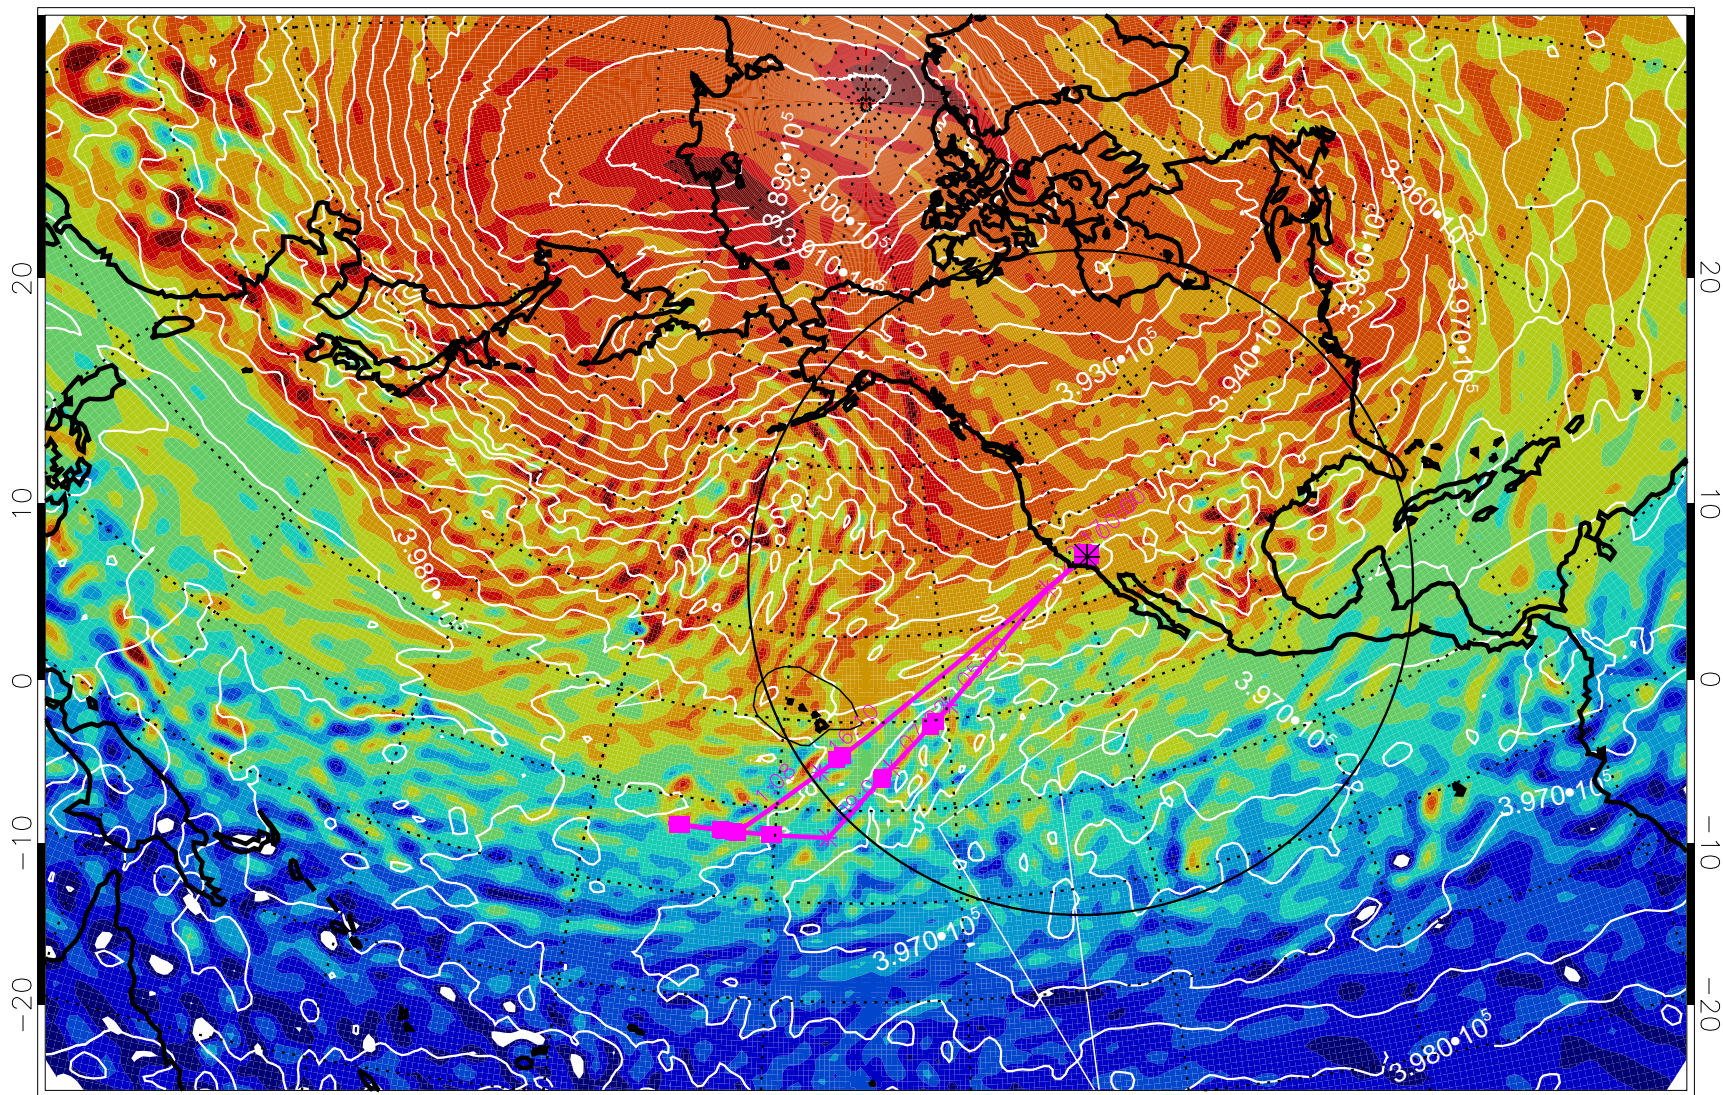

13021806, 18 hour forecast for 460K EPV

460K Montgomery Streamfunction, white

Range ring of 4055 km -- 13 hours GH round trip

13021812, 24 hour forecast for 460K EPV

460K Montgomery Streamfunction, white

Range ring of 4055 km -- 13 hours GH round trip

13021818, 30 hour forecast for 460K EPV

460K Montgomery Streamfunction, white

Range ring of 4055 km -- 13 hours GH round trip

13021900, 36 hour forecast for 460K EPV

460K Montgomery Streamfunction, white

Range ring of 4055 km -- 13 hours GH round trip

13021906, 42 hour forecast for 460K EPV

460K Montgomery Streamfunction, white

Range ring of 4055 km -- 13 hours GH round trip

13021912, 48 hour forecast for 460K EPV

460K Montgomery Streamfunction, white

Range ring of 4055 km -- 13 hours GH round trip

13021918, 54 hour forecast for 460K EPV

460K Montgomery Streamfunction, white

Range ring of 4055 km -- 13 hours GH round trip

13022000, 60 hour forecast for 460K EPV

460K Montgomery Streamfunction, white

Range ring of 4055 km -- 13 hours GH round trip