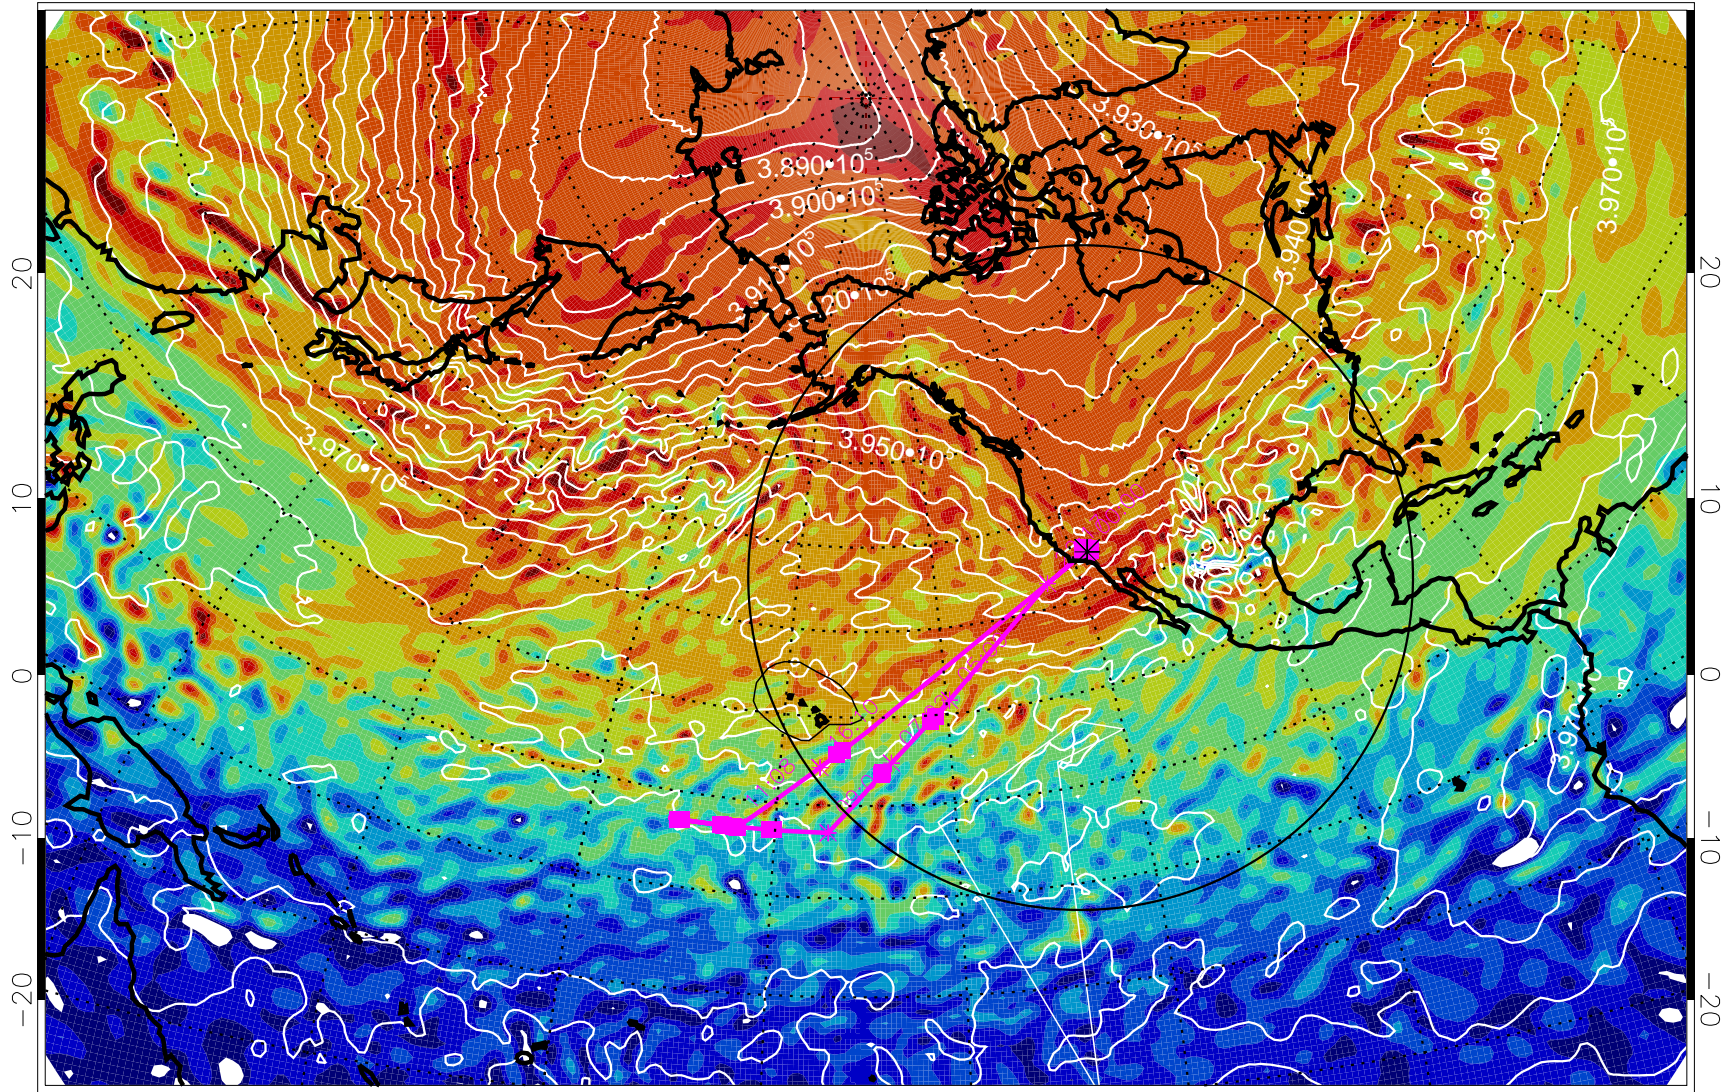

13022006, 66 hour forecast for 460K EPV

460K Montgomery Streamfunction, white

Range ring of 4055 km -- 13 hours GH round trip

13022012, 72 hour forecast for 460K EPV

460K Montgomery Streamfunction, white

Range ring of 4055 km -- 13 hours GH round trip

13022018, 78 hour forecast for 460K EPV

460K Montgomery Streamfunction, white

Range ring of 4055 km -- 13 hours GH round trip

13022100, 84 hour forecast for 460K EPV

460K Montgomery Streamfunction, white

Range ring of 4055 km -- 13 hours GH round trip

13022106, 90 hour forecast for 460K EPV

460K Montgomery Streamfunction, white

Range ring of 4055 km -- 13 hours GH round trip

13022112, 96 hour forecast for 460K EPV

460K Montgomery Streamfunction, white

Range ring of 4055 km -- 13 hours GH round trip

13022118, 102 hour forecast for 460K EPV

460K Montgomery Streamfunction, white

Range ring of 4055 km -- 13 hours GH round trip

13022200, 108 hour forecast for 460K EPV

460K Montgomery Streamfunction, white