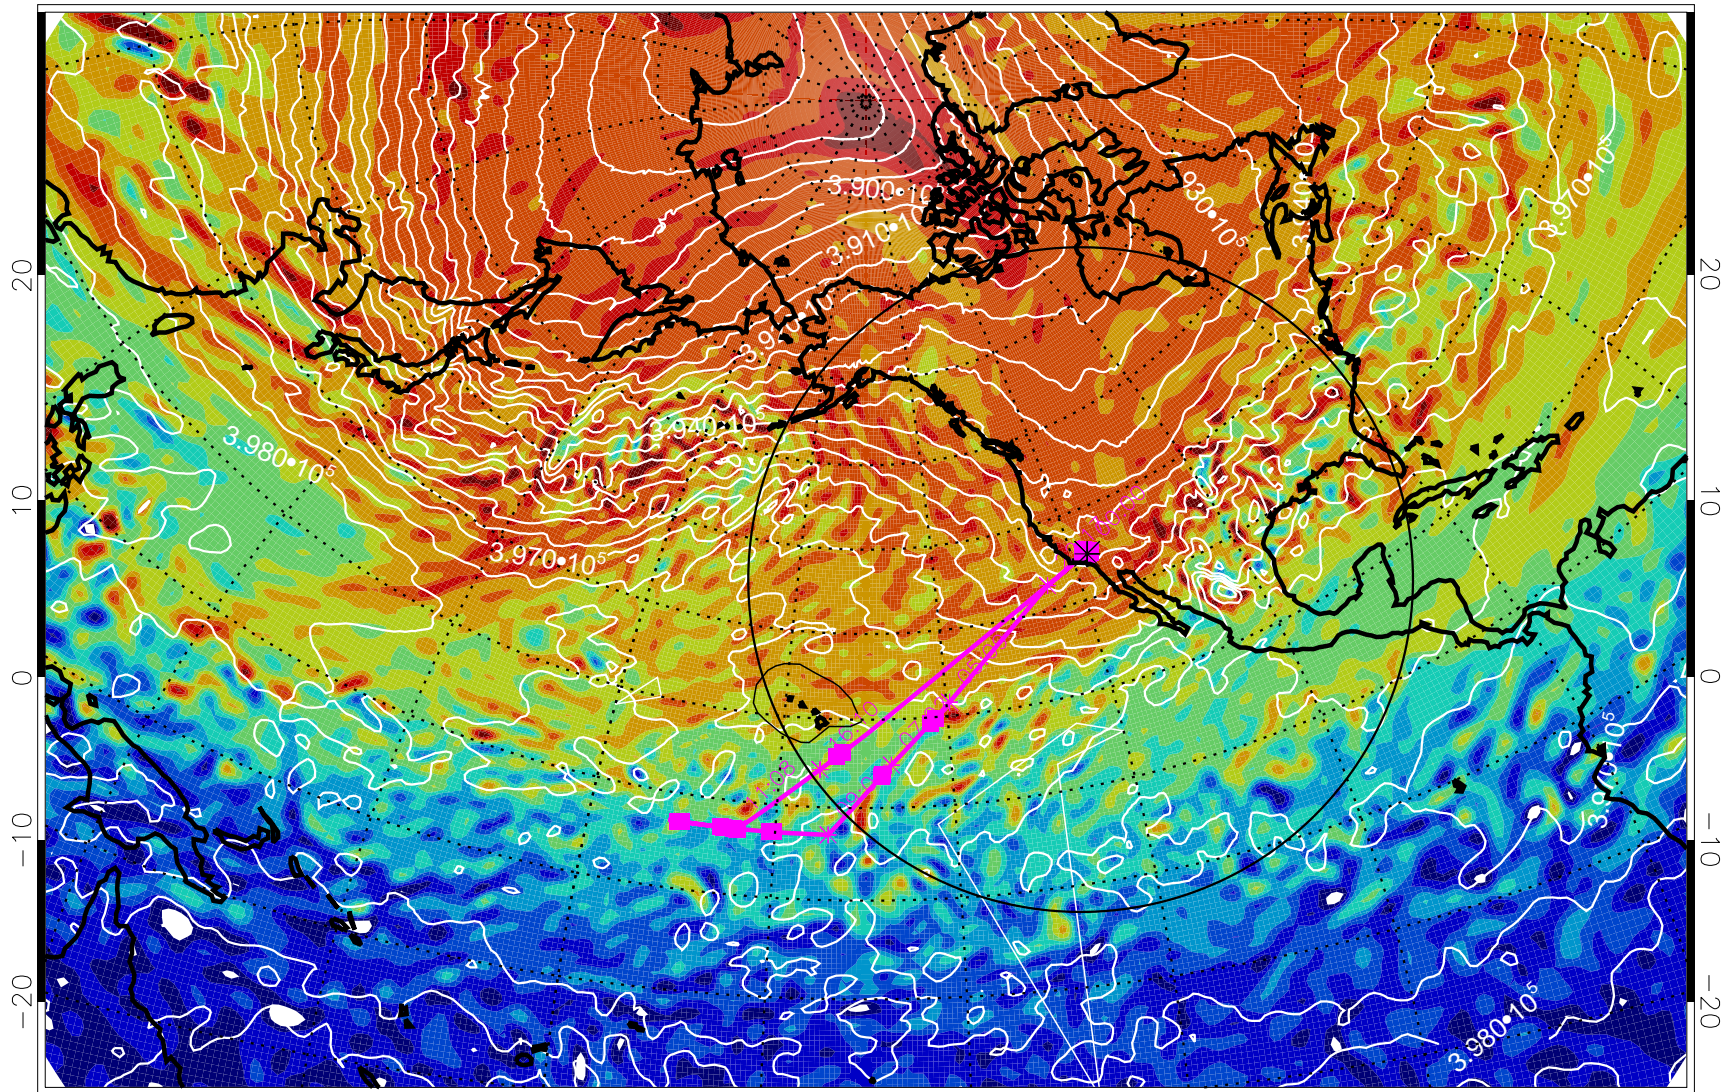

13022006, 66 hour forecast for 460K EPV

460K Montgomery Streamfunction, white

Range ring of 4055 km -- 13 hours GH round trip

13022012, 72 hour forecast for 460K EPV

460K Montgomery Streamfunction, white

Range ring of 4055 km -- 13 hours GH round trip

13022018, 78 hour forecast for 460K EPV

460K Montgomery Streamfunction, white

Range ring of 4055 km -- 13 hours GH round trip

13022100, 84 hour forecast for 460K EPV

460K Montgomery Streamfunction, white

Range ring of 4055 km -- 13 hours GH round trip

13022106, 90 hour forecast for 460K EPV

460K Montgomery Streamfunction, white

Range ring of 4055 km -- 13 hours GH round trip

13022112, 96 hour forecast for 460K EPV

460K Montgomery Streamfunction, white

Range ring of 4055 km -- 13 hours GH round trip

13022118, 102 hour forecast for 460K EPV

460K Montgomery Streamfunction, white

Range ring of 4055 km -- 13 hours GH round trip

13022200, 108 hour forecast for 460K EPV

460K Montgomery Streamfunction, white