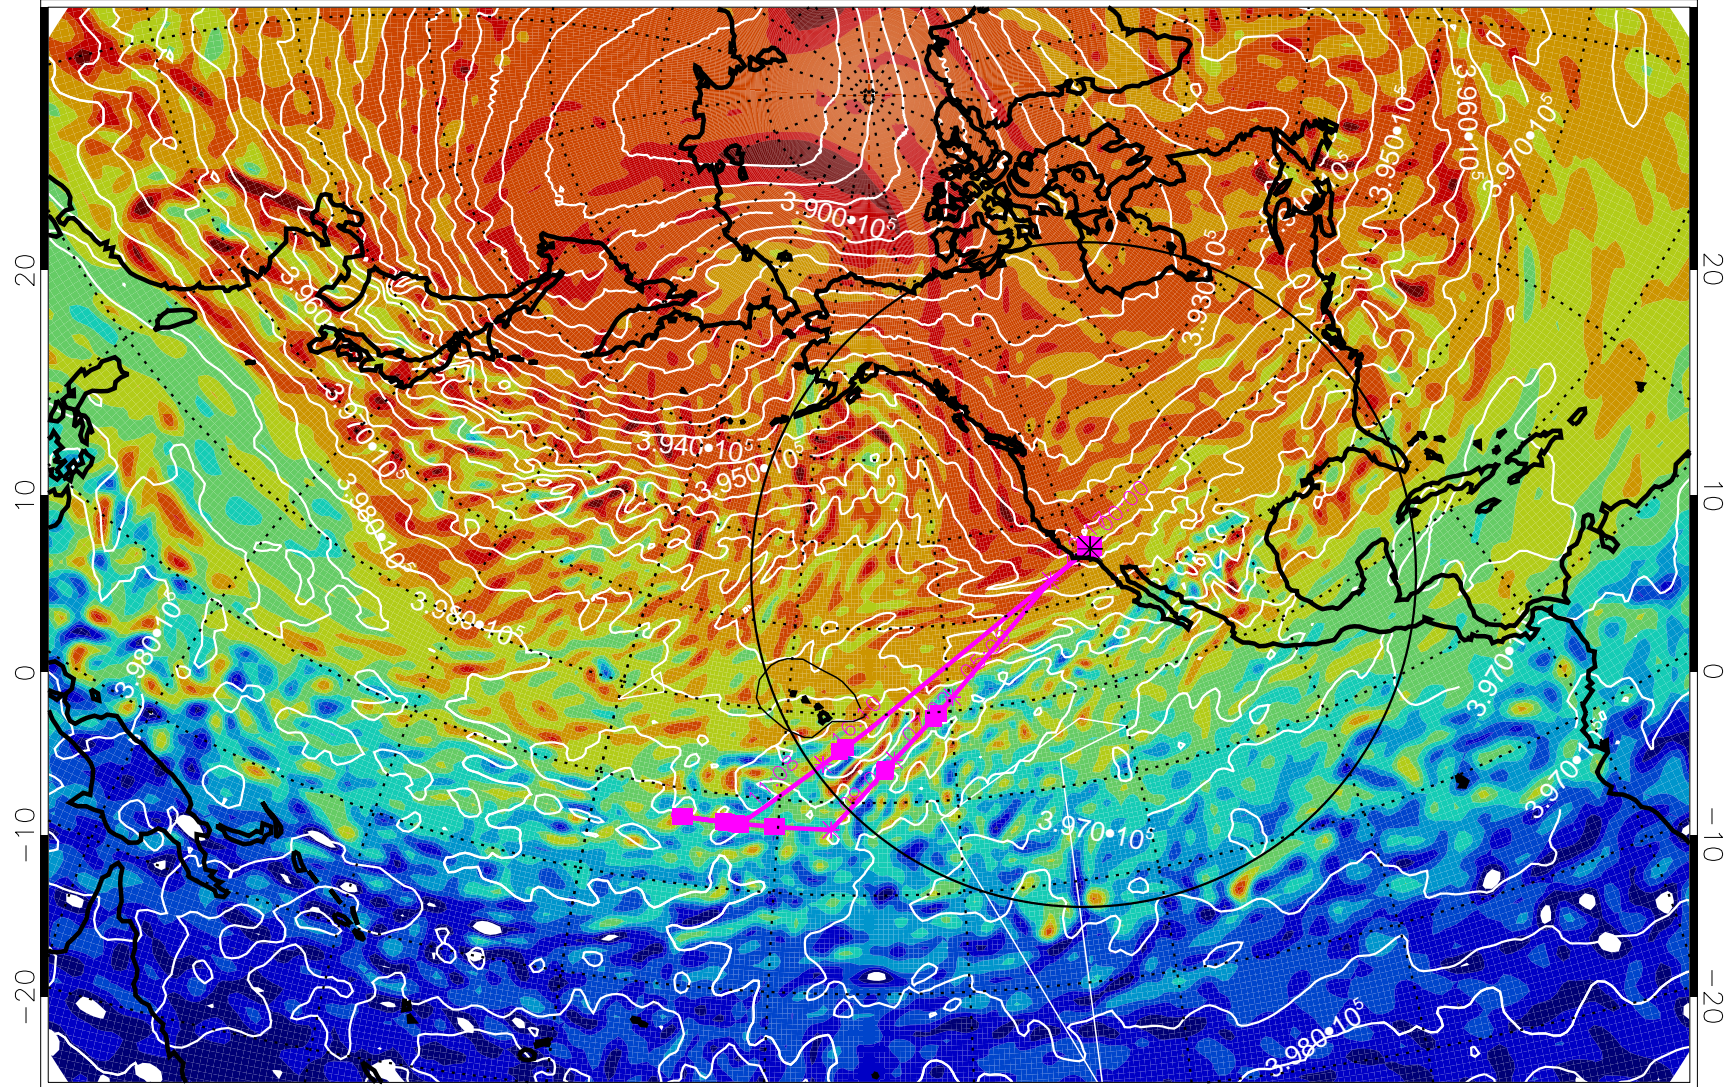

13021906, 42 hour forecast for 460K EPV

460K Montgomery Streamfunction, white

Range ring of 4055 km -- 13 hours GH round trip

13021912, 48 hour forecast for 460K EPV

460K Montgomery Streamfunction, white

Range ring of 4055 km -- 13 hours GH round trip

13021918, 54 hour forecast for 460K EPV

460K Montgomery Streamfunction, white

Range ring of 4055 km -- 13 hours GH round trip

13022000, 60 hour forecast for 460K EPV

460K Montgomery Streamfunction, white

Range ring of 4055 km -- 13 hours GH round trip

13022006, 66 hour forecast for 460K EPV

460K Montgomery Streamfunction, white

Range ring of 4055 km -- 13 hours GH round trip

13022012, 72 hour forecast for 460K EPV

460K Montgomery Streamfunction, white

Range ring of 4055 km -- 13 hours GH round trip

13022018, 78 hour forecast for 460K EPV

460K Montgomery Streamfunction, white

Range ring of 4055 km -- 13 hours GH round trip

13022100, 84 hour forecast for 460K EPV

460K Montgomery Streamfunction, white

Range ring of 4055 km -- 13 hours GH round trip