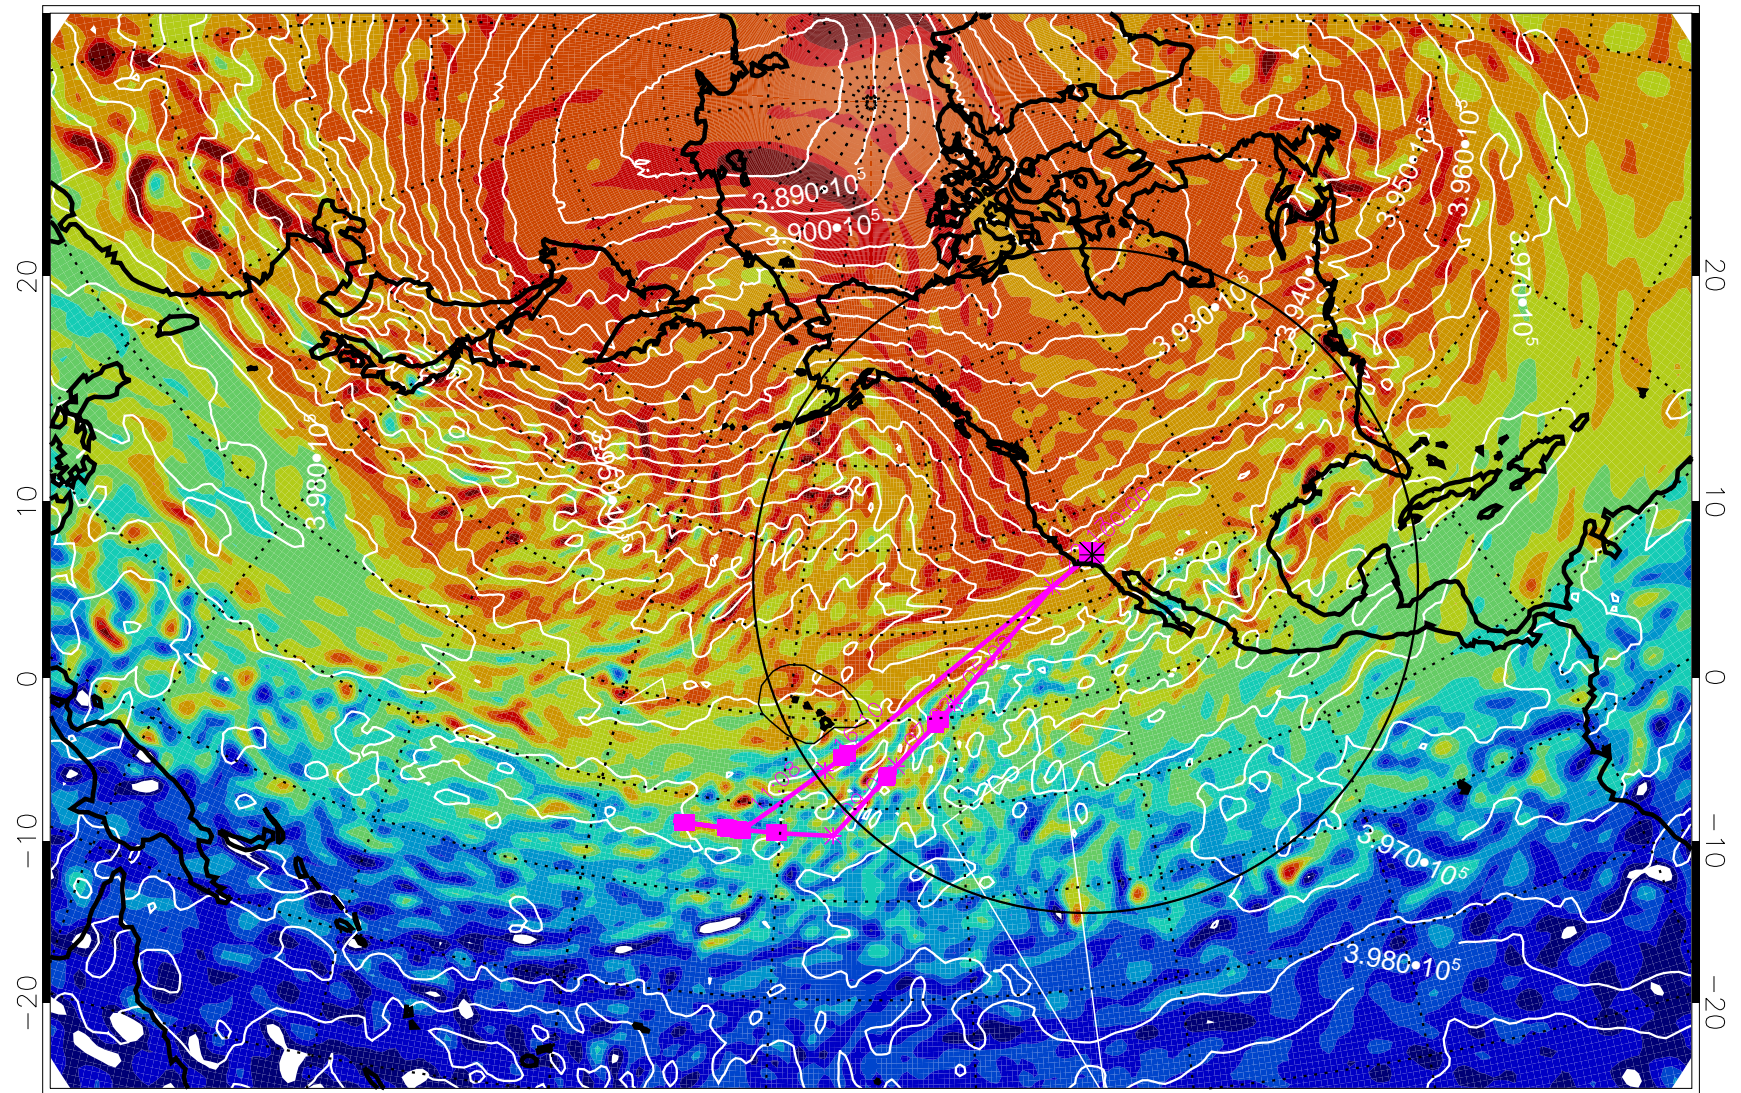

13021906, 42 hour forecast for 460K EPV

460K Montgomery Streamfunction, white

Range ring of 4055 km -- 13 hours GH round trip

13021912, 48 hour forecast for 460K EPV

460K Montgomery Streamfunction, white

Range ring of 4055 km -- 13 hours GH round trip

13021918, 54 hour forecast for 460K EPV

460K Montgomery Streamfunction, white

Range ring of 4055 km -- 13 hours GH round trip

13022000, 60 hour forecast for 460K EPV

460K Montgomery Streamfunction, white

Range ring of 4055 km -- 13 hours GH round trip

13022006, 66 hour forecast for 460K EPV

460K Montgomery Streamfunction, white

Range ring of 4055 km -- 13 hours GH round trip

13022012, 72 hour forecast for 460K EPV

460K Montgomery Streamfunction, white

Range ring of 4055 km -- 13 hours GH round trip

13022018, 78 hour forecast for 460K EPV

460K Montgomery Streamfunction, white

Range ring of 4055 km -- 13 hours GH round trip

13022100, 84 hour forecast for 460K EPV

460K Montgomery Streamfunction, white

Range ring of 4055 km -- 13 hours GH round trip