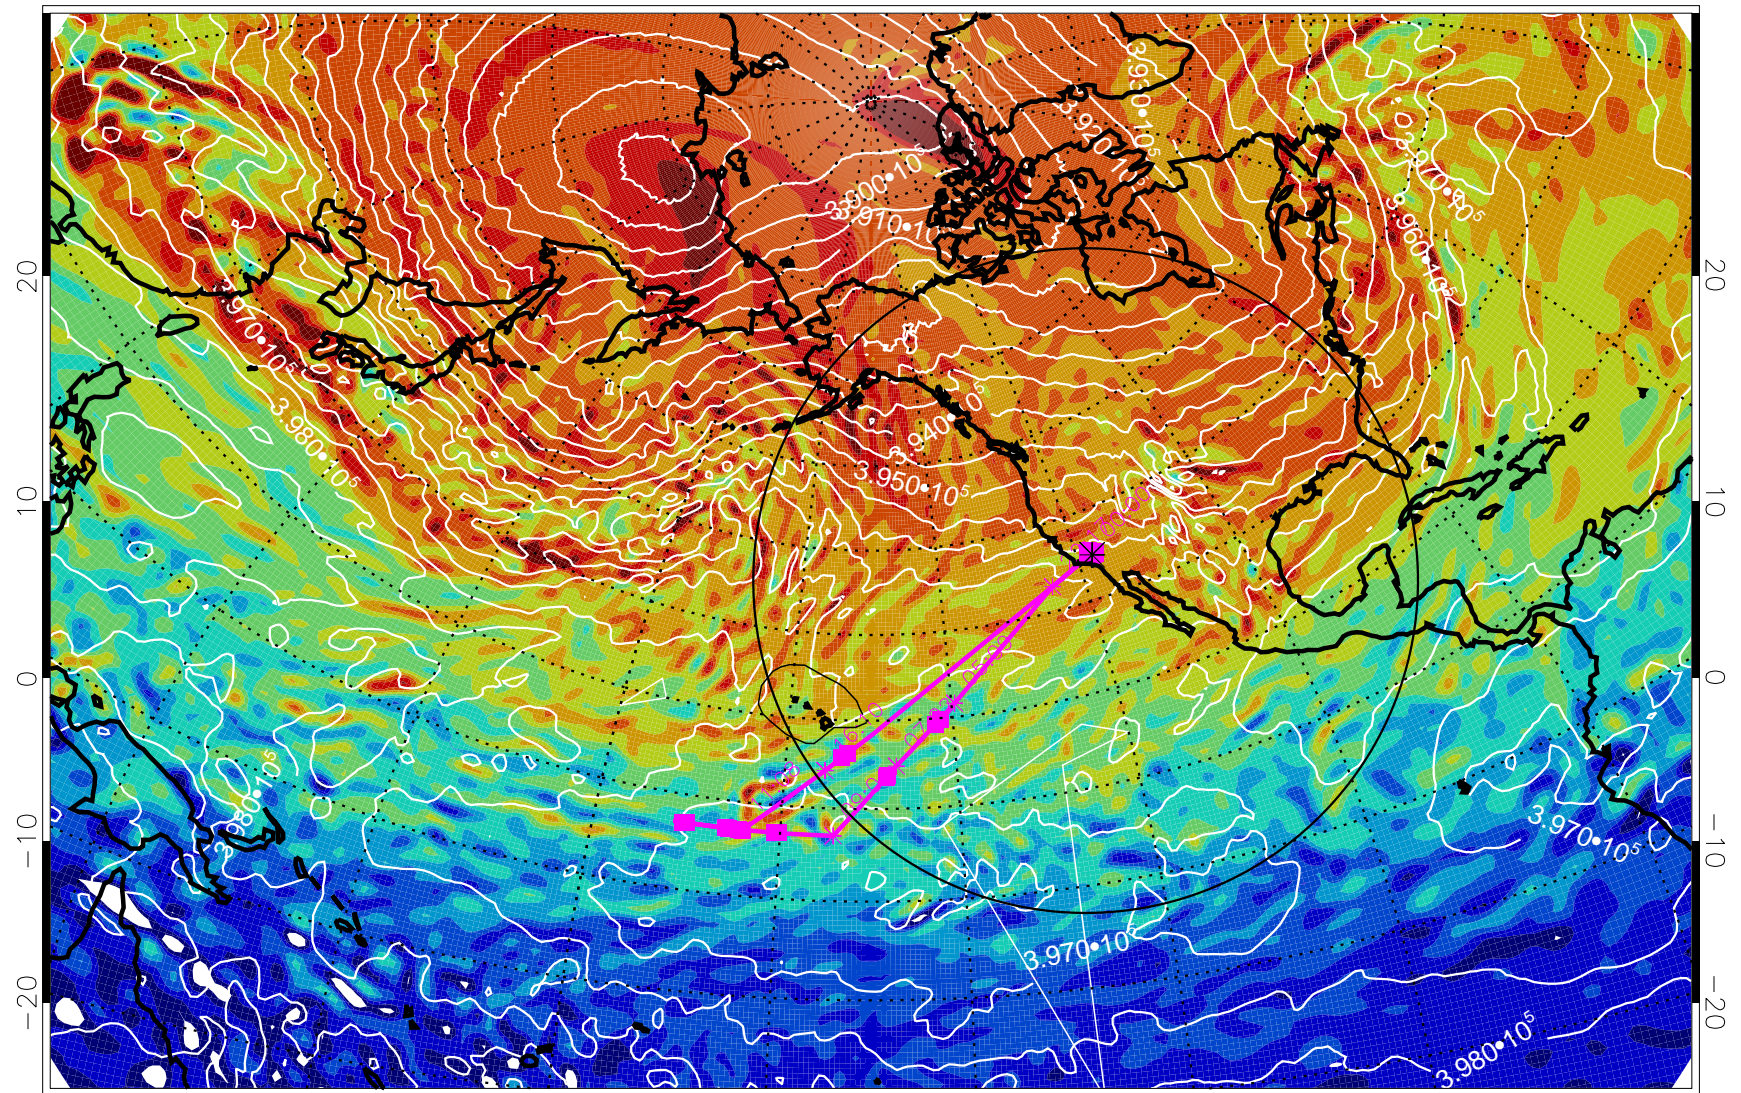

13021718, 6 hour forecast for 460K EPV

460K Montgomery Streamfunction, white

Range ring of 4055 km -- 13 hours GH round trip

13021800, 12 hour forecast for 460K EPV

460K Montgomery Streamfunction, white

Range ring of 4055 km -- 13 hours GH round trip

13021806, 18 hour forecast for 460K EPV

460K Montgomery Streamfunction, white

Range ring of 4055 km -- 13 hours GH round trip

13021812, 24 hour forecast for 460K EPV

460K Montgomery Streamfunction, white

Range ring of 4055 km -- 13 hours GH round trip

13021818, 30 hour forecast for 460K EPV

460K Montgomery Streamfunction, white

Range ring of 4055 km -- 13 hours GH round trip

13021900, 36 hour forecast for 460K EPV

460K Montgomery Streamfunction, white

Range ring of 4055 km -- 13 hours GH round trip