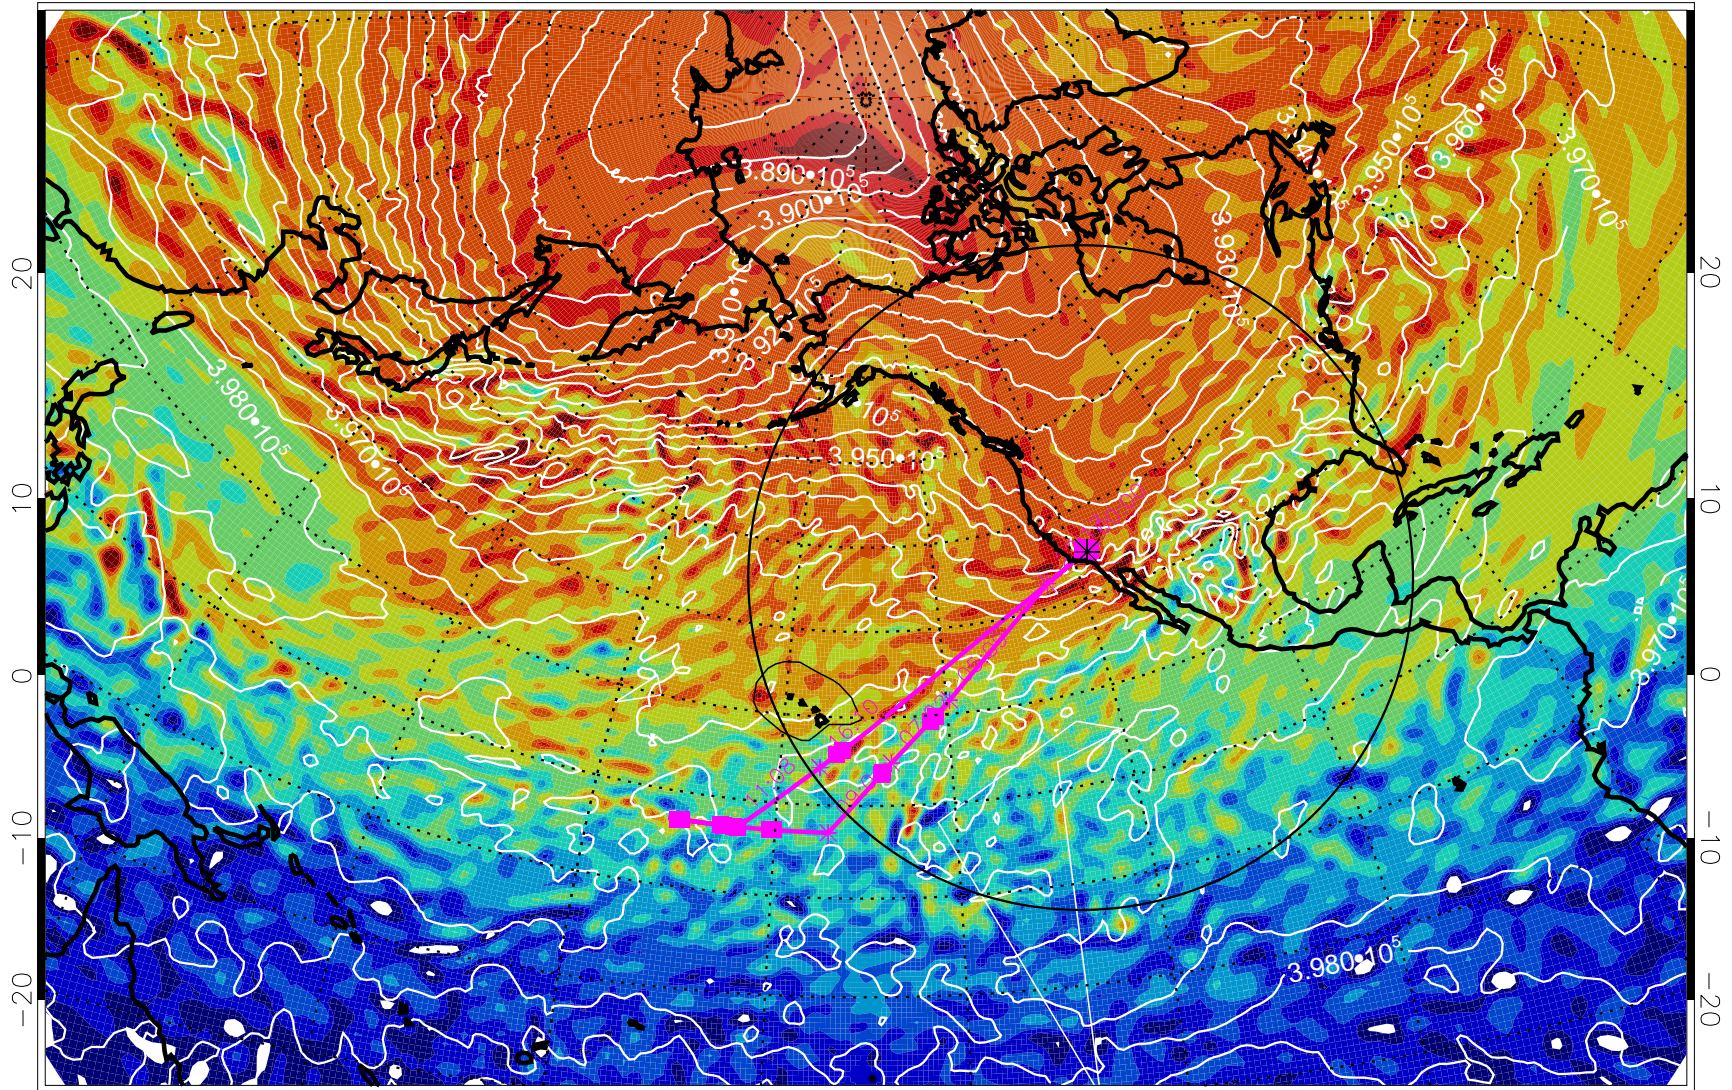

13021918, 54 hour forecast for 460K EPV

460K Montgomery Streamfunction, white

Range ring of 4055 km -- 13 hours GH round trip

13022000, 60 hour forecast for 460K EPV

460K Montgomery Streamfunction, white

Range ring of 4055 km -- 13 hours GH round trip

13022006, 66 hour forecast for 460K EPV

460K Montgomery Streamfunction, white

Range ring of 4055 km -- 13 hours GH round trip

13022012, 72 hour forecast for 460K EPV

460K Montgomery Streamfunction, white

Range ring of 4055 km -- 13 hours GH round trip

13022018, 78 hour forecast for 460K EPV

460K Montgomery Streamfunction, white

Range ring of 4055 km -- 13 hours GH round trip

13022100, 84 hour forecast for 460K EPV

460K Montgomery Streamfunction, white

Range ring of 4055 km -- 13 hours GH round trip

13022106, 90 hour forecast for 460K EPV

460K Montgomery Streamfunction, white

Range ring of 4055 km -- 13 hours GH round trip

13022112, 96 hour forecast for 460K EPV

460K Montgomery Streamfunction, white

Range ring of 4055 km -- 13 hours GH round trip