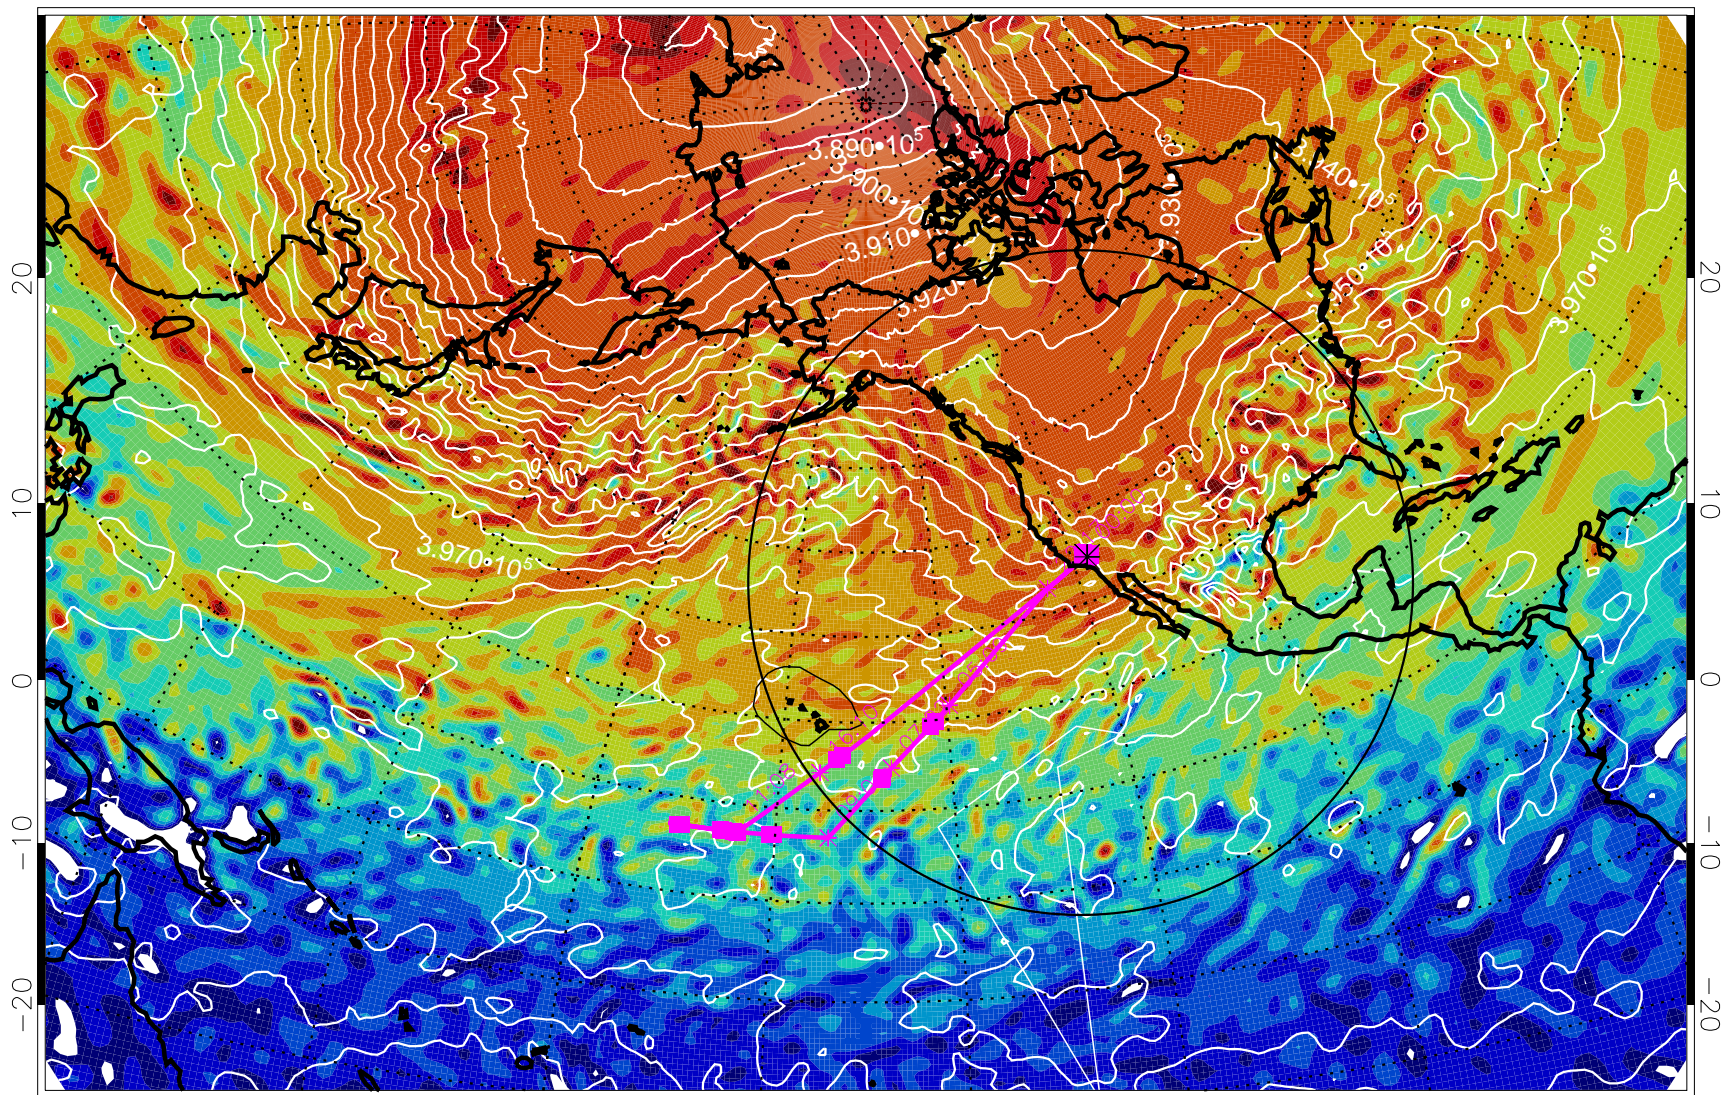

13022106, 90 hour forecast for 460K EPV

460K Montgomery Streamfunction, white

Range ring of 4055 km -- 13 hours GH round trip

13022112, 96 hour forecast for 460K EPV

460K Montgomery Streamfunction, white

Range ring of 4055 km -- 13 hours GH round trip

13022118, 102 hour forecast for 460K EPV

460K Montgomery Streamfunction, white

Range ring of 4055 km -- 13 hours GH round trip

13022200, 108 hour forecast for 460K EPV

460K Montgomery Streamfunction, white

Range ring of 4055 km -- 13 hours GH round trip

13022206, 114 hour forecast for 460K EPV

460K Montgomery Streamfunction, white

Range ring of 4055 km -- 13 hours GH round trip

13022212, 120 hour forecast for 460K EPV

460K Montgomery Streamfunction, white

Range ring of 4055 km -- 13 hours GH round trip