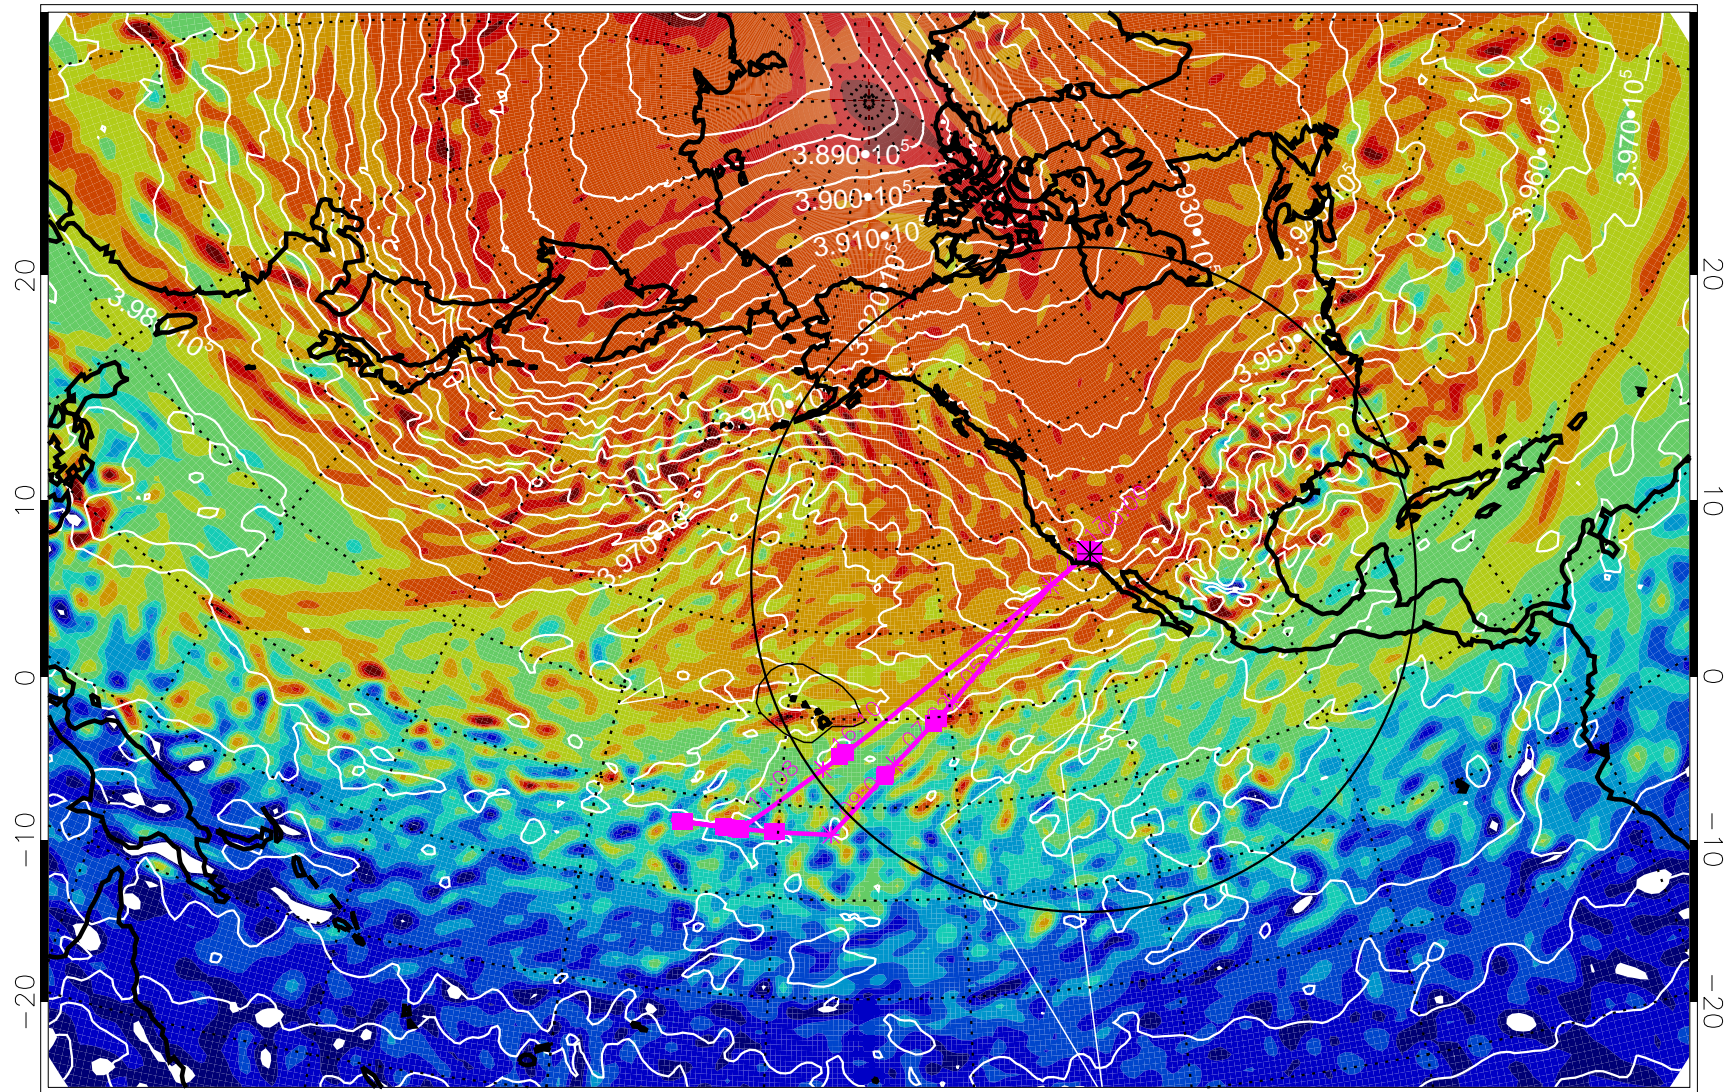

13022018, 78 hour forecast for 460K EPV

460K Montgomery Streamfunction, white

Range ring of 4055 km -- 13 hours GH round trip

13022100, 84 hour forecast for 460K EPV

460K Montgomery Streamfunction, white

Range ring of 4055 km -- 13 hours GH round trip

13022106, 90 hour forecast for 460K EPV

460K Montgomery Streamfunction, white

Range ring of 4055 km -- 13 hours GH round trip

13022112, 96 hour forecast for 460K EPV

460K Montgomery Streamfunction, white

Range ring of 4055 km -- 13 hours GH round trip

13022118, 102 hour forecast for 460K EPV

460K Montgomery Streamfunction, white

Range ring of 4055 km -- 13 hours GH round trip

13022200, 108 hour forecast for 460K EPV

460K Montgomery Streamfunction, white

Range ring of 4055 km -- 13 hours GH round trip

13022206, 114 hour forecast for 460K EPV

460K Montgomery Streamfunction, white

Range ring of 4055 km -- 13 hours GH round trip

13022212, 120 hour forecast for 460K EPV