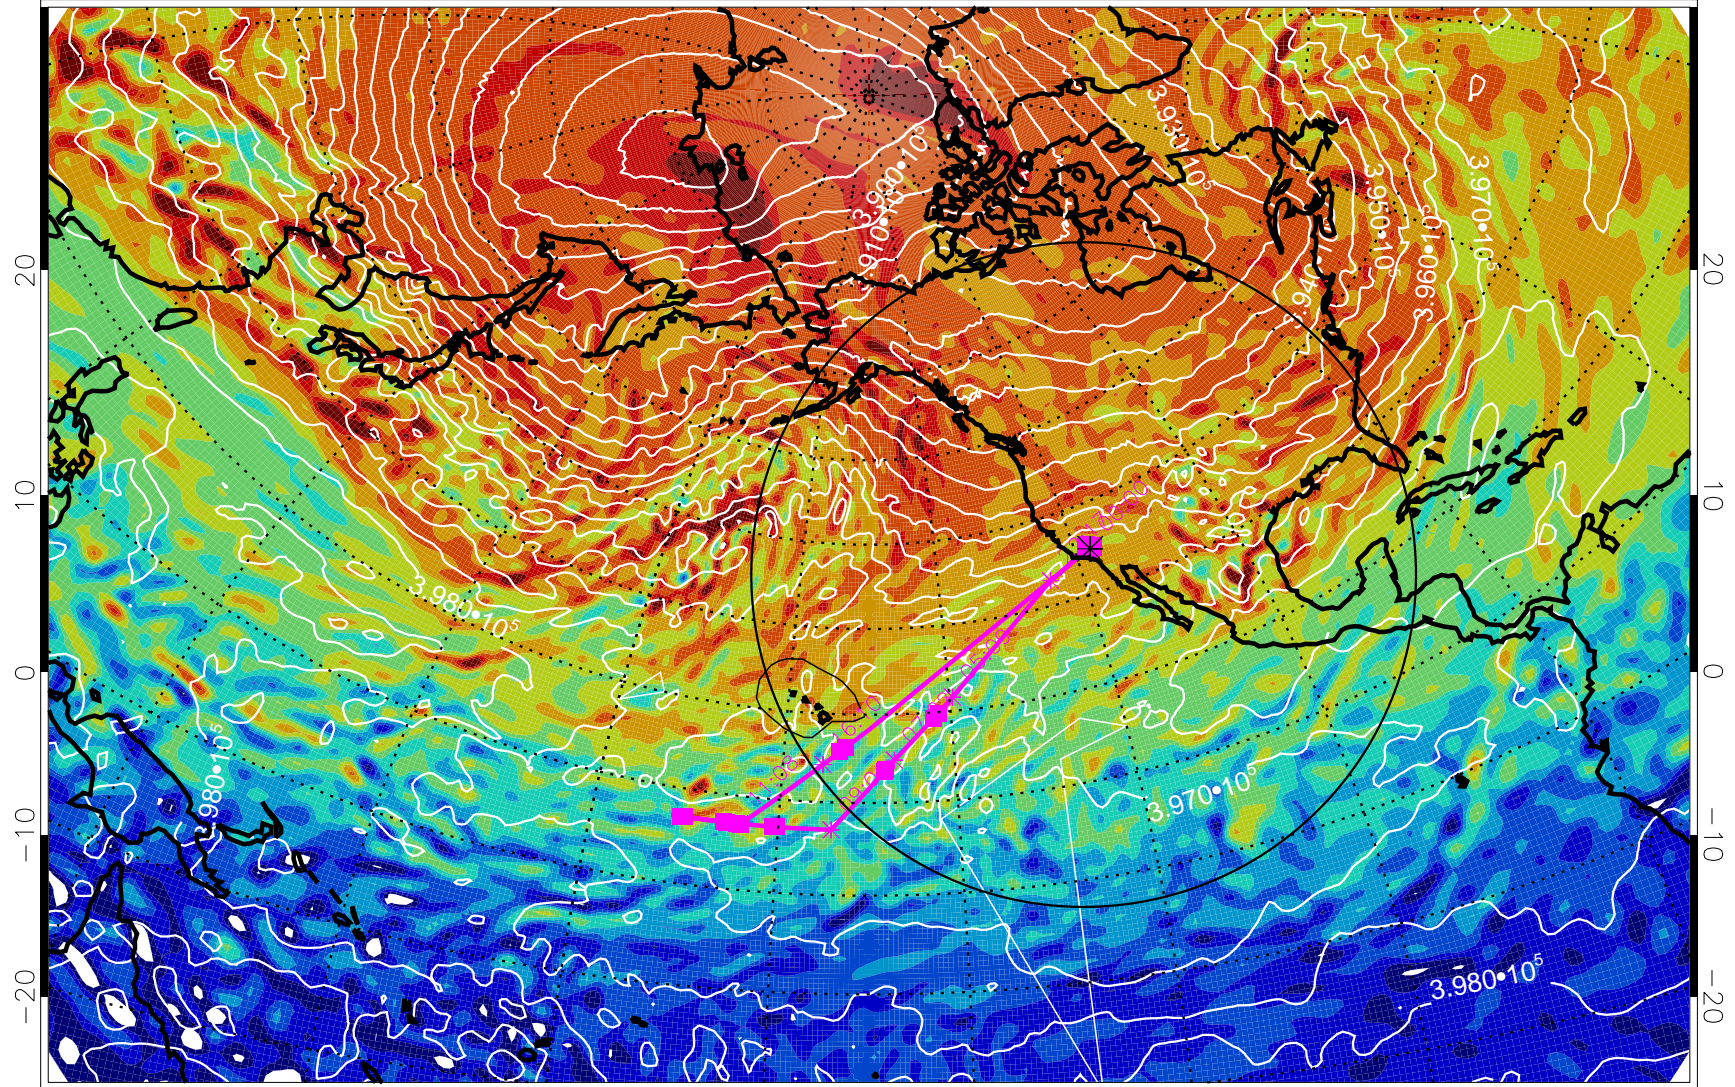

13021806, 18 hour forecast for 460K EPV

460K Montgomery Streamfunction, white

Range ring of 4055 km -- 13 hours GH round trip

13021812, 24 hour forecast for 460K EPV

460K Montgomery Streamfunction, white

Range ring of 4055 km -- 13 hours GH round trip

13021818, 30 hour forecast for 460K EPV

460K Montgomery Streamfunction, white

Range ring of 4055 km -- 13 hours GH round trip

13021900, 36 hour forecast for 460K EPV

460K Montgomery Streamfunction, white

Range ring of 4055 km -- 13 hours GH round trip

13021906, 42 hour forecast for 460K EPV

460K Montgomery Streamfunction, white

Range ring of 4055 km -- 13 hours GH round trip

13021912, 48 hour forecast for 460K EPV

460K Montgomery Streamfunction, white

Range ring of 4055 km -- 13 hours GH round trip

13021918, 54 hour forecast for 460K EPV

460K Montgomery Streamfunction, white

Range ring of 4055 km -- 13 hours GH round trip

13022000, 60 hour forecast for 460K EPV

460K Montgomery Streamfunction, white

Range ring of 4055 km -- 13 hours GH round trip