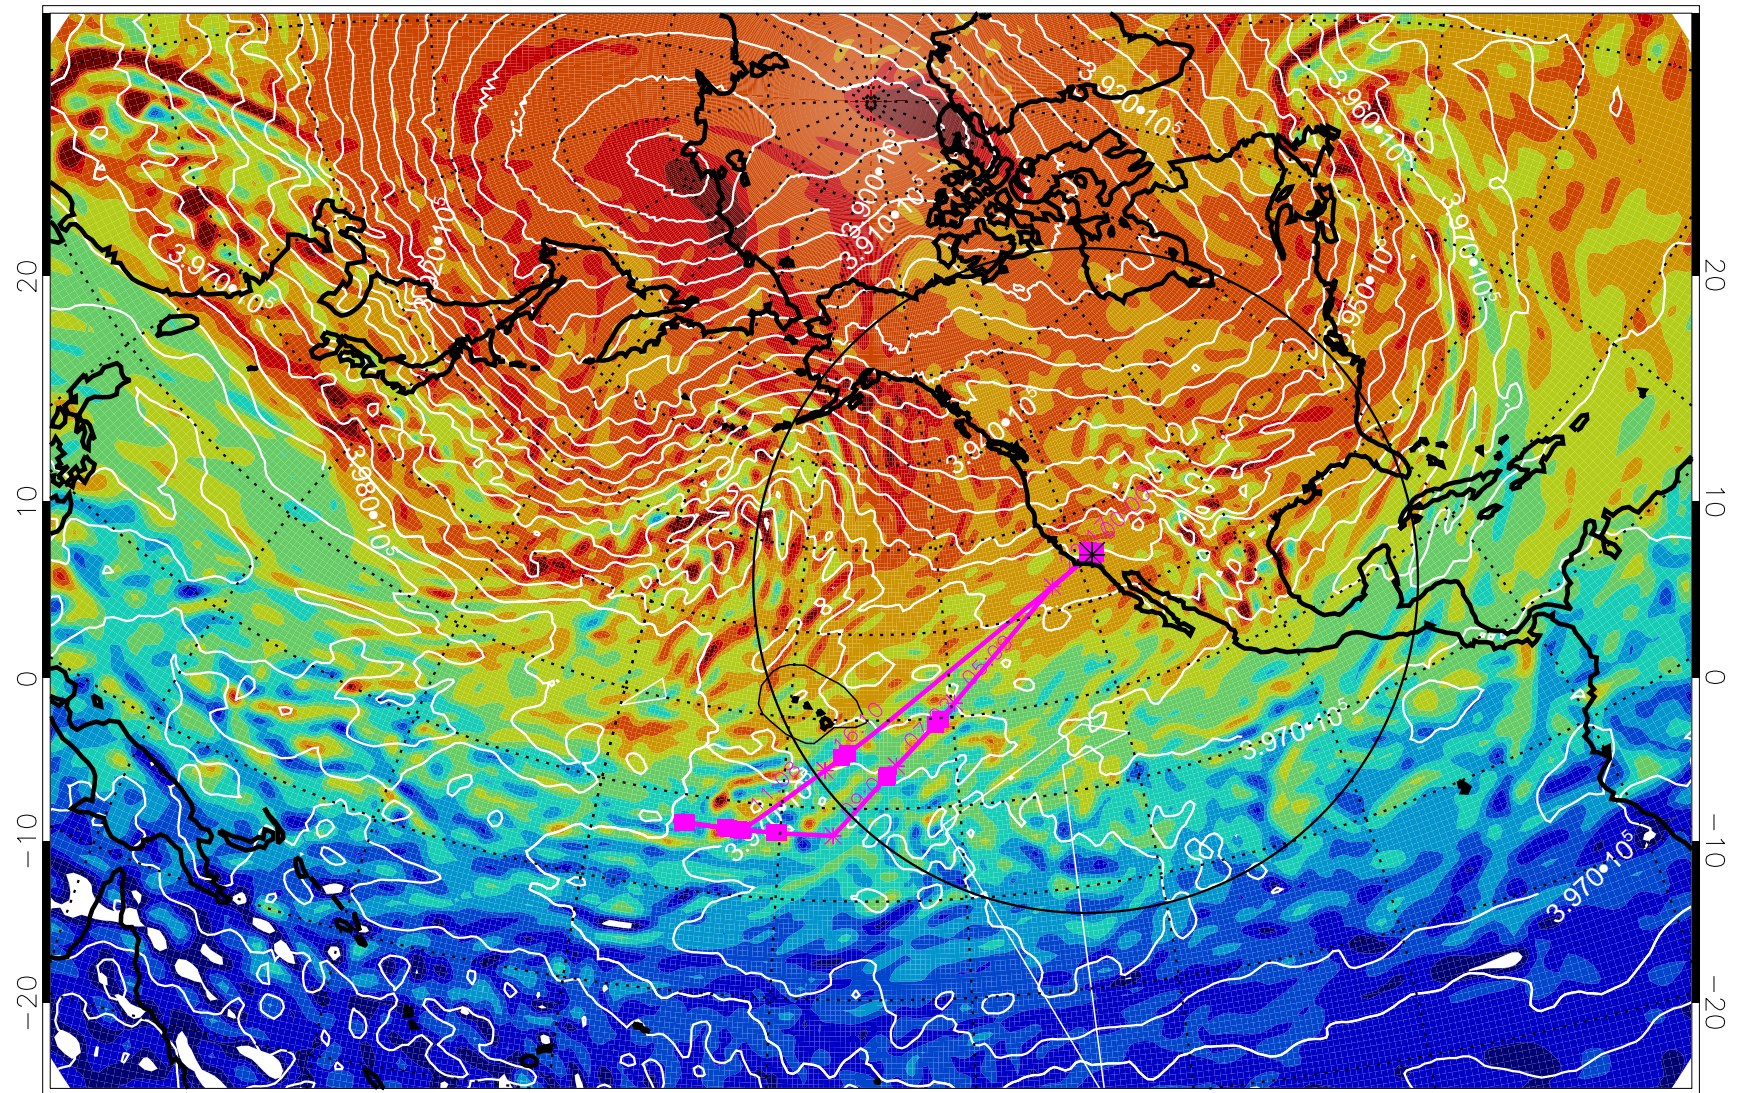

13021718, 6 hour forecast for 460K EPV

460K Montgomery Streamfunction, white

Range ring of 4055 km -- 13 hours GH round trip

13021800, 12 hour forecast for 460K EPV

460K Montgomery Streamfunction, white

Range ring of 4055 km -- 13 hours GH round trip

13021806, 18 hour forecast for 460K EPV

460K Montgomery Streamfunction, white

Range ring of 4055 km -- 13 hours GH round trip

13021812, 24 hour forecast for 460K EPV

460K Montgomery Streamfunction, white

Range ring of 4055 km -- 13 hours GH round trip

13021818, 30 hour forecast for 460K EPV

460K Montgomery Streamfunction, white

Range ring of 4055 km -- 13 hours GH round trip

13021900, 36 hour forecast for 460K EPV

460K Montgomery Streamfunction, white

Range ring of 4055 km -- 13 hours GH round trip

13021906, 42 hour forecast for 460K EPV

460K Montgomery Streamfunction, white

Range ring of 4055 km -- 13 hours GH round trip

13021912, 48 hour forecast for 460K EPV

460K Montgomery Streamfunction, white

Range ring of 4055 km -- 13 hours GH round trip