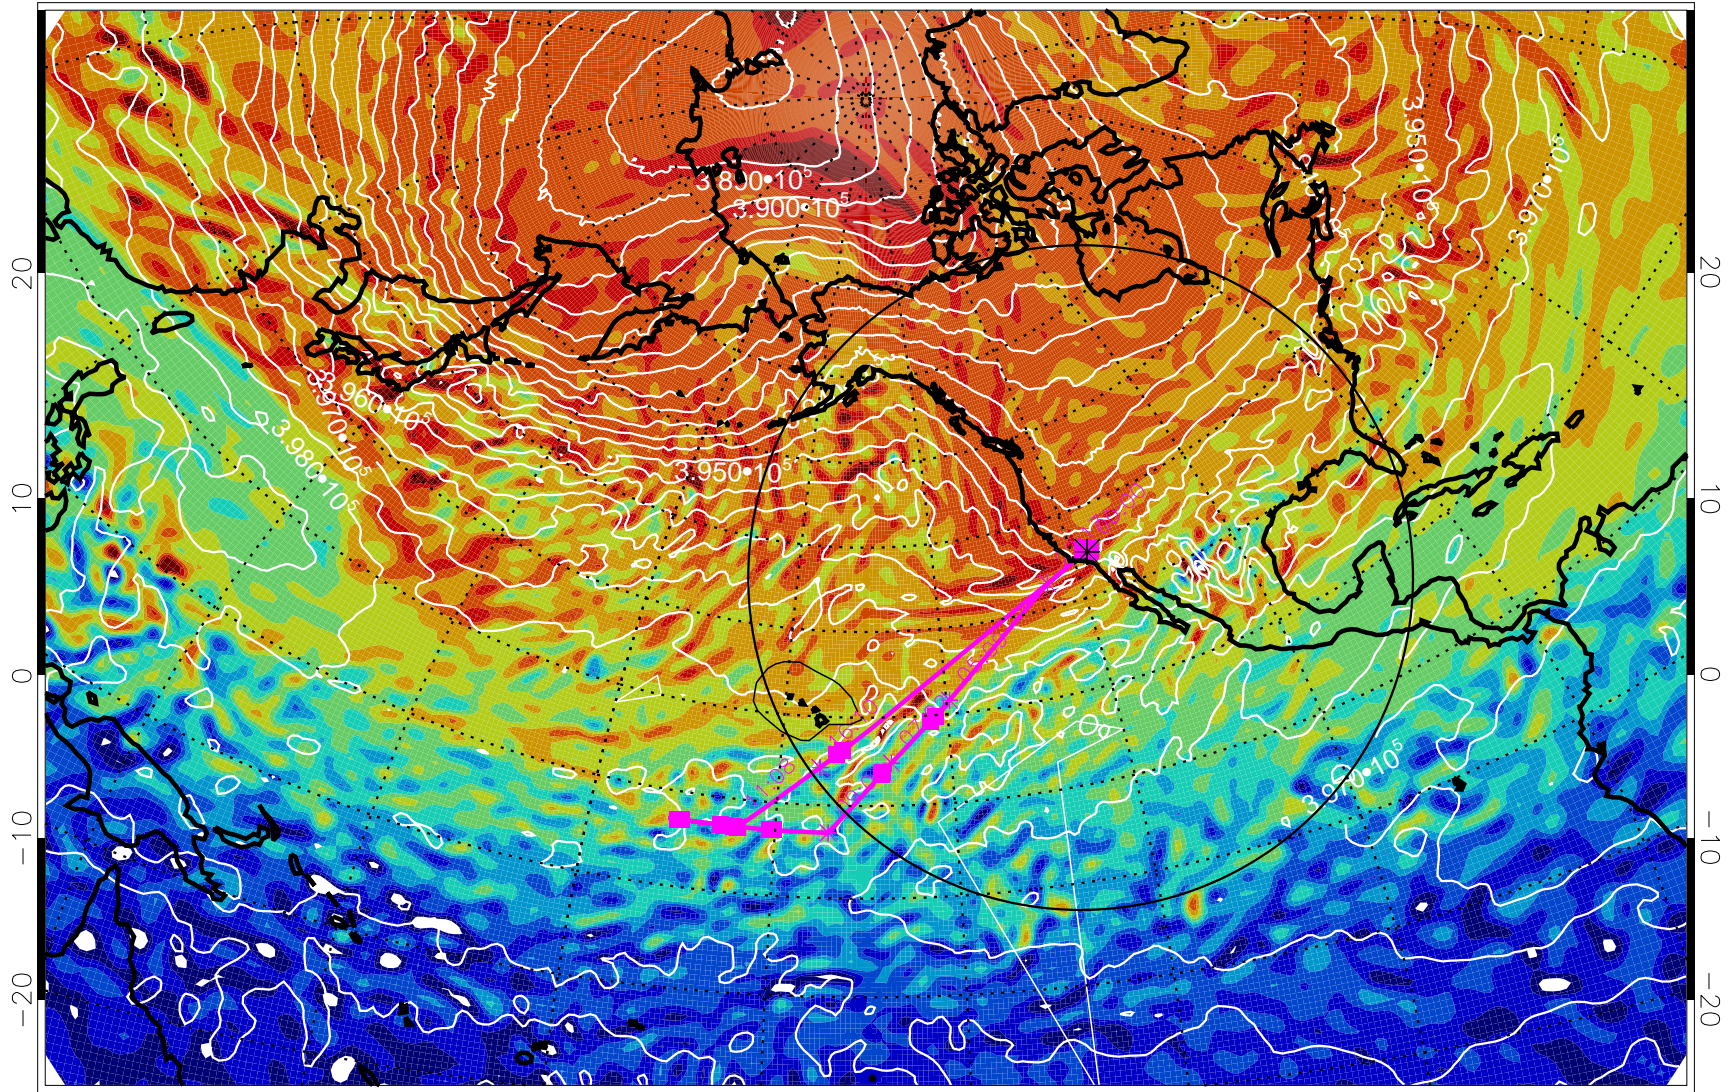

13021906, 42 hour forecast for 460K EPV

460K Montgomery Streamfunction, white

Range ring of 4055 km -- 13 hours GH round trip

13021912, 48 hour forecast for 460K EPV

460K Montgomery Streamfunction, white

Range ring of 4055 km -- 13 hours GH round trip

13021918, 54 hour forecast for 460K EPV

460K Montgomery Streamfunction, white

Range ring of 4055 km -- 13 hours GH round trip

13022000, 60 hour forecast for 460K EPV

460K Montgomery Streamfunction, white

Range ring of 4055 km -- 13 hours GH round trip

13022006, 66 hour forecast for 460K EPV

460K Montgomery Streamfunction, white

Range ring of 4055 km -- 13 hours GH round trip

13022012, 72 hour forecast for 460K EPV

460K Montgomery Streamfunction, white

Range ring of 4055 km -- 13 hours GH round trip

13022018, 78 hour forecast for 460K EPV

460K Montgomery Streamfunction, white

Range ring of 4055 km -- 13 hours GH round trip

13022100, 84 hour forecast for 460K EPV

460K Montgomery Streamfunction, white

Range ring of 4055 km -- 13 hours GH round trip