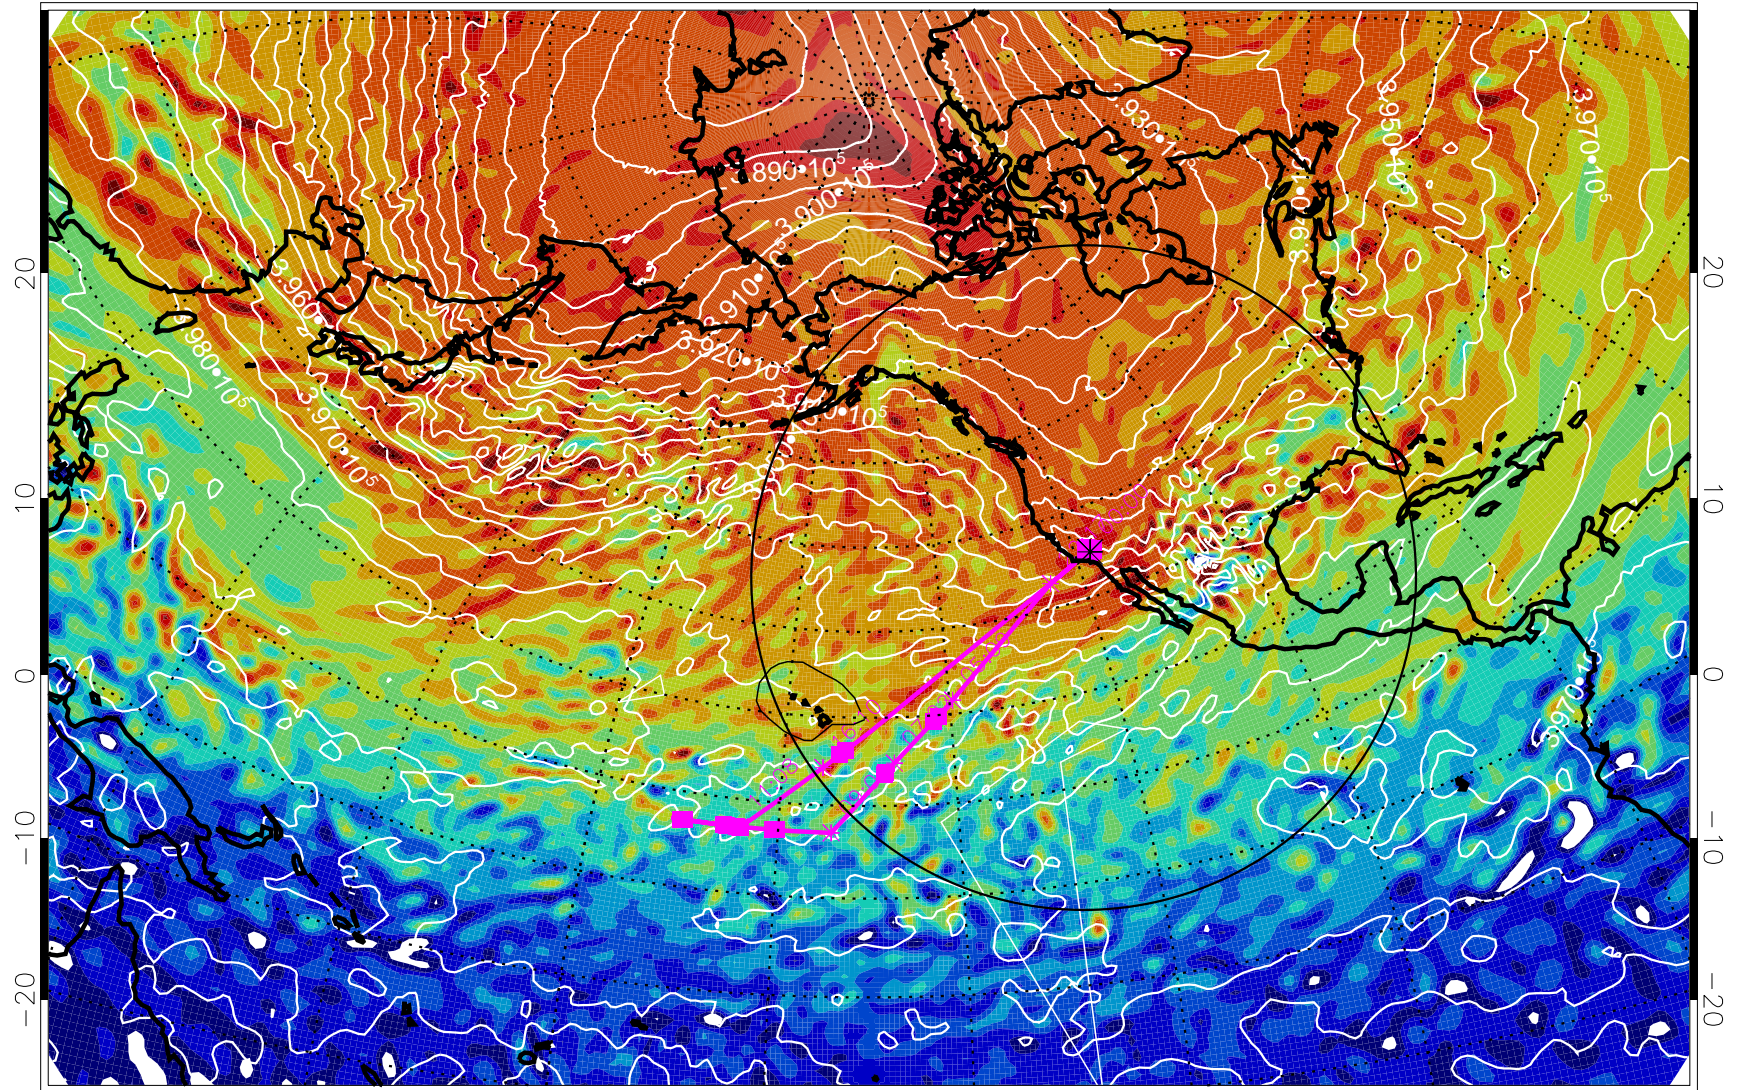

13021918, 54 hour forecast for 460K EPV

460K Montgomery Streamfunction, white

Range ring of 4055 km -- 13 hours GH round trip

13022000, 60 hour forecast for 460K EPV

460K Montgomery Streamfunction, white

Range ring of 4055 km -- 13 hours GH round trip

13022006, 66 hour forecast for 460K EPV

460K Montgomery Streamfunction, white

Range ring of 4055 km -- 13 hours GH round trip

13022012, 72 hour forecast for 460K EPV

460K Montgomery Streamfunction, white

Range ring of 4055 km -- 13 hours GH round trip

13022018, 78 hour forecast for 460K EPV

460K Montgomery Streamfunction, white

Range ring of 4055 km -- 13 hours GH round trip

13022100, 84 hour forecast for 460K EPV

460K Montgomery Streamfunction, white

Range ring of 4055 km -- 13 hours GH round trip

13022106, 90 hour forecast for 460K EPV

460K Montgomery Streamfunction, white

Range ring of 4055 km -- 13 hours GH round trip

13022112, 96 hour forecast for 460K EPV

460K Montgomery Streamfunction, white

Range ring of 4055 km -- 13 hours GH round trip