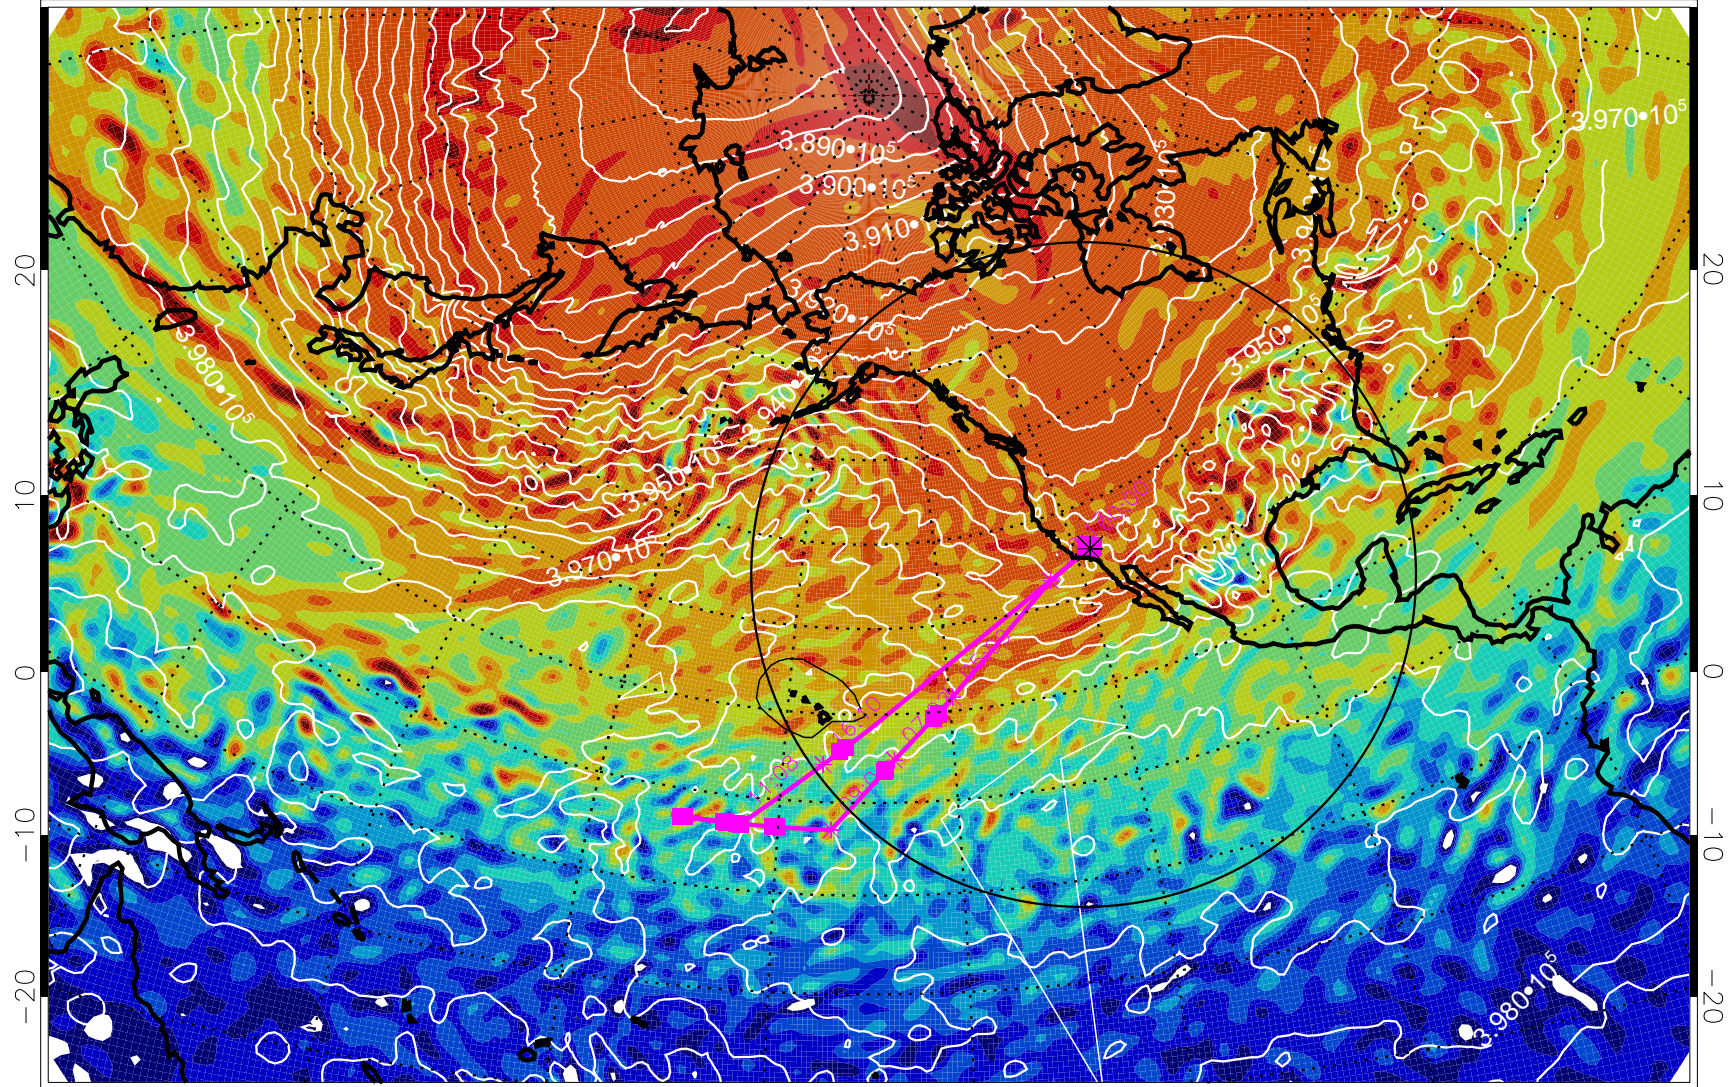

13022018, 78 hour forecast for 460K EPV

460K Montgomery Streamfunction, white

Range ring of 4055 km -- 13 hours GH round trip

13022100, 84 hour forecast for 460K EPV

460K Montgomery Streamfunction, white

Range ring of 4055 km -- 13 hours GH round trip

13022106, 90 hour forecast for 460K EPV

460K Montgomery Streamfunction, white

Range ring of 4055 km -- 13 hours GH round trip

13022112, 96 hour forecast for 460K EPV

460K Montgomery Streamfunction, white

Range ring of 4055 km -- 13 hours GH round trip

13022118, 102 hour forecast for 460K EPV

460K Montgomery Streamfunction, white

Range ring of 4055 km -- 13 hours GH round trip

13022200, 108 hour forecast for 460K EPV

460K Montgomery Streamfunction, white

Range ring of 4055 km -- 13 hours GH round trip

13022206, 114 hour forecast for 460K EPV

460K Montgomery Streamfunction, white

Range ring of 4055 km -- 13 hours GH round trip

13022212, 120 hour forecast for 460K EPV