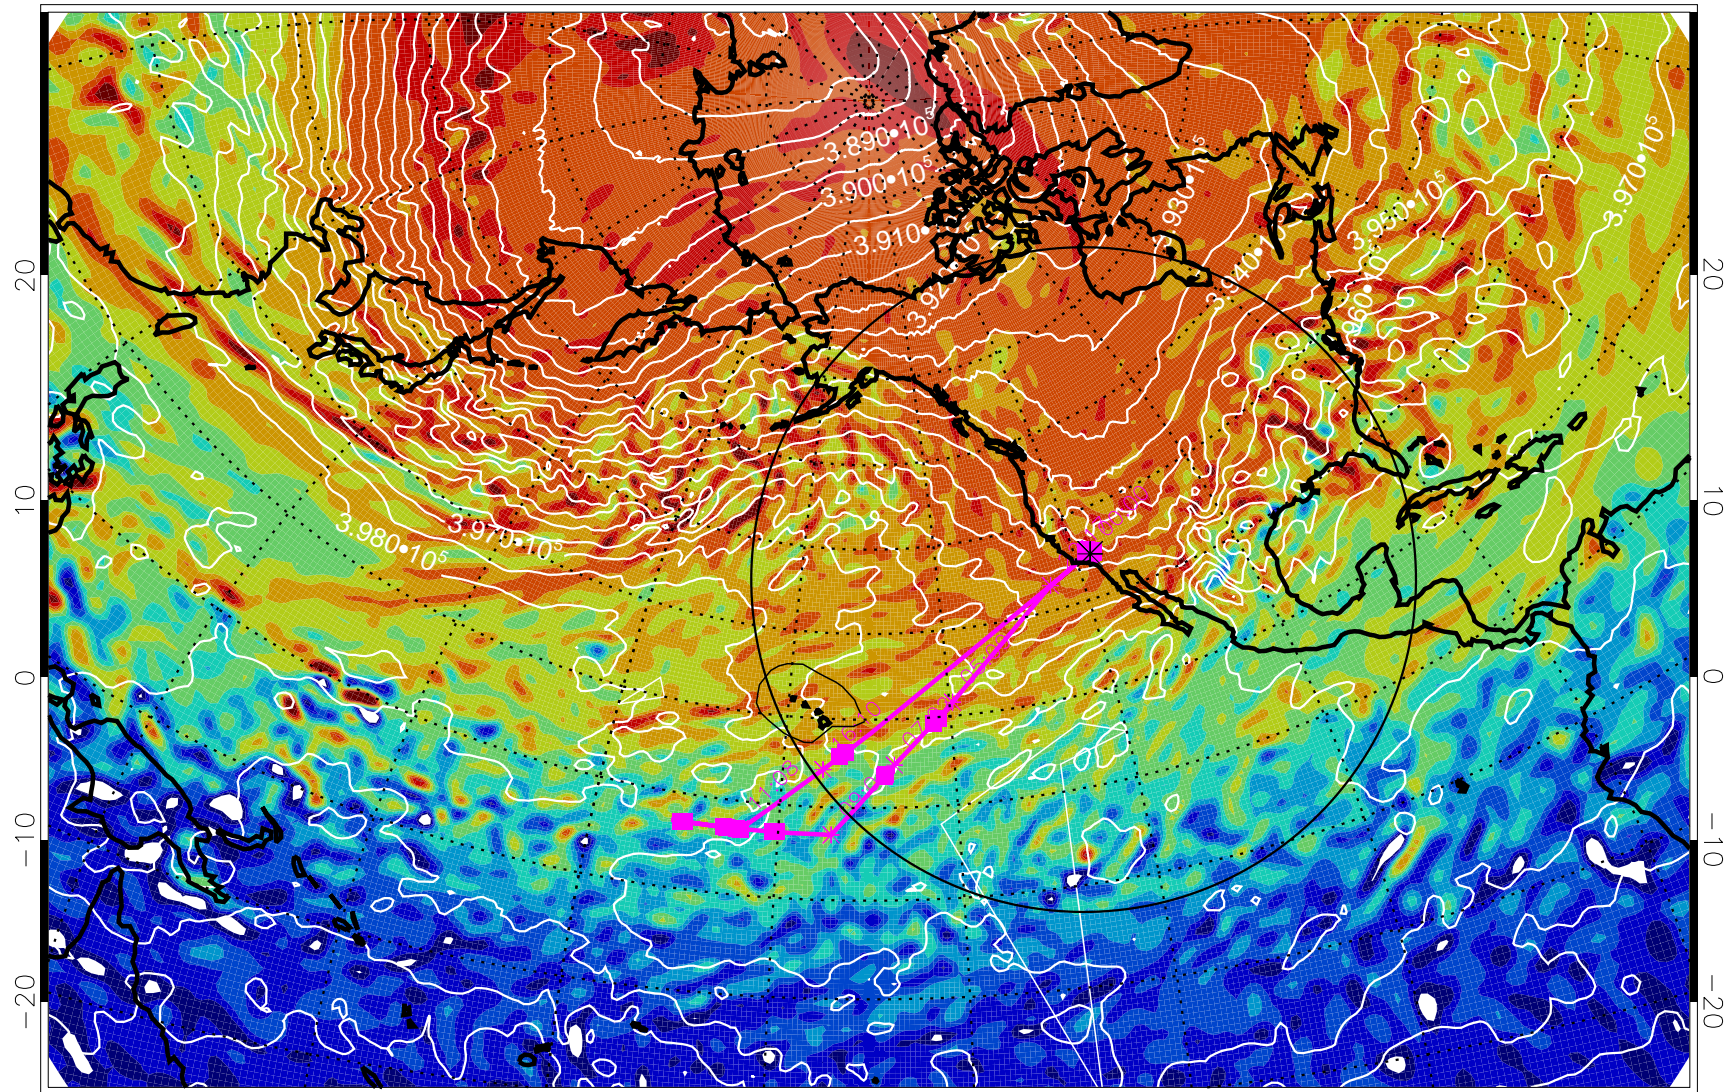

13022118, 102 hour forecast for 460K EPV

460K Montgomery Streamfunction, white

Range ring of 4055 km -- 13 hours GH round trip

13022200, 108 hour forecast for 460K EPV

460K Montgomery Streamfunction, white

Range ring of 4055 km -- 13 hours GH round trip

13022206, 114 hour forecast for 460K EPV

460K Montgomery Streamfunction, white

Range ring of 4055 km -- 13 hours GH round trip

13022212, 120 hour forecast for 460K EPV

460K Montgomery Streamfunction, white

Range ring of 4055 km -- 13 hours GH round trip