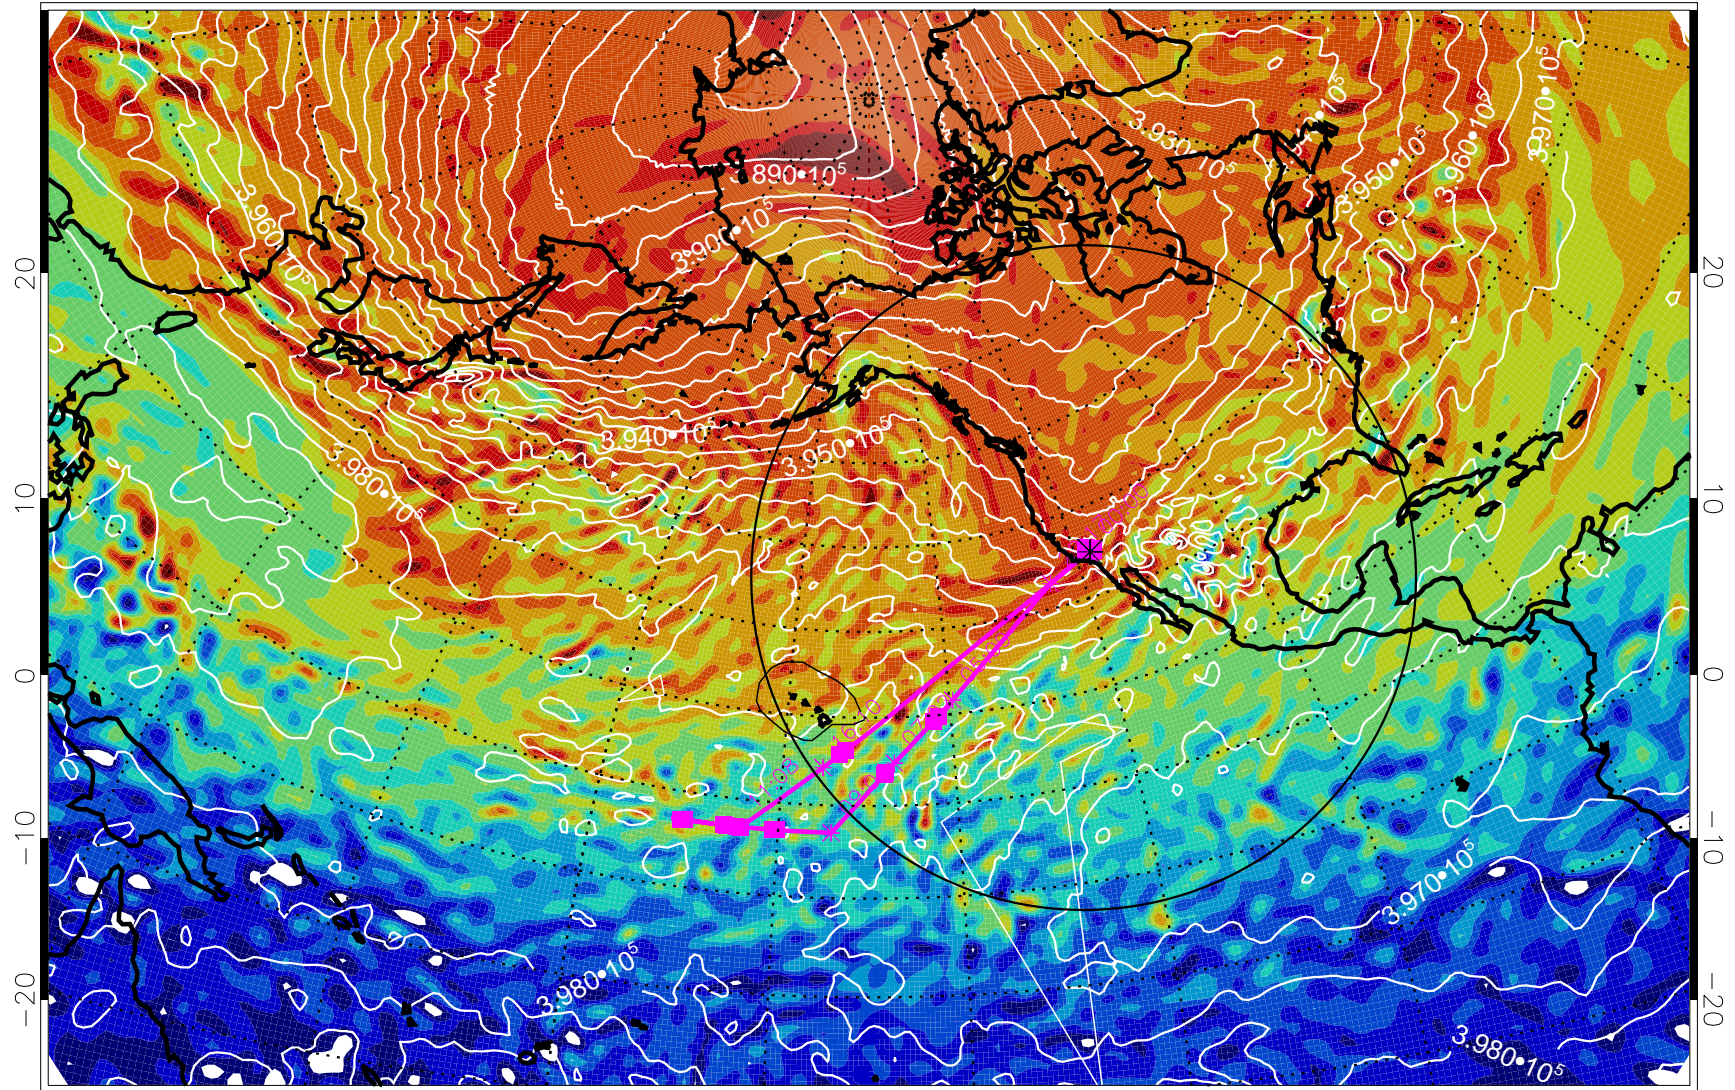

13021906, 42 hour forecast for 460K EPV

460K Montgomery Streamfunction, white

Range ring of 4055 km -- 13 hours GH round trip

13021912, 48 hour forecast for 460K EPV

460K Montgomery Streamfunction, white

Range ring of 4055 km -- 13 hours GH round trip

13021918, 54 hour forecast for 460K EPV

460K Montgomery Streamfunction, white

Range ring of 4055 km -- 13 hours GH round trip

13022000, 60 hour forecast for 460K EPV

460K Montgomery Streamfunction, white

Range ring of 4055 km -- 13 hours GH round trip

13022006, 66 hour forecast for 460K EPV

460K Montgomery Streamfunction, white

Range ring of 4055 km -- 13 hours GH round trip

13022012, 72 hour forecast for 460K EPV

460K Montgomery Streamfunction, white

Range ring of 4055 km -- 13 hours GH round trip

13022018, 78 hour forecast for 460K EPV

460K Montgomery Streamfunction, white

Range ring of 4055 km -- 13 hours GH round trip

13022100, 84 hour forecast for 460K EPV

460K Montgomery Streamfunction, white

Range ring of 4055 km -- 13 hours GH round trip