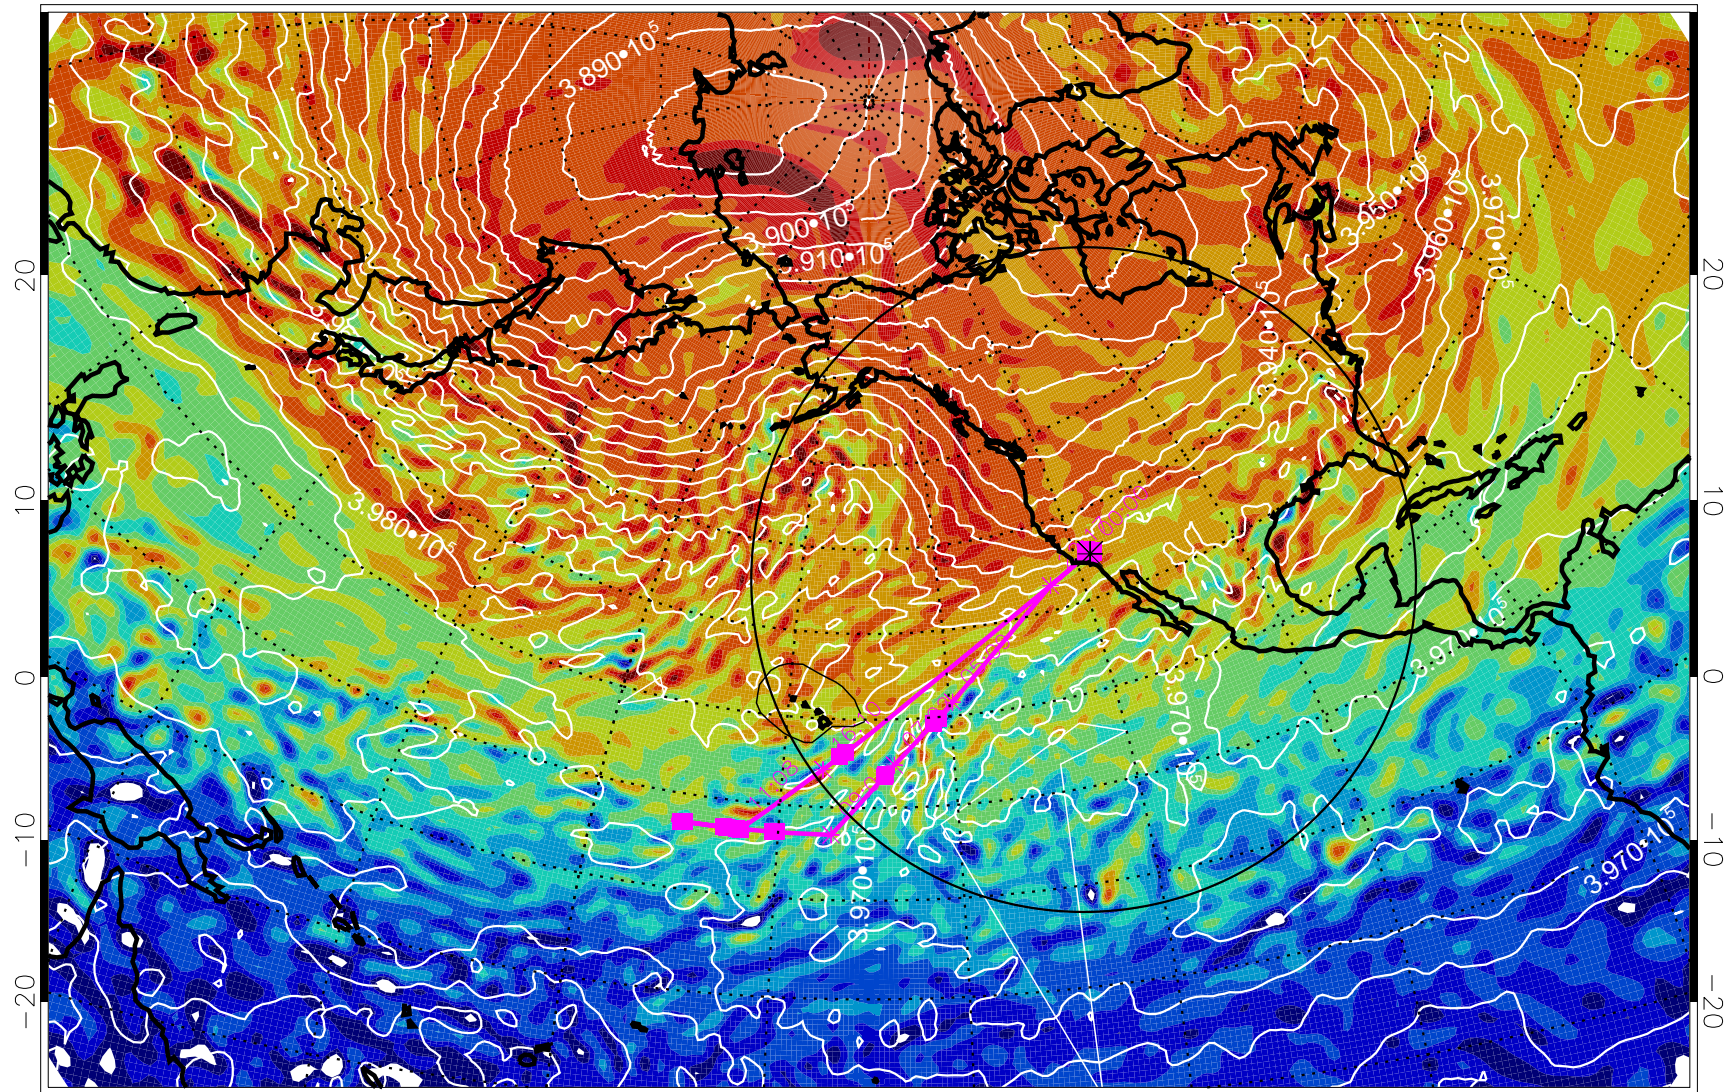

13021818, 30 hour forecast for 460K EPV

460K Montgomery Streamfunction, white

Range ring of 4055 km -- 13 hours GH round trip

13021900, 36 hour forecast for 460K EPV

460K Montgomery Streamfunction, white

Range ring of 4055 km -- 13 hours GH round trip

13021906, 42 hour forecast for 460K EPV

460K Montgomery Streamfunction, white

Range ring of 4055 km -- 13 hours GH round trip

13021912, 48 hour forecast for 460K EPV

460K Montgomery Streamfunction, white

Range ring of 4055 km -- 13 hours GH round trip

13021918, 54 hour forecast for 460K EPV

460K Montgomery Streamfunction, white

Range ring of 4055 km -- 13 hours GH round trip

13022000, 60 hour forecast for 460K EPV

460K Montgomery Streamfunction, white

Range ring of 4055 km -- 13 hours GH round trip

13022018, 78 hour forecast for 460K EPV

460K Montgomery Streamfunction, white

Range ring of 4055 km -- 13 hours GH round trip

13022100, 84 hour forecast for 460K EPV

460K Montgomery Streamfunction, white

Range ring of 4055 km -- 13 hours GH round trip