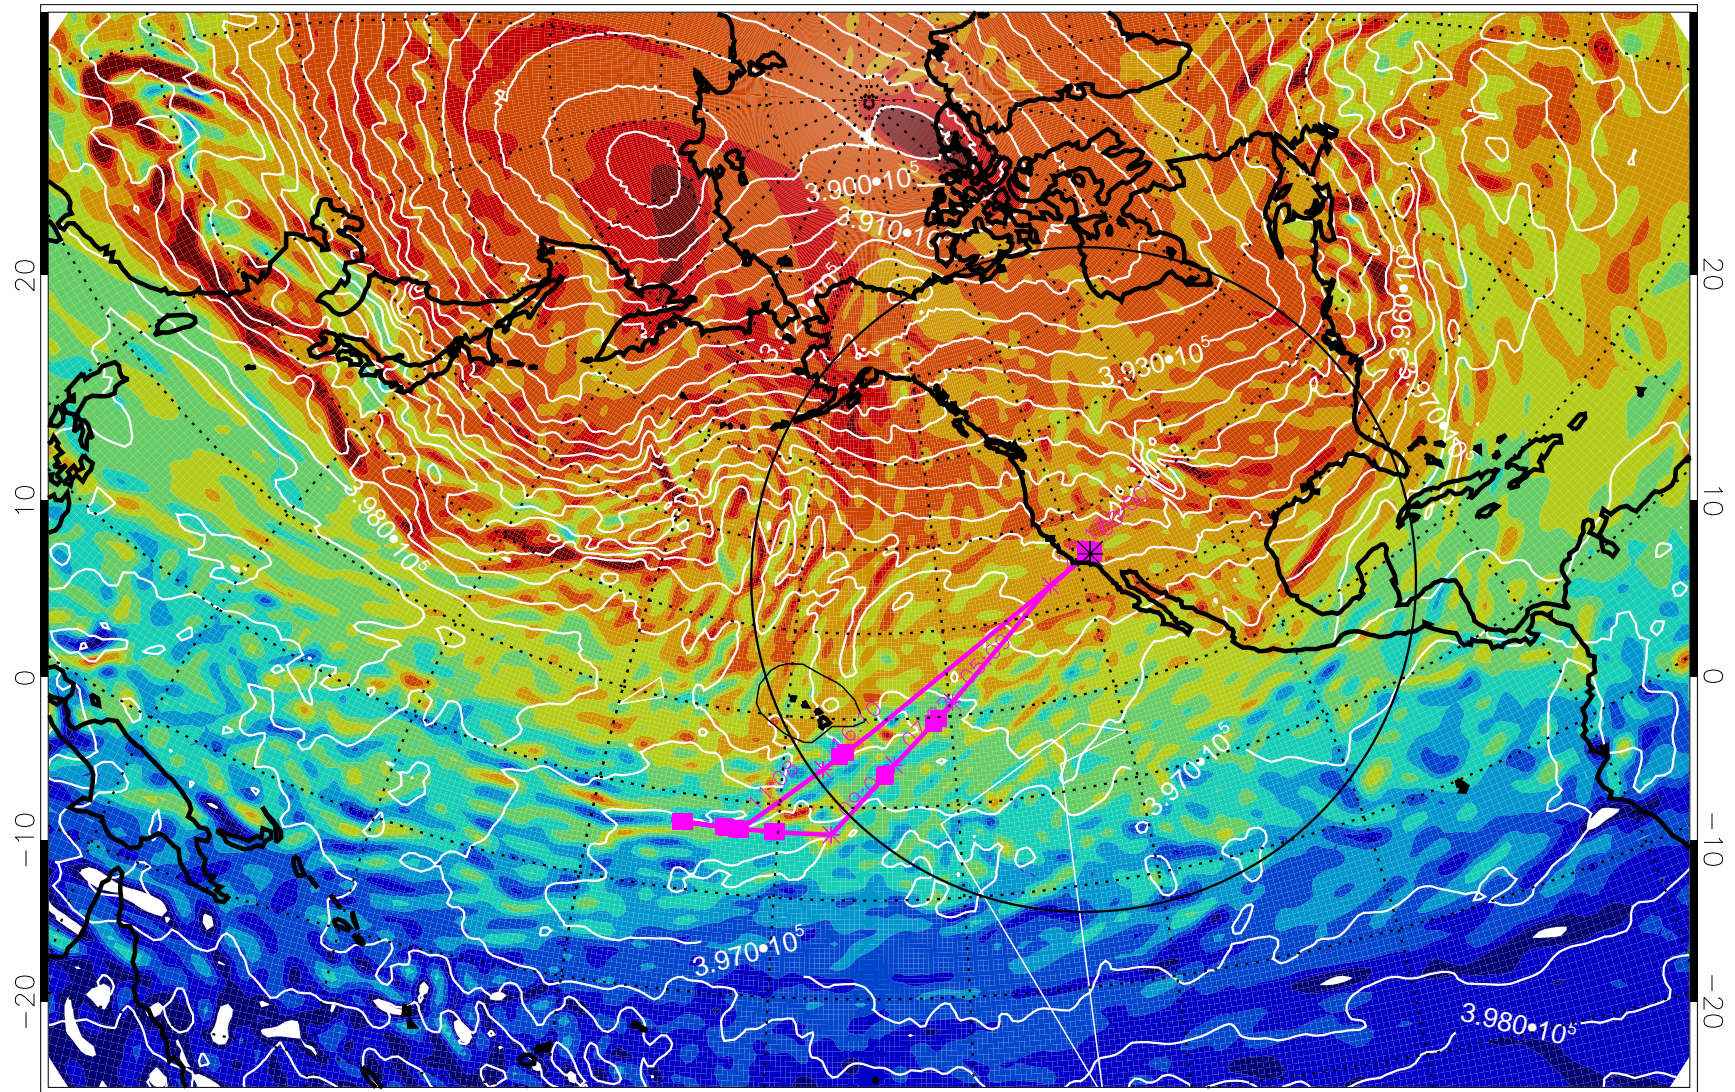

13021718, 6 hour forecast for 460K EPV

460K Montgomery Streamfunction, white

Range ring of 4055 km -- 13 hours GH round trip

13021800, 12 hour forecast for 460K EPV

460K Montgomery Streamfunction, white

Range ring of 4055 km -- 13 hours GH round trip

13021806, 18 hour forecast for 460K EPV

460K Montgomery Streamfunction, white

Range ring of 4055 km -- 13 hours GH round trip

13021812, 24 hour forecast for 460K EPV

460K Montgomery Streamfunction, white

Range ring of 4055 km -- 13 hours GH round trip

13021818, 30 hour forecast for 460K EPV

460K Montgomery Streamfunction, white

Range ring of 4055 km -- 13 hours GH round trip

13021900, 36 hour forecast for 460K EPV

460K Montgomery Streamfunction, white

Range ring of 4055 km -- 13 hours GH round trip

13021906, 42 hour forecast for 460K EPV

460K Montgomery Streamfunction, white

Range ring of 4055 km -- 13 hours GH round trip

13021912, 48 hour forecast for 460K EPV

460K Montgomery Streamfunction, white

Range ring of 4055 km -- 13 hours GH round trip