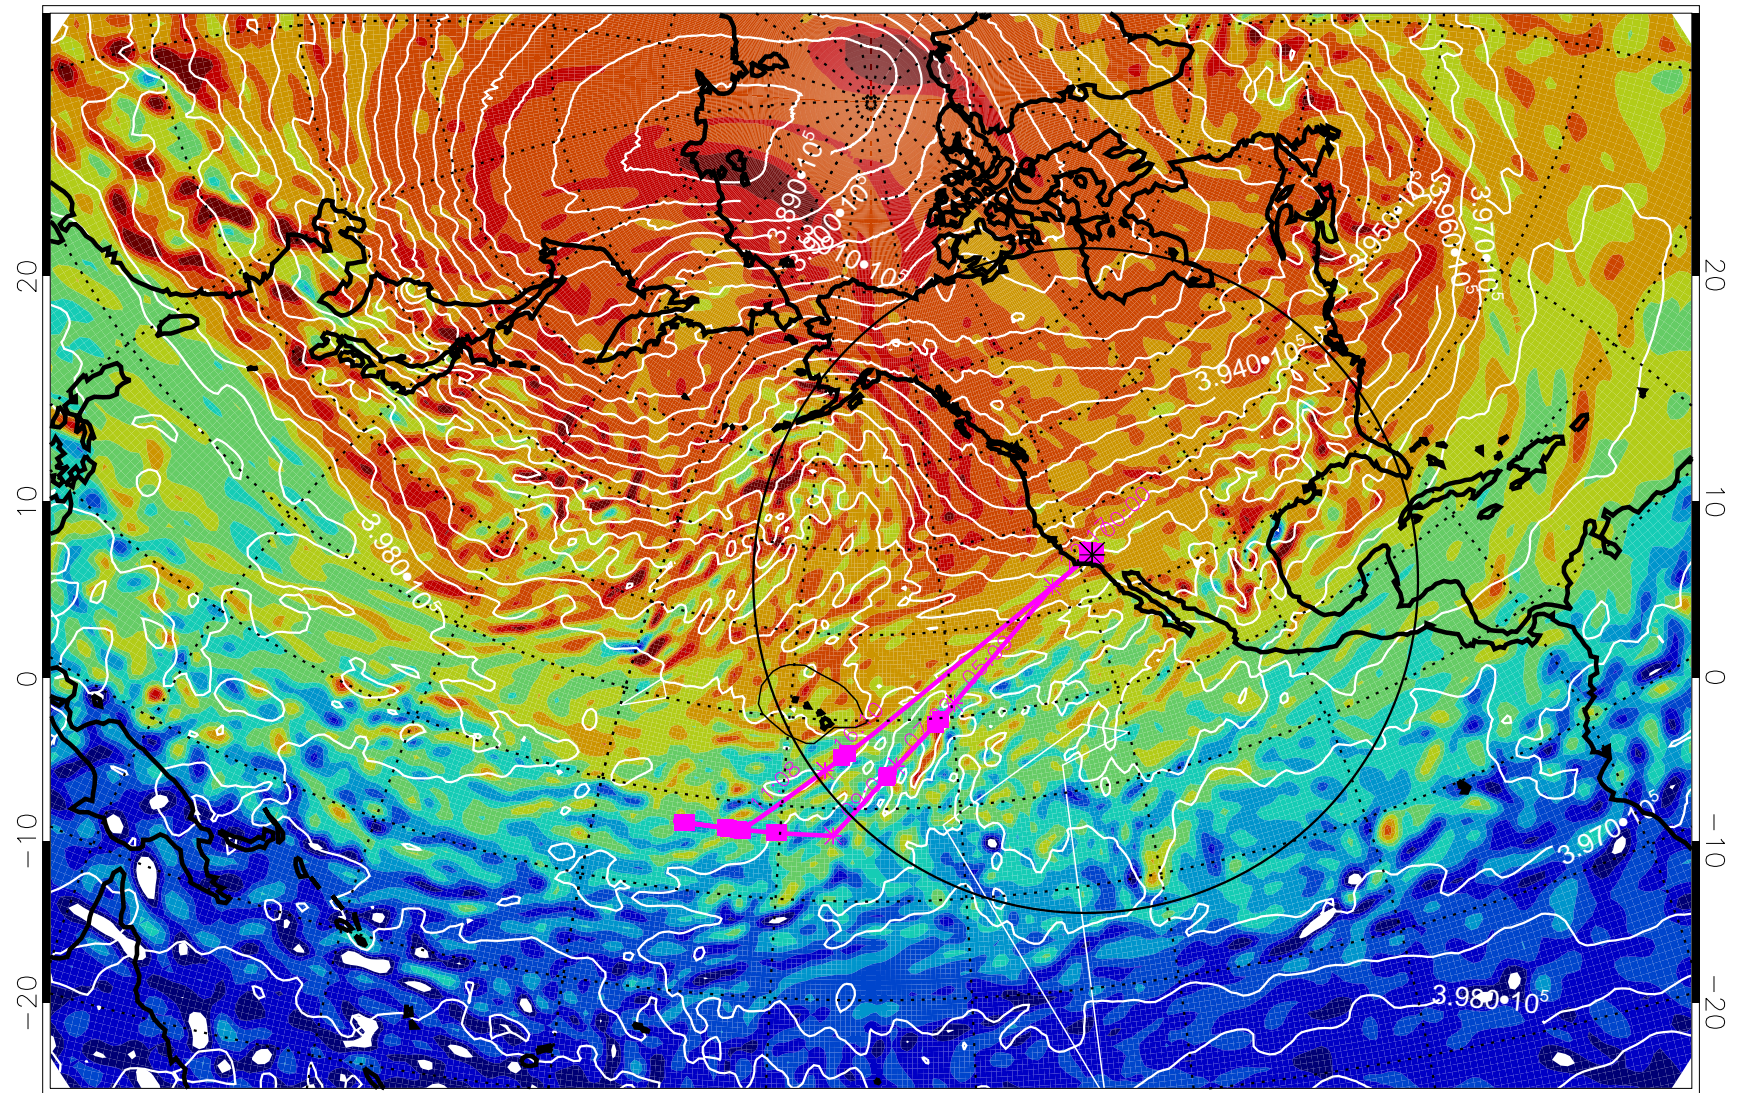

13021806, 18 hour forecast for 460K EPV

460K Montgomery Streamfunction, white

Range ring of 4055 km -- 13 hours GH round trip

13021812, 24 hour forecast for 460K EPV

460K Montgomery Streamfunction, white

Range ring of 4055 km -- 13 hours GH round trip

13021818, 30 hour forecast for 460K EPV

460K Montgomery Streamfunction, white

Range ring of 4055 km -- 13 hours GH round trip

13021900, 36 hour forecast for 460K EPV

460K Montgomery Streamfunction, white

Range ring of 4055 km -- 13 hours GH round trip

13021906, 42 hour forecast for 460K EPV

460K Montgomery Streamfunction, white

Range ring of 4055 km -- 13 hours GH round trip

13021912, 48 hour forecast for 460K EPV

460K Montgomery Streamfunction, white

Range ring of 4055 km -- 13 hours GH round trip

13021918, 54 hour forecast for 460K EPV

460K Montgomery Streamfunction, white

Range ring of 4055 km -- 13 hours GH round trip

13022000, 60 hour forecast for 460K EPV

460K Montgomery Streamfunction, white

Range ring of 4055 km -- 13 hours GH round trip