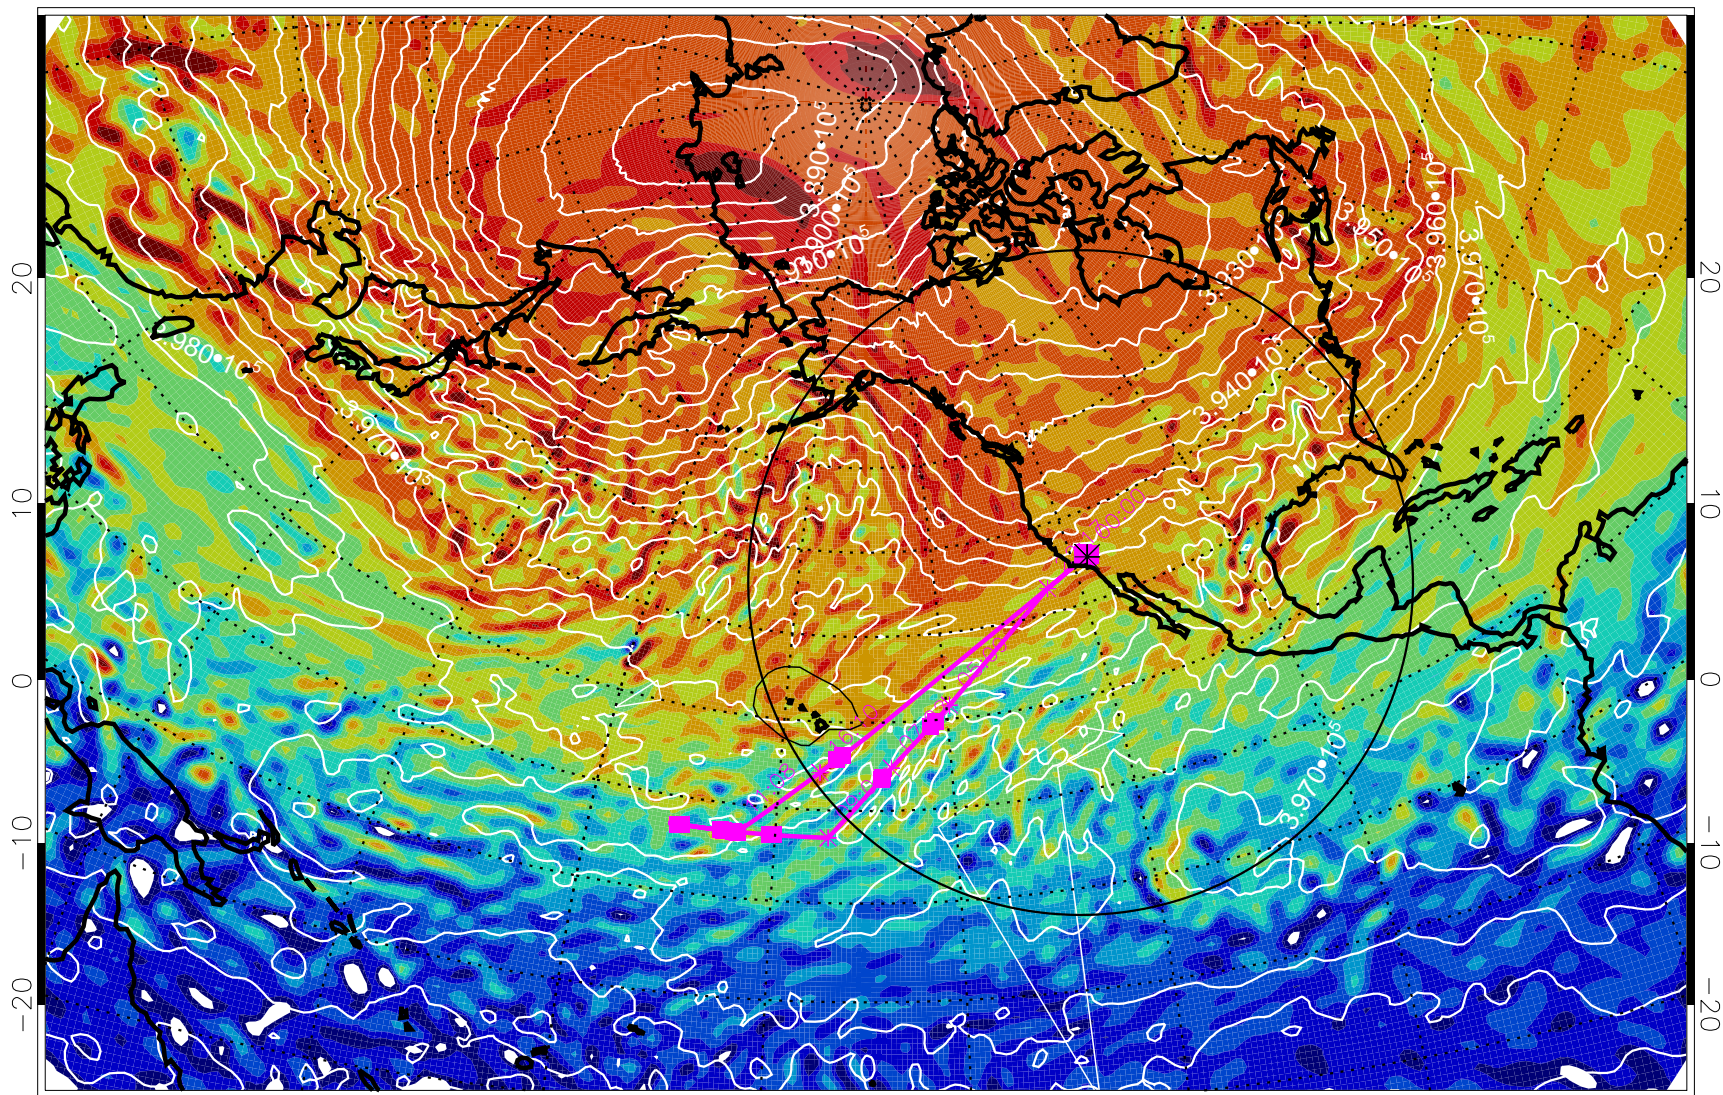

13021812, 36 hour forecast for 460K EPV

460K Montgomery Streamfunction, white

Range ring of 4055 km -- 13 hours GH round trip

13021818, 42 hour forecast for 460K EPV

460K Montgomery Streamfunction, white

Range ring of 4055 km -- 13 hours GH round trip

13021900, 48 hour forecast for 460K EPV

460K Montgomery Streamfunction, white

Range ring of 4055 km -- 13 hours GH round trip

13021906, 54 hour forecast for 460K EPV

460K Montgomery Streamfunction, white

Range ring of 4055 km -- 13 hours GH round trip

13021912, 60 hour forecast for 460K EPV

460K Montgomery Streamfunction, white

Range ring of 4055 km -- 13 hours GH round trip

13021918, 66 hour forecast for 460K EPV

460K Montgomery Streamfunction, white

Range ring of 4055 km -- 13 hours GH round trip

13022000, 72 hour forecast for 460K EPV

460K Montgomery Streamfunction, white

Range ring of 4055 km -- 13 hours GH round trip

13022006, 78 hour forecast for 460K EPV

460K Montgomery Streamfunction, white

Range ring of 4055 km -- 13 hours GH round trip