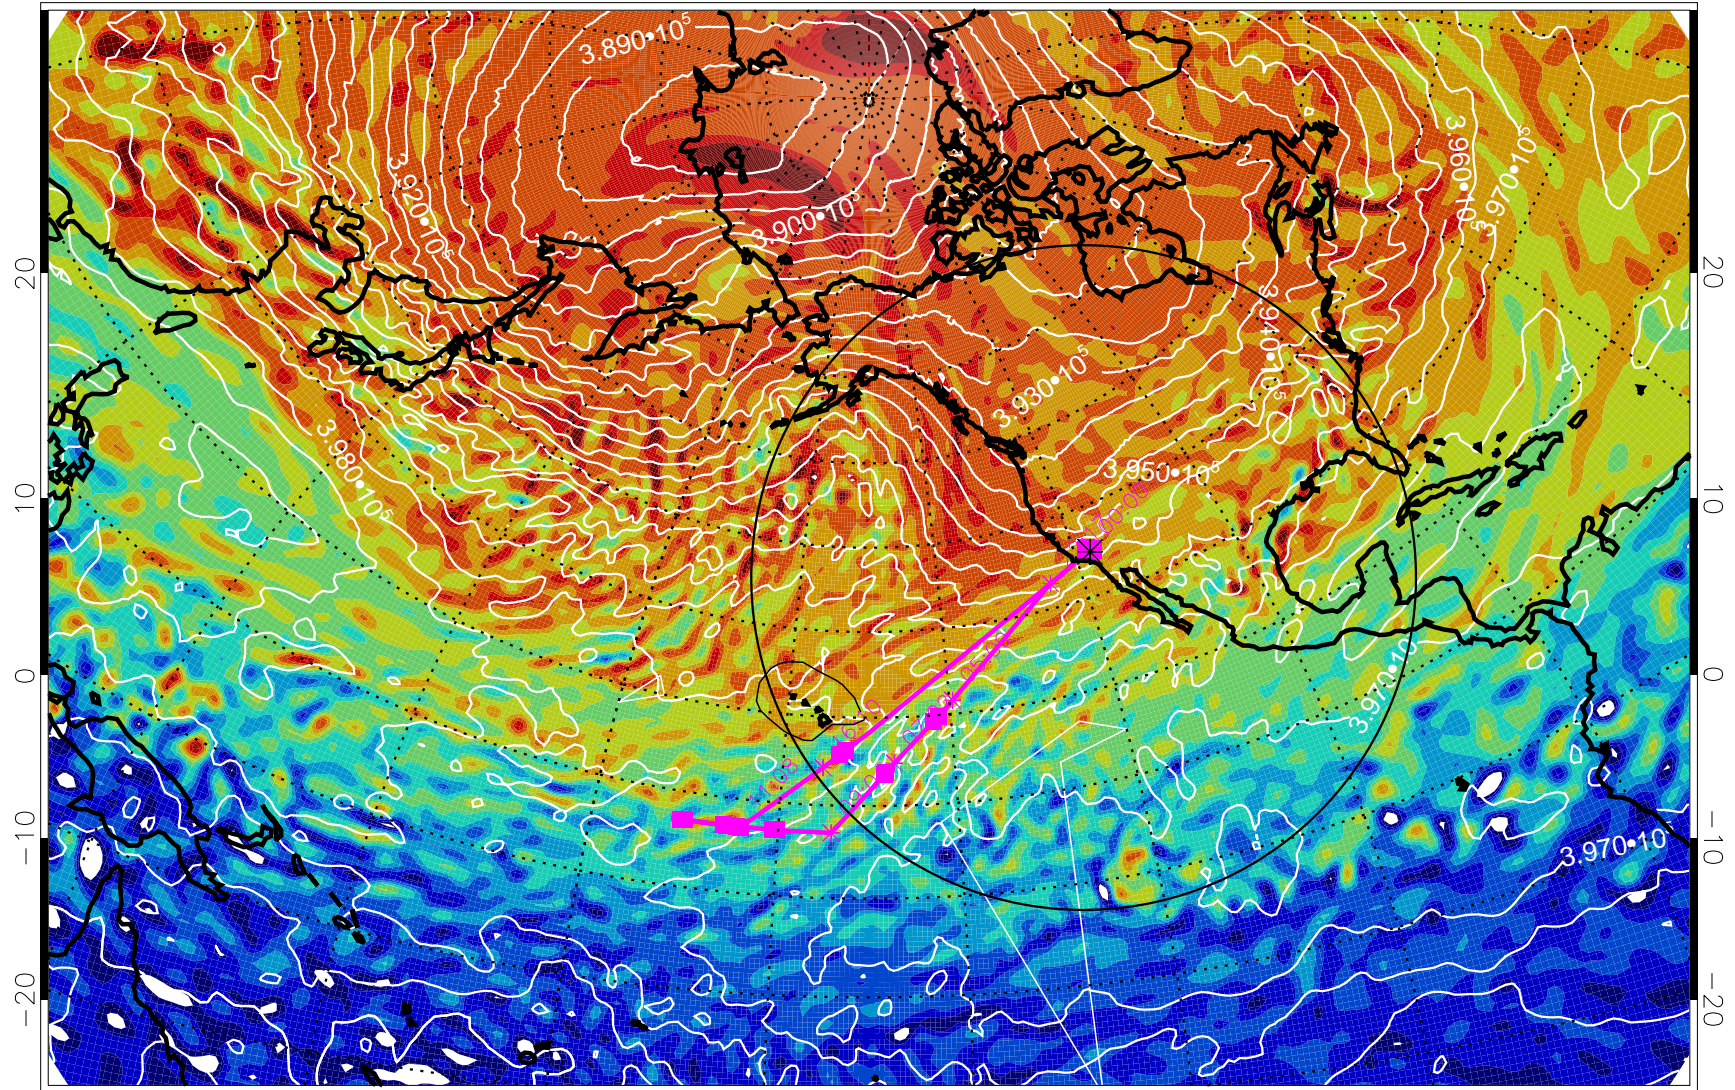

13021812, 36 hour forecast for 460K EPV

460K Montgomery Streamfunction, white

Range ring of 4055 km -- 13 hours GH round trip

13021818, 42 hour forecast for 460K EPV

460K Montgomery Streamfunction, white

Range ring of 4055 km -- 13 hours GH round trip

13021900, 48 hour forecast for 460K EPV

460K Montgomery Streamfunction, white

Range ring of 4055 km -- 13 hours GH round trip

13021906, 54 hour forecast for 460K EPV

460K Montgomery Streamfunction, white

Range ring of 4055 km -- 13 hours GH round trip

13021912, 60 hour forecast for 460K EPV

460K Montgomery Streamfunction, white

Range ring of 4055 km -- 13 hours GH round trip

13021918, 66 hour forecast for 460K EPV

460K Montgomery Streamfunction, white

Range ring of 4055 km -- 13 hours GH round trip

13022000, 72 hour forecast for 460K EPV

460K Montgomery Streamfunction, white

Range ring of 4055 km -- 13 hours GH round trip

13022006, 78 hour forecast for 460K EPV

460K Montgomery Streamfunction, white

Range ring of 4055 km -- 13 hours GH round trip