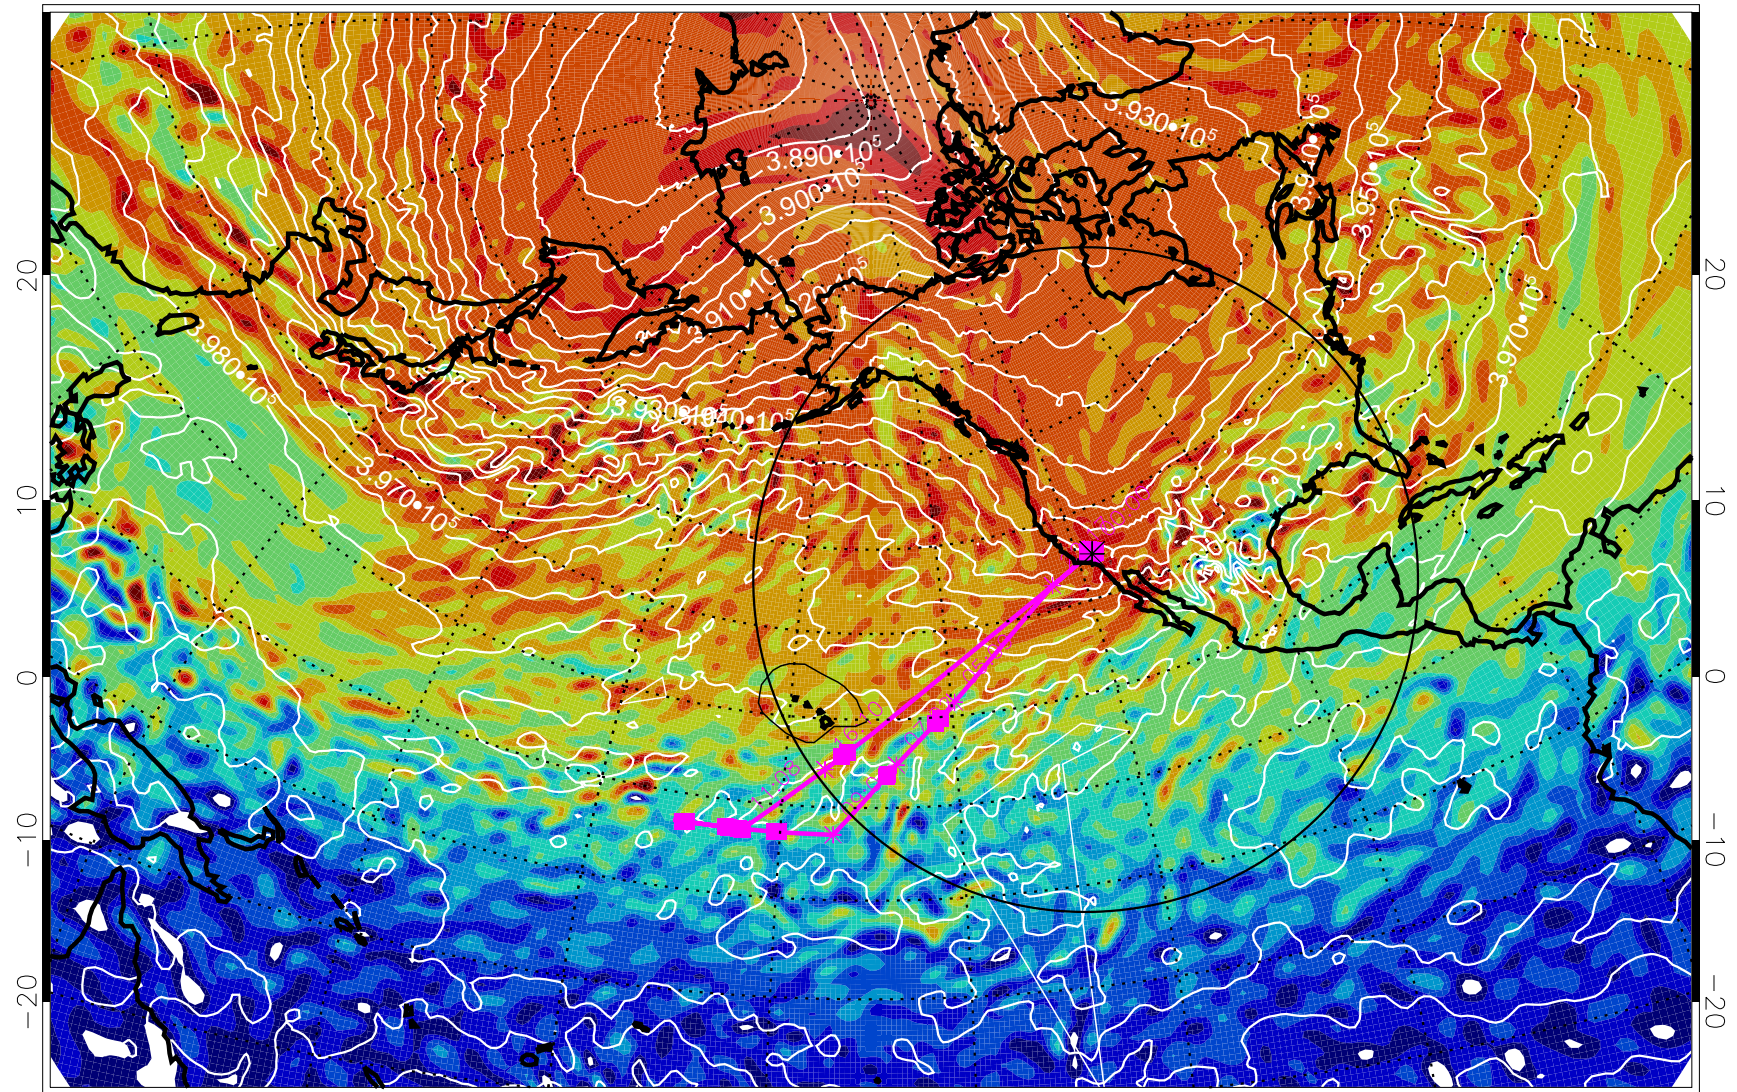

13022000, 72 hour forecast for 460K EPV

460K Montgomery Streamfunction, white

Range ring of 4055 km -- 13 hours GH round trip

13022006, 78 hour forecast for 460K EPV

460K Montgomery Streamfunction, white

Range ring of 4055 km -- 13 hours GH round trip

13022012, 84 hour forecast for 460K EPV

460K Montgomery Streamfunction, white

Range ring of 4055 km -- 13 hours GH round trip

13022018, 90 hour forecast for 460K EPV

460K Montgomery Streamfunction, white

Range ring of 4055 km -- 13 hours GH round trip

13022100, 96 hour forecast for 460K EPV

460K Montgomery Streamfunction, white

Range ring of 4055 km -- 13 hours GH round trip

13022106, 102 hour forecast for 460K EPV

460K Montgomery Streamfunction, white

Range ring of 4055 km -- 13 hours GH round trip

13022112, 108 hour forecast for 460K EPV

460K Montgomery Streamfunction, white

Range ring of 4055 km -- 13 hours GH round trip

13022118, 114 hour forecast for 460K EPV