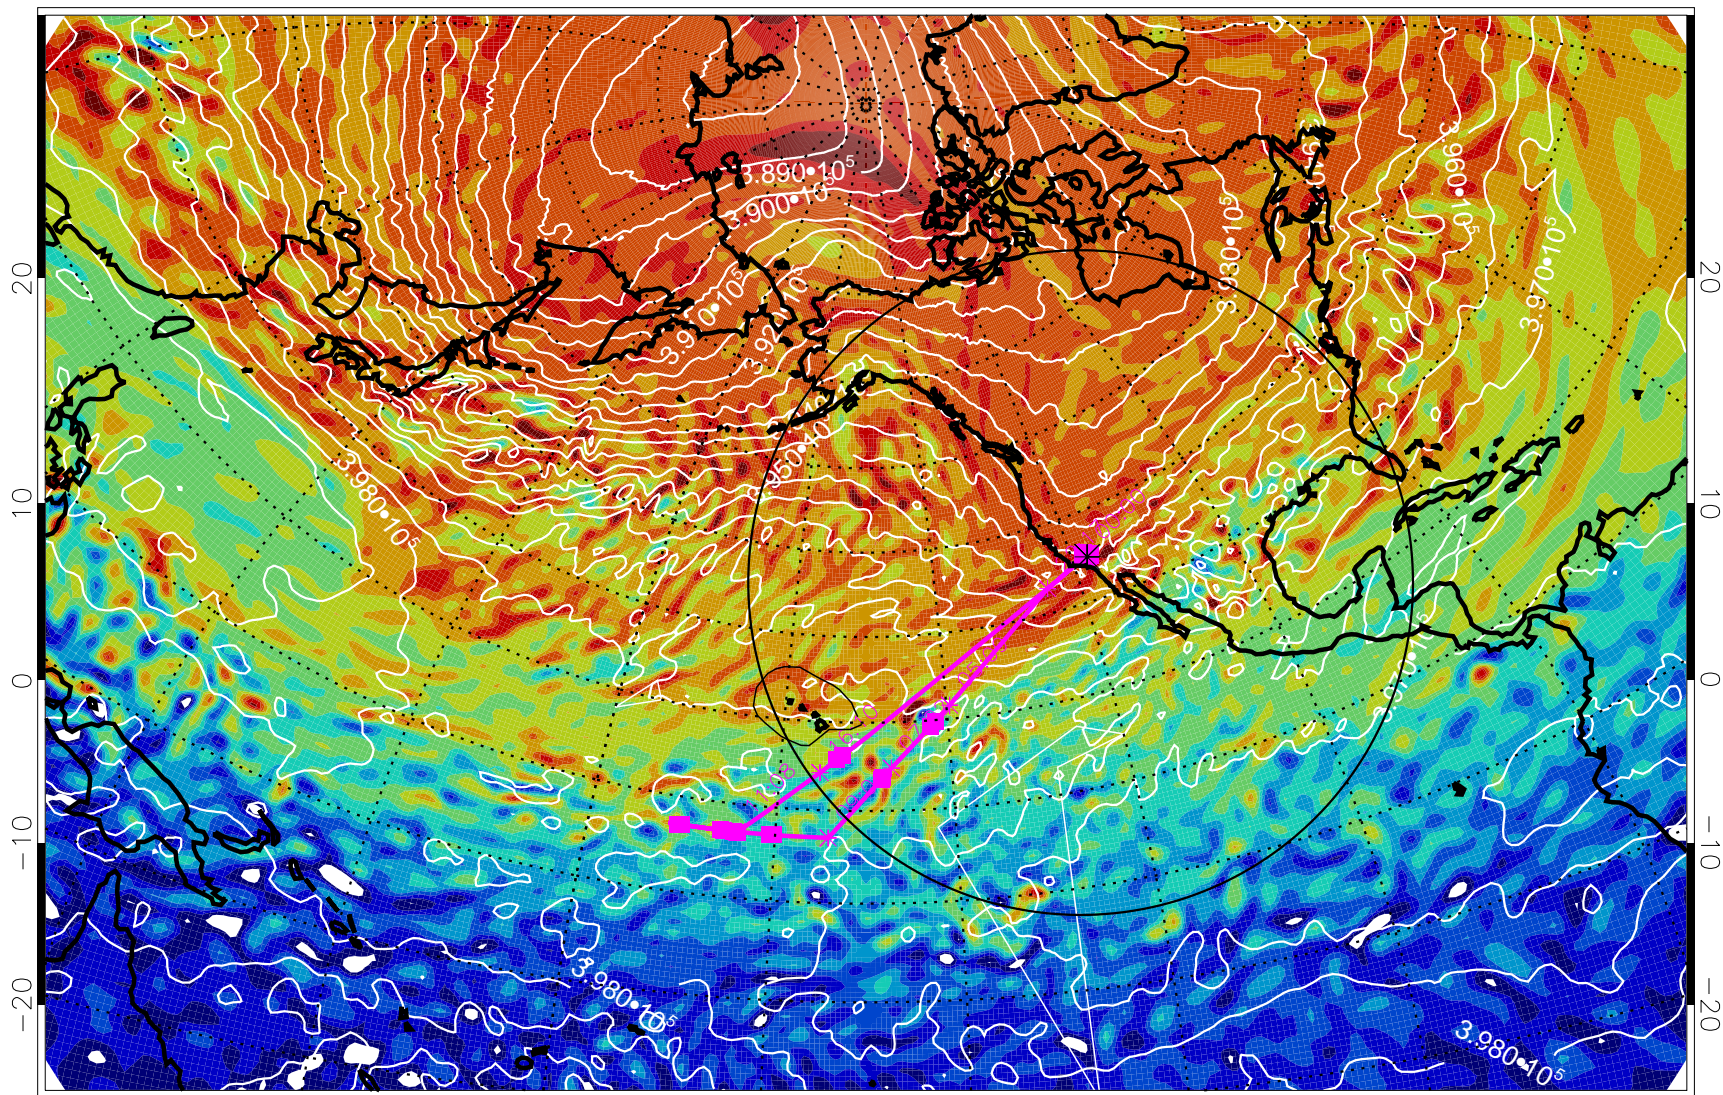

13021912, 60 hour forecast for 460K EPV

460K Montgomery Streamfunction, white

Range ring of 4055 km -- 13 hours GH round trip

13021918, 66 hour forecast for 460K EPV

460K Montgomery Streamfunction, white

Range ring of 4055 km -- 13 hours GH round trip

13022000, 72 hour forecast for 460K EPV

460K Montgomery Streamfunction, white

Range ring of 4055 km -- 13 hours GH round trip

13022006, 78 hour forecast for 460K EPV

460K Montgomery Streamfunction, white

Range ring of 4055 km -- 13 hours GH round trip

13022012, 84 hour forecast for 460K EPV

460K Montgomery Streamfunction, white

Range ring of 4055 km -- 13 hours GH round trip

13022018, 90 hour forecast for 460K EPV

460K Montgomery Streamfunction, white

Range ring of 4055 km -- 13 hours GH round trip

13022100, 96 hour forecast for 460K EPV

460K Montgomery Streamfunction, white

Range ring of 4055 km -- 13 hours GH round trip

13022106, 102 hour forecast for 460K EPV

460K Montgomery Streamfunction, white