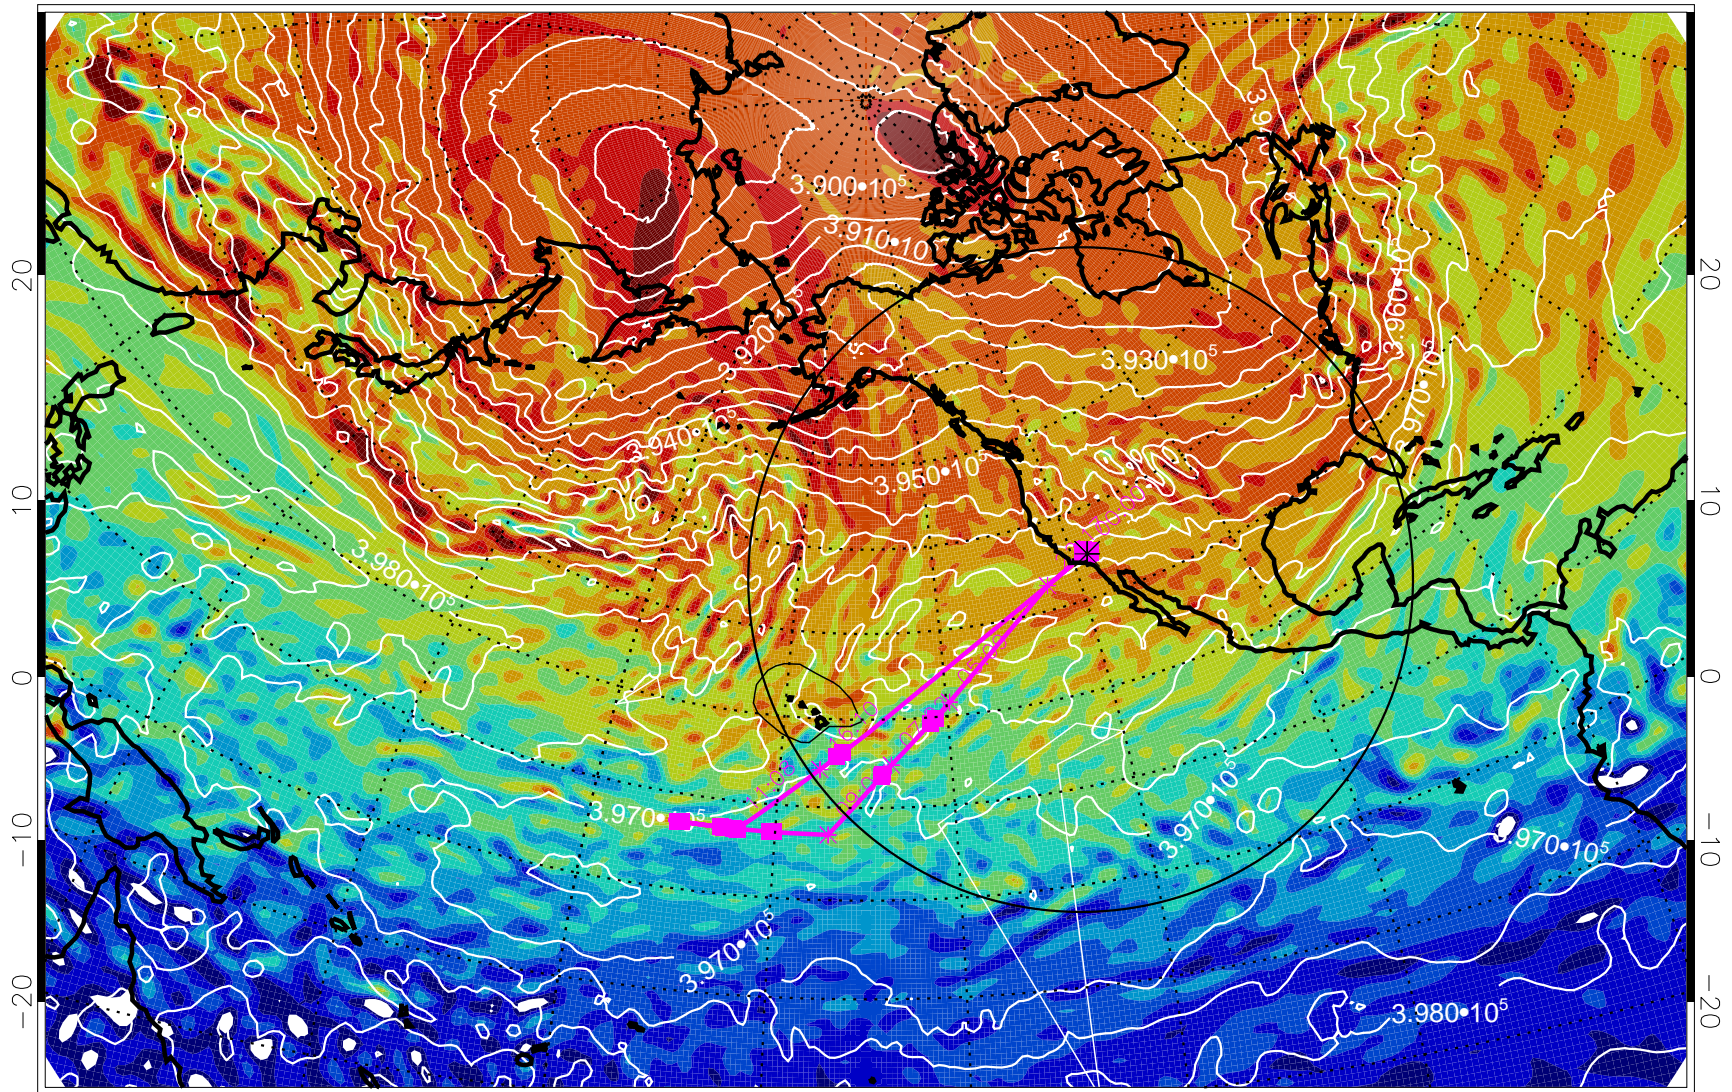

13021712, 12 hour forecast for 460K EPV

460K Montgomery Streamfunction, white

Range ring of 4055 km -- 13 hours GH round trip

13021718, 18 hour forecast for 460K EPV

460K Montgomery Streamfunction, white

Range ring of 4055 km -- 13 hours GH round trip

13021800, 24 hour forecast for 460K EPV

460K Montgomery Streamfunction, white

Range ring of 4055 km -- 13 hours GH round trip

13021806, 30 hour forecast for 460K EPV

460K Montgomery Streamfunction, white

Range ring of 4055 km -- 13 hours GH round trip

13021812, 36 hour forecast for 460K EPV

460K Montgomery Streamfunction, white

Range ring of 4055 km -- 13 hours GH round trip

13021818, 42 hour forecast for 460K EPV

460K Montgomery Streamfunction, white

Range ring of 4055 km -- 13 hours GH round trip

13021912, 60 hour forecast for 460K EPV

460K Montgomery Streamfunction, white

Range ring of 4055 km -- 13 hours GH round trip

13021918, 66 hour forecast for 460K EPV

460K Montgomery Streamfunction, white

Range ring of 4055 km -- 13 hours GH round trip