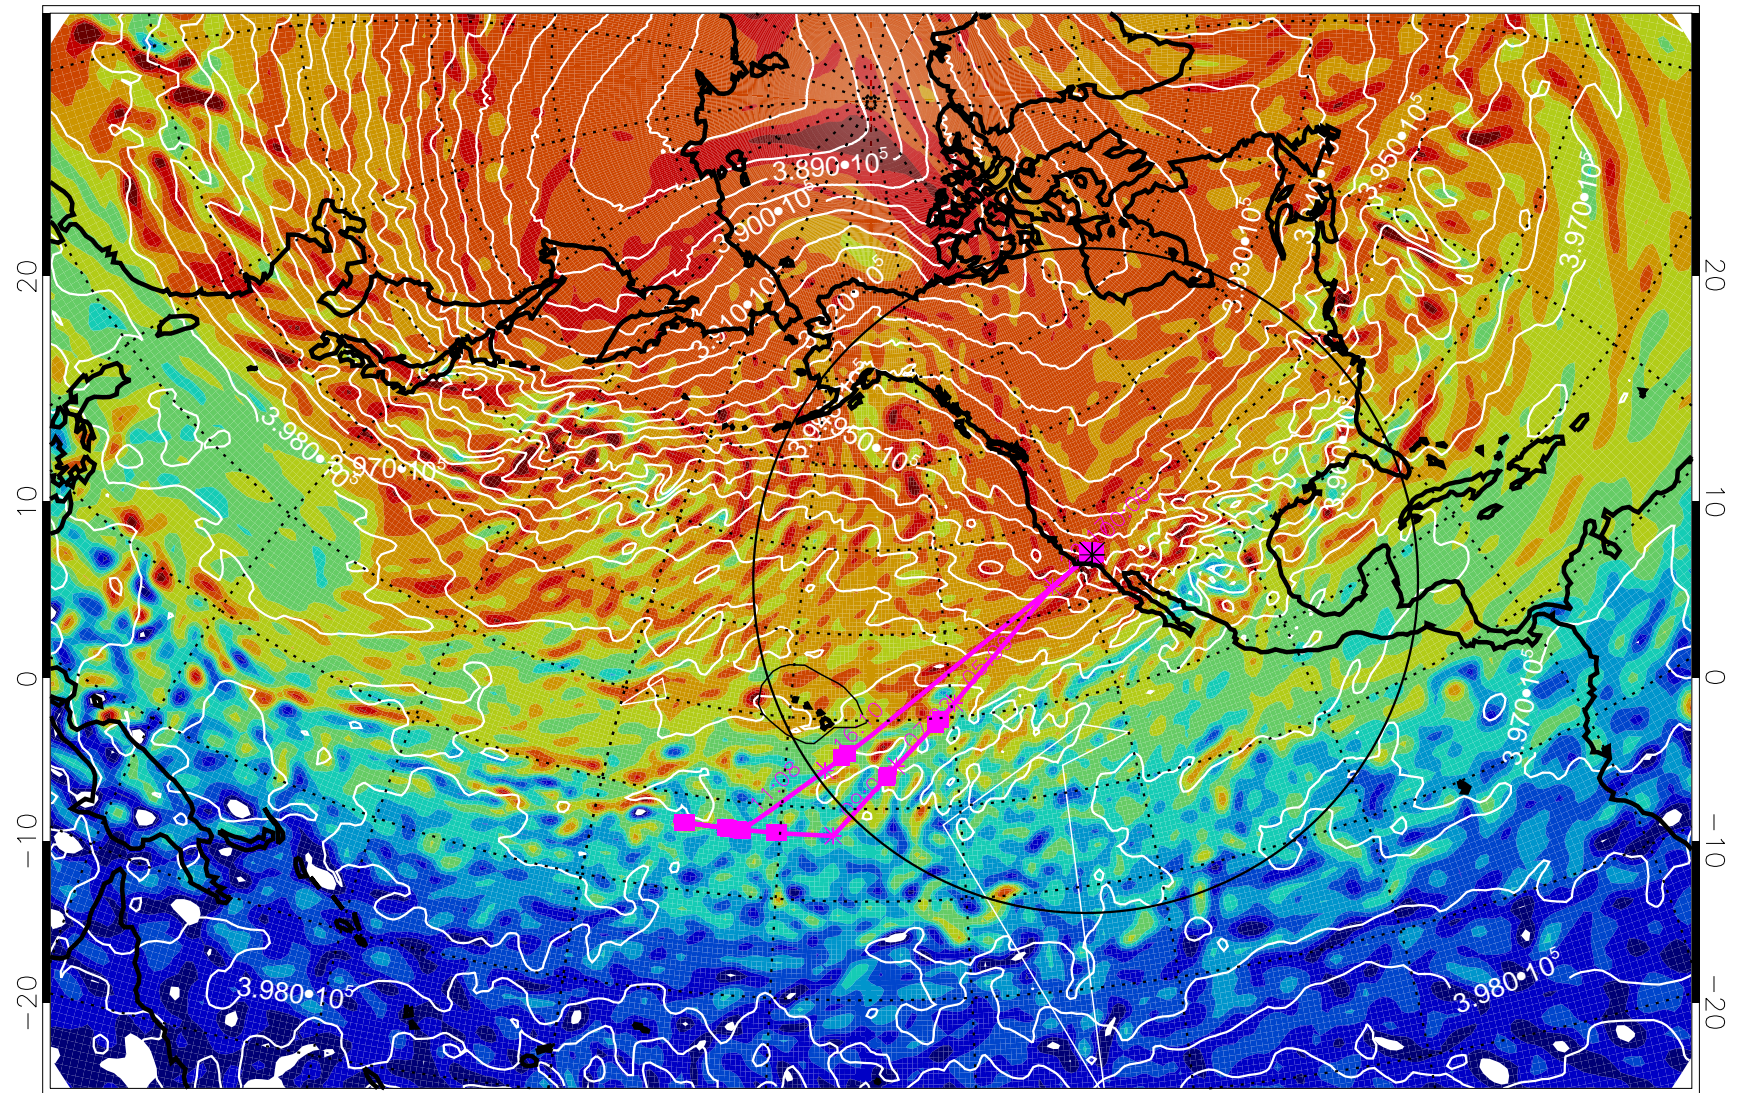

13021912, 60 hour forecast for 460K EPV

460K Montgomery Streamfunction, white

Range ring of 4055 km -- 13 hours GH round trip

13021918, 66 hour forecast for 460K EPV

460K Montgomery Streamfunction, white

Range ring of 4055 km -- 13 hours GH round trip

13022000, 72 hour forecast for 460K EPV

460K Montgomery Streamfunction, white

Range ring of 4055 km -- 13 hours GH round trip

13022006, 78 hour forecast for 460K EPV

460K Montgomery Streamfunction, white

Range ring of 4055 km -- 13 hours GH round trip

13022012, 84 hour forecast for 460K EPV

460K Montgomery Streamfunction, white

Range ring of 4055 km -- 13 hours GH round trip

13022018, 90 hour forecast for 460K EPV

460K Montgomery Streamfunction, white

Range ring of 4055 km -- 13 hours GH round trip

13022100, 96 hour forecast for 460K EPV

460K Montgomery Streamfunction, white

Range ring of 4055 km -- 13 hours GH round trip

13022106, 102 hour forecast for 460K EPV

460K Montgomery Streamfunction, white