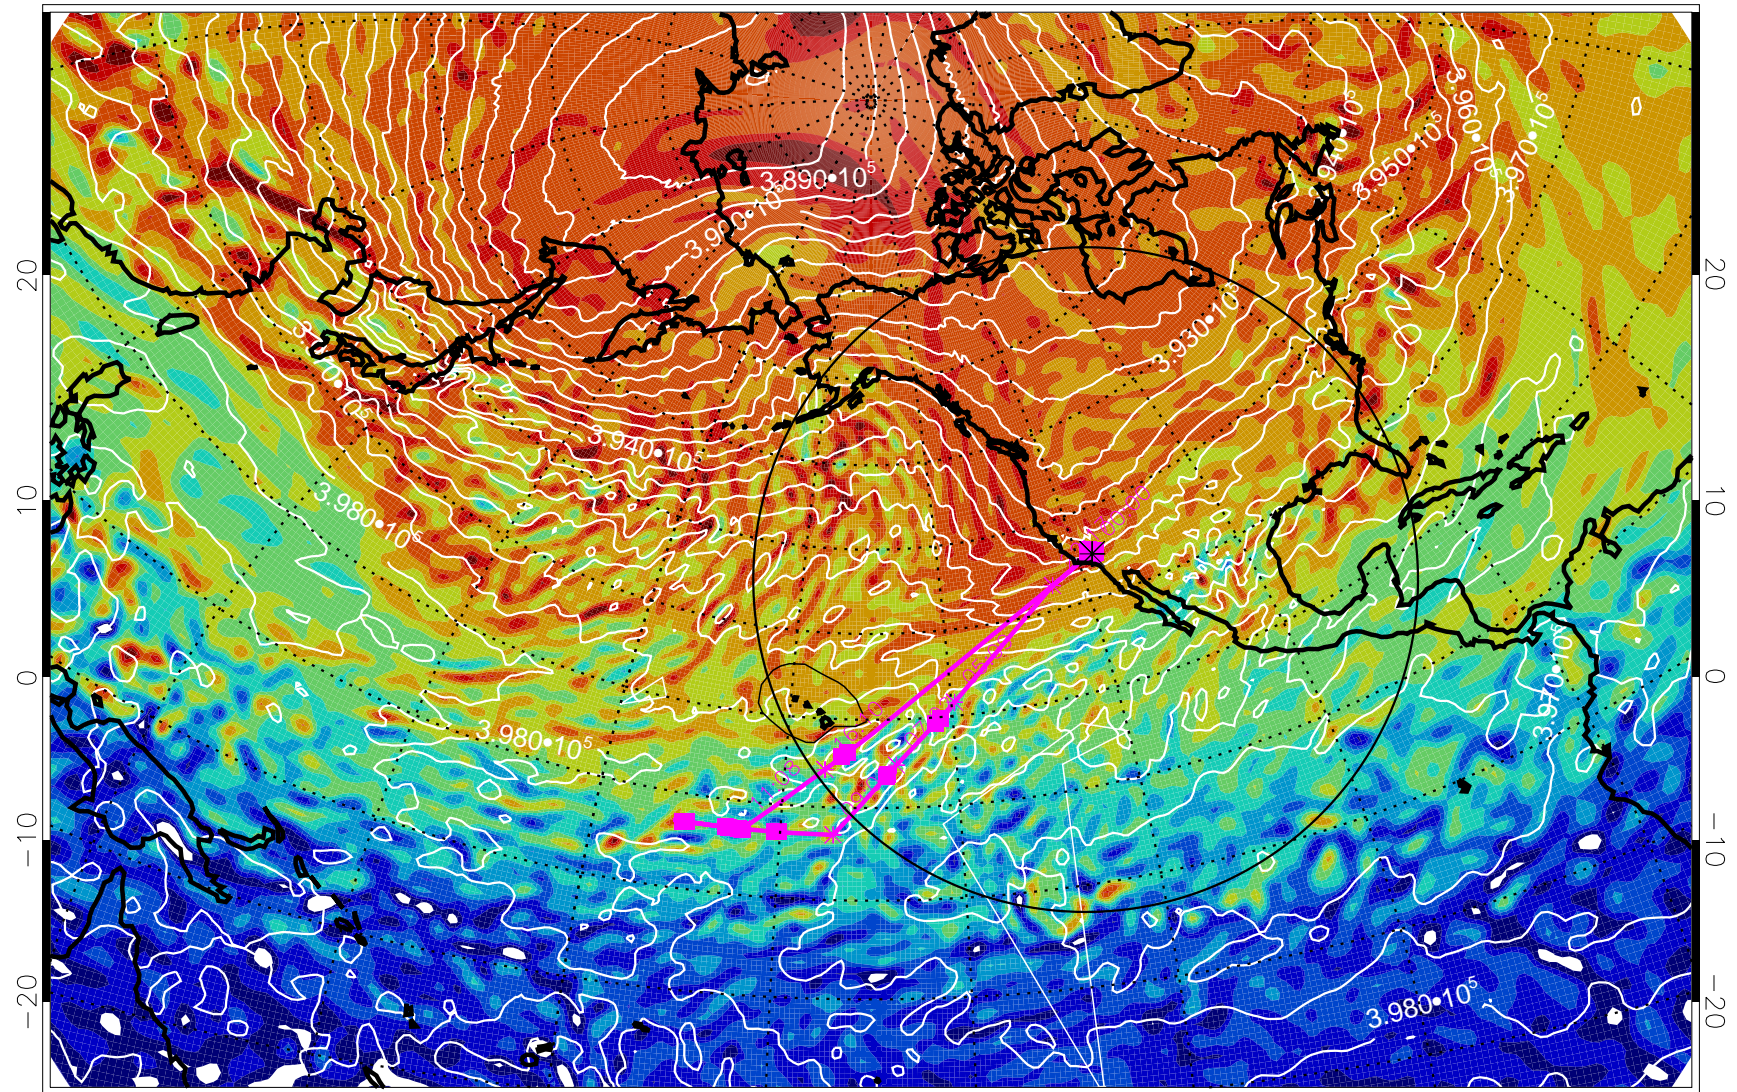

13021912, 60 hour forecast for 460K EPV

460K Montgomery Streamfunction, white

Range ring of 4055 km -- 13 hours GH round trip

13021918, 66 hour forecast for 460K EPV

460K Montgomery Streamfunction, white

Range ring of 4055 km -- 13 hours GH round trip

13022000, 72 hour forecast for 460K EPV

460K Montgomery Streamfunction, white

Range ring of 4055 km -- 13 hours GH round trip

13022006, 78 hour forecast for 460K EPV

460K Montgomery Streamfunction, white

Range ring of 4055 km -- 13 hours GH round trip

13022012, 84 hour forecast for 460K EPV

460K Montgomery Streamfunction, white

Range ring of 4055 km -- 13 hours GH round trip

13022018, 90 hour forecast for 460K EPV

460K Montgomery Streamfunction, white

Range ring of 4055 km -- 13 hours GH round trip

13022100, 96 hour forecast for 460K EPV

460K Montgomery Streamfunction, white

Range ring of 4055 km -- 13 hours GH round trip

13022106, 102 hour forecast for 460K EPV

460K Montgomery Streamfunction, white