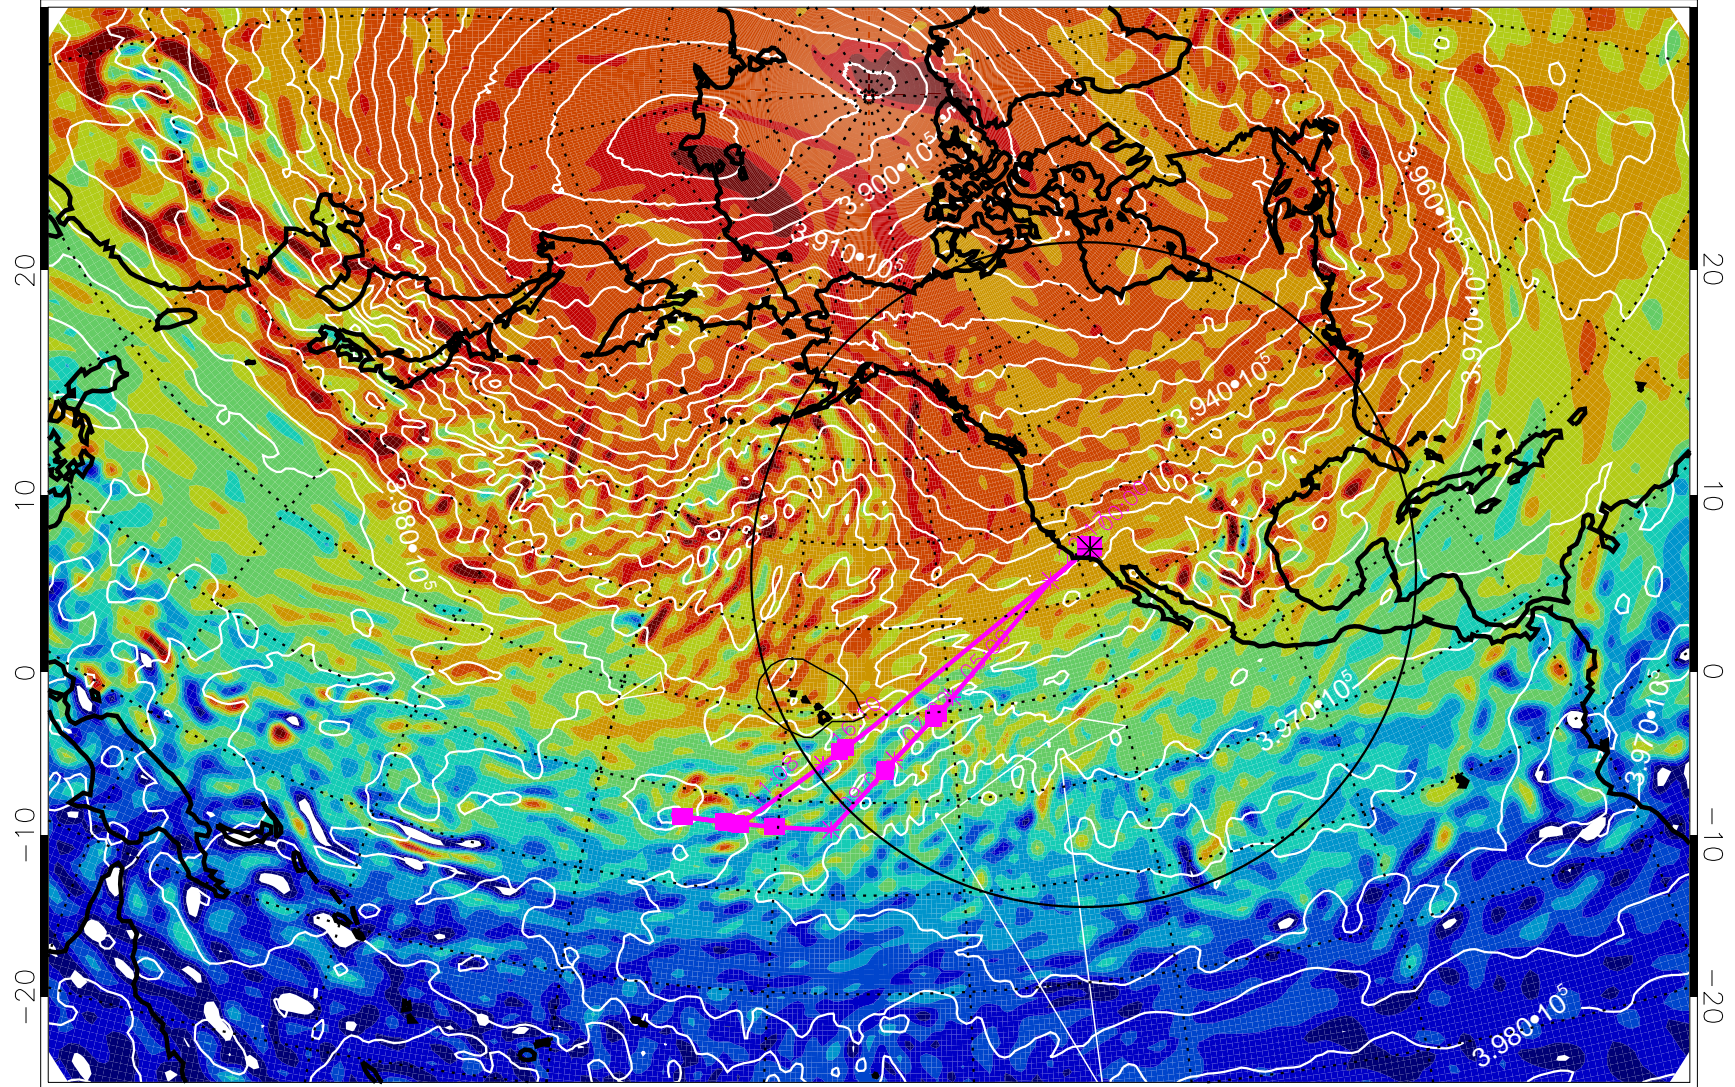

13021800, 24 hour forecast for 460K EPV

460K Montgomery Streamfunction, white

Range ring of 4055 km -- 13 hours GH round trip

13021806, 30 hour forecast for 460K EPV

460K Montgomery Streamfunction, white

Range ring of 4055 km -- 13 hours GH round trip

13021812, 36 hour forecast for 460K EPV

460K Montgomery Streamfunction, white

Range ring of 4055 km -- 13 hours GH round trip

13021818, 42 hour forecast for 460K EPV

460K Montgomery Streamfunction, white

Range ring of 4055 km -- 13 hours GH round trip

13021900, 48 hour forecast for 460K EPV

460K Montgomery Streamfunction, white

Range ring of 4055 km -- 13 hours GH round trip

13021906, 54 hour forecast for 460K EPV

460K Montgomery Streamfunction, white

Range ring of 4055 km -- 13 hours GH round trip

13021912, 60 hour forecast for 460K EPV

460K Montgomery Streamfunction, white

Range ring of 4055 km -- 13 hours GH round trip

13021918, 66 hour forecast for 460K EPV

460K Montgomery Streamfunction, white

Range ring of 4055 km -- 13 hours GH round trip