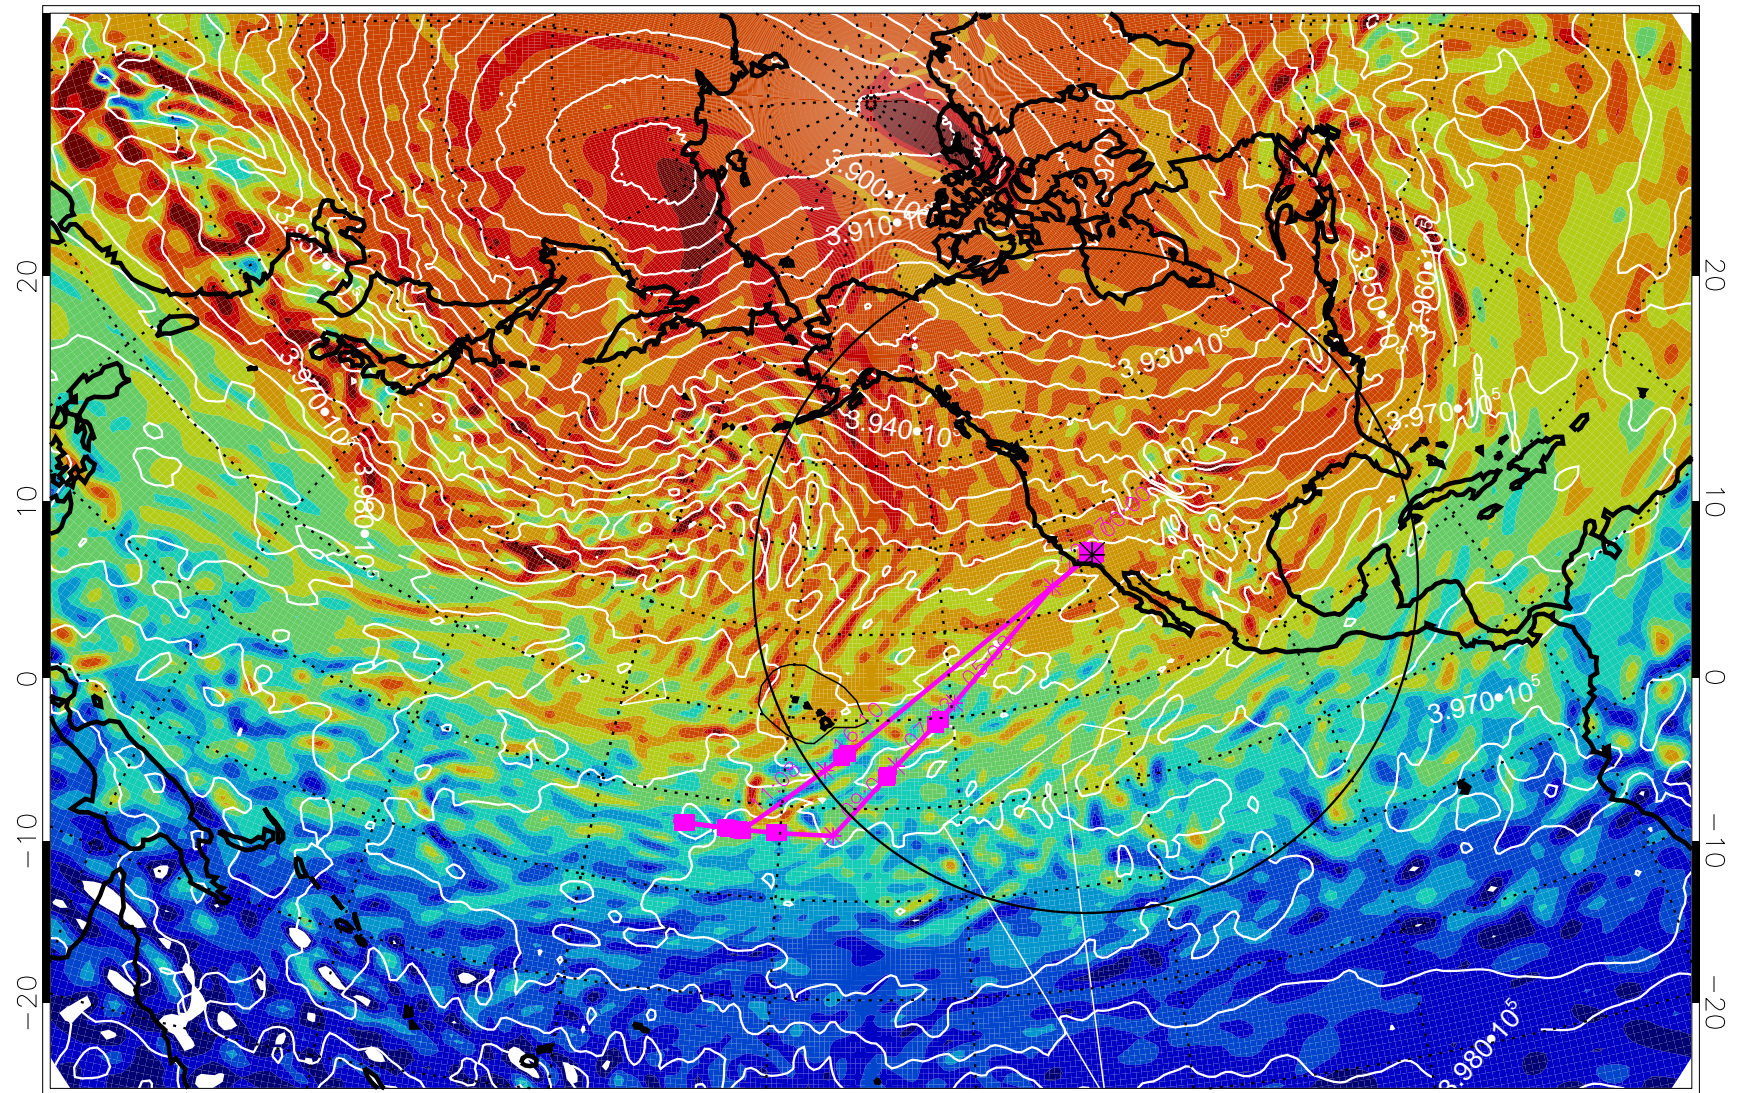

13021712, 12 hour forecast for 460K EPV

460K Montgomery Streamfunction, white

Range ring of 4055 km -- 13 hours GH round trip

13021718, 18 hour forecast for 460K EPV

460K Montgomery Streamfunction, white

Range ring of 4055 km -- 13 hours GH round trip

13021800, 24 hour forecast for 460K EPV

460K Montgomery Streamfunction, white

Range ring of 4055 km -- 13 hours GH round trip

13021806, 30 hour forecast for 460K EPV

460K Montgomery Streamfunction, white

Range ring of 4055 km -- 13 hours GH round trip

13021812, 36 hour forecast for 460K EPV

460K Montgomery Streamfunction, white

Range ring of 4055 km -- 13 hours GH round trip

13021818, 42 hour forecast for 460K EPV

460K Montgomery Streamfunction, white

Range ring of 4055 km -- 13 hours GH round trip

13021912, 60 hour forecast for 460K EPV

460K Montgomery Streamfunction, white

Range ring of 4055 km -- 13 hours GH round trip

13021918, 66 hour forecast for 460K EPV

460K Montgomery Streamfunction, white

Range ring of 4055 km -- 13 hours GH round trip