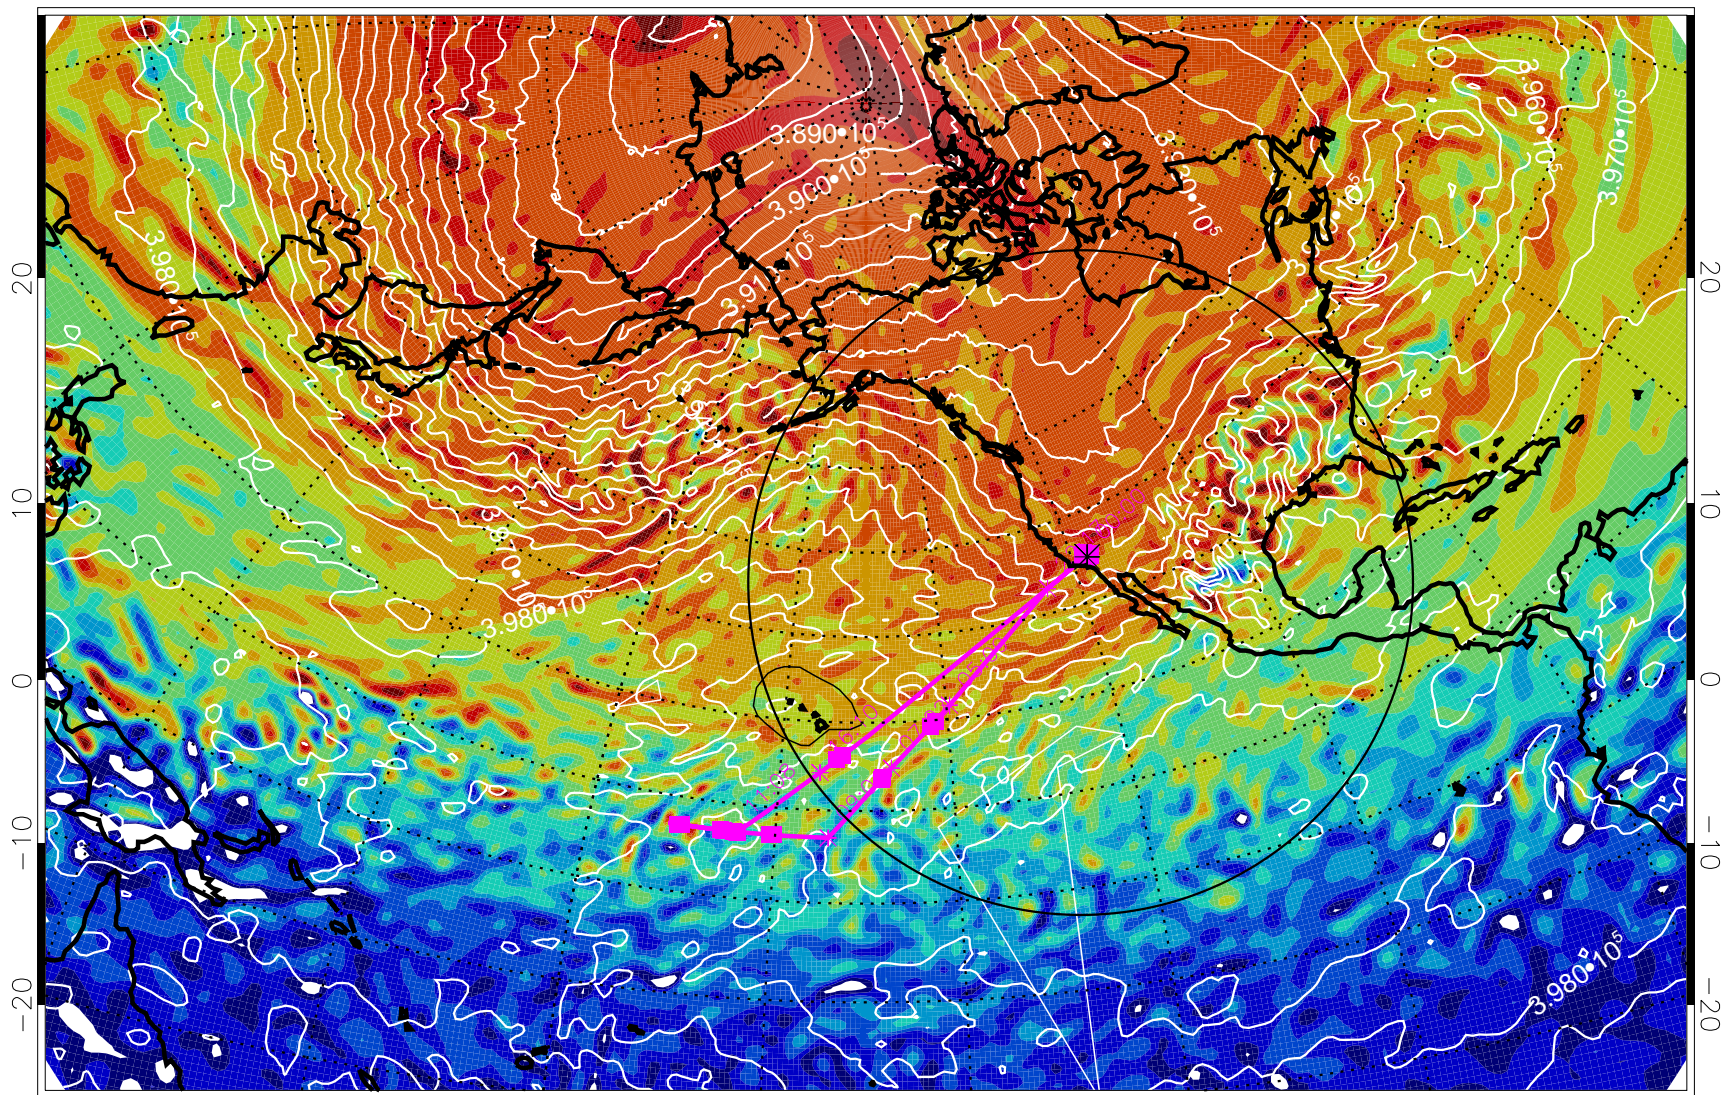

13022012, 84 hour forecast for 460K EPV

460K Montgomery Streamfunction, white

Range ring of 4055 km -- 13 hours GH round trip

13022018, 90 hour forecast for 460K EPV

460K Montgomery Streamfunction, white

Range ring of 4055 km -- 13 hours GH round trip

13022100, 96 hour forecast for 460K EPV

460K Montgomery Streamfunction, white

Range ring of 4055 km -- 13 hours GH round trip

13022106, 102 hour forecast for 460K EPV

460K Montgomery Streamfunction, white

Range ring of 4055 km -- 13 hours GH round trip

13022112, 108 hour forecast for 460K EPV

460K Montgomery Streamfunction, white

Range ring of 4055 km -- 13 hours GH round trip

13022118, 114 hour forecast for 460K EPV

460K Montgomery Streamfunction, white

Range ring of 4055 km -- 13 hours GH round trip

13022200, 120 hour forecast for 460K EPV

460K Montgomery Streamfunction, white

Range ring of 4055 km -- 13 hours GH round trip