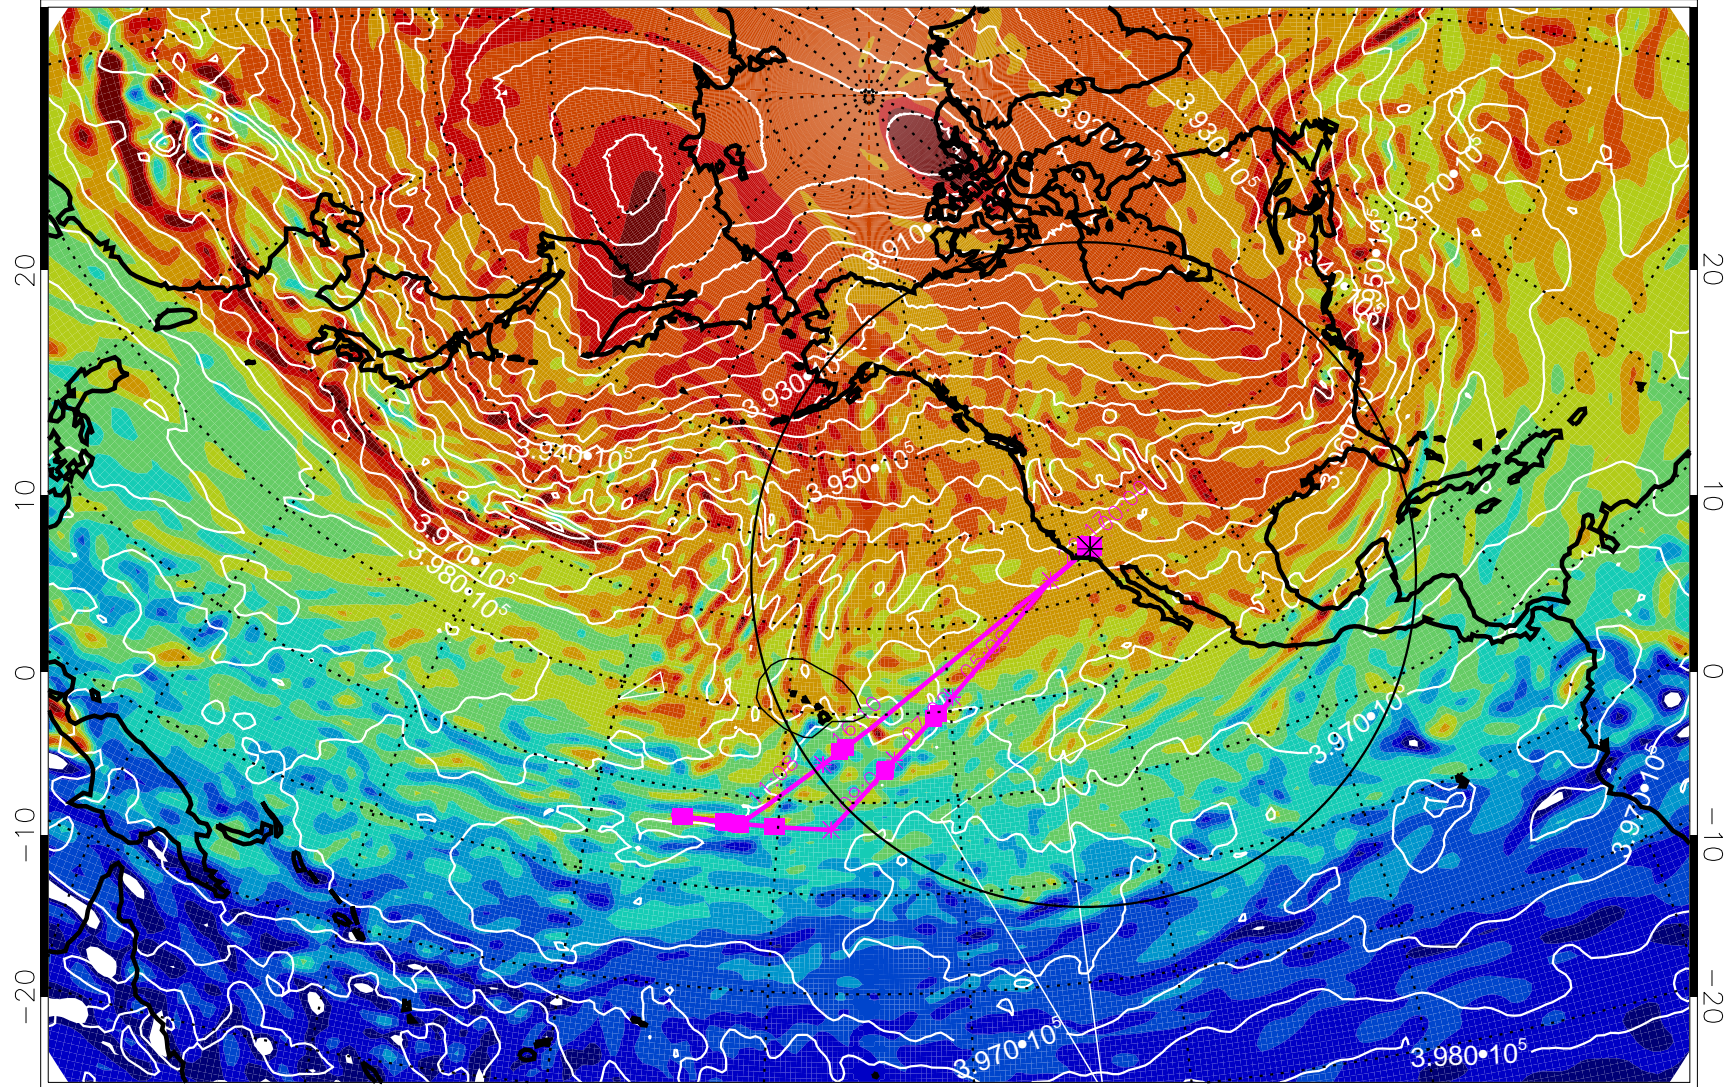

13021712, 12 hour forecast for 460K EPV

460K Montgomery Streamfunction, white

Range ring of 4055 km -- 13 hours GH round trip

13021718, 18 hour forecast for 460K EPV

460K Montgomery Streamfunction, white

Range ring of 4055 km -- 13 hours GH round trip

13021800, 24 hour forecast for 460K EPV

460K Montgomery Streamfunction, white

Range ring of 4055 km -- 13 hours GH round trip

13021806, 30 hour forecast for 460K EPV

460K Montgomery Streamfunction, white

Range ring of 4055 km -- 13 hours GH round trip

13021812, 36 hour forecast for 460K EPV

460K Montgomery Streamfunction, white

Range ring of 4055 km -- 13 hours GH round trip

13021818, 42 hour forecast for 460K EPV

460K Montgomery Streamfunction, white

Range ring of 4055 km -- 13 hours GH round trip

13021900, 48 hour forecast for 460K EPV

460K Montgomery Streamfunction, white

Range ring of 4055 km -- 13 hours GH round trip

13021906, 54 hour forecast for 460K EPV

460K Montgomery Streamfunction, white

Range ring of 4055 km -- 13 hours GH round trip