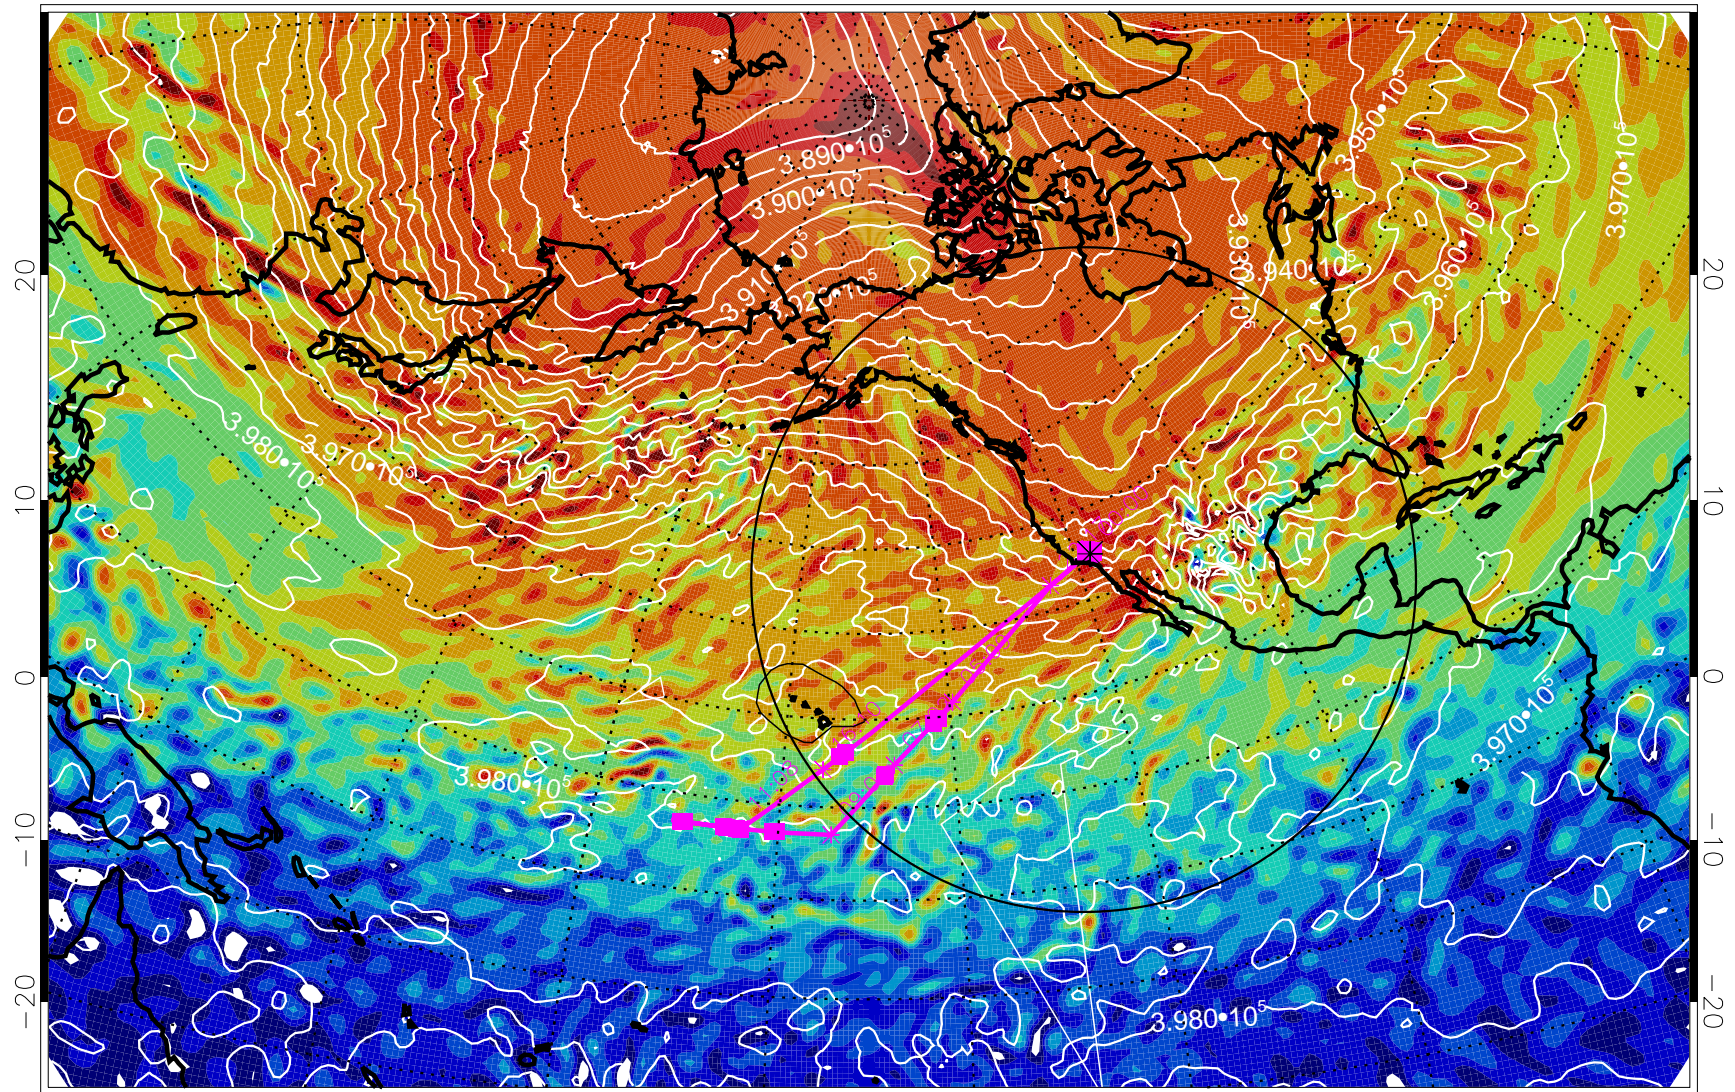

13022000, 72 hour forecast for 460K EPV

460K Montgomery Streamfunction, white

Range ring of 4055 km -- 13 hours GH round trip

13022006, 78 hour forecast for 460K EPV

460K Montgomery Streamfunction, white

Range ring of 4055 km -- 13 hours GH round trip

13022012, 84 hour forecast for 460K EPV

460K Montgomery Streamfunction, white

Range ring of 4055 km -- 13 hours GH round trip

13022018, 90 hour forecast for 460K EPV

460K Montgomery Streamfunction, white

Range ring of 4055 km -- 13 hours GH round trip

13022100, 96 hour forecast for 460K EPV

460K Montgomery Streamfunction, white

Range ring of 4055 km -- 13 hours GH round trip

13022106, 102 hour forecast for 460K EPV

460K Montgomery Streamfunction, white

Range ring of 4055 km -- 13 hours GH round trip

13022112, 108 hour forecast for 460K EPV

460K Montgomery Streamfunction, white

Range ring of 4055 km -- 13 hours GH round trip

13022118, 114 hour forecast for 460K EPV