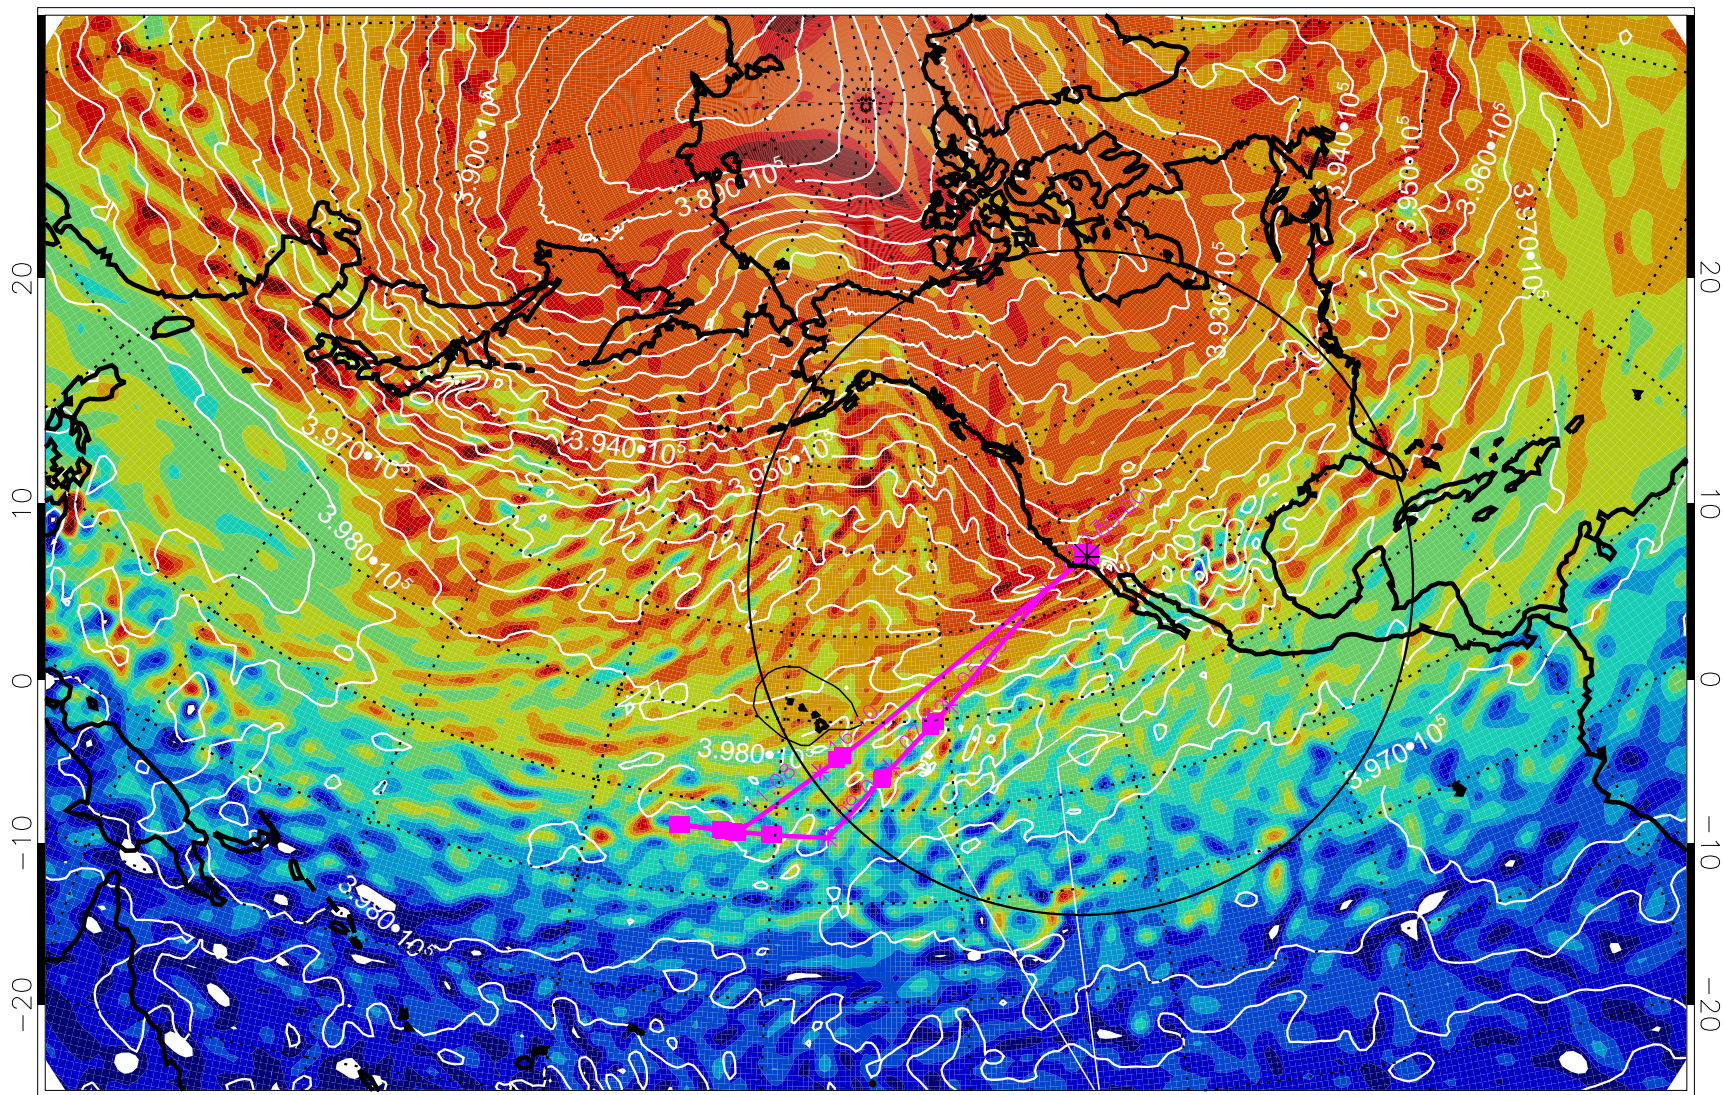

13021912, 60 hour forecast for 460K EPV

460K Montgomery Streamfunction, white

Range ring of 4055 km -- 13 hours GH round trip

13021918, 66 hour forecast for 460K EPV

460K Montgomery Streamfunction, white

Range ring of 4055 km -- 13 hours GH round trip

13022000, 72 hour forecast for 460K EPV

460K Montgomery Streamfunction, white

Range ring of 4055 km -- 13 hours GH round trip

13022006, 78 hour forecast for 460K EPV

460K Montgomery Streamfunction, white

Range ring of 4055 km -- 13 hours GH round trip

13022012, 84 hour forecast for 460K EPV

460K Montgomery Streamfunction, white

Range ring of 4055 km -- 13 hours GH round trip

13022018, 90 hour forecast for 460K EPV

460K Montgomery Streamfunction, white

Range ring of 4055 km -- 13 hours GH round trip

13022100, 96 hour forecast for 460K EPV

460K Montgomery Streamfunction, white

Range ring of 4055 km -- 13 hours GH round trip

13022106, 102 hour forecast for 460K EPV

460K Montgomery Streamfunction, white