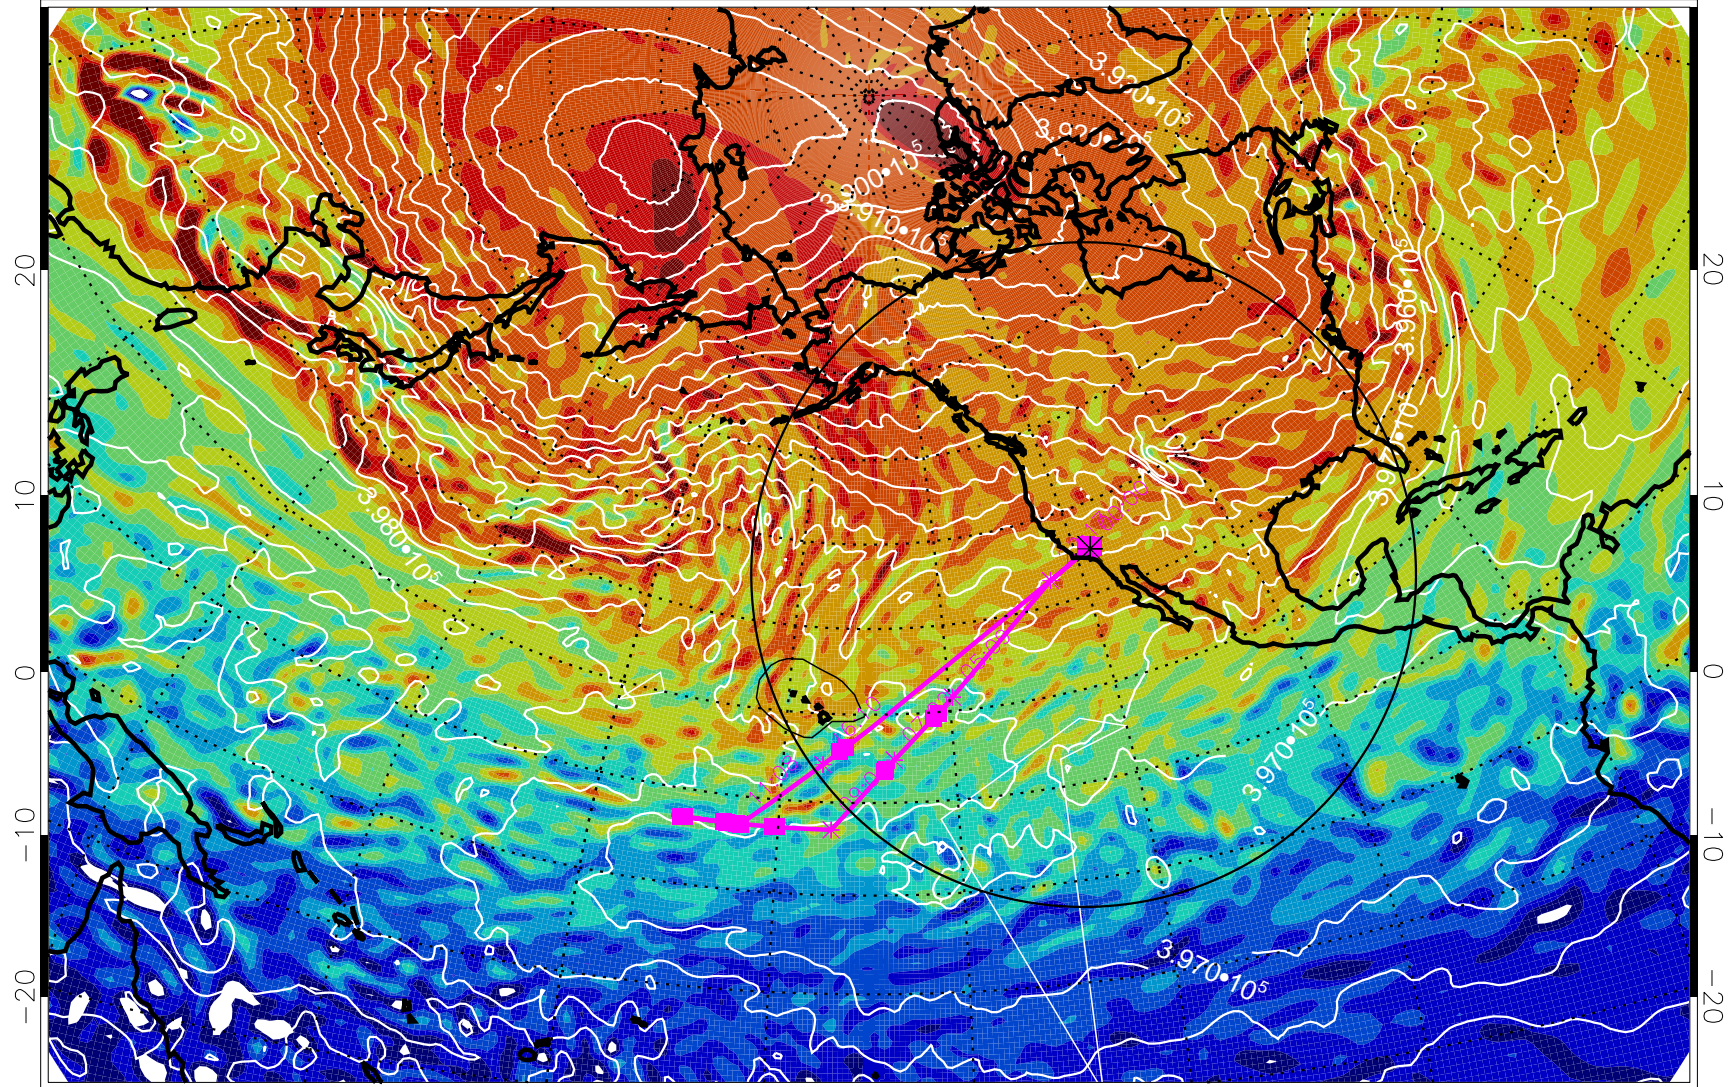

13021712, 12 hour forecast for 460K EPV

460K Montgomery Streamfunction, white

Range ring of 4055 km -- 13 hours GH round trip

13021718, 18 hour forecast for 460K EPV

460K Montgomery Streamfunction, white

Range ring of 4055 km -- 13 hours GH round trip

13021800, 24 hour forecast for 460K EPV

460K Montgomery Streamfunction, white

Range ring of 4055 km -- 13 hours GH round trip

13021806, 30 hour forecast for 460K EPV

460K Montgomery Streamfunction, white

Range ring of 4055 km -- 13 hours GH round trip

13021812, 36 hour forecast for 460K EPV

460K Montgomery Streamfunction, white

Range ring of 4055 km -- 13 hours GH round trip

13021818, 42 hour forecast for 460K EPV

460K Montgomery Streamfunction, white

Range ring of 4055 km -- 13 hours GH round trip

13021912, 60 hour forecast for 460K EPV

460K Montgomery Streamfunction, white

Range ring of 4055 km -- 13 hours GH round trip

13021918, 66 hour forecast for 460K EPV

460K Montgomery Streamfunction, white

Range ring of 4055 km -- 13 hours GH round trip