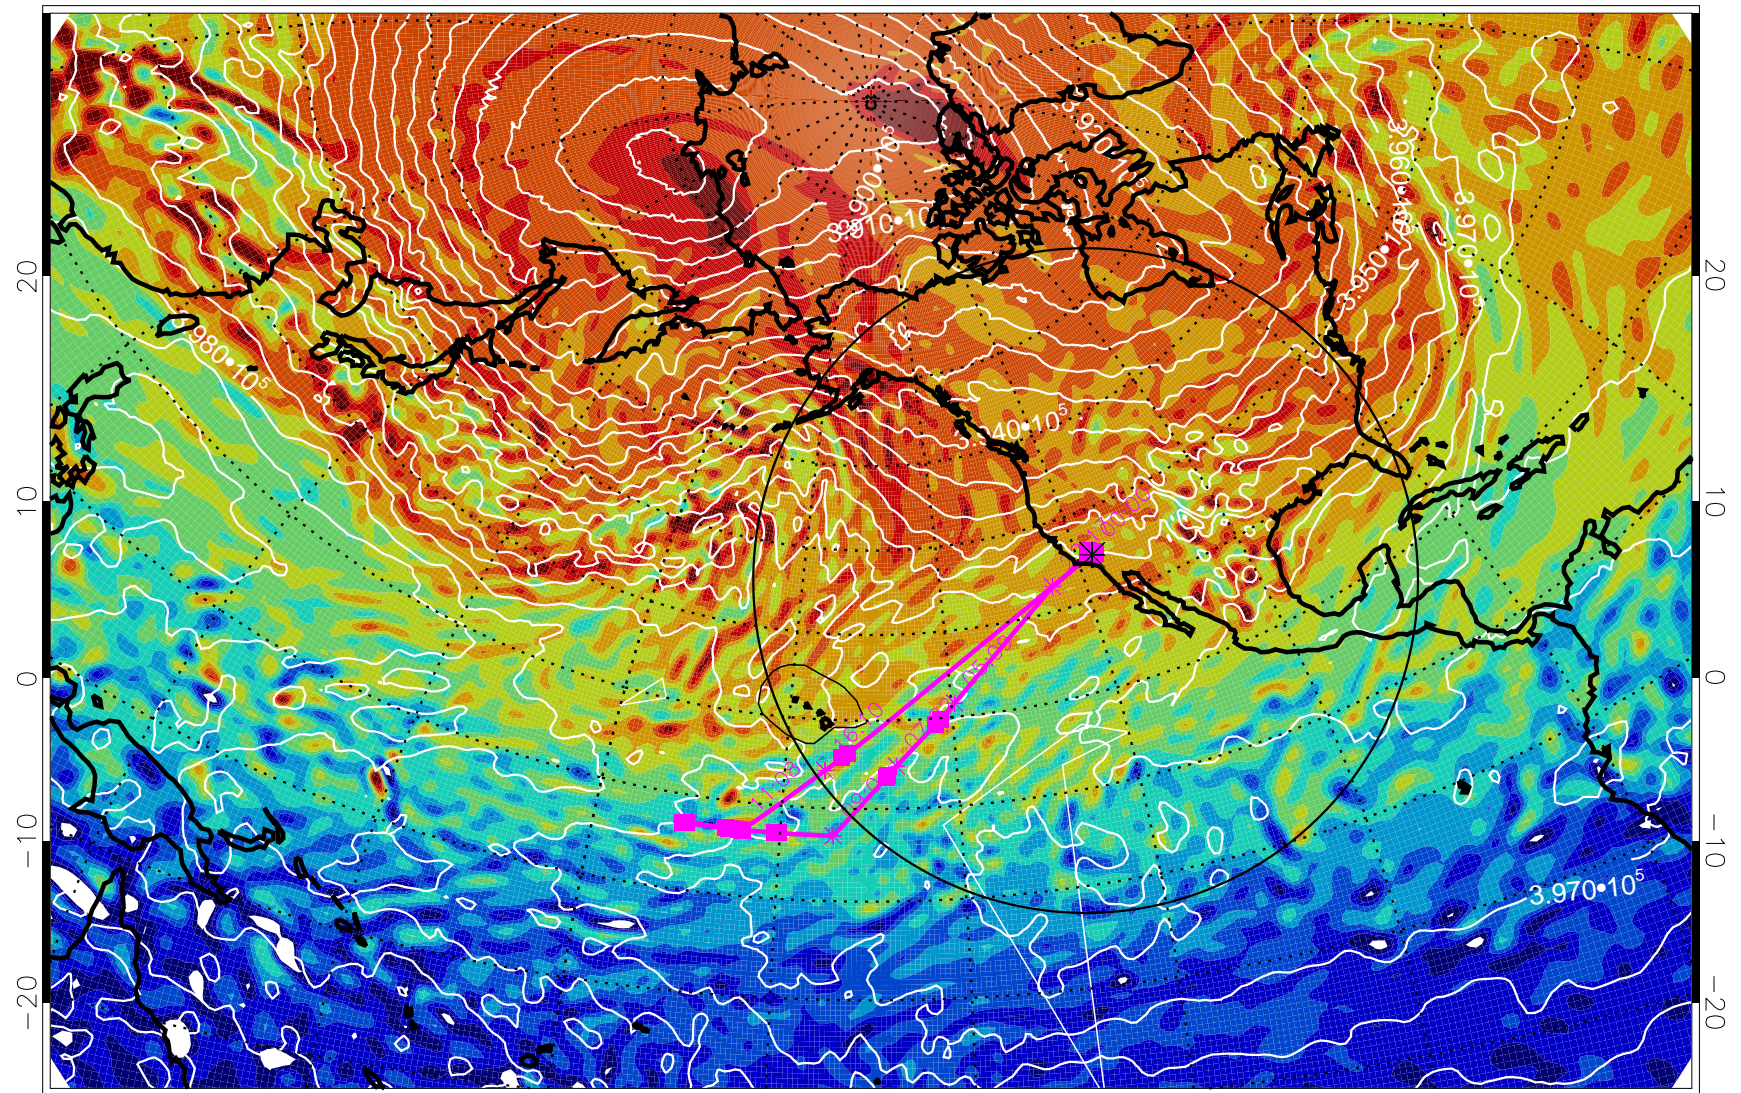

13021800, 24 hour forecast for 460K EPV

460K Montgomery Streamfunction, white

Range ring of 4055 km -- 13 hours GH round trip

13021806, 30 hour forecast for 460K EPV

460K Montgomery Streamfunction, white

Range ring of 4055 km -- 13 hours GH round trip

13021812, 36 hour forecast for 460K EPV

460K Montgomery Streamfunction, white

Range ring of 4055 km -- 13 hours GH round trip

13021818, 42 hour forecast for 460K EPV

460K Montgomery Streamfunction, white

Range ring of 4055 km -- 13 hours GH round trip

13021900, 48 hour forecast for 460K EPV

460K Montgomery Streamfunction, white

Range ring of 4055 km -- 13 hours GH round trip

13021906, 54 hour forecast for 460K EPV

460K Montgomery Streamfunction, white

Range ring of 4055 km -- 13 hours GH round trip

13021912, 60 hour forecast for 460K EPV

460K Montgomery Streamfunction, white

Range ring of 4055 km -- 13 hours GH round trip

13021918, 66 hour forecast for 460K EPV

460K Montgomery Streamfunction, white

Range ring of 4055 km -- 13 hours GH round trip