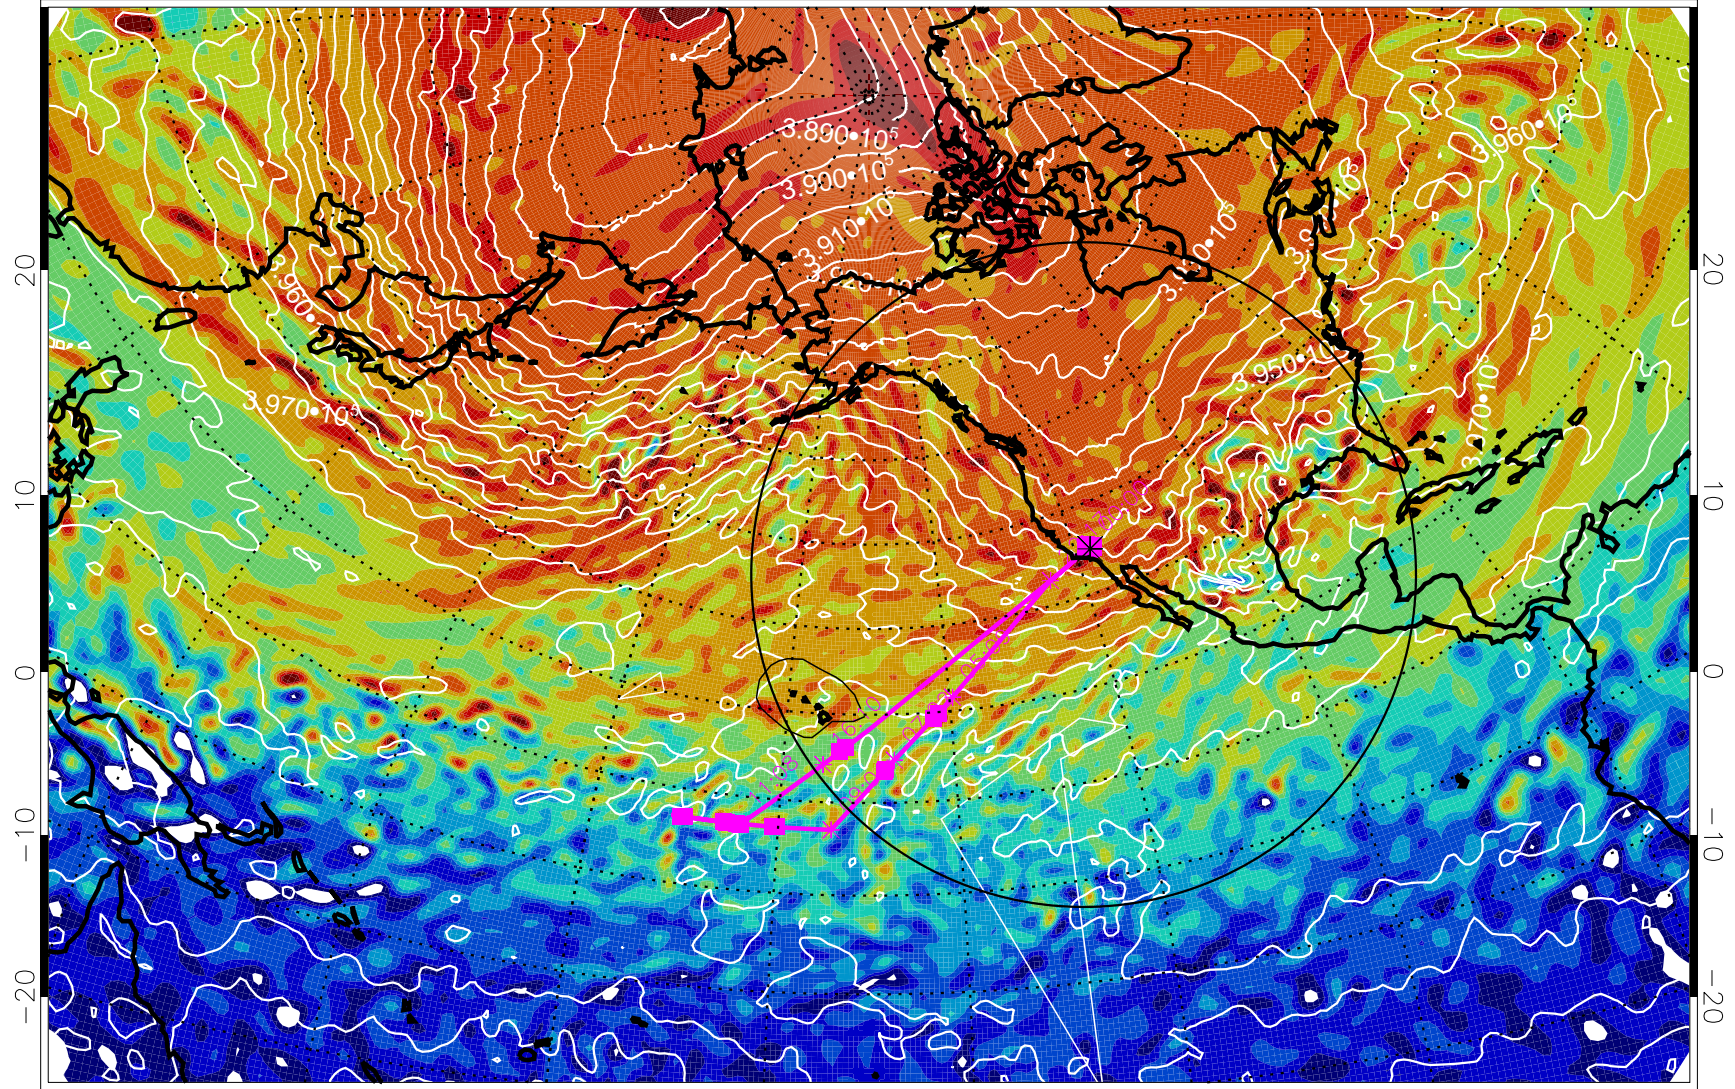

13022100, 96 hour forecast for 460K EPV

460K Montgomery Streamfunction, white

Range ring of 4055 km -- 13 hours GH round trip

13022106, 102 hour forecast for 460K EPV

460K Montgomery Streamfunction, white

Range ring of 4055 km -- 13 hours GH round trip

13022112, 108 hour forecast for 460K EPV

460K Montgomery Streamfunction, white

Range ring of 4055 km -- 13 hours GH round trip

13022118, 114 hour forecast for 460K EPV

460K Montgomery Streamfunction, white

Range ring of 4055 km -- 13 hours GH round trip

13022200, 120 hour forecast for 460K EPV

460K Montgomery Streamfunction, white

Range ring of 4055 km -- 13 hours GH round trip