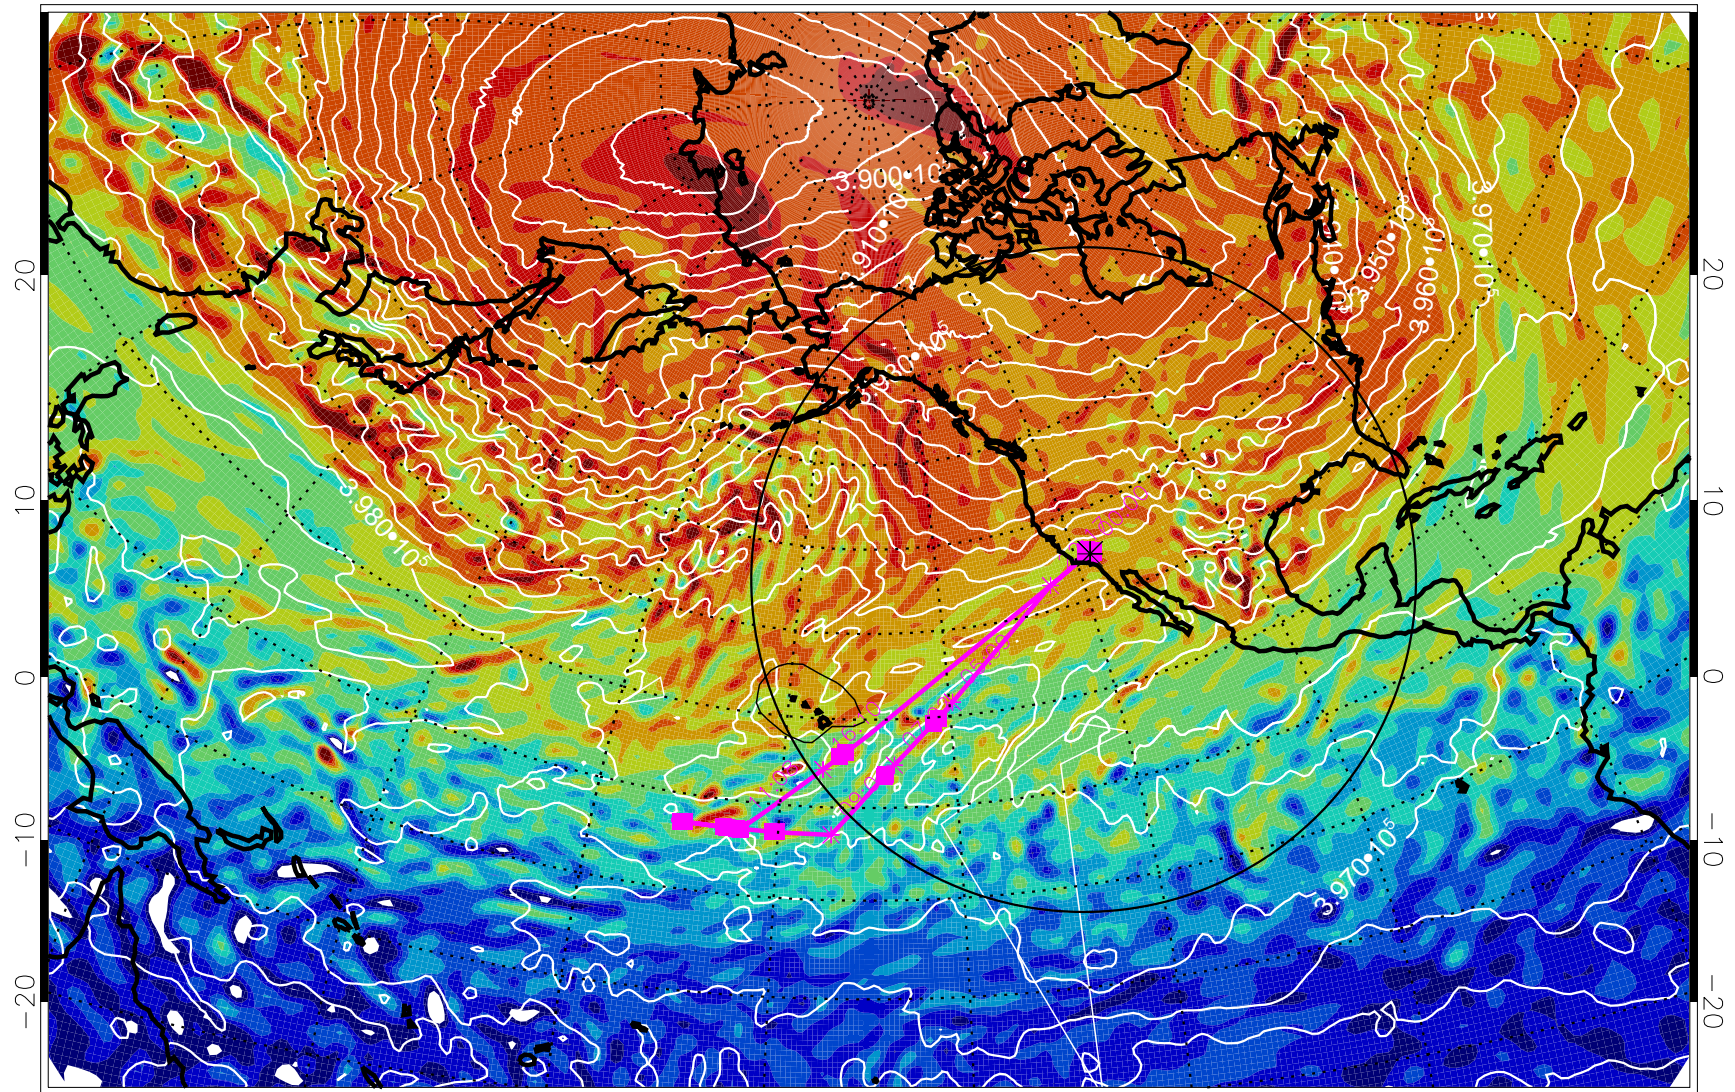

13021800, 24 hour forecast for 460K EPV

460K Montgomery Streamfunction, white

Range ring of 4055 km -- 13 hours GH round trip

13021806, 30 hour forecast for 460K EPV

460K Montgomery Streamfunction, white

Range ring of 4055 km -- 13 hours GH round trip

13021812, 36 hour forecast for 460K EPV

460K Montgomery Streamfunction, white

Range ring of 4055 km -- 13 hours GH round trip

13021818, 42 hour forecast for 460K EPV

460K Montgomery Streamfunction, white

Range ring of 4055 km -- 13 hours GH round trip

13021900, 48 hour forecast for 460K EPV

460K Montgomery Streamfunction, white

Range ring of 4055 km -- 13 hours GH round trip

13021906, 54 hour forecast for 460K EPV

460K Montgomery Streamfunction, white

Range ring of 4055 km -- 13 hours GH round trip

13021912, 60 hour forecast for 460K EPV

460K Montgomery Streamfunction, white

Range ring of 4055 km -- 13 hours GH round trip

13021918, 66 hour forecast for 460K EPV

460K Montgomery Streamfunction, white

Range ring of 4055 km -- 13 hours GH round trip