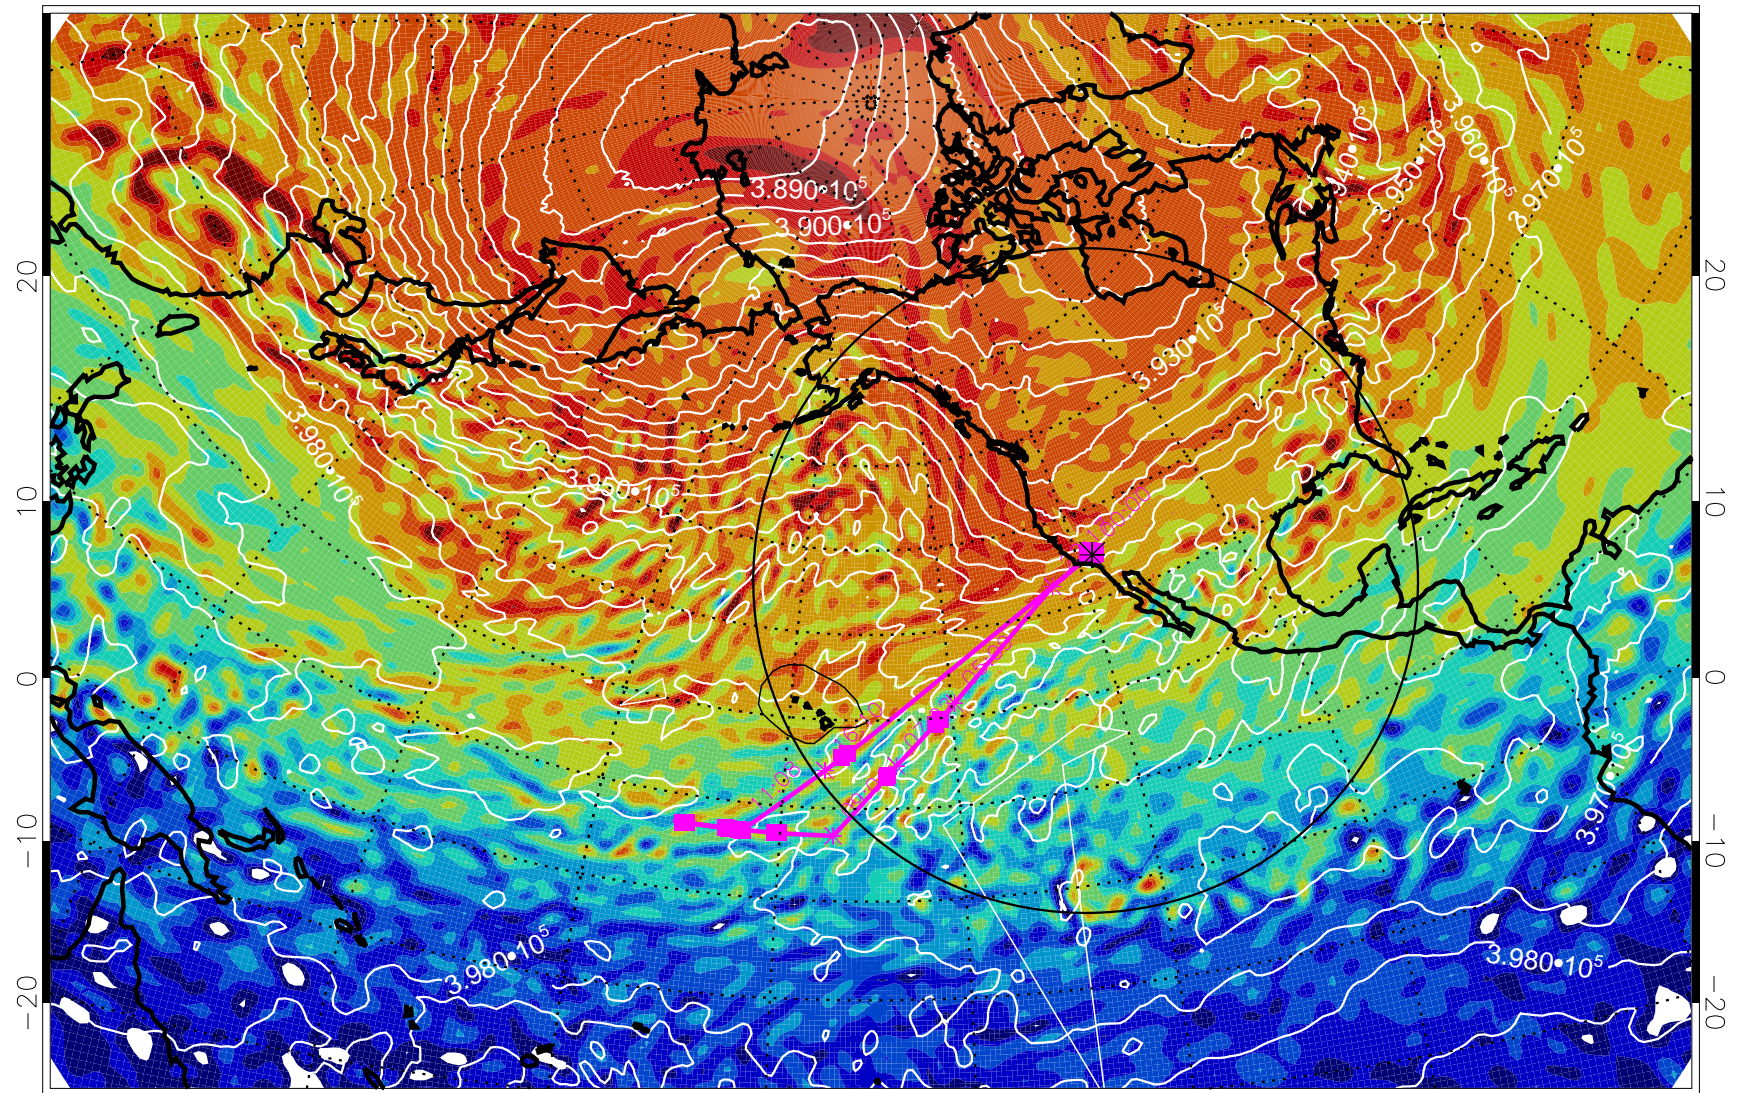

13021900, 48 hour forecast for 460K EPV

460K Montgomery Streamfunction, white

Range ring of 4055 km -- 13 hours GH round trip

13021906, 54 hour forecast for 460K EPV

460K Montgomery Streamfunction, white

Range ring of 4055 km -- 13 hours GH round trip

13021912, 60 hour forecast for 460K EPV

460K Montgomery Streamfunction, white

Range ring of 4055 km -- 13 hours GH round trip

13021918, 66 hour forecast for 460K EPV

460K Montgomery Streamfunction, white

Range ring of 4055 km -- 13 hours GH round trip

13022000, 72 hour forecast for 460K EPV

460K Montgomery Streamfunction, white

Range ring of 4055 km -- 13 hours GH round trip

13022006, 78 hour forecast for 460K EPV

460K Montgomery Streamfunction, white

Range ring of 4055 km -- 13 hours GH round trip

13022100, 96 hour forecast for 460K EPV

460K Montgomery Streamfunction, white

Range ring of 4055 km -- 13 hours GH round trip

13022106, 102 hour forecast for 460K EPV

460K Montgomery Streamfunction, white