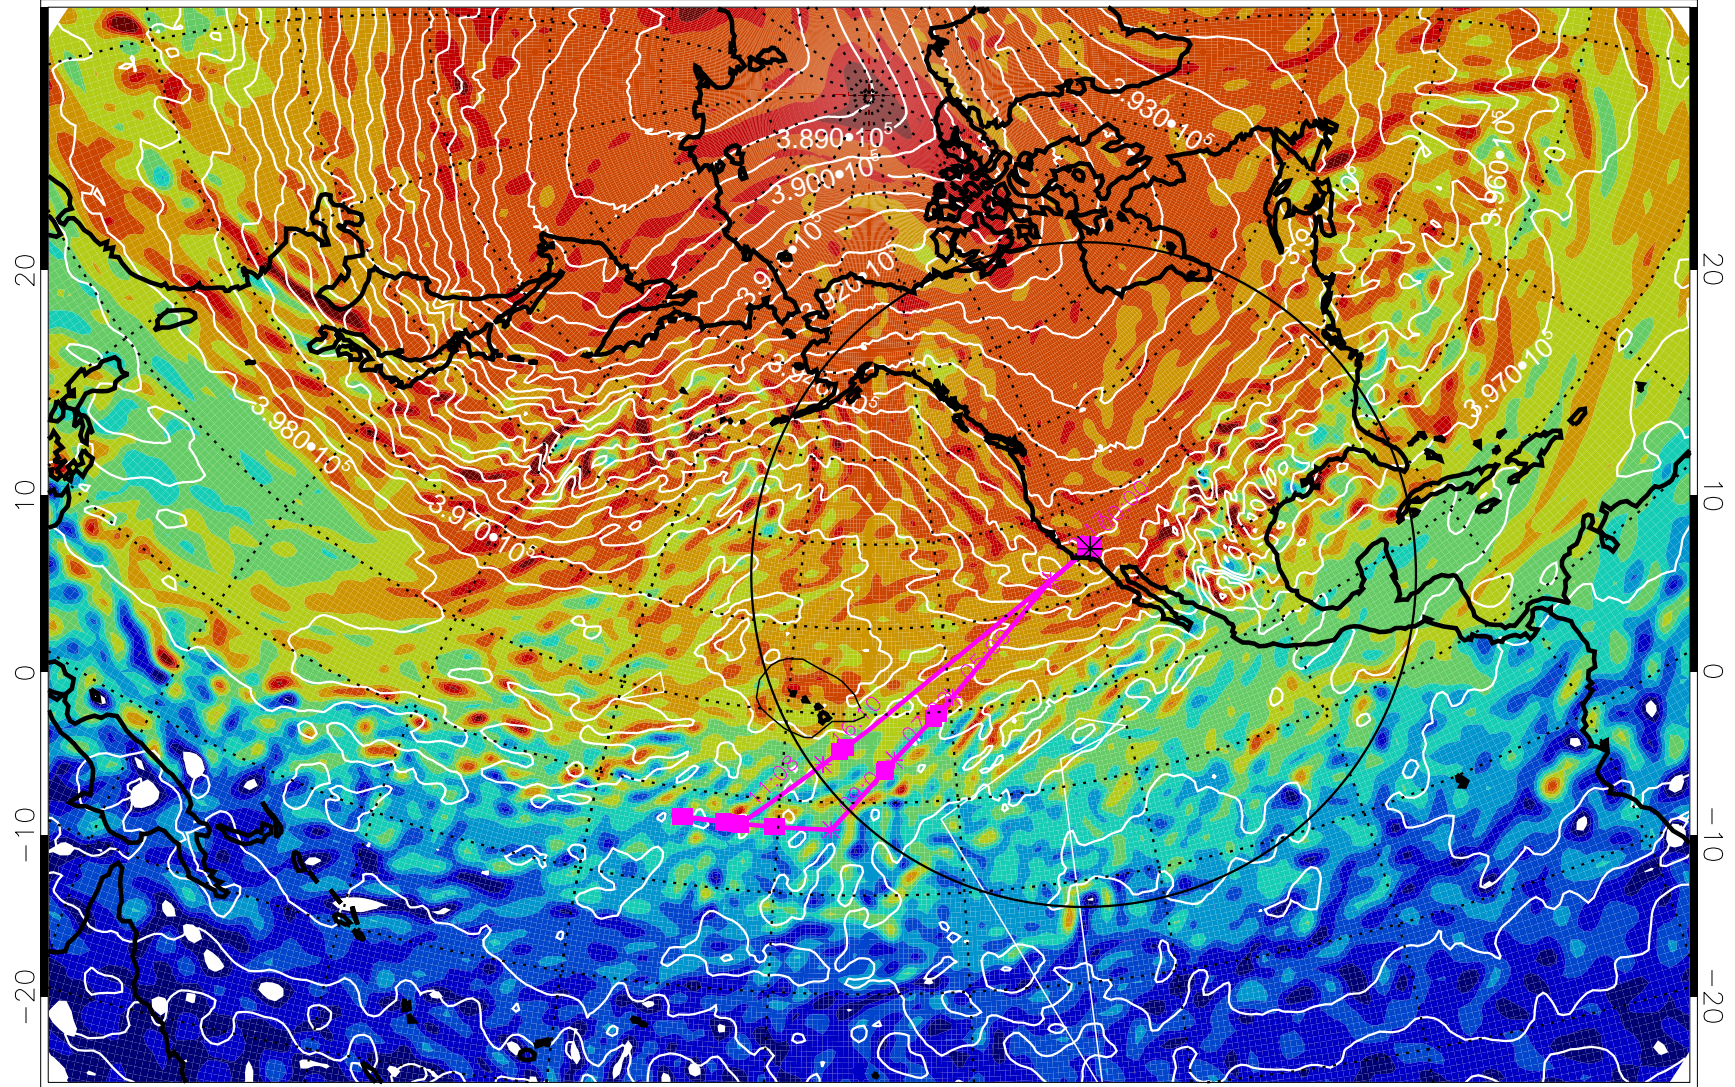

13022012, 84 hour forecast for 460K EPV

460K Montgomery Streamfunction, white

Range ring of 4055 km -- 13 hours GH round trip

13022018, 90 hour forecast for 460K EPV

460K Montgomery Streamfunction, white

Range ring of 4055 km -- 13 hours GH round trip

13022100, 96 hour forecast for 460K EPV

460K Montgomery Streamfunction, white

Range ring of 4055 km -- 13 hours GH round trip

13022106, 102 hour forecast for 460K EPV

460K Montgomery Streamfunction, white

Range ring of 4055 km -- 13 hours GH round trip

13022112, 108 hour forecast for 460K EPV

460K Montgomery Streamfunction, white

Range ring of 4055 km -- 13 hours GH round trip

13022118, 114 hour forecast for 460K EPV

460K Montgomery Streamfunction, white

Range ring of 4055 km -- 13 hours GH round trip

13022200, 120 hour forecast for 460K EPV

460K Montgomery Streamfunction, white

Range ring of 4055 km -- 13 hours GH round trip