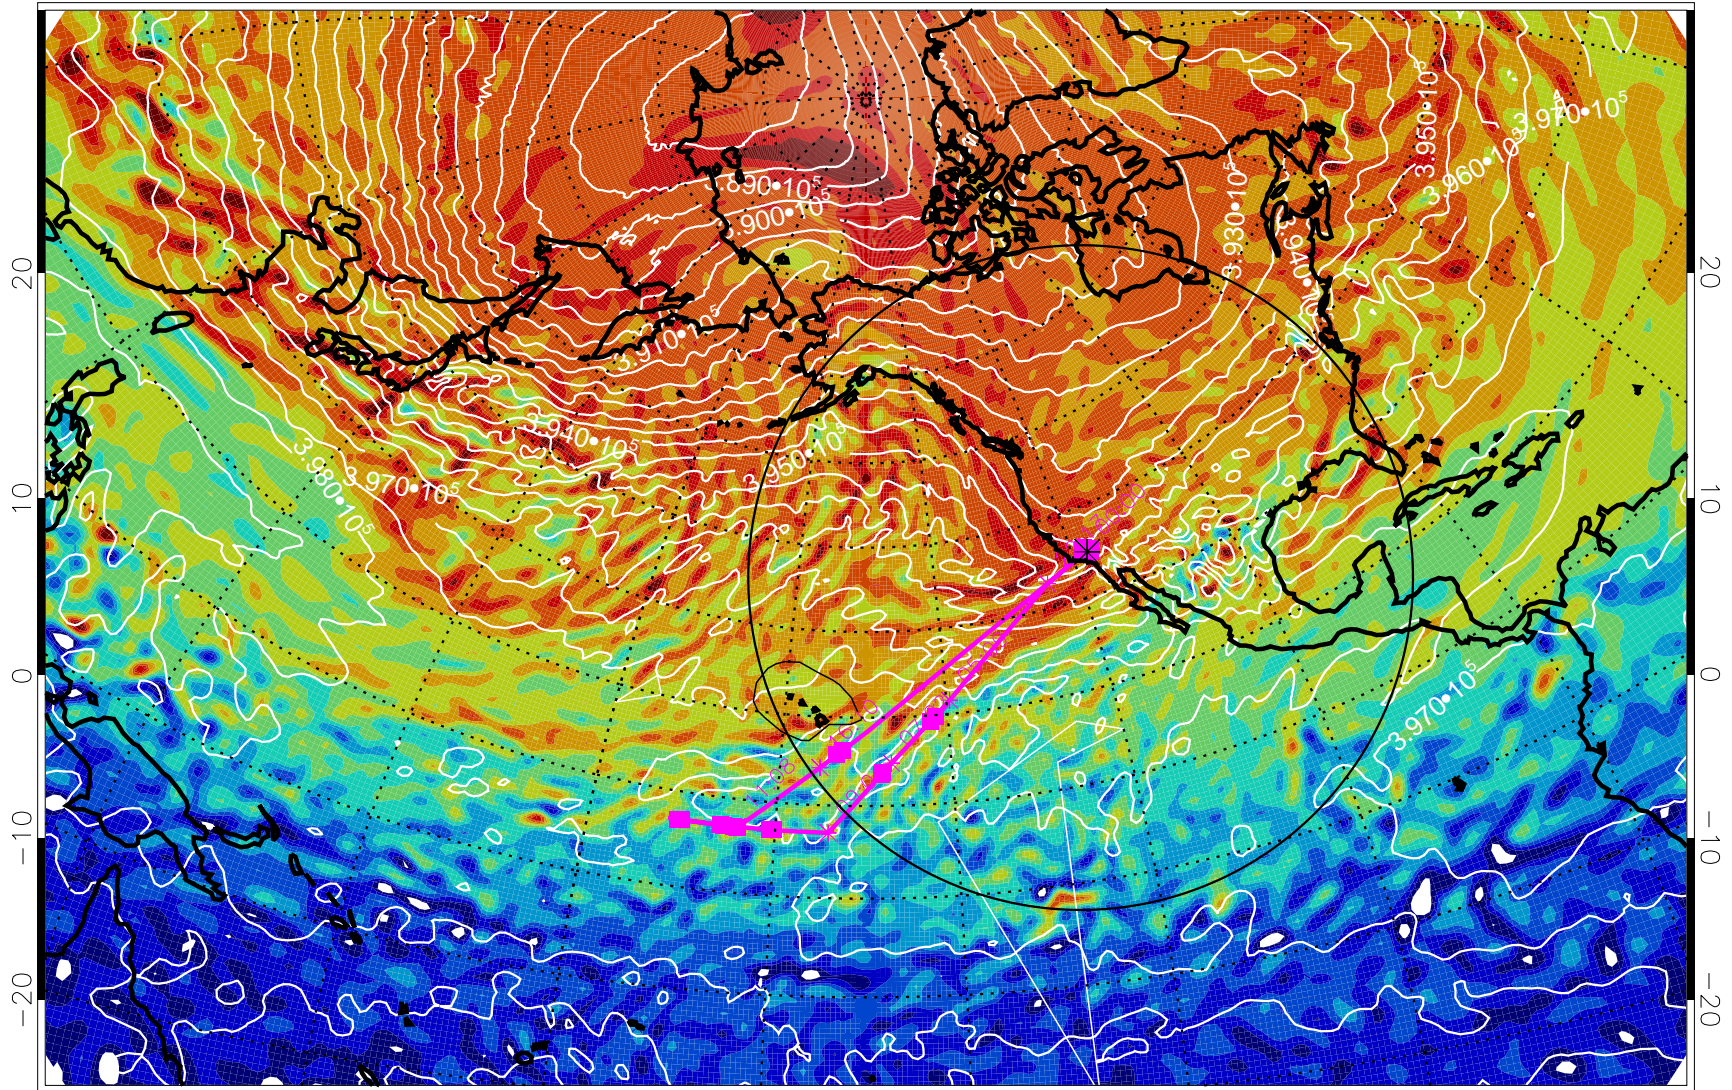

13021906, 66 hour forecast for 460K EPV

460K Montgomery Streamfunction, white

Range ring of 4055 km -- 13 hours GH round trip

13021912, 72 hour forecast for 460K EPV

460K Montgomery Streamfunction, white

Range ring of 4055 km -- 13 hours GH round trip

13021918, 78 hour forecast for 460K EPV

460K Montgomery Streamfunction, white

Range ring of 4055 km -- 13 hours GH round trip

13022000, 84 hour forecast for 460K EPV

460K Montgomery Streamfunction, white

Range ring of 4055 km -- 13 hours GH round trip

13022006, 90 hour forecast for 460K EPV

460K Montgomery Streamfunction, white

Range ring of 4055 km -- 13 hours GH round trip

13022012, 96 hour forecast for 460K EPV

460K Montgomery Streamfunction, white

Range ring of 4055 km -- 13 hours GH round trip

13022018, 102 hour forecast for 460K EPV

460K Montgomery Streamfunction, white

Range ring of 4055 km -- 13 hours GH round trip

13022100, 108 hour forecast for 460K EPV

460K Montgomery Streamfunction, white