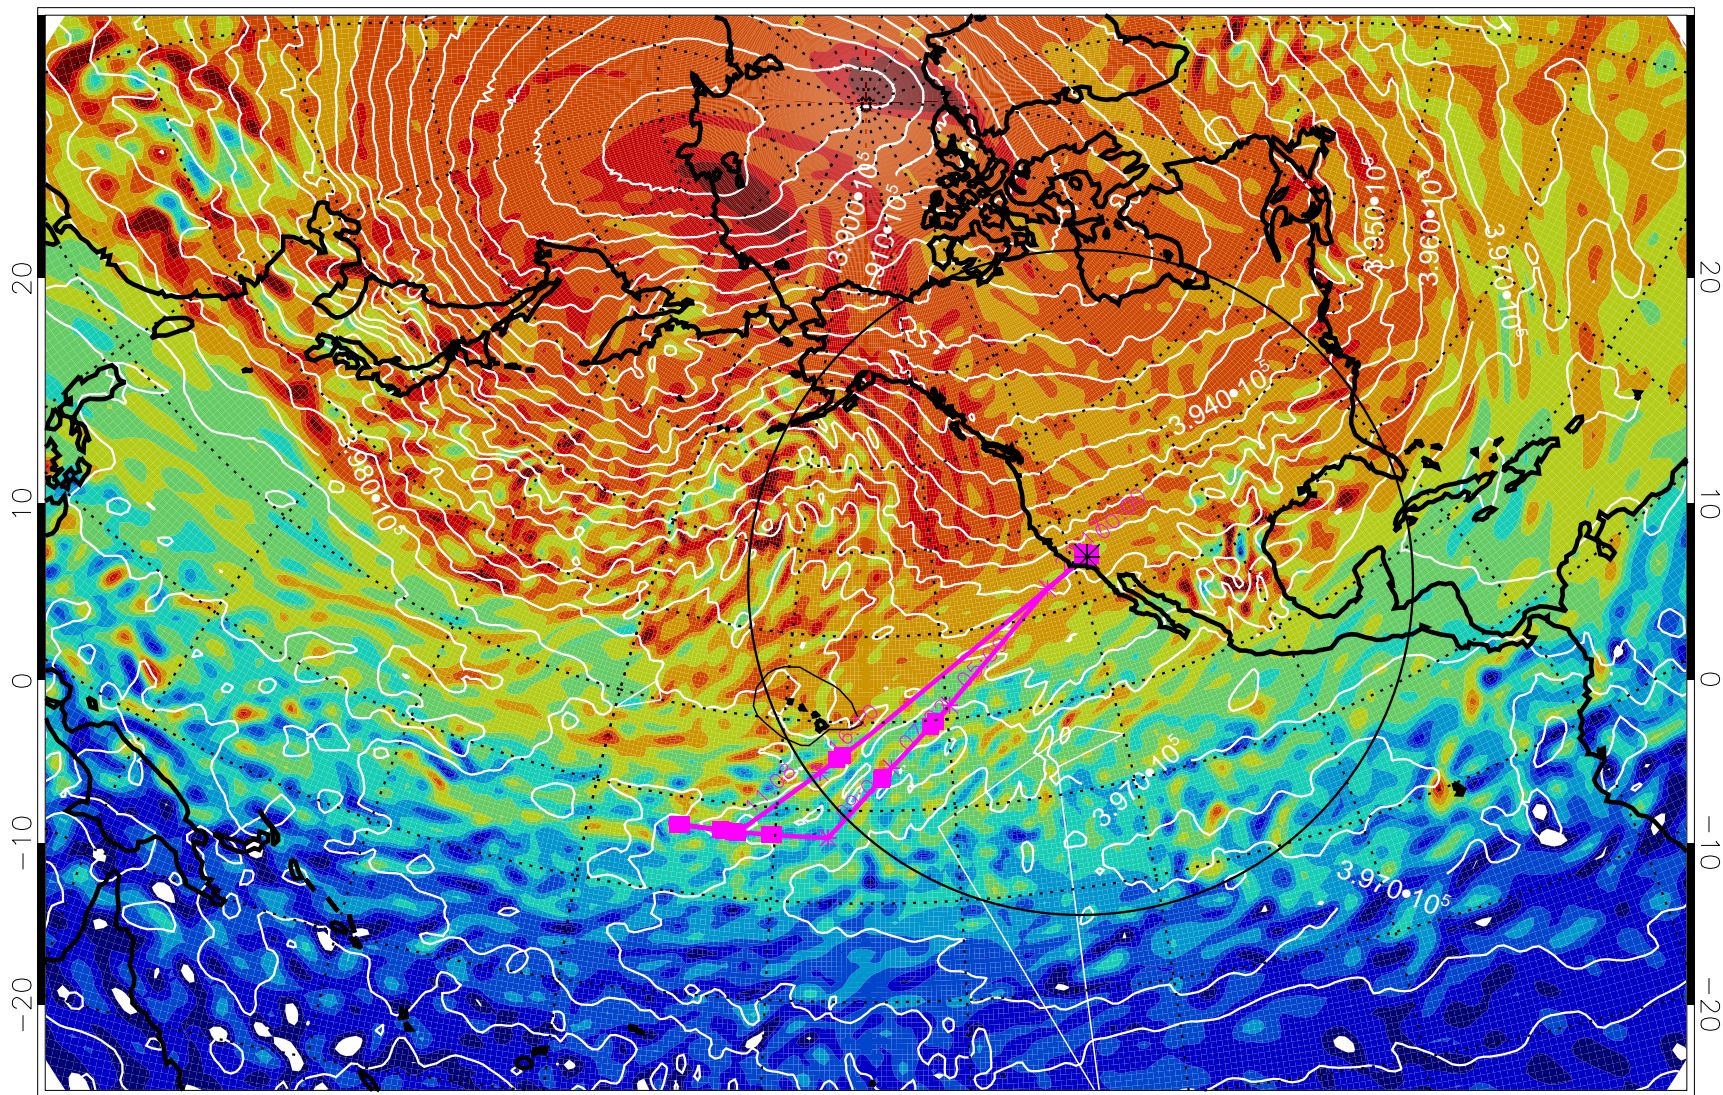

13021818, 54 hour forecast for 460K EPV

460K Montgomery Streamfunction, white

Range ring of 4055 km -- 13 hours GH round trip

13021900, 60 hour forecast for 460K EPV

460K Montgomery Streamfunction, white

Range ring of 4055 km -- 13 hours GH round trip

13021906, 66 hour forecast for 460K EPV

460K Montgomery Streamfunction, white

Range ring of 4055 km -- 13 hours GH round trip

13021912, 72 hour forecast for 460K EPV

460K Montgomery Streamfunction, white

Range ring of 4055 km -- 13 hours GH round trip

13021918, 78 hour forecast for 460K EPV

460K Montgomery Streamfunction, white

Range ring of 4055 km -- 13 hours GH round trip

13022000, 84 hour forecast for 460K EPV

460K Montgomery Streamfunction, white

Range ring of 4055 km -- 13 hours GH round trip

13022018, 102 hour forecast for 460K EPV

460K Montgomery Streamfunction, white

Range ring of 4055 km -- 13 hours GH round trip

13022100, 108 hour forecast for 460K EPV

460K Montgomery Streamfunction, white