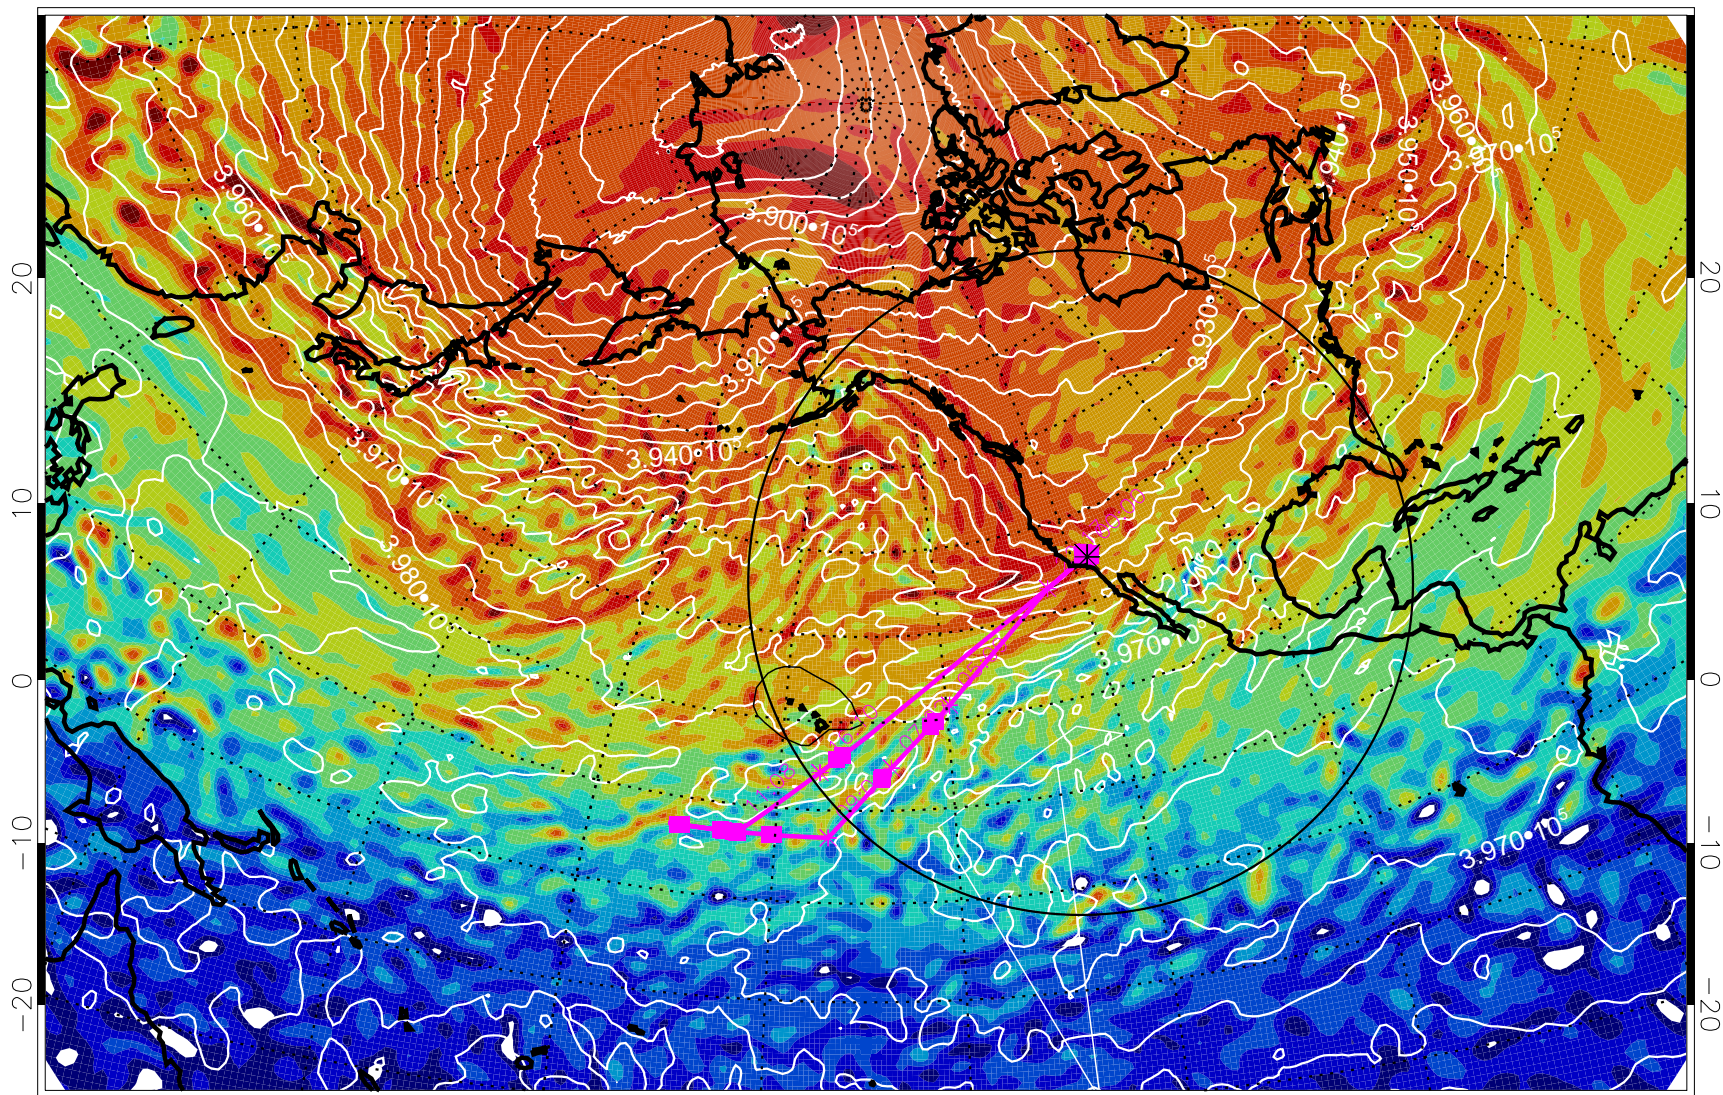

13021906, 66 hour forecast for 460K EPV

460K Montgomery Streamfunction, white

Range ring of 4055 km -- 13 hours GH round trip

13021912, 72 hour forecast for 460K EPV

460K Montgomery Streamfunction, white

Range ring of 4055 km -- 13 hours GH round trip

13021918, 78 hour forecast for 460K EPV

460K Montgomery Streamfunction, white

Range ring of 4055 km -- 13 hours GH round trip

13022000, 84 hour forecast for 460K EPV

460K Montgomery Streamfunction, white

Range ring of 4055 km -- 13 hours GH round trip

13022006, 90 hour forecast for 460K EPV

460K Montgomery Streamfunction, white

Range ring of 4055 km -- 13 hours GH round trip

13022012, 96 hour forecast for 460K EPV

460K Montgomery Streamfunction, white

Range ring of 4055 km -- 13 hours GH round trip

13022018, 102 hour forecast for 460K EPV

460K Montgomery Streamfunction, white

Range ring of 4055 km -- 13 hours GH round trip

13022100, 108 hour forecast for 460K EPV

460K Montgomery Streamfunction, white