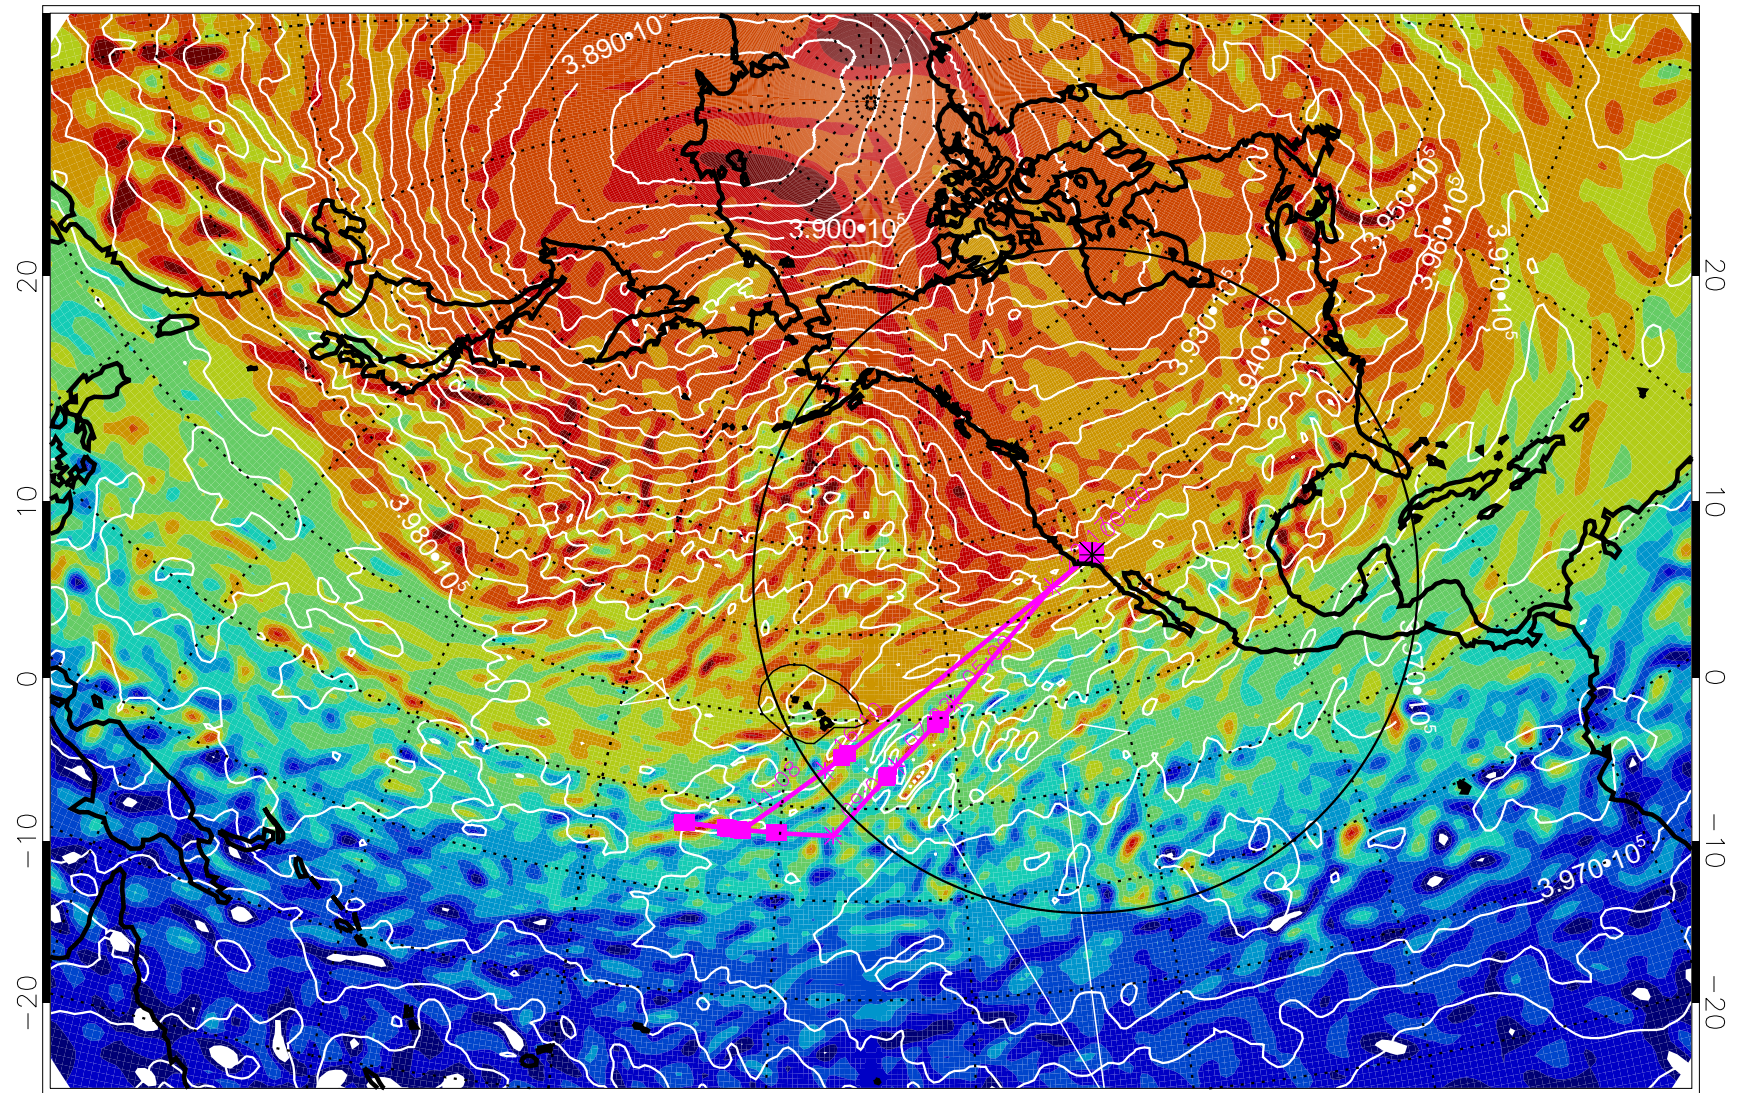

13021906, 66 hour forecast for 460K EPV

460K Montgomery Streamfunction, white

Range ring of 4055 km -- 13 hours GH round trip

13021912, 72 hour forecast for 460K EPV

460K Montgomery Streamfunction, white

Range ring of 4055 km -- 13 hours GH round trip

13021918, 78 hour forecast for 460K EPV

460K Montgomery Streamfunction, white

Range ring of 4055 km -- 13 hours GH round trip

13022000, 84 hour forecast for 460K EPV

460K Montgomery Streamfunction, white

Range ring of 4055 km -- 13 hours GH round trip

13022006, 90 hour forecast for 460K EPV

460K Montgomery Streamfunction, white

Range ring of 4055 km -- 13 hours GH round trip

13022012, 96 hour forecast for 460K EPV

460K Montgomery Streamfunction, white

Range ring of 4055 km -- 13 hours GH round trip

13022018, 102 hour forecast for 460K EPV

460K Montgomery Streamfunction, white

Range ring of 4055 km -- 13 hours GH round trip

13022100, 108 hour forecast for 460K EPV

460K Montgomery Streamfunction, white