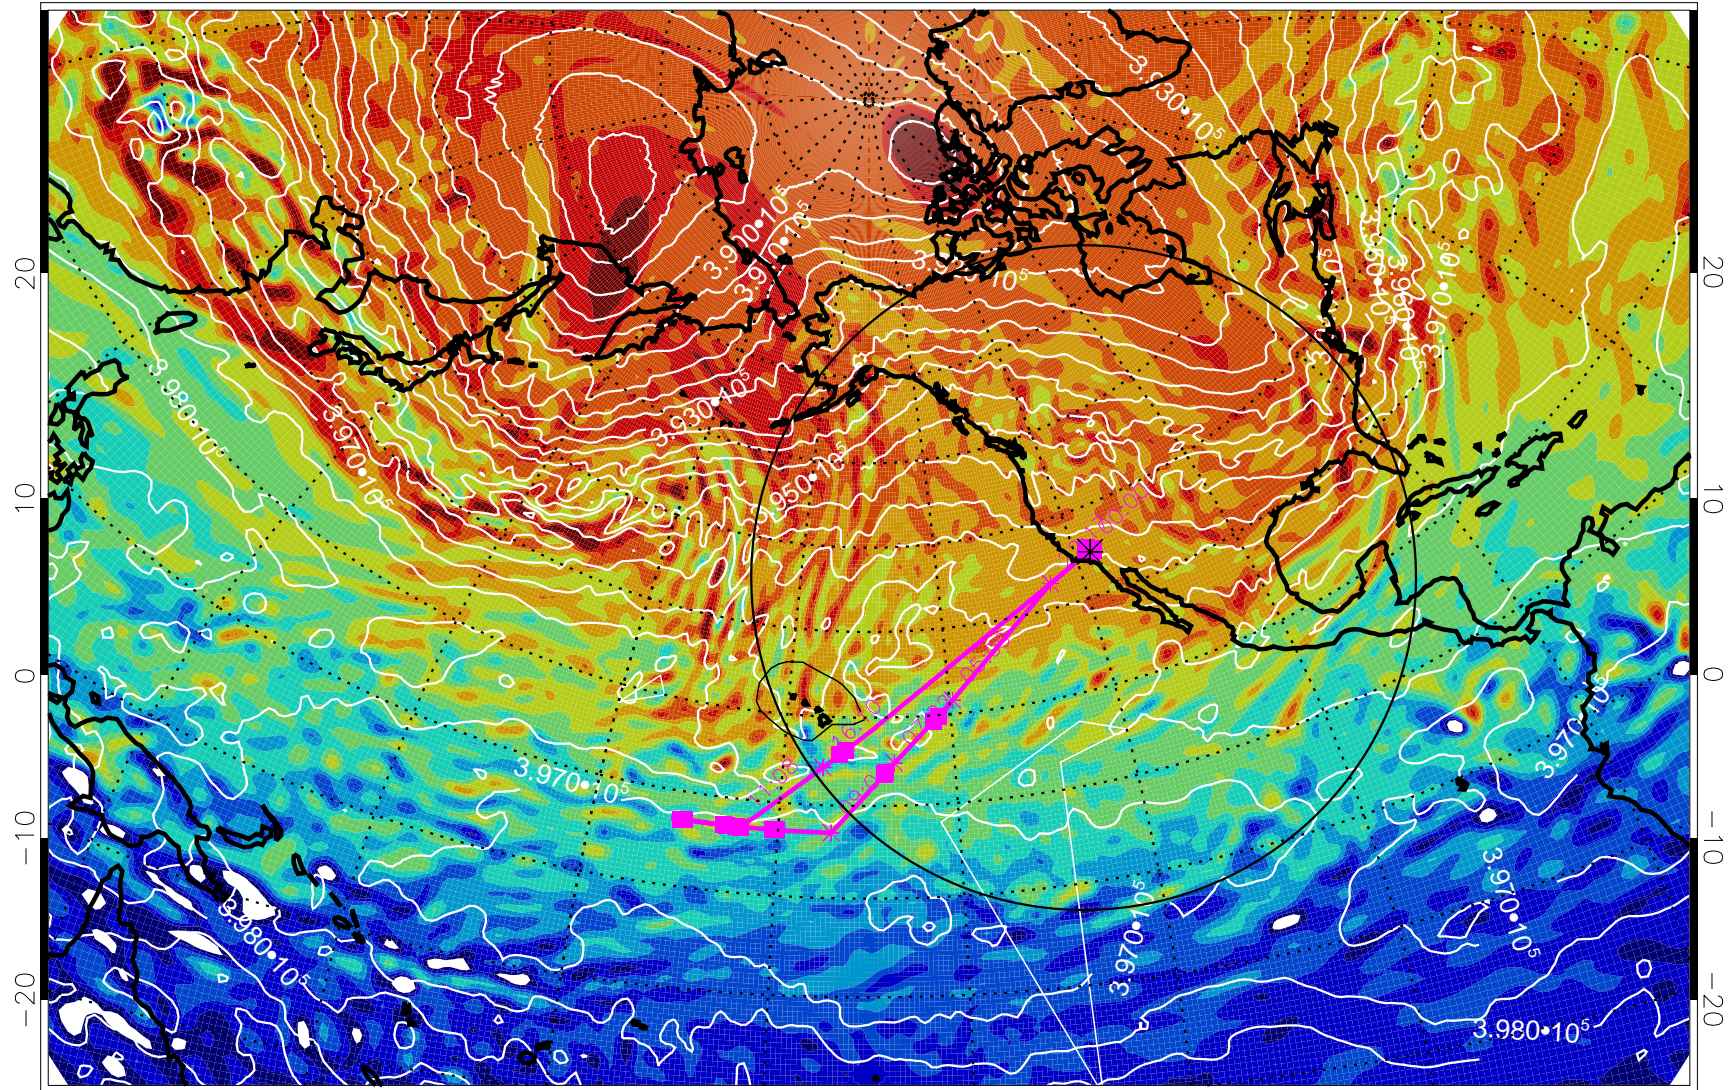

13021618, 6 hour forecast for 460K EPV

460K Montgomery Streamfunction, white

Range ring of 4055 km -- 13 hours GH round trip

13021700, 12 hour forecast for 460K EPV

460K Montgomery Streamfunction, white

Range ring of 4055 km -- 13 hours GH round trip

13021706, 18 hour forecast for 460K EPV

460K Montgomery Streamfunction, white

Range ring of 4055 km -- 13 hours GH round trip

13021712, 24 hour forecast for 460K EPV

460K Montgomery Streamfunction, white

Range ring of 4055 km -- 13 hours GH round trip

13021718, 30 hour forecast for 460K EPV

460K Montgomery Streamfunction, white

Range ring of 4055 km -- 13 hours GH round trip

13021800, 36 hour forecast for 460K EPV

460K Montgomery Streamfunction, white

Range ring of 4055 km -- 13 hours GH round trip

13021806, 42 hour forecast for 460K EPV

460K Montgomery Streamfunction, white

Range ring of 4055 km -- 13 hours GH round trip

13021812, 48 hour forecast for 460K EPV

460K Montgomery Streamfunction, white

Range ring of 4055 km -- 13 hours GH round trip