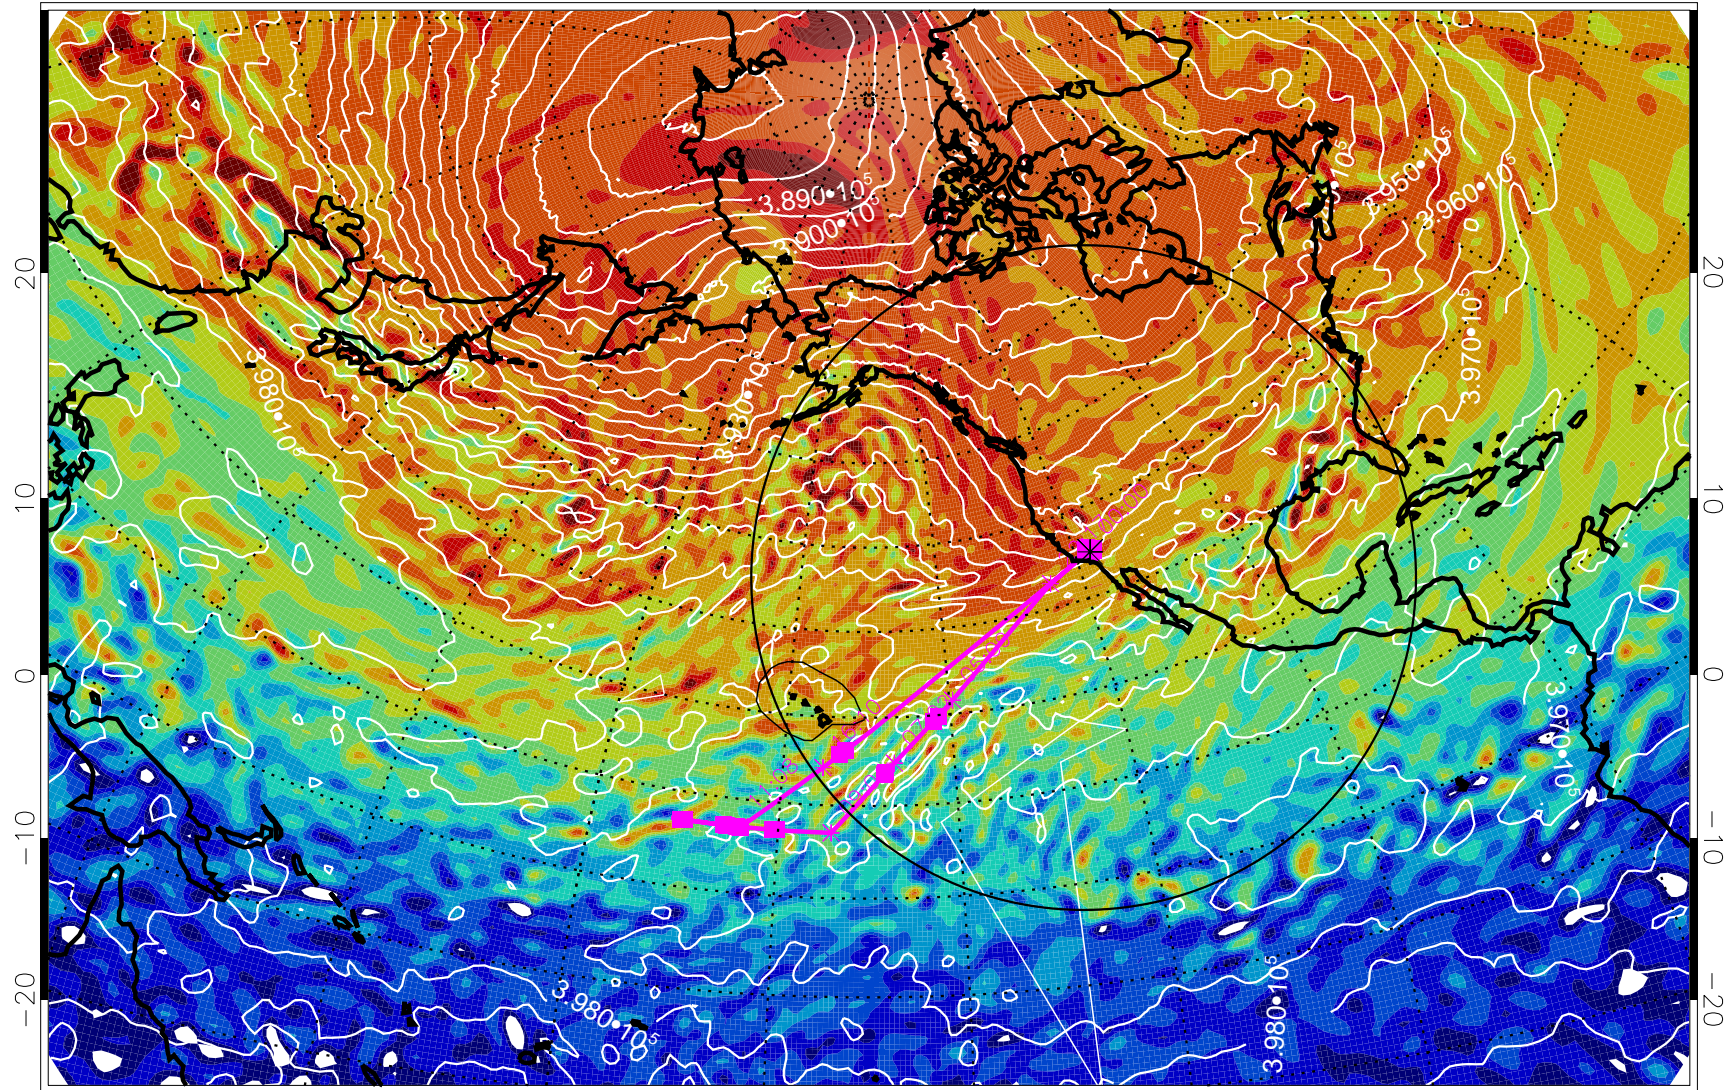

13021906, 66 hour forecast for 460K EPV

460K Montgomery Streamfunction, white

Range ring of 4055 km -- 13 hours GH round trip

13021912, 72 hour forecast for 460K EPV

460K Montgomery Streamfunction, white

Range ring of 4055 km -- 13 hours GH round trip

13021918, 78 hour forecast for 460K EPV

460K Montgomery Streamfunction, white

Range ring of 4055 km -- 13 hours GH round trip

13022000, 84 hour forecast for 460K EPV

460K Montgomery Streamfunction, white

Range ring of 4055 km -- 13 hours GH round trip

13022006, 90 hour forecast for 460K EPV

460K Montgomery Streamfunction, white

Range ring of 4055 km -- 13 hours GH round trip

13022012, 96 hour forecast for 460K EPV

460K Montgomery Streamfunction, white

Range ring of 4055 km -- 13 hours GH round trip

13022018, 102 hour forecast for 460K EPV

460K Montgomery Streamfunction, white

Range ring of 4055 km -- 13 hours GH round trip

13022100, 108 hour forecast for 460K EPV

460K Montgomery Streamfunction, white