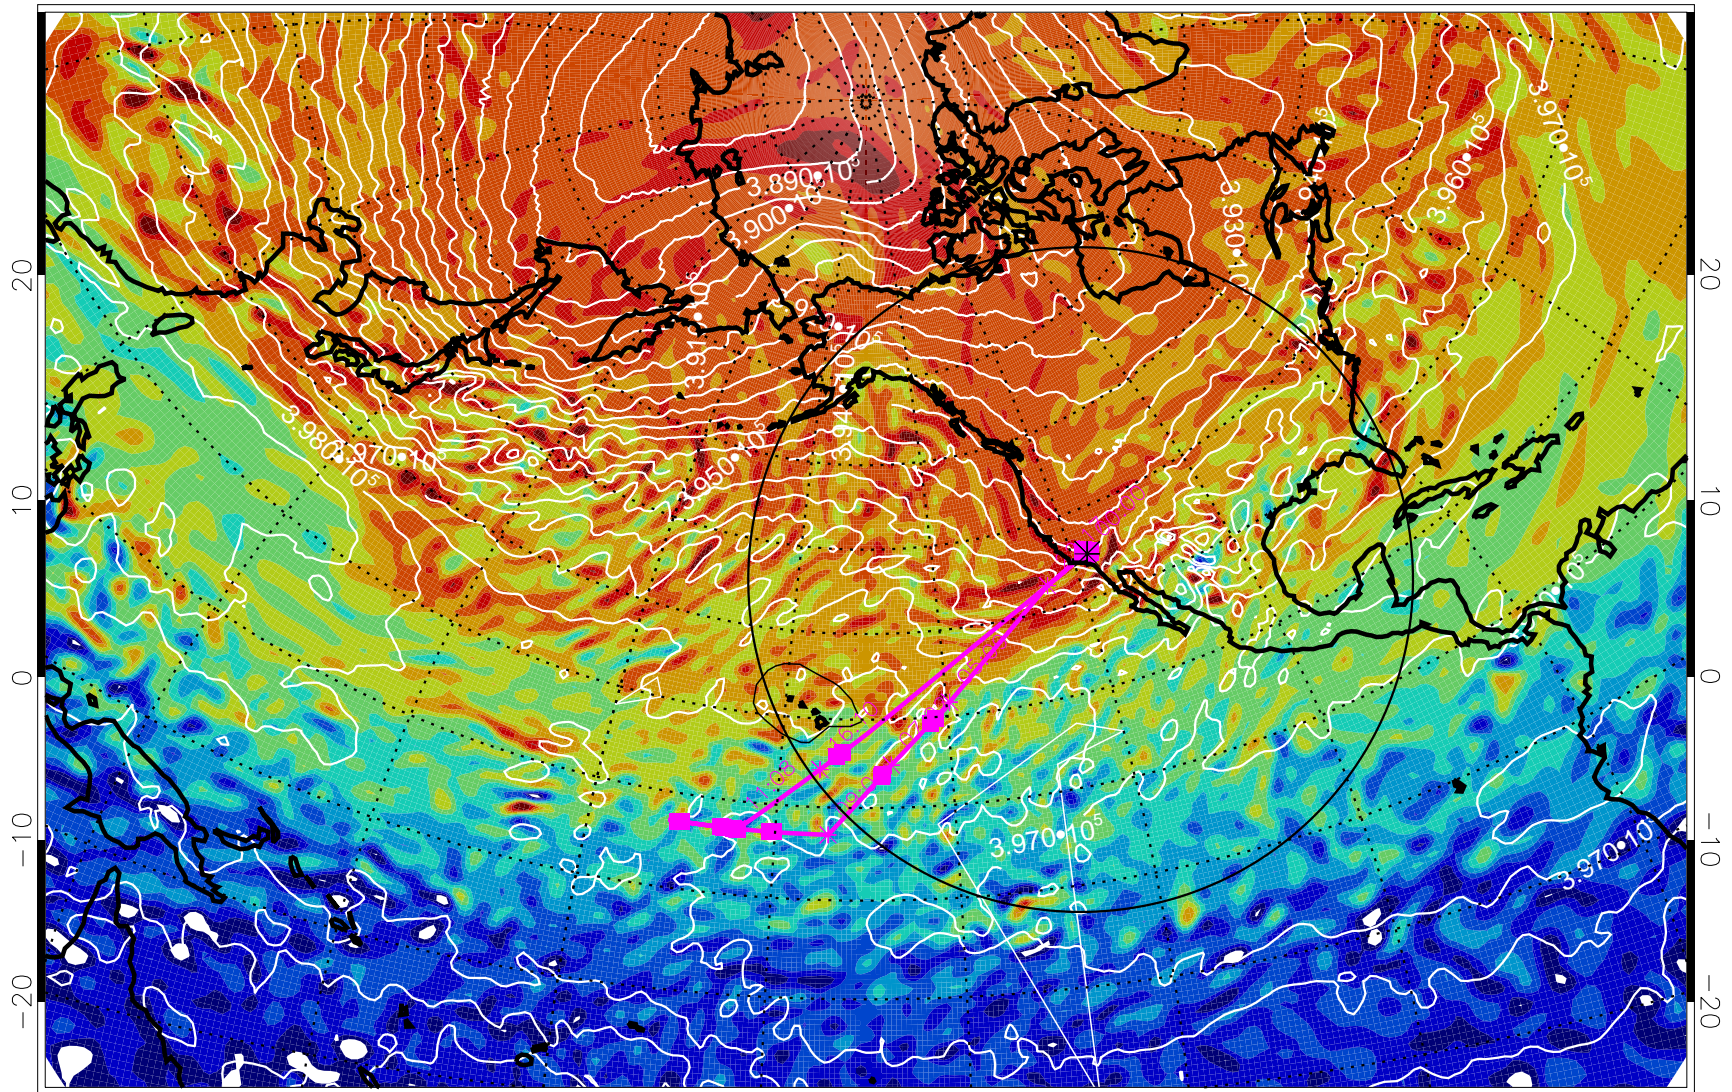

13021918, 78 hour forecast for 460K EPV

460K Montgomery Streamfunction, white

Range ring of 4055 km -- 13 hours GH round trip

13022000, 84 hour forecast for 460K EPV

460K Montgomery Streamfunction, white

Range ring of 4055 km -- 13 hours GH round trip

13022006, 90 hour forecast for 460K EPV

460K Montgomery Streamfunction, white

Range ring of 4055 km -- 13 hours GH round trip

13022012, 96 hour forecast for 460K EPV

460K Montgomery Streamfunction, white

Range ring of 4055 km -- 13 hours GH round trip

13022018, 102 hour forecast for 460K EPV

460K Montgomery Streamfunction, white

Range ring of 4055 km -- 13 hours GH round trip

13022100, 108 hour forecast for 460K EPV

460K Montgomery Streamfunction, white

Range ring of 4055 km -- 13 hours GH round trip

13022106, 114 hour forecast for 460K EPV

460K Montgomery Streamfunction, white

Range ring of 4055 km -- 13 hours GH round trip

13022112, 120 hour forecast for 460K EPV