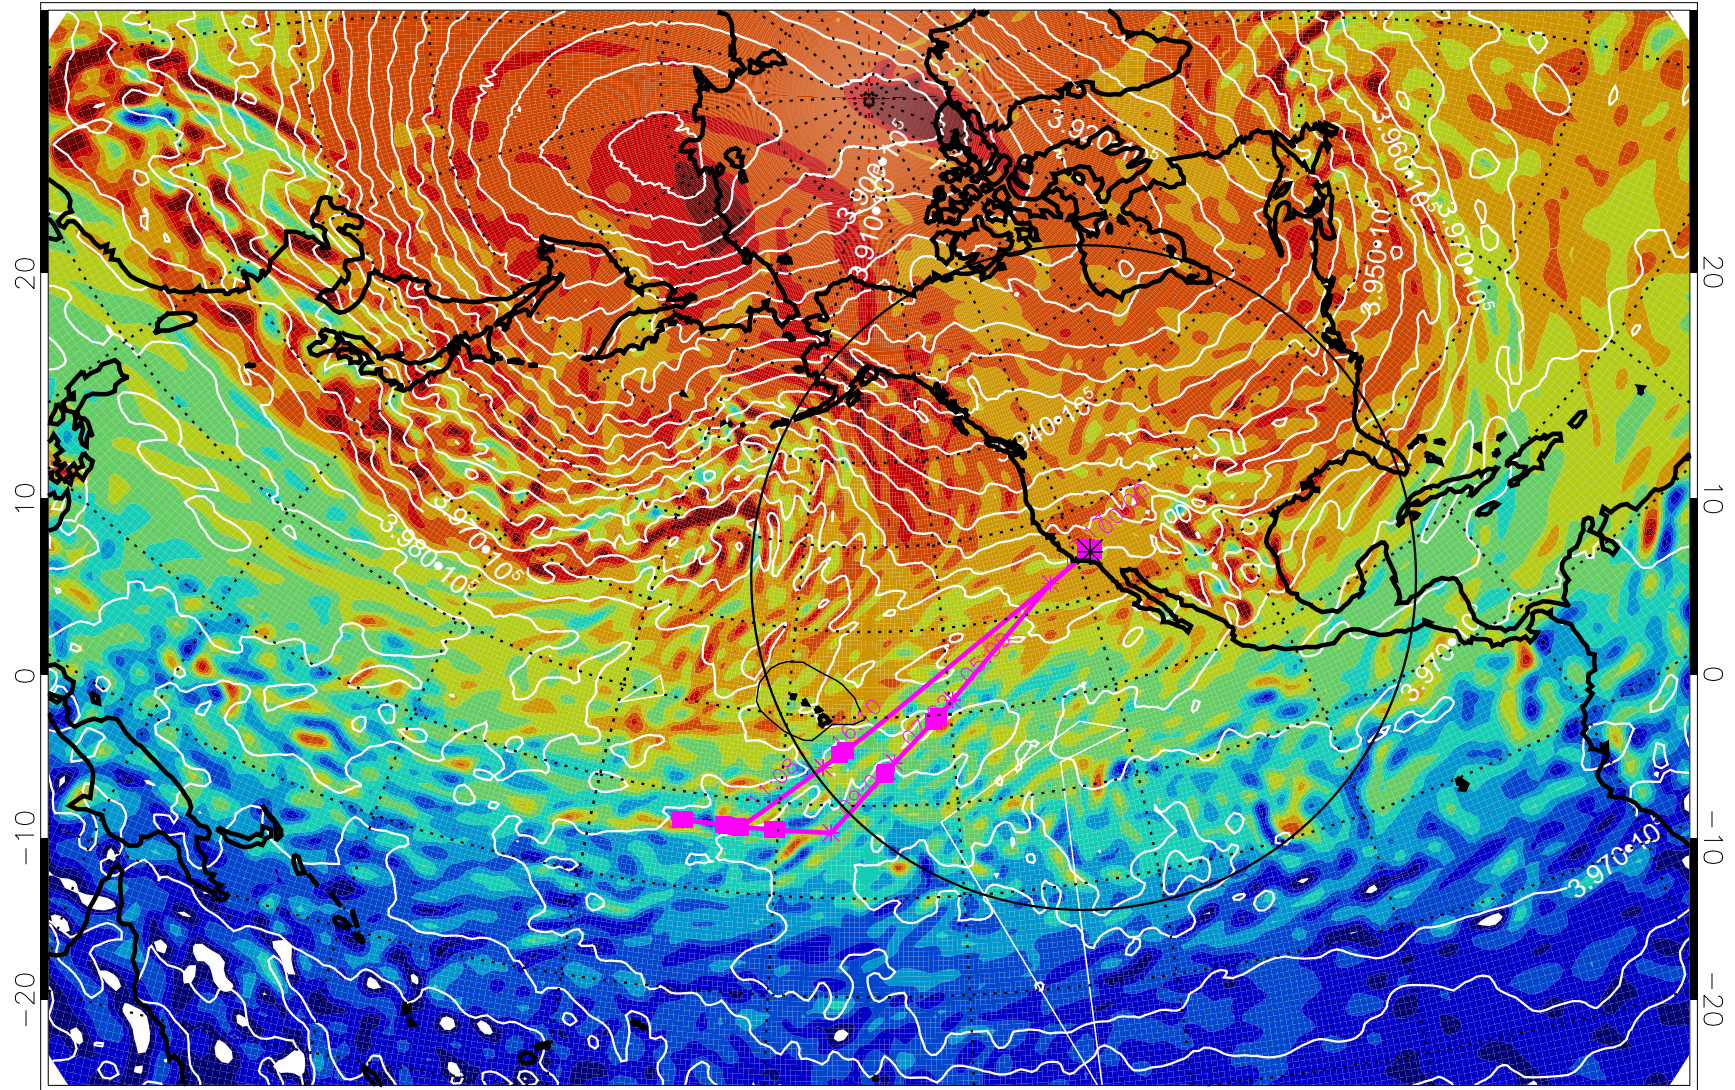

13021806, 42 hour forecast for 460K EPV

460K Montgomery Streamfunction, white

Range ring of 4055 km -- 13 hours GH round trip

13021812, 48 hour forecast for 460K EPV

460K Montgomery Streamfunction, white

Range ring of 4055 km -- 13 hours GH round trip

13021818, 54 hour forecast for 460K EPV

460K Montgomery Streamfunction, white

Range ring of 4055 km -- 13 hours GH round trip

13021900, 60 hour forecast for 460K EPV

460K Montgomery Streamfunction, white

Range ring of 4055 km -- 13 hours GH round trip

13021906, 66 hour forecast for 460K EPV

460K Montgomery Streamfunction, white

Range ring of 4055 km -- 13 hours GH round trip

13021912, 72 hour forecast for 460K EPV

460K Montgomery Streamfunction, white

Range ring of 4055 km -- 13 hours GH round trip

13021918, 78 hour forecast for 460K EPV

460K Montgomery Streamfunction, white

Range ring of 4055 km -- 13 hours GH round trip

13022000, 84 hour forecast for 460K EPV

460K Montgomery Streamfunction, white

Range ring of 4055 km -- 13 hours GH round trip