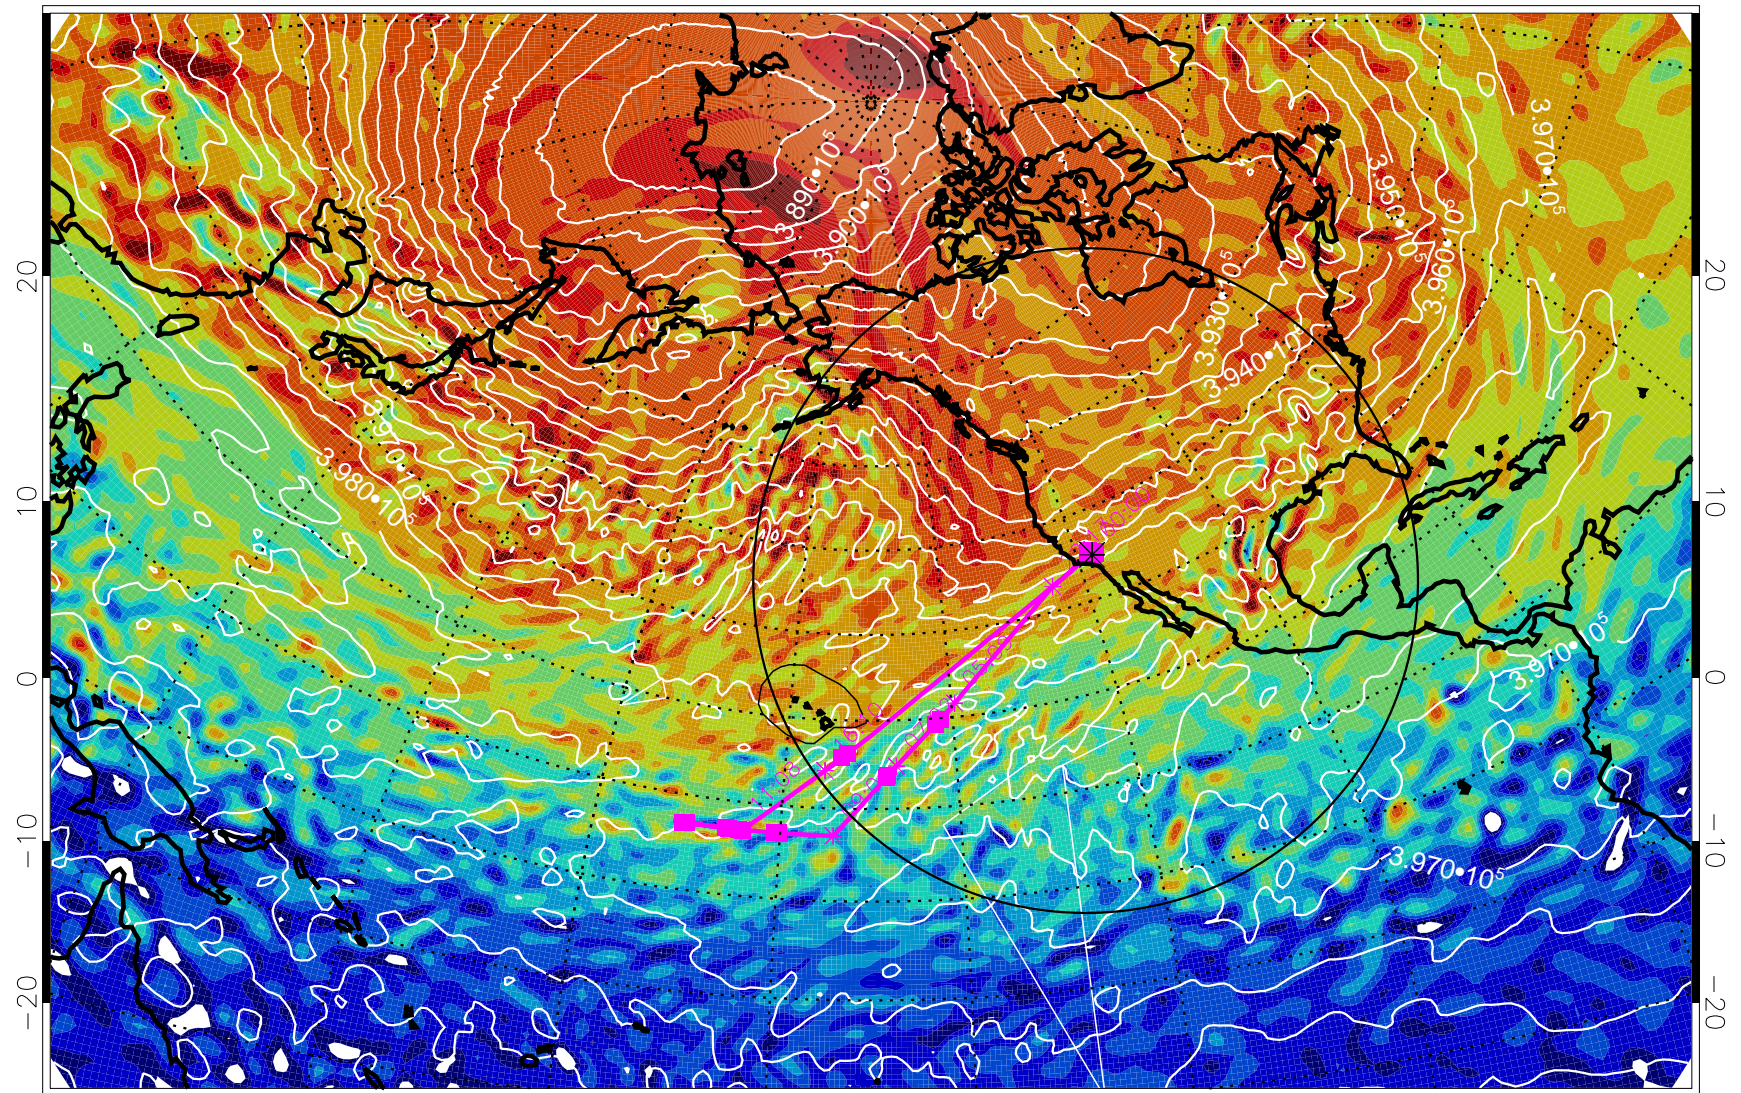

13021818, 54 hour forecast for 460K EPV

460K Montgomery Streamfunction, white

Range ring of 4055 km -- 13 hours GH round trip

13021900, 60 hour forecast for 460K EPV

460K Montgomery Streamfunction, white

Range ring of 4055 km -- 13 hours GH round trip

13021906, 66 hour forecast for 460K EPV

460K Montgomery Streamfunction, white

Range ring of 4055 km -- 13 hours GH round trip

13021912, 72 hour forecast for 460K EPV

460K Montgomery Streamfunction, white

Range ring of 4055 km -- 13 hours GH round trip

13021918, 78 hour forecast for 460K EPV

460K Montgomery Streamfunction, white

Range ring of 4055 km -- 13 hours GH round trip

13022000, 84 hour forecast for 460K EPV

460K Montgomery Streamfunction, white

Range ring of 4055 km -- 13 hours GH round trip

13022018, 102 hour forecast for 460K EPV

460K Montgomery Streamfunction, white

Range ring of 4055 km -- 13 hours GH round trip

13022100, 108 hour forecast for 460K EPV

460K Montgomery Streamfunction, white