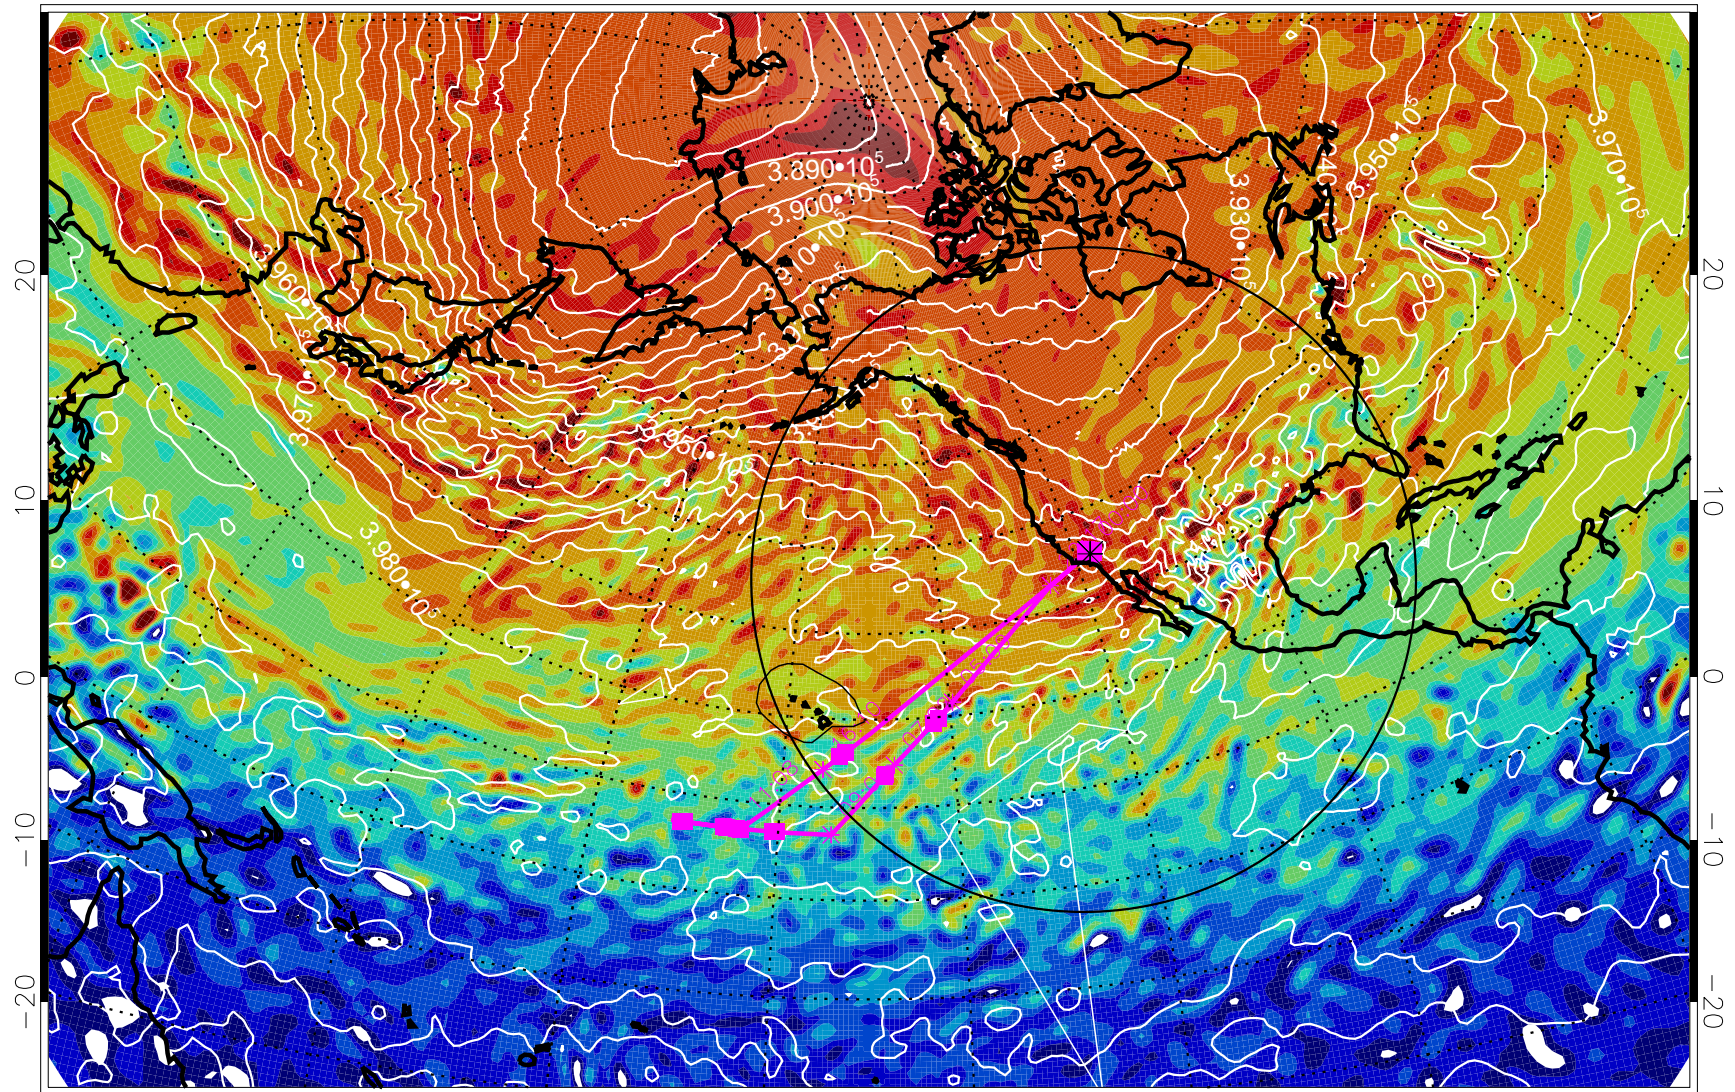

13022006, 90 hour forecast for 460K EPV

460K Montgomery Streamfunction, white

Range ring of 4055 km -- 13 hours GH round trip

13022012, 96 hour forecast for 460K EPV

460K Montgomery Streamfunction, white

Range ring of 4055 km -- 13 hours GH round trip

13022018, 102 hour forecast for 460K EPV

460K Montgomery Streamfunction, white

Range ring of 4055 km -- 13 hours GH round trip

13022100, 108 hour forecast for 460K EPV

460K Montgomery Streamfunction, white

Range ring of 4055 km -- 13 hours GH round trip

13022106, 114 hour forecast for 460K EPV

460K Montgomery Streamfunction, white

Range ring of 4055 km -- 13 hours GH round trip

13022112, 120 hour forecast for 460K EPV

460K Montgomery Streamfunction, white

Range ring of 4055 km -- 13 hours GH round trip