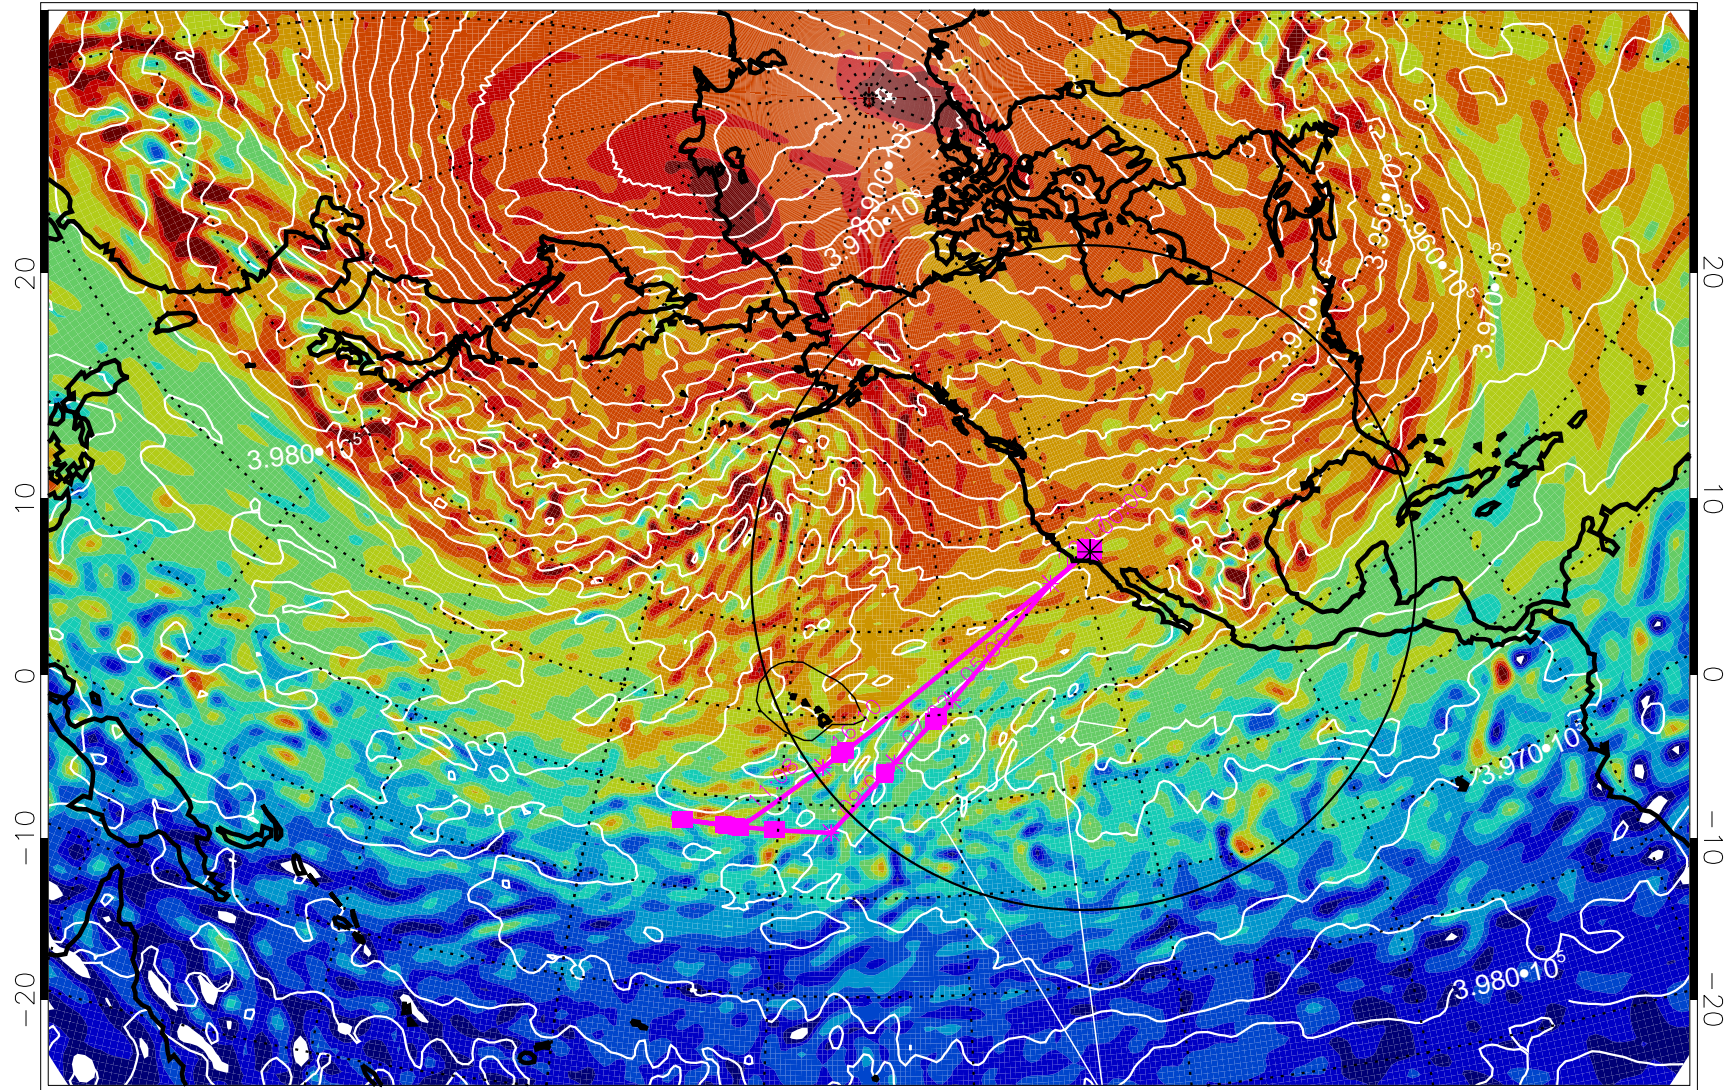

13021718, 30 hour forecast for 460K EPV

460K Montgomery Streamfunction, white

Range ring of 4055 km -- 13 hours GH round trip

13021800, 36 hour forecast for 460K EPV

460K Montgomery Streamfunction, white

Range ring of 4055 km -- 13 hours GH round trip

13021806, 42 hour forecast for 460K EPV

460K Montgomery Streamfunction, white

Range ring of 4055 km -- 13 hours GH round trip

13021812, 48 hour forecast for 460K EPV

460K Montgomery Streamfunction, white

Range ring of 4055 km -- 13 hours GH round trip

13021818, 54 hour forecast for 460K EPV

460K Montgomery Streamfunction, white

Range ring of 4055 km -- 13 hours GH round trip

13021900, 60 hour forecast for 460K EPV

460K Montgomery Streamfunction, white

Range ring of 4055 km -- 13 hours GH round trip

13021906, 66 hour forecast for 460K EPV

460K Montgomery Streamfunction, white

Range ring of 4055 km -- 13 hours GH round trip

13021912, 72 hour forecast for 460K EPV

460K Montgomery Streamfunction, white

Range ring of 4055 km -- 13 hours GH round trip