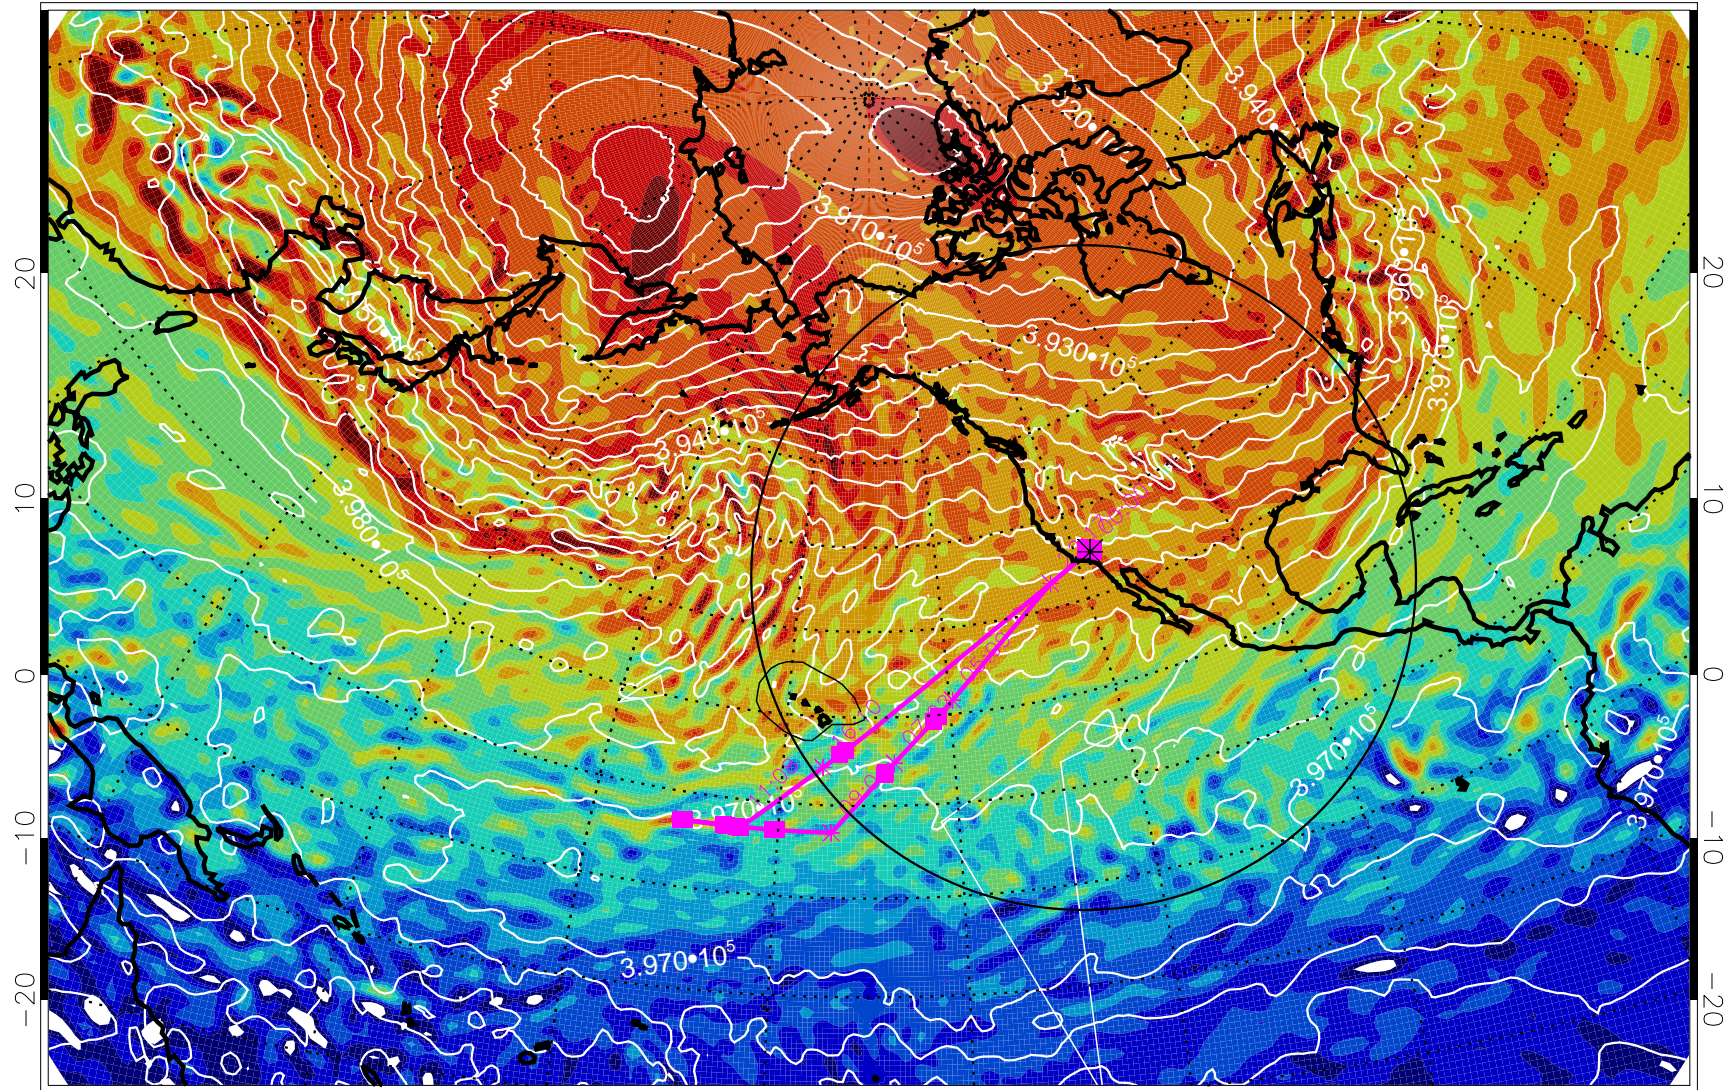

13021706, 18 hour forecast for 460K EPV

460K Montgomery Streamfunction, white

Range ring of 4055 km -- 13 hours GH round trip

13021712, 24 hour forecast for 460K EPV

460K Montgomery Streamfunction, white

Range ring of 4055 km -- 13 hours GH round trip

13021718, 30 hour forecast for 460K EPV

460K Montgomery Streamfunction, white

Range ring of 4055 km -- 13 hours GH round trip

13021800, 36 hour forecast for 460K EPV

460K Montgomery Streamfunction, white

Range ring of 4055 km -- 13 hours GH round trip

13021806, 42 hour forecast for 460K EPV

460K Montgomery Streamfunction, white

Range ring of 4055 km -- 13 hours GH round trip

13021812, 48 hour forecast for 460K EPV

460K Montgomery Streamfunction, white

Range ring of 4055 km -- 13 hours GH round trip

13021818, 54 hour forecast for 460K EPV

460K Montgomery Streamfunction, white

Range ring of 4055 km -- 13 hours GH round trip

13021900, 60 hour forecast for 460K EPV

460K Montgomery Streamfunction, white

Range ring of 4055 km -- 13 hours GH round trip