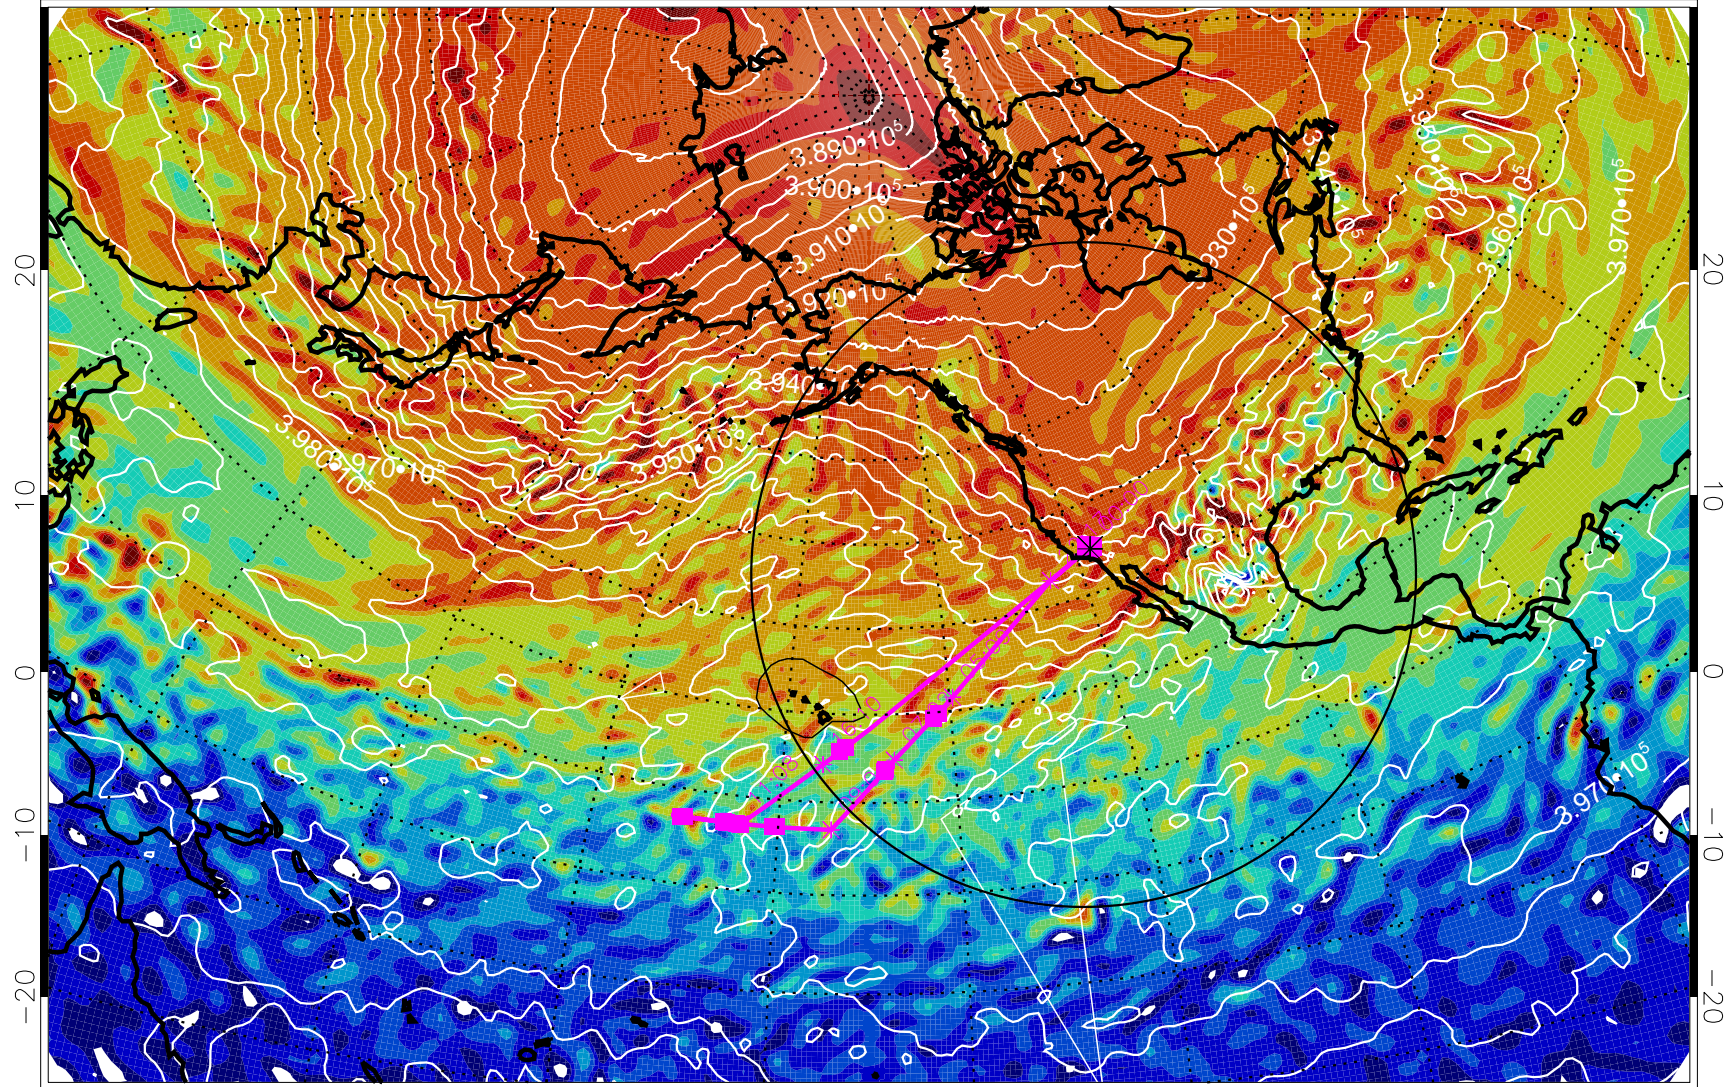

13022018, 102 hour forecast for 460K EPV

460K Montgomery Streamfunction, white

Range ring of 4055 km -- 13 hours GH round trip

13022100, 108 hour forecast for 460K EPV

460K Montgomery Streamfunction, white

Range ring of 4055 km -- 13 hours GH round trip

13022106, 114 hour forecast for 460K EPV

460K Montgomery Streamfunction, white

Range ring of 4055 km -- 13 hours GH round trip

13022112, 120 hour forecast for 460K EPV

460K Montgomery Streamfunction, white

Range ring of 4055 km -- 13 hours GH round trip