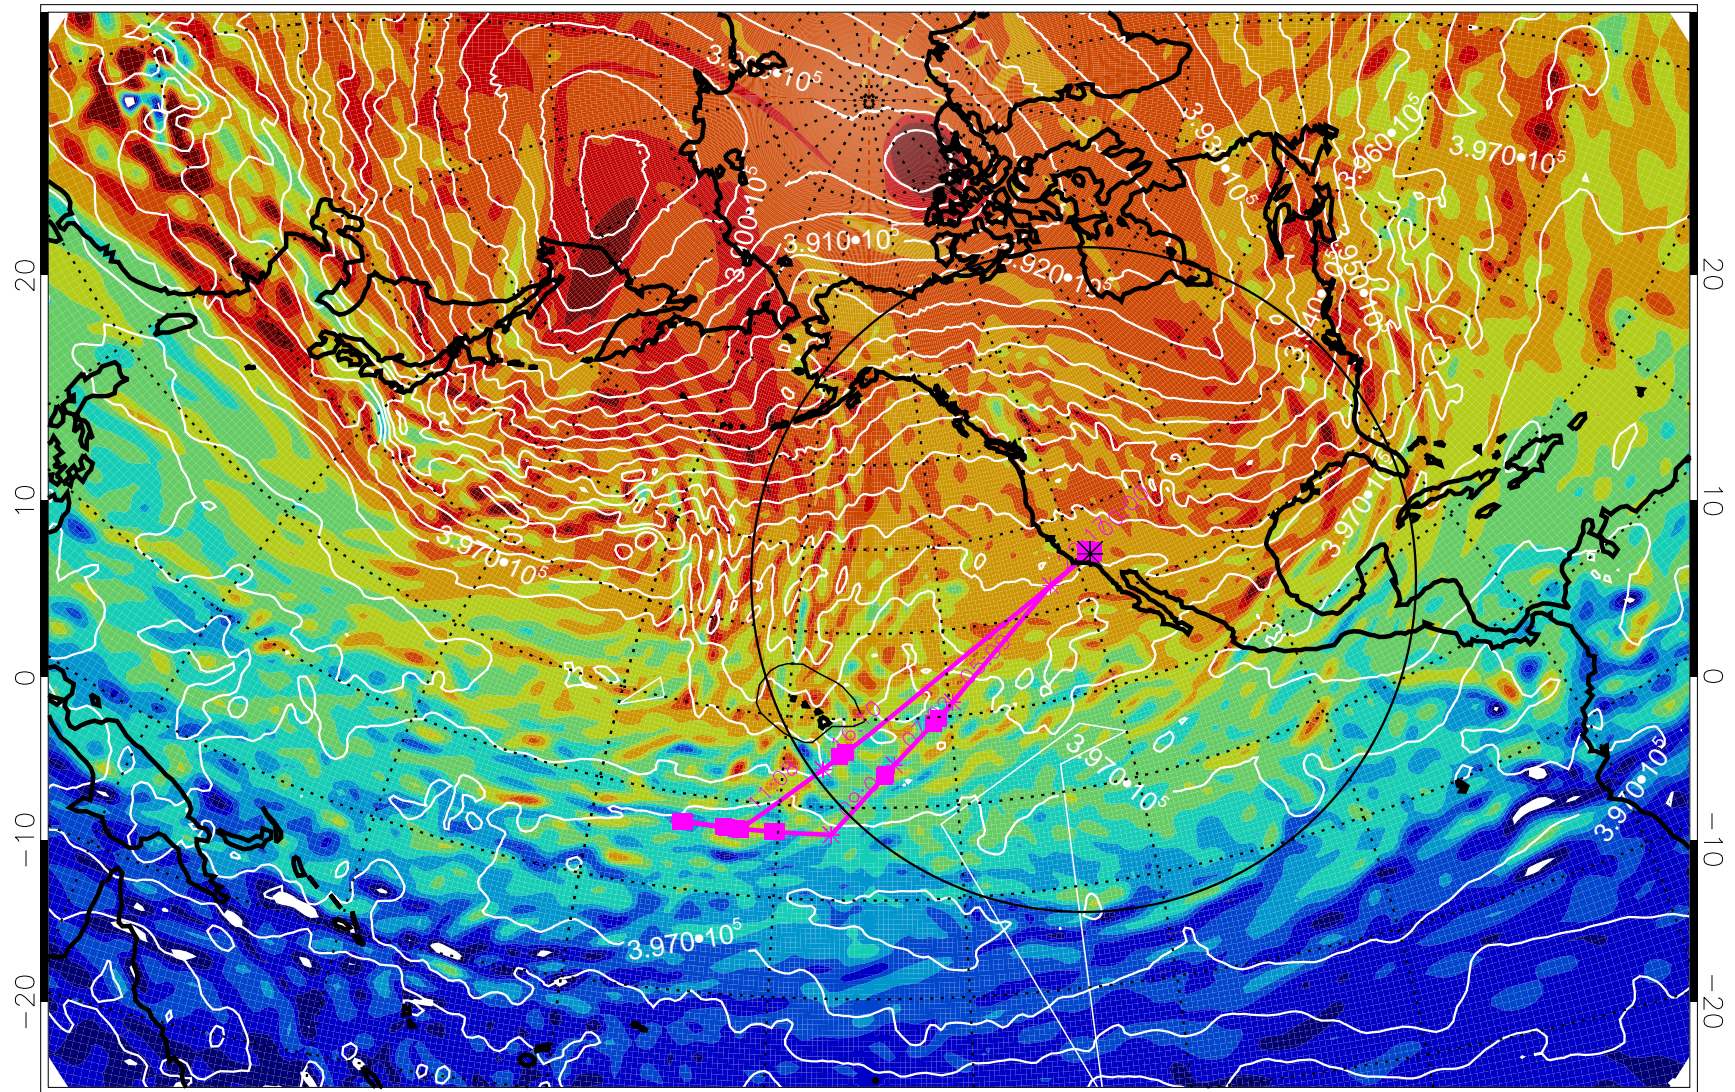

13021618, 6 hour forecast for 460K EPV

460K Montgomery Streamfunction, white

Range ring of 4055 km -- 13 hours GH round trip

13021700, 12 hour forecast for 460K EPV

460K Montgomery Streamfunction, white

Range ring of 4055 km -- 13 hours GH round trip

13021706, 18 hour forecast for 460K EPV

460K Montgomery Streamfunction, white

Range ring of 4055 km -- 13 hours GH round trip

13021712, 24 hour forecast for 460K EPV

460K Montgomery Streamfunction, white

Range ring of 4055 km -- 13 hours GH round trip

13021718, 30 hour forecast for 460K EPV

460K Montgomery Streamfunction, white

Range ring of 4055 km -- 13 hours GH round trip

13021800, 36 hour forecast for 460K EPV

460K Montgomery Streamfunction, white

Range ring of 4055 km -- 13 hours GH round trip

13021806, 42 hour forecast for 460K EPV

460K Montgomery Streamfunction, white

Range ring of 4055 km -- 13 hours GH round trip

13021812, 48 hour forecast for 460K EPV

460K Montgomery Streamfunction, white

Range ring of 4055 km -- 13 hours GH round trip