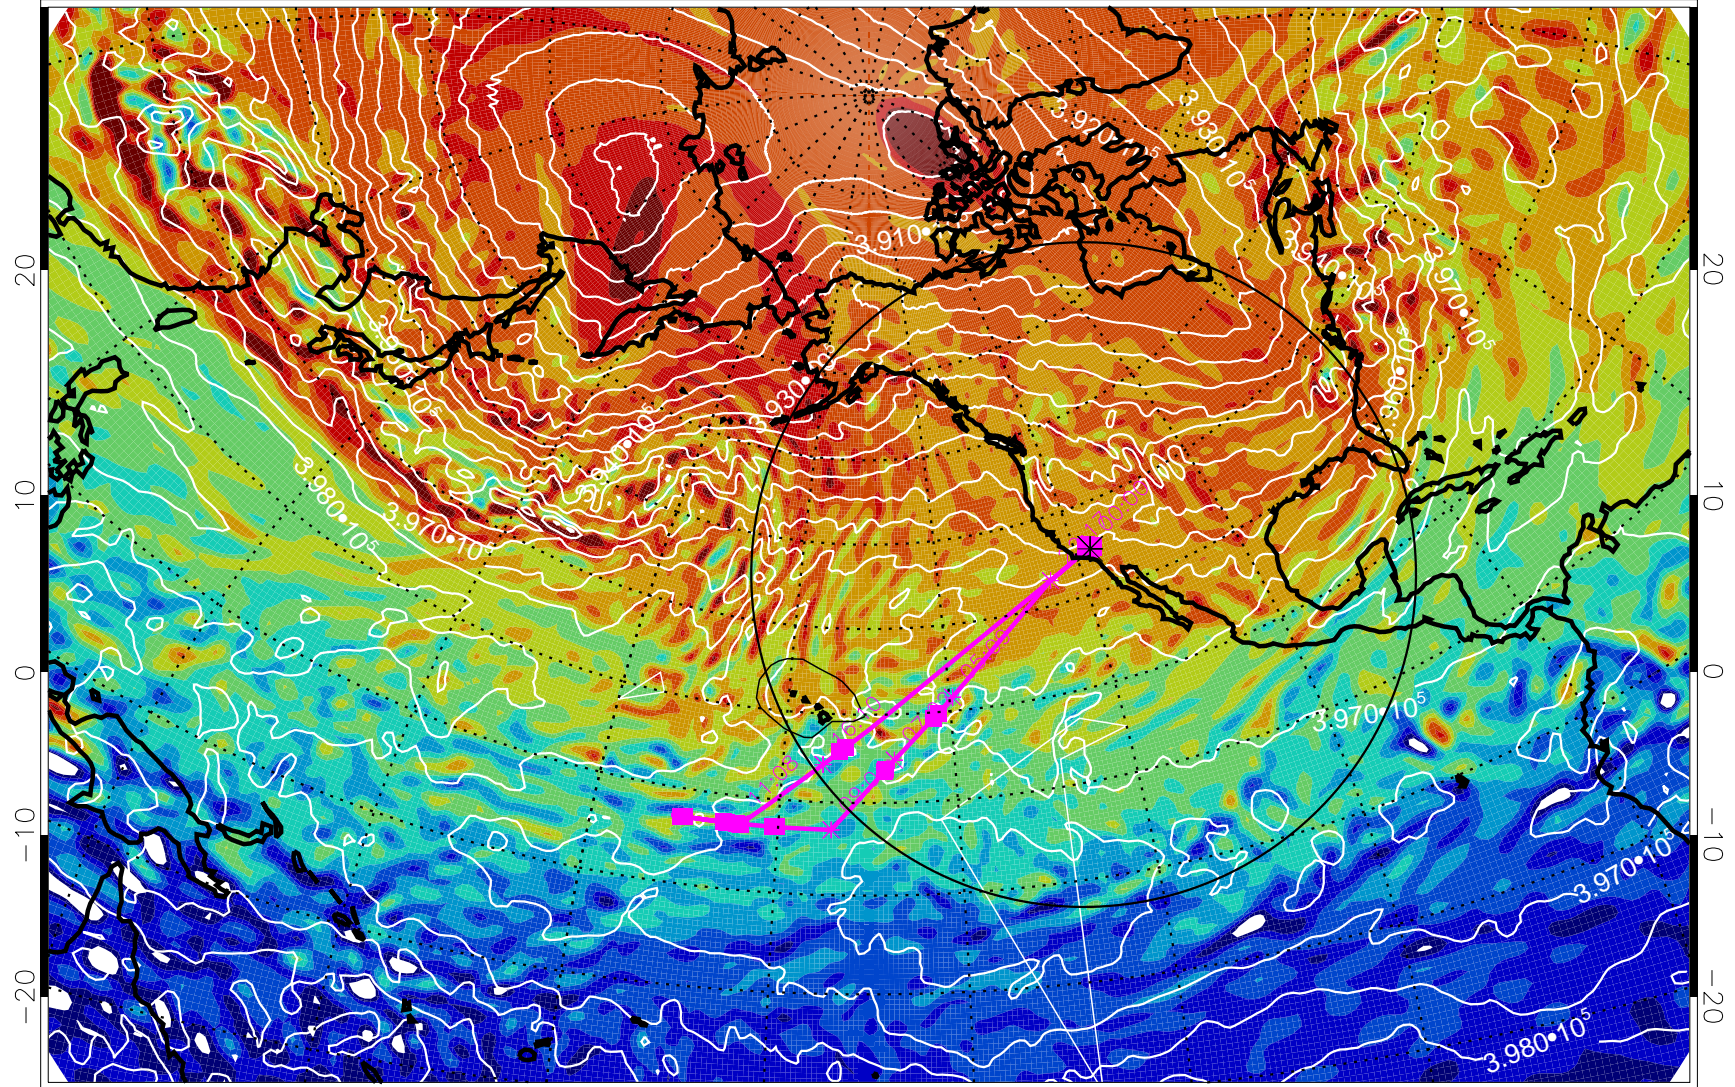

13021706, 18 hour forecast for 460K EPV

460K Montgomery Streamfunction, white

Range ring of 4055 km -- 13 hours GH round trip

13021712, 24 hour forecast for 460K EPV

460K Montgomery Streamfunction, white

Range ring of 4055 km -- 13 hours GH round trip

13021718, 30 hour forecast for 460K EPV

460K Montgomery Streamfunction, white

Range ring of 4055 km -- 13 hours GH round trip

13021800, 36 hour forecast for 460K EPV

460K Montgomery Streamfunction, white

Range ring of 4055 km -- 13 hours GH round trip

13021806, 42 hour forecast for 460K EPV

460K Montgomery Streamfunction, white

Range ring of 4055 km -- 13 hours GH round trip

13021812, 48 hour forecast for 460K EPV

460K Montgomery Streamfunction, white

Range ring of 4055 km -- 13 hours GH round trip

13021818, 54 hour forecast for 460K EPV

460K Montgomery Streamfunction, white

Range ring of 4055 km -- 13 hours GH round trip

13021900, 60 hour forecast for 460K EPV

460K Montgomery Streamfunction, white

Range ring of 4055 km -- 13 hours GH round trip