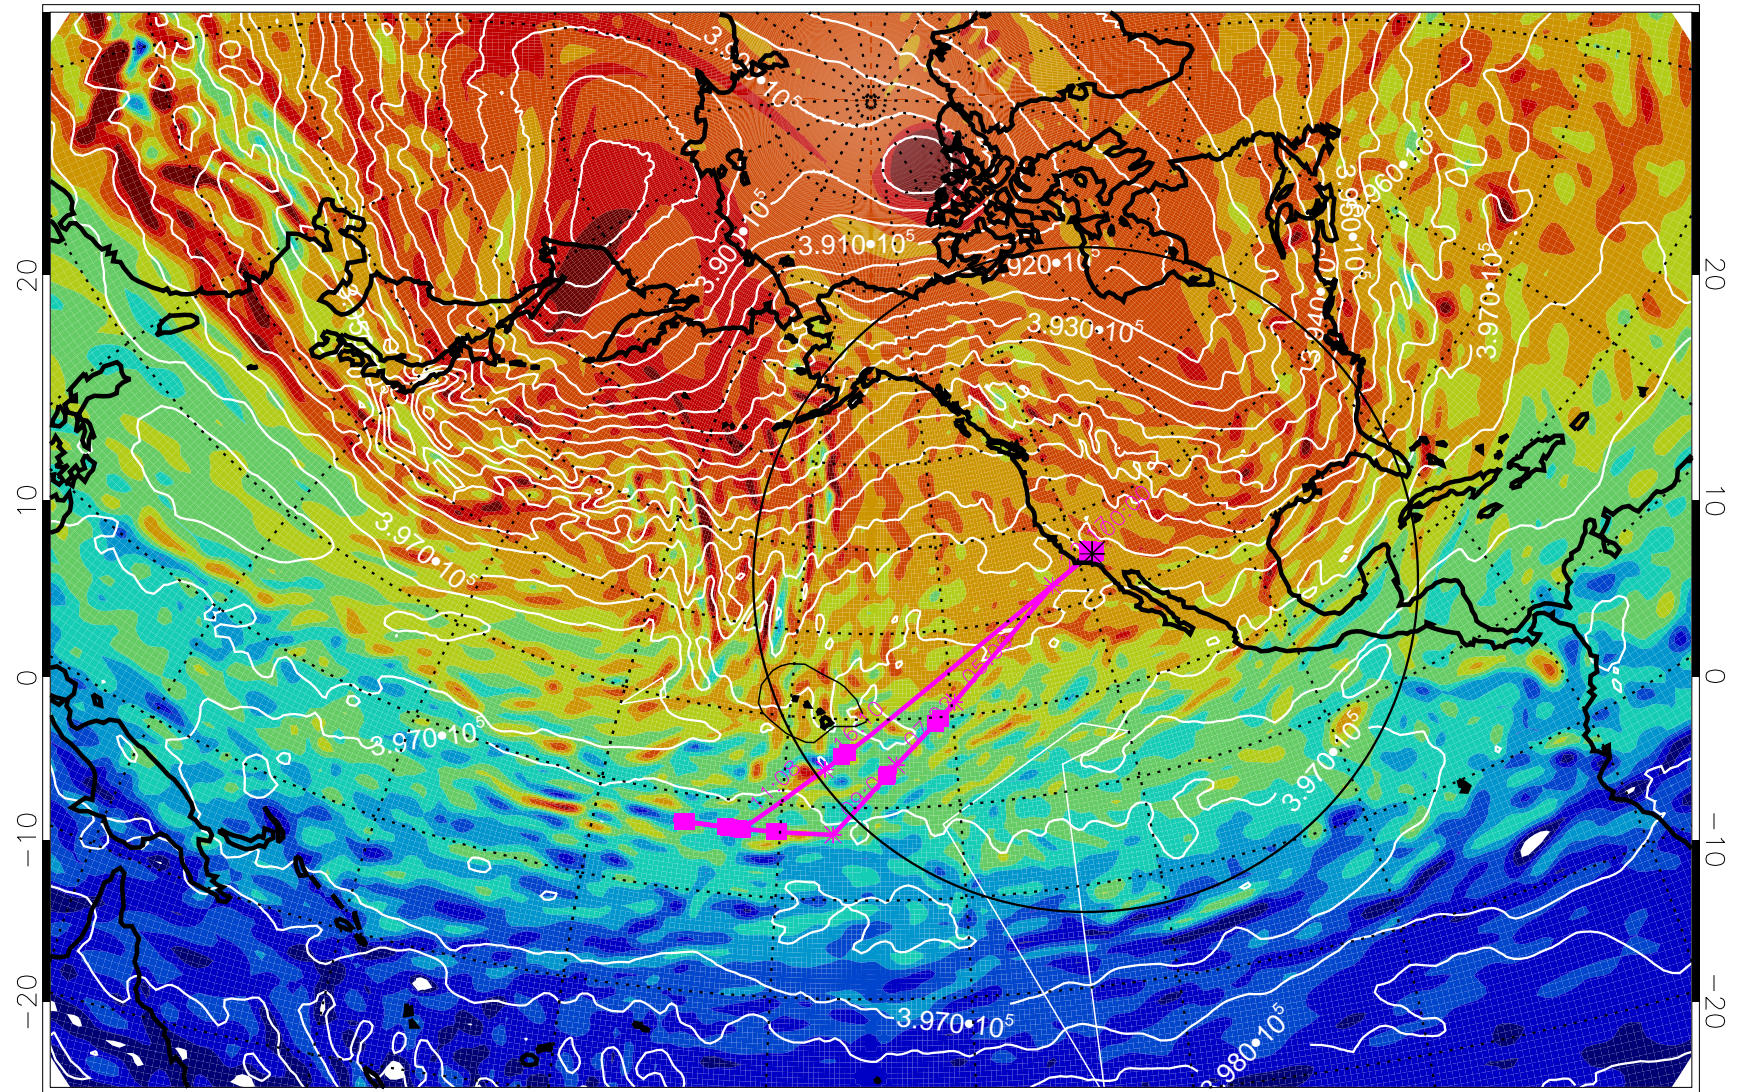

13021618, 6 hour forecast for 460K EPV

460K Montgomery Streamfunction, white

Range ring of 4055 km -- 13 hours GH round trip

13021700, 12 hour forecast for 460K EPV

460K Montgomery Streamfunction, white

Range ring of 4055 km -- 13 hours GH round trip

13021706, 18 hour forecast for 460K EPV

460K Montgomery Streamfunction, white

Range ring of 4055 km -- 13 hours GH round trip

13021712, 24 hour forecast for 460K EPV

460K Montgomery Streamfunction, white

Range ring of 4055 km -- 13 hours GH round trip

13021718, 30 hour forecast for 460K EPV

460K Montgomery Streamfunction, white

Range ring of 4055 km -- 13 hours GH round trip

13021800, 36 hour forecast for 460K EPV

460K Montgomery Streamfunction, white

Range ring of 4055 km -- 13 hours GH round trip

13021806, 42 hour forecast for 460K EPV

460K Montgomery Streamfunction, white

Range ring of 4055 km -- 13 hours GH round trip

13021812, 48 hour forecast for 460K EPV

460K Montgomery Streamfunction, white

Range ring of 4055 km -- 13 hours GH round trip