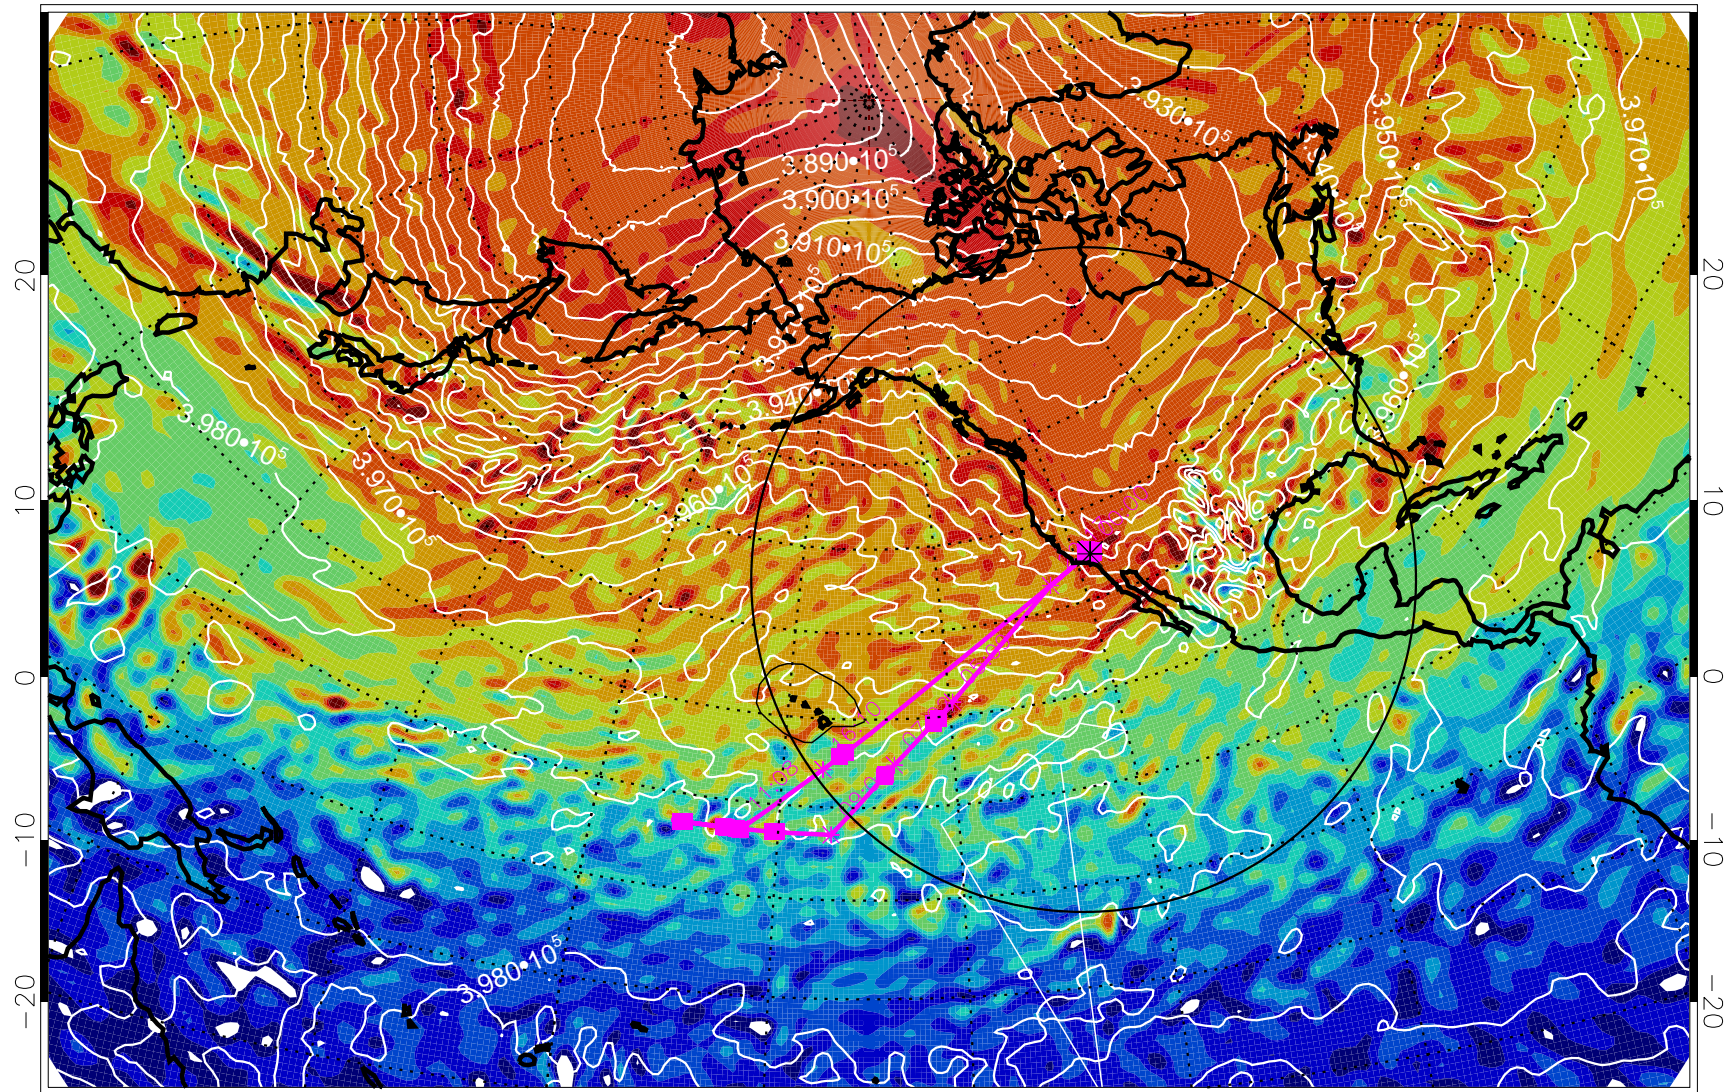

13022006, 90 hour forecast for 460K EPV

460K Montgomery Streamfunction, white

Range ring of 4055 km -- 13 hours GH round trip

13022012, 96 hour forecast for 460K EPV

460K Montgomery Streamfunction, white

Range ring of 4055 km -- 13 hours GH round trip

13022018, 102 hour forecast for 460K EPV

460K Montgomery Streamfunction, white

Range ring of 4055 km -- 13 hours GH round trip

13022100, 108 hour forecast for 460K EPV

460K Montgomery Streamfunction, white

Range ring of 4055 km -- 13 hours GH round trip

13022106, 114 hour forecast for 460K EPV

460K Montgomery Streamfunction, white

Range ring of 4055 km -- 13 hours GH round trip

13022112, 120 hour forecast for 460K EPV

460K Montgomery Streamfunction, white

Range ring of 4055 km -- 13 hours GH round trip