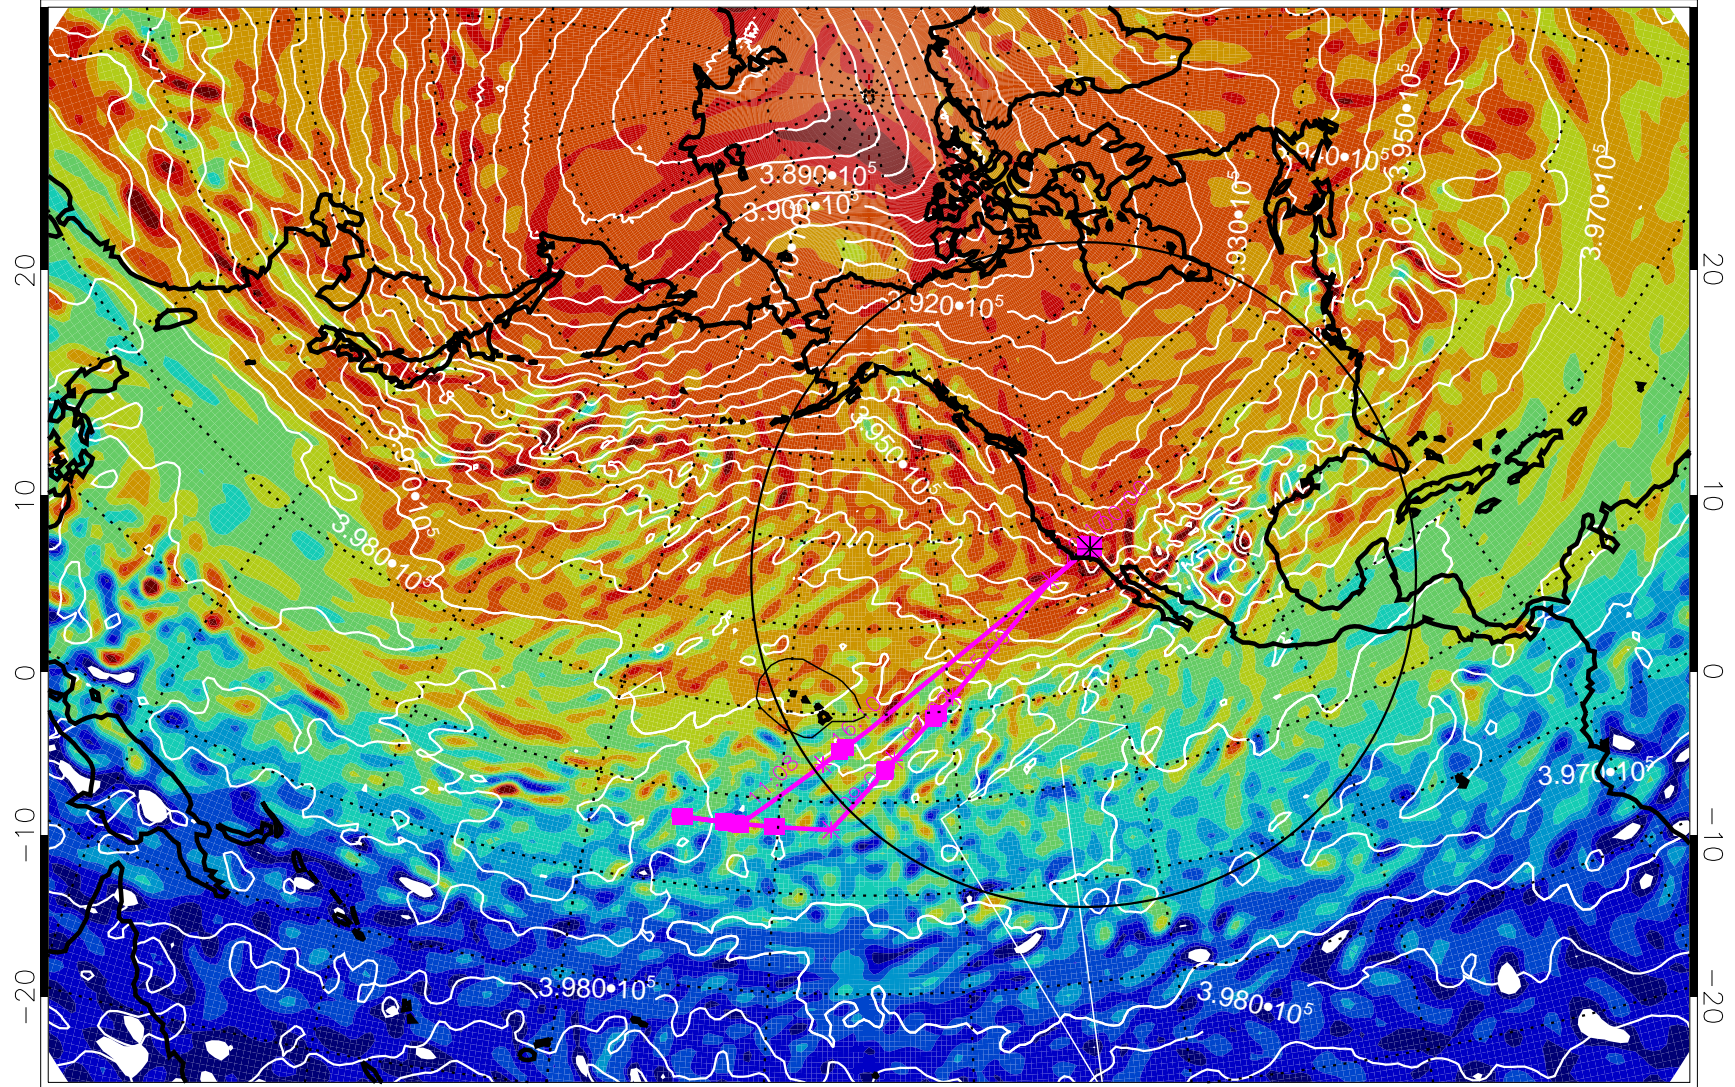

13021918, 78 hour forecast for 460K EPV

460K Montgomery Streamfunction, white

Range ring of 4055 km -- 13 hours GH round trip

13022000, 84 hour forecast for 460K EPV

460K Montgomery Streamfunction, white

Range ring of 4055 km -- 13 hours GH round trip

13022006, 90 hour forecast for 460K EPV

460K Montgomery Streamfunction, white

Range ring of 4055 km -- 13 hours GH round trip

13022012, 96 hour forecast for 460K EPV

460K Montgomery Streamfunction, white

Range ring of 4055 km -- 13 hours GH round trip

13022018, 102 hour forecast for 460K EPV

460K Montgomery Streamfunction, white

Range ring of 4055 km -- 13 hours GH round trip

13022100, 108 hour forecast for 460K EPV

460K Montgomery Streamfunction, white

Range ring of 4055 km -- 13 hours GH round trip

13022106, 114 hour forecast for 460K EPV

460K Montgomery Streamfunction, white

Range ring of 4055 km -- 13 hours GH round trip

13022112, 120 hour forecast for 460K EPV