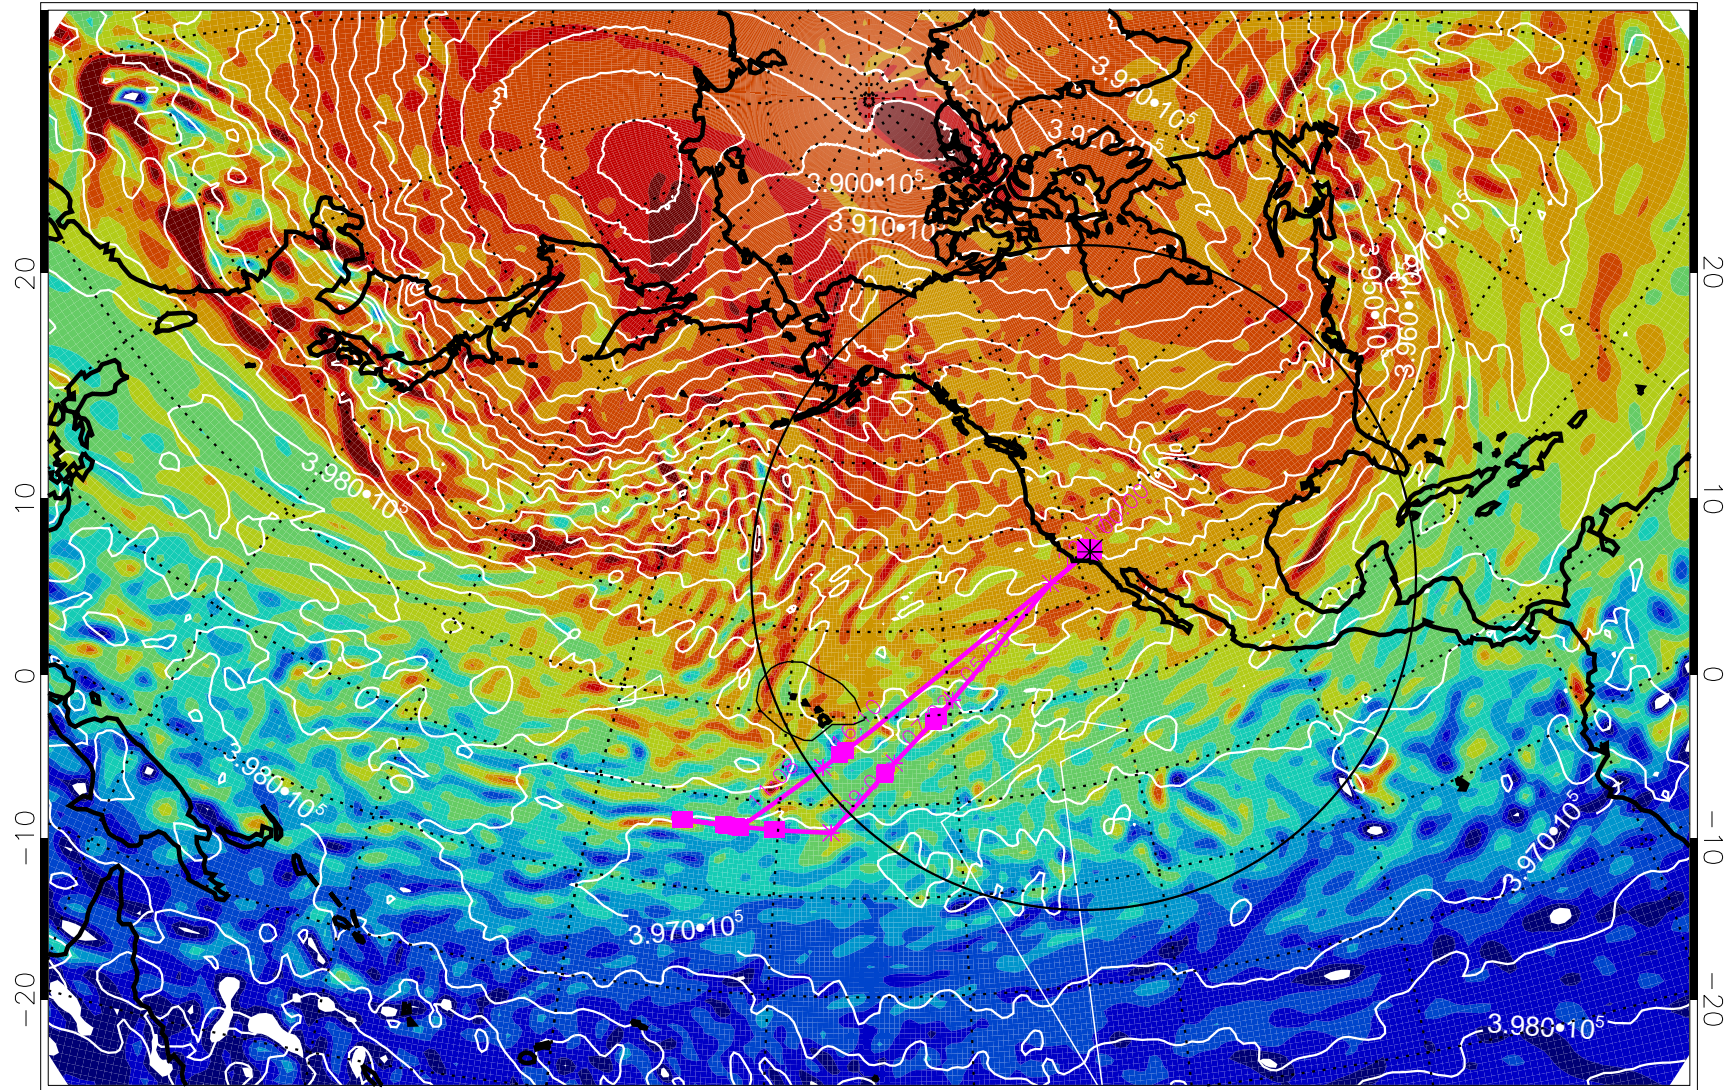

13021718, 30 hour forecast for 460K EPV

460K Montgomery Streamfunction, white

Range ring of 4055 km -- 13 hours GH round trip

13021800, 36 hour forecast for 460K EPV

460K Montgomery Streamfunction, white

Range ring of 4055 km -- 13 hours GH round trip

13021806, 42 hour forecast for 460K EPV

460K Montgomery Streamfunction, white

Range ring of 4055 km -- 13 hours GH round trip

13021812, 48 hour forecast for 460K EPV

460K Montgomery Streamfunction, white

Range ring of 4055 km -- 13 hours GH round trip

13021818, 54 hour forecast for 460K EPV

460K Montgomery Streamfunction, white

Range ring of 4055 km -- 13 hours GH round trip

13021900, 60 hour forecast for 460K EPV

460K Montgomery Streamfunction, white

Range ring of 4055 km -- 13 hours GH round trip

13021906, 66 hour forecast for 460K EPV

460K Montgomery Streamfunction, white

Range ring of 4055 km -- 13 hours GH round trip

13021912, 72 hour forecast for 460K EPV

460K Montgomery Streamfunction, white

Range ring of 4055 km -- 13 hours GH round trip