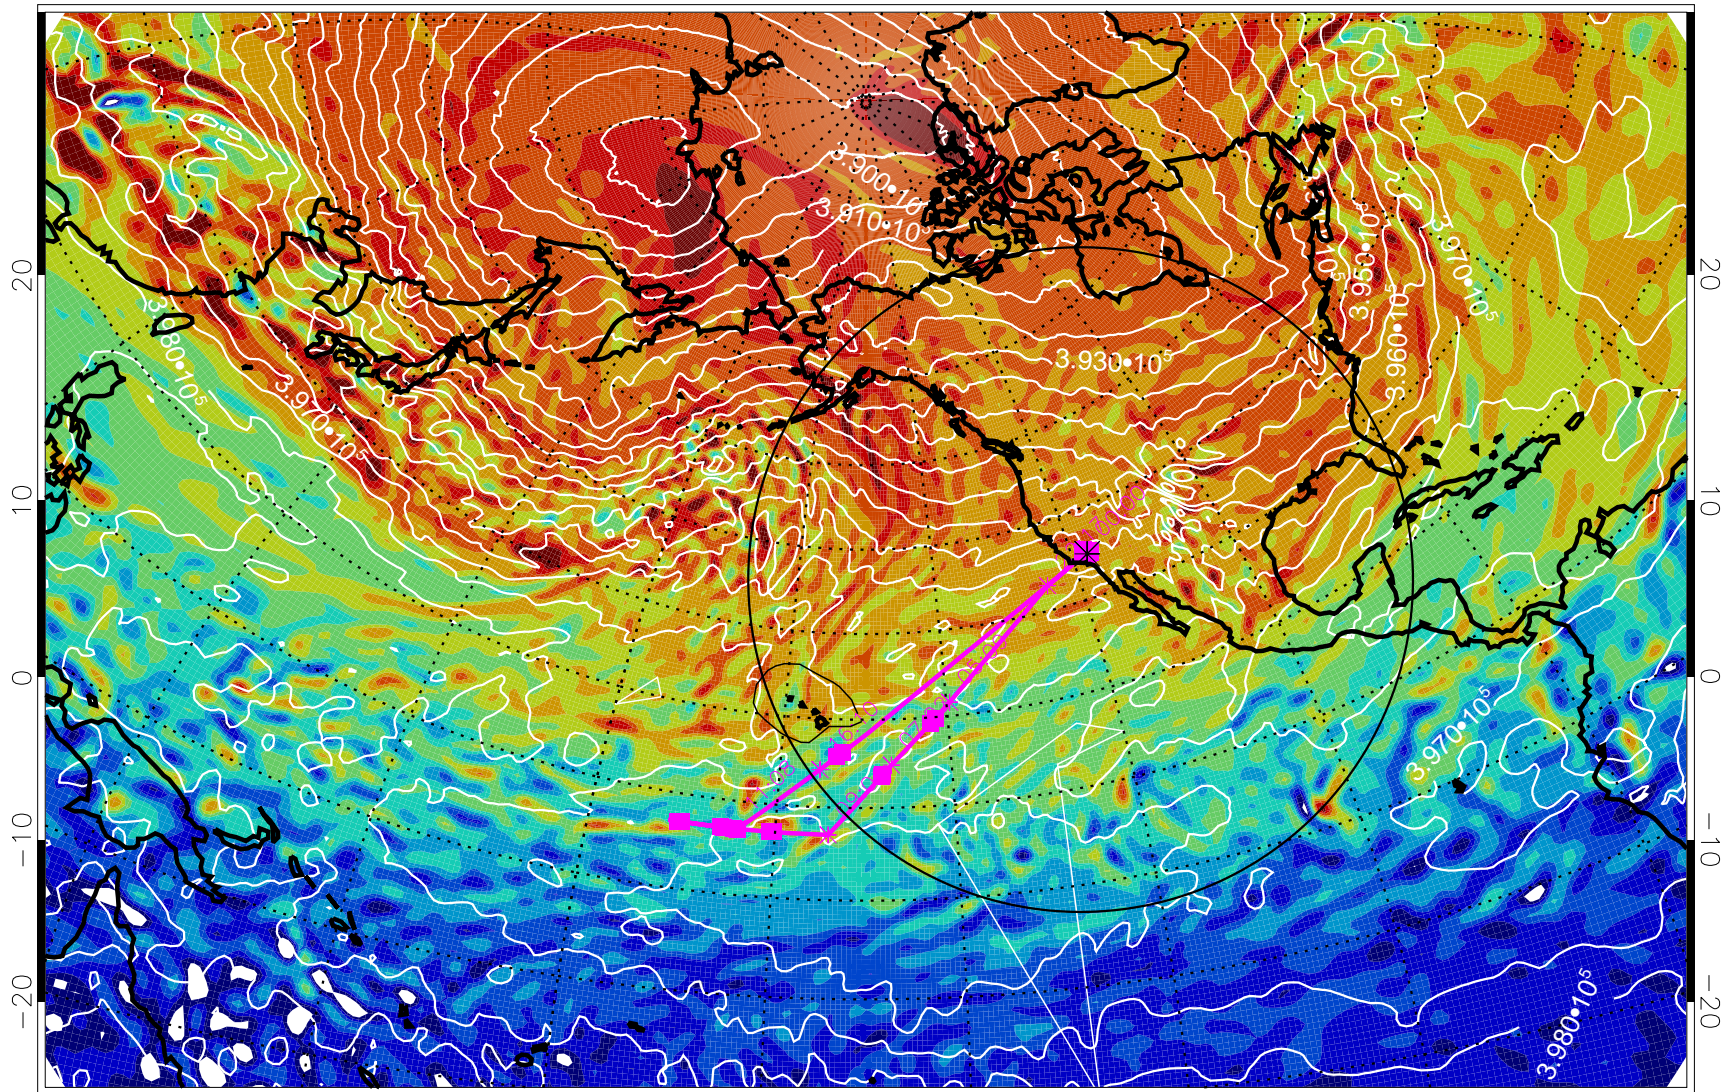

13021718, 30 hour forecast for 460K EPV

460K Montgomery Streamfunction, white

Range ring of 4055 km -- 13 hours GH round trip

13021800, 36 hour forecast for 460K EPV

460K Montgomery Streamfunction, white

Range ring of 4055 km -- 13 hours GH round trip

13021806, 42 hour forecast for 460K EPV

460K Montgomery Streamfunction, white

Range ring of 4055 km -- 13 hours GH round trip

13021812, 48 hour forecast for 460K EPV

460K Montgomery Streamfunction, white

Range ring of 4055 km -- 13 hours GH round trip

13021818, 54 hour forecast for 460K EPV

460K Montgomery Streamfunction, white

Range ring of 4055 km -- 13 hours GH round trip

13021900, 60 hour forecast for 460K EPV

460K Montgomery Streamfunction, white

Range ring of 4055 km -- 13 hours GH round trip

13021906, 66 hour forecast for 460K EPV

460K Montgomery Streamfunction, white

Range ring of 4055 km -- 13 hours GH round trip

13021912, 72 hour forecast for 460K EPV

460K Montgomery Streamfunction, white

Range ring of 4055 km -- 13 hours GH round trip