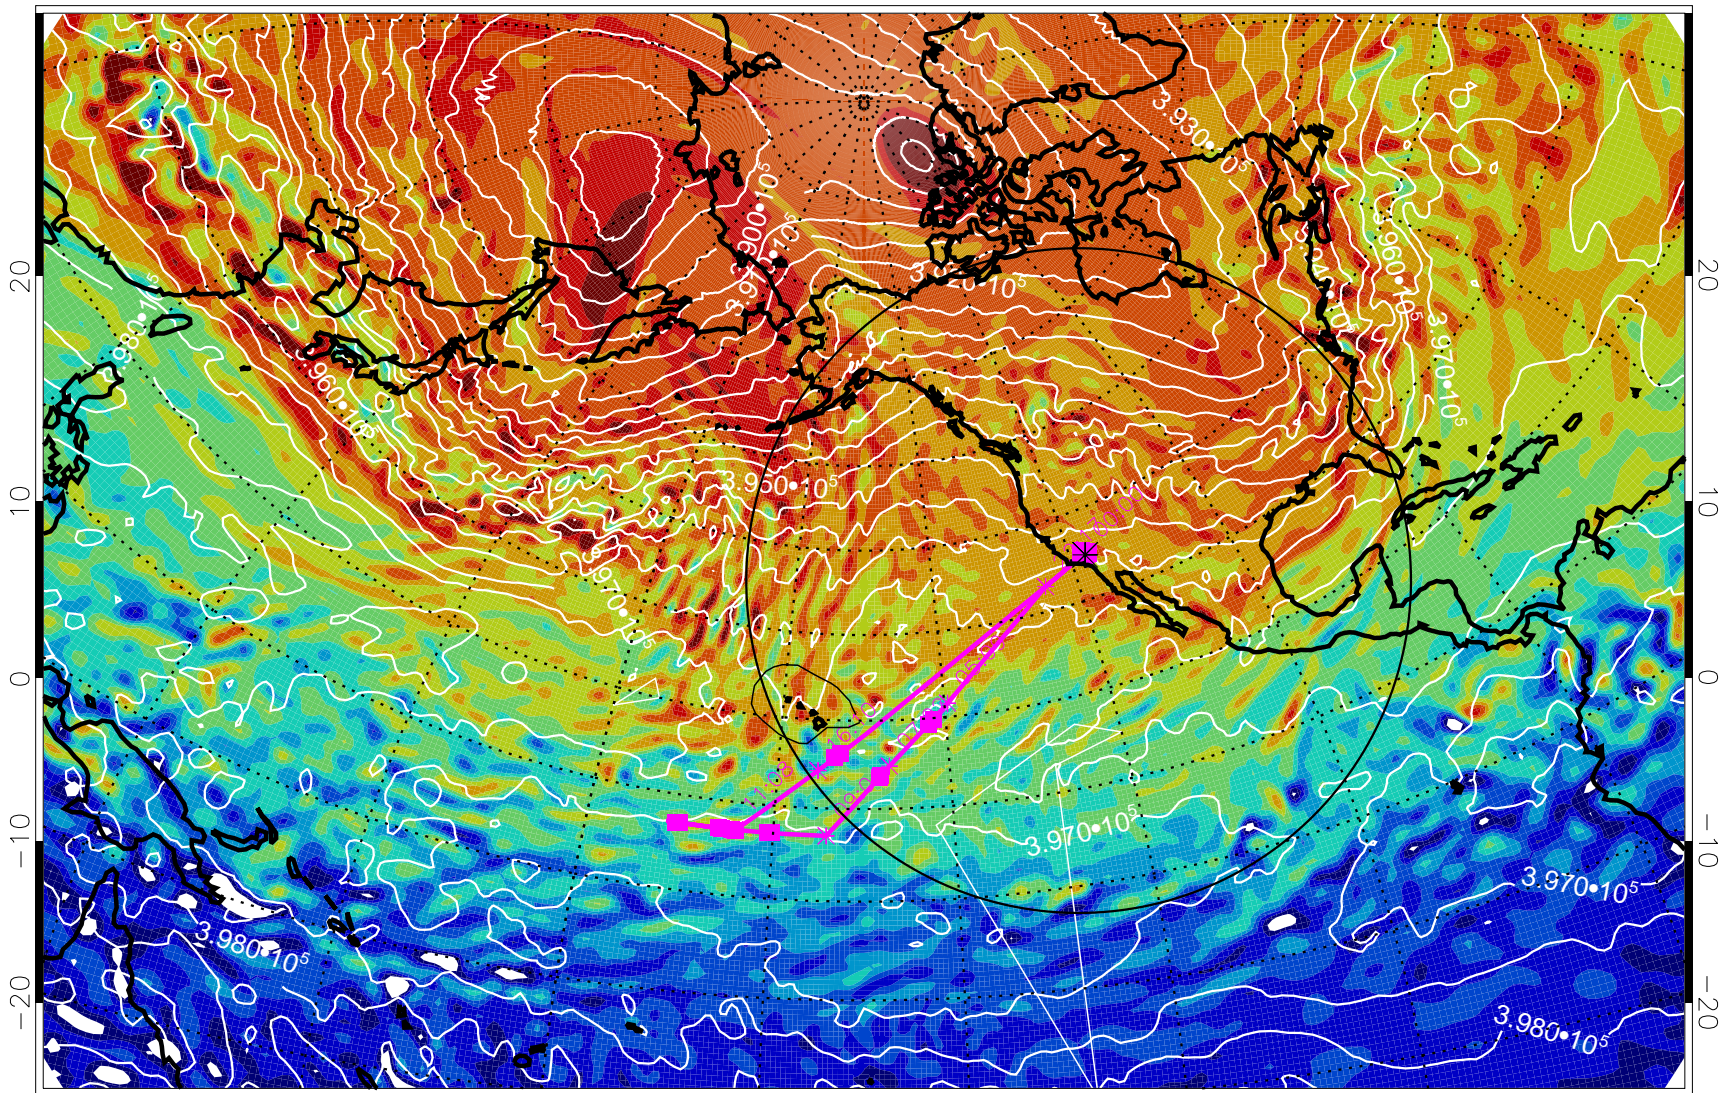

13021612, 12 hour forecast for 460K EPV

460K Montgomery Streamfunction, white

Range ring of 4055 km -- 13 hours GH round trip

13021618, 18 hour forecast for 460K EPV

460K Montgomery Streamfunction, white

Range ring of 4055 km -- 13 hours GH round trip

13021700, 24 hour forecast for 460K EPV

460K Montgomery Streamfunction, white

Range ring of 4055 km -- 13 hours GH round trip

13021706, 30 hour forecast for 460K EPV

460K Montgomery Streamfunction, white

Range ring of 4055 km -- 13 hours GH round trip

13021712, 36 hour forecast for 460K EPV

460K Montgomery Streamfunction, white

Range ring of 4055 km -- 13 hours GH round trip

13021718, 42 hour forecast for 460K EPV

460K Montgomery Streamfunction, white

Range ring of 4055 km -- 13 hours GH round trip

13021812, 60 hour forecast for 460K EPV

460K Montgomery Streamfunction, white

Range ring of 4055 km -- 13 hours GH round trip

13021818, 66 hour forecast for 460K EPV

460K Montgomery Streamfunction, white

Range ring of 4055 km -- 13 hours GH round trip