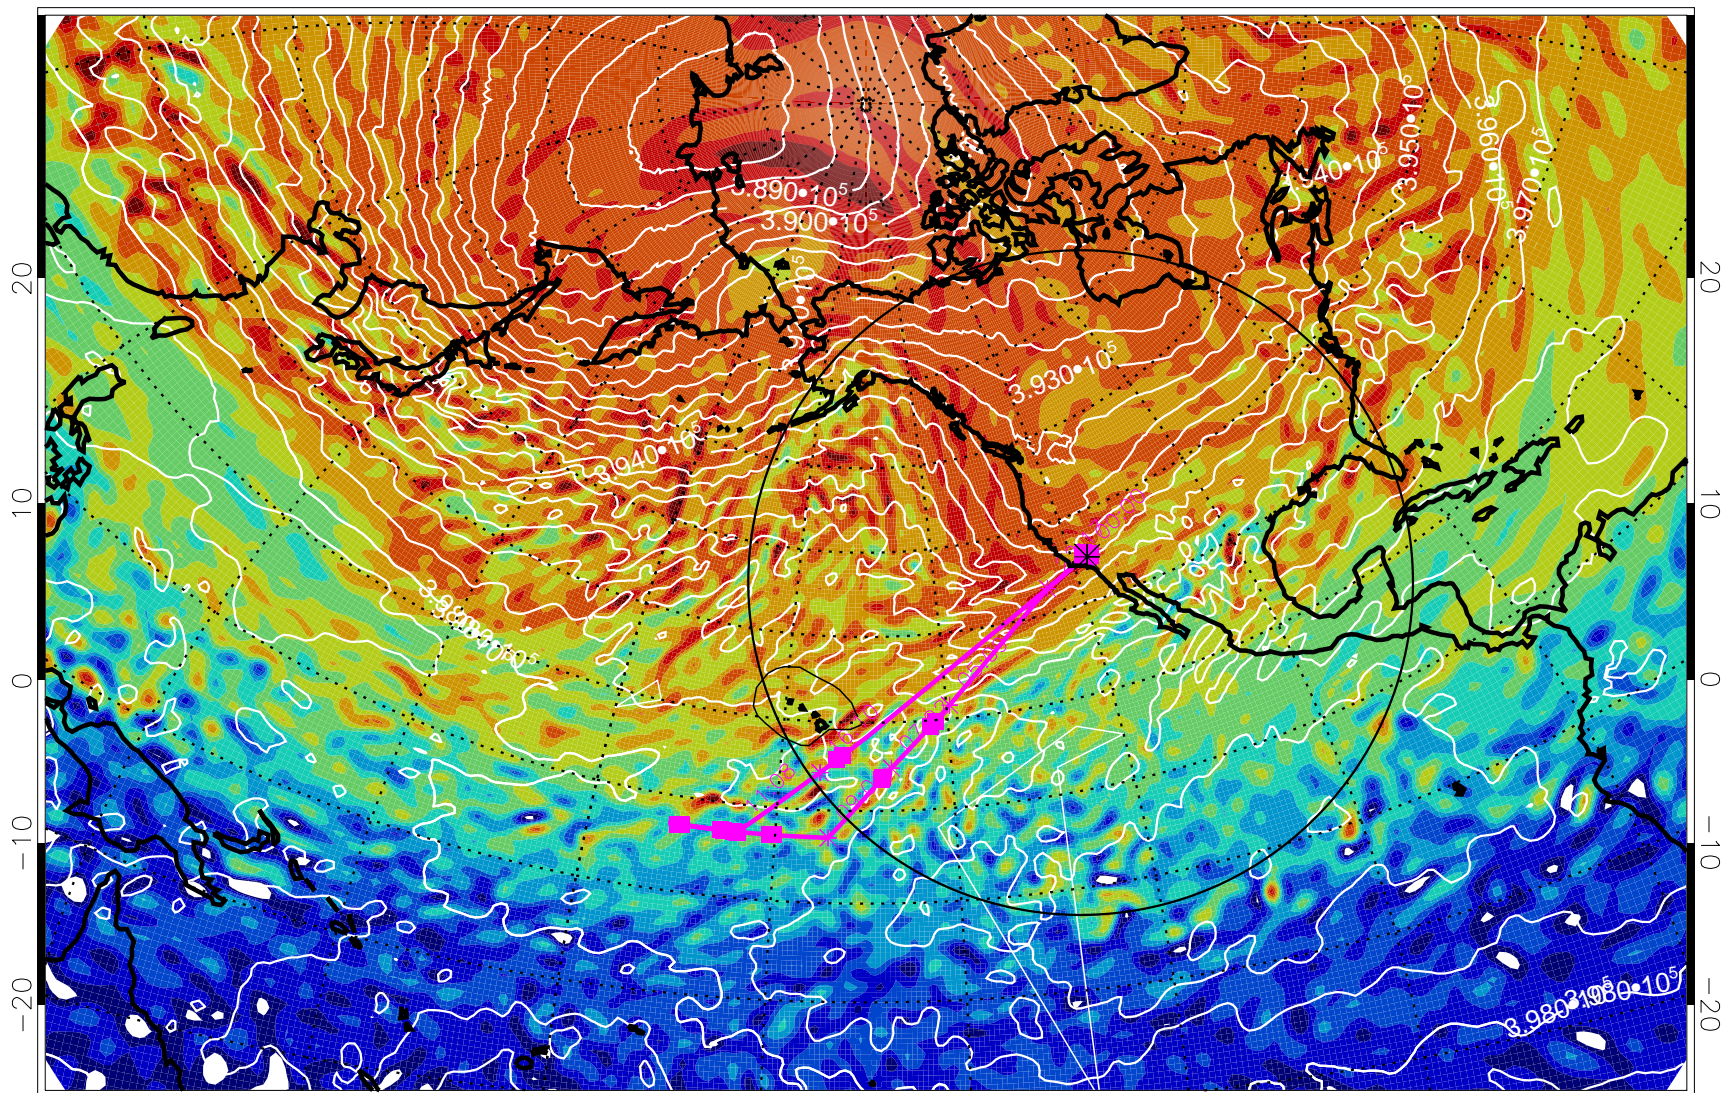

13021900, 72 hour forecast for 460K EPV

460K Montgomery Streamfunction, white

Range ring of 4055 km -- 13 hours GH round trip

13021906, 78 hour forecast for 460K EPV

460K Montgomery Streamfunction, white

Range ring of 4055 km -- 13 hours GH round trip

13021912, 84 hour forecast for 460K EPV

460K Montgomery Streamfunction, white

Range ring of 4055 km -- 13 hours GH round trip

13021918, 90 hour forecast for 460K EPV

460K Montgomery Streamfunction, white

Range ring of 4055 km -- 13 hours GH round trip

13022000, 96 hour forecast for 460K EPV

460K Montgomery Streamfunction, white

Range ring of 4055 km -- 13 hours GH round trip

13022006, 102 hour forecast for 460K EPV

460K Montgomery Streamfunction, white

Range ring of 4055 km -- 13 hours GH round trip

13022012, 108 hour forecast for 460K EPV

460K Montgomery Streamfunction, white

Range ring of 4055 km -- 13 hours GH round trip

13022018, 114 hour forecast for 460K EPV