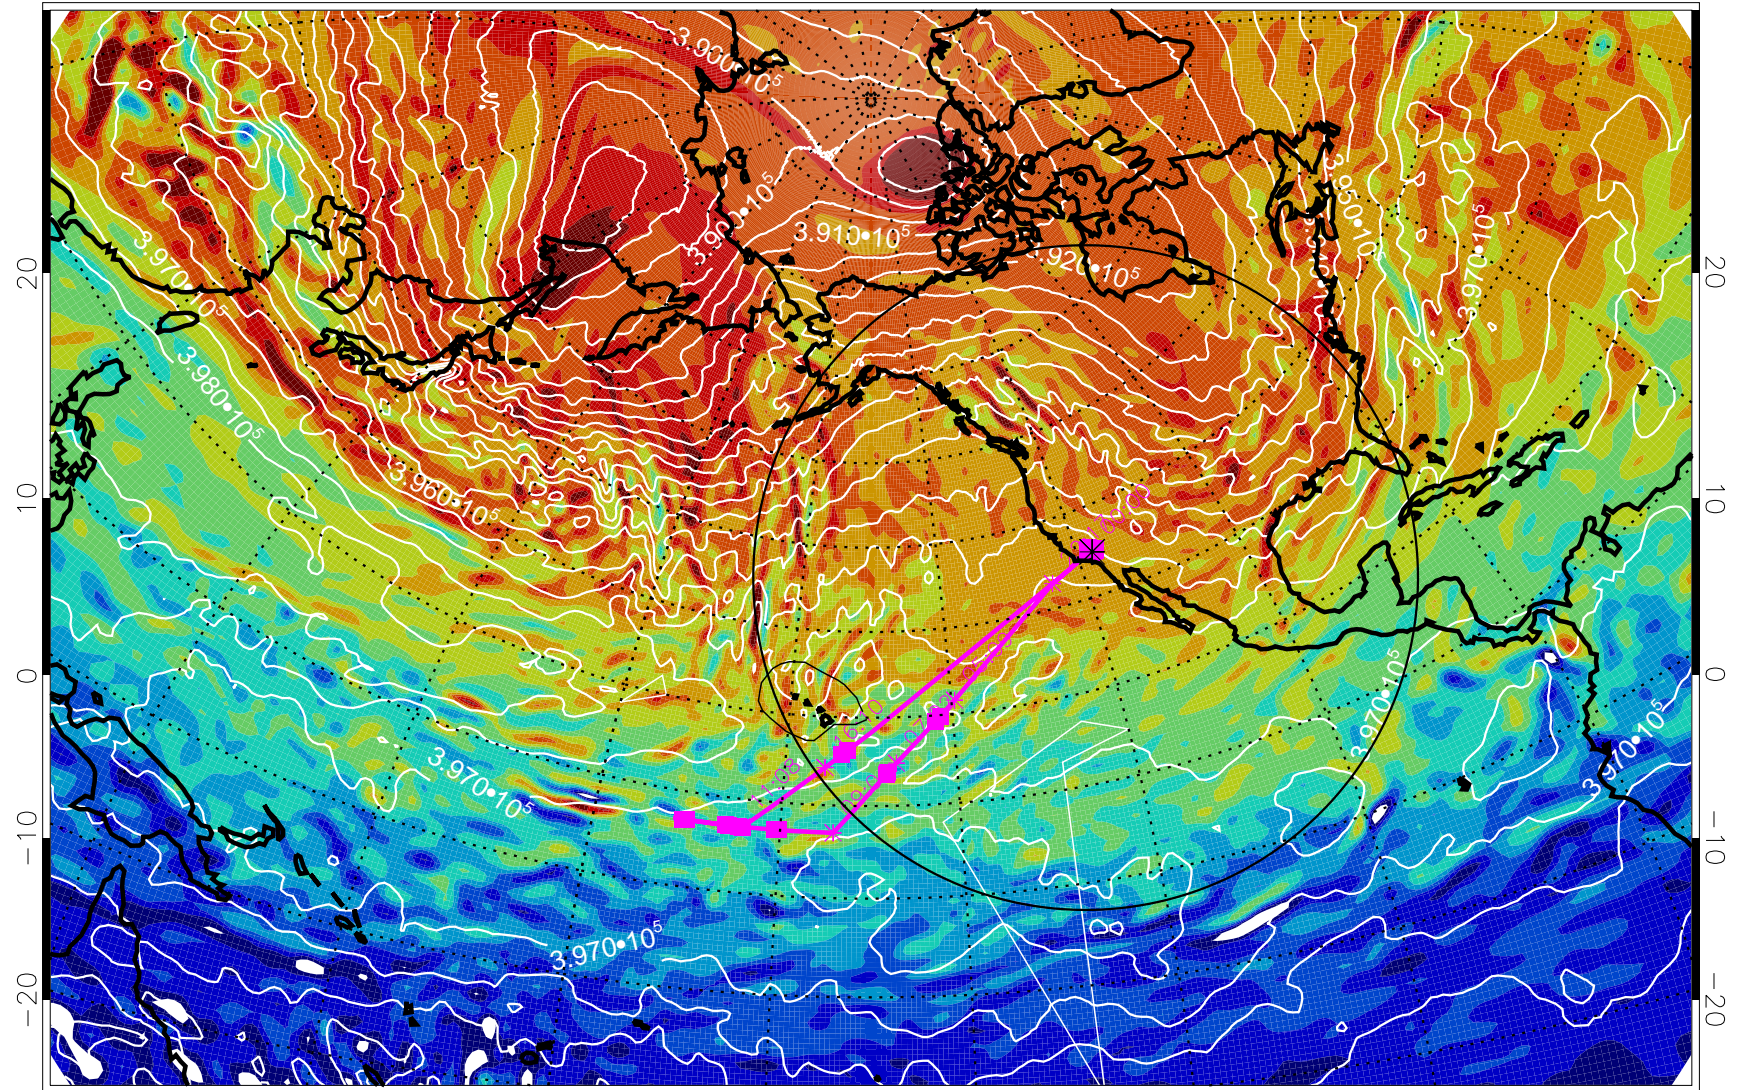

13021612, 12 hour forecast for 460K EPV

460K Montgomery Streamfunction, white

Range ring of 4055 km -- 13 hours GH round trip

13021618, 18 hour forecast for 460K EPV

460K Montgomery Streamfunction, white

Range ring of 4055 km -- 13 hours GH round trip

13021700, 24 hour forecast for 460K EPV

460K Montgomery Streamfunction, white

Range ring of 4055 km -- 13 hours GH round trip

13021706, 30 hour forecast for 460K EPV

460K Montgomery Streamfunction, white

Range ring of 4055 km -- 13 hours GH round trip

13021712, 36 hour forecast for 460K EPV

460K Montgomery Streamfunction, white

Range ring of 4055 km -- 13 hours GH round trip

13021718, 42 hour forecast for 460K EPV

460K Montgomery Streamfunction, white

Range ring of 4055 km -- 13 hours GH round trip

13021812, 60 hour forecast for 460K EPV

460K Montgomery Streamfunction, white

Range ring of 4055 km -- 13 hours GH round trip

13021818, 66 hour forecast for 460K EPV

460K Montgomery Streamfunction, white

Range ring of 4055 km -- 13 hours GH round trip