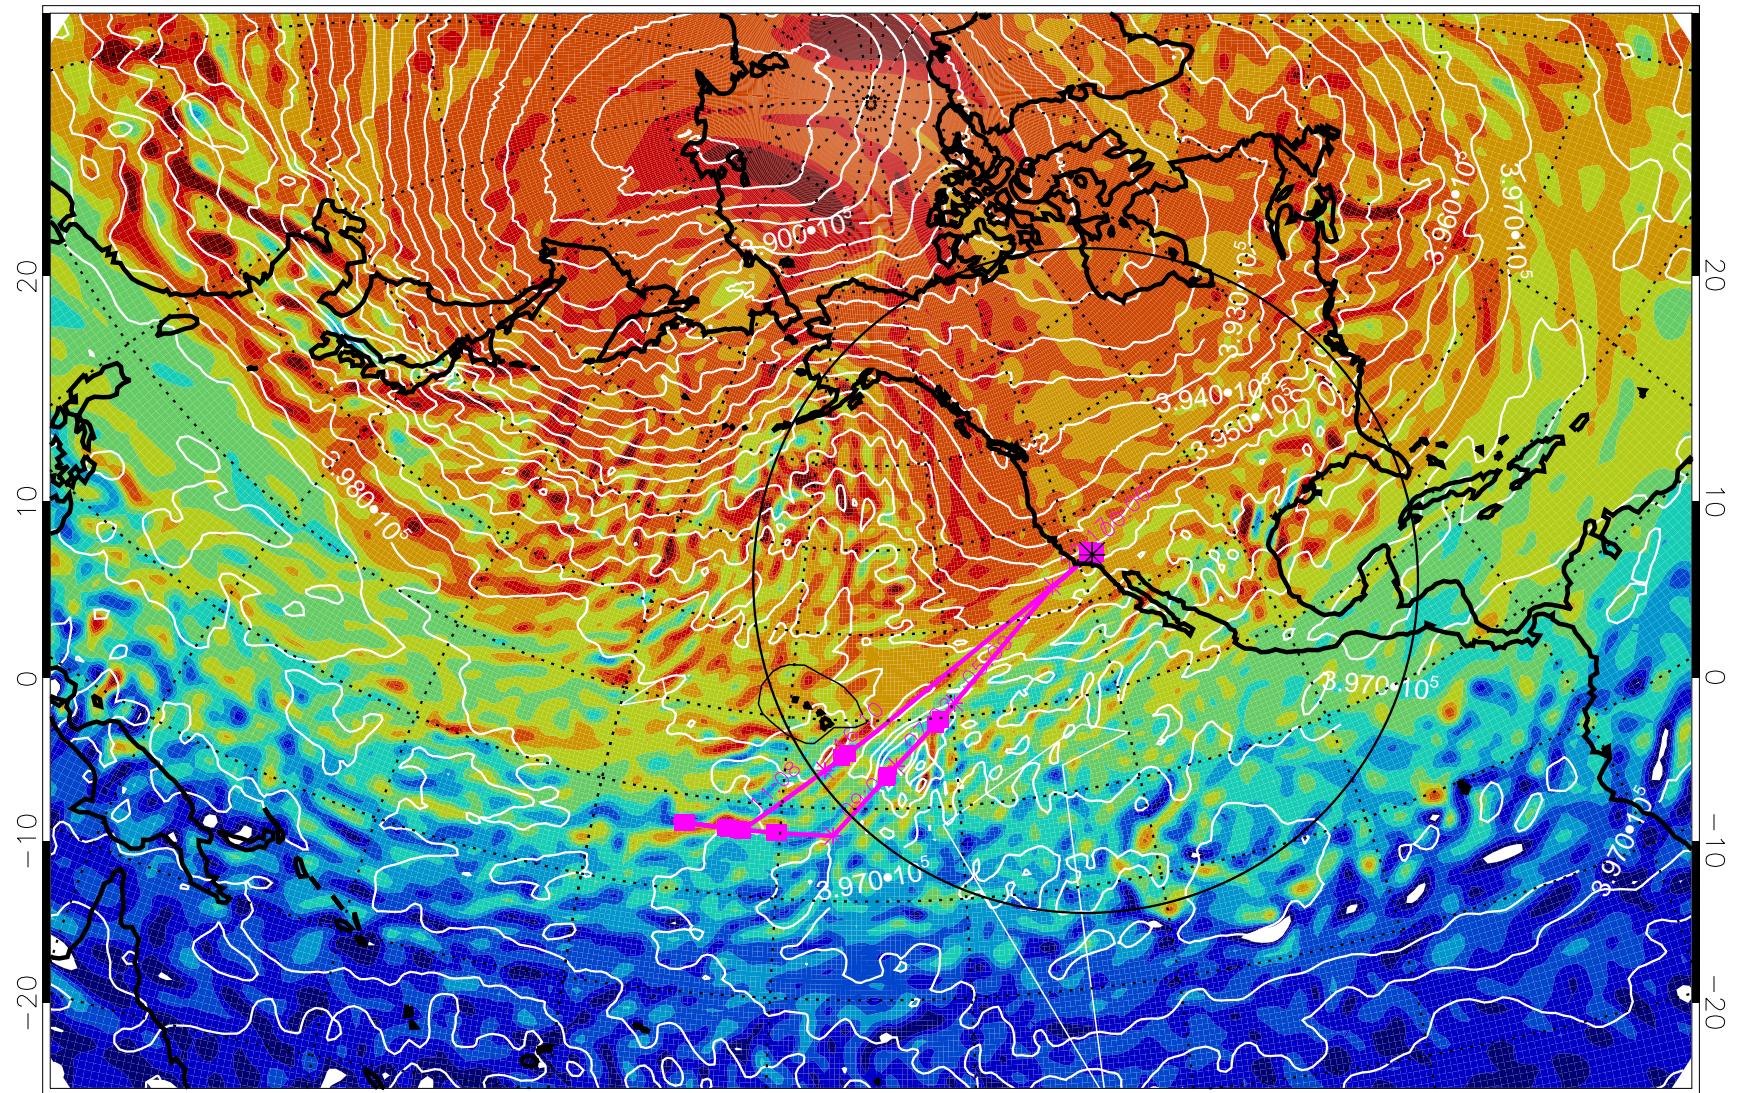

13021812, 60 hour forecast for 460K EPV

460K Montgomery Streamfunction, white

Range ring of 4055 km -- 13 hours GH round trip

13021818, 66 hour forecast for 460K EPV

460K Montgomery Streamfunction, white

Range ring of 4055 km -- 13 hours GH round trip

13021900, 72 hour forecast for 460K EPV

460K Montgomery Streamfunction, white

Range ring of 4055 km -- 13 hours GH round trip

13021906, 78 hour forecast for 460K EPV

460K Montgomery Streamfunction, white

Range ring of 4055 km -- 13 hours GH round trip

13021912, 84 hour forecast for 460K EPV

460K Montgomery Streamfunction, white

Range ring of 4055 km -- 13 hours GH round trip

13021918, 90 hour forecast for 460K EPV

460K Montgomery Streamfunction, white

Range ring of 4055 km -- 13 hours GH round trip

13022000, 96 hour forecast for 460K EPV

460K Montgomery Streamfunction, white

Range ring of 4055 km -- 13 hours GH round trip

13022006, 102 hour forecast for 460K EPV

460K Montgomery Streamfunction, white