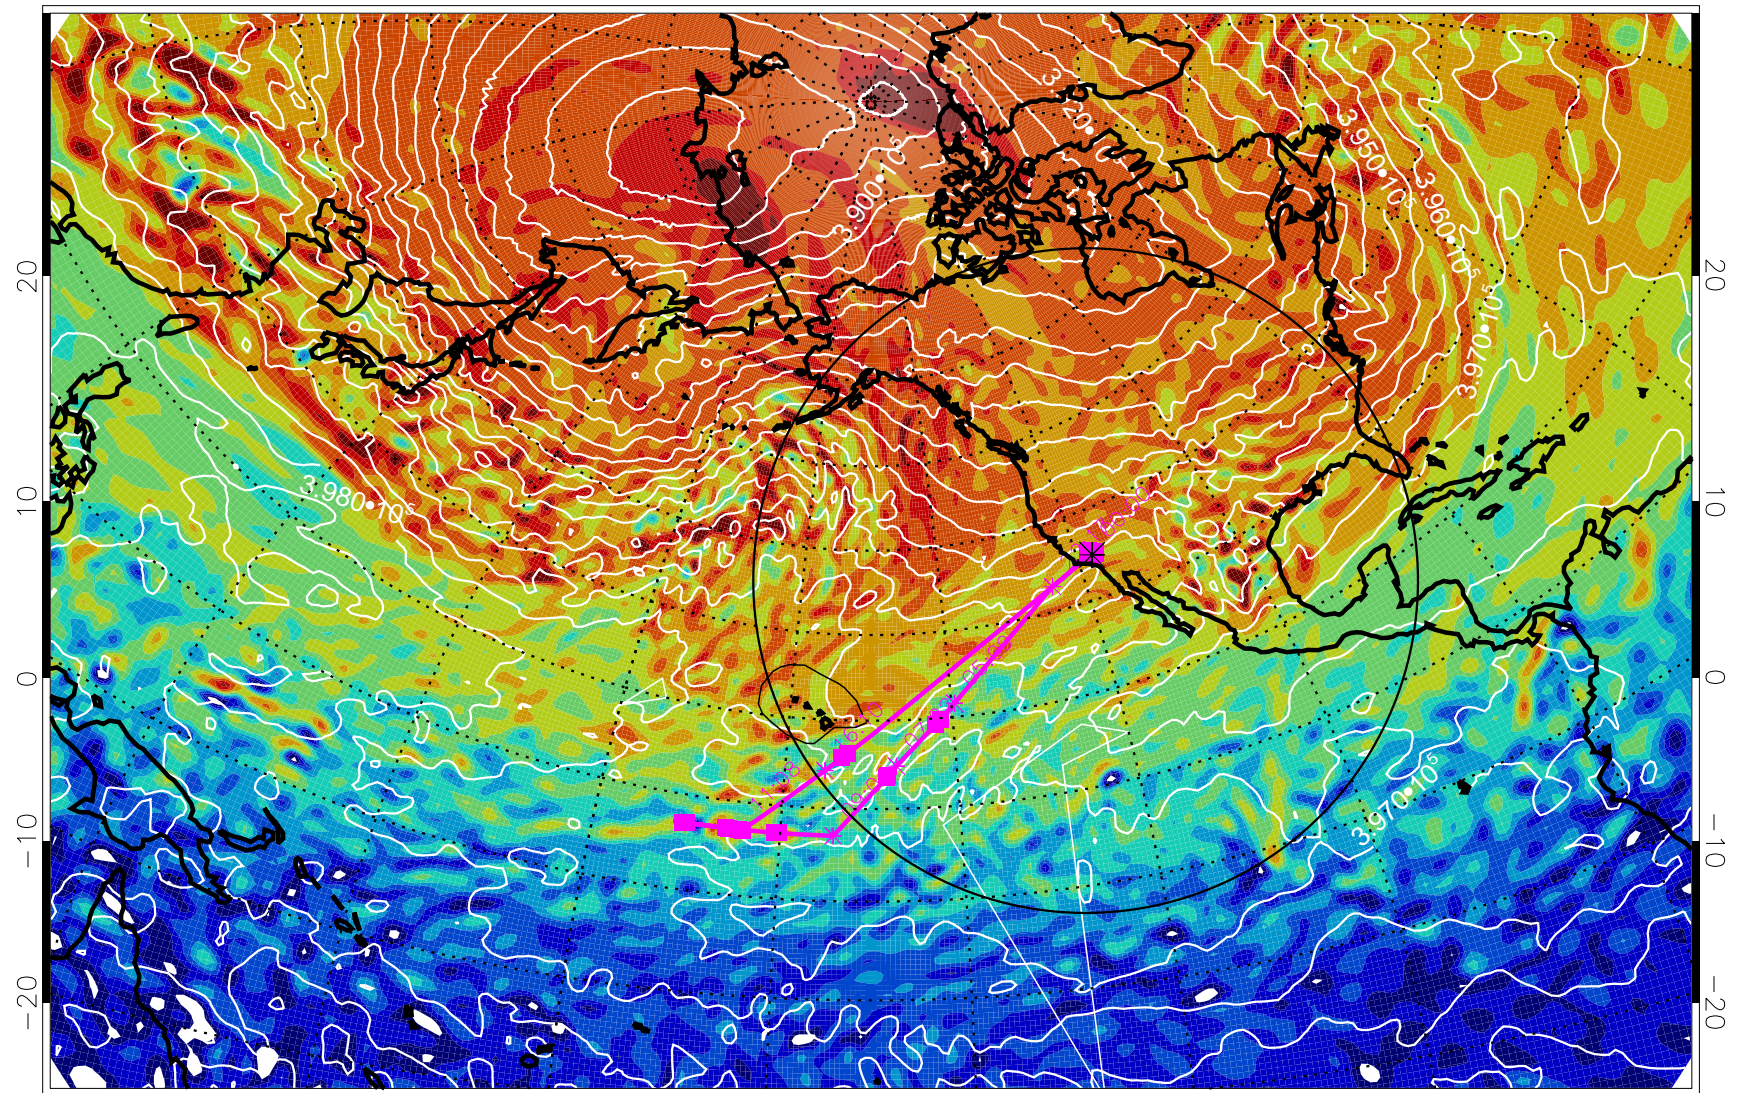

13021800, 48 hour forecast for 460K EPV

460K Montgomery Streamfunction, white

Range ring of 4055 km -- 13 hours GH round trip

13021806, 54 hour forecast for 460K EPV

460K Montgomery Streamfunction, white

Range ring of 4055 km -- 13 hours GH round trip

13021812, 60 hour forecast for 460K EPV

460K Montgomery Streamfunction, white

Range ring of 4055 km -- 13 hours GH round trip

13021818, 66 hour forecast for 460K EPV

460K Montgomery Streamfunction, white

Range ring of 4055 km -- 13 hours GH round trip

13021900, 72 hour forecast for 460K EPV

460K Montgomery Streamfunction, white

Range ring of 4055 km -- 13 hours GH round trip

13021906, 78 hour forecast for 460K EPV

460K Montgomery Streamfunction, white

Range ring of 4055 km -- 13 hours GH round trip

13021912, 84 hour forecast for 460K EPV

460K Montgomery Streamfunction, white

Range ring of 4055 km -- 13 hours GH round trip

13021918, 90 hour forecast for 460K EPV

460K Montgomery Streamfunction, white

Range ring of 4055 km -- 13 hours GH round trip