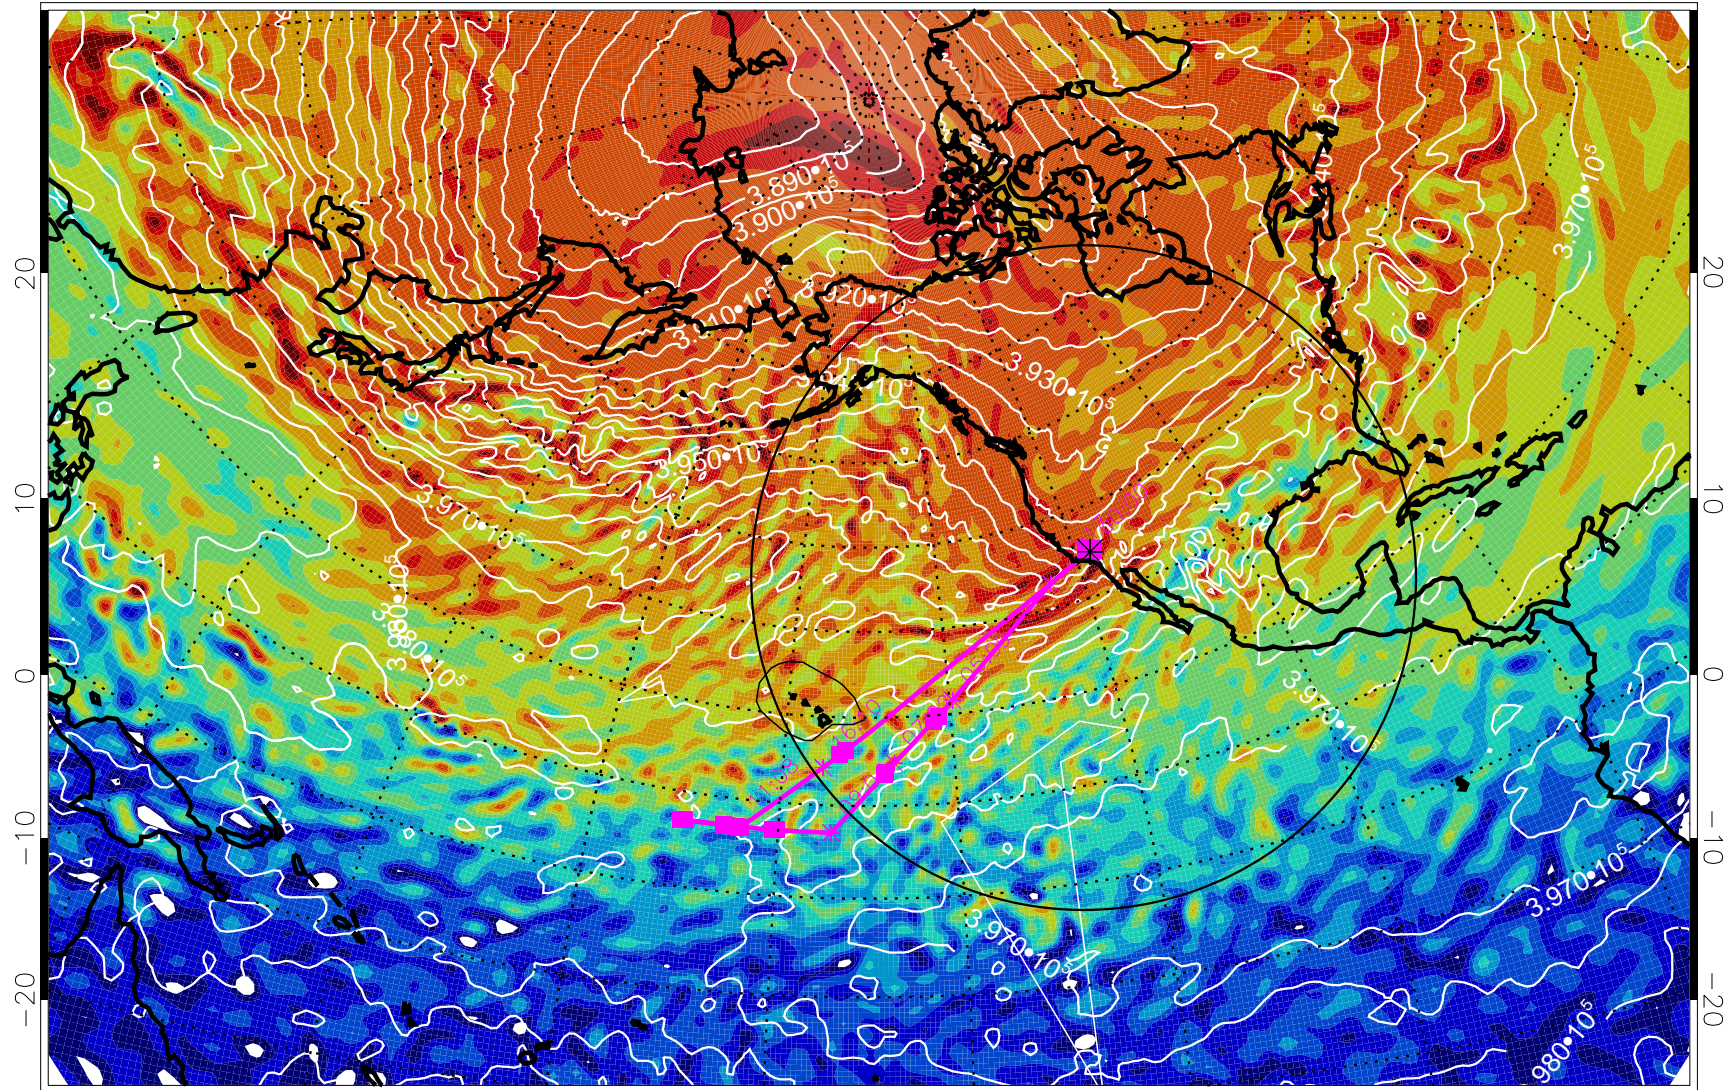

13021912, 84 hour forecast for 460K EPV

460K Montgomery Streamfunction, white

Range ring of 4055 km -- 13 hours GH round trip

13021918, 90 hour forecast for 460K EPV

460K Montgomery Streamfunction, white

Range ring of 4055 km -- 13 hours GH round trip

13022000, 96 hour forecast for 460K EPV

460K Montgomery Streamfunction, white

Range ring of 4055 km -- 13 hours GH round trip

13022006, 102 hour forecast for 460K EPV

460K Montgomery Streamfunction, white

Range ring of 4055 km -- 13 hours GH round trip

13022012, 108 hour forecast for 460K EPV

460K Montgomery Streamfunction, white

Range ring of 4055 km -- 13 hours GH round trip

13022018, 114 hour forecast for 460K EPV

460K Montgomery Streamfunction, white

Range ring of 4055 km -- 13 hours GH round trip

13022100, 120 hour forecast for 460K EPV

460K Montgomery Streamfunction, white

Range ring of 4055 km -- 13 hours GH round trip