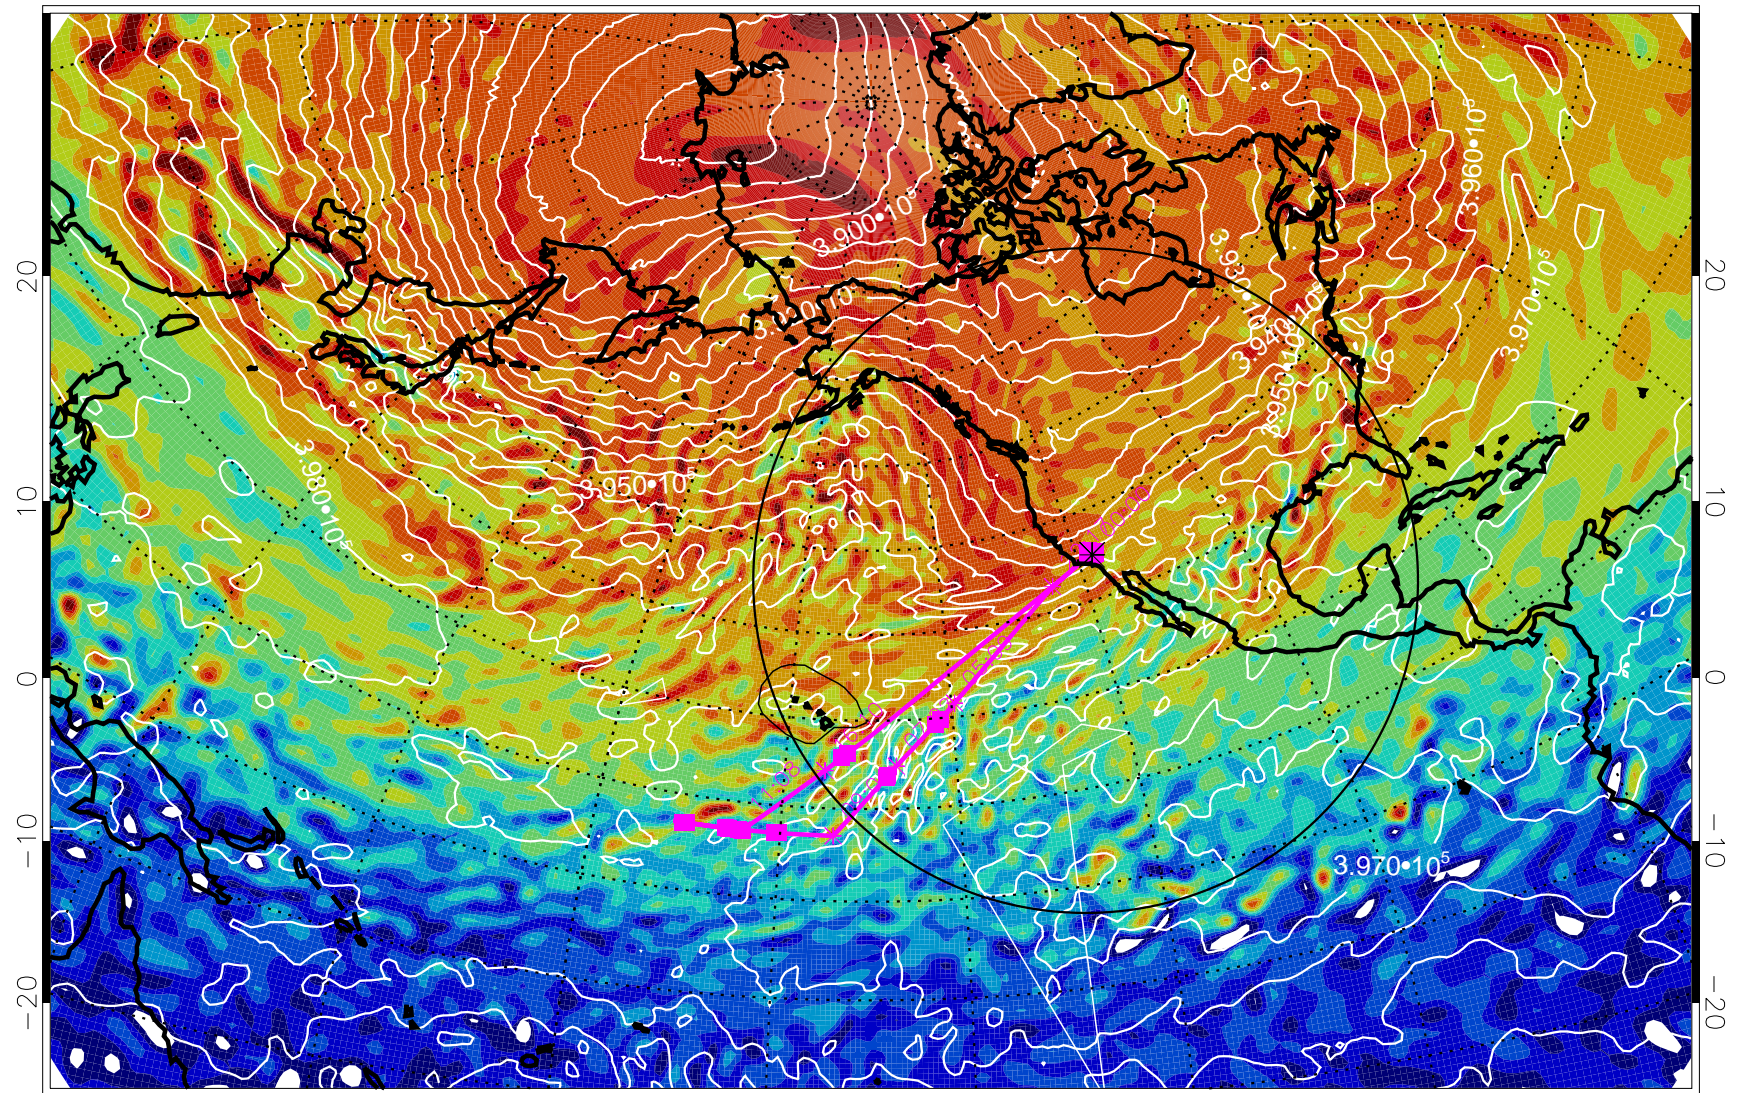

13021812, 60 hour forecast for 460K EPV

460K Montgomery Streamfunction, white

Range ring of 4055 km -- 13 hours GH round trip

13021818, 66 hour forecast for 460K EPV

460K Montgomery Streamfunction, white

Range ring of 4055 km -- 13 hours GH round trip

13021900, 72 hour forecast for 460K EPV

460K Montgomery Streamfunction, white

Range ring of 4055 km -- 13 hours GH round trip

13021906, 78 hour forecast for 460K EPV

460K Montgomery Streamfunction, white

Range ring of 4055 km -- 13 hours GH round trip

13021912, 84 hour forecast for 460K EPV

460K Montgomery Streamfunction, white

Range ring of 4055 km -- 13 hours GH round trip

13021918, 90 hour forecast for 460K EPV

460K Montgomery Streamfunction, white

Range ring of 4055 km -- 13 hours GH round trip

13022000, 96 hour forecast for 460K EPV

460K Montgomery Streamfunction, white

Range ring of 4055 km -- 13 hours GH round trip

13022006, 102 hour forecast for 460K EPV

460K Montgomery Streamfunction, white