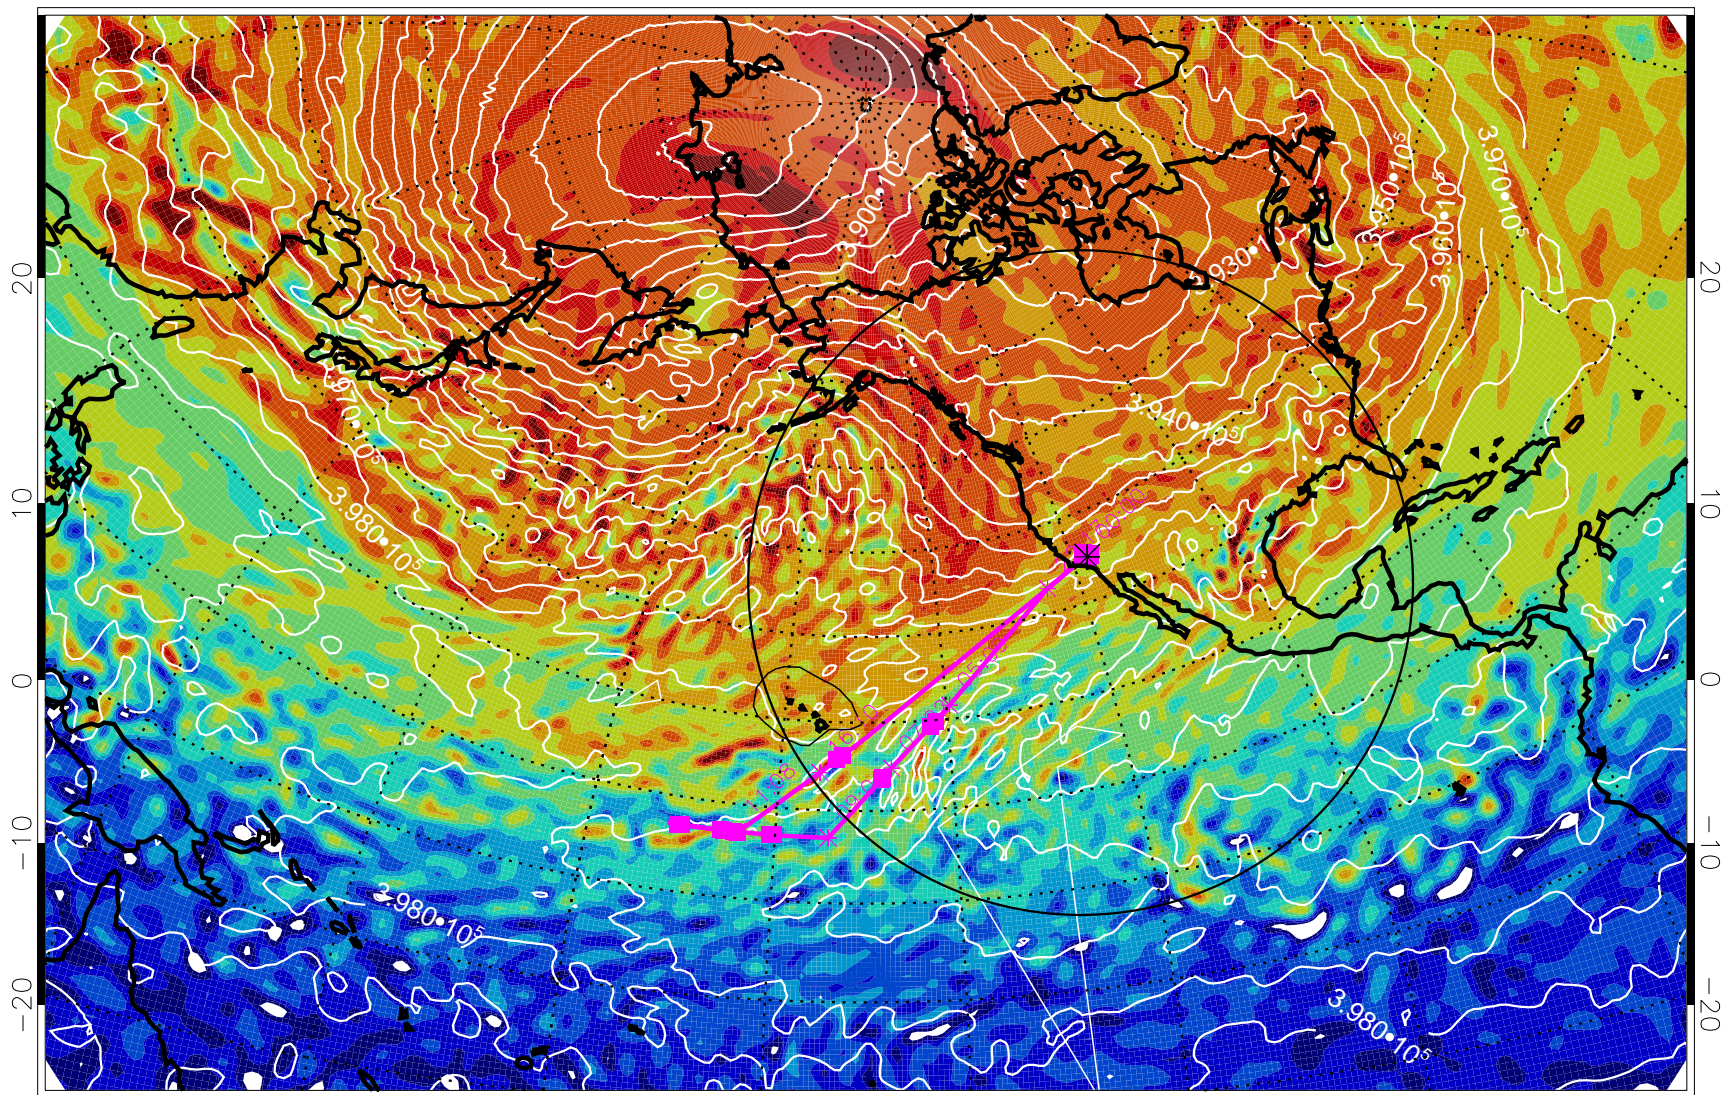

13021812, 60 hour forecast for 460K EPV

460K Montgomery Streamfunction, white

Range ring of 4055 km -- 13 hours GH round trip

13021818, 66 hour forecast for 460K EPV

460K Montgomery Streamfunction, white

Range ring of 4055 km -- 13 hours GH round trip

13021900, 72 hour forecast for 460K EPV

460K Montgomery Streamfunction, white

Range ring of 4055 km -- 13 hours GH round trip

13021906, 78 hour forecast for 460K EPV

460K Montgomery Streamfunction, white

Range ring of 4055 km -- 13 hours GH round trip

13021912, 84 hour forecast for 460K EPV

460K Montgomery Streamfunction, white

Range ring of 4055 km -- 13 hours GH round trip

13021918, 90 hour forecast for 460K EPV

460K Montgomery Streamfunction, white

Range ring of 4055 km -- 13 hours GH round trip

13022000, 96 hour forecast for 460K EPV

460K Montgomery Streamfunction, white

Range ring of 4055 km -- 13 hours GH round trip

13022006, 102 hour forecast for 460K EPV

460K Montgomery Streamfunction, white