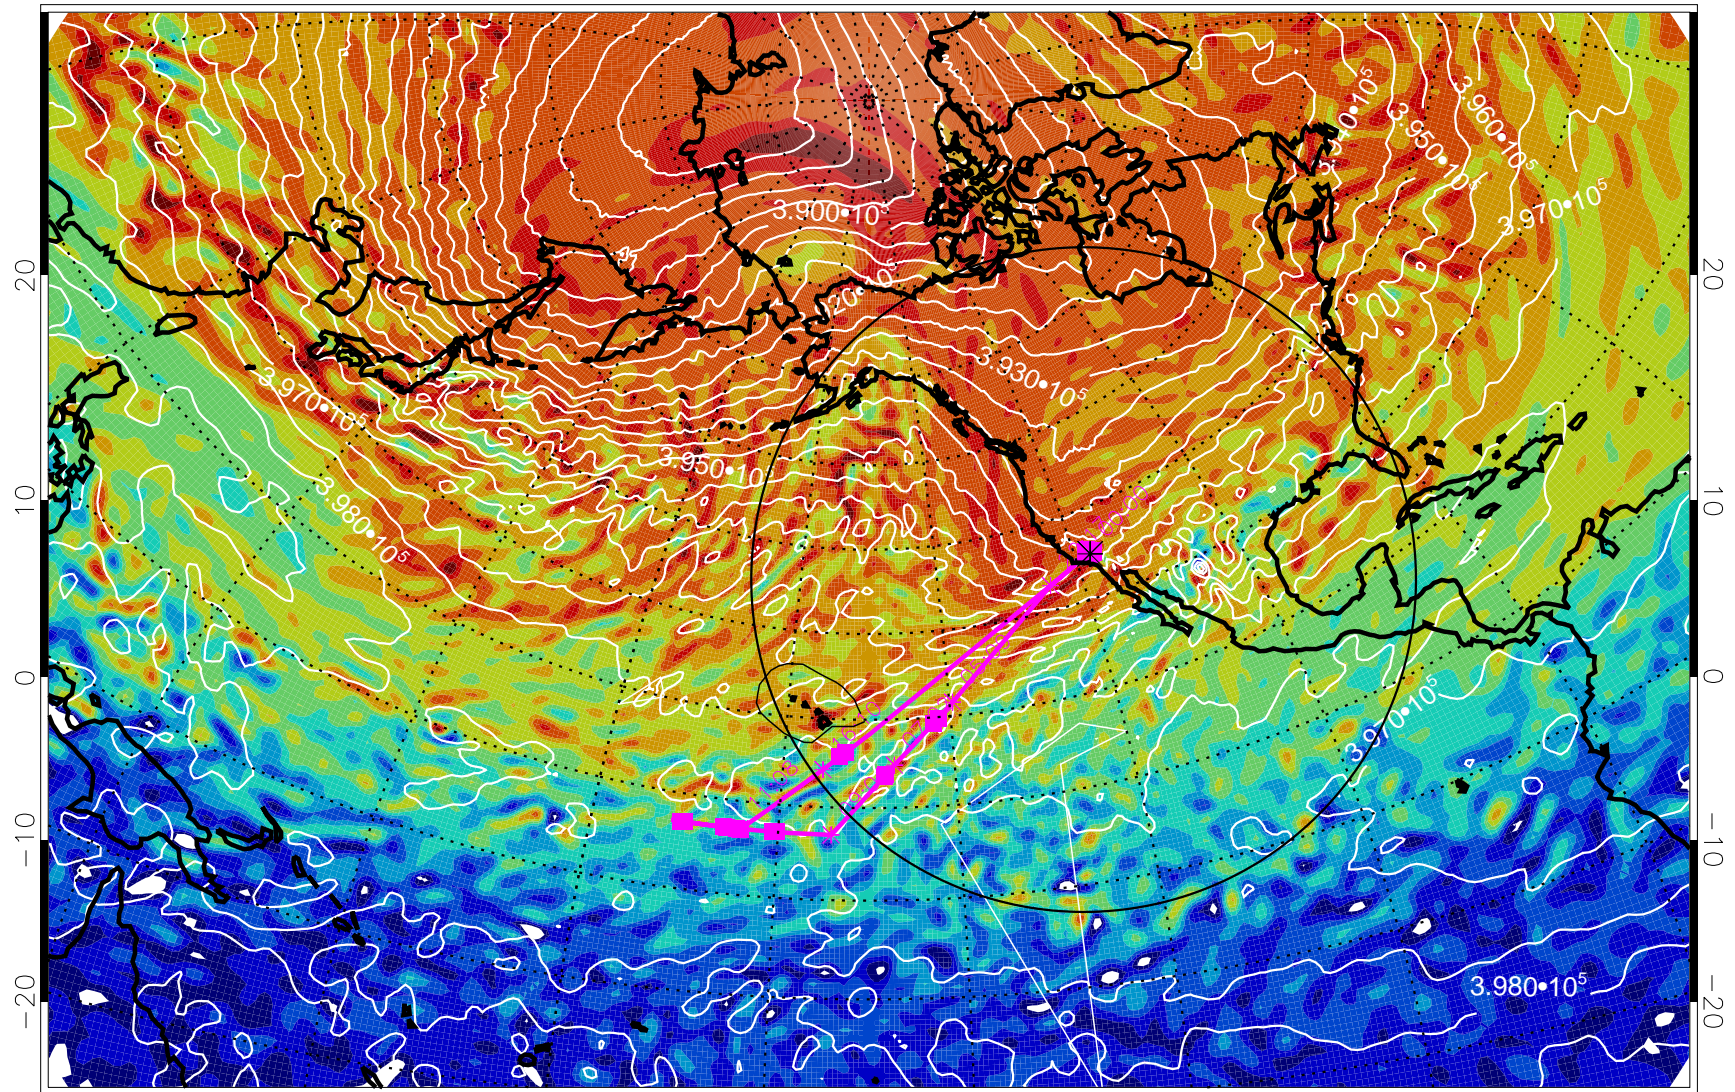

13021900, 72 hour forecast for 460K EPV

460K Montgomery Streamfunction, white

Range ring of 4055 km -- 13 hours GH round trip

13021906, 78 hour forecast for 460K EPV

460K Montgomery Streamfunction, white

Range ring of 4055 km -- 13 hours GH round trip

13021912, 84 hour forecast for 460K EPV

460K Montgomery Streamfunction, white

Range ring of 4055 km -- 13 hours GH round trip

13021918, 90 hour forecast for 460K EPV

460K Montgomery Streamfunction, white

Range ring of 4055 km -- 13 hours GH round trip

13022000, 96 hour forecast for 460K EPV

460K Montgomery Streamfunction, white

Range ring of 4055 km -- 13 hours GH round trip

13022006, 102 hour forecast for 460K EPV

460K Montgomery Streamfunction, white

Range ring of 4055 km -- 13 hours GH round trip

13022012, 108 hour forecast for 460K EPV

460K Montgomery Streamfunction, white

Range ring of 4055 km -- 13 hours GH round trip

13022018, 114 hour forecast for 460K EPV