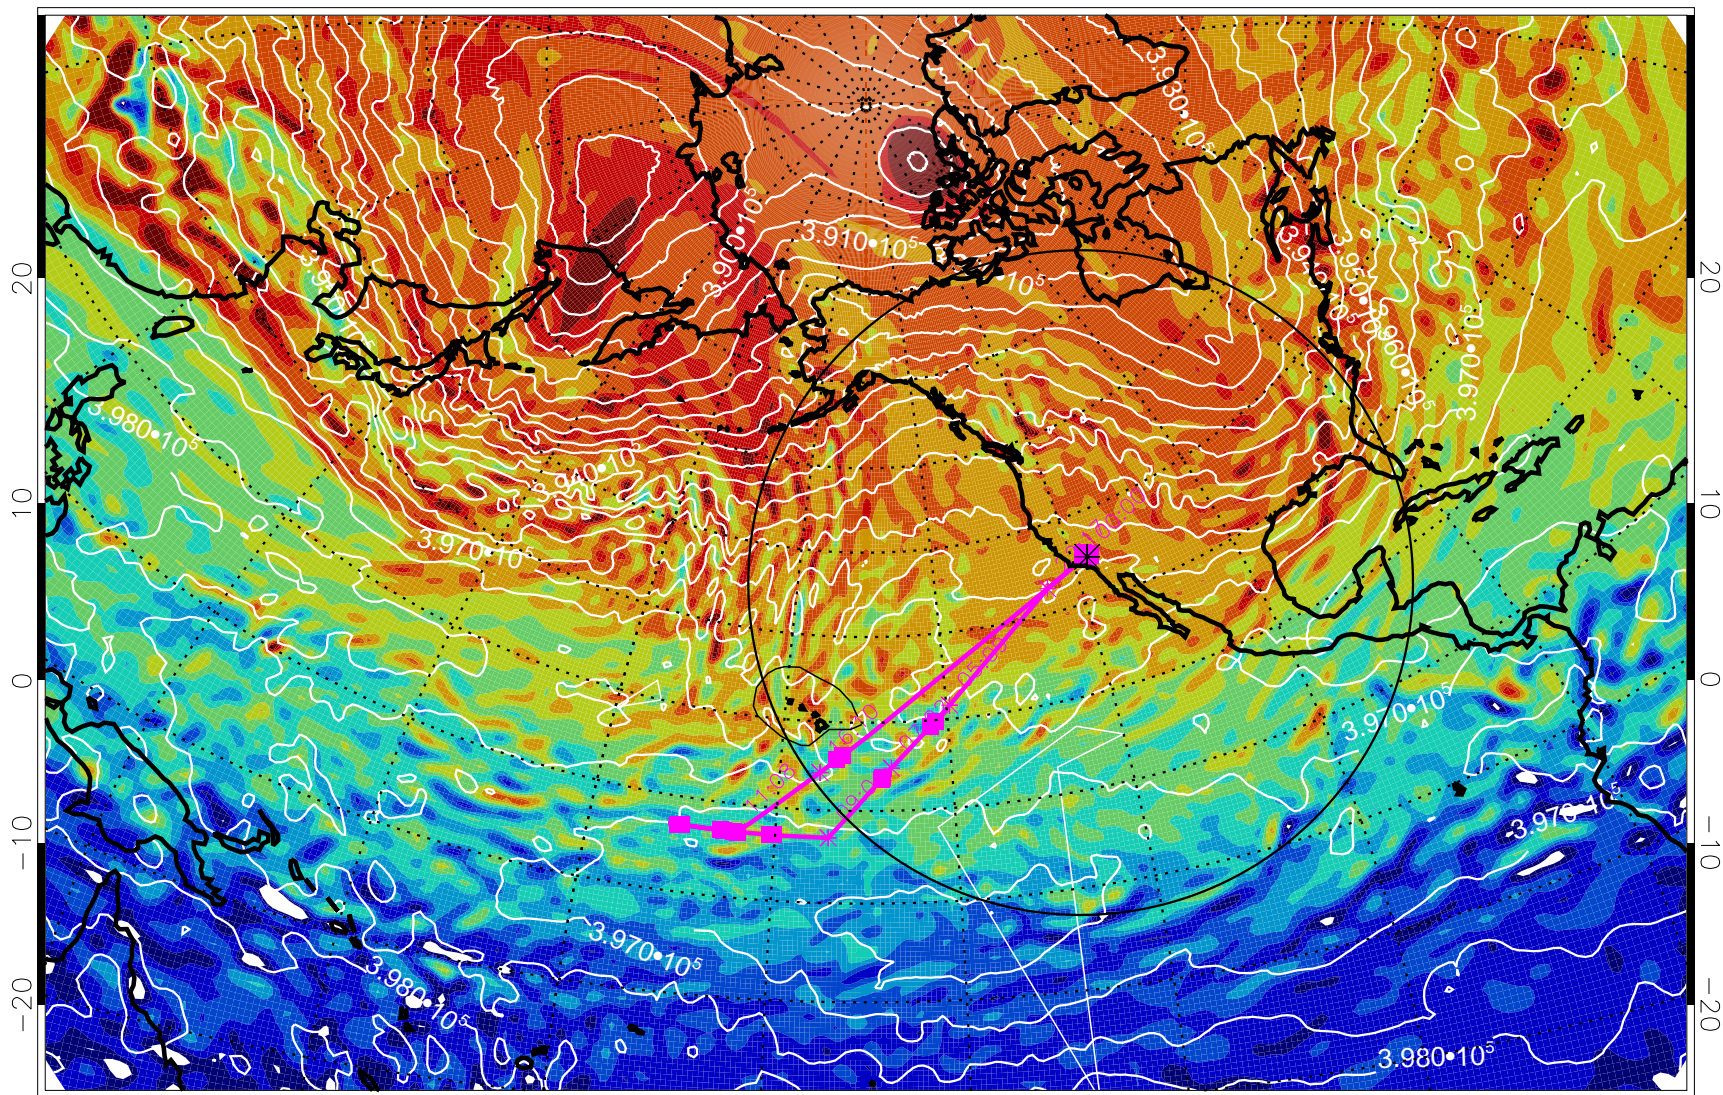

13021612, 12 hour forecast for 460K EPV

460K Montgomery Streamfunction, white

Range ring of 4055 km -- 13 hours GH round trip

13021618, 18 hour forecast for 460K EPV

460K Montgomery Streamfunction, white

Range ring of 4055 km -- 13 hours GH round trip

13021700, 24 hour forecast for 460K EPV

460K Montgomery Streamfunction, white

Range ring of 4055 km -- 13 hours GH round trip

13021706, 30 hour forecast for 460K EPV

460K Montgomery Streamfunction, white

Range ring of 4055 km -- 13 hours GH round trip

13021712, 36 hour forecast for 460K EPV

460K Montgomery Streamfunction, white

Range ring of 4055 km -- 13 hours GH round trip

13021718, 42 hour forecast for 460K EPV

460K Montgomery Streamfunction, white

Range ring of 4055 km -- 13 hours GH round trip

13021812, 60 hour forecast for 460K EPV

460K Montgomery Streamfunction, white

Range ring of 4055 km -- 13 hours GH round trip

13021818, 66 hour forecast for 460K EPV

460K Montgomery Streamfunction, white

Range ring of 4055 km -- 13 hours GH round trip