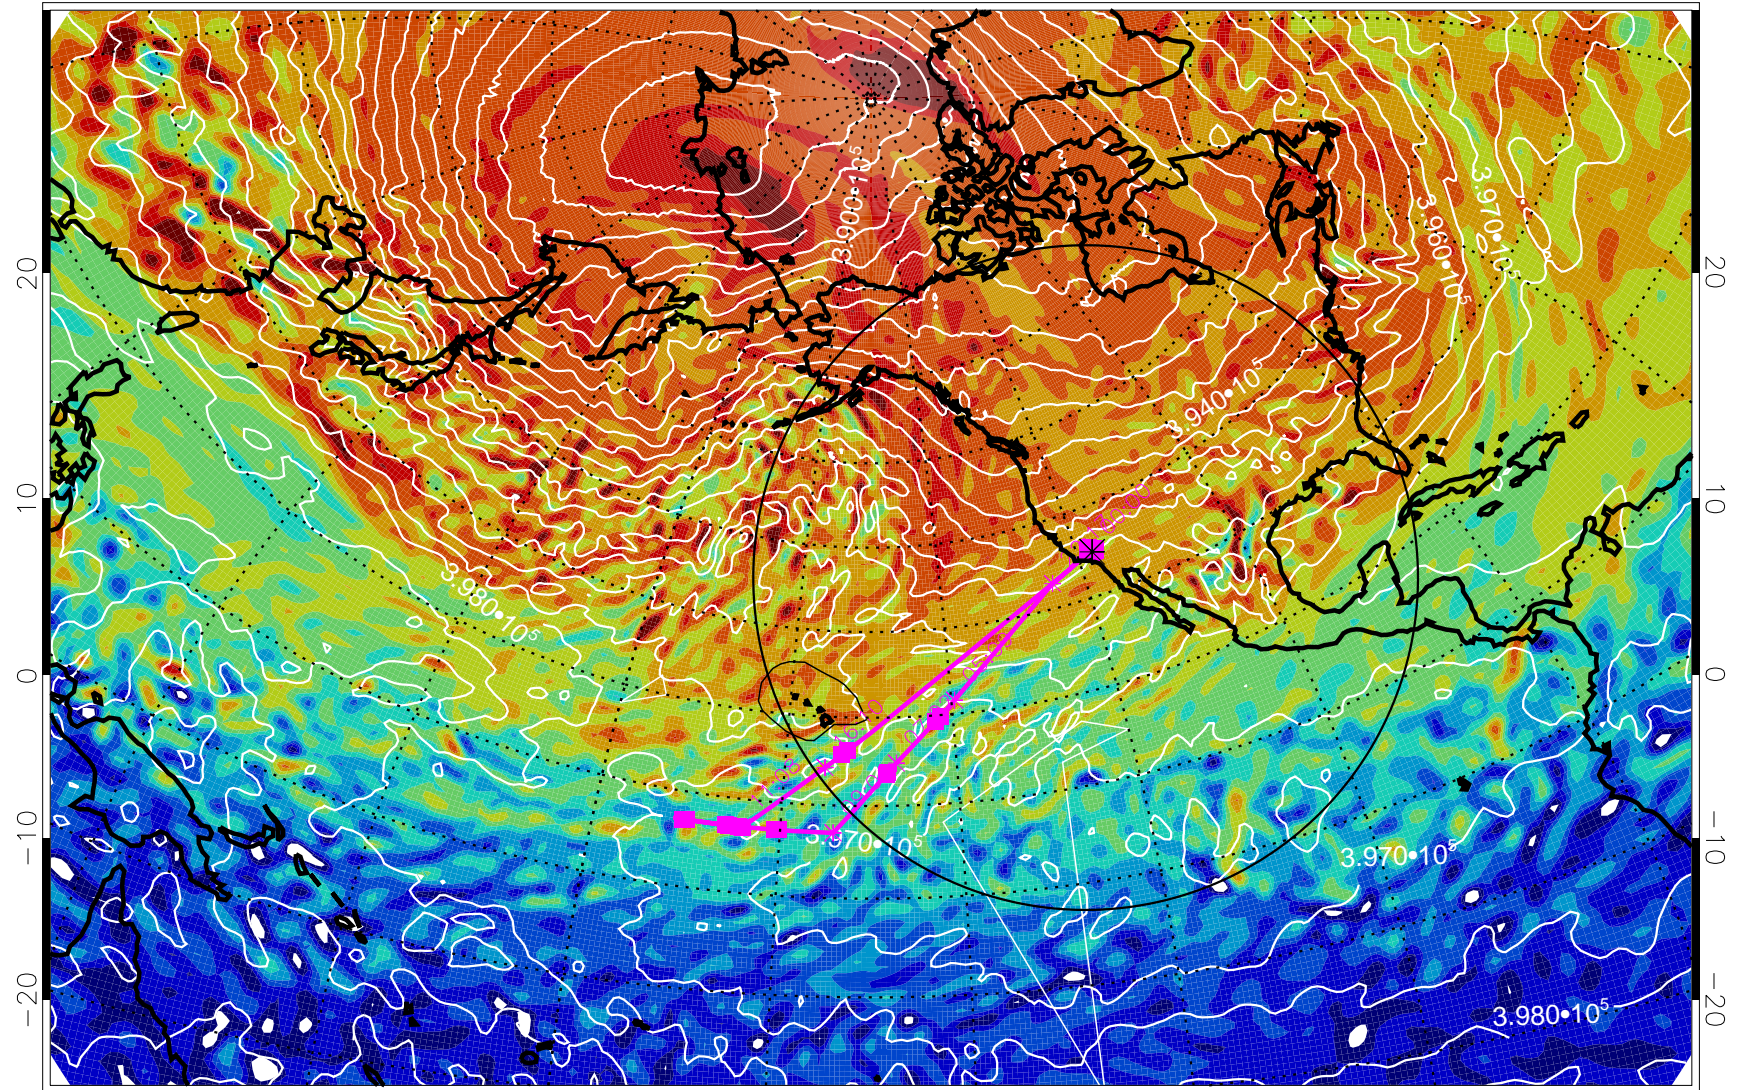

13021812, 60 hour forecast for 460K EPV

460K Montgomery Streamfunction, white

Range ring of 4055 km -- 13 hours GH round trip

13021818, 66 hour forecast for 460K EPV

460K Montgomery Streamfunction, white

Range ring of 4055 km -- 13 hours GH round trip

13021900, 72 hour forecast for 460K EPV

460K Montgomery Streamfunction, white

Range ring of 4055 km -- 13 hours GH round trip

13021906, 78 hour forecast for 460K EPV

460K Montgomery Streamfunction, white

Range ring of 4055 km -- 13 hours GH round trip

13021912, 84 hour forecast for 460K EPV

460K Montgomery Streamfunction, white

Range ring of 4055 km -- 13 hours GH round trip

13021918, 90 hour forecast for 460K EPV

460K Montgomery Streamfunction, white

Range ring of 4055 km -- 13 hours GH round trip

13022000, 96 hour forecast for 460K EPV

460K Montgomery Streamfunction, white

Range ring of 4055 km -- 13 hours GH round trip

13022006, 102 hour forecast for 460K EPV

460K Montgomery Streamfunction, white