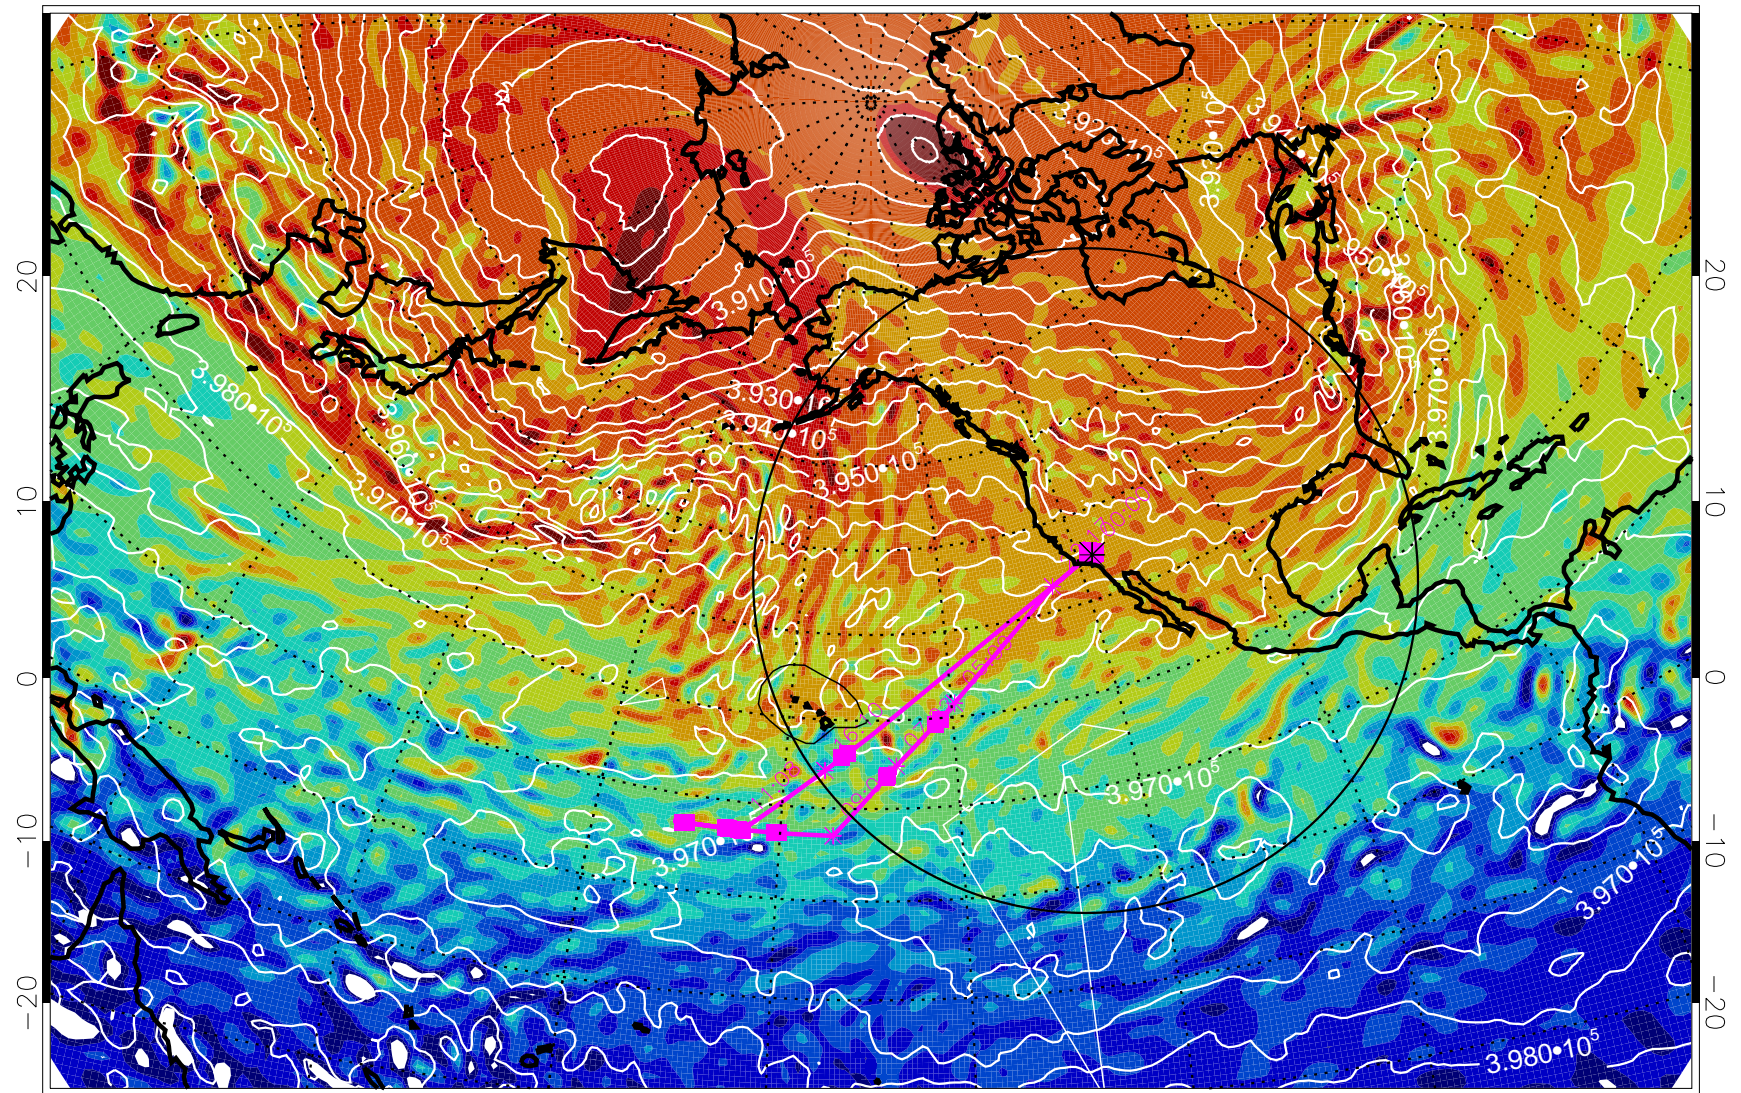

13021700, 24 hour forecast for 460K EPV

460K Montgomery Streamfunction, white

Range ring of 4055 km -- 13 hours GH round trip

13021706, 30 hour forecast for 460K EPV

460K Montgomery Streamfunction, white

Range ring of 4055 km -- 13 hours GH round trip

13021712, 36 hour forecast for 460K EPV

460K Montgomery Streamfunction, white

Range ring of 4055 km -- 13 hours GH round trip

13021718, 42 hour forecast for 460K EPV

460K Montgomery Streamfunction, white

Range ring of 4055 km -- 13 hours GH round trip

13021800, 48 hour forecast for 460K EPV

460K Montgomery Streamfunction, white

Range ring of 4055 km -- 13 hours GH round trip

13021806, 54 hour forecast for 460K EPV

460K Montgomery Streamfunction, white

Range ring of 4055 km -- 13 hours GH round trip

13021812, 60 hour forecast for 460K EPV

460K Montgomery Streamfunction, white

Range ring of 4055 km -- 13 hours GH round trip

13021818, 66 hour forecast for 460K EPV

460K Montgomery Streamfunction, white

Range ring of 4055 km -- 13 hours GH round trip