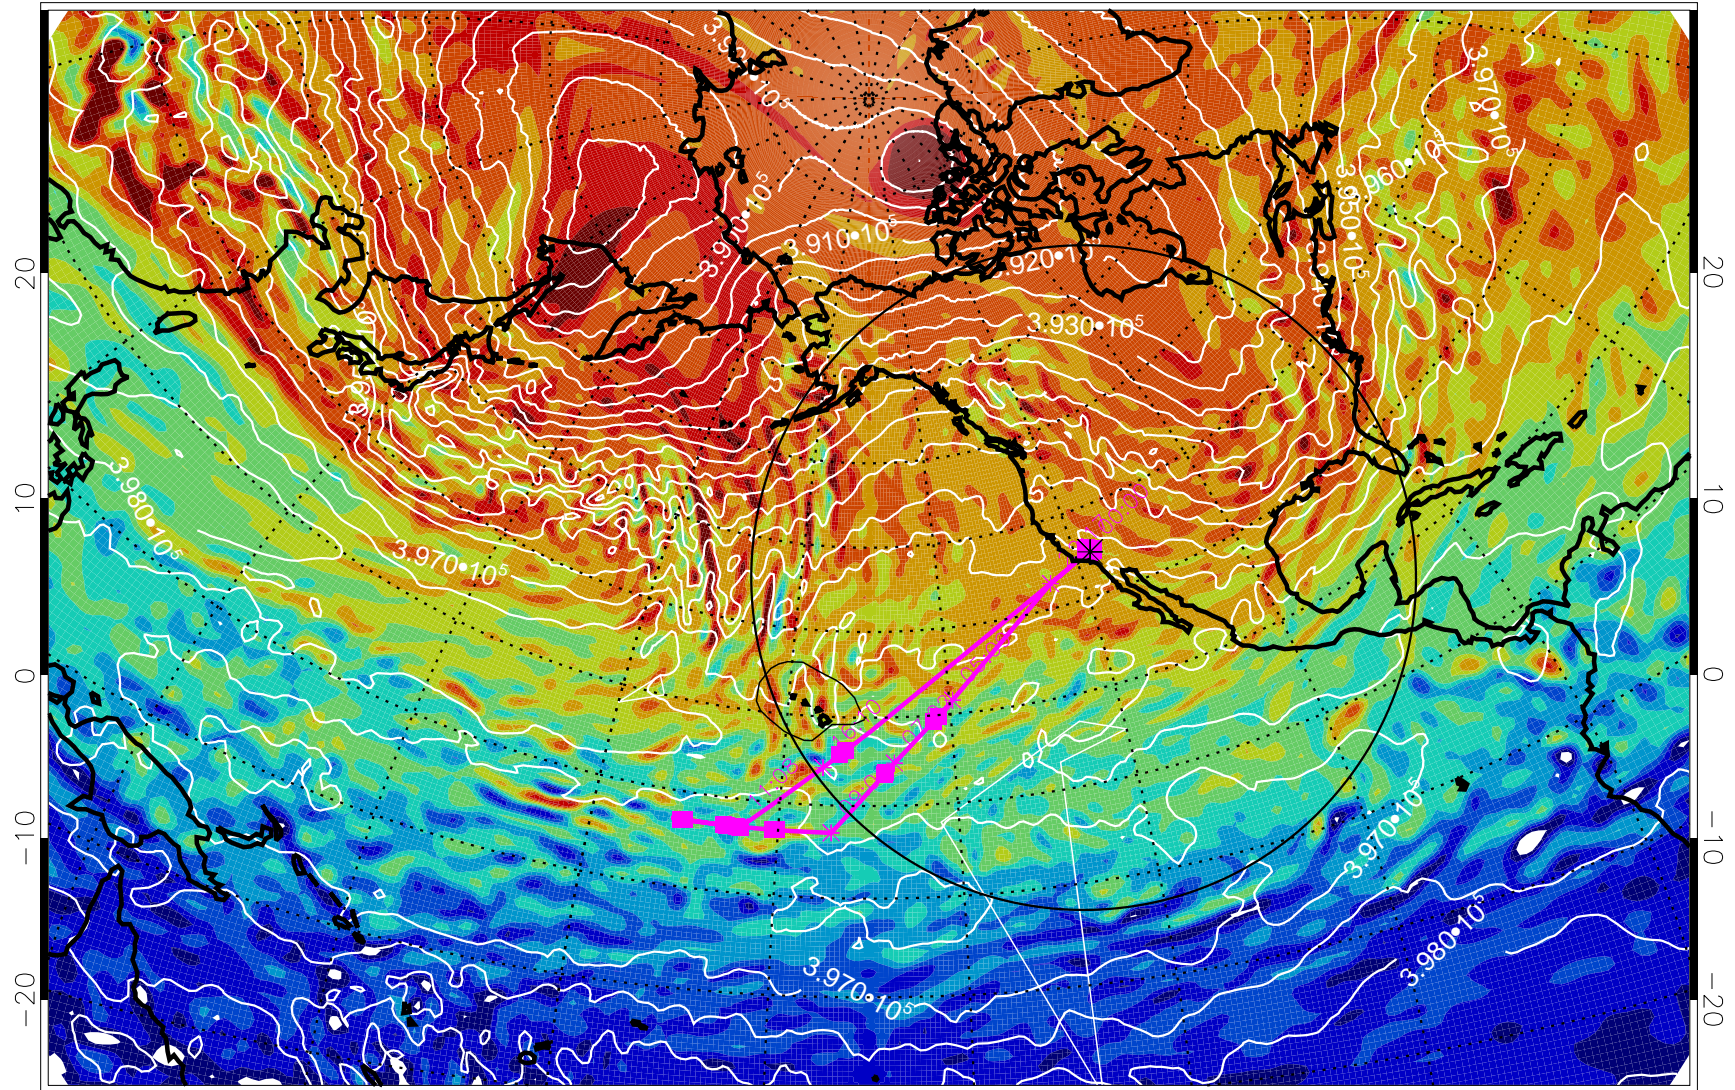

13021612, 12 hour forecast for 460K EPV

460K Montgomery Streamfunction, white

Range ring of 4055 km -- 13 hours GH round trip

13021618, 18 hour forecast for 460K EPV

460K Montgomery Streamfunction, white

Range ring of 4055 km -- 13 hours GH round trip

13021700, 24 hour forecast for 460K EPV

460K Montgomery Streamfunction, white

Range ring of 4055 km -- 13 hours GH round trip

13021706, 30 hour forecast for 460K EPV

460K Montgomery Streamfunction, white

Range ring of 4055 km -- 13 hours GH round trip

13021712, 36 hour forecast for 460K EPV

460K Montgomery Streamfunction, white

Range ring of 4055 km -- 13 hours GH round trip

13021718, 42 hour forecast for 460K EPV

460K Montgomery Streamfunction, white

Range ring of 4055 km -- 13 hours GH round trip

13021800, 48 hour forecast for 460K EPV

460K Montgomery Streamfunction, white

Range ring of 4055 km -- 13 hours GH round trip

13021806, 54 hour forecast for 460K EPV

460K Montgomery Streamfunction, white

Range ring of 4055 km -- 13 hours GH round trip