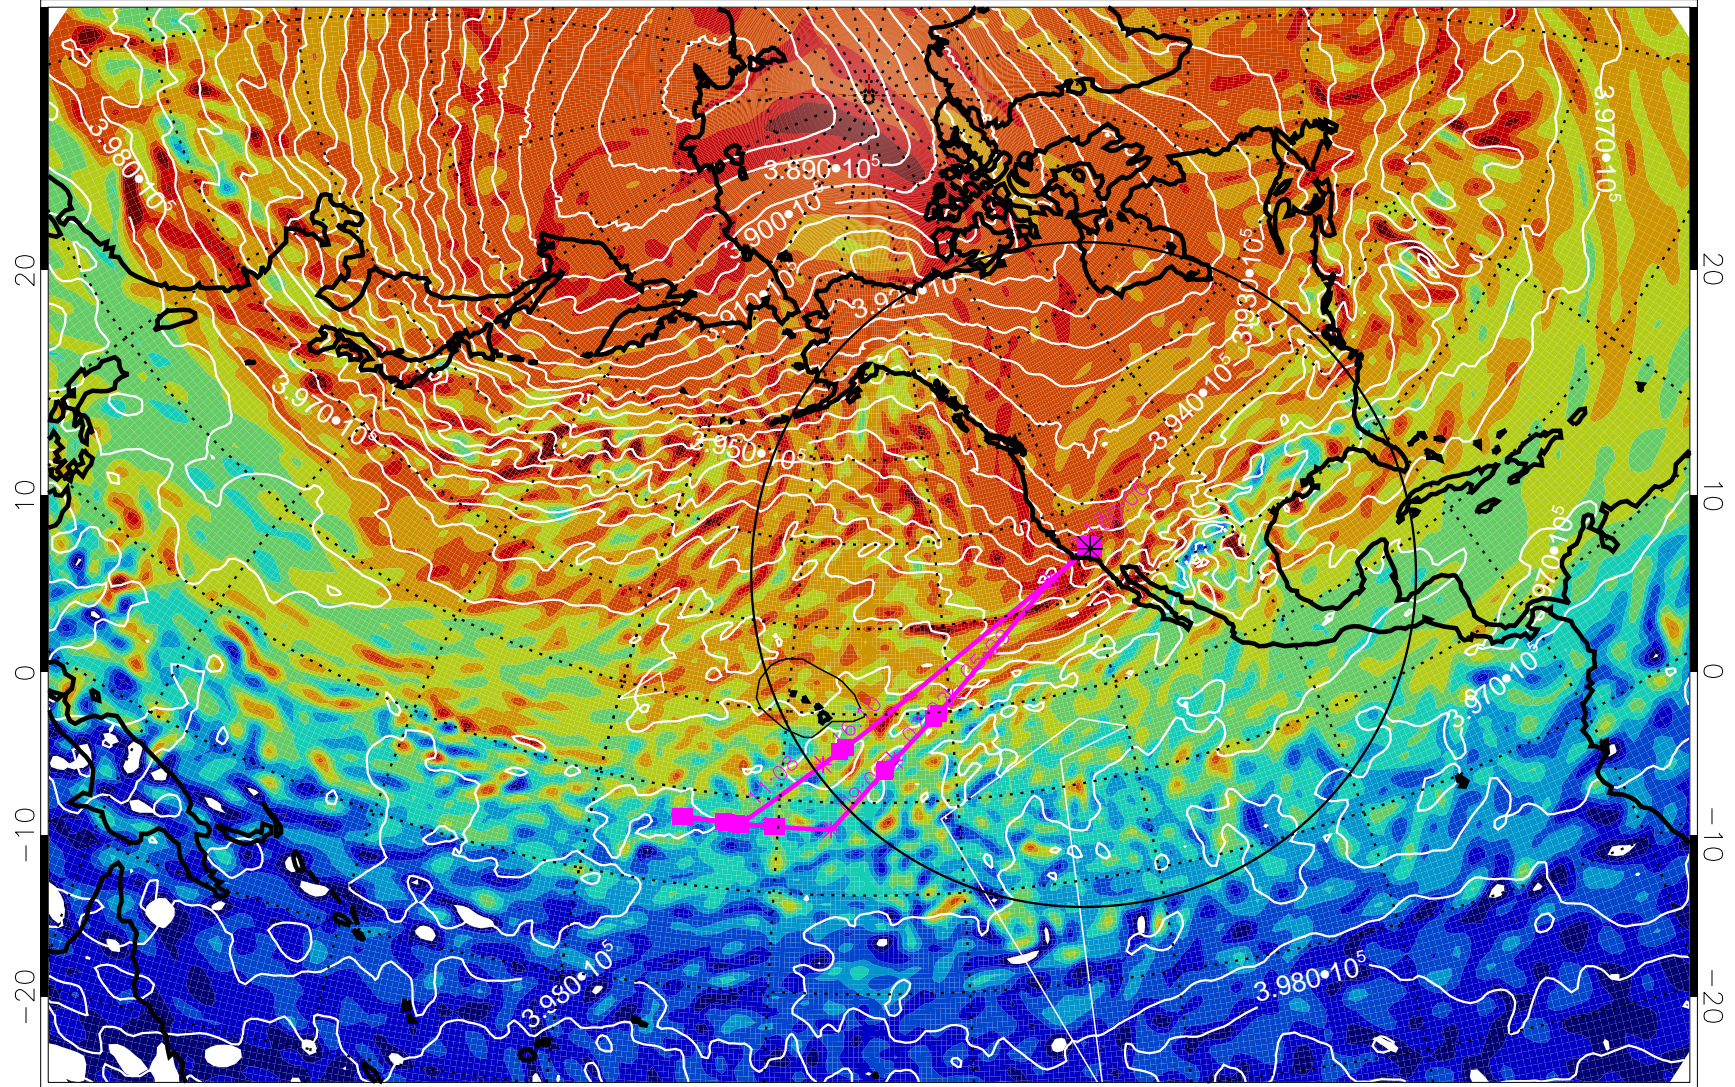

13022000, 96 hour forecast for 460K EPV

460K Montgomery Streamfunction, white

Range ring of 4055 km -- 13 hours GH round trip

13022006, 102 hour forecast for 460K EPV

460K Montgomery Streamfunction, white

Range ring of 4055 km -- 13 hours GH round trip

13022012, 108 hour forecast for 460K EPV

460K Montgomery Streamfunction, white

Range ring of 4055 km -- 13 hours GH round trip

13022018, 114 hour forecast for 460K EPV

460K Montgomery Streamfunction, white

Range ring of 4055 km -- 13 hours GH round trip

13022100, 120 hour forecast for 460K EPV

460K Montgomery Streamfunction, white

Range ring of 4055 km -- 13 hours GH round trip