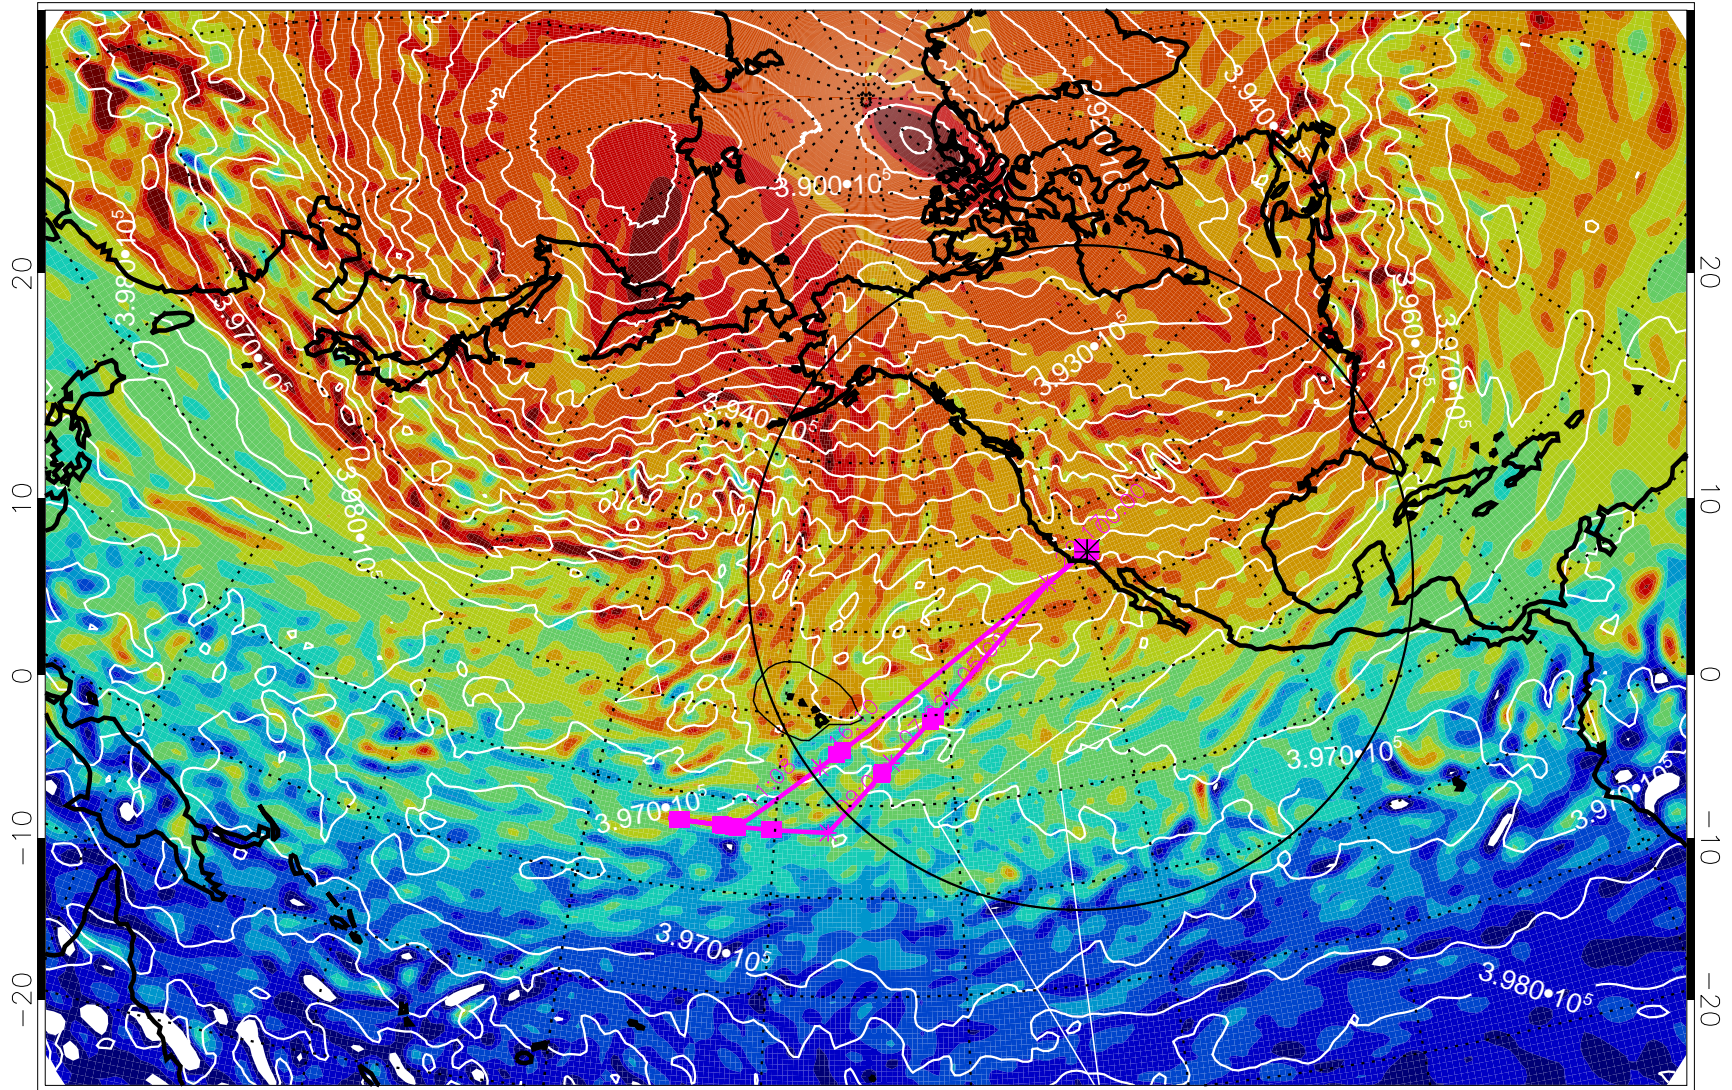

13021700, 24 hour forecast for 460K EPV

460K Montgomery Streamfunction, white

Range ring of 4055 km -- 13 hours GH round trip

13021706, 30 hour forecast for 460K EPV

460K Montgomery Streamfunction, white

Range ring of 4055 km -- 13 hours GH round trip

13021712, 36 hour forecast for 460K EPV

460K Montgomery Streamfunction, white

Range ring of 4055 km -- 13 hours GH round trip

13021718, 42 hour forecast for 460K EPV

460K Montgomery Streamfunction, white

Range ring of 4055 km -- 13 hours GH round trip

13021800, 48 hour forecast for 460K EPV

460K Montgomery Streamfunction, white

Range ring of 4055 km -- 13 hours GH round trip

13021806, 54 hour forecast for 460K EPV

460K Montgomery Streamfunction, white

Range ring of 4055 km -- 13 hours GH round trip

13021812, 60 hour forecast for 460K EPV

460K Montgomery Streamfunction, white

Range ring of 4055 km -- 13 hours GH round trip

13021818, 66 hour forecast for 460K EPV

460K Montgomery Streamfunction, white

Range ring of 4055 km -- 13 hours GH round trip