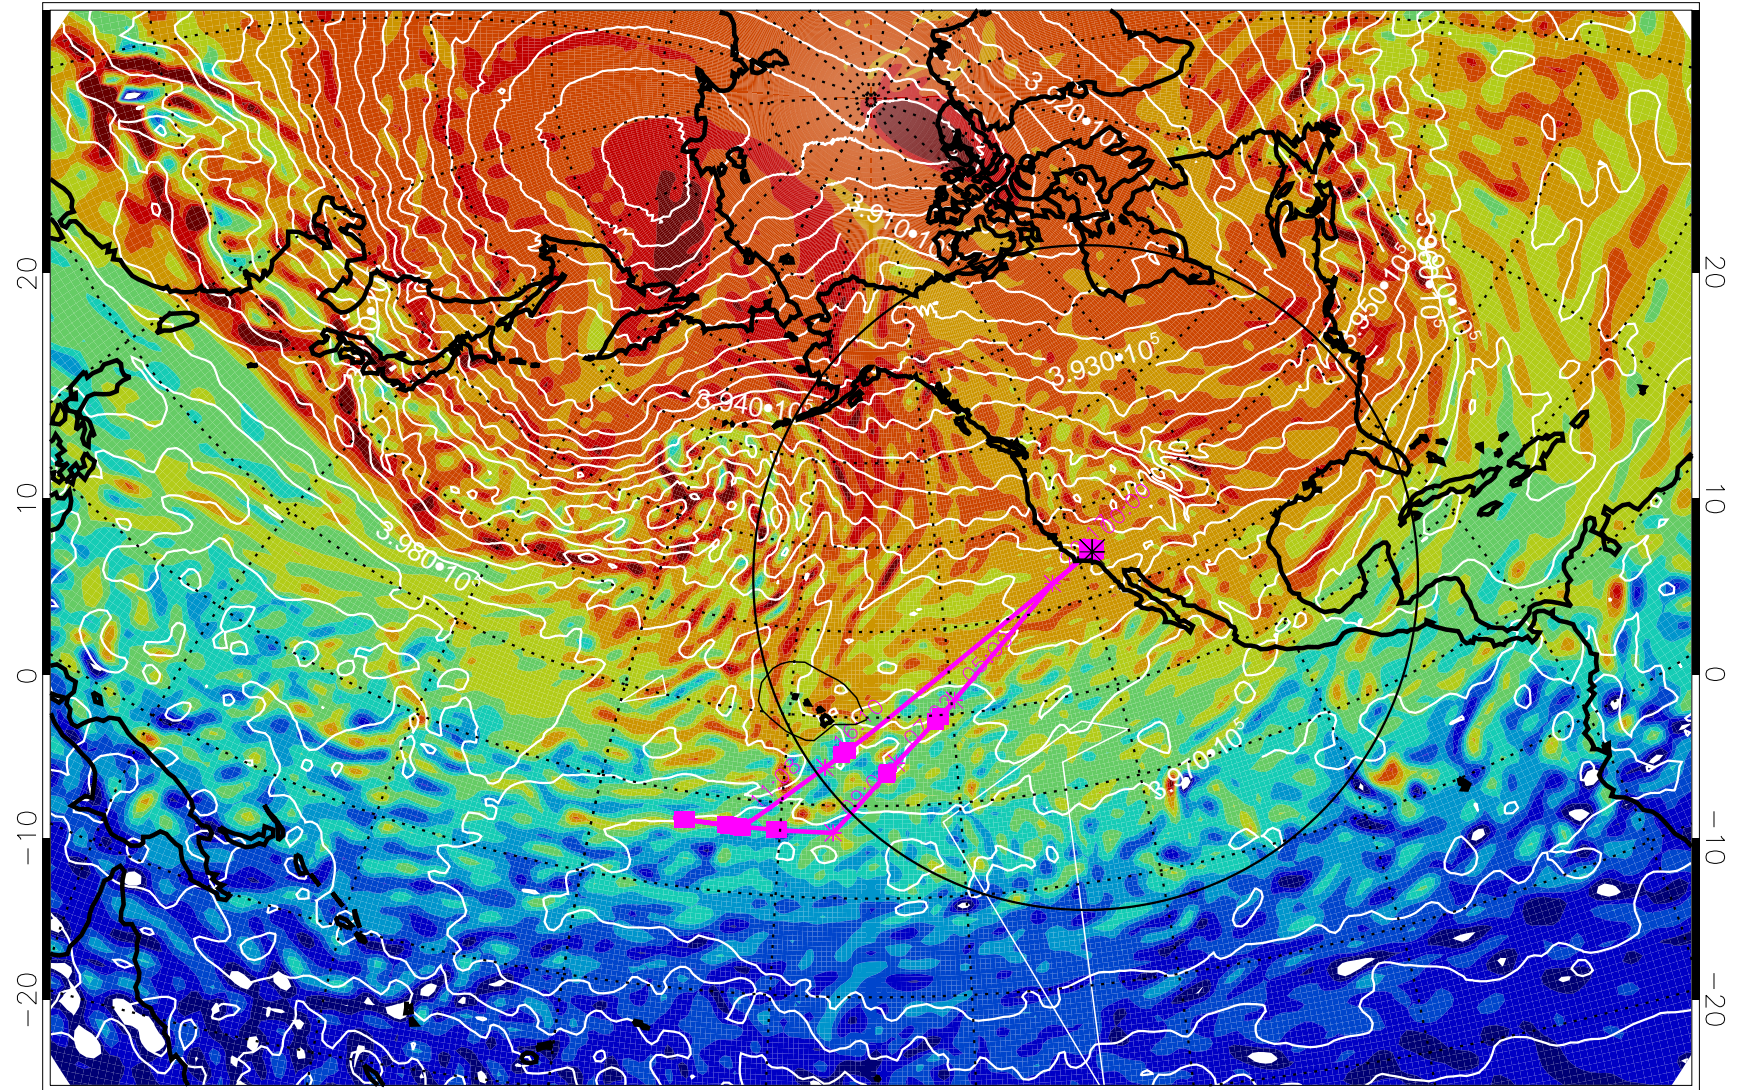

13021712, 36 hour forecast for 460K EPV

460K Montgomery Streamfunction, white

Range ring of 4055 km -- 13 hours GH round trip

13021718, 42 hour forecast for 460K EPV

460K Montgomery Streamfunction, white

Range ring of 4055 km -- 13 hours GH round trip

13021800, 48 hour forecast for 460K EPV

460K Montgomery Streamfunction, white

Range ring of 4055 km -- 13 hours GH round trip

13021806, 54 hour forecast for 460K EPV

460K Montgomery Streamfunction, white

Range ring of 4055 km -- 13 hours GH round trip

13021812, 60 hour forecast for 460K EPV

460K Montgomery Streamfunction, white

Range ring of 4055 km -- 13 hours GH round trip

13021818, 66 hour forecast for 460K EPV

460K Montgomery Streamfunction, white

Range ring of 4055 km -- 13 hours GH round trip

13021900, 72 hour forecast for 460K EPV

460K Montgomery Streamfunction, white

Range ring of 4055 km -- 13 hours GH round trip

13021906, 78 hour forecast for 460K EPV

460K Montgomery Streamfunction, white

Range ring of 4055 km -- 13 hours GH round trip