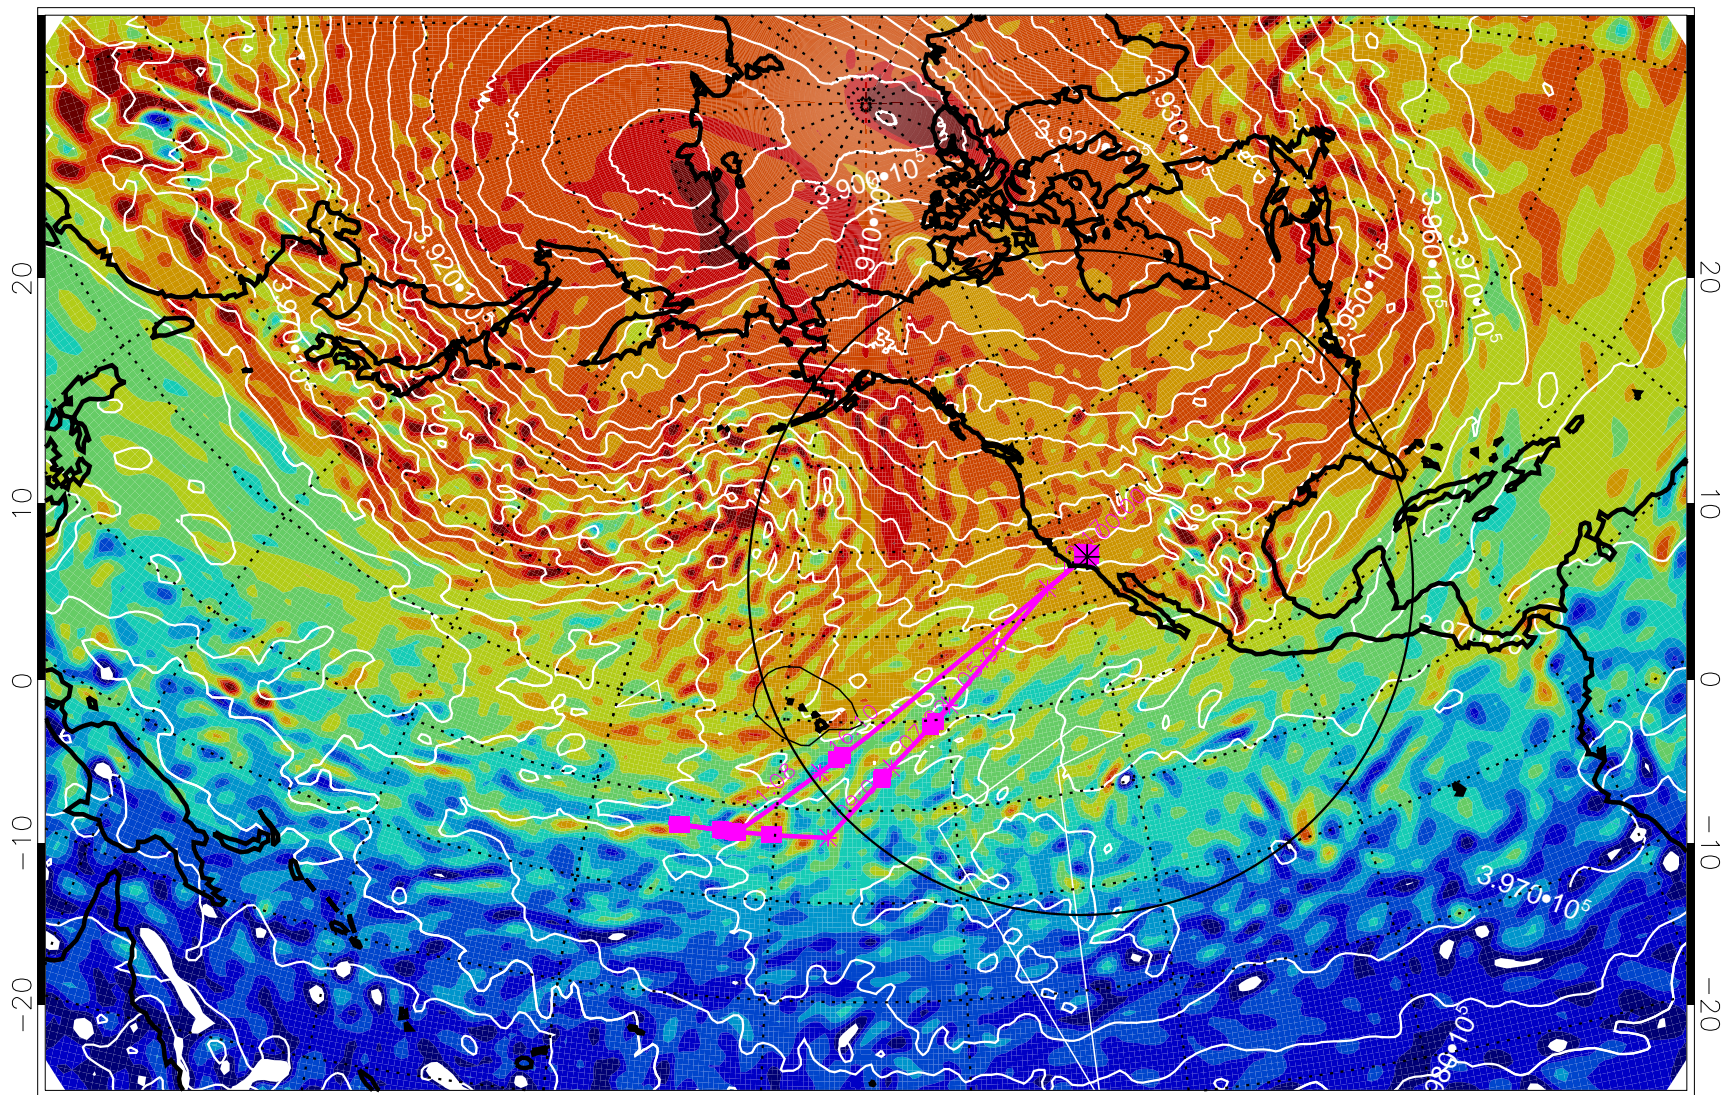

13021800, 48 hour forecast for 460K EPV

460K Montgomery Streamfunction, white

Range ring of 4055 km -- 13 hours GH round trip

13021806, 54 hour forecast for 460K EPV

460K Montgomery Streamfunction, white

Range ring of 4055 km -- 13 hours GH round trip

13021812, 60 hour forecast for 460K EPV

460K Montgomery Streamfunction, white

Range ring of 4055 km -- 13 hours GH round trip

13021818, 66 hour forecast for 460K EPV

460K Montgomery Streamfunction, white

Range ring of 4055 km -- 13 hours GH round trip

13021900, 72 hour forecast for 460K EPV

460K Montgomery Streamfunction, white

Range ring of 4055 km -- 13 hours GH round trip

13021906, 78 hour forecast for 460K EPV

460K Montgomery Streamfunction, white

Range ring of 4055 km -- 13 hours GH round trip

13021912, 84 hour forecast for 460K EPV

460K Montgomery Streamfunction, white

Range ring of 4055 km -- 13 hours GH round trip

13021918, 90 hour forecast for 460K EPV

460K Montgomery Streamfunction, white

Range ring of 4055 km -- 13 hours GH round trip