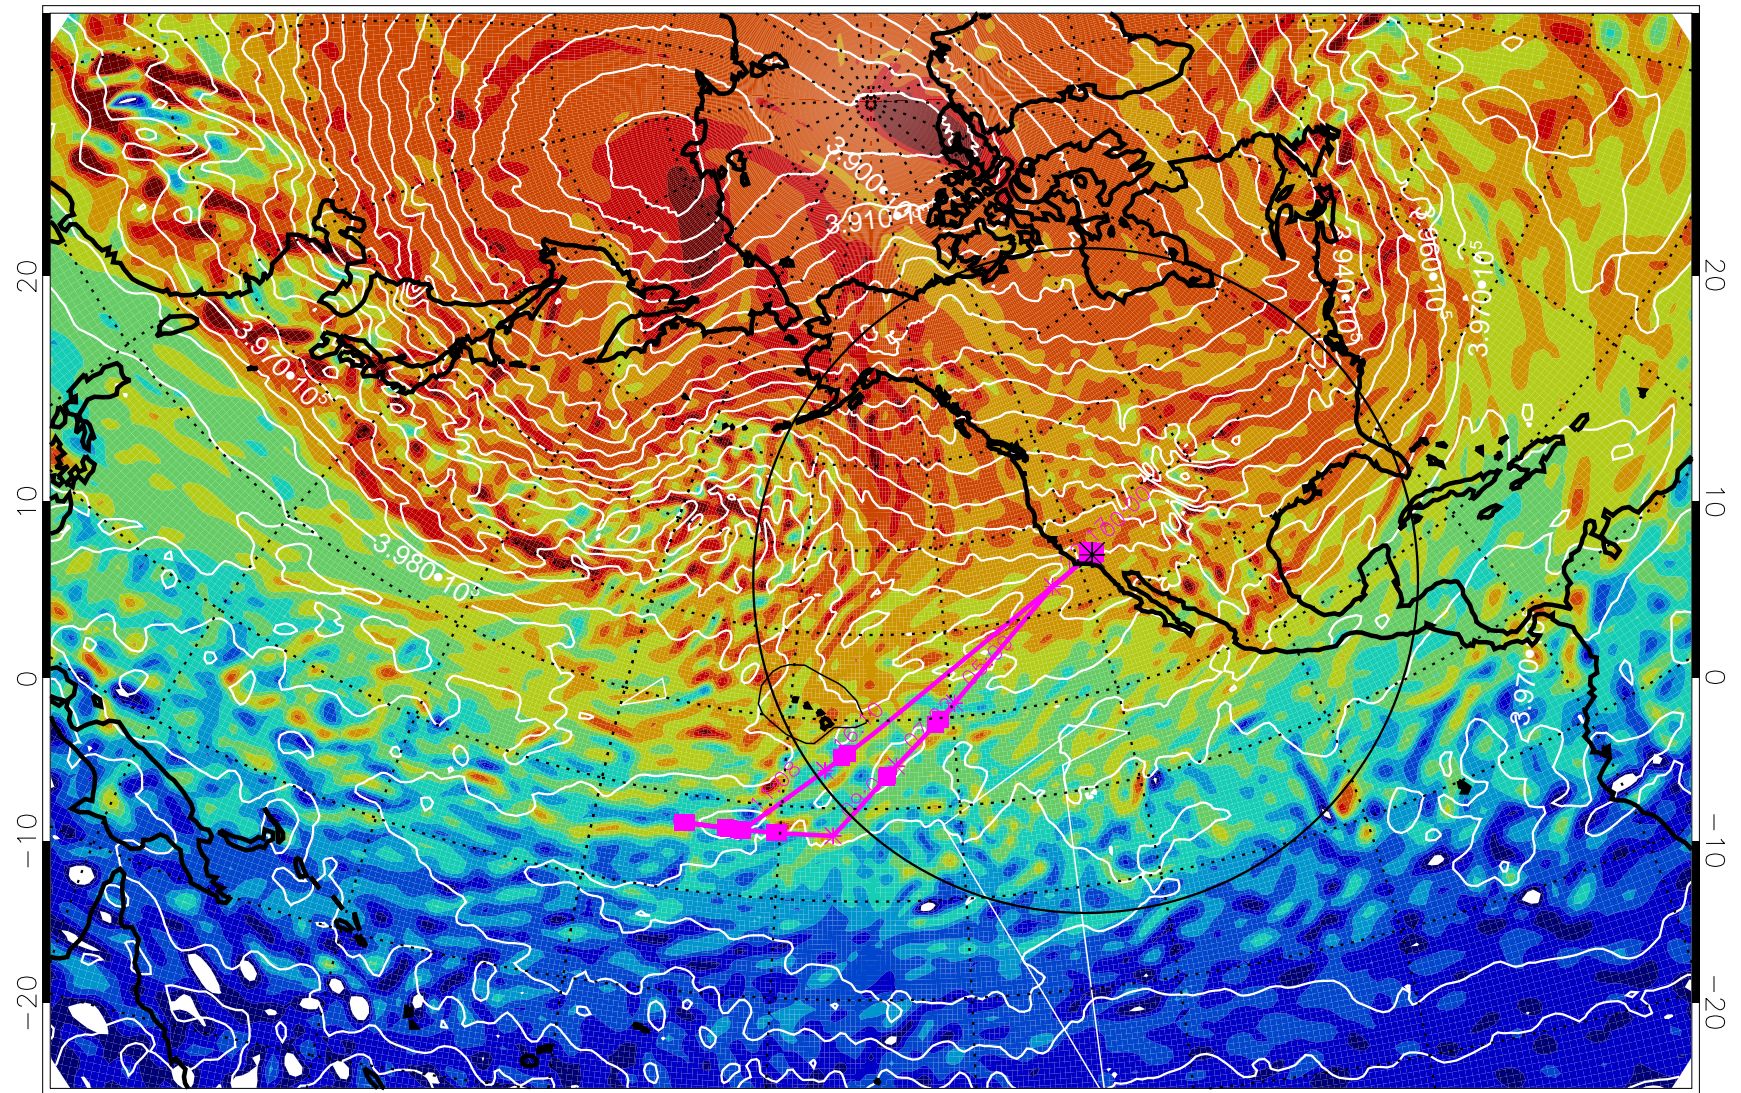

13021712, 36 hour forecast for 460K EPV

460K Montgomery Streamfunction, white

Range ring of 4055 km -- 13 hours GH round trip

13021718, 42 hour forecast for 460K EPV

460K Montgomery Streamfunction, white

Range ring of 4055 km -- 13 hours GH round trip

13021800, 48 hour forecast for 460K EPV

460K Montgomery Streamfunction, white

Range ring of 4055 km -- 13 hours GH round trip

13021806, 54 hour forecast for 460K EPV

460K Montgomery Streamfunction, white

Range ring of 4055 km -- 13 hours GH round trip

13021812, 60 hour forecast for 460K EPV

460K Montgomery Streamfunction, white

Range ring of 4055 km -- 13 hours GH round trip

13021818, 66 hour forecast for 460K EPV

460K Montgomery Streamfunction, white

Range ring of 4055 km -- 13 hours GH round trip

13021900, 72 hour forecast for 460K EPV

460K Montgomery Streamfunction, white

Range ring of 4055 km -- 13 hours GH round trip

13021906, 78 hour forecast for 460K EPV

460K Montgomery Streamfunction, white

Range ring of 4055 km -- 13 hours GH round trip