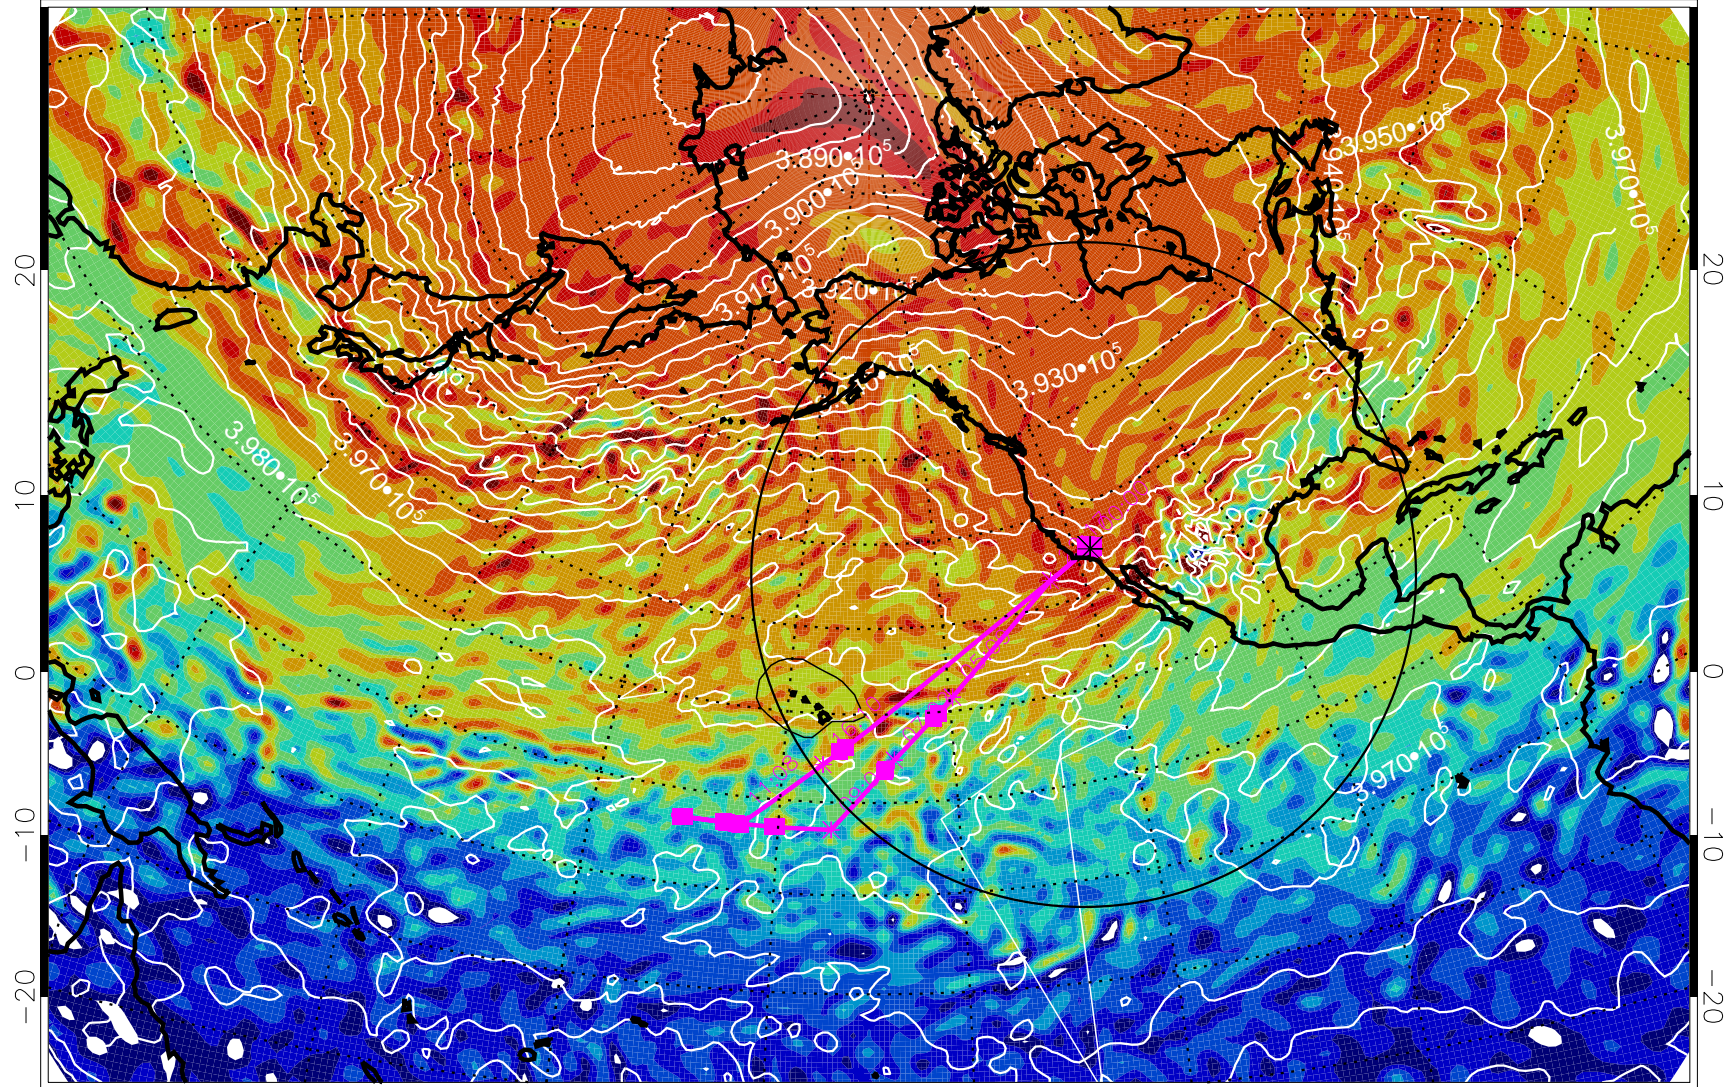

13022000, 96 hour forecast for 460K EPV

460K Montgomery Streamfunction, white

Range ring of 4055 km -- 13 hours GH round trip

13022006, 102 hour forecast for 460K EPV

460K Montgomery Streamfunction, white

Range ring of 4055 km -- 13 hours GH round trip

13022012, 108 hour forecast for 460K EPV

460K Montgomery Streamfunction, white

Range ring of 4055 km -- 13 hours GH round trip

13022018, 114 hour forecast for 460K EPV

460K Montgomery Streamfunction, white

Range ring of 4055 km -- 13 hours GH round trip

13022100, 120 hour forecast for 460K EPV

460K Montgomery Streamfunction, white

Range ring of 4055 km -- 13 hours GH round trip