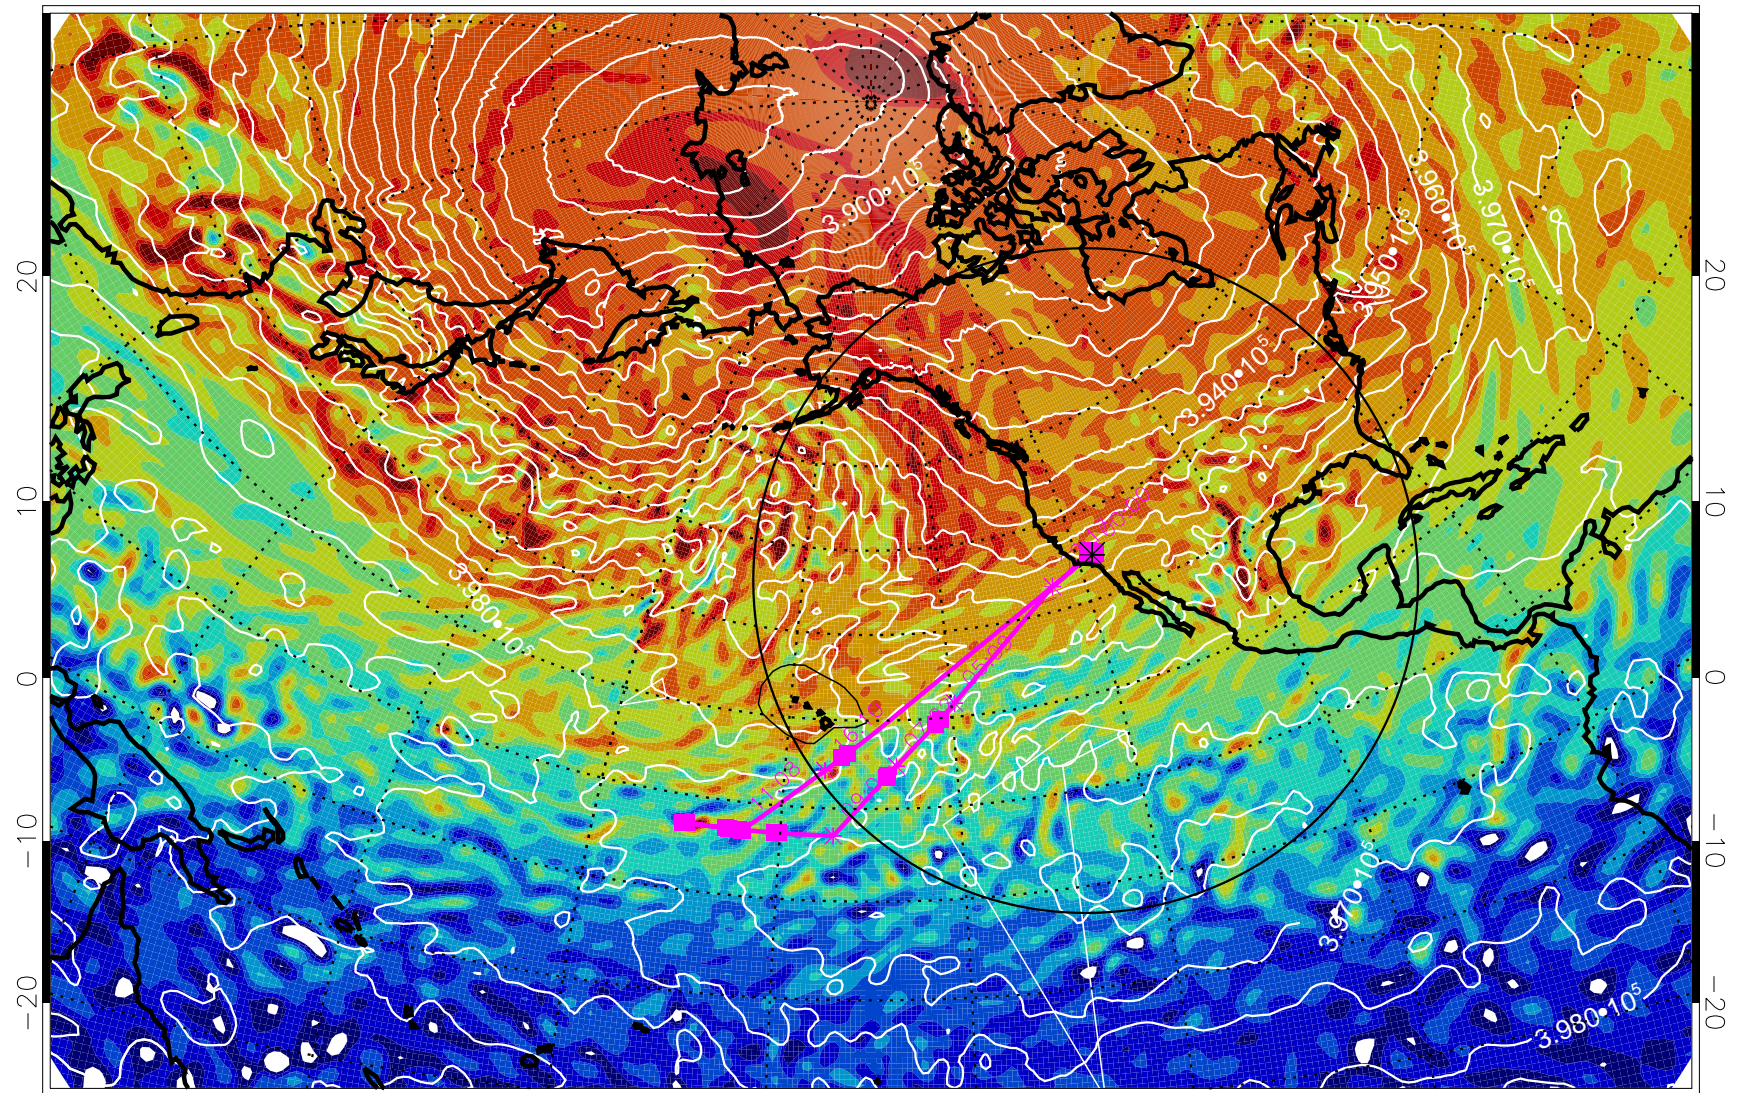

13021800, 60 hour forecast for 460K EPV

460K Montgomery Streamfunction, white

Range ring of 4055 km -- 13 hours GH round trip

13021806, 66 hour forecast for 460K EPV

460K Montgomery Streamfunction, white

Range ring of 4055 km -- 13 hours GH round trip

13021812, 72 hour forecast for 460K EPV

460K Montgomery Streamfunction, white

Range ring of 4055 km -- 13 hours GH round trip

13021818, 78 hour forecast for 460K EPV

460K Montgomery Streamfunction, white

Range ring of 4055 km -- 13 hours GH round trip

13021900, 84 hour forecast for 460K EPV

460K Montgomery Streamfunction, white

Range ring of 4055 km -- 13 hours GH round trip

13021906, 90 hour forecast for 460K EPV

460K Montgomery Streamfunction, white

Range ring of 4055 km -- 13 hours GH round trip

13021912, 96 hour forecast for 460K EPV

460K Montgomery Streamfunction, white

Range ring of 4055 km -- 13 hours GH round trip

13021918, 102 hour forecast for 460K EPV

460K Montgomery Streamfunction, white