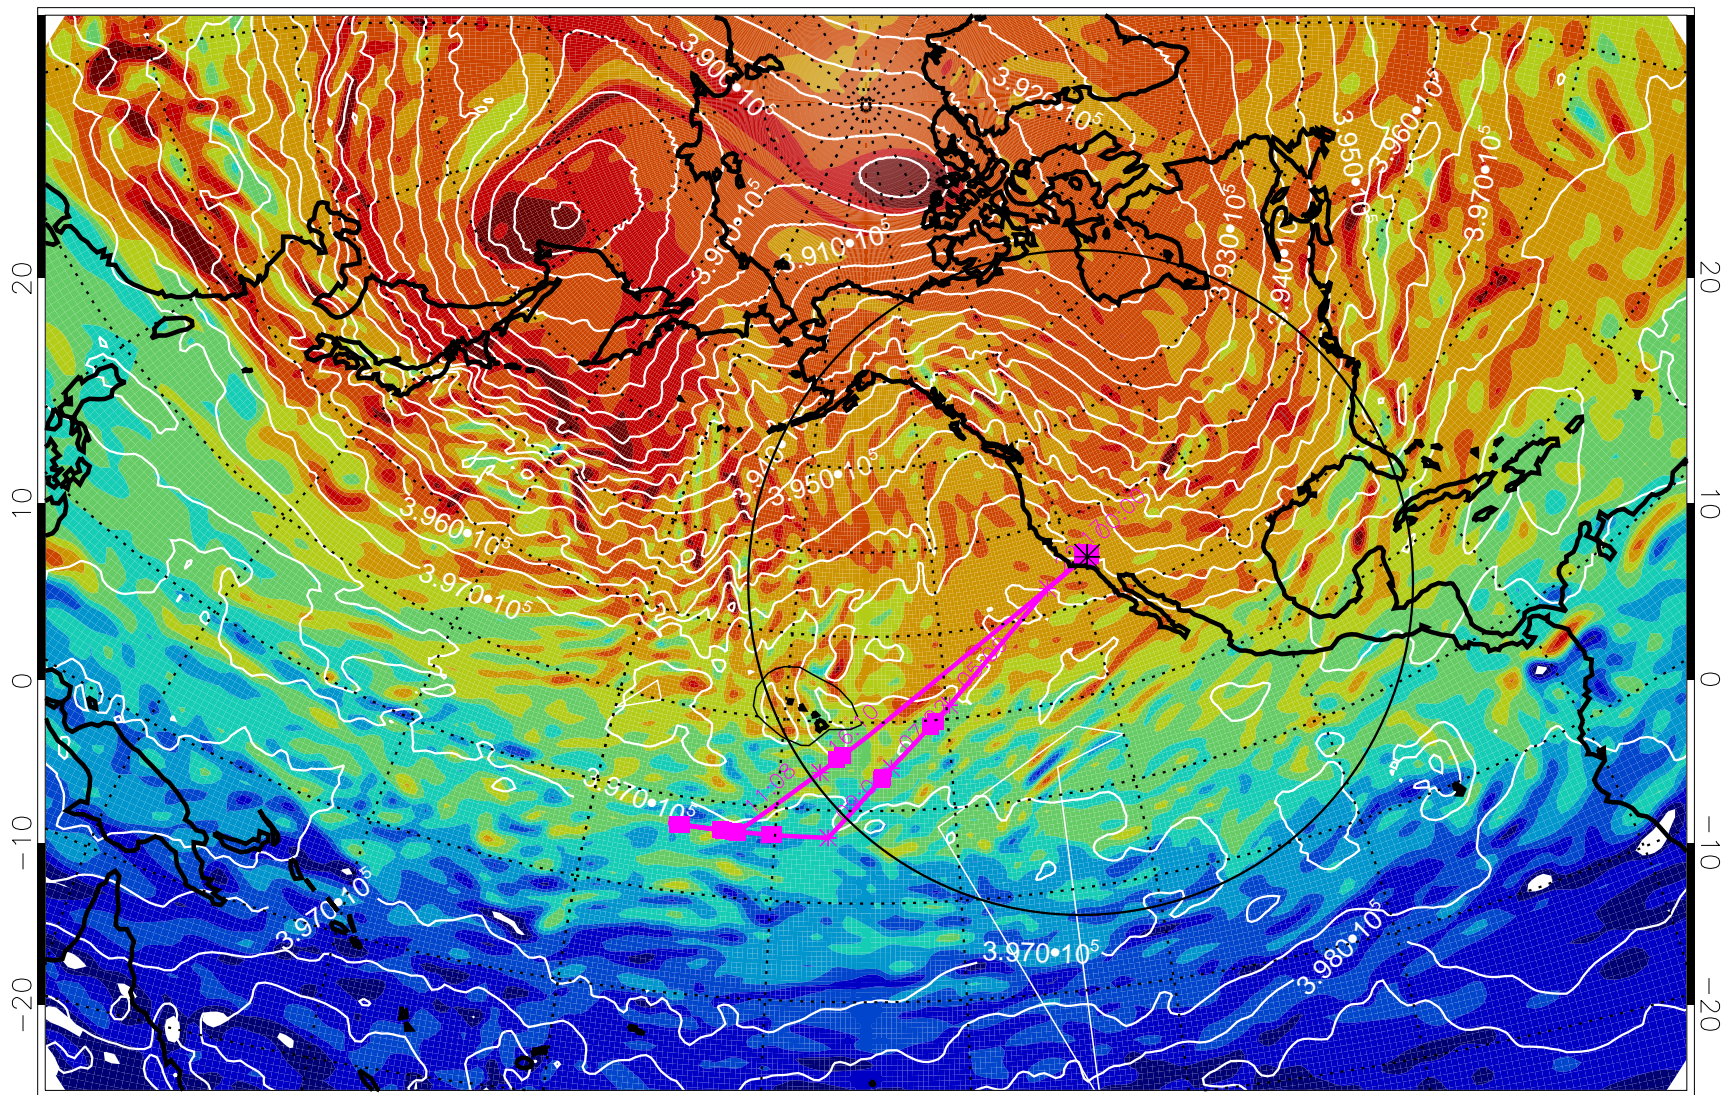

13021518, 6 hour forecast for 460K EPV

460K Montgomery Streamfunction, white

Range ring of 4055 km -- 13 hours GH round trip

13021600, 12 hour forecast for 460K EPV

460K Montgomery Streamfunction, white

Range ring of 4055 km -- 13 hours GH round trip

13021606, 18 hour forecast for 460K EPV

460K Montgomery Streamfunction, white

Range ring of 4055 km -- 13 hours GH round trip

13021612, 24 hour forecast for 460K EPV

460K Montgomery Streamfunction, white

Range ring of 4055 km -- 13 hours GH round trip

13021618, 30 hour forecast for 460K EPV

460K Montgomery Streamfunction, white

Range ring of 4055 km -- 13 hours GH round trip

13021700, 36 hour forecast for 460K EPV

460K Montgomery Streamfunction, white

Range ring of 4055 km -- 13 hours GH round trip

13021800, 60 hour forecast for 460K EPV

460K Montgomery Streamfunction, white

Range ring of 4055 km -- 13 hours GH round trip

13021806, 66 hour forecast for 460K EPV

460K Montgomery Streamfunction, white

Range ring of 4055 km -- 13 hours GH round trip