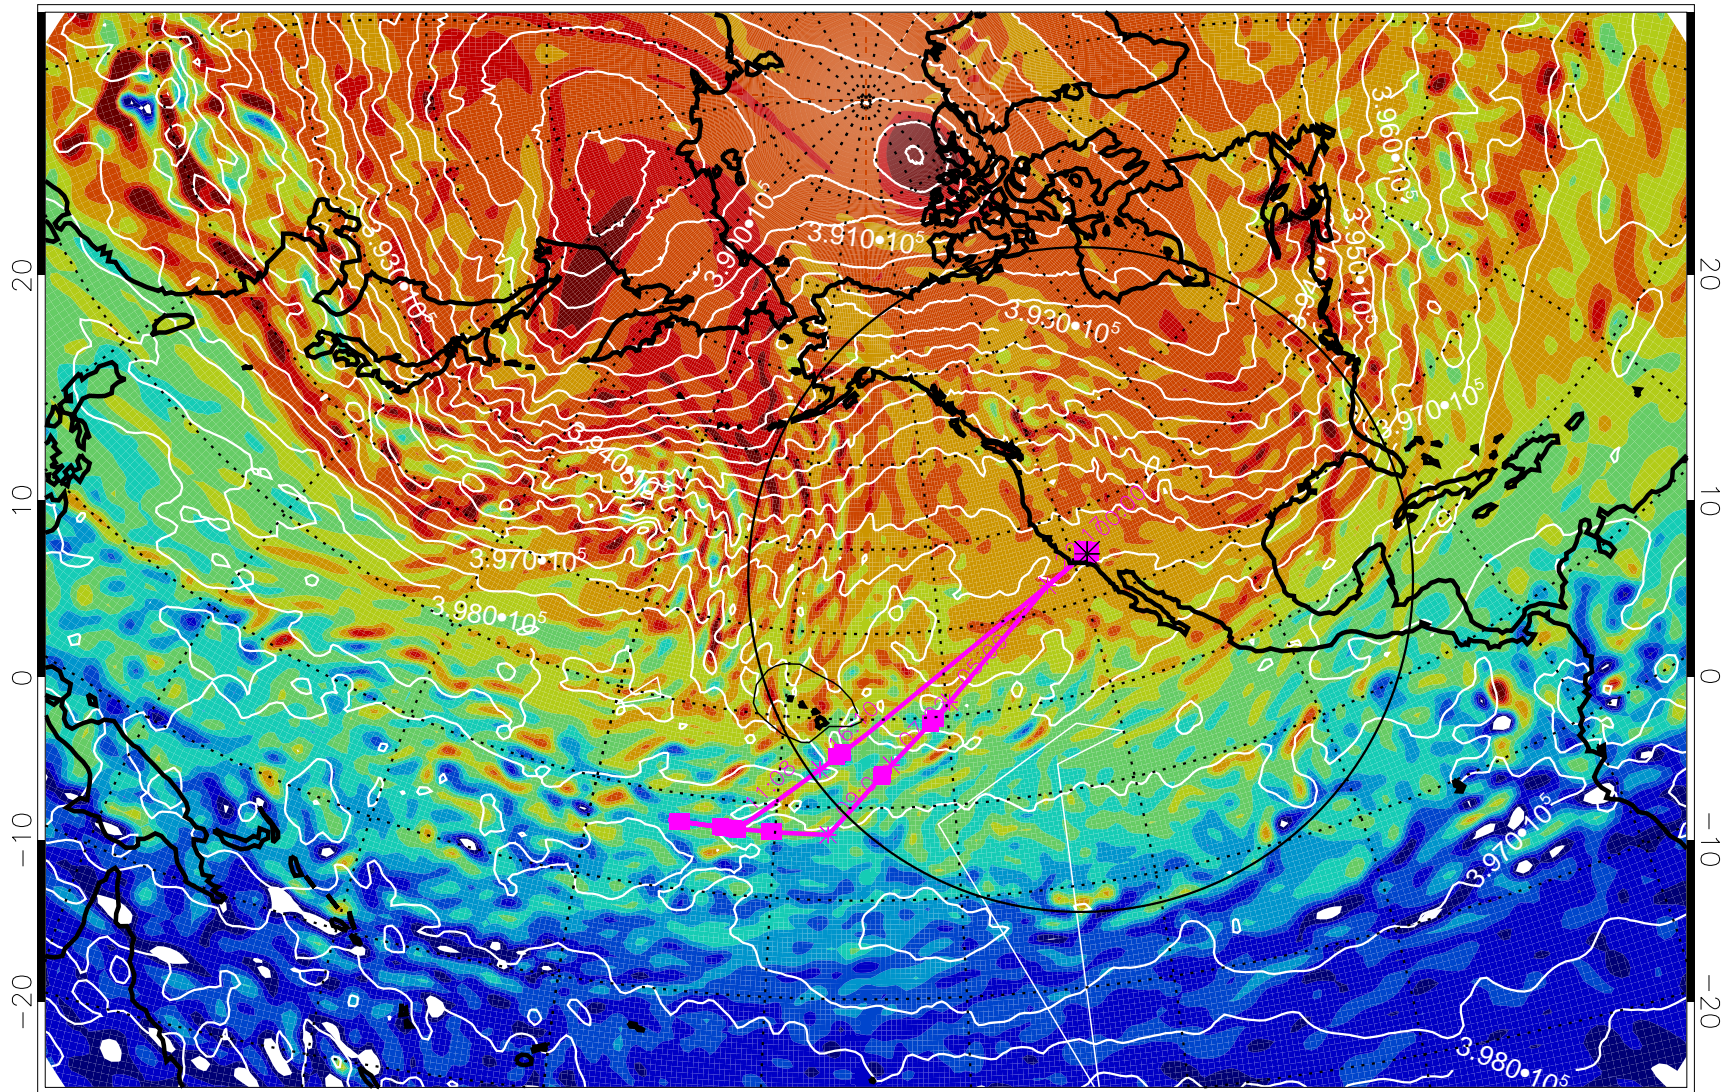

13021606, 18 hour forecast for 460K EPV

460K Montgomery Streamfunction, white

Range ring of 4055 km -- 13 hours GH round trip

13021612, 24 hour forecast for 460K EPV

460K Montgomery Streamfunction, white

Range ring of 4055 km -- 13 hours GH round trip

13021618, 30 hour forecast for 460K EPV

460K Montgomery Streamfunction, white

Range ring of 4055 km -- 13 hours GH round trip

13021700, 36 hour forecast for 460K EPV

460K Montgomery Streamfunction, white

Range ring of 4055 km -- 13 hours GH round trip

13021712, 48 hour forecast for 460K EPV

460K Montgomery Streamfunction, white

Range ring of 4055 km -- 13 hours GH round trip

13021718, 54 hour forecast for 460K EPV

460K Montgomery Streamfunction, white

Range ring of 4055 km -- 13 hours GH round trip

13021800, 60 hour forecast for 460K EPV

460K Montgomery Streamfunction, white

Range ring of 4055 km -- 13 hours GH round trip

13021806, 66 hour forecast for 460K EPV

460K Montgomery Streamfunction, white

Range ring of 4055 km -- 13 hours GH round trip