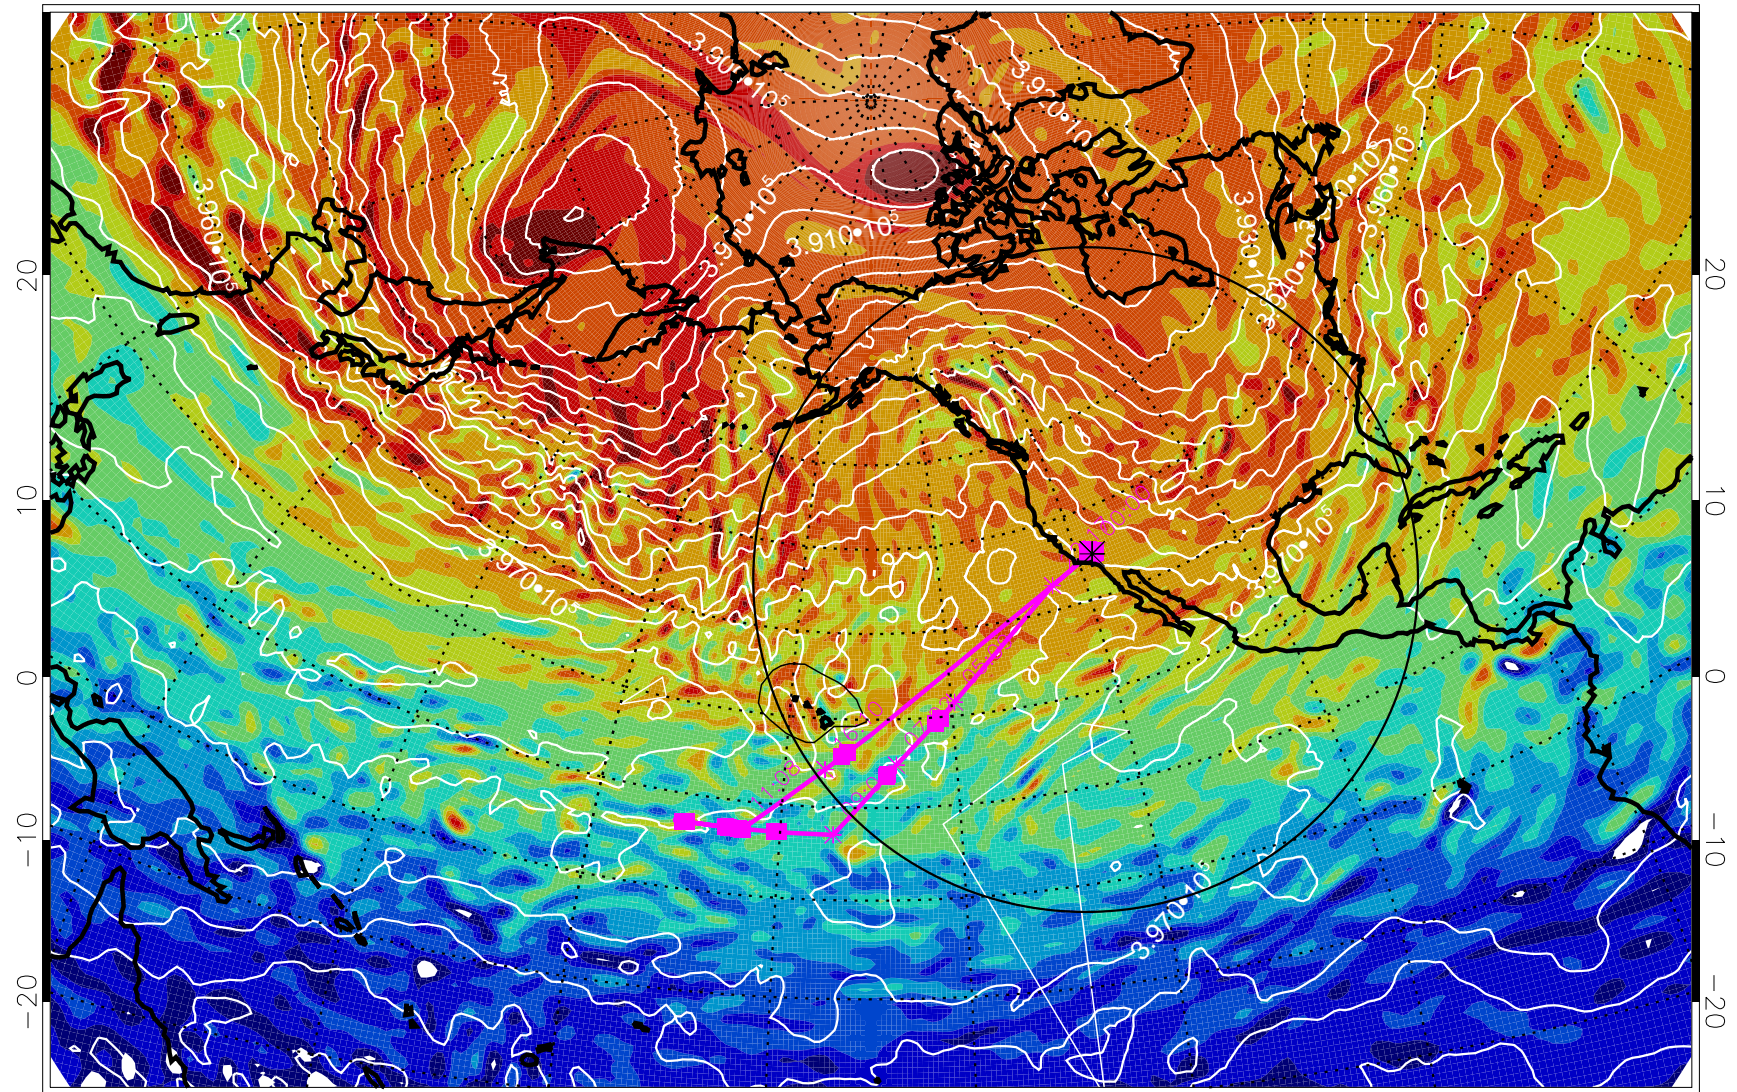

13021518, 6 hour forecast for 460K EPV

460K Montgomery Streamfunction, white

Range ring of 4055 km -- 13 hours GH round trip

13021600, 12 hour forecast for 460K EPV

460K Montgomery Streamfunction, white

Range ring of 4055 km -- 13 hours GH round trip

13021606, 18 hour forecast for 460K EPV

460K Montgomery Streamfunction, white

Range ring of 4055 km -- 13 hours GH round trip

13021612, 24 hour forecast for 460K EPV

460K Montgomery Streamfunction, white

Range ring of 4055 km -- 13 hours GH round trip

13021618, 30 hour forecast for 460K EPV

460K Montgomery Streamfunction, white

Range ring of 4055 km -- 13 hours GH round trip

13021700, 36 hour forecast for 460K EPV

460K Montgomery Streamfunction, white

Range ring of 4055 km -- 13 hours GH round trip

13021800, 60 hour forecast for 460K EPV

460K Montgomery Streamfunction, white

Range ring of 4055 km -- 13 hours GH round trip

13021806, 66 hour forecast for 460K EPV

460K Montgomery Streamfunction, white

Range ring of 4055 km -- 13 hours GH round trip