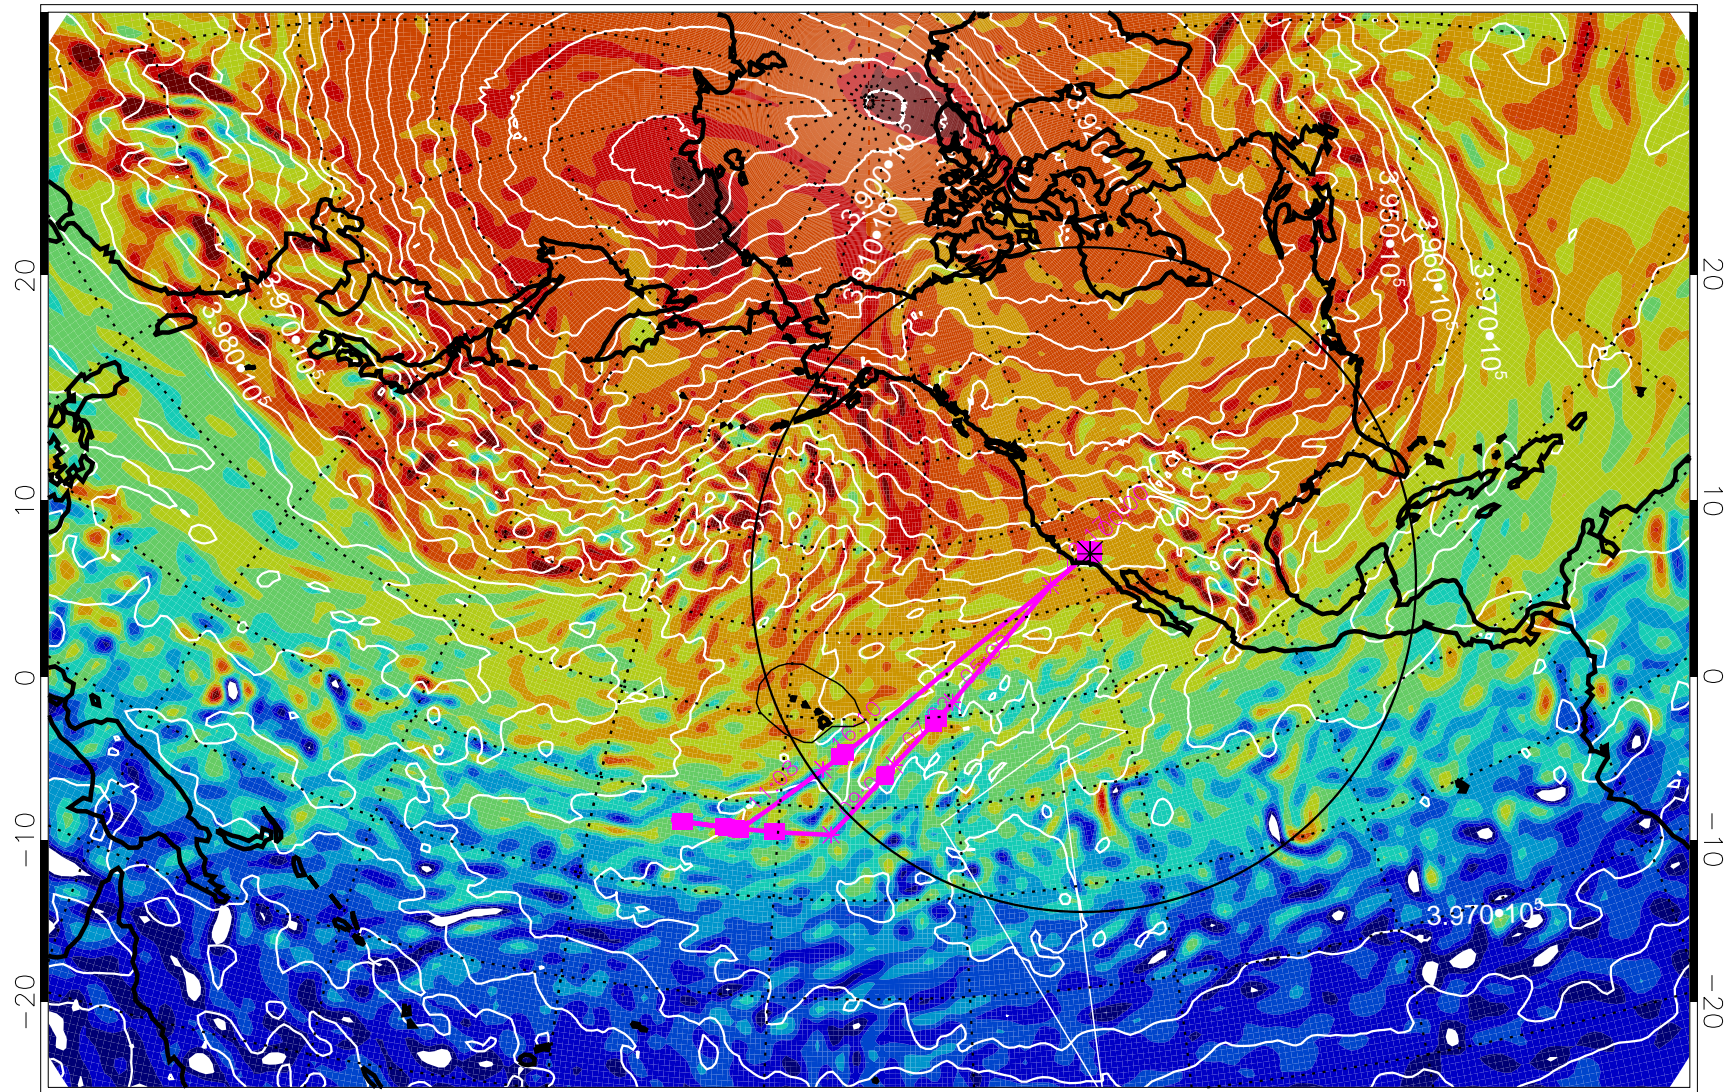

13021800, 60 hour forecast for 460K EPV

460K Montgomery Streamfunction, white

Range ring of 4055 km -- 13 hours GH round trip

13021806, 66 hour forecast for 460K EPV

460K Montgomery Streamfunction, white

Range ring of 4055 km -- 13 hours GH round trip

13021812, 72 hour forecast for 460K EPV

460K Montgomery Streamfunction, white

Range ring of 4055 km -- 13 hours GH round trip

13021818, 78 hour forecast for 460K EPV

460K Montgomery Streamfunction, white

Range ring of 4055 km -- 13 hours GH round trip

13021900, 84 hour forecast for 460K EPV

460K Montgomery Streamfunction, white

Range ring of 4055 km -- 13 hours GH round trip

13021906, 90 hour forecast for 460K EPV

460K Montgomery Streamfunction, white

Range ring of 4055 km -- 13 hours GH round trip

13021912, 96 hour forecast for 460K EPV

460K Montgomery Streamfunction, white

Range ring of 4055 km -- 13 hours GH round trip

13021918, 102 hour forecast for 460K EPV

460K Montgomery Streamfunction, white