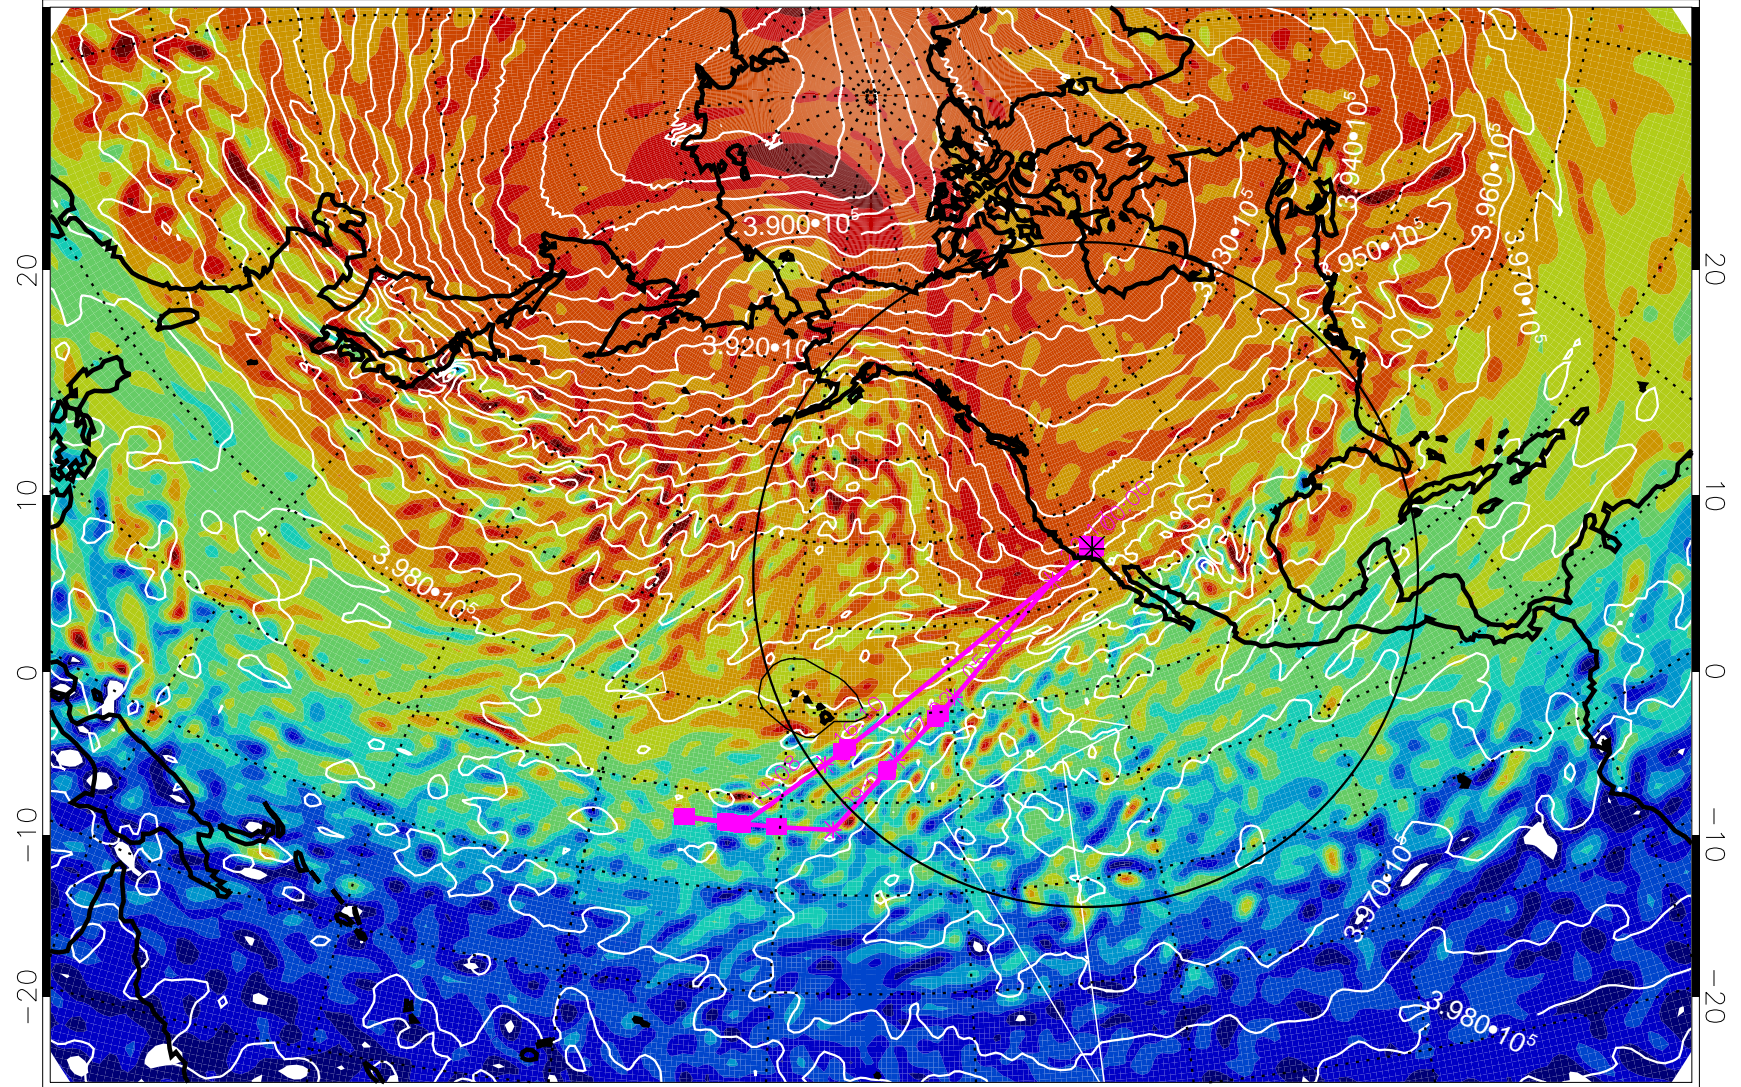

13021900, 84 hour forecast for 460K EPV

460K Montgomery Streamfunction, white

Range ring of 4055 km -- 13 hours GH round trip

13021906, 90 hour forecast for 460K EPV

460K Montgomery Streamfunction, white

Range ring of 4055 km -- 13 hours GH round trip

13021912, 96 hour forecast for 460K EPV

460K Montgomery Streamfunction, white

Range ring of 4055 km -- 13 hours GH round trip

13021918, 102 hour forecast for 460K EPV

460K Montgomery Streamfunction, white

Range ring of 4055 km -- 13 hours GH round trip

13022000, 108 hour forecast for 460K EPV

460K Montgomery Streamfunction, white

Range ring of 4055 km -- 13 hours GH round trip

13022006, 114 hour forecast for 460K EPV

460K Montgomery Streamfunction, white

Range ring of 4055 km -- 13 hours GH round trip

13022012, 120 hour forecast for 460K EPV

460K Montgomery Streamfunction, white

Range ring of 4055 km -- 13 hours GH round trip