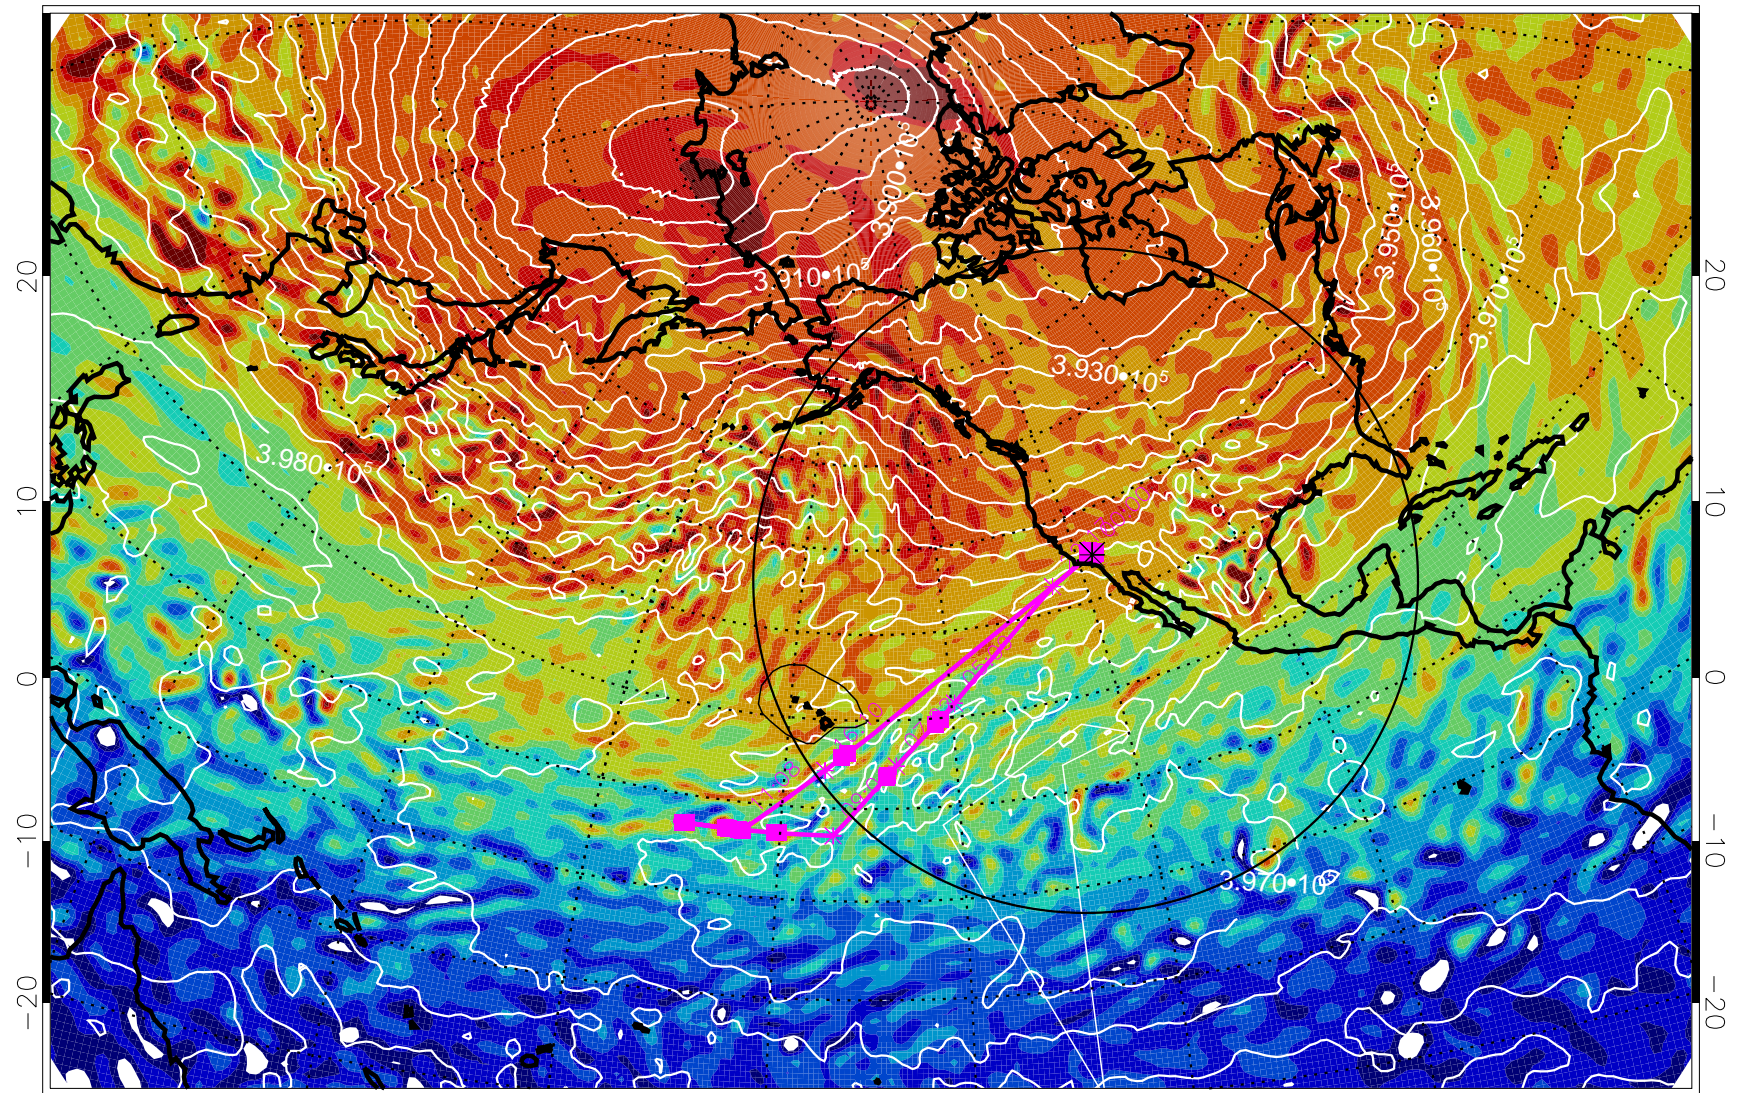

13021800, 60 hour forecast for 460K EPV

460K Montgomery Streamfunction, white

Range ring of 4055 km -- 13 hours GH round trip

13021806, 66 hour forecast for 460K EPV

460K Montgomery Streamfunction, white

Range ring of 4055 km -- 13 hours GH round trip

13021812, 72 hour forecast for 460K EPV

460K Montgomery Streamfunction, white

Range ring of 4055 km -- 13 hours GH round trip

13021818, 78 hour forecast for 460K EPV

460K Montgomery Streamfunction, white

Range ring of 4055 km -- 13 hours GH round trip

13021900, 84 hour forecast for 460K EPV

460K Montgomery Streamfunction, white

Range ring of 4055 km -- 13 hours GH round trip

13021906, 90 hour forecast for 460K EPV

460K Montgomery Streamfunction, white

Range ring of 4055 km -- 13 hours GH round trip

13021912, 96 hour forecast for 460K EPV

460K Montgomery Streamfunction, white

Range ring of 4055 km -- 13 hours GH round trip

13021918, 102 hour forecast for 460K EPV

460K Montgomery Streamfunction, white