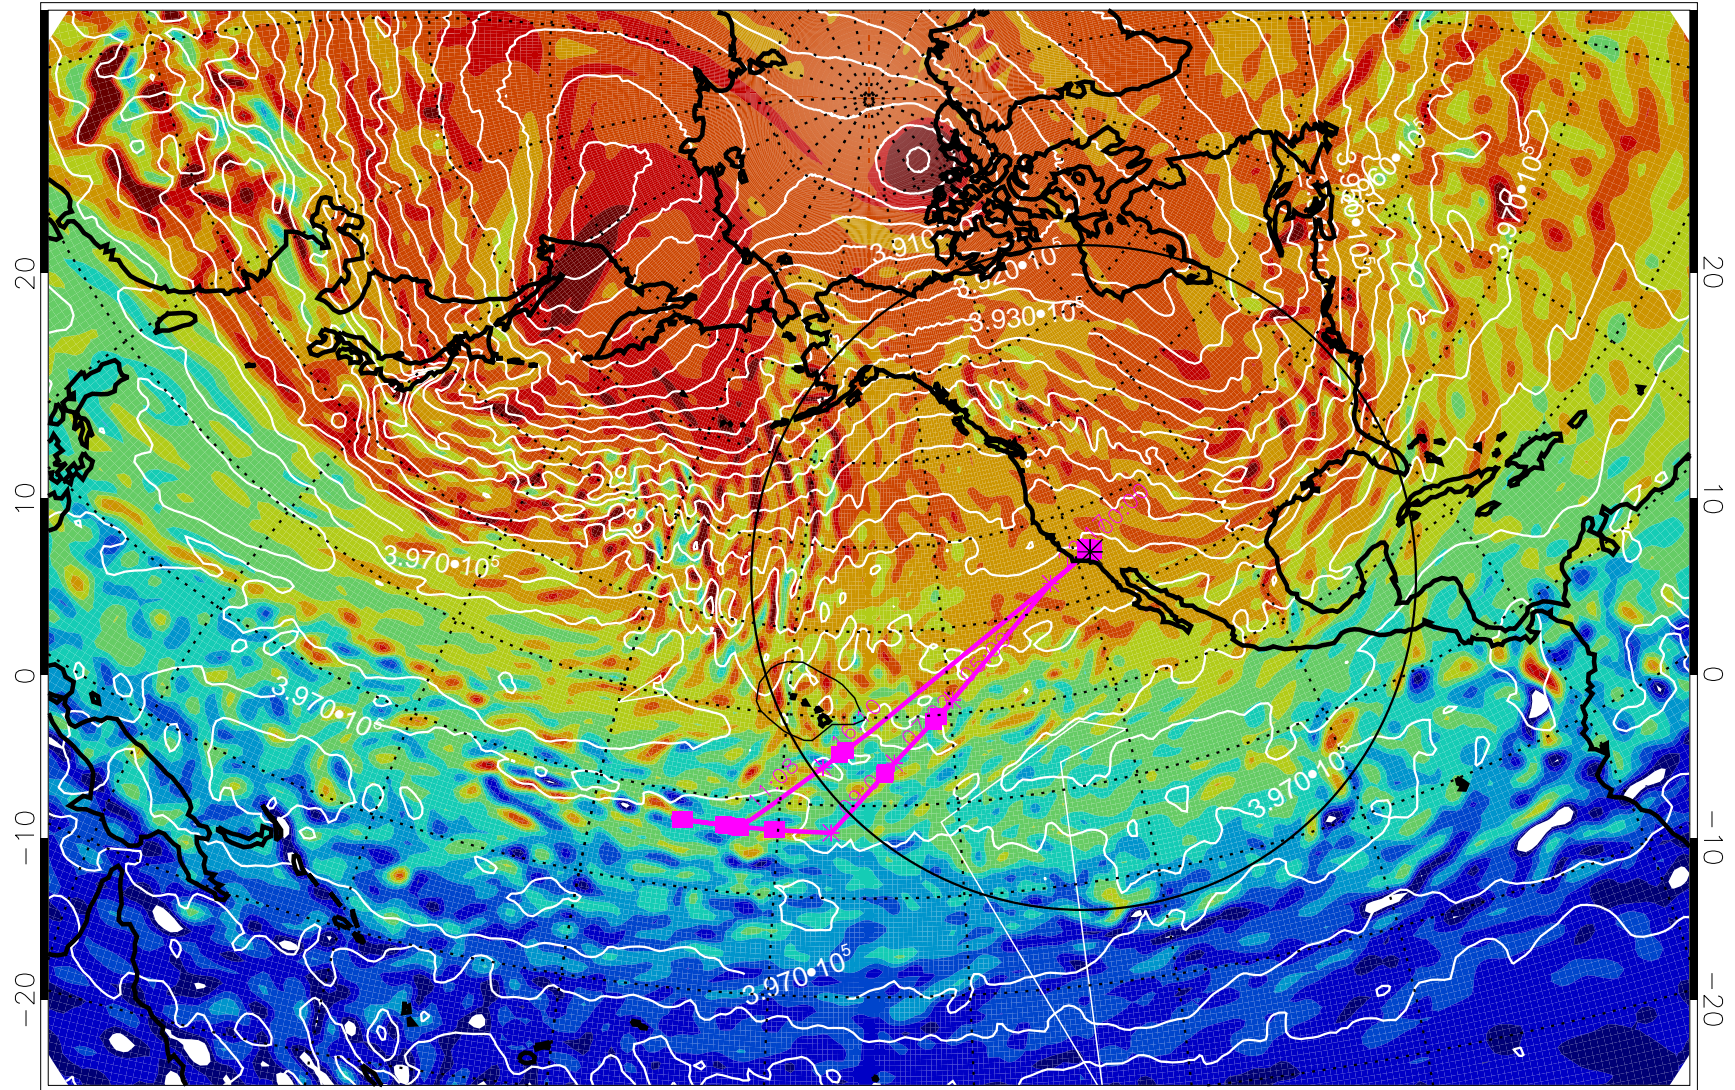

13021606, 18 hour forecast for 460K EPV

460K Montgomery Streamfunction, white

Range ring of 4055 km -- 13 hours GH round trip

13021612, 24 hour forecast for 460K EPV

460K Montgomery Streamfunction, white

Range ring of 4055 km -- 13 hours GH round trip

13021618, 30 hour forecast for 460K EPV

460K Montgomery Streamfunction, white

Range ring of 4055 km -- 13 hours GH round trip

13021700, 36 hour forecast for 460K EPV

460K Montgomery Streamfunction, white

Range ring of 4055 km -- 13 hours GH round trip

13021712, 48 hour forecast for 460K EPV

460K Montgomery Streamfunction, white

Range ring of 4055 km -- 13 hours GH round trip

13021718, 54 hour forecast for 460K EPV

460K Montgomery Streamfunction, white

Range ring of 4055 km -- 13 hours GH round trip

13021800, 60 hour forecast for 460K EPV

460K Montgomery Streamfunction, white

Range ring of 4055 km -- 13 hours GH round trip

13021806, 66 hour forecast for 460K EPV

460K Montgomery Streamfunction, white

Range ring of 4055 km -- 13 hours GH round trip