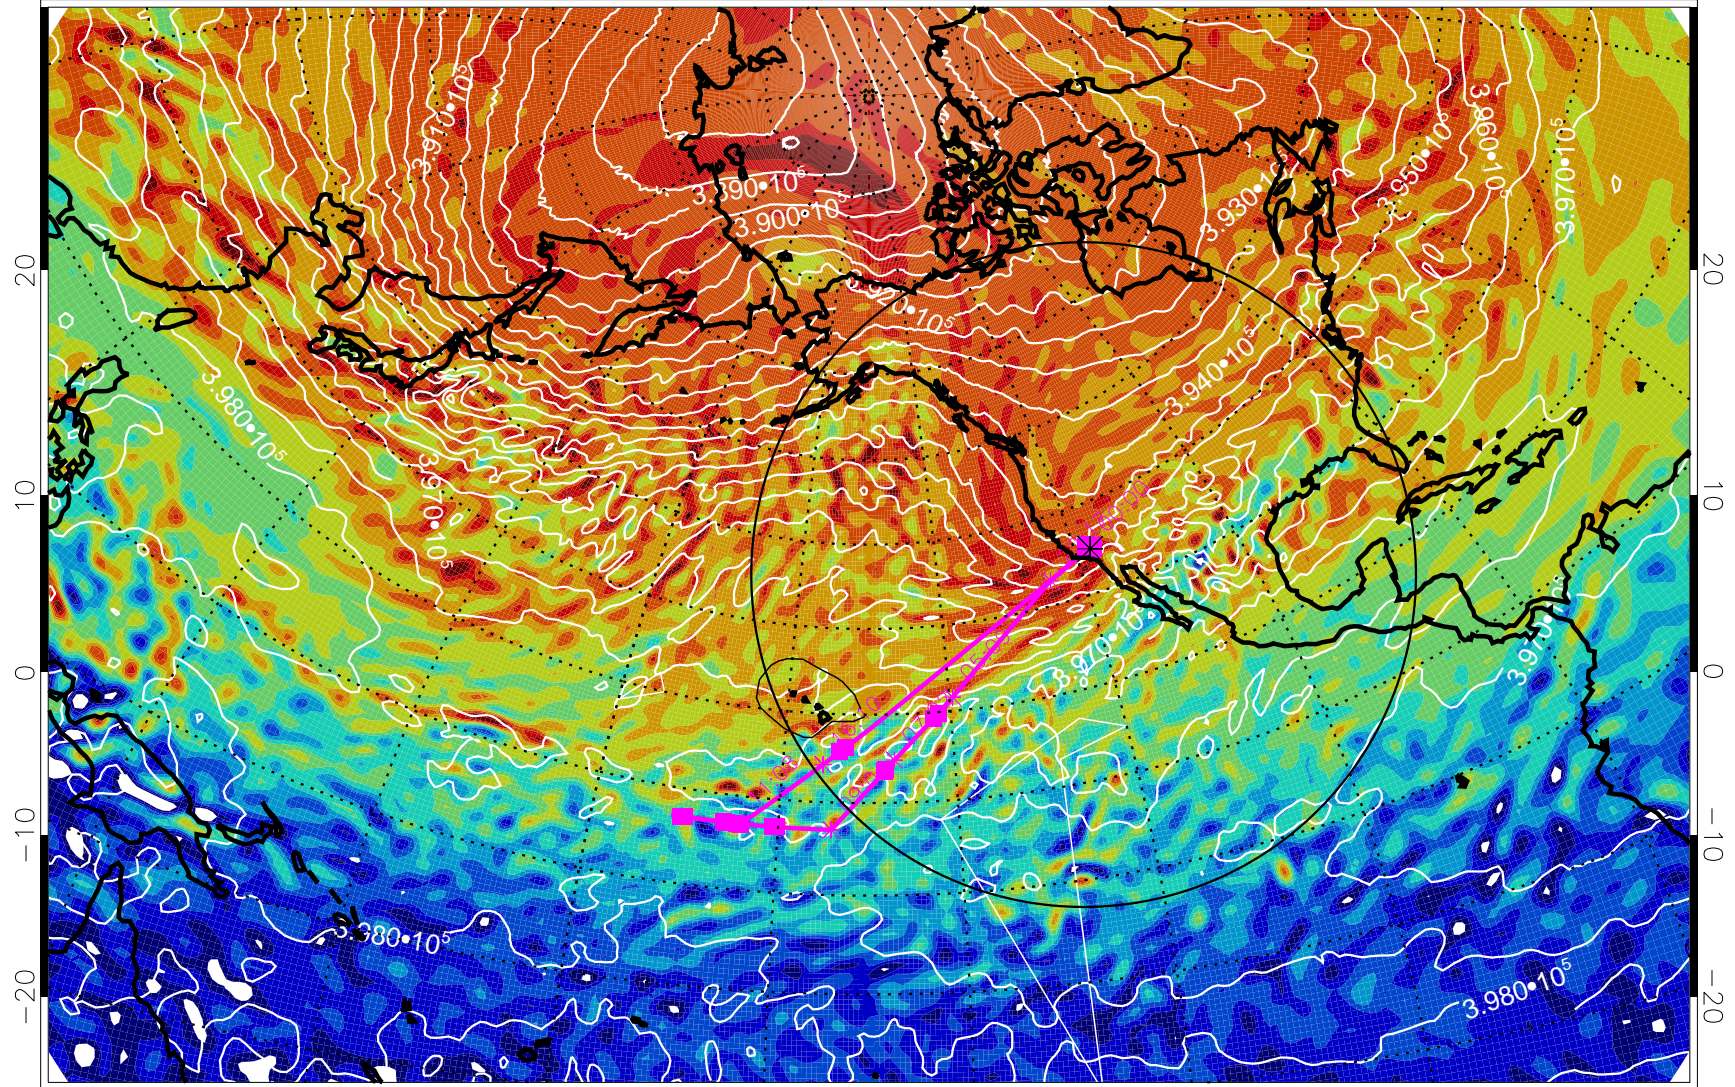

13021912, 96 hour forecast for 460K EPV

460K Montgomery Streamfunction, white

Range ring of 4055 km -- 13 hours GH round trip

13021918, 102 hour forecast for 460K EPV

460K Montgomery Streamfunction, white

Range ring of 4055 km -- 13 hours GH round trip

13022000, 108 hour forecast for 460K EPV

460K Montgomery Streamfunction, white

Range ring of 4055 km -- 13 hours GH round trip

13022006, 114 hour forecast for 460K EPV

460K Montgomery Streamfunction, white

Range ring of 4055 km -- 13 hours GH round trip

13022012, 120 hour forecast for 460K EPV

460K Montgomery Streamfunction, white

Range ring of 4055 km -- 13 hours GH round trip