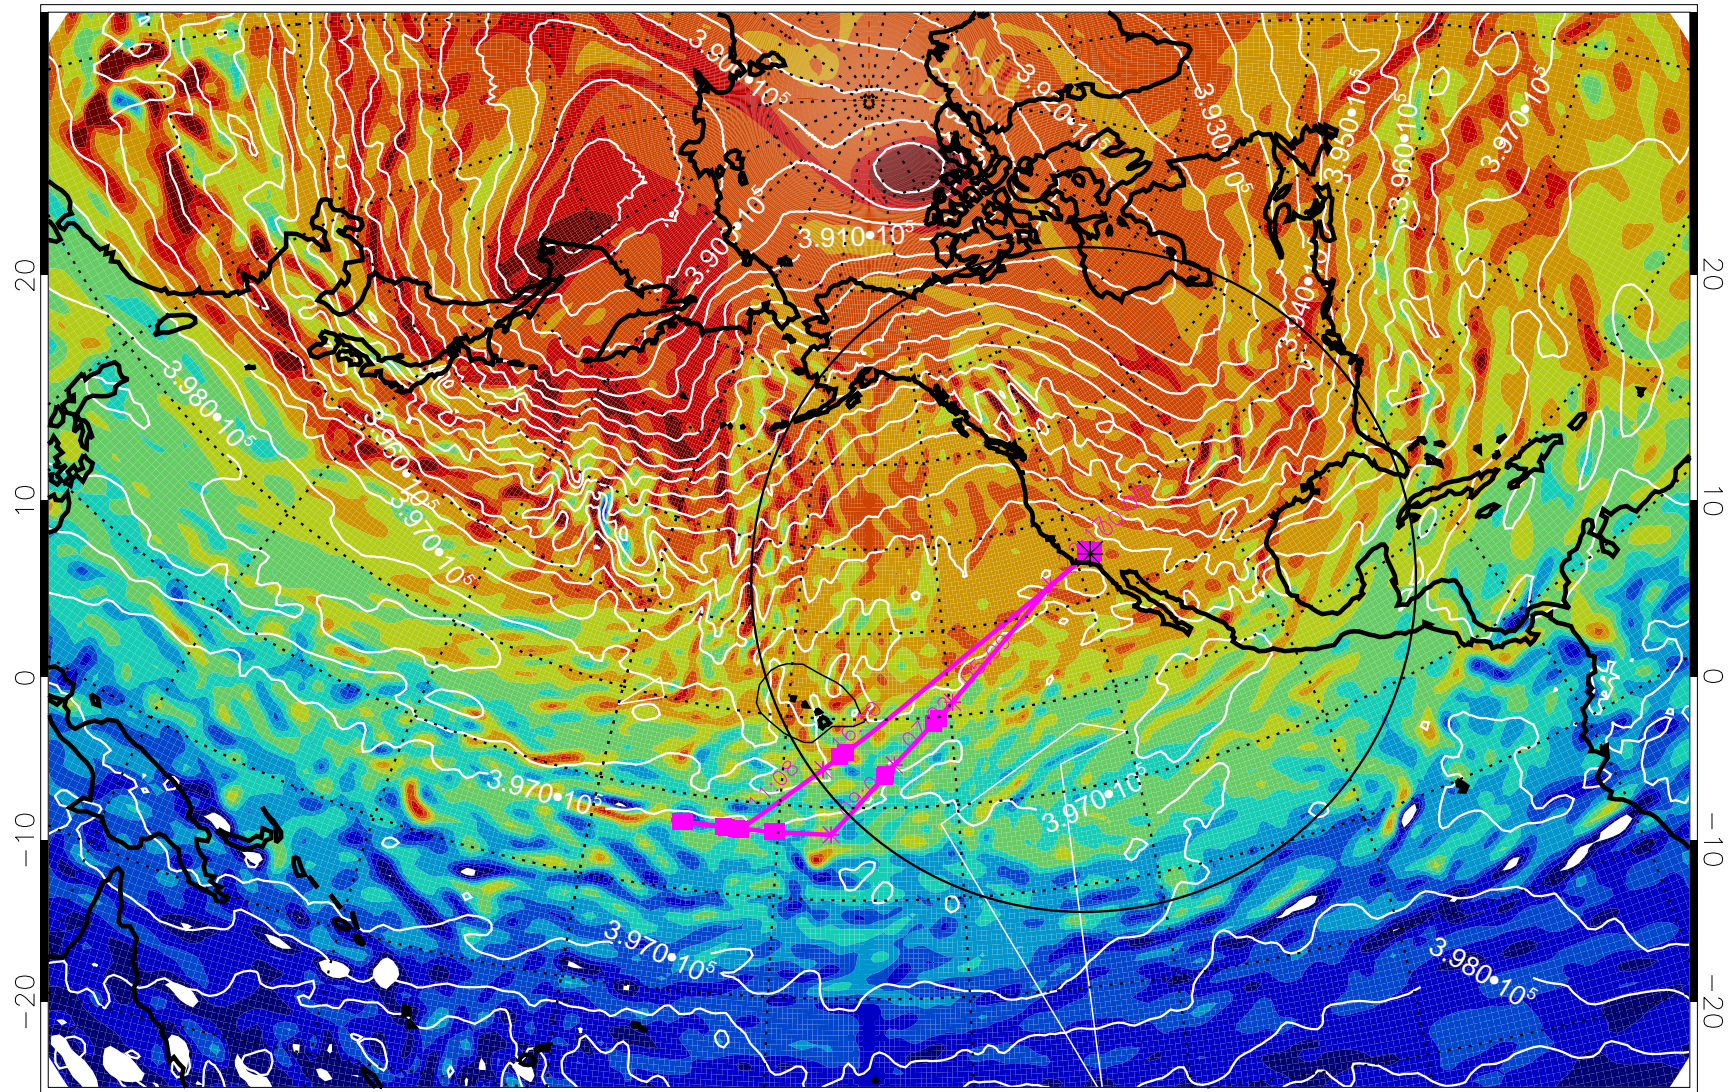

13021518, 6 hour forecast for 460K EPV

460K Montgomery Streamfunction, white

Range ring of 4055 km -- 13 hours GH round trip

13021600, 12 hour forecast for 460K EPV

460K Montgomery Streamfunction, white

Range ring of 4055 km -- 13 hours GH round trip

13021606, 18 hour forecast for 460K EPV

460K Montgomery Streamfunction, white

Range ring of 4055 km -- 13 hours GH round trip

13021612, 24 hour forecast for 460K EPV

460K Montgomery Streamfunction, white

Range ring of 4055 km -- 13 hours GH round trip

13021618, 30 hour forecast for 460K EPV

460K Montgomery Streamfunction, white

Range ring of 4055 km -- 13 hours GH round trip

13021700, 36 hour forecast for 460K EPV

460K Montgomery Streamfunction, white

Range ring of 4055 km -- 13 hours GH round trip

13021800, 60 hour forecast for 460K EPV

460K Montgomery Streamfunction, white

Range ring of 4055 km -- 13 hours GH round trip

13021806, 66 hour forecast for 460K EPV

460K Montgomery Streamfunction, white

Range ring of 4055 km -- 13 hours GH round trip