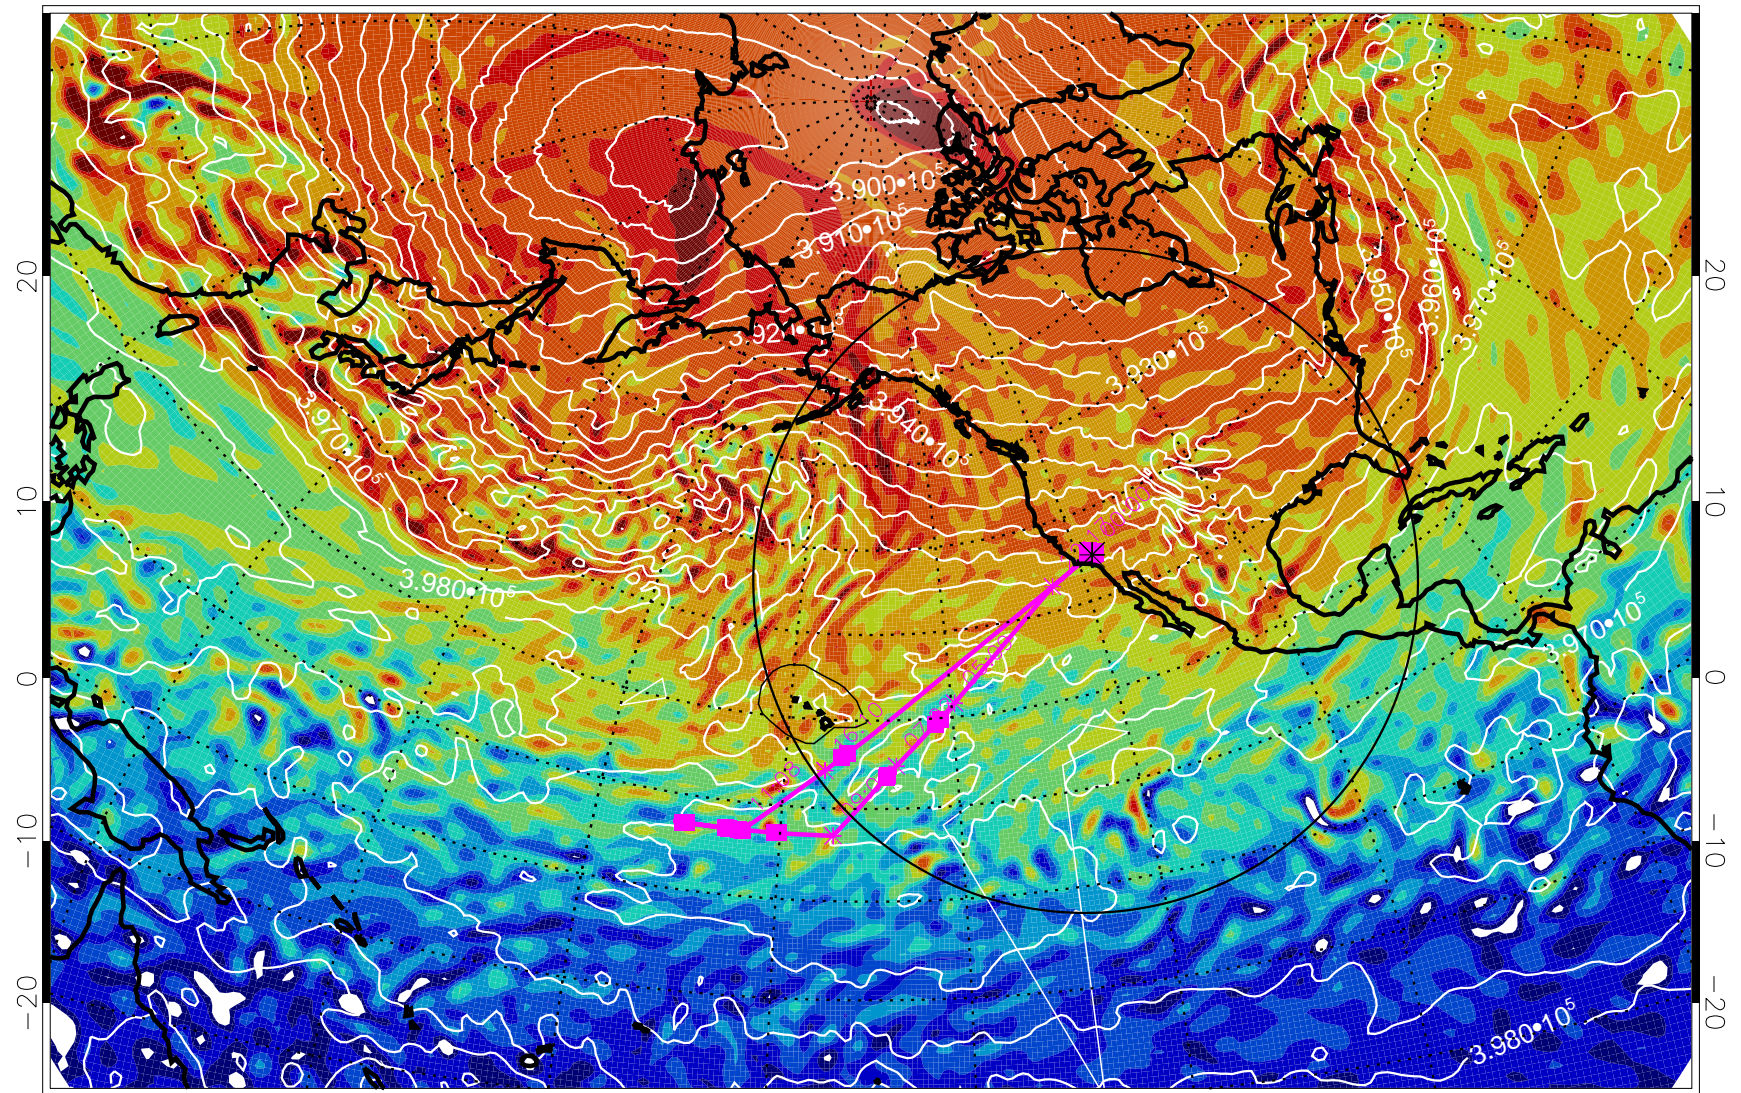

13021712, 48 hour forecast for 460K EPV

460K Montgomery Streamfunction, white

Range ring of 4055 km -- 13 hours GH round trip

13021718, 54 hour forecast for 460K EPV

460K Montgomery Streamfunction, white

Range ring of 4055 km -- 13 hours GH round trip

13021800, 60 hour forecast for 460K EPV

460K Montgomery Streamfunction, white

Range ring of 4055 km -- 13 hours GH round trip

13021806, 66 hour forecast for 460K EPV

460K Montgomery Streamfunction, white

Range ring of 4055 km -- 13 hours GH round trip

13021812, 72 hour forecast for 460K EPV

460K Montgomery Streamfunction, white

Range ring of 4055 km -- 13 hours GH round trip

13021818, 78 hour forecast for 460K EPV

460K Montgomery Streamfunction, white

Range ring of 4055 km -- 13 hours GH round trip