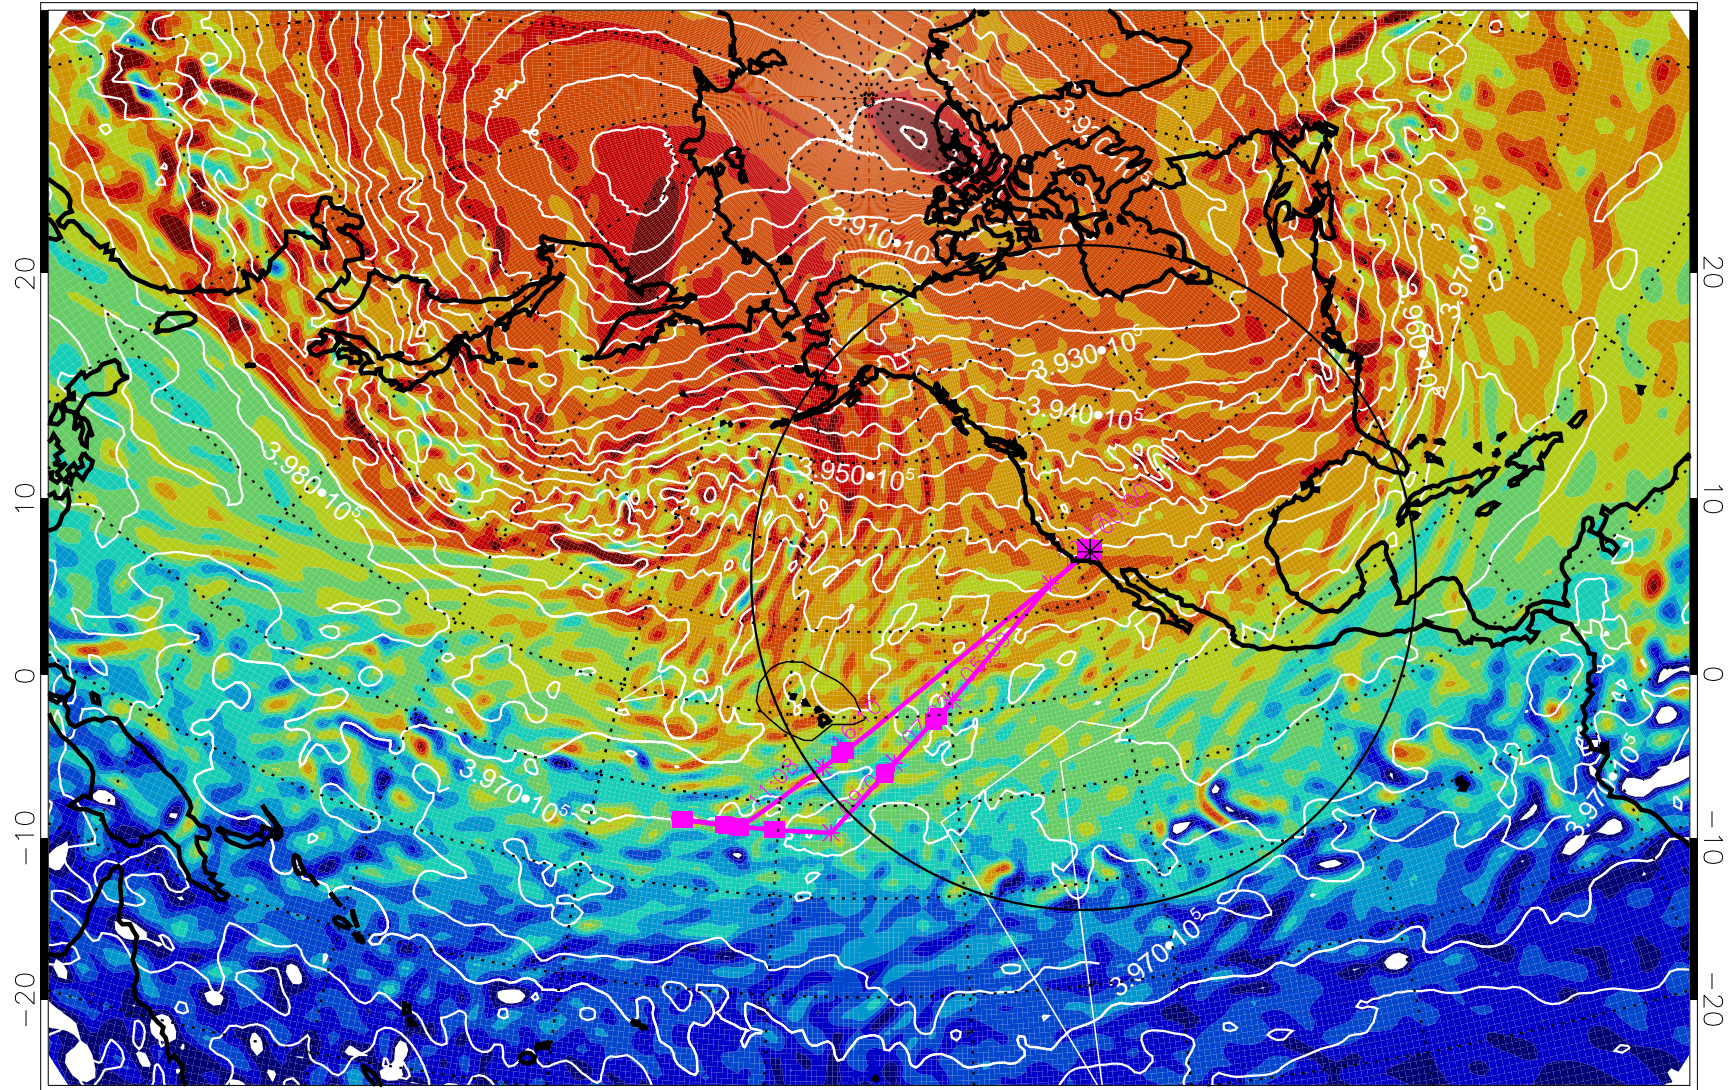

13021712, 48 hour forecast for 460K EPV

460K Montgomery Streamfunction, white

Range ring of 4055 km -- 13 hours GH round trip

13021718, 54 hour forecast for 460K EPV

460K Montgomery Streamfunction, white

Range ring of 4055 km -- 13 hours GH round trip

13021800, 60 hour forecast for 460K EPV

460K Montgomery Streamfunction, white

Range ring of 4055 km -- 13 hours GH round trip

13021806, 66 hour forecast for 460K EPV

460K Montgomery Streamfunction, white

Range ring of 4055 km -- 13 hours GH round trip

13021812, 72 hour forecast for 460K EPV

460K Montgomery Streamfunction, white

Range ring of 4055 km -- 13 hours GH round trip

13021818, 78 hour forecast for 460K EPV

460K Montgomery Streamfunction, white

Range ring of 4055 km -- 13 hours GH round trip

13021900, 84 hour forecast for 460K EPV

460K Montgomery Streamfunction, white

Range ring of 4055 km -- 13 hours GH round trip

13021906, 90 hour forecast for 460K EPV

460K Montgomery Streamfunction, white

Range ring of 4055 km -- 13 hours GH round trip