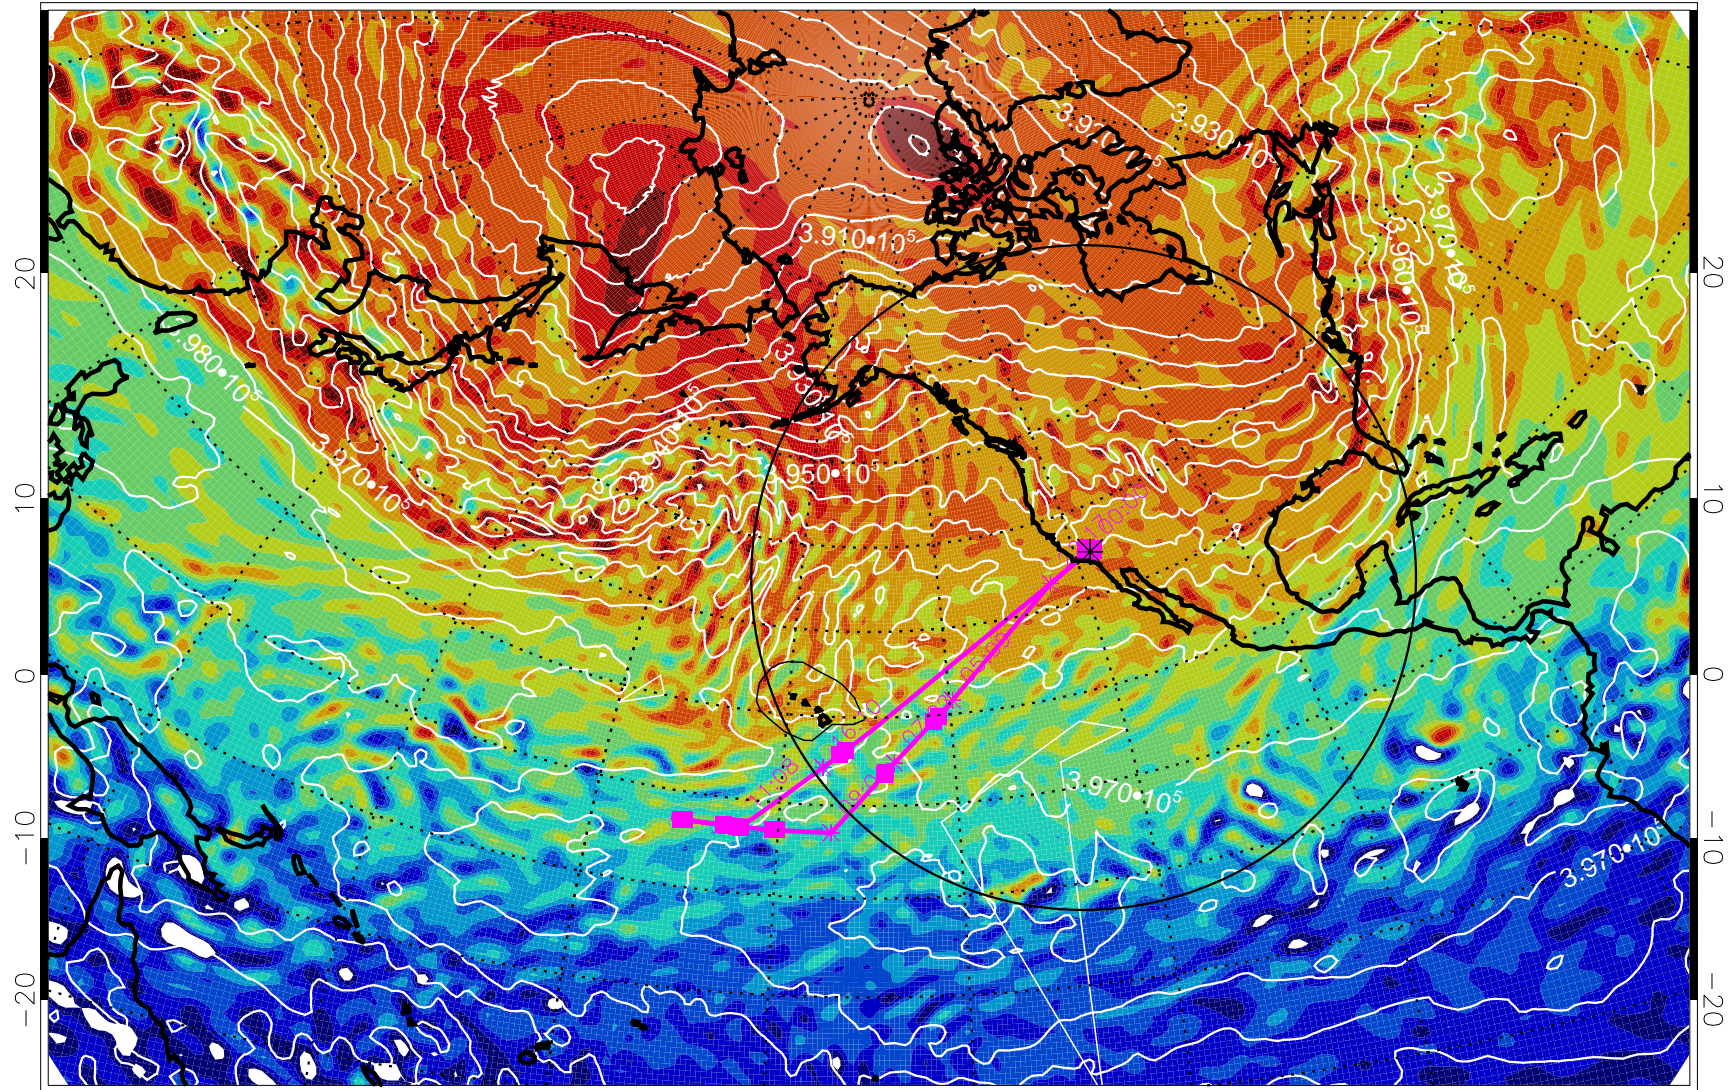

13021618, 30 hour forecast for 460K EPV

460K Montgomery Streamfunction, white

Range ring of 4055 km -- 13 hours GH round trip

13021700, 36 hour forecast for 460K EPV

460K Montgomery Streamfunction, white

Range ring of 4055 km -- 13 hours GH round trip

13021712, 48 hour forecast for 460K EPV

460K Montgomery Streamfunction, white

Range ring of 4055 km -- 13 hours GH round trip

13021718, 54 hour forecast for 460K EPV

460K Montgomery Streamfunction, white

Range ring of 4055 km -- 13 hours GH round trip

13021800, 60 hour forecast for 460K EPV

460K Montgomery Streamfunction, white

Range ring of 4055 km -- 13 hours GH round trip

13021806, 66 hour forecast for 460K EPV

460K Montgomery Streamfunction, white

Range ring of 4055 km -- 13 hours GH round trip

13021812, 72 hour forecast for 460K EPV

460K Montgomery Streamfunction, white

Range ring of 4055 km -- 13 hours GH round trip

13021818, 78 hour forecast for 460K EPV

460K Montgomery Streamfunction, white

Range ring of 4055 km -- 13 hours GH round trip