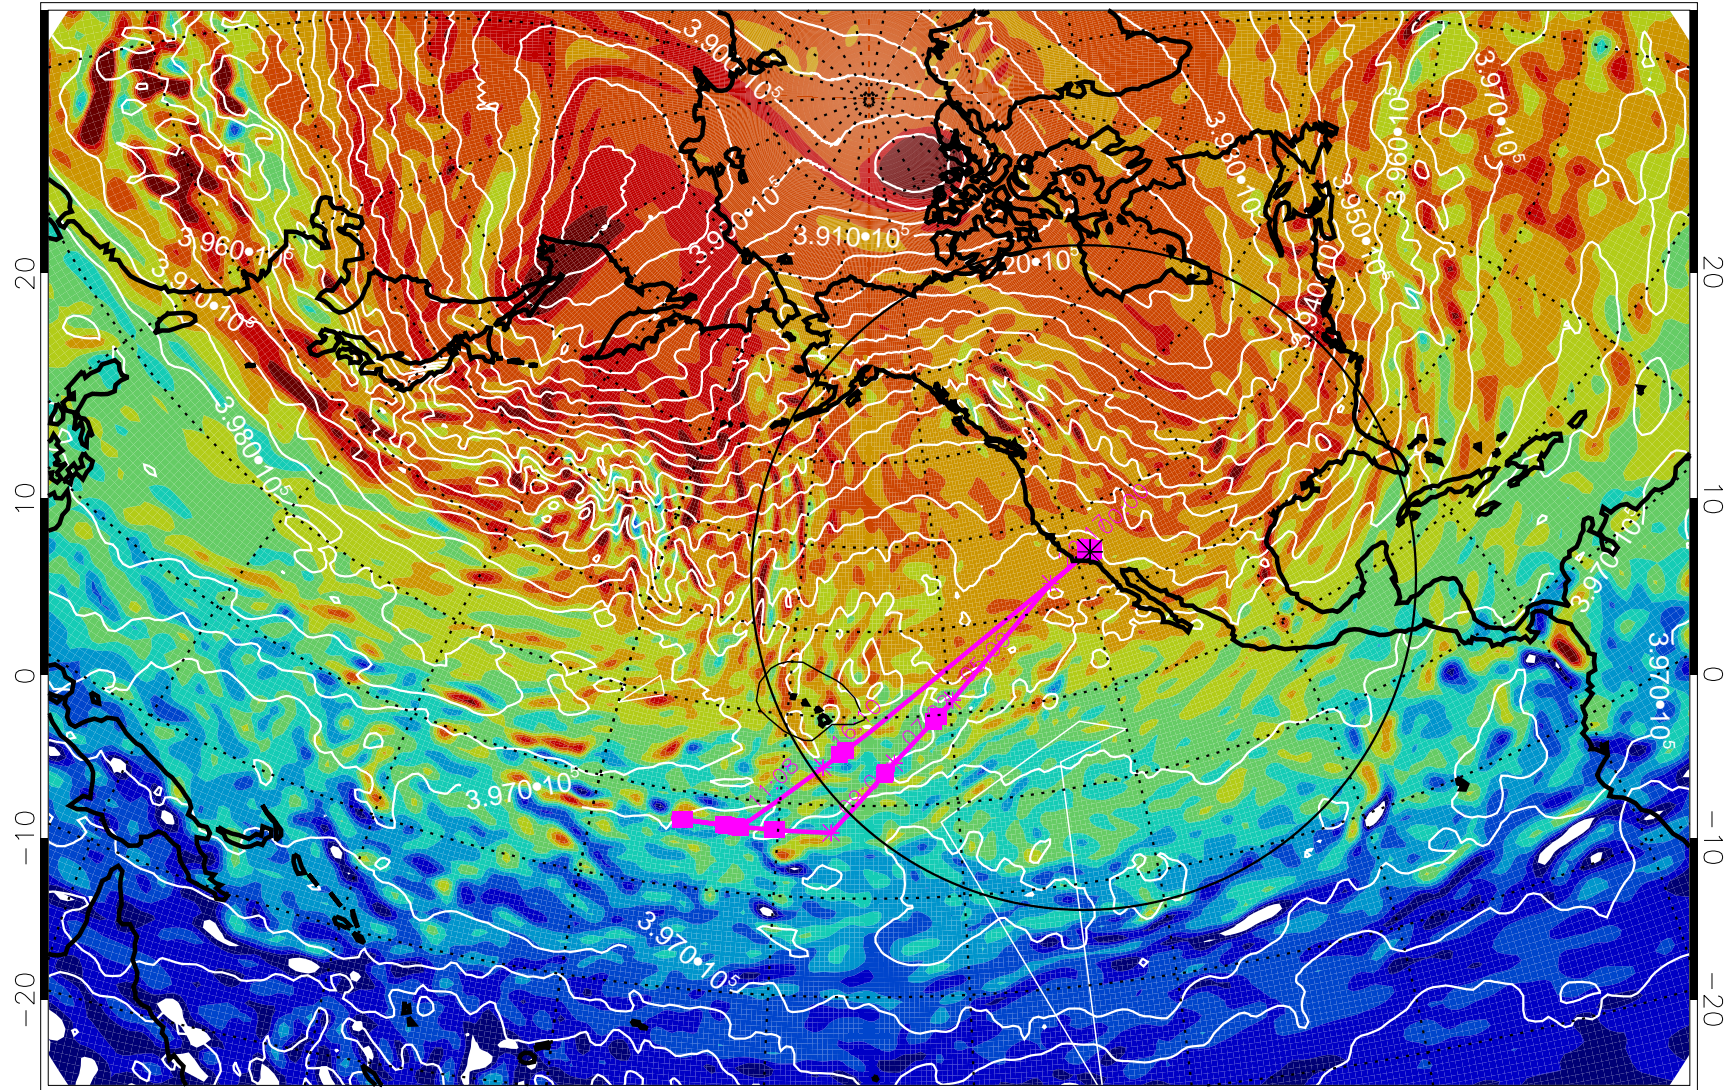

13021518, 6 hour forecast for 460K EPV

460K Montgomery Streamfunction, white

Range ring of 4055 km -- 13 hours GH round trip

13021600, 12 hour forecast for 460K EPV

460K Montgomery Streamfunction, white

Range ring of 4055 km -- 13 hours GH round trip

13021606, 18 hour forecast for 460K EPV

460K Montgomery Streamfunction, white

Range ring of 4055 km -- 13 hours GH round trip

13021612, 24 hour forecast for 460K EPV

460K Montgomery Streamfunction, white

Range ring of 4055 km -- 13 hours GH round trip

13021618, 30 hour forecast for 460K EPV

460K Montgomery Streamfunction, white

Range ring of 4055 km -- 13 hours GH round trip

13021700, 36 hour forecast for 460K EPV

460K Montgomery Streamfunction, white

Range ring of 4055 km -- 13 hours GH round trip

13021800, 60 hour forecast for 460K EPV

460K Montgomery Streamfunction, white

Range ring of 4055 km -- 13 hours GH round trip

13021806, 66 hour forecast for 460K EPV

460K Montgomery Streamfunction, white

Range ring of 4055 km -- 13 hours GH round trip