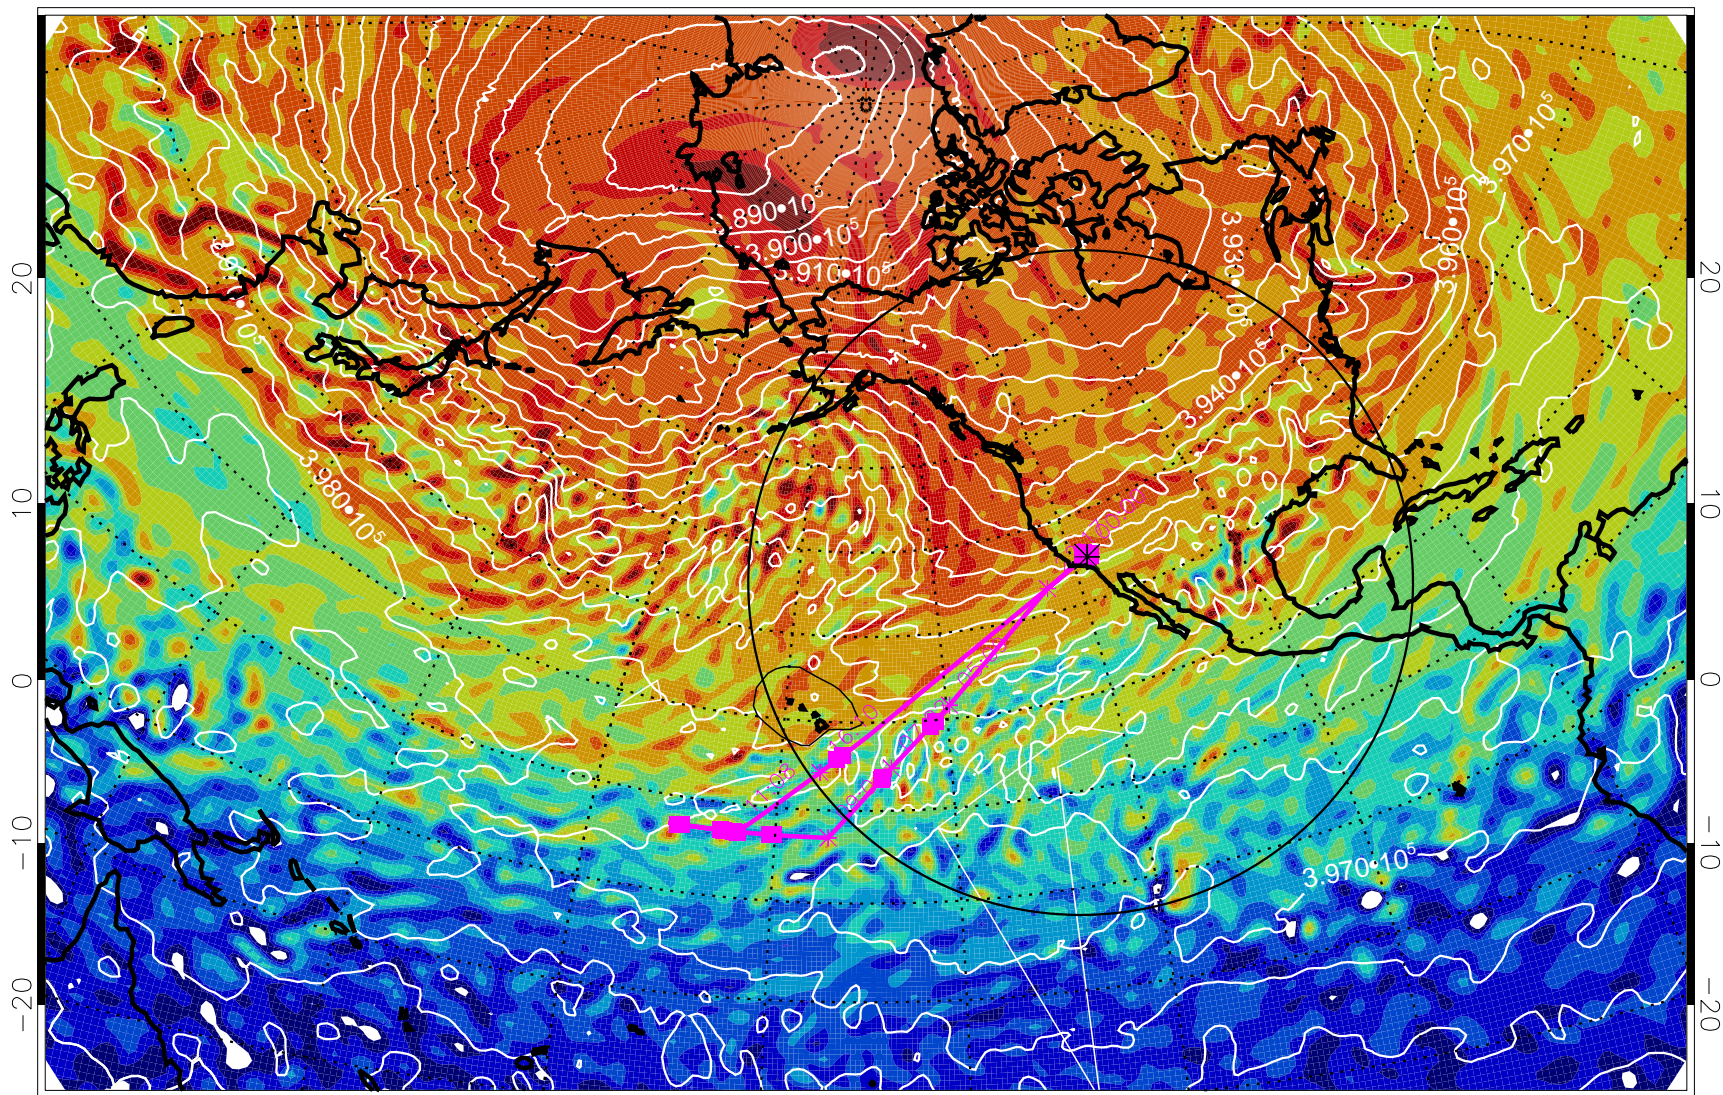

13021800, 60 hour forecast for 460K EPV

460K Montgomery Streamfunction, white

Range ring of 4055 km -- 13 hours GH round trip

13021806, 66 hour forecast for 460K EPV

460K Montgomery Streamfunction, white

Range ring of 4055 km -- 13 hours GH round trip

13021812, 72 hour forecast for 460K EPV

460K Montgomery Streamfunction, white

Range ring of 4055 km -- 13 hours GH round trip

13021818, 78 hour forecast for 460K EPV

460K Montgomery Streamfunction, white

Range ring of 4055 km -- 13 hours GH round trip

13021900, 84 hour forecast for 460K EPV

460K Montgomery Streamfunction, white

Range ring of 4055 km -- 13 hours GH round trip

13021906, 90 hour forecast for 460K EPV

460K Montgomery Streamfunction, white

Range ring of 4055 km -- 13 hours GH round trip

13021912, 96 hour forecast for 460K EPV

460K Montgomery Streamfunction, white

Range ring of 4055 km -- 13 hours GH round trip

13021918, 102 hour forecast for 460K EPV

460K Montgomery Streamfunction, white