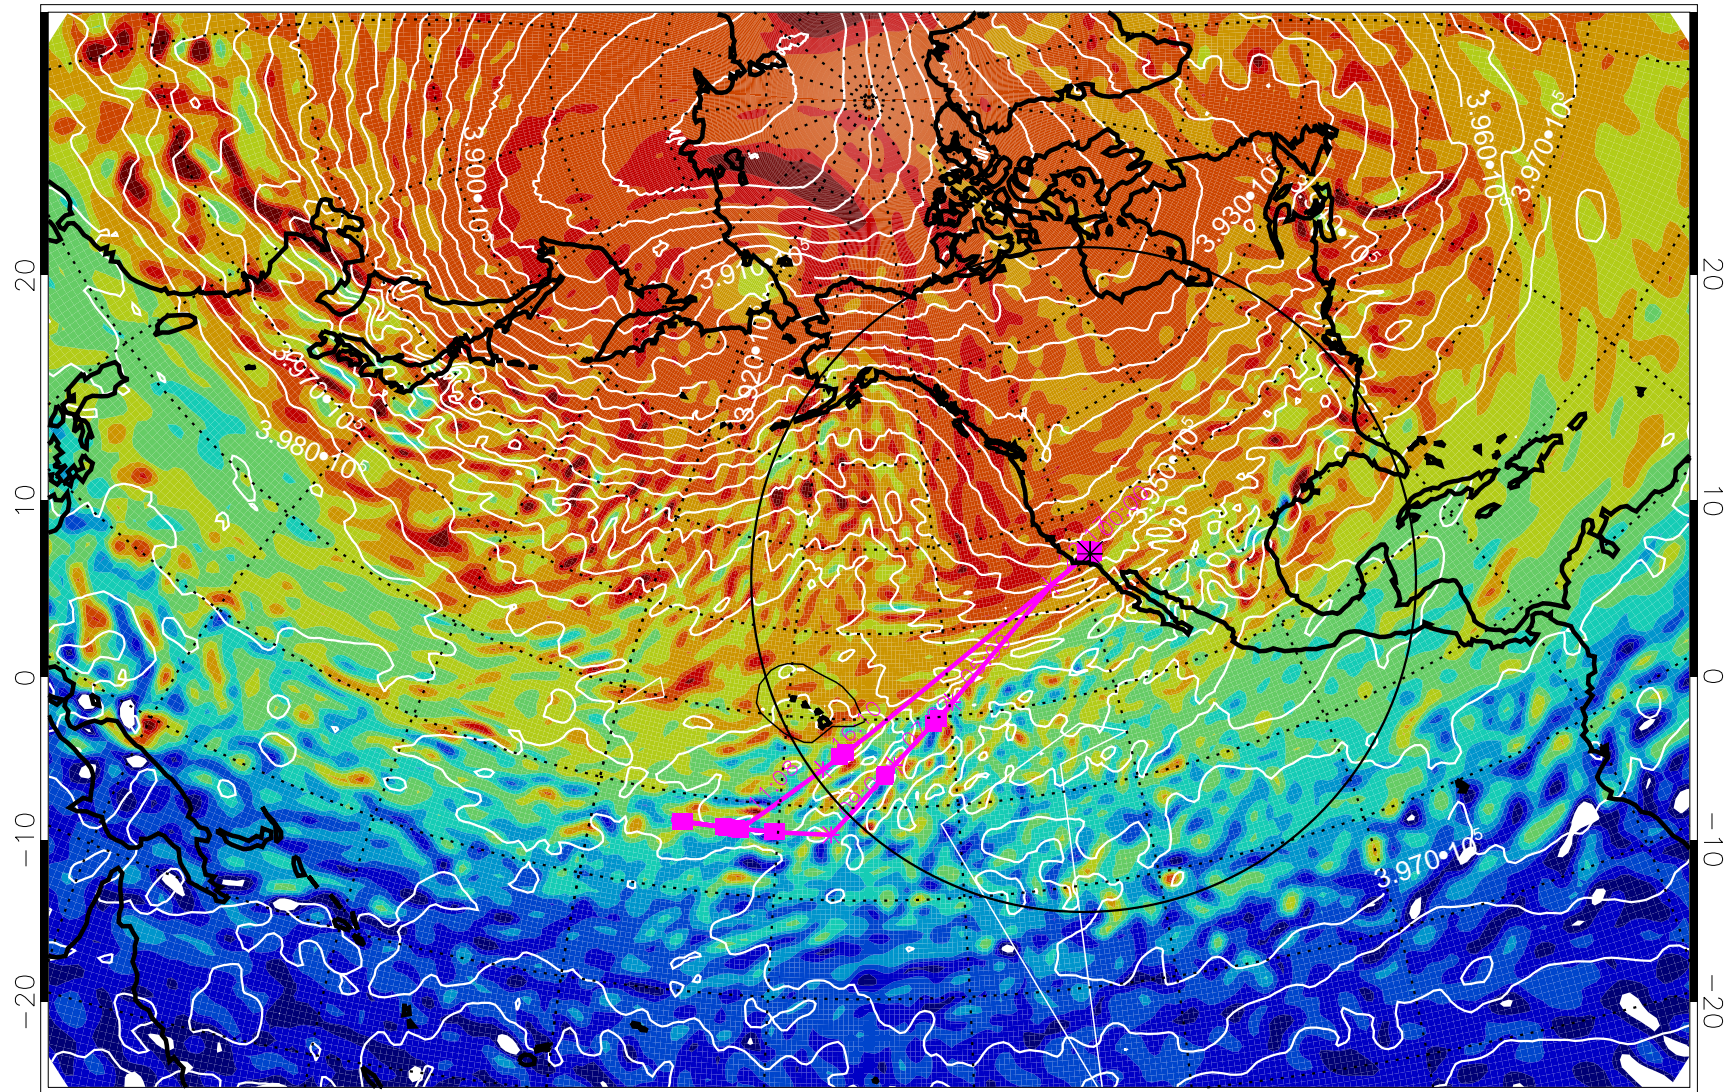

13021900, 84 hour forecast for 460K EPV

460K Montgomery Streamfunction, white

Range ring of 4055 km -- 13 hours GH round trip

13021906, 90 hour forecast for 460K EPV

460K Montgomery Streamfunction, white

Range ring of 4055 km -- 13 hours GH round trip

13021912, 96 hour forecast for 460K EPV

460K Montgomery Streamfunction, white

Range ring of 4055 km -- 13 hours GH round trip

13021918, 102 hour forecast for 460K EPV

460K Montgomery Streamfunction, white

Range ring of 4055 km -- 13 hours GH round trip

13022000, 108 hour forecast for 460K EPV

460K Montgomery Streamfunction, white

Range ring of 4055 km -- 13 hours GH round trip

13022006, 114 hour forecast for 460K EPV

460K Montgomery Streamfunction, white

Range ring of 4055 km -- 13 hours GH round trip

13022012, 120 hour forecast for 460K EPV

460K Montgomery Streamfunction, white

Range ring of 4055 km -- 13 hours GH round trip