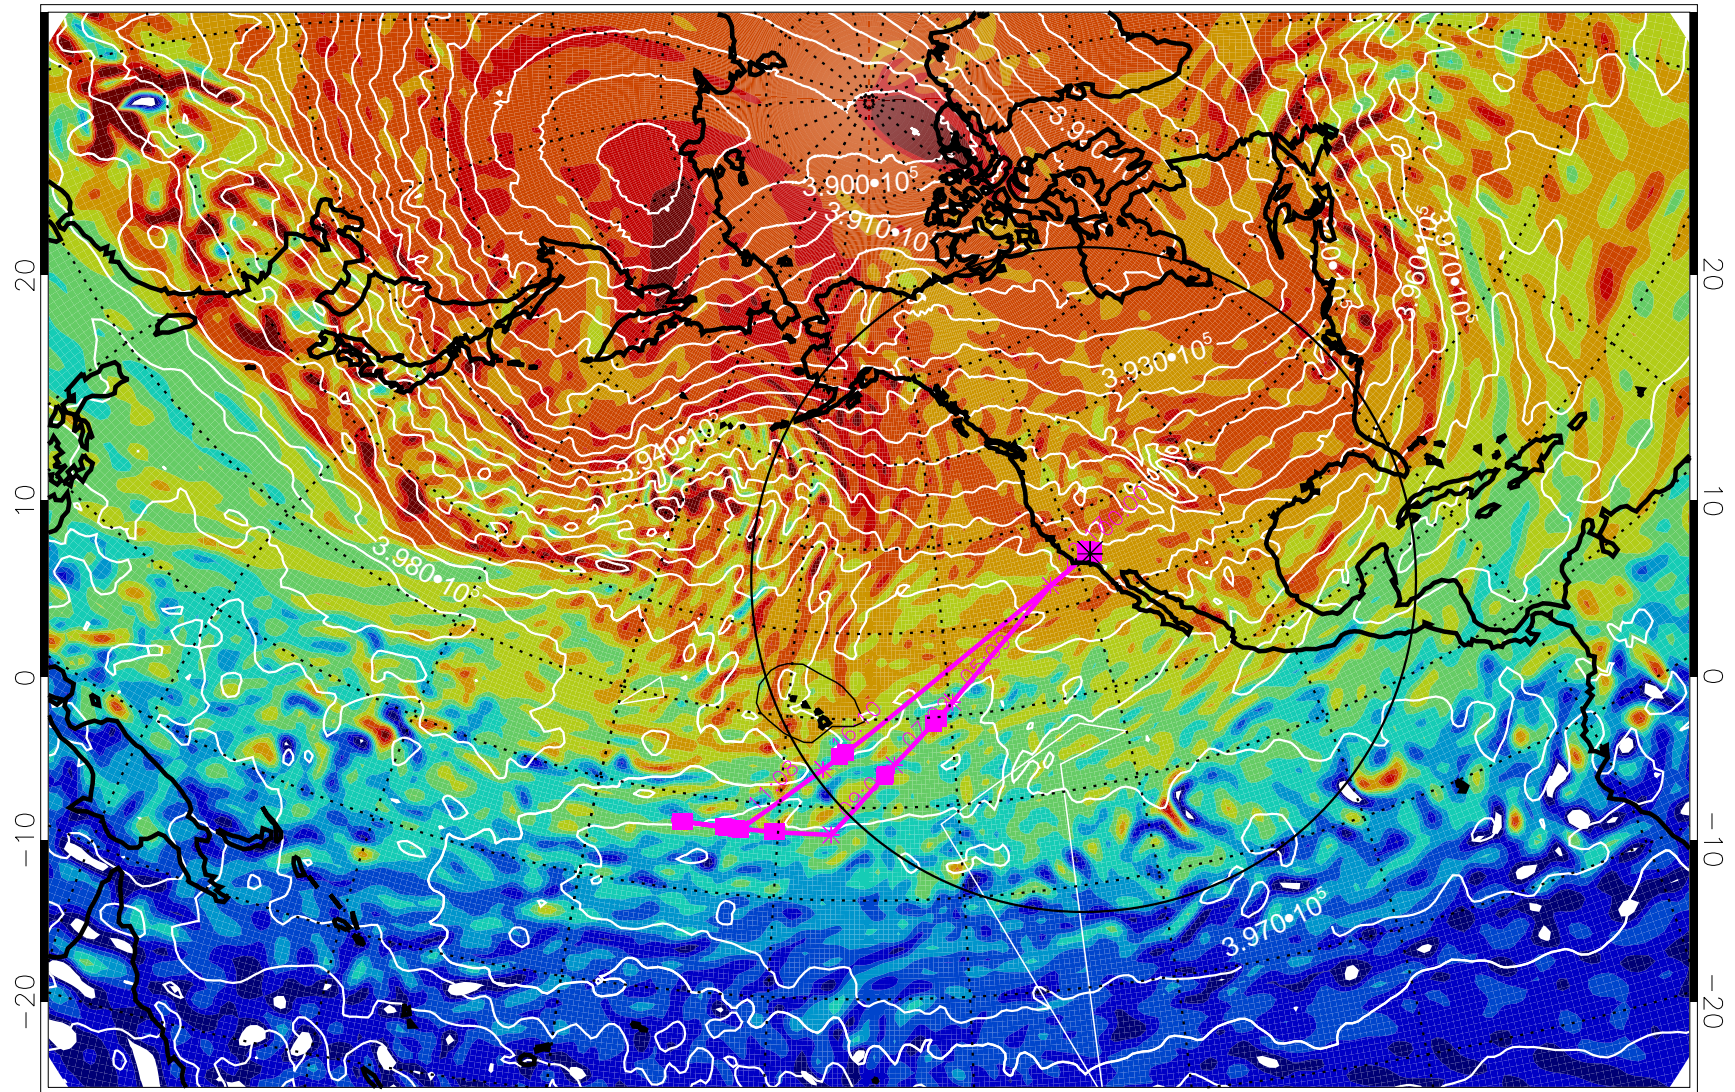

13021712, 48 hour forecast for 460K EPV

460K Montgomery Streamfunction, white

Range ring of 4055 km -- 13 hours GH round trip

13021718, 54 hour forecast for 460K EPV

460K Montgomery Streamfunction, white

Range ring of 4055 km -- 13 hours GH round trip

13021800, 60 hour forecast for 460K EPV

460K Montgomery Streamfunction, white

Range ring of 4055 km -- 13 hours GH round trip

13021806, 66 hour forecast for 460K EPV

460K Montgomery Streamfunction, white

Range ring of 4055 km -- 13 hours GH round trip

13021812, 72 hour forecast for 460K EPV

460K Montgomery Streamfunction, white

Range ring of 4055 km -- 13 hours GH round trip

13021818, 78 hour forecast for 460K EPV

460K Montgomery Streamfunction, white

Range ring of 4055 km -- 13 hours GH round trip

13021900, 84 hour forecast for 460K EPV

460K Montgomery Streamfunction, white

Range ring of 4055 km -- 13 hours GH round trip

13021906, 90 hour forecast for 460K EPV

460K Montgomery Streamfunction, white

Range ring of 4055 km -- 13 hours GH round trip