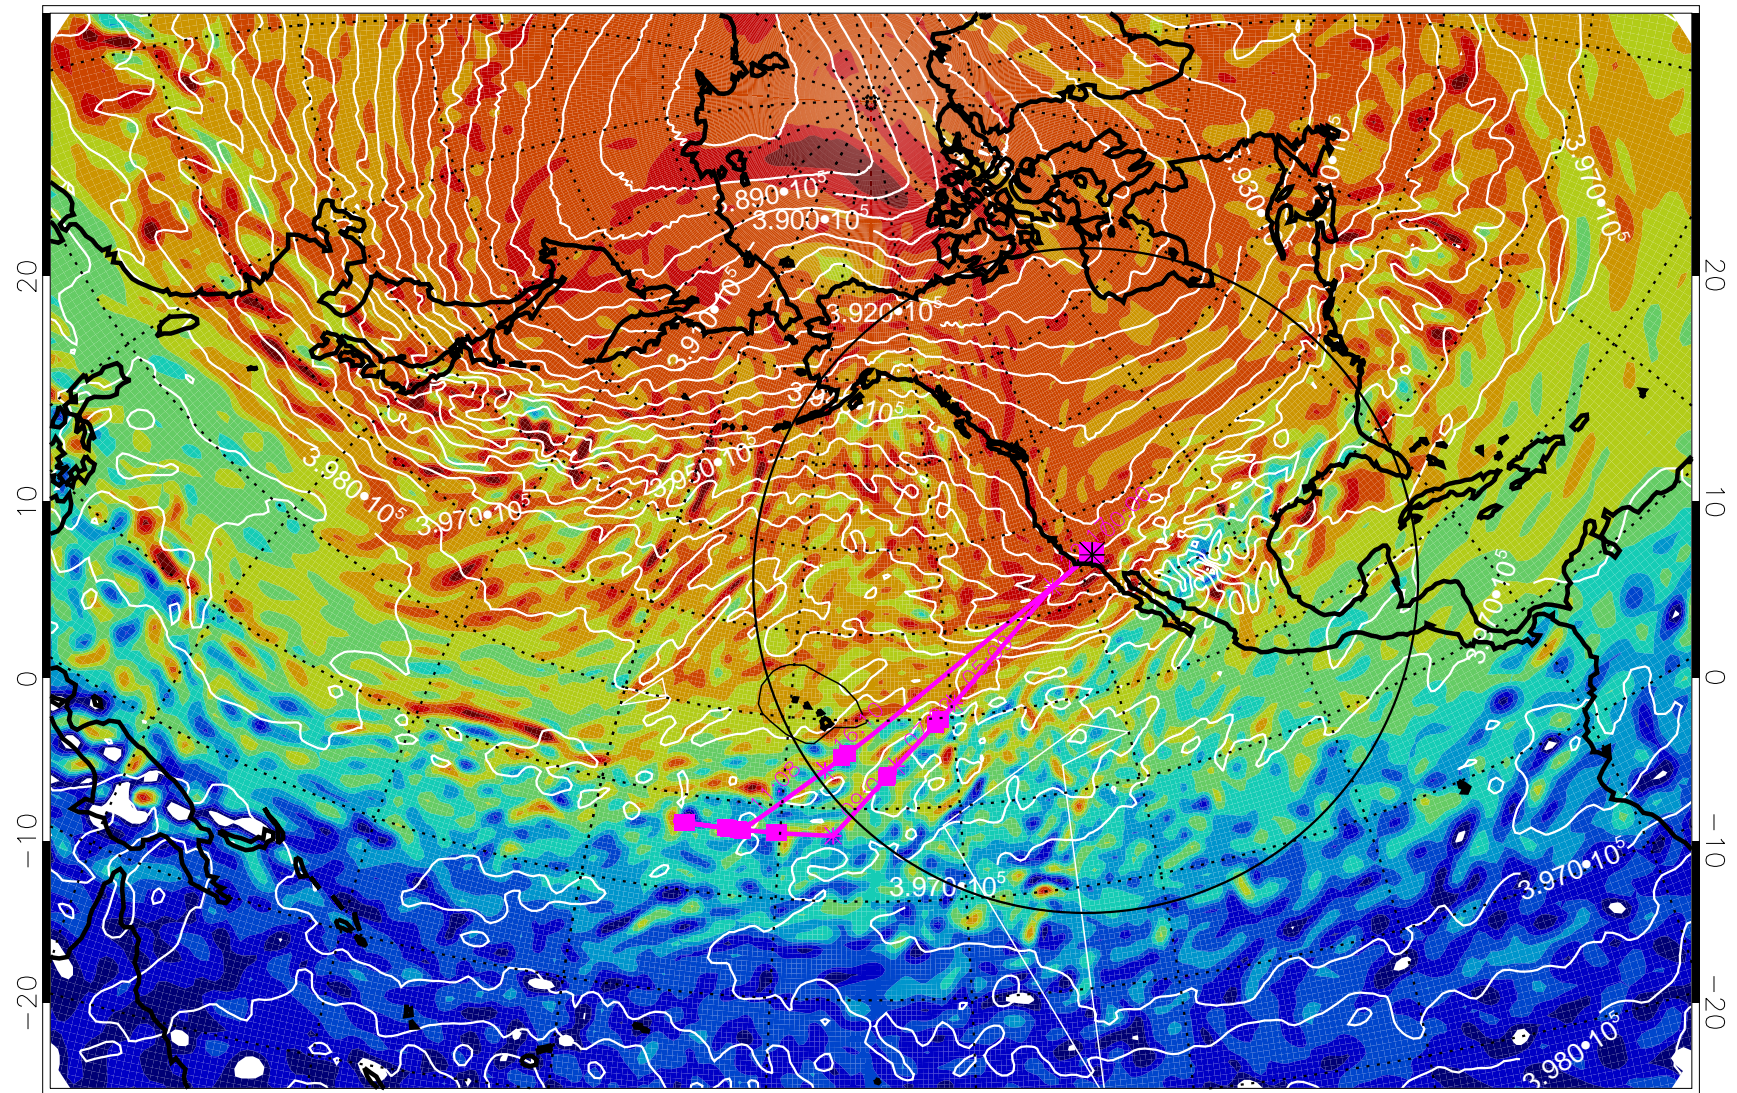

13021912, 96 hour forecast for 460K EPV

460K Montgomery Streamfunction, white

Range ring of 4055 km -- 13 hours GH round trip

13021918, 102 hour forecast for 460K EPV

460K Montgomery Streamfunction, white

Range ring of 4055 km -- 13 hours GH round trip

13022000, 108 hour forecast for 460K EPV

460K Montgomery Streamfunction, white

Range ring of 4055 km -- 13 hours GH round trip

13022006, 114 hour forecast for 460K EPV

460K Montgomery Streamfunction, white

Range ring of 4055 km -- 13 hours GH round trip

13022012, 120 hour forecast for 460K EPV

460K Montgomery Streamfunction, white

Range ring of 4055 km -- 13 hours GH round trip