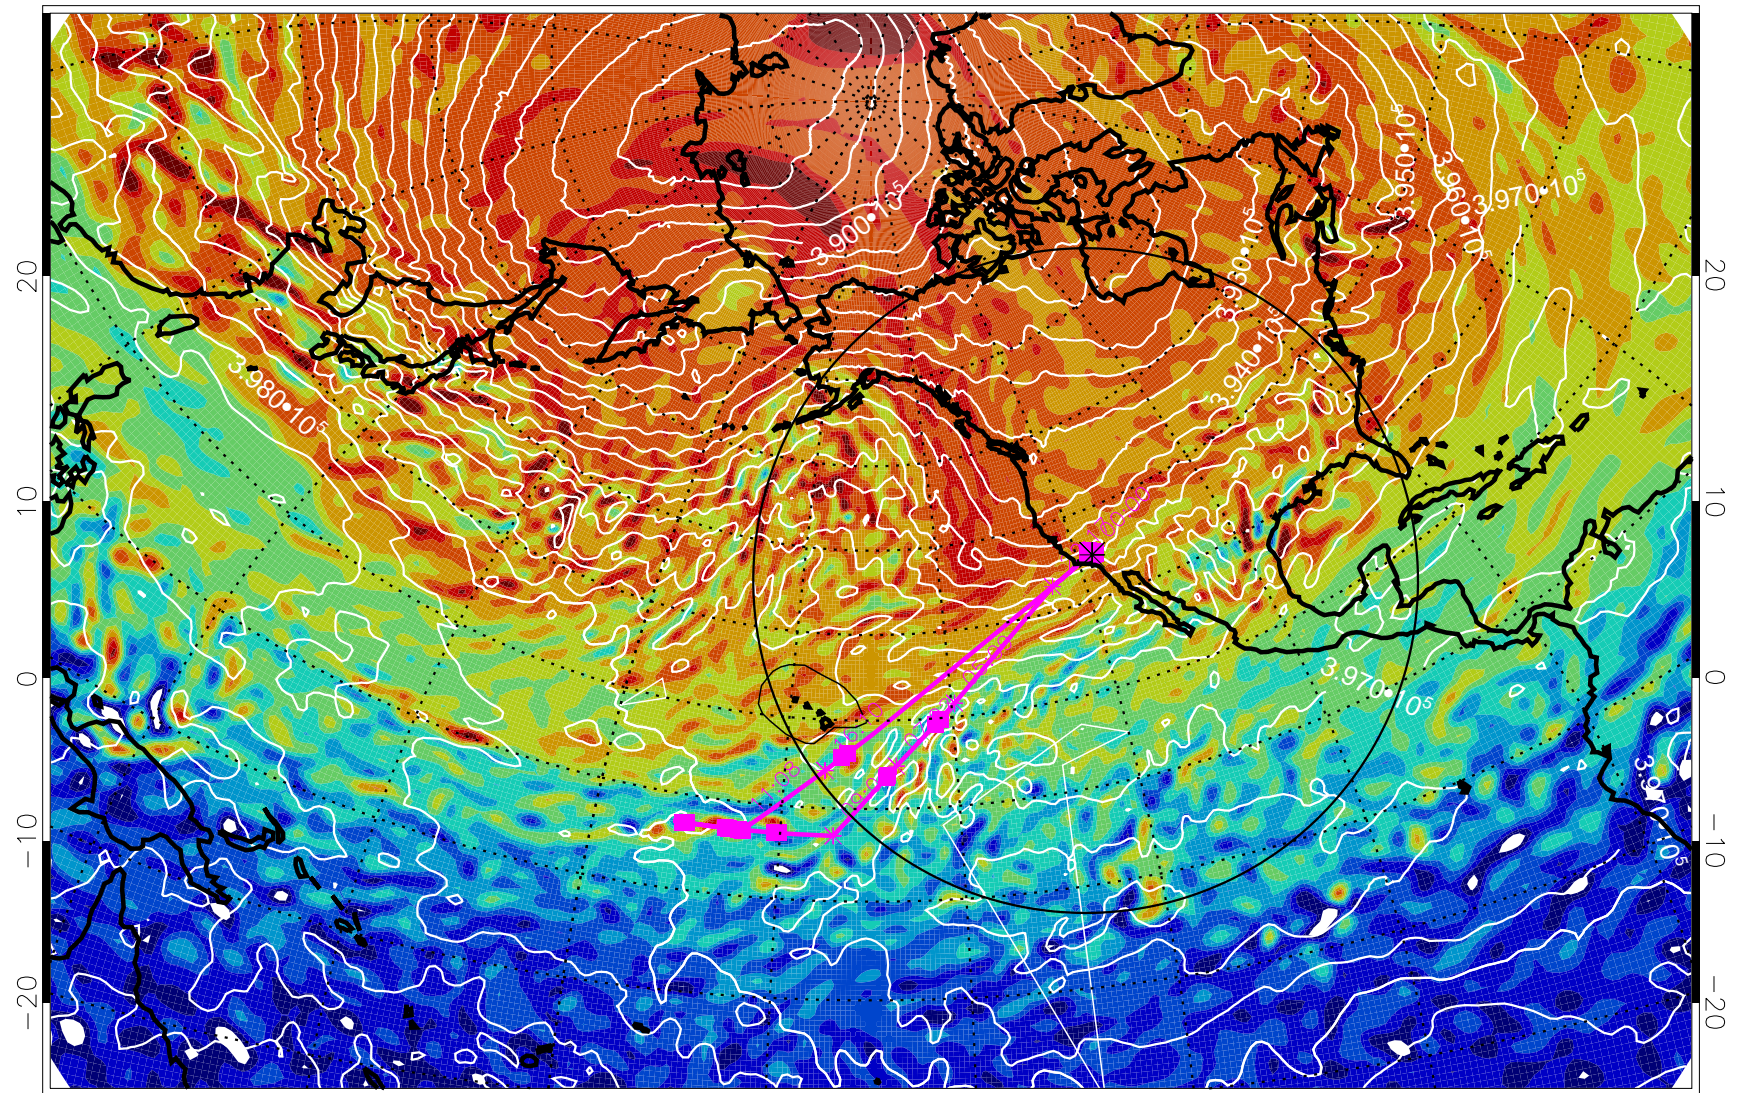

13021812, 72 hour forecast for 460K EPV

460K Montgomery Streamfunction, white

Range ring of 4055 km -- 13 hours GH round trip

13021818, 78 hour forecast for 460K EPV

460K Montgomery Streamfunction, white

Range ring of 4055 km -- 13 hours GH round trip

13021900, 84 hour forecast for 460K EPV

460K Montgomery Streamfunction, white

Range ring of 4055 km -- 13 hours GH round trip

13021906, 90 hour forecast for 460K EPV

460K Montgomery Streamfunction, white

Range ring of 4055 km -- 13 hours GH round trip

13021912, 96 hour forecast for 460K EPV

460K Montgomery Streamfunction, white

Range ring of 4055 km -- 13 hours GH round trip

13021918, 102 hour forecast for 460K EPV

460K Montgomery Streamfunction, white

Range ring of 4055 km -- 13 hours GH round trip

13022000, 108 hour forecast for 460K EPV

460K Montgomery Streamfunction, white

Range ring of 4055 km -- 13 hours GH round trip

13022006, 114 hour forecast for 460K EPV