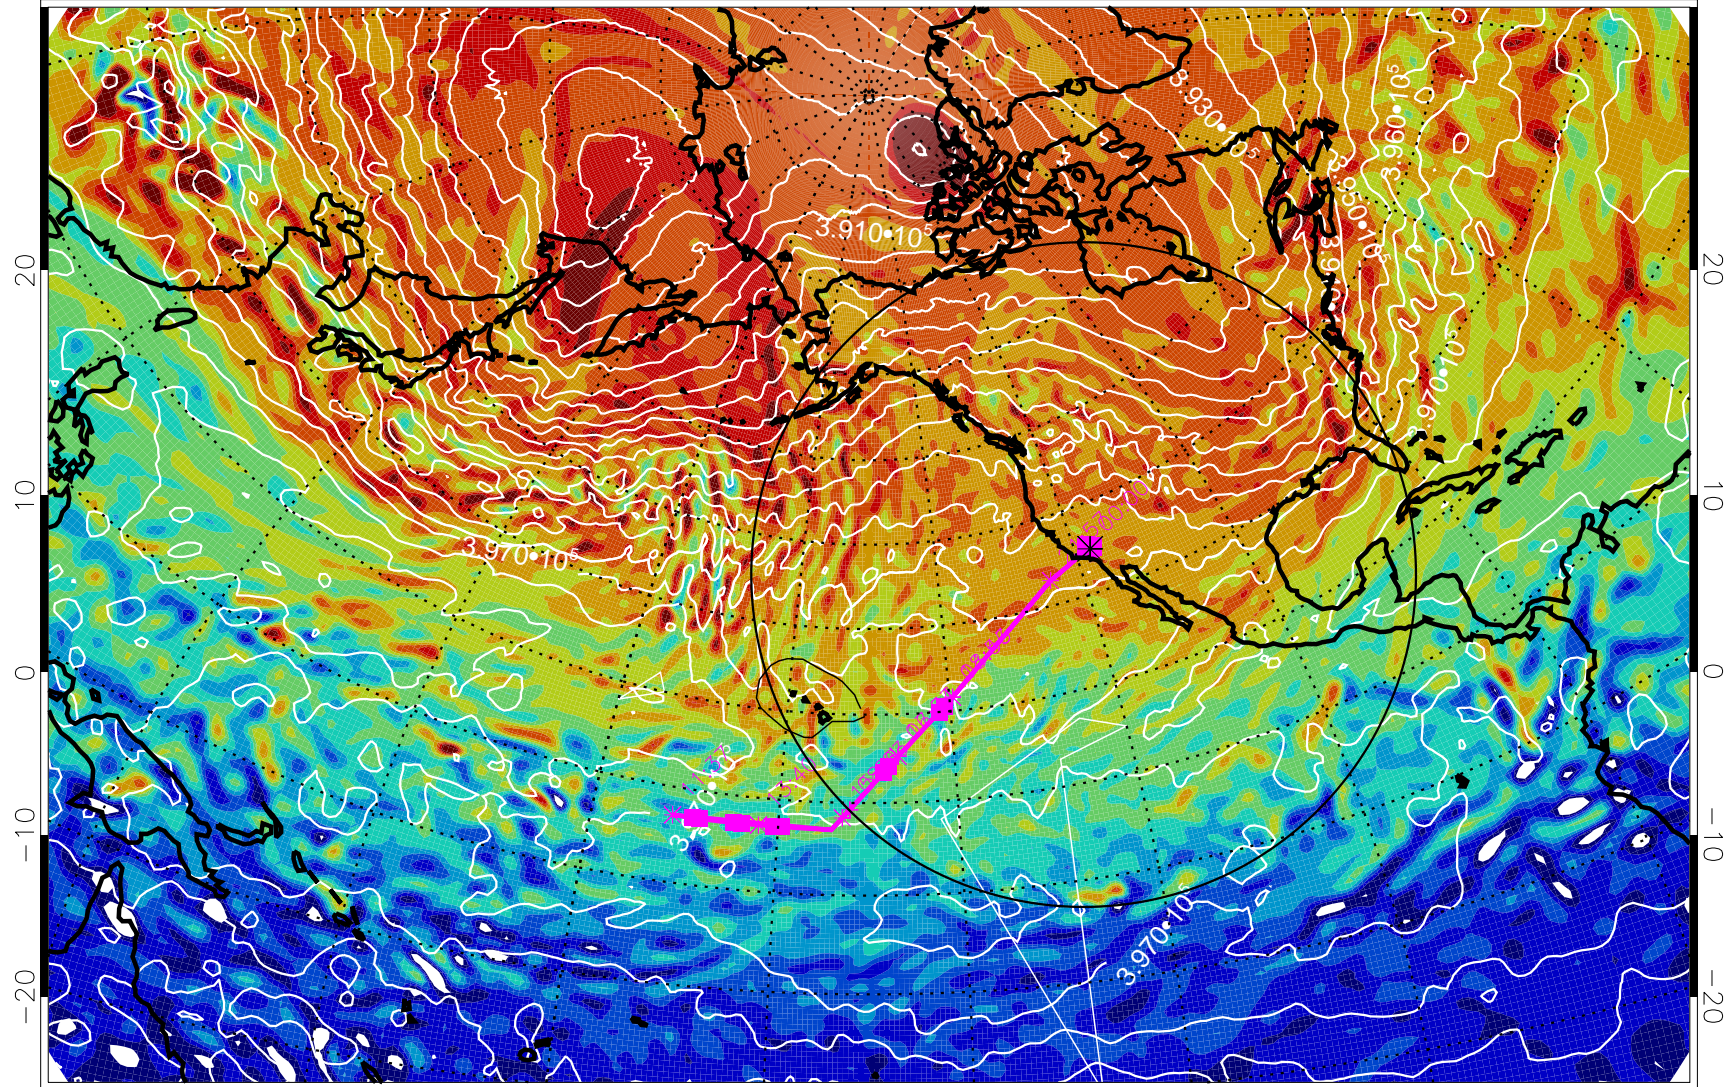

13021600, 24 hour forecast for 460K EPV

460K Montgomery Streamfunction, white

Range ring of 4055 km -- 13 hours GH round trip

13021606, 30 hour forecast for 460K EPV

460K Montgomery Streamfunction, white

Range ring of 4055 km -- 13 hours GH round trip

13021612, 36 hour forecast for 460K EPV

460K Montgomery Streamfunction, white

Range ring of 4055 km -- 13 hours GH round trip

13021618, 42 hour forecast for 460K EPV

460K Montgomery Streamfunction, white

Range ring of 4055 km -- 13 hours GH round trip

13021700, 48 hour forecast for 460K EPV

460K Montgomery Streamfunction, white

Range ring of 4055 km -- 13 hours GH round trip

13021706, 54 hour forecast for 460K EPV

460K Montgomery Streamfunction, white

Range ring of 4055 km -- 13 hours GH round trip

13021712, 60 hour forecast for 460K EPV

460K Montgomery Streamfunction, white

Range ring of 4055 km -- 13 hours GH round trip

13021718, 66 hour forecast for 460K EPV

460K Montgomery Streamfunction, white

Range ring of 4055 km -- 13 hours GH round trip