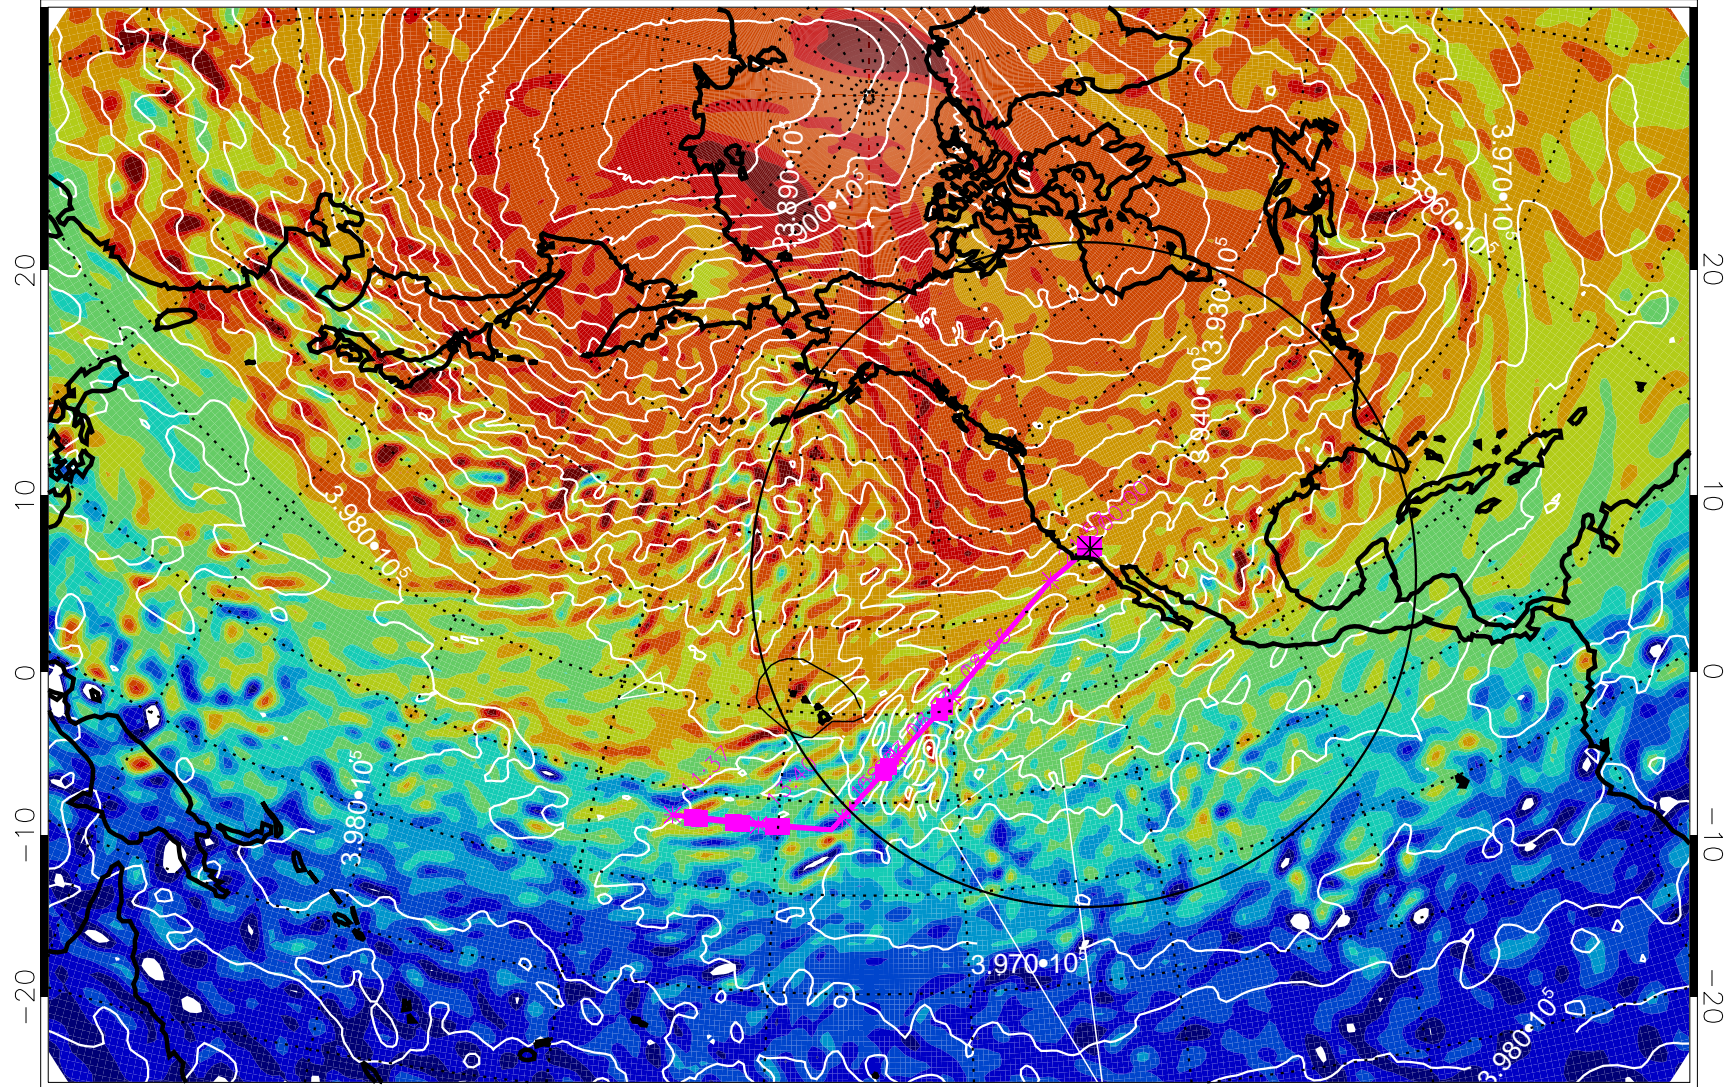

13021800, 72 hour forecast for 460K EPV

460K Montgomery Streamfunction, white

Range ring of 4055 km -- 13 hours GH round trip

13021806, 78 hour forecast for 460K EPV

460K Montgomery Streamfunction, white

Range ring of 4055 km -- 13 hours GH round trip

13021812, 84 hour forecast for 460K EPV

460K Montgomery Streamfunction, white

Range ring of 4055 km -- 13 hours GH round trip

13021818, 90 hour forecast for 460K EPV

460K Montgomery Streamfunction, white

Range ring of 4055 km -- 13 hours GH round trip

13021900, 96 hour forecast for 460K EPV

460K Montgomery Streamfunction, white

Range ring of 4055 km -- 13 hours GH round trip

13021906, 102 hour forecast for 460K EPV

460K Montgomery Streamfunction, white

Range ring of 4055 km -- 13 hours GH round trip

13021912, 108 hour forecast for 460K EPV

460K Montgomery Streamfunction, white

Range ring of 4055 km -- 13 hours GH round trip

13021918, 114 hour forecast for 460K EPV