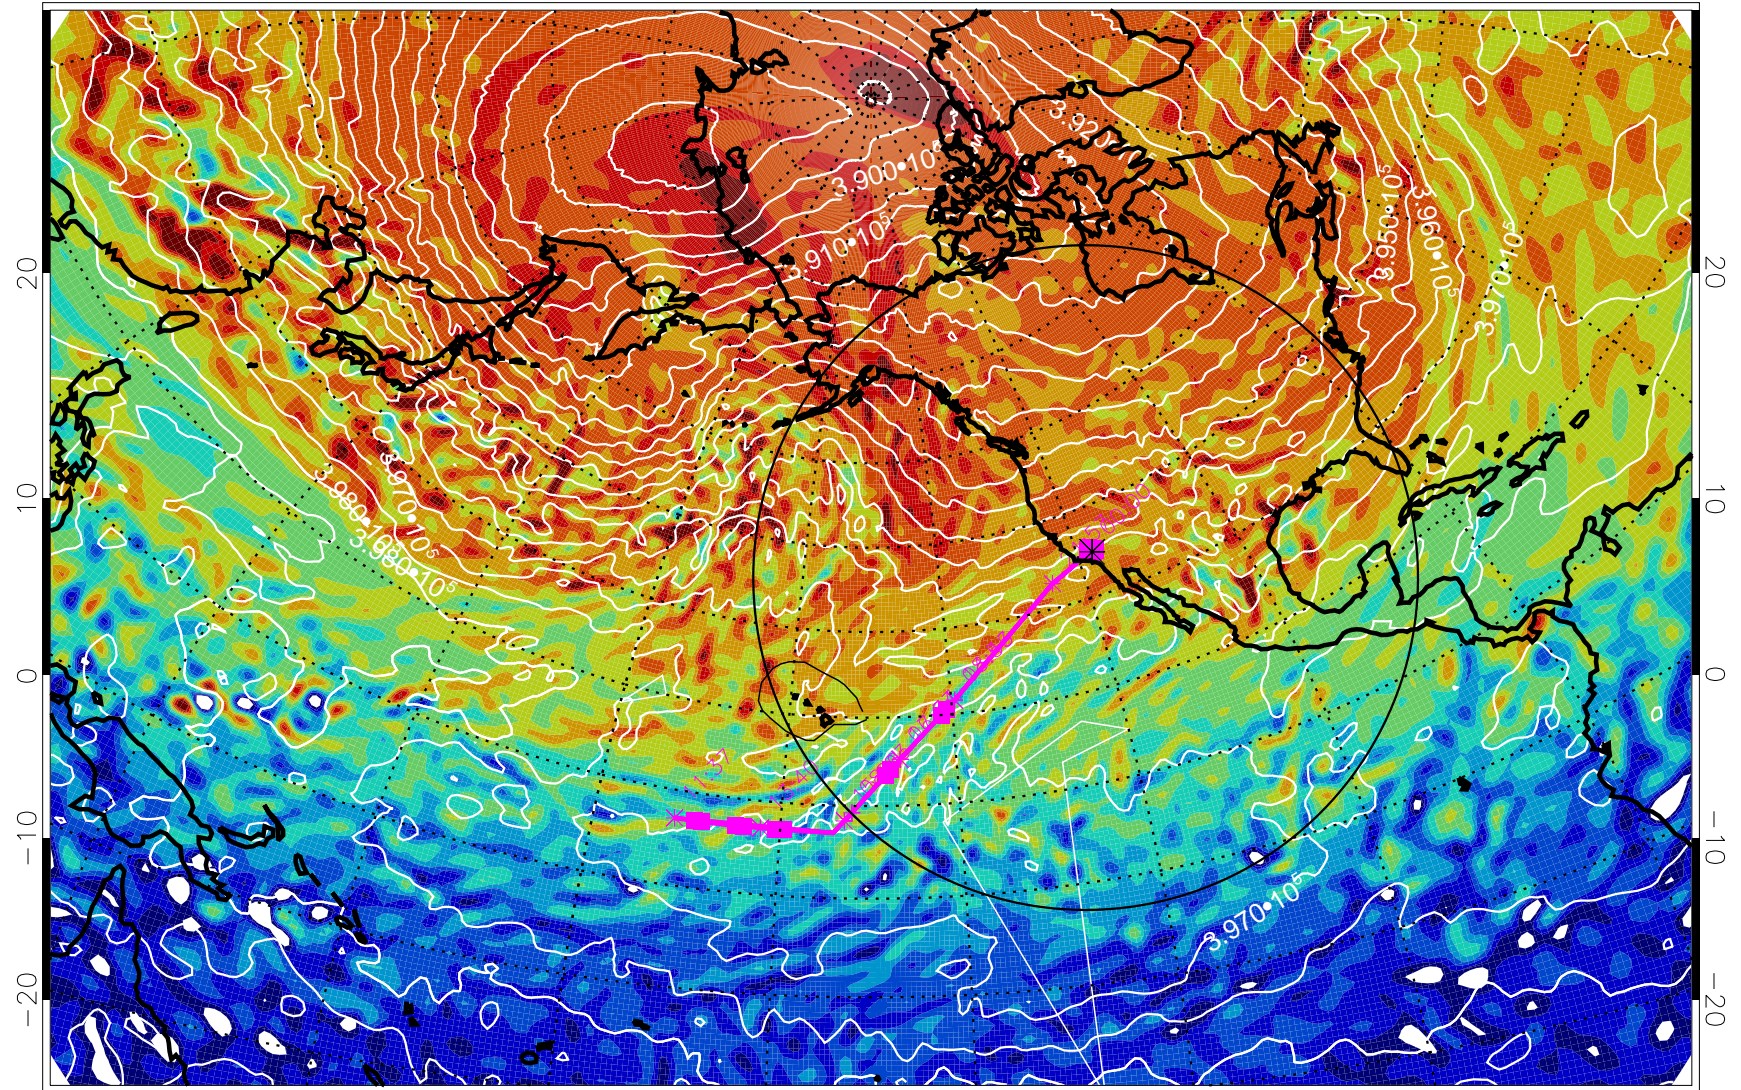

13021712, 60 hour forecast for 460K EPV

460K Montgomery Streamfunction, white

Range ring of 4055 km -- 13 hours GH round trip

13021718, 66 hour forecast for 460K EPV

460K Montgomery Streamfunction, white

Range ring of 4055 km -- 13 hours GH round trip

13021800, 72 hour forecast for 460K EPV

460K Montgomery Streamfunction, white

Range ring of 4055 km -- 13 hours GH round trip

13021806, 78 hour forecast for 460K EPV

460K Montgomery Streamfunction, white

Range ring of 4055 km -- 13 hours GH round trip

13021812, 84 hour forecast for 460K EPV

460K Montgomery Streamfunction, white

Range ring of 4055 km -- 13 hours GH round trip

13021818, 90 hour forecast for 460K EPV

460K Montgomery Streamfunction, white

Range ring of 4055 km -- 13 hours GH round trip

13021900, 96 hour forecast for 460K EPV

460K Montgomery Streamfunction, white

Range ring of 4055 km -- 13 hours GH round trip

13021906, 102 hour forecast for 460K EPV

460K Montgomery Streamfunction, white