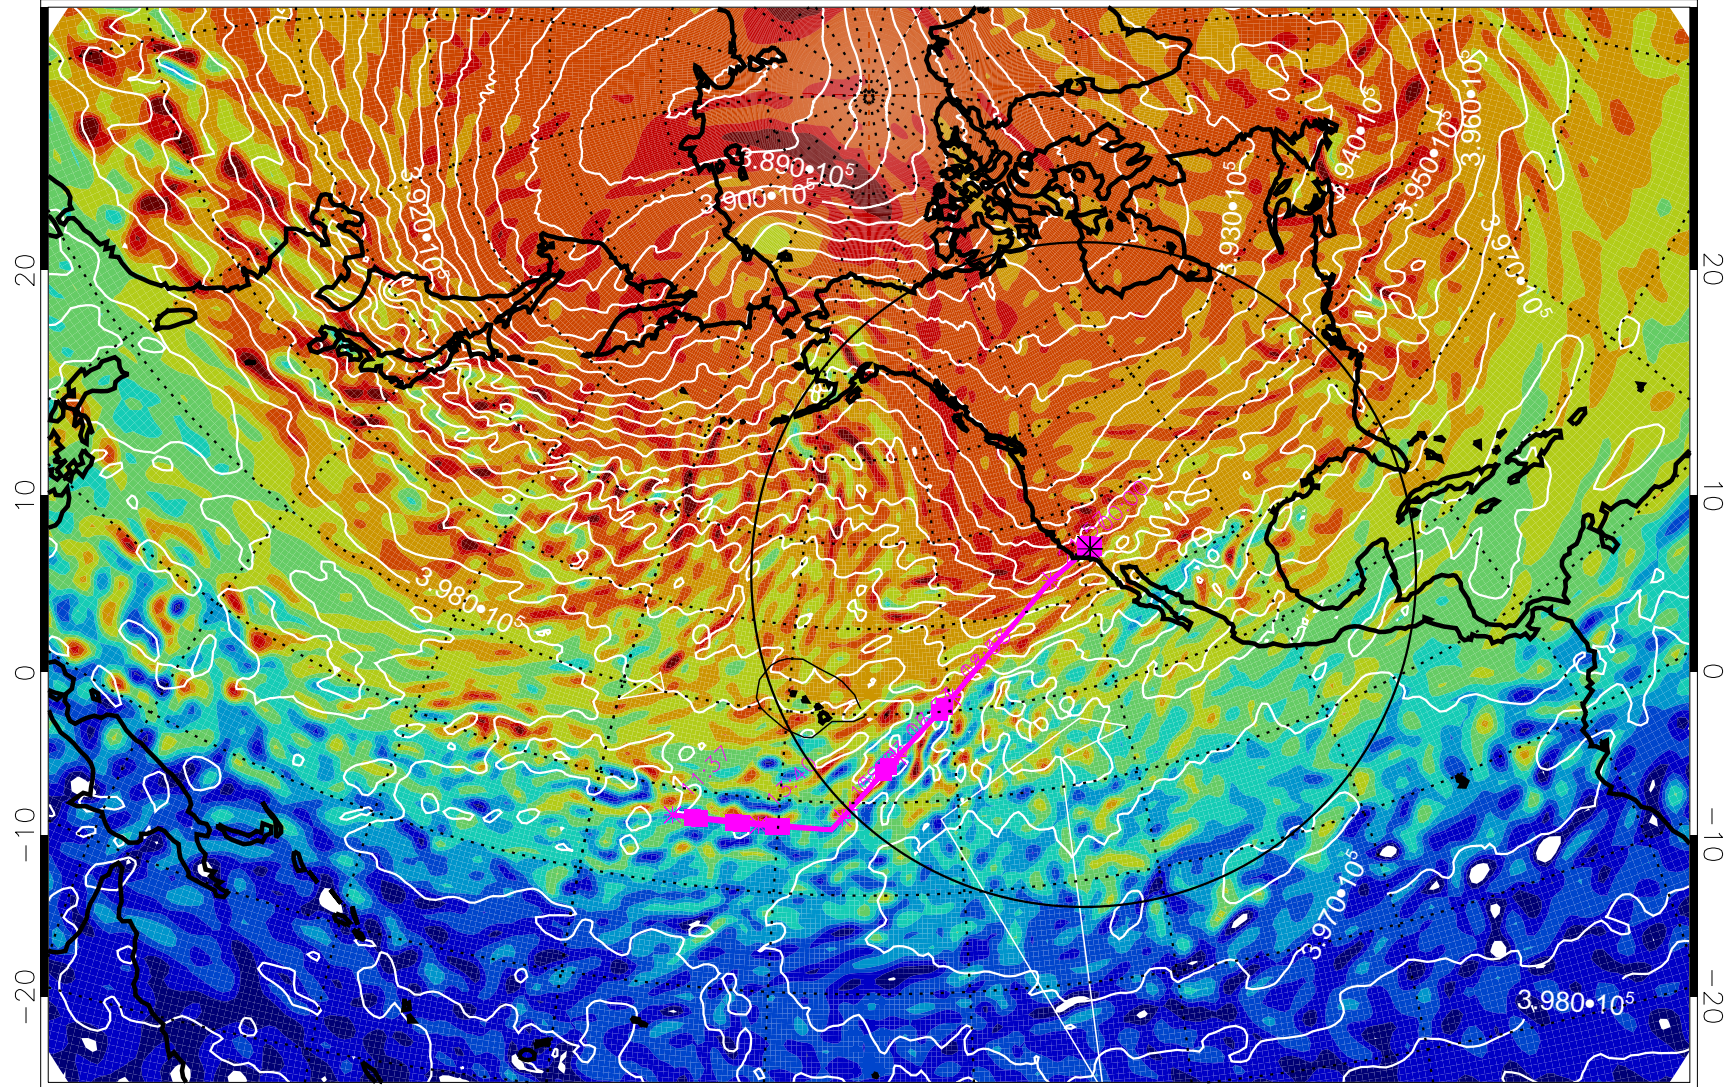

13021900, 96 hour forecast for 460K EPV

460K Montgomery Streamfunction, white

Range ring of 4055 km -- 13 hours GH round trip

13021906, 102 hour forecast for 460K EPV

460K Montgomery Streamfunction, white

Range ring of 4055 km -- 13 hours GH round trip

13021912, 108 hour forecast for 460K EPV

460K Montgomery Streamfunction, white

Range ring of 4055 km -- 13 hours GH round trip

13021918, 114 hour forecast for 460K EPV

460K Montgomery Streamfunction, white

Range ring of 4055 km -- 13 hours GH round trip

13022000, 120 hour forecast for 460K EPV

460K Montgomery Streamfunction, white

Range ring of 4055 km -- 13 hours GH round trip