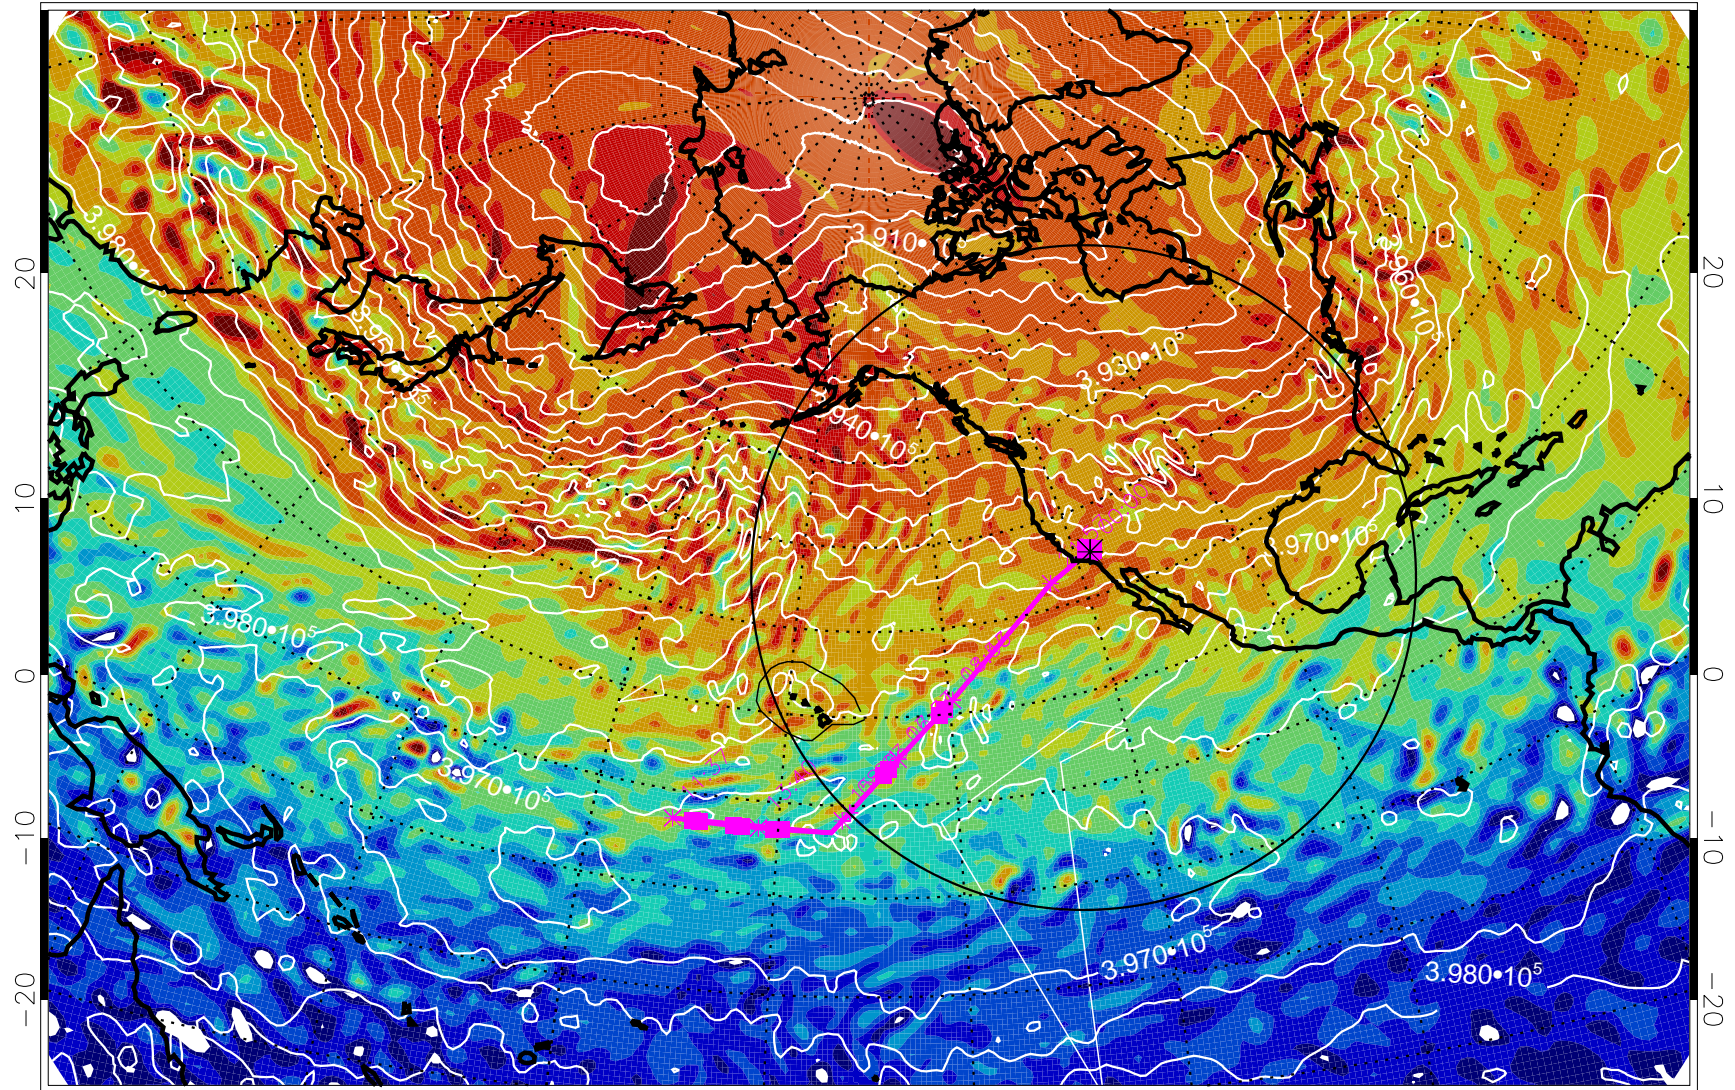

13021700, 48 hour forecast for 460K EPV

460K Montgomery Streamfunction, white

Range ring of 4055 km -- 13 hours GH round trip

13021706, 54 hour forecast for 460K EPV

460K Montgomery Streamfunction, white

Range ring of 4055 km -- 13 hours GH round trip

13021712, 60 hour forecast for 460K EPV

460K Montgomery Streamfunction, white

Range ring of 4055 km -- 13 hours GH round trip

13021718, 66 hour forecast for 460K EPV

460K Montgomery Streamfunction, white

Range ring of 4055 km -- 13 hours GH round trip

13021800, 72 hour forecast for 460K EPV

460K Montgomery Streamfunction, white

Range ring of 4055 km -- 13 hours GH round trip

13021806, 78 hour forecast for 460K EPV

460K Montgomery Streamfunction, white

Range ring of 4055 km -- 13 hours GH round trip

13021900, 96 hour forecast for 460K EPV

460K Montgomery Streamfunction, white

Range ring of 4055 km -- 13 hours GH round trip

13021906, 102 hour forecast for 460K EPV

460K Montgomery Streamfunction, white