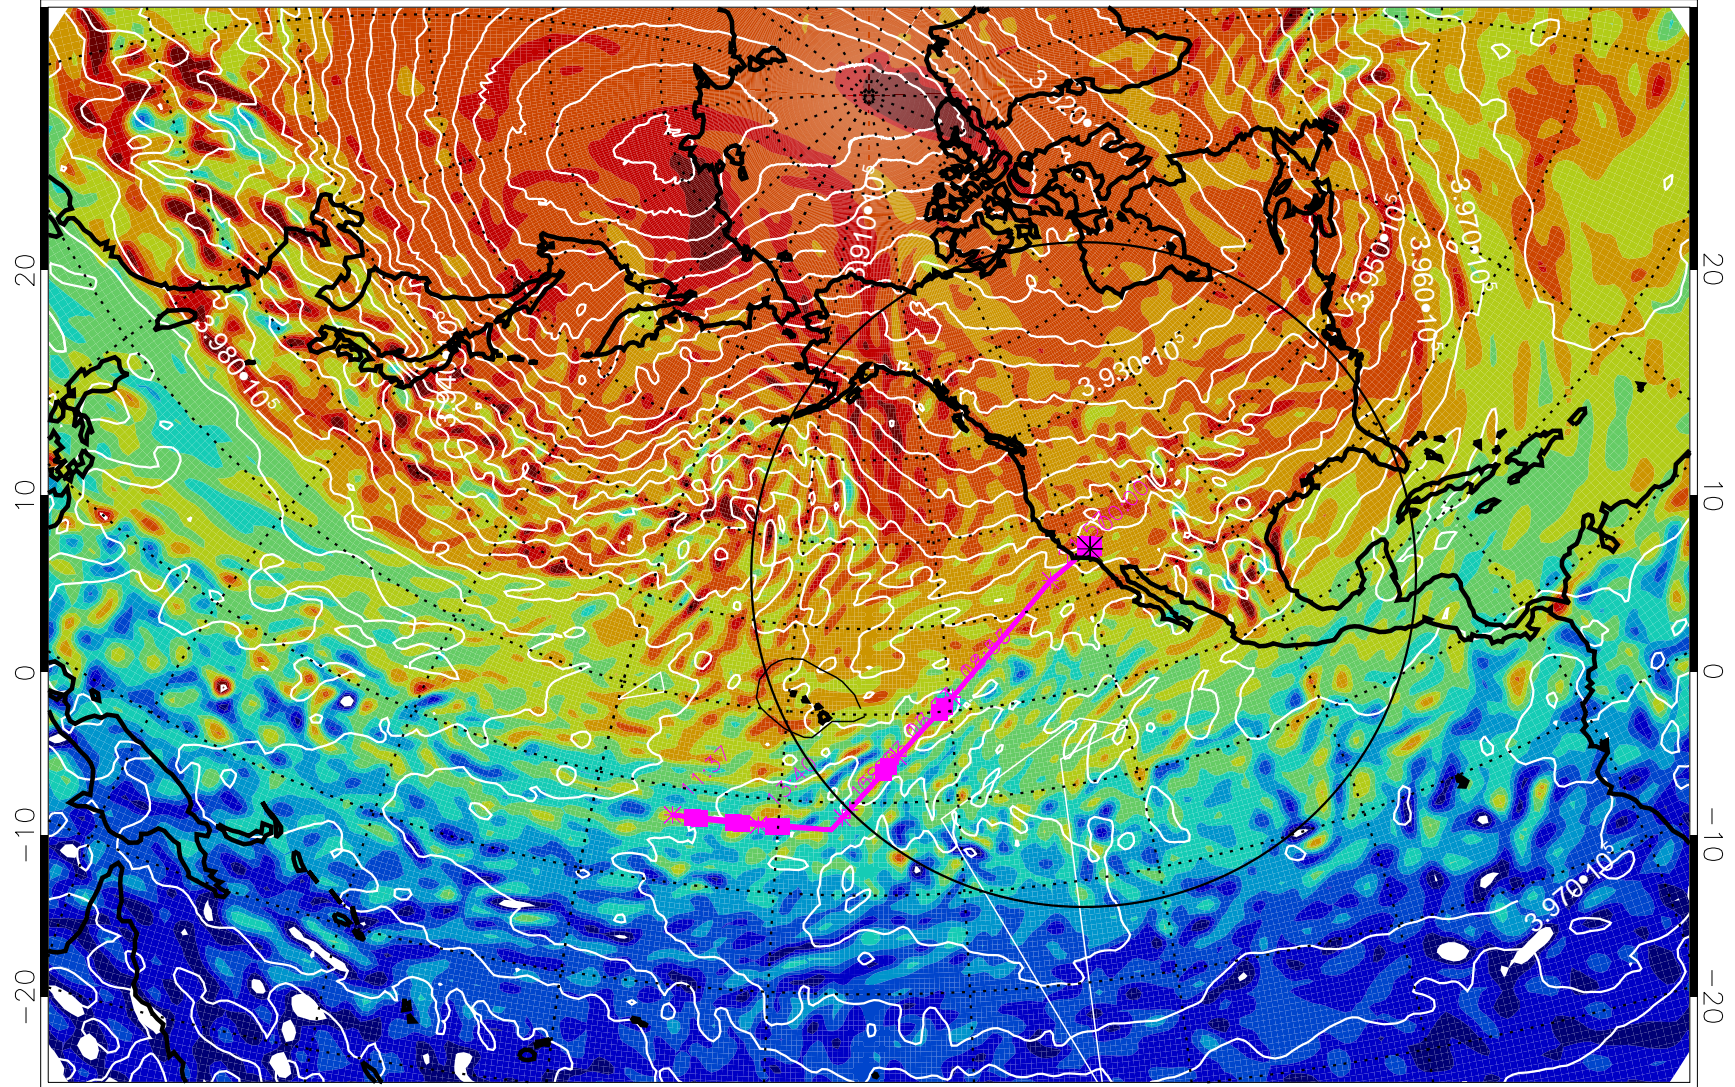

13021712, 60 hour forecast for 460K EPV

460K Montgomery Streamfunction, white

Range ring of 4055 km -- 13 hours GH round trip

13021718, 66 hour forecast for 460K EPV

460K Montgomery Streamfunction, white

Range ring of 4055 km -- 13 hours GH round trip

13021800, 72 hour forecast for 460K EPV

460K Montgomery Streamfunction, white

Range ring of 4055 km -- 13 hours GH round trip

13021806, 78 hour forecast for 460K EPV

460K Montgomery Streamfunction, white

Range ring of 4055 km -- 13 hours GH round trip

13021812, 84 hour forecast for 460K EPV

460K Montgomery Streamfunction, white

Range ring of 4055 km -- 13 hours GH round trip

13021818, 90 hour forecast for 460K EPV

460K Montgomery Streamfunction, white

Range ring of 4055 km -- 13 hours GH round trip

13021900, 96 hour forecast for 460K EPV

460K Montgomery Streamfunction, white

Range ring of 4055 km -- 13 hours GH round trip

13021906, 102 hour forecast for 460K EPV

460K Montgomery Streamfunction, white