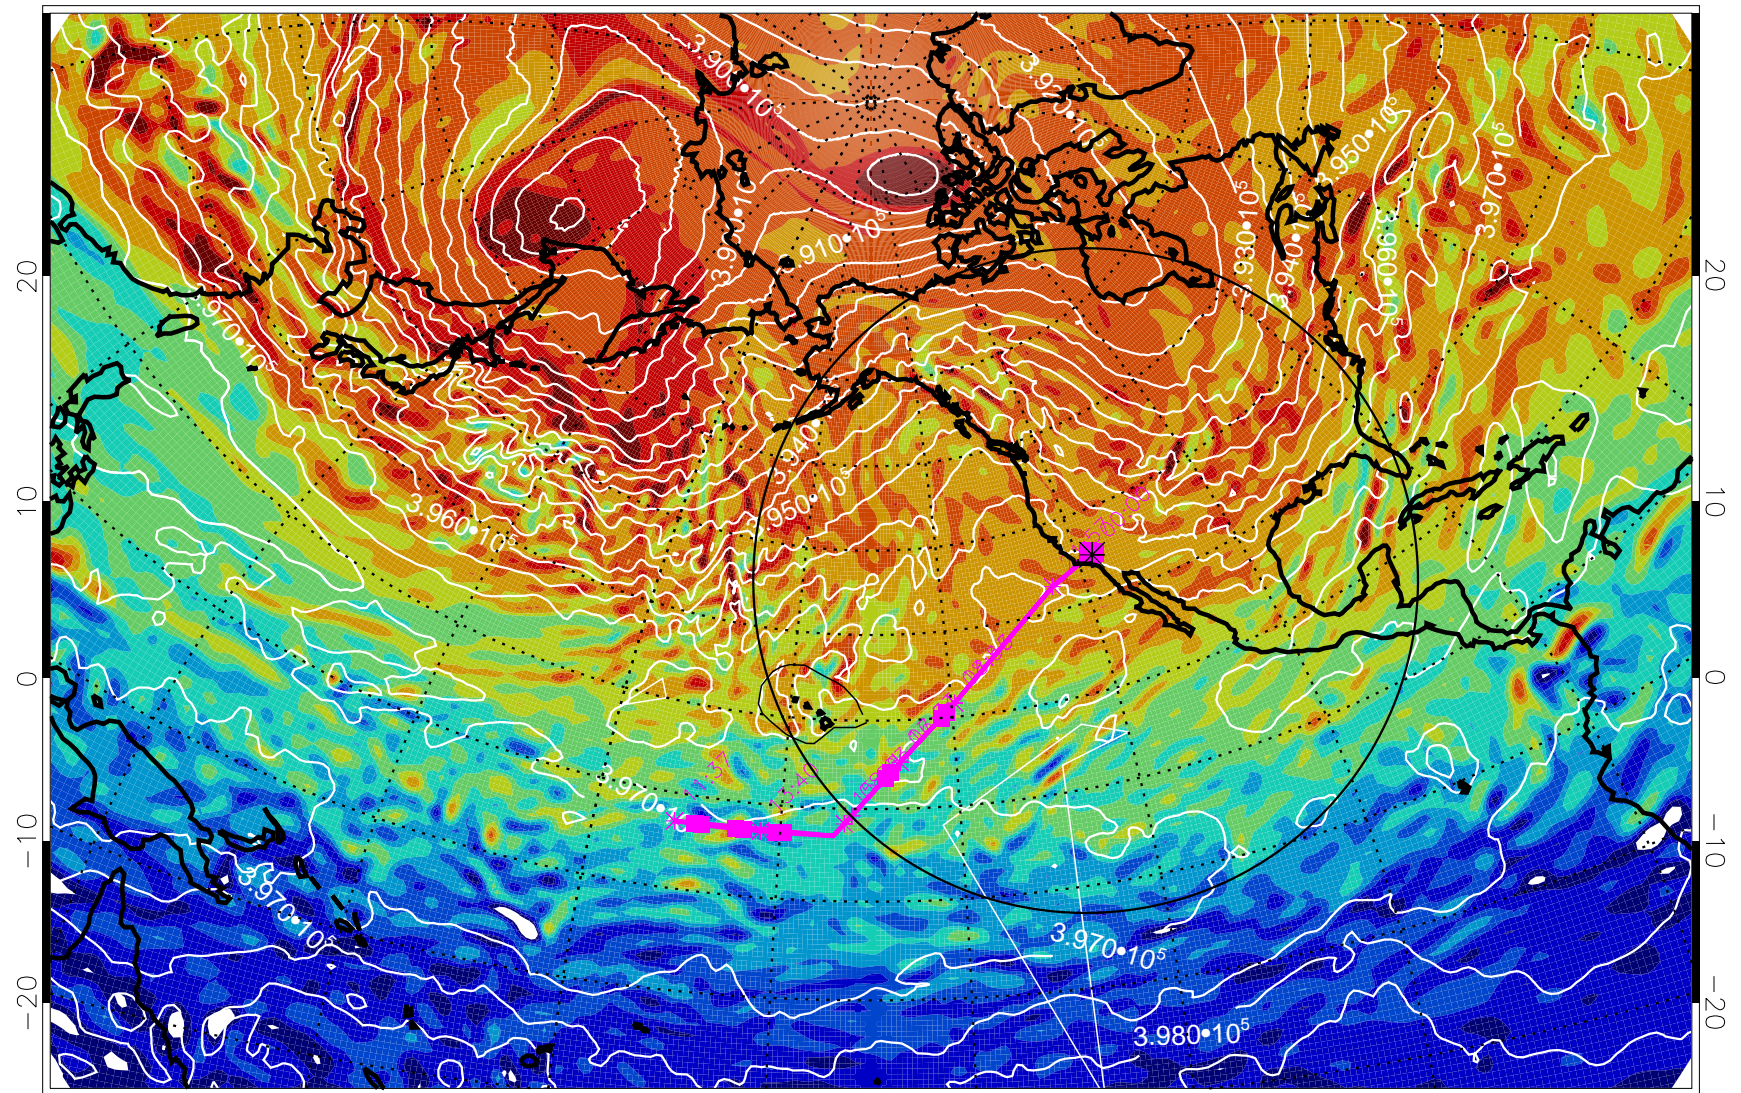

13021512, 12 hour forecast for 460K EPV

460K Montgomery Streamfunction, white

Range ring of 4055 km -- 13 hours GH round trip

13021518, 18 hour forecast for 460K EPV

460K Montgomery Streamfunction, white

Range ring of 4055 km -- 13 hours GH round trip

13021600, 24 hour forecast for 460K EPV

460K Montgomery Streamfunction, white

Range ring of 4055 km -- 13 hours GH round trip

13021606, 30 hour forecast for 460K EPV

460K Montgomery Streamfunction, white

Range ring of 4055 km -- 13 hours GH round trip

13021612, 36 hour forecast for 460K EPV

460K Montgomery Streamfunction, white

Range ring of 4055 km -- 13 hours GH round trip

13021618, 42 hour forecast for 460K EPV

460K Montgomery Streamfunction, white

Range ring of 4055 km -- 13 hours GH round trip

13021700, 48 hour forecast for 460K EPV

460K Montgomery Streamfunction, white

Range ring of 4055 km -- 13 hours GH round trip

13021706, 54 hour forecast for 460K EPV

460K Montgomery Streamfunction, white

Range ring of 4055 km -- 13 hours GH round trip