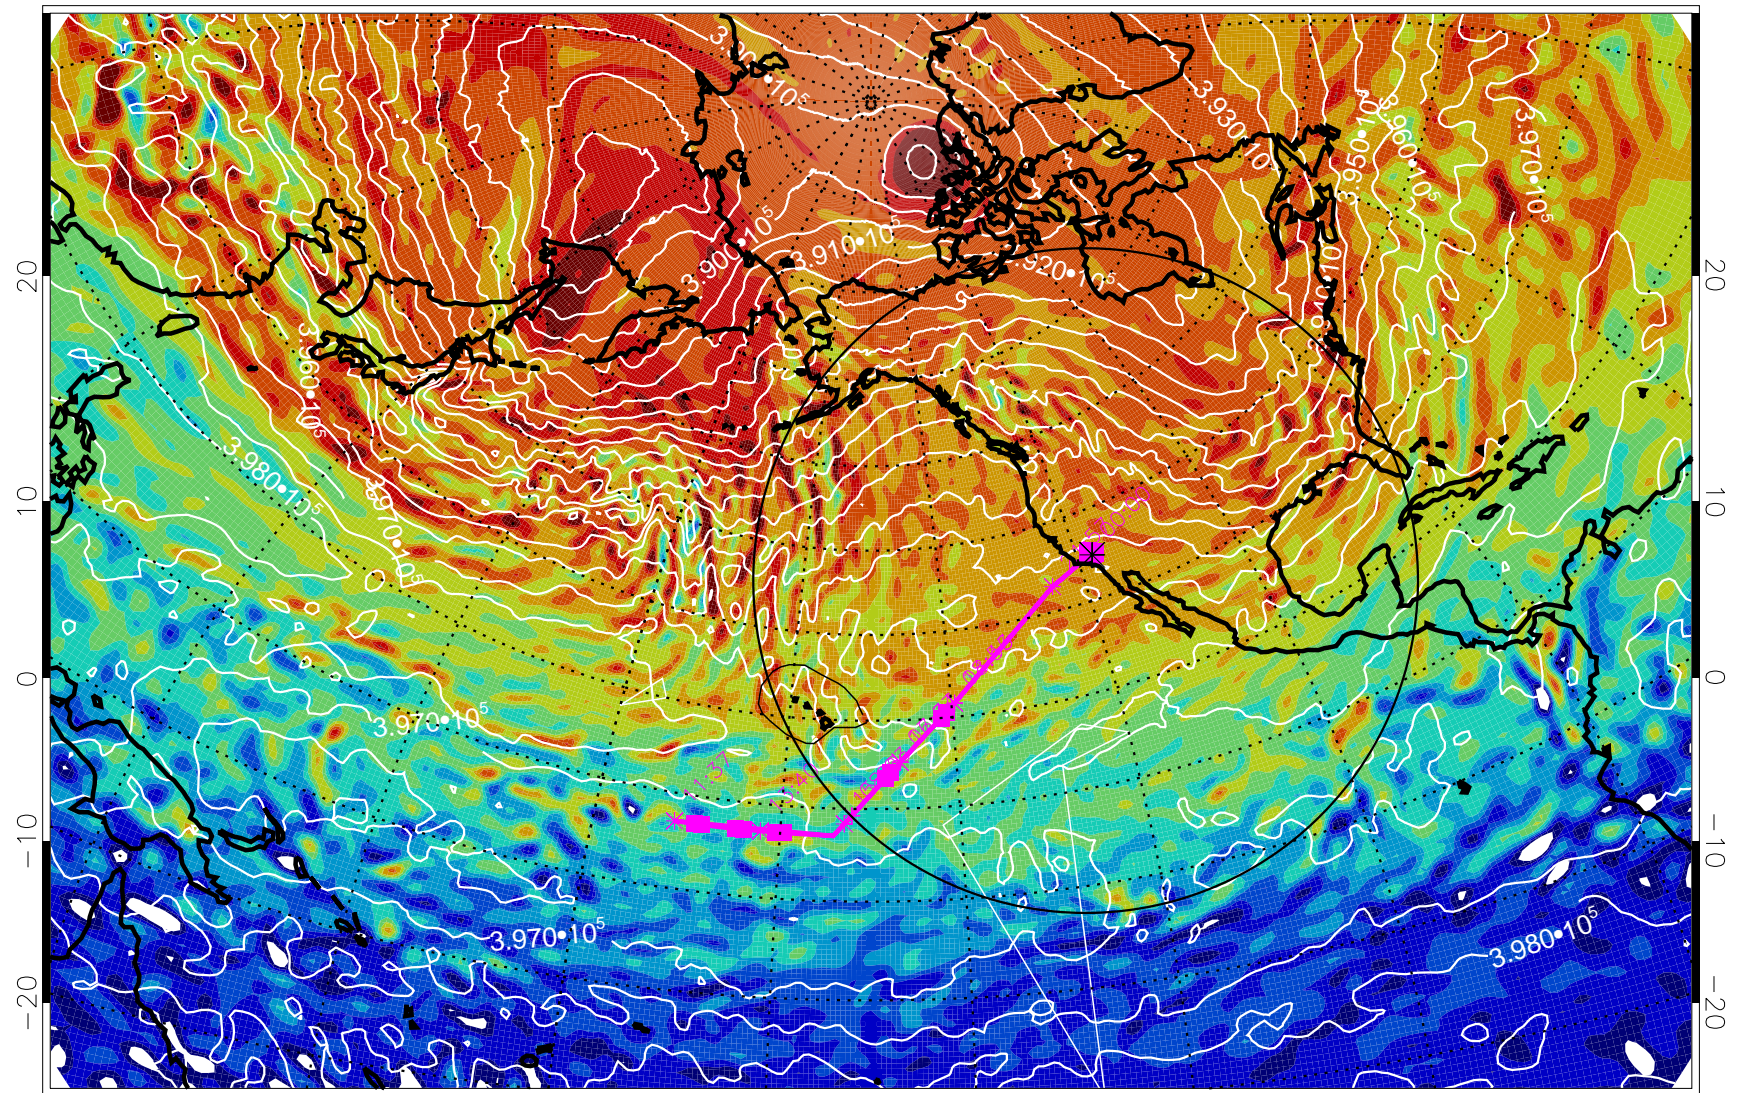

13021600, 24 hour forecast for 460K EPV

460K Montgomery Streamfunction, white

Range ring of 4055 km -- 13 hours GH round trip

13021606, 30 hour forecast for 460K EPV

460K Montgomery Streamfunction, white

Range ring of 4055 km -- 13 hours GH round trip

13021612, 36 hour forecast for 460K EPV

460K Montgomery Streamfunction, white

Range ring of 4055 km -- 13 hours GH round trip

13021618, 42 hour forecast for 460K EPV

460K Montgomery Streamfunction, white

Range ring of 4055 km -- 13 hours GH round trip

13021700, 48 hour forecast for 460K EPV

460K Montgomery Streamfunction, white

Range ring of 4055 km -- 13 hours GH round trip

13021706, 54 hour forecast for 460K EPV

460K Montgomery Streamfunction, white

Range ring of 4055 km -- 13 hours GH round trip

13021712, 60 hour forecast for 460K EPV

460K Montgomery Streamfunction, white

Range ring of 4055 km -- 13 hours GH round trip

13021718, 66 hour forecast for 460K EPV

460K Montgomery Streamfunction, white

Range ring of 4055 km -- 13 hours GH round trip