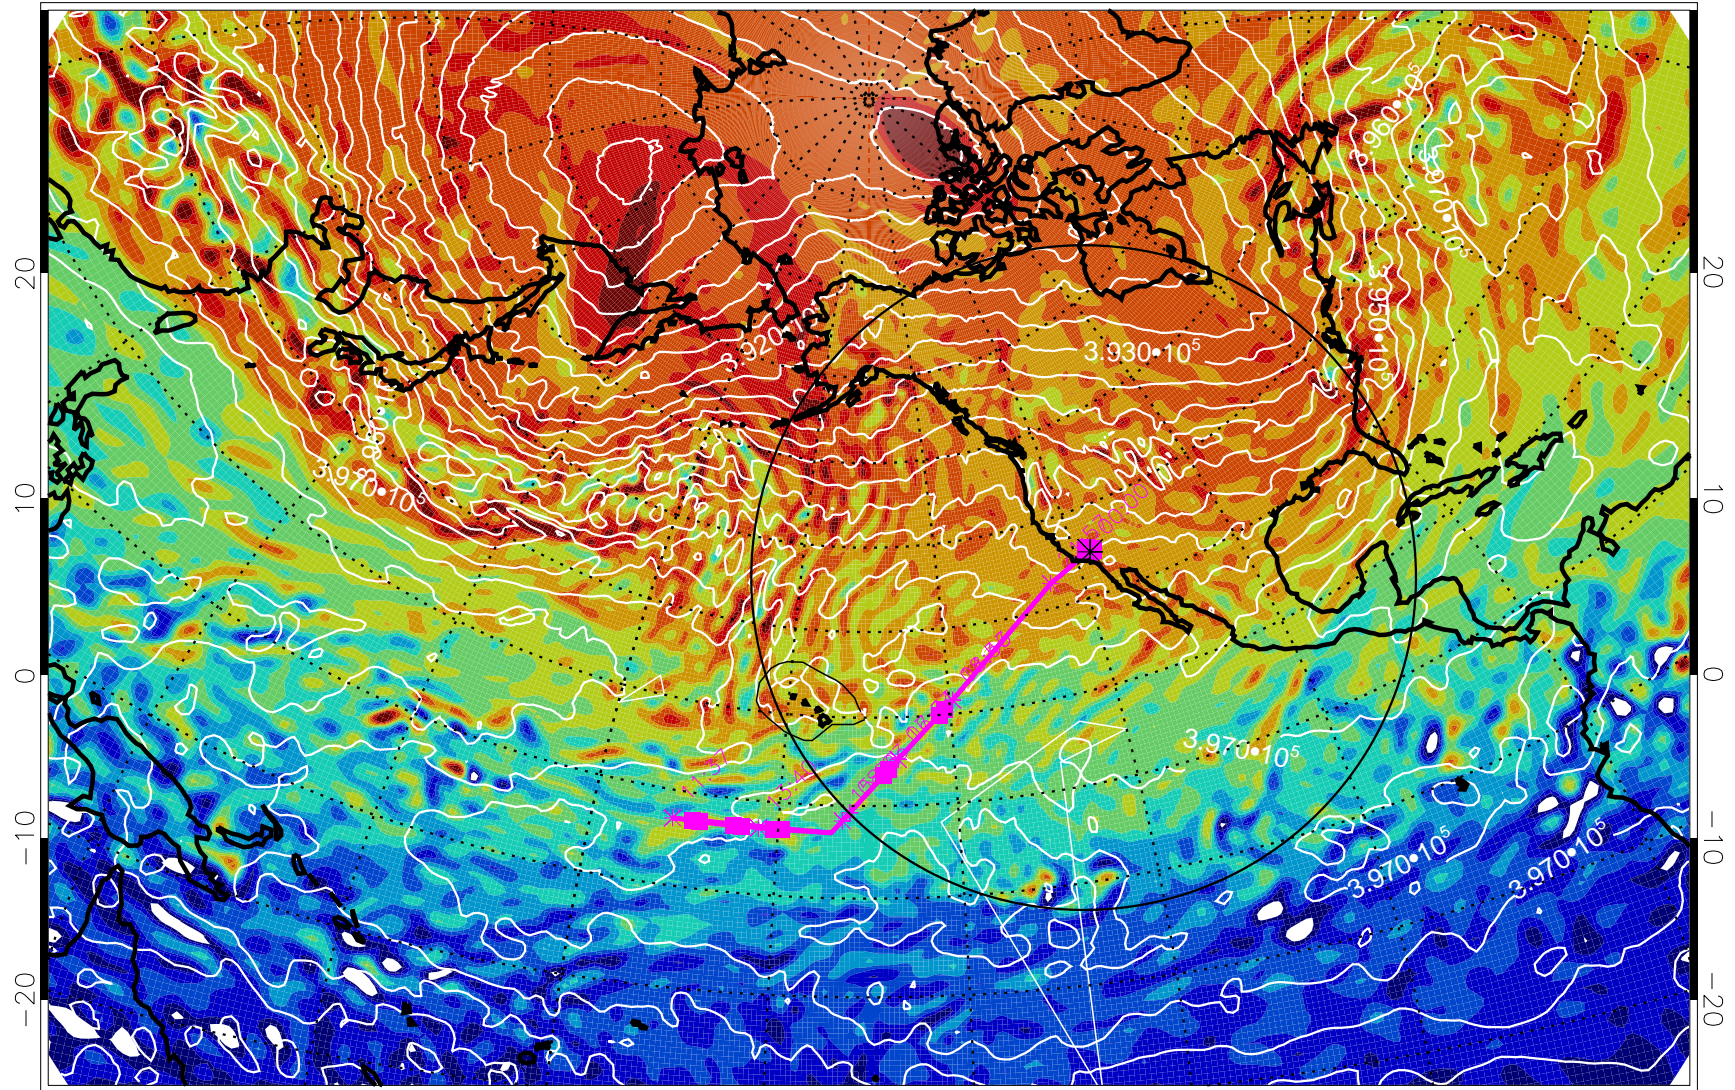

13021700, 48 hour forecast for 460K EPV

460K Montgomery Streamfunction, white

Range ring of 4055 km -- 13 hours GH round trip

13021706, 54 hour forecast for 460K EPV

460K Montgomery Streamfunction, white

Range ring of 4055 km -- 13 hours GH round trip

13021712, 60 hour forecast for 460K EPV

460K Montgomery Streamfunction, white

Range ring of 4055 km -- 13 hours GH round trip

13021718, 66 hour forecast for 460K EPV

460K Montgomery Streamfunction, white

Range ring of 4055 km -- 13 hours GH round trip

13021800, 72 hour forecast for 460K EPV

460K Montgomery Streamfunction, white

Range ring of 4055 km -- 13 hours GH round trip

13021806, 78 hour forecast for 460K EPV

460K Montgomery Streamfunction, white

Range ring of 4055 km -- 13 hours GH round trip

13021900, 96 hour forecast for 460K EPV

460K Montgomery Streamfunction, white

Range ring of 4055 km -- 13 hours GH round trip

13021906, 102 hour forecast for 460K EPV

460K Montgomery Streamfunction, white