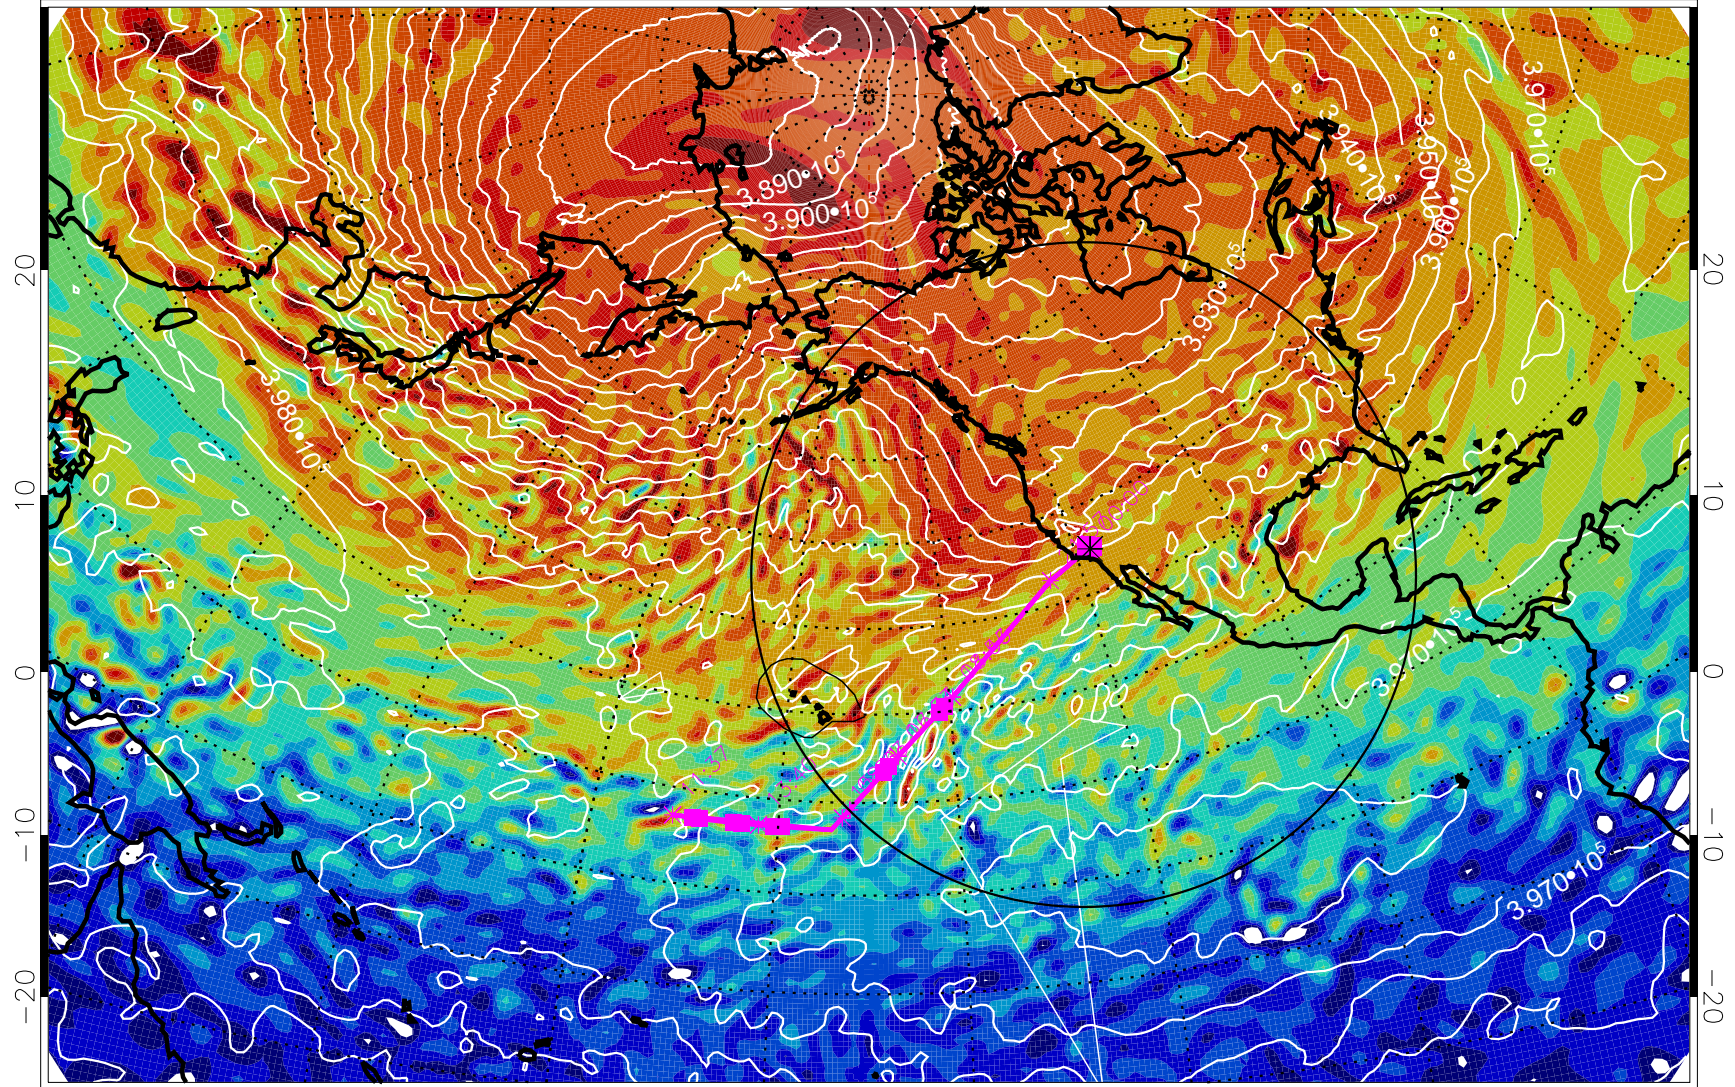

13021812, 84 hour forecast for 460K EPV

460K Montgomery Streamfunction, white

Range ring of 4055 km -- 13 hours GH round trip

13021818, 90 hour forecast for 460K EPV

460K Montgomery Streamfunction, white

Range ring of 4055 km -- 13 hours GH round trip

13021900, 96 hour forecast for 460K EPV

460K Montgomery Streamfunction, white

Range ring of 4055 km -- 13 hours GH round trip

13021906, 102 hour forecast for 460K EPV

460K Montgomery Streamfunction, white

Range ring of 4055 km -- 13 hours GH round trip

13021912, 108 hour forecast for 460K EPV

460K Montgomery Streamfunction, white

Range ring of 4055 km -- 13 hours GH round trip

13021918, 114 hour forecast for 460K EPV

460K Montgomery Streamfunction, white

Range ring of 4055 km -- 13 hours GH round trip

13022000, 120 hour forecast for 460K EPV

460K Montgomery Streamfunction, white

Range ring of 4055 km -- 13 hours GH round trip