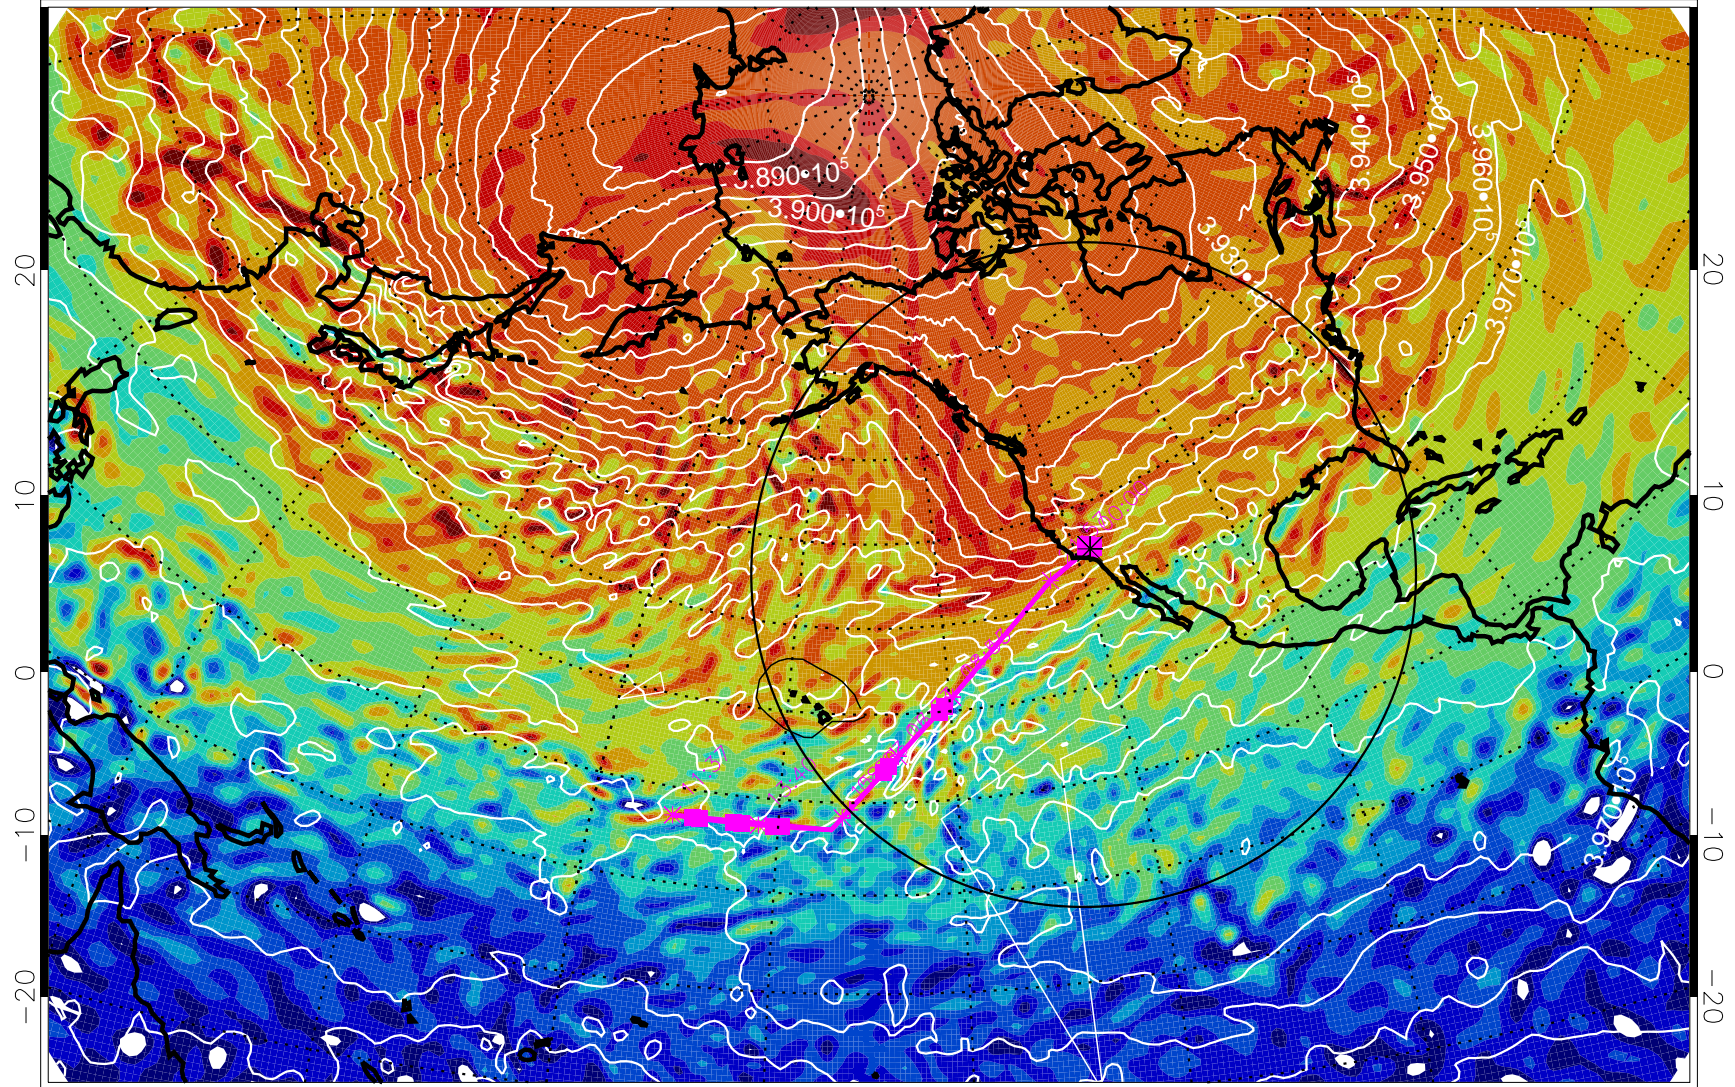

13021900, 96 hour forecast for 460K EPV

460K Montgomery Streamfunction, white

Range ring of 4055 km -- 13 hours GH round trip

13021906, 102 hour forecast for 460K EPV

460K Montgomery Streamfunction, white

Range ring of 4055 km -- 13 hours GH round trip

13021912, 108 hour forecast for 460K EPV

460K Montgomery Streamfunction, white

Range ring of 4055 km -- 13 hours GH round trip

13021918, 114 hour forecast for 460K EPV

460K Montgomery Streamfunction, white

Range ring of 4055 km -- 13 hours GH round trip

13022000, 120 hour forecast for 460K EPV

460K Montgomery Streamfunction, white

Range ring of 4055 km -- 13 hours GH round trip