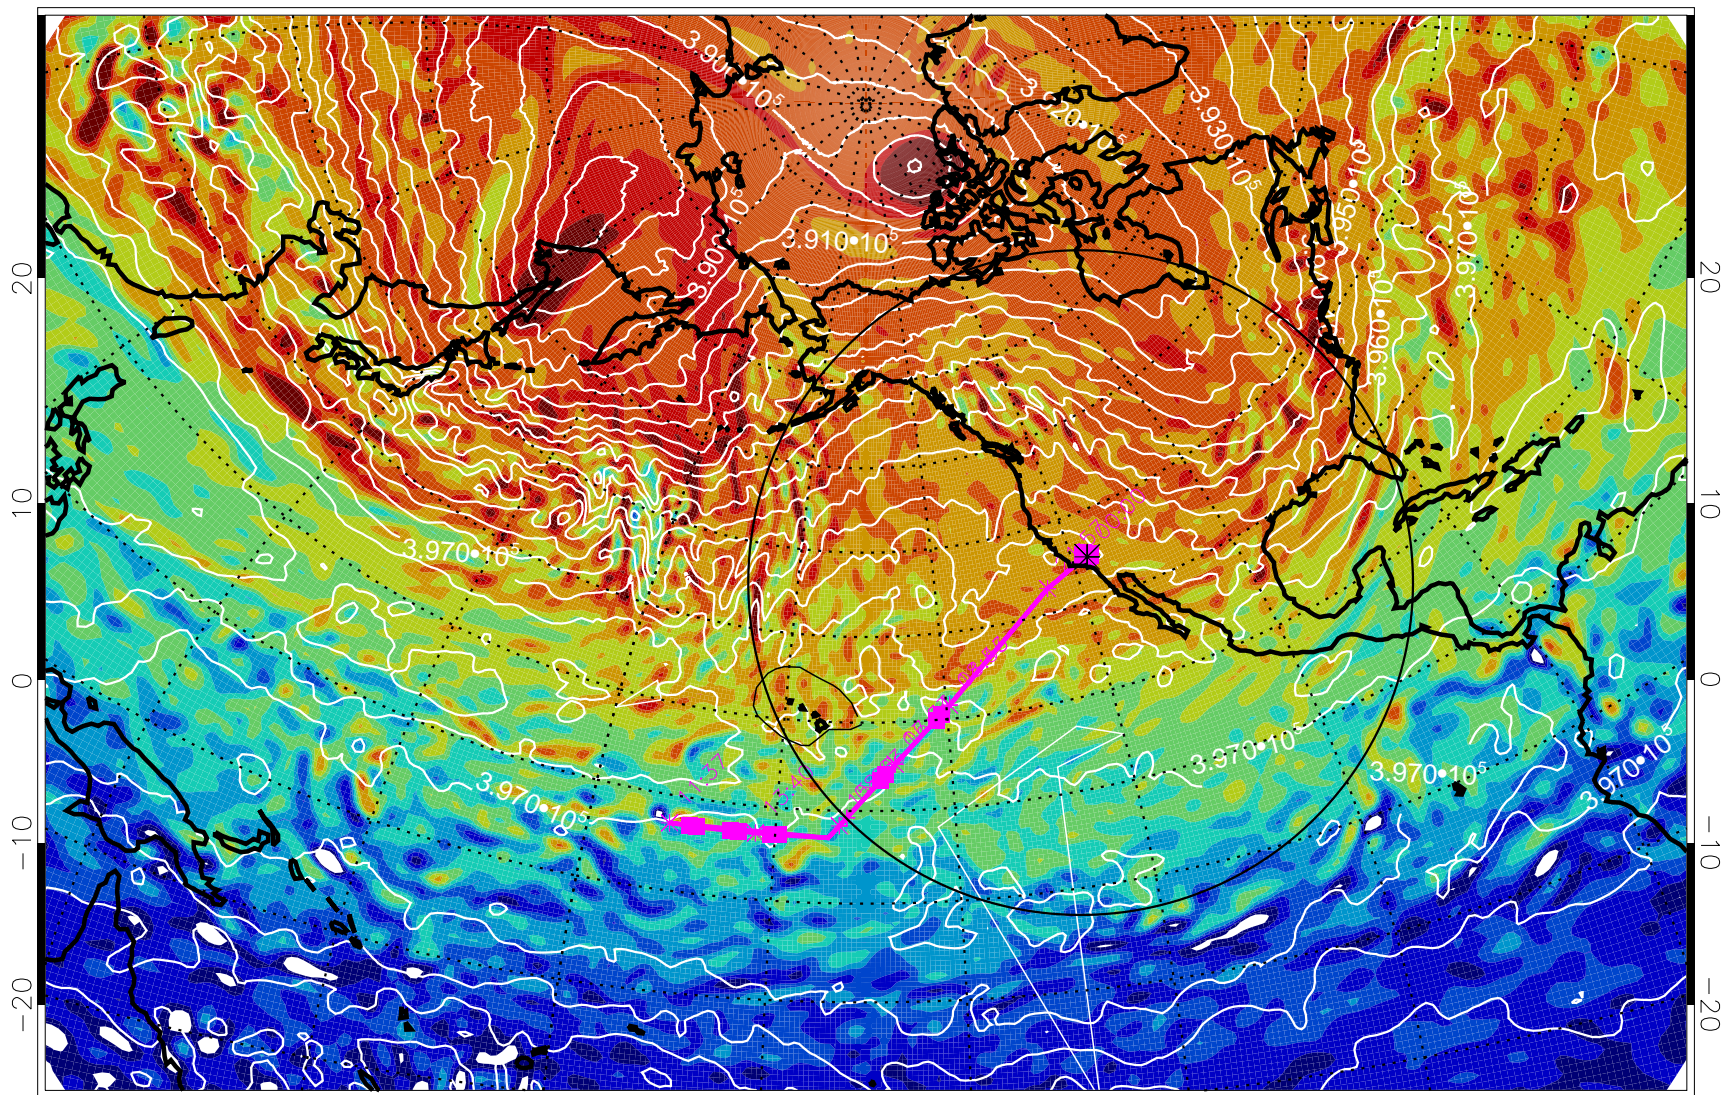

13021600, 24 hour forecast for 460K EPV

460K Montgomery Streamfunction, white

Range ring of 4055 km -- 13 hours GH round trip

13021606, 30 hour forecast for 460K EPV

460K Montgomery Streamfunction, white

Range ring of 4055 km -- 13 hours GH round trip

13021612, 36 hour forecast for 460K EPV

460K Montgomery Streamfunction, white

Range ring of 4055 km -- 13 hours GH round trip

13021618, 42 hour forecast for 460K EPV

460K Montgomery Streamfunction, white

Range ring of 4055 km -- 13 hours GH round trip

13021700, 48 hour forecast for 460K EPV

460K Montgomery Streamfunction, white

Range ring of 4055 km -- 13 hours GH round trip

13021706, 54 hour forecast for 460K EPV

460K Montgomery Streamfunction, white

Range ring of 4055 km -- 13 hours GH round trip

13021712, 60 hour forecast for 460K EPV

460K Montgomery Streamfunction, white

Range ring of 4055 km -- 13 hours GH round trip

13021718, 66 hour forecast for 460K EPV

460K Montgomery Streamfunction, white

Range ring of 4055 km -- 13 hours GH round trip