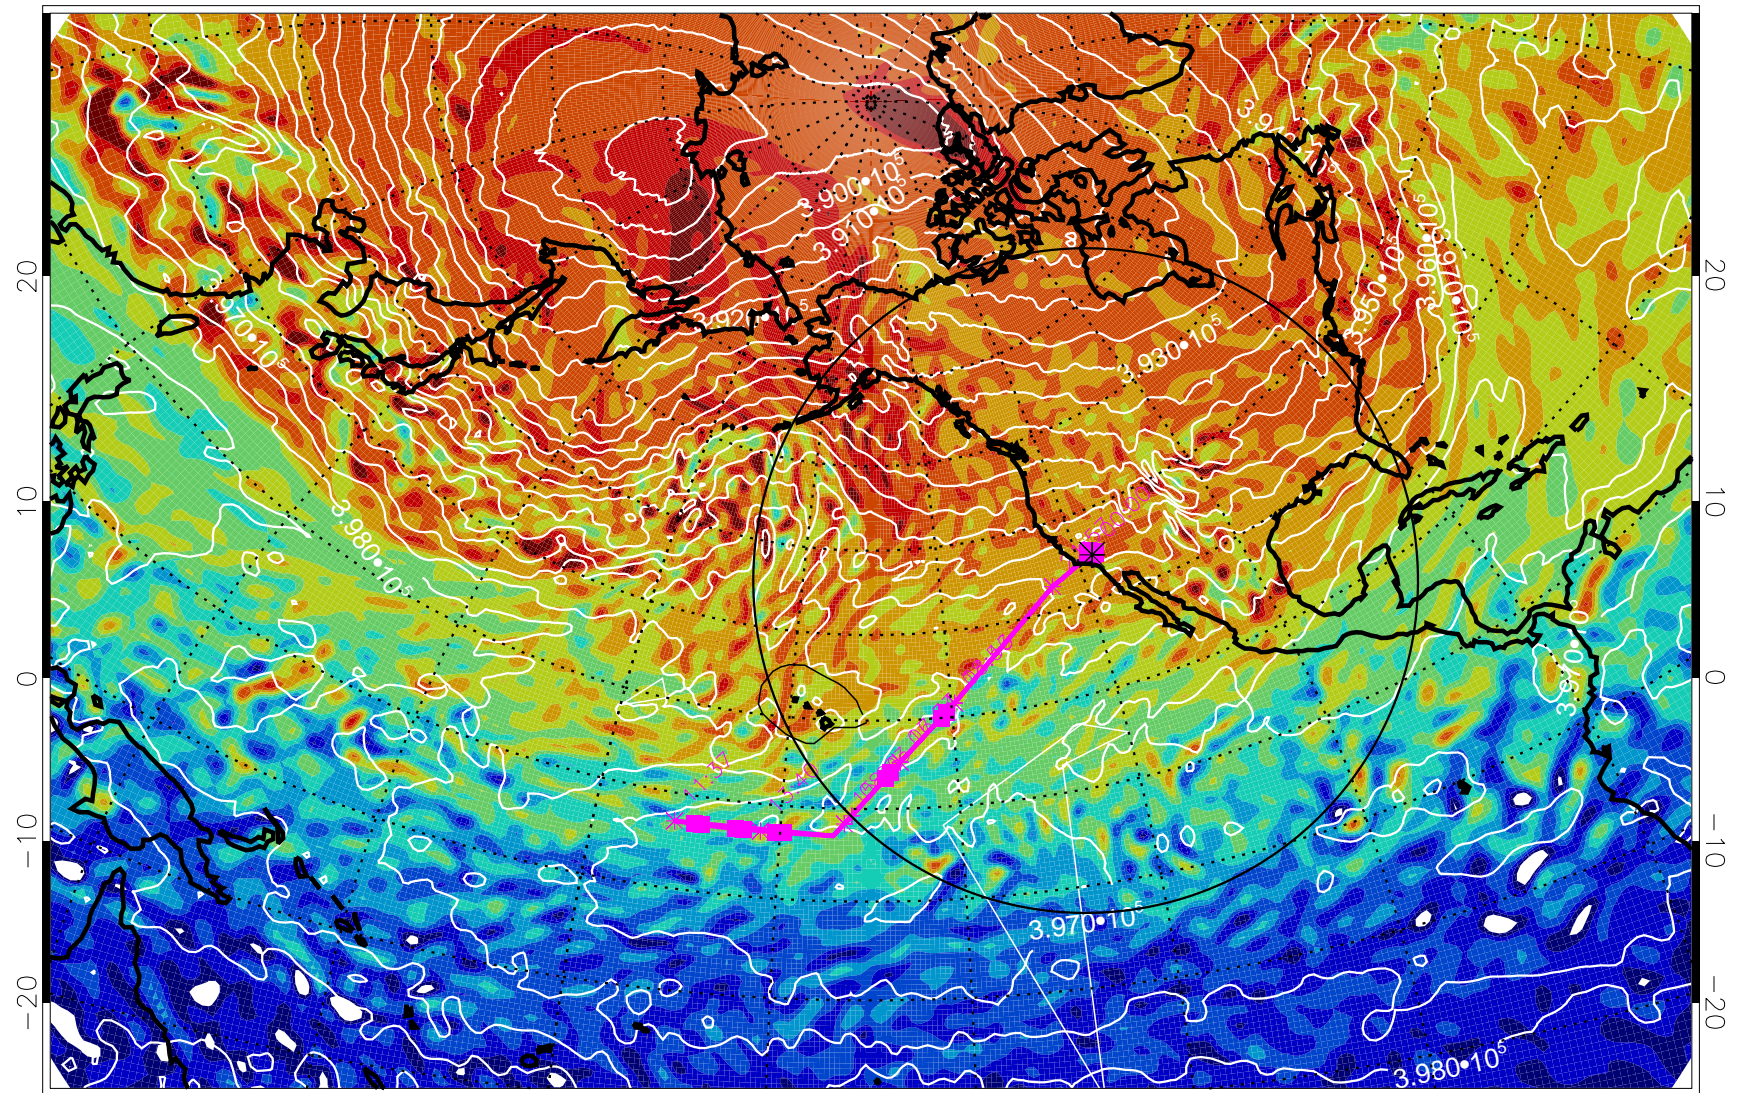

13021712, 60 hour forecast for 460K EPV

460K Montgomery Streamfunction, white

Range ring of 4055 km -- 13 hours GH round trip

13021718, 66 hour forecast for 460K EPV

460K Montgomery Streamfunction, white

Range ring of 4055 km -- 13 hours GH round trip

13021800, 72 hour forecast for 460K EPV

460K Montgomery Streamfunction, white

Range ring of 4055 km -- 13 hours GH round trip

13021806, 78 hour forecast for 460K EPV

460K Montgomery Streamfunction, white

Range ring of 4055 km -- 13 hours GH round trip

13021812, 84 hour forecast for 460K EPV

460K Montgomery Streamfunction, white

Range ring of 4055 km -- 13 hours GH round trip

13021818, 90 hour forecast for 460K EPV

460K Montgomery Streamfunction, white

Range ring of 4055 km -- 13 hours GH round trip

13021900, 96 hour forecast for 460K EPV

460K Montgomery Streamfunction, white

Range ring of 4055 km -- 13 hours GH round trip

13021906, 102 hour forecast for 460K EPV

460K Montgomery Streamfunction, white