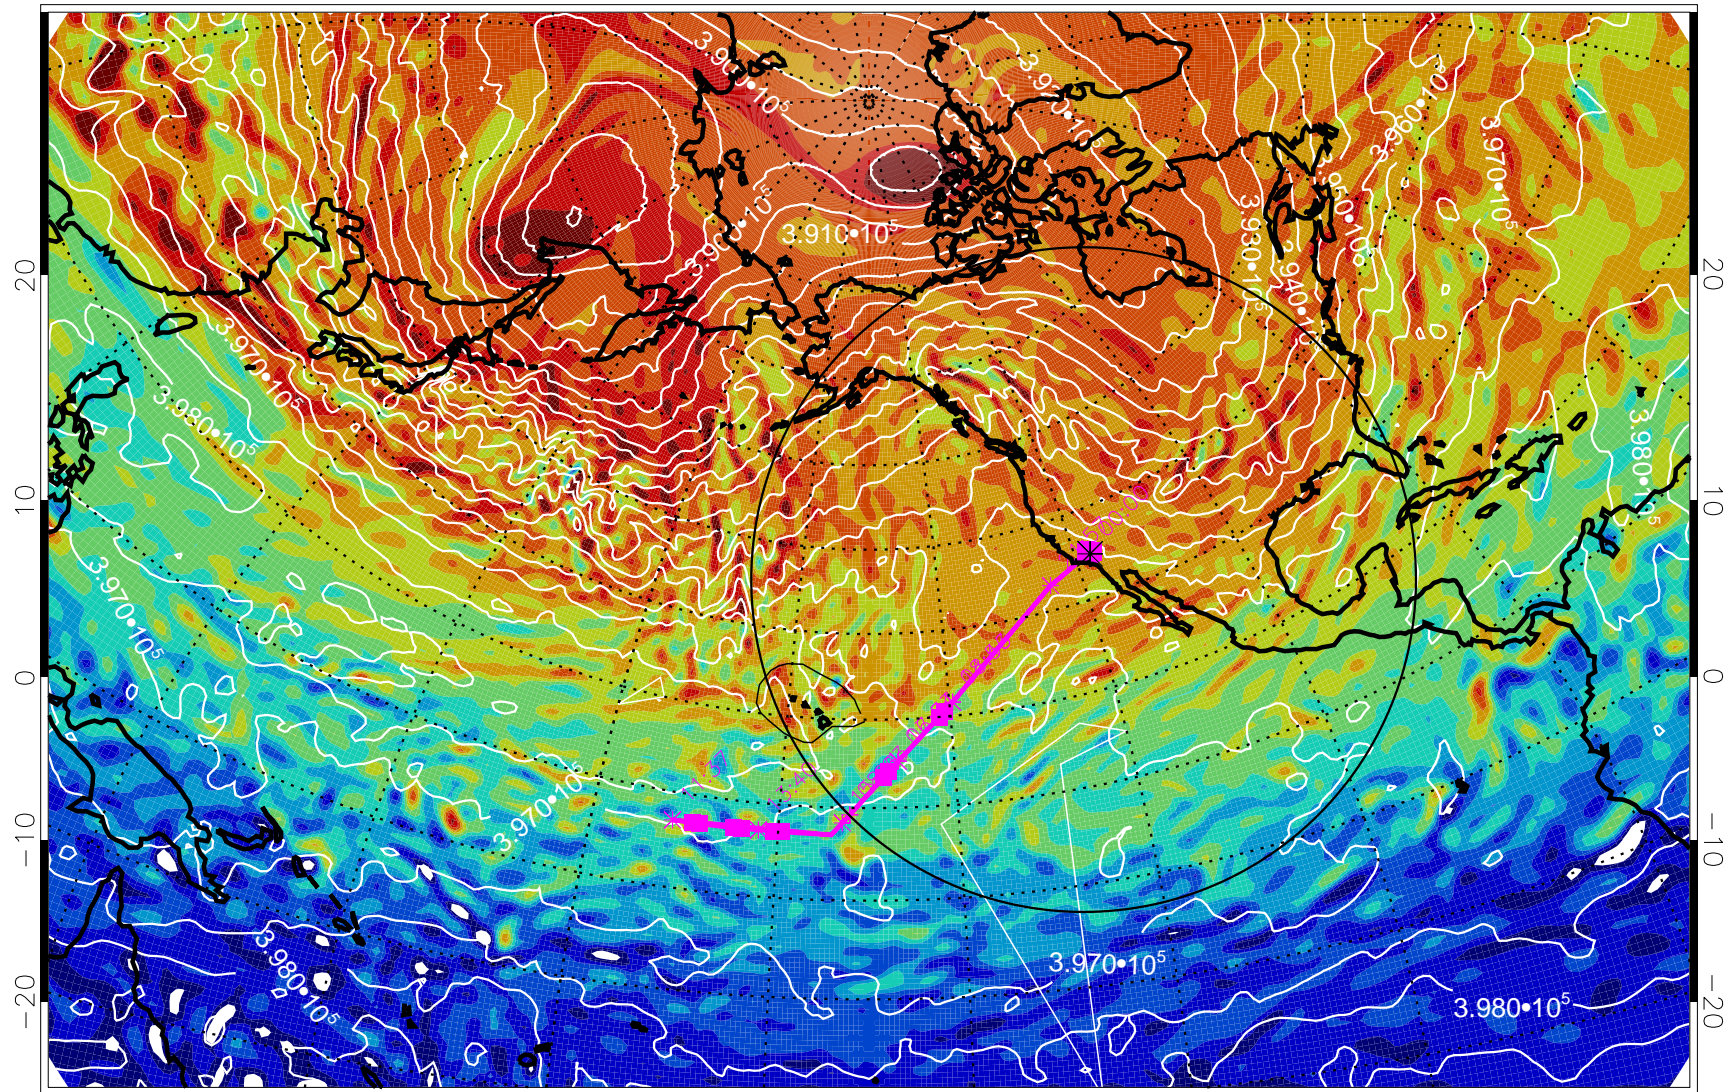

13021512, 12 hour forecast for 460K EPV

460K Montgomery Streamfunction, white

Range ring of 4055 km -- 13 hours GH round trip

13021518, 18 hour forecast for 460K EPV

460K Montgomery Streamfunction, white

Range ring of 4055 km -- 13 hours GH round trip

13021600, 24 hour forecast for 460K EPV

460K Montgomery Streamfunction, white

Range ring of 4055 km -- 13 hours GH round trip

13021606, 30 hour forecast for 460K EPV

460K Montgomery Streamfunction, white

Range ring of 4055 km -- 13 hours GH round trip

13021612, 36 hour forecast for 460K EPV

460K Montgomery Streamfunction, white

Range ring of 4055 km -- 13 hours GH round trip

13021618, 42 hour forecast for 460K EPV

460K Montgomery Streamfunction, white

Range ring of 4055 km -- 13 hours GH round trip

13021712, 60 hour forecast for 460K EPV

460K Montgomery Streamfunction, white

Range ring of 4055 km -- 13 hours GH round trip

13021718, 66 hour forecast for 460K EPV

460K Montgomery Streamfunction, white

Range ring of 4055 km -- 13 hours GH round trip