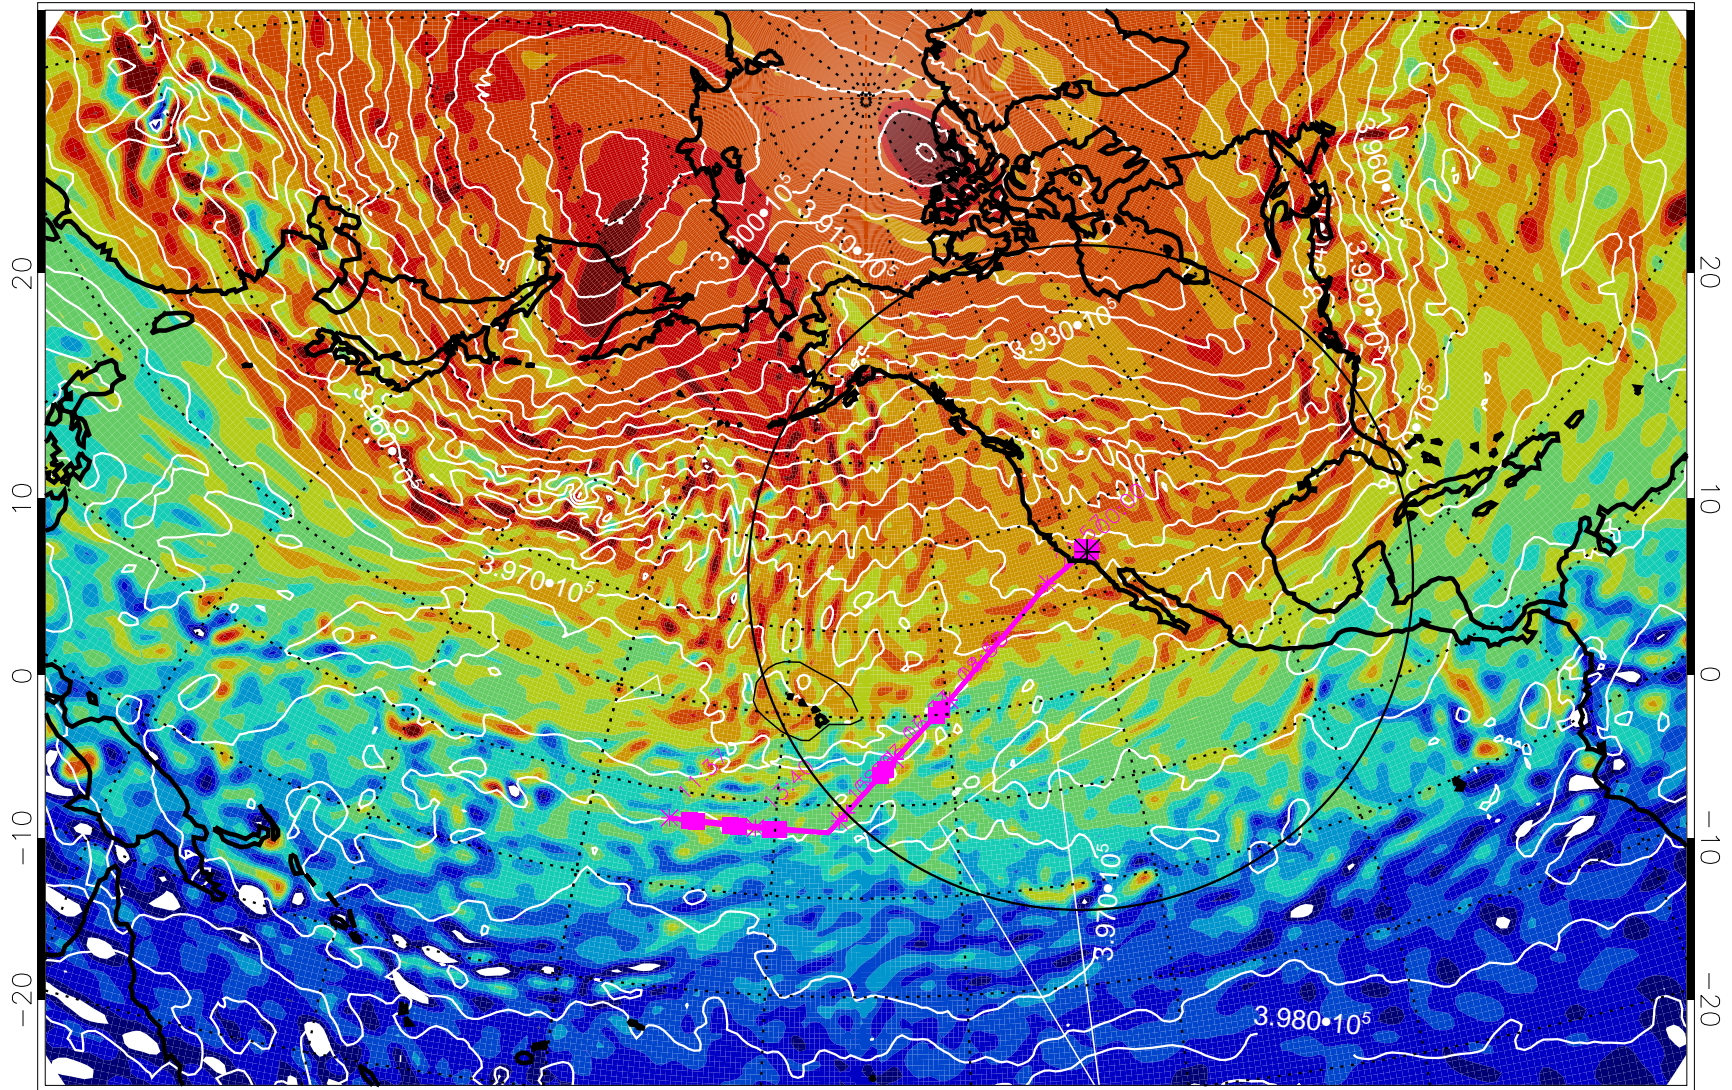

13021612, 36 hour forecast for 460K EPV

460K Montgomery Streamfunction, white

Range ring of 4055 km -- 13 hours GH round trip

13021618, 42 hour forecast for 460K EPV

460K Montgomery Streamfunction, white

Range ring of 4055 km -- 13 hours GH round trip

13021700, 48 hour forecast for 460K EPV

460K Montgomery Streamfunction, white

Range ring of 4055 km -- 13 hours GH round trip

13021706, 54 hour forecast for 460K EPV

460K Montgomery Streamfunction, white

Range ring of 4055 km -- 13 hours GH round trip

13021712, 60 hour forecast for 460K EPV

460K Montgomery Streamfunction, white

Range ring of 4055 km -- 13 hours GH round trip

13021718, 66 hour forecast for 460K EPV

460K Montgomery Streamfunction, white

Range ring of 4055 km -- 13 hours GH round trip

13021900, 96 hour forecast for 460K EPV

460K Montgomery Streamfunction, white

Range ring of 4055 km -- 13 hours GH round trip

13021906, 102 hour forecast for 460K EPV

460K Montgomery Streamfunction, white