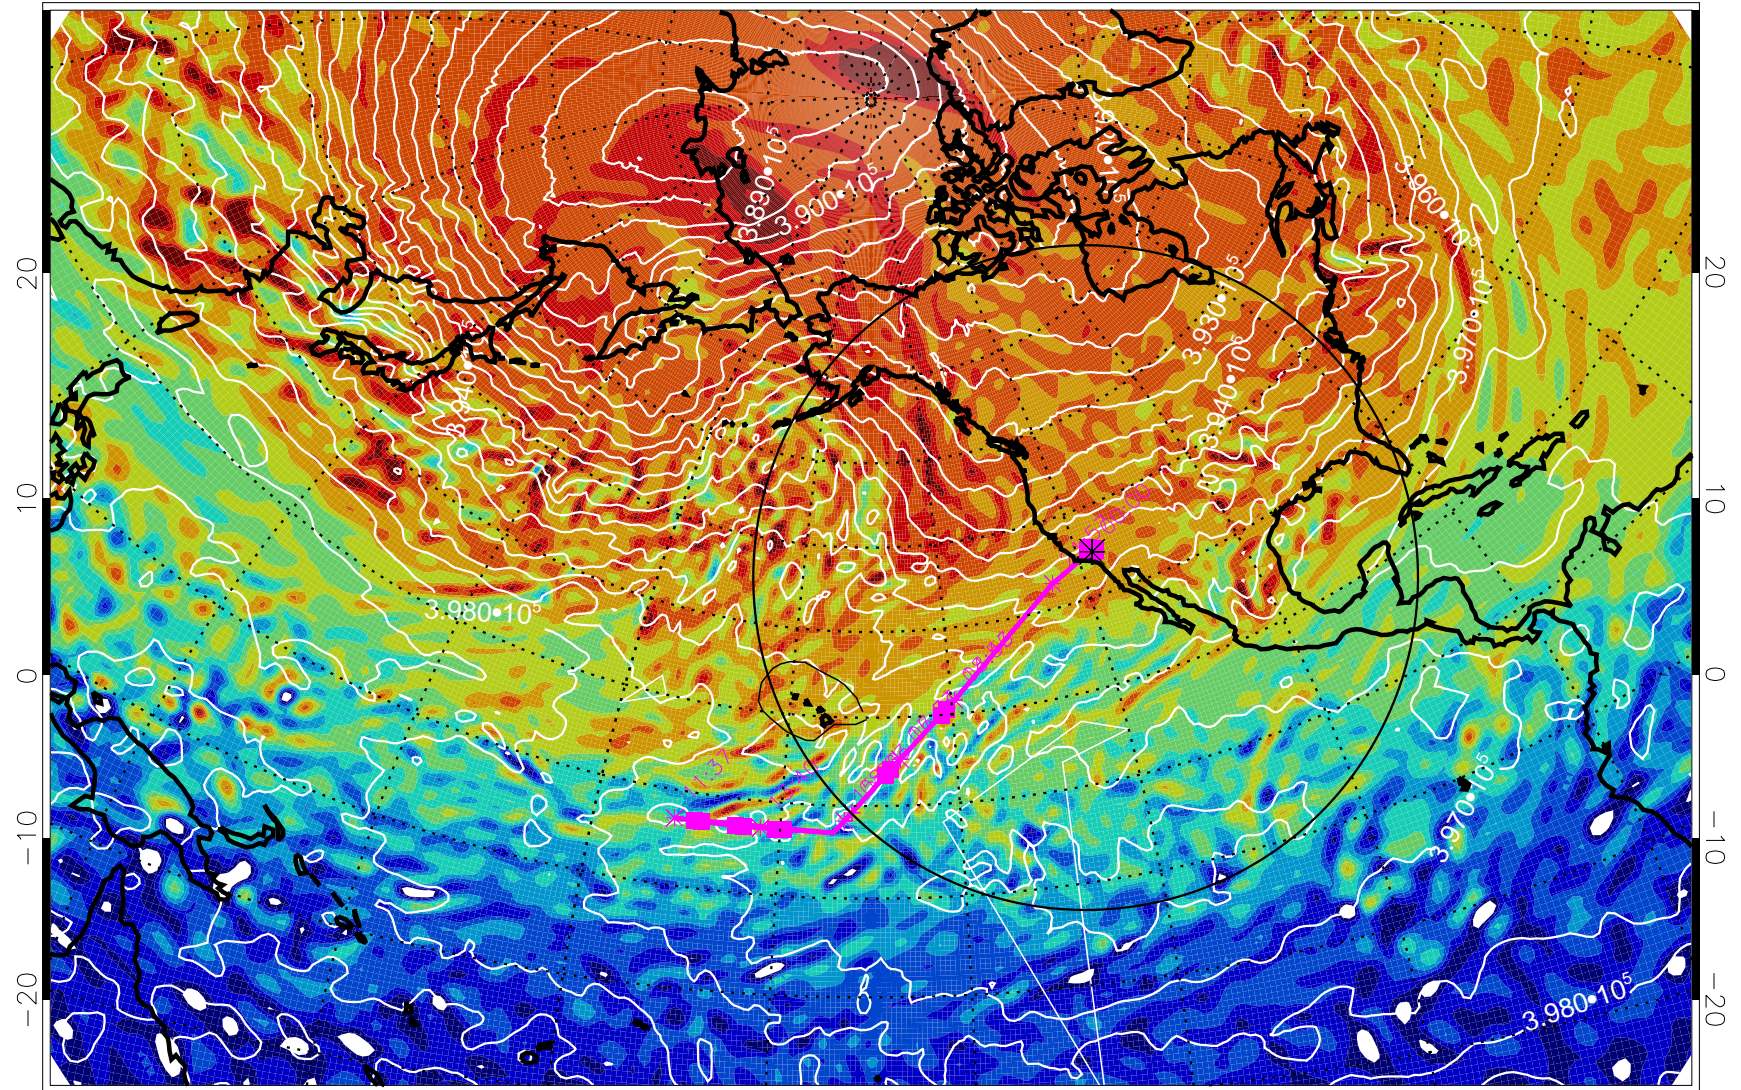

13021800, 72 hour forecast for 460K EPV

460K Montgomery Streamfunction, white

Range ring of 4055 km -- 13 hours GH round trip

13021806, 78 hour forecast for 460K EPV

460K Montgomery Streamfunction, white

Range ring of 4055 km -- 13 hours GH round trip

13021812, 84 hour forecast for 460K EPV

460K Montgomery Streamfunction, white

Range ring of 4055 km -- 13 hours GH round trip

13021818, 90 hour forecast for 460K EPV

460K Montgomery Streamfunction, white

Range ring of 4055 km -- 13 hours GH round trip

13021900, 96 hour forecast for 460K EPV

460K Montgomery Streamfunction, white

Range ring of 4055 km -- 13 hours GH round trip

13021906, 102 hour forecast for 460K EPV

460K Montgomery Streamfunction, white

Range ring of 4055 km -- 13 hours GH round trip

13021912, 108 hour forecast for 460K EPV

460K Montgomery Streamfunction, white

Range ring of 4055 km -- 13 hours GH round trip

13021918, 114 hour forecast for 460K EPV