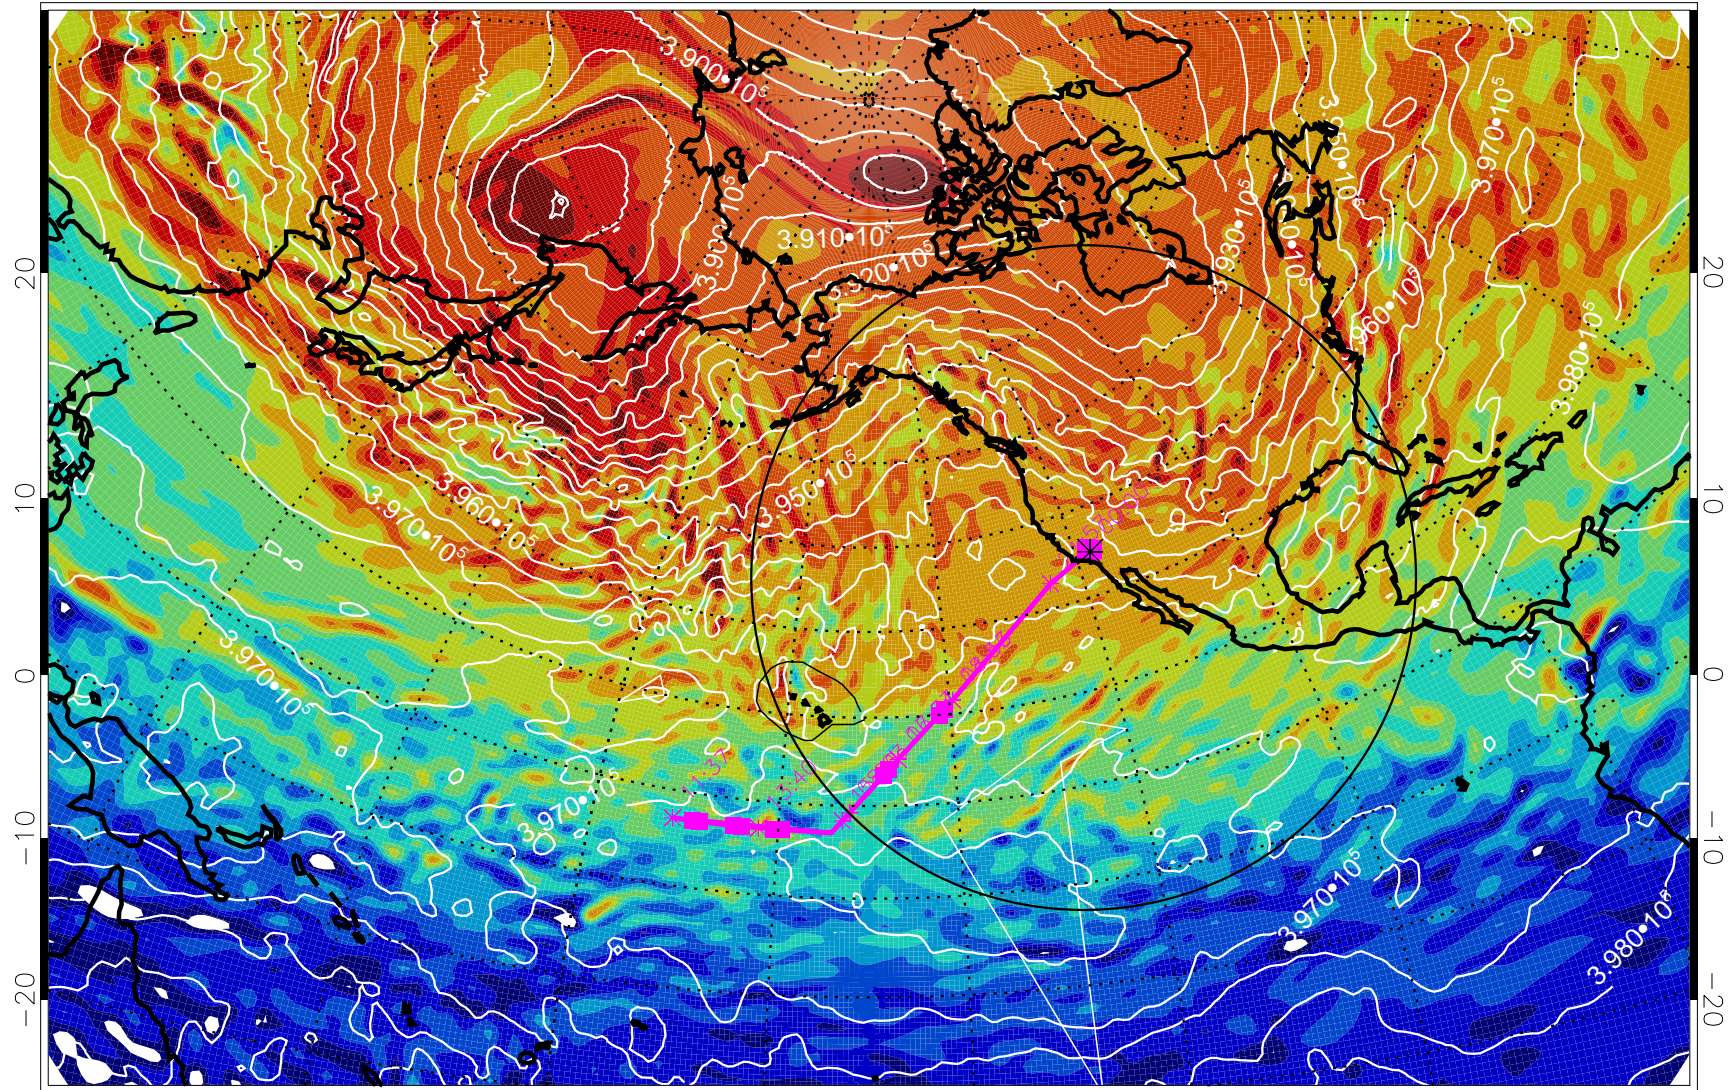

13021512, 12 hour forecast for 460K EPV

460K Montgomery Streamfunction, white

Range ring of 4055 km -- 13 hours GH round trip

13021518, 18 hour forecast for 460K EPV

460K Montgomery Streamfunction, white

Range ring of 4055 km -- 13 hours GH round trip

13021600, 24 hour forecast for 460K EPV

460K Montgomery Streamfunction, white

Range ring of 4055 km -- 13 hours GH round trip

13021606, 30 hour forecast for 460K EPV

460K Montgomery Streamfunction, white

Range ring of 4055 km -- 13 hours GH round trip

13021612, 36 hour forecast for 460K EPV

460K Montgomery Streamfunction, white

Range ring of 4055 km -- 13 hours GH round trip

13021618, 42 hour forecast for 460K EPV

460K Montgomery Streamfunction, white

Range ring of 4055 km -- 13 hours GH round trip

13021700, 48 hour forecast for 460K EPV

460K Montgomery Streamfunction, white

Range ring of 4055 km -- 13 hours GH round trip

13021706, 54 hour forecast for 460K EPV

460K Montgomery Streamfunction, white

Range ring of 4055 km -- 13 hours GH round trip