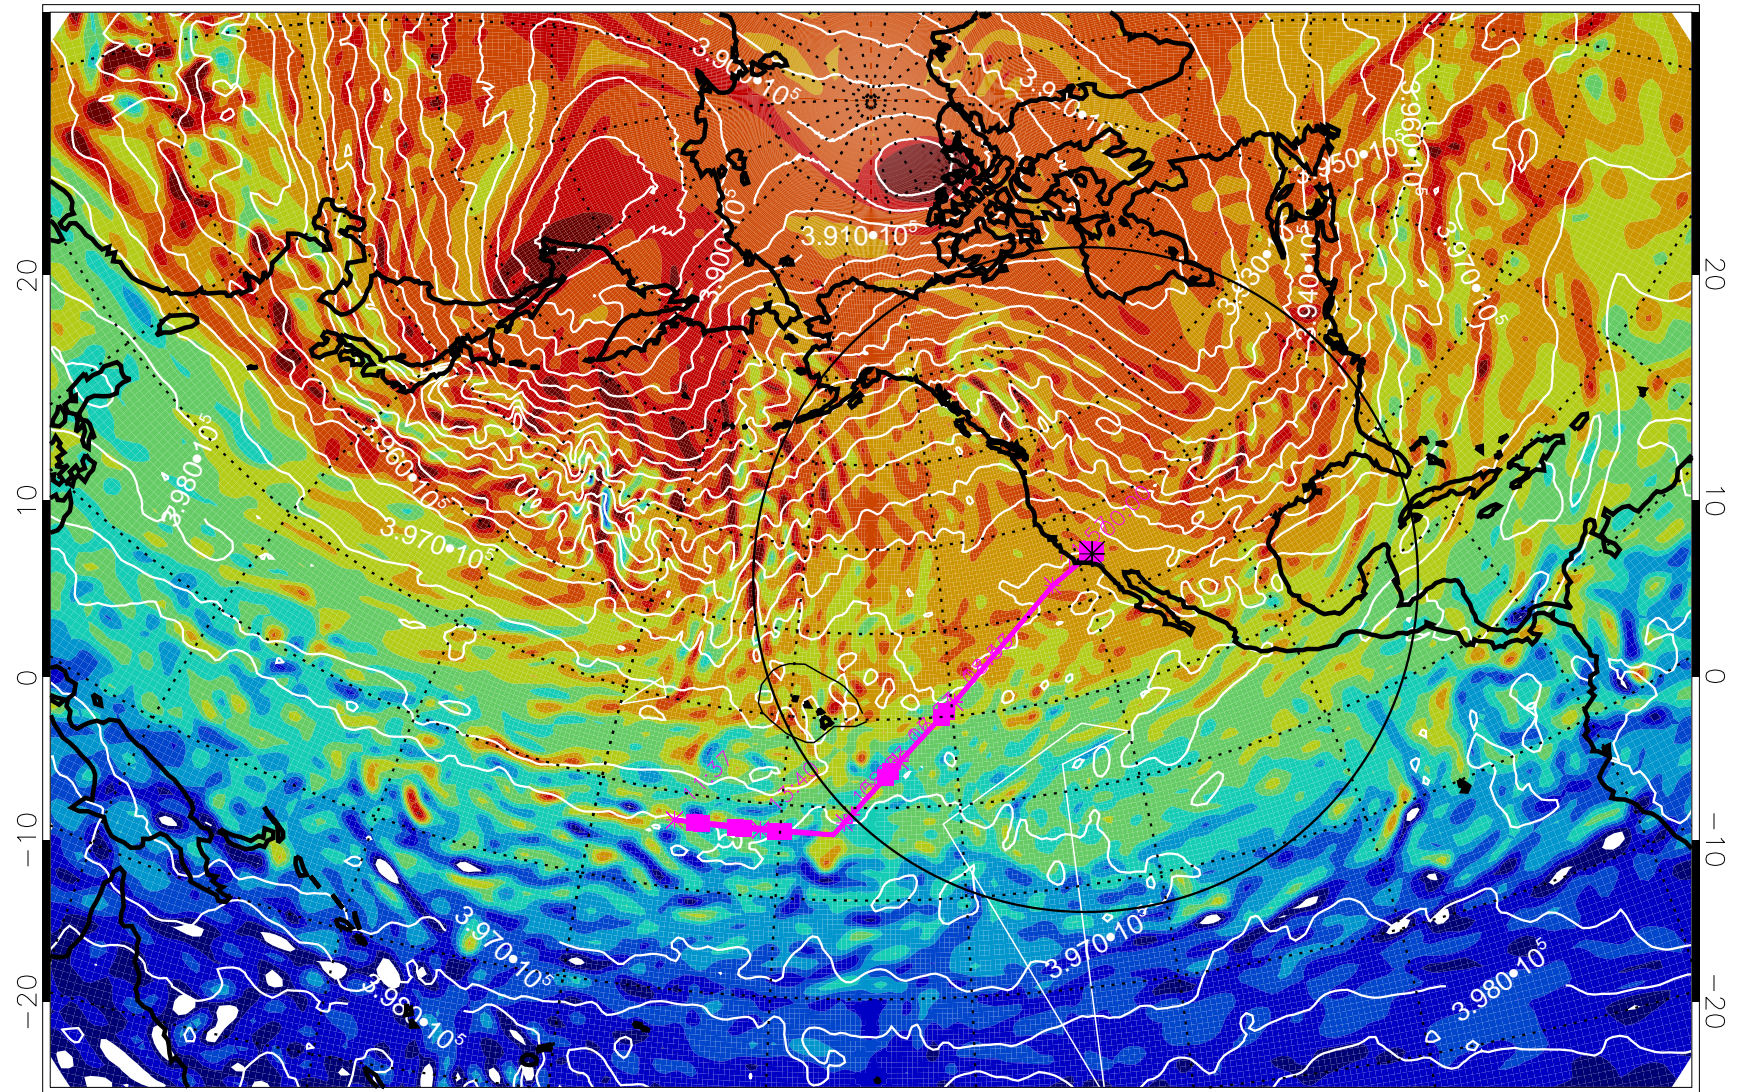

13021512, 12 hour forecast for 460K EPV

460K Montgomery Streamfunction, white

Range ring of 4055 km -- 13 hours GH round trip

13021518, 18 hour forecast for 460K EPV

460K Montgomery Streamfunction, white

Range ring of 4055 km -- 13 hours GH round trip

13021600, 24 hour forecast for 460K EPV

460K Montgomery Streamfunction, white

Range ring of 4055 km -- 13 hours GH round trip

13021606, 30 hour forecast for 460K EPV

460K Montgomery Streamfunction, white

Range ring of 4055 km -- 13 hours GH round trip

13021612, 36 hour forecast for 460K EPV

460K Montgomery Streamfunction, white

Range ring of 4055 km -- 13 hours GH round trip

13021618, 42 hour forecast for 460K EPV

460K Montgomery Streamfunction, white

Range ring of 4055 km -- 13 hours GH round trip

13021712, 60 hour forecast for 460K EPV

460K Montgomery Streamfunction, white

Range ring of 4055 km -- 13 hours GH round trip

13021718, 66 hour forecast for 460K EPV

460K Montgomery Streamfunction, white

Range ring of 4055 km -- 13 hours GH round trip