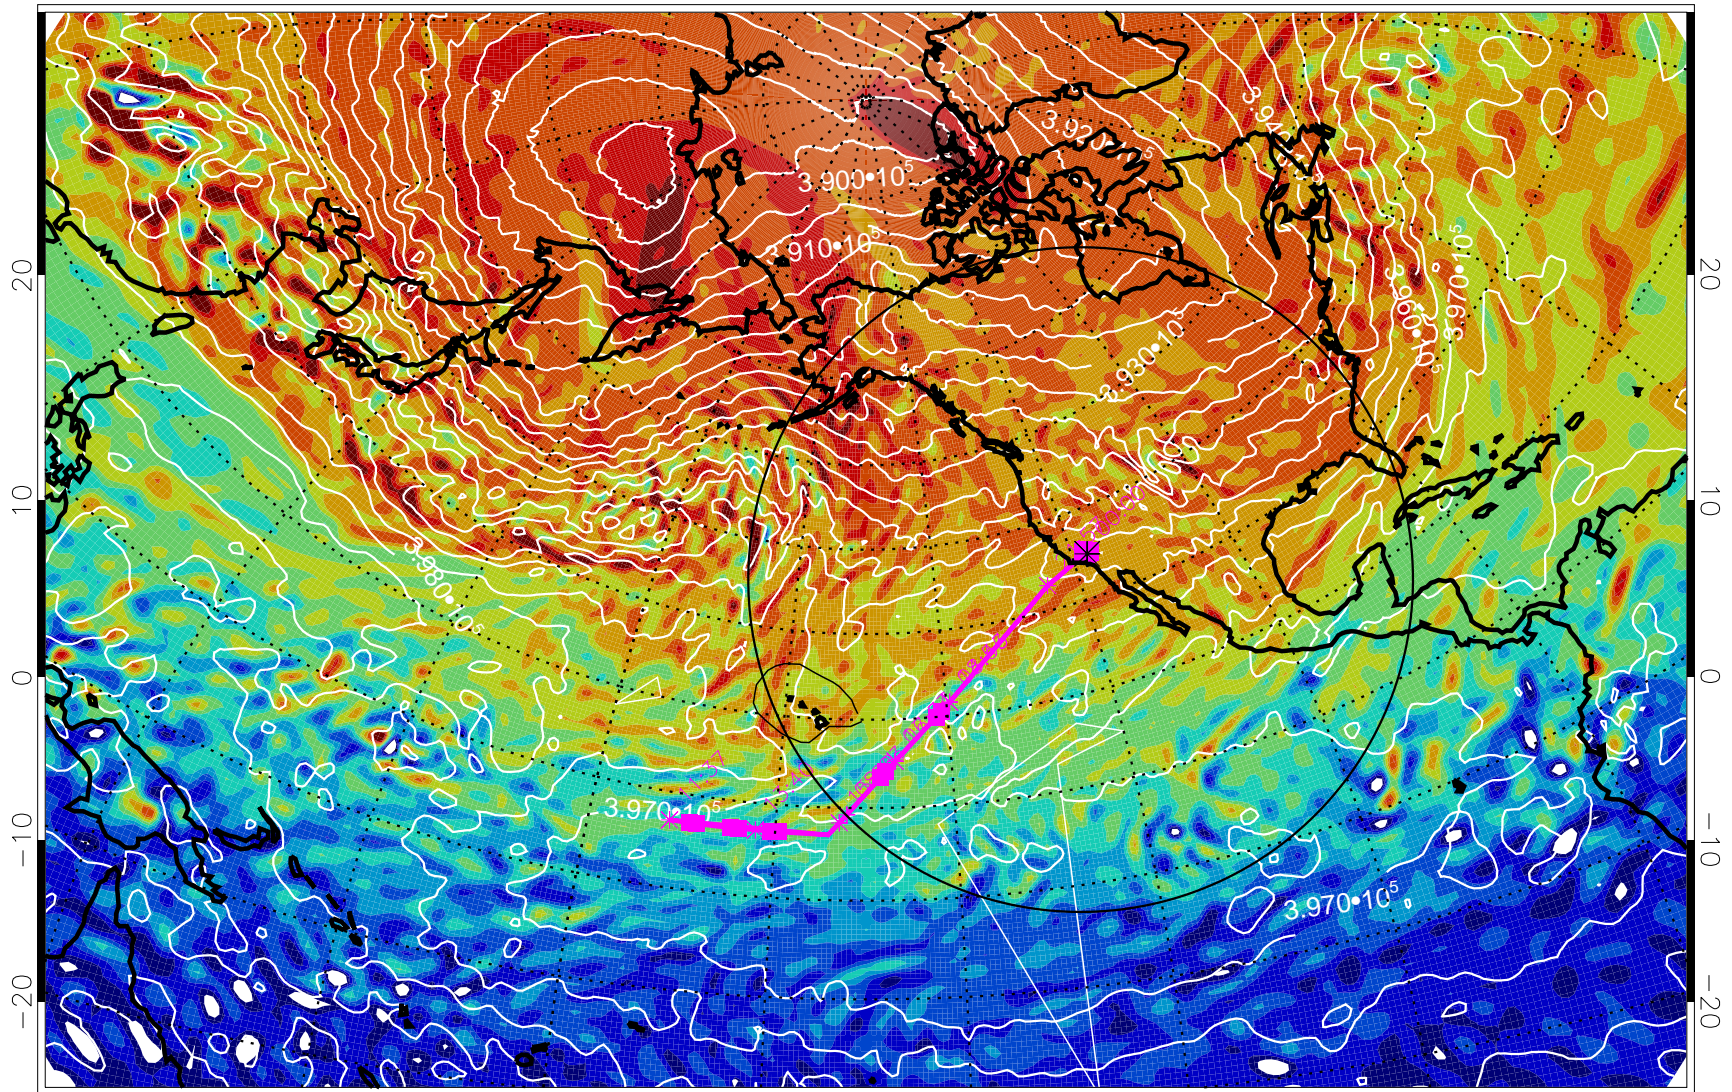

13021712, 60 hour forecast for 460K EPV

460K Montgomery Streamfunction, white

Range ring of 4055 km -- 13 hours GH round trip

13021718, 66 hour forecast for 460K EPV

460K Montgomery Streamfunction, white

Range ring of 4055 km -- 13 hours GH round trip

13021800, 72 hour forecast for 460K EPV

460K Montgomery Streamfunction, white

Range ring of 4055 km -- 13 hours GH round trip

13021806, 78 hour forecast for 460K EPV

460K Montgomery Streamfunction, white

Range ring of 4055 km -- 13 hours GH round trip

13021812, 84 hour forecast for 460K EPV

460K Montgomery Streamfunction, white

Range ring of 4055 km -- 13 hours GH round trip

13021818, 90 hour forecast for 460K EPV

460K Montgomery Streamfunction, white

Range ring of 4055 km -- 13 hours GH round trip

13021900, 96 hour forecast for 460K EPV

460K Montgomery Streamfunction, white

Range ring of 4055 km -- 13 hours GH round trip

13021906, 102 hour forecast for 460K EPV

460K Montgomery Streamfunction, white