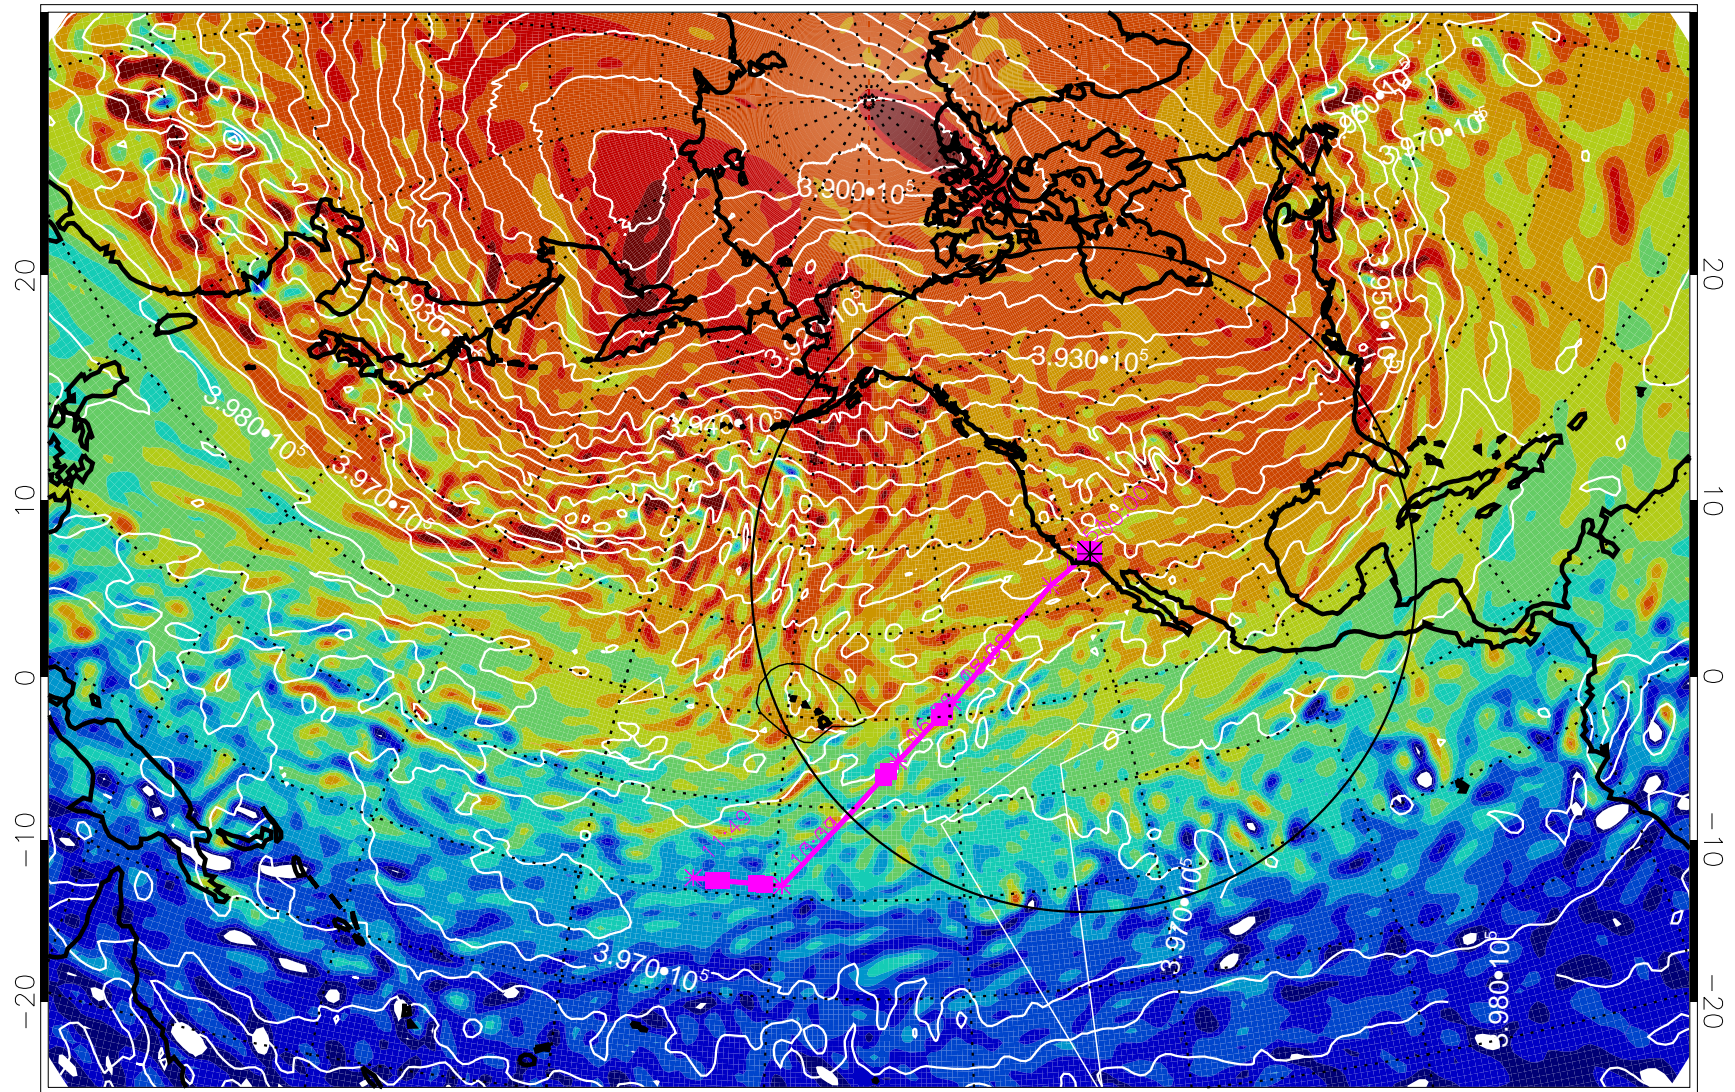

13021706, 66 hour forecast for 460K EPV

460K Montgomery Streamfunction, white

Range ring of 4055 km -- 13 hours GH round trip

13021712, 72 hour forecast for 460K EPV

460K Montgomery Streamfunction, white

Range ring of 4055 km -- 13 hours GH round trip

13021718, 78 hour forecast for 460K EPV

460K Montgomery Streamfunction, white

Range ring of 4055 km -- 13 hours GH round trip

13021800, 84 hour forecast for 460K EPV

460K Montgomery Streamfunction, white

Range ring of 4055 km -- 13 hours GH round trip

13021806, 90 hour forecast for 460K EPV

460K Montgomery Streamfunction, white

Range ring of 4055 km -- 13 hours GH round trip

13021812, 96 hour forecast for 460K EPV

460K Montgomery Streamfunction, white

Range ring of 4055 km -- 13 hours GH round trip

13021818, 102 hour forecast for 460K EPV

460K Montgomery Streamfunction, white

Range ring of 4055 km -- 13 hours GH round trip

13021900, 108 hour forecast for 460K EPV

460K Montgomery Streamfunction, white