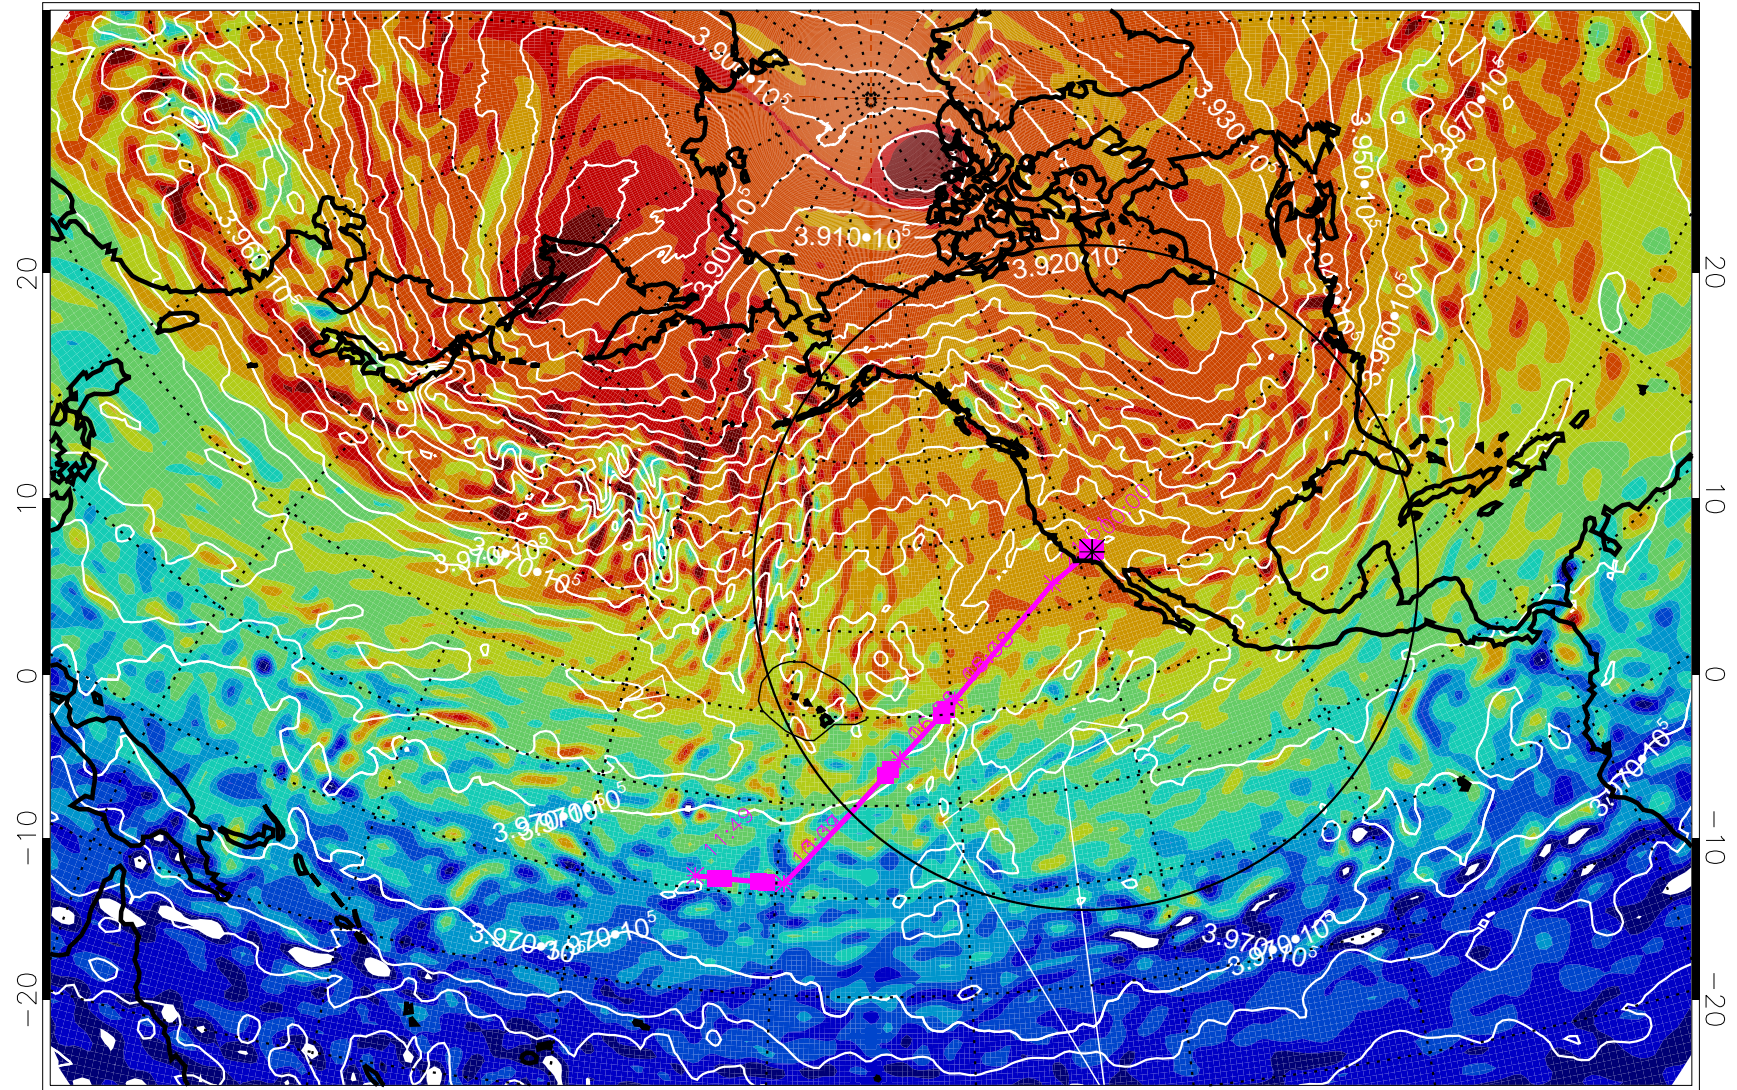

13021518, 30 hour forecast for 460K EPV

460K Montgomery Streamfunction, white

Range ring of 4055 km -- 13 hours GH round trip

13021600, 36 hour forecast for 460K EPV

460K Montgomery Streamfunction, white

Range ring of 4055 km -- 13 hours GH round trip

13021606, 42 hour forecast for 460K EPV

460K Montgomery Streamfunction, white

Range ring of 4055 km -- 13 hours GH round trip

13021612, 48 hour forecast for 460K EPV

460K Montgomery Streamfunction, white

Range ring of 4055 km -- 13 hours GH round trip

13021618, 54 hour forecast for 460K EPV

460K Montgomery Streamfunction, white

Range ring of 4055 km -- 13 hours GH round trip

13021700, 60 hour forecast for 460K EPV

460K Montgomery Streamfunction, white

Range ring of 4055 km -- 13 hours GH round trip

13021706, 66 hour forecast for 460K EPV

460K Montgomery Streamfunction, white

Range ring of 4055 km -- 13 hours GH round trip

13021712, 72 hour forecast for 460K EPV

460K Montgomery Streamfunction, white

Range ring of 4055 km -- 13 hours GH round trip