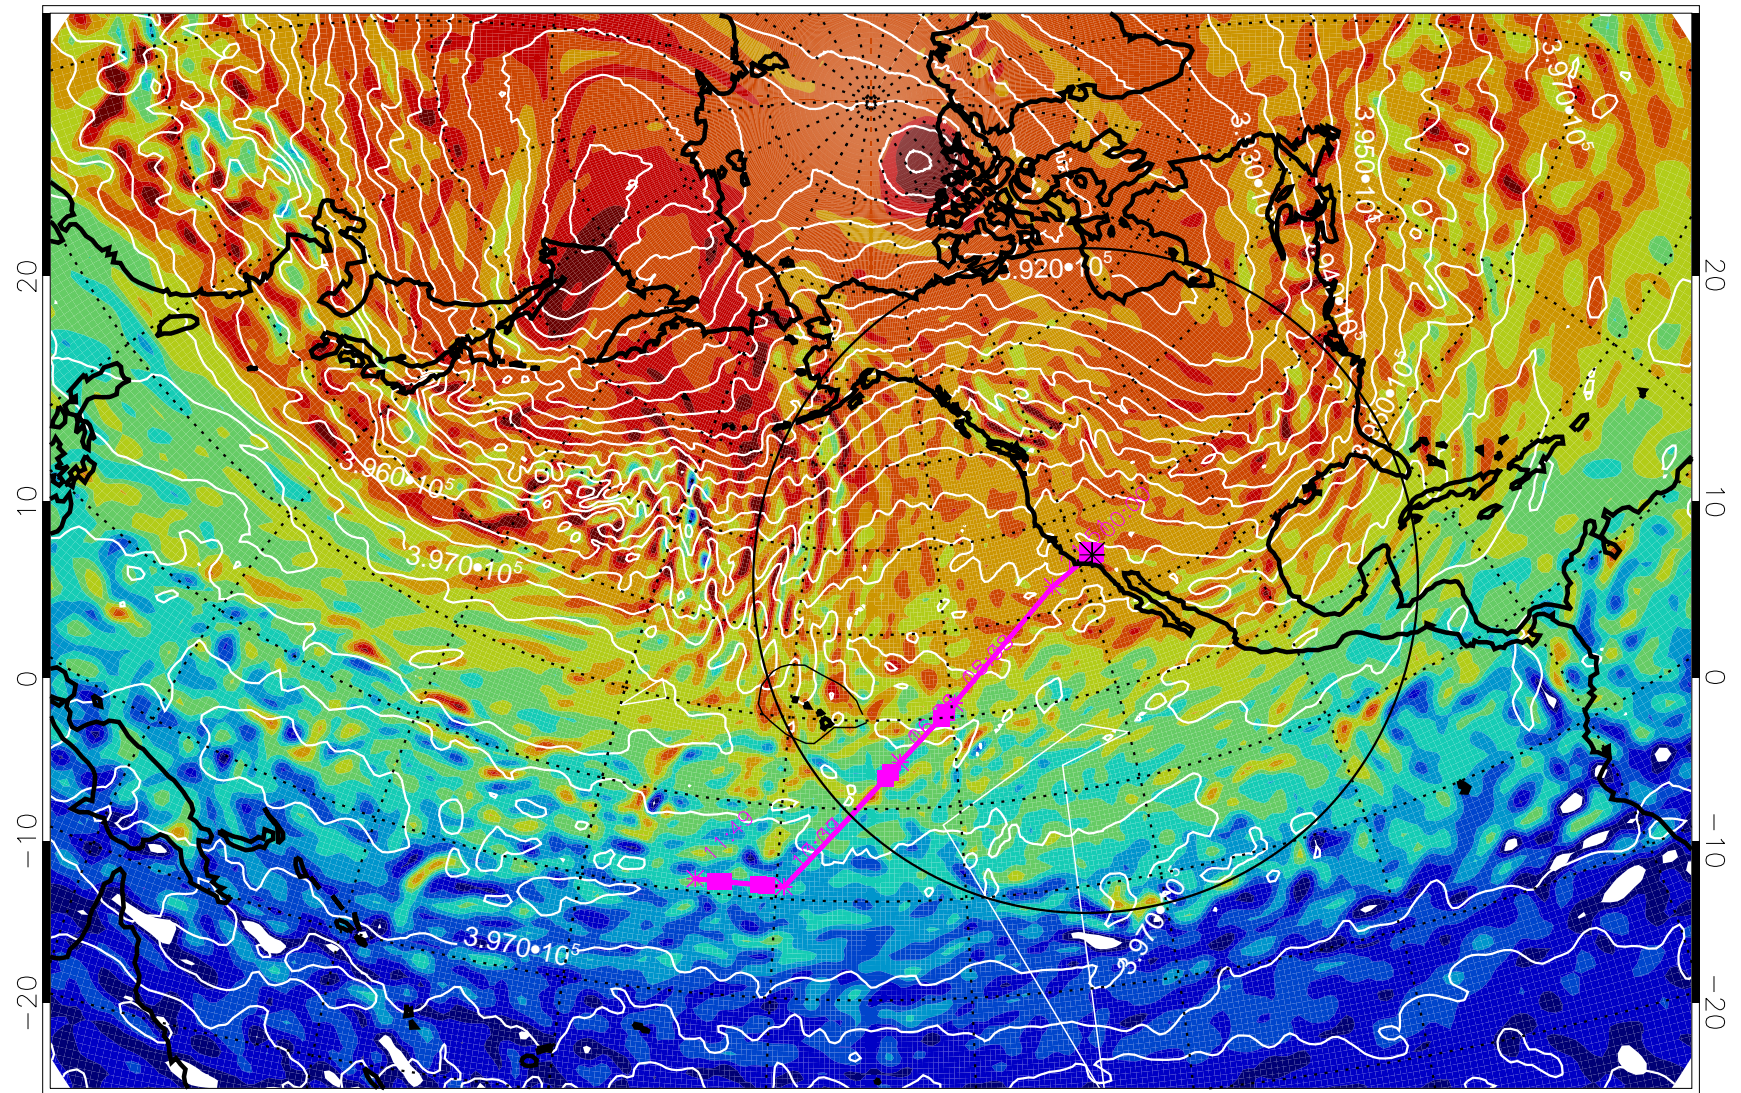

13021606, 42 hour forecast for 460K EPV

460K Montgomery Streamfunction, white

Range ring of 4055 km -- 13 hours GH round trip

13021612, 48 hour forecast for 460K EPV

460K Montgomery Streamfunction, white

Range ring of 4055 km -- 13 hours GH round trip

13021618, 54 hour forecast for 460K EPV

460K Montgomery Streamfunction, white

Range ring of 4055 km -- 13 hours GH round trip

13021700, 60 hour forecast for 460K EPV

460K Montgomery Streamfunction, white

Range ring of 4055 km -- 13 hours GH round trip

13021706, 66 hour forecast for 460K EPV

460K Montgomery Streamfunction, white

Range ring of 4055 km -- 13 hours GH round trip

13021712, 72 hour forecast for 460K EPV

460K Montgomery Streamfunction, white

Range ring of 4055 km -- 13 hours GH round trip

13021818, 102 hour forecast for 460K EPV

460K Montgomery Streamfunction, white

Range ring of 4055 km -- 13 hours GH round trip

13021900, 108 hour forecast for 460K EPV

460K Montgomery Streamfunction, white