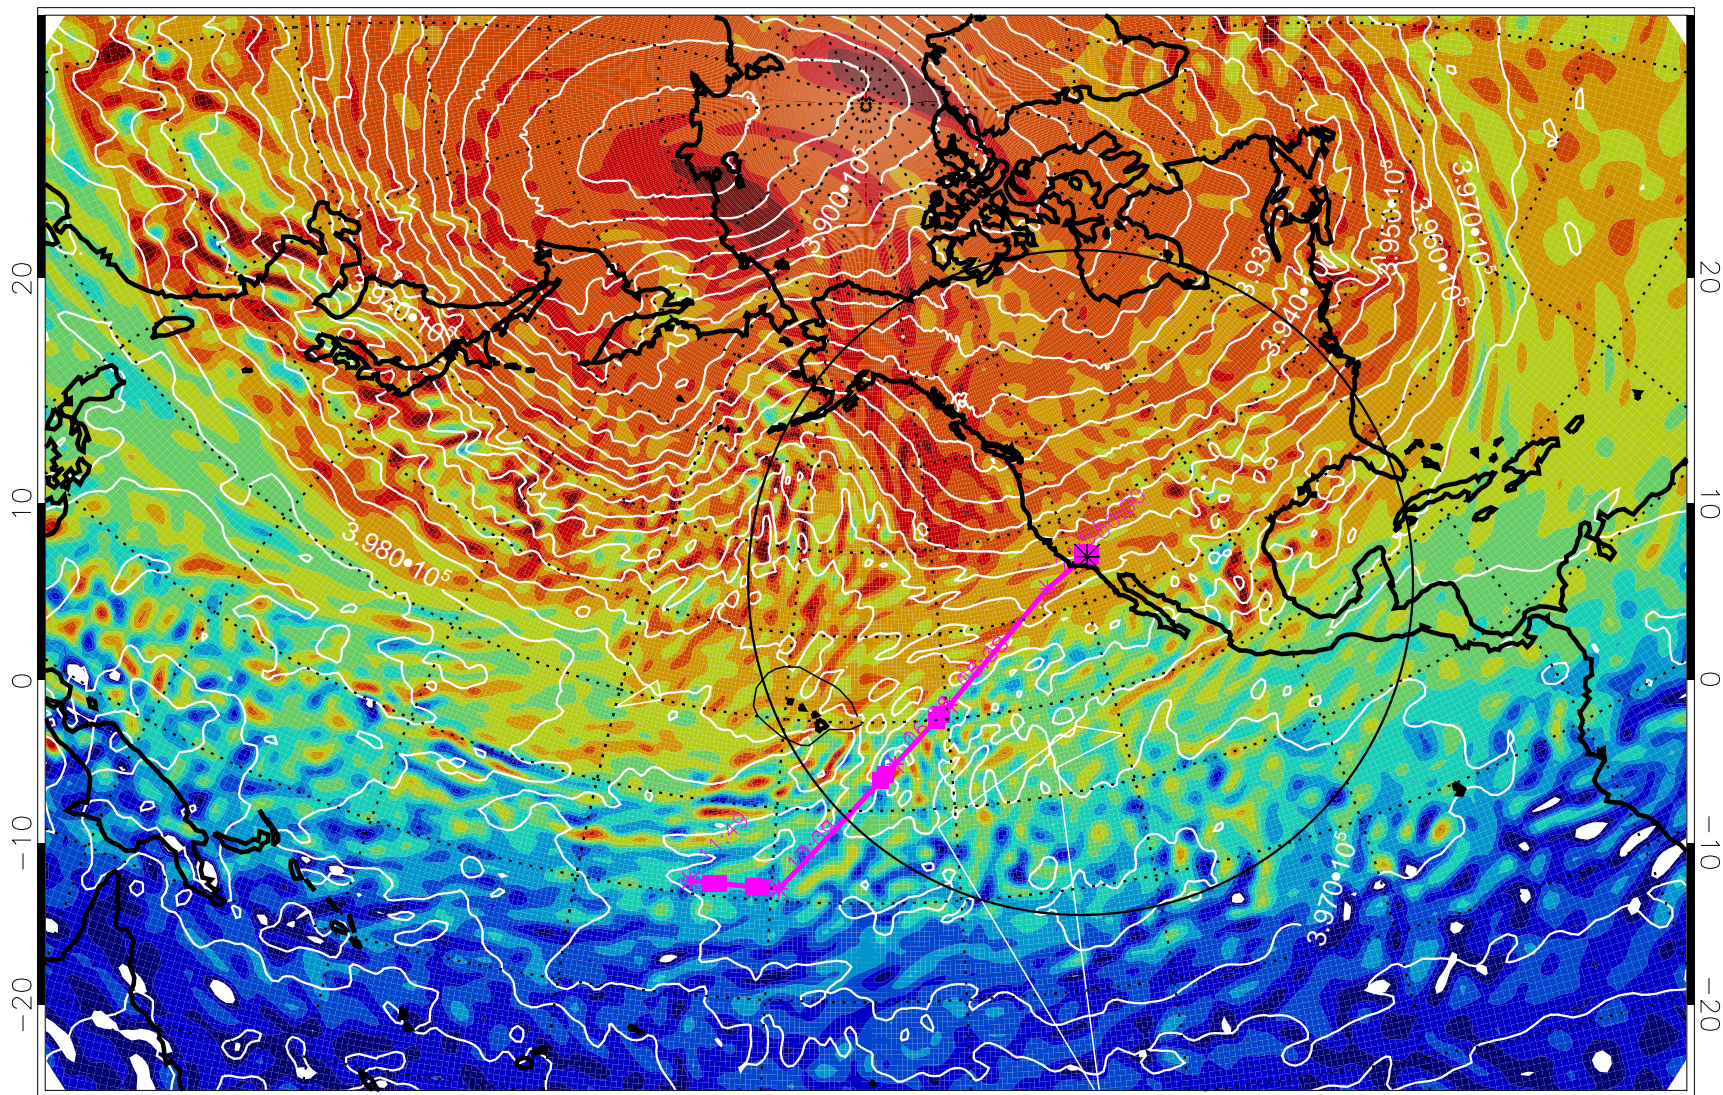

13021806, 90 hour forecast for 460K EPV

460K Montgomery Streamfunction, white

Range ring of 4055 km -- 13 hours GH round trip

13021812, 96 hour forecast for 460K EPV

460K Montgomery Streamfunction, white

Range ring of 4055 km -- 13 hours GH round trip

13021818, 102 hour forecast for 460K EPV

460K Montgomery Streamfunction, white

Range ring of 4055 km -- 13 hours GH round trip

13021900, 108 hour forecast for 460K EPV

460K Montgomery Streamfunction, white

Range ring of 4055 km -- 13 hours GH round trip

13021906, 114 hour forecast for 460K EPV

460K Montgomery Streamfunction, white

Range ring of 4055 km -- 13 hours GH round trip

13021912, 120 hour forecast for 460K EPV

460K Montgomery Streamfunction, white

Range ring of 4055 km -- 13 hours GH round trip