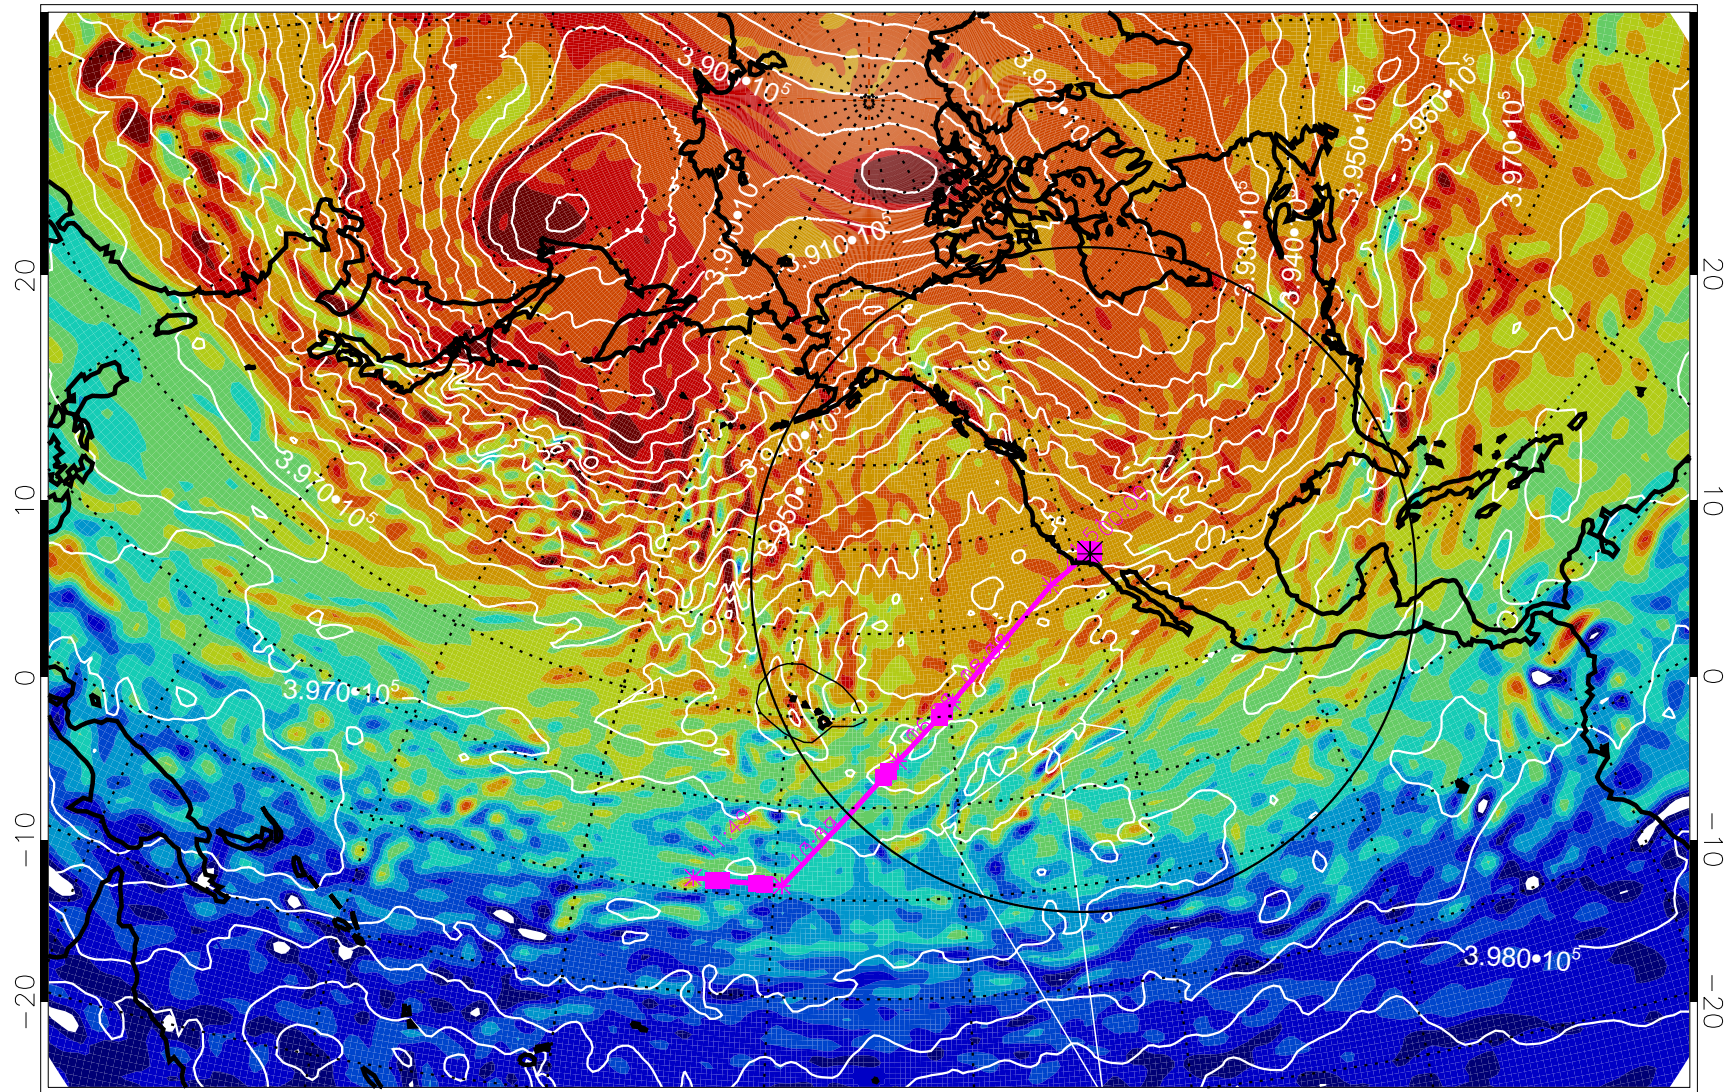

13021418, 6 hour forecast for 460K EPV

460K Montgomery Streamfunction, white

Range ring of 4055 km -- 13 hours GH round trip

13021500, 12 hour forecast for 460K EPV

460K Montgomery Streamfunction, white

Range ring of 4055 km -- 13 hours GH round trip

13021506, 18 hour forecast for 460K EPV

460K Montgomery Streamfunction, white

Range ring of 4055 km -- 13 hours GH round trip

13021512, 24 hour forecast for 460K EPV

460K Montgomery Streamfunction, white

Range ring of 4055 km -- 13 hours GH round trip

13021518, 30 hour forecast for 460K EPV

460K Montgomery Streamfunction, white

Range ring of 4055 km -- 13 hours GH round trip

13021600, 36 hour forecast for 460K EPV

460K Montgomery Streamfunction, white

Range ring of 4055 km -- 13 hours GH round trip

13021606, 42 hour forecast for 460K EPV

460K Montgomery Streamfunction, white

Range ring of 4055 km -- 13 hours GH round trip

13021612, 48 hour forecast for 460K EPV

460K Montgomery Streamfunction, white

Range ring of 4055 km -- 13 hours GH round trip