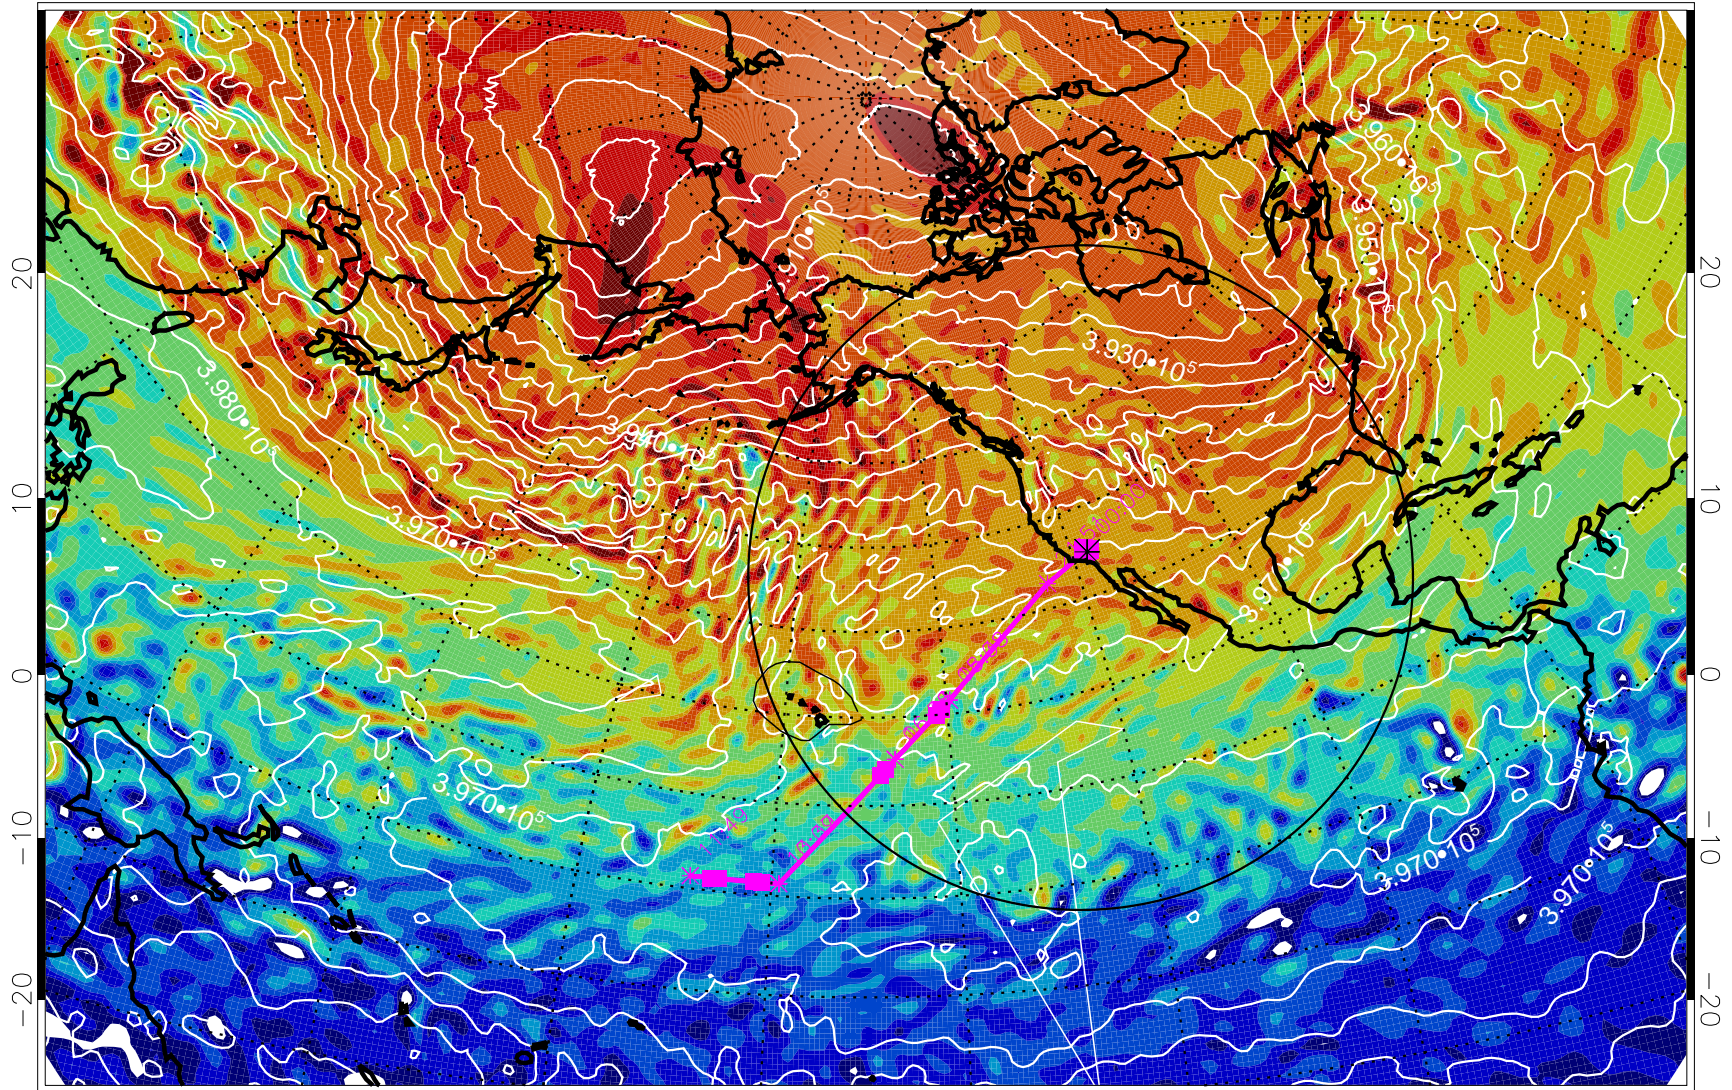

13021706, 66 hour forecast for 460K EPV

460K Montgomery Streamfunction, white

Range ring of 4055 km -- 13 hours GH round trip

13021712, 72 hour forecast for 460K EPV

460K Montgomery Streamfunction, white

Range ring of 4055 km -- 13 hours GH round trip

13021718, 78 hour forecast for 460K EPV

460K Montgomery Streamfunction, white

Range ring of 4055 km -- 13 hours GH round trip

13021800, 84 hour forecast for 460K EPV

460K Montgomery Streamfunction, white

Range ring of 4055 km -- 13 hours GH round trip

13021806, 90 hour forecast for 460K EPV

460K Montgomery Streamfunction, white

Range ring of 4055 km -- 13 hours GH round trip

13021812, 96 hour forecast for 460K EPV

460K Montgomery Streamfunction, white

Range ring of 4055 km -- 13 hours GH round trip

13021818, 102 hour forecast for 460K EPV

460K Montgomery Streamfunction, white

Range ring of 4055 km -- 13 hours GH round trip

13021900, 108 hour forecast for 460K EPV

460K Montgomery Streamfunction, white