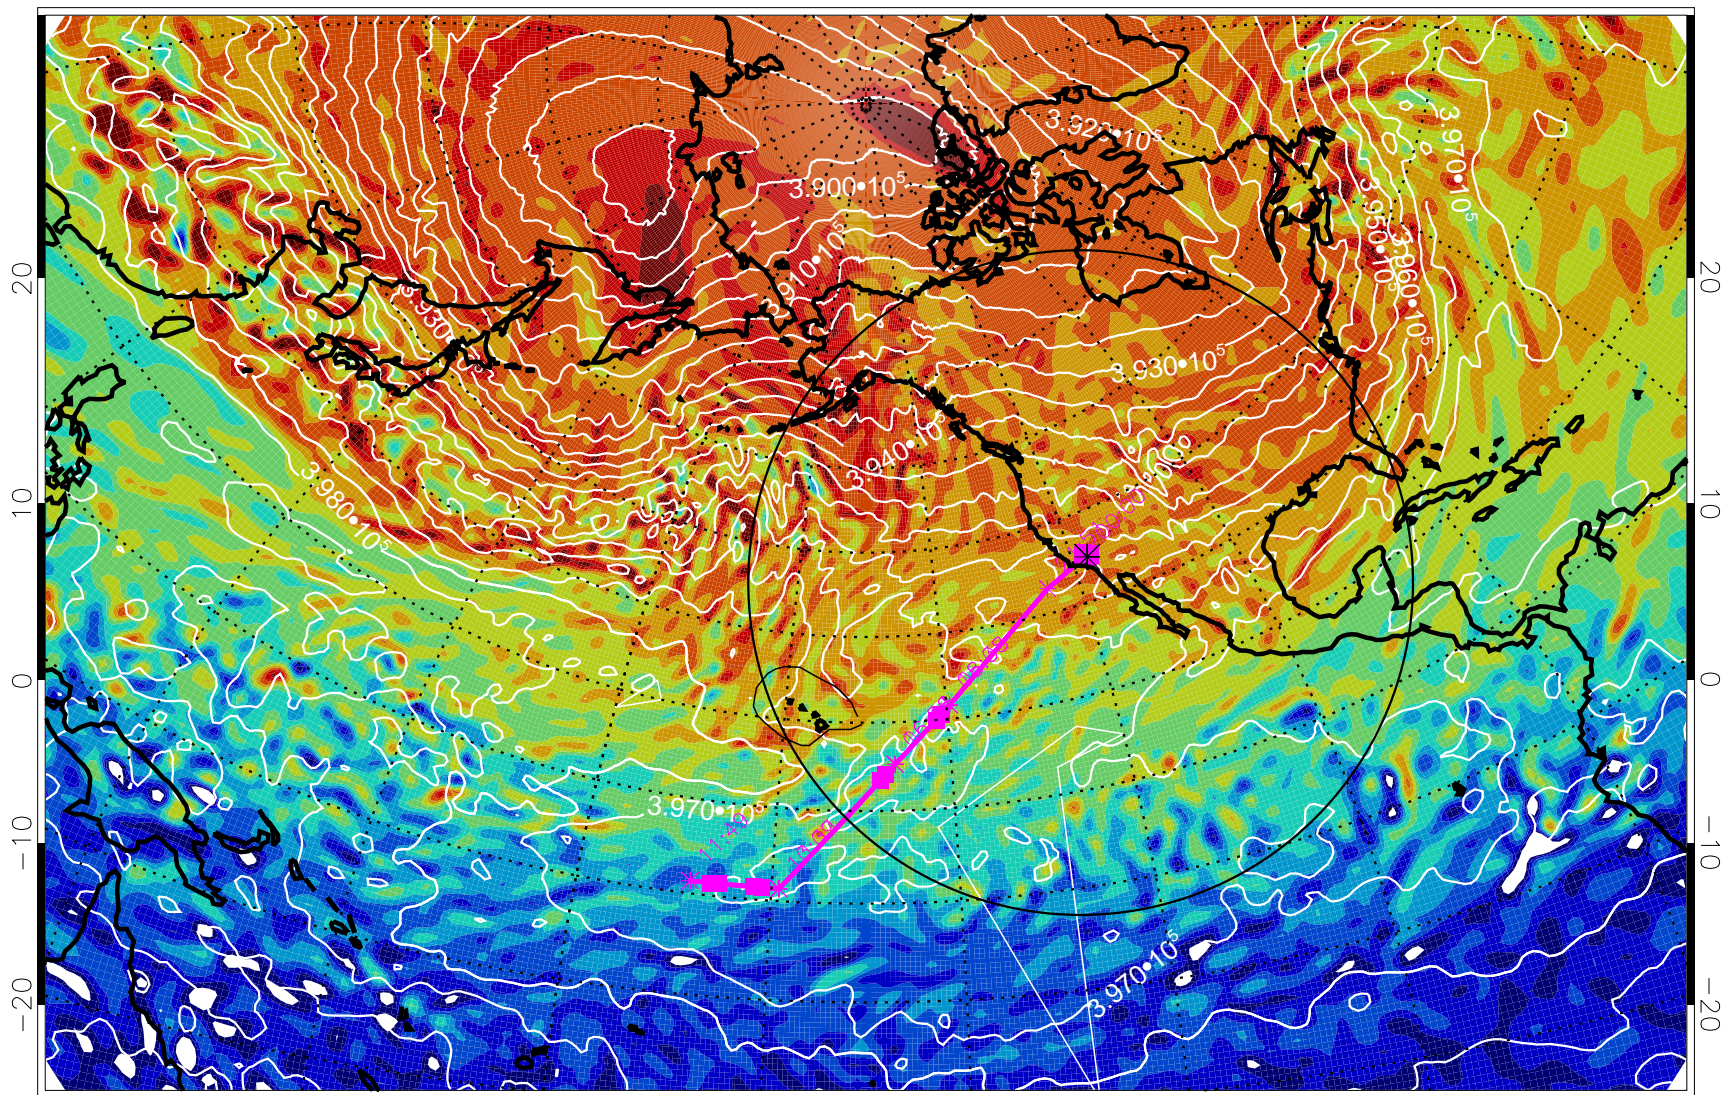

13021706, 66 hour forecast for 460K EPV

460K Montgomery Streamfunction, white

Range ring of 4055 km -- 13 hours GH round trip

13021712, 72 hour forecast for 460K EPV

460K Montgomery Streamfunction, white

Range ring of 4055 km -- 13 hours GH round trip

13021718, 78 hour forecast for 460K EPV

460K Montgomery Streamfunction, white

Range ring of 4055 km -- 13 hours GH round trip

13021800, 84 hour forecast for 460K EPV

460K Montgomery Streamfunction, white

Range ring of 4055 km -- 13 hours GH round trip

13021806, 90 hour forecast for 460K EPV

460K Montgomery Streamfunction, white

Range ring of 4055 km -- 13 hours GH round trip

13021812, 96 hour forecast for 460K EPV

460K Montgomery Streamfunction, white

Range ring of 4055 km -- 13 hours GH round trip

13021818, 102 hour forecast for 460K EPV

460K Montgomery Streamfunction, white

Range ring of 4055 km -- 13 hours GH round trip

13021900, 108 hour forecast for 460K EPV

460K Montgomery Streamfunction, white