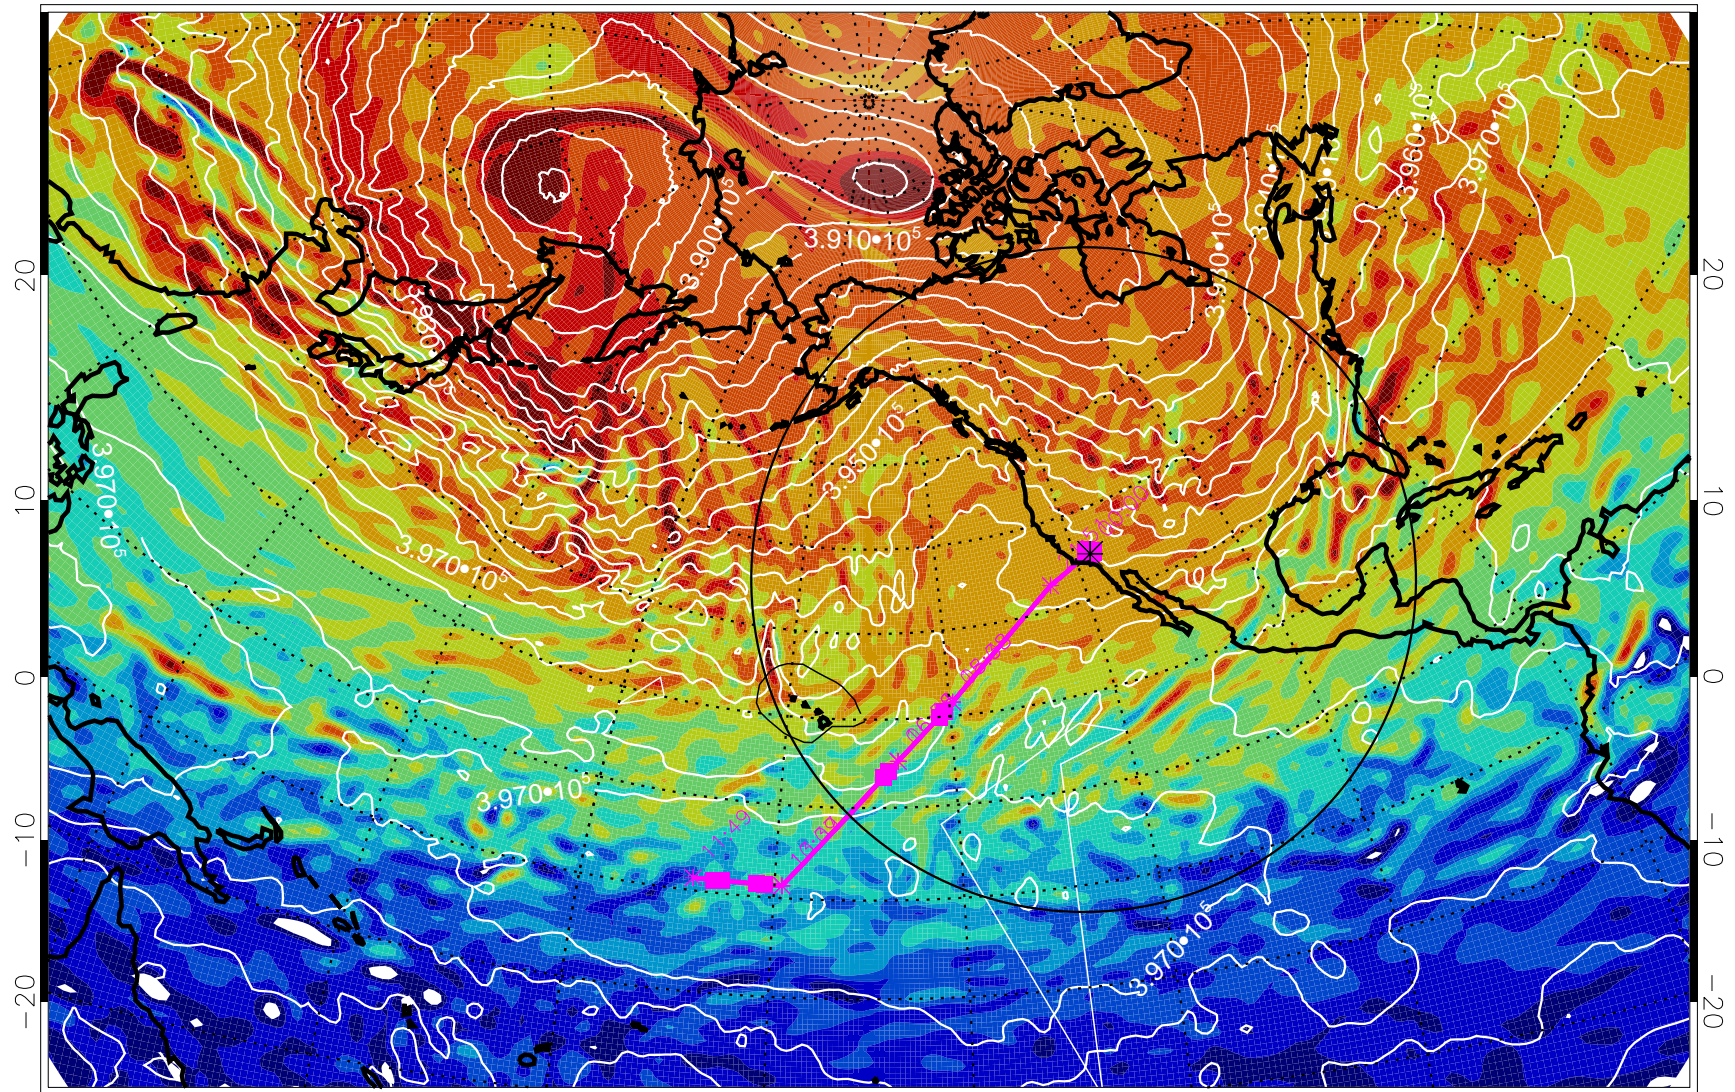

13021418, 6 hour forecast for 460K EPV

460K Montgomery Streamfunction, white

Range ring of 4055 km -- 13 hours GH round trip

13021500, 12 hour forecast for 460K EPV

460K Montgomery Streamfunction, white

Range ring of 4055 km -- 13 hours GH round trip

13021506, 18 hour forecast for 460K EPV

460K Montgomery Streamfunction, white

Range ring of 4055 km -- 13 hours GH round trip

13021512, 24 hour forecast for 460K EPV

460K Montgomery Streamfunction, white

Range ring of 4055 km -- 13 hours GH round trip

13021518, 30 hour forecast for 460K EPV

460K Montgomery Streamfunction, white

Range ring of 4055 km -- 13 hours GH round trip

13021600, 36 hour forecast for 460K EPV

460K Montgomery Streamfunction, white

Range ring of 4055 km -- 13 hours GH round trip

13021606, 42 hour forecast for 460K EPV

460K Montgomery Streamfunction, white

Range ring of 4055 km -- 13 hours GH round trip

13021612, 48 hour forecast for 460K EPV

460K Montgomery Streamfunction, white

Range ring of 4055 km -- 13 hours GH round trip