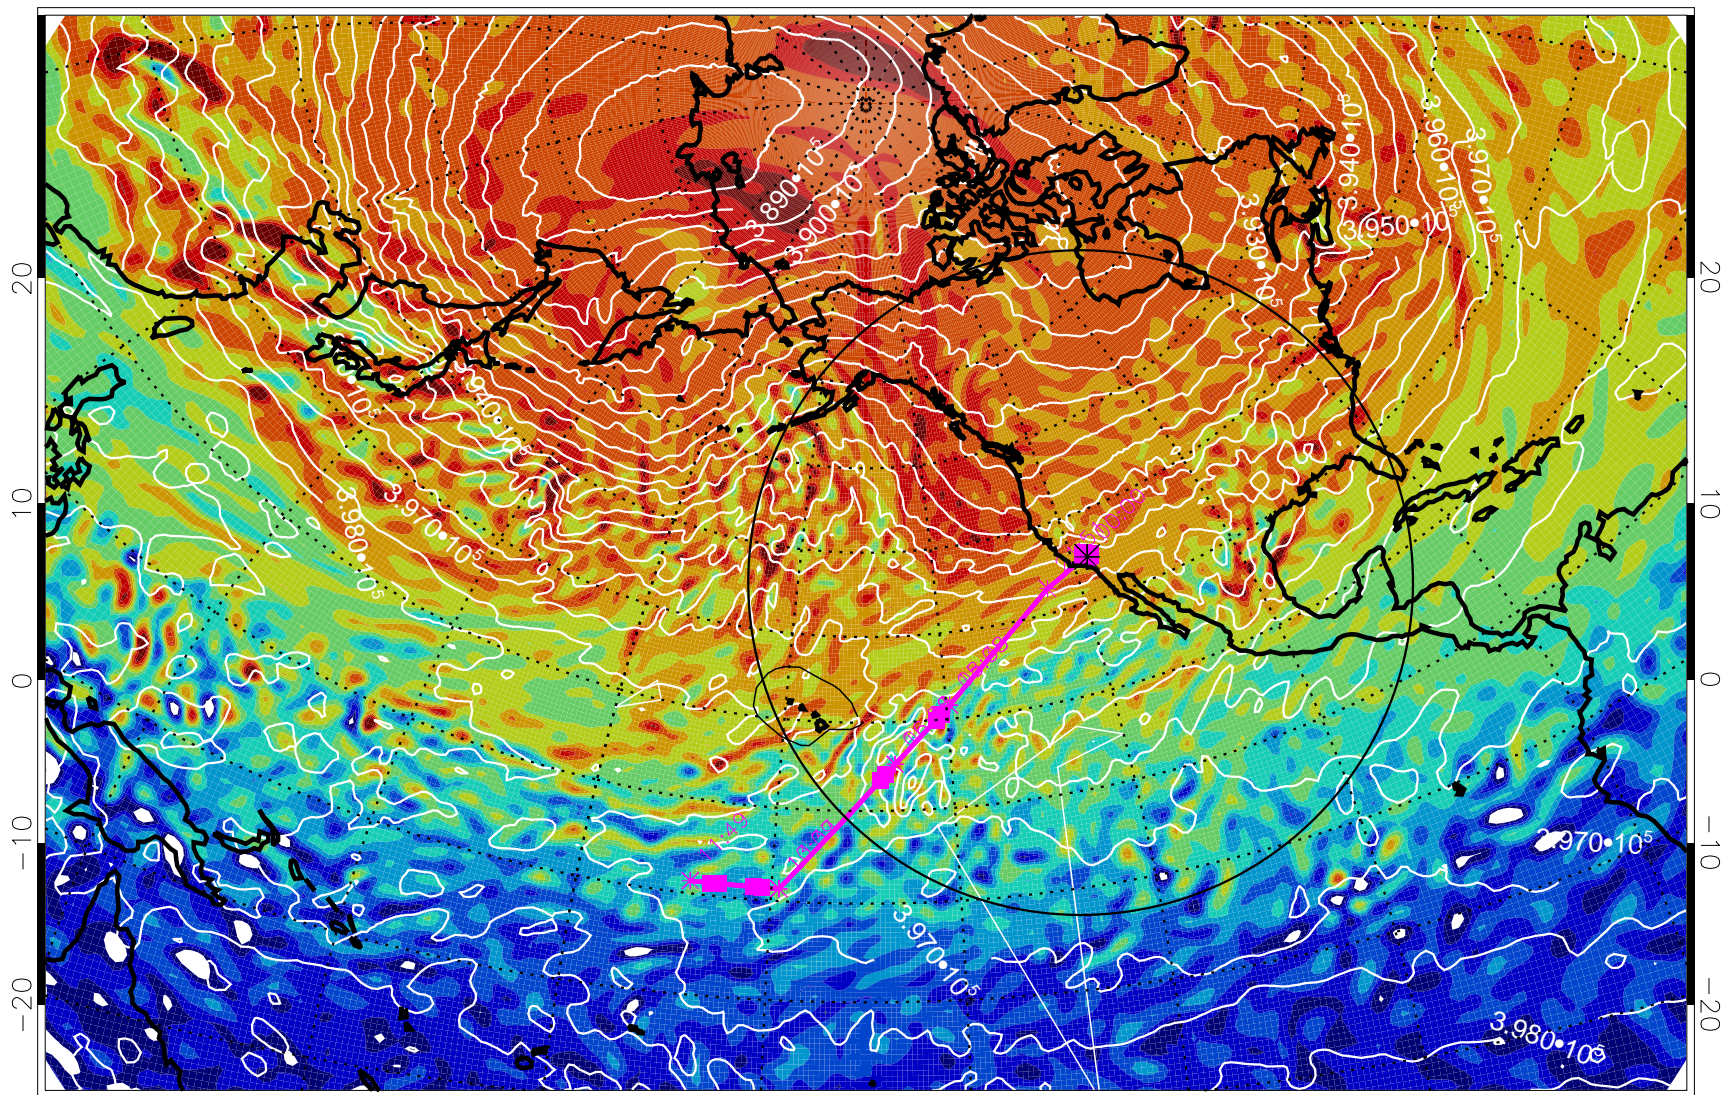

13021806, 90 hour forecast for 460K EPV

460K Montgomery Streamfunction, white

Range ring of 4055 km -- 13 hours GH round trip

13021812, 96 hour forecast for 460K EPV

460K Montgomery Streamfunction, white

Range ring of 4055 km -- 13 hours GH round trip

13021818, 102 hour forecast for 460K EPV

460K Montgomery Streamfunction, white

Range ring of 4055 km -- 13 hours GH round trip

13021900, 108 hour forecast for 460K EPV

460K Montgomery Streamfunction, white

Range ring of 4055 km -- 13 hours GH round trip

13021906, 114 hour forecast for 460K EPV

460K Montgomery Streamfunction, white

Range ring of 4055 km -- 13 hours GH round trip

13021912, 120 hour forecast for 460K EPV

460K Montgomery Streamfunction, white

Range ring of 4055 km -- 13 hours GH round trip