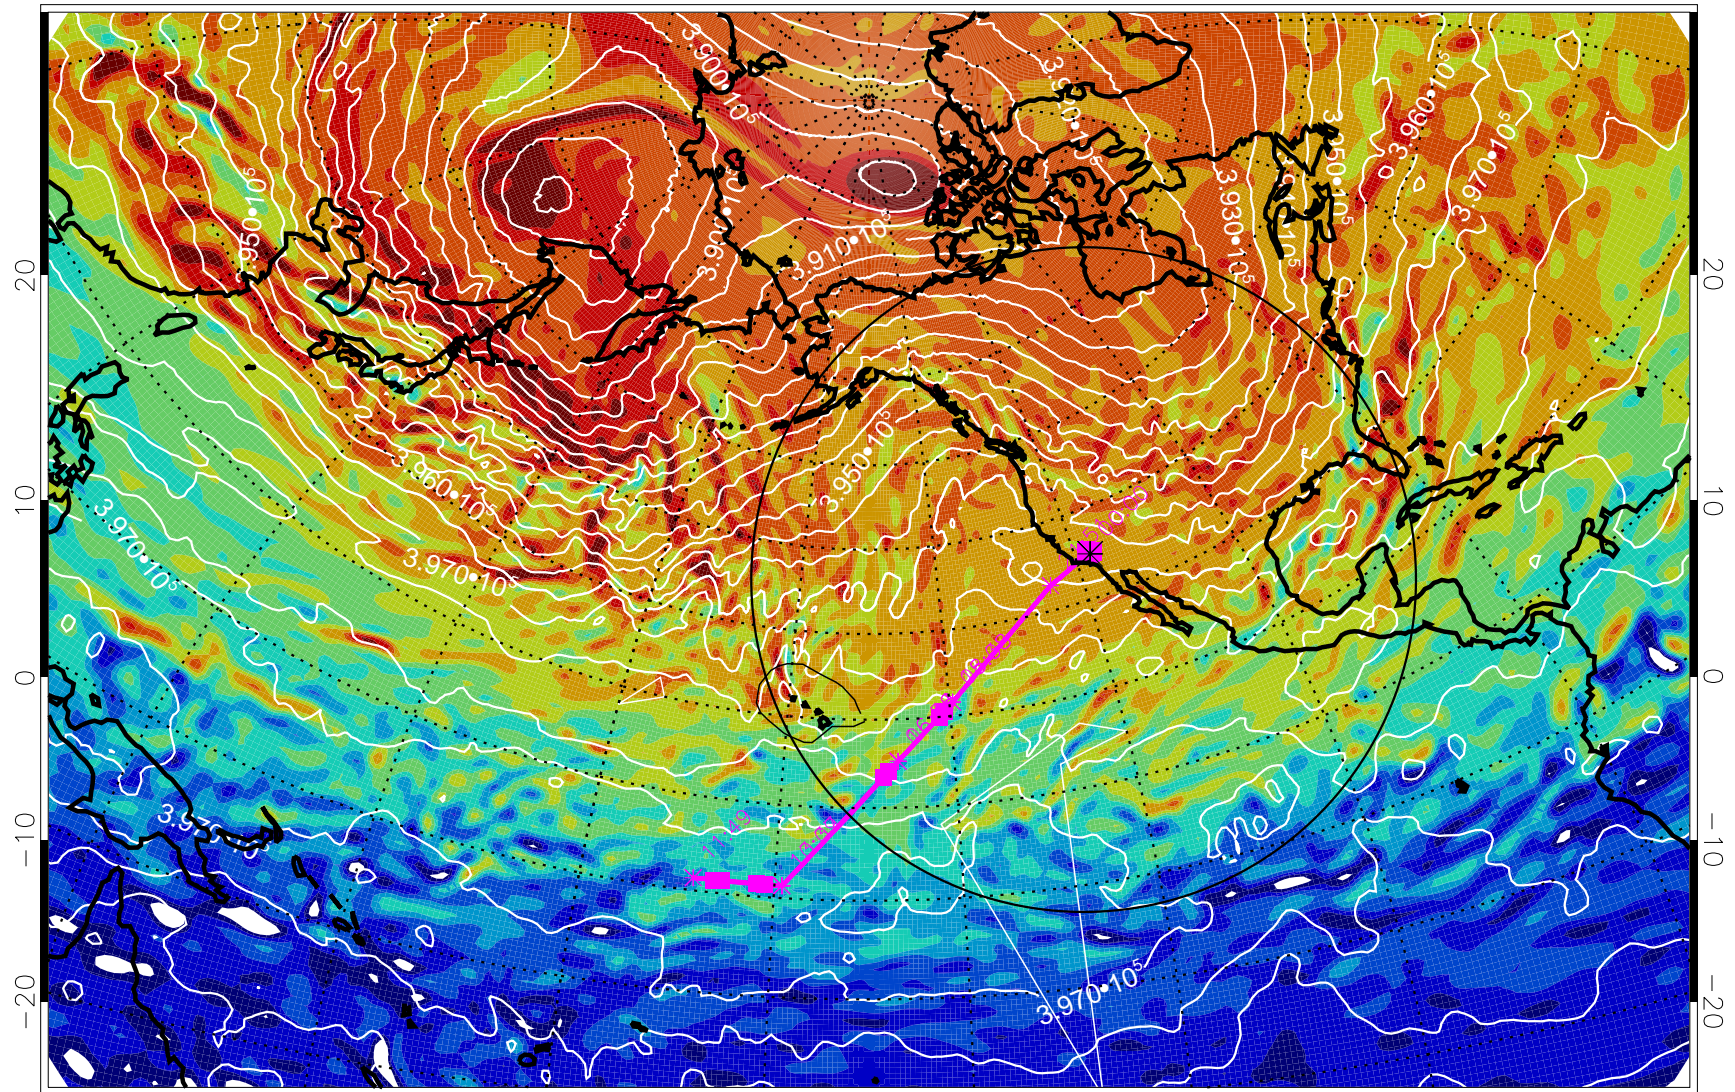

13021418, 6 hour forecast for 460K EPV

460K Montgomery Streamfunction, white

Range ring of 4055 km -- 13 hours GH round trip

13021500, 12 hour forecast for 460K EPV

460K Montgomery Streamfunction, white

Range ring of 4055 km -- 13 hours GH round trip

13021506, 18 hour forecast for 460K EPV

460K Montgomery Streamfunction, white

Range ring of 4055 km -- 13 hours GH round trip

13021512, 24 hour forecast for 460K EPV

460K Montgomery Streamfunction, white

Range ring of 4055 km -- 13 hours GH round trip

13021518, 30 hour forecast for 460K EPV

460K Montgomery Streamfunction, white

Range ring of 4055 km -- 13 hours GH round trip

13021600, 36 hour forecast for 460K EPV

460K Montgomery Streamfunction, white

Range ring of 4055 km -- 13 hours GH round trip

13021606, 42 hour forecast for 460K EPV

460K Montgomery Streamfunction, white

Range ring of 4055 km -- 13 hours GH round trip

13021612, 48 hour forecast for 460K EPV

460K Montgomery Streamfunction, white

Range ring of 4055 km -- 13 hours GH round trip