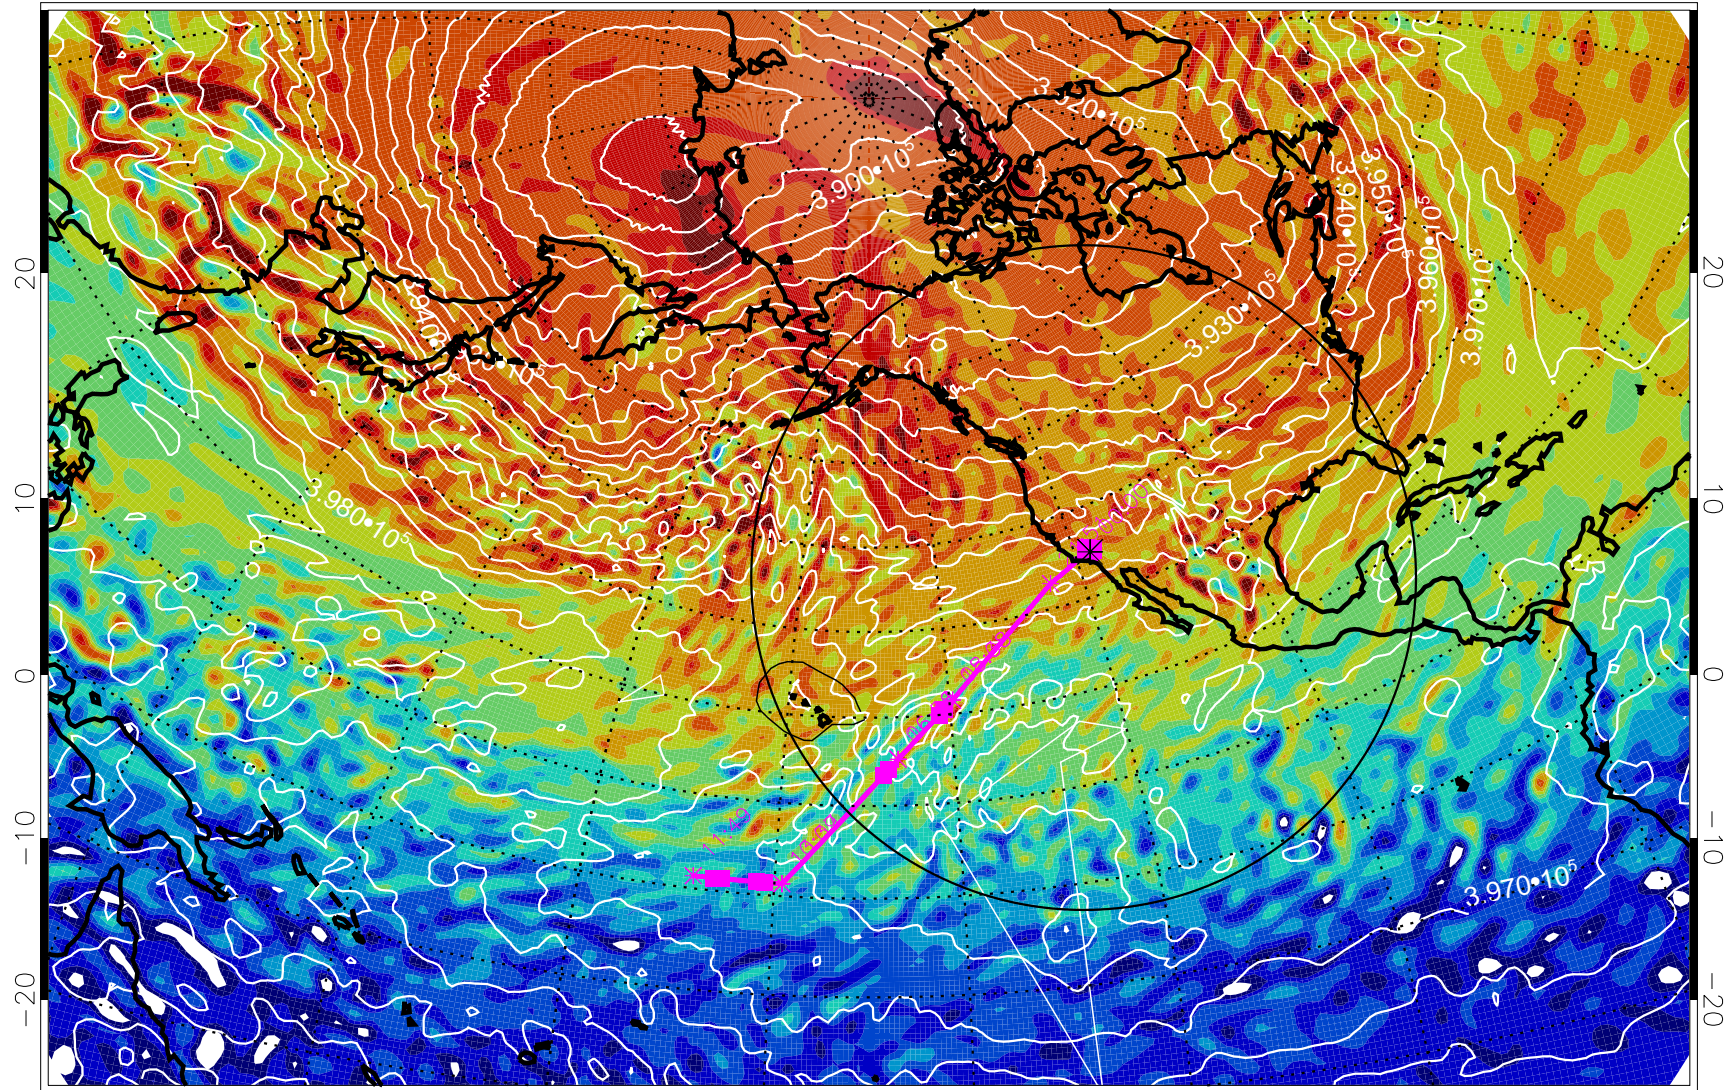

13021718, 78 hour forecast for 460K EPV

460K Montgomery Streamfunction, white

Range ring of 4055 km -- 13 hours GH round trip

13021800, 84 hour forecast for 460K EPV

460K Montgomery Streamfunction, white

Range ring of 4055 km -- 13 hours GH round trip

13021806, 90 hour forecast for 460K EPV

460K Montgomery Streamfunction, white

Range ring of 4055 km -- 13 hours GH round trip

13021812, 96 hour forecast for 460K EPV

460K Montgomery Streamfunction, white

Range ring of 4055 km -- 13 hours GH round trip

13021818, 102 hour forecast for 460K EPV

460K Montgomery Streamfunction, white

Range ring of 4055 km -- 13 hours GH round trip

13021900, 108 hour forecast for 460K EPV

460K Montgomery Streamfunction, white

Range ring of 4055 km -- 13 hours GH round trip

13021906, 114 hour forecast for 460K EPV

460K Montgomery Streamfunction, white

Range ring of 4055 km -- 13 hours GH round trip

13021912, 120 hour forecast for 460K EPV