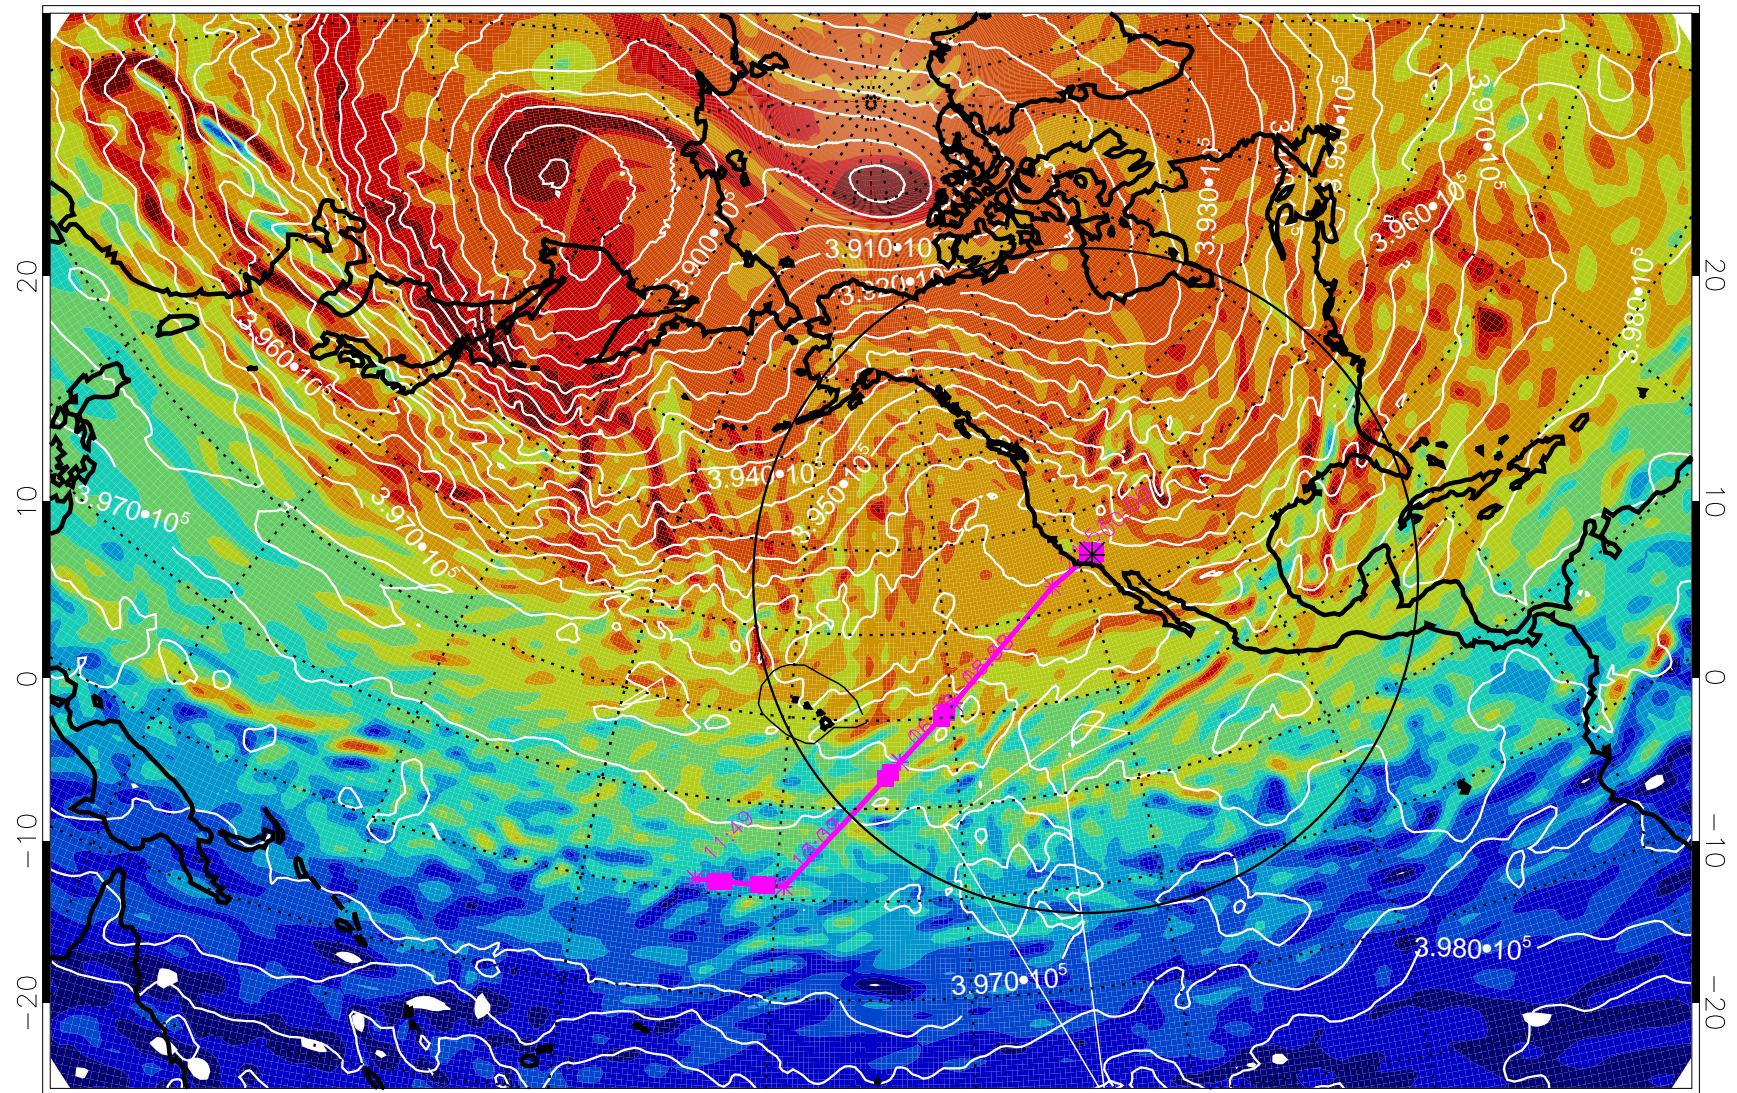

13021418, 6 hour forecast for 460K EPV

460K Montgomery Streamfunction, white

Range ring of 4055 km -- 13 hours GH round trip

13021500, 12 hour forecast for 460K EPV

460K Montgomery Streamfunction, white

Range ring of 4055 km -- 13 hours GH round trip

13021506, 18 hour forecast for 460K EPV

460K Montgomery Streamfunction, white

Range ring of 4055 km -- 13 hours GH round trip

13021512, 24 hour forecast for 460K EPV

460K Montgomery Streamfunction, white

Range ring of 4055 km -- 13 hours GH round trip

13021518, 30 hour forecast for 460K EPV

460K Montgomery Streamfunction, white

Range ring of 4055 km -- 13 hours GH round trip

13021600, 36 hour forecast for 460K EPV

460K Montgomery Streamfunction, white

Range ring of 4055 km -- 13 hours GH round trip