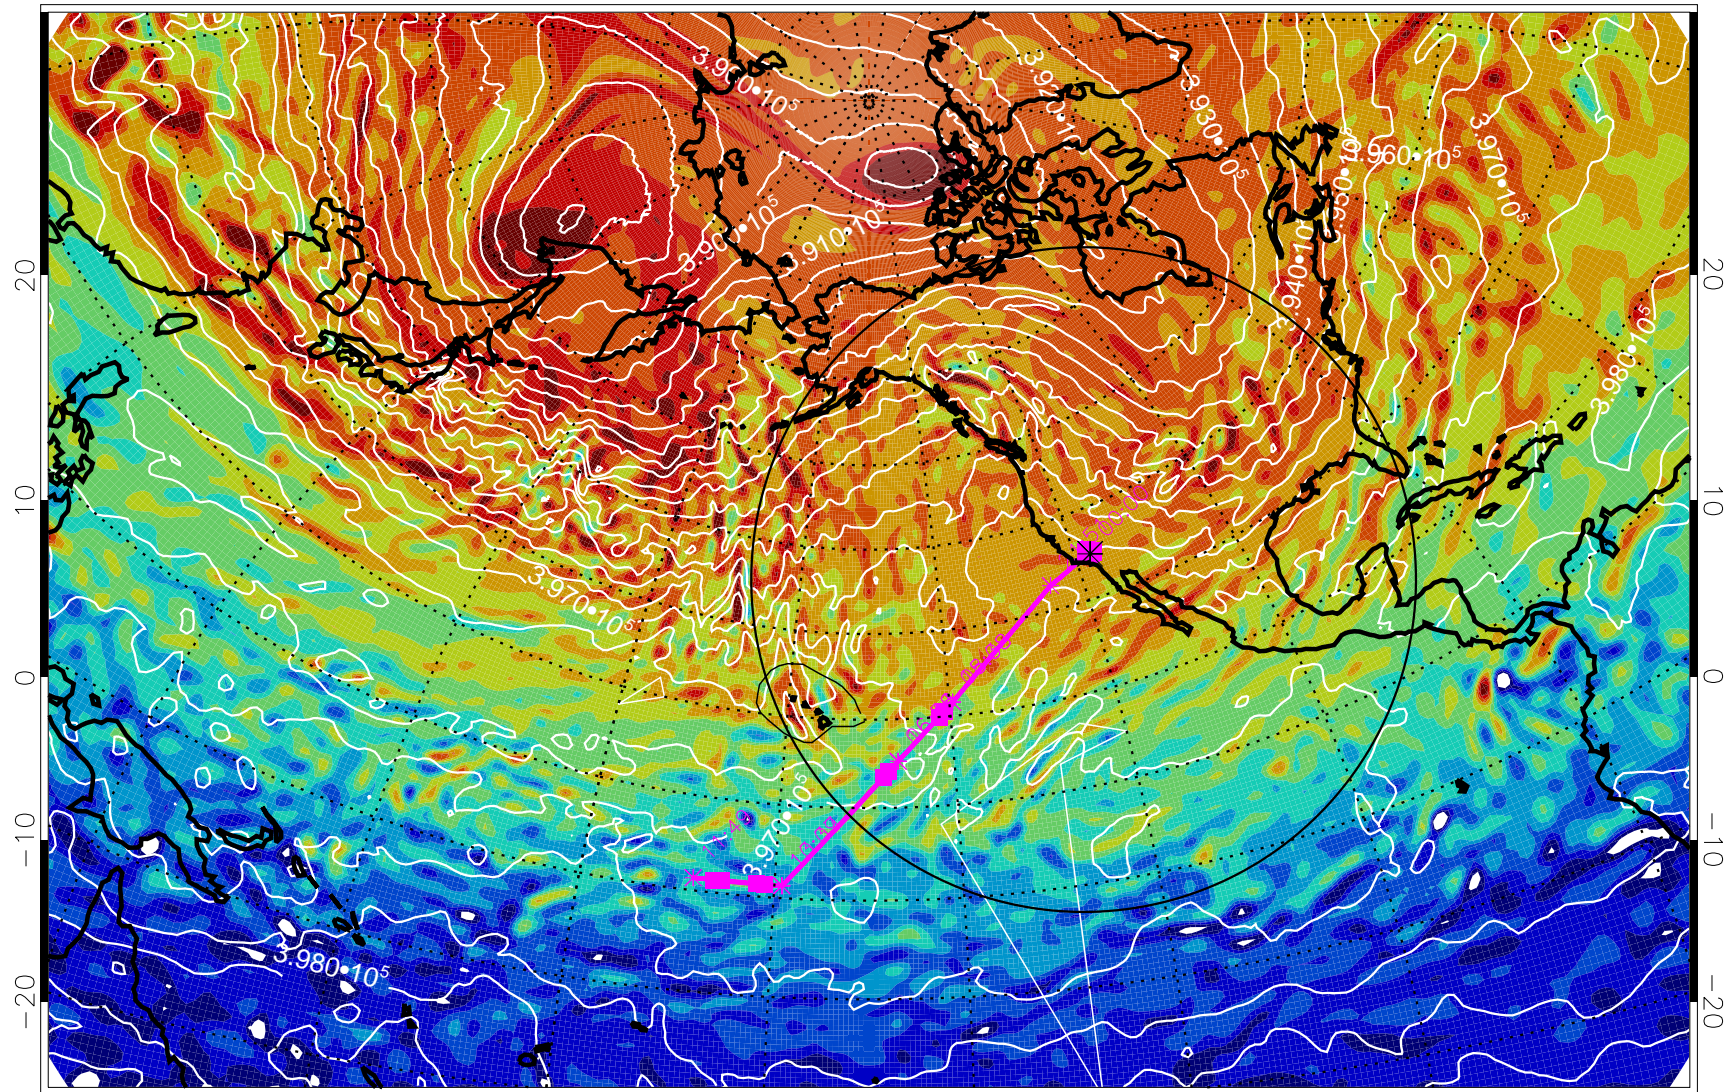

13021506, 18 hour forecast for 460K EPV

460K Montgomery Streamfunction, white

Range ring of 4055 km -- 13 hours GH round trip

13021512, 24 hour forecast for 460K EPV

460K Montgomery Streamfunction, white

Range ring of 4055 km -- 13 hours GH round trip

13021518, 30 hour forecast for 460K EPV

460K Montgomery Streamfunction, white

Range ring of 4055 km -- 13 hours GH round trip

13021600, 36 hour forecast for 460K EPV

460K Montgomery Streamfunction, white

Range ring of 4055 km -- 13 hours GH round trip

13021606, 42 hour forecast for 460K EPV

460K Montgomery Streamfunction, white

Range ring of 4055 km -- 13 hours GH round trip

13021612, 48 hour forecast for 460K EPV

460K Montgomery Streamfunction, white

Range ring of 4055 km -- 13 hours GH round trip

13021618, 54 hour forecast for 460K EPV

460K Montgomery Streamfunction, white

Range ring of 4055 km -- 13 hours GH round trip

13021700, 60 hour forecast for 460K EPV

460K Montgomery Streamfunction, white

Range ring of 4055 km -- 13 hours GH round trip