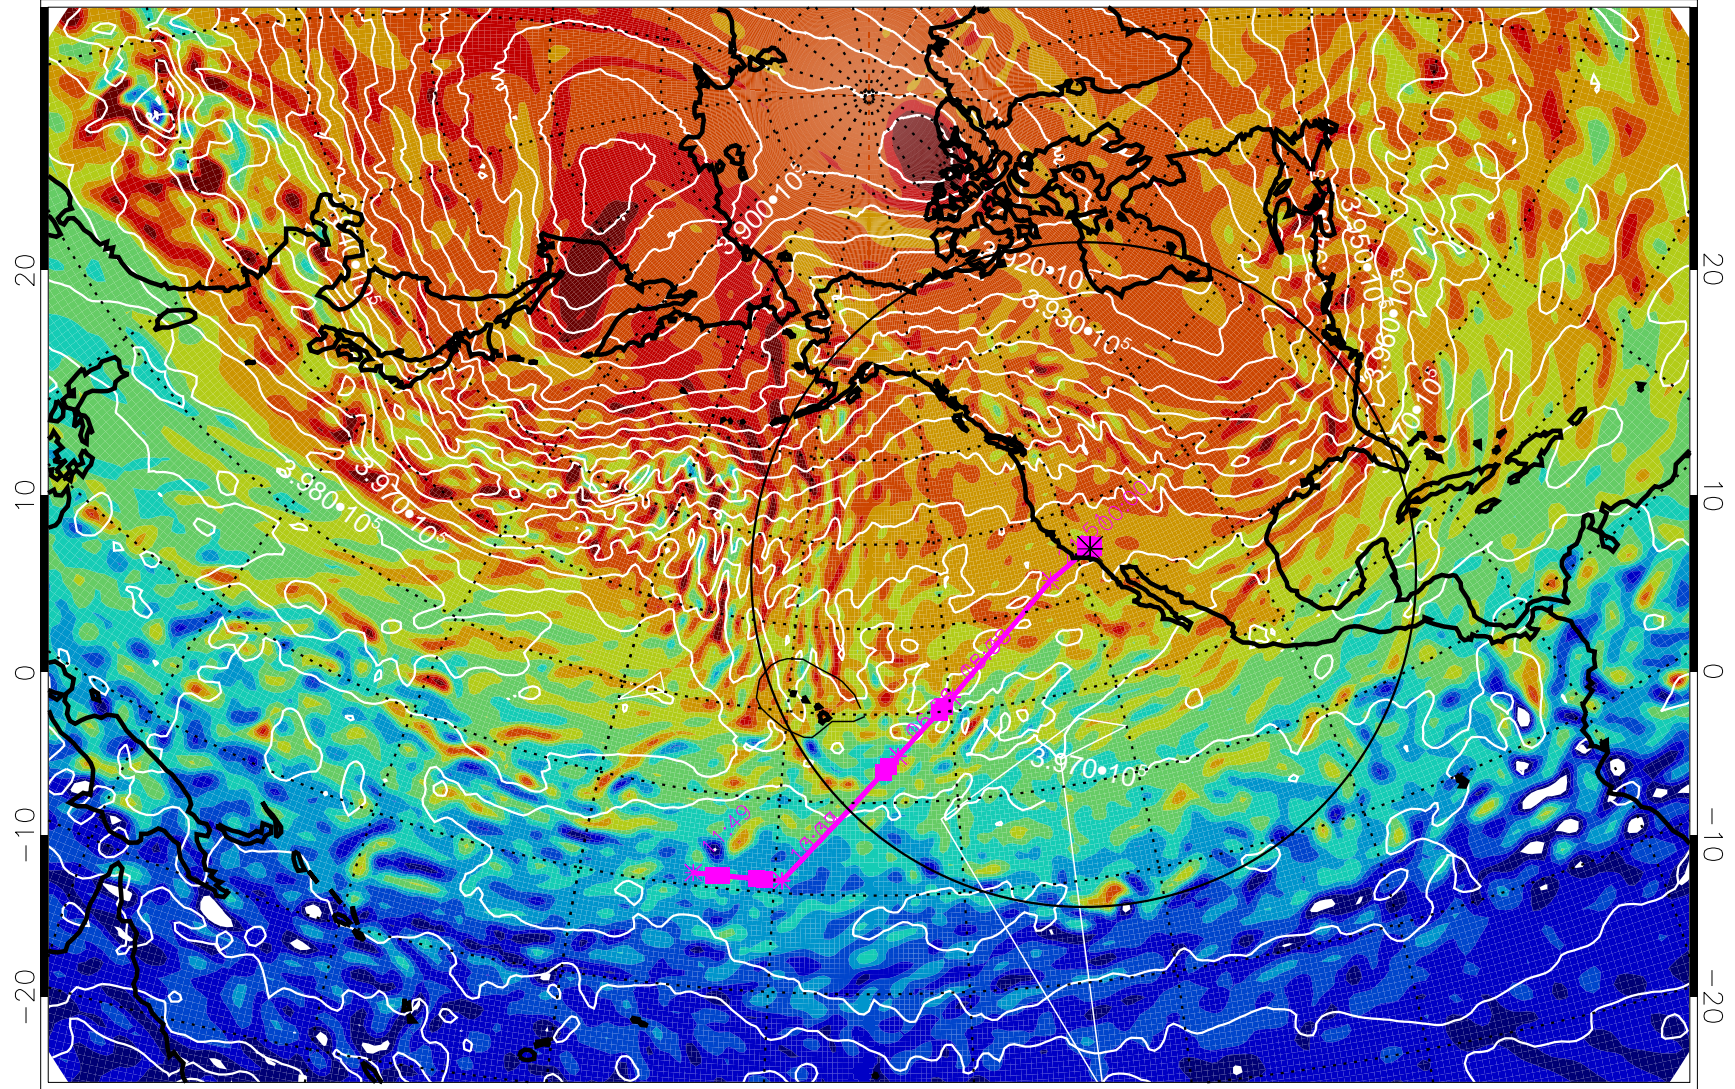

13021618, 54 hour forecast for 460K EPV

460K Montgomery Streamfunction, white

Range ring of 4055 km -- 13 hours GH round trip

13021700, 60 hour forecast for 460K EPV

460K Montgomery Streamfunction, white

Range ring of 4055 km -- 13 hours GH round trip

13021706, 66 hour forecast for 460K EPV

460K Montgomery Streamfunction, white

Range ring of 4055 km -- 13 hours GH round trip

13021712, 72 hour forecast for 460K EPV

460K Montgomery Streamfunction, white

Range ring of 4055 km -- 13 hours GH round trip

13021718, 78 hour forecast for 460K EPV

460K Montgomery Streamfunction, white

Range ring of 4055 km -- 13 hours GH round trip

13021800, 84 hour forecast for 460K EPV

460K Montgomery Streamfunction, white

Range ring of 4055 km -- 13 hours GH round trip

13021818, 102 hour forecast for 460K EPV

460K Montgomery Streamfunction, white

Range ring of 4055 km -- 13 hours GH round trip

13021900, 108 hour forecast for 460K EPV

460K Montgomery Streamfunction, white