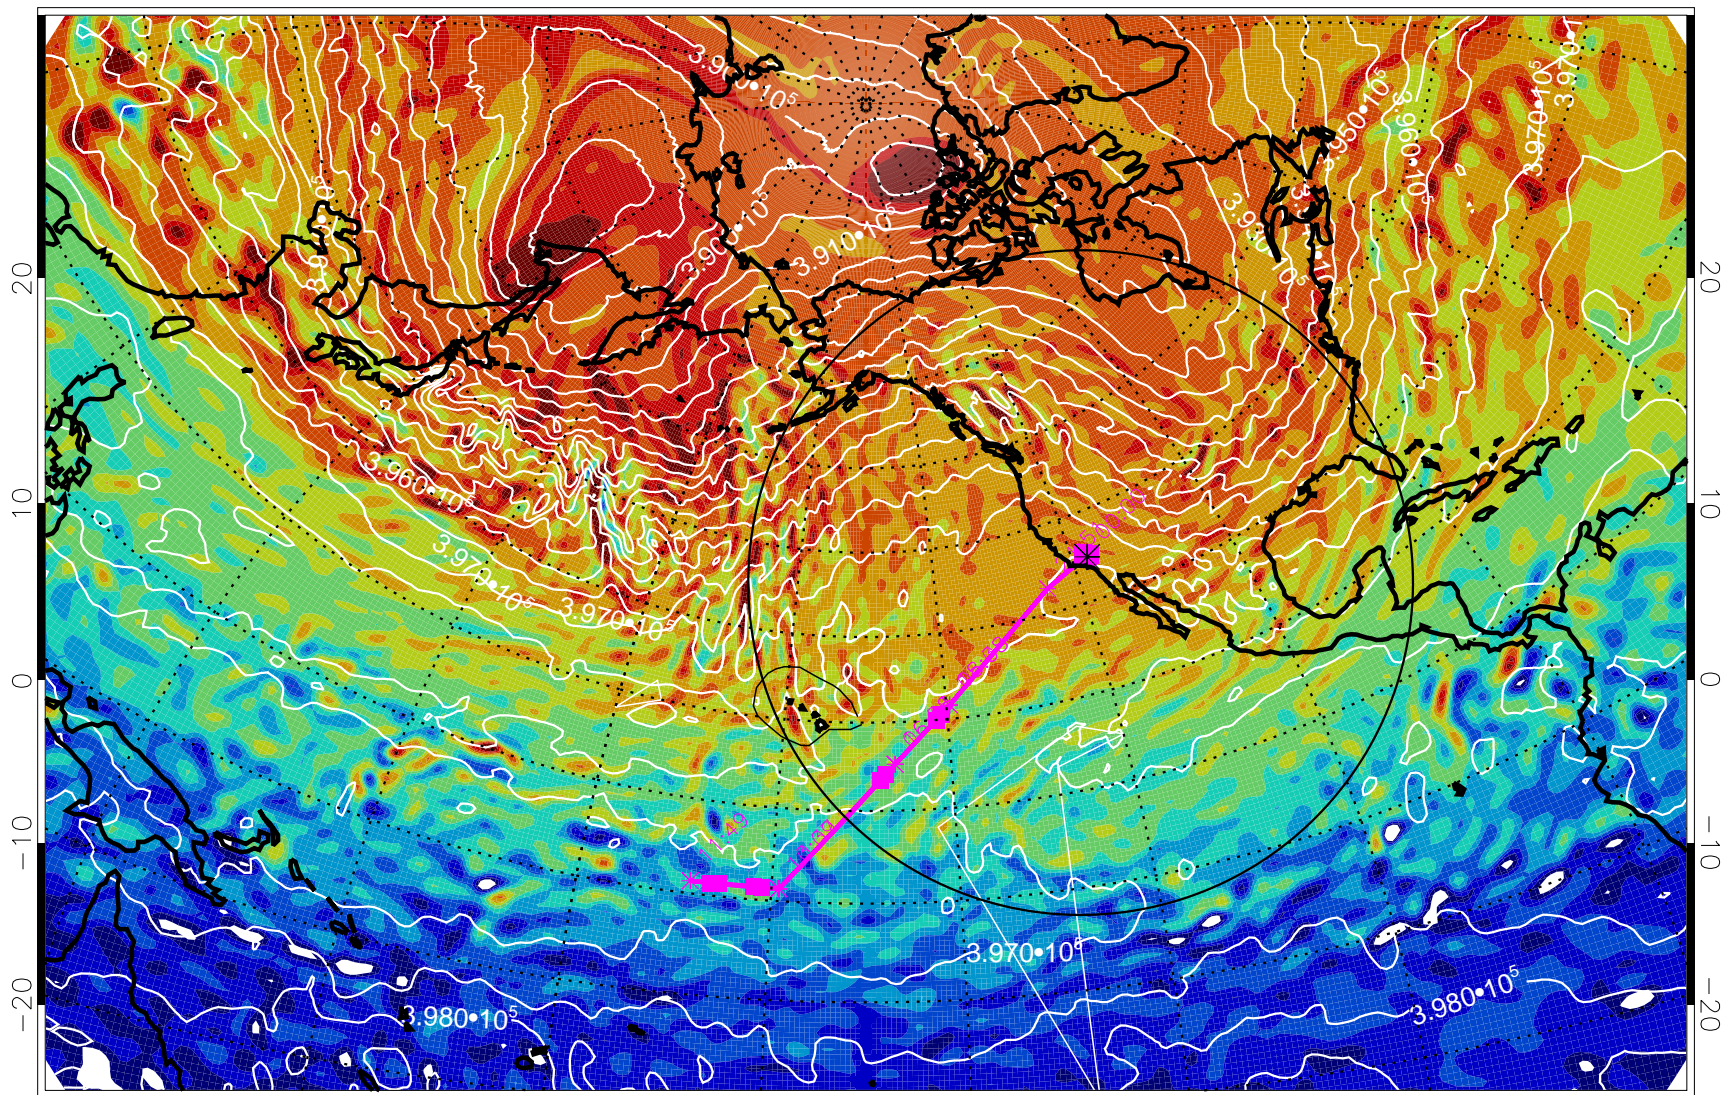

13021518, 30 hour forecast for 460K EPV

460K Montgomery Streamfunction, white

Range ring of 4055 km -- 13 hours GH round trip

13021600, 36 hour forecast for 460K EPV

460K Montgomery Streamfunction, white

Range ring of 4055 km -- 13 hours GH round trip

13021606, 42 hour forecast for 460K EPV

460K Montgomery Streamfunction, white

Range ring of 4055 km -- 13 hours GH round trip

13021612, 48 hour forecast for 460K EPV

460K Montgomery Streamfunction, white

Range ring of 4055 km -- 13 hours GH round trip

13021618, 54 hour forecast for 460K EPV

460K Montgomery Streamfunction, white

Range ring of 4055 km -- 13 hours GH round trip

13021700, 60 hour forecast for 460K EPV

460K Montgomery Streamfunction, white

Range ring of 4055 km -- 13 hours GH round trip