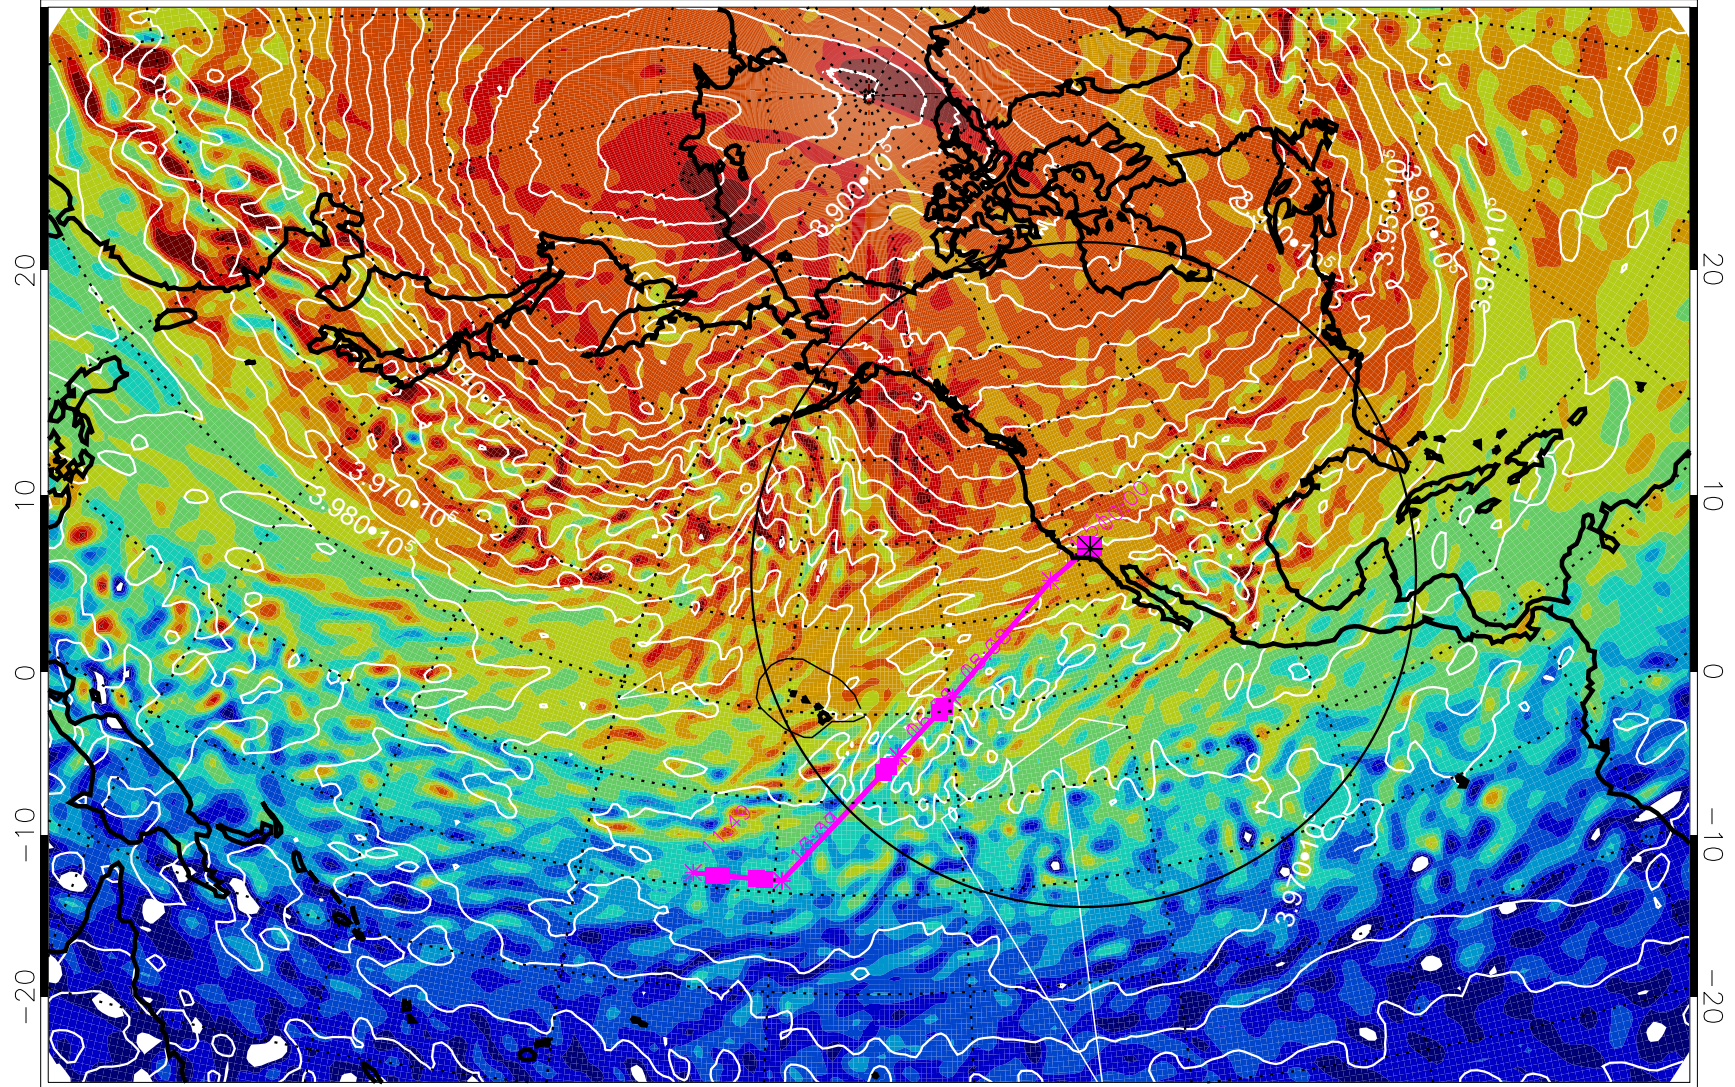

13021718, 78 hour forecast for 460K EPV

460K Montgomery Streamfunction, white

Range ring of 4055 km -- 13 hours GH round trip

13021800, 84 hour forecast for 460K EPV

460K Montgomery Streamfunction, white

Range ring of 4055 km -- 13 hours GH round trip

13021806, 90 hour forecast for 460K EPV

460K Montgomery Streamfunction, white

Range ring of 4055 km -- 13 hours GH round trip

13021812, 96 hour forecast for 460K EPV

460K Montgomery Streamfunction, white

Range ring of 4055 km -- 13 hours GH round trip

13021818, 102 hour forecast for 460K EPV

460K Montgomery Streamfunction, white

Range ring of 4055 km -- 13 hours GH round trip

13021900, 108 hour forecast for 460K EPV

460K Montgomery Streamfunction, white

Range ring of 4055 km -- 13 hours GH round trip

13021906, 114 hour forecast for 460K EPV

460K Montgomery Streamfunction, white

Range ring of 4055 km -- 13 hours GH round trip

13021912, 120 hour forecast for 460K EPV