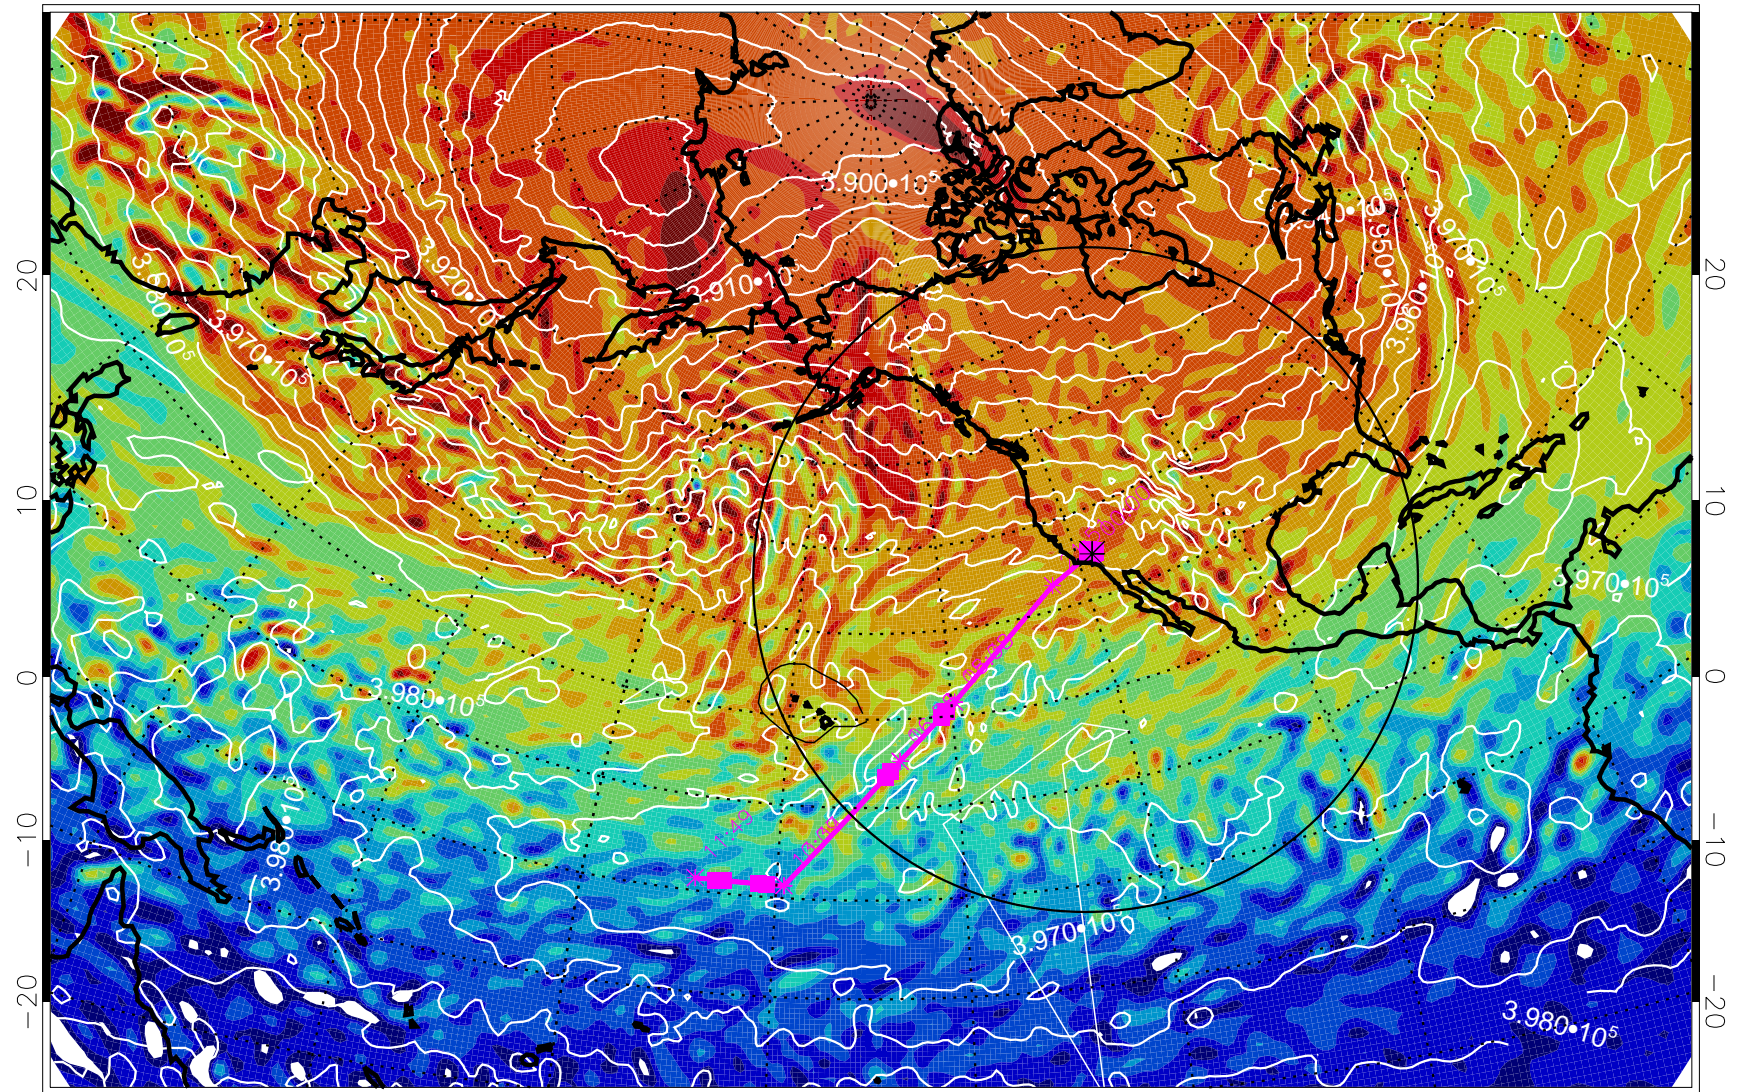

13021706, 66 hour forecast for 460K EPV

460K Montgomery Streamfunction, white

Range ring of 4055 km -- 13 hours GH round trip

13021712, 72 hour forecast for 460K EPV

460K Montgomery Streamfunction, white

Range ring of 4055 km -- 13 hours GH round trip

13021718, 78 hour forecast for 460K EPV

460K Montgomery Streamfunction, white

Range ring of 4055 km -- 13 hours GH round trip

13021800, 84 hour forecast for 460K EPV

460K Montgomery Streamfunction, white

Range ring of 4055 km -- 13 hours GH round trip

13021806, 90 hour forecast for 460K EPV

460K Montgomery Streamfunction, white

Range ring of 4055 km -- 13 hours GH round trip

13021812, 96 hour forecast for 460K EPV

460K Montgomery Streamfunction, white

Range ring of 4055 km -- 13 hours GH round trip

13021818, 102 hour forecast for 460K EPV

460K Montgomery Streamfunction, white

Range ring of 4055 km -- 13 hours GH round trip

13021900, 108 hour forecast for 460K EPV

460K Montgomery Streamfunction, white