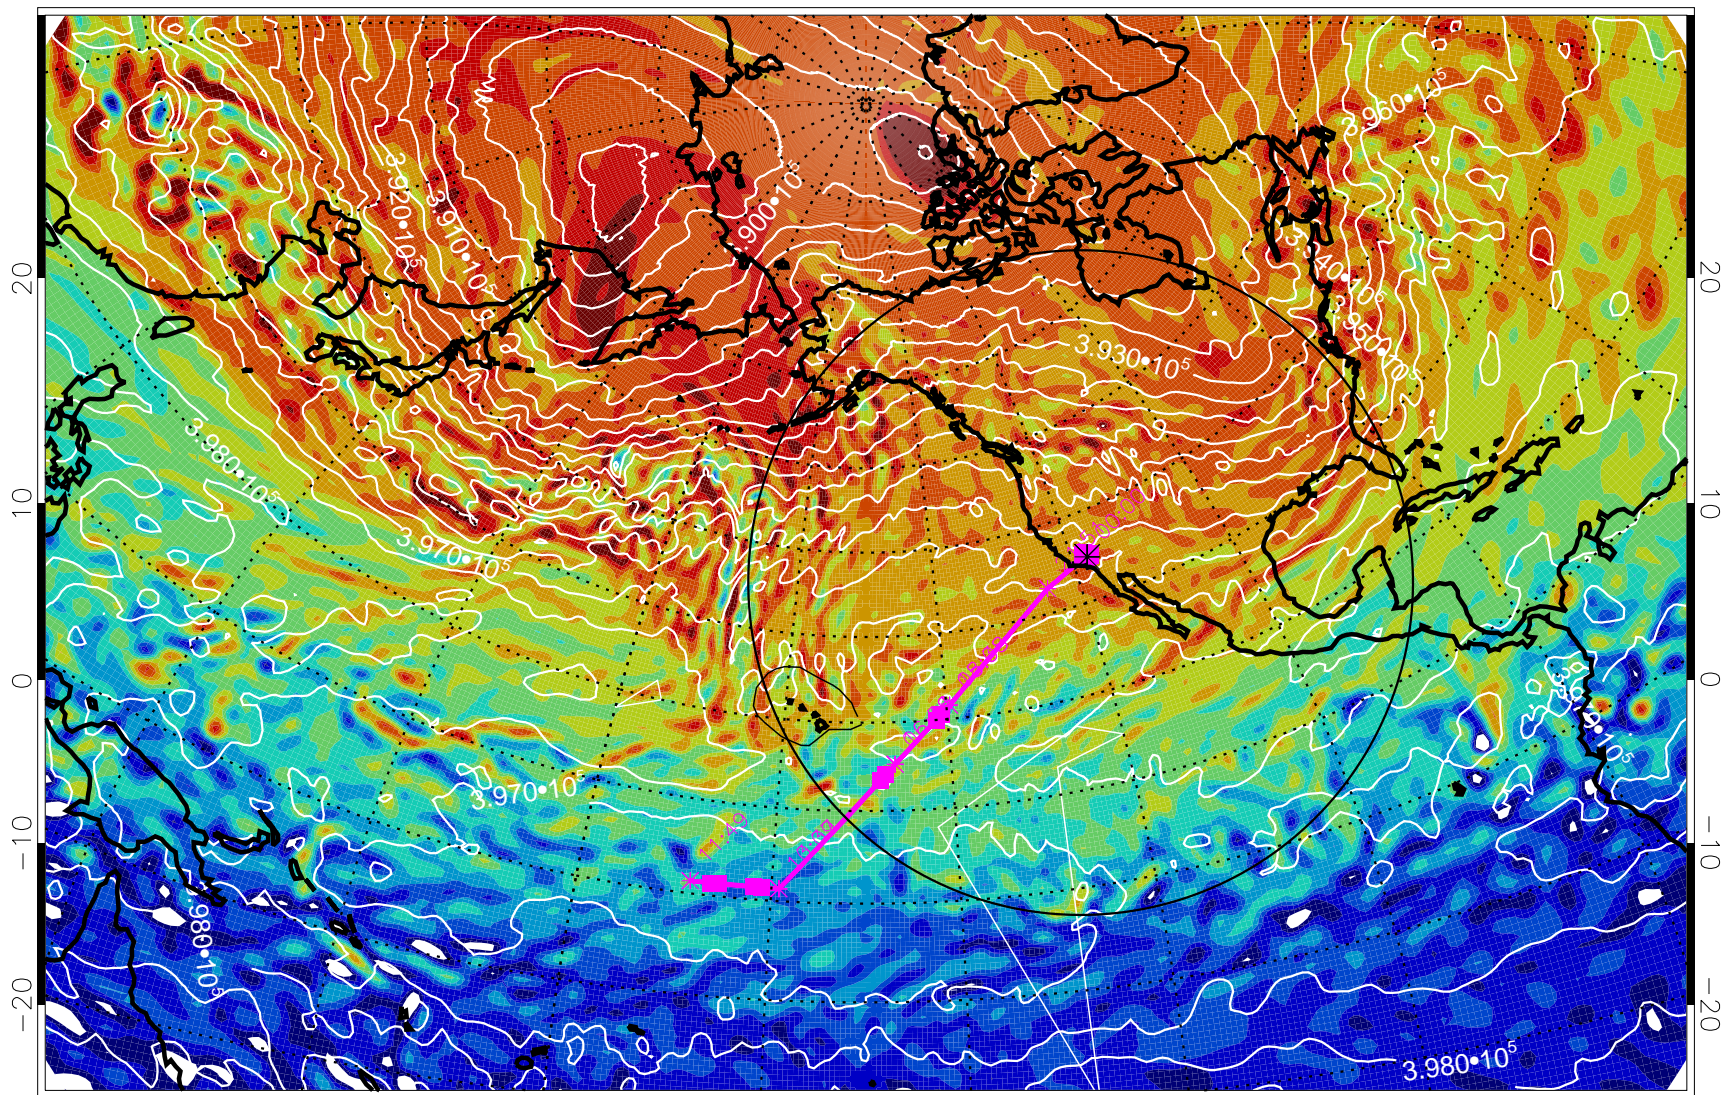

13021618, 54 hour forecast for 460K EPV

460K Montgomery Streamfunction, white

Range ring of 4055 km -- 13 hours GH round trip

13021700, 60 hour forecast for 460K EPV

460K Montgomery Streamfunction, white

Range ring of 4055 km -- 13 hours GH round trip

13021706, 66 hour forecast for 460K EPV

460K Montgomery Streamfunction, white

Range ring of 4055 km -- 13 hours GH round trip

13021712, 72 hour forecast for 460K EPV

460K Montgomery Streamfunction, white

Range ring of 4055 km -- 13 hours GH round trip

13021718, 78 hour forecast for 460K EPV

460K Montgomery Streamfunction, white

Range ring of 4055 km -- 13 hours GH round trip

13021800, 84 hour forecast for 460K EPV

460K Montgomery Streamfunction, white

Range ring of 4055 km -- 13 hours GH round trip

13021818, 102 hour forecast for 460K EPV

460K Montgomery Streamfunction, white

Range ring of 4055 km -- 13 hours GH round trip

13021900, 108 hour forecast for 460K EPV

460K Montgomery Streamfunction, white