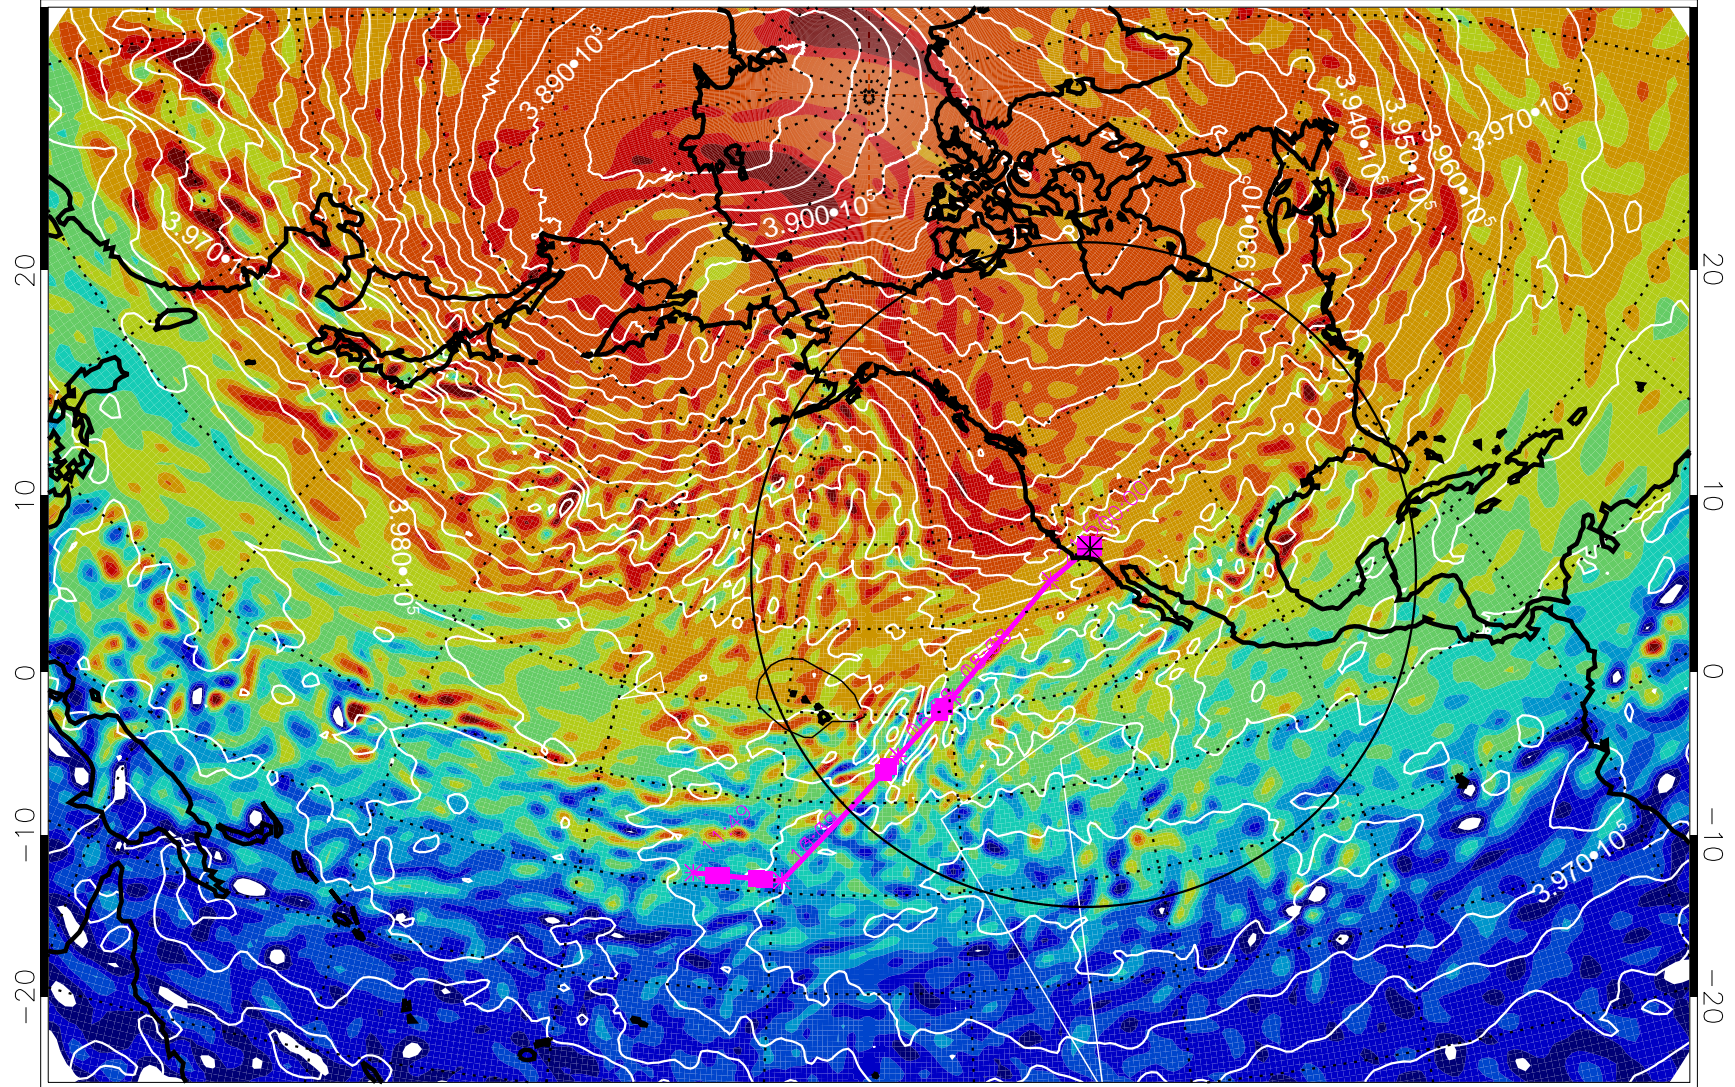

13021818, 102 hour forecast for 460K EPV

460K Montgomery Streamfunction, white

Range ring of 4055 km -- 13 hours GH round trip

13021900, 108 hour forecast for 460K EPV

460K Montgomery Streamfunction, white

Range ring of 4055 km -- 13 hours GH round trip

13021906, 114 hour forecast for 460K EPV

460K Montgomery Streamfunction, white

Range ring of 4055 km -- 13 hours GH round trip

13021912, 120 hour forecast for 460K EPV

460K Montgomery Streamfunction, white

Range ring of 4055 km -- 13 hours GH round trip