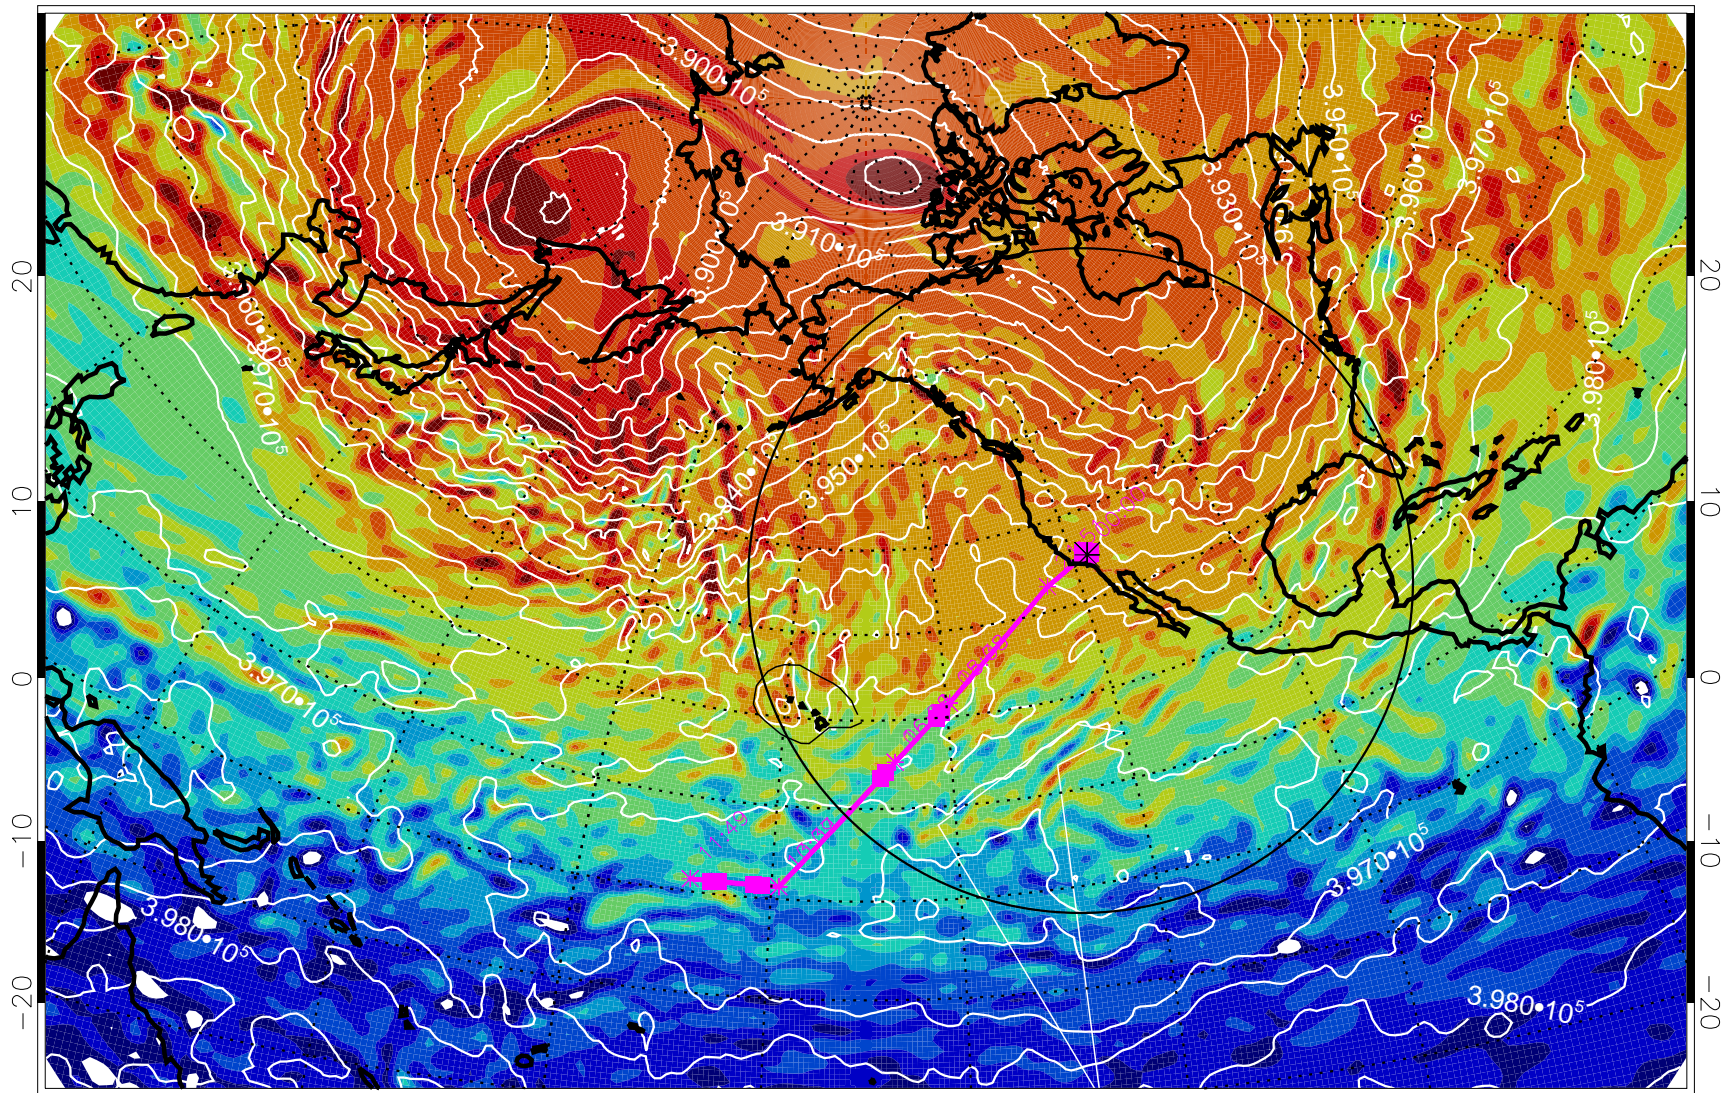

13021418, 6 hour forecast for 460K EPV

460K Montgomery Streamfunction, white

Range ring of 4055 km -- 13 hours GH round trip

13021500, 12 hour forecast for 460K EPV

460K Montgomery Streamfunction, white

Range ring of 4055 km -- 13 hours GH round trip

13021506, 18 hour forecast for 460K EPV

460K Montgomery Streamfunction, white

Range ring of 4055 km -- 13 hours GH round trip

13021512, 24 hour forecast for 460K EPV

460K Montgomery Streamfunction, white

Range ring of 4055 km -- 13 hours GH round trip

13021518, 30 hour forecast for 460K EPV

460K Montgomery Streamfunction, white

Range ring of 4055 km -- 13 hours GH round trip

13021600, 36 hour forecast for 460K EPV

460K Montgomery Streamfunction, white

Range ring of 4055 km -- 13 hours GH round trip

13021606, 42 hour forecast for 460K EPV

460K Montgomery Streamfunction, white

Range ring of 4055 km -- 13 hours GH round trip

13021612, 48 hour forecast for 460K EPV

460K Montgomery Streamfunction, white

Range ring of 4055 km -- 13 hours GH round trip