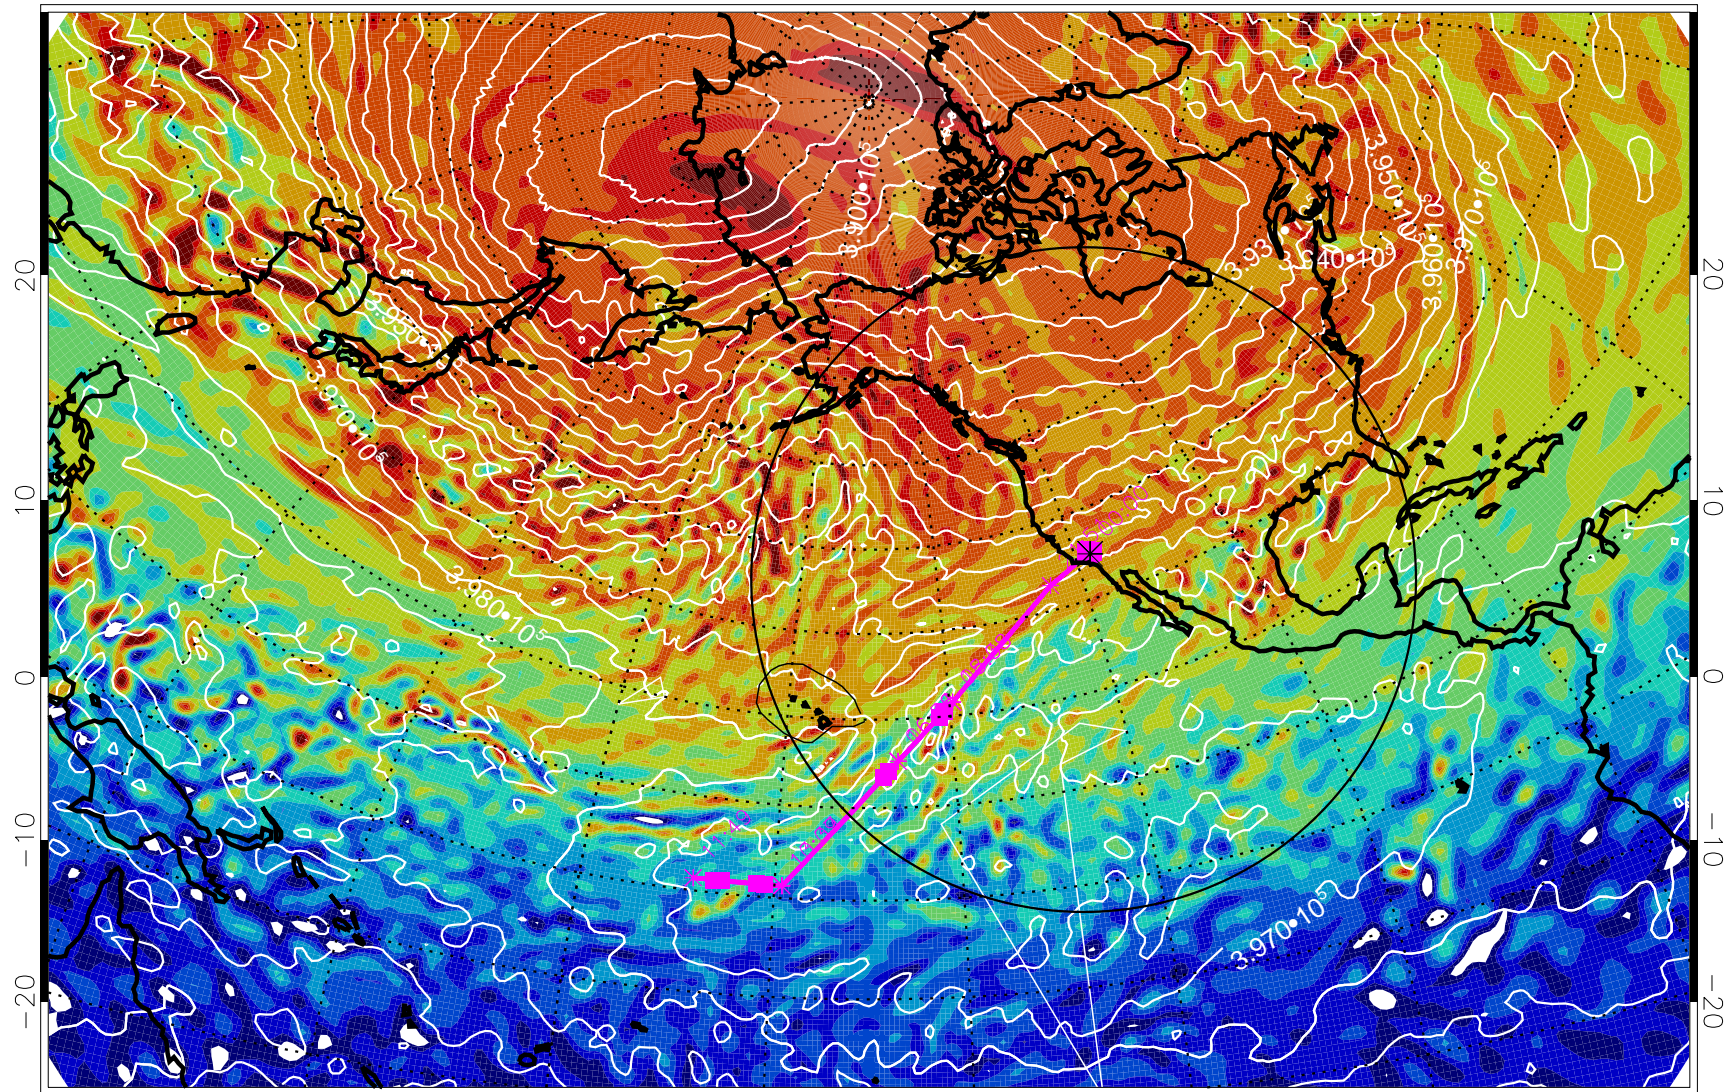

13021800, 96 hour forecast for 460K EPV

460K Montgomery Streamfunction, white

Range ring of 4055 km -- 13 hours GH round trip

13021806, 102 hour forecast for 460K EPV

460K Montgomery Streamfunction, white

Range ring of 4055 km -- 13 hours GH round trip

13021812, 108 hour forecast for 460K EPV

460K Montgomery Streamfunction, white

Range ring of 4055 km -- 13 hours GH round trip

13021818, 114 hour forecast for 460K EPV

460K Montgomery Streamfunction, white

Range ring of 4055 km -- 13 hours GH round trip

13021900, 120 hour forecast for 460K EPV

460K Montgomery Streamfunction, white

Range ring of 4055 km -- 13 hours GH round trip