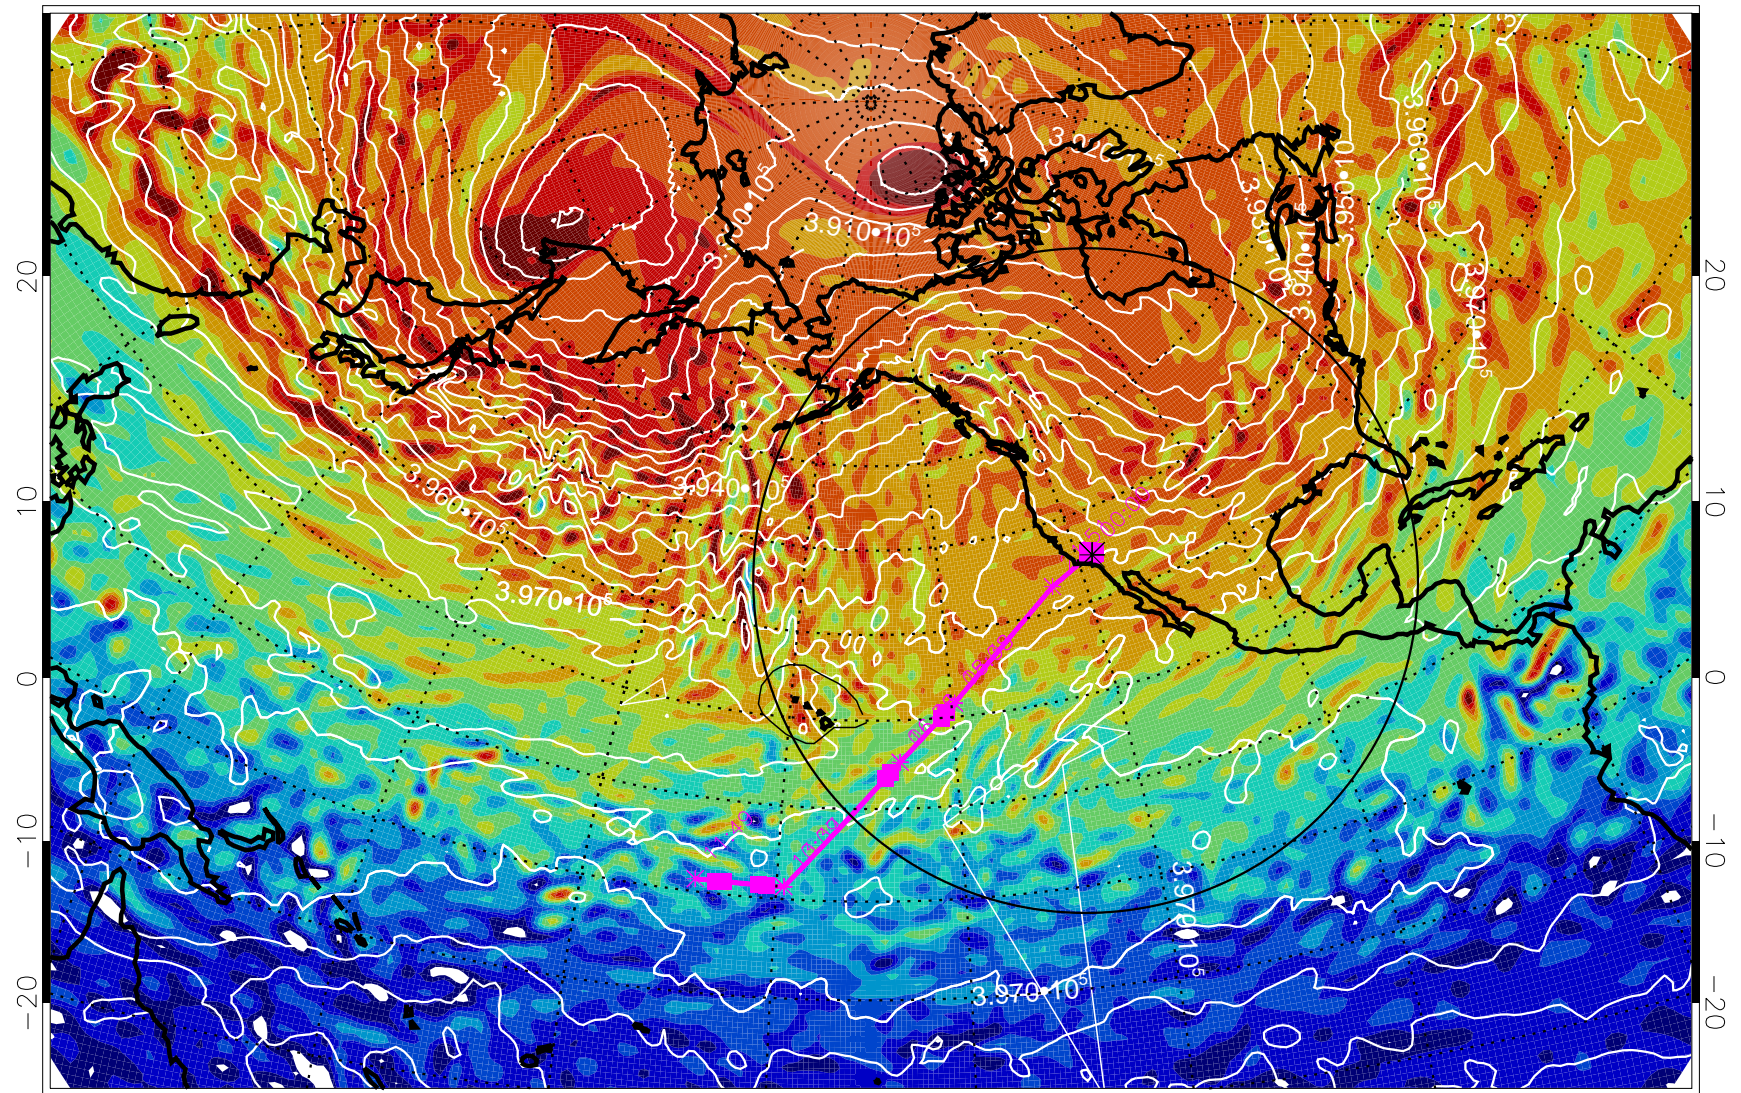

13021500, 24 hour forecast for 460K EPV

460K Montgomery Streamfunction, white

Range ring of 4055 km -- 13 hours GH round trip

13021506, 30 hour forecast for 460K EPV

460K Montgomery Streamfunction, white

Range ring of 4055 km -- 13 hours GH round trip

13021512, 36 hour forecast for 460K EPV

460K Montgomery Streamfunction, white

Range ring of 4055 km -- 13 hours GH round trip

13021518, 42 hour forecast for 460K EPV

460K Montgomery Streamfunction, white

Range ring of 4055 km -- 13 hours GH round trip

13021600, 48 hour forecast for 460K EPV

460K Montgomery Streamfunction, white

Range ring of 4055 km -- 13 hours GH round trip

13021606, 54 hour forecast for 460K EPV

460K Montgomery Streamfunction, white

Range ring of 4055 km -- 13 hours GH round trip

13021612, 60 hour forecast for 460K EPV

460K Montgomery Streamfunction, white

Range ring of 4055 km -- 13 hours GH round trip

13021618, 66 hour forecast for 460K EPV

460K Montgomery Streamfunction, white

Range ring of 4055 km -- 13 hours GH round trip