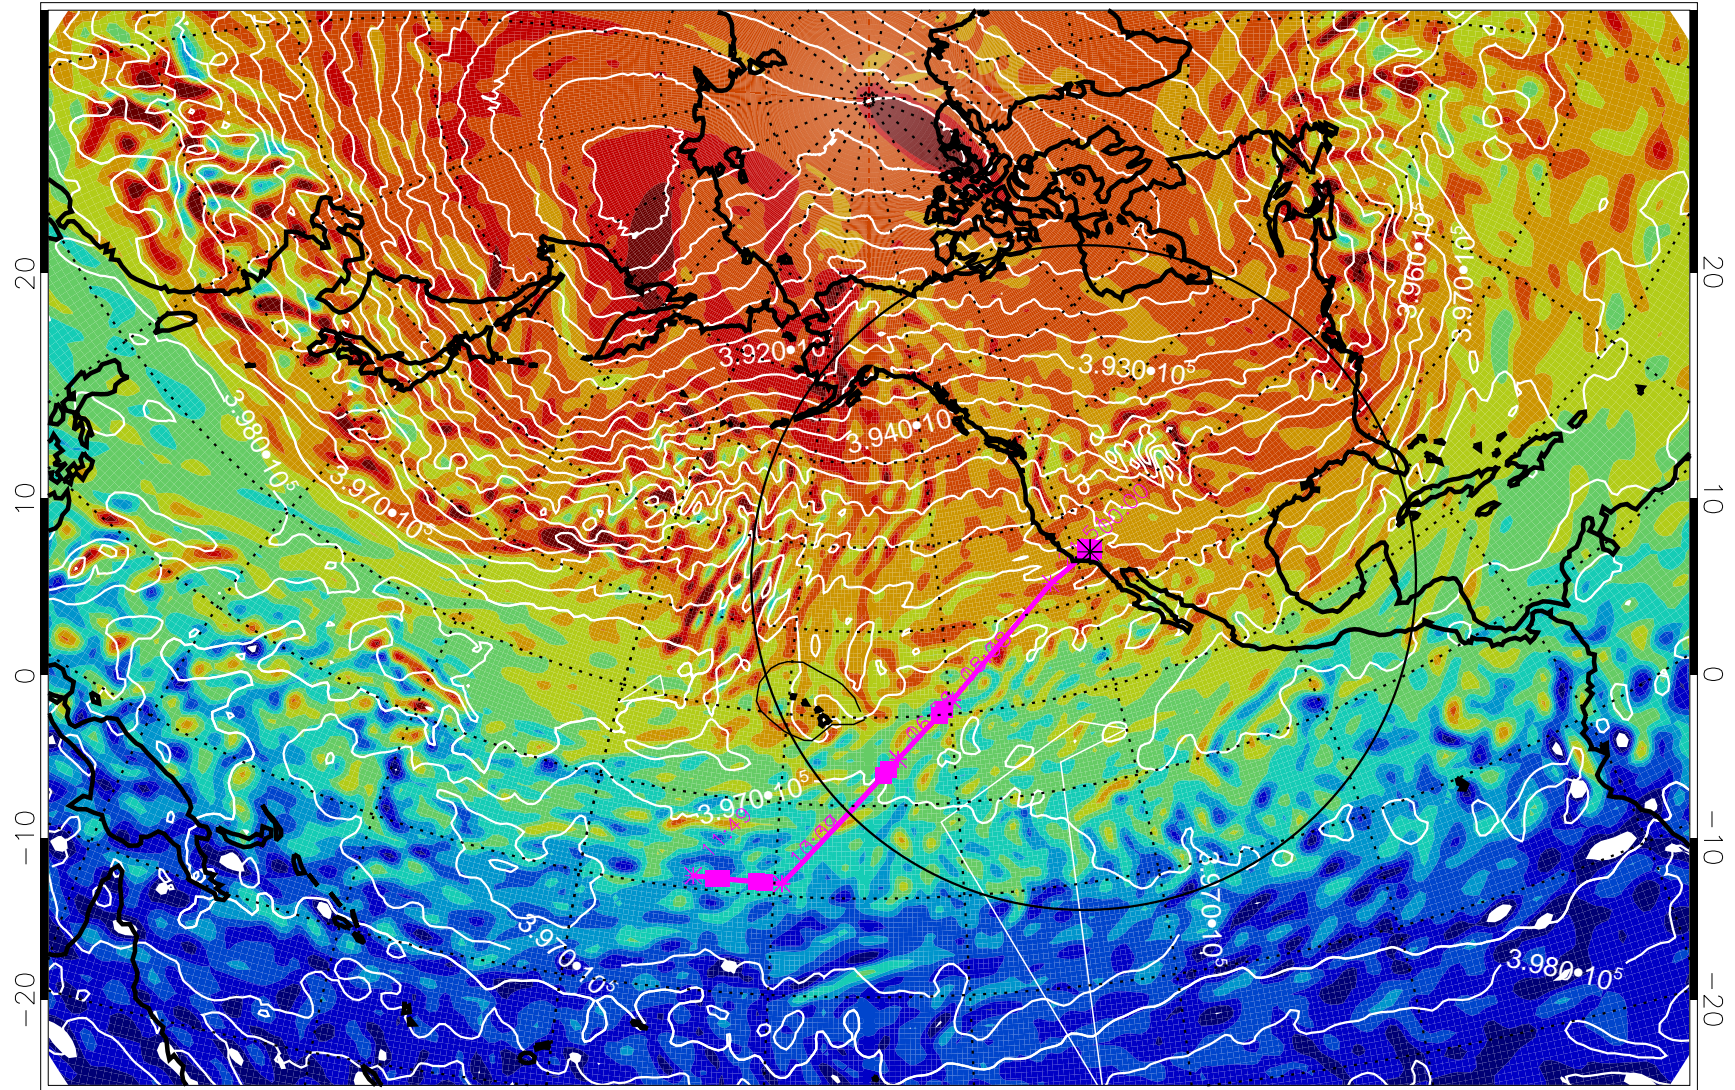

13021700, 72 hour forecast for 460K EPV

460K Montgomery Streamfunction, white

Range ring of 4055 km -- 13 hours GH round trip

13021706, 78 hour forecast for 460K EPV

460K Montgomery Streamfunction, white

Range ring of 4055 km -- 13 hours GH round trip

13021712, 84 hour forecast for 460K EPV

460K Montgomery Streamfunction, white

Range ring of 4055 km -- 13 hours GH round trip

13021718, 90 hour forecast for 460K EPV

460K Montgomery Streamfunction, white

Range ring of 4055 km -- 13 hours GH round trip

13021800, 96 hour forecast for 460K EPV

460K Montgomery Streamfunction, white

Range ring of 4055 km -- 13 hours GH round trip

13021806, 102 hour forecast for 460K EPV

460K Montgomery Streamfunction, white

Range ring of 4055 km -- 13 hours GH round trip

13021812, 108 hour forecast for 460K EPV

460K Montgomery Streamfunction, white

Range ring of 4055 km -- 13 hours GH round trip

13021818, 114 hour forecast for 460K EPV