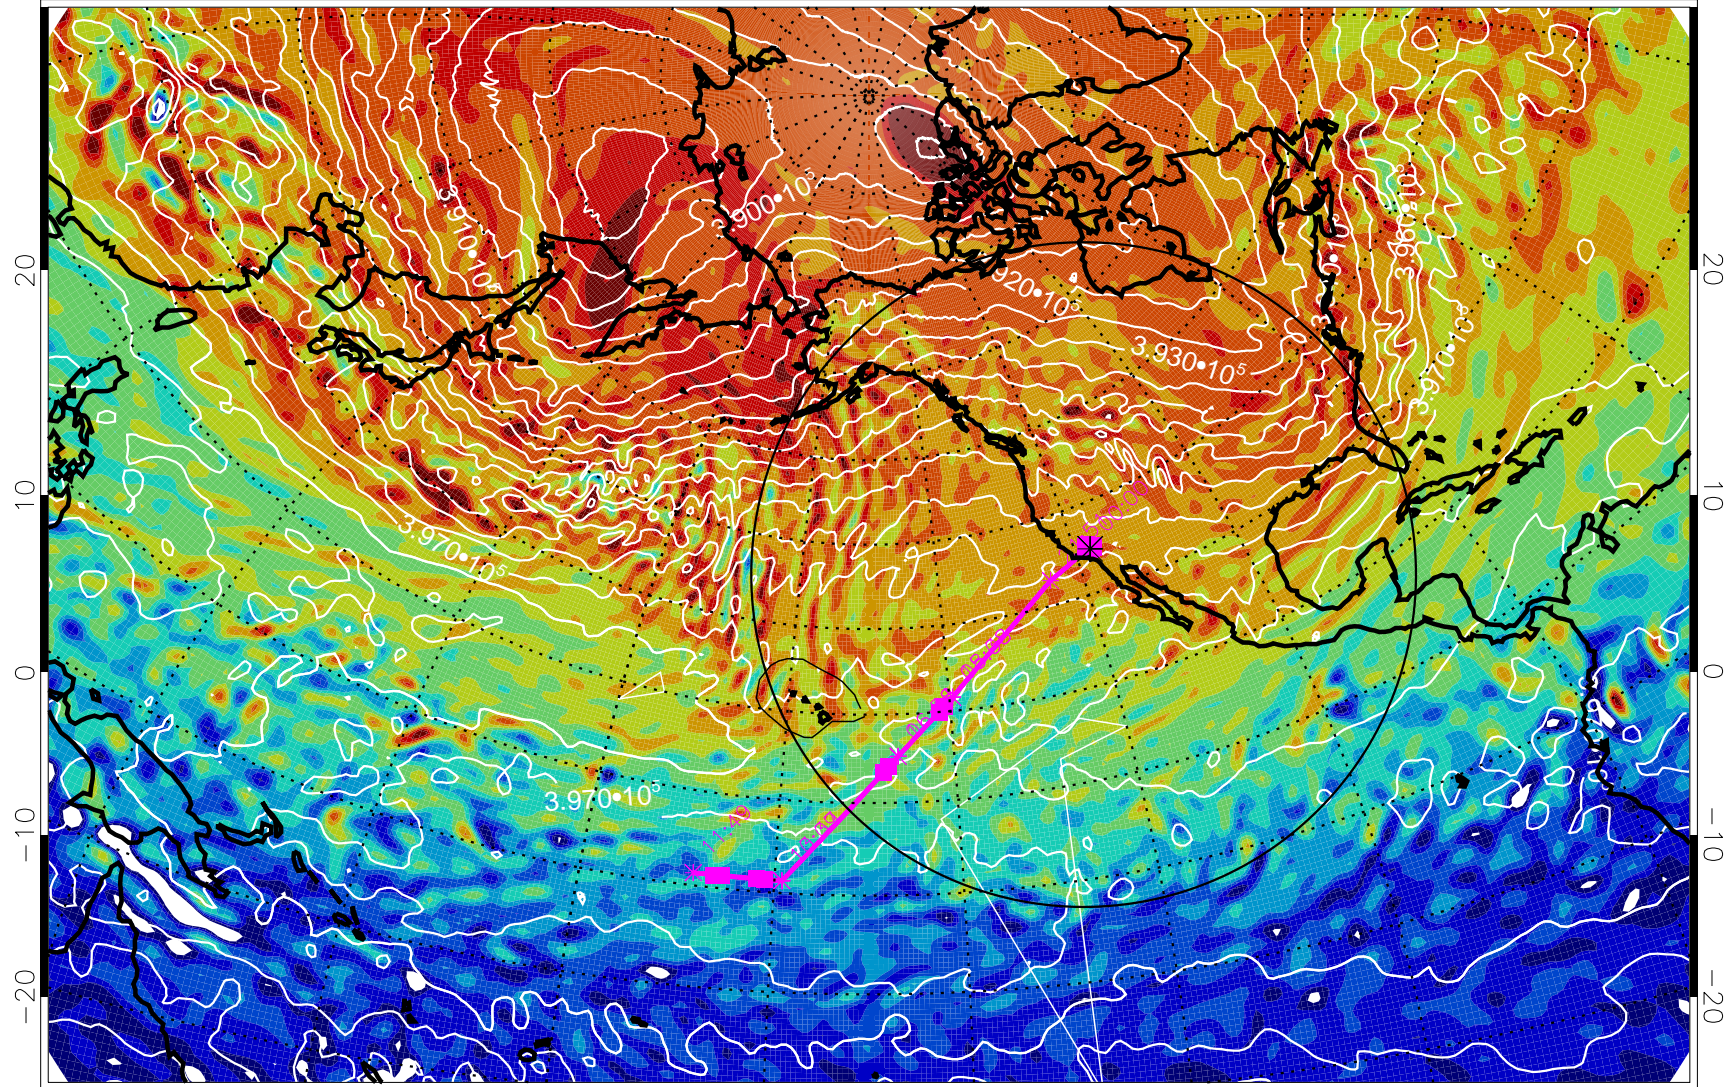

13021612, 60 hour forecast for 460K EPV

460K Montgomery Streamfunction, white

Range ring of 4055 km -- 13 hours GH round trip

13021618, 66 hour forecast for 460K EPV

460K Montgomery Streamfunction, white

Range ring of 4055 km -- 13 hours GH round trip

13021700, 72 hour forecast for 460K EPV

460K Montgomery Streamfunction, white

Range ring of 4055 km -- 13 hours GH round trip

13021706, 78 hour forecast for 460K EPV

460K Montgomery Streamfunction, white

Range ring of 4055 km -- 13 hours GH round trip

13021712, 84 hour forecast for 460K EPV

460K Montgomery Streamfunction, white

Range ring of 4055 km -- 13 hours GH round trip

13021718, 90 hour forecast for 460K EPV

460K Montgomery Streamfunction, white

Range ring of 4055 km -- 13 hours GH round trip

13021800, 96 hour forecast for 460K EPV

460K Montgomery Streamfunction, white

Range ring of 4055 km -- 13 hours GH round trip

13021806, 102 hour forecast for 460K EPV

460K Montgomery Streamfunction, white