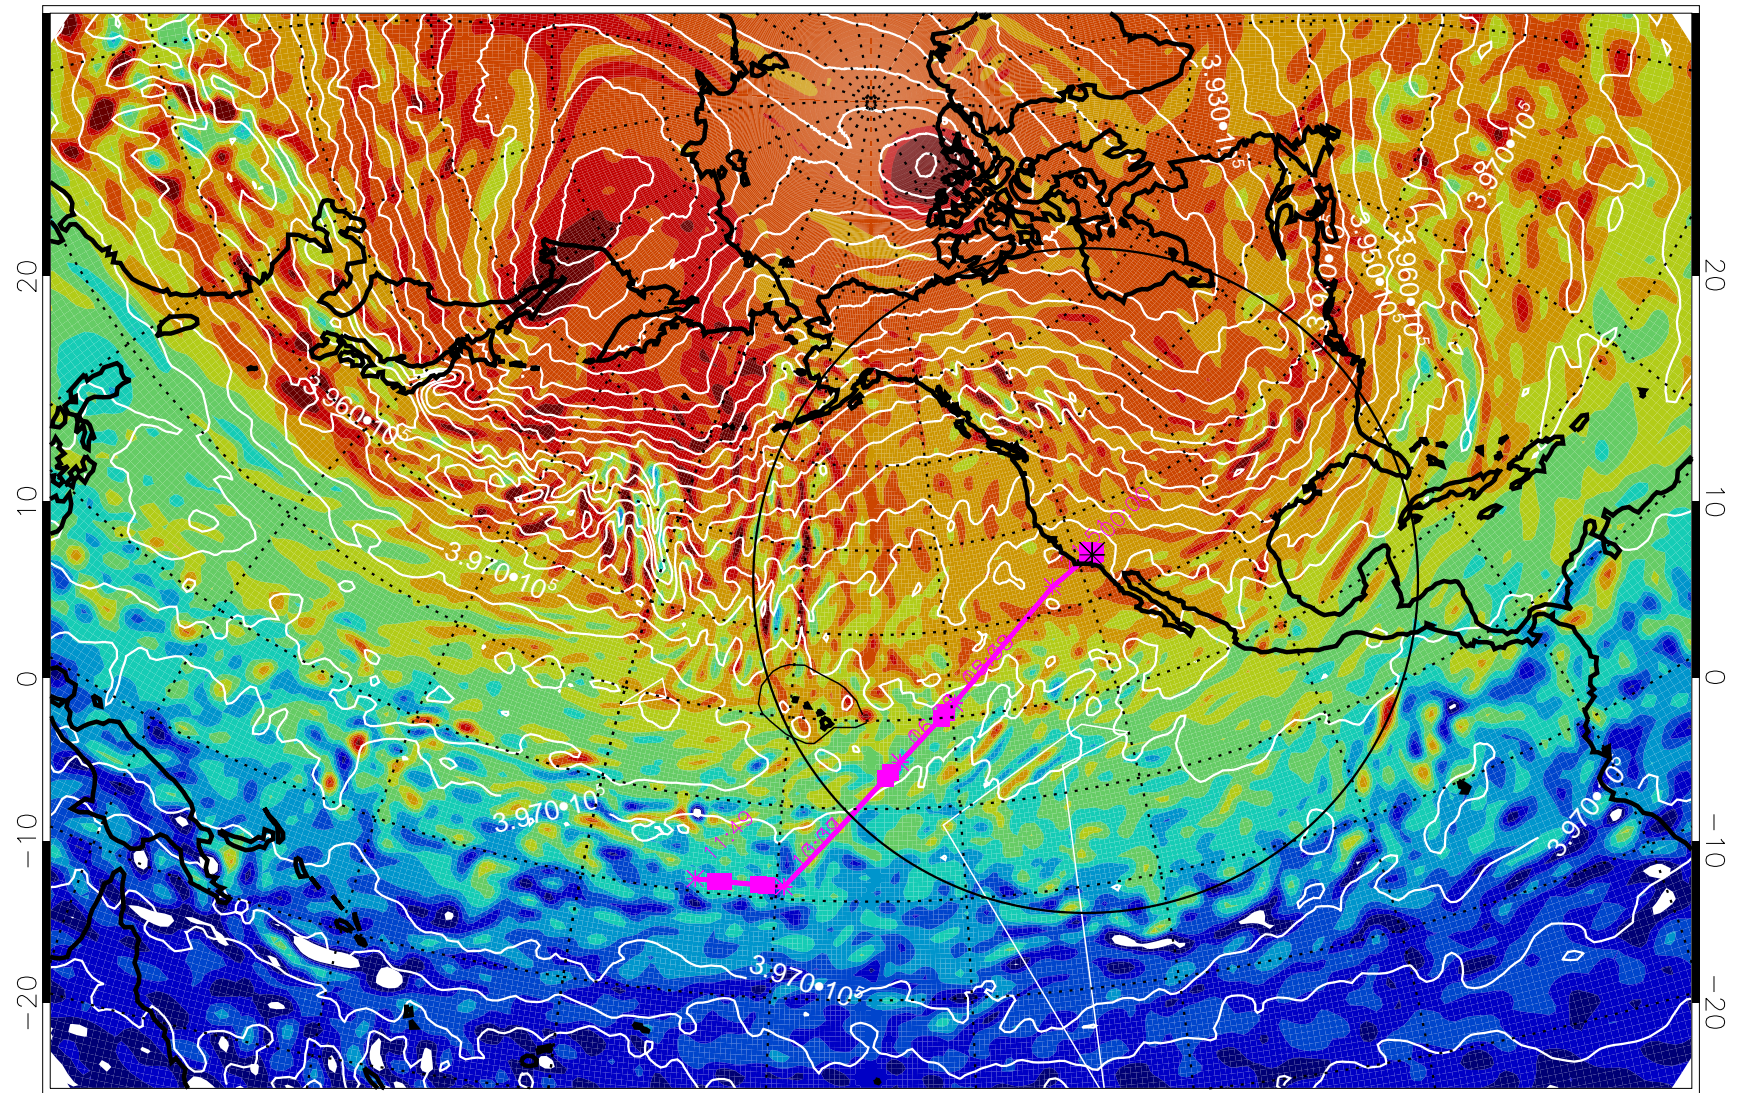

13021600, 48 hour forecast for 460K EPV

460K Montgomery Streamfunction, white

Range ring of 4055 km -- 13 hours GH round trip

13021606, 54 hour forecast for 460K EPV

460K Montgomery Streamfunction, white

Range ring of 4055 km -- 13 hours GH round trip

13021612, 60 hour forecast for 460K EPV

460K Montgomery Streamfunction, white

Range ring of 4055 km -- 13 hours GH round trip

13021618, 66 hour forecast for 460K EPV

460K Montgomery Streamfunction, white

Range ring of 4055 km -- 13 hours GH round trip

13021700, 72 hour forecast for 460K EPV

460K Montgomery Streamfunction, white

Range ring of 4055 km -- 13 hours GH round trip

13021706, 78 hour forecast for 460K EPV

460K Montgomery Streamfunction, white

Range ring of 4055 km -- 13 hours GH round trip

13021712, 84 hour forecast for 460K EPV

460K Montgomery Streamfunction, white

Range ring of 4055 km -- 13 hours GH round trip

13021718, 90 hour forecast for 460K EPV

460K Montgomery Streamfunction, white

Range ring of 4055 km -- 13 hours GH round trip