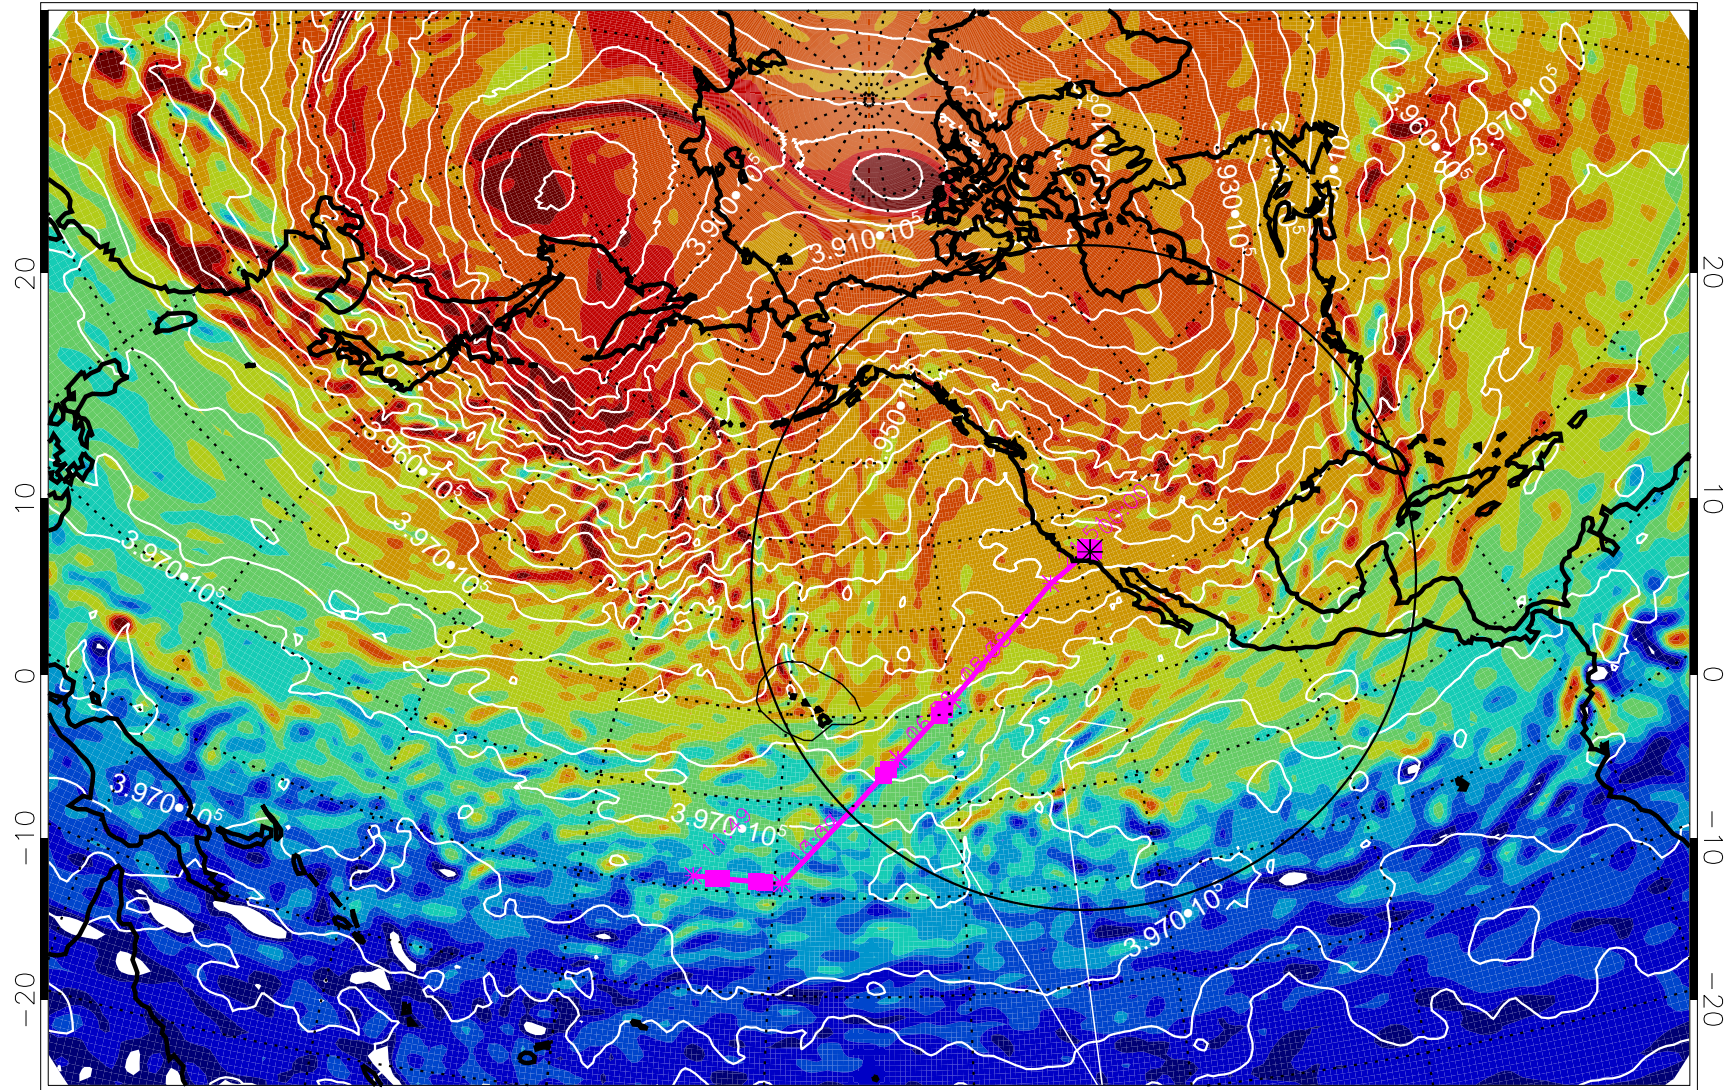

13021412, 12 hour forecast for 460K EPV

460K Montgomery Streamfunction, white

Range ring of 4055 km -- 13 hours GH round trip

13021418, 18 hour forecast for 460K EPV

460K Montgomery Streamfunction, white

Range ring of 4055 km -- 13 hours GH round trip

13021500, 24 hour forecast for 460K EPV

460K Montgomery Streamfunction, white

Range ring of 4055 km -- 13 hours GH round trip

13021506, 30 hour forecast for 460K EPV

460K Montgomery Streamfunction, white

Range ring of 4055 km -- 13 hours GH round trip

13021512, 36 hour forecast for 460K EPV

460K Montgomery Streamfunction, white

Range ring of 4055 km -- 13 hours GH round trip

13021518, 42 hour forecast for 460K EPV

460K Montgomery Streamfunction, white

Range ring of 4055 km -- 13 hours GH round trip

13021600, 48 hour forecast for 460K EPV

460K Montgomery Streamfunction, white

Range ring of 4055 km -- 13 hours GH round trip

13021606, 54 hour forecast for 460K EPV

460K Montgomery Streamfunction, white

Range ring of 4055 km -- 13 hours GH round trip