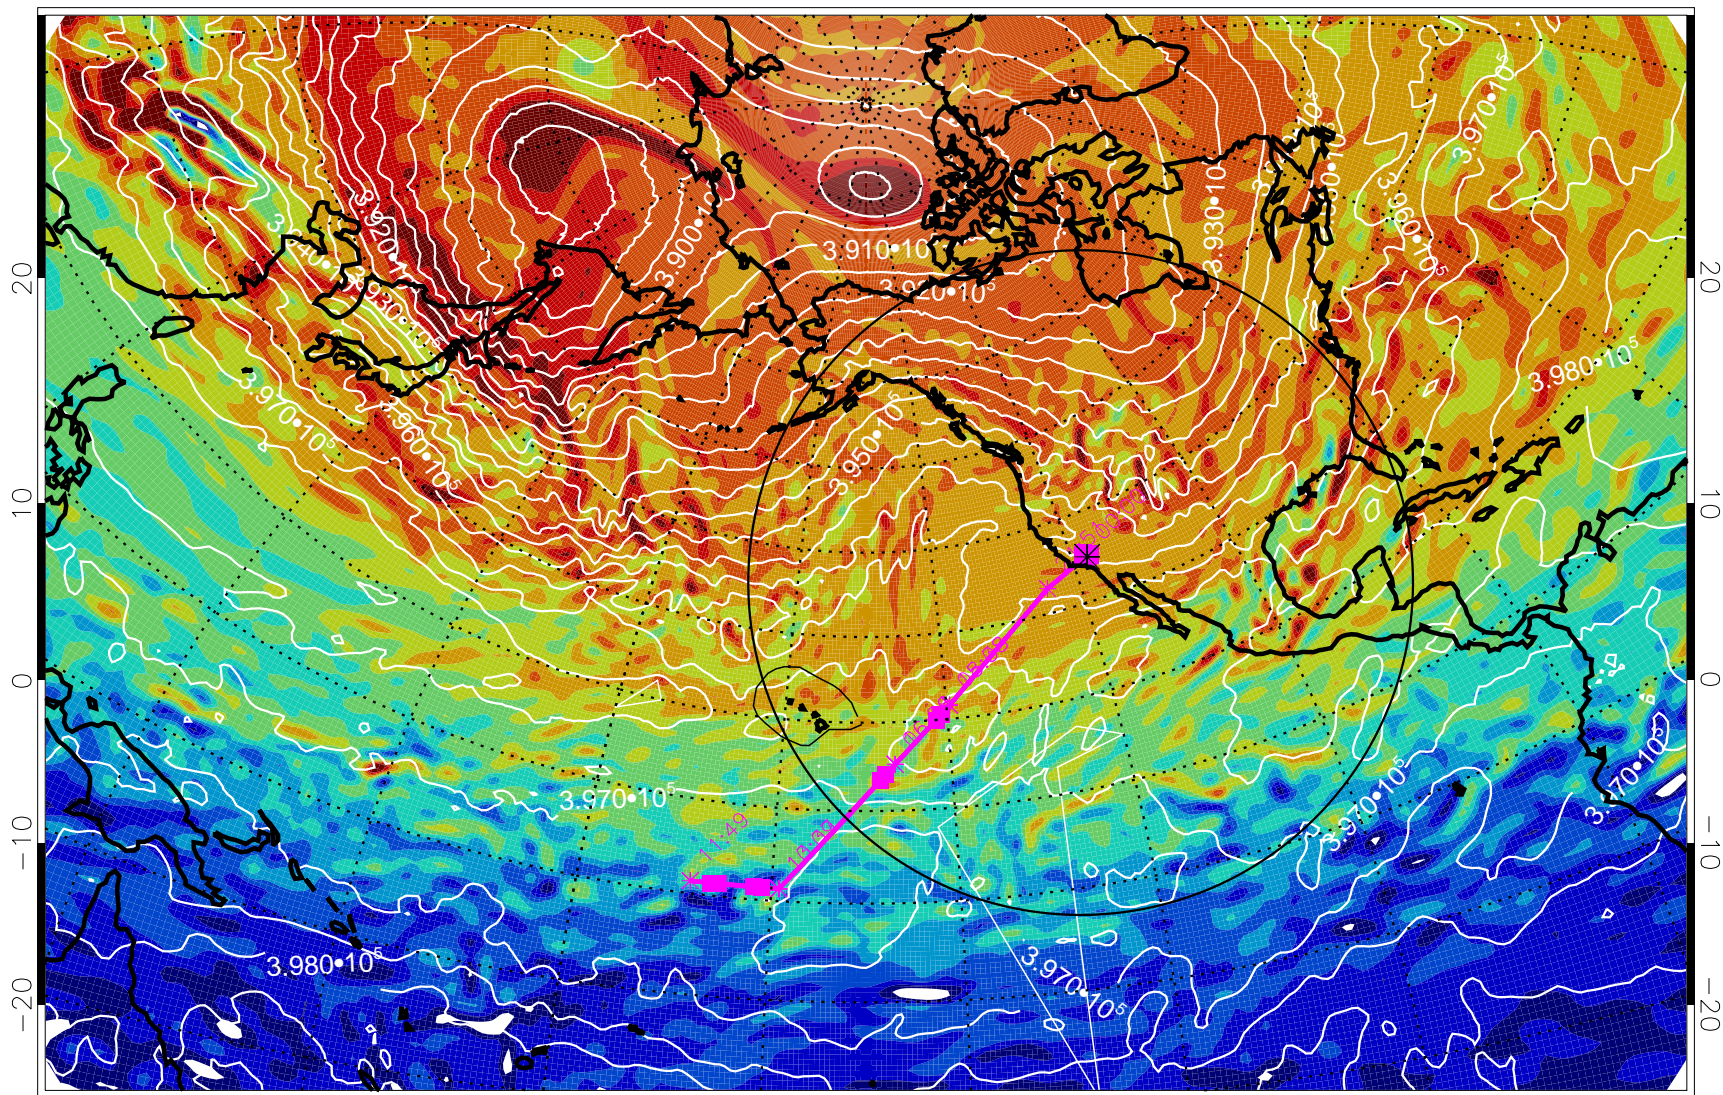

13021412, 12 hour forecast for 460K EPV

460K Montgomery Streamfunction, white

Range ring of 4055 km -- 13 hours GH round trip

13021418, 18 hour forecast for 460K EPV

460K Montgomery Streamfunction, white

Range ring of 4055 km -- 13 hours GH round trip

13021500, 24 hour forecast for 460K EPV

460K Montgomery Streamfunction, white

Range ring of 4055 km -- 13 hours GH round trip

13021506, 30 hour forecast for 460K EPV

460K Montgomery Streamfunction, white

Range ring of 4055 km -- 13 hours GH round trip

13021512, 36 hour forecast for 460K EPV

460K Montgomery Streamfunction, white

Range ring of 4055 km -- 13 hours GH round trip

13021518, 42 hour forecast for 460K EPV

460K Montgomery Streamfunction, white

Range ring of 4055 km -- 13 hours GH round trip

13021600, 48 hour forecast for 460K EPV

460K Montgomery Streamfunction, white

Range ring of 4055 km -- 13 hours GH round trip

13021606, 54 hour forecast for 460K EPV

460K Montgomery Streamfunction, white

Range ring of 4055 km -- 13 hours GH round trip