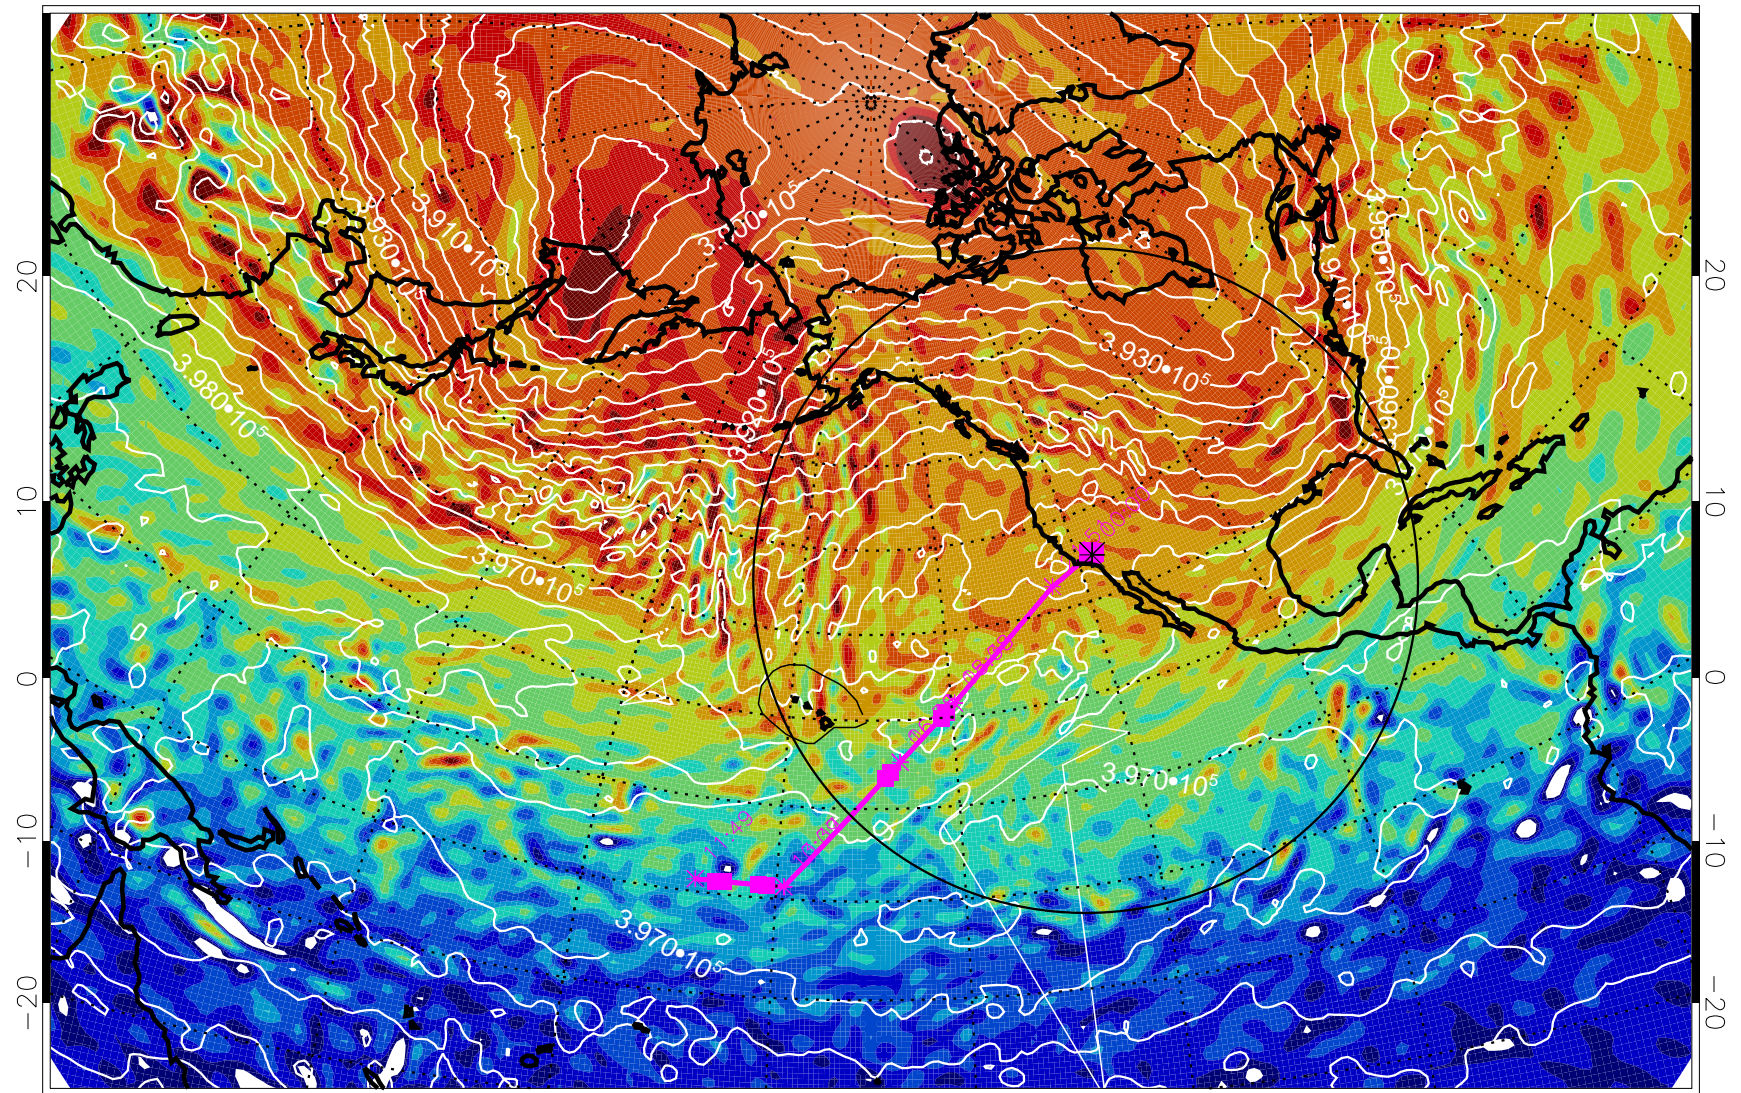

13021612, 60 hour forecast for 460K EPV

460K Montgomery Streamfunction, white

Range ring of 4055 km -- 13 hours GH round trip

13021618, 66 hour forecast for 460K EPV

460K Montgomery Streamfunction, white

Range ring of 4055 km -- 13 hours GH round trip

13021700, 72 hour forecast for 460K EPV

460K Montgomery Streamfunction, white

Range ring of 4055 km -- 13 hours GH round trip

13021706, 78 hour forecast for 460K EPV

460K Montgomery Streamfunction, white

Range ring of 4055 km -- 13 hours GH round trip

13021712, 84 hour forecast for 460K EPV

460K Montgomery Streamfunction, white

Range ring of 4055 km -- 13 hours GH round trip

13021718, 90 hour forecast for 460K EPV

460K Montgomery Streamfunction, white

Range ring of 4055 km -- 13 hours GH round trip

13021800, 96 hour forecast for 460K EPV

460K Montgomery Streamfunction, white

Range ring of 4055 km -- 13 hours GH round trip

13021806, 102 hour forecast for 460K EPV

460K Montgomery Streamfunction, white