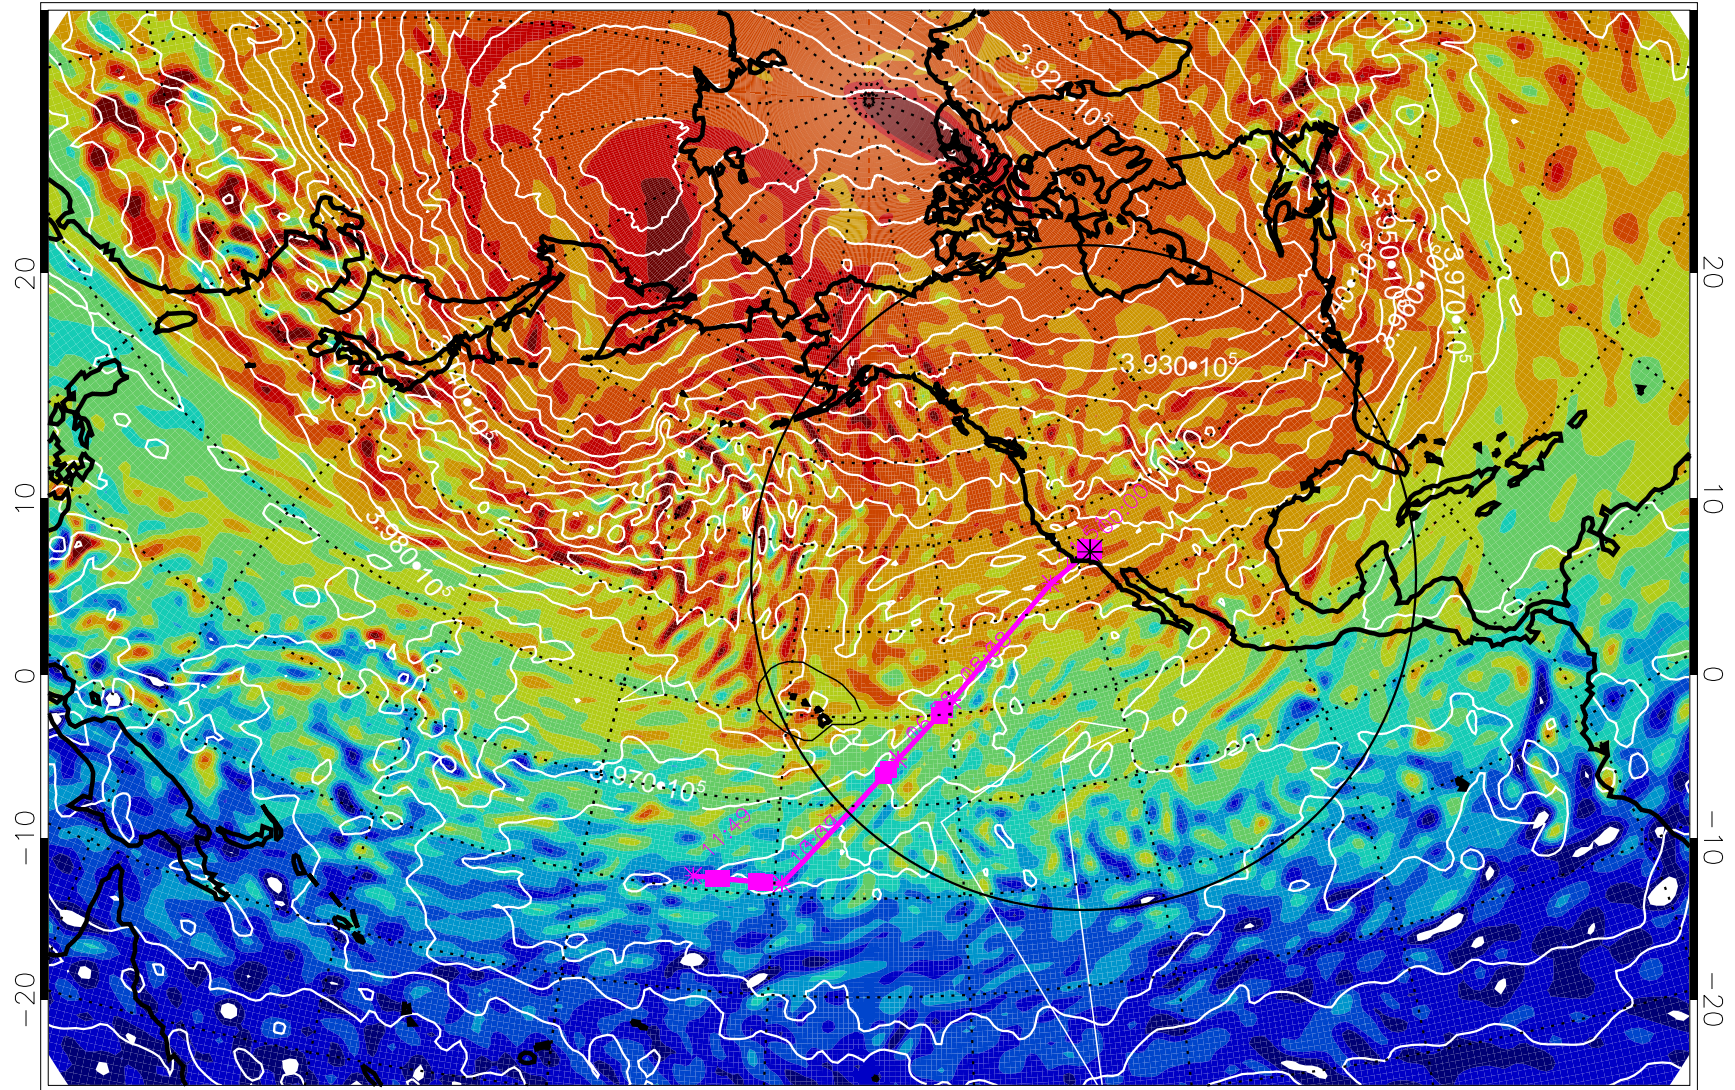

13021700, 72 hour forecast for 460K EPV

460K Montgomery Streamfunction, white

Range ring of 4055 km -- 13 hours GH round trip

13021706, 78 hour forecast for 460K EPV

460K Montgomery Streamfunction, white

Range ring of 4055 km -- 13 hours GH round trip

13021712, 84 hour forecast for 460K EPV

460K Montgomery Streamfunction, white

Range ring of 4055 km -- 13 hours GH round trip

13021718, 90 hour forecast for 460K EPV

460K Montgomery Streamfunction, white

Range ring of 4055 km -- 13 hours GH round trip

13021800, 96 hour forecast for 460K EPV

460K Montgomery Streamfunction, white

Range ring of 4055 km -- 13 hours GH round trip

13021806, 102 hour forecast for 460K EPV

460K Montgomery Streamfunction, white

Range ring of 4055 km -- 13 hours GH round trip

13021812, 108 hour forecast for 460K EPV

460K Montgomery Streamfunction, white

Range ring of 4055 km -- 13 hours GH round trip

13021818, 114 hour forecast for 460K EPV