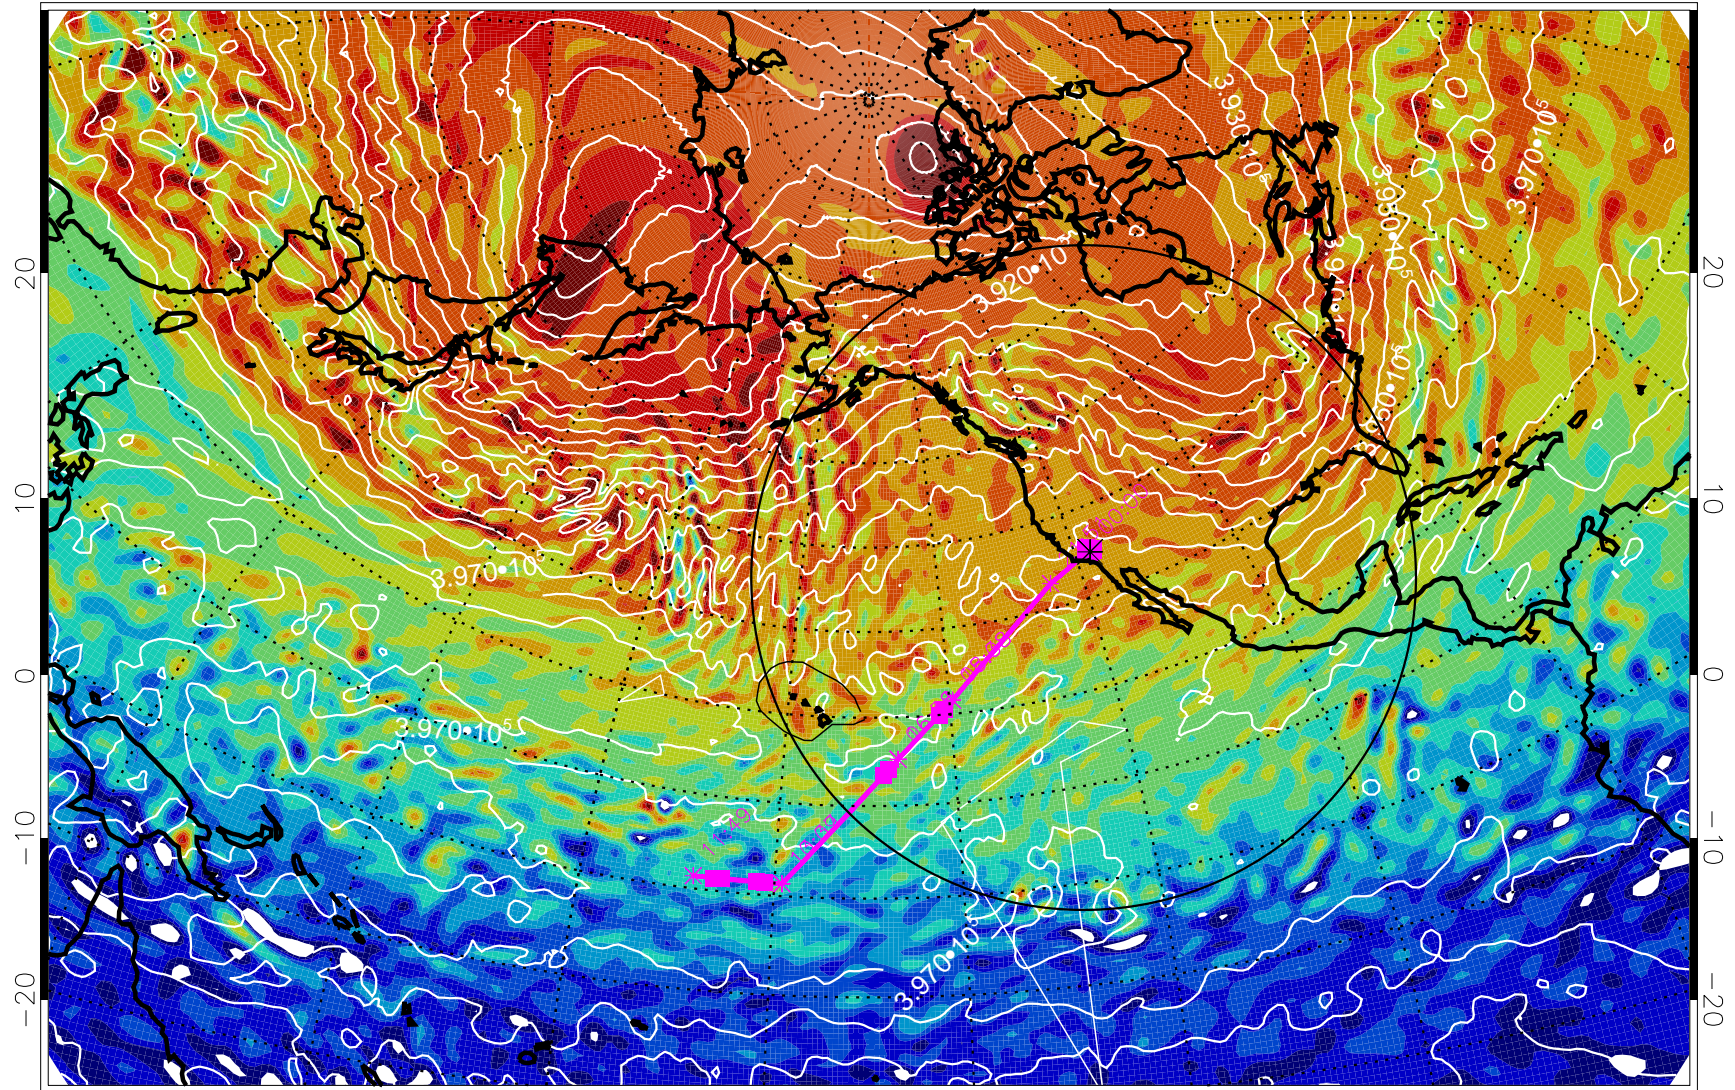

13021600, 48 hour forecast for 460K EPV

460K Montgomery Streamfunction, white

Range ring of 4055 km -- 13 hours GH round trip

13021606, 54 hour forecast for 460K EPV

460K Montgomery Streamfunction, white

Range ring of 4055 km -- 13 hours GH round trip

13021612, 60 hour forecast for 460K EPV

460K Montgomery Streamfunction, white

Range ring of 4055 km -- 13 hours GH round trip

13021618, 66 hour forecast for 460K EPV

460K Montgomery Streamfunction, white

Range ring of 4055 km -- 13 hours GH round trip

13021700, 72 hour forecast for 460K EPV

460K Montgomery Streamfunction, white

Range ring of 4055 km -- 13 hours GH round trip

13021706, 78 hour forecast for 460K EPV

460K Montgomery Streamfunction, white

Range ring of 4055 km -- 13 hours GH round trip

13021712, 84 hour forecast for 460K EPV

460K Montgomery Streamfunction, white

Range ring of 4055 km -- 13 hours GH round trip

13021718, 90 hour forecast for 460K EPV

460K Montgomery Streamfunction, white

Range ring of 4055 km -- 13 hours GH round trip