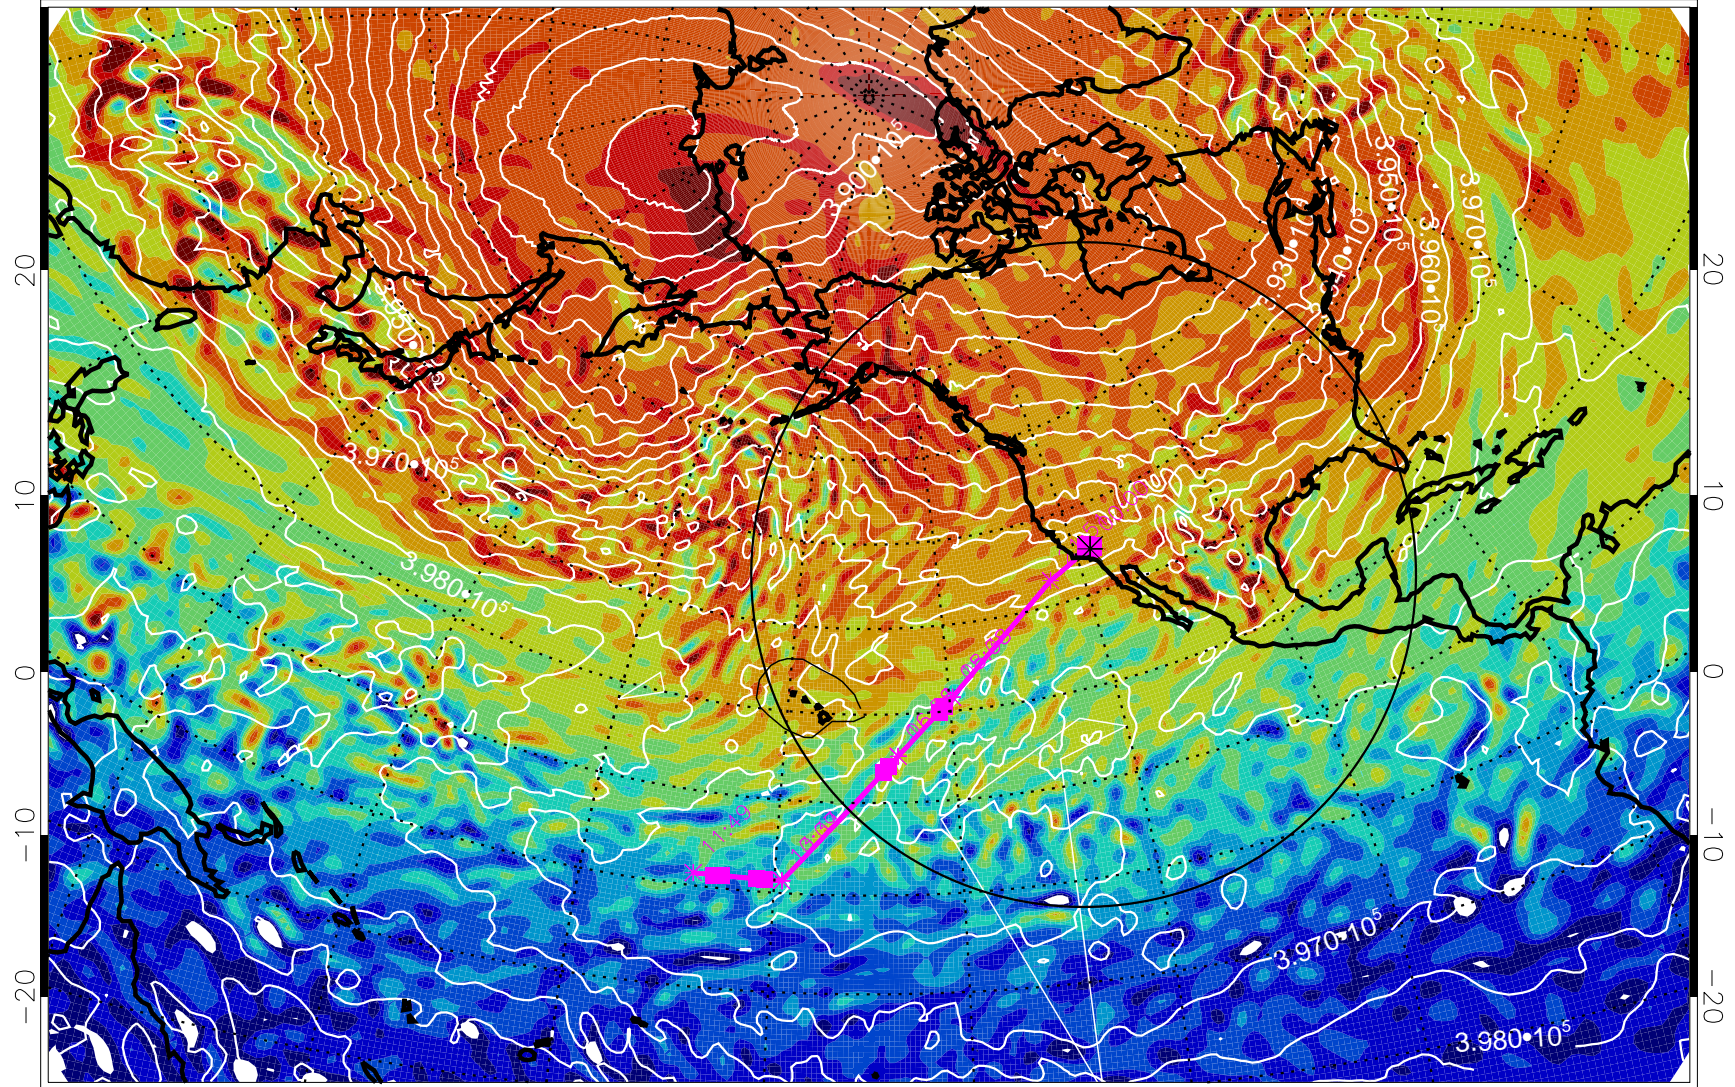

13021712, 84 hour forecast for 460K EPV

460K Montgomery Streamfunction, white

Range ring of 4055 km -- 13 hours GH round trip

13021718, 90 hour forecast for 460K EPV

460K Montgomery Streamfunction, white

Range ring of 4055 km -- 13 hours GH round trip

13021800, 96 hour forecast for 460K EPV

460K Montgomery Streamfunction, white

Range ring of 4055 km -- 13 hours GH round trip

13021806, 102 hour forecast for 460K EPV

460K Montgomery Streamfunction, white

Range ring of 4055 km -- 13 hours GH round trip

13021812, 108 hour forecast for 460K EPV

460K Montgomery Streamfunction, white

Range ring of 4055 km -- 13 hours GH round trip

13021818, 114 hour forecast for 460K EPV

460K Montgomery Streamfunction, white

Range ring of 4055 km -- 13 hours GH round trip

13021900, 120 hour forecast for 460K EPV

460K Montgomery Streamfunction, white

Range ring of 4055 km -- 13 hours GH round trip