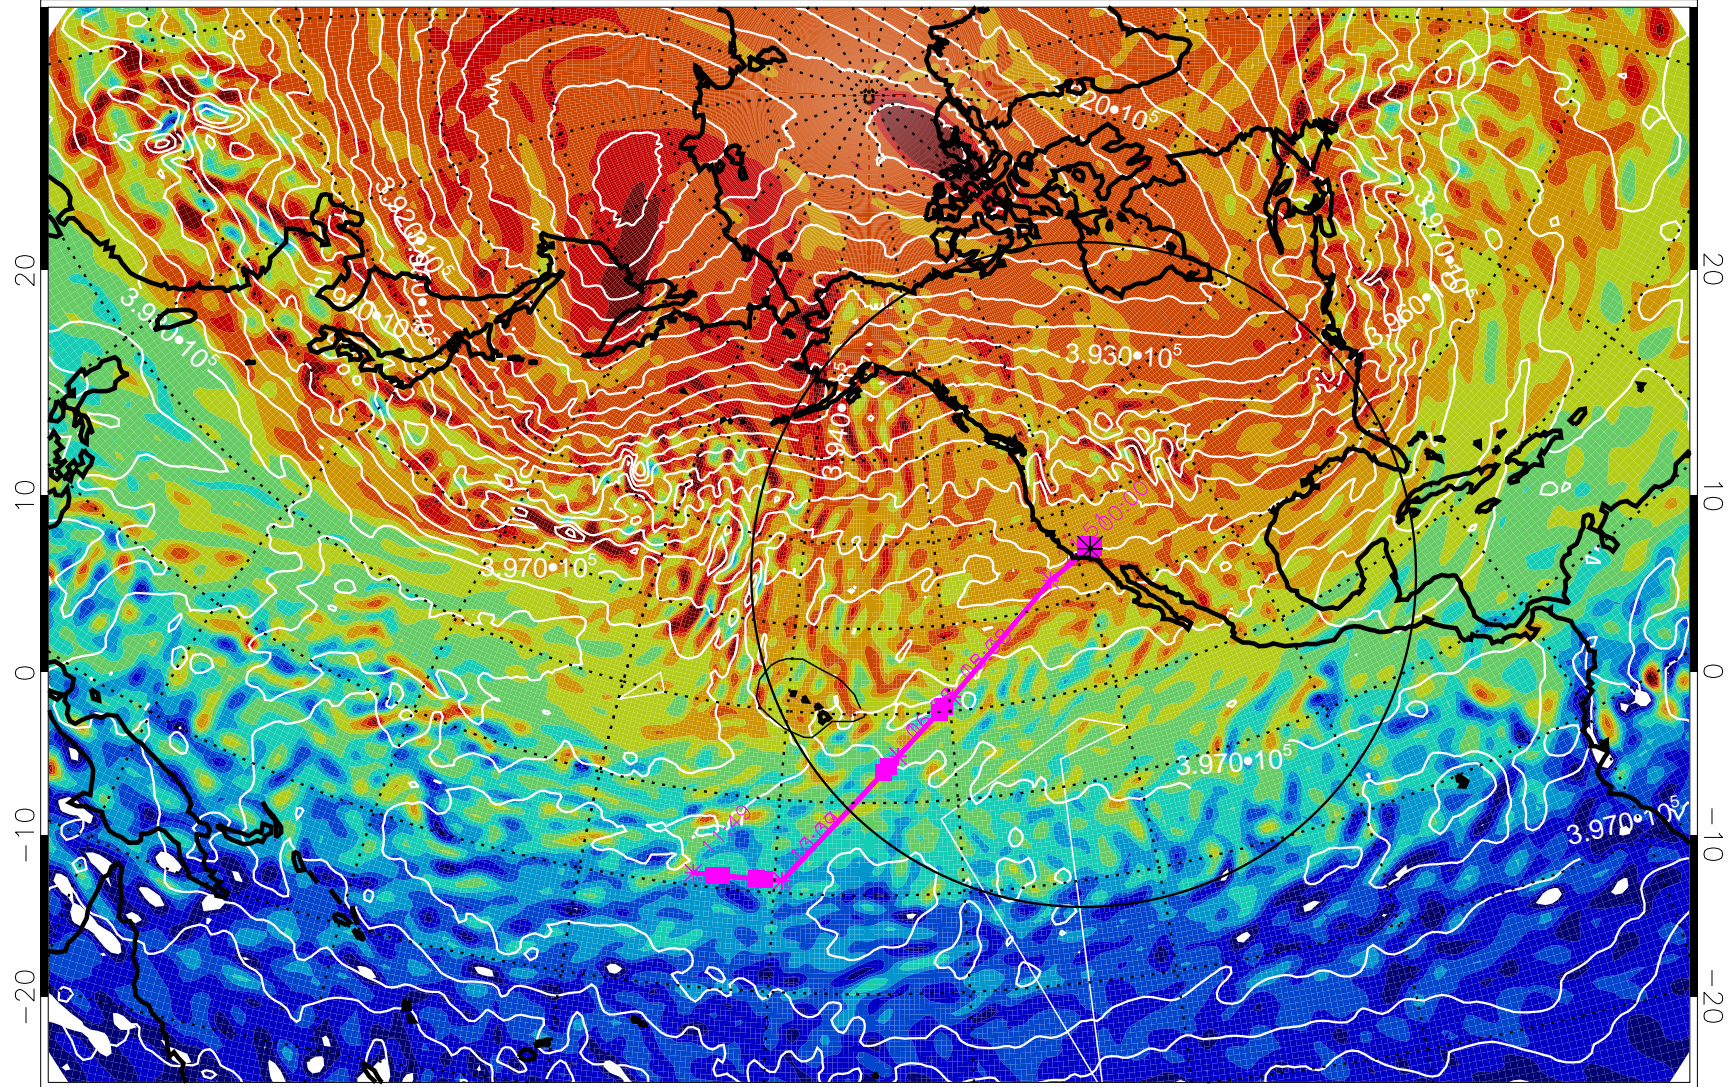

13021700, 72 hour forecast for 460K EPV

460K Montgomery Streamfunction, white

Range ring of 4055 km -- 13 hours GH round trip

13021706, 78 hour forecast for 460K EPV

460K Montgomery Streamfunction, white

Range ring of 4055 km -- 13 hours GH round trip

13021712, 84 hour forecast for 460K EPV

460K Montgomery Streamfunction, white

Range ring of 4055 km -- 13 hours GH round trip

13021718, 90 hour forecast for 460K EPV

460K Montgomery Streamfunction, white

Range ring of 4055 km -- 13 hours GH round trip

13021800, 96 hour forecast for 460K EPV

460K Montgomery Streamfunction, white

Range ring of 4055 km -- 13 hours GH round trip

13021806, 102 hour forecast for 460K EPV

460K Montgomery Streamfunction, white

Range ring of 4055 km -- 13 hours GH round trip

13021812, 108 hour forecast for 460K EPV

460K Montgomery Streamfunction, white

Range ring of 4055 km -- 13 hours GH round trip

13021818, 114 hour forecast for 460K EPV