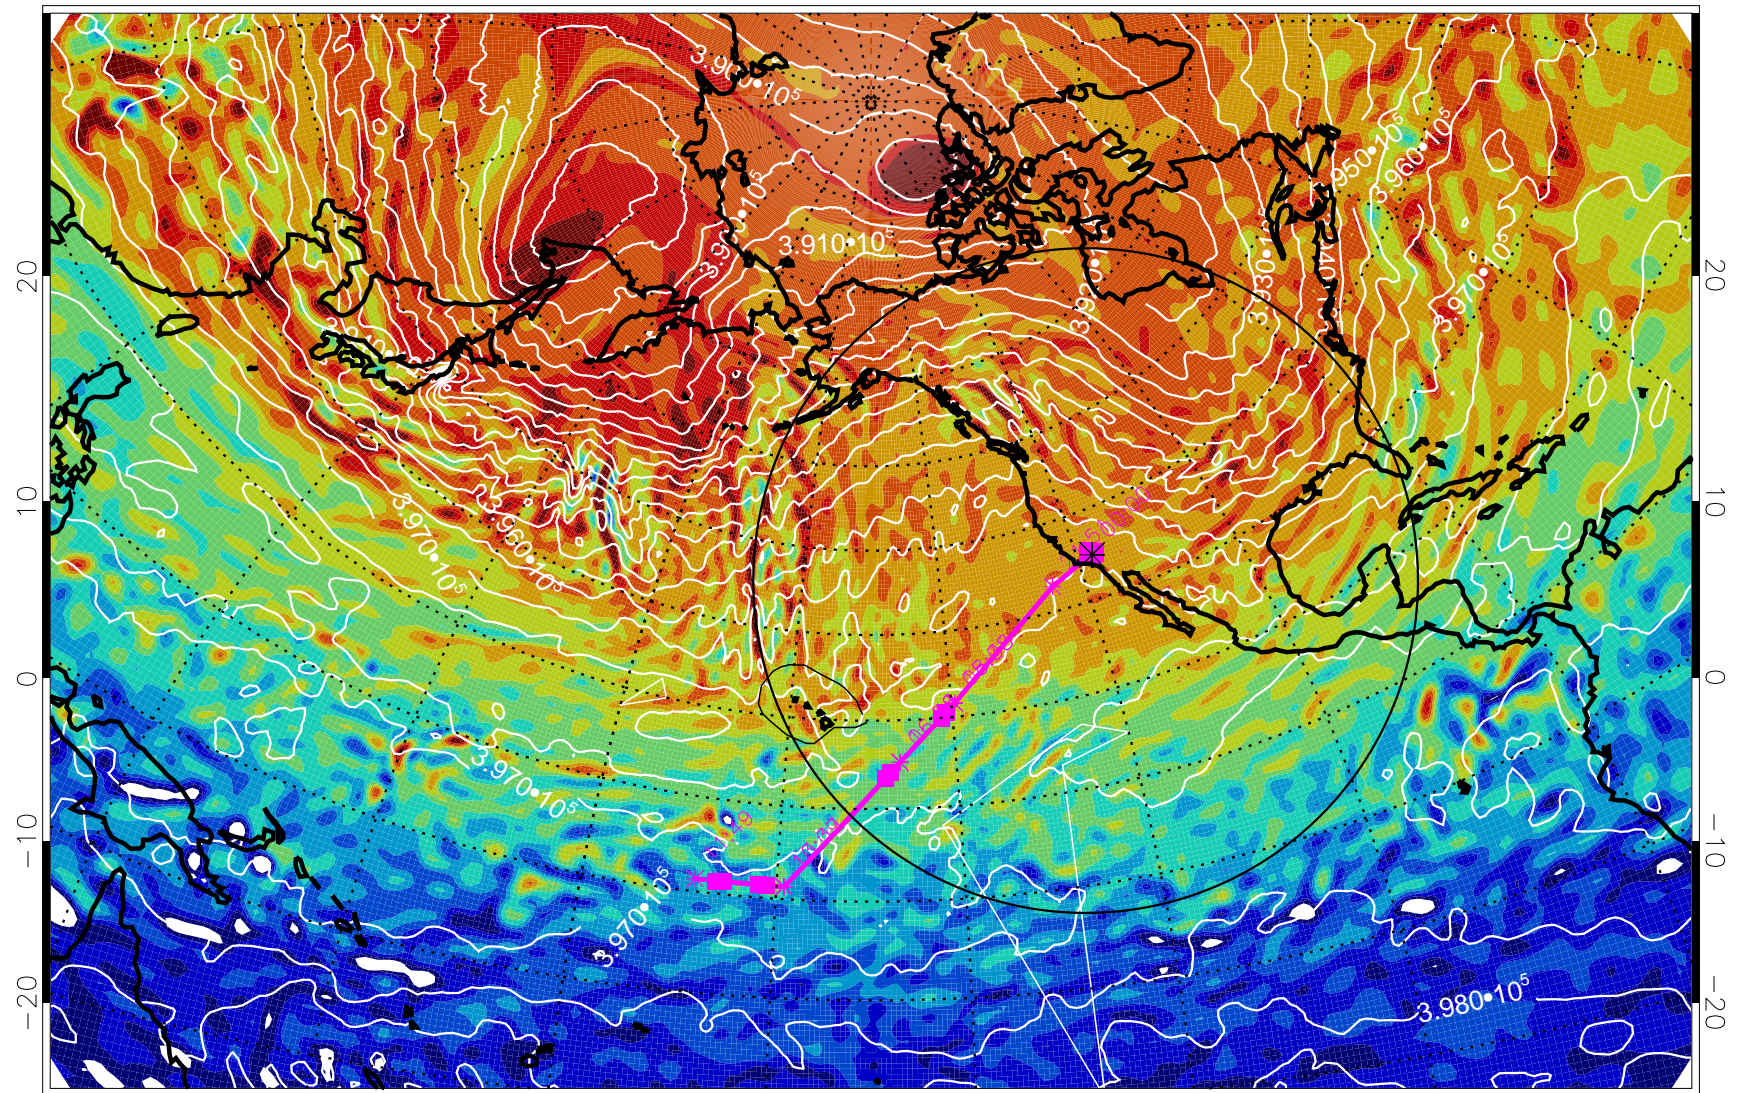

13021512, 36 hour forecast for 460K EPV

460K Montgomery Streamfunction, white

Range ring of 4055 km -- 13 hours GH round trip

13021518, 42 hour forecast for 460K EPV

460K Montgomery Streamfunction, white

Range ring of 4055 km -- 13 hours GH round trip

13021600, 48 hour forecast for 460K EPV

460K Montgomery Streamfunction, white

Range ring of 4055 km -- 13 hours GH round trip

13021606, 54 hour forecast for 460K EPV

460K Montgomery Streamfunction, white

Range ring of 4055 km -- 13 hours GH round trip

13021612, 60 hour forecast for 460K EPV

460K Montgomery Streamfunction, white

Range ring of 4055 km -- 13 hours GH round trip

13021618, 66 hour forecast for 460K EPV

460K Montgomery Streamfunction, white

Range ring of 4055 km -- 13 hours GH round trip

13021700, 72 hour forecast for 460K EPV

460K Montgomery Streamfunction, white

Range ring of 4055 km -- 13 hours GH round trip

13021706, 78 hour forecast for 460K EPV

460K Montgomery Streamfunction, white

Range ring of 4055 km -- 13 hours GH round trip