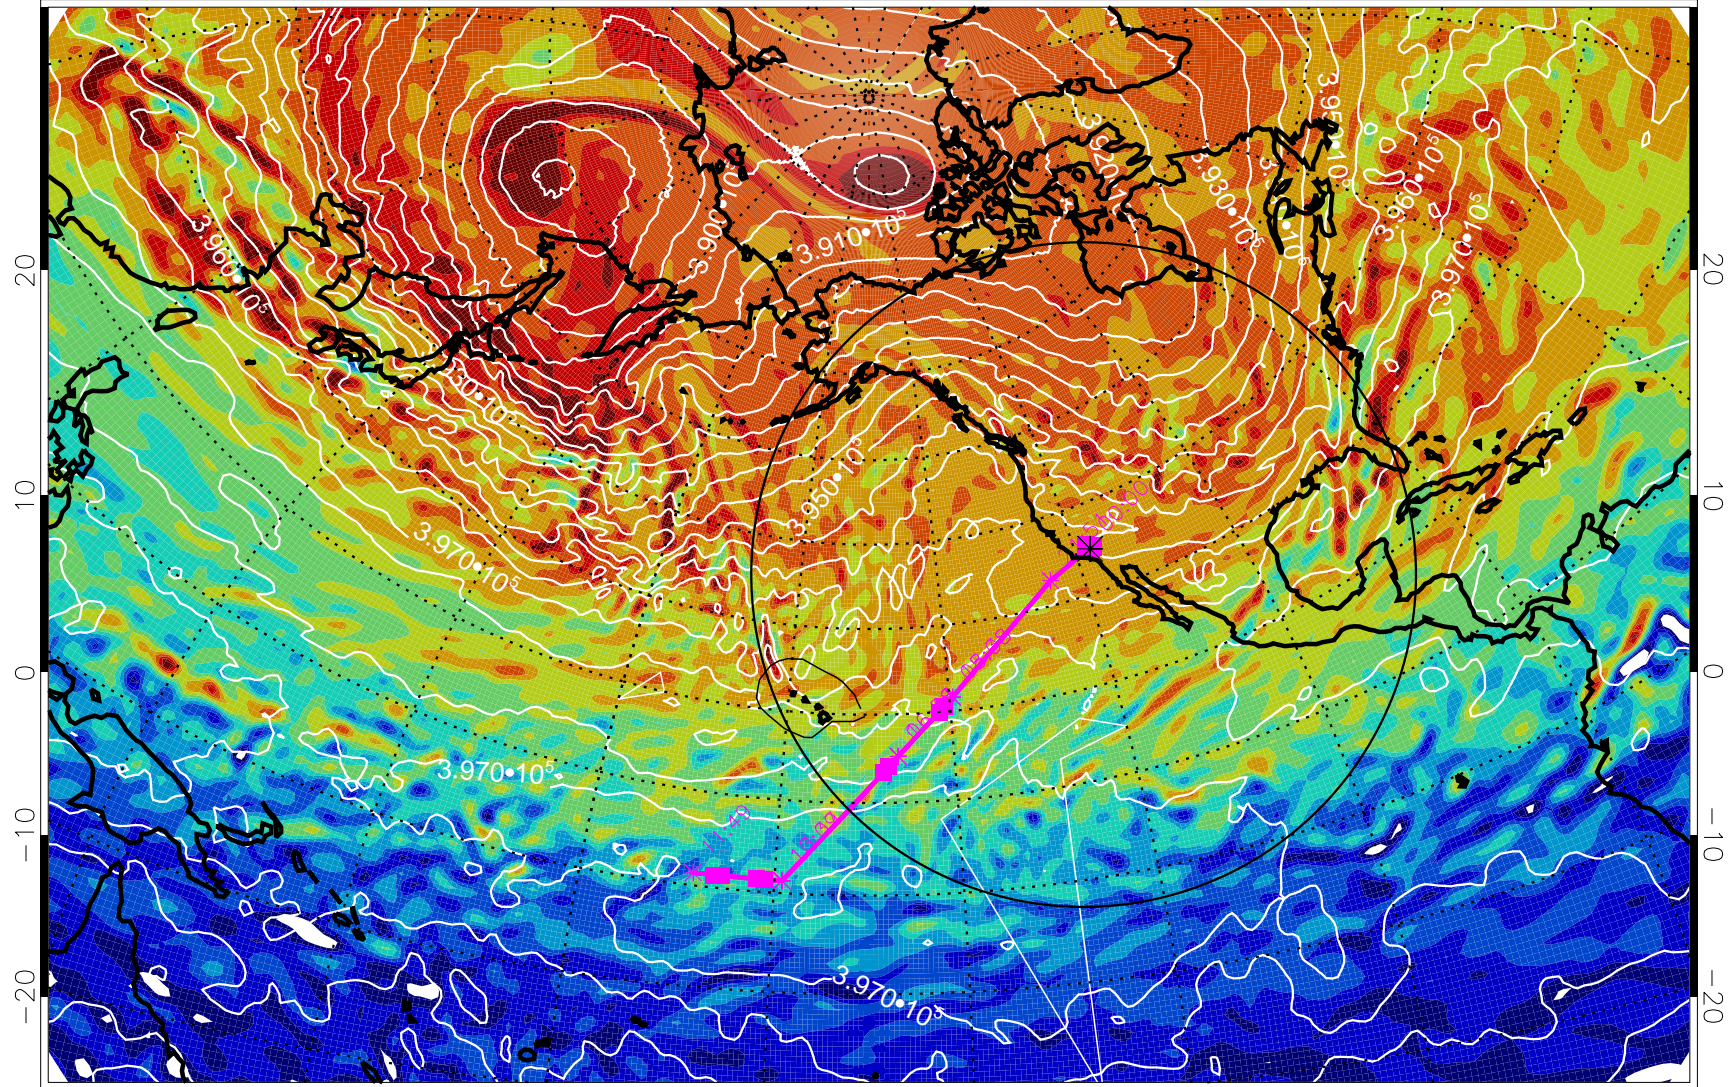

13021412, 12 hour forecast for 460K EPV

460K Montgomery Streamfunction, white

Range ring of 4055 km -- 13 hours GH round trip

13021418, 18 hour forecast for 460K EPV

460K Montgomery Streamfunction, white

Range ring of 4055 km -- 13 hours GH round trip

13021500, 24 hour forecast for 460K EPV

460K Montgomery Streamfunction, white

Range ring of 4055 km -- 13 hours GH round trip

13021506, 30 hour forecast for 460K EPV

460K Montgomery Streamfunction, white

Range ring of 4055 km -- 13 hours GH round trip

13021512, 36 hour forecast for 460K EPV

460K Montgomery Streamfunction, white

Range ring of 4055 km -- 13 hours GH round trip

13021518, 42 hour forecast for 460K EPV

460K Montgomery Streamfunction, white

Range ring of 4055 km -- 13 hours GH round trip

13021600, 48 hour forecast for 460K EPV

460K Montgomery Streamfunction, white

Range ring of 4055 km -- 13 hours GH round trip

13021606, 54 hour forecast for 460K EPV

460K Montgomery Streamfunction, white

Range ring of 4055 km -- 13 hours GH round trip