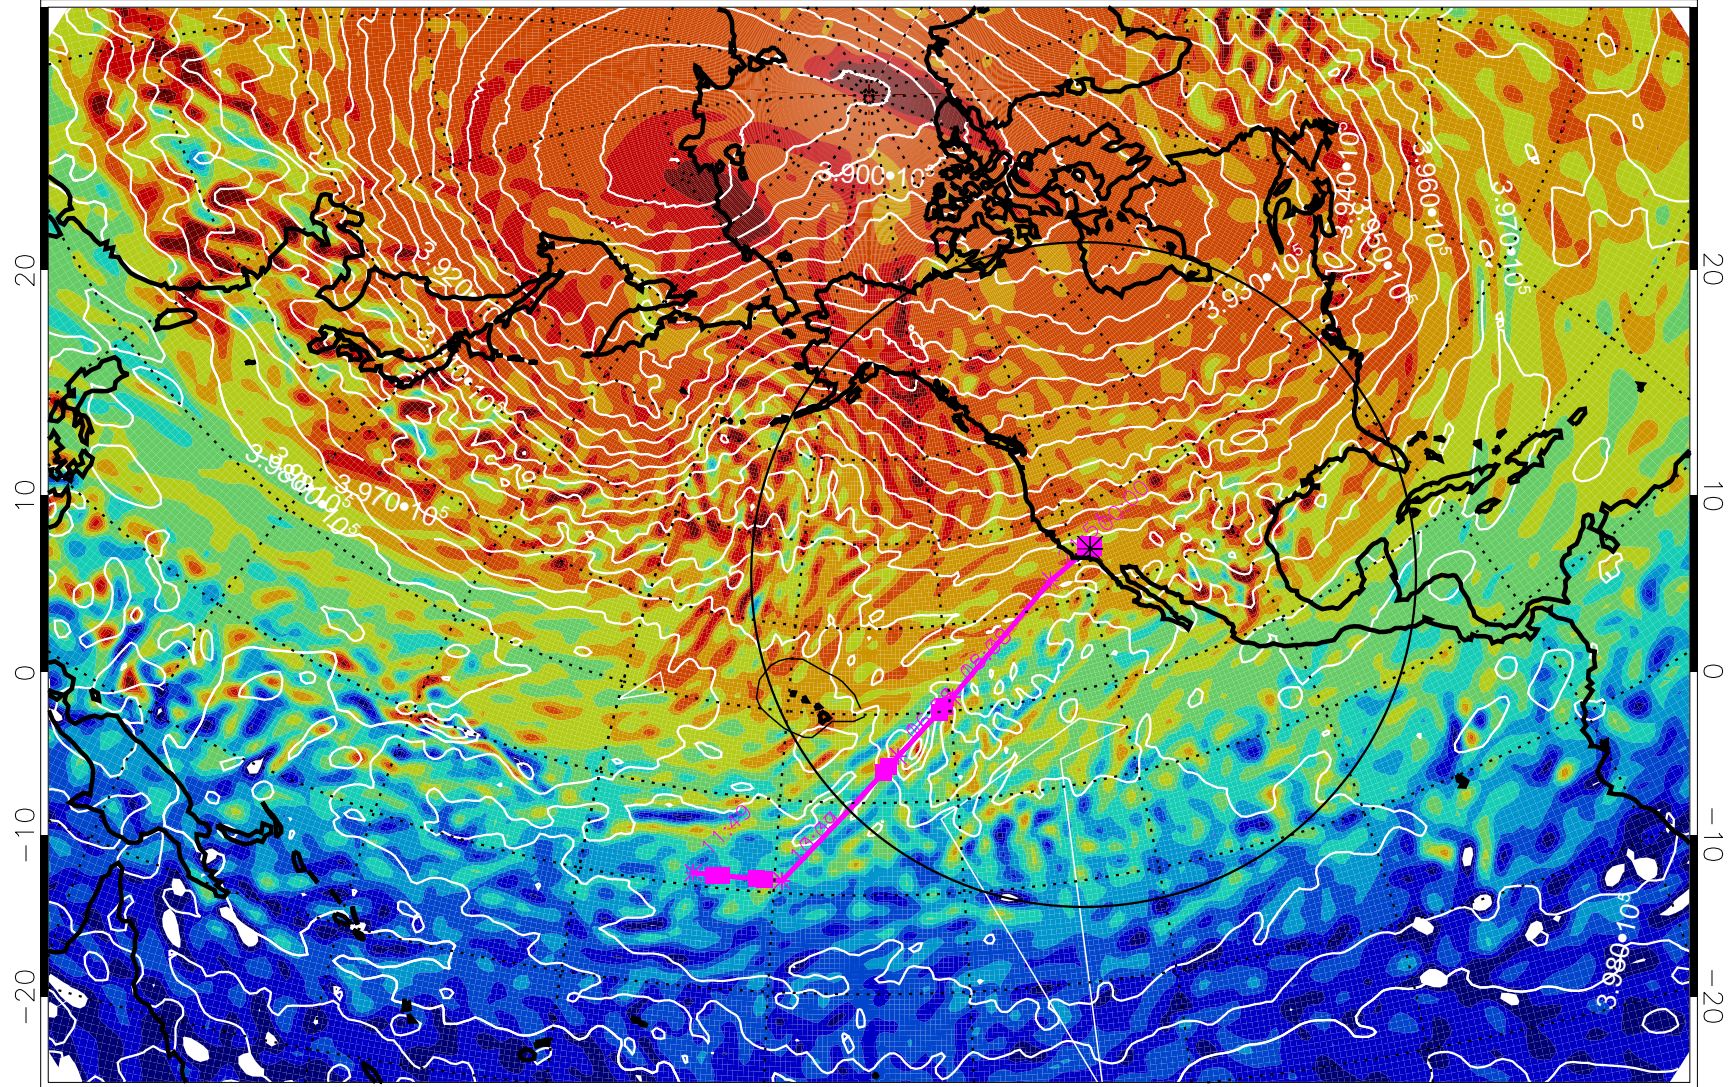

13021800, 96 hour forecast for 460K EPV

460K Montgomery Streamfunction, white

Range ring of 4055 km -- 13 hours GH round trip

13021806, 102 hour forecast for 460K EPV

460K Montgomery Streamfunction, white

Range ring of 4055 km -- 13 hours GH round trip

13021812, 108 hour forecast for 460K EPV

460K Montgomery Streamfunction, white

Range ring of 4055 km -- 13 hours GH round trip

13021818, 114 hour forecast for 460K EPV

460K Montgomery Streamfunction, white

Range ring of 4055 km -- 13 hours GH round trip

13021900, 120 hour forecast for 460K EPV

460K Montgomery Streamfunction, white

Range ring of 4055 km -- 13 hours GH round trip