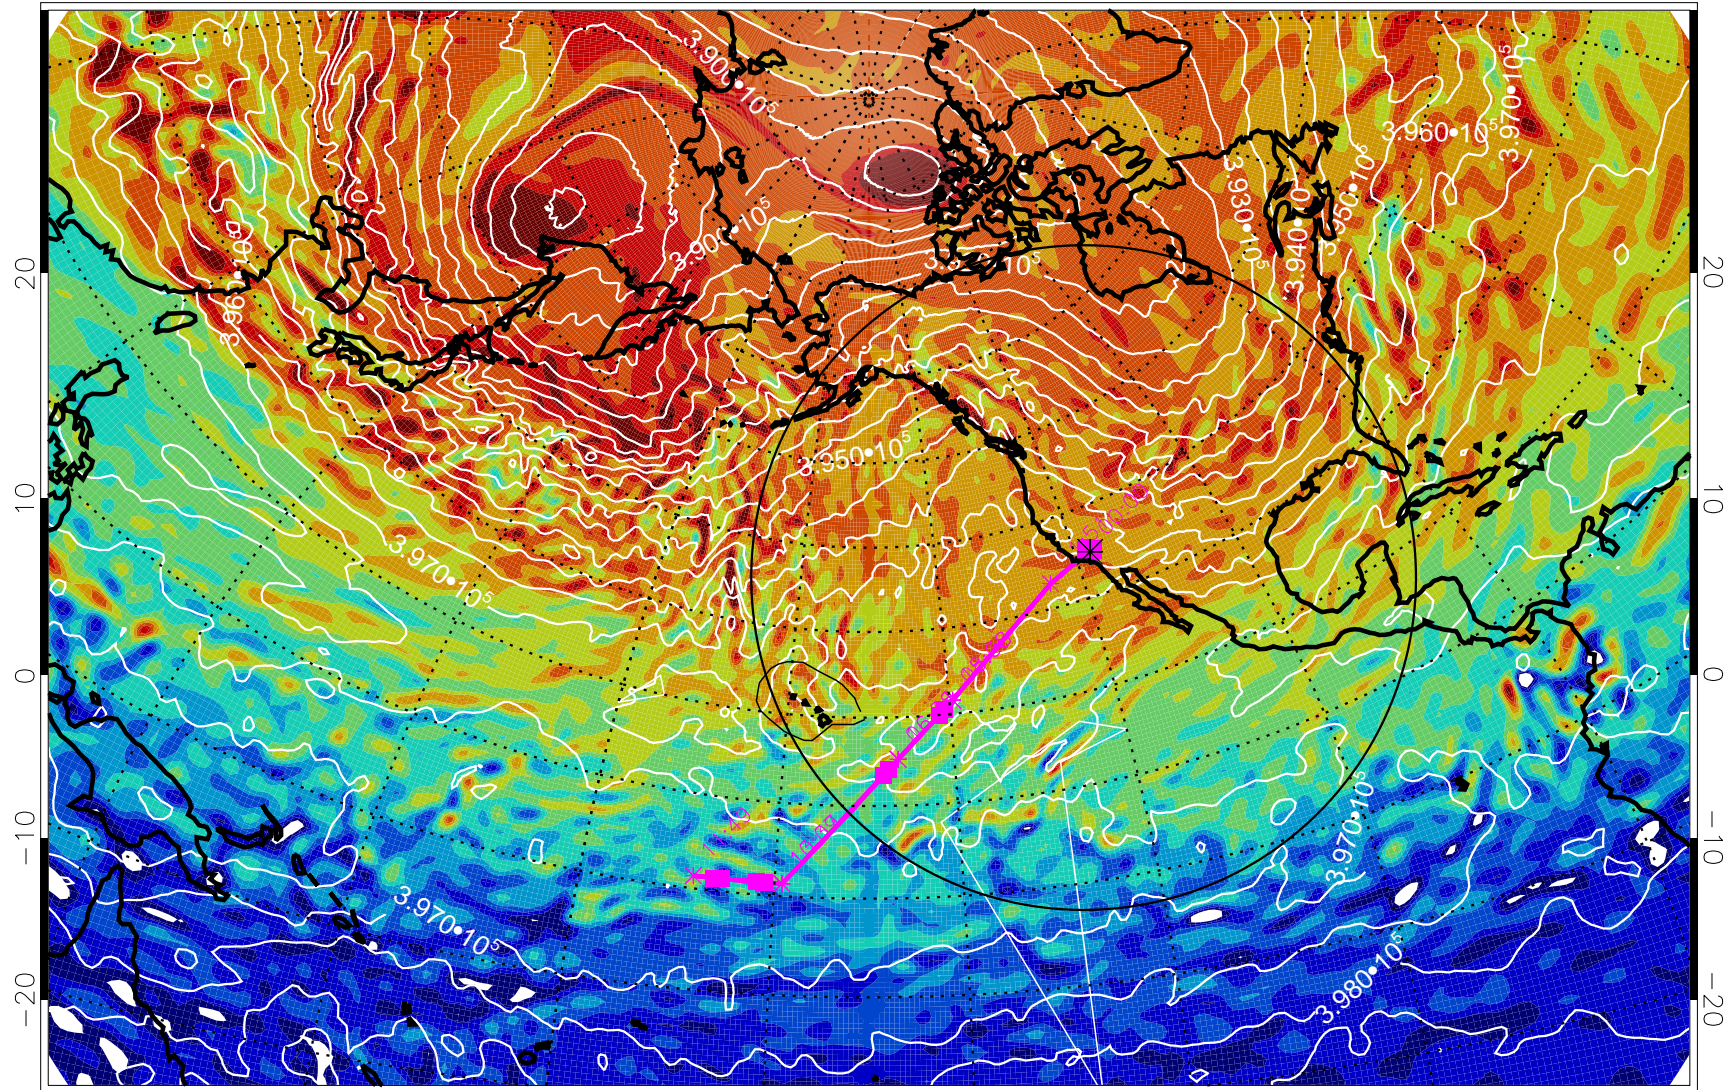

13021500, 24 hour forecast for 460K EPV

460K Montgomery Streamfunction, white

Range ring of 4055 km -- 13 hours GH round trip

13021506, 30 hour forecast for 460K EPV

460K Montgomery Streamfunction, white

Range ring of 4055 km -- 13 hours GH round trip

13021512, 36 hour forecast for 460K EPV

460K Montgomery Streamfunction, white

Range ring of 4055 km -- 13 hours GH round trip

13021518, 42 hour forecast for 460K EPV

460K Montgomery Streamfunction, white

Range ring of 4055 km -- 13 hours GH round trip

13021600, 48 hour forecast for 460K EPV

460K Montgomery Streamfunction, white

Range ring of 4055 km -- 13 hours GH round trip

13021606, 54 hour forecast for 460K EPV

460K Montgomery Streamfunction, white

Range ring of 4055 km -- 13 hours GH round trip

13021612, 60 hour forecast for 460K EPV

460K Montgomery Streamfunction, white

Range ring of 4055 km -- 13 hours GH round trip

13021618, 66 hour forecast for 460K EPV

460K Montgomery Streamfunction, white

Range ring of 4055 km -- 13 hours GH round trip