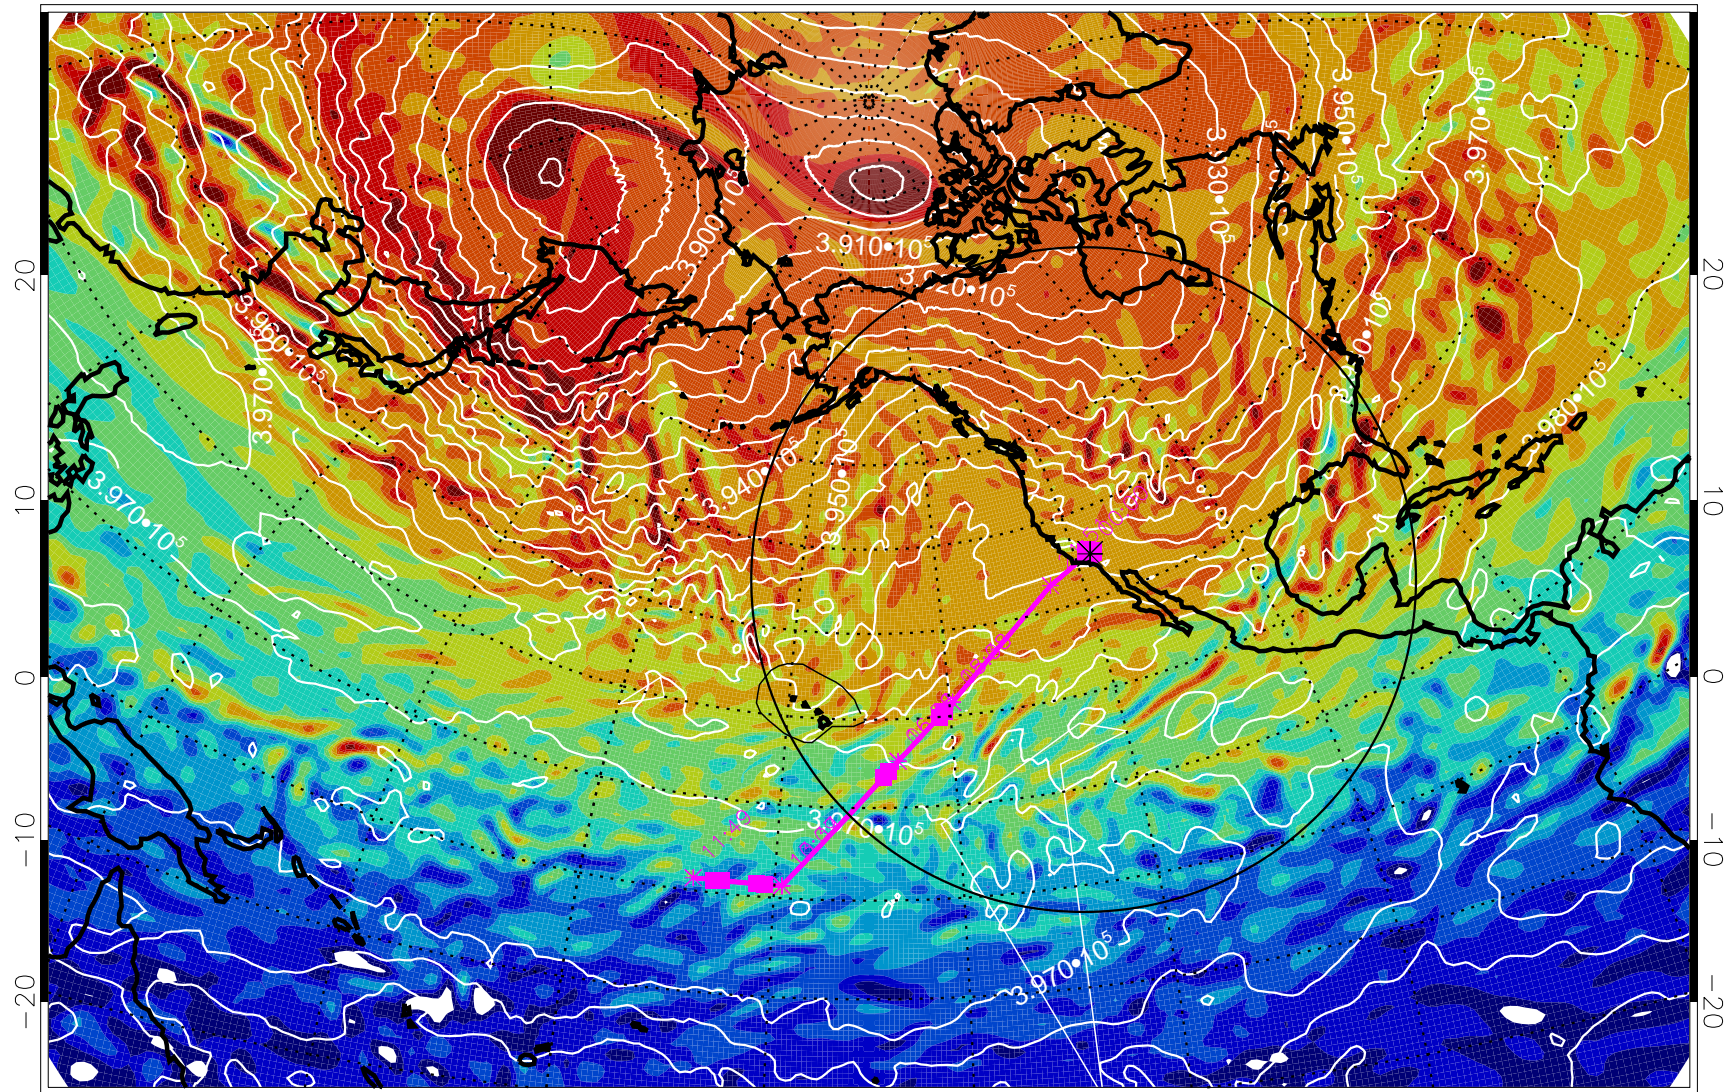

13021412, 12 hour forecast for 460K EPV

460K Montgomery Streamfunction, white

Range ring of 4055 km -- 13 hours GH round trip

13021418, 18 hour forecast for 460K EPV

460K Montgomery Streamfunction, white

Range ring of 4055 km -- 13 hours GH round trip

13021500, 24 hour forecast for 460K EPV

460K Montgomery Streamfunction, white

Range ring of 4055 km -- 13 hours GH round trip

13021506, 30 hour forecast for 460K EPV

460K Montgomery Streamfunction, white

Range ring of 4055 km -- 13 hours GH round trip

13021512, 36 hour forecast for 460K EPV

460K Montgomery Streamfunction, white

Range ring of 4055 km -- 13 hours GH round trip

13021518, 42 hour forecast for 460K EPV

460K Montgomery Streamfunction, white

Range ring of 4055 km -- 13 hours GH round trip