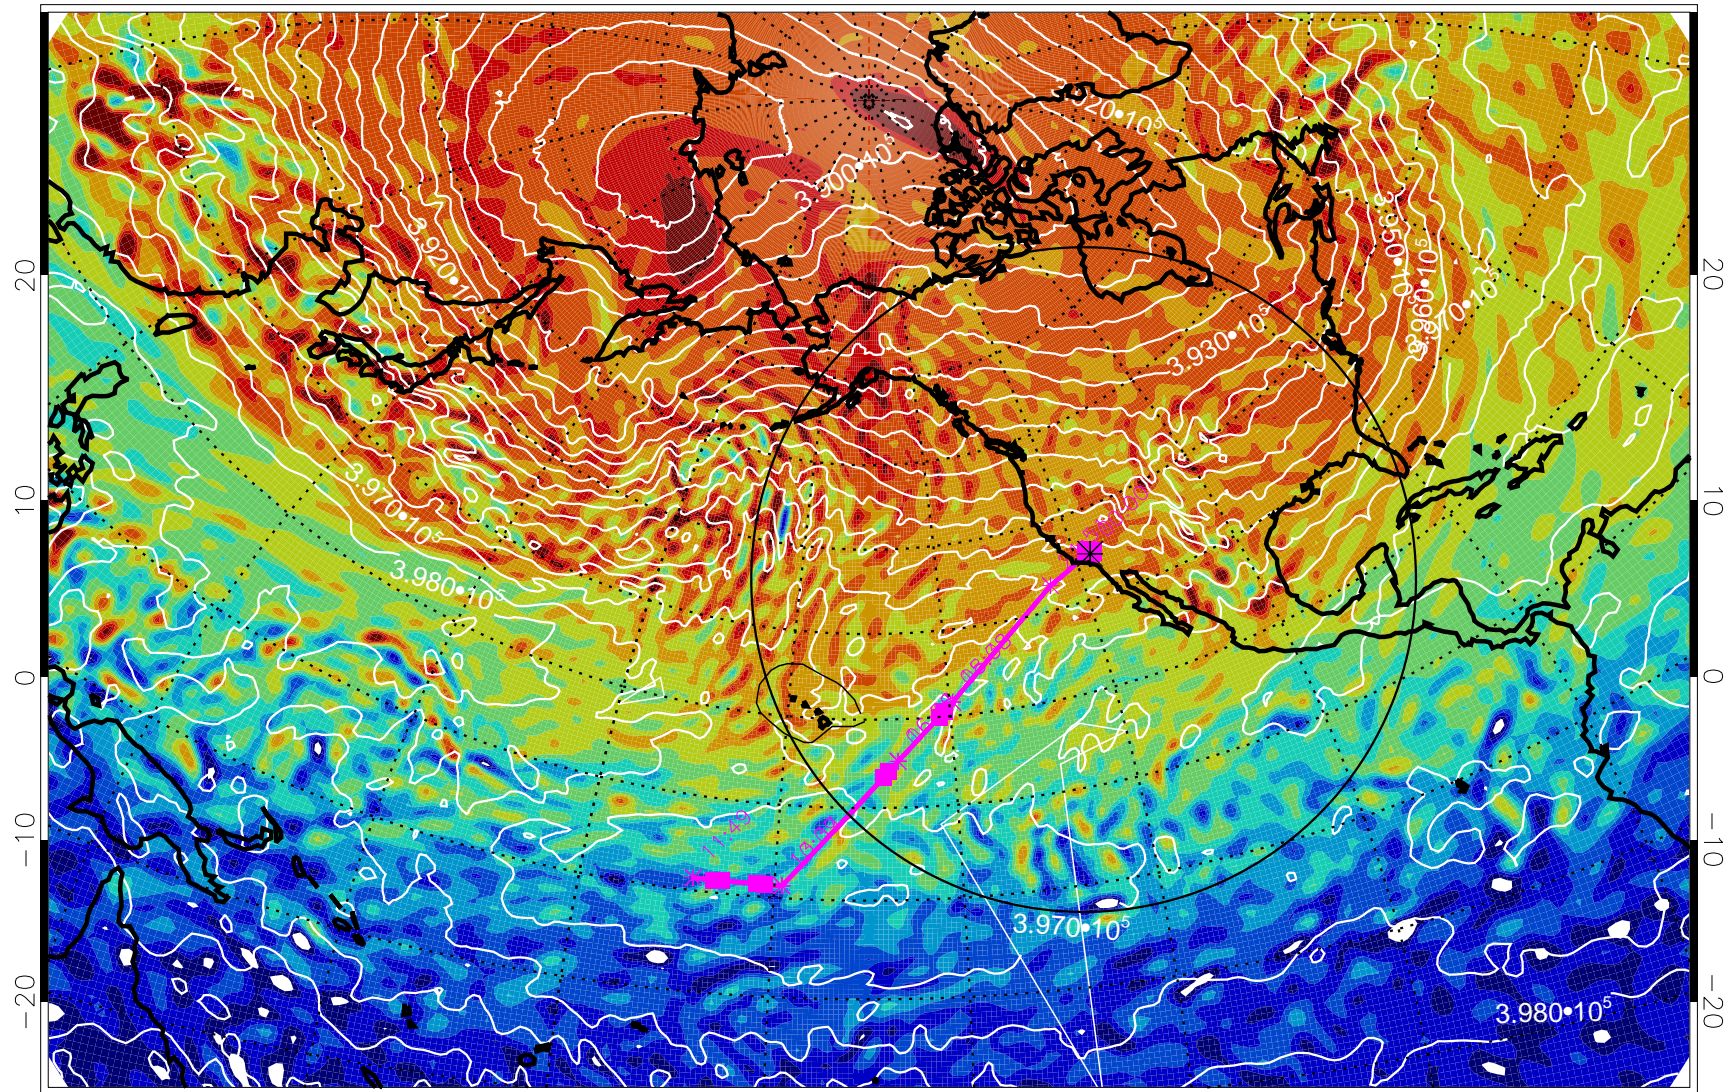

13021700, 72 hour forecast for 460K EPV

460K Montgomery Streamfunction, white

Range ring of 4055 km -- 13 hours GH round trip

13021706, 78 hour forecast for 460K EPV

460K Montgomery Streamfunction, white

Range ring of 4055 km -- 13 hours GH round trip

13021712, 84 hour forecast for 460K EPV

460K Montgomery Streamfunction, white

Range ring of 4055 km -- 13 hours GH round trip

13021718, 90 hour forecast for 460K EPV

460K Montgomery Streamfunction, white

Range ring of 4055 km -- 13 hours GH round trip

13021800, 96 hour forecast for 460K EPV

460K Montgomery Streamfunction, white

Range ring of 4055 km -- 13 hours GH round trip

13021806, 102 hour forecast for 460K EPV

460K Montgomery Streamfunction, white

Range ring of 4055 km -- 13 hours GH round trip

13021812, 108 hour forecast for 460K EPV

460K Montgomery Streamfunction, white

Range ring of 4055 km -- 13 hours GH round trip

13021818, 114 hour forecast for 460K EPV