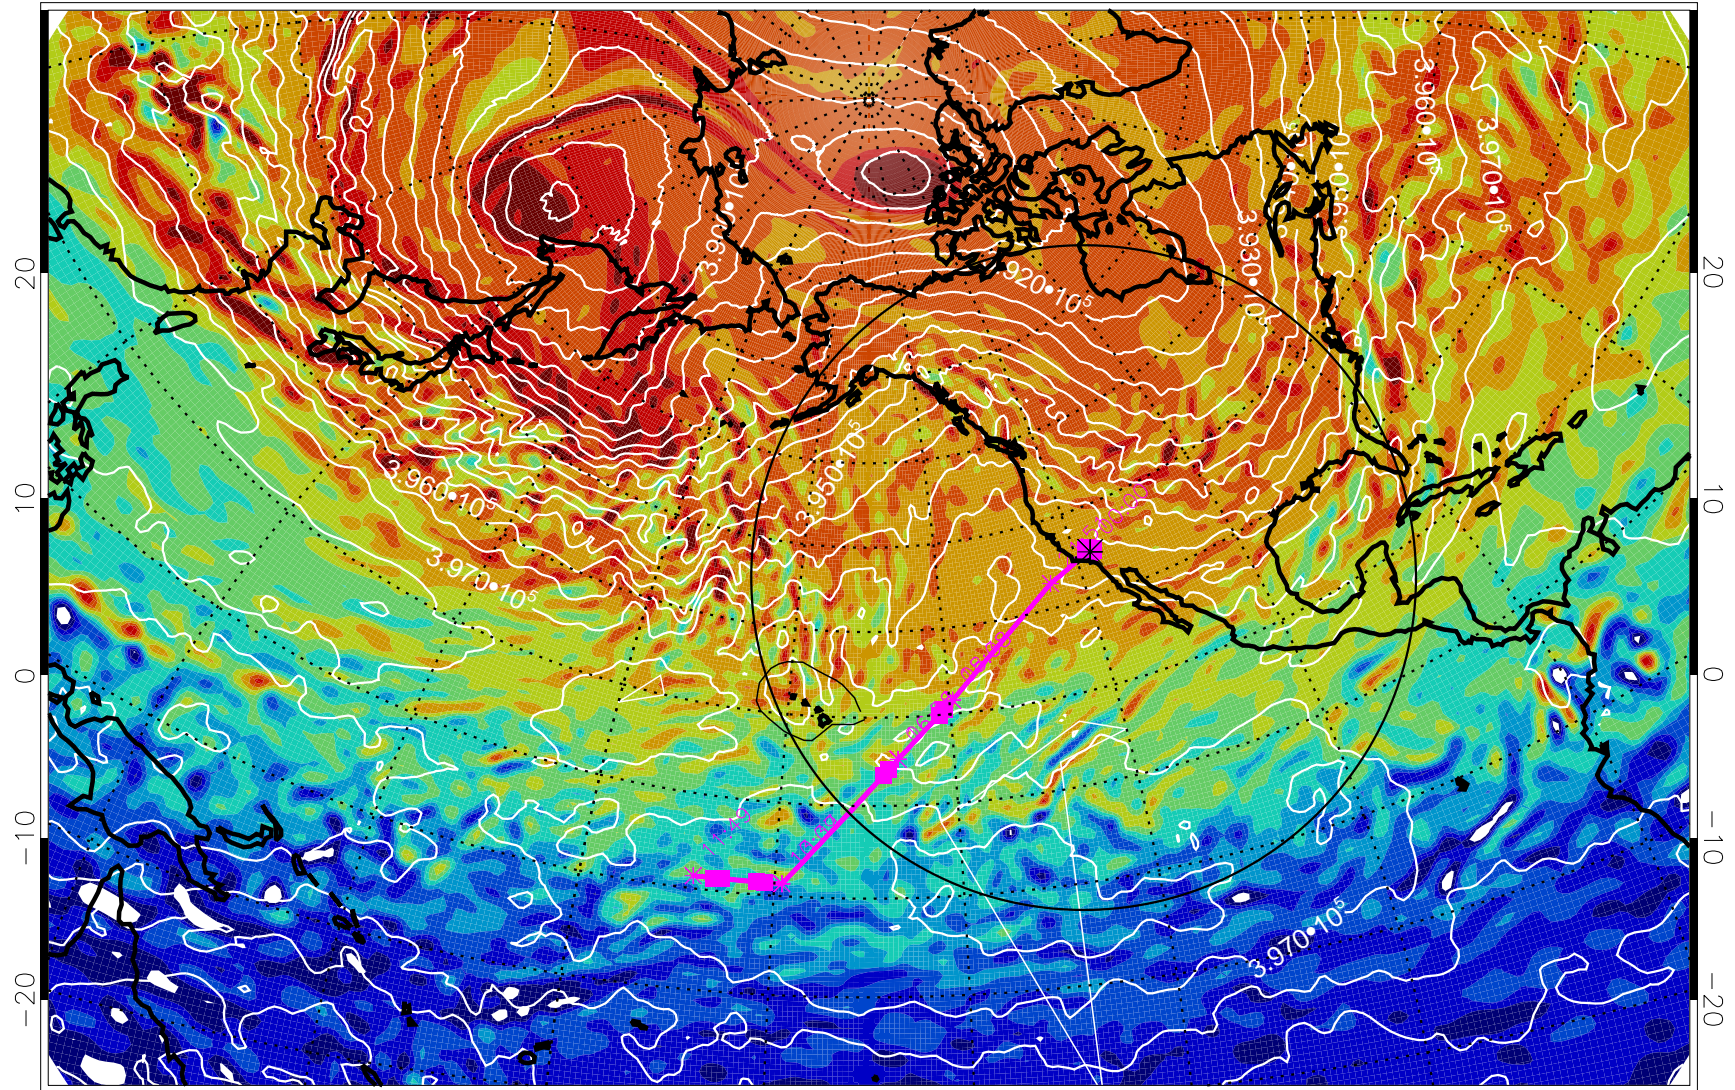

13021500, 24 hour forecast for 460K EPV

460K Montgomery Streamfunction, white

Range ring of 4055 km -- 13 hours GH round trip

13021506, 30 hour forecast for 460K EPV

460K Montgomery Streamfunction, white

Range ring of 4055 km -- 13 hours GH round trip

13021512, 36 hour forecast for 460K EPV

460K Montgomery Streamfunction, white

Range ring of 4055 km -- 13 hours GH round trip

13021518, 42 hour forecast for 460K EPV

460K Montgomery Streamfunction, white

Range ring of 4055 km -- 13 hours GH round trip

13021600, 48 hour forecast for 460K EPV

460K Montgomery Streamfunction, white

Range ring of 4055 km -- 13 hours GH round trip

13021606, 54 hour forecast for 460K EPV

460K Montgomery Streamfunction, white

Range ring of 4055 km -- 13 hours GH round trip

13021612, 60 hour forecast for 460K EPV

460K Montgomery Streamfunction, white

Range ring of 4055 km -- 13 hours GH round trip

13021618, 66 hour forecast for 460K EPV

460K Montgomery Streamfunction, white

Range ring of 4055 km -- 13 hours GH round trip