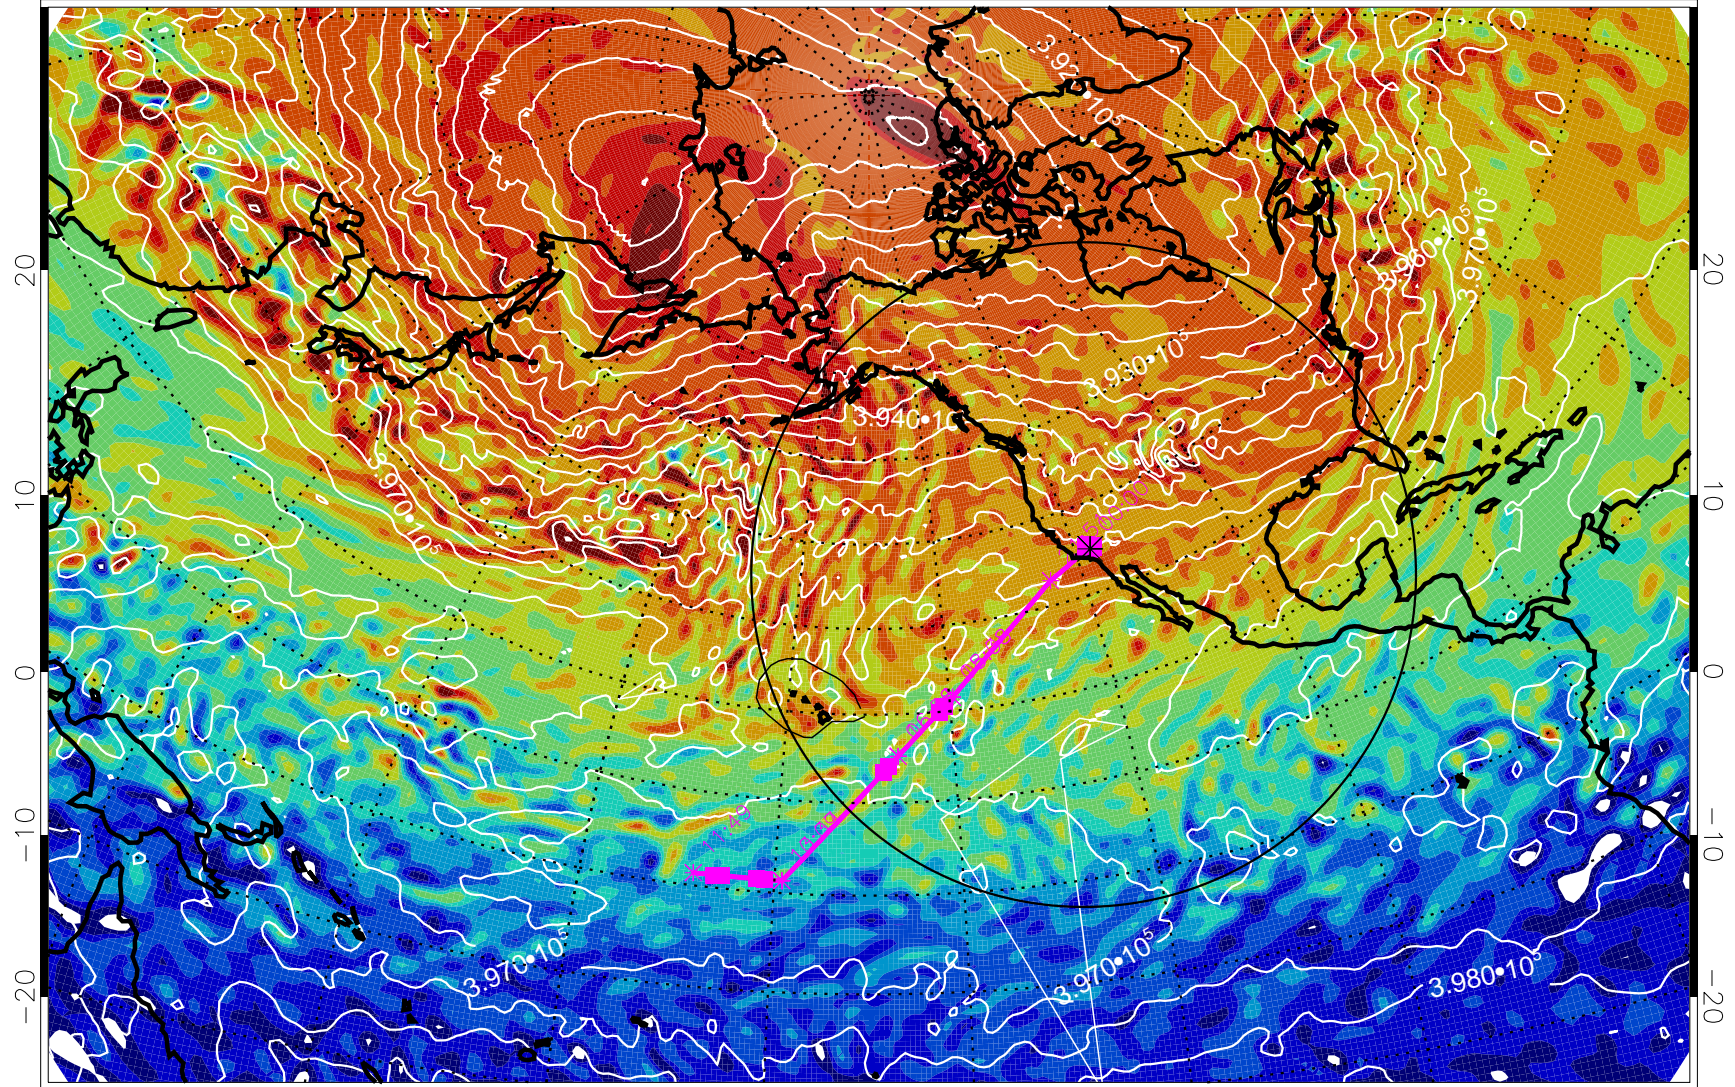

13021700, 84 hour forecast for 460K EPV

460K Montgomery Streamfunction, white

Range ring of 4055 km -- 13 hours GH round trip

13021706, 90 hour forecast for 460K EPV

460K Montgomery Streamfunction, white

Range ring of 4055 km -- 13 hours GH round trip

13021712, 96 hour forecast for 460K EPV

460K Montgomery Streamfunction, white

Range ring of 4055 km -- 13 hours GH round trip

13021718, 102 hour forecast for 460K EPV

460K Montgomery Streamfunction, white

Range ring of 4055 km -- 13 hours GH round trip

13021800, 108 hour forecast for 460K EPV

460K Montgomery Streamfunction, white

Range ring of 4055 km -- 13 hours GH round trip

13021806, 114 hour forecast for 460K EPV

460K Montgomery Streamfunction, white

Range ring of 4055 km -- 13 hours GH round trip

13021812, 120 hour forecast for 460K EPV

460K Montgomery Streamfunction, white

Range ring of 4055 km -- 13 hours GH round trip