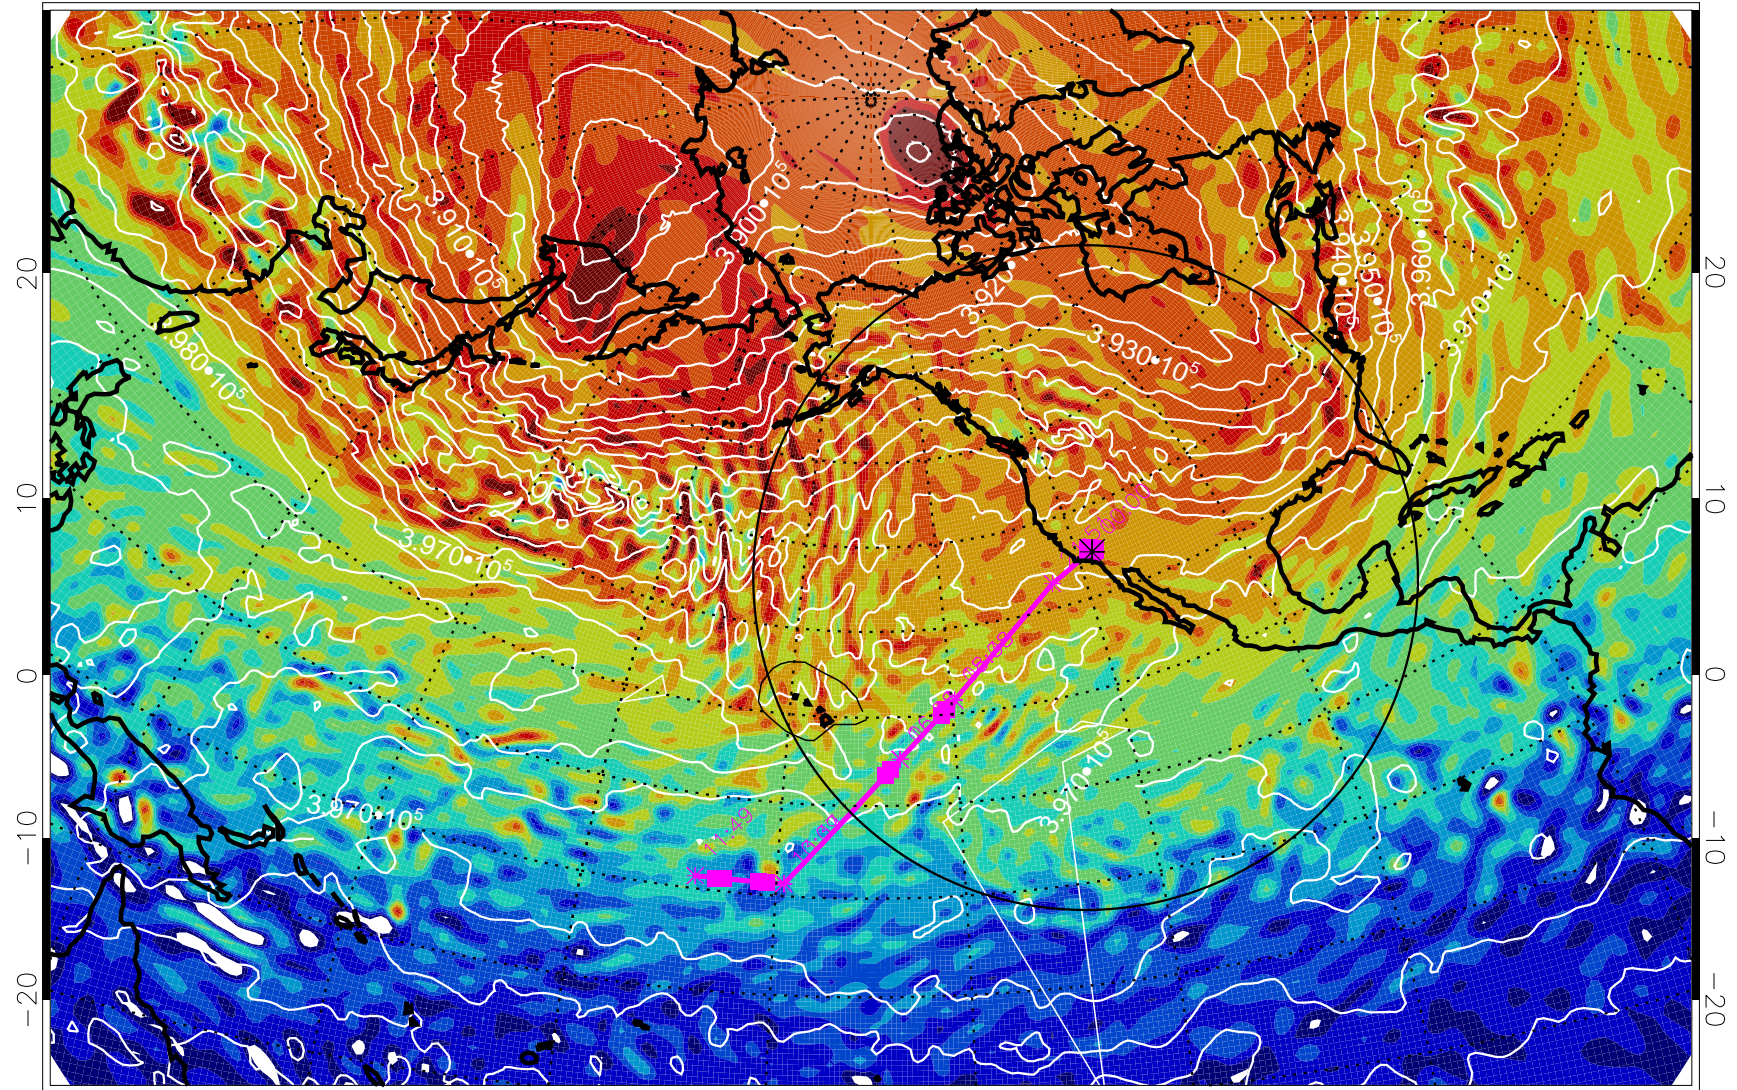

13021600, 60 hour forecast for 460K EPV

460K Montgomery Streamfunction, white

Range ring of 4055 km -- 13 hours GH round trip

13021606, 66 hour forecast for 460K EPV

460K Montgomery Streamfunction, white

Range ring of 4055 km -- 13 hours GH round trip

13021612, 72 hour forecast for 460K EPV

460K Montgomery Streamfunction, white

Range ring of 4055 km -- 13 hours GH round trip

13021618, 78 hour forecast for 460K EPV

460K Montgomery Streamfunction, white

Range ring of 4055 km -- 13 hours GH round trip

13021700, 84 hour forecast for 460K EPV

460K Montgomery Streamfunction, white

Range ring of 4055 km -- 13 hours GH round trip

13021706, 90 hour forecast for 460K EPV

460K Montgomery Streamfunction, white

Range ring of 4055 km -- 13 hours GH round trip

13021712, 96 hour forecast for 460K EPV

460K Montgomery Streamfunction, white

Range ring of 4055 km -- 13 hours GH round trip

13021718, 102 hour forecast for 460K EPV

460K Montgomery Streamfunction, white