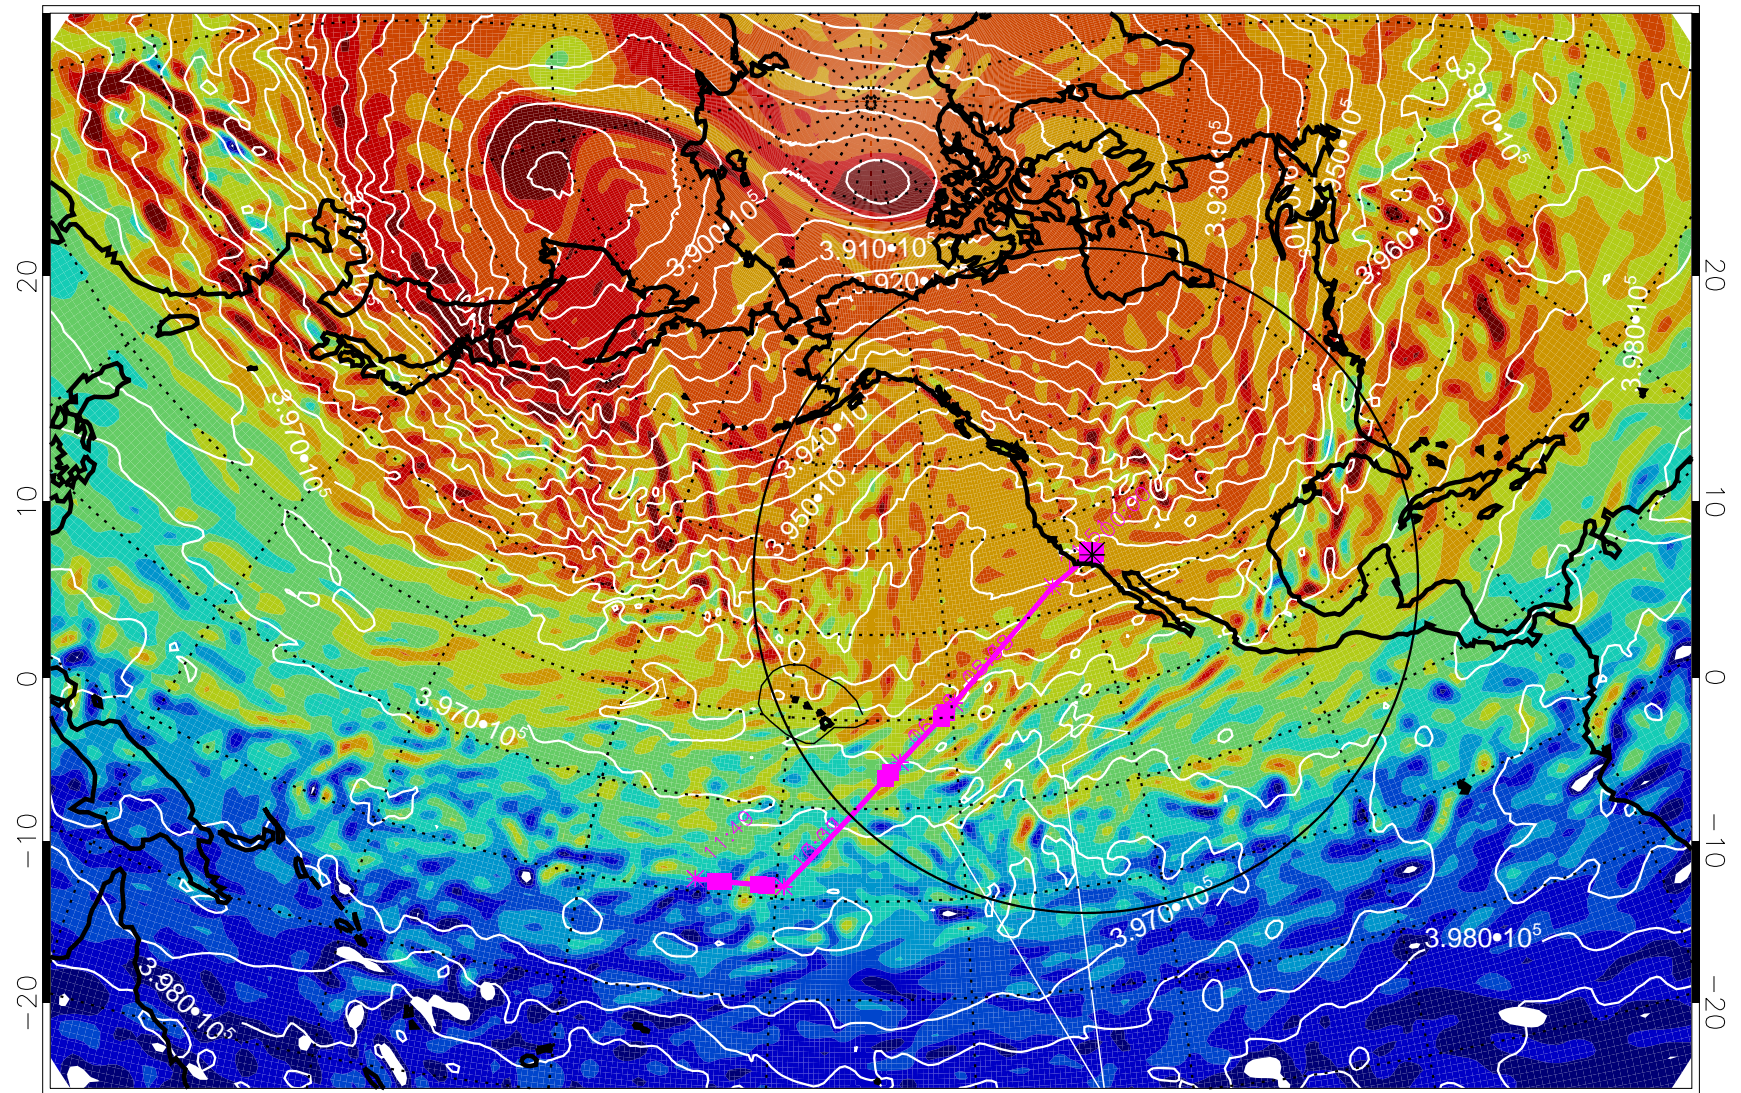

13021406, 18 hour forecast for 460K EPV

460K Montgomery Streamfunction, white

Range ring of 4055 km -- 13 hours GH round trip

13021412, 24 hour forecast for 460K EPV

460K Montgomery Streamfunction, white

Range ring of 4055 km -- 13 hours GH round trip

13021418, 30 hour forecast for 460K EPV

460K Montgomery Streamfunction, white

Range ring of 4055 km -- 13 hours GH round trip

13021506, 42 hour forecast for 460K EPV

460K Montgomery Streamfunction, white

Range ring of 4055 km -- 13 hours GH round trip

13021512, 48 hour forecast for 460K EPV

460K Montgomery Streamfunction, white

Range ring of 4055 km -- 13 hours GH round trip

13021518, 54 hour forecast for 460K EPV

460K Montgomery Streamfunction, white

Range ring of 4055 km -- 13 hours GH round trip

13021600, 60 hour forecast for 460K EPV

460K Montgomery Streamfunction, white

Range ring of 4055 km -- 13 hours GH round trip

13021606, 66 hour forecast for 460K EPV

460K Montgomery Streamfunction, white

Range ring of 4055 km -- 13 hours GH round trip