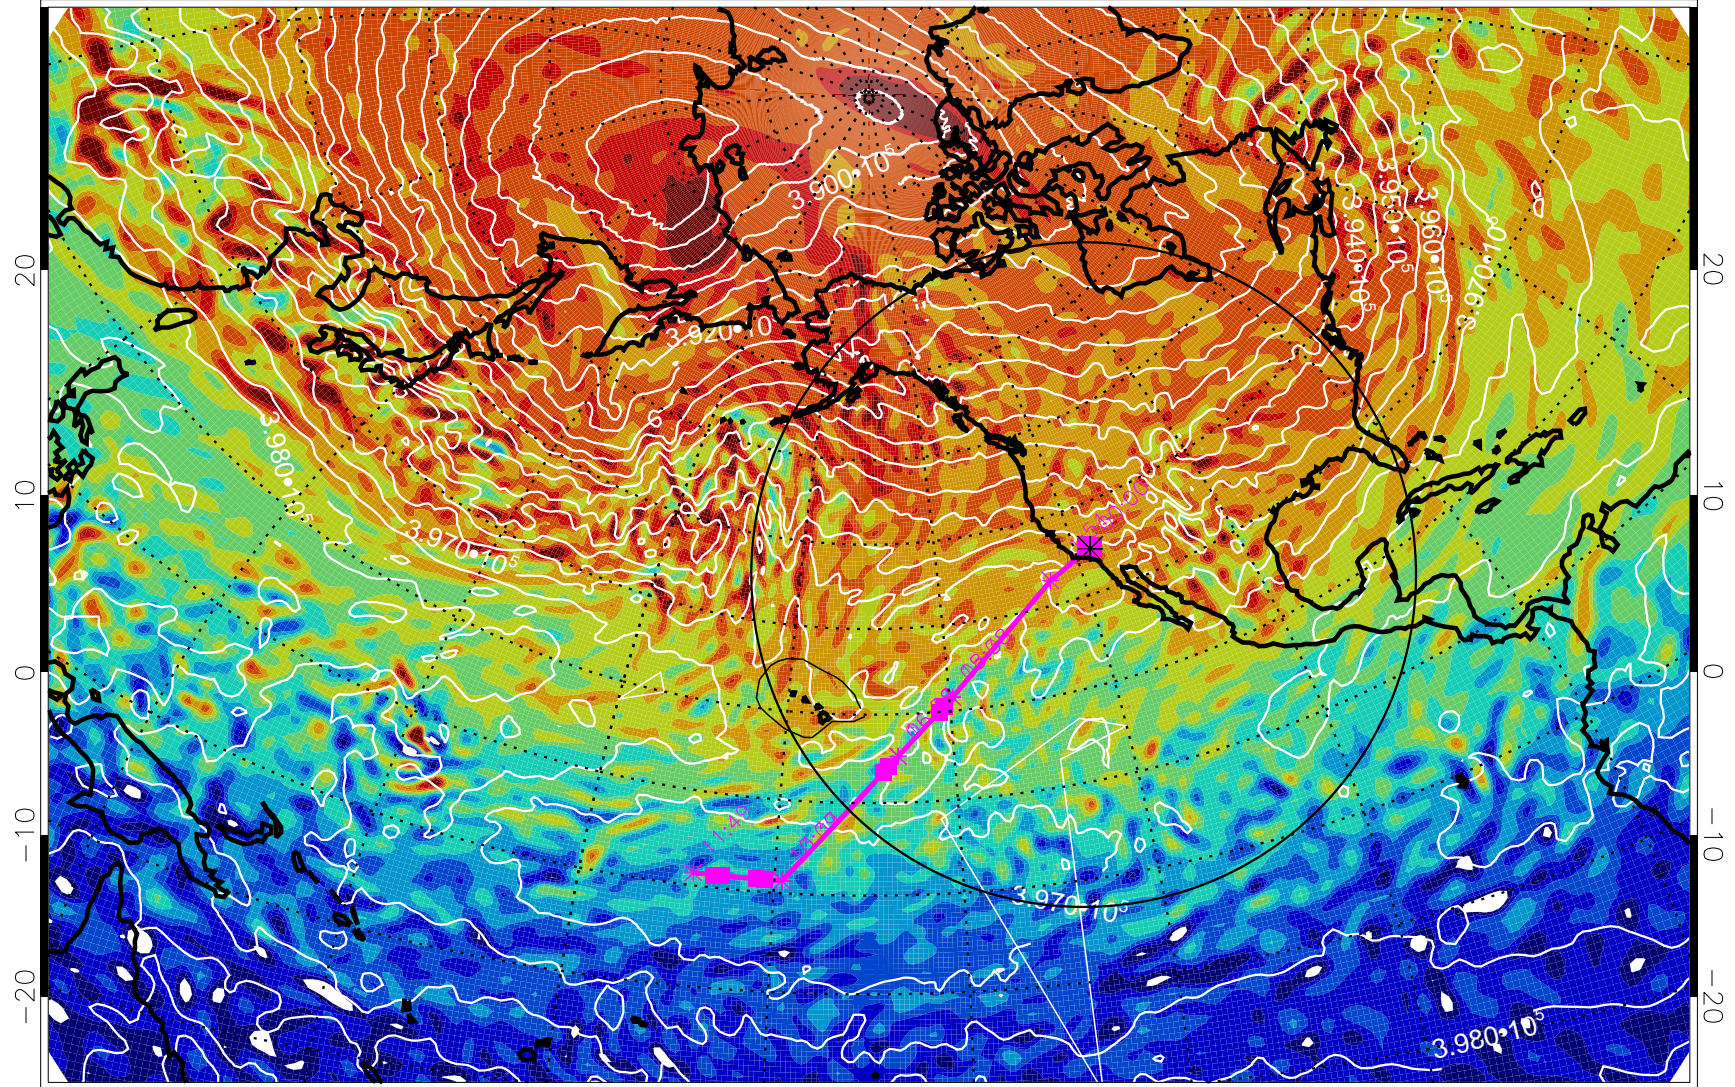

13021712, 96 hour forecast for 460K EPV

460K Montgomery Streamfunction, white

Range ring of 4055 km -- 13 hours GH round trip

13021718, 102 hour forecast for 460K EPV

460K Montgomery Streamfunction, white

Range ring of 4055 km -- 13 hours GH round trip

13021800, 108 hour forecast for 460K EPV

460K Montgomery Streamfunction, white

Range ring of 4055 km -- 13 hours GH round trip

13021806, 114 hour forecast for 460K EPV

460K Montgomery Streamfunction, white

Range ring of 4055 km -- 13 hours GH round trip

13021812, 120 hour forecast for 460K EPV

460K Montgomery Streamfunction, white

Range ring of 4055 km -- 13 hours GH round trip