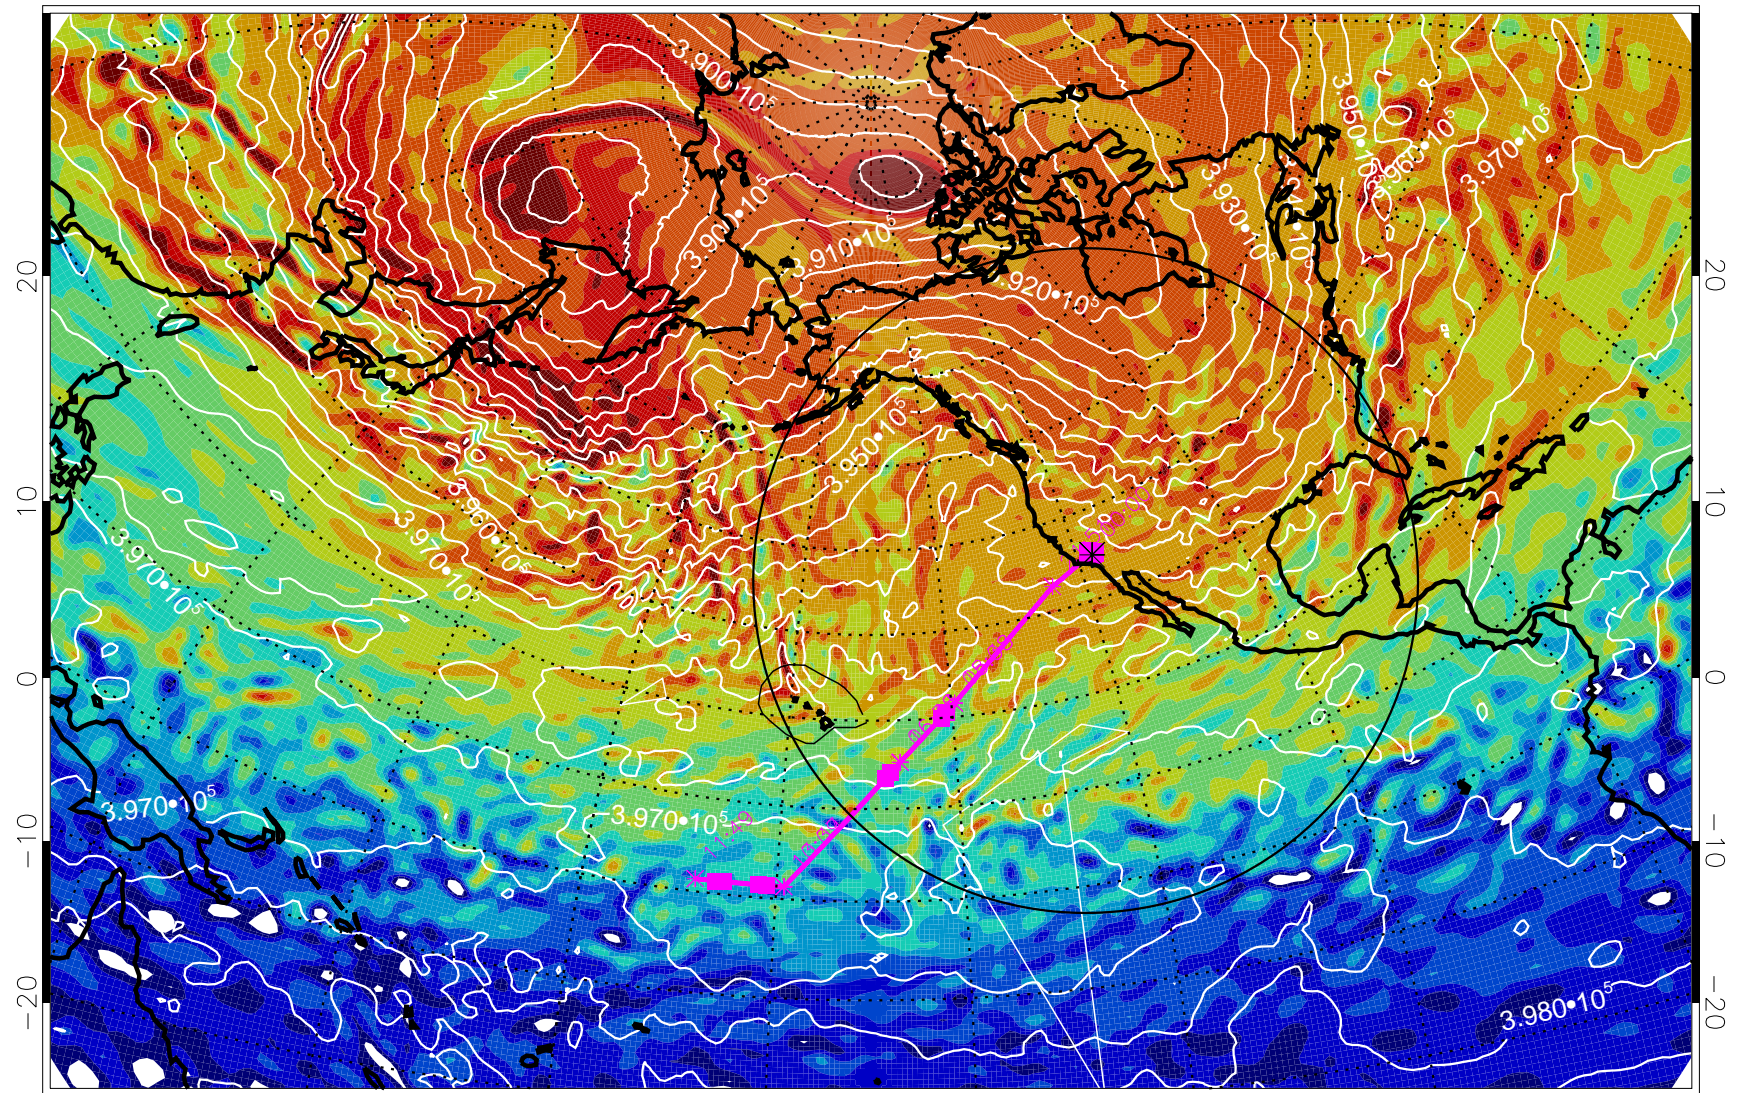

13021418, 30 hour forecast for 460K EPV

460K Montgomery Streamfunction, white

Range ring of 4055 km -- 13 hours GH round trip

13021506, 42 hour forecast for 460K EPV

460K Montgomery Streamfunction, white

Range ring of 4055 km -- 13 hours GH round trip

13021512, 48 hour forecast for 460K EPV

460K Montgomery Streamfunction, white

Range ring of 4055 km -- 13 hours GH round trip

13021518, 54 hour forecast for 460K EPV

460K Montgomery Streamfunction, white

Range ring of 4055 km -- 13 hours GH round trip

13021600, 60 hour forecast for 460K EPV

460K Montgomery Streamfunction, white

Range ring of 4055 km -- 13 hours GH round trip

13021606, 66 hour forecast for 460K EPV

460K Montgomery Streamfunction, white

Range ring of 4055 km -- 13 hours GH round trip

13021712, 96 hour forecast for 460K EPV

460K Montgomery Streamfunction, white

Range ring of 4055 km -- 13 hours GH round trip

13021718, 102 hour forecast for 460K EPV

460K Montgomery Streamfunction, white