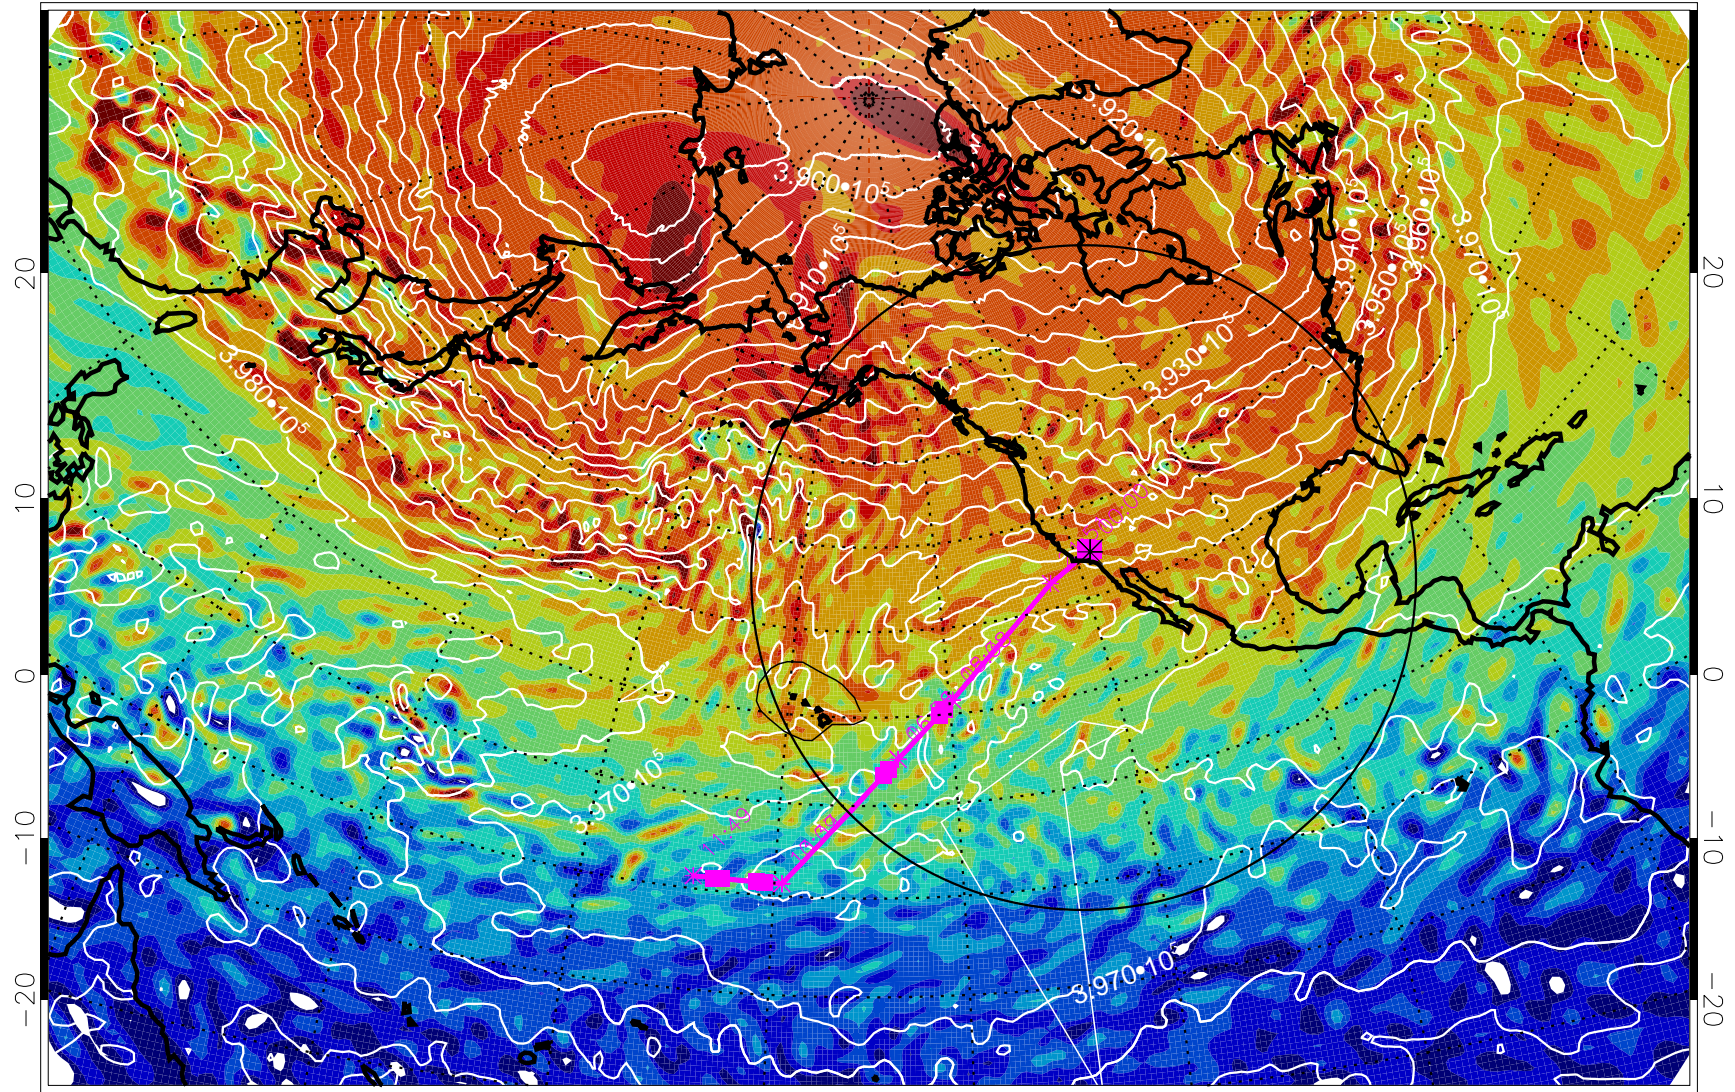

13021700, 84 hour forecast for 460K EPV

460K Montgomery Streamfunction, white

Range ring of 4055 km -- 13 hours GH round trip

13021706, 90 hour forecast for 460K EPV

460K Montgomery Streamfunction, white

Range ring of 4055 km -- 13 hours GH round trip

13021712, 96 hour forecast for 460K EPV

460K Montgomery Streamfunction, white

Range ring of 4055 km -- 13 hours GH round trip

13021718, 102 hour forecast for 460K EPV

460K Montgomery Streamfunction, white

Range ring of 4055 km -- 13 hours GH round trip

13021800, 108 hour forecast for 460K EPV

460K Montgomery Streamfunction, white

Range ring of 4055 km -- 13 hours GH round trip

13021806, 114 hour forecast for 460K EPV

460K Montgomery Streamfunction, white

Range ring of 4055 km -- 13 hours GH round trip

13021812, 120 hour forecast for 460K EPV

460K Montgomery Streamfunction, white

Range ring of 4055 km -- 13 hours GH round trip