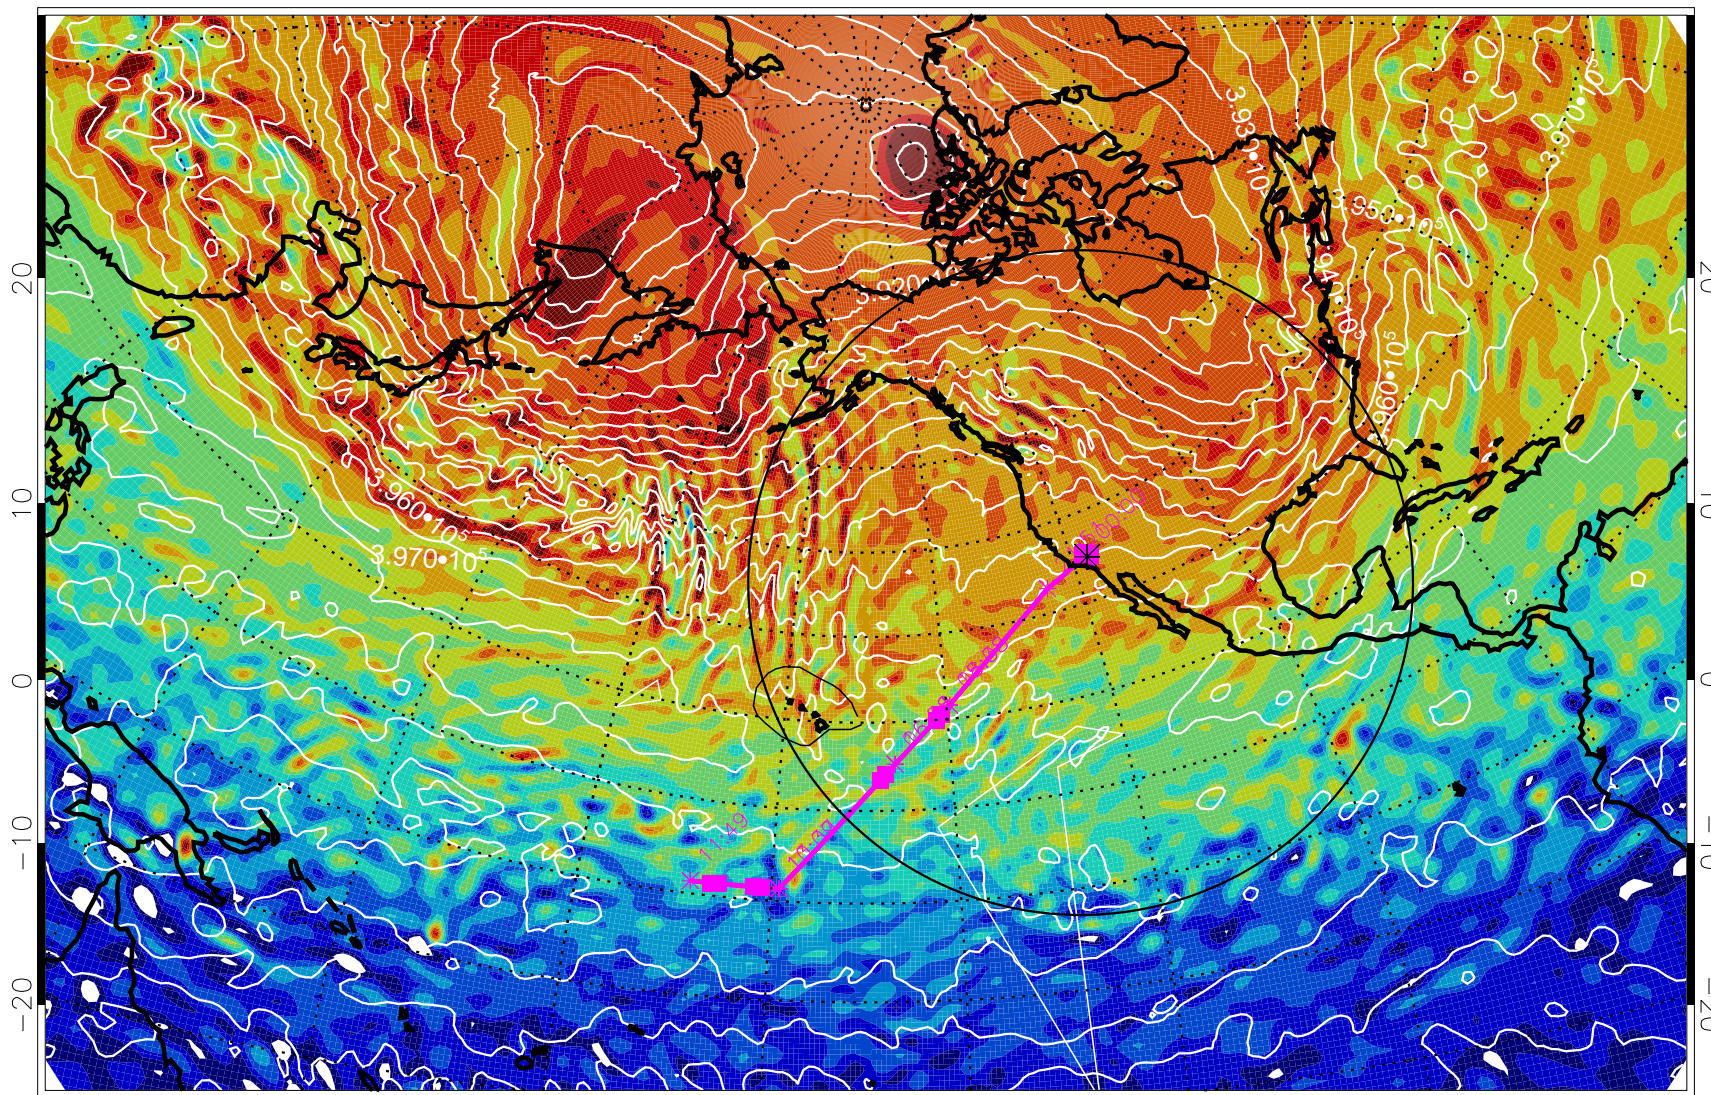

13021600, 60 hour forecast for 460K EPV

460K Montgomery Streamfunction, white

Range ring of 4055 km -- 13 hours GH round trip

13021606, 66 hour forecast for 460K EPV

460K Montgomery Streamfunction, white

Range ring of 4055 km -- 13 hours GH round trip

13021612, 72 hour forecast for 460K EPV

460K Montgomery Streamfunction, white

Range ring of 4055 km -- 13 hours GH round trip

13021618, 78 hour forecast for 460K EPV

460K Montgomery Streamfunction, white

Range ring of 4055 km -- 13 hours GH round trip

13021700, 84 hour forecast for 460K EPV

460K Montgomery Streamfunction, white

Range ring of 4055 km -- 13 hours GH round trip

13021706, 90 hour forecast for 460K EPV

460K Montgomery Streamfunction, white

Range ring of 4055 km -- 13 hours GH round trip

13021712, 96 hour forecast for 460K EPV

460K Montgomery Streamfunction, white

Range ring of 4055 km -- 13 hours GH round trip

13021718, 102 hour forecast for 460K EPV

460K Montgomery Streamfunction, white