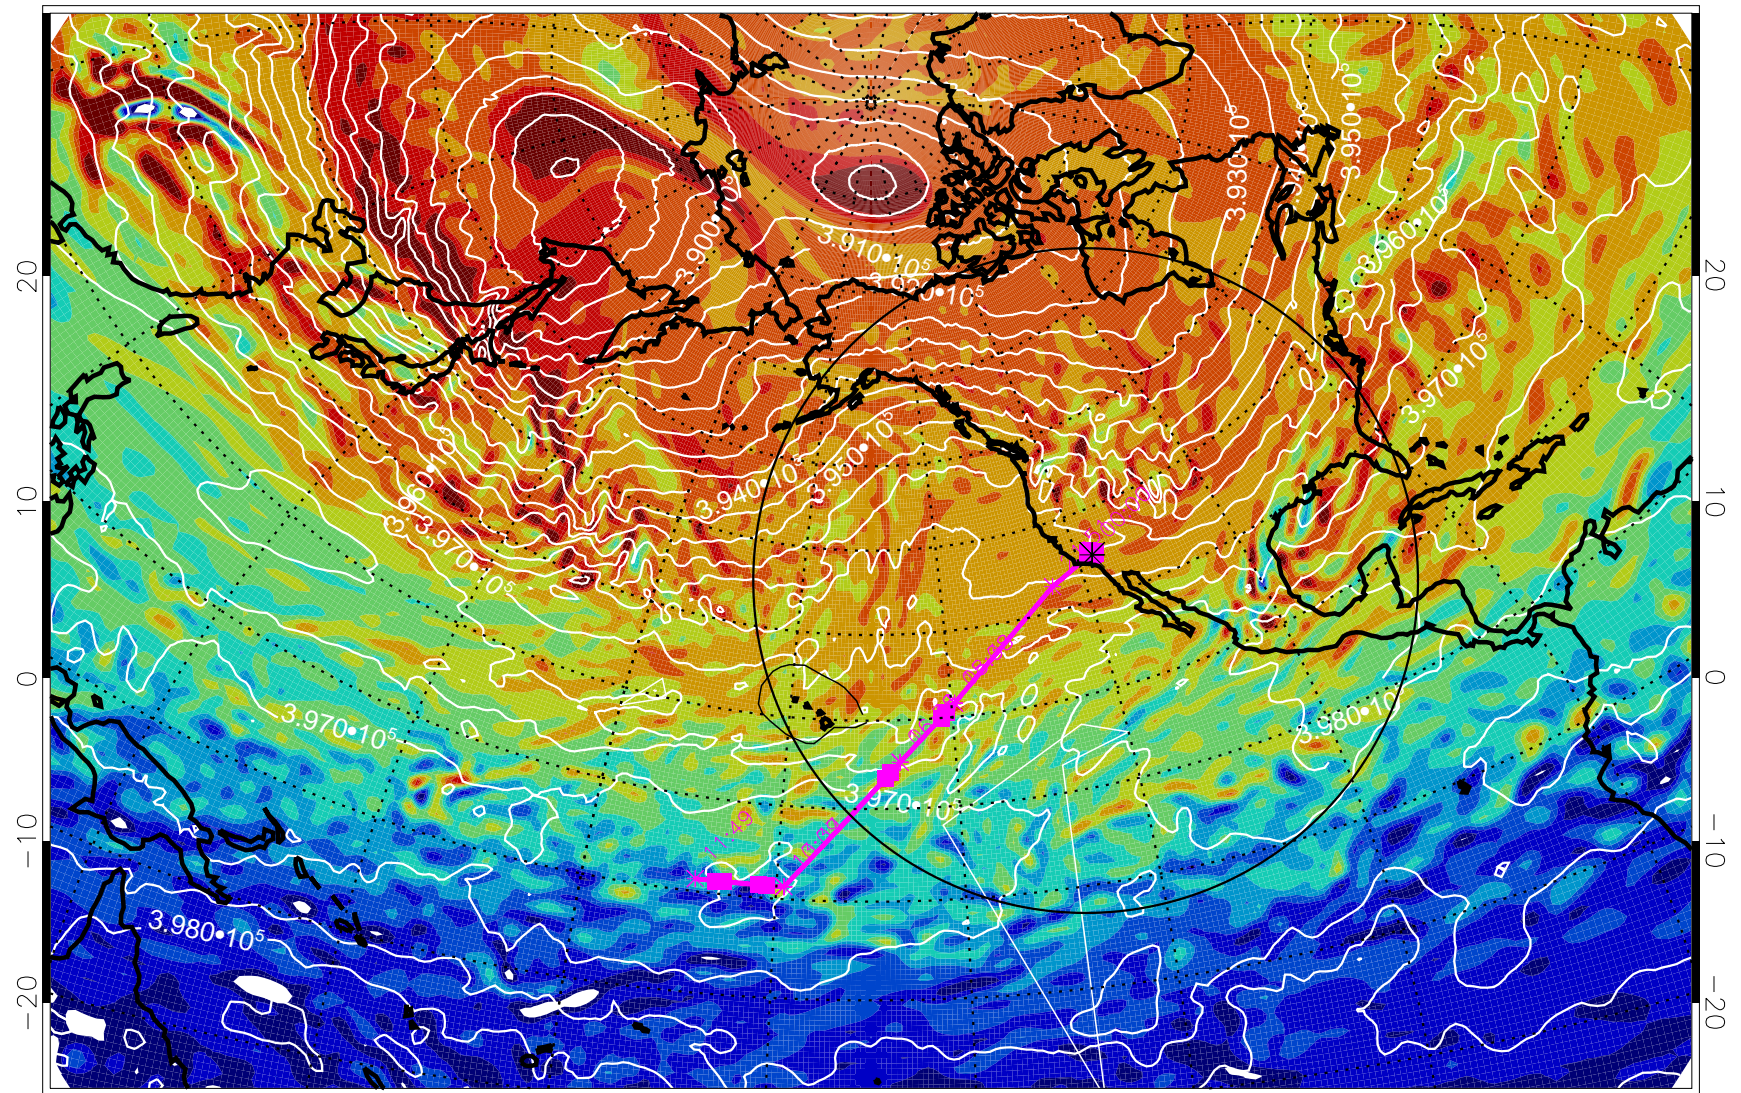

13021318, 6 hour forecast for 460K EPV

460K Montgomery Streamfunction, white

Range ring of 4055 km -- 13 hours GH round trip

13021400, 12 hour forecast for 460K EPV

460K Montgomery Streamfunction, white

Range ring of 4055 km -- 13 hours GH round trip

13021406, 18 hour forecast for 460K EPV

460K Montgomery Streamfunction, white

Range ring of 4055 km -- 13 hours GH round trip

13021412, 24 hour forecast for 460K EPV

460K Montgomery Streamfunction, white

Range ring of 4055 km -- 13 hours GH round trip

13021418, 30 hour forecast for 460K EPV

460K Montgomery Streamfunction, white

Range ring of 4055 km -- 13 hours GH round trip

13021506, 42 hour forecast for 460K EPV

460K Montgomery Streamfunction, white

Range ring of 4055 km -- 13 hours GH round trip

13021600, 60 hour forecast for 460K EPV

460K Montgomery Streamfunction, white

Range ring of 4055 km -- 13 hours GH round trip

13021606, 66 hour forecast for 460K EPV

460K Montgomery Streamfunction, white

Range ring of 4055 km -- 13 hours GH round trip