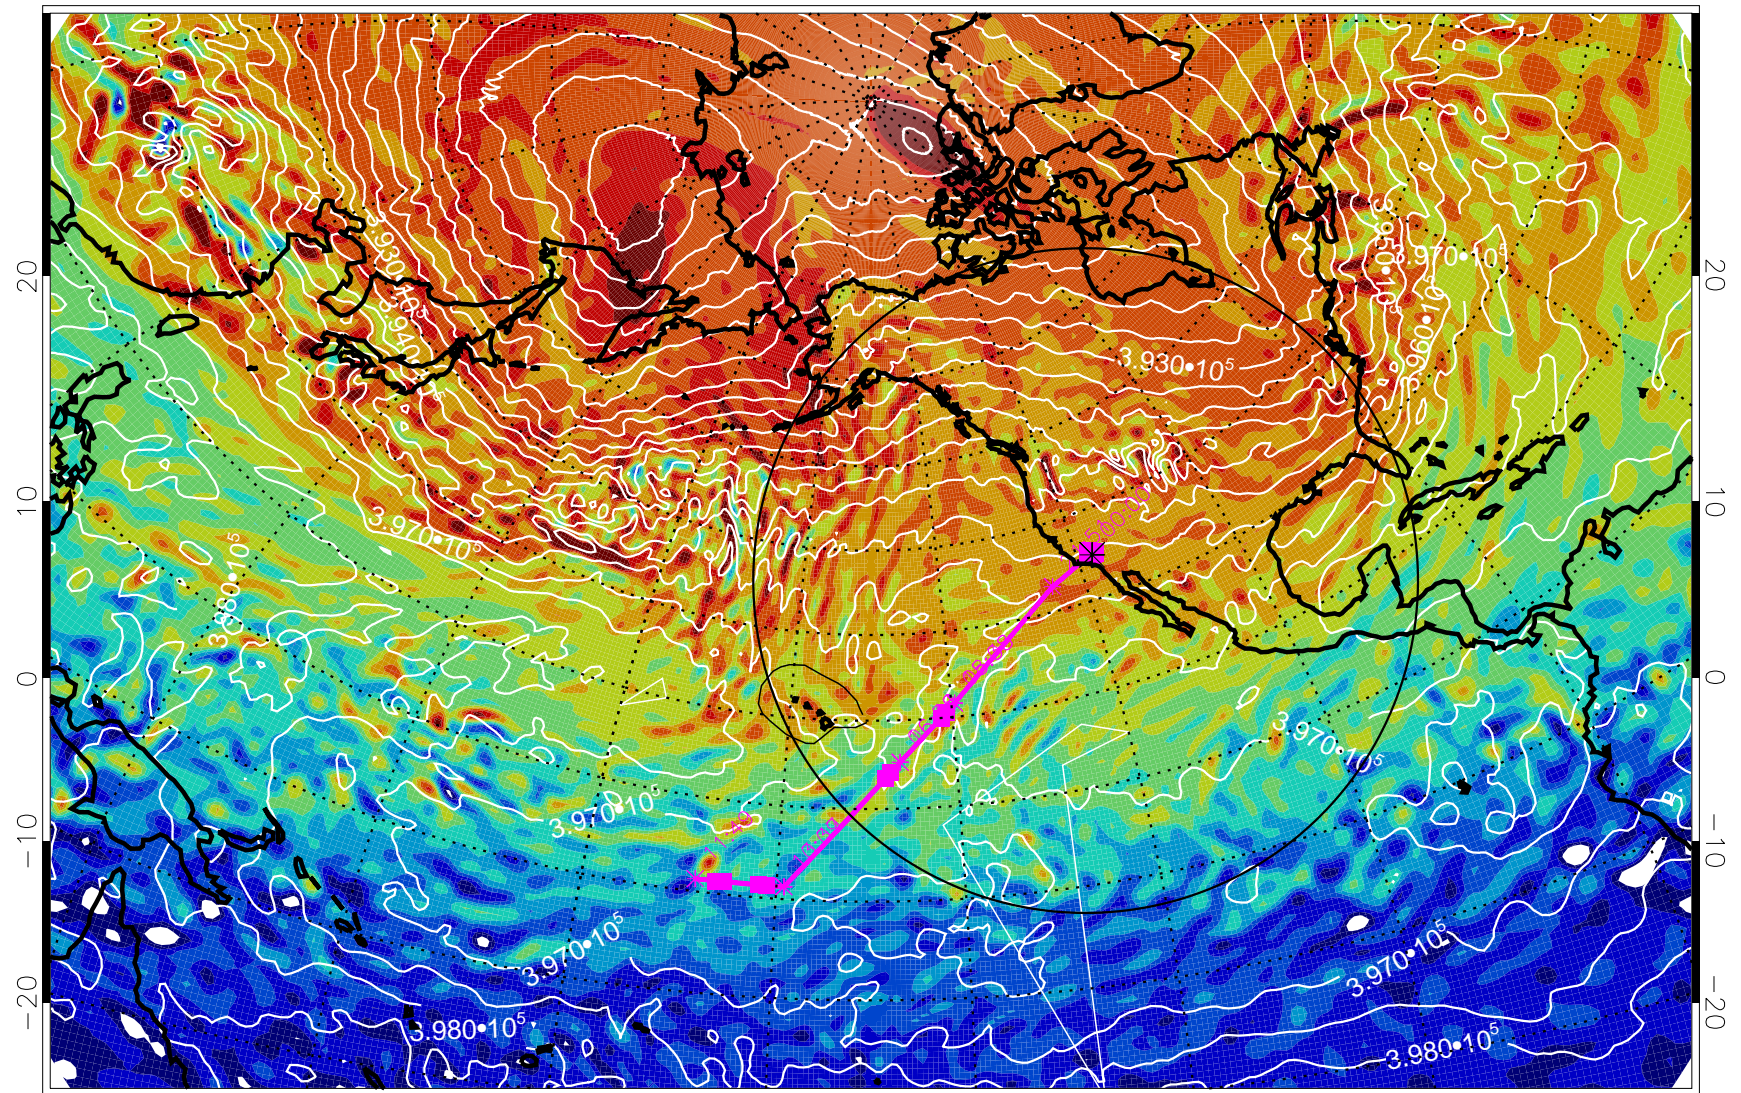

13021612, 72 hour forecast for 460K EPV

460K Montgomery Streamfunction, white

Range ring of 4055 km -- 13 hours GH round trip

13021618, 78 hour forecast for 460K EPV

460K Montgomery Streamfunction, white

Range ring of 4055 km -- 13 hours GH round trip

13021700, 84 hour forecast for 460K EPV

460K Montgomery Streamfunction, white

Range ring of 4055 km -- 13 hours GH round trip

13021706, 90 hour forecast for 460K EPV

460K Montgomery Streamfunction, white

Range ring of 4055 km -- 13 hours GH round trip

13021712, 96 hour forecast for 460K EPV

460K Montgomery Streamfunction, white

Range ring of 4055 km -- 13 hours GH round trip

13021718, 102 hour forecast for 460K EPV

460K Montgomery Streamfunction, white

Range ring of 4055 km -- 13 hours GH round trip

13021800, 108 hour forecast for 460K EPV

460K Montgomery Streamfunction, white

Range ring of 4055 km -- 13 hours GH round trip

13021806, 114 hour forecast for 460K EPV