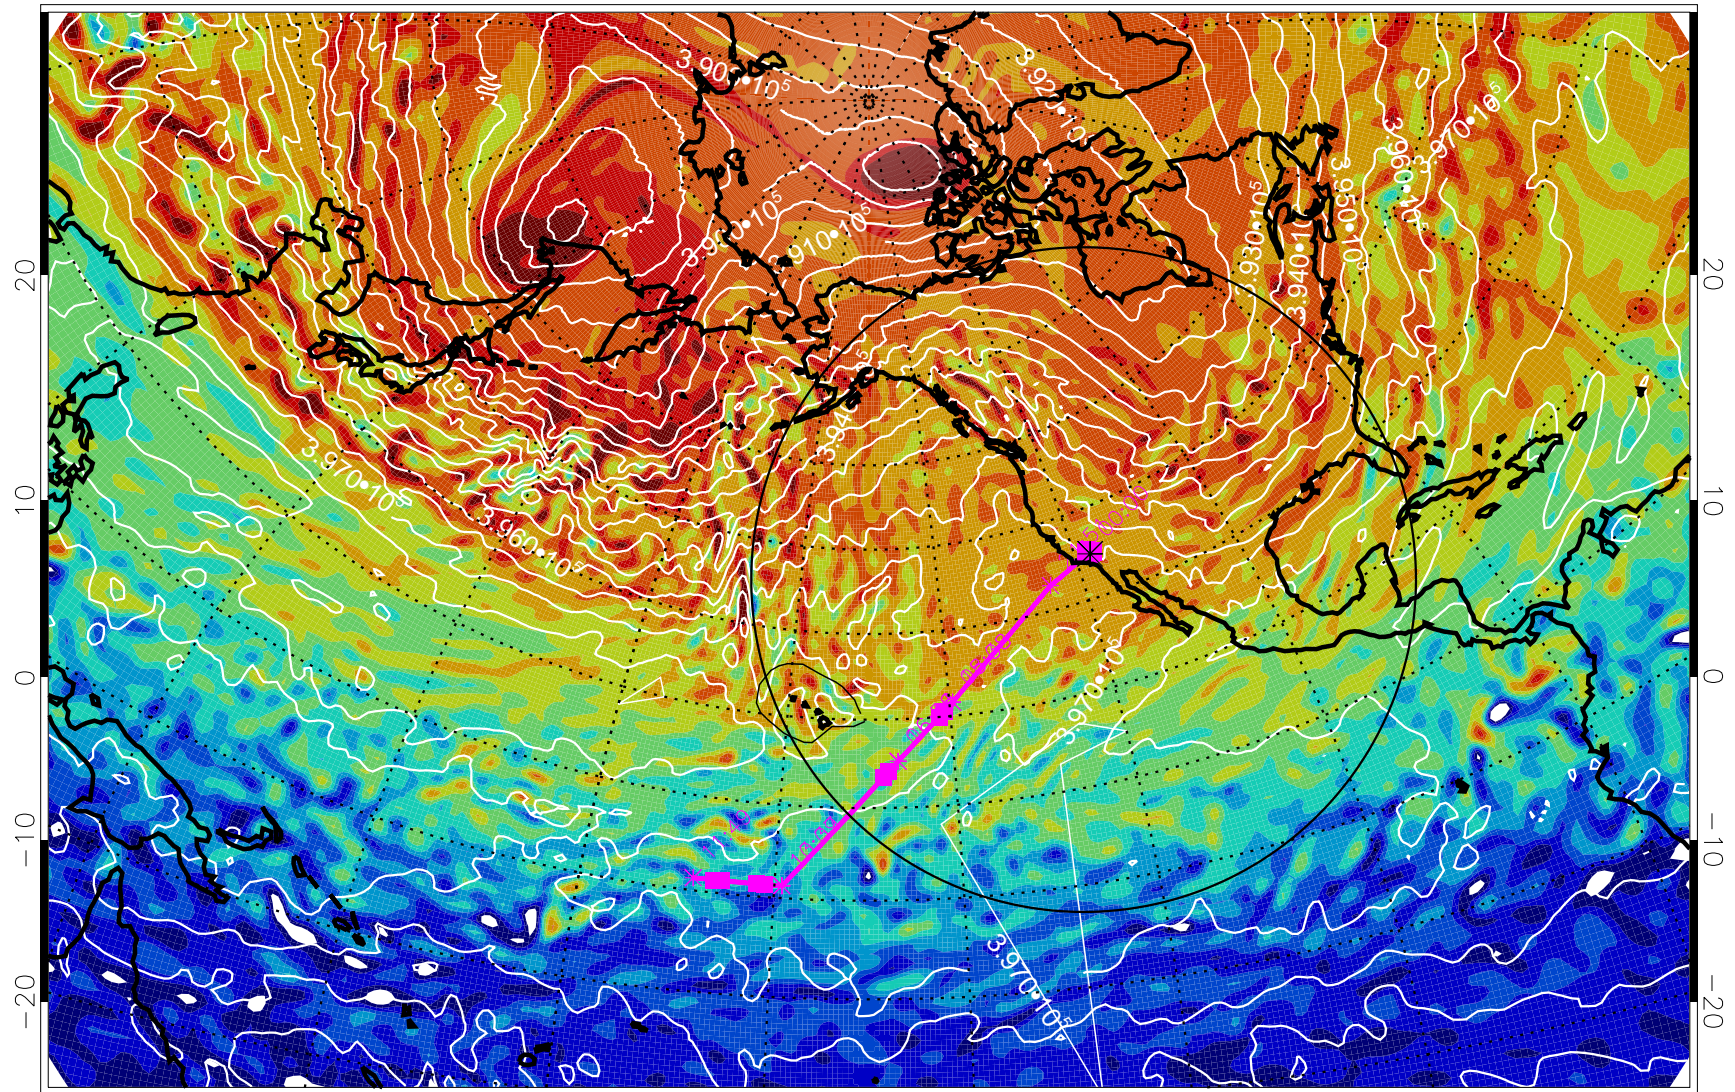

13021512, 48 hour forecast for 460K EPV

460K Montgomery Streamfunction, white

Range ring of 4055 km -- 13 hours GH round trip

13021518, 54 hour forecast for 460K EPV

460K Montgomery Streamfunction, white

Range ring of 4055 km -- 13 hours GH round trip

13021600, 60 hour forecast for 460K EPV

460K Montgomery Streamfunction, white

Range ring of 4055 km -- 13 hours GH round trip

13021606, 66 hour forecast for 460K EPV

460K Montgomery Streamfunction, white

Range ring of 4055 km -- 13 hours GH round trip

13021612, 72 hour forecast for 460K EPV

460K Montgomery Streamfunction, white

Range ring of 4055 km -- 13 hours GH round trip

13021618, 78 hour forecast for 460K EPV

460K Montgomery Streamfunction, white

Range ring of 4055 km -- 13 hours GH round trip

13021712, 96 hour forecast for 460K EPV

460K Montgomery Streamfunction, white

Range ring of 4055 km -- 13 hours GH round trip

13021718, 102 hour forecast for 460K EPV

460K Montgomery Streamfunction, white