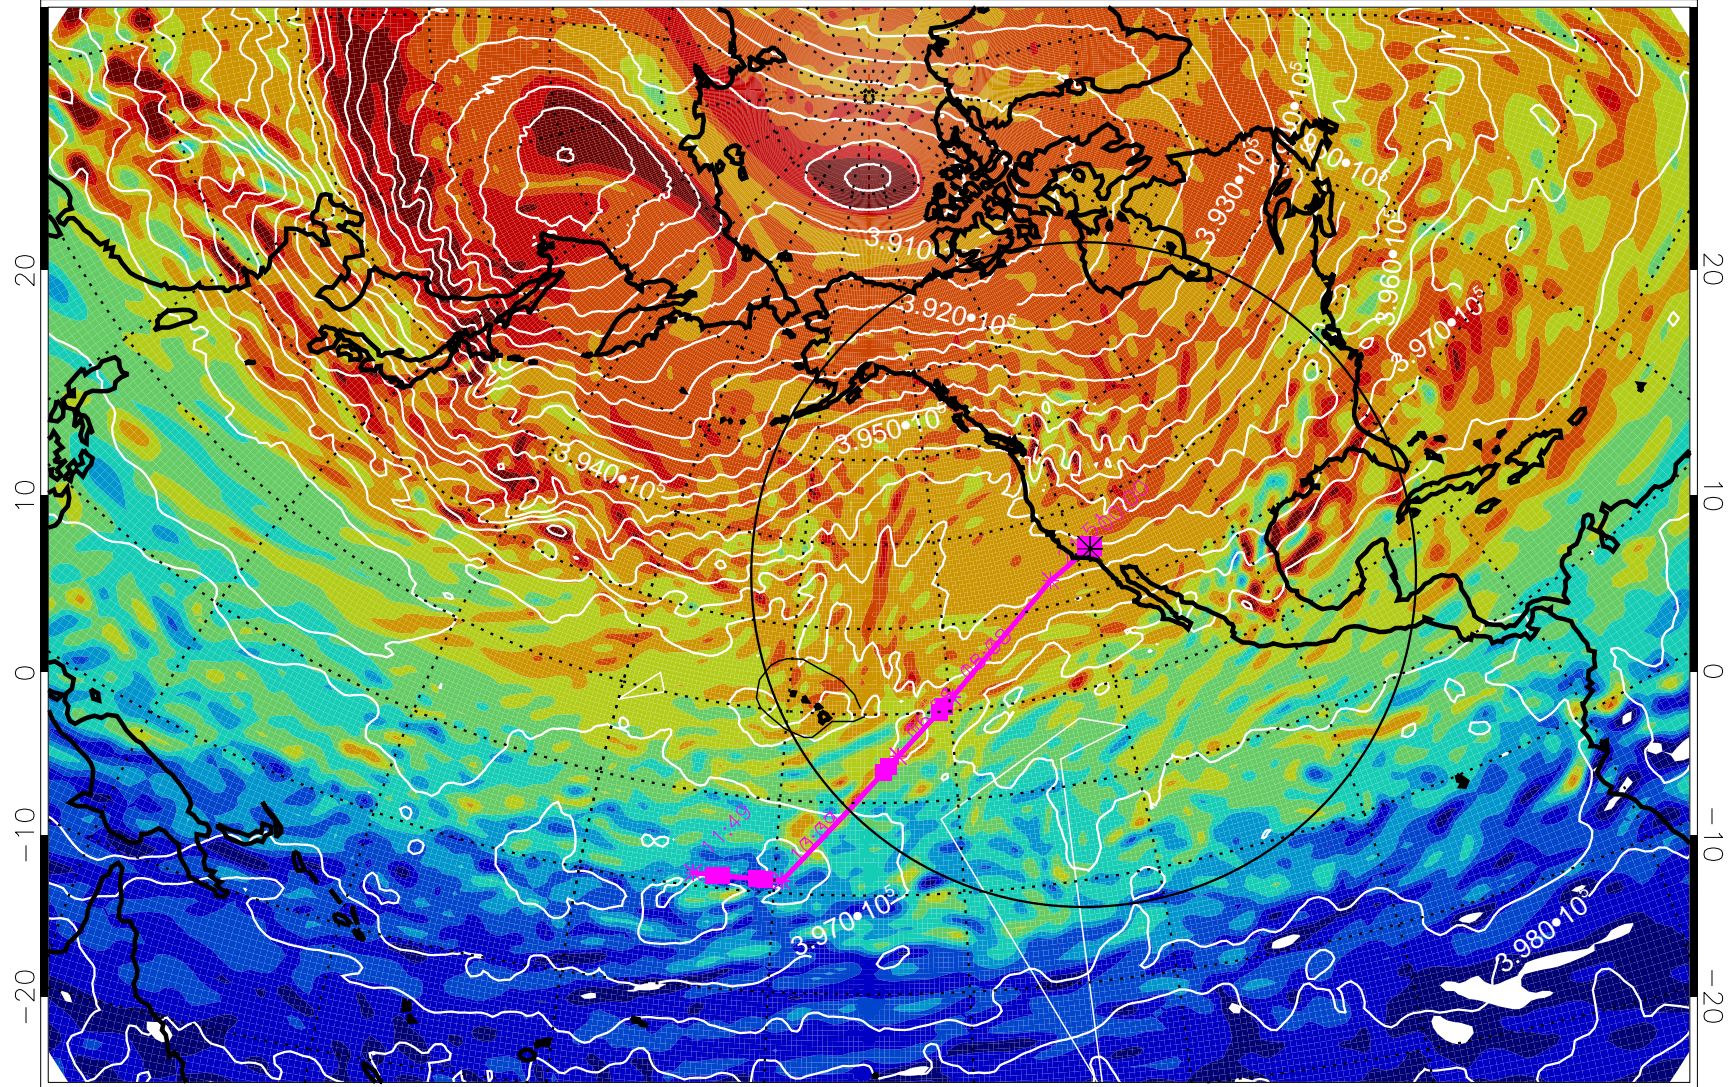

13021318, 6 hour forecast for 460K EPV

460K Montgomery Streamfunction, white

Range ring of 4055 km -- 13 hours GH round trip

13021400, 12 hour forecast for 460K EPV

460K Montgomery Streamfunction, white

Range ring of 4055 km -- 13 hours GH round trip

13021406, 18 hour forecast for 460K EPV

460K Montgomery Streamfunction, white

Range ring of 4055 km -- 13 hours GH round trip

13021412, 24 hour forecast for 460K EPV

460K Montgomery Streamfunction, white

Range ring of 4055 km -- 13 hours GH round trip

13021418, 30 hour forecast for 460K EPV

460K Montgomery Streamfunction, white

Range ring of 4055 km -- 13 hours GH round trip

13021506, 42 hour forecast for 460K EPV

460K Montgomery Streamfunction, white

Range ring of 4055 km -- 13 hours GH round trip

13021600, 60 hour forecast for 460K EPV

460K Montgomery Streamfunction, white

Range ring of 4055 km -- 13 hours GH round trip

13021606, 66 hour forecast for 460K EPV

460K Montgomery Streamfunction, white

Range ring of 4055 km -- 13 hours GH round trip