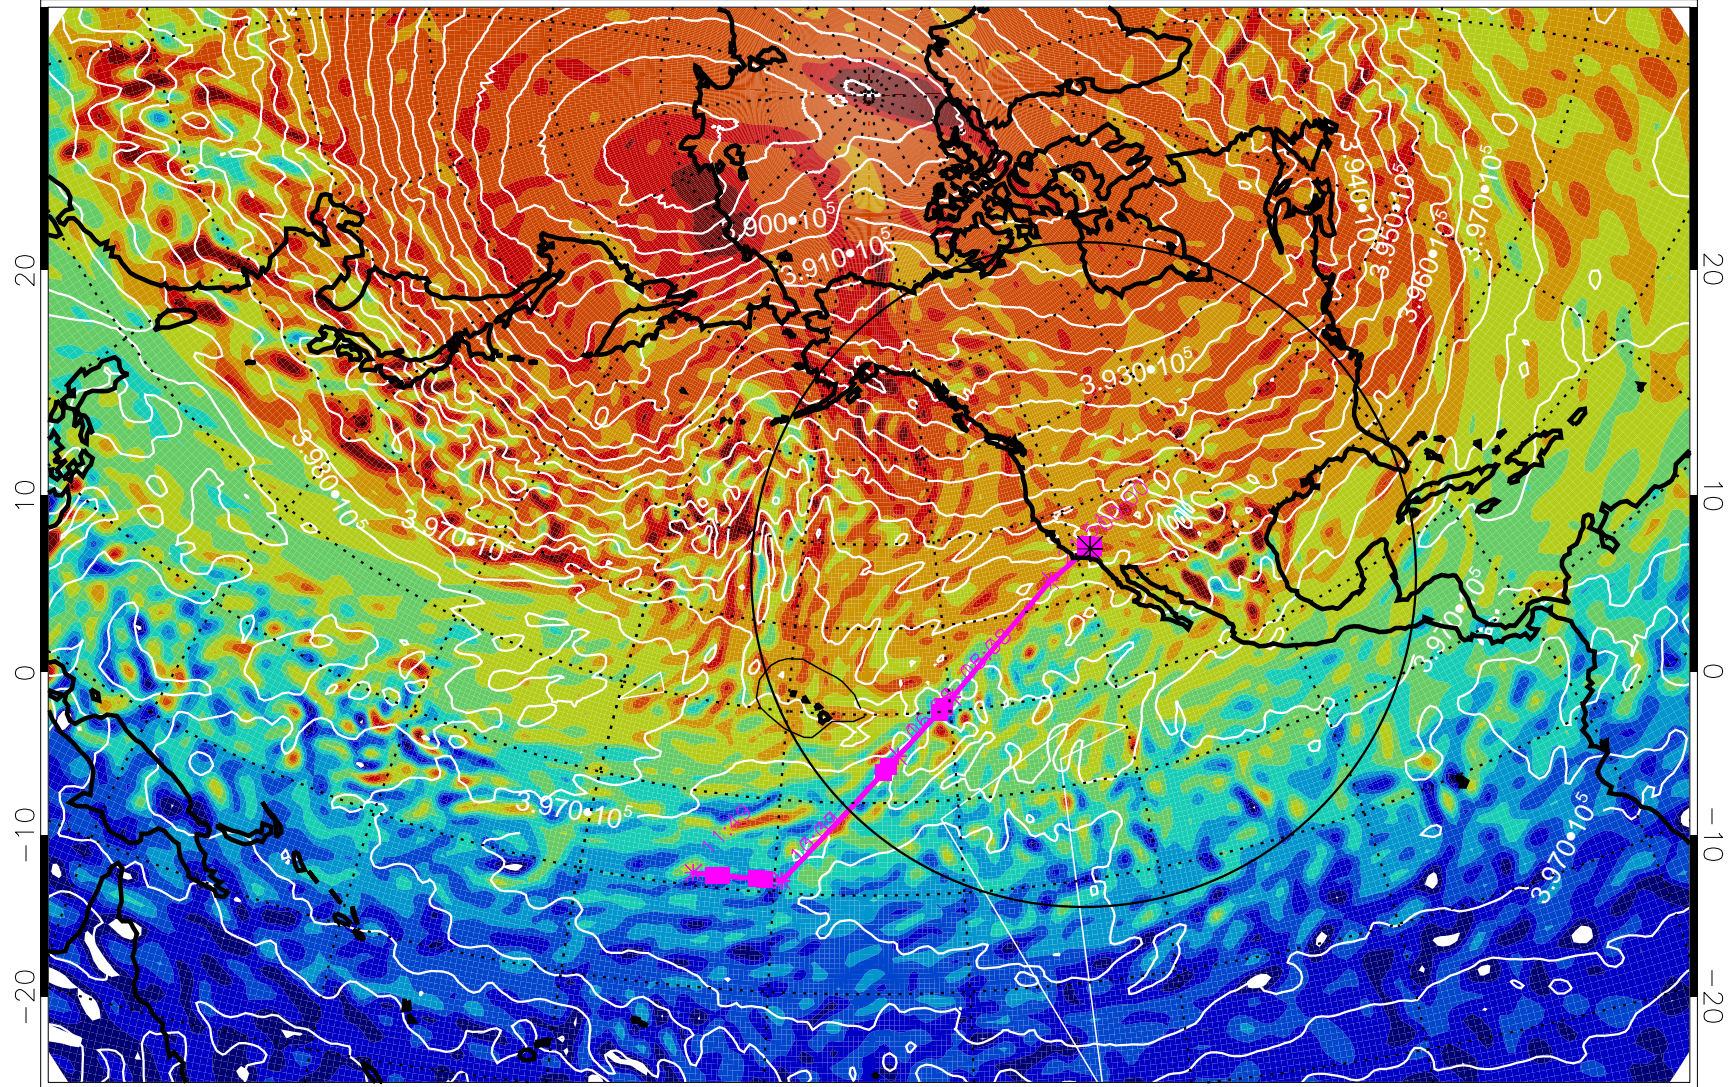

13021712, 96 hour forecast for 460K EPV

460K Montgomery Streamfunction, white

Range ring of 4055 km -- 13 hours GH round trip

13021718, 102 hour forecast for 460K EPV

460K Montgomery Streamfunction, white

Range ring of 4055 km -- 13 hours GH round trip

13021800, 108 hour forecast for 460K EPV

460K Montgomery Streamfunction, white

Range ring of 4055 km -- 13 hours GH round trip

13021806, 114 hour forecast for 460K EPV

460K Montgomery Streamfunction, white

Range ring of 4055 km -- 13 hours GH round trip

13021812, 120 hour forecast for 460K EPV

460K Montgomery Streamfunction, white

Range ring of 4055 km -- 13 hours GH round trip