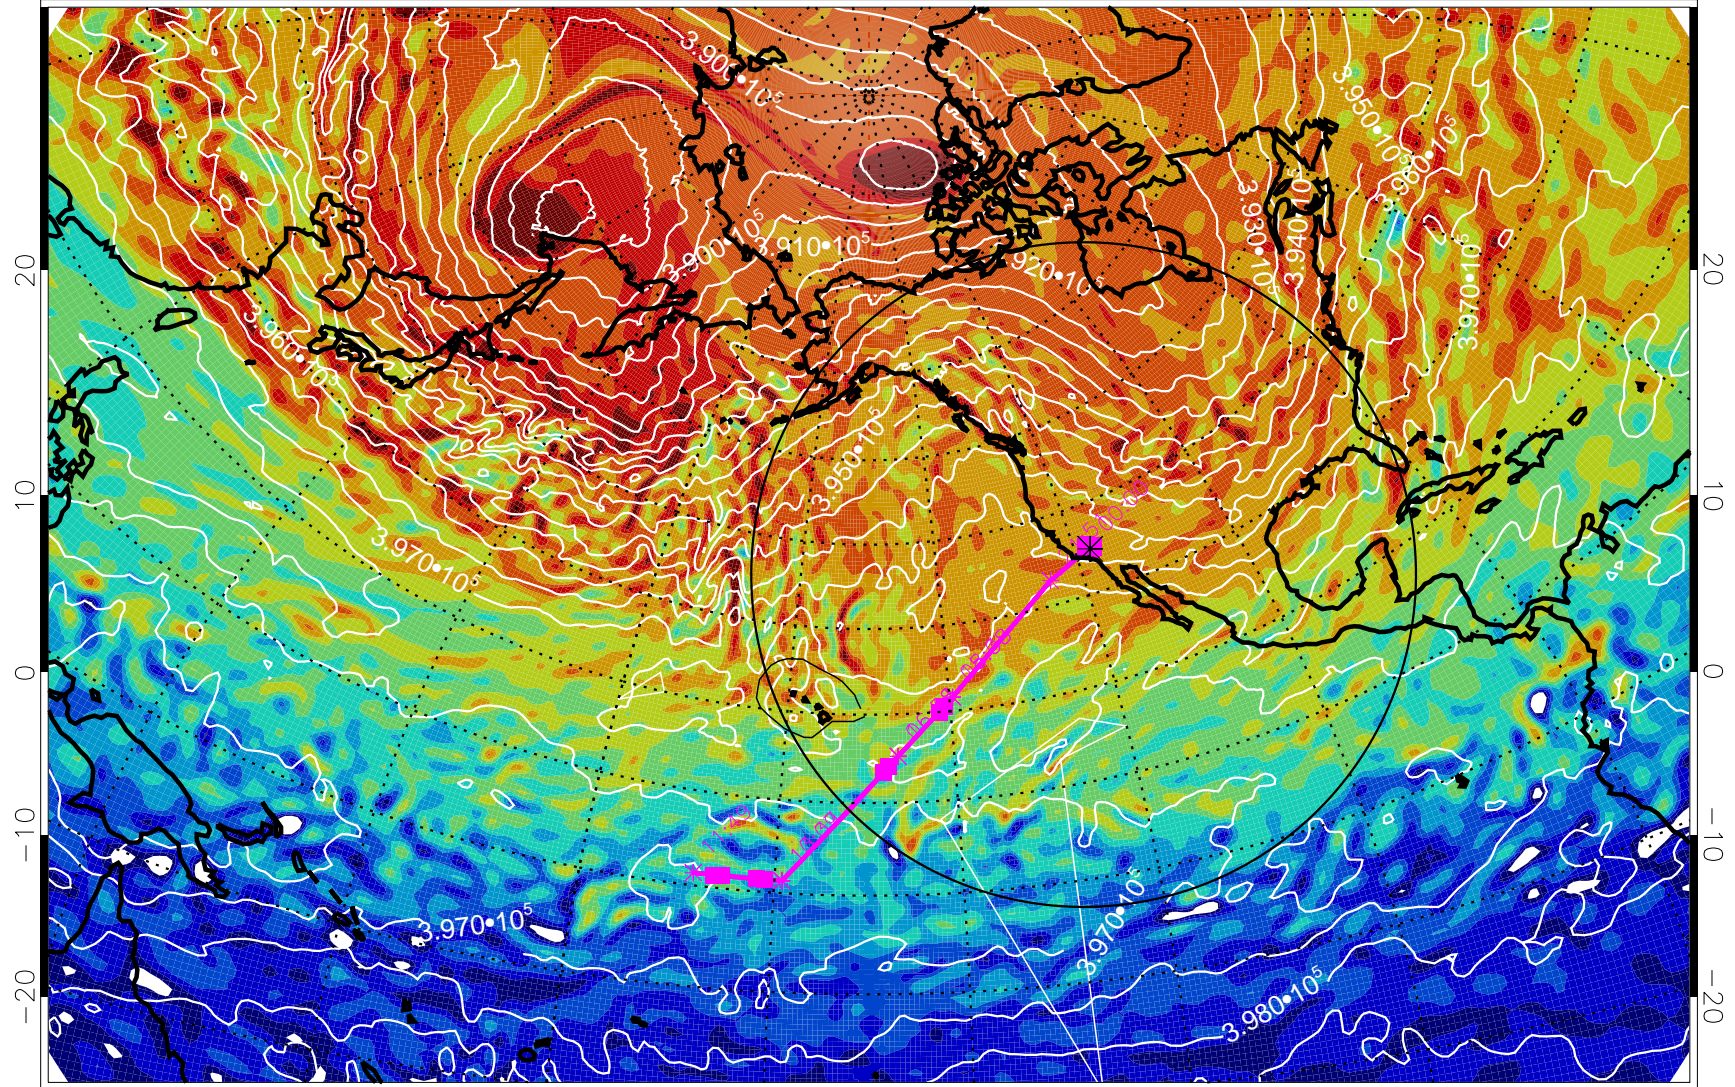

13021418, 30 hour forecast for 460K EPV

460K Montgomery Streamfunction, white

Range ring of 4055 km -- 13 hours GH round trip

13021506, 42 hour forecast for 460K EPV

460K Montgomery Streamfunction, white

Range ring of 4055 km -- 13 hours GH round trip

13021512, 48 hour forecast for 460K EPV

460K Montgomery Streamfunction, white

Range ring of 4055 km -- 13 hours GH round trip

13021518, 54 hour forecast for 460K EPV

460K Montgomery Streamfunction, white

Range ring of 4055 km -- 13 hours GH round trip

13021600, 60 hour forecast for 460K EPV

460K Montgomery Streamfunction, white

Range ring of 4055 km -- 13 hours GH round trip

13021606, 66 hour forecast for 460K EPV

460K Montgomery Streamfunction, white

Range ring of 4055 km -- 13 hours GH round trip

13021612, 72 hour forecast for 460K EPV

460K Montgomery Streamfunction, white

Range ring of 4055 km -- 13 hours GH round trip

13021618, 78 hour forecast for 460K EPV

460K Montgomery Streamfunction, white

Range ring of 4055 km -- 13 hours GH round trip