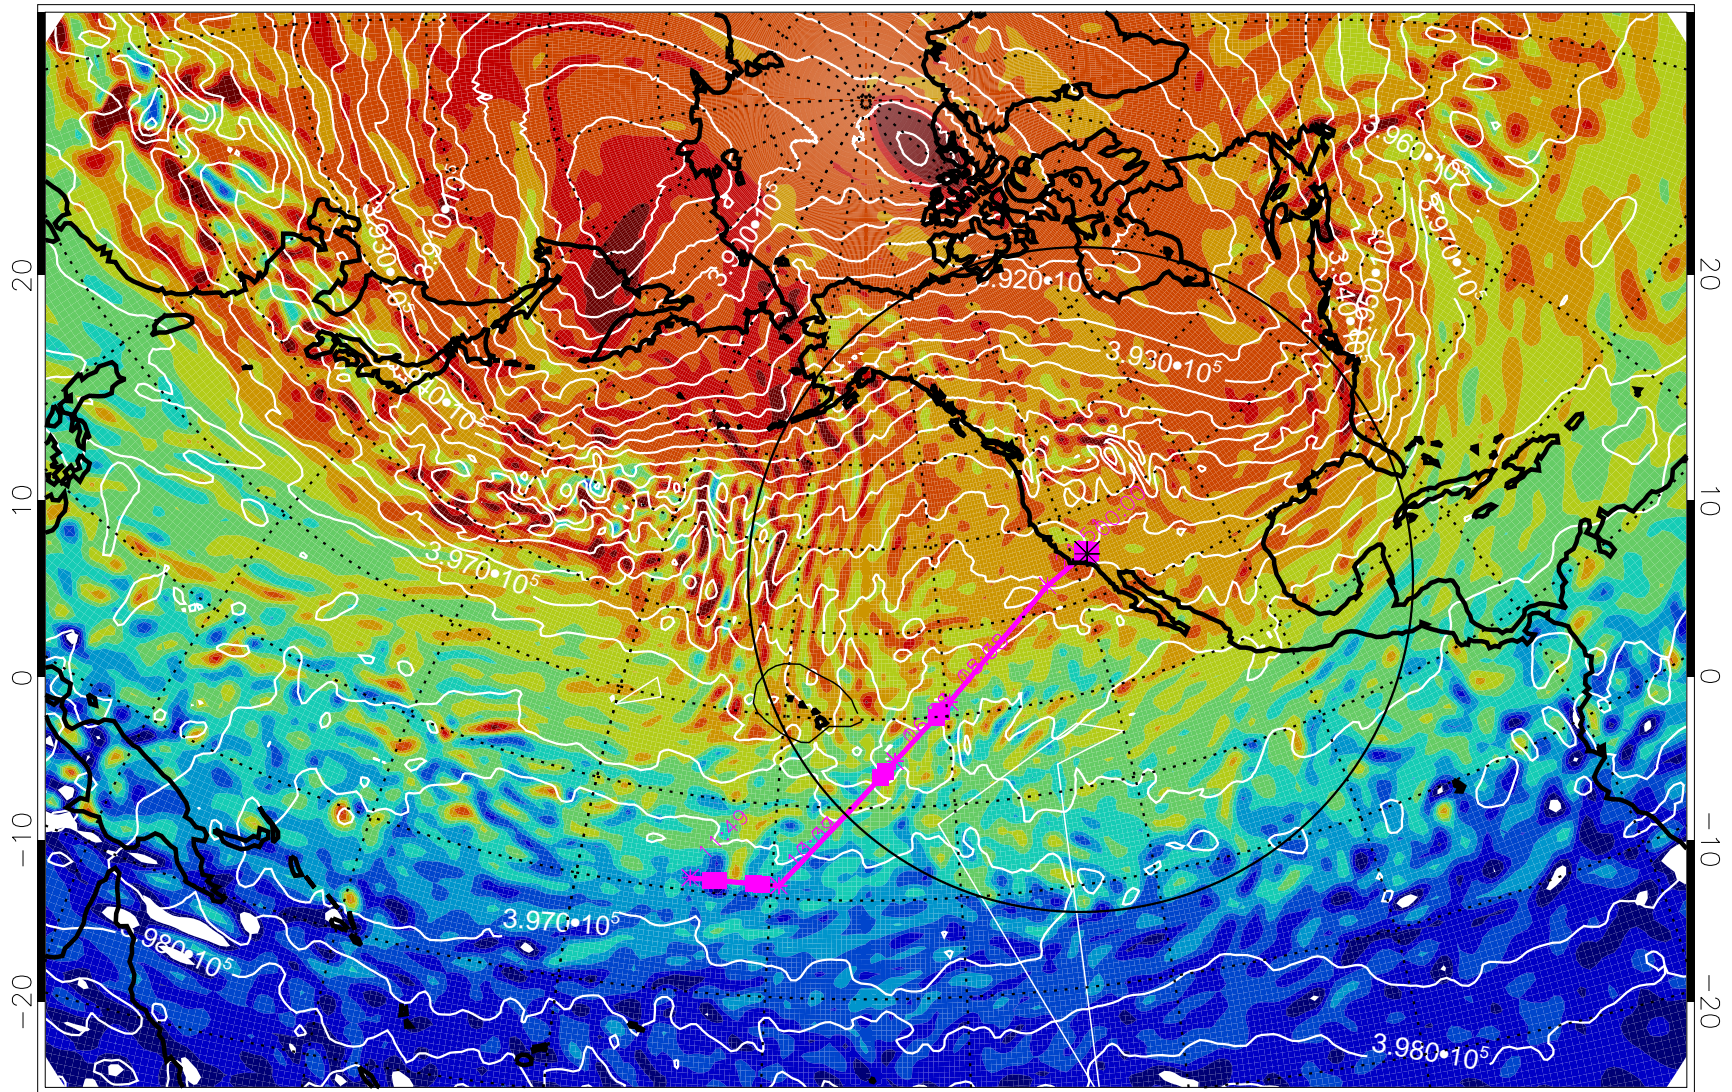

13021600, 60 hour forecast for 460K EPV

460K Montgomery Streamfunction, white

Range ring of 4055 km -- 13 hours GH round trip

13021606, 66 hour forecast for 460K EPV

460K Montgomery Streamfunction, white

Range ring of 4055 km -- 13 hours GH round trip

13021612, 72 hour forecast for 460K EPV

460K Montgomery Streamfunction, white

Range ring of 4055 km -- 13 hours GH round trip

13021618, 78 hour forecast for 460K EPV

460K Montgomery Streamfunction, white

Range ring of 4055 km -- 13 hours GH round trip

13021700, 84 hour forecast for 460K EPV

460K Montgomery Streamfunction, white

Range ring of 4055 km -- 13 hours GH round trip

13021706, 90 hour forecast for 460K EPV

460K Montgomery Streamfunction, white

Range ring of 4055 km -- 13 hours GH round trip

13021712, 96 hour forecast for 460K EPV

460K Montgomery Streamfunction, white

Range ring of 4055 km -- 13 hours GH round trip

13021718, 102 hour forecast for 460K EPV

460K Montgomery Streamfunction, white