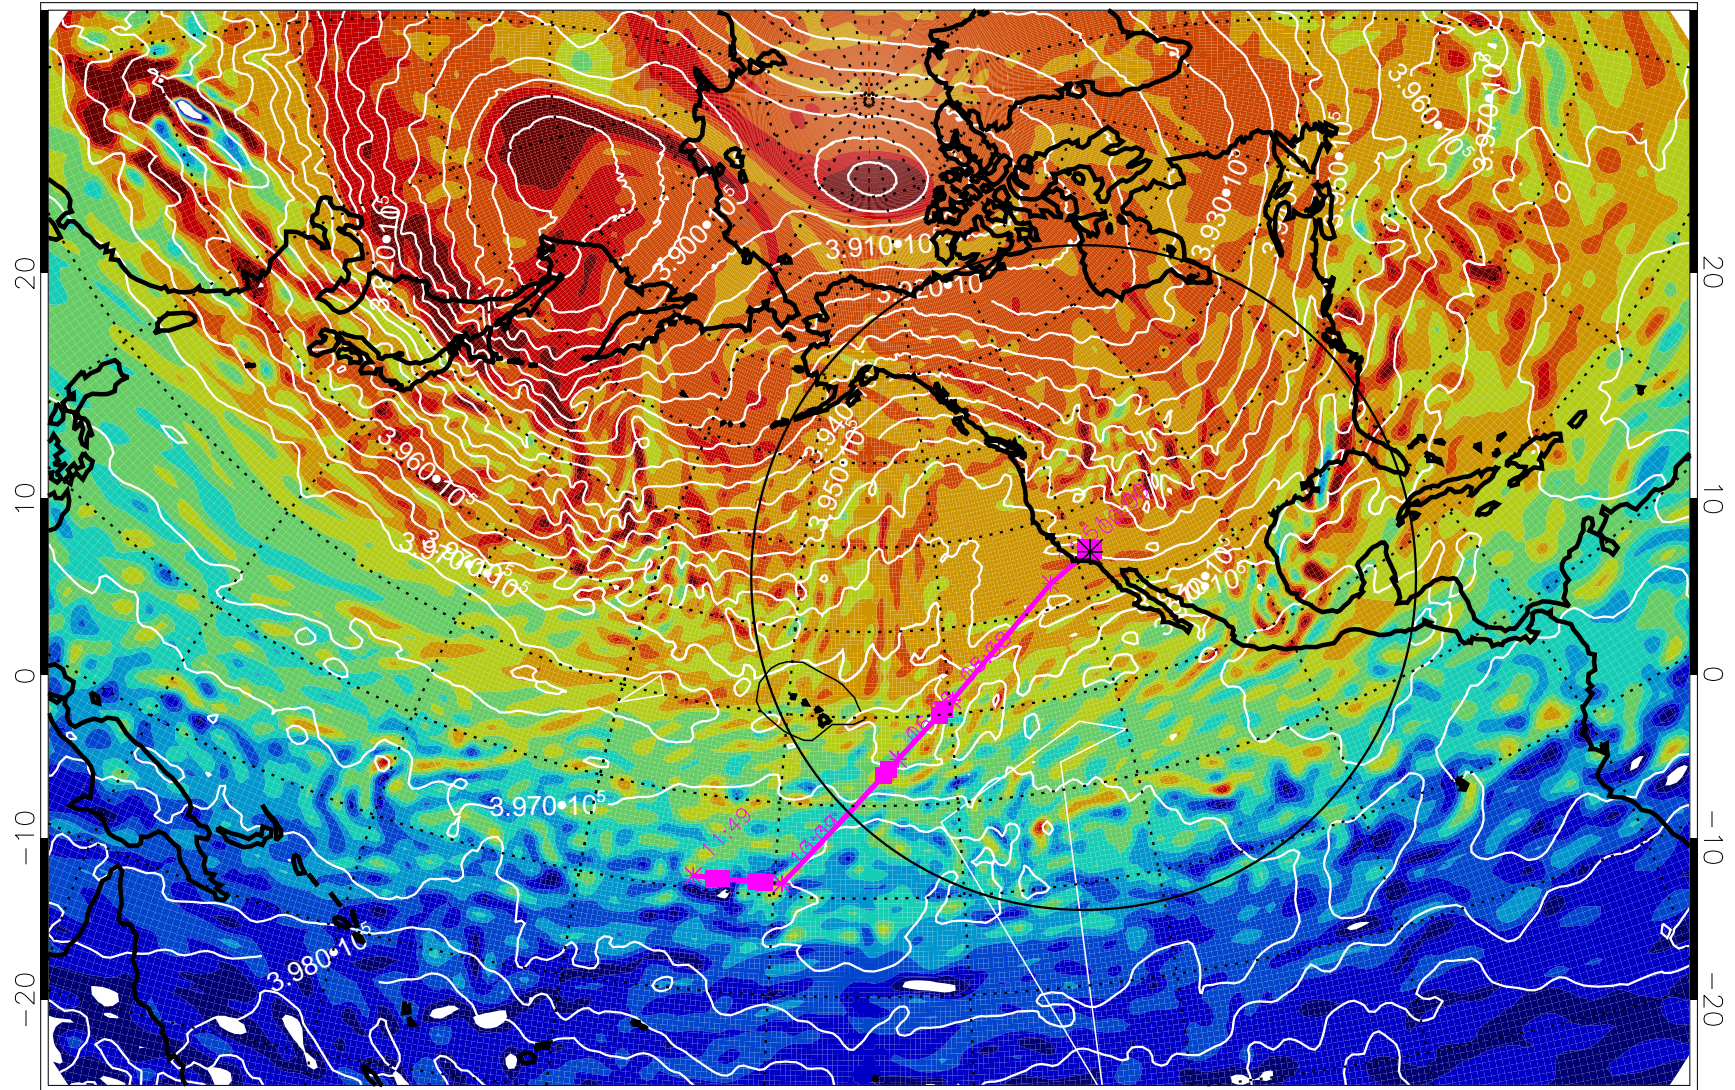

13021318, 6 hour forecast for 460K EPV

460K Montgomery Streamfunction, white

Range ring of 4055 km -- 13 hours GH round trip

13021400, 12 hour forecast for 460K EPV

460K Montgomery Streamfunction, white

Range ring of 4055 km -- 13 hours GH round trip

13021406, 18 hour forecast for 460K EPV

460K Montgomery Streamfunction, white

Range ring of 4055 km -- 13 hours GH round trip

13021412, 24 hour forecast for 460K EPV

460K Montgomery Streamfunction, white

Range ring of 4055 km -- 13 hours GH round trip

13021418, 30 hour forecast for 460K EPV

460K Montgomery Streamfunction, white

Range ring of 4055 km -- 13 hours GH round trip

13021506, 42 hour forecast for 460K EPV

460K Montgomery Streamfunction, white

Range ring of 4055 km -- 13 hours GH round trip

13021600, 60 hour forecast for 460K EPV

460K Montgomery Streamfunction, white

Range ring of 4055 km -- 13 hours GH round trip

13021606, 66 hour forecast for 460K EPV

460K Montgomery Streamfunction, white

Range ring of 4055 km -- 13 hours GH round trip