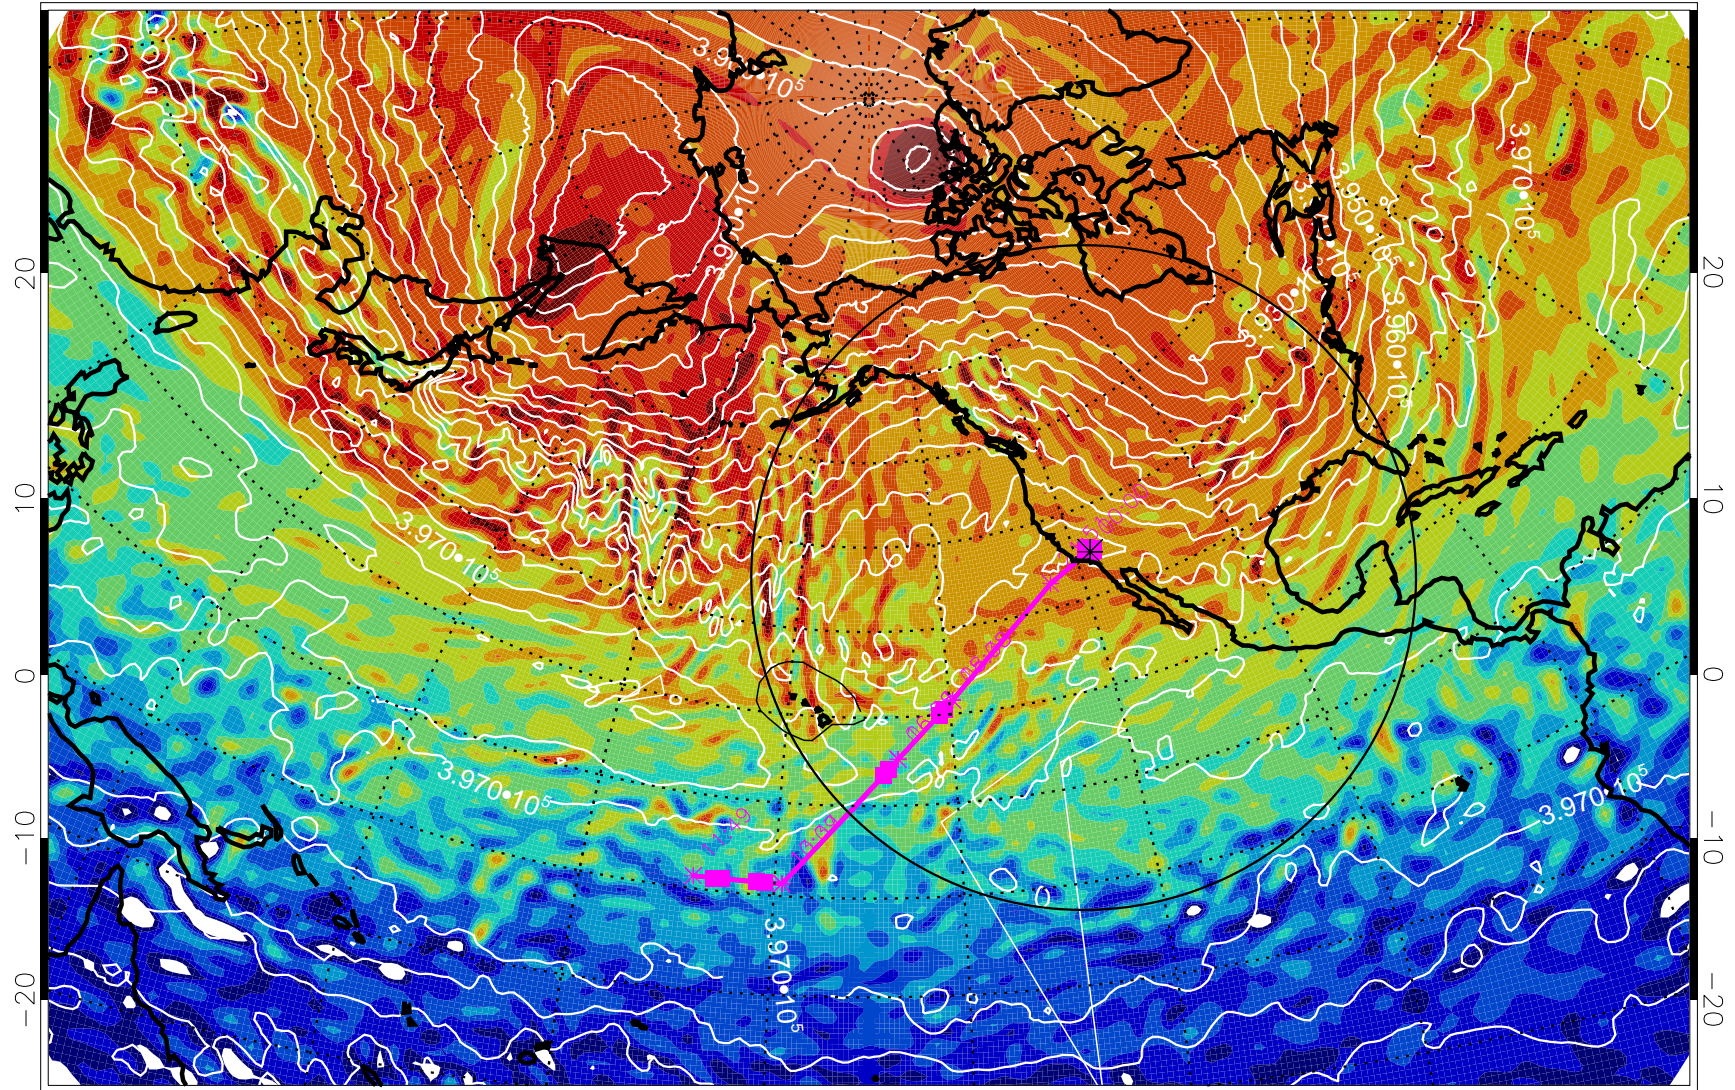

13021600, 60 hour forecast for 460K EPV

460K Montgomery Streamfunction, white

Range ring of 4055 km -- 13 hours GH round trip

13021606, 66 hour forecast for 460K EPV

460K Montgomery Streamfunction, white

Range ring of 4055 km -- 13 hours GH round trip

13021612, 72 hour forecast for 460K EPV

460K Montgomery Streamfunction, white

Range ring of 4055 km -- 13 hours GH round trip

13021618, 78 hour forecast for 460K EPV

460K Montgomery Streamfunction, white

Range ring of 4055 km -- 13 hours GH round trip

13021700, 84 hour forecast for 460K EPV

460K Montgomery Streamfunction, white

Range ring of 4055 km -- 13 hours GH round trip

13021706, 90 hour forecast for 460K EPV

460K Montgomery Streamfunction, white

Range ring of 4055 km -- 13 hours GH round trip

13021712, 96 hour forecast for 460K EPV

460K Montgomery Streamfunction, white

Range ring of 4055 km -- 13 hours GH round trip

13021718, 102 hour forecast for 460K EPV

460K Montgomery Streamfunction, white