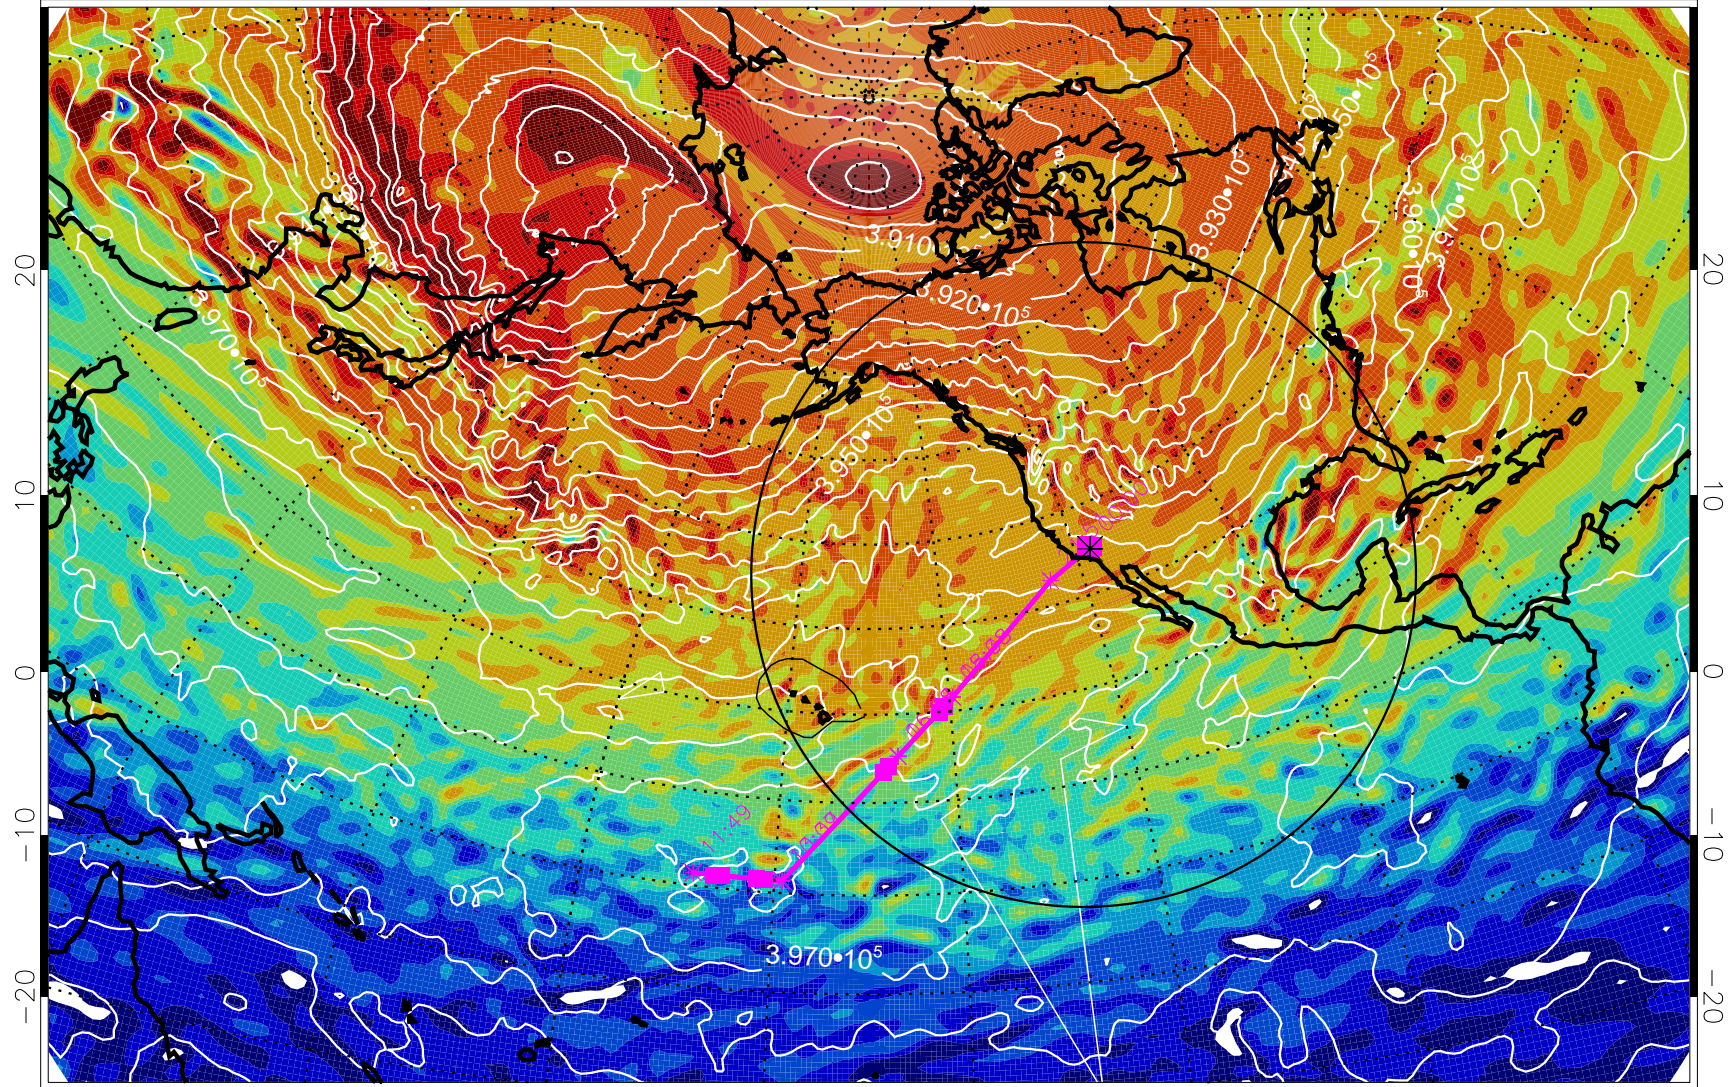

13021318, 6 hour forecast for 460K EPV

460K Montgomery Streamfunction, white

Range ring of 4055 km -- 13 hours GH round trip

13021400, 12 hour forecast for 460K EPV

460K Montgomery Streamfunction, white

Range ring of 4055 km -- 13 hours GH round trip

13021406, 18 hour forecast for 460K EPV

460K Montgomery Streamfunction, white

Range ring of 4055 km -- 13 hours GH round trip

13021412, 24 hour forecast for 460K EPV

460K Montgomery Streamfunction, white

Range ring of 4055 km -- 13 hours GH round trip

13021418, 30 hour forecast for 460K EPV

460K Montgomery Streamfunction, white

Range ring of 4055 km -- 13 hours GH round trip

13021506, 42 hour forecast for 460K EPV

460K Montgomery Streamfunction, white

Range ring of 4055 km -- 13 hours GH round trip

13021600, 60 hour forecast for 460K EPV

460K Montgomery Streamfunction, white

Range ring of 4055 km -- 13 hours GH round trip

13021606, 66 hour forecast for 460K EPV

460K Montgomery Streamfunction, white

Range ring of 4055 km -- 13 hours GH round trip