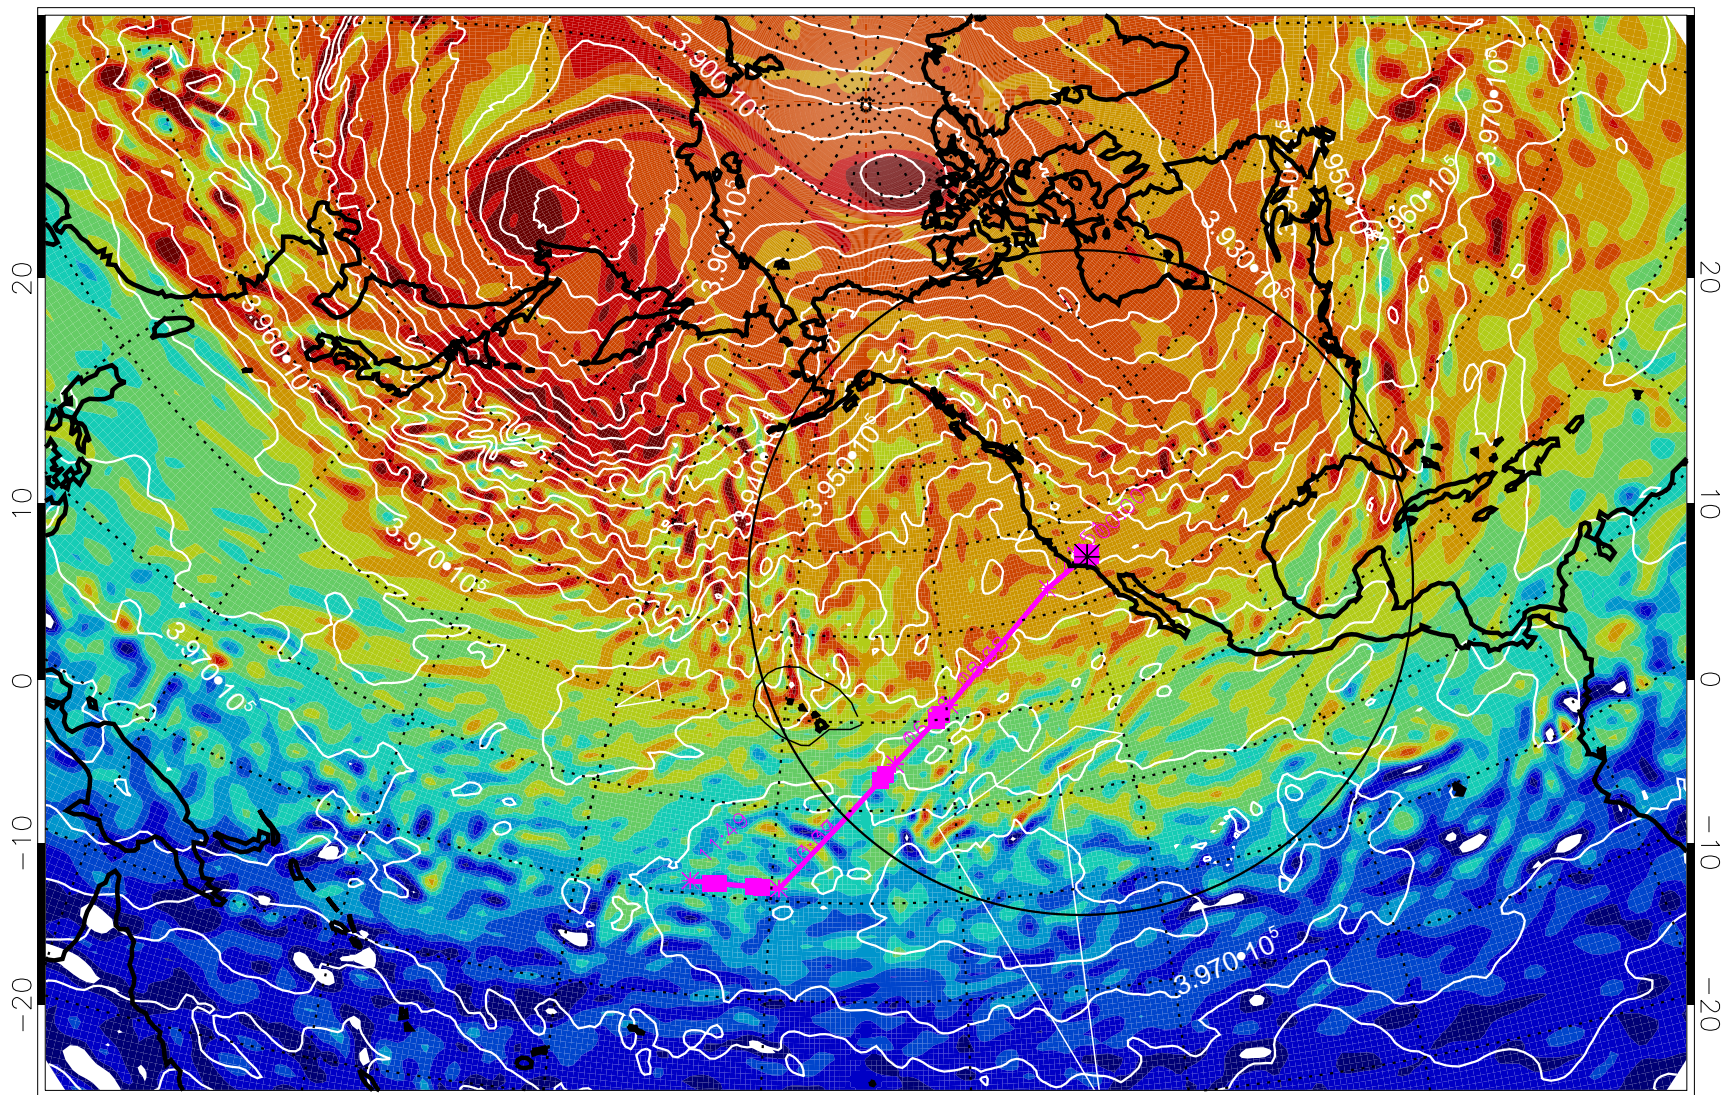

13021406, 18 hour forecast for 460K EPV

460K Montgomery Streamfunction, white

Range ring of 4055 km -- 13 hours GH round trip

13021412, 24 hour forecast for 460K EPV

460K Montgomery Streamfunction, white

Range ring of 4055 km -- 13 hours GH round trip

13021418, 30 hour forecast for 460K EPV

460K Montgomery Streamfunction, white

Range ring of 4055 km -- 13 hours GH round trip

13021506, 42 hour forecast for 460K EPV

460K Montgomery Streamfunction, white

Range ring of 4055 km -- 13 hours GH round trip

13021512, 48 hour forecast for 460K EPV

460K Montgomery Streamfunction, white

Range ring of 4055 km -- 13 hours GH round trip

13021518, 54 hour forecast for 460K EPV

460K Montgomery Streamfunction, white

Range ring of 4055 km -- 13 hours GH round trip

13021600, 60 hour forecast for 460K EPV

460K Montgomery Streamfunction, white

Range ring of 4055 km -- 13 hours GH round trip

13021606, 66 hour forecast for 460K EPV

460K Montgomery Streamfunction, white

Range ring of 4055 km -- 13 hours GH round trip