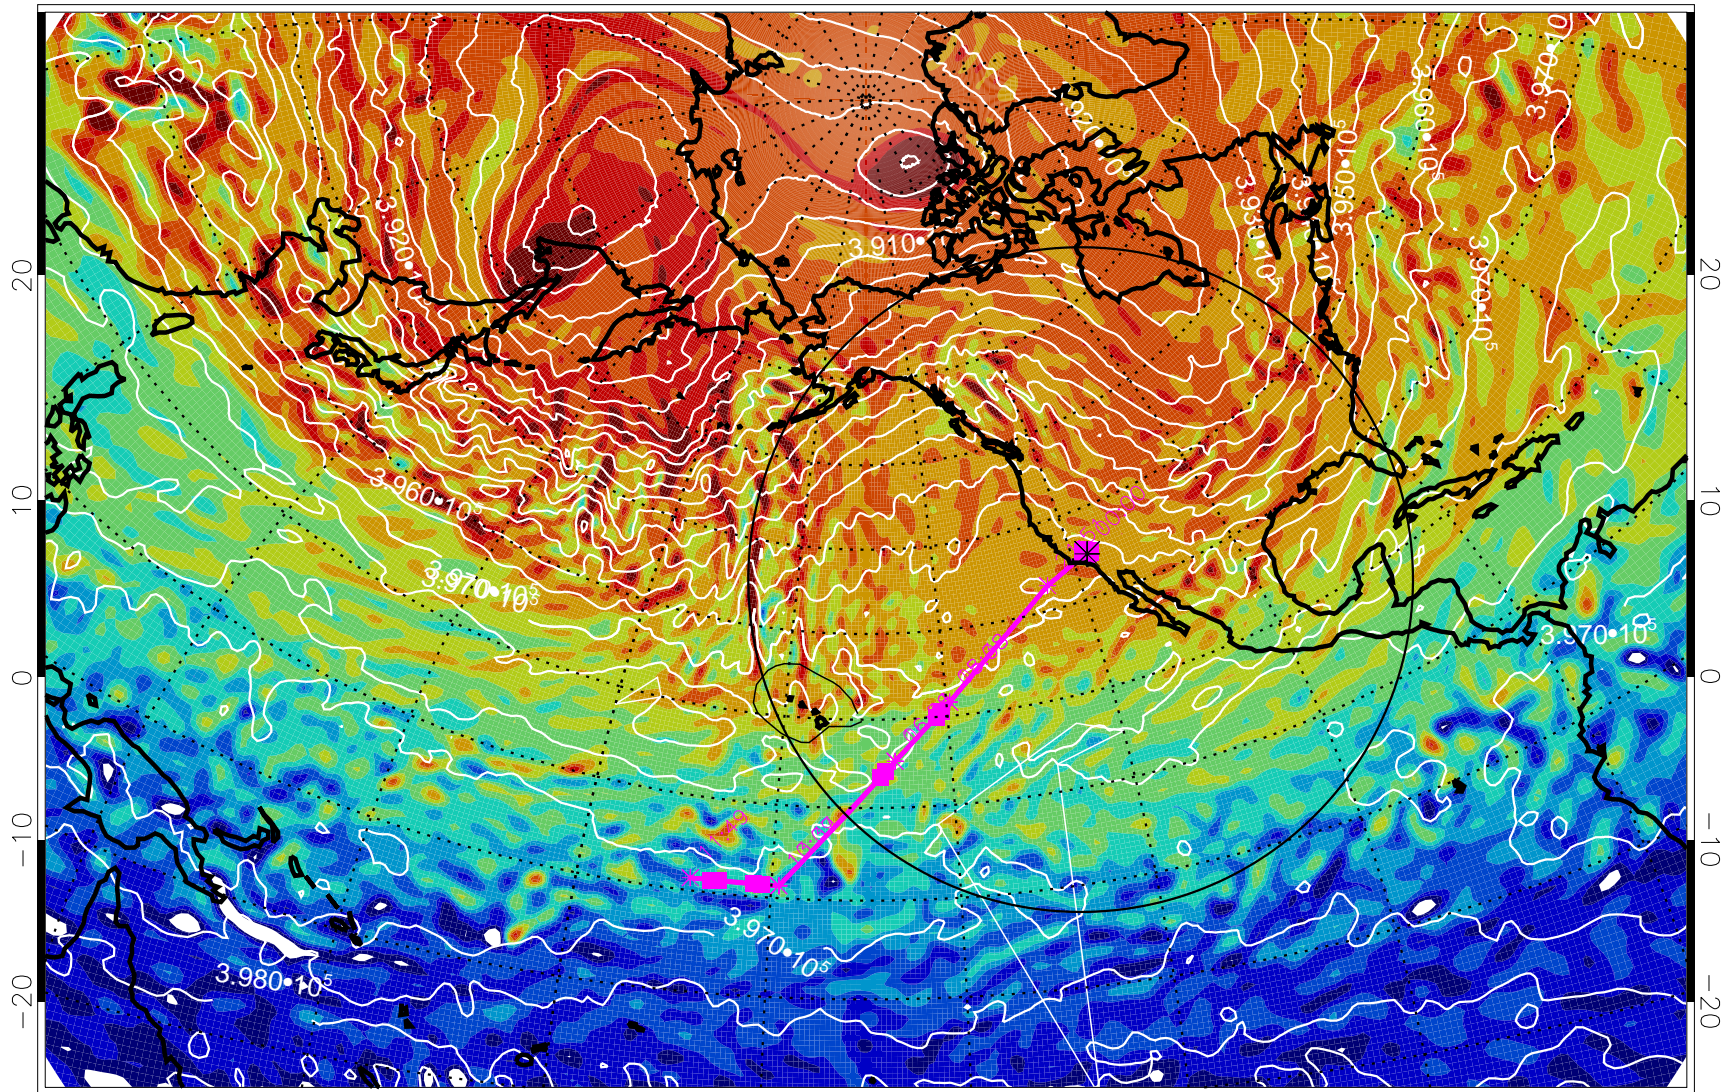

13021512, 48 hour forecast for 460K EPV

460K Montgomery Streamfunction, white

Range ring of 4055 km -- 13 hours GH round trip

13021518, 54 hour forecast for 460K EPV

460K Montgomery Streamfunction, white

Range ring of 4055 km -- 13 hours GH round trip

13021600, 60 hour forecast for 460K EPV

460K Montgomery Streamfunction, white

Range ring of 4055 km -- 13 hours GH round trip

13021606, 66 hour forecast for 460K EPV

460K Montgomery Streamfunction, white

Range ring of 4055 km -- 13 hours GH round trip

13021612, 72 hour forecast for 460K EPV

460K Montgomery Streamfunction, white

Range ring of 4055 km -- 13 hours GH round trip

13021618, 78 hour forecast for 460K EPV

460K Montgomery Streamfunction, white

Range ring of 4055 km -- 13 hours GH round trip

13021712, 96 hour forecast for 460K EPV

460K Montgomery Streamfunction, white

Range ring of 4055 km -- 13 hours GH round trip

13021718, 102 hour forecast for 460K EPV

460K Montgomery Streamfunction, white