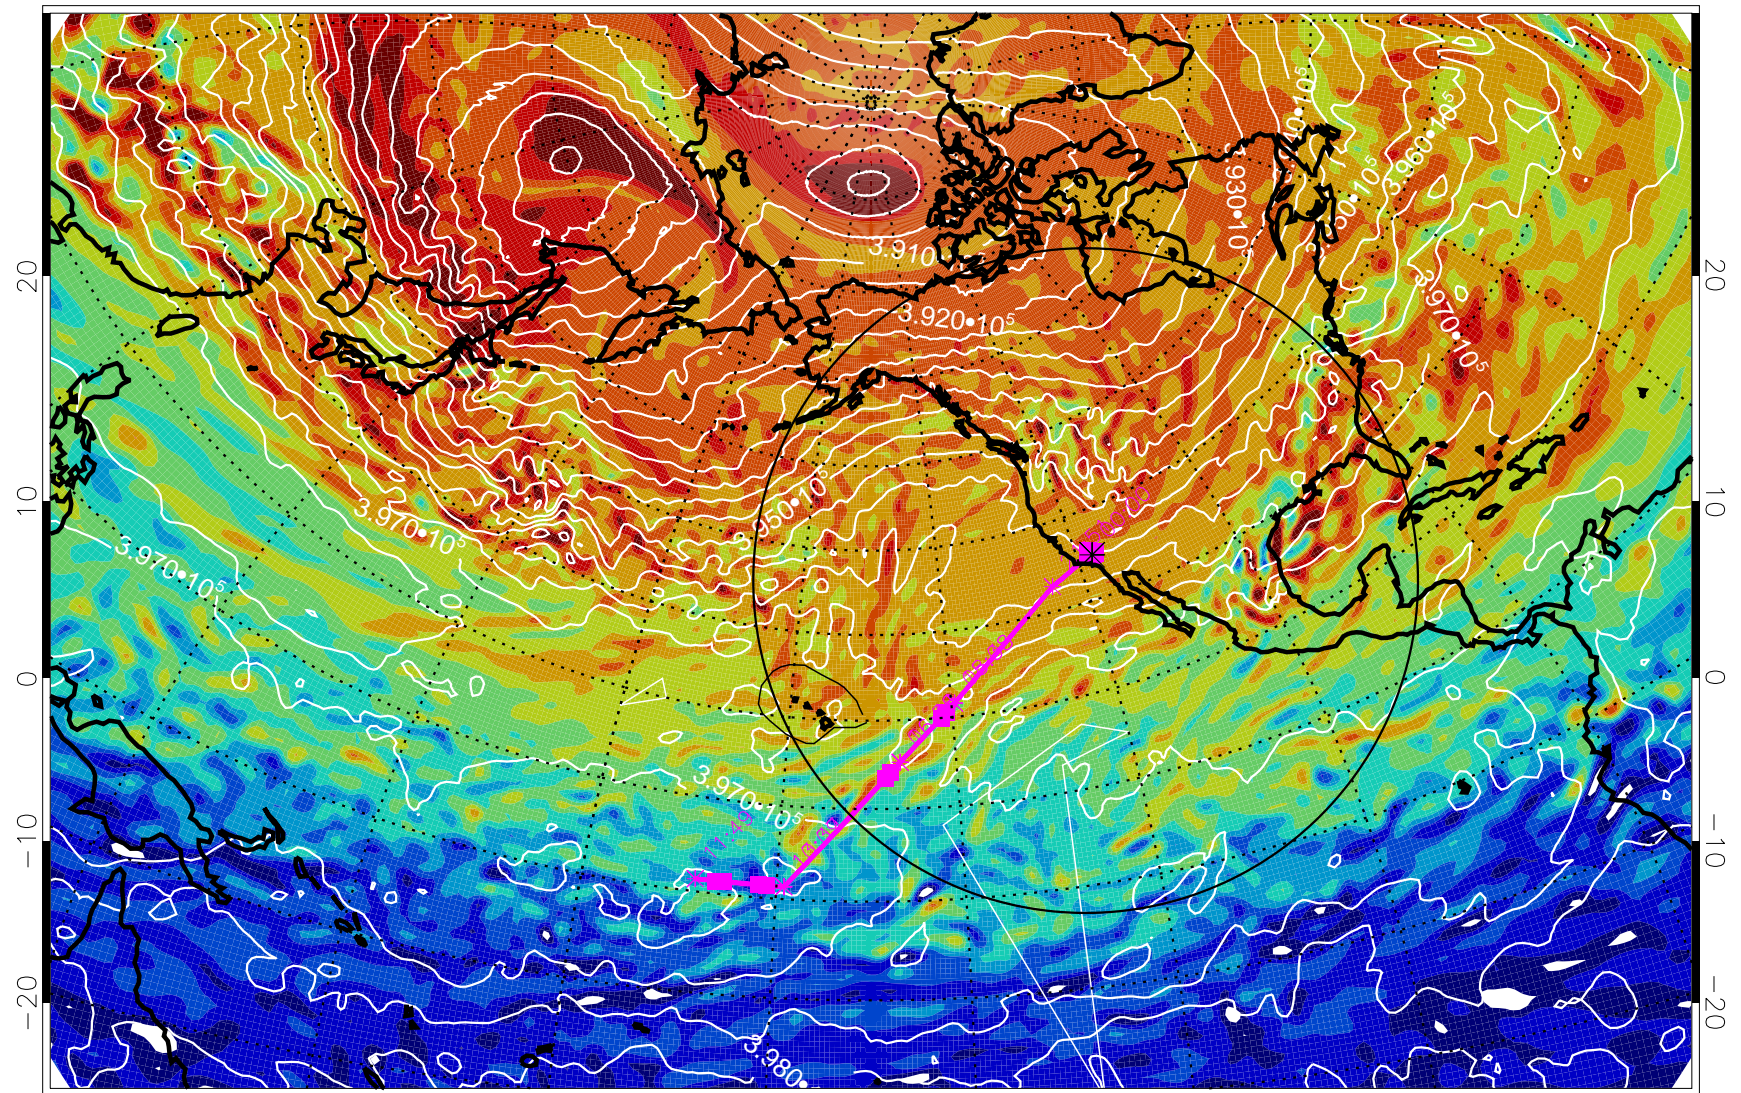

13021312, 12 hour forecast for 460K EPV

460K Montgomery Streamfunction, white

Range ring of 4055 km -- 13 hours GH round trip

13021318, 18 hour forecast for 460K EPV

460K Montgomery Streamfunction, white

Range ring of 4055 km -- 13 hours GH round trip

13021400, 24 hour forecast for 460K EPV

460K Montgomery Streamfunction, white

Range ring of 4055 km -- 13 hours GH round trip

13021406, 30 hour forecast for 460K EPV

460K Montgomery Streamfunction, white

Range ring of 4055 km -- 13 hours GH round trip

13021412, 36 hour forecast for 460K EPV

460K Montgomery Streamfunction, white

Range ring of 4055 km -- 13 hours GH round trip

13021418, 42 hour forecast for 460K EPV

460K Montgomery Streamfunction, white

Range ring of 4055 km -- 13 hours GH round trip

13021500, 48 hour forecast for 460K EPV

460K Montgomery Streamfunction, white

Range ring of 4055 km -- 13 hours GH round trip

13021506, 54 hour forecast for 460K EPV

460K Montgomery Streamfunction, white

Range ring of 4055 km -- 13 hours GH round trip