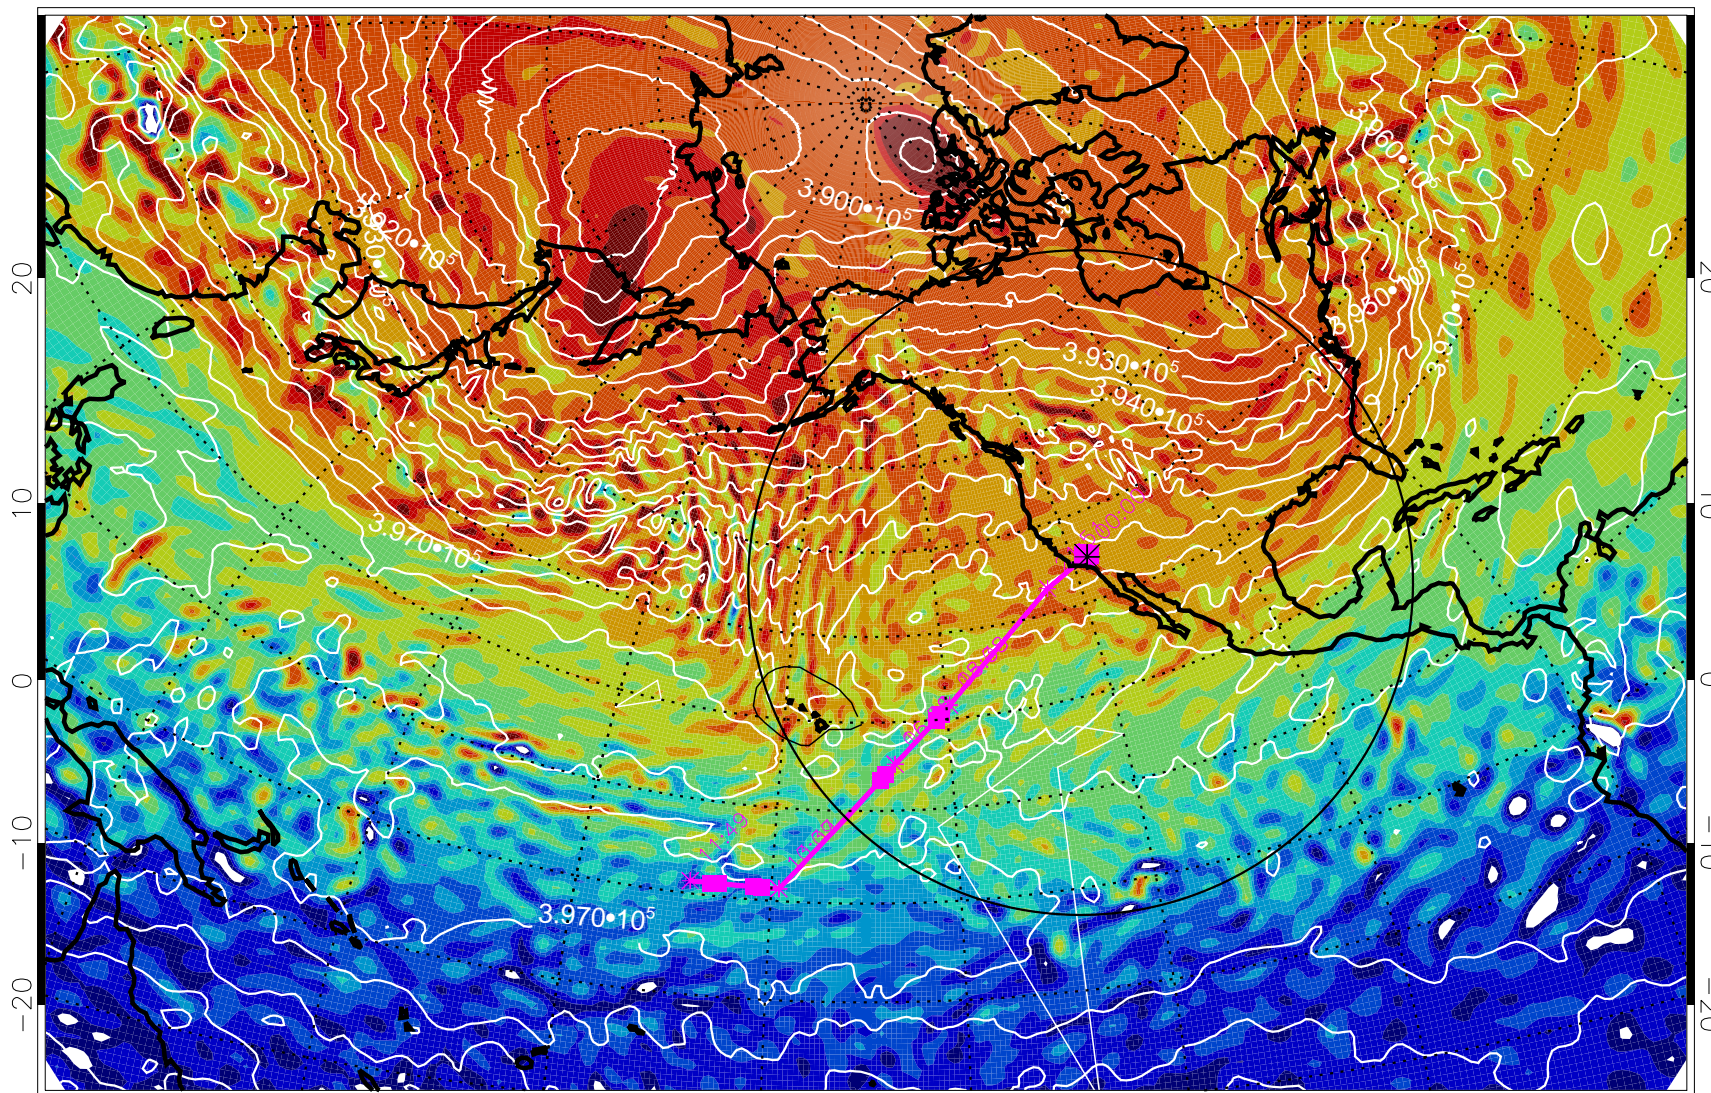

13021612, 84 hour forecast for 460K EPV

460K Montgomery Streamfunction, white

Range ring of 4055 km -- 13 hours GH round trip

13021618, 90 hour forecast for 460K EPV

460K Montgomery Streamfunction, white

Range ring of 4055 km -- 13 hours GH round trip

13021700, 96 hour forecast for 460K EPV

460K Montgomery Streamfunction, white

Range ring of 4055 km -- 13 hours GH round trip

13021706, 102 hour forecast for 460K EPV

460K Montgomery Streamfunction, white

Range ring of 4055 km -- 13 hours GH round trip

13021712, 108 hour forecast for 460K EPV

460K Montgomery Streamfunction, white

Range ring of 4055 km -- 13 hours GH round trip

13021718, 114 hour forecast for 460K EPV

460K Montgomery Streamfunction, white

Range ring of 4055 km -- 13 hours GH round trip

13021800, 120 hour forecast for 460K EPV

460K Montgomery Streamfunction, white

Range ring of 4055 km -- 13 hours GH round trip