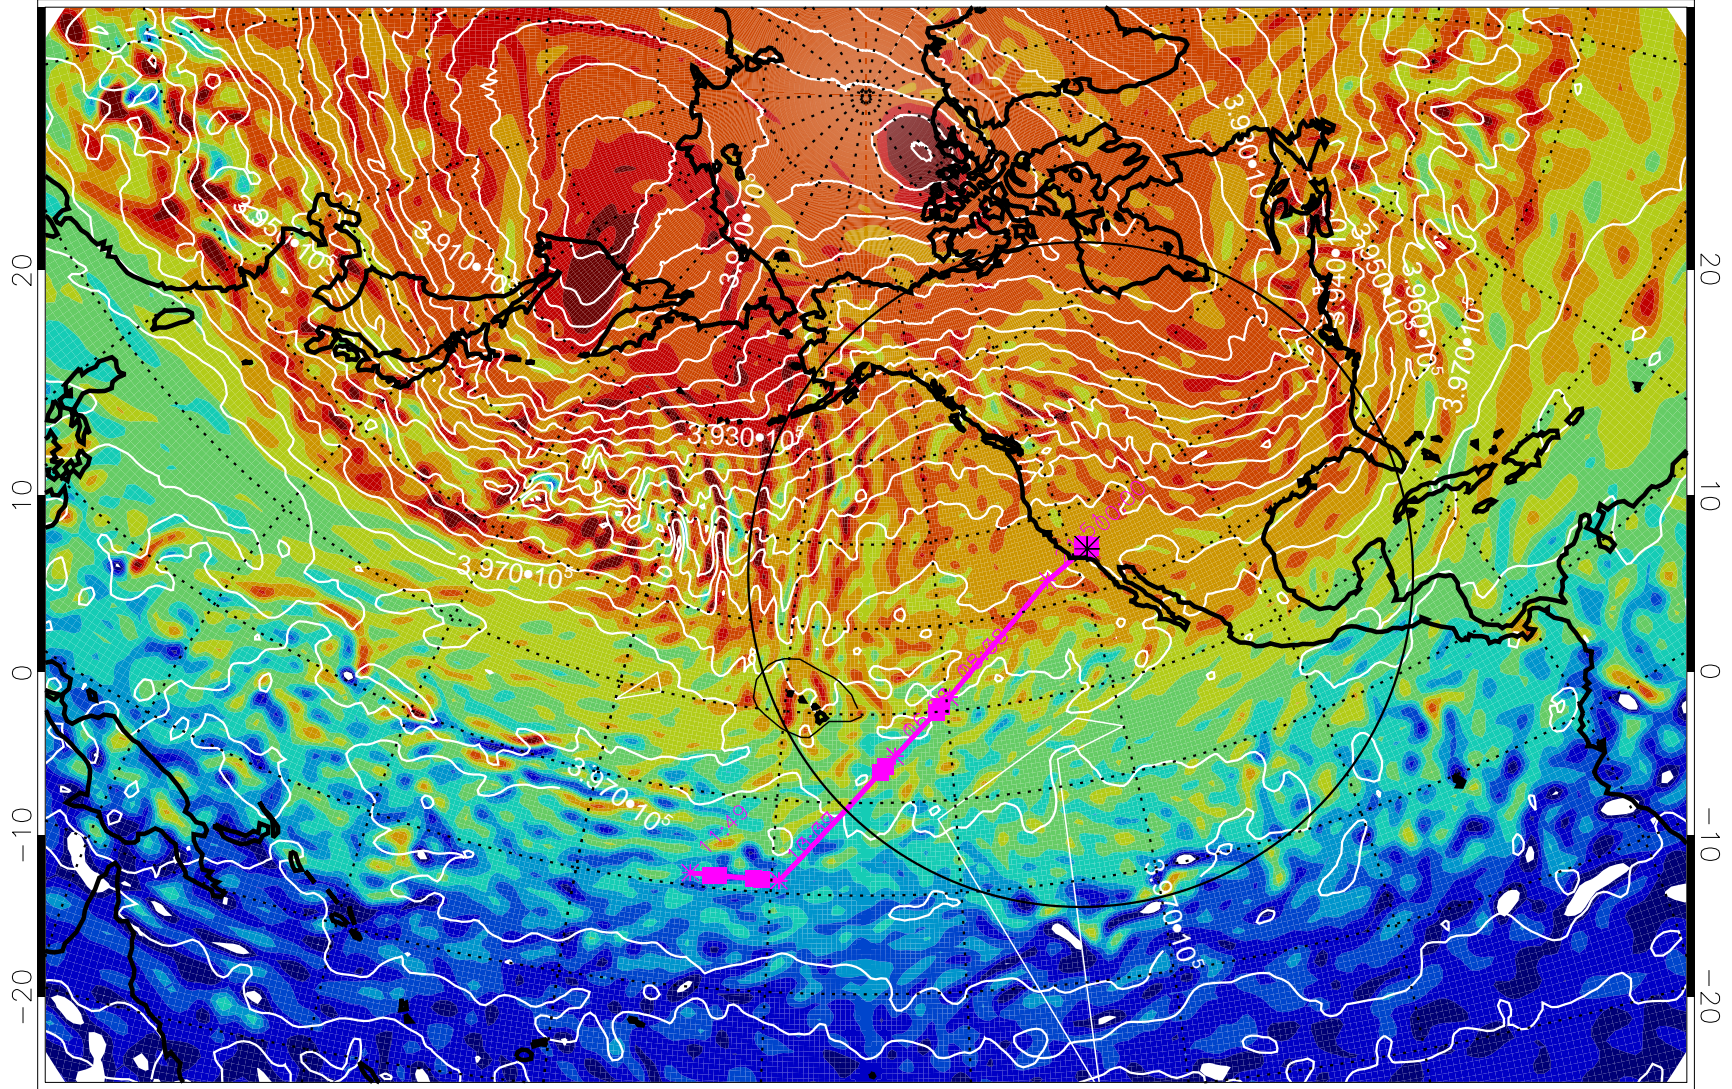

13021600, 72 hour forecast for 460K EPV

460K Montgomery Streamfunction, white

Range ring of 4055 km -- 13 hours GH round trip

13021606, 78 hour forecast for 460K EPV

460K Montgomery Streamfunction, white

Range ring of 4055 km -- 13 hours GH round trip

13021612, 84 hour forecast for 460K EPV

460K Montgomery Streamfunction, white

Range ring of 4055 km -- 13 hours GH round trip

13021618, 90 hour forecast for 460K EPV

460K Montgomery Streamfunction, white

Range ring of 4055 km -- 13 hours GH round trip

13021700, 96 hour forecast for 460K EPV

460K Montgomery Streamfunction, white

Range ring of 4055 km -- 13 hours GH round trip

13021706, 102 hour forecast for 460K EPV

460K Montgomery Streamfunction, white

Range ring of 4055 km -- 13 hours GH round trip

13021712, 108 hour forecast for 460K EPV

460K Montgomery Streamfunction, white

Range ring of 4055 km -- 13 hours GH round trip

13021718, 114 hour forecast for 460K EPV