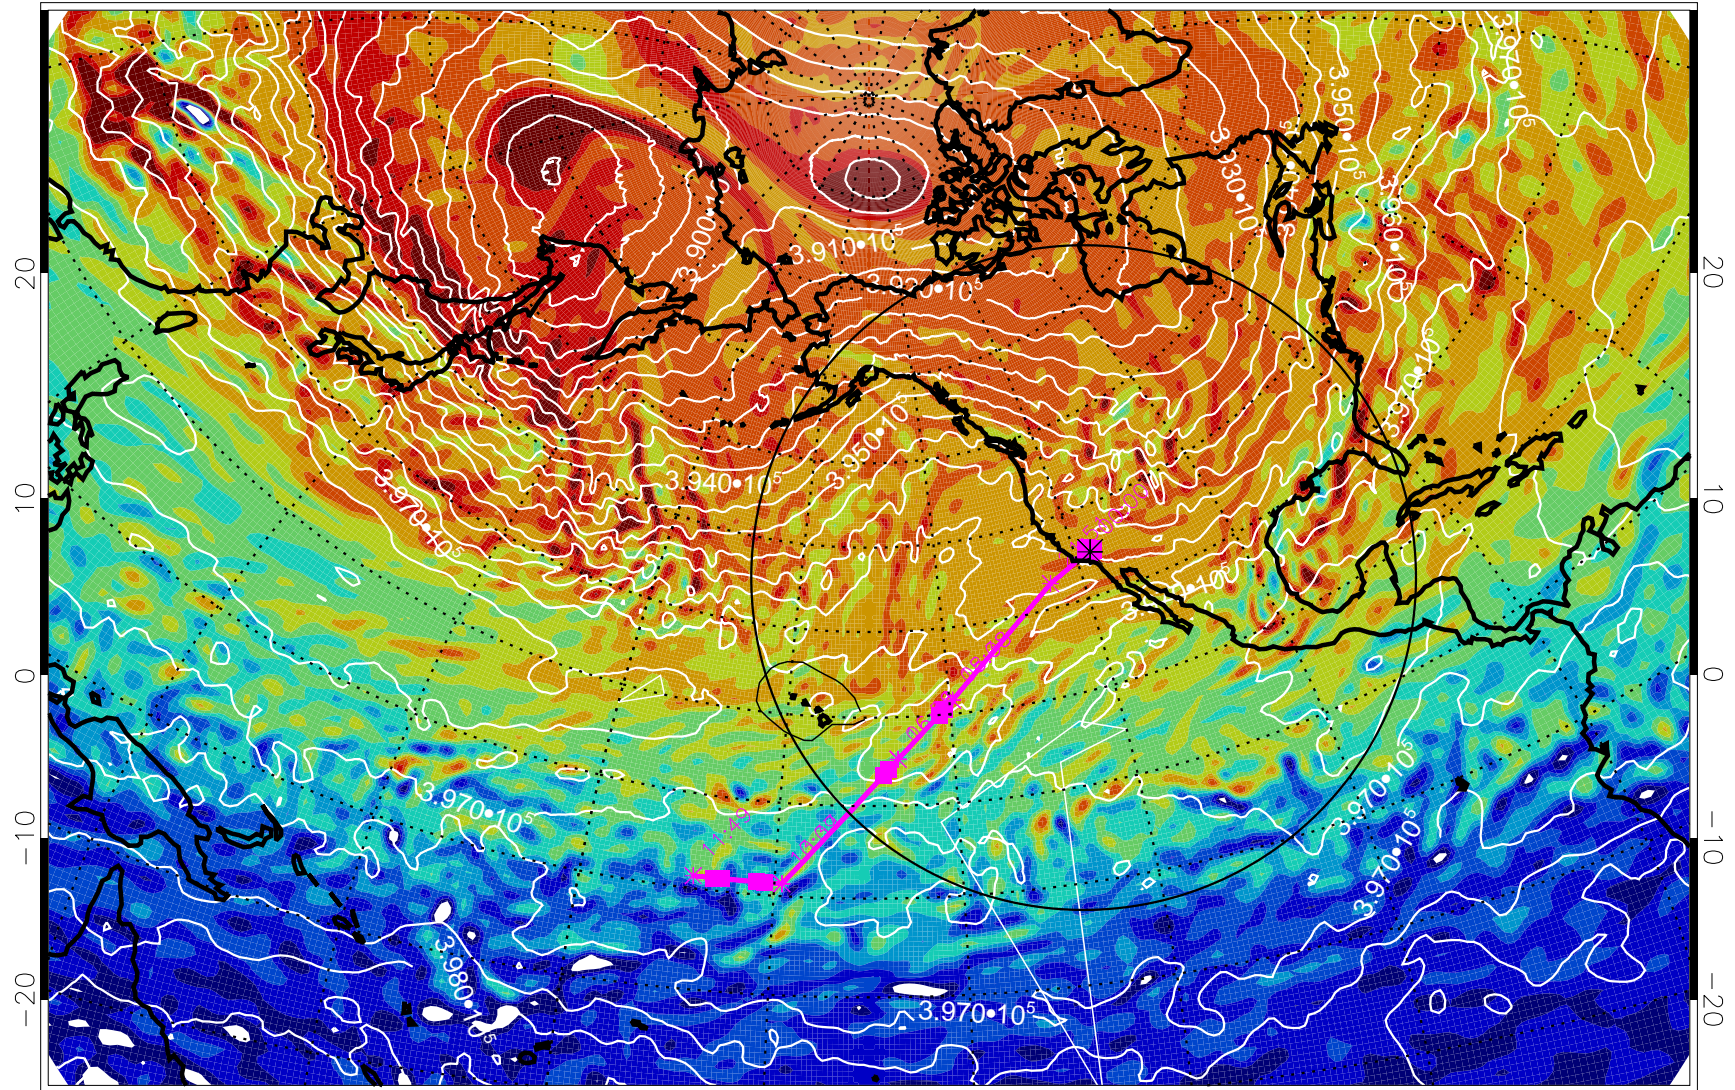

13021400, 24 hour forecast for 460K EPV

460K Montgomery Streamfunction, white

Range ring of 4055 km -- 13 hours GH round trip

13021406, 30 hour forecast for 460K EPV

460K Montgomery Streamfunction, white

Range ring of 4055 km -- 13 hours GH round trip

13021412, 36 hour forecast for 460K EPV

460K Montgomery Streamfunction, white

Range ring of 4055 km -- 13 hours GH round trip

13021418, 42 hour forecast for 460K EPV

460K Montgomery Streamfunction, white

Range ring of 4055 km -- 13 hours GH round trip

13021500, 48 hour forecast for 460K EPV

460K Montgomery Streamfunction, white

Range ring of 4055 km -- 13 hours GH round trip

13021506, 54 hour forecast for 460K EPV

460K Montgomery Streamfunction, white

Range ring of 4055 km -- 13 hours GH round trip

13021512, 60 hour forecast for 460K EPV

460K Montgomery Streamfunction, white

Range ring of 4055 km -- 13 hours GH round trip

13021518, 66 hour forecast for 460K EPV

460K Montgomery Streamfunction, white

Range ring of 4055 km -- 13 hours GH round trip