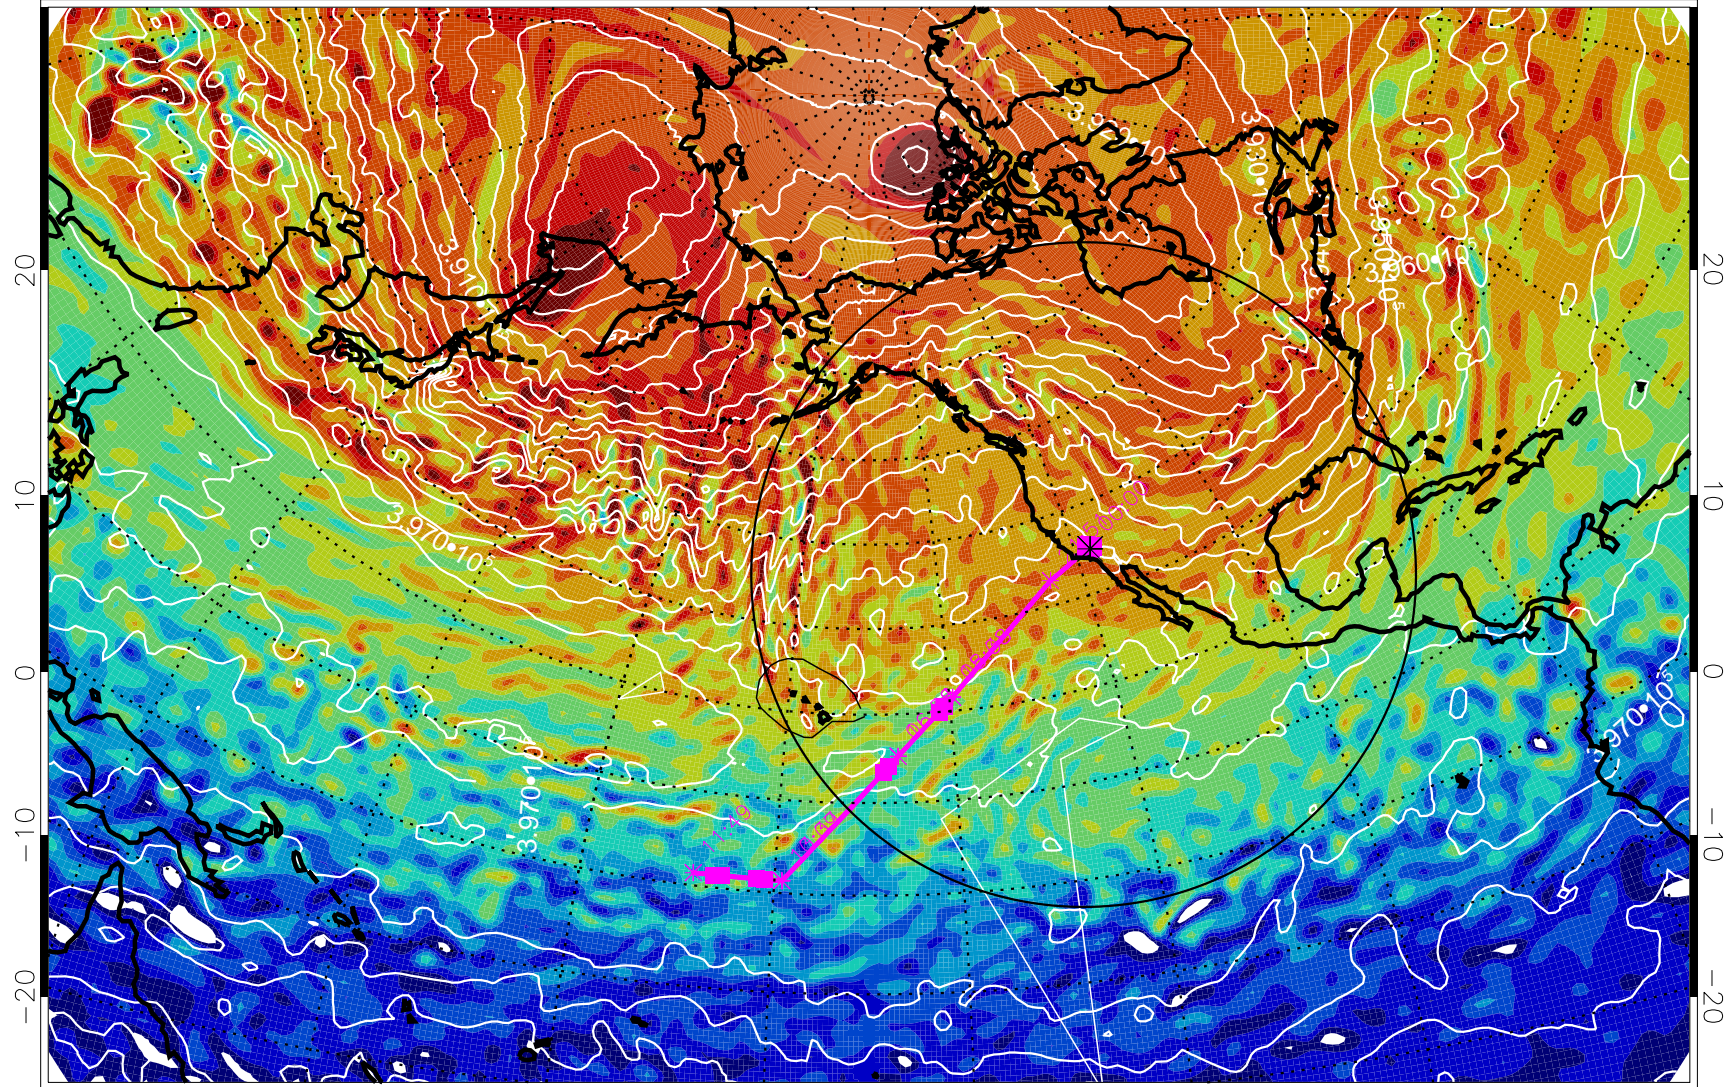

13021600, 72 hour forecast for 460K EPV

460K Montgomery Streamfunction, white

Range ring of 4055 km -- 13 hours GH round trip

13021606, 78 hour forecast for 460K EPV

460K Montgomery Streamfunction, white

Range ring of 4055 km -- 13 hours GH round trip

13021612, 84 hour forecast for 460K EPV

460K Montgomery Streamfunction, white

Range ring of 4055 km -- 13 hours GH round trip

13021618, 90 hour forecast for 460K EPV

460K Montgomery Streamfunction, white

Range ring of 4055 km -- 13 hours GH round trip

13021700, 96 hour forecast for 460K EPV

460K Montgomery Streamfunction, white

Range ring of 4055 km -- 13 hours GH round trip

13021706, 102 hour forecast for 460K EPV

460K Montgomery Streamfunction, white

Range ring of 4055 km -- 13 hours GH round trip

13021712, 108 hour forecast for 460K EPV

460K Montgomery Streamfunction, white

Range ring of 4055 km -- 13 hours GH round trip

13021718, 114 hour forecast for 460K EPV