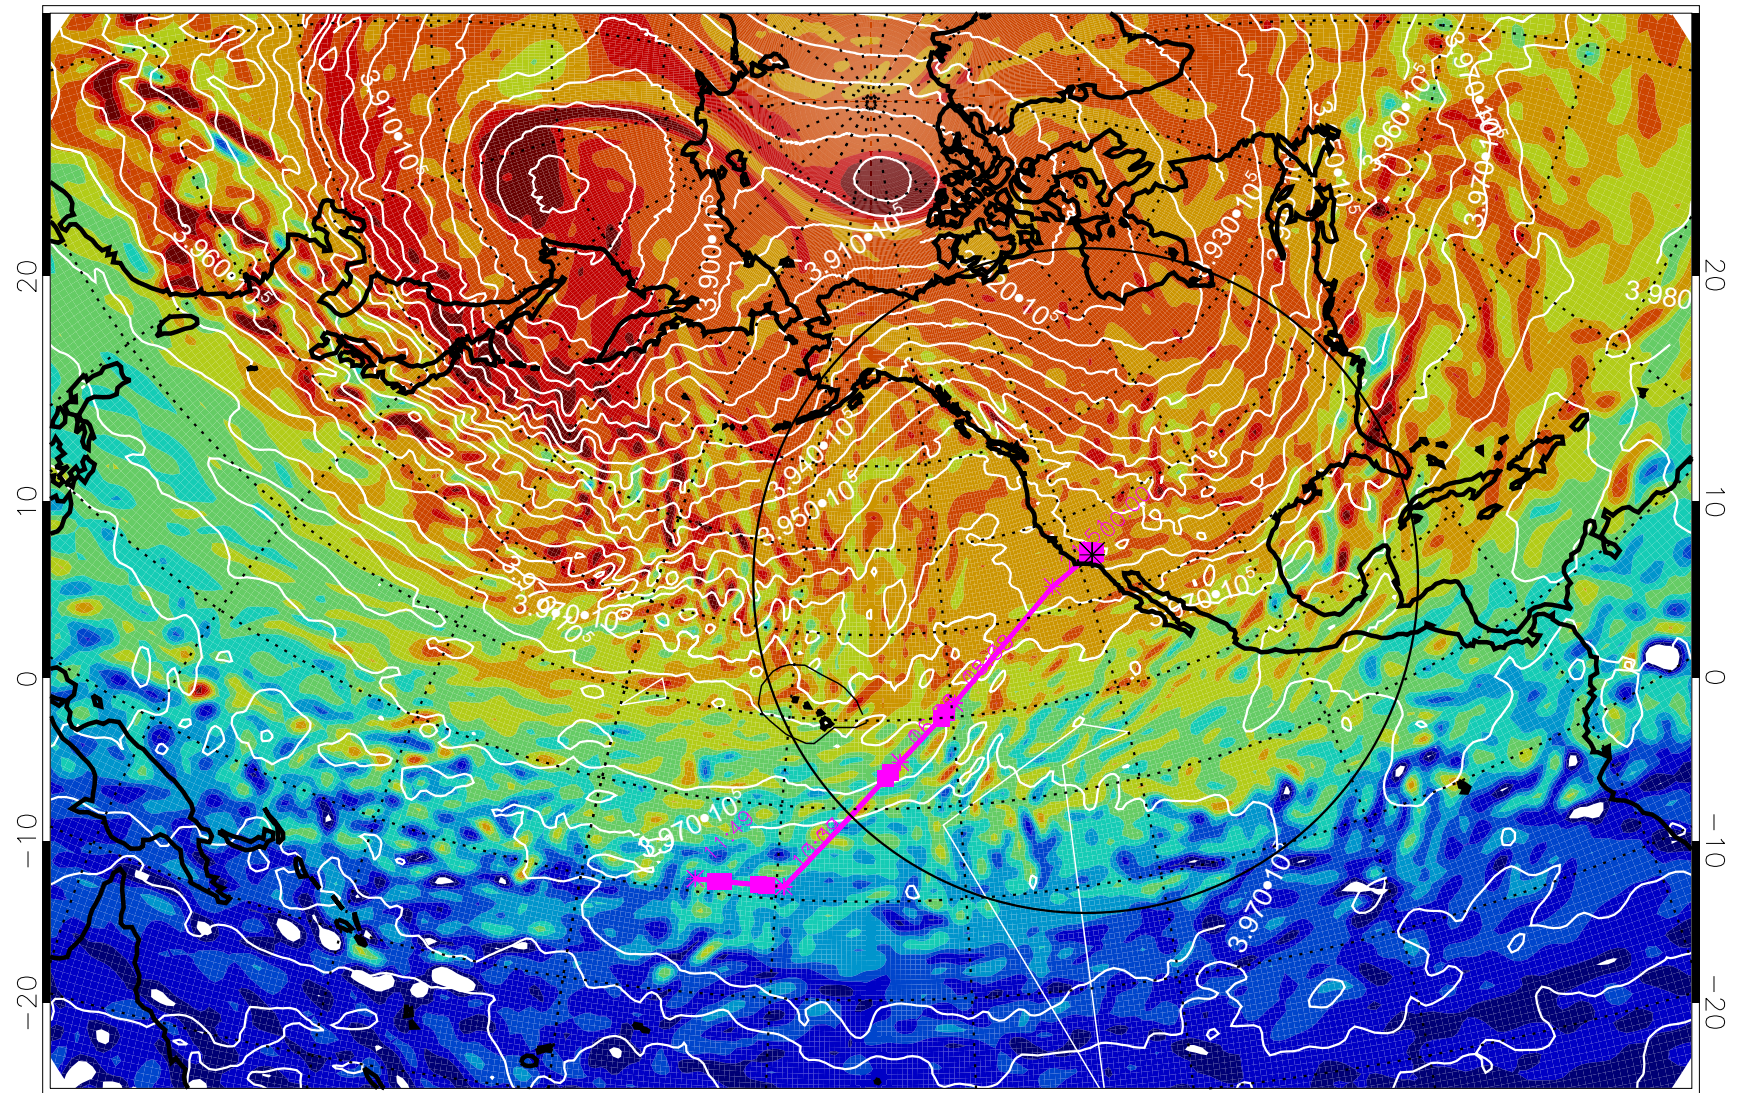

13021412, 36 hour forecast for 460K EPV

460K Montgomery Streamfunction, white

Range ring of 4055 km -- 13 hours GH round trip

13021418, 42 hour forecast for 460K EPV

460K Montgomery Streamfunction, white

Range ring of 4055 km -- 13 hours GH round trip

13021500, 48 hour forecast for 460K EPV

460K Montgomery Streamfunction, white

Range ring of 4055 km -- 13 hours GH round trip

13021506, 54 hour forecast for 460K EPV

460K Montgomery Streamfunction, white

Range ring of 4055 km -- 13 hours GH round trip

13021512, 60 hour forecast for 460K EPV

460K Montgomery Streamfunction, white

Range ring of 4055 km -- 13 hours GH round trip

13021518, 66 hour forecast for 460K EPV

460K Montgomery Streamfunction, white

Range ring of 4055 km -- 13 hours GH round trip

13021600, 72 hour forecast for 460K EPV

460K Montgomery Streamfunction, white

Range ring of 4055 km -- 13 hours GH round trip

13021606, 78 hour forecast for 460K EPV

460K Montgomery Streamfunction, white

Range ring of 4055 km -- 13 hours GH round trip