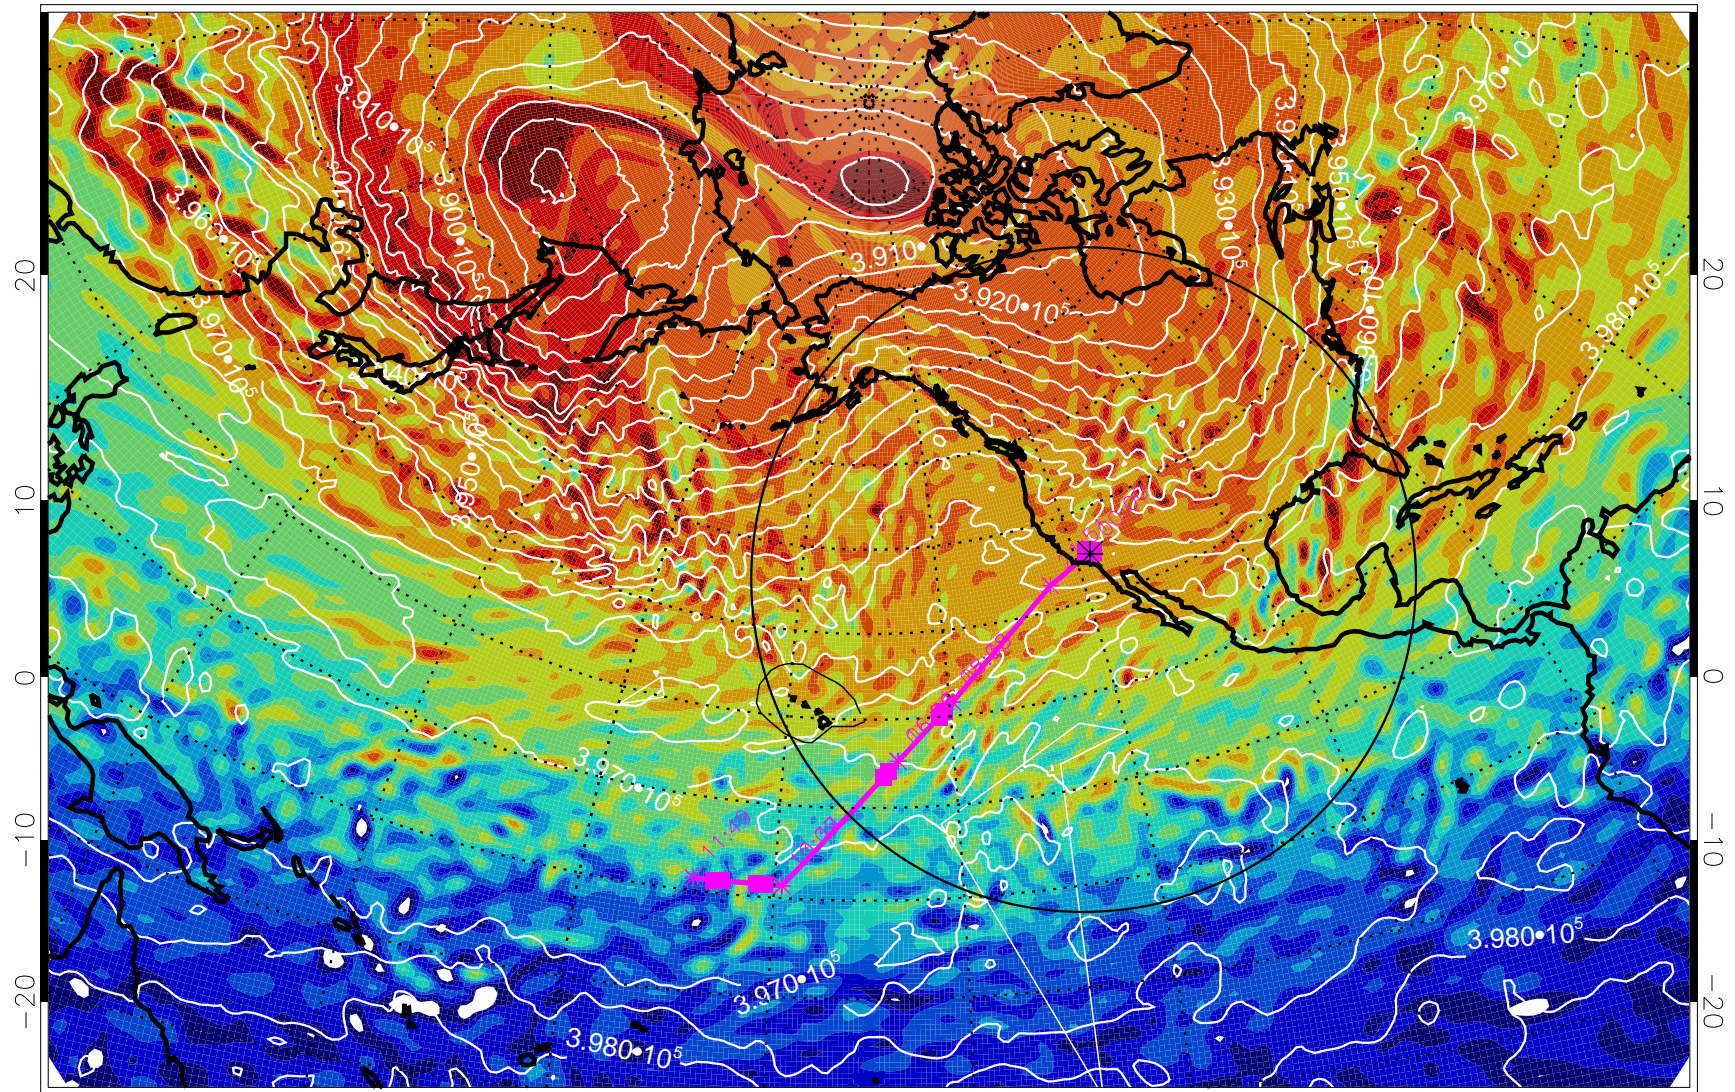

13021412, 36 hour forecast for 460K EPV

460K Montgomery Streamfunction, white

Range ring of 4055 km -- 13 hours GH round trip

13021418, 42 hour forecast for 460K EPV

460K Montgomery Streamfunction, white

Range ring of 4055 km -- 13 hours GH round trip

13021500, 48 hour forecast for 460K EPV

460K Montgomery Streamfunction, white

Range ring of 4055 km -- 13 hours GH round trip

13021506, 54 hour forecast for 460K EPV

460K Montgomery Streamfunction, white

Range ring of 4055 km -- 13 hours GH round trip

13021512, 60 hour forecast for 460K EPV

460K Montgomery Streamfunction, white

Range ring of 4055 km -- 13 hours GH round trip

13021518, 66 hour forecast for 460K EPV

460K Montgomery Streamfunction, white

Range ring of 4055 km -- 13 hours GH round trip

13021600, 72 hour forecast for 460K EPV

460K Montgomery Streamfunction, white

Range ring of 4055 km -- 13 hours GH round trip

13021606, 78 hour forecast for 460K EPV

460K Montgomery Streamfunction, white

Range ring of 4055 km -- 13 hours GH round trip