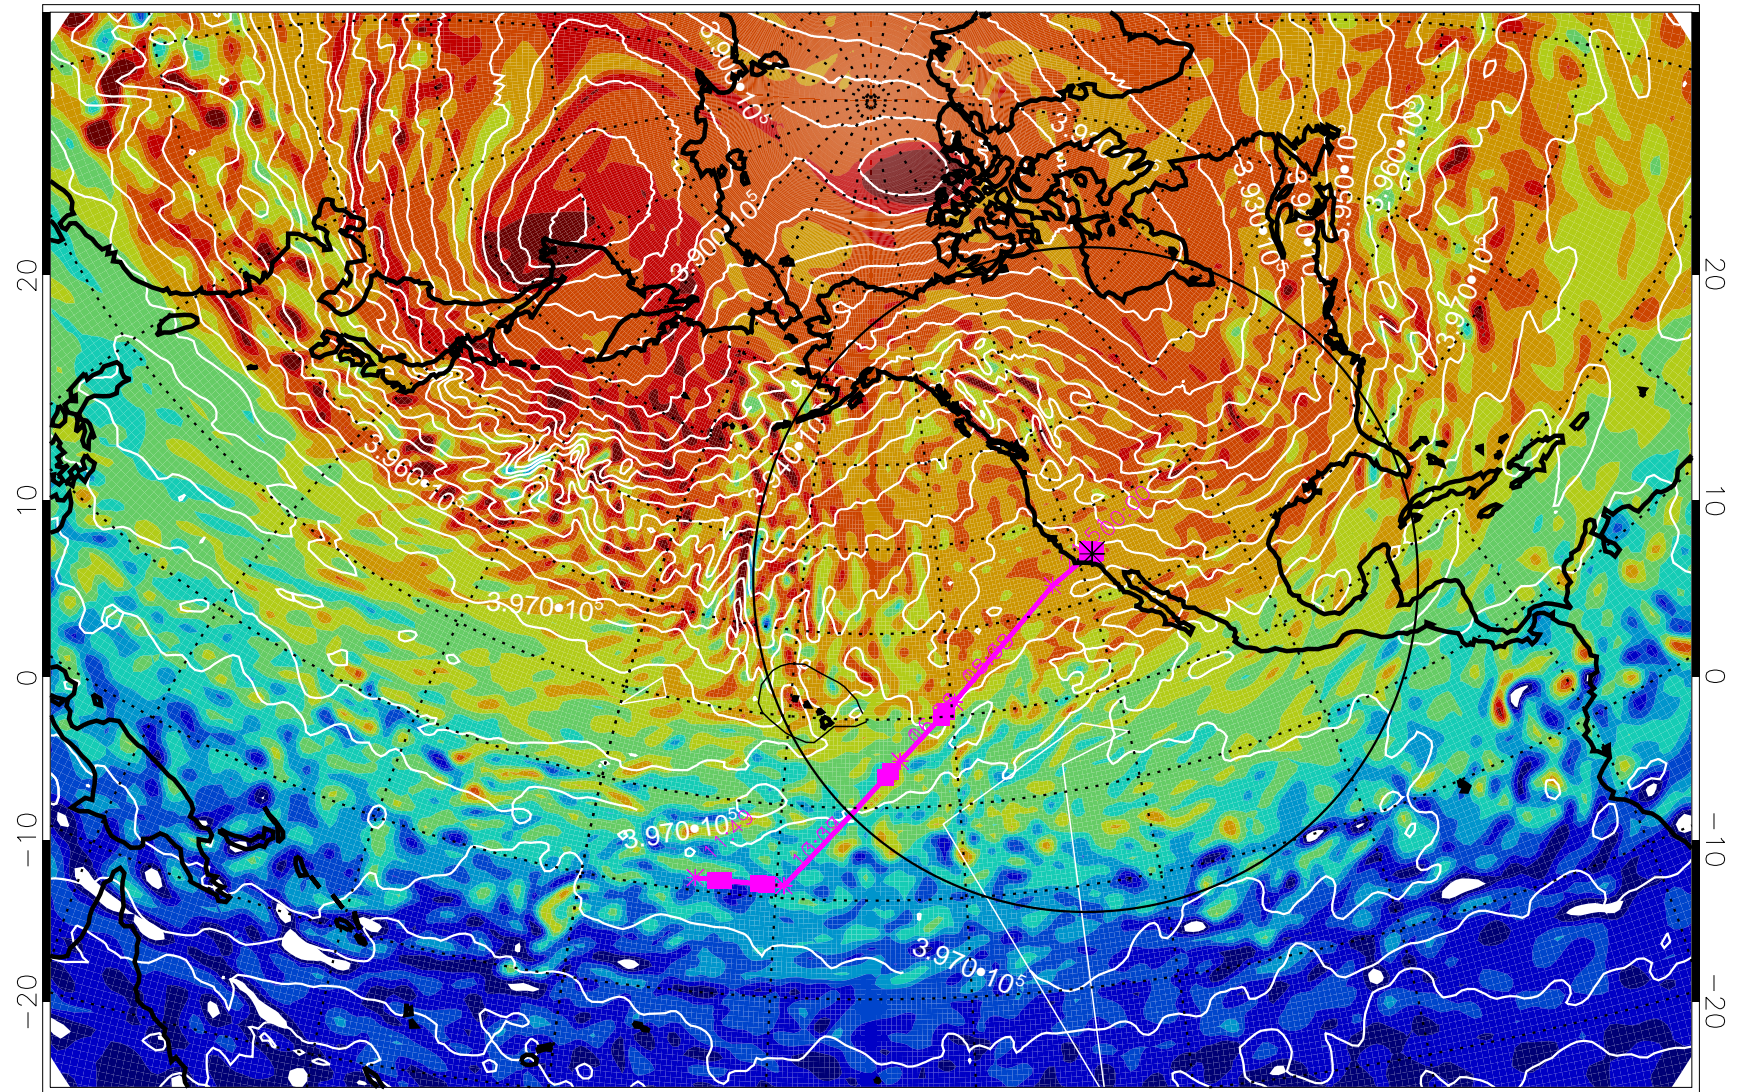

13021512, 60 hour forecast for 460K EPV

460K Montgomery Streamfunction, white

Range ring of 4055 km -- 13 hours GH round trip

13021518, 66 hour forecast for 460K EPV

460K Montgomery Streamfunction, white

Range ring of 4055 km -- 13 hours GH round trip

13021600, 72 hour forecast for 460K EPV

460K Montgomery Streamfunction, white

Range ring of 4055 km -- 13 hours GH round trip

13021606, 78 hour forecast for 460K EPV

460K Montgomery Streamfunction, white

Range ring of 4055 km -- 13 hours GH round trip

13021612, 84 hour forecast for 460K EPV

460K Montgomery Streamfunction, white

Range ring of 4055 km -- 13 hours GH round trip

13021618, 90 hour forecast for 460K EPV

460K Montgomery Streamfunction, white

Range ring of 4055 km -- 13 hours GH round trip

13021700, 96 hour forecast for 460K EPV

460K Montgomery Streamfunction, white

Range ring of 4055 km -- 13 hours GH round trip

13021706, 102 hour forecast for 460K EPV

460K Montgomery Streamfunction, white