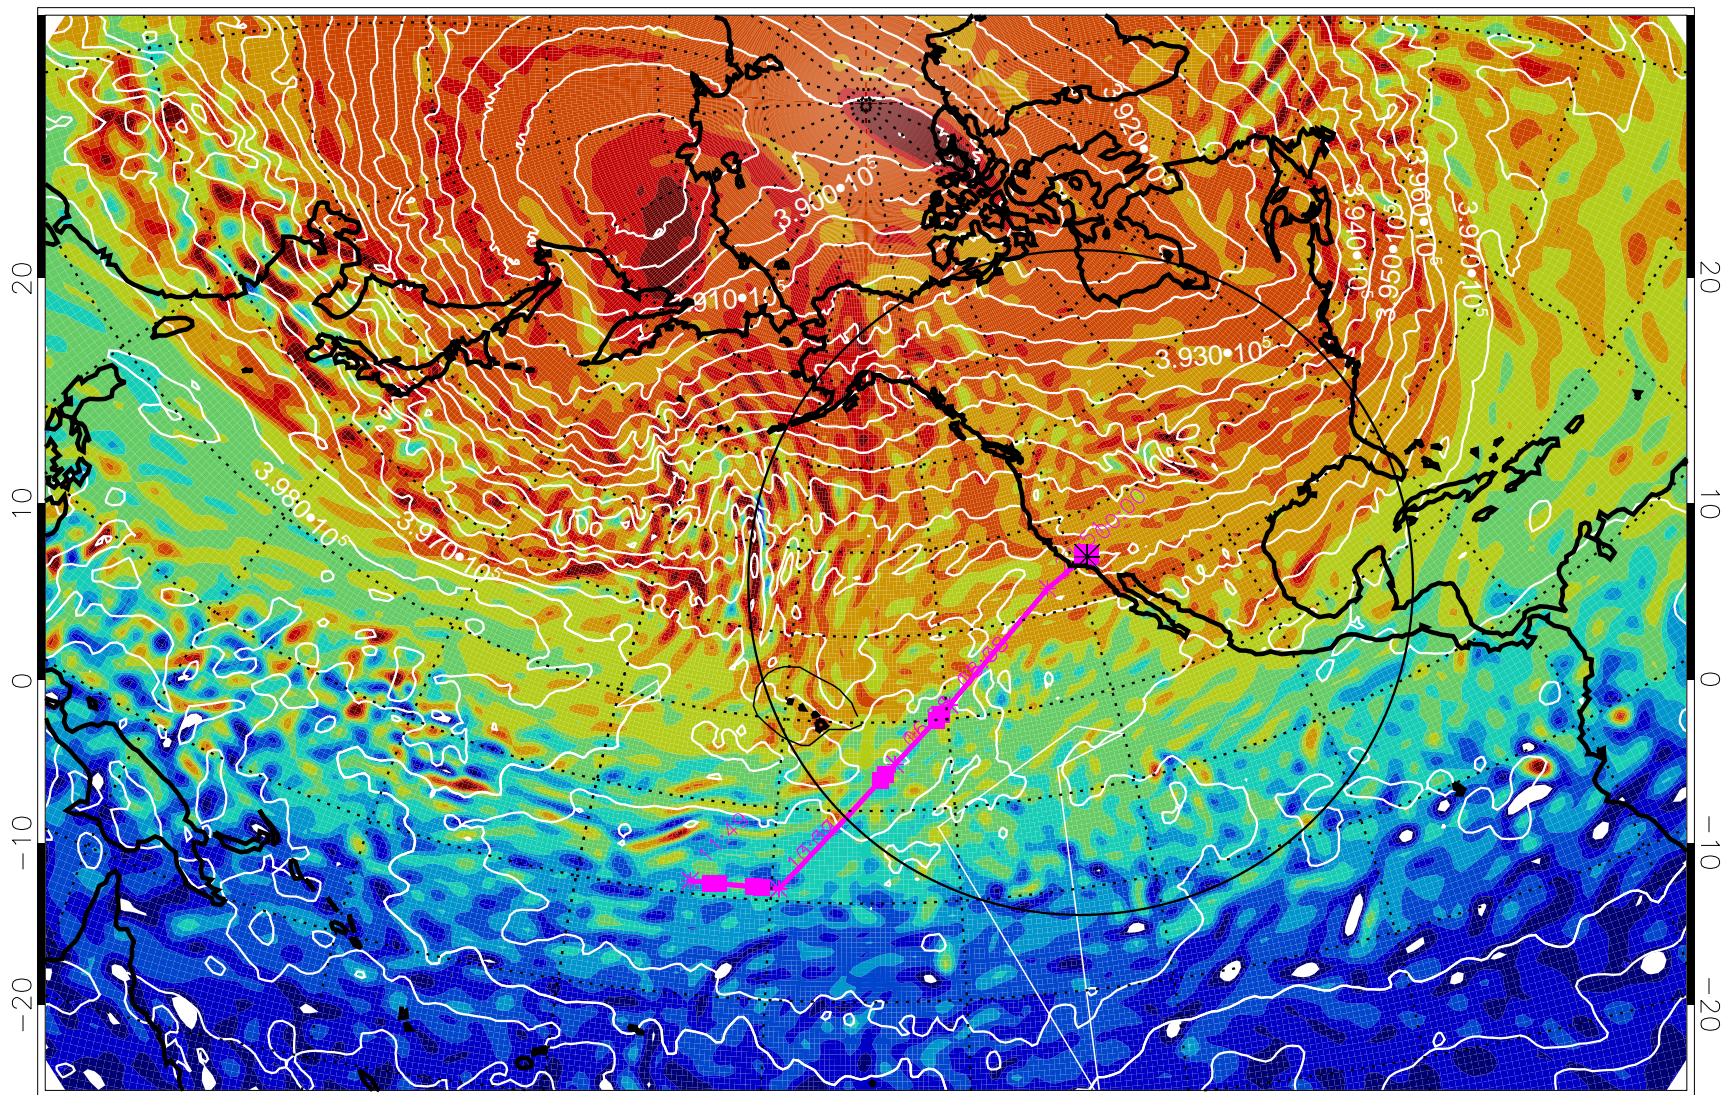

13021700, 96 hour forecast for 460K EPV

460K Montgomery Streamfunction, white

Range ring of 4055 km -- 13 hours GH round trip

13021706, 102 hour forecast for 460K EPV

460K Montgomery Streamfunction, white

Range ring of 4055 km -- 13 hours GH round trip

13021712, 108 hour forecast for 460K EPV

460K Montgomery Streamfunction, white

Range ring of 4055 km -- 13 hours GH round trip

13021718, 114 hour forecast for 460K EPV

460K Montgomery Streamfunction, white

Range ring of 4055 km -- 13 hours GH round trip

13021800, 120 hour forecast for 460K EPV

460K Montgomery Streamfunction, white

Range ring of 4055 km -- 13 hours GH round trip