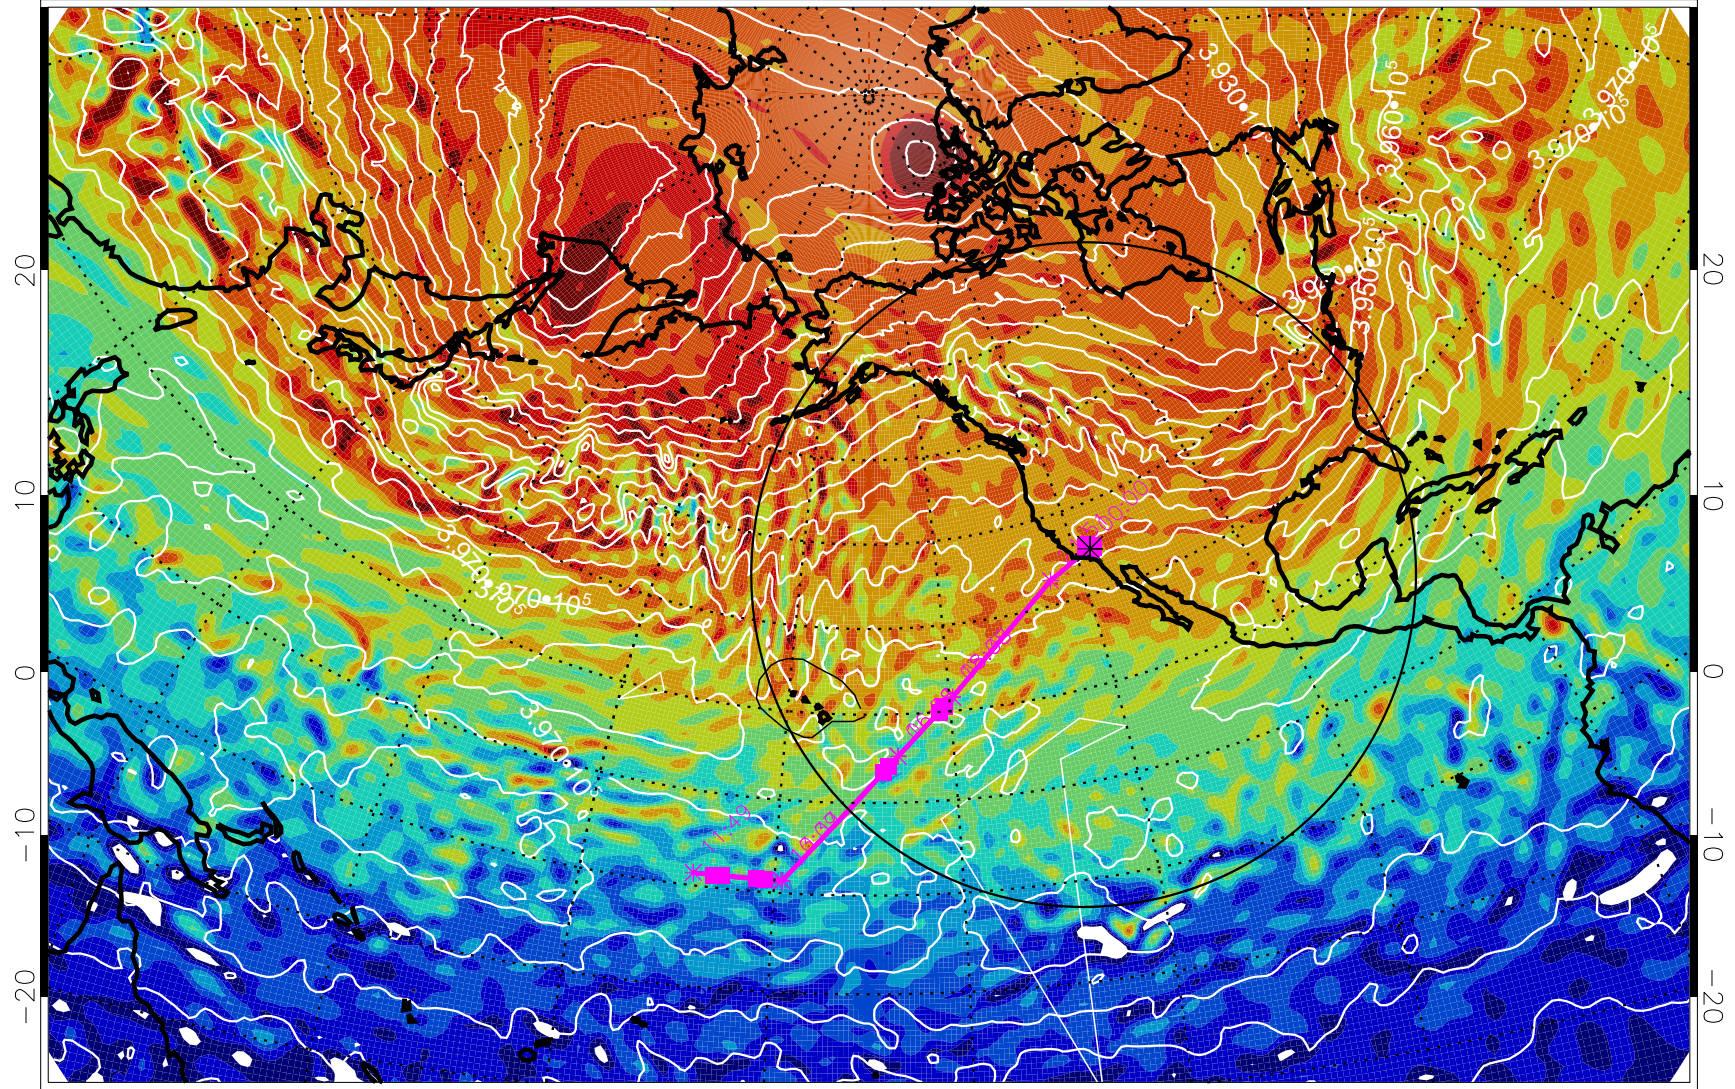

13021600, 72 hour forecast for 460K EPV

460K Montgomery Streamfunction, white

Range ring of 4055 km -- 13 hours GH round trip

13021606, 78 hour forecast for 460K EPV

460K Montgomery Streamfunction, white

Range ring of 4055 km -- 13 hours GH round trip

13021612, 84 hour forecast for 460K EPV

460K Montgomery Streamfunction, white

Range ring of 4055 km -- 13 hours GH round trip

13021618, 90 hour forecast for 460K EPV

460K Montgomery Streamfunction, white

Range ring of 4055 km -- 13 hours GH round trip

13021700, 96 hour forecast for 460K EPV

460K Montgomery Streamfunction, white

Range ring of 4055 km -- 13 hours GH round trip

13021706, 102 hour forecast for 460K EPV

460K Montgomery Streamfunction, white

Range ring of 4055 km -- 13 hours GH round trip

13021712, 108 hour forecast for 460K EPV

460K Montgomery Streamfunction, white

Range ring of 4055 km -- 13 hours GH round trip

13021718, 114 hour forecast for 460K EPV