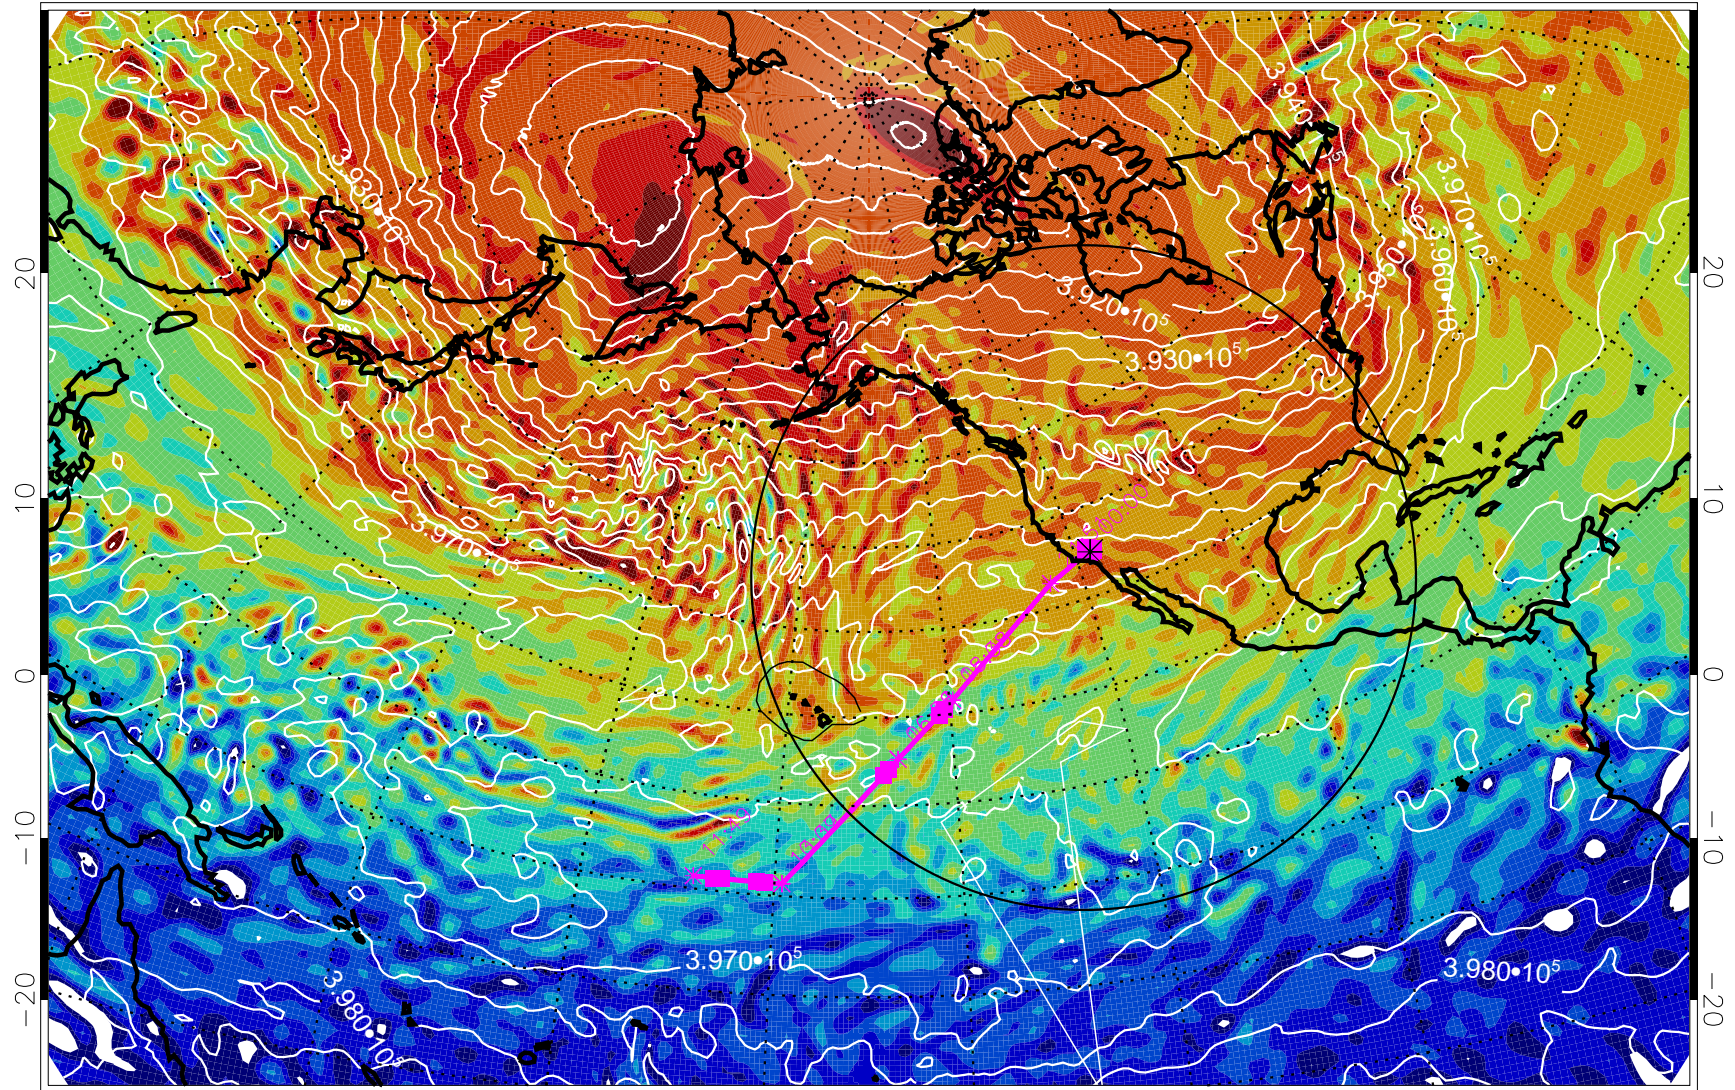

13021700, 96 hour forecast for 460K EPV

460K Montgomery Streamfunction, white

Range ring of 4055 km -- 13 hours GH round trip

13021706, 102 hour forecast for 460K EPV

460K Montgomery Streamfunction, white

Range ring of 4055 km -- 13 hours GH round trip

13021712, 108 hour forecast for 460K EPV

460K Montgomery Streamfunction, white

Range ring of 4055 km -- 13 hours GH round trip

13021718, 114 hour forecast for 460K EPV

460K Montgomery Streamfunction, white

Range ring of 4055 km -- 13 hours GH round trip

13021800, 120 hour forecast for 460K EPV

460K Montgomery Streamfunction, white

Range ring of 4055 km -- 13 hours GH round trip