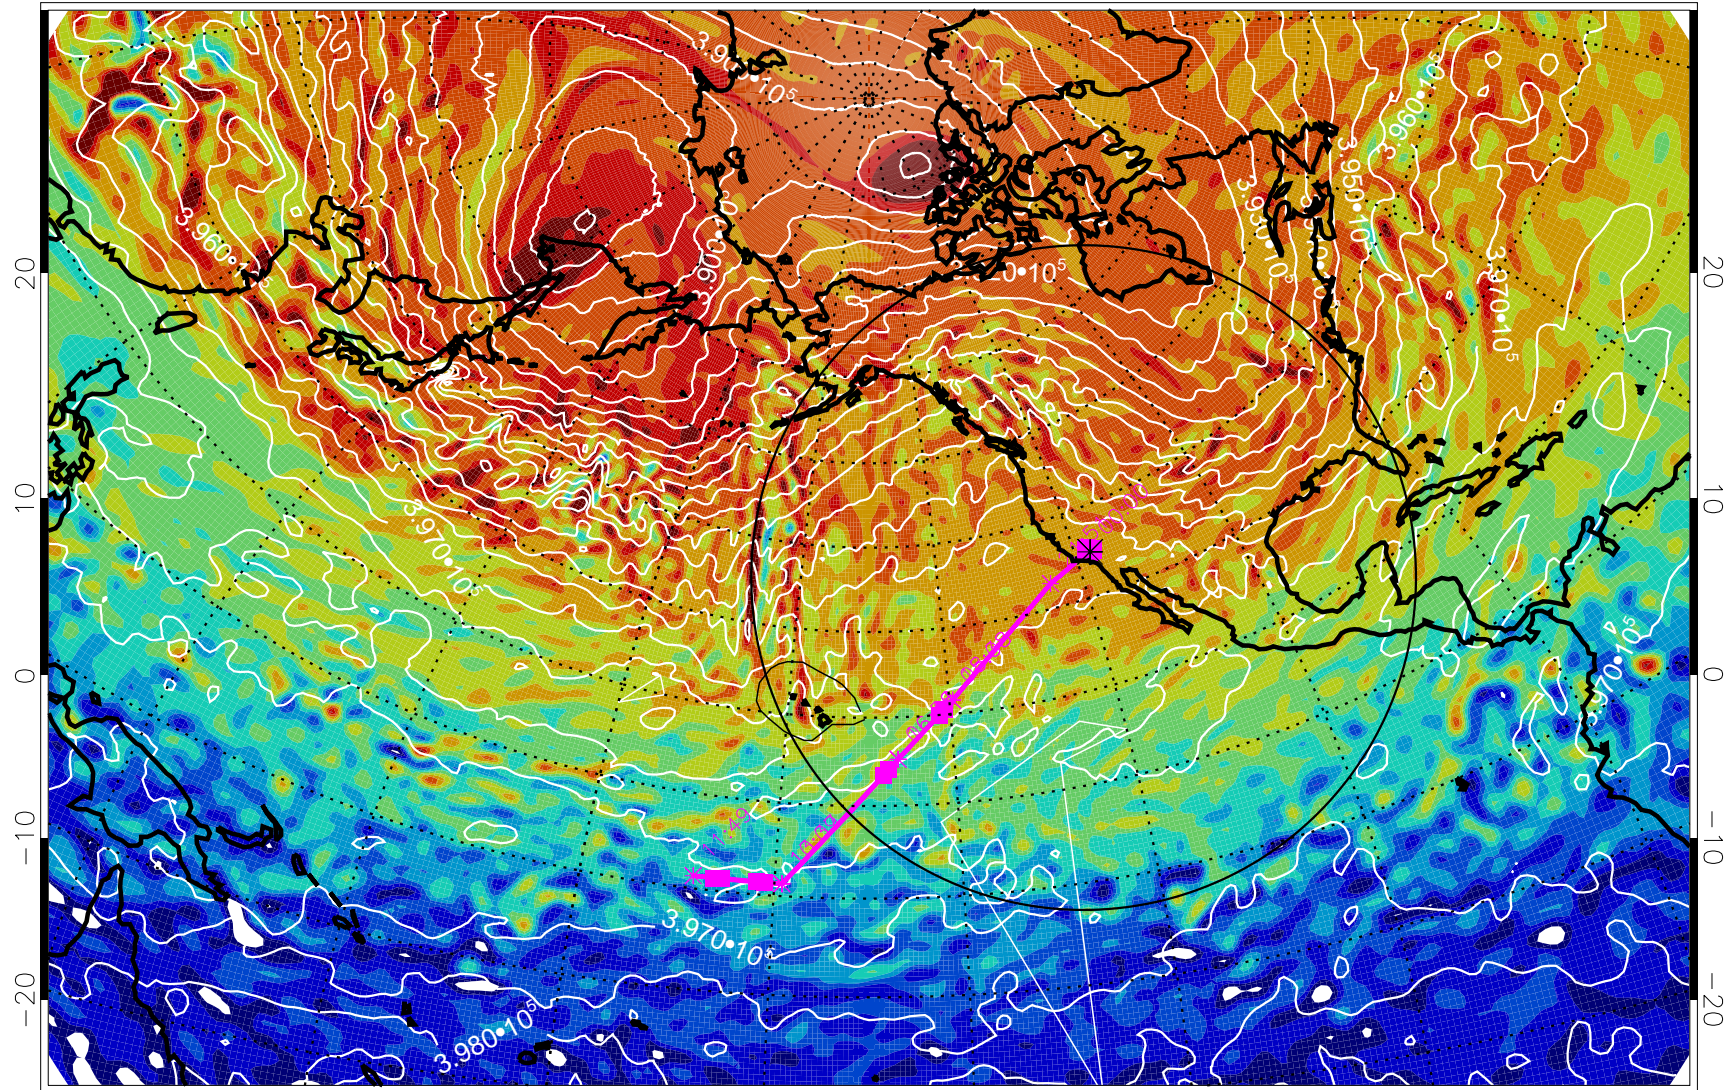

13021600, 72 hour forecast for 460K EPV

460K Montgomery Streamfunction, white

Range ring of 4055 km -- 13 hours GH round trip

13021606, 78 hour forecast for 460K EPV

460K Montgomery Streamfunction, white

Range ring of 4055 km -- 13 hours GH round trip

13021612, 84 hour forecast for 460K EPV

460K Montgomery Streamfunction, white

Range ring of 4055 km -- 13 hours GH round trip

13021618, 90 hour forecast for 460K EPV

460K Montgomery Streamfunction, white

Range ring of 4055 km -- 13 hours GH round trip

13021700, 96 hour forecast for 460K EPV

460K Montgomery Streamfunction, white

Range ring of 4055 km -- 13 hours GH round trip

13021706, 102 hour forecast for 460K EPV

460K Montgomery Streamfunction, white

Range ring of 4055 km -- 13 hours GH round trip

13021712, 108 hour forecast for 460K EPV

460K Montgomery Streamfunction, white

Range ring of 4055 km -- 13 hours GH round trip

13021718, 114 hour forecast for 460K EPV