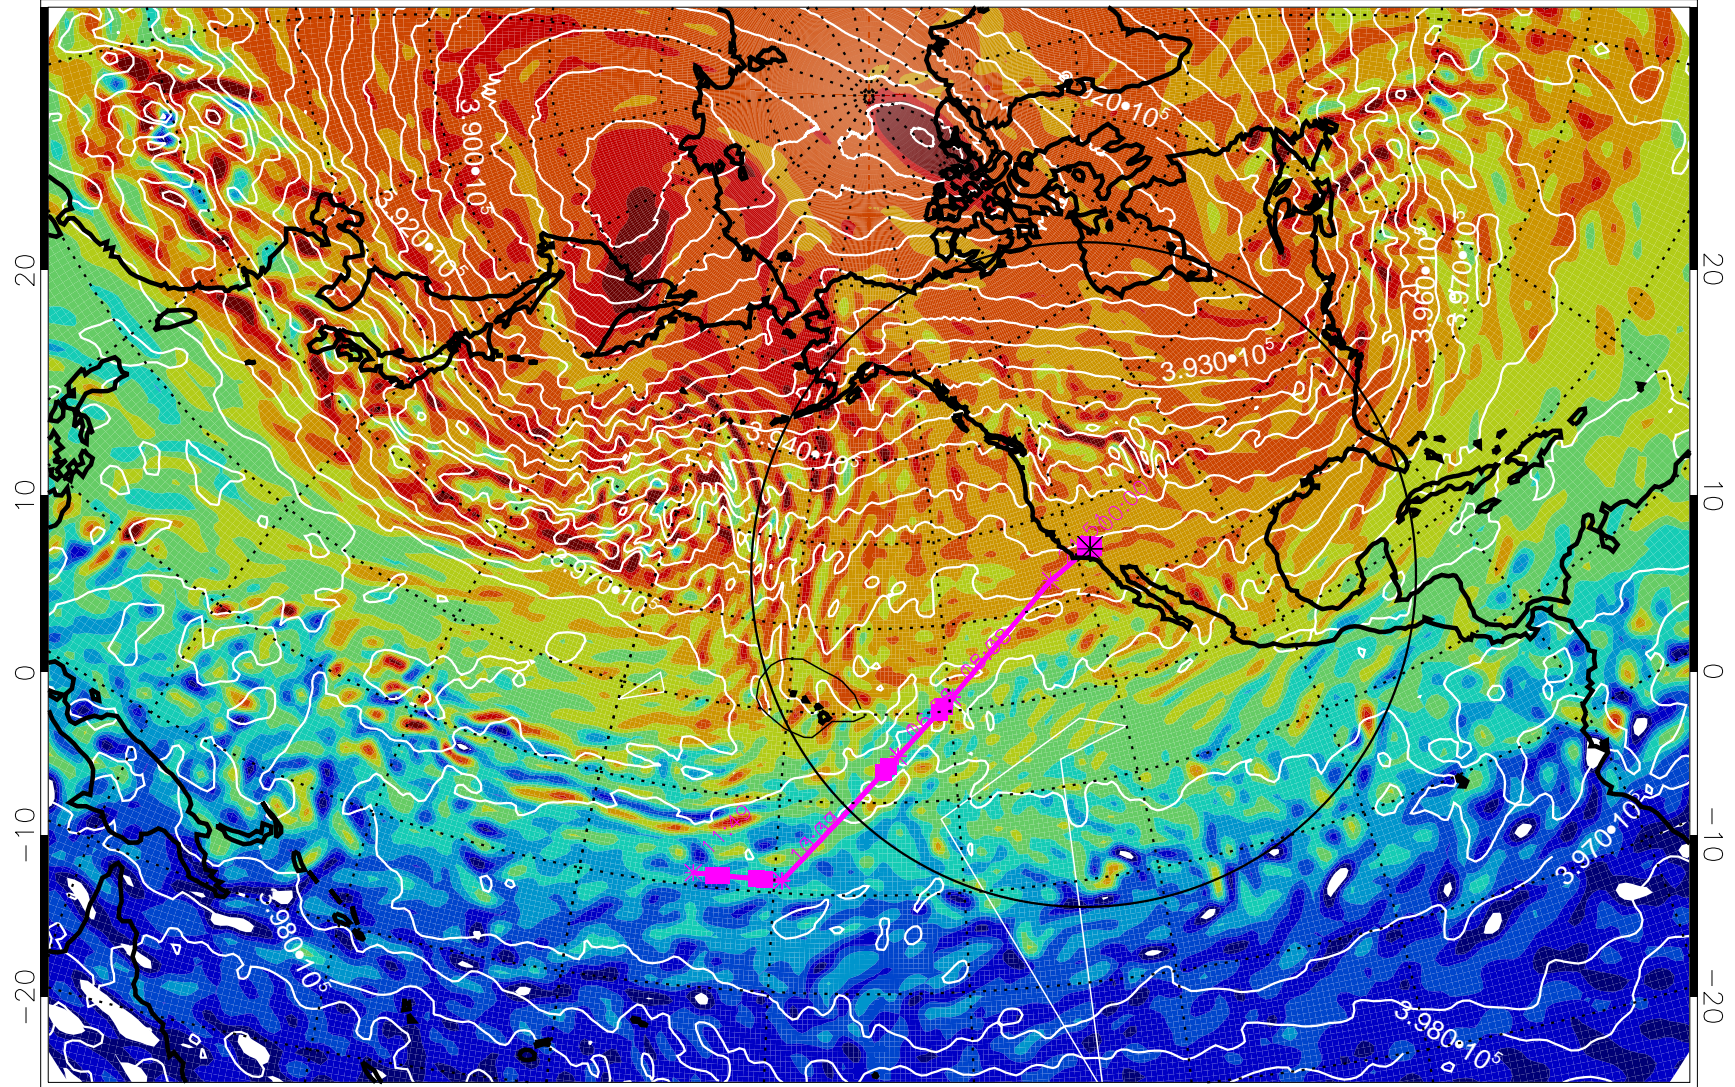

13021612, 84 hour forecast for 460K EPV

460K Montgomery Streamfunction, white

Range ring of 4055 km -- 13 hours GH round trip

13021618, 90 hour forecast for 460K EPV

460K Montgomery Streamfunction, white

Range ring of 4055 km -- 13 hours GH round trip

13021700, 96 hour forecast for 460K EPV

460K Montgomery Streamfunction, white

Range ring of 4055 km -- 13 hours GH round trip

13021706, 102 hour forecast for 460K EPV

460K Montgomery Streamfunction, white

Range ring of 4055 km -- 13 hours GH round trip

13021712, 108 hour forecast for 460K EPV

460K Montgomery Streamfunction, white

Range ring of 4055 km -- 13 hours GH round trip

13021718, 114 hour forecast for 460K EPV

460K Montgomery Streamfunction, white

Range ring of 4055 km -- 13 hours GH round trip

13021800, 120 hour forecast for 460K EPV

460K Montgomery Streamfunction, white

Range ring of 4055 km -- 13 hours GH round trip