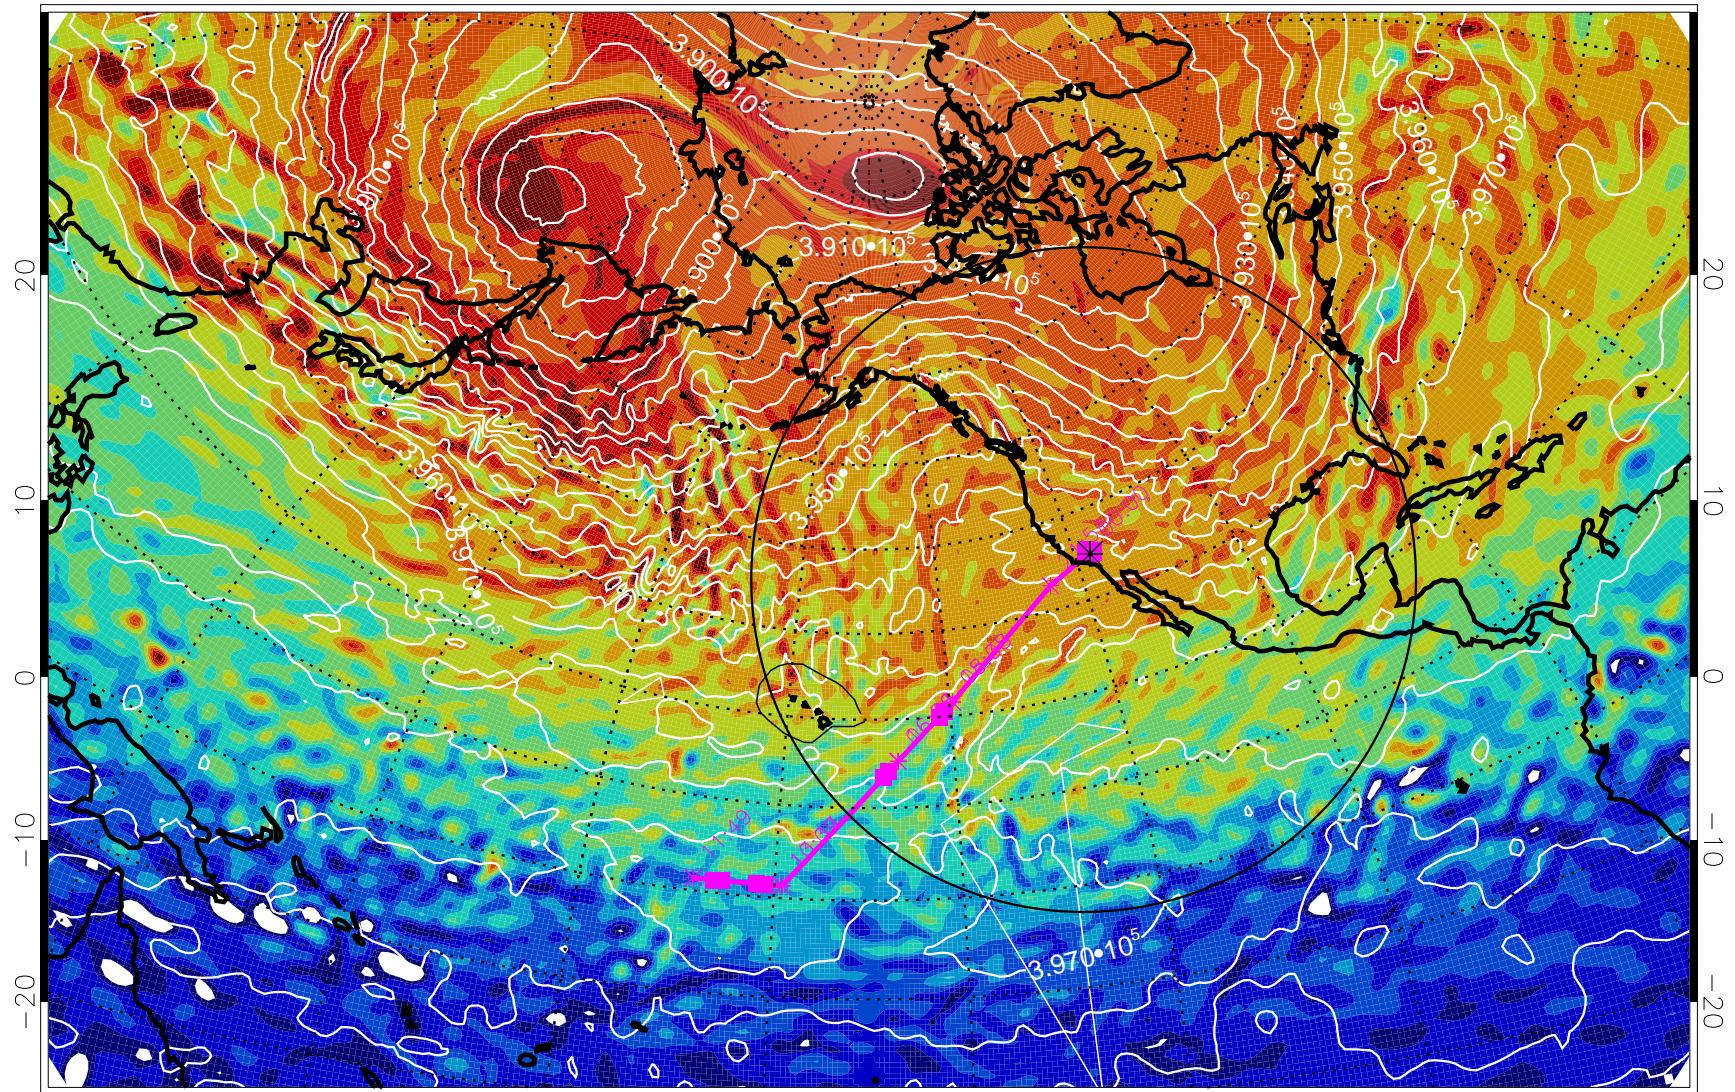

13021500, 48 hour forecast for 460K EPV

460K Montgomery Streamfunction, white

Range ring of 4055 km -- 13 hours GH round trip

13021506, 54 hour forecast for 460K EPV

460K Montgomery Streamfunction, white

Range ring of 4055 km -- 13 hours GH round trip

13021512, 60 hour forecast for 460K EPV

460K Montgomery Streamfunction, white

Range ring of 4055 km -- 13 hours GH round trip

13021518, 66 hour forecast for 460K EPV

460K Montgomery Streamfunction, white

Range ring of 4055 km -- 13 hours GH round trip

13021600, 72 hour forecast for 460K EPV

460K Montgomery Streamfunction, white

Range ring of 4055 km -- 13 hours GH round trip

13021606, 78 hour forecast for 460K EPV

460K Montgomery Streamfunction, white

Range ring of 4055 km -- 13 hours GH round trip

13021700, 96 hour forecast for 460K EPV

460K Montgomery Streamfunction, white

Range ring of 4055 km -- 13 hours GH round trip

13021706, 102 hour forecast for 460K EPV

460K Montgomery Streamfunction, white