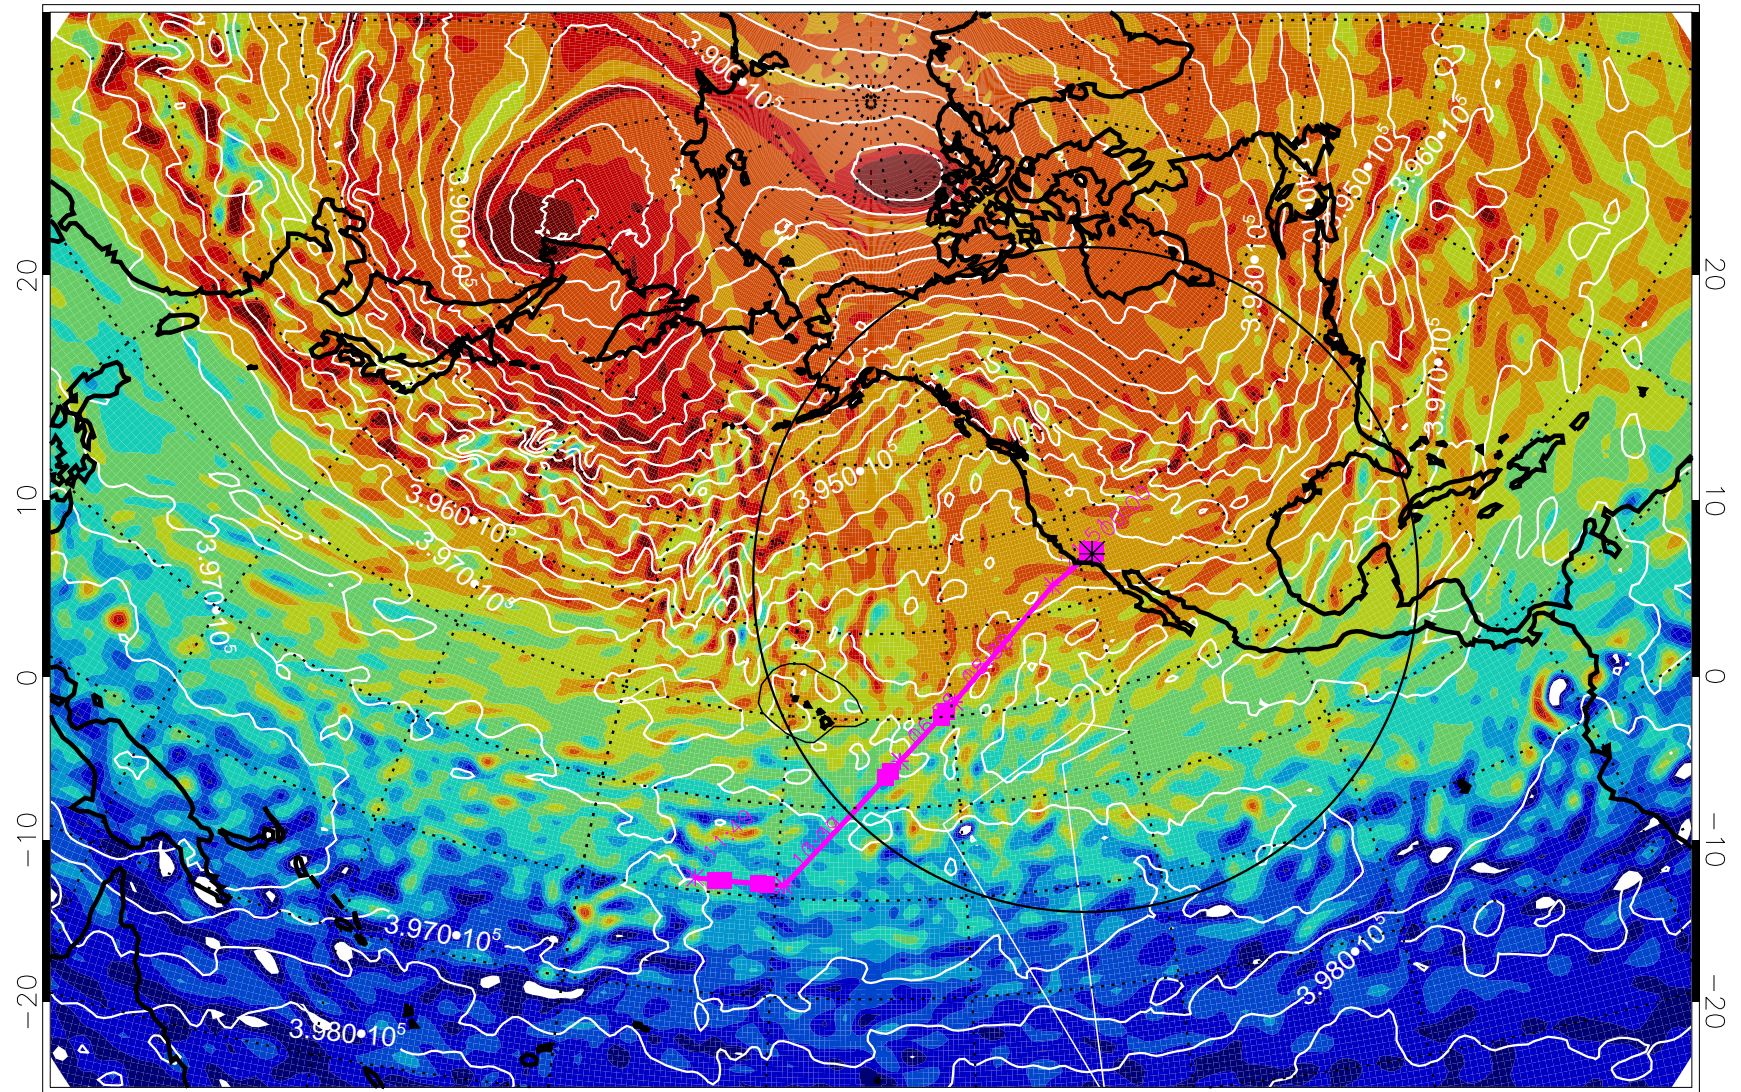

13021512, 60 hour forecast for 460K EPV

460K Montgomery Streamfunction, white

Range ring of 4055 km -- 13 hours GH round trip

13021518, 66 hour forecast for 460K EPV

460K Montgomery Streamfunction, white

Range ring of 4055 km -- 13 hours GH round trip

13021600, 72 hour forecast for 460K EPV

460K Montgomery Streamfunction, white

Range ring of 4055 km -- 13 hours GH round trip

13021606, 78 hour forecast for 460K EPV

460K Montgomery Streamfunction, white

Range ring of 4055 km -- 13 hours GH round trip

13021612, 84 hour forecast for 460K EPV

460K Montgomery Streamfunction, white

Range ring of 4055 km -- 13 hours GH round trip

13021618, 90 hour forecast for 460K EPV

460K Montgomery Streamfunction, white

Range ring of 4055 km -- 13 hours GH round trip

13021700, 96 hour forecast for 460K EPV

460K Montgomery Streamfunction, white

Range ring of 4055 km -- 13 hours GH round trip

13021706, 102 hour forecast for 460K EPV

460K Montgomery Streamfunction, white