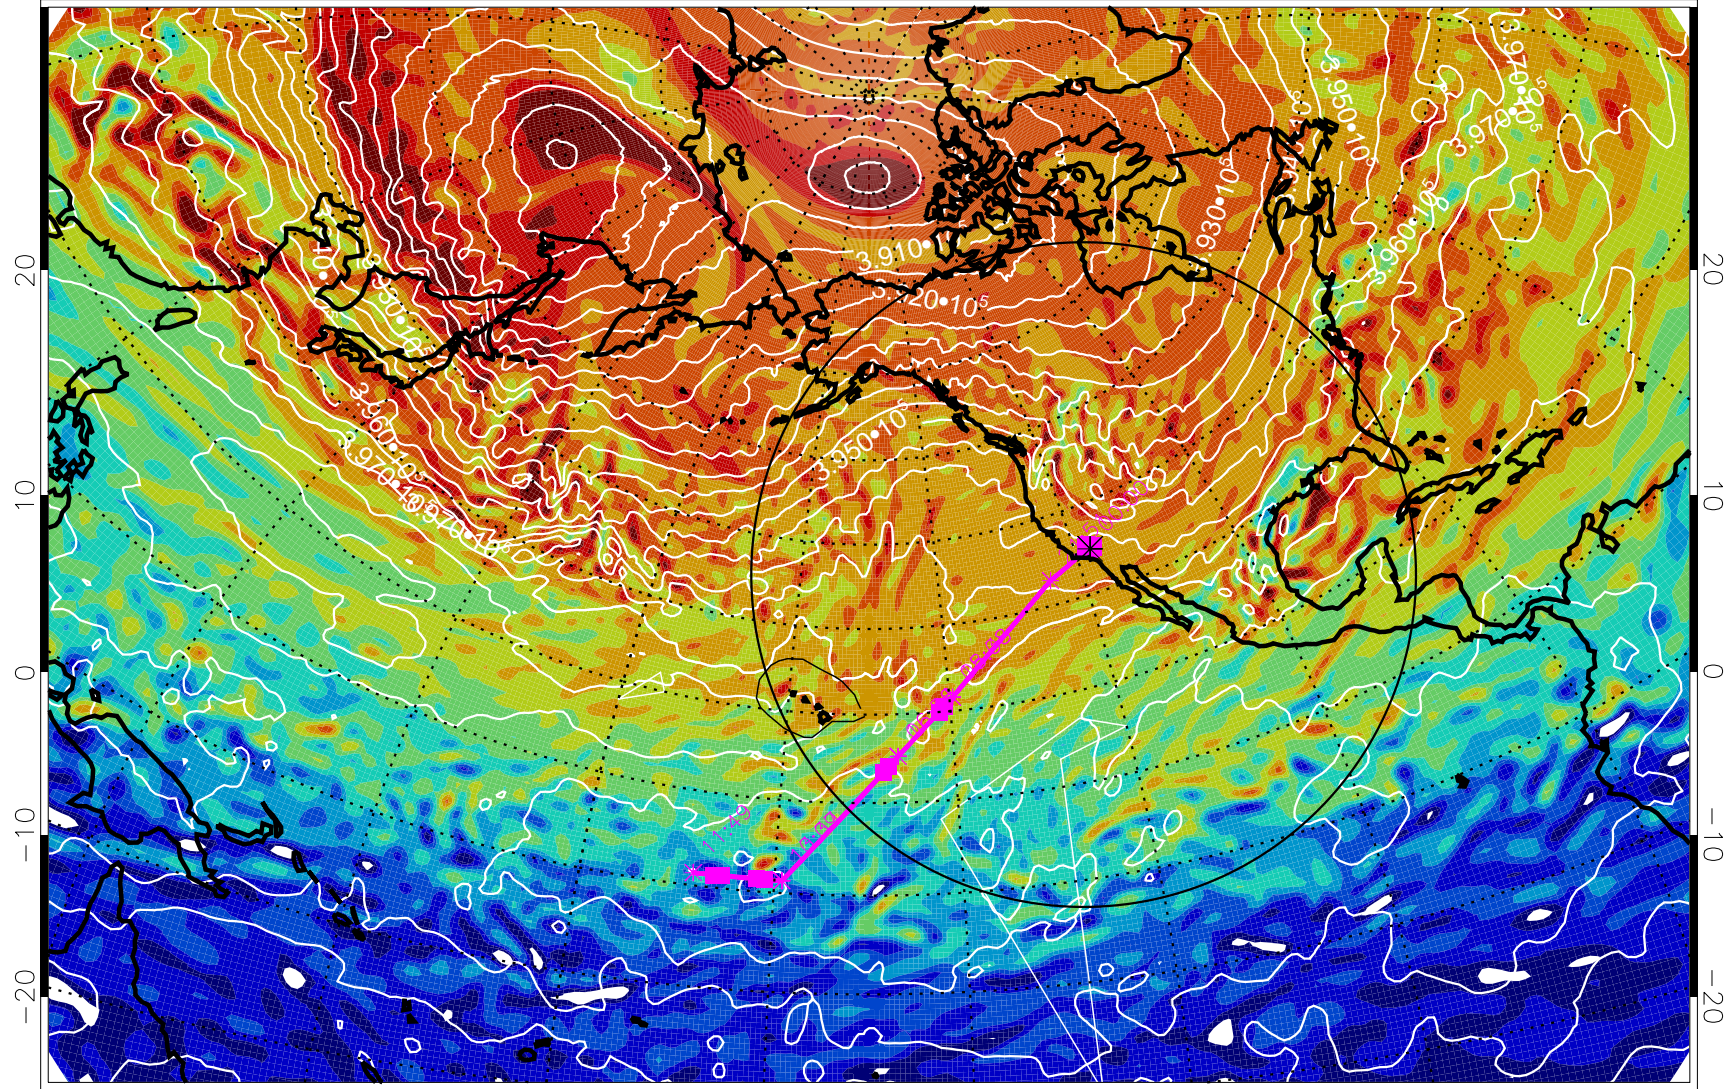

13021312, 12 hour forecast for 460K EPV

460K Montgomery Streamfunction, white

Range ring of 4055 km -- 13 hours GH round trip

13021318, 18 hour forecast for 460K EPV

460K Montgomery Streamfunction, white

Range ring of 4055 km -- 13 hours GH round trip

13021400, 24 hour forecast for 460K EPV

460K Montgomery Streamfunction, white

Range ring of 4055 km -- 13 hours GH round trip

13021406, 30 hour forecast for 460K EPV

460K Montgomery Streamfunction, white

Range ring of 4055 km -- 13 hours GH round trip

13021412, 36 hour forecast for 460K EPV

460K Montgomery Streamfunction, white

Range ring of 4055 km -- 13 hours GH round trip

13021418, 42 hour forecast for 460K EPV

460K Montgomery Streamfunction, white

Range ring of 4055 km -- 13 hours GH round trip

13021500, 48 hour forecast for 460K EPV

460K Montgomery Streamfunction, white

Range ring of 4055 km -- 13 hours GH round trip

13021506, 54 hour forecast for 460K EPV

460K Montgomery Streamfunction, white

Range ring of 4055 km -- 13 hours GH round trip