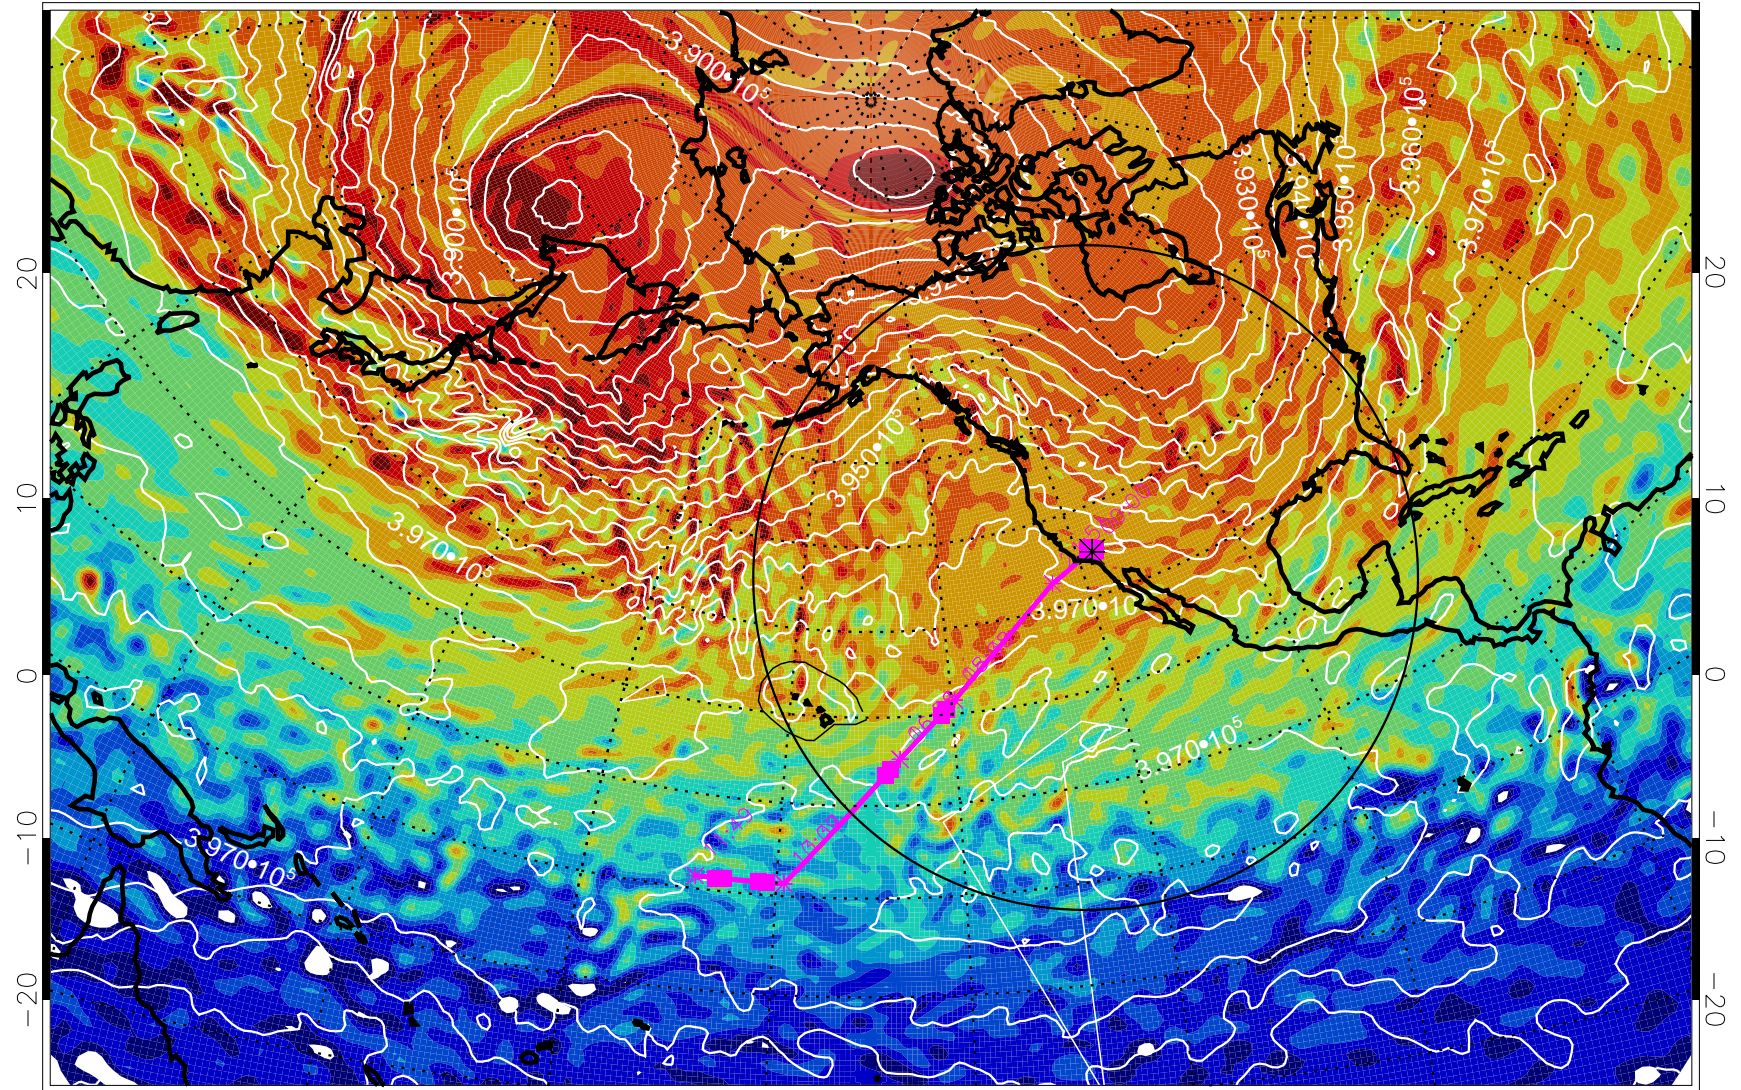

13021412, 36 hour forecast for 460K EPV

460K Montgomery Streamfunction, white

Range ring of 4055 km -- 13 hours GH round trip

13021418, 42 hour forecast for 460K EPV

460K Montgomery Streamfunction, white

Range ring of 4055 km -- 13 hours GH round trip

13021500, 48 hour forecast for 460K EPV

460K Montgomery Streamfunction, white

Range ring of 4055 km -- 13 hours GH round trip

13021506, 54 hour forecast for 460K EPV

460K Montgomery Streamfunction, white

Range ring of 4055 km -- 13 hours GH round trip

13021512, 60 hour forecast for 460K EPV

460K Montgomery Streamfunction, white

Range ring of 4055 km -- 13 hours GH round trip

13021518, 66 hour forecast for 460K EPV

460K Montgomery Streamfunction, white

Range ring of 4055 km -- 13 hours GH round trip

13021600, 72 hour forecast for 460K EPV

460K Montgomery Streamfunction, white

Range ring of 4055 km -- 13 hours GH round trip

13021606, 78 hour forecast for 460K EPV

460K Montgomery Streamfunction, white

Range ring of 4055 km -- 13 hours GH round trip