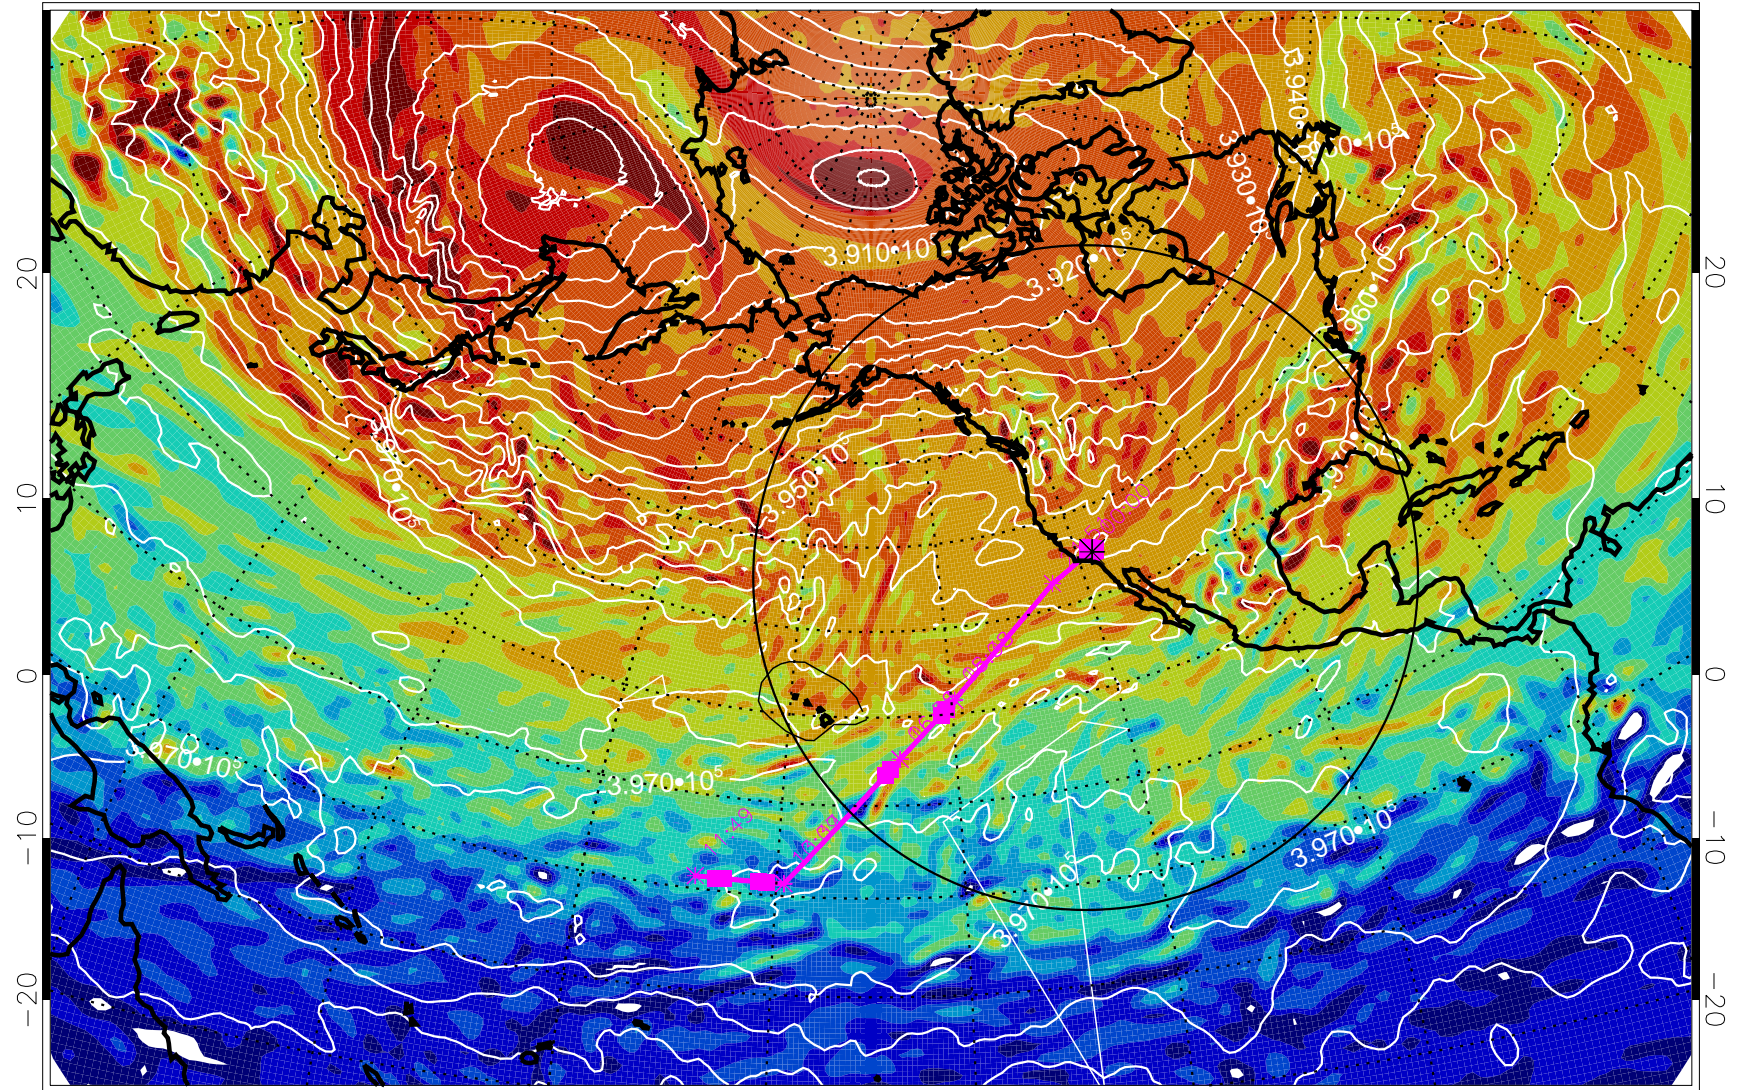

13021312, 12 hour forecast for 460K EPV

460K Montgomery Streamfunction, white

Range ring of 4055 km -- 13 hours GH round trip

13021318, 18 hour forecast for 460K EPV

460K Montgomery Streamfunction, white

Range ring of 4055 km -- 13 hours GH round trip

13021400, 24 hour forecast for 460K EPV

460K Montgomery Streamfunction, white

Range ring of 4055 km -- 13 hours GH round trip

13021406, 30 hour forecast for 460K EPV

460K Montgomery Streamfunction, white

Range ring of 4055 km -- 13 hours GH round trip

13021412, 36 hour forecast for 460K EPV

460K Montgomery Streamfunction, white

Range ring of 4055 km -- 13 hours GH round trip

13021418, 42 hour forecast for 460K EPV

460K Montgomery Streamfunction, white

Range ring of 4055 km -- 13 hours GH round trip

13021500, 48 hour forecast for 460K EPV

460K Montgomery Streamfunction, white

Range ring of 4055 km -- 13 hours GH round trip

13021506, 54 hour forecast for 460K EPV

460K Montgomery Streamfunction, white

Range ring of 4055 km -- 13 hours GH round trip