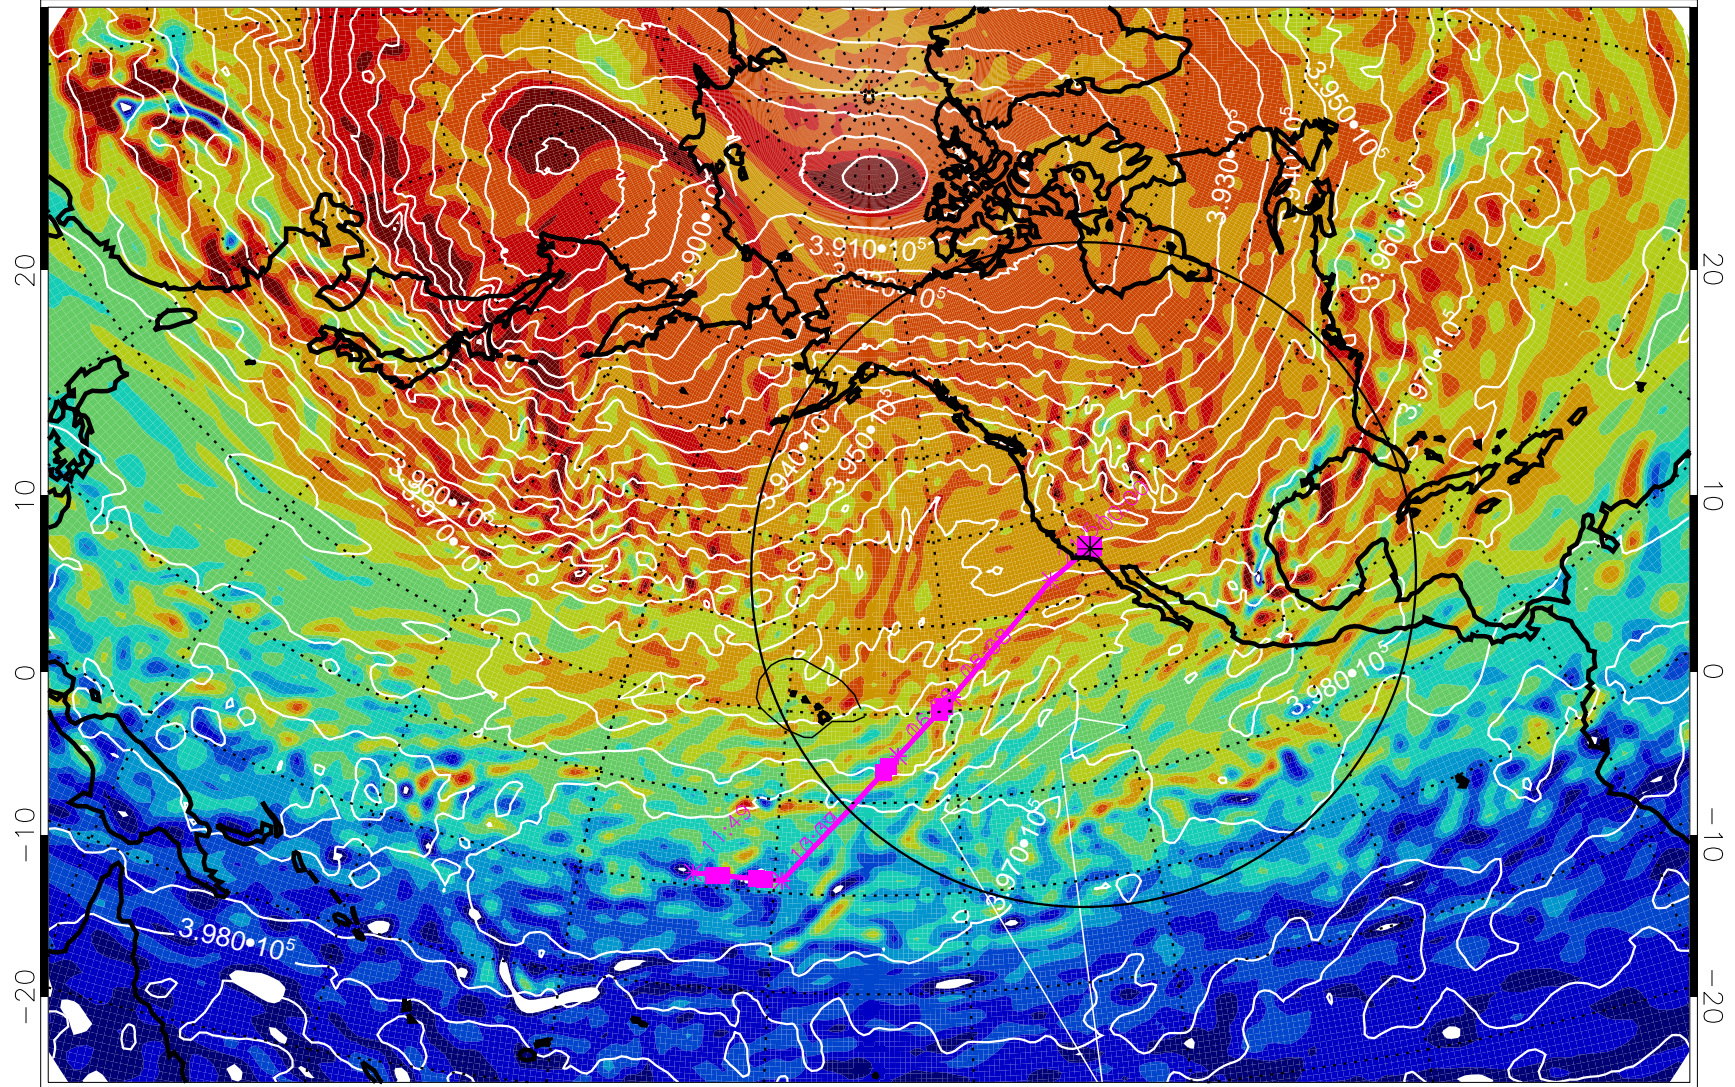

13021400, 24 hour forecast for 460K EPV

460K Montgomery Streamfunction, white

Range ring of 4055 km -- 13 hours GH round trip

13021406, 30 hour forecast for 460K EPV

460K Montgomery Streamfunction, white

Range ring of 4055 km -- 13 hours GH round trip

13021412, 36 hour forecast for 460K EPV

460K Montgomery Streamfunction, white

Range ring of 4055 km -- 13 hours GH round trip

13021418, 42 hour forecast for 460K EPV

460K Montgomery Streamfunction, white

Range ring of 4055 km -- 13 hours GH round trip

13021500, 48 hour forecast for 460K EPV

460K Montgomery Streamfunction, white

Range ring of 4055 km -- 13 hours GH round trip

13021506, 54 hour forecast for 460K EPV

460K Montgomery Streamfunction, white

Range ring of 4055 km -- 13 hours GH round trip

13021512, 60 hour forecast for 460K EPV

460K Montgomery Streamfunction, white

Range ring of 4055 km -- 13 hours GH round trip

13021518, 66 hour forecast for 460K EPV

460K Montgomery Streamfunction, white

Range ring of 4055 km -- 13 hours GH round trip