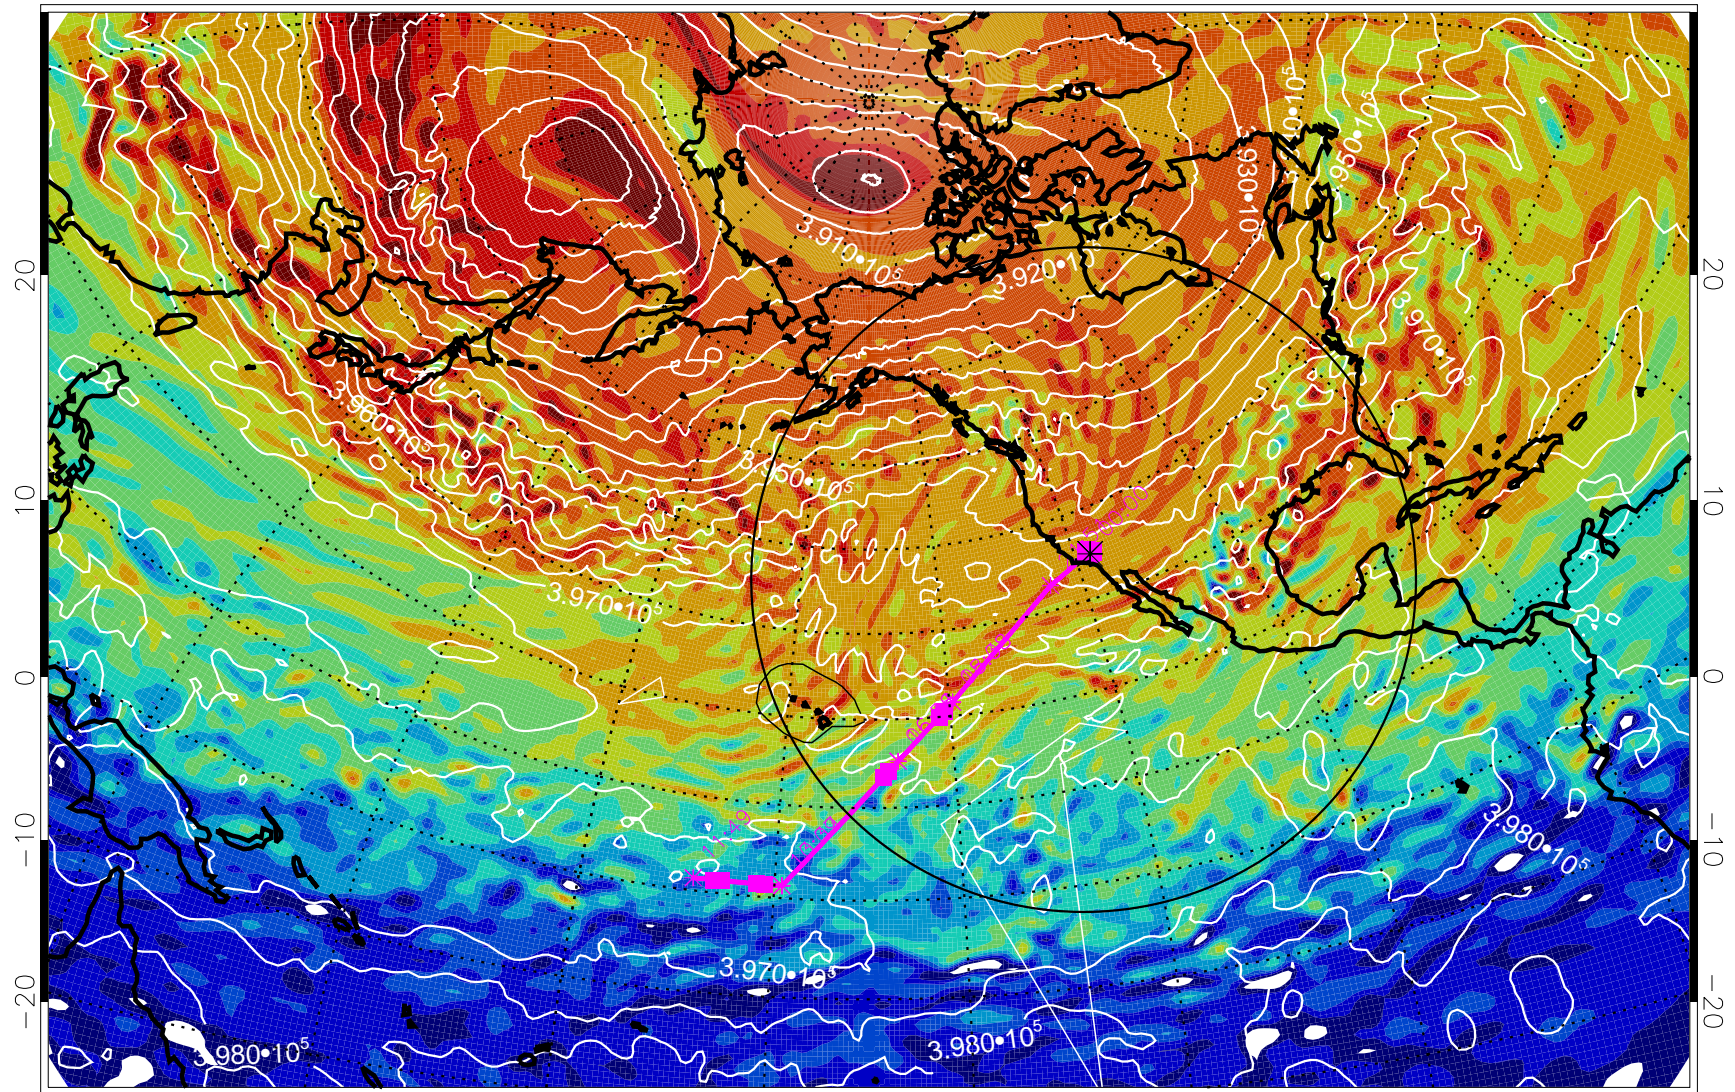

13021218, 6 hour forecast for 460K EPV

460K Montgomery Streamfunction, white

Range ring of 4055 km -- 13 hours GH round trip

13021300, 12 hour forecast for 460K EPV

460K Montgomery Streamfunction, white

Range ring of 4055 km -- 13 hours GH round trip

13021306, 18 hour forecast for 460K EPV

460K Montgomery Streamfunction, white

Range ring of 4055 km -- 13 hours GH round trip

13021312, 24 hour forecast for 460K EPV

460K Montgomery Streamfunction, white

Range ring of 4055 km -- 13 hours GH round trip

13021318, 30 hour forecast for 460K EPV

460K Montgomery Streamfunction, white

Range ring of 4055 km -- 13 hours GH round trip

13021400, 36 hour forecast for 460K EPV

460K Montgomery Streamfunction, white

Range ring of 4055 km -- 13 hours GH round trip

13021406, 42 hour forecast for 460K EPV

460K Montgomery Streamfunction, white

Range ring of 4055 km -- 13 hours GH round trip

13021412, 48 hour forecast for 460K EPV

460K Montgomery Streamfunction, white

Range ring of 4055 km -- 13 hours GH round trip