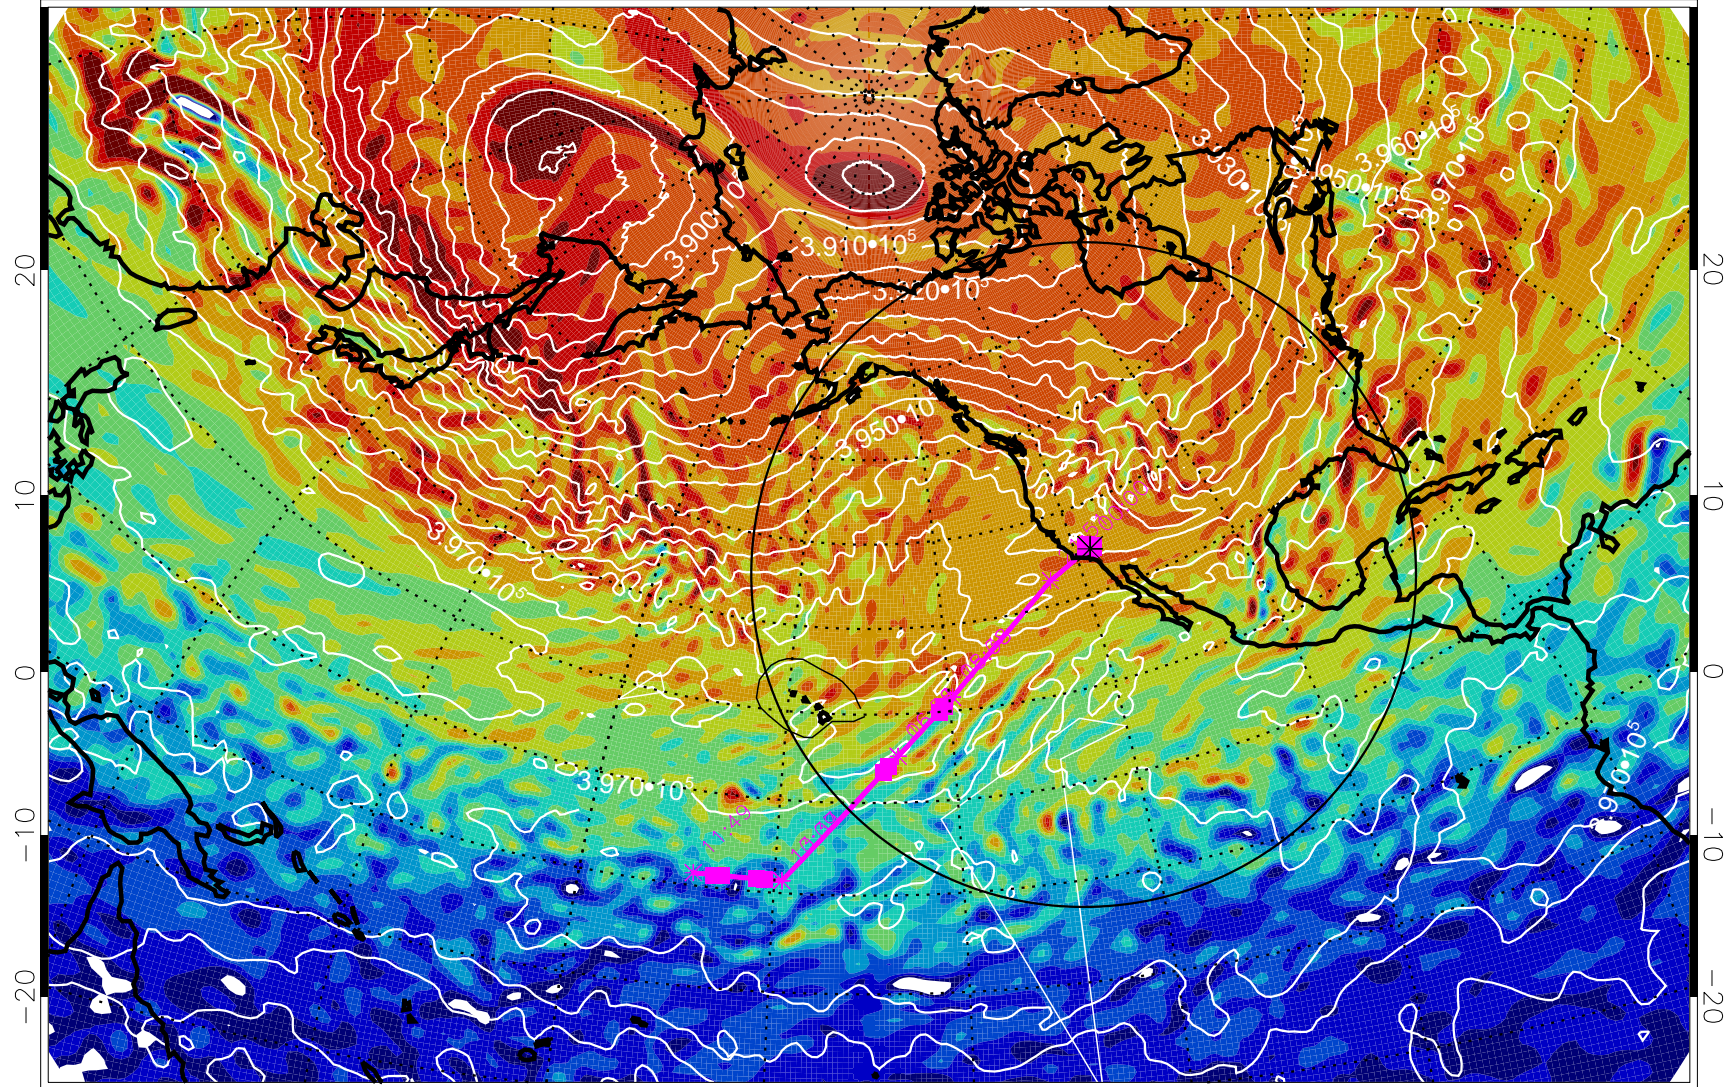

13021306, 18 hour forecast for 460K EPV

460K Montgomery Streamfunction, white

Range ring of 4055 km -- 13 hours GH round trip

13021312, 24 hour forecast for 460K EPV

460K Montgomery Streamfunction, white

Range ring of 4055 km -- 13 hours GH round trip

13021318, 30 hour forecast for 460K EPV

460K Montgomery Streamfunction, white

Range ring of 4055 km -- 13 hours GH round trip

13021400, 36 hour forecast for 460K EPV

460K Montgomery Streamfunction, white

Range ring of 4055 km -- 13 hours GH round trip

13021406, 42 hour forecast for 460K EPV

460K Montgomery Streamfunction, white

Range ring of 4055 km -- 13 hours GH round trip

13021412, 48 hour forecast for 460K EPV

460K Montgomery Streamfunction, white

Range ring of 4055 km -- 13 hours GH round trip

13021418, 54 hour forecast for 460K EPV

460K Montgomery Streamfunction, white

Range ring of 4055 km -- 13 hours GH round trip

13021500, 60 hour forecast for 460K EPV

460K Montgomery Streamfunction, white

Range ring of 4055 km -- 13 hours GH round trip