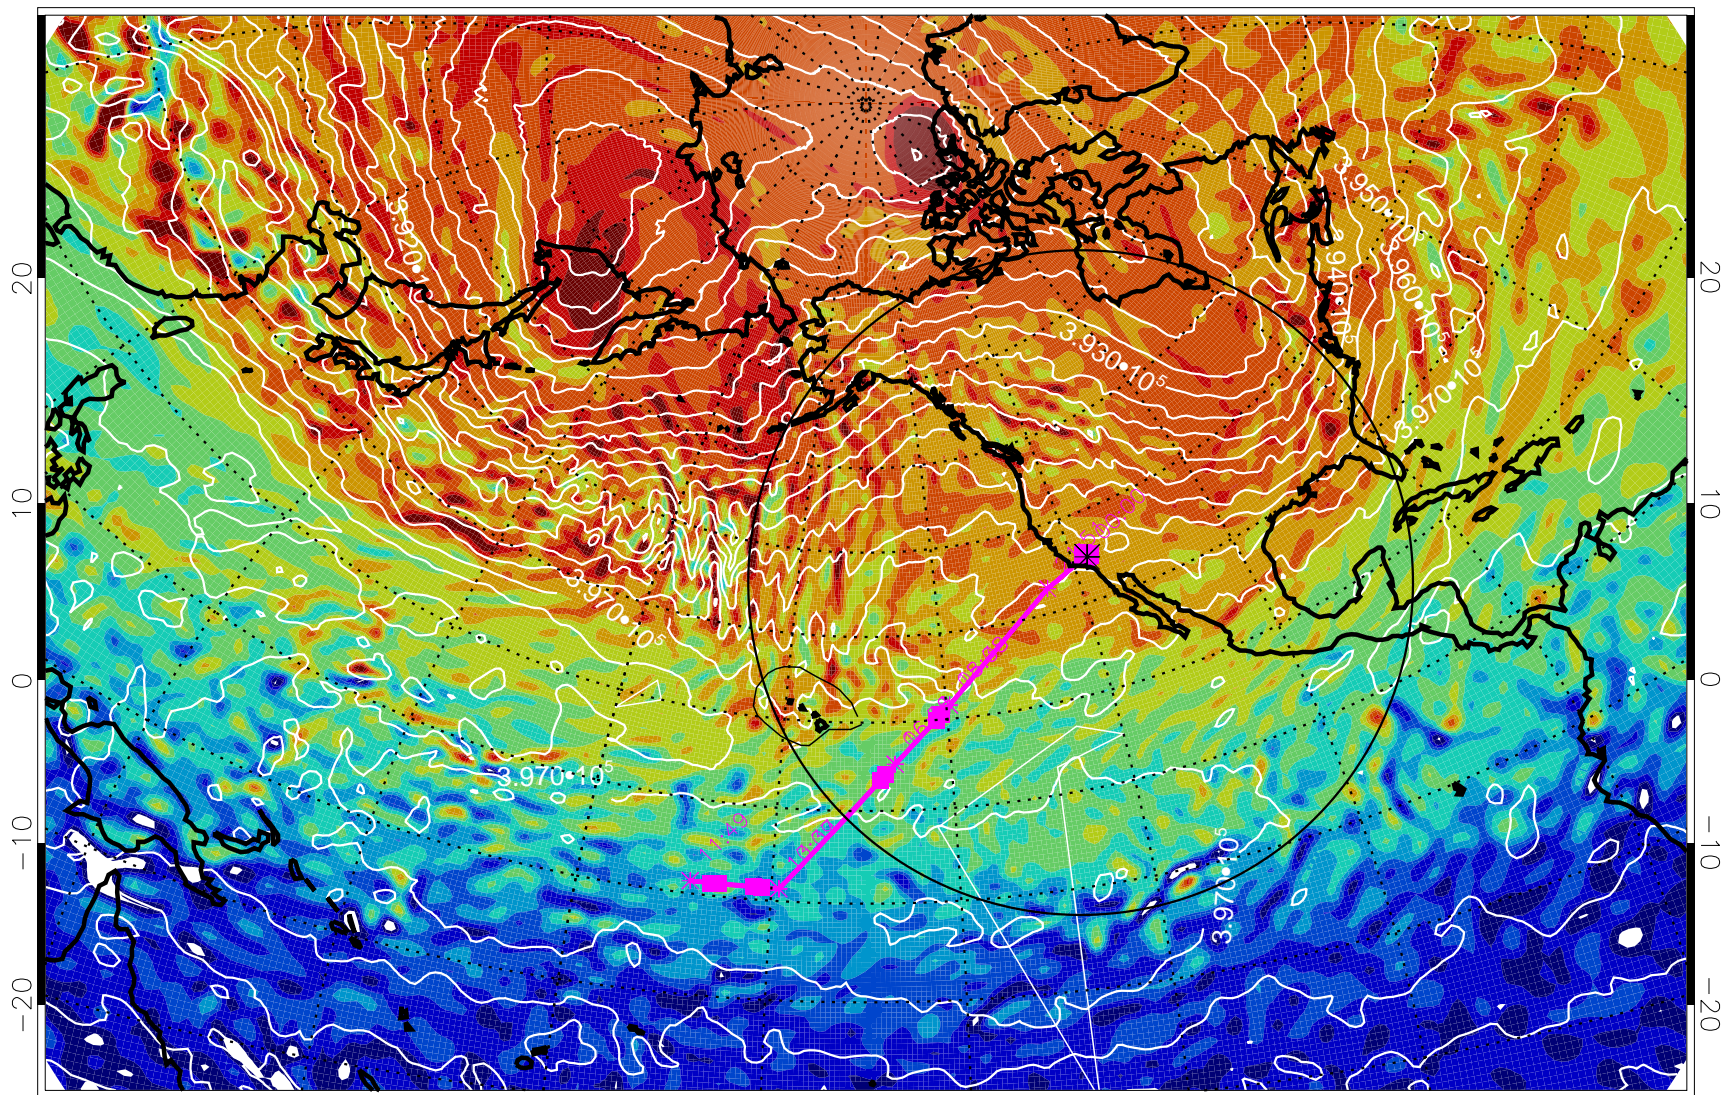

13021518, 78 hour forecast for 460K EPV

460K Montgomery Streamfunction, white

Range ring of 4055 km -- 13 hours GH round trip

13021600, 84 hour forecast for 460K EPV

460K Montgomery Streamfunction, white

Range ring of 4055 km -- 13 hours GH round trip

13021606, 90 hour forecast for 460K EPV

460K Montgomery Streamfunction, white

Range ring of 4055 km -- 13 hours GH round trip

13021612, 96 hour forecast for 460K EPV

460K Montgomery Streamfunction, white

Range ring of 4055 km -- 13 hours GH round trip

13021618, 102 hour forecast for 460K EPV

460K Montgomery Streamfunction, white

Range ring of 4055 km -- 13 hours GH round trip

13021700, 108 hour forecast for 460K EPV

460K Montgomery Streamfunction, white

Range ring of 4055 km -- 13 hours GH round trip

13021706, 114 hour forecast for 460K EPV

460K Montgomery Streamfunction, white

Range ring of 4055 km -- 13 hours GH round trip

13021712, 120 hour forecast for 460K EPV