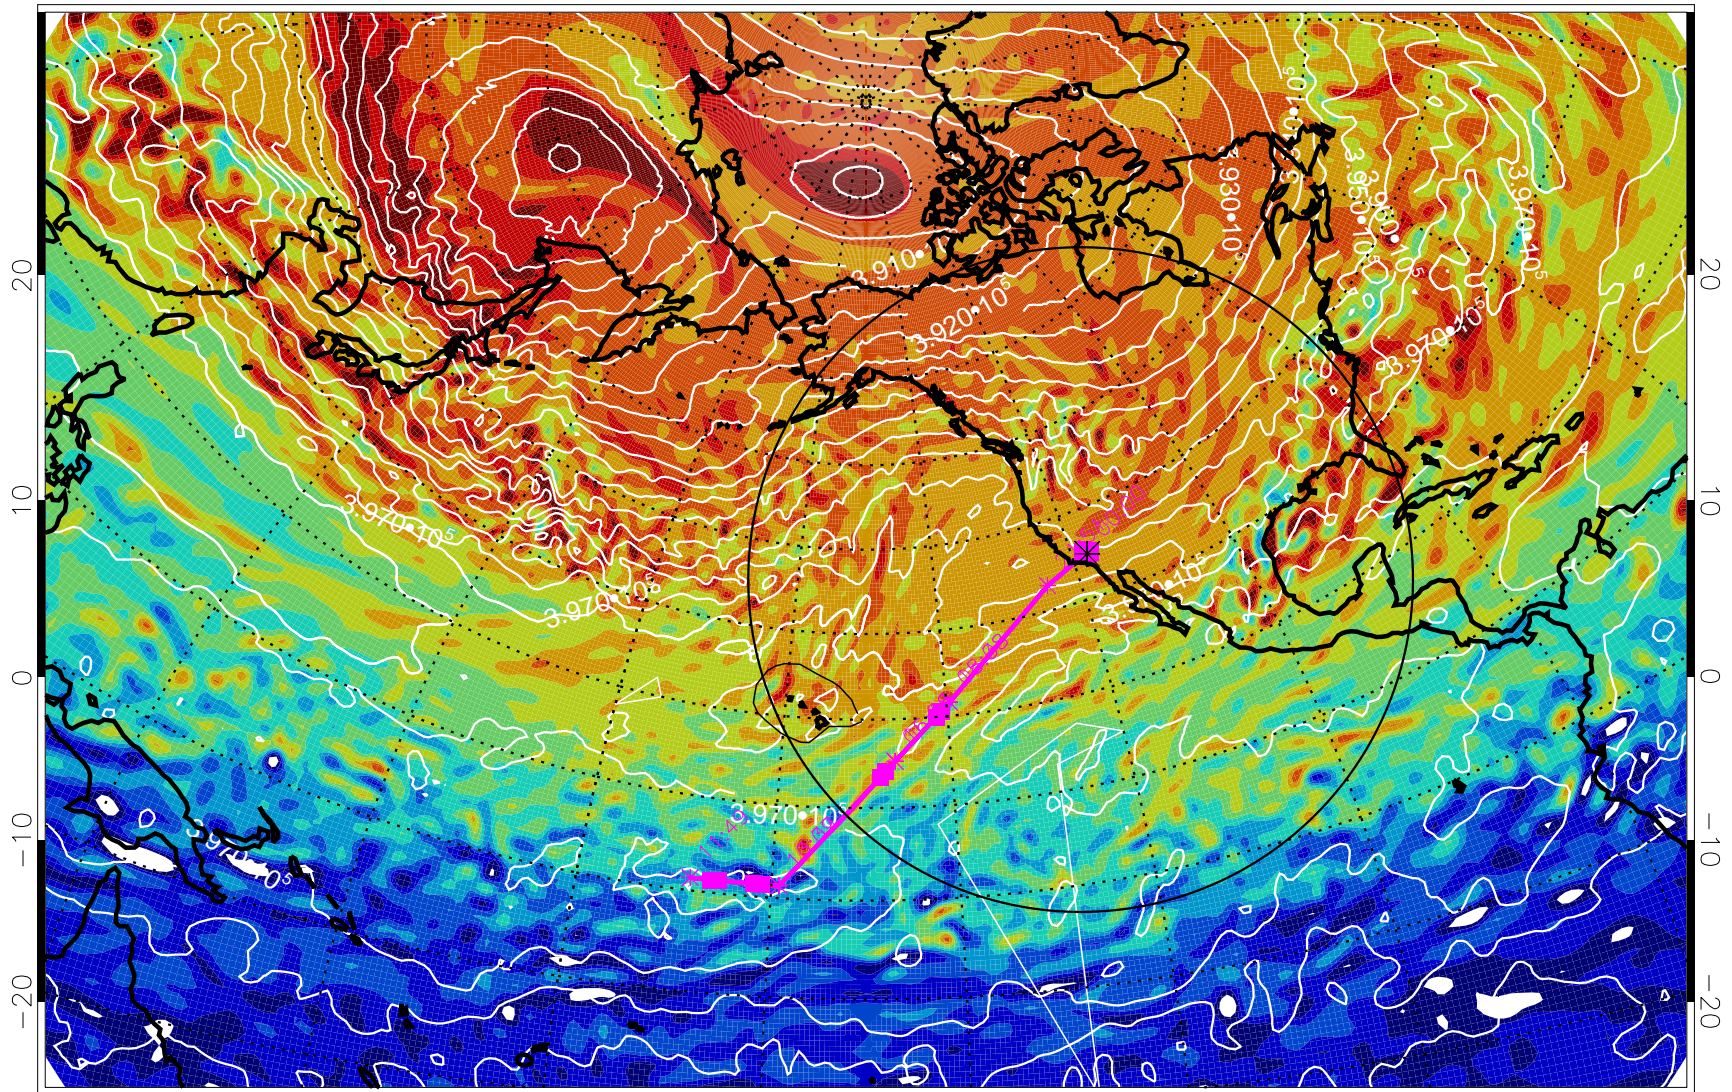

13021218, 6 hour forecast for 460K EPV

460K Montgomery Streamfunction, white

Range ring of 4055 km -- 13 hours GH round trip

13021300, 12 hour forecast for 460K EPV

460K Montgomery Streamfunction, white

Range ring of 4055 km -- 13 hours GH round trip

13021306, 18 hour forecast for 460K EPV

460K Montgomery Streamfunction, white

Range ring of 4055 km -- 13 hours GH round trip

13021312, 24 hour forecast for 460K EPV

460K Montgomery Streamfunction, white

Range ring of 4055 km -- 13 hours GH round trip

13021318, 30 hour forecast for 460K EPV

460K Montgomery Streamfunction, white

Range ring of 4055 km -- 13 hours GH round trip

13021400, 36 hour forecast for 460K EPV

460K Montgomery Streamfunction, white

Range ring of 4055 km -- 13 hours GH round trip

13021406, 42 hour forecast for 460K EPV

460K Montgomery Streamfunction, white

Range ring of 4055 km -- 13 hours GH round trip

13021412, 48 hour forecast for 460K EPV

460K Montgomery Streamfunction, white

Range ring of 4055 km -- 13 hours GH round trip