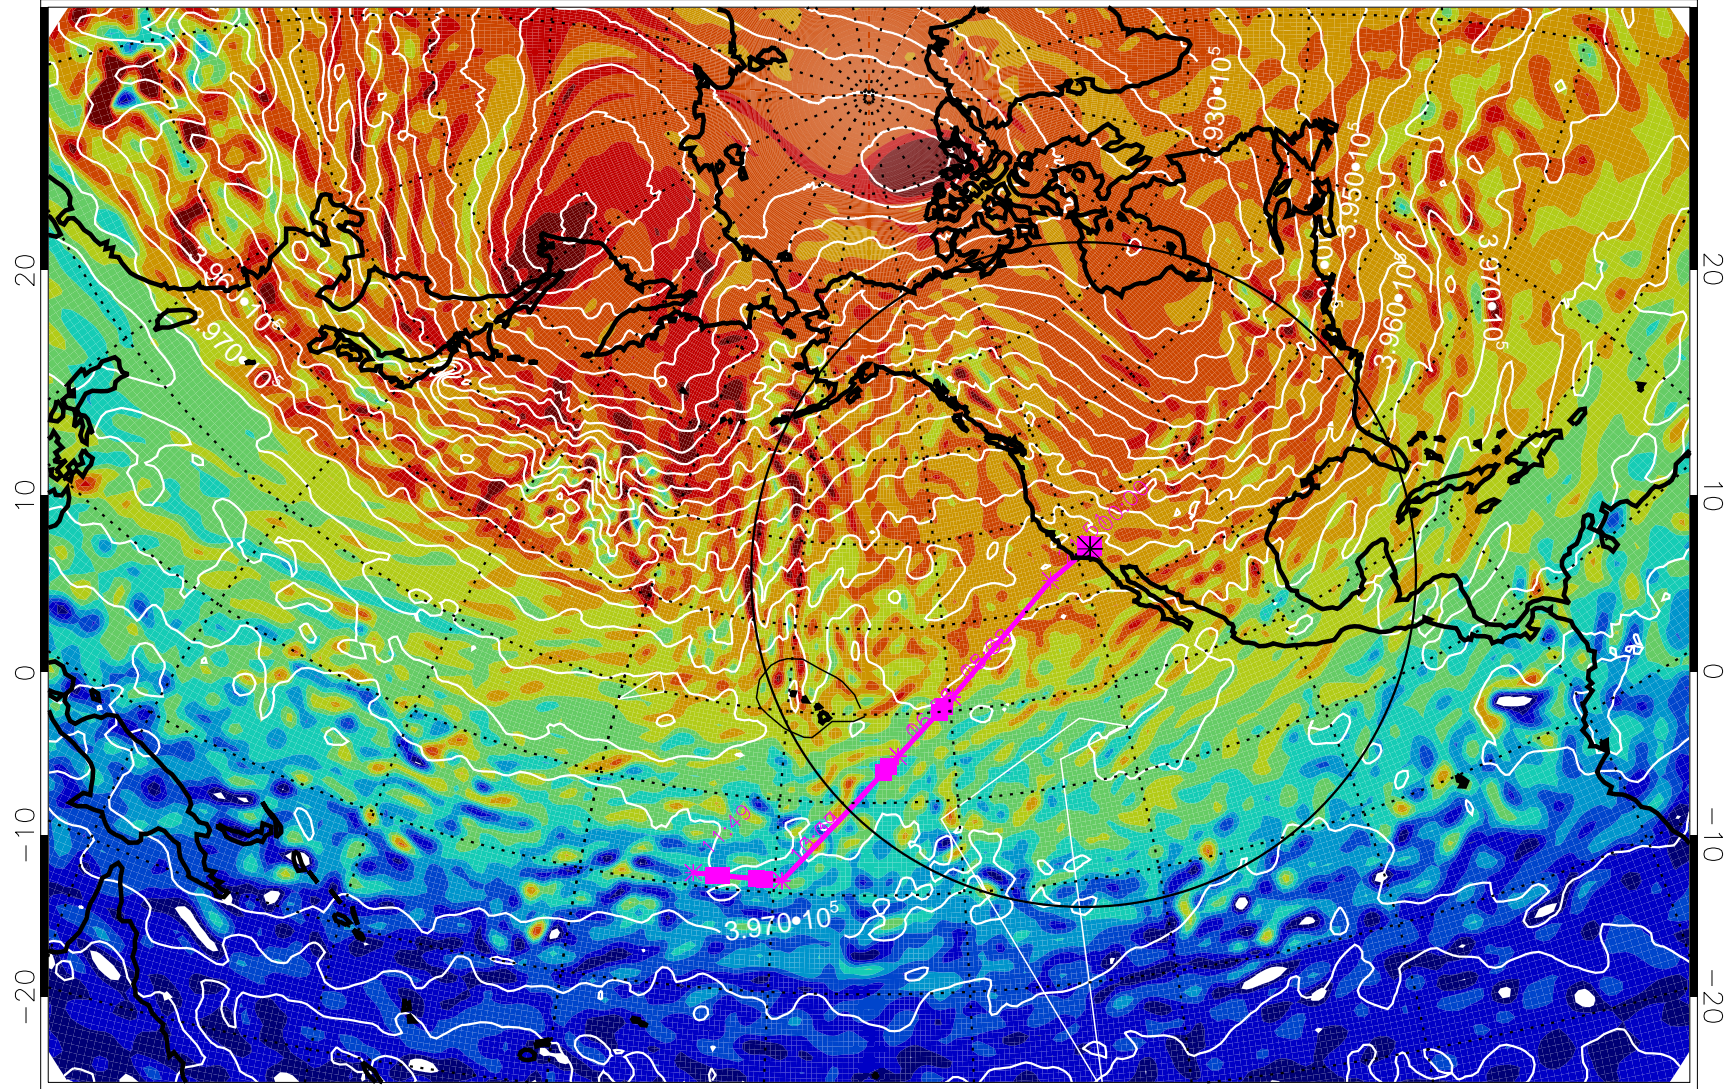

13021506, 66 hour forecast for 460K EPV

460K Montgomery Streamfunction, white

Range ring of 4055 km -- 13 hours GH round trip

13021512, 72 hour forecast for 460K EPV

460K Montgomery Streamfunction, white

Range ring of 4055 km -- 13 hours GH round trip

13021518, 78 hour forecast for 460K EPV

460K Montgomery Streamfunction, white

Range ring of 4055 km -- 13 hours GH round trip

13021600, 84 hour forecast for 460K EPV

460K Montgomery Streamfunction, white

Range ring of 4055 km -- 13 hours GH round trip

13021606, 90 hour forecast for 460K EPV

460K Montgomery Streamfunction, white

Range ring of 4055 km -- 13 hours GH round trip

13021612, 96 hour forecast for 460K EPV

460K Montgomery Streamfunction, white

Range ring of 4055 km -- 13 hours GH round trip

13021618, 102 hour forecast for 460K EPV

460K Montgomery Streamfunction, white

Range ring of 4055 km -- 13 hours GH round trip

13021700, 108 hour forecast for 460K EPV

460K Montgomery Streamfunction, white