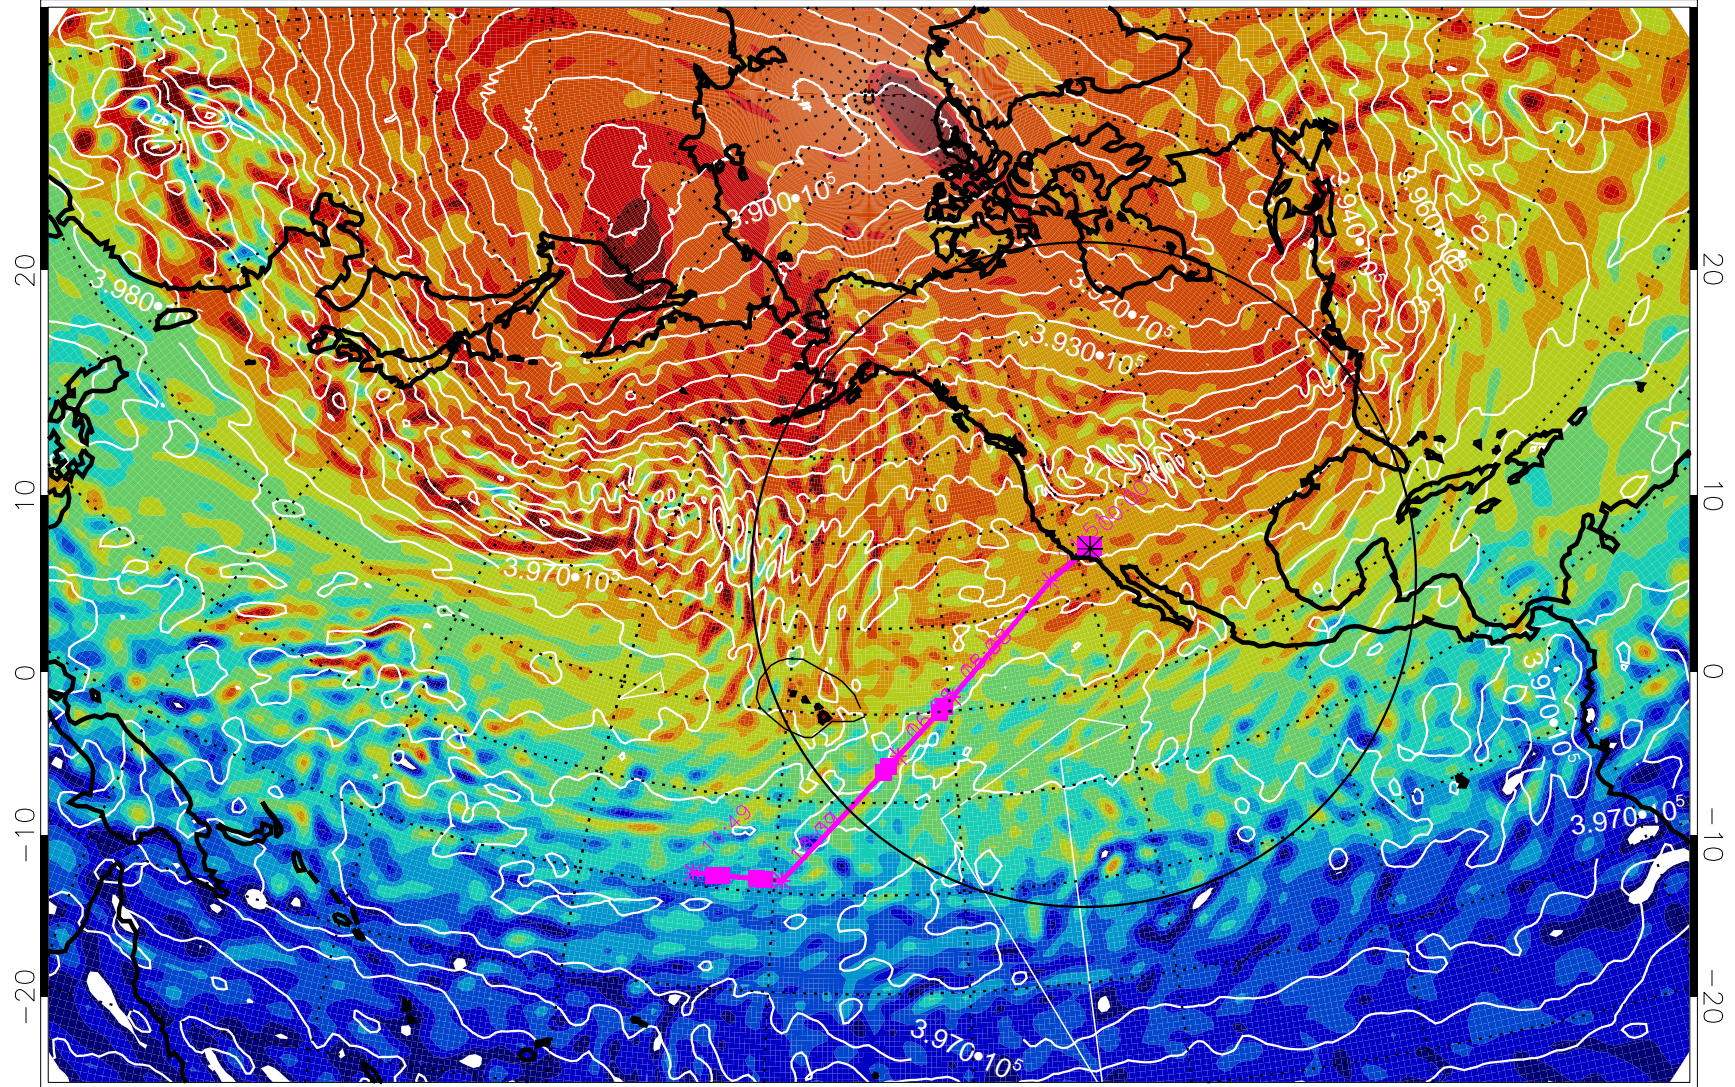

13021618, 102 hour forecast for 460K EPV

460K Montgomery Streamfunction, white

Range ring of 4055 km -- 13 hours GH round trip

13021700, 108 hour forecast for 460K EPV

460K Montgomery Streamfunction, white

Range ring of 4055 km -- 13 hours GH round trip

13021706, 114 hour forecast for 460K EPV

460K Montgomery Streamfunction, white

Range ring of 4055 km -- 13 hours GH round trip

13021712, 120 hour forecast for 460K EPV

460K Montgomery Streamfunction, white

Range ring of 4055 km -- 13 hours GH round trip