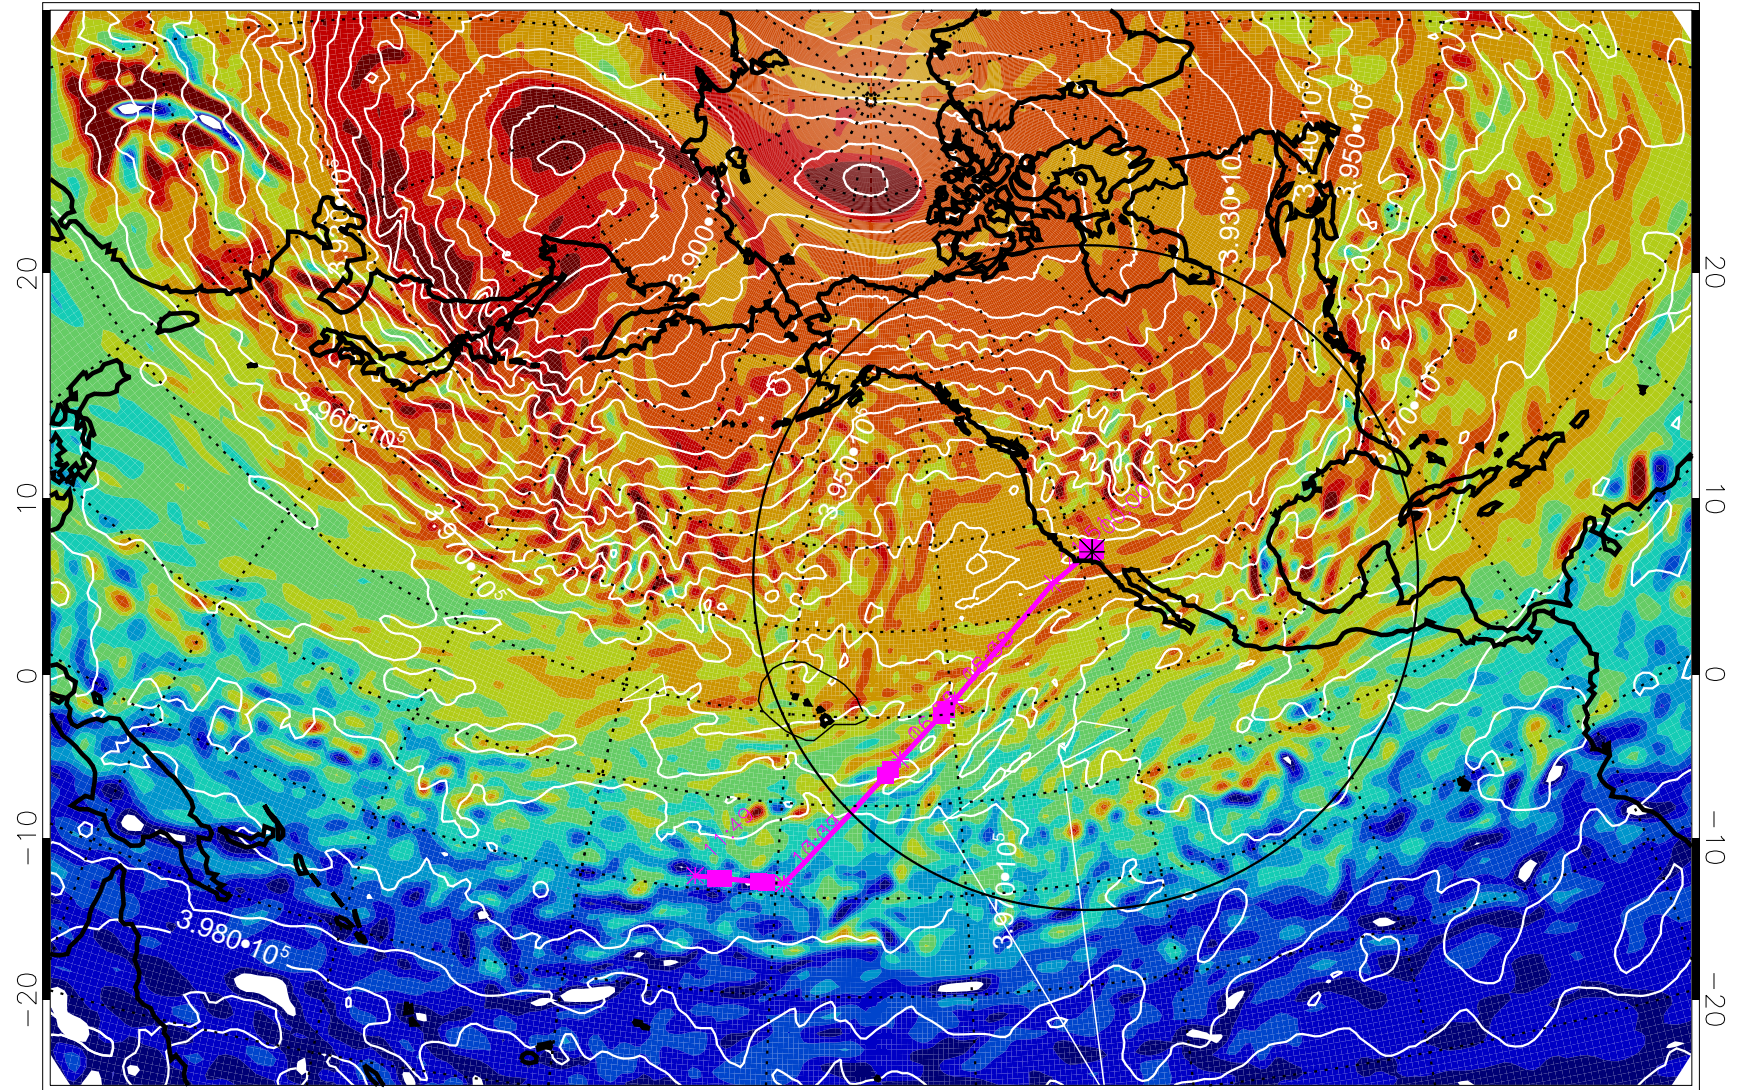

13021318, 30 hour forecast for 460K EPV

460K Montgomery Streamfunction, white

Range ring of 4055 km -- 13 hours GH round trip

13021400, 36 hour forecast for 460K EPV

460K Montgomery Streamfunction, white

Range ring of 4055 km -- 13 hours GH round trip

13021406, 42 hour forecast for 460K EPV

460K Montgomery Streamfunction, white

Range ring of 4055 km -- 13 hours GH round trip

13021412, 48 hour forecast for 460K EPV

460K Montgomery Streamfunction, white

Range ring of 4055 km -- 13 hours GH round trip

13021418, 54 hour forecast for 460K EPV

460K Montgomery Streamfunction, white

Range ring of 4055 km -- 13 hours GH round trip

13021500, 60 hour forecast for 460K EPV

460K Montgomery Streamfunction, white

Range ring of 4055 km -- 13 hours GH round trip