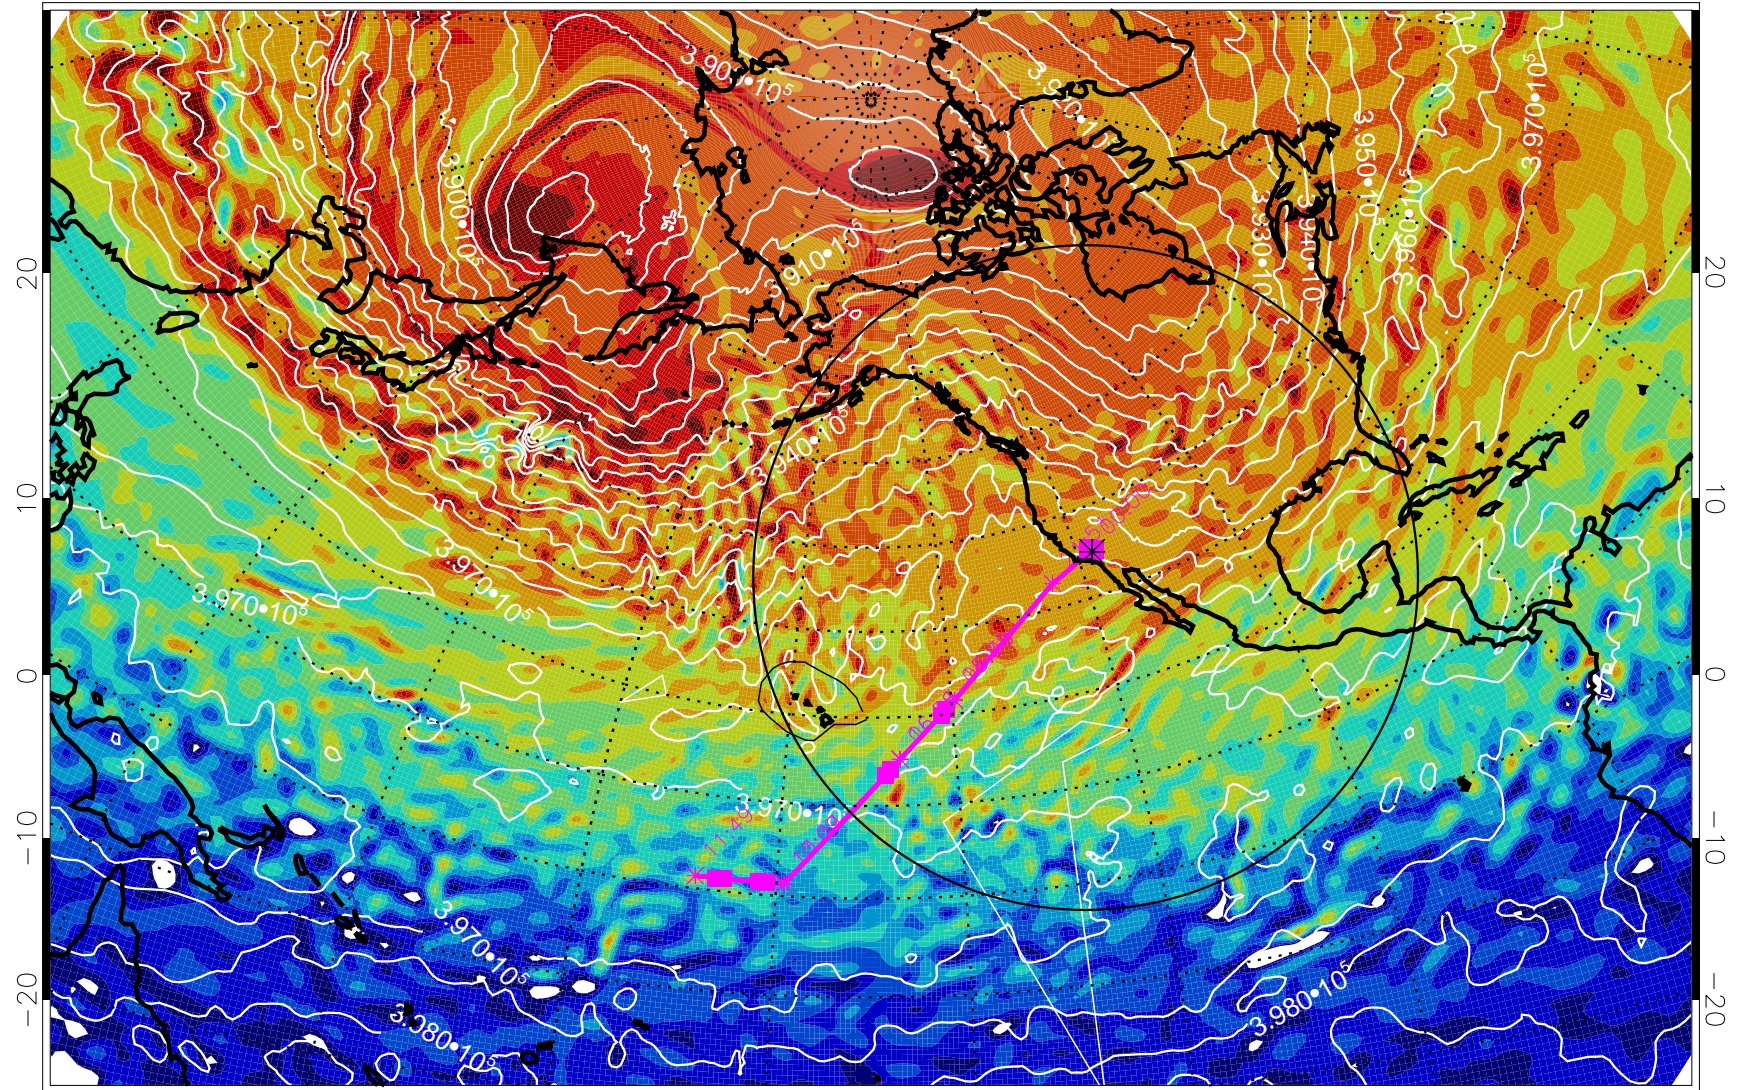

13021506, 66 hour forecast for 460K EPV

460K Montgomery Streamfunction, white

Range ring of 4055 km -- 13 hours GH round trip

13021512, 72 hour forecast for 460K EPV

460K Montgomery Streamfunction, white

Range ring of 4055 km -- 13 hours GH round trip

13021518, 78 hour forecast for 460K EPV

460K Montgomery Streamfunction, white

Range ring of 4055 km -- 13 hours GH round trip

13021600, 84 hour forecast for 460K EPV

460K Montgomery Streamfunction, white

Range ring of 4055 km -- 13 hours GH round trip

13021606, 90 hour forecast for 460K EPV

460K Montgomery Streamfunction, white

Range ring of 4055 km -- 13 hours GH round trip

13021612, 96 hour forecast for 460K EPV

460K Montgomery Streamfunction, white

Range ring of 4055 km -- 13 hours GH round trip

13021618, 102 hour forecast for 460K EPV

460K Montgomery Streamfunction, white

Range ring of 4055 km -- 13 hours GH round trip

13021700, 108 hour forecast for 460K EPV

460K Montgomery Streamfunction, white