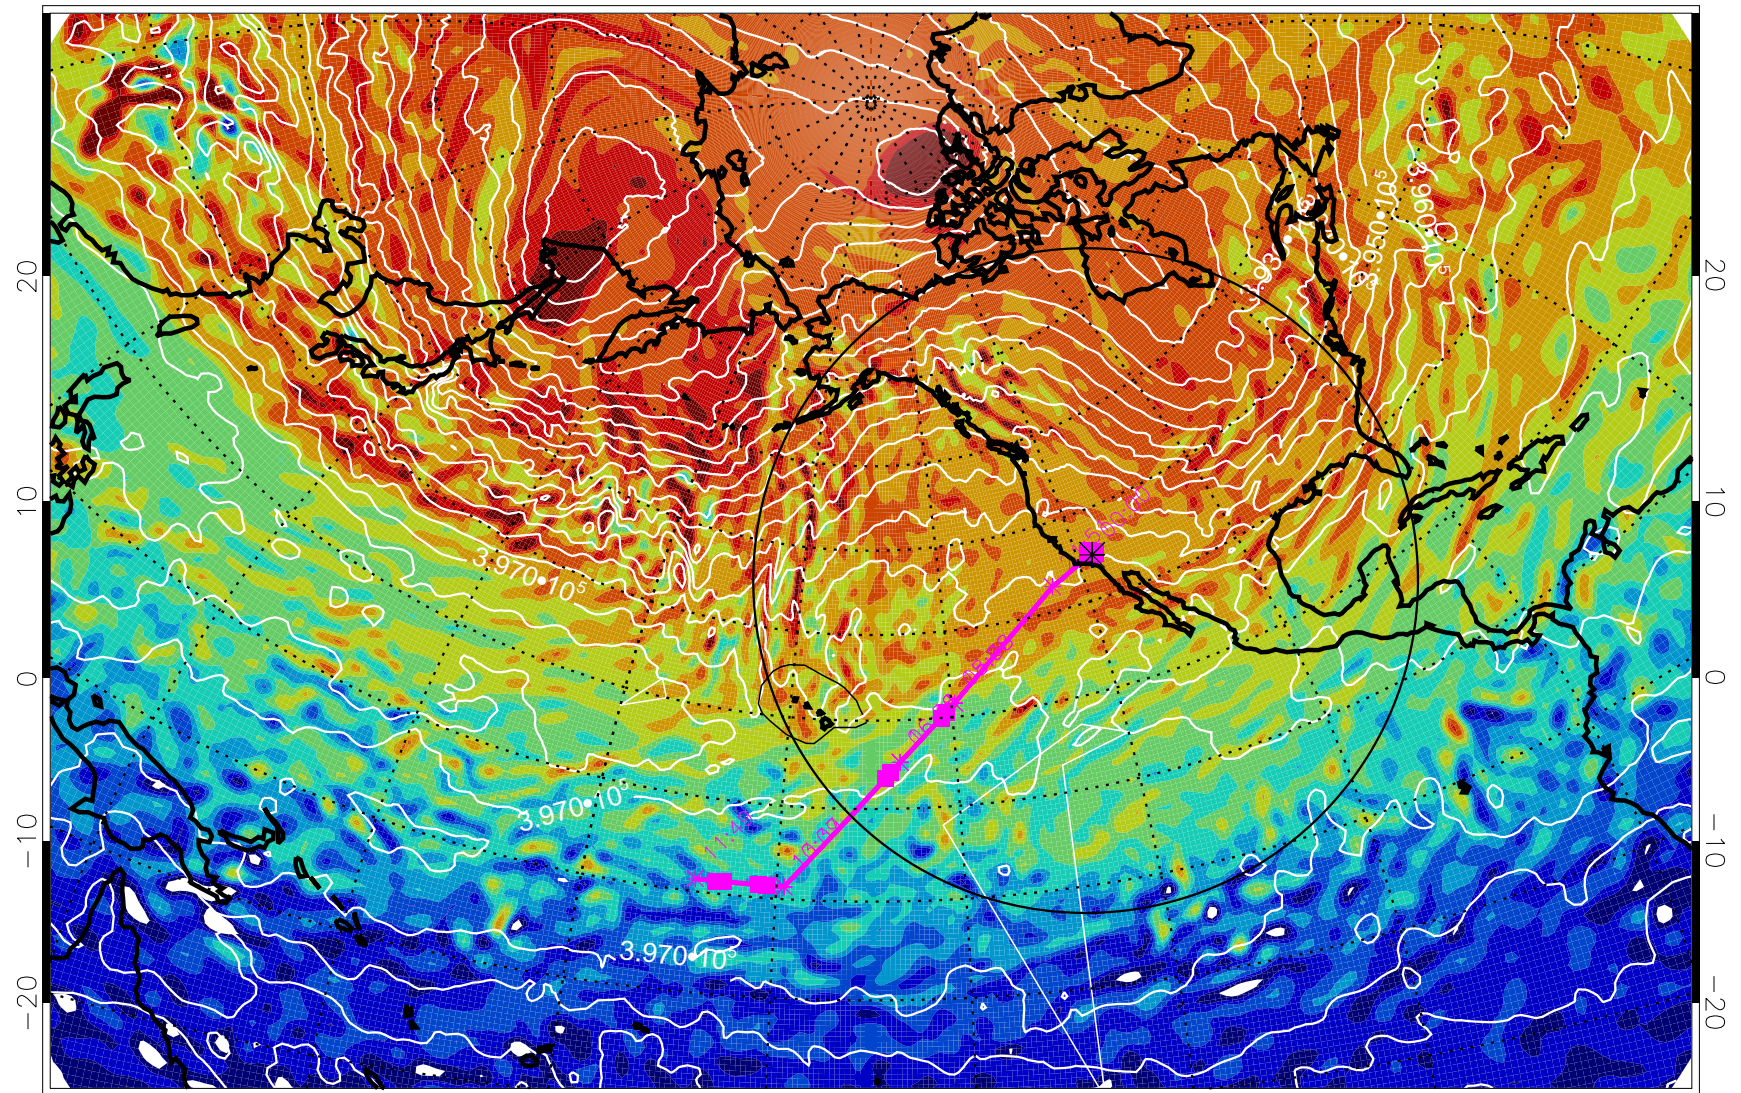

13021506, 66 hour forecast for 460K EPV

460K Montgomery Streamfunction, white

Range ring of 4055 km -- 13 hours GH round trip

13021512, 72 hour forecast for 460K EPV

460K Montgomery Streamfunction, white

Range ring of 4055 km -- 13 hours GH round trip

13021518, 78 hour forecast for 460K EPV

460K Montgomery Streamfunction, white

Range ring of 4055 km -- 13 hours GH round trip

13021600, 84 hour forecast for 460K EPV

460K Montgomery Streamfunction, white

Range ring of 4055 km -- 13 hours GH round trip

13021606, 90 hour forecast for 460K EPV

460K Montgomery Streamfunction, white

Range ring of 4055 km -- 13 hours GH round trip

13021612, 96 hour forecast for 460K EPV

460K Montgomery Streamfunction, white

Range ring of 4055 km -- 13 hours GH round trip

13021618, 102 hour forecast for 460K EPV

460K Montgomery Streamfunction, white

Range ring of 4055 km -- 13 hours GH round trip

13021700, 108 hour forecast for 460K EPV

460K Montgomery Streamfunction, white