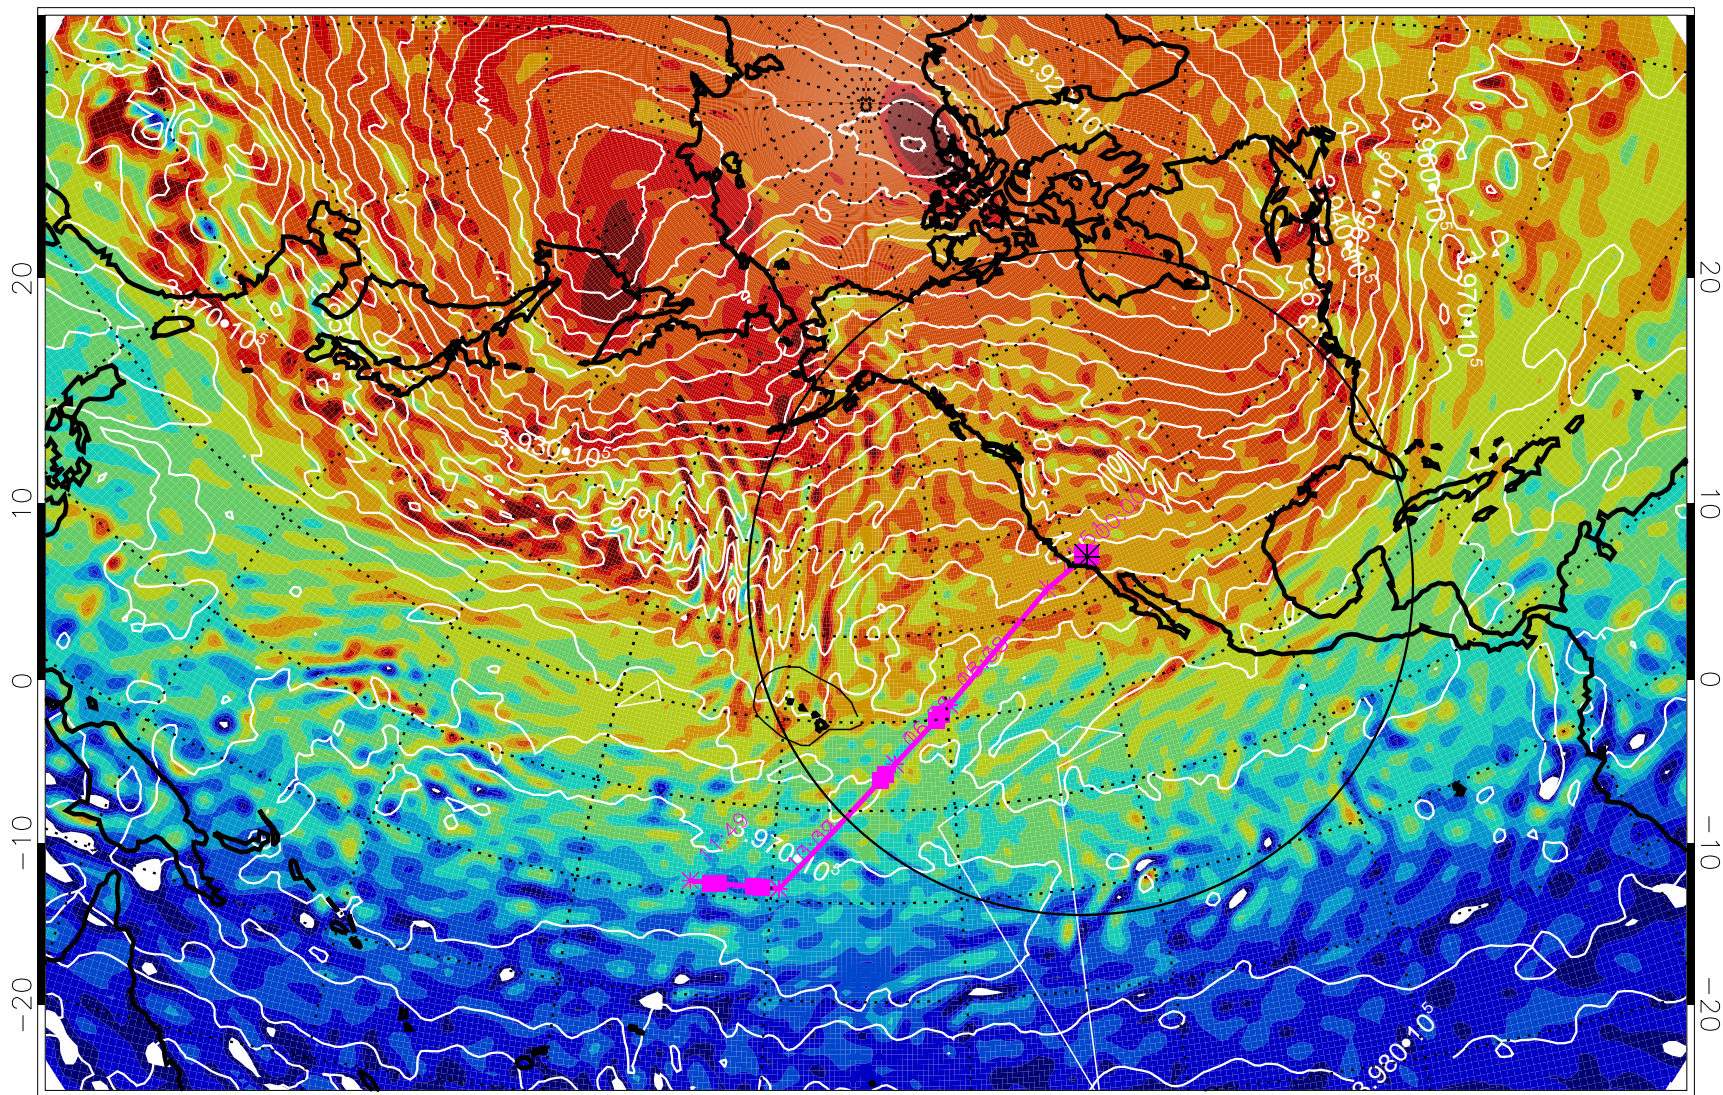

13021606, 90 hour forecast for 460K EPV

460K Montgomery Streamfunction, white

Range ring of 4055 km -- 13 hours GH round trip

13021612, 96 hour forecast for 460K EPV

460K Montgomery Streamfunction, white

Range ring of 4055 km -- 13 hours GH round trip

13021618, 102 hour forecast for 460K EPV

460K Montgomery Streamfunction, white

Range ring of 4055 km -- 13 hours GH round trip

13021700, 108 hour forecast for 460K EPV

460K Montgomery Streamfunction, white

Range ring of 4055 km -- 13 hours GH round trip

13021706, 114 hour forecast for 460K EPV

460K Montgomery Streamfunction, white

Range ring of 4055 km -- 13 hours GH round trip

13021712, 120 hour forecast for 460K EPV

460K Montgomery Streamfunction, white

Range ring of 4055 km -- 13 hours GH round trip