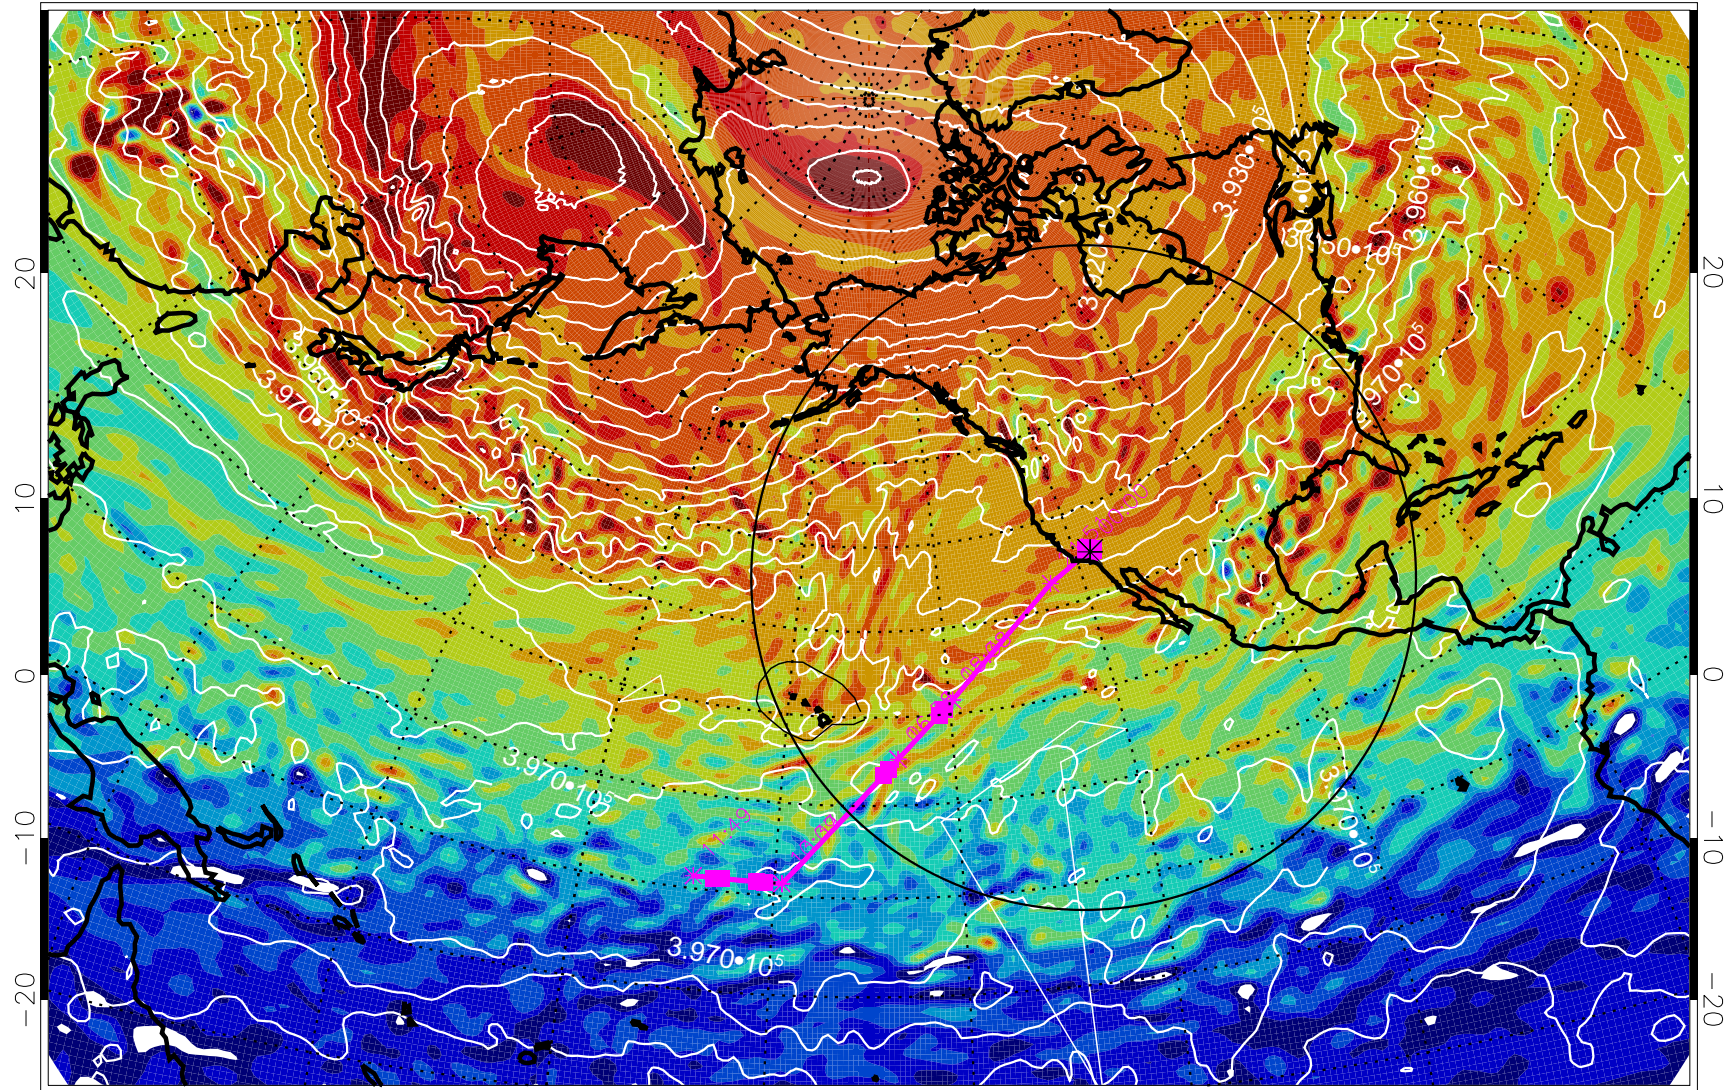

13021218, 6 hour forecast for 460K EPV

460K Montgomery Streamfunction, white

Range ring of 4055 km -- 13 hours GH round trip

13021300, 12 hour forecast for 460K EPV

460K Montgomery Streamfunction, white

Range ring of 4055 km -- 13 hours GH round trip

13021306, 18 hour forecast for 460K EPV

460K Montgomery Streamfunction, white

Range ring of 4055 km -- 13 hours GH round trip

13021312, 24 hour forecast for 460K EPV

460K Montgomery Streamfunction, white

Range ring of 4055 km -- 13 hours GH round trip

13021318, 30 hour forecast for 460K EPV

460K Montgomery Streamfunction, white

Range ring of 4055 km -- 13 hours GH round trip

13021400, 36 hour forecast for 460K EPV

460K Montgomery Streamfunction, white

Range ring of 4055 km -- 13 hours GH round trip

13021406, 42 hour forecast for 460K EPV

460K Montgomery Streamfunction, white

Range ring of 4055 km -- 13 hours GH round trip

13021412, 48 hour forecast for 460K EPV

460K Montgomery Streamfunction, white

Range ring of 4055 km -- 13 hours GH round trip