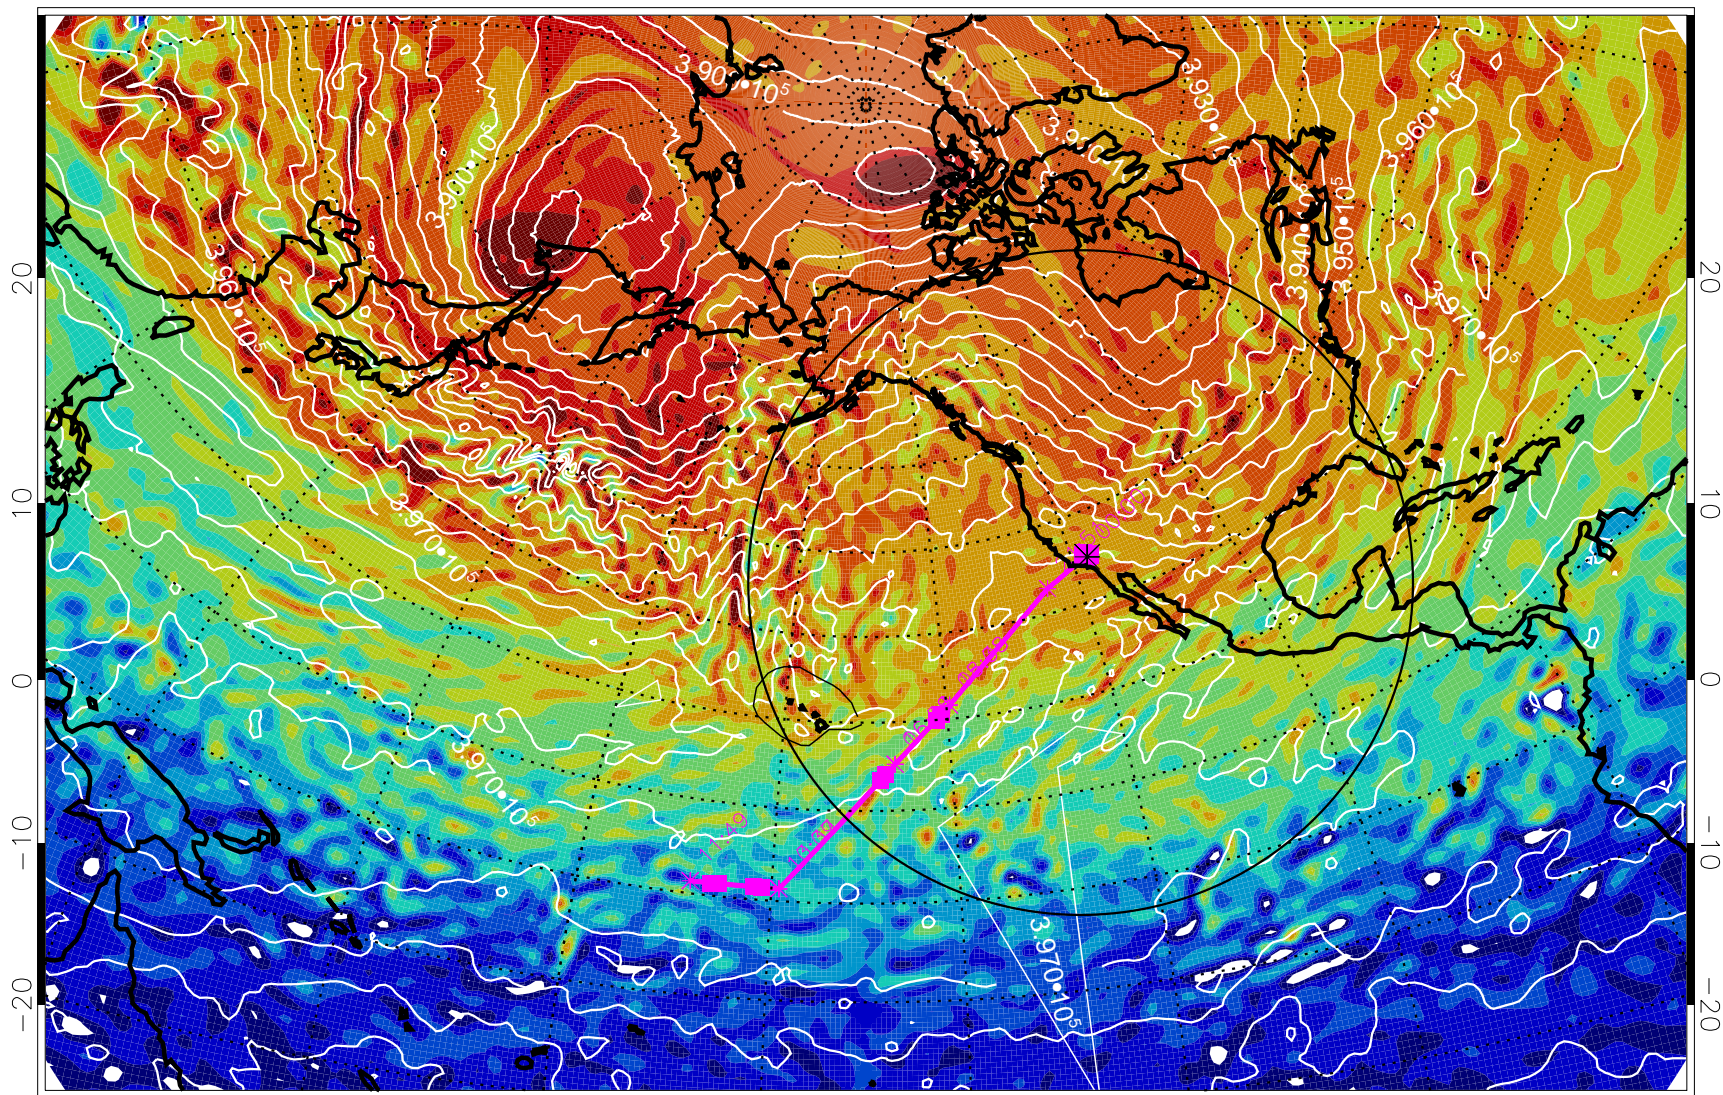

13021506, 66 hour forecast for 460K EPV

460K Montgomery Streamfunction, white

Range ring of 4055 km -- 13 hours GH round trip

13021512, 72 hour forecast for 460K EPV

460K Montgomery Streamfunction, white

Range ring of 4055 km -- 13 hours GH round trip

13021518, 78 hour forecast for 460K EPV

460K Montgomery Streamfunction, white

Range ring of 4055 km -- 13 hours GH round trip

13021600, 84 hour forecast for 460K EPV

460K Montgomery Streamfunction, white

Range ring of 4055 km -- 13 hours GH round trip

13021606, 90 hour forecast for 460K EPV

460K Montgomery Streamfunction, white

Range ring of 4055 km -- 13 hours GH round trip

13021612, 96 hour forecast for 460K EPV

460K Montgomery Streamfunction, white

Range ring of 4055 km -- 13 hours GH round trip

13021618, 102 hour forecast for 460K EPV

460K Montgomery Streamfunction, white

Range ring of 4055 km -- 13 hours GH round trip

13021700, 108 hour forecast for 460K EPV

460K Montgomery Streamfunction, white