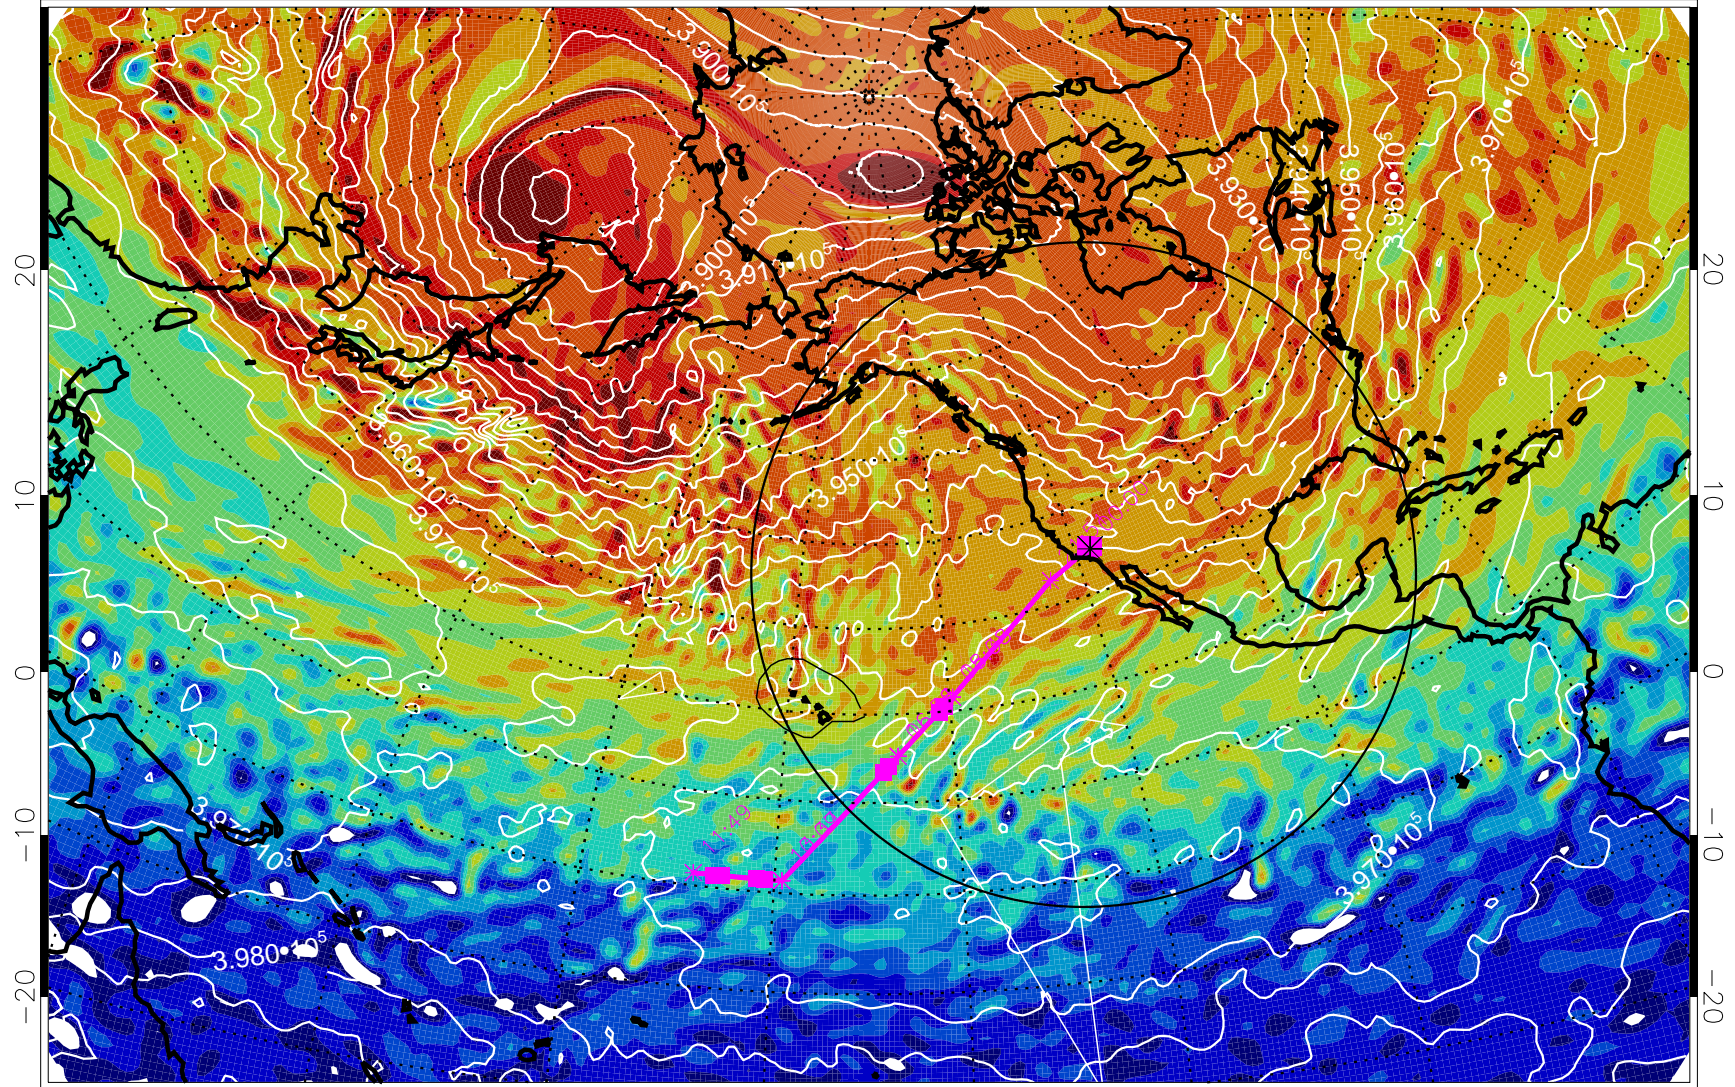

13021406, 42 hour forecast for 460K EPV

460K Montgomery Streamfunction, white

Range ring of 4055 km -- 13 hours GH round trip

13021412, 48 hour forecast for 460K EPV

460K Montgomery Streamfunction, white

Range ring of 4055 km -- 13 hours GH round trip

13021418, 54 hour forecast for 460K EPV

460K Montgomery Streamfunction, white

Range ring of 4055 km -- 13 hours GH round trip

13021500, 60 hour forecast for 460K EPV

460K Montgomery Streamfunction, white

Range ring of 4055 km -- 13 hours GH round trip

13021506, 66 hour forecast for 460K EPV

460K Montgomery Streamfunction, white

Range ring of 4055 km -- 13 hours GH round trip

13021512, 72 hour forecast for 460K EPV

460K Montgomery Streamfunction, white

Range ring of 4055 km -- 13 hours GH round trip

13021518, 78 hour forecast for 460K EPV

460K Montgomery Streamfunction, white

Range ring of 4055 km -- 13 hours GH round trip

13021600, 84 hour forecast for 460K EPV

460K Montgomery Streamfunction, white

Range ring of 4055 km -- 13 hours GH round trip