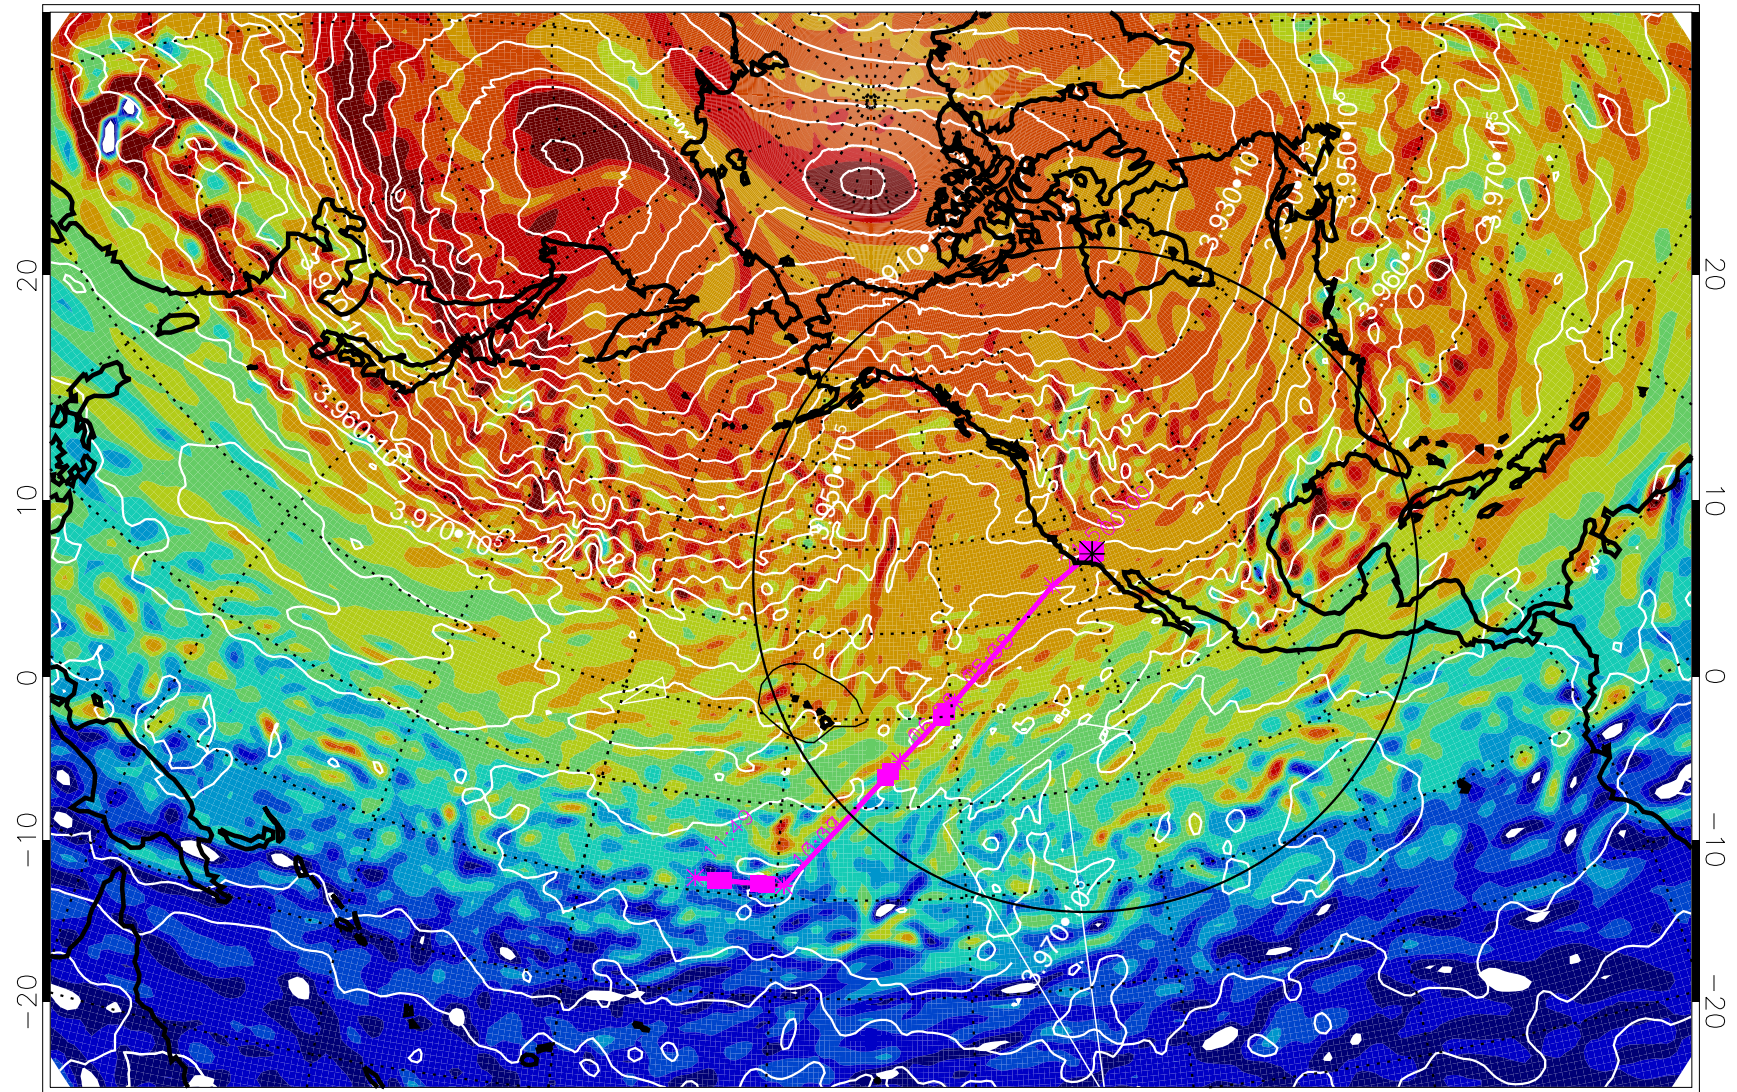

13021306, 18 hour forecast for 460K EPV

460K Montgomery Streamfunction, white

Range ring of 4055 km -- 13 hours GH round trip

13021312, 24 hour forecast for 460K EPV

460K Montgomery Streamfunction, white

Range ring of 4055 km -- 13 hours GH round trip

13021318, 30 hour forecast for 460K EPV

460K Montgomery Streamfunction, white

Range ring of 4055 km -- 13 hours GH round trip

13021400, 36 hour forecast for 460K EPV

460K Montgomery Streamfunction, white

Range ring of 4055 km -- 13 hours GH round trip

13021406, 42 hour forecast for 460K EPV

460K Montgomery Streamfunction, white

Range ring of 4055 km -- 13 hours GH round trip

13021412, 48 hour forecast for 460K EPV

460K Montgomery Streamfunction, white

Range ring of 4055 km -- 13 hours GH round trip