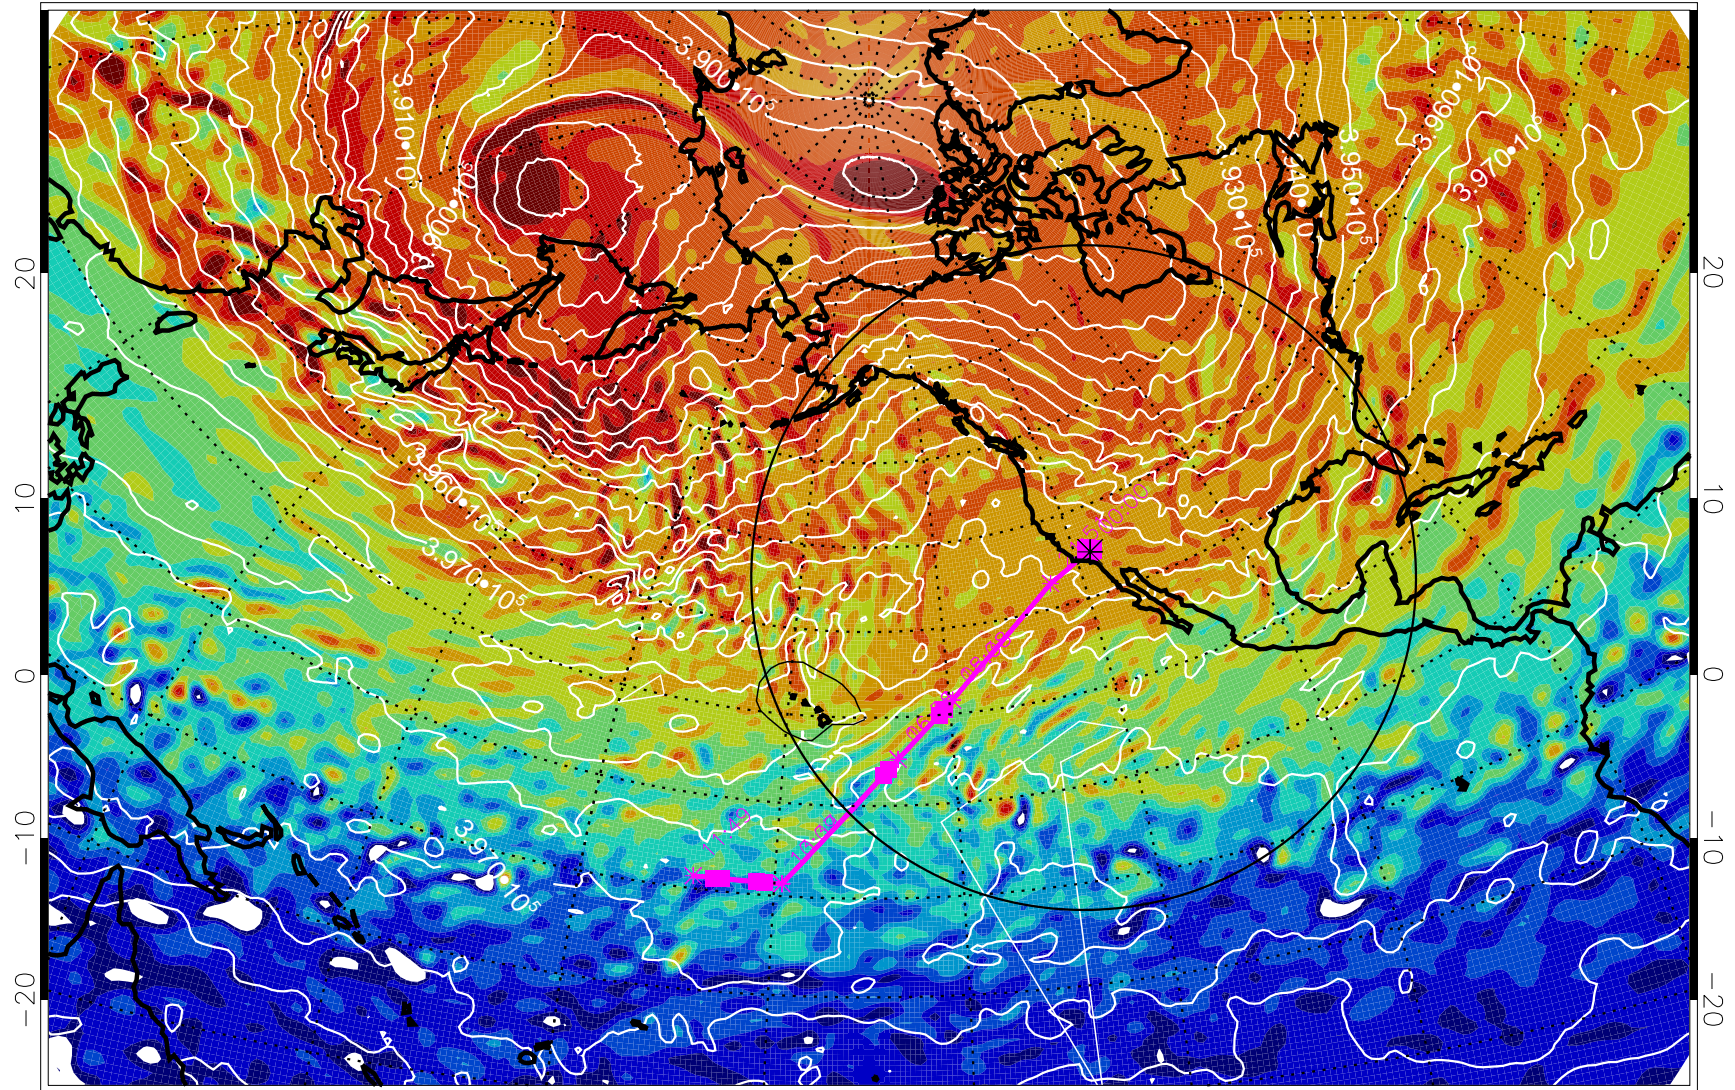

13021406, 42 hour forecast for 460K EPV

460K Montgomery Streamfunction, white

Range ring of 4055 km -- 13 hours GH round trip

13021412, 48 hour forecast for 460K EPV

460K Montgomery Streamfunction, white

Range ring of 4055 km -- 13 hours GH round trip

13021418, 54 hour forecast for 460K EPV

460K Montgomery Streamfunction, white

Range ring of 4055 km -- 13 hours GH round trip

13021500, 60 hour forecast for 460K EPV

460K Montgomery Streamfunction, white

Range ring of 4055 km -- 13 hours GH round trip

13021506, 66 hour forecast for 460K EPV

460K Montgomery Streamfunction, white

Range ring of 4055 km -- 13 hours GH round trip

13021512, 72 hour forecast for 460K EPV

460K Montgomery Streamfunction, white

Range ring of 4055 km -- 13 hours GH round trip

13021518, 78 hour forecast for 460K EPV

460K Montgomery Streamfunction, white

Range ring of 4055 km -- 13 hours GH round trip

13021600, 84 hour forecast for 460K EPV

460K Montgomery Streamfunction, white

Range ring of 4055 km -- 13 hours GH round trip