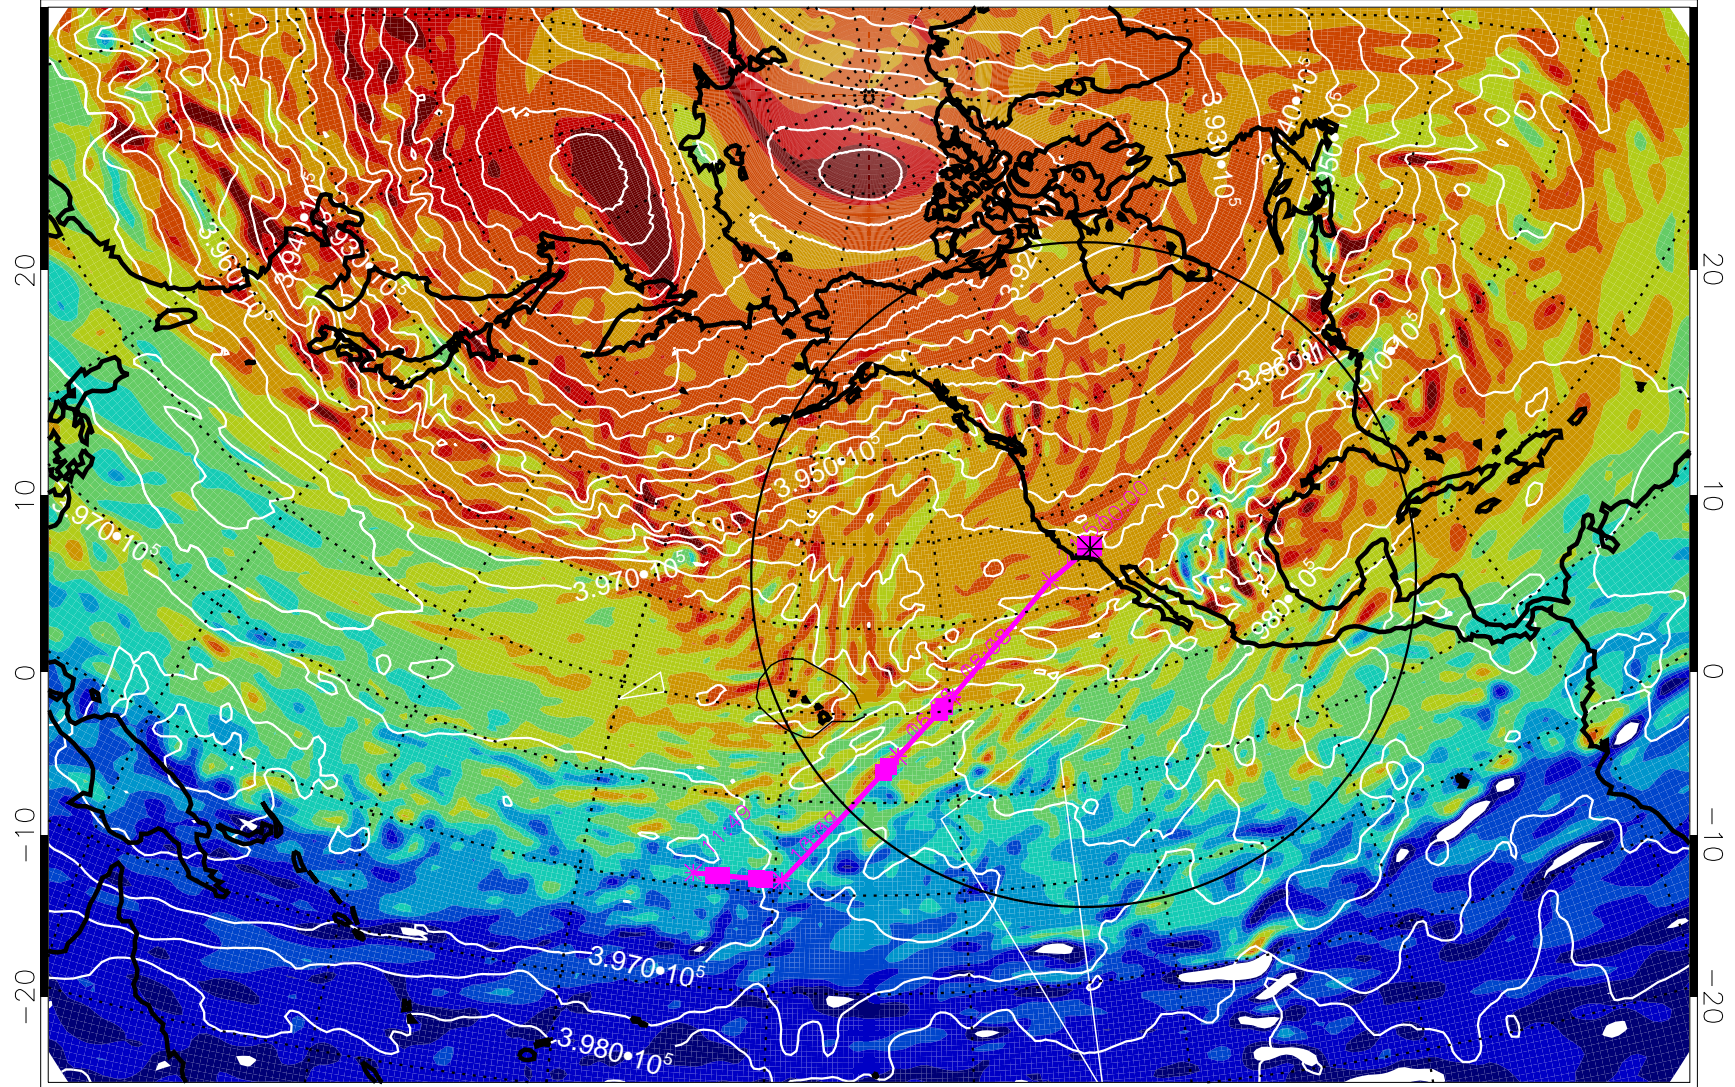

13021218, 6 hour forecast for 460K EPV

460K Montgomery Streamfunction, white

Range ring of 4055 km -- 13 hours GH round trip

13021300, 12 hour forecast for 460K EPV

460K Montgomery Streamfunction, white

Range ring of 4055 km -- 13 hours GH round trip

13021306, 18 hour forecast for 460K EPV

460K Montgomery Streamfunction, white

Range ring of 4055 km -- 13 hours GH round trip

13021312, 24 hour forecast for 460K EPV

460K Montgomery Streamfunction, white

Range ring of 4055 km -- 13 hours GH round trip

13021318, 30 hour forecast for 460K EPV

460K Montgomery Streamfunction, white

Range ring of 4055 km -- 13 hours GH round trip

13021400, 36 hour forecast for 460K EPV

460K Montgomery Streamfunction, white

Range ring of 4055 km -- 13 hours GH round trip