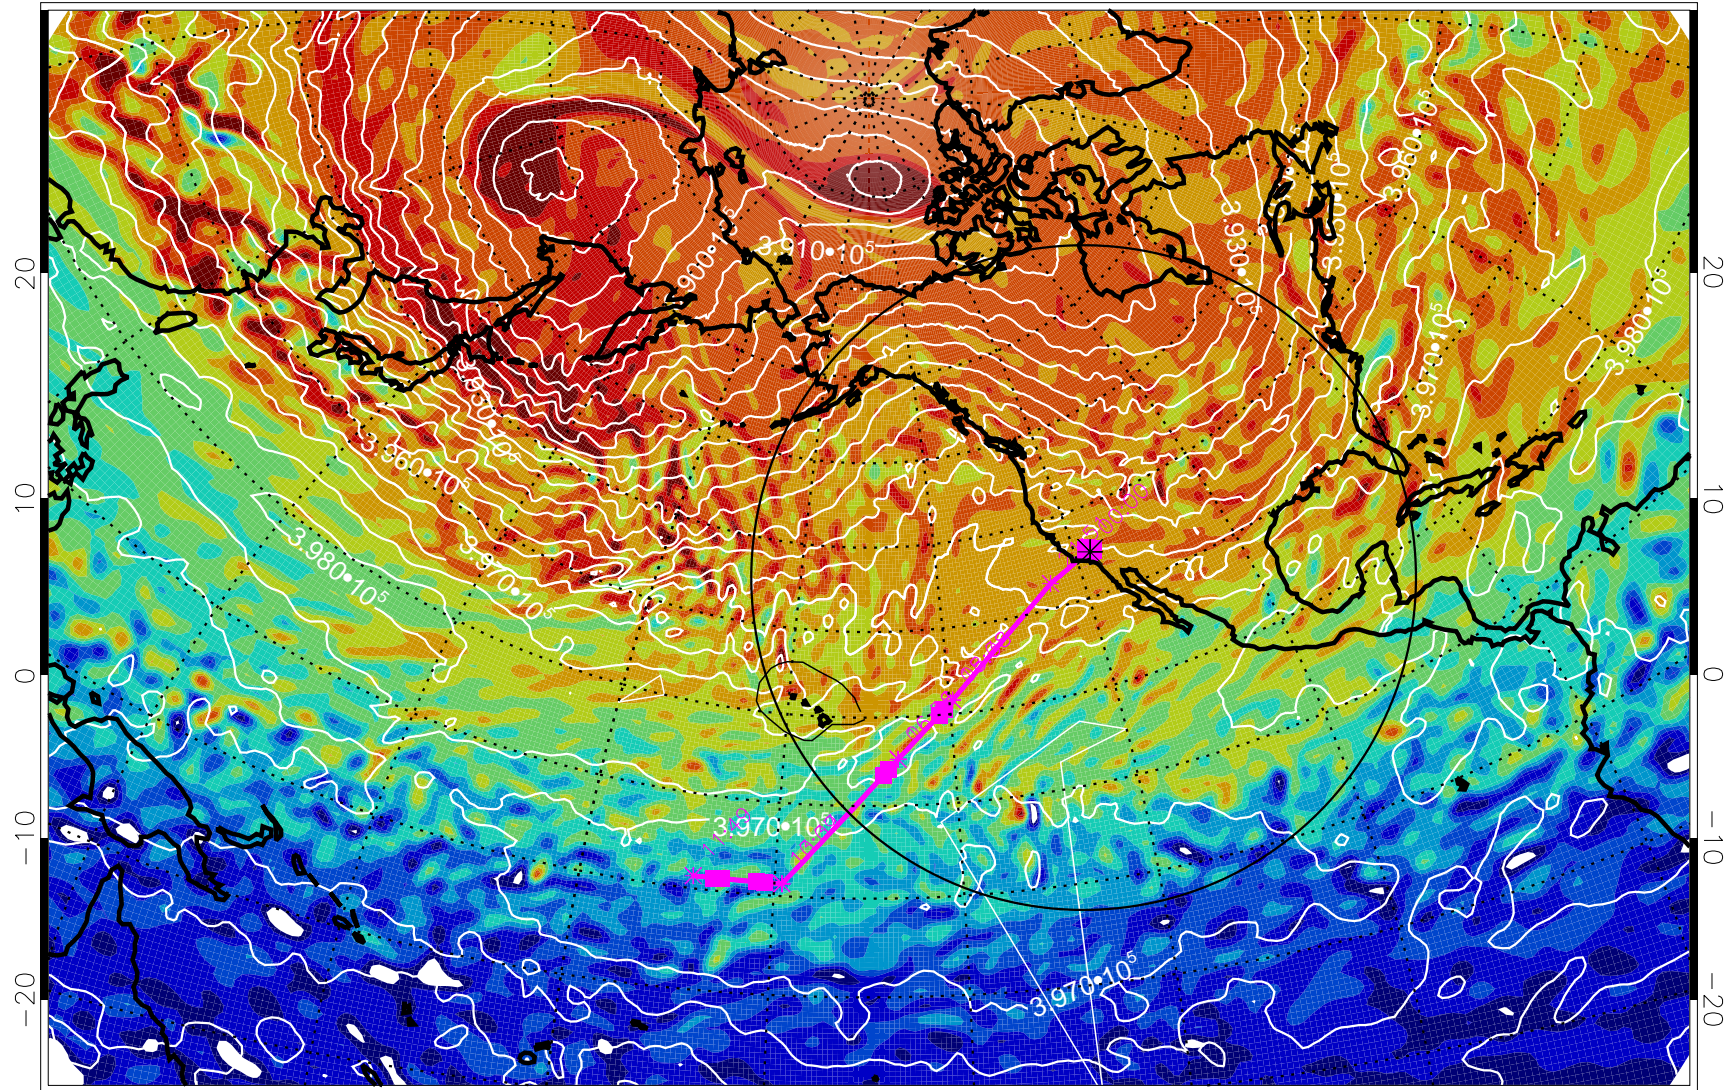

13021318, 30 hour forecast for 460K EPV

460K Montgomery Streamfunction, white

Range ring of 4055 km -- 13 hours GH round trip

13021400, 36 hour forecast for 460K EPV

460K Montgomery Streamfunction, white

Range ring of 4055 km -- 13 hours GH round trip

13021406, 42 hour forecast for 460K EPV

460K Montgomery Streamfunction, white

Range ring of 4055 km -- 13 hours GH round trip

13021412, 48 hour forecast for 460K EPV

460K Montgomery Streamfunction, white

Range ring of 4055 km -- 13 hours GH round trip

13021418, 54 hour forecast for 460K EPV

460K Montgomery Streamfunction, white

Range ring of 4055 km -- 13 hours GH round trip

13021500, 60 hour forecast for 460K EPV

460K Montgomery Streamfunction, white

Range ring of 4055 km -- 13 hours GH round trip

13021506, 66 hour forecast for 460K EPV

460K Montgomery Streamfunction, white

Range ring of 4055 km -- 13 hours GH round trip

13021512, 72 hour forecast for 460K EPV

460K Montgomery Streamfunction, white

Range ring of 4055 km -- 13 hours GH round trip