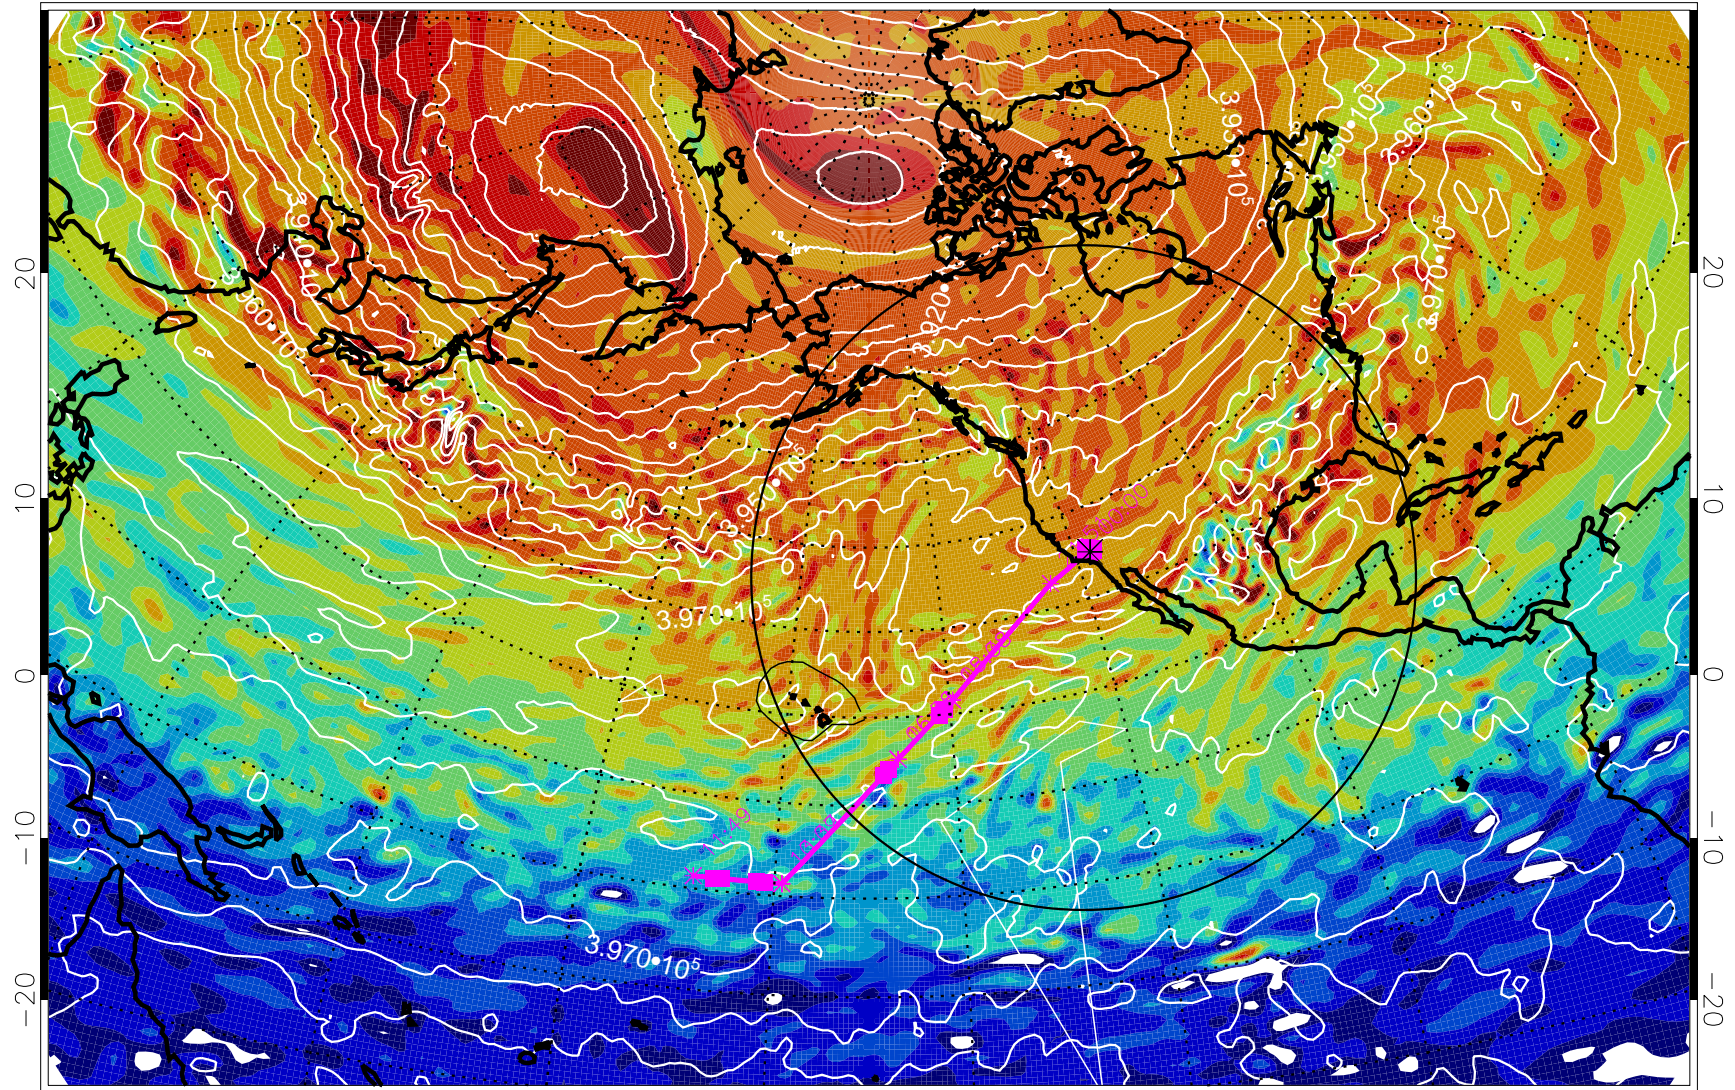

13021218, 6 hour forecast for 460K EPV

460K Montgomery Streamfunction, white

Range ring of 4055 km -- 13 hours GH round trip

13021300, 12 hour forecast for 460K EPV

460K Montgomery Streamfunction, white

Range ring of 4055 km -- 13 hours GH round trip

13021306, 18 hour forecast for 460K EPV

460K Montgomery Streamfunction, white

Range ring of 4055 km -- 13 hours GH round trip

13021312, 24 hour forecast for 460K EPV

460K Montgomery Streamfunction, white

Range ring of 4055 km -- 13 hours GH round trip

13021318, 30 hour forecast for 460K EPV

460K Montgomery Streamfunction, white

Range ring of 4055 km -- 13 hours GH round trip

13021400, 36 hour forecast for 460K EPV

460K Montgomery Streamfunction, white

Range ring of 4055 km -- 13 hours GH round trip

13021406, 42 hour forecast for 460K EPV

460K Montgomery Streamfunction, white

Range ring of 4055 km -- 13 hours GH round trip

13021412, 48 hour forecast for 460K EPV

460K Montgomery Streamfunction, white

Range ring of 4055 km -- 13 hours GH round trip