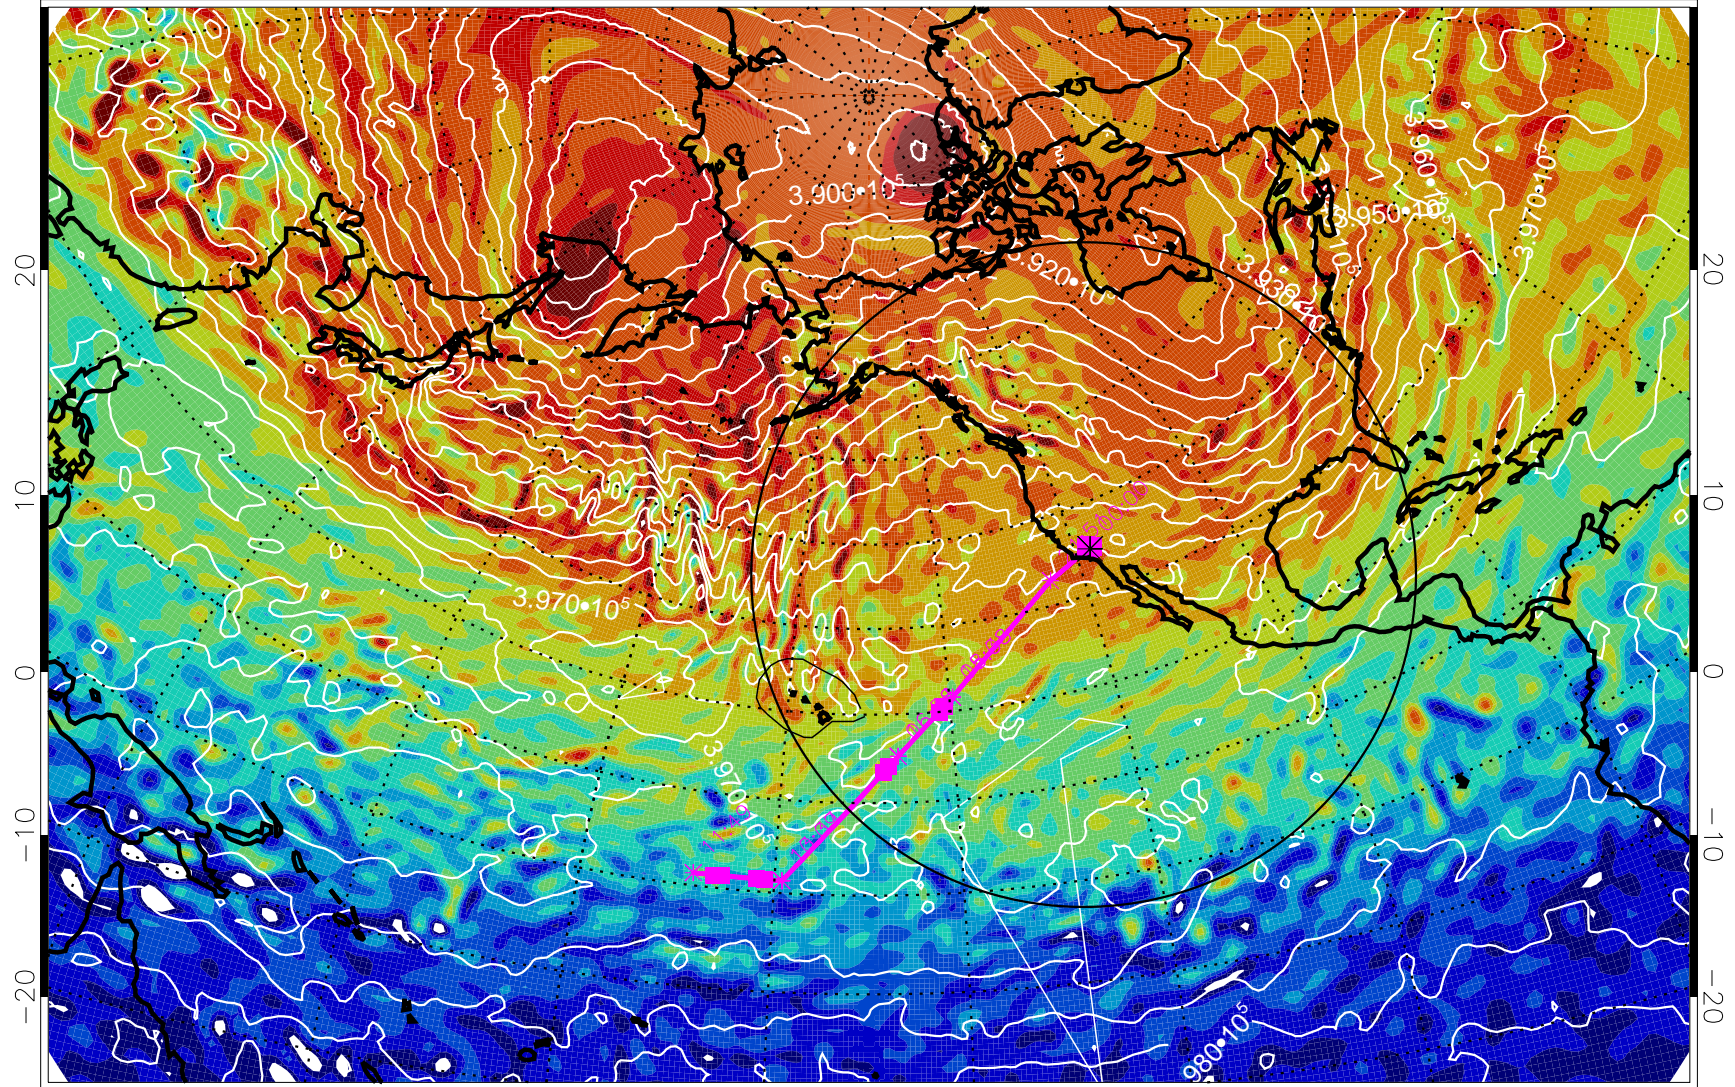

13021518, 78 hour forecast for 460K EPV

460K Montgomery Streamfunction, white

Range ring of 4055 km -- 13 hours GH round trip

13021600, 84 hour forecast for 460K EPV

460K Montgomery Streamfunction, white

Range ring of 4055 km -- 13 hours GH round trip

13021606, 90 hour forecast for 460K EPV

460K Montgomery Streamfunction, white

Range ring of 4055 km -- 13 hours GH round trip

13021612, 96 hour forecast for 460K EPV

460K Montgomery Streamfunction, white

Range ring of 4055 km -- 13 hours GH round trip

13021618, 102 hour forecast for 460K EPV

460K Montgomery Streamfunction, white

Range ring of 4055 km -- 13 hours GH round trip

13021700, 108 hour forecast for 460K EPV

460K Montgomery Streamfunction, white

Range ring of 4055 km -- 13 hours GH round trip

13021706, 114 hour forecast for 460K EPV

460K Montgomery Streamfunction, white

Range ring of 4055 km -- 13 hours GH round trip

13021712, 120 hour forecast for 460K EPV