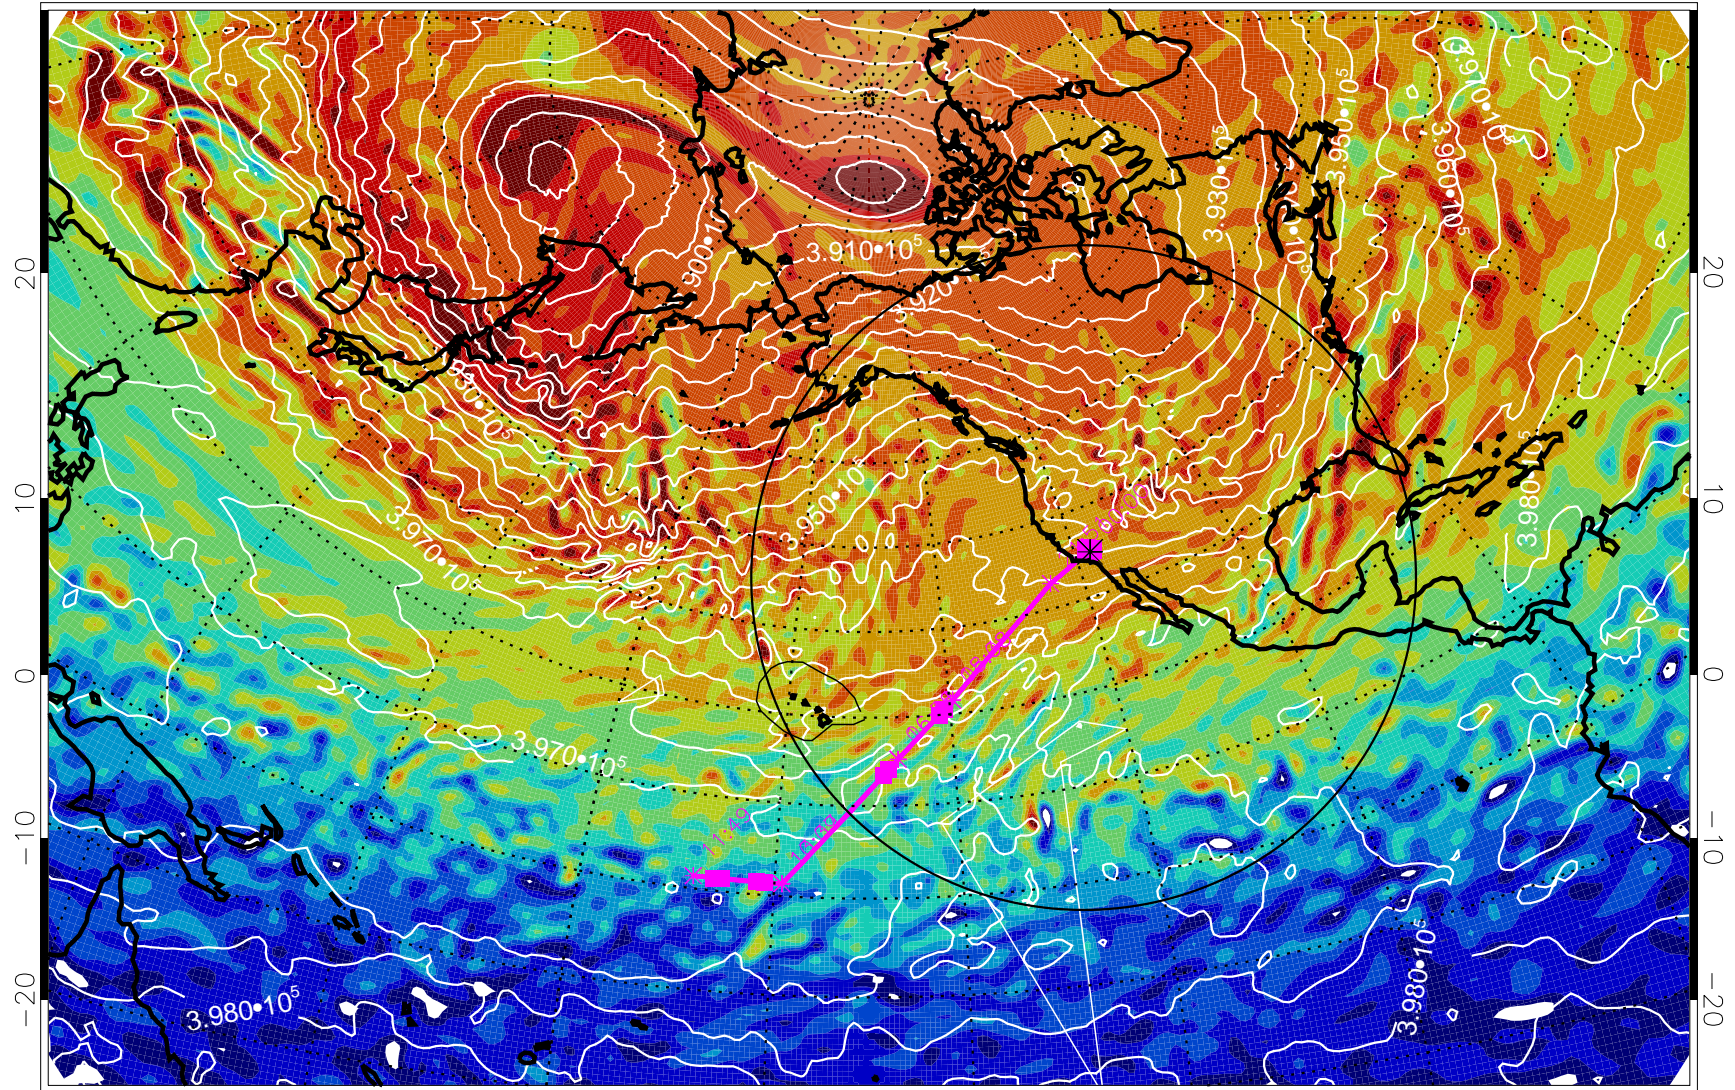

13021318, 30 hour forecast for 460K EPV

460K Montgomery Streamfunction, white

Range ring of 4055 km -- 13 hours GH round trip

13021400, 36 hour forecast for 460K EPV

460K Montgomery Streamfunction, white

Range ring of 4055 km -- 13 hours GH round trip

13021406, 42 hour forecast for 460K EPV

460K Montgomery Streamfunction, white

Range ring of 4055 km -- 13 hours GH round trip

13021412, 48 hour forecast for 460K EPV

460K Montgomery Streamfunction, white

Range ring of 4055 km -- 13 hours GH round trip

13021418, 54 hour forecast for 460K EPV

460K Montgomery Streamfunction, white

Range ring of 4055 km -- 13 hours GH round trip

13021500, 60 hour forecast for 460K EPV

460K Montgomery Streamfunction, white

Range ring of 4055 km -- 13 hours GH round trip

13021506, 66 hour forecast for 460K EPV

460K Montgomery Streamfunction, white

Range ring of 4055 km -- 13 hours GH round trip

13021512, 72 hour forecast for 460K EPV

460K Montgomery Streamfunction, white

Range ring of 4055 km -- 13 hours GH round trip