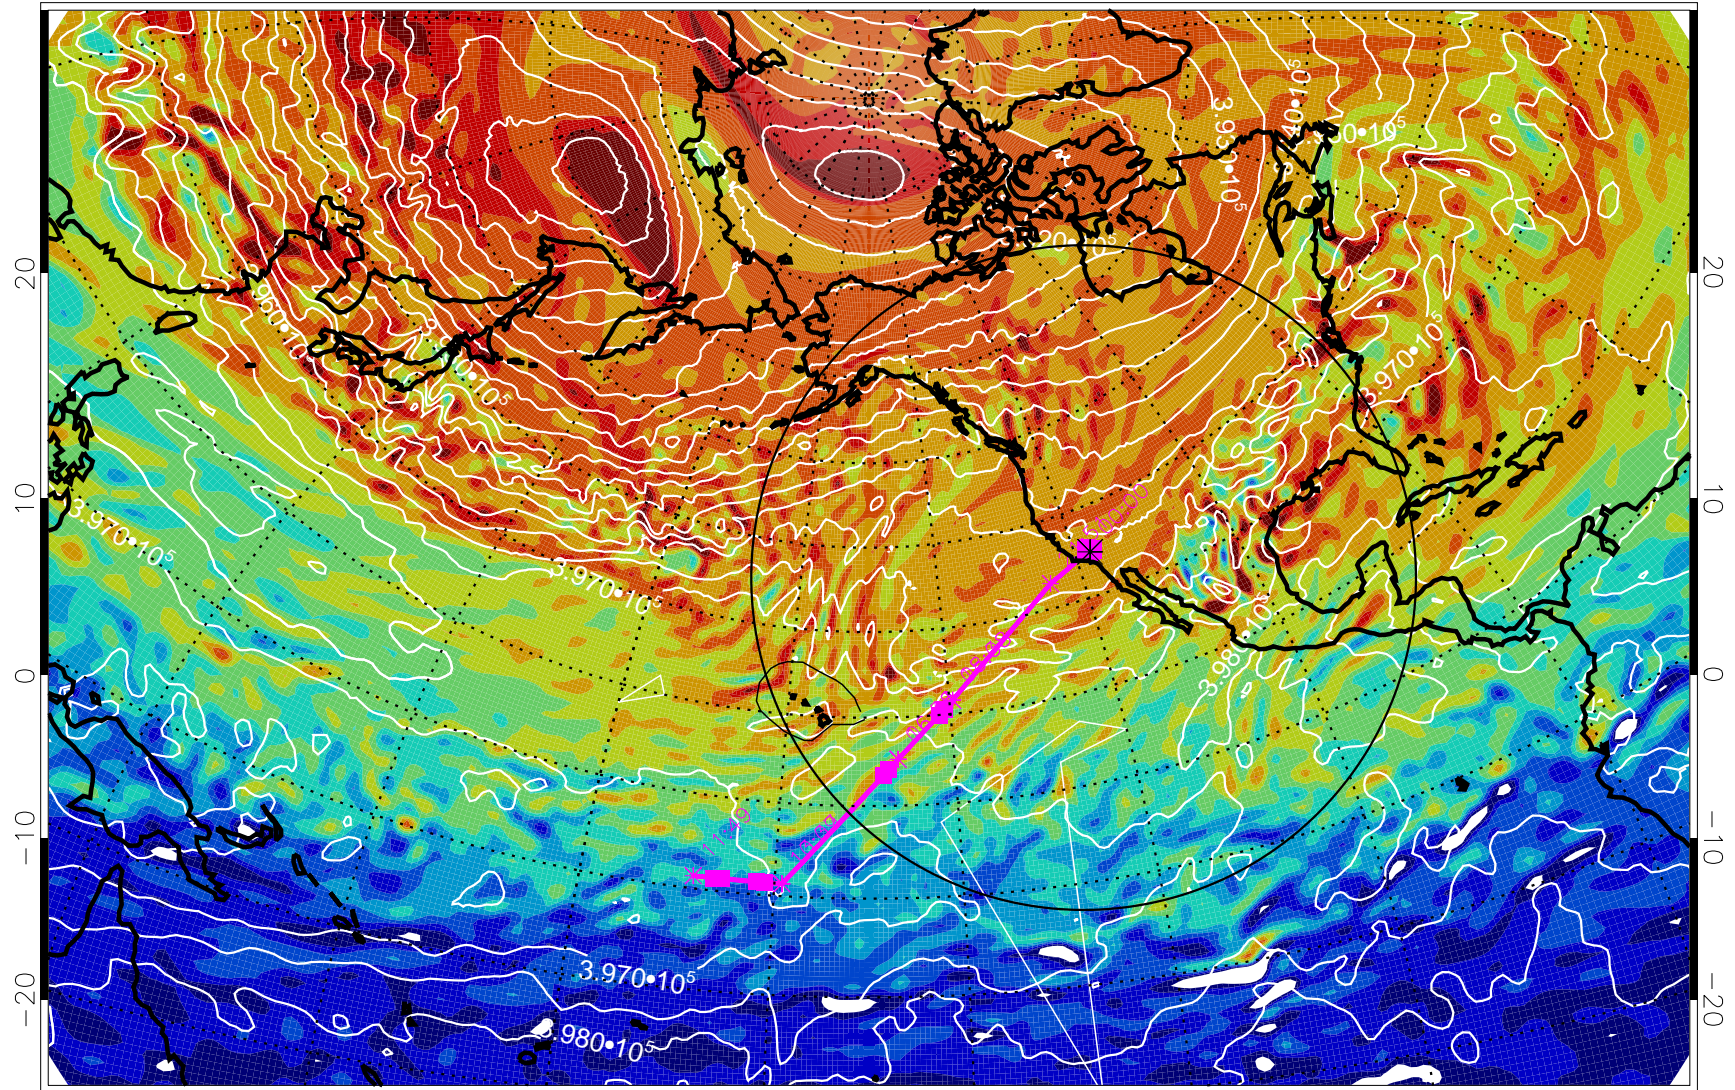

13021212, 12 hour forecast for 460K EPV

460K Montgomery Streamfunction, white

Range ring of 4055 km -- 13 hours GH round trip

13021218, 18 hour forecast for 460K EPV

460K Montgomery Streamfunction, white

Range ring of 4055 km -- 13 hours GH round trip

13021300, 24 hour forecast for 460K EPV

460K Montgomery Streamfunction, white

Range ring of 4055 km -- 13 hours GH round trip

13021306, 30 hour forecast for 460K EPV

460K Montgomery Streamfunction, white

Range ring of 4055 km -- 13 hours GH round trip

13021312, 36 hour forecast for 460K EPV

460K Montgomery Streamfunction, white

Range ring of 4055 km -- 13 hours GH round trip

13021318, 42 hour forecast for 460K EPV

460K Montgomery Streamfunction, white

Range ring of 4055 km -- 13 hours GH round trip

13021400, 48 hour forecast for 460K EPV

460K Montgomery Streamfunction, white

Range ring of 4055 km -- 13 hours GH round trip

13021406, 54 hour forecast for 460K EPV

460K Montgomery Streamfunction, white

Range ring of 4055 km -- 13 hours GH round trip