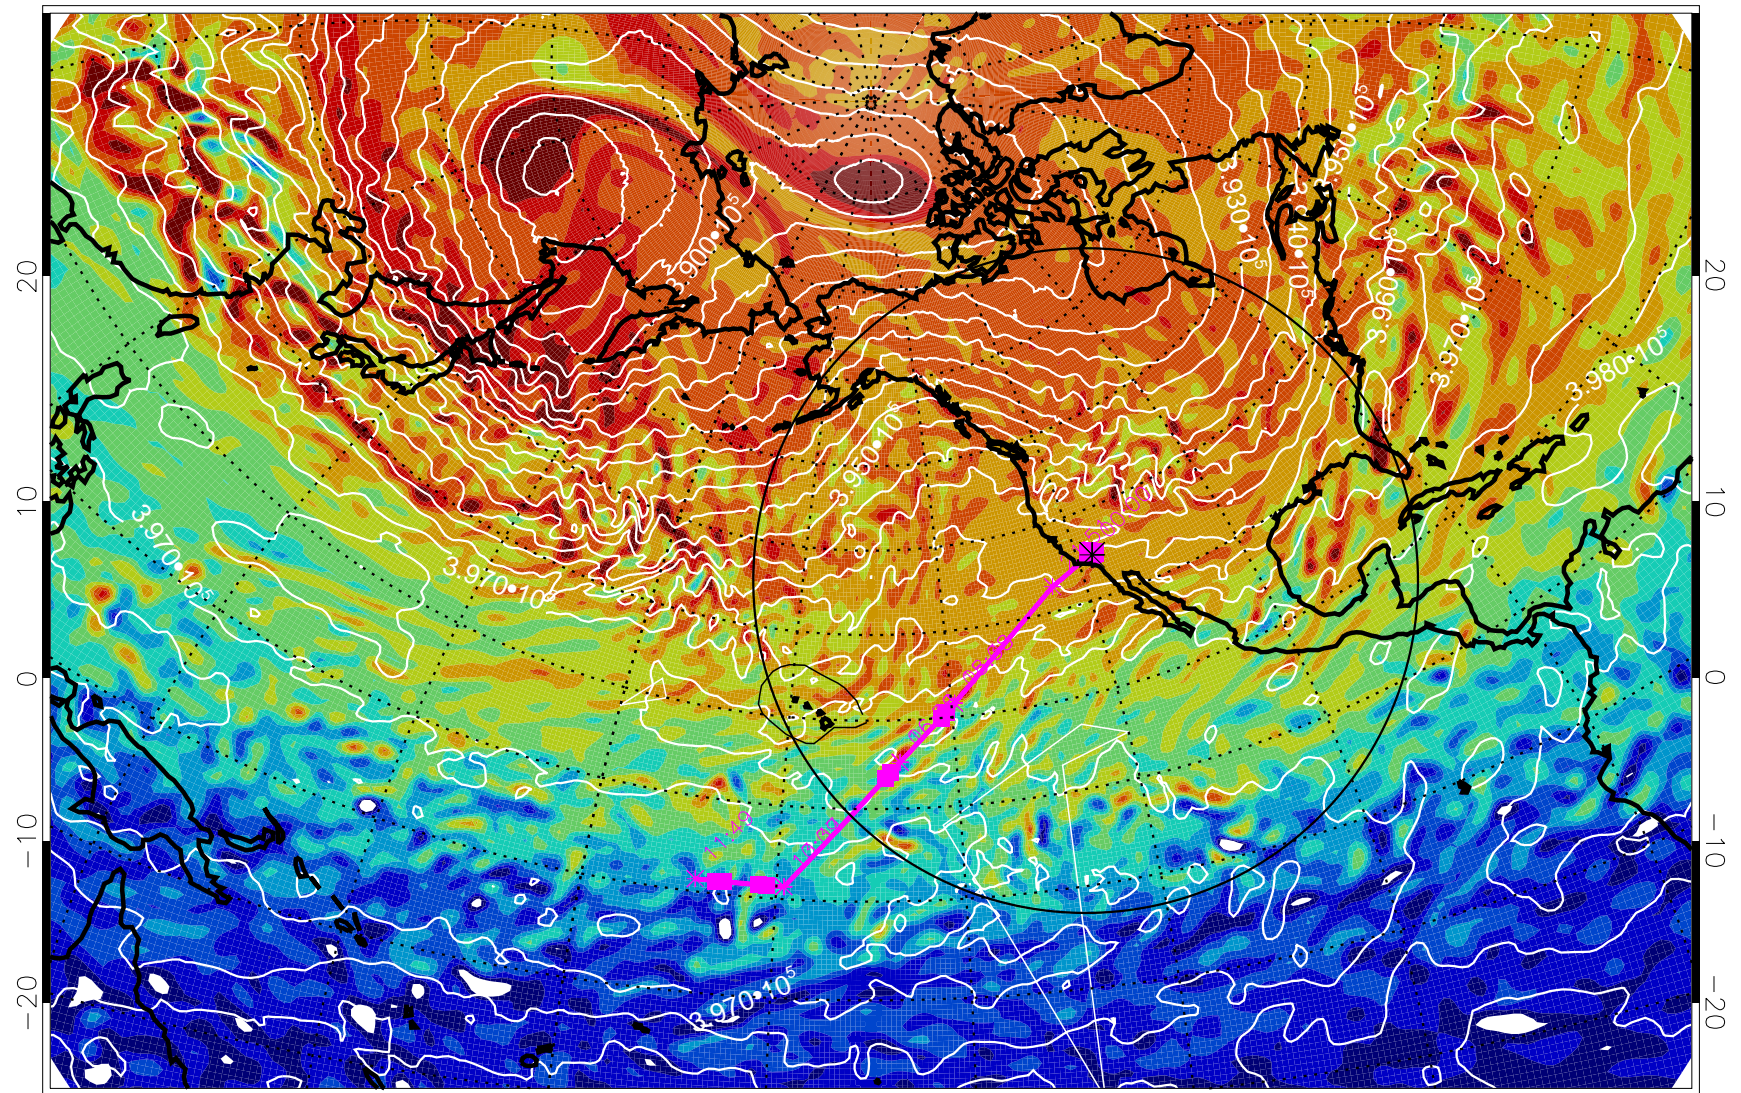

13021400, 48 hour forecast for 460K EPV

460K Montgomery Streamfunction, white

Range ring of 4055 km -- 13 hours GH round trip

13021406, 54 hour forecast for 460K EPV

460K Montgomery Streamfunction, white

Range ring of 4055 km -- 13 hours GH round trip

13021412, 60 hour forecast for 460K EPV

460K Montgomery Streamfunction, white

Range ring of 4055 km -- 13 hours GH round trip

13021418, 66 hour forecast for 460K EPV

460K Montgomery Streamfunction, white

Range ring of 4055 km -- 13 hours GH round trip

13021500, 72 hour forecast for 460K EPV

460K Montgomery Streamfunction, white

Range ring of 4055 km -- 13 hours GH round trip

13021506, 78 hour forecast for 460K EPV

460K Montgomery Streamfunction, white

Range ring of 4055 km -- 13 hours GH round trip

13021600, 96 hour forecast for 460K EPV

460K Montgomery Streamfunction, white

Range ring of 4055 km -- 13 hours GH round trip

13021606, 102 hour forecast for 460K EPV

460K Montgomery Streamfunction, white