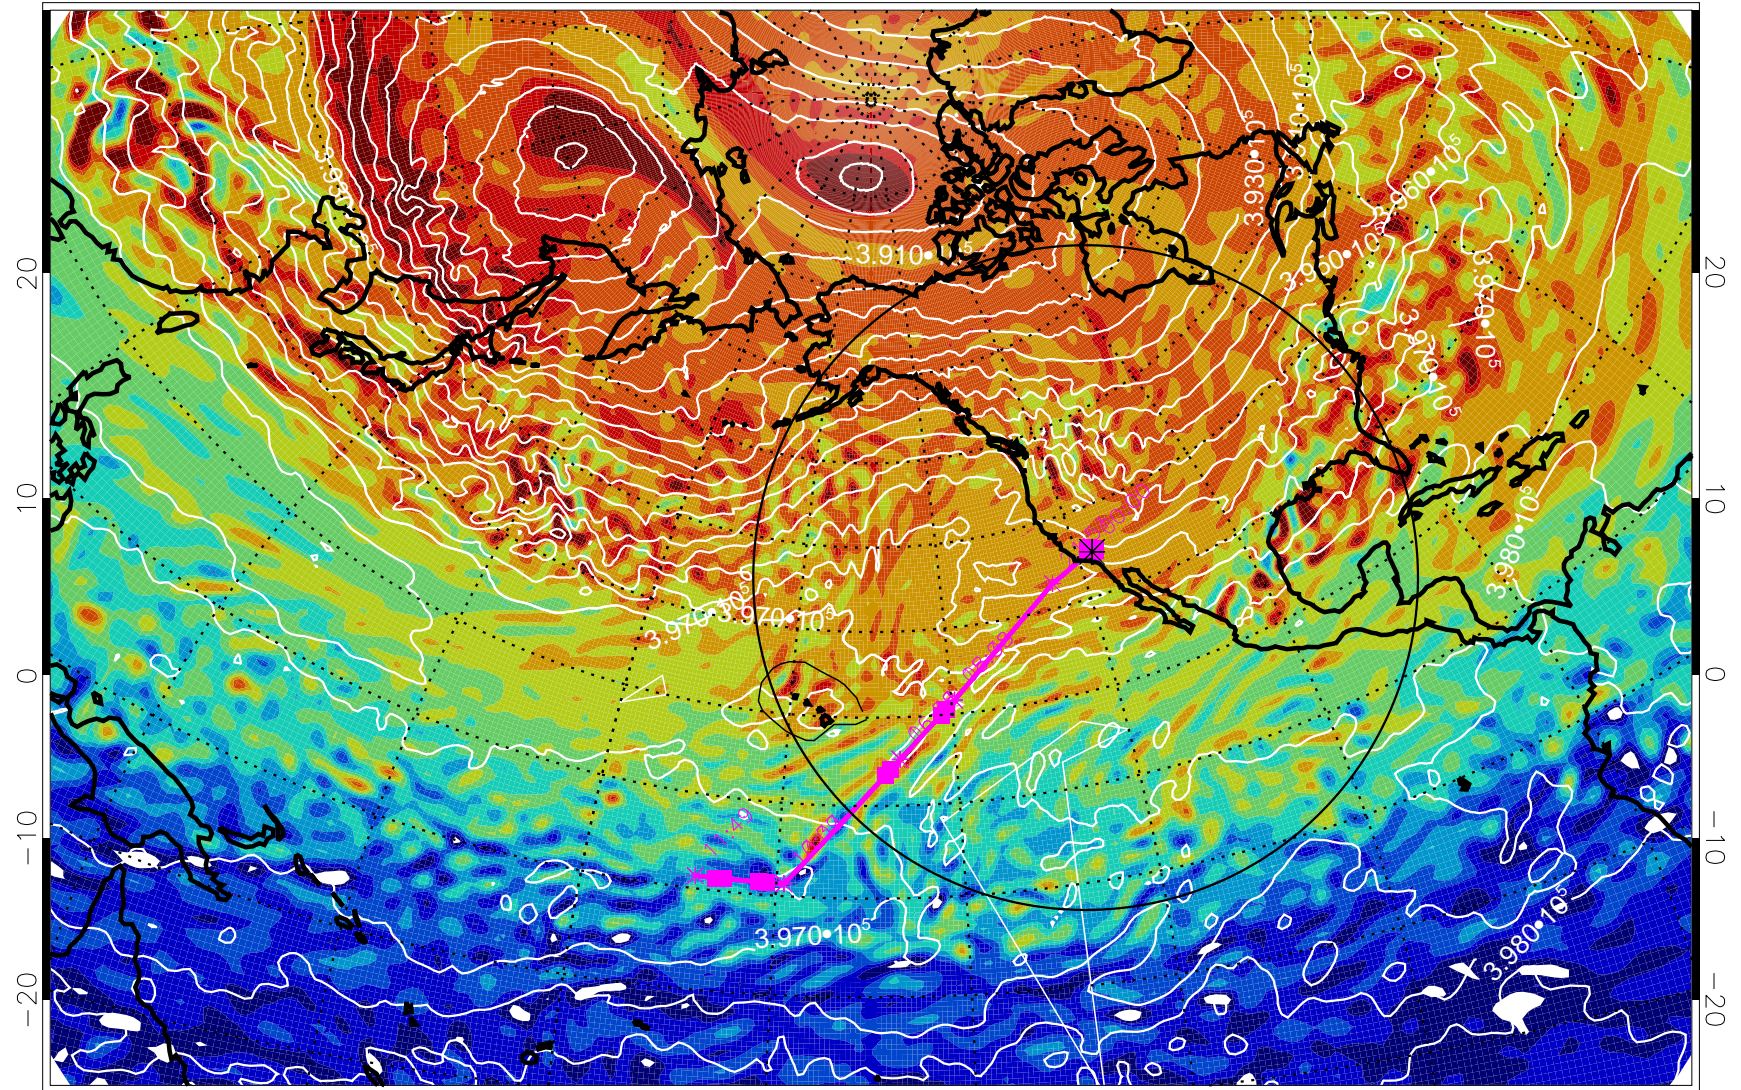

13021300, 24 hour forecast for 460K EPV

460K Montgomery Streamfunction, white

Range ring of 4055 km -- 13 hours GH round trip

13021306, 30 hour forecast for 460K EPV

460K Montgomery Streamfunction, white

Range ring of 4055 km -- 13 hours GH round trip

13021312, 36 hour forecast for 460K EPV

460K Montgomery Streamfunction, white

Range ring of 4055 km -- 13 hours GH round trip

13021318, 42 hour forecast for 460K EPV

460K Montgomery Streamfunction, white

Range ring of 4055 km -- 13 hours GH round trip

13021400, 48 hour forecast for 460K EPV

460K Montgomery Streamfunction, white

Range ring of 4055 km -- 13 hours GH round trip

13021406, 54 hour forecast for 460K EPV

460K Montgomery Streamfunction, white

Range ring of 4055 km -- 13 hours GH round trip

13021412, 60 hour forecast for 460K EPV

460K Montgomery Streamfunction, white

Range ring of 4055 km -- 13 hours GH round trip

13021418, 66 hour forecast for 460K EPV

460K Montgomery Streamfunction, white

Range ring of 4055 km -- 13 hours GH round trip