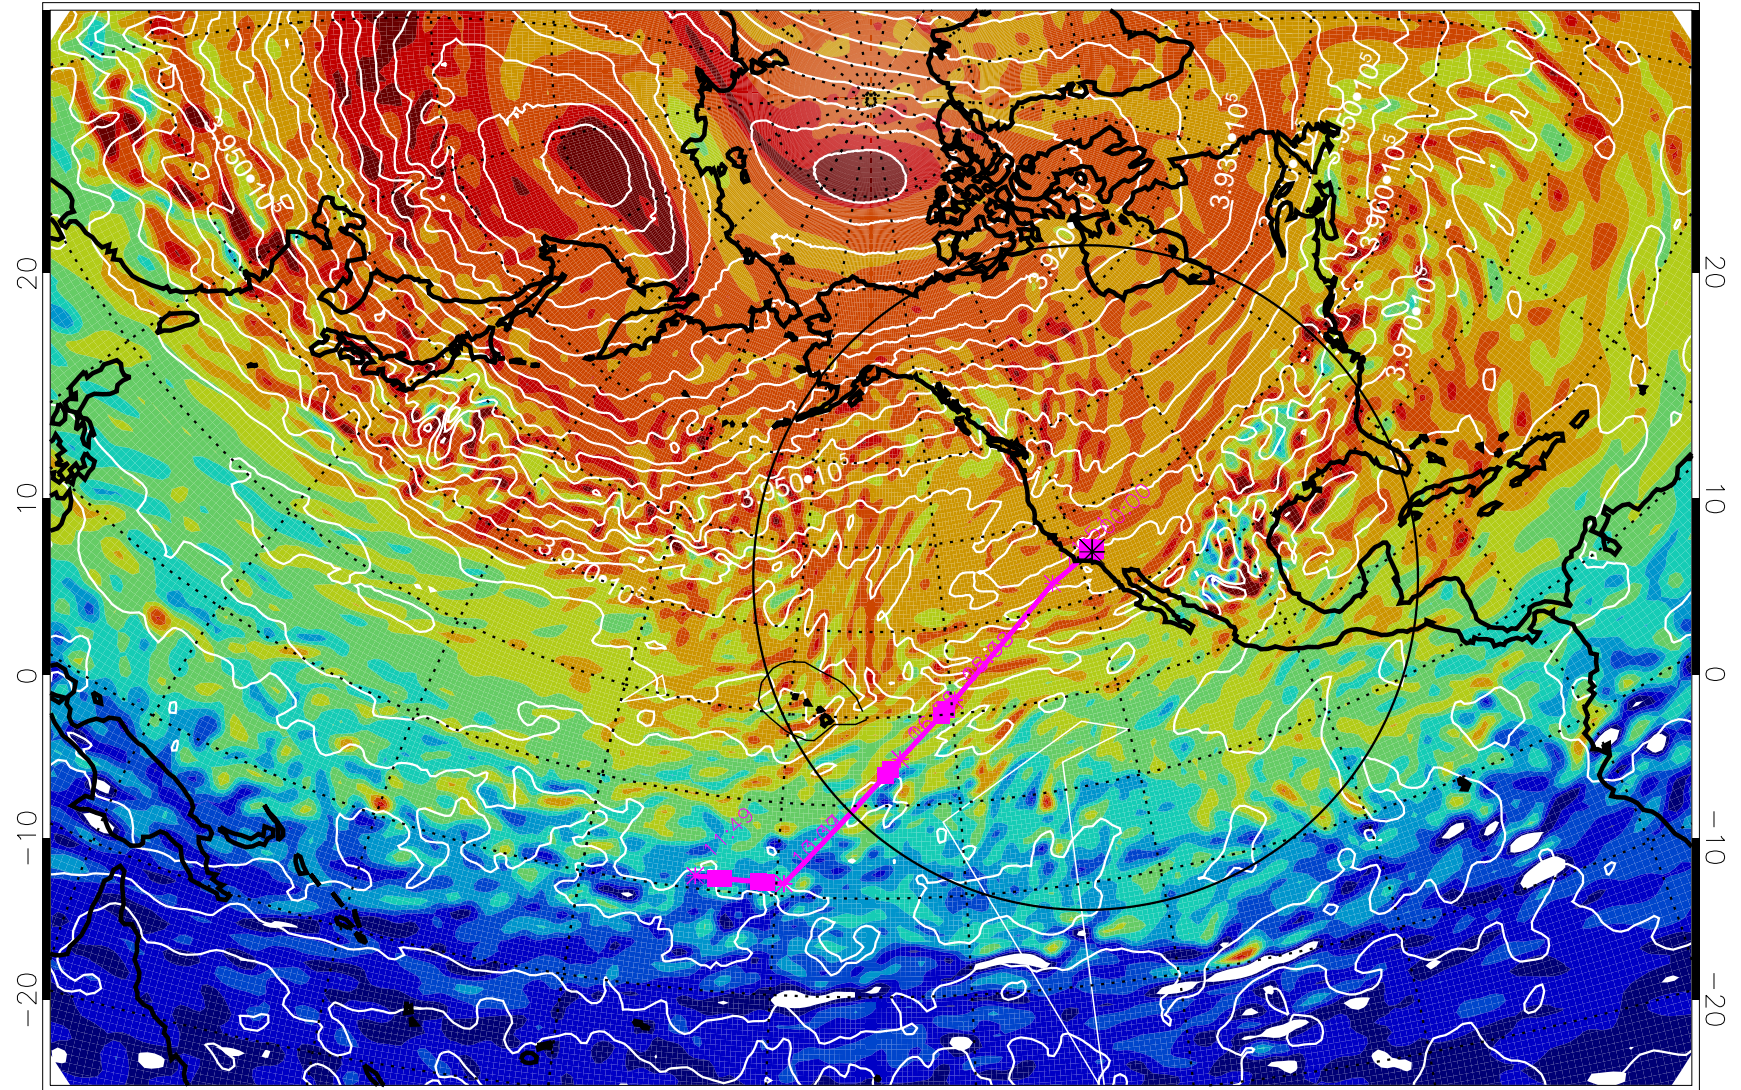

13021212, 12 hour forecast for 460K EPV

460K Montgomery Streamfunction, white

Range ring of 4055 km -- 13 hours GH round trip

13021218, 18 hour forecast for 460K EPV

460K Montgomery Streamfunction, white

Range ring of 4055 km -- 13 hours GH round trip

13021300, 24 hour forecast for 460K EPV

460K Montgomery Streamfunction, white

Range ring of 4055 km -- 13 hours GH round trip

13021306, 30 hour forecast for 460K EPV

460K Montgomery Streamfunction, white

Range ring of 4055 km -- 13 hours GH round trip

13021312, 36 hour forecast for 460K EPV

460K Montgomery Streamfunction, white

Range ring of 4055 km -- 13 hours GH round trip

13021318, 42 hour forecast for 460K EPV

460K Montgomery Streamfunction, white

Range ring of 4055 km -- 13 hours GH round trip