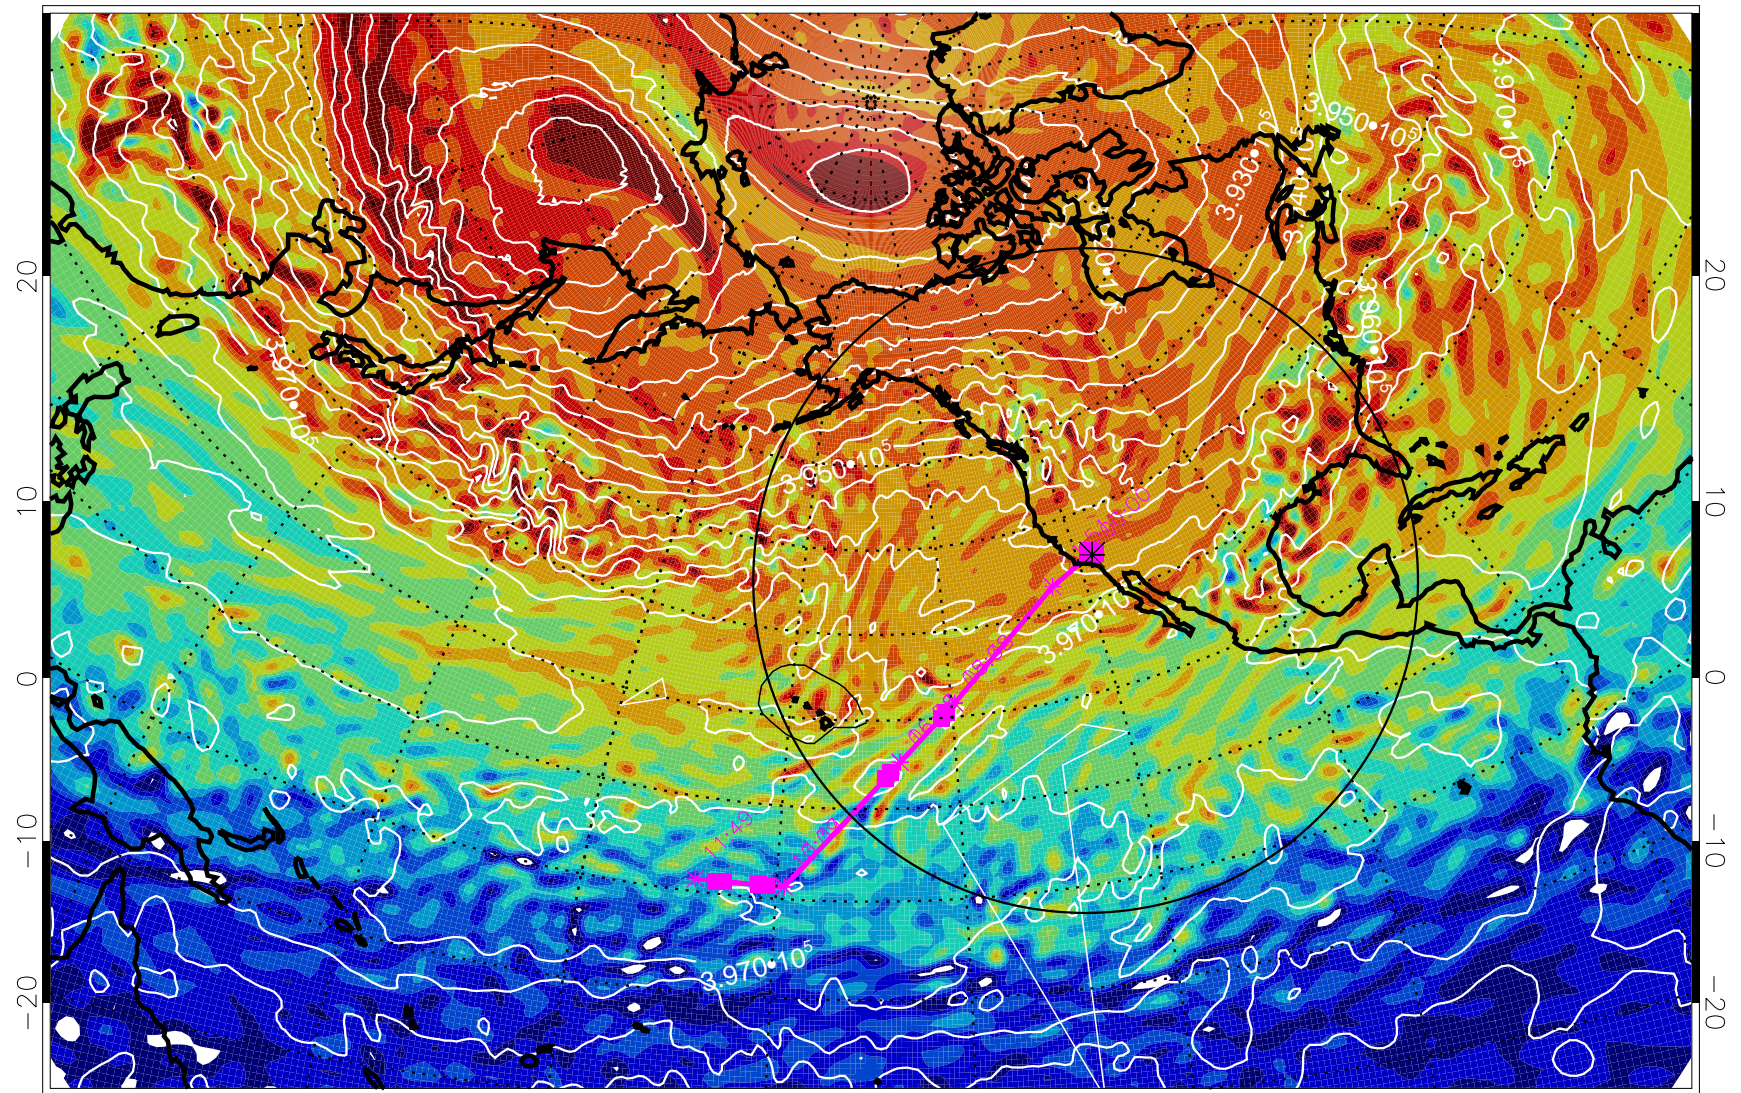

13021300, 24 hour forecast for 460K EPV

460K Montgomery Streamfunction, white

Range ring of 4055 km -- 13 hours GH round trip

13021306, 30 hour forecast for 460K EPV

460K Montgomery Streamfunction, white

Range ring of 4055 km -- 13 hours GH round trip

13021312, 36 hour forecast for 460K EPV

460K Montgomery Streamfunction, white

Range ring of 4055 km -- 13 hours GH round trip

13021318, 42 hour forecast for 460K EPV

460K Montgomery Streamfunction, white

Range ring of 4055 km -- 13 hours GH round trip

13021400, 48 hour forecast for 460K EPV

460K Montgomery Streamfunction, white

Range ring of 4055 km -- 13 hours GH round trip

13021406, 54 hour forecast for 460K EPV

460K Montgomery Streamfunction, white

Range ring of 4055 km -- 13 hours GH round trip

13021412, 60 hour forecast for 460K EPV

460K Montgomery Streamfunction, white

Range ring of 4055 km -- 13 hours GH round trip

13021418, 66 hour forecast for 460K EPV

460K Montgomery Streamfunction, white

Range ring of 4055 km -- 13 hours GH round trip