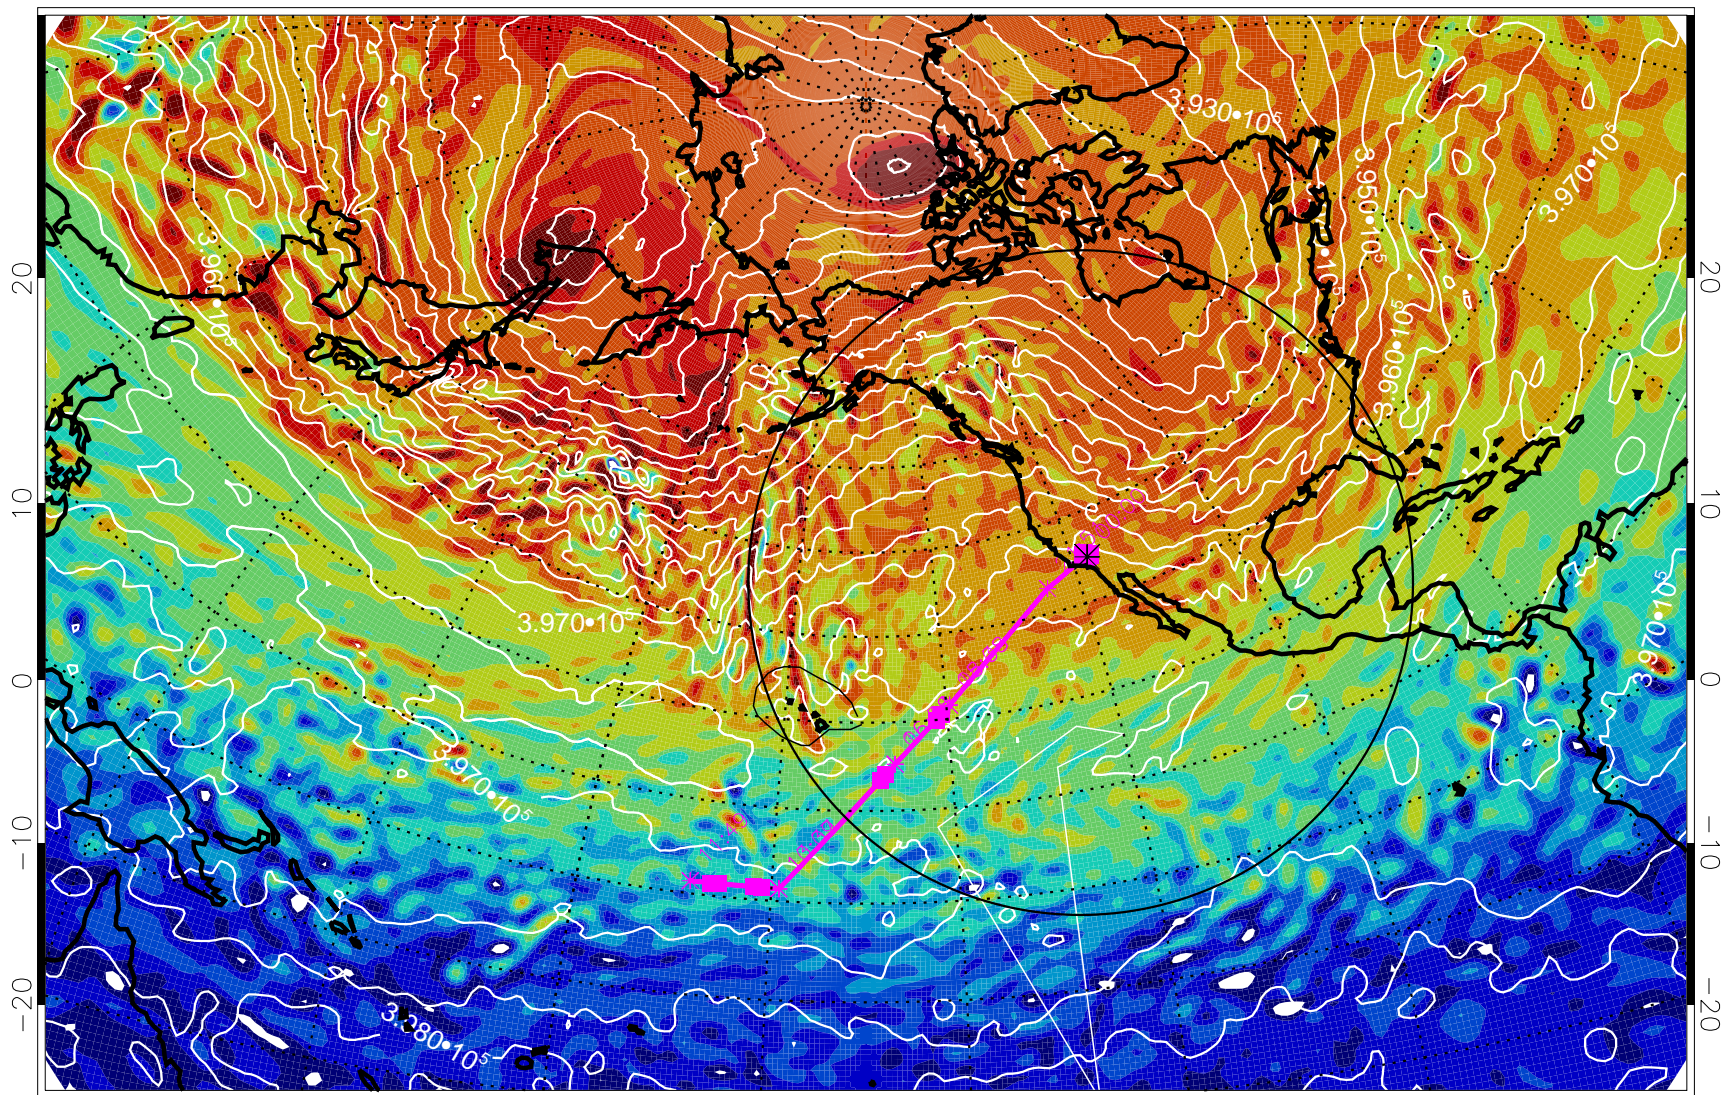

13021500, 72 hour forecast for 460K EPV

460K Montgomery Streamfunction, white

Range ring of 4055 km -- 13 hours GH round trip

13021506, 78 hour forecast for 460K EPV

460K Montgomery Streamfunction, white

Range ring of 4055 km -- 13 hours GH round trip

13021512, 84 hour forecast for 460K EPV

460K Montgomery Streamfunction, white

Range ring of 4055 km -- 13 hours GH round trip

13021518, 90 hour forecast for 460K EPV

460K Montgomery Streamfunction, white

Range ring of 4055 km -- 13 hours GH round trip

13021600, 96 hour forecast for 460K EPV

460K Montgomery Streamfunction, white

Range ring of 4055 km -- 13 hours GH round trip

13021606, 102 hour forecast for 460K EPV

460K Montgomery Streamfunction, white

Range ring of 4055 km -- 13 hours GH round trip

13021612, 108 hour forecast for 460K EPV

460K Montgomery Streamfunction, white

Range ring of 4055 km -- 13 hours GH round trip

13021618, 114 hour forecast for 460K EPV