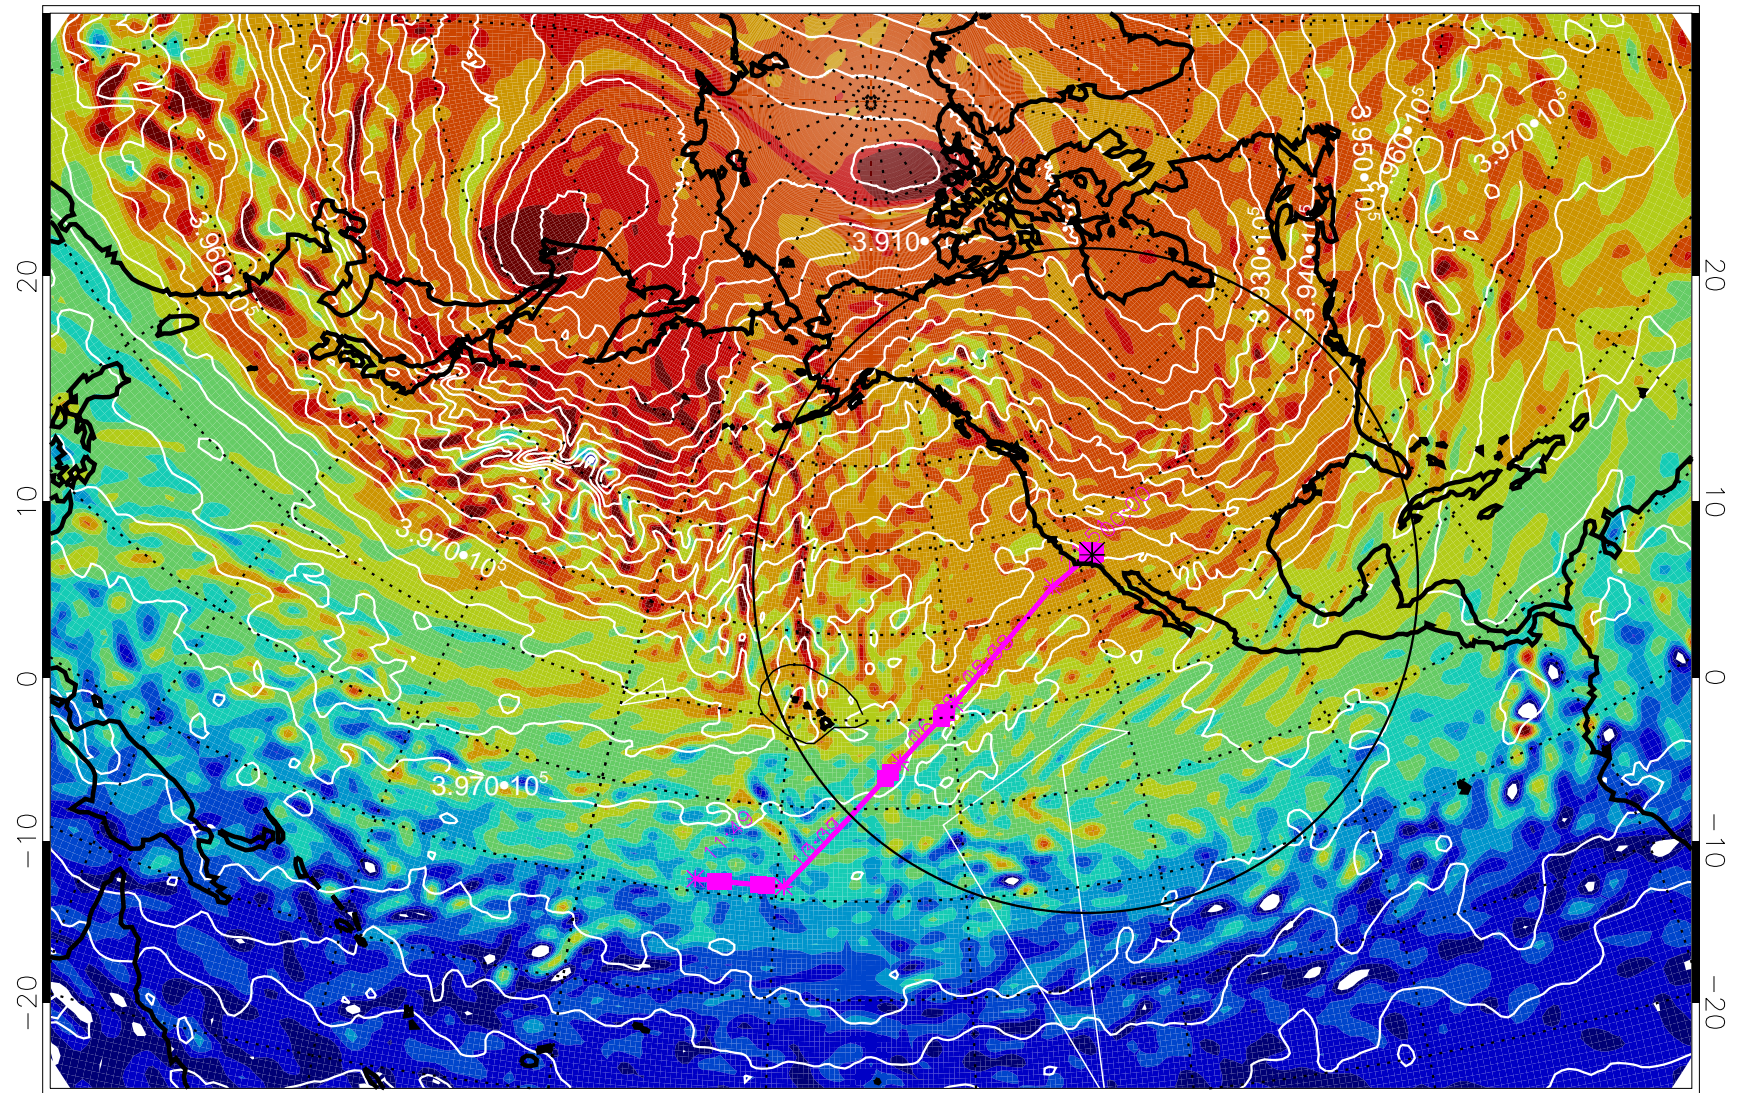

13021500, 72 hour forecast for 460K EPV

460K Montgomery Streamfunction, white

Range ring of 4055 km -- 13 hours GH round trip

13021506, 78 hour forecast for 460K EPV

460K Montgomery Streamfunction, white

Range ring of 4055 km -- 13 hours GH round trip

13021512, 84 hour forecast for 460K EPV

460K Montgomery Streamfunction, white

Range ring of 4055 km -- 13 hours GH round trip

13021518, 90 hour forecast for 460K EPV

460K Montgomery Streamfunction, white

Range ring of 4055 km -- 13 hours GH round trip

13021600, 96 hour forecast for 460K EPV

460K Montgomery Streamfunction, white

Range ring of 4055 km -- 13 hours GH round trip

13021606, 102 hour forecast for 460K EPV

460K Montgomery Streamfunction, white

Range ring of 4055 km -- 13 hours GH round trip

13021612, 108 hour forecast for 460K EPV

460K Montgomery Streamfunction, white

Range ring of 4055 km -- 13 hours GH round trip

13021618, 114 hour forecast for 460K EPV