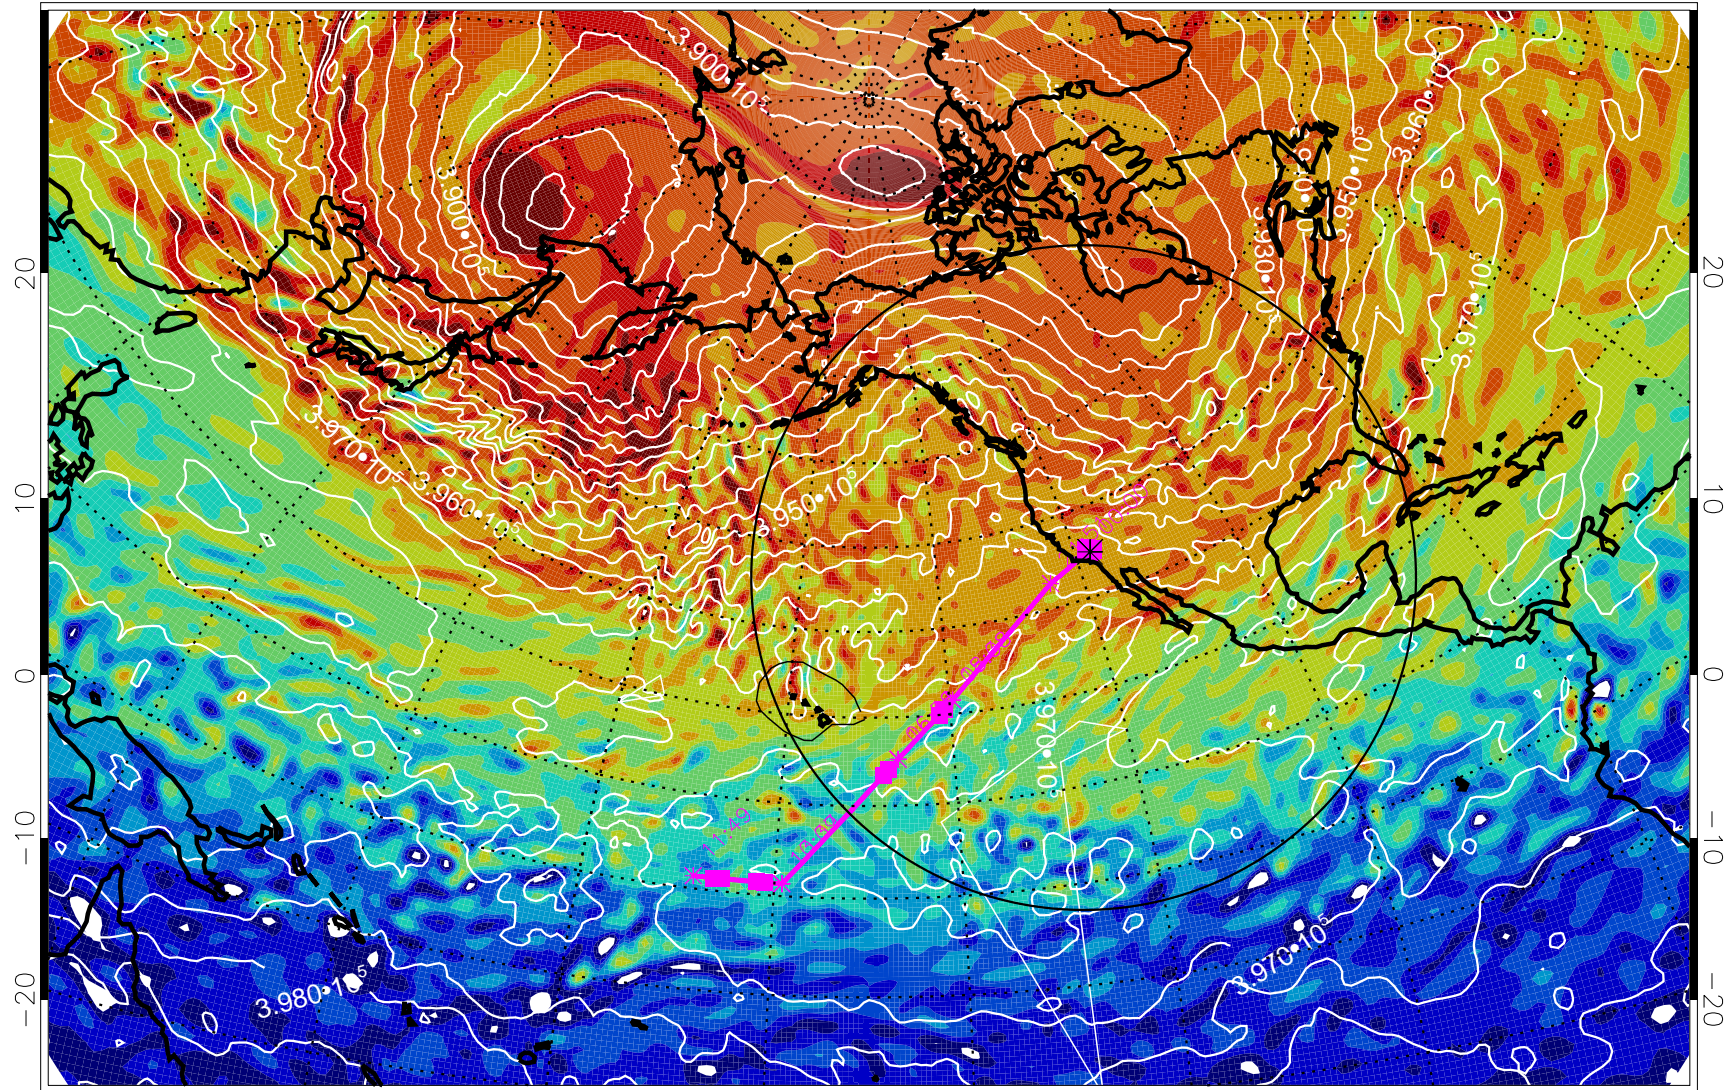

13021412, 60 hour forecast for 460K EPV

460K Montgomery Streamfunction, white

Range ring of 4055 km -- 13 hours GH round trip

13021418, 66 hour forecast for 460K EPV

460K Montgomery Streamfunction, white

Range ring of 4055 km -- 13 hours GH round trip

13021500, 72 hour forecast for 460K EPV

460K Montgomery Streamfunction, white

Range ring of 4055 km -- 13 hours GH round trip

13021506, 78 hour forecast for 460K EPV

460K Montgomery Streamfunction, white

Range ring of 4055 km -- 13 hours GH round trip

13021512, 84 hour forecast for 460K EPV

460K Montgomery Streamfunction, white

Range ring of 4055 km -- 13 hours GH round trip

13021518, 90 hour forecast for 460K EPV

460K Montgomery Streamfunction, white

Range ring of 4055 km -- 13 hours GH round trip

13021600, 96 hour forecast for 460K EPV

460K Montgomery Streamfunction, white

Range ring of 4055 km -- 13 hours GH round trip

13021606, 102 hour forecast for 460K EPV

460K Montgomery Streamfunction, white