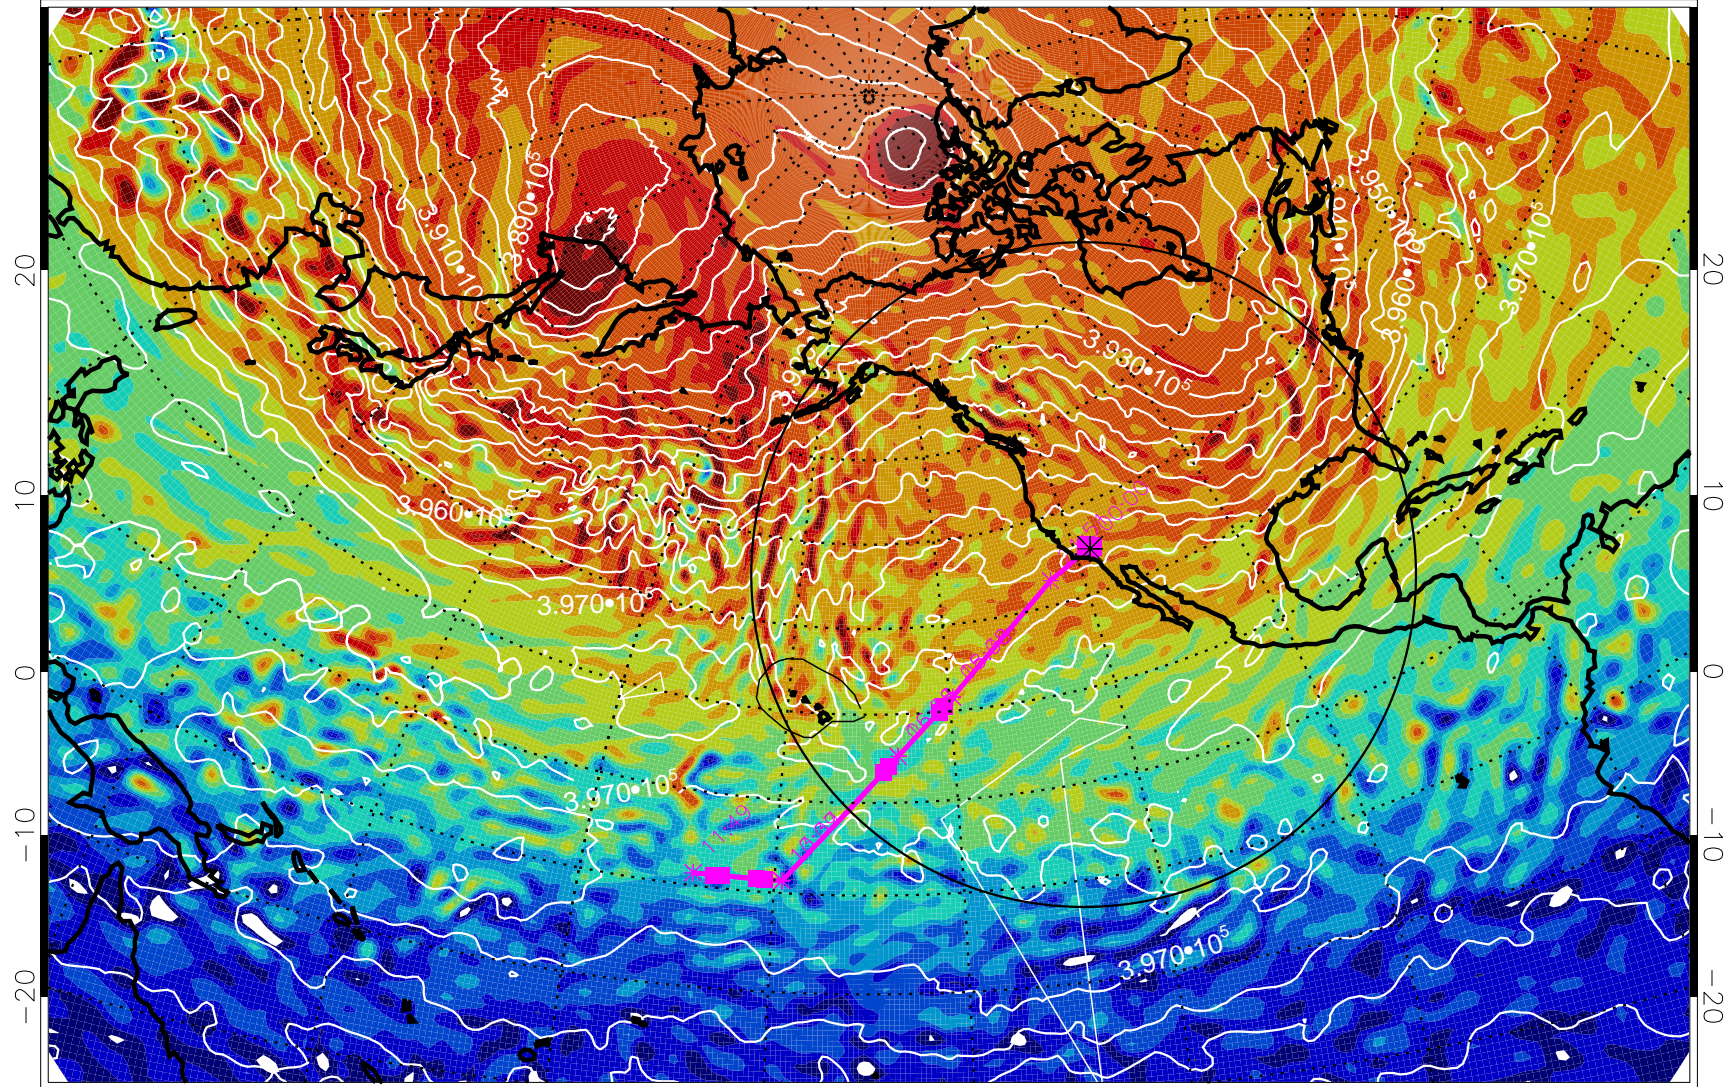

13021600, 96 hour forecast for 460K EPV

460K Montgomery Streamfunction, white

Range ring of 4055 km -- 13 hours GH round trip

13021606, 102 hour forecast for 460K EPV

460K Montgomery Streamfunction, white

Range ring of 4055 km -- 13 hours GH round trip

13021612, 108 hour forecast for 460K EPV

460K Montgomery Streamfunction, white

Range ring of 4055 km -- 13 hours GH round trip

13021618, 114 hour forecast for 460K EPV

460K Montgomery Streamfunction, white

Range ring of 4055 km -- 13 hours GH round trip

13021700, 120 hour forecast for 460K EPV

460K Montgomery Streamfunction, white

Range ring of 4055 km -- 13 hours GH round trip