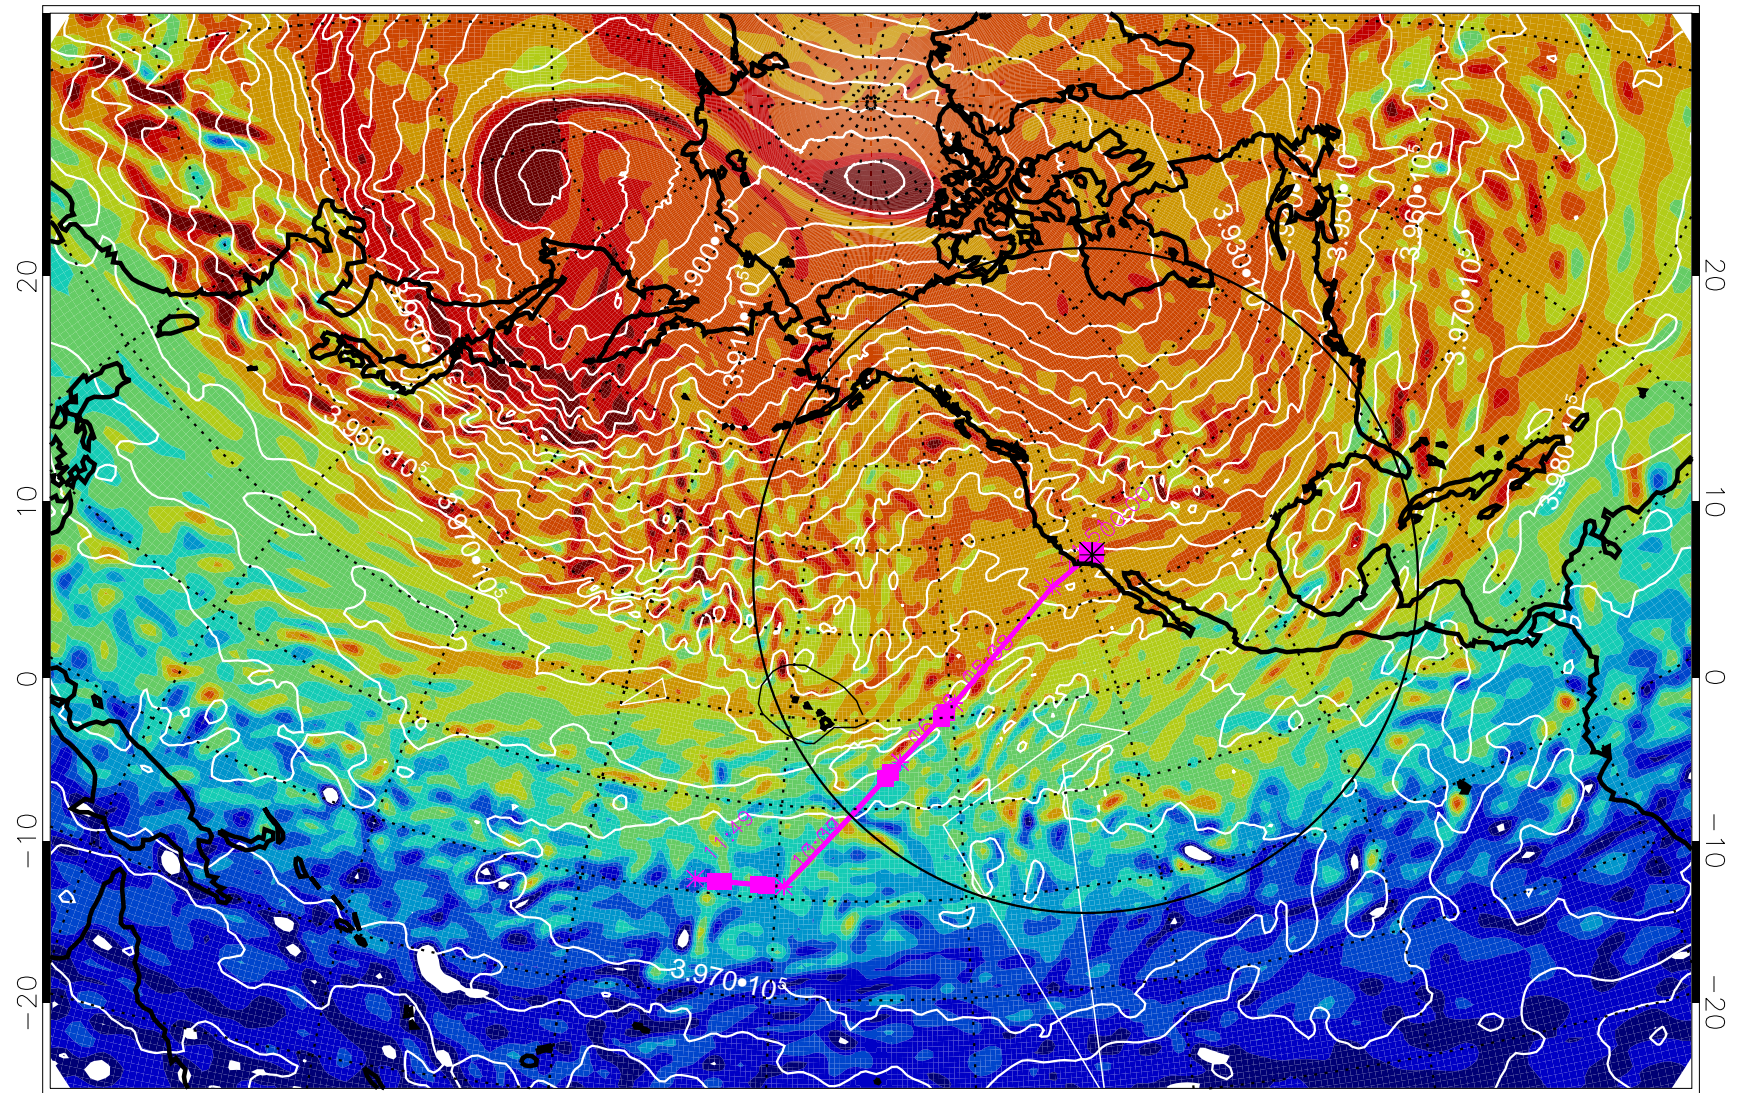

13021412, 60 hour forecast for 460K EPV

460K Montgomery Streamfunction, white

Range ring of 4055 km -- 13 hours GH round trip

13021418, 66 hour forecast for 460K EPV

460K Montgomery Streamfunction, white

Range ring of 4055 km -- 13 hours GH round trip

13021500, 72 hour forecast for 460K EPV

460K Montgomery Streamfunction, white

Range ring of 4055 km -- 13 hours GH round trip

13021506, 78 hour forecast for 460K EPV

460K Montgomery Streamfunction, white

Range ring of 4055 km -- 13 hours GH round trip

13021512, 84 hour forecast for 460K EPV

460K Montgomery Streamfunction, white

Range ring of 4055 km -- 13 hours GH round trip

13021518, 90 hour forecast for 460K EPV

460K Montgomery Streamfunction, white

Range ring of 4055 km -- 13 hours GH round trip

13021600, 96 hour forecast for 460K EPV

460K Montgomery Streamfunction, white

Range ring of 4055 km -- 13 hours GH round trip

13021606, 102 hour forecast for 460K EPV

460K Montgomery Streamfunction, white