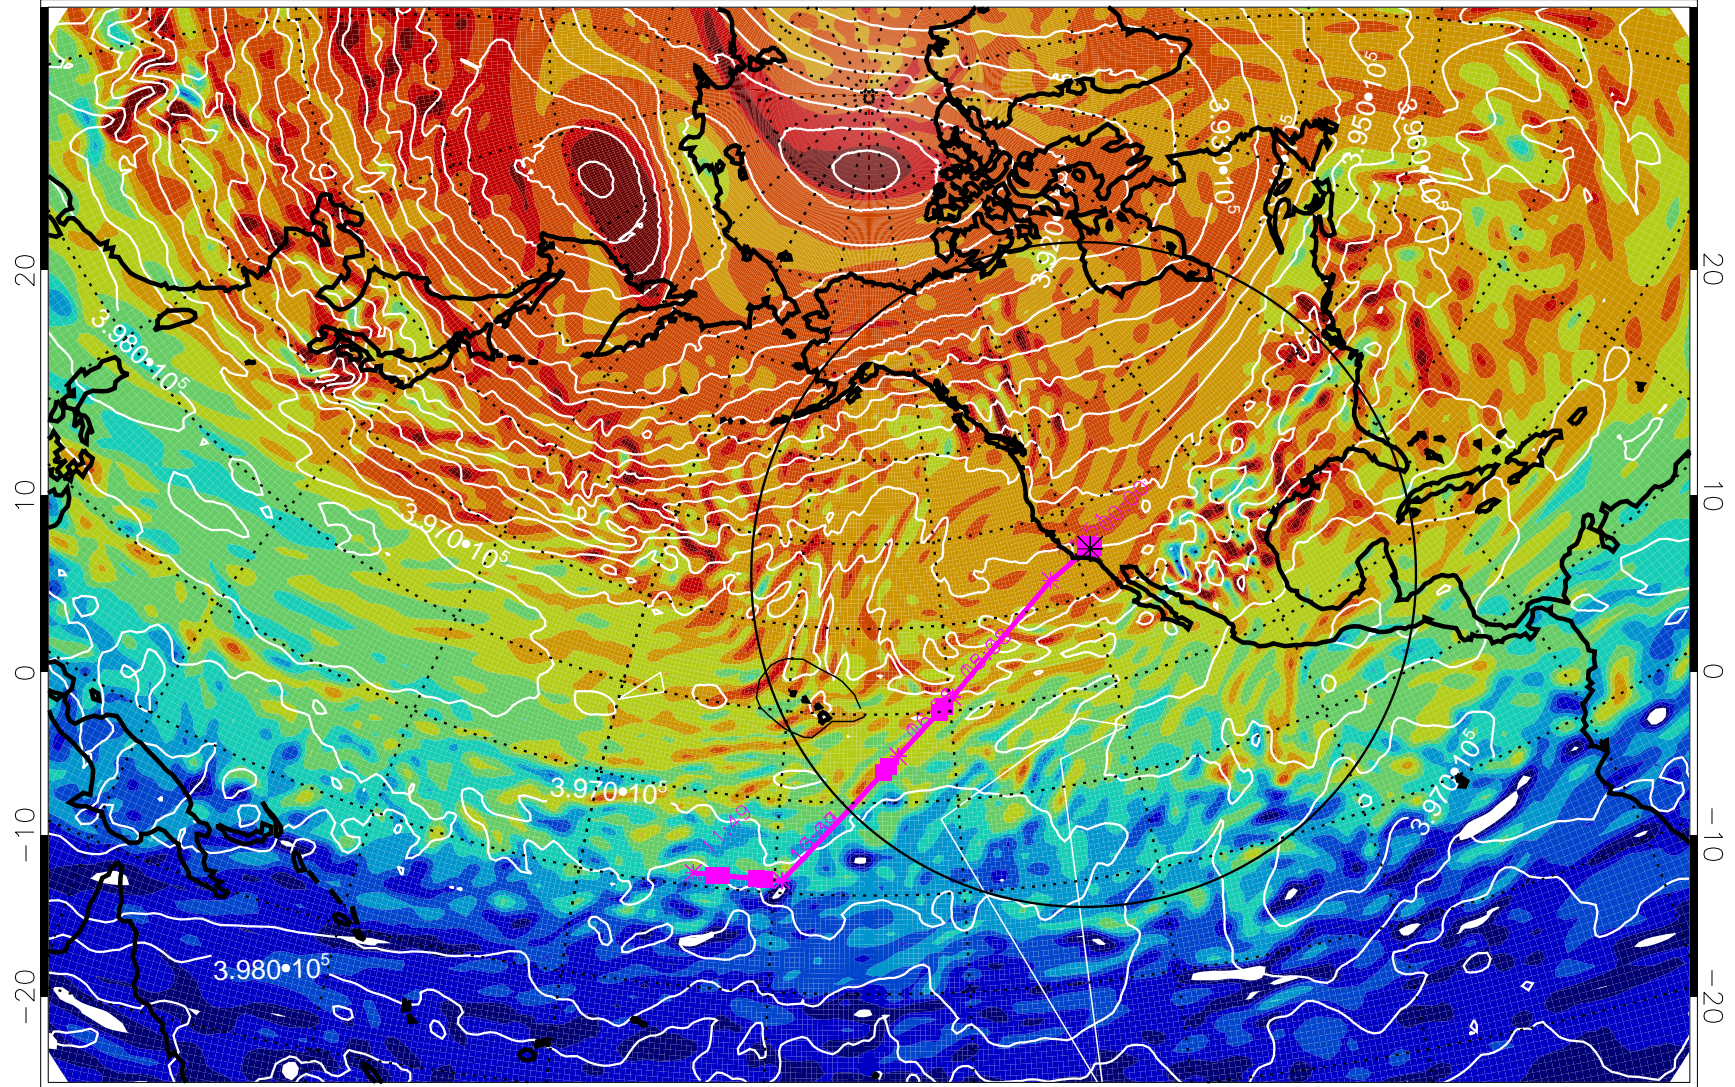

13021212, 12 hour forecast for 460K EPV

460K Montgomery Streamfunction, white

Range ring of 4055 km -- 13 hours GH round trip

13021218, 18 hour forecast for 460K EPV

460K Montgomery Streamfunction, white

Range ring of 4055 km -- 13 hours GH round trip

13021300, 24 hour forecast for 460K EPV

460K Montgomery Streamfunction, white

Range ring of 4055 km -- 13 hours GH round trip

13021306, 30 hour forecast for 460K EPV

460K Montgomery Streamfunction, white

Range ring of 4055 km -- 13 hours GH round trip

13021312, 36 hour forecast for 460K EPV

460K Montgomery Streamfunction, white

Range ring of 4055 km -- 13 hours GH round trip

13021318, 42 hour forecast for 460K EPV

460K Montgomery Streamfunction, white

Range ring of 4055 km -- 13 hours GH round trip