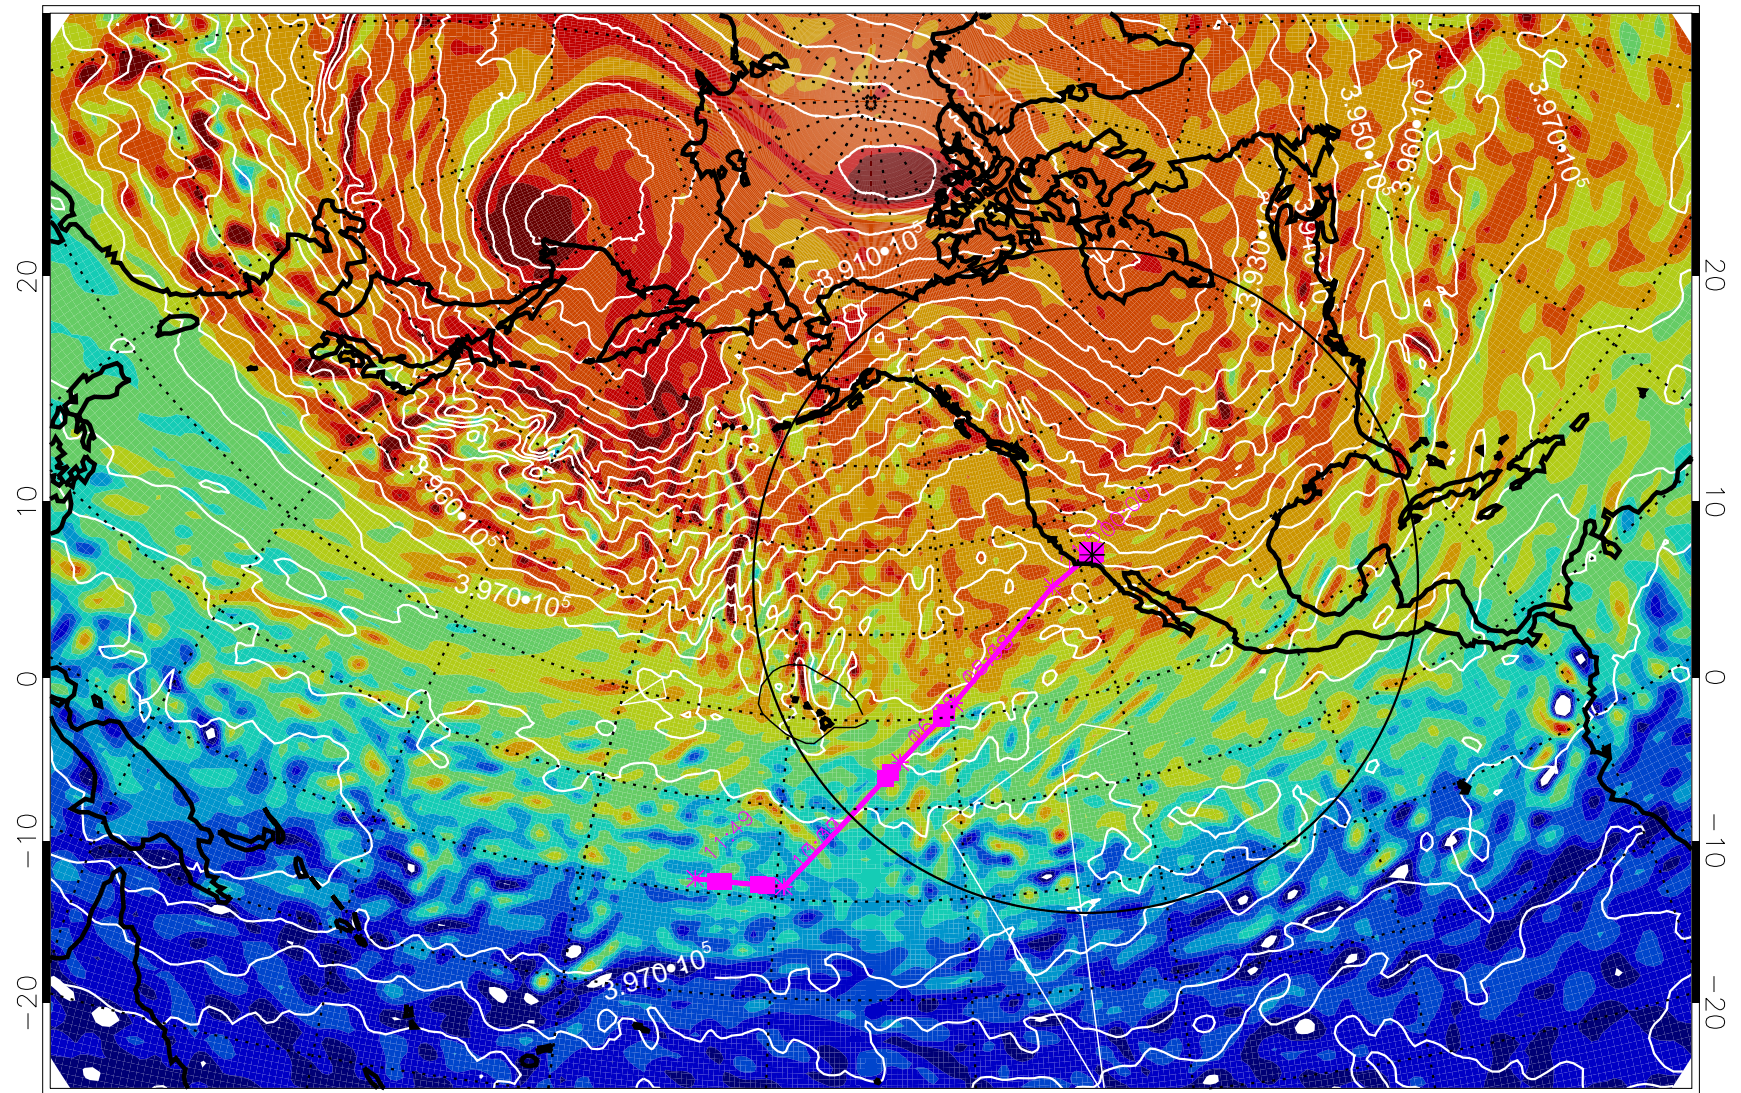

13021412, 60 hour forecast for 460K EPV

460K Montgomery Streamfunction, white

Range ring of 4055 km -- 13 hours GH round trip

13021418, 66 hour forecast for 460K EPV

460K Montgomery Streamfunction, white

Range ring of 4055 km -- 13 hours GH round trip

13021500, 72 hour forecast for 460K EPV

460K Montgomery Streamfunction, white

Range ring of 4055 km -- 13 hours GH round trip

13021506, 78 hour forecast for 460K EPV

460K Montgomery Streamfunction, white

Range ring of 4055 km -- 13 hours GH round trip

13021512, 84 hour forecast for 460K EPV

460K Montgomery Streamfunction, white

Range ring of 4055 km -- 13 hours GH round trip

13021518, 90 hour forecast for 460K EPV

460K Montgomery Streamfunction, white

Range ring of 4055 km -- 13 hours GH round trip

13021600, 96 hour forecast for 460K EPV

460K Montgomery Streamfunction, white

Range ring of 4055 km -- 13 hours GH round trip

13021606, 102 hour forecast for 460K EPV

460K Montgomery Streamfunction, white