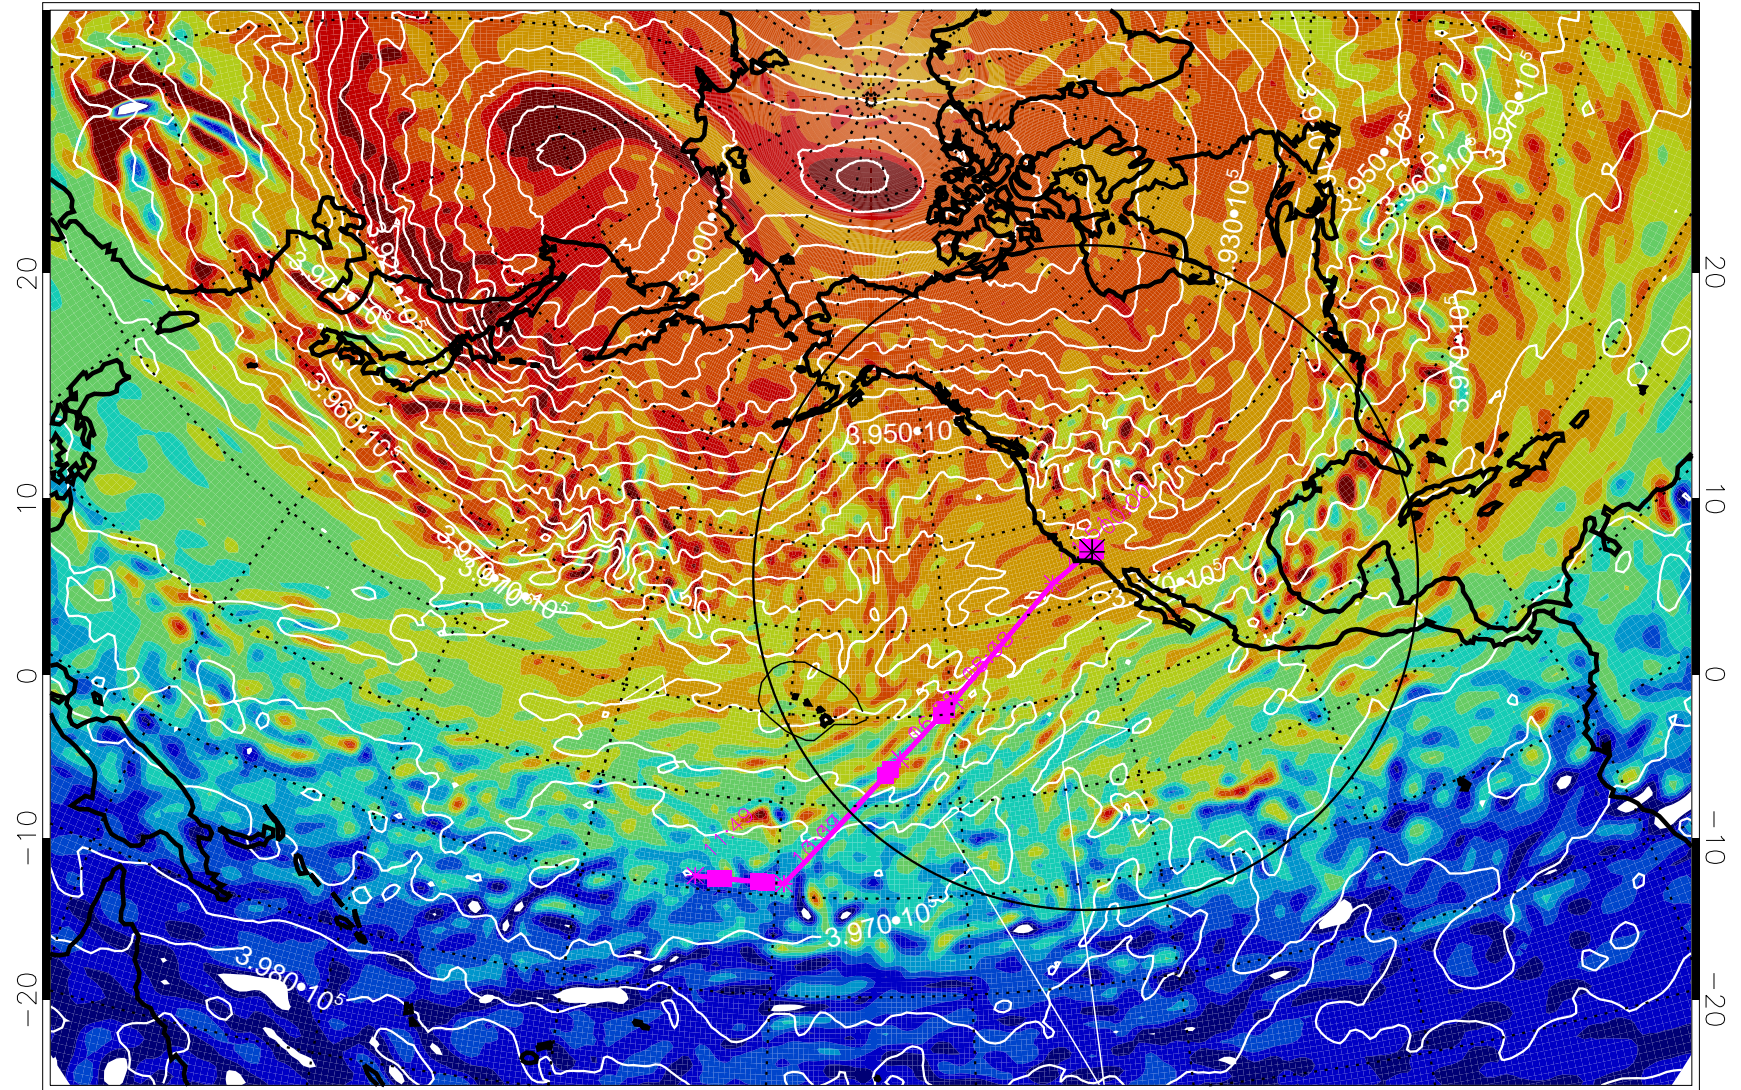

13021300, 24 hour forecast for 460K EPV

460K Montgomery Streamfunction, white

Range ring of 4055 km -- 13 hours GH round trip

13021306, 30 hour forecast for 460K EPV

460K Montgomery Streamfunction, white

Range ring of 4055 km -- 13 hours GH round trip

13021312, 36 hour forecast for 460K EPV

460K Montgomery Streamfunction, white

Range ring of 4055 km -- 13 hours GH round trip

13021318, 42 hour forecast for 460K EPV

460K Montgomery Streamfunction, white

Range ring of 4055 km -- 13 hours GH round trip

13021400, 48 hour forecast for 460K EPV

460K Montgomery Streamfunction, white

Range ring of 4055 km -- 13 hours GH round trip

13021406, 54 hour forecast for 460K EPV

460K Montgomery Streamfunction, white

Range ring of 4055 km -- 13 hours GH round trip

13021412, 60 hour forecast for 460K EPV

460K Montgomery Streamfunction, white

Range ring of 4055 km -- 13 hours GH round trip

13021418, 66 hour forecast for 460K EPV

460K Montgomery Streamfunction, white

Range ring of 4055 km -- 13 hours GH round trip