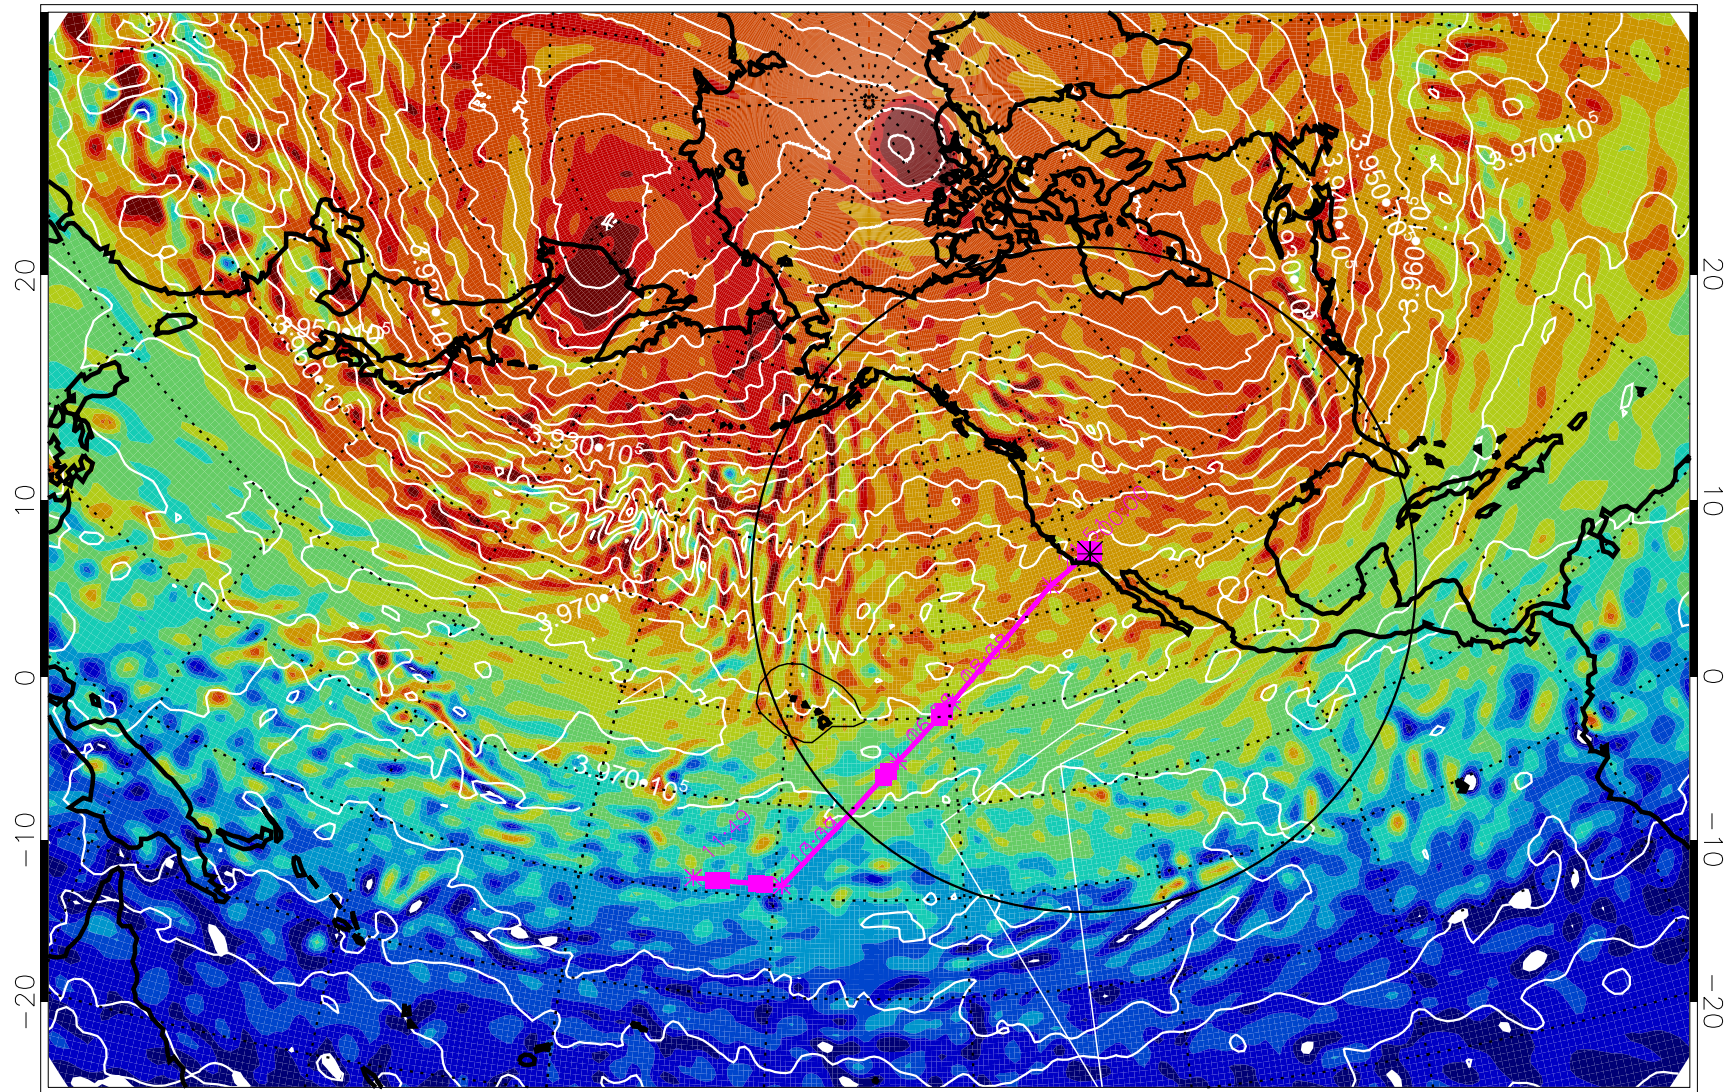

13021600, 96 hour forecast for 460K EPV

460K Montgomery Streamfunction, white

Range ring of 4055 km -- 13 hours GH round trip

13021606, 102 hour forecast for 460K EPV

460K Montgomery Streamfunction, white

Range ring of 4055 km -- 13 hours GH round trip

13021612, 108 hour forecast for 460K EPV

460K Montgomery Streamfunction, white

Range ring of 4055 km -- 13 hours GH round trip

13021618, 114 hour forecast for 460K EPV

460K Montgomery Streamfunction, white

Range ring of 4055 km -- 13 hours GH round trip

13021700, 120 hour forecast for 460K EPV

460K Montgomery Streamfunction, white

Range ring of 4055 km -- 13 hours GH round trip