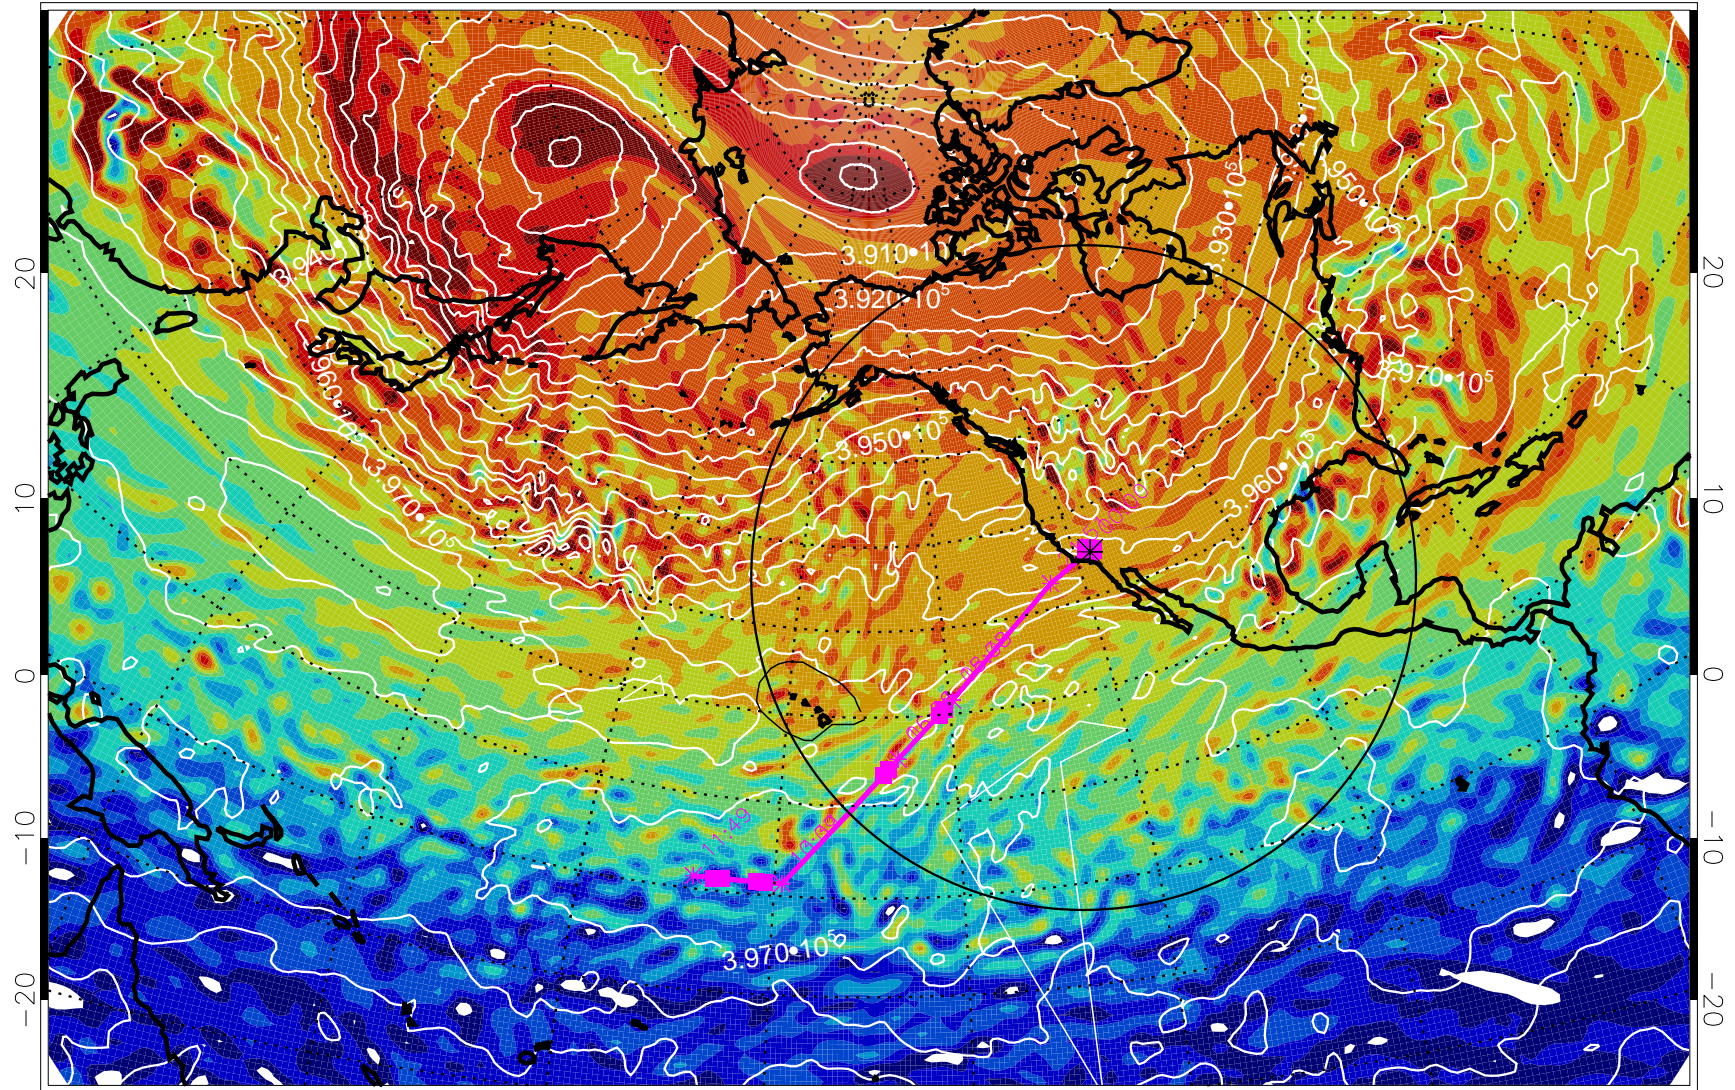

13021300, 24 hour forecast for 460K EPV

460K Montgomery Streamfunction, white

Range ring of 4055 km -- 13 hours GH round trip

13021306, 30 hour forecast for 460K EPV

460K Montgomery Streamfunction, white

Range ring of 4055 km -- 13 hours GH round trip

13021312, 36 hour forecast for 460K EPV

460K Montgomery Streamfunction, white

Range ring of 4055 km -- 13 hours GH round trip

13021318, 42 hour forecast for 460K EPV

460K Montgomery Streamfunction, white

Range ring of 4055 km -- 13 hours GH round trip

13021400, 48 hour forecast for 460K EPV

460K Montgomery Streamfunction, white

Range ring of 4055 km -- 13 hours GH round trip

13021406, 54 hour forecast for 460K EPV

460K Montgomery Streamfunction, white

Range ring of 4055 km -- 13 hours GH round trip

13021412, 60 hour forecast for 460K EPV

460K Montgomery Streamfunction, white

Range ring of 4055 km -- 13 hours GH round trip

13021418, 66 hour forecast for 460K EPV

460K Montgomery Streamfunction, white

Range ring of 4055 km -- 13 hours GH round trip