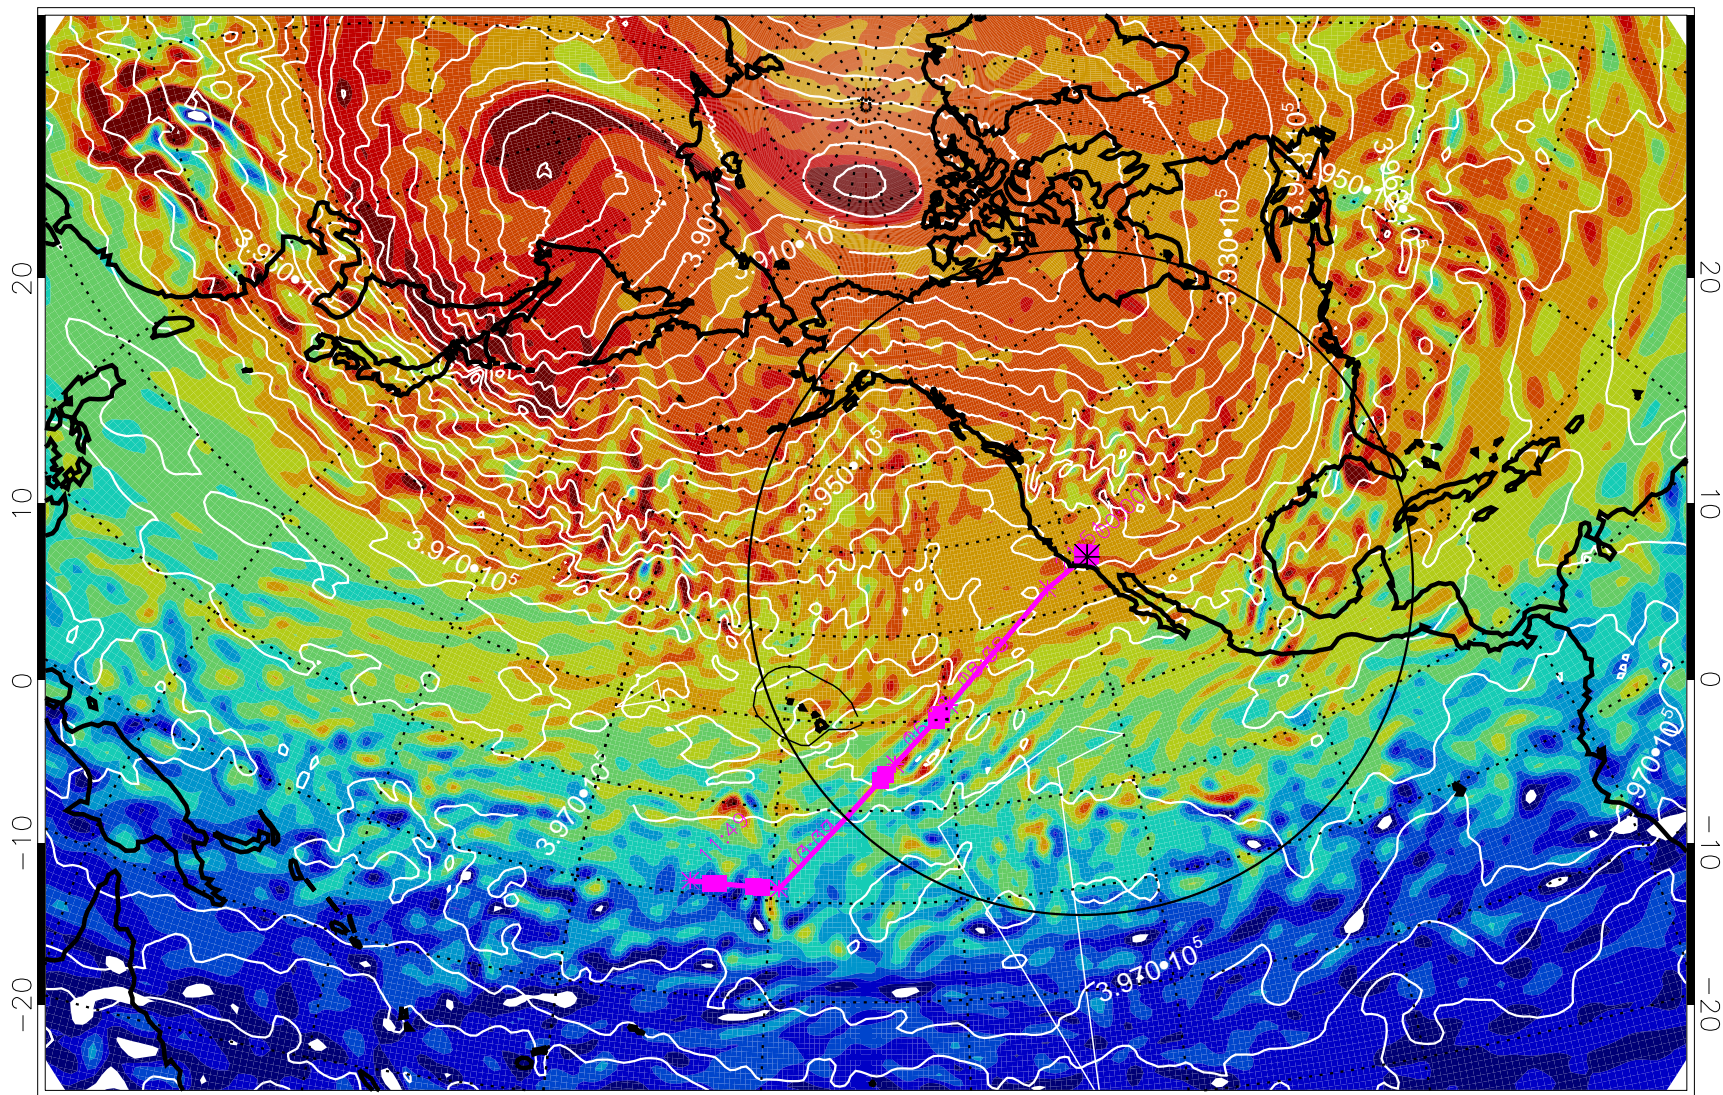

13021400, 48 hour forecast for 460K EPV

460K Montgomery Streamfunction, white

Range ring of 4055 km -- 13 hours GH round trip

13021406, 54 hour forecast for 460K EPV

460K Montgomery Streamfunction, white

Range ring of 4055 km -- 13 hours GH round trip

13021412, 60 hour forecast for 460K EPV

460K Montgomery Streamfunction, white

Range ring of 4055 km -- 13 hours GH round trip

13021418, 66 hour forecast for 460K EPV

460K Montgomery Streamfunction, white

Range ring of 4055 km -- 13 hours GH round trip

13021500, 72 hour forecast for 460K EPV

460K Montgomery Streamfunction, white

Range ring of 4055 km -- 13 hours GH round trip

13021506, 78 hour forecast for 460K EPV

460K Montgomery Streamfunction, white

Range ring of 4055 km -- 13 hours GH round trip

13021600, 96 hour forecast for 460K EPV

460K Montgomery Streamfunction, white

Range ring of 4055 km -- 13 hours GH round trip

13021606, 102 hour forecast for 460K EPV

460K Montgomery Streamfunction, white