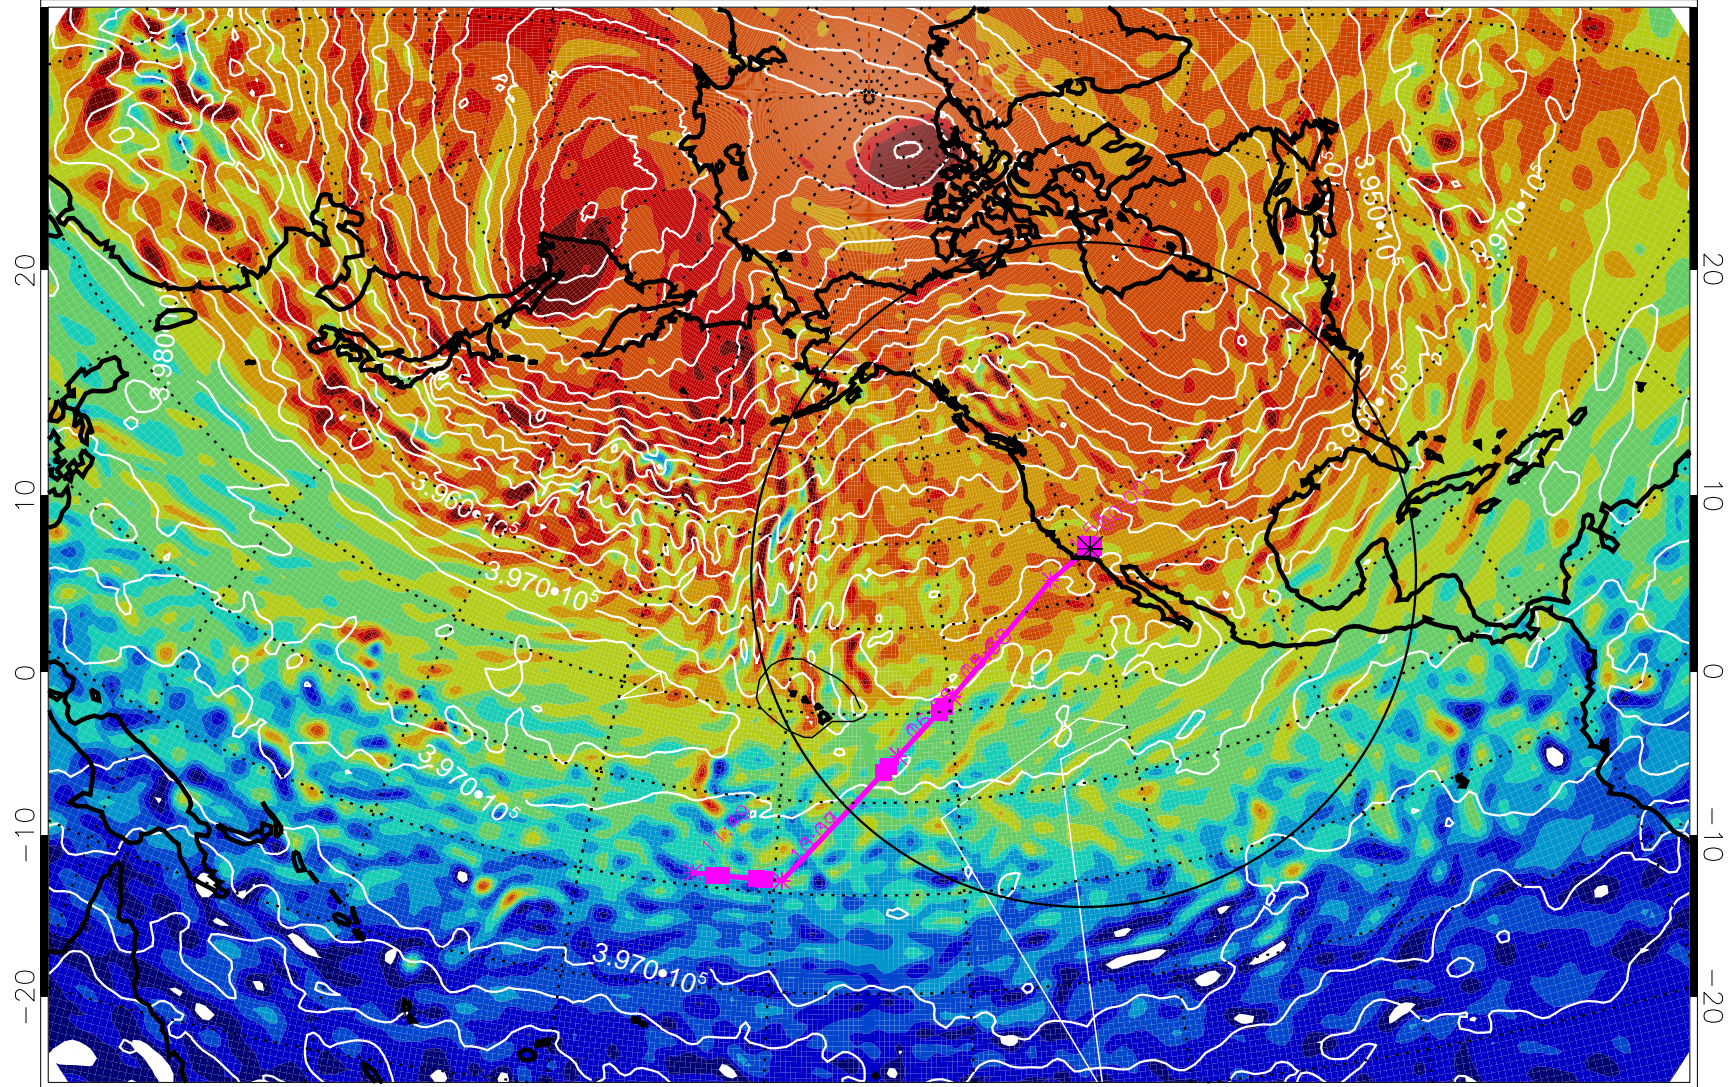

13021512, 84 hour forecast for 460K EPV

460K Montgomery Streamfunction, white

Range ring of 4055 km -- 13 hours GH round trip

13021518, 90 hour forecast for 460K EPV

460K Montgomery Streamfunction, white

Range ring of 4055 km -- 13 hours GH round trip

13021600, 96 hour forecast for 460K EPV

460K Montgomery Streamfunction, white

Range ring of 4055 km -- 13 hours GH round trip

13021606, 102 hour forecast for 460K EPV

460K Montgomery Streamfunction, white

Range ring of 4055 km -- 13 hours GH round trip

13021612, 108 hour forecast for 460K EPV

460K Montgomery Streamfunction, white

Range ring of 4055 km -- 13 hours GH round trip

13021618, 114 hour forecast for 460K EPV

460K Montgomery Streamfunction, white

Range ring of 4055 km -- 13 hours GH round trip

13021700, 120 hour forecast for 460K EPV

460K Montgomery Streamfunction, white

Range ring of 4055 km -- 13 hours GH round trip