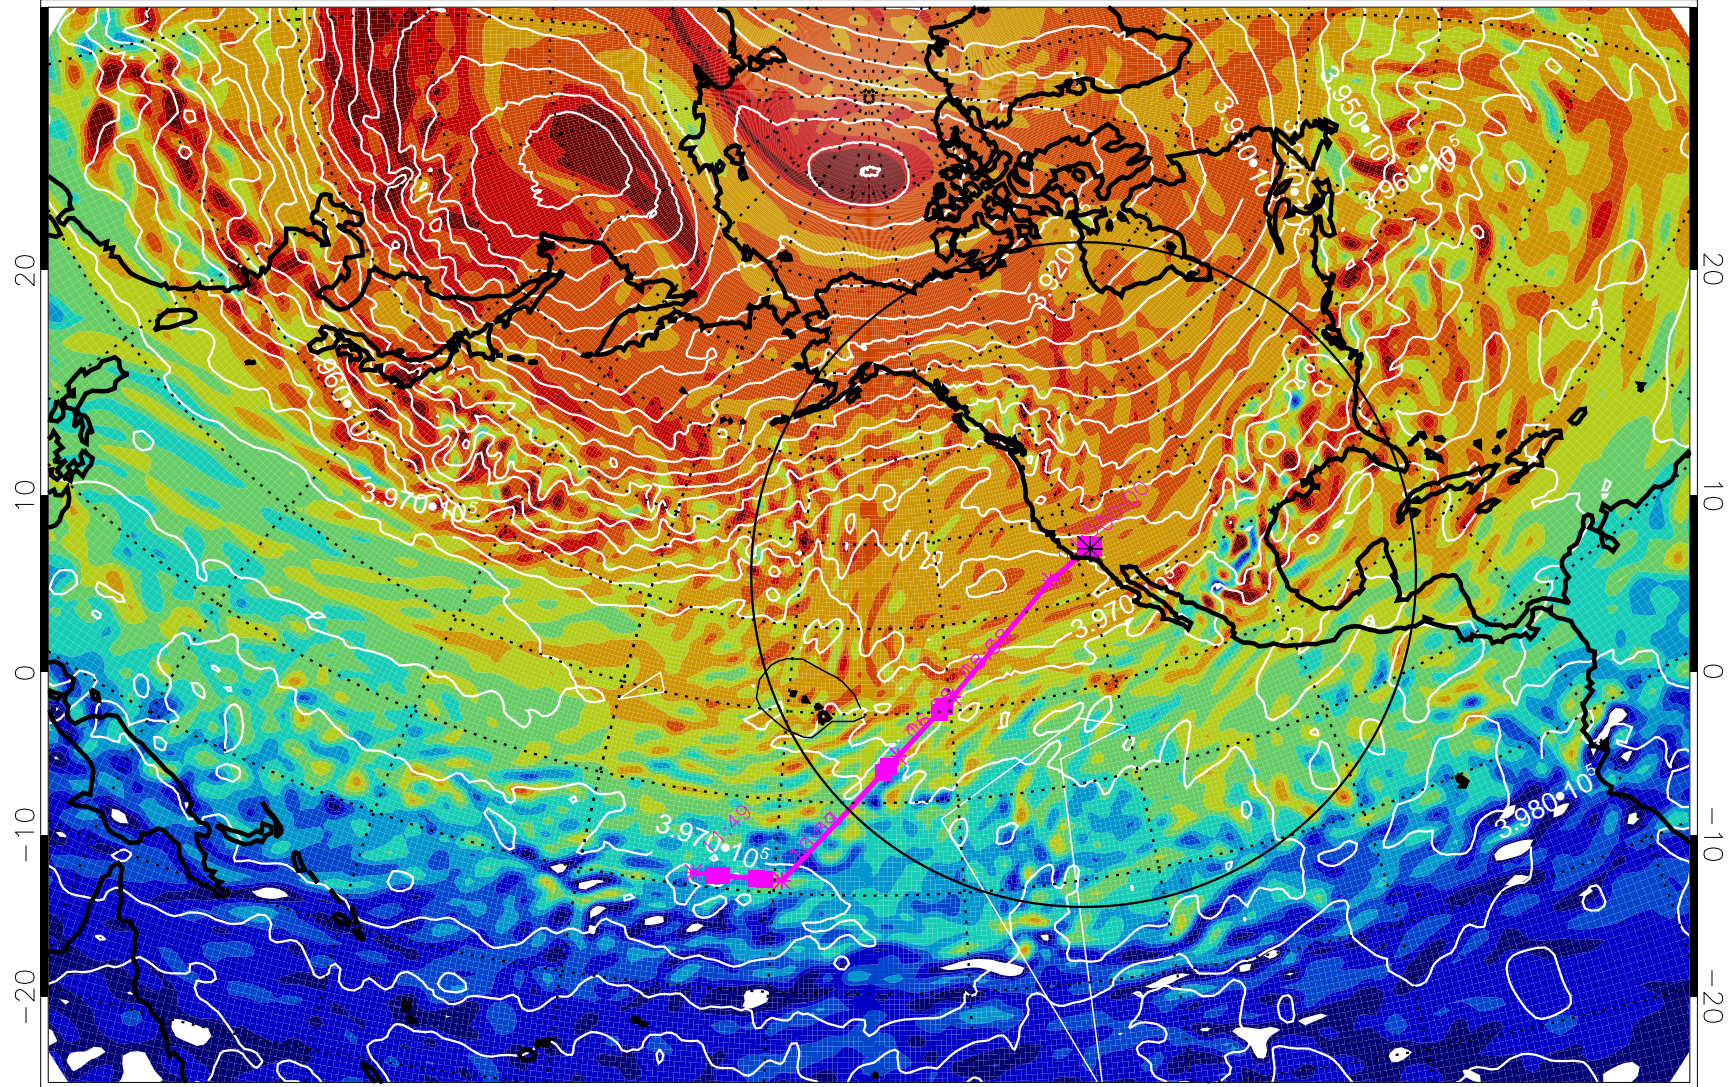

13021212, 12 hour forecast for 460K EPV

460K Montgomery Streamfunction, white

Range ring of 4055 km -- 13 hours GH round trip

13021218, 18 hour forecast for 460K EPV

460K Montgomery Streamfunction, white

Range ring of 4055 km -- 13 hours GH round trip

13021300, 24 hour forecast for 460K EPV

460K Montgomery Streamfunction, white

Range ring of 4055 km -- 13 hours GH round trip

13021306, 30 hour forecast for 460K EPV

460K Montgomery Streamfunction, white

Range ring of 4055 km -- 13 hours GH round trip

13021312, 36 hour forecast for 460K EPV

460K Montgomery Streamfunction, white

Range ring of 4055 km -- 13 hours GH round trip

13021318, 42 hour forecast for 460K EPV

460K Montgomery Streamfunction, white

Range ring of 4055 km -- 13 hours GH round trip

13021400, 48 hour forecast for 460K EPV

460K Montgomery Streamfunction, white

Range ring of 4055 km -- 13 hours GH round trip

13021406, 54 hour forecast for 460K EPV

460K Montgomery Streamfunction, white

Range ring of 4055 km -- 13 hours GH round trip