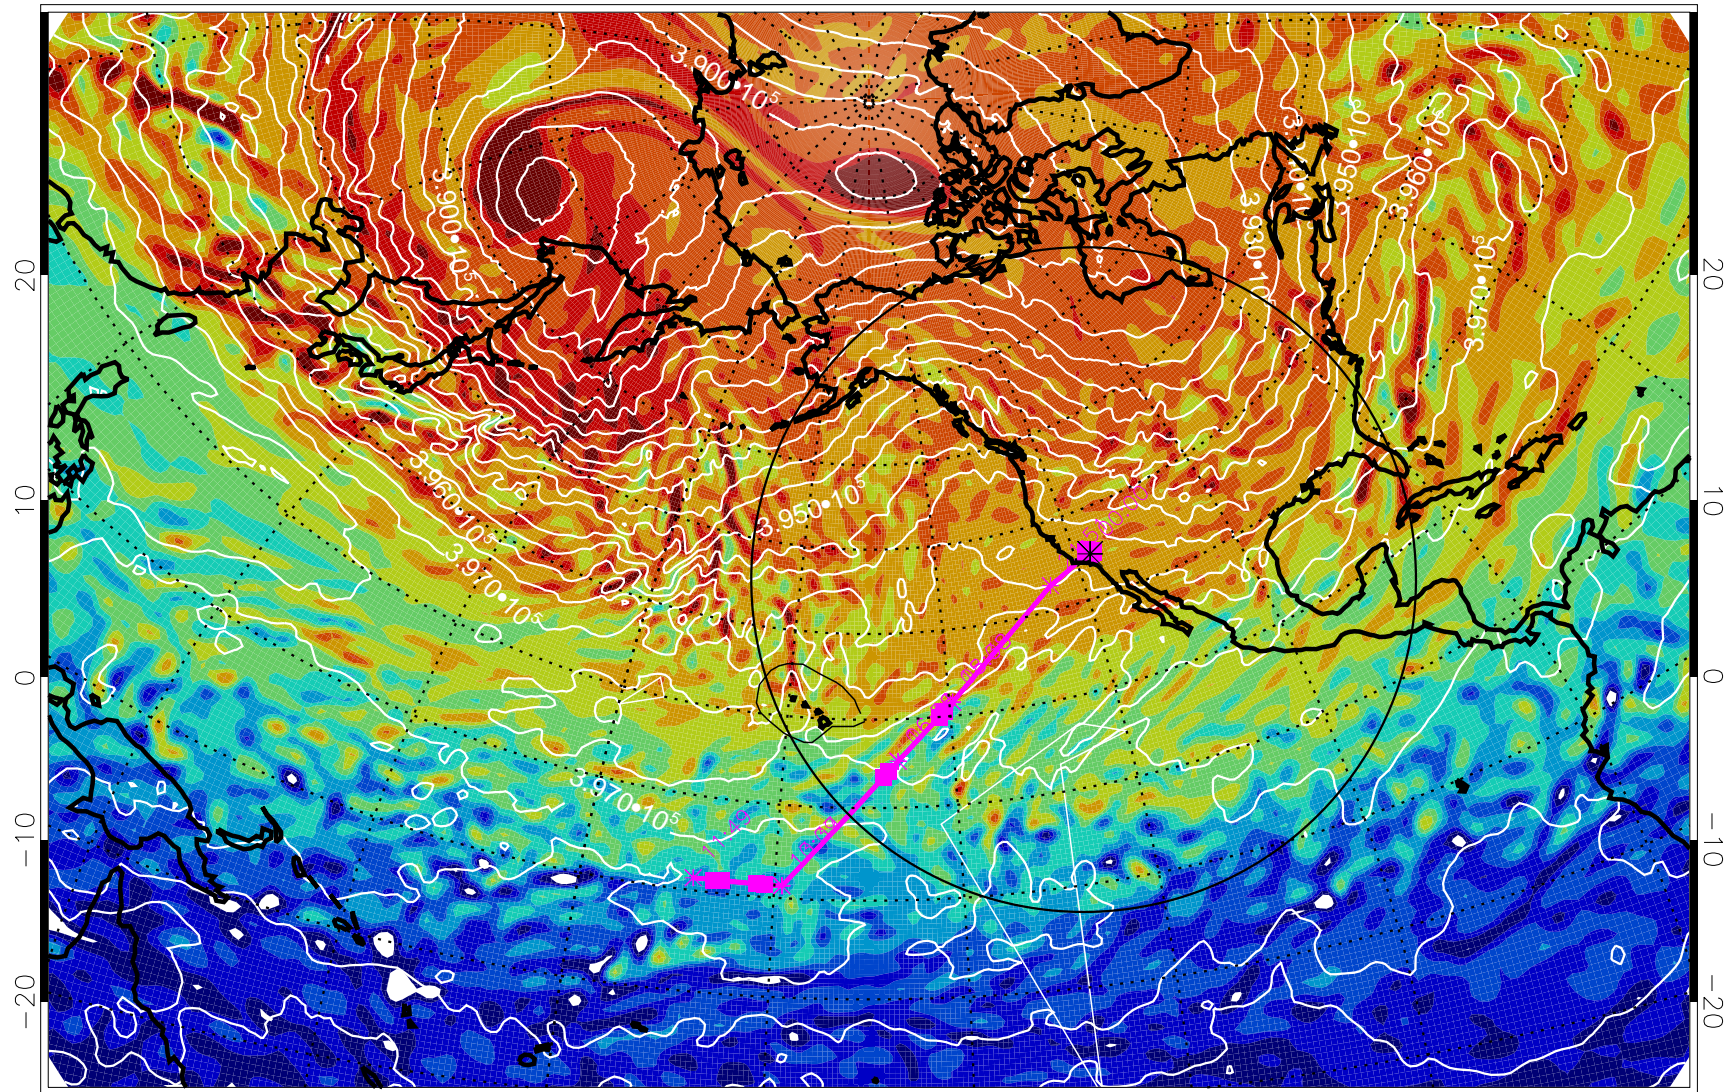

13021412, 60 hour forecast for 460K EPV

460K Montgomery Streamfunction, white

Range ring of 4055 km -- 13 hours GH round trip

13021418, 66 hour forecast for 460K EPV

460K Montgomery Streamfunction, white

Range ring of 4055 km -- 13 hours GH round trip

13021500, 72 hour forecast for 460K EPV

460K Montgomery Streamfunction, white

Range ring of 4055 km -- 13 hours GH round trip

13021506, 78 hour forecast for 460K EPV

460K Montgomery Streamfunction, white

Range ring of 4055 km -- 13 hours GH round trip

13021512, 84 hour forecast for 460K EPV

460K Montgomery Streamfunction, white

Range ring of 4055 km -- 13 hours GH round trip

13021518, 90 hour forecast for 460K EPV

460K Montgomery Streamfunction, white

Range ring of 4055 km -- 13 hours GH round trip

13021600, 96 hour forecast for 460K EPV

460K Montgomery Streamfunction, white

Range ring of 4055 km -- 13 hours GH round trip

13021606, 102 hour forecast for 460K EPV

460K Montgomery Streamfunction, white