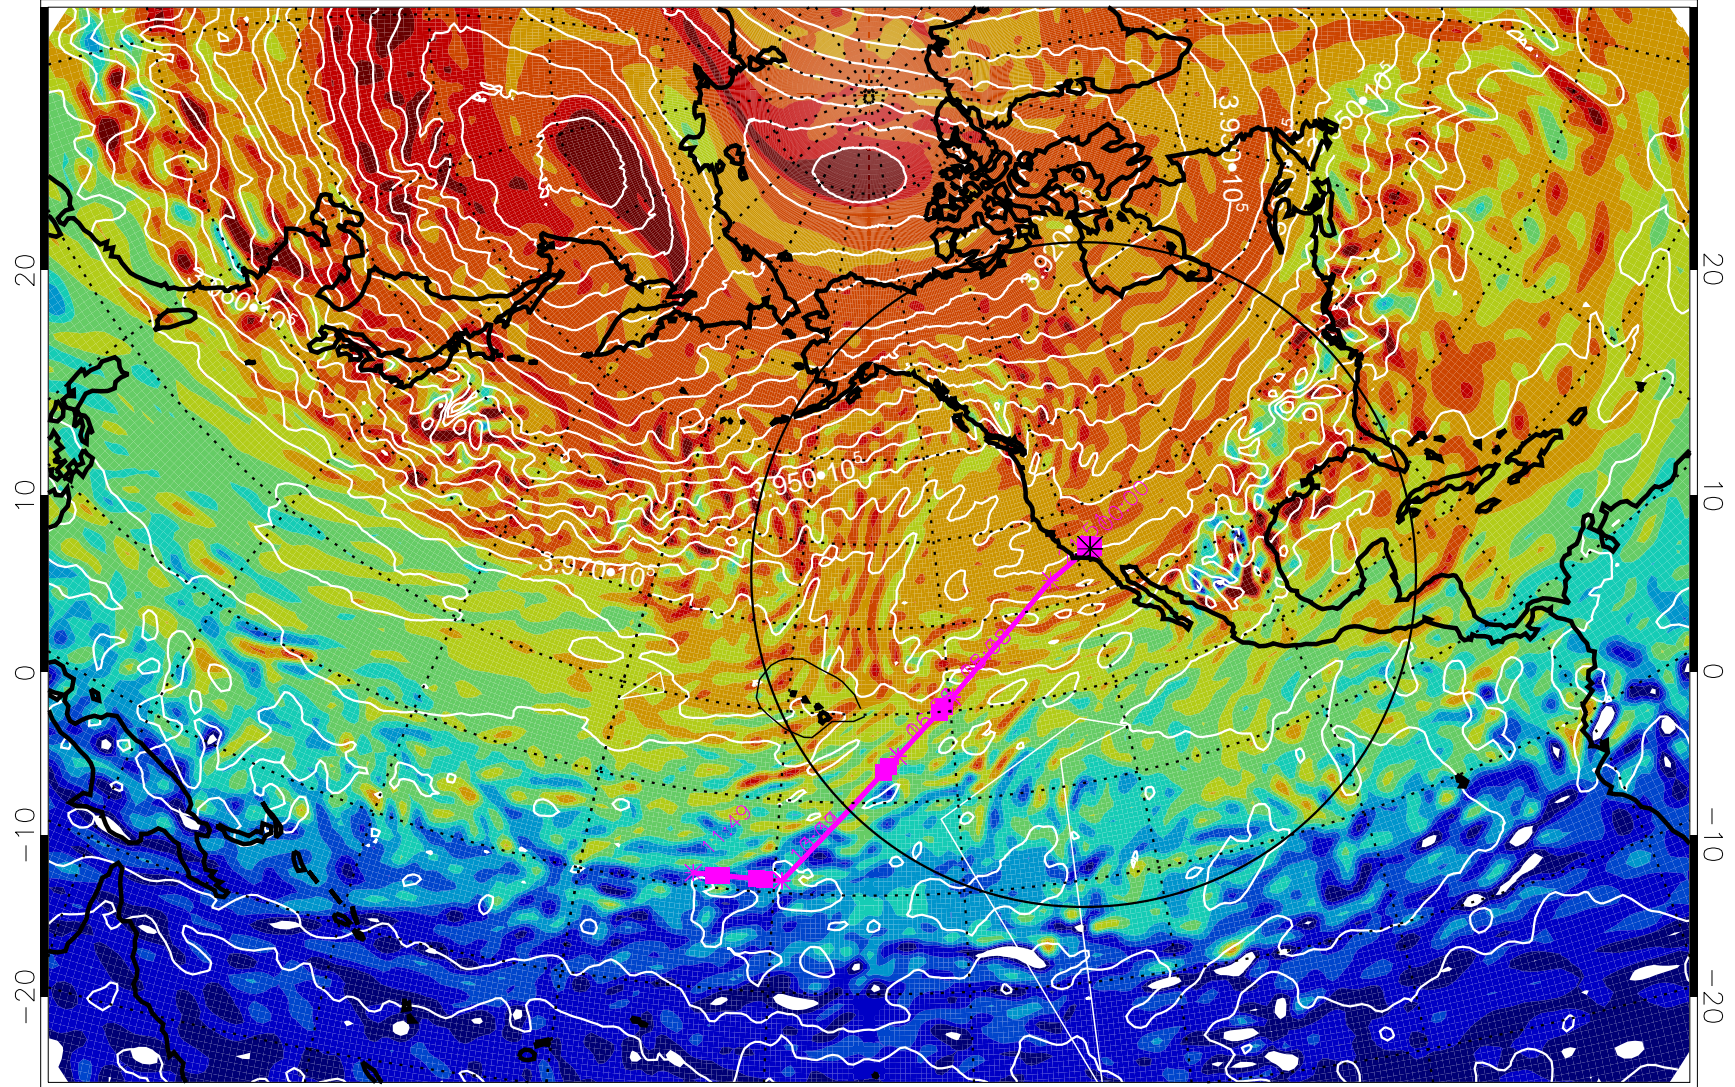

13021206, 18 hour forecast for 460K EPV

460K Montgomery Streamfunction, white

Range ring of 4055 km -- 13 hours GH round trip

13021212, 24 hour forecast for 460K EPV

460K Montgomery Streamfunction, white

Range ring of 4055 km -- 13 hours GH round trip

13021218, 30 hour forecast for 460K EPV

460K Montgomery Streamfunction, white

Range ring of 4055 km -- 13 hours GH round trip

13021300, 36 hour forecast for 460K EPV

460K Montgomery Streamfunction, white

Range ring of 4055 km -- 13 hours GH round trip

13021306, 42 hour forecast for 460K EPV

460K Montgomery Streamfunction, white

Range ring of 4055 km -- 13 hours GH round trip

13021312, 48 hour forecast for 460K EPV

460K Montgomery Streamfunction, white

Range ring of 4055 km -- 13 hours GH round trip

13021318, 54 hour forecast for 460K EPV

460K Montgomery Streamfunction, white

Range ring of 4055 km -- 13 hours GH round trip

13021400, 60 hour forecast for 460K EPV

460K Montgomery Streamfunction, white

Range ring of 4055 km -- 13 hours GH round trip