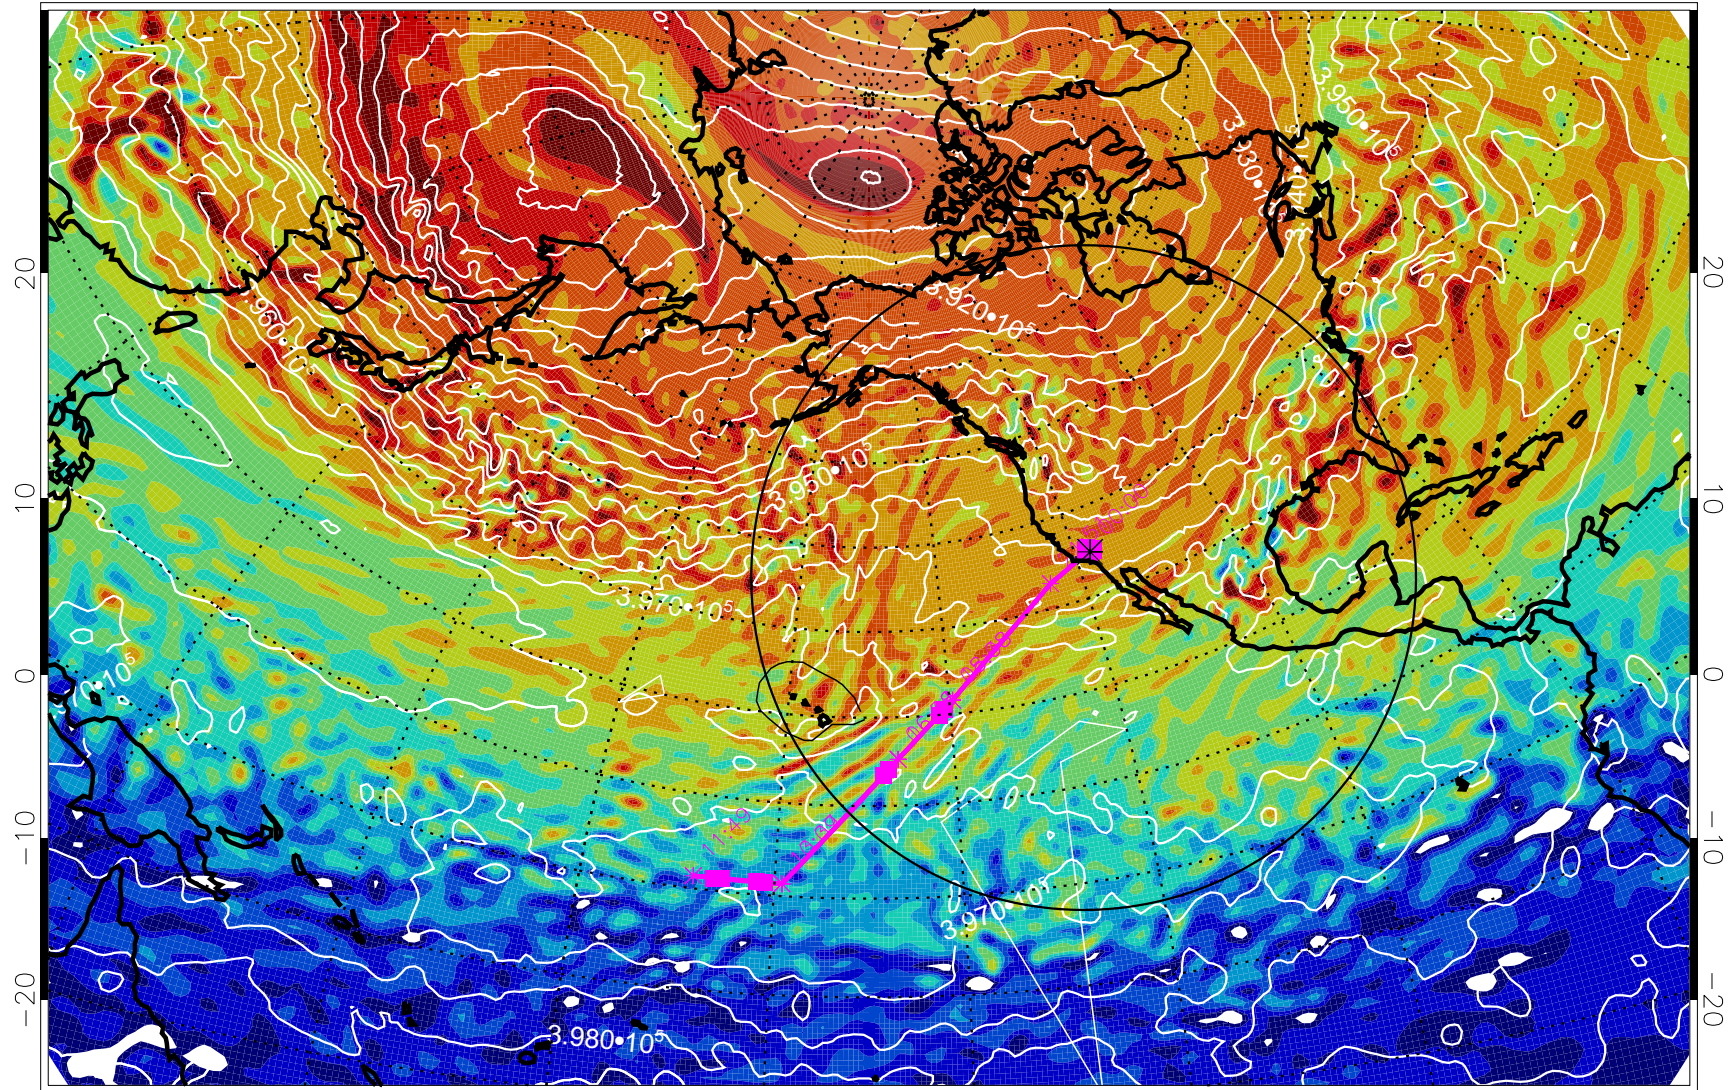

13021218, 30 hour forecast for 460K EPV

460K Montgomery Streamfunction, white

Range ring of 4055 km -- 13 hours GH round trip

13021300, 36 hour forecast for 460K EPV

460K Montgomery Streamfunction, white

Range ring of 4055 km -- 13 hours GH round trip

13021306, 42 hour forecast for 460K EPV

460K Montgomery Streamfunction, white

Range ring of 4055 km -- 13 hours GH round trip

13021312, 48 hour forecast for 460K EPV

460K Montgomery Streamfunction, white

Range ring of 4055 km -- 13 hours GH round trip

13021318, 54 hour forecast for 460K EPV

460K Montgomery Streamfunction, white

Range ring of 4055 km -- 13 hours GH round trip

13021400, 60 hour forecast for 460K EPV

460K Montgomery Streamfunction, white

Range ring of 4055 km -- 13 hours GH round trip

13021406, 66 hour forecast for 460K EPV

460K Montgomery Streamfunction, white

Range ring of 4055 km -- 13 hours GH round trip

13021412, 72 hour forecast for 460K EPV

460K Montgomery Streamfunction, white

Range ring of 4055 km -- 13 hours GH round trip