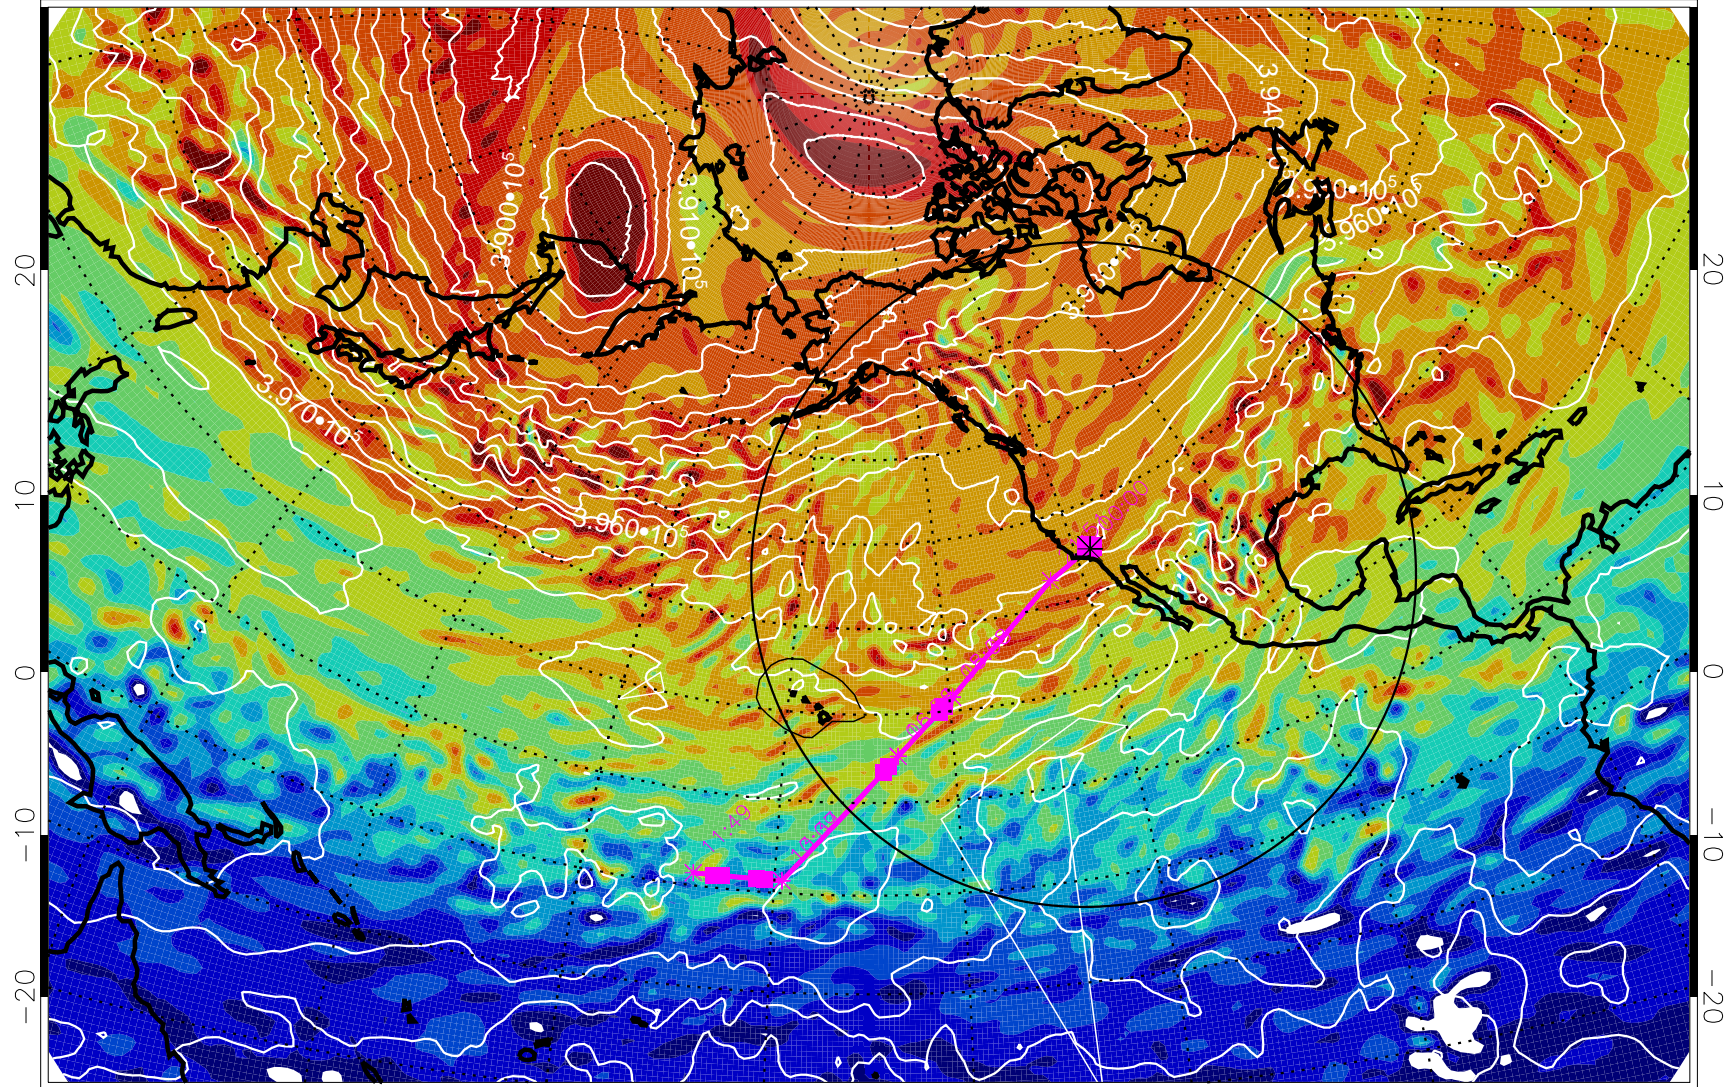

13021118, 6 hour forecast for 460K EPV

460K Montgomery Streamfunction, white

Range ring of 4055 km -- 13 hours GH round trip

13021200, 12 hour forecast for 460K EPV

460K Montgomery Streamfunction, white

Range ring of 4055 km -- 13 hours GH round trip

13021206, 18 hour forecast for 460K EPV

460K Montgomery Streamfunction, white

Range ring of 4055 km -- 13 hours GH round trip

13021212, 24 hour forecast for 460K EPV

460K Montgomery Streamfunction, white

Range ring of 4055 km -- 13 hours GH round trip

13021218, 30 hour forecast for 460K EPV

460K Montgomery Streamfunction, white

Range ring of 4055 km -- 13 hours GH round trip

13021300, 36 hour forecast for 460K EPV

460K Montgomery Streamfunction, white

Range ring of 4055 km -- 13 hours GH round trip

13021306, 42 hour forecast for 460K EPV

460K Montgomery Streamfunction, white

Range ring of 4055 km -- 13 hours GH round trip

13021312, 48 hour forecast for 460K EPV

460K Montgomery Streamfunction, white

Range ring of 4055 km -- 13 hours GH round trip