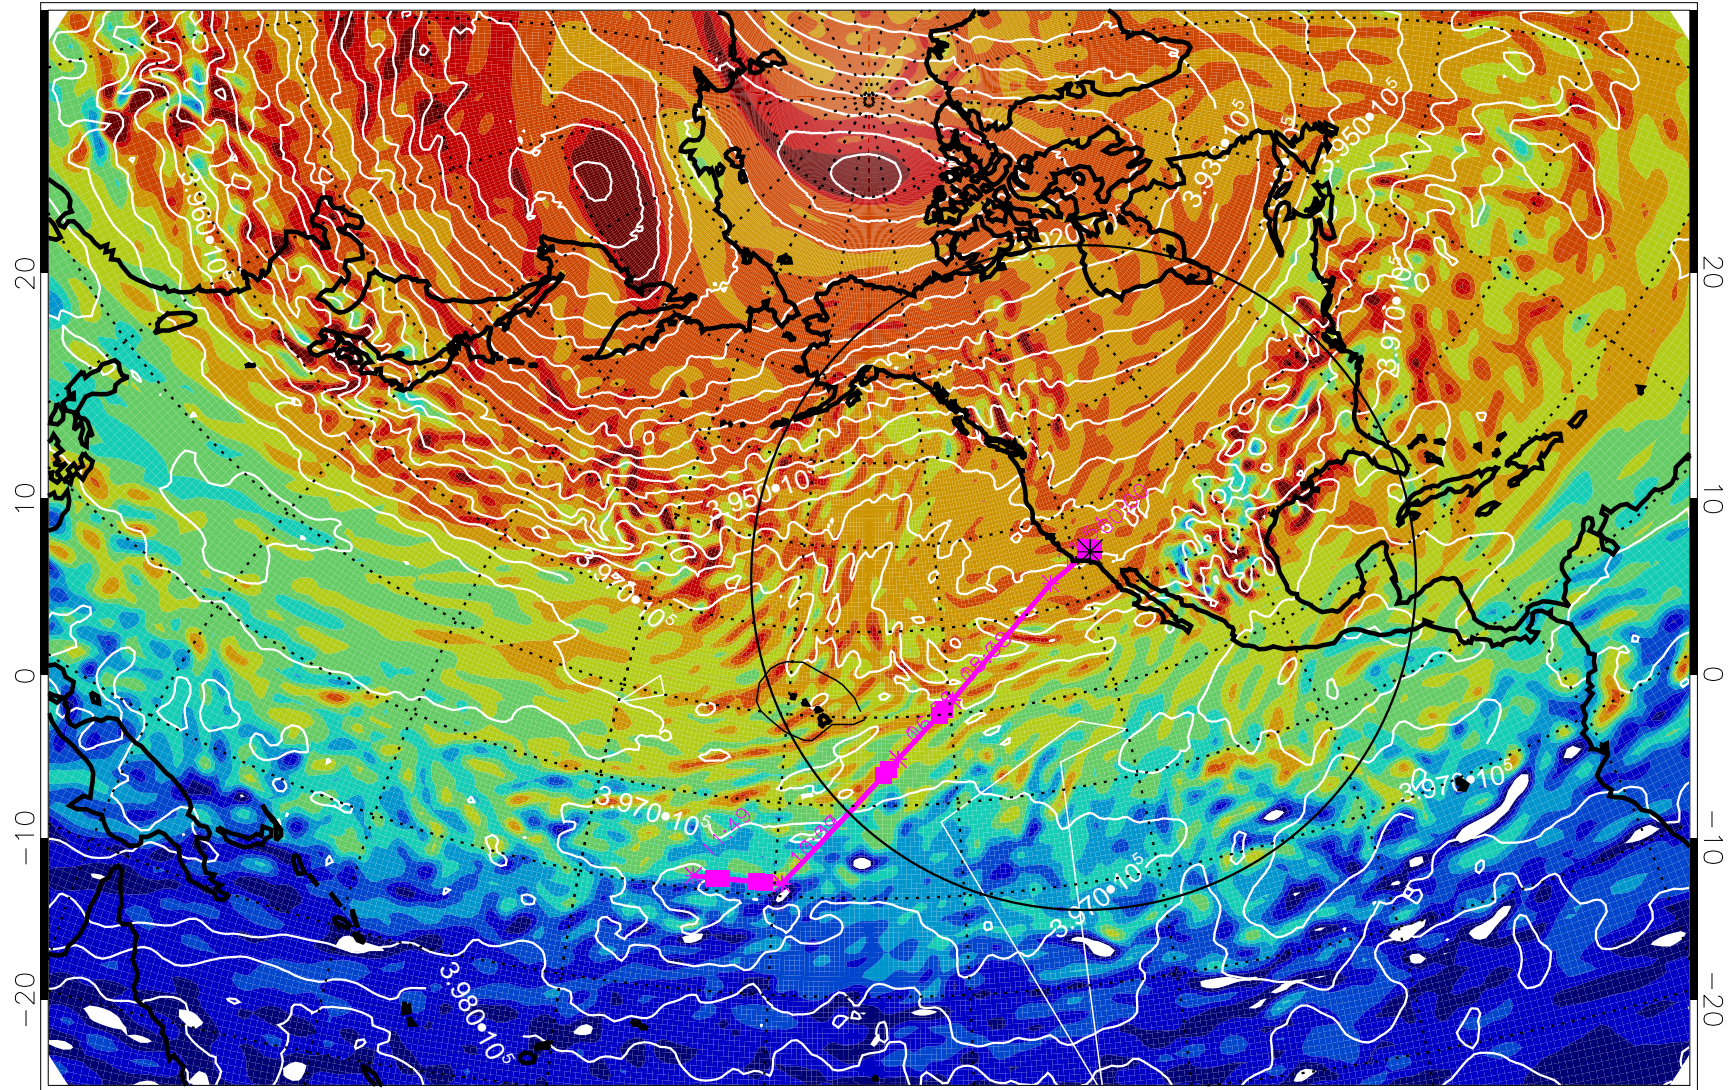

13021118, 6 hour forecast for 460K EPV

460K Montgomery Streamfunction, white

Range ring of 4055 km -- 13 hours GH round trip

13021200, 12 hour forecast for 460K EPV

460K Montgomery Streamfunction, white

Range ring of 4055 km -- 13 hours GH round trip

13021206, 18 hour forecast for 460K EPV

460K Montgomery Streamfunction, white

Range ring of 4055 km -- 13 hours GH round trip

13021212, 24 hour forecast for 460K EPV

460K Montgomery Streamfunction, white

Range ring of 4055 km -- 13 hours GH round trip

13021218, 30 hour forecast for 460K EPV

460K Montgomery Streamfunction, white

Range ring of 4055 km -- 13 hours GH round trip

13021300, 36 hour forecast for 460K EPV

460K Montgomery Streamfunction, white

Range ring of 4055 km -- 13 hours GH round trip

13021306, 42 hour forecast for 460K EPV

460K Montgomery Streamfunction, white

Range ring of 4055 km -- 13 hours GH round trip

13021312, 48 hour forecast for 460K EPV

460K Montgomery Streamfunction, white

Range ring of 4055 km -- 13 hours GH round trip