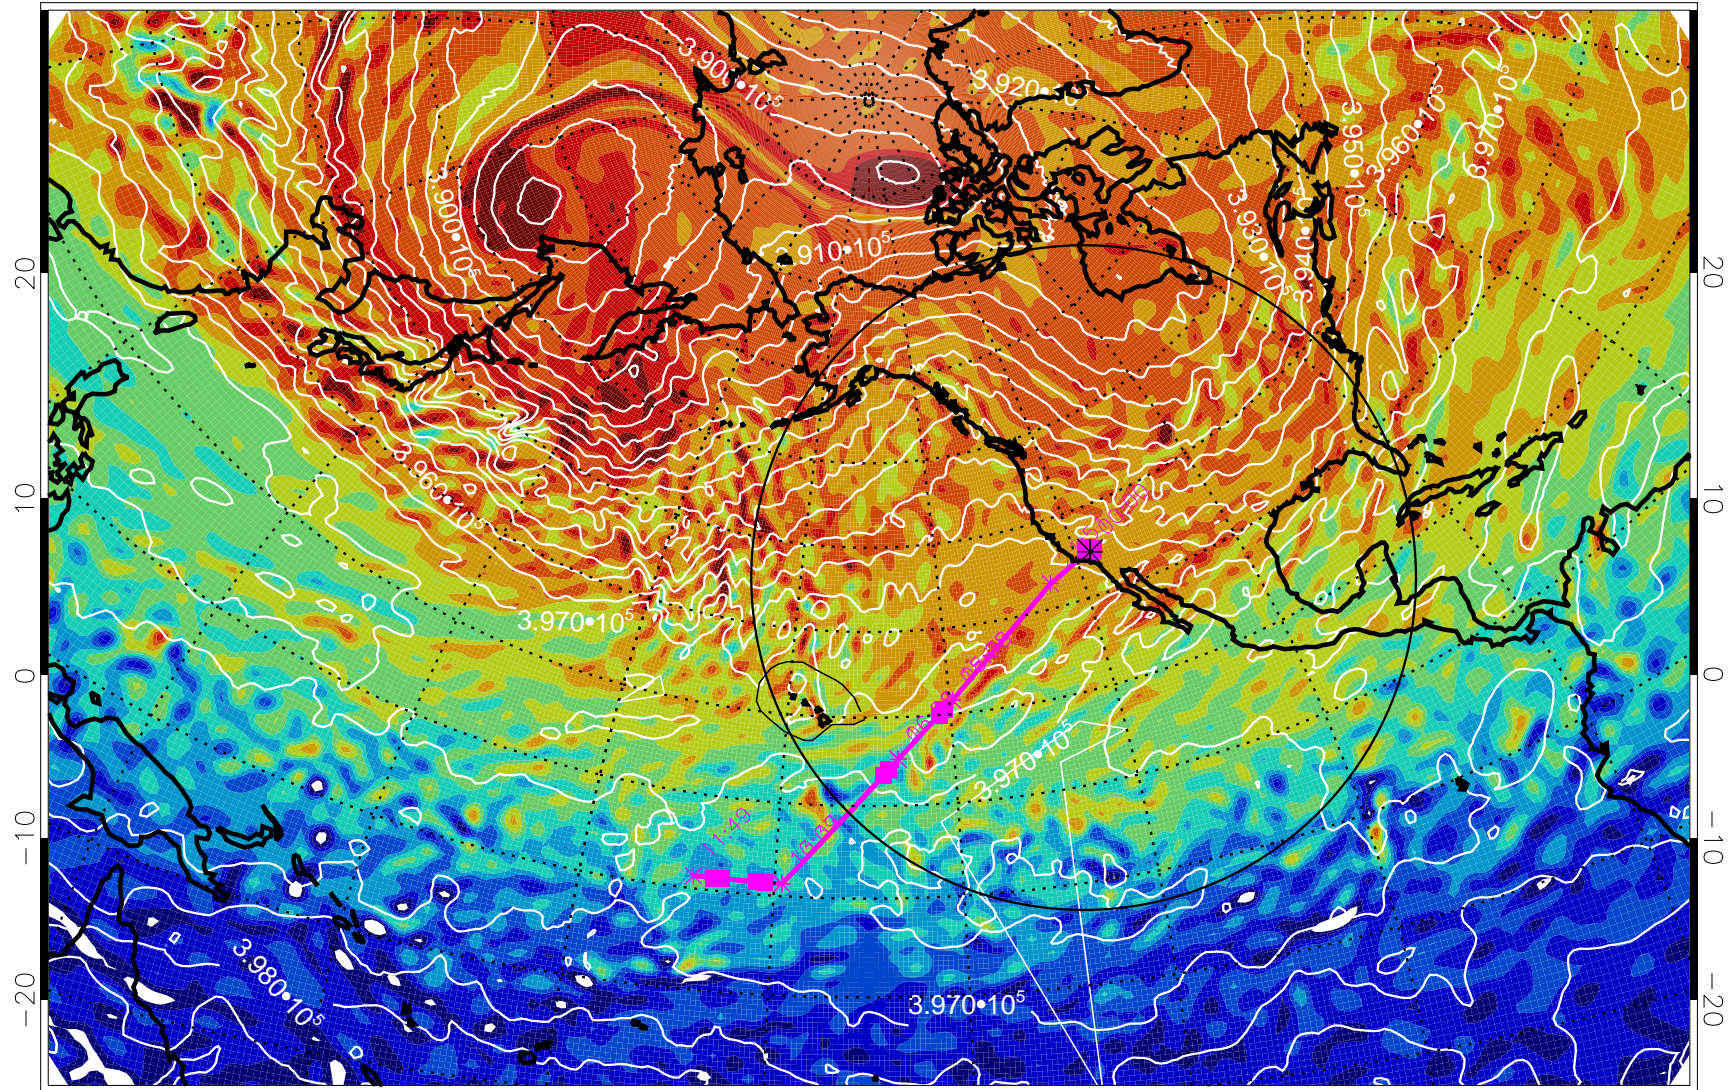

13021418, 78 hour forecast for 460K EPV

460K Montgomery Streamfunction, white

Range ring of 4055 km -- 13 hours GH round trip

13021500, 84 hour forecast for 460K EPV

460K Montgomery Streamfunction, white

Range ring of 4055 km -- 13 hours GH round trip

13021506, 90 hour forecast for 460K EPV

460K Montgomery Streamfunction, white

Range ring of 4055 km -- 13 hours GH round trip

13021512, 96 hour forecast for 460K EPV

460K Montgomery Streamfunction, white

Range ring of 4055 km -- 13 hours GH round trip

13021518, 102 hour forecast for 460K EPV

460K Montgomery Streamfunction, white

Range ring of 4055 km -- 13 hours GH round trip

13021600, 108 hour forecast for 460K EPV

460K Montgomery Streamfunction, white

Range ring of 4055 km -- 13 hours GH round trip

13021606, 114 hour forecast for 460K EPV

460K Montgomery Streamfunction, white

Range ring of 4055 km -- 13 hours GH round trip

13021612, 120 hour forecast for 460K EPV