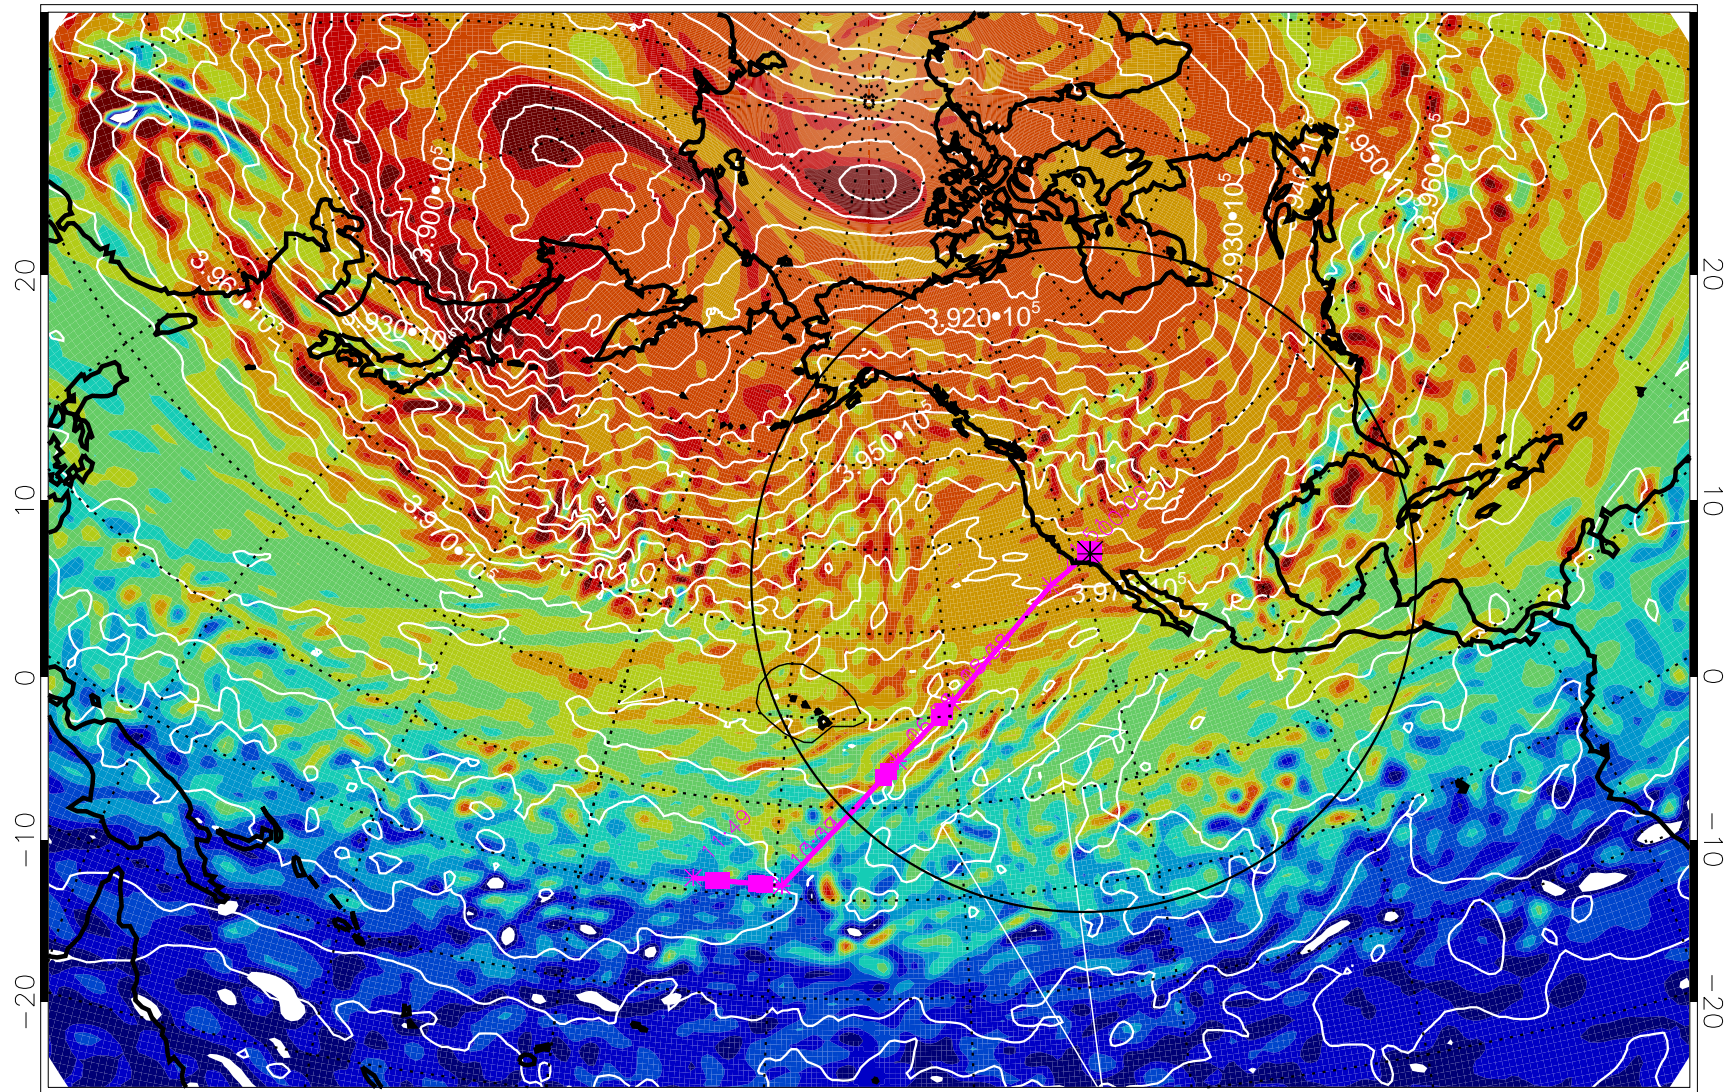

13021306, 42 hour forecast for 460K EPV

460K Montgomery Streamfunction, white

Range ring of 4055 km -- 13 hours GH round trip

13021312, 48 hour forecast for 460K EPV

460K Montgomery Streamfunction, white

Range ring of 4055 km -- 13 hours GH round trip

13021318, 54 hour forecast for 460K EPV

460K Montgomery Streamfunction, white

Range ring of 4055 km -- 13 hours GH round trip

13021400, 60 hour forecast for 460K EPV

460K Montgomery Streamfunction, white

Range ring of 4055 km -- 13 hours GH round trip

13021406, 66 hour forecast for 460K EPV

460K Montgomery Streamfunction, white

Range ring of 4055 km -- 13 hours GH round trip

13021412, 72 hour forecast for 460K EPV

460K Montgomery Streamfunction, white

Range ring of 4055 km -- 13 hours GH round trip

13021418, 78 hour forecast for 460K EPV

460K Montgomery Streamfunction, white

Range ring of 4055 km -- 13 hours GH round trip

13021500, 84 hour forecast for 460K EPV

460K Montgomery Streamfunction, white

Range ring of 4055 km -- 13 hours GH round trip