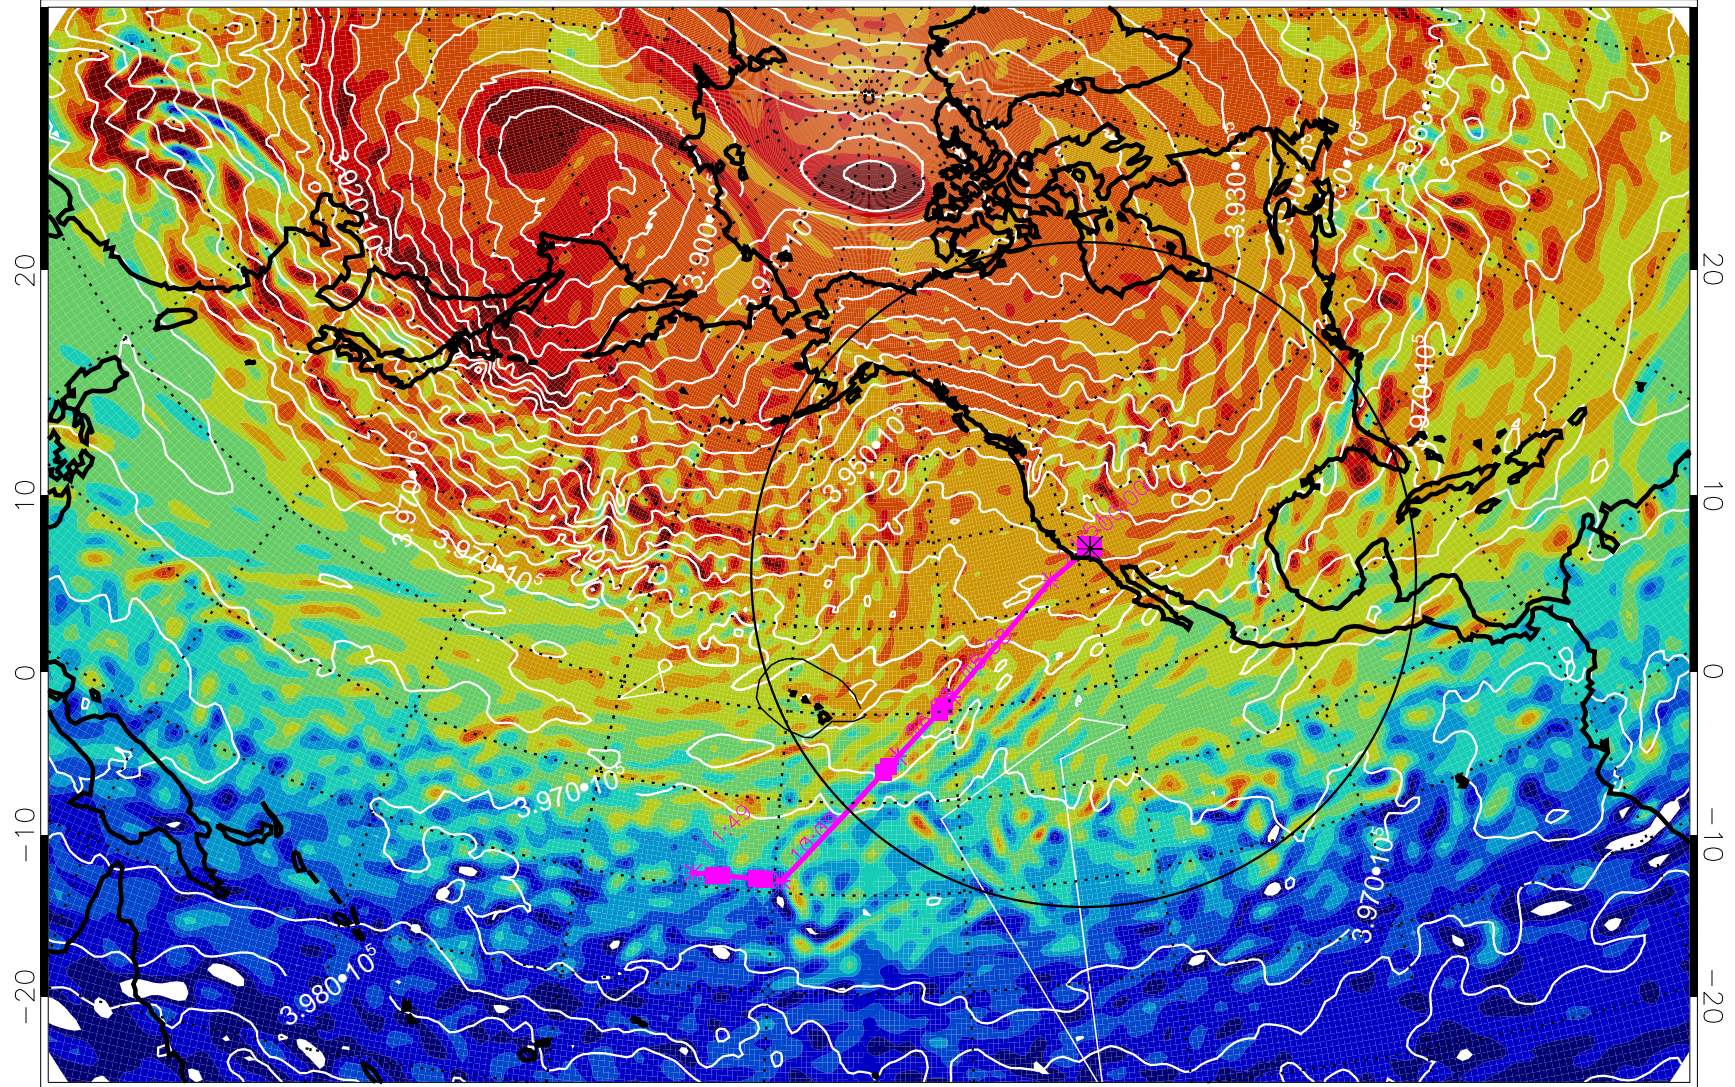

13021406, 66 hour forecast for 460K EPV

460K Montgomery Streamfunction, white

Range ring of 4055 km -- 13 hours GH round trip

13021412, 72 hour forecast for 460K EPV

460K Montgomery Streamfunction, white

Range ring of 4055 km -- 13 hours GH round trip

13021418, 78 hour forecast for 460K EPV

460K Montgomery Streamfunction, white

Range ring of 4055 km -- 13 hours GH round trip

13021500, 84 hour forecast for 460K EPV

460K Montgomery Streamfunction, white

Range ring of 4055 km -- 13 hours GH round trip

13021506, 90 hour forecast for 460K EPV

460K Montgomery Streamfunction, white

Range ring of 4055 km -- 13 hours GH round trip

13021512, 96 hour forecast for 460K EPV

460K Montgomery Streamfunction, white

Range ring of 4055 km -- 13 hours GH round trip

13021518, 102 hour forecast for 460K EPV

460K Montgomery Streamfunction, white

Range ring of 4055 km -- 13 hours GH round trip

13021600, 108 hour forecast for 460K EPV

460K Montgomery Streamfunction, white