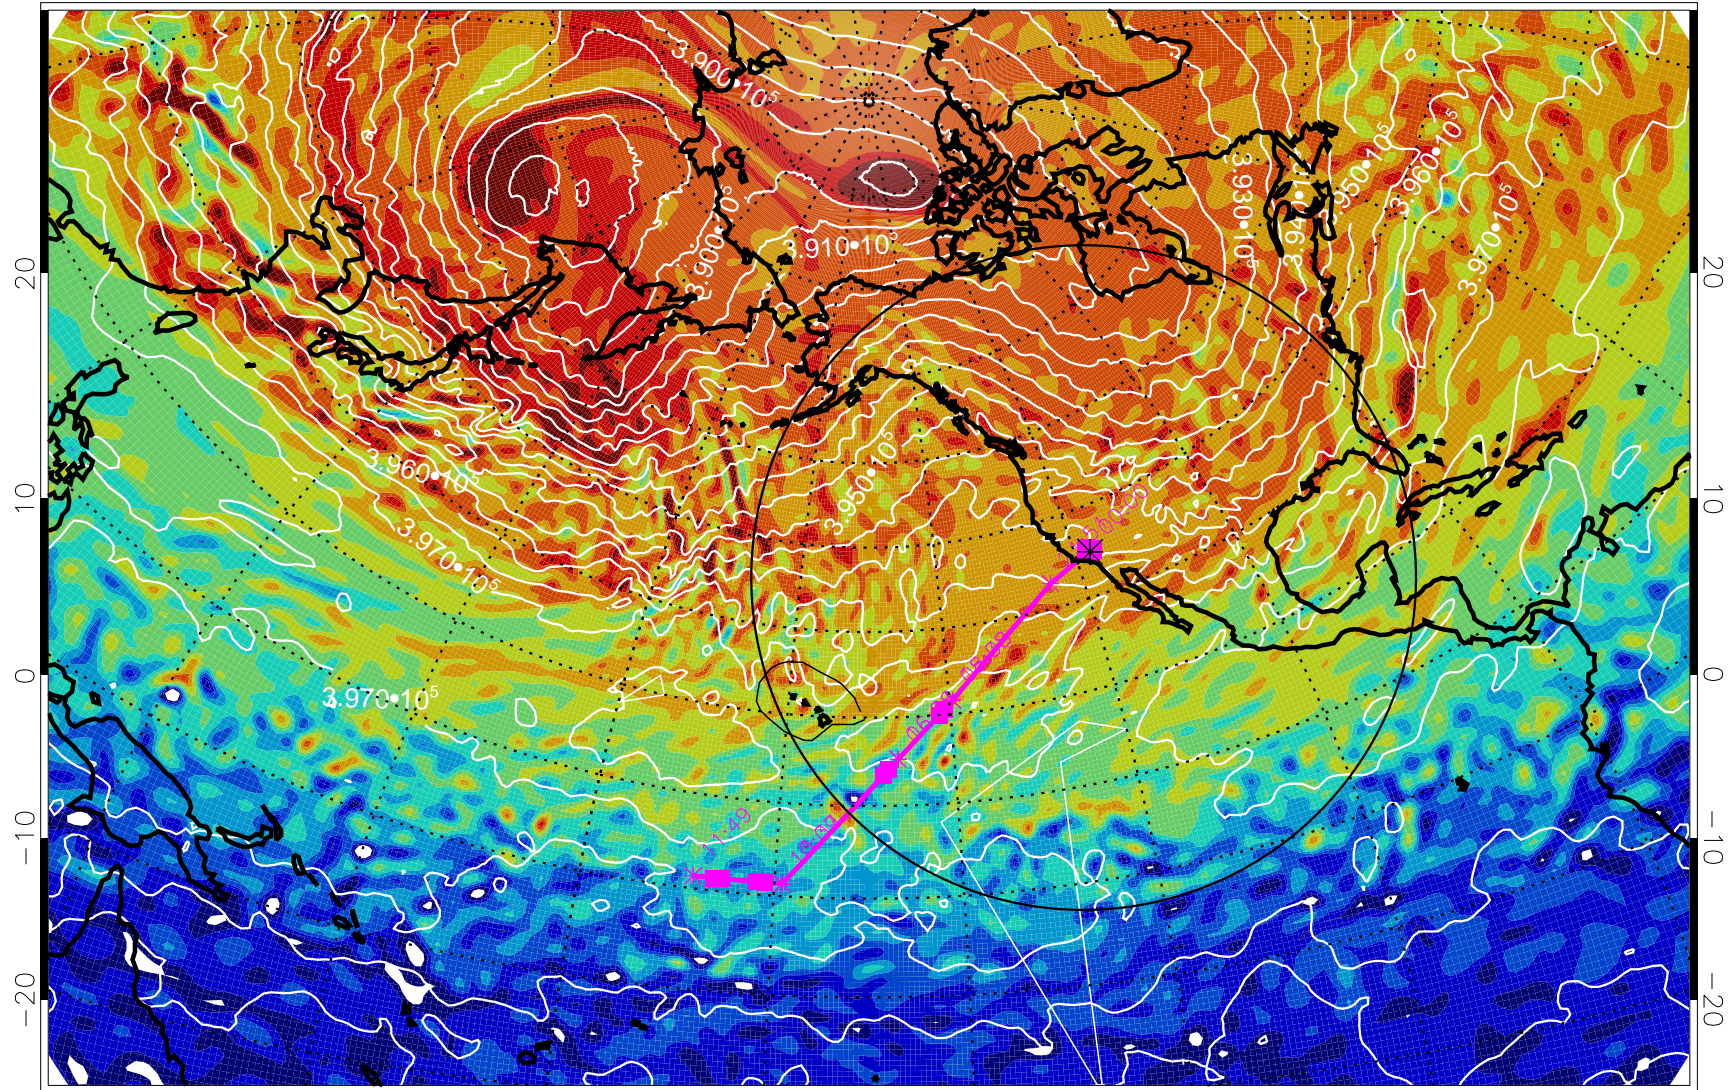

13021406, 66 hour forecast for 460K EPV

460K Montgomery Streamfunction, white

Range ring of 4055 km -- 13 hours GH round trip

13021412, 72 hour forecast for 460K EPV

460K Montgomery Streamfunction, white

Range ring of 4055 km -- 13 hours GH round trip

13021418, 78 hour forecast for 460K EPV

460K Montgomery Streamfunction, white

Range ring of 4055 km -- 13 hours GH round trip

13021500, 84 hour forecast for 460K EPV

460K Montgomery Streamfunction, white

Range ring of 4055 km -- 13 hours GH round trip

13021506, 90 hour forecast for 460K EPV

460K Montgomery Streamfunction, white

Range ring of 4055 km -- 13 hours GH round trip

13021512, 96 hour forecast for 460K EPV

460K Montgomery Streamfunction, white

Range ring of 4055 km -- 13 hours GH round trip

13021518, 102 hour forecast for 460K EPV

460K Montgomery Streamfunction, white

Range ring of 4055 km -- 13 hours GH round trip

13021600, 108 hour forecast for 460K EPV

460K Montgomery Streamfunction, white