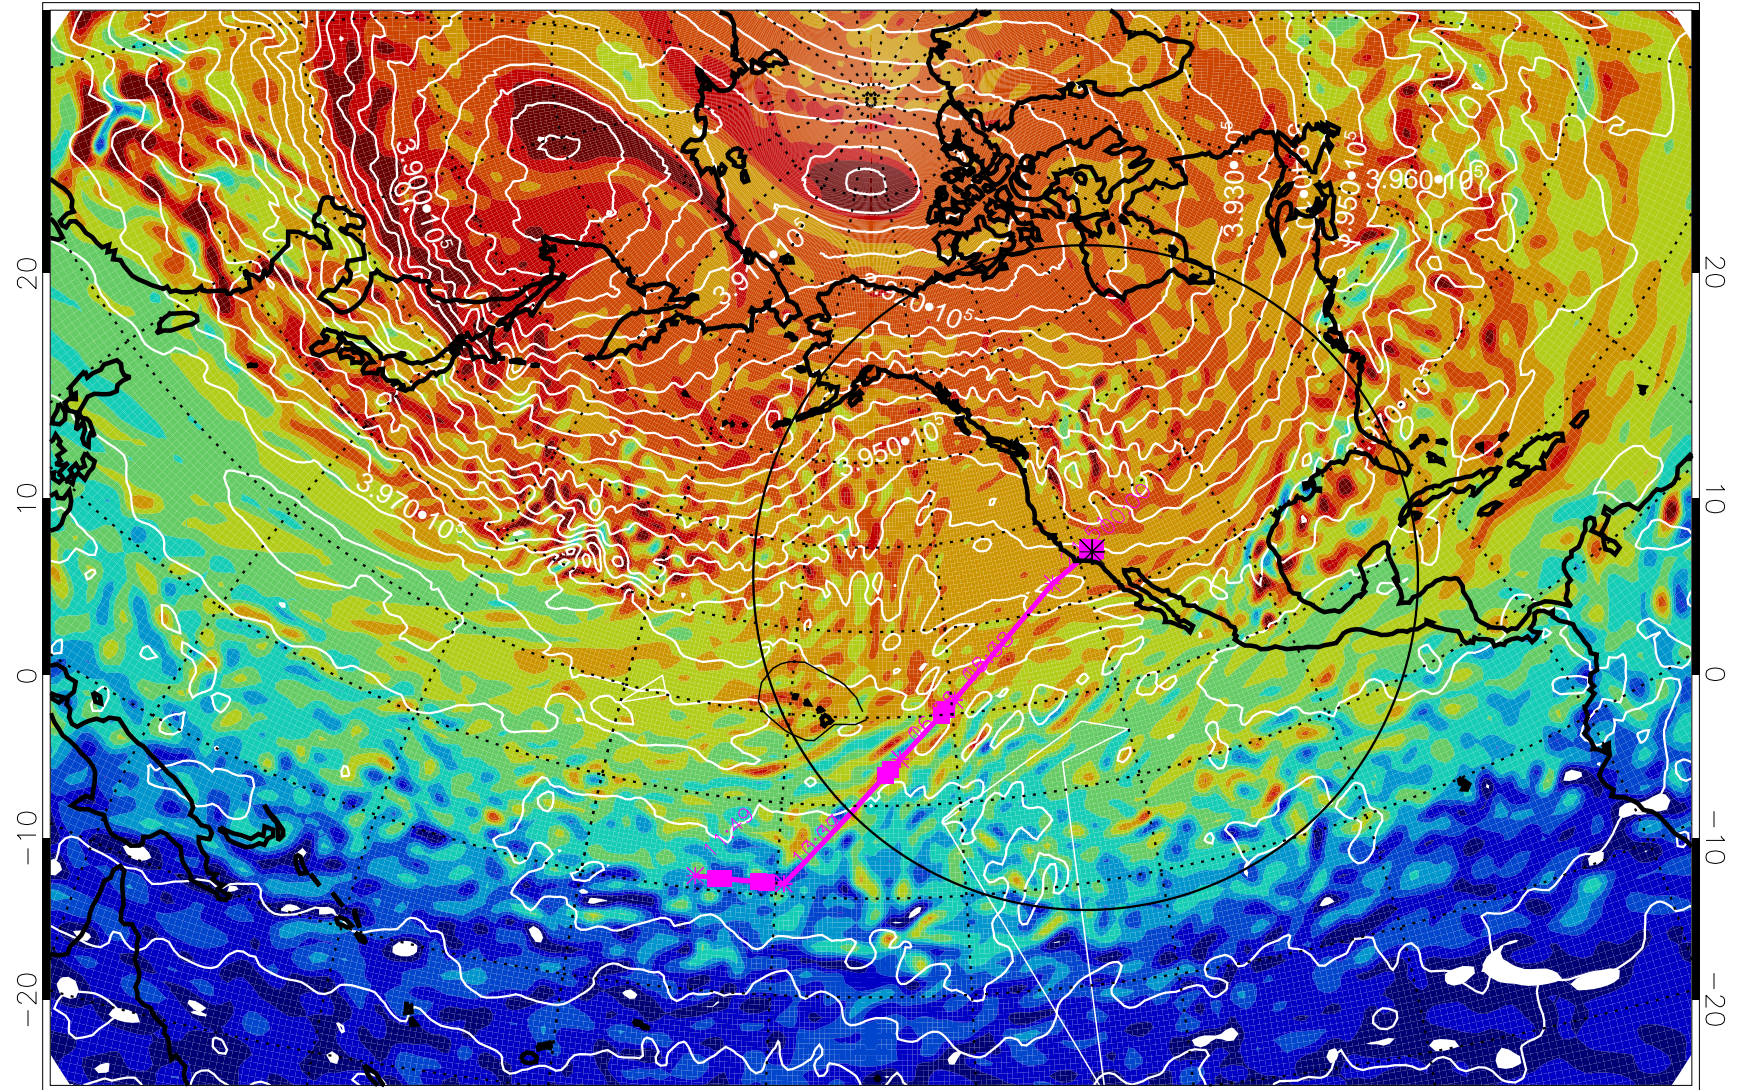

13021306, 42 hour forecast for 460K EPV

460K Montgomery Streamfunction, white

Range ring of 4055 km -- 13 hours GH round trip

13021312, 48 hour forecast for 460K EPV

460K Montgomery Streamfunction, white

Range ring of 4055 km -- 13 hours GH round trip

13021318, 54 hour forecast for 460K EPV

460K Montgomery Streamfunction, white

Range ring of 4055 km -- 13 hours GH round trip

13021400, 60 hour forecast for 460K EPV

460K Montgomery Streamfunction, white

Range ring of 4055 km -- 13 hours GH round trip

13021406, 66 hour forecast for 460K EPV

460K Montgomery Streamfunction, white

Range ring of 4055 km -- 13 hours GH round trip

13021412, 72 hour forecast for 460K EPV

460K Montgomery Streamfunction, white

Range ring of 4055 km -- 13 hours GH round trip

13021418, 78 hour forecast for 460K EPV

460K Montgomery Streamfunction, white

Range ring of 4055 km -- 13 hours GH round trip

13021500, 84 hour forecast for 460K EPV

460K Montgomery Streamfunction, white

Range ring of 4055 km -- 13 hours GH round trip