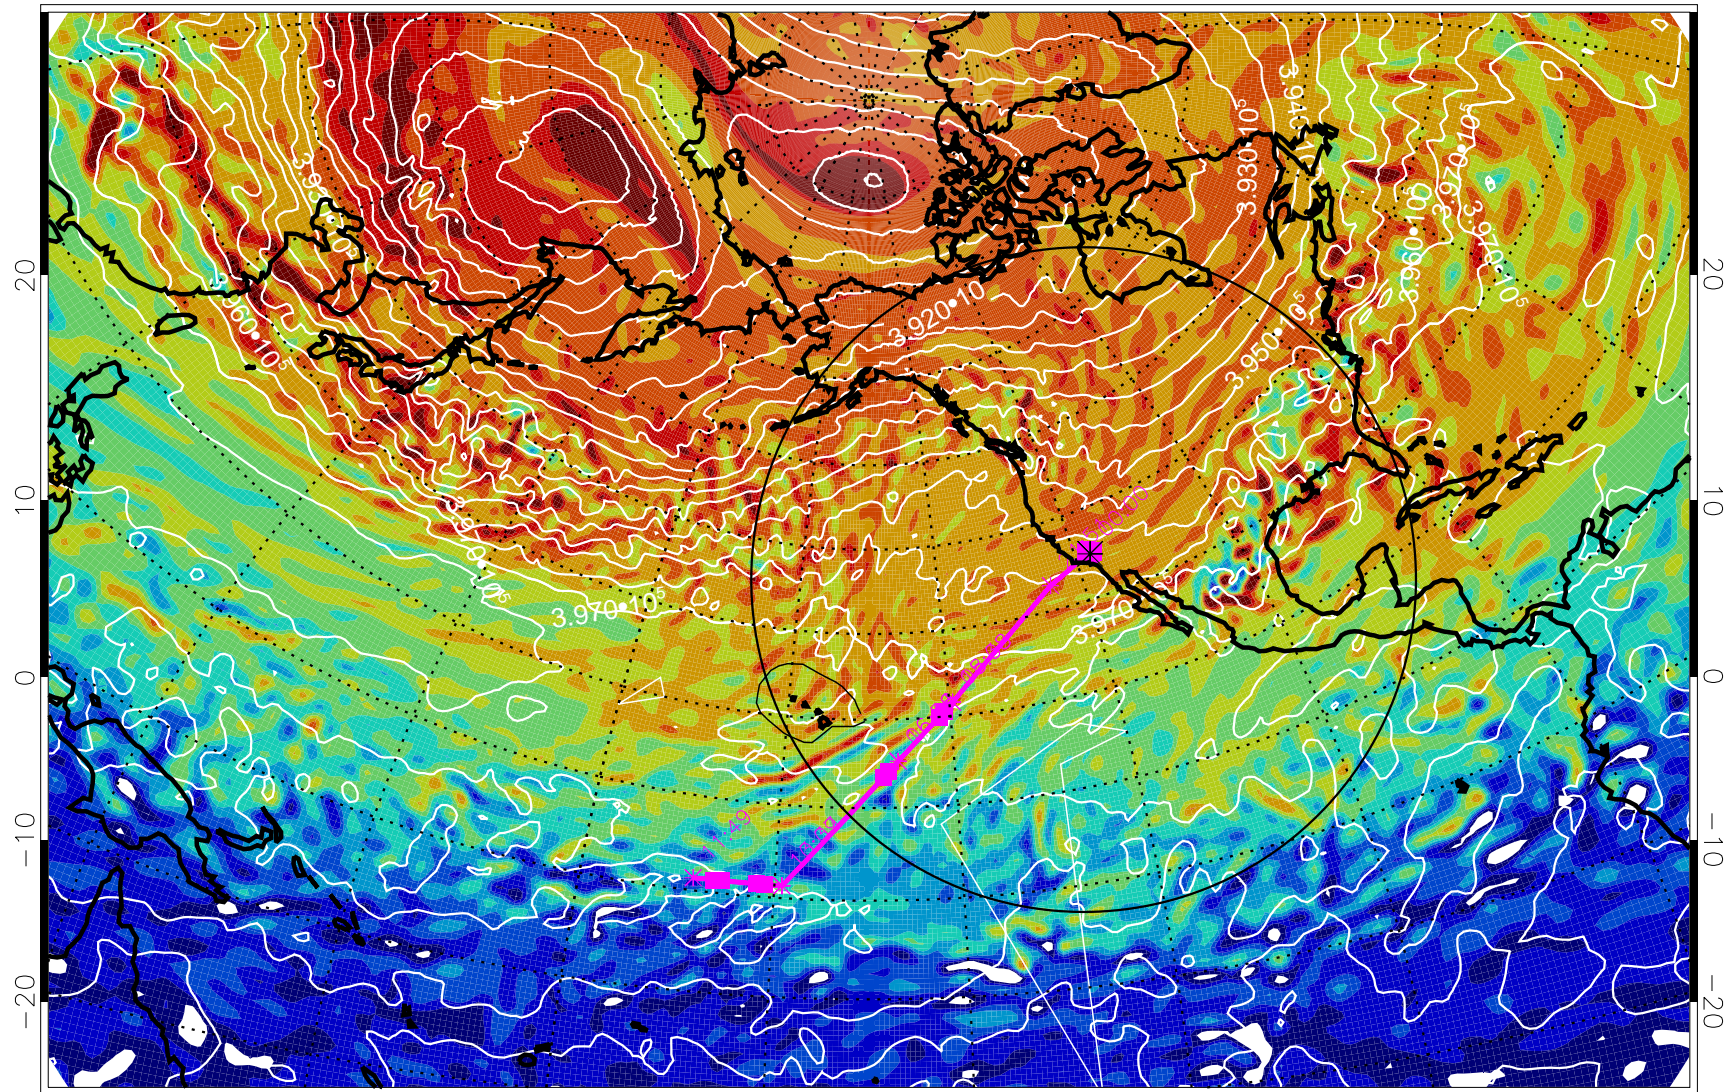

13021218, 30 hour forecast for 460K EPV

460K Montgomery Streamfunction, white

Range ring of 4055 km -- 13 hours GH round trip

13021300, 36 hour forecast for 460K EPV

460K Montgomery Streamfunction, white

Range ring of 4055 km -- 13 hours GH round trip

13021306, 42 hour forecast for 460K EPV

460K Montgomery Streamfunction, white

Range ring of 4055 km -- 13 hours GH round trip

13021312, 48 hour forecast for 460K EPV

460K Montgomery Streamfunction, white

Range ring of 4055 km -- 13 hours GH round trip

13021318, 54 hour forecast for 460K EPV

460K Montgomery Streamfunction, white

Range ring of 4055 km -- 13 hours GH round trip

13021400, 60 hour forecast for 460K EPV

460K Montgomery Streamfunction, white

Range ring of 4055 km -- 13 hours GH round trip