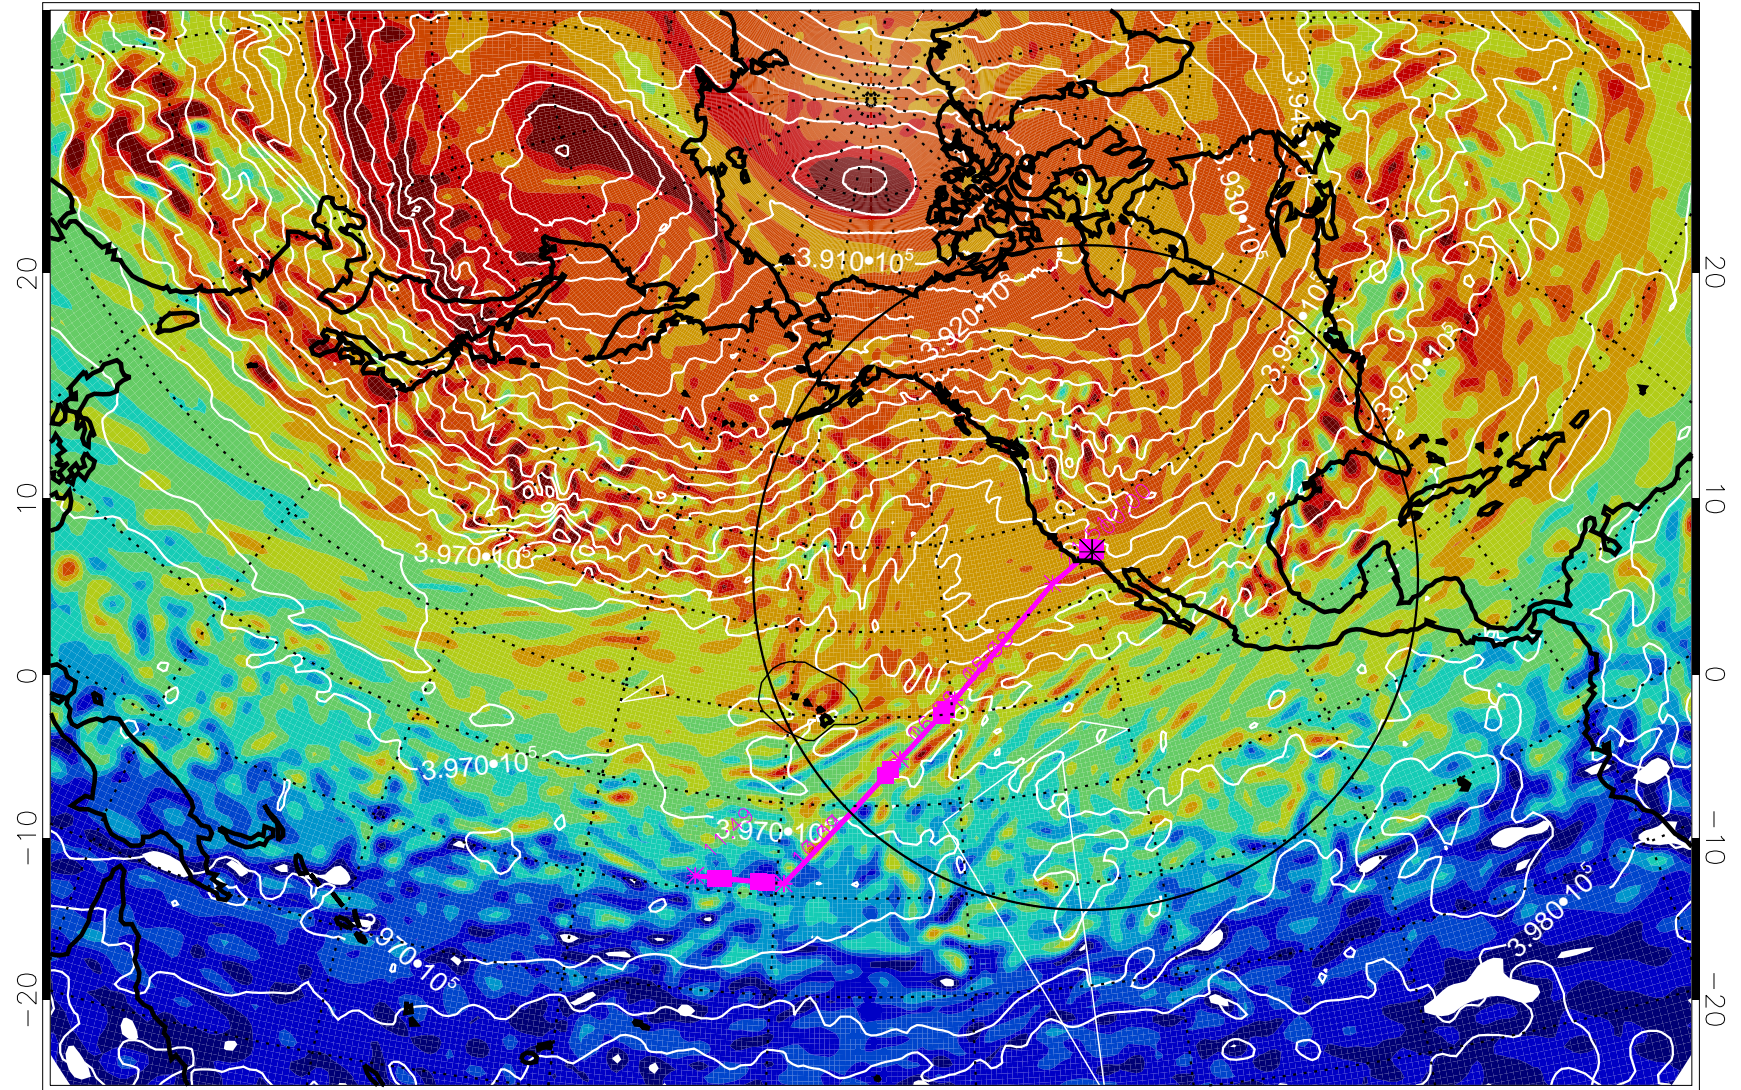

13021218, 30 hour forecast for 460K EPV

460K Montgomery Streamfunction, white

Range ring of 4055 km -- 13 hours GH round trip

13021300, 36 hour forecast for 460K EPV

460K Montgomery Streamfunction, white

Range ring of 4055 km -- 13 hours GH round trip

13021306, 42 hour forecast for 460K EPV

460K Montgomery Streamfunction, white

Range ring of 4055 km -- 13 hours GH round trip

13021312, 48 hour forecast for 460K EPV

460K Montgomery Streamfunction, white

Range ring of 4055 km -- 13 hours GH round trip

13021318, 54 hour forecast for 460K EPV

460K Montgomery Streamfunction, white

Range ring of 4055 km -- 13 hours GH round trip

13021400, 60 hour forecast for 460K EPV

460K Montgomery Streamfunction, white

Range ring of 4055 km -- 13 hours GH round trip

13021406, 66 hour forecast for 460K EPV

460K Montgomery Streamfunction, white

Range ring of 4055 km -- 13 hours GH round trip

13021412, 72 hour forecast for 460K EPV

460K Montgomery Streamfunction, white

Range ring of 4055 km -- 13 hours GH round trip