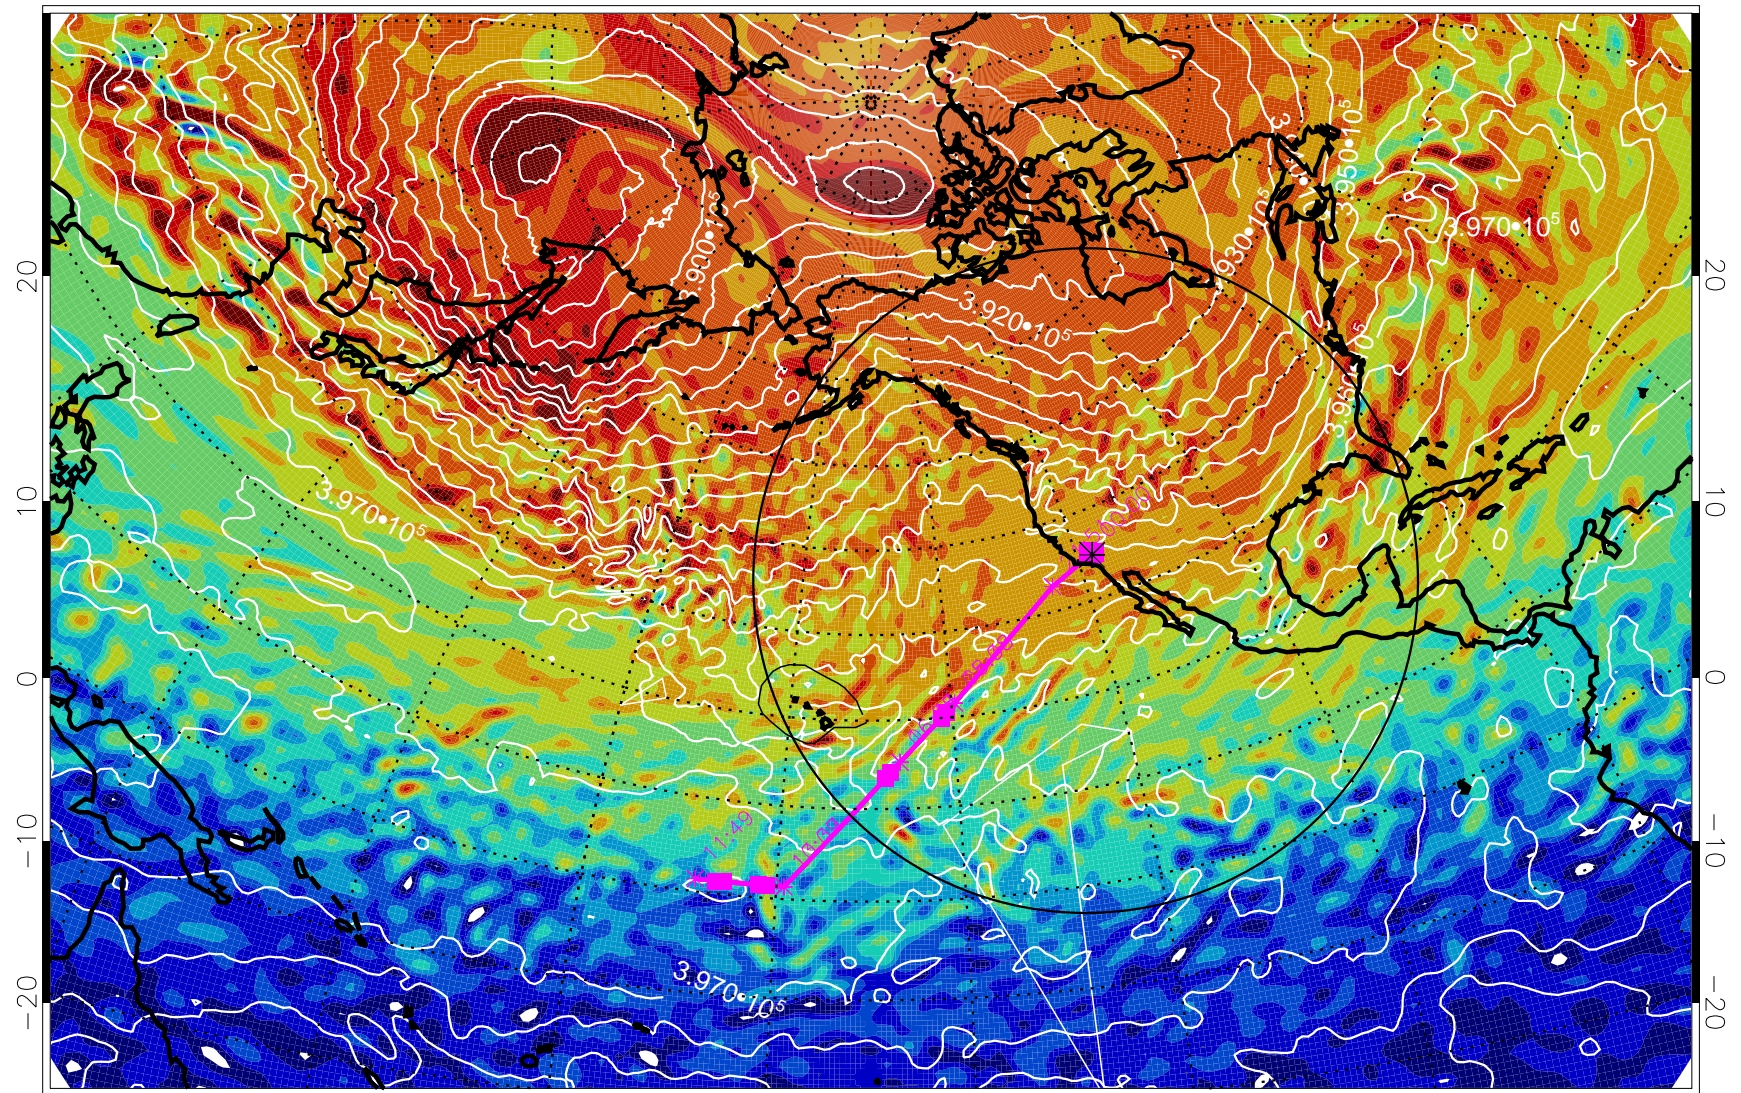

13021406, 66 hour forecast for 460K EPV

460K Montgomery Streamfunction, white

Range ring of 4055 km -- 13 hours GH round trip

13021412, 72 hour forecast for 460K EPV

460K Montgomery Streamfunction, white

Range ring of 4055 km -- 13 hours GH round trip

13021418, 78 hour forecast for 460K EPV

460K Montgomery Streamfunction, white

Range ring of 4055 km -- 13 hours GH round trip

13021500, 84 hour forecast for 460K EPV

460K Montgomery Streamfunction, white

Range ring of 4055 km -- 13 hours GH round trip

13021506, 90 hour forecast for 460K EPV

460K Montgomery Streamfunction, white

Range ring of 4055 km -- 13 hours GH round trip

13021512, 96 hour forecast for 460K EPV

460K Montgomery Streamfunction, white

Range ring of 4055 km -- 13 hours GH round trip

13021518, 102 hour forecast for 460K EPV

460K Montgomery Streamfunction, white

Range ring of 4055 km -- 13 hours GH round trip

13021600, 108 hour forecast for 460K EPV

460K Montgomery Streamfunction, white