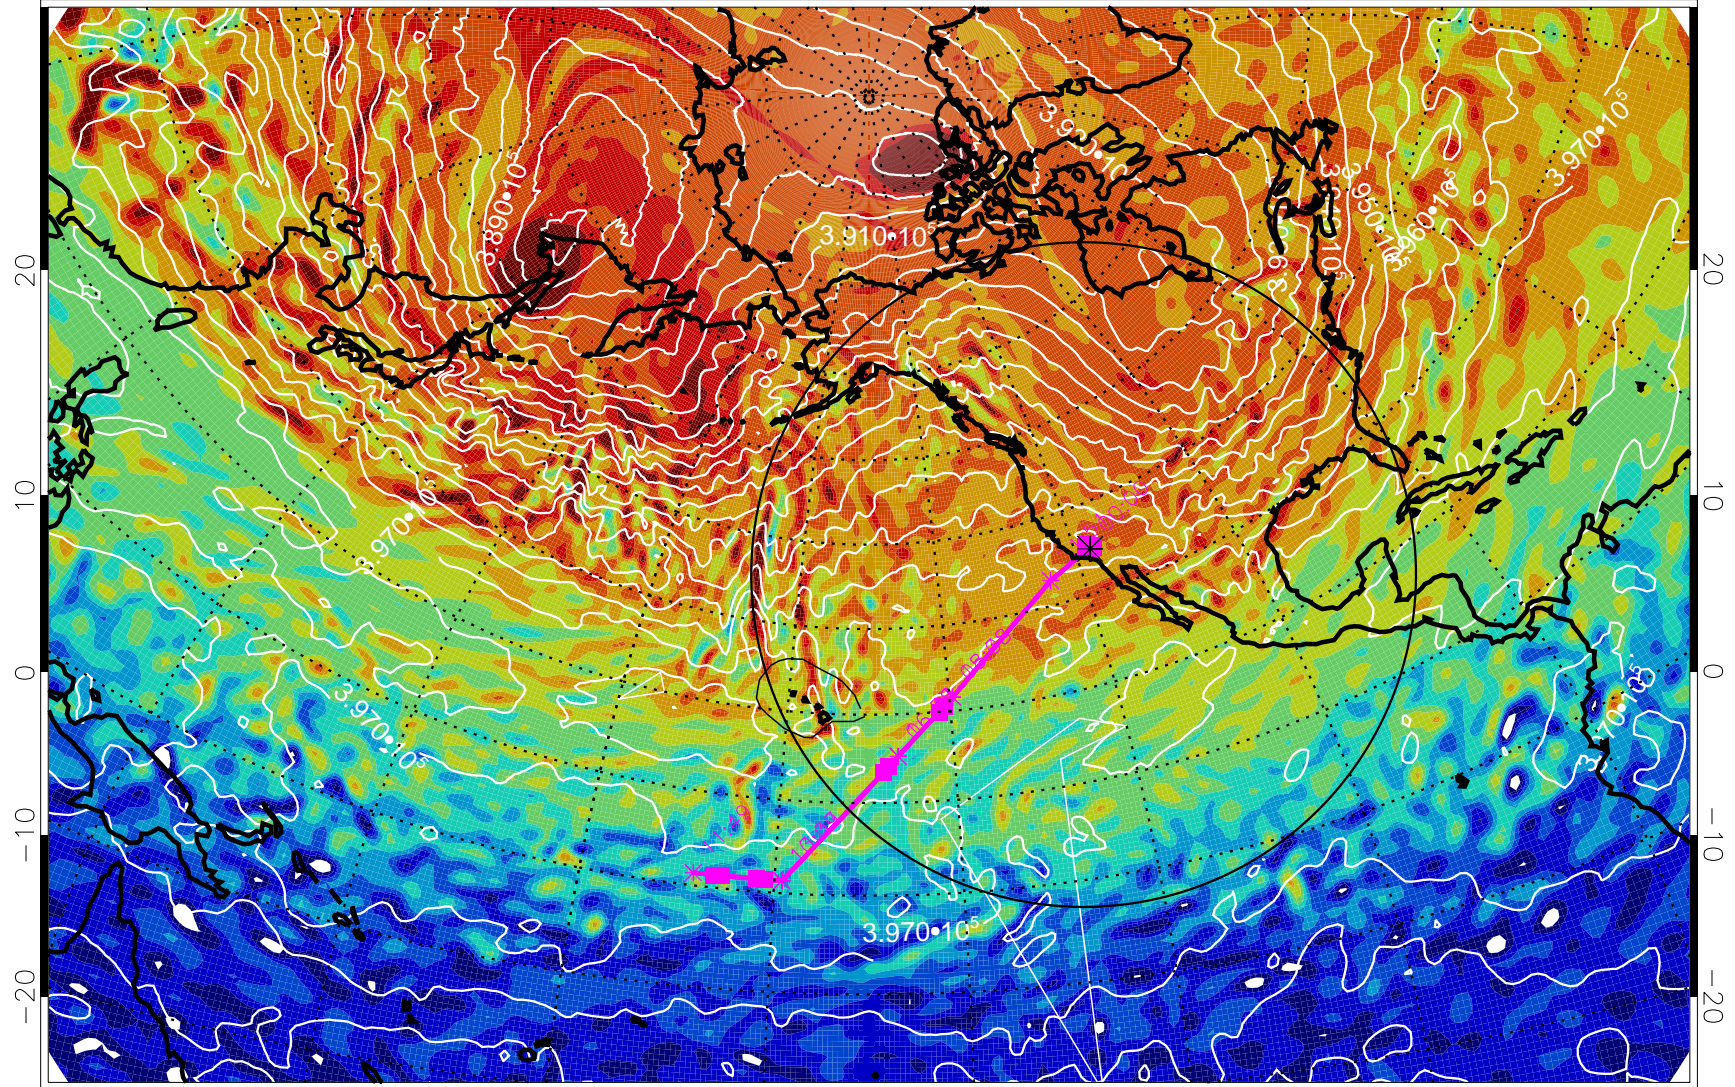

13021506, 90 hour forecast for 460K EPV

460K Montgomery Streamfunction, white

Range ring of 4055 km -- 13 hours GH round trip

13021512, 96 hour forecast for 460K EPV

460K Montgomery Streamfunction, white

Range ring of 4055 km -- 13 hours GH round trip

13021518, 102 hour forecast for 460K EPV

460K Montgomery Streamfunction, white

Range ring of 4055 km -- 13 hours GH round trip

13021600, 108 hour forecast for 460K EPV

460K Montgomery Streamfunction, white

Range ring of 4055 km -- 13 hours GH round trip

13021606, 114 hour forecast for 460K EPV

460K Montgomery Streamfunction, white

Range ring of 4055 km -- 13 hours GH round trip

13021612, 120 hour forecast for 460K EPV

460K Montgomery Streamfunction, white

Range ring of 4055 km -- 13 hours GH round trip