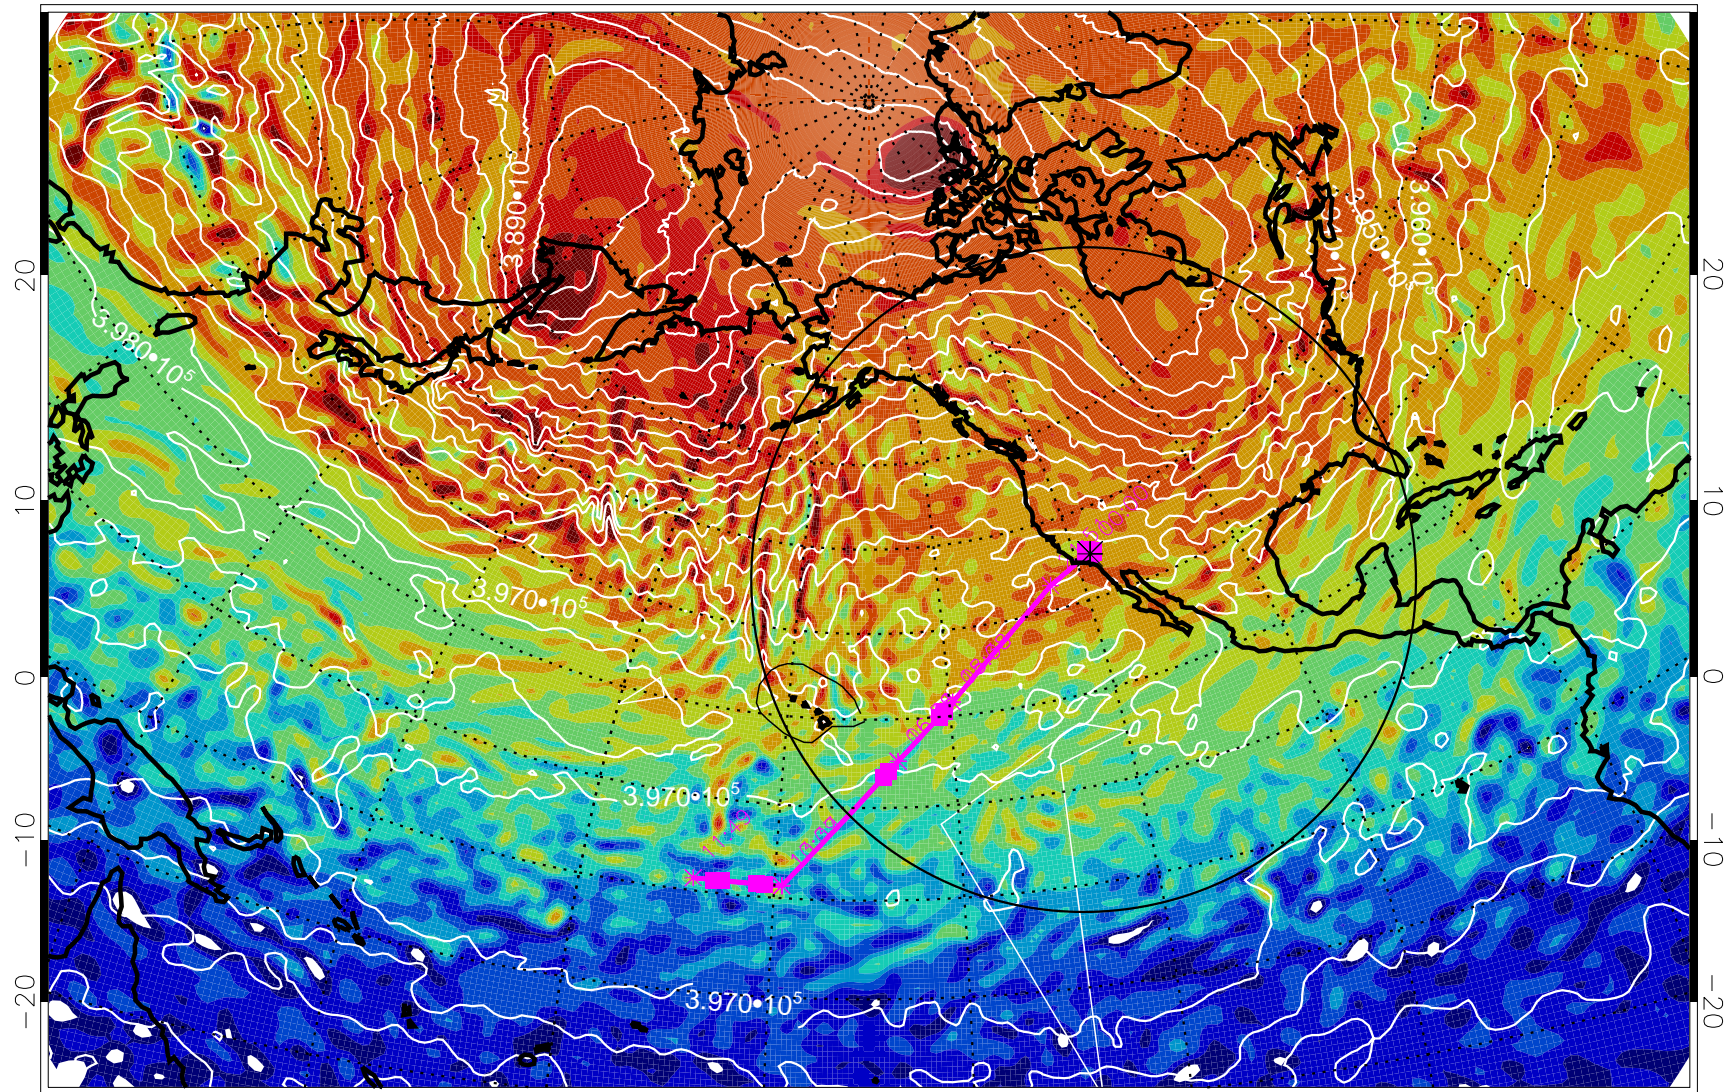

13021518, 102 hour forecast for 460K EPV

460K Montgomery Streamfunction, white

Range ring of 4055 km -- 13 hours GH round trip

13021600, 108 hour forecast for 460K EPV

460K Montgomery Streamfunction, white

Range ring of 4055 km -- 13 hours GH round trip

13021606, 114 hour forecast for 460K EPV

460K Montgomery Streamfunction, white

Range ring of 4055 km -- 13 hours GH round trip

13021612, 120 hour forecast for 460K EPV

460K Montgomery Streamfunction, white

Range ring of 4055 km -- 13 hours GH round trip