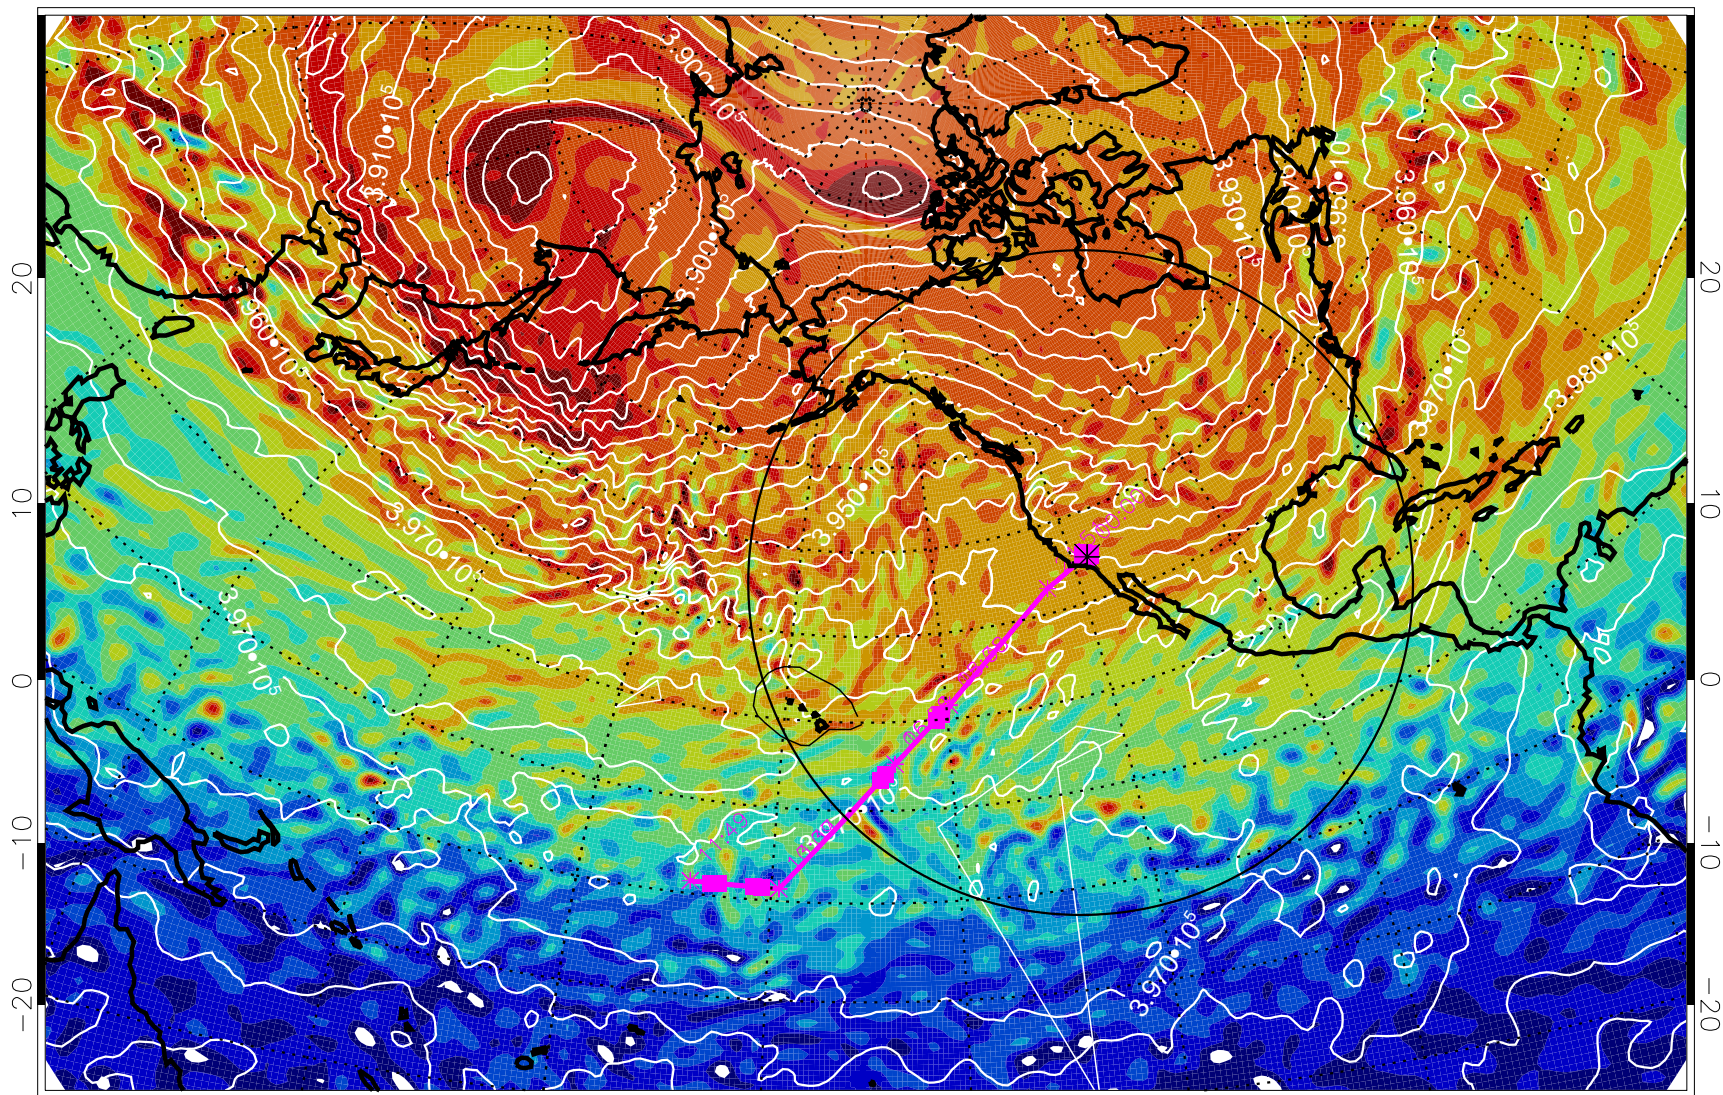

13021406, 66 hour forecast for 460K EPV

460K Montgomery Streamfunction, white

Range ring of 4055 km -- 13 hours GH round trip

13021412, 72 hour forecast for 460K EPV

460K Montgomery Streamfunction, white

Range ring of 4055 km -- 13 hours GH round trip

13021418, 78 hour forecast for 460K EPV

460K Montgomery Streamfunction, white

Range ring of 4055 km -- 13 hours GH round trip

13021500, 84 hour forecast for 460K EPV

460K Montgomery Streamfunction, white

Range ring of 4055 km -- 13 hours GH round trip

13021506, 90 hour forecast for 460K EPV

460K Montgomery Streamfunction, white

Range ring of 4055 km -- 13 hours GH round trip

13021512, 96 hour forecast for 460K EPV

460K Montgomery Streamfunction, white

Range ring of 4055 km -- 13 hours GH round trip

13021518, 102 hour forecast for 460K EPV

460K Montgomery Streamfunction, white

Range ring of 4055 km -- 13 hours GH round trip

13021600, 108 hour forecast for 460K EPV

460K Montgomery Streamfunction, white