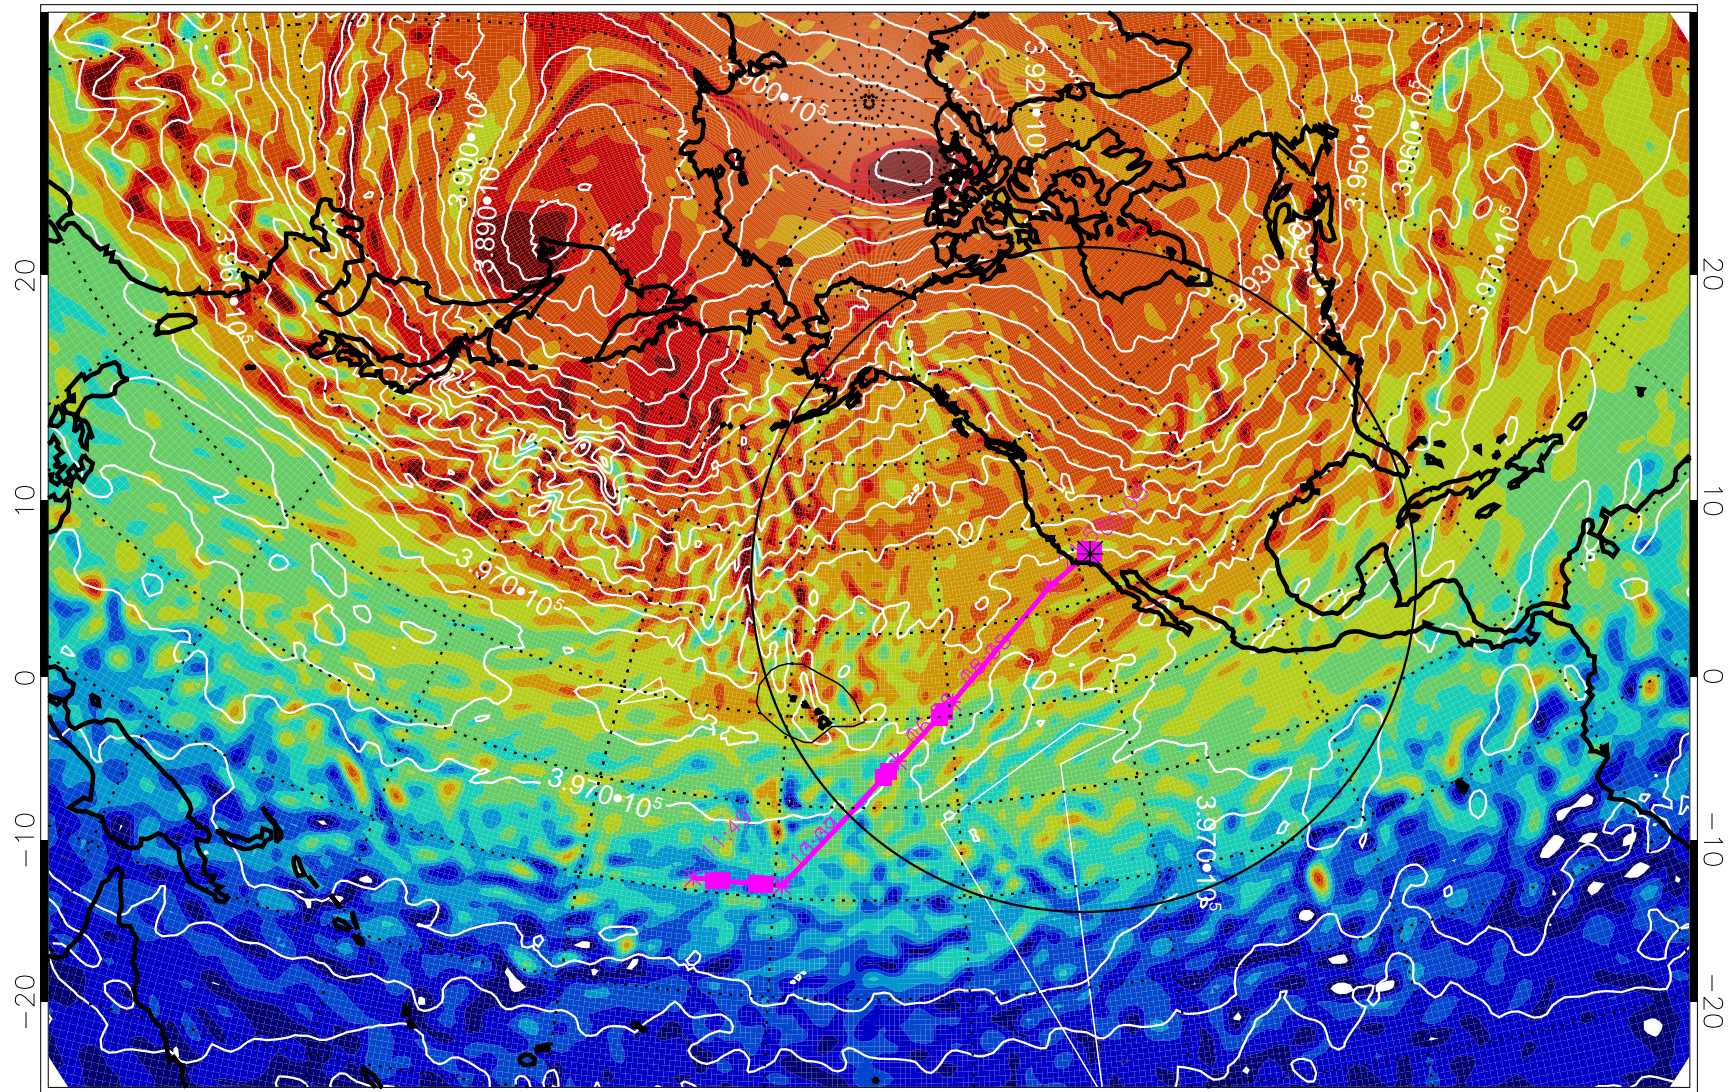

13021506, 90 hour forecast for 460K EPV

460K Montgomery Streamfunction, white

Range ring of 4055 km -- 13 hours GH round trip

13021512, 96 hour forecast for 460K EPV

460K Montgomery Streamfunction, white

Range ring of 4055 km -- 13 hours GH round trip

13021518, 102 hour forecast for 460K EPV

460K Montgomery Streamfunction, white

Range ring of 4055 km -- 13 hours GH round trip

13021600, 108 hour forecast for 460K EPV

460K Montgomery Streamfunction, white

Range ring of 4055 km -- 13 hours GH round trip

13021606, 114 hour forecast for 460K EPV

460K Montgomery Streamfunction, white

Range ring of 4055 km -- 13 hours GH round trip

13021612, 120 hour forecast for 460K EPV

460K Montgomery Streamfunction, white

Range ring of 4055 km -- 13 hours GH round trip