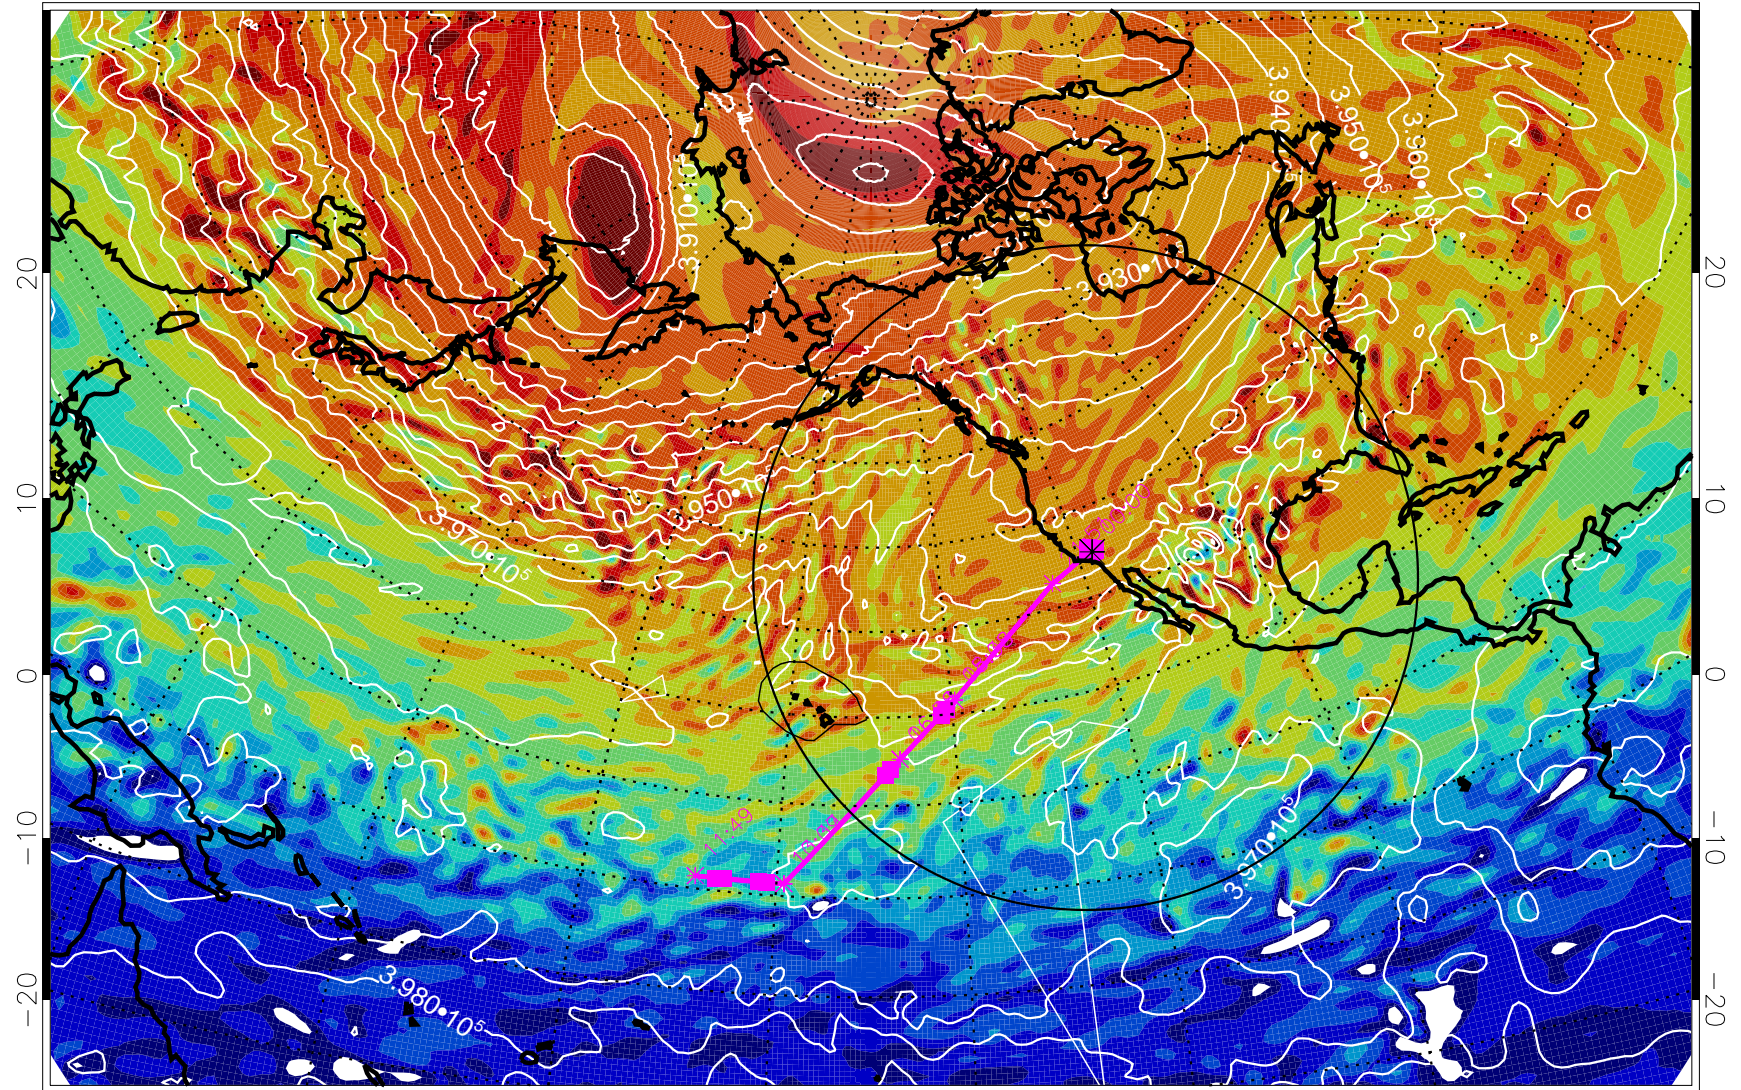

13021118, 6 hour forecast for 460K EPV

460K Montgomery Streamfunction, white

Range ring of 4055 km -- 13 hours GH round trip

13021200, 12 hour forecast for 460K EPV

460K Montgomery Streamfunction, white

Range ring of 4055 km -- 13 hours GH round trip

13021206, 18 hour forecast for 460K EPV

460K Montgomery Streamfunction, white

Range ring of 4055 km -- 13 hours GH round trip

13021212, 24 hour forecast for 460K EPV

460K Montgomery Streamfunction, white

Range ring of 4055 km -- 13 hours GH round trip

13021218, 30 hour forecast for 460K EPV

460K Montgomery Streamfunction, white

Range ring of 4055 km -- 13 hours GH round trip

13021300, 36 hour forecast for 460K EPV

460K Montgomery Streamfunction, white

Range ring of 4055 km -- 13 hours GH round trip

13021306, 42 hour forecast for 460K EPV

460K Montgomery Streamfunction, white

Range ring of 4055 km -- 13 hours GH round trip

13021312, 48 hour forecast for 460K EPV

460K Montgomery Streamfunction, white

Range ring of 4055 km -- 13 hours GH round trip