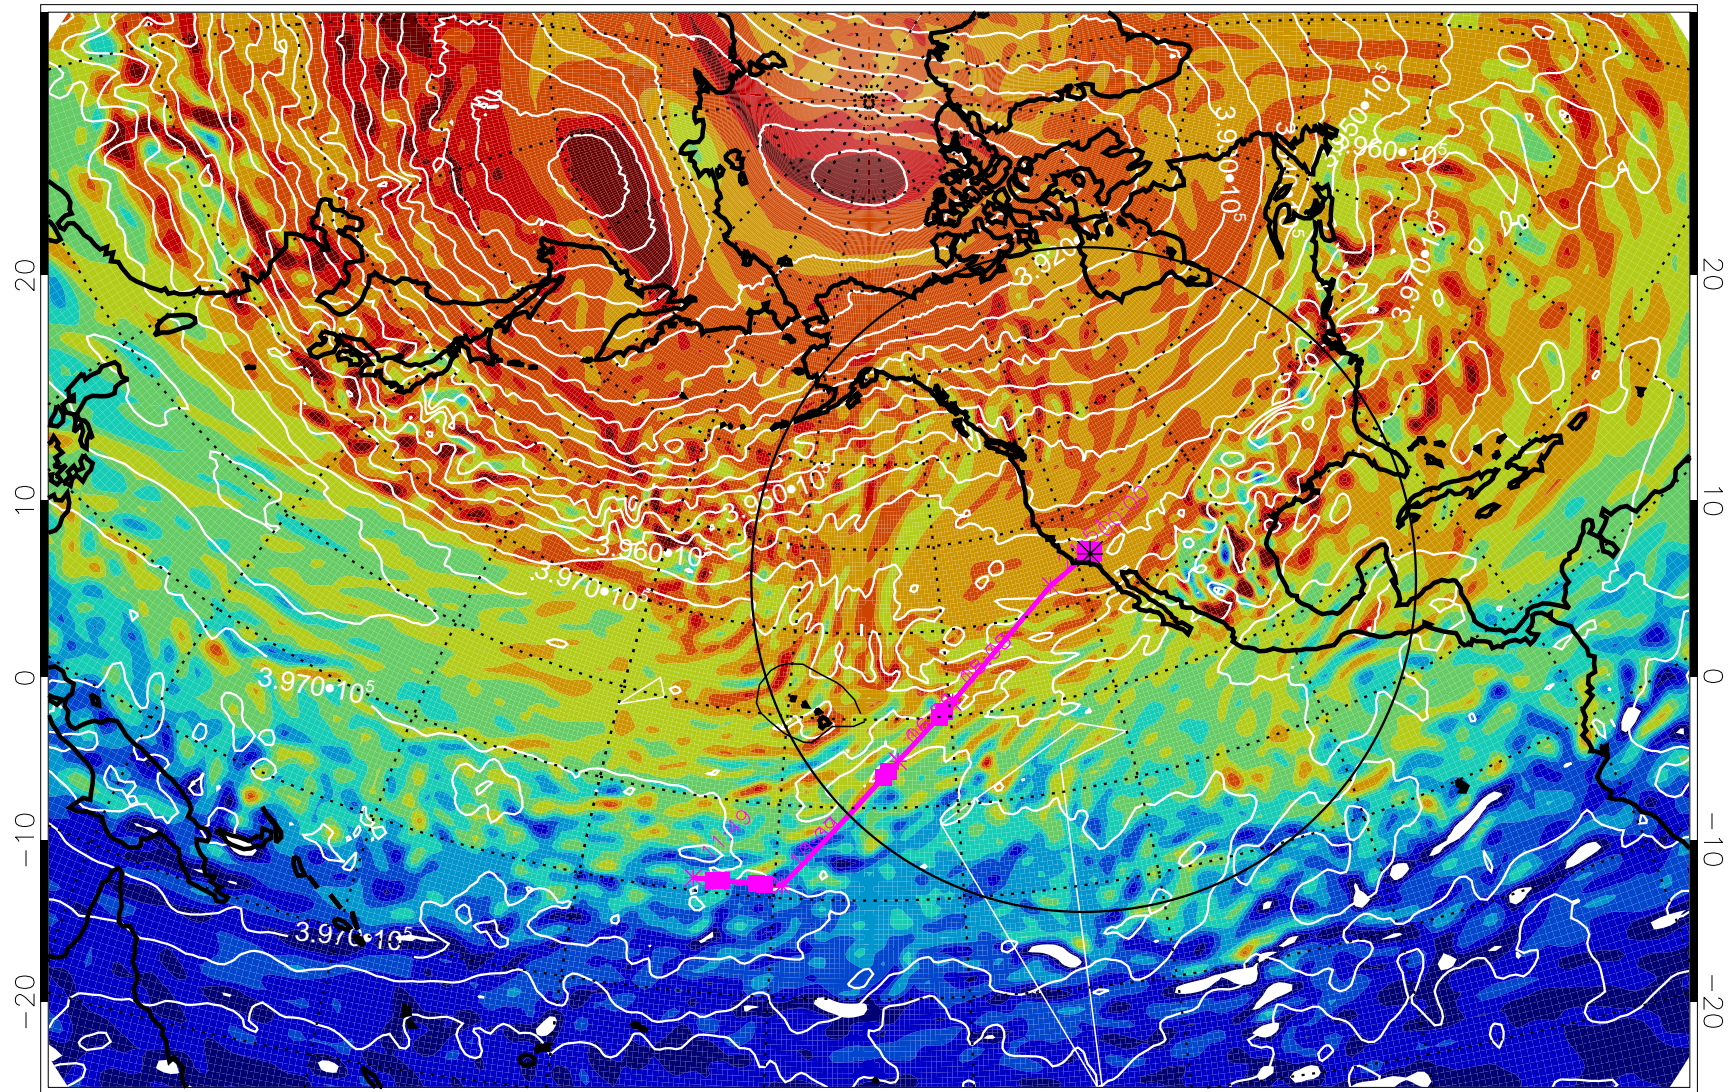

13021118, 6 hour forecast for 460K EPV

460K Montgomery Streamfunction, white

Range ring of 4055 km -- 13 hours GH round trip

13021200, 12 hour forecast for 460K EPV

460K Montgomery Streamfunction, white

Range ring of 4055 km -- 13 hours GH round trip

13021206, 18 hour forecast for 460K EPV

460K Montgomery Streamfunction, white

Range ring of 4055 km -- 13 hours GH round trip

13021212, 24 hour forecast for 460K EPV

460K Montgomery Streamfunction, white

Range ring of 4055 km -- 13 hours GH round trip

13021218, 30 hour forecast for 460K EPV

460K Montgomery Streamfunction, white

Range ring of 4055 km -- 13 hours GH round trip

13021300, 36 hour forecast for 460K EPV

460K Montgomery Streamfunction, white

Range ring of 4055 km -- 13 hours GH round trip

13021306, 42 hour forecast for 460K EPV

460K Montgomery Streamfunction, white

Range ring of 4055 km -- 13 hours GH round trip

13021312, 48 hour forecast for 460K EPV

460K Montgomery Streamfunction, white

Range ring of 4055 km -- 13 hours GH round trip