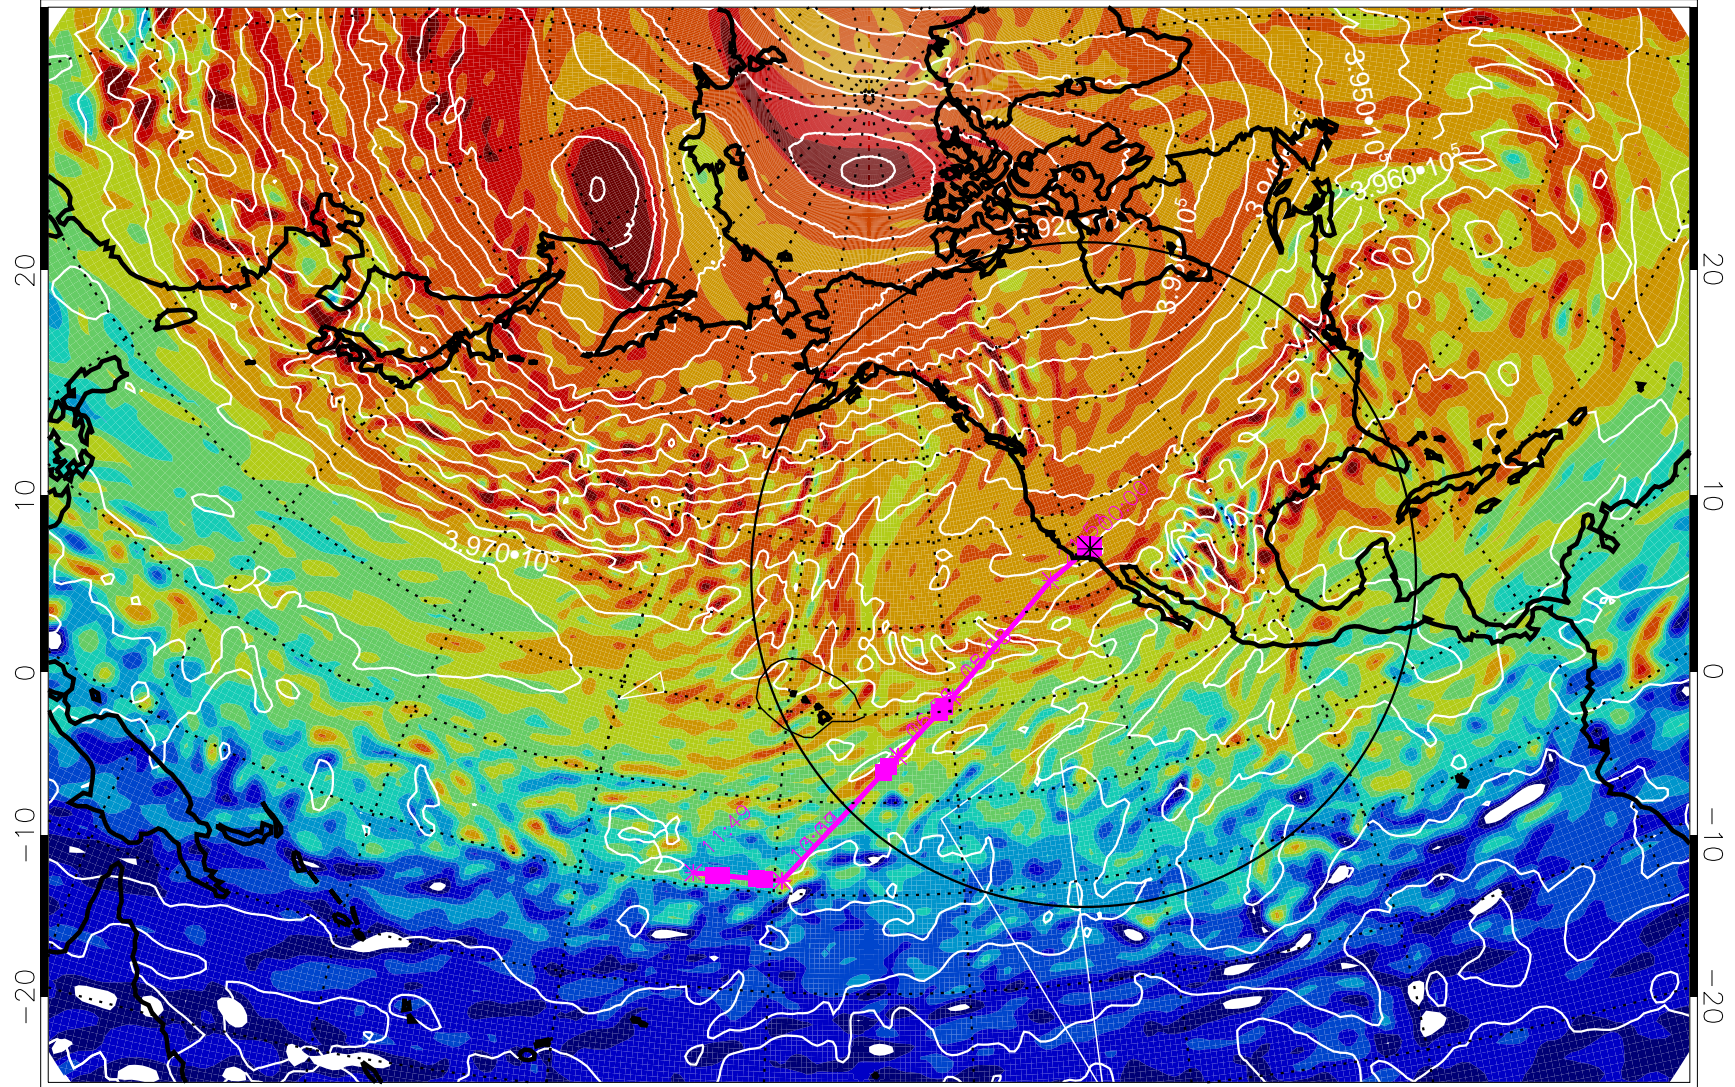

13021118, 6 hour forecast for 460K EPV

460K Montgomery Streamfunction, white

Range ring of 4055 km -- 13 hours GH round trip

13021200, 12 hour forecast for 460K EPV

460K Montgomery Streamfunction, white

Range ring of 4055 km -- 13 hours GH round trip

13021206, 18 hour forecast for 460K EPV

460K Montgomery Streamfunction, white

Range ring of 4055 km -- 13 hours GH round trip

13021212, 24 hour forecast for 460K EPV

460K Montgomery Streamfunction, white

Range ring of 4055 km -- 13 hours GH round trip

13021218, 30 hour forecast for 460K EPV

460K Montgomery Streamfunction, white

Range ring of 4055 km -- 13 hours GH round trip

13021300, 36 hour forecast for 460K EPV

460K Montgomery Streamfunction, white

Range ring of 4055 km -- 13 hours GH round trip

13021306, 42 hour forecast for 460K EPV

460K Montgomery Streamfunction, white

Range ring of 4055 km -- 13 hours GH round trip

13021312, 48 hour forecast for 460K EPV

460K Montgomery Streamfunction, white

Range ring of 4055 km -- 13 hours GH round trip