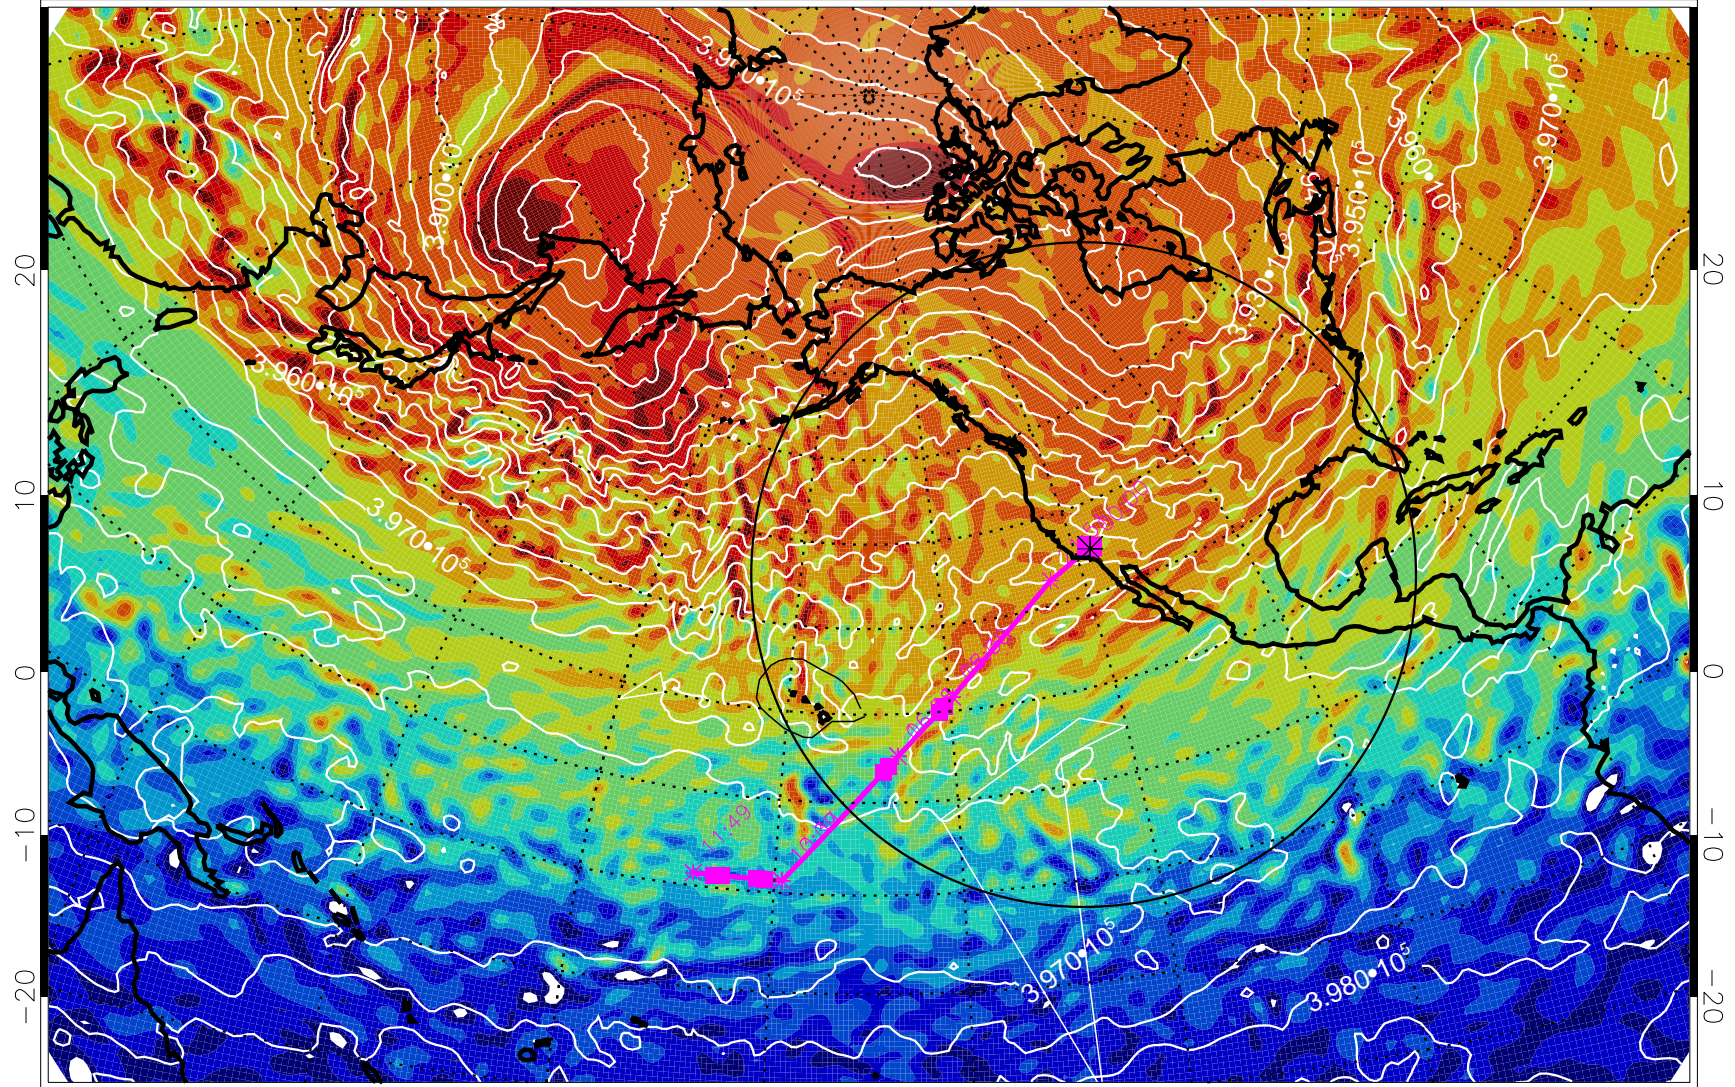

13021418, 78 hour forecast for 460K EPV

460K Montgomery Streamfunction, white

Range ring of 4055 km -- 13 hours GH round trip

13021500, 84 hour forecast for 460K EPV

460K Montgomery Streamfunction, white

Range ring of 4055 km -- 13 hours GH round trip

13021506, 90 hour forecast for 460K EPV

460K Montgomery Streamfunction, white

Range ring of 4055 km -- 13 hours GH round trip

13021512, 96 hour forecast for 460K EPV

460K Montgomery Streamfunction, white

Range ring of 4055 km -- 13 hours GH round trip

13021518, 102 hour forecast for 460K EPV

460K Montgomery Streamfunction, white

Range ring of 4055 km -- 13 hours GH round trip

13021600, 108 hour forecast for 460K EPV

460K Montgomery Streamfunction, white

Range ring of 4055 km -- 13 hours GH round trip

13021606, 114 hour forecast for 460K EPV

460K Montgomery Streamfunction, white

Range ring of 4055 km -- 13 hours GH round trip

13021612, 120 hour forecast for 460K EPV