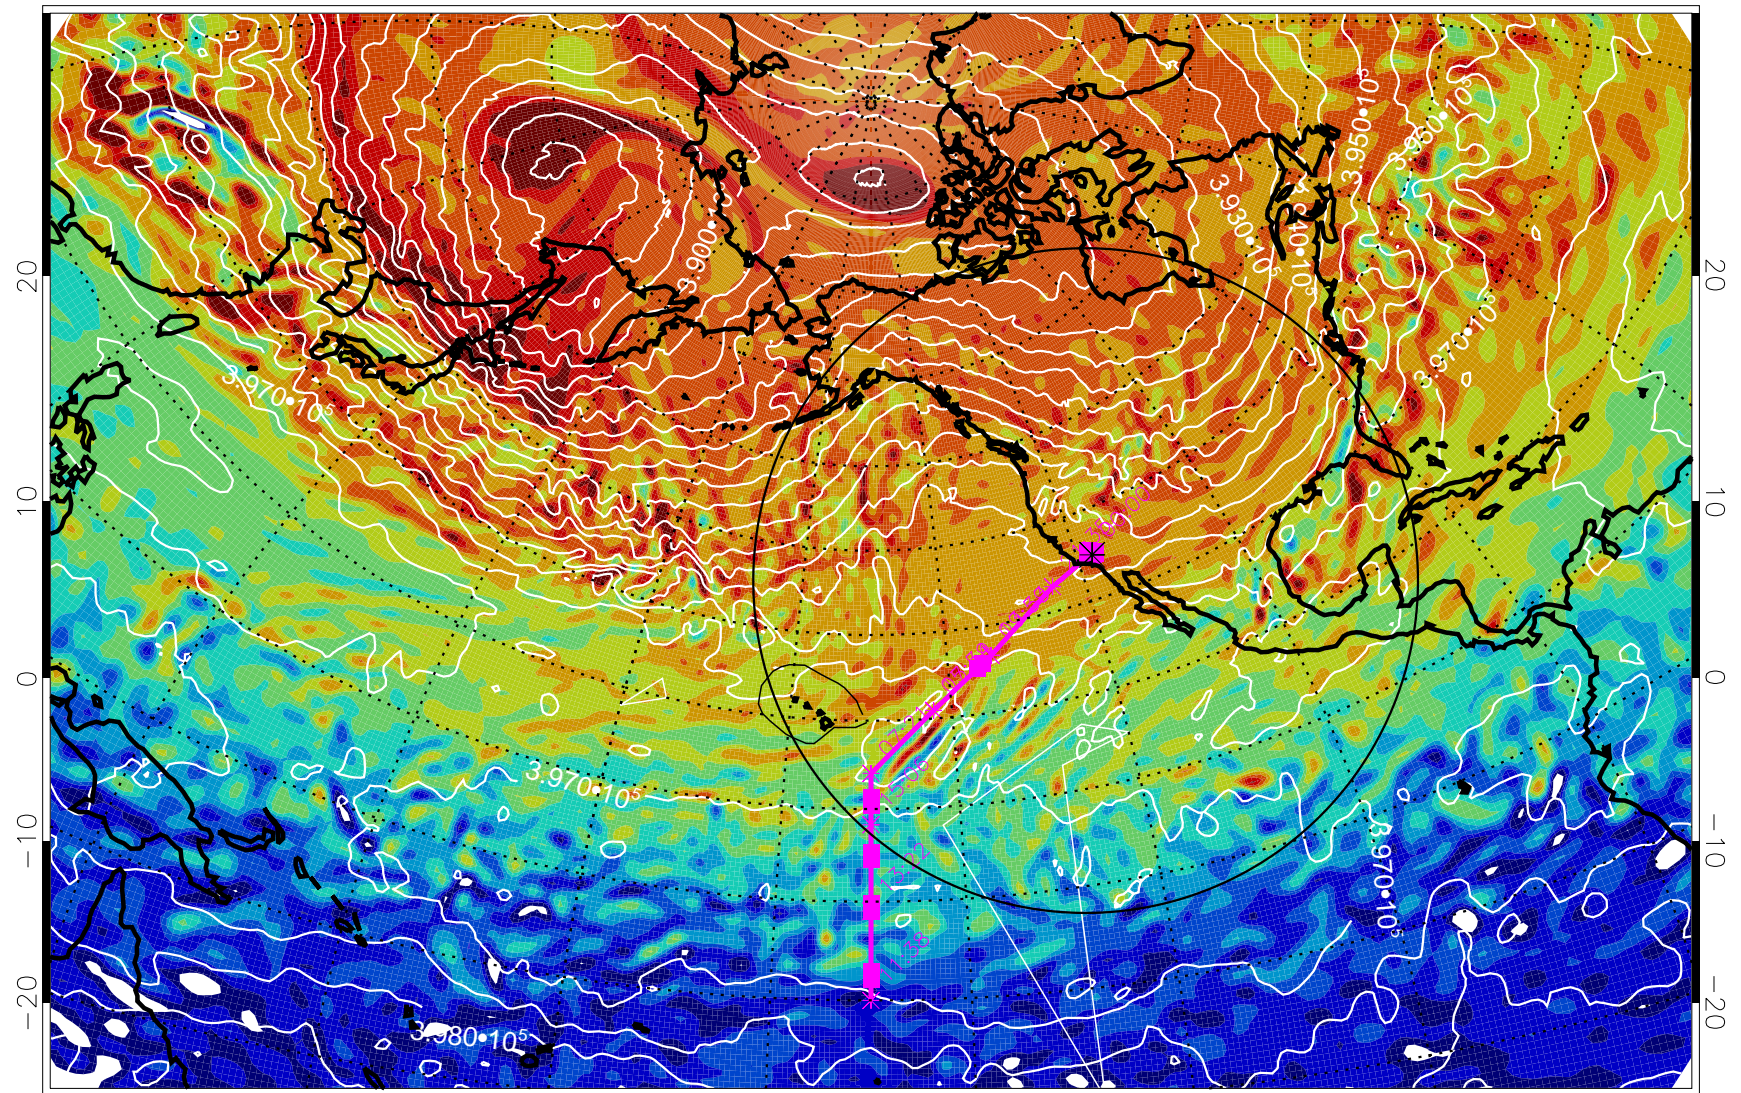

13021312, 60 hour forecast for 460K EPV

460K Montgomery Streamfunction, white

Range ring of 4055 km -- 13 hours GH round trip

13021318, 66 hour forecast for 460K EPV

460K Montgomery Streamfunction, white

Range ring of 4055 km -- 13 hours GH round trip

13021400, 72 hour forecast for 460K EPV

460K Montgomery Streamfunction, white

Range ring of 4055 km -- 13 hours GH round trip

13021406, 78 hour forecast for 460K EPV

460K Montgomery Streamfunction, white

Range ring of 4055 km -- 13 hours GH round trip

13021412, 84 hour forecast for 460K EPV

460K Montgomery Streamfunction, white

Range ring of 4055 km -- 13 hours GH round trip

13021418, 90 hour forecast for 460K EPV

460K Montgomery Streamfunction, white

Range ring of 4055 km -- 13 hours GH round trip

13021500, 96 hour forecast for 460K EPV

460K Montgomery Streamfunction, white

Range ring of 4055 km -- 13 hours GH round trip

13021506, 102 hour forecast for 460K EPV

460K Montgomery Streamfunction, white