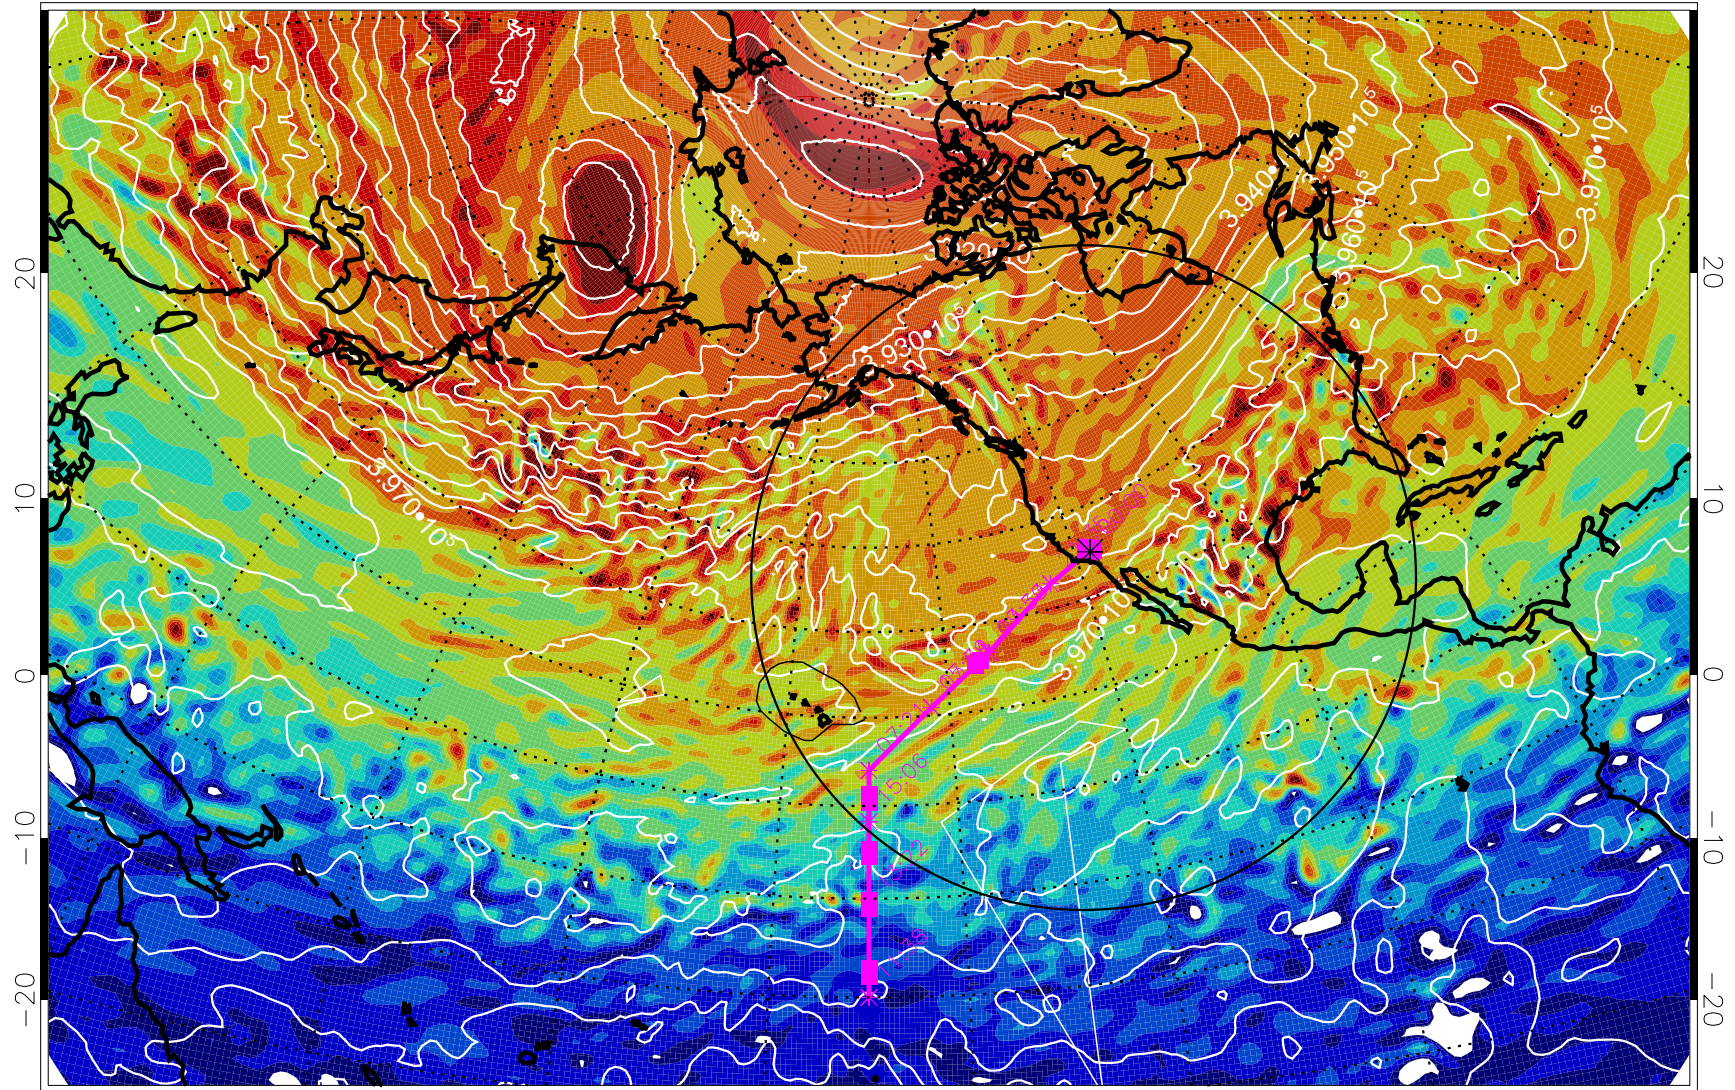

13021112, 12 hour forecast for 460K EPV

460K Montgomery Streamfunction, white

Range ring of 4055 km -- 13 hours GH round trip

13021118, 18 hour forecast for 460K EPV

460K Montgomery Streamfunction, white

Range ring of 4055 km -- 13 hours GH round trip

13021200, 24 hour forecast for 460K EPV

460K Montgomery Streamfunction, white

Range ring of 4055 km -- 13 hours GH round trip

13021206, 30 hour forecast for 460K EPV

460K Montgomery Streamfunction, white

Range ring of 4055 km -- 13 hours GH round trip

13021212, 36 hour forecast for 460K EPV

460K Montgomery Streamfunction, white

Range ring of 4055 km -- 13 hours GH round trip

13021218, 42 hour forecast for 460K EPV

460K Montgomery Streamfunction, white

Range ring of 4055 km -- 13 hours GH round trip

13021300, 48 hour forecast for 460K EPV

460K Montgomery Streamfunction, white

Range ring of 4055 km -- 13 hours GH round trip

13021306, 54 hour forecast for 460K EPV

460K Montgomery Streamfunction, white

Range ring of 4055 km -- 13 hours GH round trip