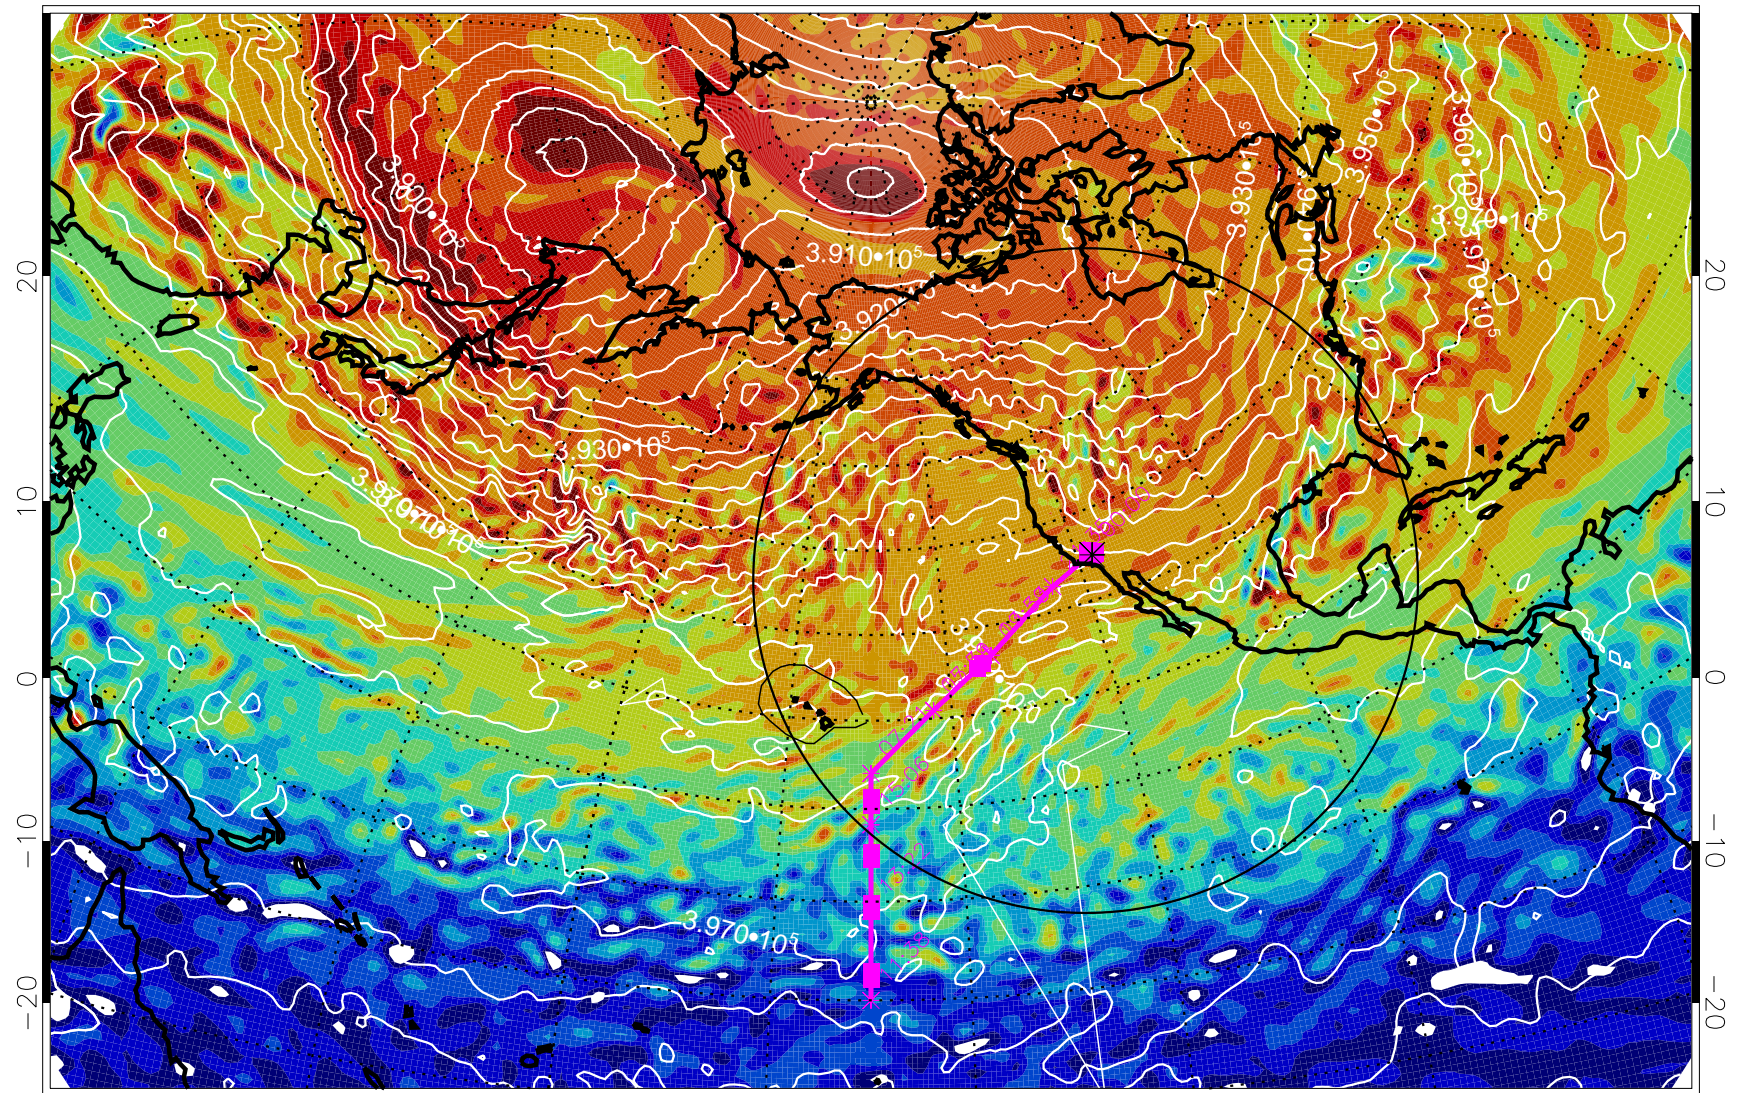

13021312, 60 hour forecast for 460K EPV

460K Montgomery Streamfunction, white

Range ring of 4055 km -- 13 hours GH round trip

13021318, 66 hour forecast for 460K EPV

460K Montgomery Streamfunction, white

Range ring of 4055 km -- 13 hours GH round trip

13021400, 72 hour forecast for 460K EPV

460K Montgomery Streamfunction, white

Range ring of 4055 km -- 13 hours GH round trip

13021406, 78 hour forecast for 460K EPV

460K Montgomery Streamfunction, white

Range ring of 4055 km -- 13 hours GH round trip

13021412, 84 hour forecast for 460K EPV

460K Montgomery Streamfunction, white

Range ring of 4055 km -- 13 hours GH round trip

13021418, 90 hour forecast for 460K EPV

460K Montgomery Streamfunction, white

Range ring of 4055 km -- 13 hours GH round trip

13021500, 96 hour forecast for 460K EPV

460K Montgomery Streamfunction, white

Range ring of 4055 km -- 13 hours GH round trip

13021506, 102 hour forecast for 460K EPV

460K Montgomery Streamfunction, white