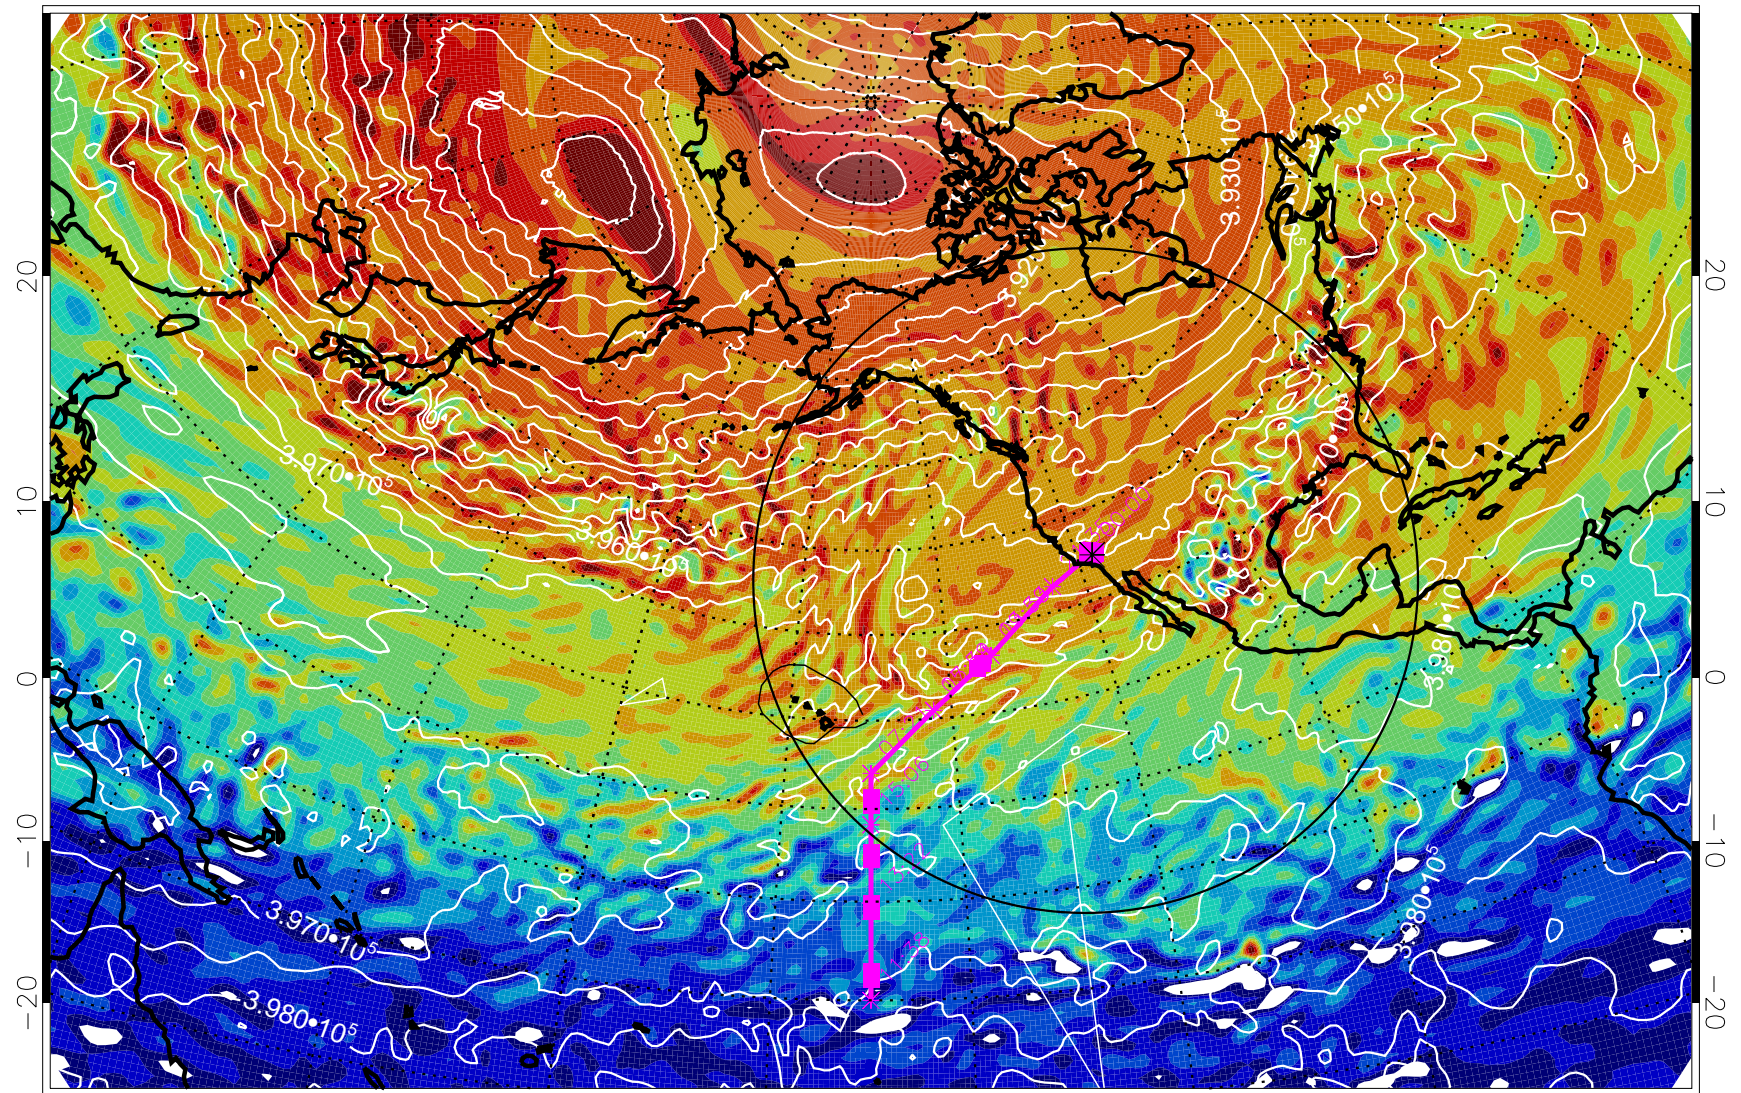

13021200, 24 hour forecast for 460K EPV

460K Montgomery Streamfunction, white

Range ring of 4055 km -- 13 hours GH round trip

13021206, 30 hour forecast for 460K EPV

460K Montgomery Streamfunction, white

Range ring of 4055 km -- 13 hours GH round trip

13021212, 36 hour forecast for 460K EPV

460K Montgomery Streamfunction, white

Range ring of 4055 km -- 13 hours GH round trip

13021218, 42 hour forecast for 460K EPV

460K Montgomery Streamfunction, white

Range ring of 4055 km -- 13 hours GH round trip

13021300, 48 hour forecast for 460K EPV

460K Montgomery Streamfunction, white

Range ring of 4055 km -- 13 hours GH round trip

13021306, 54 hour forecast for 460K EPV

460K Montgomery Streamfunction, white

Range ring of 4055 km -- 13 hours GH round trip

13021312, 60 hour forecast for 460K EPV

460K Montgomery Streamfunction, white

Range ring of 4055 km -- 13 hours GH round trip

13021318, 66 hour forecast for 460K EPV

460K Montgomery Streamfunction, white

Range ring of 4055 km -- 13 hours GH round trip