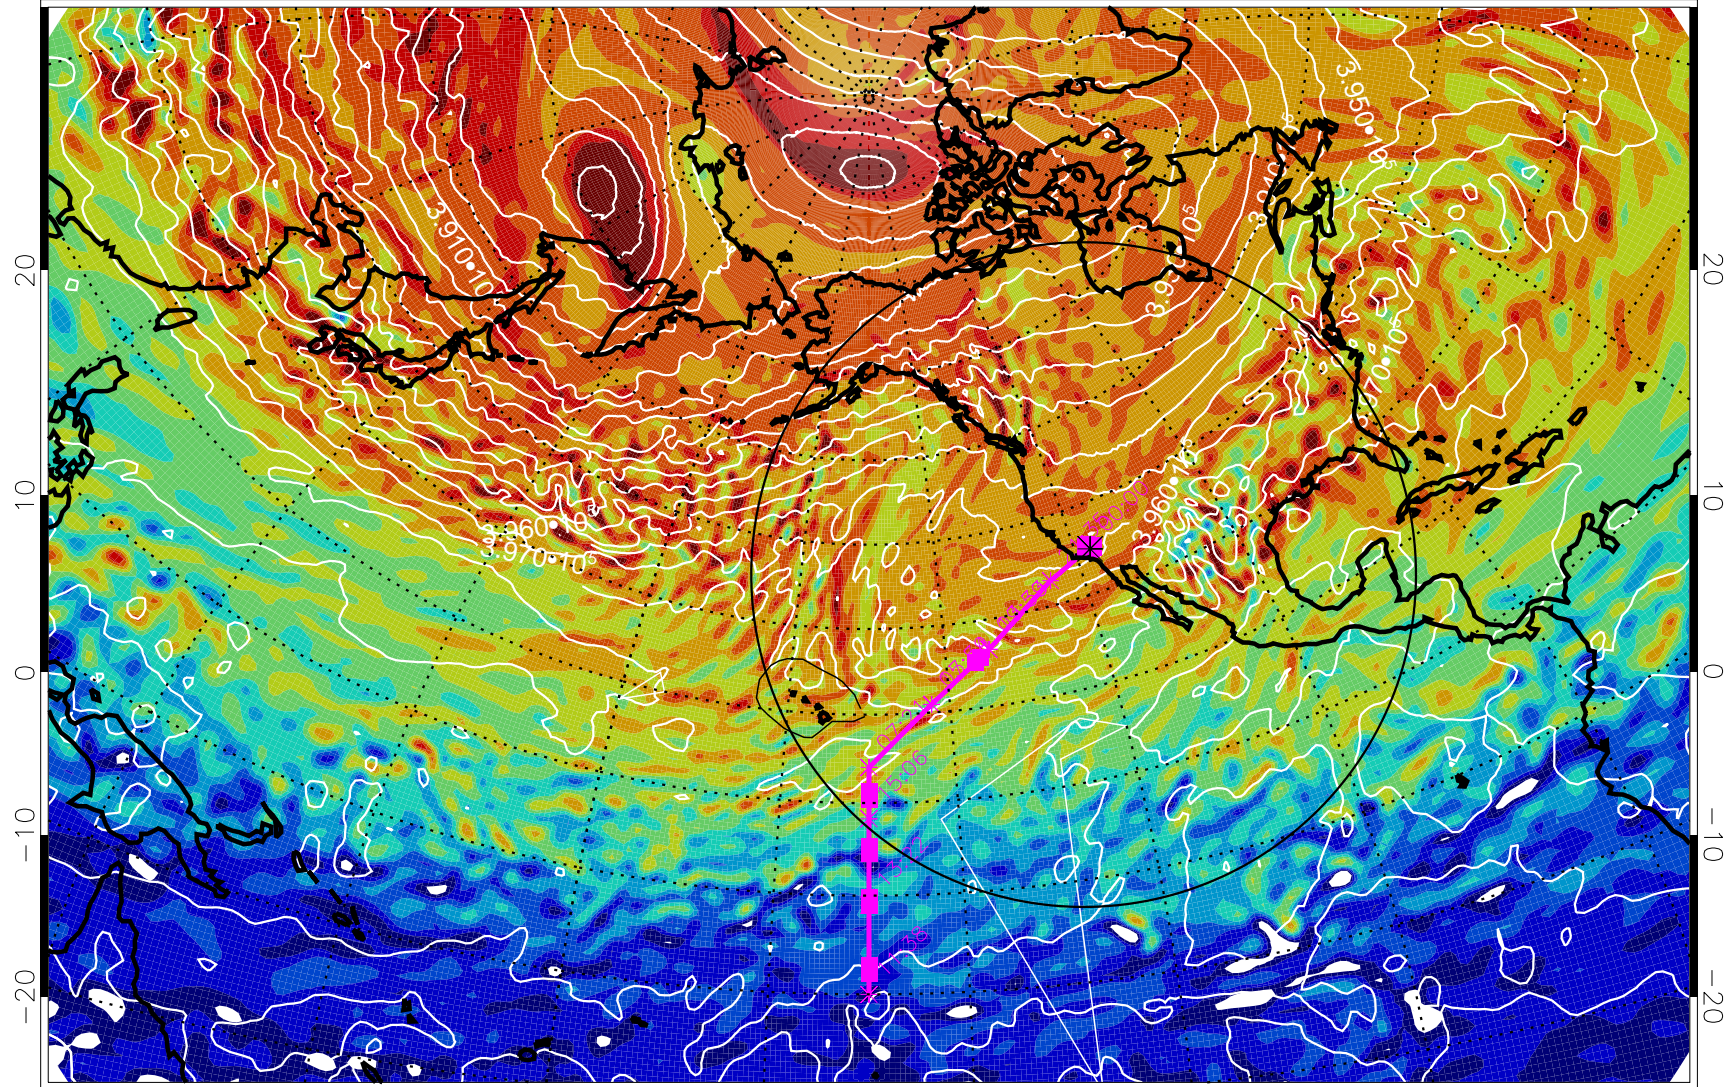

13021112, 12 hour forecast for 460K EPV

460K Montgomery Streamfunction, white

Range ring of 4055 km -- 13 hours GH round trip

13021118, 18 hour forecast for 460K EPV

460K Montgomery Streamfunction, white

Range ring of 4055 km -- 13 hours GH round trip

13021200, 24 hour forecast for 460K EPV

460K Montgomery Streamfunction, white

Range ring of 4055 km -- 13 hours GH round trip

13021206, 30 hour forecast for 460K EPV

460K Montgomery Streamfunction, white

Range ring of 4055 km -- 13 hours GH round trip

13021212, 36 hour forecast for 460K EPV

460K Montgomery Streamfunction, white

Range ring of 4055 km -- 13 hours GH round trip

13021218, 42 hour forecast for 460K EPV

460K Montgomery Streamfunction, white

Range ring of 4055 km -- 13 hours GH round trip

13021300, 48 hour forecast for 460K EPV

460K Montgomery Streamfunction, white

Range ring of 4055 km -- 13 hours GH round trip

13021306, 54 hour forecast for 460K EPV

460K Montgomery Streamfunction, white

Range ring of 4055 km -- 13 hours GH round trip