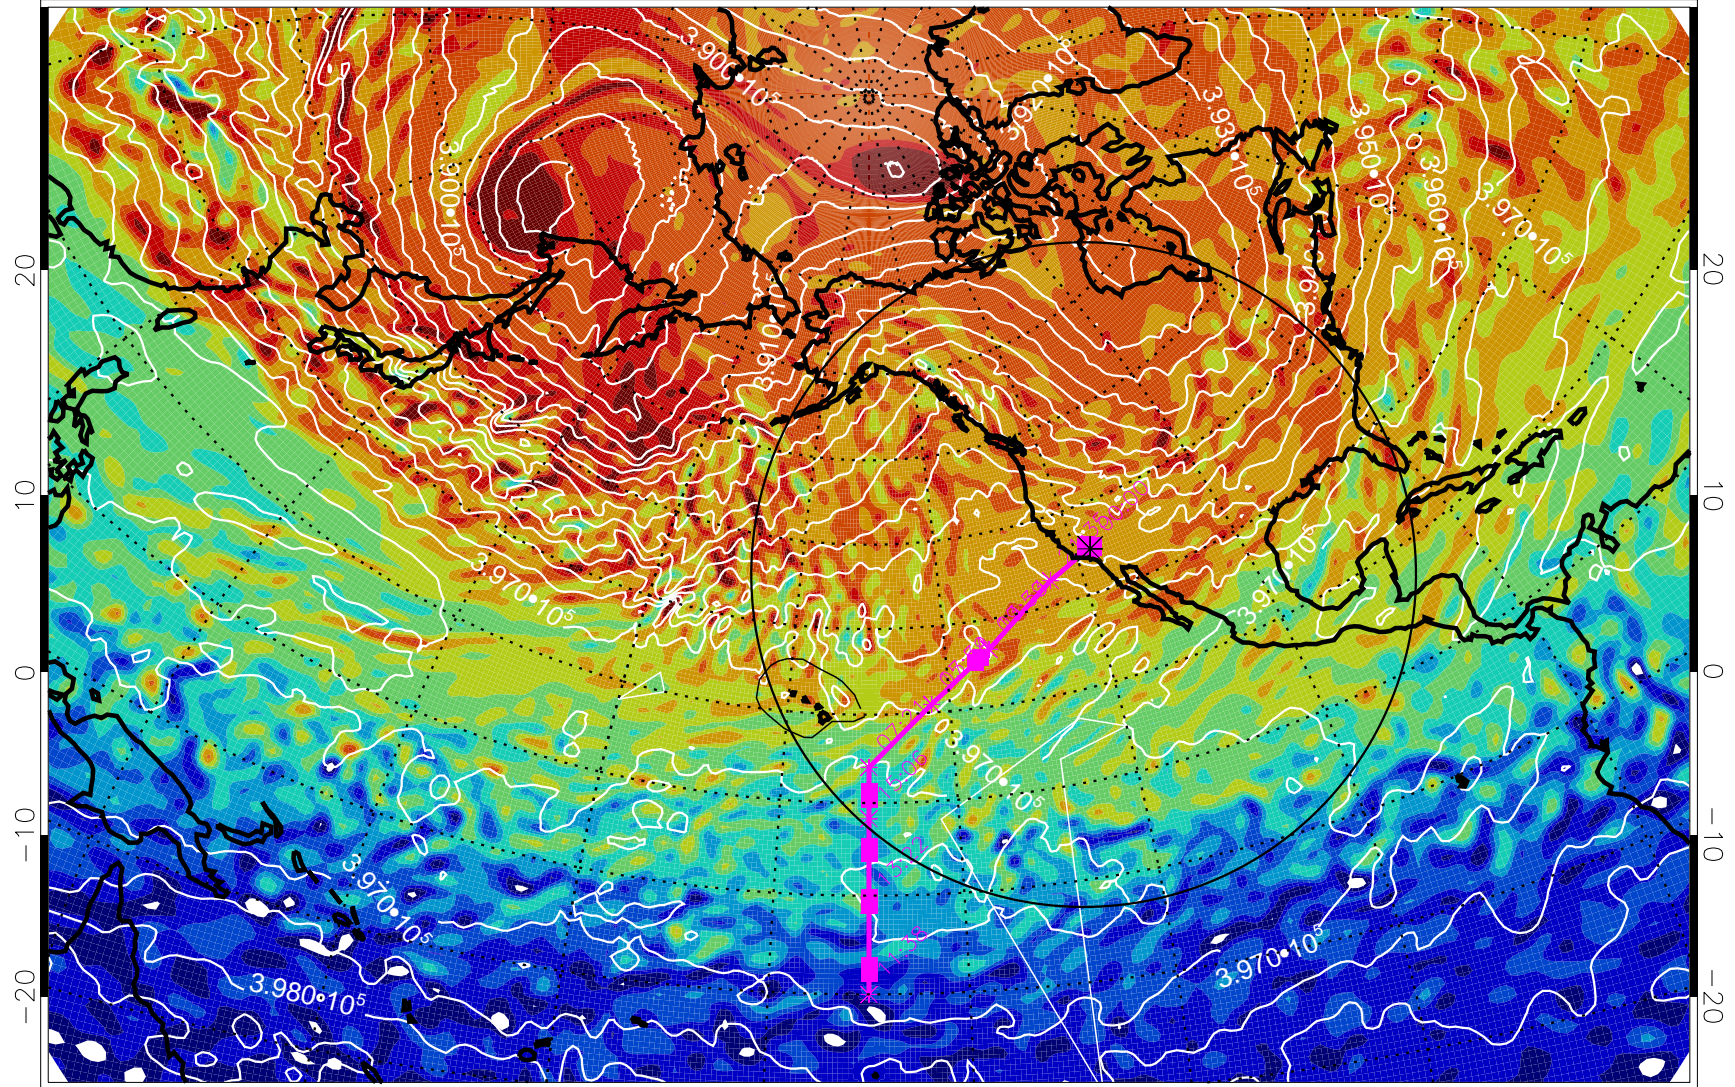

13021412, 84 hour forecast for 460K EPV

460K Montgomery Streamfunction, white

Range ring of 4055 km -- 13 hours GH round trip

13021418, 90 hour forecast for 460K EPV

460K Montgomery Streamfunction, white

Range ring of 4055 km -- 13 hours GH round trip

13021500, 96 hour forecast for 460K EPV

460K Montgomery Streamfunction, white

Range ring of 4055 km -- 13 hours GH round trip

13021506, 102 hour forecast for 460K EPV

460K Montgomery Streamfunction, white

Range ring of 4055 km -- 13 hours GH round trip

13021512, 108 hour forecast for 460K EPV

460K Montgomery Streamfunction, white

Range ring of 4055 km -- 13 hours GH round trip

13021518, 114 hour forecast for 460K EPV

460K Montgomery Streamfunction, white

Range ring of 4055 km -- 13 hours GH round trip

13021600, 120 hour forecast for 460K EPV

460K Montgomery Streamfunction, white

Range ring of 4055 km -- 13 hours GH round trip