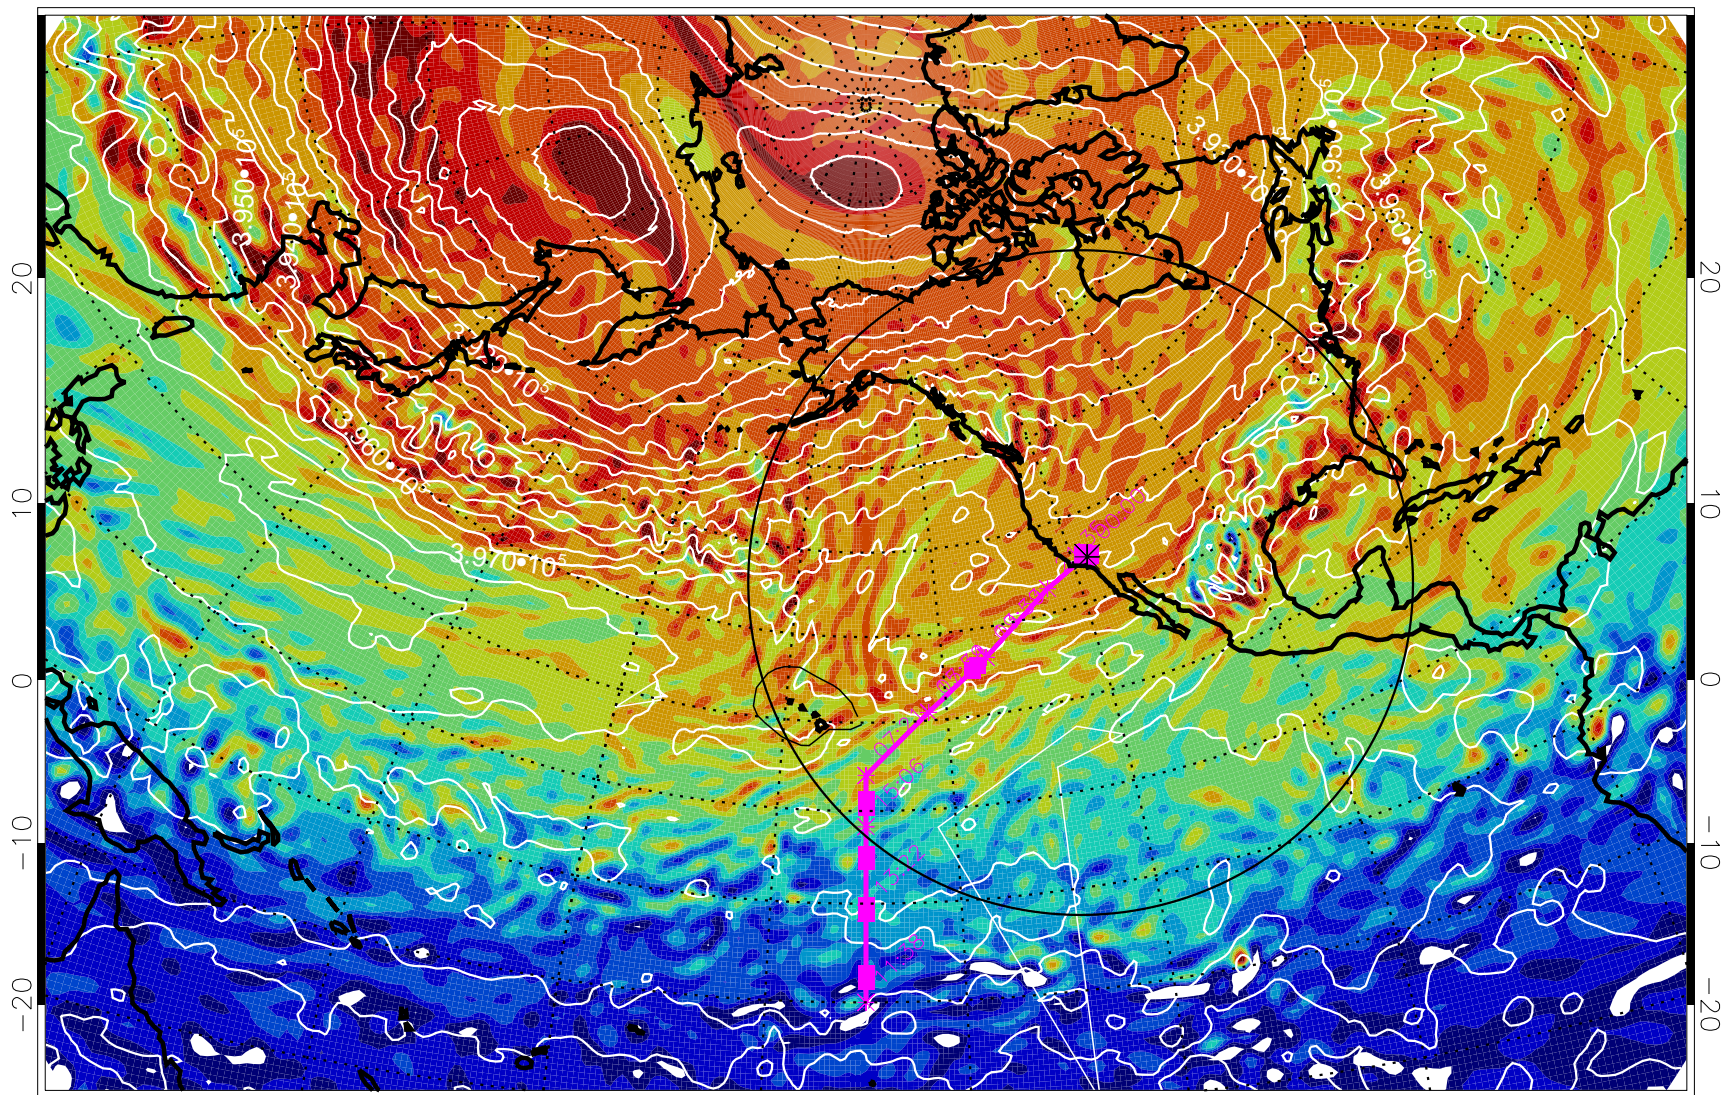

13021200, 24 hour forecast for 460K EPV

460K Montgomery Streamfunction, white

Range ring of 4055 km -- 13 hours GH round trip

13021206, 30 hour forecast for 460K EPV

460K Montgomery Streamfunction, white

Range ring of 4055 km -- 13 hours GH round trip

13021212, 36 hour forecast for 460K EPV

460K Montgomery Streamfunction, white

Range ring of 4055 km -- 13 hours GH round trip

13021218, 42 hour forecast for 460K EPV

460K Montgomery Streamfunction, white

Range ring of 4055 km -- 13 hours GH round trip

13021300, 48 hour forecast for 460K EPV

460K Montgomery Streamfunction, white

Range ring of 4055 km -- 13 hours GH round trip

13021306, 54 hour forecast for 460K EPV

460K Montgomery Streamfunction, white

Range ring of 4055 km -- 13 hours GH round trip

13021312, 60 hour forecast for 460K EPV

460K Montgomery Streamfunction, white

Range ring of 4055 km -- 13 hours GH round trip

13021318, 66 hour forecast for 460K EPV

460K Montgomery Streamfunction, white

Range ring of 4055 km -- 13 hours GH round trip