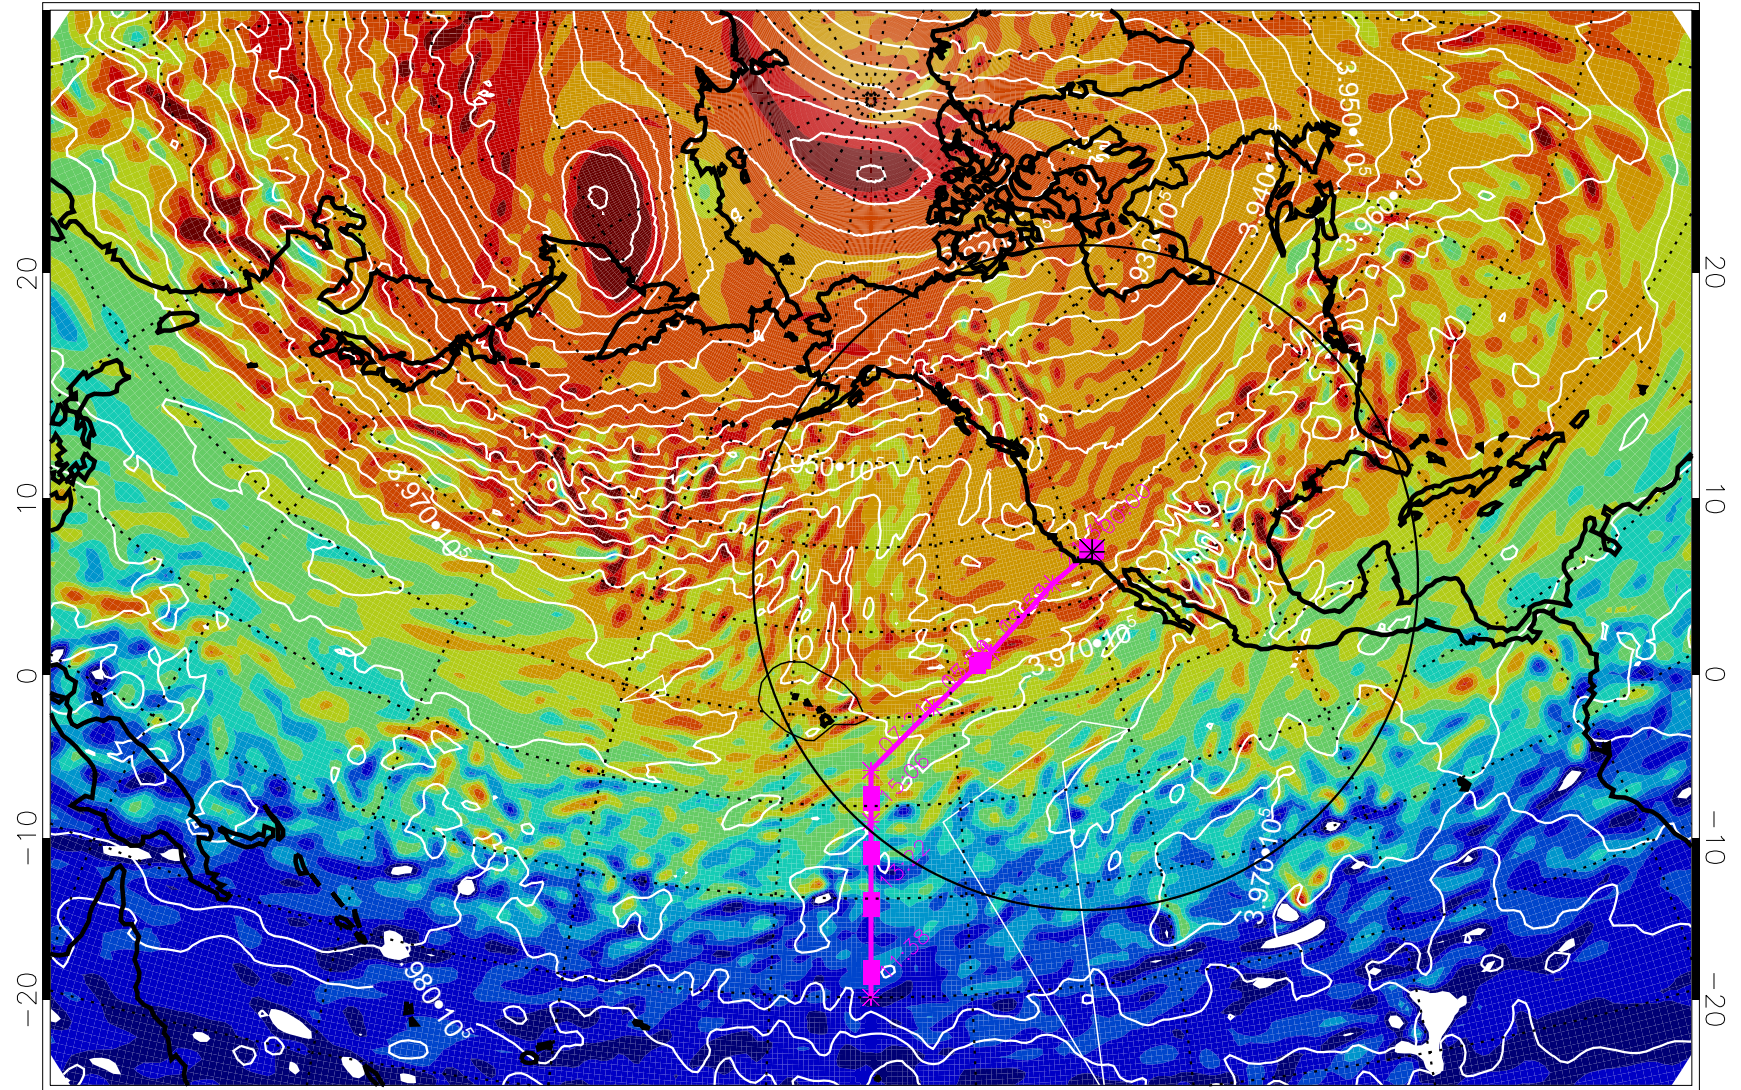

13021112, 12 hour forecast for 460K EPV

460K Montgomery Streamfunction, white

Range ring of 4055 km -- 13 hours GH round trip

13021118, 18 hour forecast for 460K EPV

460K Montgomery Streamfunction, white

Range ring of 4055 km -- 13 hours GH round trip

13021200, 24 hour forecast for 460K EPV

460K Montgomery Streamfunction, white

Range ring of 4055 km -- 13 hours GH round trip

13021206, 30 hour forecast for 460K EPV

460K Montgomery Streamfunction, white

Range ring of 4055 km -- 13 hours GH round trip

13021212, 36 hour forecast for 460K EPV

460K Montgomery Streamfunction, white

Range ring of 4055 km -- 13 hours GH round trip

13021218, 42 hour forecast for 460K EPV

460K Montgomery Streamfunction, white

Range ring of 4055 km -- 13 hours GH round trip

13021300, 48 hour forecast for 460K EPV

460K Montgomery Streamfunction, white

Range ring of 4055 km -- 13 hours GH round trip

13021306, 54 hour forecast for 460K EPV

460K Montgomery Streamfunction, white

Range ring of 4055 km -- 13 hours GH round trip