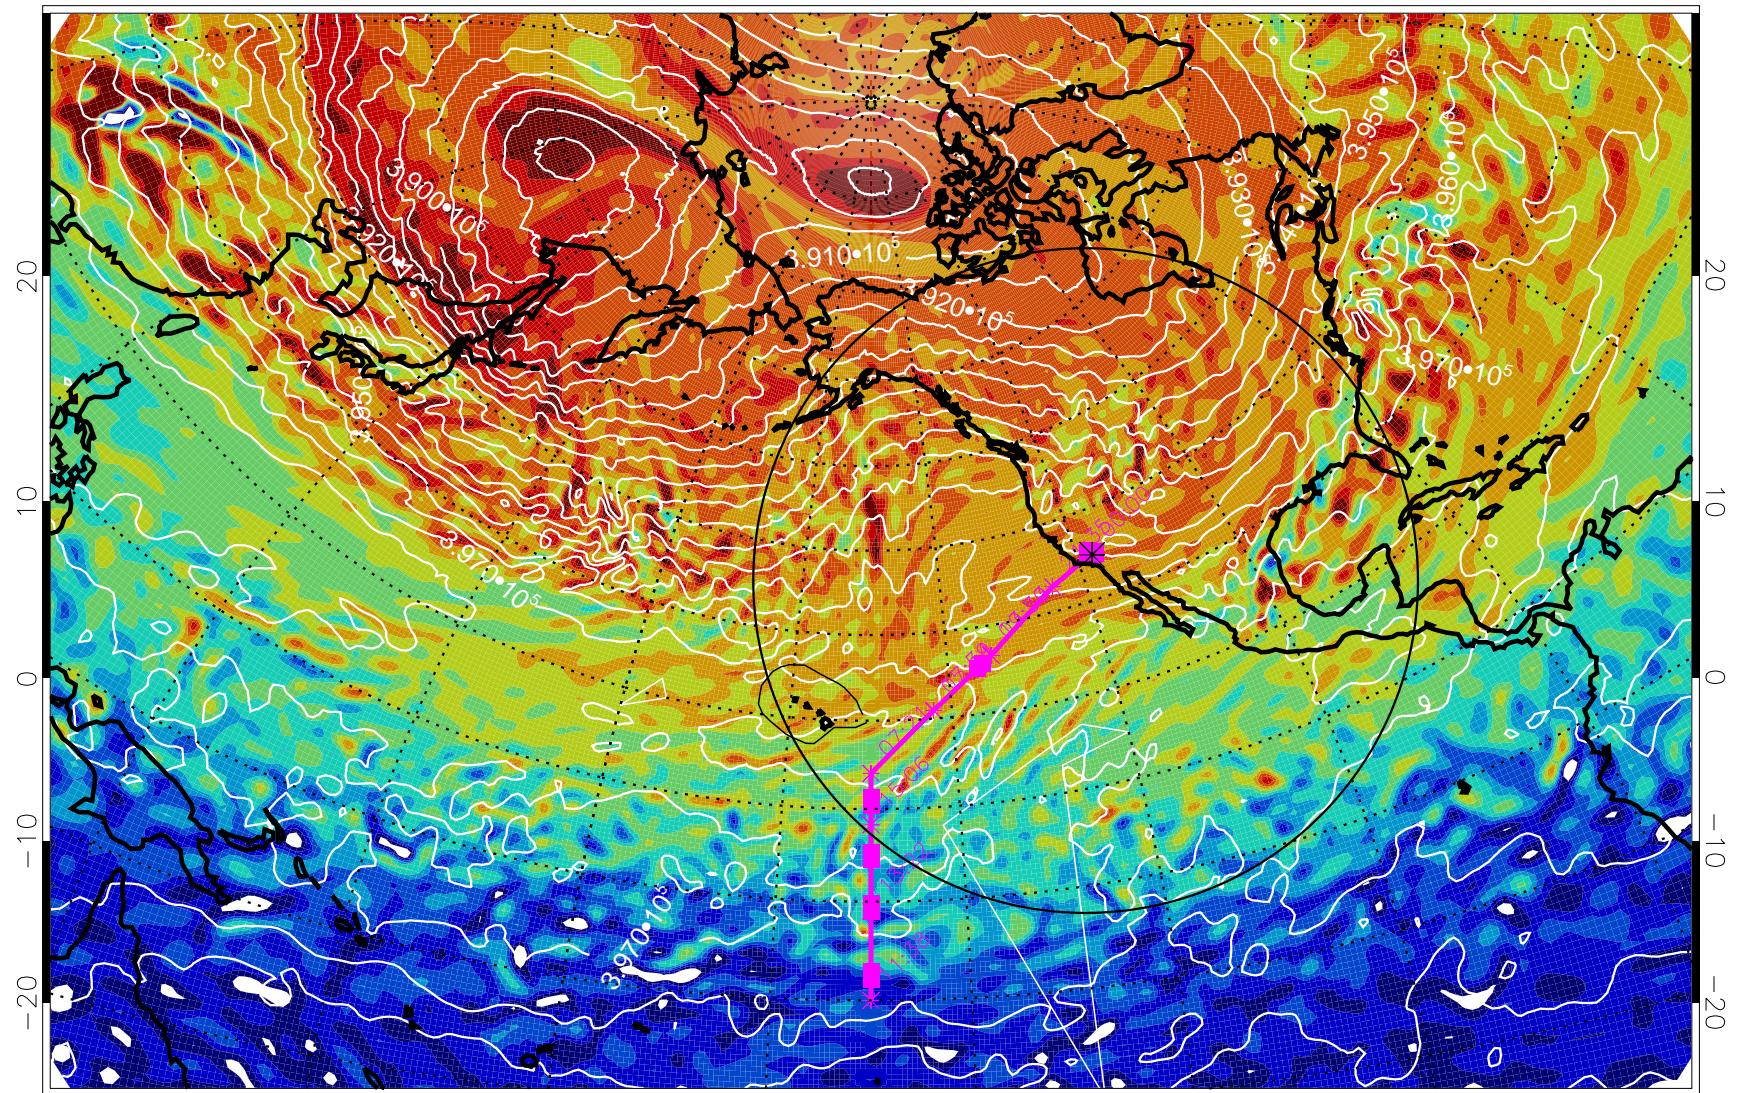

13021400, 72 hour forecast for 460K EPV

460K Montgomery Streamfunction, white

Range ring of 4055 km -- 13 hours GH round trip

13021406, 78 hour forecast for 460K EPV

460K Montgomery Streamfunction, white

Range ring of 4055 km -- 13 hours GH round trip

13021412, 84 hour forecast for 460K EPV

460K Montgomery Streamfunction, white

Range ring of 4055 km -- 13 hours GH round trip

13021418, 90 hour forecast for 460K EPV

460K Montgomery Streamfunction, white

Range ring of 4055 km -- 13 hours GH round trip

13021500, 96 hour forecast for 460K EPV

460K Montgomery Streamfunction, white

Range ring of 4055 km -- 13 hours GH round trip

13021506, 102 hour forecast for 460K EPV

460K Montgomery Streamfunction, white

Range ring of 4055 km -- 13 hours GH round trip

13021512, 108 hour forecast for 460K EPV

460K Montgomery Streamfunction, white

Range ring of 4055 km -- 13 hours GH round trip

13021518, 114 hour forecast for 460K EPV