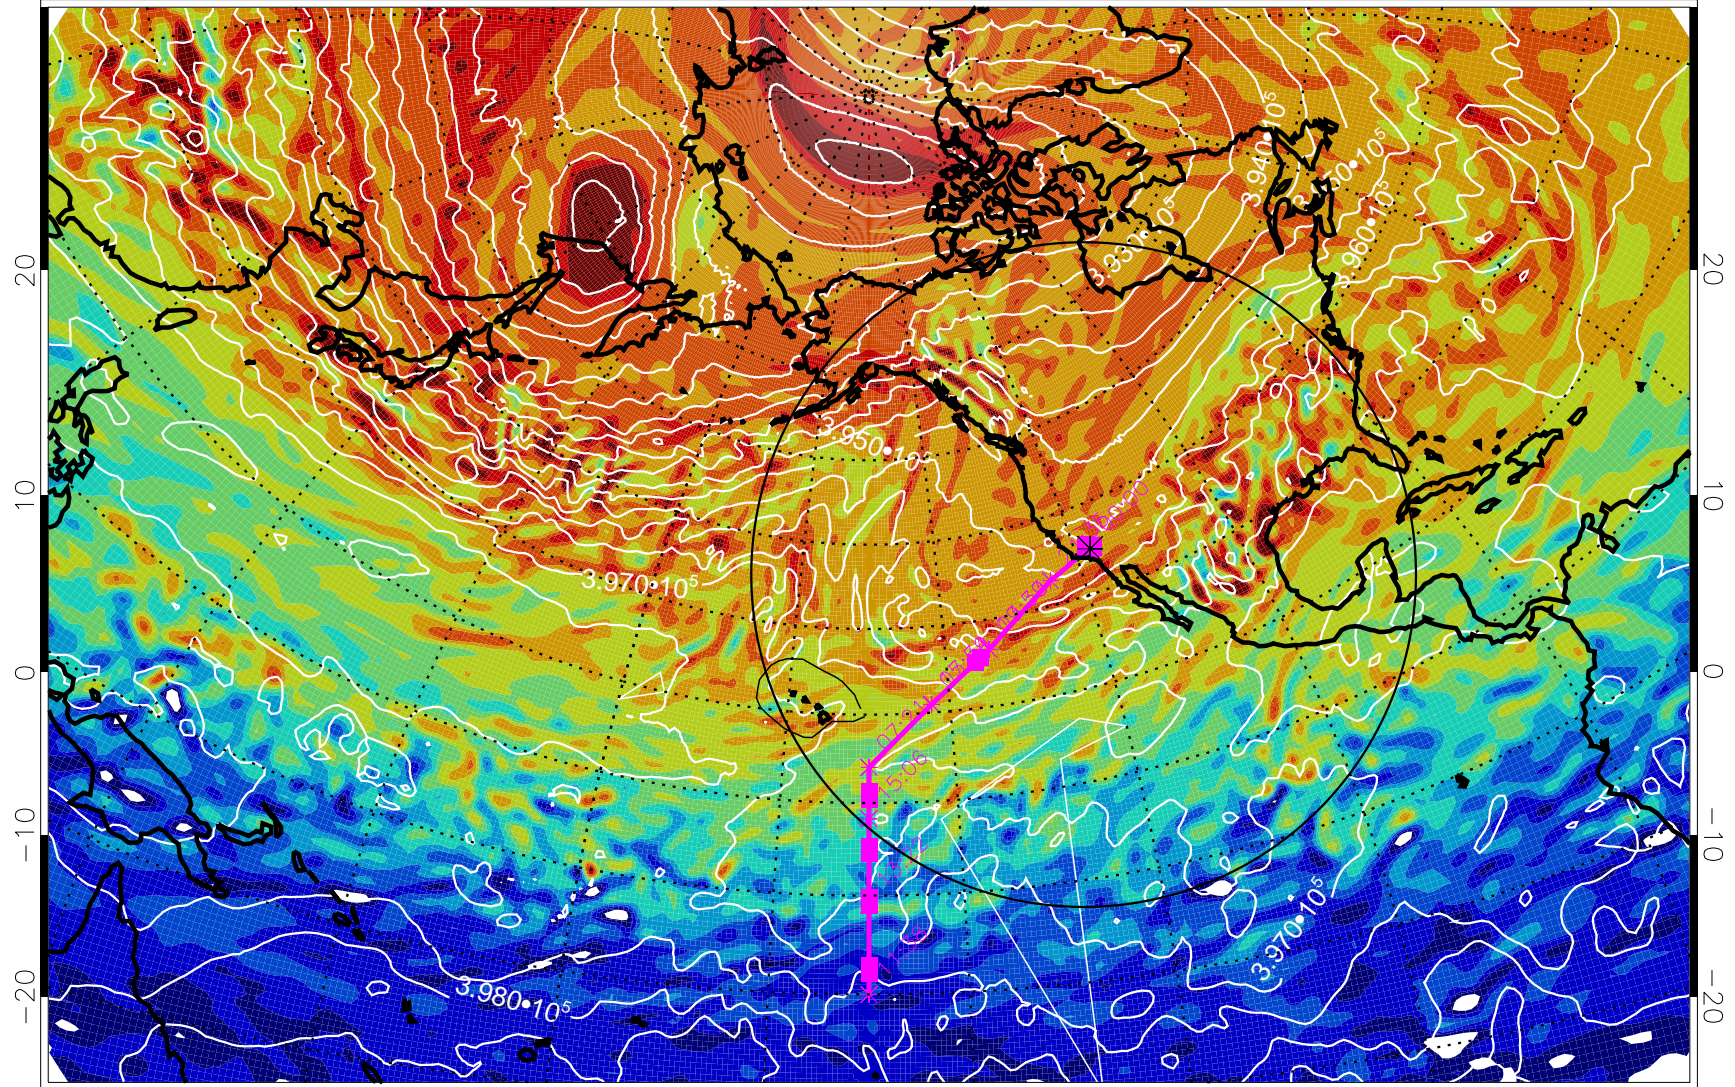

13021112, 12 hour forecast for 460K EPV

460K Montgomery Streamfunction, white

Range ring of 4055 km -- 13 hours GH round trip

13021118, 18 hour forecast for 460K EPV

460K Montgomery Streamfunction, white

Range ring of 4055 km -- 13 hours GH round trip

13021200, 24 hour forecast for 460K EPV

460K Montgomery Streamfunction, white

Range ring of 4055 km -- 13 hours GH round trip

13021206, 30 hour forecast for 460K EPV

460K Montgomery Streamfunction, white

Range ring of 4055 km -- 13 hours GH round trip

13021212, 36 hour forecast for 460K EPV

460K Montgomery Streamfunction, white

Range ring of 4055 km -- 13 hours GH round trip

13021218, 42 hour forecast for 460K EPV

460K Montgomery Streamfunction, white

Range ring of 4055 km -- 13 hours GH round trip

13021300, 48 hour forecast for 460K EPV

460K Montgomery Streamfunction, white

Range ring of 4055 km -- 13 hours GH round trip

13021306, 54 hour forecast for 460K EPV

460K Montgomery Streamfunction, white

Range ring of 4055 km -- 13 hours GH round trip