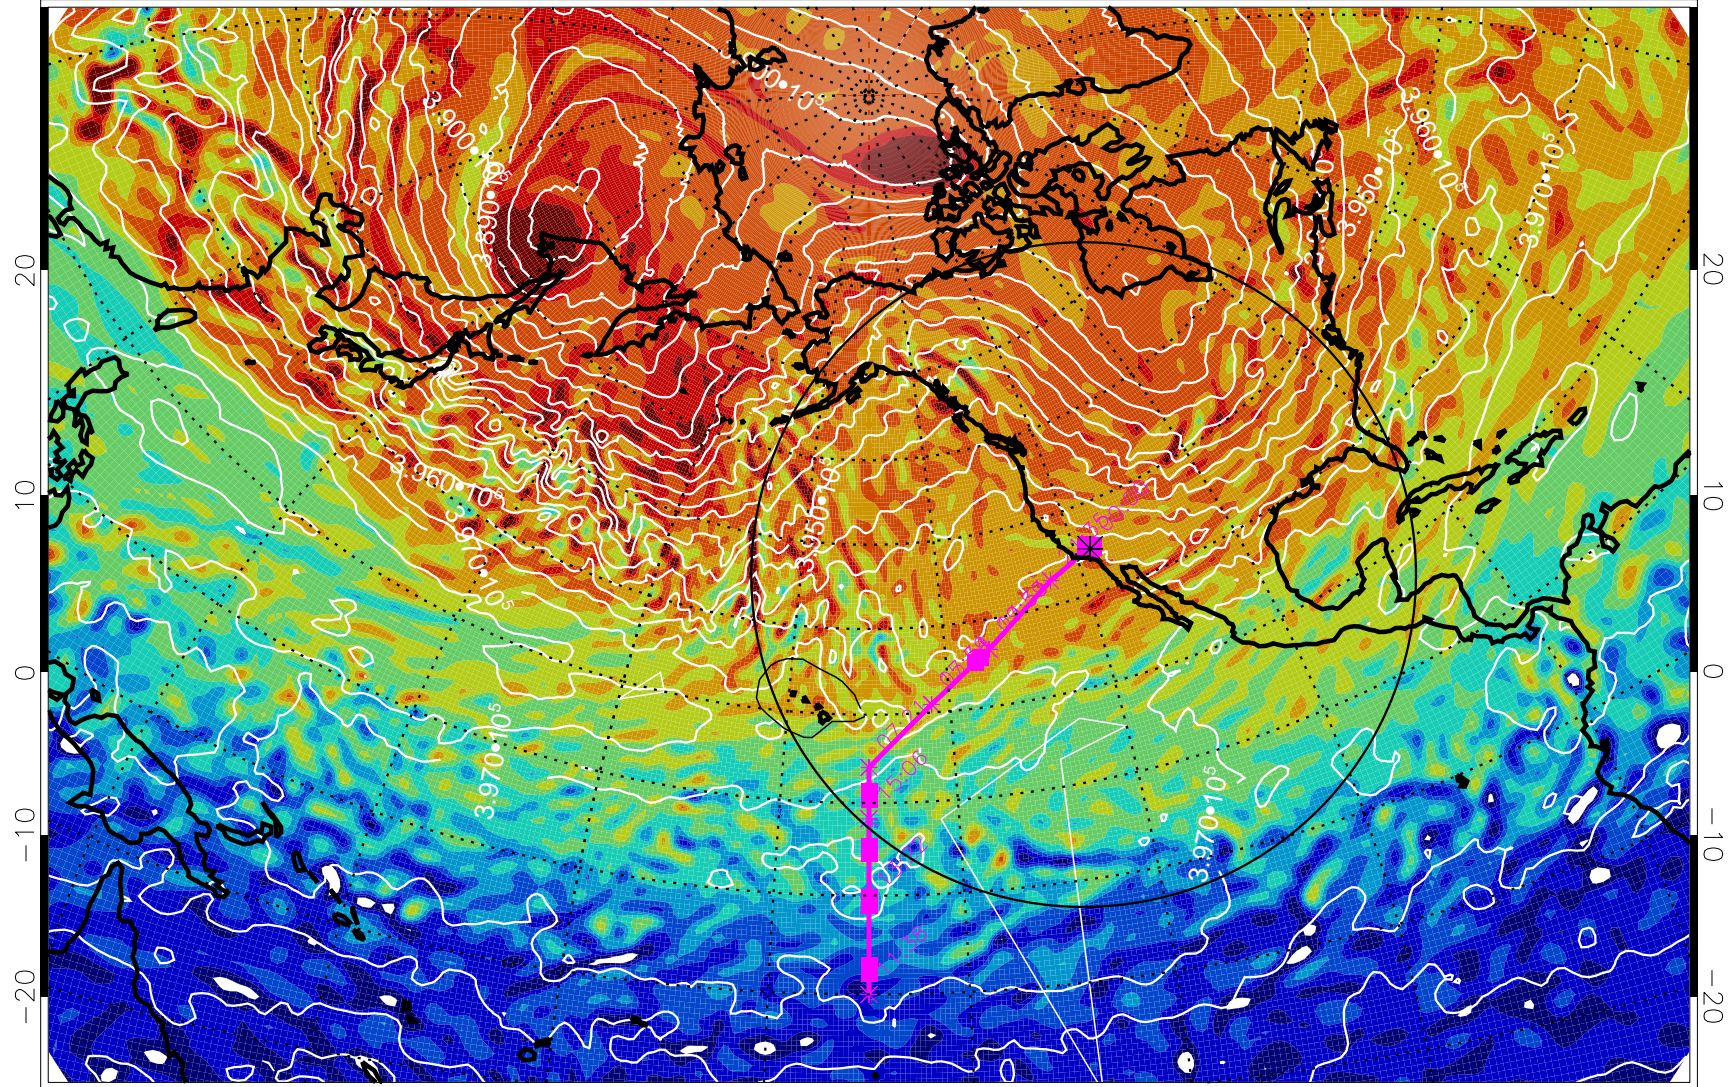

13021500, 96 hour forecast for 460K EPV

460K Montgomery Streamfunction, white

Range ring of 4055 km -- 13 hours GH round trip

13021506, 102 hour forecast for 460K EPV

460K Montgomery Streamfunction, white

Range ring of 4055 km -- 13 hours GH round trip

13021512, 108 hour forecast for 460K EPV

460K Montgomery Streamfunction, white

Range ring of 4055 km -- 13 hours GH round trip

13021518, 114 hour forecast for 460K EPV

460K Montgomery Streamfunction, white

Range ring of 4055 km -- 13 hours GH round trip

13021600, 120 hour forecast for 460K EPV

460K Montgomery Streamfunction, white

Range ring of 4055 km -- 13 hours GH round trip