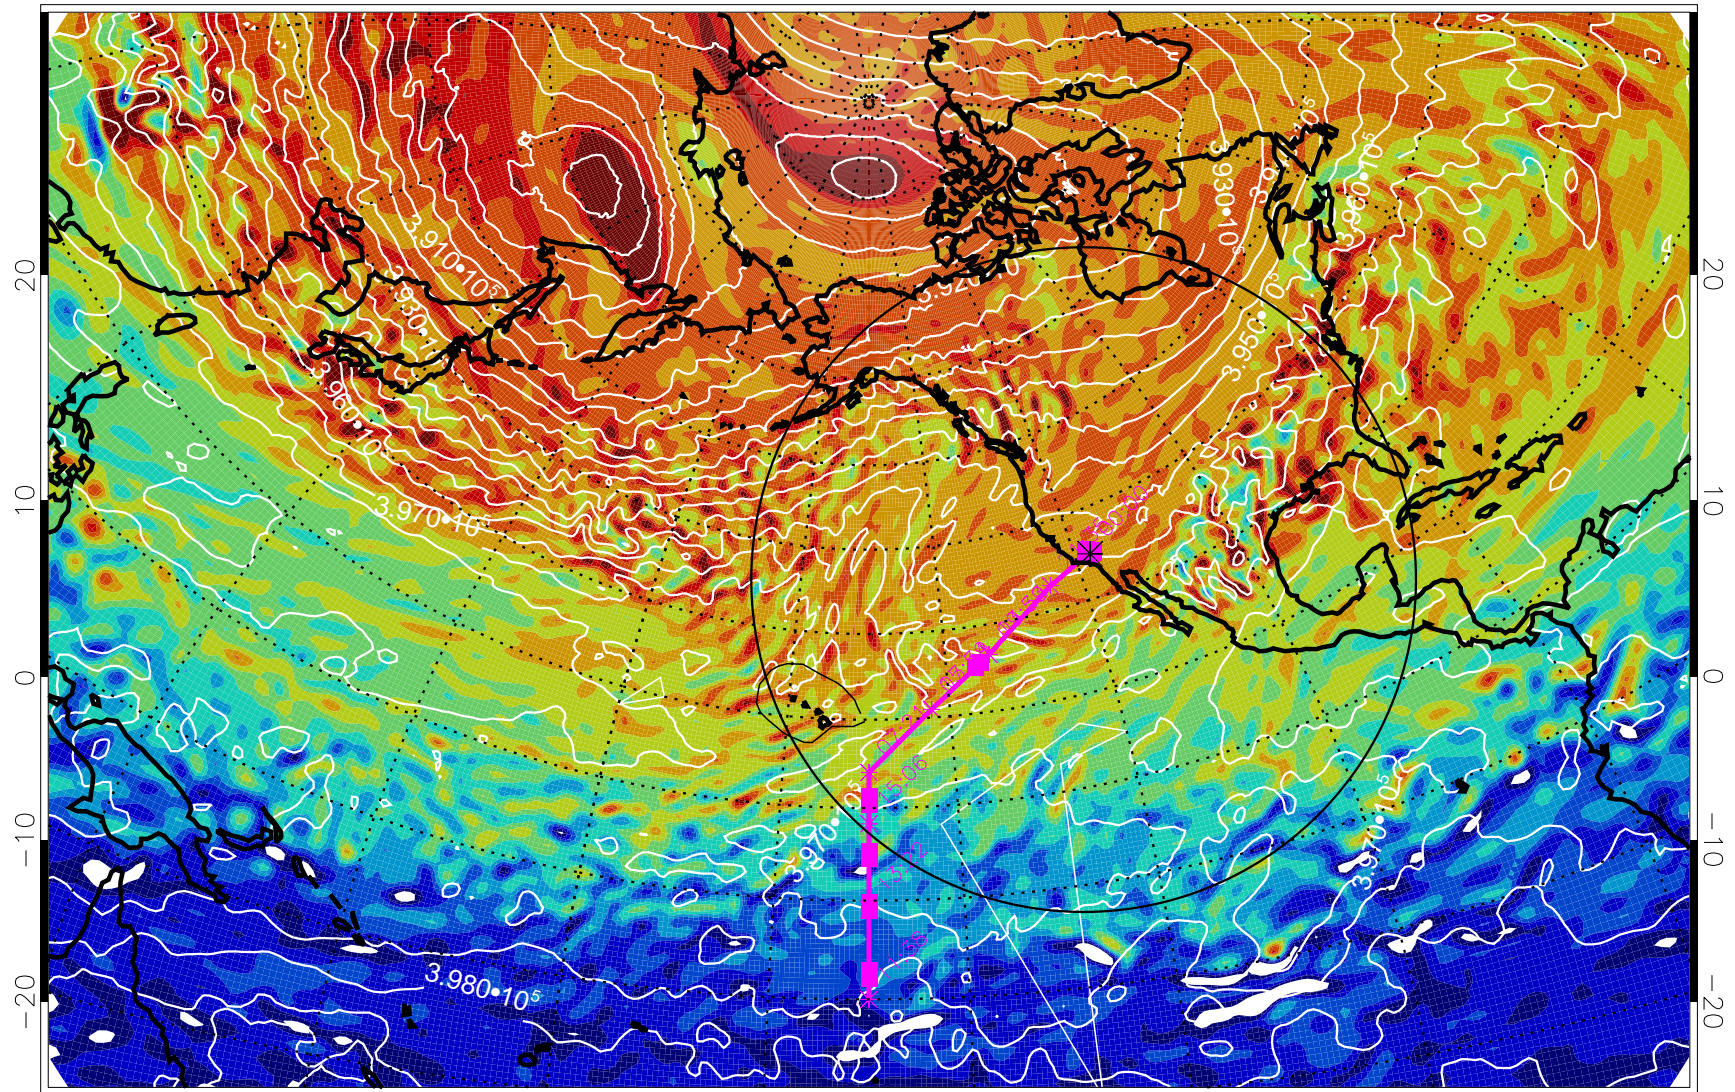

13021200, 24 hour forecast for 460K EPV

460K Montgomery Streamfunction, white

Range ring of 4055 km -- 13 hours GH round trip

13021206, 30 hour forecast for 460K EPV

460K Montgomery Streamfunction, white

Range ring of 4055 km -- 13 hours GH round trip

13021212, 36 hour forecast for 460K EPV

460K Montgomery Streamfunction, white

Range ring of 4055 km -- 13 hours GH round trip

13021218, 42 hour forecast for 460K EPV

460K Montgomery Streamfunction, white

Range ring of 4055 km -- 13 hours GH round trip

13021300, 48 hour forecast for 460K EPV

460K Montgomery Streamfunction, white

Range ring of 4055 km -- 13 hours GH round trip

13021306, 54 hour forecast for 460K EPV

460K Montgomery Streamfunction, white

Range ring of 4055 km -- 13 hours GH round trip

13021312, 60 hour forecast for 460K EPV

460K Montgomery Streamfunction, white

Range ring of 4055 km -- 13 hours GH round trip

13021318, 66 hour forecast for 460K EPV

460K Montgomery Streamfunction, white

Range ring of 4055 km -- 13 hours GH round trip