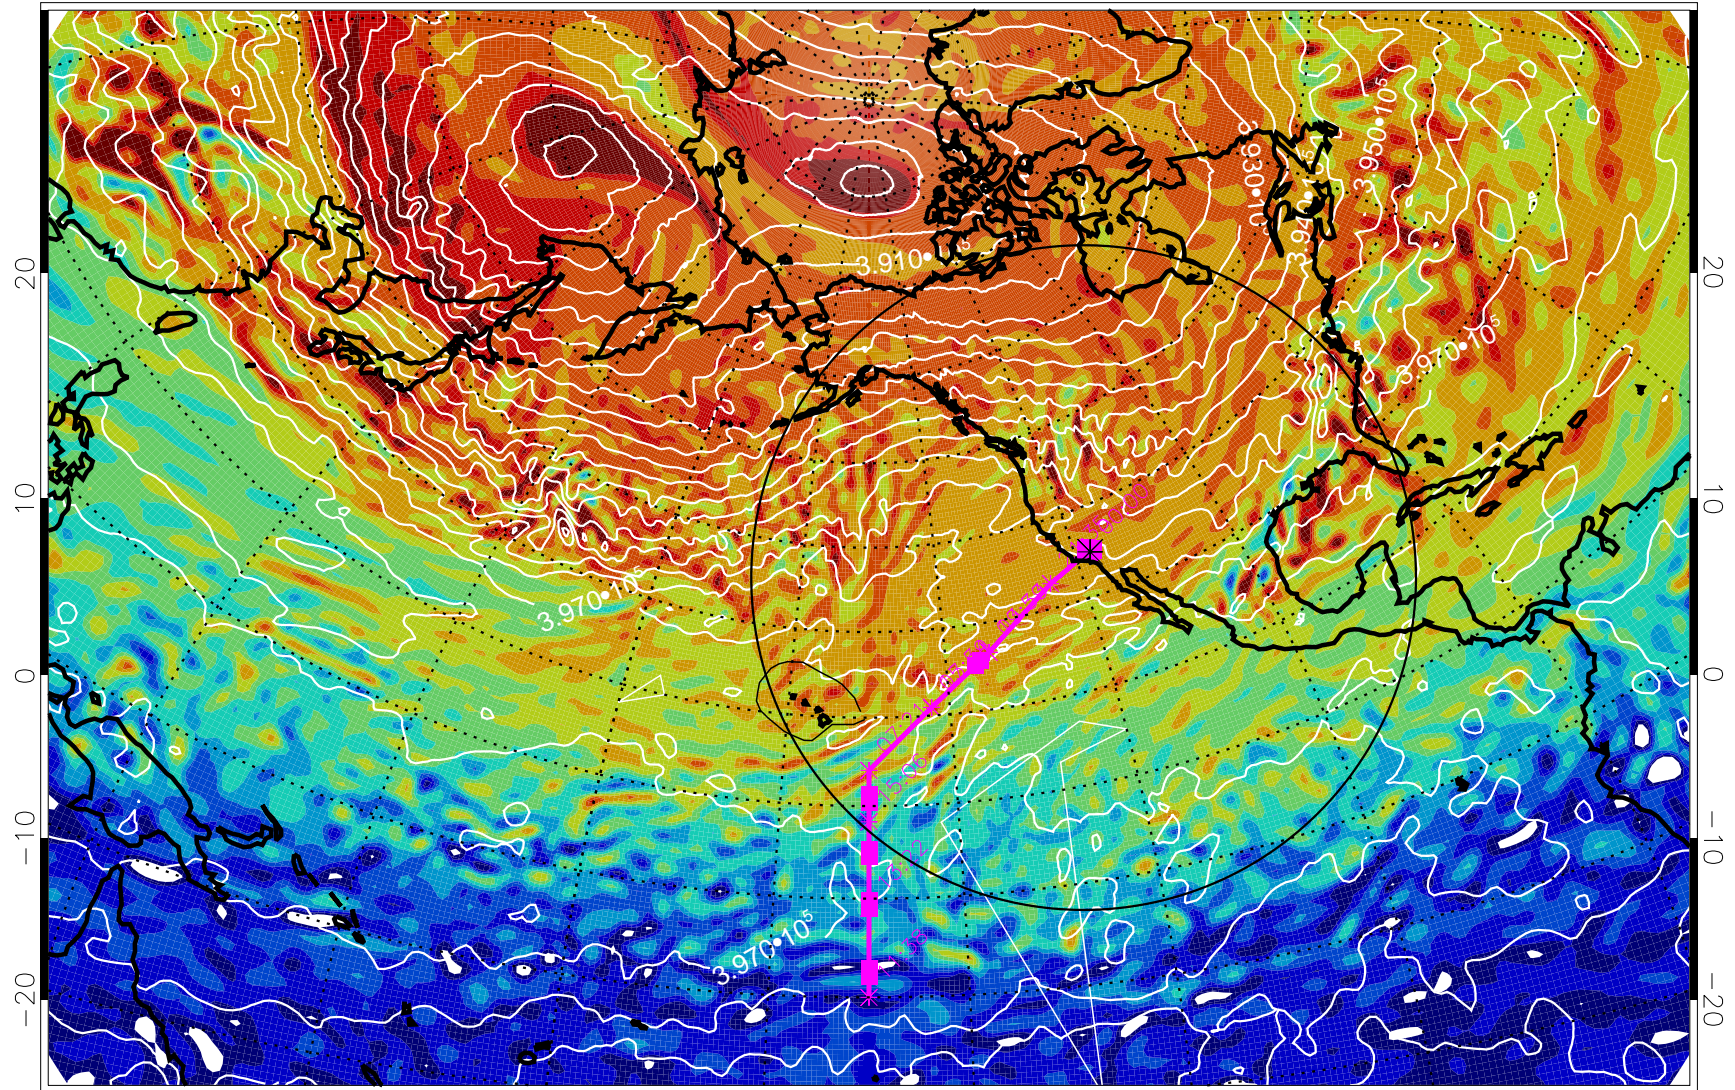

13021312, 60 hour forecast for 460K EPV

460K Montgomery Streamfunction, white

Range ring of 4055 km -- 13 hours GH round trip

13021318, 66 hour forecast for 460K EPV

460K Montgomery Streamfunction, white

Range ring of 4055 km -- 13 hours GH round trip

13021400, 72 hour forecast for 460K EPV

460K Montgomery Streamfunction, white

Range ring of 4055 km -- 13 hours GH round trip

13021406, 78 hour forecast for 460K EPV

460K Montgomery Streamfunction, white

Range ring of 4055 km -- 13 hours GH round trip

13021412, 84 hour forecast for 460K EPV

460K Montgomery Streamfunction, white

Range ring of 4055 km -- 13 hours GH round trip

13021418, 90 hour forecast for 460K EPV

460K Montgomery Streamfunction, white

Range ring of 4055 km -- 13 hours GH round trip

13021500, 96 hour forecast for 460K EPV

460K Montgomery Streamfunction, white

Range ring of 4055 km -- 13 hours GH round trip

13021506, 102 hour forecast for 460K EPV

460K Montgomery Streamfunction, white