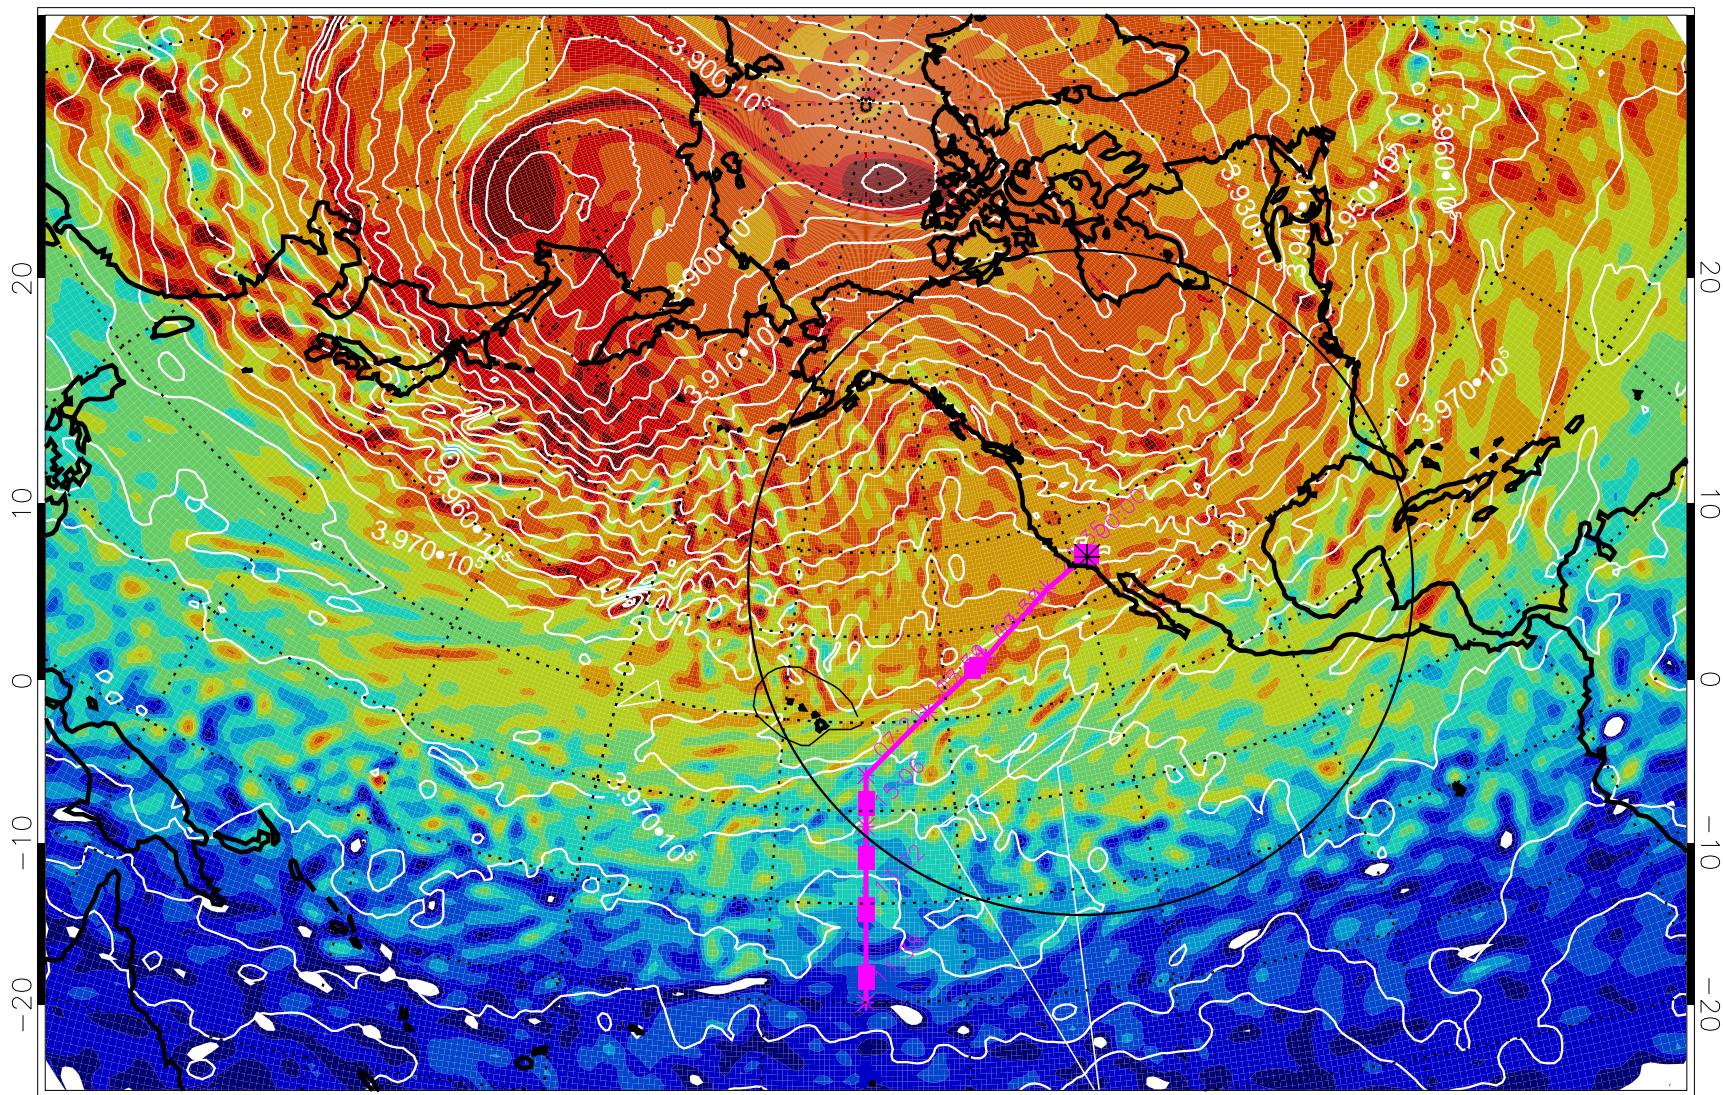

13021412, 84 hour forecast for 460K EPV

460K Montgomery Streamfunction, white

Range ring of 4055 km -- 13 hours GH round trip

13021418, 90 hour forecast for 460K EPV

460K Montgomery Streamfunction, white

Range ring of 4055 km -- 13 hours GH round trip

13021500, 96 hour forecast for 460K EPV

460K Montgomery Streamfunction, white

Range ring of 4055 km -- 13 hours GH round trip

13021506, 102 hour forecast for 460K EPV

460K Montgomery Streamfunction, white

Range ring of 4055 km -- 13 hours GH round trip

13021512, 108 hour forecast for 460K EPV

460K Montgomery Streamfunction, white

Range ring of 4055 km -- 13 hours GH round trip

13021518, 114 hour forecast for 460K EPV

460K Montgomery Streamfunction, white

Range ring of 4055 km -- 13 hours GH round trip

13021600, 120 hour forecast for 460K EPV

460K Montgomery Streamfunction, white

Range ring of 4055 km -- 13 hours GH round trip