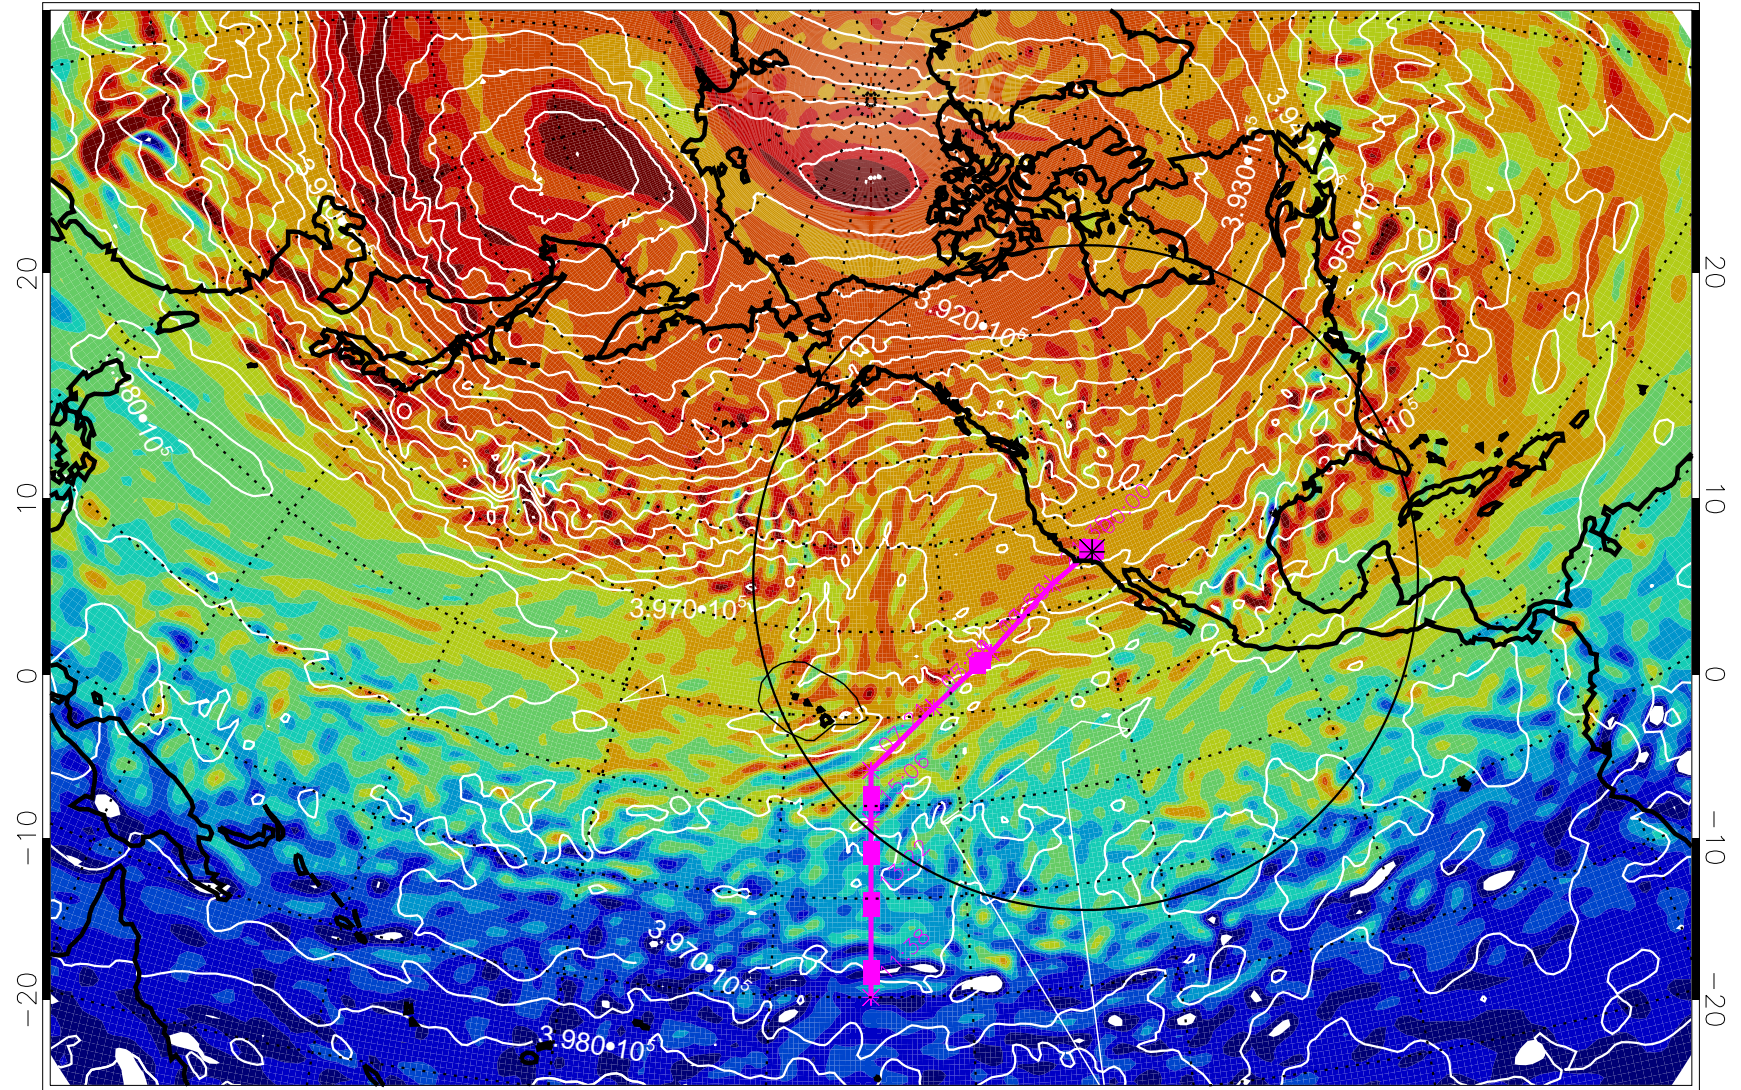

13021212, 36 hour forecast for 460K EPV

460K Montgomery Streamfunction, white

Range ring of 4055 km -- 13 hours GH round trip

13021218, 42 hour forecast for 460K EPV

460K Montgomery Streamfunction, white

Range ring of 4055 km -- 13 hours GH round trip

13021300, 48 hour forecast for 460K EPV

460K Montgomery Streamfunction, white

Range ring of 4055 km -- 13 hours GH round trip

13021306, 54 hour forecast for 460K EPV

460K Montgomery Streamfunction, white

Range ring of 4055 km -- 13 hours GH round trip

13021312, 60 hour forecast for 460K EPV

460K Montgomery Streamfunction, white

Range ring of 4055 km -- 13 hours GH round trip

13021318, 66 hour forecast for 460K EPV

460K Montgomery Streamfunction, white

Range ring of 4055 km -- 13 hours GH round trip

13021400, 72 hour forecast for 460K EPV

460K Montgomery Streamfunction, white

Range ring of 4055 km -- 13 hours GH round trip

13021406, 78 hour forecast for 460K EPV

460K Montgomery Streamfunction, white

Range ring of 4055 km -- 13 hours GH round trip