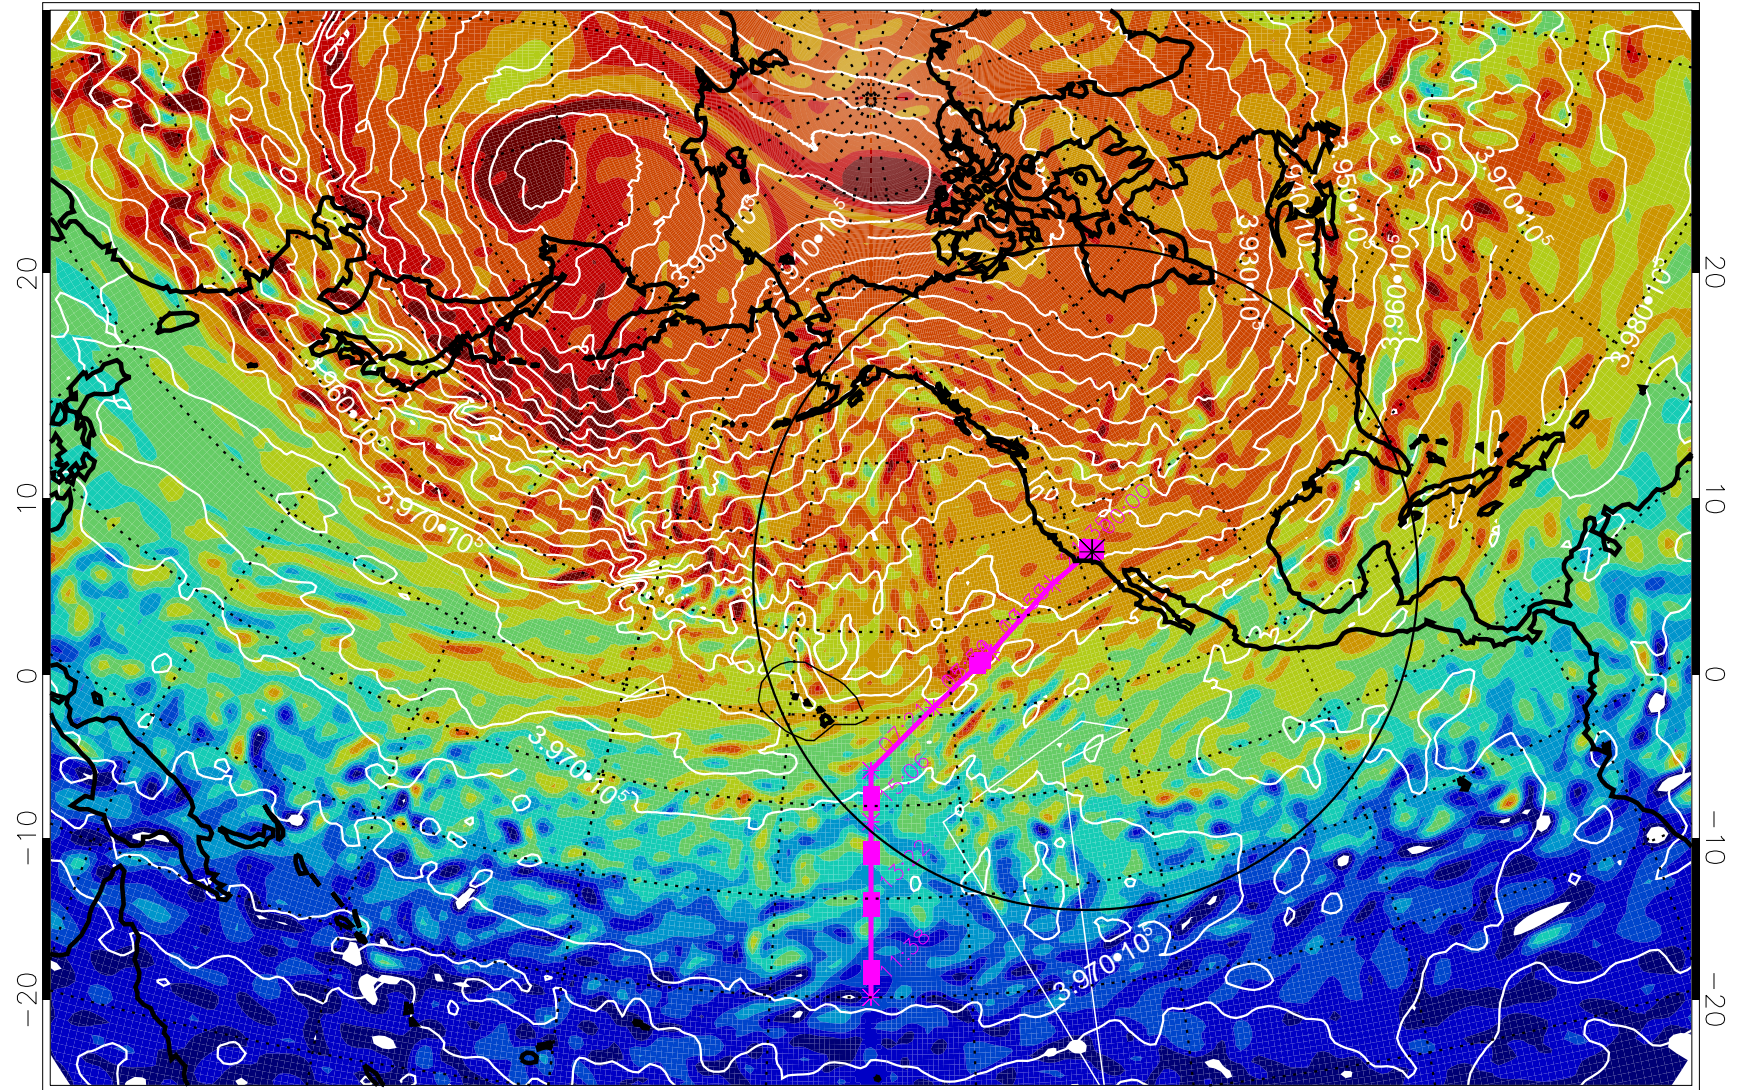

13021400, 72 hour forecast for 460K EPV

460K Montgomery Streamfunction, white

Range ring of 4055 km -- 13 hours GH round trip

13021406, 78 hour forecast for 460K EPV

460K Montgomery Streamfunction, white

Range ring of 4055 km -- 13 hours GH round trip

13021412, 84 hour forecast for 460K EPV

460K Montgomery Streamfunction, white

Range ring of 4055 km -- 13 hours GH round trip

13021418, 90 hour forecast for 460K EPV

460K Montgomery Streamfunction, white

Range ring of 4055 km -- 13 hours GH round trip

13021500, 96 hour forecast for 460K EPV

460K Montgomery Streamfunction, white

Range ring of 4055 km -- 13 hours GH round trip

13021506, 102 hour forecast for 460K EPV

460K Montgomery Streamfunction, white

Range ring of 4055 km -- 13 hours GH round trip

13021512, 108 hour forecast for 460K EPV

460K Montgomery Streamfunction, white

Range ring of 4055 km -- 13 hours GH round trip

13021518, 114 hour forecast for 460K EPV