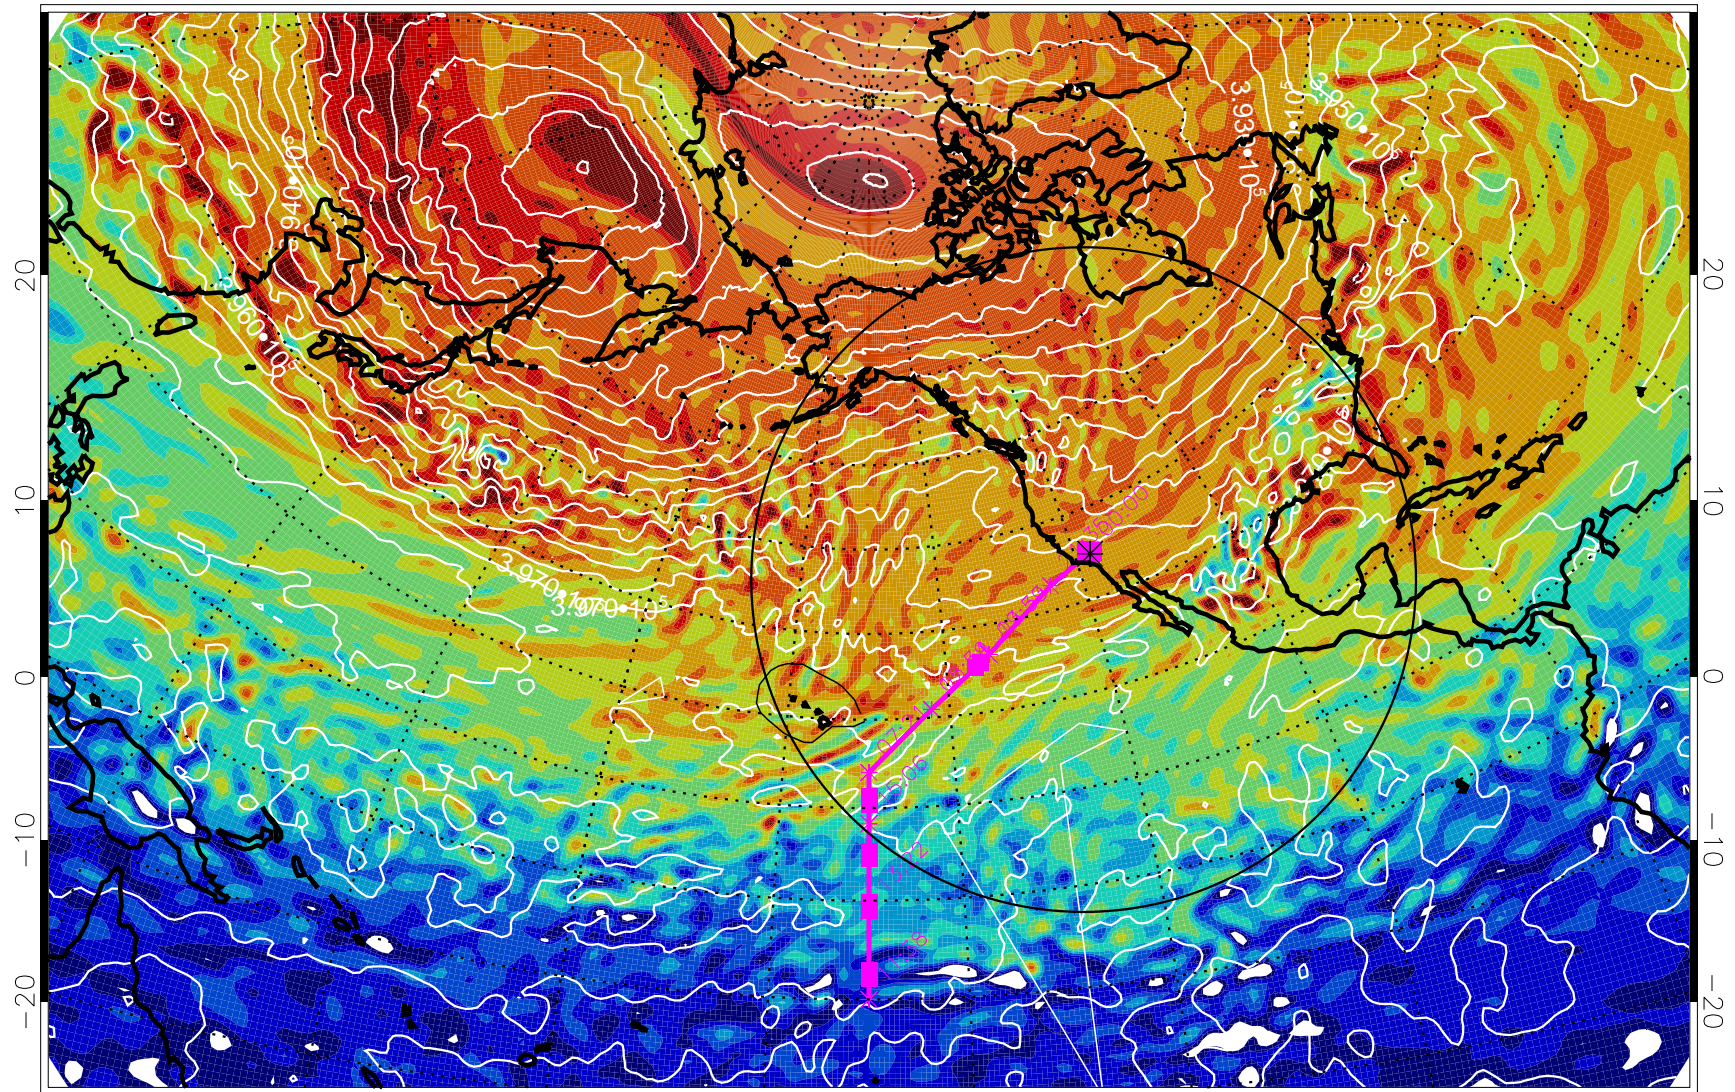

13021212, 36 hour forecast for 460K EPV

460K Montgomery Streamfunction, white

Range ring of 4055 km -- 13 hours GH round trip

13021218, 42 hour forecast for 460K EPV

460K Montgomery Streamfunction, white

Range ring of 4055 km -- 13 hours GH round trip

13021300, 48 hour forecast for 460K EPV

460K Montgomery Streamfunction, white

Range ring of 4055 km -- 13 hours GH round trip

13021306, 54 hour forecast for 460K EPV

460K Montgomery Streamfunction, white

Range ring of 4055 km -- 13 hours GH round trip

13021312, 60 hour forecast for 460K EPV

460K Montgomery Streamfunction, white

Range ring of 4055 km -- 13 hours GH round trip

13021318, 66 hour forecast for 460K EPV

460K Montgomery Streamfunction, white

Range ring of 4055 km -- 13 hours GH round trip

13021400, 72 hour forecast for 460K EPV

460K Montgomery Streamfunction, white

Range ring of 4055 km -- 13 hours GH round trip

13021406, 78 hour forecast for 460K EPV

460K Montgomery Streamfunction, white

Range ring of 4055 km -- 13 hours GH round trip