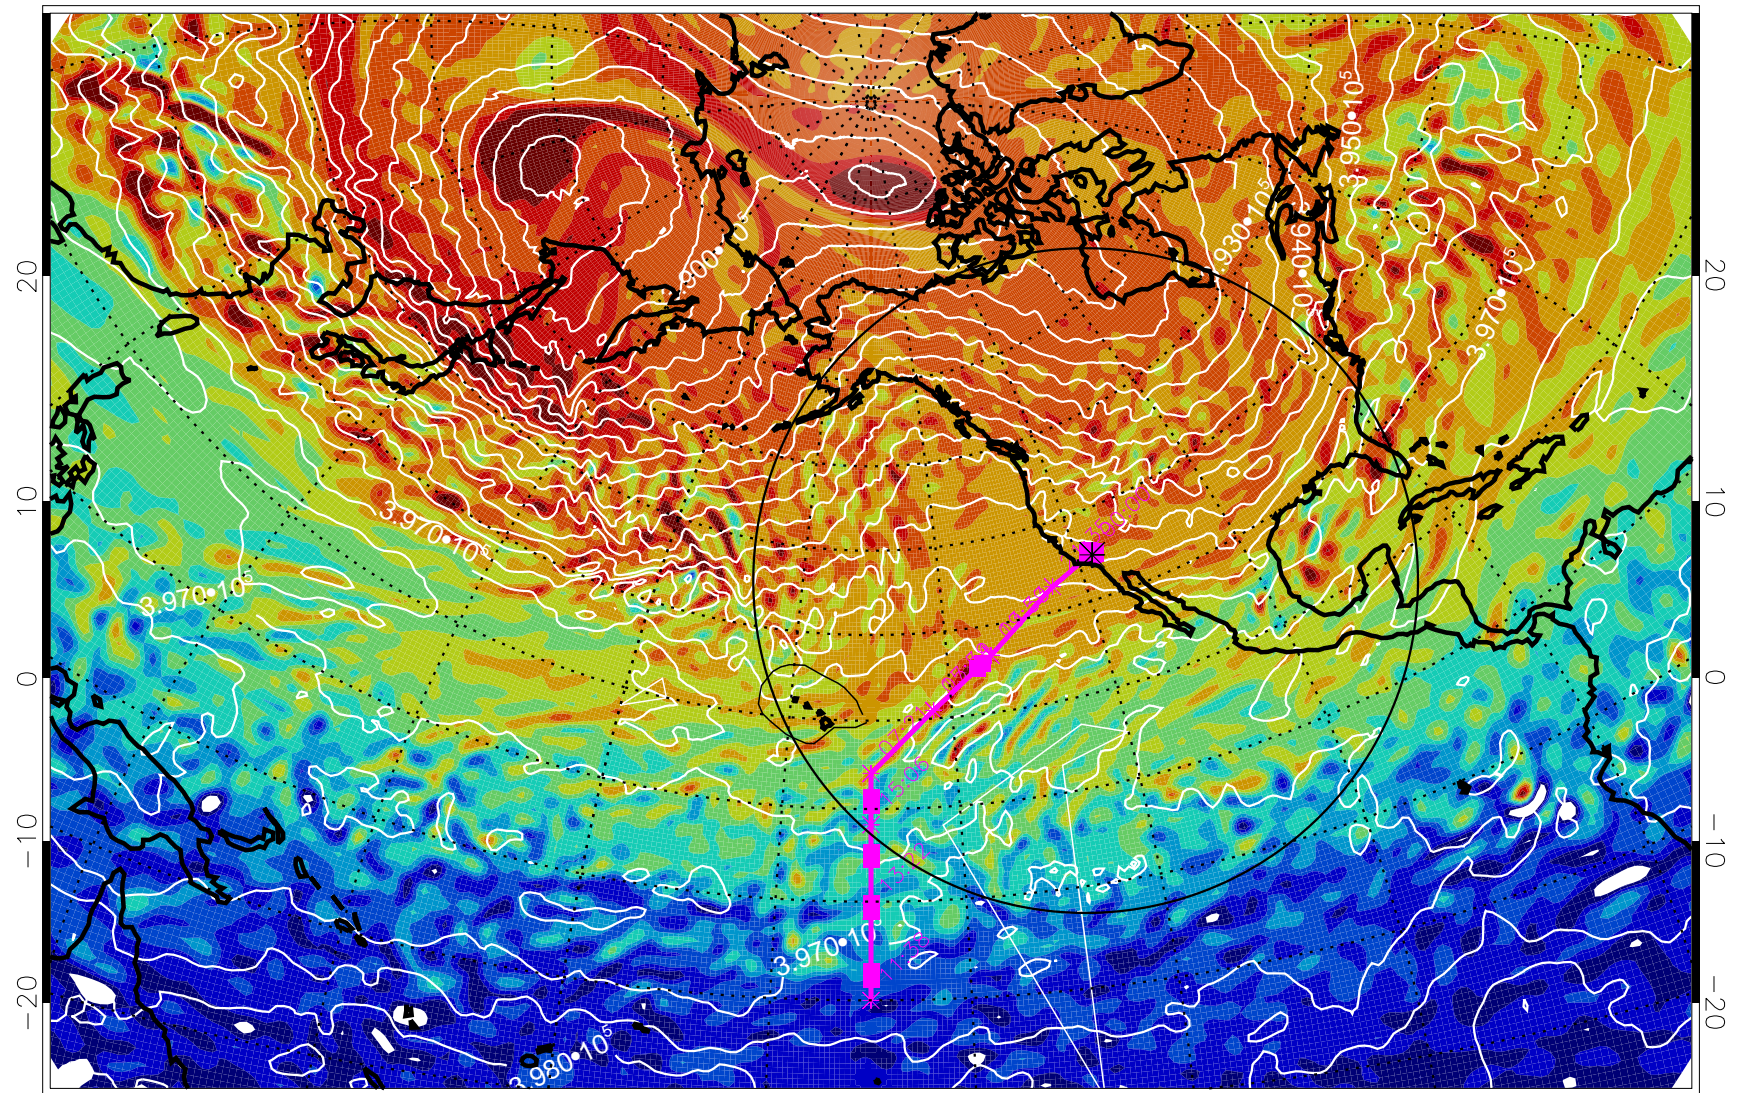

13021400, 72 hour forecast for 460K EPV

460K Montgomery Streamfunction, white

Range ring of 4055 km -- 13 hours GH round trip

13021406, 78 hour forecast for 460K EPV

460K Montgomery Streamfunction, white

Range ring of 4055 km -- 13 hours GH round trip

13021412, 84 hour forecast for 460K EPV

460K Montgomery Streamfunction, white

Range ring of 4055 km -- 13 hours GH round trip

13021418, 90 hour forecast for 460K EPV

460K Montgomery Streamfunction, white

Range ring of 4055 km -- 13 hours GH round trip

13021500, 96 hour forecast for 460K EPV

460K Montgomery Streamfunction, white

Range ring of 4055 km -- 13 hours GH round trip

13021506, 102 hour forecast for 460K EPV

460K Montgomery Streamfunction, white

Range ring of 4055 km -- 13 hours GH round trip

13021512, 108 hour forecast for 460K EPV

460K Montgomery Streamfunction, white

Range ring of 4055 km -- 13 hours GH round trip

13021518, 114 hour forecast for 460K EPV