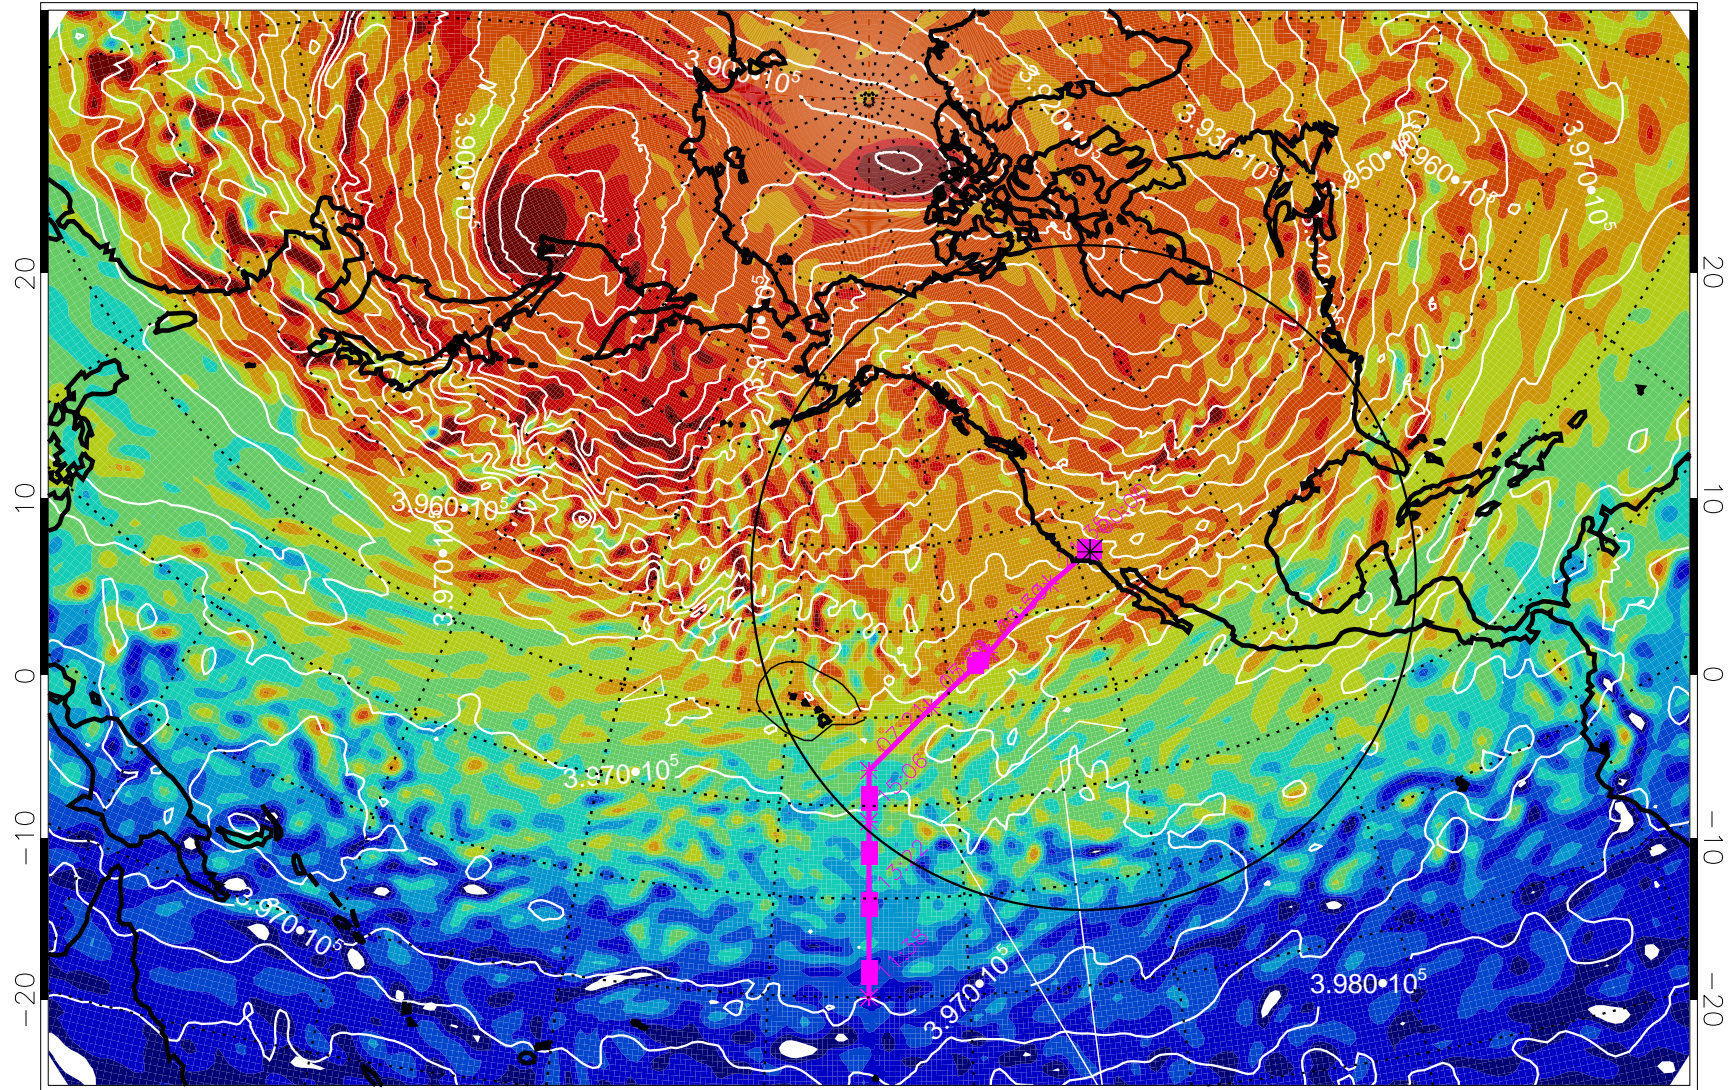

13021500, 96 hour forecast for 460K EPV

460K Montgomery Streamfunction, white

Range ring of 4055 km -- 13 hours GH round trip

13021506, 102 hour forecast for 460K EPV

460K Montgomery Streamfunction, white

Range ring of 4055 km -- 13 hours GH round trip

13021512, 108 hour forecast for 460K EPV

460K Montgomery Streamfunction, white

Range ring of 4055 km -- 13 hours GH round trip

13021518, 114 hour forecast for 460K EPV

460K Montgomery Streamfunction, white

Range ring of 4055 km -- 13 hours GH round trip

13021600, 120 hour forecast for 460K EPV

460K Montgomery Streamfunction, white

Range ring of 4055 km -- 13 hours GH round trip