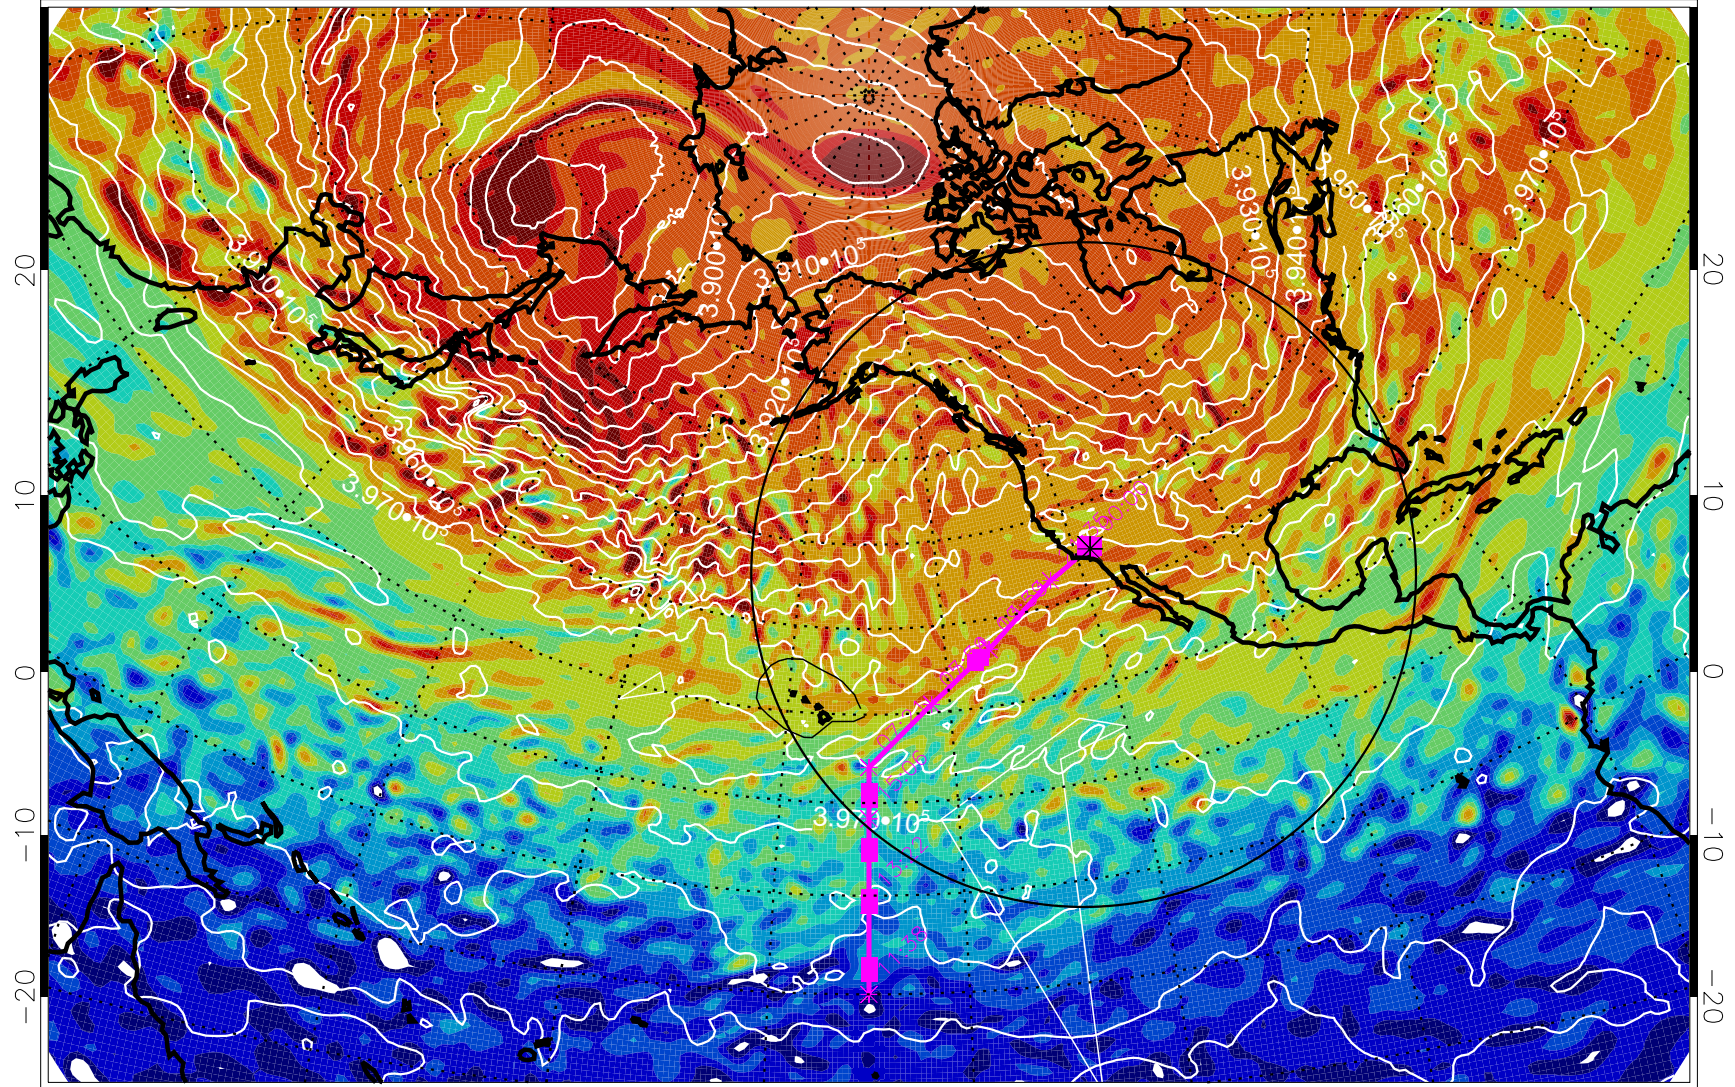

13021412, 96 hour forecast for 460K EPV

460K Montgomery Streamfunction, white

Range ring of 4055 km -- 13 hours GH round trip

13021418, 102 hour forecast for 460K EPV

460K Montgomery Streamfunction, white

Range ring of 4055 km -- 13 hours GH round trip

13021500, 108 hour forecast for 460K EPV

460K Montgomery Streamfunction, white

Range ring of 4055 km -- 13 hours GH round trip

13021506, 114 hour forecast for 460K EPV

460K Montgomery Streamfunction, white

Range ring of 4055 km -- 13 hours GH round trip

13021512, 120 hour forecast for 460K EPV

460K Montgomery Streamfunction, white

Range ring of 4055 km -- 13 hours GH round trip