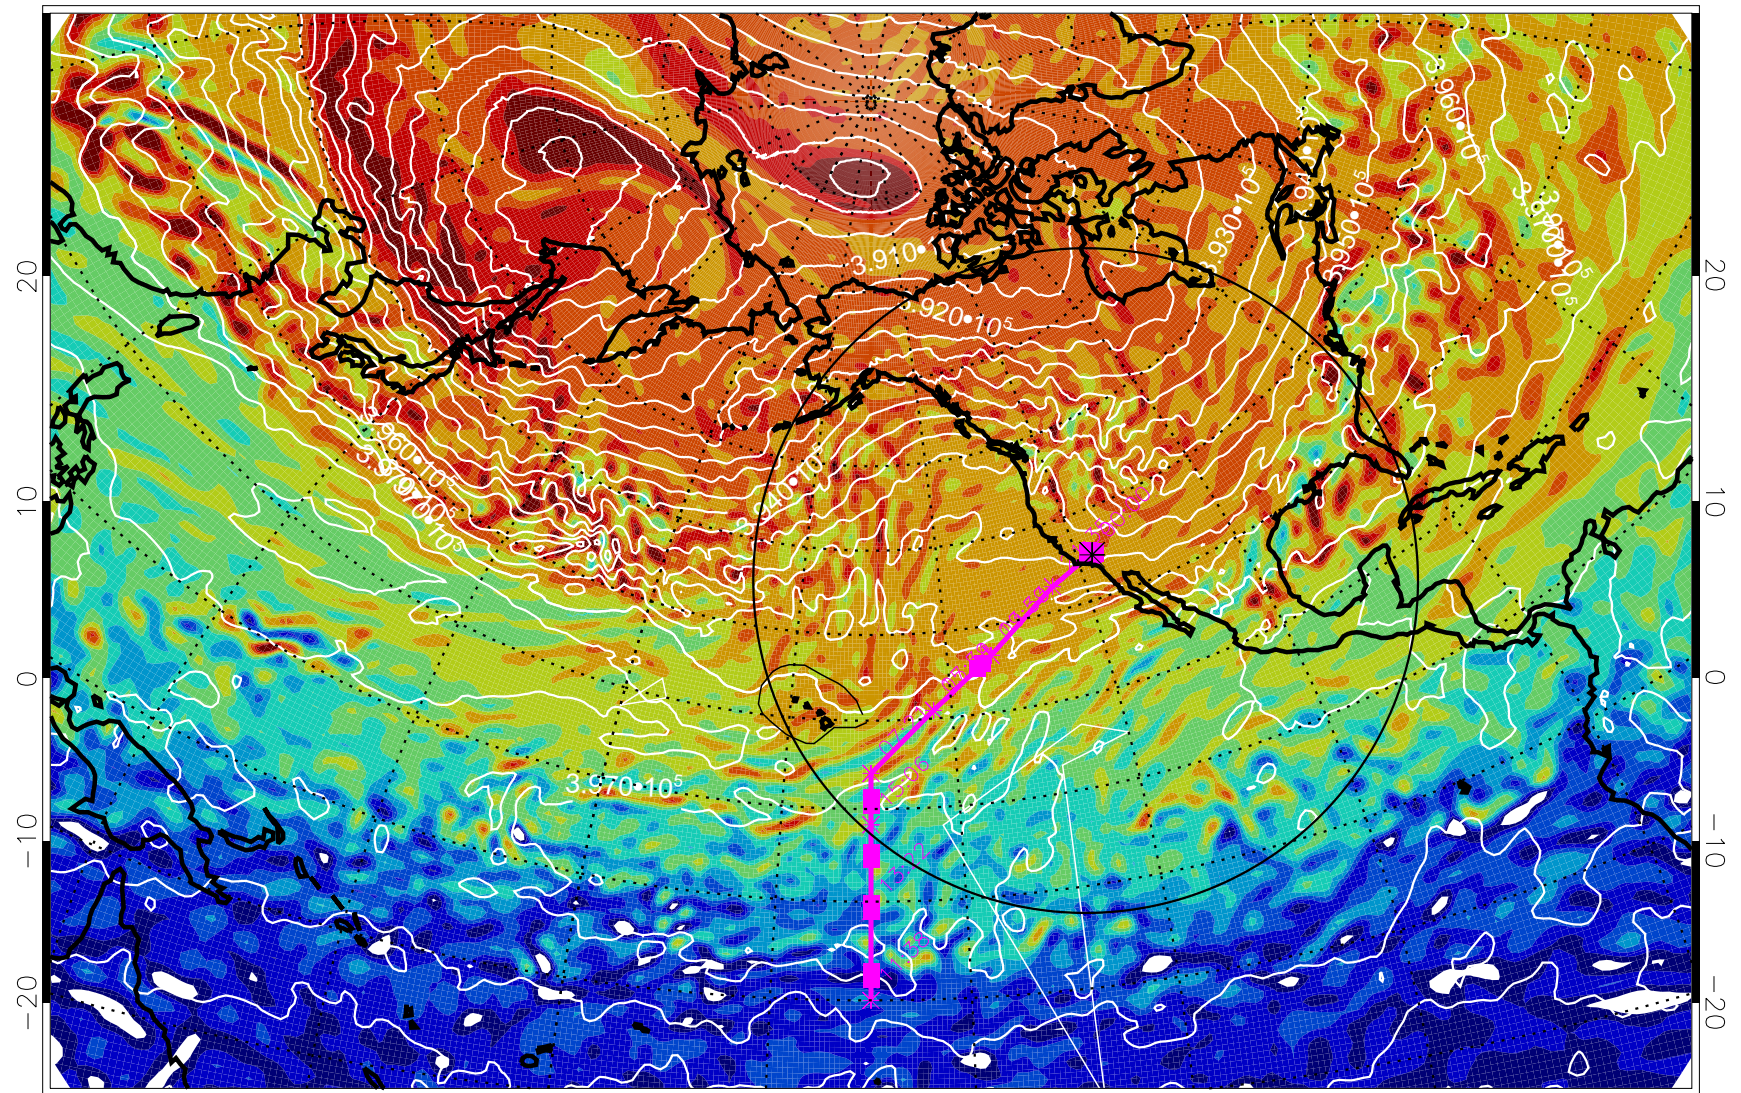

13021300, 60 hour forecast for 460K EPV

460K Montgomery Streamfunction, white

Range ring of 4055 km -- 13 hours GH round trip

13021306, 66 hour forecast for 460K EPV

460K Montgomery Streamfunction, white

Range ring of 4055 km -- 13 hours GH round trip

13021312, 72 hour forecast for 460K EPV

460K Montgomery Streamfunction, white

Range ring of 4055 km -- 13 hours GH round trip

13021318, 78 hour forecast for 460K EPV

460K Montgomery Streamfunction, white

Range ring of 4055 km -- 13 hours GH round trip

13021400, 84 hour forecast for 460K EPV

460K Montgomery Streamfunction, white

Range ring of 4055 km -- 13 hours GH round trip

13021406, 90 hour forecast for 460K EPV

460K Montgomery Streamfunction, white

Range ring of 4055 km -- 13 hours GH round trip

13021412, 96 hour forecast for 460K EPV

460K Montgomery Streamfunction, white

Range ring of 4055 km -- 13 hours GH round trip

13021418, 102 hour forecast for 460K EPV

460K Montgomery Streamfunction, white