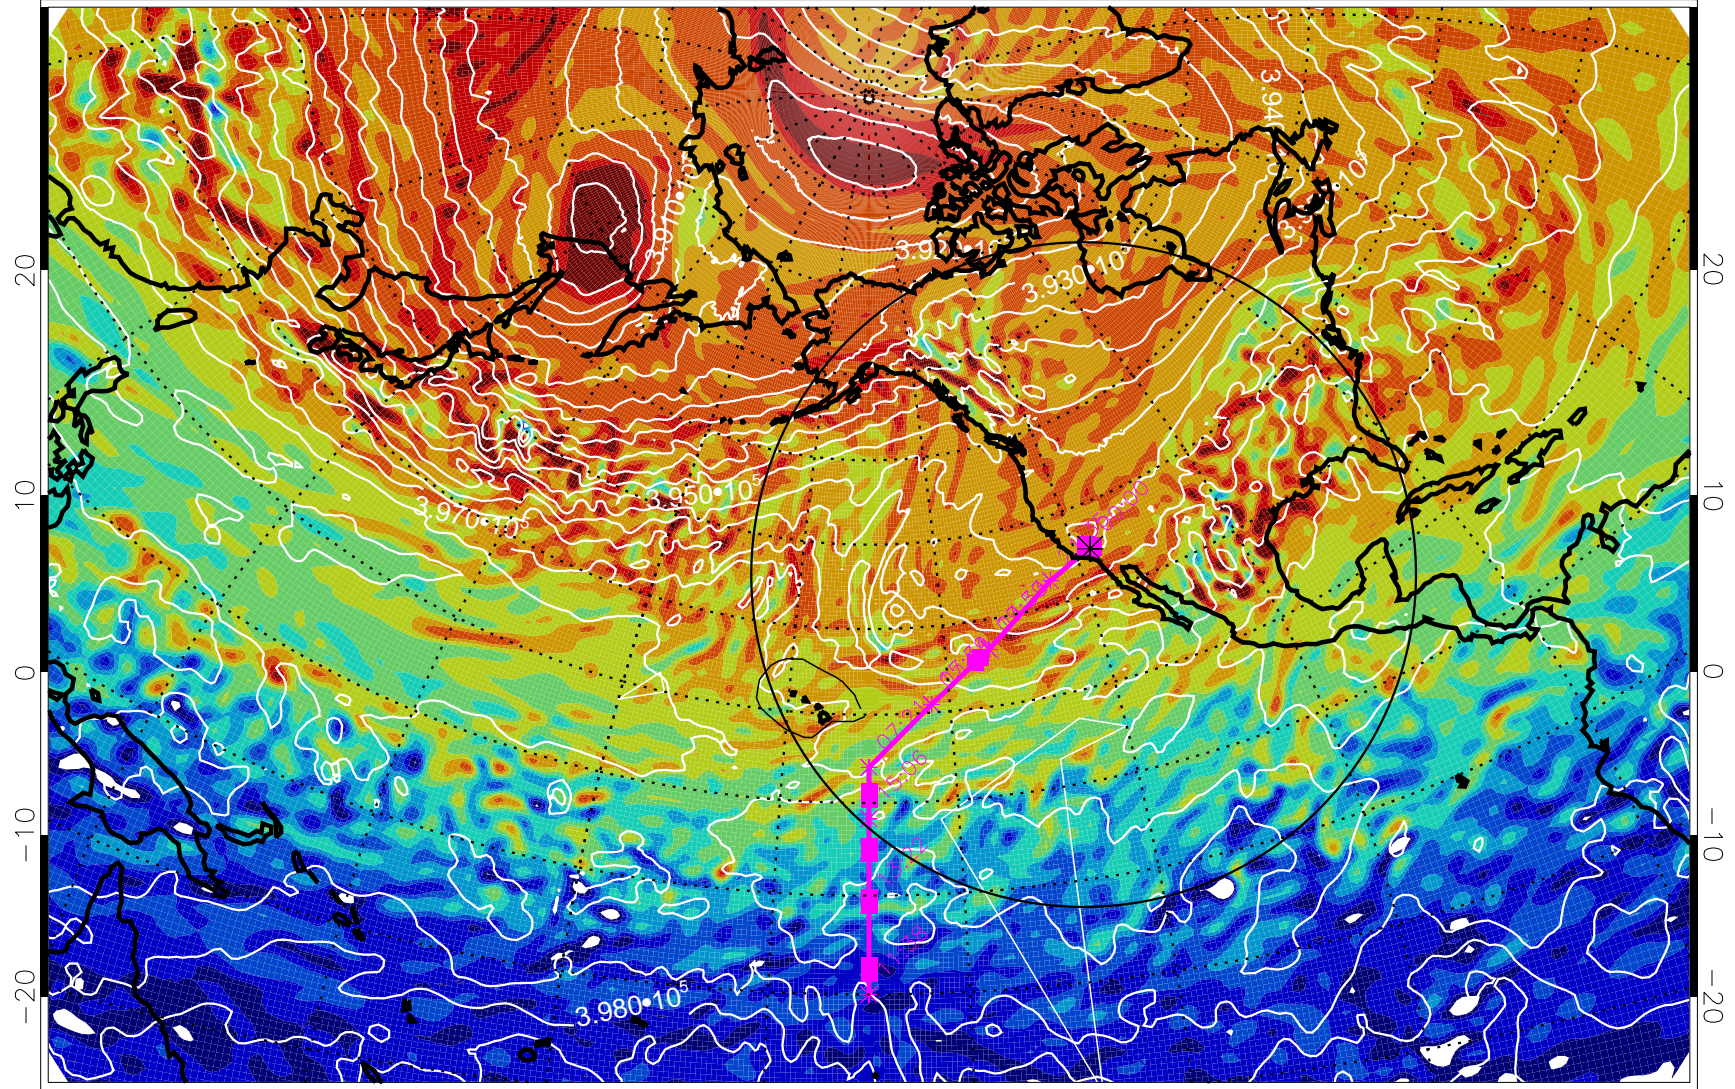

13021018, 6 hour forecast for 460K EPV

460K Montgomery Streamfunction, white

Range ring of 4055 km -- 13 hours GH round trip

13021106, 18 hour forecast for 460K EPV

460K Montgomery Streamfunction, white

Range ring of 4055 km -- 13 hours GH round trip

13021112, 24 hour forecast for 460K EPV

460K Montgomery Streamfunction, white

Range ring of 4055 km -- 13 hours GH round trip

13021118, 30 hour forecast for 460K EPV

460K Montgomery Streamfunction, white

Range ring of 4055 km -- 13 hours GH round trip

13021200, 36 hour forecast for 460K EPV

460K Montgomery Streamfunction, white

Range ring of 4055 km -- 13 hours GH round trip

13021206, 42 hour forecast for 460K EPV

460K Montgomery Streamfunction, white

Range ring of 4055 km -- 13 hours GH round trip

13021300, 60 hour forecast for 460K EPV

460K Montgomery Streamfunction, white

Range ring of 4055 km -- 13 hours GH round trip

13021306, 66 hour forecast for 460K EPV

460K Montgomery Streamfunction, white

Range ring of 4055 km -- 13 hours GH round trip