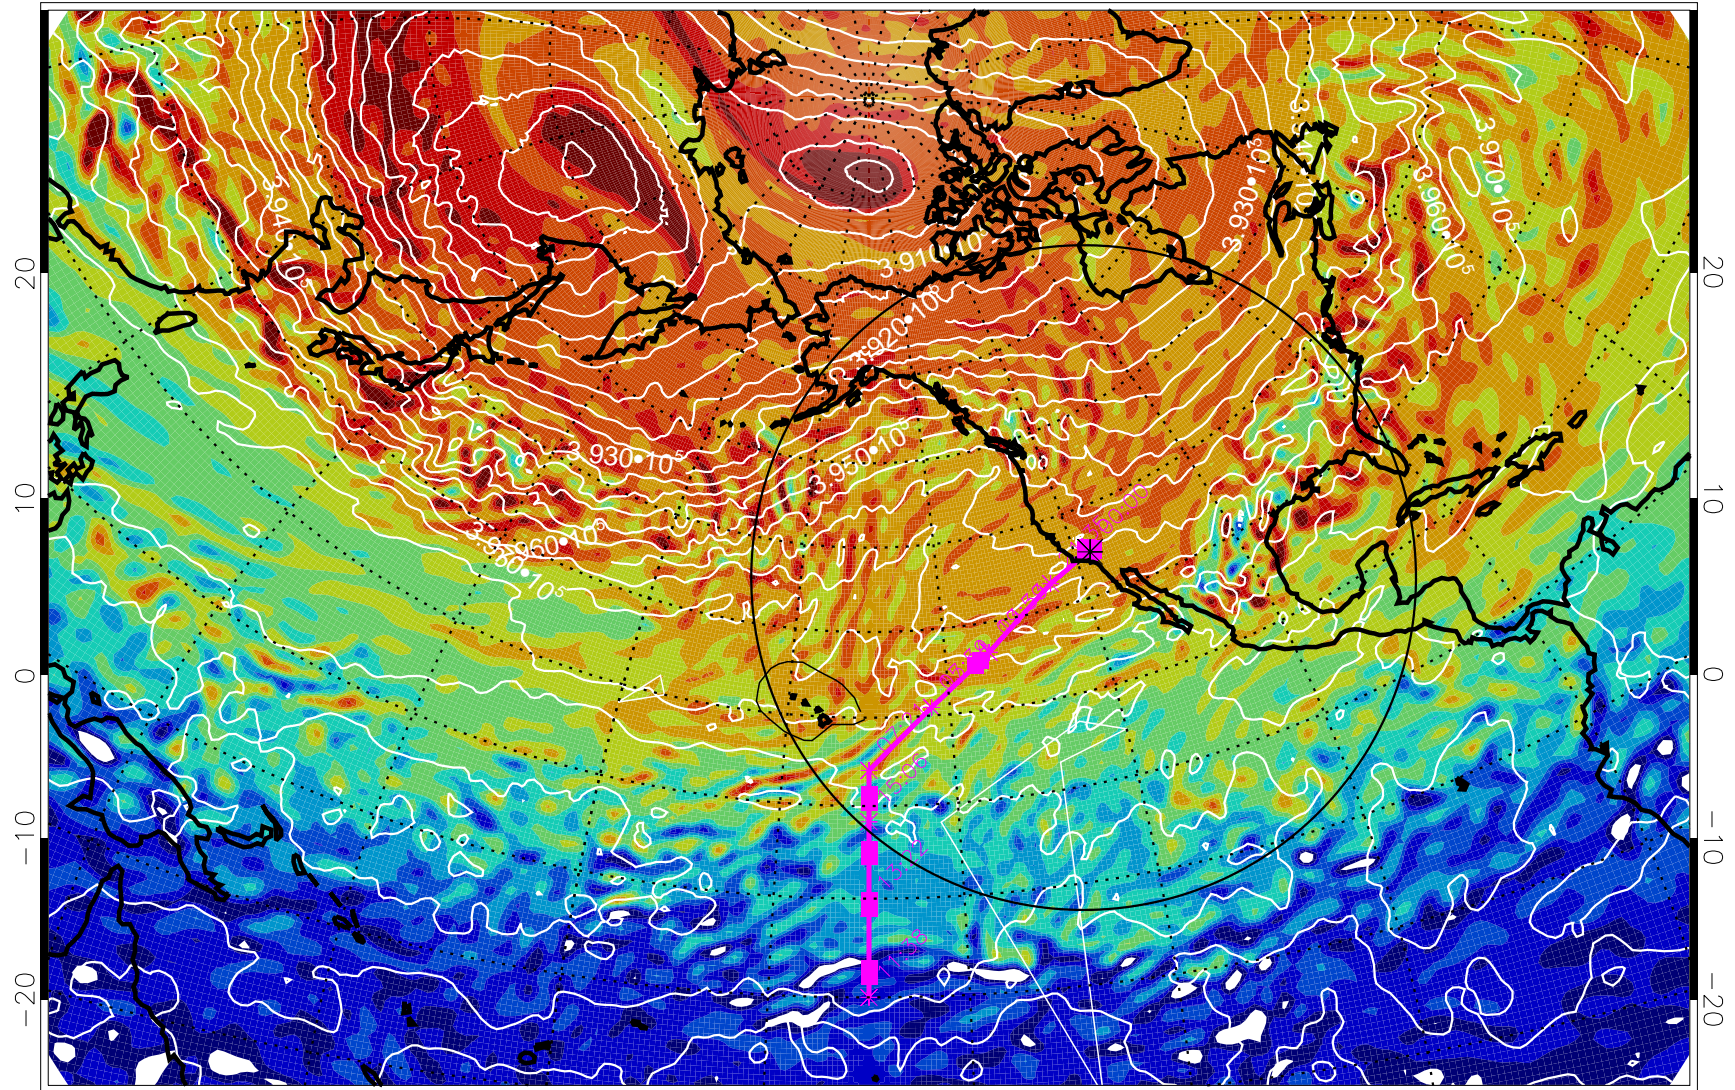

13021200, 36 hour forecast for 460K EPV

460K Montgomery Streamfunction, white

Range ring of 4055 km -- 13 hours GH round trip

13021206, 42 hour forecast for 460K EPV

460K Montgomery Streamfunction, white

Range ring of 4055 km -- 13 hours GH round trip

13021212, 48 hour forecast for 460K EPV

460K Montgomery Streamfunction, white

Range ring of 4055 km -- 13 hours GH round trip

13021218, 54 hour forecast for 460K EPV

460K Montgomery Streamfunction, white

Range ring of 4055 km -- 13 hours GH round trip

13021300, 60 hour forecast for 460K EPV

460K Montgomery Streamfunction, white

Range ring of 4055 km -- 13 hours GH round trip

13021306, 66 hour forecast for 460K EPV

460K Montgomery Streamfunction, white

Range ring of 4055 km -- 13 hours GH round trip

13021312, 72 hour forecast for 460K EPV

460K Montgomery Streamfunction, white

Range ring of 4055 km -- 13 hours GH round trip

13021318, 78 hour forecast for 460K EPV

460K Montgomery Streamfunction, white

Range ring of 4055 km -- 13 hours GH round trip