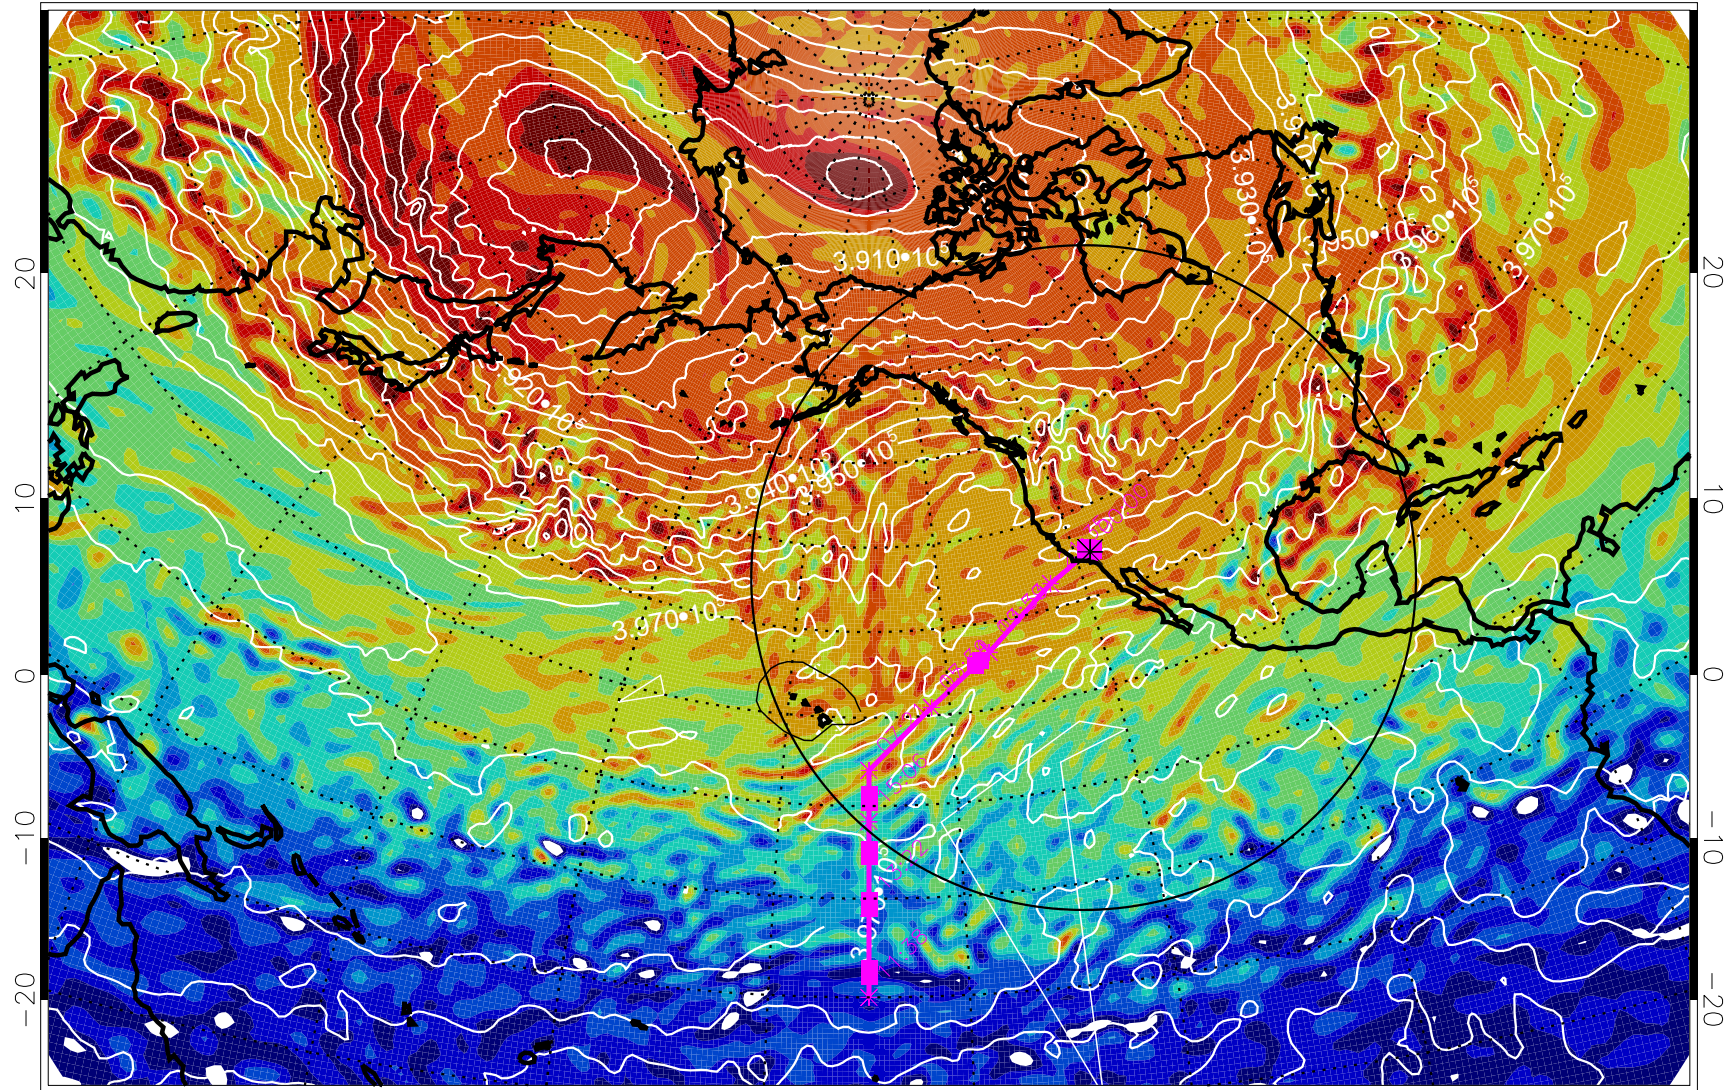

13021300, 60 hour forecast for 460K EPV

460K Montgomery Streamfunction, white

Range ring of 4055 km -- 13 hours GH round trip

13021306, 66 hour forecast for 460K EPV

460K Montgomery Streamfunction, white

Range ring of 4055 km -- 13 hours GH round trip

13021312, 72 hour forecast for 460K EPV

460K Montgomery Streamfunction, white

Range ring of 4055 km -- 13 hours GH round trip

13021318, 78 hour forecast for 460K EPV

460K Montgomery Streamfunction, white

Range ring of 4055 km -- 13 hours GH round trip

13021400, 84 hour forecast for 460K EPV

460K Montgomery Streamfunction, white

Range ring of 4055 km -- 13 hours GH round trip

13021406, 90 hour forecast for 460K EPV

460K Montgomery Streamfunction, white

Range ring of 4055 km -- 13 hours GH round trip

13021412, 96 hour forecast for 460K EPV

460K Montgomery Streamfunction, white

Range ring of 4055 km -- 13 hours GH round trip

13021418, 102 hour forecast for 460K EPV

460K Montgomery Streamfunction, white