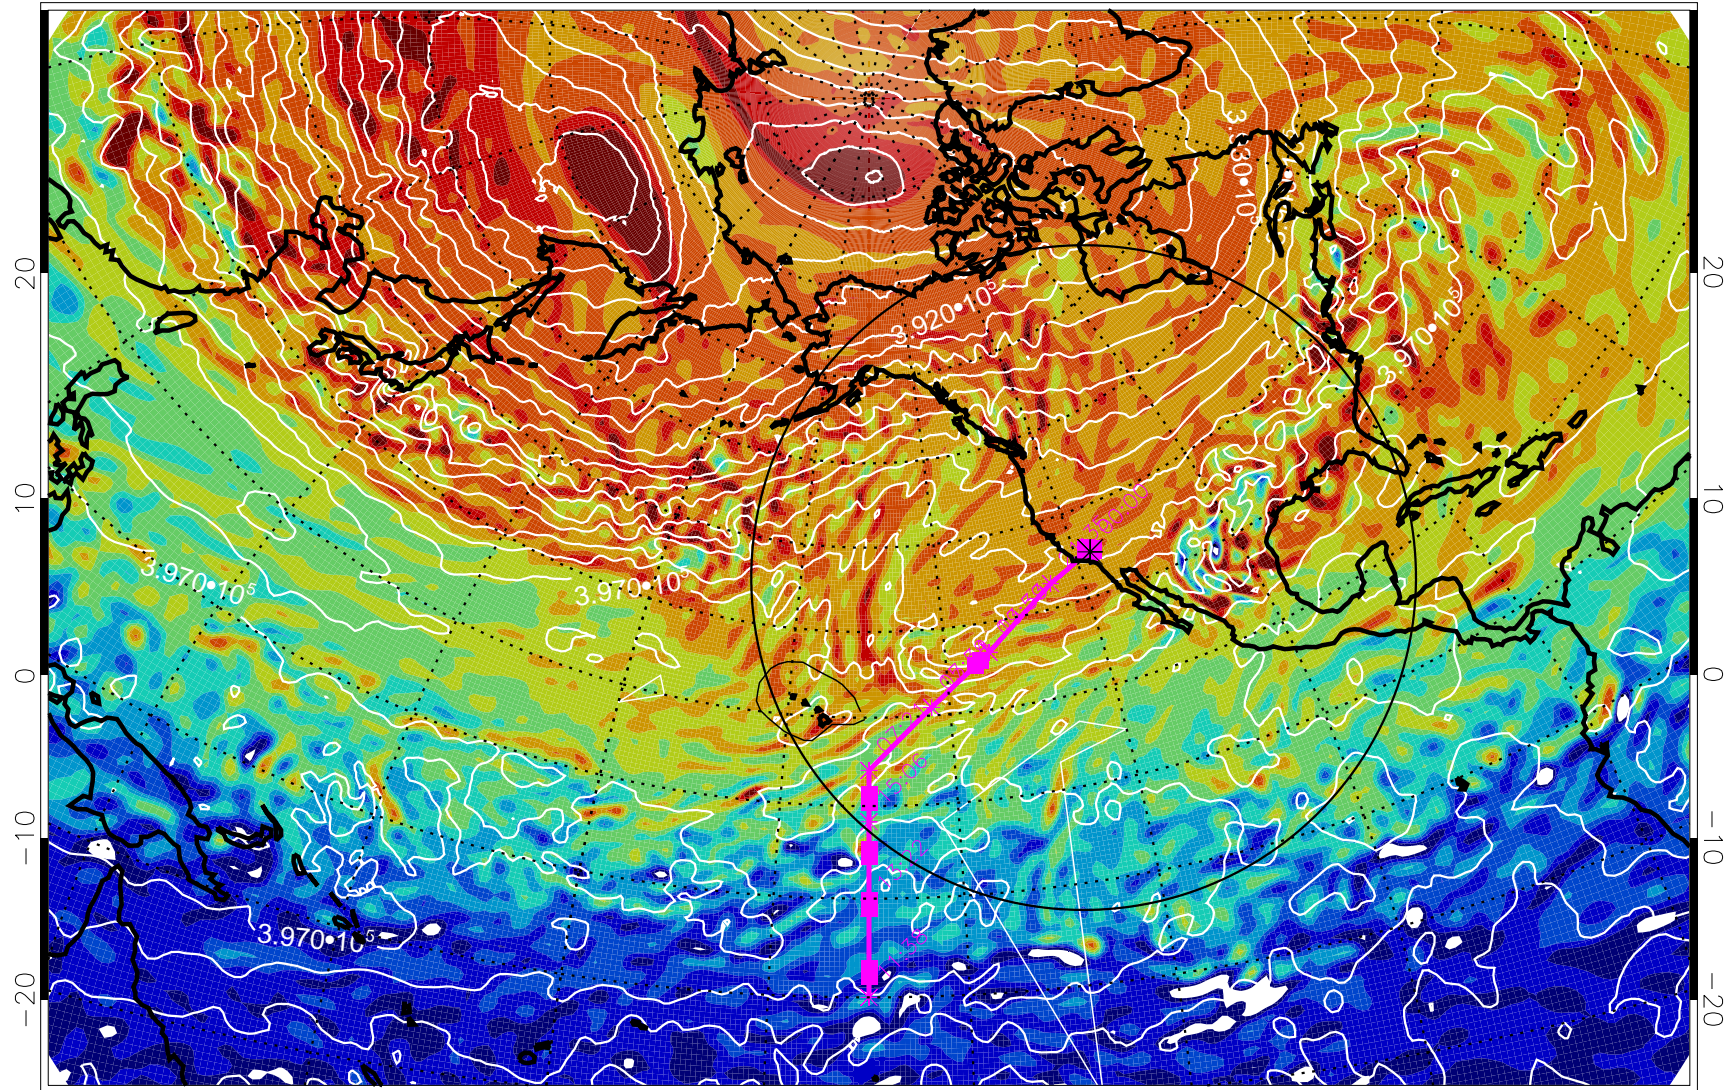

13021200, 36 hour forecast for 460K EPV

460K Montgomery Streamfunction, white

Range ring of 4055 km -- 13 hours GH round trip

13021206, 42 hour forecast for 460K EPV

460K Montgomery Streamfunction, white

Range ring of 4055 km -- 13 hours GH round trip

13021212, 48 hour forecast for 460K EPV

460K Montgomery Streamfunction, white

Range ring of 4055 km -- 13 hours GH round trip

13021218, 54 hour forecast for 460K EPV

460K Montgomery Streamfunction, white

Range ring of 4055 km -- 13 hours GH round trip

13021300, 60 hour forecast for 460K EPV

460K Montgomery Streamfunction, white

Range ring of 4055 km -- 13 hours GH round trip

13021306, 66 hour forecast for 460K EPV

460K Montgomery Streamfunction, white

Range ring of 4055 km -- 13 hours GH round trip

13021312, 72 hour forecast for 460K EPV

460K Montgomery Streamfunction, white

Range ring of 4055 km -- 13 hours GH round trip

13021318, 78 hour forecast for 460K EPV

460K Montgomery Streamfunction, white

Range ring of 4055 km -- 13 hours GH round trip