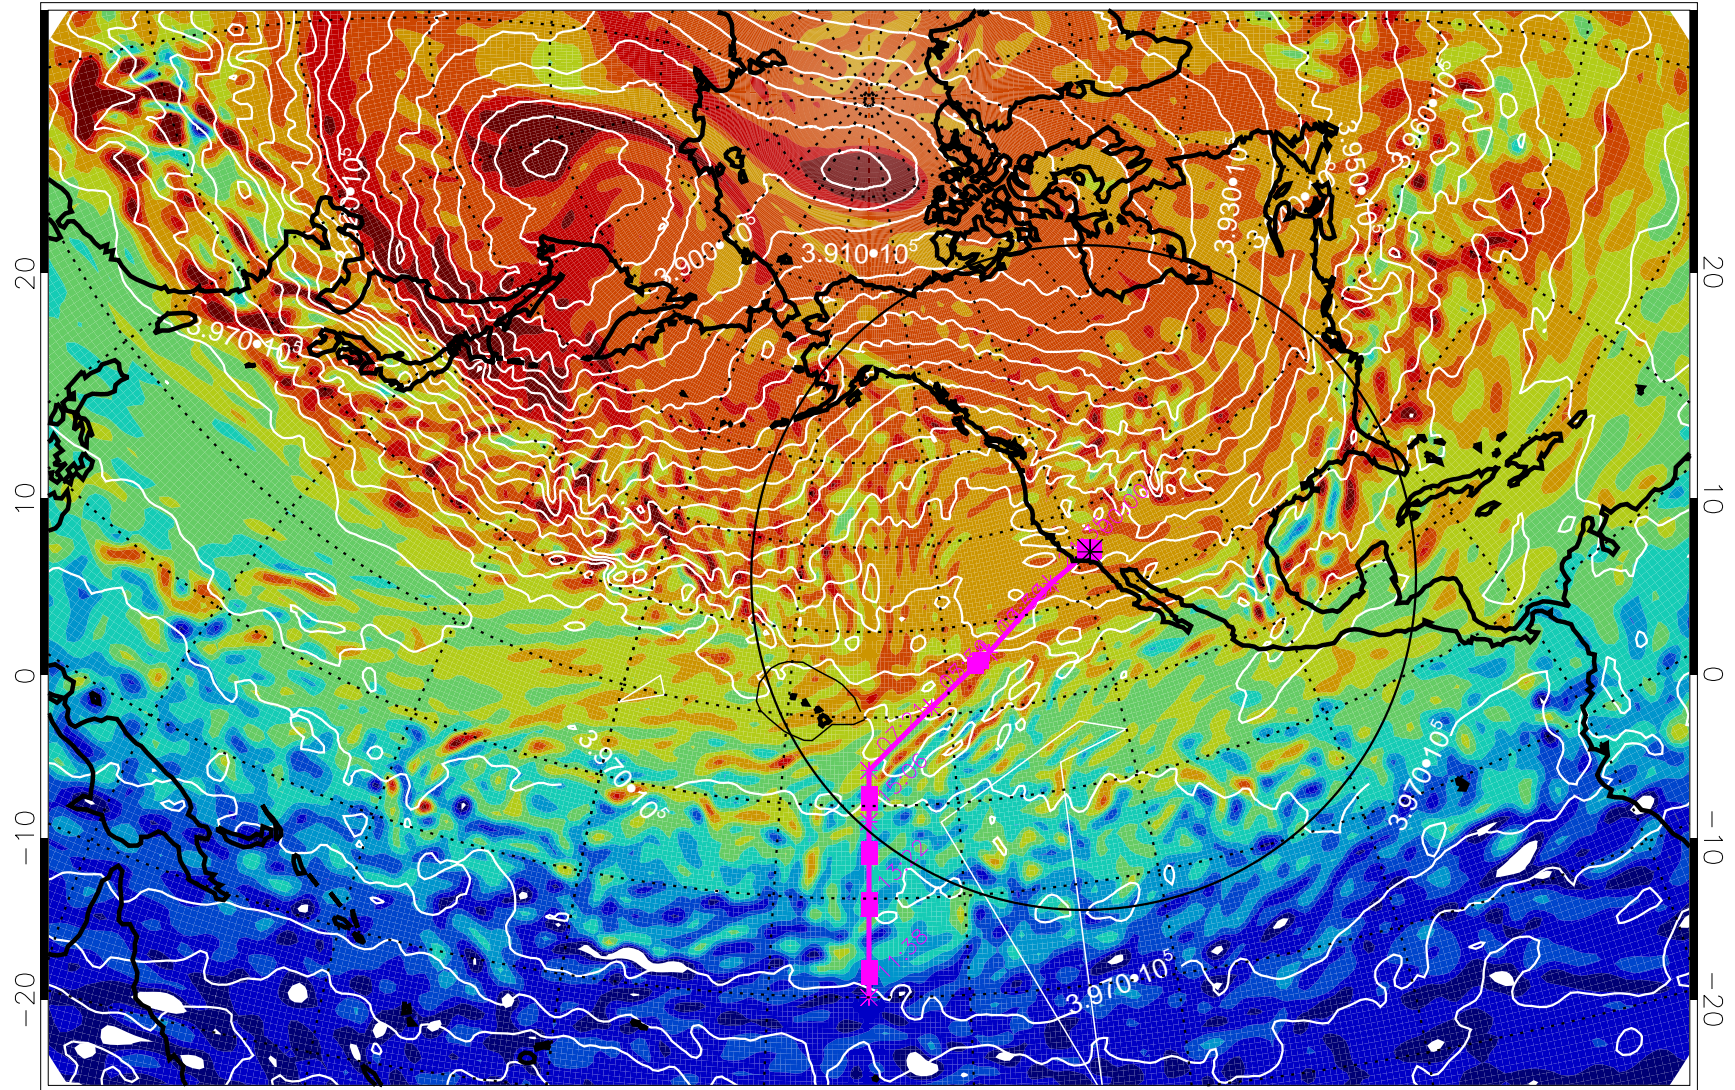

13021312, 72 hour forecast for 460K EPV

460K Montgomery Streamfunction, white

Range ring of 4055 km -- 13 hours GH round trip

13021318, 78 hour forecast for 460K EPV

460K Montgomery Streamfunction, white

Range ring of 4055 km -- 13 hours GH round trip

13021400, 84 hour forecast for 460K EPV

460K Montgomery Streamfunction, white

Range ring of 4055 km -- 13 hours GH round trip

13021406, 90 hour forecast for 460K EPV

460K Montgomery Streamfunction, white

Range ring of 4055 km -- 13 hours GH round trip

13021412, 96 hour forecast for 460K EPV

460K Montgomery Streamfunction, white

Range ring of 4055 km -- 13 hours GH round trip

13021418, 102 hour forecast for 460K EPV

460K Montgomery Streamfunction, white

Range ring of 4055 km -- 13 hours GH round trip

13021500, 108 hour forecast for 460K EPV

460K Montgomery Streamfunction, white

Range ring of 4055 km -- 13 hours GH round trip

13021506, 114 hour forecast for 460K EPV