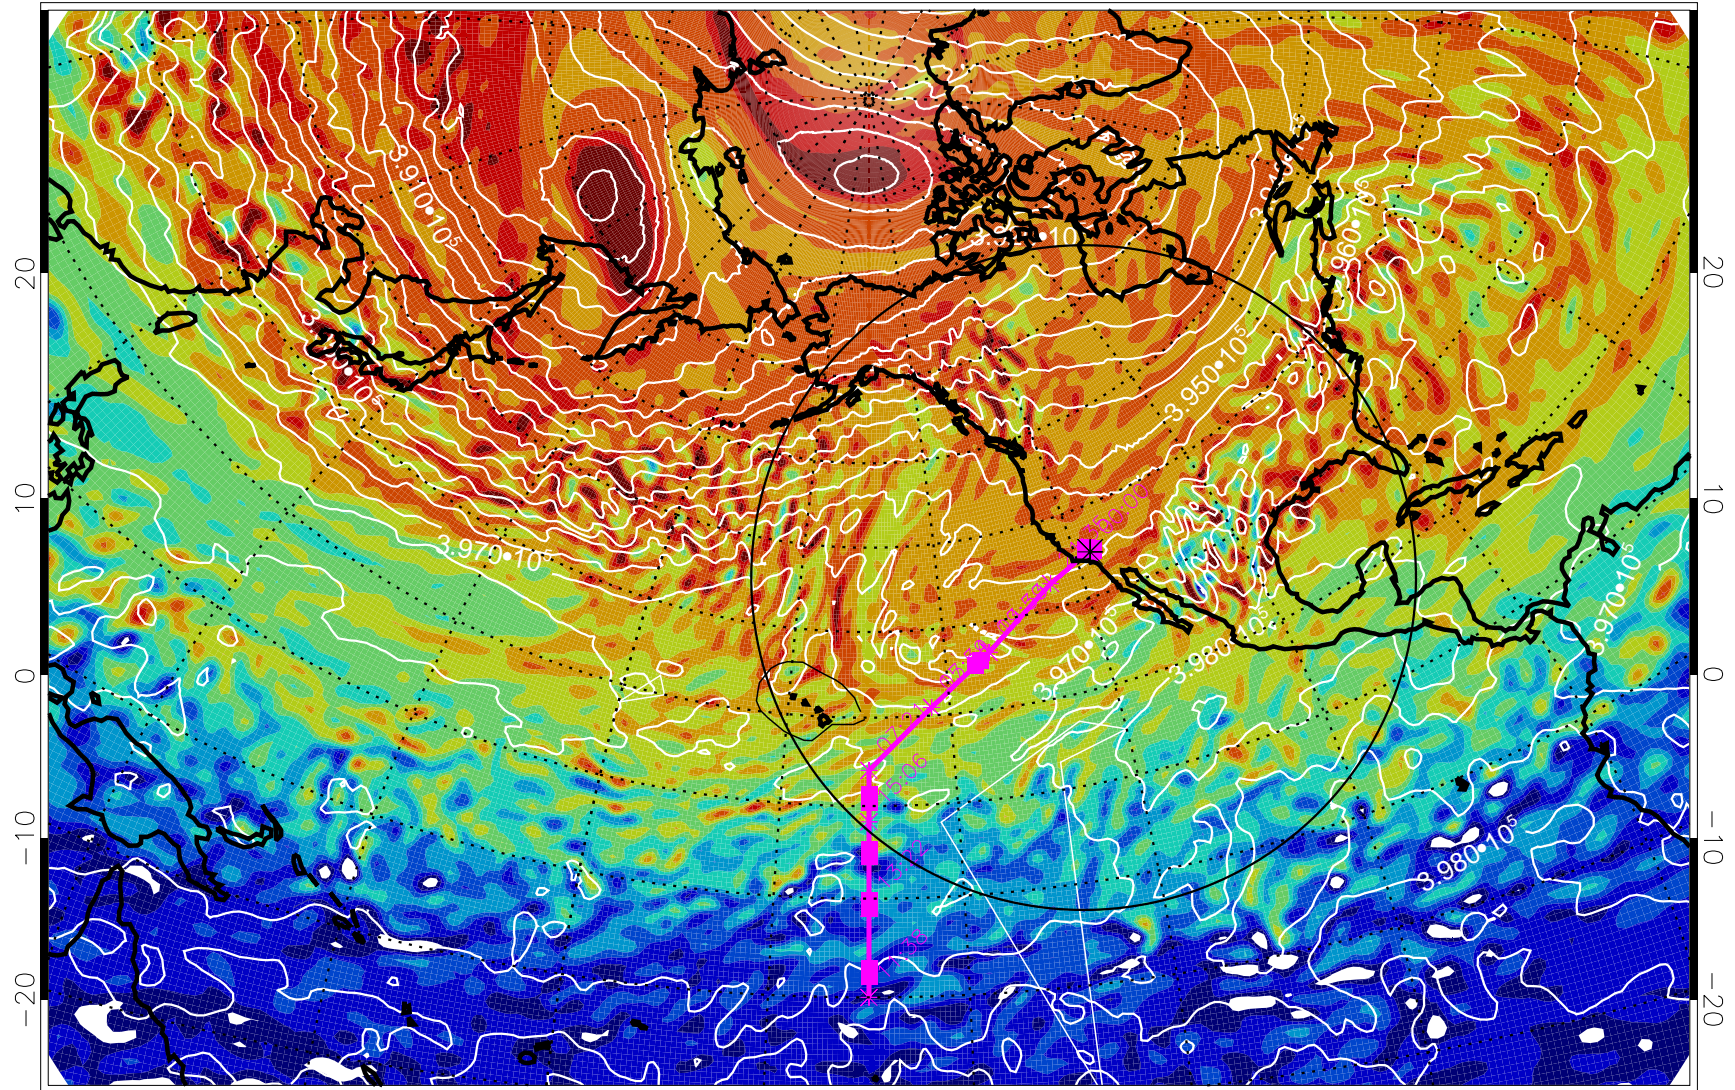

13021112, 24 hour forecast for 460K EPV

460K Montgomery Streamfunction, white

Range ring of 4055 km -- 13 hours GH round trip

13021118, 30 hour forecast for 460K EPV

460K Montgomery Streamfunction, white

Range ring of 4055 km -- 13 hours GH round trip

13021200, 36 hour forecast for 460K EPV

460K Montgomery Streamfunction, white

Range ring of 4055 km -- 13 hours GH round trip

13021206, 42 hour forecast for 460K EPV

460K Montgomery Streamfunction, white

Range ring of 4055 km -- 13 hours GH round trip

13021212, 48 hour forecast for 460K EPV

460K Montgomery Streamfunction, white

Range ring of 4055 km -- 13 hours GH round trip

13021218, 54 hour forecast for 460K EPV

460K Montgomery Streamfunction, white

Range ring of 4055 km -- 13 hours GH round trip

13021300, 60 hour forecast for 460K EPV

460K Montgomery Streamfunction, white

Range ring of 4055 km -- 13 hours GH round trip

13021306, 66 hour forecast for 460K EPV

460K Montgomery Streamfunction, white

Range ring of 4055 km -- 13 hours GH round trip