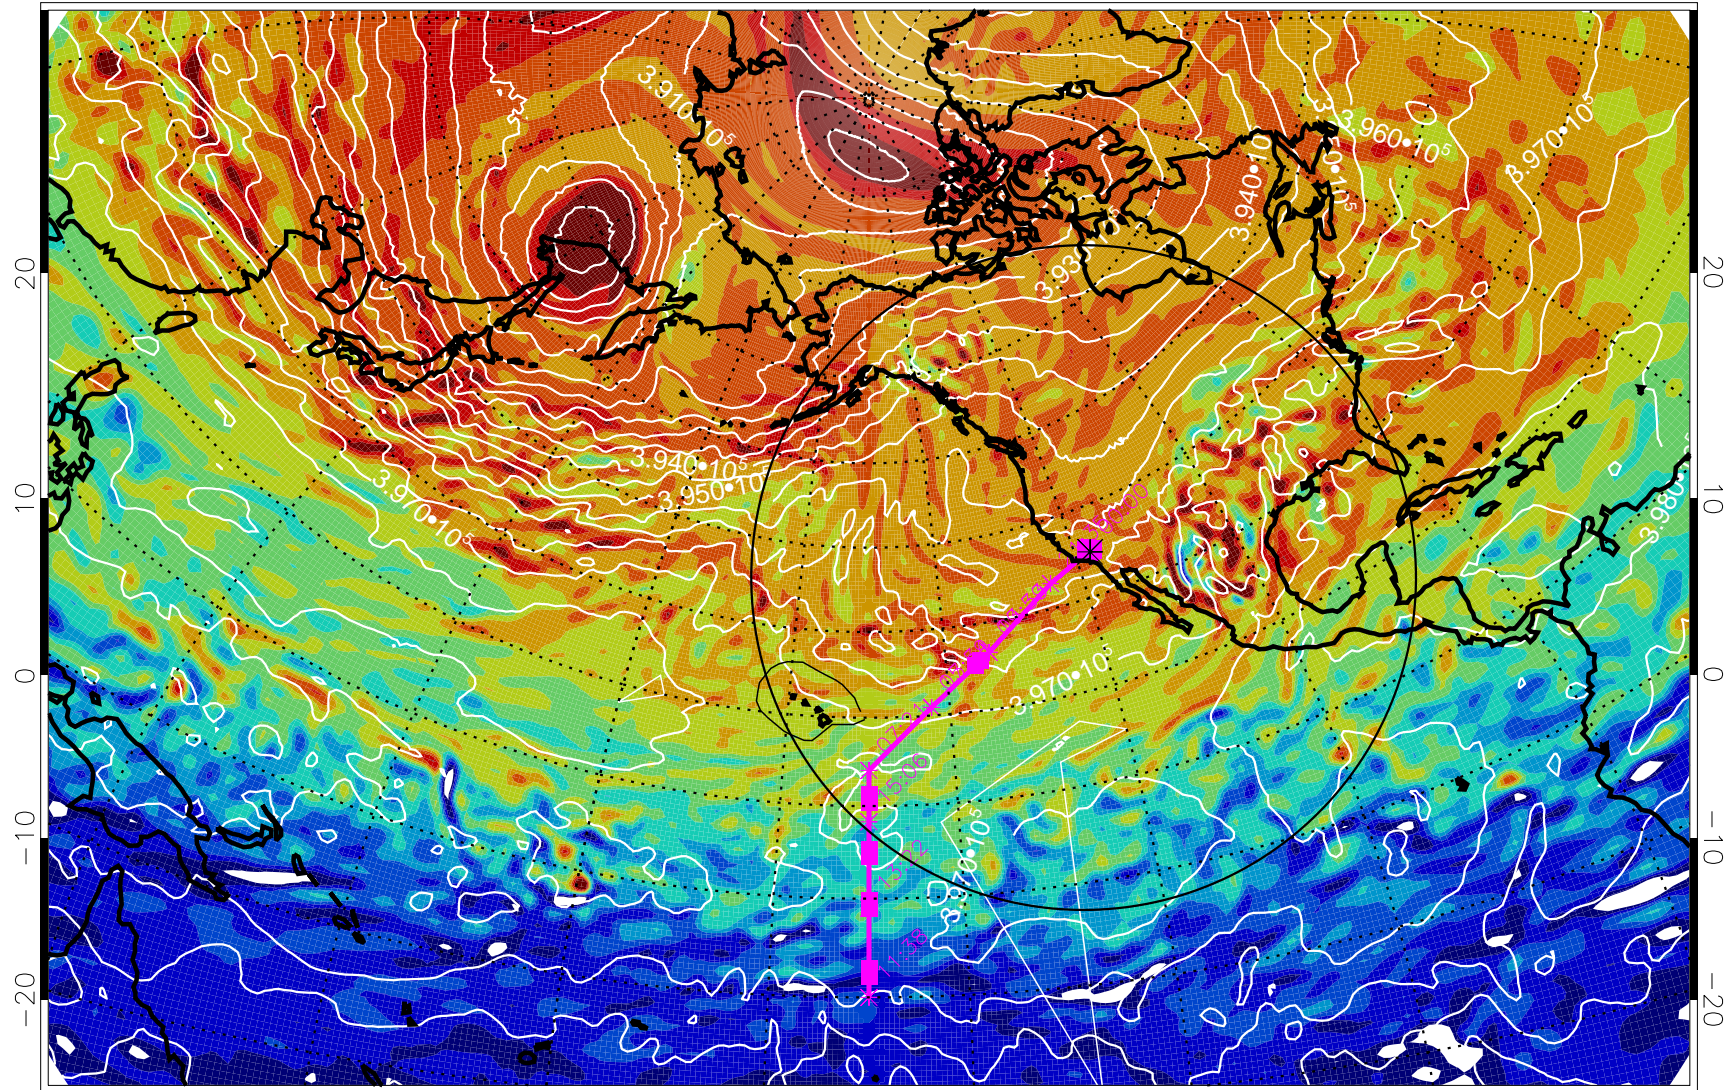

13021018, 6 hour forecast for 460K EPV

460K Montgomery Streamfunction, white

Range ring of 4055 km -- 13 hours GH round trip

13021106, 18 hour forecast for 460K EPV

460K Montgomery Streamfunction, white

Range ring of 4055 km -- 13 hours GH round trip

13021112, 24 hour forecast for 460K EPV

460K Montgomery Streamfunction, white

Range ring of 4055 km -- 13 hours GH round trip

13021118, 30 hour forecast for 460K EPV

460K Montgomery Streamfunction, white

Range ring of 4055 km -- 13 hours GH round trip

13021200, 36 hour forecast for 460K EPV

460K Montgomery Streamfunction, white

Range ring of 4055 km -- 13 hours GH round trip

13021206, 42 hour forecast for 460K EPV

460K Montgomery Streamfunction, white

Range ring of 4055 km -- 13 hours GH round trip

13021212, 48 hour forecast for 460K EPV

460K Montgomery Streamfunction, white

Range ring of 4055 km -- 13 hours GH round trip

13021218, 54 hour forecast for 460K EPV

460K Montgomery Streamfunction, white

Range ring of 4055 km -- 13 hours GH round trip