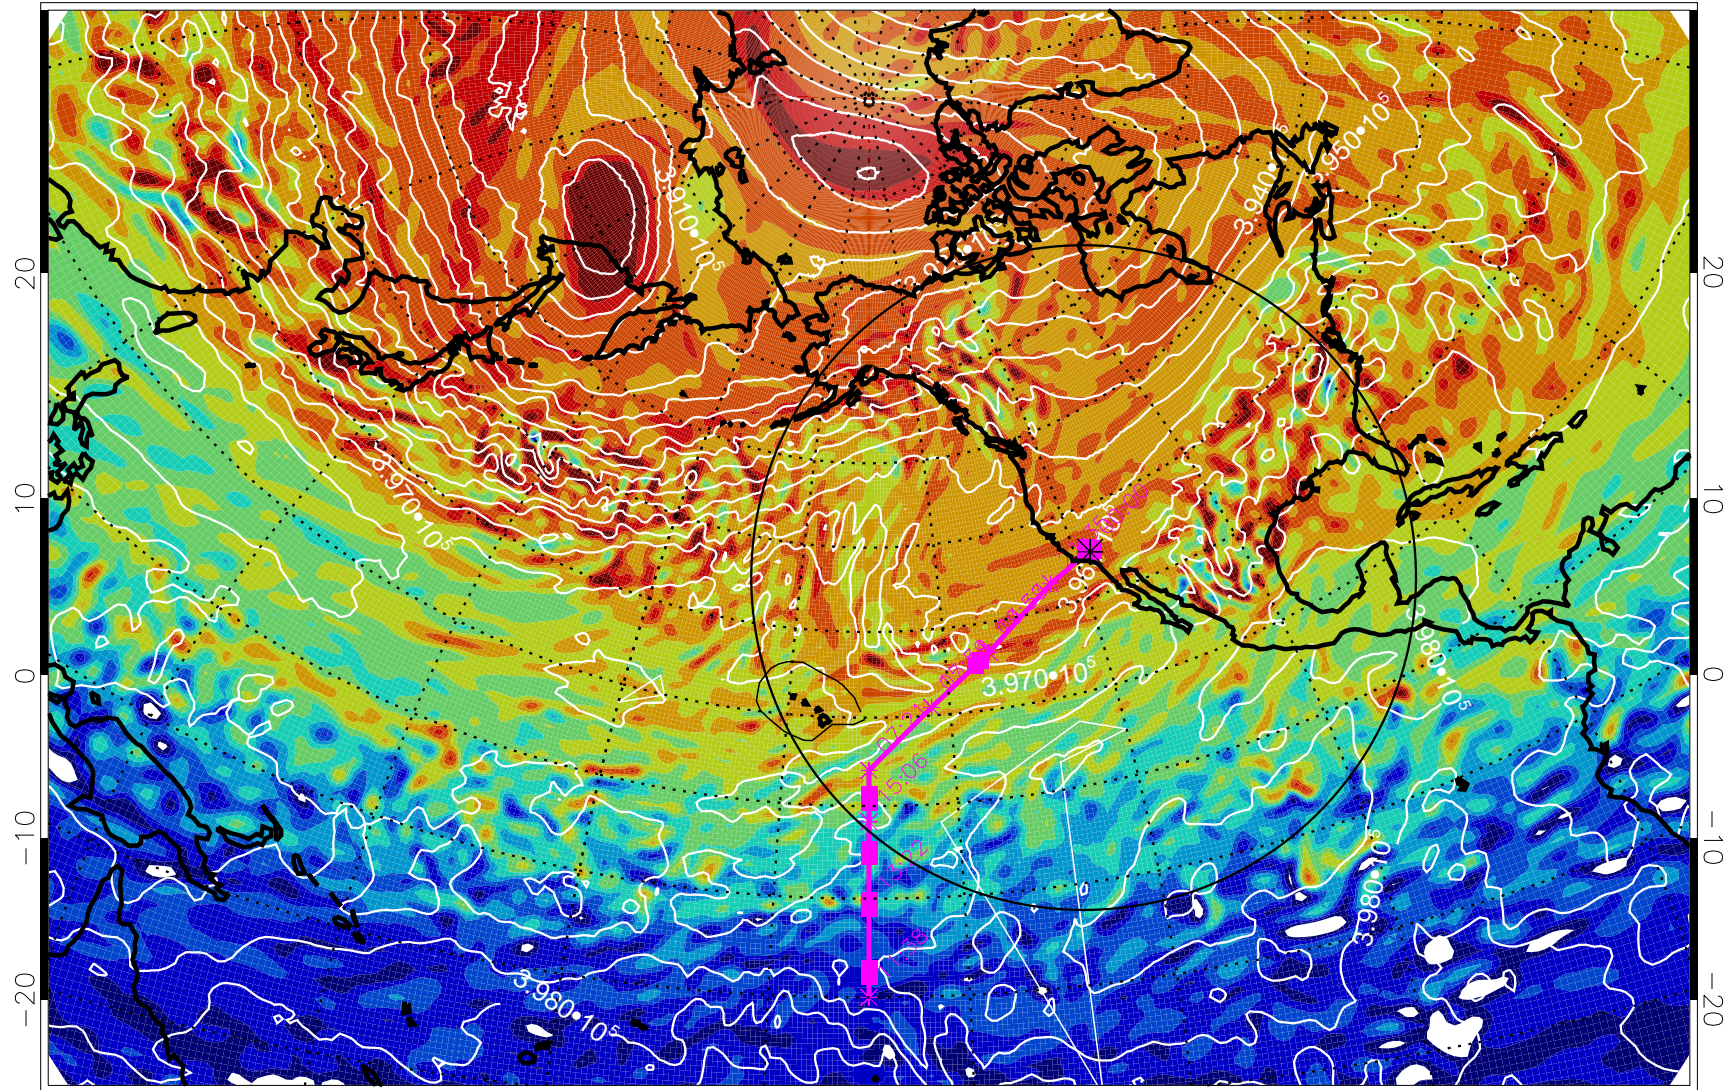

13021018, 6 hour forecast for 460K EPV

460K Montgomery Streamfunction, white

Range ring of 4055 km -- 13 hours GH round trip

13021106, 18 hour forecast for 460K EPV

460K Montgomery Streamfunction, white

Range ring of 4055 km -- 13 hours GH round trip

13021112, 24 hour forecast for 460K EPV

460K Montgomery Streamfunction, white

Range ring of 4055 km -- 13 hours GH round trip

13021118, 30 hour forecast for 460K EPV

460K Montgomery Streamfunction, white

Range ring of 4055 km -- 13 hours GH round trip

13021200, 36 hour forecast for 460K EPV

460K Montgomery Streamfunction, white

Range ring of 4055 km -- 13 hours GH round trip

13021206, 42 hour forecast for 460K EPV

460K Montgomery Streamfunction, white

Range ring of 4055 km -- 13 hours GH round trip

13021300, 60 hour forecast for 460K EPV

460K Montgomery Streamfunction, white

Range ring of 4055 km -- 13 hours GH round trip

13021306, 66 hour forecast for 460K EPV

460K Montgomery Streamfunction, white

Range ring of 4055 km -- 13 hours GH round trip