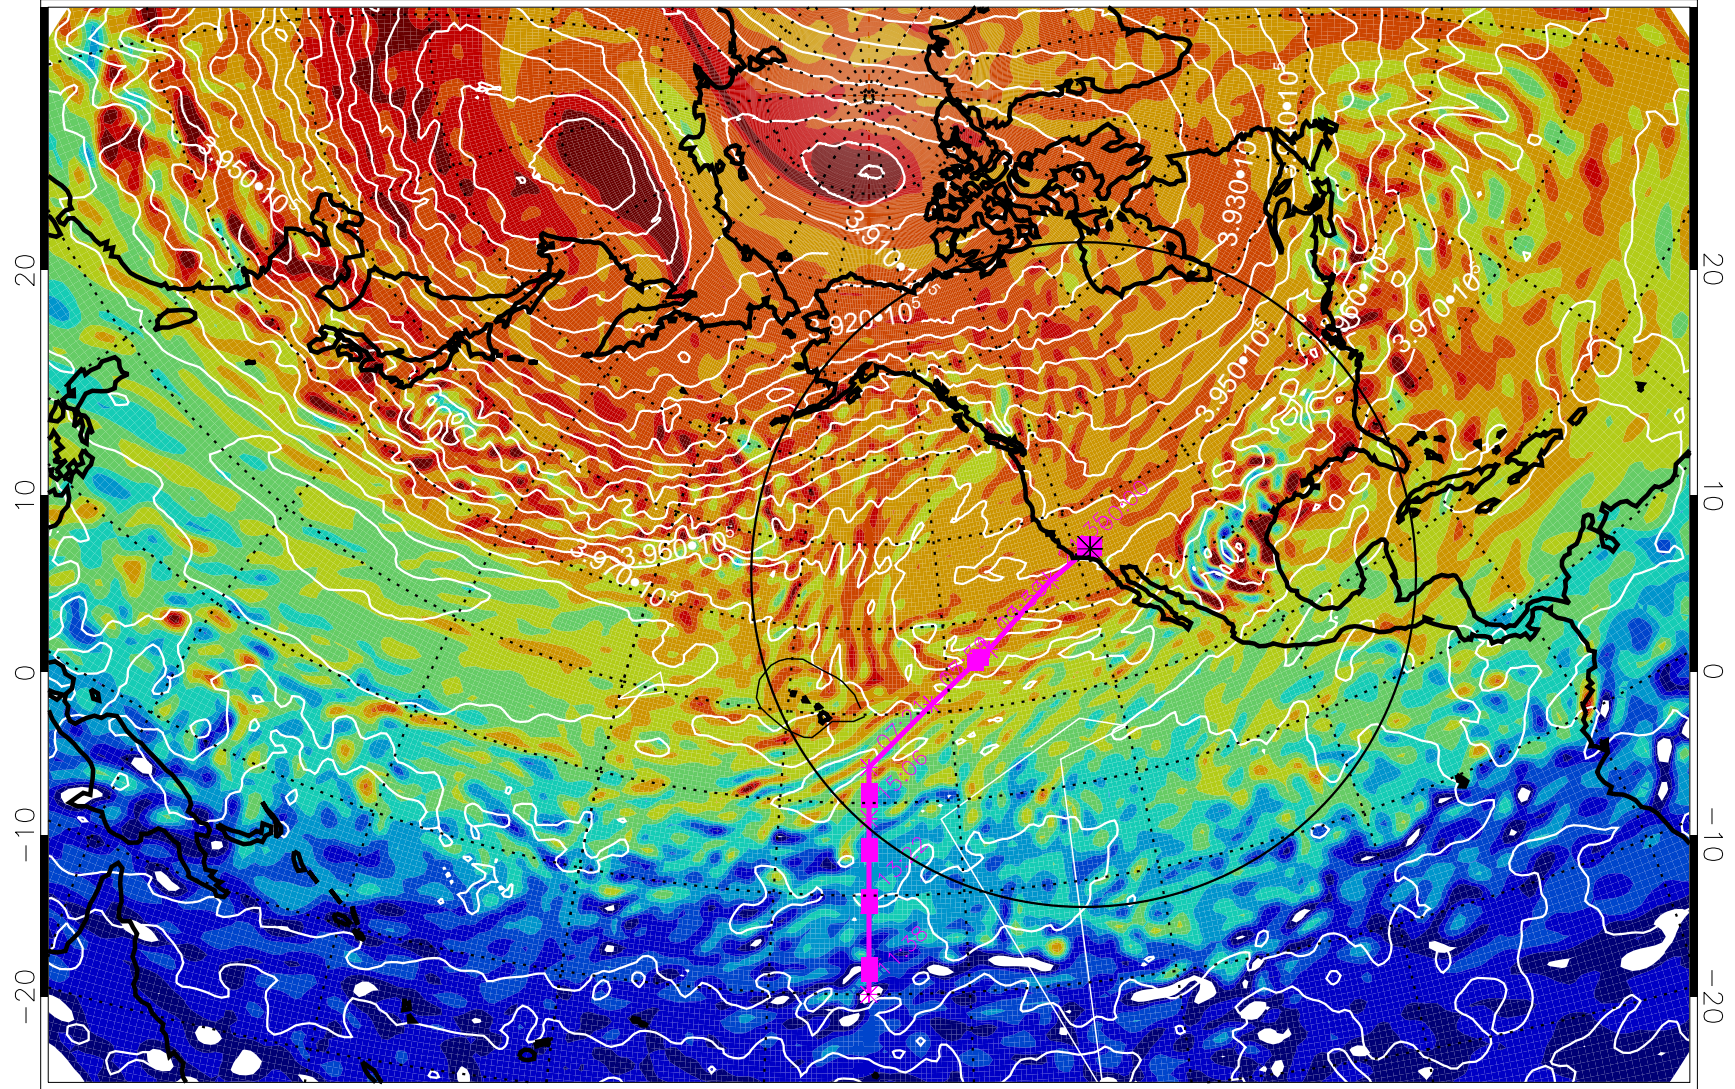

13021200, 36 hour forecast for 460K EPV

460K Montgomery Streamfunction, white

Range ring of 4055 km -- 13 hours GH round trip

13021206, 42 hour forecast for 460K EPV

460K Montgomery Streamfunction, white

Range ring of 4055 km -- 13 hours GH round trip

13021212, 48 hour forecast for 460K EPV

460K Montgomery Streamfunction, white

Range ring of 4055 km -- 13 hours GH round trip

13021218, 54 hour forecast for 460K EPV

460K Montgomery Streamfunction, white

Range ring of 4055 km -- 13 hours GH round trip

13021300, 60 hour forecast for 460K EPV

460K Montgomery Streamfunction, white

Range ring of 4055 km -- 13 hours GH round trip

13021306, 66 hour forecast for 460K EPV

460K Montgomery Streamfunction, white

Range ring of 4055 km -- 13 hours GH round trip

13021312, 72 hour forecast for 460K EPV

460K Montgomery Streamfunction, white

Range ring of 4055 km -- 13 hours GH round trip

13021318, 78 hour forecast for 460K EPV

460K Montgomery Streamfunction, white

Range ring of 4055 km -- 13 hours GH round trip