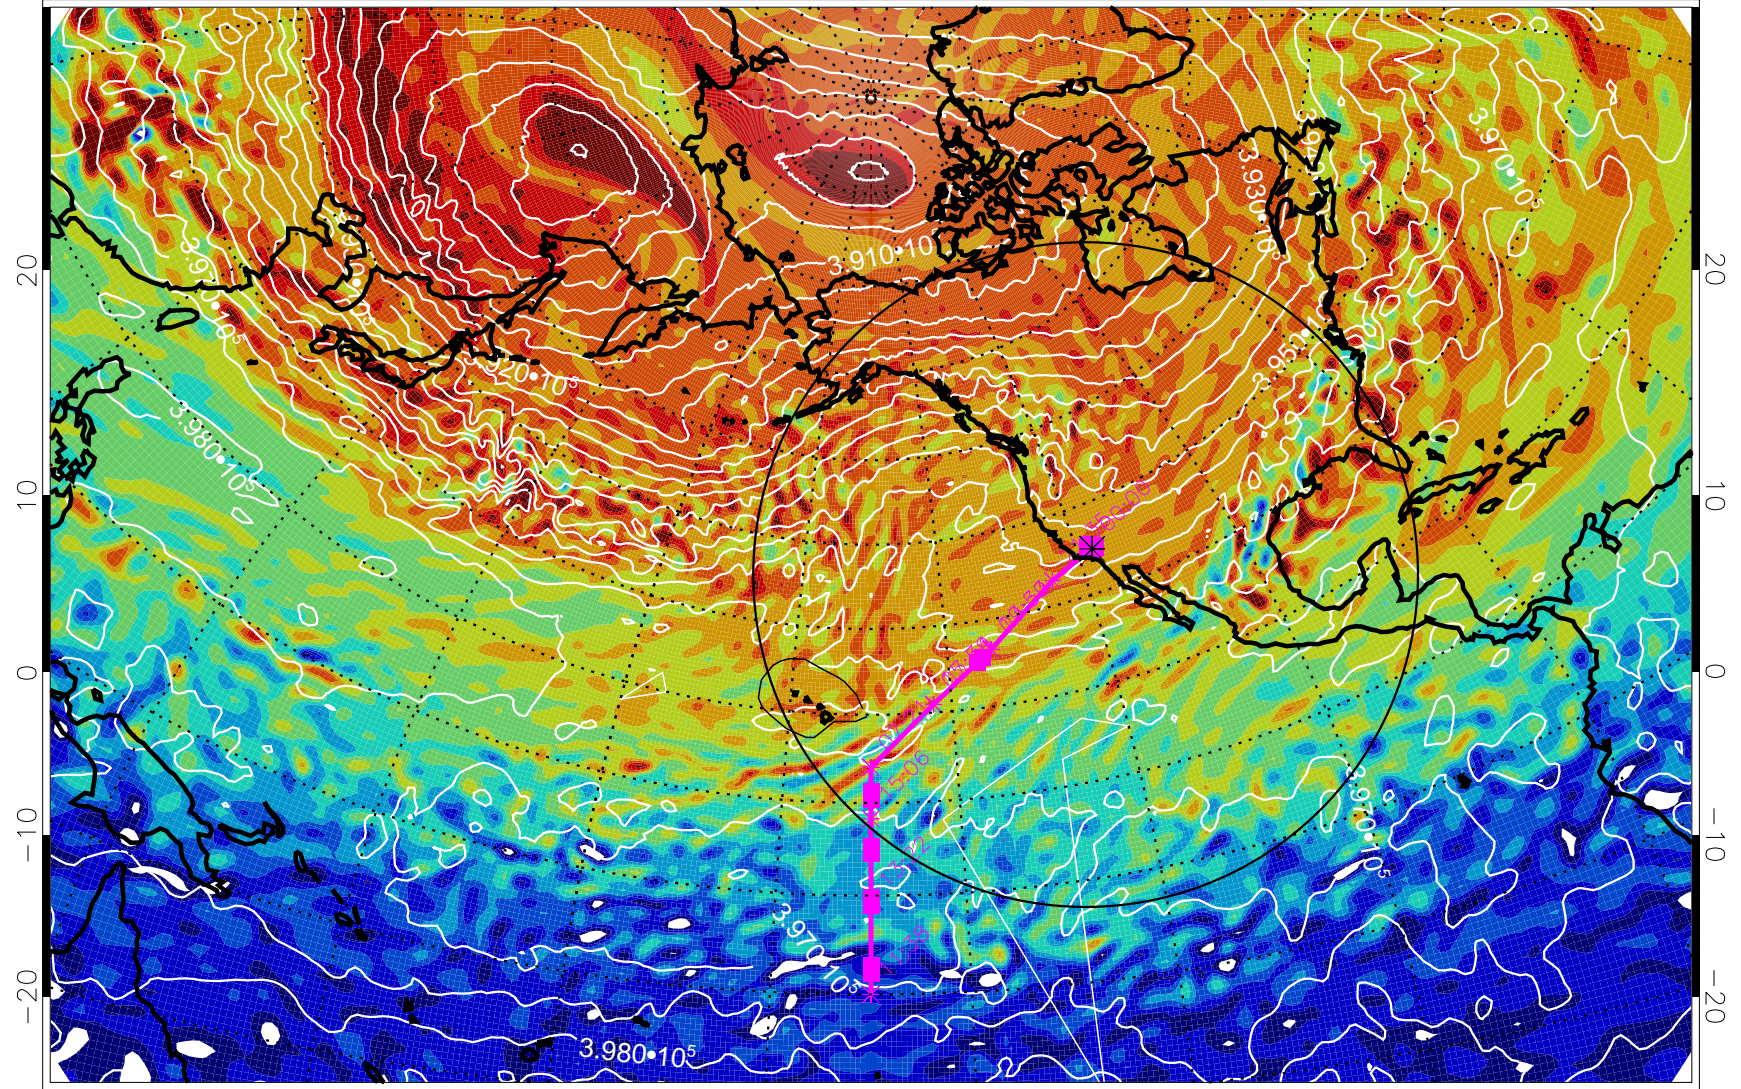

13021300, 60 hour forecast for 460K EPV

460K Montgomery Streamfunction, white

Range ring of 4055 km -- 13 hours GH round trip

13021306, 66 hour forecast for 460K EPV

460K Montgomery Streamfunction, white

Range ring of 4055 km -- 13 hours GH round trip

13021312, 72 hour forecast for 460K EPV

460K Montgomery Streamfunction, white

Range ring of 4055 km -- 13 hours GH round trip

13021318, 78 hour forecast for 460K EPV

460K Montgomery Streamfunction, white

Range ring of 4055 km -- 13 hours GH round trip

13021400, 84 hour forecast for 460K EPV

460K Montgomery Streamfunction, white

Range ring of 4055 km -- 13 hours GH round trip

13021406, 90 hour forecast for 460K EPV

460K Montgomery Streamfunction, white

Range ring of 4055 km -- 13 hours GH round trip

13021412, 96 hour forecast for 460K EPV

460K Montgomery Streamfunction, white

Range ring of 4055 km -- 13 hours GH round trip

13021418, 102 hour forecast for 460K EPV

460K Montgomery Streamfunction, white