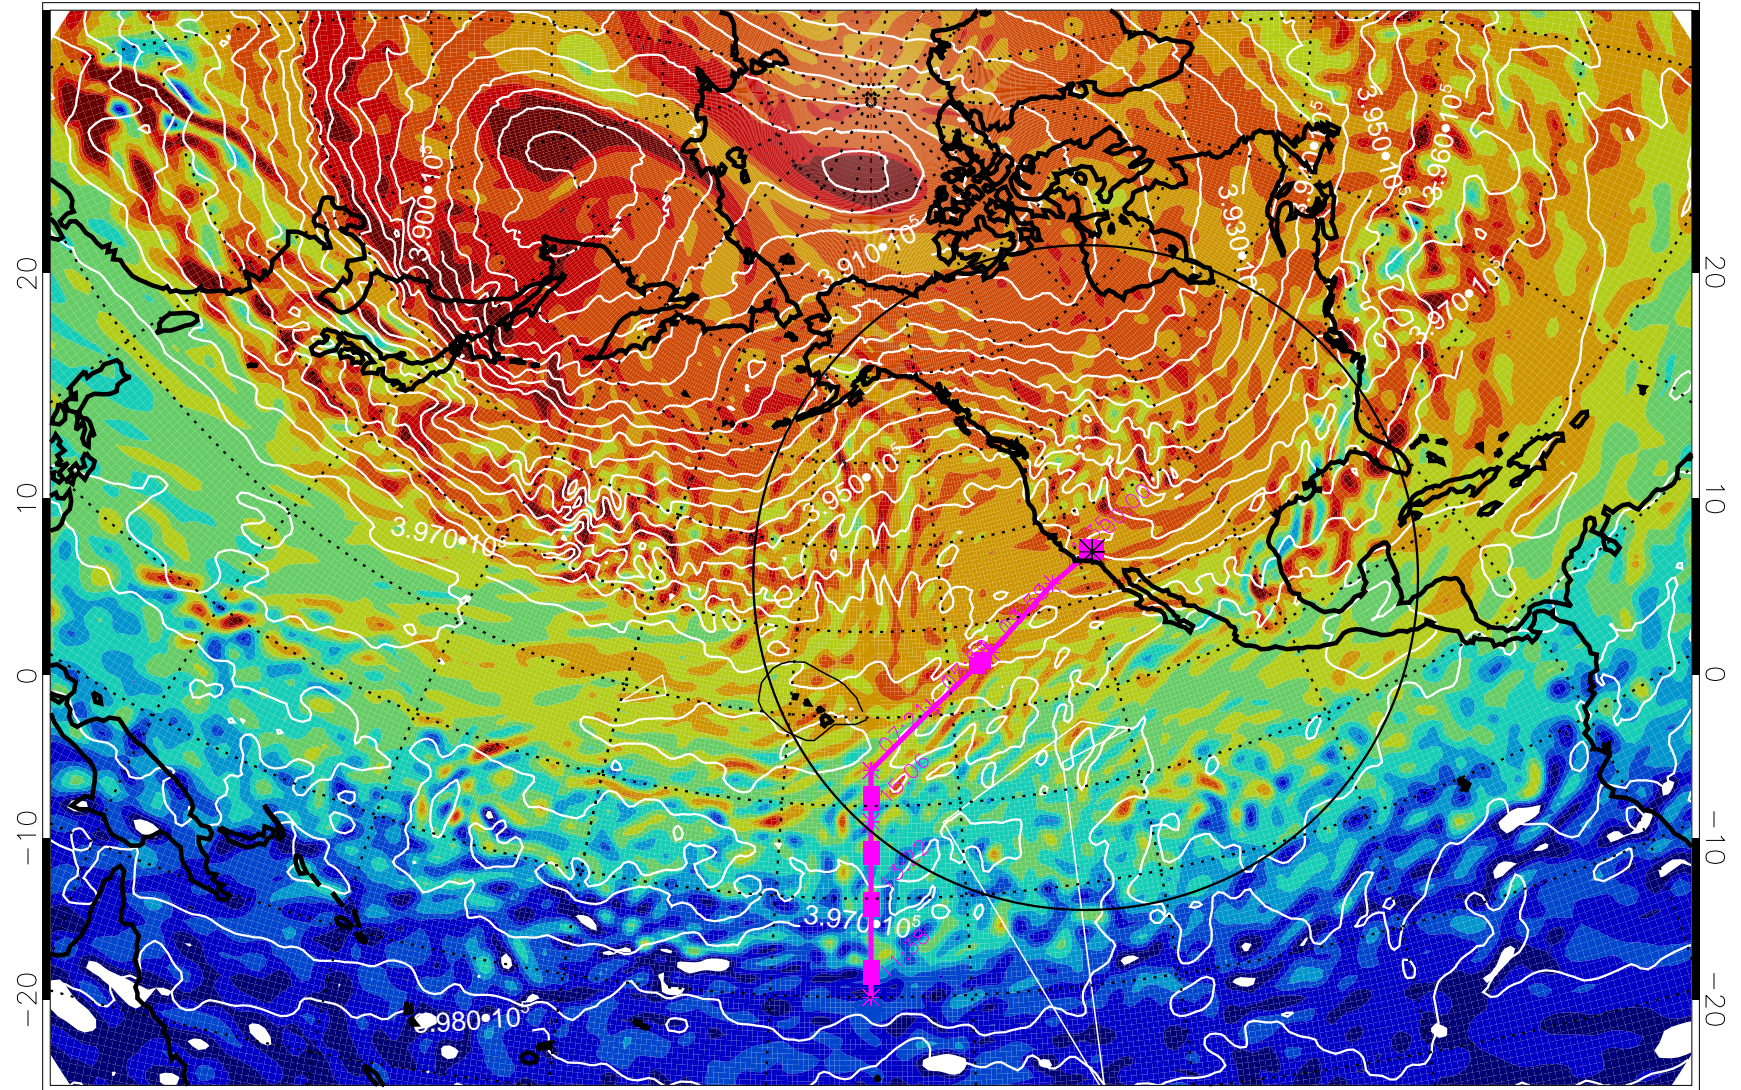

13021300, 60 hour forecast for 460K EPV

460K Montgomery Streamfunction, white

Range ring of 4055 km -- 13 hours GH round trip

13021306, 66 hour forecast for 460K EPV

460K Montgomery Streamfunction, white

Range ring of 4055 km -- 13 hours GH round trip

13021312, 72 hour forecast for 460K EPV

460K Montgomery Streamfunction, white

Range ring of 4055 km -- 13 hours GH round trip

13021318, 78 hour forecast for 460K EPV

460K Montgomery Streamfunction, white

Range ring of 4055 km -- 13 hours GH round trip

13021400, 84 hour forecast for 460K EPV

460K Montgomery Streamfunction, white

Range ring of 4055 km -- 13 hours GH round trip

13021406, 90 hour forecast for 460K EPV

460K Montgomery Streamfunction, white

Range ring of 4055 km -- 13 hours GH round trip

13021412, 96 hour forecast for 460K EPV

460K Montgomery Streamfunction, white

Range ring of 4055 km -- 13 hours GH round trip

13021418, 102 hour forecast for 460K EPV

460K Montgomery Streamfunction, white