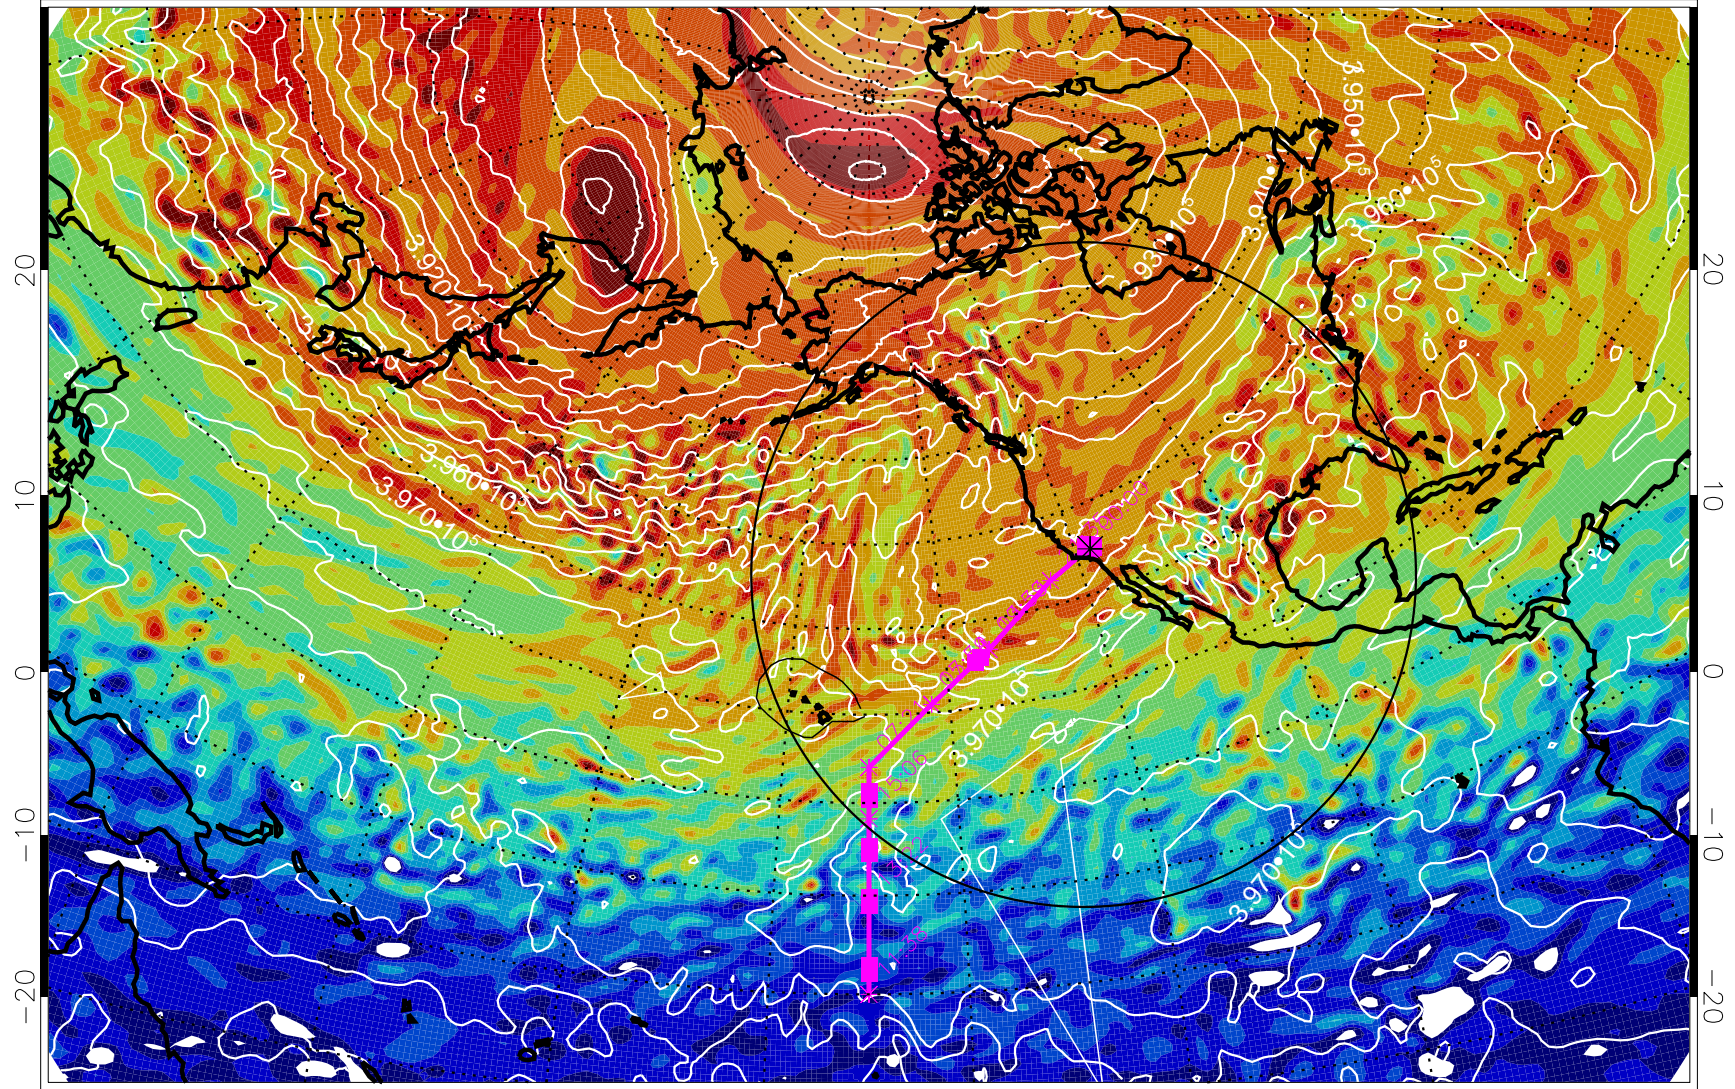

13021112, 24 hour forecast for 460K EPV

460K Montgomery Streamfunction, white

Range ring of 4055 km -- 13 hours GH round trip

13021118, 30 hour forecast for 460K EPV

460K Montgomery Streamfunction, white

Range ring of 4055 km -- 13 hours GH round trip

13021200, 36 hour forecast for 460K EPV

460K Montgomery Streamfunction, white

Range ring of 4055 km -- 13 hours GH round trip

13021206, 42 hour forecast for 460K EPV

460K Montgomery Streamfunction, white

Range ring of 4055 km -- 13 hours GH round trip

13021212, 48 hour forecast for 460K EPV

460K Montgomery Streamfunction, white

Range ring of 4055 km -- 13 hours GH round trip

13021218, 54 hour forecast for 460K EPV

460K Montgomery Streamfunction, white

Range ring of 4055 km -- 13 hours GH round trip

13021300, 60 hour forecast for 460K EPV

460K Montgomery Streamfunction, white

Range ring of 4055 km -- 13 hours GH round trip

13021306, 66 hour forecast for 460K EPV

460K Montgomery Streamfunction, white

Range ring of 4055 km -- 13 hours GH round trip