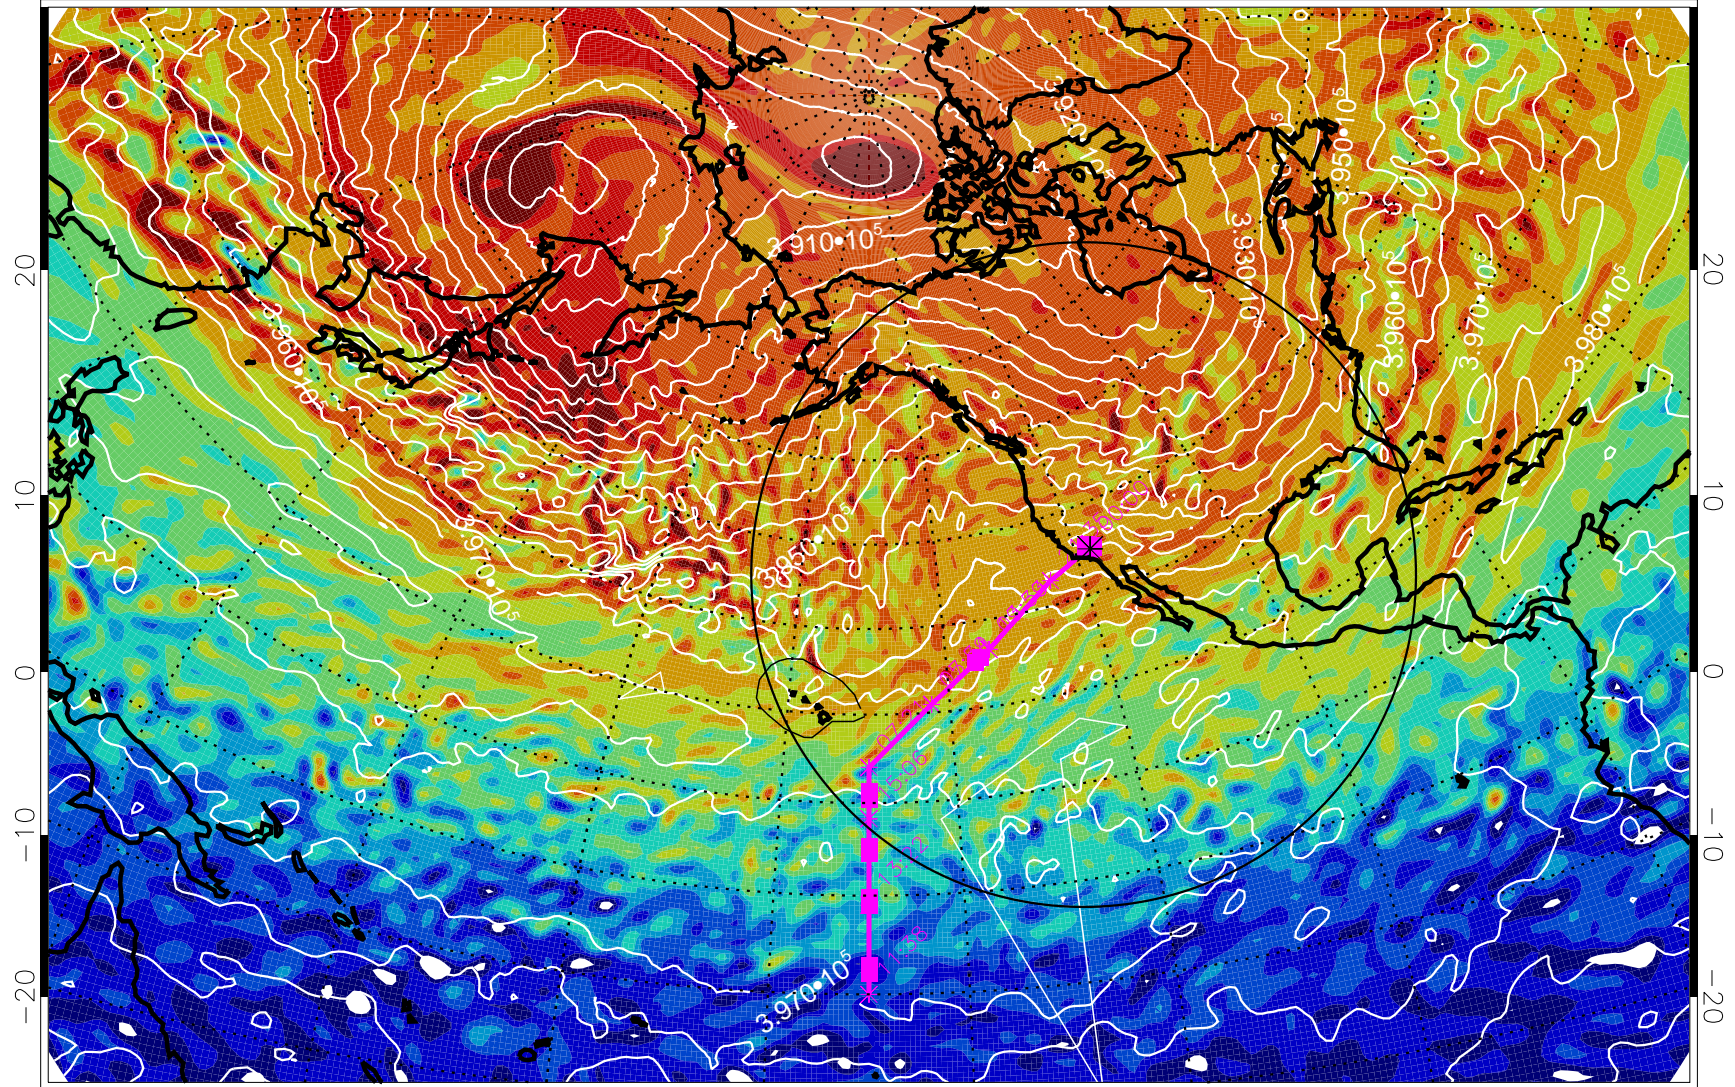

13021400, 84 hour forecast for 460K EPV

460K Montgomery Streamfunction, white

Range ring of 4055 km -- 13 hours GH round trip

13021406, 90 hour forecast for 460K EPV

460K Montgomery Streamfunction, white

Range ring of 4055 km -- 13 hours GH round trip

13021412, 96 hour forecast for 460K EPV

460K Montgomery Streamfunction, white

Range ring of 4055 km -- 13 hours GH round trip

13021418, 102 hour forecast for 460K EPV

460K Montgomery Streamfunction, white

Range ring of 4055 km -- 13 hours GH round trip

13021500, 108 hour forecast for 460K EPV

460K Montgomery Streamfunction, white

Range ring of 4055 km -- 13 hours GH round trip

13021506, 114 hour forecast for 460K EPV

460K Montgomery Streamfunction, white

Range ring of 4055 km -- 13 hours GH round trip

13021512, 120 hour forecast for 460K EPV

460K Montgomery Streamfunction, white

Range ring of 4055 km -- 13 hours GH round trip