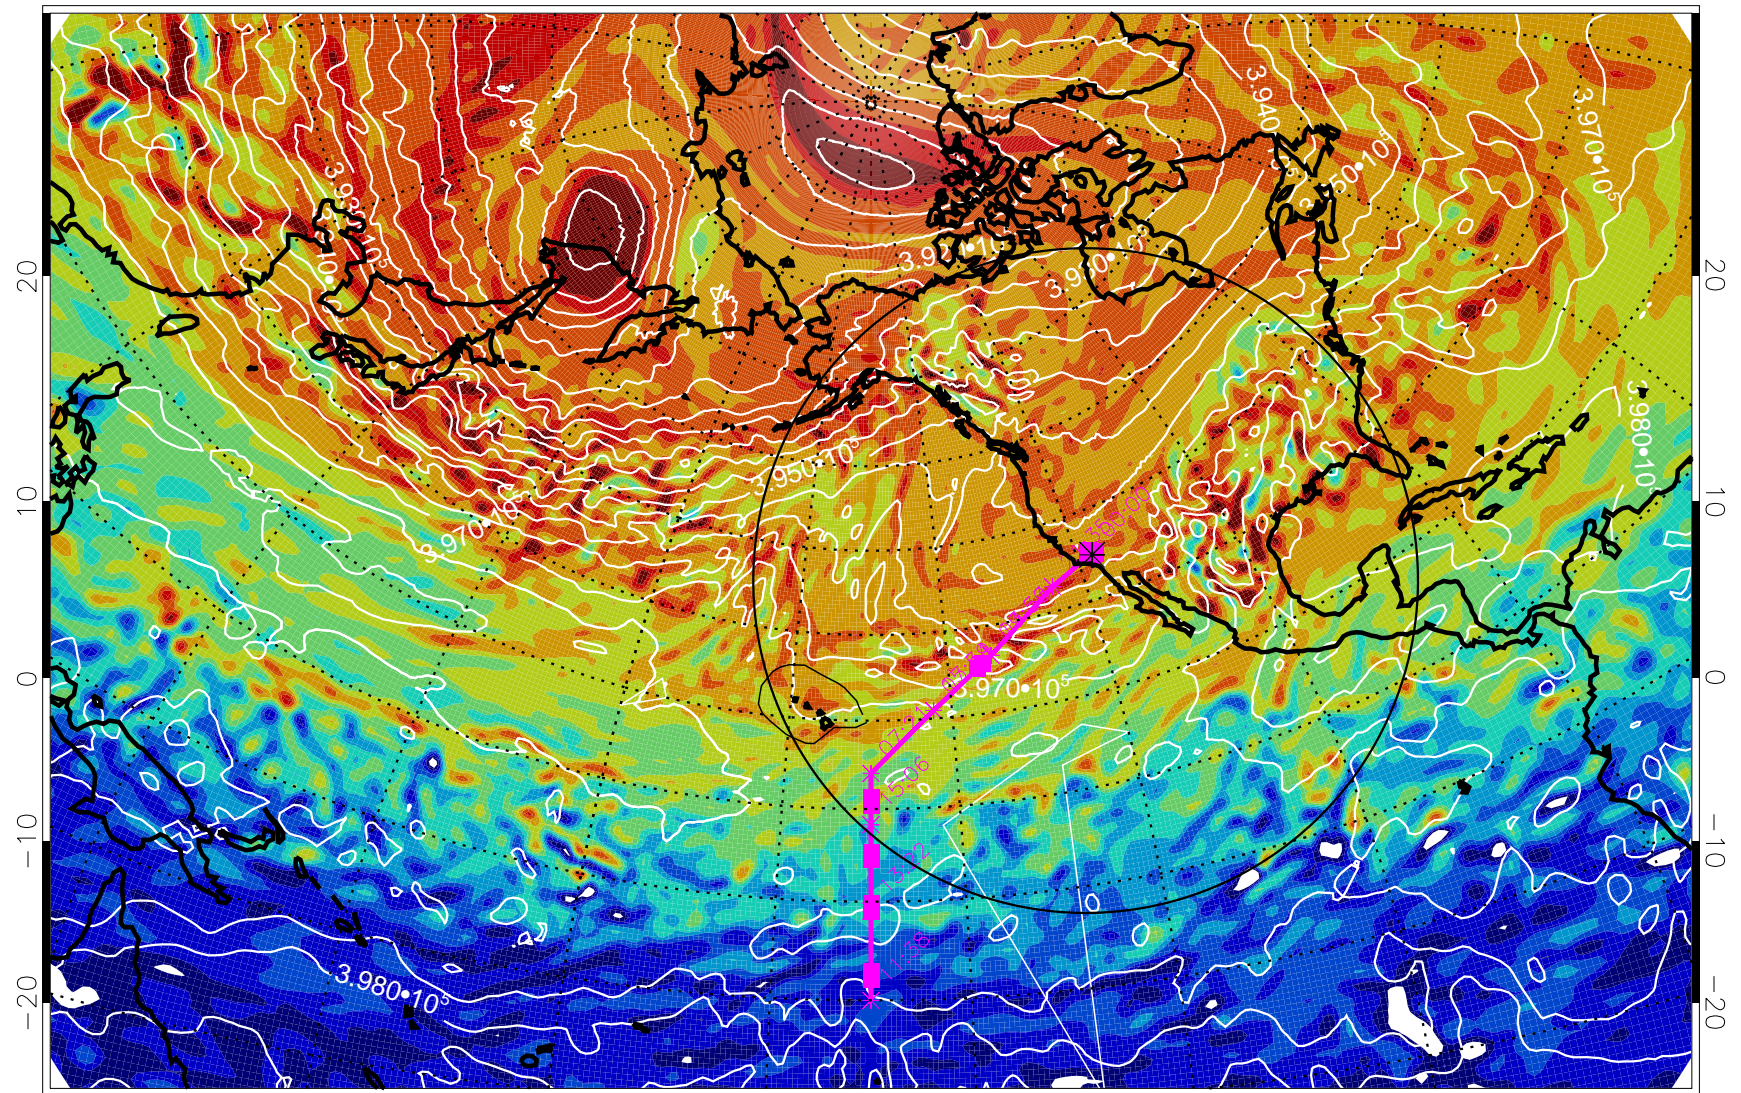

13021018, 6 hour forecast for 460K EPV

460K Montgomery Streamfunction, white

Range ring of 4055 km -- 13 hours GH round trip

13021106, 18 hour forecast for 460K EPV

460K Montgomery Streamfunction, white

Range ring of 4055 km -- 13 hours GH round trip

13021112, 24 hour forecast for 460K EPV

460K Montgomery Streamfunction, white

Range ring of 4055 km -- 13 hours GH round trip

13021118, 30 hour forecast for 460K EPV

460K Montgomery Streamfunction, white

Range ring of 4055 km -- 13 hours GH round trip

13021200, 36 hour forecast for 460K EPV

460K Montgomery Streamfunction, white

Range ring of 4055 km -- 13 hours GH round trip

13021206, 42 hour forecast for 460K EPV

460K Montgomery Streamfunction, white

Range ring of 4055 km -- 13 hours GH round trip

13021300, 60 hour forecast for 460K EPV

460K Montgomery Streamfunction, white

Range ring of 4055 km -- 13 hours GH round trip

13021306, 66 hour forecast for 460K EPV

460K Montgomery Streamfunction, white

Range ring of 4055 km -- 13 hours GH round trip