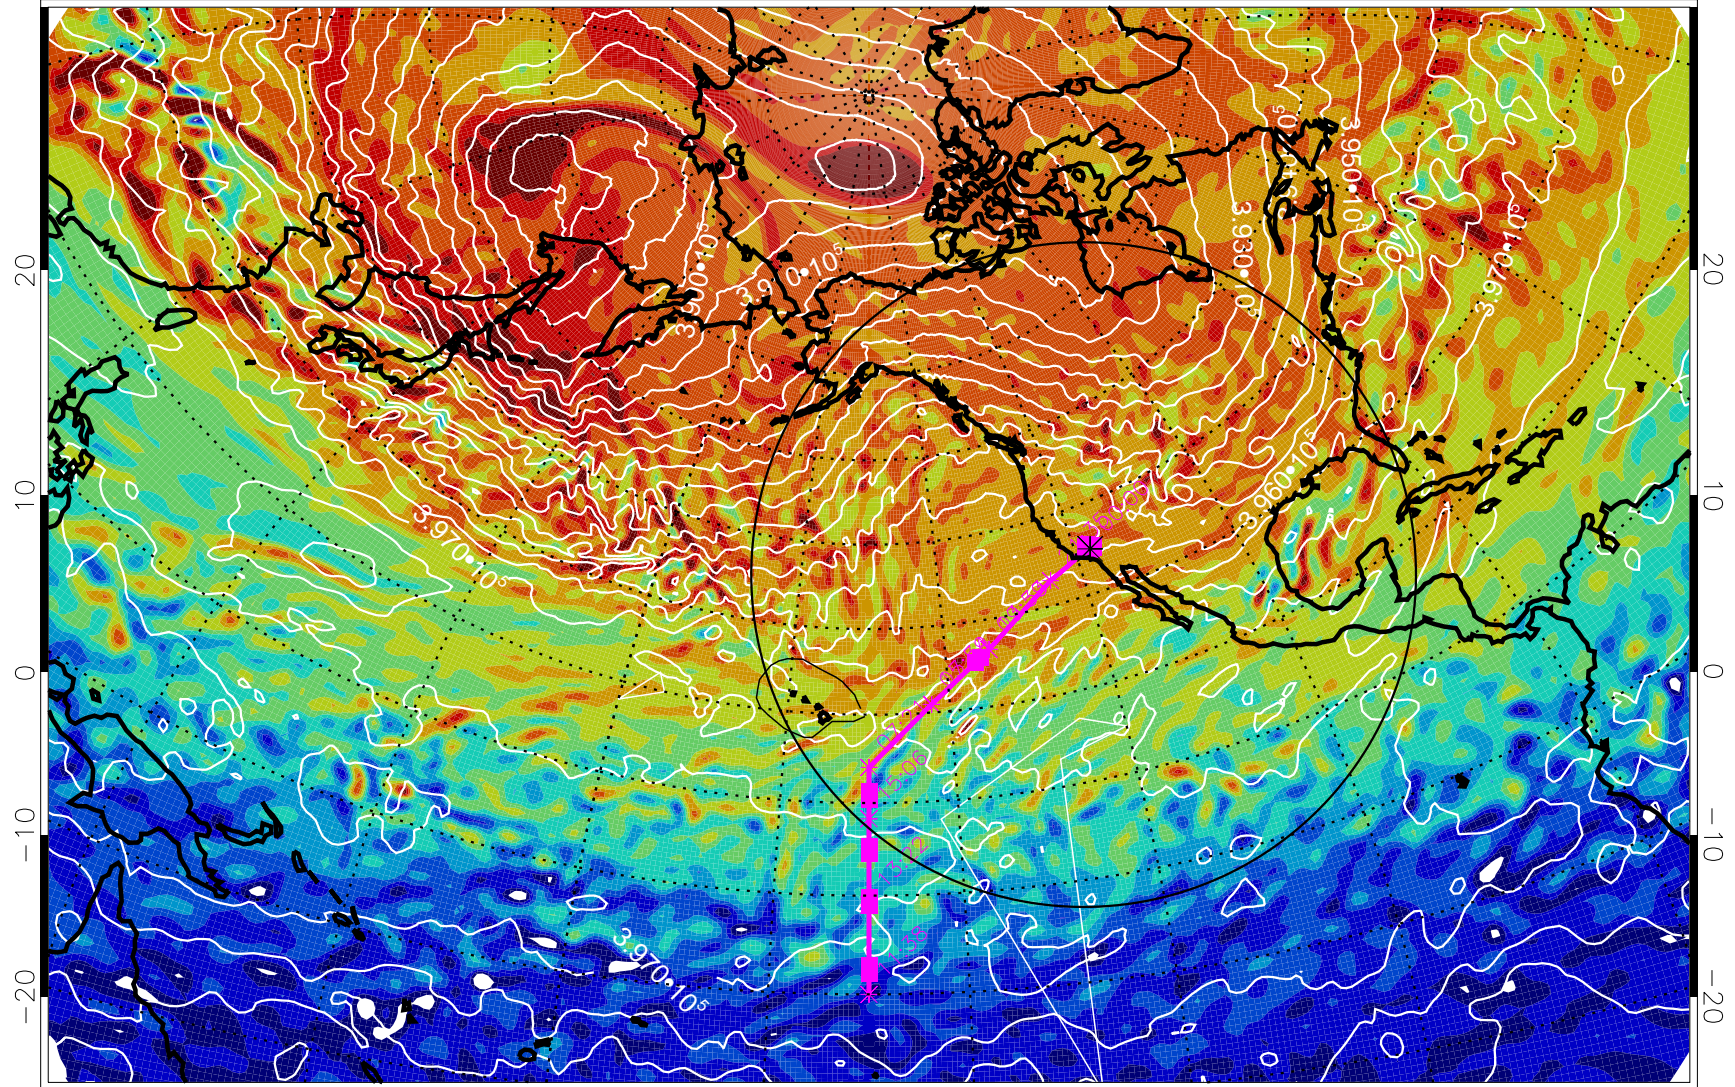

13021400, 84 hour forecast for 460K EPV

460K Montgomery Streamfunction, white

Range ring of 4055 km -- 13 hours GH round trip

13021406, 90 hour forecast for 460K EPV

460K Montgomery Streamfunction, white

Range ring of 4055 km -- 13 hours GH round trip

13021412, 96 hour forecast for 460K EPV

460K Montgomery Streamfunction, white

Range ring of 4055 km -- 13 hours GH round trip

13021418, 102 hour forecast for 460K EPV

460K Montgomery Streamfunction, white

Range ring of 4055 km -- 13 hours GH round trip

13021500, 108 hour forecast for 460K EPV

460K Montgomery Streamfunction, white

Range ring of 4055 km -- 13 hours GH round trip

13021506, 114 hour forecast for 460K EPV

460K Montgomery Streamfunction, white

Range ring of 4055 km -- 13 hours GH round trip

13021512, 120 hour forecast for 460K EPV

460K Montgomery Streamfunction, white

Range ring of 4055 km -- 13 hours GH round trip