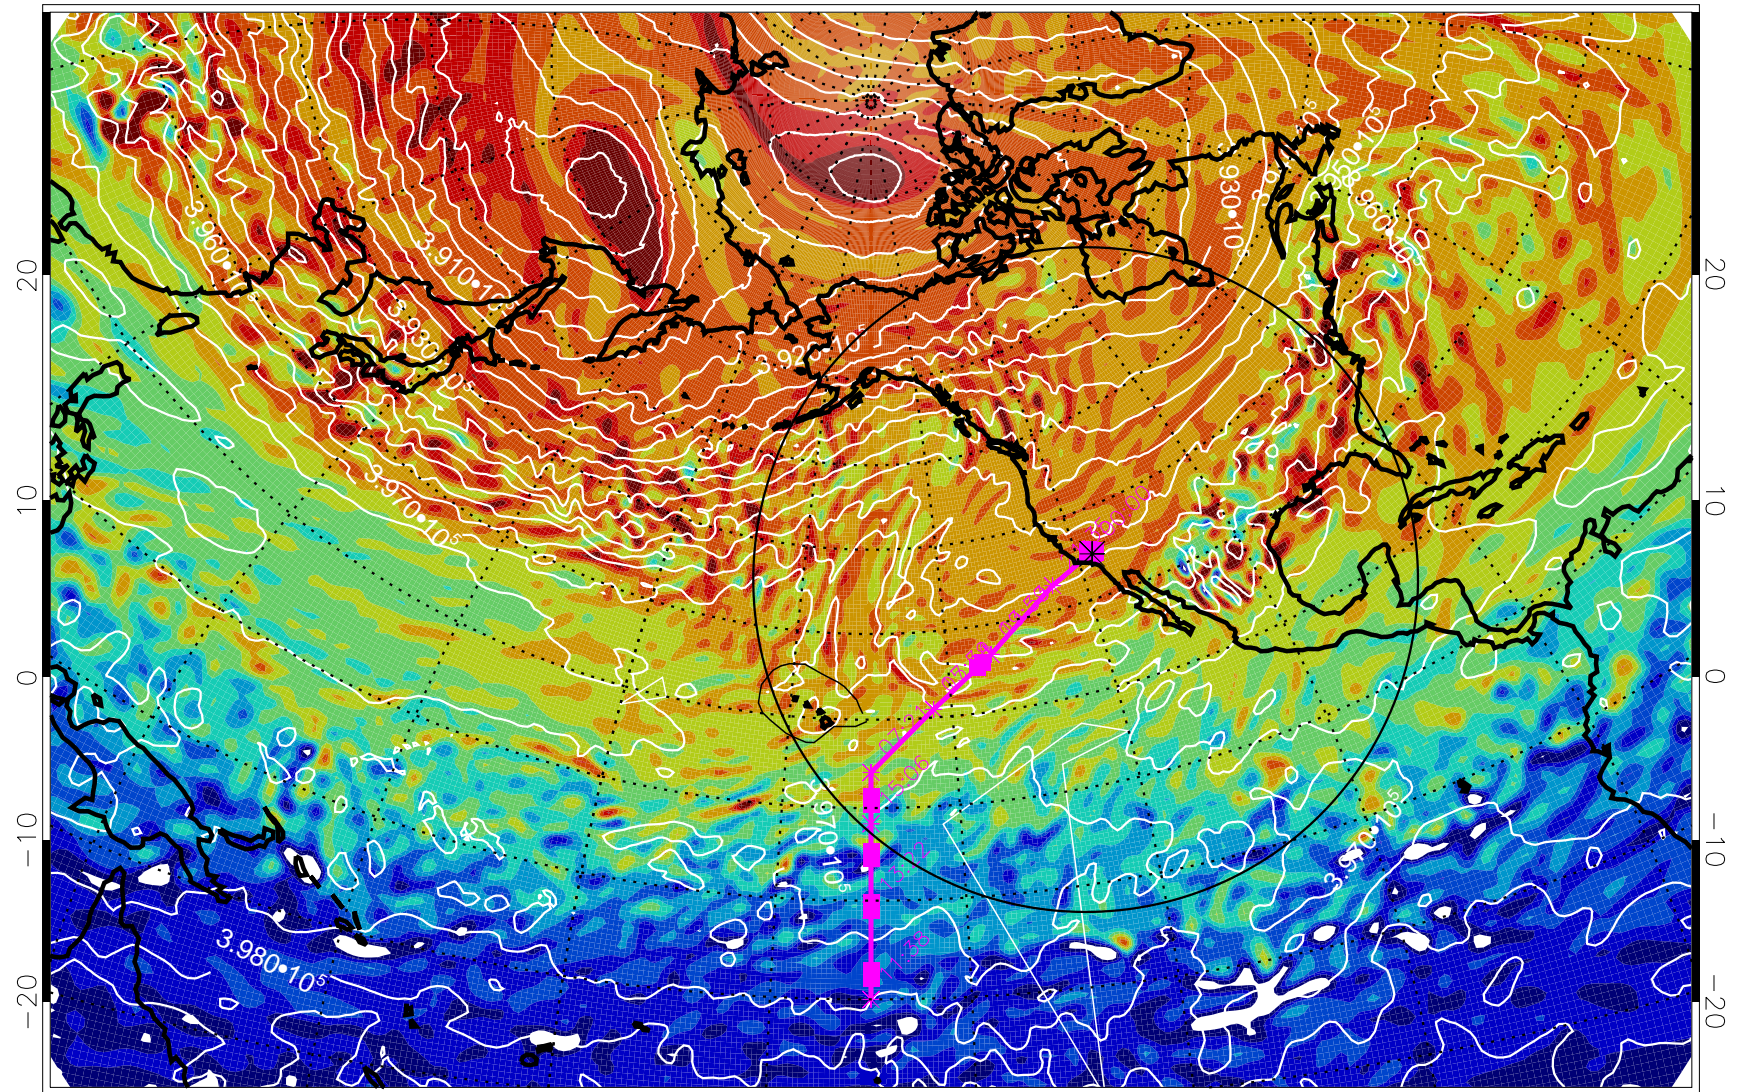

13021112, 24 hour forecast for 460K EPV

460K Montgomery Streamfunction, white

Range ring of 4055 km -- 13 hours GH round trip

13021118, 30 hour forecast for 460K EPV

460K Montgomery Streamfunction, white

Range ring of 4055 km -- 13 hours GH round trip

13021200, 36 hour forecast for 460K EPV

460K Montgomery Streamfunction, white

Range ring of 4055 km -- 13 hours GH round trip

13021206, 42 hour forecast for 460K EPV

460K Montgomery Streamfunction, white

Range ring of 4055 km -- 13 hours GH round trip

13021212, 48 hour forecast for 460K EPV

460K Montgomery Streamfunction, white

Range ring of 4055 km -- 13 hours GH round trip

13021218, 54 hour forecast for 460K EPV

460K Montgomery Streamfunction, white

Range ring of 4055 km -- 13 hours GH round trip

13021300, 60 hour forecast for 460K EPV

460K Montgomery Streamfunction, white

Range ring of 4055 km -- 13 hours GH round trip

13021306, 66 hour forecast for 460K EPV

460K Montgomery Streamfunction, white

Range ring of 4055 km -- 13 hours GH round trip