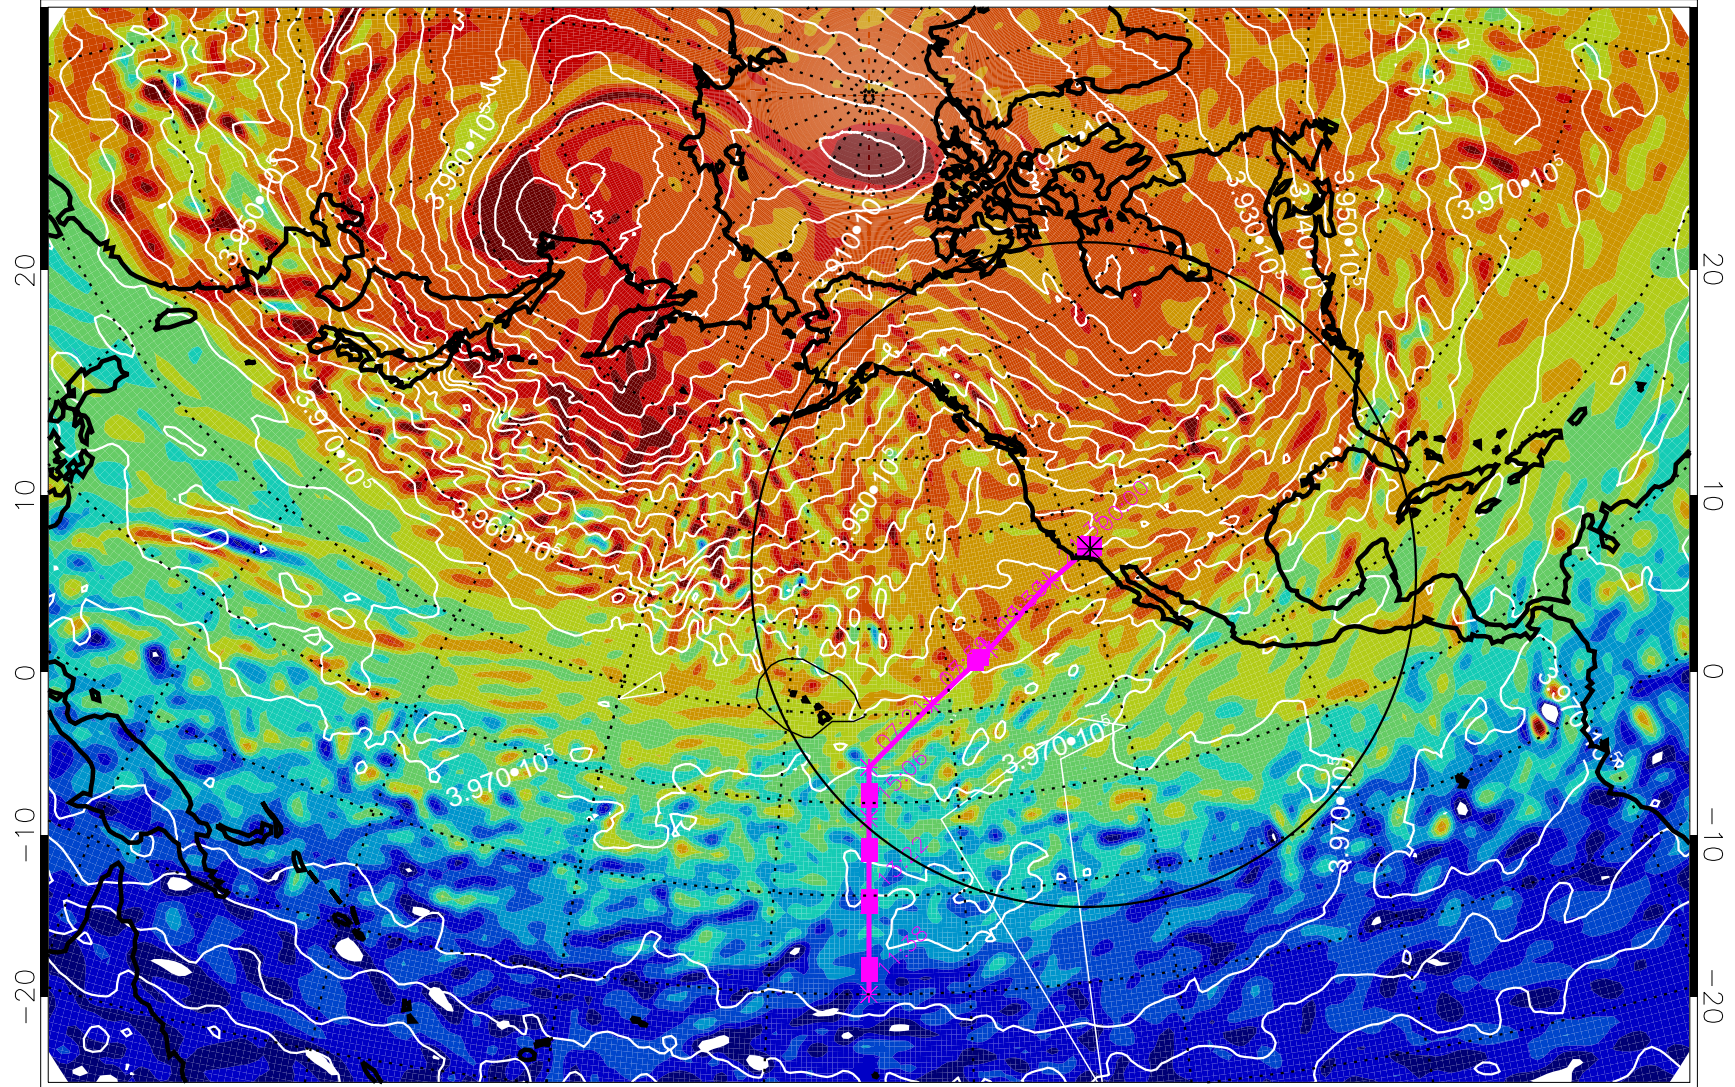

13021412, 96 hour forecast for 460K EPV

460K Montgomery Streamfunction, white

Range ring of 4055 km -- 13 hours GH round trip

13021418, 102 hour forecast for 460K EPV

460K Montgomery Streamfunction, white

Range ring of 4055 km -- 13 hours GH round trip

13021500, 108 hour forecast for 460K EPV

460K Montgomery Streamfunction, white

Range ring of 4055 km -- 13 hours GH round trip

13021506, 114 hour forecast for 460K EPV

460K Montgomery Streamfunction, white

Range ring of 4055 km -- 13 hours GH round trip

13021512, 120 hour forecast for 460K EPV

460K Montgomery Streamfunction, white

Range ring of 4055 km -- 13 hours GH round trip