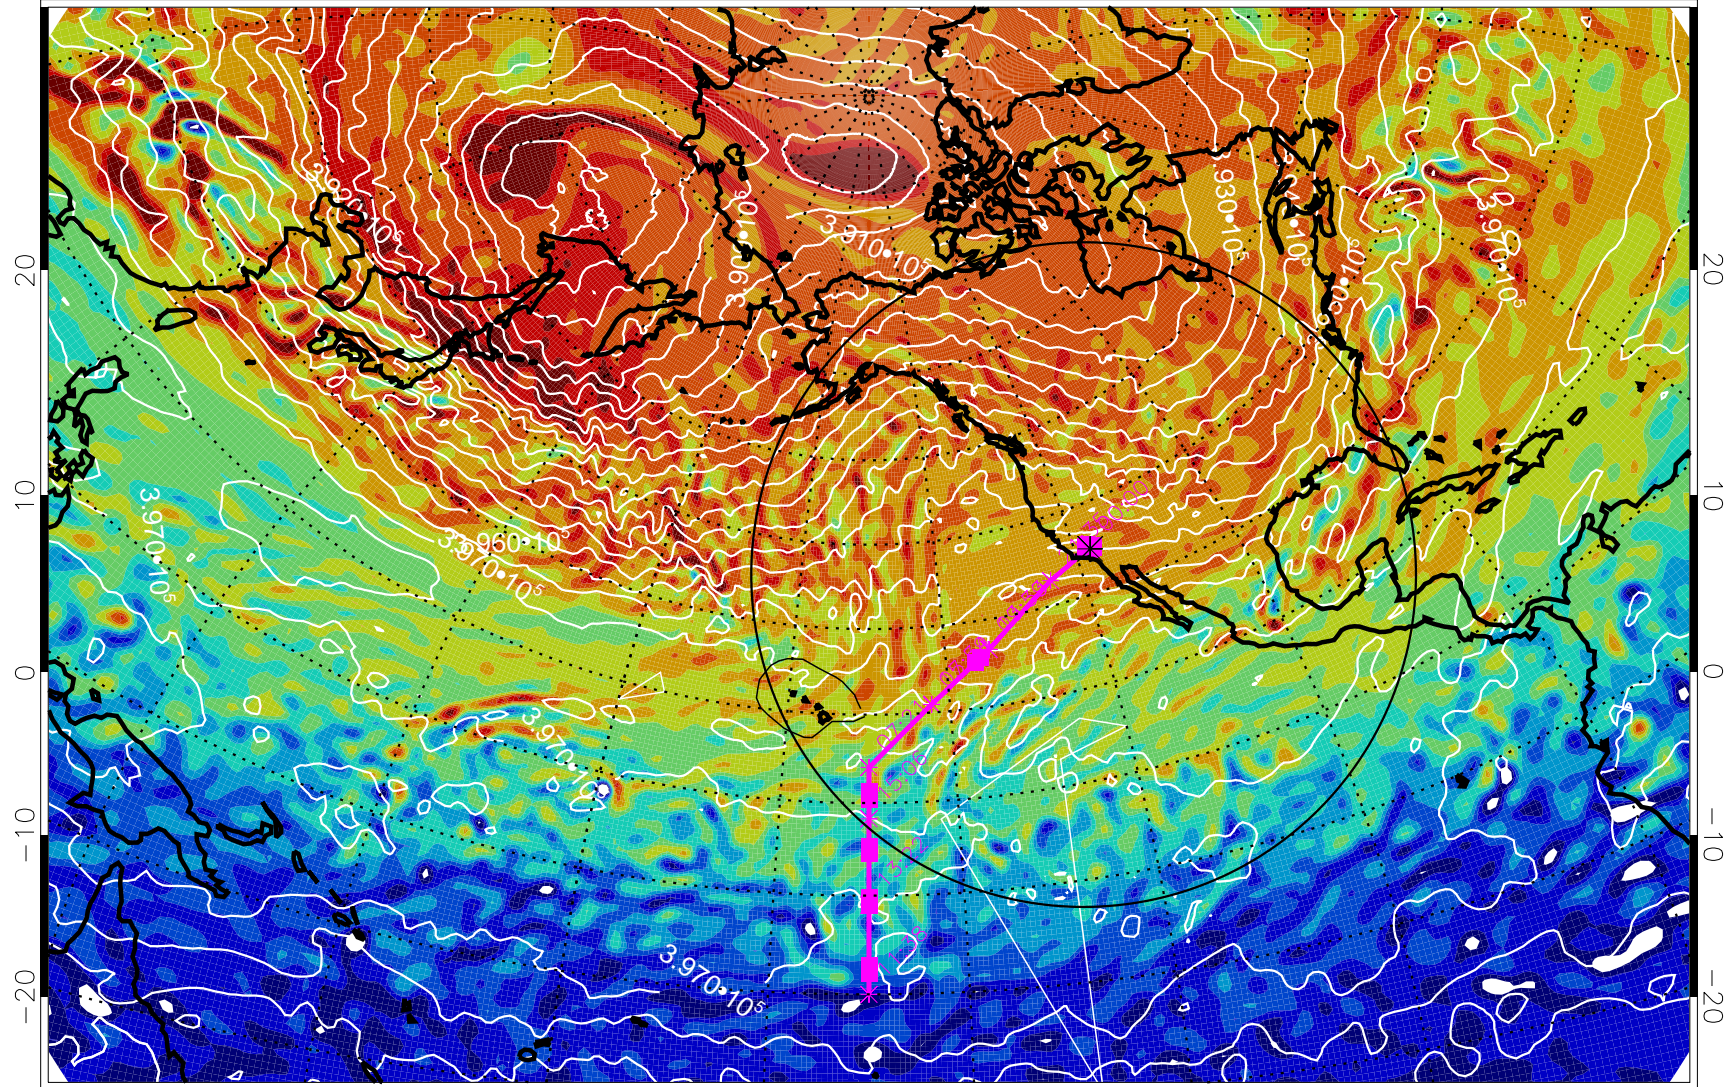

13021312, 84 hour forecast for 460K EPV

460K Montgomery Streamfunction, white

Range ring of 4055 km -- 13 hours GH round trip

13021318, 90 hour forecast for 460K EPV

460K Montgomery Streamfunction, white

Range ring of 4055 km -- 13 hours GH round trip

13021400, 96 hour forecast for 460K EPV

460K Montgomery Streamfunction, white

Range ring of 4055 km -- 13 hours GH round trip

13021406, 102 hour forecast for 460K EPV

460K Montgomery Streamfunction, white

Range ring of 4055 km -- 13 hours GH round trip

13021412, 108 hour forecast for 460K EPV

460K Montgomery Streamfunction, white

Range ring of 4055 km -- 13 hours GH round trip

13021418, 114 hour forecast for 460K EPV

460K Montgomery Streamfunction, white

Range ring of 4055 km -- 13 hours GH round trip

13021500, 120 hour forecast for 460K EPV

460K Montgomery Streamfunction, white

Range ring of 4055 km -- 13 hours GH round trip