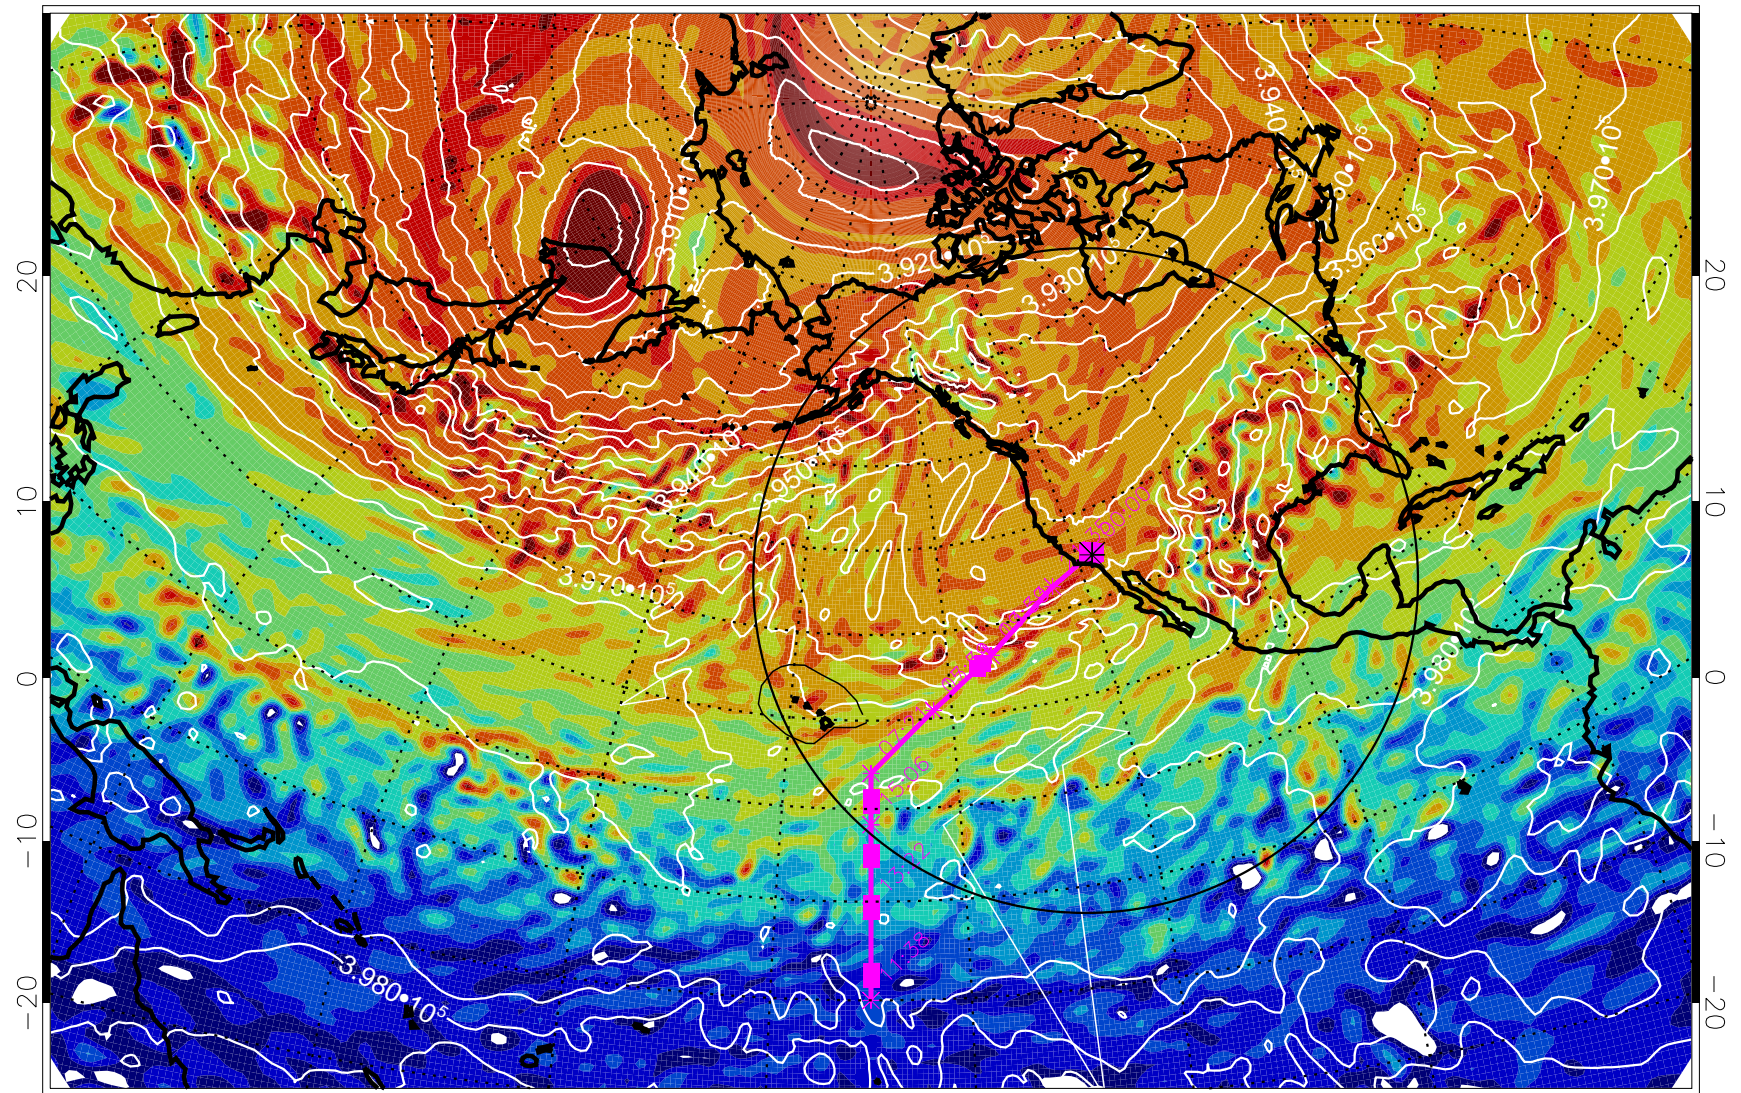

13021012, 12 hour forecast for 460K EPV

460K Montgomery Streamfunction, white

Range ring of 4055 km -- 13 hours GH round trip

13021018, 18 hour forecast for 460K EPV

460K Montgomery Streamfunction, white

Range ring of 4055 km -- 13 hours GH round trip

13021100, 24 hour forecast for 460K EPV

460K Montgomery Streamfunction, white

Range ring of 4055 km -- 13 hours GH round trip

13021106, 30 hour forecast for 460K EPV

460K Montgomery Streamfunction, white

Range ring of 4055 km -- 13 hours GH round trip

13021112, 36 hour forecast for 460K EPV

460K Montgomery Streamfunction, white

Range ring of 4055 km -- 13 hours GH round trip

13021118, 42 hour forecast for 460K EPV

460K Montgomery Streamfunction, white

Range ring of 4055 km -- 13 hours GH round trip

13021212, 60 hour forecast for 460K EPV

460K Montgomery Streamfunction, white

Range ring of 4055 km -- 13 hours GH round trip

13021218, 66 hour forecast for 460K EPV

460K Montgomery Streamfunction, white

Range ring of 4055 km -- 13 hours GH round trip