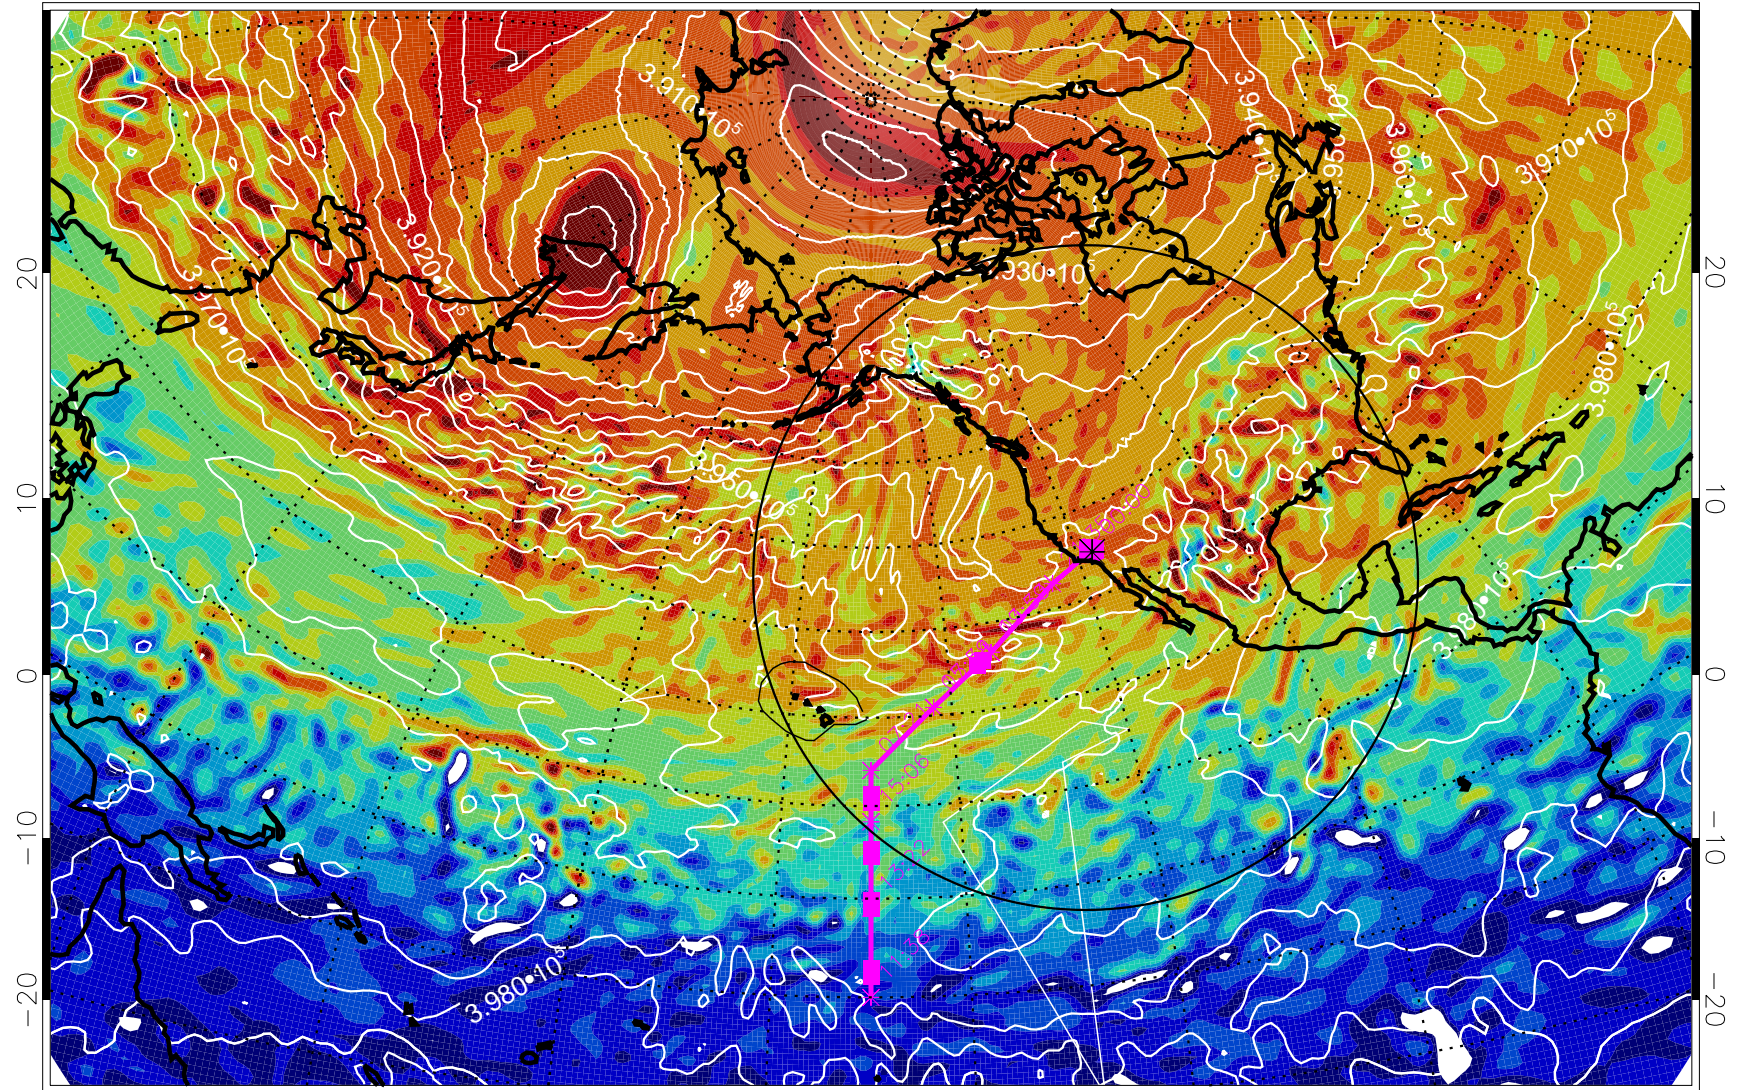

13021012, 12 hour forecast for 460K EPV

460K Montgomery Streamfunction, white

Range ring of 4055 km -- 13 hours GH round trip

13021018, 18 hour forecast for 460K EPV

460K Montgomery Streamfunction, white

Range ring of 4055 km -- 13 hours GH round trip

13021100, 24 hour forecast for 460K EPV

460K Montgomery Streamfunction, white

Range ring of 4055 km -- 13 hours GH round trip

13021106, 30 hour forecast for 460K EPV

460K Montgomery Streamfunction, white

Range ring of 4055 km -- 13 hours GH round trip

13021112, 36 hour forecast for 460K EPV

460K Montgomery Streamfunction, white

Range ring of 4055 km -- 13 hours GH round trip

13021118, 42 hour forecast for 460K EPV

460K Montgomery Streamfunction, white

Range ring of 4055 km -- 13 hours GH round trip

13021212, 60 hour forecast for 460K EPV

460K Montgomery Streamfunction, white

Range ring of 4055 km -- 13 hours GH round trip

13021218, 66 hour forecast for 460K EPV

460K Montgomery Streamfunction, white

Range ring of 4055 km -- 13 hours GH round trip