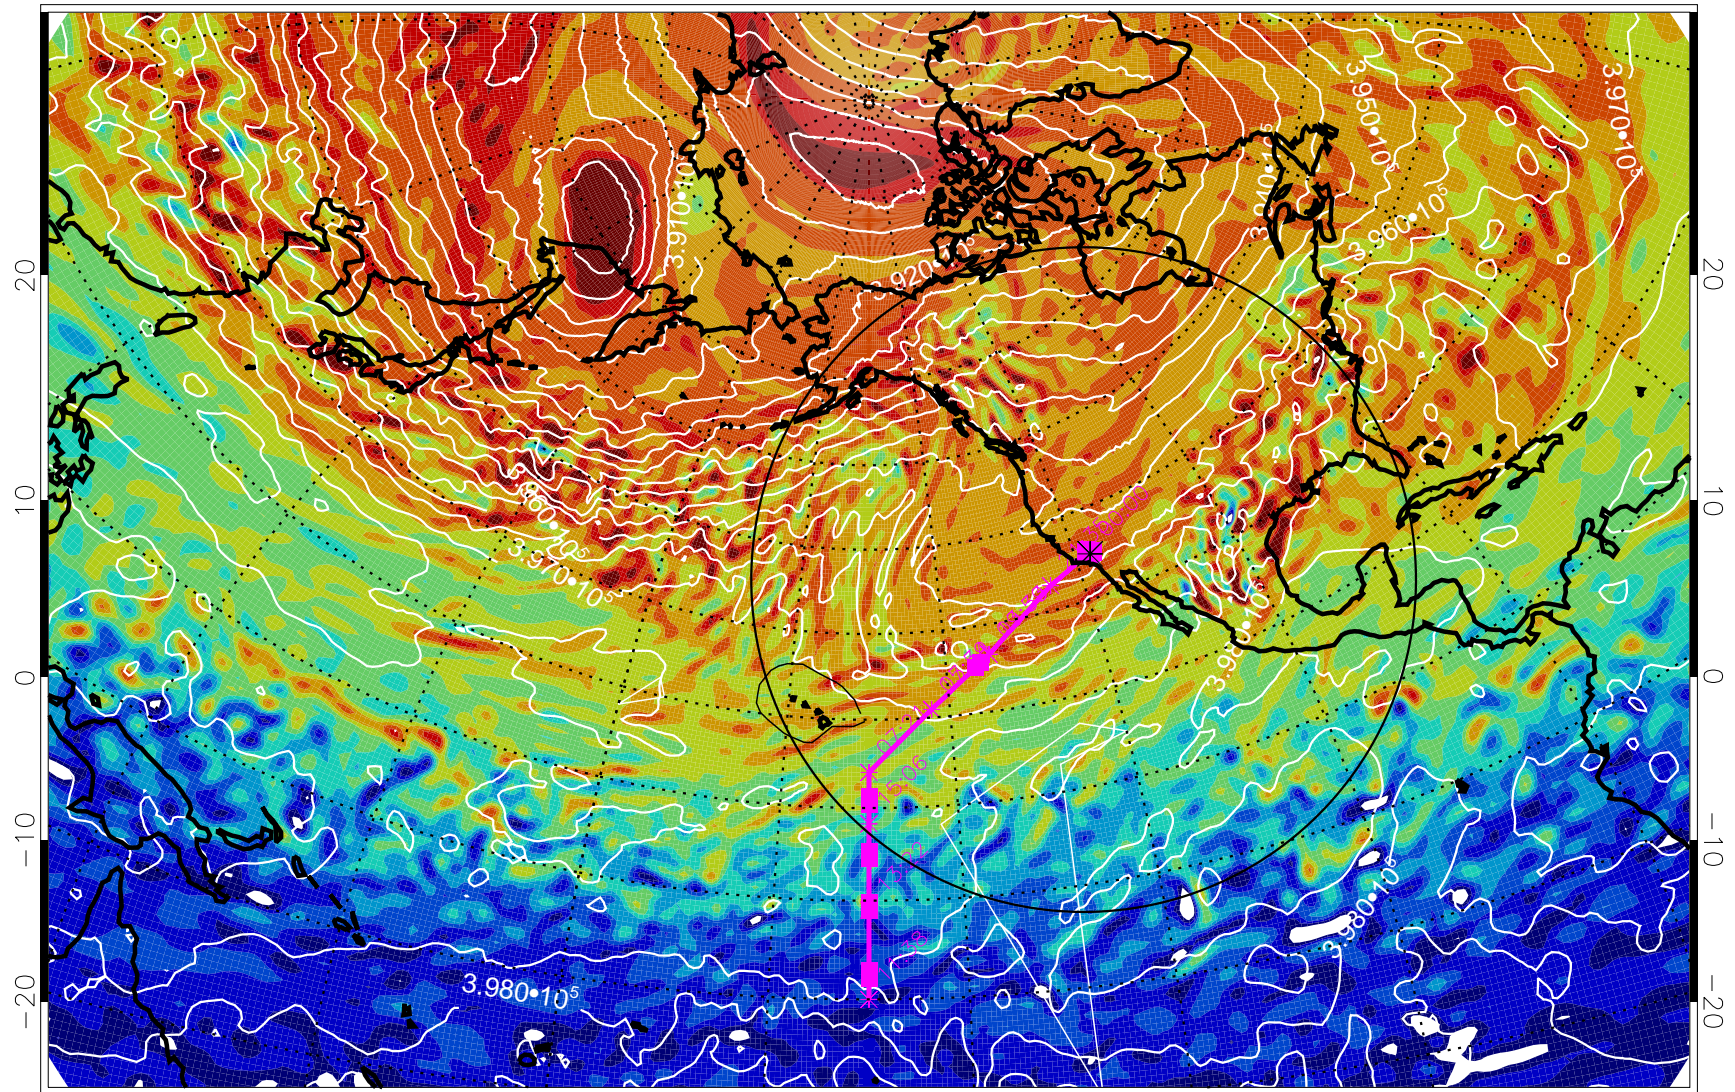

13021012, 12 hour forecast for 460K EPV

460K Montgomery Streamfunction, white

Range ring of 4055 km -- 13 hours GH round trip

13021018, 18 hour forecast for 460K EPV

460K Montgomery Streamfunction, white

Range ring of 4055 km -- 13 hours GH round trip

13021100, 24 hour forecast for 460K EPV

460K Montgomery Streamfunction, white

Range ring of 4055 km -- 13 hours GH round trip

13021106, 30 hour forecast for 460K EPV

460K Montgomery Streamfunction, white

Range ring of 4055 km -- 13 hours GH round trip

13021112, 36 hour forecast for 460K EPV

460K Montgomery Streamfunction, white

Range ring of 4055 km -- 13 hours GH round trip

13021118, 42 hour forecast for 460K EPV

460K Montgomery Streamfunction, white

Range ring of 4055 km -- 13 hours GH round trip

13021200, 48 hour forecast for 460K EPV

460K Montgomery Streamfunction, white

Range ring of 4055 km -- 13 hours GH round trip

13021206, 54 hour forecast for 460K EPV

460K Montgomery Streamfunction, white

Range ring of 4055 km -- 13 hours GH round trip