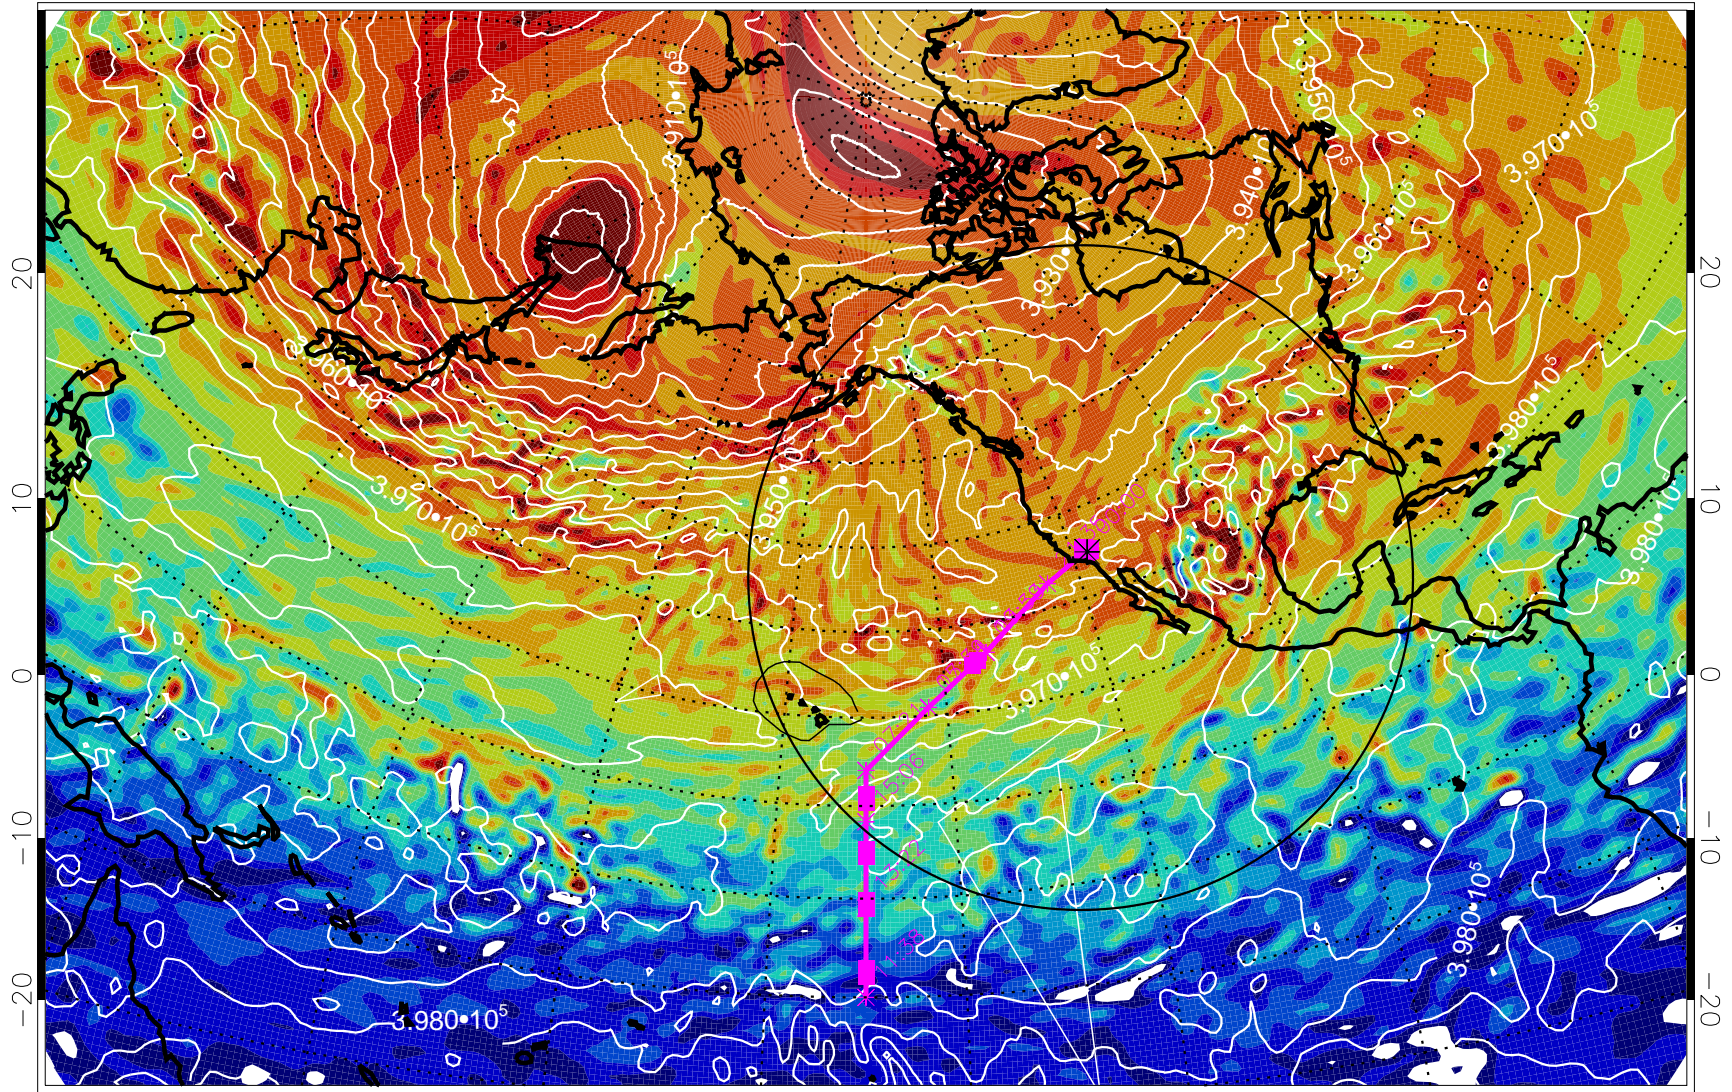

13021012, 12 hour forecast for 460K EPV

460K Montgomery Streamfunction, white

Range ring of 4055 km -- 13 hours GH round trip

13021018, 18 hour forecast for 460K EPV

460K Montgomery Streamfunction, white

Range ring of 4055 km -- 13 hours GH round trip

13021100, 24 hour forecast for 460K EPV

460K Montgomery Streamfunction, white

Range ring of 4055 km -- 13 hours GH round trip

13021106, 30 hour forecast for 460K EPV

460K Montgomery Streamfunction, white

Range ring of 4055 km -- 13 hours GH round trip

13021112, 36 hour forecast for 460K EPV

460K Montgomery Streamfunction, white

Range ring of 4055 km -- 13 hours GH round trip

13021118, 42 hour forecast for 460K EPV

460K Montgomery Streamfunction, white

Range ring of 4055 km -- 13 hours GH round trip

13021200, 48 hour forecast for 460K EPV

460K Montgomery Streamfunction, white

Range ring of 4055 km -- 13 hours GH round trip

13021206, 54 hour forecast for 460K EPV

460K Montgomery Streamfunction, white

Range ring of 4055 km -- 13 hours GH round trip