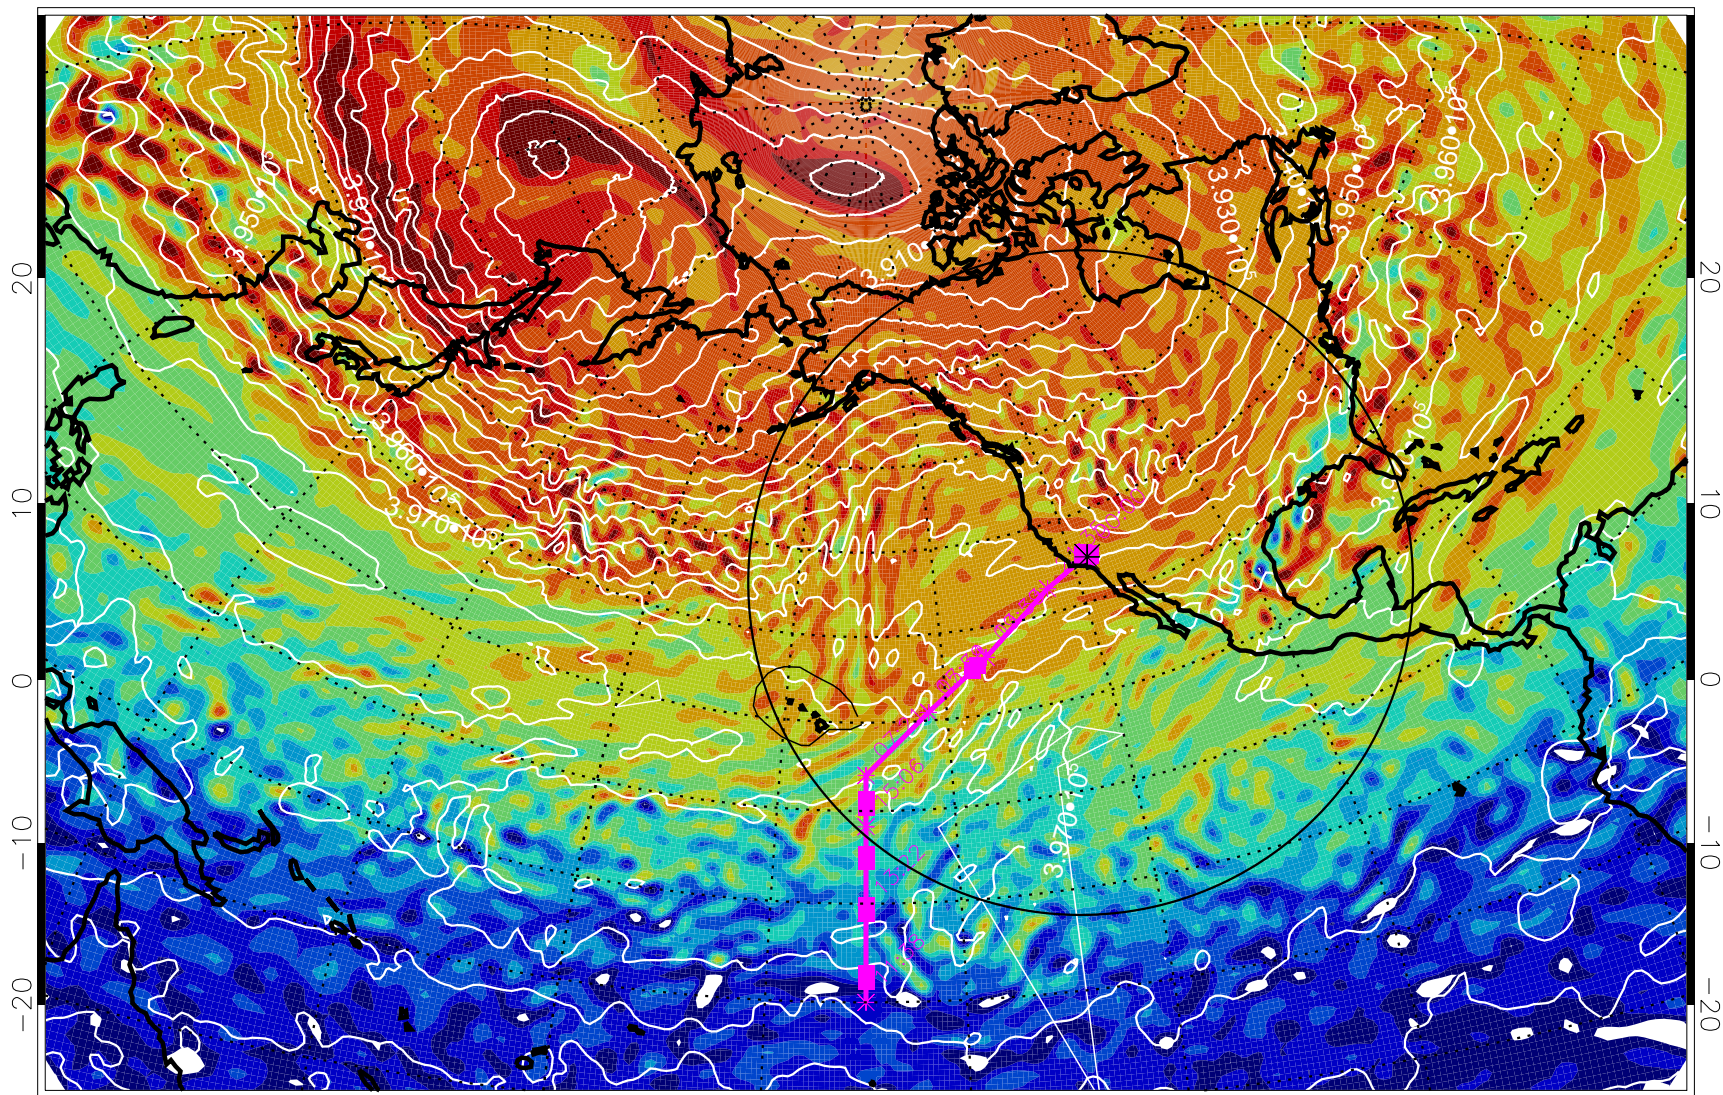

13021300, 72 hour forecast for 460K EPV

460K Montgomery Streamfunction, white

Range ring of 4055 km -- 13 hours GH round trip

13021306, 78 hour forecast for 460K EPV

460K Montgomery Streamfunction, white

Range ring of 4055 km -- 13 hours GH round trip

13021312, 84 hour forecast for 460K EPV

460K Montgomery Streamfunction, white

Range ring of 4055 km -- 13 hours GH round trip

13021318, 90 hour forecast for 460K EPV

460K Montgomery Streamfunction, white

Range ring of 4055 km -- 13 hours GH round trip

13021400, 96 hour forecast for 460K EPV

460K Montgomery Streamfunction, white

Range ring of 4055 km -- 13 hours GH round trip

13021406, 102 hour forecast for 460K EPV

460K Montgomery Streamfunction, white

Range ring of 4055 km -- 13 hours GH round trip

13021412, 108 hour forecast for 460K EPV

460K Montgomery Streamfunction, white

Range ring of 4055 km -- 13 hours GH round trip

13021418, 114 hour forecast for 460K EPV