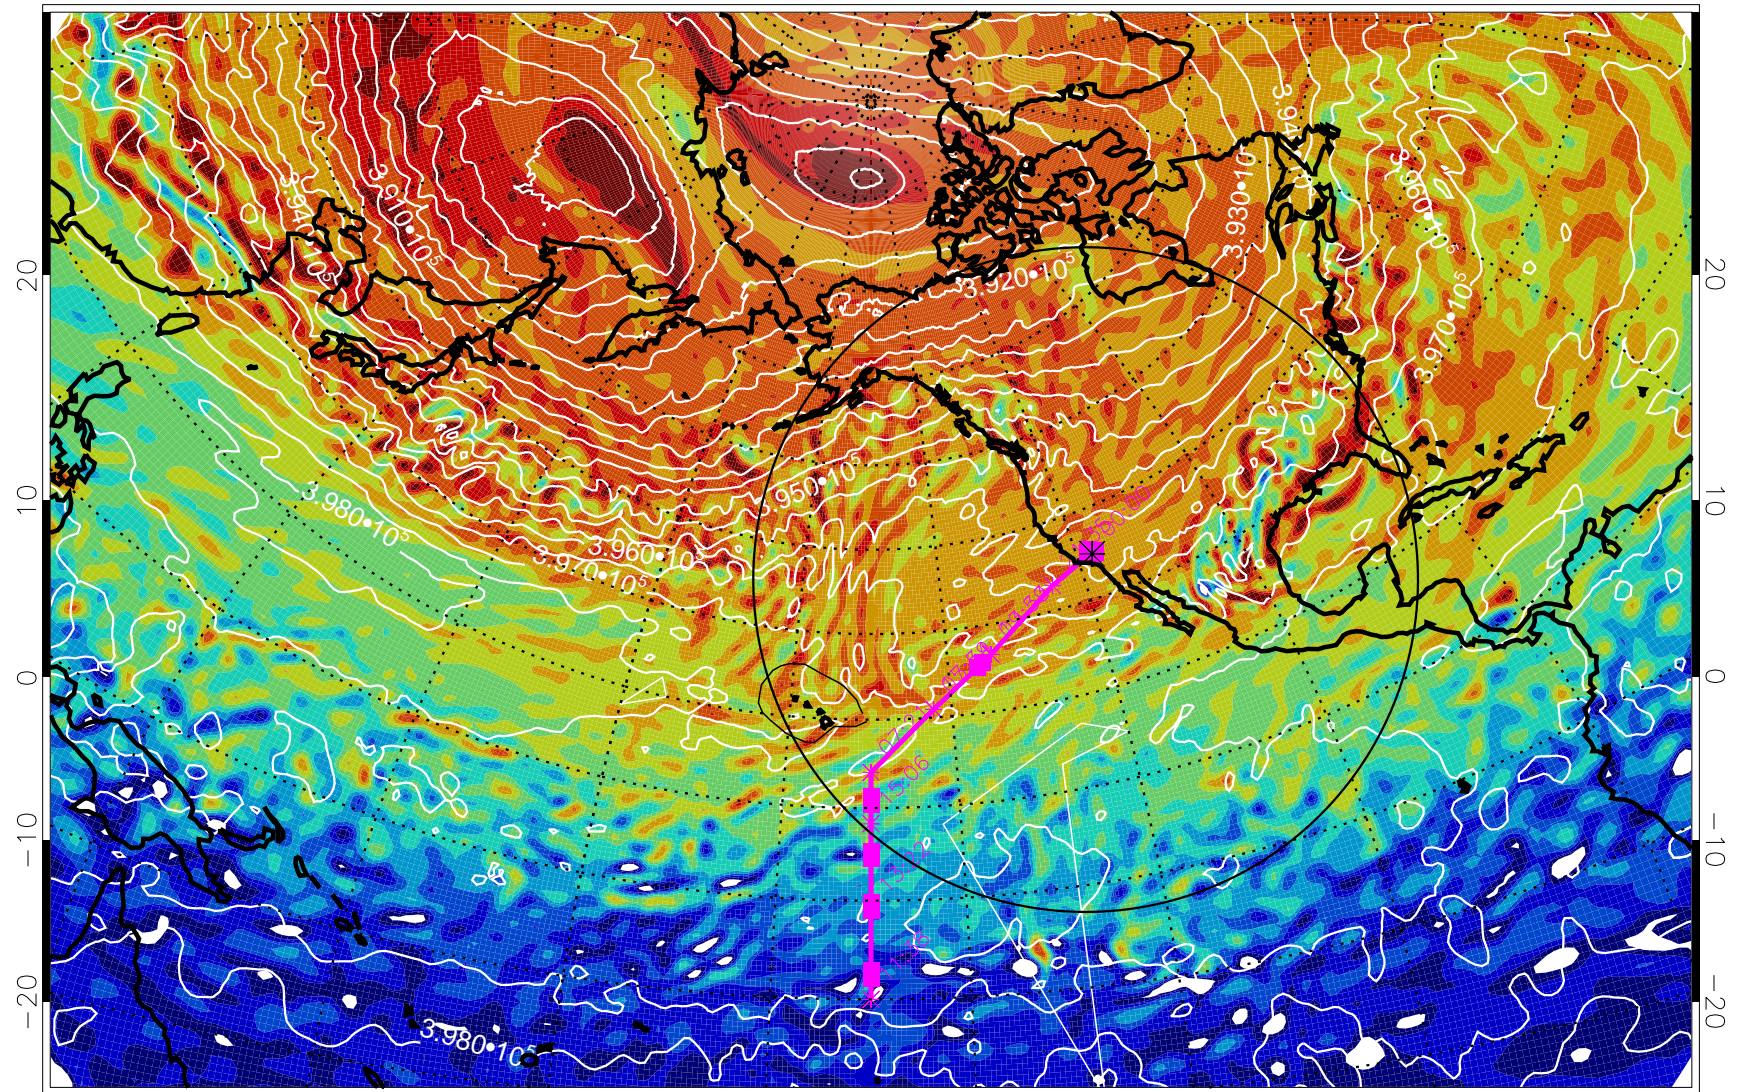

13021212, 60 hour forecast for 460K EPV

460K Montgomery Streamfunction, white

Range ring of 4055 km -- 13 hours GH round trip

13021218, 66 hour forecast for 460K EPV

460K Montgomery Streamfunction, white

Range ring of 4055 km -- 13 hours GH round trip

13021300, 72 hour forecast for 460K EPV

460K Montgomery Streamfunction, white

Range ring of 4055 km -- 13 hours GH round trip

13021306, 78 hour forecast for 460K EPV

460K Montgomery Streamfunction, white

Range ring of 4055 km -- 13 hours GH round trip

13021312, 84 hour forecast for 460K EPV

460K Montgomery Streamfunction, white

Range ring of 4055 km -- 13 hours GH round trip

13021318, 90 hour forecast for 460K EPV

460K Montgomery Streamfunction, white

Range ring of 4055 km -- 13 hours GH round trip

13021400, 96 hour forecast for 460K EPV

460K Montgomery Streamfunction, white

Range ring of 4055 km -- 13 hours GH round trip

13021406, 102 hour forecast for 460K EPV

460K Montgomery Streamfunction, white