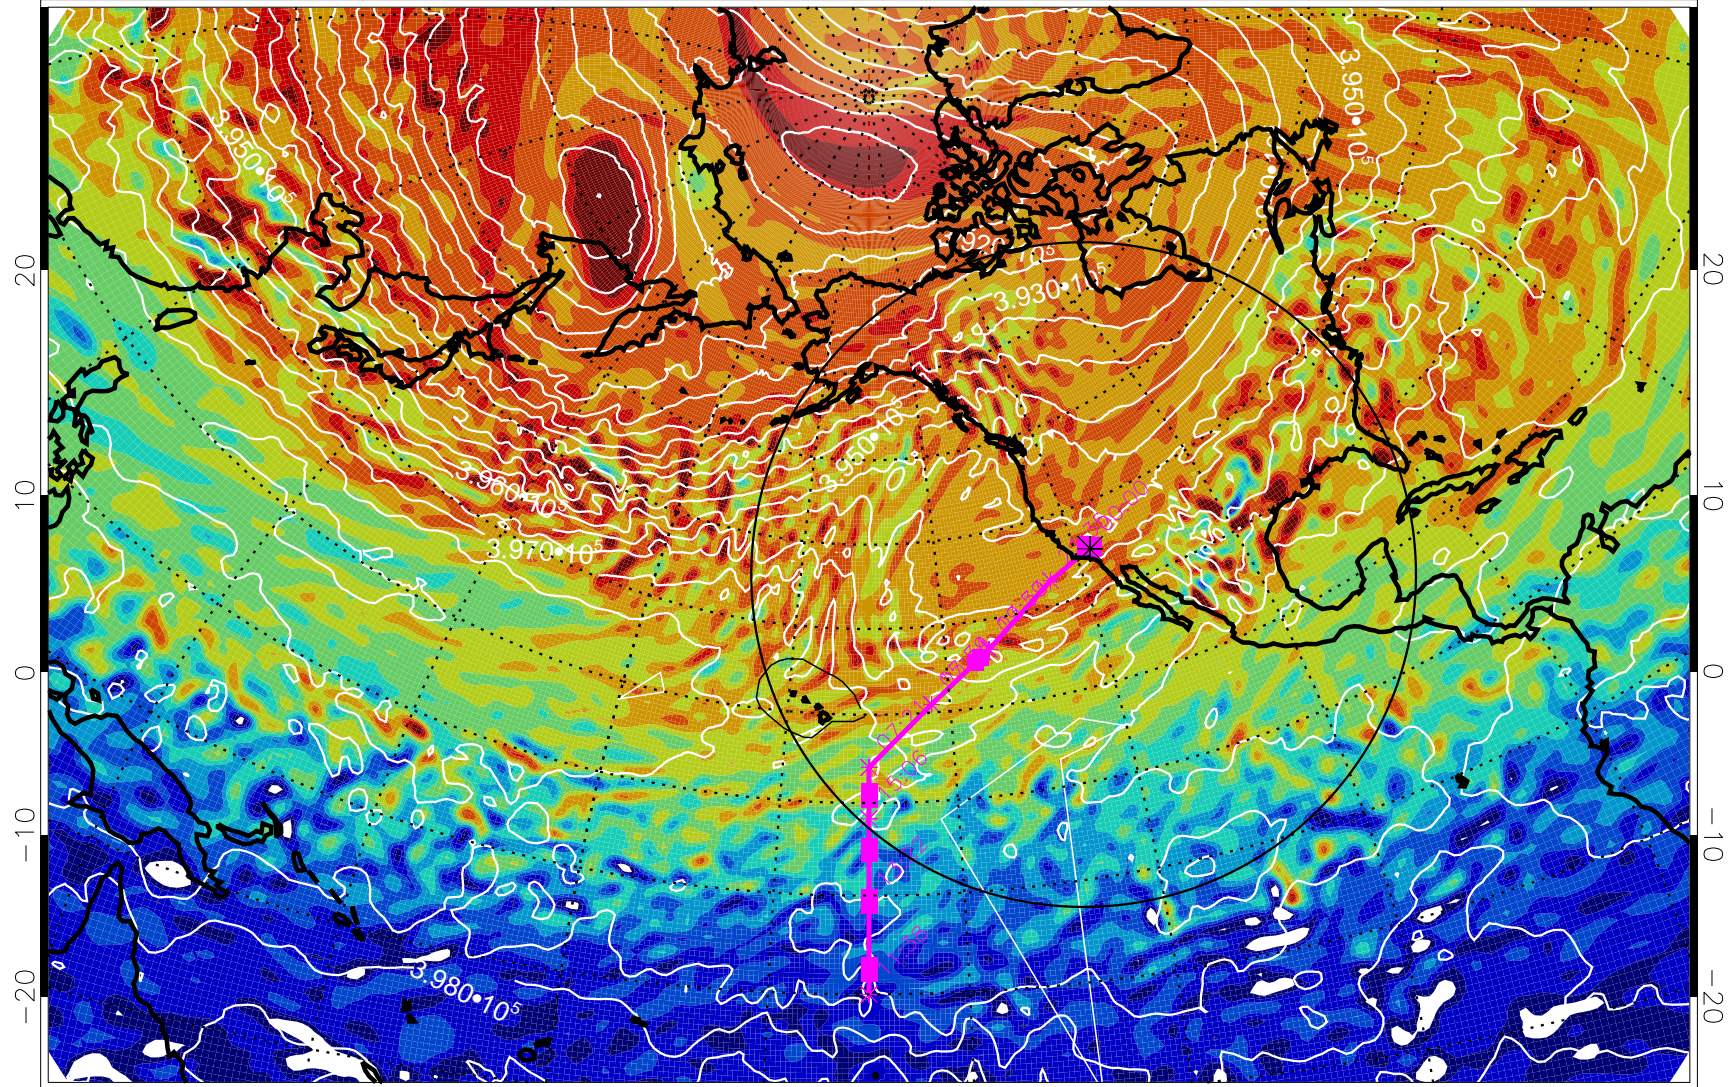

13021112, 36 hour forecast for 460K EPV

460K Montgomery Streamfunction, white

Range ring of 4055 km -- 13 hours GH round trip

13021118, 42 hour forecast for 460K EPV

460K Montgomery Streamfunction, white

Range ring of 4055 km -- 13 hours GH round trip

13021200, 48 hour forecast for 460K EPV

460K Montgomery Streamfunction, white

Range ring of 4055 km -- 13 hours GH round trip

13021206, 54 hour forecast for 460K EPV

460K Montgomery Streamfunction, white

Range ring of 4055 km -- 13 hours GH round trip

13021212, 60 hour forecast for 460K EPV

460K Montgomery Streamfunction, white

Range ring of 4055 km -- 13 hours GH round trip

13021218, 66 hour forecast for 460K EPV

460K Montgomery Streamfunction, white

Range ring of 4055 km -- 13 hours GH round trip

13021300, 72 hour forecast for 460K EPV

460K Montgomery Streamfunction, white

Range ring of 4055 km -- 13 hours GH round trip

13021306, 78 hour forecast for 460K EPV

460K Montgomery Streamfunction, white

Range ring of 4055 km -- 13 hours GH round trip