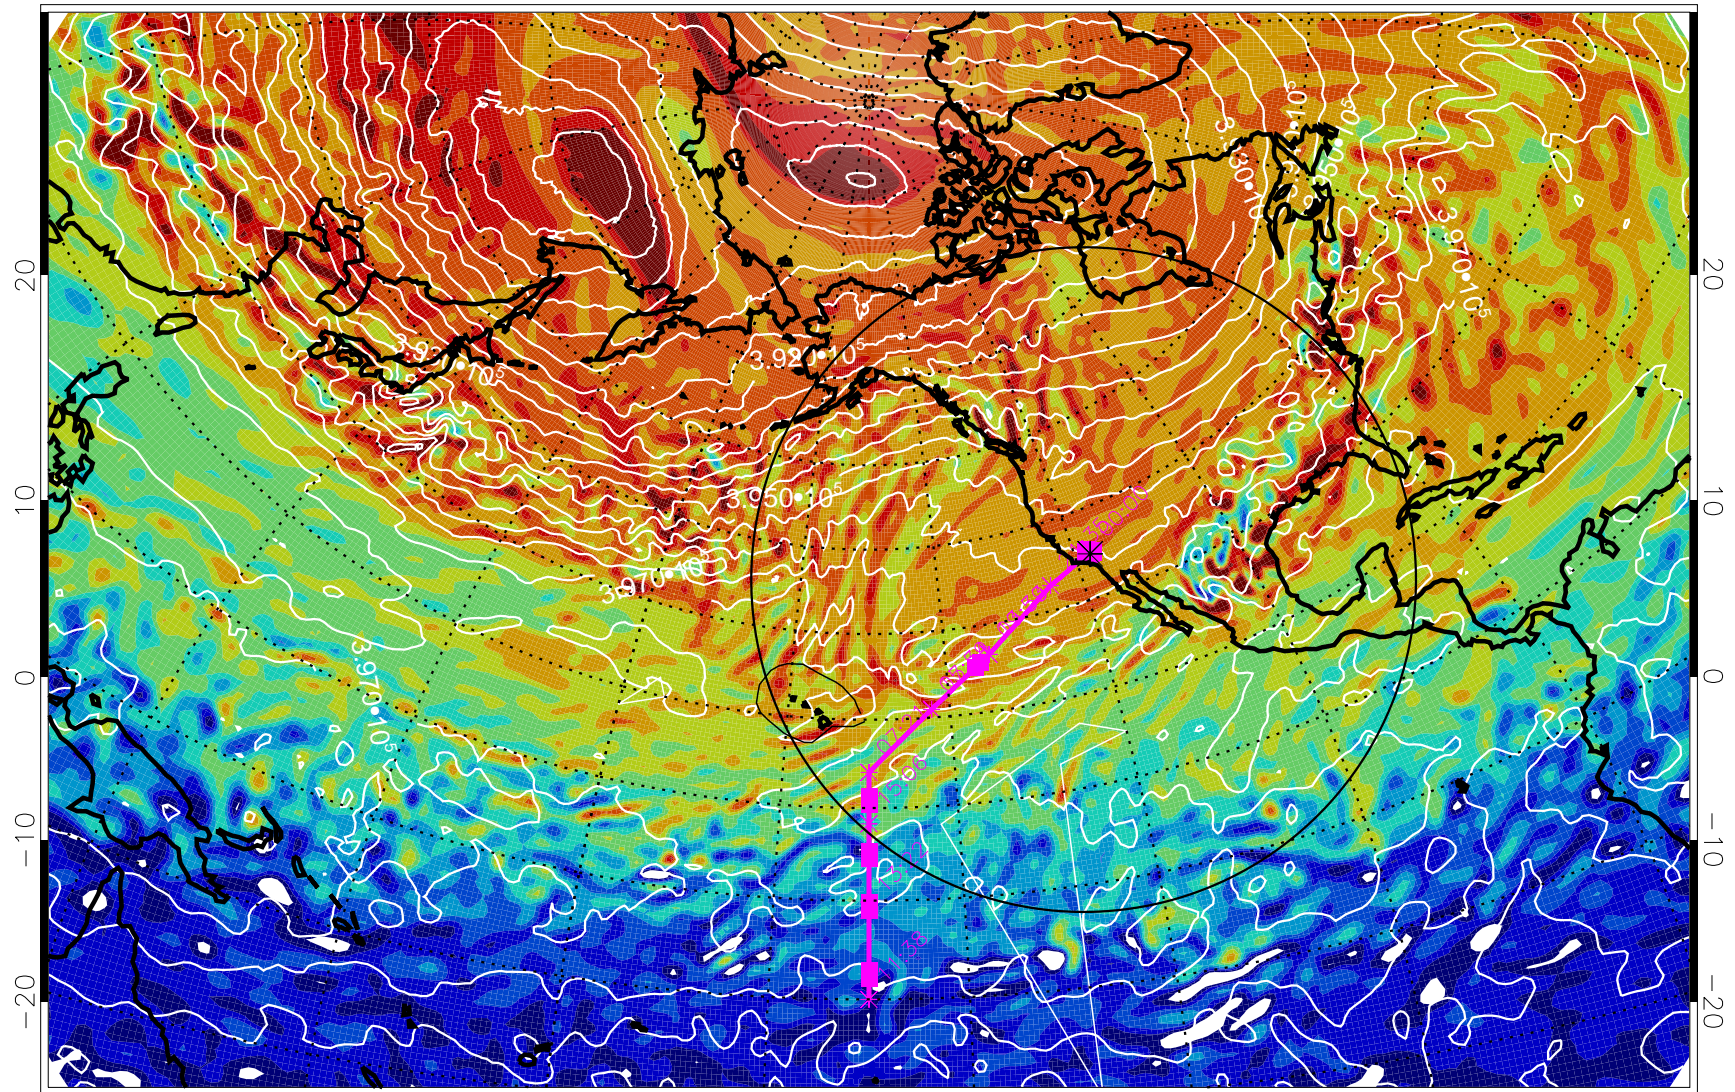

13021112, 36 hour forecast for 460K EPV

460K Montgomery Streamfunction, white

Range ring of 4055 km -- 13 hours GH round trip

13021118, 42 hour forecast for 460K EPV

460K Montgomery Streamfunction, white

Range ring of 4055 km -- 13 hours GH round trip

13021200, 48 hour forecast for 460K EPV

460K Montgomery Streamfunction, white

Range ring of 4055 km -- 13 hours GH round trip

13021206, 54 hour forecast for 460K EPV

460K Montgomery Streamfunction, white

Range ring of 4055 km -- 13 hours GH round trip

13021212, 60 hour forecast for 460K EPV

460K Montgomery Streamfunction, white

Range ring of 4055 km -- 13 hours GH round trip

13021218, 66 hour forecast for 460K EPV

460K Montgomery Streamfunction, white

Range ring of 4055 km -- 13 hours GH round trip

13021300, 72 hour forecast for 460K EPV

460K Montgomery Streamfunction, white

Range ring of 4055 km -- 13 hours GH round trip

13021306, 78 hour forecast for 460K EPV

460K Montgomery Streamfunction, white

Range ring of 4055 km -- 13 hours GH round trip