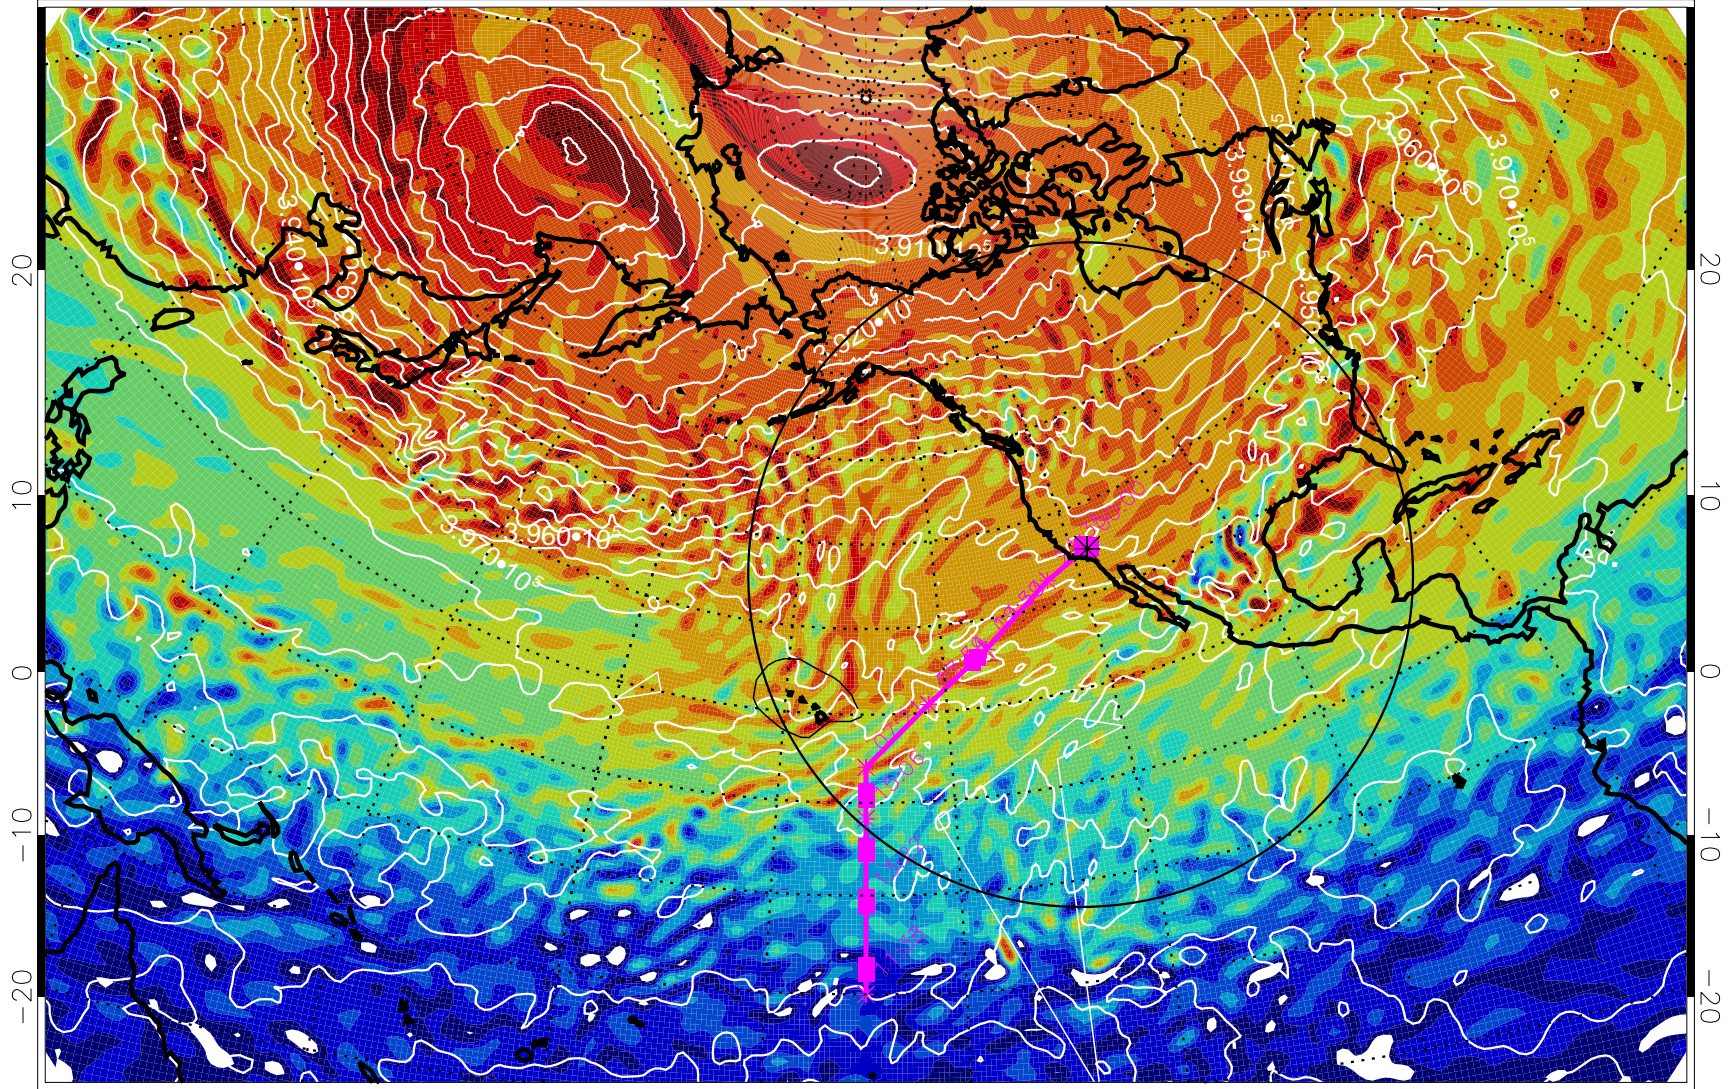

13021212, 60 hour forecast for 460K EPV

460K Montgomery Streamfunction, white

Range ring of 4055 km -- 13 hours GH round trip

13021218, 66 hour forecast for 460K EPV

460K Montgomery Streamfunction, white

Range ring of 4055 km -- 13 hours GH round trip

13021300, 72 hour forecast for 460K EPV

460K Montgomery Streamfunction, white

Range ring of 4055 km -- 13 hours GH round trip

13021306, 78 hour forecast for 460K EPV

460K Montgomery Streamfunction, white

Range ring of 4055 km -- 13 hours GH round trip

13021312, 84 hour forecast for 460K EPV

460K Montgomery Streamfunction, white

Range ring of 4055 km -- 13 hours GH round trip

13021318, 90 hour forecast for 460K EPV

460K Montgomery Streamfunction, white

Range ring of 4055 km -- 13 hours GH round trip

13021400, 96 hour forecast for 460K EPV

460K Montgomery Streamfunction, white

Range ring of 4055 km -- 13 hours GH round trip

13021406, 102 hour forecast for 460K EPV

460K Montgomery Streamfunction, white