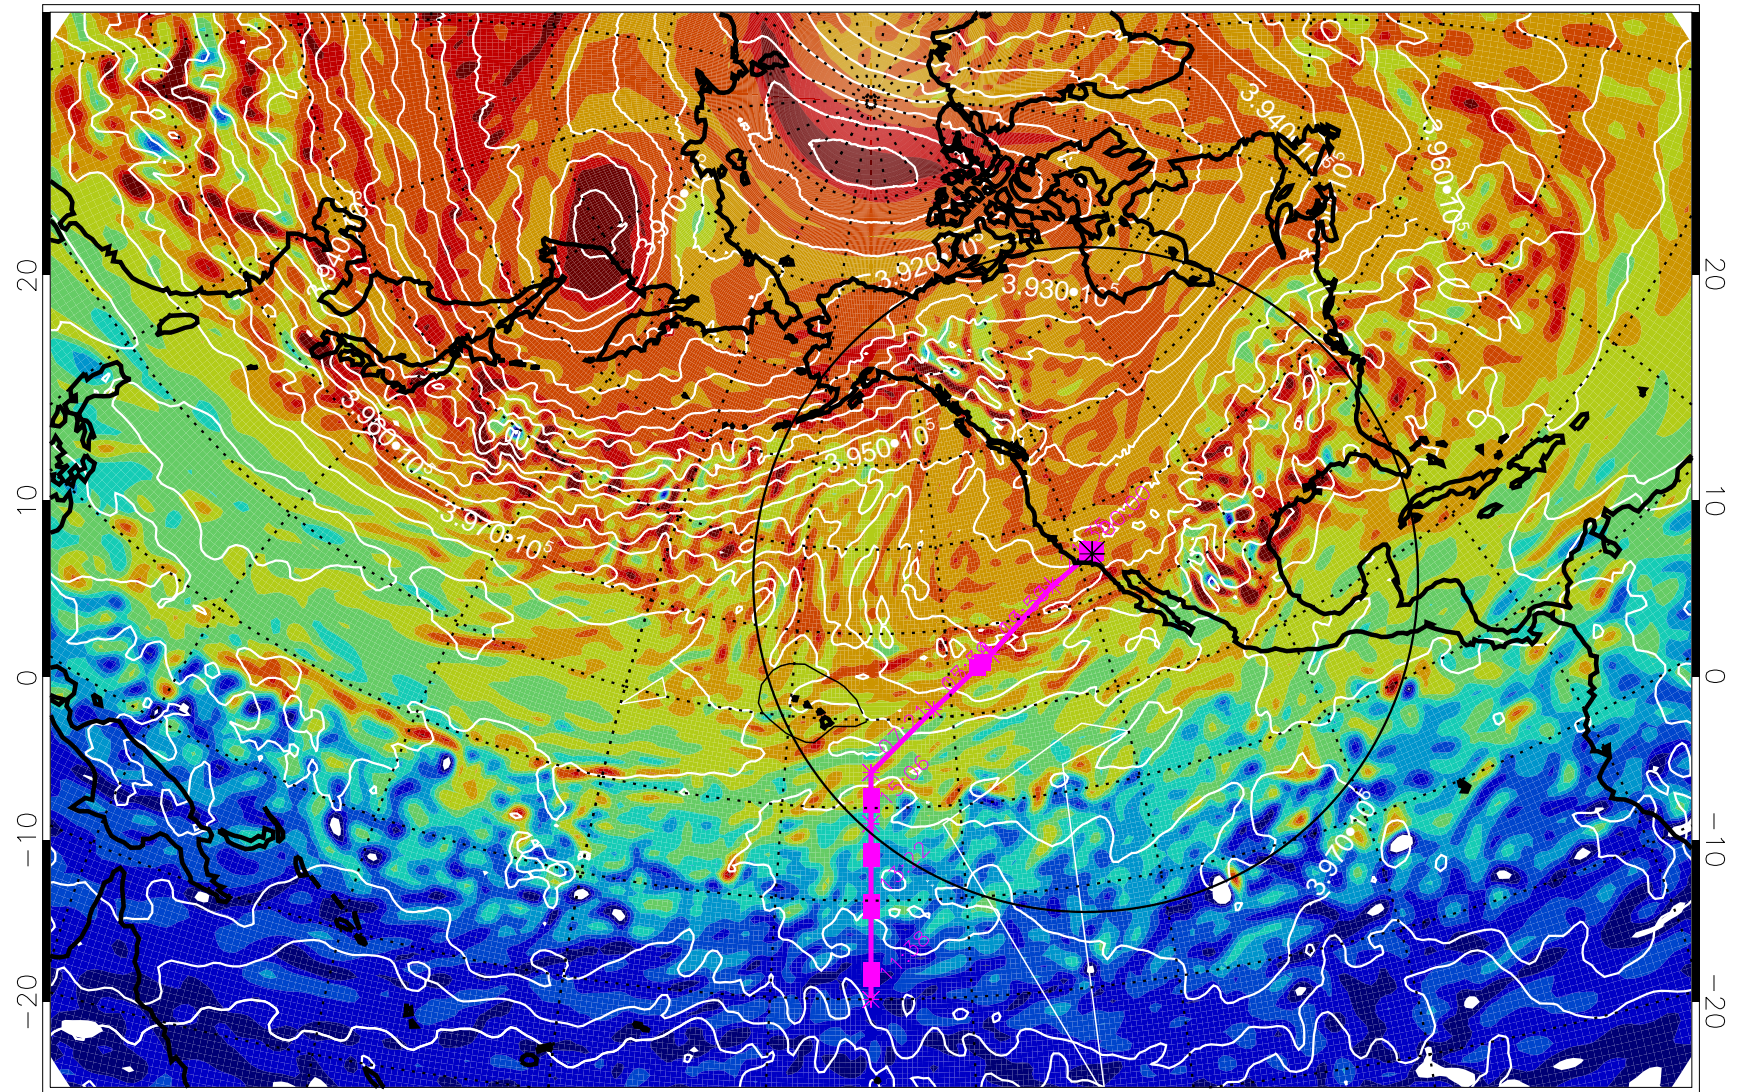

13021012, 12 hour forecast for 460K EPV

460K Montgomery Streamfunction, white

Range ring of 4055 km -- 13 hours GH round trip

13021018, 18 hour forecast for 460K EPV

460K Montgomery Streamfunction, white

Range ring of 4055 km -- 13 hours GH round trip

13021100, 24 hour forecast for 460K EPV

460K Montgomery Streamfunction, white

Range ring of 4055 km -- 13 hours GH round trip

13021106, 30 hour forecast for 460K EPV

460K Montgomery Streamfunction, white

Range ring of 4055 km -- 13 hours GH round trip

13021112, 36 hour forecast for 460K EPV

460K Montgomery Streamfunction, white

Range ring of 4055 km -- 13 hours GH round trip

13021118, 42 hour forecast for 460K EPV

460K Montgomery Streamfunction, white

Range ring of 4055 km -- 13 hours GH round trip

13021200, 48 hour forecast for 460K EPV

460K Montgomery Streamfunction, white

Range ring of 4055 km -- 13 hours GH round trip

13021206, 54 hour forecast for 460K EPV

460K Montgomery Streamfunction, white

Range ring of 4055 km -- 13 hours GH round trip