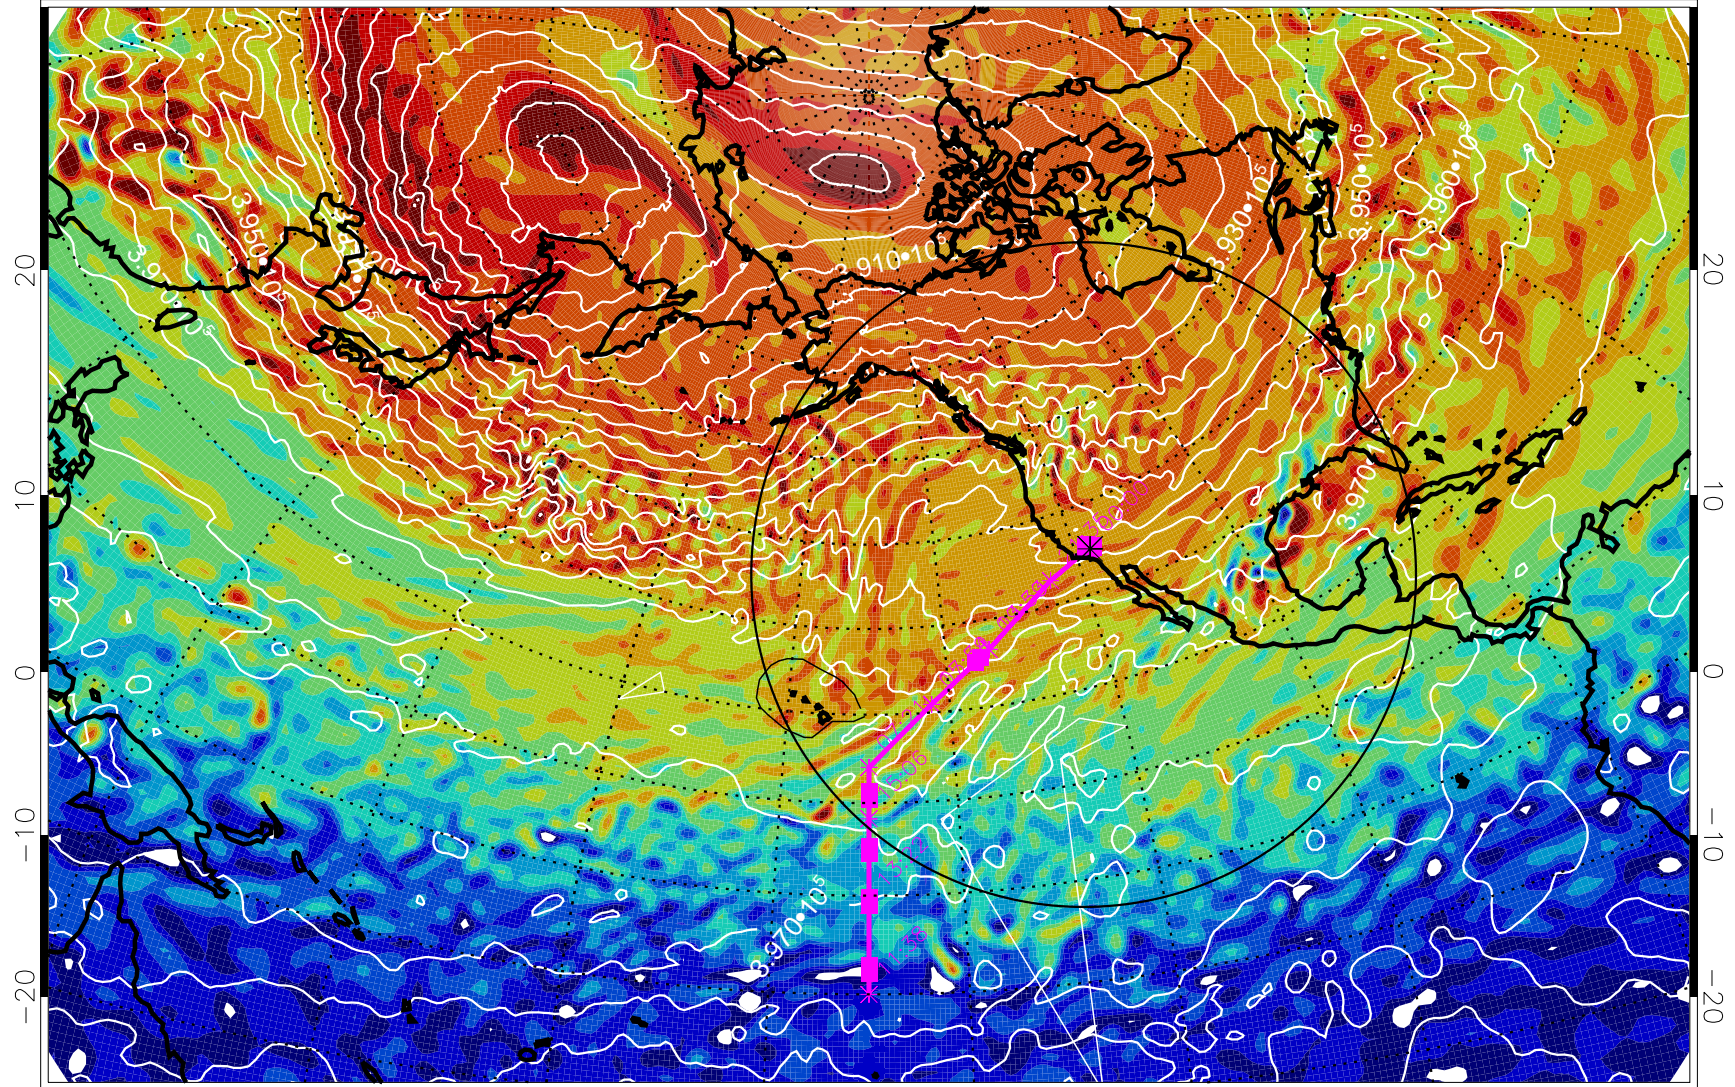

13021212, 60 hour forecast for 460K EPV

460K Montgomery Streamfunction, white

Range ring of 4055 km -- 13 hours GH round trip

13021218, 66 hour forecast for 460K EPV

460K Montgomery Streamfunction, white

Range ring of 4055 km -- 13 hours GH round trip

13021300, 72 hour forecast for 460K EPV

460K Montgomery Streamfunction, white

Range ring of 4055 km -- 13 hours GH round trip

13021306, 78 hour forecast for 460K EPV

460K Montgomery Streamfunction, white

Range ring of 4055 km -- 13 hours GH round trip

13021312, 84 hour forecast for 460K EPV

460K Montgomery Streamfunction, white

Range ring of 4055 km -- 13 hours GH round trip

13021318, 90 hour forecast for 460K EPV

460K Montgomery Streamfunction, white

Range ring of 4055 km -- 13 hours GH round trip

13021400, 96 hour forecast for 460K EPV

460K Montgomery Streamfunction, white

Range ring of 4055 km -- 13 hours GH round trip

13021406, 102 hour forecast for 460K EPV

460K Montgomery Streamfunction, white