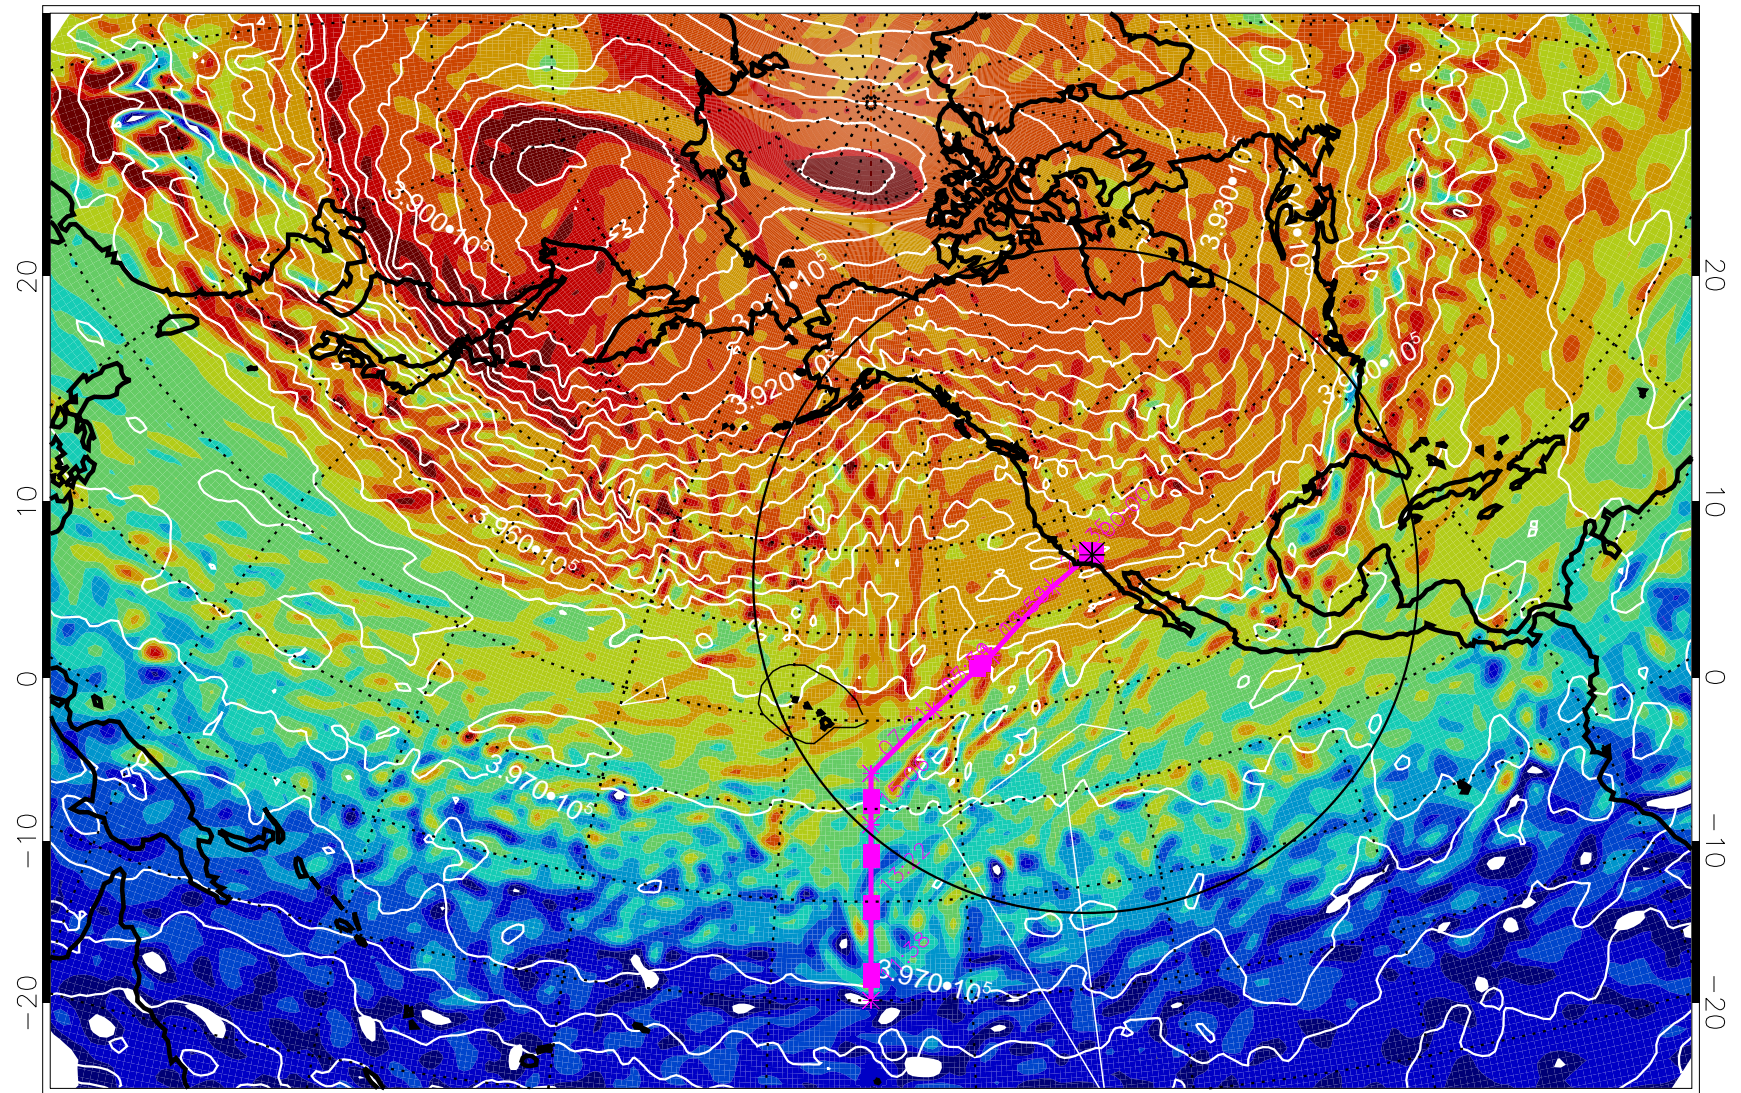

13021312, 84 hour forecast for 460K EPV

460K Montgomery Streamfunction, white

Range ring of 4055 km -- 13 hours GH round trip

13021318, 90 hour forecast for 460K EPV

460K Montgomery Streamfunction, white

Range ring of 4055 km -- 13 hours GH round trip

13021400, 96 hour forecast for 460K EPV

460K Montgomery Streamfunction, white

Range ring of 4055 km -- 13 hours GH round trip

13021406, 102 hour forecast for 460K EPV

460K Montgomery Streamfunction, white

Range ring of 4055 km -- 13 hours GH round trip

13021412, 108 hour forecast for 460K EPV

460K Montgomery Streamfunction, white

Range ring of 4055 km -- 13 hours GH round trip

13021418, 114 hour forecast for 460K EPV

460K Montgomery Streamfunction, white

Range ring of 4055 km -- 13 hours GH round trip

13021500, 120 hour forecast for 460K EPV

460K Montgomery Streamfunction, white

Range ring of 4055 km -- 13 hours GH round trip