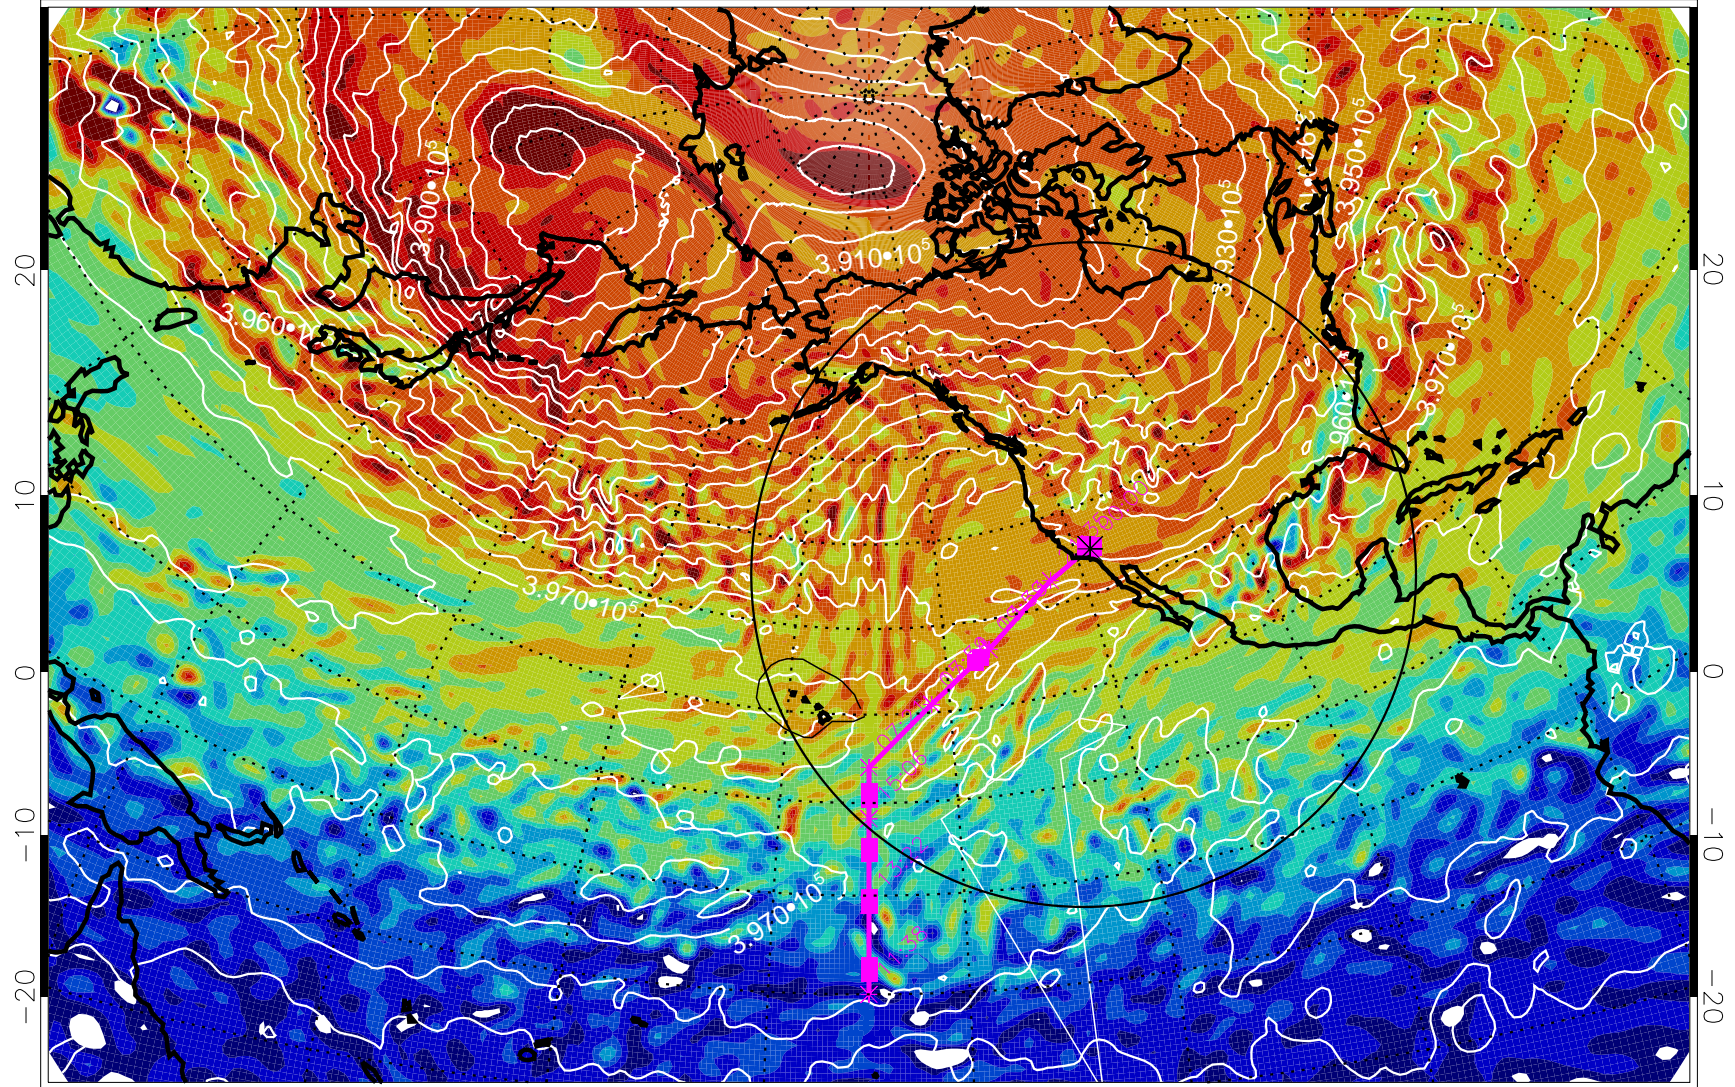

13021300, 72 hour forecast for 460K EPV

460K Montgomery Streamfunction, white

Range ring of 4055 km -- 13 hours GH round trip

13021306, 78 hour forecast for 460K EPV

460K Montgomery Streamfunction, white

Range ring of 4055 km -- 13 hours GH round trip

13021312, 84 hour forecast for 460K EPV

460K Montgomery Streamfunction, white

Range ring of 4055 km -- 13 hours GH round trip

13021318, 90 hour forecast for 460K EPV

460K Montgomery Streamfunction, white

Range ring of 4055 km -- 13 hours GH round trip

13021400, 96 hour forecast for 460K EPV

460K Montgomery Streamfunction, white

Range ring of 4055 km -- 13 hours GH round trip

13021406, 102 hour forecast for 460K EPV

460K Montgomery Streamfunction, white

Range ring of 4055 km -- 13 hours GH round trip

13021412, 108 hour forecast for 460K EPV

460K Montgomery Streamfunction, white

Range ring of 4055 km -- 13 hours GH round trip

13021418, 114 hour forecast for 460K EPV