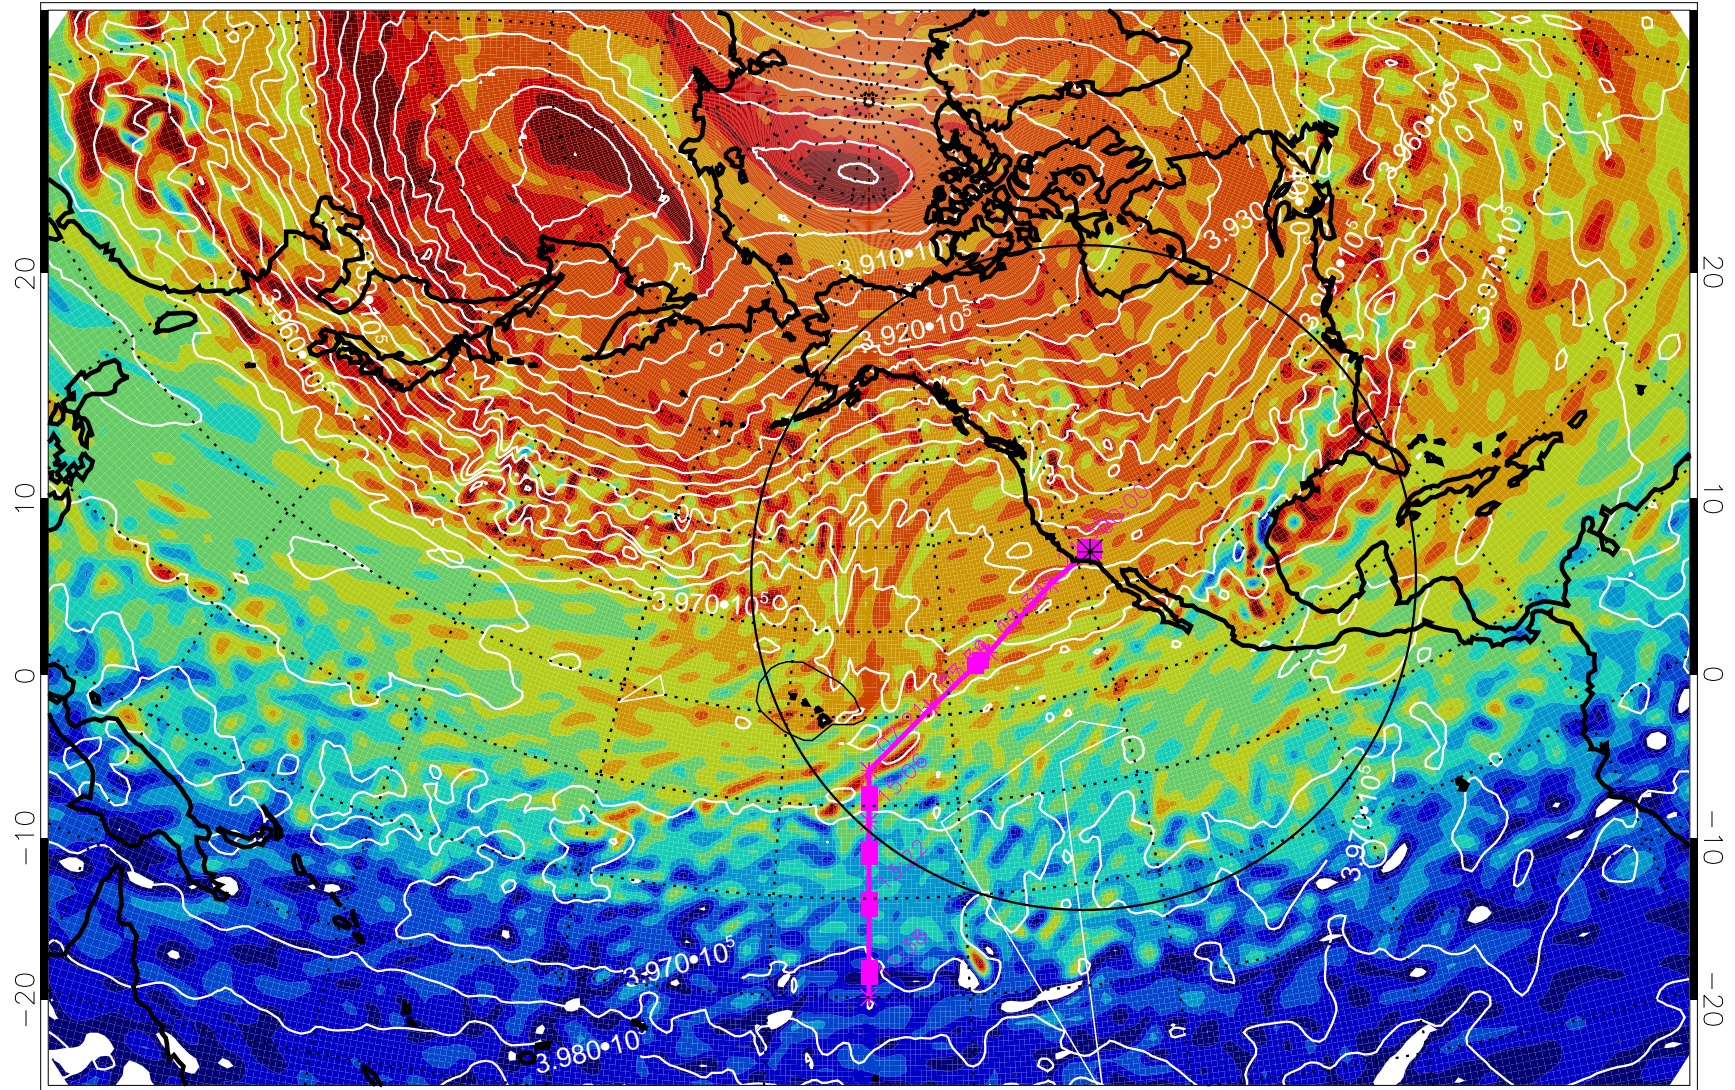

13021212, 60 hour forecast for 460K EPV

460K Montgomery Streamfunction, white

Range ring of 4055 km -- 13 hours GH round trip

13021218, 66 hour forecast for 460K EPV

460K Montgomery Streamfunction, white

Range ring of 4055 km -- 13 hours GH round trip

13021300, 72 hour forecast for 460K EPV

460K Montgomery Streamfunction, white

Range ring of 4055 km -- 13 hours GH round trip

13021306, 78 hour forecast for 460K EPV

460K Montgomery Streamfunction, white

Range ring of 4055 km -- 13 hours GH round trip

13021312, 84 hour forecast for 460K EPV

460K Montgomery Streamfunction, white

Range ring of 4055 km -- 13 hours GH round trip

13021318, 90 hour forecast for 460K EPV

460K Montgomery Streamfunction, white

Range ring of 4055 km -- 13 hours GH round trip

13021400, 96 hour forecast for 460K EPV

460K Montgomery Streamfunction, white

Range ring of 4055 km -- 13 hours GH round trip

13021406, 102 hour forecast for 460K EPV

460K Montgomery Streamfunction, white