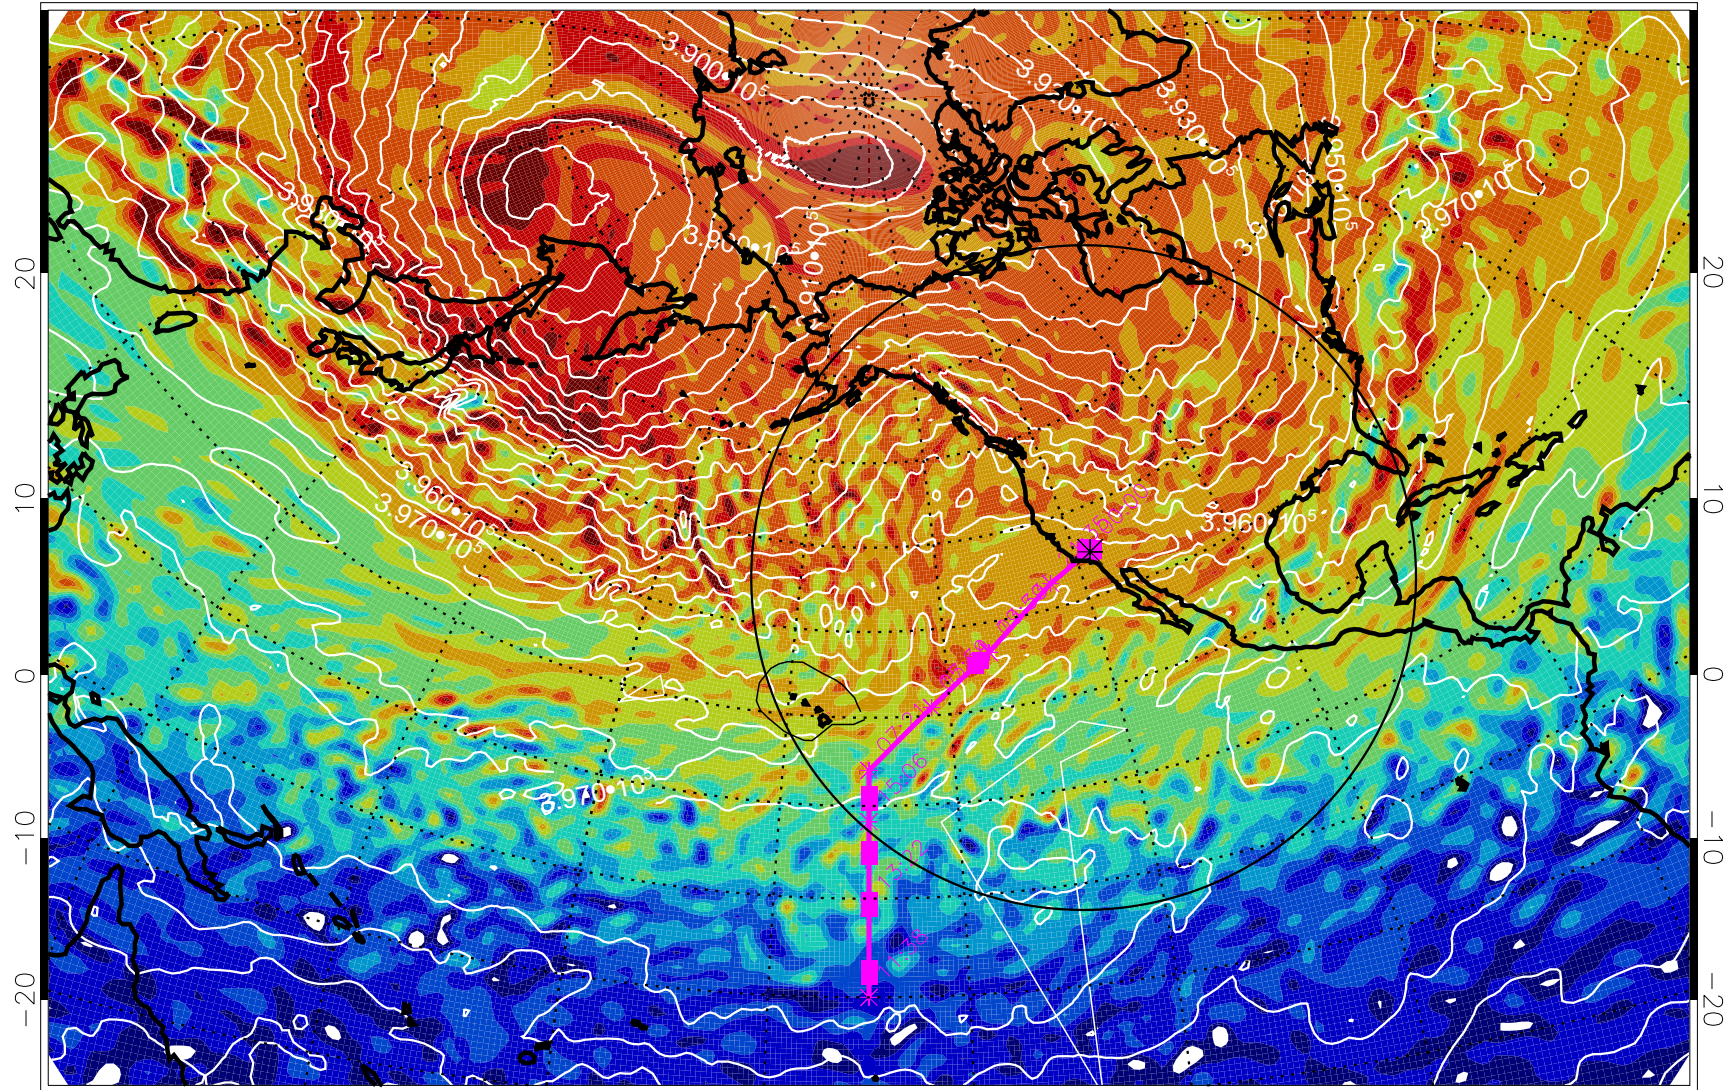

13021400, 96 hour forecast for 460K EPV

460K Montgomery Streamfunction, white

Range ring of 4055 km -- 13 hours GH round trip

13021406, 102 hour forecast for 460K EPV

460K Montgomery Streamfunction, white

Range ring of 4055 km -- 13 hours GH round trip

13021412, 108 hour forecast for 460K EPV

460K Montgomery Streamfunction, white

Range ring of 4055 km -- 13 hours GH round trip

13021418, 114 hour forecast for 460K EPV

460K Montgomery Streamfunction, white

Range ring of 4055 km -- 13 hours GH round trip

13021500, 120 hour forecast for 460K EPV

460K Montgomery Streamfunction, white

Range ring of 4055 km -- 13 hours GH round trip