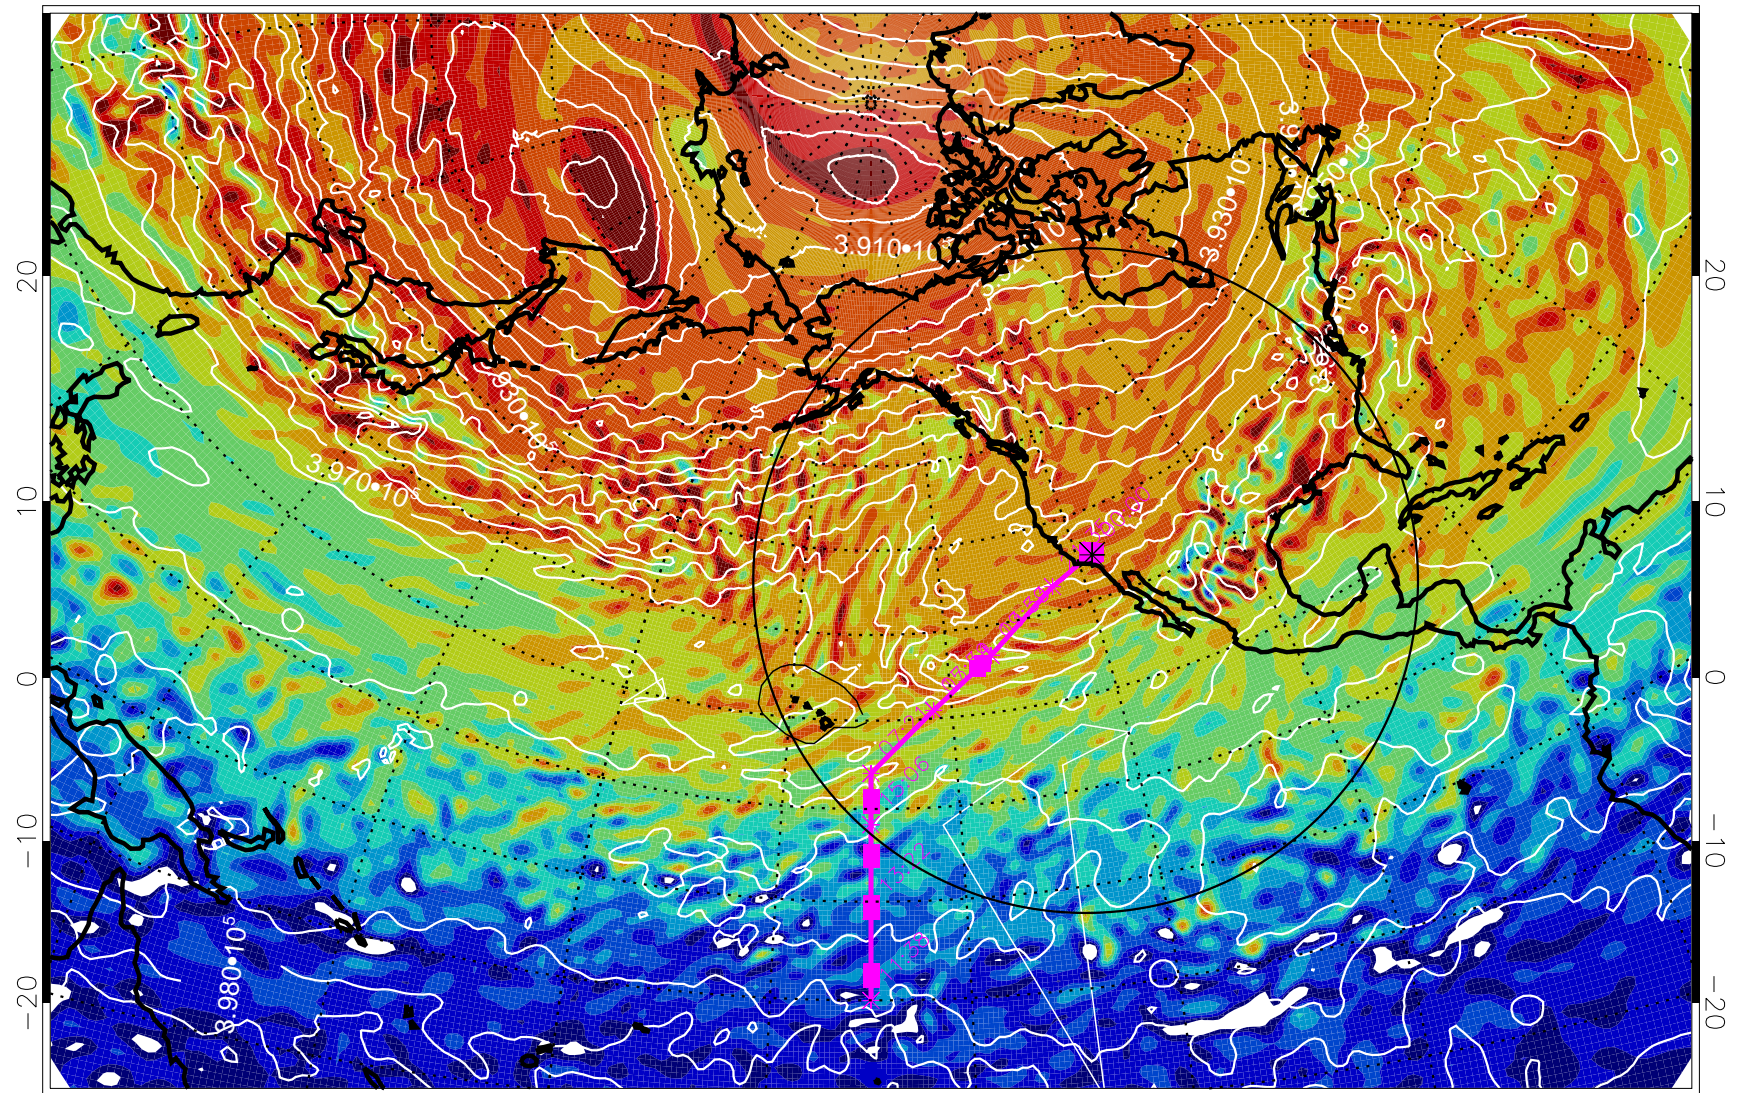

13021200, 48 hour forecast for 460K EPV

460K Montgomery Streamfunction, white

Range ring of 4055 km -- 13 hours GH round trip

13021206, 54 hour forecast for 460K EPV

460K Montgomery Streamfunction, white

Range ring of 4055 km -- 13 hours GH round trip

13021212, 60 hour forecast for 460K EPV

460K Montgomery Streamfunction, white

Range ring of 4055 km -- 13 hours GH round trip

13021218, 66 hour forecast for 460K EPV

460K Montgomery Streamfunction, white

Range ring of 4055 km -- 13 hours GH round trip

13021300, 72 hour forecast for 460K EPV

460K Montgomery Streamfunction, white

Range ring of 4055 km -- 13 hours GH round trip

13021306, 78 hour forecast for 460K EPV

460K Montgomery Streamfunction, white

Range ring of 4055 km -- 13 hours GH round trip