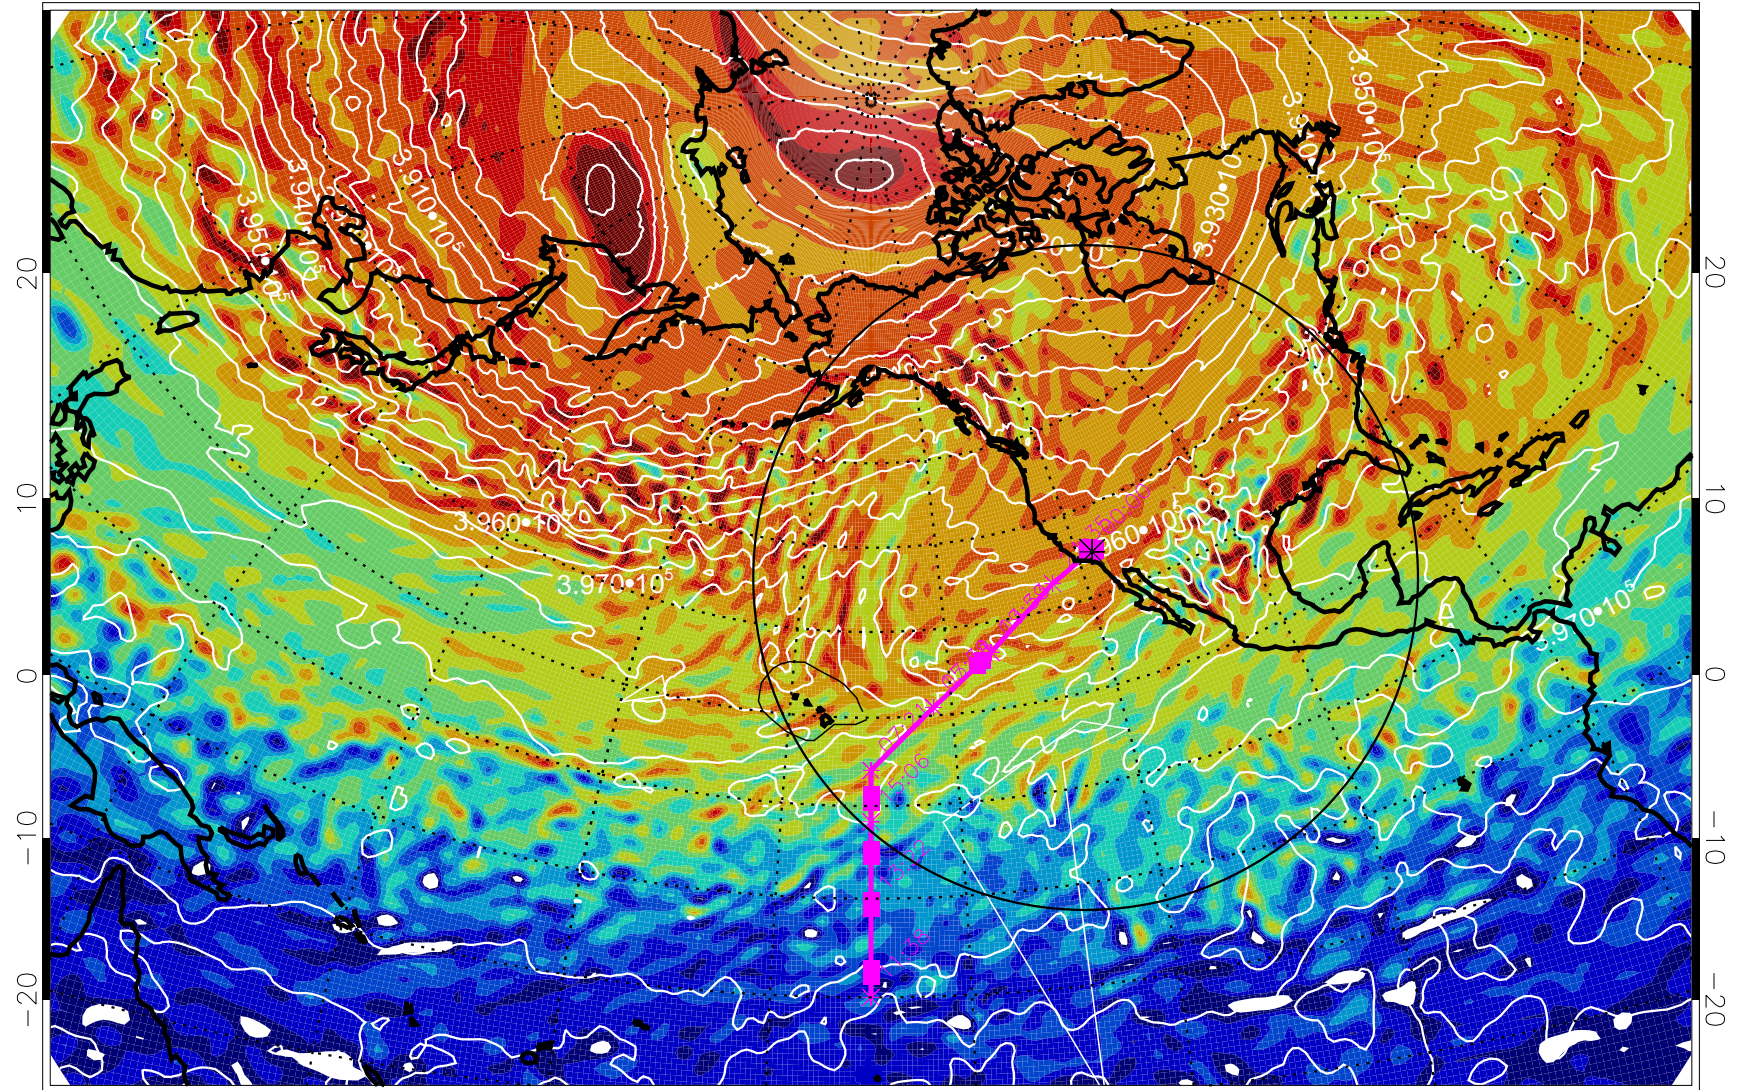

13021100, 24 hour forecast for 460K EPV

460K Montgomery Streamfunction, white

Range ring of 4055 km -- 13 hours GH round trip

13021106, 30 hour forecast for 460K EPV

460K Montgomery Streamfunction, white

Range ring of 4055 km -- 13 hours GH round trip

13021112, 36 hour forecast for 460K EPV

460K Montgomery Streamfunction, white

Range ring of 4055 km -- 13 hours GH round trip

13021118, 42 hour forecast for 460K EPV

460K Montgomery Streamfunction, white

Range ring of 4055 km -- 13 hours GH round trip

13021200, 48 hour forecast for 460K EPV

460K Montgomery Streamfunction, white

Range ring of 4055 km -- 13 hours GH round trip

13021206, 54 hour forecast for 460K EPV

460K Montgomery Streamfunction, white

Range ring of 4055 km -- 13 hours GH round trip

13021212, 60 hour forecast for 460K EPV

460K Montgomery Streamfunction, white

Range ring of 4055 km -- 13 hours GH round trip

13021218, 66 hour forecast for 460K EPV

460K Montgomery Streamfunction, white

Range ring of 4055 km -- 13 hours GH round trip