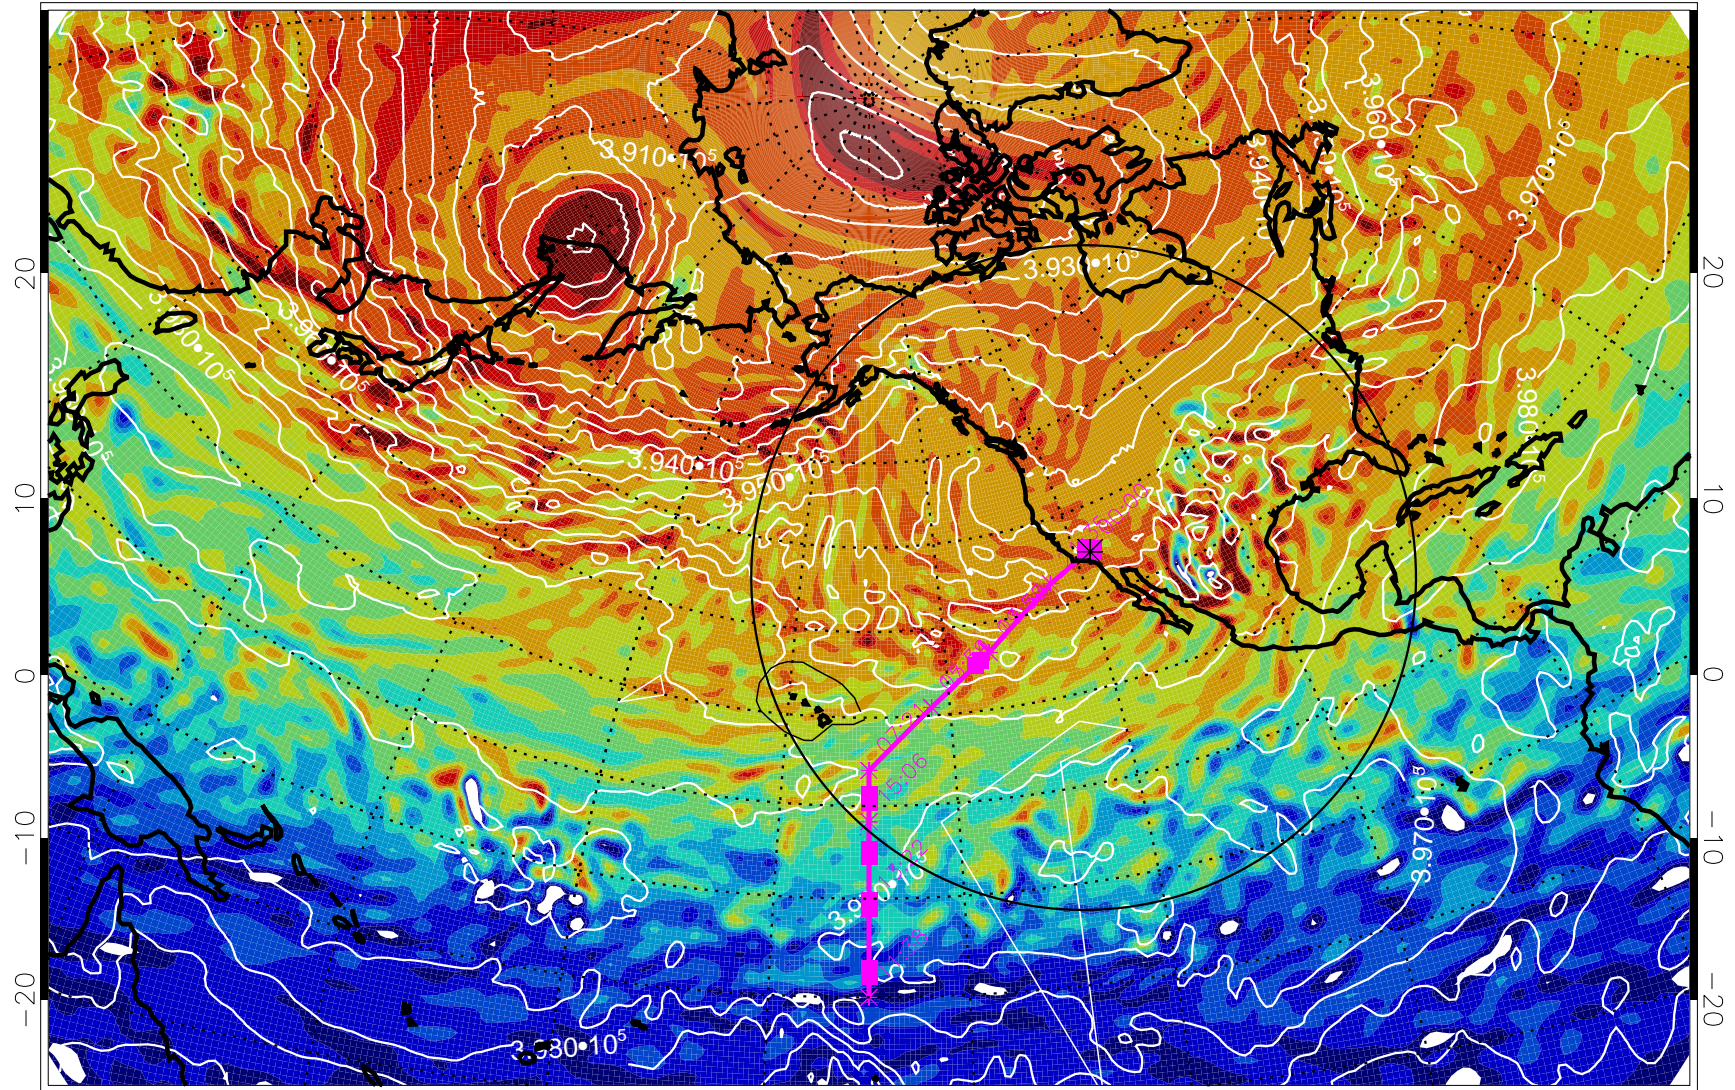

13021012, 12 hour forecast for 460K EPV

460K Montgomery Streamfunction, white

Range ring of 4055 km -- 13 hours GH round trip

13021018, 18 hour forecast for 460K EPV

460K Montgomery Streamfunction, white

Range ring of 4055 km -- 13 hours GH round trip

13021100, 24 hour forecast for 460K EPV

460K Montgomery Streamfunction, white

Range ring of 4055 km -- 13 hours GH round trip

13021106, 30 hour forecast for 460K EPV

460K Montgomery Streamfunction, white

Range ring of 4055 km -- 13 hours GH round trip

13021112, 36 hour forecast for 460K EPV

460K Montgomery Streamfunction, white

Range ring of 4055 km -- 13 hours GH round trip

13021118, 42 hour forecast for 460K EPV

460K Montgomery Streamfunction, white

Range ring of 4055 km -- 13 hours GH round trip

13021212, 60 hour forecast for 460K EPV

460K Montgomery Streamfunction, white

Range ring of 4055 km -- 13 hours GH round trip

13021218, 66 hour forecast for 460K EPV

460K Montgomery Streamfunction, white

Range ring of 4055 km -- 13 hours GH round trip