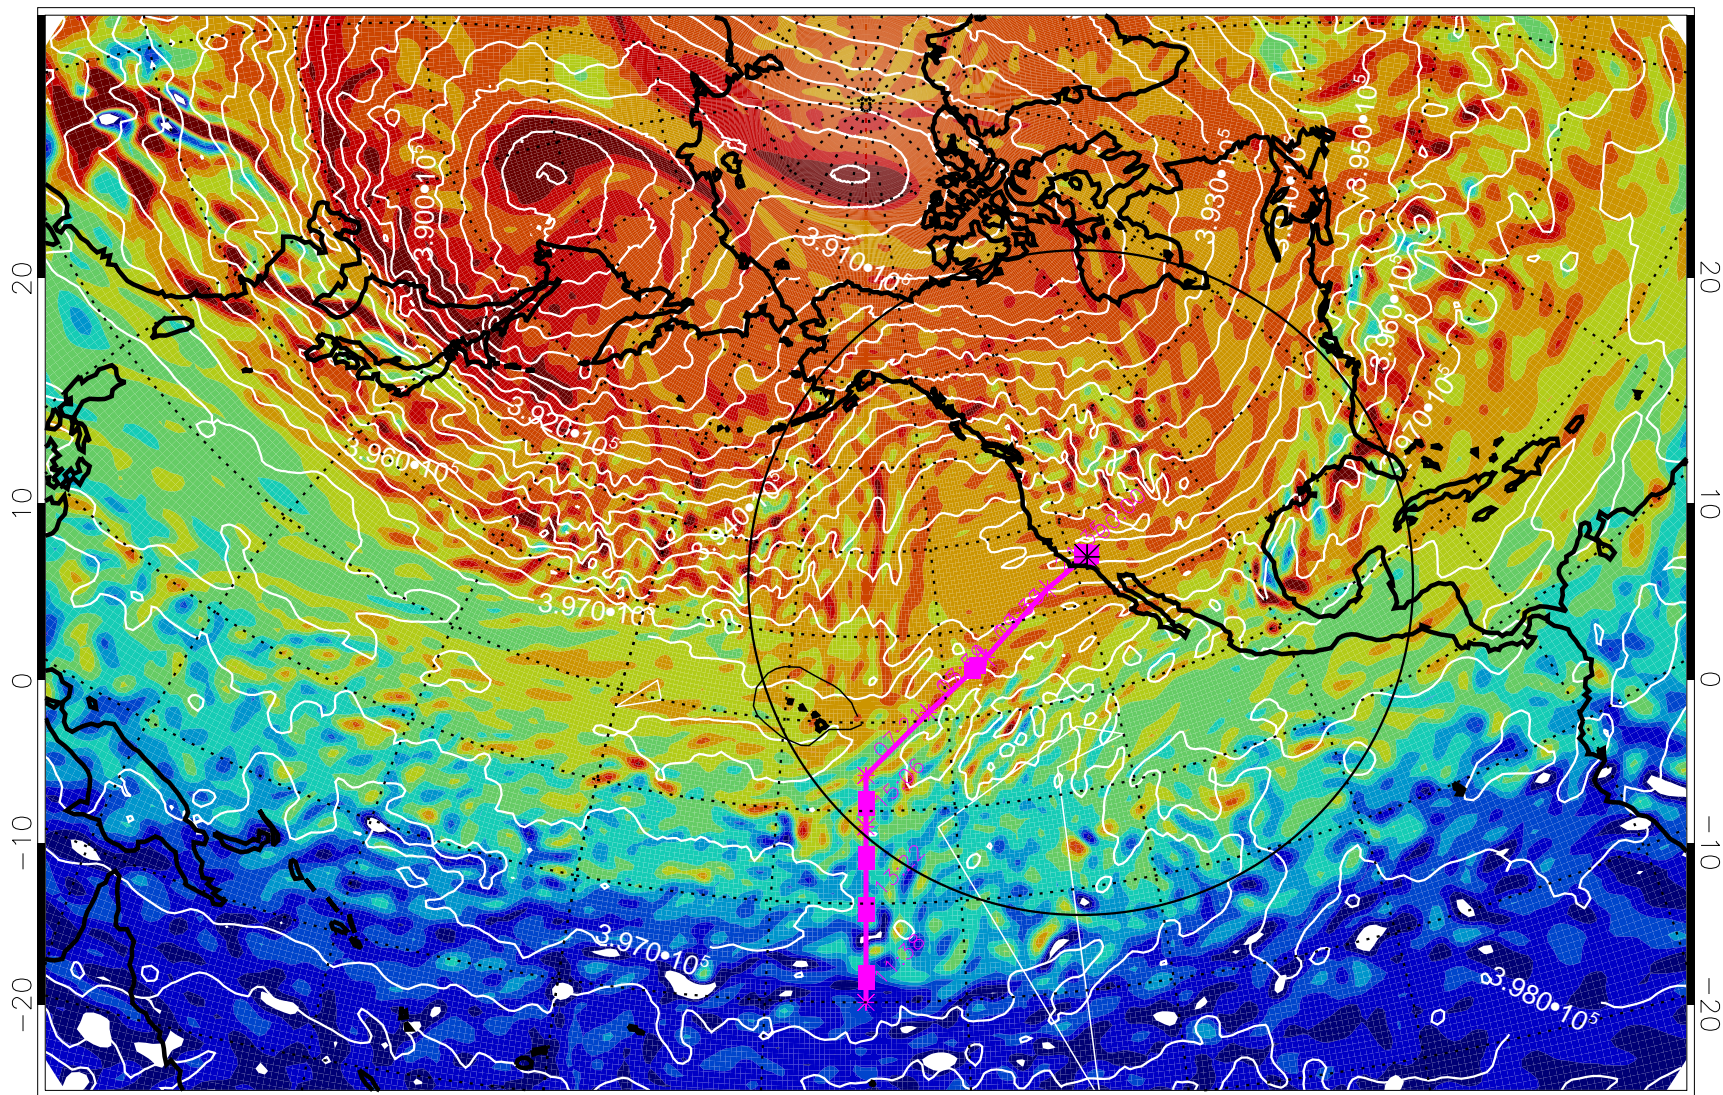

13021306, 90 hour forecast for 460K EPV

460K Montgomery Streamfunction, white

Range ring of 4055 km -- 13 hours GH round trip

13021312, 96 hour forecast for 460K EPV

460K Montgomery Streamfunction, white

Range ring of 4055 km -- 13 hours GH round trip

13021318, 102 hour forecast for 460K EPV

460K Montgomery Streamfunction, white

Range ring of 4055 km -- 13 hours GH round trip

13021400, 108 hour forecast for 460K EPV

460K Montgomery Streamfunction, white

Range ring of 4055 km -- 13 hours GH round trip

13021406, 114 hour forecast for 460K EPV

460K Montgomery Streamfunction, white

Range ring of 4055 km -- 13 hours GH round trip

13021412, 120 hour forecast for 460K EPV

460K Montgomery Streamfunction, white

Range ring of 4055 km -- 13 hours GH round trip