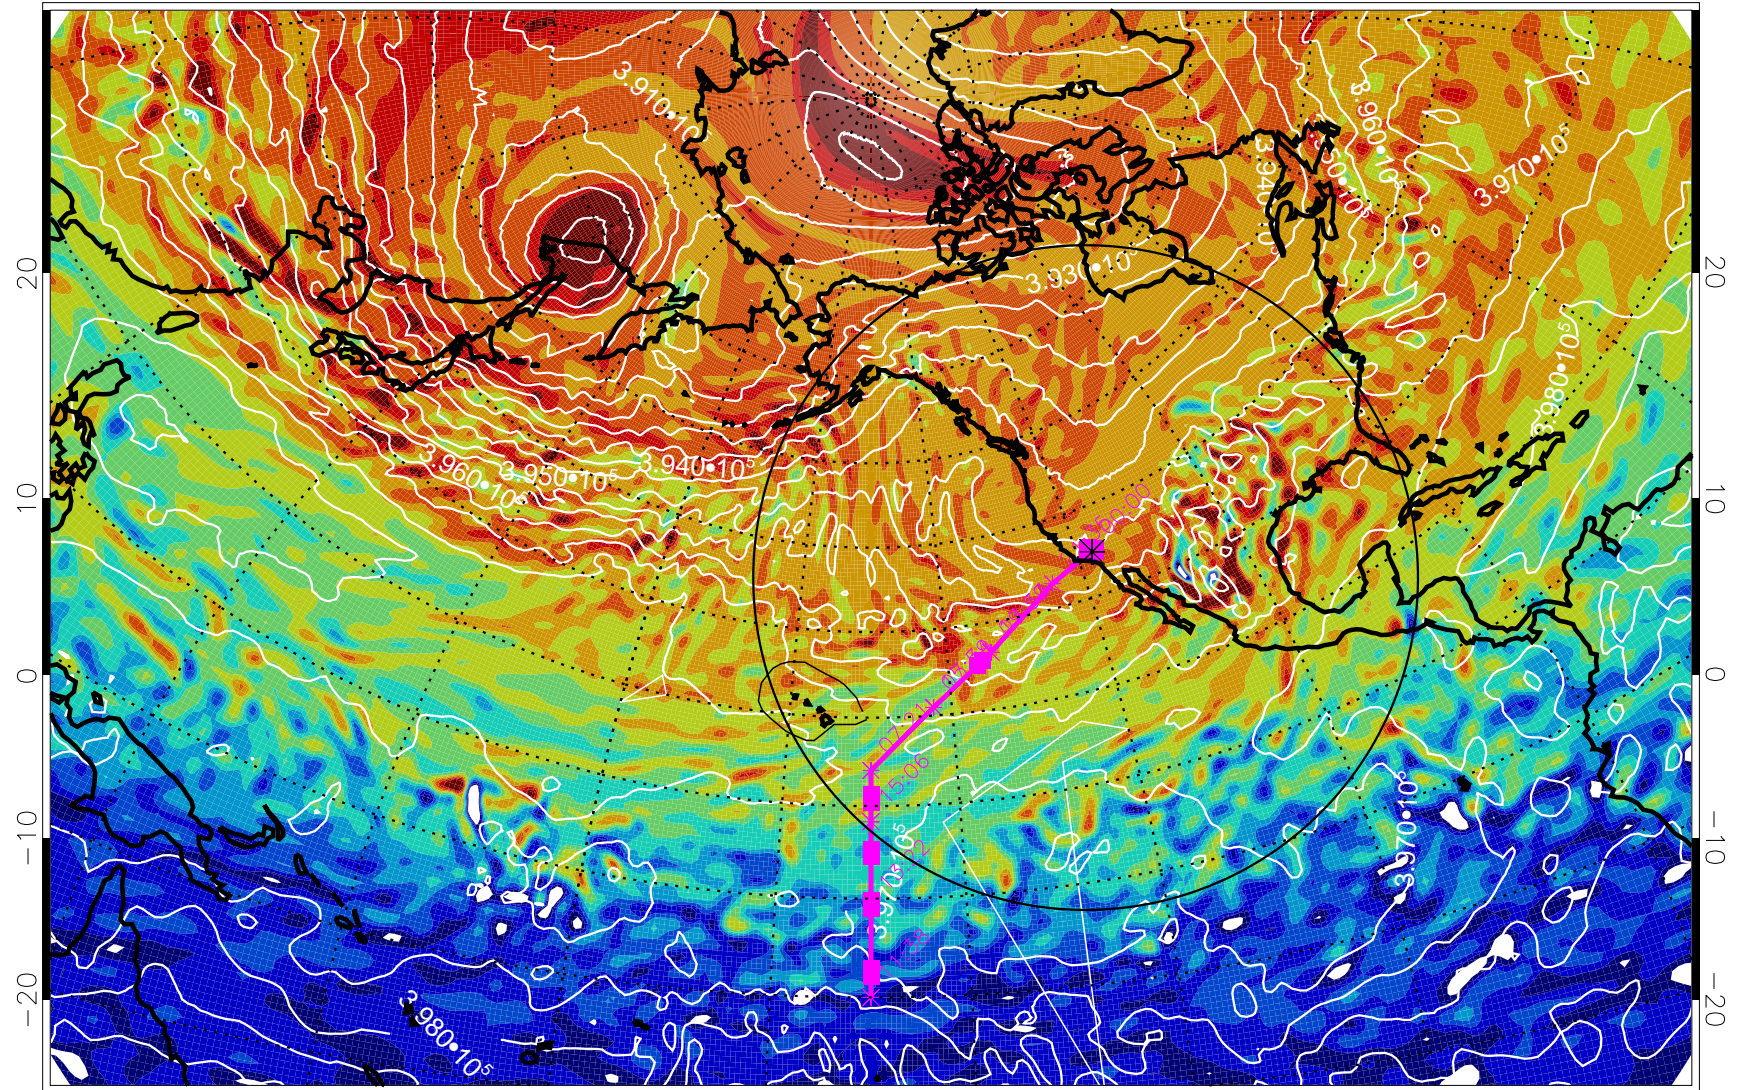

13020918, 6 hour forecast for 460K EPV

460K Montgomery Streamfunction, white

Range ring of 4055 km -- 13 hours GH round trip

13021000, 12 hour forecast for 460K EPV

460K Montgomery Streamfunction, white

Range ring of 4055 km -- 13 hours GH round trip

13021006, 18 hour forecast for 460K EPV

460K Montgomery Streamfunction, white

Range ring of 4055 km -- 13 hours GH round trip

13021012, 24 hour forecast for 460K EPV

460K Montgomery Streamfunction, white

Range ring of 4055 km -- 13 hours GH round trip

13021018, 30 hour forecast for 460K EPV

460K Montgomery Streamfunction, white

Range ring of 4055 km -- 13 hours GH round trip

13021100, 36 hour forecast for 460K EPV

460K Montgomery Streamfunction, white

Range ring of 4055 km -- 13 hours GH round trip

13021106, 42 hour forecast for 460K EPV

460K Montgomery Streamfunction, white

Range ring of 4055 km -- 13 hours GH round trip

13021112, 48 hour forecast for 460K EPV

460K Montgomery Streamfunction, white

Range ring of 4055 km -- 13 hours GH round trip