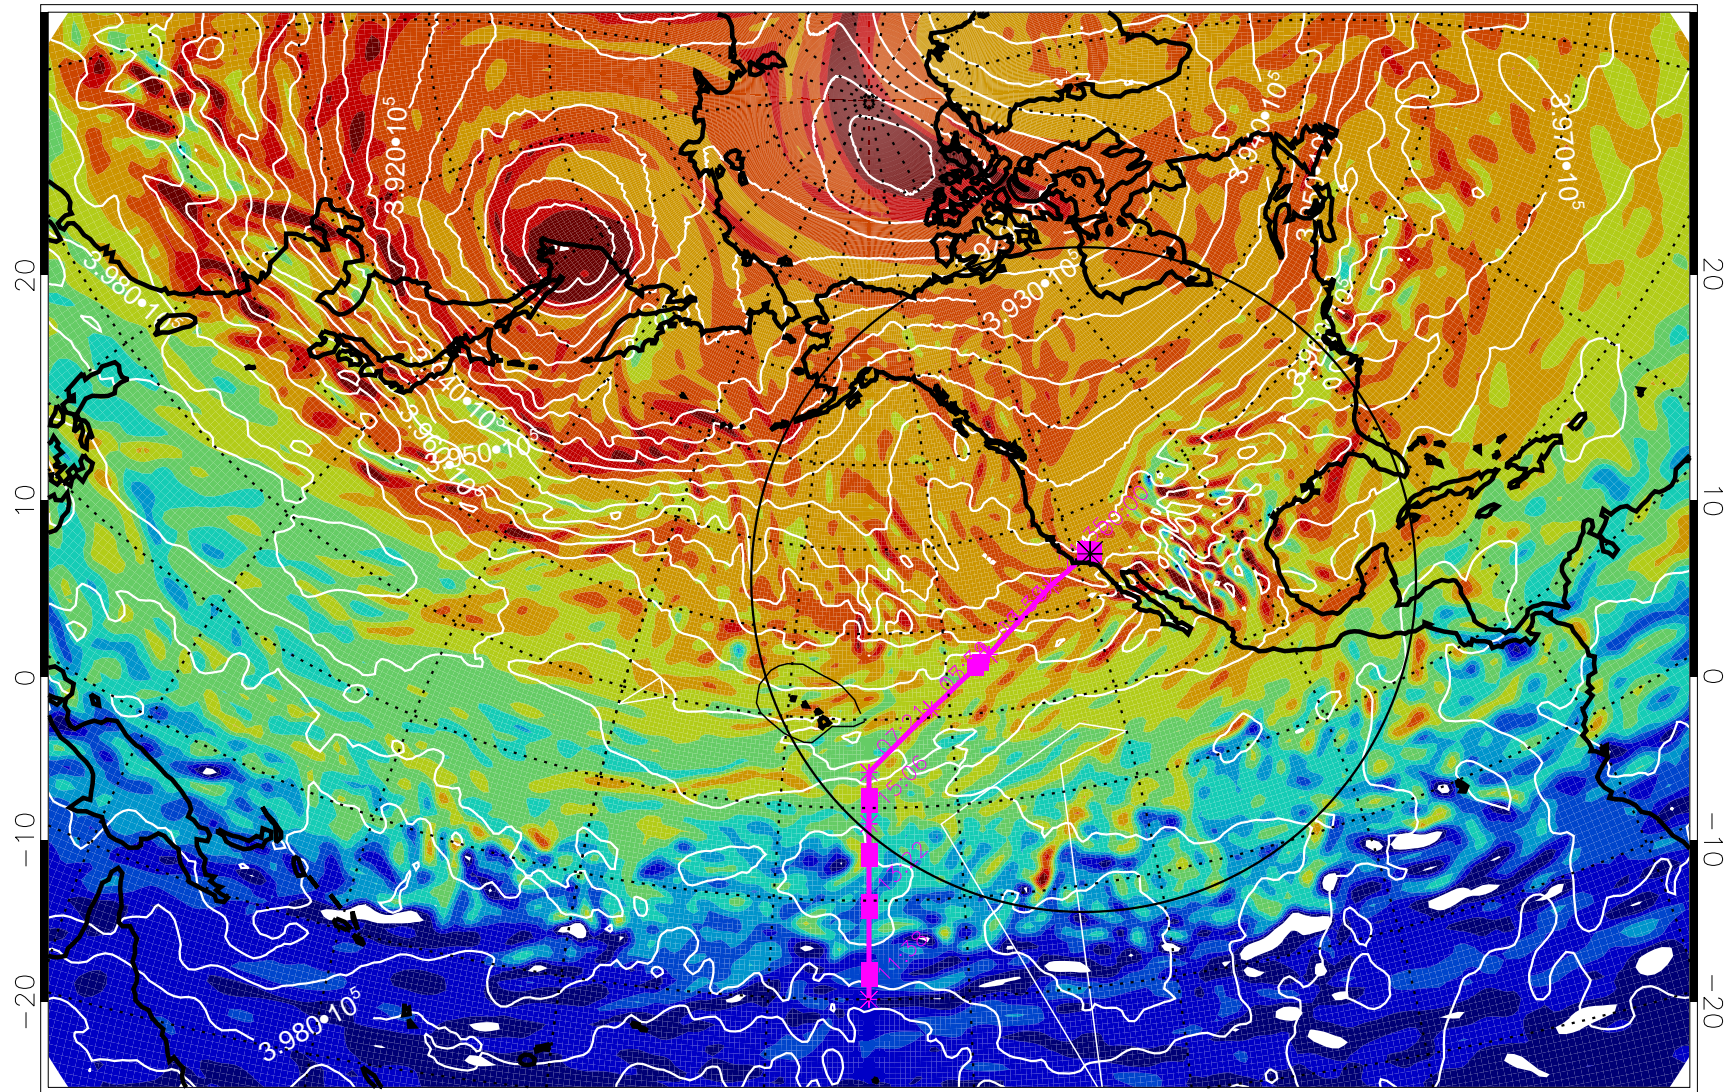

13020918, 6 hour forecast for 460K EPV

460K Montgomery Streamfunction, white

Range ring of 4055 km -- 13 hours GH round trip

13021000, 12 hour forecast for 460K EPV

460K Montgomery Streamfunction, white

Range ring of 4055 km -- 13 hours GH round trip

13021006, 18 hour forecast for 460K EPV

460K Montgomery Streamfunction, white

Range ring of 4055 km -- 13 hours GH round trip

13021012, 24 hour forecast for 460K EPV

460K Montgomery Streamfunction, white

Range ring of 4055 km -- 13 hours GH round trip

13021018, 30 hour forecast for 460K EPV

460K Montgomery Streamfunction, white

Range ring of 4055 km -- 13 hours GH round trip

13021100, 36 hour forecast for 460K EPV

460K Montgomery Streamfunction, white

Range ring of 4055 km -- 13 hours GH round trip

13021106, 42 hour forecast for 460K EPV

460K Montgomery Streamfunction, white

Range ring of 4055 km -- 13 hours GH round trip

13021112, 48 hour forecast for 460K EPV

460K Montgomery Streamfunction, white

Range ring of 4055 km -- 13 hours GH round trip