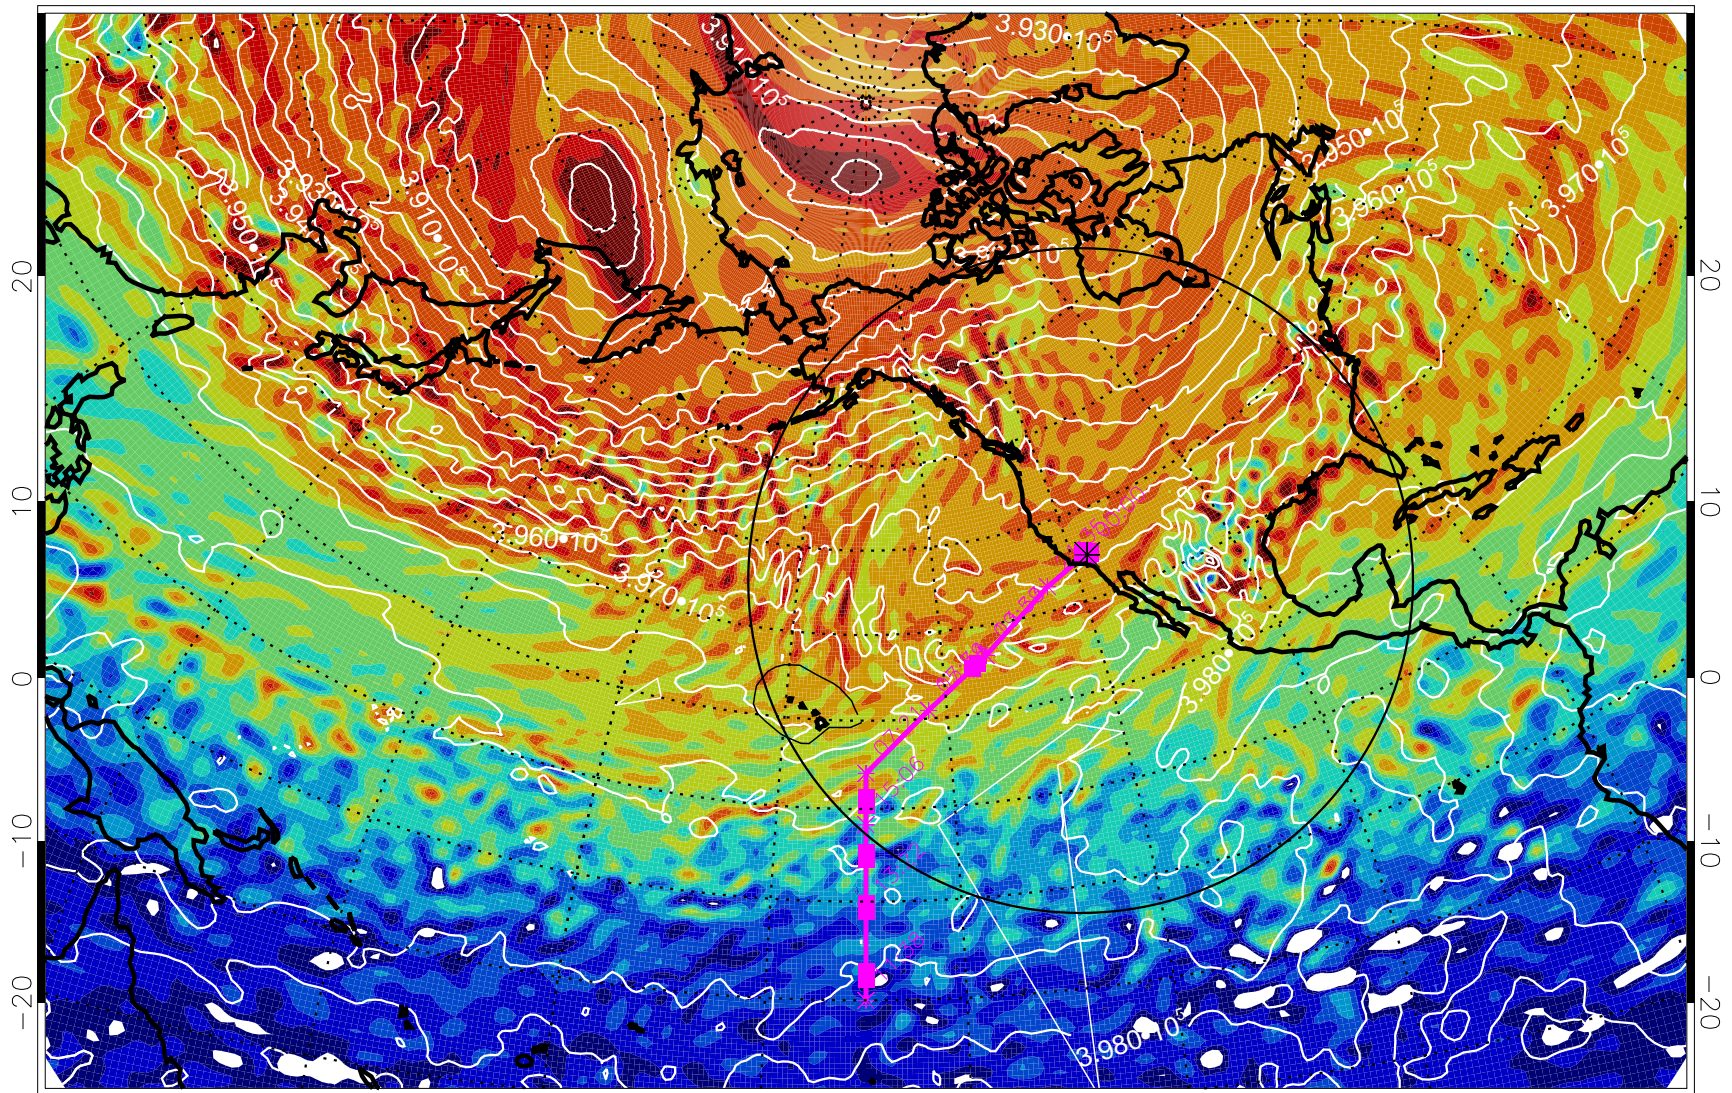

13021106, 42 hour forecast for 460K EPV

460K Montgomery Streamfunction, white

Range ring of 4055 km -- 13 hours GH round trip

13021112, 48 hour forecast for 460K EPV

460K Montgomery Streamfunction, white

Range ring of 4055 km -- 13 hours GH round trip

13021118, 54 hour forecast for 460K EPV

460K Montgomery Streamfunction, white

Range ring of 4055 km -- 13 hours GH round trip

13021200, 60 hour forecast for 460K EPV

460K Montgomery Streamfunction, white

Range ring of 4055 km -- 13 hours GH round trip

13021206, 66 hour forecast for 460K EPV

460K Montgomery Streamfunction, white

Range ring of 4055 km -- 13 hours GH round trip

13021212, 72 hour forecast for 460K EPV

460K Montgomery Streamfunction, white

Range ring of 4055 km -- 13 hours GH round trip

13021218, 78 hour forecast for 460K EPV

460K Montgomery Streamfunction, white

Range ring of 4055 km -- 13 hours GH round trip

13021300, 84 hour forecast for 460K EPV

460K Montgomery Streamfunction, white

Range ring of 4055 km -- 13 hours GH round trip