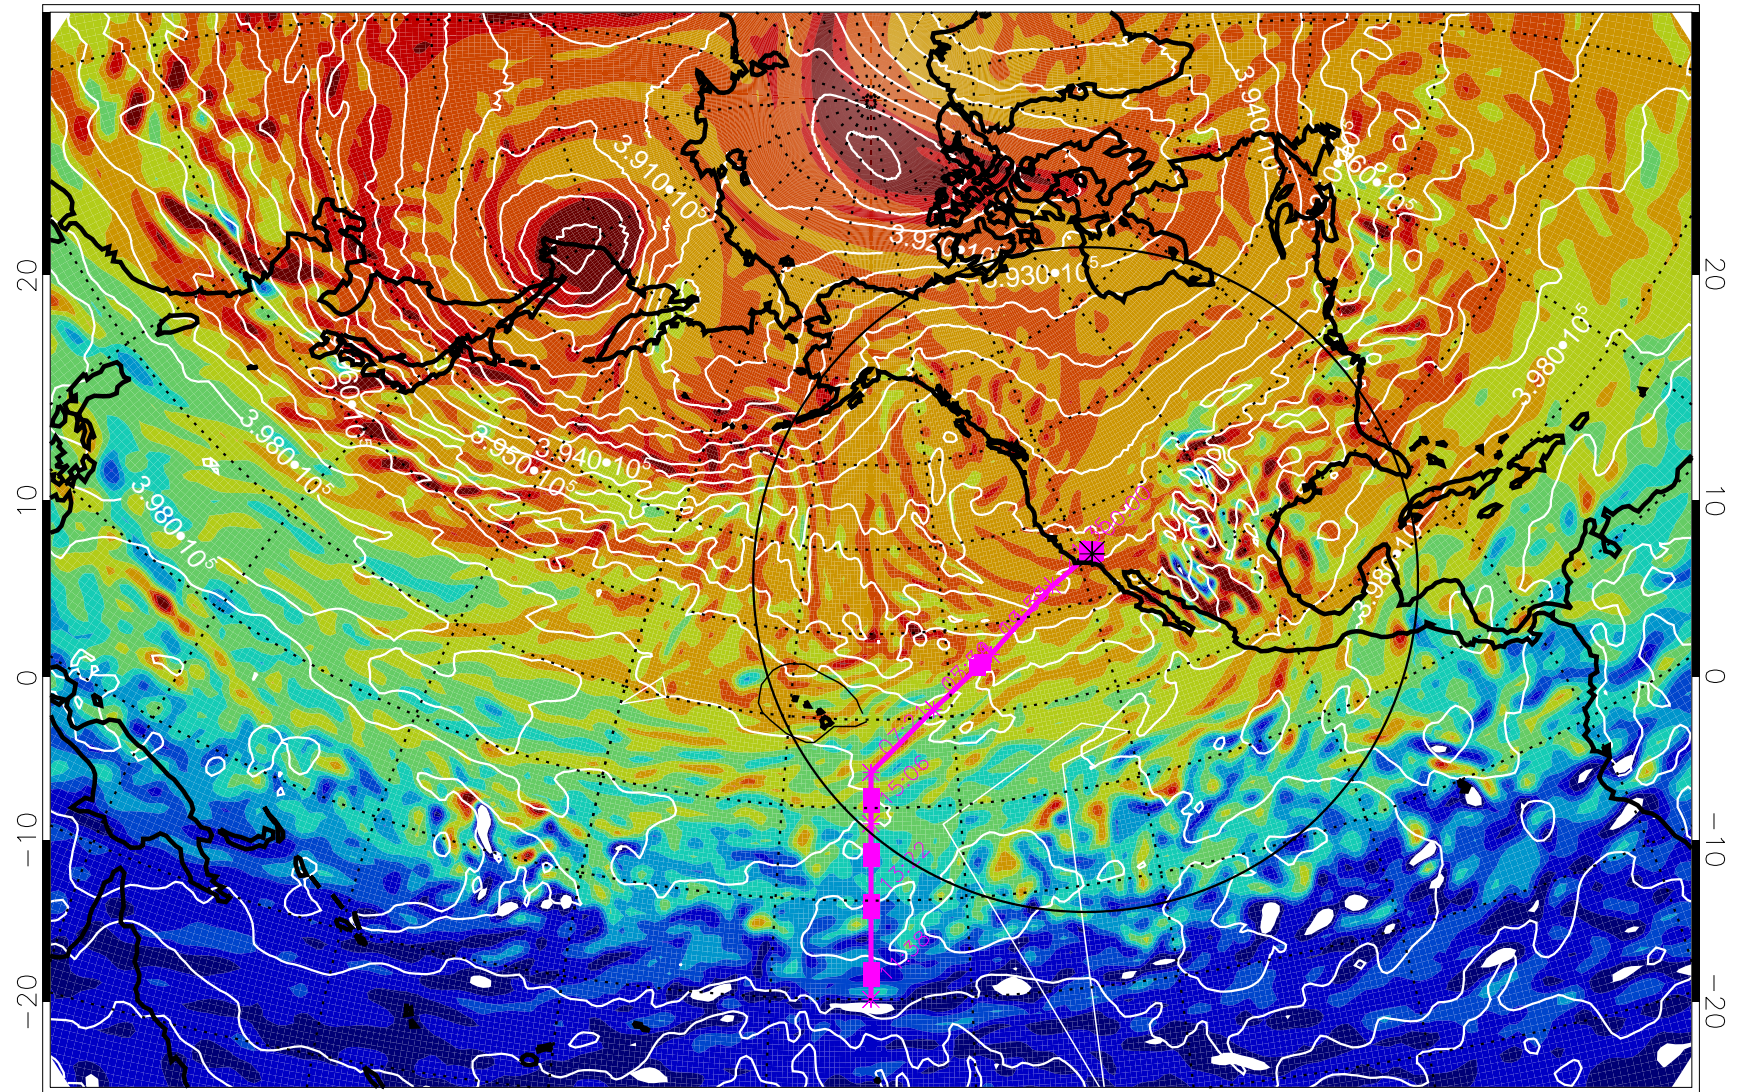

13020918, 6 hour forecast for 460K EPV

460K Montgomery Streamfunction, white

Range ring of 4055 km -- 13 hours GH round trip

13021000, 12 hour forecast for 460K EPV

460K Montgomery Streamfunction, white

Range ring of 4055 km -- 13 hours GH round trip

13021006, 18 hour forecast for 460K EPV

460K Montgomery Streamfunction, white

Range ring of 4055 km -- 13 hours GH round trip

13021012, 24 hour forecast for 460K EPV

460K Montgomery Streamfunction, white

Range ring of 4055 km -- 13 hours GH round trip

13021018, 30 hour forecast for 460K EPV

460K Montgomery Streamfunction, white

Range ring of 4055 km -- 13 hours GH round trip

13021100, 36 hour forecast for 460K EPV

460K Montgomery Streamfunction, white

Range ring of 4055 km -- 13 hours GH round trip