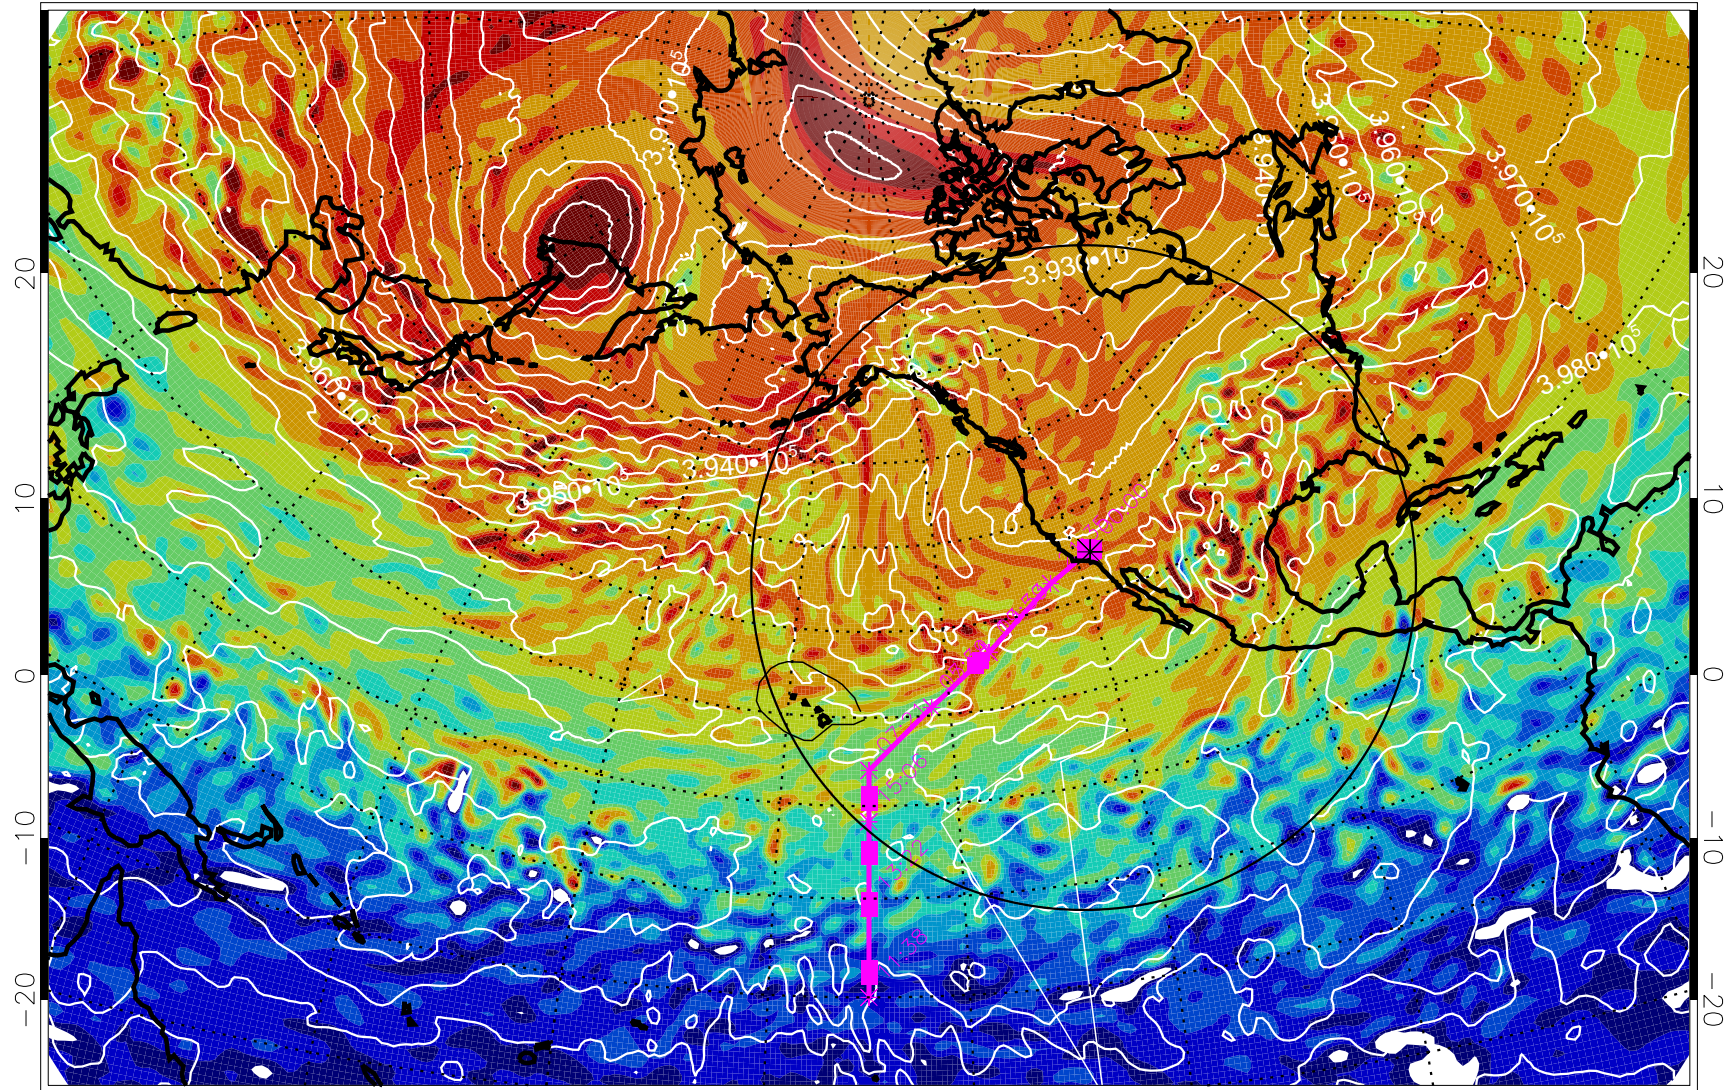

13020918, 6 hour forecast for 460K EPV

460K Montgomery Streamfunction, white

Range ring of 4055 km -- 13 hours GH round trip

13021000, 12 hour forecast for 460K EPV

460K Montgomery Streamfunction, white

Range ring of 4055 km -- 13 hours GH round trip

13021006, 18 hour forecast for 460K EPV

460K Montgomery Streamfunction, white

Range ring of 4055 km -- 13 hours GH round trip

13021012, 24 hour forecast for 460K EPV

460K Montgomery Streamfunction, white

Range ring of 4055 km -- 13 hours GH round trip

13021018, 30 hour forecast for 460K EPV

460K Montgomery Streamfunction, white

Range ring of 4055 km -- 13 hours GH round trip

13021100, 36 hour forecast for 460K EPV

460K Montgomery Streamfunction, white

Range ring of 4055 km -- 13 hours GH round trip

13021106, 42 hour forecast for 460K EPV

460K Montgomery Streamfunction, white

Range ring of 4055 km -- 13 hours GH round trip

13021112, 48 hour forecast for 460K EPV

460K Montgomery Streamfunction, white

Range ring of 4055 km -- 13 hours GH round trip