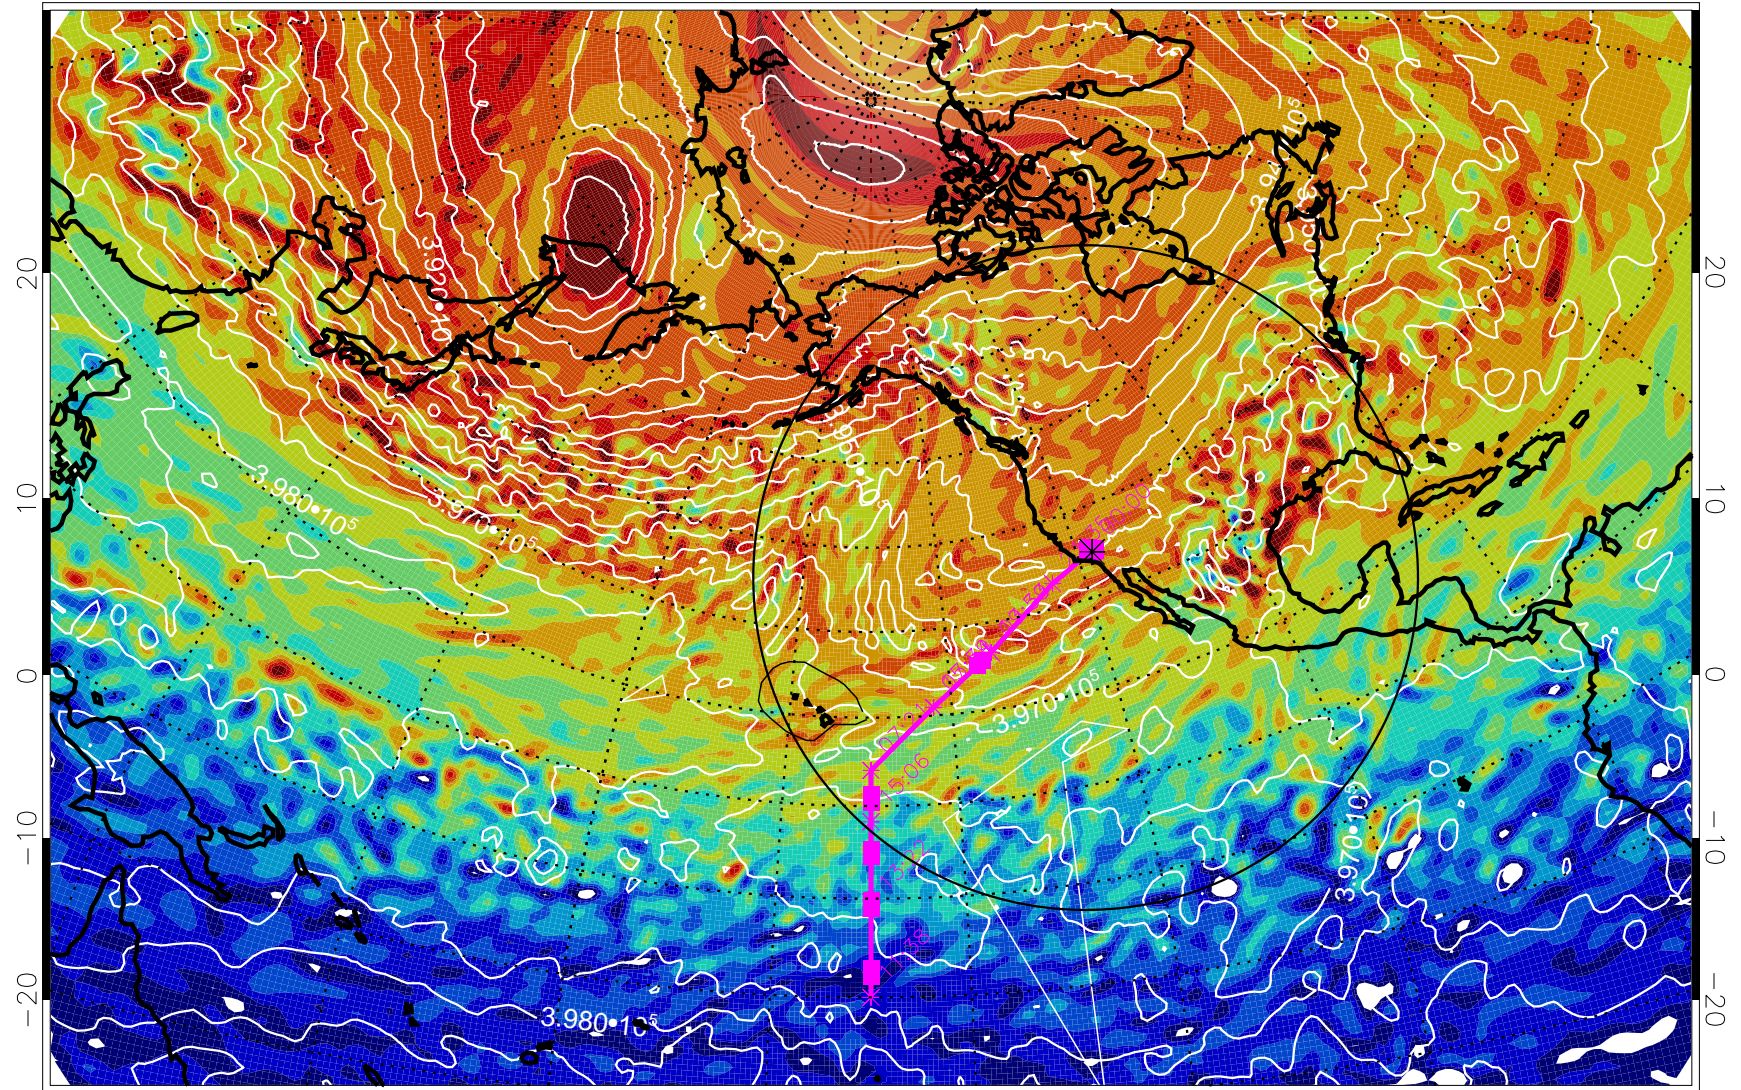

13021018, 30 hour forecast for 460K EPV

460K Montgomery Streamfunction, white

Range ring of 4055 km -- 13 hours GH round trip

13021100, 36 hour forecast for 460K EPV

460K Montgomery Streamfunction, white

Range ring of 4055 km -- 13 hours GH round trip

13021106, 42 hour forecast for 460K EPV

460K Montgomery Streamfunction, white

Range ring of 4055 km -- 13 hours GH round trip

13021112, 48 hour forecast for 460K EPV

460K Montgomery Streamfunction, white

Range ring of 4055 km -- 13 hours GH round trip

13021118, 54 hour forecast for 460K EPV

460K Montgomery Streamfunction, white

Range ring of 4055 km -- 13 hours GH round trip

13021200, 60 hour forecast for 460K EPV

460K Montgomery Streamfunction, white

Range ring of 4055 km -- 13 hours GH round trip

13021206, 66 hour forecast for 460K EPV

460K Montgomery Streamfunction, white

Range ring of 4055 km -- 13 hours GH round trip

13021212, 72 hour forecast for 460K EPV

460K Montgomery Streamfunction, white

Range ring of 4055 km -- 13 hours GH round trip