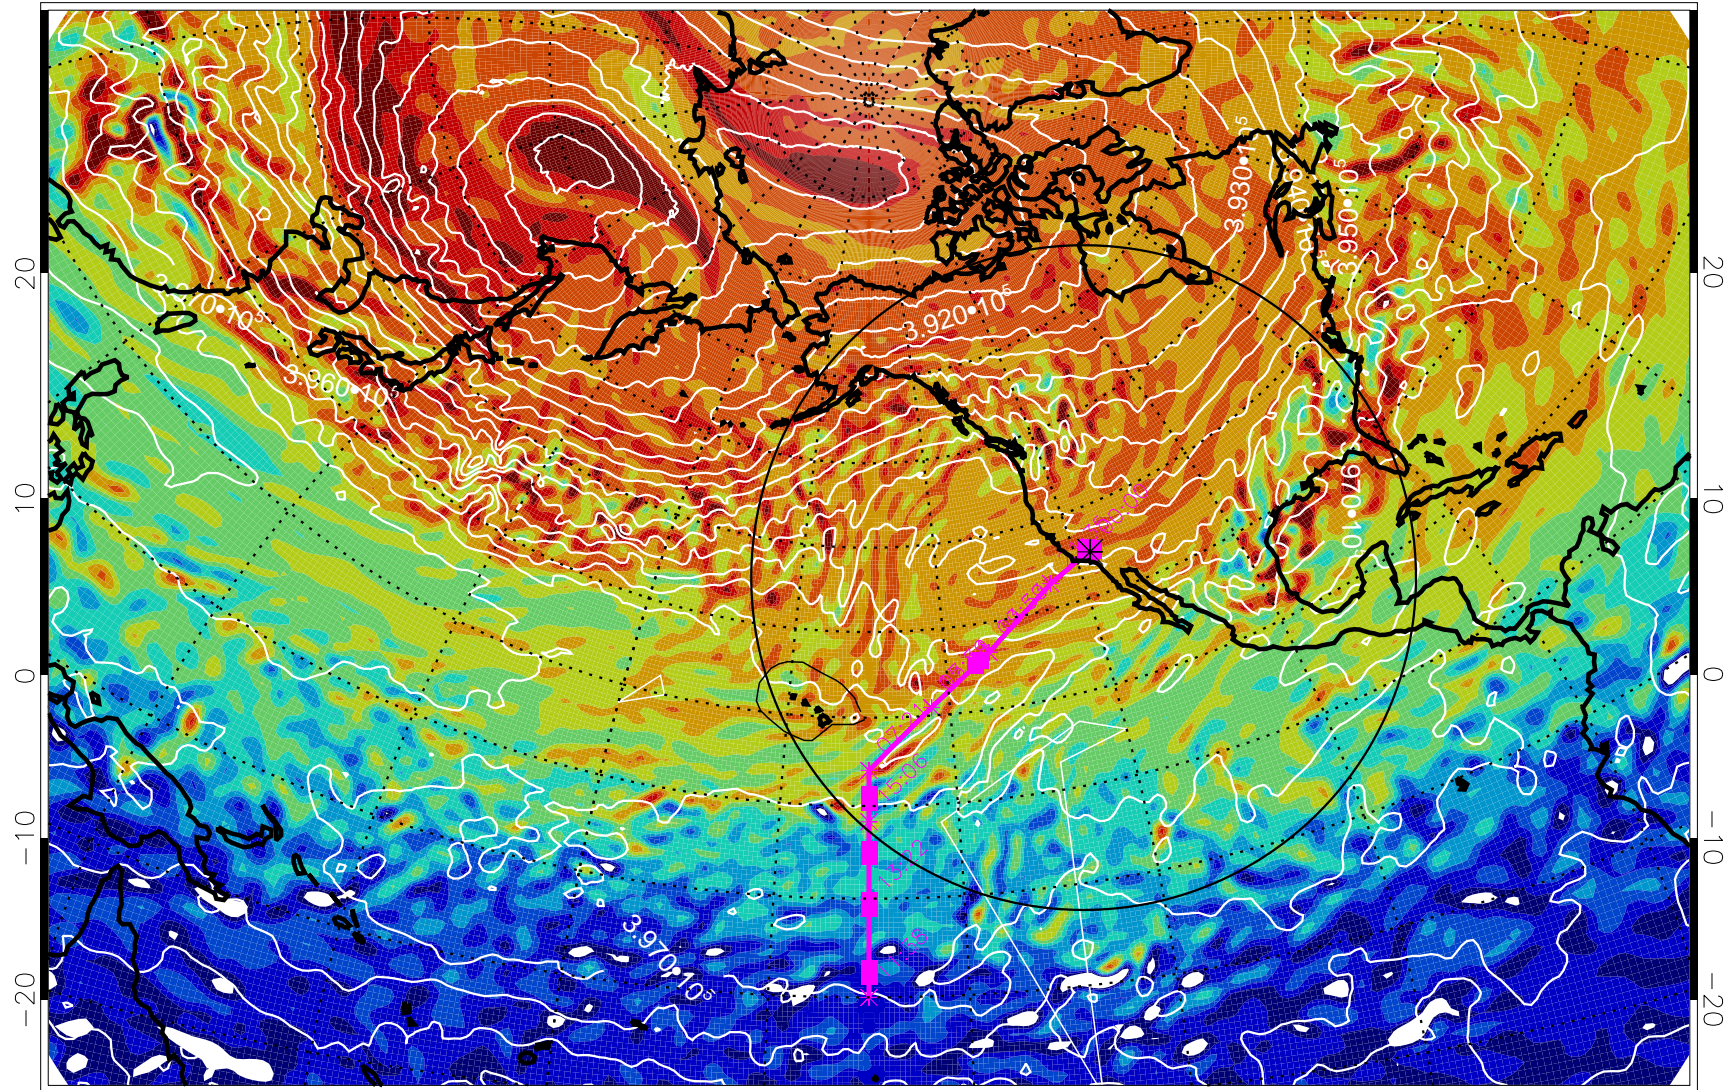

13021218, 78 hour forecast for 460K EPV

460K Montgomery Streamfunction, white

Range ring of 4055 km -- 13 hours GH round trip

13021300, 84 hour forecast for 460K EPV

460K Montgomery Streamfunction, white

Range ring of 4055 km -- 13 hours GH round trip

13021306, 90 hour forecast for 460K EPV

460K Montgomery Streamfunction, white

Range ring of 4055 km -- 13 hours GH round trip

13021312, 96 hour forecast for 460K EPV

460K Montgomery Streamfunction, white

Range ring of 4055 km -- 13 hours GH round trip

13021318, 102 hour forecast for 460K EPV

460K Montgomery Streamfunction, white

Range ring of 4055 km -- 13 hours GH round trip

13021400, 108 hour forecast for 460K EPV

460K Montgomery Streamfunction, white

Range ring of 4055 km -- 13 hours GH round trip

13021406, 114 hour forecast for 460K EPV

460K Montgomery Streamfunction, white

Range ring of 4055 km -- 13 hours GH round trip

13021412, 120 hour forecast for 460K EPV