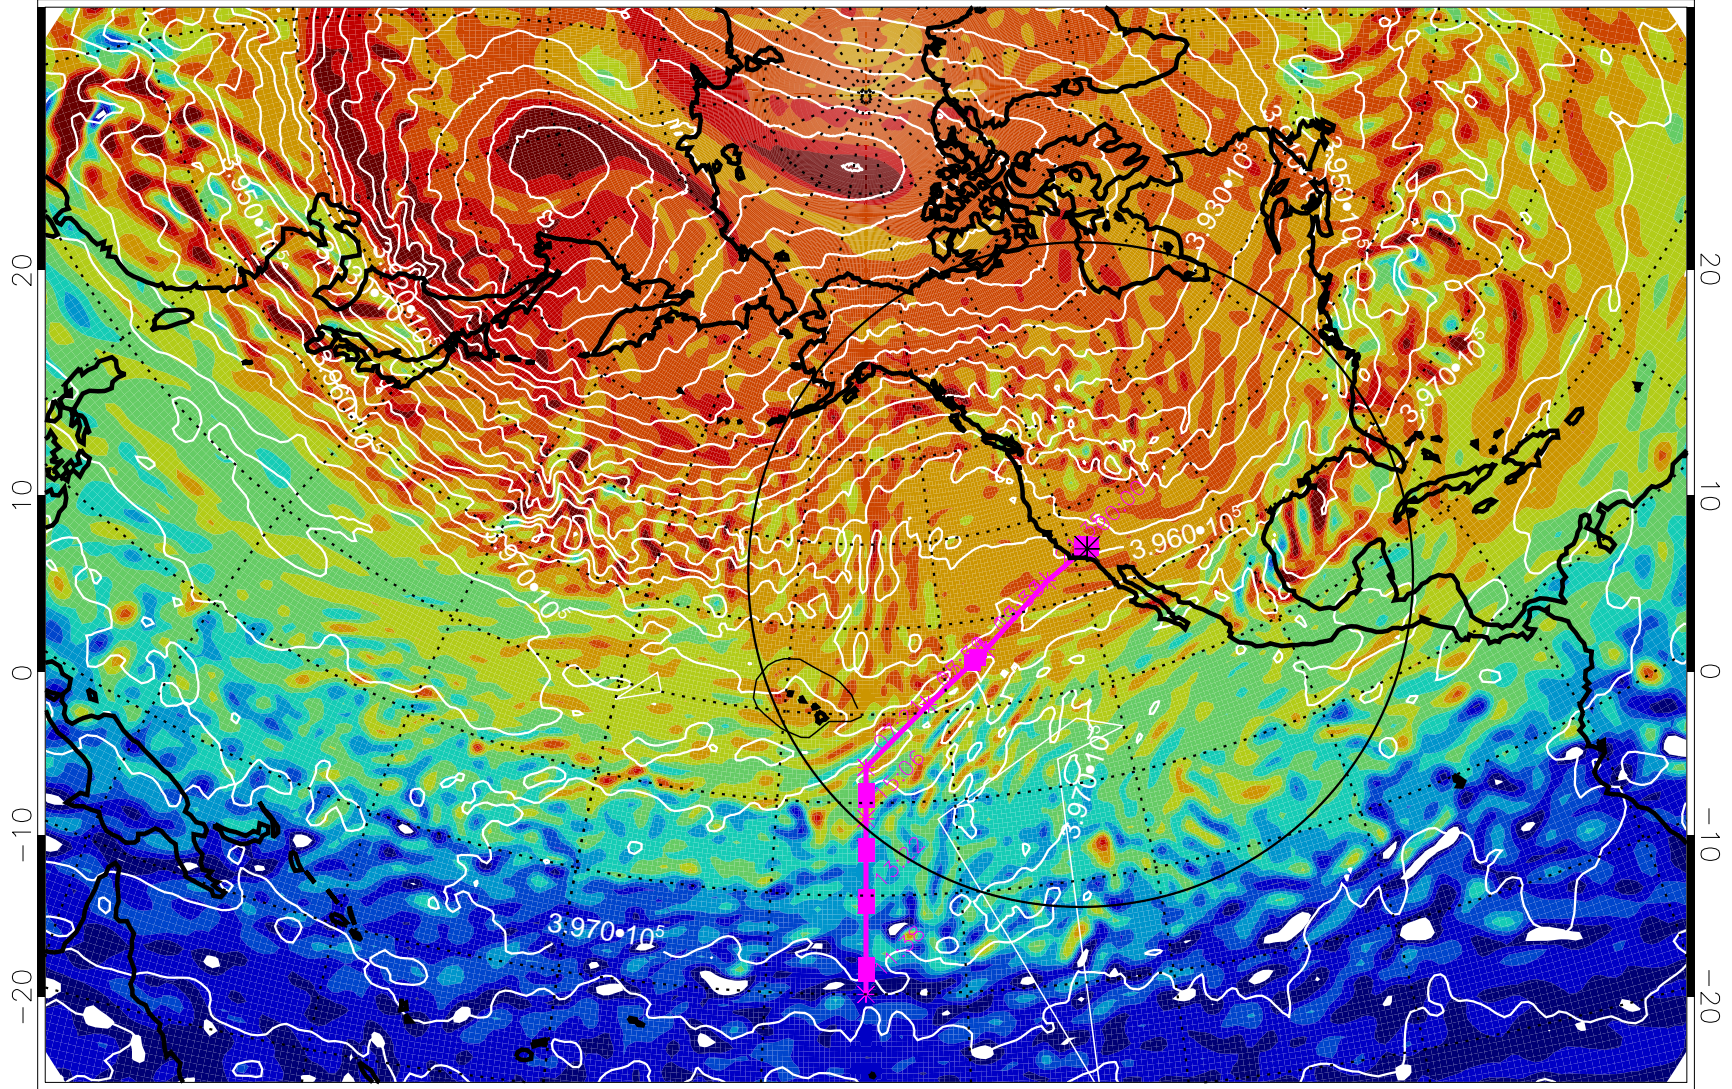

13021306, 90 hour forecast for 460K EPV

460K Montgomery Streamfunction, white

Range ring of 4055 km -- 13 hours GH round trip

13021312, 96 hour forecast for 460K EPV

460K Montgomery Streamfunction, white

Range ring of 4055 km -- 13 hours GH round trip

13021318, 102 hour forecast for 460K EPV

460K Montgomery Streamfunction, white

Range ring of 4055 km -- 13 hours GH round trip

13021400, 108 hour forecast for 460K EPV

460K Montgomery Streamfunction, white

Range ring of 4055 km -- 13 hours GH round trip

13021406, 114 hour forecast for 460K EPV

460K Montgomery Streamfunction, white

Range ring of 4055 km -- 13 hours GH round trip

13021412, 120 hour forecast for 460K EPV

460K Montgomery Streamfunction, white

Range ring of 4055 km -- 13 hours GH round trip