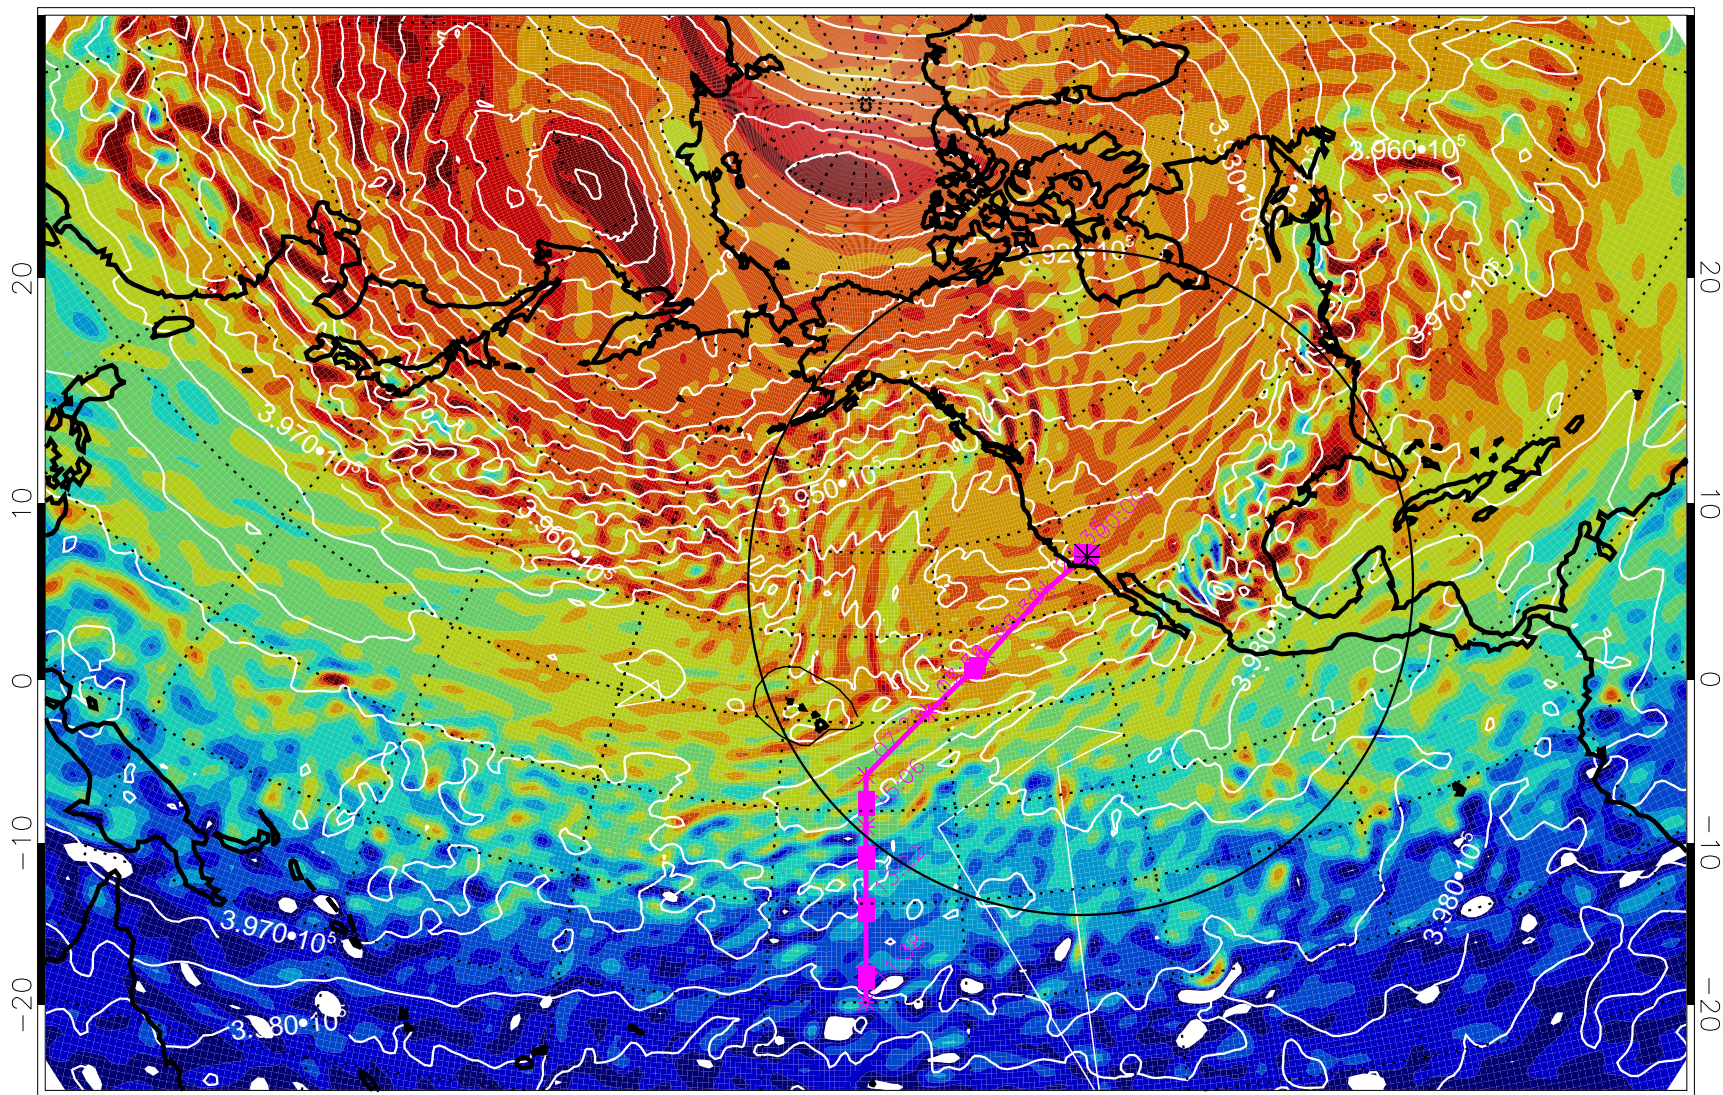

13021206, 66 hour forecast for 460K EPV

460K Montgomery Streamfunction, white

Range ring of 4055 km -- 13 hours GH round trip

13021212, 72 hour forecast for 460K EPV

460K Montgomery Streamfunction, white

Range ring of 4055 km -- 13 hours GH round trip

13021218, 78 hour forecast for 460K EPV

460K Montgomery Streamfunction, white

Range ring of 4055 km -- 13 hours GH round trip

13021300, 84 hour forecast for 460K EPV

460K Montgomery Streamfunction, white

Range ring of 4055 km -- 13 hours GH round trip

13021306, 90 hour forecast for 460K EPV

460K Montgomery Streamfunction, white

Range ring of 4055 km -- 13 hours GH round trip

13021312, 96 hour forecast for 460K EPV

460K Montgomery Streamfunction, white

Range ring of 4055 km -- 13 hours GH round trip

13021318, 102 hour forecast for 460K EPV

460K Montgomery Streamfunction, white

Range ring of 4055 km -- 13 hours GH round trip

13021400, 108 hour forecast for 460K EPV

460K Montgomery Streamfunction, white