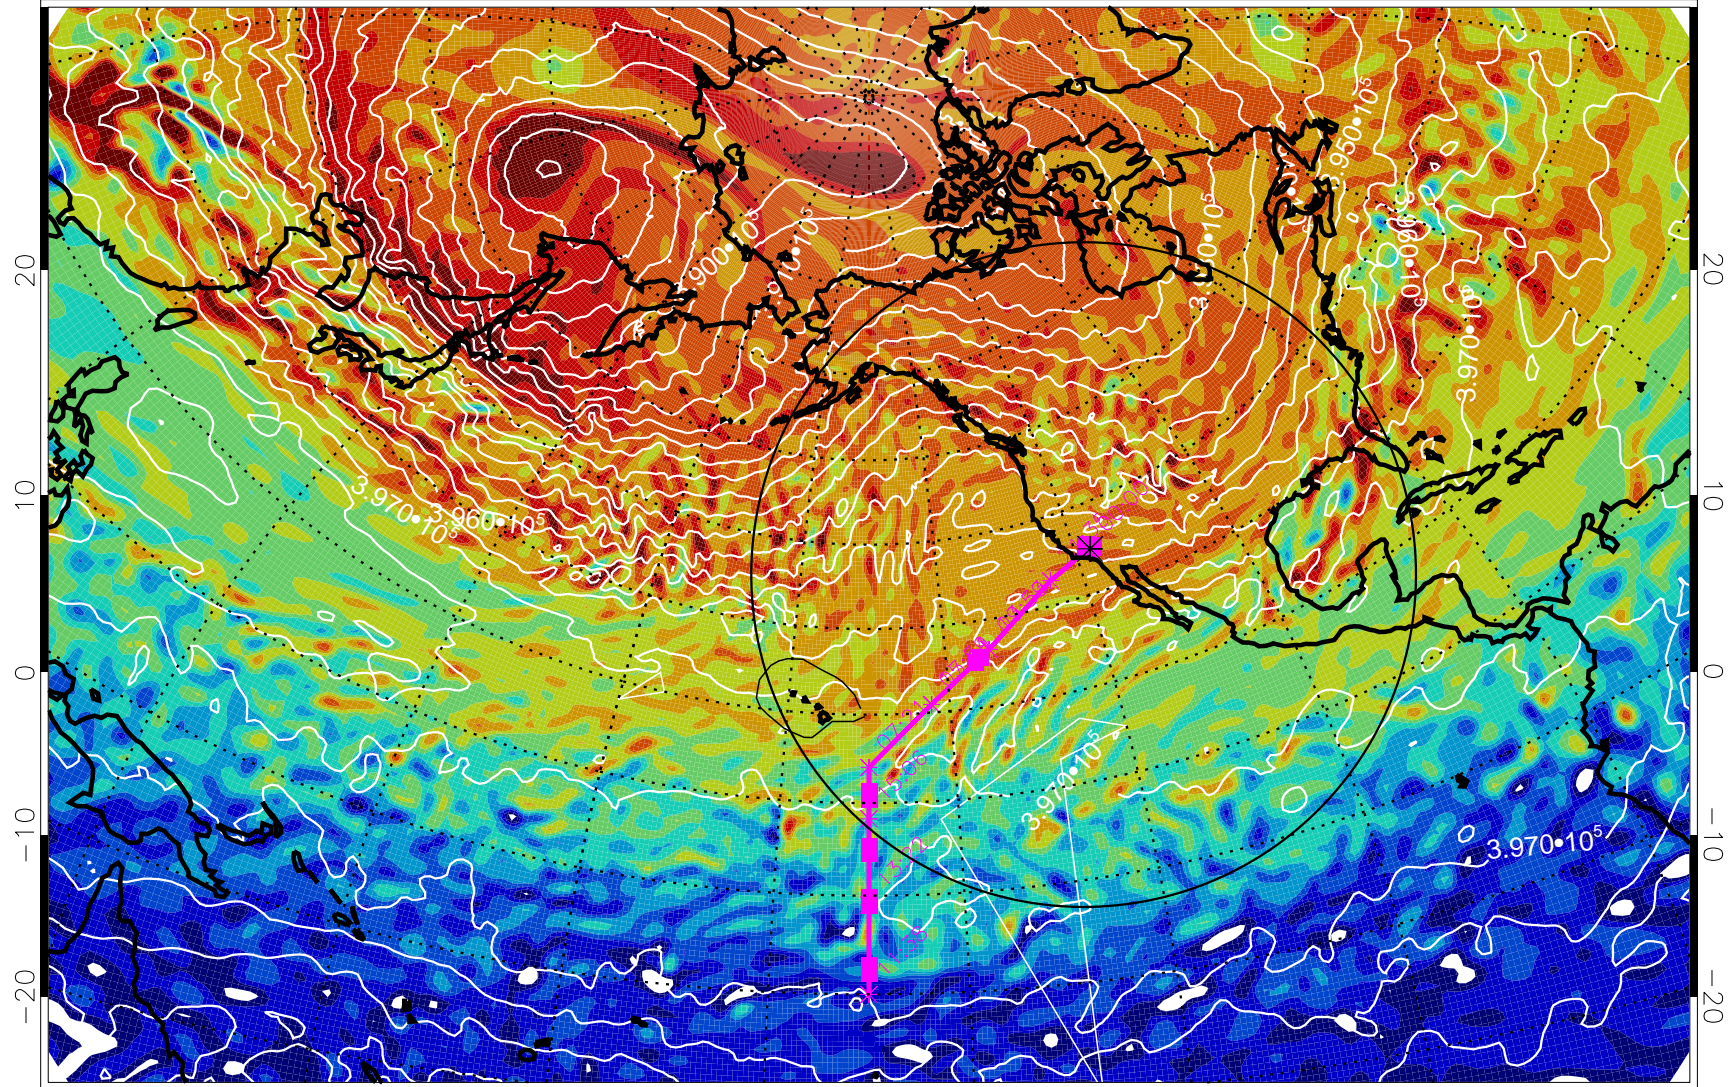

13021318, 102 hour forecast for 460K EPV

460K Montgomery Streamfunction, white

Range ring of 4055 km -- 13 hours GH round trip

13021400, 108 hour forecast for 460K EPV

460K Montgomery Streamfunction, white

Range ring of 4055 km -- 13 hours GH round trip

13021406, 114 hour forecast for 460K EPV

460K Montgomery Streamfunction, white

Range ring of 4055 km -- 13 hours GH round trip

13021412, 120 hour forecast for 460K EPV

460K Montgomery Streamfunction, white

Range ring of 4055 km -- 13 hours GH round trip