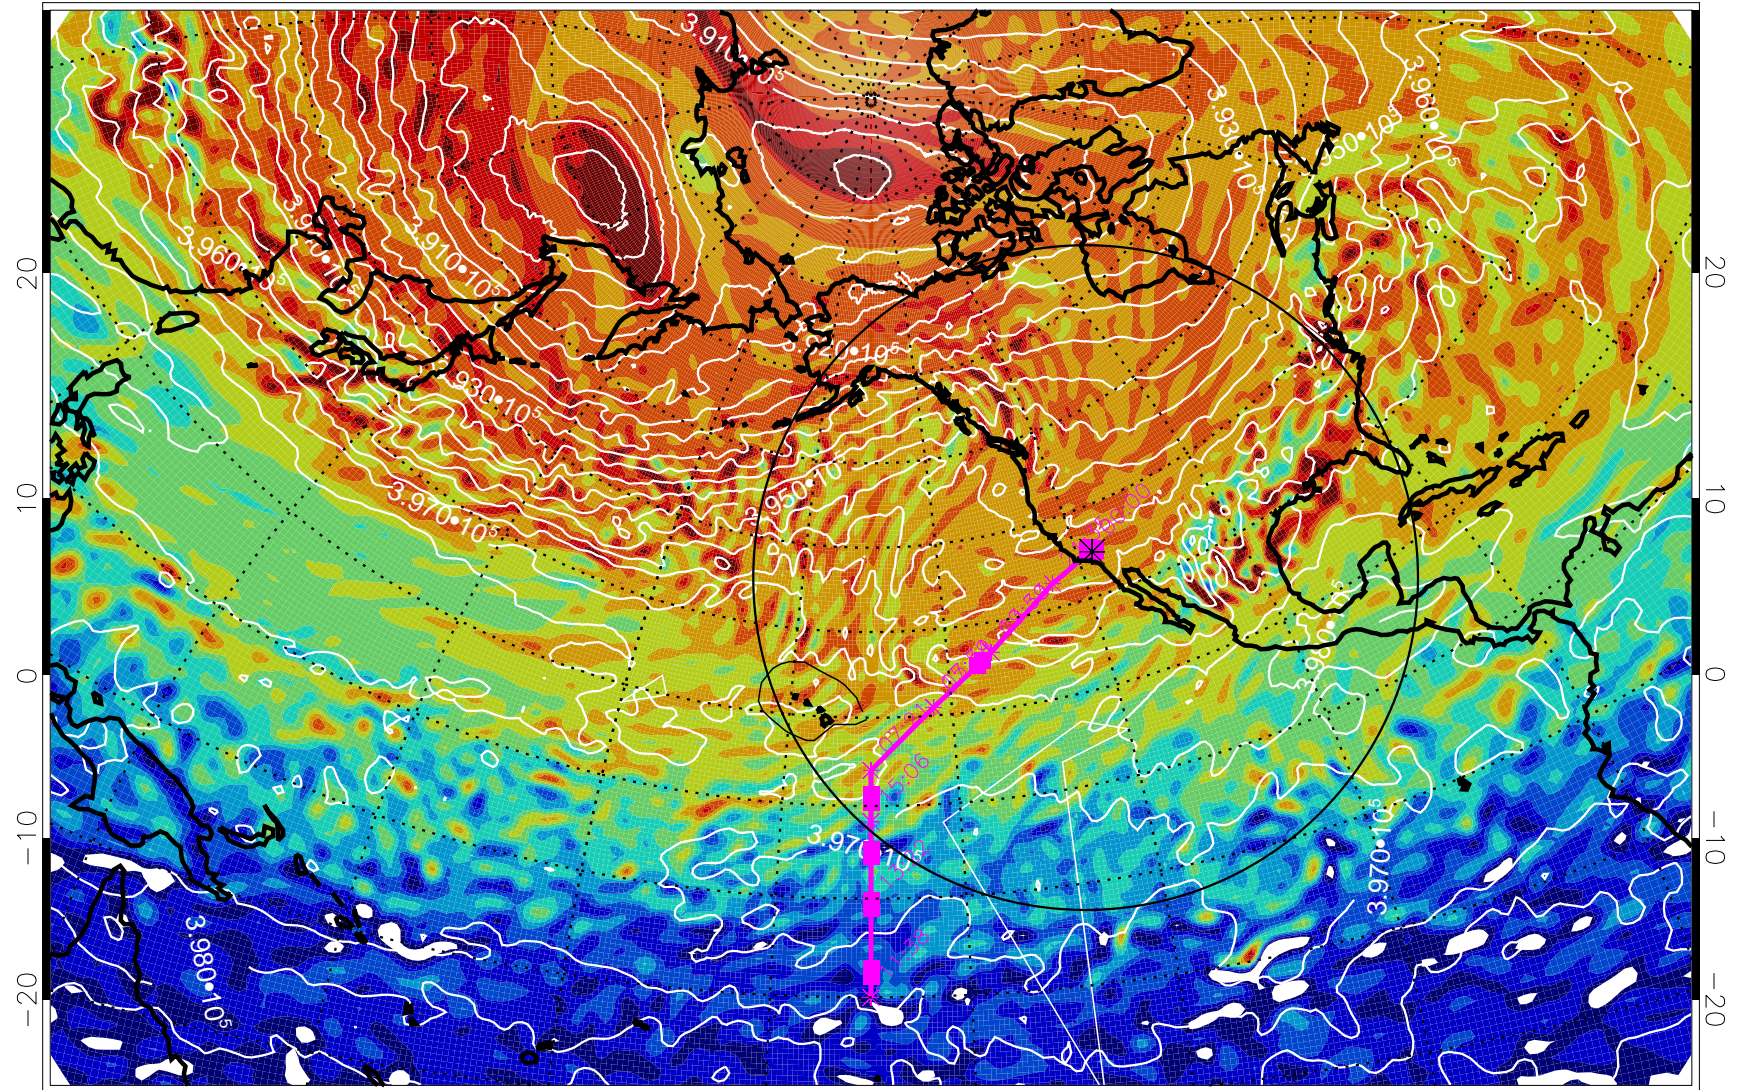

13021206, 66 hour forecast for 460K EPV

460K Montgomery Streamfunction, white

Range ring of 4055 km -- 13 hours GH round trip

13021212, 72 hour forecast for 460K EPV

460K Montgomery Streamfunction, white

Range ring of 4055 km -- 13 hours GH round trip

13021218, 78 hour forecast for 460K EPV

460K Montgomery Streamfunction, white

Range ring of 4055 km -- 13 hours GH round trip

13021300, 84 hour forecast for 460K EPV

460K Montgomery Streamfunction, white

Range ring of 4055 km -- 13 hours GH round trip

13021306, 90 hour forecast for 460K EPV

460K Montgomery Streamfunction, white

Range ring of 4055 km -- 13 hours GH round trip

13021312, 96 hour forecast for 460K EPV

460K Montgomery Streamfunction, white

Range ring of 4055 km -- 13 hours GH round trip

13021318, 102 hour forecast for 460K EPV

460K Montgomery Streamfunction, white

Range ring of 4055 km -- 13 hours GH round trip

13021400, 108 hour forecast for 460K EPV

460K Montgomery Streamfunction, white