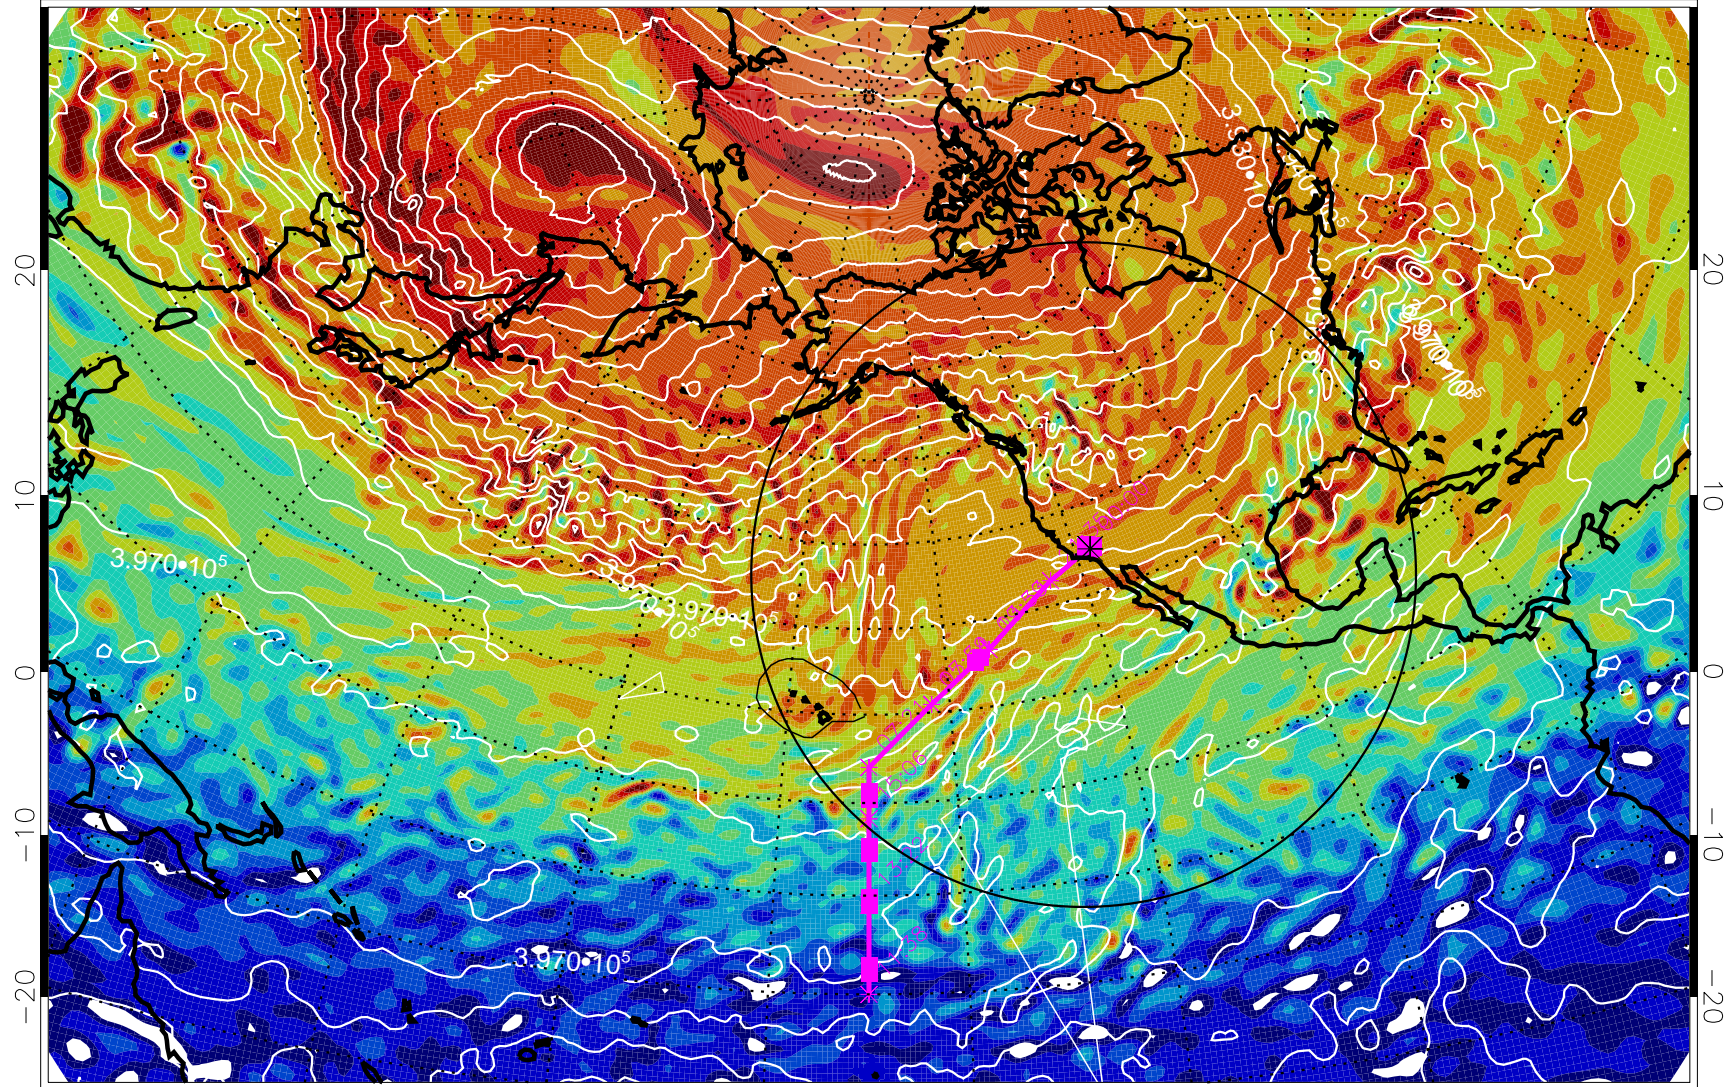

13021218, 78 hour forecast for 460K EPV

460K Montgomery Streamfunction, white

Range ring of 4055 km -- 13 hours GH round trip

13021300, 84 hour forecast for 460K EPV

460K Montgomery Streamfunction, white

Range ring of 4055 km -- 13 hours GH round trip

13021306, 90 hour forecast for 460K EPV

460K Montgomery Streamfunction, white

Range ring of 4055 km -- 13 hours GH round trip

13021312, 96 hour forecast for 460K EPV

460K Montgomery Streamfunction, white

Range ring of 4055 km -- 13 hours GH round trip

13021318, 102 hour forecast for 460K EPV

460K Montgomery Streamfunction, white

Range ring of 4055 km -- 13 hours GH round trip

13021400, 108 hour forecast for 460K EPV

460K Montgomery Streamfunction, white

Range ring of 4055 km -- 13 hours GH round trip

13021406, 114 hour forecast for 460K EPV

460K Montgomery Streamfunction, white

Range ring of 4055 km -- 13 hours GH round trip

13021412, 120 hour forecast for 460K EPV