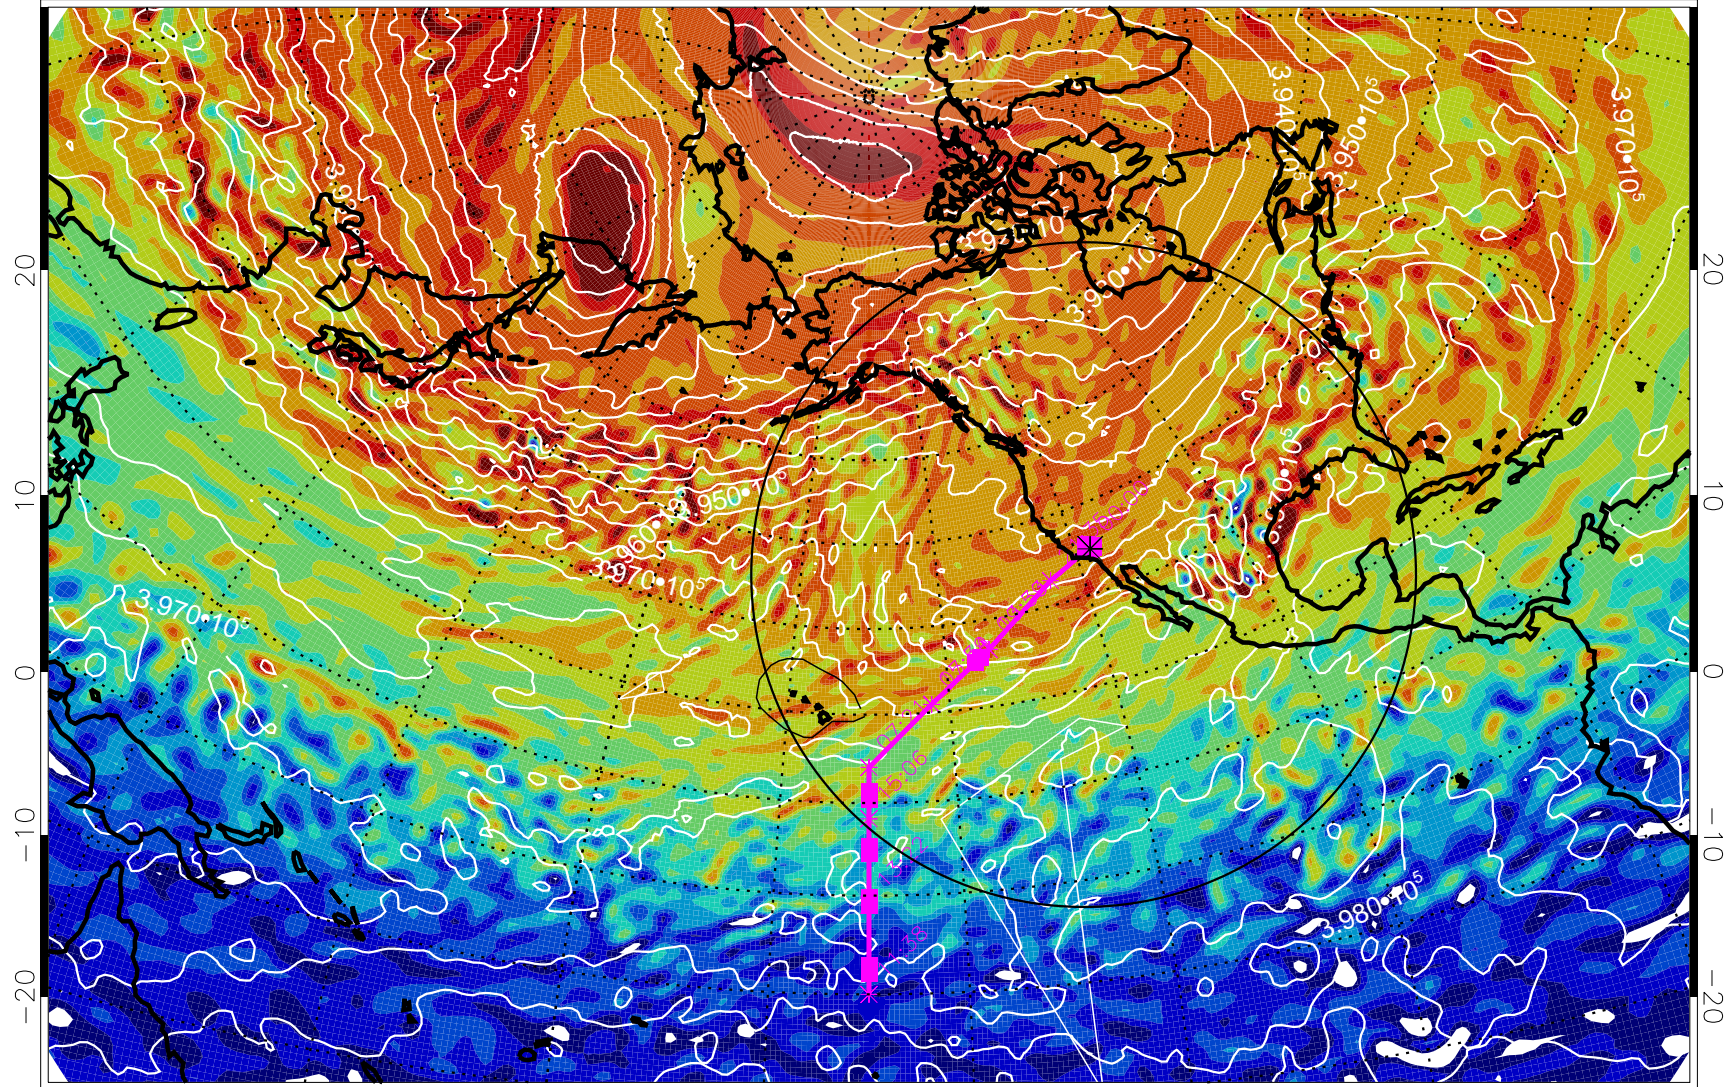

13021018, 30 hour forecast for 460K EPV

460K Montgomery Streamfunction, white

Range ring of 4055 km -- 13 hours GH round trip

13021100, 36 hour forecast for 460K EPV

460K Montgomery Streamfunction, white

Range ring of 4055 km -- 13 hours GH round trip

13021106, 42 hour forecast for 460K EPV

460K Montgomery Streamfunction, white

Range ring of 4055 km -- 13 hours GH round trip

13021112, 48 hour forecast for 460K EPV

460K Montgomery Streamfunction, white

Range ring of 4055 km -- 13 hours GH round trip

13021118, 54 hour forecast for 460K EPV

460K Montgomery Streamfunction, white

Range ring of 4055 km -- 13 hours GH round trip

13021200, 60 hour forecast for 460K EPV

460K Montgomery Streamfunction, white

Range ring of 4055 km -- 13 hours GH round trip

13021206, 66 hour forecast for 460K EPV

460K Montgomery Streamfunction, white

Range ring of 4055 km -- 13 hours GH round trip

13021212, 72 hour forecast for 460K EPV

460K Montgomery Streamfunction, white

Range ring of 4055 km -- 13 hours GH round trip