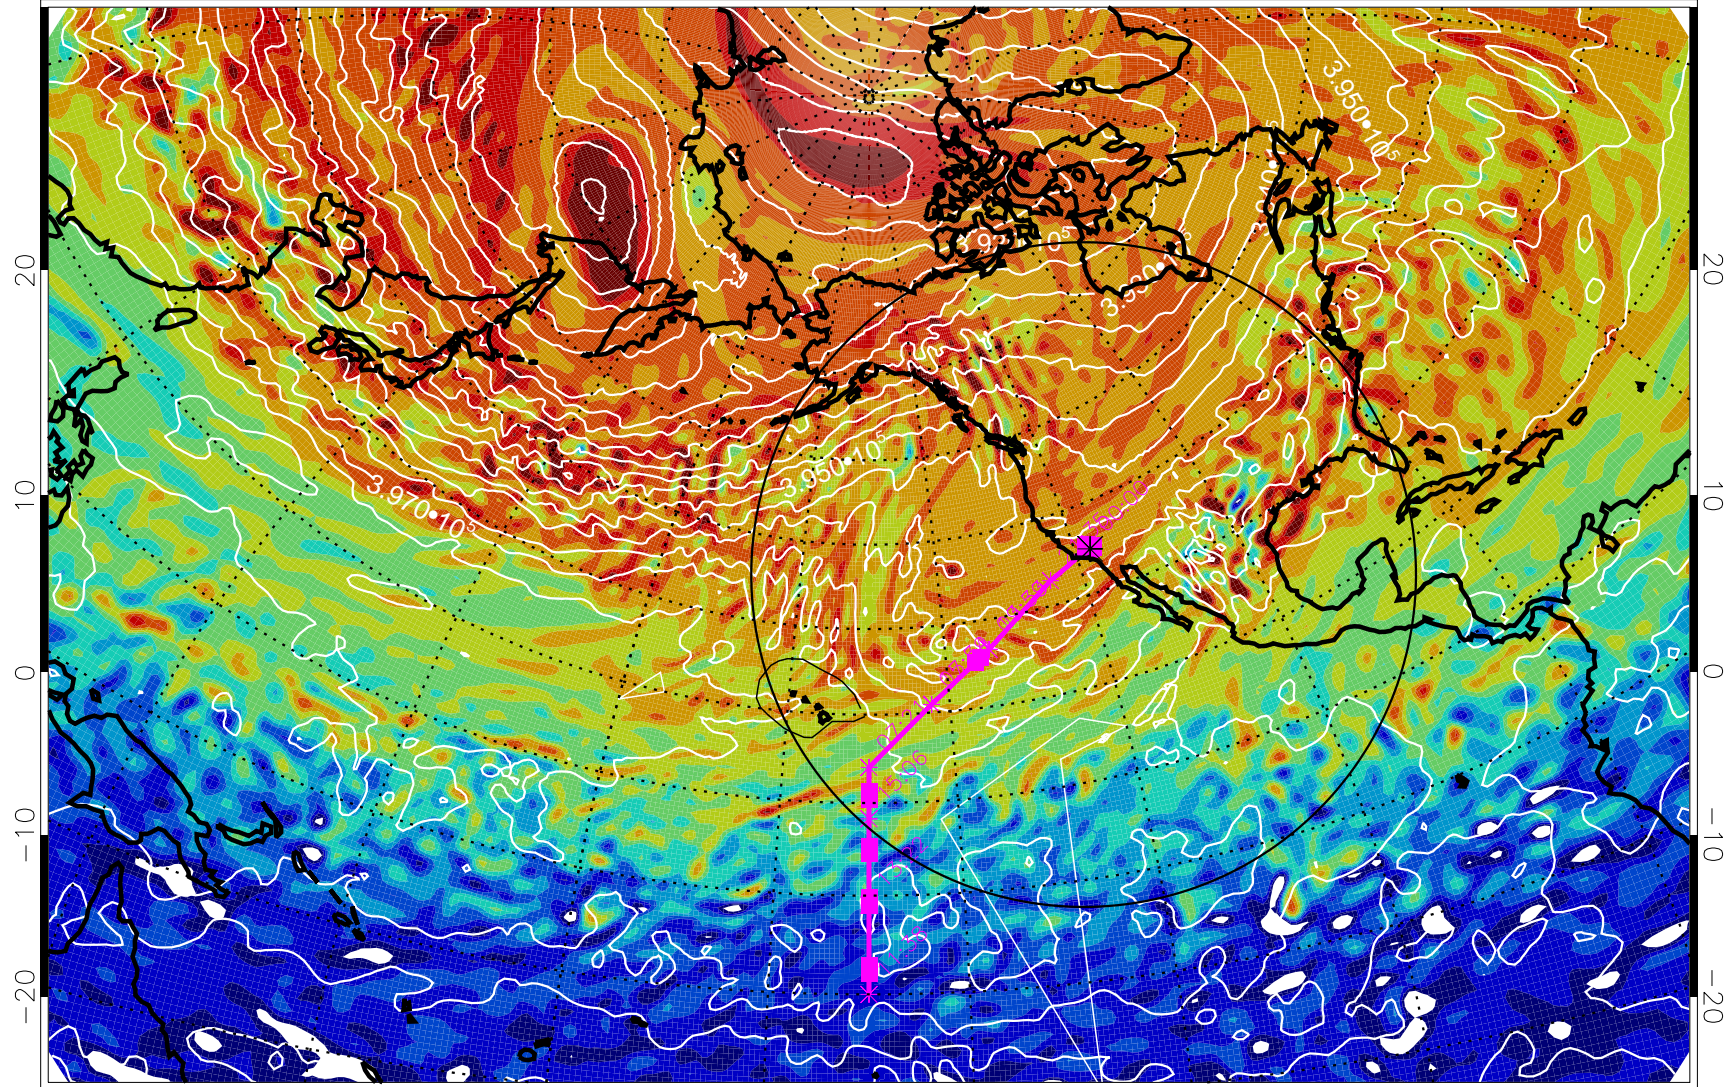

13021106, 42 hour forecast for 460K EPV

460K Montgomery Streamfunction, white

Range ring of 4055 km -- 13 hours GH round trip

13021112, 48 hour forecast for 460K EPV

460K Montgomery Streamfunction, white

Range ring of 4055 km -- 13 hours GH round trip

13021118, 54 hour forecast for 460K EPV

460K Montgomery Streamfunction, white

Range ring of 4055 km -- 13 hours GH round trip

13021200, 60 hour forecast for 460K EPV

460K Montgomery Streamfunction, white

Range ring of 4055 km -- 13 hours GH round trip

13021206, 66 hour forecast for 460K EPV

460K Montgomery Streamfunction, white

Range ring of 4055 km -- 13 hours GH round trip

13021212, 72 hour forecast for 460K EPV

460K Montgomery Streamfunction, white

Range ring of 4055 km -- 13 hours GH round trip

13021218, 78 hour forecast for 460K EPV

460K Montgomery Streamfunction, white

Range ring of 4055 km -- 13 hours GH round trip

13021300, 84 hour forecast for 460K EPV

460K Montgomery Streamfunction, white

Range ring of 4055 km -- 13 hours GH round trip