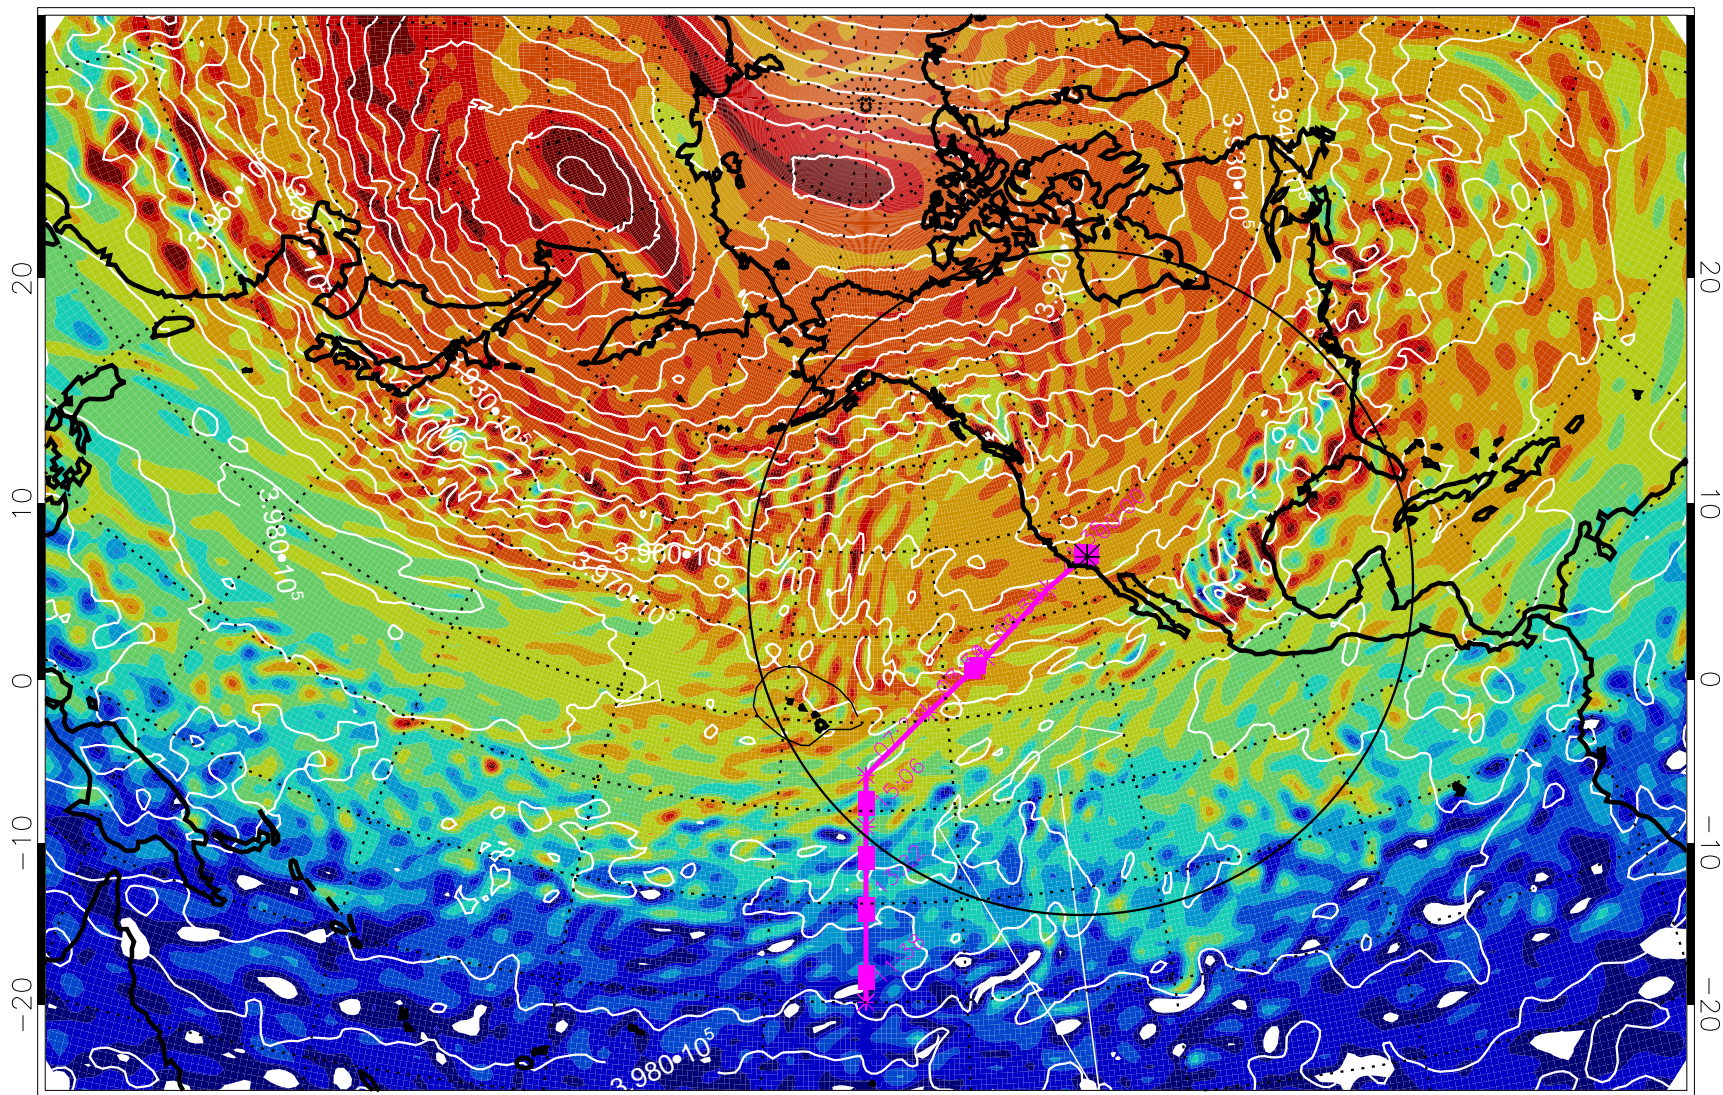

13021206, 66 hour forecast for 460K EPV

460K Montgomery Streamfunction, white

Range ring of 4055 km -- 13 hours GH round trip

13021212, 72 hour forecast for 460K EPV

460K Montgomery Streamfunction, white

Range ring of 4055 km -- 13 hours GH round trip

13021218, 78 hour forecast for 460K EPV

460K Montgomery Streamfunction, white

Range ring of 4055 km -- 13 hours GH round trip

13021300, 84 hour forecast for 460K EPV

460K Montgomery Streamfunction, white

Range ring of 4055 km -- 13 hours GH round trip

13021306, 90 hour forecast for 460K EPV

460K Montgomery Streamfunction, white

Range ring of 4055 km -- 13 hours GH round trip

13021312, 96 hour forecast for 460K EPV

460K Montgomery Streamfunction, white

Range ring of 4055 km -- 13 hours GH round trip

13021318, 102 hour forecast for 460K EPV

460K Montgomery Streamfunction, white

Range ring of 4055 km -- 13 hours GH round trip

13021400, 108 hour forecast for 460K EPV

460K Montgomery Streamfunction, white