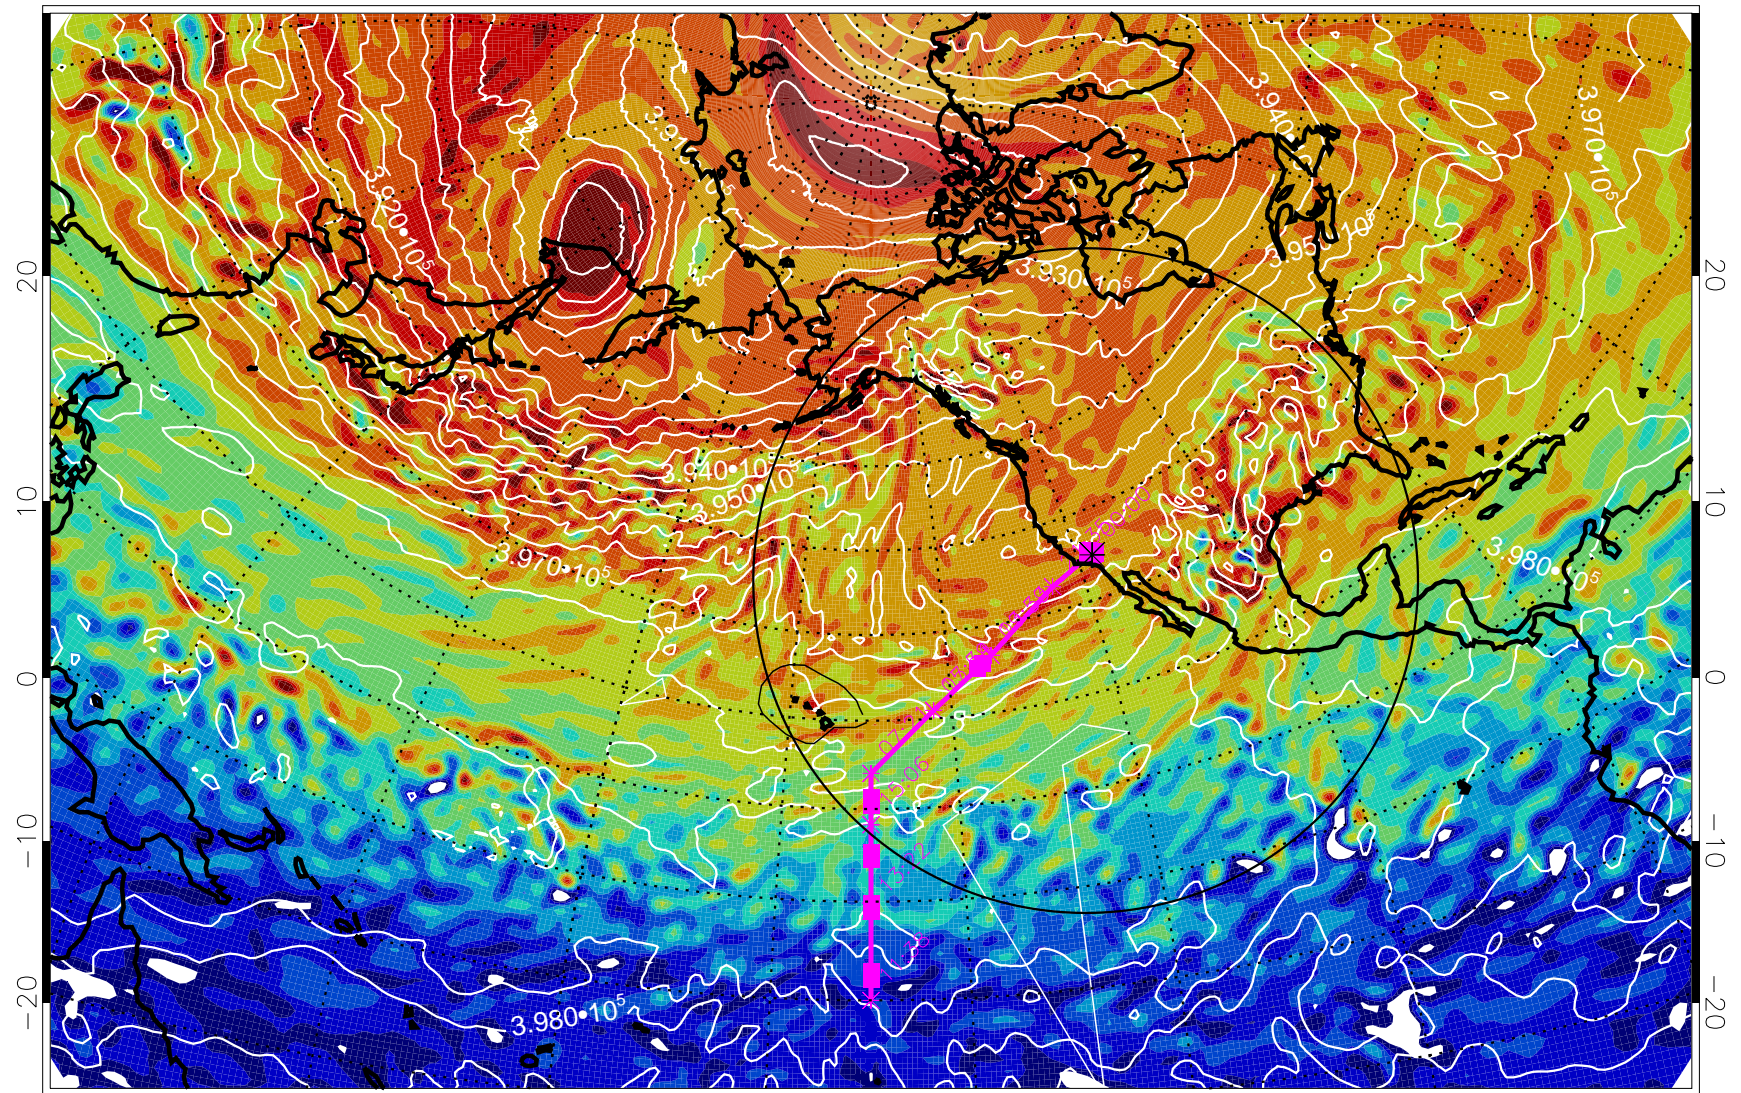

13021006, 18 hour forecast for 460K EPV

460K Montgomery Streamfunction, white

Range ring of 4055 km -- 13 hours GH round trip

13021012, 24 hour forecast for 460K EPV

460K Montgomery Streamfunction, white

Range ring of 4055 km -- 13 hours GH round trip

13021018, 30 hour forecast for 460K EPV

460K Montgomery Streamfunction, white

Range ring of 4055 km -- 13 hours GH round trip

13021100, 36 hour forecast for 460K EPV

460K Montgomery Streamfunction, white

Range ring of 4055 km -- 13 hours GH round trip

13021106, 42 hour forecast for 460K EPV

460K Montgomery Streamfunction, white

Range ring of 4055 km -- 13 hours GH round trip

13021112, 48 hour forecast for 460K EPV

460K Montgomery Streamfunction, white

Range ring of 4055 km -- 13 hours GH round trip

13021118, 54 hour forecast for 460K EPV

460K Montgomery Streamfunction, white

Range ring of 4055 km -- 13 hours GH round trip

13021200, 60 hour forecast for 460K EPV

460K Montgomery Streamfunction, white

Range ring of 4055 km -- 13 hours GH round trip