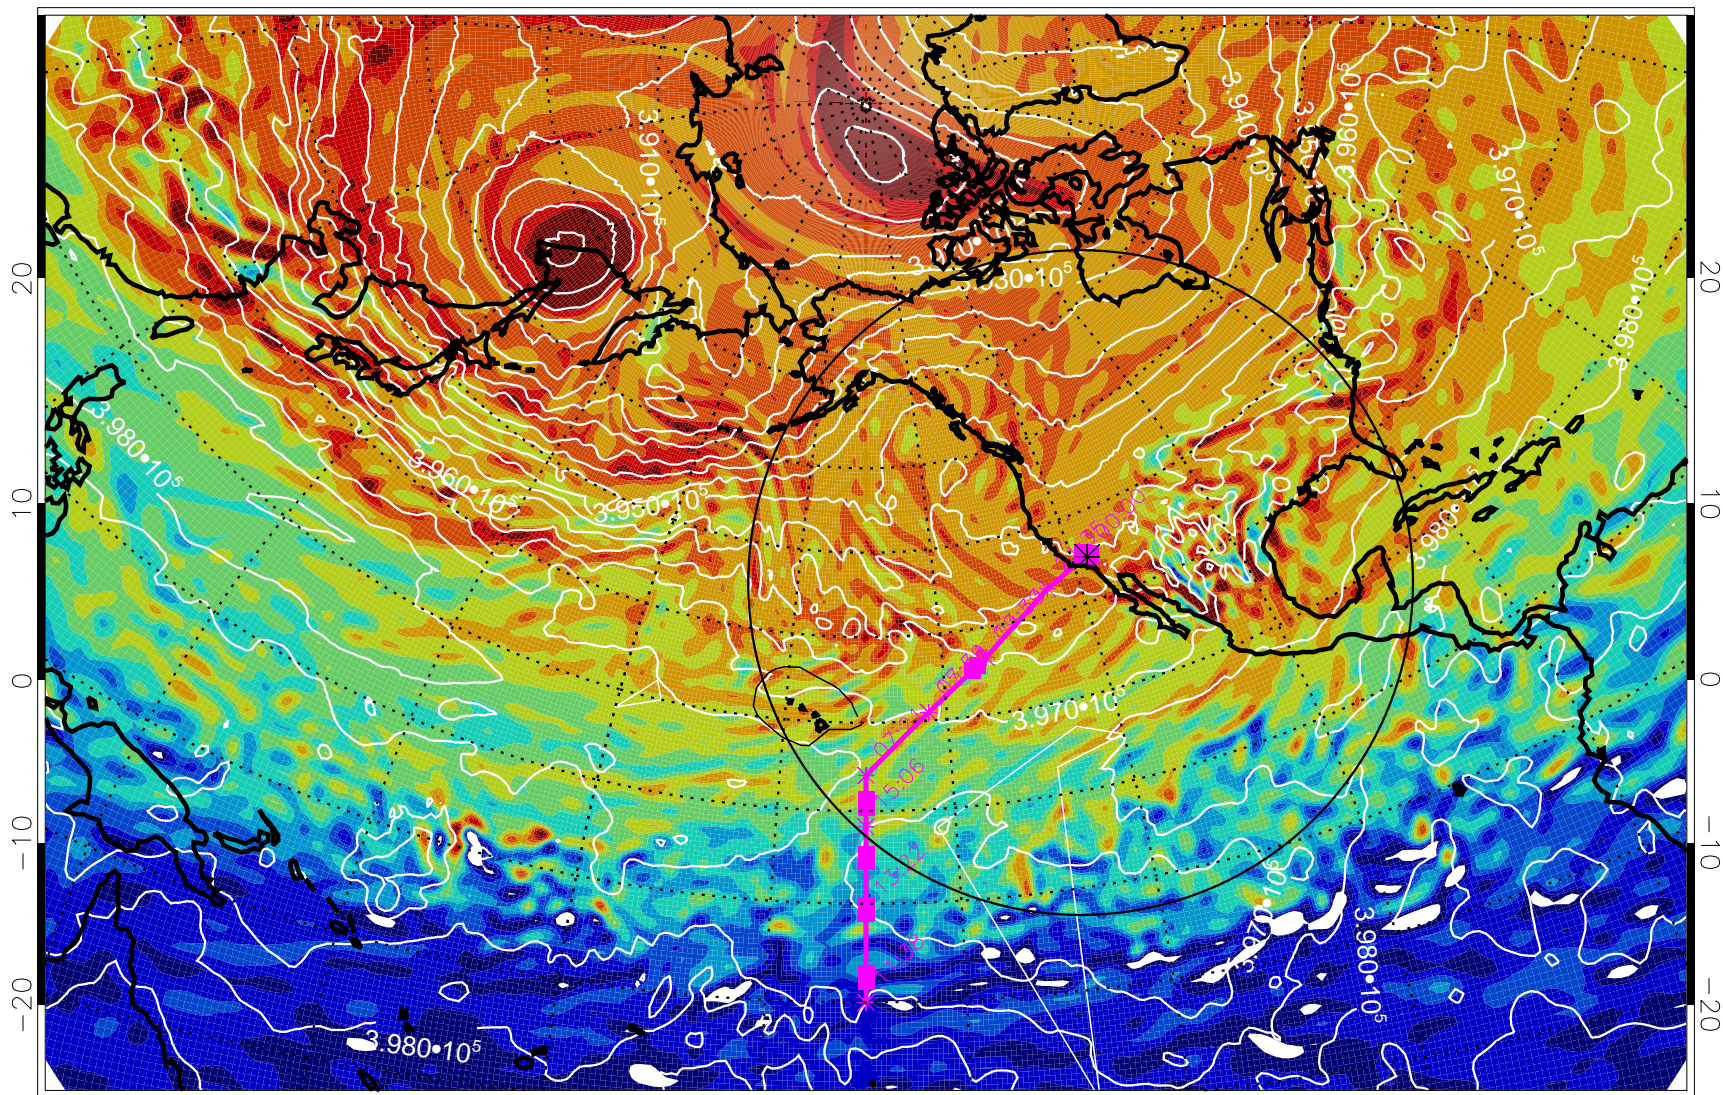

13020918, 6 hour forecast for 460K EPV

460K Montgomery Streamfunction, white

Range ring of 4055 km -- 13 hours GH round trip

13021000, 12 hour forecast for 460K EPV

460K Montgomery Streamfunction, white

Range ring of 4055 km -- 13 hours GH round trip

13021006, 18 hour forecast for 460K EPV

460K Montgomery Streamfunction, white

Range ring of 4055 km -- 13 hours GH round trip

13021012, 24 hour forecast for 460K EPV

460K Montgomery Streamfunction, white

Range ring of 4055 km -- 13 hours GH round trip

13021018, 30 hour forecast for 460K EPV

460K Montgomery Streamfunction, white

Range ring of 4055 km -- 13 hours GH round trip

13021100, 36 hour forecast for 460K EPV

460K Montgomery Streamfunction, white

Range ring of 4055 km -- 13 hours GH round trip

13021106, 42 hour forecast for 460K EPV

460K Montgomery Streamfunction, white

Range ring of 4055 km -- 13 hours GH round trip

13021112, 48 hour forecast for 460K EPV

460K Montgomery Streamfunction, white

Range ring of 4055 km -- 13 hours GH round trip