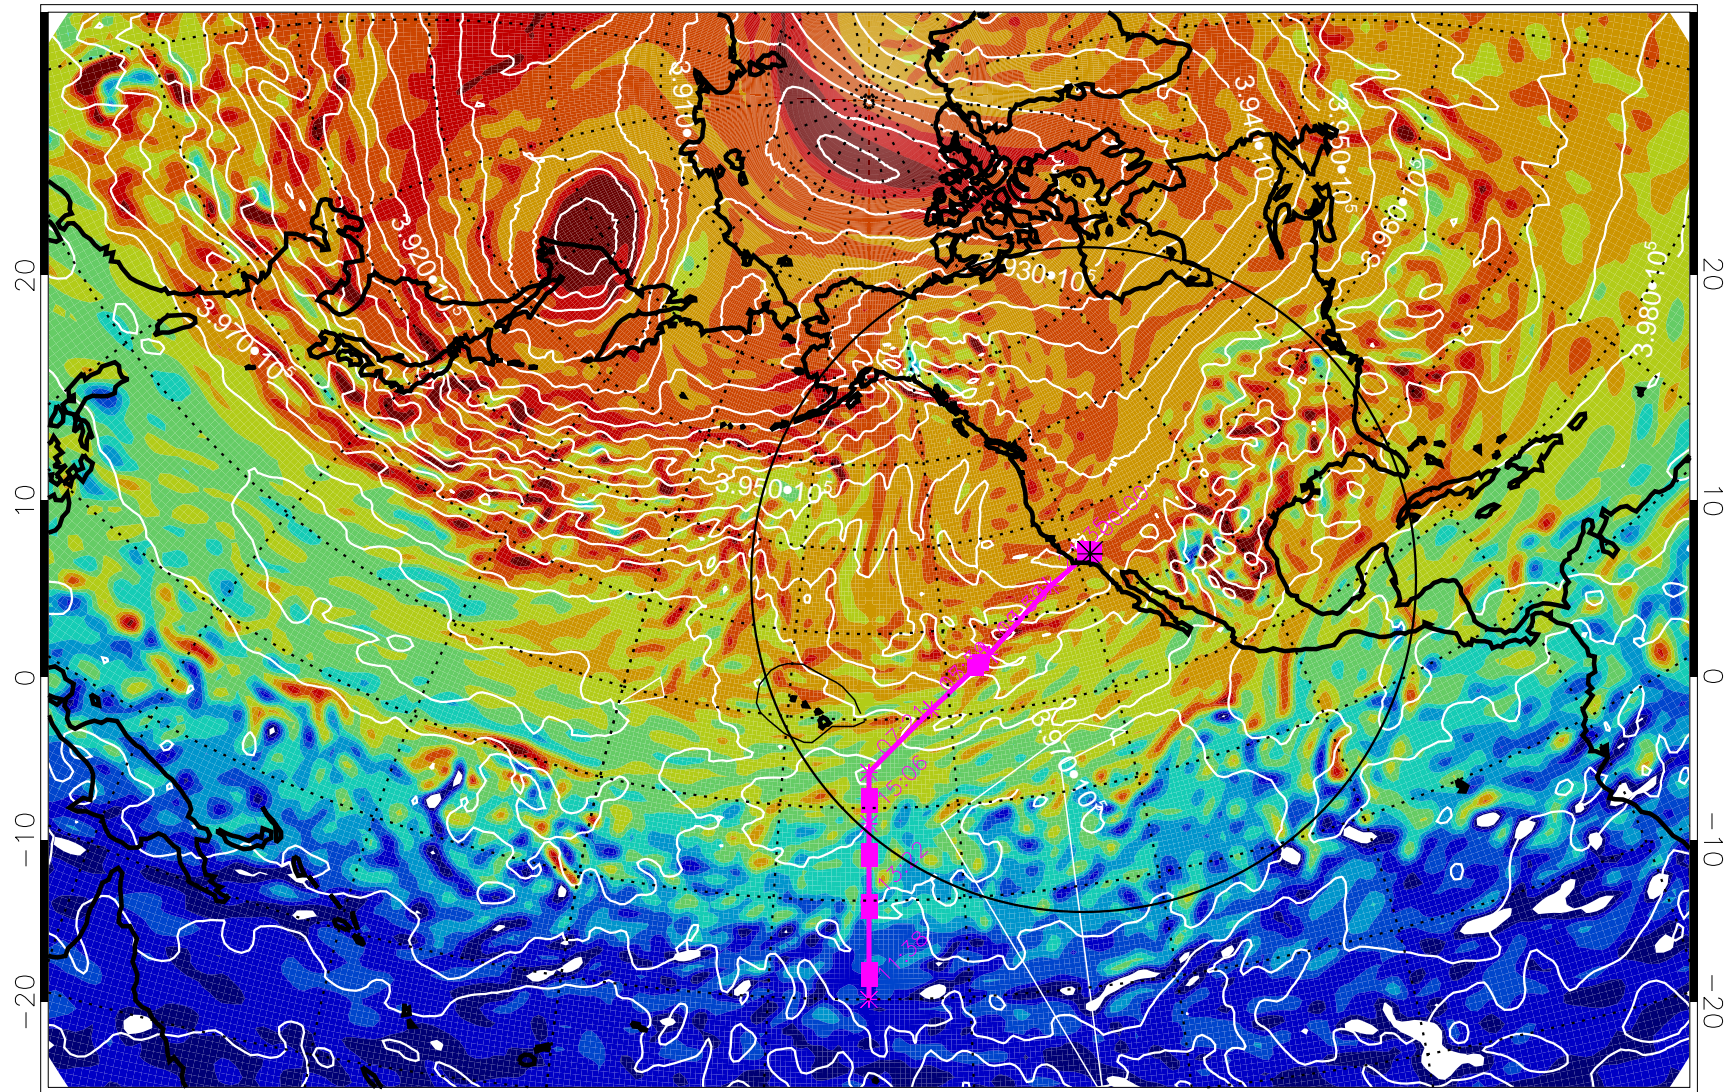

13021006, 18 hour forecast for 460K EPV

460K Montgomery Streamfunction, white

Range ring of 4055 km -- 13 hours GH round trip

13021012, 24 hour forecast for 460K EPV

460K Montgomery Streamfunction, white

Range ring of 4055 km -- 13 hours GH round trip

13021018, 30 hour forecast for 460K EPV

460K Montgomery Streamfunction, white

Range ring of 4055 km -- 13 hours GH round trip

13021100, 36 hour forecast for 460K EPV

460K Montgomery Streamfunction, white

Range ring of 4055 km -- 13 hours GH round trip

13021106, 42 hour forecast for 460K EPV

460K Montgomery Streamfunction, white

Range ring of 4055 km -- 13 hours GH round trip

13021112, 48 hour forecast for 460K EPV

460K Montgomery Streamfunction, white

Range ring of 4055 km -- 13 hours GH round trip

13021118, 54 hour forecast for 460K EPV

460K Montgomery Streamfunction, white

Range ring of 4055 km -- 13 hours GH round trip

13021200, 60 hour forecast for 460K EPV

460K Montgomery Streamfunction, white

Range ring of 4055 km -- 13 hours GH round trip