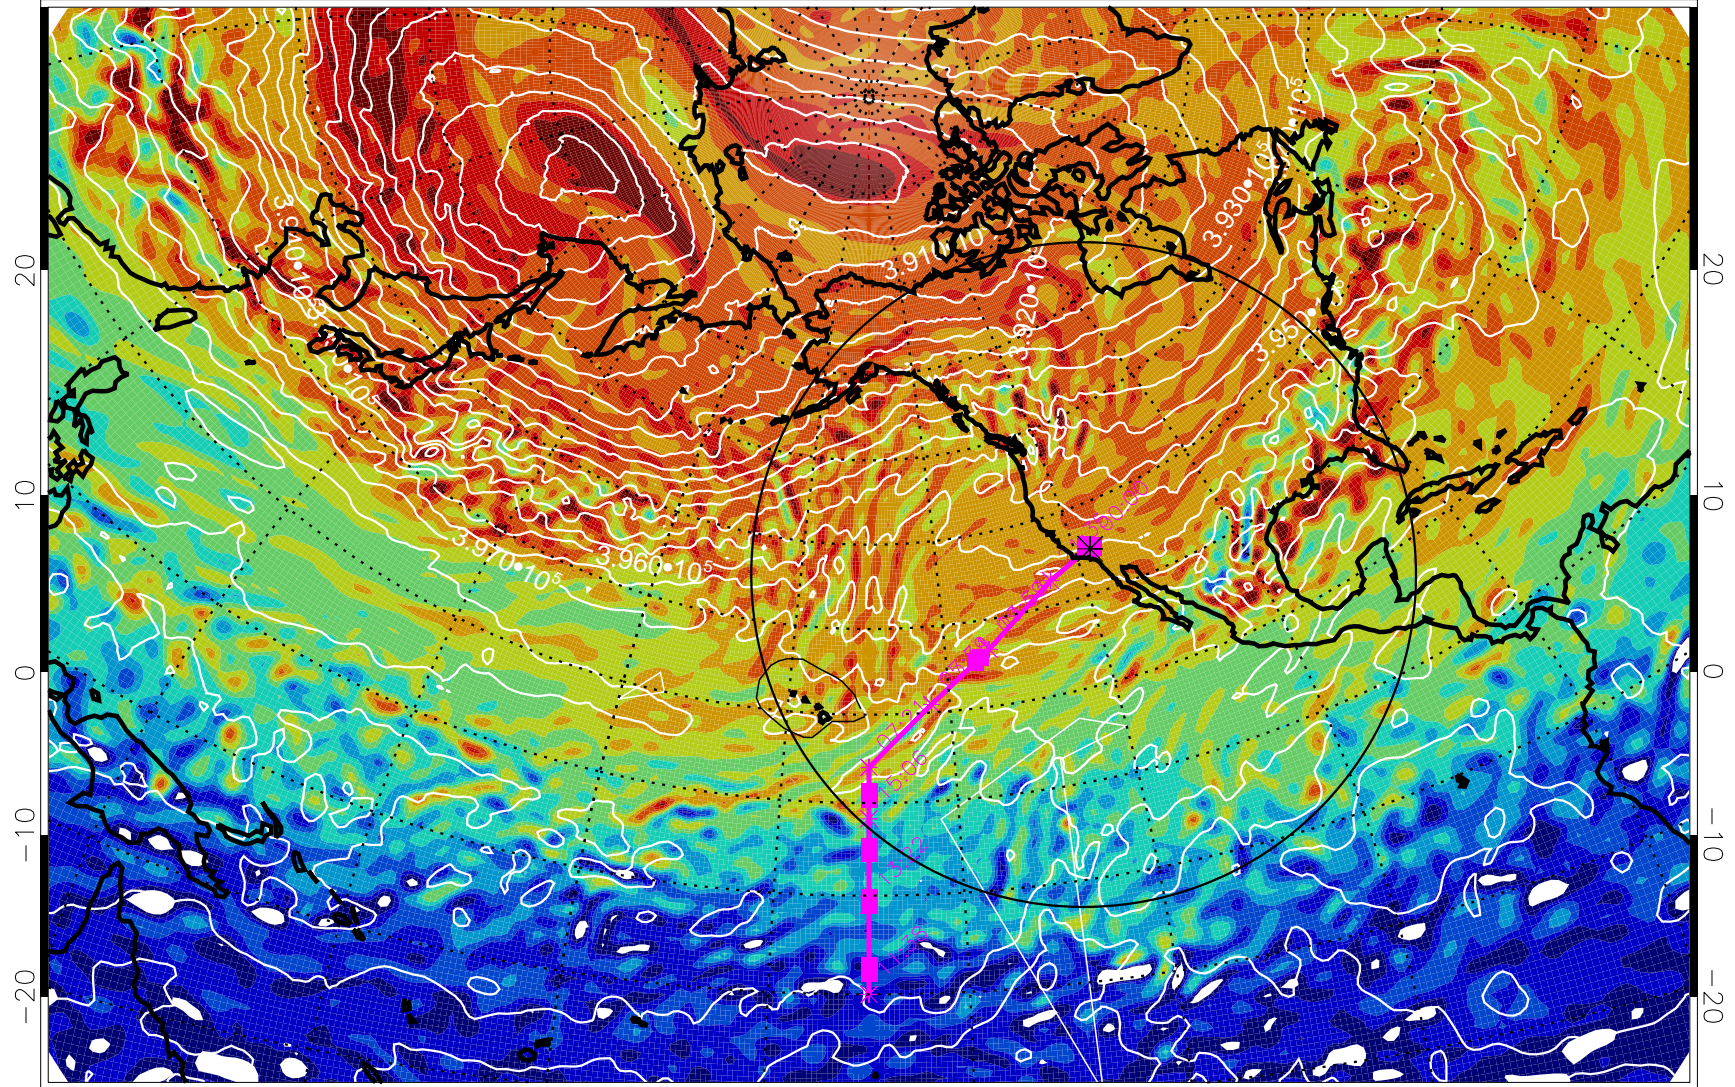

13021206, 66 hour forecast for 460K EPV

460K Montgomery Streamfunction, white

Range ring of 4055 km -- 13 hours GH round trip

13021212, 72 hour forecast for 460K EPV

460K Montgomery Streamfunction, white

Range ring of 4055 km -- 13 hours GH round trip

13021218, 78 hour forecast for 460K EPV

460K Montgomery Streamfunction, white

Range ring of 4055 km -- 13 hours GH round trip

13021300, 84 hour forecast for 460K EPV

460K Montgomery Streamfunction, white

Range ring of 4055 km -- 13 hours GH round trip

13021306, 90 hour forecast for 460K EPV

460K Montgomery Streamfunction, white

Range ring of 4055 km -- 13 hours GH round trip

13021312, 96 hour forecast for 460K EPV

460K Montgomery Streamfunction, white

Range ring of 4055 km -- 13 hours GH round trip

13021318, 102 hour forecast for 460K EPV

460K Montgomery Streamfunction, white

Range ring of 4055 km -- 13 hours GH round trip

13021400, 108 hour forecast for 460K EPV

460K Montgomery Streamfunction, white