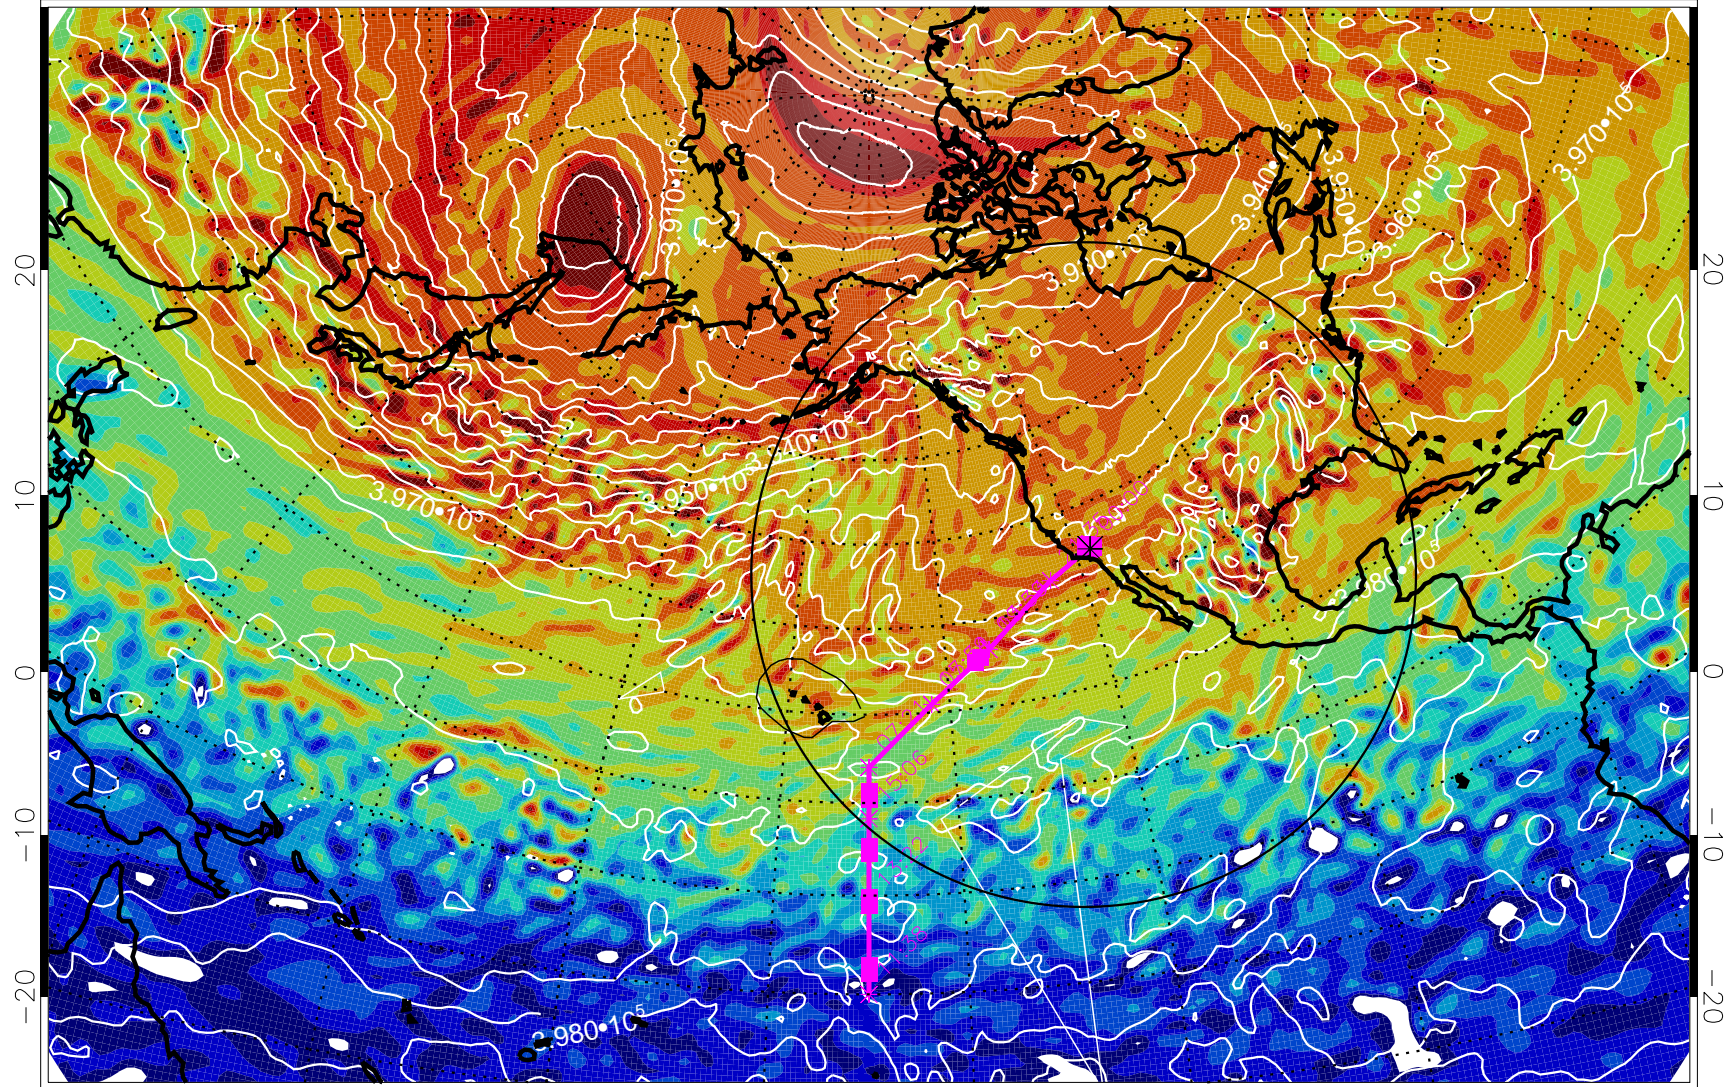

13021000, 24 hour forecast for 460K EPV

460K Montgomery Streamfunction, white

Range ring of 4055 km -- 13 hours GH round trip

13021006, 30 hour forecast for 460K EPV

460K Montgomery Streamfunction, white

Range ring of 4055 km -- 13 hours GH round trip

13021012, 36 hour forecast for 460K EPV

460K Montgomery Streamfunction, white

Range ring of 4055 km -- 13 hours GH round trip

13021018, 42 hour forecast for 460K EPV

460K Montgomery Streamfunction, white

Range ring of 4055 km -- 13 hours GH round trip

13021106, 54 hour forecast for 460K EPV

460K Montgomery Streamfunction, white

Range ring of 4055 km -- 13 hours GH round trip

13021112, 60 hour forecast for 460K EPV

460K Montgomery Streamfunction, white

Range ring of 4055 km -- 13 hours GH round trip

13021118, 66 hour forecast for 460K EPV

460K Montgomery Streamfunction, white

Range ring of 4055 km -- 13 hours GH round trip

13021200, 72 hour forecast for 460K EPV

460K Montgomery Streamfunction, white

Range ring of 4055 km -- 13 hours GH round trip