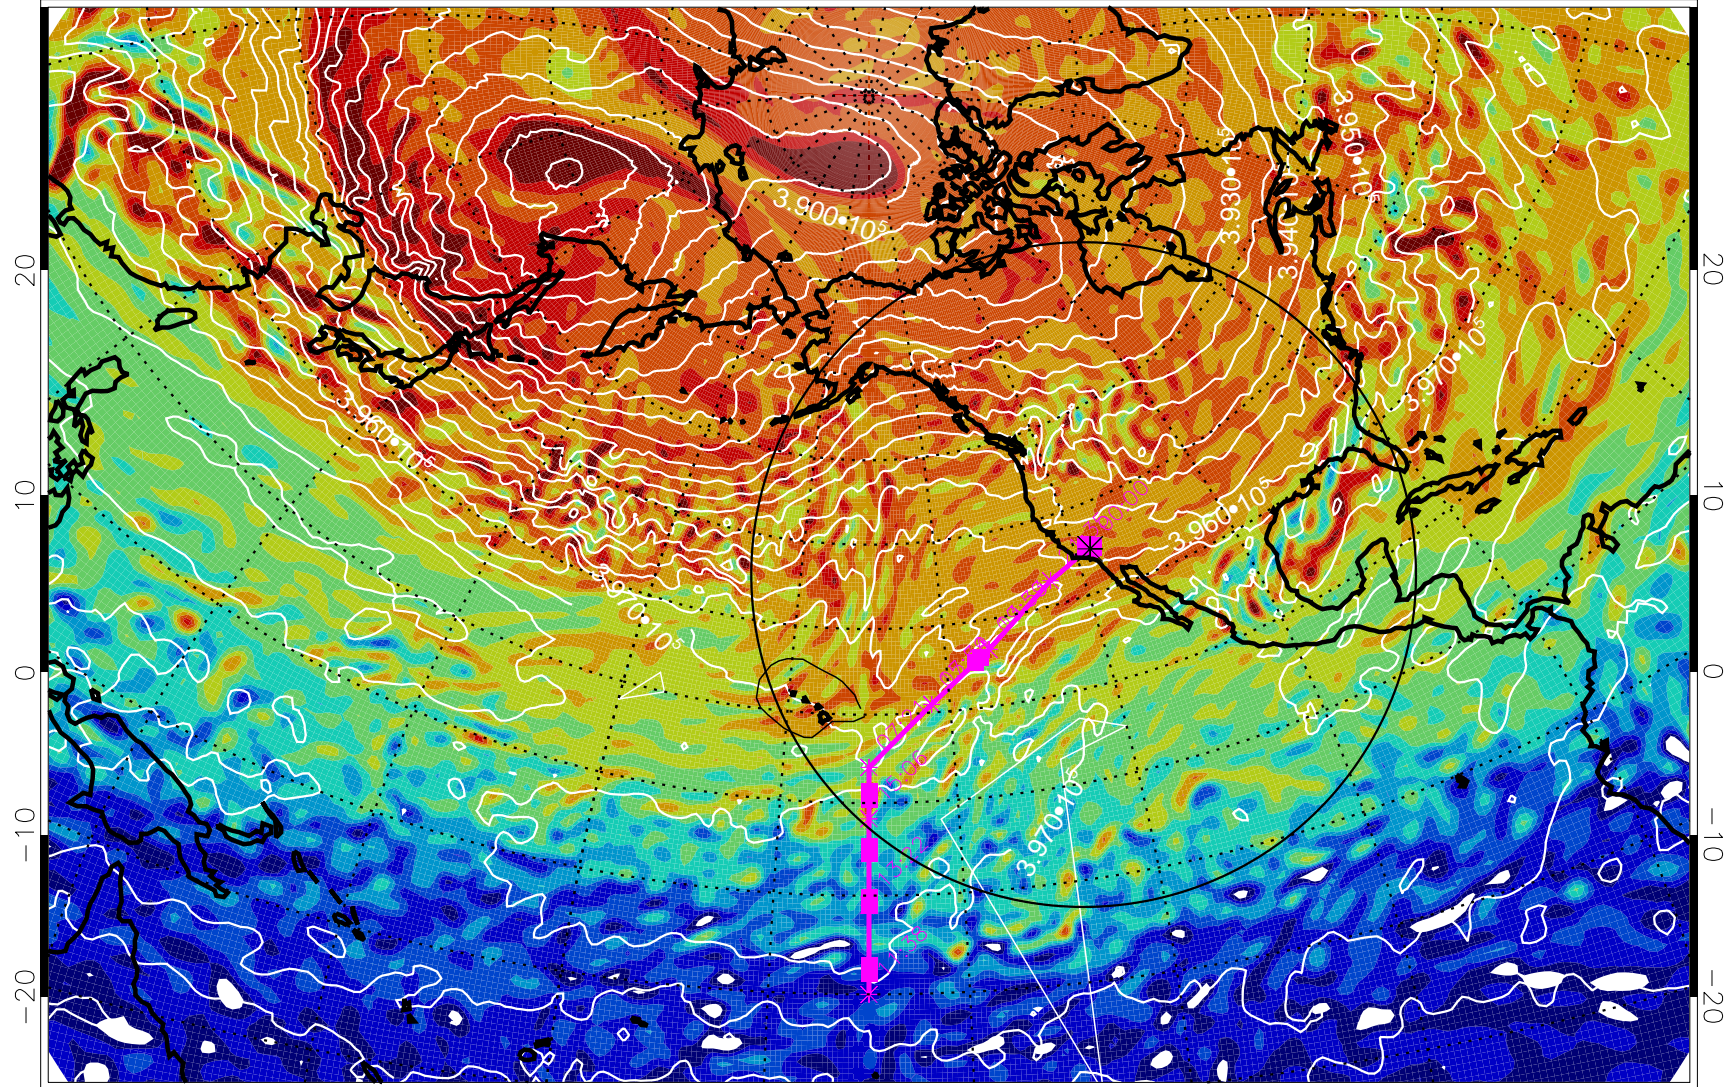

13021306, 102 hour forecast for 460K EPV

460K Montgomery Streamfunction, white

Range ring of 4055 km -- 13 hours GH round trip

13021312, 108 hour forecast for 460K EPV

460K Montgomery Streamfunction, white

Range ring of 4055 km -- 13 hours GH round trip

13021318, 114 hour forecast for 460K EPV

460K Montgomery Streamfunction, white

Range ring of 4055 km -- 13 hours GH round trip

13021400, 120 hour forecast for 460K EPV

460K Montgomery Streamfunction, white

Range ring of 4055 km -- 13 hours GH round trip