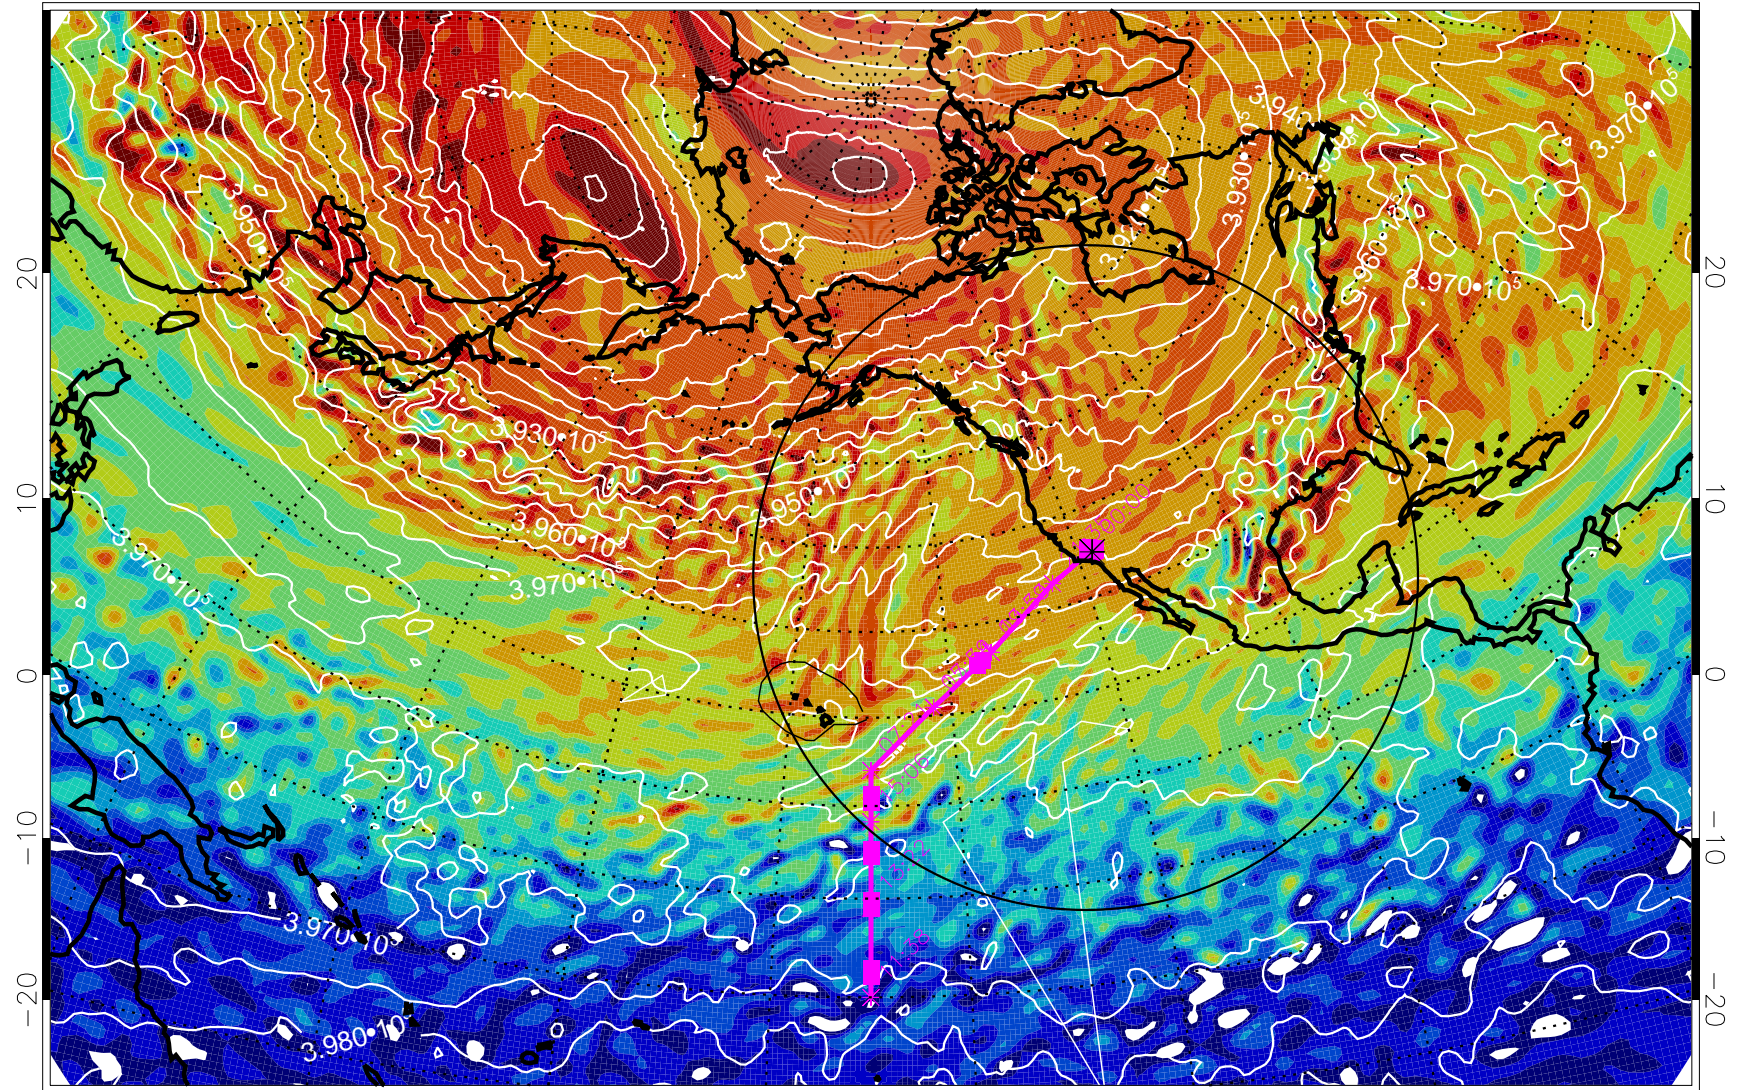

13021118, 66 hour forecast for 460K EPV

460K Montgomery Streamfunction, white

Range ring of 4055 km -- 13 hours GH round trip

13021200, 72 hour forecast for 460K EPV

460K Montgomery Streamfunction, white

Range ring of 4055 km -- 13 hours GH round trip

13021206, 78 hour forecast for 460K EPV

460K Montgomery Streamfunction, white

Range ring of 4055 km -- 13 hours GH round trip

13021212, 84 hour forecast for 460K EPV

460K Montgomery Streamfunction, white

Range ring of 4055 km -- 13 hours GH round trip

13021218, 90 hour forecast for 460K EPV

460K Montgomery Streamfunction, white

Range ring of 4055 km -- 13 hours GH round trip

13021300, 96 hour forecast for 460K EPV

460K Montgomery Streamfunction, white

Range ring of 4055 km -- 13 hours GH round trip

13021306, 102 hour forecast for 460K EPV

460K Montgomery Streamfunction, white

Range ring of 4055 km -- 13 hours GH round trip

13021312, 108 hour forecast for 460K EPV

460K Montgomery Streamfunction, white