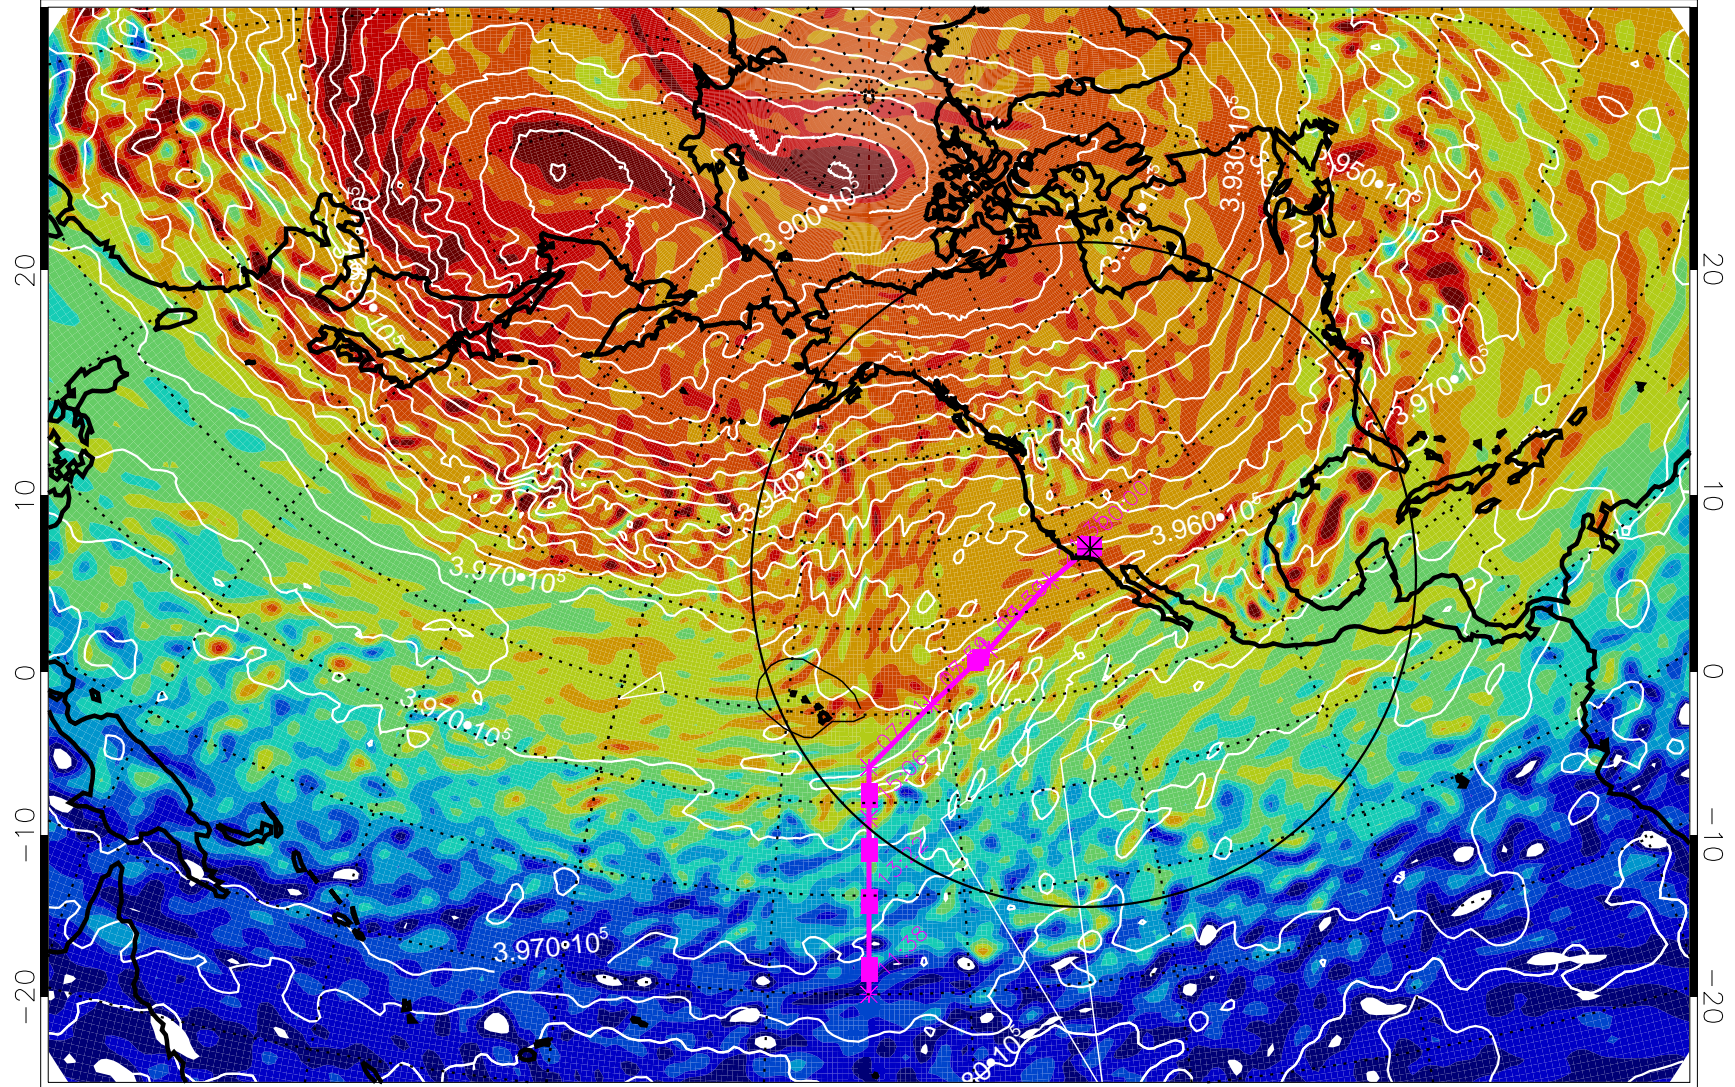

13021218, 90 hour forecast for 460K EPV

460K Montgomery Streamfunction, white

Range ring of 4055 km -- 13 hours GH round trip

13021300, 96 hour forecast for 460K EPV

460K Montgomery Streamfunction, white

Range ring of 4055 km -- 13 hours GH round trip

13021306, 102 hour forecast for 460K EPV

460K Montgomery Streamfunction, white

Range ring of 4055 km -- 13 hours GH round trip

13021312, 108 hour forecast for 460K EPV

460K Montgomery Streamfunction, white

Range ring of 4055 km -- 13 hours GH round trip

13021318, 114 hour forecast for 460K EPV

460K Montgomery Streamfunction, white

Range ring of 4055 km -- 13 hours GH round trip

13021400, 120 hour forecast for 460K EPV

460K Montgomery Streamfunction, white

Range ring of 4055 km -- 13 hours GH round trip