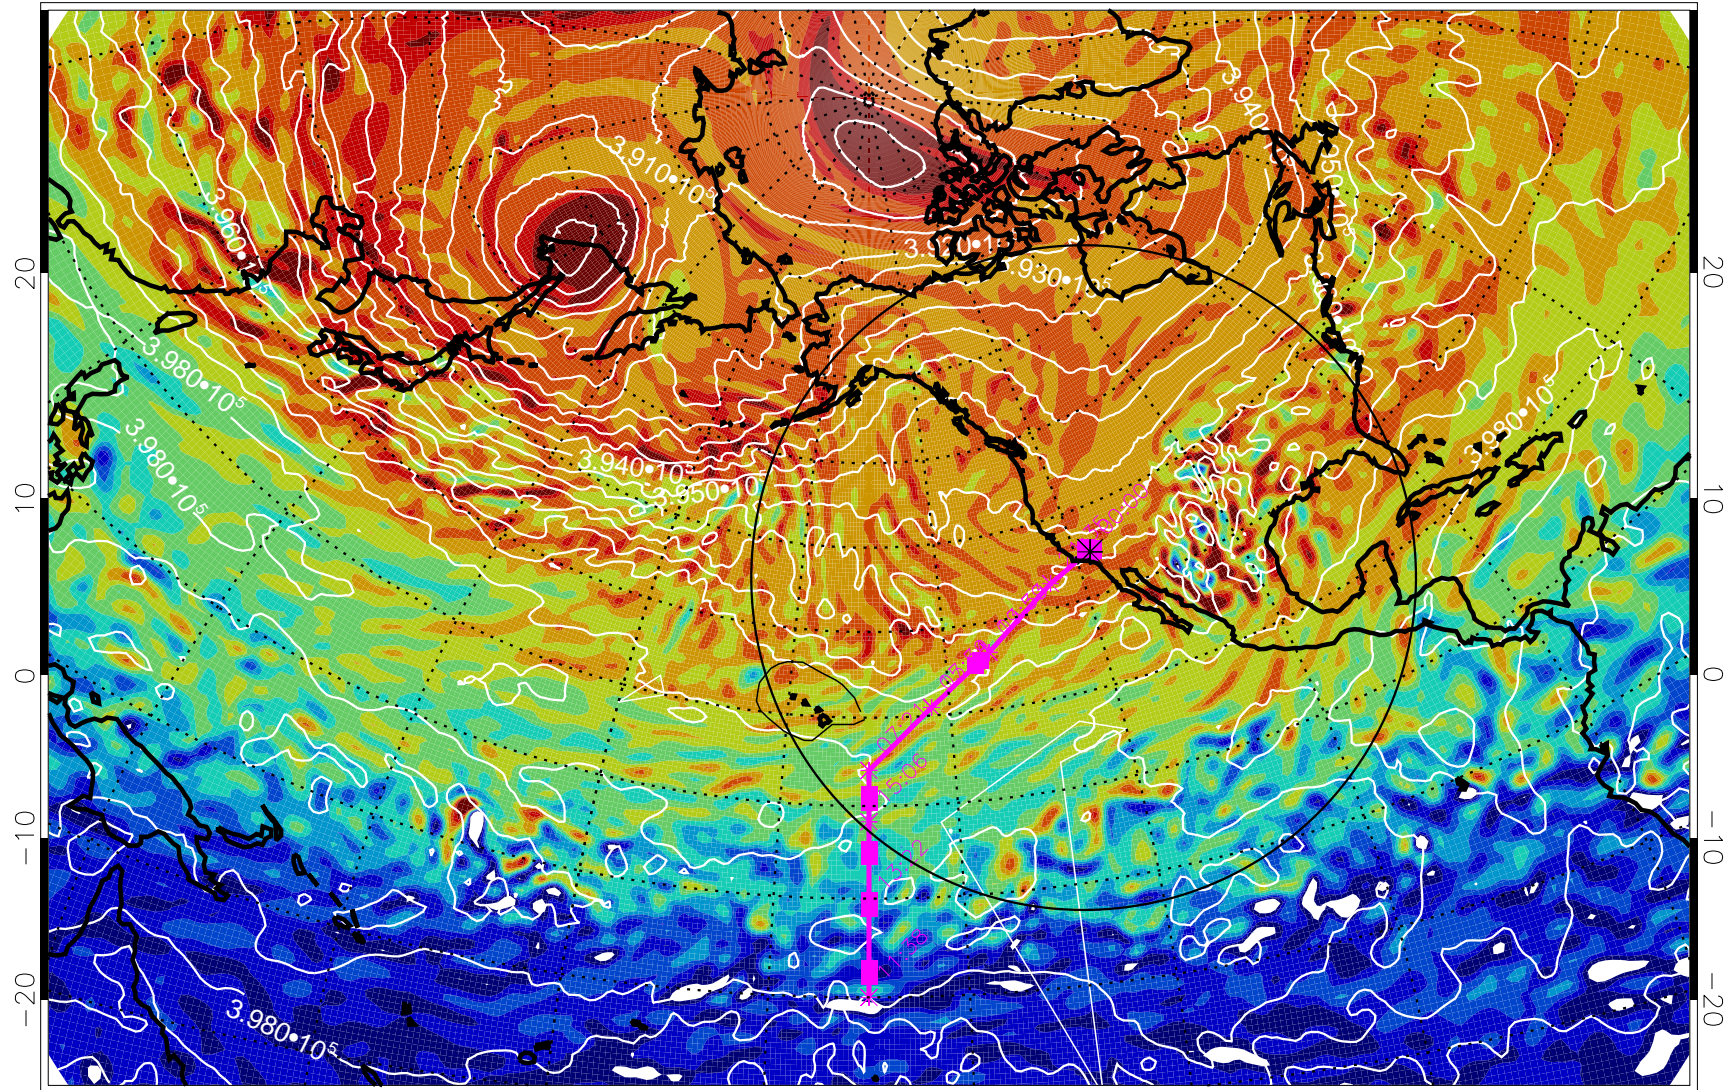

13020912, 12 hour forecast for 460K EPV

460K Montgomery Streamfunction, white

Range ring of 4055 km -- 13 hours GH round trip

13020918, 18 hour forecast for 460K EPV

460K Montgomery Streamfunction, white

Range ring of 4055 km -- 13 hours GH round trip

13021000, 24 hour forecast for 460K EPV

460K Montgomery Streamfunction, white

Range ring of 4055 km -- 13 hours GH round trip

13021006, 30 hour forecast for 460K EPV

460K Montgomery Streamfunction, white

Range ring of 4055 km -- 13 hours GH round trip

13021012, 36 hour forecast for 460K EPV

460K Montgomery Streamfunction, white

Range ring of 4055 km -- 13 hours GH round trip

13021018, 42 hour forecast for 460K EPV

460K Montgomery Streamfunction, white

Range ring of 4055 km -- 13 hours GH round trip

13021106, 54 hour forecast for 460K EPV

460K Montgomery Streamfunction, white

Range ring of 4055 km -- 13 hours GH round trip

13021112, 60 hour forecast for 460K EPV

460K Montgomery Streamfunction, white

Range ring of 4055 km -- 13 hours GH round trip