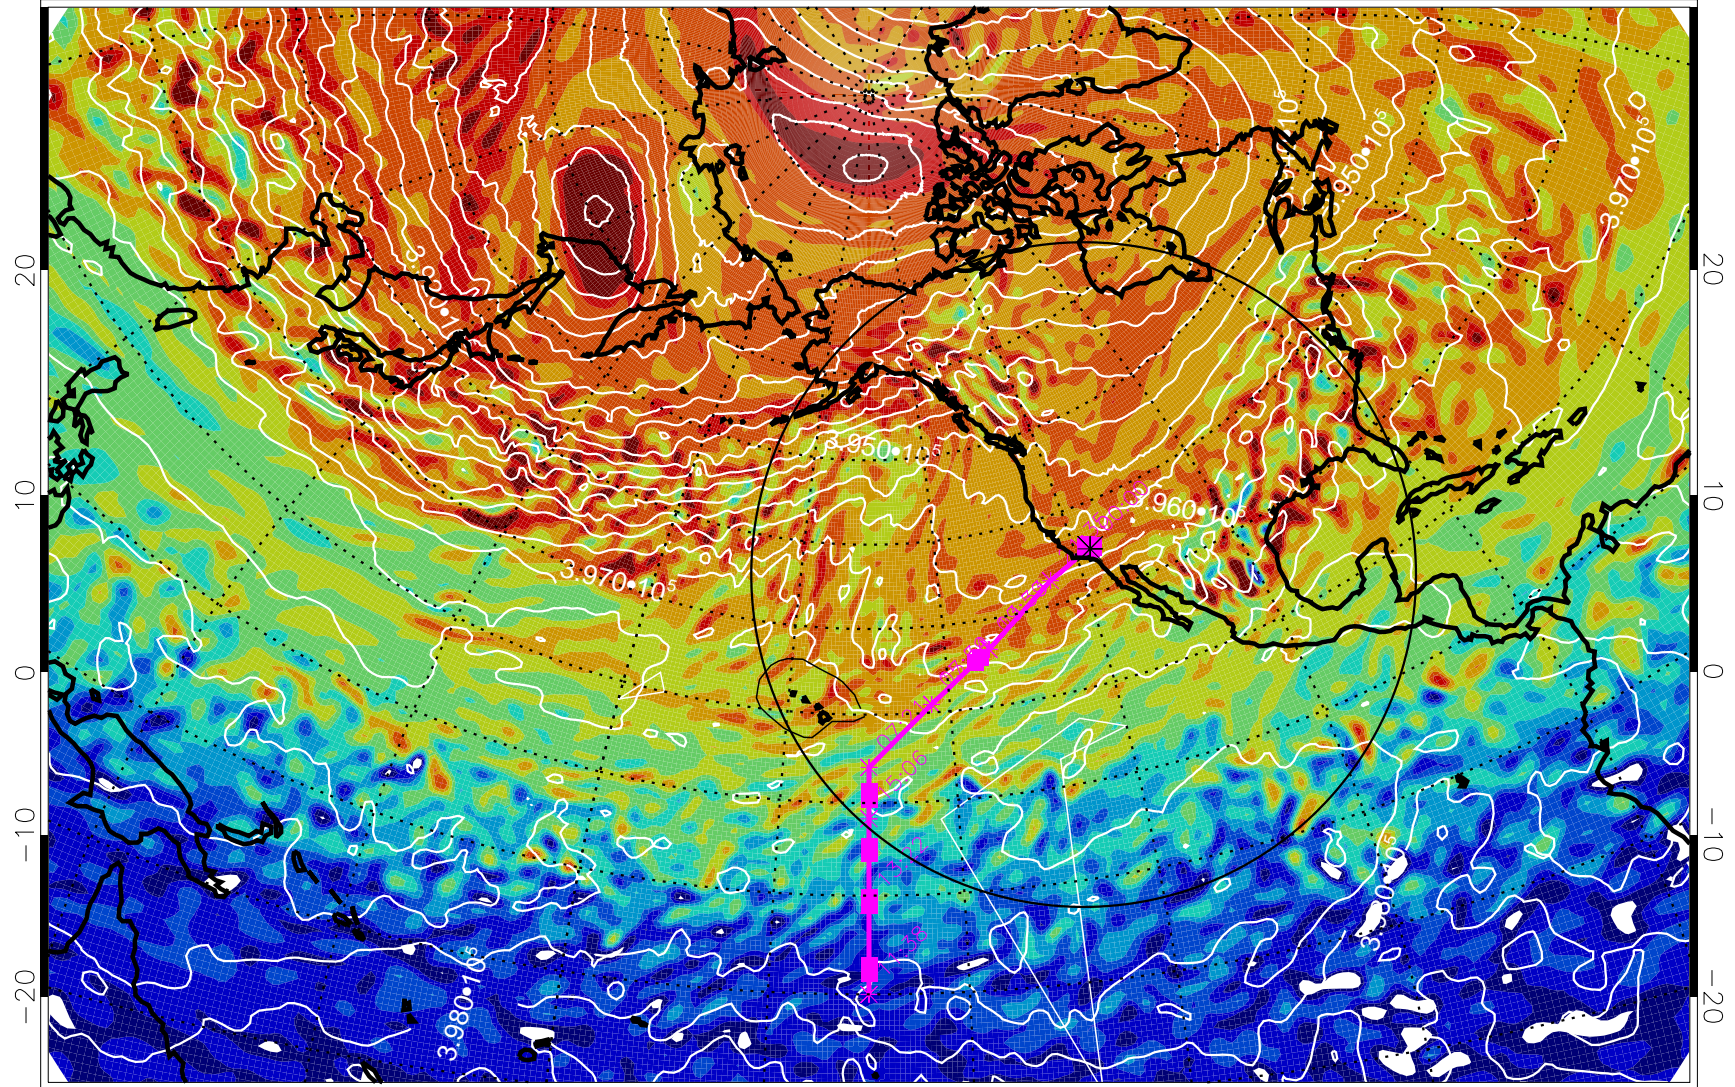

13021012, 36 hour forecast for 460K EPV

460K Montgomery Streamfunction, white

Range ring of 4055 km -- 13 hours GH round trip

13021018, 42 hour forecast for 460K EPV

460K Montgomery Streamfunction, white

Range ring of 4055 km -- 13 hours GH round trip

13021106, 54 hour forecast for 460K EPV

460K Montgomery Streamfunction, white

Range ring of 4055 km -- 13 hours GH round trip

13021112, 60 hour forecast for 460K EPV

460K Montgomery Streamfunction, white

Range ring of 4055 km -- 13 hours GH round trip

13021118, 66 hour forecast for 460K EPV

460K Montgomery Streamfunction, white

Range ring of 4055 km -- 13 hours GH round trip

13021200, 72 hour forecast for 460K EPV

460K Montgomery Streamfunction, white

Range ring of 4055 km -- 13 hours GH round trip

13021206, 78 hour forecast for 460K EPV

460K Montgomery Streamfunction, white

Range ring of 4055 km -- 13 hours GH round trip

13021212, 84 hour forecast for 460K EPV

460K Montgomery Streamfunction, white

Range ring of 4055 km -- 13 hours GH round trip