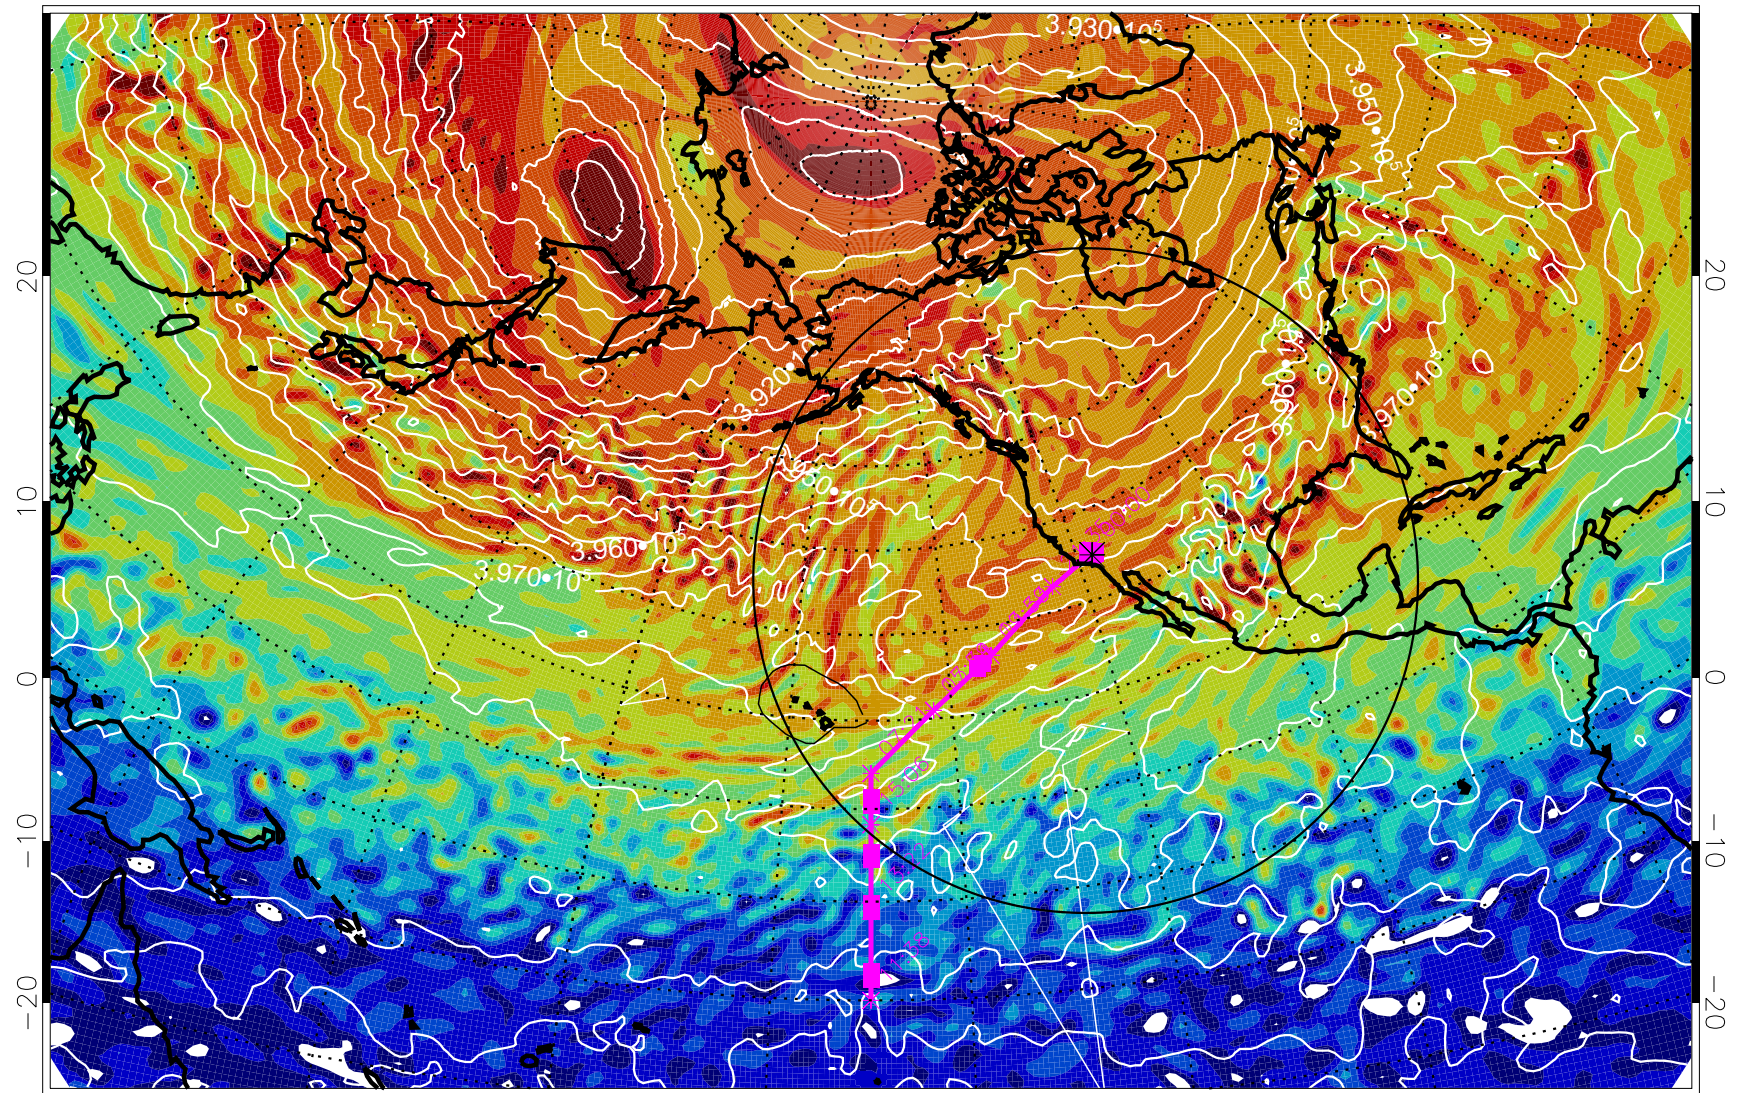

13021118, 66 hour forecast for 460K EPV

460K Montgomery Streamfunction, white

Range ring of 4055 km -- 13 hours GH round trip

13021200, 72 hour forecast for 460K EPV

460K Montgomery Streamfunction, white

Range ring of 4055 km -- 13 hours GH round trip

13021206, 78 hour forecast for 460K EPV

460K Montgomery Streamfunction, white

Range ring of 4055 km -- 13 hours GH round trip

13021212, 84 hour forecast for 460K EPV

460K Montgomery Streamfunction, white

Range ring of 4055 km -- 13 hours GH round trip

13021218, 90 hour forecast for 460K EPV

460K Montgomery Streamfunction, white

Range ring of 4055 km -- 13 hours GH round trip

13021300, 96 hour forecast for 460K EPV

460K Montgomery Streamfunction, white

Range ring of 4055 km -- 13 hours GH round trip

13021306, 102 hour forecast for 460K EPV

460K Montgomery Streamfunction, white

Range ring of 4055 km -- 13 hours GH round trip

13021312, 108 hour forecast for 460K EPV

460K Montgomery Streamfunction, white