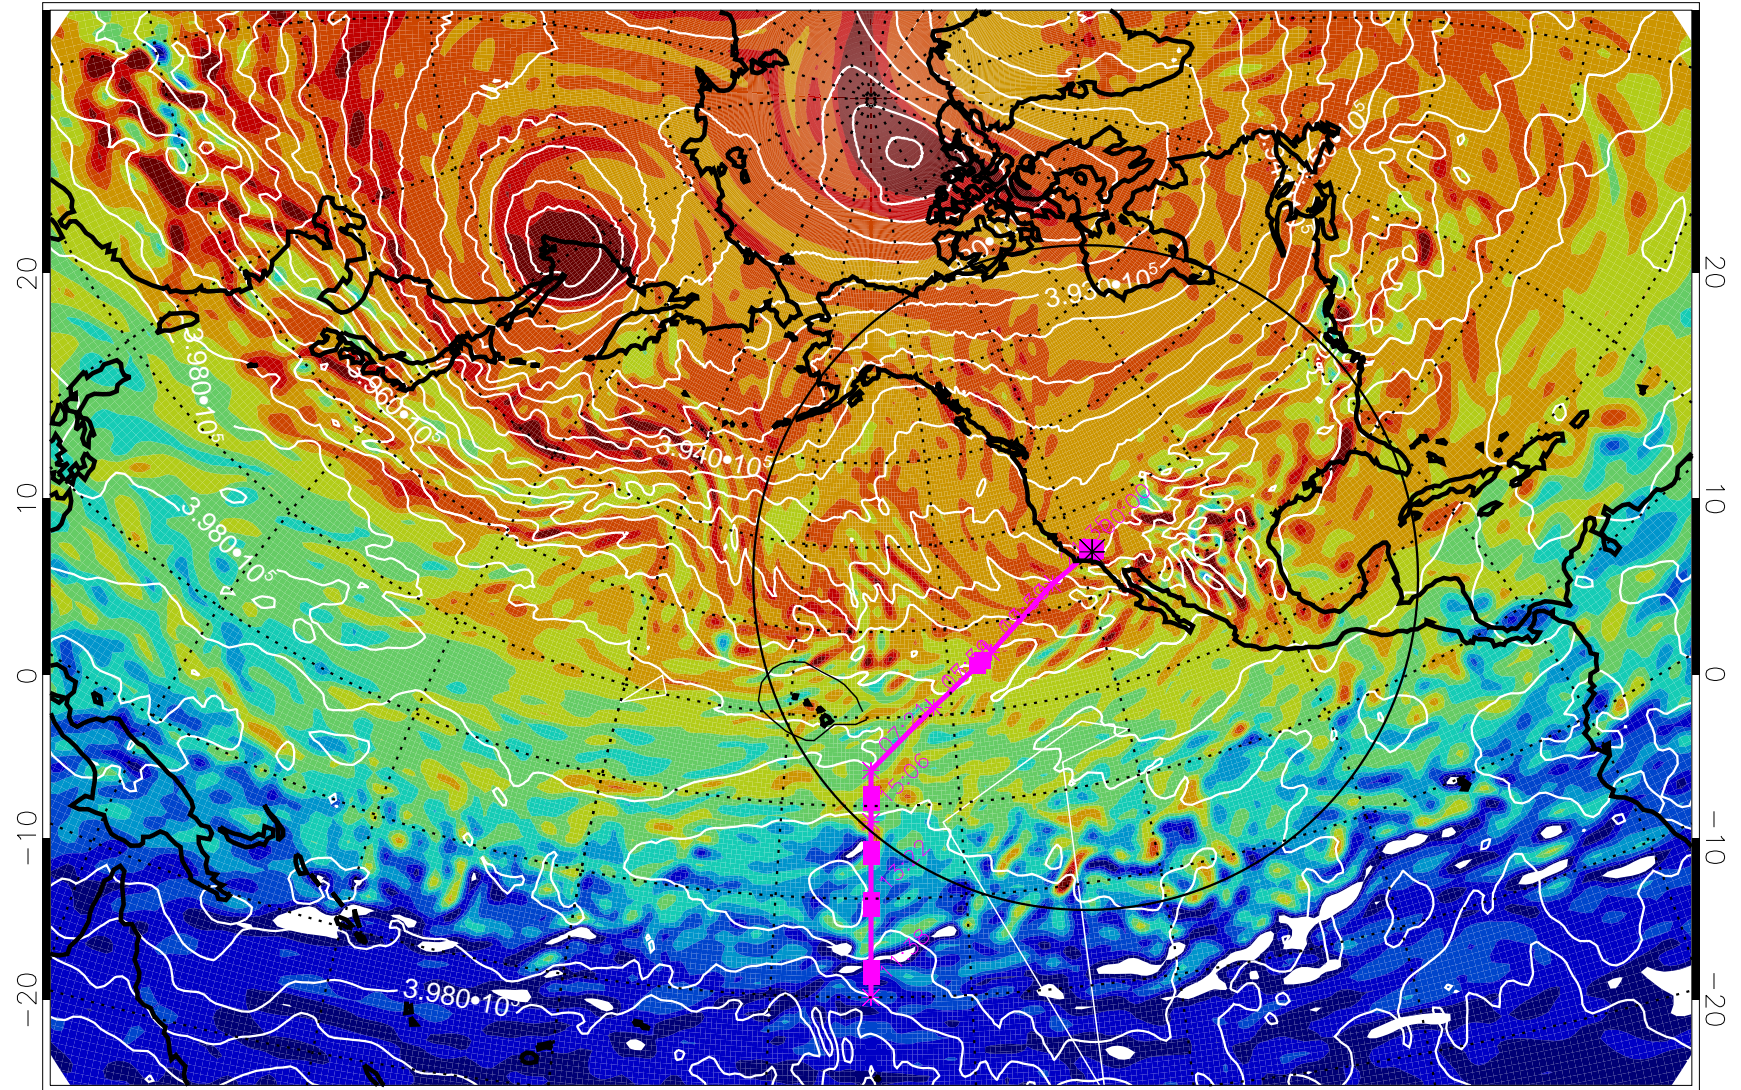

13020912, 12 hour forecast for 460K EPV

460K Montgomery Streamfunction, white

Range ring of 4055 km -- 13 hours GH round trip

13020918, 18 hour forecast for 460K EPV

460K Montgomery Streamfunction, white

Range ring of 4055 km -- 13 hours GH round trip

13021000, 24 hour forecast for 460K EPV

460K Montgomery Streamfunction, white

Range ring of 4055 km -- 13 hours GH round trip

13021006, 30 hour forecast for 460K EPV

460K Montgomery Streamfunction, white

Range ring of 4055 km -- 13 hours GH round trip

13021012, 36 hour forecast for 460K EPV

460K Montgomery Streamfunction, white

Range ring of 4055 km -- 13 hours GH round trip

13021018, 42 hour forecast for 460K EPV

460K Montgomery Streamfunction, white

Range ring of 4055 km -- 13 hours GH round trip

13021106, 54 hour forecast for 460K EPV

460K Montgomery Streamfunction, white

Range ring of 4055 km -- 13 hours GH round trip

13021112, 60 hour forecast for 460K EPV

460K Montgomery Streamfunction, white

Range ring of 4055 km -- 13 hours GH round trip