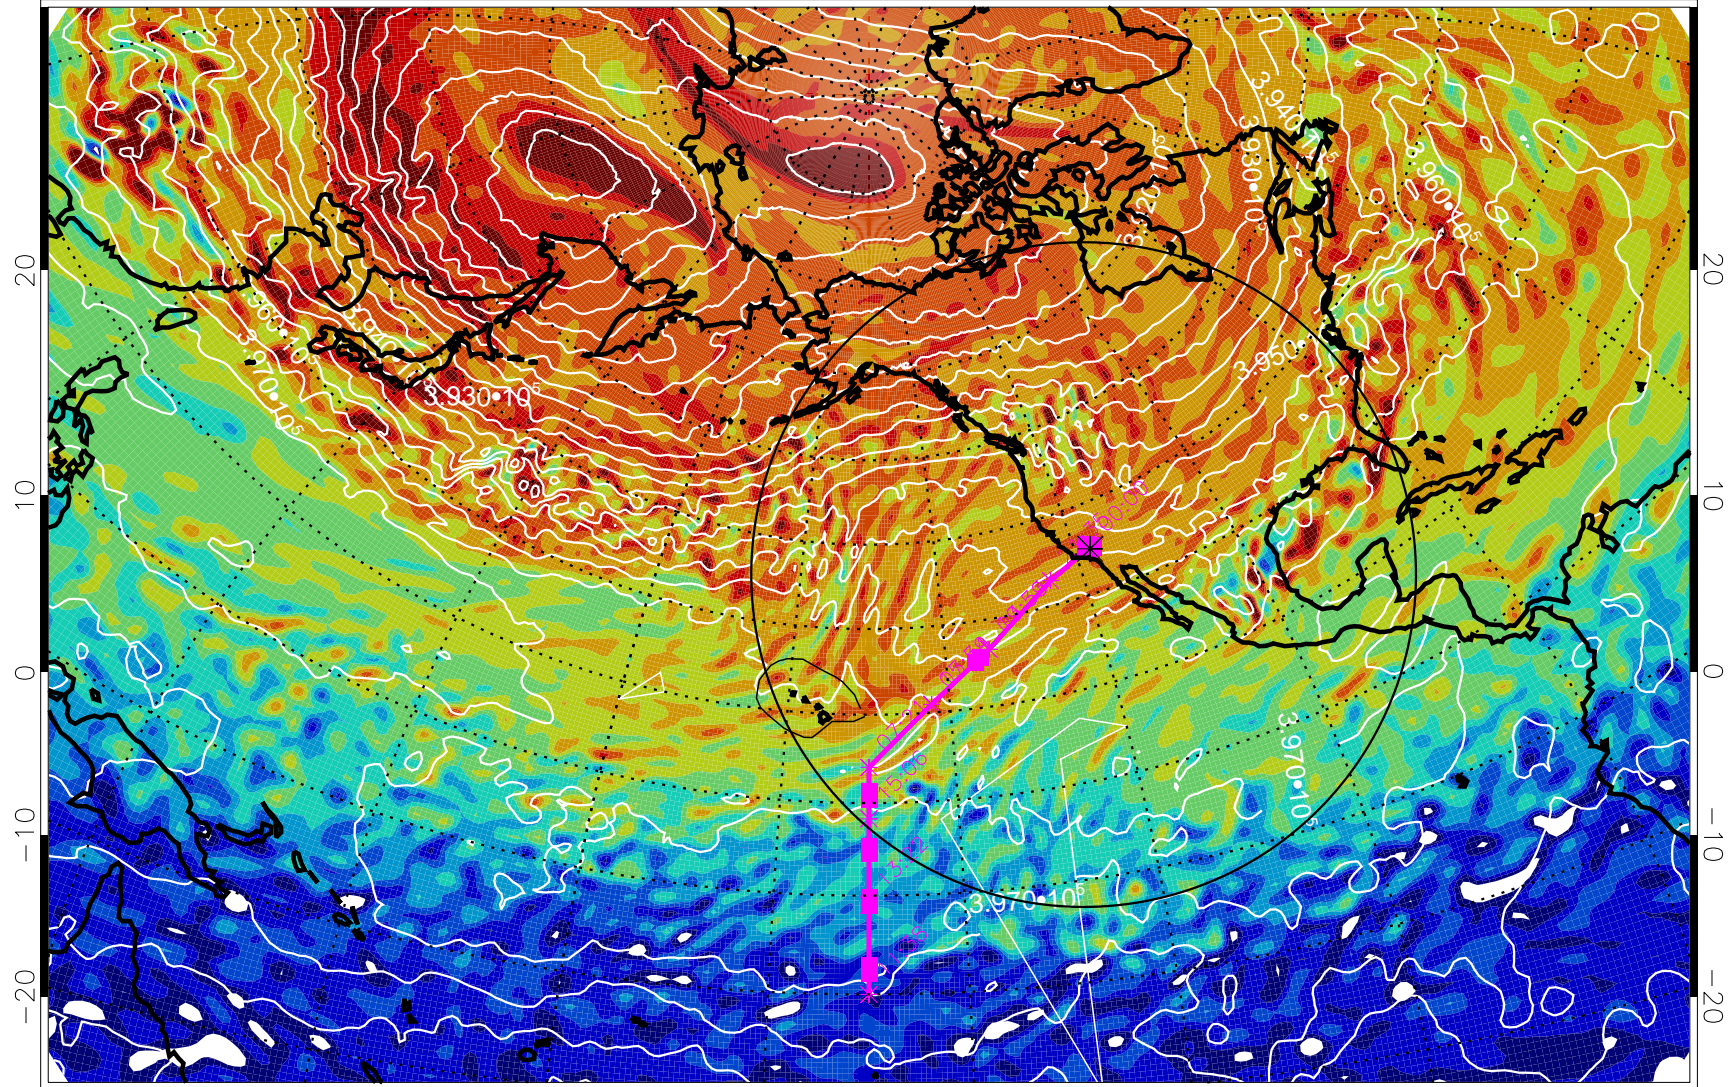

13021218, 90 hour forecast for 460K EPV

460K Montgomery Streamfunction, white

Range ring of 4055 km -- 13 hours GH round trip

13021300, 96 hour forecast for 460K EPV

460K Montgomery Streamfunction, white

Range ring of 4055 km -- 13 hours GH round trip

13021306, 102 hour forecast for 460K EPV

460K Montgomery Streamfunction, white

Range ring of 4055 km -- 13 hours GH round trip

13021312, 108 hour forecast for 460K EPV

460K Montgomery Streamfunction, white

Range ring of 4055 km -- 13 hours GH round trip

13021318, 114 hour forecast for 460K EPV

460K Montgomery Streamfunction, white

Range ring of 4055 km -- 13 hours GH round trip

13021400, 120 hour forecast for 460K EPV

460K Montgomery Streamfunction, white

Range ring of 4055 km -- 13 hours GH round trip