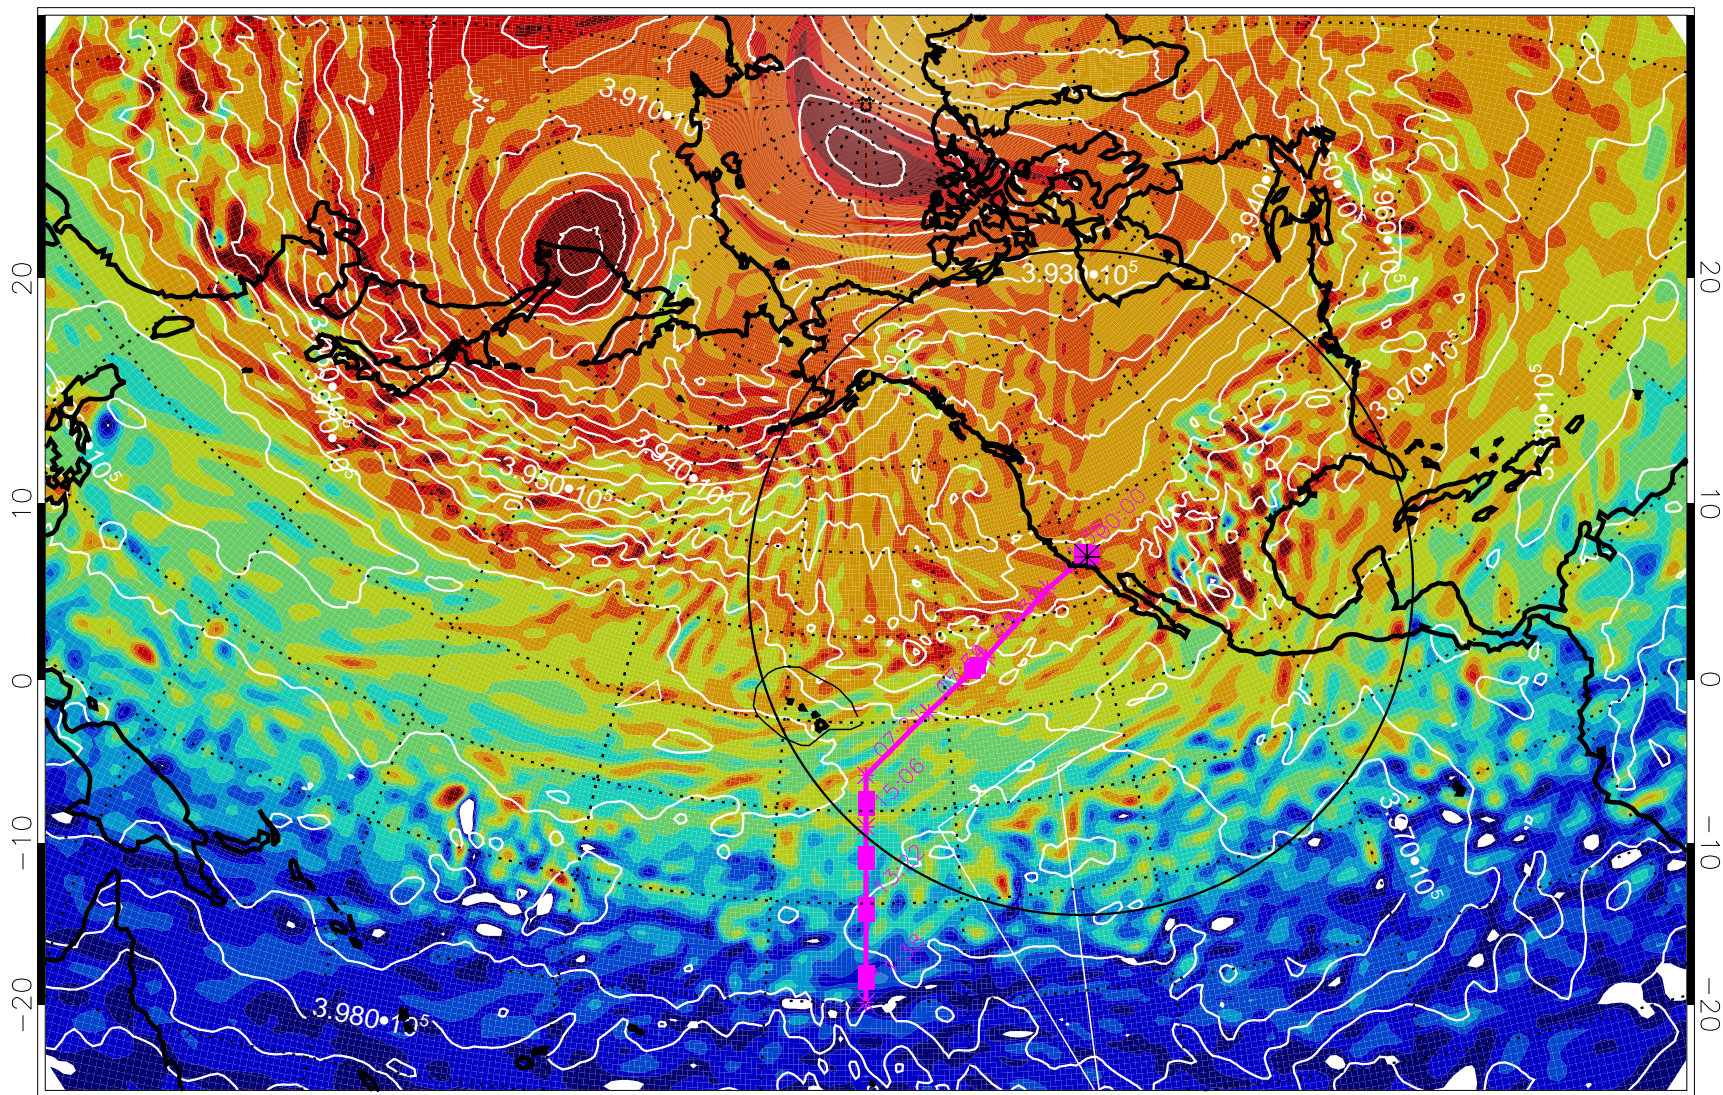

13020912, 12 hour forecast for 460K EPV

460K Montgomery Streamfunction, white

Range ring of 4055 km -- 13 hours GH round trip

13020918, 18 hour forecast for 460K EPV

460K Montgomery Streamfunction, white

Range ring of 4055 km -- 13 hours GH round trip

13021000, 24 hour forecast for 460K EPV

460K Montgomery Streamfunction, white

Range ring of 4055 km -- 13 hours GH round trip

13021006, 30 hour forecast for 460K EPV

460K Montgomery Streamfunction, white

Range ring of 4055 km -- 13 hours GH round trip

13021012, 36 hour forecast for 460K EPV

460K Montgomery Streamfunction, white

Range ring of 4055 km -- 13 hours GH round trip

13021018, 42 hour forecast for 460K EPV

460K Montgomery Streamfunction, white

Range ring of 4055 km -- 13 hours GH round trip

13021106, 54 hour forecast for 460K EPV

460K Montgomery Streamfunction, white

Range ring of 4055 km -- 13 hours GH round trip

13021112, 60 hour forecast for 460K EPV

460K Montgomery Streamfunction, white

Range ring of 4055 km -- 13 hours GH round trip