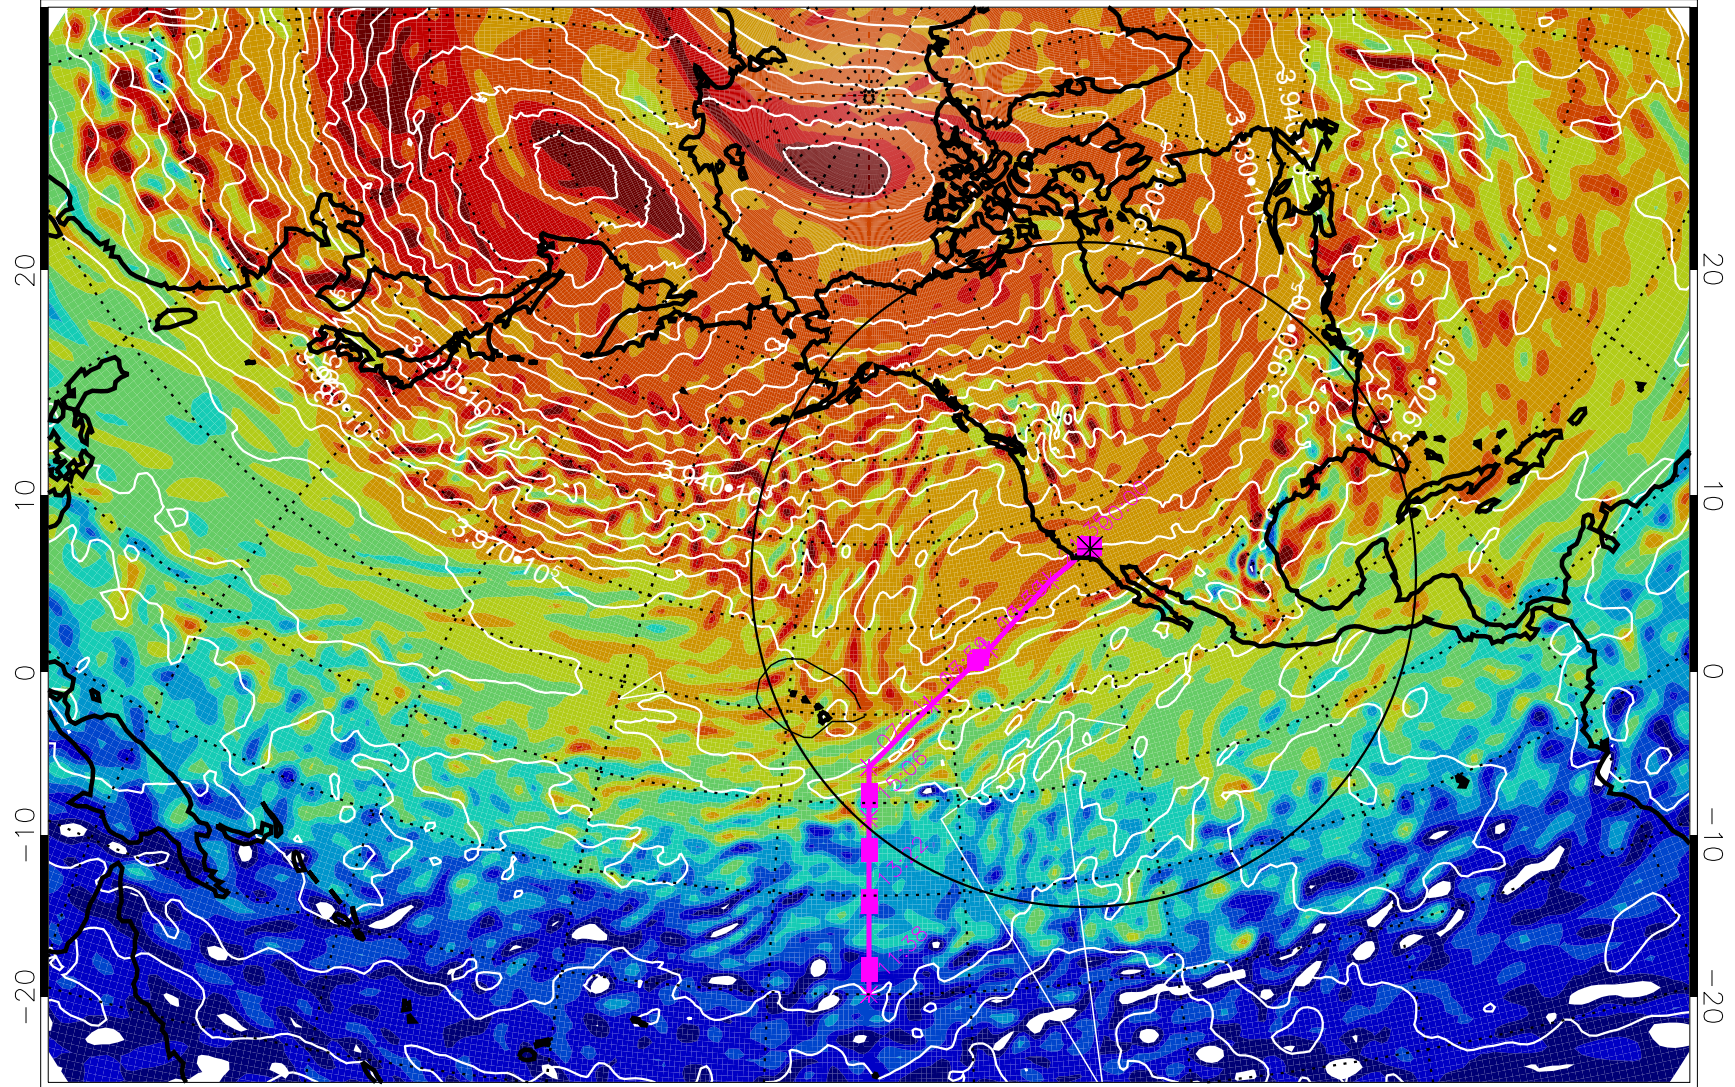

13021206, 78 hour forecast for 460K EPV

460K Montgomery Streamfunction, white

Range ring of 4055 km -- 13 hours GH round trip

13021212, 84 hour forecast for 460K EPV

460K Montgomery Streamfunction, white

Range ring of 4055 km -- 13 hours GH round trip

13021218, 90 hour forecast for 460K EPV

460K Montgomery Streamfunction, white

Range ring of 4055 km -- 13 hours GH round trip

13021300, 96 hour forecast for 460K EPV

460K Montgomery Streamfunction, white

Range ring of 4055 km -- 13 hours GH round trip

13021306, 102 hour forecast for 460K EPV

460K Montgomery Streamfunction, white

Range ring of 4055 km -- 13 hours GH round trip

13021312, 108 hour forecast for 460K EPV

460K Montgomery Streamfunction, white

Range ring of 4055 km -- 13 hours GH round trip

13021318, 114 hour forecast for 460K EPV

460K Montgomery Streamfunction, white

Range ring of 4055 km -- 13 hours GH round trip

13021400, 120 hour forecast for 460K EPV