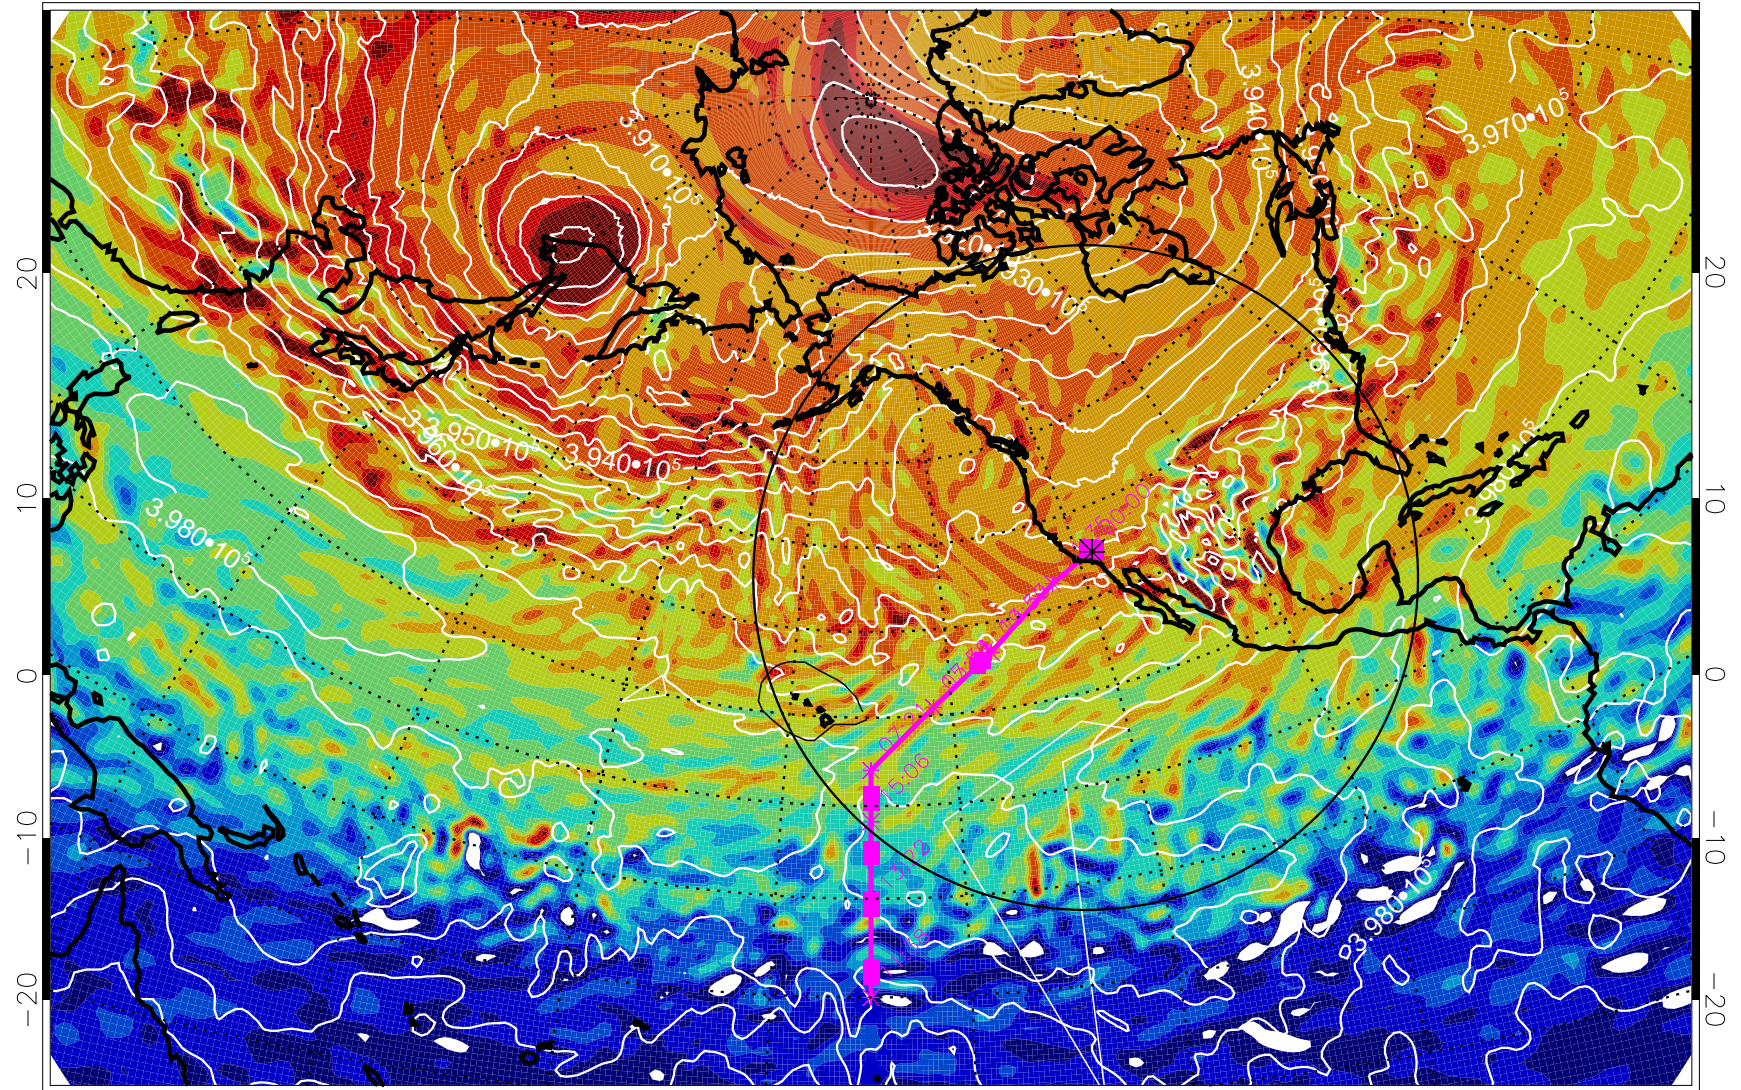

13020912, 12 hour forecast for 460K EPV

460K Montgomery Streamfunction, white

Range ring of 4055 km -- 13 hours GH round trip

13020918, 18 hour forecast for 460K EPV

460K Montgomery Streamfunction, white

Range ring of 4055 km -- 13 hours GH round trip

13021000, 24 hour forecast for 460K EPV

460K Montgomery Streamfunction, white

Range ring of 4055 km -- 13 hours GH round trip

13021006, 30 hour forecast for 460K EPV

460K Montgomery Streamfunction, white

Range ring of 4055 km -- 13 hours GH round trip

13021012, 36 hour forecast for 460K EPV

460K Montgomery Streamfunction, white

Range ring of 4055 km -- 13 hours GH round trip

13021018, 42 hour forecast for 460K EPV

460K Montgomery Streamfunction, white

Range ring of 4055 km -- 13 hours GH round trip

13021106, 54 hour forecast for 460K EPV

460K Montgomery Streamfunction, white

Range ring of 4055 km -- 13 hours GH round trip

13021112, 60 hour forecast for 460K EPV

460K Montgomery Streamfunction, white

Range ring of 4055 km -- 13 hours GH round trip