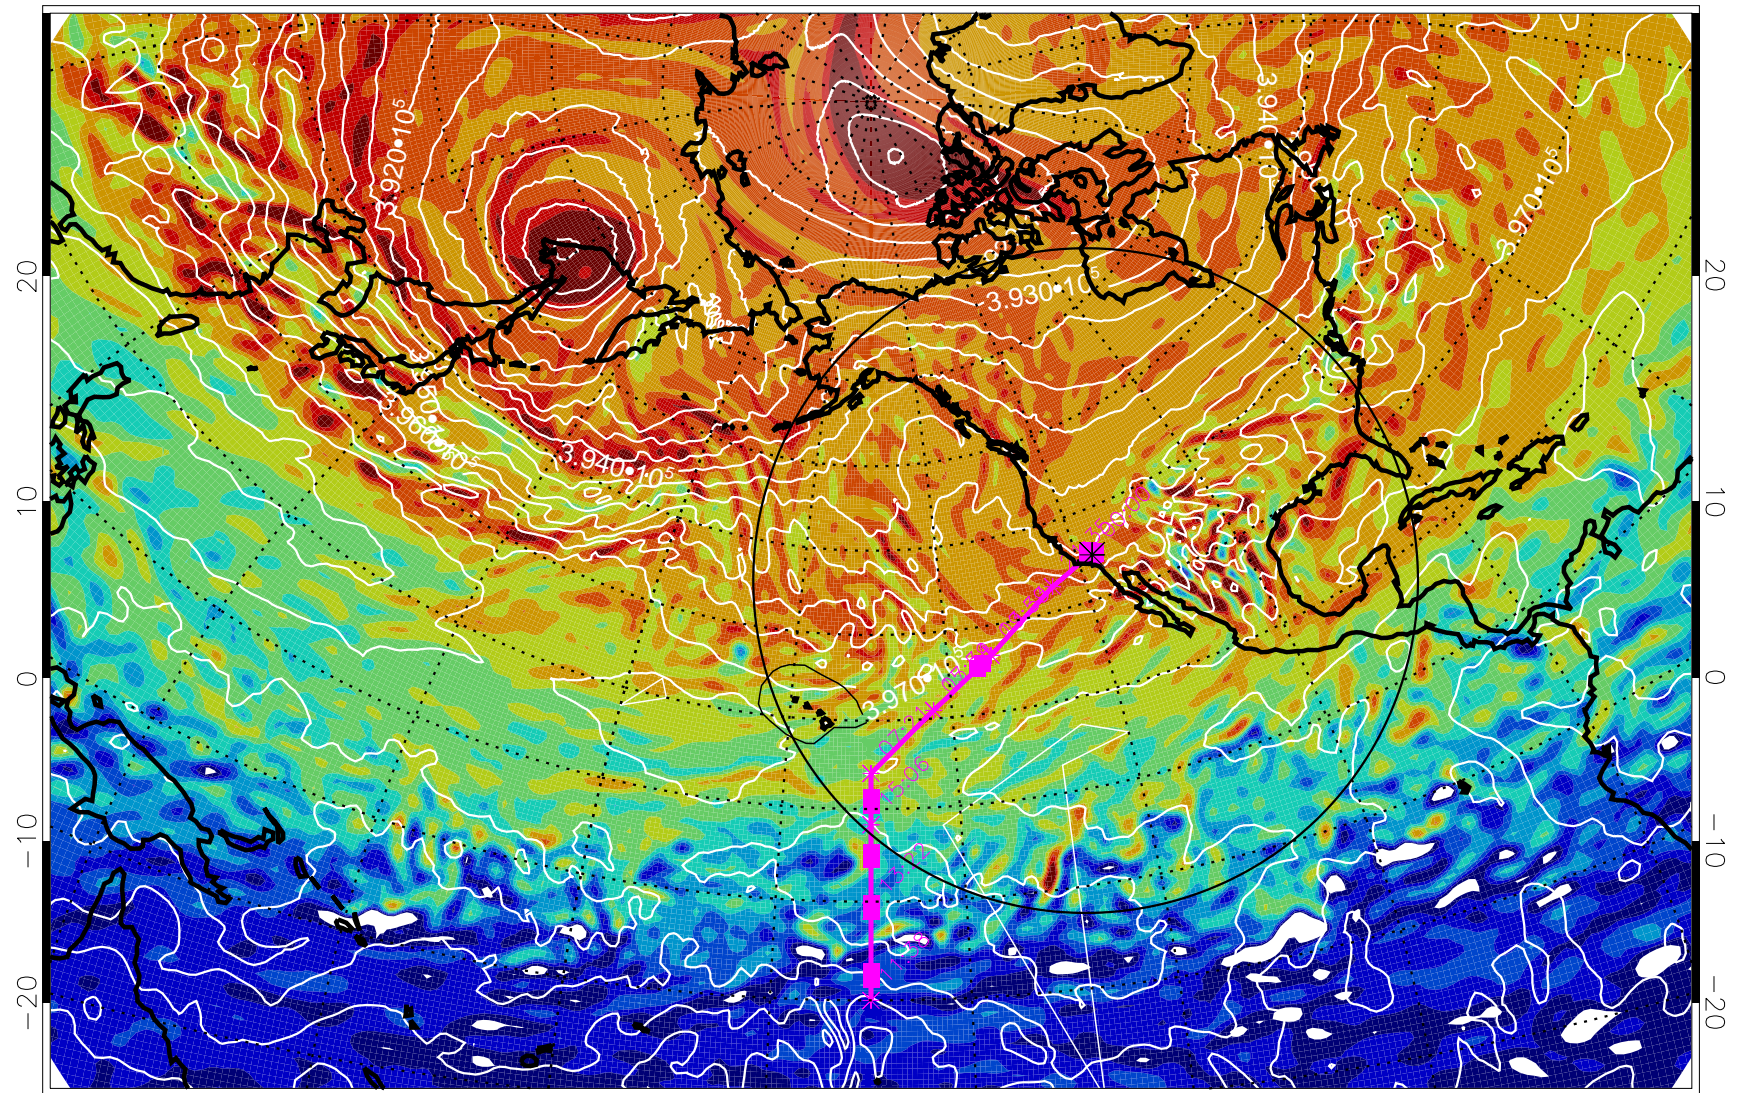

13020912, 12 hour forecast for 460K EPV

460K Montgomery Streamfunction, white

Range ring of 4055 km -- 13 hours GH round trip

13020918, 18 hour forecast for 460K EPV

460K Montgomery Streamfunction, white

Range ring of 4055 km -- 13 hours GH round trip

13021000, 24 hour forecast for 460K EPV

460K Montgomery Streamfunction, white

Range ring of 4055 km -- 13 hours GH round trip

13021006, 30 hour forecast for 460K EPV

460K Montgomery Streamfunction, white

Range ring of 4055 km -- 13 hours GH round trip

13021012, 36 hour forecast for 460K EPV

460K Montgomery Streamfunction, white

Range ring of 4055 km -- 13 hours GH round trip

13021018, 42 hour forecast for 460K EPV

460K Montgomery Streamfunction, white

Range ring of 4055 km -- 13 hours GH round trip

13021106, 54 hour forecast for 460K EPV

460K Montgomery Streamfunction, white

Range ring of 4055 km -- 13 hours GH round trip

13021112, 60 hour forecast for 460K EPV

460K Montgomery Streamfunction, white

Range ring of 4055 km -- 13 hours GH round trip