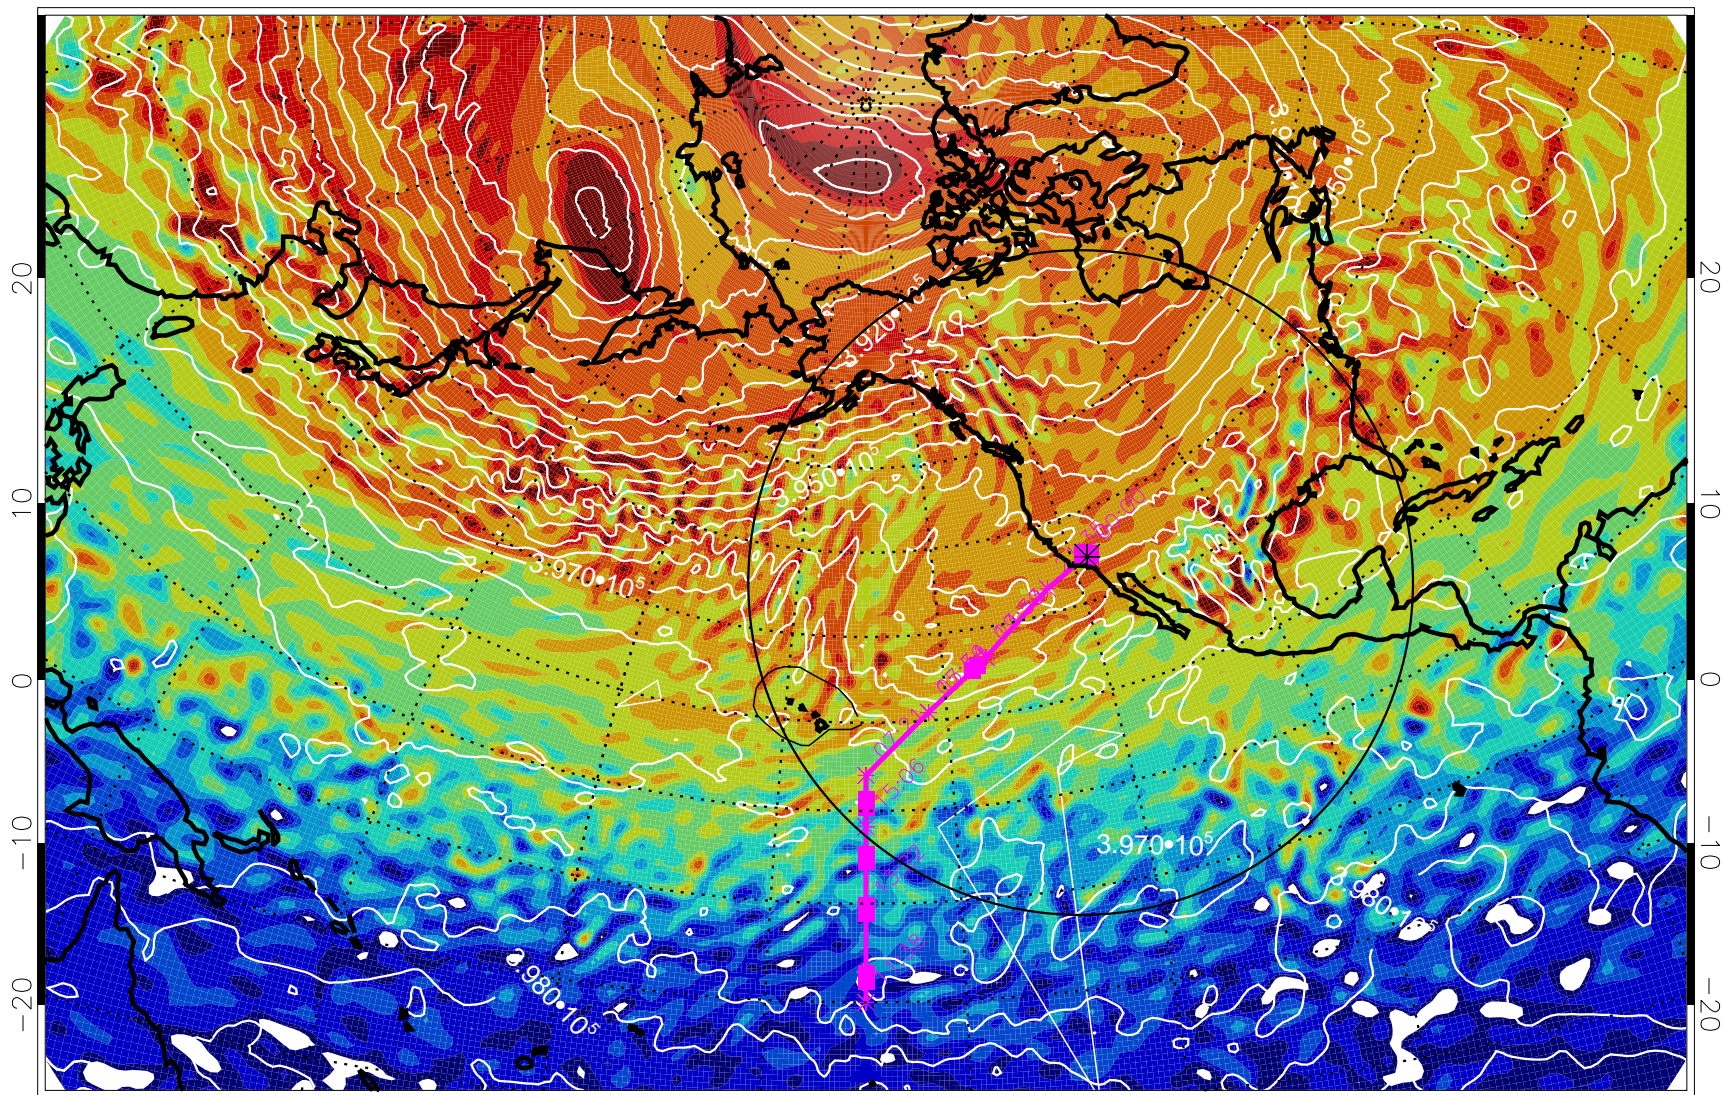

13021012, 36 hour forecast for 460K EPV

460K Montgomery Streamfunction, white

Range ring of 4055 km -- 13 hours GH round trip

13021018, 42 hour forecast for 460K EPV

460K Montgomery Streamfunction, white

Range ring of 4055 km -- 13 hours GH round trip

13021106, 54 hour forecast for 460K EPV

460K Montgomery Streamfunction, white

Range ring of 4055 km -- 13 hours GH round trip

13021112, 60 hour forecast for 460K EPV

460K Montgomery Streamfunction, white

Range ring of 4055 km -- 13 hours GH round trip

13021118, 66 hour forecast for 460K EPV

460K Montgomery Streamfunction, white

Range ring of 4055 km -- 13 hours GH round trip

13021200, 72 hour forecast for 460K EPV

460K Montgomery Streamfunction, white

Range ring of 4055 km -- 13 hours GH round trip

13021206, 78 hour forecast for 460K EPV

460K Montgomery Streamfunction, white

Range ring of 4055 km -- 13 hours GH round trip

13021212, 84 hour forecast for 460K EPV

460K Montgomery Streamfunction, white

Range ring of 4055 km -- 13 hours GH round trip