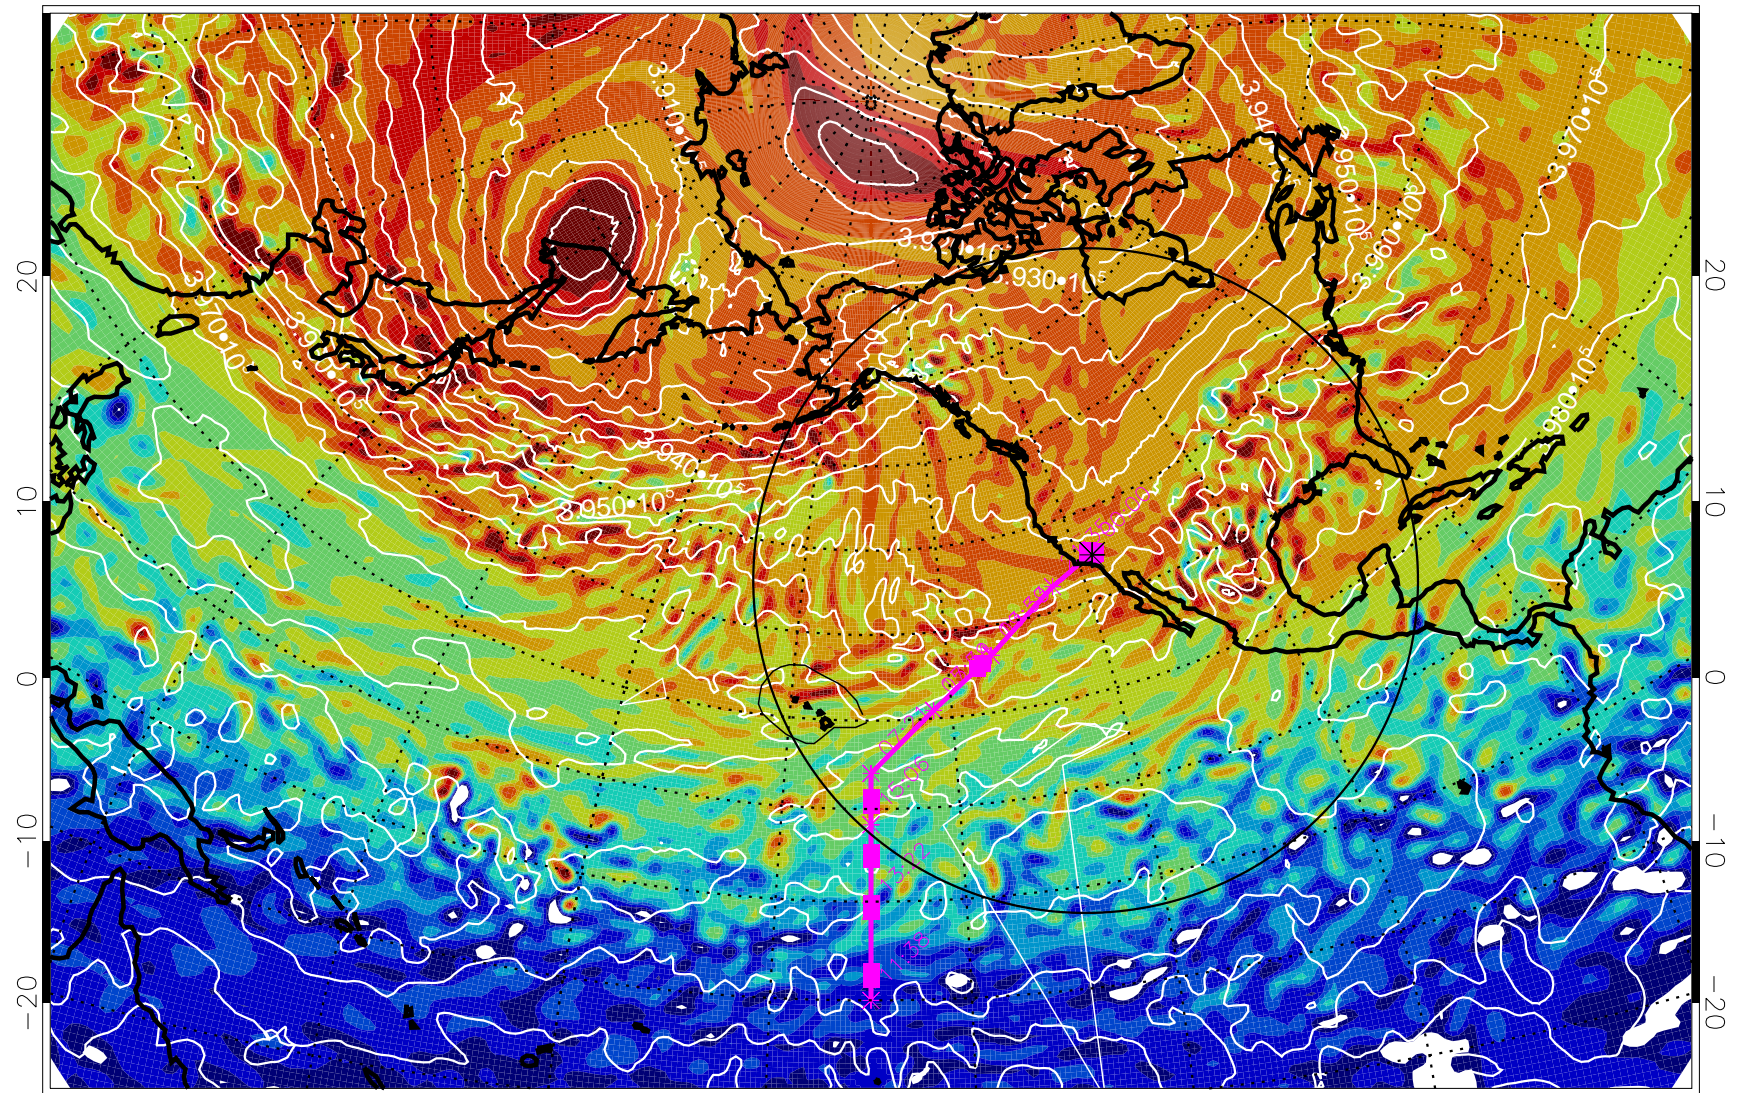

13020912, 12 hour forecast for 460K EPV

460K Montgomery Streamfunction, white

Range ring of 4055 km -- 13 hours GH round trip

13020918, 18 hour forecast for 460K EPV

460K Montgomery Streamfunction, white

Range ring of 4055 km -- 13 hours GH round trip

13021000, 24 hour forecast for 460K EPV

460K Montgomery Streamfunction, white

Range ring of 4055 km -- 13 hours GH round trip

13021006, 30 hour forecast for 460K EPV

460K Montgomery Streamfunction, white

Range ring of 4055 km -- 13 hours GH round trip

13021012, 36 hour forecast for 460K EPV

460K Montgomery Streamfunction, white

Range ring of 4055 km -- 13 hours GH round trip

13021018, 42 hour forecast for 460K EPV

460K Montgomery Streamfunction, white

Range ring of 4055 km -- 13 hours GH round trip

13021106, 54 hour forecast for 460K EPV

460K Montgomery Streamfunction, white

Range ring of 4055 km -- 13 hours GH round trip

13021112, 60 hour forecast for 460K EPV

460K Montgomery Streamfunction, white

Range ring of 4055 km -- 13 hours GH round trip