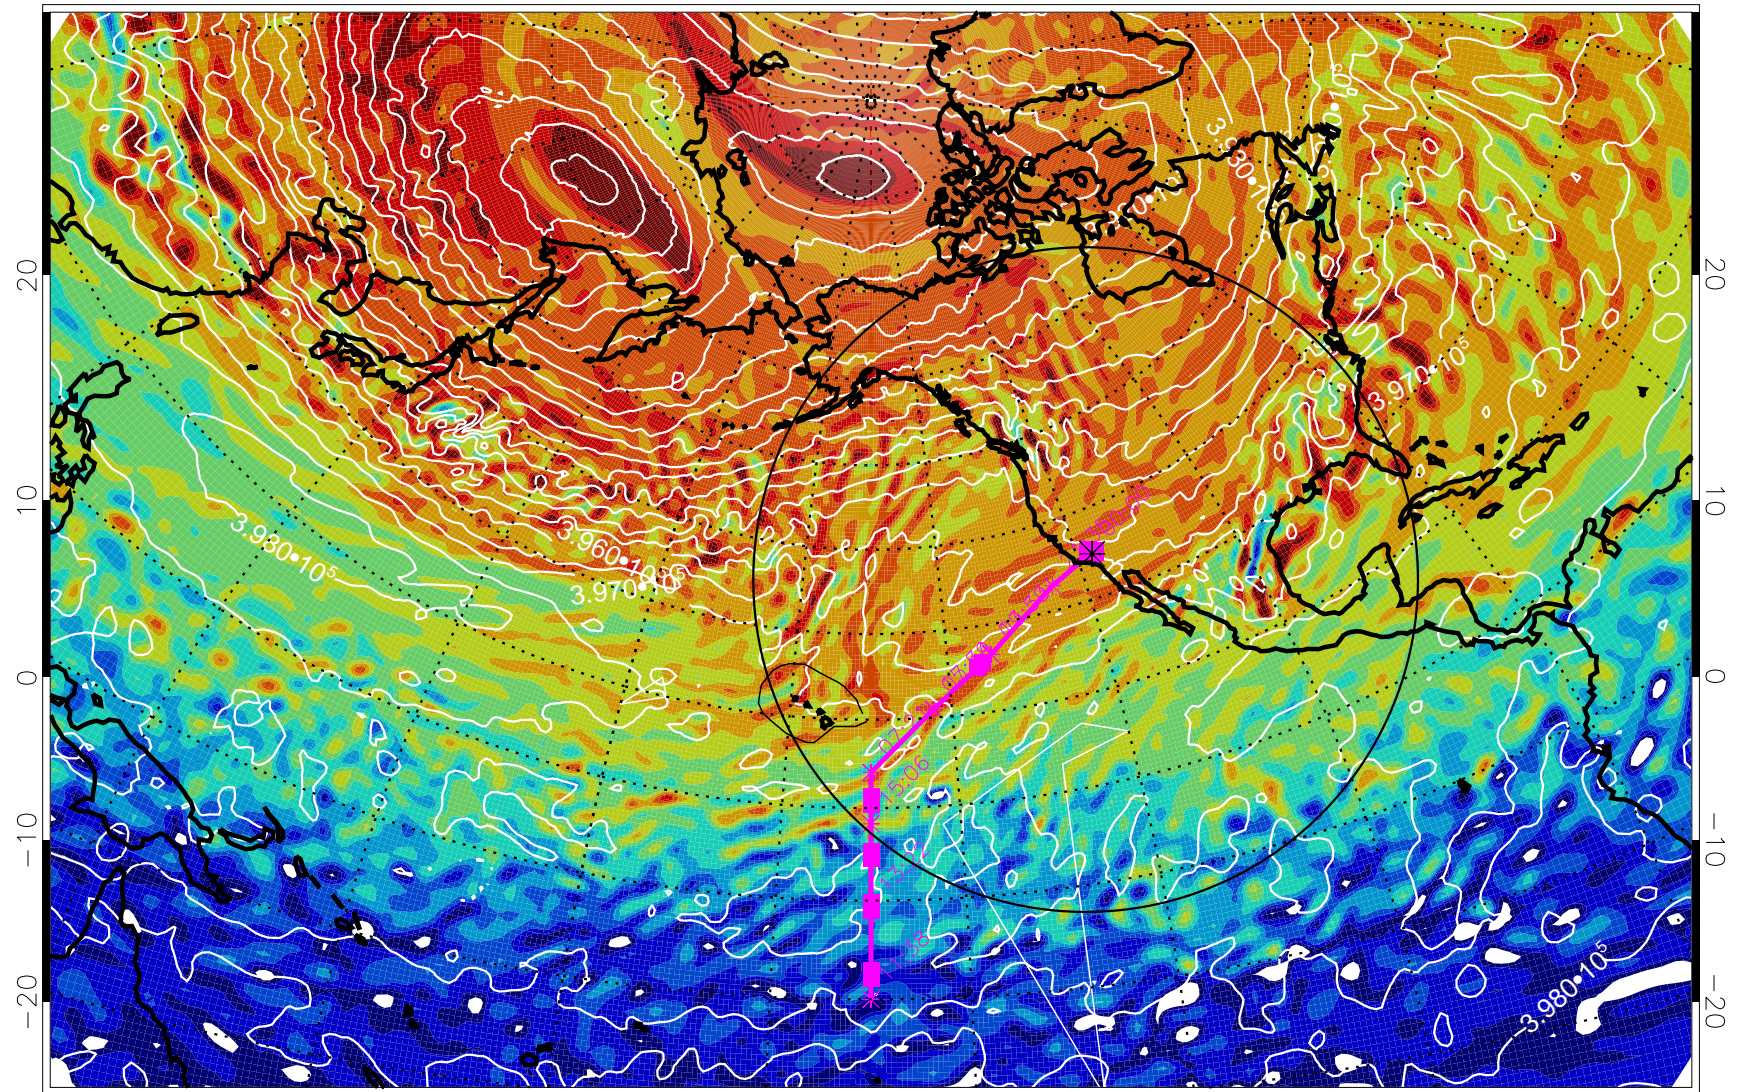

13021118, 66 hour forecast for 460K EPV

460K Montgomery Streamfunction, white

Range ring of 4055 km -- 13 hours GH round trip

13021200, 72 hour forecast for 460K EPV

460K Montgomery Streamfunction, white

Range ring of 4055 km -- 13 hours GH round trip

13021206, 78 hour forecast for 460K EPV

460K Montgomery Streamfunction, white

Range ring of 4055 km -- 13 hours GH round trip

13021212, 84 hour forecast for 460K EPV

460K Montgomery Streamfunction, white

Range ring of 4055 km -- 13 hours GH round trip

13021218, 90 hour forecast for 460K EPV

460K Montgomery Streamfunction, white

Range ring of 4055 km -- 13 hours GH round trip

13021300, 96 hour forecast for 460K EPV

460K Montgomery Streamfunction, white

Range ring of 4055 km -- 13 hours GH round trip

13021306, 102 hour forecast for 460K EPV

460K Montgomery Streamfunction, white

Range ring of 4055 km -- 13 hours GH round trip

13021312, 108 hour forecast for 460K EPV

460K Montgomery Streamfunction, white