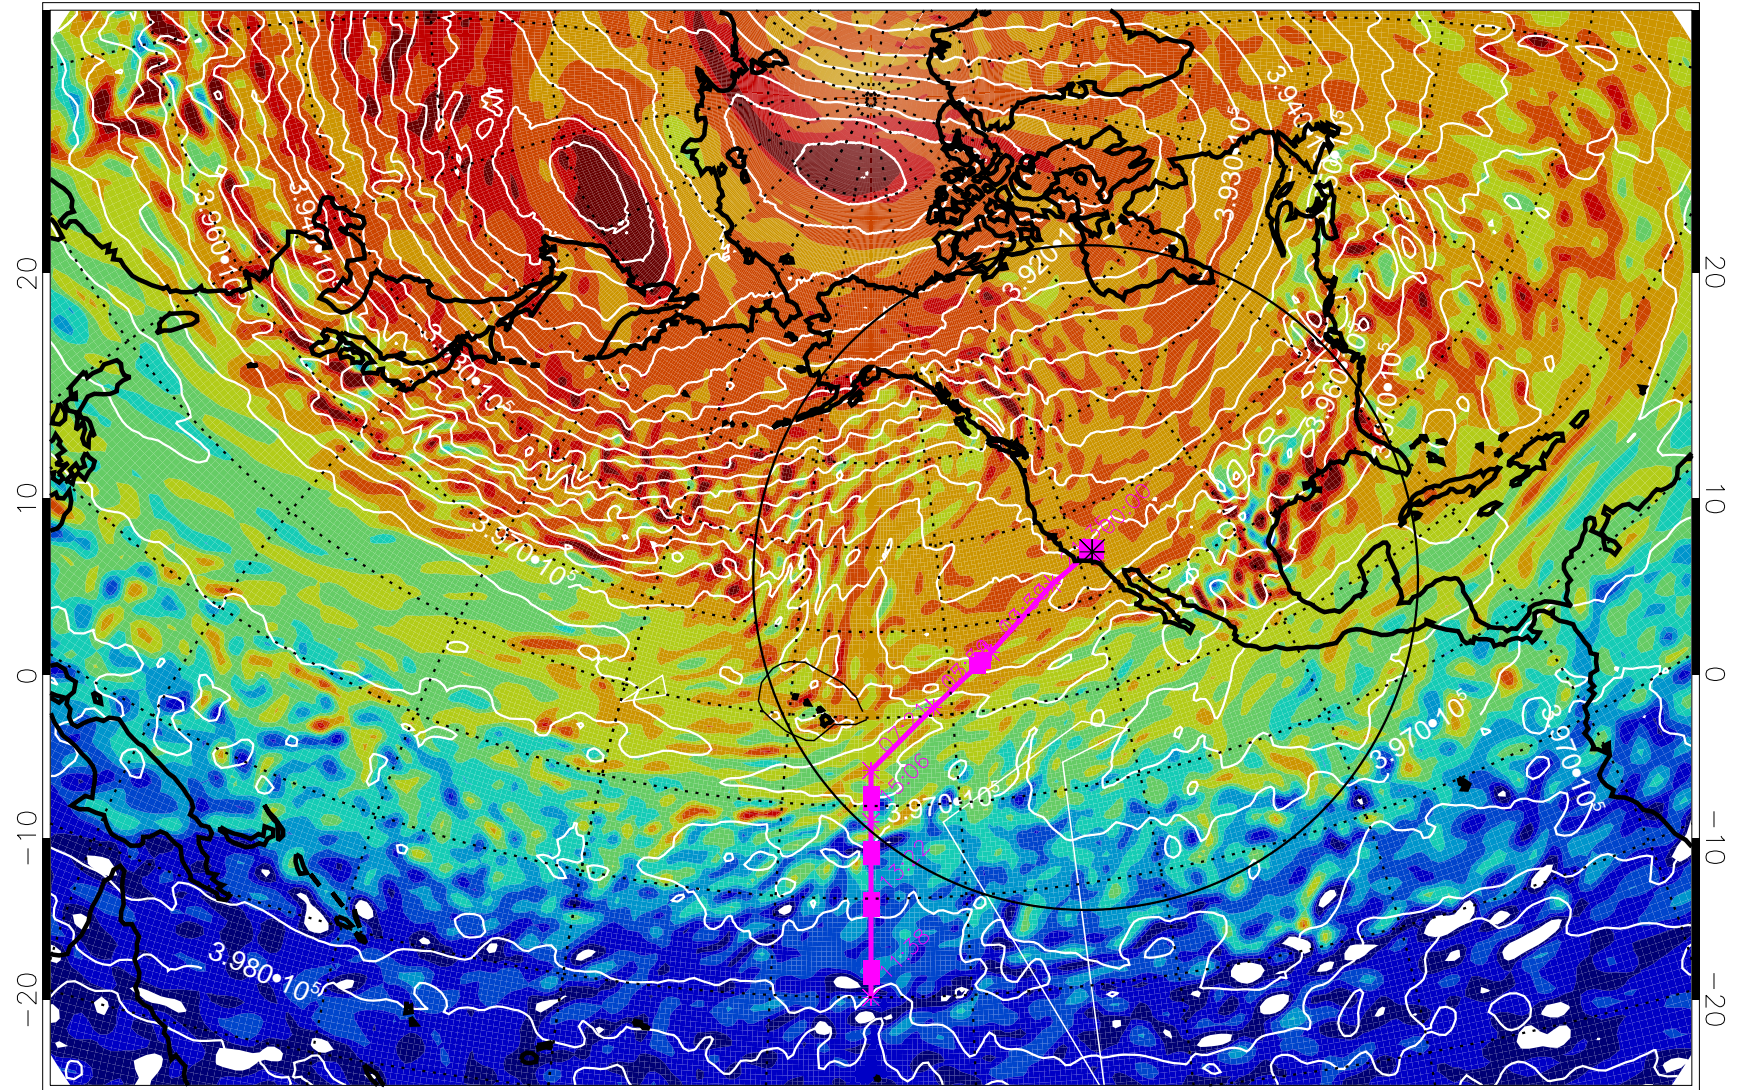

13021118, 66 hour forecast for 460K EPV

460K Montgomery Streamfunction, white

Range ring of 4055 km -- 13 hours GH round trip

13021200, 72 hour forecast for 460K EPV

460K Montgomery Streamfunction, white

Range ring of 4055 km -- 13 hours GH round trip

13021206, 78 hour forecast for 460K EPV

460K Montgomery Streamfunction, white

Range ring of 4055 km -- 13 hours GH round trip

13021212, 84 hour forecast for 460K EPV

460K Montgomery Streamfunction, white

Range ring of 4055 km -- 13 hours GH round trip

13021218, 90 hour forecast for 460K EPV

460K Montgomery Streamfunction, white

Range ring of 4055 km -- 13 hours GH round trip

13021300, 96 hour forecast for 460K EPV

460K Montgomery Streamfunction, white

Range ring of 4055 km -- 13 hours GH round trip

13021306, 102 hour forecast for 460K EPV

460K Montgomery Streamfunction, white

Range ring of 4055 km -- 13 hours GH round trip

13021312, 108 hour forecast for 460K EPV

460K Montgomery Streamfunction, white