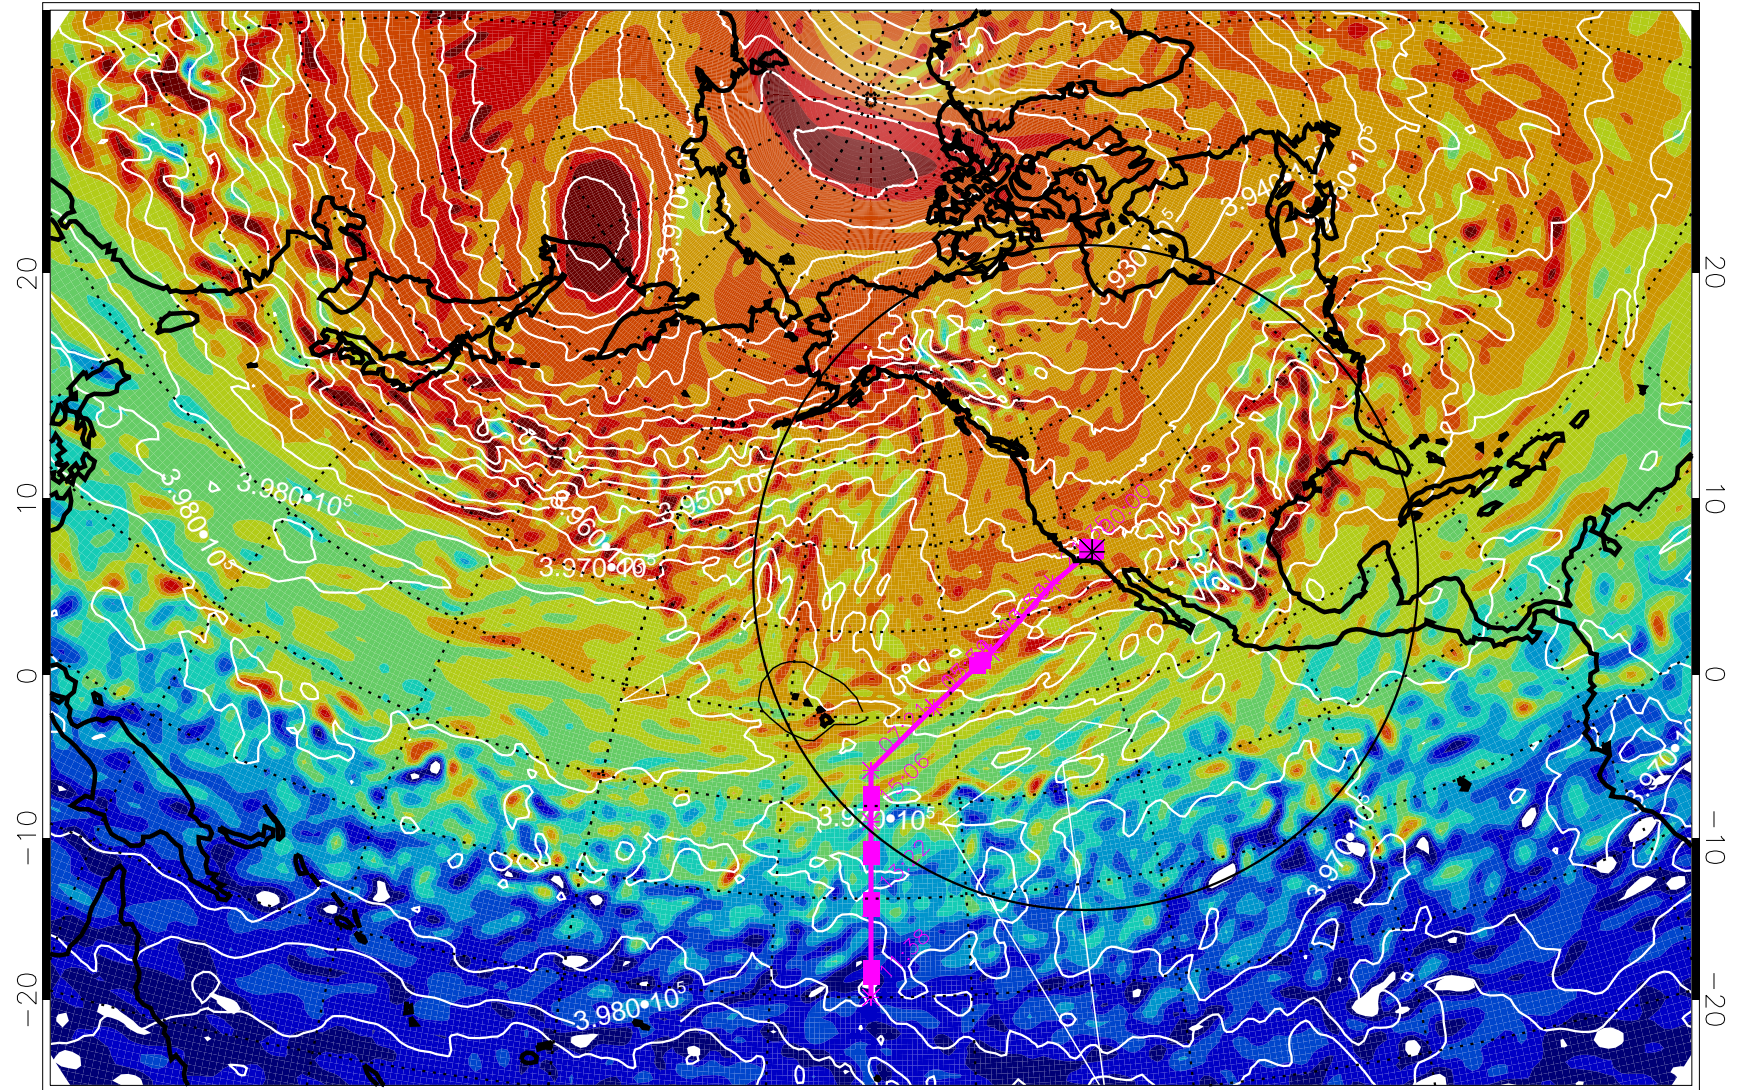

13021012, 36 hour forecast for 460K EPV

460K Montgomery Streamfunction, white

Range ring of 4055 km -- 13 hours GH round trip

13021018, 42 hour forecast for 460K EPV

460K Montgomery Streamfunction, white

Range ring of 4055 km -- 13 hours GH round trip

13021106, 54 hour forecast for 460K EPV

460K Montgomery Streamfunction, white

Range ring of 4055 km -- 13 hours GH round trip

13021112, 60 hour forecast for 460K EPV

460K Montgomery Streamfunction, white

Range ring of 4055 km -- 13 hours GH round trip

13021118, 66 hour forecast for 460K EPV

460K Montgomery Streamfunction, white

Range ring of 4055 km -- 13 hours GH round trip

13021200, 72 hour forecast for 460K EPV

460K Montgomery Streamfunction, white

Range ring of 4055 km -- 13 hours GH round trip

13021206, 78 hour forecast for 460K EPV

460K Montgomery Streamfunction, white

Range ring of 4055 km -- 13 hours GH round trip

13021212, 84 hour forecast for 460K EPV

460K Montgomery Streamfunction, white

Range ring of 4055 km -- 13 hours GH round trip