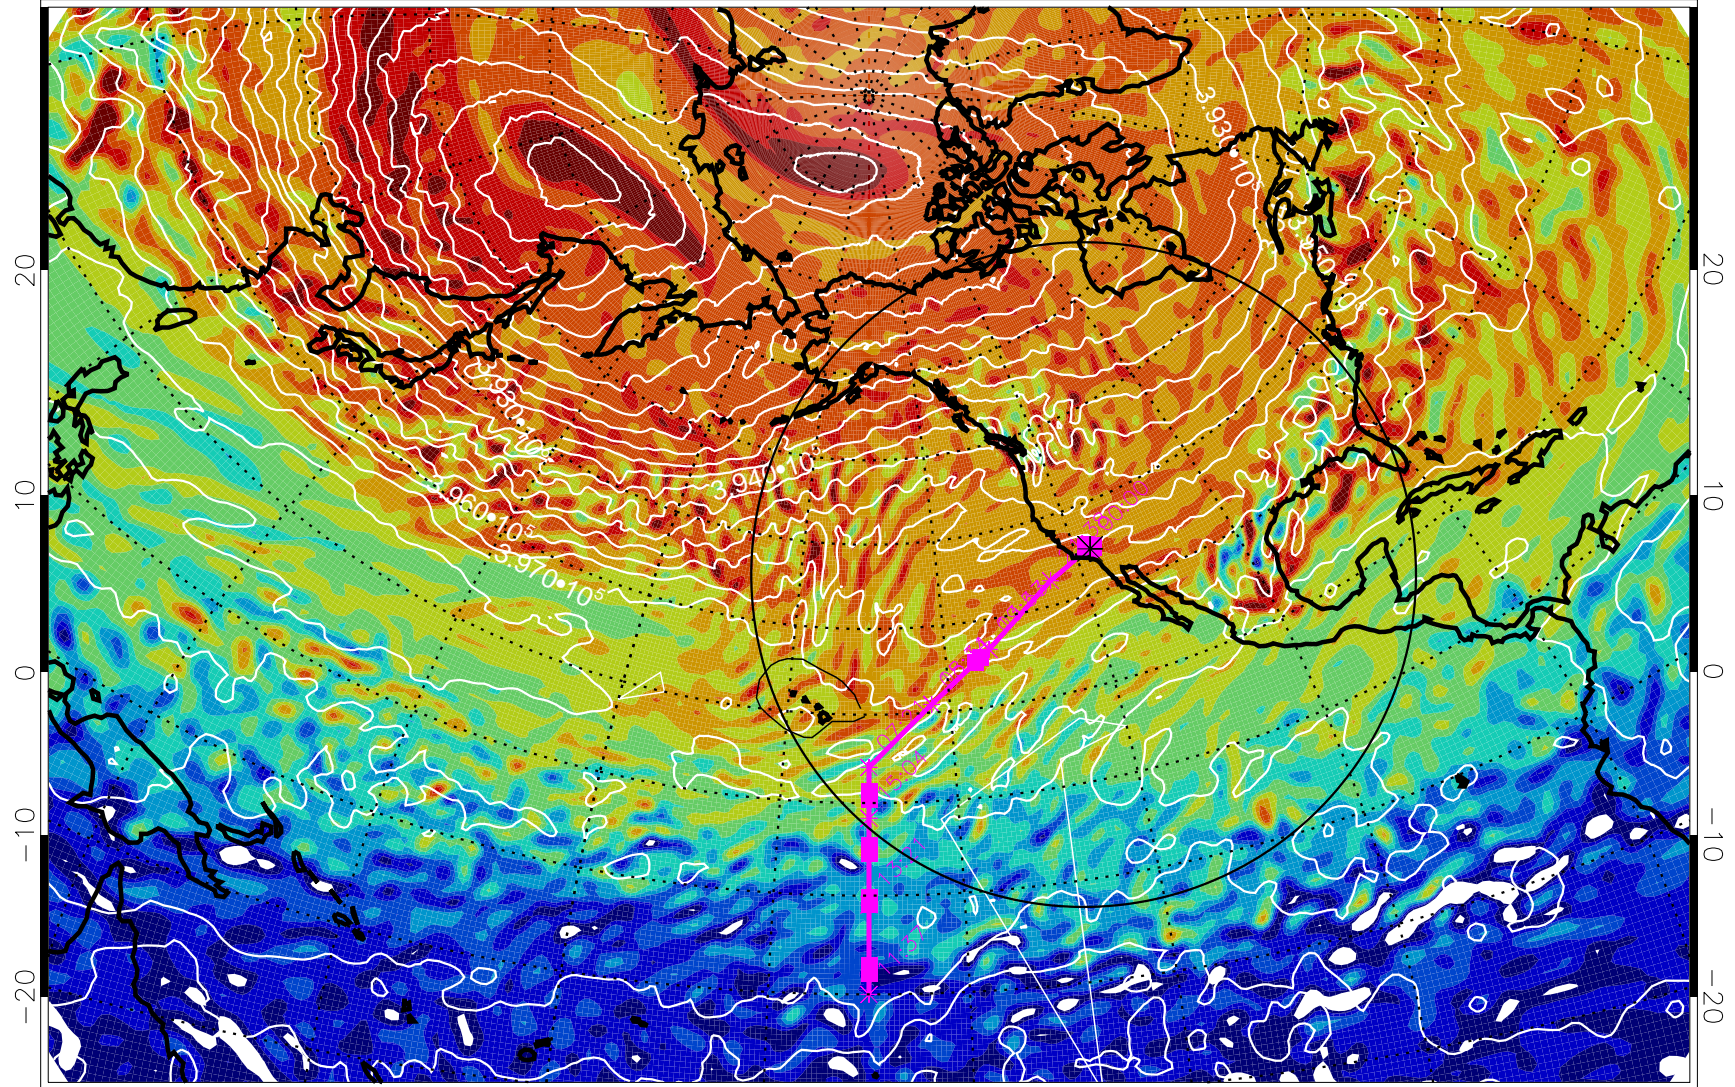

13021206, 90 hour forecast for 460K EPV

460K Montgomery Streamfunction, white

Range ring of 4055 km -- 13 hours GH round trip

13021212, 96 hour forecast for 460K EPV

460K Montgomery Streamfunction, white

Range ring of 4055 km -- 13 hours GH round trip

13021218, 102 hour forecast for 460K EPV

460K Montgomery Streamfunction, white

Range ring of 4055 km -- 13 hours GH round trip

13021300, 108 hour forecast for 460K EPV

460K Montgomery Streamfunction, white

Range ring of 4055 km -- 13 hours GH round trip

13021306, 114 hour forecast for 460K EPV

460K Montgomery Streamfunction, white

Range ring of 4055 km -- 13 hours GH round trip

13021312, 120 hour forecast for 460K EPV

460K Montgomery Streamfunction, white

Range ring of 4055 km -- 13 hours GH round trip