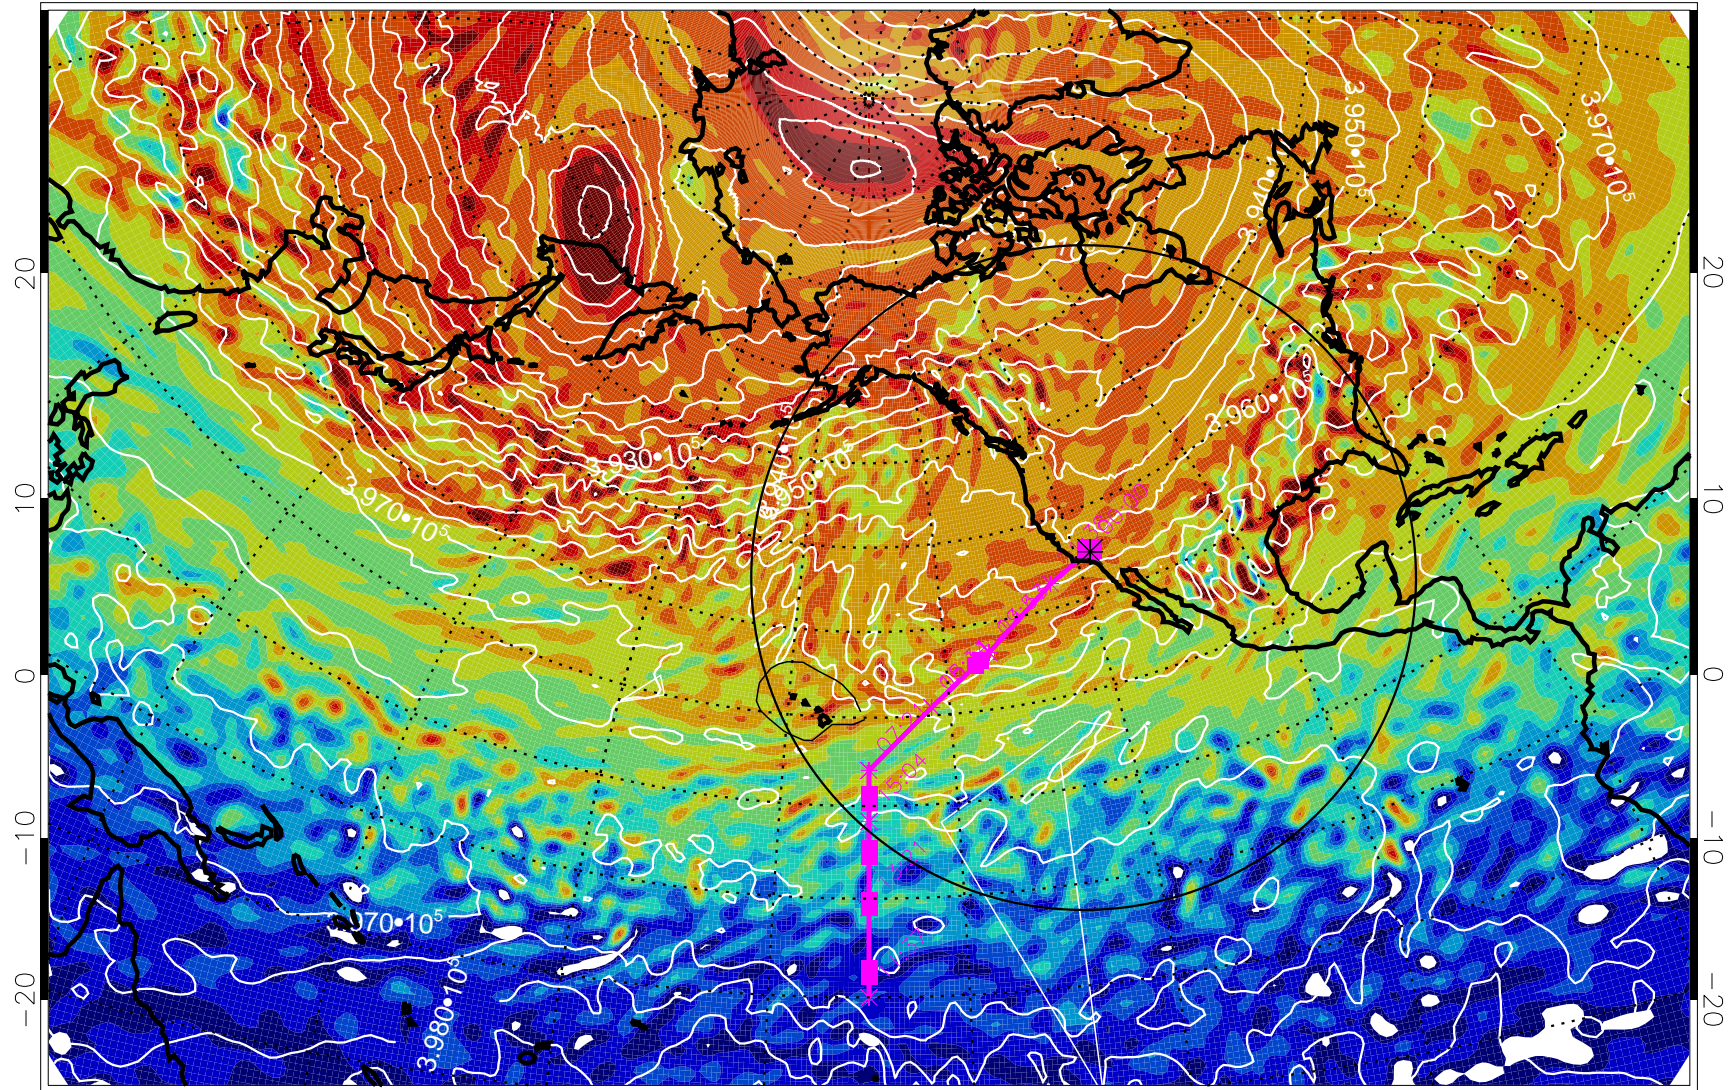

13021018, 54 hour forecast for 460K EPV

460K Montgomery Streamfunction, white

Range ring of 4055 km -- 13 hours GH round trip

13021100, 60 hour forecast for 460K EPV

460K Montgomery Streamfunction, white

Range ring of 4055 km -- 13 hours GH round trip

13021106, 66 hour forecast for 460K EPV

460K Montgomery Streamfunction, white

Range ring of 4055 km -- 13 hours GH round trip

13021112, 72 hour forecast for 460K EPV

460K Montgomery Streamfunction, white

Range ring of 4055 km -- 13 hours GH round trip

13021118, 78 hour forecast for 460K EPV

460K Montgomery Streamfunction, white

Range ring of 4055 km -- 13 hours GH round trip

13021200, 84 hour forecast for 460K EPV

460K Montgomery Streamfunction, white

Range ring of 4055 km -- 13 hours GH round trip

13021206, 90 hour forecast for 460K EPV

460K Montgomery Streamfunction, white

Range ring of 4055 km -- 13 hours GH round trip

13021212, 96 hour forecast for 460K EPV

460K Montgomery Streamfunction, white

Range ring of 4055 km -- 13 hours GH round trip