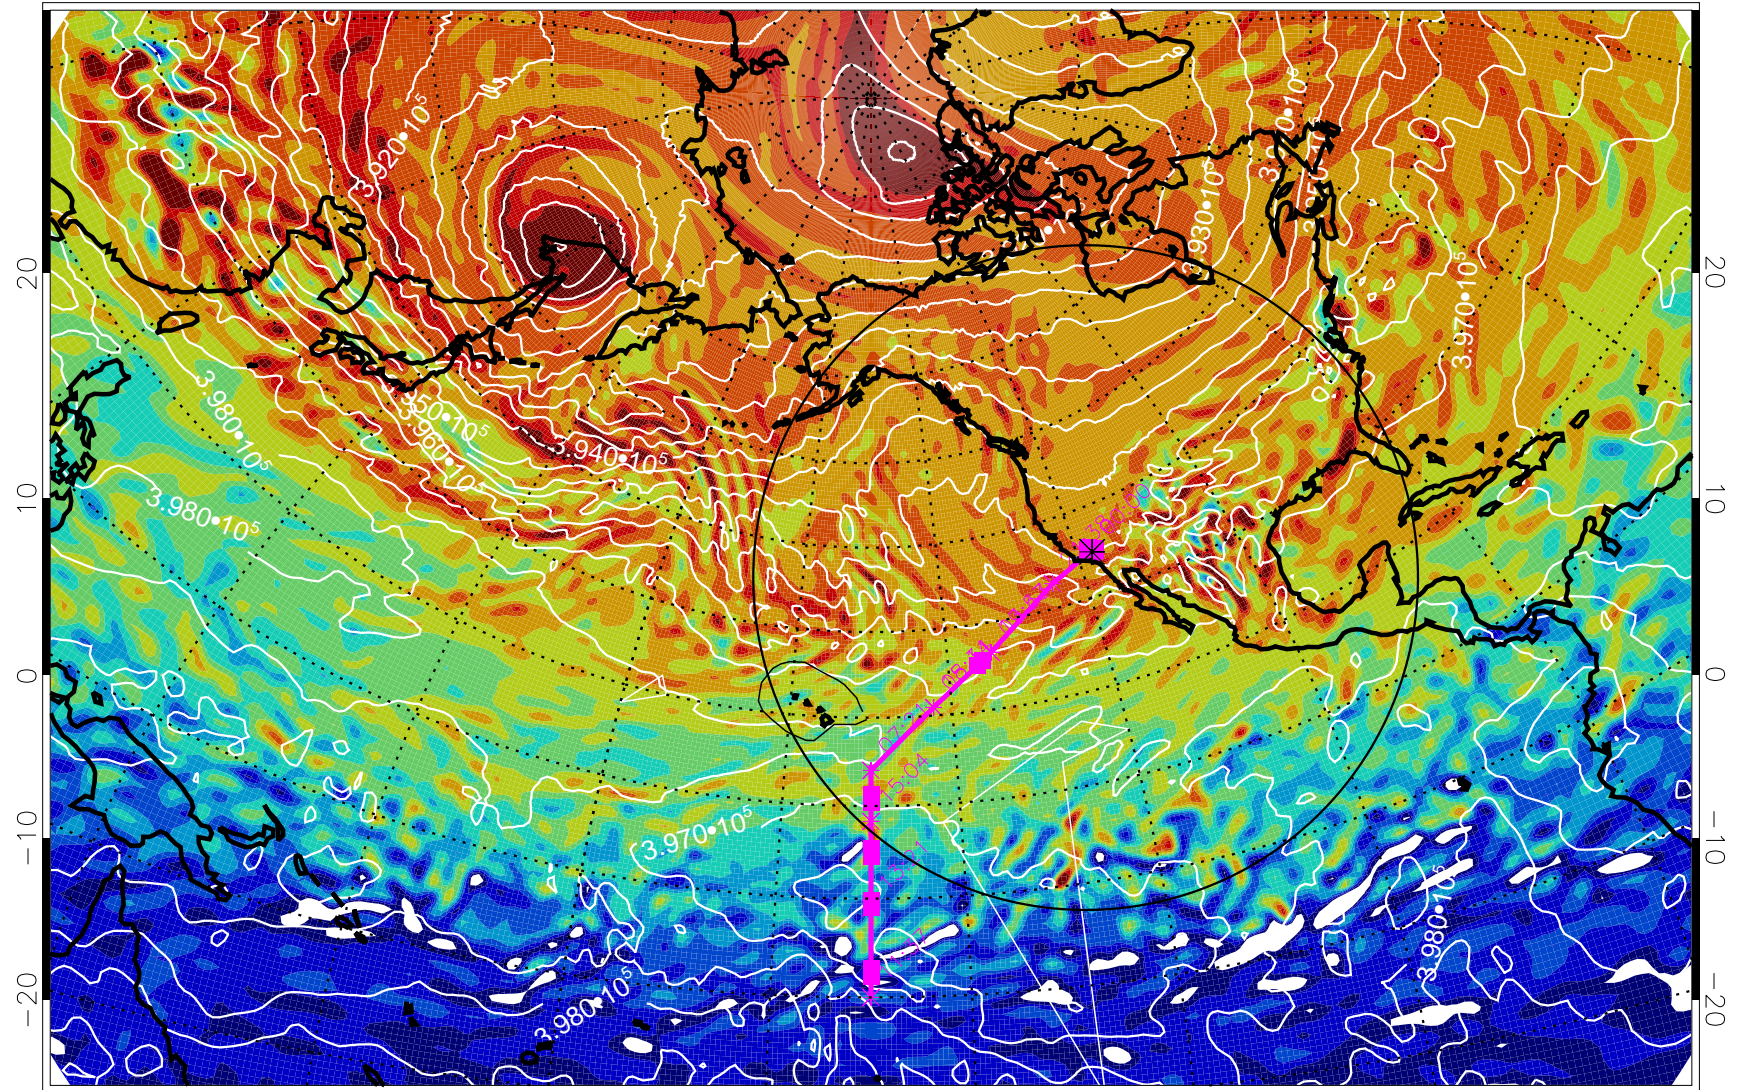

13020818, 6 hour forecast for 460K EPV

460K Montgomery Streamfunction, white

Range ring of 4055 km -- 13 hours GH round trip

13020900, 12 hour forecast for 460K EPV

460K Montgomery Streamfunction, white

Range ring of 4055 km -- 13 hours GH round trip

13020906, 18 hour forecast for 460K EPV

460K Montgomery Streamfunction, white

Range ring of 4055 km -- 13 hours GH round trip

13020912, 24 hour forecast for 460K EPV

460K Montgomery Streamfunction, white

Range ring of 4055 km -- 13 hours GH round trip

13020918, 30 hour forecast for 460K EPV

460K Montgomery Streamfunction, white

Range ring of 4055 km -- 13 hours GH round trip

13021000, 36 hour forecast for 460K EPV

460K Montgomery Streamfunction, white

Range ring of 4055 km -- 13 hours GH round trip

13021006, 42 hour forecast for 460K EPV

460K Montgomery Streamfunction, white

Range ring of 4055 km -- 13 hours GH round trip

13021012, 48 hour forecast for 460K EPV

460K Montgomery Streamfunction, white

Range ring of 4055 km -- 13 hours GH round trip