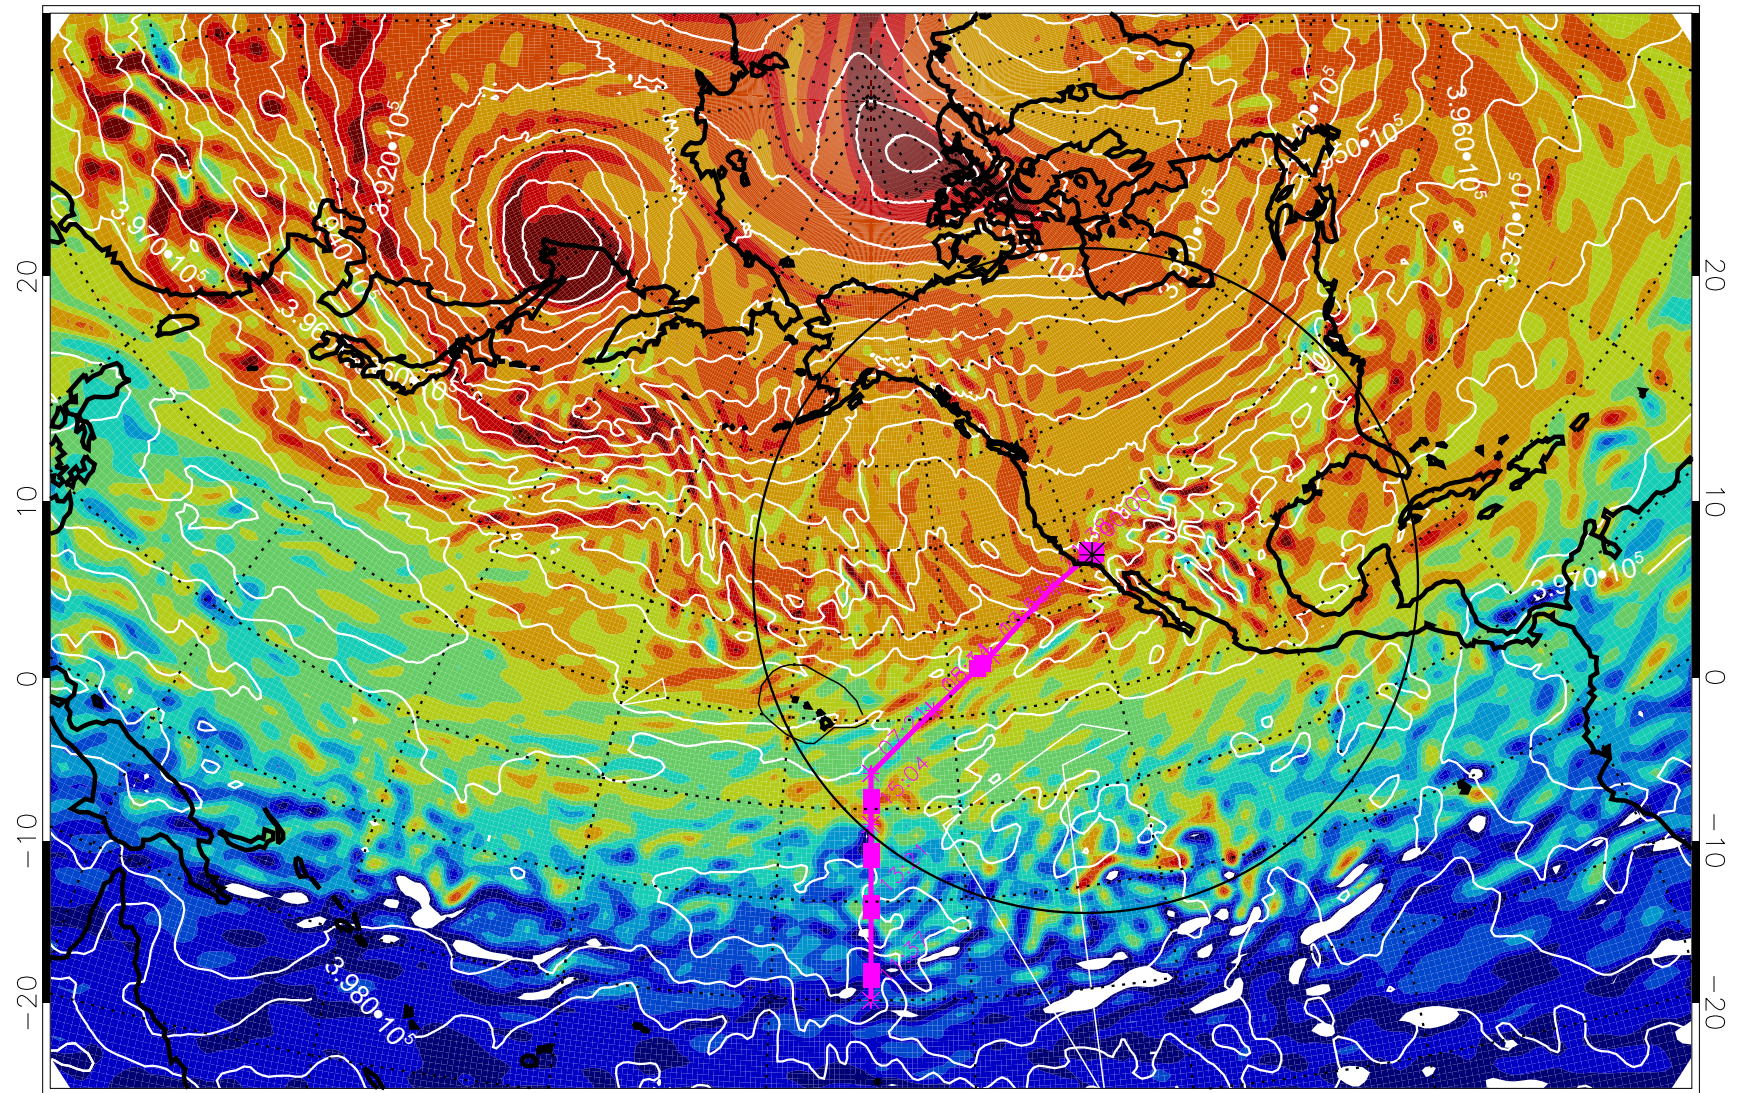

13020818, 6 hour forecast for 460K EPV

460K Montgomery Streamfunction, white

Range ring of 4055 km -- 13 hours GH round trip

13020900, 12 hour forecast for 460K EPV

460K Montgomery Streamfunction, white

Range ring of 4055 km -- 13 hours GH round trip

13020906, 18 hour forecast for 460K EPV

460K Montgomery Streamfunction, white

Range ring of 4055 km -- 13 hours GH round trip

13020912, 24 hour forecast for 460K EPV

460K Montgomery Streamfunction, white

Range ring of 4055 km -- 13 hours GH round trip

13020918, 30 hour forecast for 460K EPV

460K Montgomery Streamfunction, white

Range ring of 4055 km -- 13 hours GH round trip

13021000, 36 hour forecast for 460K EPV

460K Montgomery Streamfunction, white

Range ring of 4055 km -- 13 hours GH round trip

13021006, 42 hour forecast for 460K EPV

460K Montgomery Streamfunction, white

Range ring of 4055 km -- 13 hours GH round trip

13021012, 48 hour forecast for 460K EPV

460K Montgomery Streamfunction, white

Range ring of 4055 km -- 13 hours GH round trip