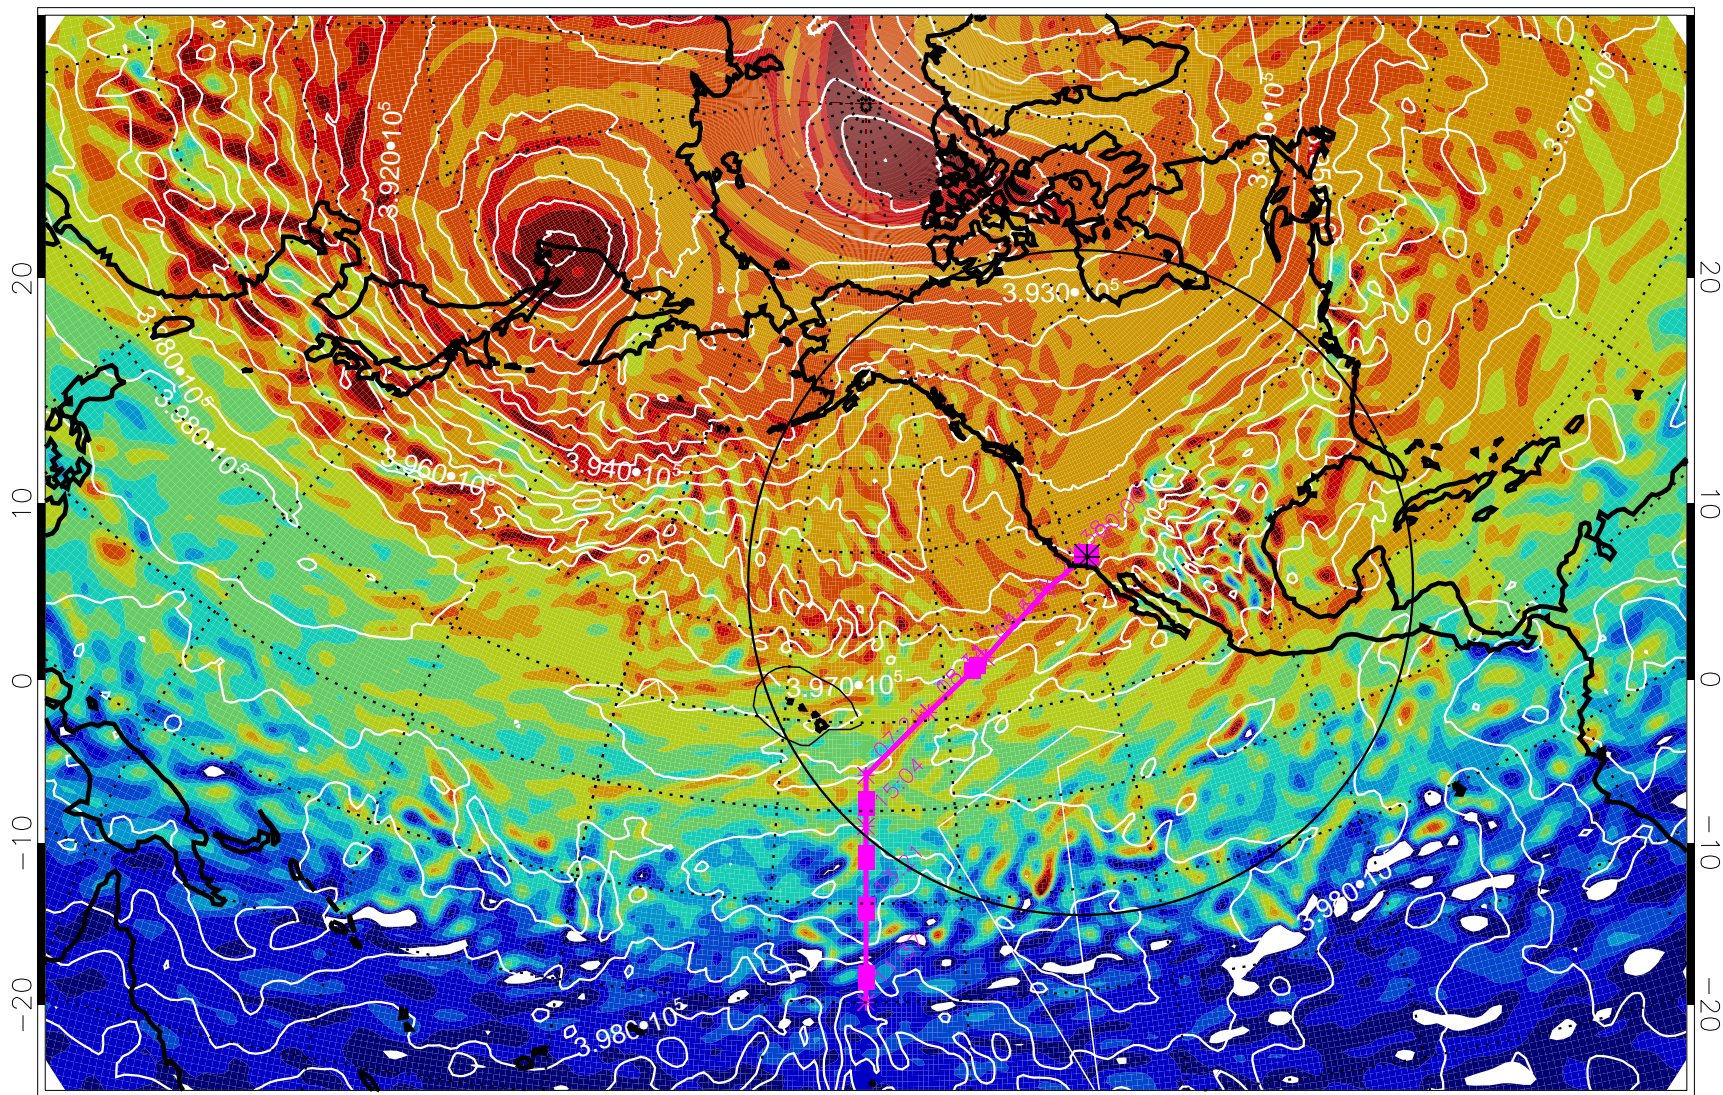

13020818, 6 hour forecast for 460K EPV

460K Montgomery Streamfunction, white

Range ring of 4055 km -- 13 hours GH round trip

13020900, 12 hour forecast for 460K EPV

460K Montgomery Streamfunction, white

Range ring of 4055 km -- 13 hours GH round trip

13020906, 18 hour forecast for 460K EPV

460K Montgomery Streamfunction, white

Range ring of 4055 km -- 13 hours GH round trip

13020912, 24 hour forecast for 460K EPV

460K Montgomery Streamfunction, white

Range ring of 4055 km -- 13 hours GH round trip

13020918, 30 hour forecast for 460K EPV

460K Montgomery Streamfunction, white

Range ring of 4055 km -- 13 hours GH round trip

13021000, 36 hour forecast for 460K EPV

460K Montgomery Streamfunction, white

Range ring of 4055 km -- 13 hours GH round trip

13021006, 42 hour forecast for 460K EPV

460K Montgomery Streamfunction, white

Range ring of 4055 km -- 13 hours GH round trip

13021012, 48 hour forecast for 460K EPV

460K Montgomery Streamfunction, white

Range ring of 4055 km -- 13 hours GH round trip