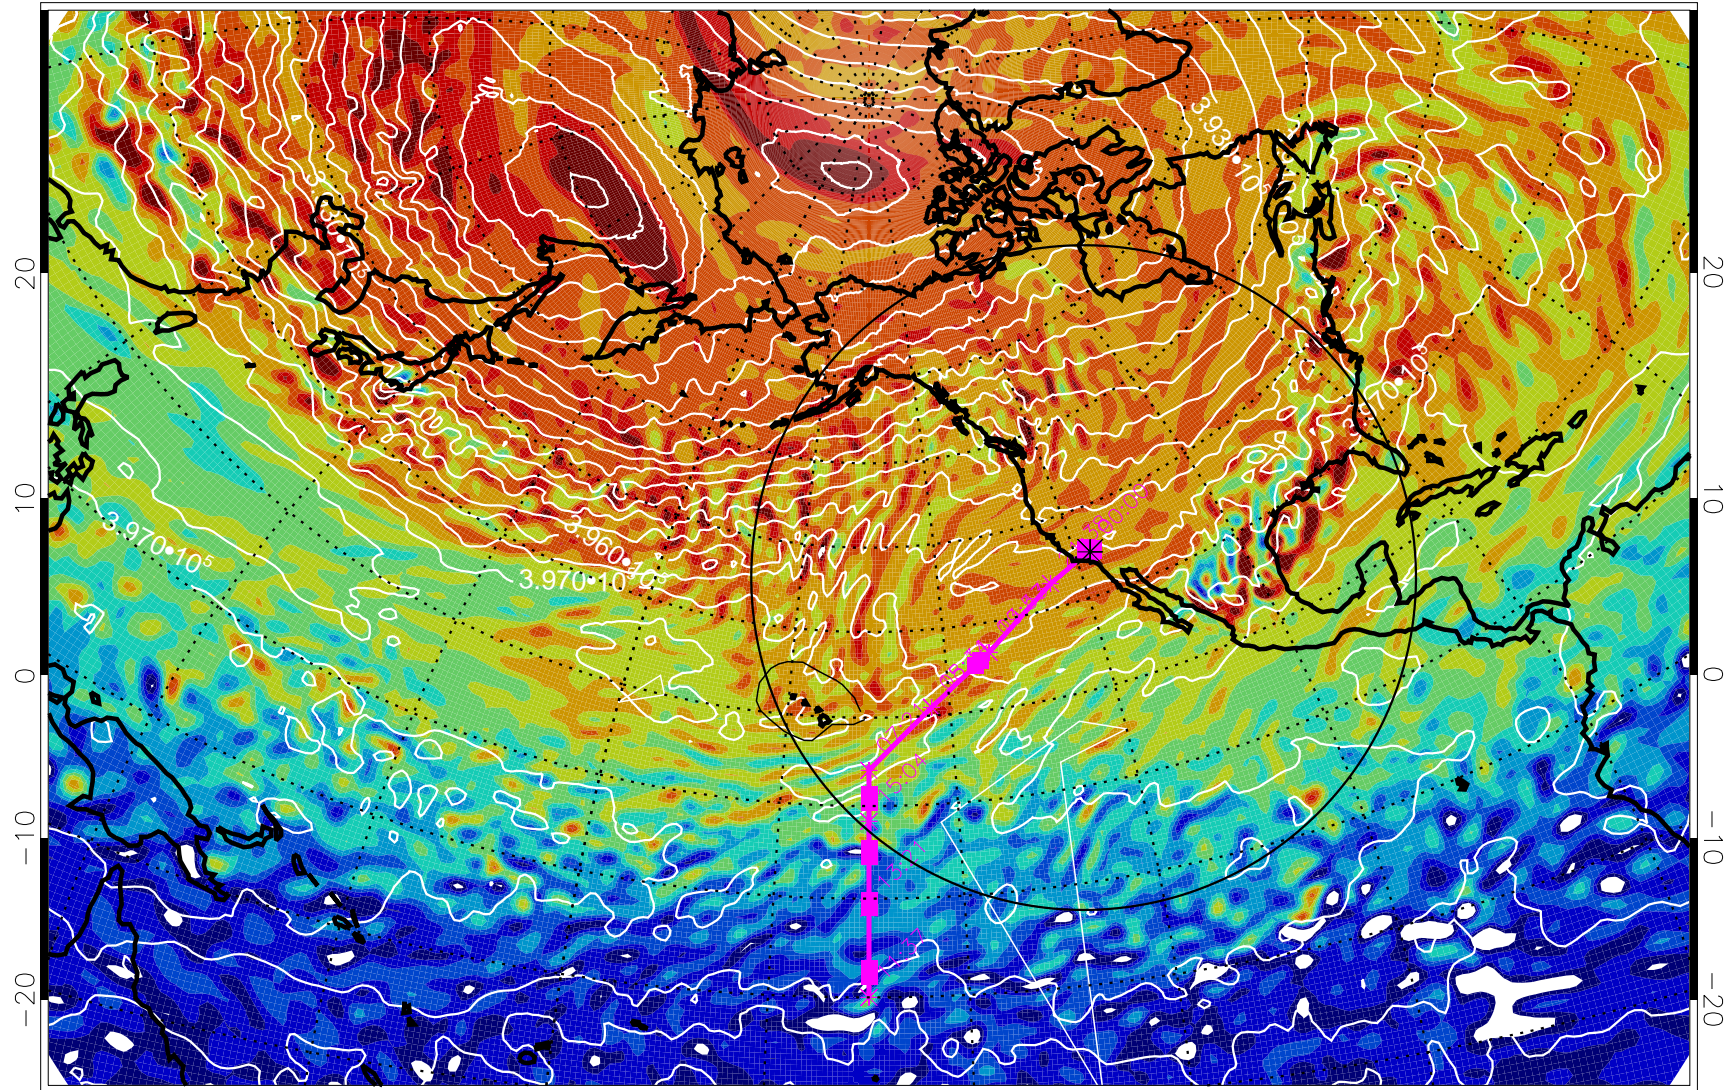

13021118, 78 hour forecast for 460K EPV

460K Montgomery Streamfunction, white

Range ring of 4055 km -- 13 hours GH round trip

13021200, 84 hour forecast for 460K EPV

460K Montgomery Streamfunction, white

Range ring of 4055 km -- 13 hours GH round trip

13021206, 90 hour forecast for 460K EPV

460K Montgomery Streamfunction, white

Range ring of 4055 km -- 13 hours GH round trip

13021212, 96 hour forecast for 460K EPV

460K Montgomery Streamfunction, white

Range ring of 4055 km -- 13 hours GH round trip

13021218, 102 hour forecast for 460K EPV

460K Montgomery Streamfunction, white

Range ring of 4055 km -- 13 hours GH round trip

13021300, 108 hour forecast for 460K EPV

460K Montgomery Streamfunction, white

Range ring of 4055 km -- 13 hours GH round trip

13021306, 114 hour forecast for 460K EPV

460K Montgomery Streamfunction, white

Range ring of 4055 km -- 13 hours GH round trip

13021312, 120 hour forecast for 460K EPV