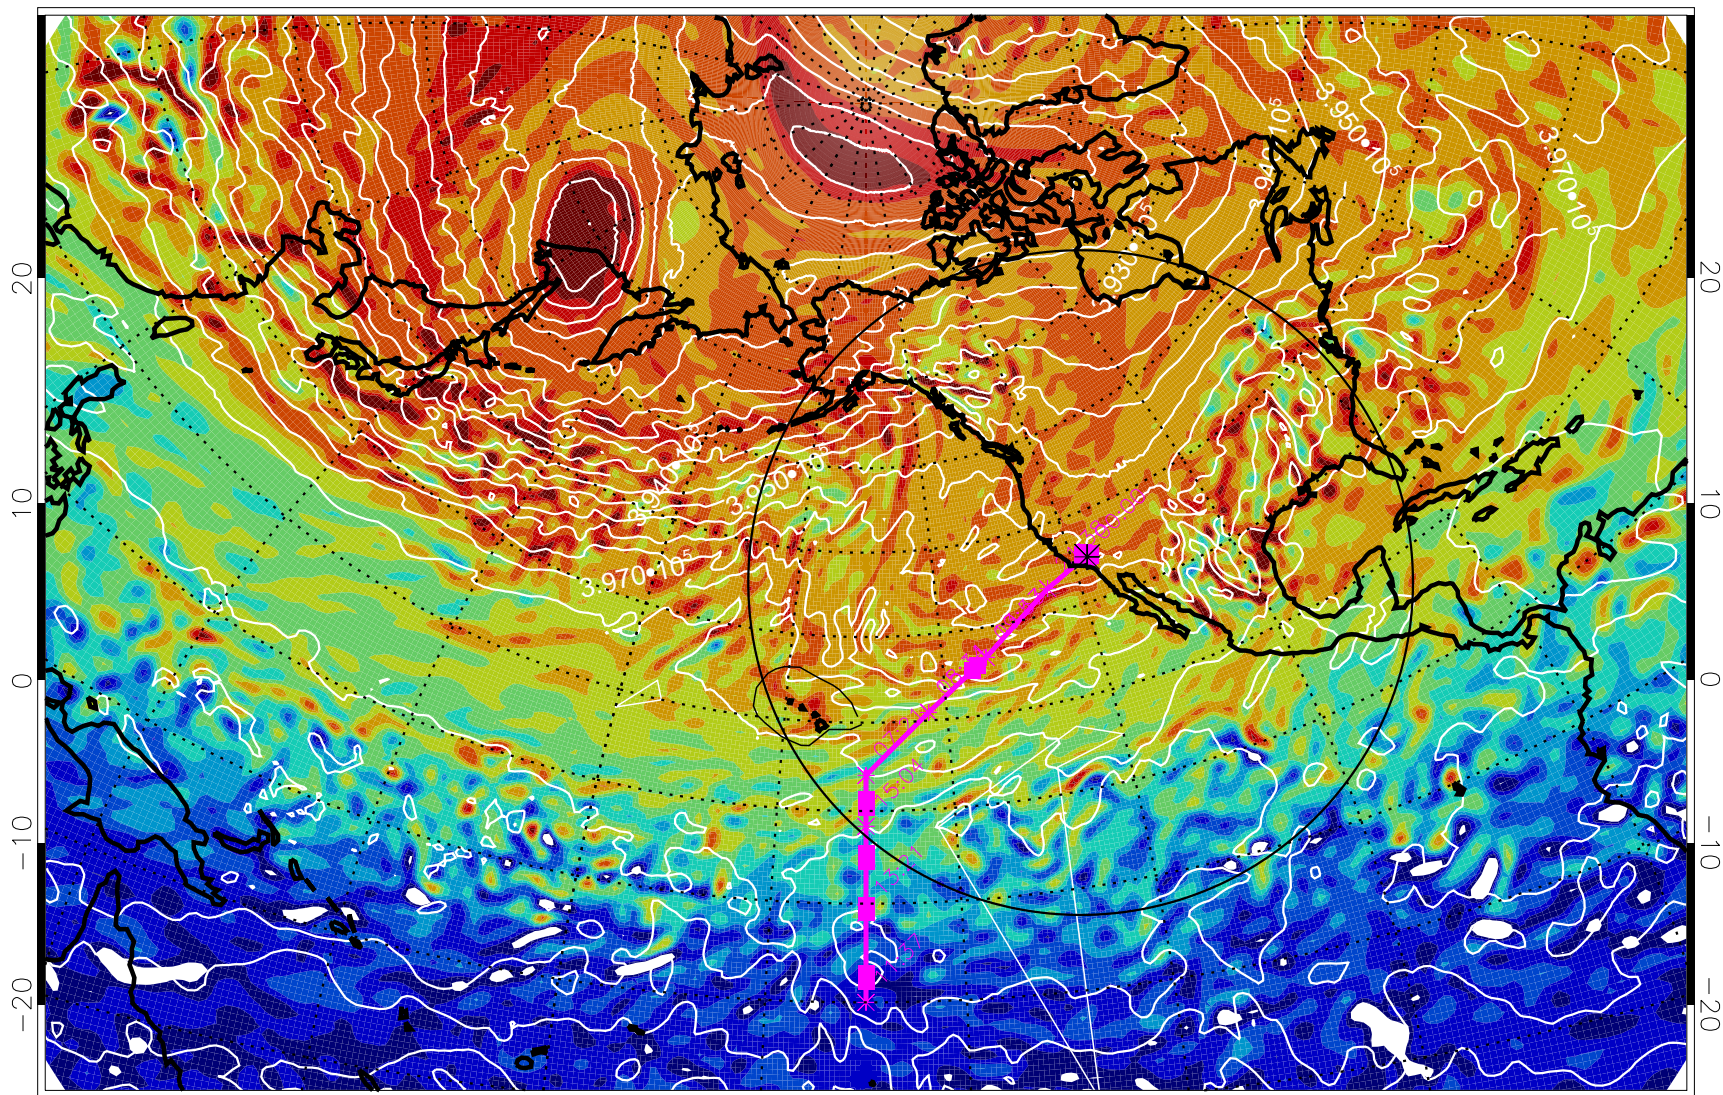

13021018, 54 hour forecast for 460K EPV

460K Montgomery Streamfunction, white

Range ring of 4055 km -- 13 hours GH round trip

13021100, 60 hour forecast for 460K EPV

460K Montgomery Streamfunction, white

Range ring of 4055 km -- 13 hours GH round trip

13021106, 66 hour forecast for 460K EPV

460K Montgomery Streamfunction, white

Range ring of 4055 km -- 13 hours GH round trip

13021112, 72 hour forecast for 460K EPV

460K Montgomery Streamfunction, white

Range ring of 4055 km -- 13 hours GH round trip

13021118, 78 hour forecast for 460K EPV

460K Montgomery Streamfunction, white

Range ring of 4055 km -- 13 hours GH round trip

13021200, 84 hour forecast for 460K EPV

460K Montgomery Streamfunction, white

Range ring of 4055 km -- 13 hours GH round trip

13021218, 102 hour forecast for 460K EPV

460K Montgomery Streamfunction, white

Range ring of 4055 km -- 13 hours GH round trip

13021300, 108 hour forecast for 460K EPV

460K Montgomery Streamfunction, white