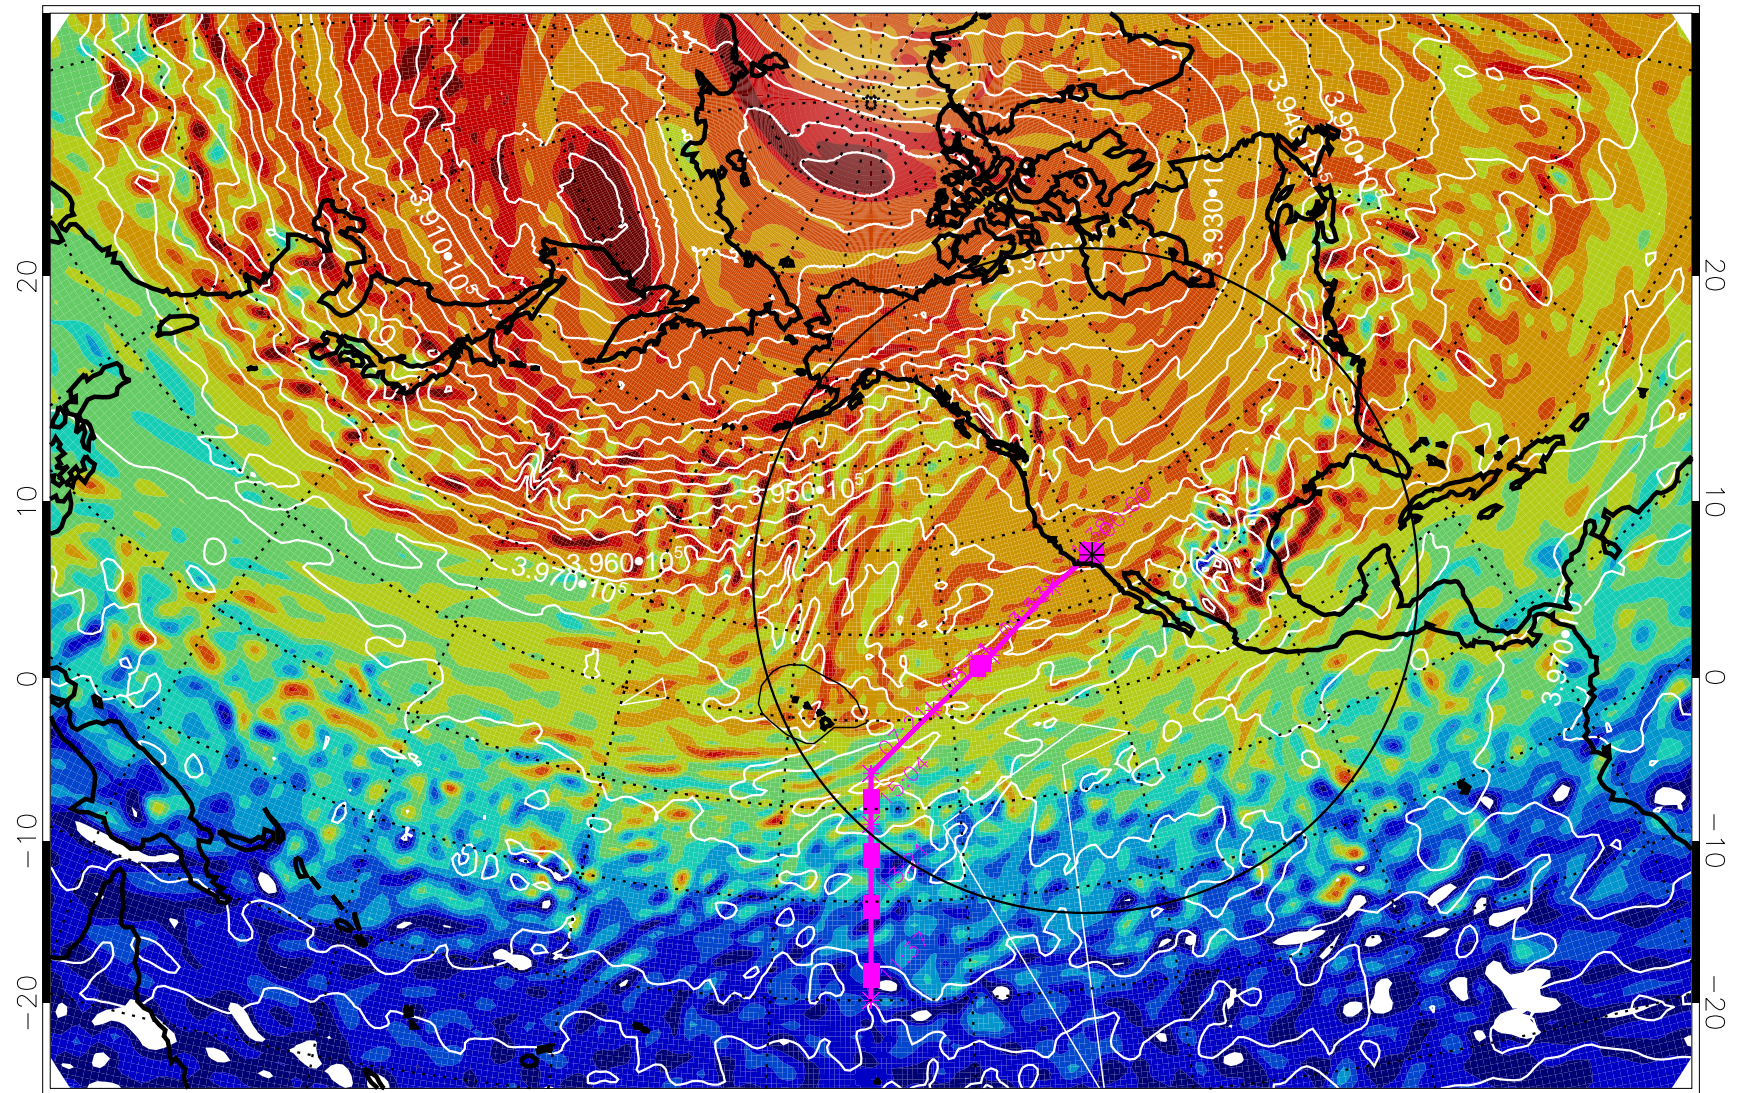

13021106, 66 hour forecast for 460K EPV

460K Montgomery Streamfunction, white

Range ring of 4055 km -- 13 hours GH round trip

13021112, 72 hour forecast for 460K EPV

460K Montgomery Streamfunction, white

Range ring of 4055 km -- 13 hours GH round trip

13021118, 78 hour forecast for 460K EPV

460K Montgomery Streamfunction, white

Range ring of 4055 km -- 13 hours GH round trip

13021200, 84 hour forecast for 460K EPV

460K Montgomery Streamfunction, white

Range ring of 4055 km -- 13 hours GH round trip

13021206, 90 hour forecast for 460K EPV

460K Montgomery Streamfunction, white

Range ring of 4055 km -- 13 hours GH round trip

13021212, 96 hour forecast for 460K EPV

460K Montgomery Streamfunction, white

Range ring of 4055 km -- 13 hours GH round trip

13021218, 102 hour forecast for 460K EPV

460K Montgomery Streamfunction, white

Range ring of 4055 km -- 13 hours GH round trip

13021300, 108 hour forecast for 460K EPV

460K Montgomery Streamfunction, white