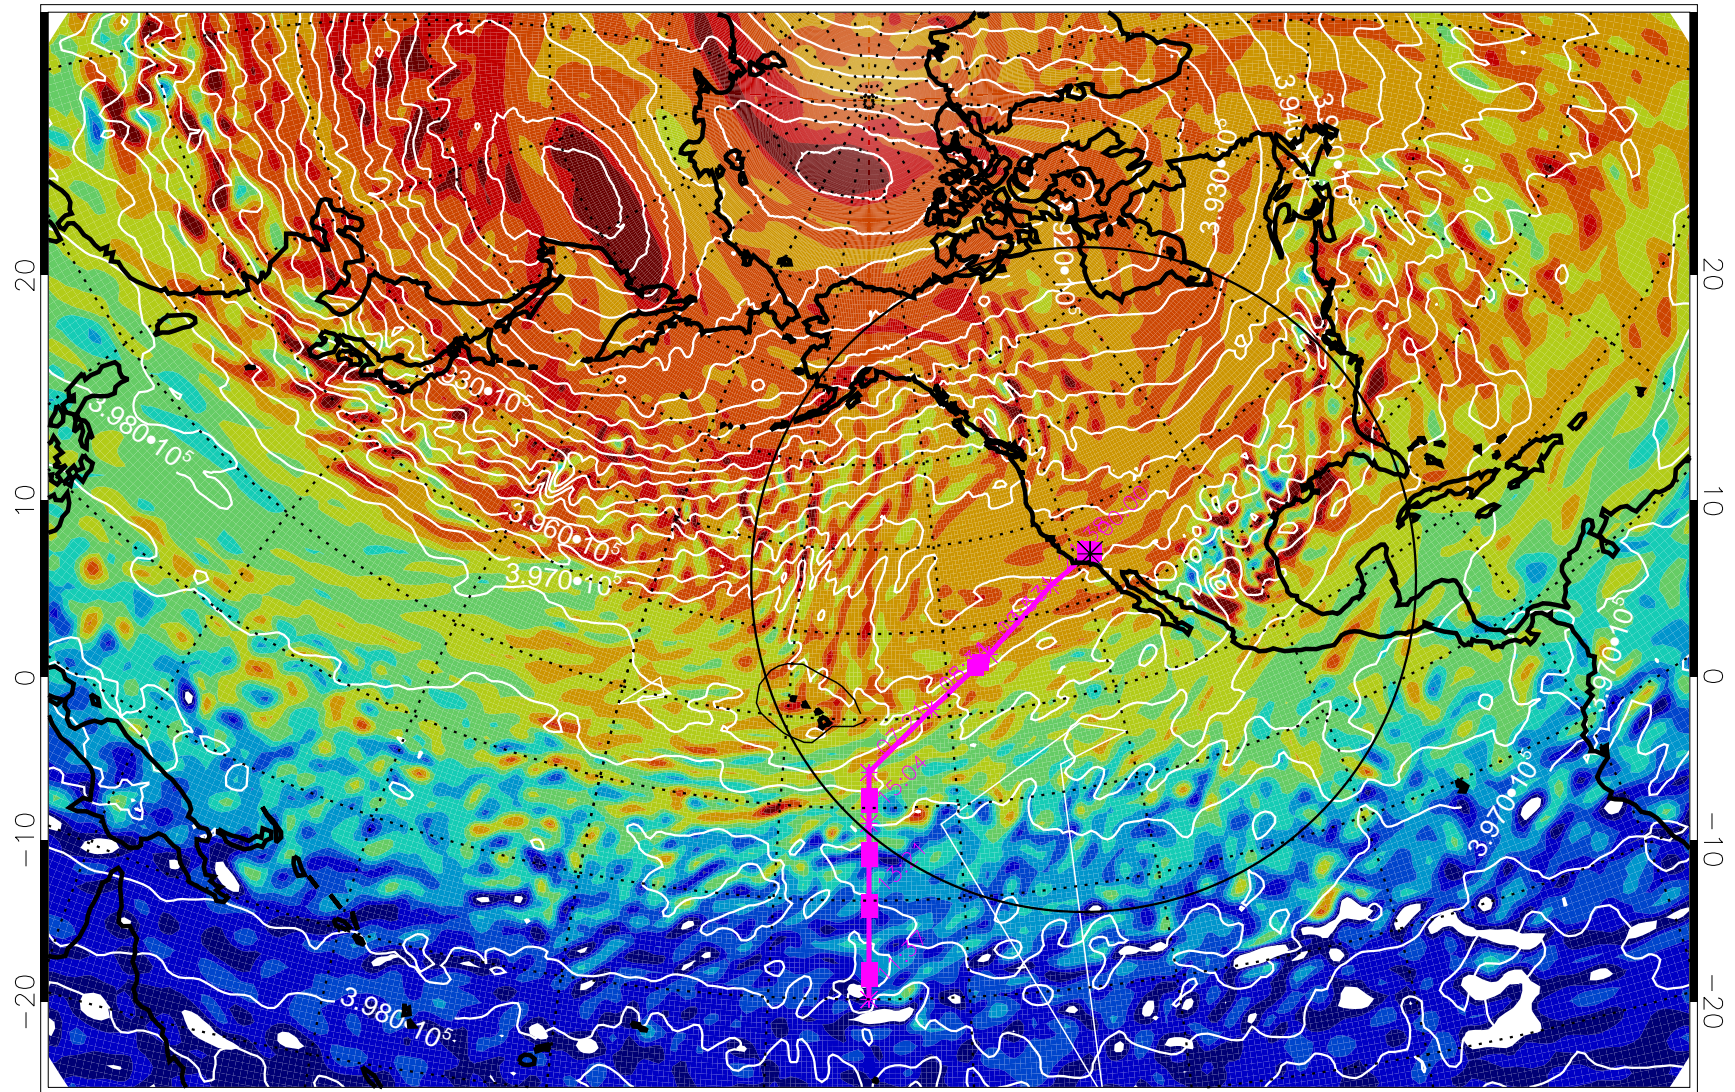

13021118, 78 hour forecast for 460K EPV

460K Montgomery Streamfunction, white

Range ring of 4055 km -- 13 hours GH round trip

13021200, 84 hour forecast for 460K EPV

460K Montgomery Streamfunction, white

Range ring of 4055 km -- 13 hours GH round trip

13021206, 90 hour forecast for 460K EPV

460K Montgomery Streamfunction, white

Range ring of 4055 km -- 13 hours GH round trip

13021212, 96 hour forecast for 460K EPV

460K Montgomery Streamfunction, white

Range ring of 4055 km -- 13 hours GH round trip

13021218, 102 hour forecast for 460K EPV

460K Montgomery Streamfunction, white

Range ring of 4055 km -- 13 hours GH round trip

13021300, 108 hour forecast for 460K EPV

460K Montgomery Streamfunction, white

Range ring of 4055 km -- 13 hours GH round trip

13021306, 114 hour forecast for 460K EPV

460K Montgomery Streamfunction, white

Range ring of 4055 km -- 13 hours GH round trip

13021312, 120 hour forecast for 460K EPV