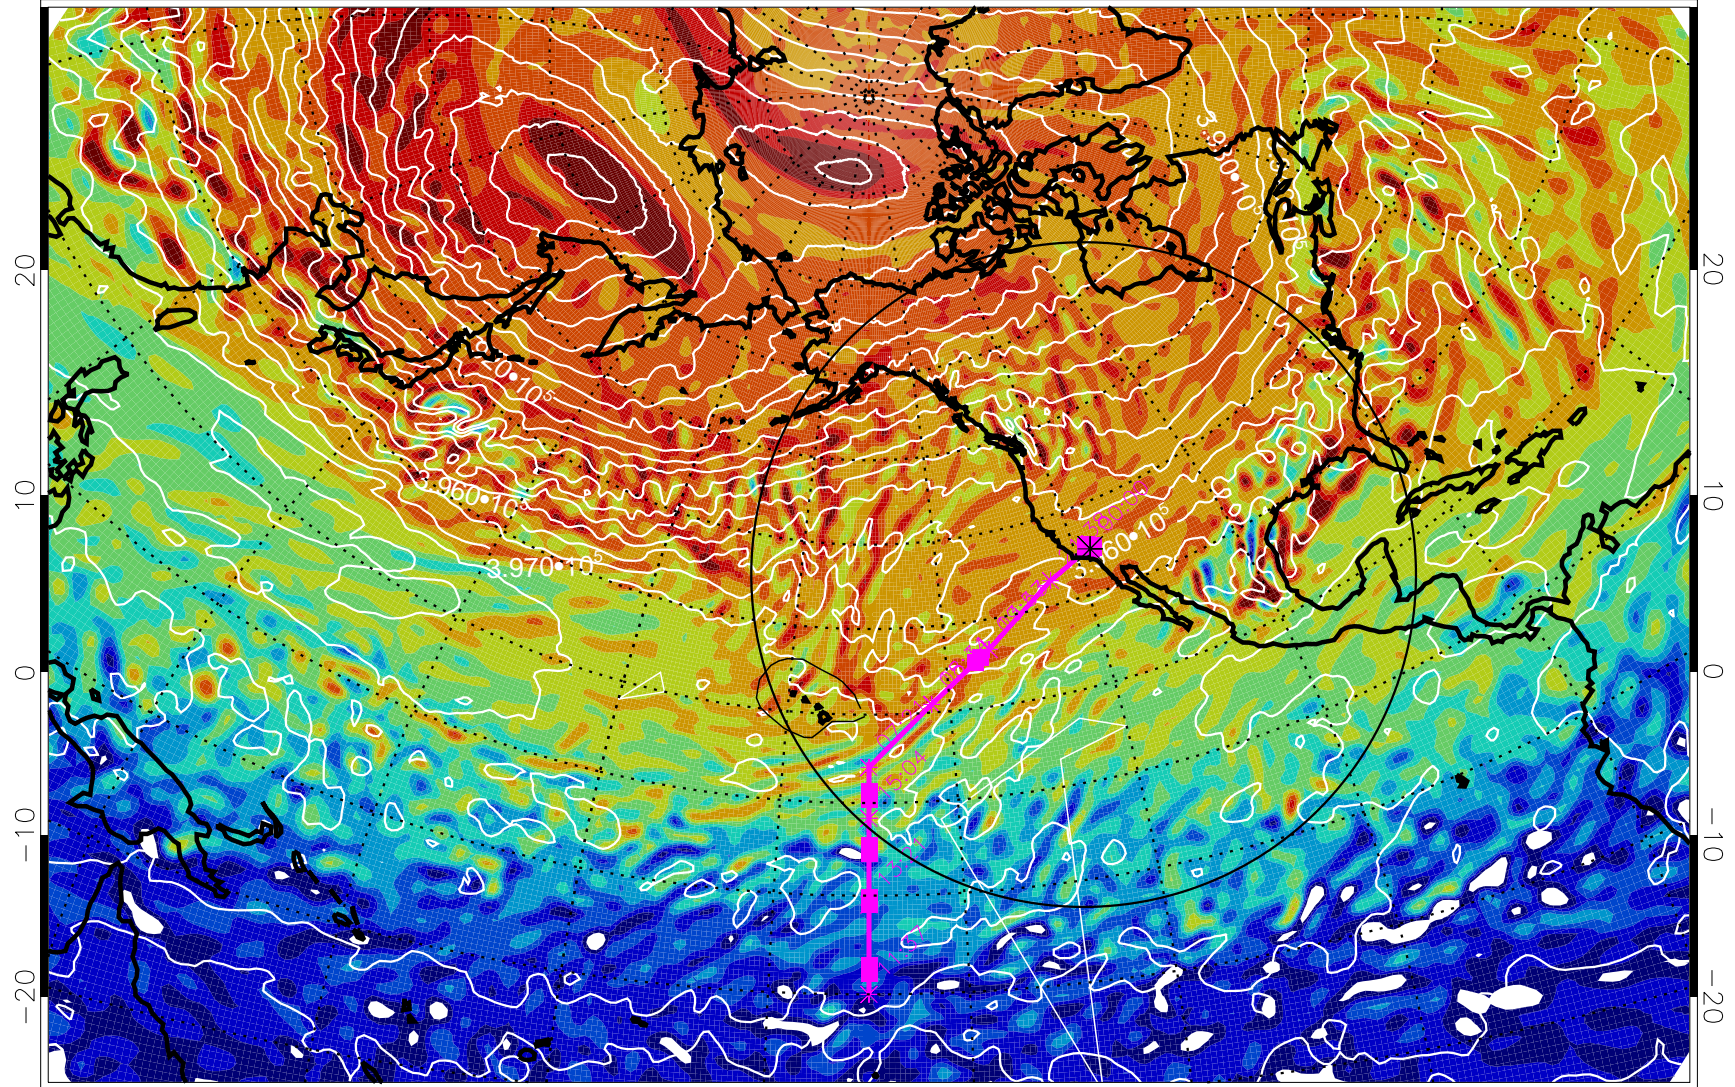

13021206, 90 hour forecast for 460K EPV

460K Montgomery Streamfunction, white

Range ring of 4055 km -- 13 hours GH round trip

13021212, 96 hour forecast for 460K EPV

460K Montgomery Streamfunction, white

Range ring of 4055 km -- 13 hours GH round trip

13021218, 102 hour forecast for 460K EPV

460K Montgomery Streamfunction, white

Range ring of 4055 km -- 13 hours GH round trip

13021300, 108 hour forecast for 460K EPV

460K Montgomery Streamfunction, white

Range ring of 4055 km -- 13 hours GH round trip

13021306, 114 hour forecast for 460K EPV

460K Montgomery Streamfunction, white

Range ring of 4055 km -- 13 hours GH round trip

13021312, 120 hour forecast for 460K EPV

460K Montgomery Streamfunction, white

Range ring of 4055 km -- 13 hours GH round trip