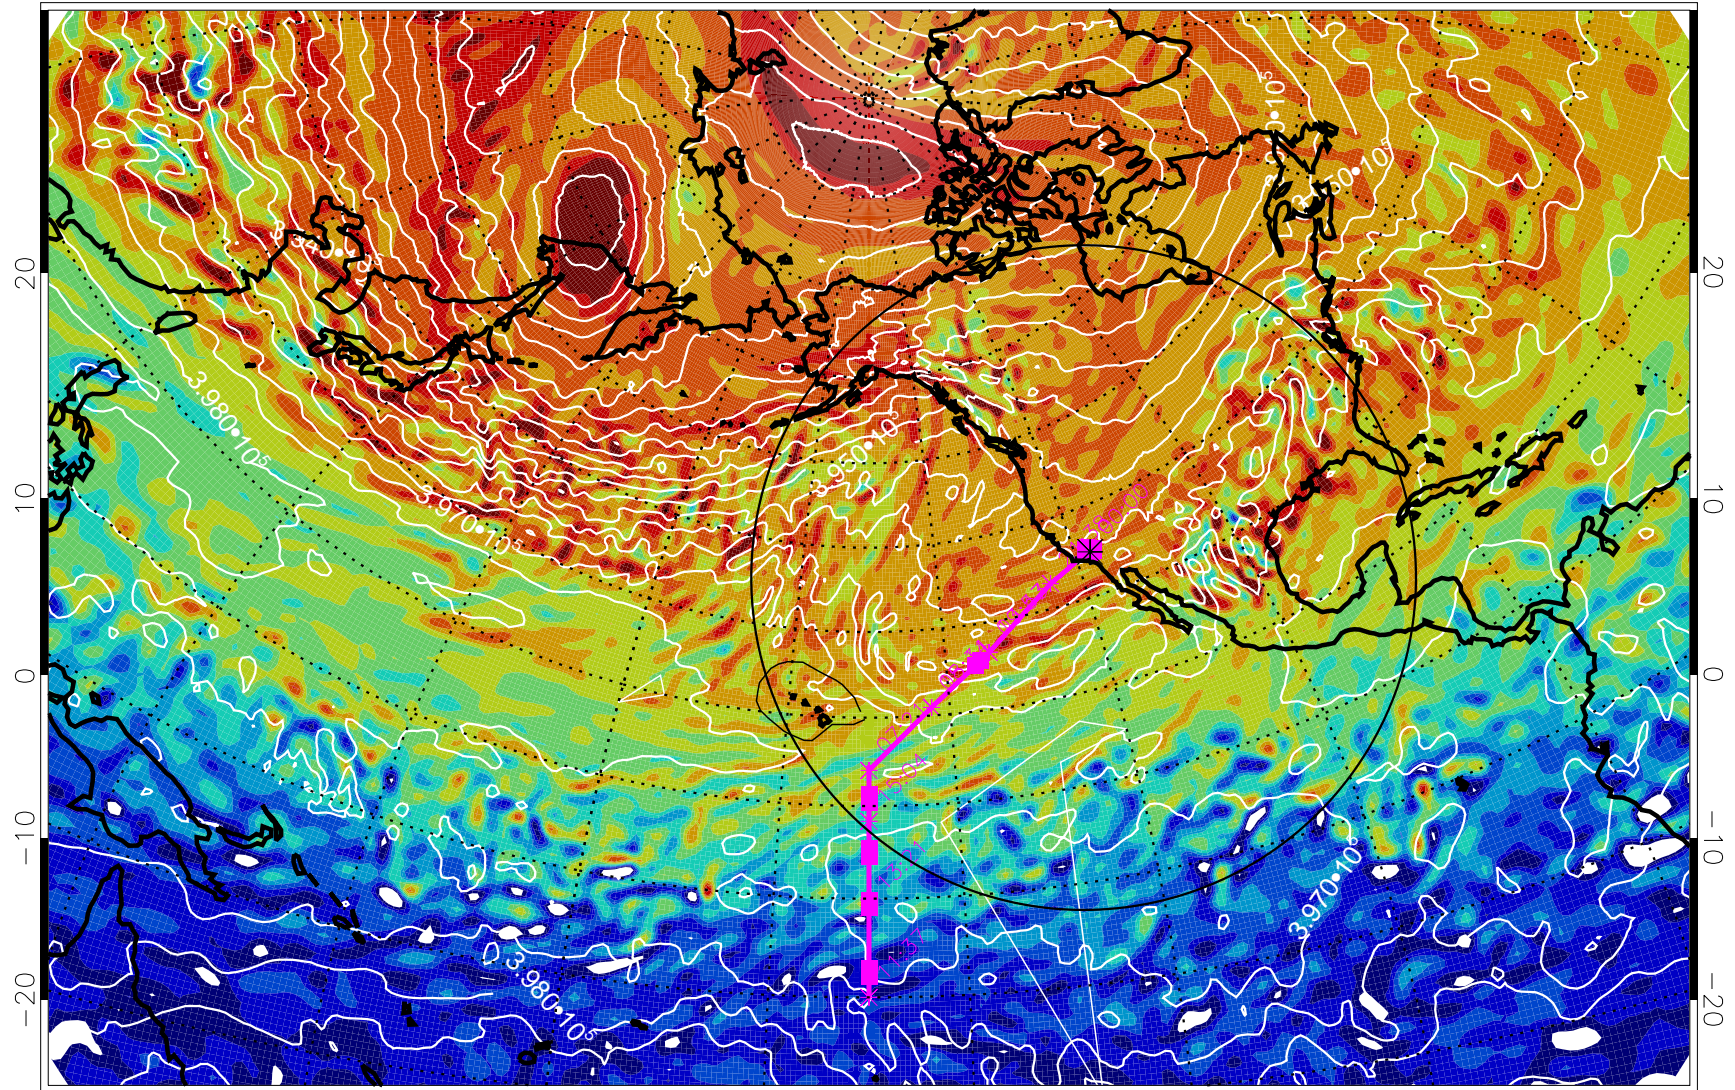

13021018, 54 hour forecast for 460K EPV

460K Montgomery Streamfunction, white

Range ring of 4055 km -- 13 hours GH round trip

13021100, 60 hour forecast for 460K EPV

460K Montgomery Streamfunction, white

Range ring of 4055 km -- 13 hours GH round trip

13021106, 66 hour forecast for 460K EPV

460K Montgomery Streamfunction, white

Range ring of 4055 km -- 13 hours GH round trip

13021112, 72 hour forecast for 460K EPV

460K Montgomery Streamfunction, white

Range ring of 4055 km -- 13 hours GH round trip

13021118, 78 hour forecast for 460K EPV

460K Montgomery Streamfunction, white

Range ring of 4055 km -- 13 hours GH round trip

13021200, 84 hour forecast for 460K EPV

460K Montgomery Streamfunction, white

Range ring of 4055 km -- 13 hours GH round trip

13021206, 90 hour forecast for 460K EPV

460K Montgomery Streamfunction, white

Range ring of 4055 km -- 13 hours GH round trip

13021212, 96 hour forecast for 460K EPV

460K Montgomery Streamfunction, white

Range ring of 4055 km -- 13 hours GH round trip