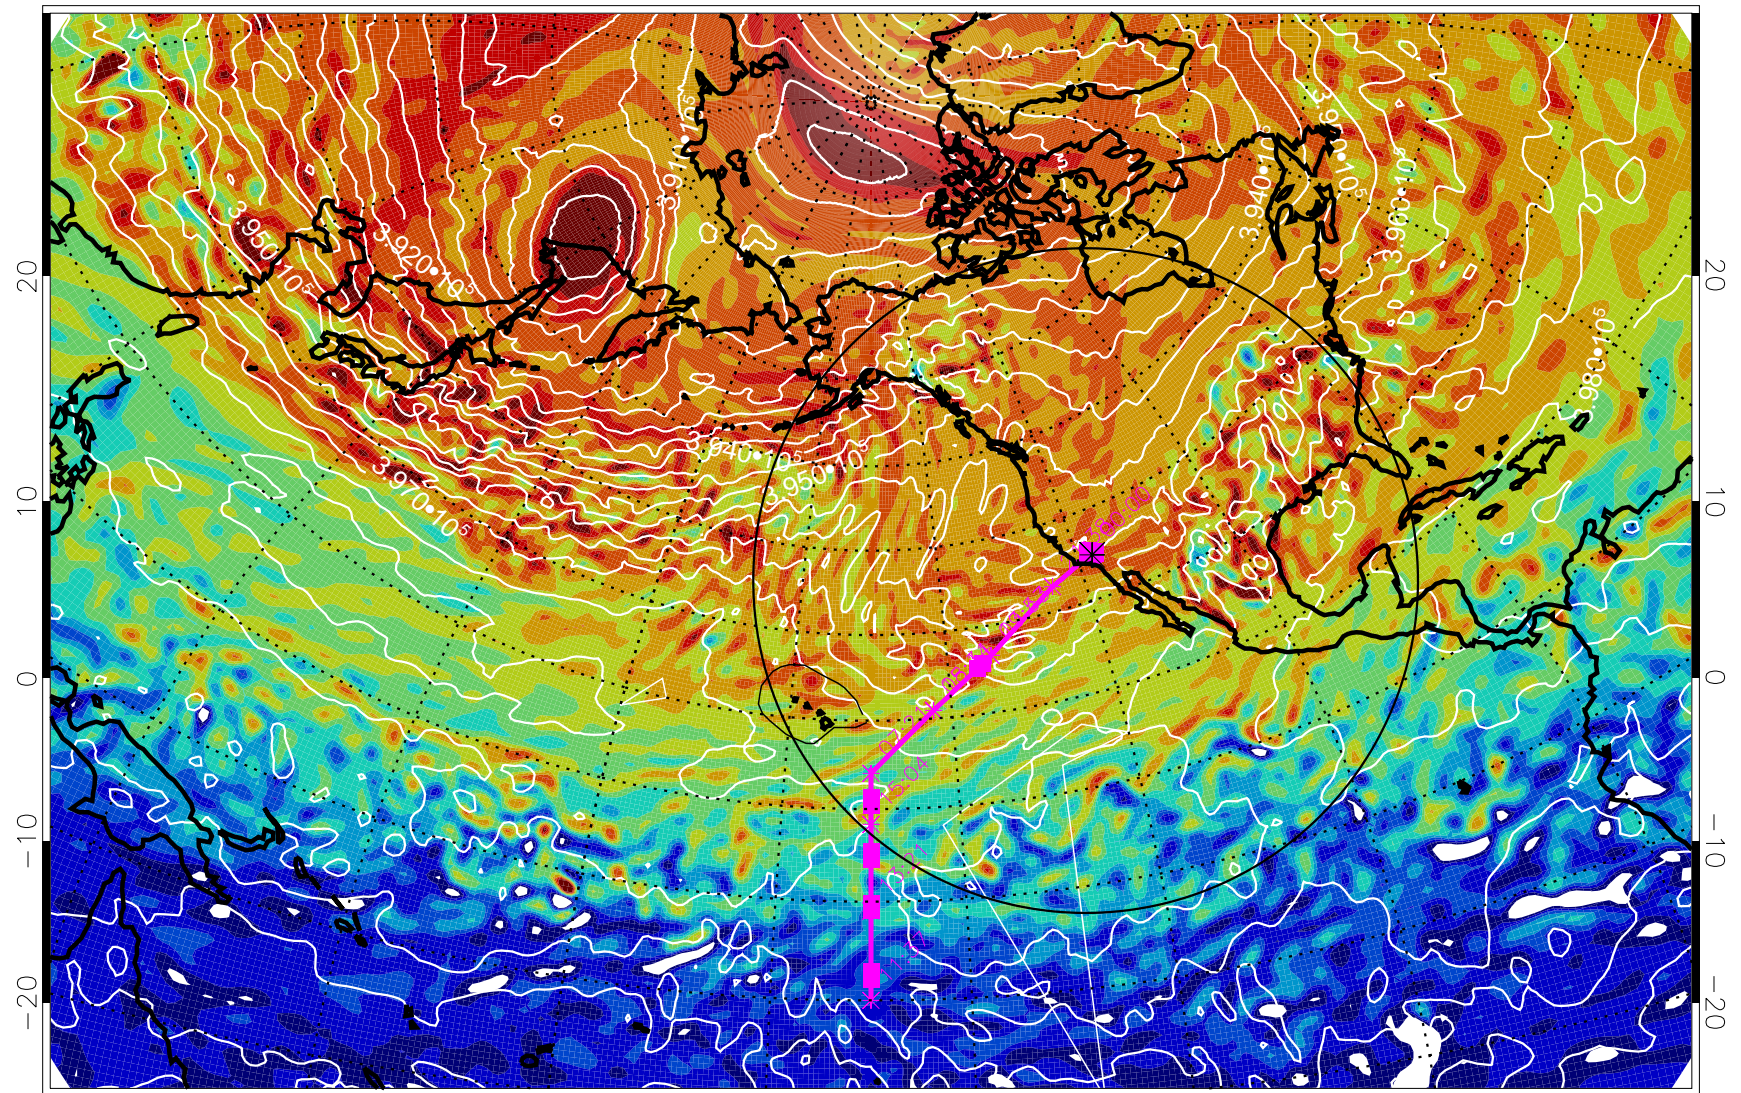

13021006, 42 hour forecast for 460K EPV

460K Montgomery Streamfunction, white

Range ring of 4055 km -- 13 hours GH round trip

13021012, 48 hour forecast for 460K EPV

460K Montgomery Streamfunction, white

Range ring of 4055 km -- 13 hours GH round trip

13021018, 54 hour forecast for 460K EPV

460K Montgomery Streamfunction, white

Range ring of 4055 km -- 13 hours GH round trip

13021100, 60 hour forecast for 460K EPV

460K Montgomery Streamfunction, white

Range ring of 4055 km -- 13 hours GH round trip

13021106, 66 hour forecast for 460K EPV

460K Montgomery Streamfunction, white

Range ring of 4055 km -- 13 hours GH round trip

13021112, 72 hour forecast for 460K EPV

460K Montgomery Streamfunction, white

Range ring of 4055 km -- 13 hours GH round trip

13021118, 78 hour forecast for 460K EPV

460K Montgomery Streamfunction, white

Range ring of 4055 km -- 13 hours GH round trip

13021200, 84 hour forecast for 460K EPV

460K Montgomery Streamfunction, white

Range ring of 4055 km -- 13 hours GH round trip