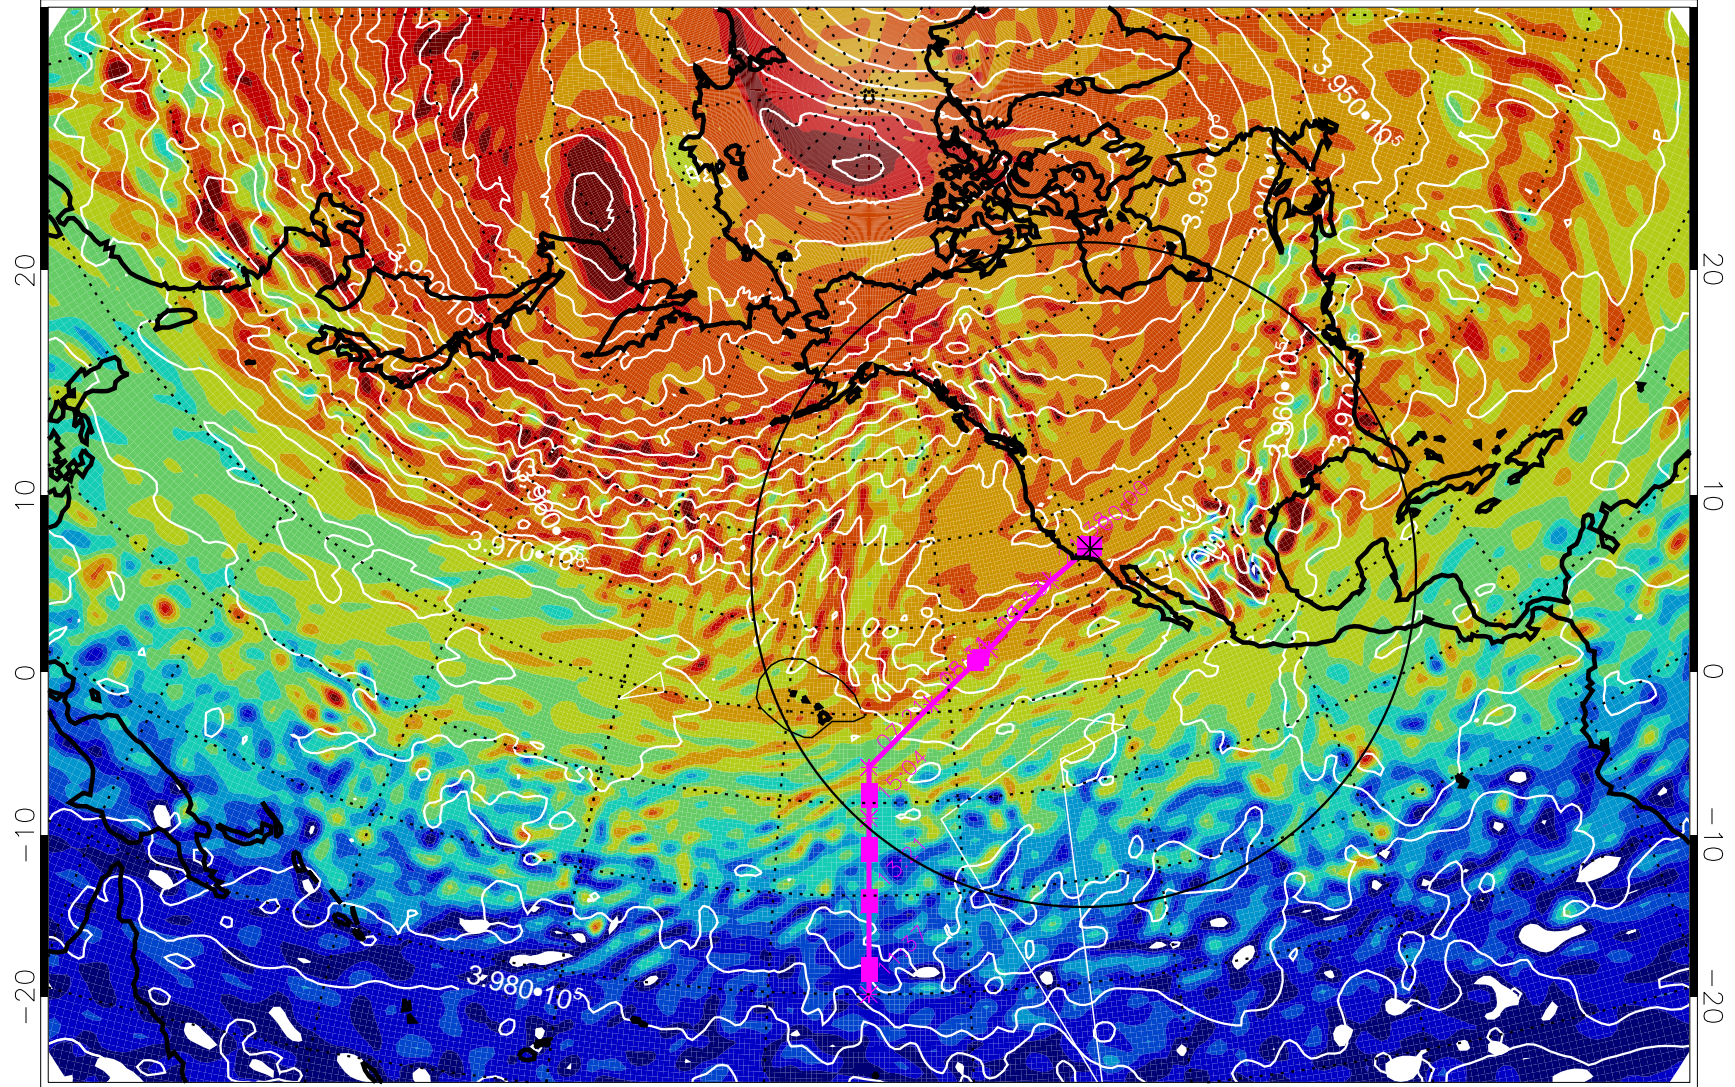

13021106, 66 hour forecast for 460K EPV

460K Montgomery Streamfunction, white

Range ring of 4055 km -- 13 hours GH round trip

13021112, 72 hour forecast for 460K EPV

460K Montgomery Streamfunction, white

Range ring of 4055 km -- 13 hours GH round trip

13021118, 78 hour forecast for 460K EPV

460K Montgomery Streamfunction, white

Range ring of 4055 km -- 13 hours GH round trip

13021200, 84 hour forecast for 460K EPV

460K Montgomery Streamfunction, white

Range ring of 4055 km -- 13 hours GH round trip

13021206, 90 hour forecast for 460K EPV

460K Montgomery Streamfunction, white

Range ring of 4055 km -- 13 hours GH round trip

13021212, 96 hour forecast for 460K EPV

460K Montgomery Streamfunction, white

Range ring of 4055 km -- 13 hours GH round trip

13021218, 102 hour forecast for 460K EPV

460K Montgomery Streamfunction, white

Range ring of 4055 km -- 13 hours GH round trip

13021300, 108 hour forecast for 460K EPV

460K Montgomery Streamfunction, white