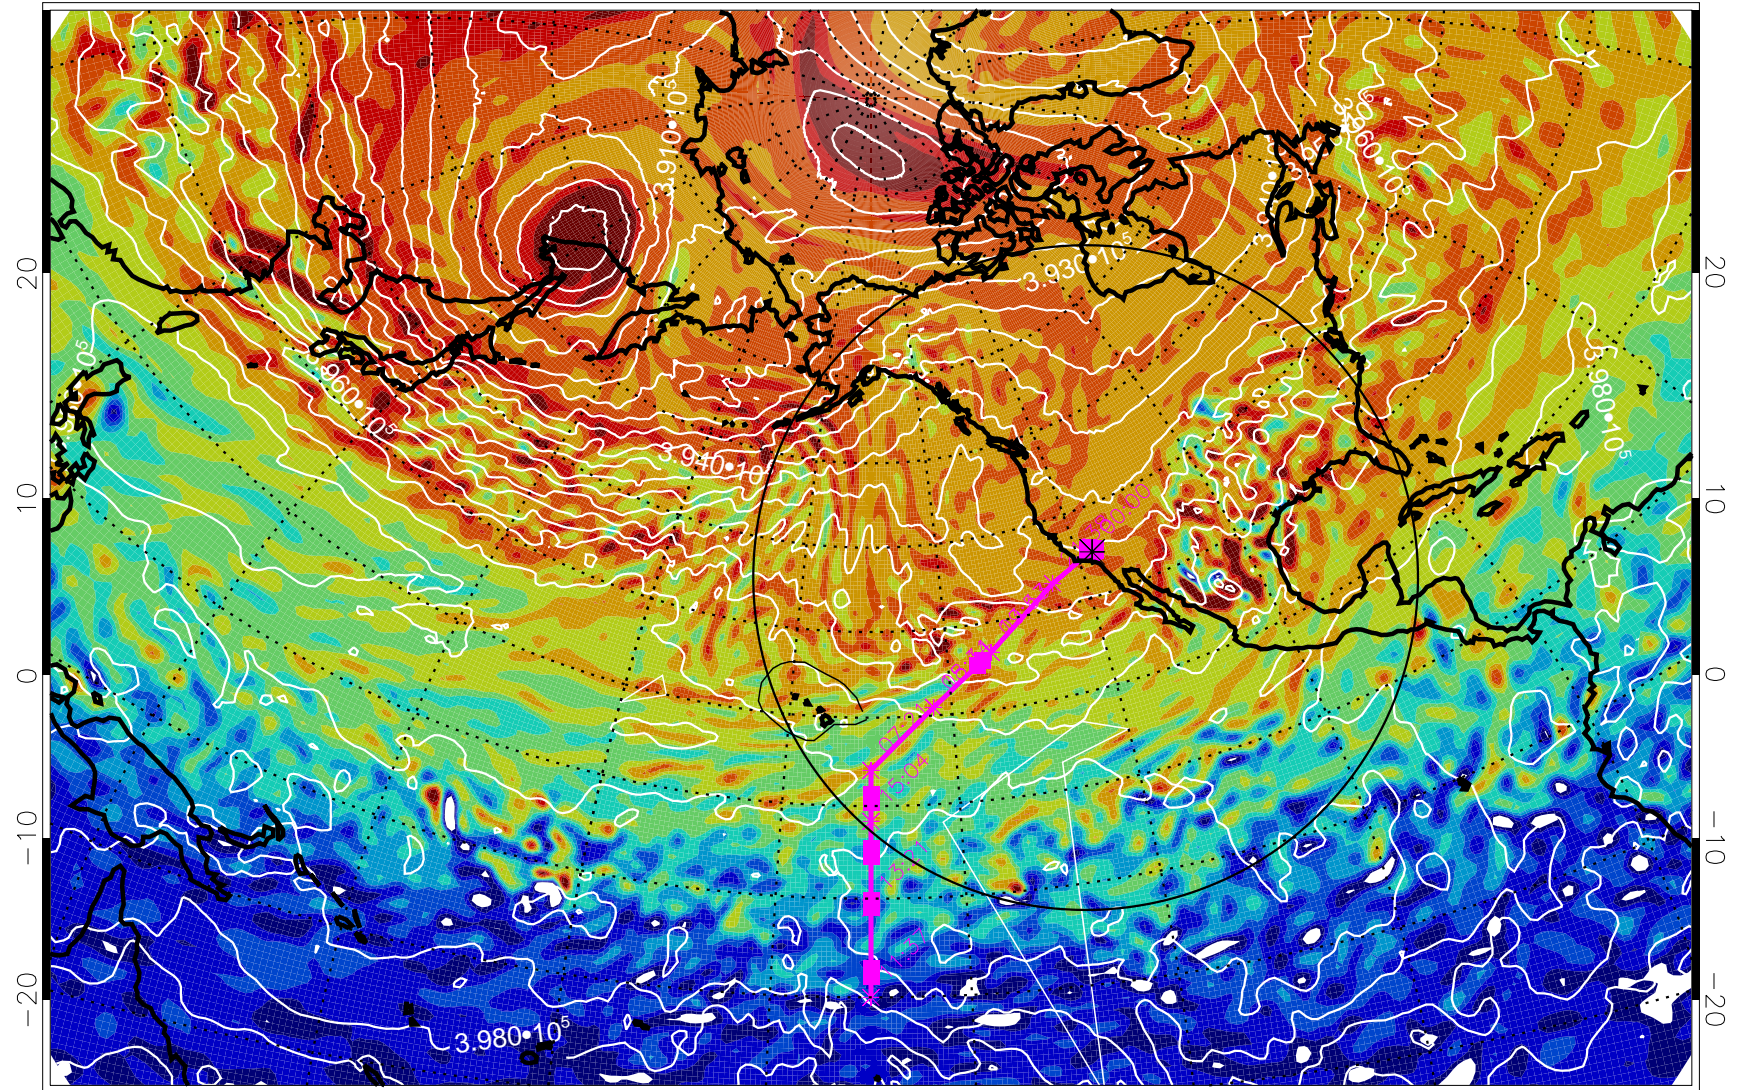

13020918, 30 hour forecast for 460K EPV

460K Montgomery Streamfunction, white

Range ring of 4055 km -- 13 hours GH round trip

13021000, 36 hour forecast for 460K EPV

460K Montgomery Streamfunction, white

Range ring of 4055 km -- 13 hours GH round trip

13021006, 42 hour forecast for 460K EPV

460K Montgomery Streamfunction, white

Range ring of 4055 km -- 13 hours GH round trip

13021012, 48 hour forecast for 460K EPV

460K Montgomery Streamfunction, white

Range ring of 4055 km -- 13 hours GH round trip

13021018, 54 hour forecast for 460K EPV

460K Montgomery Streamfunction, white

Range ring of 4055 km -- 13 hours GH round trip

13021100, 60 hour forecast for 460K EPV

460K Montgomery Streamfunction, white

Range ring of 4055 km -- 13 hours GH round trip

13021106, 66 hour forecast for 460K EPV

460K Montgomery Streamfunction, white

Range ring of 4055 km -- 13 hours GH round trip

13021112, 72 hour forecast for 460K EPV

460K Montgomery Streamfunction, white

Range ring of 4055 km -- 13 hours GH round trip