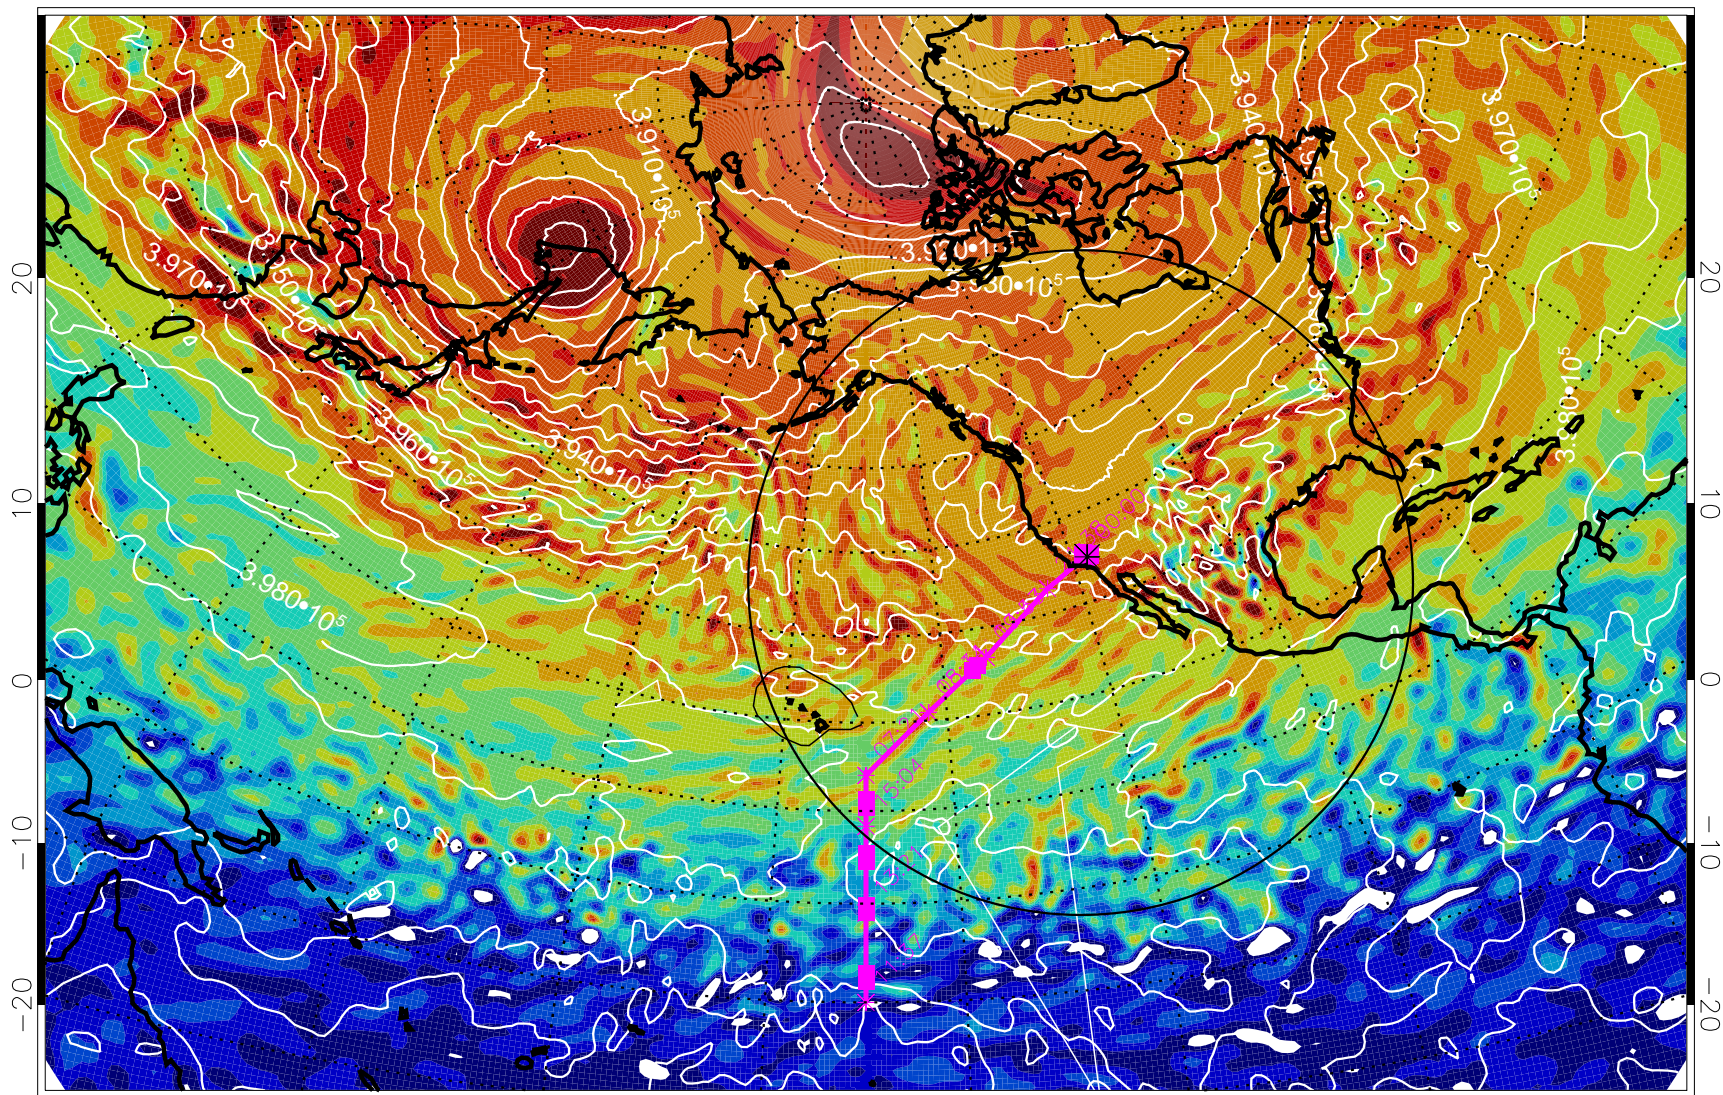

13020906, 18 hour forecast for 460K EPV

460K Montgomery Streamfunction, white

Range ring of 4055 km -- 13 hours GH round trip

13020912, 24 hour forecast for 460K EPV

460K Montgomery Streamfunction, white

Range ring of 4055 km -- 13 hours GH round trip

13020918, 30 hour forecast for 460K EPV

460K Montgomery Streamfunction, white

Range ring of 4055 km -- 13 hours GH round trip

13021000, 36 hour forecast for 460K EPV

460K Montgomery Streamfunction, white

Range ring of 4055 km -- 13 hours GH round trip

13021006, 42 hour forecast for 460K EPV

460K Montgomery Streamfunction, white

Range ring of 4055 km -- 13 hours GH round trip

13021012, 48 hour forecast for 460K EPV

460K Montgomery Streamfunction, white

Range ring of 4055 km -- 13 hours GH round trip

13021018, 54 hour forecast for 460K EPV

460K Montgomery Streamfunction, white

Range ring of 4055 km -- 13 hours GH round trip

13021100, 60 hour forecast for 460K EPV

460K Montgomery Streamfunction, white

Range ring of 4055 km -- 13 hours GH round trip