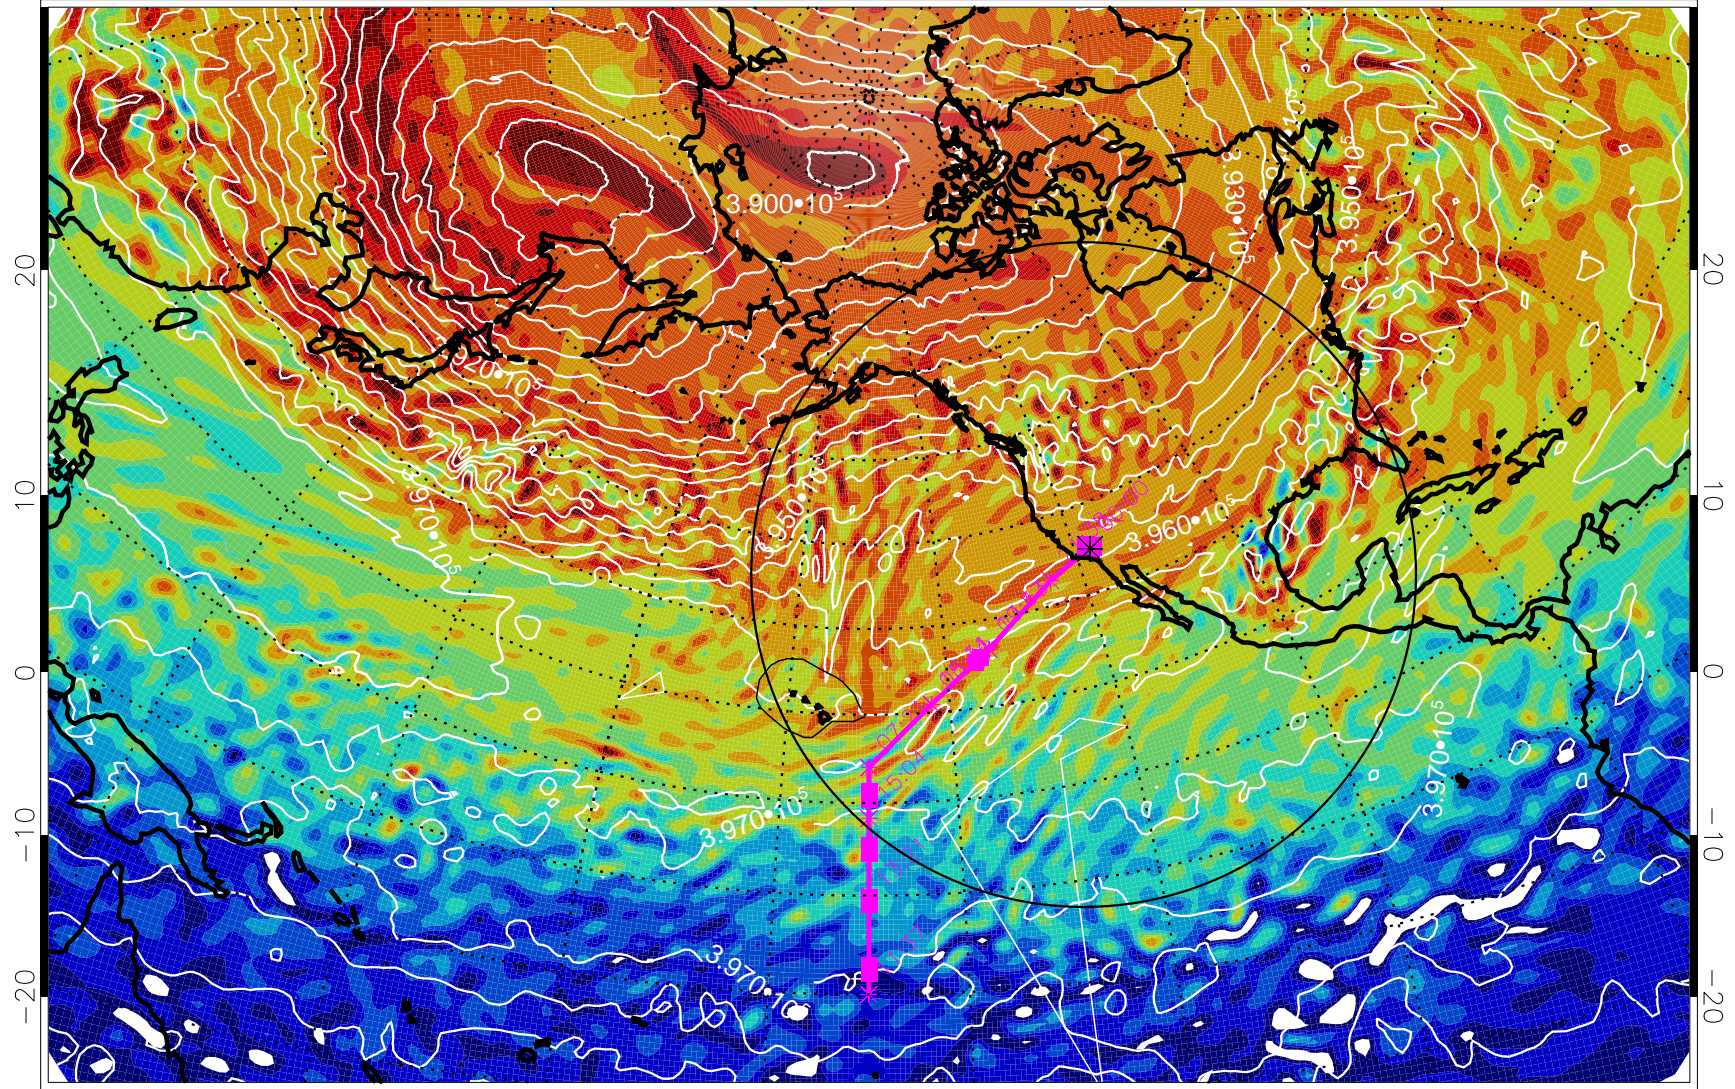

13021218, 102 hour forecast for 460K EPV

460K Montgomery Streamfunction, white

Range ring of 4055 km -- 13 hours GH round trip

13021300, 108 hour forecast for 460K EPV

460K Montgomery Streamfunction, white

Range ring of 4055 km -- 13 hours GH round trip

13021306, 114 hour forecast for 460K EPV

460K Montgomery Streamfunction, white

Range ring of 4055 km -- 13 hours GH round trip

13021312, 120 hour forecast for 460K EPV

460K Montgomery Streamfunction, white

Range ring of 4055 km -- 13 hours GH round trip