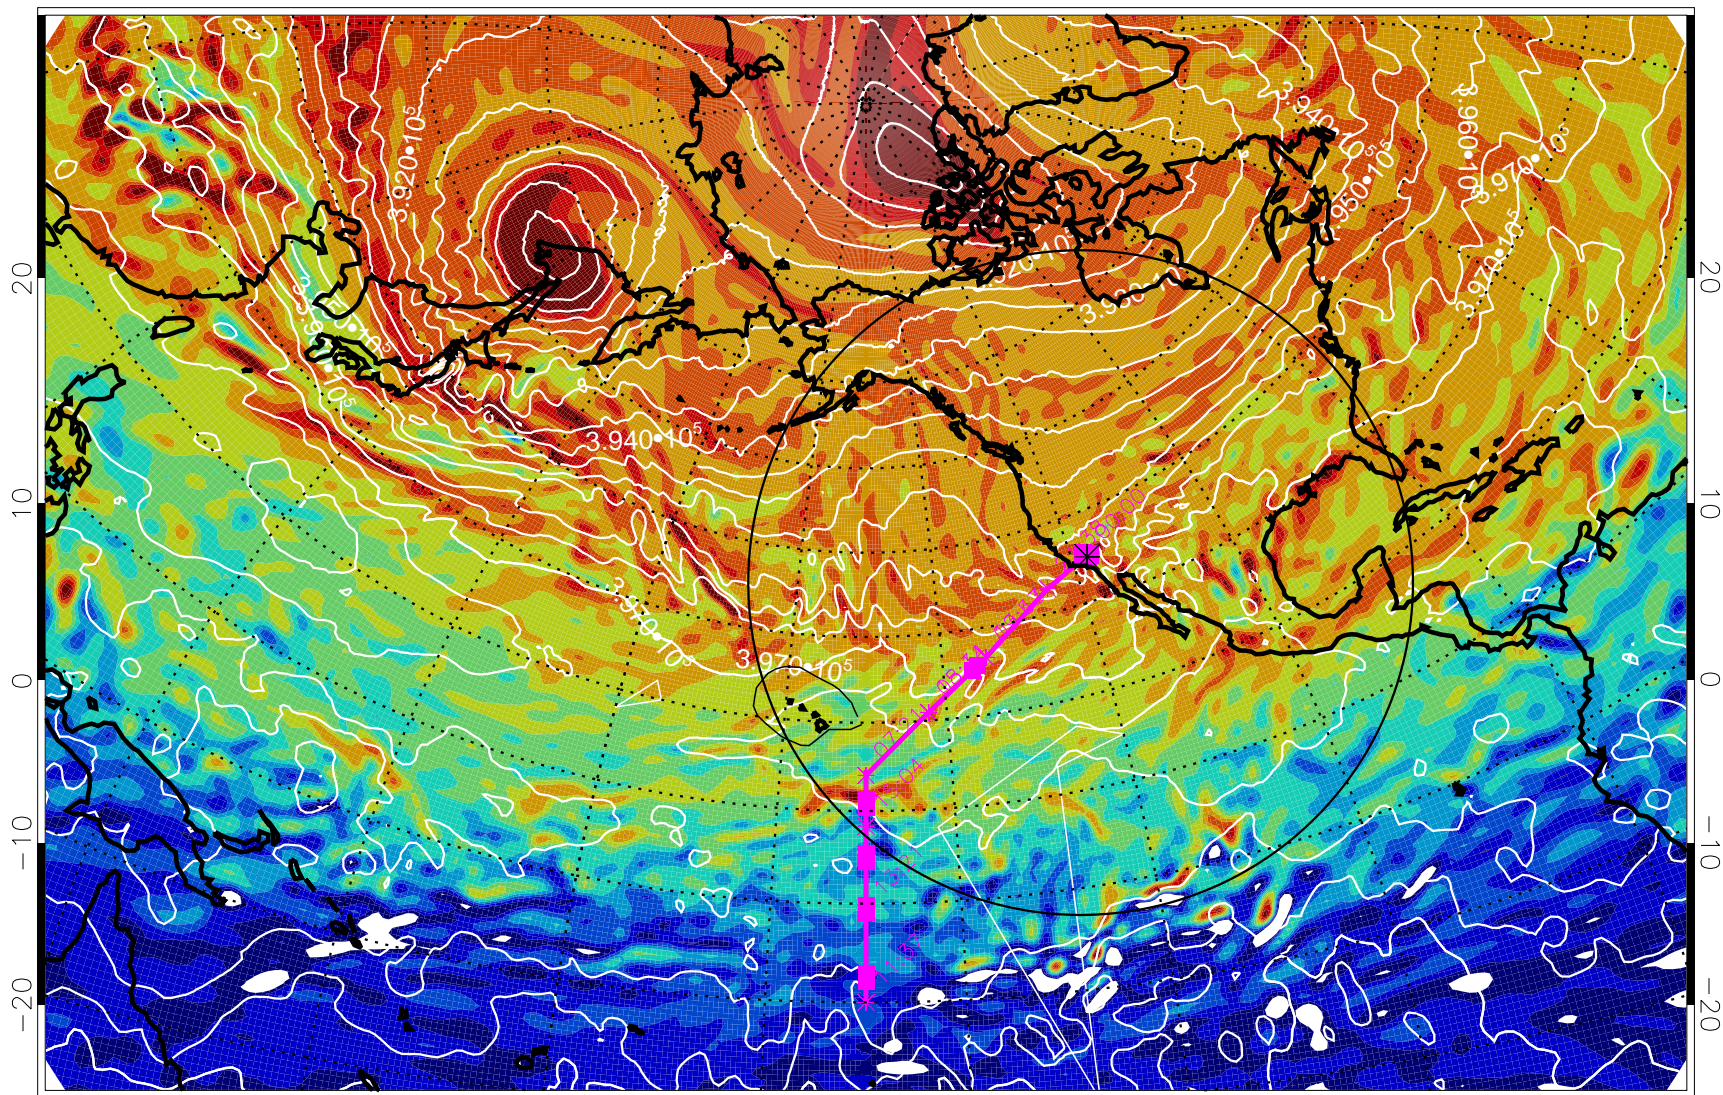

13020818, 6 hour forecast for 460K EPV

460K Montgomery Streamfunction, white

Range ring of 4055 km -- 13 hours GH round trip

13020900, 12 hour forecast for 460K EPV

460K Montgomery Streamfunction, white

Range ring of 4055 km -- 13 hours GH round trip

13020906, 18 hour forecast for 460K EPV

460K Montgomery Streamfunction, white

Range ring of 4055 km -- 13 hours GH round trip

13020912, 24 hour forecast for 460K EPV

460K Montgomery Streamfunction, white

Range ring of 4055 km -- 13 hours GH round trip

13020918, 30 hour forecast for 460K EPV

460K Montgomery Streamfunction, white

Range ring of 4055 km -- 13 hours GH round trip

13021000, 36 hour forecast for 460K EPV

460K Montgomery Streamfunction, white

Range ring of 4055 km -- 13 hours GH round trip

13021006, 42 hour forecast for 460K EPV

460K Montgomery Streamfunction, white

Range ring of 4055 km -- 13 hours GH round trip

13021012, 48 hour forecast for 460K EPV

460K Montgomery Streamfunction, white

Range ring of 4055 km -- 13 hours GH round trip