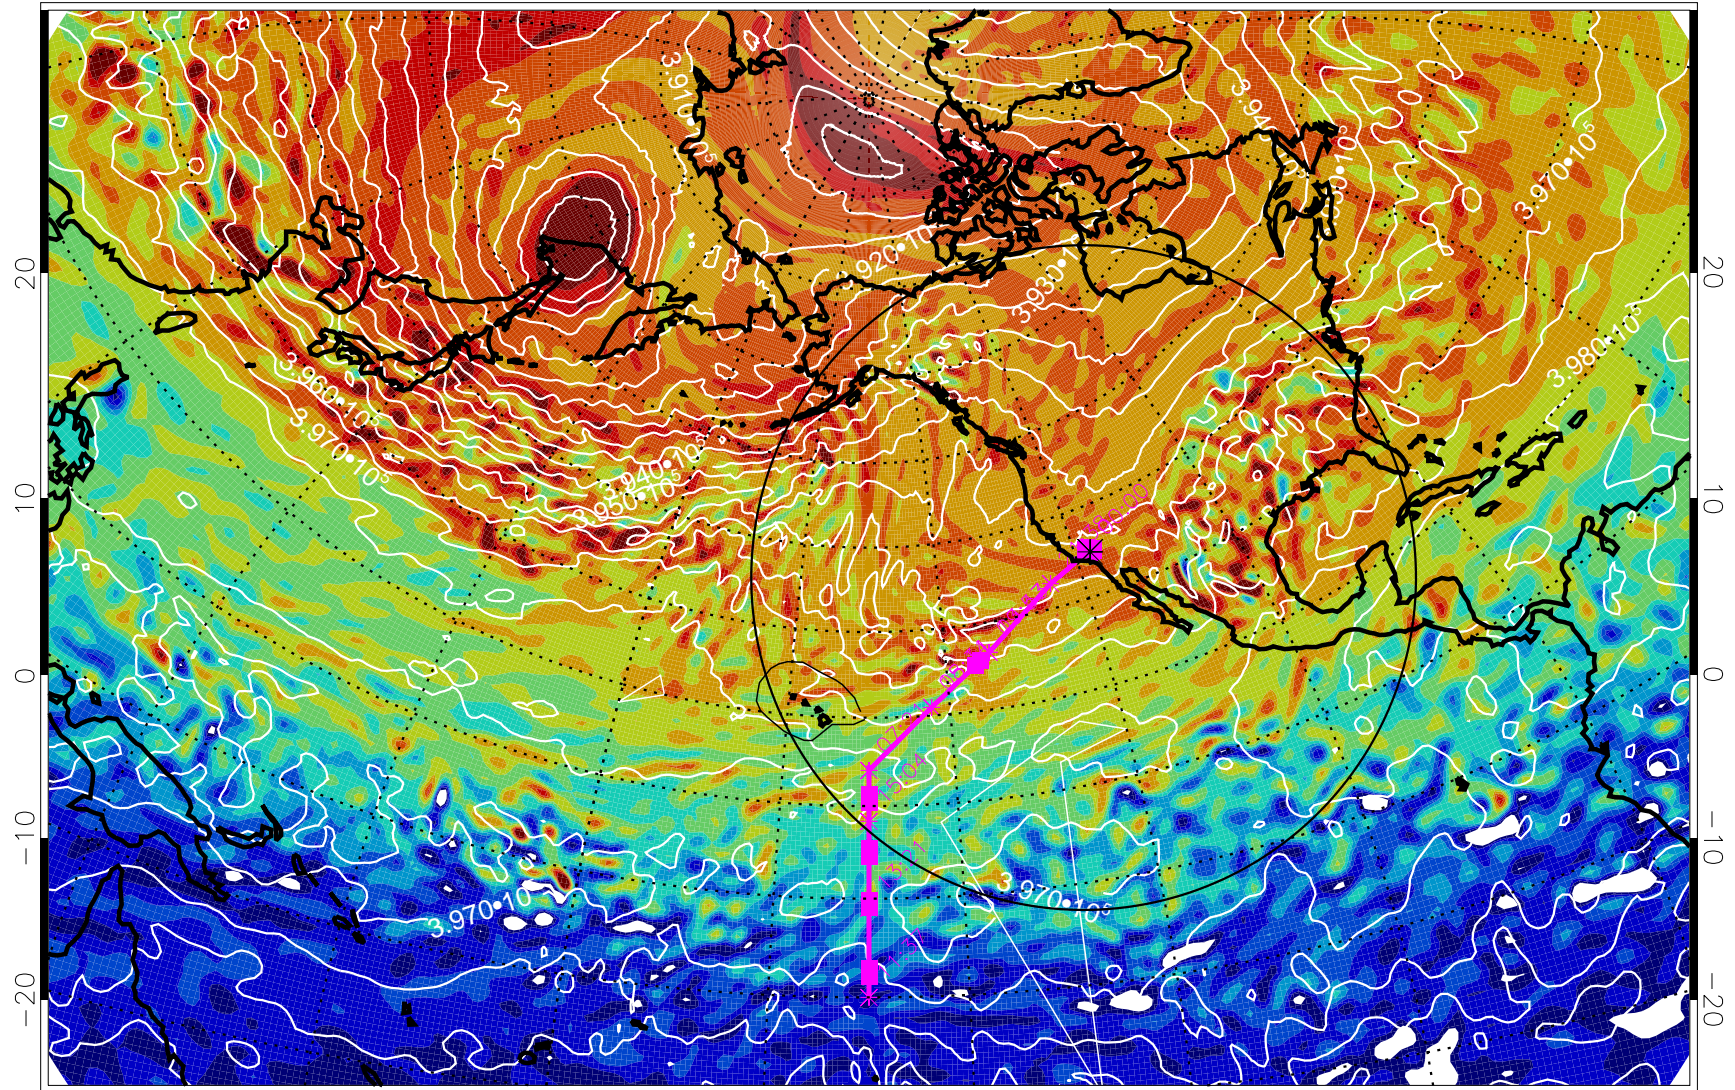

13020918, 30 hour forecast for 460K EPV

460K Montgomery Streamfunction, white

Range ring of 4055 km -- 13 hours GH round trip

13021000, 36 hour forecast for 460K EPV

460K Montgomery Streamfunction, white

Range ring of 4055 km -- 13 hours GH round trip

13021006, 42 hour forecast for 460K EPV

460K Montgomery Streamfunction, white

Range ring of 4055 km -- 13 hours GH round trip

13021012, 48 hour forecast for 460K EPV

460K Montgomery Streamfunction, white

Range ring of 4055 km -- 13 hours GH round trip

13021018, 54 hour forecast for 460K EPV

460K Montgomery Streamfunction, white

Range ring of 4055 km -- 13 hours GH round trip

13021100, 60 hour forecast for 460K EPV

460K Montgomery Streamfunction, white

Range ring of 4055 km -- 13 hours GH round trip

13021106, 66 hour forecast for 460K EPV

460K Montgomery Streamfunction, white

Range ring of 4055 km -- 13 hours GH round trip

13021112, 72 hour forecast for 460K EPV

460K Montgomery Streamfunction, white

Range ring of 4055 km -- 13 hours GH round trip