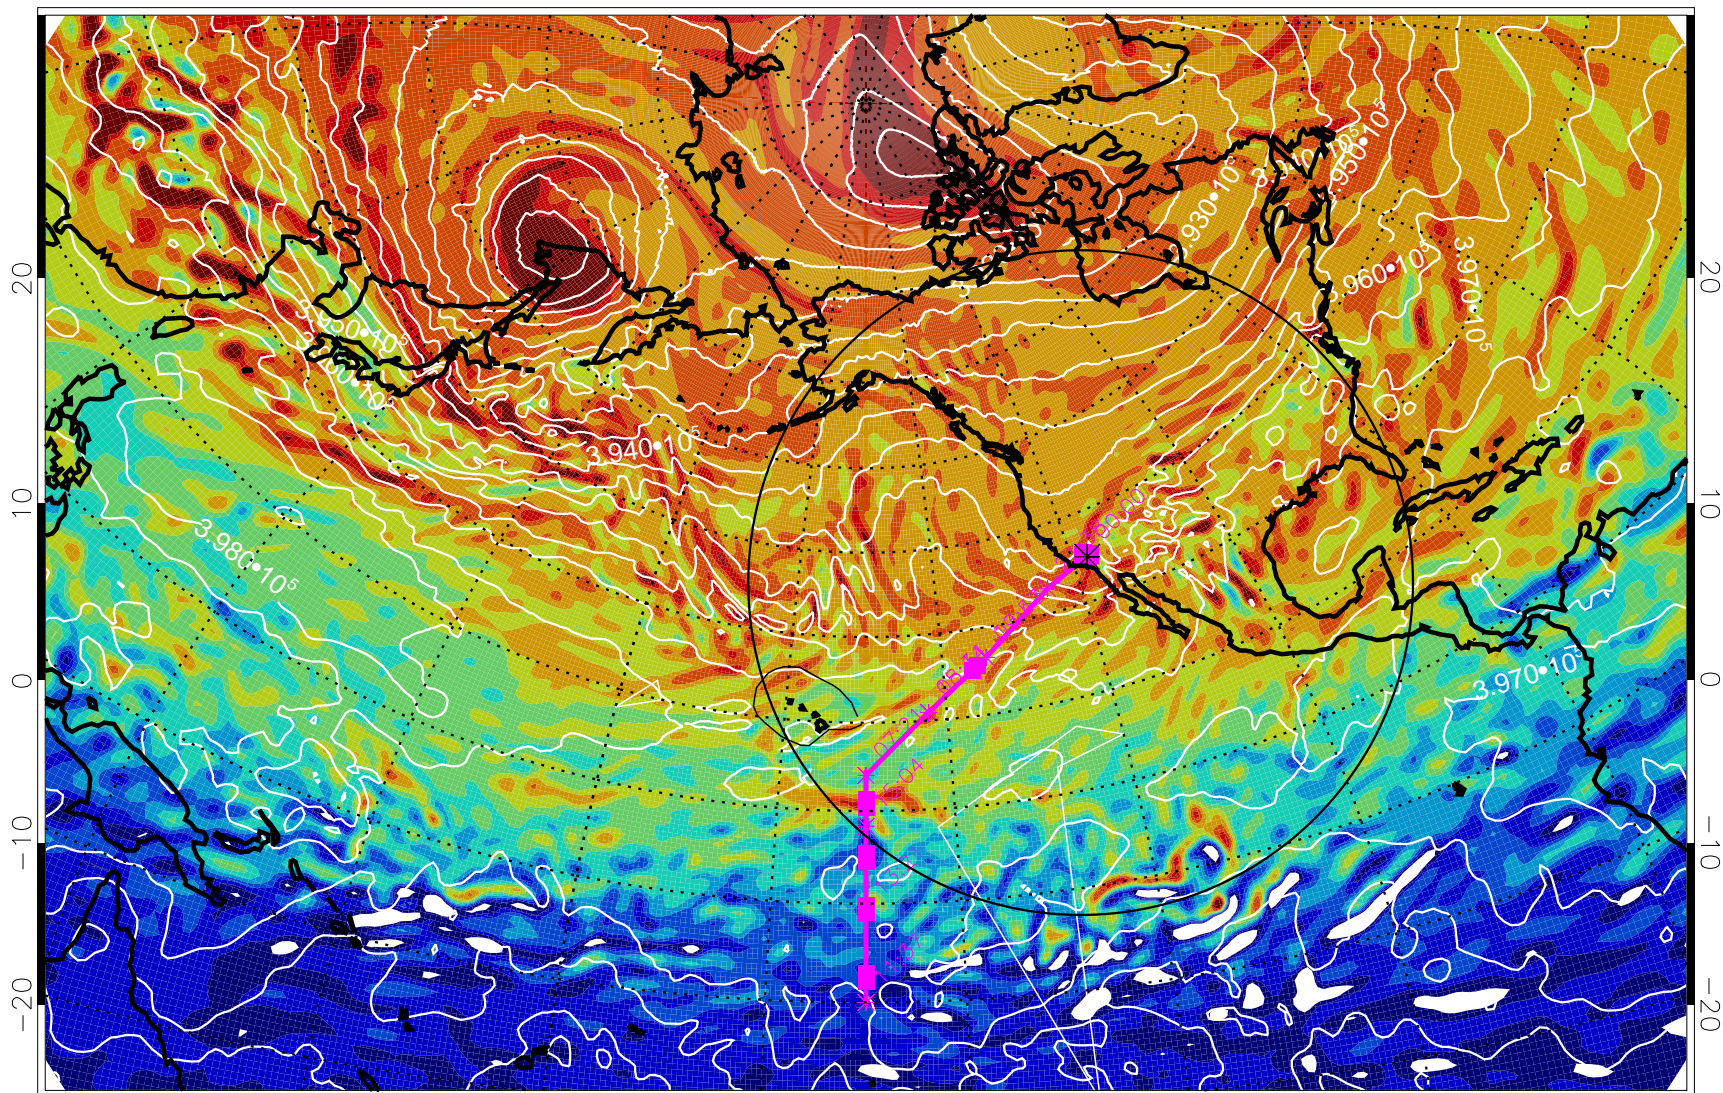

13020818, 6 hour forecast for 460K EPV

460K Montgomery Streamfunction, white

Range ring of 4055 km -- 13 hours GH round trip

13020900, 12 hour forecast for 460K EPV

460K Montgomery Streamfunction, white

Range ring of 4055 km -- 13 hours GH round trip

13020906, 18 hour forecast for 460K EPV

460K Montgomery Streamfunction, white

Range ring of 4055 km -- 13 hours GH round trip

13020912, 24 hour forecast for 460K EPV

460K Montgomery Streamfunction, white

Range ring of 4055 km -- 13 hours GH round trip

13020918, 30 hour forecast for 460K EPV

460K Montgomery Streamfunction, white

Range ring of 4055 km -- 13 hours GH round trip

13021000, 36 hour forecast for 460K EPV

460K Montgomery Streamfunction, white

Range ring of 4055 km -- 13 hours GH round trip

13021006, 42 hour forecast for 460K EPV

460K Montgomery Streamfunction, white

Range ring of 4055 km -- 13 hours GH round trip

13021012, 48 hour forecast for 460K EPV

460K Montgomery Streamfunction, white

Range ring of 4055 km -- 13 hours GH round trip