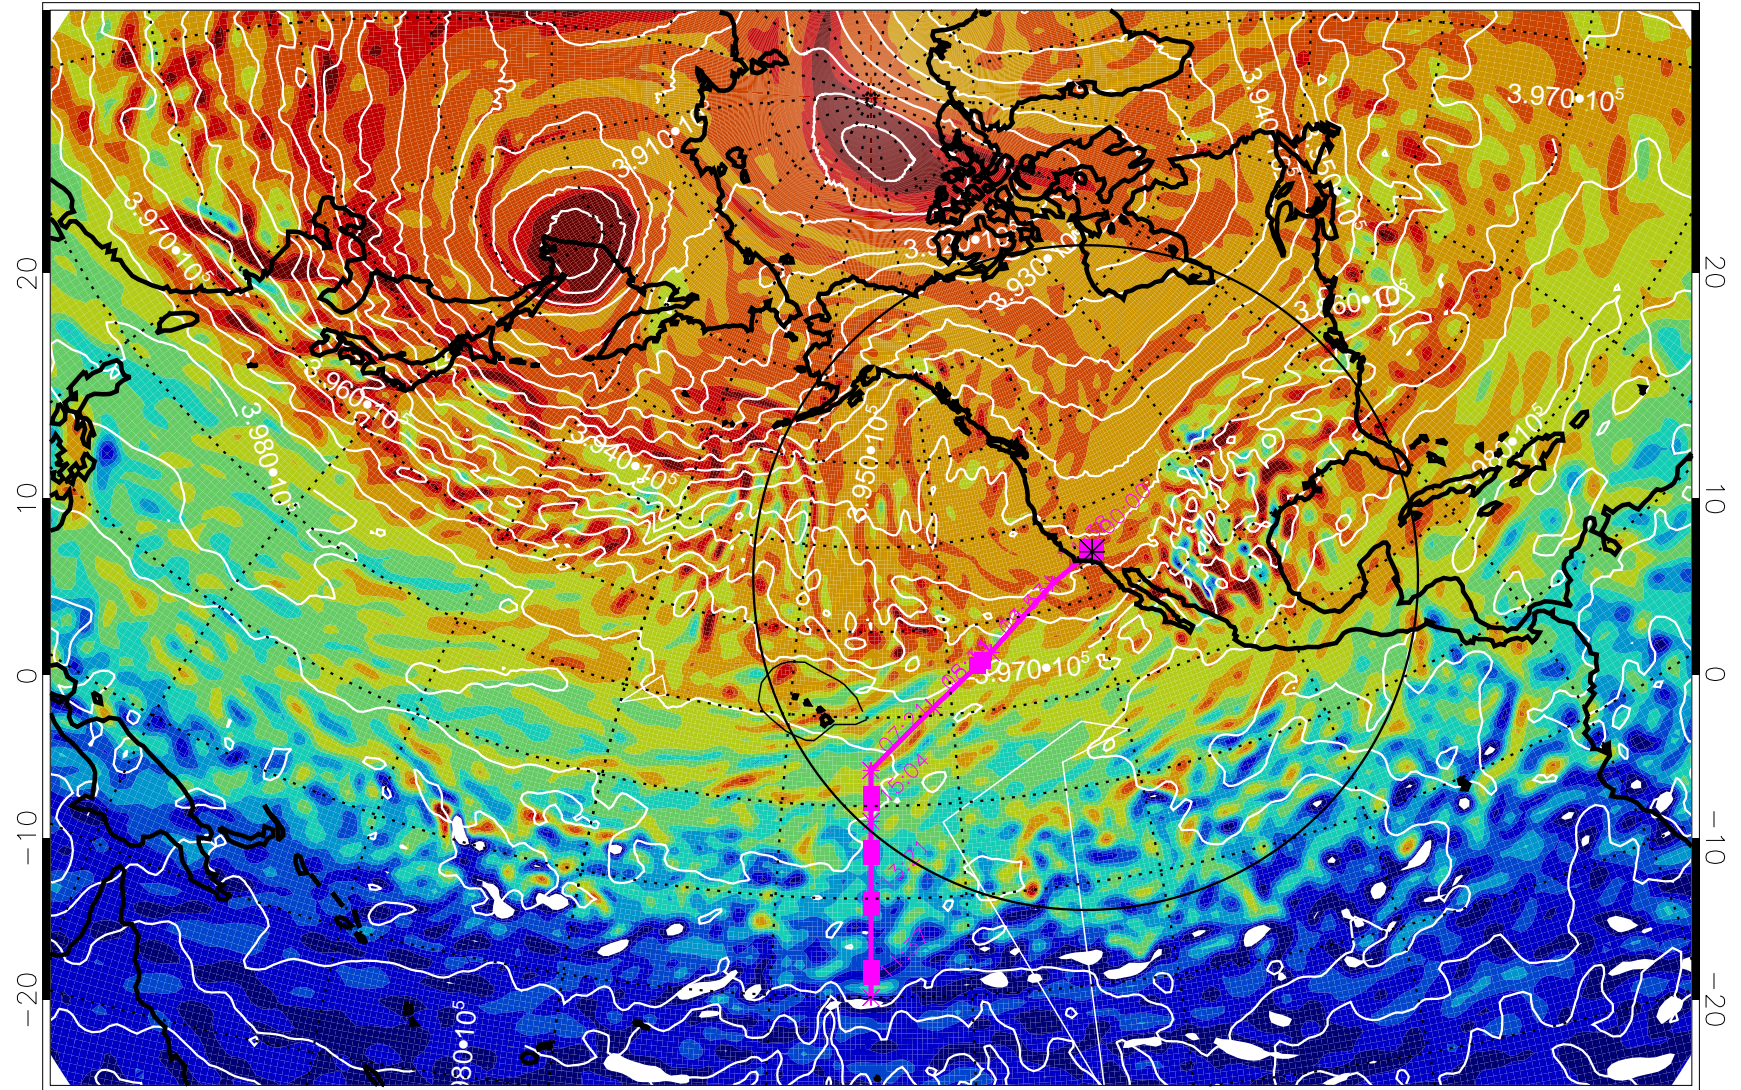

13020906, 18 hour forecast for 460K EPV

460K Montgomery Streamfunction, white

Range ring of 4055 km -- 13 hours GH round trip

13020912, 24 hour forecast for 460K EPV

460K Montgomery Streamfunction, white

Range ring of 4055 km -- 13 hours GH round trip

13020918, 30 hour forecast for 460K EPV

460K Montgomery Streamfunction, white

Range ring of 4055 km -- 13 hours GH round trip

13021000, 36 hour forecast for 460K EPV

460K Montgomery Streamfunction, white

Range ring of 4055 km -- 13 hours GH round trip

13021006, 42 hour forecast for 460K EPV

460K Montgomery Streamfunction, white

Range ring of 4055 km -- 13 hours GH round trip

13021012, 48 hour forecast for 460K EPV

460K Montgomery Streamfunction, white

Range ring of 4055 km -- 13 hours GH round trip

13021018, 54 hour forecast for 460K EPV

460K Montgomery Streamfunction, white

Range ring of 4055 km -- 13 hours GH round trip

13021100, 60 hour forecast for 460K EPV

460K Montgomery Streamfunction, white

Range ring of 4055 km -- 13 hours GH round trip