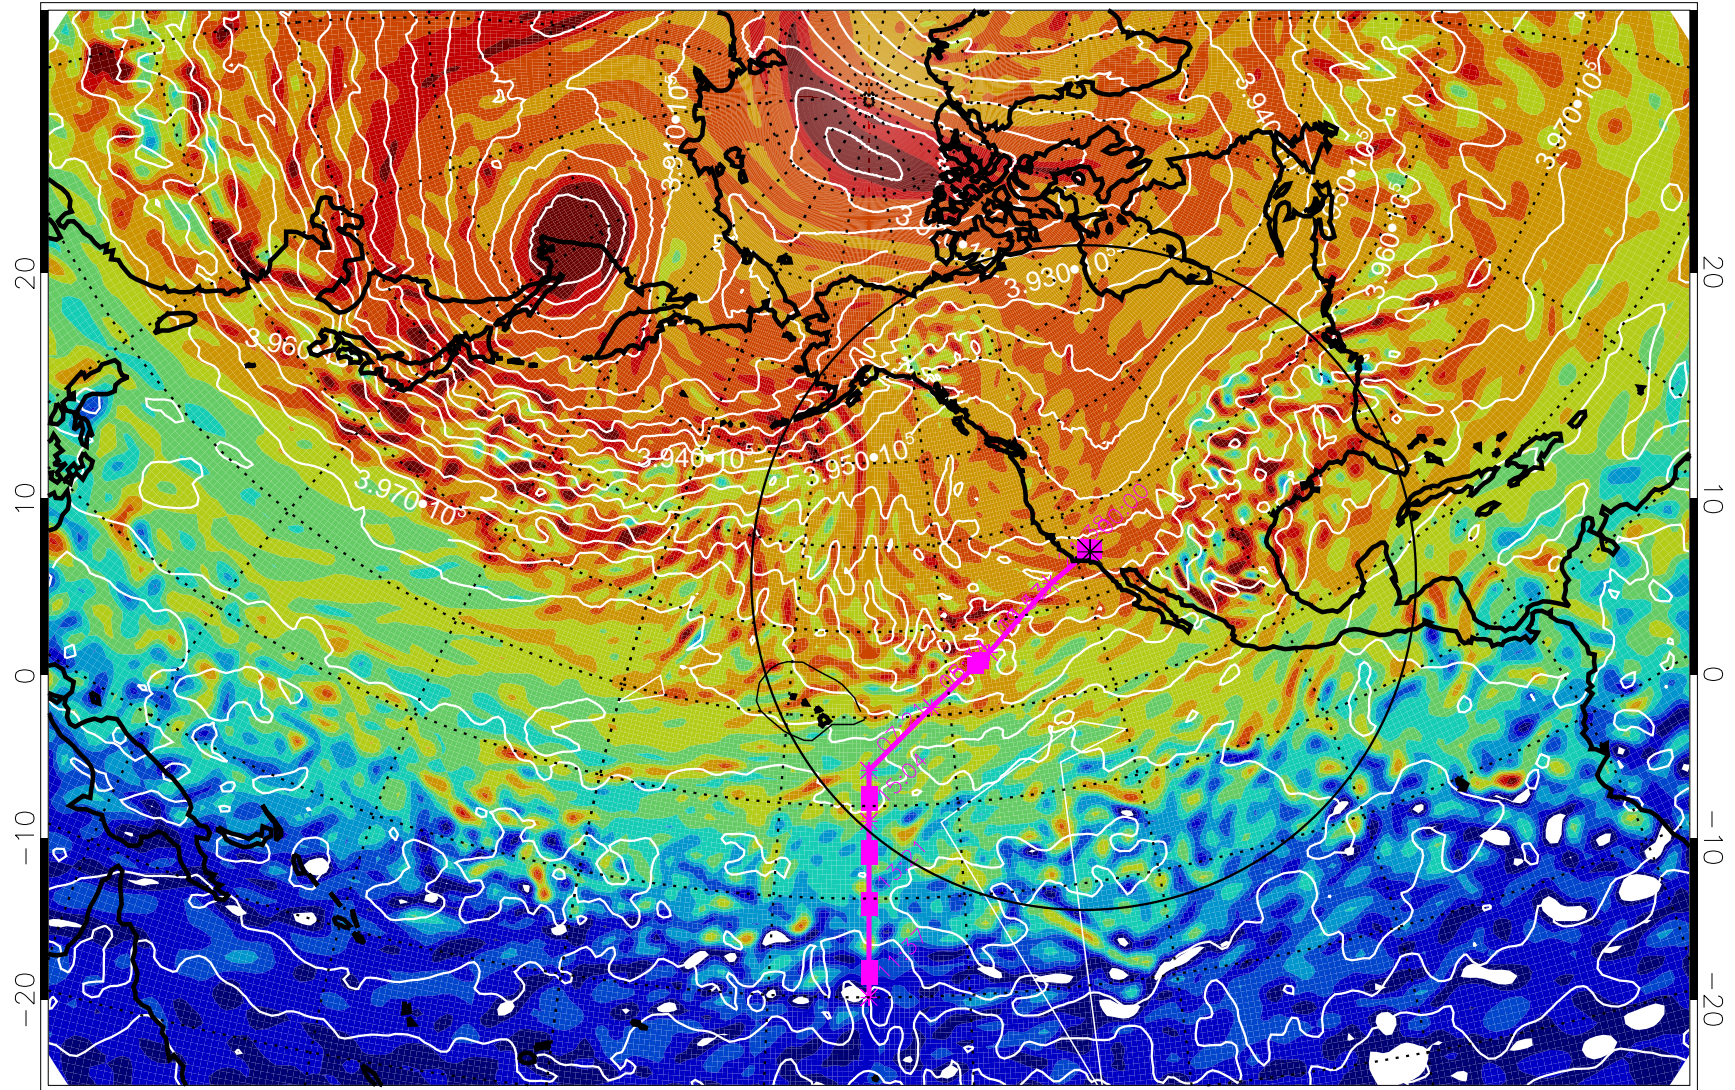

13020912, 36 hour forecast for 460K EPV

460K Montgomery Streamfunction, white

Range ring of 4055 km -- 13 hours GH round trip

13020918, 42 hour forecast for 460K EPV

460K Montgomery Streamfunction, white

Range ring of 4055 km -- 13 hours GH round trip

13021000, 48 hour forecast for 460K EPV

460K Montgomery Streamfunction, white

Range ring of 4055 km -- 13 hours GH round trip

13021006, 54 hour forecast for 460K EPV

460K Montgomery Streamfunction, white

Range ring of 4055 km -- 13 hours GH round trip

13021012, 60 hour forecast for 460K EPV

460K Montgomery Streamfunction, white

Range ring of 4055 km -- 13 hours GH round trip

13021018, 66 hour forecast for 460K EPV

460K Montgomery Streamfunction, white

Range ring of 4055 km -- 13 hours GH round trip

13021100, 72 hour forecast for 460K EPV

460K Montgomery Streamfunction, white

Range ring of 4055 km -- 13 hours GH round trip

13021106, 78 hour forecast for 460K EPV

460K Montgomery Streamfunction, white

Range ring of 4055 km -- 13 hours GH round trip