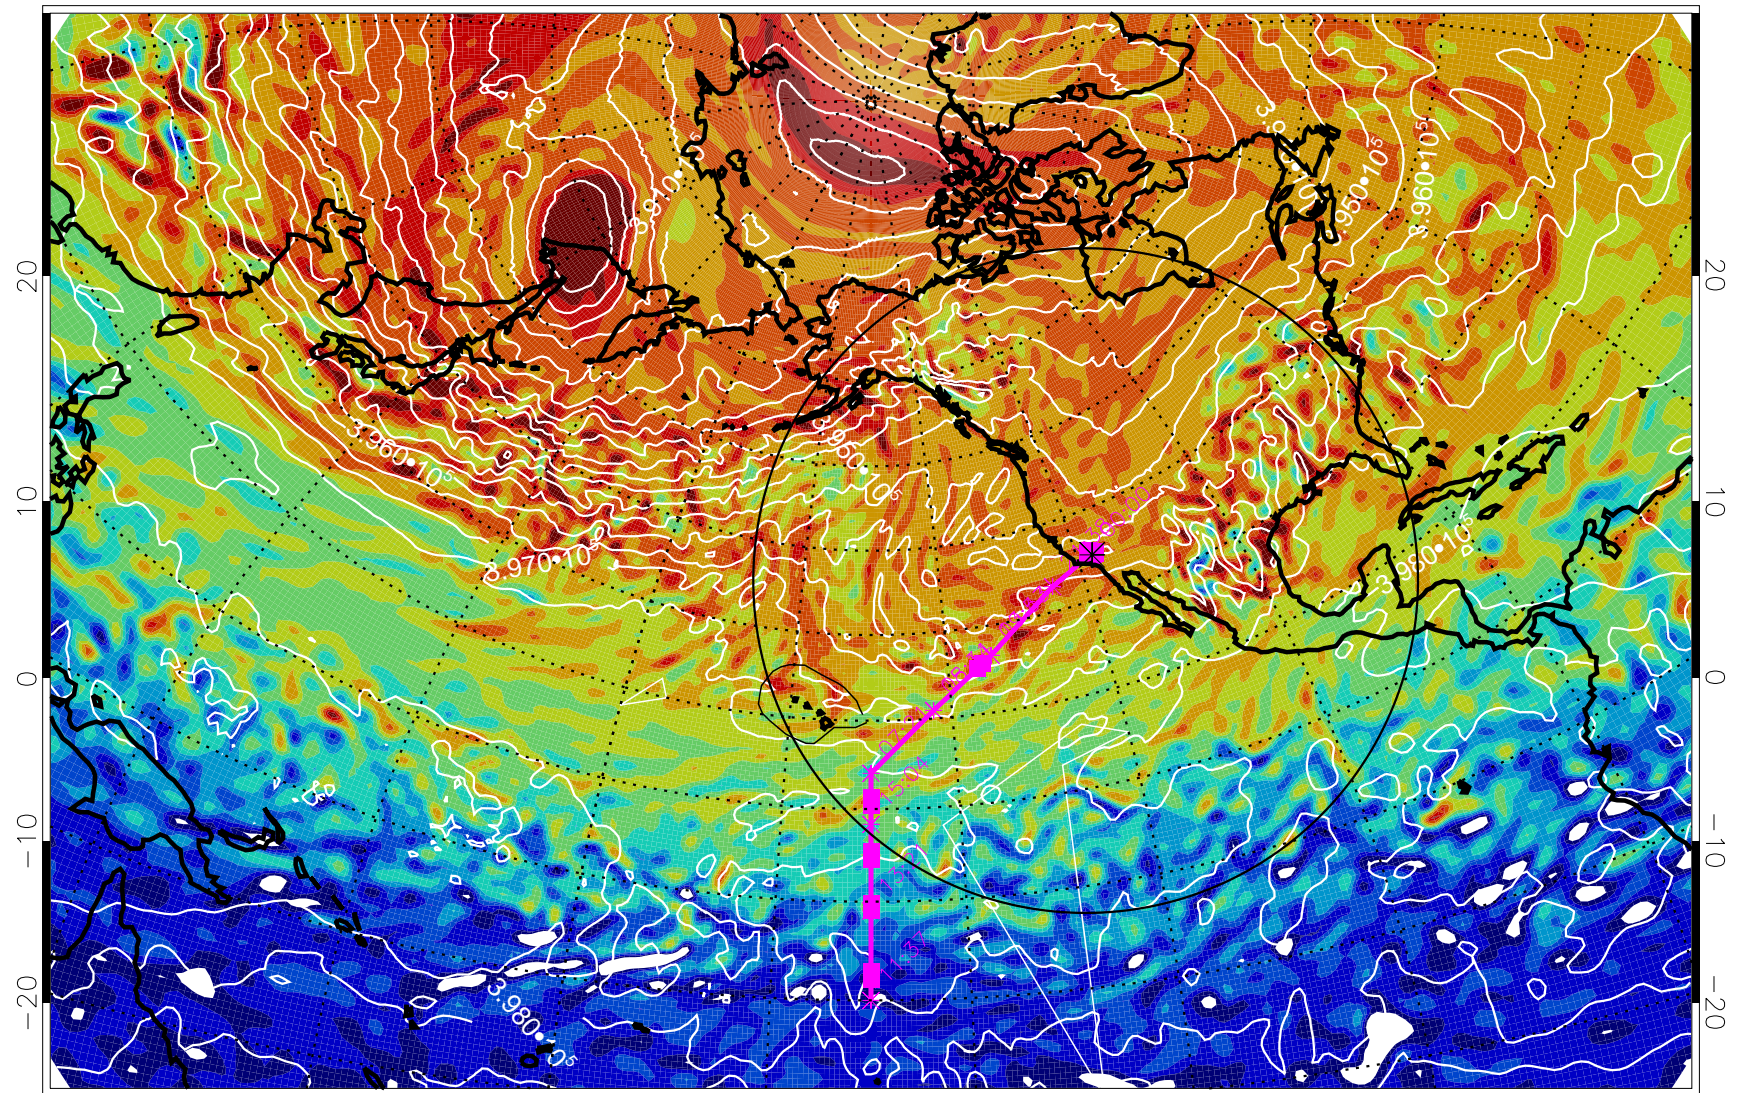

13021012, 60 hour forecast for 460K EPV

460K Montgomery Streamfunction, white

Range ring of 4055 km -- 13 hours GH round trip

13021018, 66 hour forecast for 460K EPV

460K Montgomery Streamfunction, white

Range ring of 4055 km -- 13 hours GH round trip

13021100, 72 hour forecast for 460K EPV

460K Montgomery Streamfunction, white

Range ring of 4055 km -- 13 hours GH round trip

13021106, 78 hour forecast for 460K EPV

460K Montgomery Streamfunction, white

Range ring of 4055 km -- 13 hours GH round trip

13021118, 90 hour forecast for 460K EPV

460K Montgomery Streamfunction, white

Range ring of 4055 km -- 13 hours GH round trip

13021200, 96 hour forecast for 460K EPV

460K Montgomery Streamfunction, white

Range ring of 4055 km -- 13 hours GH round trip

13021206, 102 hour forecast for 460K EPV

460K Montgomery Streamfunction, white

Range ring of 4055 km -- 13 hours GH round trip

13021212, 108 hour forecast for 460K EPV

460K Montgomery Streamfunction, white