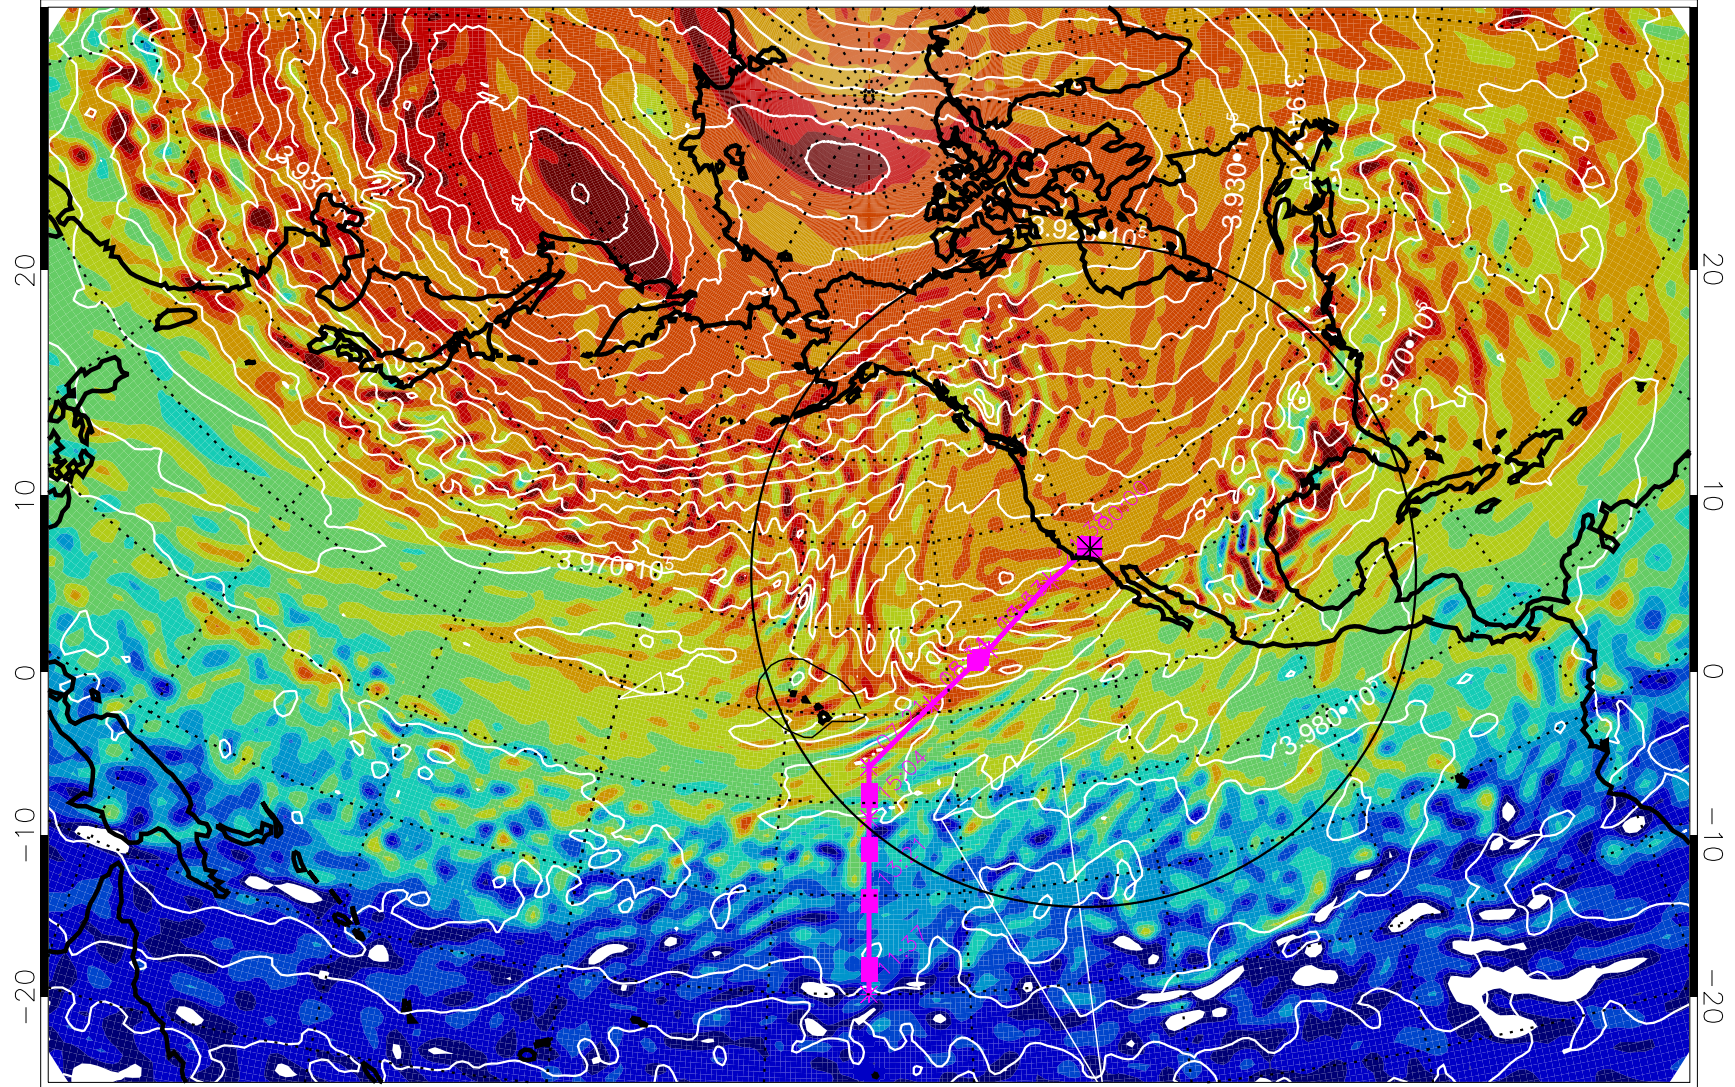

13021118, 90 hour forecast for 460K EPV

460K Montgomery Streamfunction, white

Range ring of 4055 km -- 13 hours GH round trip

13021200, 96 hour forecast for 460K EPV

460K Montgomery Streamfunction, white

Range ring of 4055 km -- 13 hours GH round trip

13021206, 102 hour forecast for 460K EPV

460K Montgomery Streamfunction, white

Range ring of 4055 km -- 13 hours GH round trip

13021212, 108 hour forecast for 460K EPV

460K Montgomery Streamfunction, white

Range ring of 4055 km -- 13 hours GH round trip

13021218, 114 hour forecast for 460K EPV

460K Montgomery Streamfunction, white

Range ring of 4055 km -- 13 hours GH round trip

13021300, 120 hour forecast for 460K EPV

460K Montgomery Streamfunction, white

Range ring of 4055 km -- 13 hours GH round trip