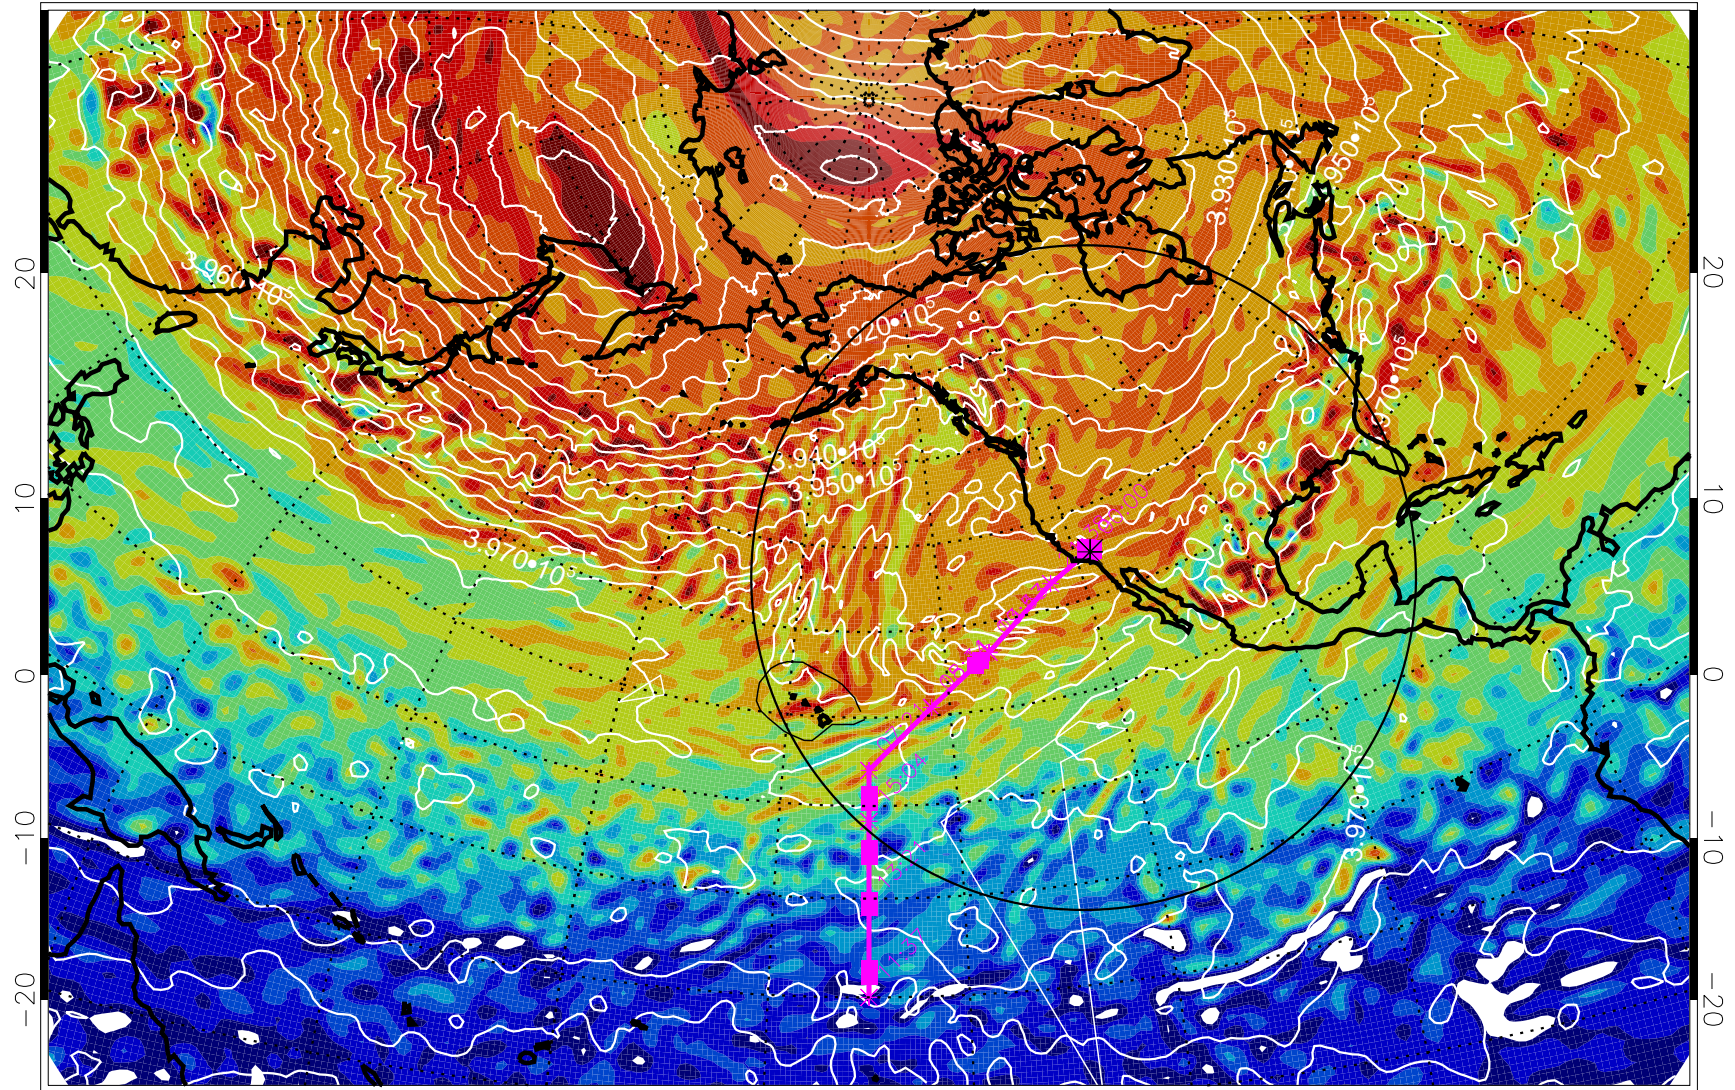

13021118, 90 hour forecast for 460K EPV

460K Montgomery Streamfunction, white

Range ring of 4055 km -- 13 hours GH round trip

13021200, 96 hour forecast for 460K EPV

460K Montgomery Streamfunction, white

Range ring of 4055 km -- 13 hours GH round trip

13021206, 102 hour forecast for 460K EPV

460K Montgomery Streamfunction, white

Range ring of 4055 km -- 13 hours GH round trip

13021212, 108 hour forecast for 460K EPV

460K Montgomery Streamfunction, white

Range ring of 4055 km -- 13 hours GH round trip

13021218, 114 hour forecast for 460K EPV

460K Montgomery Streamfunction, white

Range ring of 4055 km -- 13 hours GH round trip

13021300, 120 hour forecast for 460K EPV

460K Montgomery Streamfunction, white

Range ring of 4055 km -- 13 hours GH round trip