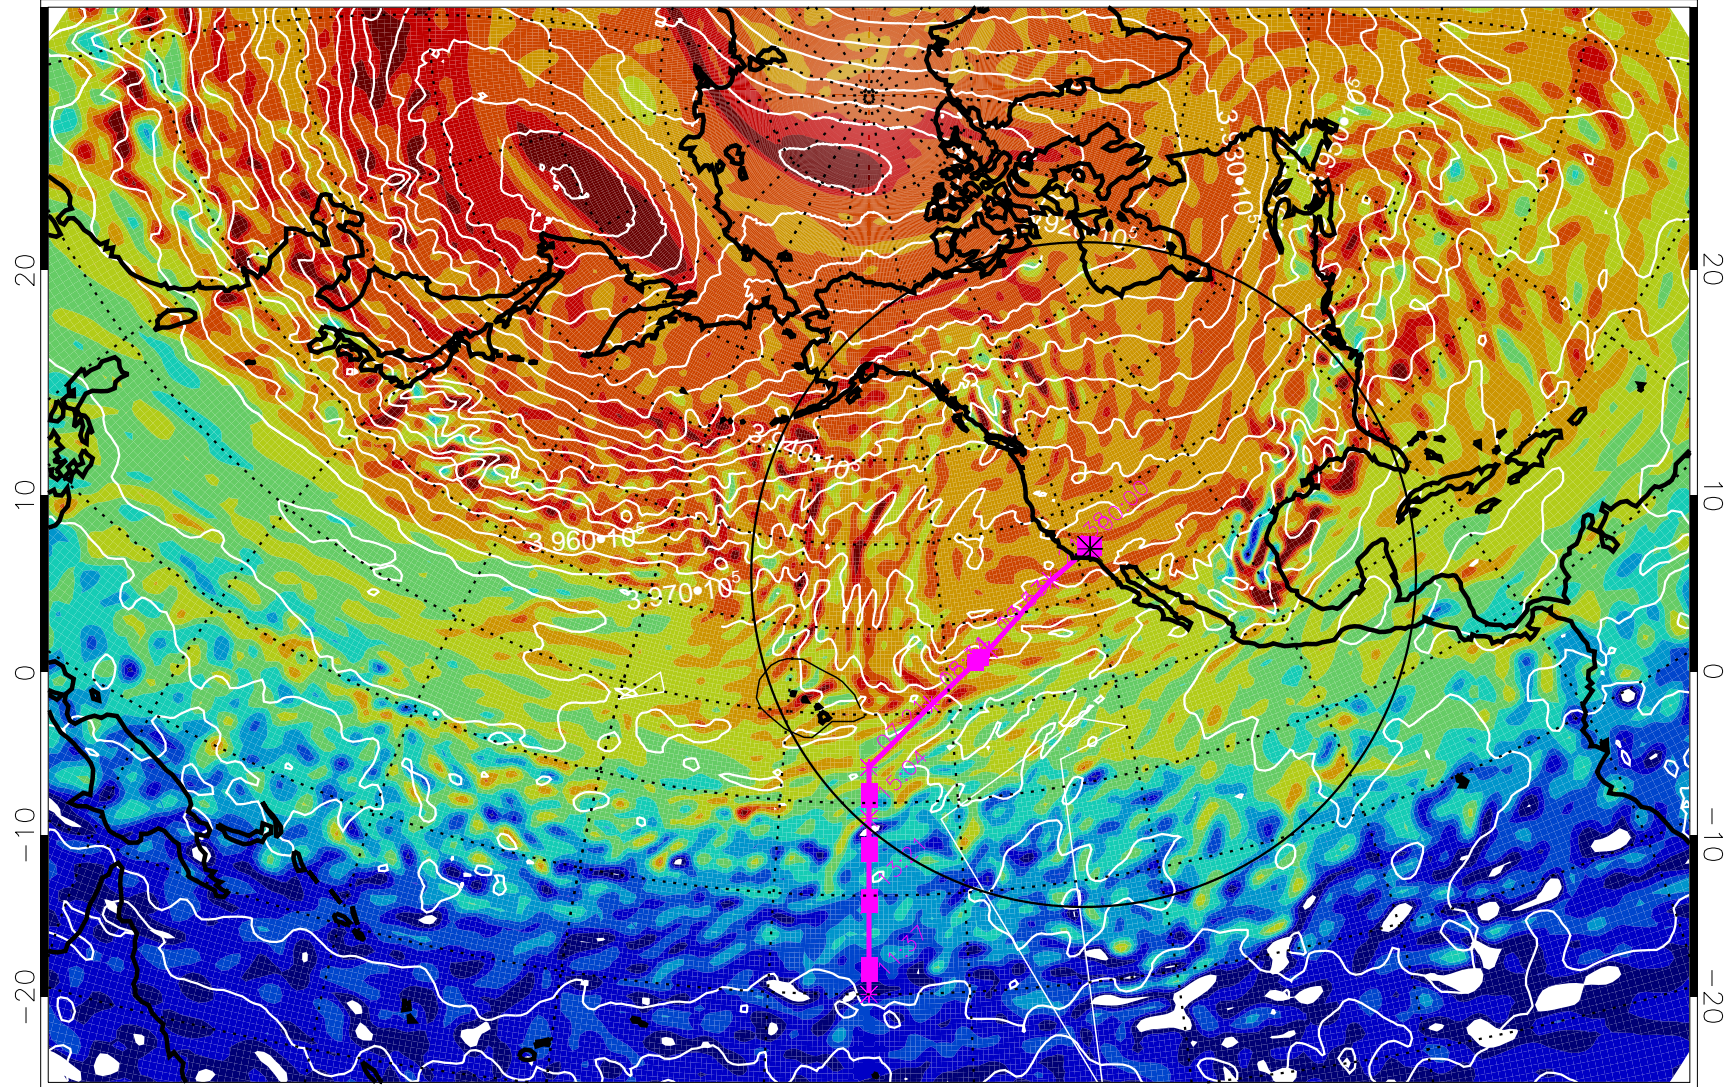

13021206, 102 hour forecast for 460K EPV

460K Montgomery Streamfunction, white

Range ring of 4055 km -- 13 hours GH round trip

13021212, 108 hour forecast for 460K EPV

460K Montgomery Streamfunction, white

Range ring of 4055 km -- 13 hours GH round trip

13021218, 114 hour forecast for 460K EPV

460K Montgomery Streamfunction, white

Range ring of 4055 km -- 13 hours GH round trip

13021300, 120 hour forecast for 460K EPV

460K Montgomery Streamfunction, white

Range ring of 4055 km -- 13 hours GH round trip