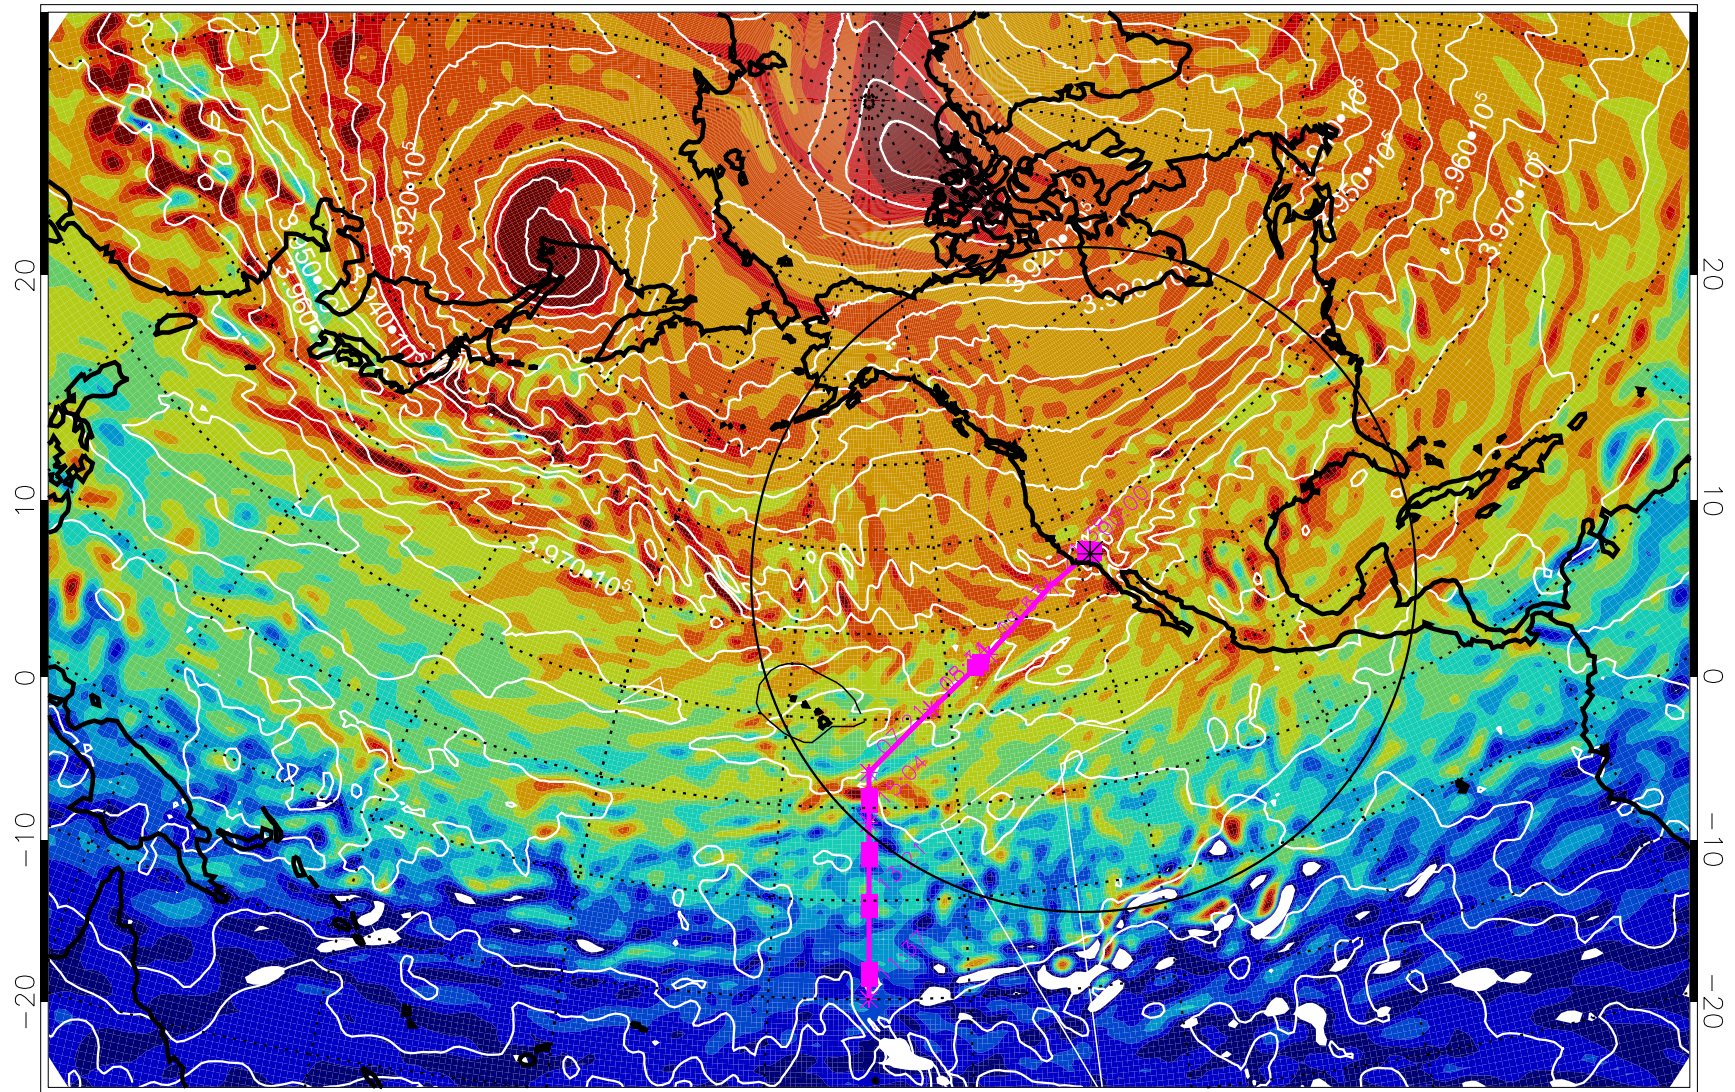

13020812, 12 hour forecast for 460K EPV

460K Montgomery Streamfunction, white

Range ring of 4055 km -- 13 hours GH round trip

13020818, 18 hour forecast for 460K EPV

460K Montgomery Streamfunction, white

Range ring of 4055 km -- 13 hours GH round trip

13020900, 24 hour forecast for 460K EPV

460K Montgomery Streamfunction, white

Range ring of 4055 km -- 13 hours GH round trip

13020906, 30 hour forecast for 460K EPV

460K Montgomery Streamfunction, white

Range ring of 4055 km -- 13 hours GH round trip

13020912, 36 hour forecast for 460K EPV

460K Montgomery Streamfunction, white

Range ring of 4055 km -- 13 hours GH round trip

13020918, 42 hour forecast for 460K EPV

460K Montgomery Streamfunction, white

Range ring of 4055 km -- 13 hours GH round trip

13021012, 60 hour forecast for 460K EPV

460K Montgomery Streamfunction, white

Range ring of 4055 km -- 13 hours GH round trip

13021018, 66 hour forecast for 460K EPV

460K Montgomery Streamfunction, white

Range ring of 4055 km -- 13 hours GH round trip