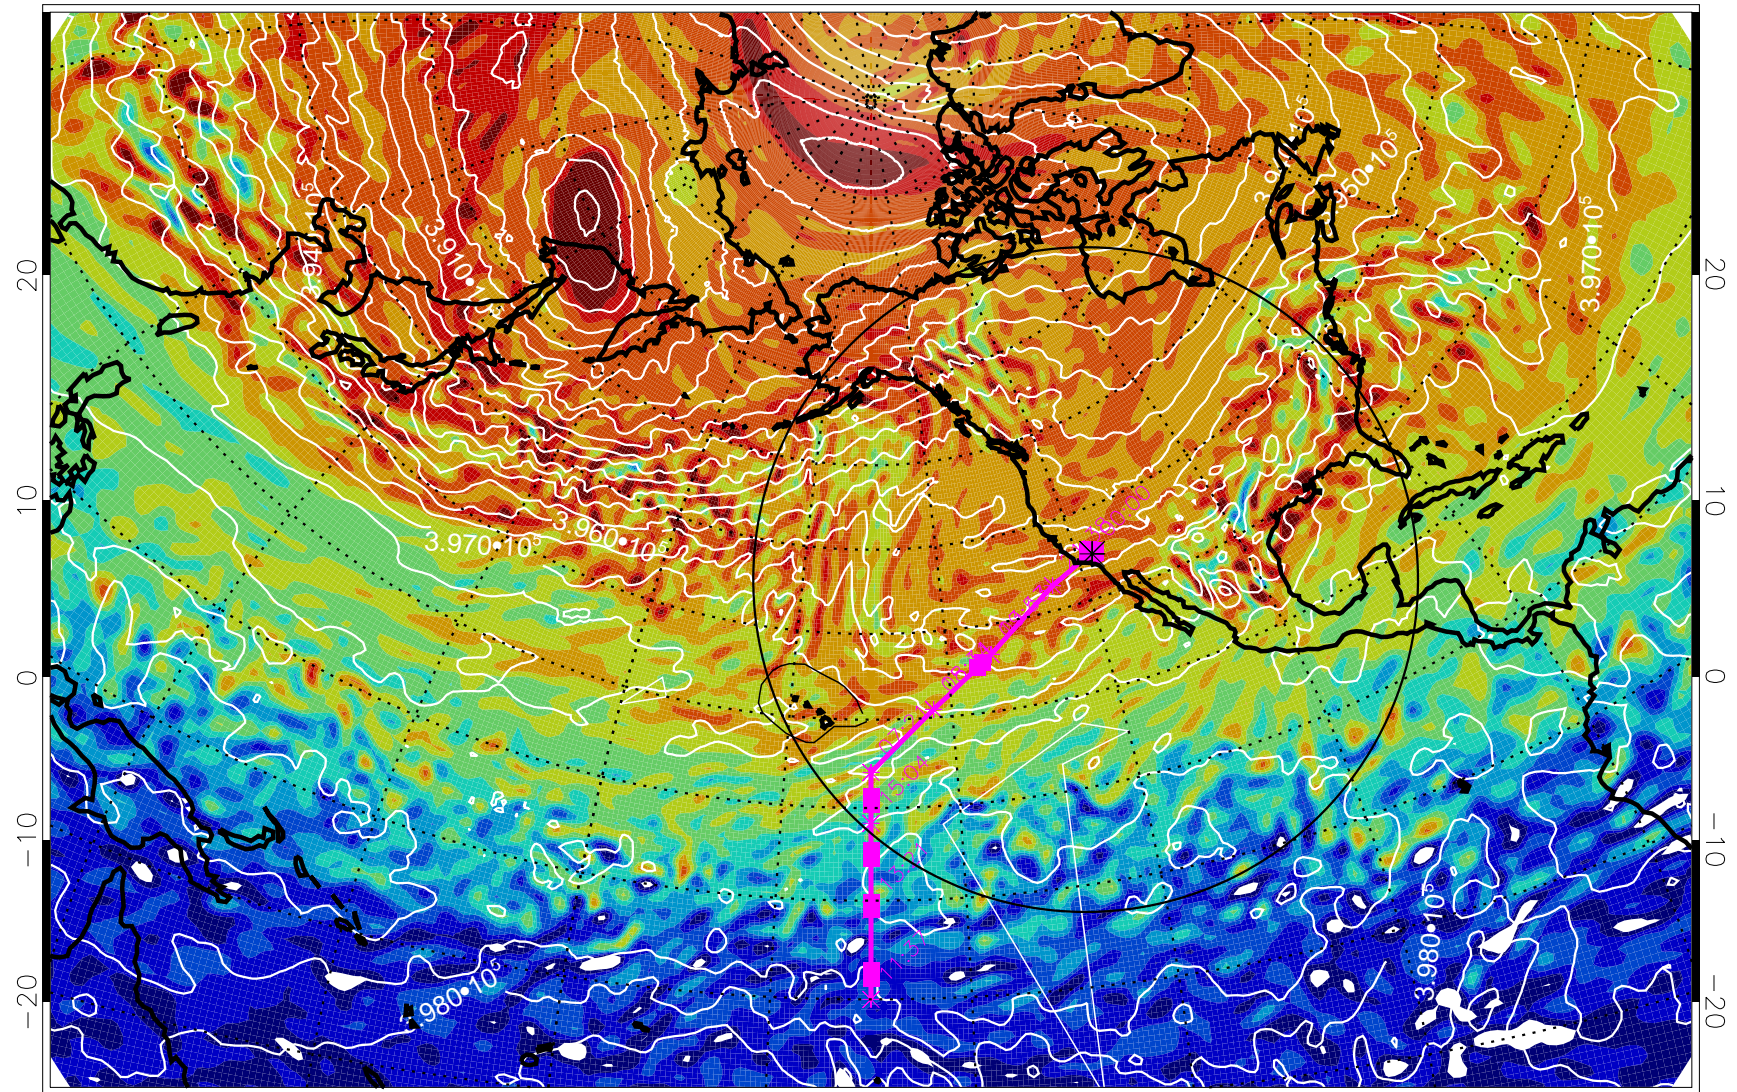

13021012, 60 hour forecast for 460K EPV

460K Montgomery Streamfunction, white

Range ring of 4055 km -- 13 hours GH round trip

13021018, 66 hour forecast for 460K EPV

460K Montgomery Streamfunction, white

Range ring of 4055 km -- 13 hours GH round trip

13021100, 72 hour forecast for 460K EPV

460K Montgomery Streamfunction, white

Range ring of 4055 km -- 13 hours GH round trip

13021106, 78 hour forecast for 460K EPV

460K Montgomery Streamfunction, white

Range ring of 4055 km -- 13 hours GH round trip

13021118, 90 hour forecast for 460K EPV

460K Montgomery Streamfunction, white

Range ring of 4055 km -- 13 hours GH round trip

13021200, 96 hour forecast for 460K EPV

460K Montgomery Streamfunction, white

Range ring of 4055 km -- 13 hours GH round trip

13021206, 102 hour forecast for 460K EPV

460K Montgomery Streamfunction, white

Range ring of 4055 km -- 13 hours GH round trip

13021212, 108 hour forecast for 460K EPV

460K Montgomery Streamfunction, white