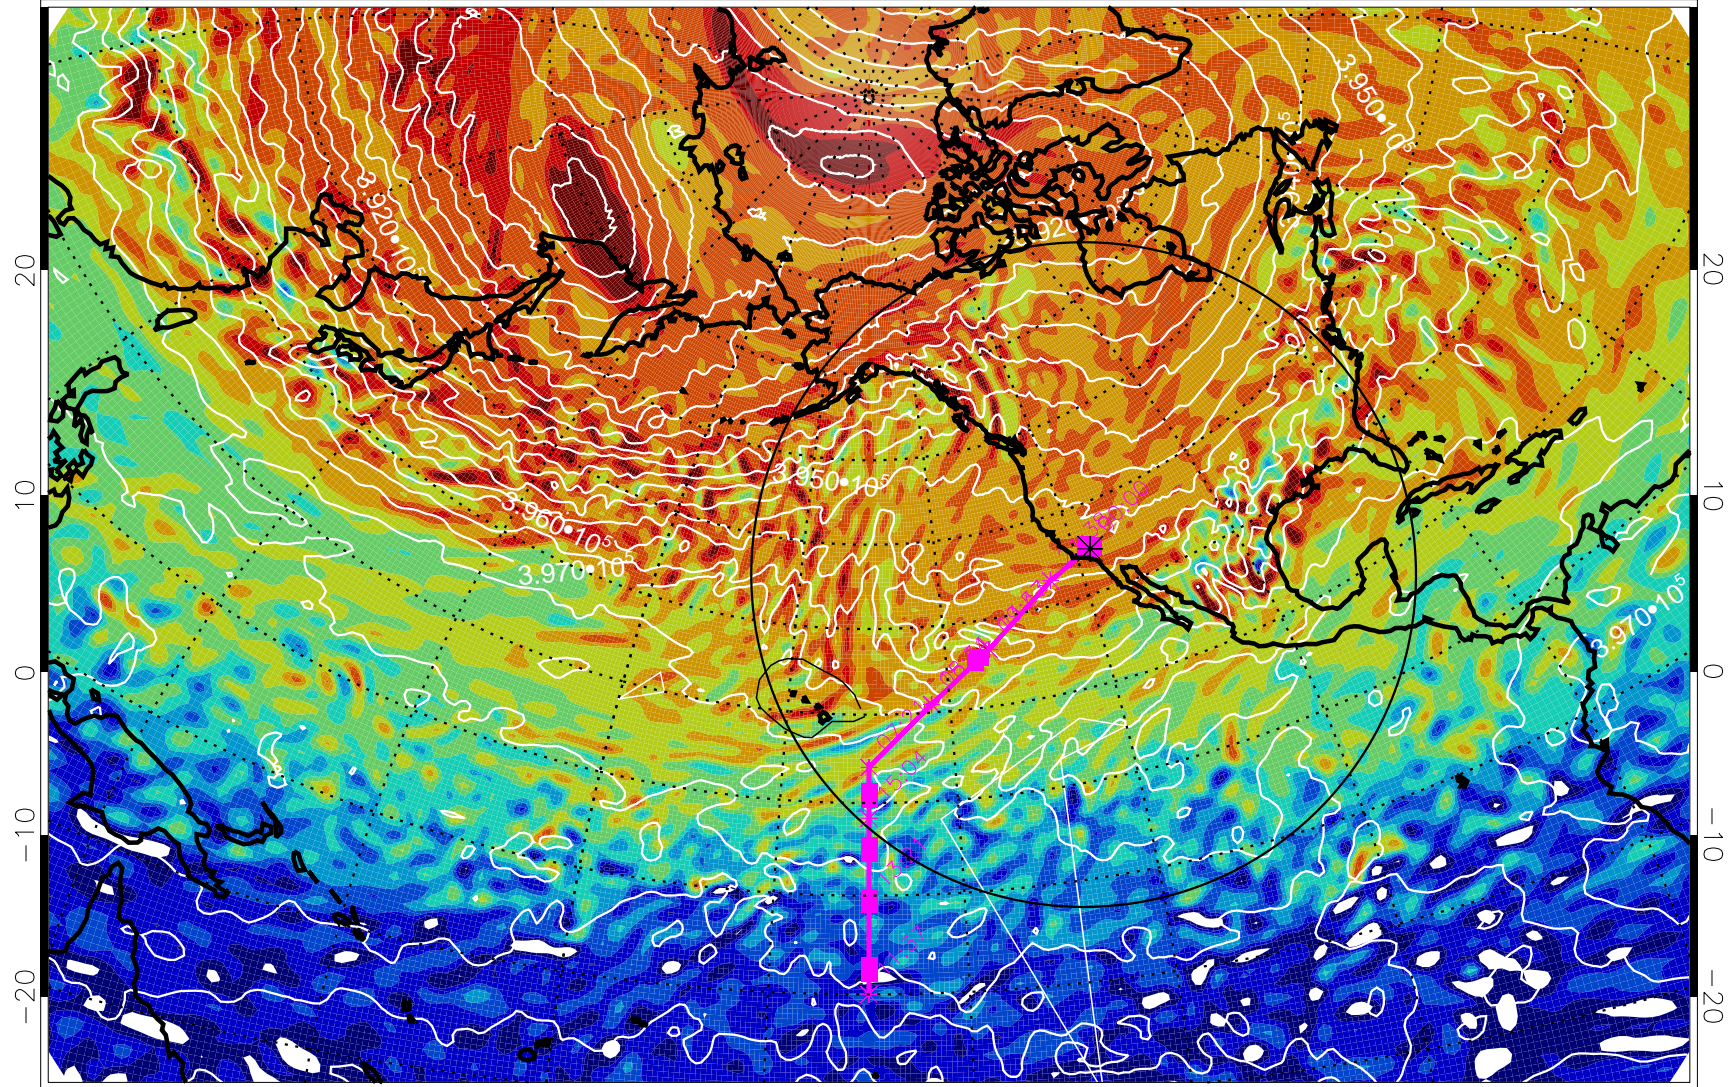

13021100, 72 hour forecast for 460K EPV

460K Montgomery Streamfunction, white

Range ring of 4055 km -- 13 hours GH round trip

13021106, 78 hour forecast for 460K EPV

460K Montgomery Streamfunction, white

Range ring of 4055 km -- 13 hours GH round trip

13021118, 90 hour forecast for 460K EPV

460K Montgomery Streamfunction, white

Range ring of 4055 km -- 13 hours GH round trip

13021200, 96 hour forecast for 460K EPV

460K Montgomery Streamfunction, white

Range ring of 4055 km -- 13 hours GH round trip

13021206, 102 hour forecast for 460K EPV

460K Montgomery Streamfunction, white

Range ring of 4055 km -- 13 hours GH round trip

13021212, 108 hour forecast for 460K EPV

460K Montgomery Streamfunction, white

Range ring of 4055 km -- 13 hours GH round trip

13021218, 114 hour forecast for 460K EPV

460K Montgomery Streamfunction, white

Range ring of 4055 km -- 13 hours GH round trip

13021300, 120 hour forecast for 460K EPV