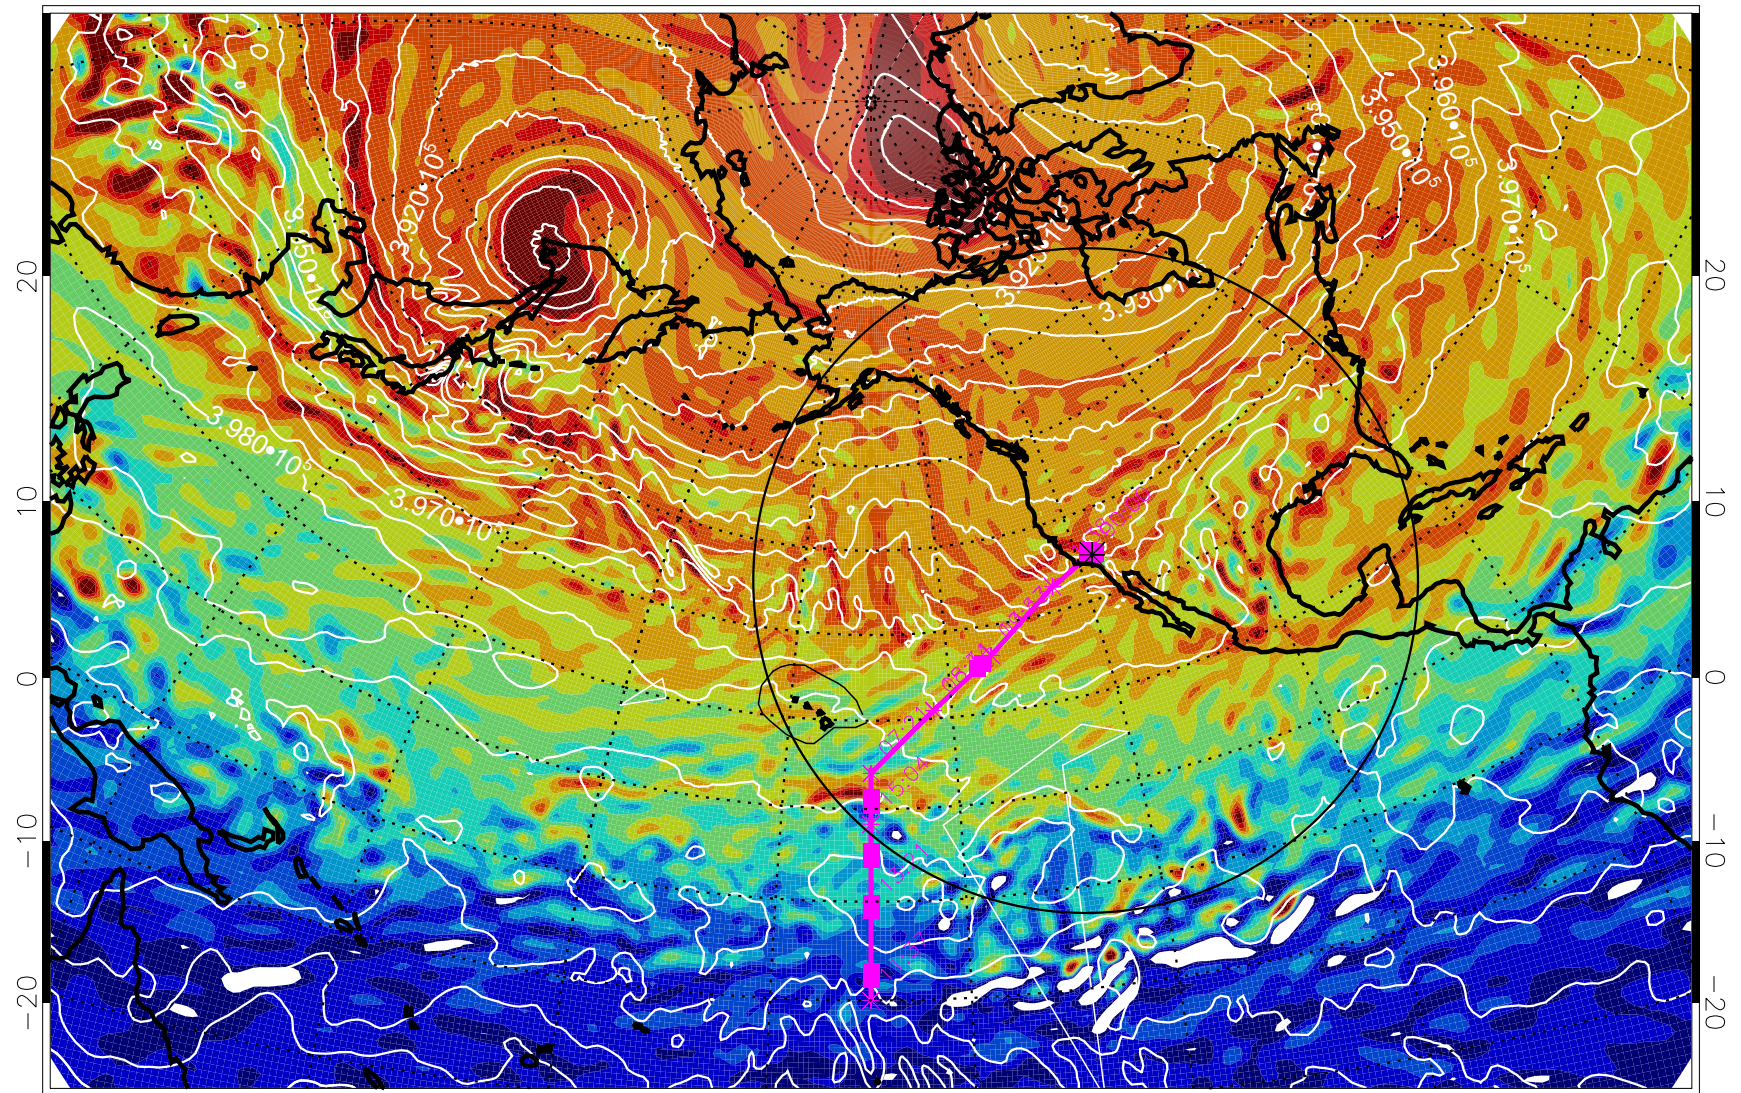

13020812, 12 hour forecast for 460K EPV

460K Montgomery Streamfunction, white

Range ring of 4055 km -- 13 hours GH round trip

13020818, 18 hour forecast for 460K EPV

460K Montgomery Streamfunction, white

Range ring of 4055 km -- 13 hours GH round trip

13020900, 24 hour forecast for 460K EPV

460K Montgomery Streamfunction, white

Range ring of 4055 km -- 13 hours GH round trip

13020906, 30 hour forecast for 460K EPV

460K Montgomery Streamfunction, white

Range ring of 4055 km -- 13 hours GH round trip

13020912, 36 hour forecast for 460K EPV

460K Montgomery Streamfunction, white

Range ring of 4055 km -- 13 hours GH round trip

13020918, 42 hour forecast for 460K EPV

460K Montgomery Streamfunction, white

Range ring of 4055 km -- 13 hours GH round trip

13021012, 60 hour forecast for 460K EPV

460K Montgomery Streamfunction, white

Range ring of 4055 km -- 13 hours GH round trip

13021018, 66 hour forecast for 460K EPV

460K Montgomery Streamfunction, white

Range ring of 4055 km -- 13 hours GH round trip