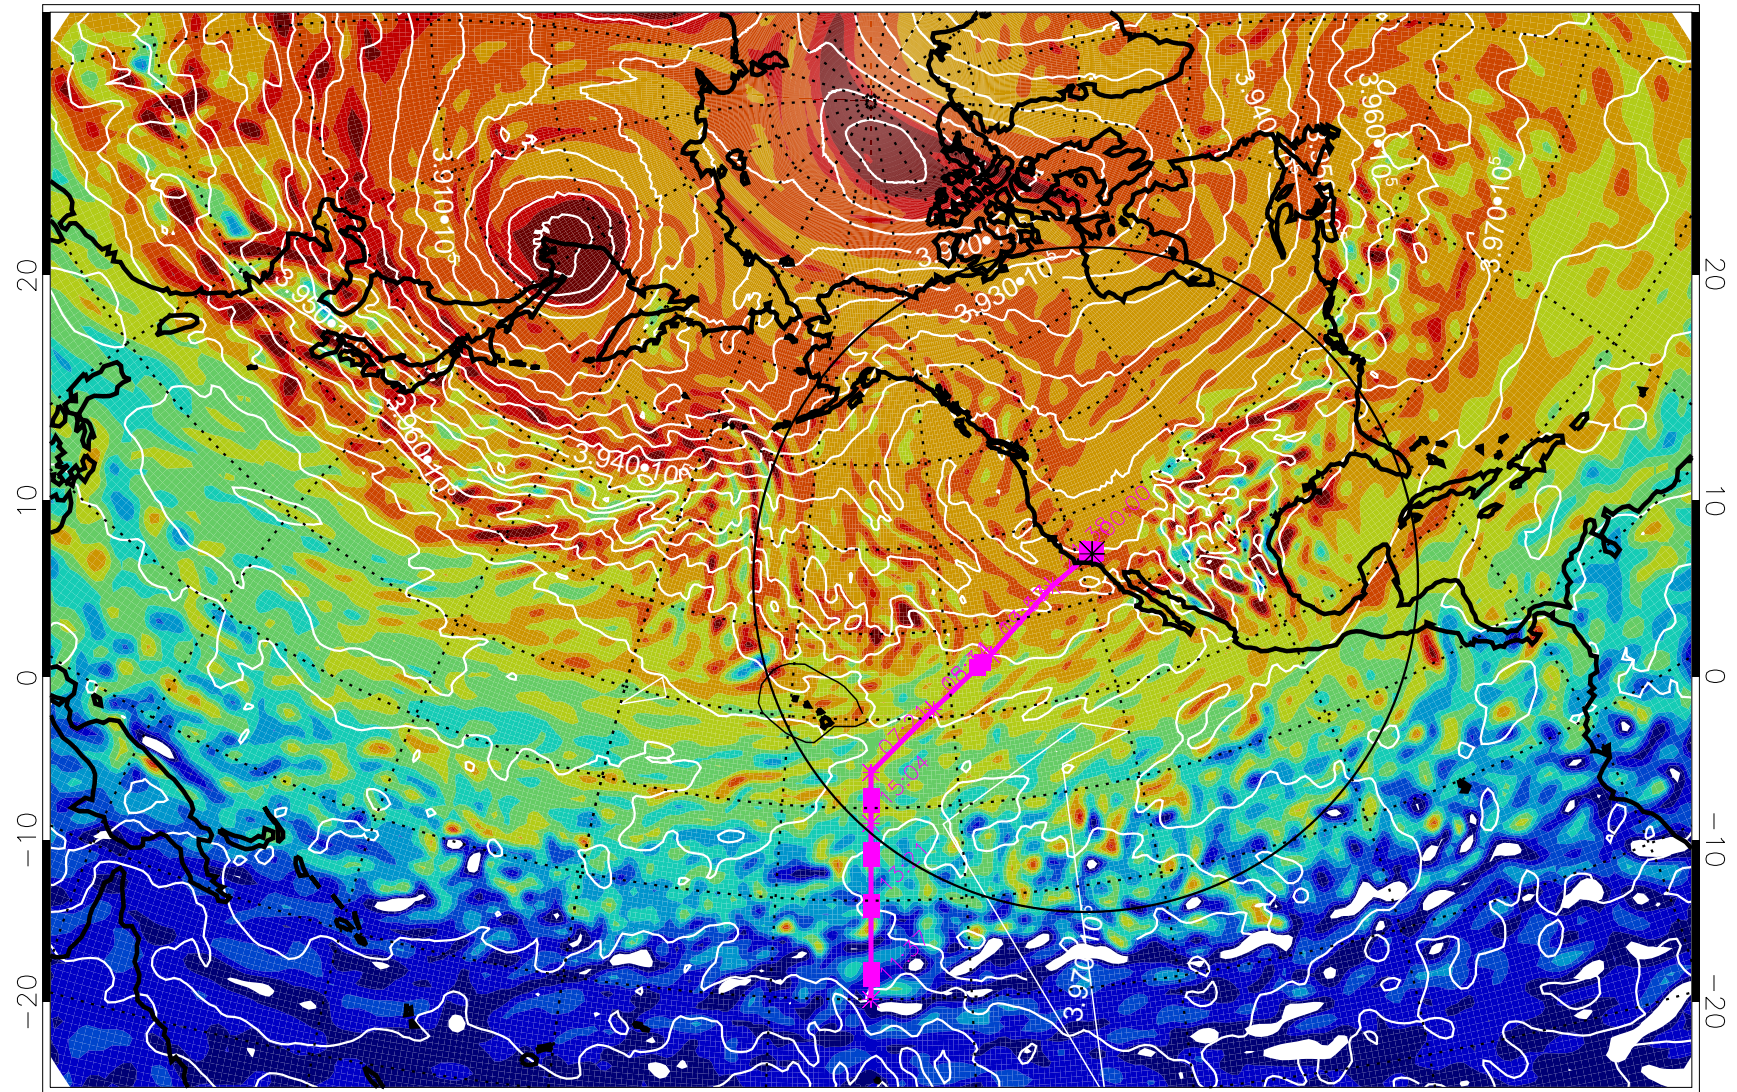

13020900, 24 hour forecast for 460K EPV

460K Montgomery Streamfunction, white

Range ring of 4055 km -- 13 hours GH round trip

13020906, 30 hour forecast for 460K EPV

460K Montgomery Streamfunction, white

Range ring of 4055 km -- 13 hours GH round trip

13020912, 36 hour forecast for 460K EPV

460K Montgomery Streamfunction, white

Range ring of 4055 km -- 13 hours GH round trip

13020918, 42 hour forecast for 460K EPV

460K Montgomery Streamfunction, white

Range ring of 4055 km -- 13 hours GH round trip

13021000, 48 hour forecast for 460K EPV

460K Montgomery Streamfunction, white

Range ring of 4055 km -- 13 hours GH round trip

13021006, 54 hour forecast for 460K EPV

460K Montgomery Streamfunction, white

Range ring of 4055 km -- 13 hours GH round trip

13021012, 60 hour forecast for 460K EPV

460K Montgomery Streamfunction, white

Range ring of 4055 km -- 13 hours GH round trip

13021018, 66 hour forecast for 460K EPV

460K Montgomery Streamfunction, white

Range ring of 4055 km -- 13 hours GH round trip