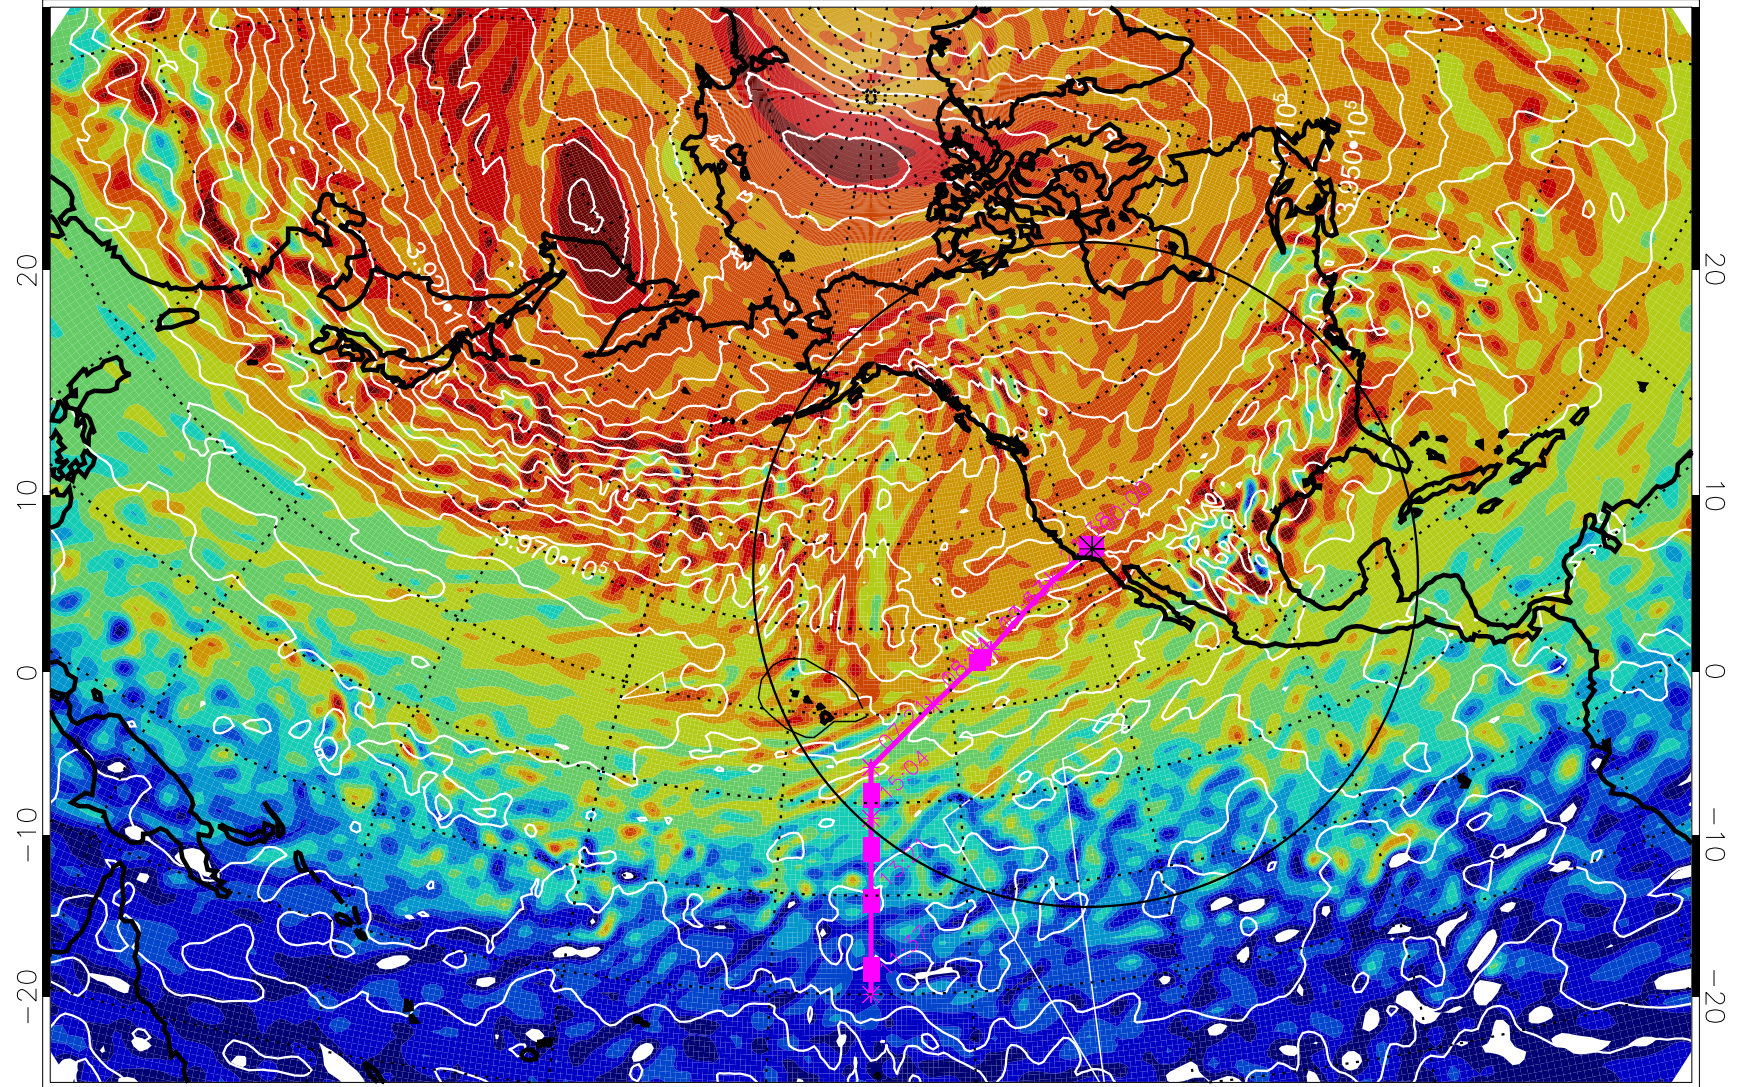

13021012, 60 hour forecast for 460K EPV

460K Montgomery Streamfunction, white

Range ring of 4055 km -- 13 hours GH round trip

13021018, 66 hour forecast for 460K EPV

460K Montgomery Streamfunction, white

Range ring of 4055 km -- 13 hours GH round trip

13021100, 72 hour forecast for 460K EPV

460K Montgomery Streamfunction, white

Range ring of 4055 km -- 13 hours GH round trip

13021106, 78 hour forecast for 460K EPV

460K Montgomery Streamfunction, white

Range ring of 4055 km -- 13 hours GH round trip

13021118, 90 hour forecast for 460K EPV

460K Montgomery Streamfunction, white

Range ring of 4055 km -- 13 hours GH round trip

13021200, 96 hour forecast for 460K EPV

460K Montgomery Streamfunction, white

Range ring of 4055 km -- 13 hours GH round trip

13021206, 102 hour forecast for 460K EPV

460K Montgomery Streamfunction, white

Range ring of 4055 km -- 13 hours GH round trip

13021212, 108 hour forecast for 460K EPV

460K Montgomery Streamfunction, white