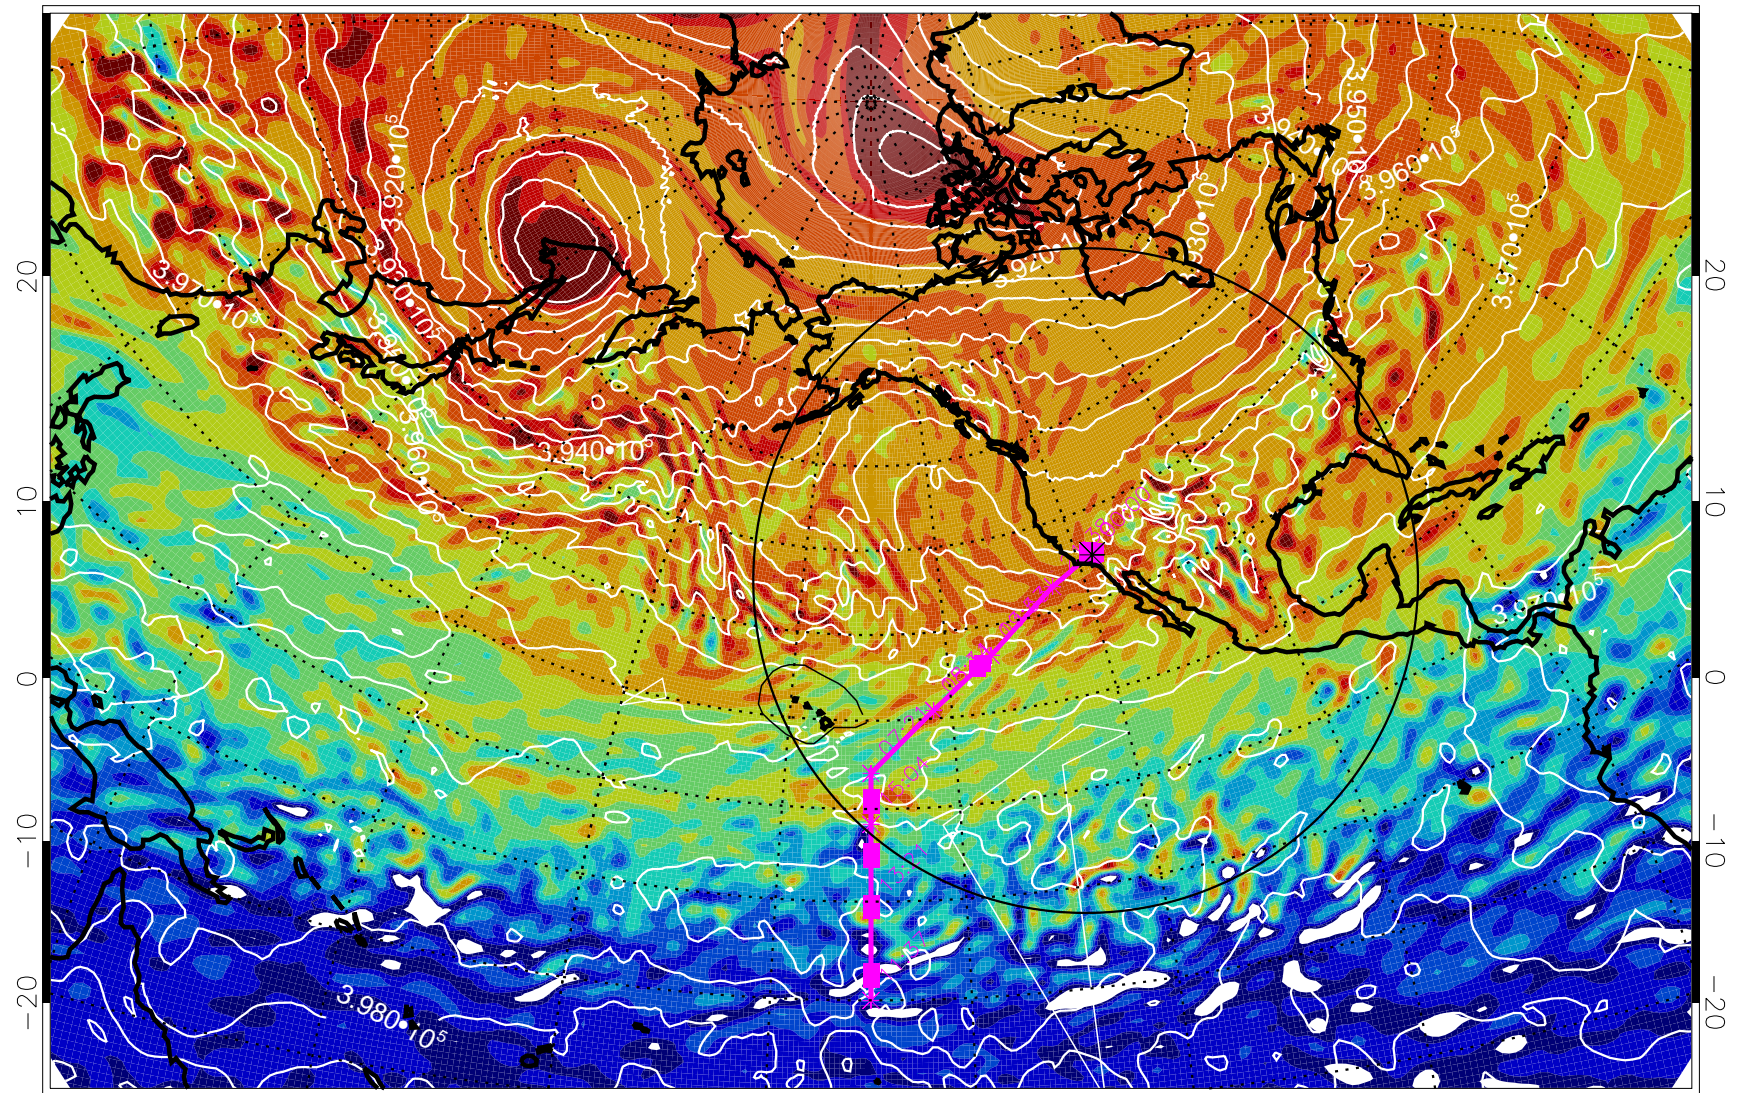

13020812, 12 hour forecast for 460K EPV

460K Montgomery Streamfunction, white

Range ring of 4055 km -- 13 hours GH round trip

13020818, 18 hour forecast for 460K EPV

460K Montgomery Streamfunction, white

Range ring of 4055 km -- 13 hours GH round trip

13020900, 24 hour forecast for 460K EPV

460K Montgomery Streamfunction, white

Range ring of 4055 km -- 13 hours GH round trip

13020906, 30 hour forecast for 460K EPV

460K Montgomery Streamfunction, white

Range ring of 4055 km -- 13 hours GH round trip

13020912, 36 hour forecast for 460K EPV

460K Montgomery Streamfunction, white

Range ring of 4055 km -- 13 hours GH round trip

13020918, 42 hour forecast for 460K EPV

460K Montgomery Streamfunction, white

Range ring of 4055 km -- 13 hours GH round trip

13021012, 60 hour forecast for 460K EPV

460K Montgomery Streamfunction, white

Range ring of 4055 km -- 13 hours GH round trip

13021018, 66 hour forecast for 460K EPV

460K Montgomery Streamfunction, white

Range ring of 4055 km -- 13 hours GH round trip