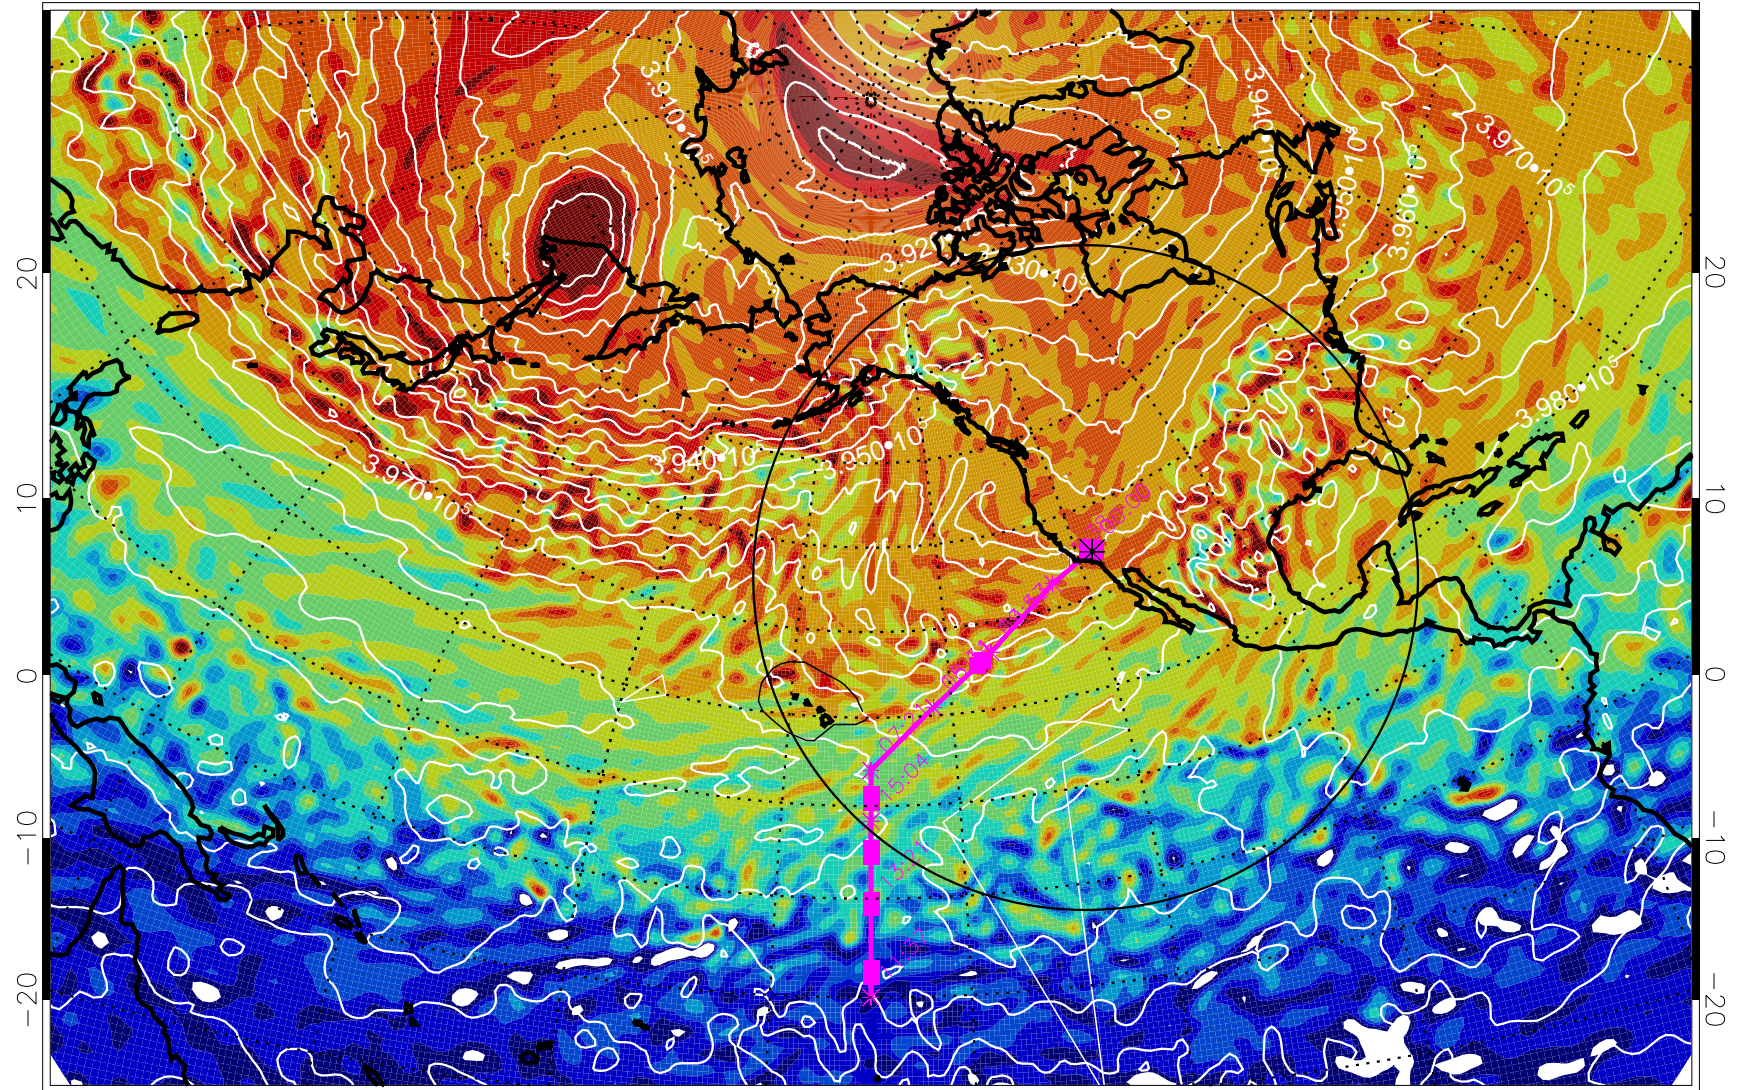

13021012, 60 hour forecast for 460K EPV

460K Montgomery Streamfunction, white

Range ring of 4055 km -- 13 hours GH round trip

13021018, 66 hour forecast for 460K EPV

460K Montgomery Streamfunction, white

Range ring of 4055 km -- 13 hours GH round trip

13021100, 72 hour forecast for 460K EPV

460K Montgomery Streamfunction, white

Range ring of 4055 km -- 13 hours GH round trip

13021106, 78 hour forecast for 460K EPV

460K Montgomery Streamfunction, white

Range ring of 4055 km -- 13 hours GH round trip

13021118, 90 hour forecast for 460K EPV

460K Montgomery Streamfunction, white

Range ring of 4055 km -- 13 hours GH round trip

13021200, 96 hour forecast for 460K EPV

460K Montgomery Streamfunction, white

Range ring of 4055 km -- 13 hours GH round trip

13021206, 102 hour forecast for 460K EPV

460K Montgomery Streamfunction, white

Range ring of 4055 km -- 13 hours GH round trip

13021212, 108 hour forecast for 460K EPV

460K Montgomery Streamfunction, white