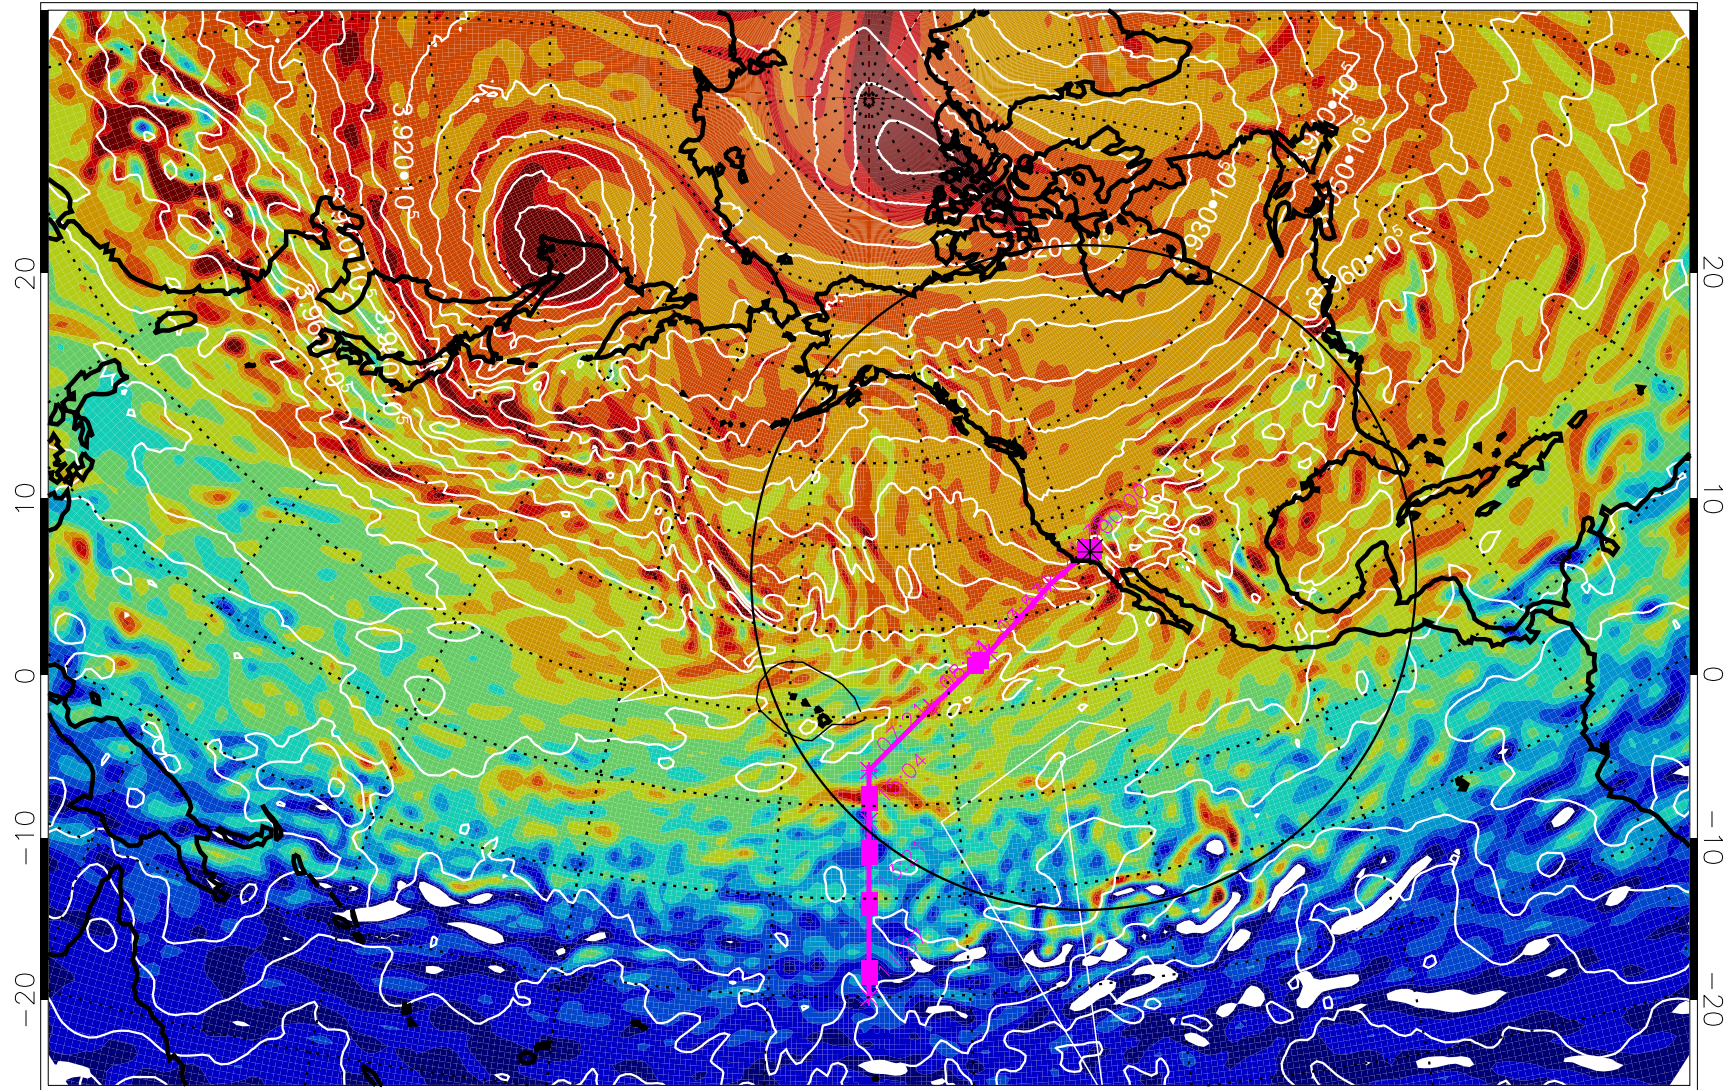

13020812, 12 hour forecast for 460K EPV

460K Montgomery Streamfunction, white

Range ring of 4055 km -- 13 hours GH round trip

13020818, 18 hour forecast for 460K EPV

460K Montgomery Streamfunction, white

Range ring of 4055 km -- 13 hours GH round trip

13020900, 24 hour forecast for 460K EPV

460K Montgomery Streamfunction, white

Range ring of 4055 km -- 13 hours GH round trip

13020906, 30 hour forecast for 460K EPV

460K Montgomery Streamfunction, white

Range ring of 4055 km -- 13 hours GH round trip

13020912, 36 hour forecast for 460K EPV

460K Montgomery Streamfunction, white

Range ring of 4055 km -- 13 hours GH round trip

13020918, 42 hour forecast for 460K EPV

460K Montgomery Streamfunction, white

Range ring of 4055 km -- 13 hours GH round trip

13021012, 60 hour forecast for 460K EPV

460K Montgomery Streamfunction, white

Range ring of 4055 km -- 13 hours GH round trip

13021018, 66 hour forecast for 460K EPV

460K Montgomery Streamfunction, white

Range ring of 4055 km -- 13 hours GH round trip