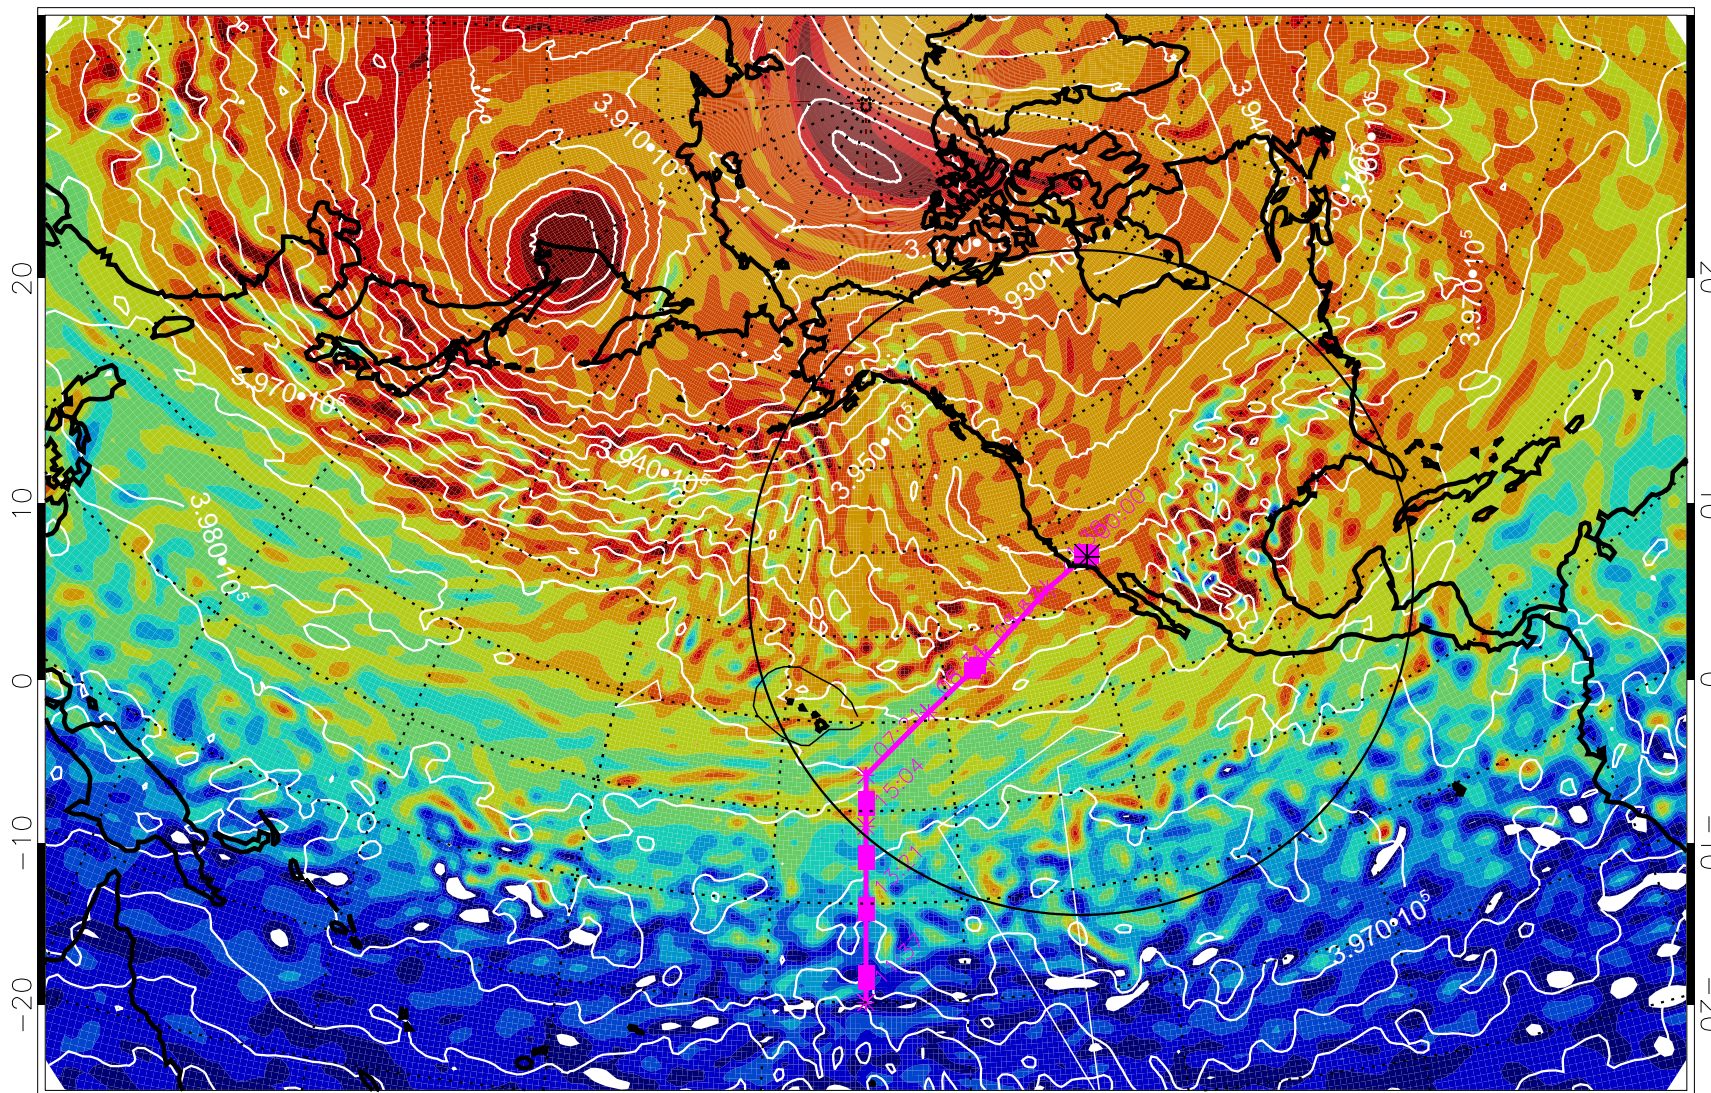

13020912, 36 hour forecast for 460K EPV

460K Montgomery Streamfunction, white

Range ring of 4055 km -- 13 hours GH round trip

13020918, 42 hour forecast for 460K EPV

460K Montgomery Streamfunction, white

Range ring of 4055 km -- 13 hours GH round trip

13021000, 48 hour forecast for 460K EPV

460K Montgomery Streamfunction, white

Range ring of 4055 km -- 13 hours GH round trip

13021006, 54 hour forecast for 460K EPV

460K Montgomery Streamfunction, white

Range ring of 4055 km -- 13 hours GH round trip

13021012, 60 hour forecast for 460K EPV

460K Montgomery Streamfunction, white

Range ring of 4055 km -- 13 hours GH round trip

13021018, 66 hour forecast for 460K EPV

460K Montgomery Streamfunction, white

Range ring of 4055 km -- 13 hours GH round trip

13021100, 72 hour forecast for 460K EPV

460K Montgomery Streamfunction, white

Range ring of 4055 km -- 13 hours GH round trip

13021106, 78 hour forecast for 460K EPV

460K Montgomery Streamfunction, white

Range ring of 4055 km -- 13 hours GH round trip