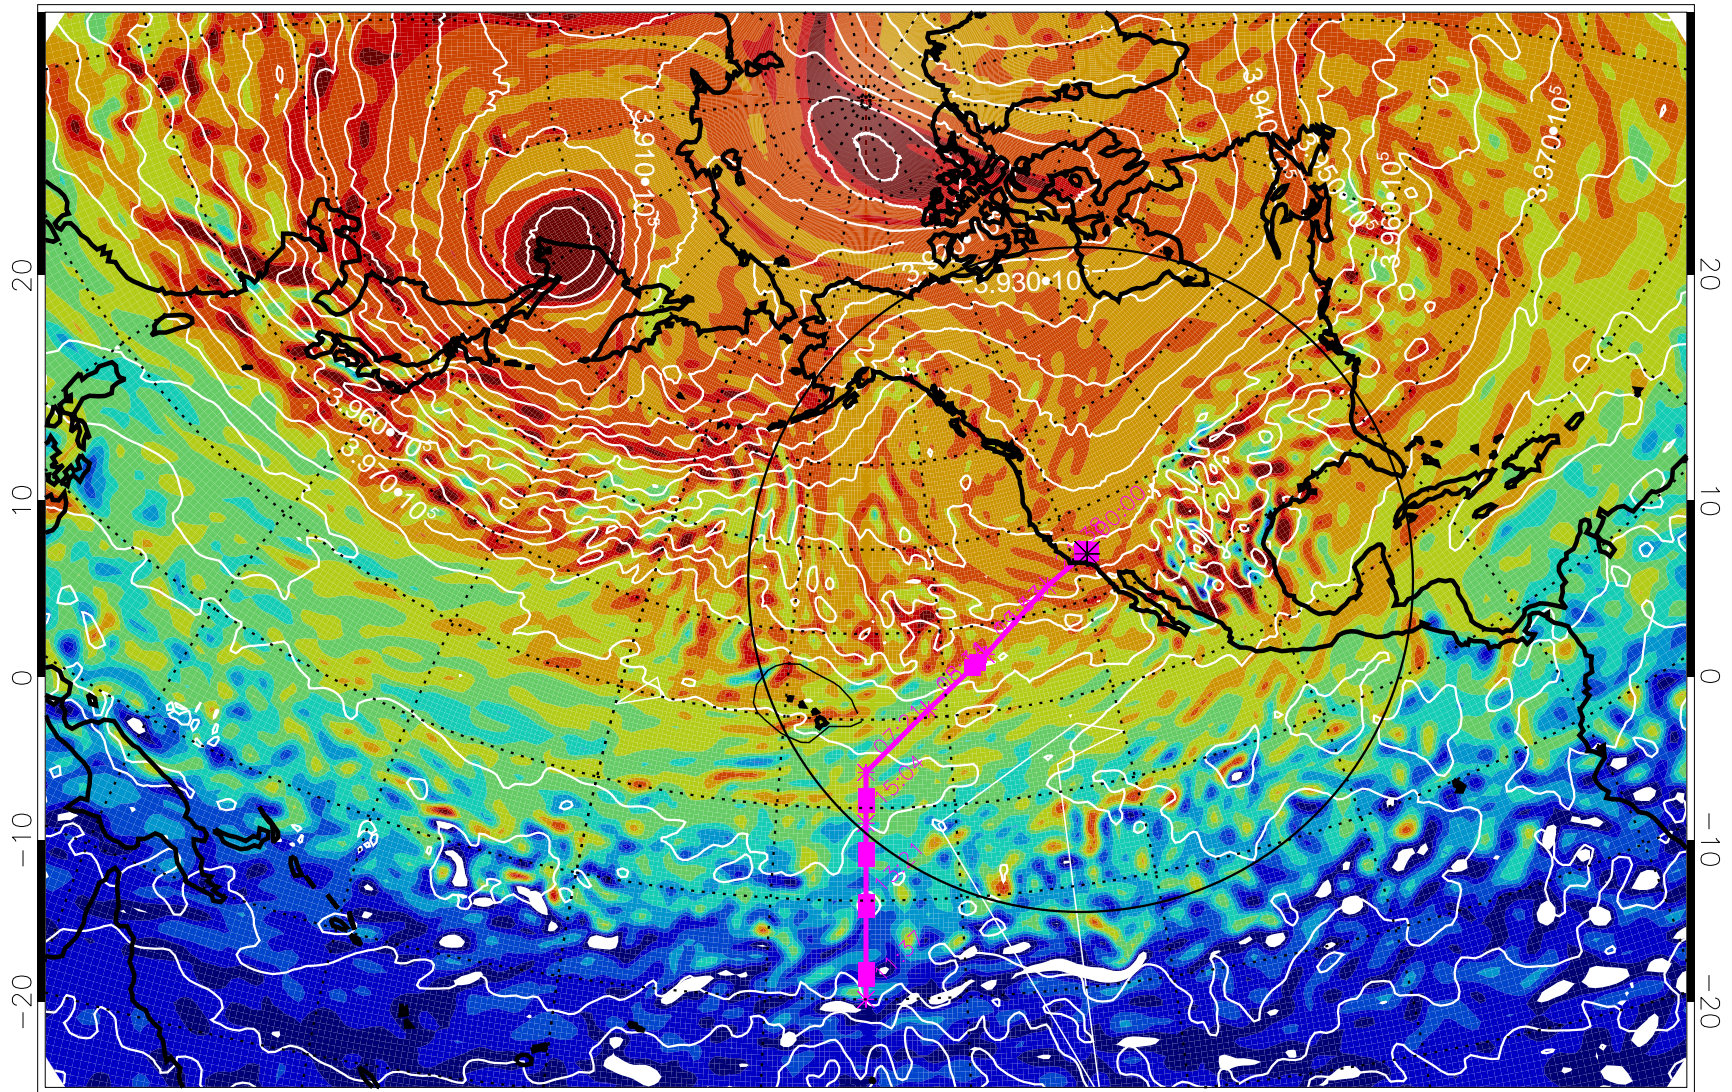

13020900, 24 hour forecast for 460K EPV

460K Montgomery Streamfunction, white

Range ring of 4055 km -- 13 hours GH round trip

13020906, 30 hour forecast for 460K EPV

460K Montgomery Streamfunction, white

Range ring of 4055 km -- 13 hours GH round trip

13020912, 36 hour forecast for 460K EPV

460K Montgomery Streamfunction, white

Range ring of 4055 km -- 13 hours GH round trip

13020918, 42 hour forecast for 460K EPV

460K Montgomery Streamfunction, white

Range ring of 4055 km -- 13 hours GH round trip

13021000, 48 hour forecast for 460K EPV

460K Montgomery Streamfunction, white

Range ring of 4055 km -- 13 hours GH round trip

13021006, 54 hour forecast for 460K EPV

460K Montgomery Streamfunction, white

Range ring of 4055 km -- 13 hours GH round trip

13021012, 60 hour forecast for 460K EPV

460K Montgomery Streamfunction, white

Range ring of 4055 km -- 13 hours GH round trip

13021018, 66 hour forecast for 460K EPV

460K Montgomery Streamfunction, white

Range ring of 4055 km -- 13 hours GH round trip