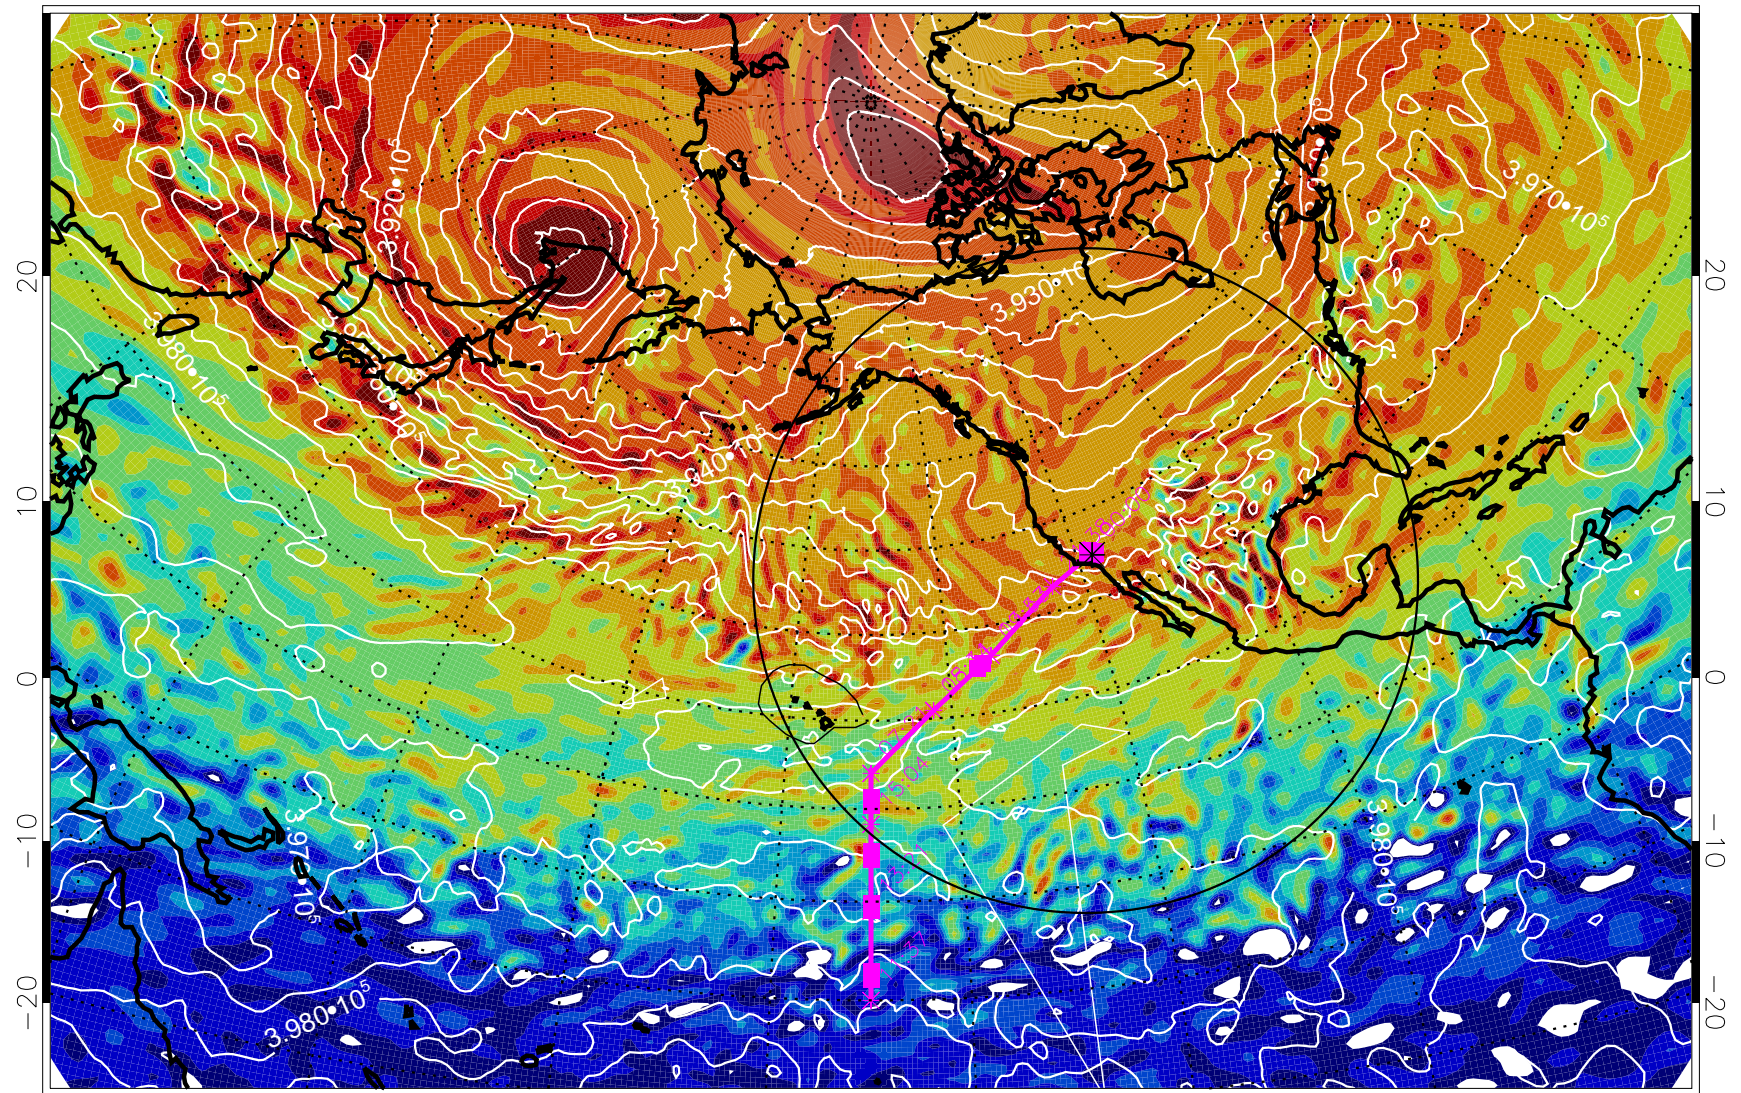

13020900, 24 hour forecast for 460K EPV

460K Montgomery Streamfunction, white

Range ring of 4055 km -- 13 hours GH round trip

13020906, 30 hour forecast for 460K EPV

460K Montgomery Streamfunction, white

Range ring of 4055 km -- 13 hours GH round trip

13020912, 36 hour forecast for 460K EPV

460K Montgomery Streamfunction, white

Range ring of 4055 km -- 13 hours GH round trip

13020918, 42 hour forecast for 460K EPV

460K Montgomery Streamfunction, white

Range ring of 4055 km -- 13 hours GH round trip

13021000, 48 hour forecast for 460K EPV

460K Montgomery Streamfunction, white

Range ring of 4055 km -- 13 hours GH round trip

13021006, 54 hour forecast for 460K EPV

460K Montgomery Streamfunction, white

Range ring of 4055 km -- 13 hours GH round trip

13021012, 60 hour forecast for 460K EPV

460K Montgomery Streamfunction, white

Range ring of 4055 km -- 13 hours GH round trip

13021018, 66 hour forecast for 460K EPV

460K Montgomery Streamfunction, white

Range ring of 4055 km -- 13 hours GH round trip