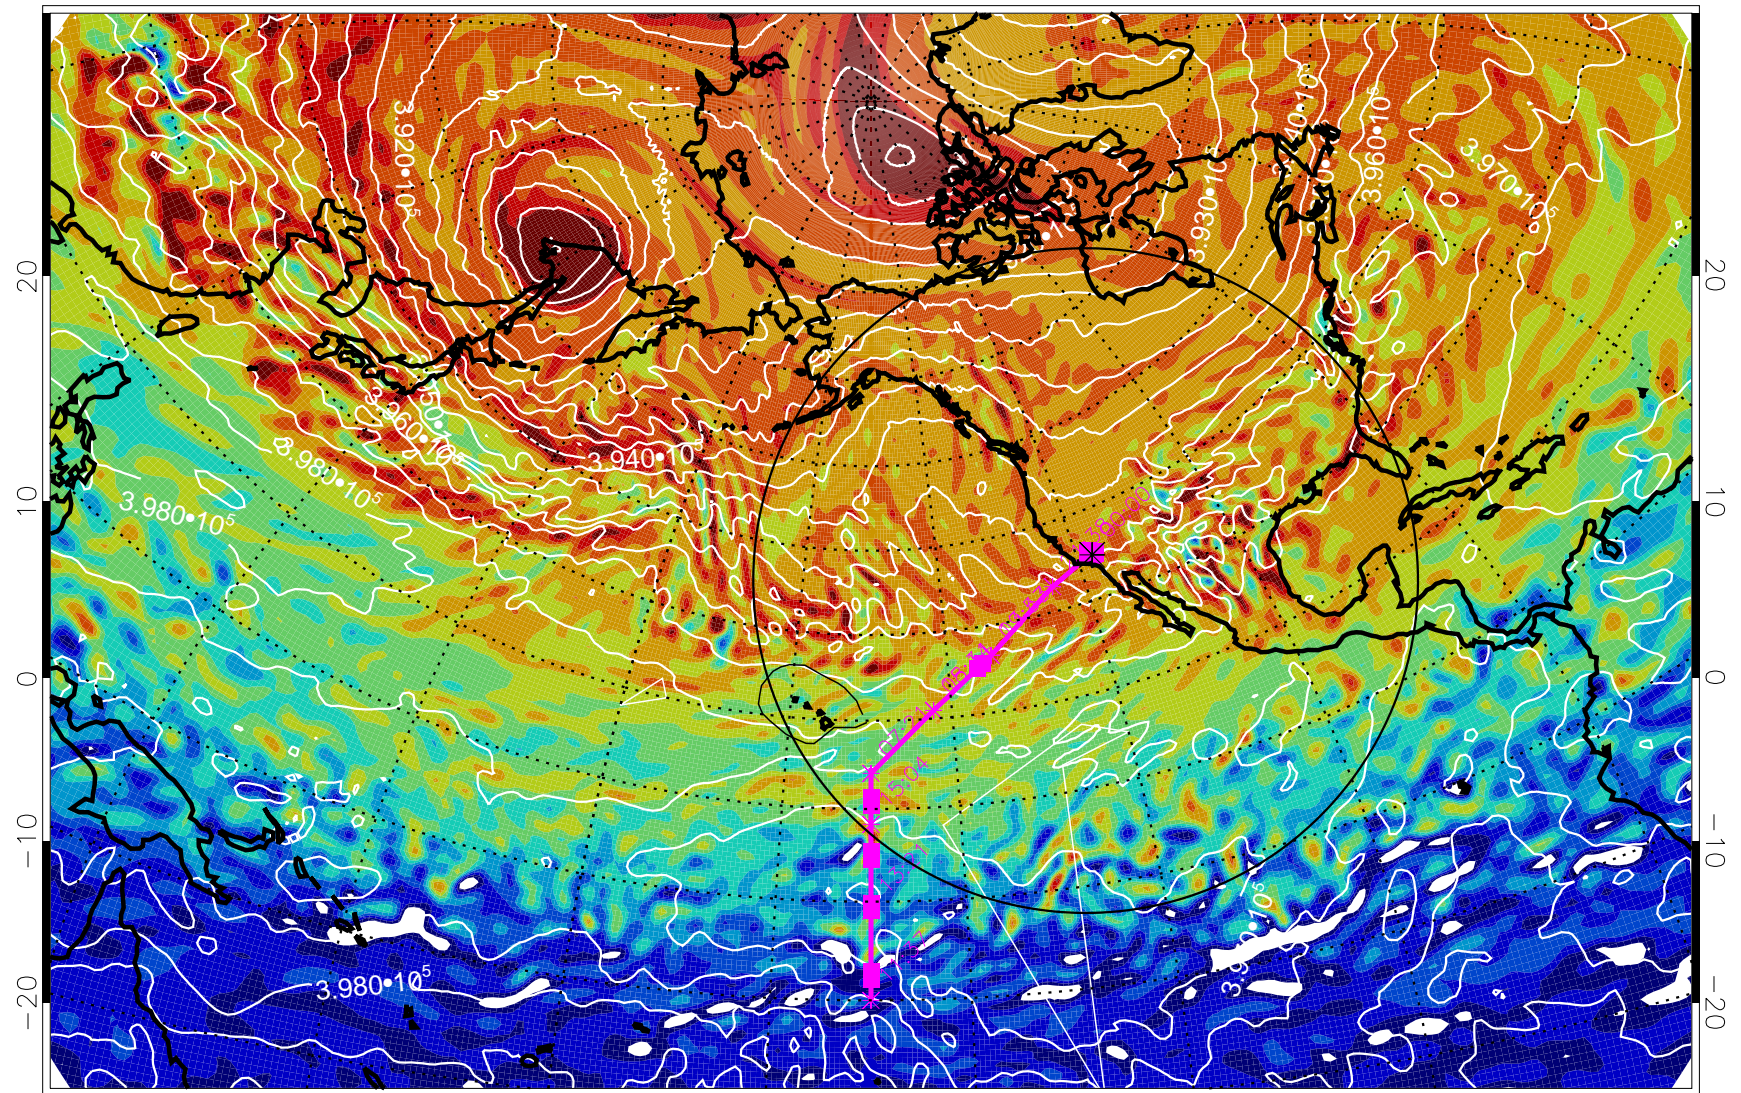

13020900, 24 hour forecast for 460K EPV

460K Montgomery Streamfunction, white

Range ring of 4055 km -- 13 hours GH round trip

13020906, 30 hour forecast for 460K EPV

460K Montgomery Streamfunction, white

Range ring of 4055 km -- 13 hours GH round trip

13020912, 36 hour forecast for 460K EPV

460K Montgomery Streamfunction, white

Range ring of 4055 km -- 13 hours GH round trip

13020918, 42 hour forecast for 460K EPV

460K Montgomery Streamfunction, white

Range ring of 4055 km -- 13 hours GH round trip

13021000, 48 hour forecast for 460K EPV

460K Montgomery Streamfunction, white

Range ring of 4055 km -- 13 hours GH round trip

13021006, 54 hour forecast for 460K EPV

460K Montgomery Streamfunction, white

Range ring of 4055 km -- 13 hours GH round trip

13021012, 60 hour forecast for 460K EPV

460K Montgomery Streamfunction, white

Range ring of 4055 km -- 13 hours GH round trip

13021018, 66 hour forecast for 460K EPV

460K Montgomery Streamfunction, white

Range ring of 4055 km -- 13 hours GH round trip