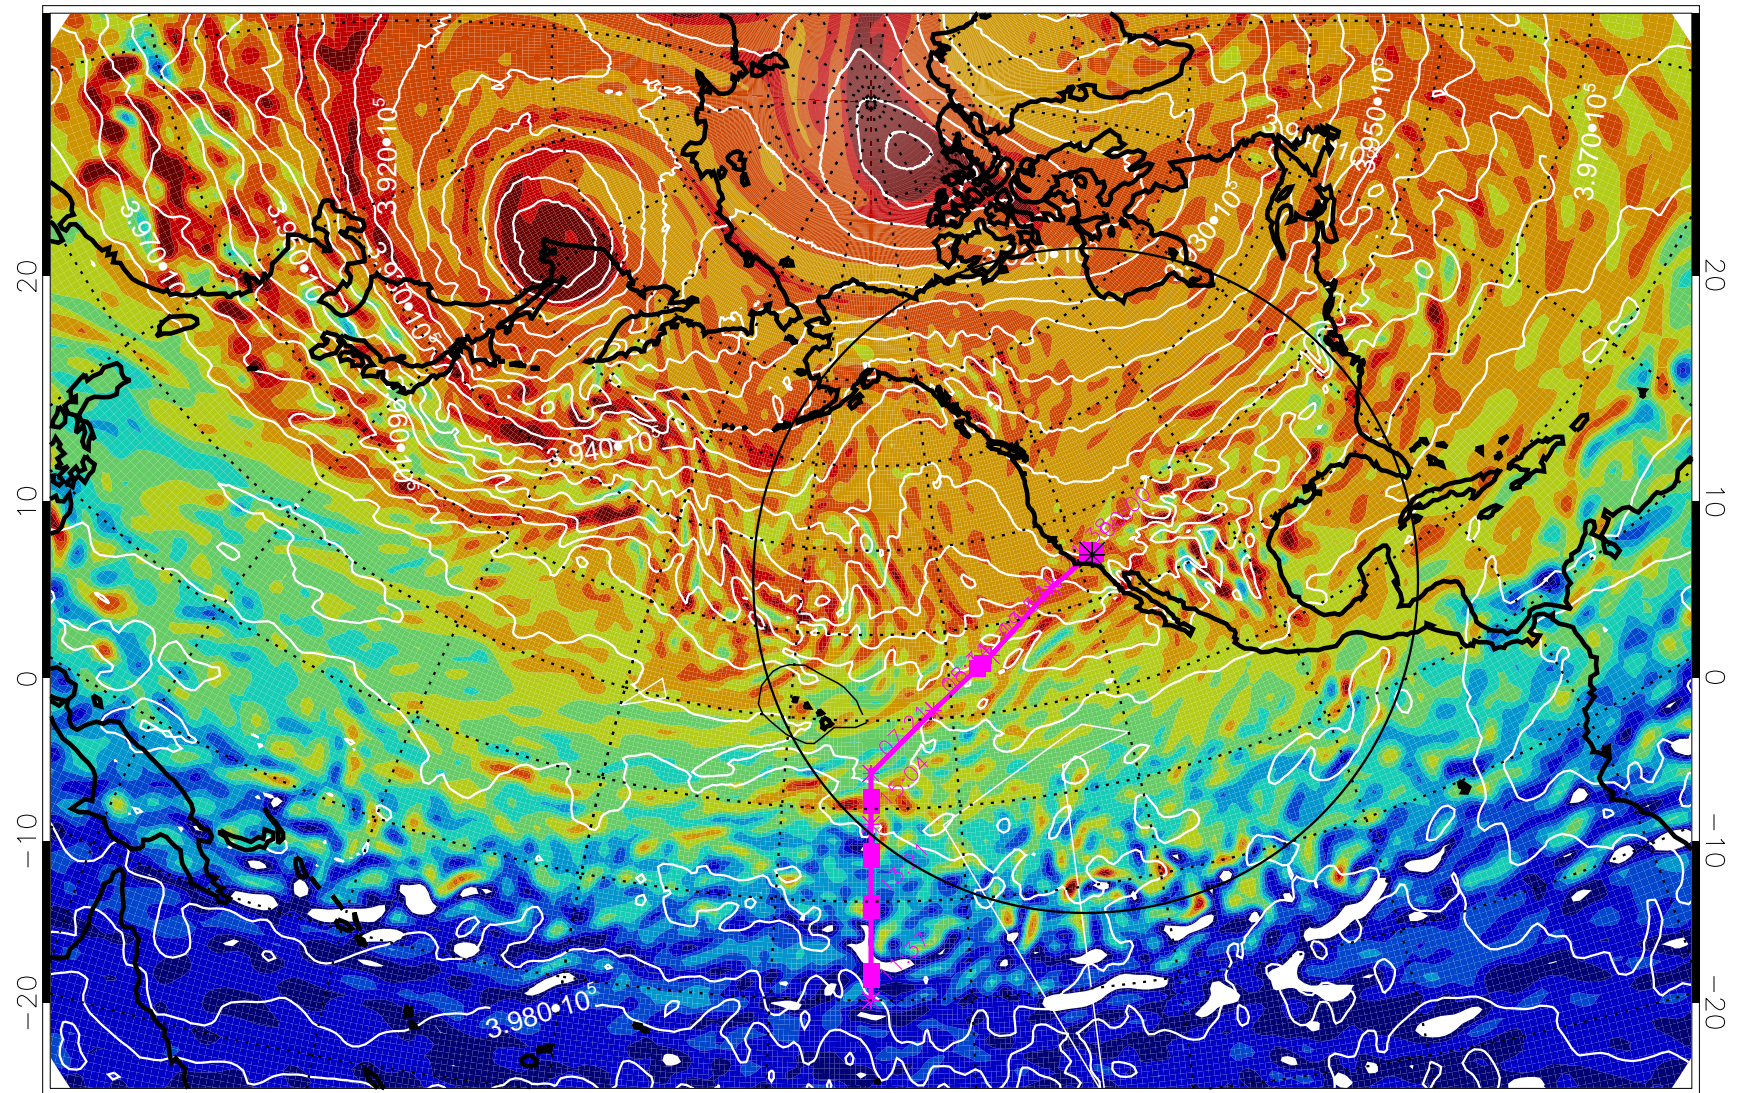

13020806, 18 hour forecast for 460K EPV

460K Montgomery Streamfunction, white

Range ring of 4055 km -- 13 hours GH round trip

13020812, 24 hour forecast for 460K EPV

460K Montgomery Streamfunction, white

Range ring of 4055 km -- 13 hours GH round trip

13020818, 30 hour forecast for 460K EPV

460K Montgomery Streamfunction, white

Range ring of 4055 km -- 13 hours GH round trip

13020900, 36 hour forecast for 460K EPV

460K Montgomery Streamfunction, white

Range ring of 4055 km -- 13 hours GH round trip

13020906, 42 hour forecast for 460K EPV

460K Montgomery Streamfunction, white

Range ring of 4055 km -- 13 hours GH round trip

13020912, 48 hour forecast for 460K EPV

460K Montgomery Streamfunction, white

Range ring of 4055 km -- 13 hours GH round trip

13020918, 54 hour forecast for 460K EPV

460K Montgomery Streamfunction, white

Range ring of 4055 km -- 13 hours GH round trip

13021000, 60 hour forecast for 460K EPV

460K Montgomery Streamfunction, white

Range ring of 4055 km -- 13 hours GH round trip