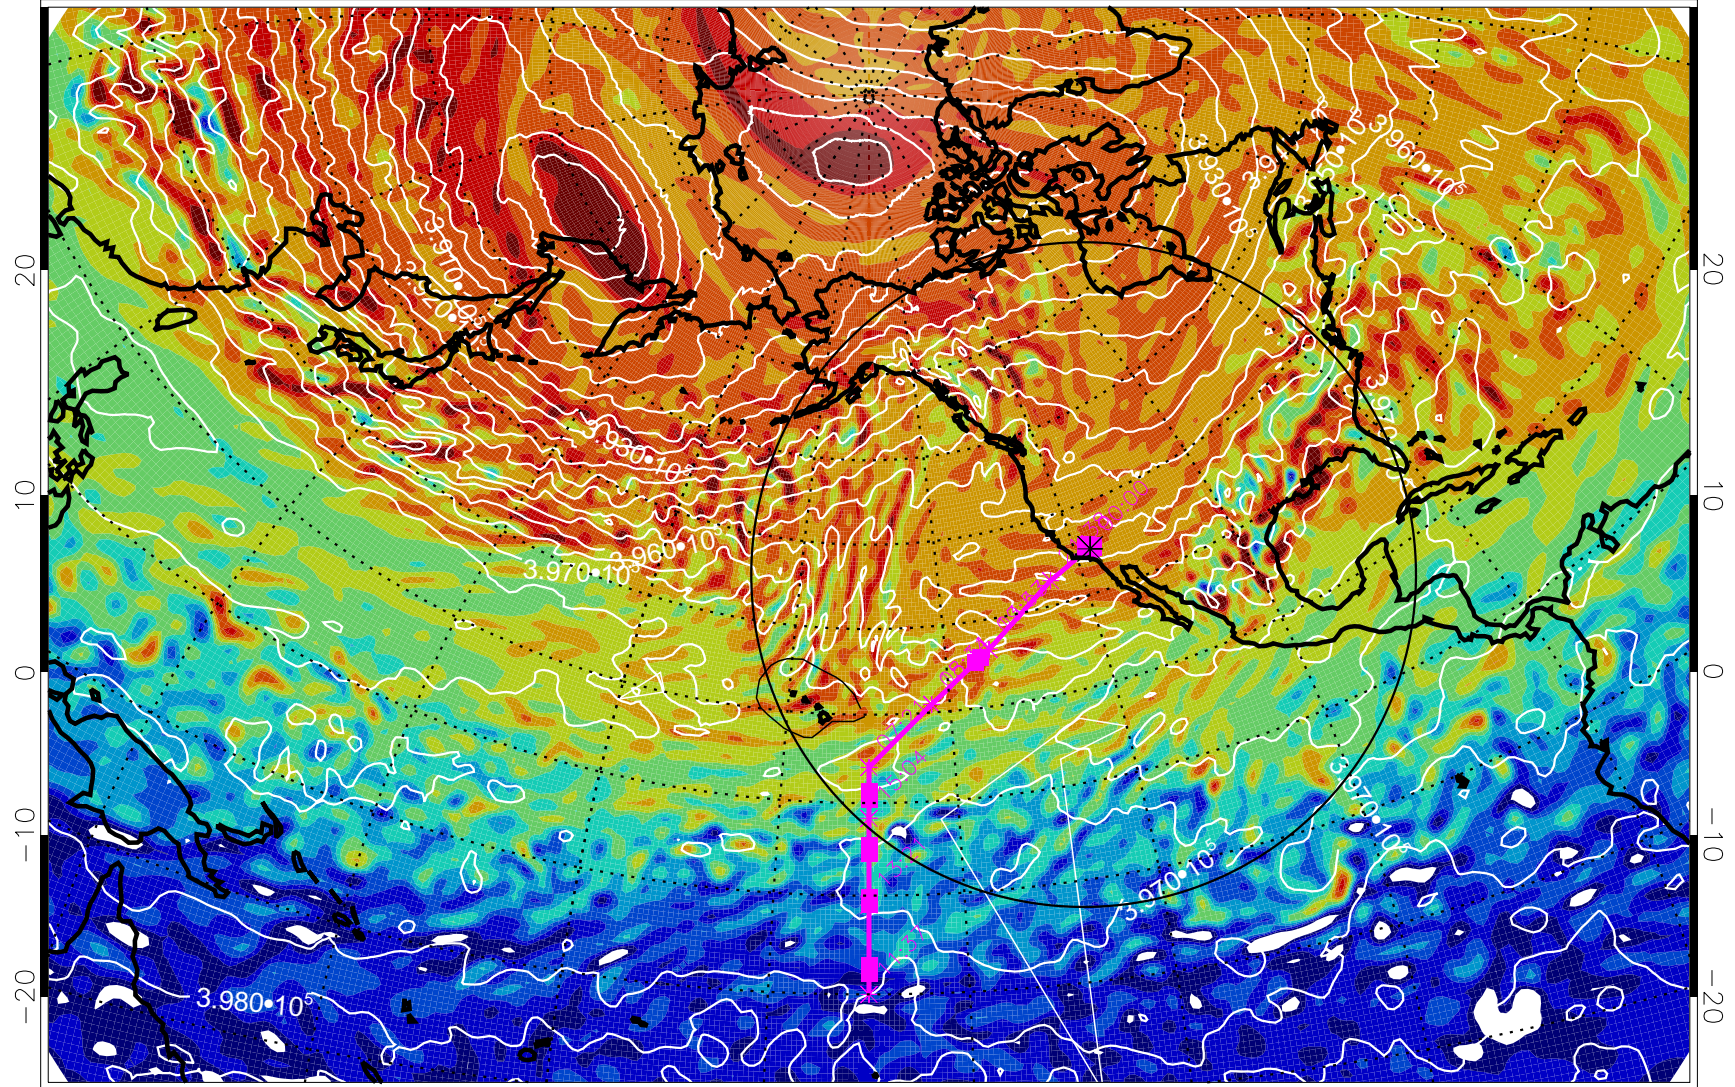

13021118, 102 hour forecast for 460K EPV

460K Montgomery Streamfunction, white

Range ring of 4055 km -- 13 hours GH round trip

13021200, 108 hour forecast for 460K EPV

460K Montgomery Streamfunction, white

Range ring of 4055 km -- 13 hours GH round trip

13021206, 114 hour forecast for 460K EPV

460K Montgomery Streamfunction, white

Range ring of 4055 km -- 13 hours GH round trip

13021212, 120 hour forecast for 460K EPV

460K Montgomery Streamfunction, white

Range ring of 4055 km -- 13 hours GH round trip