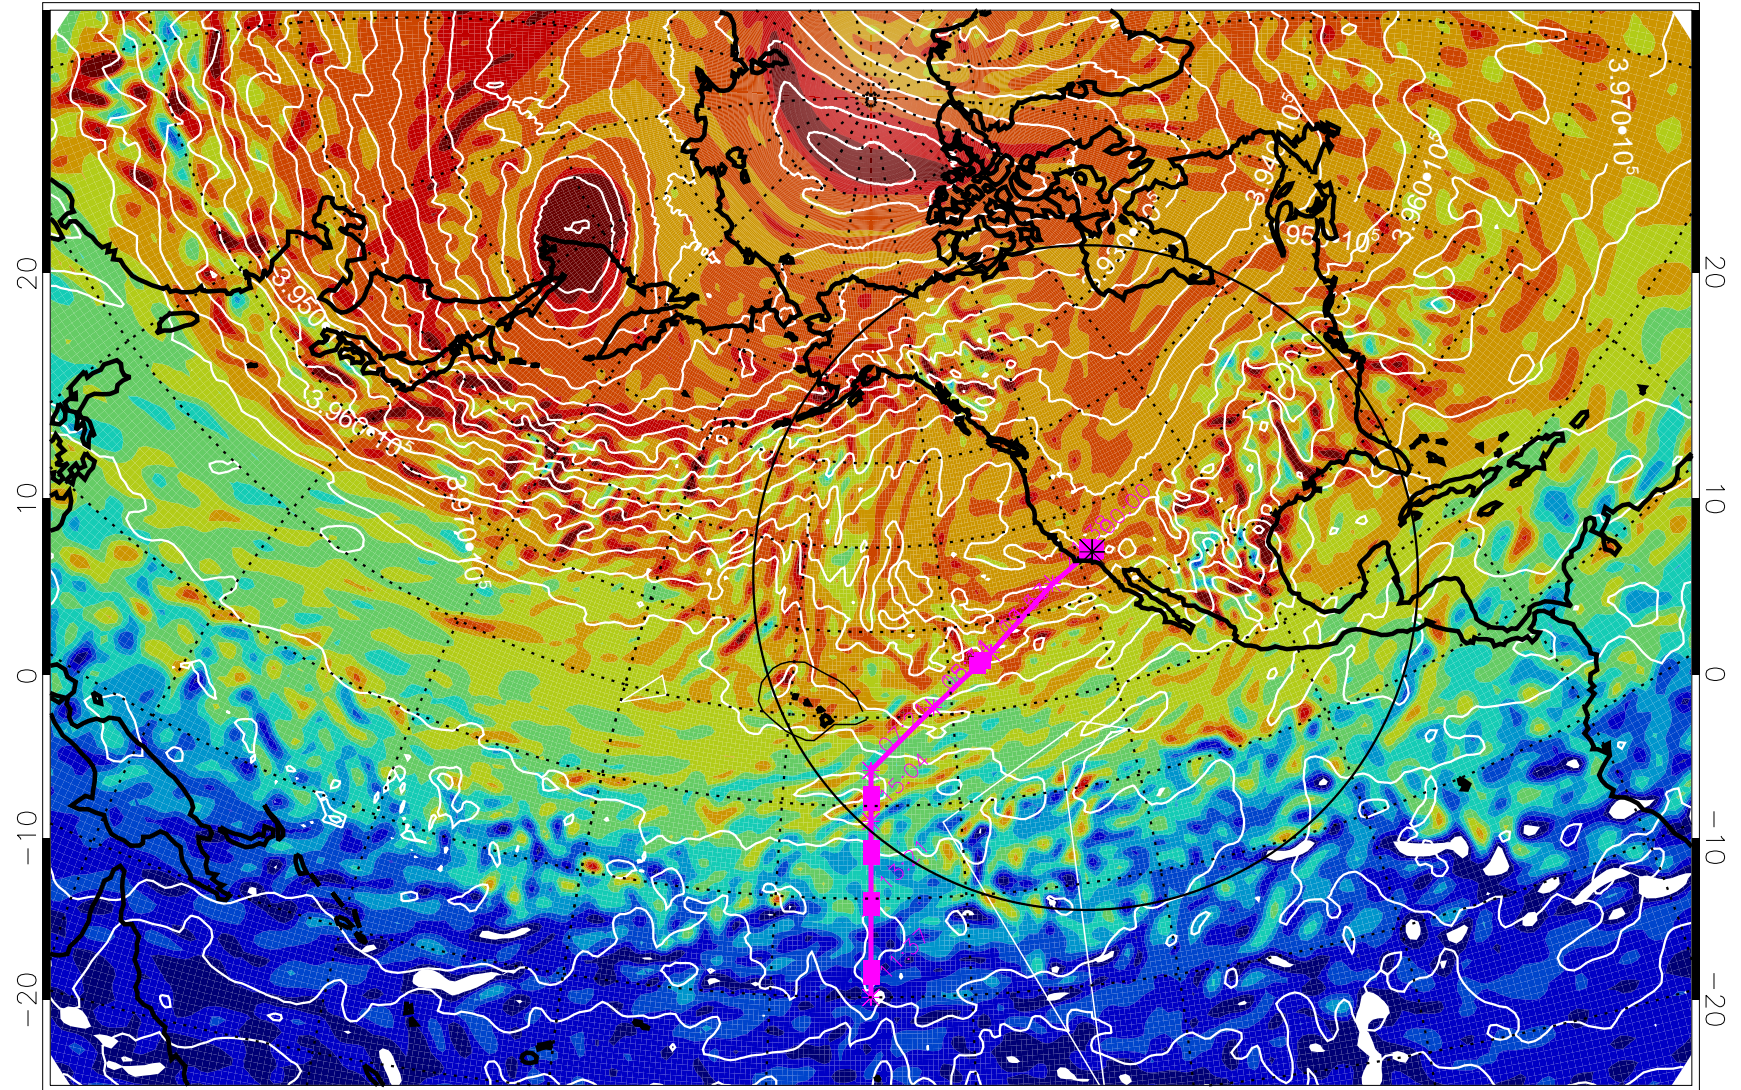

13021006, 66 hour forecast for 460K EPV

460K Montgomery Streamfunction, white

Range ring of 4055 km -- 13 hours GH round trip

13021012, 72 hour forecast for 460K EPV

460K Montgomery Streamfunction, white

Range ring of 4055 km -- 13 hours GH round trip

13021018, 78 hour forecast for 460K EPV

460K Montgomery Streamfunction, white

Range ring of 4055 km -- 13 hours GH round trip

13021100, 84 hour forecast for 460K EPV

460K Montgomery Streamfunction, white

Range ring of 4055 km -- 13 hours GH round trip

13021106, 90 hour forecast for 460K EPV

460K Montgomery Streamfunction, white

Range ring of 4055 km -- 13 hours GH round trip

13021112, 96 hour forecast for 460K EPV

460K Montgomery Streamfunction, white

Range ring of 4055 km -- 13 hours GH round trip

13021118, 102 hour forecast for 460K EPV

460K Montgomery Streamfunction, white

Range ring of 4055 km -- 13 hours GH round trip

13021200, 108 hour forecast for 460K EPV

460K Montgomery Streamfunction, white