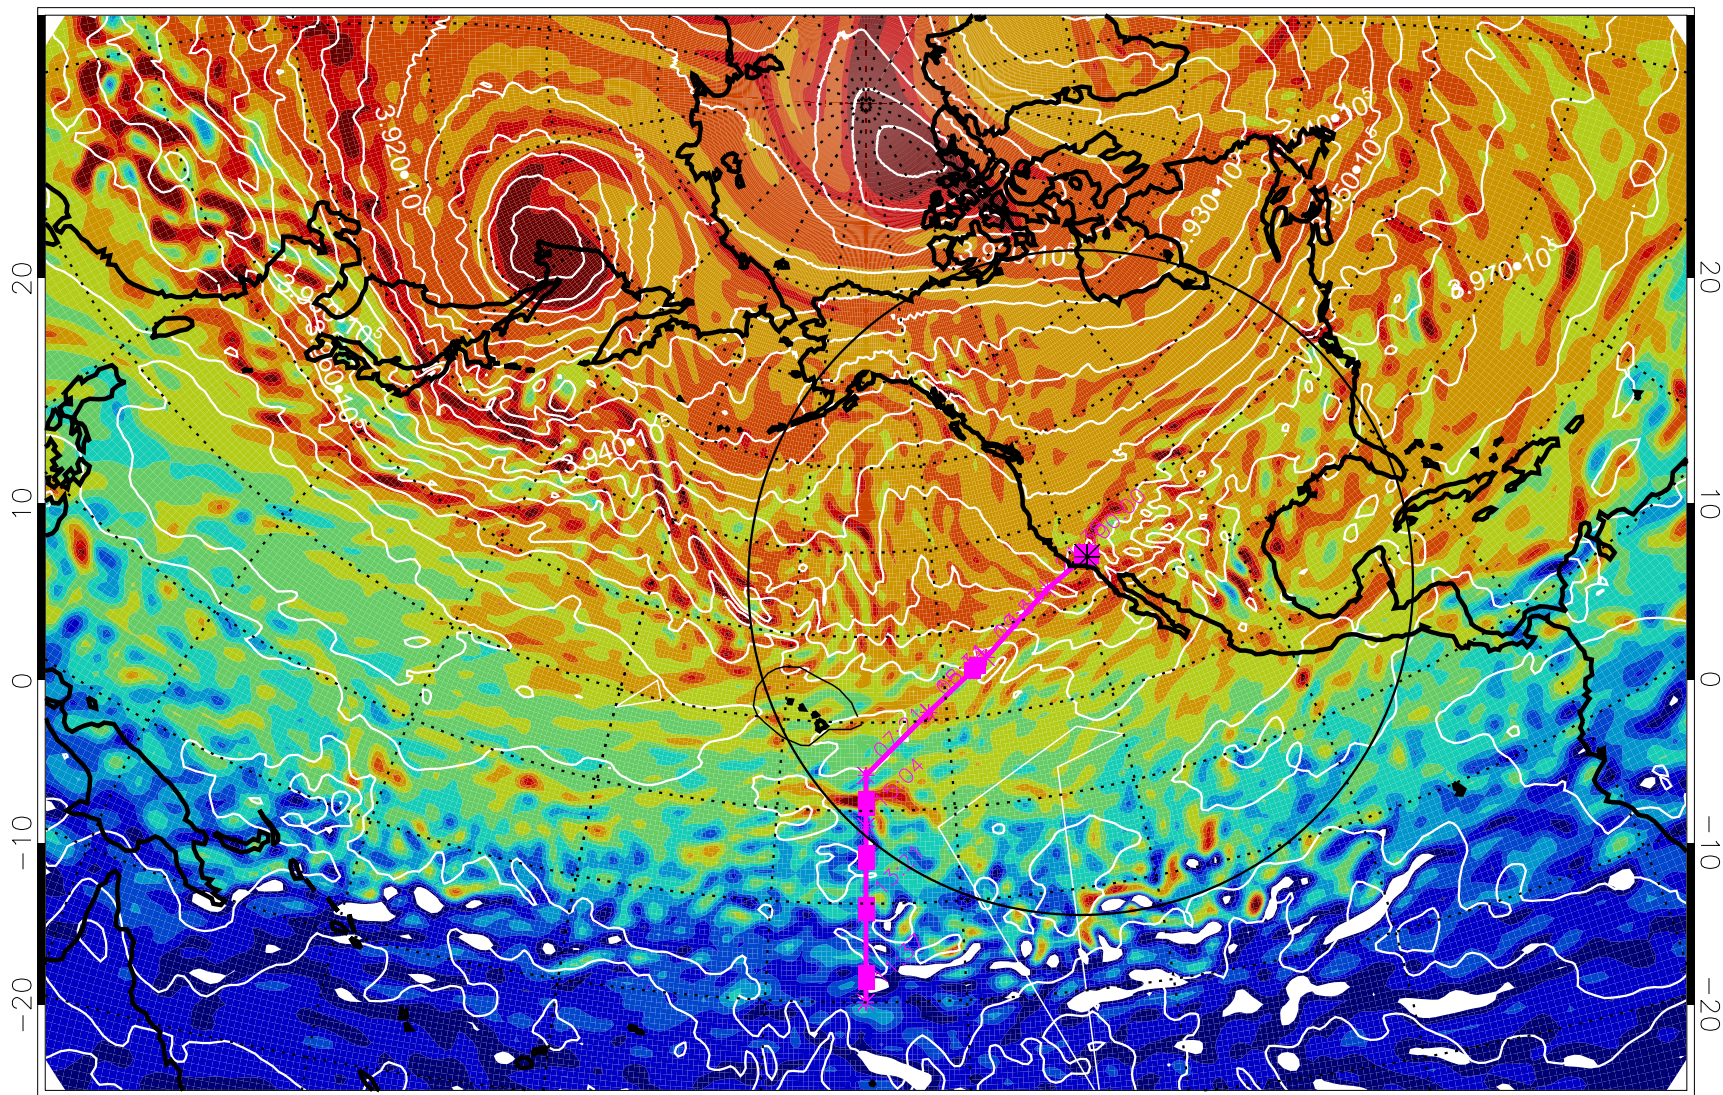

13020718, 6 hour forecast for 460K EPV

460K Montgomery Streamfunction, white

Range ring of 4055 km -- 13 hours GH round trip

13020800, 12 hour forecast for 460K EPV

460K Montgomery Streamfunction, white

Range ring of 4055 km -- 13 hours GH round trip

13020806, 18 hour forecast for 460K EPV

460K Montgomery Streamfunction, white

Range ring of 4055 km -- 13 hours GH round trip

13020812, 24 hour forecast for 460K EPV

460K Montgomery Streamfunction, white

Range ring of 4055 km -- 13 hours GH round trip

13020818, 30 hour forecast for 460K EPV

460K Montgomery Streamfunction, white

Range ring of 4055 km -- 13 hours GH round trip

13020900, 36 hour forecast for 460K EPV

460K Montgomery Streamfunction, white

Range ring of 4055 km -- 13 hours GH round trip

13020906, 42 hour forecast for 460K EPV

460K Montgomery Streamfunction, white

Range ring of 4055 km -- 13 hours GH round trip

13020912, 48 hour forecast for 460K EPV

460K Montgomery Streamfunction, white

Range ring of 4055 km -- 13 hours GH round trip