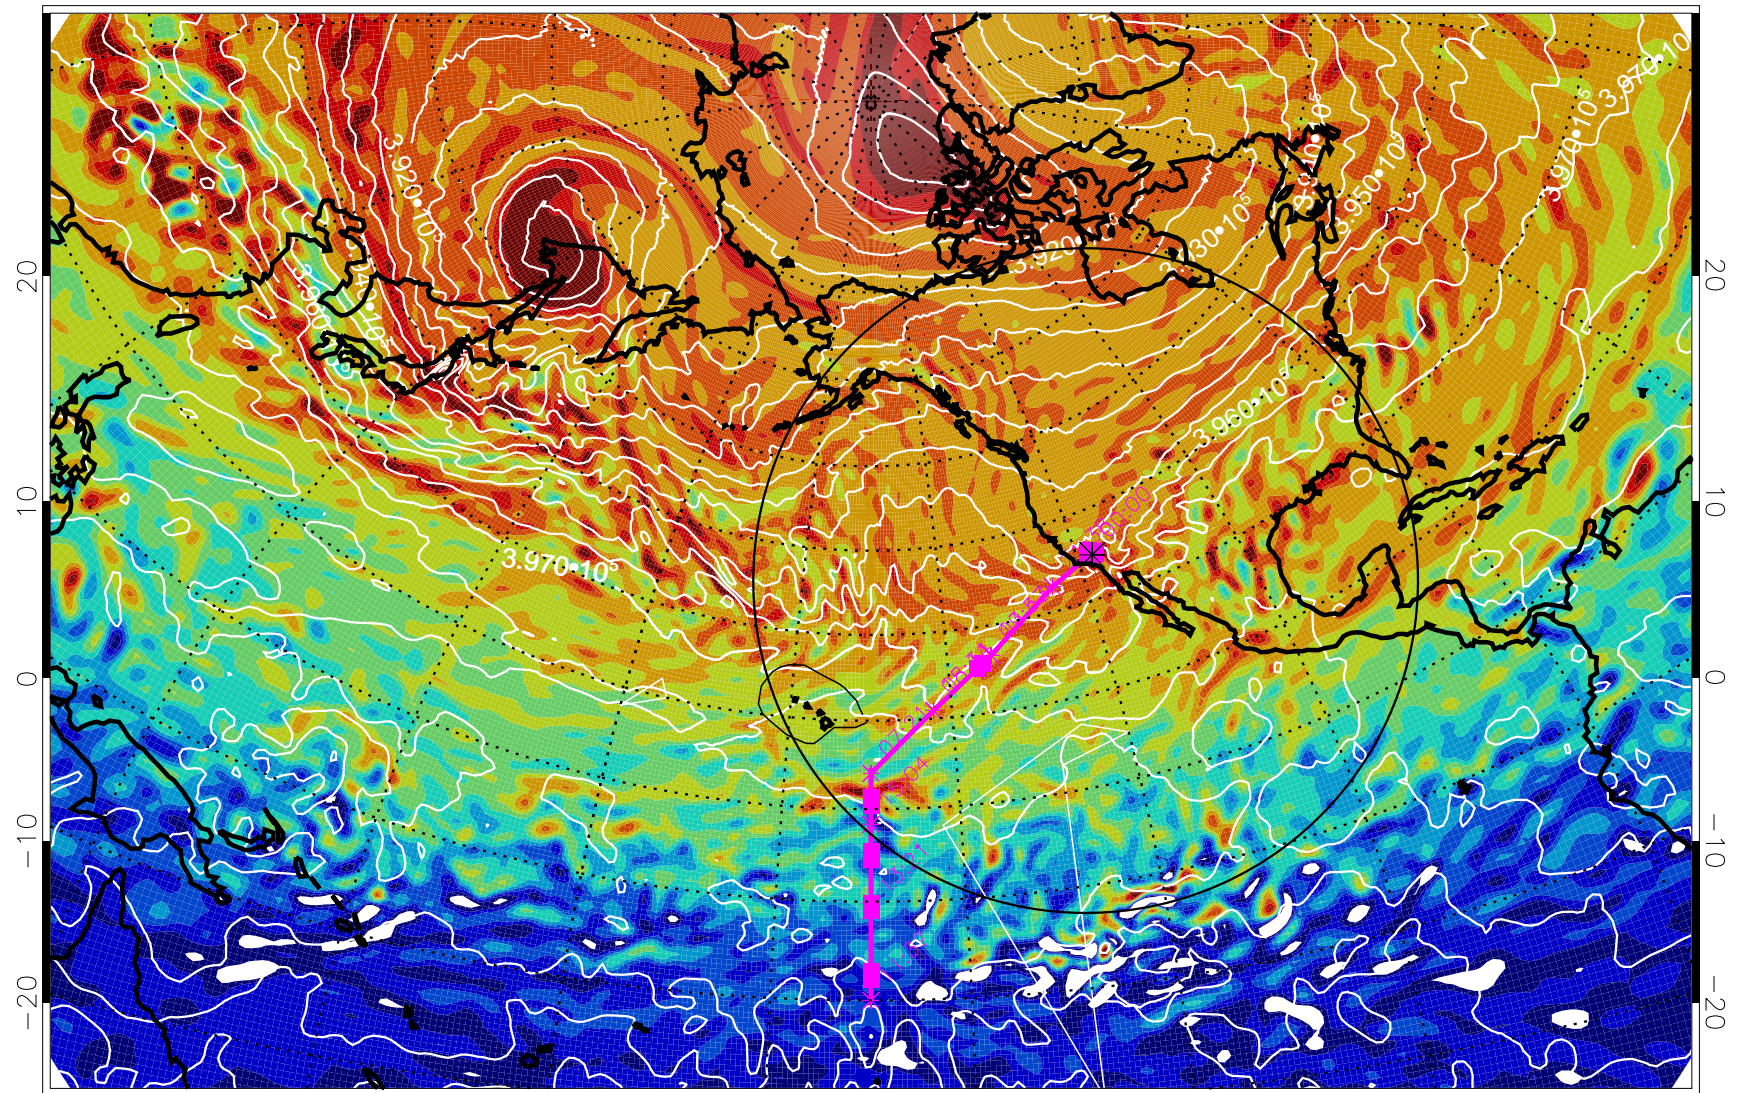

13020718, 6 hour forecast for 460K EPV

460K Montgomery Streamfunction, white

Range ring of 4055 km -- 13 hours GH round trip

13020800, 12 hour forecast for 460K EPV

460K Montgomery Streamfunction, white

Range ring of 4055 km -- 13 hours GH round trip

13020806, 18 hour forecast for 460K EPV

460K Montgomery Streamfunction, white

Range ring of 4055 km -- 13 hours GH round trip

13020812, 24 hour forecast for 460K EPV

460K Montgomery Streamfunction, white

Range ring of 4055 km -- 13 hours GH round trip

13020818, 30 hour forecast for 460K EPV

460K Montgomery Streamfunction, white

Range ring of 4055 km -- 13 hours GH round trip

13020900, 36 hour forecast for 460K EPV

460K Montgomery Streamfunction, white

Range ring of 4055 km -- 13 hours GH round trip

13020906, 42 hour forecast for 460K EPV

460K Montgomery Streamfunction, white

Range ring of 4055 km -- 13 hours GH round trip

13020912, 48 hour forecast for 460K EPV

460K Montgomery Streamfunction, white

Range ring of 4055 km -- 13 hours GH round trip