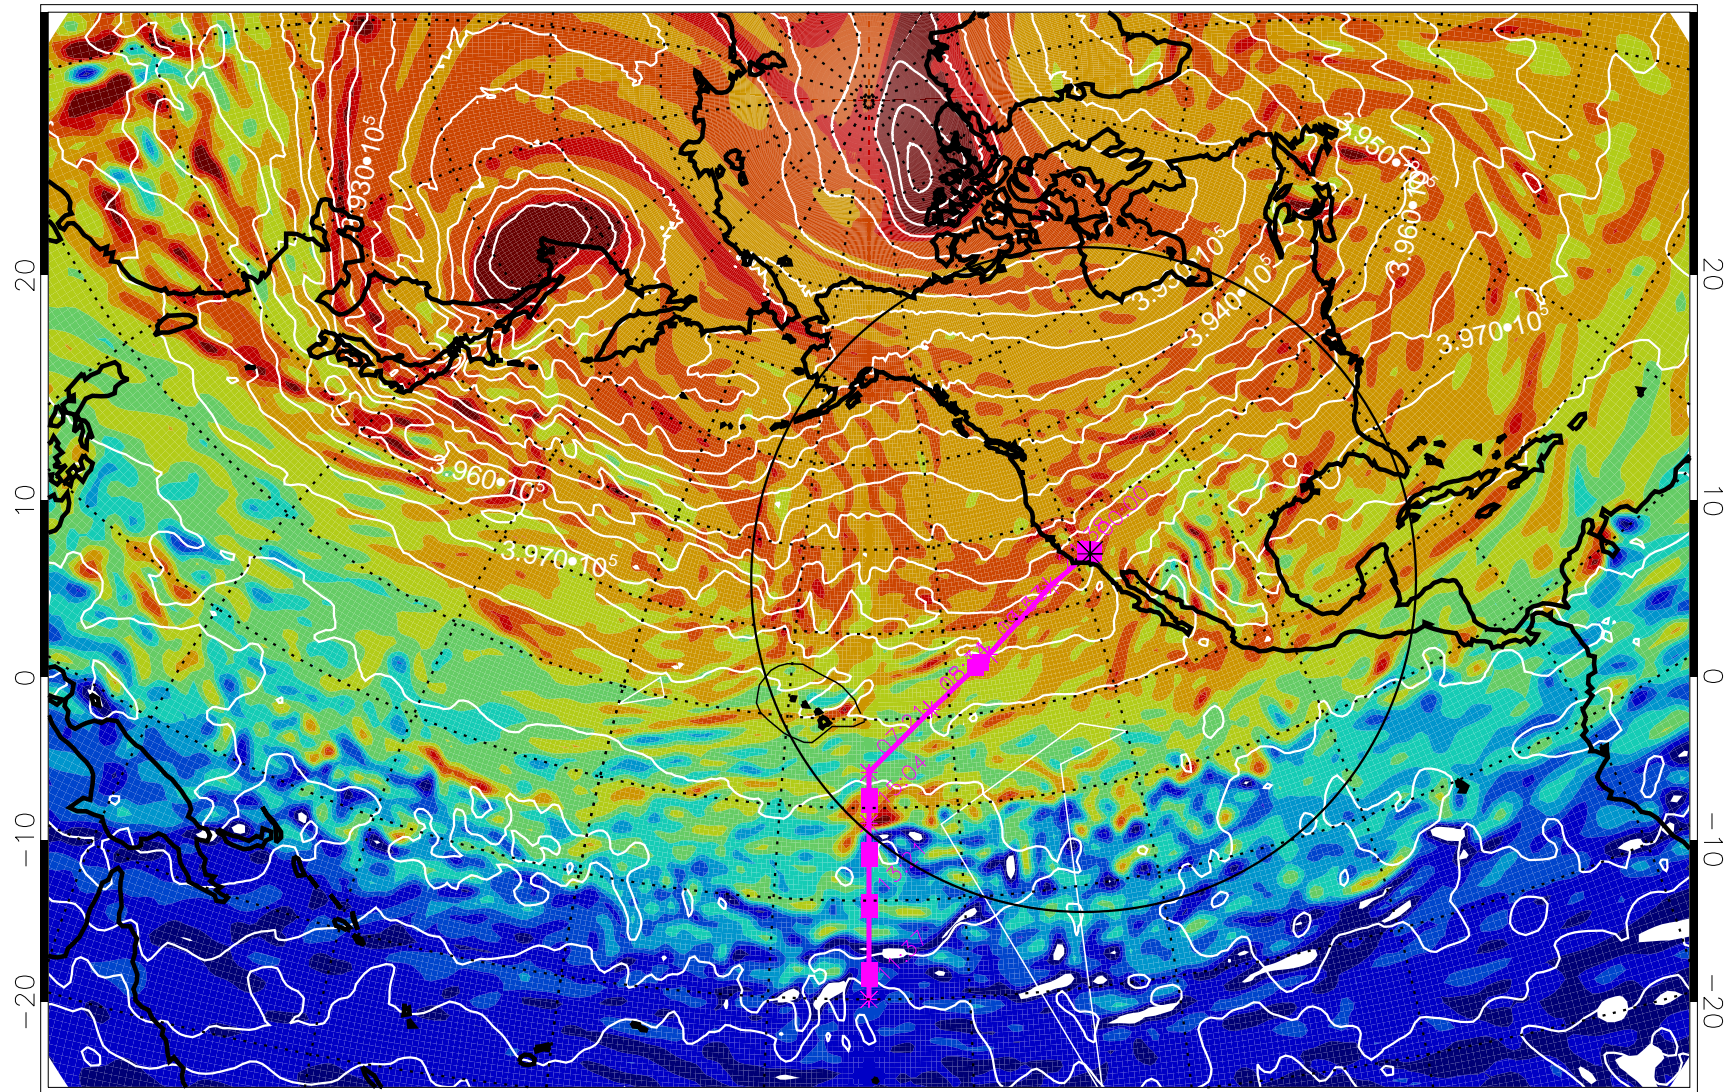

13020718, 6 hour forecast for 460K EPV

460K Montgomery Streamfunction, white

Range ring of 4055 km -- 13 hours GH round trip

13020800, 12 hour forecast for 460K EPV

460K Montgomery Streamfunction, white

Range ring of 4055 km -- 13 hours GH round trip

13020806, 18 hour forecast for 460K EPV

460K Montgomery Streamfunction, white

Range ring of 4055 km -- 13 hours GH round trip

13020812, 24 hour forecast for 460K EPV

460K Montgomery Streamfunction, white

Range ring of 4055 km -- 13 hours GH round trip

13020818, 30 hour forecast for 460K EPV

460K Montgomery Streamfunction, white

Range ring of 4055 km -- 13 hours GH round trip

13020900, 36 hour forecast for 460K EPV

460K Montgomery Streamfunction, white

Range ring of 4055 km -- 13 hours GH round trip

13020906, 42 hour forecast for 460K EPV

460K Montgomery Streamfunction, white

Range ring of 4055 km -- 13 hours GH round trip

13020912, 48 hour forecast for 460K EPV

460K Montgomery Streamfunction, white

Range ring of 4055 km -- 13 hours GH round trip