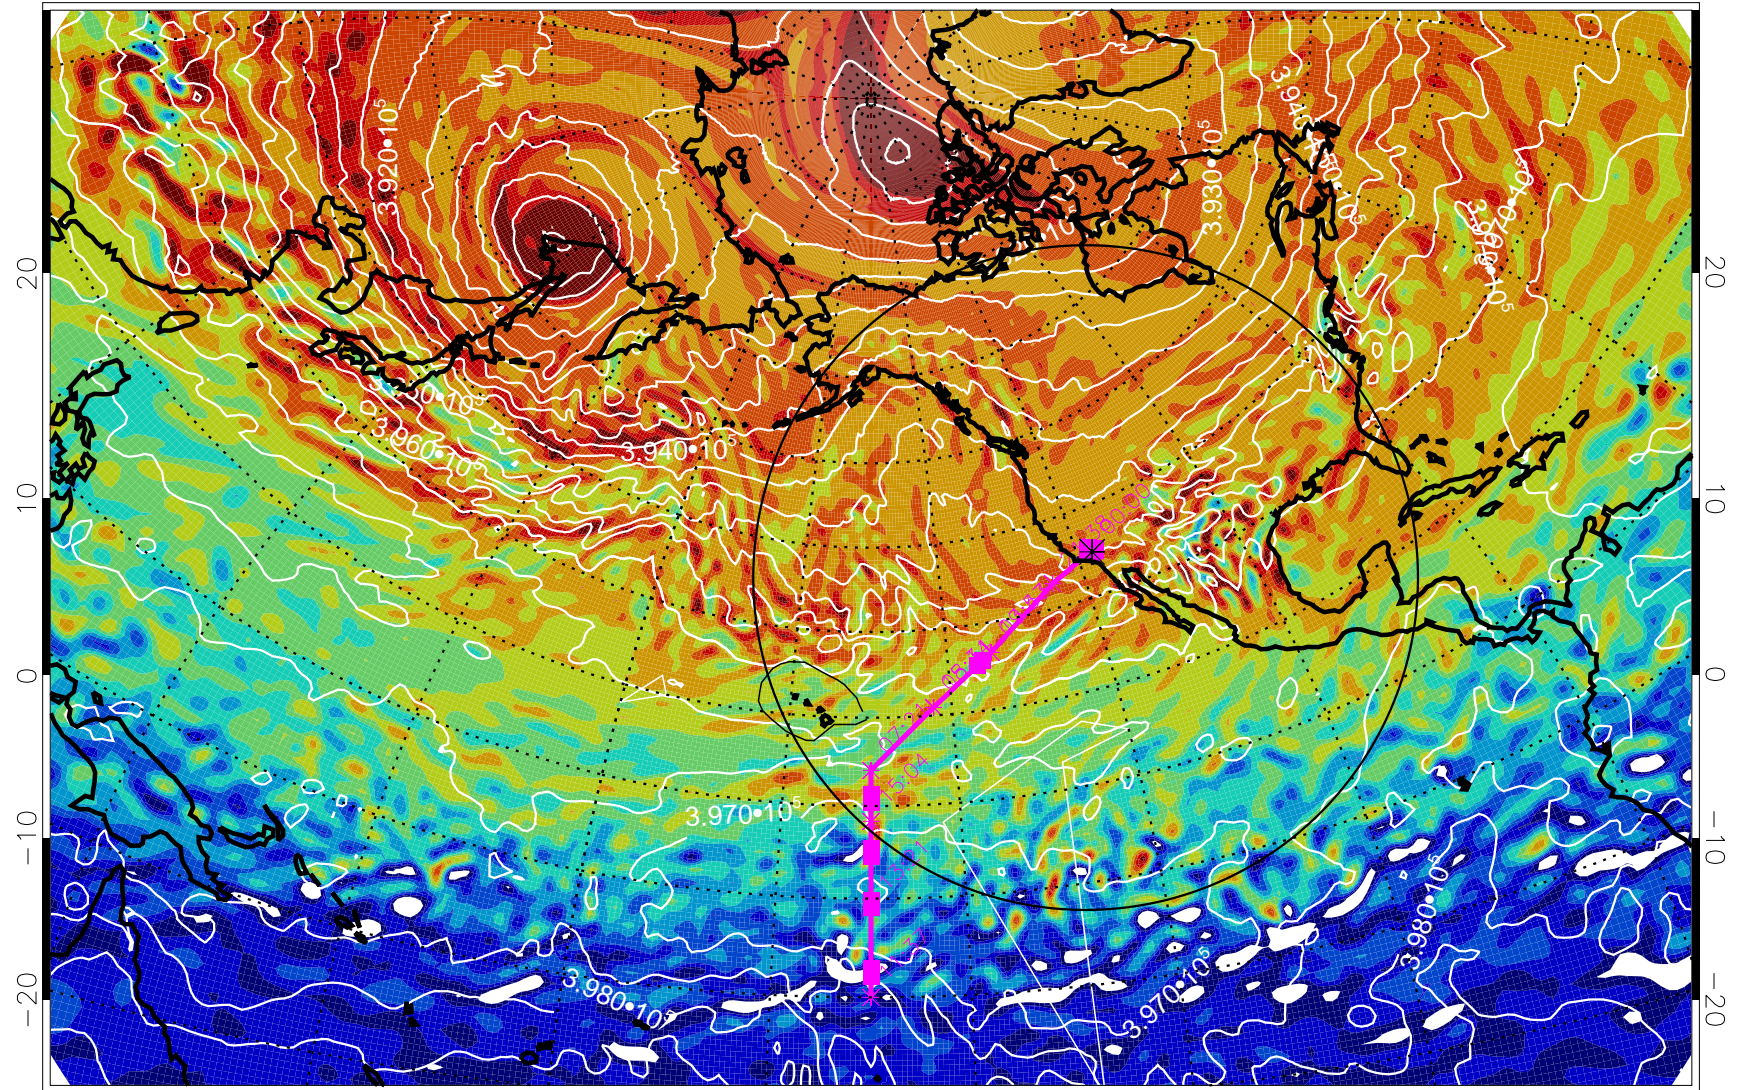

13020806, 18 hour forecast for 460K EPV

460K Montgomery Streamfunction, white

Range ring of 4055 km -- 13 hours GH round trip

13020812, 24 hour forecast for 460K EPV

460K Montgomery Streamfunction, white

Range ring of 4055 km -- 13 hours GH round trip

13020818, 30 hour forecast for 460K EPV

460K Montgomery Streamfunction, white

Range ring of 4055 km -- 13 hours GH round trip

13020900, 36 hour forecast for 460K EPV

460K Montgomery Streamfunction, white

Range ring of 4055 km -- 13 hours GH round trip

13020906, 42 hour forecast for 460K EPV

460K Montgomery Streamfunction, white

Range ring of 4055 km -- 13 hours GH round trip

13020912, 48 hour forecast for 460K EPV

460K Montgomery Streamfunction, white

Range ring of 4055 km -- 13 hours GH round trip

13020918, 54 hour forecast for 460K EPV

460K Montgomery Streamfunction, white

Range ring of 4055 km -- 13 hours GH round trip

13021000, 60 hour forecast for 460K EPV

460K Montgomery Streamfunction, white

Range ring of 4055 km -- 13 hours GH round trip