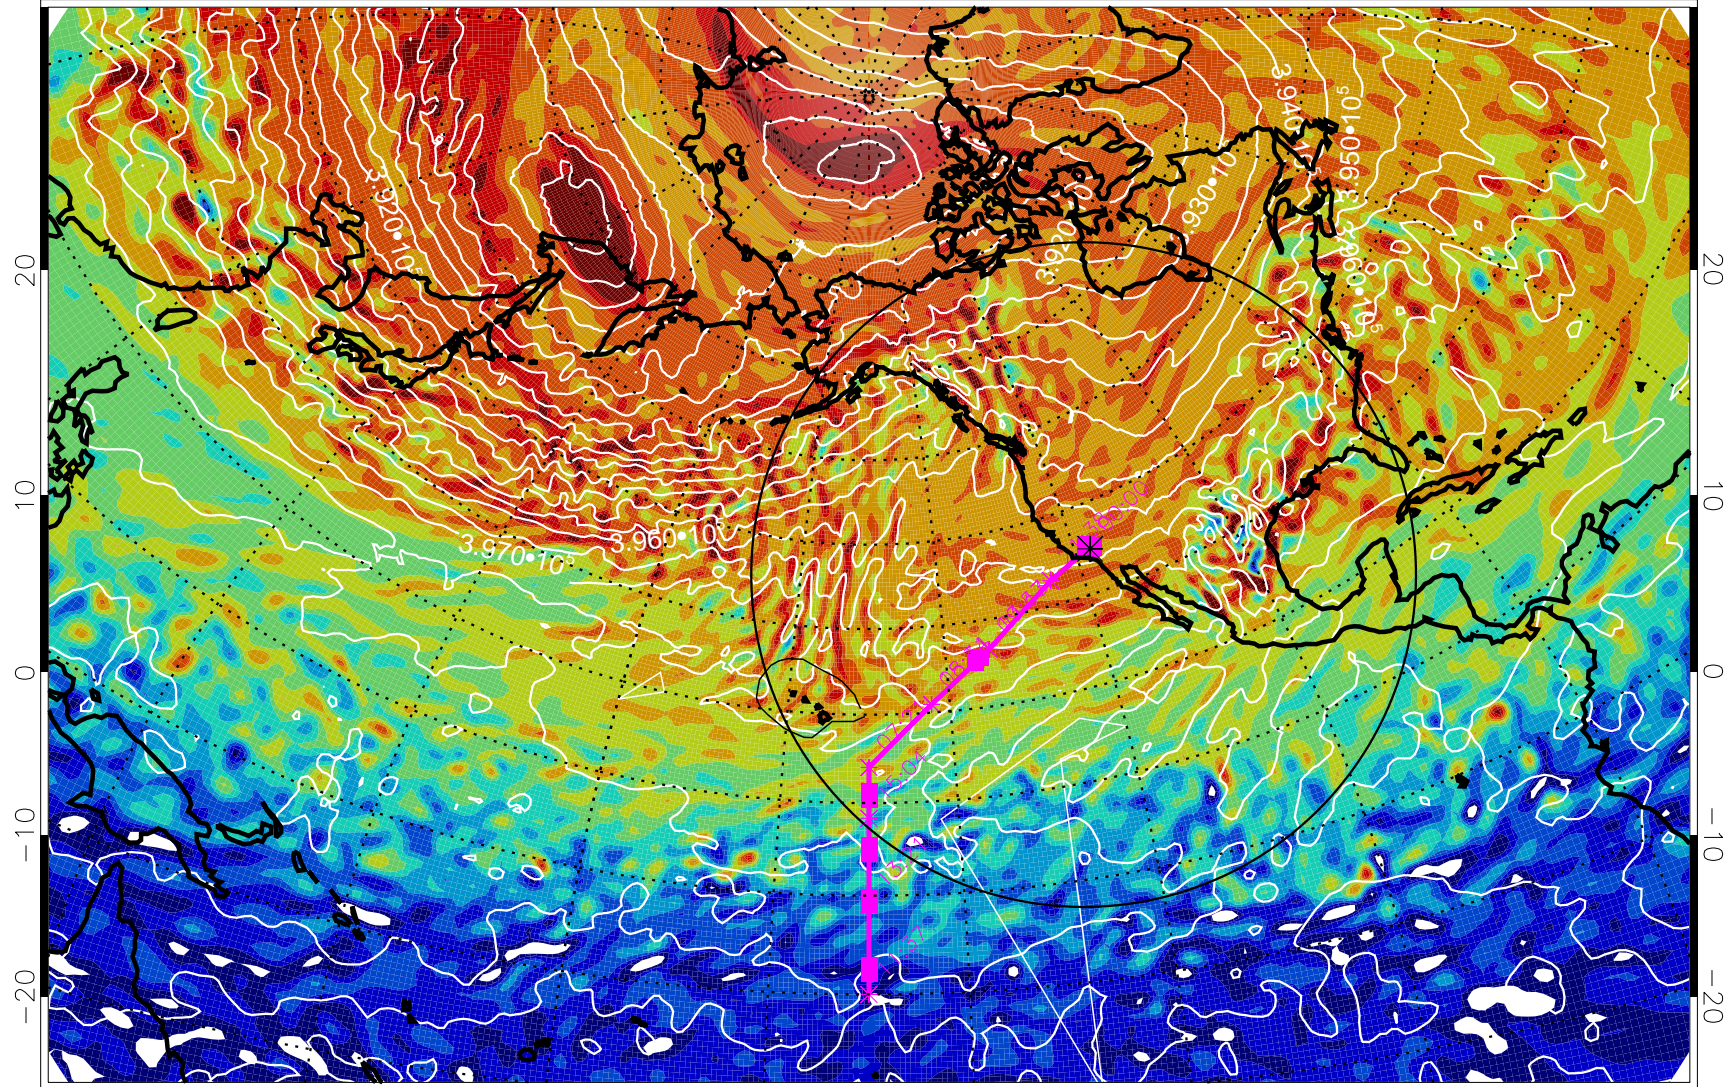

13021106, 90 hour forecast for 460K EPV

460K Montgomery Streamfunction, white

Range ring of 4055 km -- 13 hours GH round trip

13021112, 96 hour forecast for 460K EPV

460K Montgomery Streamfunction, white

Range ring of 4055 km -- 13 hours GH round trip

13021118, 102 hour forecast for 460K EPV

460K Montgomery Streamfunction, white

Range ring of 4055 km -- 13 hours GH round trip

13021200, 108 hour forecast for 460K EPV

460K Montgomery Streamfunction, white

Range ring of 4055 km -- 13 hours GH round trip

13021206, 114 hour forecast for 460K EPV

460K Montgomery Streamfunction, white

Range ring of 4055 km -- 13 hours GH round trip

13021212, 120 hour forecast for 460K EPV

460K Montgomery Streamfunction, white

Range ring of 4055 km -- 13 hours GH round trip