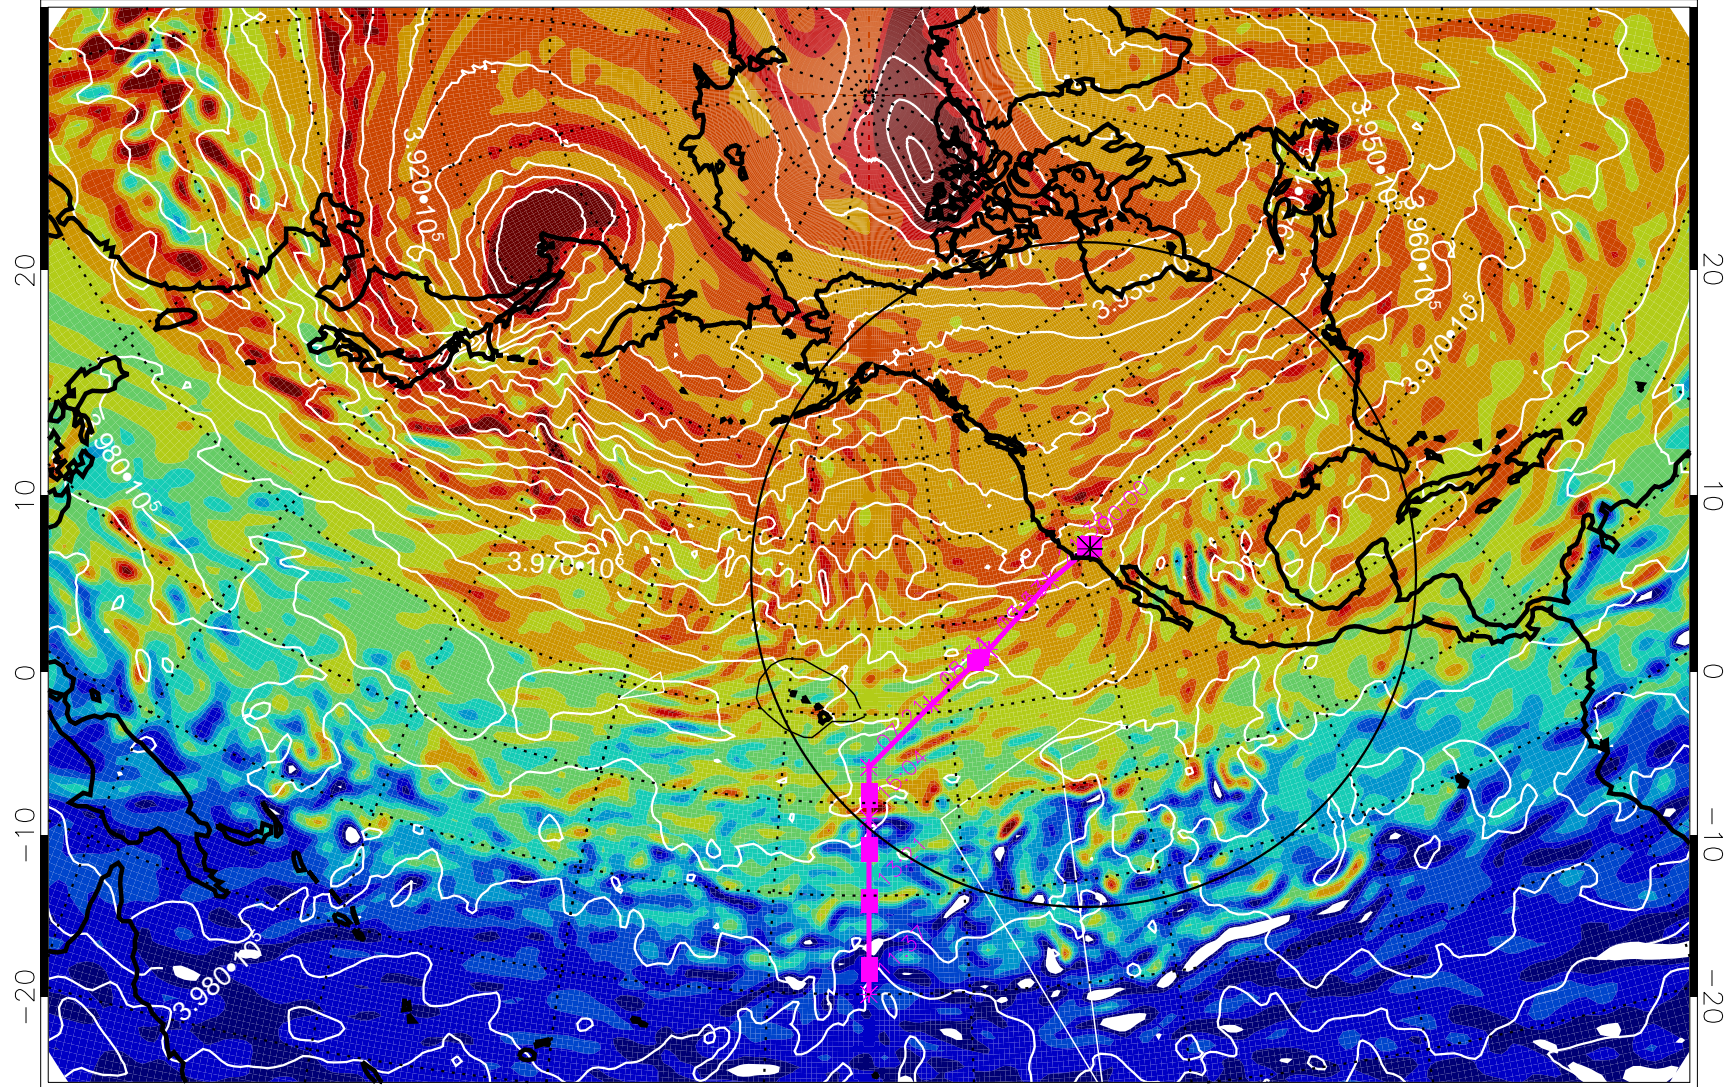

13020718, 6 hour forecast for 460K EPV

460K Montgomery Streamfunction, white

Range ring of 4055 km -- 13 hours GH round trip

13020800, 12 hour forecast for 460K EPV

460K Montgomery Streamfunction, white

Range ring of 4055 km -- 13 hours GH round trip

13020806, 18 hour forecast for 460K EPV

460K Montgomery Streamfunction, white

Range ring of 4055 km -- 13 hours GH round trip

13020812, 24 hour forecast for 460K EPV

460K Montgomery Streamfunction, white

Range ring of 4055 km -- 13 hours GH round trip

13020818, 30 hour forecast for 460K EPV

460K Montgomery Streamfunction, white

Range ring of 4055 km -- 13 hours GH round trip

13020900, 36 hour forecast for 460K EPV

460K Montgomery Streamfunction, white

Range ring of 4055 km -- 13 hours GH round trip

13020906, 42 hour forecast for 460K EPV

460K Montgomery Streamfunction, white

Range ring of 4055 km -- 13 hours GH round trip

13020912, 48 hour forecast for 460K EPV

460K Montgomery Streamfunction, white

Range ring of 4055 km -- 13 hours GH round trip