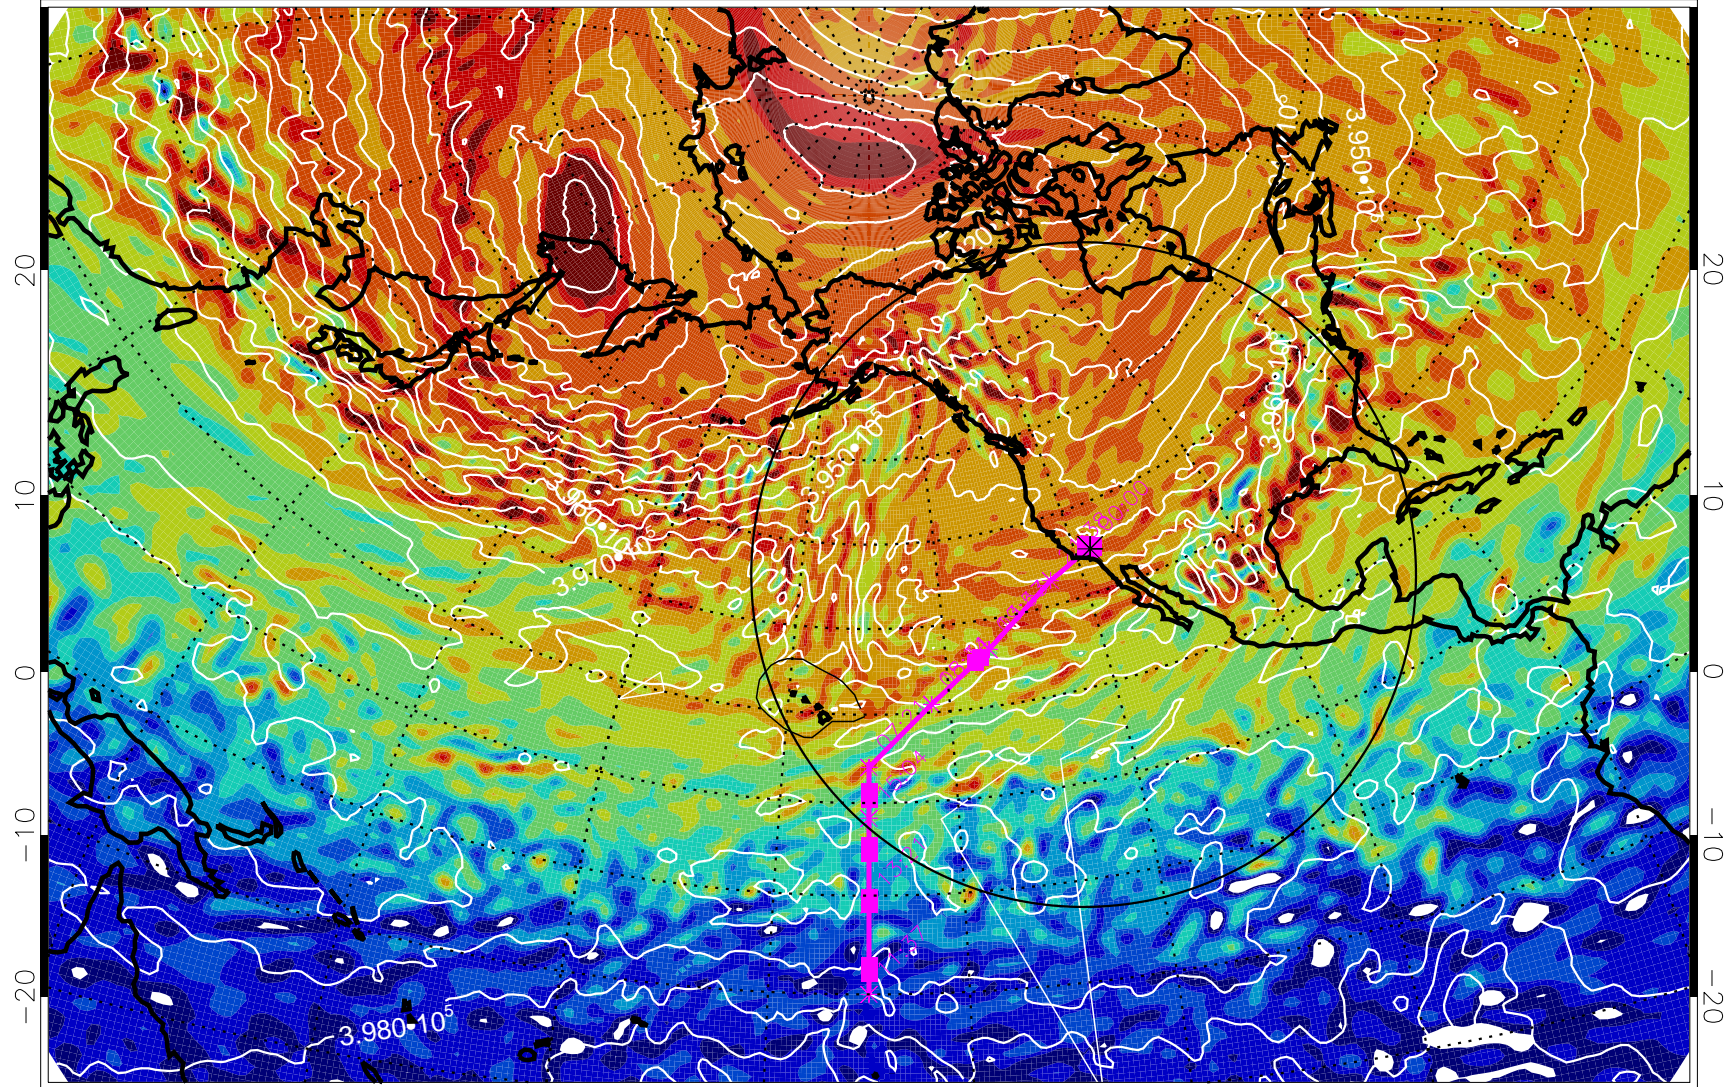

13021018, 78 hour forecast for 460K EPV

460K Montgomery Streamfunction, white

Range ring of 4055 km -- 13 hours GH round trip

13021100, 84 hour forecast for 460K EPV

460K Montgomery Streamfunction, white

Range ring of 4055 km -- 13 hours GH round trip

13021106, 90 hour forecast for 460K EPV

460K Montgomery Streamfunction, white

Range ring of 4055 km -- 13 hours GH round trip

13021112, 96 hour forecast for 460K EPV

460K Montgomery Streamfunction, white

Range ring of 4055 km -- 13 hours GH round trip

13021118, 102 hour forecast for 460K EPV

460K Montgomery Streamfunction, white

Range ring of 4055 km -- 13 hours GH round trip

13021200, 108 hour forecast for 460K EPV

460K Montgomery Streamfunction, white

Range ring of 4055 km -- 13 hours GH round trip

13021206, 114 hour forecast for 460K EPV

460K Montgomery Streamfunction, white

Range ring of 4055 km -- 13 hours GH round trip

13021212, 120 hour forecast for 460K EPV