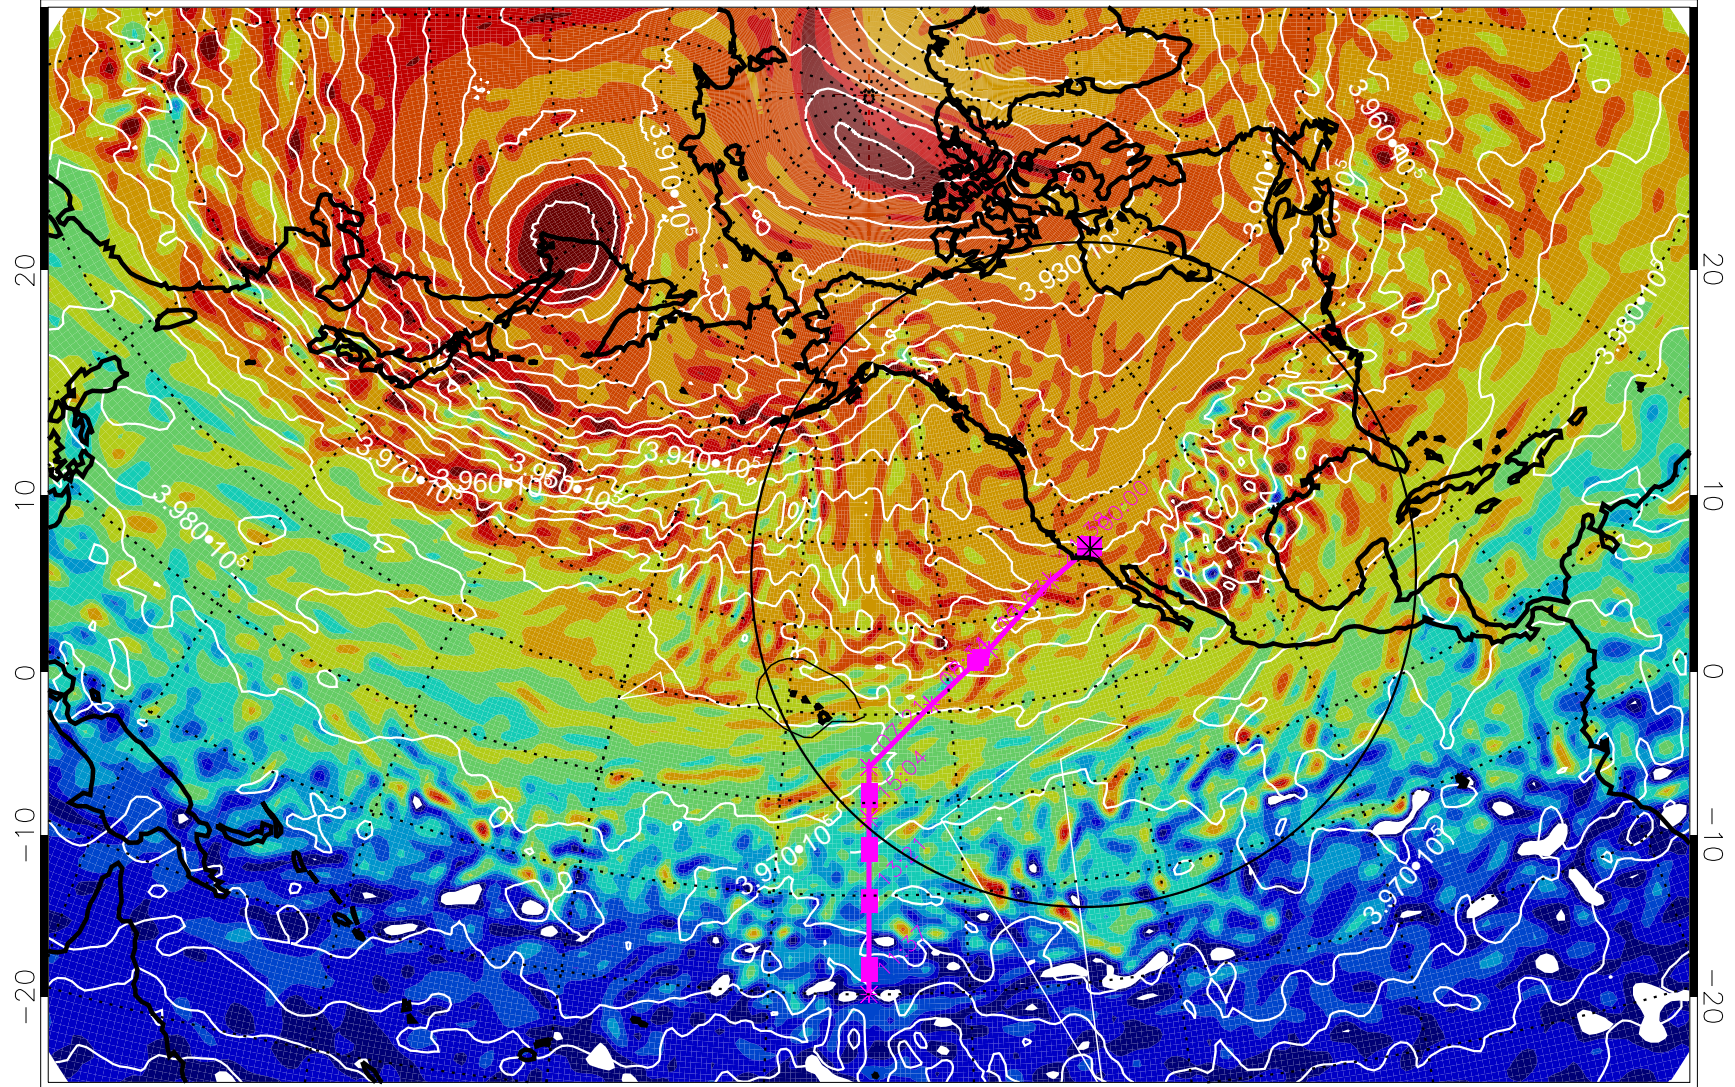

13020906, 42 hour forecast for 460K EPV

460K Montgomery Streamfunction, white

Range ring of 4055 km -- 13 hours GH round trip

13020912, 48 hour forecast for 460K EPV

460K Montgomery Streamfunction, white

Range ring of 4055 km -- 13 hours GH round trip

13020918, 54 hour forecast for 460K EPV

460K Montgomery Streamfunction, white

Range ring of 4055 km -- 13 hours GH round trip

13021000, 60 hour forecast for 460K EPV

460K Montgomery Streamfunction, white

Range ring of 4055 km -- 13 hours GH round trip

13021006, 66 hour forecast for 460K EPV

460K Montgomery Streamfunction, white

Range ring of 4055 km -- 13 hours GH round trip

13021012, 72 hour forecast for 460K EPV

460K Montgomery Streamfunction, white

Range ring of 4055 km -- 13 hours GH round trip

13021018, 78 hour forecast for 460K EPV

460K Montgomery Streamfunction, white

Range ring of 4055 km -- 13 hours GH round trip

13021100, 84 hour forecast for 460K EPV

460K Montgomery Streamfunction, white

Range ring of 4055 km -- 13 hours GH round trip