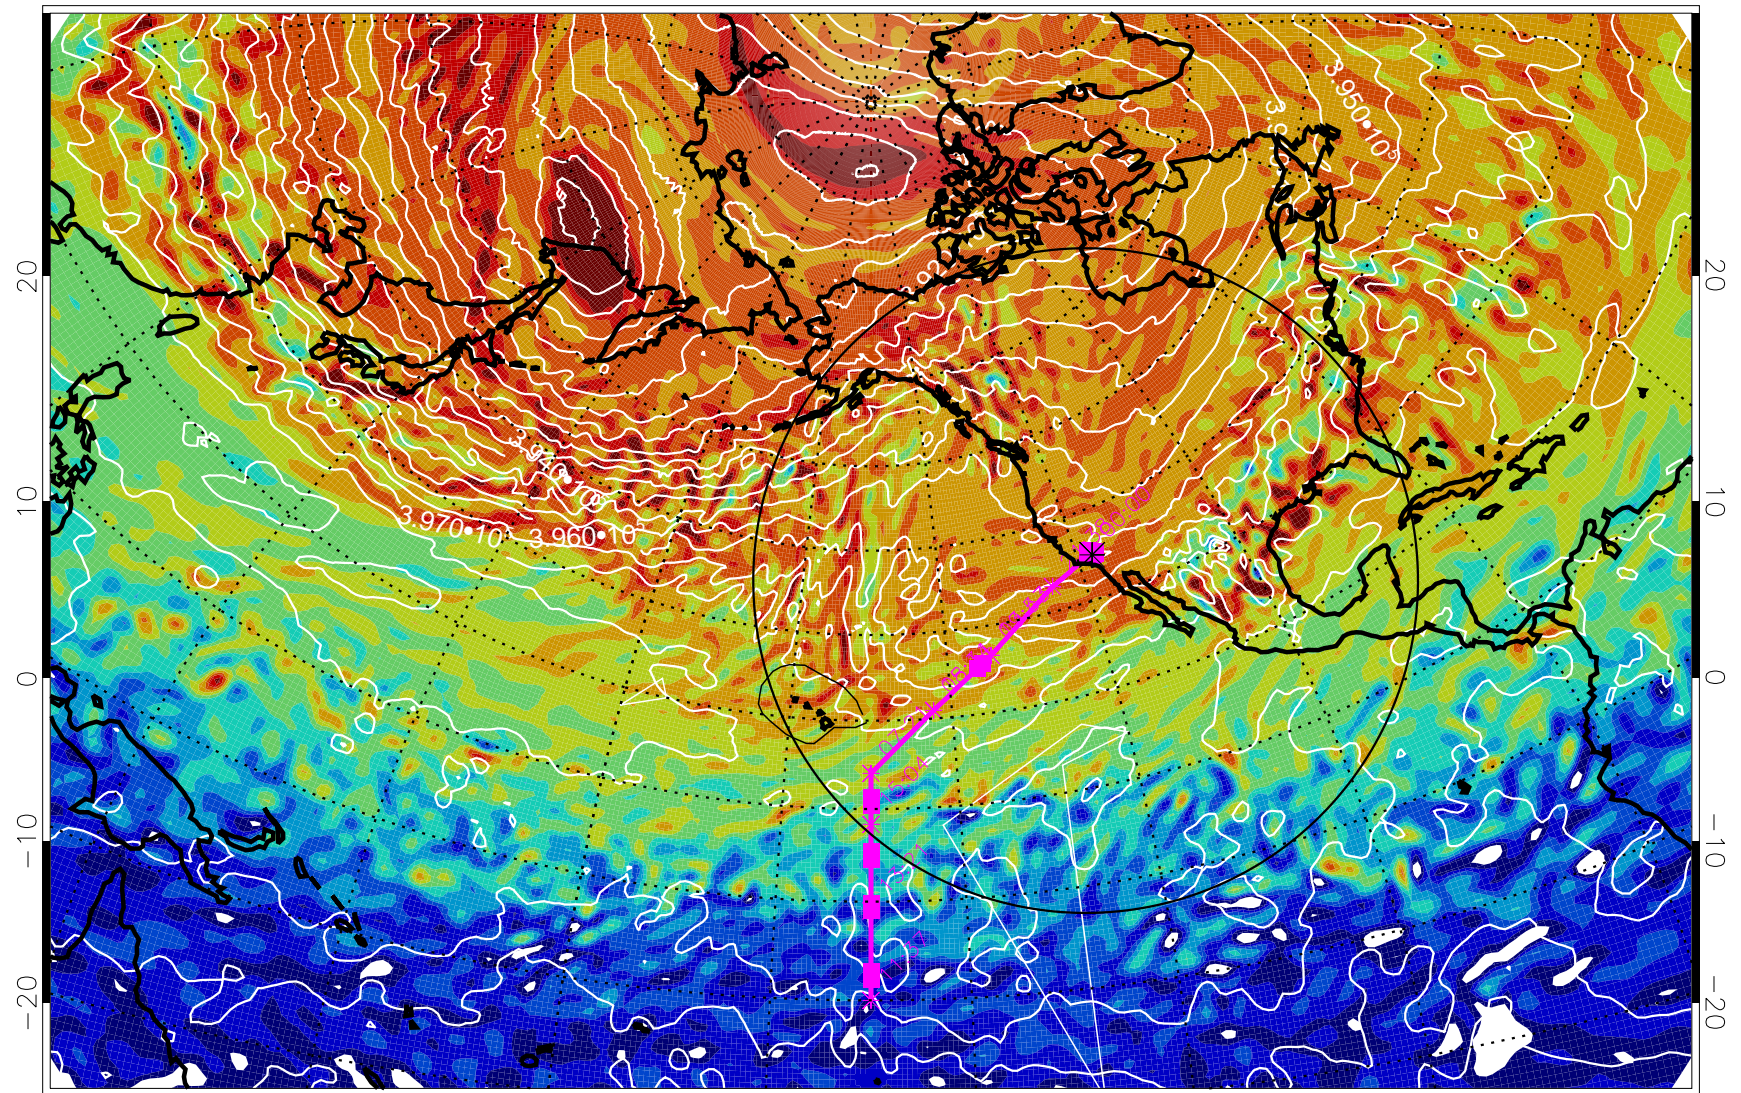

13021018, 78 hour forecast for 460K EPV

460K Montgomery Streamfunction, white

Range ring of 4055 km -- 13 hours GH round trip

13021100, 84 hour forecast for 460K EPV

460K Montgomery Streamfunction, white

Range ring of 4055 km -- 13 hours GH round trip

13021106, 90 hour forecast for 460K EPV

460K Montgomery Streamfunction, white

Range ring of 4055 km -- 13 hours GH round trip

13021112, 96 hour forecast for 460K EPV

460K Montgomery Streamfunction, white

Range ring of 4055 km -- 13 hours GH round trip

13021118, 102 hour forecast for 460K EPV

460K Montgomery Streamfunction, white

Range ring of 4055 km -- 13 hours GH round trip

13021200, 108 hour forecast for 460K EPV

460K Montgomery Streamfunction, white

Range ring of 4055 km -- 13 hours GH round trip

13021206, 114 hour forecast for 460K EPV

460K Montgomery Streamfunction, white

Range ring of 4055 km -- 13 hours GH round trip

13021212, 120 hour forecast for 460K EPV