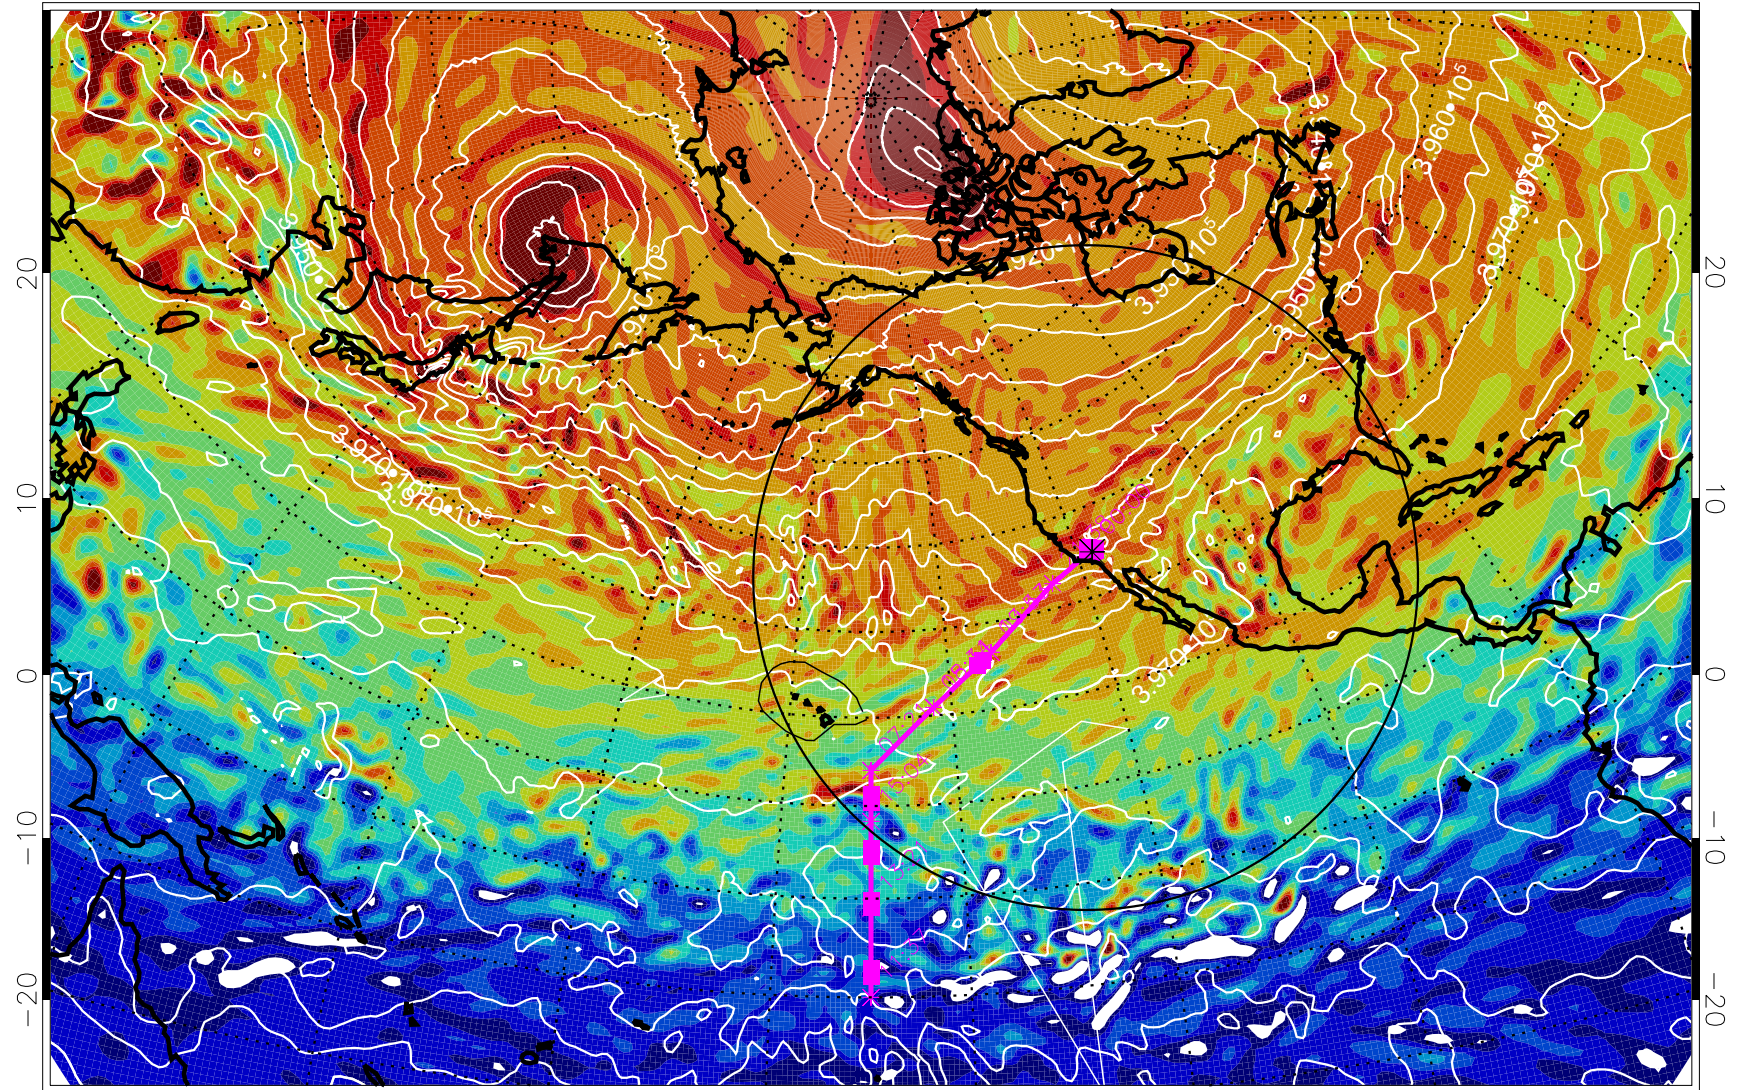

13020718, 6 hour forecast for 460K EPV

460K Montgomery Streamfunction, white

Range ring of 4055 km -- 13 hours GH round trip

13020800, 12 hour forecast for 460K EPV

460K Montgomery Streamfunction, white

Range ring of 4055 km -- 13 hours GH round trip

13020806, 18 hour forecast for 460K EPV

460K Montgomery Streamfunction, white

Range ring of 4055 km -- 13 hours GH round trip

13020812, 24 hour forecast for 460K EPV

460K Montgomery Streamfunction, white

Range ring of 4055 km -- 13 hours GH round trip

13020818, 30 hour forecast for 460K EPV

460K Montgomery Streamfunction, white

Range ring of 4055 km -- 13 hours GH round trip

13020900, 36 hour forecast for 460K EPV

460K Montgomery Streamfunction, white

Range ring of 4055 km -- 13 hours GH round trip

13020906, 42 hour forecast for 460K EPV

460K Montgomery Streamfunction, white

Range ring of 4055 km -- 13 hours GH round trip

13020912, 48 hour forecast for 460K EPV

460K Montgomery Streamfunction, white

Range ring of 4055 km -- 13 hours GH round trip