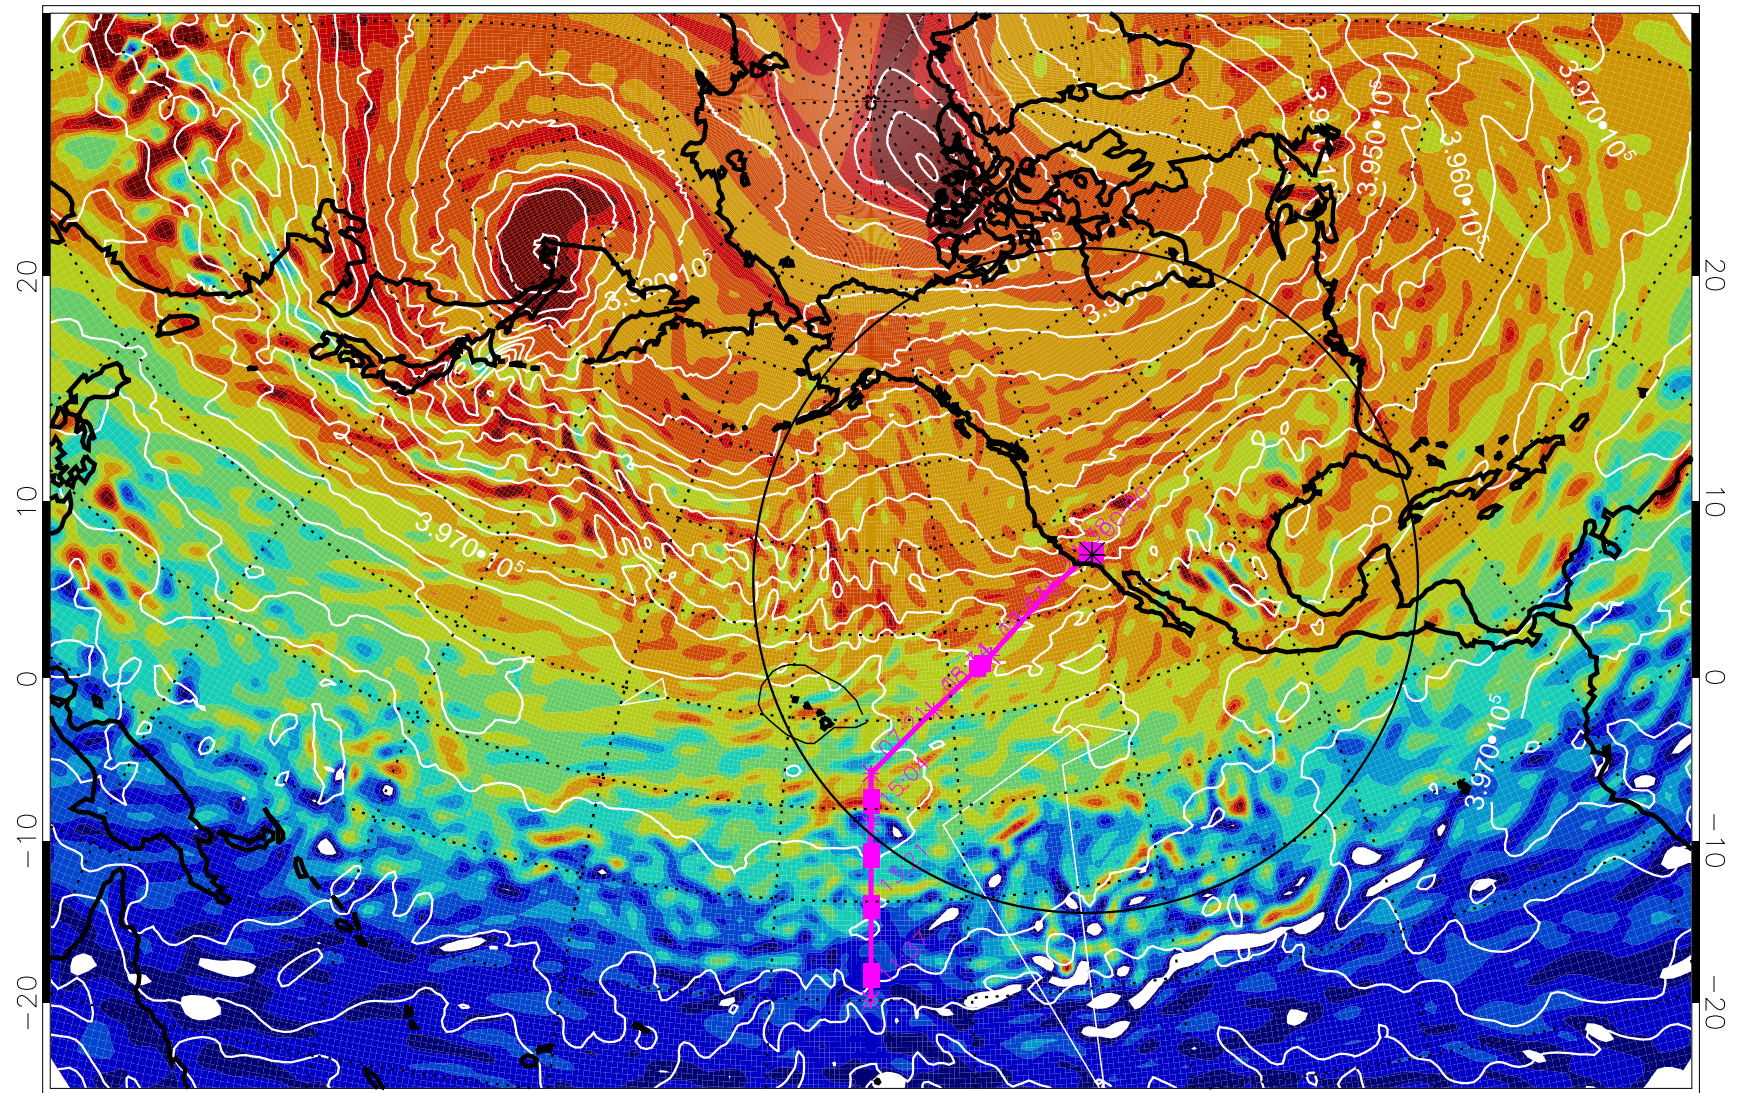

13020718, 6 hour forecast for 460K EPV

460K Montgomery Streamfunction, white

Range ring of 4055 km -- 13 hours GH round trip

13020800, 12 hour forecast for 460K EPV

460K Montgomery Streamfunction, white

Range ring of 4055 km -- 13 hours GH round trip

13020806, 18 hour forecast for 460K EPV

460K Montgomery Streamfunction, white

Range ring of 4055 km -- 13 hours GH round trip

13020812, 24 hour forecast for 460K EPV

460K Montgomery Streamfunction, white

Range ring of 4055 km -- 13 hours GH round trip

13020818, 30 hour forecast for 460K EPV

460K Montgomery Streamfunction, white

Range ring of 4055 km -- 13 hours GH round trip

13020900, 36 hour forecast for 460K EPV

460K Montgomery Streamfunction, white

Range ring of 4055 km -- 13 hours GH round trip

13020906, 42 hour forecast for 460K EPV

460K Montgomery Streamfunction, white

Range ring of 4055 km -- 13 hours GH round trip

13020912, 48 hour forecast for 460K EPV

460K Montgomery Streamfunction, white

Range ring of 4055 km -- 13 hours GH round trip