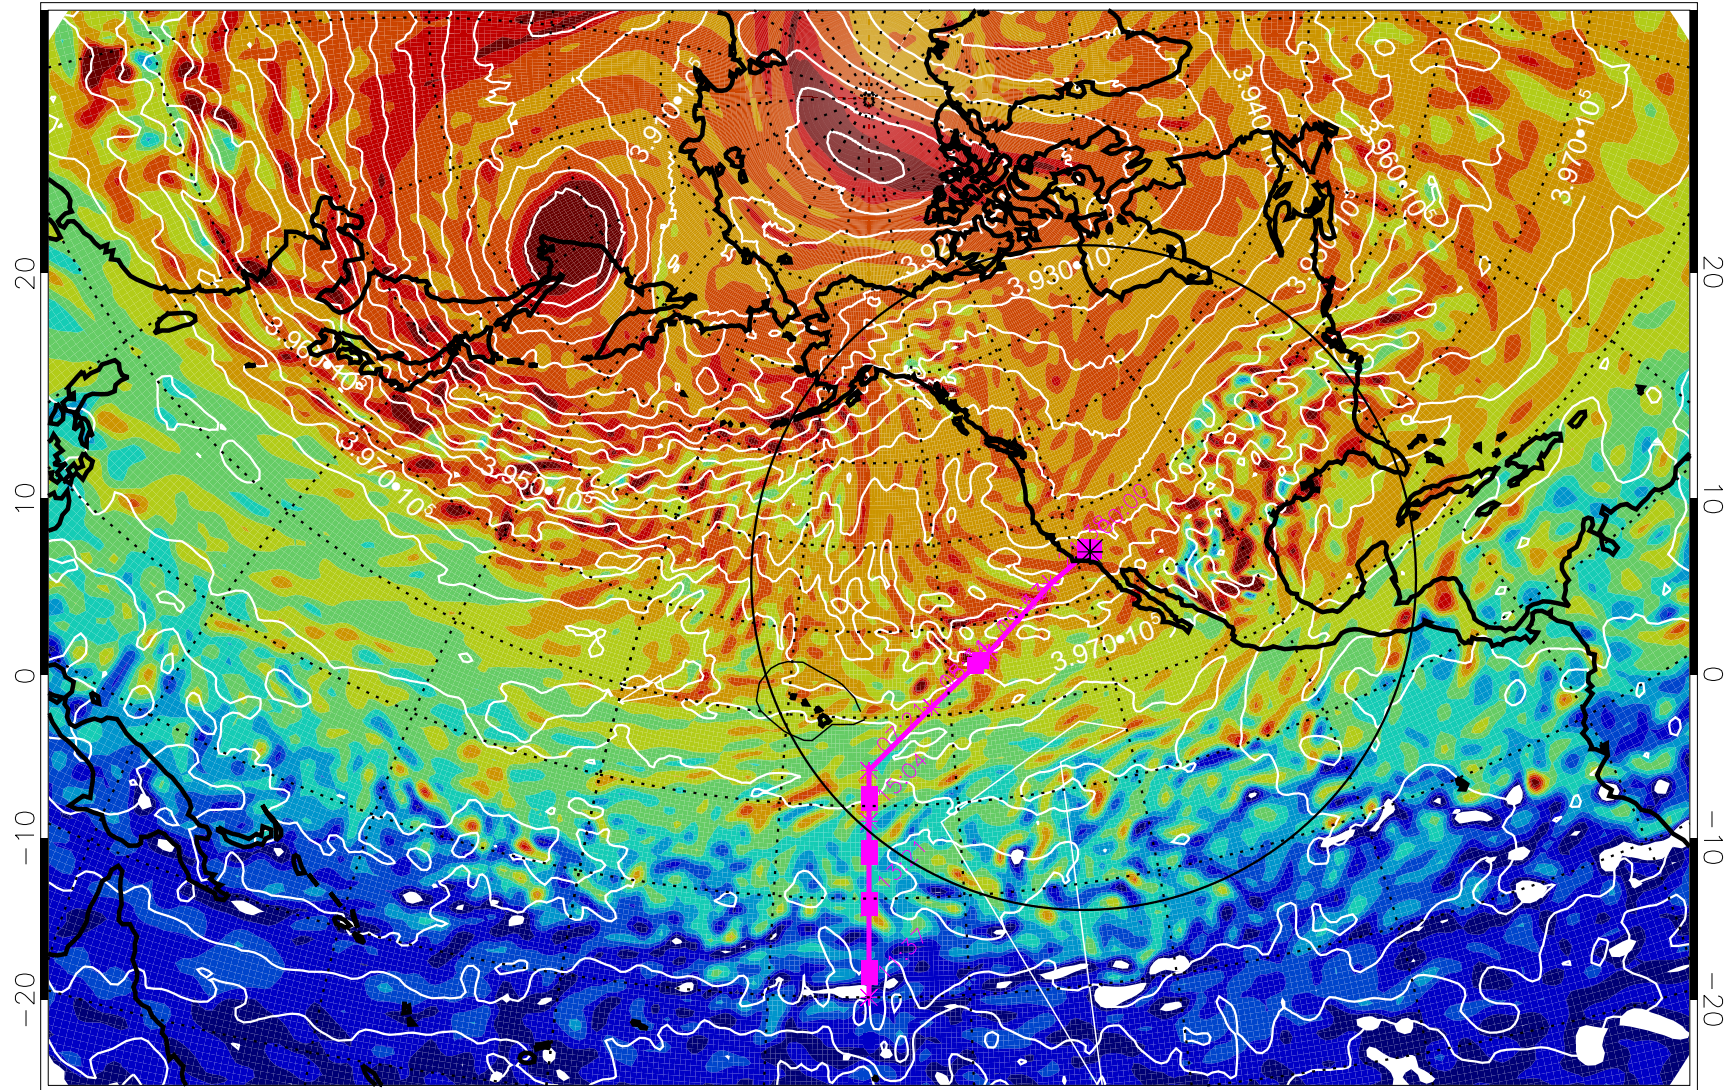

13020918, 54 hour forecast for 460K EPV

460K Montgomery Streamfunction, white

Range ring of 4055 km -- 13 hours GH round trip

13021000, 60 hour forecast for 460K EPV

460K Montgomery Streamfunction, white

Range ring of 4055 km -- 13 hours GH round trip

13021006, 66 hour forecast for 460K EPV

460K Montgomery Streamfunction, white

Range ring of 4055 km -- 13 hours GH round trip

13021012, 72 hour forecast for 460K EPV

460K Montgomery Streamfunction, white

Range ring of 4055 km -- 13 hours GH round trip

13021018, 78 hour forecast for 460K EPV

460K Montgomery Streamfunction, white

Range ring of 4055 km -- 13 hours GH round trip

13021100, 84 hour forecast for 460K EPV

460K Montgomery Streamfunction, white

Range ring of 4055 km -- 13 hours GH round trip

13021106, 90 hour forecast for 460K EPV

460K Montgomery Streamfunction, white

Range ring of 4055 km -- 13 hours GH round trip

13021112, 96 hour forecast for 460K EPV

460K Montgomery Streamfunction, white

Range ring of 4055 km -- 13 hours GH round trip