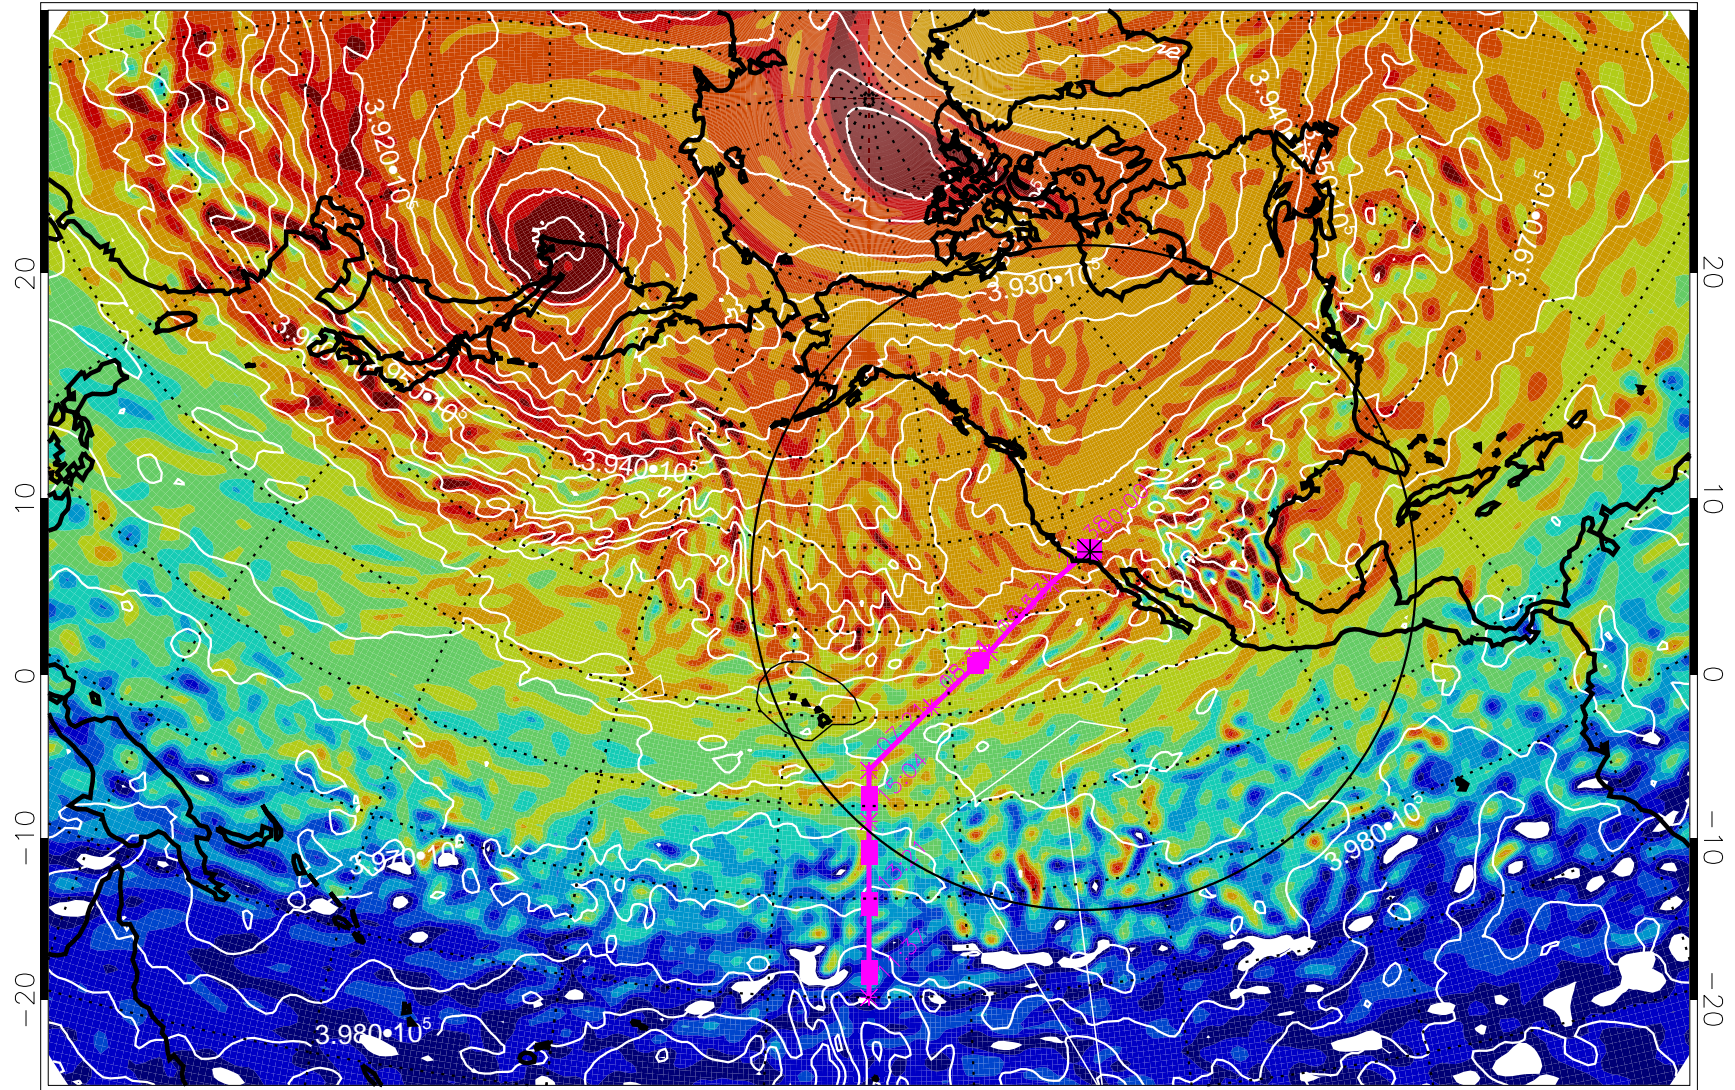

13020818, 30 hour forecast for 460K EPV

460K Montgomery Streamfunction, white

Range ring of 4055 km -- 13 hours GH round trip

13020900, 36 hour forecast for 460K EPV

460K Montgomery Streamfunction, white

Range ring of 4055 km -- 13 hours GH round trip

13020906, 42 hour forecast for 460K EPV

460K Montgomery Streamfunction, white

Range ring of 4055 km -- 13 hours GH round trip

13020912, 48 hour forecast for 460K EPV

460K Montgomery Streamfunction, white

Range ring of 4055 km -- 13 hours GH round trip

13020918, 54 hour forecast for 460K EPV

460K Montgomery Streamfunction, white

Range ring of 4055 km -- 13 hours GH round trip

13021000, 60 hour forecast for 460K EPV

460K Montgomery Streamfunction, white

Range ring of 4055 km -- 13 hours GH round trip

13021006, 66 hour forecast for 460K EPV

460K Montgomery Streamfunction, white

Range ring of 4055 km -- 13 hours GH round trip

13021012, 72 hour forecast for 460K EPV

460K Montgomery Streamfunction, white

Range ring of 4055 km -- 13 hours GH round trip