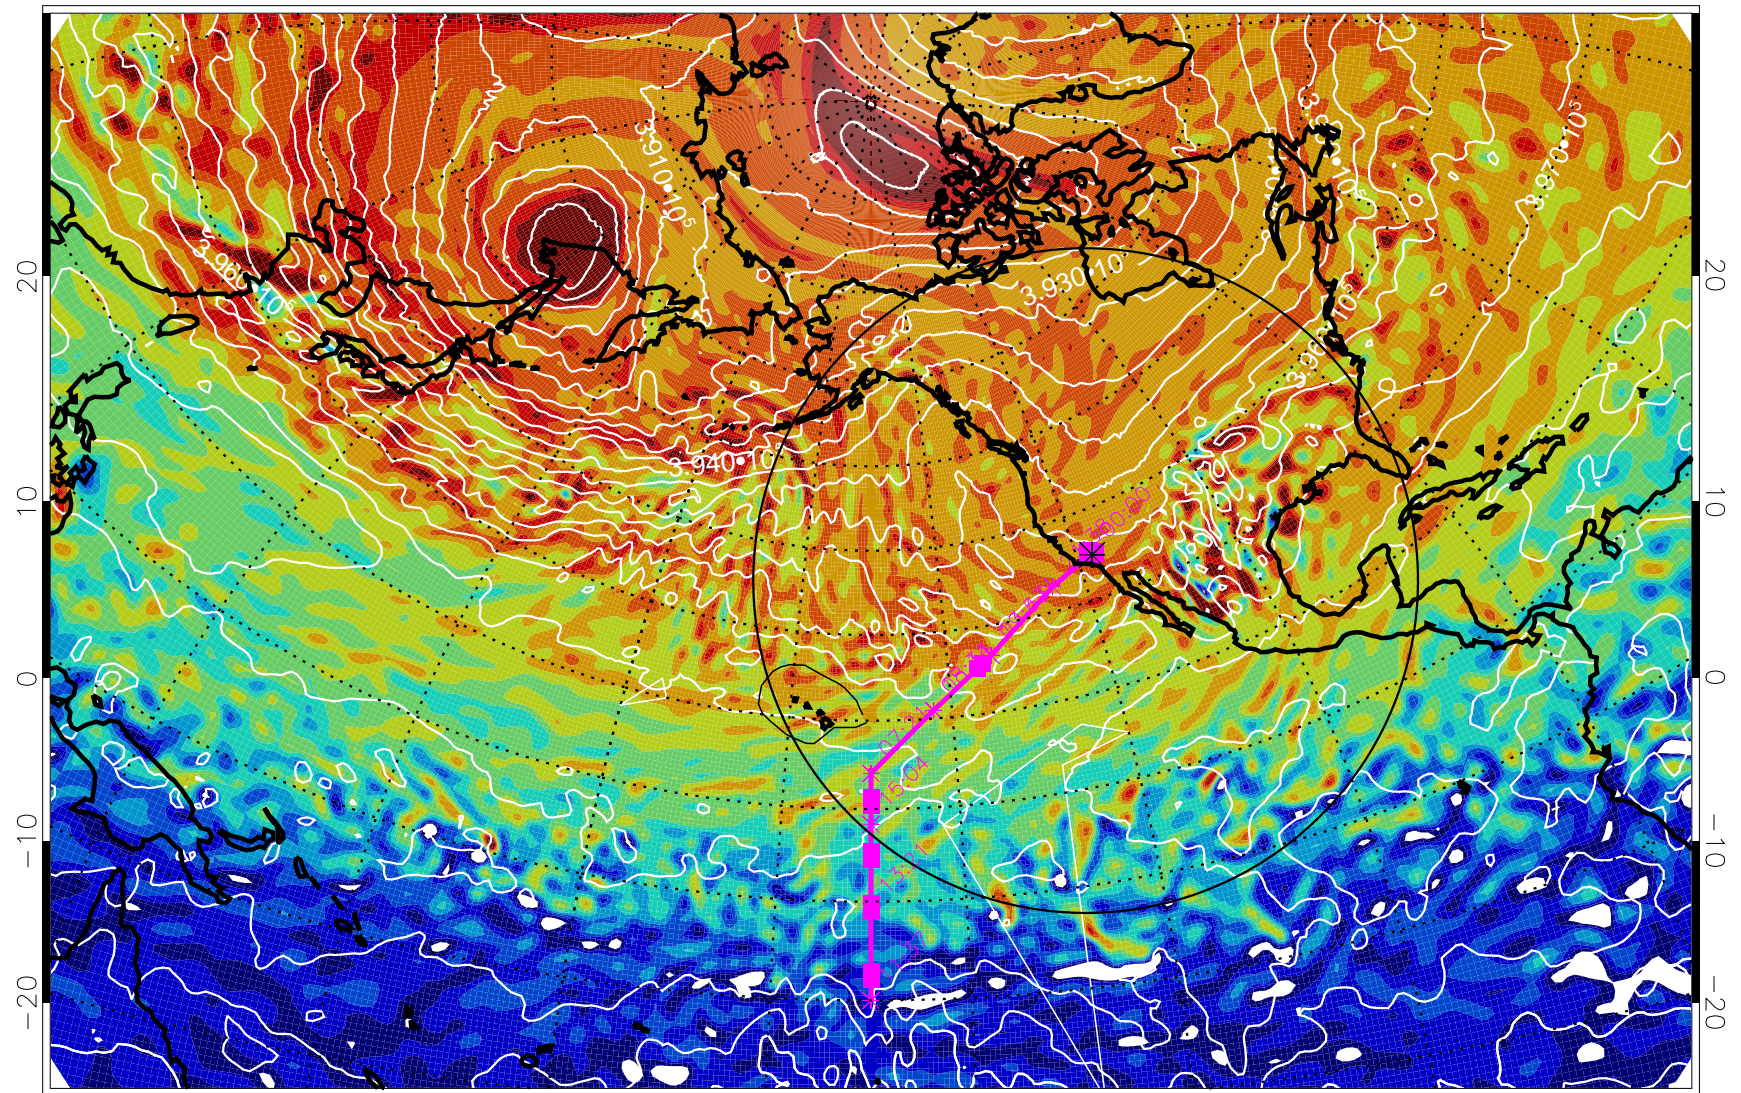

13020906, 42 hour forecast for 460K EPV

460K Montgomery Streamfunction, white

Range ring of 4055 km -- 13 hours GH round trip

13020912, 48 hour forecast for 460K EPV

460K Montgomery Streamfunction, white

Range ring of 4055 km -- 13 hours GH round trip

13020918, 54 hour forecast for 460K EPV

460K Montgomery Streamfunction, white

Range ring of 4055 km -- 13 hours GH round trip

13021000, 60 hour forecast for 460K EPV

460K Montgomery Streamfunction, white

Range ring of 4055 km -- 13 hours GH round trip

13021006, 66 hour forecast for 460K EPV

460K Montgomery Streamfunction, white

Range ring of 4055 km -- 13 hours GH round trip

13021012, 72 hour forecast for 460K EPV

460K Montgomery Streamfunction, white

Range ring of 4055 km -- 13 hours GH round trip

13021018, 78 hour forecast for 460K EPV

460K Montgomery Streamfunction, white

Range ring of 4055 km -- 13 hours GH round trip

13021100, 84 hour forecast for 460K EPV

460K Montgomery Streamfunction, white

Range ring of 4055 km -- 13 hours GH round trip