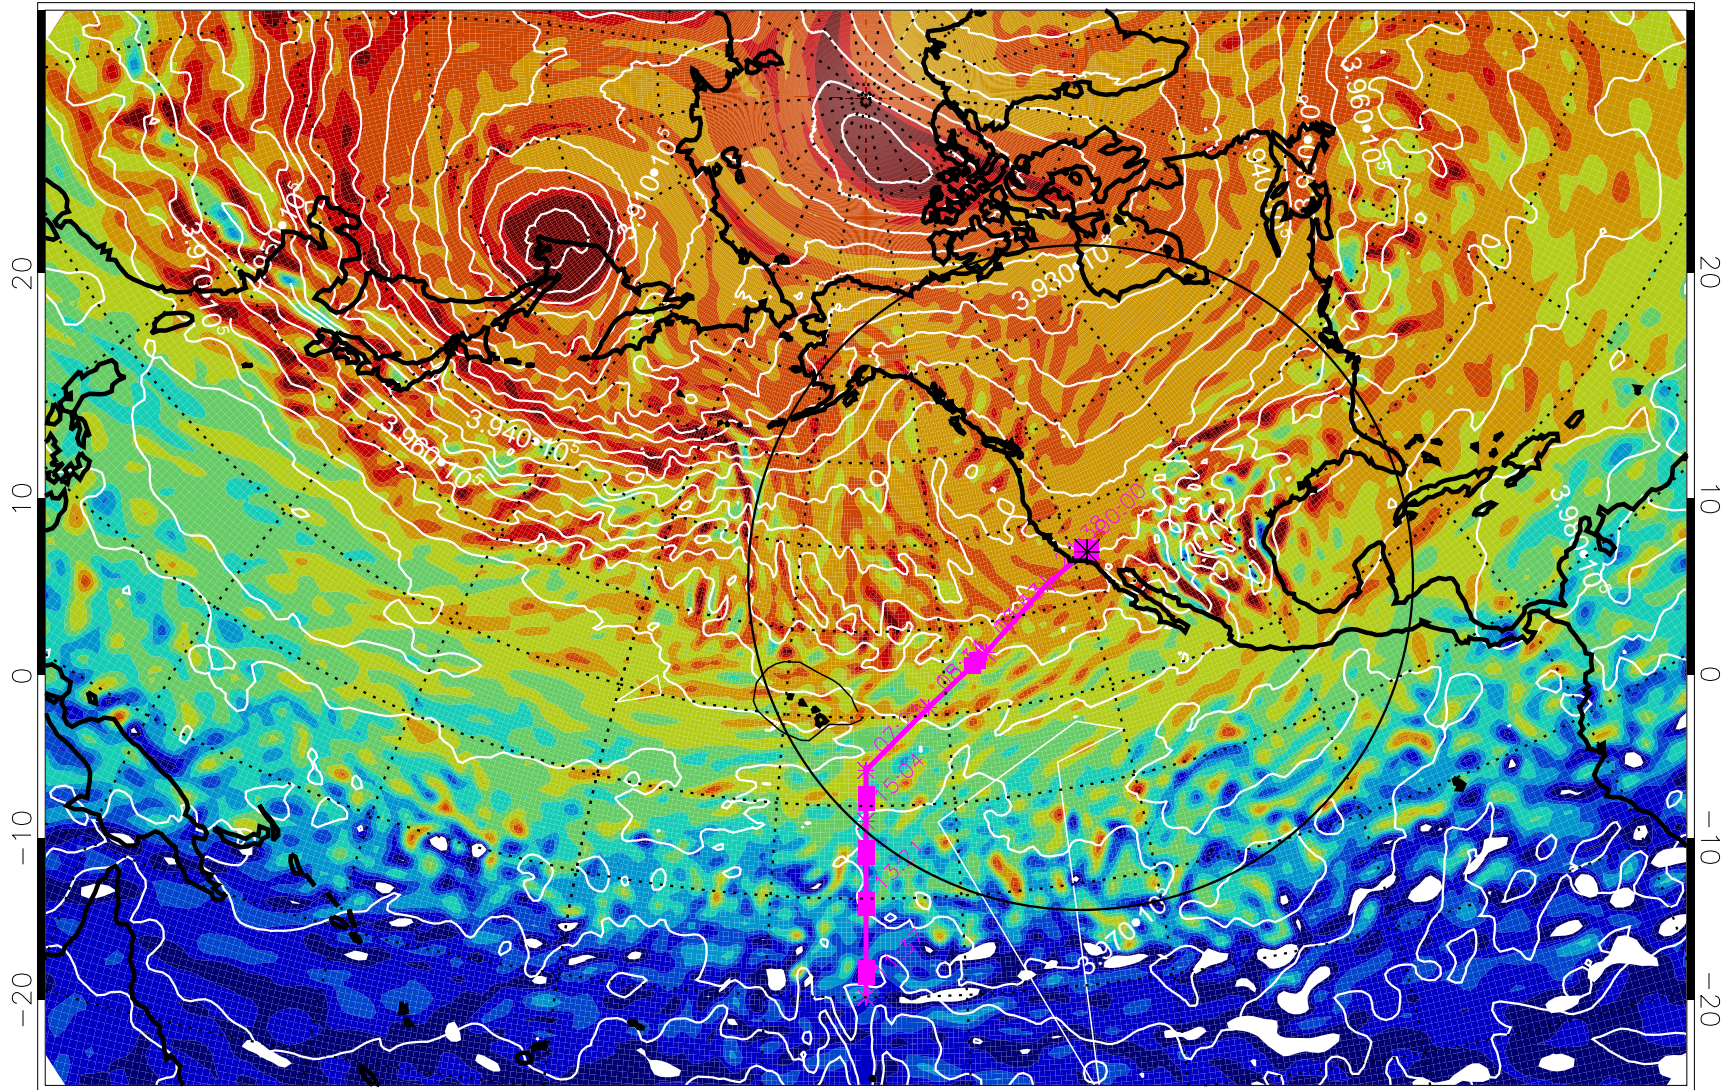

13020818, 30 hour forecast for 460K EPV

460K Montgomery Streamfunction, white

Range ring of 4055 km -- 13 hours GH round trip

13020900, 36 hour forecast for 460K EPV

460K Montgomery Streamfunction, white

Range ring of 4055 km -- 13 hours GH round trip

13020906, 42 hour forecast for 460K EPV

460K Montgomery Streamfunction, white

Range ring of 4055 km -- 13 hours GH round trip

13020912, 48 hour forecast for 460K EPV

460K Montgomery Streamfunction, white

Range ring of 4055 km -- 13 hours GH round trip

13020918, 54 hour forecast for 460K EPV

460K Montgomery Streamfunction, white

Range ring of 4055 km -- 13 hours GH round trip

13021000, 60 hour forecast for 460K EPV

460K Montgomery Streamfunction, white

Range ring of 4055 km -- 13 hours GH round trip

13021006, 66 hour forecast for 460K EPV

460K Montgomery Streamfunction, white

Range ring of 4055 km -- 13 hours GH round trip

13021012, 72 hour forecast for 460K EPV

460K Montgomery Streamfunction, white

Range ring of 4055 km -- 13 hours GH round trip