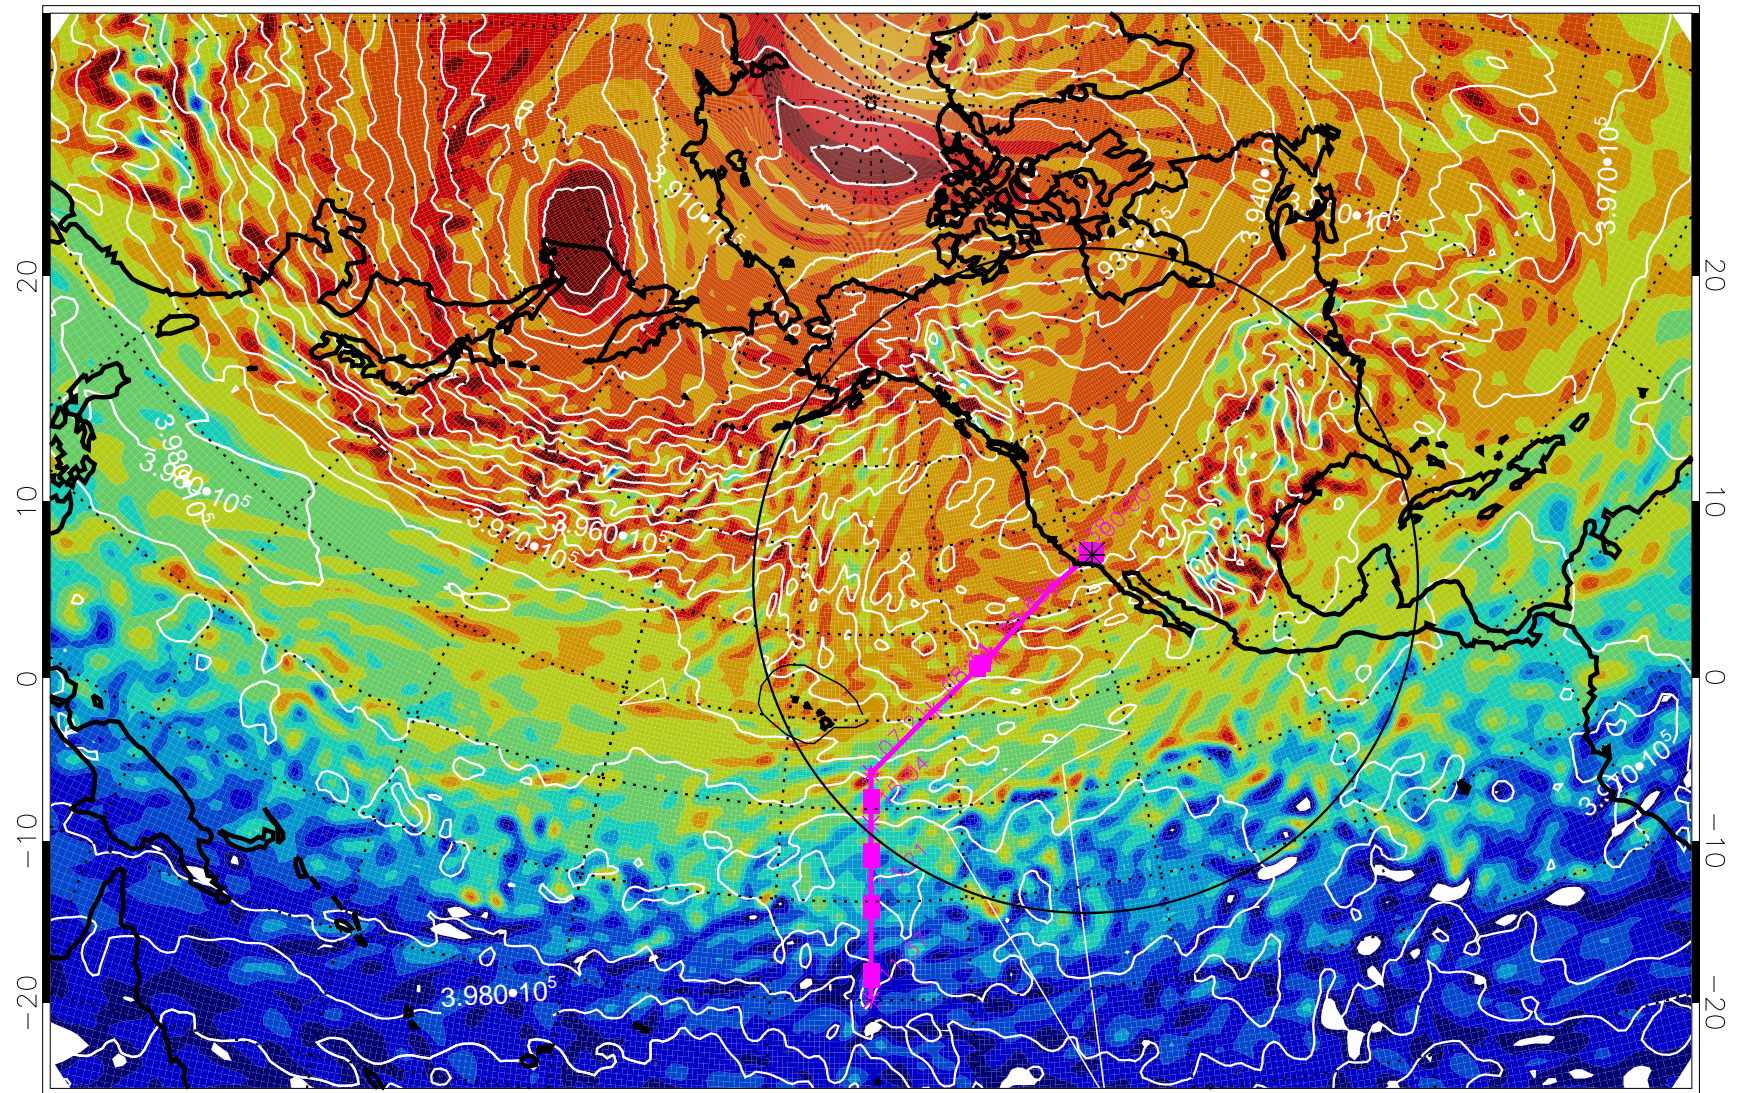

13021006, 66 hour forecast for 460K EPV

460K Montgomery Streamfunction, white

Range ring of 4055 km -- 13 hours GH round trip

13021012, 72 hour forecast for 460K EPV

460K Montgomery Streamfunction, white

Range ring of 4055 km -- 13 hours GH round trip

13021018, 78 hour forecast for 460K EPV

460K Montgomery Streamfunction, white

Range ring of 4055 km -- 13 hours GH round trip

13021100, 84 hour forecast for 460K EPV

460K Montgomery Streamfunction, white

Range ring of 4055 km -- 13 hours GH round trip

13021106, 90 hour forecast for 460K EPV

460K Montgomery Streamfunction, white

Range ring of 4055 km -- 13 hours GH round trip

13021112, 96 hour forecast for 460K EPV

460K Montgomery Streamfunction, white

Range ring of 4055 km -- 13 hours GH round trip

13021118, 102 hour forecast for 460K EPV

460K Montgomery Streamfunction, white

Range ring of 4055 km -- 13 hours GH round trip

13021200, 108 hour forecast for 460K EPV

460K Montgomery Streamfunction, white