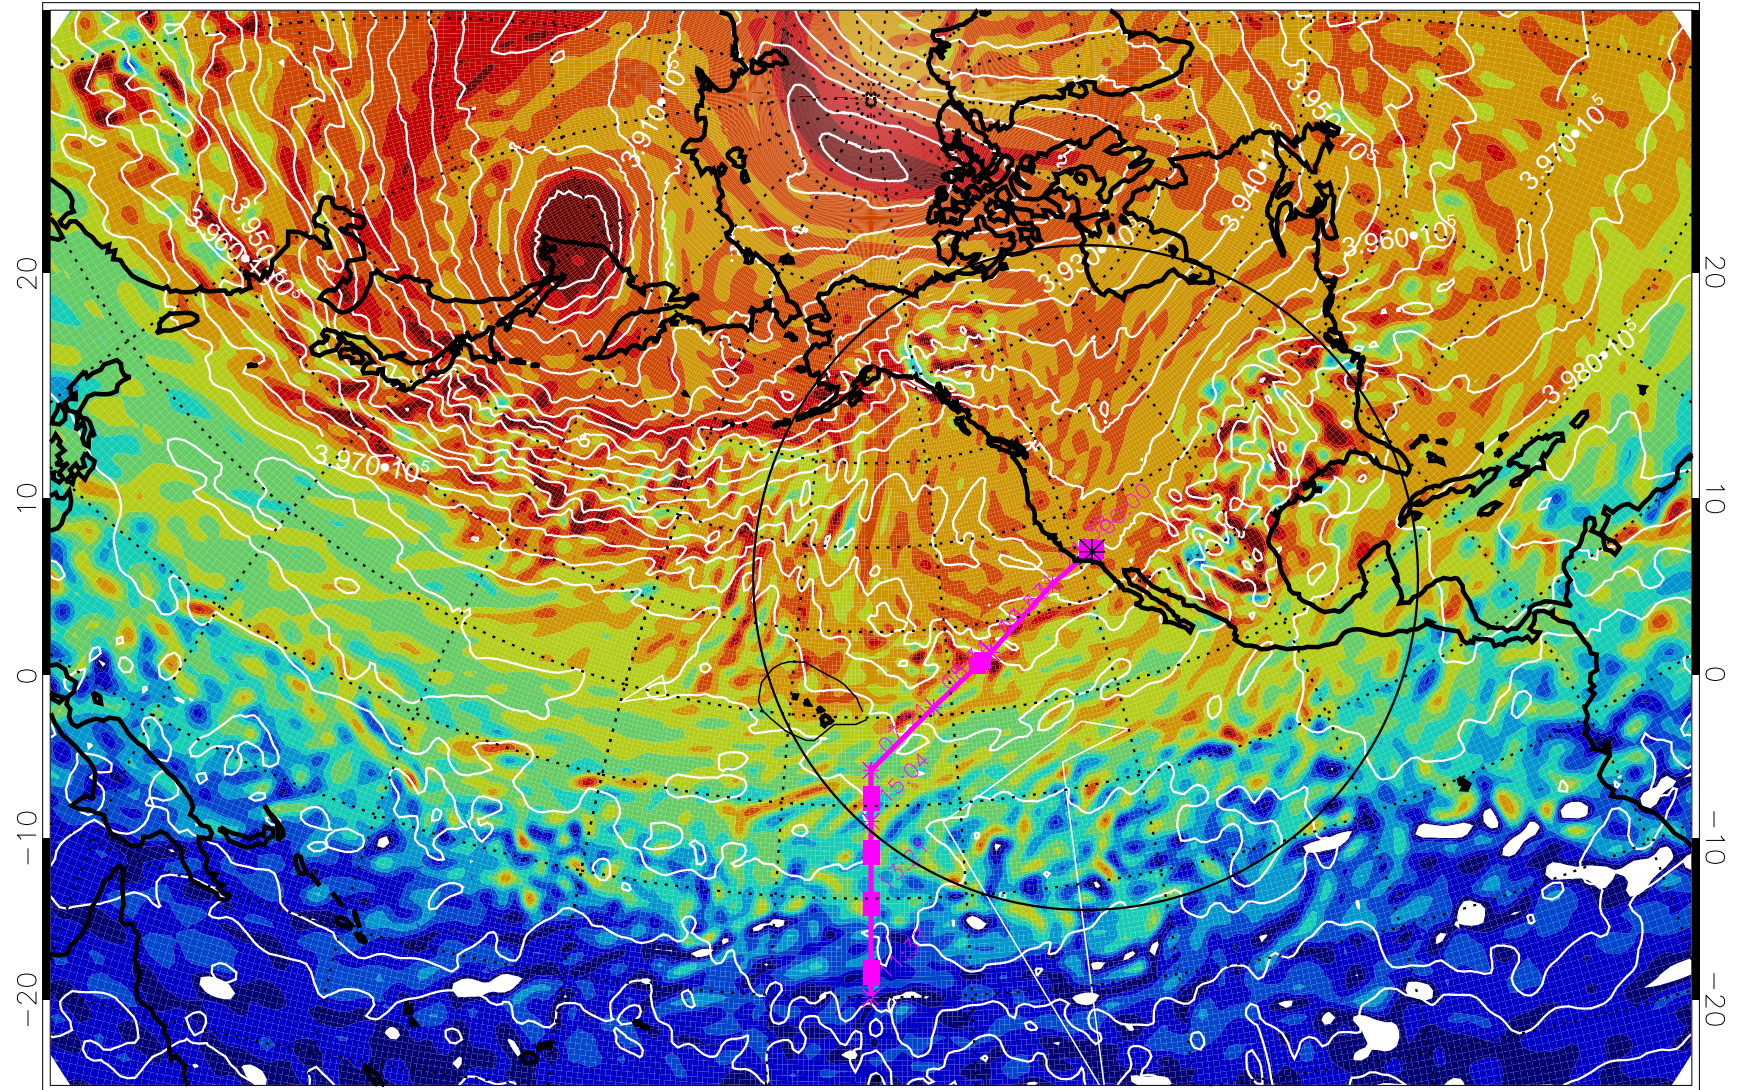

13020918, 54 hour forecast for 460K EPV

460K Montgomery Streamfunction, white

Range ring of 4055 km -- 13 hours GH round trip

13021000, 60 hour forecast for 460K EPV

460K Montgomery Streamfunction, white

Range ring of 4055 km -- 13 hours GH round trip

13021006, 66 hour forecast for 460K EPV

460K Montgomery Streamfunction, white

Range ring of 4055 km -- 13 hours GH round trip

13021012, 72 hour forecast for 460K EPV

460K Montgomery Streamfunction, white

Range ring of 4055 km -- 13 hours GH round trip

13021018, 78 hour forecast for 460K EPV

460K Montgomery Streamfunction, white

Range ring of 4055 km -- 13 hours GH round trip

13021100, 84 hour forecast for 460K EPV

460K Montgomery Streamfunction, white

Range ring of 4055 km -- 13 hours GH round trip

13021106, 90 hour forecast for 460K EPV

460K Montgomery Streamfunction, white

Range ring of 4055 km -- 13 hours GH round trip

13021112, 96 hour forecast for 460K EPV

460K Montgomery Streamfunction, white

Range ring of 4055 km -- 13 hours GH round trip