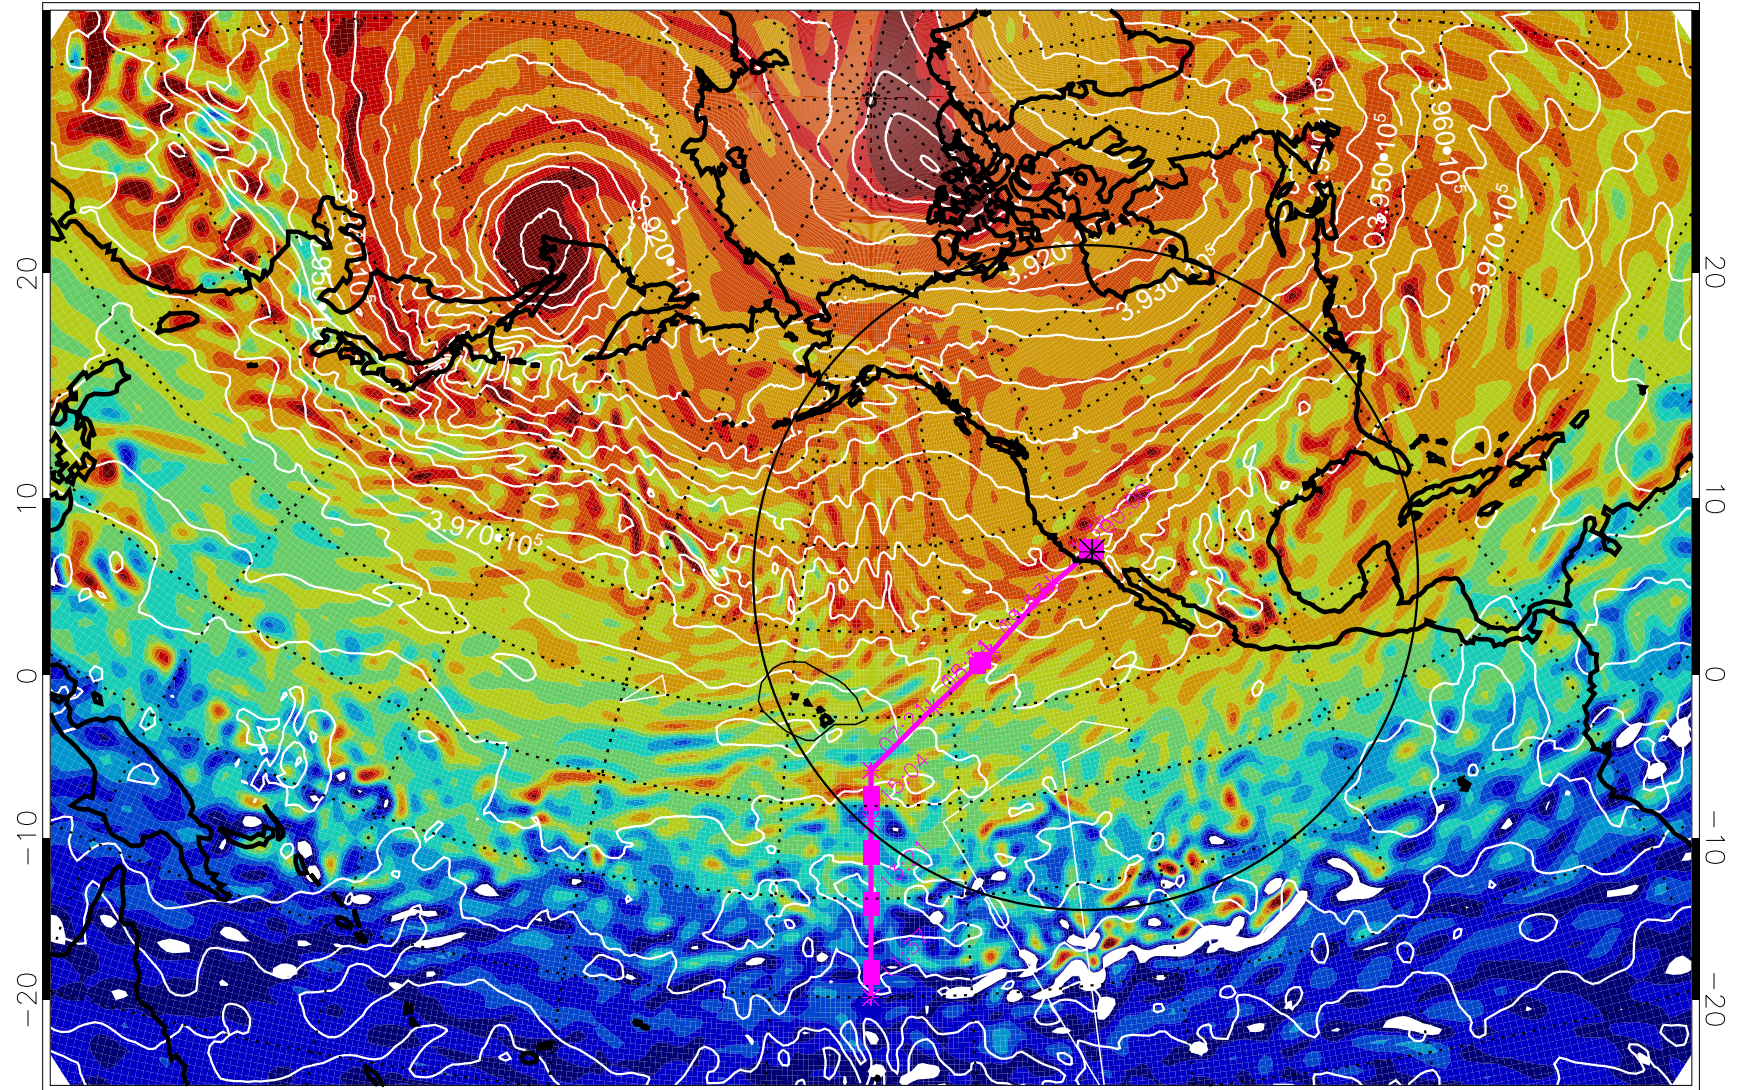

13020800, 24 hour forecast for 460K EPV

460K Montgomery Streamfunction, white

Range ring of 4055 km -- 13 hours GH round trip

13020806, 30 hour forecast for 460K EPV

460K Montgomery Streamfunction, white

Range ring of 4055 km -- 13 hours GH round trip

13020812, 36 hour forecast for 460K EPV

460K Montgomery Streamfunction, white

Range ring of 4055 km -- 13 hours GH round trip

13020818, 42 hour forecast for 460K EPV

460K Montgomery Streamfunction, white

Range ring of 4055 km -- 13 hours GH round trip

13020900, 48 hour forecast for 460K EPV

460K Montgomery Streamfunction, white

Range ring of 4055 km -- 13 hours GH round trip

13020906, 54 hour forecast for 460K EPV

460K Montgomery Streamfunction, white

Range ring of 4055 km -- 13 hours GH round trip

13020912, 60 hour forecast for 460K EPV

460K Montgomery Streamfunction, white

Range ring of 4055 km -- 13 hours GH round trip

13020918, 66 hour forecast for 460K EPV

460K Montgomery Streamfunction, white

Range ring of 4055 km -- 13 hours GH round trip