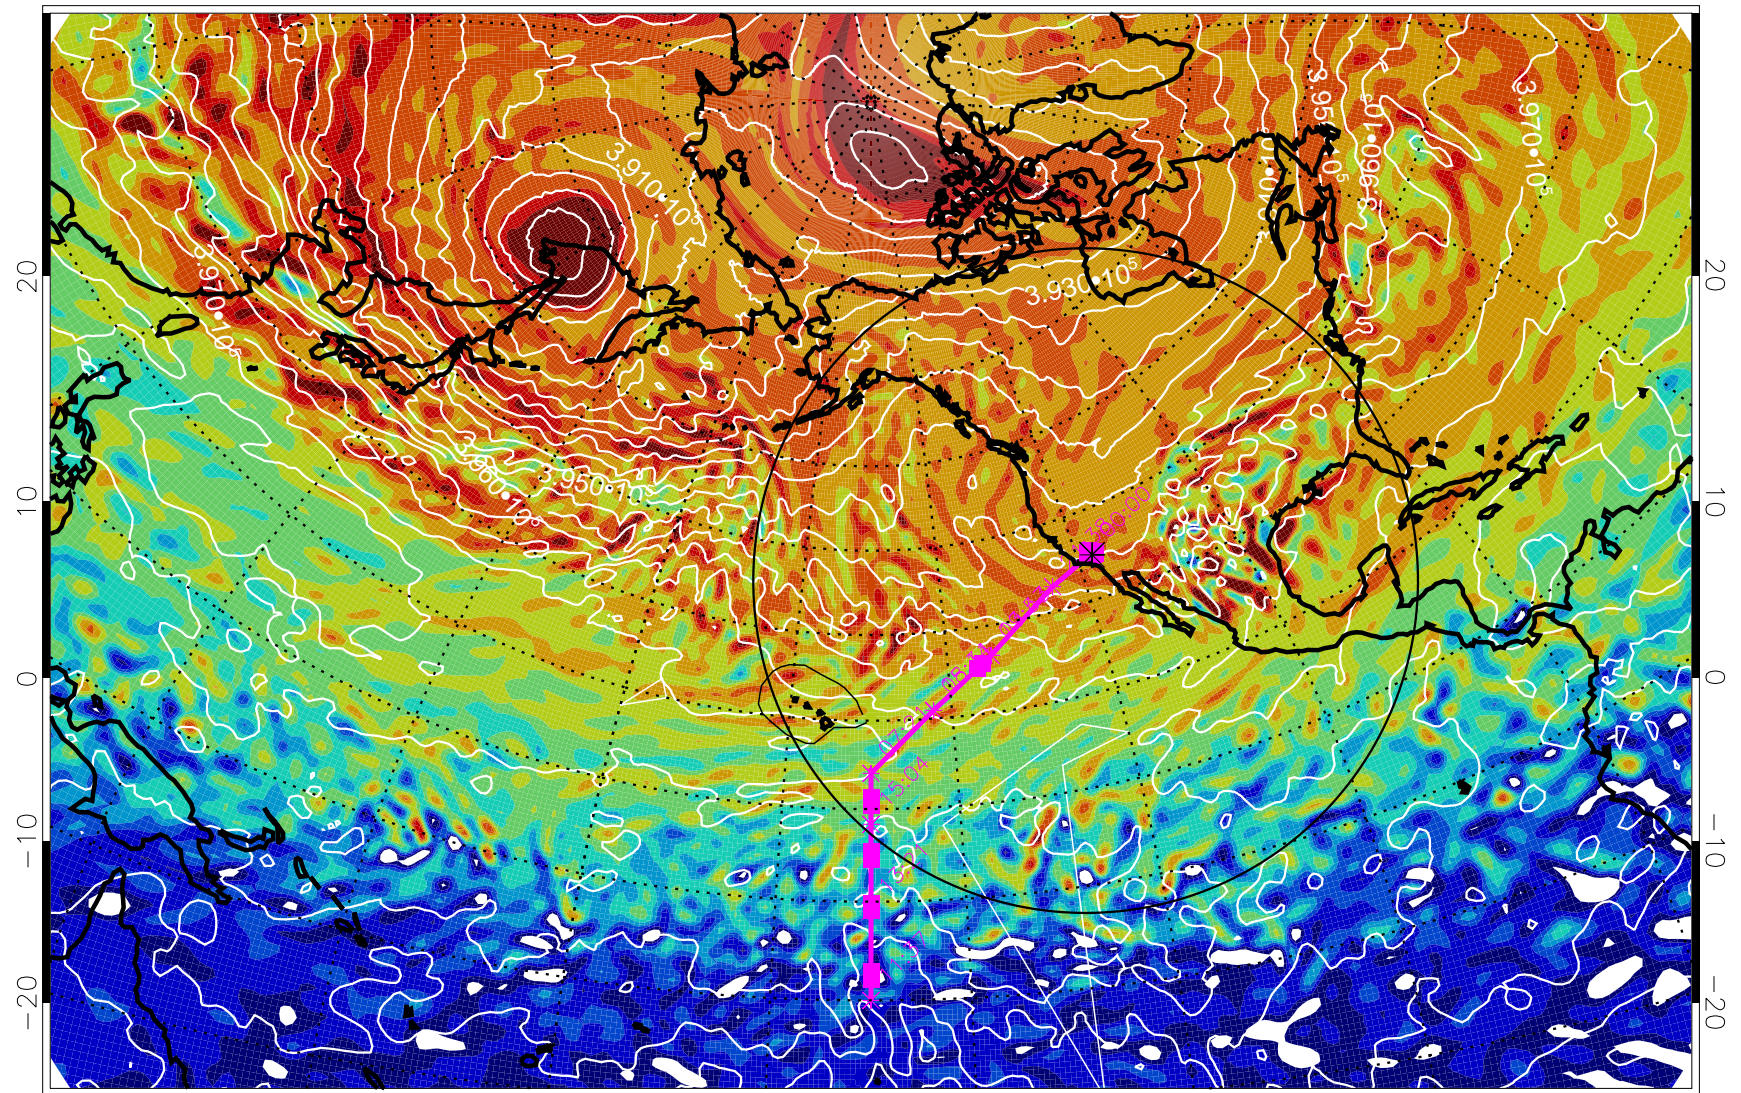

13020912, 60 hour forecast for 460K EPV

460K Montgomery Streamfunction, white

Range ring of 4055 km -- 13 hours GH round trip

13020918, 66 hour forecast for 460K EPV

460K Montgomery Streamfunction, white

Range ring of 4055 km -- 13 hours GH round trip

13021000, 72 hour forecast for 460K EPV

460K Montgomery Streamfunction, white

Range ring of 4055 km -- 13 hours GH round trip

13021006, 78 hour forecast for 460K EPV

460K Montgomery Streamfunction, white

Range ring of 4055 km -- 13 hours GH round trip

13021012, 84 hour forecast for 460K EPV

460K Montgomery Streamfunction, white

Range ring of 4055 km -- 13 hours GH round trip

13021018, 90 hour forecast for 460K EPV

460K Montgomery Streamfunction, white

Range ring of 4055 km -- 13 hours GH round trip

13021100, 96 hour forecast for 460K EPV

460K Montgomery Streamfunction, white

Range ring of 4055 km -- 13 hours GH round trip

13021106, 102 hour forecast for 460K EPV

460K Montgomery Streamfunction, white