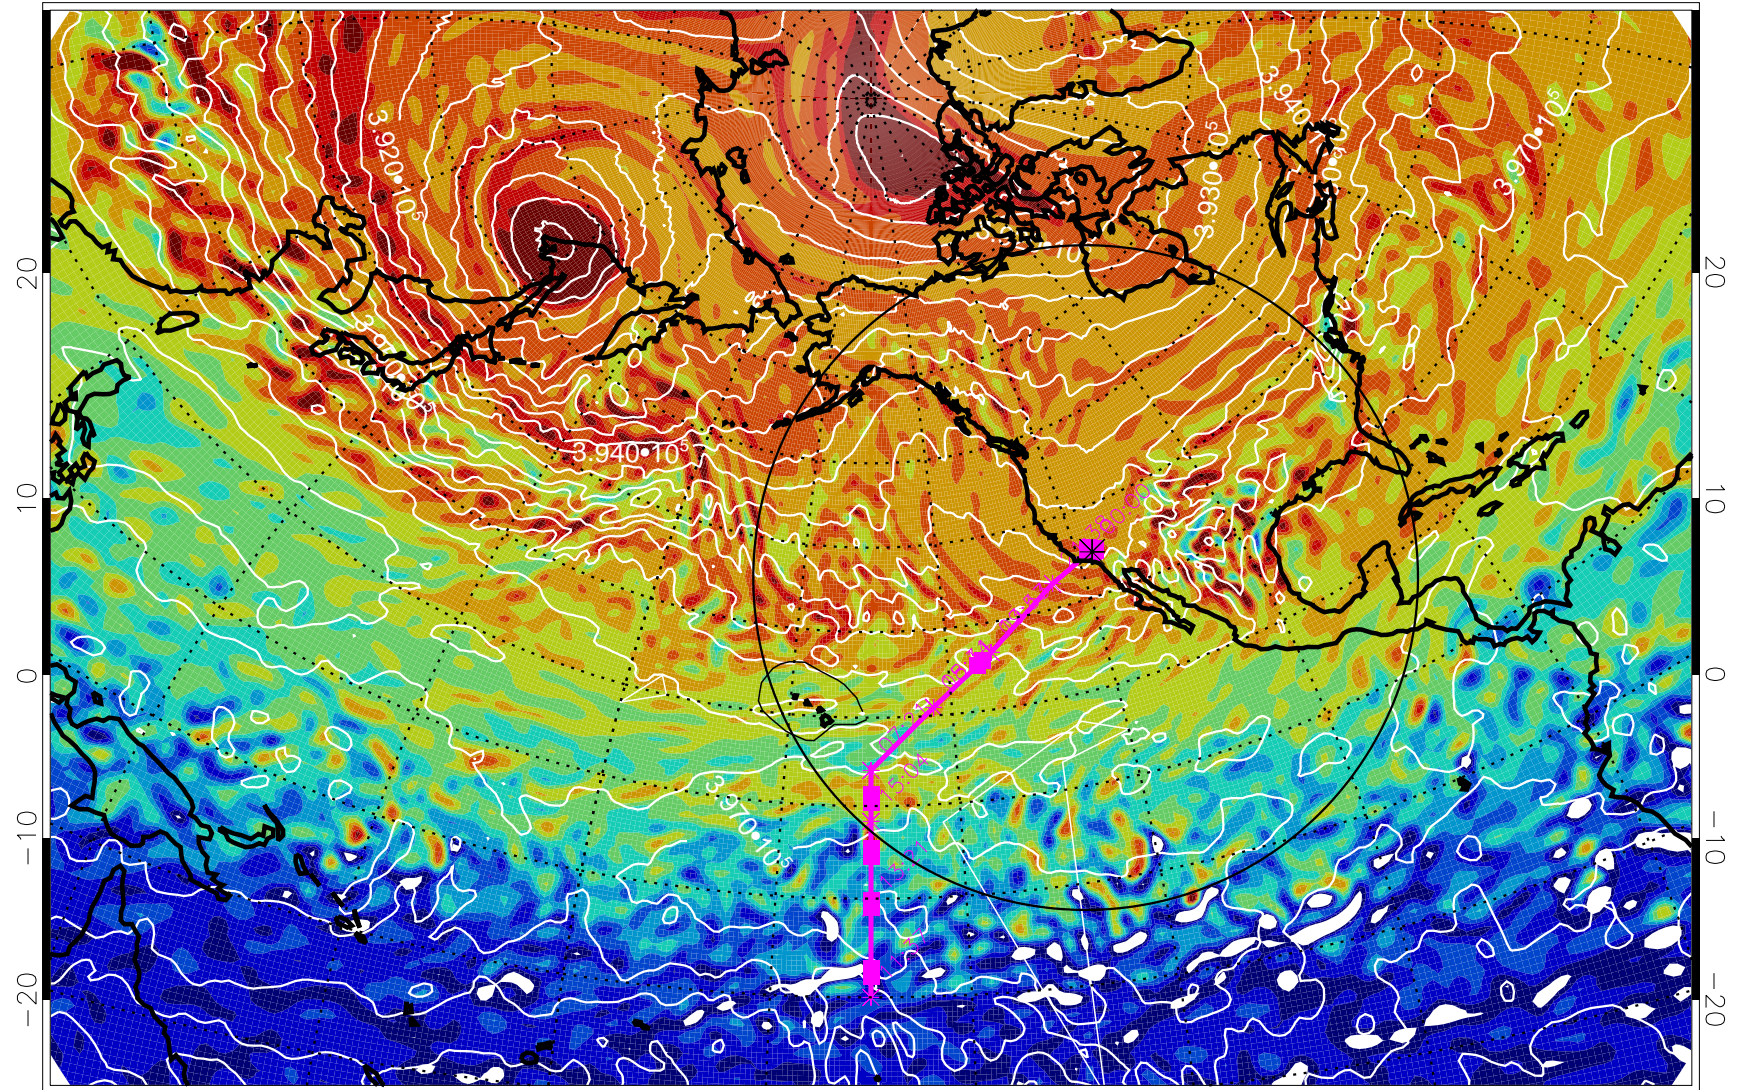

13020900, 48 hour forecast for 460K EPV

460K Montgomery Streamfunction, white

Range ring of 4055 km -- 13 hours GH round trip

13020906, 54 hour forecast for 460K EPV

460K Montgomery Streamfunction, white

Range ring of 4055 km -- 13 hours GH round trip

13020912, 60 hour forecast for 460K EPV

460K Montgomery Streamfunction, white

Range ring of 4055 km -- 13 hours GH round trip

13020918, 66 hour forecast for 460K EPV

460K Montgomery Streamfunction, white

Range ring of 4055 km -- 13 hours GH round trip

13021000, 72 hour forecast for 460K EPV

460K Montgomery Streamfunction, white

Range ring of 4055 km -- 13 hours GH round trip

13021006, 78 hour forecast for 460K EPV

460K Montgomery Streamfunction, white

Range ring of 4055 km -- 13 hours GH round trip

13021012, 84 hour forecast for 460K EPV

460K Montgomery Streamfunction, white

Range ring of 4055 km -- 13 hours GH round trip

13021018, 90 hour forecast for 460K EPV

460K Montgomery Streamfunction, white

Range ring of 4055 km -- 13 hours GH round trip