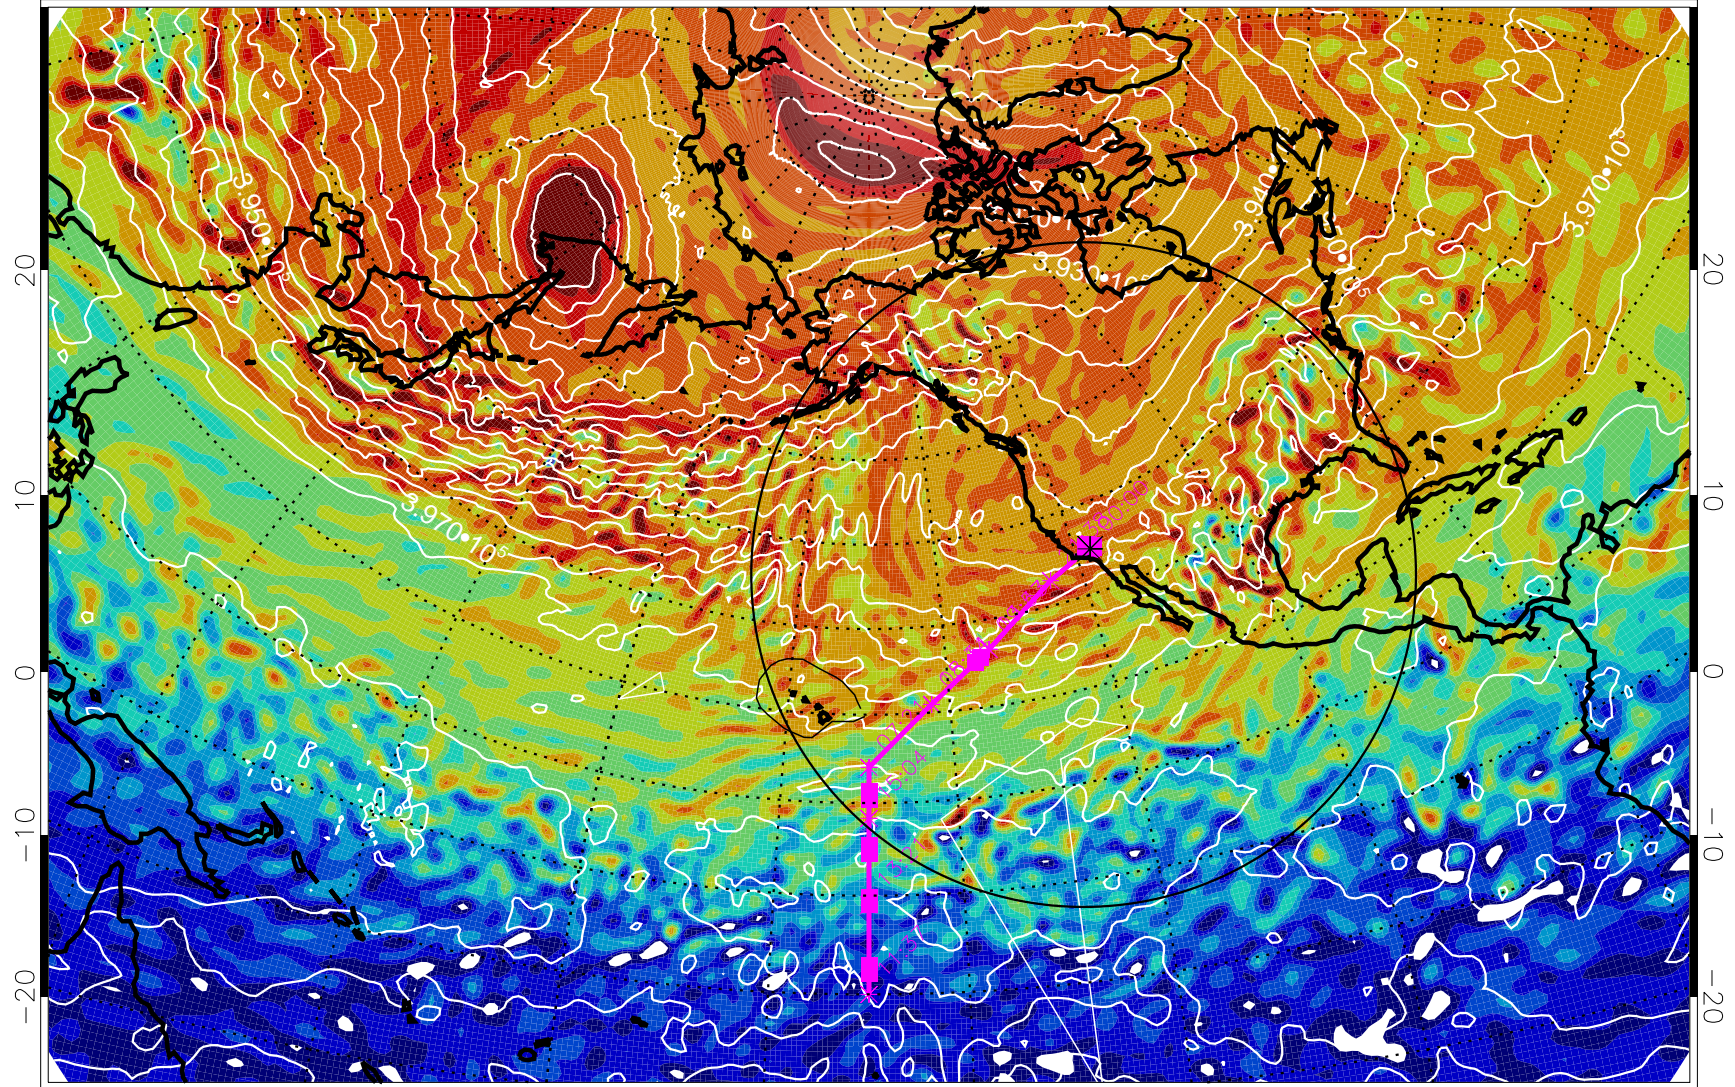

13021000, 72 hour forecast for 460K EPV

460K Montgomery Streamfunction, white

Range ring of 4055 km -- 13 hours GH round trip

13021006, 78 hour forecast for 460K EPV

460K Montgomery Streamfunction, white

Range ring of 4055 km -- 13 hours GH round trip

13021012, 84 hour forecast for 460K EPV

460K Montgomery Streamfunction, white

Range ring of 4055 km -- 13 hours GH round trip

13021018, 90 hour forecast for 460K EPV

460K Montgomery Streamfunction, white

Range ring of 4055 km -- 13 hours GH round trip

13021100, 96 hour forecast for 460K EPV

460K Montgomery Streamfunction, white

Range ring of 4055 km -- 13 hours GH round trip

13021106, 102 hour forecast for 460K EPV

460K Montgomery Streamfunction, white

Range ring of 4055 km -- 13 hours GH round trip

13021112, 108 hour forecast for 460K EPV

460K Montgomery Streamfunction, white

Range ring of 4055 km -- 13 hours GH round trip

13021118, 114 hour forecast for 460K EPV