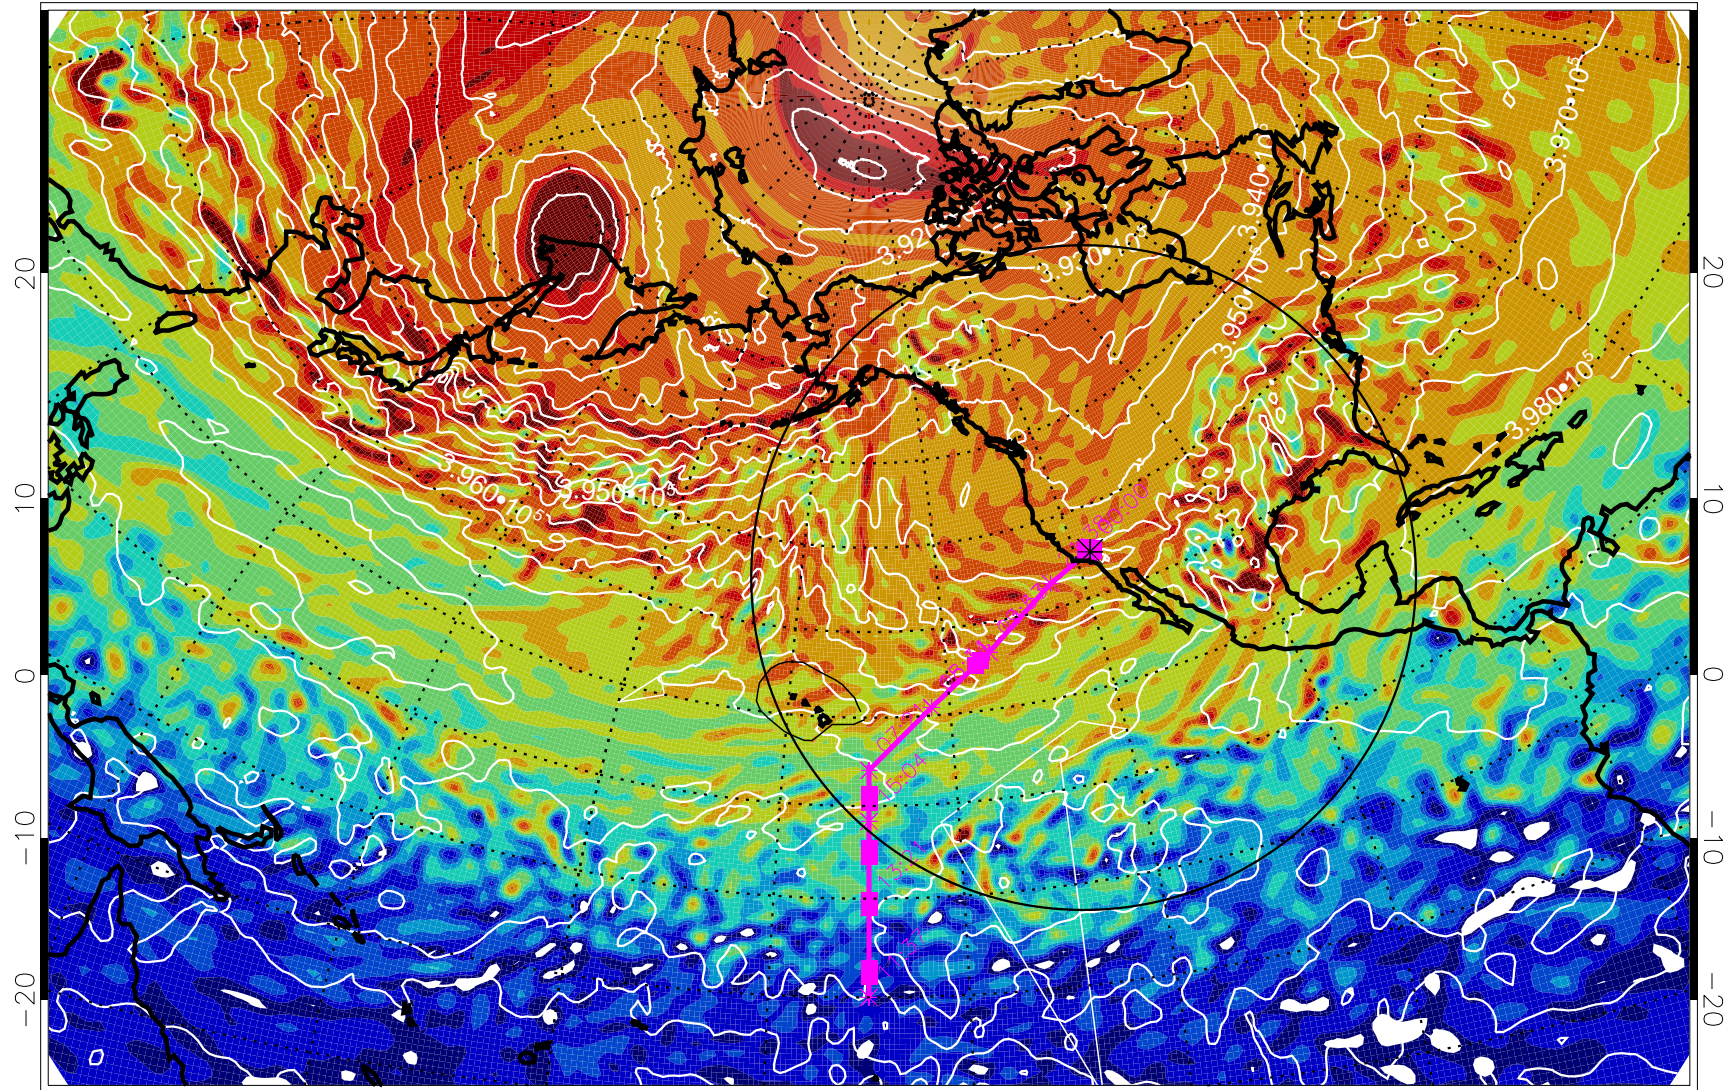

13021000, 72 hour forecast for 460K EPV

460K Montgomery Streamfunction, white

Range ring of 4055 km -- 13 hours GH round trip

13021006, 78 hour forecast for 460K EPV

460K Montgomery Streamfunction, white

Range ring of 4055 km -- 13 hours GH round trip

13021012, 84 hour forecast for 460K EPV

460K Montgomery Streamfunction, white

Range ring of 4055 km -- 13 hours GH round trip

13021018, 90 hour forecast for 460K EPV

460K Montgomery Streamfunction, white

Range ring of 4055 km -- 13 hours GH round trip

13021100, 96 hour forecast for 460K EPV

460K Montgomery Streamfunction, white

Range ring of 4055 km -- 13 hours GH round trip

13021106, 102 hour forecast for 460K EPV

460K Montgomery Streamfunction, white

Range ring of 4055 km -- 13 hours GH round trip

13021112, 108 hour forecast for 460K EPV

460K Montgomery Streamfunction, white

Range ring of 4055 km -- 13 hours GH round trip

13021118, 114 hour forecast for 460K EPV