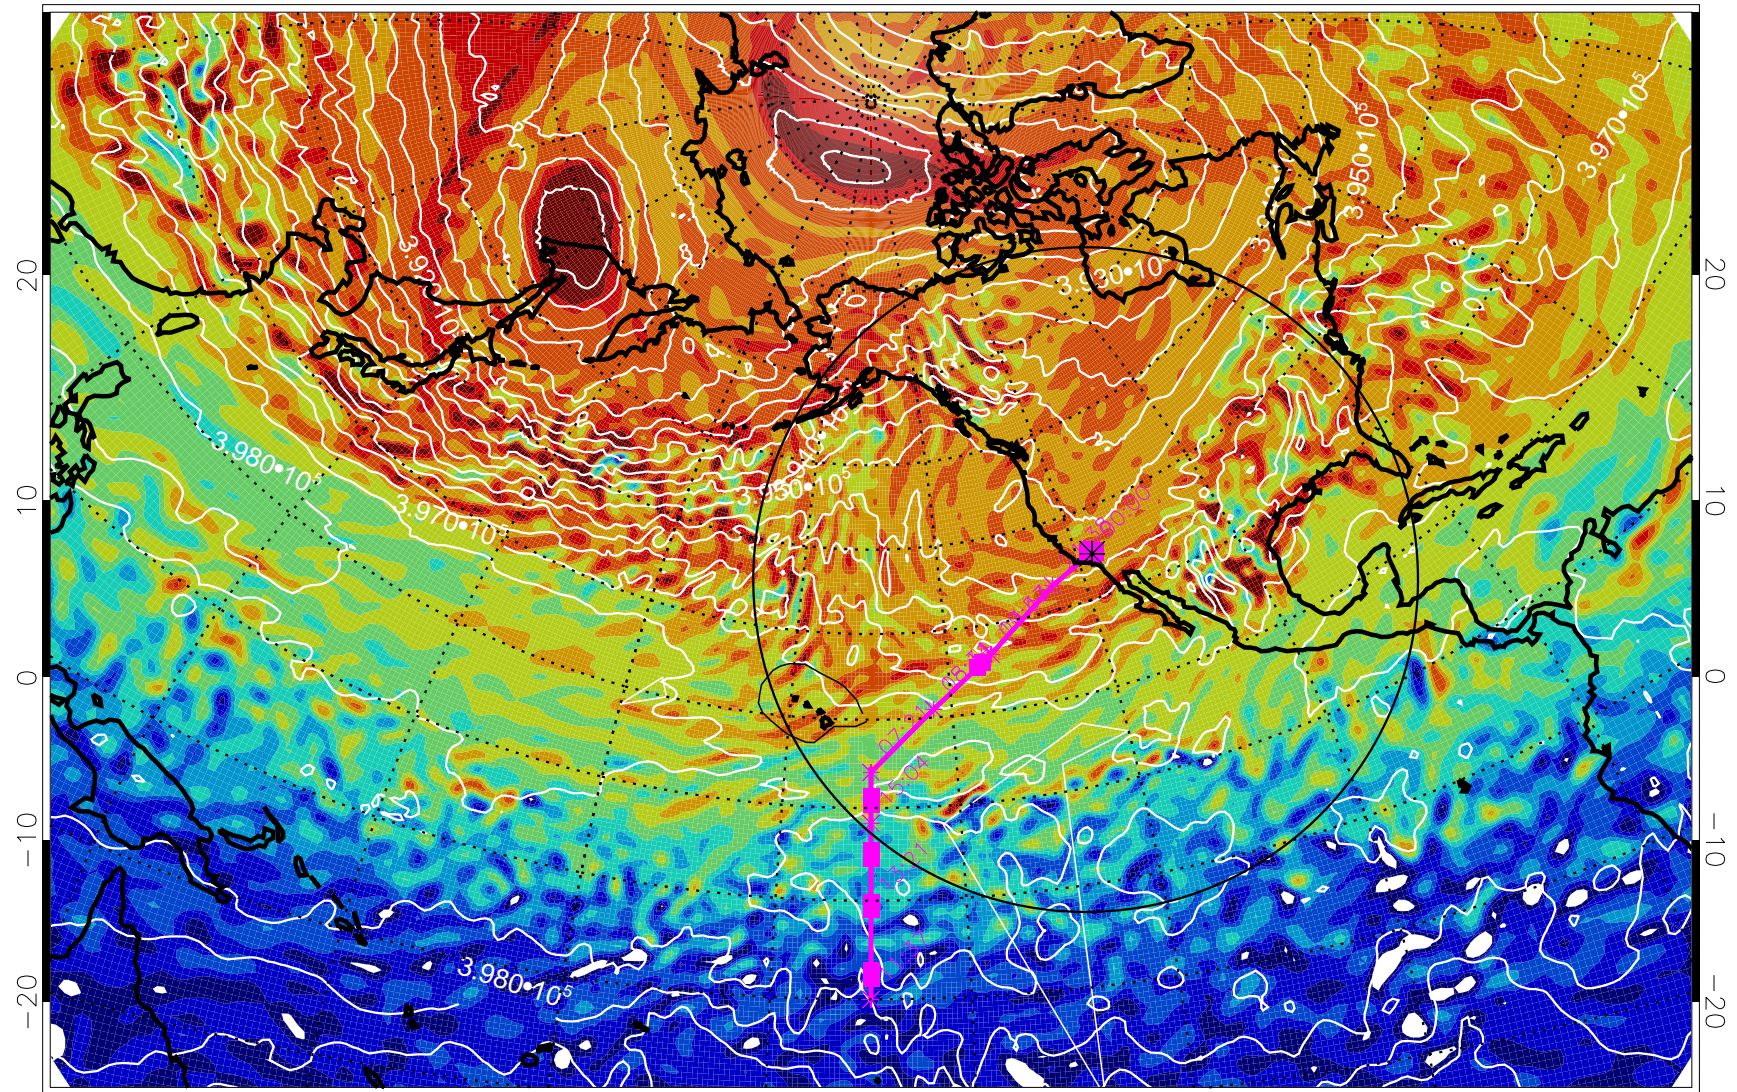

13021012, 84 hour forecast for 460K EPV

460K Montgomery Streamfunction, white

Range ring of 4055 km -- 13 hours GH round trip

13021018, 90 hour forecast for 460K EPV

460K Montgomery Streamfunction, white

Range ring of 4055 km -- 13 hours GH round trip

13021100, 96 hour forecast for 460K EPV

460K Montgomery Streamfunction, white

Range ring of 4055 km -- 13 hours GH round trip

13021106, 102 hour forecast for 460K EPV

460K Montgomery Streamfunction, white

Range ring of 4055 km -- 13 hours GH round trip

13021112, 108 hour forecast for 460K EPV

460K Montgomery Streamfunction, white

Range ring of 4055 km -- 13 hours GH round trip

13021118, 114 hour forecast for 460K EPV

460K Montgomery Streamfunction, white

Range ring of 4055 km -- 13 hours GH round trip

13021200, 120 hour forecast for 460K EPV

460K Montgomery Streamfunction, white

Range ring of 4055 km -- 13 hours GH round trip