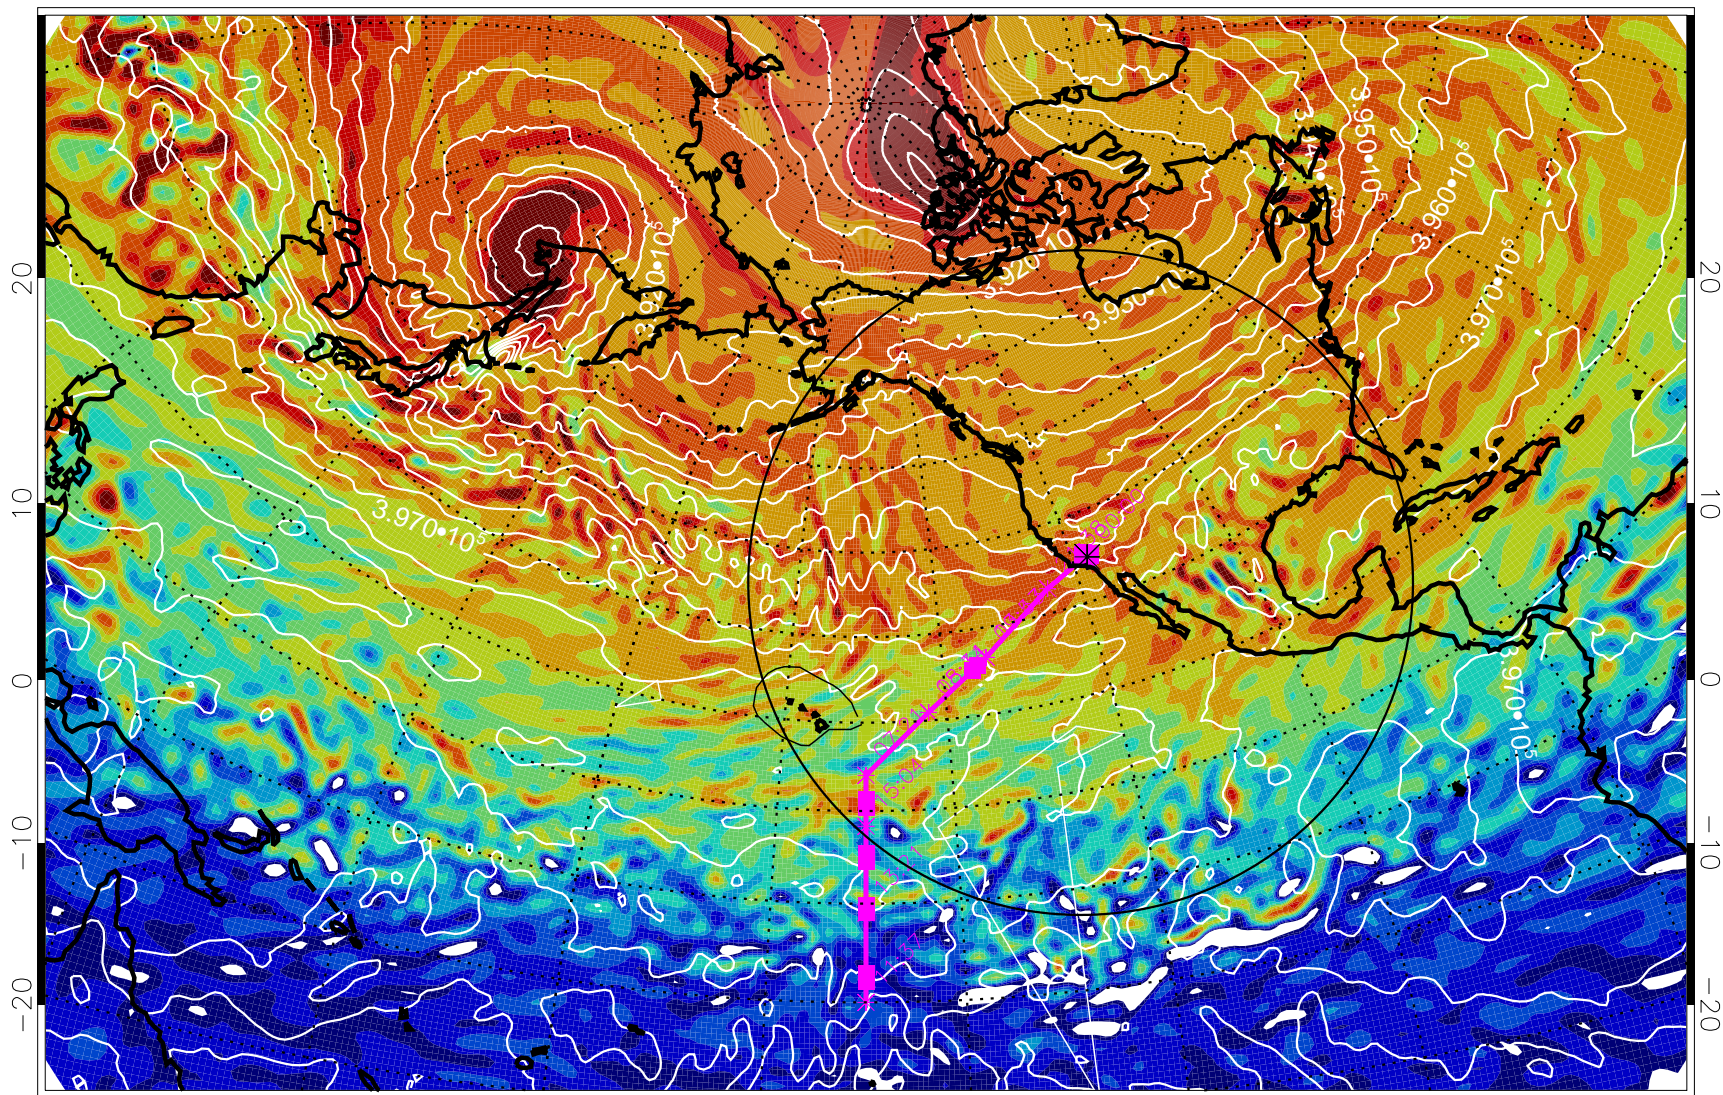

13020712, 12 hour forecast for 460K EPV

460K Montgomery Streamfunction, white

Range ring of 4055 km -- 13 hours GH round trip

13020718, 18 hour forecast for 460K EPV

460K Montgomery Streamfunction, white

Range ring of 4055 km -- 13 hours GH round trip

13020800, 24 hour forecast for 460K EPV

460K Montgomery Streamfunction, white

Range ring of 4055 km -- 13 hours GH round trip

13020806, 30 hour forecast for 460K EPV

460K Montgomery Streamfunction, white

Range ring of 4055 km -- 13 hours GH round trip

13020812, 36 hour forecast for 460K EPV

460K Montgomery Streamfunction, white

Range ring of 4055 km -- 13 hours GH round trip

13020818, 42 hour forecast for 460K EPV

460K Montgomery Streamfunction, white

Range ring of 4055 km -- 13 hours GH round trip

13020900, 48 hour forecast for 460K EPV

460K Montgomery Streamfunction, white

Range ring of 4055 km -- 13 hours GH round trip

13020906, 54 hour forecast for 460K EPV

460K Montgomery Streamfunction, white

Range ring of 4055 km -- 13 hours GH round trip