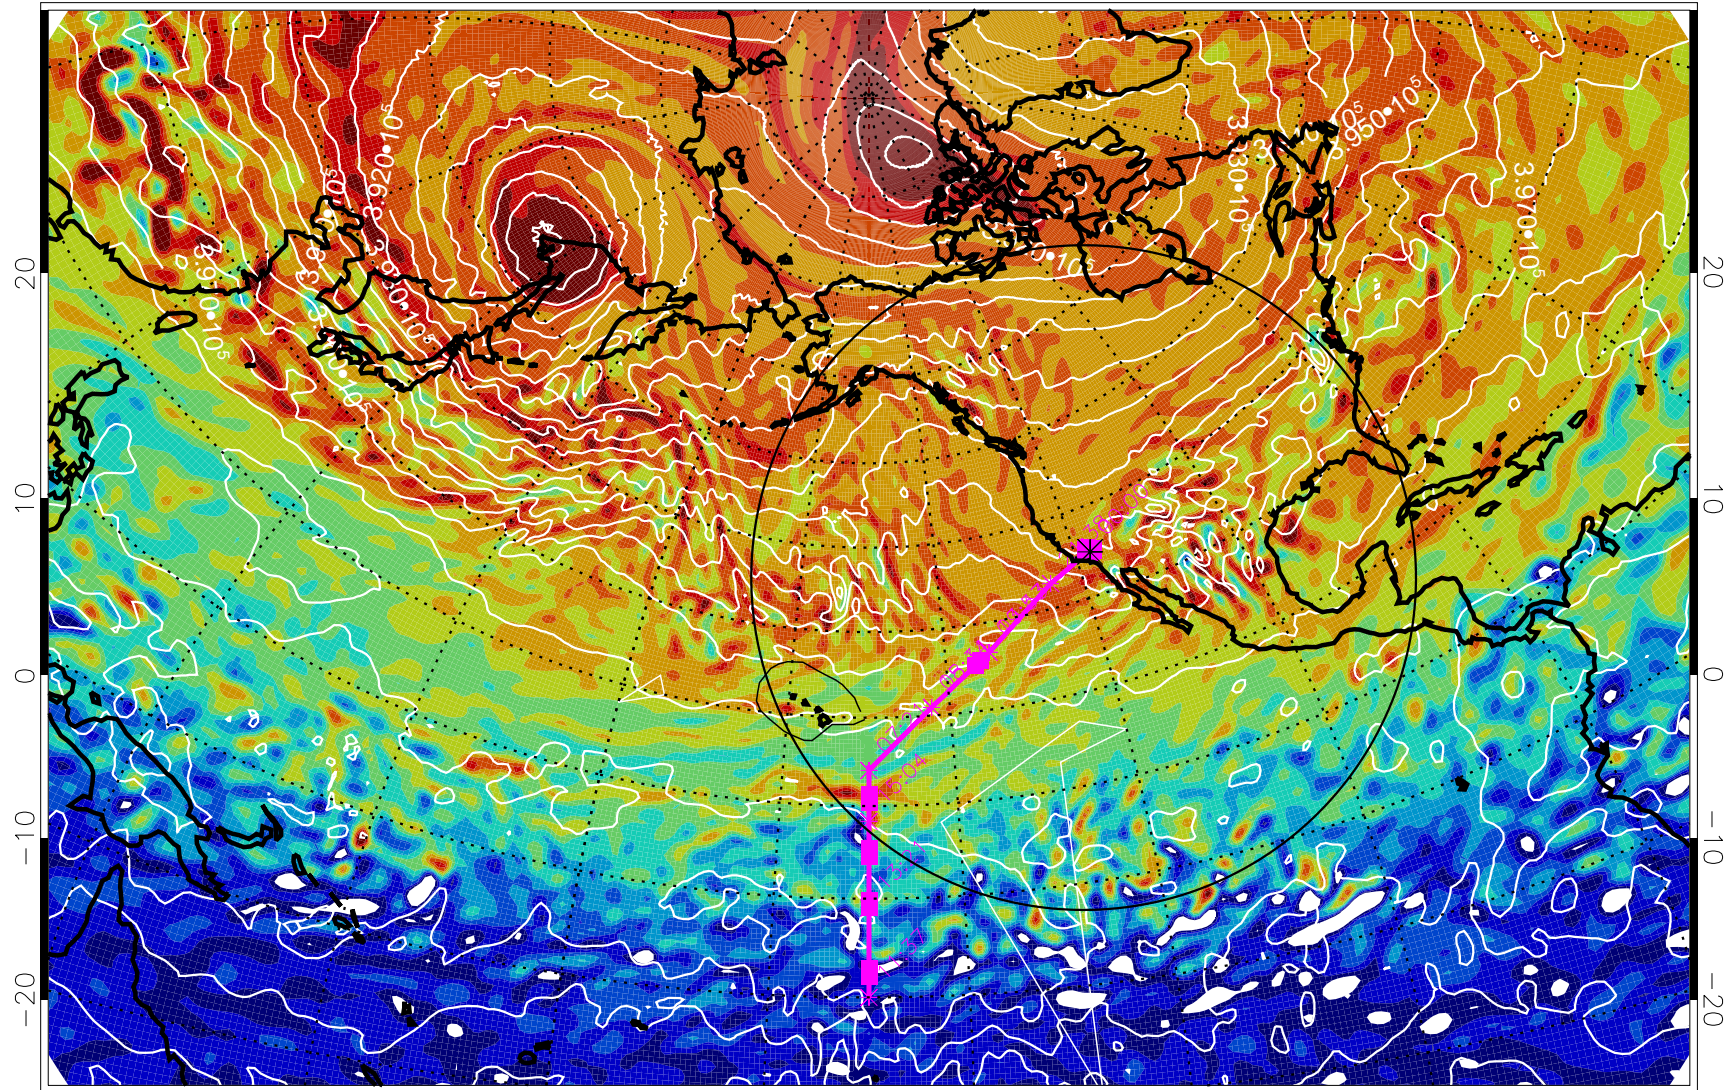

13020800, 24 hour forecast for 460K EPV

460K Montgomery Streamfunction, white

Range ring of 4055 km -- 13 hours GH round trip

13020806, 30 hour forecast for 460K EPV

460K Montgomery Streamfunction, white

Range ring of 4055 km -- 13 hours GH round trip

13020812, 36 hour forecast for 460K EPV

460K Montgomery Streamfunction, white

Range ring of 4055 km -- 13 hours GH round trip

13020818, 42 hour forecast for 460K EPV

460K Montgomery Streamfunction, white

Range ring of 4055 km -- 13 hours GH round trip

13020900, 48 hour forecast for 460K EPV

460K Montgomery Streamfunction, white

Range ring of 4055 km -- 13 hours GH round trip

13020906, 54 hour forecast for 460K EPV

460K Montgomery Streamfunction, white

Range ring of 4055 km -- 13 hours GH round trip

13020912, 60 hour forecast for 460K EPV

460K Montgomery Streamfunction, white

Range ring of 4055 km -- 13 hours GH round trip

13020918, 66 hour forecast for 460K EPV

460K Montgomery Streamfunction, white

Range ring of 4055 km -- 13 hours GH round trip