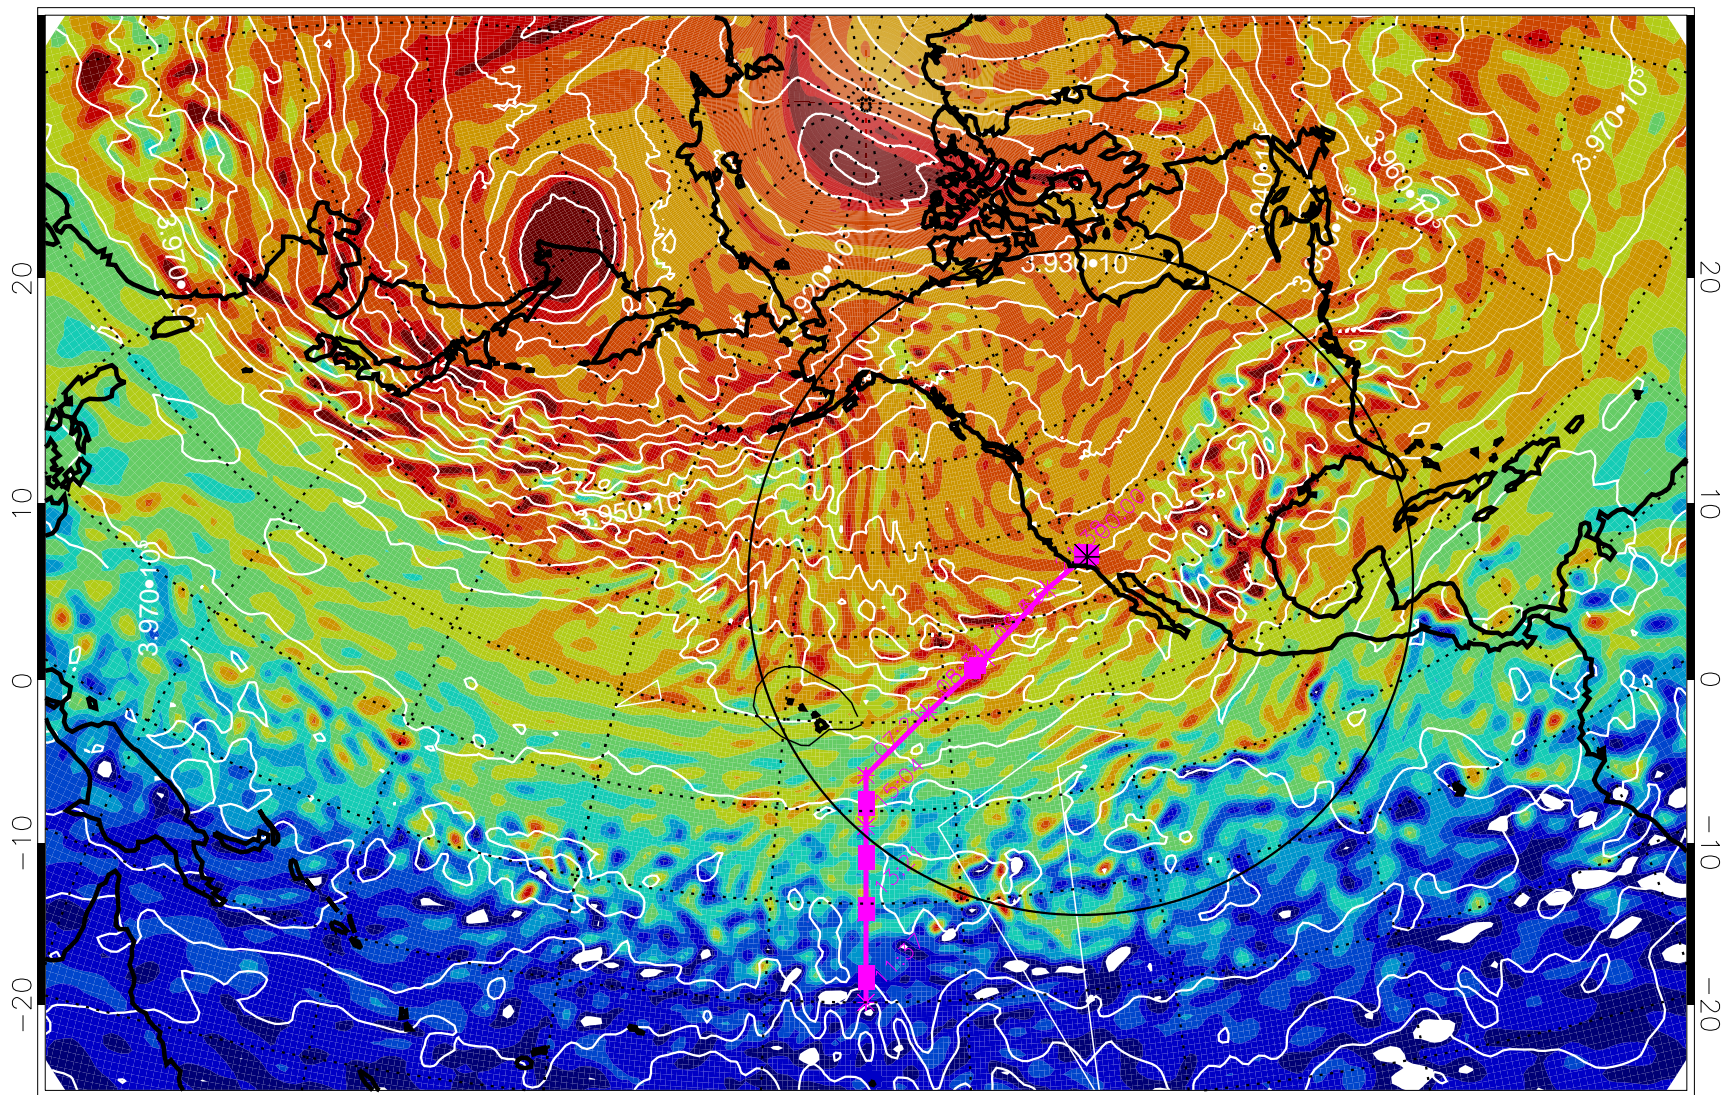

13020912, 60 hour forecast for 460K EPV

460K Montgomery Streamfunction, white

Range ring of 4055 km -- 13 hours GH round trip

13020918, 66 hour forecast for 460K EPV

460K Montgomery Streamfunction, white

Range ring of 4055 km -- 13 hours GH round trip

13021000, 72 hour forecast for 460K EPV

460K Montgomery Streamfunction, white

Range ring of 4055 km -- 13 hours GH round trip

13021006, 78 hour forecast for 460K EPV

460K Montgomery Streamfunction, white

Range ring of 4055 km -- 13 hours GH round trip

13021012, 84 hour forecast for 460K EPV

460K Montgomery Streamfunction, white

Range ring of 4055 km -- 13 hours GH round trip

13021018, 90 hour forecast for 460K EPV

460K Montgomery Streamfunction, white

Range ring of 4055 km -- 13 hours GH round trip

13021100, 96 hour forecast for 460K EPV

460K Montgomery Streamfunction, white

Range ring of 4055 km -- 13 hours GH round trip

13021106, 102 hour forecast for 460K EPV

460K Montgomery Streamfunction, white