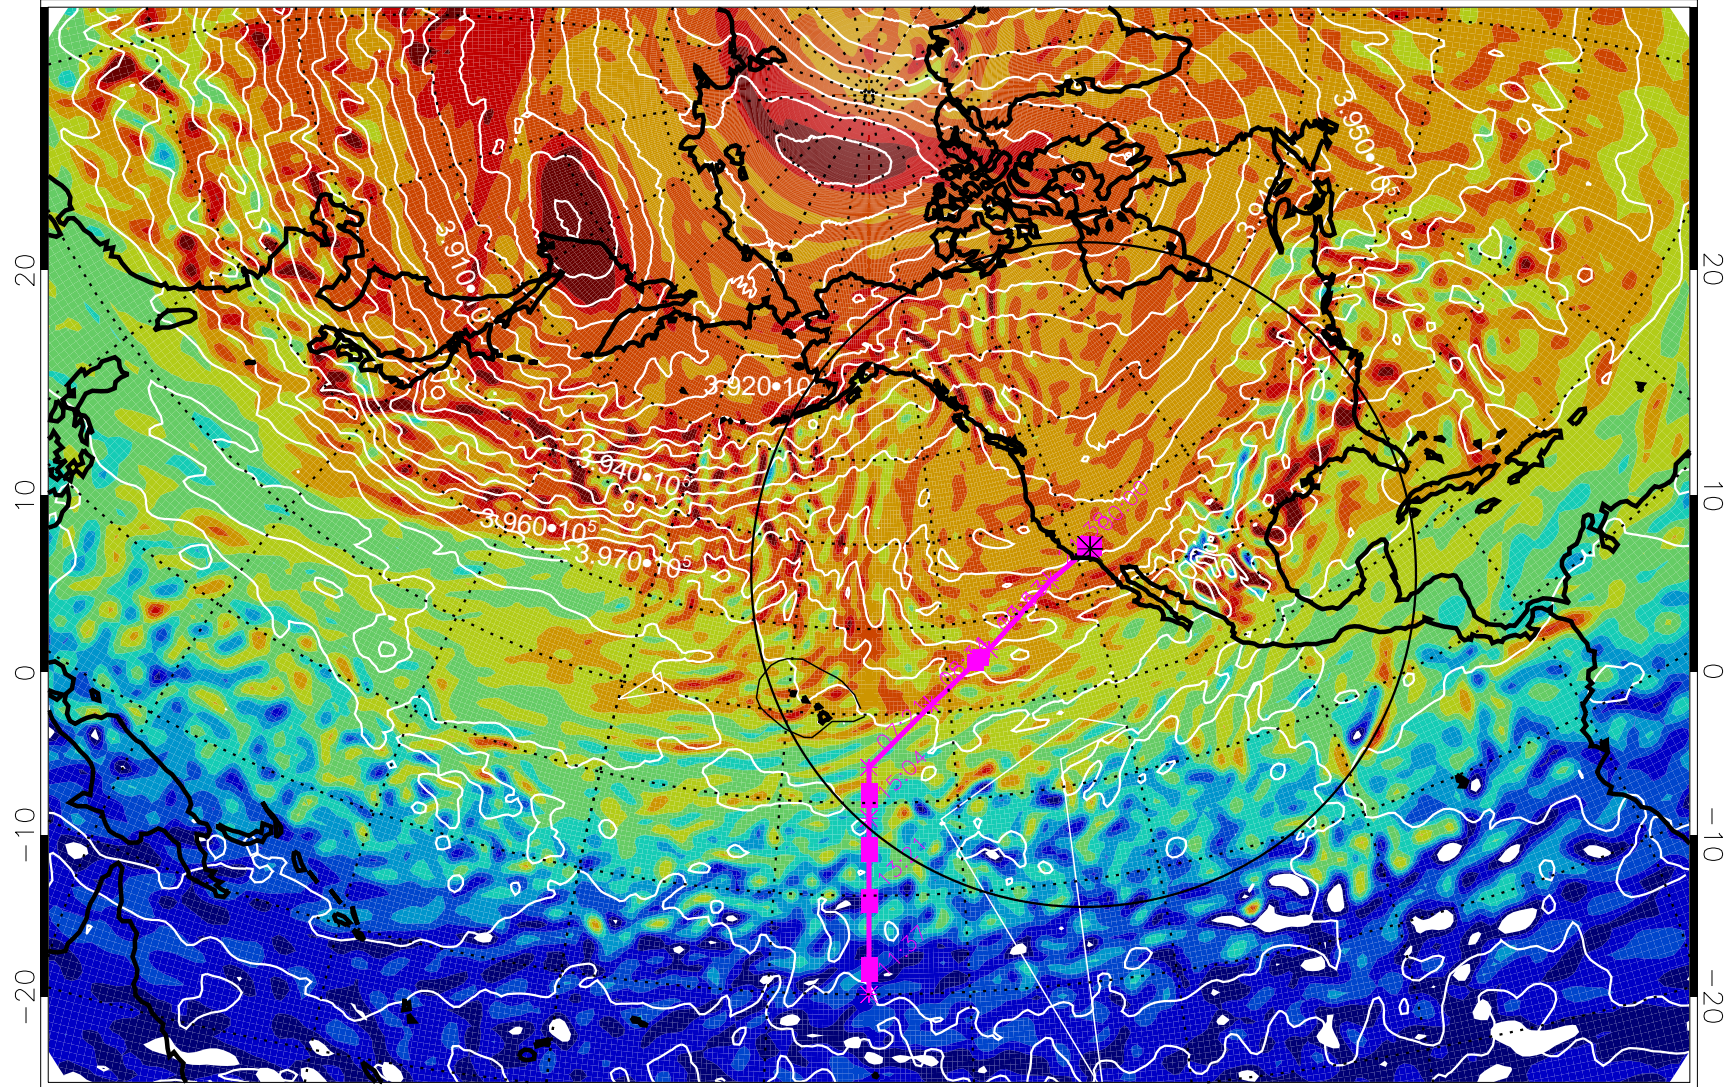

13021012, 84 hour forecast for 460K EPV

460K Montgomery Streamfunction, white

Range ring of 4055 km -- 13 hours GH round trip

13021018, 90 hour forecast for 460K EPV

460K Montgomery Streamfunction, white

Range ring of 4055 km -- 13 hours GH round trip

13021100, 96 hour forecast for 460K EPV

460K Montgomery Streamfunction, white

Range ring of 4055 km -- 13 hours GH round trip

13021106, 102 hour forecast for 460K EPV

460K Montgomery Streamfunction, white

Range ring of 4055 km -- 13 hours GH round trip

13021112, 108 hour forecast for 460K EPV

460K Montgomery Streamfunction, white

Range ring of 4055 km -- 13 hours GH round trip

13021118, 114 hour forecast for 460K EPV

460K Montgomery Streamfunction, white

Range ring of 4055 km -- 13 hours GH round trip

13021200, 120 hour forecast for 460K EPV

460K Montgomery Streamfunction, white

Range ring of 4055 km -- 13 hours GH round trip