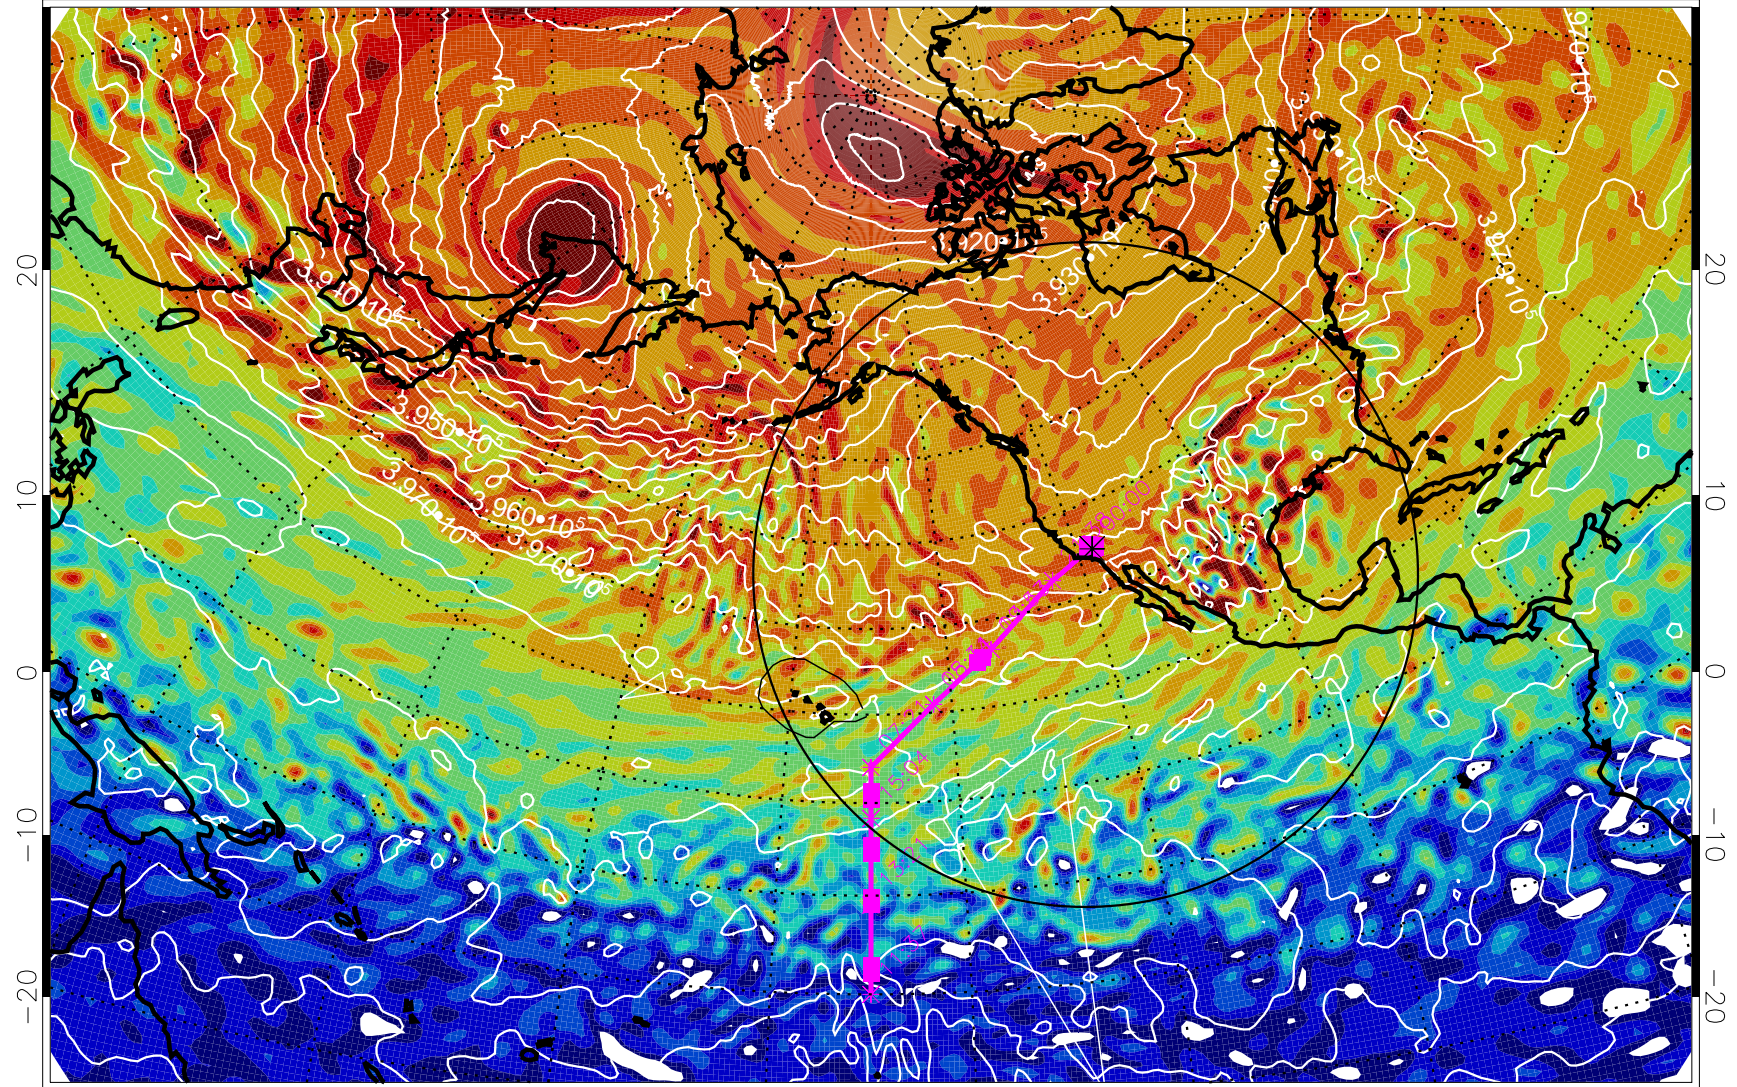

13020912, 60 hour forecast for 460K EPV

460K Montgomery Streamfunction, white

Range ring of 4055 km -- 13 hours GH round trip

13020918, 66 hour forecast for 460K EPV

460K Montgomery Streamfunction, white

Range ring of 4055 km -- 13 hours GH round trip

13021000, 72 hour forecast for 460K EPV

460K Montgomery Streamfunction, white

Range ring of 4055 km -- 13 hours GH round trip

13021006, 78 hour forecast for 460K EPV

460K Montgomery Streamfunction, white

Range ring of 4055 km -- 13 hours GH round trip

13021012, 84 hour forecast for 460K EPV

460K Montgomery Streamfunction, white

Range ring of 4055 km -- 13 hours GH round trip

13021018, 90 hour forecast for 460K EPV

460K Montgomery Streamfunction, white

Range ring of 4055 km -- 13 hours GH round trip

13021100, 96 hour forecast for 460K EPV

460K Montgomery Streamfunction, white

Range ring of 4055 km -- 13 hours GH round trip

13021106, 102 hour forecast for 460K EPV

460K Montgomery Streamfunction, white