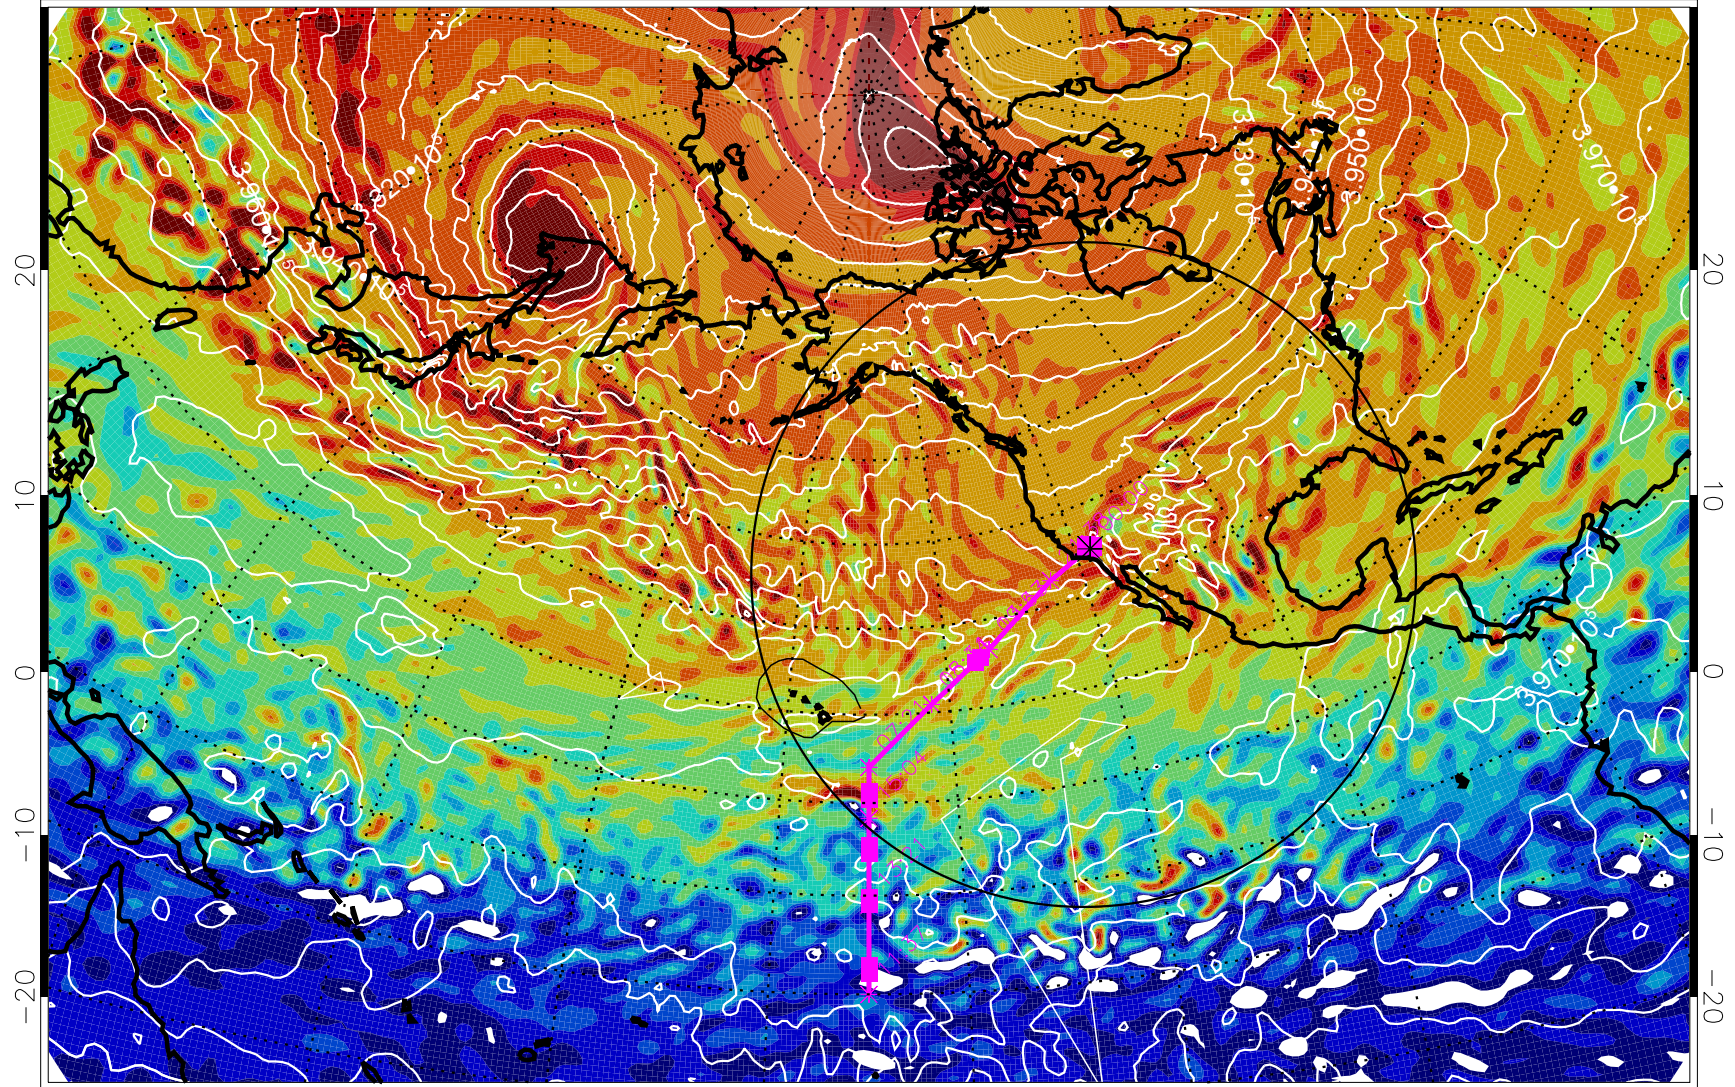

13020800, 24 hour forecast for 460K EPV

460K Montgomery Streamfunction, white

Range ring of 4055 km -- 13 hours GH round trip

13020806, 30 hour forecast for 460K EPV

460K Montgomery Streamfunction, white

Range ring of 4055 km -- 13 hours GH round trip

13020812, 36 hour forecast for 460K EPV

460K Montgomery Streamfunction, white

Range ring of 4055 km -- 13 hours GH round trip

13020818, 42 hour forecast for 460K EPV

460K Montgomery Streamfunction, white

Range ring of 4055 km -- 13 hours GH round trip

13020900, 48 hour forecast for 460K EPV

460K Montgomery Streamfunction, white

Range ring of 4055 km -- 13 hours GH round trip

13020906, 54 hour forecast for 460K EPV

460K Montgomery Streamfunction, white

Range ring of 4055 km -- 13 hours GH round trip

13020912, 60 hour forecast for 460K EPV

460K Montgomery Streamfunction, white

Range ring of 4055 km -- 13 hours GH round trip

13020918, 66 hour forecast for 460K EPV

460K Montgomery Streamfunction, white

Range ring of 4055 km -- 13 hours GH round trip