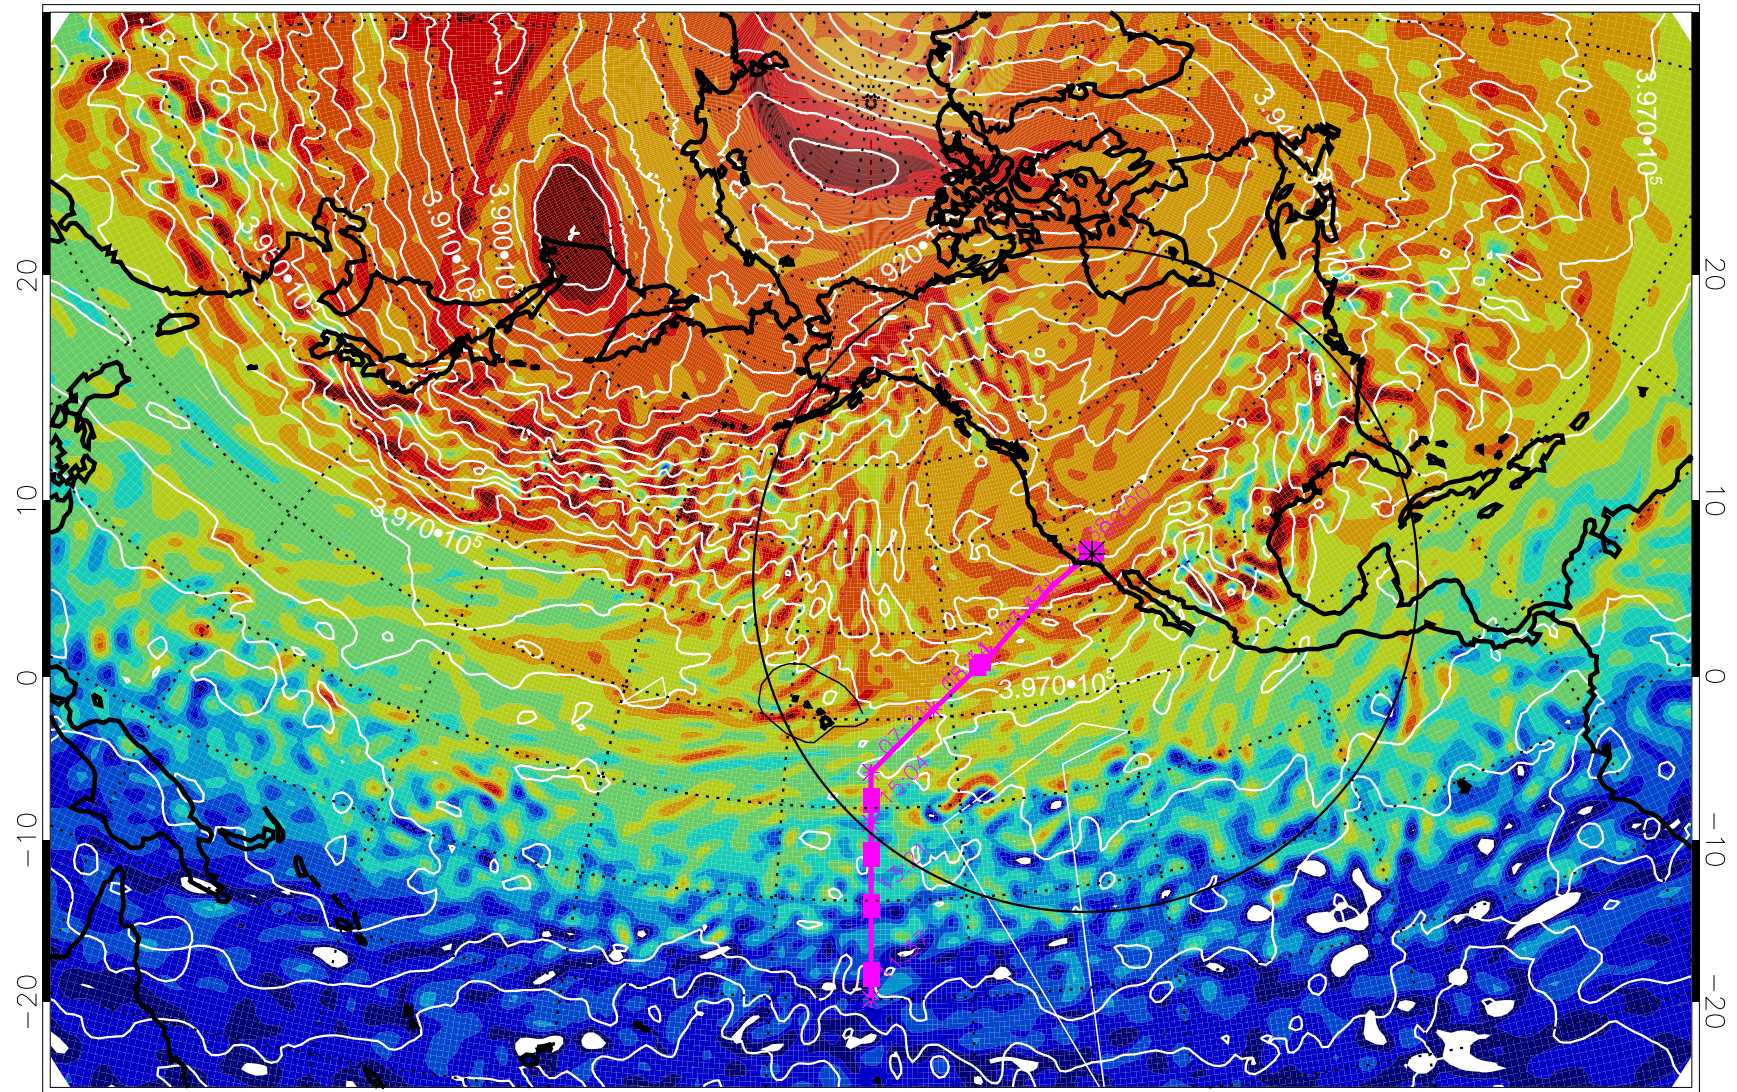

13021012, 84 hour forecast for 460K EPV

460K Montgomery Streamfunction, white

Range ring of 4055 km -- 13 hours GH round trip

13021018, 90 hour forecast for 460K EPV

460K Montgomery Streamfunction, white

Range ring of 4055 km -- 13 hours GH round trip

13021100, 96 hour forecast for 460K EPV

460K Montgomery Streamfunction, white

Range ring of 4055 km -- 13 hours GH round trip

13021106, 102 hour forecast for 460K EPV

460K Montgomery Streamfunction, white

Range ring of 4055 km -- 13 hours GH round trip

13021112, 108 hour forecast for 460K EPV

460K Montgomery Streamfunction, white

Range ring of 4055 km -- 13 hours GH round trip

13021118, 114 hour forecast for 460K EPV

460K Montgomery Streamfunction, white

Range ring of 4055 km -- 13 hours GH round trip

13021200, 120 hour forecast for 460K EPV

460K Montgomery Streamfunction, white

Range ring of 4055 km -- 13 hours GH round trip