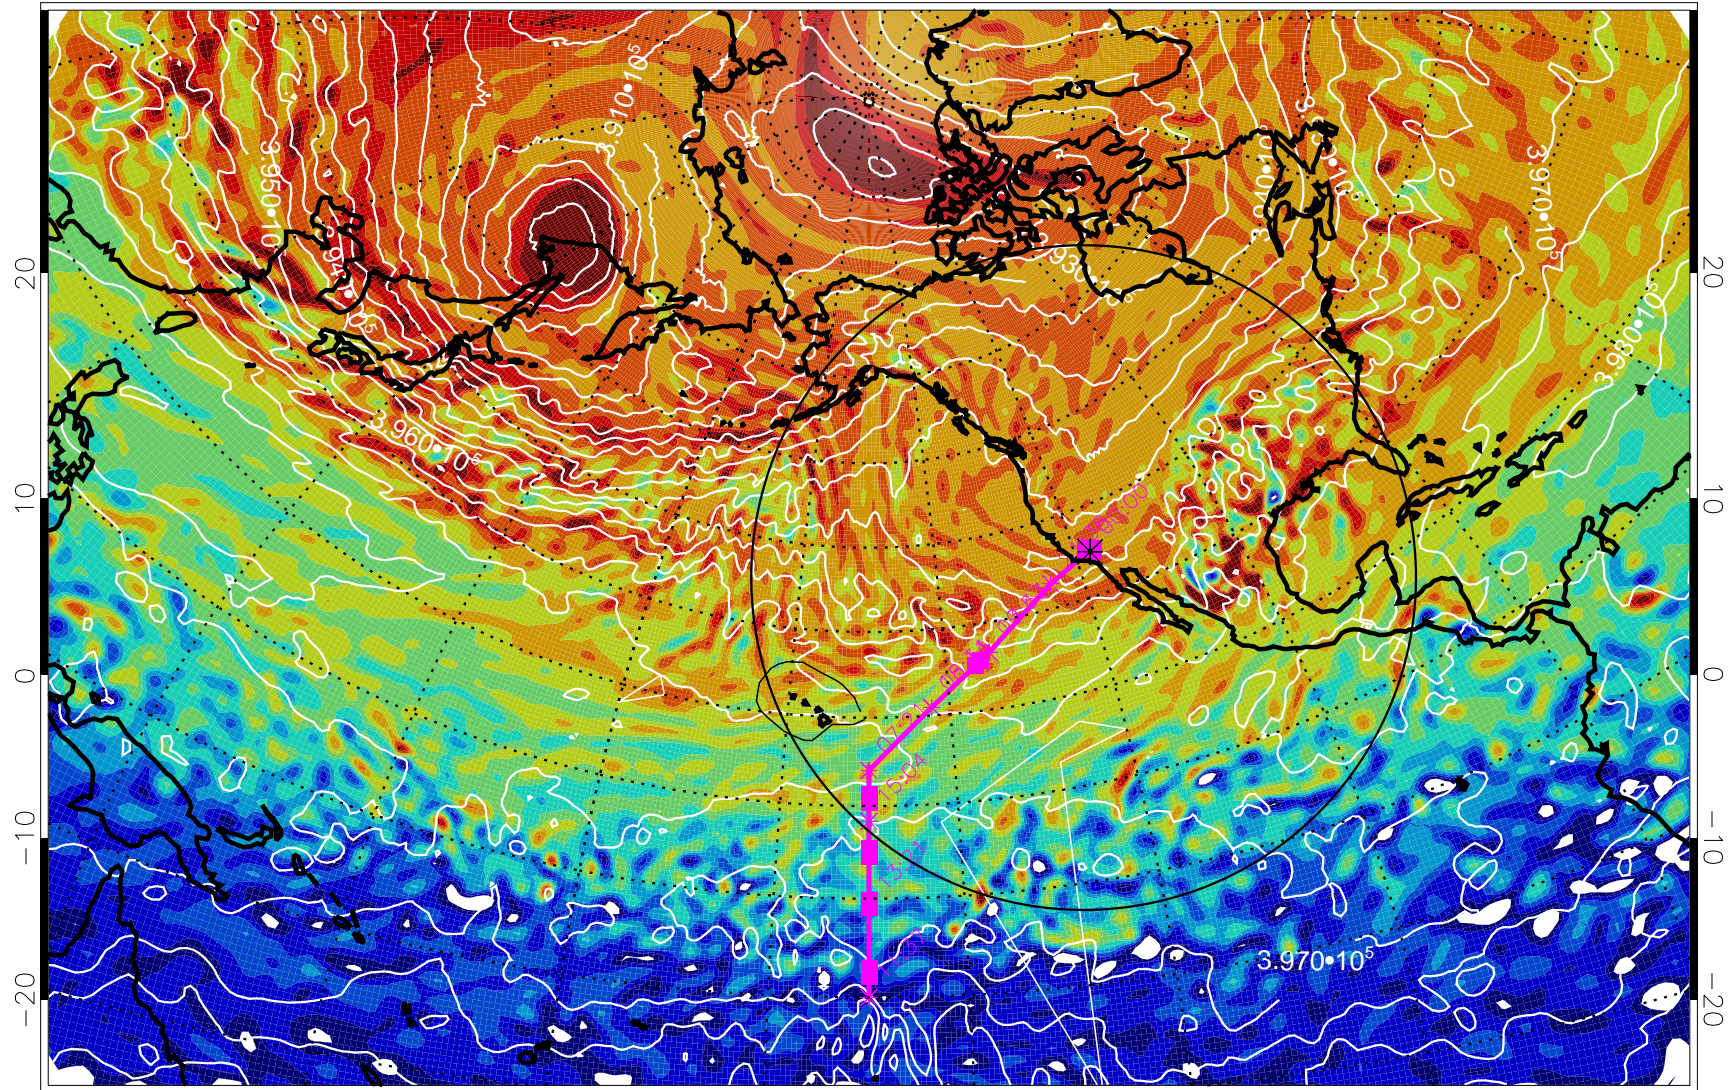

13020912, 60 hour forecast for 460K EPV

460K Montgomery Streamfunction, white

Range ring of 4055 km -- 13 hours GH round trip

13020918, 66 hour forecast for 460K EPV

460K Montgomery Streamfunction, white

Range ring of 4055 km -- 13 hours GH round trip

13021000, 72 hour forecast for 460K EPV

460K Montgomery Streamfunction, white

Range ring of 4055 km -- 13 hours GH round trip

13021006, 78 hour forecast for 460K EPV

460K Montgomery Streamfunction, white

Range ring of 4055 km -- 13 hours GH round trip

13021012, 84 hour forecast for 460K EPV

460K Montgomery Streamfunction, white

Range ring of 4055 km -- 13 hours GH round trip

13021018, 90 hour forecast for 460K EPV

460K Montgomery Streamfunction, white

Range ring of 4055 km -- 13 hours GH round trip

13021100, 96 hour forecast for 460K EPV

460K Montgomery Streamfunction, white

Range ring of 4055 km -- 13 hours GH round trip

13021106, 102 hour forecast for 460K EPV

460K Montgomery Streamfunction, white