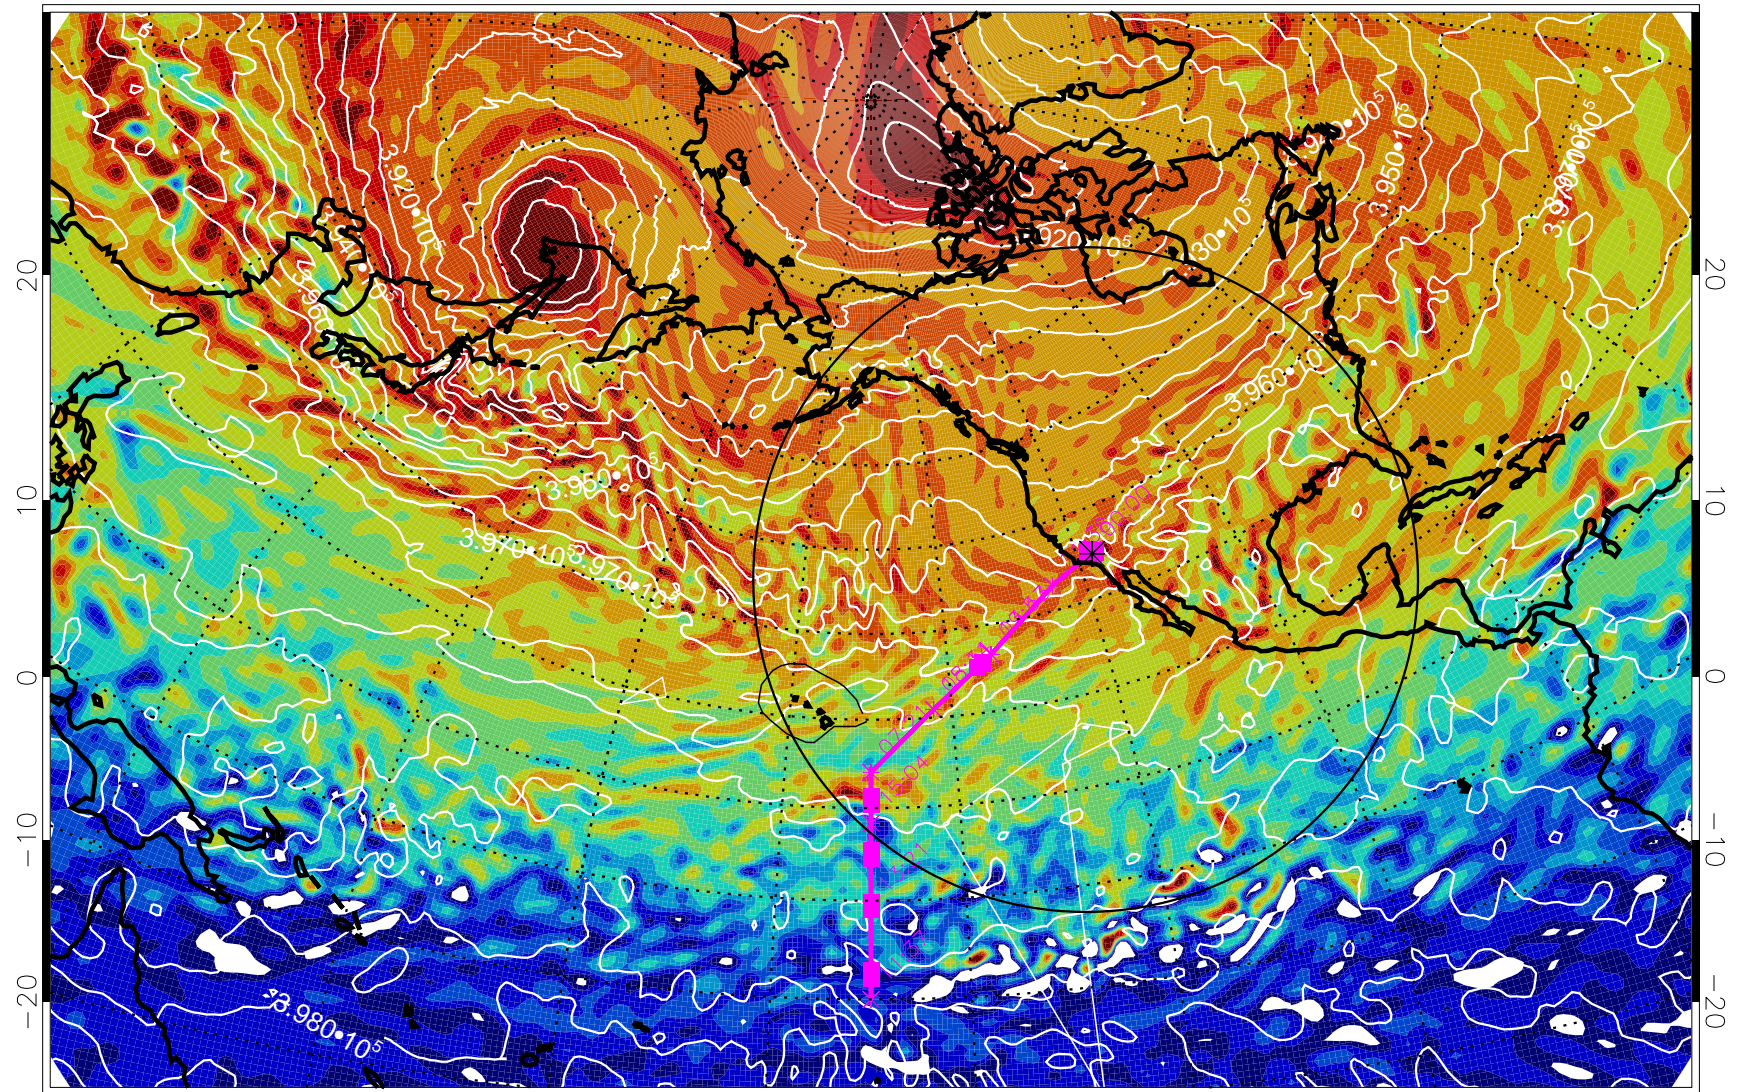

13020800, 24 hour forecast for 460K EPV

460K Montgomery Streamfunction, white

Range ring of 4055 km -- 13 hours GH round trip

13020806, 30 hour forecast for 460K EPV

460K Montgomery Streamfunction, white

Range ring of 4055 km -- 13 hours GH round trip

13020812, 36 hour forecast for 460K EPV

460K Montgomery Streamfunction, white

Range ring of 4055 km -- 13 hours GH round trip

13020818, 42 hour forecast for 460K EPV

460K Montgomery Streamfunction, white

Range ring of 4055 km -- 13 hours GH round trip

13020900, 48 hour forecast for 460K EPV

460K Montgomery Streamfunction, white

Range ring of 4055 km -- 13 hours GH round trip

13020906, 54 hour forecast for 460K EPV

460K Montgomery Streamfunction, white

Range ring of 4055 km -- 13 hours GH round trip

13020912, 60 hour forecast for 460K EPV

460K Montgomery Streamfunction, white

Range ring of 4055 km -- 13 hours GH round trip

13020918, 66 hour forecast for 460K EPV

460K Montgomery Streamfunction, white

Range ring of 4055 km -- 13 hours GH round trip