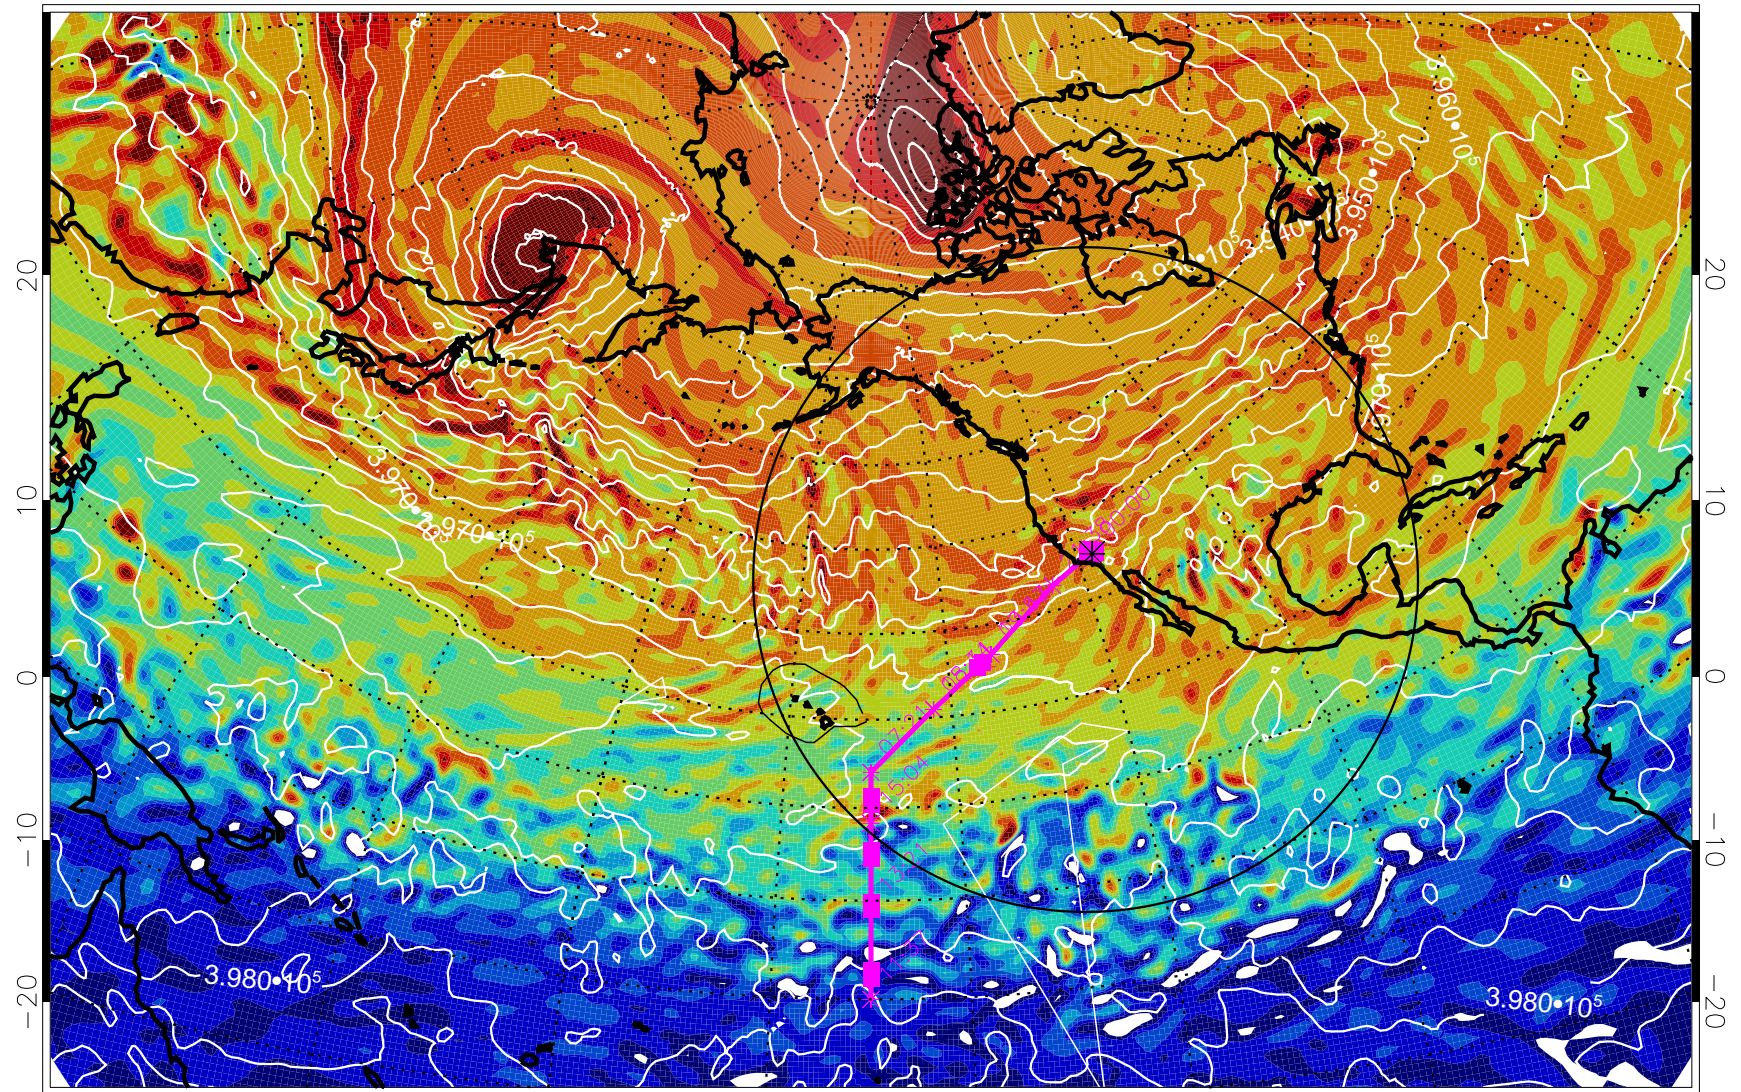

13020712, 12 hour forecast for 460K EPV

460K Montgomery Streamfunction, white

Range ring of 4055 km -- 13 hours GH round trip

13020718, 18 hour forecast for 460K EPV

460K Montgomery Streamfunction, white

Range ring of 4055 km -- 13 hours GH round trip

13020800, 24 hour forecast for 460K EPV

460K Montgomery Streamfunction, white

Range ring of 4055 km -- 13 hours GH round trip

13020806, 30 hour forecast for 460K EPV

460K Montgomery Streamfunction, white

Range ring of 4055 km -- 13 hours GH round trip

13020812, 36 hour forecast for 460K EPV

460K Montgomery Streamfunction, white

Range ring of 4055 km -- 13 hours GH round trip

13020818, 42 hour forecast for 460K EPV

460K Montgomery Streamfunction, white

Range ring of 4055 km -- 13 hours GH round trip

13020900, 48 hour forecast for 460K EPV

460K Montgomery Streamfunction, white

Range ring of 4055 km -- 13 hours GH round trip

13020906, 54 hour forecast for 460K EPV

460K Montgomery Streamfunction, white

Range ring of 4055 km -- 13 hours GH round trip