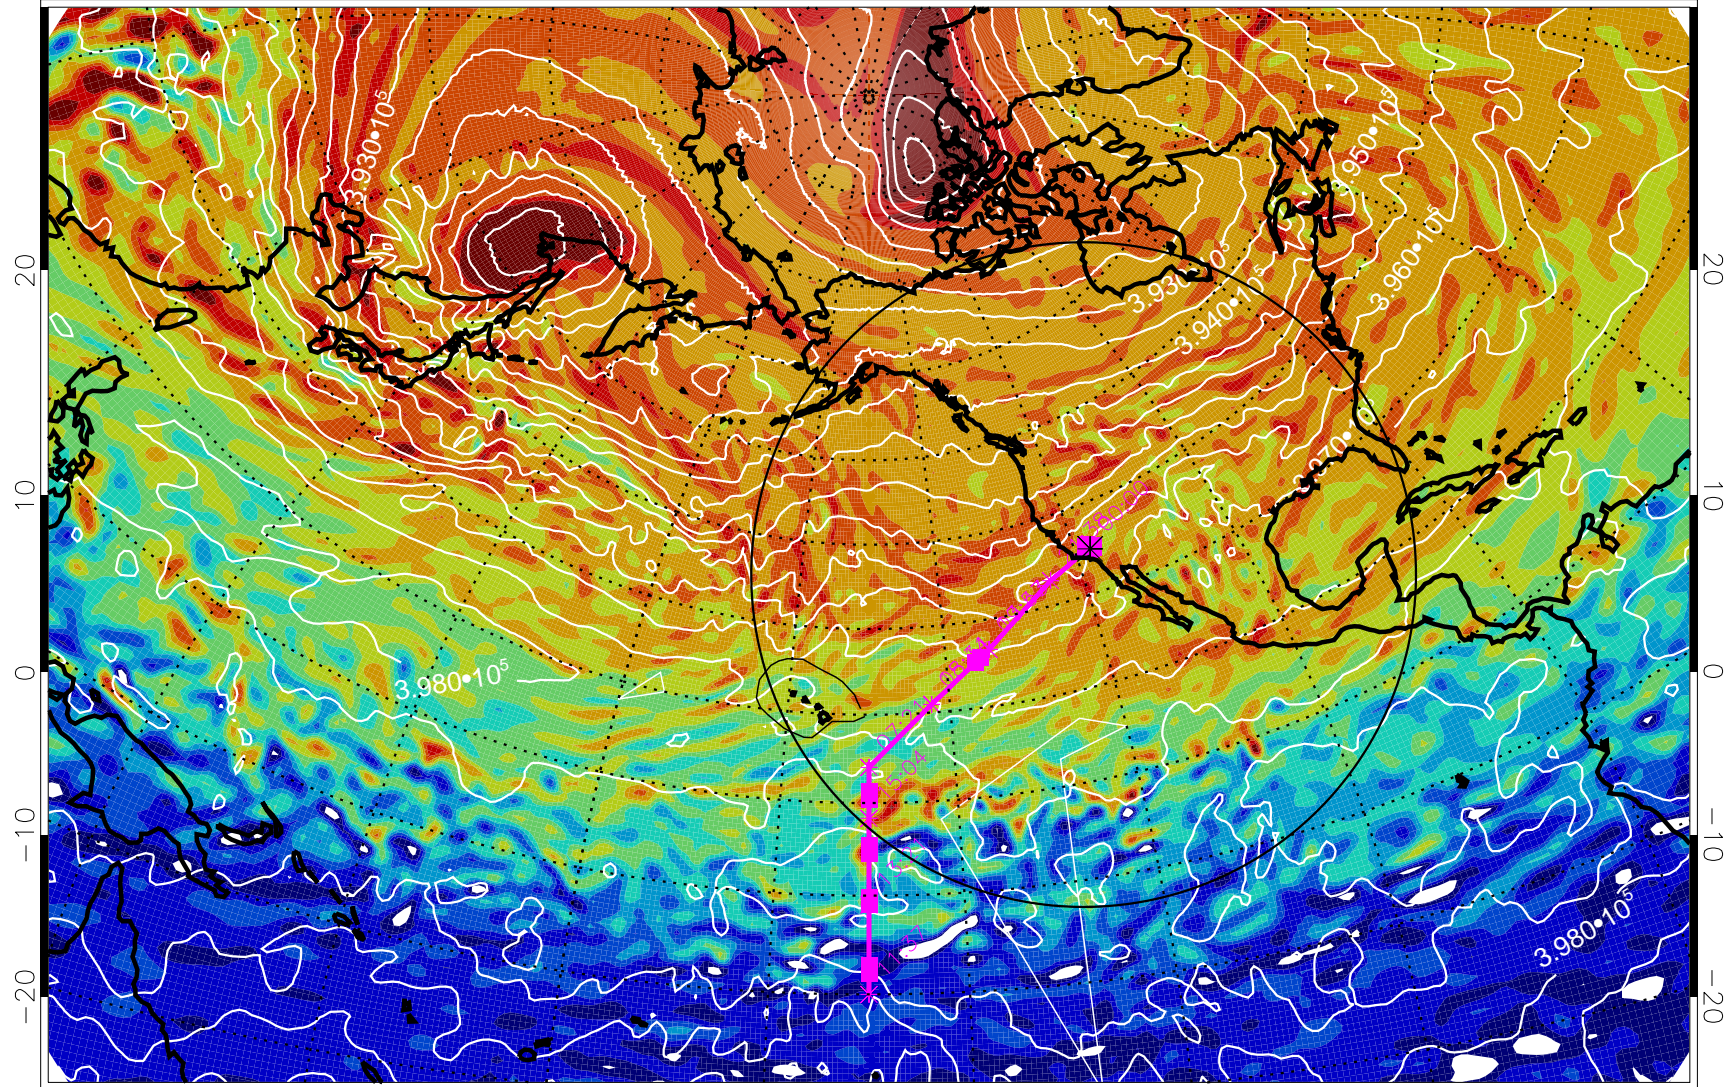

13020712, 12 hour forecast for 460K EPV

460K Montgomery Streamfunction, white

Range ring of 4055 km -- 13 hours GH round trip

13020718, 18 hour forecast for 460K EPV

460K Montgomery Streamfunction, white

Range ring of 4055 km -- 13 hours GH round trip

13020800, 24 hour forecast for 460K EPV

460K Montgomery Streamfunction, white

Range ring of 4055 km -- 13 hours GH round trip

13020806, 30 hour forecast for 460K EPV

460K Montgomery Streamfunction, white

Range ring of 4055 km -- 13 hours GH round trip

13020812, 36 hour forecast for 460K EPV

460K Montgomery Streamfunction, white

Range ring of 4055 km -- 13 hours GH round trip

13020818, 42 hour forecast for 460K EPV

460K Montgomery Streamfunction, white

Range ring of 4055 km -- 13 hours GH round trip

13020900, 48 hour forecast for 460K EPV

460K Montgomery Streamfunction, white

Range ring of 4055 km -- 13 hours GH round trip

13020906, 54 hour forecast for 460K EPV

460K Montgomery Streamfunction, white

Range ring of 4055 km -- 13 hours GH round trip