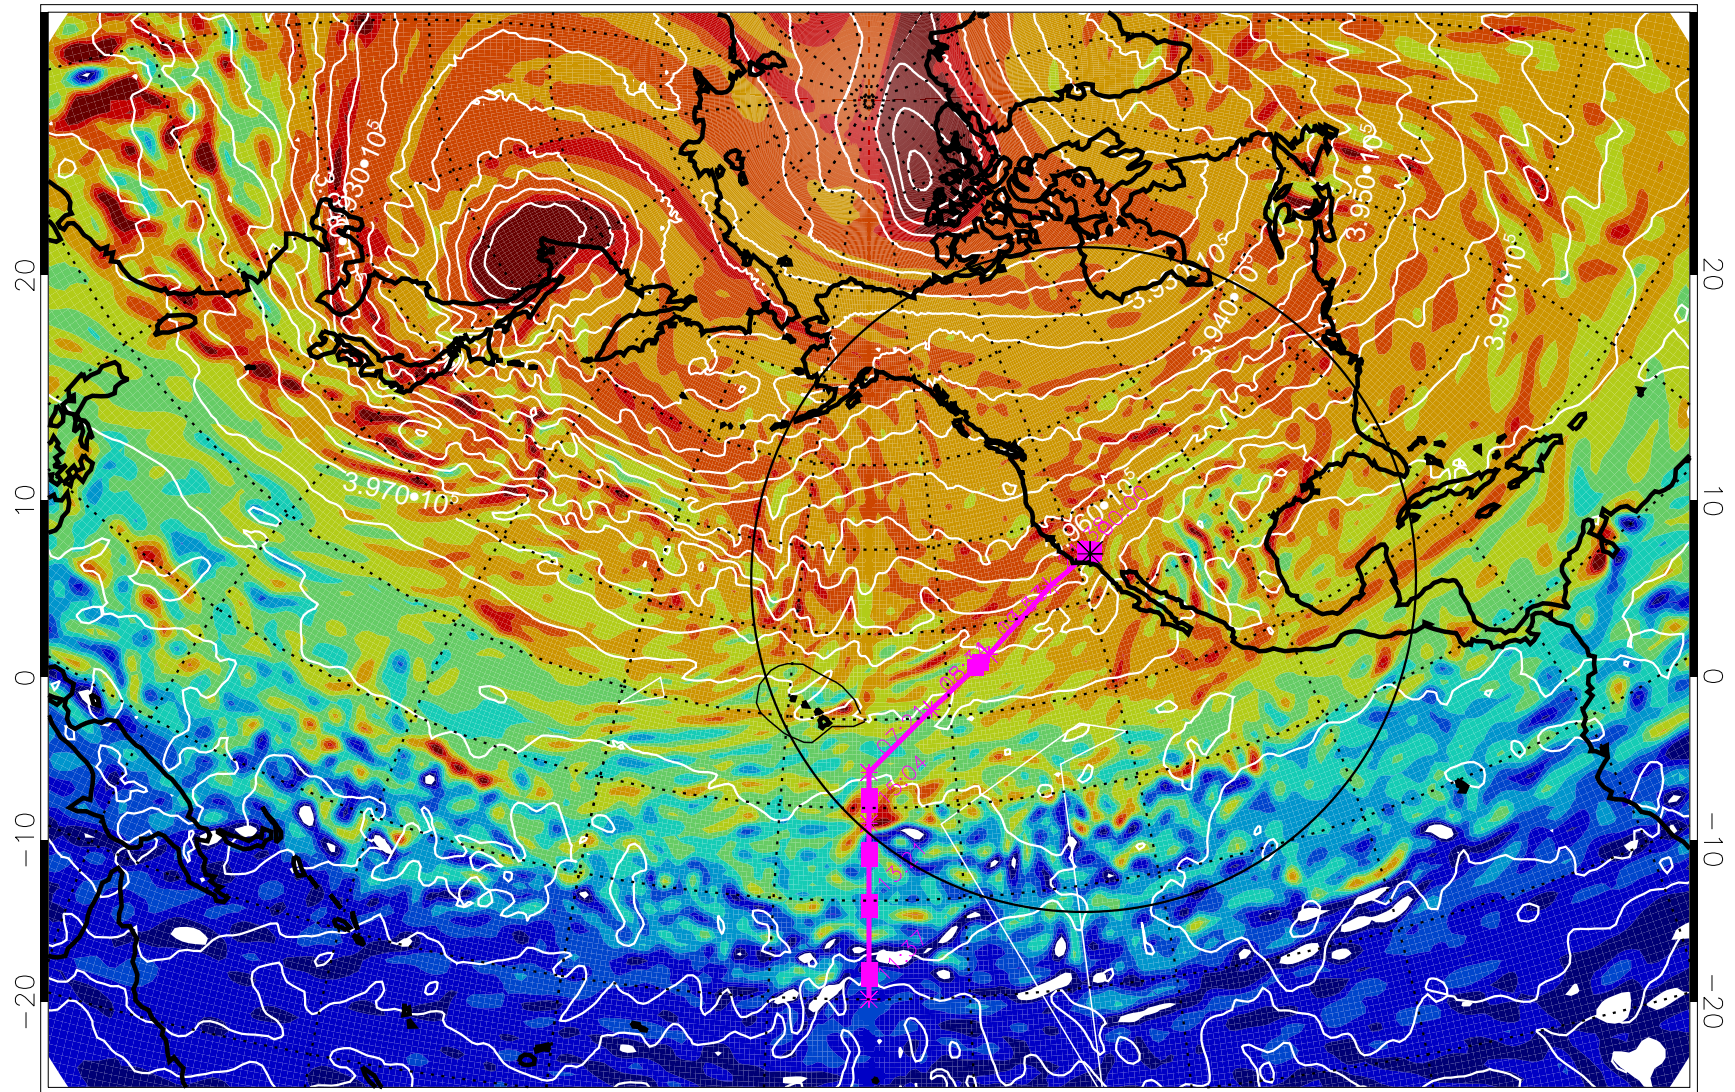

13020712, 12 hour forecast for 460K EPV

460K Montgomery Streamfunction, white

Range ring of 4055 km -- 13 hours GH round trip

13020718, 18 hour forecast for 460K EPV

460K Montgomery Streamfunction, white

Range ring of 4055 km -- 13 hours GH round trip

13020800, 24 hour forecast for 460K EPV

460K Montgomery Streamfunction, white

Range ring of 4055 km -- 13 hours GH round trip

13020806, 30 hour forecast for 460K EPV

460K Montgomery Streamfunction, white

Range ring of 4055 km -- 13 hours GH round trip

13020812, 36 hour forecast for 460K EPV

460K Montgomery Streamfunction, white

Range ring of 4055 km -- 13 hours GH round trip

13020818, 42 hour forecast for 460K EPV

460K Montgomery Streamfunction, white

Range ring of 4055 km -- 13 hours GH round trip

13020900, 48 hour forecast for 460K EPV

460K Montgomery Streamfunction, white

Range ring of 4055 km -- 13 hours GH round trip

13020906, 54 hour forecast for 460K EPV

460K Montgomery Streamfunction, white

Range ring of 4055 km -- 13 hours GH round trip