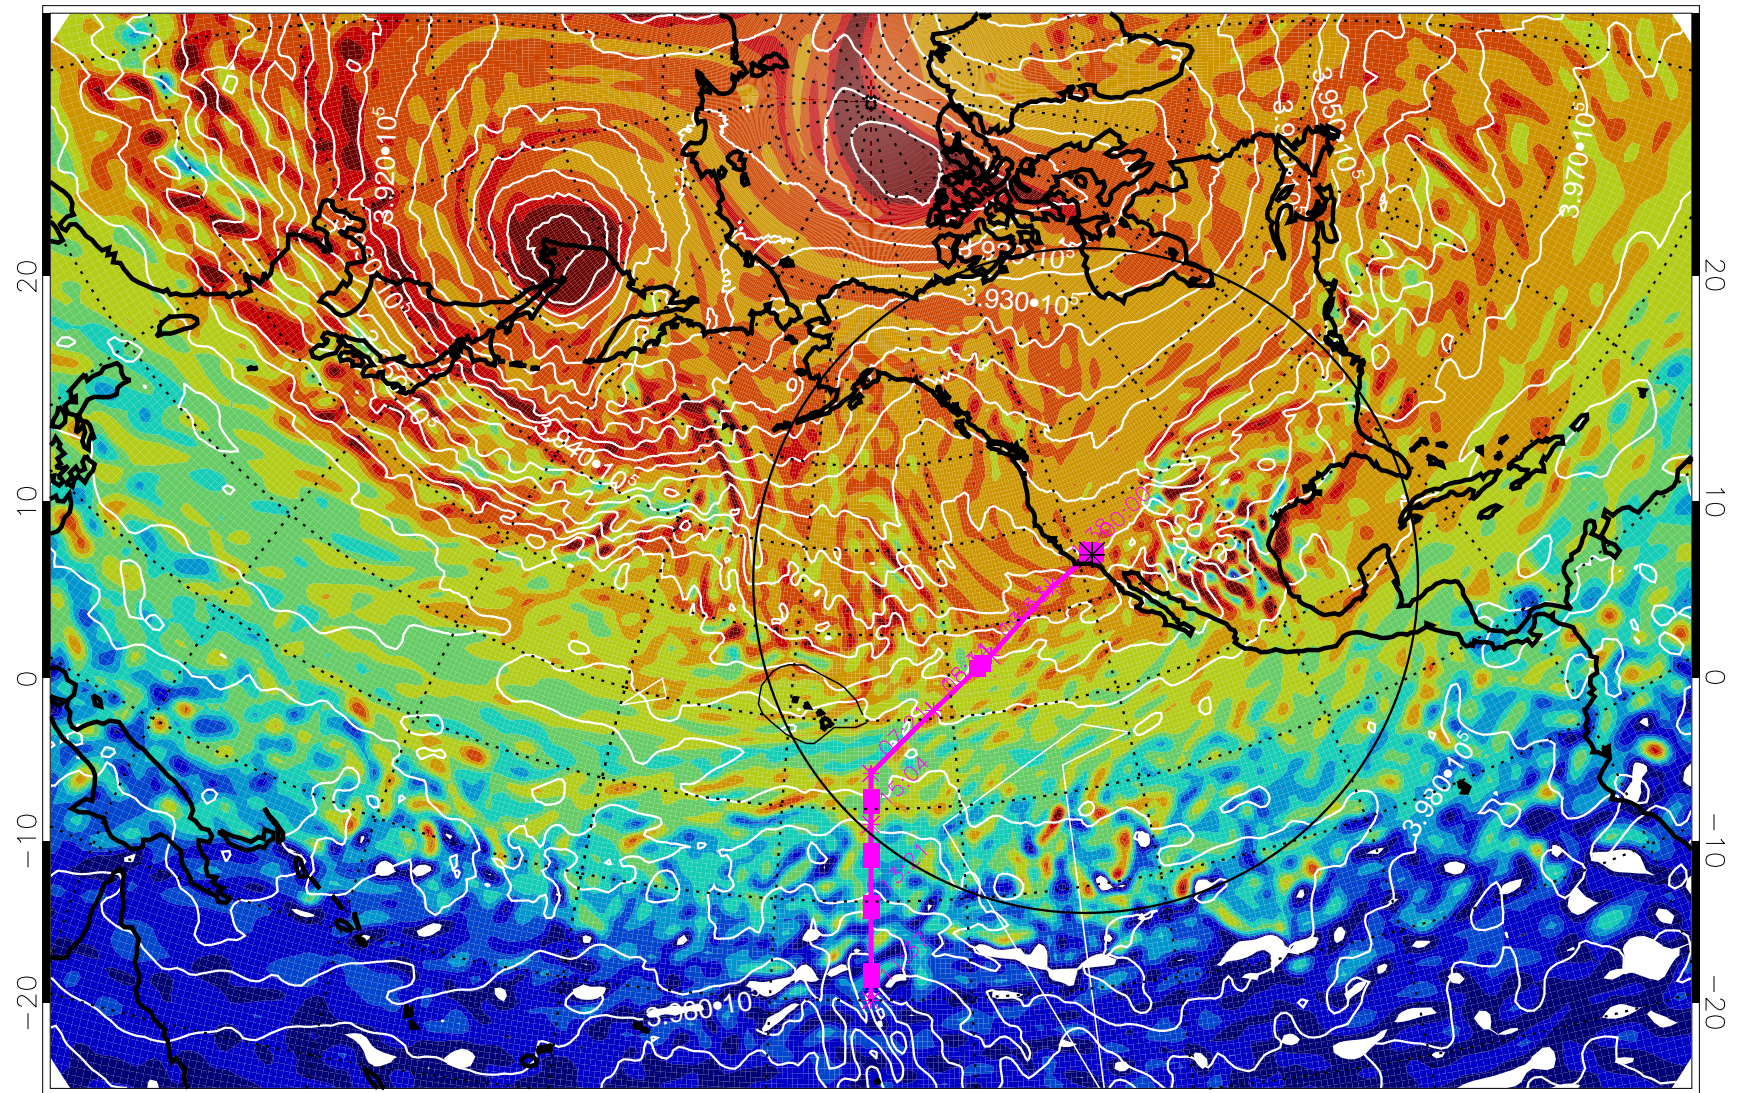

13020900, 48 hour forecast for 460K EPV

460K Montgomery Streamfunction, white

Range ring of 4055 km -- 13 hours GH round trip

13020906, 54 hour forecast for 460K EPV

460K Montgomery Streamfunction, white

Range ring of 4055 km -- 13 hours GH round trip

13020912, 60 hour forecast for 460K EPV

460K Montgomery Streamfunction, white

Range ring of 4055 km -- 13 hours GH round trip

13020918, 66 hour forecast for 460K EPV

460K Montgomery Streamfunction, white

Range ring of 4055 km -- 13 hours GH round trip

13021000, 72 hour forecast for 460K EPV

460K Montgomery Streamfunction, white

Range ring of 4055 km -- 13 hours GH round trip

13021006, 78 hour forecast for 460K EPV

460K Montgomery Streamfunction, white

Range ring of 4055 km -- 13 hours GH round trip

13021012, 84 hour forecast for 460K EPV

460K Montgomery Streamfunction, white

Range ring of 4055 km -- 13 hours GH round trip

13021018, 90 hour forecast for 460K EPV

460K Montgomery Streamfunction, white

Range ring of 4055 km -- 13 hours GH round trip