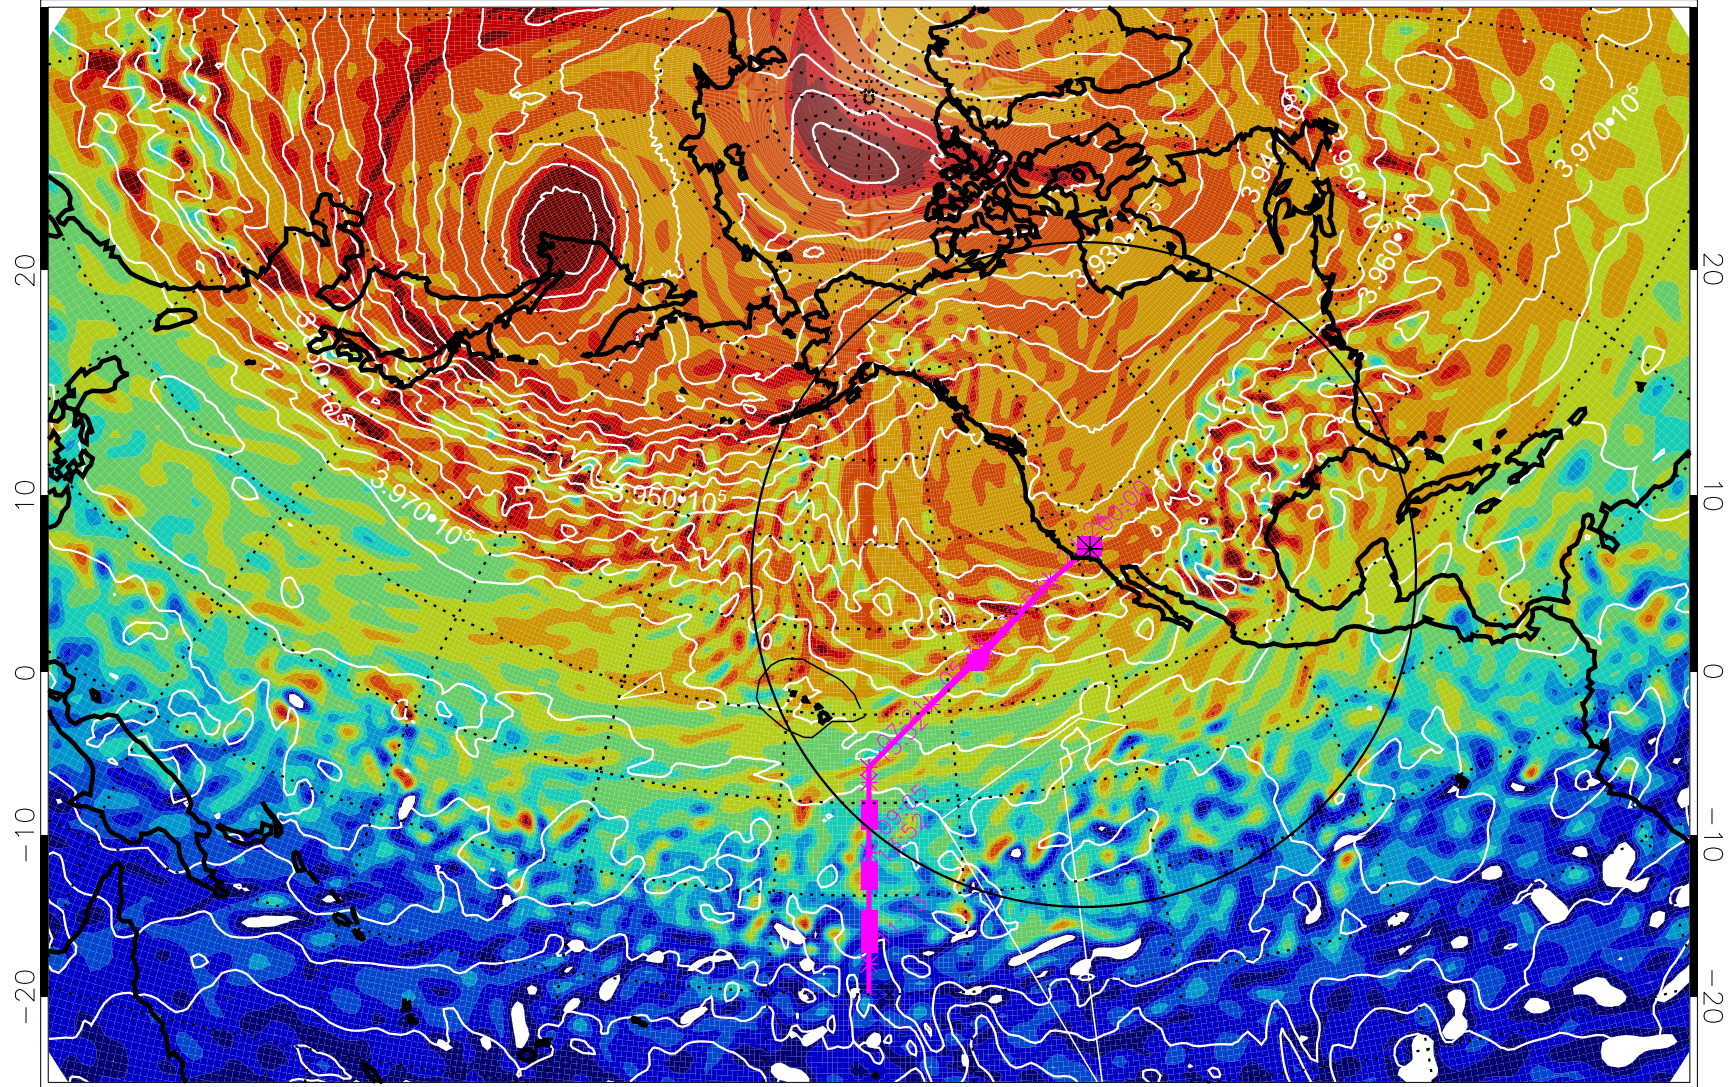

13020918, 78 hour forecast for 460K EPV

460K Montgomery Streamfunction, white

Range ring of 4055 km -- 13 hours GH round trip

13021000, 84 hour forecast for 460K EPV

460K Montgomery Streamfunction, white

Range ring of 4055 km -- 13 hours GH round trip

13021006, 90 hour forecast for 460K EPV

460K Montgomery Streamfunction, white

Range ring of 4055 km -- 13 hours GH round trip

13021012, 96 hour forecast for 460K EPV

460K Montgomery Streamfunction, white

Range ring of 4055 km -- 13 hours GH round trip

13021018, 102 hour forecast for 460K EPV

460K Montgomery Streamfunction, white

Range ring of 4055 km -- 13 hours GH round trip

13021100, 108 hour forecast for 460K EPV

460K Montgomery Streamfunction, white

Range ring of 4055 km -- 13 hours GH round trip

13021106, 114 hour forecast for 460K EPV

460K Montgomery Streamfunction, white

Range ring of 4055 km -- 13 hours GH round trip

13021112, 120 hour forecast for 460K EPV