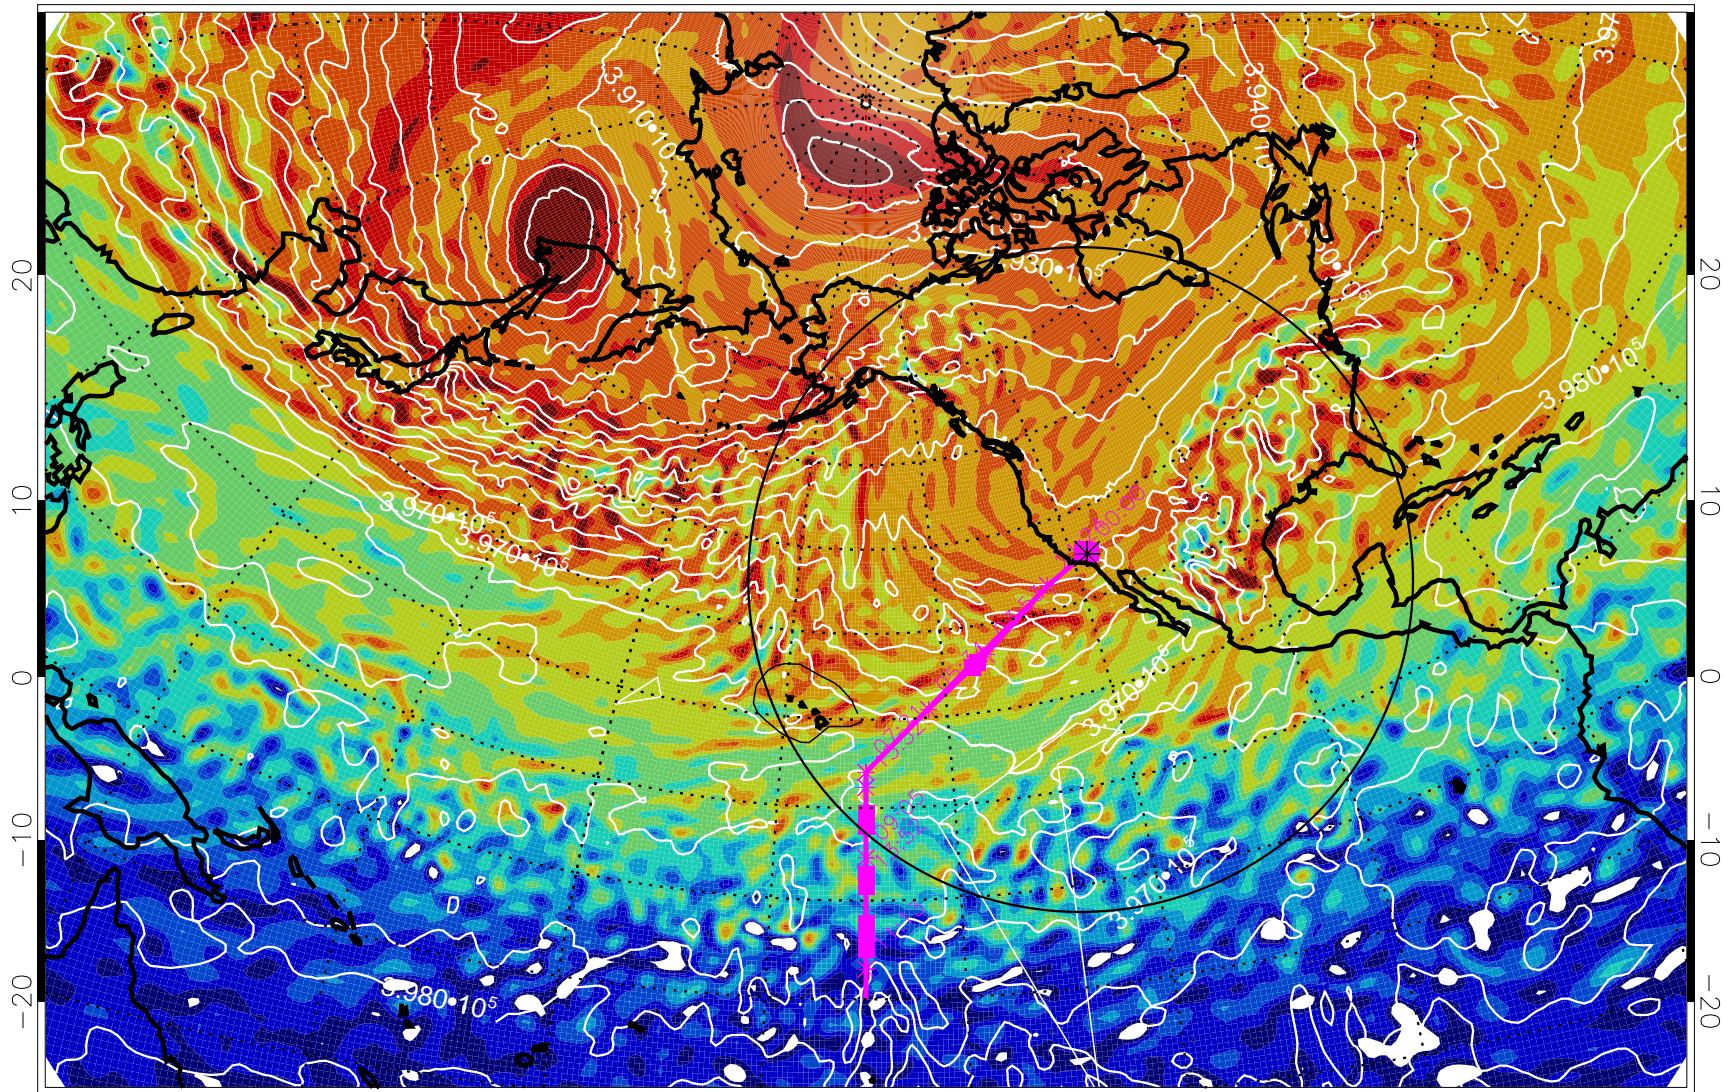

13020918, 78 hour forecast for 460K EPV

460K Montgomery Streamfunction, white

Range ring of 4055 km -- 13 hours GH round trip

13021000, 84 hour forecast for 460K EPV

460K Montgomery Streamfunction, white

Range ring of 4055 km -- 13 hours GH round trip

13021006, 90 hour forecast for 460K EPV

460K Montgomery Streamfunction, white

Range ring of 4055 km -- 13 hours GH round trip

13021012, 96 hour forecast for 460K EPV

460K Montgomery Streamfunction, white

Range ring of 4055 km -- 13 hours GH round trip

13021018, 102 hour forecast for 460K EPV

460K Montgomery Streamfunction, white

Range ring of 4055 km -- 13 hours GH round trip

13021100, 108 hour forecast for 460K EPV

460K Montgomery Streamfunction, white

Range ring of 4055 km -- 13 hours GH round trip

13021106, 114 hour forecast for 460K EPV

460K Montgomery Streamfunction, white

Range ring of 4055 km -- 13 hours GH round trip

13021112, 120 hour forecast for 460K EPV