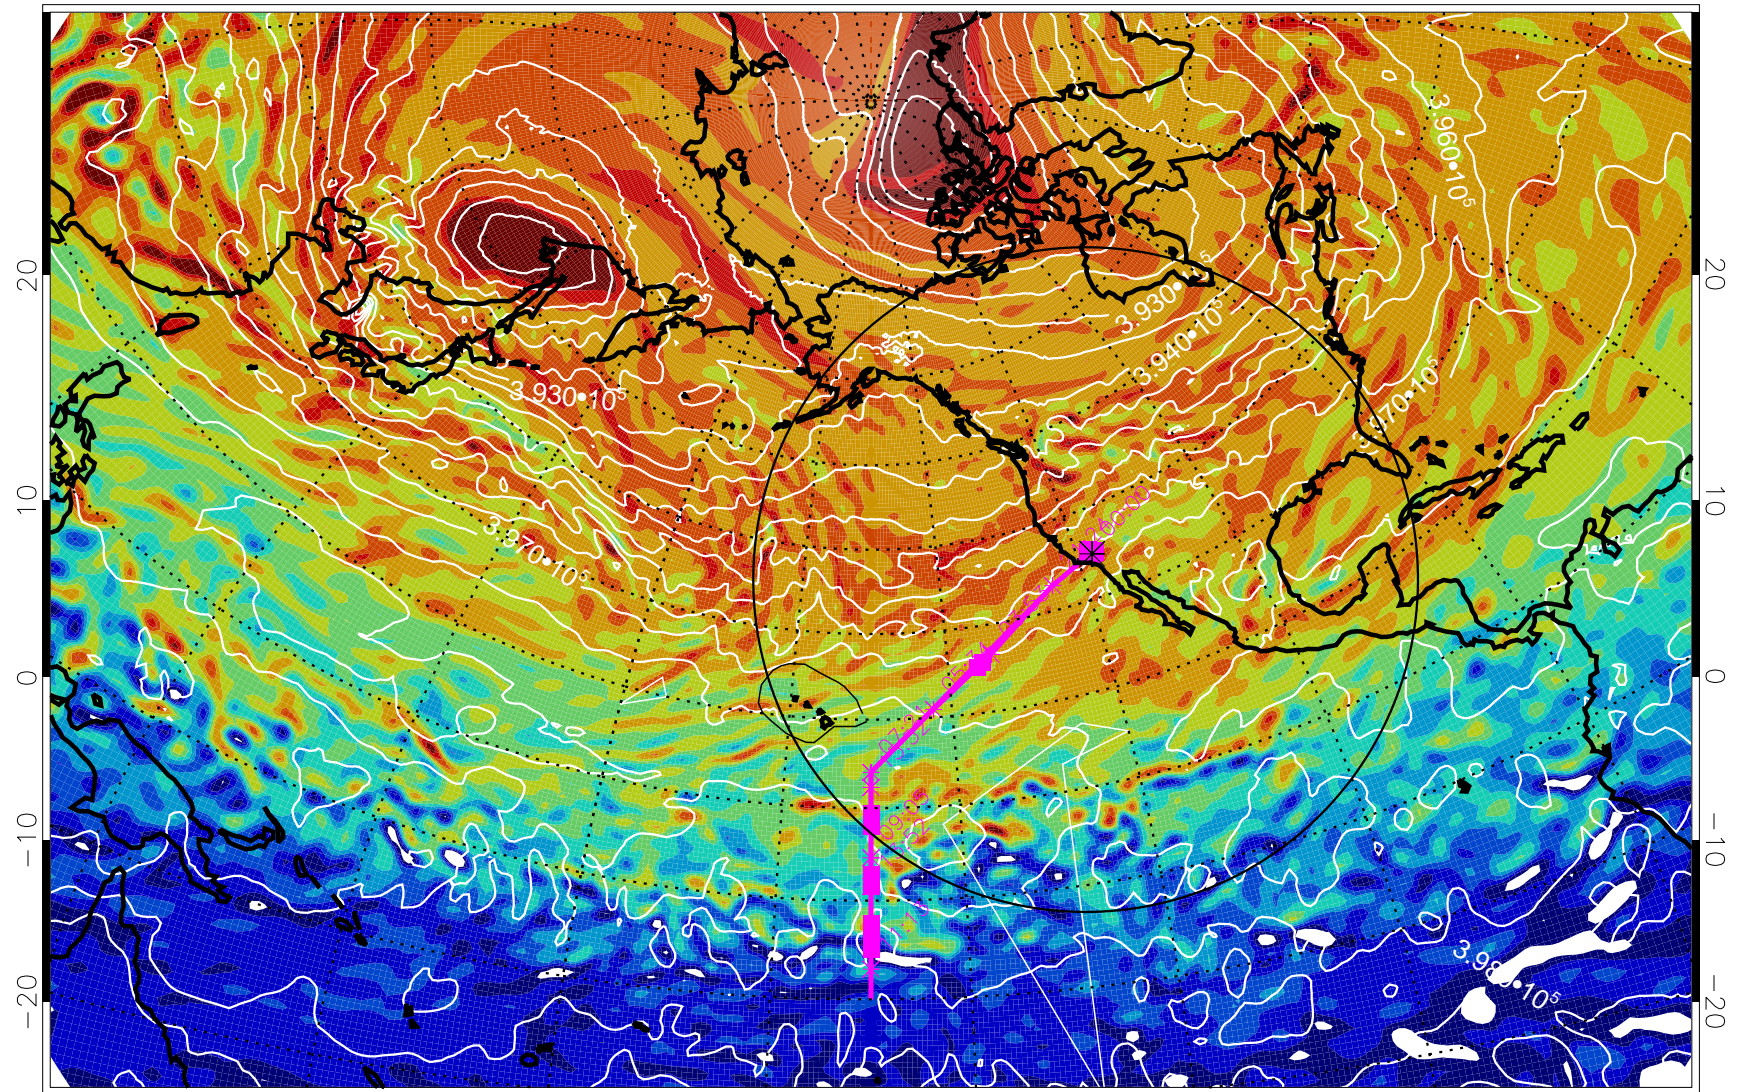

13020618, 6 hour forecast for 460K EPV

460K Montgomery Streamfunction, white

Range ring of 4055 km -- 13 hours GH round trip

13020700, 12 hour forecast for 460K EPV

460K Montgomery Streamfunction, white

Range ring of 4055 km -- 13 hours GH round trip

13020706, 18 hour forecast for 460K EPV

460K Montgomery Streamfunction, white

Range ring of 4055 km -- 13 hours GH round trip

13020712, 24 hour forecast for 460K EPV

460K Montgomery Streamfunction, white

Range ring of 4055 km -- 13 hours GH round trip

13020718, 30 hour forecast for 460K EPV

460K Montgomery Streamfunction, white

Range ring of 4055 km -- 13 hours GH round trip

13020800, 36 hour forecast for 460K EPV

460K Montgomery Streamfunction, white

Range ring of 4055 km -- 13 hours GH round trip

13020806, 42 hour forecast for 460K EPV

460K Montgomery Streamfunction, white

Range ring of 4055 km -- 13 hours GH round trip

13020812, 48 hour forecast for 460K EPV

460K Montgomery Streamfunction, white

Range ring of 4055 km -- 13 hours GH round trip