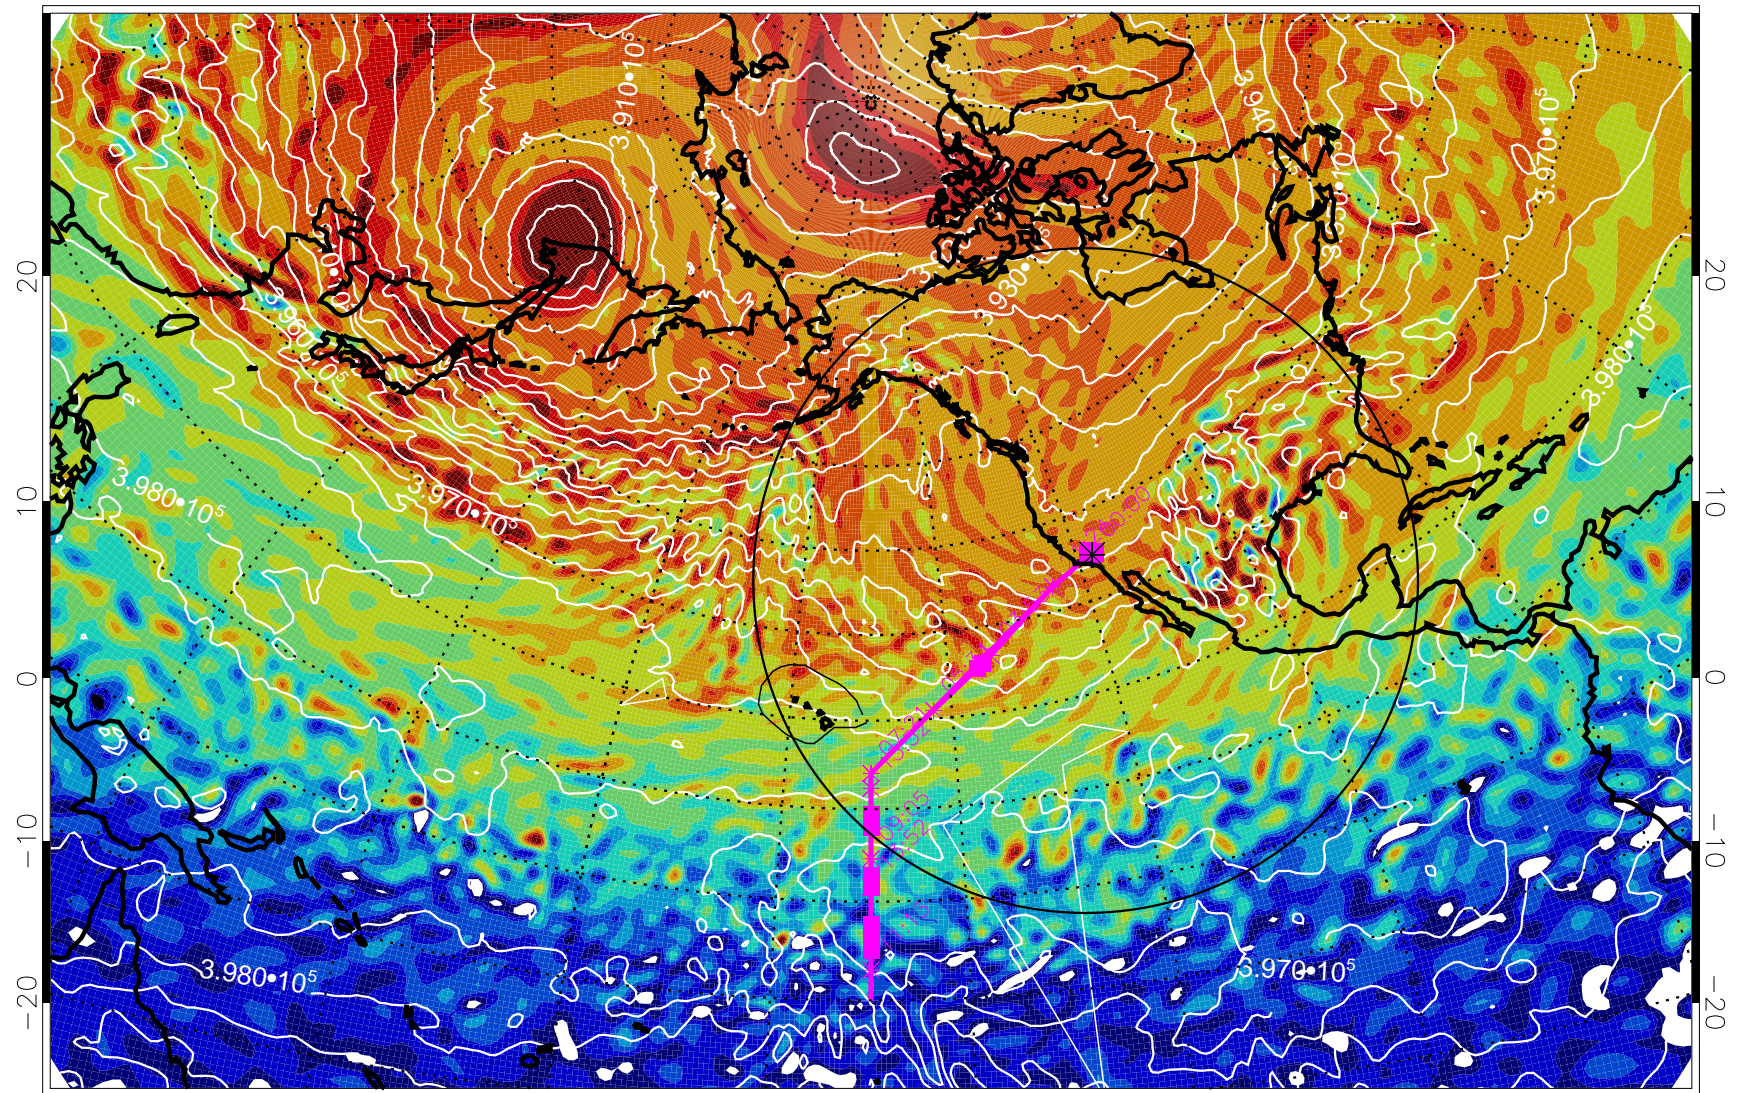

13020906, 66 hour forecast for 460K EPV

460K Montgomery Streamfunction, white

Range ring of 4055 km -- 13 hours GH round trip

13020912, 72 hour forecast for 460K EPV

460K Montgomery Streamfunction, white

Range ring of 4055 km -- 13 hours GH round trip

13020918, 78 hour forecast for 460K EPV

460K Montgomery Streamfunction, white

Range ring of 4055 km -- 13 hours GH round trip

13021000, 84 hour forecast for 460K EPV

460K Montgomery Streamfunction, white

Range ring of 4055 km -- 13 hours GH round trip

13021006, 90 hour forecast for 460K EPV

460K Montgomery Streamfunction, white

Range ring of 4055 km -- 13 hours GH round trip

13021012, 96 hour forecast for 460K EPV

460K Montgomery Streamfunction, white

Range ring of 4055 km -- 13 hours GH round trip

13021018, 102 hour forecast for 460K EPV

460K Montgomery Streamfunction, white

Range ring of 4055 km -- 13 hours GH round trip

13021100, 108 hour forecast for 460K EPV

460K Montgomery Streamfunction, white