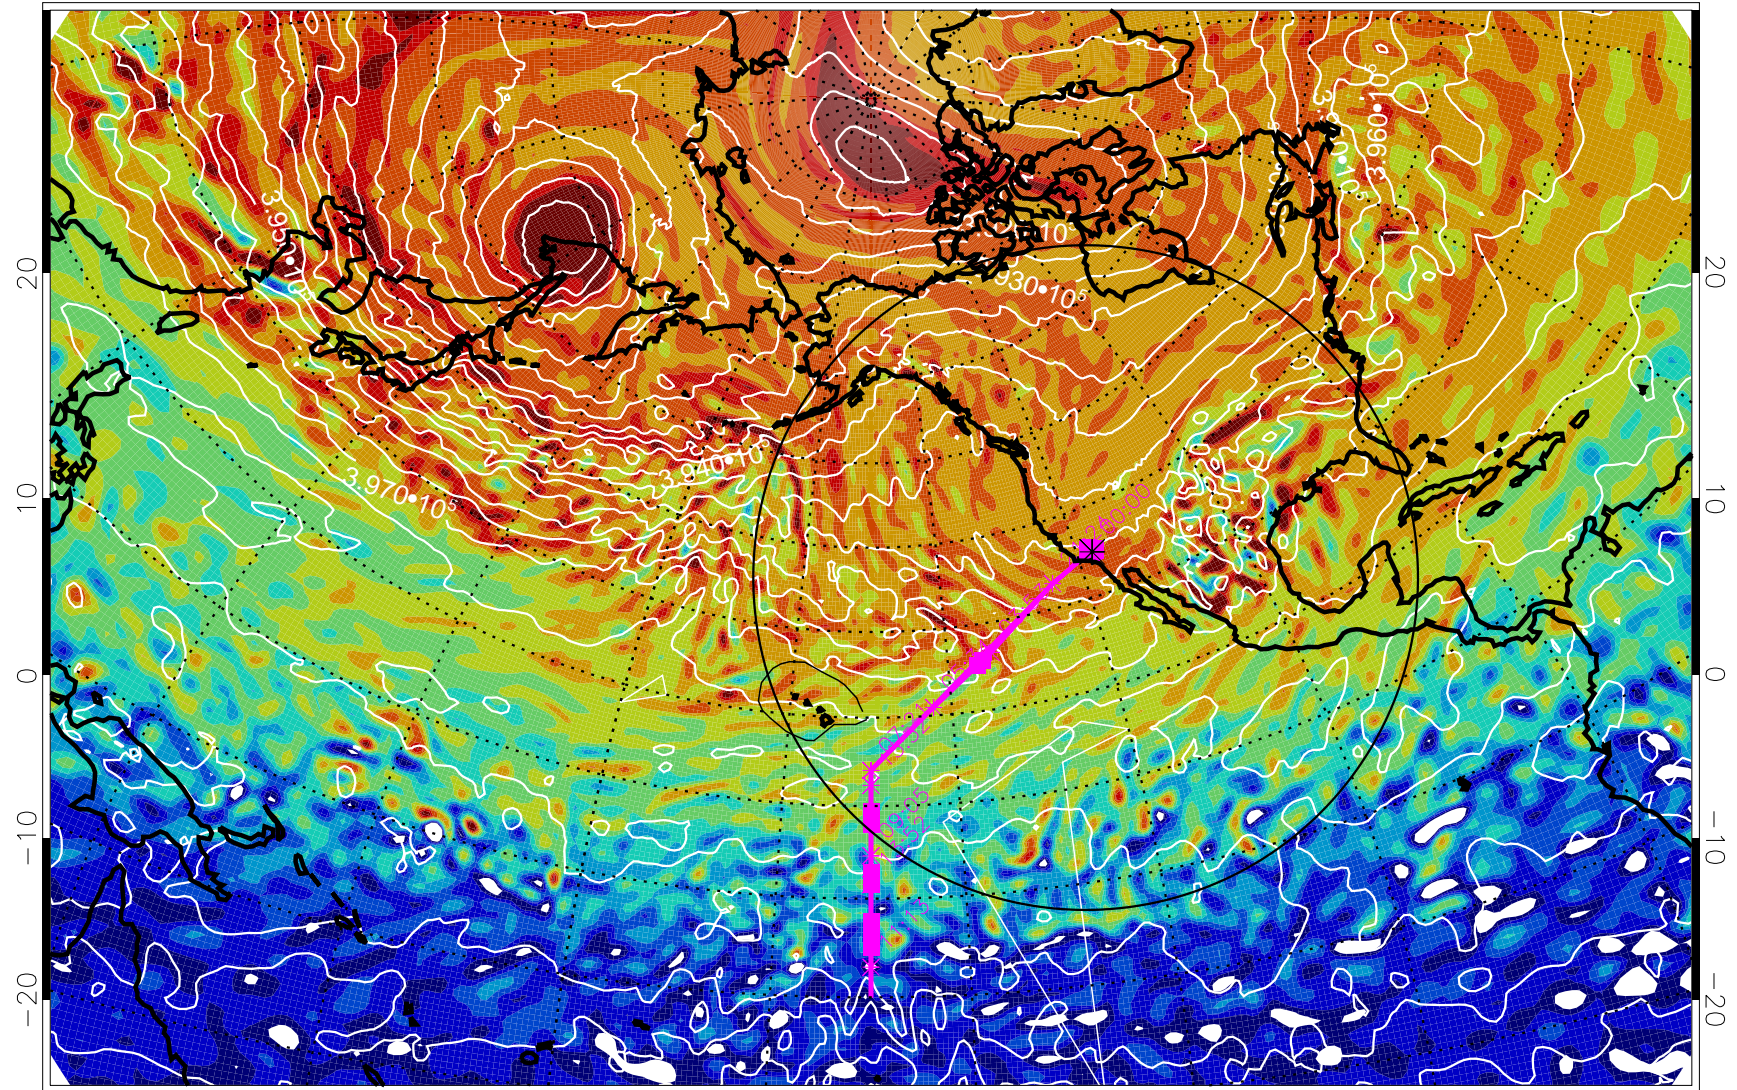

13020906, 66 hour forecast for 460K EPV

460K Montgomery Streamfunction, white

Range ring of 4055 km -- 13 hours GH round trip

13020912, 72 hour forecast for 460K EPV

460K Montgomery Streamfunction, white

Range ring of 4055 km -- 13 hours GH round trip

13020918, 78 hour forecast for 460K EPV

460K Montgomery Streamfunction, white

Range ring of 4055 km -- 13 hours GH round trip

13021000, 84 hour forecast for 460K EPV

460K Montgomery Streamfunction, white

Range ring of 4055 km -- 13 hours GH round trip

13021006, 90 hour forecast for 460K EPV

460K Montgomery Streamfunction, white

Range ring of 4055 km -- 13 hours GH round trip

13021012, 96 hour forecast for 460K EPV

460K Montgomery Streamfunction, white

Range ring of 4055 km -- 13 hours GH round trip

13021018, 102 hour forecast for 460K EPV

460K Montgomery Streamfunction, white

Range ring of 4055 km -- 13 hours GH round trip

13021100, 108 hour forecast for 460K EPV

460K Montgomery Streamfunction, white