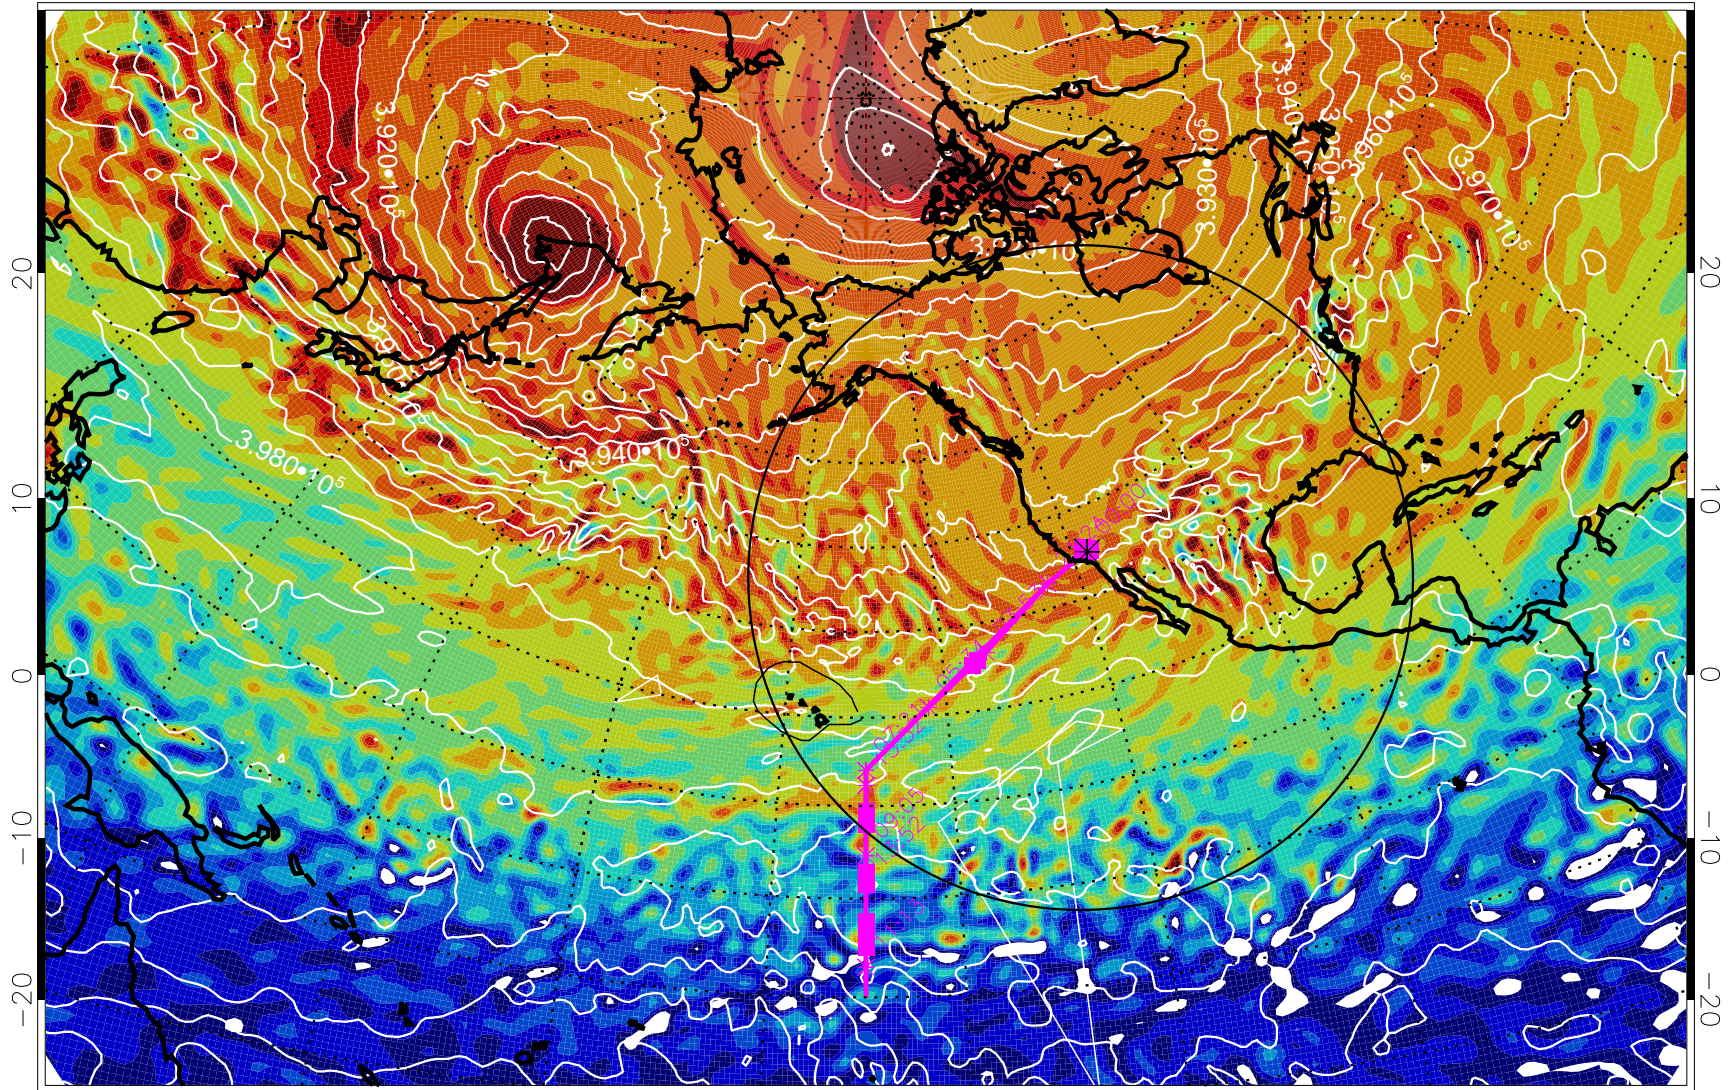

13020806, 42 hour forecast for 460K EPV

460K Montgomery Streamfunction, white

Range ring of 4055 km -- 13 hours GH round trip

13020812, 48 hour forecast for 460K EPV

460K Montgomery Streamfunction, white

Range ring of 4055 km -- 13 hours GH round trip

13020818, 54 hour forecast for 460K EPV

460K Montgomery Streamfunction, white

Range ring of 4055 km -- 13 hours GH round trip

13020900, 60 hour forecast for 460K EPV

460K Montgomery Streamfunction, white

Range ring of 4055 km -- 13 hours GH round trip

13020906, 66 hour forecast for 460K EPV

460K Montgomery Streamfunction, white

Range ring of 4055 km -- 13 hours GH round trip

13020912, 72 hour forecast for 460K EPV

460K Montgomery Streamfunction, white

Range ring of 4055 km -- 13 hours GH round trip

13020918, 78 hour forecast for 460K EPV

460K Montgomery Streamfunction, white

Range ring of 4055 km -- 13 hours GH round trip

13021000, 84 hour forecast for 460K EPV

460K Montgomery Streamfunction, white

Range ring of 4055 km -- 13 hours GH round trip