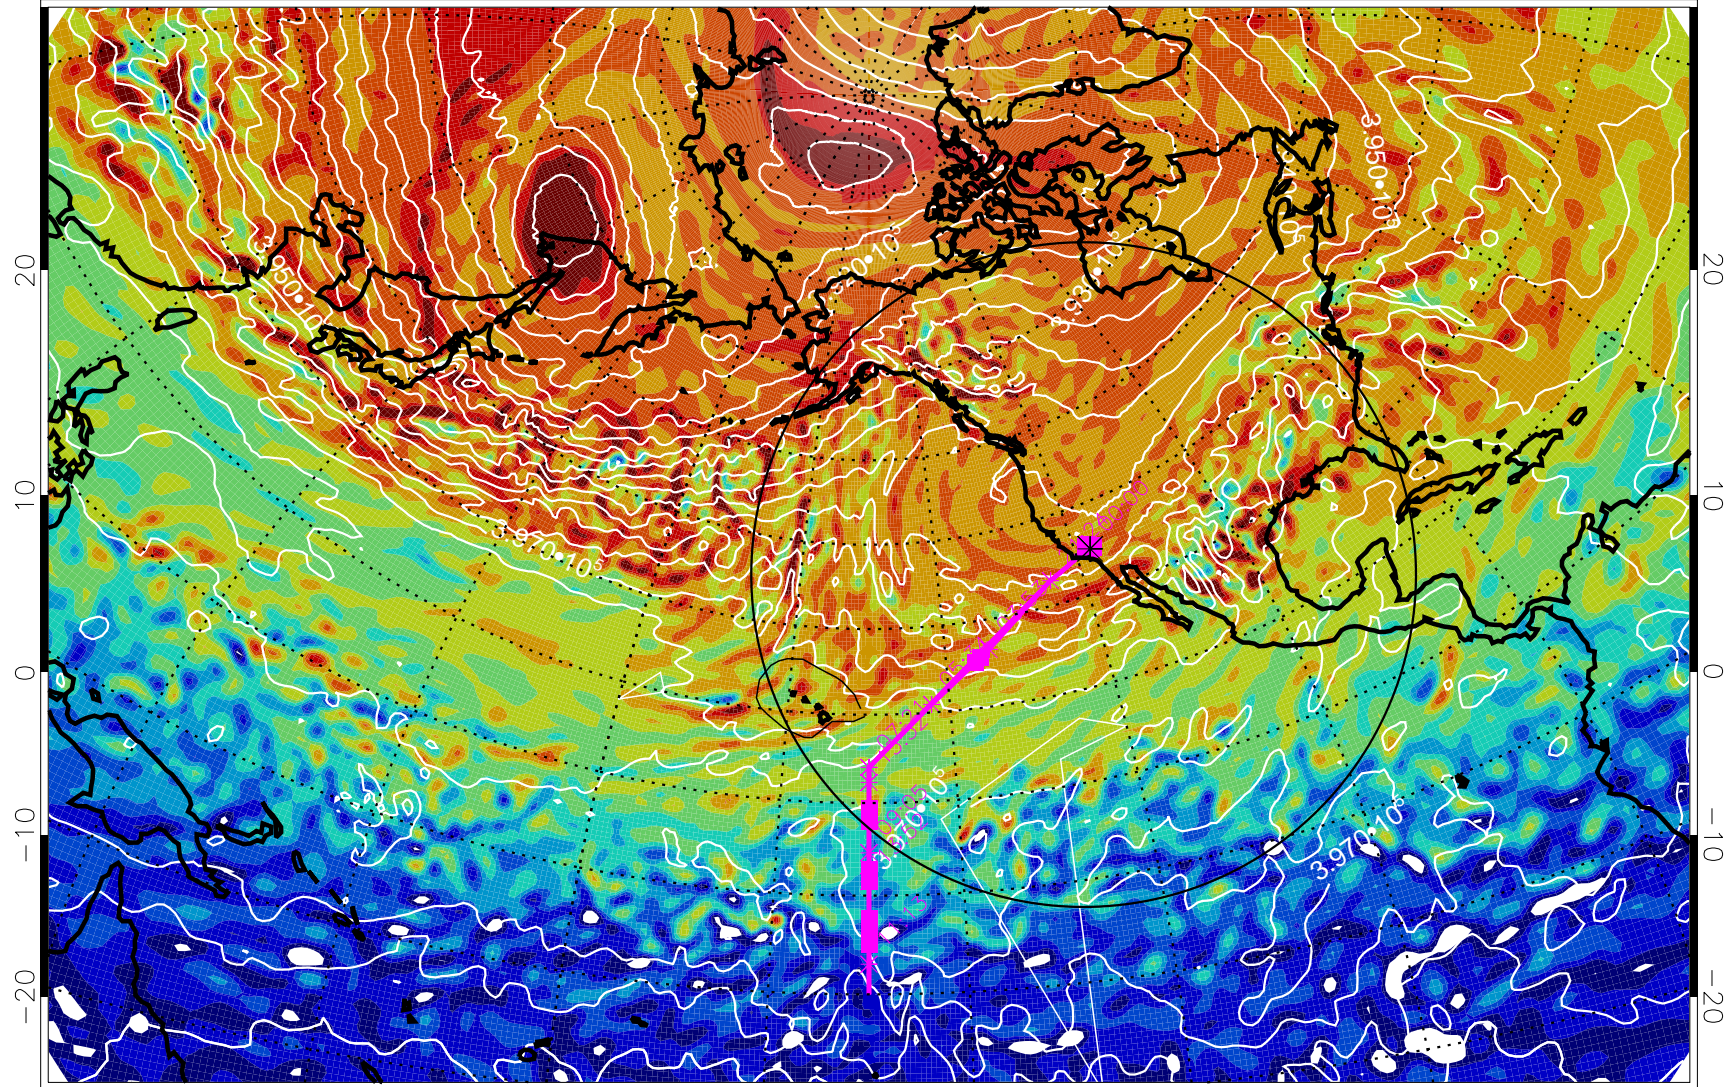

13021018, 102 hour forecast for 460K EPV

460K Montgomery Streamfunction, white

Range ring of 4055 km -- 13 hours GH round trip

13021100, 108 hour forecast for 460K EPV

460K Montgomery Streamfunction, white

Range ring of 4055 km -- 13 hours GH round trip

13021106, 114 hour forecast for 460K EPV

460K Montgomery Streamfunction, white

Range ring of 4055 km -- 13 hours GH round trip

13021112, 120 hour forecast for 460K EPV

460K Montgomery Streamfunction, white

Range ring of 4055 km -- 13 hours GH round trip