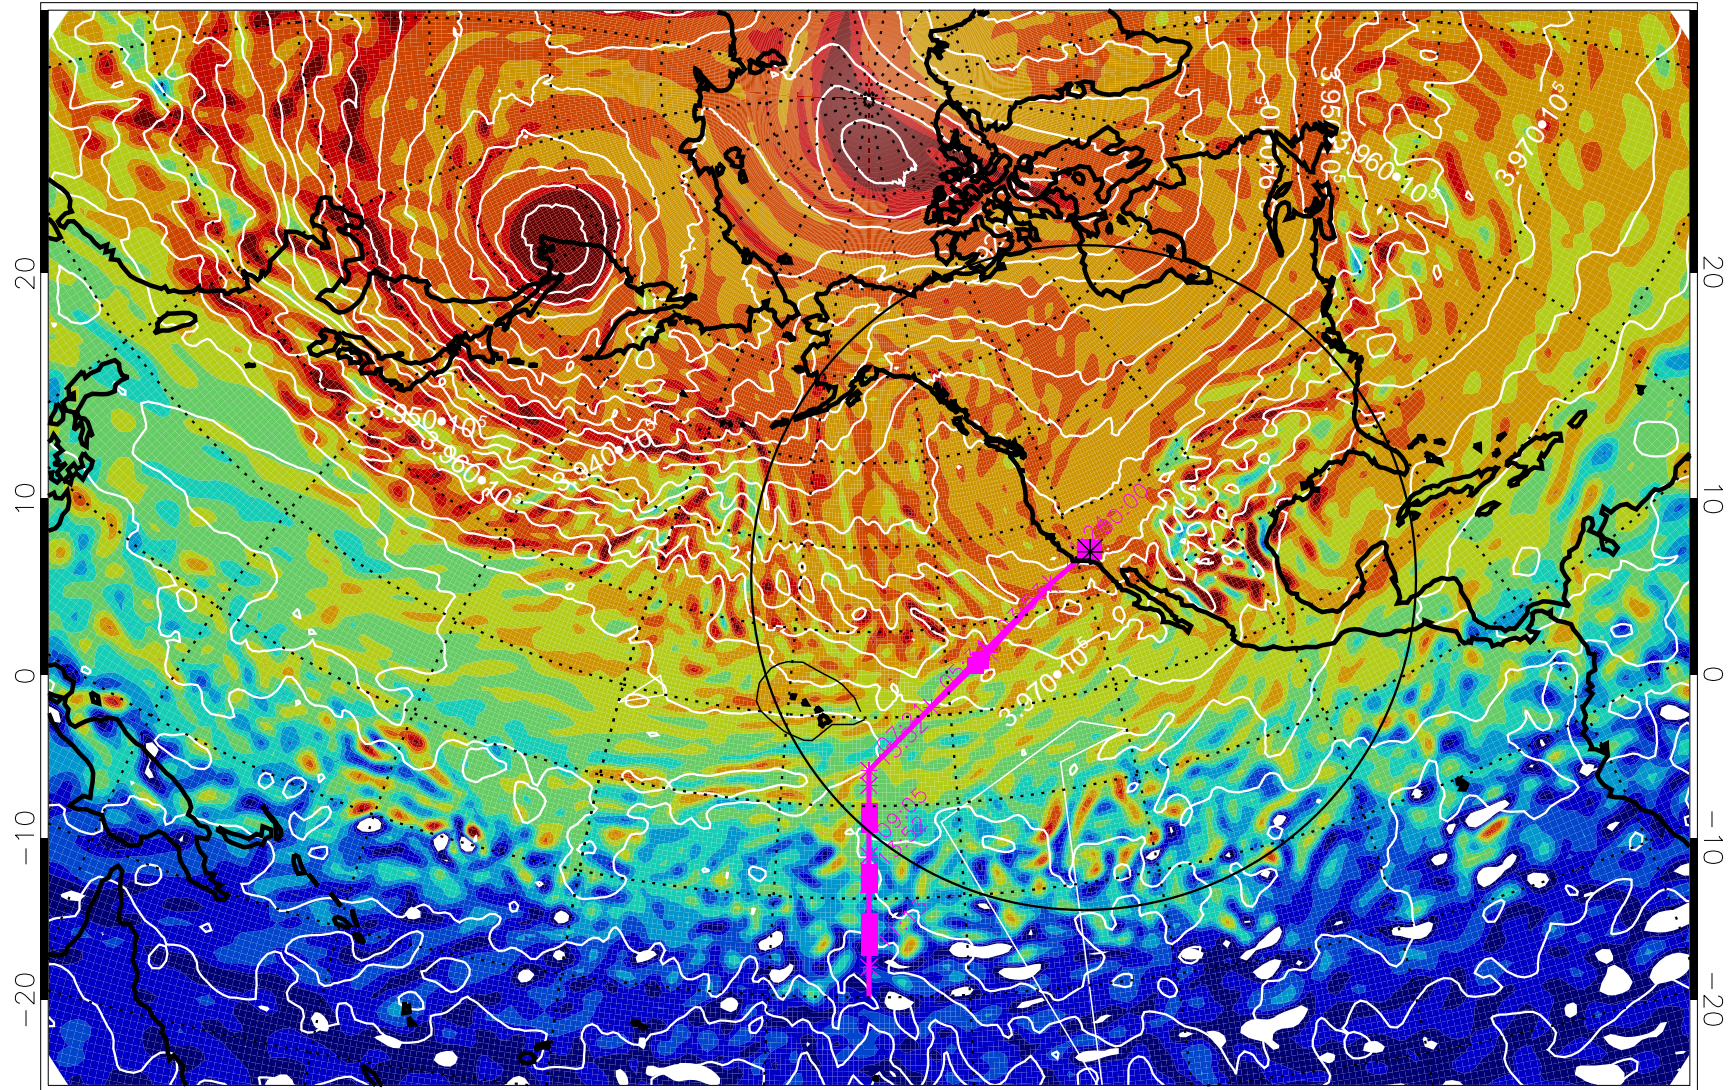

13020906, 66 hour forecast for 460K EPV

460K Montgomery Streamfunction, white

Range ring of 4055 km -- 13 hours GH round trip

13020912, 72 hour forecast for 460K EPV

460K Montgomery Streamfunction, white

Range ring of 4055 km -- 13 hours GH round trip

13020918, 78 hour forecast for 460K EPV

460K Montgomery Streamfunction, white

Range ring of 4055 km -- 13 hours GH round trip

13021000, 84 hour forecast for 460K EPV

460K Montgomery Streamfunction, white

Range ring of 4055 km -- 13 hours GH round trip

13021006, 90 hour forecast for 460K EPV

460K Montgomery Streamfunction, white

Range ring of 4055 km -- 13 hours GH round trip

13021012, 96 hour forecast for 460K EPV

460K Montgomery Streamfunction, white

Range ring of 4055 km -- 13 hours GH round trip

13021018, 102 hour forecast for 460K EPV

460K Montgomery Streamfunction, white

Range ring of 4055 km -- 13 hours GH round trip

13021100, 108 hour forecast for 460K EPV

460K Montgomery Streamfunction, white