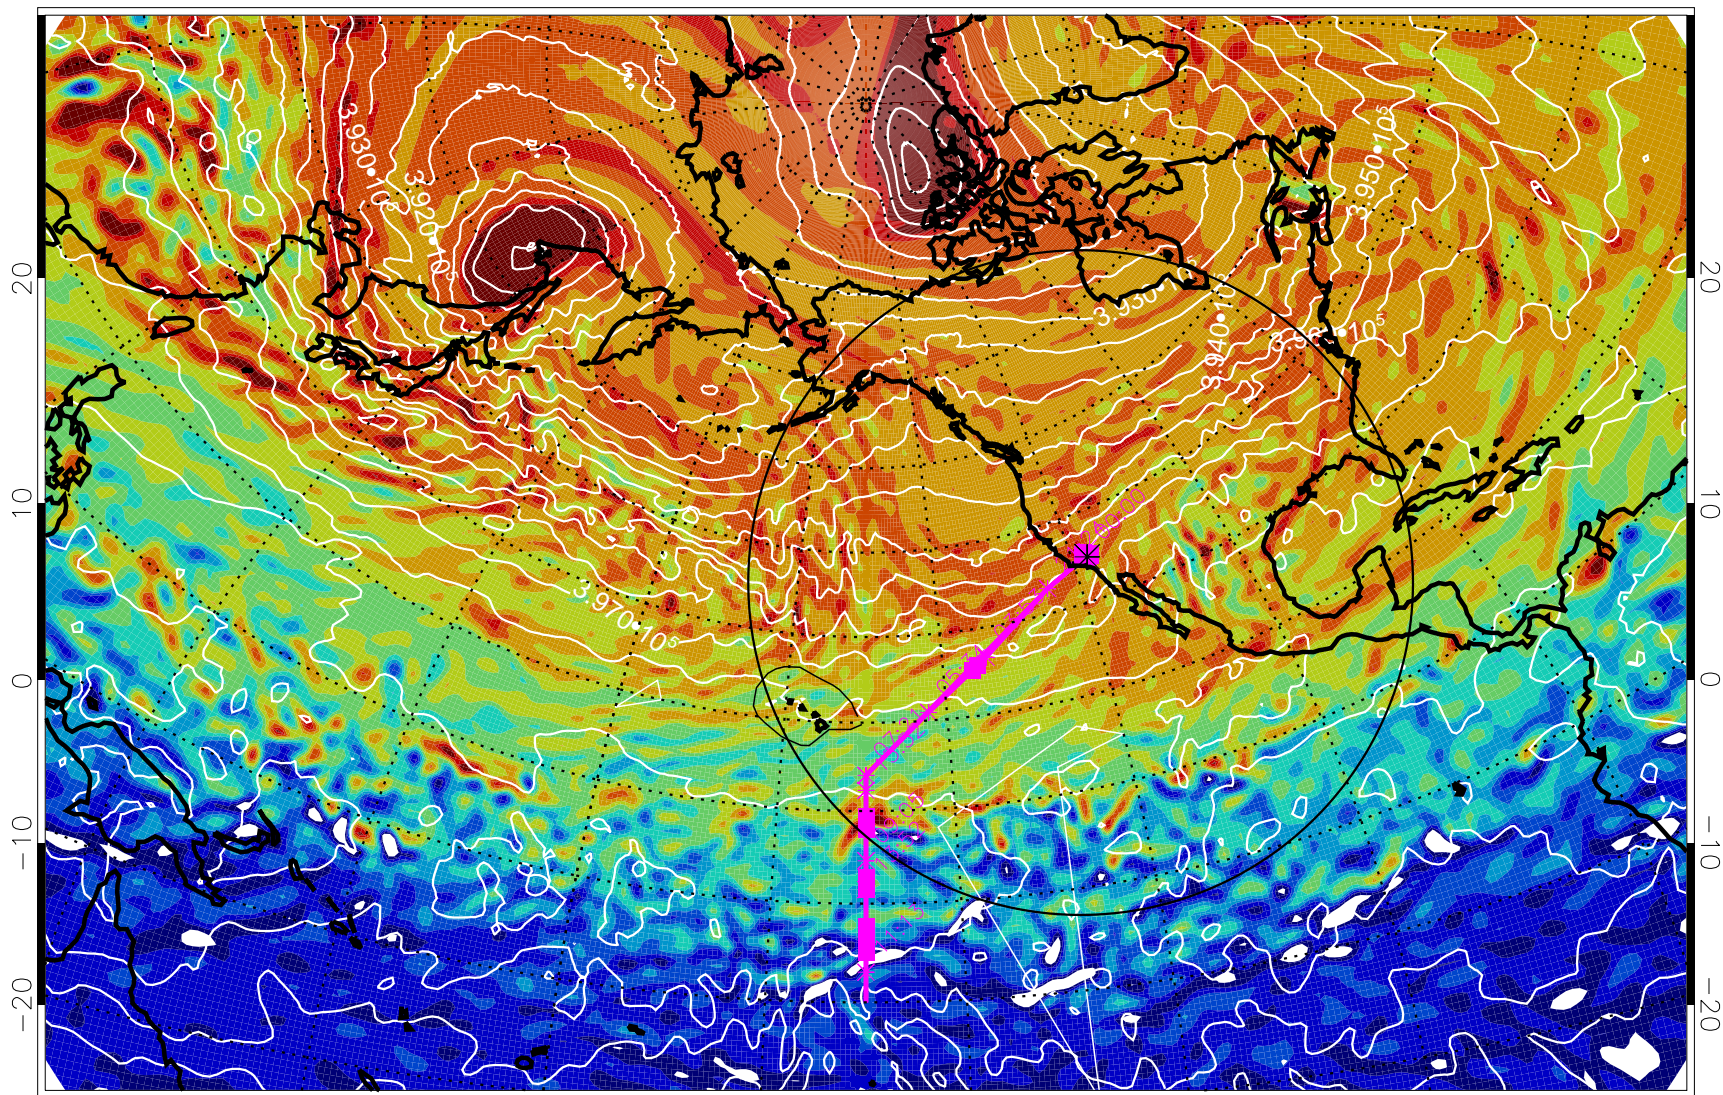

13020618, 6 hour forecast for 460K EPV

460K Montgomery Streamfunction, white

Range ring of 4055 km -- 13 hours GH round trip

13020700, 12 hour forecast for 460K EPV

460K Montgomery Streamfunction, white

Range ring of 4055 km -- 13 hours GH round trip

13020706, 18 hour forecast for 460K EPV

460K Montgomery Streamfunction, white

Range ring of 4055 km -- 13 hours GH round trip

13020712, 24 hour forecast for 460K EPV

460K Montgomery Streamfunction, white

Range ring of 4055 km -- 13 hours GH round trip

13020718, 30 hour forecast for 460K EPV

460K Montgomery Streamfunction, white

Range ring of 4055 km -- 13 hours GH round trip

13020800, 36 hour forecast for 460K EPV

460K Montgomery Streamfunction, white

Range ring of 4055 km -- 13 hours GH round trip

13020806, 42 hour forecast for 460K EPV

460K Montgomery Streamfunction, white

Range ring of 4055 km -- 13 hours GH round trip

13020812, 48 hour forecast for 460K EPV

460K Montgomery Streamfunction, white

Range ring of 4055 km -- 13 hours GH round trip