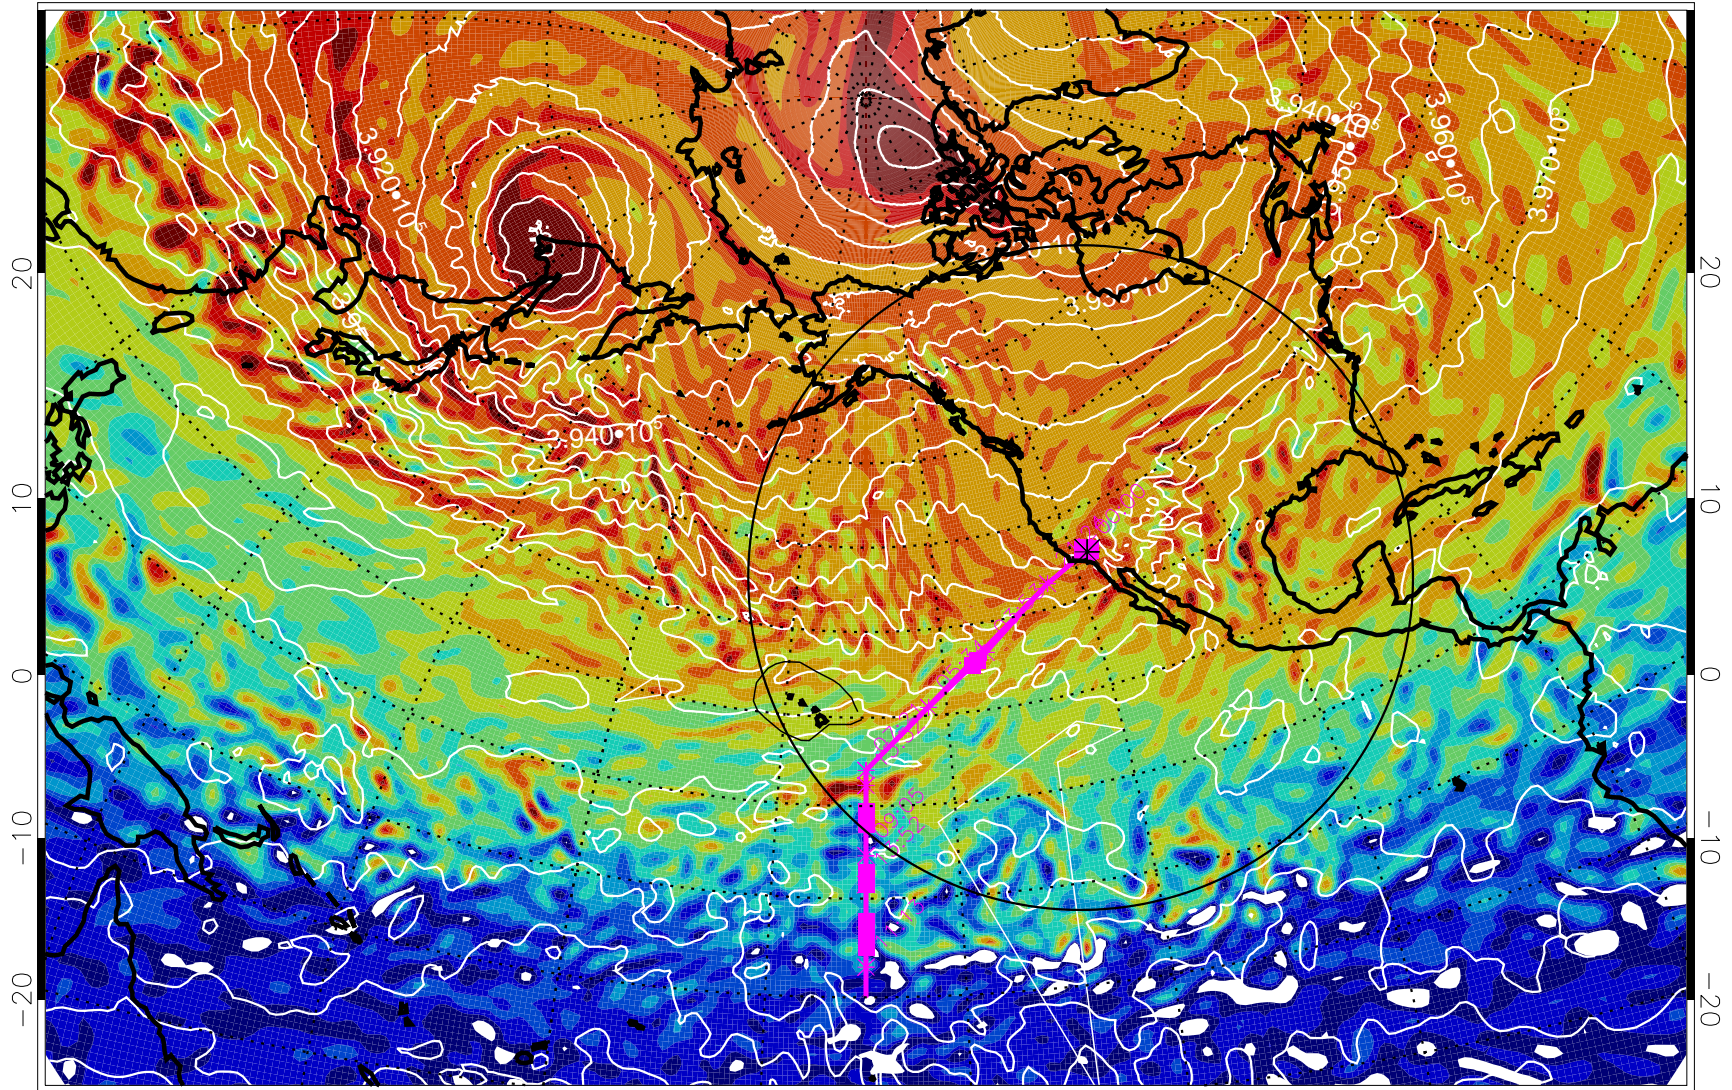

13020718, 30 hour forecast for 460K EPV

460K Montgomery Streamfunction, white

Range ring of 4055 km -- 13 hours GH round trip

13020800, 36 hour forecast for 460K EPV

460K Montgomery Streamfunction, white

Range ring of 4055 km -- 13 hours GH round trip

13020806, 42 hour forecast for 460K EPV

460K Montgomery Streamfunction, white

Range ring of 4055 km -- 13 hours GH round trip

13020812, 48 hour forecast for 460K EPV

460K Montgomery Streamfunction, white

Range ring of 4055 km -- 13 hours GH round trip

13020818, 54 hour forecast for 460K EPV

460K Montgomery Streamfunction, white

Range ring of 4055 km -- 13 hours GH round trip

13020900, 60 hour forecast for 460K EPV

460K Montgomery Streamfunction, white

Range ring of 4055 km -- 13 hours GH round trip

13020906, 66 hour forecast for 460K EPV

460K Montgomery Streamfunction, white

Range ring of 4055 km -- 13 hours GH round trip

13020912, 72 hour forecast for 460K EPV

460K Montgomery Streamfunction, white

Range ring of 4055 km -- 13 hours GH round trip