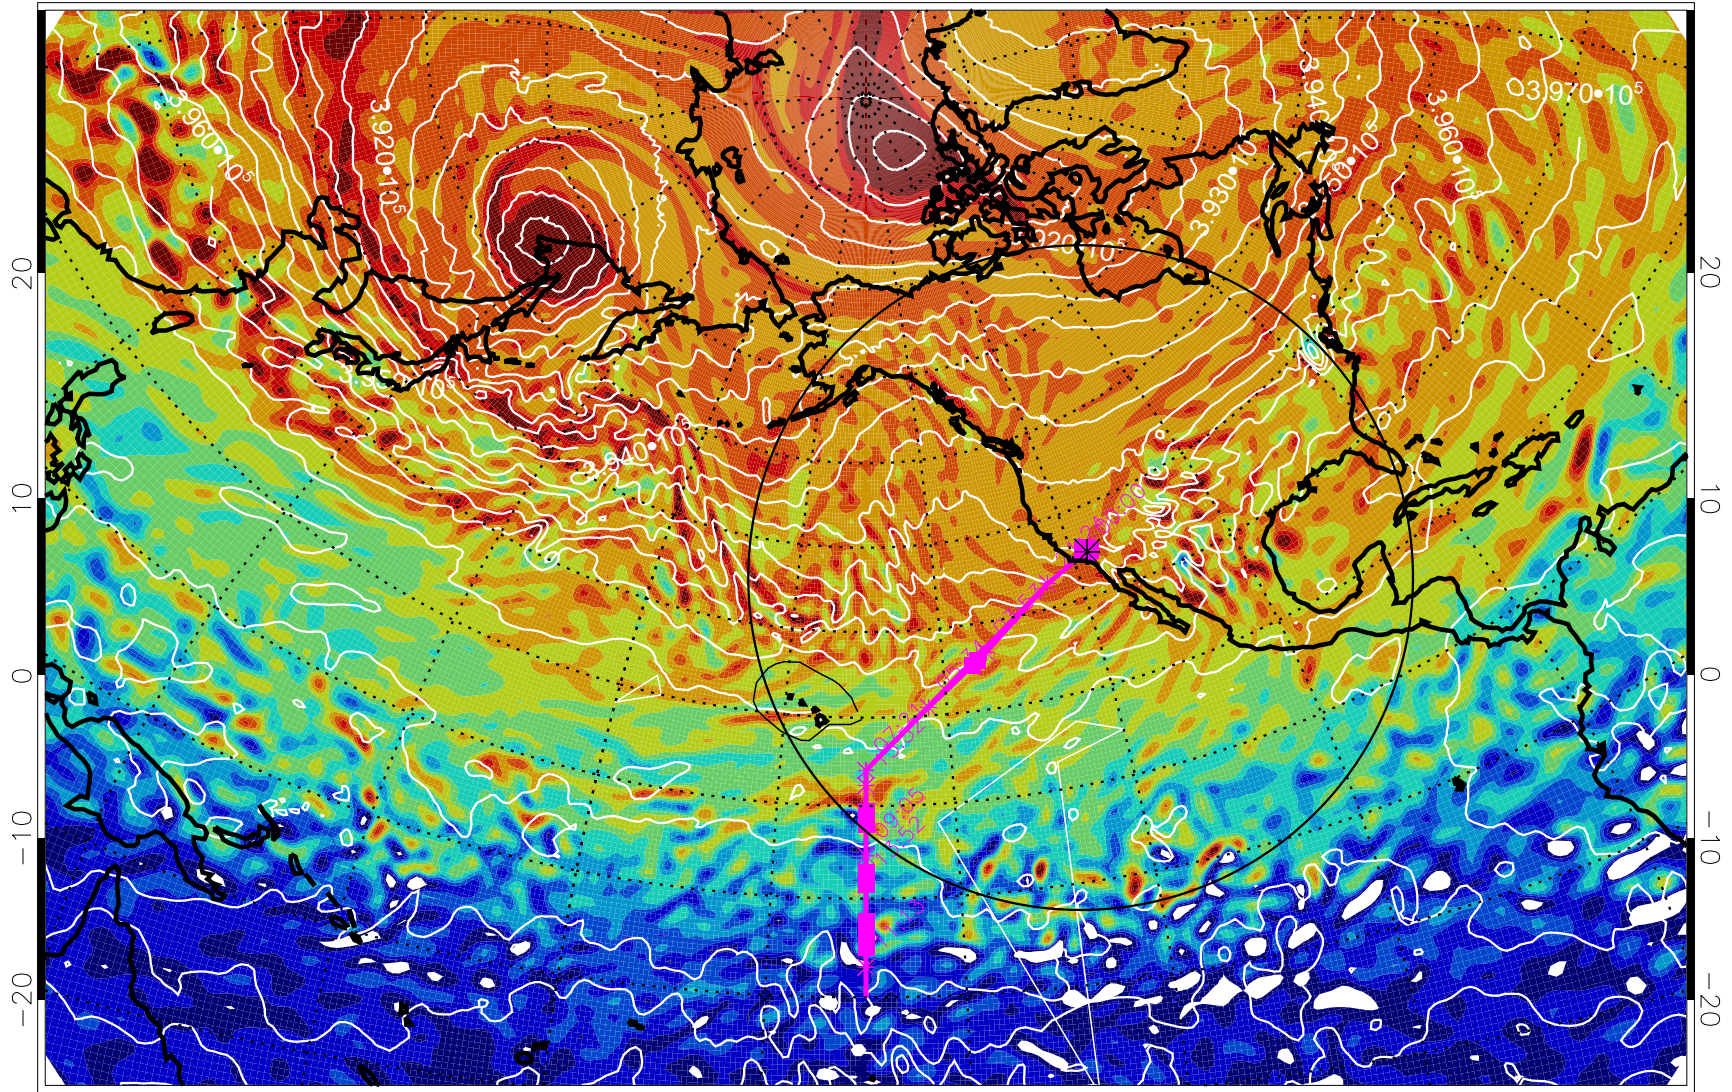

13020806, 42 hour forecast for 460K EPV

460K Montgomery Streamfunction, white

Range ring of 4055 km -- 13 hours GH round trip

13020812, 48 hour forecast for 460K EPV

460K Montgomery Streamfunction, white

Range ring of 4055 km -- 13 hours GH round trip

13020818, 54 hour forecast for 460K EPV

460K Montgomery Streamfunction, white

Range ring of 4055 km -- 13 hours GH round trip

13020900, 60 hour forecast for 460K EPV

460K Montgomery Streamfunction, white

Range ring of 4055 km -- 13 hours GH round trip

13020906, 66 hour forecast for 460K EPV

460K Montgomery Streamfunction, white

Range ring of 4055 km -- 13 hours GH round trip

13020912, 72 hour forecast for 460K EPV

460K Montgomery Streamfunction, white

Range ring of 4055 km -- 13 hours GH round trip

13020918, 78 hour forecast for 460K EPV

460K Montgomery Streamfunction, white

Range ring of 4055 km -- 13 hours GH round trip

13021000, 84 hour forecast for 460K EPV

460K Montgomery Streamfunction, white

Range ring of 4055 km -- 13 hours GH round trip