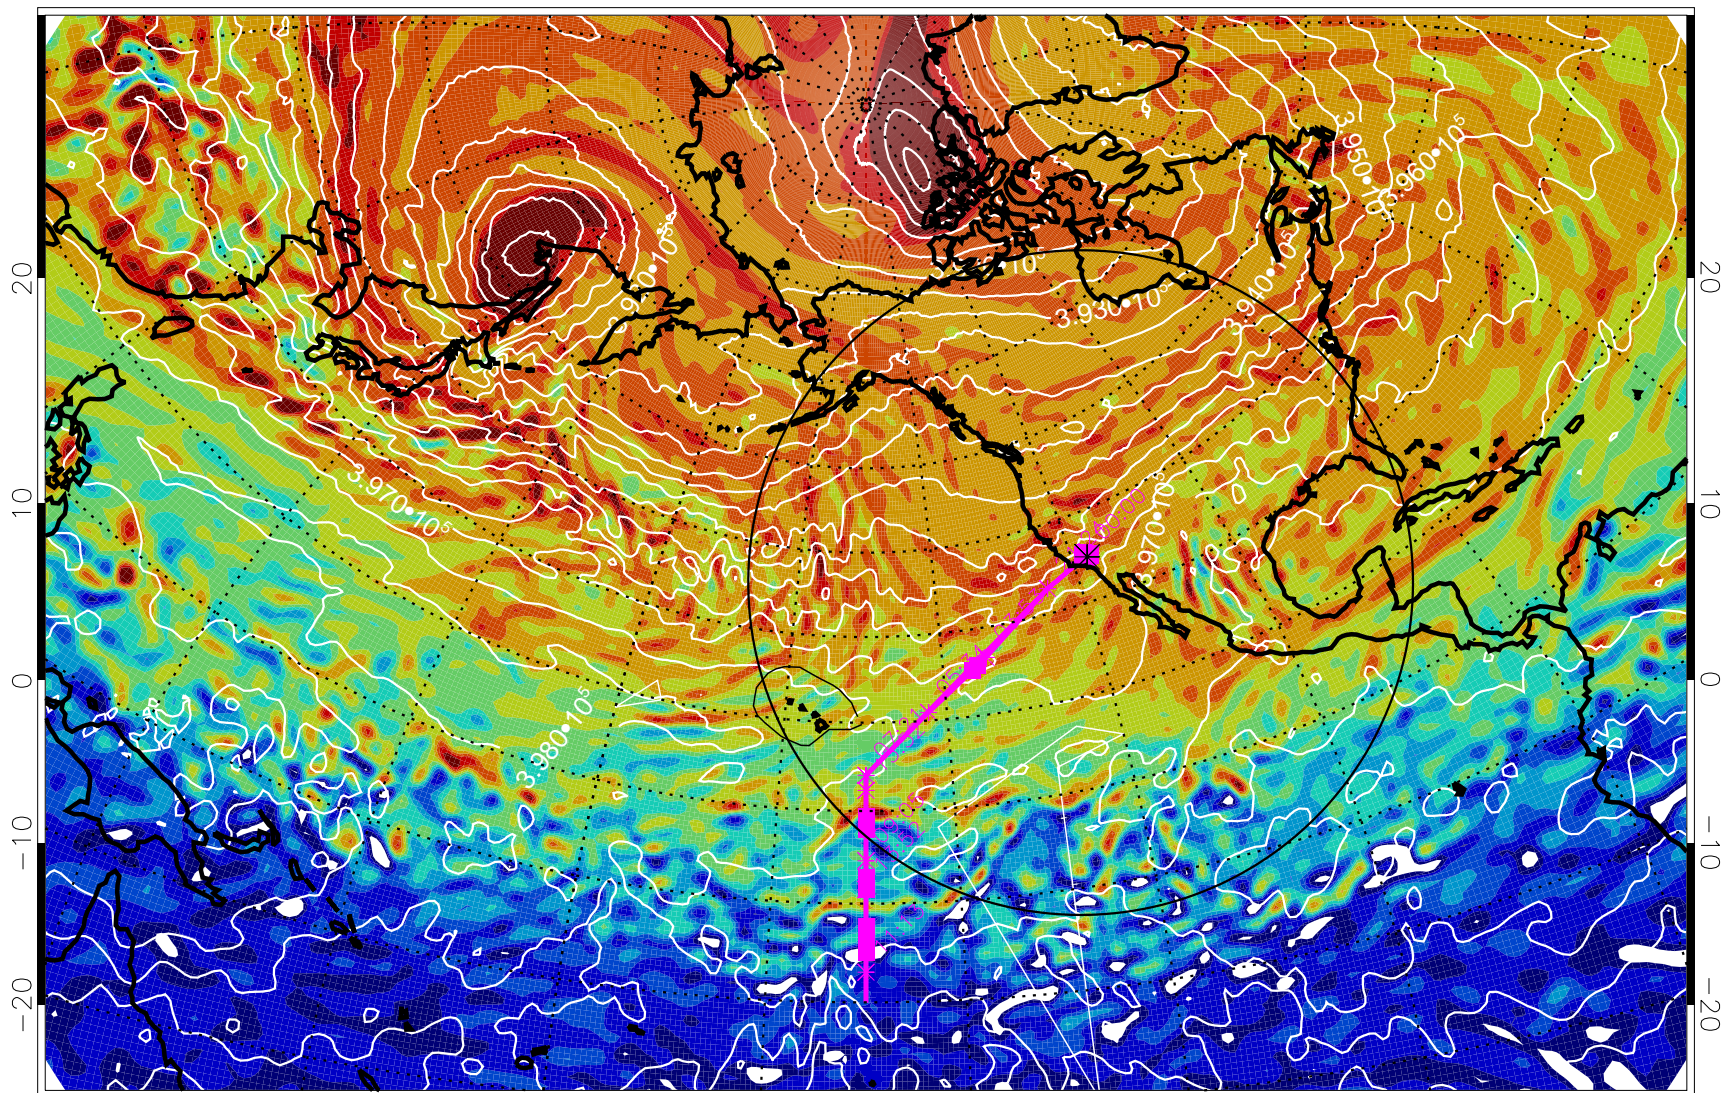

13020618, 6 hour forecast for 460K EPV

460K Montgomery Streamfunction, white

Range ring of 4055 km -- 13 hours GH round trip

13020700, 12 hour forecast for 460K EPV

460K Montgomery Streamfunction, white

Range ring of 4055 km -- 13 hours GH round trip

13020706, 18 hour forecast for 460K EPV

460K Montgomery Streamfunction, white

Range ring of 4055 km -- 13 hours GH round trip

13020712, 24 hour forecast for 460K EPV

460K Montgomery Streamfunction, white

Range ring of 4055 km -- 13 hours GH round trip

13020718, 30 hour forecast for 460K EPV

460K Montgomery Streamfunction, white

Range ring of 4055 km -- 13 hours GH round trip

13020800, 36 hour forecast for 460K EPV

460K Montgomery Streamfunction, white

Range ring of 4055 km -- 13 hours GH round trip

13020806, 42 hour forecast for 460K EPV

460K Montgomery Streamfunction, white

Range ring of 4055 km -- 13 hours GH round trip

13020812, 48 hour forecast for 460K EPV

460K Montgomery Streamfunction, white

Range ring of 4055 km -- 13 hours GH round trip