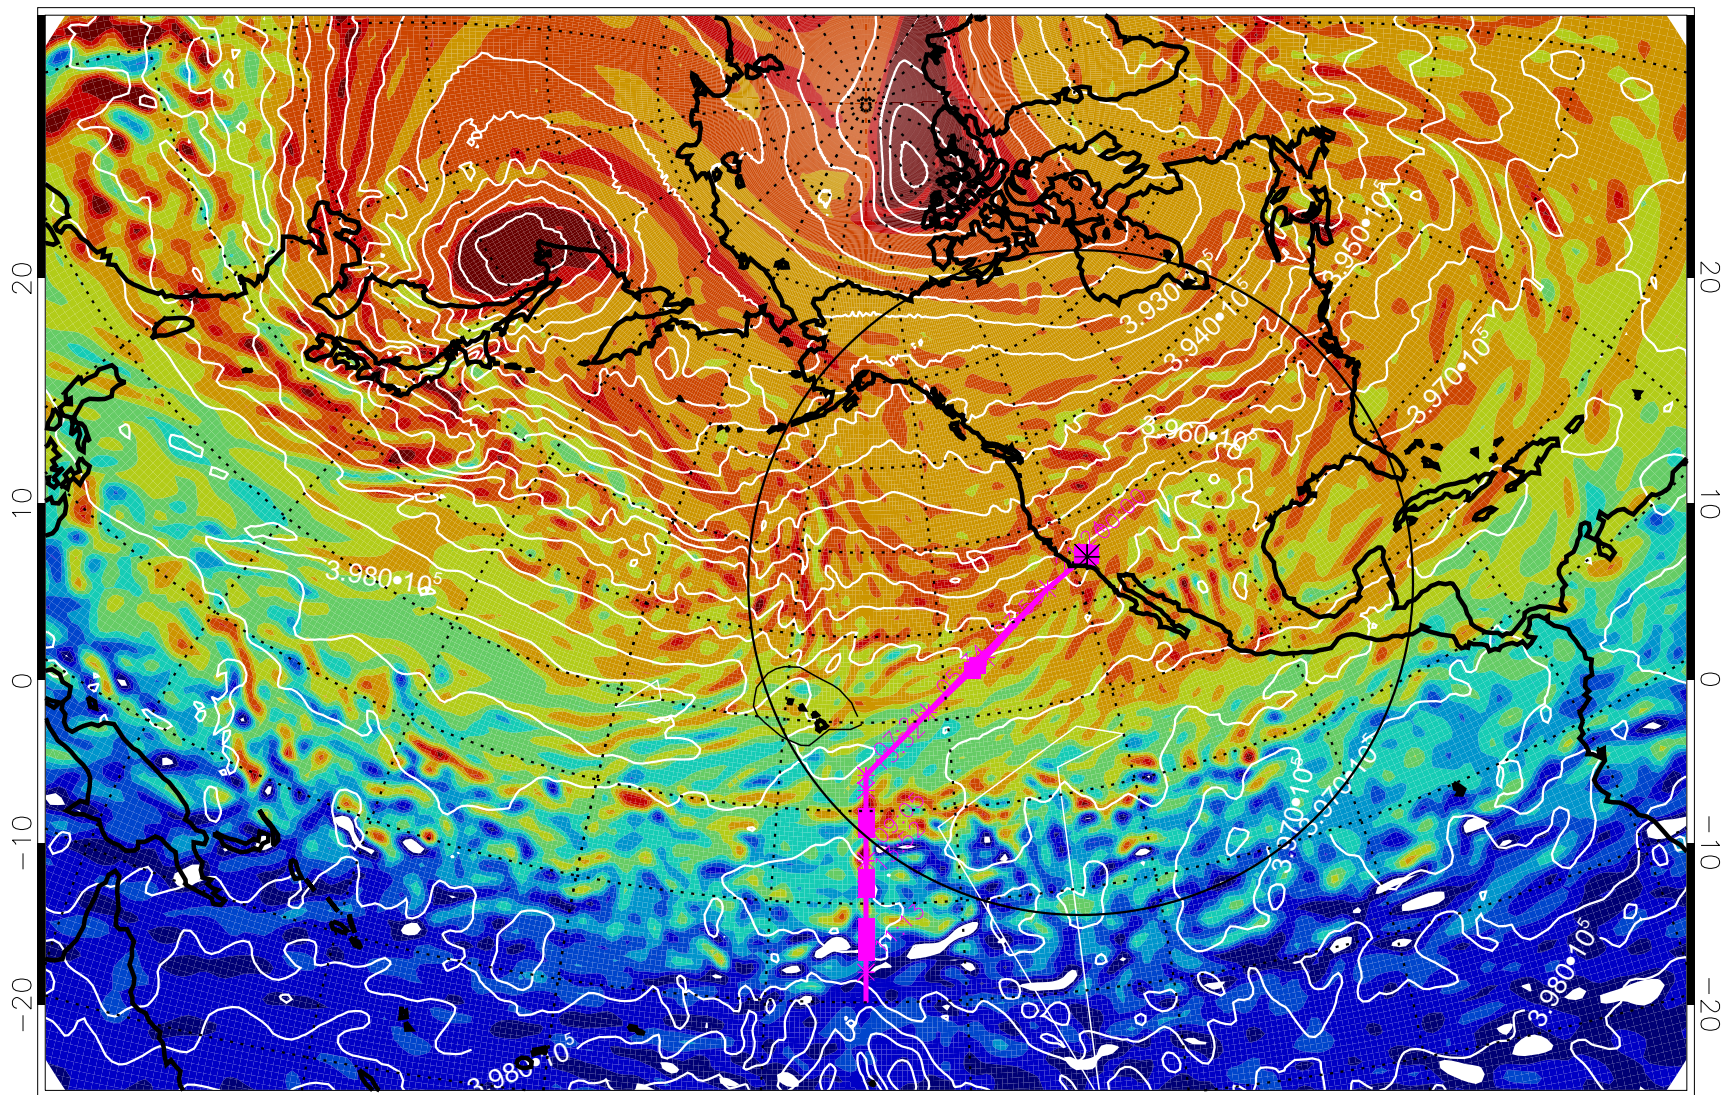

13020618, 6 hour forecast for 460K EPV

460K Montgomery Streamfunction, white

Range ring of 4055 km -- 13 hours GH round trip

13020700, 12 hour forecast for 460K EPV

460K Montgomery Streamfunction, white

Range ring of 4055 km -- 13 hours GH round trip

13020706, 18 hour forecast for 460K EPV

460K Montgomery Streamfunction, white

Range ring of 4055 km -- 13 hours GH round trip

13020712, 24 hour forecast for 460K EPV

460K Montgomery Streamfunction, white

Range ring of 4055 km -- 13 hours GH round trip

13020718, 30 hour forecast for 460K EPV

460K Montgomery Streamfunction, white

Range ring of 4055 km -- 13 hours GH round trip

13020800, 36 hour forecast for 460K EPV

460K Montgomery Streamfunction, white

Range ring of 4055 km -- 13 hours GH round trip

13020806, 42 hour forecast for 460K EPV

460K Montgomery Streamfunction, white

Range ring of 4055 km -- 13 hours GH round trip

13020812, 48 hour forecast for 460K EPV

460K Montgomery Streamfunction, white

Range ring of 4055 km -- 13 hours GH round trip