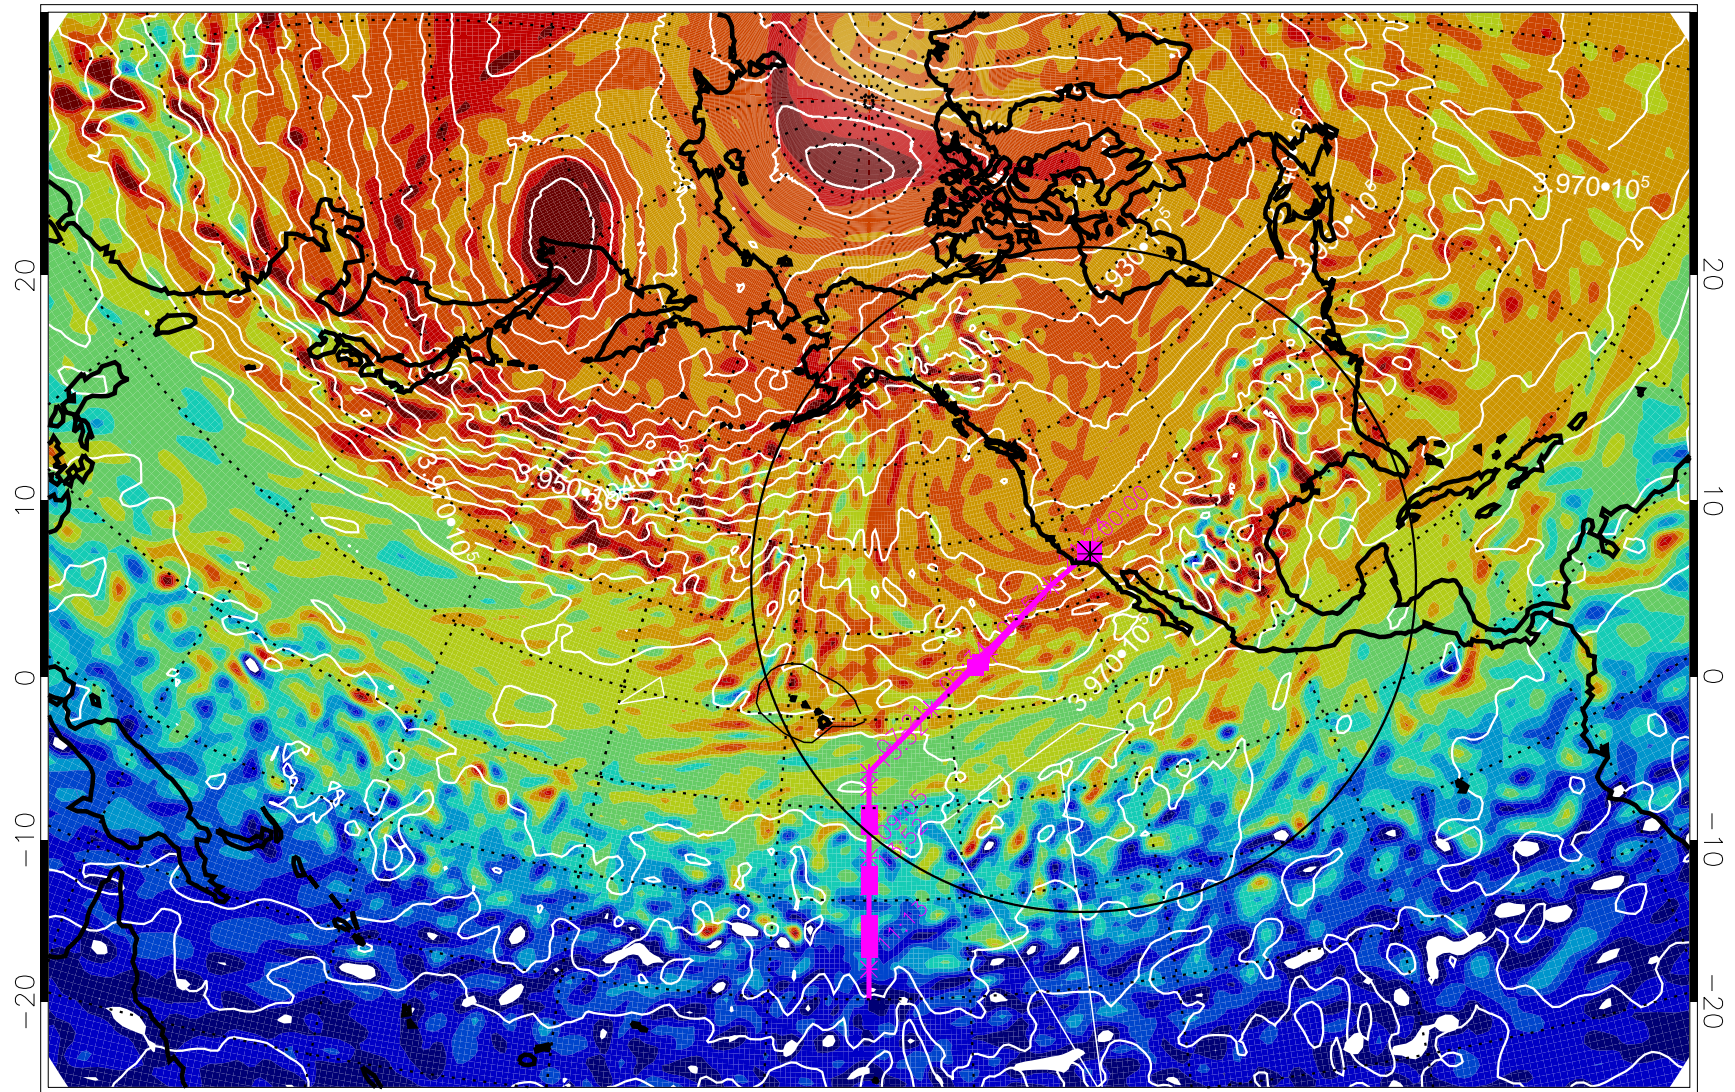

13021006, 90 hour forecast for 460K EPV

460K Montgomery Streamfunction, white

Range ring of 4055 km -- 13 hours GH round trip

13021012, 96 hour forecast for 460K EPV

460K Montgomery Streamfunction, white

Range ring of 4055 km -- 13 hours GH round trip

13021018, 102 hour forecast for 460K EPV

460K Montgomery Streamfunction, white

Range ring of 4055 km -- 13 hours GH round trip

13021100, 108 hour forecast for 460K EPV

460K Montgomery Streamfunction, white

Range ring of 4055 km -- 13 hours GH round trip

13021106, 114 hour forecast for 460K EPV

460K Montgomery Streamfunction, white

Range ring of 4055 km -- 13 hours GH round trip

13021112, 120 hour forecast for 460K EPV

460K Montgomery Streamfunction, white

Range ring of 4055 km -- 13 hours GH round trip