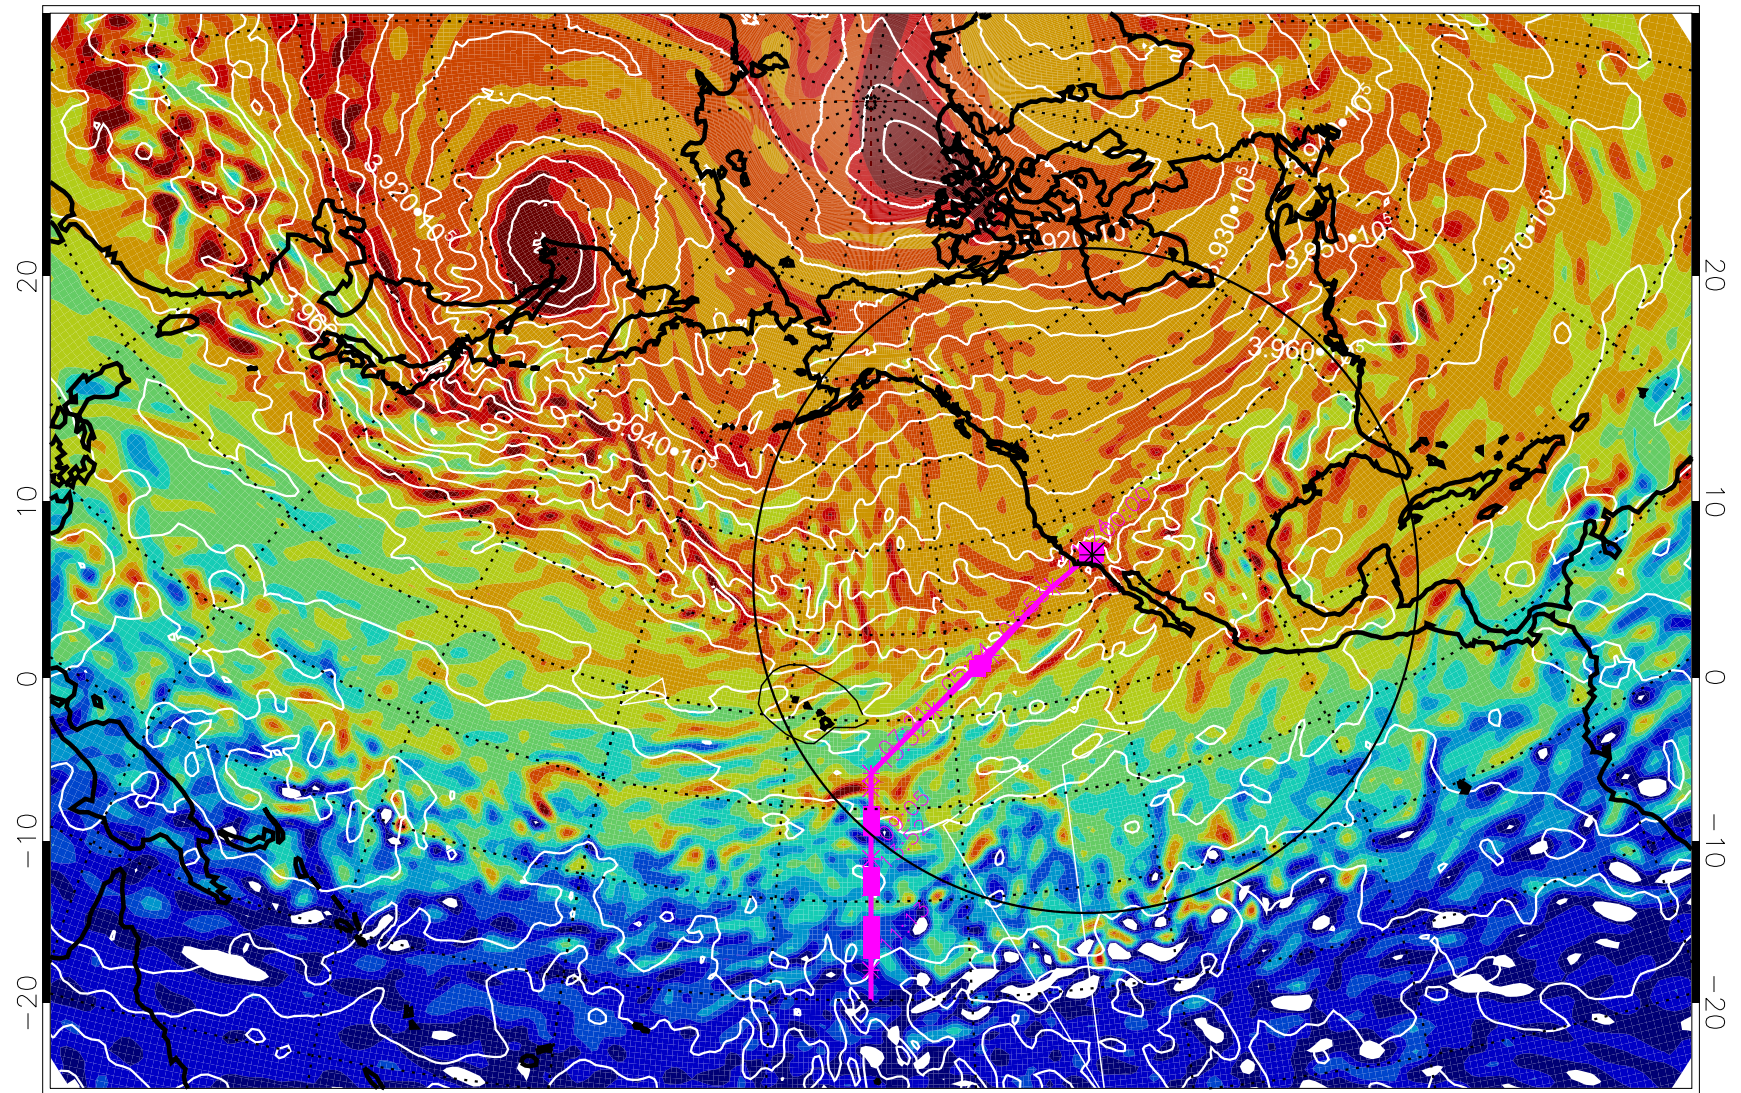

13020718, 30 hour forecast for 460K EPV

460K Montgomery Streamfunction, white

Range ring of 4055 km -- 13 hours GH round trip

13020800, 36 hour forecast for 460K EPV

460K Montgomery Streamfunction, white

Range ring of 4055 km -- 13 hours GH round trip

13020806, 42 hour forecast for 460K EPV

460K Montgomery Streamfunction, white

Range ring of 4055 km -- 13 hours GH round trip

13020812, 48 hour forecast for 460K EPV

460K Montgomery Streamfunction, white

Range ring of 4055 km -- 13 hours GH round trip

13020818, 54 hour forecast for 460K EPV

460K Montgomery Streamfunction, white

Range ring of 4055 km -- 13 hours GH round trip

13020900, 60 hour forecast for 460K EPV

460K Montgomery Streamfunction, white

Range ring of 4055 km -- 13 hours GH round trip

13020906, 66 hour forecast for 460K EPV

460K Montgomery Streamfunction, white

Range ring of 4055 km -- 13 hours GH round trip

13020912, 72 hour forecast for 460K EPV

460K Montgomery Streamfunction, white

Range ring of 4055 km -- 13 hours GH round trip