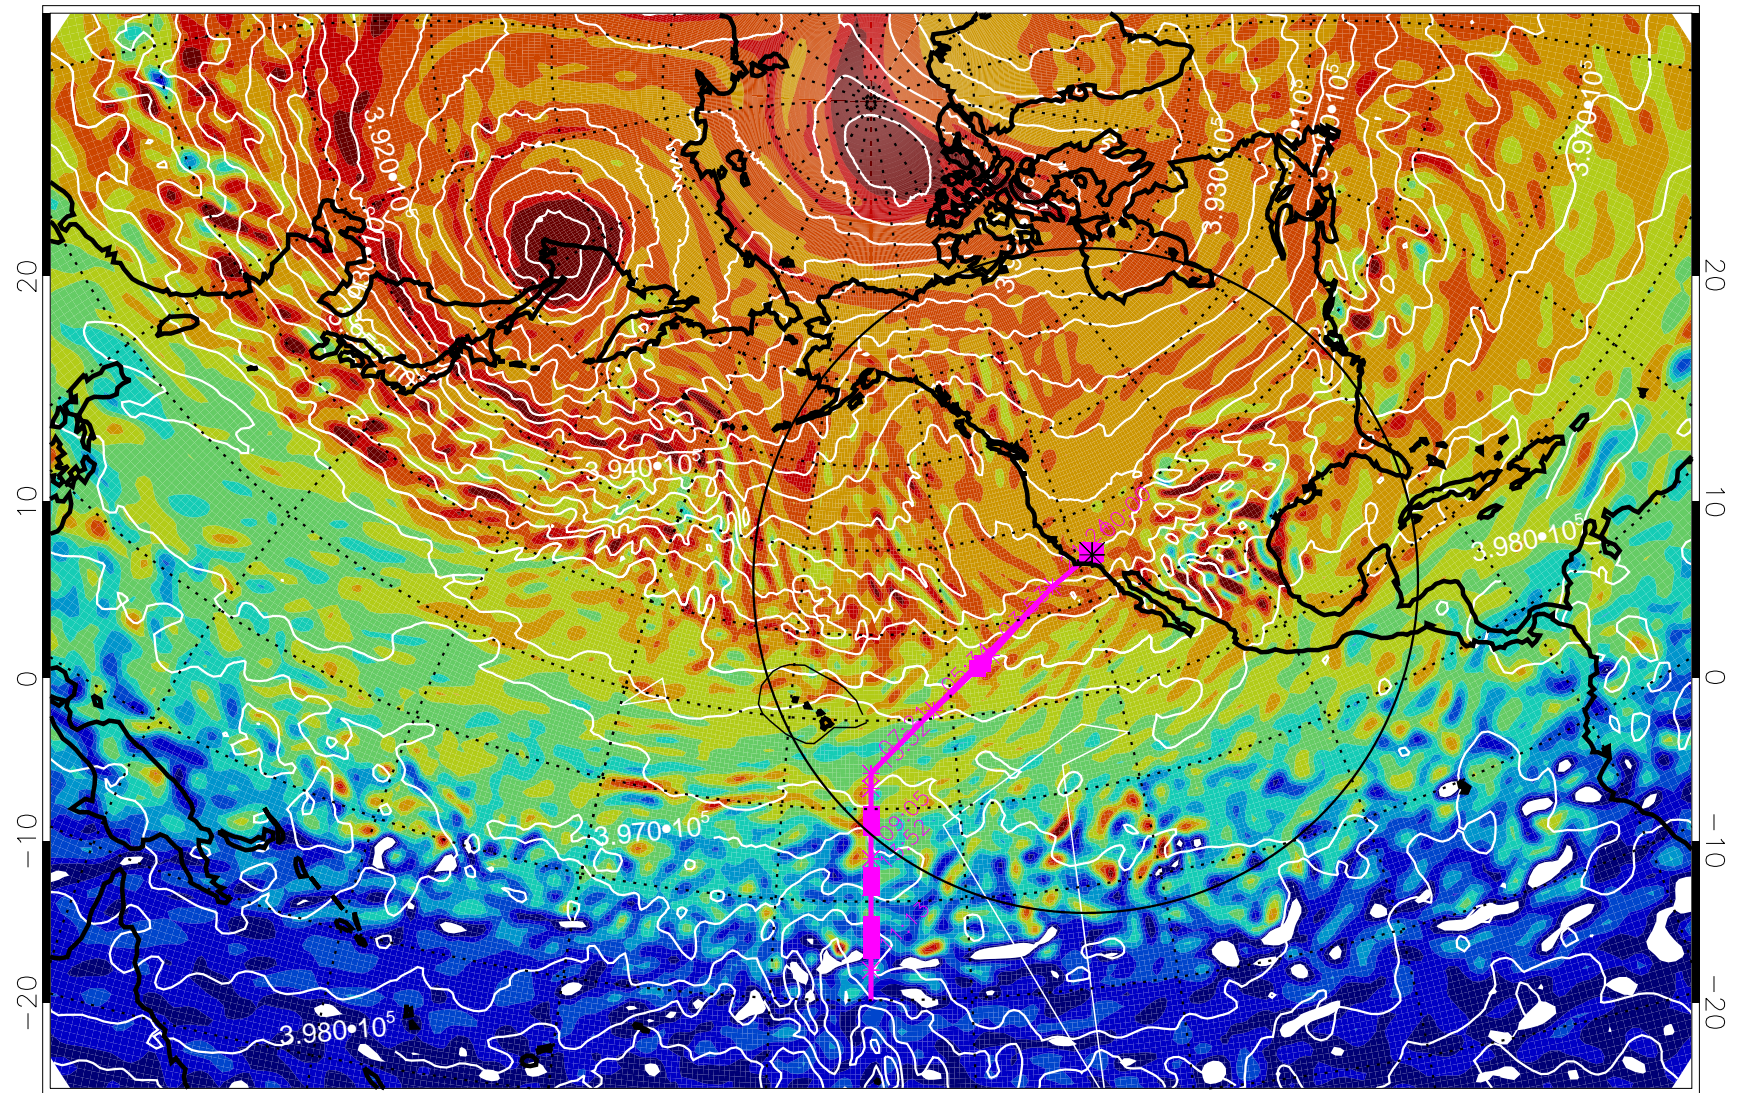

13020906, 66 hour forecast for 460K EPV

460K Montgomery Streamfunction, white

Range ring of 4055 km -- 13 hours GH round trip

13020912, 72 hour forecast for 460K EPV

460K Montgomery Streamfunction, white

Range ring of 4055 km -- 13 hours GH round trip

13020918, 78 hour forecast for 460K EPV

460K Montgomery Streamfunction, white

Range ring of 4055 km -- 13 hours GH round trip

13021000, 84 hour forecast for 460K EPV

460K Montgomery Streamfunction, white

Range ring of 4055 km -- 13 hours GH round trip

13021006, 90 hour forecast for 460K EPV

460K Montgomery Streamfunction, white

Range ring of 4055 km -- 13 hours GH round trip

13021012, 96 hour forecast for 460K EPV

460K Montgomery Streamfunction, white

Range ring of 4055 km -- 13 hours GH round trip

13021018, 102 hour forecast for 460K EPV

460K Montgomery Streamfunction, white

Range ring of 4055 km -- 13 hours GH round trip

13021100, 108 hour forecast for 460K EPV

460K Montgomery Streamfunction, white