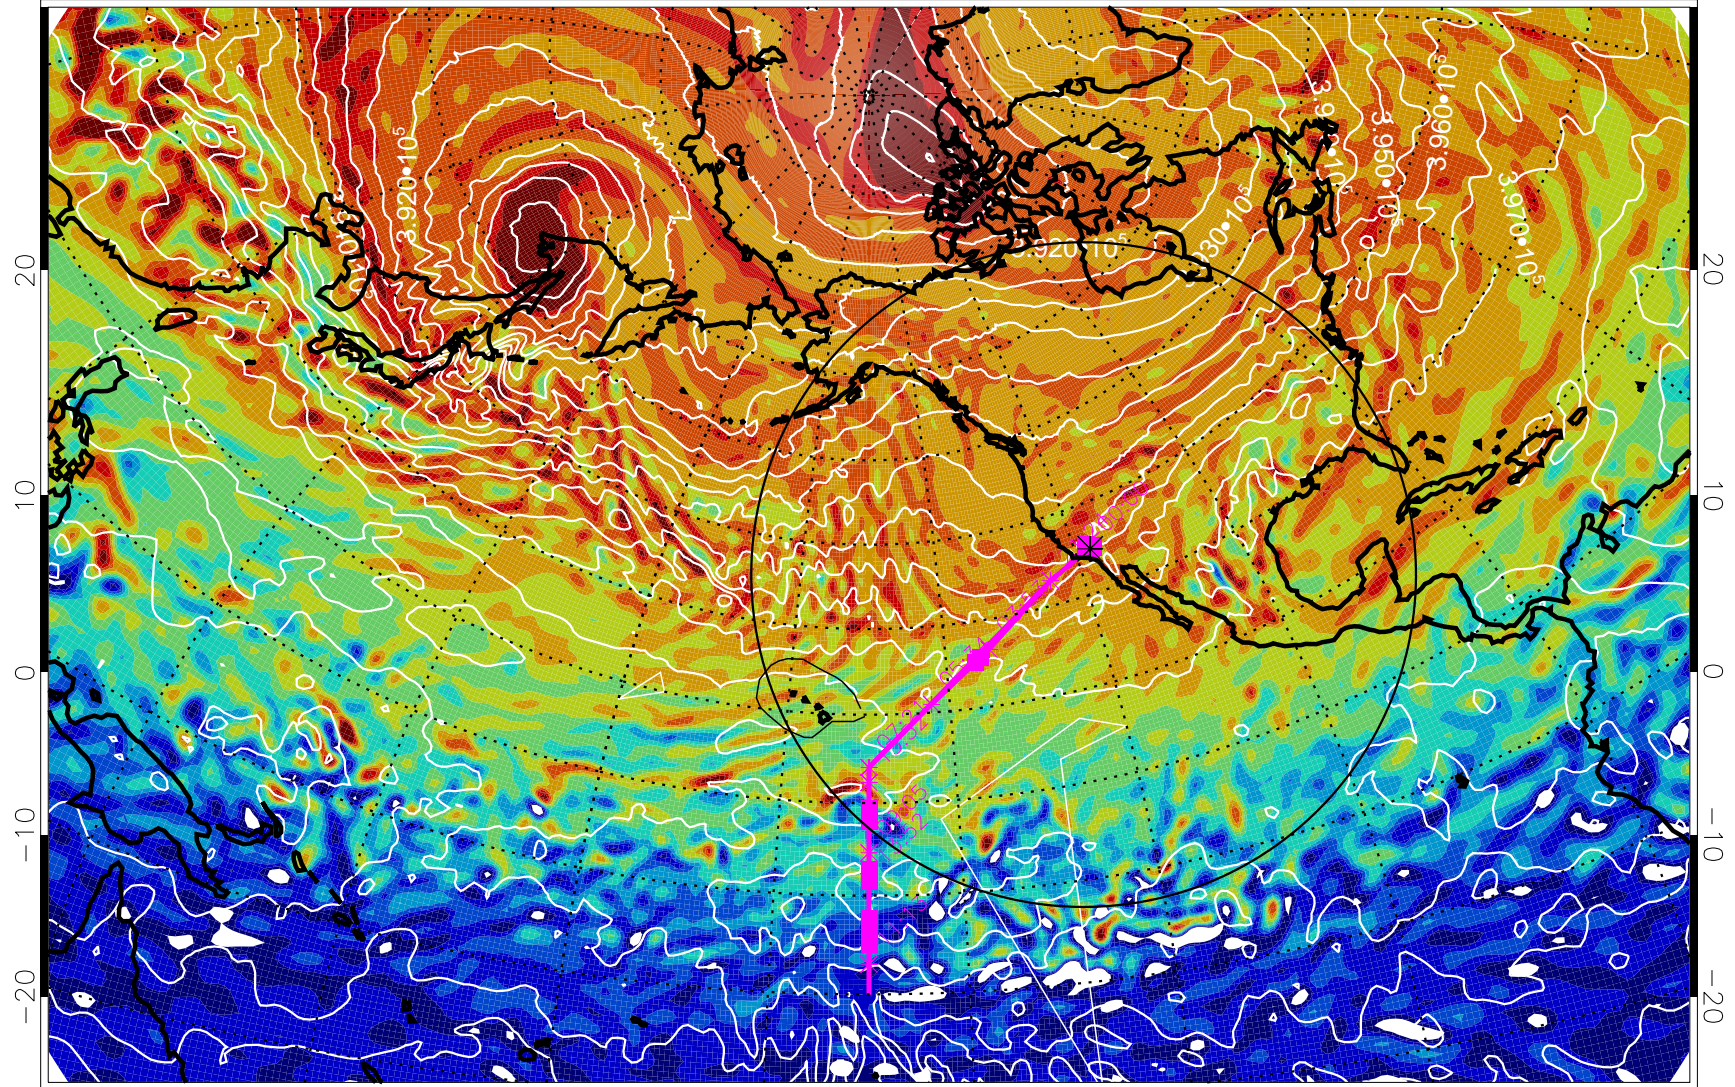

13020718, 30 hour forecast for 460K EPV

460K Montgomery Streamfunction, white

Range ring of 4055 km -- 13 hours GH round trip

13020800, 36 hour forecast for 460K EPV

460K Montgomery Streamfunction, white

Range ring of 4055 km -- 13 hours GH round trip

13020806, 42 hour forecast for 460K EPV

460K Montgomery Streamfunction, white

Range ring of 4055 km -- 13 hours GH round trip

13020812, 48 hour forecast for 460K EPV

460K Montgomery Streamfunction, white

Range ring of 4055 km -- 13 hours GH round trip

13020818, 54 hour forecast for 460K EPV

460K Montgomery Streamfunction, white

Range ring of 4055 km -- 13 hours GH round trip

13020900, 60 hour forecast for 460K EPV

460K Montgomery Streamfunction, white

Range ring of 4055 km -- 13 hours GH round trip

13020906, 66 hour forecast for 460K EPV

460K Montgomery Streamfunction, white

Range ring of 4055 km -- 13 hours GH round trip

13020912, 72 hour forecast for 460K EPV

460K Montgomery Streamfunction, white

Range ring of 4055 km -- 13 hours GH round trip