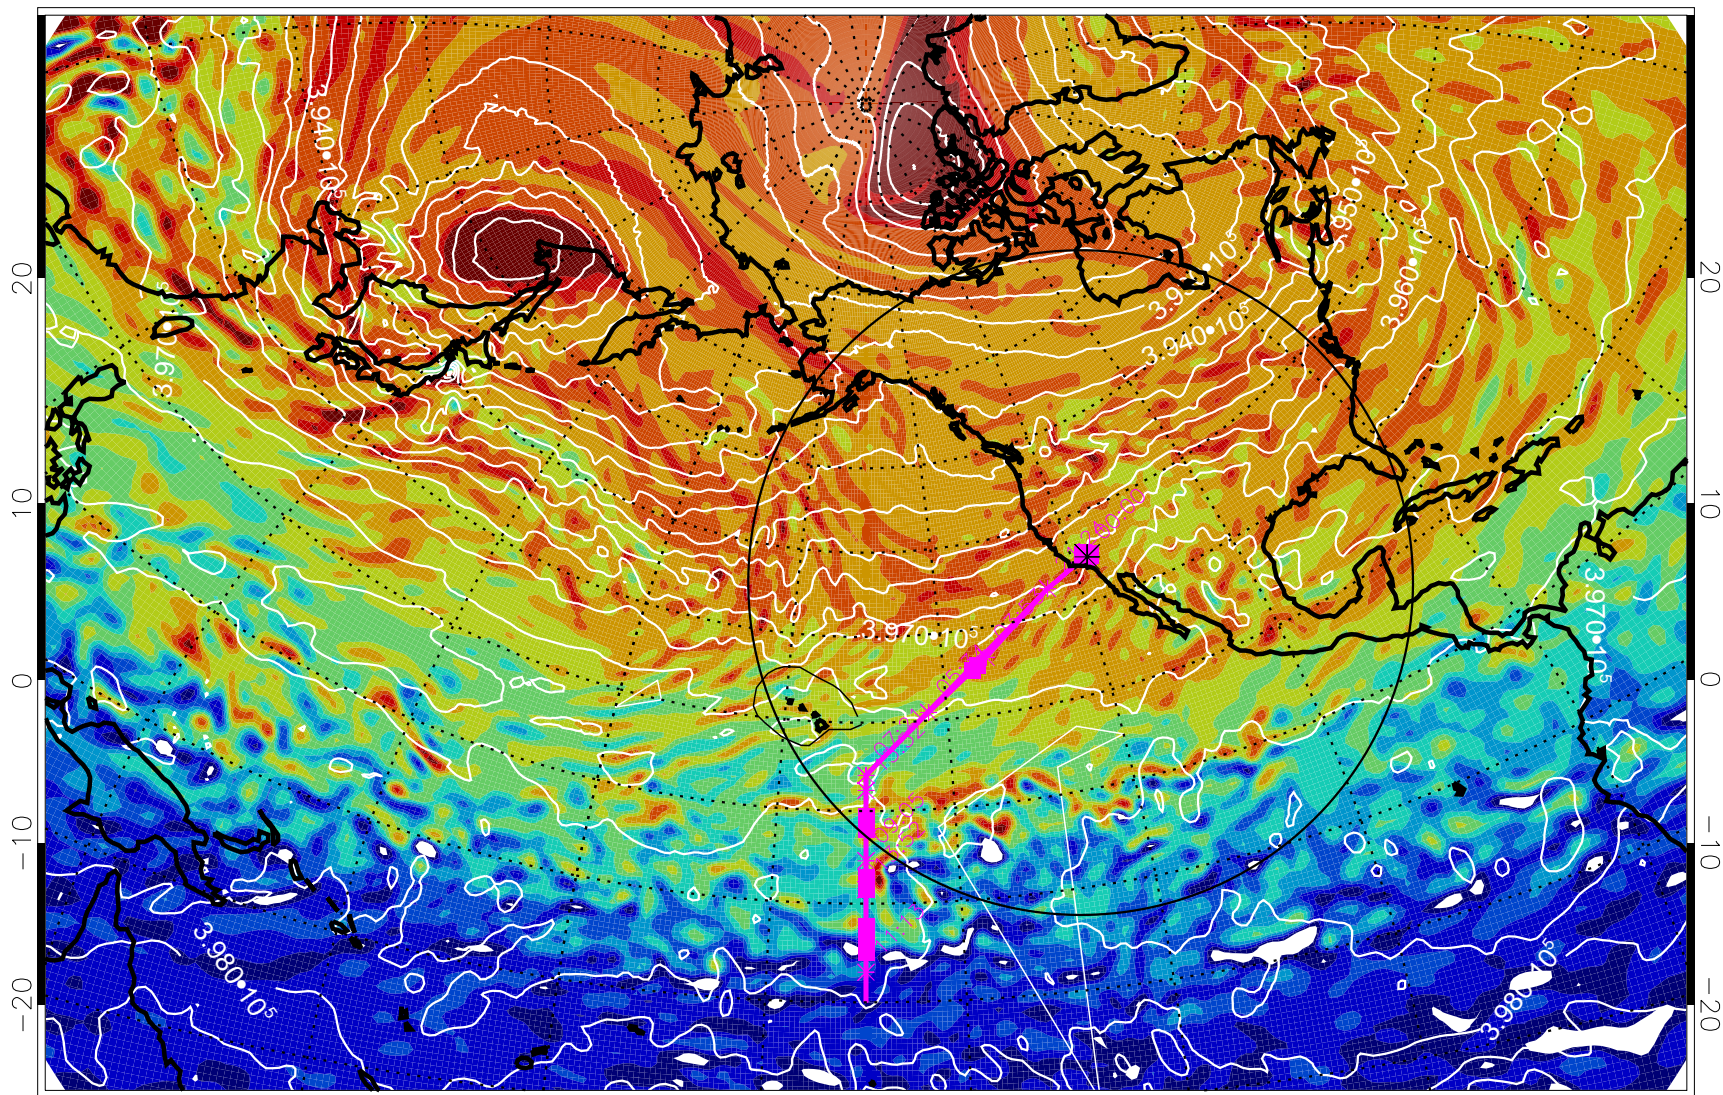

13020618, 6 hour forecast for 460K EPV

460K Montgomery Streamfunction, white

Range ring of 4055 km -- 13 hours GH round trip

13020700, 12 hour forecast for 460K EPV

460K Montgomery Streamfunction, white

Range ring of 4055 km -- 13 hours GH round trip

13020706, 18 hour forecast for 460K EPV

460K Montgomery Streamfunction, white

Range ring of 4055 km -- 13 hours GH round trip

13020712, 24 hour forecast for 460K EPV

460K Montgomery Streamfunction, white

Range ring of 4055 km -- 13 hours GH round trip

13020718, 30 hour forecast for 460K EPV

460K Montgomery Streamfunction, white

Range ring of 4055 km -- 13 hours GH round trip

13020800, 36 hour forecast for 460K EPV

460K Montgomery Streamfunction, white

Range ring of 4055 km -- 13 hours GH round trip

13020806, 42 hour forecast for 460K EPV

460K Montgomery Streamfunction, white

Range ring of 4055 km -- 13 hours GH round trip

13020812, 48 hour forecast for 460K EPV

460K Montgomery Streamfunction, white

Range ring of 4055 km -- 13 hours GH round trip