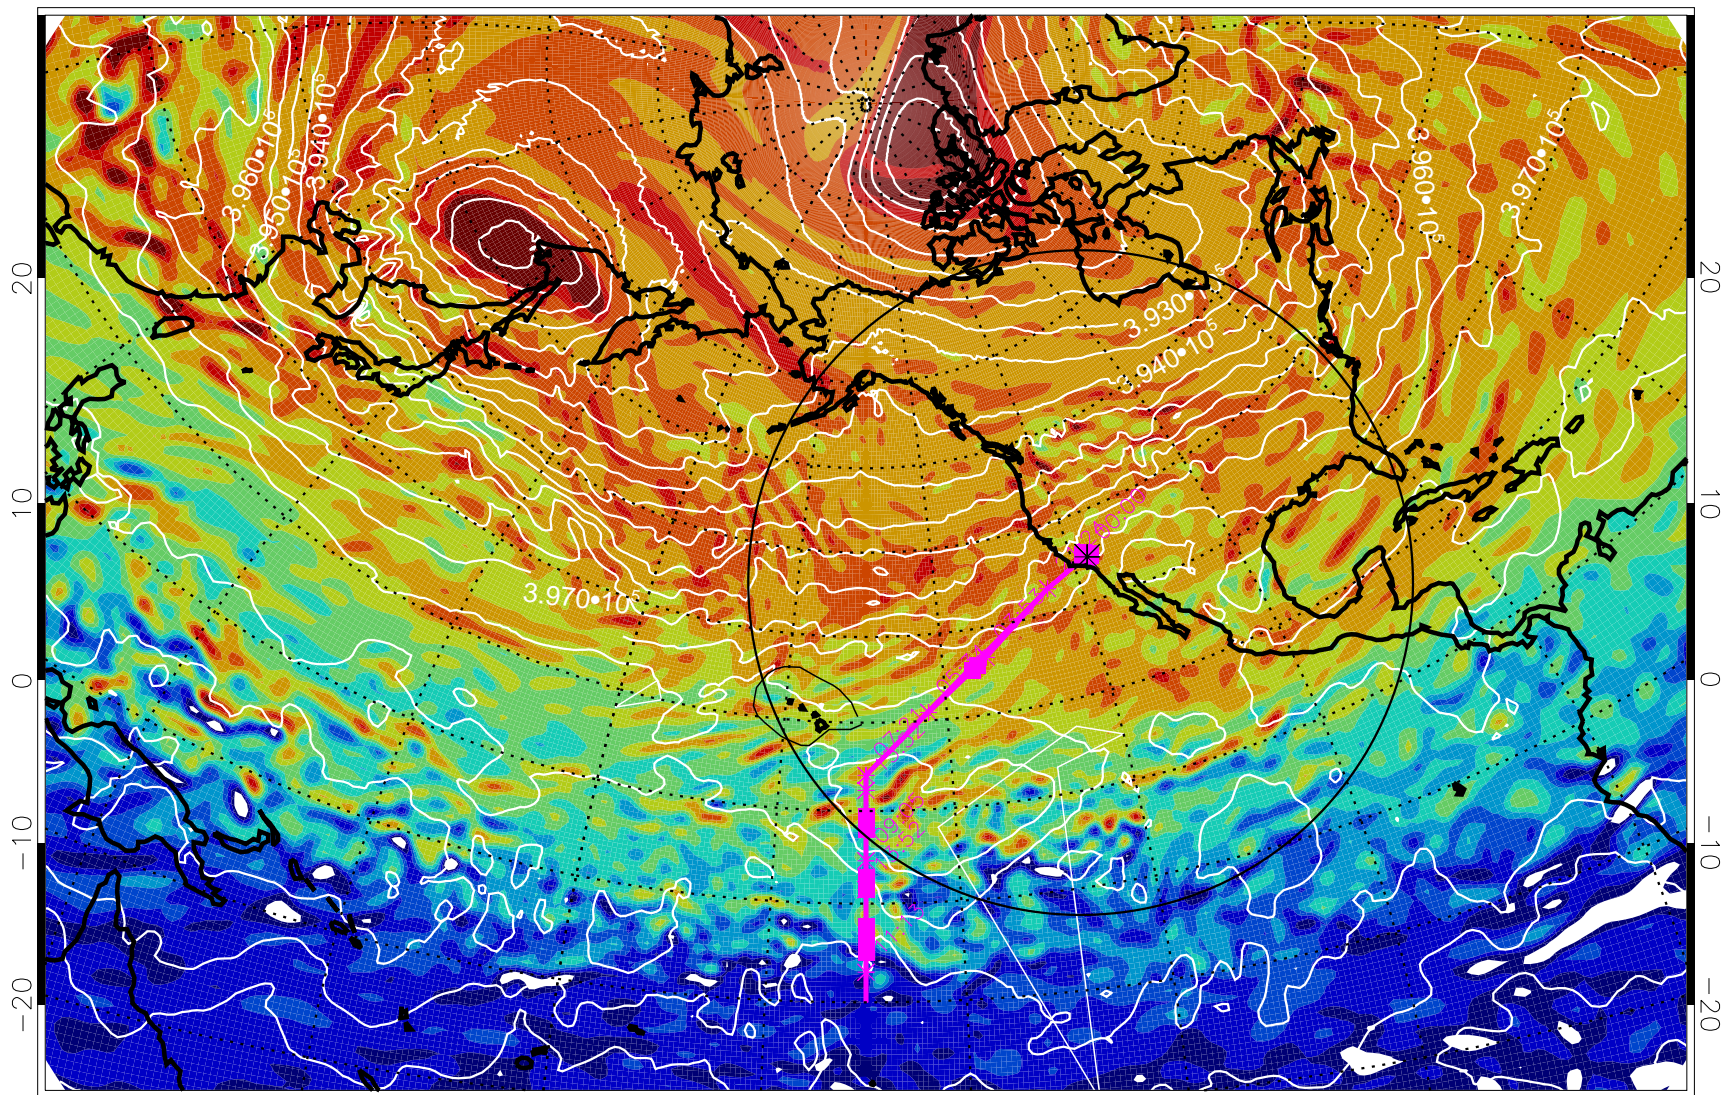

13020618, 6 hour forecast for 460K EPV

460K Montgomery Streamfunction, white

Range ring of 4055 km -- 13 hours GH round trip

13020700, 12 hour forecast for 460K EPV

460K Montgomery Streamfunction, white

Range ring of 4055 km -- 13 hours GH round trip

13020706, 18 hour forecast for 460K EPV

460K Montgomery Streamfunction, white

Range ring of 4055 km -- 13 hours GH round trip

13020712, 24 hour forecast for 460K EPV

460K Montgomery Streamfunction, white

Range ring of 4055 km -- 13 hours GH round trip

13020718, 30 hour forecast for 460K EPV

460K Montgomery Streamfunction, white

Range ring of 4055 km -- 13 hours GH round trip

13020800, 36 hour forecast for 460K EPV

460K Montgomery Streamfunction, white

Range ring of 4055 km -- 13 hours GH round trip