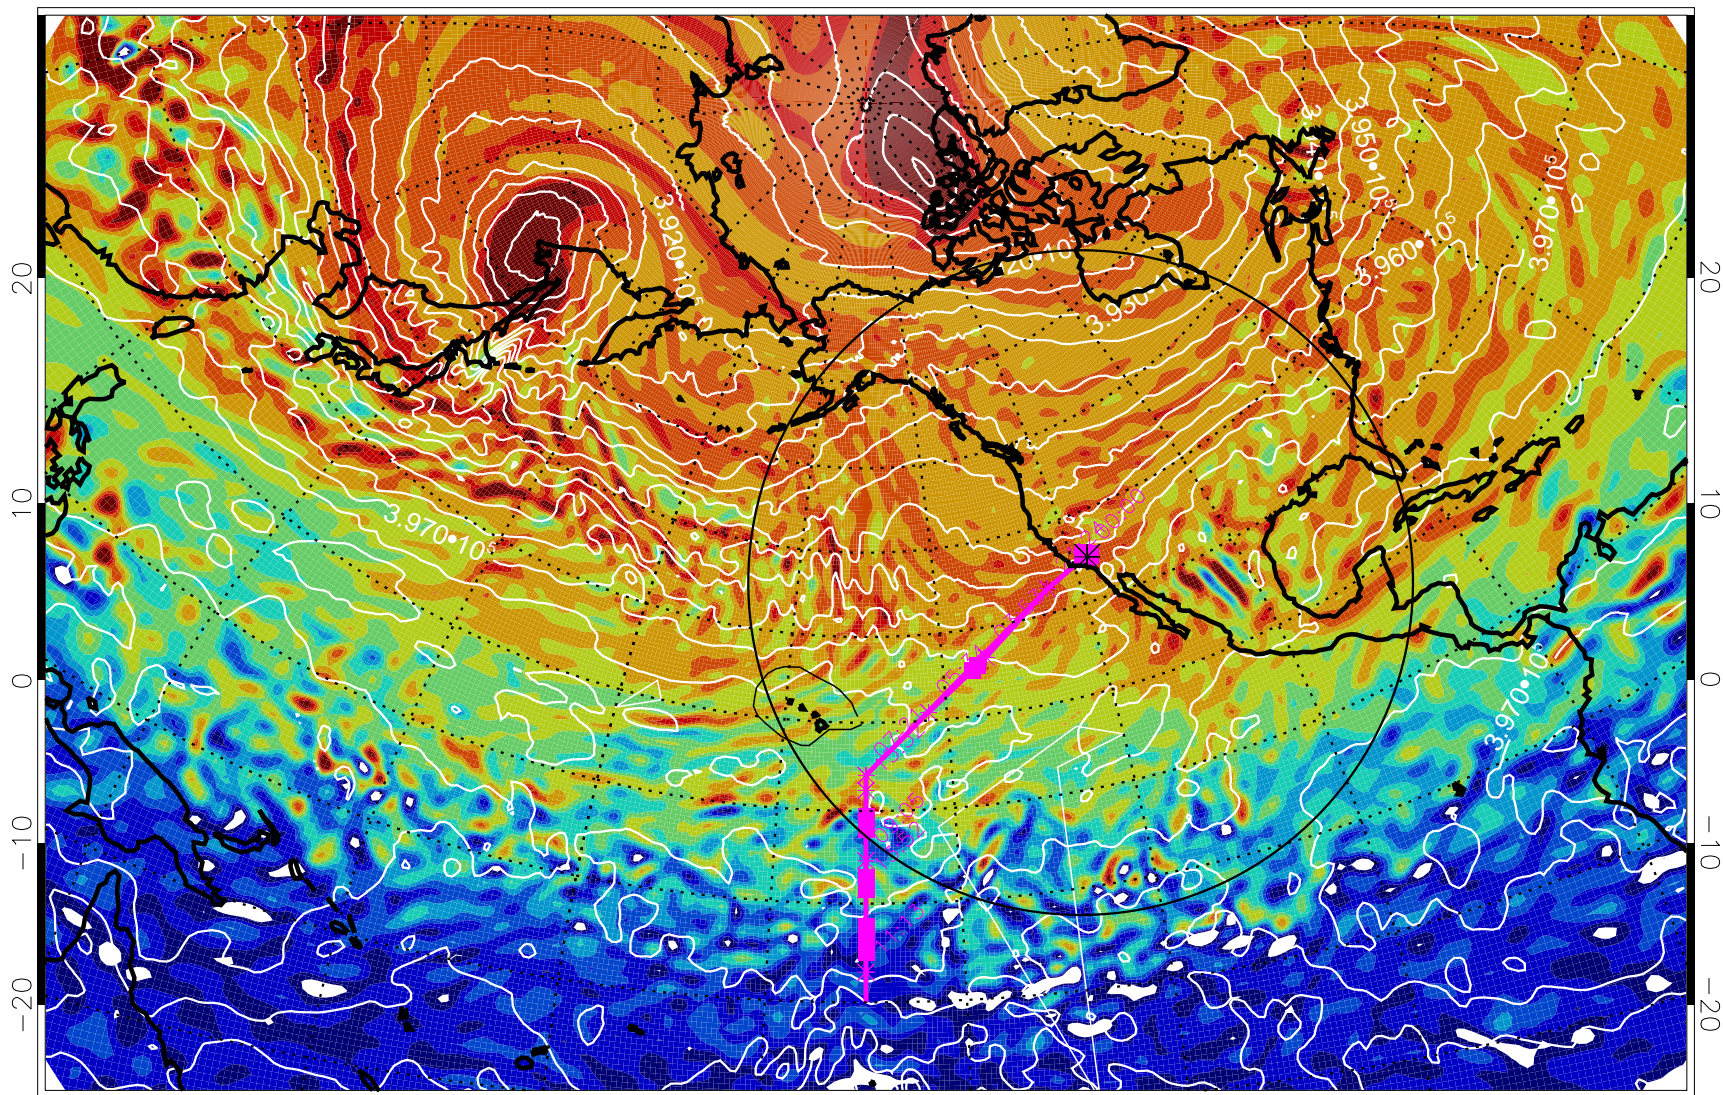

13020718, 30 hour forecast for 460K EPV

460K Montgomery Streamfunction, white

Range ring of 4055 km -- 13 hours GH round trip

13020800, 36 hour forecast for 460K EPV

460K Montgomery Streamfunction, white

Range ring of 4055 km -- 13 hours GH round trip

13020806, 42 hour forecast for 460K EPV

460K Montgomery Streamfunction, white

Range ring of 4055 km -- 13 hours GH round trip

13020812, 48 hour forecast for 460K EPV

460K Montgomery Streamfunction, white

Range ring of 4055 km -- 13 hours GH round trip

13020818, 54 hour forecast for 460K EPV

460K Montgomery Streamfunction, white

Range ring of 4055 km -- 13 hours GH round trip

13020900, 60 hour forecast for 460K EPV

460K Montgomery Streamfunction, white

Range ring of 4055 km -- 13 hours GH round trip

13020906, 66 hour forecast for 460K EPV

460K Montgomery Streamfunction, white

Range ring of 4055 km -- 13 hours GH round trip

13020912, 72 hour forecast for 460K EPV

460K Montgomery Streamfunction, white

Range ring of 4055 km -- 13 hours GH round trip