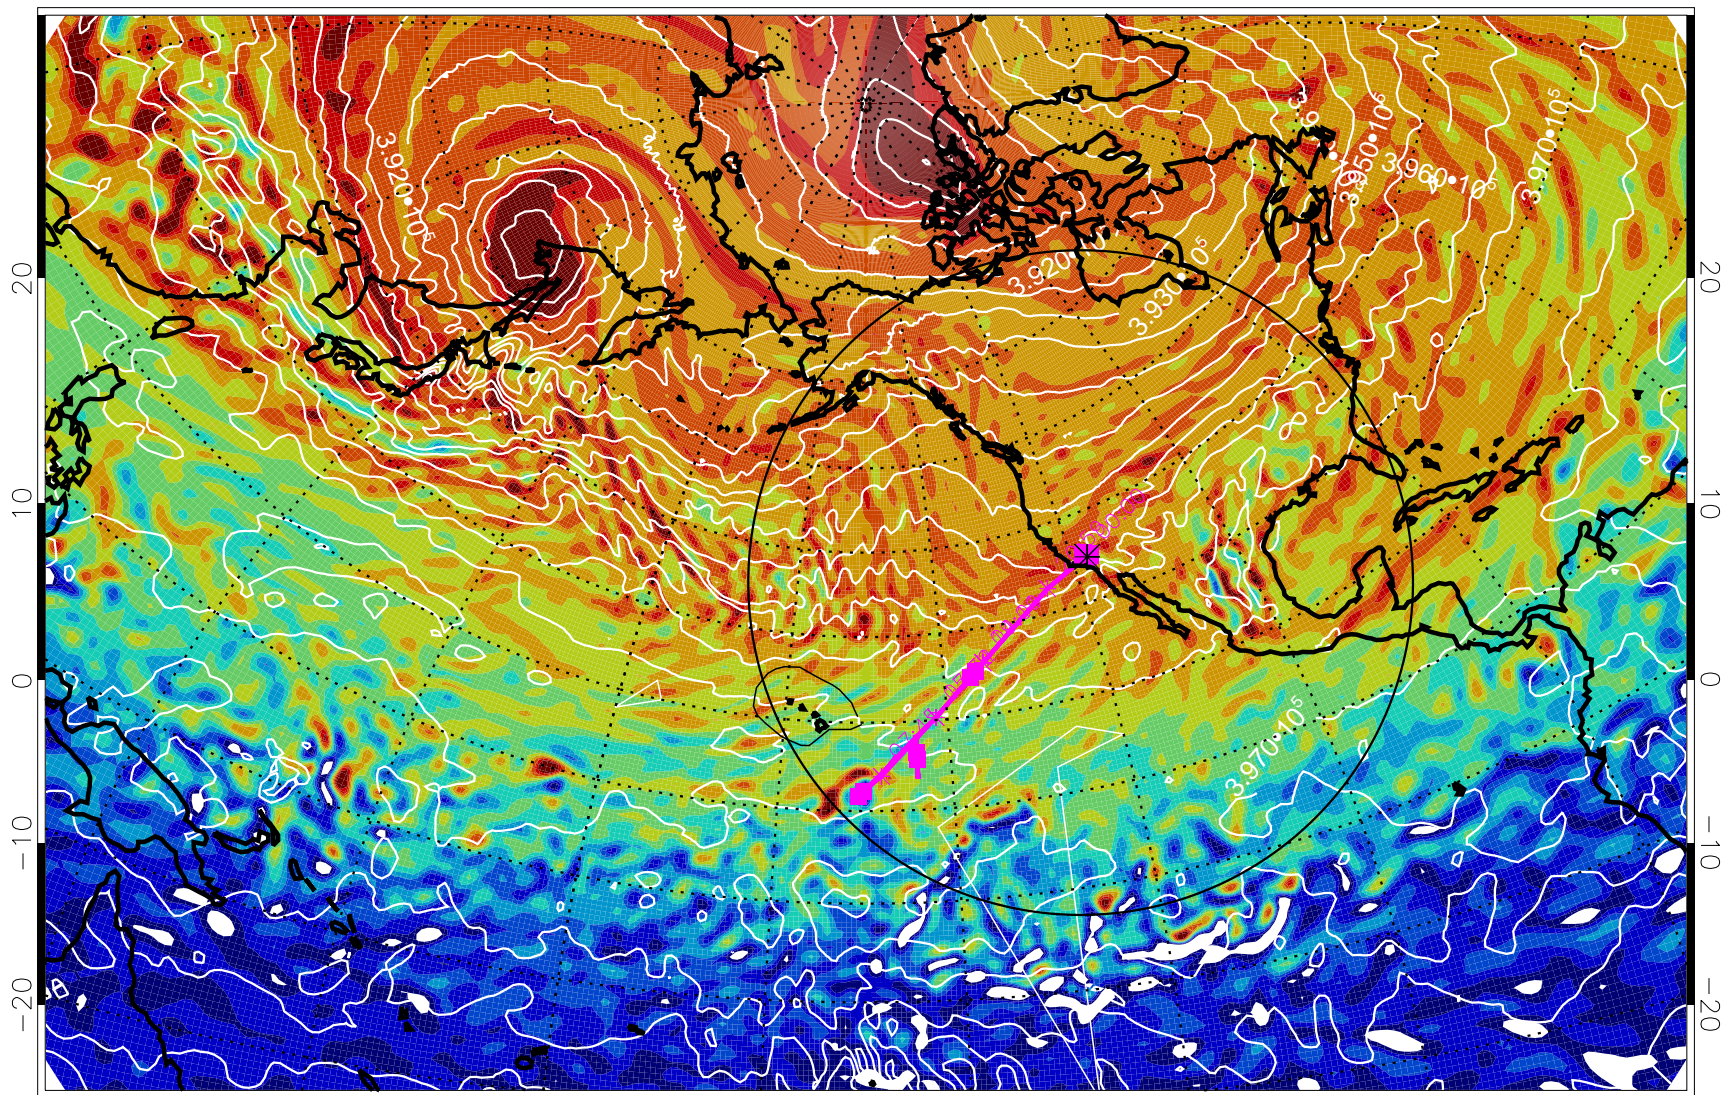

13020800, 48 hour forecast for 460K EPV

460K Montgomery Streamfunction, white

Range ring of 4055 km -- 13 hours GH round trip

13020806, 54 hour forecast for 460K EPV

460K Montgomery Streamfunction, white

Range ring of 4055 km -- 13 hours GH round trip

13020812, 60 hour forecast for 460K EPV

460K Montgomery Streamfunction, white

Range ring of 4055 km -- 13 hours GH round trip

13020818, 66 hour forecast for 460K EPV

460K Montgomery Streamfunction, white

Range ring of 4055 km -- 13 hours GH round trip

13020900, 72 hour forecast for 460K EPV

460K Montgomery Streamfunction, white

Range ring of 4055 km -- 13 hours GH round trip

13020906, 78 hour forecast for 460K EPV

460K Montgomery Streamfunction, white

Range ring of 4055 km -- 13 hours GH round trip

13020912, 84 hour forecast for 460K EPV

460K Montgomery Streamfunction, white

Range ring of 4055 km -- 13 hours GH round trip

13020918, 90 hour forecast for 460K EPV

460K Montgomery Streamfunction, white

Range ring of 4055 km -- 13 hours GH round trip