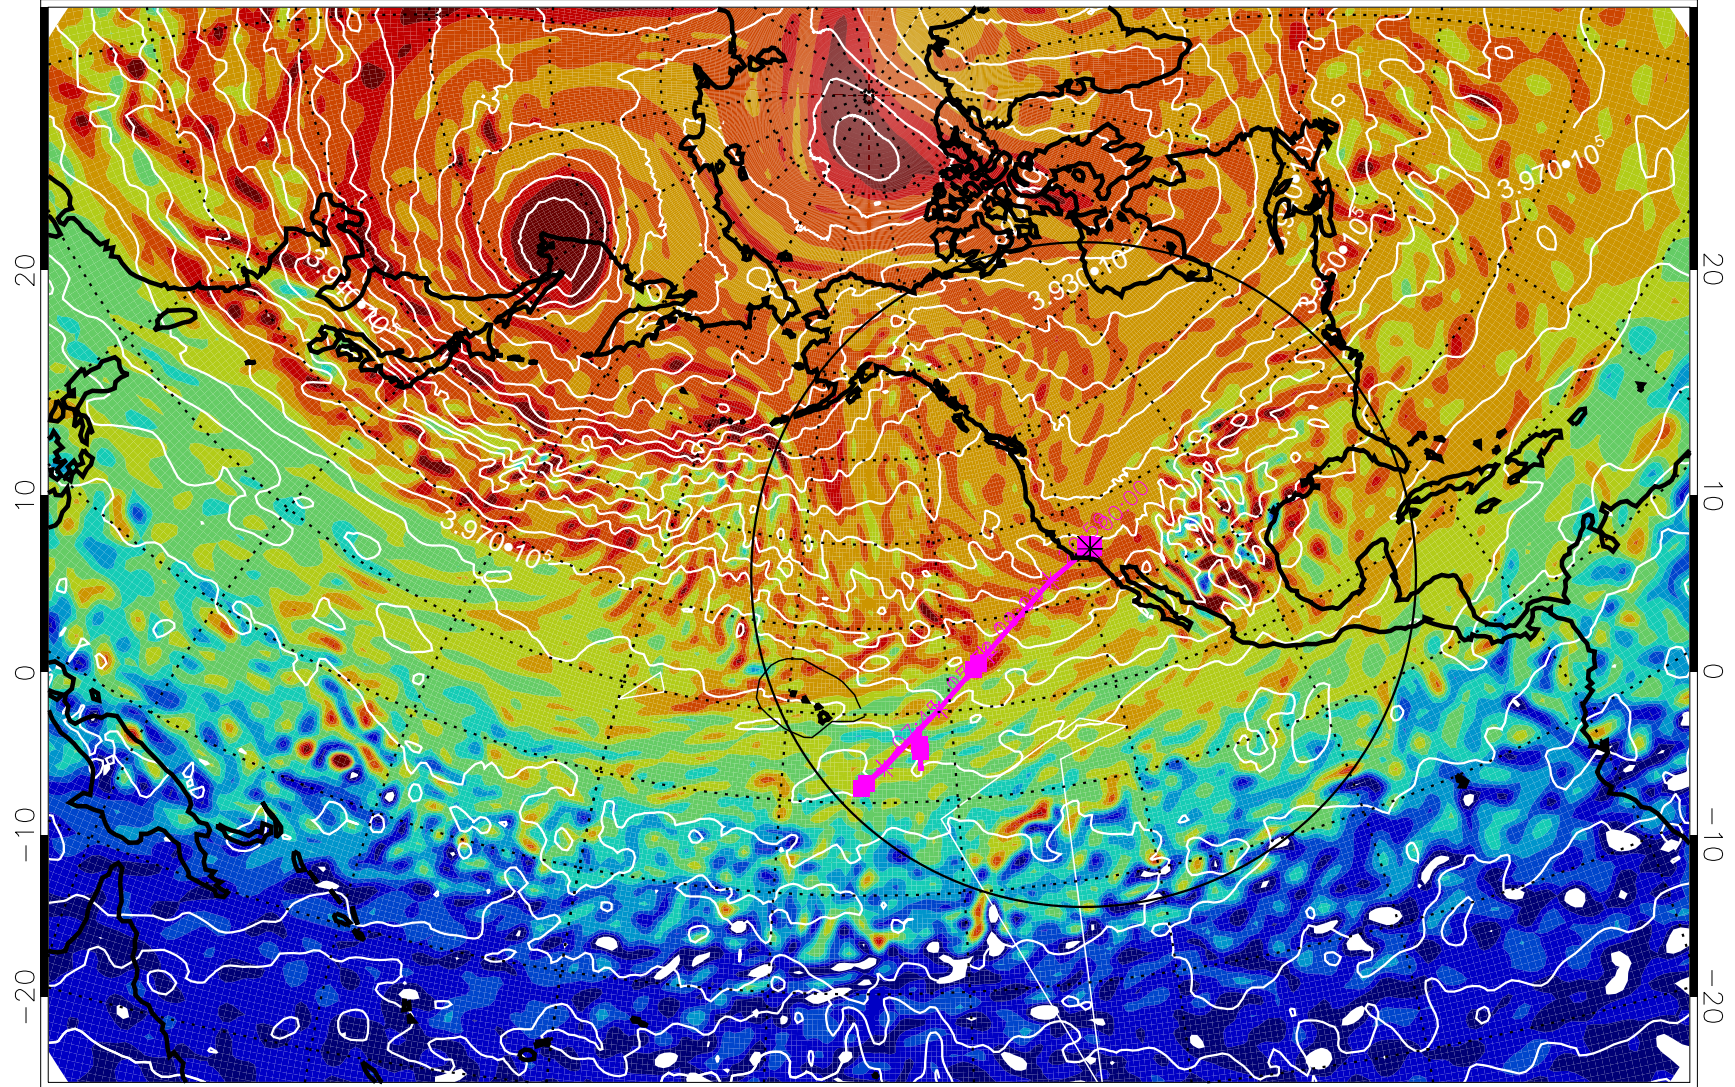

13020900, 72 hour forecast for 460K EPV

460K Montgomery Streamfunction, white

Range ring of 4055 km -- 13 hours GH round trip

13020906, 78 hour forecast for 460K EPV

460K Montgomery Streamfunction, white

Range ring of 4055 km -- 13 hours GH round trip

13020912, 84 hour forecast for 460K EPV

460K Montgomery Streamfunction, white

Range ring of 4055 km -- 13 hours GH round trip

13020918, 90 hour forecast for 460K EPV

460K Montgomery Streamfunction, white

Range ring of 4055 km -- 13 hours GH round trip

13021000, 96 hour forecast for 460K EPV

460K Montgomery Streamfunction, white

Range ring of 4055 km -- 13 hours GH round trip

13021006, 102 hour forecast for 460K EPV

460K Montgomery Streamfunction, white

Range ring of 4055 km -- 13 hours GH round trip

13021012, 108 hour forecast for 460K EPV

460K Montgomery Streamfunction, white

Range ring of 4055 km -- 13 hours GH round trip

13021018, 114 hour forecast for 460K EPV