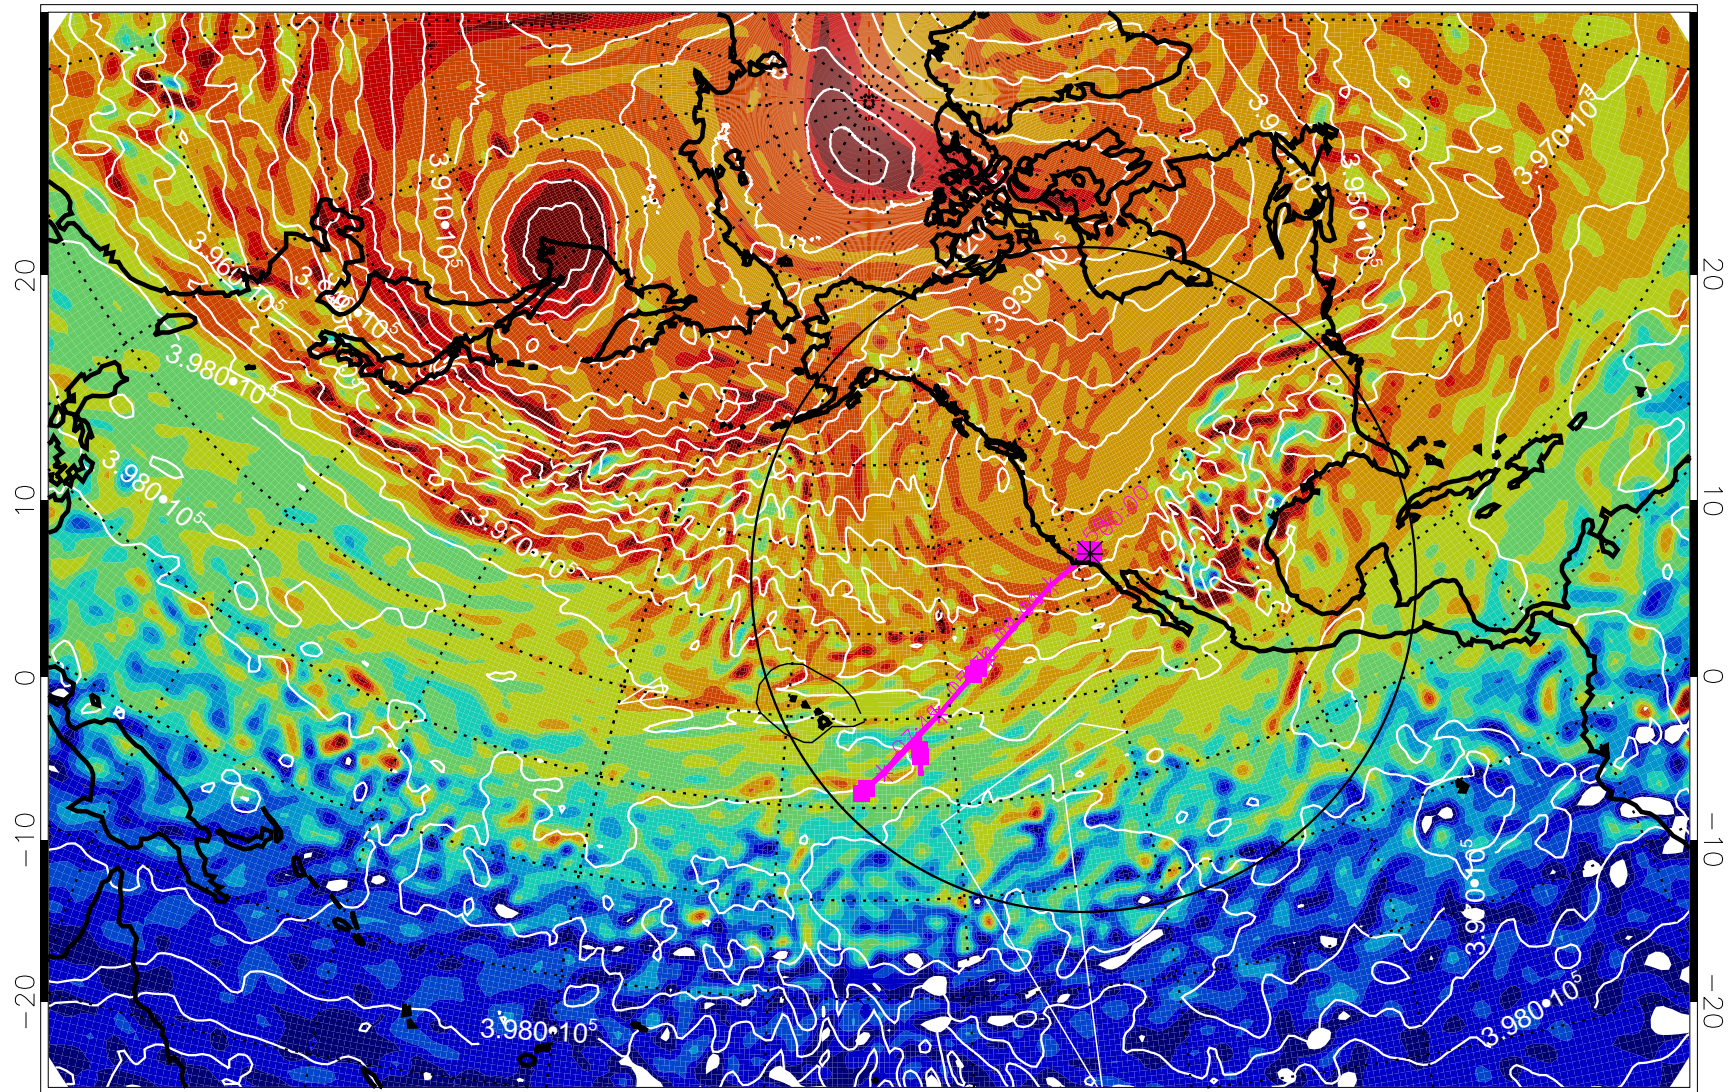

13020912, 84 hour forecast for 460K EPV

460K Montgomery Streamfunction, white

Range ring of 4055 km -- 13 hours GH round trip

13020918, 90 hour forecast for 460K EPV

460K Montgomery Streamfunction, white

Range ring of 4055 km -- 13 hours GH round trip

13021000, 96 hour forecast for 460K EPV

460K Montgomery Streamfunction, white

Range ring of 4055 km -- 13 hours GH round trip

13021006, 102 hour forecast for 460K EPV

460K Montgomery Streamfunction, white

Range ring of 4055 km -- 13 hours GH round trip

13021012, 108 hour forecast for 460K EPV

460K Montgomery Streamfunction, white

Range ring of 4055 km -- 13 hours GH round trip

13021018, 114 hour forecast for 460K EPV

460K Montgomery Streamfunction, white

Range ring of 4055 km -- 13 hours GH round trip

13021100, 120 hour forecast for 460K EPV

460K Montgomery Streamfunction, white

Range ring of 4055 km -- 13 hours GH round trip