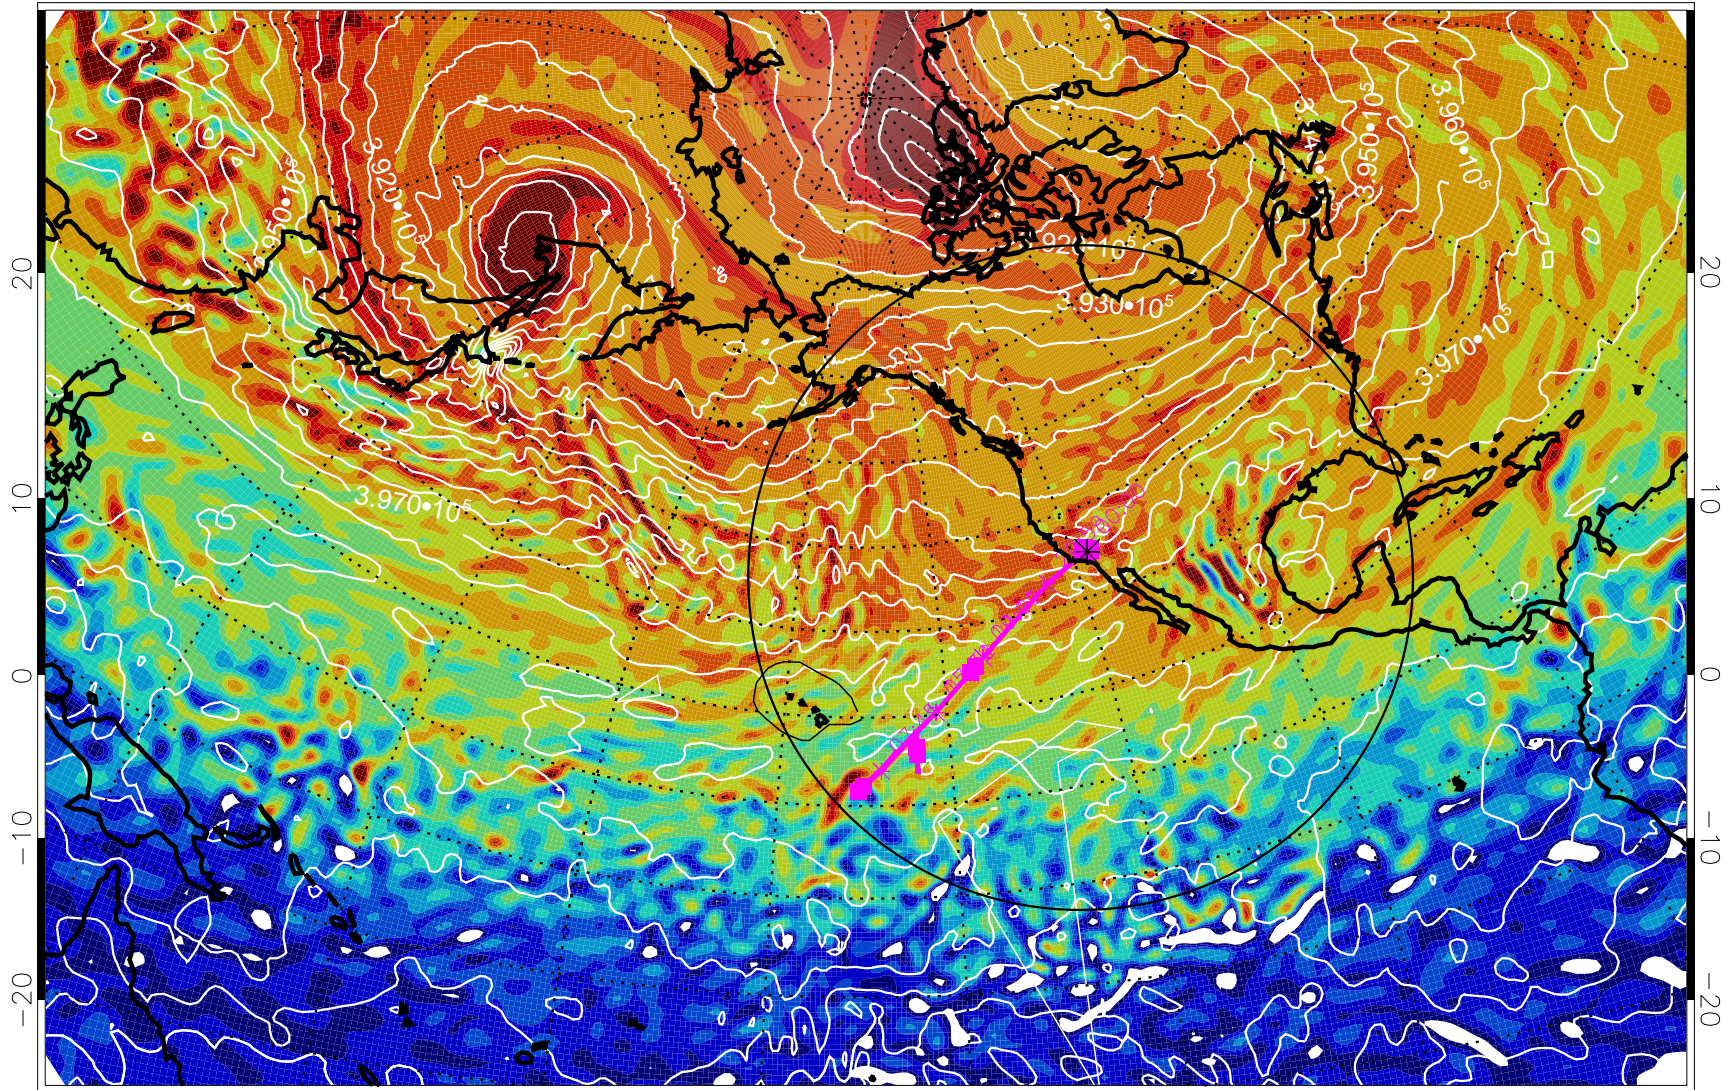

13020712, 36 hour forecast for 460K EPV

460K Montgomery Streamfunction, white

Range ring of 4055 km -- 13 hours GH round trip

13020718, 42 hour forecast for 460K EPV

460K Montgomery Streamfunction, white

Range ring of 4055 km -- 13 hours GH round trip

13020800, 48 hour forecast for 460K EPV

460K Montgomery Streamfunction, white

Range ring of 4055 km -- 13 hours GH round trip

13020806, 54 hour forecast for 460K EPV

460K Montgomery Streamfunction, white

Range ring of 4055 km -- 13 hours GH round trip

13020812, 60 hour forecast for 460K EPV

460K Montgomery Streamfunction, white

Range ring of 4055 km -- 13 hours GH round trip

13020818, 66 hour forecast for 460K EPV

460K Montgomery Streamfunction, white

Range ring of 4055 km -- 13 hours GH round trip

13020900, 72 hour forecast for 460K EPV

460K Montgomery Streamfunction, white

Range ring of 4055 km -- 13 hours GH round trip

13020906, 78 hour forecast for 460K EPV

460K Montgomery Streamfunction, white

Range ring of 4055 km -- 13 hours GH round trip