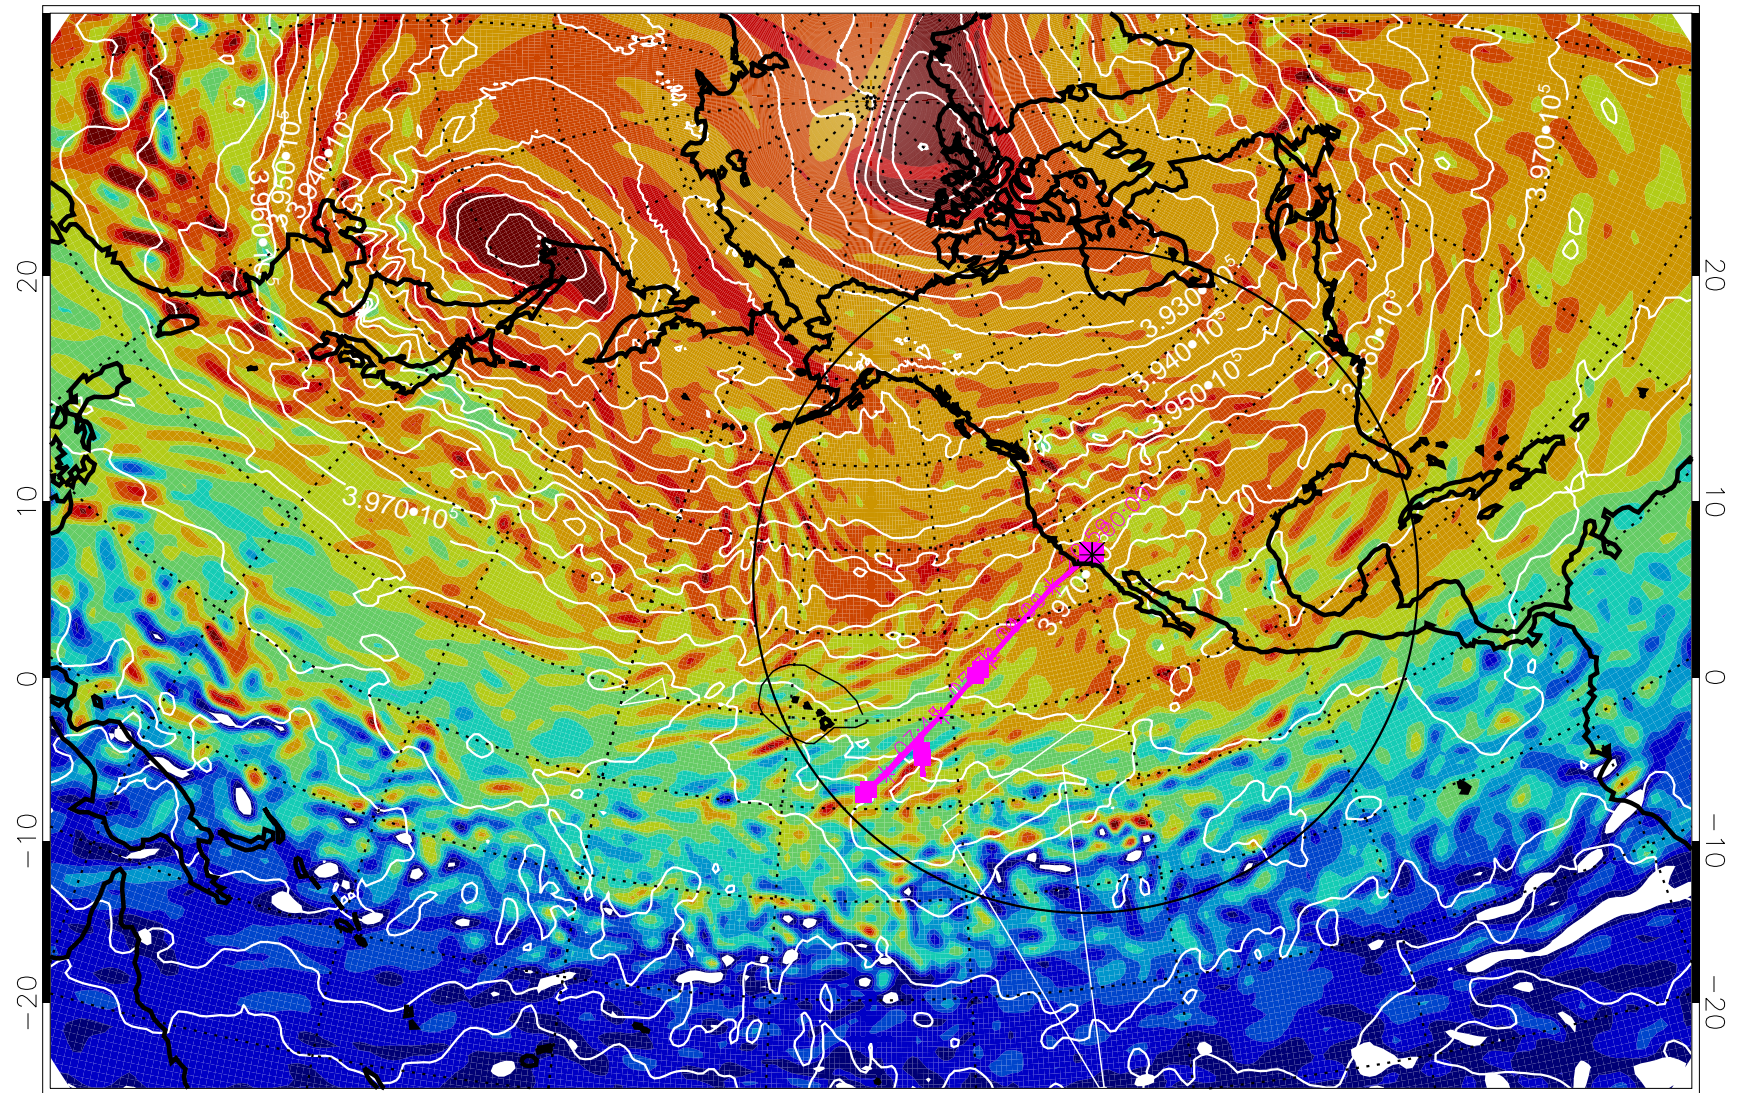

13020612, 12 hour forecast for 460K EPV

460K Montgomery Streamfunction, white

Range ring of 4055 km -- 13 hours GH round trip

13020618, 18 hour forecast for 460K EPV

460K Montgomery Streamfunction, white

Range ring of 4055 km -- 13 hours GH round trip

13020700, 24 hour forecast for 460K EPV

460K Montgomery Streamfunction, white

Range ring of 4055 km -- 13 hours GH round trip

13020706, 30 hour forecast for 460K EPV

460K Montgomery Streamfunction, white

Range ring of 4055 km -- 13 hours GH round trip

13020712, 36 hour forecast for 460K EPV

460K Montgomery Streamfunction, white

Range ring of 4055 km -- 13 hours GH round trip

13020718, 42 hour forecast for 460K EPV

460K Montgomery Streamfunction, white

Range ring of 4055 km -- 13 hours GH round trip

13020800, 48 hour forecast for 460K EPV

460K Montgomery Streamfunction, white

Range ring of 4055 km -- 13 hours GH round trip

13020806, 54 hour forecast for 460K EPV

460K Montgomery Streamfunction, white

Range ring of 4055 km -- 13 hours GH round trip