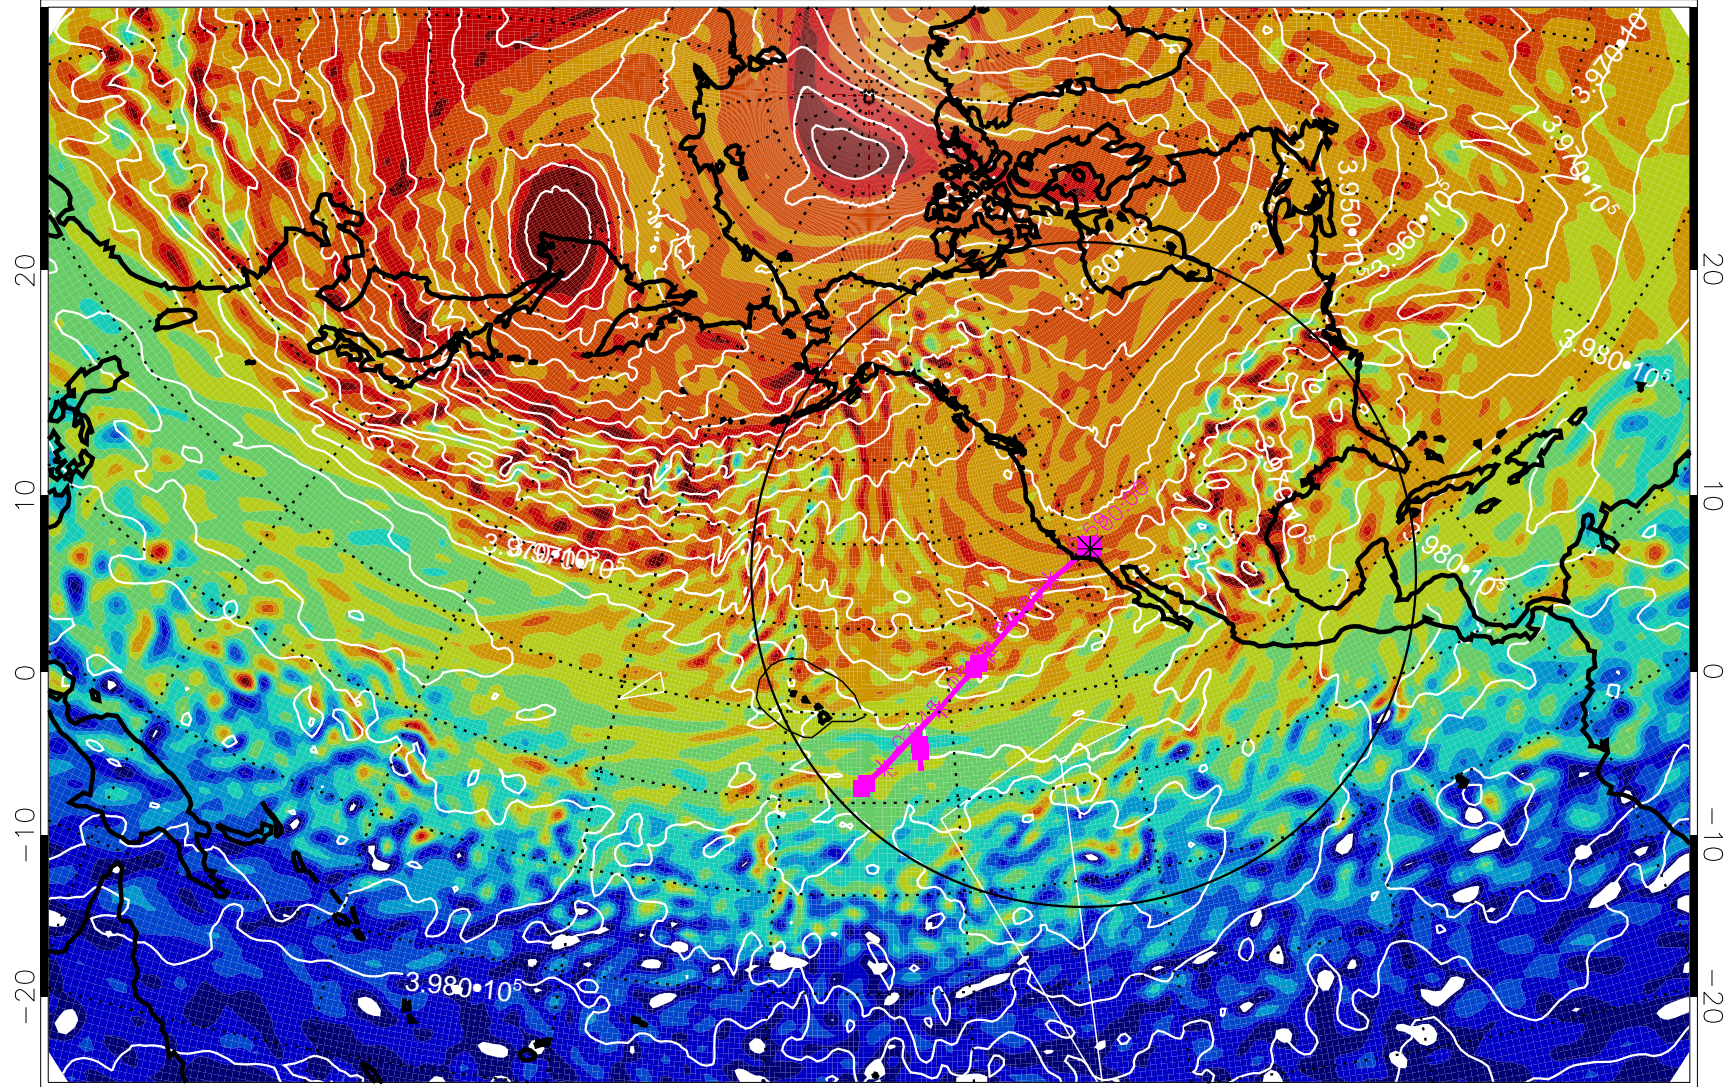

13021000, 96 hour forecast for 460K EPV

460K Montgomery Streamfunction, white

Range ring of 4055 km -- 13 hours GH round trip

13021006, 102 hour forecast for 460K EPV

460K Montgomery Streamfunction, white

Range ring of 4055 km -- 13 hours GH round trip

13021012, 108 hour forecast for 460K EPV

460K Montgomery Streamfunction, white

Range ring of 4055 km -- 13 hours GH round trip

13021018, 114 hour forecast for 460K EPV

460K Montgomery Streamfunction, white

Range ring of 4055 km -- 13 hours GH round trip

13021100, 120 hour forecast for 460K EPV

460K Montgomery Streamfunction, white

Range ring of 4055 km -- 13 hours GH round trip