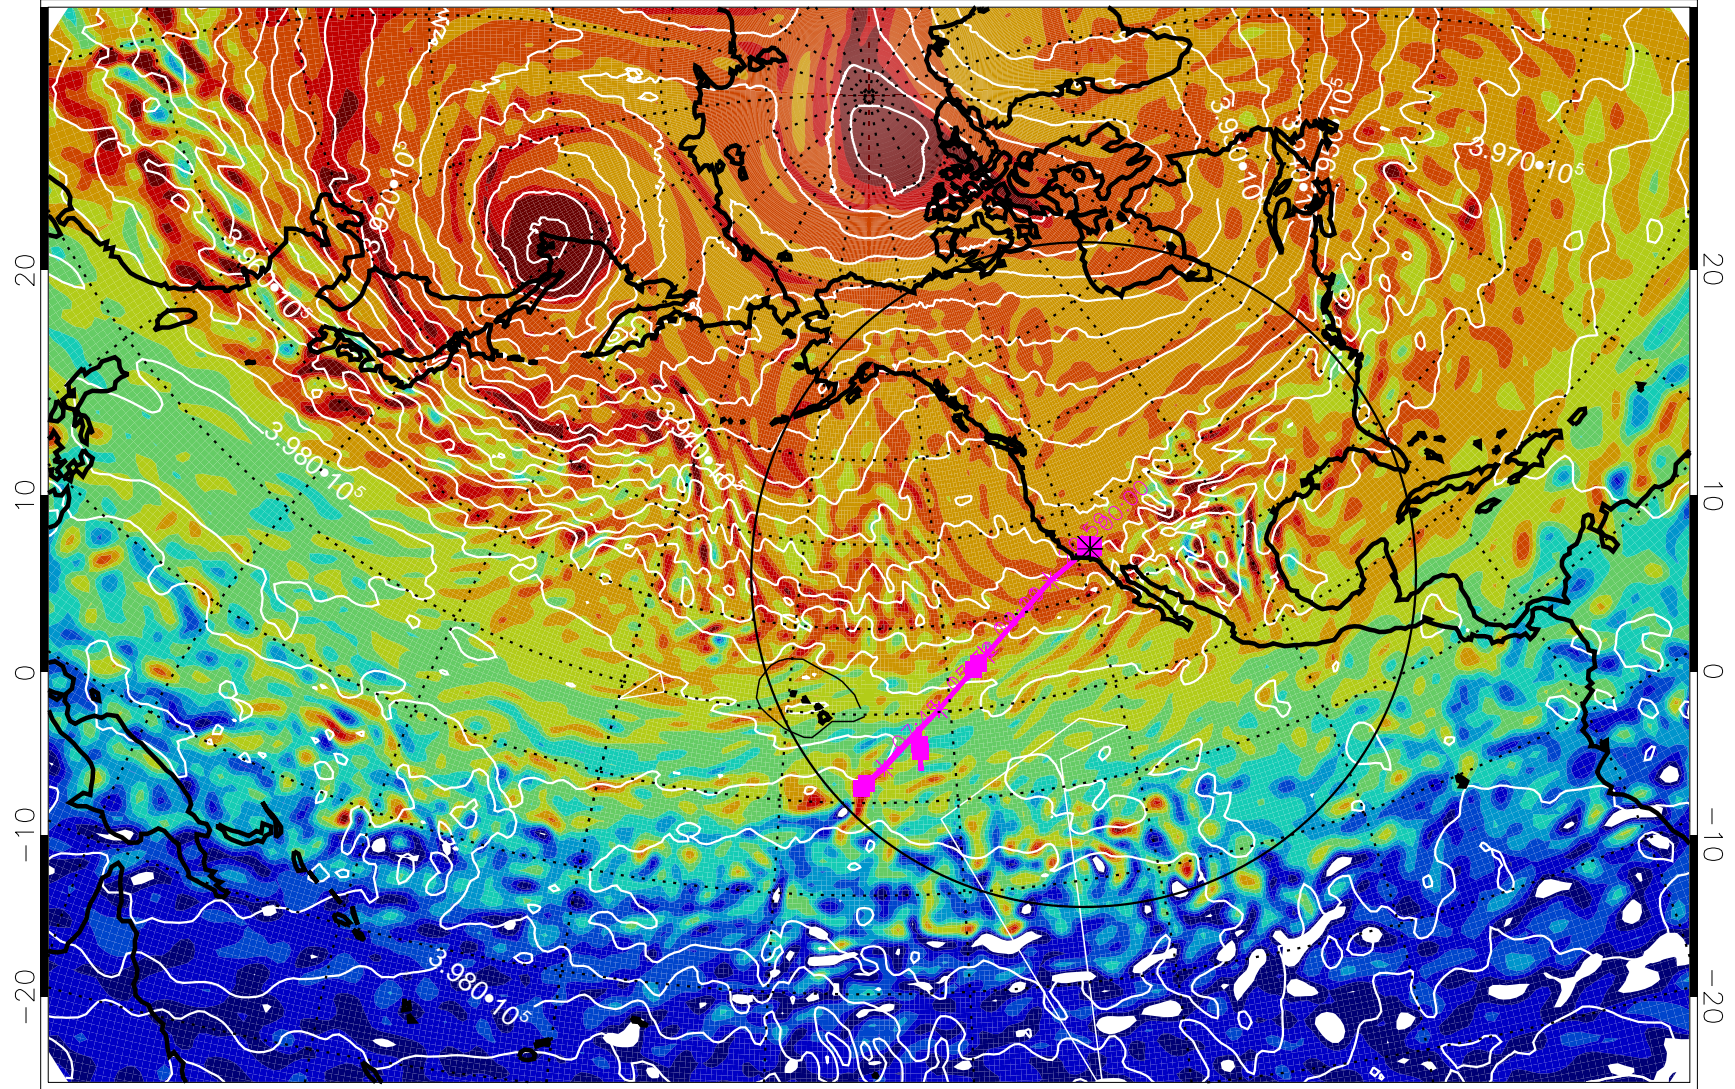

13020900, 72 hour forecast for 460K EPV

460K Montgomery Streamfunction, white

Range ring of 4055 km -- 13 hours GH round trip

13020906, 78 hour forecast for 460K EPV

460K Montgomery Streamfunction, white

Range ring of 4055 km -- 13 hours GH round trip

13020912, 84 hour forecast for 460K EPV

460K Montgomery Streamfunction, white

Range ring of 4055 km -- 13 hours GH round trip

13020918, 90 hour forecast for 460K EPV

460K Montgomery Streamfunction, white

Range ring of 4055 km -- 13 hours GH round trip

13021000, 96 hour forecast for 460K EPV

460K Montgomery Streamfunction, white

Range ring of 4055 km -- 13 hours GH round trip

13021006, 102 hour forecast for 460K EPV

460K Montgomery Streamfunction, white

Range ring of 4055 km -- 13 hours GH round trip

13021012, 108 hour forecast for 460K EPV

460K Montgomery Streamfunction, white

Range ring of 4055 km -- 13 hours GH round trip

13021018, 114 hour forecast for 460K EPV