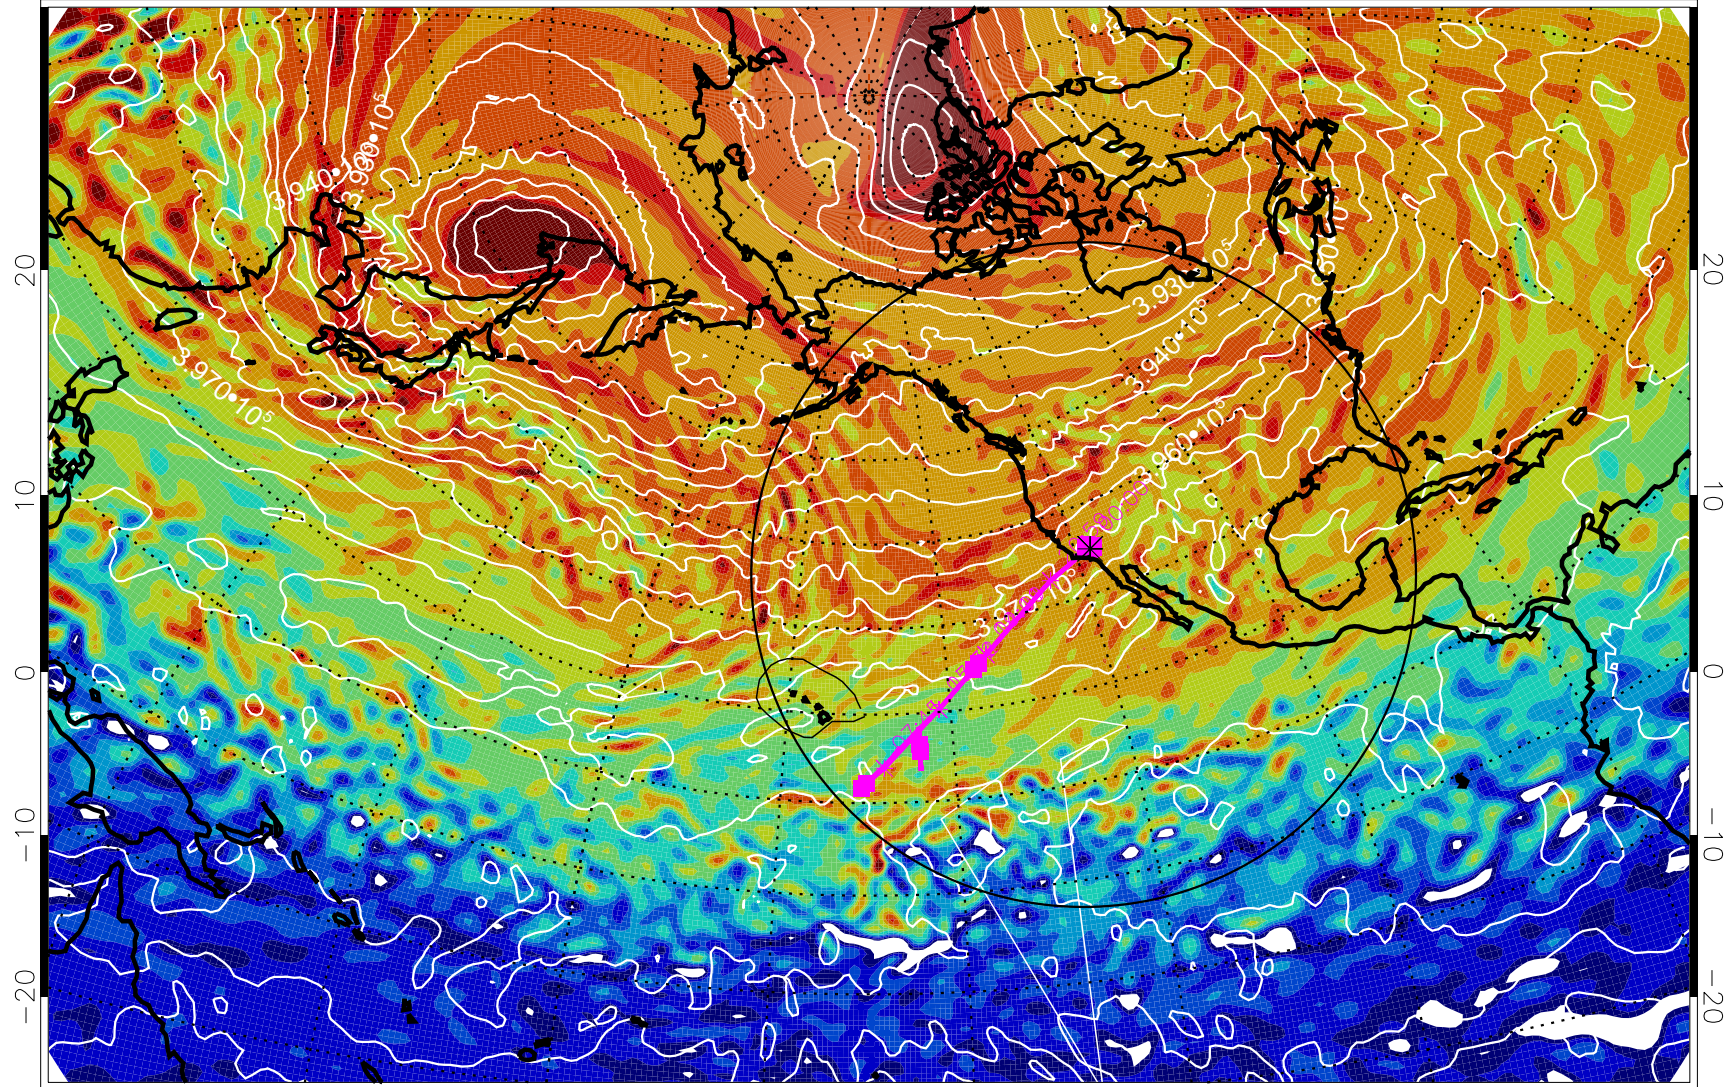

13020612, 12 hour forecast for 460K EPV

460K Montgomery Streamfunction, white

Range ring of 4055 km -- 13 hours GH round trip

13020618, 18 hour forecast for 460K EPV

460K Montgomery Streamfunction, white

Range ring of 4055 km -- 13 hours GH round trip

13020700, 24 hour forecast for 460K EPV

460K Montgomery Streamfunction, white

Range ring of 4055 km -- 13 hours GH round trip

13020706, 30 hour forecast for 460K EPV

460K Montgomery Streamfunction, white

Range ring of 4055 km -- 13 hours GH round trip

13020712, 36 hour forecast for 460K EPV

460K Montgomery Streamfunction, white

Range ring of 4055 km -- 13 hours GH round trip

13020718, 42 hour forecast for 460K EPV

460K Montgomery Streamfunction, white

Range ring of 4055 km -- 13 hours GH round trip

13020800, 48 hour forecast for 460K EPV

460K Montgomery Streamfunction, white

Range ring of 4055 km -- 13 hours GH round trip

13020806, 54 hour forecast for 460K EPV

460K Montgomery Streamfunction, white

Range ring of 4055 km -- 13 hours GH round trip