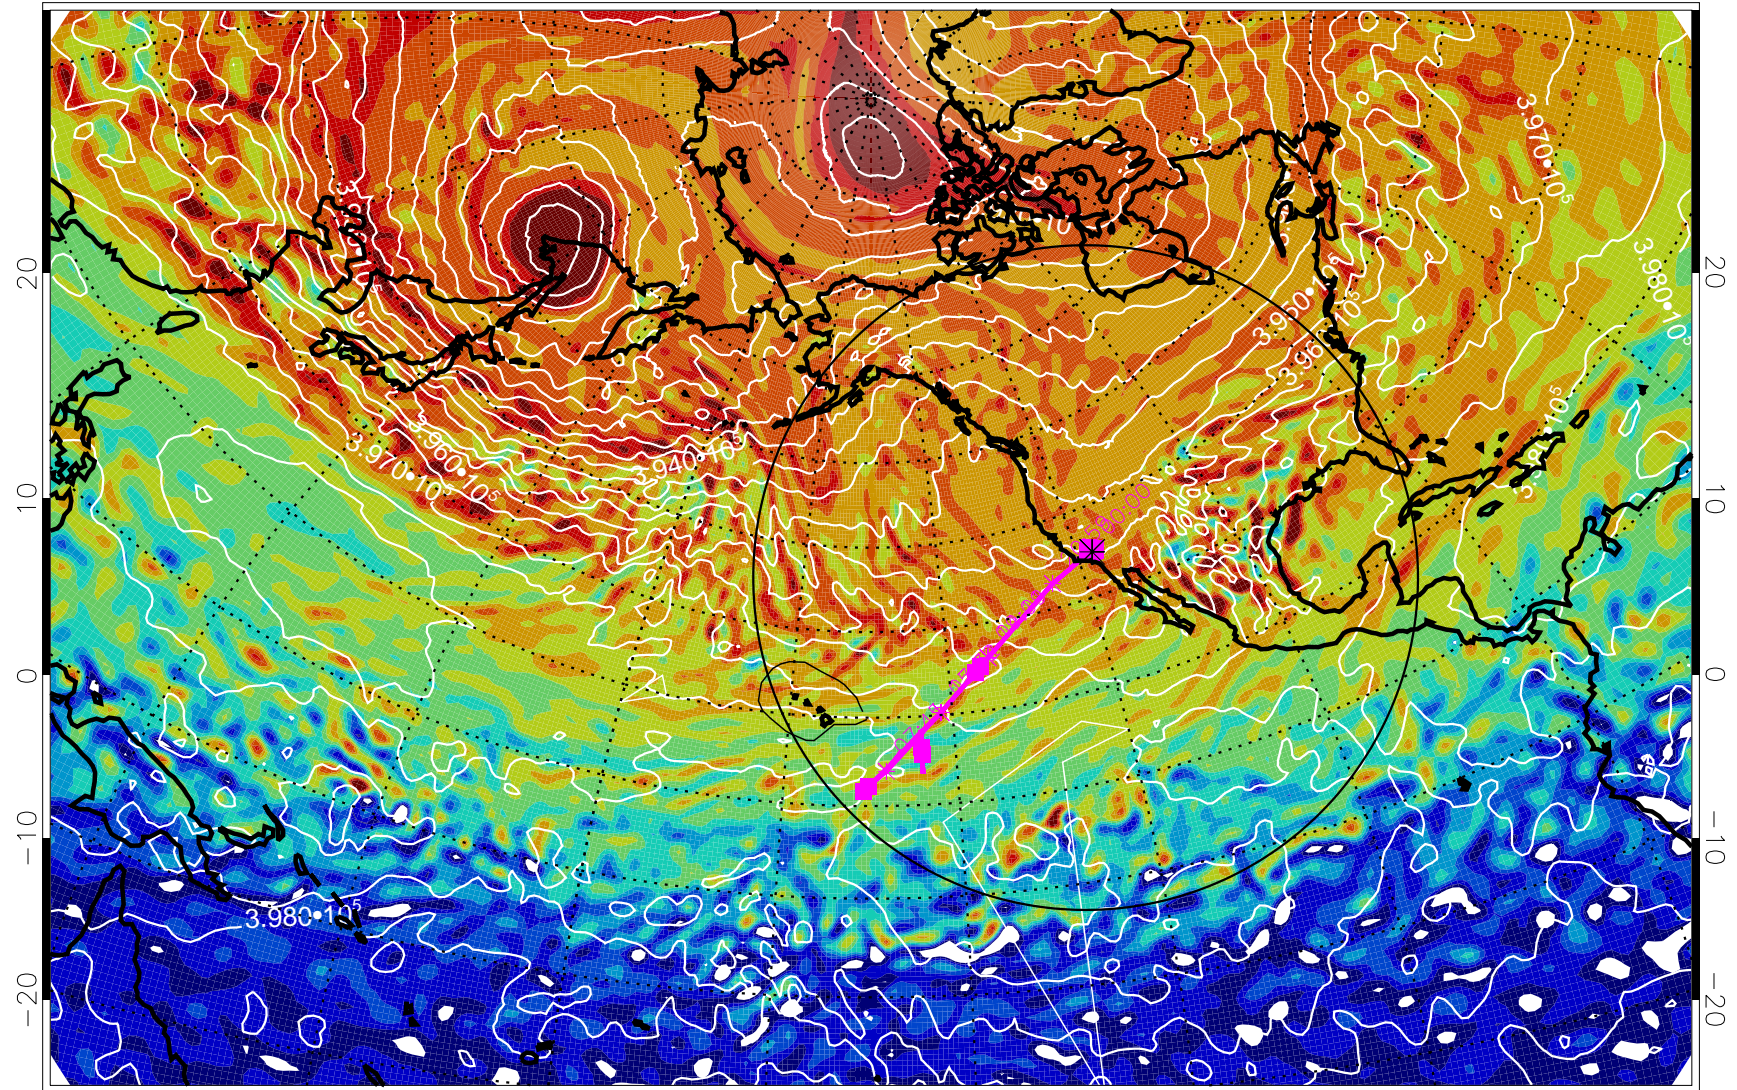

13020900, 72 hour forecast for 460K EPV

460K Montgomery Streamfunction, white

Range ring of 4055 km -- 13 hours GH round trip

13020906, 78 hour forecast for 460K EPV

460K Montgomery Streamfunction, white

Range ring of 4055 km -- 13 hours GH round trip

13020912, 84 hour forecast for 460K EPV

460K Montgomery Streamfunction, white

Range ring of 4055 km -- 13 hours GH round trip

13020918, 90 hour forecast for 460K EPV

460K Montgomery Streamfunction, white

Range ring of 4055 km -- 13 hours GH round trip

13021000, 96 hour forecast for 460K EPV

460K Montgomery Streamfunction, white

Range ring of 4055 km -- 13 hours GH round trip

13021006, 102 hour forecast for 460K EPV

460K Montgomery Streamfunction, white

Range ring of 4055 km -- 13 hours GH round trip

13021012, 108 hour forecast for 460K EPV

460K Montgomery Streamfunction, white

Range ring of 4055 km -- 13 hours GH round trip

13021018, 114 hour forecast for 460K EPV