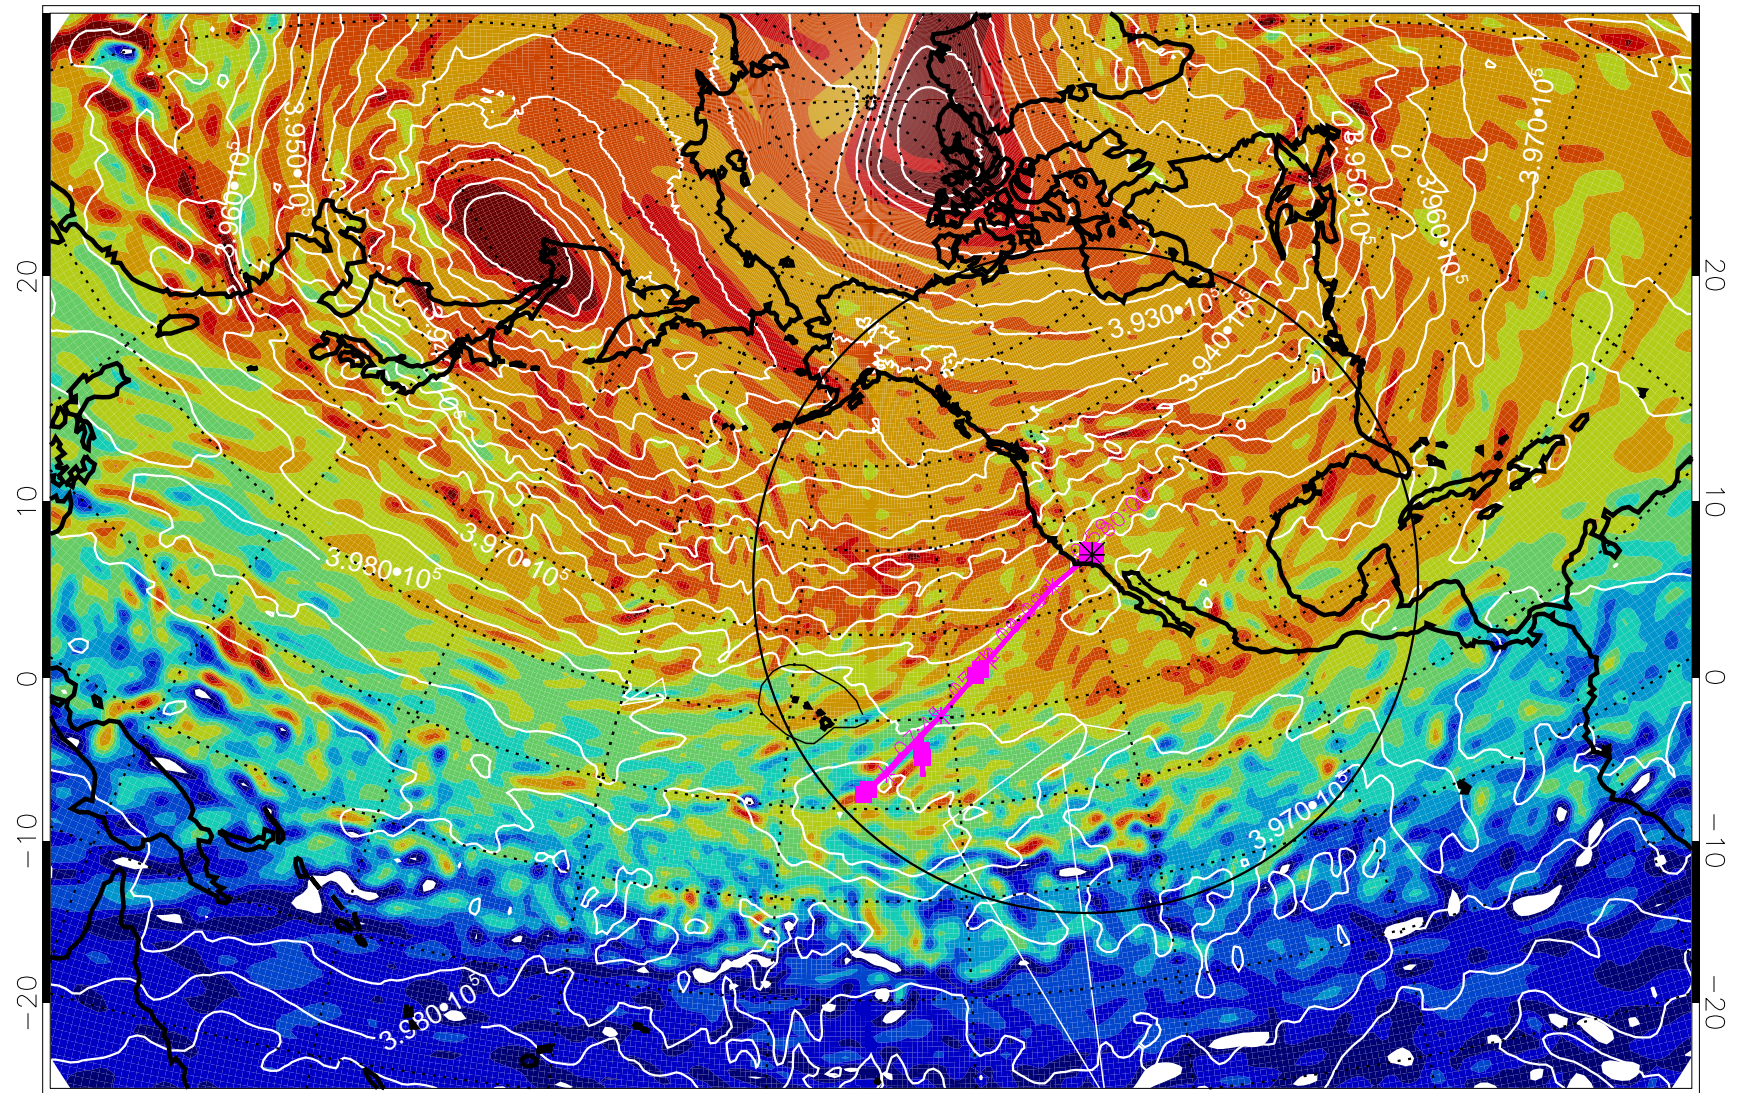

13020612, 12 hour forecast for 460K EPV

460K Montgomery Streamfunction, white

Range ring of 4055 km -- 13 hours GH round trip

13020618, 18 hour forecast for 460K EPV

460K Montgomery Streamfunction, white

Range ring of 4055 km -- 13 hours GH round trip

13020700, 24 hour forecast for 460K EPV

460K Montgomery Streamfunction, white

Range ring of 4055 km -- 13 hours GH round trip

13020706, 30 hour forecast for 460K EPV

460K Montgomery Streamfunction, white

Range ring of 4055 km -- 13 hours GH round trip

13020712, 36 hour forecast for 460K EPV

460K Montgomery Streamfunction, white

Range ring of 4055 km -- 13 hours GH round trip

13020718, 42 hour forecast for 460K EPV

460K Montgomery Streamfunction, white

Range ring of 4055 km -- 13 hours GH round trip

13020800, 48 hour forecast for 460K EPV

460K Montgomery Streamfunction, white

Range ring of 4055 km -- 13 hours GH round trip

13020806, 54 hour forecast for 460K EPV

460K Montgomery Streamfunction, white

Range ring of 4055 km -- 13 hours GH round trip