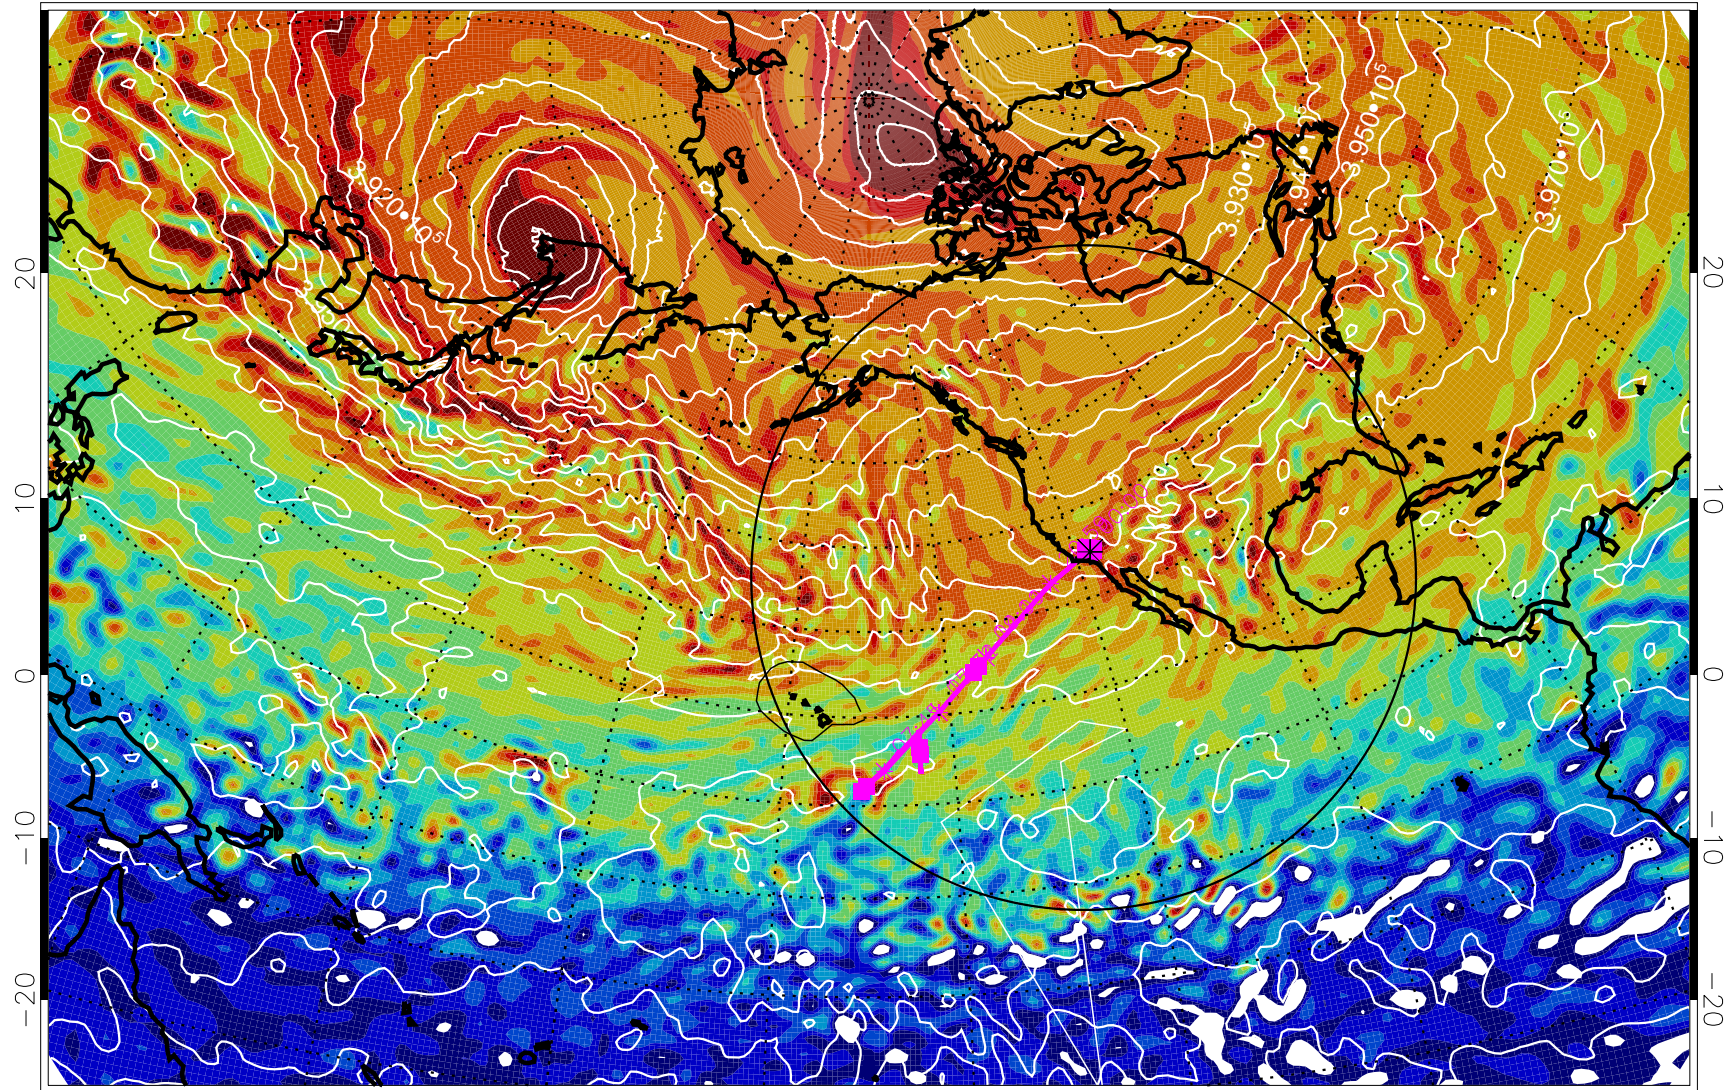

13020812, 60 hour forecast for 460K EPV

460K Montgomery Streamfunction, white

Range ring of 4055 km -- 13 hours GH round trip

13020818, 66 hour forecast for 460K EPV

460K Montgomery Streamfunction, white

Range ring of 4055 km -- 13 hours GH round trip

13020900, 72 hour forecast for 460K EPV

460K Montgomery Streamfunction, white

Range ring of 4055 km -- 13 hours GH round trip

13020906, 78 hour forecast for 460K EPV

460K Montgomery Streamfunction, white

Range ring of 4055 km -- 13 hours GH round trip

13020912, 84 hour forecast for 460K EPV

460K Montgomery Streamfunction, white

Range ring of 4055 km -- 13 hours GH round trip

13020918, 90 hour forecast for 460K EPV

460K Montgomery Streamfunction, white

Range ring of 4055 km -- 13 hours GH round trip