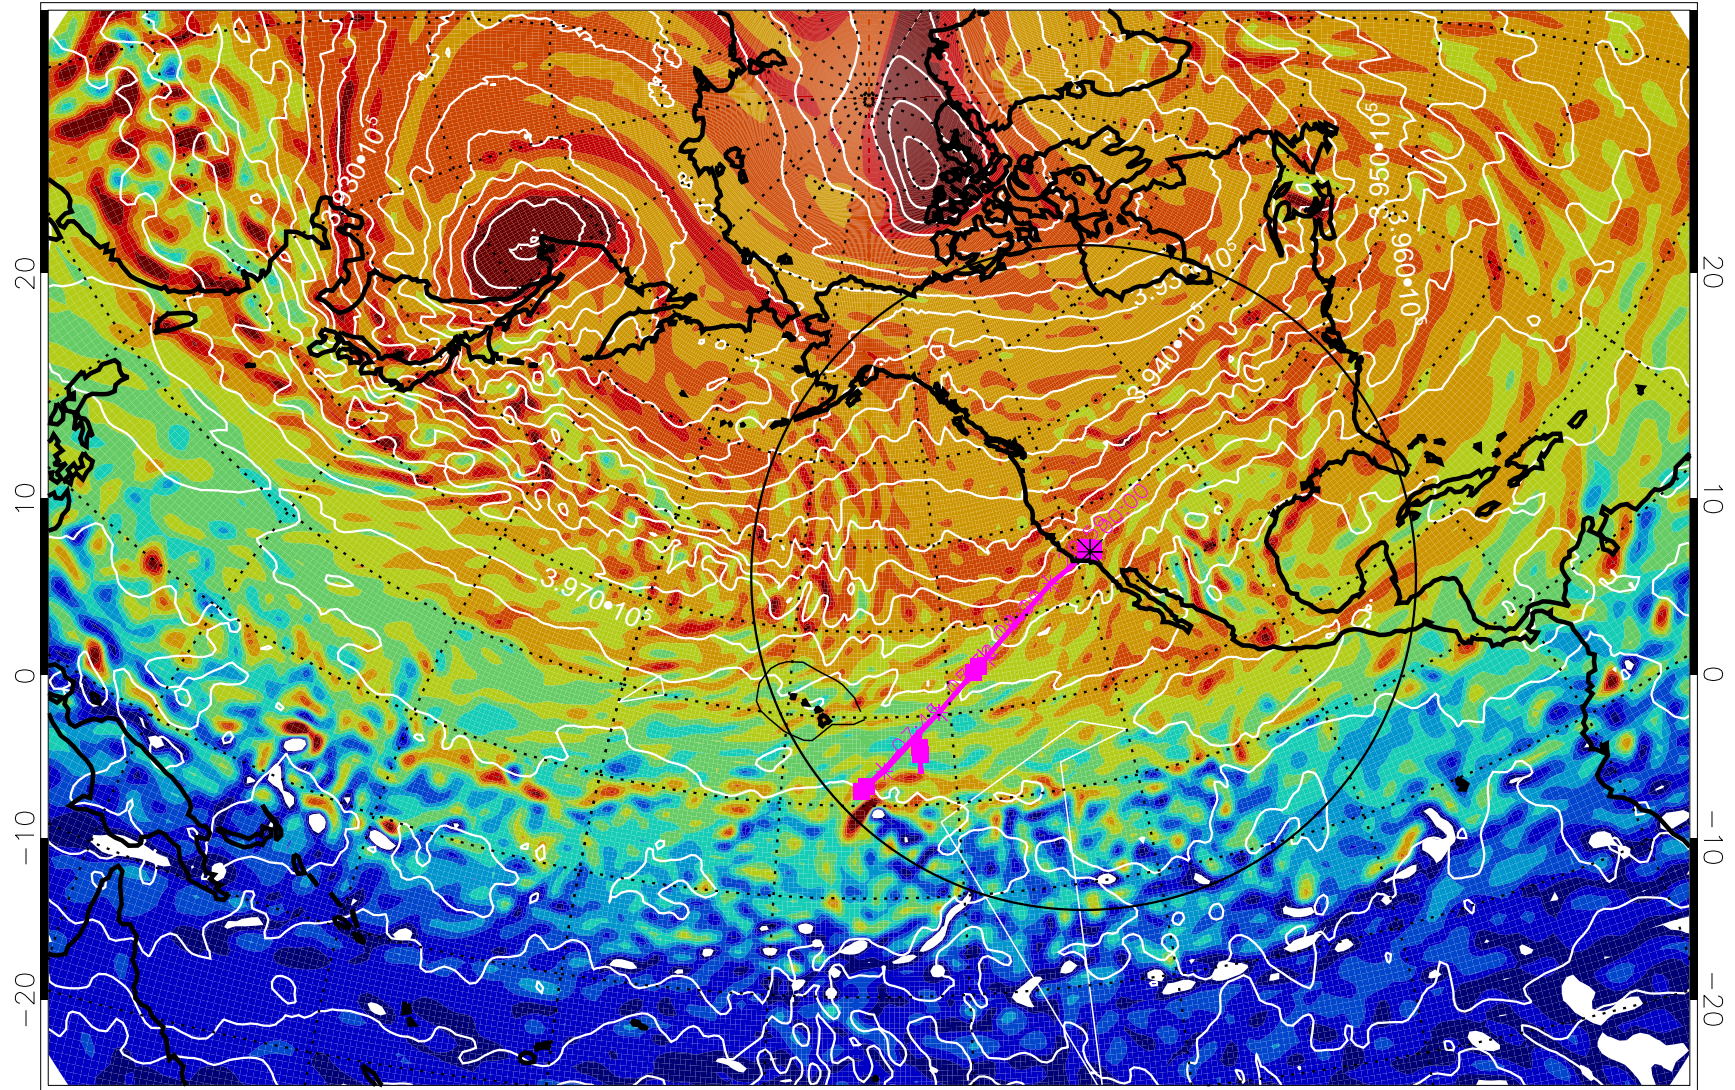

13020700, 24 hour forecast for 460K EPV

460K Montgomery Streamfunction, white

Range ring of 4055 km -- 13 hours GH round trip

13020706, 30 hour forecast for 460K EPV

460K Montgomery Streamfunction, white

Range ring of 4055 km -- 13 hours GH round trip

13020712, 36 hour forecast for 460K EPV

460K Montgomery Streamfunction, white

Range ring of 4055 km -- 13 hours GH round trip

13020718, 42 hour forecast for 460K EPV

460K Montgomery Streamfunction, white

Range ring of 4055 km -- 13 hours GH round trip

13020800, 48 hour forecast for 460K EPV

460K Montgomery Streamfunction, white

Range ring of 4055 km -- 13 hours GH round trip

13020806, 54 hour forecast for 460K EPV

460K Montgomery Streamfunction, white

Range ring of 4055 km -- 13 hours GH round trip

13020812, 60 hour forecast for 460K EPV

460K Montgomery Streamfunction, white

Range ring of 4055 km -- 13 hours GH round trip

13020818, 66 hour forecast for 460K EPV

460K Montgomery Streamfunction, white

Range ring of 4055 km -- 13 hours GH round trip