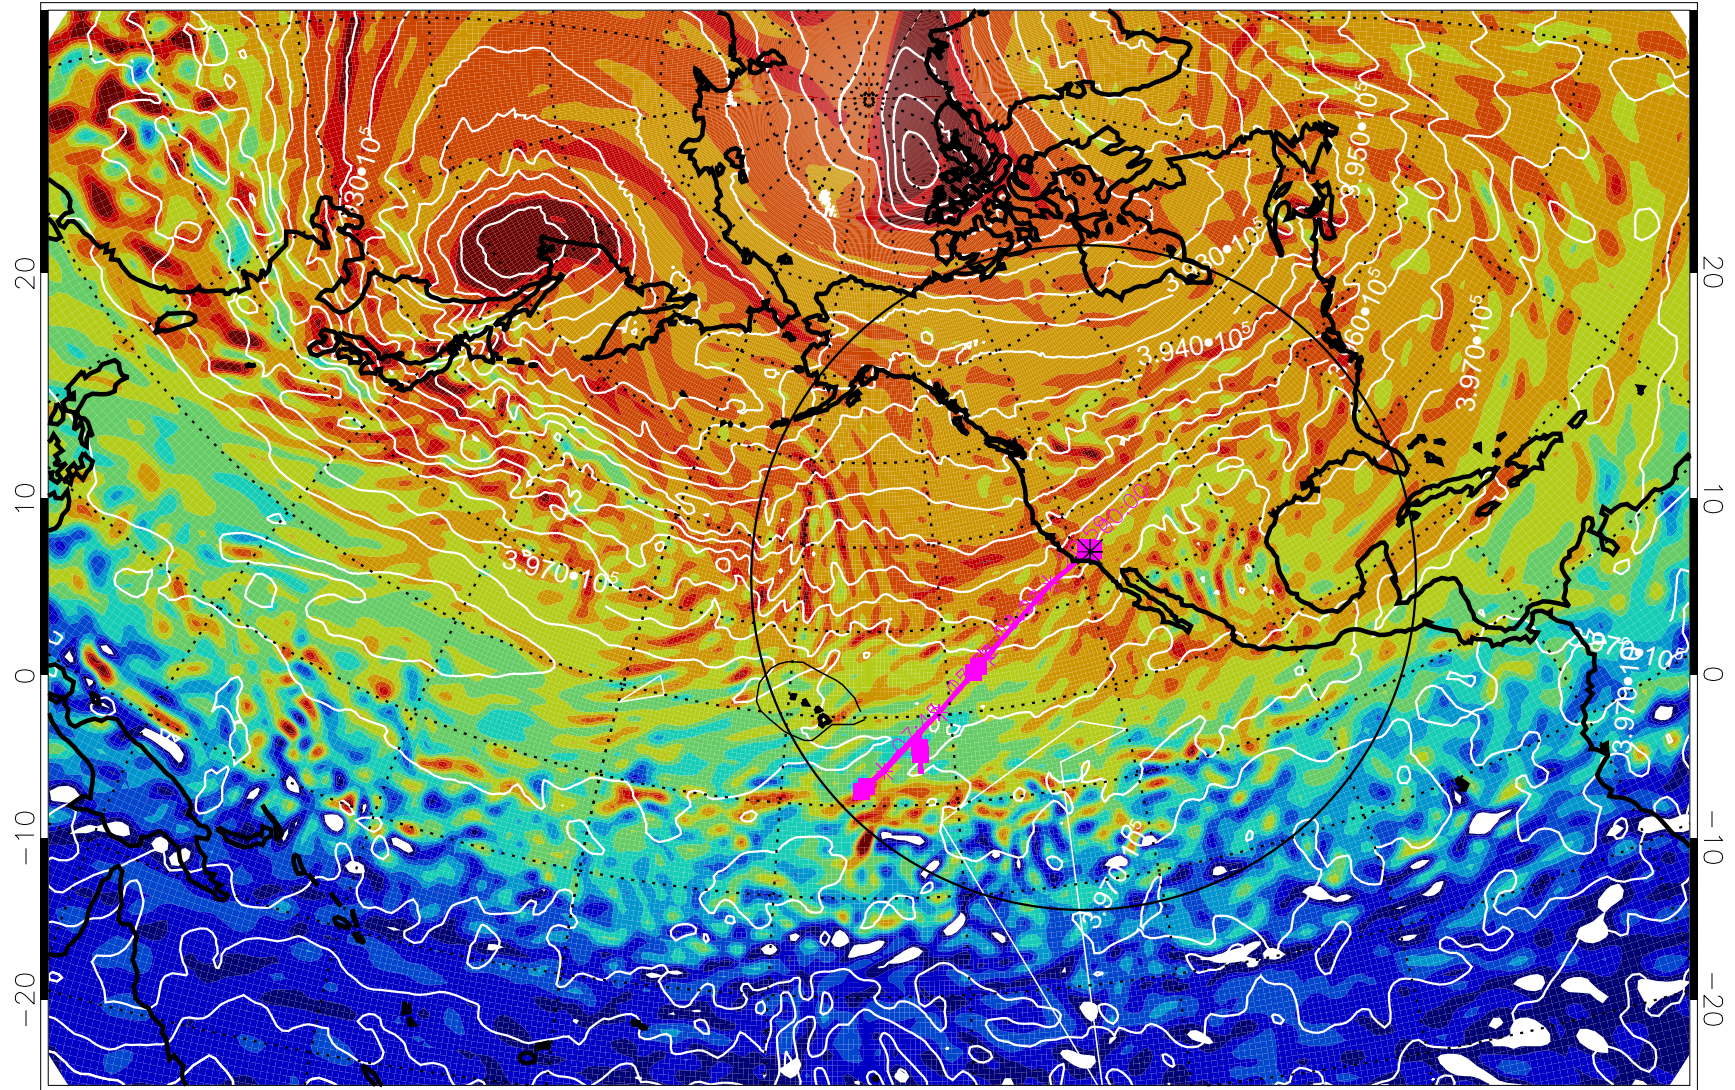

13020700, 24 hour forecast for 460K EPV

460K Montgomery Streamfunction, white

Range ring of 4055 km -- 13 hours GH round trip

13020706, 30 hour forecast for 460K EPV

460K Montgomery Streamfunction, white

Range ring of 4055 km -- 13 hours GH round trip

13020712, 36 hour forecast for 460K EPV

460K Montgomery Streamfunction, white

Range ring of 4055 km -- 13 hours GH round trip

13020718, 42 hour forecast for 460K EPV

460K Montgomery Streamfunction, white

Range ring of 4055 km -- 13 hours GH round trip

13020800, 48 hour forecast for 460K EPV

460K Montgomery Streamfunction, white

Range ring of 4055 km -- 13 hours GH round trip

13020806, 54 hour forecast for 460K EPV

460K Montgomery Streamfunction, white

Range ring of 4055 km -- 13 hours GH round trip

13020812, 60 hour forecast for 460K EPV

460K Montgomery Streamfunction, white

Range ring of 4055 km -- 13 hours GH round trip

13020818, 66 hour forecast for 460K EPV

460K Montgomery Streamfunction, white

Range ring of 4055 km -- 13 hours GH round trip