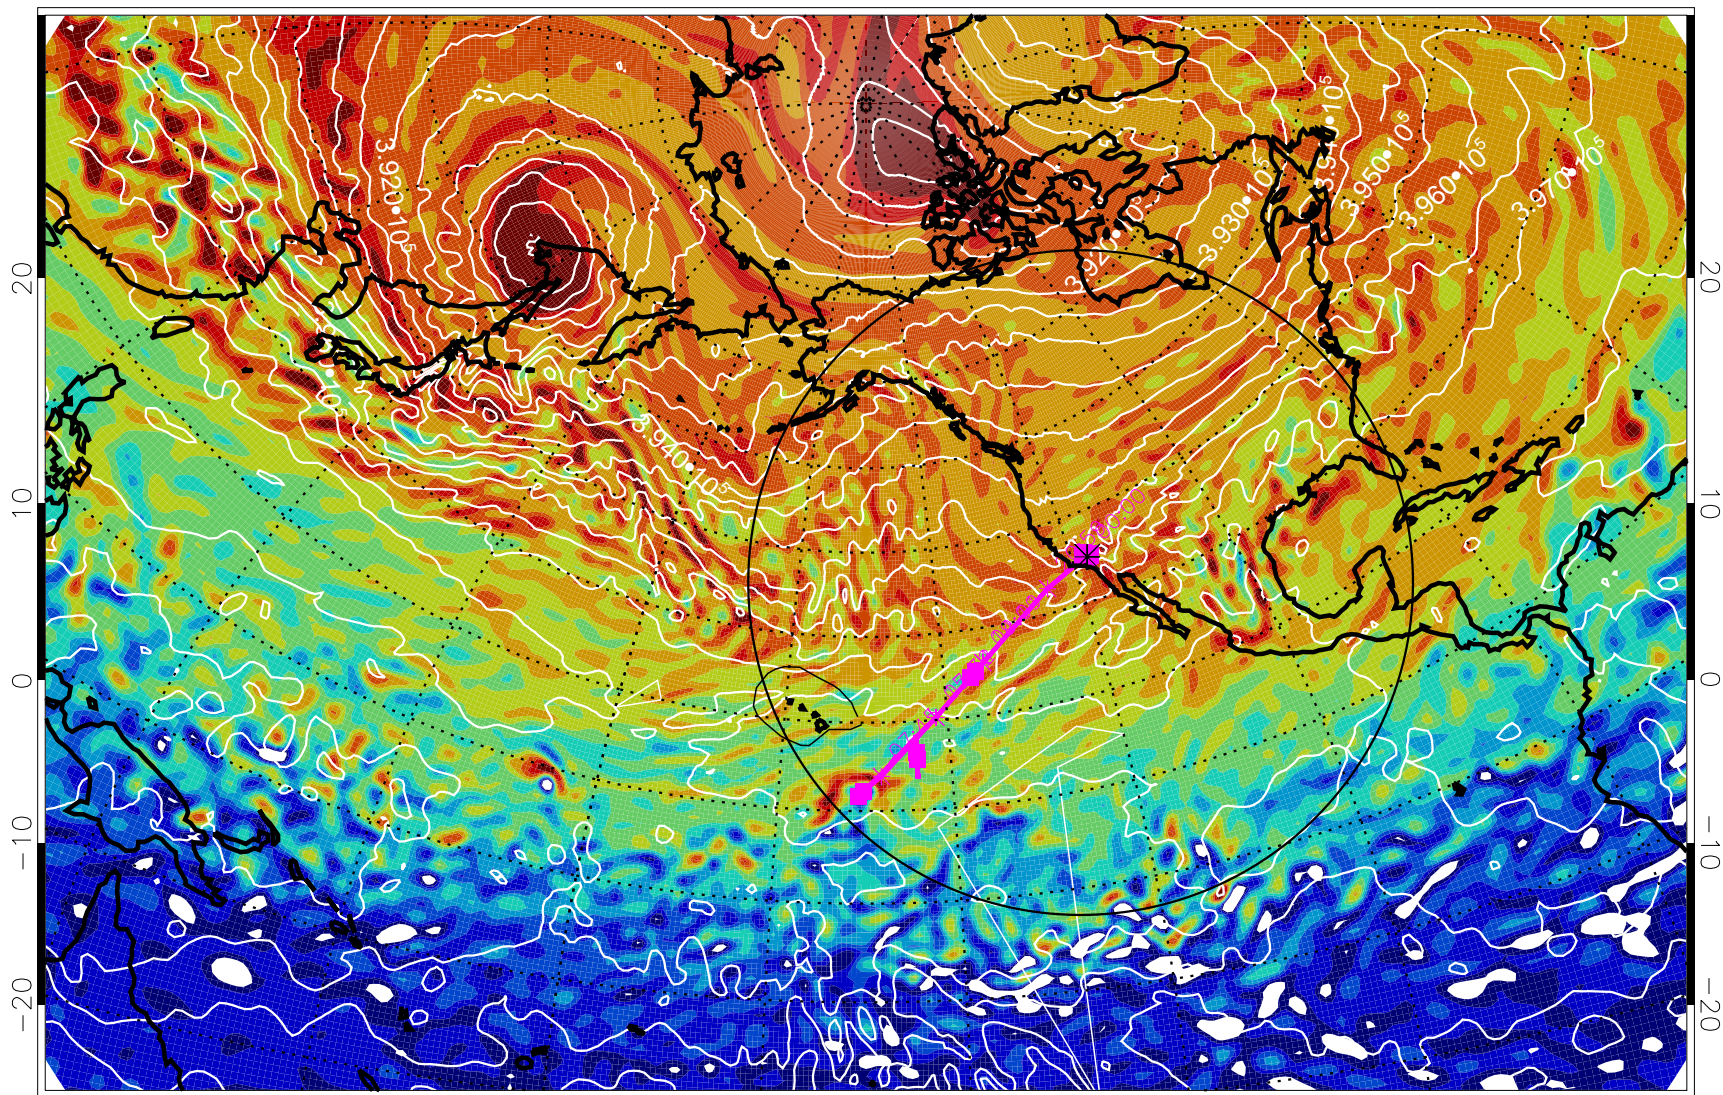

13020800, 48 hour forecast for 460K EPV

460K Montgomery Streamfunction, white

Range ring of 4055 km -- 13 hours GH round trip

13020806, 54 hour forecast for 460K EPV

460K Montgomery Streamfunction, white

Range ring of 4055 km -- 13 hours GH round trip

13020812, 60 hour forecast for 460K EPV

460K Montgomery Streamfunction, white

Range ring of 4055 km -- 13 hours GH round trip

13020818, 66 hour forecast for 460K EPV

460K Montgomery Streamfunction, white

Range ring of 4055 km -- 13 hours GH round trip

13020900, 72 hour forecast for 460K EPV

460K Montgomery Streamfunction, white

Range ring of 4055 km -- 13 hours GH round trip

13020906, 78 hour forecast for 460K EPV

460K Montgomery Streamfunction, white

Range ring of 4055 km -- 13 hours GH round trip

13020912, 84 hour forecast for 460K EPV

460K Montgomery Streamfunction, white

Range ring of 4055 km -- 13 hours GH round trip

13020918, 90 hour forecast for 460K EPV

460K Montgomery Streamfunction, white

Range ring of 4055 km -- 13 hours GH round trip