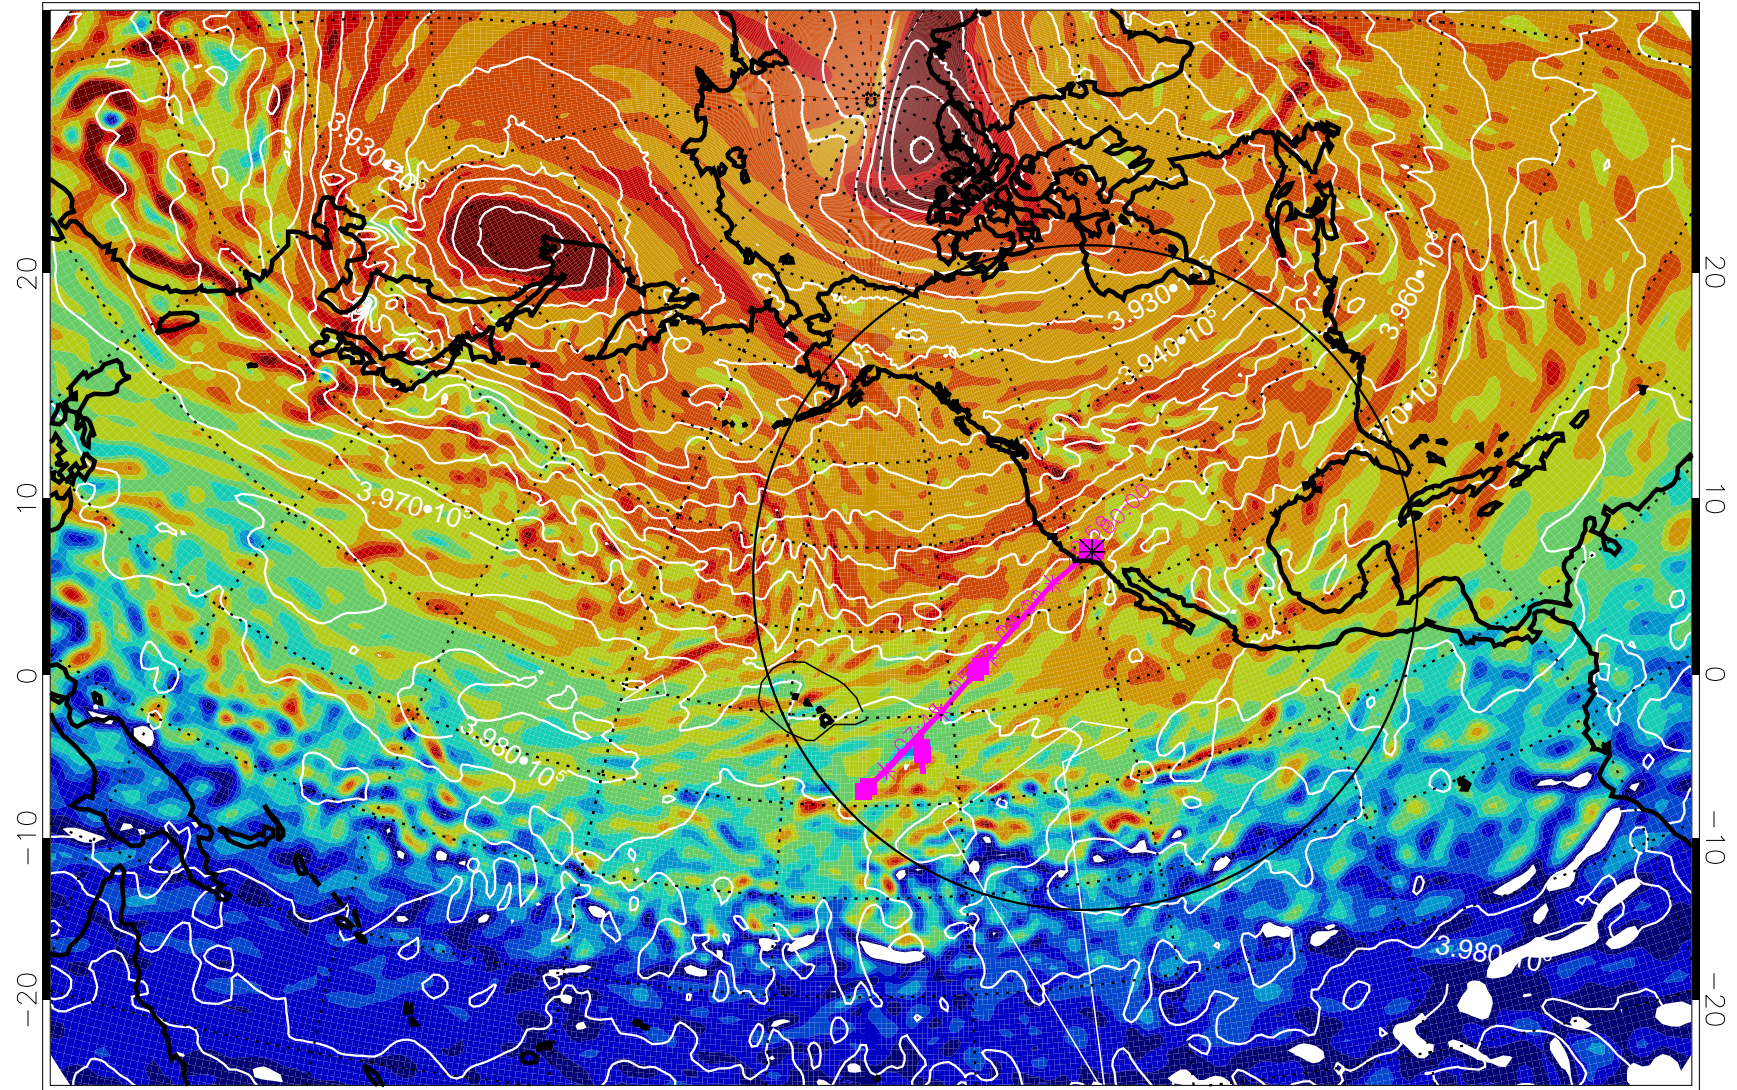

13020612, 12 hour forecast for 460K EPV

460K Montgomery Streamfunction, white

Range ring of 4055 km -- 13 hours GH round trip

13020618, 18 hour forecast for 460K EPV

460K Montgomery Streamfunction, white

Range ring of 4055 km -- 13 hours GH round trip

13020700, 24 hour forecast for 460K EPV

460K Montgomery Streamfunction, white

Range ring of 4055 km -- 13 hours GH round trip

13020706, 30 hour forecast for 460K EPV

460K Montgomery Streamfunction, white

Range ring of 4055 km -- 13 hours GH round trip

13020712, 36 hour forecast for 460K EPV

460K Montgomery Streamfunction, white

Range ring of 4055 km -- 13 hours GH round trip

13020718, 42 hour forecast for 460K EPV

460K Montgomery Streamfunction, white

Range ring of 4055 km -- 13 hours GH round trip

13020800, 48 hour forecast for 460K EPV

460K Montgomery Streamfunction, white

Range ring of 4055 km -- 13 hours GH round trip

13020806, 54 hour forecast for 460K EPV

460K Montgomery Streamfunction, white

Range ring of 4055 km -- 13 hours GH round trip