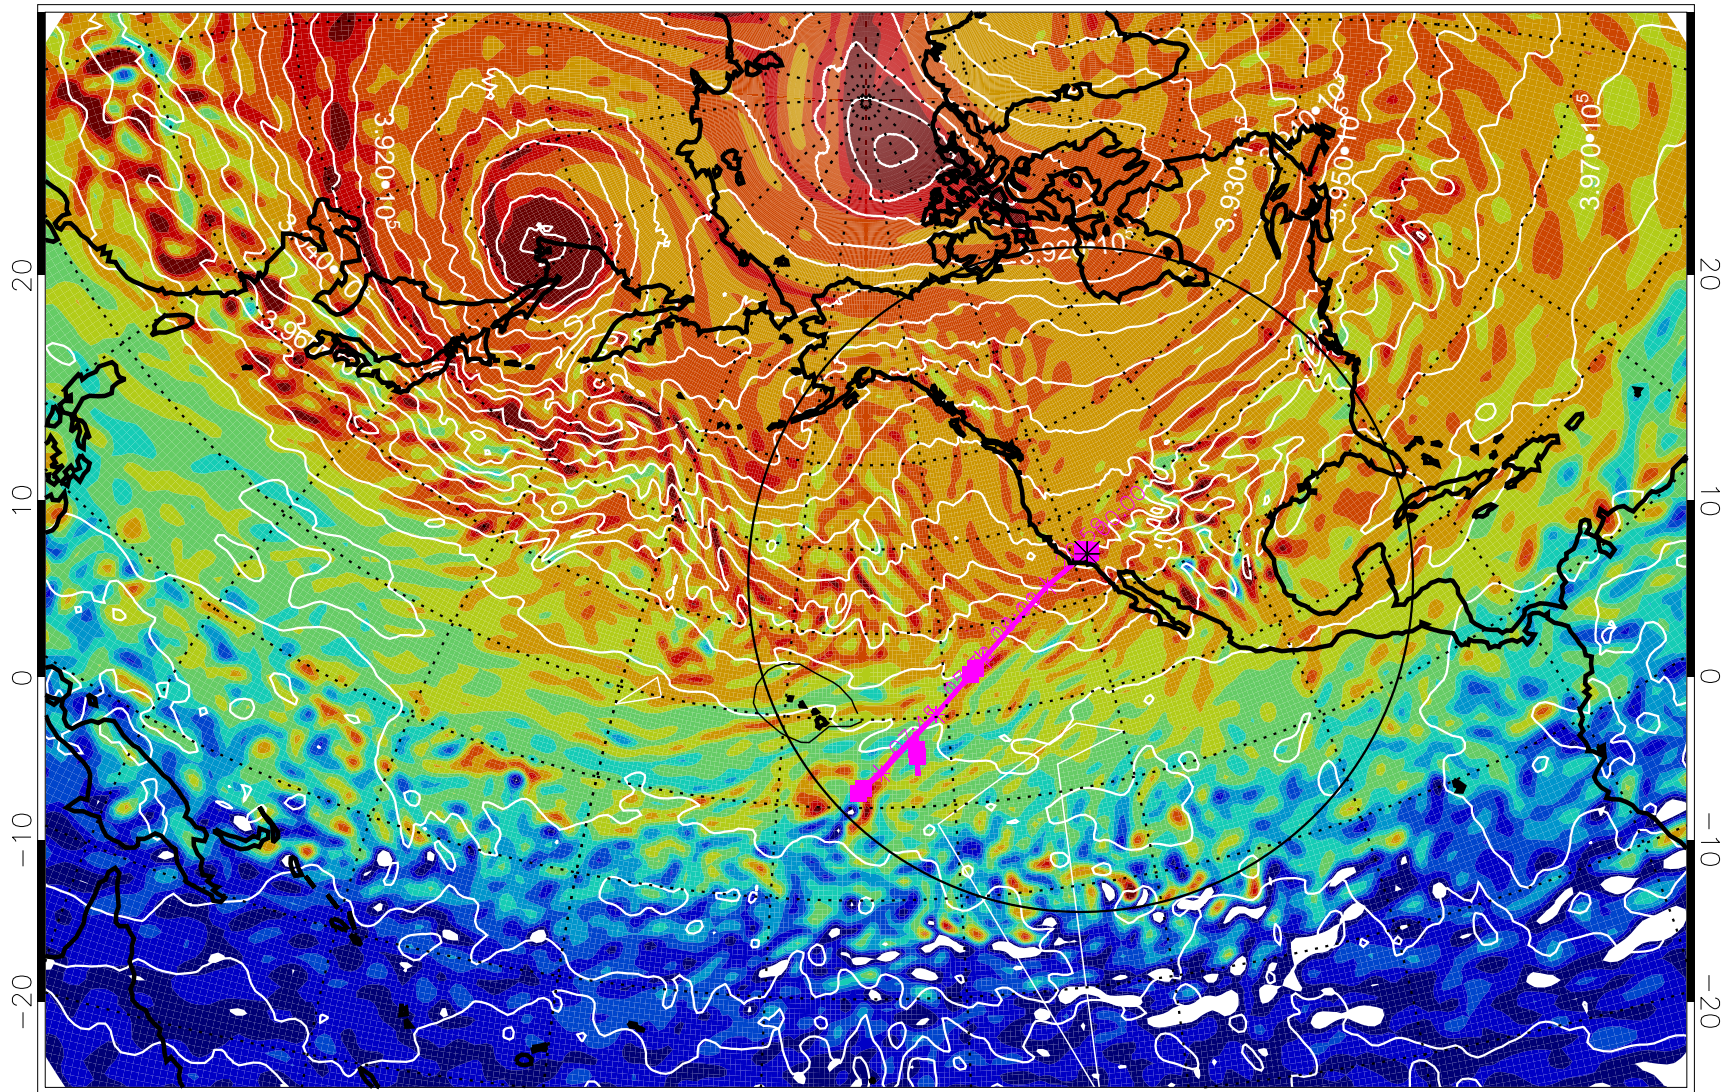

13020812, 60 hour forecast for 460K EPV

460K Montgomery Streamfunction, white

Range ring of 4055 km -- 13 hours GH round trip

13020818, 66 hour forecast for 460K EPV

460K Montgomery Streamfunction, white

Range ring of 4055 km -- 13 hours GH round trip

13020900, 72 hour forecast for 460K EPV

460K Montgomery Streamfunction, white

Range ring of 4055 km -- 13 hours GH round trip

13020906, 78 hour forecast for 460K EPV

460K Montgomery Streamfunction, white

Range ring of 4055 km -- 13 hours GH round trip

13020912, 84 hour forecast for 460K EPV

460K Montgomery Streamfunction, white

Range ring of 4055 km -- 13 hours GH round trip

13020918, 90 hour forecast for 460K EPV

460K Montgomery Streamfunction, white

Range ring of 4055 km -- 13 hours GH round trip

13021000, 96 hour forecast for 460K EPV

460K Montgomery Streamfunction, white

Range ring of 4055 km -- 13 hours GH round trip

13021006, 102 hour forecast for 460K EPV

460K Montgomery Streamfunction, white