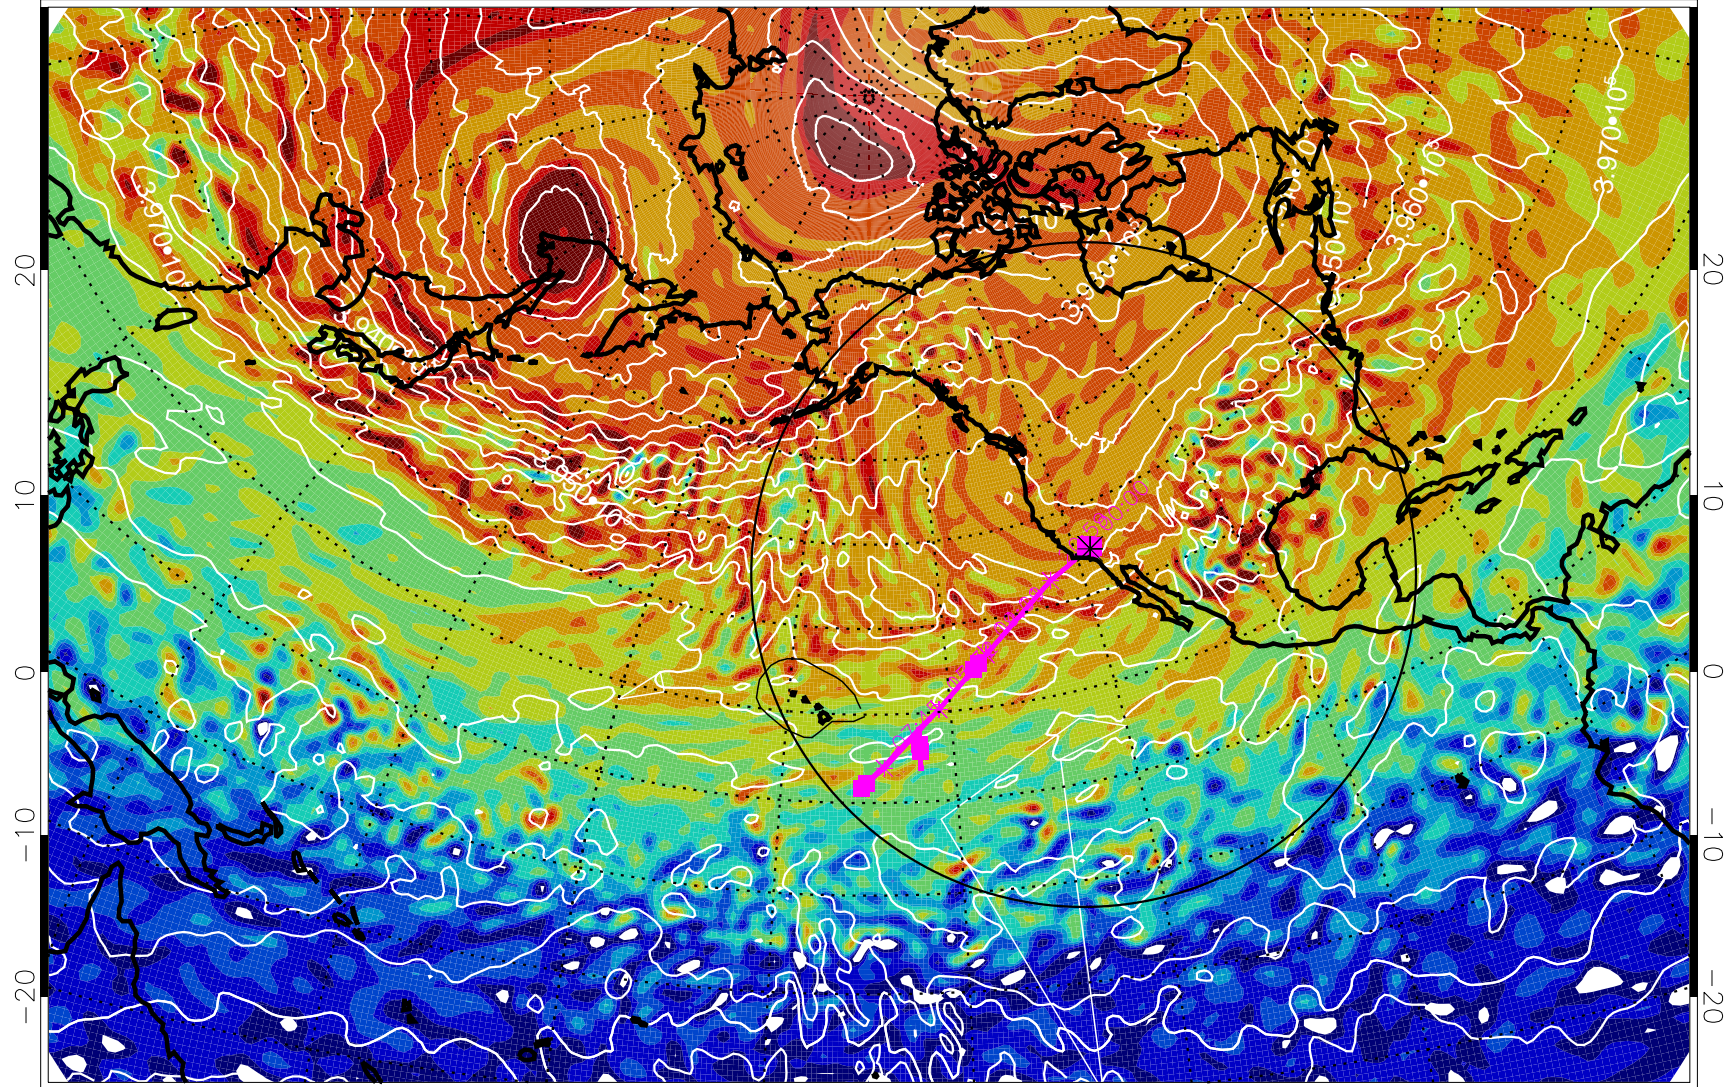

13021000, 96 hour forecast for 460K EPV

460K Montgomery Streamfunction, white

Range ring of 4055 km -- 13 hours GH round trip

13021006, 102 hour forecast for 460K EPV

460K Montgomery Streamfunction, white

Range ring of 4055 km -- 13 hours GH round trip

13021012, 108 hour forecast for 460K EPV

460K Montgomery Streamfunction, white

Range ring of 4055 km -- 13 hours GH round trip

13021018, 114 hour forecast for 460K EPV

460K Montgomery Streamfunction, white

Range ring of 4055 km -- 13 hours GH round trip

13021100, 120 hour forecast for 460K EPV

460K Montgomery Streamfunction, white

Range ring of 4055 km -- 13 hours GH round trip