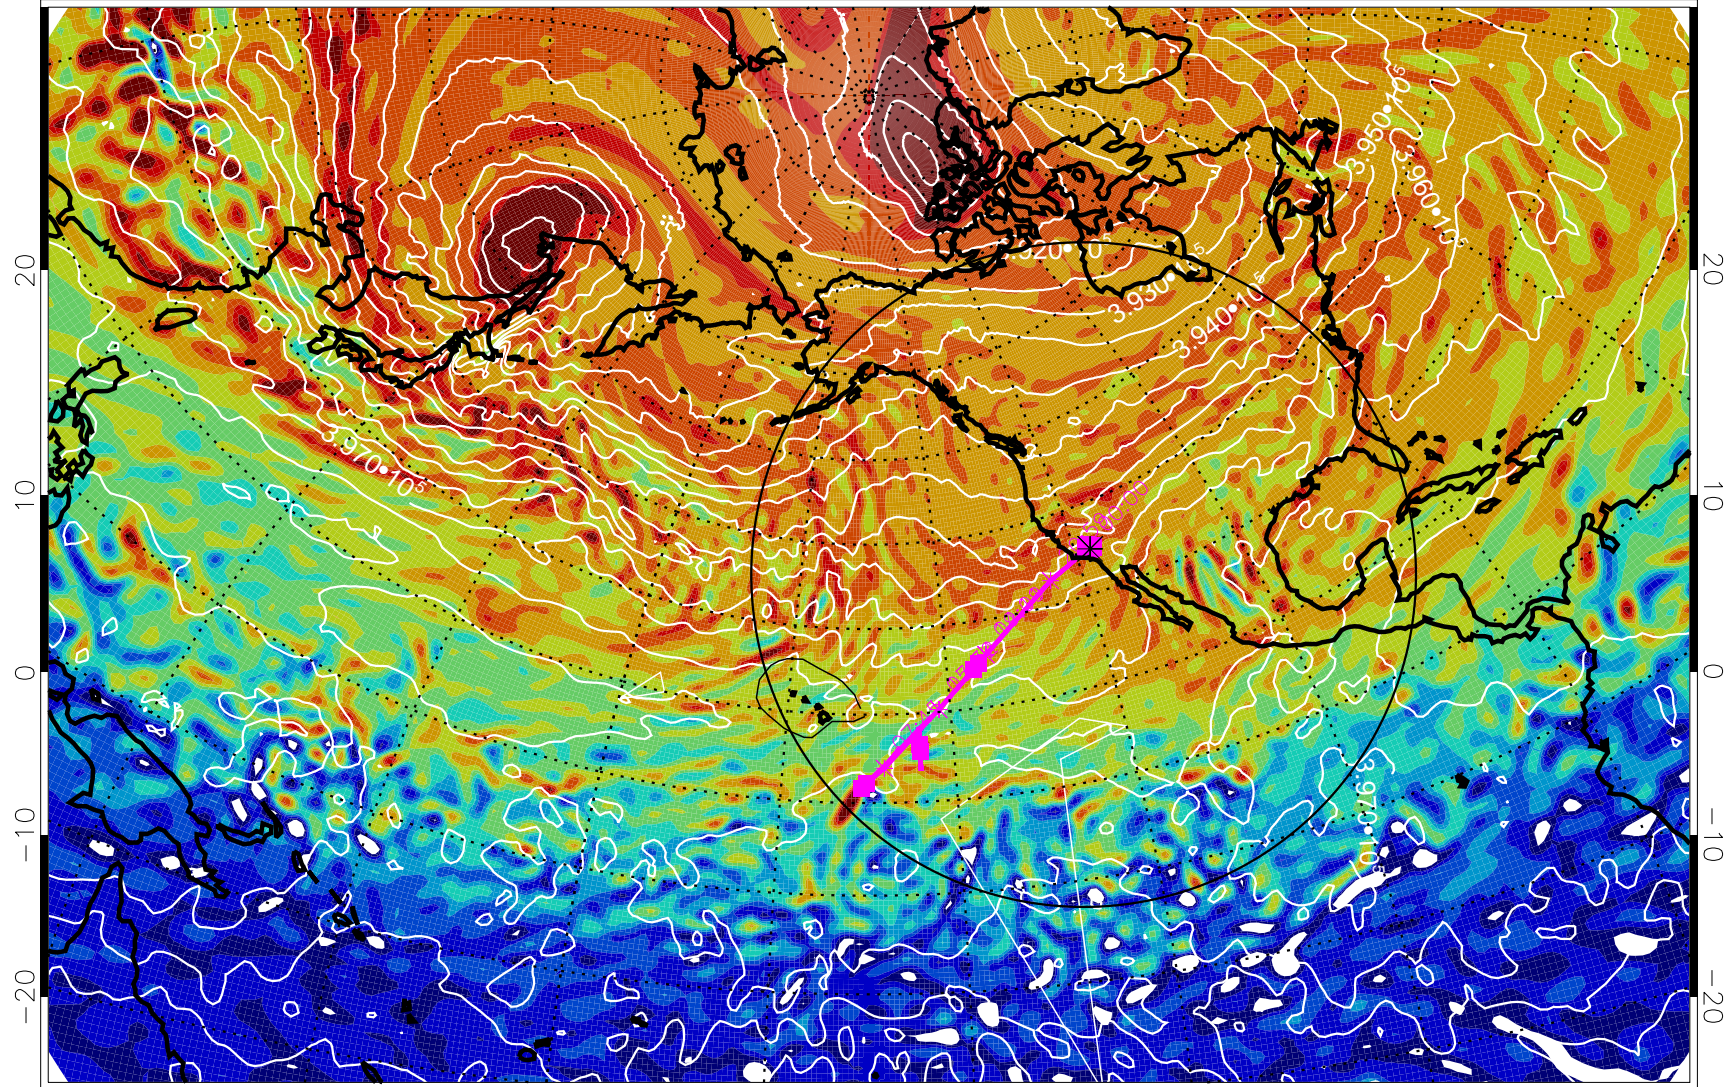

13020700, 24 hour forecast for 460K EPV

460K Montgomery Streamfunction, white

Range ring of 4055 km -- 13 hours GH round trip

13020706, 30 hour forecast for 460K EPV

460K Montgomery Streamfunction, white

Range ring of 4055 km -- 13 hours GH round trip

13020712, 36 hour forecast for 460K EPV

460K Montgomery Streamfunction, white

Range ring of 4055 km -- 13 hours GH round trip

13020718, 42 hour forecast for 460K EPV

460K Montgomery Streamfunction, white

Range ring of 4055 km -- 13 hours GH round trip

13020800, 48 hour forecast for 460K EPV

460K Montgomery Streamfunction, white

Range ring of 4055 km -- 13 hours GH round trip

13020806, 54 hour forecast for 460K EPV

460K Montgomery Streamfunction, white

Range ring of 4055 km -- 13 hours GH round trip

13020812, 60 hour forecast for 460K EPV

460K Montgomery Streamfunction, white

Range ring of 4055 km -- 13 hours GH round trip

13020818, 66 hour forecast for 460K EPV

460K Montgomery Streamfunction, white

Range ring of 4055 km -- 13 hours GH round trip