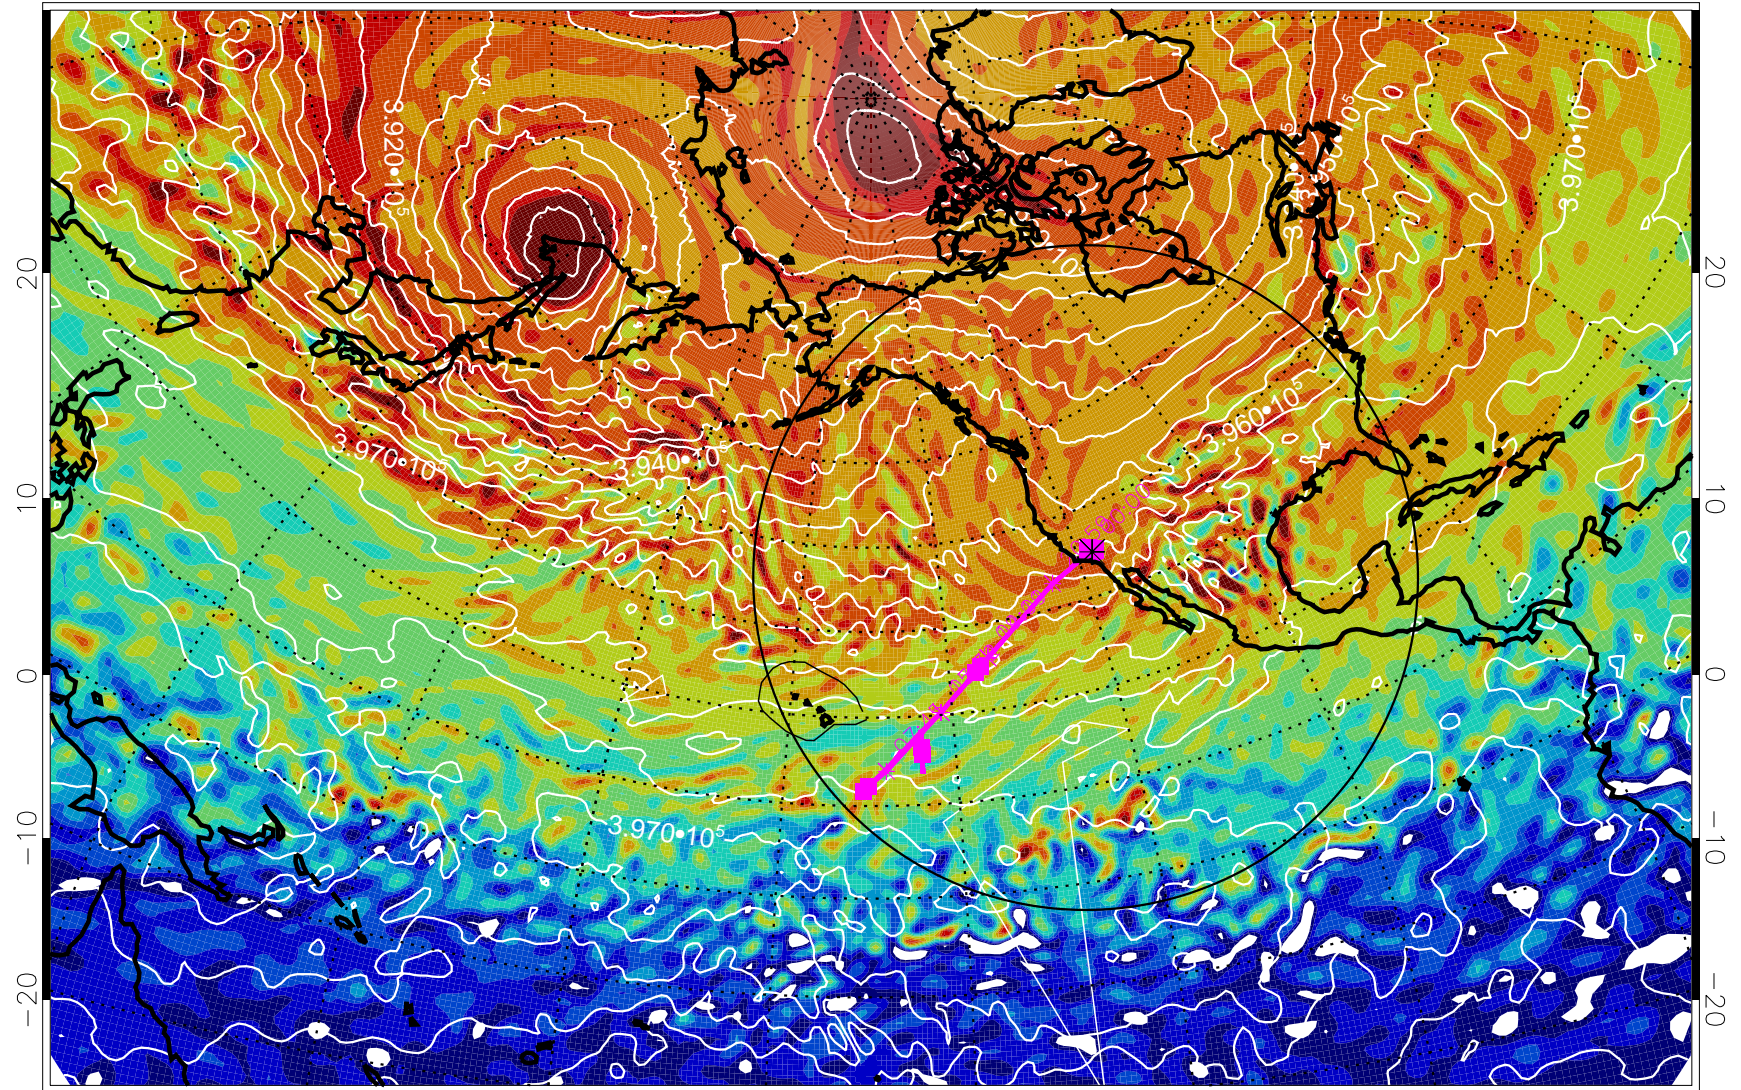

13020812, 60 hour forecast for 460K EPV

460K Montgomery Streamfunction, white

Range ring of 4055 km -- 13 hours GH round trip

13020818, 66 hour forecast for 460K EPV

460K Montgomery Streamfunction, white

Range ring of 4055 km -- 13 hours GH round trip

13020900, 72 hour forecast for 460K EPV

460K Montgomery Streamfunction, white

Range ring of 4055 km -- 13 hours GH round trip

13020906, 78 hour forecast for 460K EPV

460K Montgomery Streamfunction, white

Range ring of 4055 km -- 13 hours GH round trip

13020912, 84 hour forecast for 460K EPV

460K Montgomery Streamfunction, white

Range ring of 4055 km -- 13 hours GH round trip

13020918, 90 hour forecast for 460K EPV

460K Montgomery Streamfunction, white

Range ring of 4055 km -- 13 hours GH round trip

13021000, 96 hour forecast for 460K EPV

460K Montgomery Streamfunction, white

Range ring of 4055 km -- 13 hours GH round trip

13021006, 102 hour forecast for 460K EPV

460K Montgomery Streamfunction, white