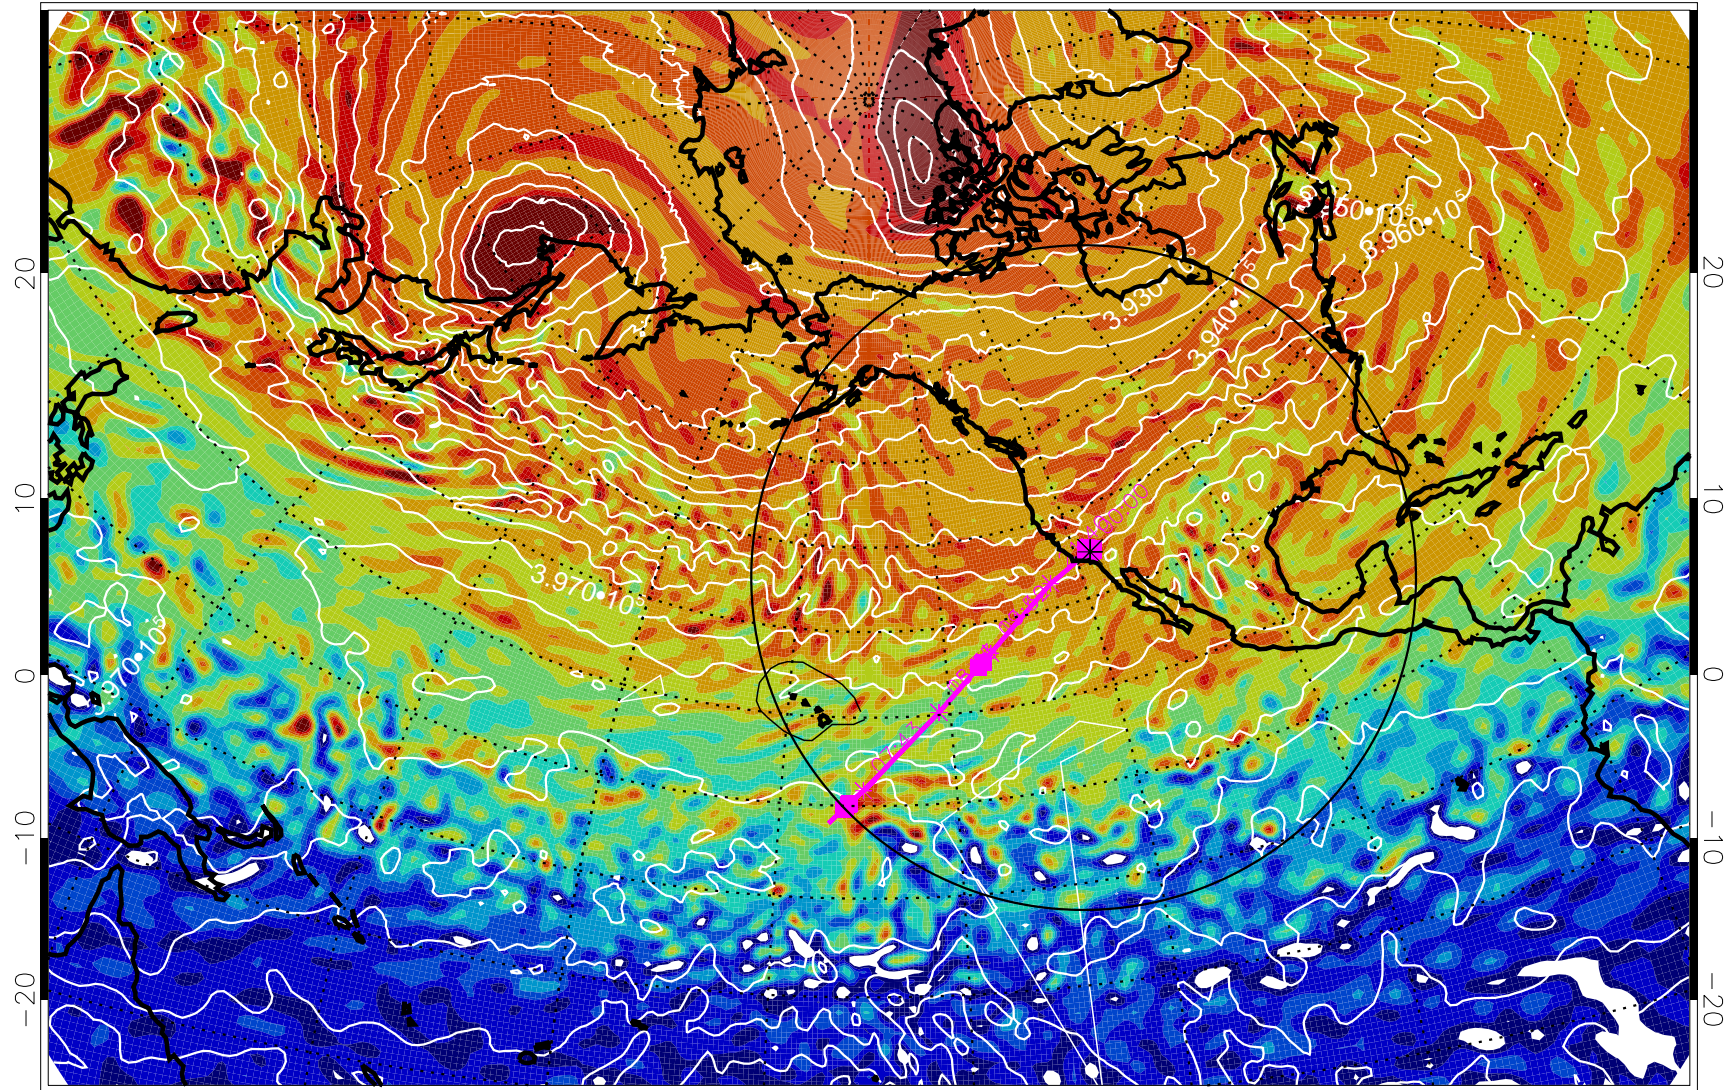

13020618, 30 hour forecast for 460K EPV

460K Montgomery Streamfunction, white

Range ring of 4055 km -- 13 hours GH round trip

13020700, 36 hour forecast for 460K EPV

460K Montgomery Streamfunction, white

Range ring of 4055 km -- 13 hours GH round trip

13020706, 42 hour forecast for 460K EPV

460K Montgomery Streamfunction, white

Range ring of 4055 km -- 13 hours GH round trip

13020712, 48 hour forecast for 460K EPV

460K Montgomery Streamfunction, white

Range ring of 4055 km -- 13 hours GH round trip

13020718, 54 hour forecast for 460K EPV

460K Montgomery Streamfunction, white

Range ring of 4055 km -- 13 hours GH round trip

13020800, 60 hour forecast for 460K EPV

460K Montgomery Streamfunction, white

Range ring of 4055 km -- 13 hours GH round trip

13020806, 66 hour forecast for 460K EPV

460K Montgomery Streamfunction, white

Range ring of 4055 km -- 13 hours GH round trip

13020812, 72 hour forecast for 460K EPV

460K Montgomery Streamfunction, white

Range ring of 4055 km -- 13 hours GH round trip