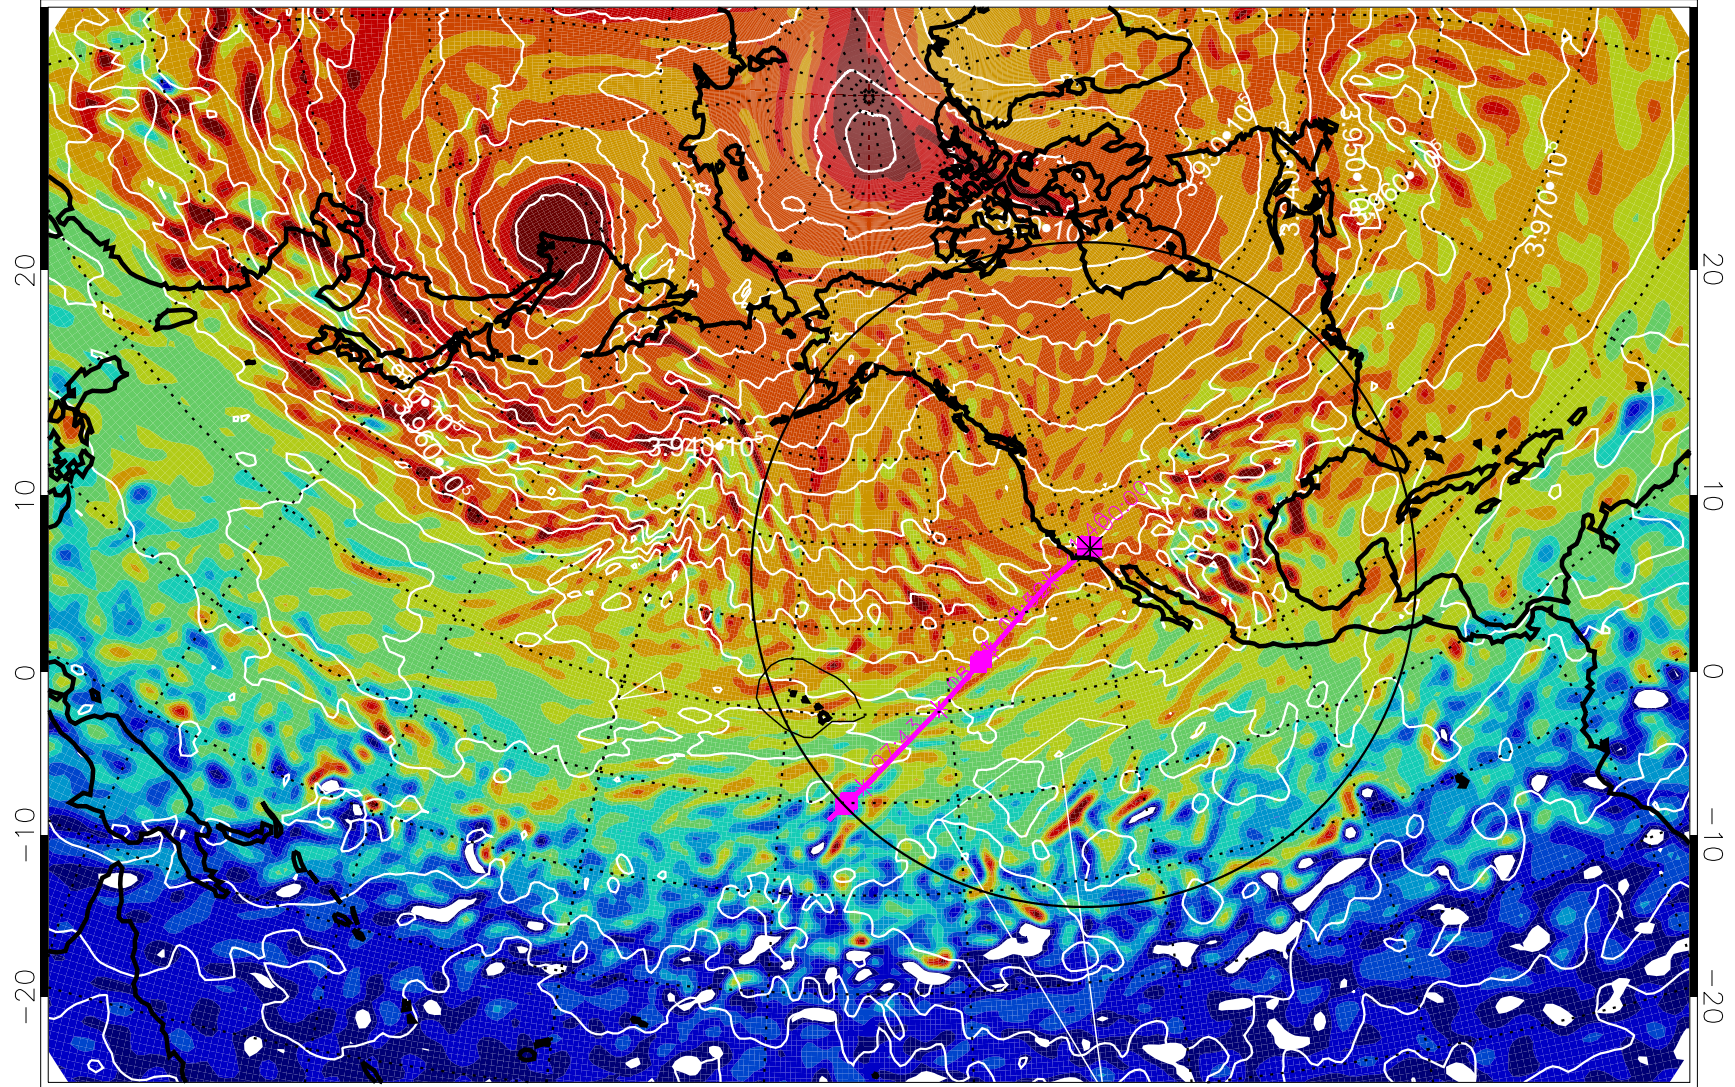

13020818, 78 hour forecast for 460K EPV

460K Montgomery Streamfunction, white

Range ring of 4055 km -- 13 hours GH round trip

13020900, 84 hour forecast for 460K EPV

460K Montgomery Streamfunction, white

Range ring of 4055 km -- 13 hours GH round trip

13020906, 90 hour forecast for 460K EPV

460K Montgomery Streamfunction, white

Range ring of 4055 km -- 13 hours GH round trip

13020912, 96 hour forecast for 460K EPV

460K Montgomery Streamfunction, white

Range ring of 4055 km -- 13 hours GH round trip

13020918, 102 hour forecast for 460K EPV

460K Montgomery Streamfunction, white

Range ring of 4055 km -- 13 hours GH round trip

13021000, 108 hour forecast for 460K EPV

460K Montgomery Streamfunction, white

Range ring of 4055 km -- 13 hours GH round trip

13021006, 114 hour forecast for 460K EPV

460K Montgomery Streamfunction, white

Range ring of 4055 km -- 13 hours GH round trip

13021012, 120 hour forecast for 460K EPV