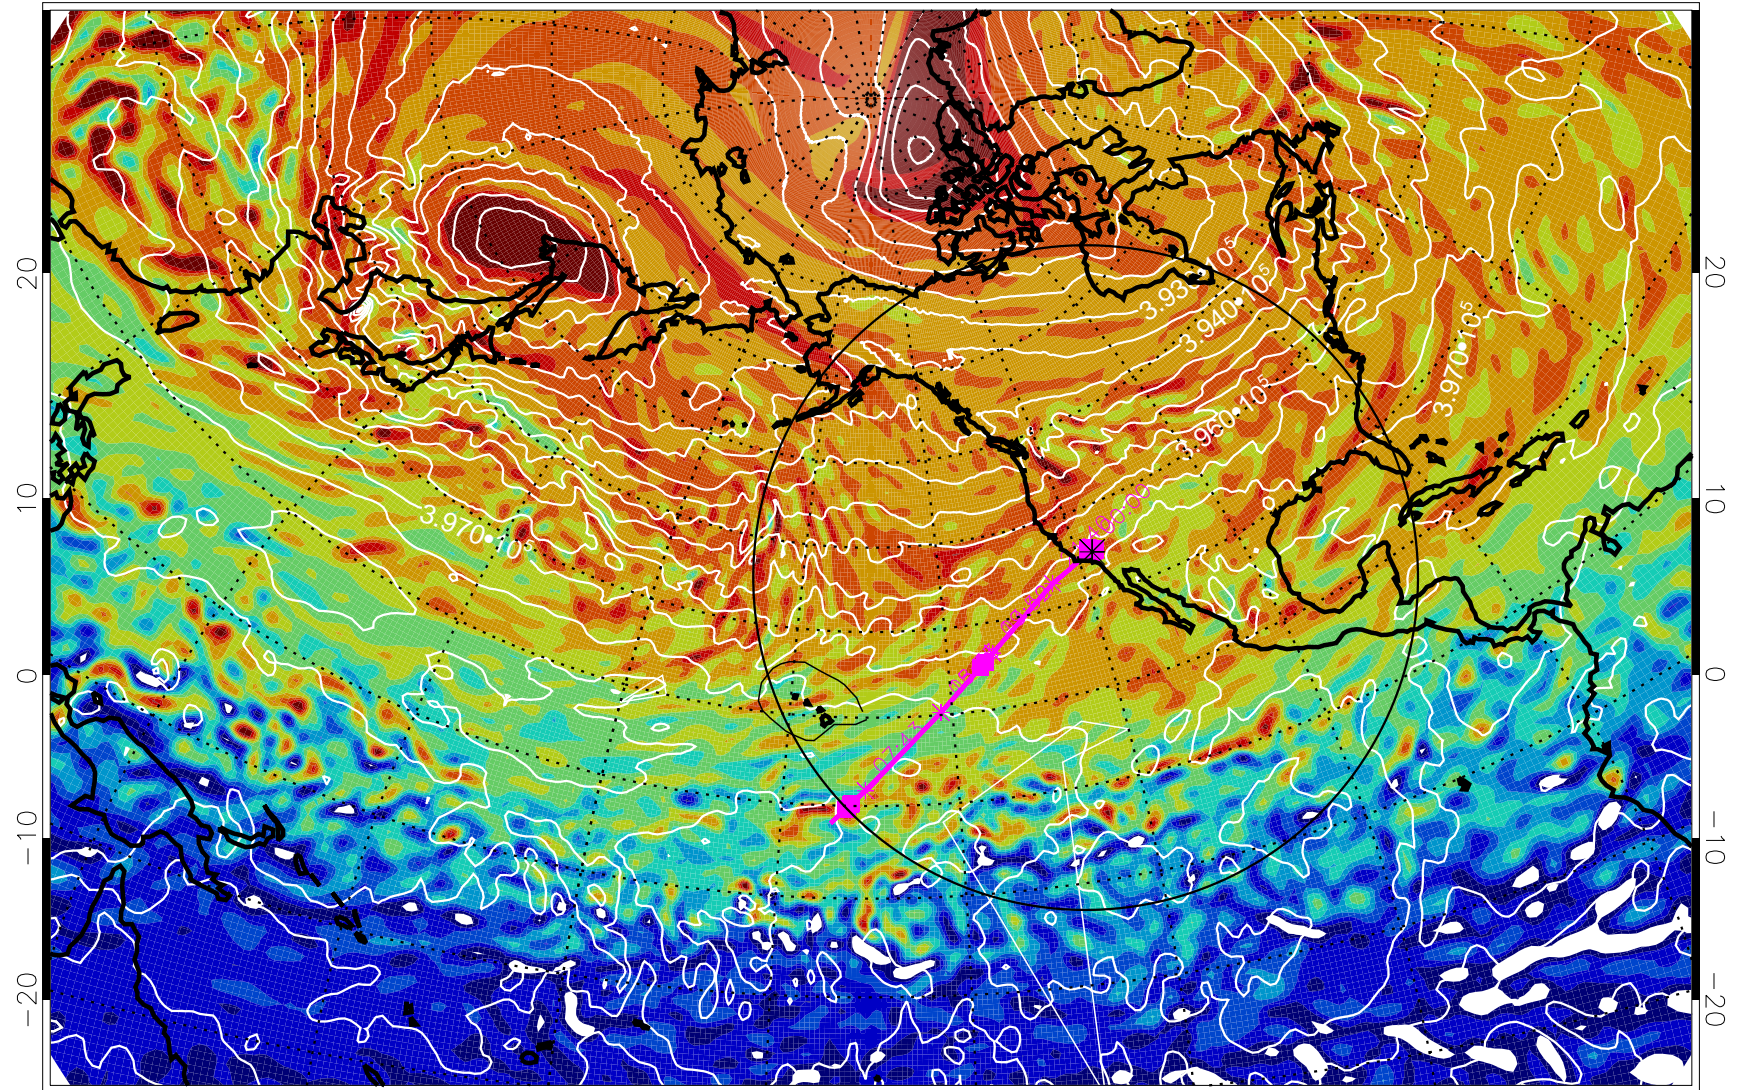

13020518, 6 hour forecast for 460K EPV

460K Montgomery Streamfunction, white

Range ring of 4055 km -- 13 hours GH round trip

13020600, 12 hour forecast for 460K EPV

460K Montgomery Streamfunction, white

Range ring of 4055 km -- 13 hours GH round trip

13020606, 18 hour forecast for 460K EPV

460K Montgomery Streamfunction, white

Range ring of 4055 km -- 13 hours GH round trip

13020612, 24 hour forecast for 460K EPV

460K Montgomery Streamfunction, white

Range ring of 4055 km -- 13 hours GH round trip

13020618, 30 hour forecast for 460K EPV

460K Montgomery Streamfunction, white

Range ring of 4055 km -- 13 hours GH round trip

13020700, 36 hour forecast for 460K EPV

460K Montgomery Streamfunction, white

Range ring of 4055 km -- 13 hours GH round trip

13020706, 42 hour forecast for 460K EPV

460K Montgomery Streamfunction, white

Range ring of 4055 km -- 13 hours GH round trip

13020712, 48 hour forecast for 460K EPV

460K Montgomery Streamfunction, white

Range ring of 4055 km -- 13 hours GH round trip