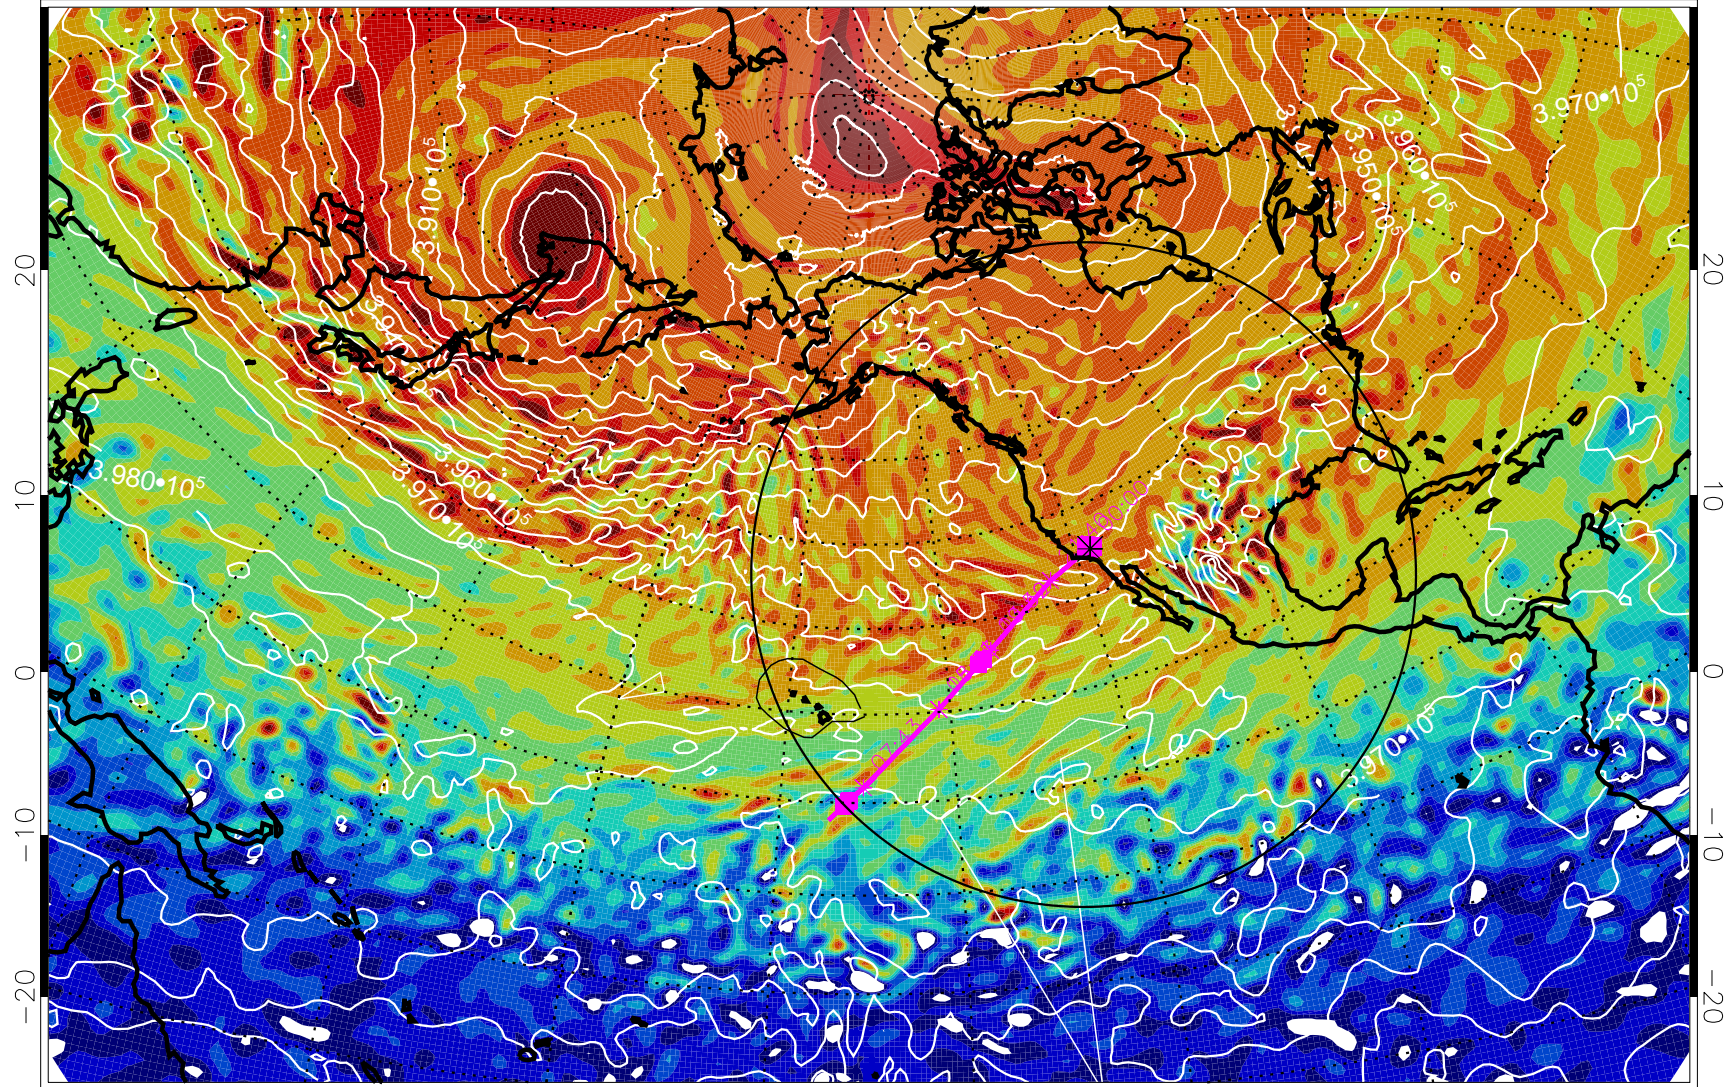

13020918, 102 hour forecast for 460K EPV

460K Montgomery Streamfunction, white

Range ring of 4055 km -- 13 hours GH round trip

13021000, 108 hour forecast for 460K EPV

460K Montgomery Streamfunction, white

Range ring of 4055 km -- 13 hours GH round trip

13021006, 114 hour forecast for 460K EPV

460K Montgomery Streamfunction, white

Range ring of 4055 km -- 13 hours GH round trip

13021012, 120 hour forecast for 460K EPV

460K Montgomery Streamfunction, white

Range ring of 4055 km -- 13 hours GH round trip