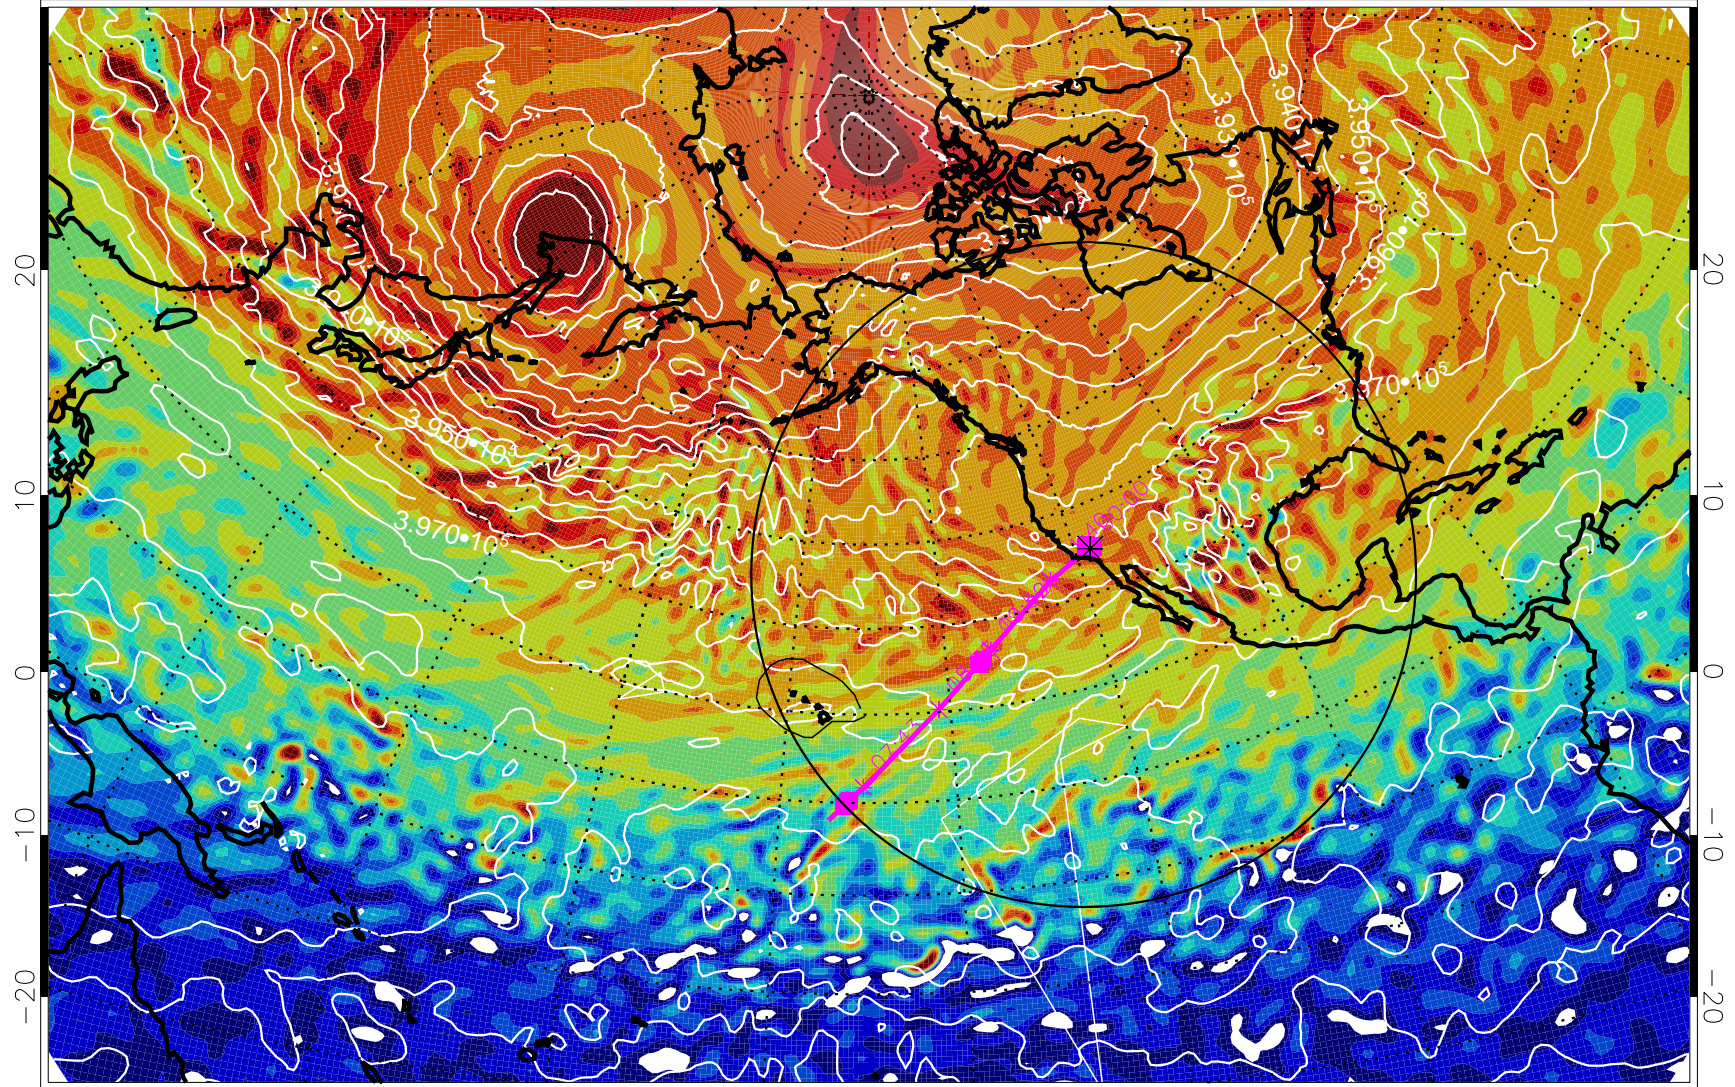

13020906, 90 hour forecast for 460K EPV

460K Montgomery Streamfunction, white

Range ring of 4055 km -- 13 hours GH round trip

13020912, 96 hour forecast for 460K EPV

460K Montgomery Streamfunction, white

Range ring of 4055 km -- 13 hours GH round trip

13020918, 102 hour forecast for 460K EPV

460K Montgomery Streamfunction, white

Range ring of 4055 km -- 13 hours GH round trip

13021000, 108 hour forecast for 460K EPV

460K Montgomery Streamfunction, white

Range ring of 4055 km -- 13 hours GH round trip

13021006, 114 hour forecast for 460K EPV

460K Montgomery Streamfunction, white

Range ring of 4055 km -- 13 hours GH round trip

13021012, 120 hour forecast for 460K EPV

460K Montgomery Streamfunction, white

Range ring of 4055 km -- 13 hours GH round trip