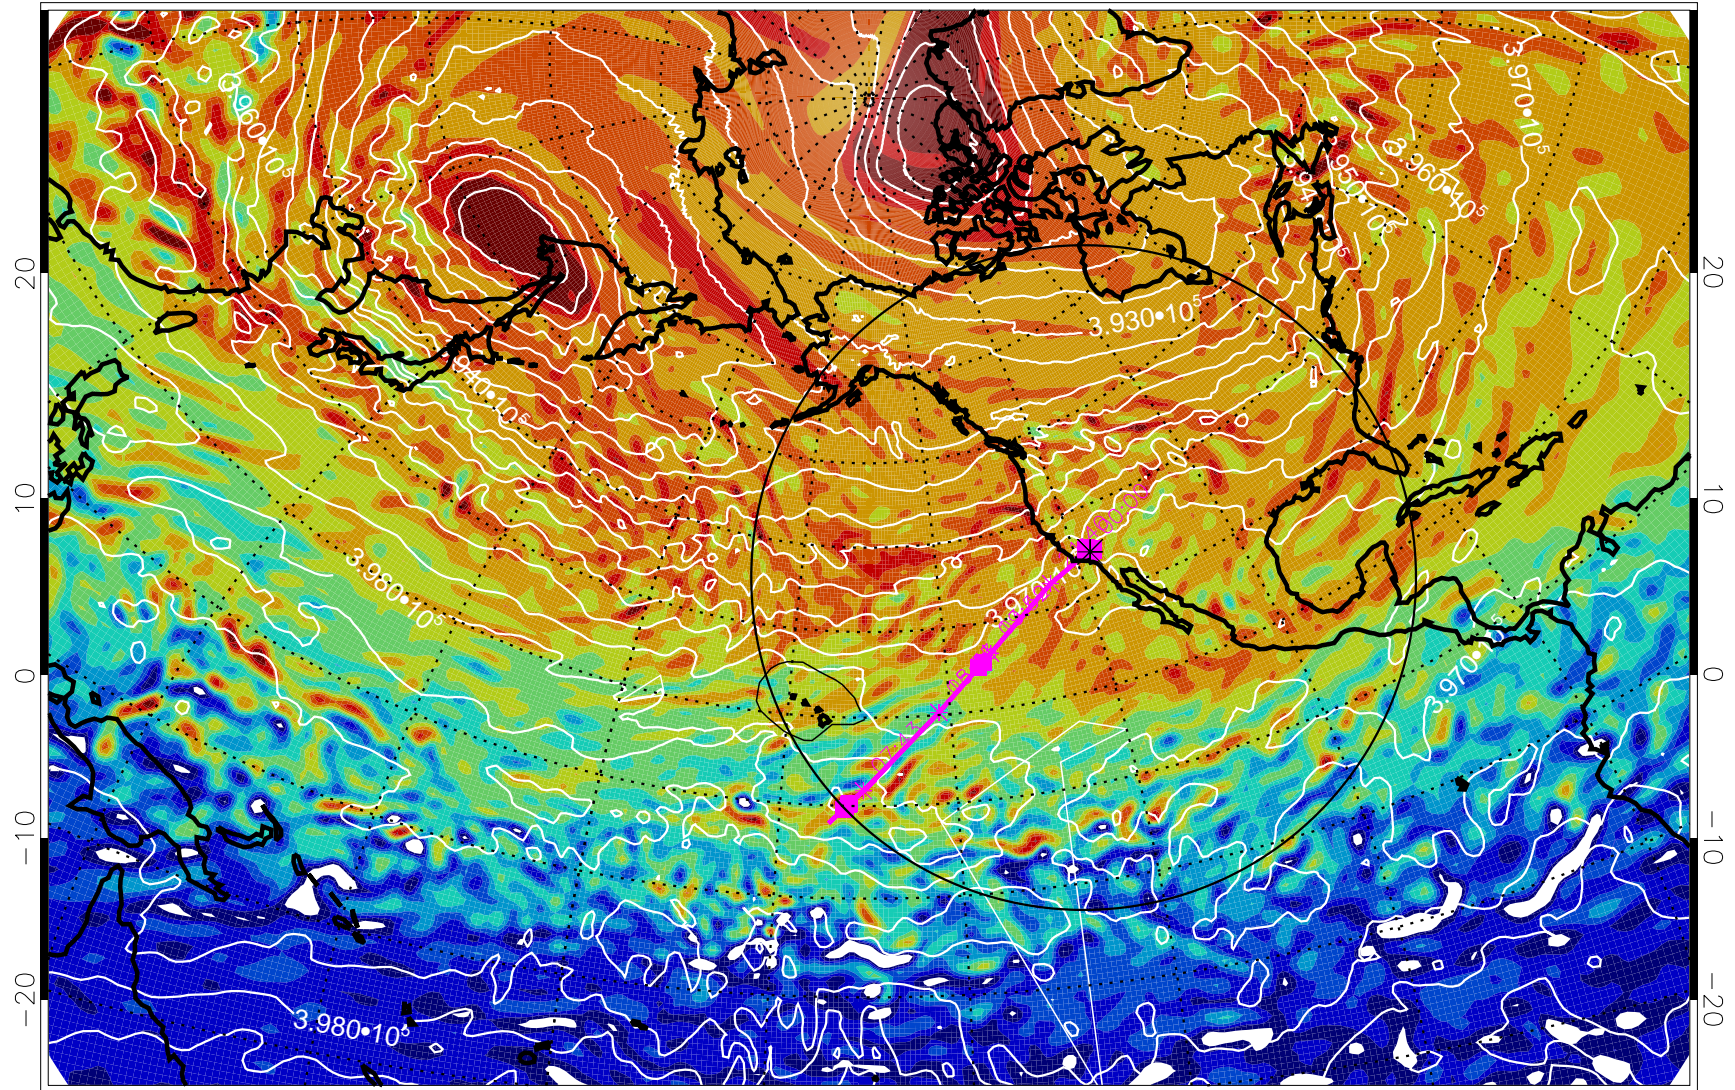

13020518, 6 hour forecast for 460K EPV

460K Montgomery Streamfunction, white

Range ring of 4055 km -- 13 hours GH round trip

13020600, 12 hour forecast for 460K EPV

460K Montgomery Streamfunction, white

Range ring of 4055 km -- 13 hours GH round trip

13020606, 18 hour forecast for 460K EPV

460K Montgomery Streamfunction, white

Range ring of 4055 km -- 13 hours GH round trip

13020612, 24 hour forecast for 460K EPV

460K Montgomery Streamfunction, white

Range ring of 4055 km -- 13 hours GH round trip

13020618, 30 hour forecast for 460K EPV

460K Montgomery Streamfunction, white

Range ring of 4055 km -- 13 hours GH round trip

13020700, 36 hour forecast for 460K EPV

460K Montgomery Streamfunction, white

Range ring of 4055 km -- 13 hours GH round trip

13020706, 42 hour forecast for 460K EPV

460K Montgomery Streamfunction, white

Range ring of 4055 km -- 13 hours GH round trip

13020712, 48 hour forecast for 460K EPV

460K Montgomery Streamfunction, white

Range ring of 4055 km -- 13 hours GH round trip