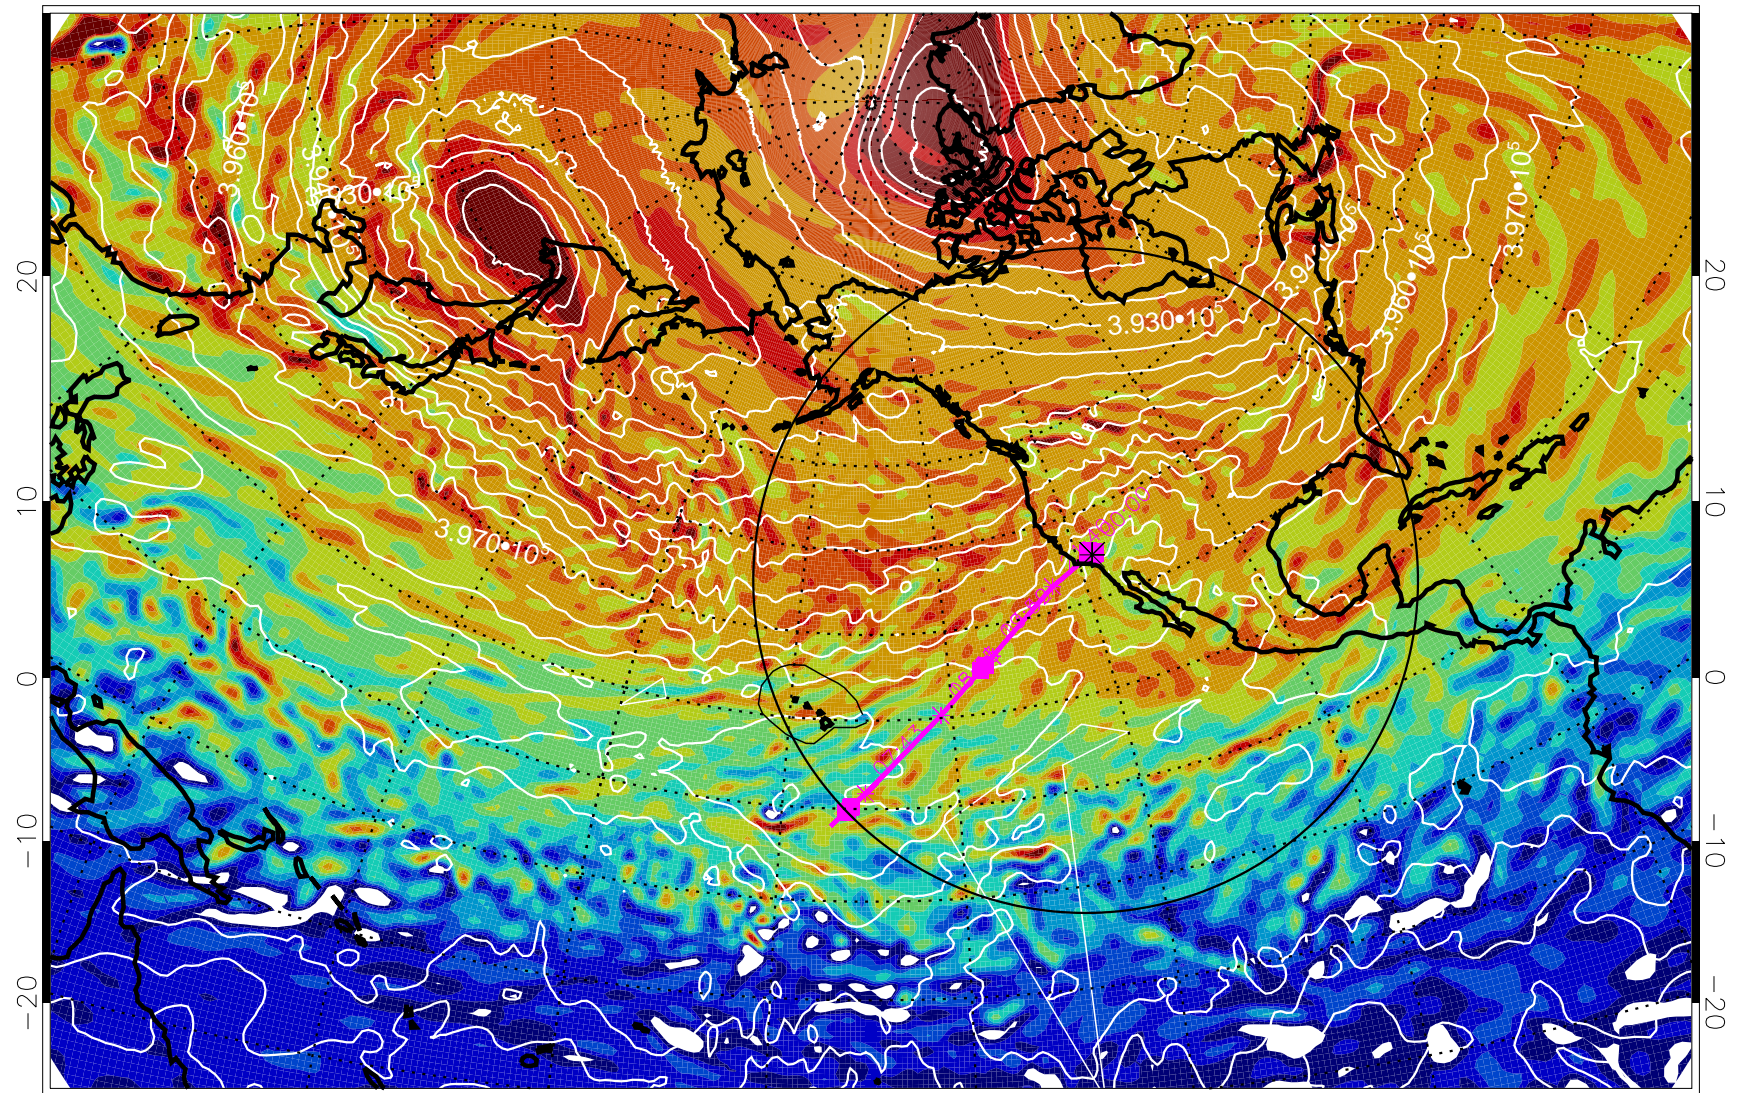

13020518, 6 hour forecast for 460K EPV

460K Montgomery Streamfunction, white

Range ring of 4055 km -- 13 hours GH round trip

13020600, 12 hour forecast for 460K EPV

460K Montgomery Streamfunction, white

Range ring of 4055 km -- 13 hours GH round trip

13020606, 18 hour forecast for 460K EPV

460K Montgomery Streamfunction, white

Range ring of 4055 km -- 13 hours GH round trip

13020612, 24 hour forecast for 460K EPV

460K Montgomery Streamfunction, white

Range ring of 4055 km -- 13 hours GH round trip

13020618, 30 hour forecast for 460K EPV

460K Montgomery Streamfunction, white

Range ring of 4055 km -- 13 hours GH round trip

13020700, 36 hour forecast for 460K EPV

460K Montgomery Streamfunction, white

Range ring of 4055 km -- 13 hours GH round trip

13020706, 42 hour forecast for 460K EPV

460K Montgomery Streamfunction, white

Range ring of 4055 km -- 13 hours GH round trip

13020712, 48 hour forecast for 460K EPV

460K Montgomery Streamfunction, white

Range ring of 4055 km -- 13 hours GH round trip