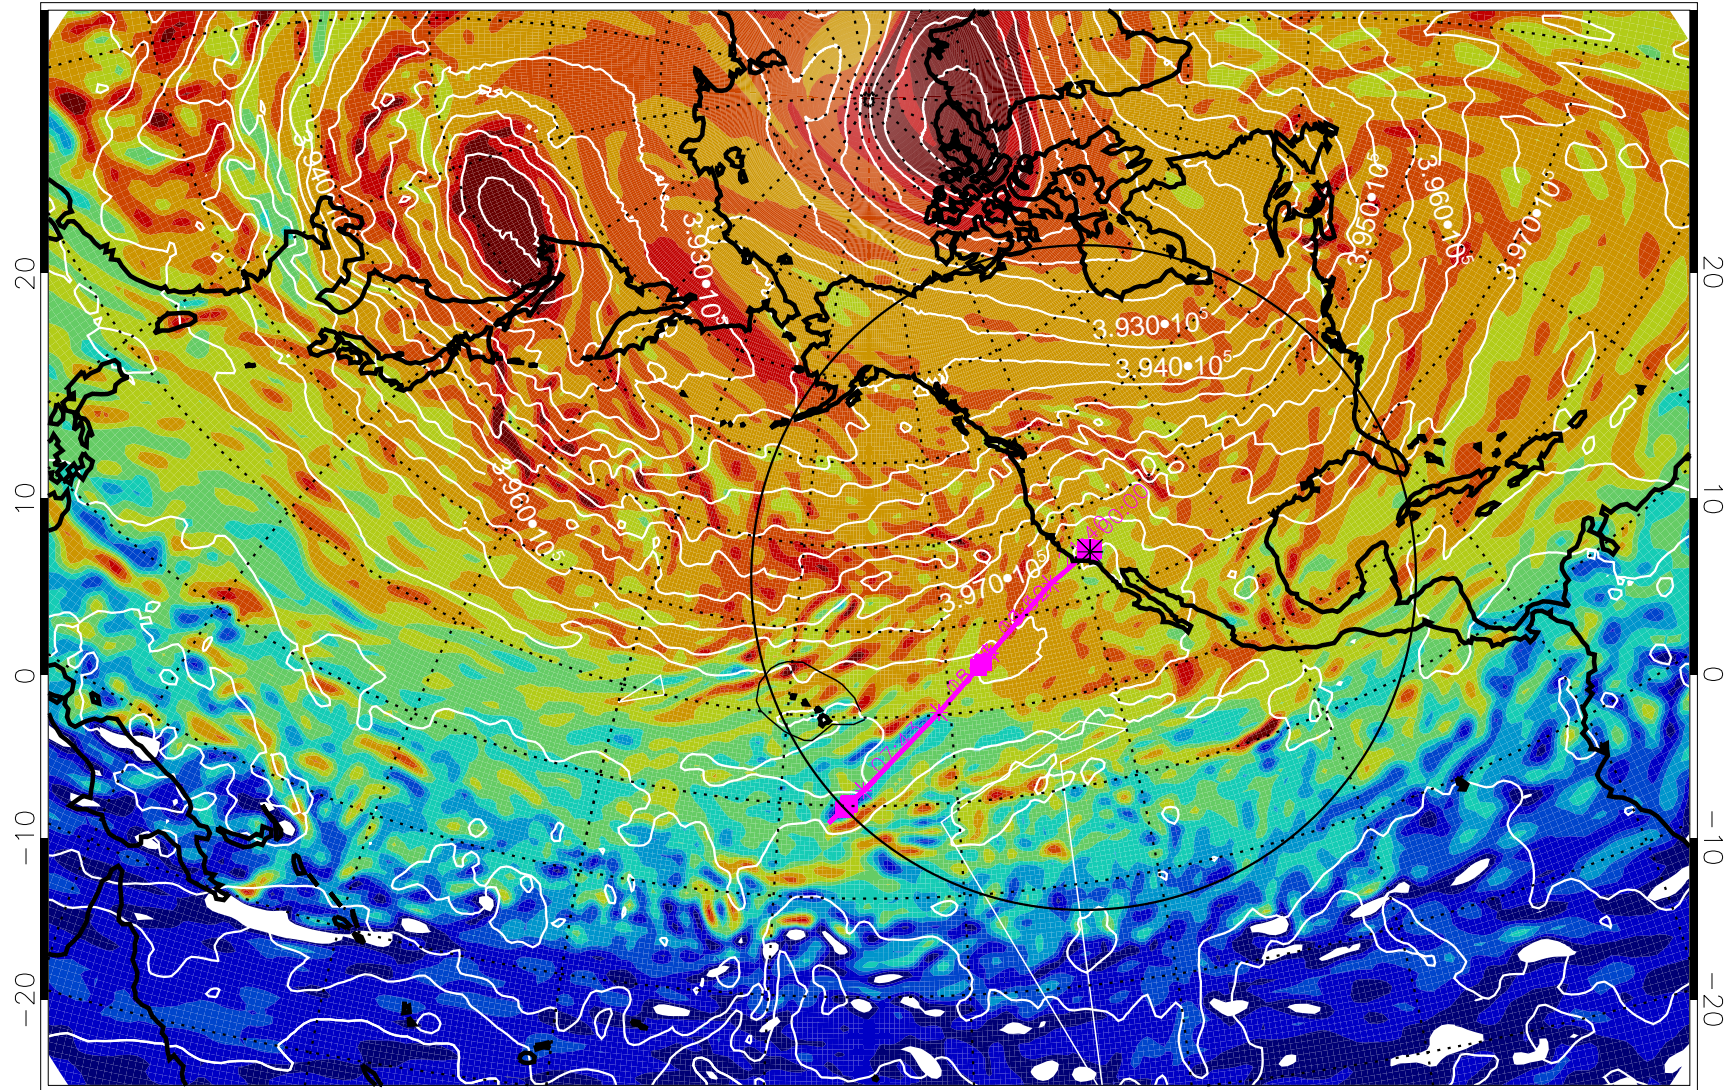

13020518, 6 hour forecast for 460K EPV

460K Montgomery Streamfunction, white

Range ring of 4055 km -- 13 hours GH round trip

13020600, 12 hour forecast for 460K EPV

460K Montgomery Streamfunction, white

Range ring of 4055 km -- 13 hours GH round trip

13020606, 18 hour forecast for 460K EPV

460K Montgomery Streamfunction, white

Range ring of 4055 km -- 13 hours GH round trip

13020612, 24 hour forecast for 460K EPV

460K Montgomery Streamfunction, white

Range ring of 4055 km -- 13 hours GH round trip

13020618, 30 hour forecast for 460K EPV

460K Montgomery Streamfunction, white

Range ring of 4055 km -- 13 hours GH round trip

13020700, 36 hour forecast for 460K EPV

460K Montgomery Streamfunction, white

Range ring of 4055 km -- 13 hours GH round trip

13020706, 42 hour forecast for 460K EPV

460K Montgomery Streamfunction, white

Range ring of 4055 km -- 13 hours GH round trip

13020712, 48 hour forecast for 460K EPV

460K Montgomery Streamfunction, white

Range ring of 4055 km -- 13 hours GH round trip