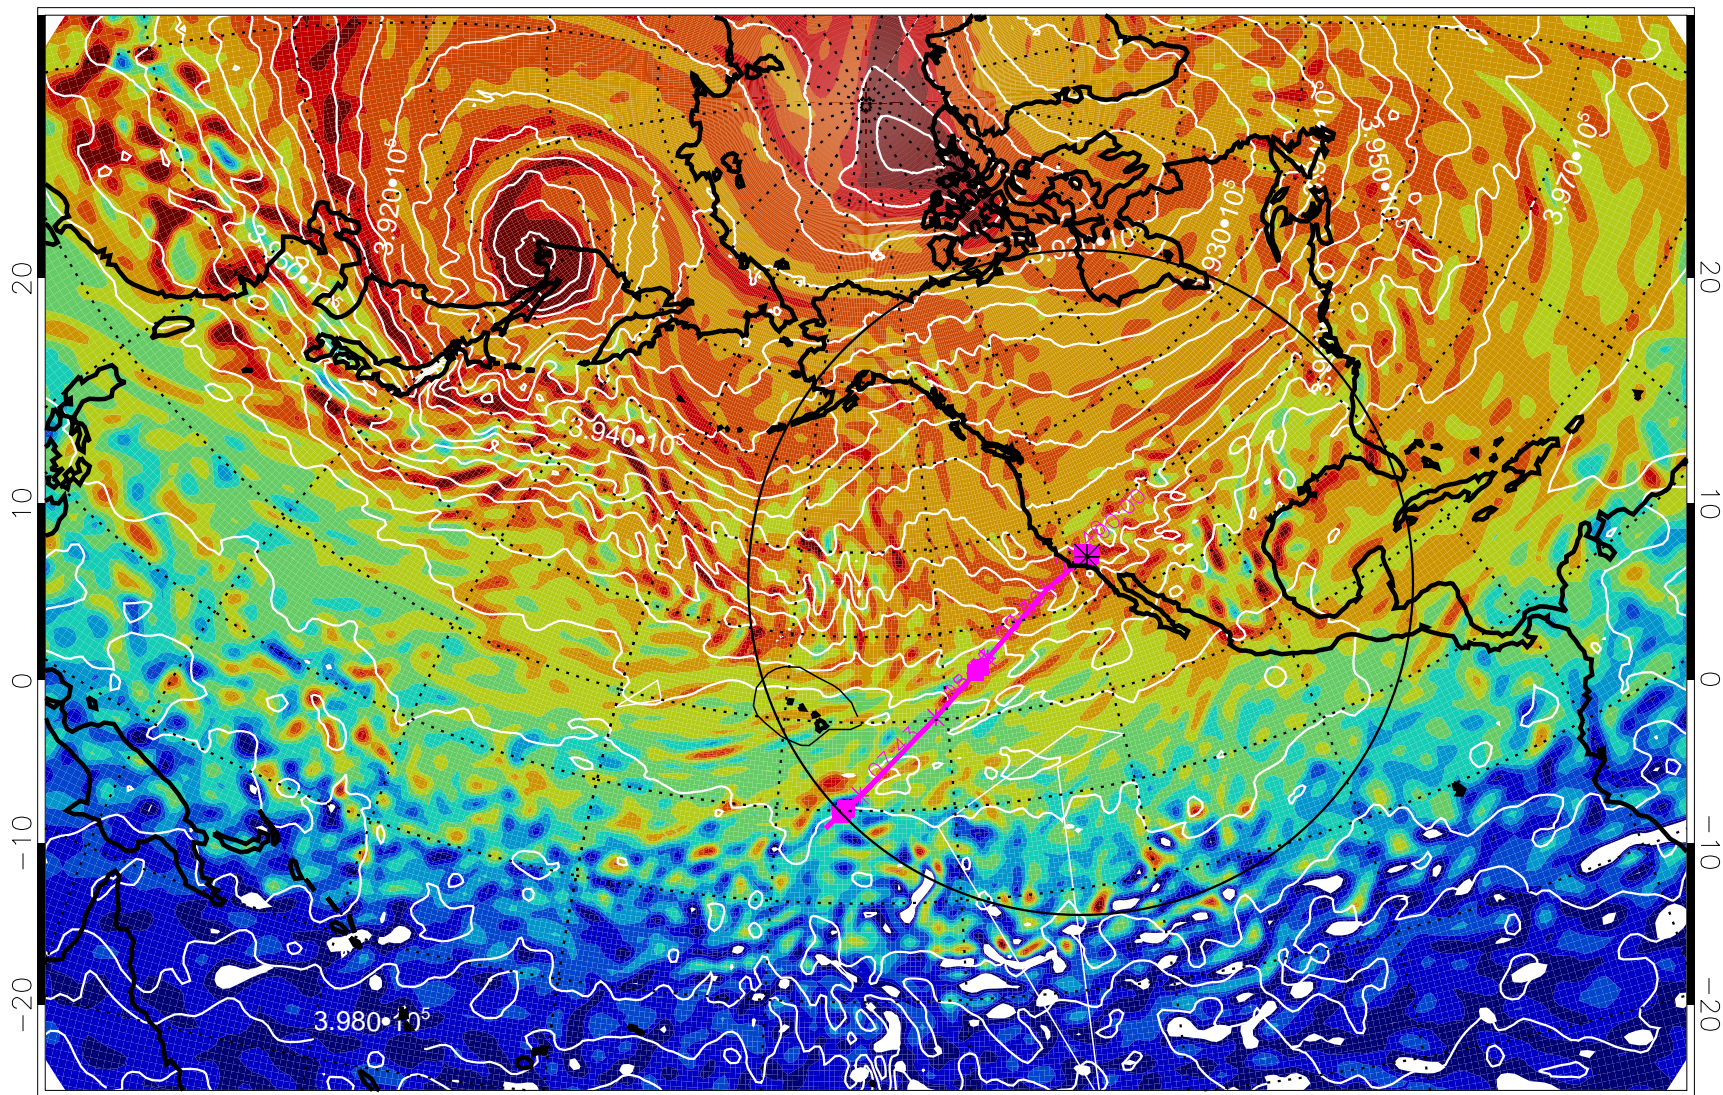

13020718, 54 hour forecast for 460K EPV

460K Montgomery Streamfunction, white

Range ring of 4055 km -- 13 hours GH round trip

13020800, 60 hour forecast for 460K EPV

460K Montgomery Streamfunction, white

Range ring of 4055 km -- 13 hours GH round trip

13020806, 66 hour forecast for 460K EPV

460K Montgomery Streamfunction, white

Range ring of 4055 km -- 13 hours GH round trip

13020812, 72 hour forecast for 460K EPV

460K Montgomery Streamfunction, white

Range ring of 4055 km -- 13 hours GH round trip

13020818, 78 hour forecast for 460K EPV

460K Montgomery Streamfunction, white

Range ring of 4055 km -- 13 hours GH round trip

13020900, 84 hour forecast for 460K EPV

460K Montgomery Streamfunction, white

Range ring of 4055 km -- 13 hours GH round trip

13020906, 90 hour forecast for 460K EPV

460K Montgomery Streamfunction, white

Range ring of 4055 km -- 13 hours GH round trip

13020912, 96 hour forecast for 460K EPV

460K Montgomery Streamfunction, white

Range ring of 4055 km -- 13 hours GH round trip