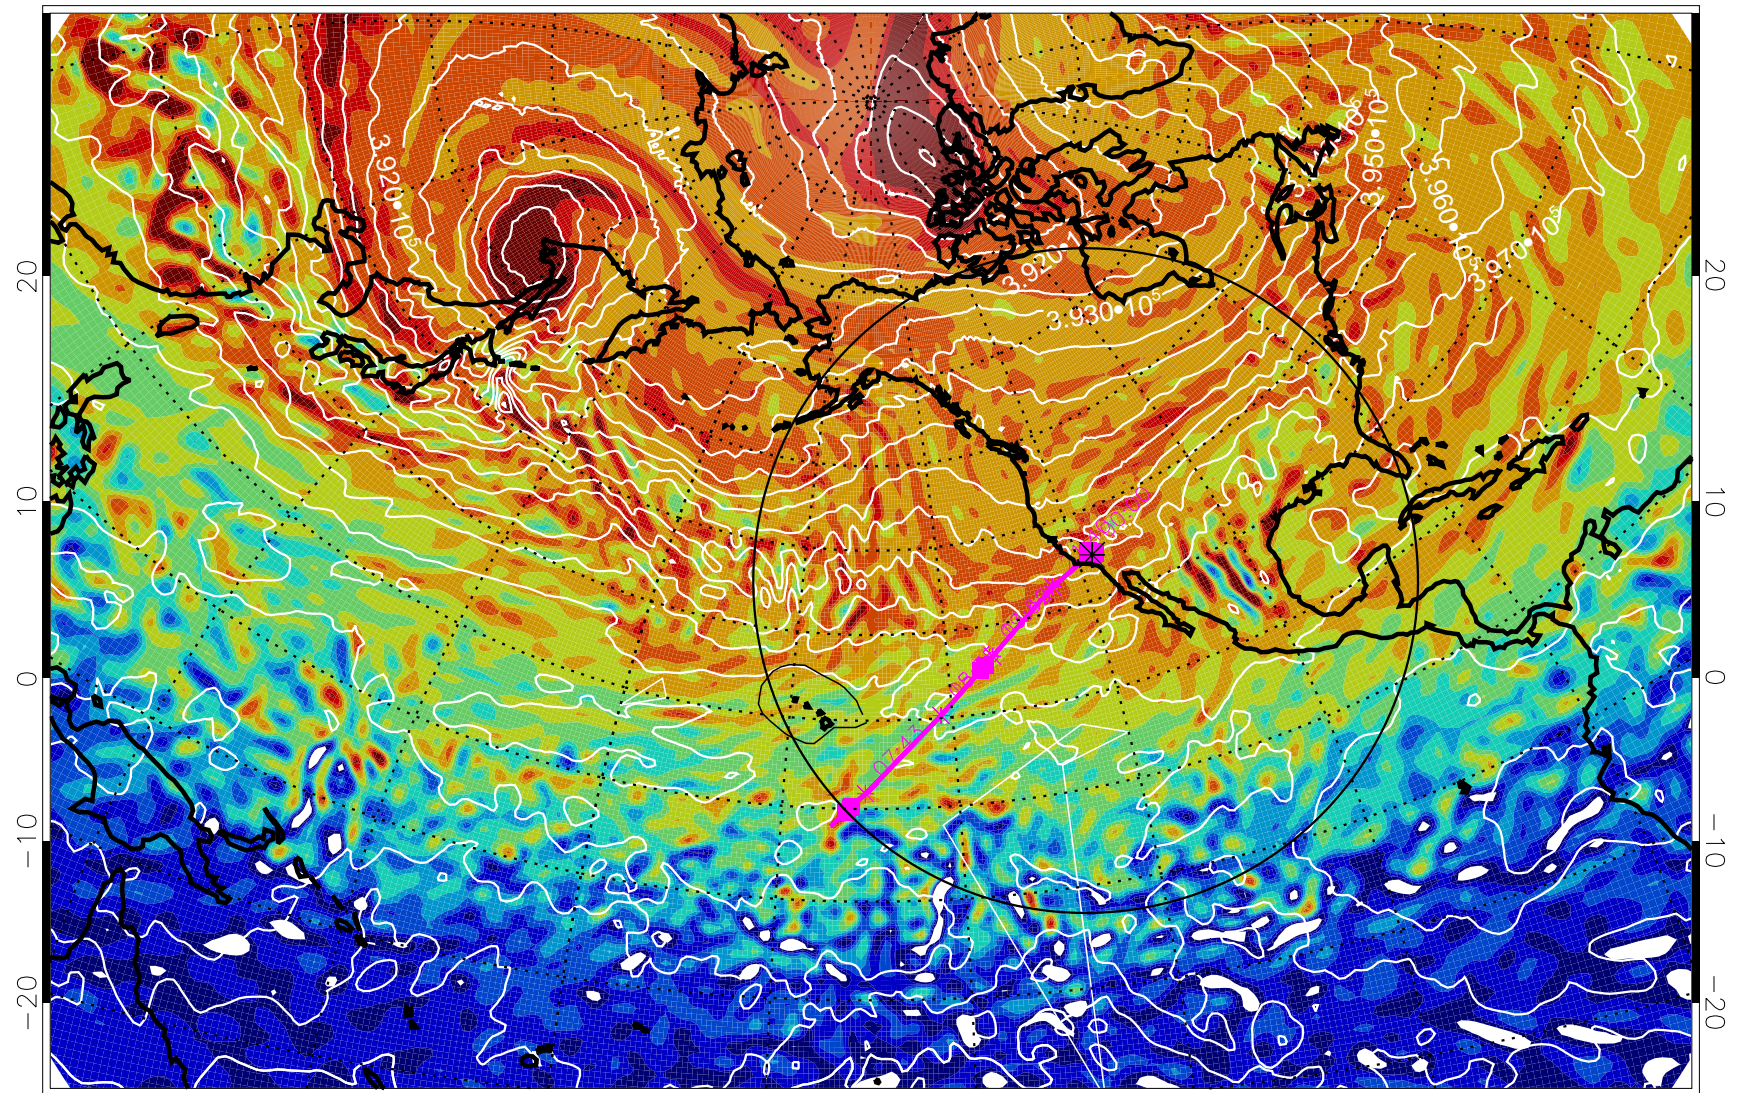

13020706, 42 hour forecast for 460K EPV

460K Montgomery Streamfunction, white

Range ring of 4055 km -- 13 hours GH round trip

13020712, 48 hour forecast for 460K EPV

460K Montgomery Streamfunction, white

Range ring of 4055 km -- 13 hours GH round trip

13020718, 54 hour forecast for 460K EPV

460K Montgomery Streamfunction, white

Range ring of 4055 km -- 13 hours GH round trip

13020800, 60 hour forecast for 460K EPV

460K Montgomery Streamfunction, white

Range ring of 4055 km -- 13 hours GH round trip

13020806, 66 hour forecast for 460K EPV

460K Montgomery Streamfunction, white

Range ring of 4055 km -- 13 hours GH round trip

13020812, 72 hour forecast for 460K EPV

460K Montgomery Streamfunction, white

Range ring of 4055 km -- 13 hours GH round trip

13020818, 78 hour forecast for 460K EPV

460K Montgomery Streamfunction, white

Range ring of 4055 km -- 13 hours GH round trip

13020900, 84 hour forecast for 460K EPV

460K Montgomery Streamfunction, white

Range ring of 4055 km -- 13 hours GH round trip