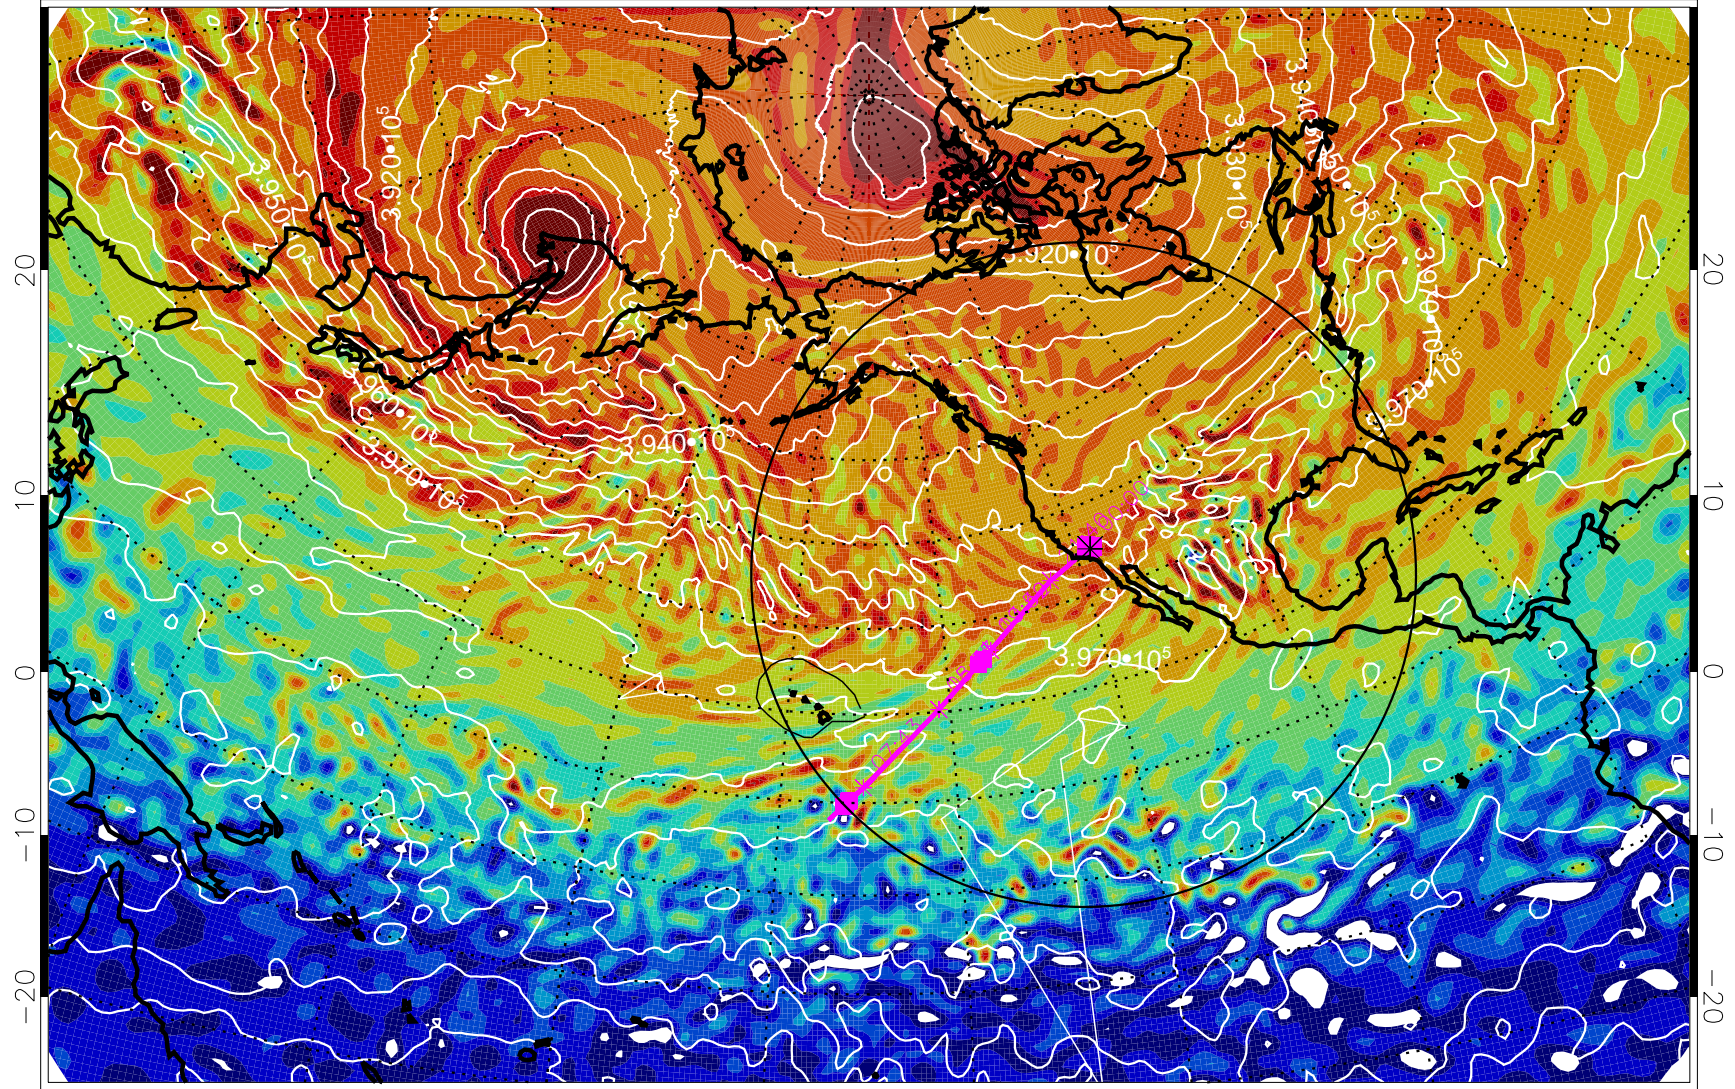

13020806, 66 hour forecast for 460K EPV

460K Montgomery Streamfunction, white

Range ring of 4055 km -- 13 hours GH round trip

13020812, 72 hour forecast for 460K EPV

460K Montgomery Streamfunction, white

Range ring of 4055 km -- 13 hours GH round trip

13020818, 78 hour forecast for 460K EPV

460K Montgomery Streamfunction, white

Range ring of 4055 km -- 13 hours GH round trip

13020900, 84 hour forecast for 460K EPV

460K Montgomery Streamfunction, white

Range ring of 4055 km -- 13 hours GH round trip

13020906, 90 hour forecast for 460K EPV

460K Montgomery Streamfunction, white

Range ring of 4055 km -- 13 hours GH round trip

13020912, 96 hour forecast for 460K EPV

460K Montgomery Streamfunction, white

Range ring of 4055 km -- 13 hours GH round trip

13020918, 102 hour forecast for 460K EPV

460K Montgomery Streamfunction, white

Range ring of 4055 km -- 13 hours GH round trip

13021000, 108 hour forecast for 460K EPV

460K Montgomery Streamfunction, white