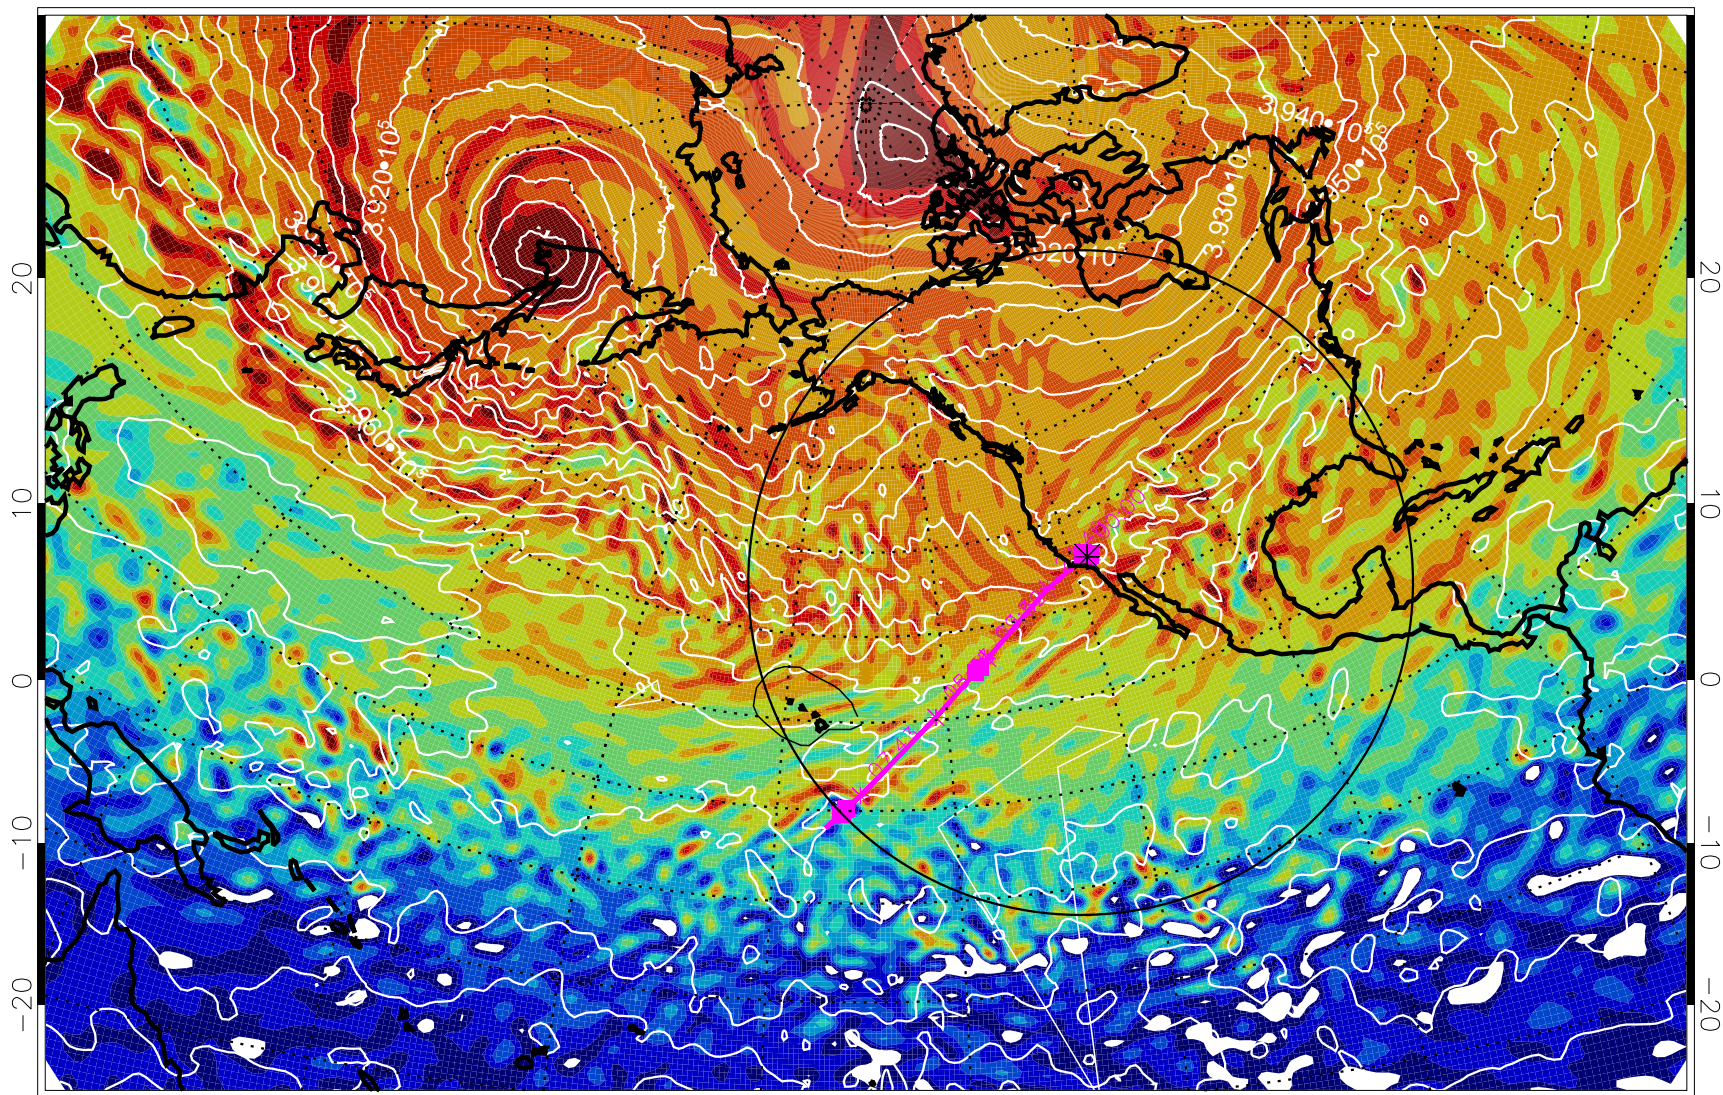

13020806, 66 hour forecast for 460K EPV

460K Montgomery Streamfunction, white

Range ring of 4055 km -- 13 hours GH round trip

13020812, 72 hour forecast for 460K EPV

460K Montgomery Streamfunction, white

Range ring of 4055 km -- 13 hours GH round trip

13020818, 78 hour forecast for 460K EPV

460K Montgomery Streamfunction, white

Range ring of 4055 km -- 13 hours GH round trip

13020900, 84 hour forecast for 460K EPV

460K Montgomery Streamfunction, white

Range ring of 4055 km -- 13 hours GH round trip

13020906, 90 hour forecast for 460K EPV

460K Montgomery Streamfunction, white

Range ring of 4055 km -- 13 hours GH round trip

13020912, 96 hour forecast for 460K EPV

460K Montgomery Streamfunction, white

Range ring of 4055 km -- 13 hours GH round trip

13020918, 102 hour forecast for 460K EPV

460K Montgomery Streamfunction, white

Range ring of 4055 km -- 13 hours GH round trip

13021000, 108 hour forecast for 460K EPV

460K Montgomery Streamfunction, white