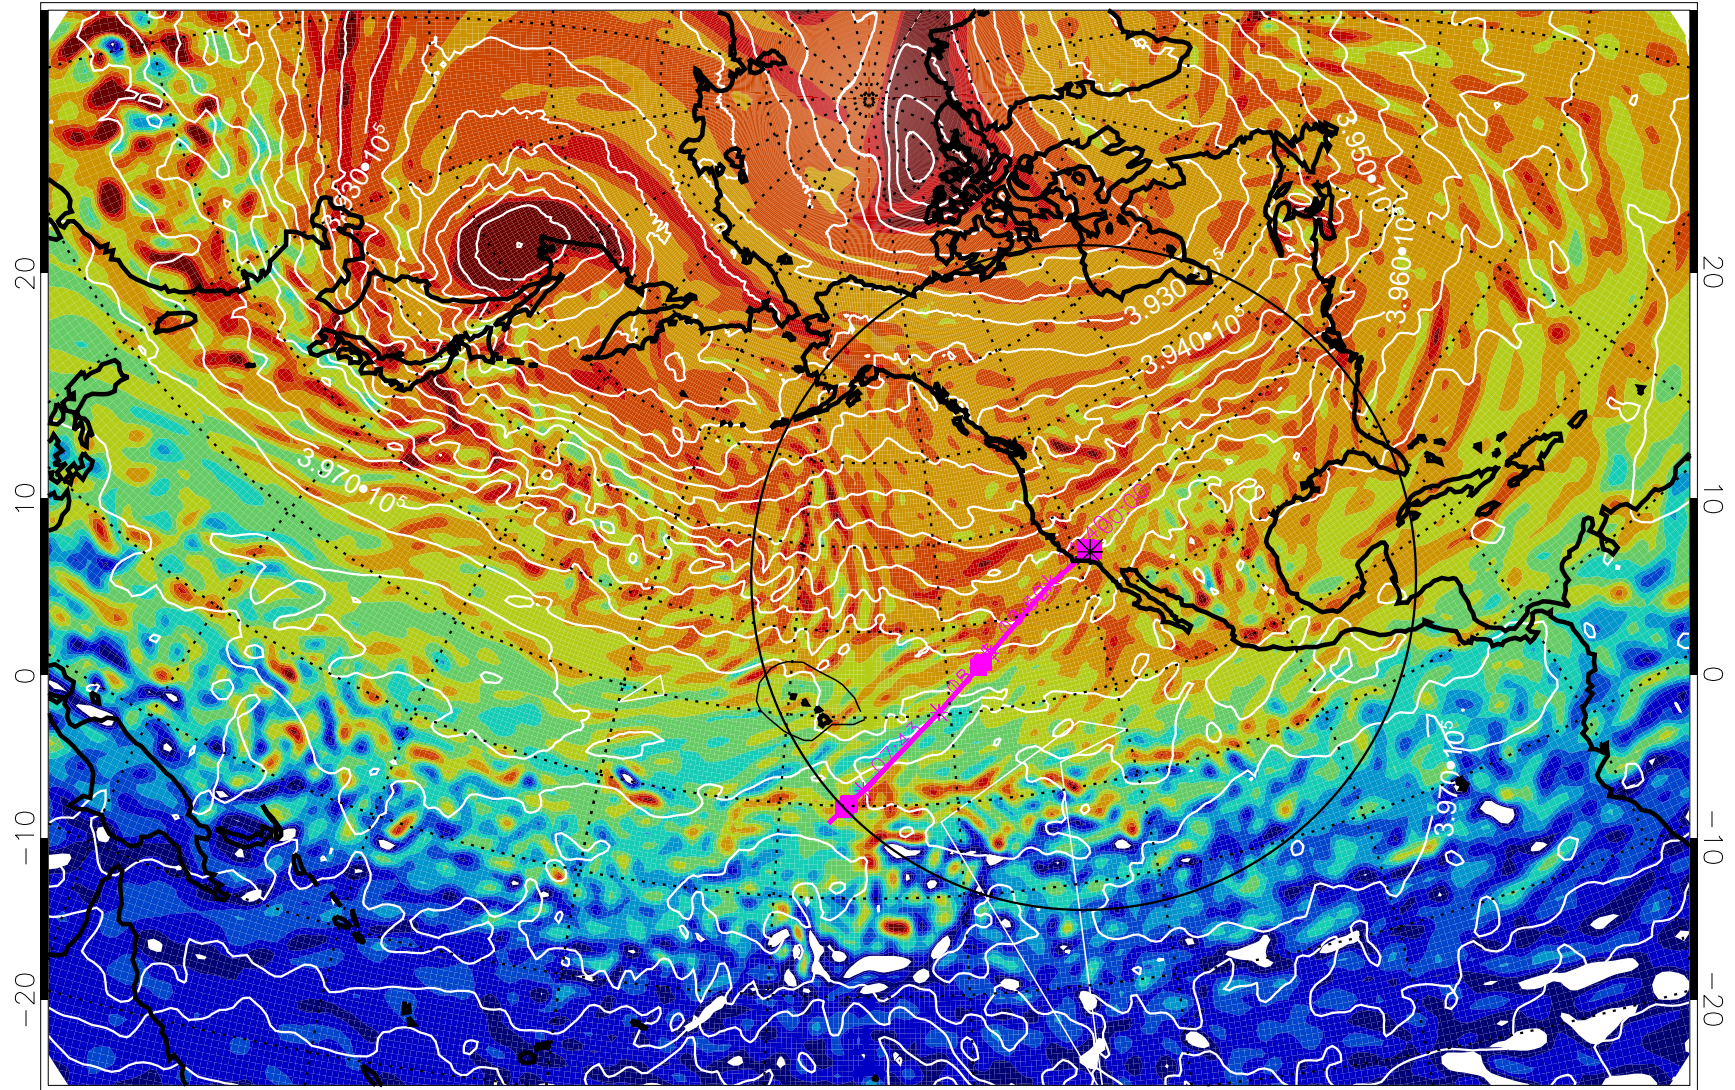

13020606, 18 hour forecast for 460K EPV

460K Montgomery Streamfunction, white

Range ring of 4055 km -- 13 hours GH round trip

13020612, 24 hour forecast for 460K EPV

460K Montgomery Streamfunction, white

Range ring of 4055 km -- 13 hours GH round trip

13020618, 30 hour forecast for 460K EPV

460K Montgomery Streamfunction, white

Range ring of 4055 km -- 13 hours GH round trip

13020700, 36 hour forecast for 460K EPV

460K Montgomery Streamfunction, white

Range ring of 4055 km -- 13 hours GH round trip

13020706, 42 hour forecast for 460K EPV

460K Montgomery Streamfunction, white

Range ring of 4055 km -- 13 hours GH round trip

13020712, 48 hour forecast for 460K EPV

460K Montgomery Streamfunction, white

Range ring of 4055 km -- 13 hours GH round trip

13020718, 54 hour forecast for 460K EPV

460K Montgomery Streamfunction, white

Range ring of 4055 km -- 13 hours GH round trip

13020800, 60 hour forecast for 460K EPV

460K Montgomery Streamfunction, white

Range ring of 4055 km -- 13 hours GH round trip