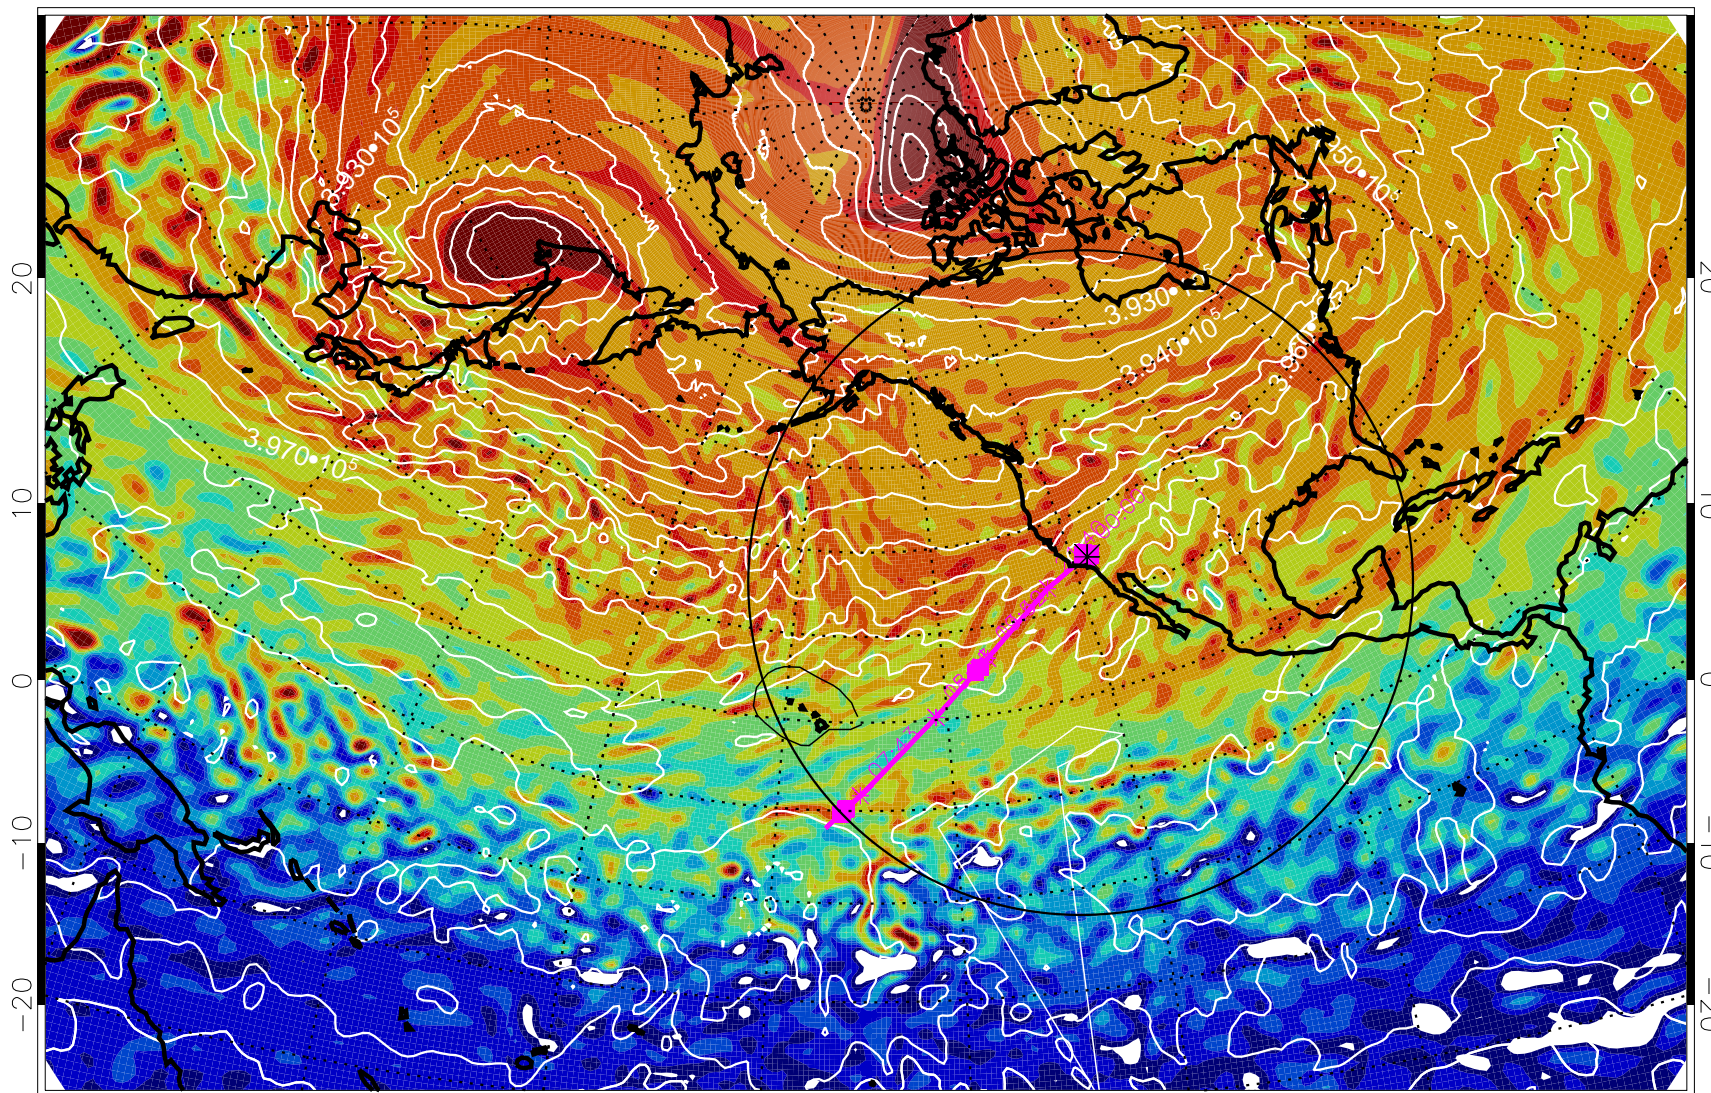

13020618, 30 hour forecast for 460K EPV

460K Montgomery Streamfunction, white

Range ring of 4055 km -- 13 hours GH round trip

13020700, 36 hour forecast for 460K EPV

460K Montgomery Streamfunction, white

Range ring of 4055 km -- 13 hours GH round trip

13020706, 42 hour forecast for 460K EPV

460K Montgomery Streamfunction, white

Range ring of 4055 km -- 13 hours GH round trip

13020712, 48 hour forecast for 460K EPV

460K Montgomery Streamfunction, white

Range ring of 4055 km -- 13 hours GH round trip

13020718, 54 hour forecast for 460K EPV

460K Montgomery Streamfunction, white

Range ring of 4055 km -- 13 hours GH round trip

13020800, 60 hour forecast for 460K EPV

460K Montgomery Streamfunction, white

Range ring of 4055 km -- 13 hours GH round trip