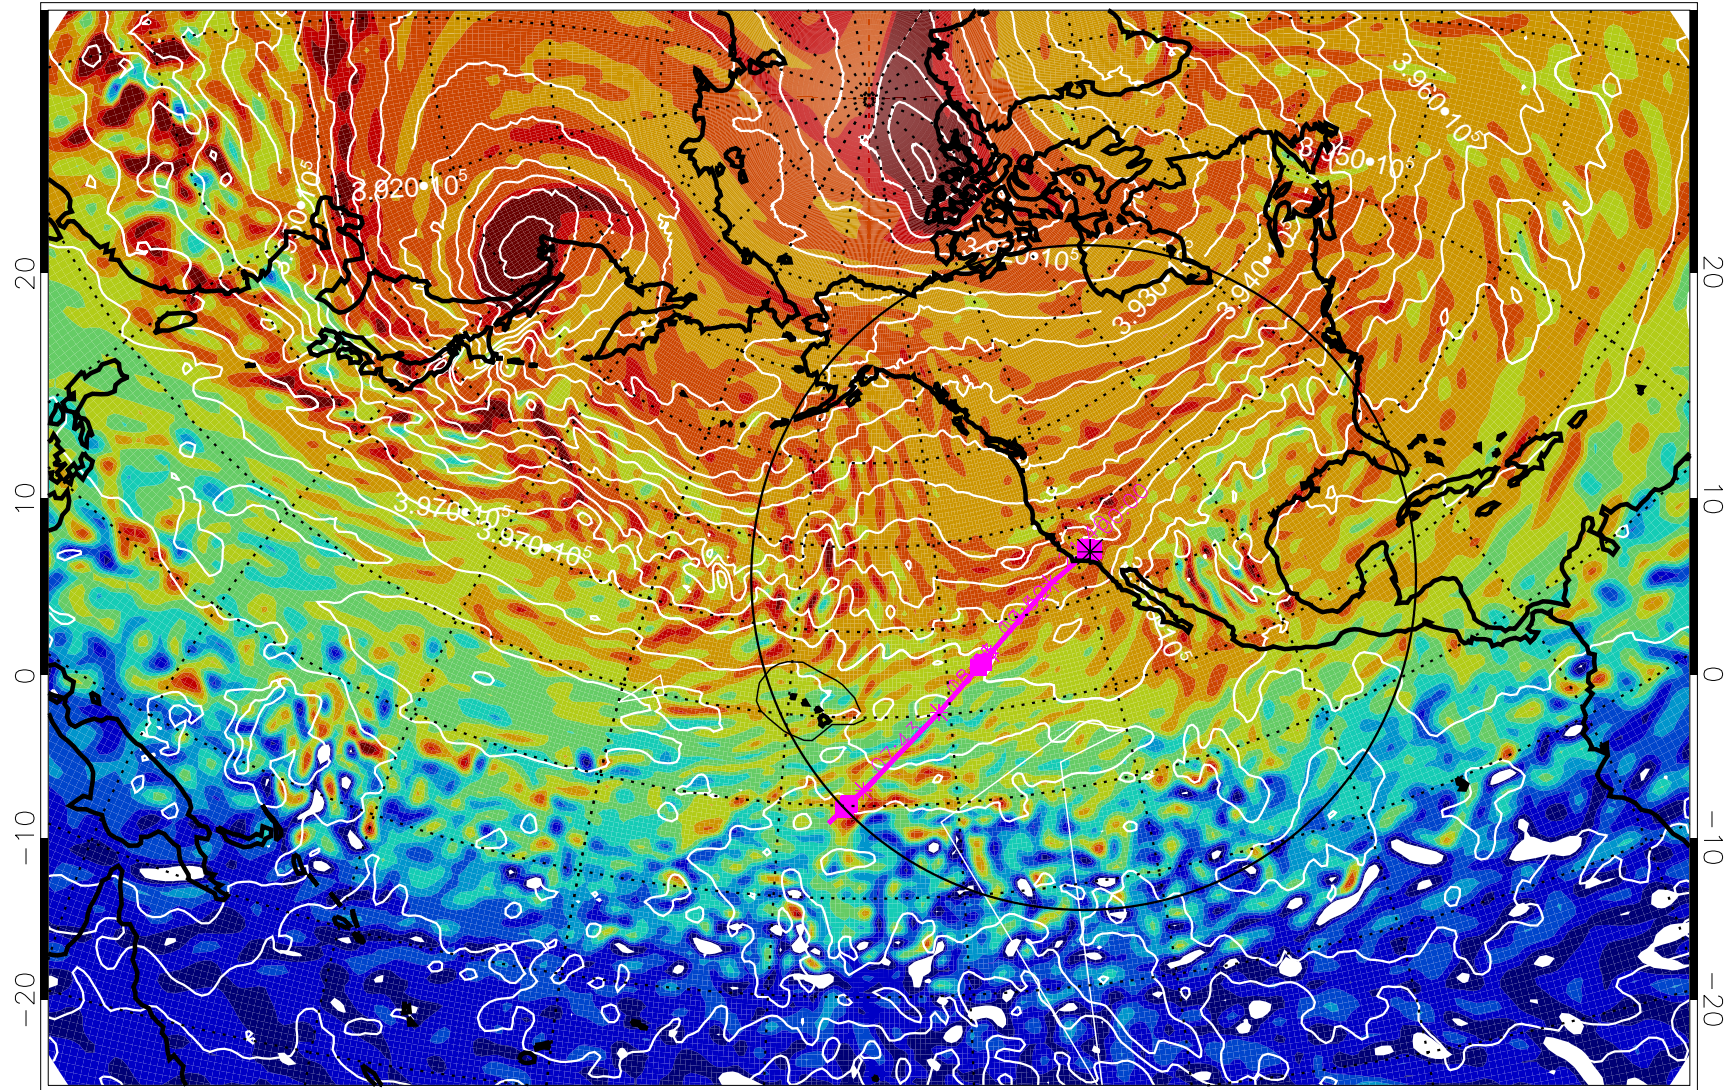

13020618, 30 hour forecast for 460K EPV

460K Montgomery Streamfunction, white

Range ring of 4055 km -- 13 hours GH round trip

13020700, 36 hour forecast for 460K EPV

460K Montgomery Streamfunction, white

Range ring of 4055 km -- 13 hours GH round trip

13020706, 42 hour forecast for 460K EPV

460K Montgomery Streamfunction, white

Range ring of 4055 km -- 13 hours GH round trip

13020712, 48 hour forecast for 460K EPV

460K Montgomery Streamfunction, white

Range ring of 4055 km -- 13 hours GH round trip

13020718, 54 hour forecast for 460K EPV

460K Montgomery Streamfunction, white

Range ring of 4055 km -- 13 hours GH round trip

13020800, 60 hour forecast for 460K EPV

460K Montgomery Streamfunction, white

Range ring of 4055 km -- 13 hours GH round trip

13020806, 66 hour forecast for 460K EPV

460K Montgomery Streamfunction, white

Range ring of 4055 km -- 13 hours GH round trip

13020812, 72 hour forecast for 460K EPV

460K Montgomery Streamfunction, white

Range ring of 4055 km -- 13 hours GH round trip