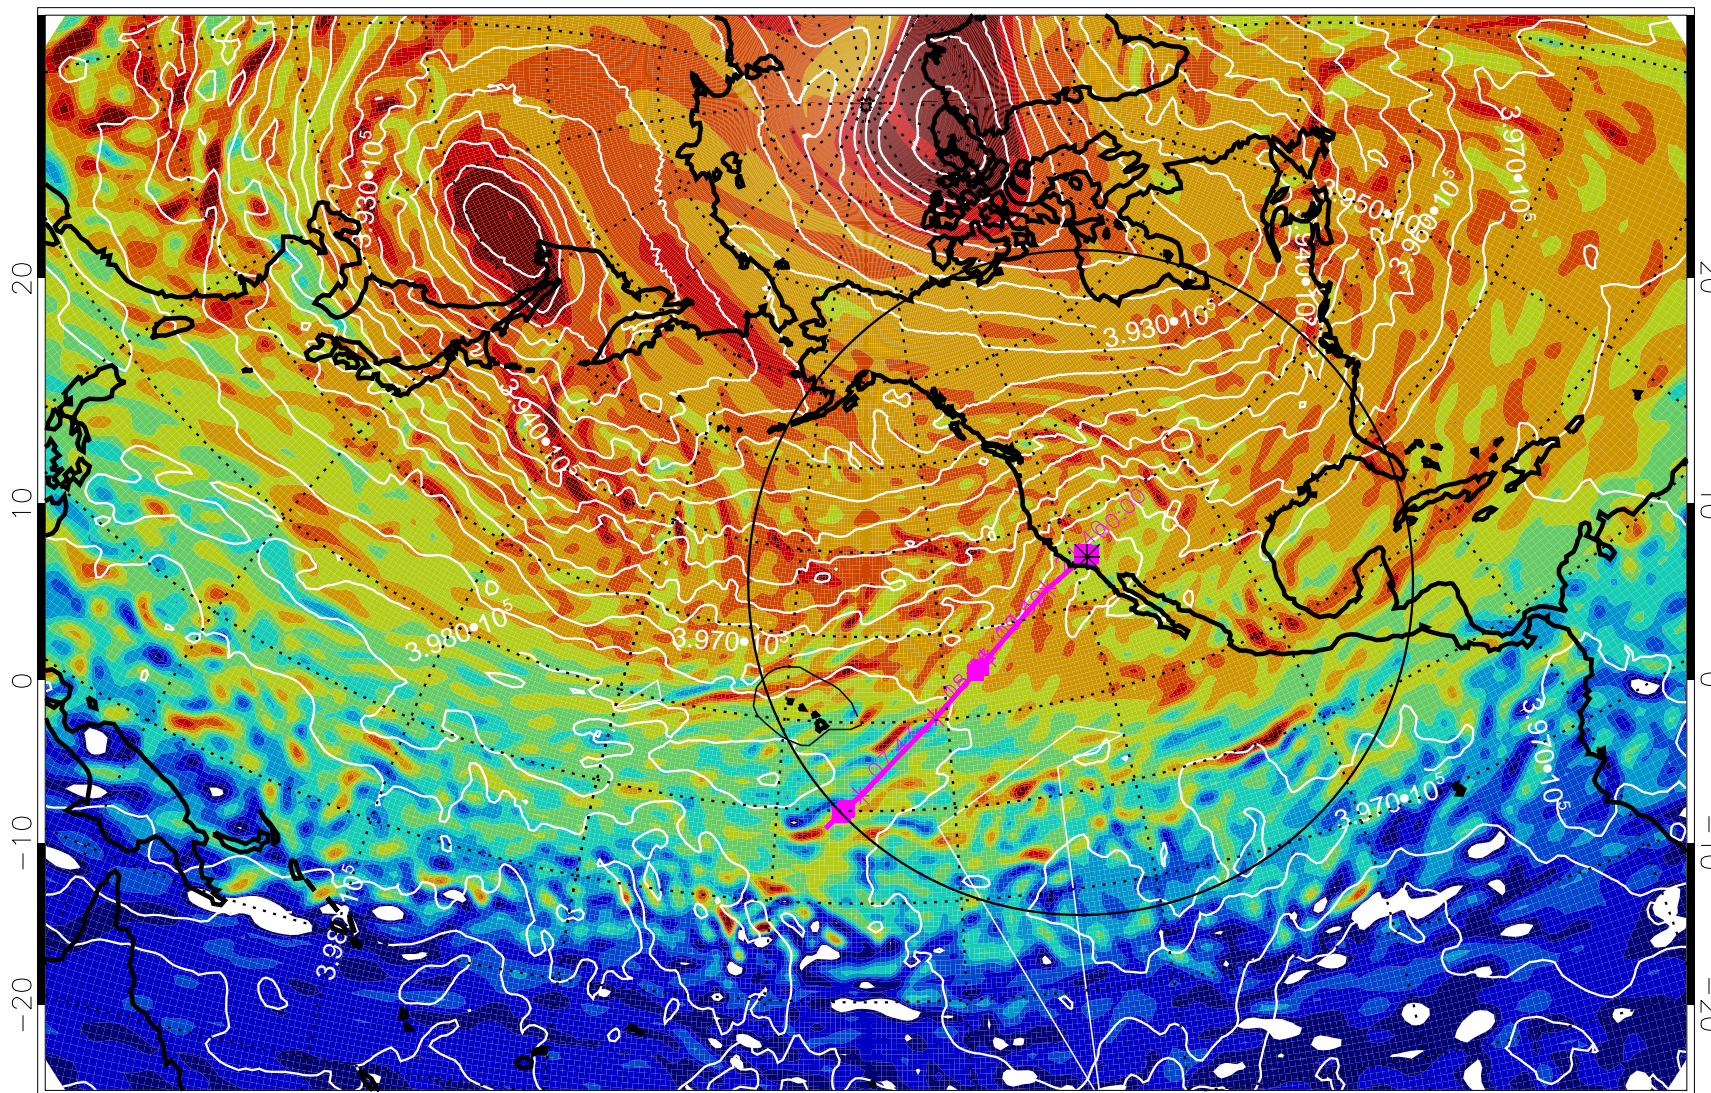

13020518, 6 hour forecast for 460K EPV

460K Montgomery Streamfunction, white

Range ring of 4055 km -- 13 hours GH round trip

13020600, 12 hour forecast for 460K EPV

460K Montgomery Streamfunction, white

Range ring of 4055 km -- 13 hours GH round trip

13020606, 18 hour forecast for 460K EPV

460K Montgomery Streamfunction, white

Range ring of 4055 km -- 13 hours GH round trip

13020612, 24 hour forecast for 460K EPV

460K Montgomery Streamfunction, white

Range ring of 4055 km -- 13 hours GH round trip

13020618, 30 hour forecast for 460K EPV

460K Montgomery Streamfunction, white

Range ring of 4055 km -- 13 hours GH round trip

13020700, 36 hour forecast for 460K EPV

460K Montgomery Streamfunction, white

Range ring of 4055 km -- 13 hours GH round trip