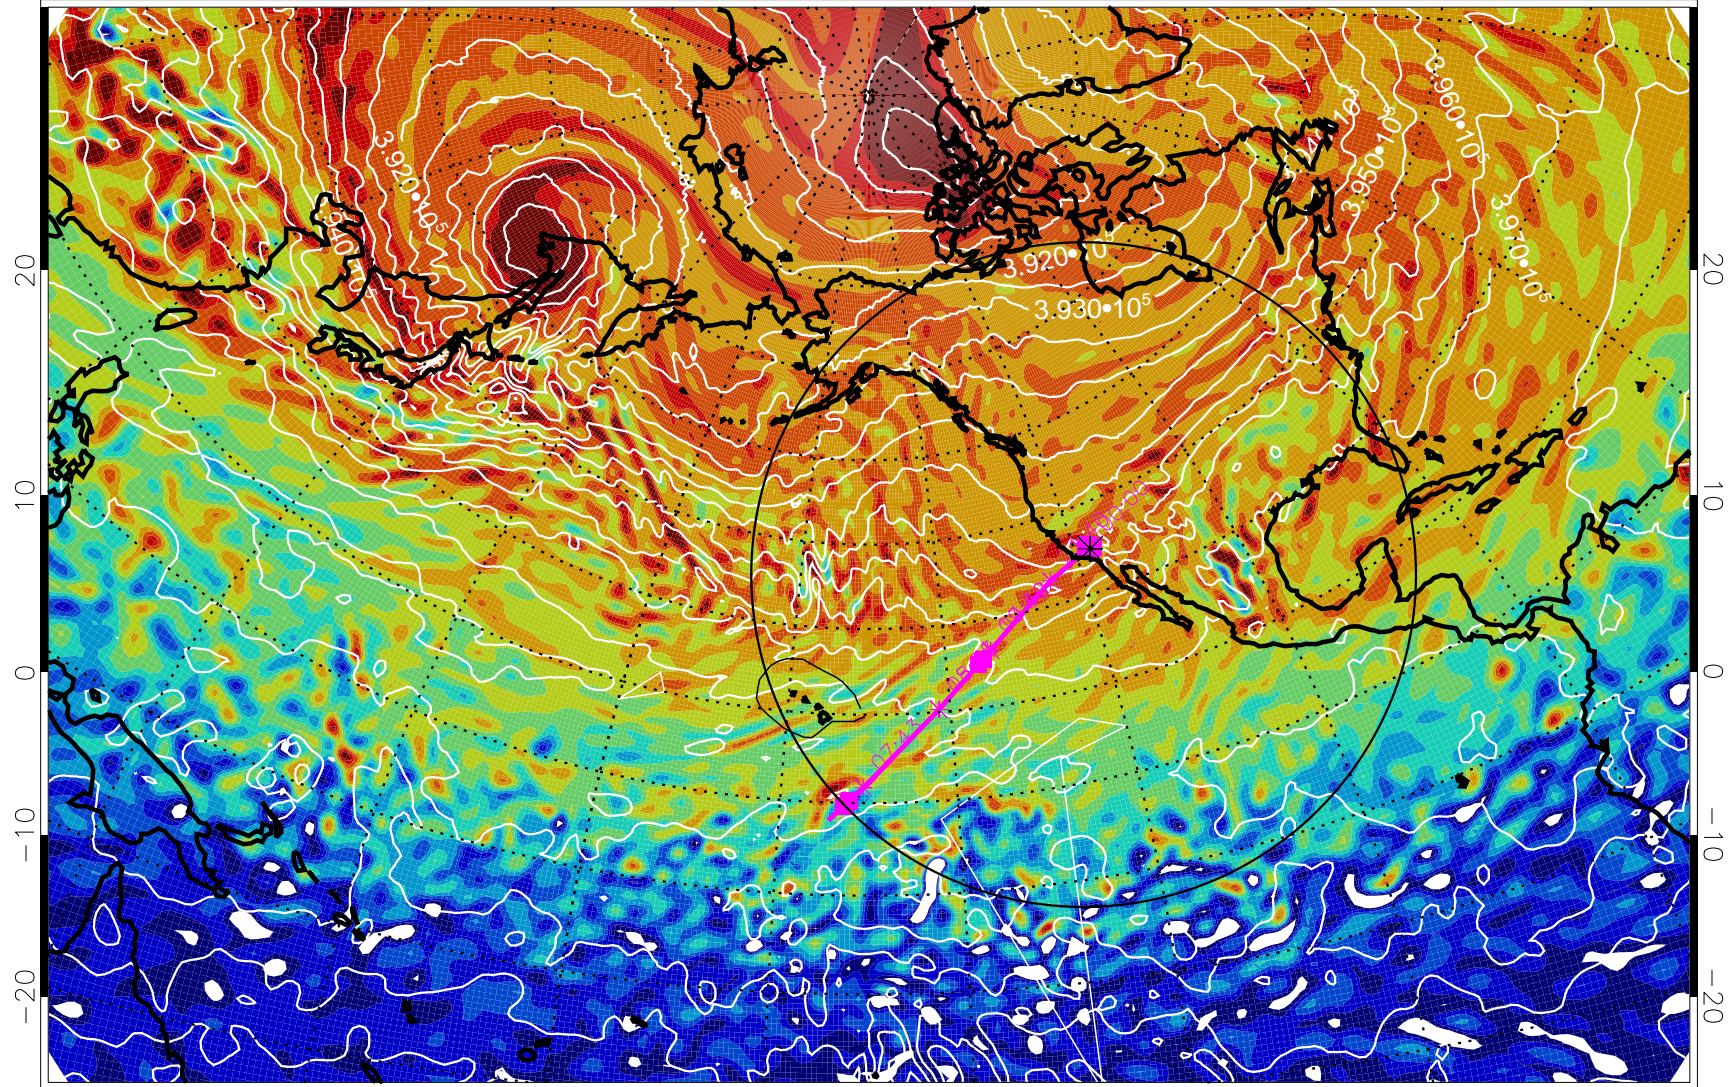

13020706, 42 hour forecast for 460K EPV

460K Montgomery Streamfunction, white

Range ring of 4055 km -- 13 hours GH round trip

13020712, 48 hour forecast for 460K EPV

460K Montgomery Streamfunction, white

Range ring of 4055 km -- 13 hours GH round trip

13020718, 54 hour forecast for 460K EPV

460K Montgomery Streamfunction, white

Range ring of 4055 km -- 13 hours GH round trip

13020800, 60 hour forecast for 460K EPV

460K Montgomery Streamfunction, white

Range ring of 4055 km -- 13 hours GH round trip

13020806, 66 hour forecast for 460K EPV

460K Montgomery Streamfunction, white

Range ring of 4055 km -- 13 hours GH round trip

13020812, 72 hour forecast for 460K EPV

460K Montgomery Streamfunction, white

Range ring of 4055 km -- 13 hours GH round trip

13020818, 78 hour forecast for 460K EPV

460K Montgomery Streamfunction, white

Range ring of 4055 km -- 13 hours GH round trip

13020900, 84 hour forecast for 460K EPV

460K Montgomery Streamfunction, white

Range ring of 4055 km -- 13 hours GH round trip