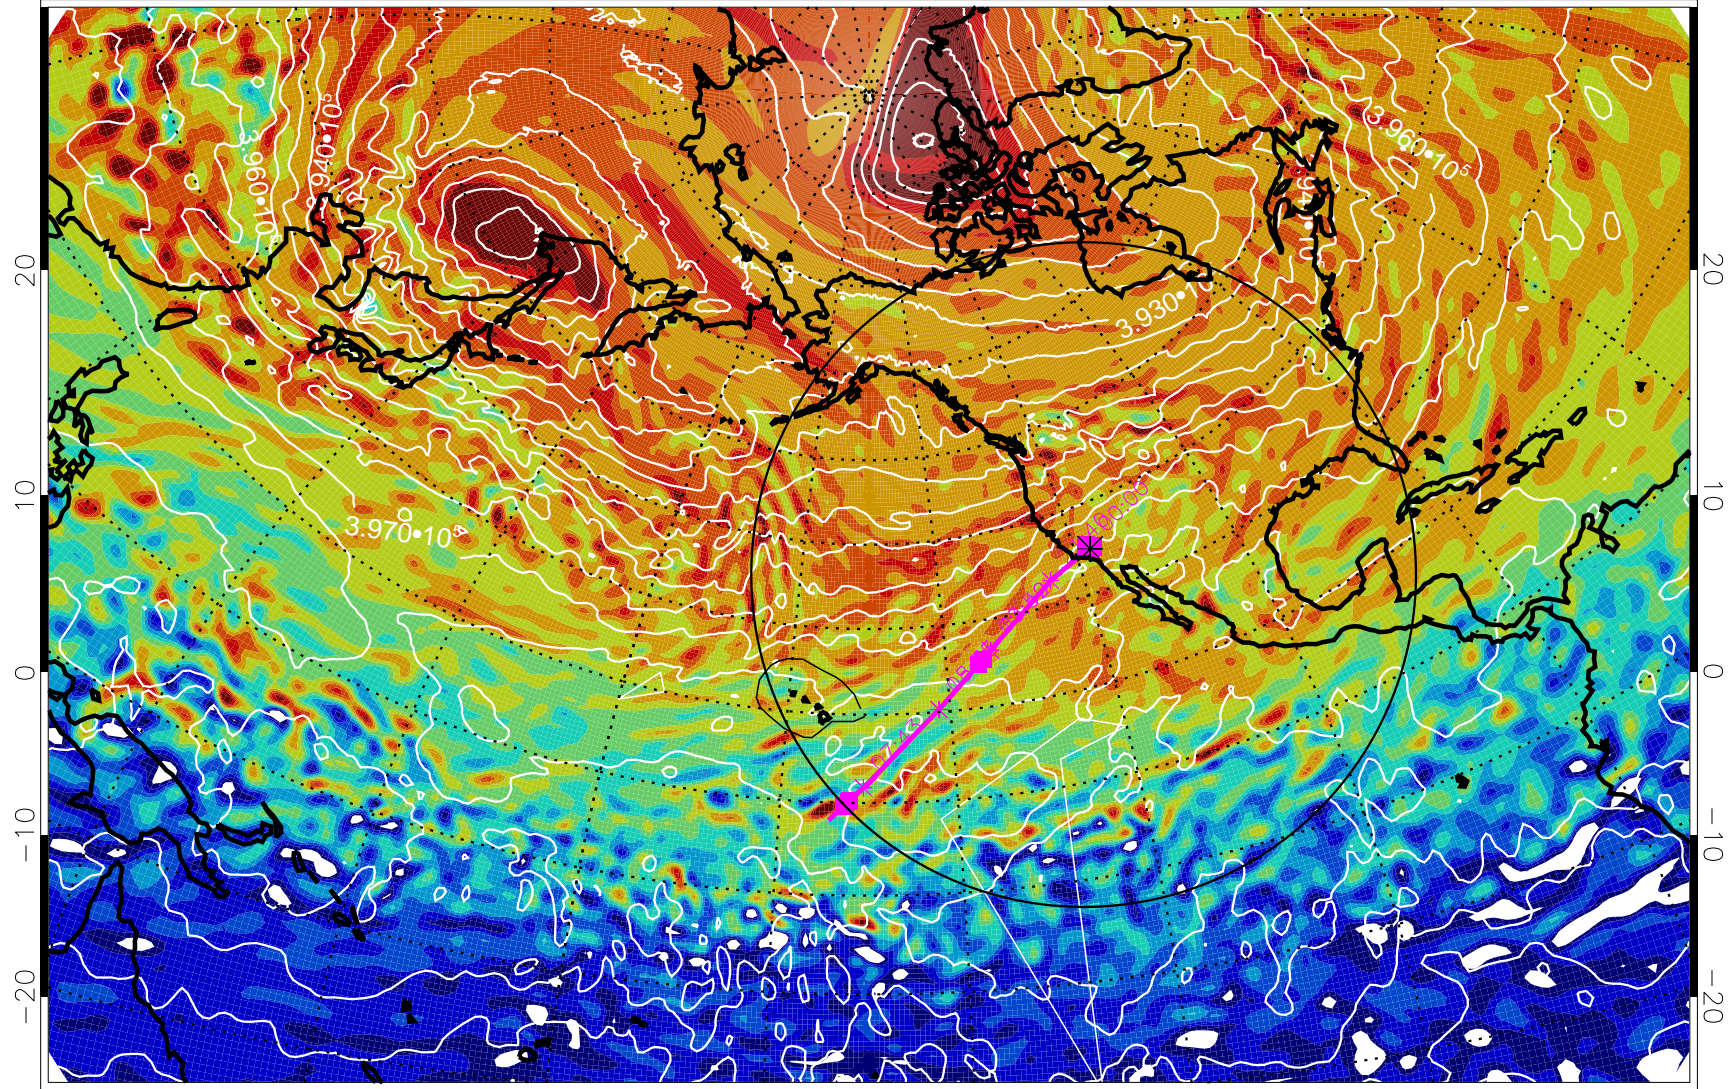

13020518, 6 hour forecast for 460K EPV

460K Montgomery Streamfunction, white

Range ring of 4055 km -- 13 hours GH round trip

13020600, 12 hour forecast for 460K EPV

460K Montgomery Streamfunction, white

Range ring of 4055 km -- 13 hours GH round trip

13020606, 18 hour forecast for 460K EPV

460K Montgomery Streamfunction, white

Range ring of 4055 km -- 13 hours GH round trip

13020612, 24 hour forecast for 460K EPV

460K Montgomery Streamfunction, white

Range ring of 4055 km -- 13 hours GH round trip

13020618, 30 hour forecast for 460K EPV

460K Montgomery Streamfunction, white

Range ring of 4055 km -- 13 hours GH round trip

13020700, 36 hour forecast for 460K EPV

460K Montgomery Streamfunction, white

Range ring of 4055 km -- 13 hours GH round trip

13020706, 42 hour forecast for 460K EPV

460K Montgomery Streamfunction, white

Range ring of 4055 km -- 13 hours GH round trip

13020712, 48 hour forecast for 460K EPV

460K Montgomery Streamfunction, white

Range ring of 4055 km -- 13 hours GH round trip