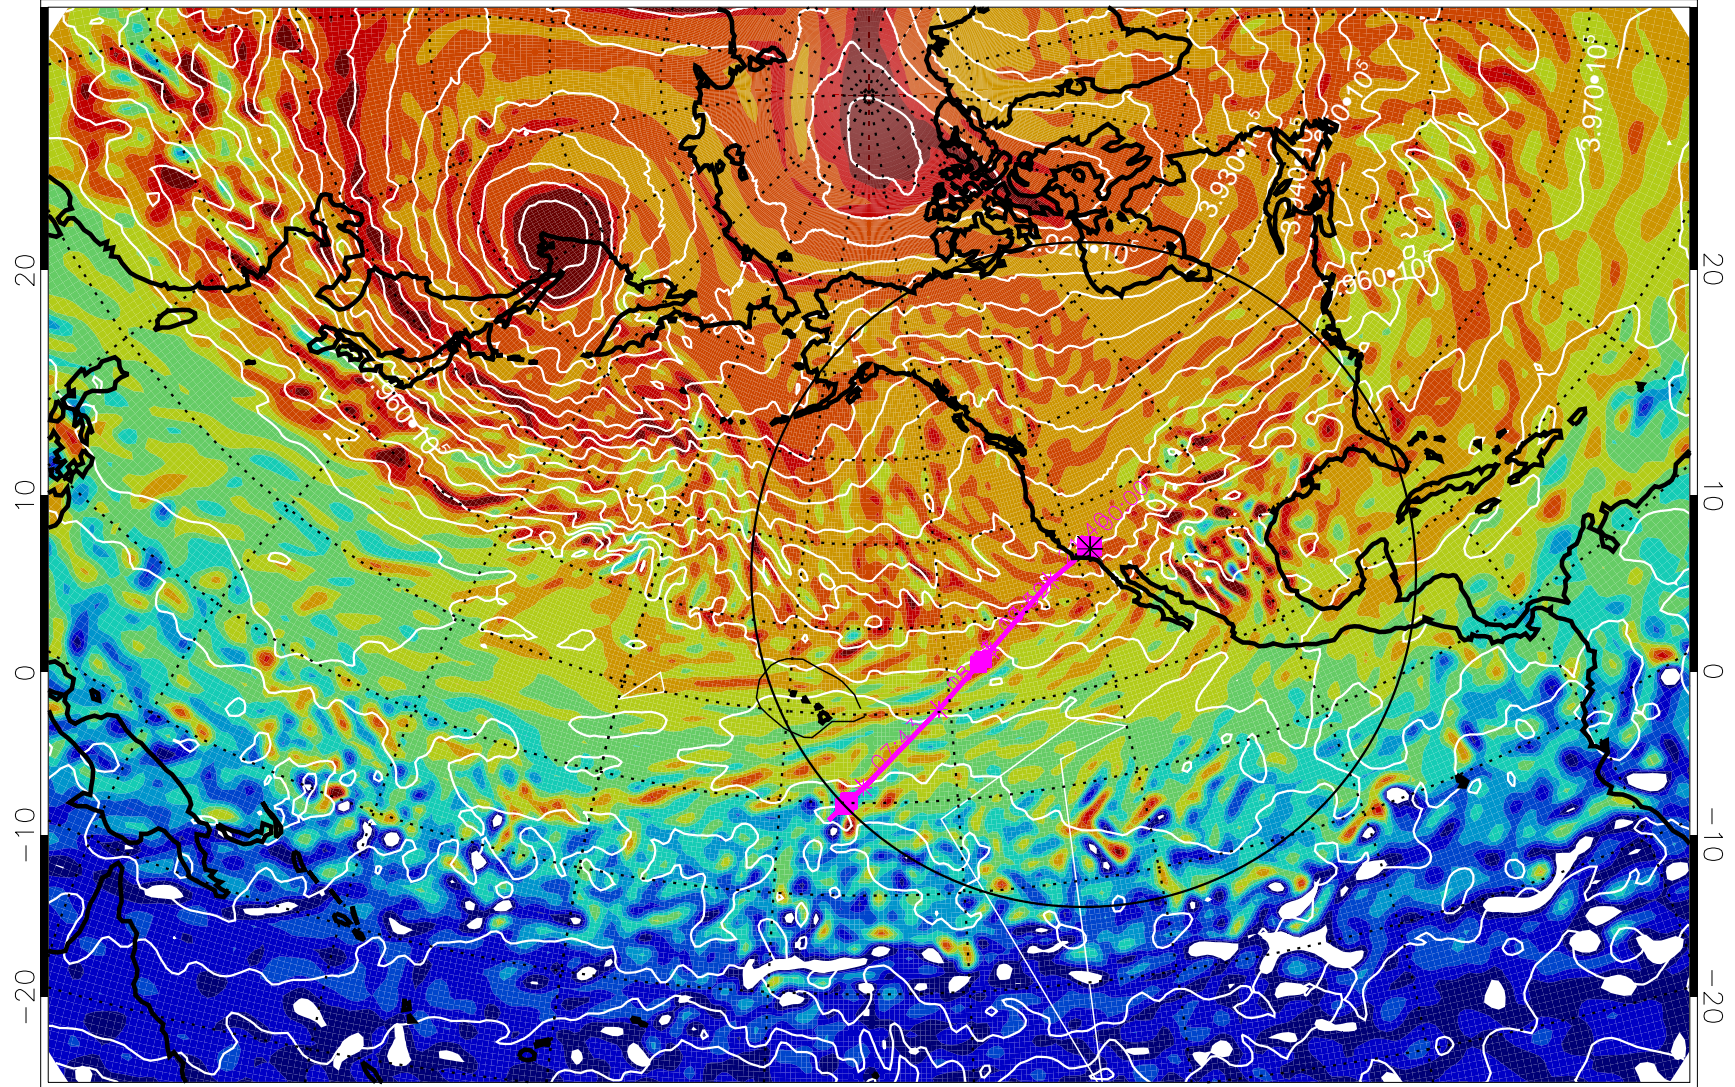

13020818, 78 hour forecast for 460K EPV

460K Montgomery Streamfunction, white

Range ring of 4055 km -- 13 hours GH round trip

13020900, 84 hour forecast for 460K EPV

460K Montgomery Streamfunction, white

Range ring of 4055 km -- 13 hours GH round trip

13020906, 90 hour forecast for 460K EPV

460K Montgomery Streamfunction, white

Range ring of 4055 km -- 13 hours GH round trip

13020912, 96 hour forecast for 460K EPV

460K Montgomery Streamfunction, white

Range ring of 4055 km -- 13 hours GH round trip

13020918, 102 hour forecast for 460K EPV

460K Montgomery Streamfunction, white

Range ring of 4055 km -- 13 hours GH round trip

13021000, 108 hour forecast for 460K EPV

460K Montgomery Streamfunction, white

Range ring of 4055 km -- 13 hours GH round trip

13021006, 114 hour forecast for 460K EPV

460K Montgomery Streamfunction, white

Range ring of 4055 km -- 13 hours GH round trip

13021012, 120 hour forecast for 460K EPV