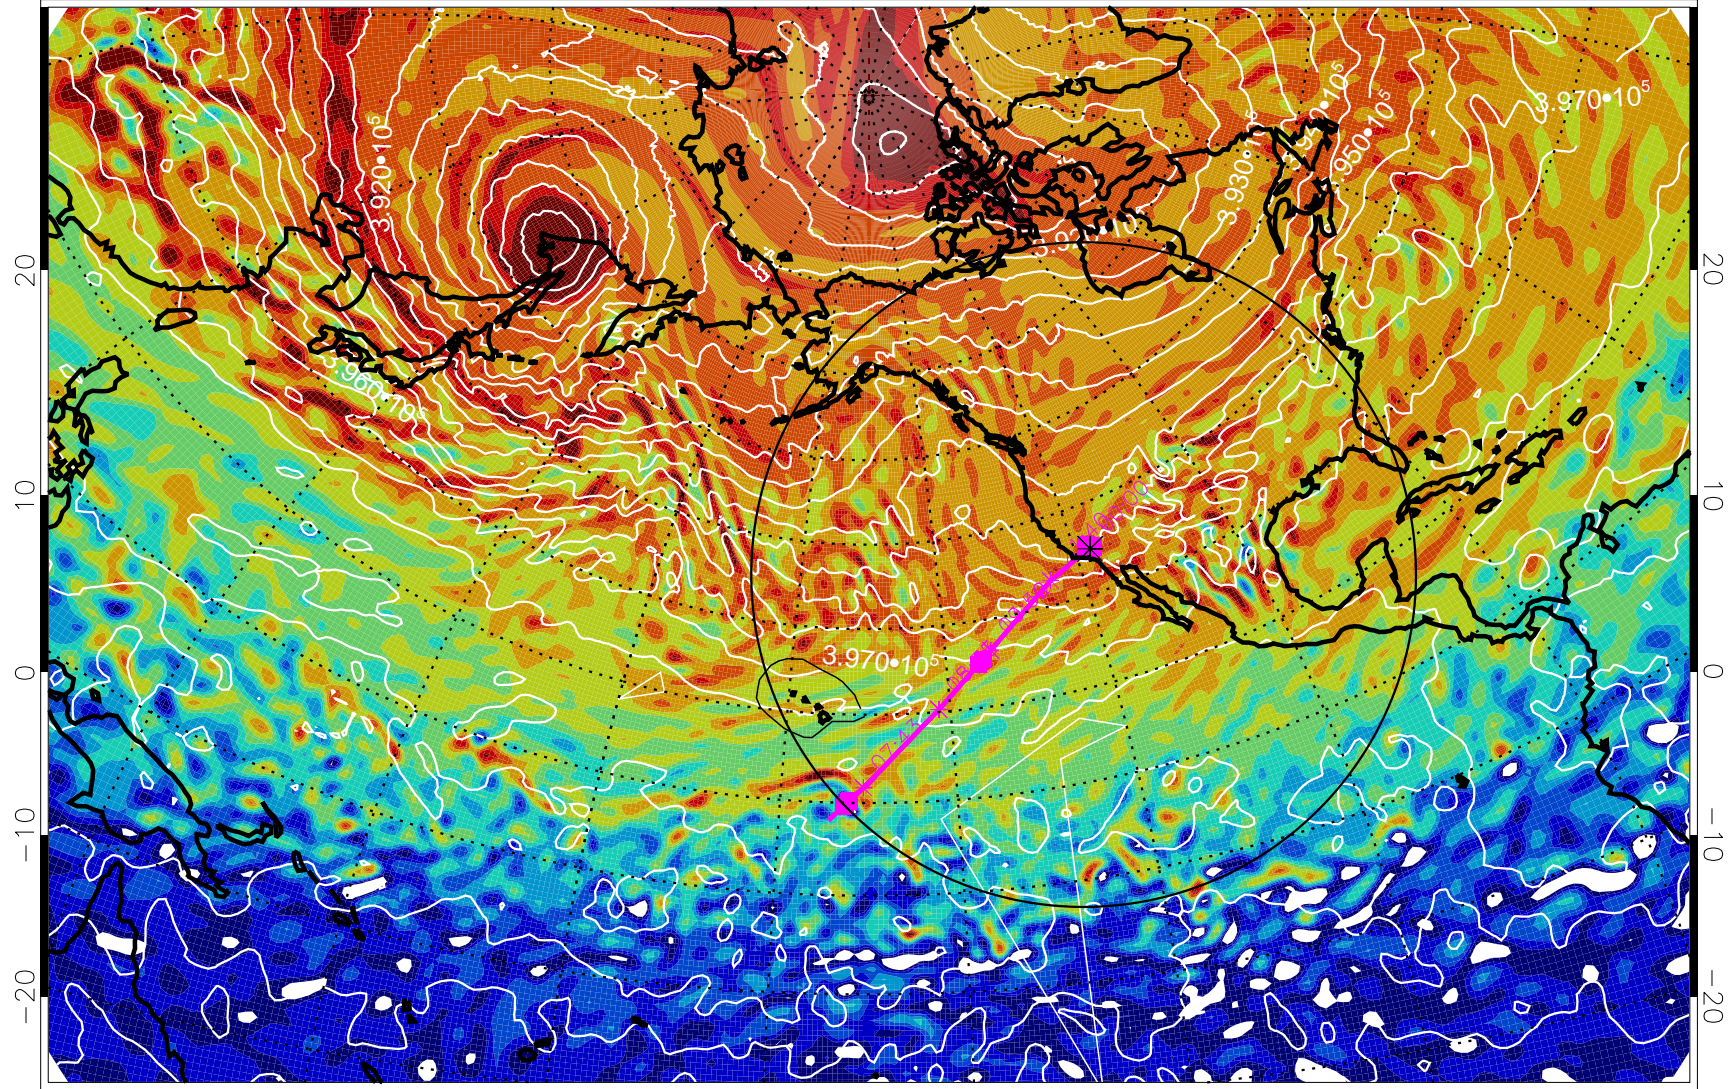

13020806, 66 hour forecast for 460K EPV

460K Montgomery Streamfunction, white

Range ring of 4055 km -- 13 hours GH round trip

13020812, 72 hour forecast for 460K EPV

460K Montgomery Streamfunction, white

Range ring of 4055 km -- 13 hours GH round trip

13020818, 78 hour forecast for 460K EPV

460K Montgomery Streamfunction, white

Range ring of 4055 km -- 13 hours GH round trip

13020900, 84 hour forecast for 460K EPV

460K Montgomery Streamfunction, white

Range ring of 4055 km -- 13 hours GH round trip

13020906, 90 hour forecast for 460K EPV

460K Montgomery Streamfunction, white

Range ring of 4055 km -- 13 hours GH round trip

13020912, 96 hour forecast for 460K EPV

460K Montgomery Streamfunction, white

Range ring of 4055 km -- 13 hours GH round trip

13020918, 102 hour forecast for 460K EPV

460K Montgomery Streamfunction, white

Range ring of 4055 km -- 13 hours GH round trip

13021000, 108 hour forecast for 460K EPV

460K Montgomery Streamfunction, white