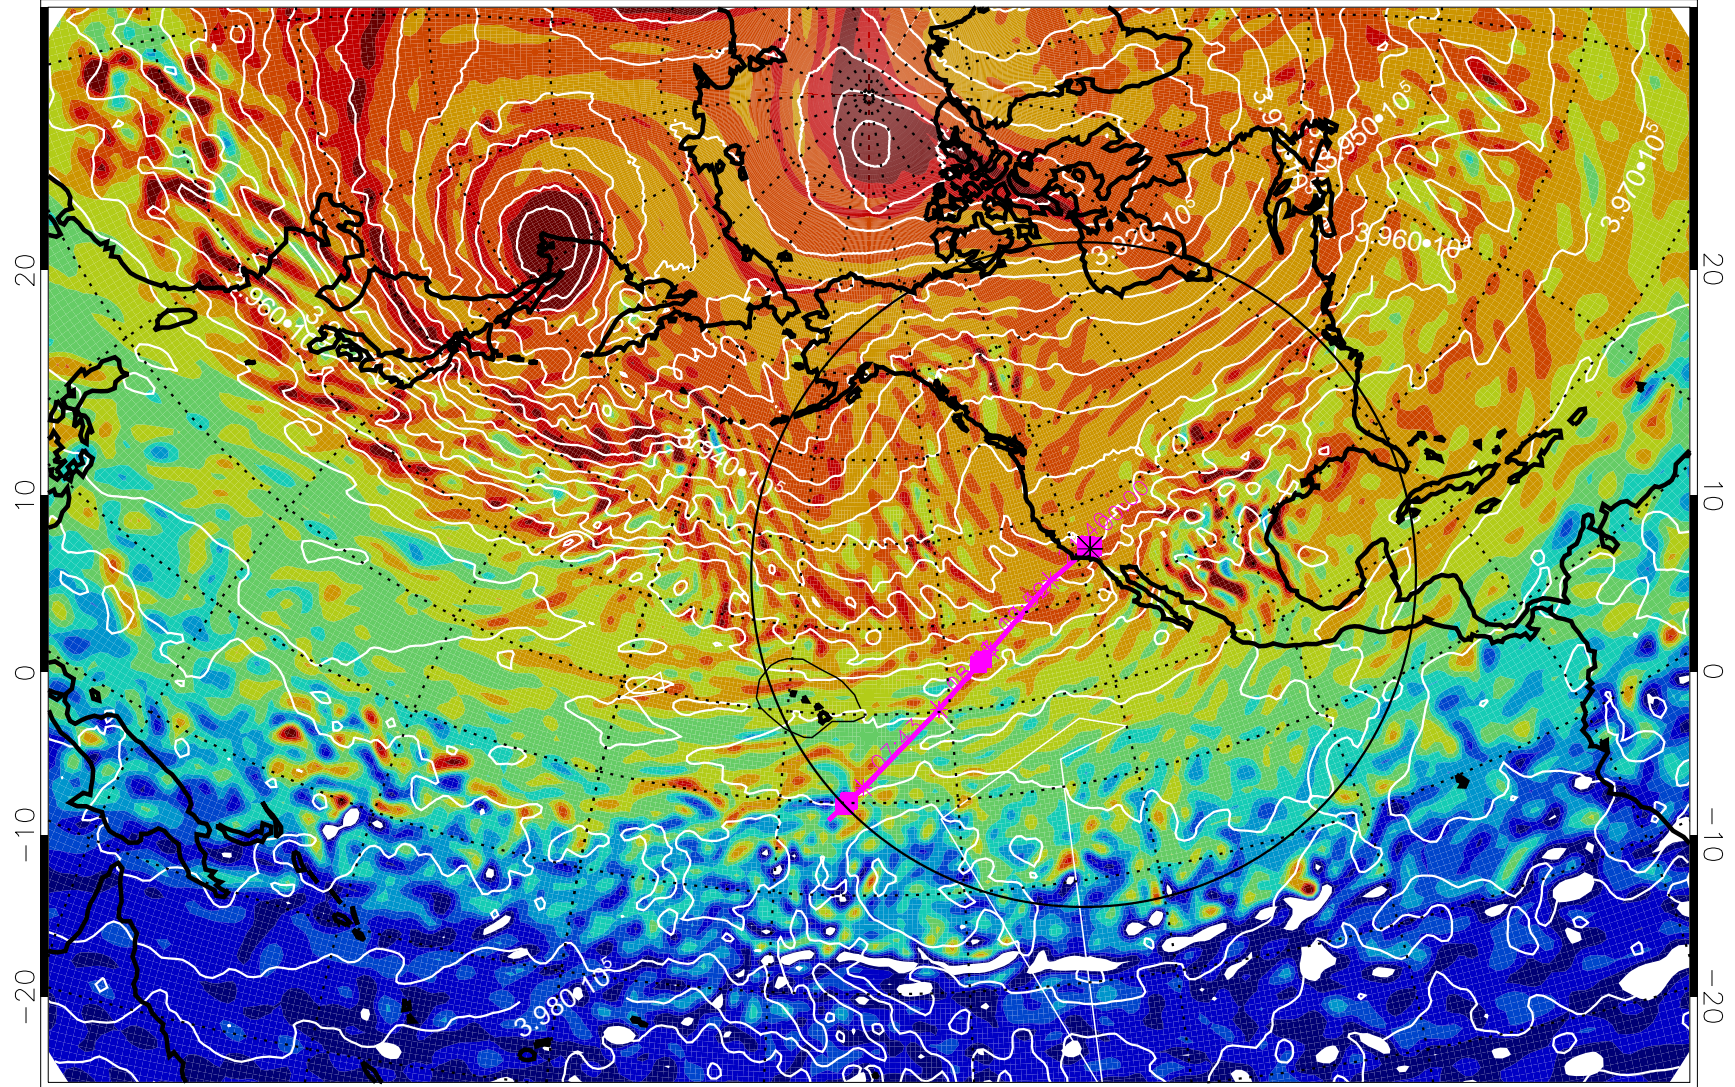

13020812, 84 hour forecast for 460K EPV

460K Montgomery Streamfunction, white

Range ring of 4055 km -- 13 hours GH round trip

13020818, 90 hour forecast for 460K EPV

460K Montgomery Streamfunction, white

Range ring of 4055 km -- 13 hours GH round trip

13020900, 96 hour forecast for 460K EPV

460K Montgomery Streamfunction, white

Range ring of 4055 km -- 13 hours GH round trip

13020906, 102 hour forecast for 460K EPV

460K Montgomery Streamfunction, white

Range ring of 4055 km -- 13 hours GH round trip

13020912, 108 hour forecast for 460K EPV

460K Montgomery Streamfunction, white

Range ring of 4055 km -- 13 hours GH round trip

13020918, 114 hour forecast for 460K EPV

460K Montgomery Streamfunction, white

Range ring of 4055 km -- 13 hours GH round trip

13021000, 120 hour forecast for 460K EPV

460K Montgomery Streamfunction, white

Range ring of 4055 km -- 13 hours GH round trip