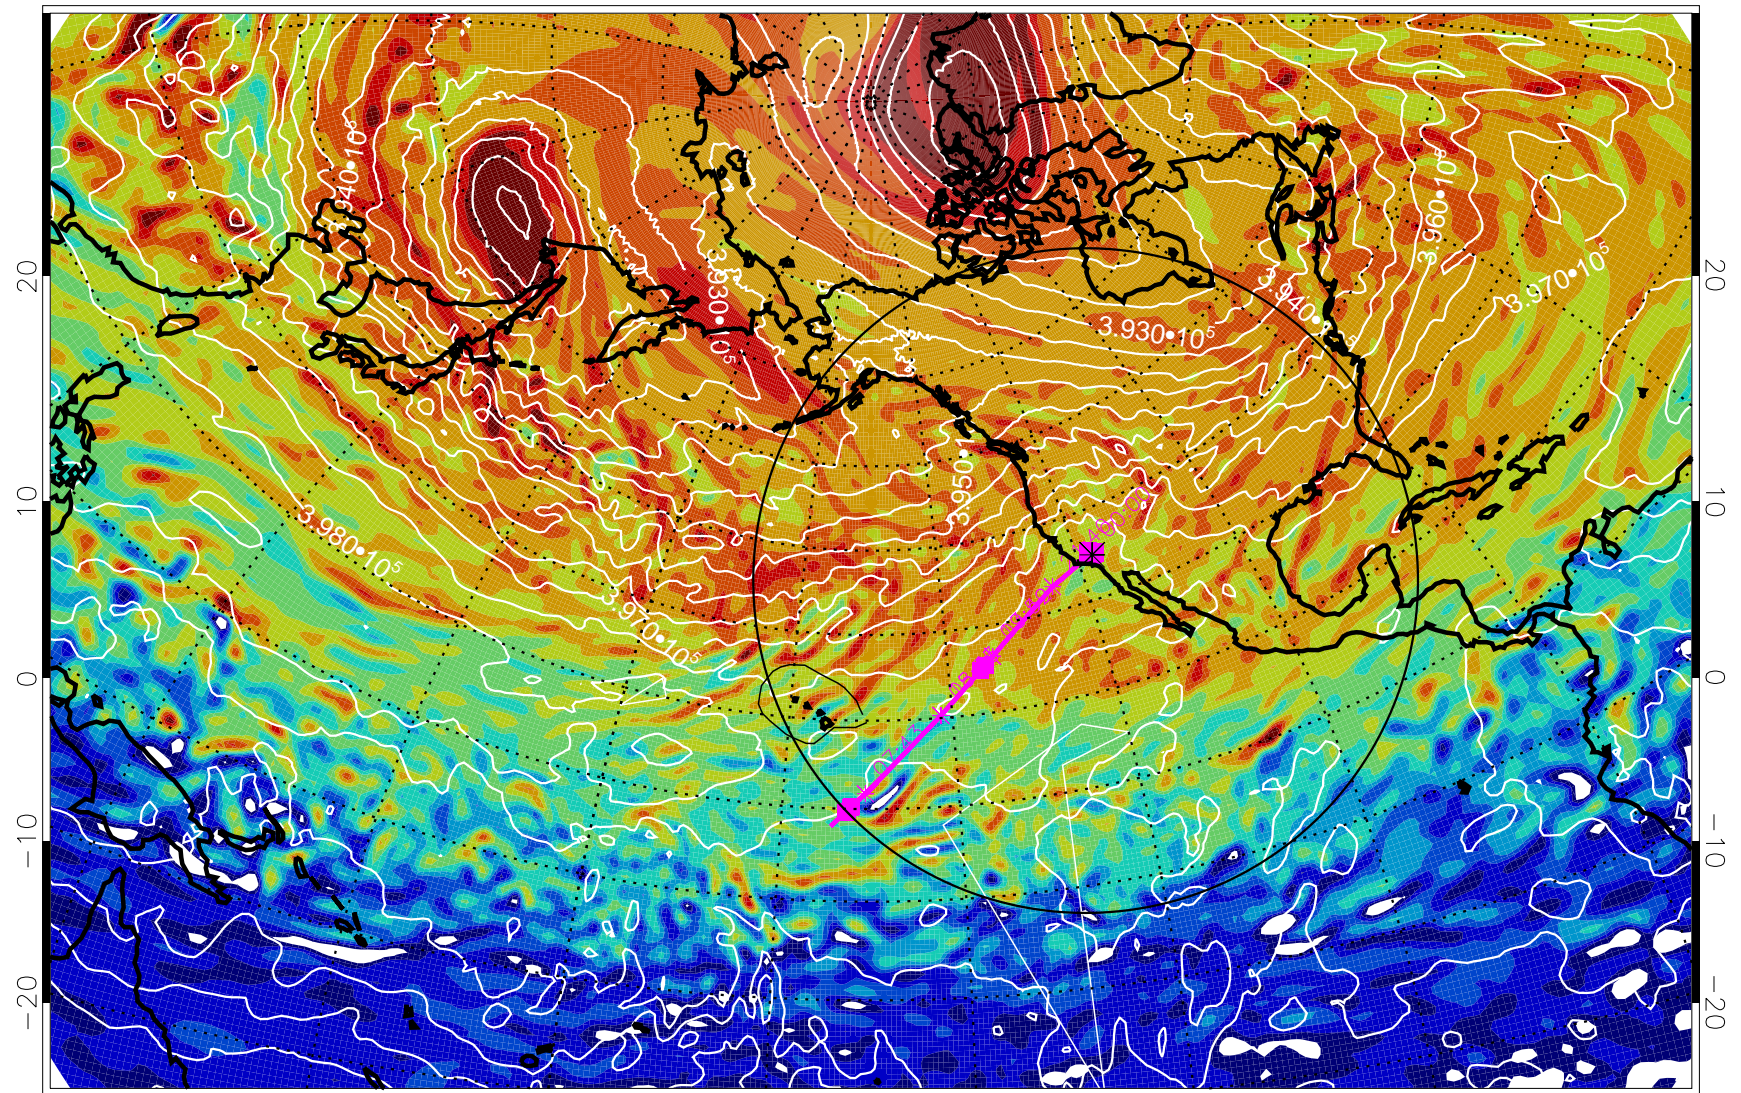

13020512, 12 hour forecast for 460K EPV

460K Montgomery Streamfunction, white

Range ring of 4055 km -- 13 hours GH round trip

13020518, 18 hour forecast for 460K EPV

460K Montgomery Streamfunction, white

Range ring of 4055 km -- 13 hours GH round trip

13020600, 24 hour forecast for 460K EPV

460K Montgomery Streamfunction, white

Range ring of 4055 km -- 13 hours GH round trip

13020606, 30 hour forecast for 460K EPV

460K Montgomery Streamfunction, white

Range ring of 4055 km -- 13 hours GH round trip

13020612, 36 hour forecast for 460K EPV

460K Montgomery Streamfunction, white

Range ring of 4055 km -- 13 hours GH round trip

13020618, 42 hour forecast for 460K EPV

460K Montgomery Streamfunction, white

Range ring of 4055 km -- 13 hours GH round trip

13020700, 48 hour forecast for 460K EPV

460K Montgomery Streamfunction, white

Range ring of 4055 km -- 13 hours GH round trip

13020706, 54 hour forecast for 460K EPV

460K Montgomery Streamfunction, white

Range ring of 4055 km -- 13 hours GH round trip