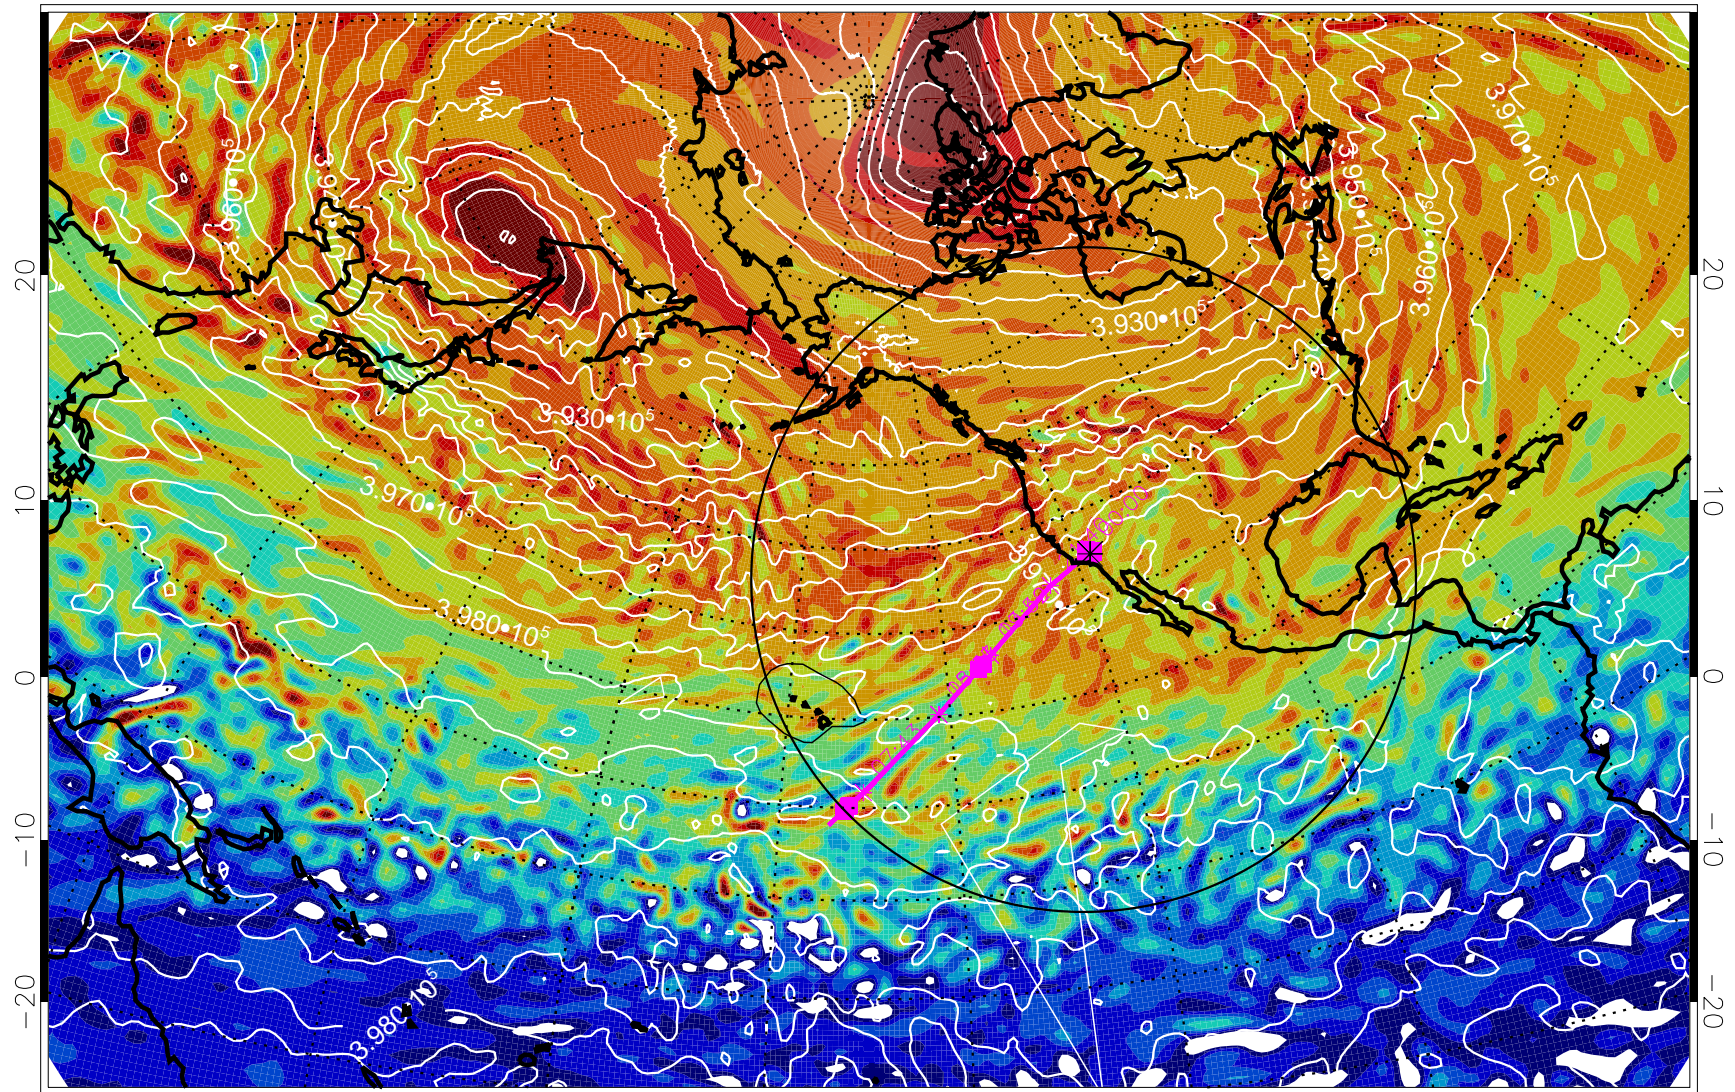

13020600, 24 hour forecast for 460K EPV

460K Montgomery Streamfunction, white

Range ring of 4055 km -- 13 hours GH round trip

13020606, 30 hour forecast for 460K EPV

460K Montgomery Streamfunction, white

Range ring of 4055 km -- 13 hours GH round trip

13020612, 36 hour forecast for 460K EPV

460K Montgomery Streamfunction, white

Range ring of 4055 km -- 13 hours GH round trip

13020618, 42 hour forecast for 460K EPV

460K Montgomery Streamfunction, white

Range ring of 4055 km -- 13 hours GH round trip

13020700, 48 hour forecast for 460K EPV

460K Montgomery Streamfunction, white

Range ring of 4055 km -- 13 hours GH round trip

13020706, 54 hour forecast for 460K EPV

460K Montgomery Streamfunction, white

Range ring of 4055 km -- 13 hours GH round trip

13020712, 60 hour forecast for 460K EPV

460K Montgomery Streamfunction, white

Range ring of 4055 km -- 13 hours GH round trip

13020718, 66 hour forecast for 460K EPV

460K Montgomery Streamfunction, white

Range ring of 4055 km -- 13 hours GH round trip