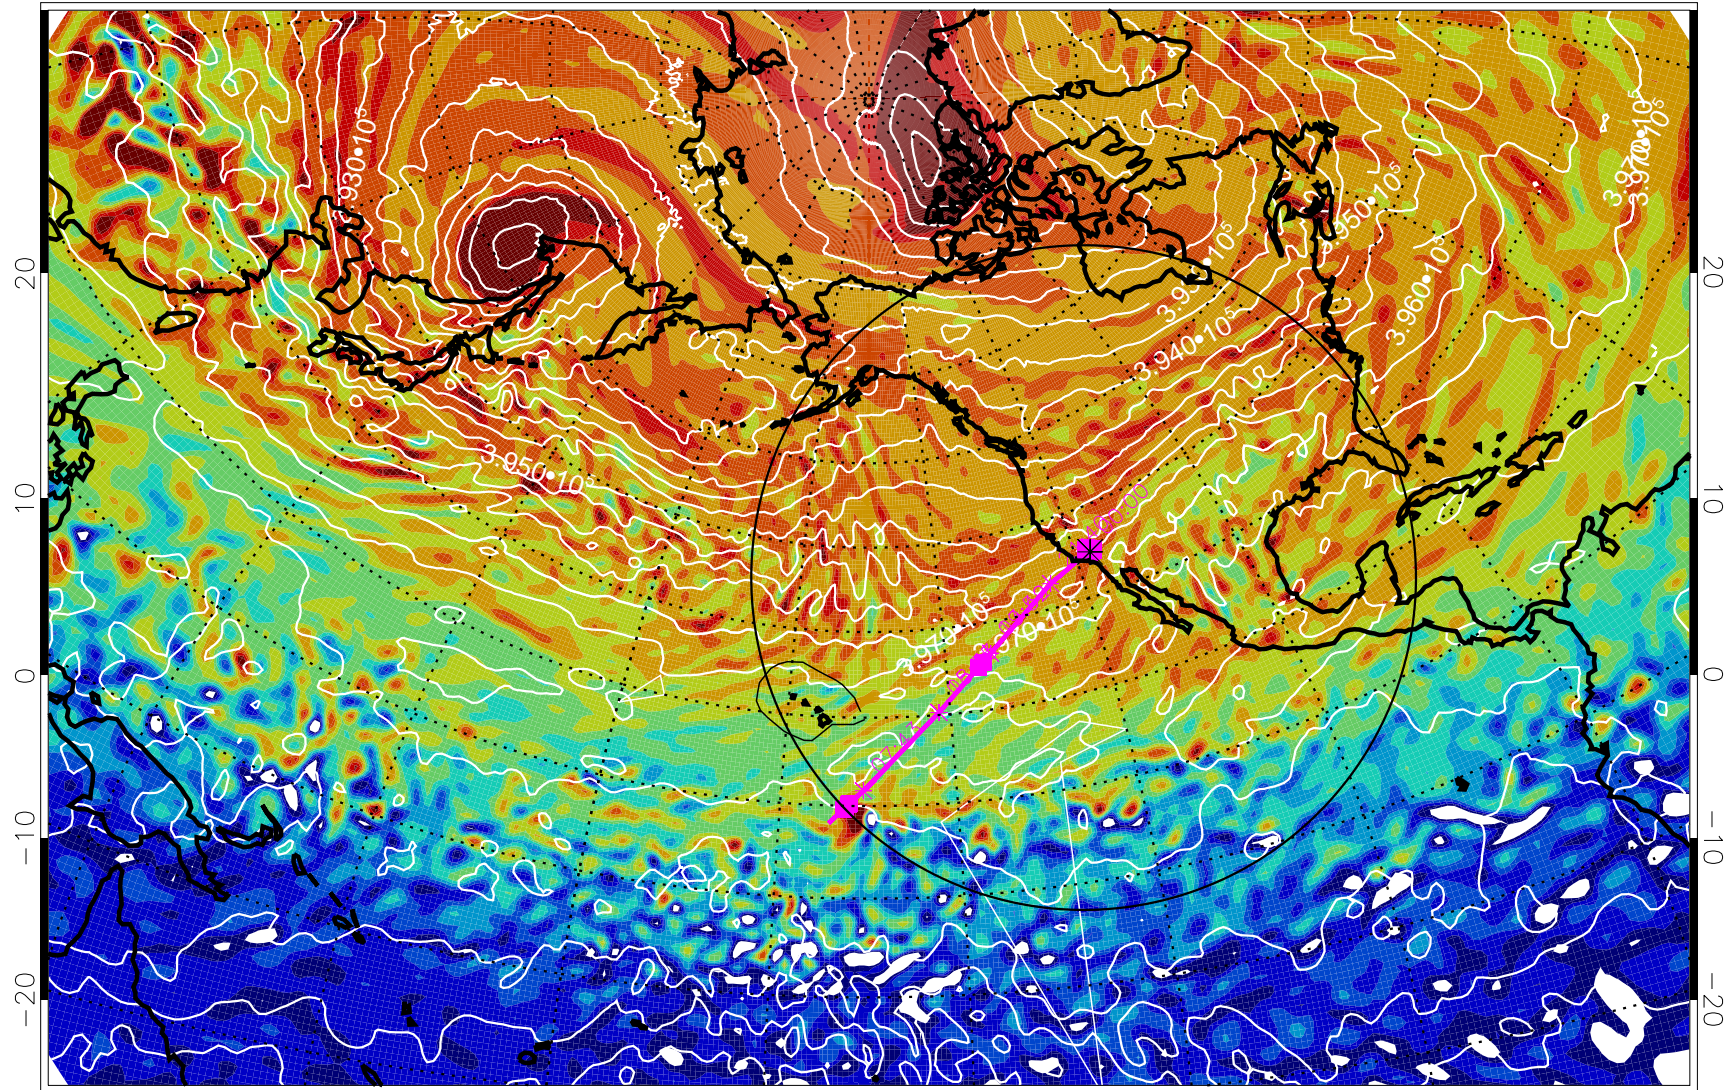

13020700, 48 hour forecast for 460K EPV

460K Montgomery Streamfunction, white

Range ring of 4055 km -- 13 hours GH round trip

13020706, 54 hour forecast for 460K EPV

460K Montgomery Streamfunction, white

Range ring of 4055 km -- 13 hours GH round trip

13020712, 60 hour forecast for 460K EPV

460K Montgomery Streamfunction, white

Range ring of 4055 km -- 13 hours GH round trip

13020718, 66 hour forecast for 460K EPV

460K Montgomery Streamfunction, white

Range ring of 4055 km -- 13 hours GH round trip

13020800, 72 hour forecast for 460K EPV

460K Montgomery Streamfunction, white

Range ring of 4055 km -- 13 hours GH round trip

13020806, 78 hour forecast for 460K EPV

460K Montgomery Streamfunction, white

Range ring of 4055 km -- 13 hours GH round trip

13020900, 96 hour forecast for 460K EPV

460K Montgomery Streamfunction, white

Range ring of 4055 km -- 13 hours GH round trip

13020906, 102 hour forecast for 460K EPV

460K Montgomery Streamfunction, white