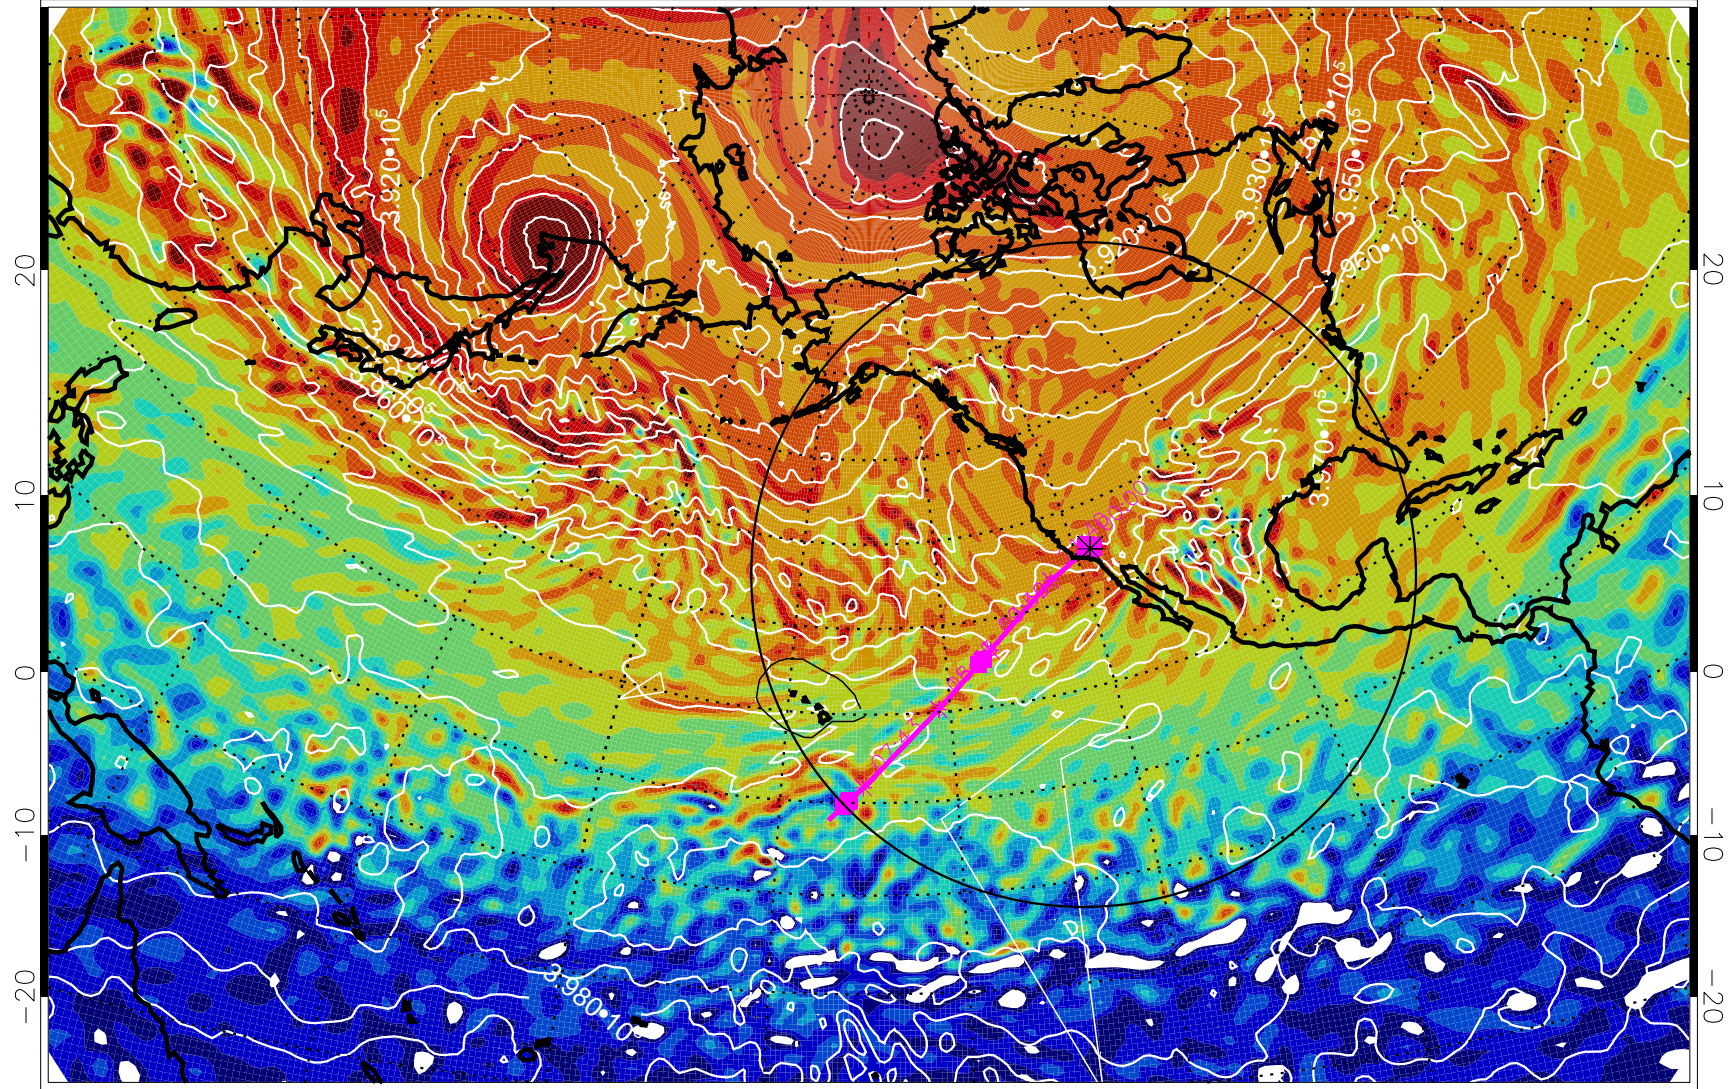

13020812, 84 hour forecast for 460K EPV

460K Montgomery Streamfunction, white

Range ring of 4055 km -- 13 hours GH round trip

13020818, 90 hour forecast for 460K EPV

460K Montgomery Streamfunction, white

Range ring of 4055 km -- 13 hours GH round trip

13020900, 96 hour forecast for 460K EPV

460K Montgomery Streamfunction, white

Range ring of 4055 km -- 13 hours GH round trip

13020906, 102 hour forecast for 460K EPV

460K Montgomery Streamfunction, white

Range ring of 4055 km -- 13 hours GH round trip

13020912, 108 hour forecast for 460K EPV

460K Montgomery Streamfunction, white

Range ring of 4055 km -- 13 hours GH round trip

13020918, 114 hour forecast for 460K EPV

460K Montgomery Streamfunction, white

Range ring of 4055 km -- 13 hours GH round trip

13021000, 120 hour forecast for 460K EPV

460K Montgomery Streamfunction, white

Range ring of 4055 km -- 13 hours GH round trip