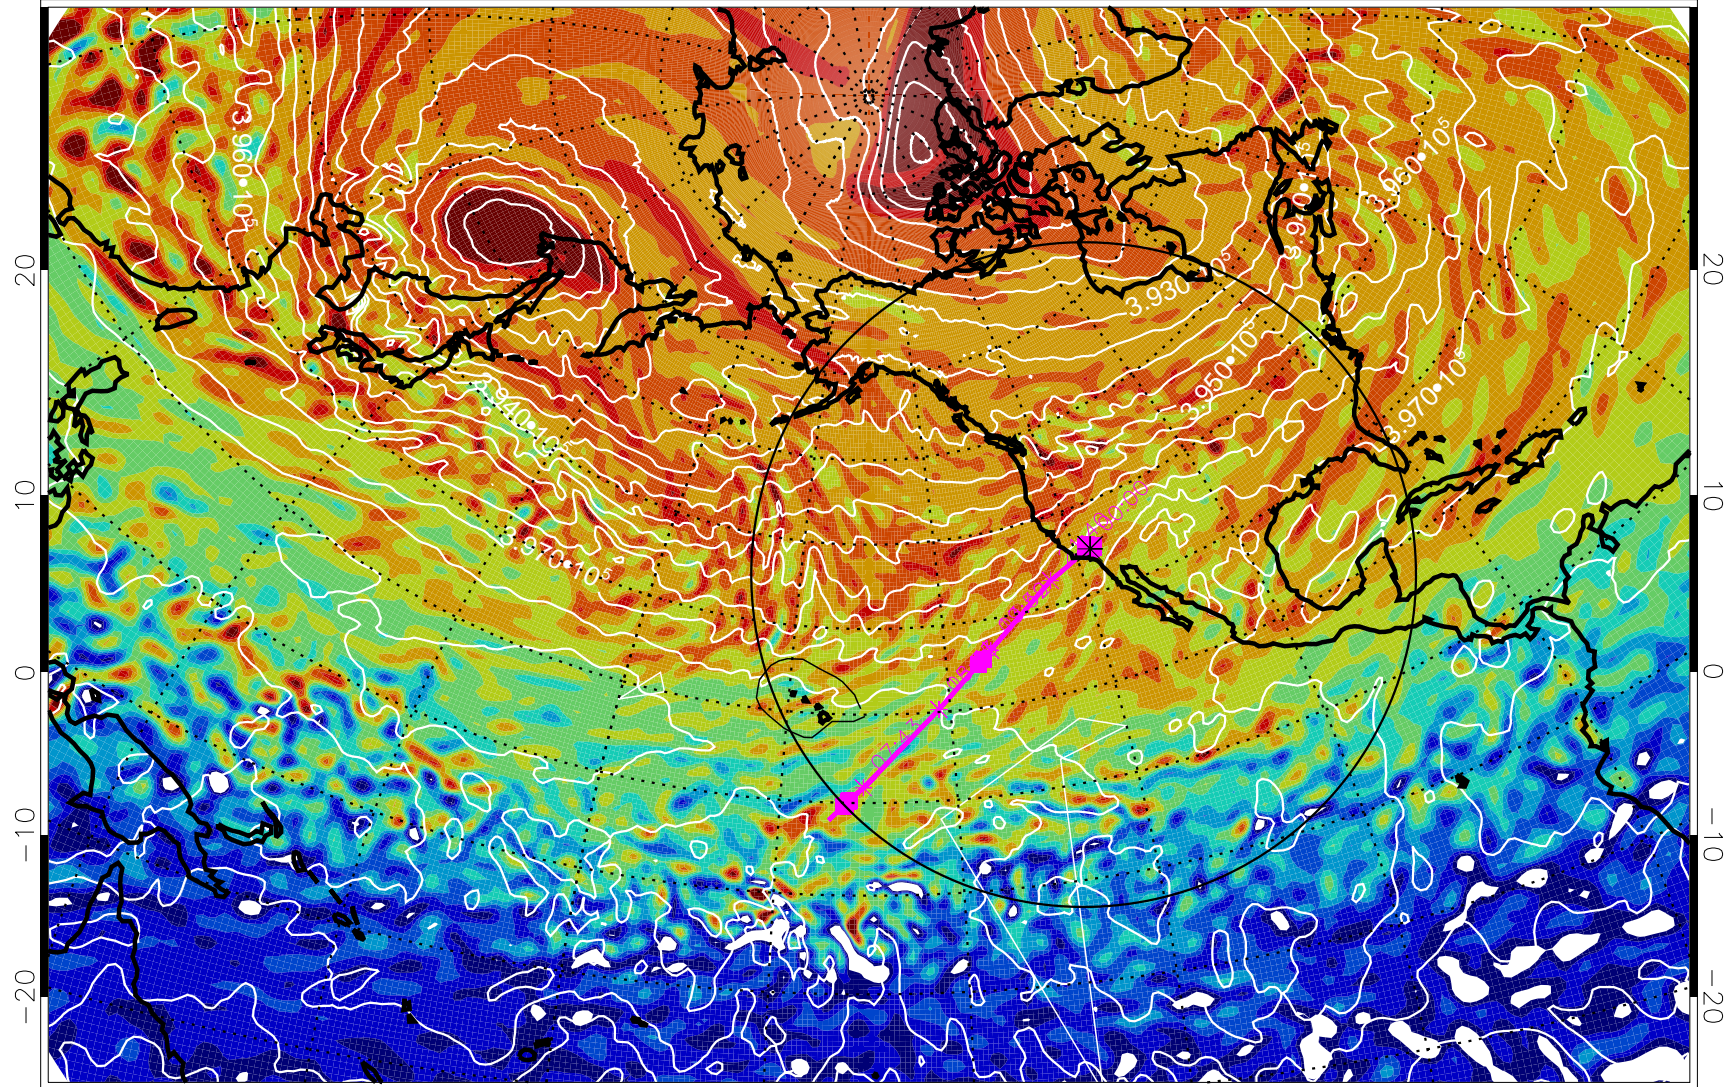

13020600, 24 hour forecast for 460K EPV

460K Montgomery Streamfunction, white

Range ring of 4055 km -- 13 hours GH round trip

13020606, 30 hour forecast for 460K EPV

460K Montgomery Streamfunction, white

Range ring of 4055 km -- 13 hours GH round trip

13020612, 36 hour forecast for 460K EPV

460K Montgomery Streamfunction, white

Range ring of 4055 km -- 13 hours GH round trip

13020618, 42 hour forecast for 460K EPV

460K Montgomery Streamfunction, white

Range ring of 4055 km -- 13 hours GH round trip

13020700, 48 hour forecast for 460K EPV

460K Montgomery Streamfunction, white

Range ring of 4055 km -- 13 hours GH round trip

13020706, 54 hour forecast for 460K EPV

460K Montgomery Streamfunction, white

Range ring of 4055 km -- 13 hours GH round trip

13020712, 60 hour forecast for 460K EPV

460K Montgomery Streamfunction, white

Range ring of 4055 km -- 13 hours GH round trip

13020718, 66 hour forecast for 460K EPV

460K Montgomery Streamfunction, white

Range ring of 4055 km -- 13 hours GH round trip