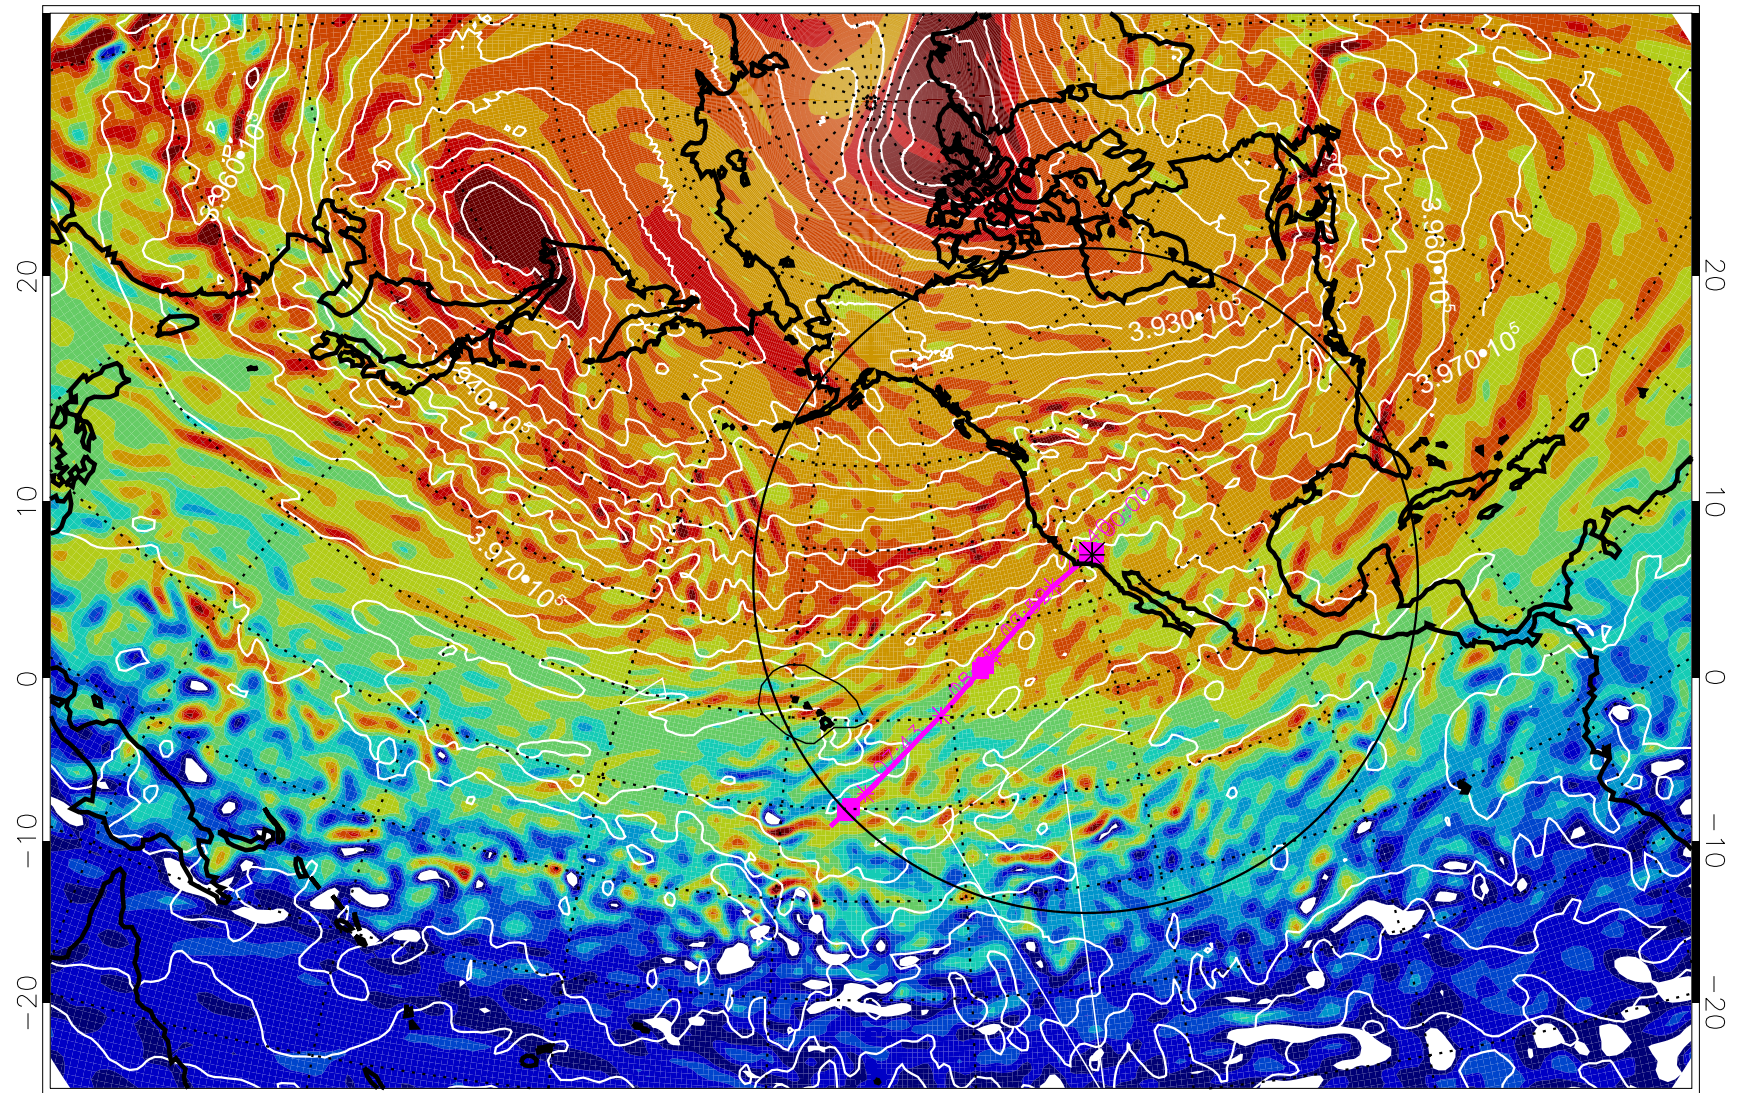

13020512, 12 hour forecast for 460K EPV

460K Montgomery Streamfunction, white

Range ring of 4055 km -- 13 hours GH round trip

13020518, 18 hour forecast for 460K EPV

460K Montgomery Streamfunction, white

Range ring of 4055 km -- 13 hours GH round trip

13020600, 24 hour forecast for 460K EPV

460K Montgomery Streamfunction, white

Range ring of 4055 km -- 13 hours GH round trip

13020606, 30 hour forecast for 460K EPV

460K Montgomery Streamfunction, white

Range ring of 4055 km -- 13 hours GH round trip

13020612, 36 hour forecast for 460K EPV

460K Montgomery Streamfunction, white

Range ring of 4055 km -- 13 hours GH round trip

13020618, 42 hour forecast for 460K EPV

460K Montgomery Streamfunction, white

Range ring of 4055 km -- 13 hours GH round trip

13020700, 48 hour forecast for 460K EPV

460K Montgomery Streamfunction, white

Range ring of 4055 km -- 13 hours GH round trip

13020706, 54 hour forecast for 460K EPV

460K Montgomery Streamfunction, white

Range ring of 4055 km -- 13 hours GH round trip