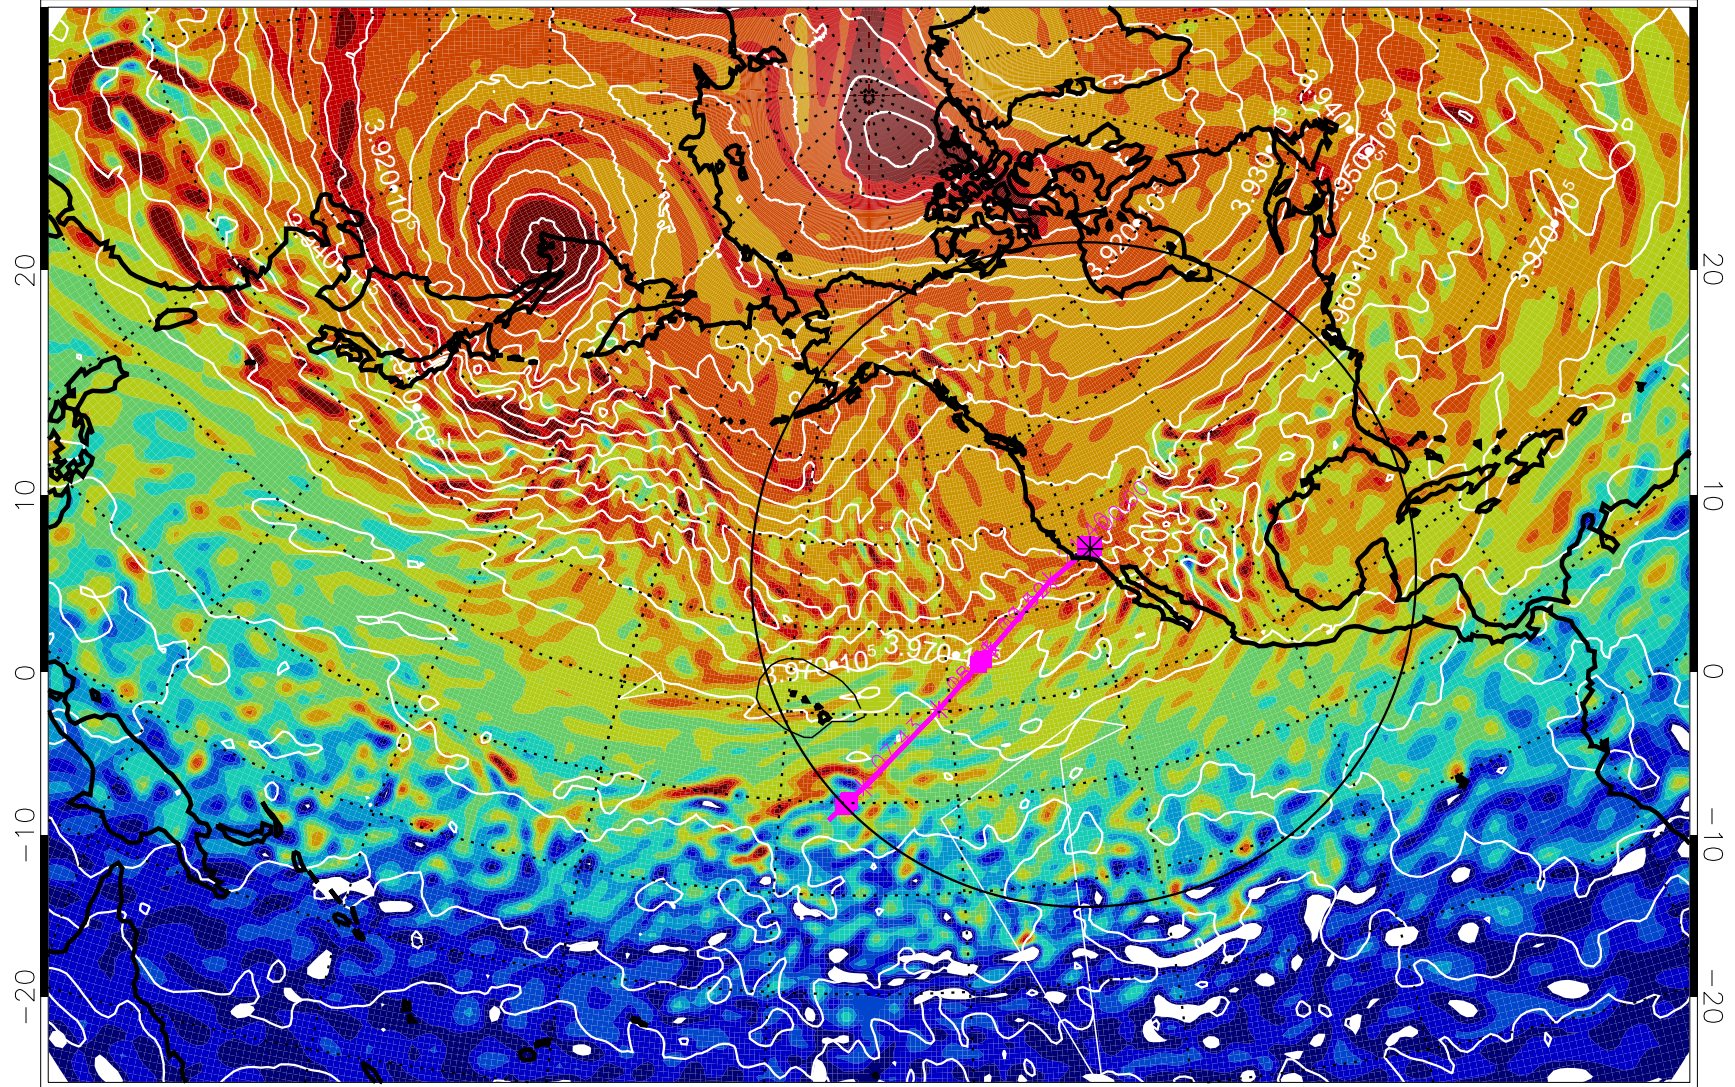

13020800, 72 hour forecast for 460K EPV

460K Montgomery Streamfunction, white

Range ring of 4055 km -- 13 hours GH round trip

13020806, 78 hour forecast for 460K EPV

460K Montgomery Streamfunction, white

Range ring of 4055 km -- 13 hours GH round trip

13020812, 84 hour forecast for 460K EPV

460K Montgomery Streamfunction, white

Range ring of 4055 km -- 13 hours GH round trip

13020818, 90 hour forecast for 460K EPV

460K Montgomery Streamfunction, white

Range ring of 4055 km -- 13 hours GH round trip

13020900, 96 hour forecast for 460K EPV

460K Montgomery Streamfunction, white

Range ring of 4055 km -- 13 hours GH round trip

13020906, 102 hour forecast for 460K EPV

460K Montgomery Streamfunction, white

Range ring of 4055 km -- 13 hours GH round trip

13020912, 108 hour forecast for 460K EPV

460K Montgomery Streamfunction, white

Range ring of 4055 km -- 13 hours GH round trip

13020918, 114 hour forecast for 460K EPV