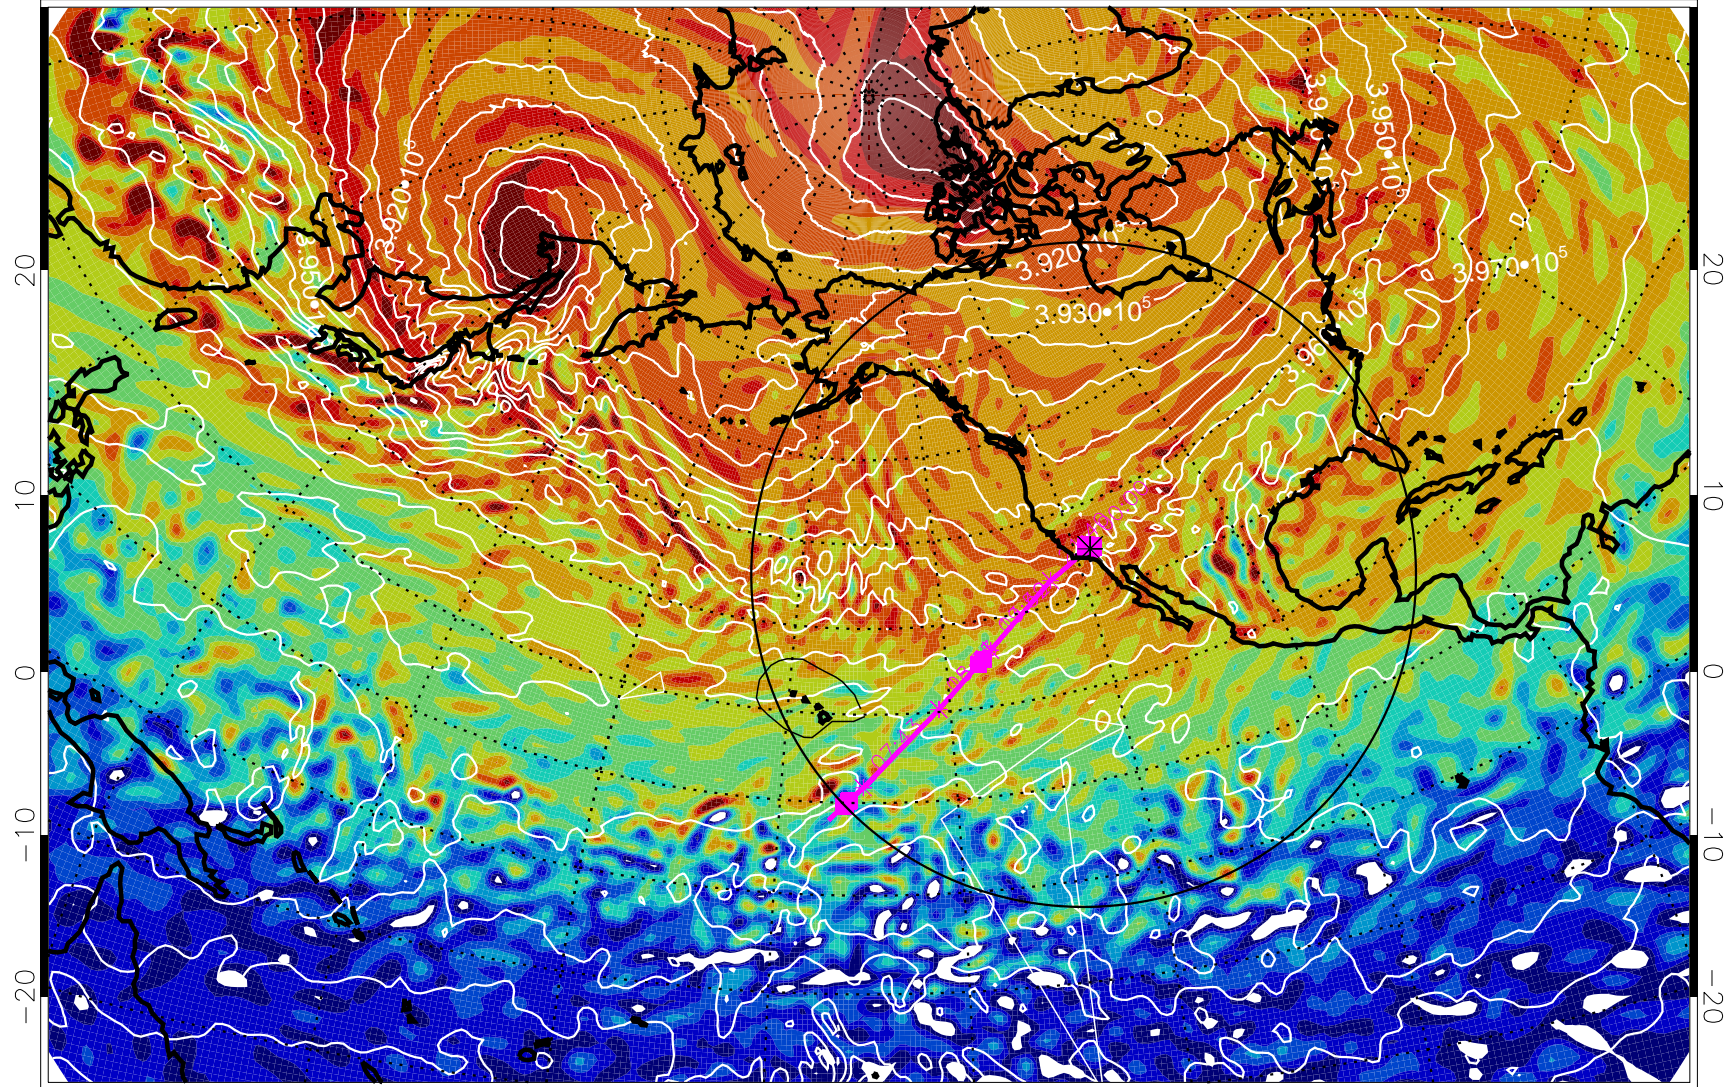

13020712, 60 hour forecast for 460K EPV

460K Montgomery Streamfunction, white

Range ring of 4055 km -- 13 hours GH round trip

13020718, 66 hour forecast for 460K EPV

460K Montgomery Streamfunction, white

Range ring of 4055 km -- 13 hours GH round trip

13020800, 72 hour forecast for 460K EPV

460K Montgomery Streamfunction, white

Range ring of 4055 km -- 13 hours GH round trip

13020806, 78 hour forecast for 460K EPV

460K Montgomery Streamfunction, white

Range ring of 4055 km -- 13 hours GH round trip

13020812, 84 hour forecast for 460K EPV

460K Montgomery Streamfunction, white

Range ring of 4055 km -- 13 hours GH round trip

13020818, 90 hour forecast for 460K EPV

460K Montgomery Streamfunction, white

Range ring of 4055 km -- 13 hours GH round trip

13020900, 96 hour forecast for 460K EPV

460K Montgomery Streamfunction, white

Range ring of 4055 km -- 13 hours GH round trip

13020906, 102 hour forecast for 460K EPV

460K Montgomery Streamfunction, white