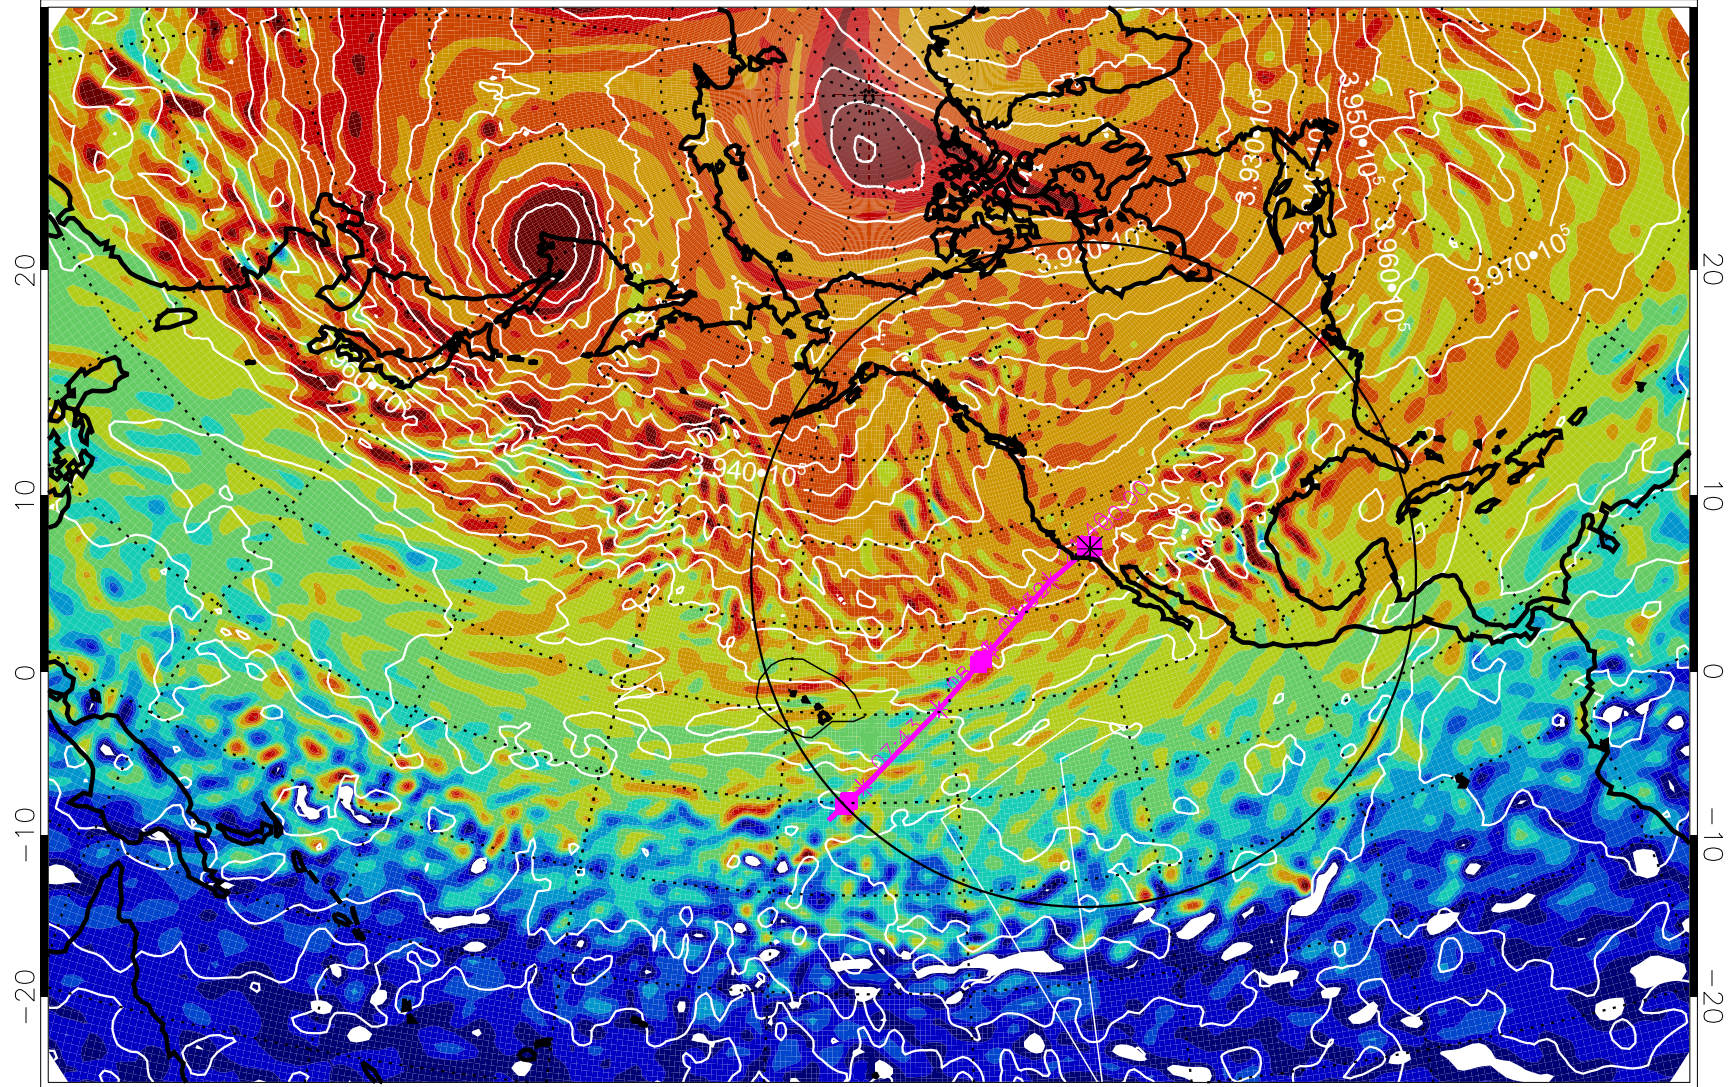

13020900, 96 hour forecast for 460K EPV

460K Montgomery Streamfunction, white

Range ring of 4055 km -- 13 hours GH round trip

13020906, 102 hour forecast for 460K EPV

460K Montgomery Streamfunction, white

Range ring of 4055 km -- 13 hours GH round trip

13020912, 108 hour forecast for 460K EPV

460K Montgomery Streamfunction, white

Range ring of 4055 km -- 13 hours GH round trip

13020918, 114 hour forecast for 460K EPV

460K Montgomery Streamfunction, white

Range ring of 4055 km -- 13 hours GH round trip

13021000, 120 hour forecast for 460K EPV

460K Montgomery Streamfunction, white

Range ring of 4055 km -- 13 hours GH round trip