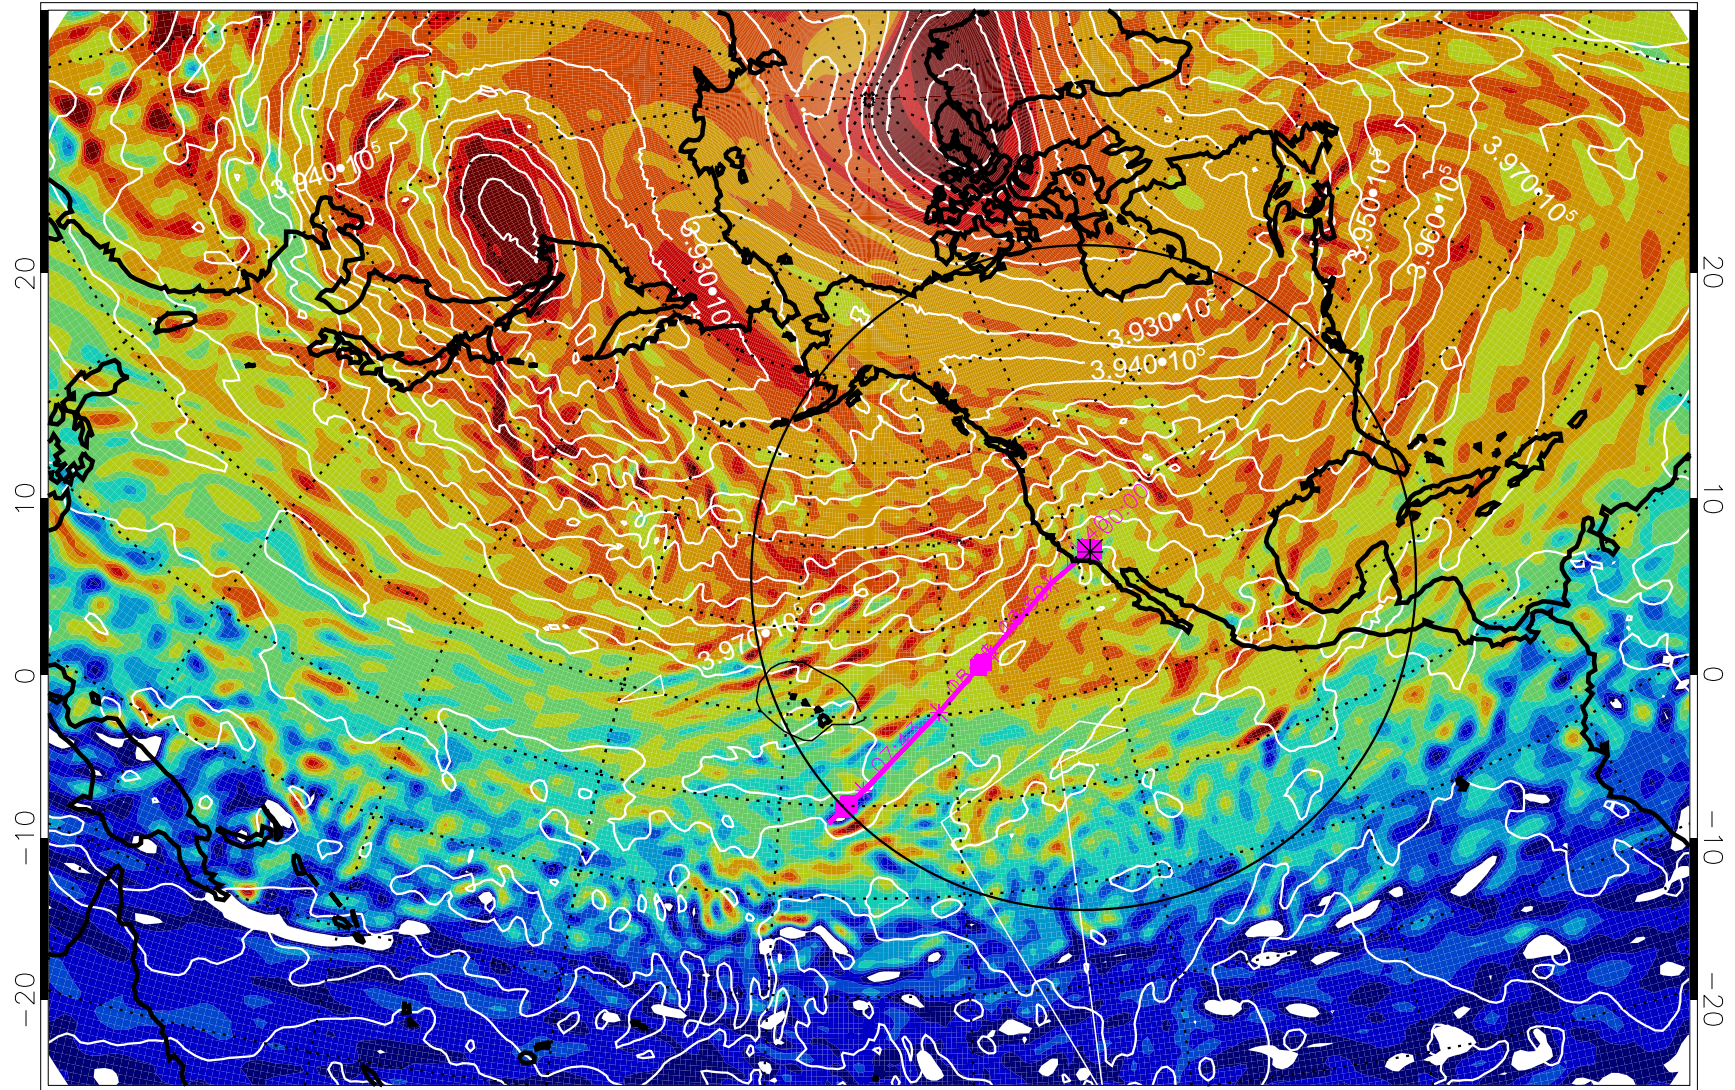

13020512, 12 hour forecast for 460K EPV

460K Montgomery Streamfunction, white

Range ring of 4055 km -- 13 hours GH round trip

13020518, 18 hour forecast for 460K EPV

460K Montgomery Streamfunction, white

Range ring of 4055 km -- 13 hours GH round trip

13020600, 24 hour forecast for 460K EPV

460K Montgomery Streamfunction, white

Range ring of 4055 km -- 13 hours GH round trip

13020606, 30 hour forecast for 460K EPV

460K Montgomery Streamfunction, white

Range ring of 4055 km -- 13 hours GH round trip

13020612, 36 hour forecast for 460K EPV

460K Montgomery Streamfunction, white

Range ring of 4055 km -- 13 hours GH round trip

13020618, 42 hour forecast for 460K EPV

460K Montgomery Streamfunction, white

Range ring of 4055 km -- 13 hours GH round trip

13020700, 48 hour forecast for 460K EPV

460K Montgomery Streamfunction, white

Range ring of 4055 km -- 13 hours GH round trip

13020706, 54 hour forecast for 460K EPV

460K Montgomery Streamfunction, white

Range ring of 4055 km -- 13 hours GH round trip