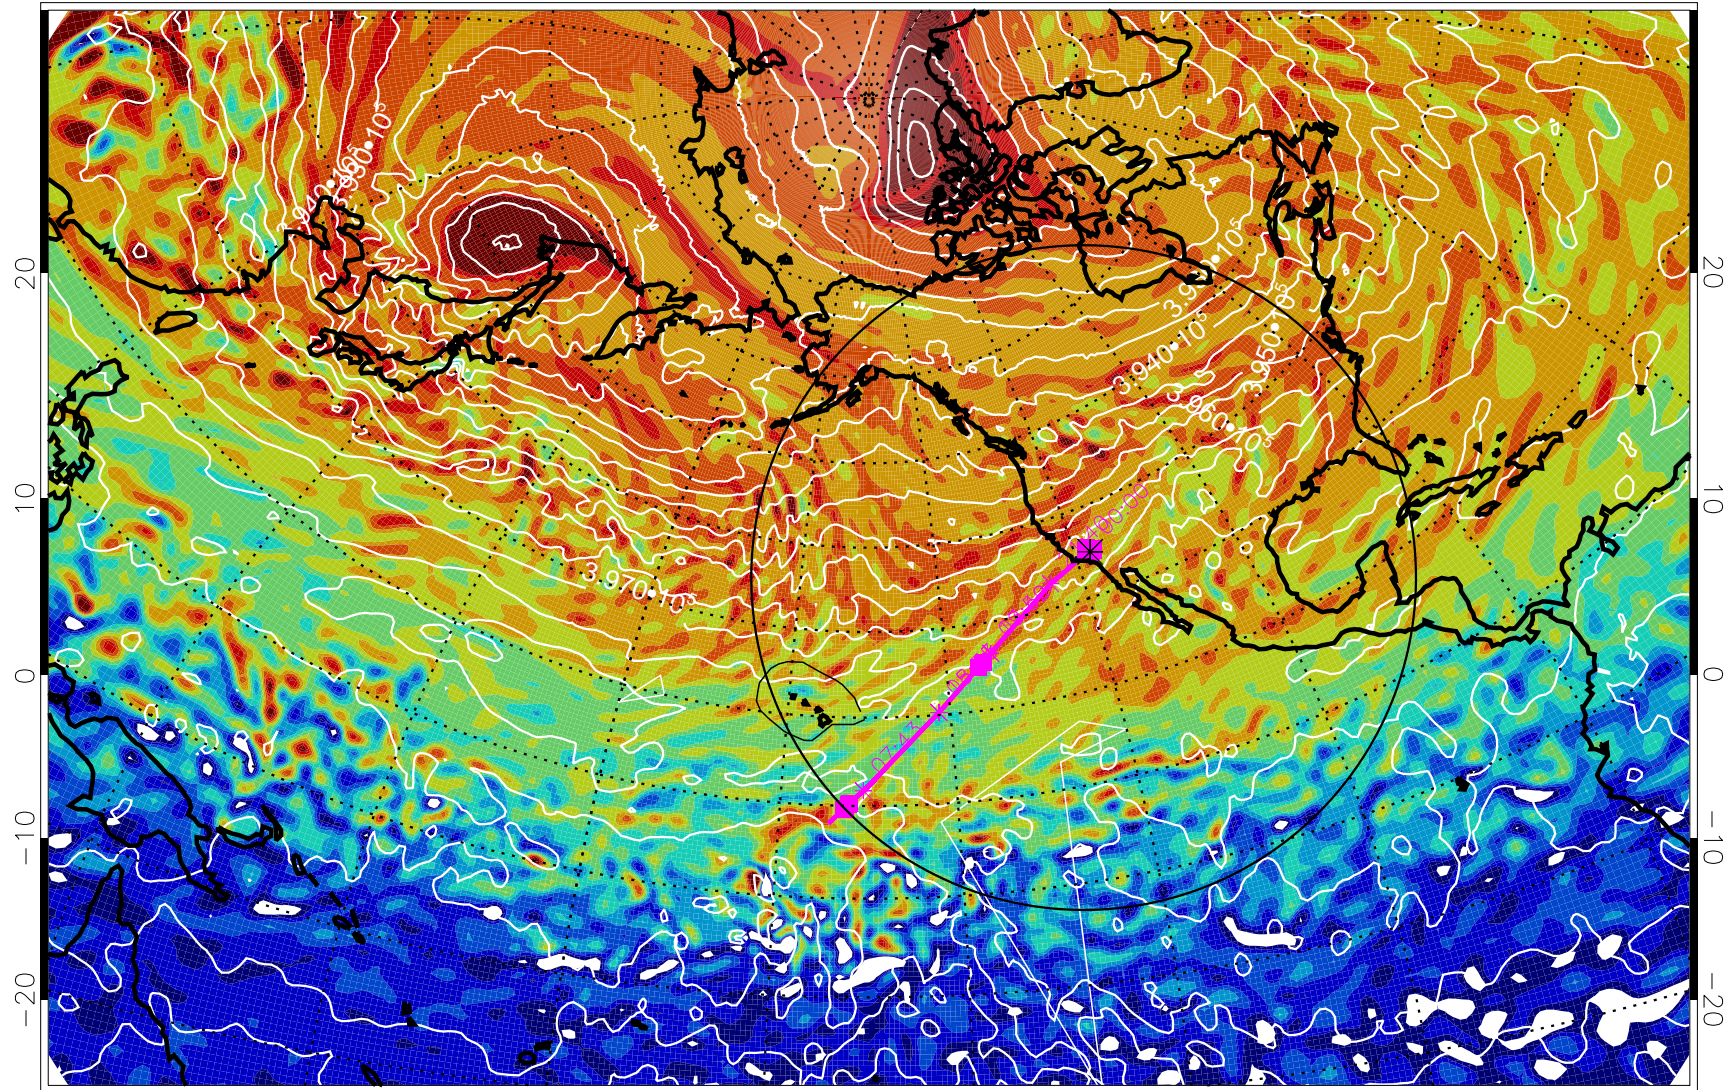

13020600, 24 hour forecast for 460K EPV

460K Montgomery Streamfunction, white

Range ring of 4055 km -- 13 hours GH round trip

13020606, 30 hour forecast for 460K EPV

460K Montgomery Streamfunction, white

Range ring of 4055 km -- 13 hours GH round trip

13020612, 36 hour forecast for 460K EPV

460K Montgomery Streamfunction, white

Range ring of 4055 km -- 13 hours GH round trip

13020618, 42 hour forecast for 460K EPV

460K Montgomery Streamfunction, white

Range ring of 4055 km -- 13 hours GH round trip

13020700, 48 hour forecast for 460K EPV

460K Montgomery Streamfunction, white

Range ring of 4055 km -- 13 hours GH round trip

13020706, 54 hour forecast for 460K EPV

460K Montgomery Streamfunction, white

Range ring of 4055 km -- 13 hours GH round trip

13020712, 60 hour forecast for 460K EPV

460K Montgomery Streamfunction, white

Range ring of 4055 km -- 13 hours GH round trip

13020718, 66 hour forecast for 460K EPV

460K Montgomery Streamfunction, white

Range ring of 4055 km -- 13 hours GH round trip