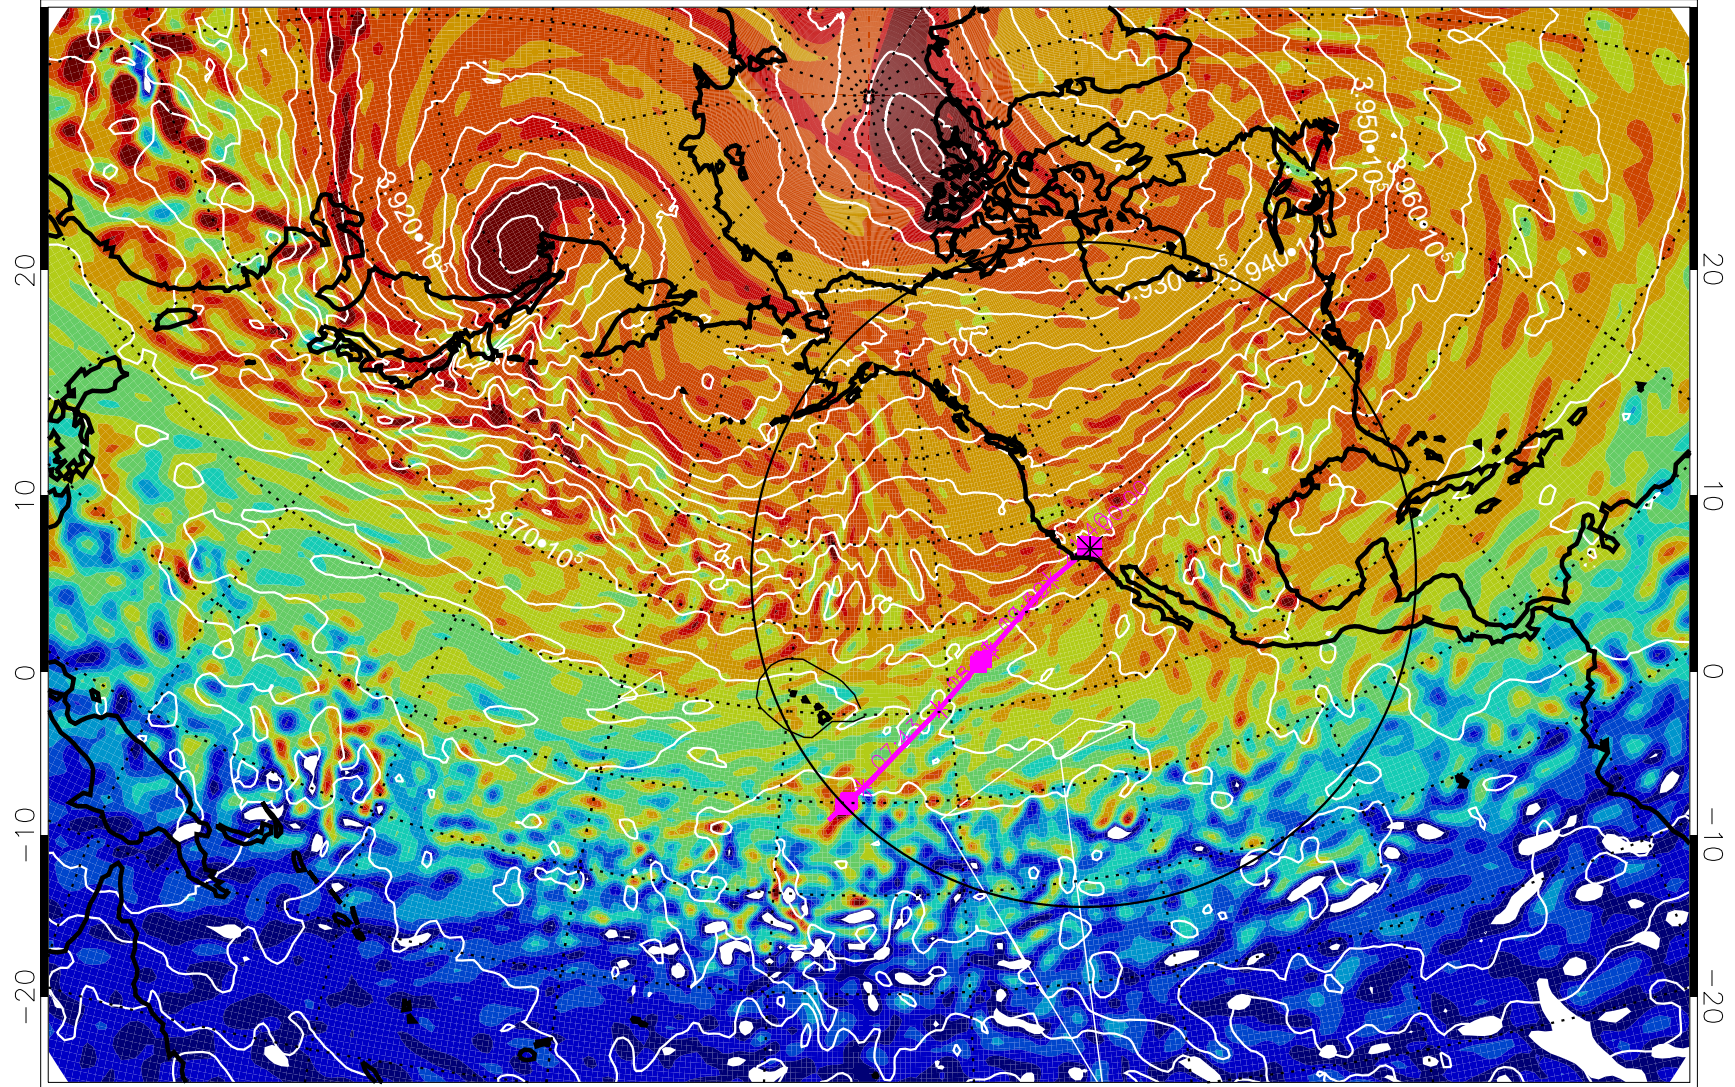

13020712, 60 hour forecast for 460K EPV

460K Montgomery Streamfunction, white

Range ring of 4055 km -- 13 hours GH round trip

13020718, 66 hour forecast for 460K EPV

460K Montgomery Streamfunction, white

Range ring of 4055 km -- 13 hours GH round trip

13020800, 72 hour forecast for 460K EPV

460K Montgomery Streamfunction, white

Range ring of 4055 km -- 13 hours GH round trip

13020806, 78 hour forecast for 460K EPV

460K Montgomery Streamfunction, white

Range ring of 4055 km -- 13 hours GH round trip

13020812, 84 hour forecast for 460K EPV

460K Montgomery Streamfunction, white

Range ring of 4055 km -- 13 hours GH round trip

13020818, 90 hour forecast for 460K EPV

460K Montgomery Streamfunction, white

Range ring of 4055 km -- 13 hours GH round trip

13020900, 96 hour forecast for 460K EPV

460K Montgomery Streamfunction, white

Range ring of 4055 km -- 13 hours GH round trip

13020906, 102 hour forecast for 460K EPV

460K Montgomery Streamfunction, white