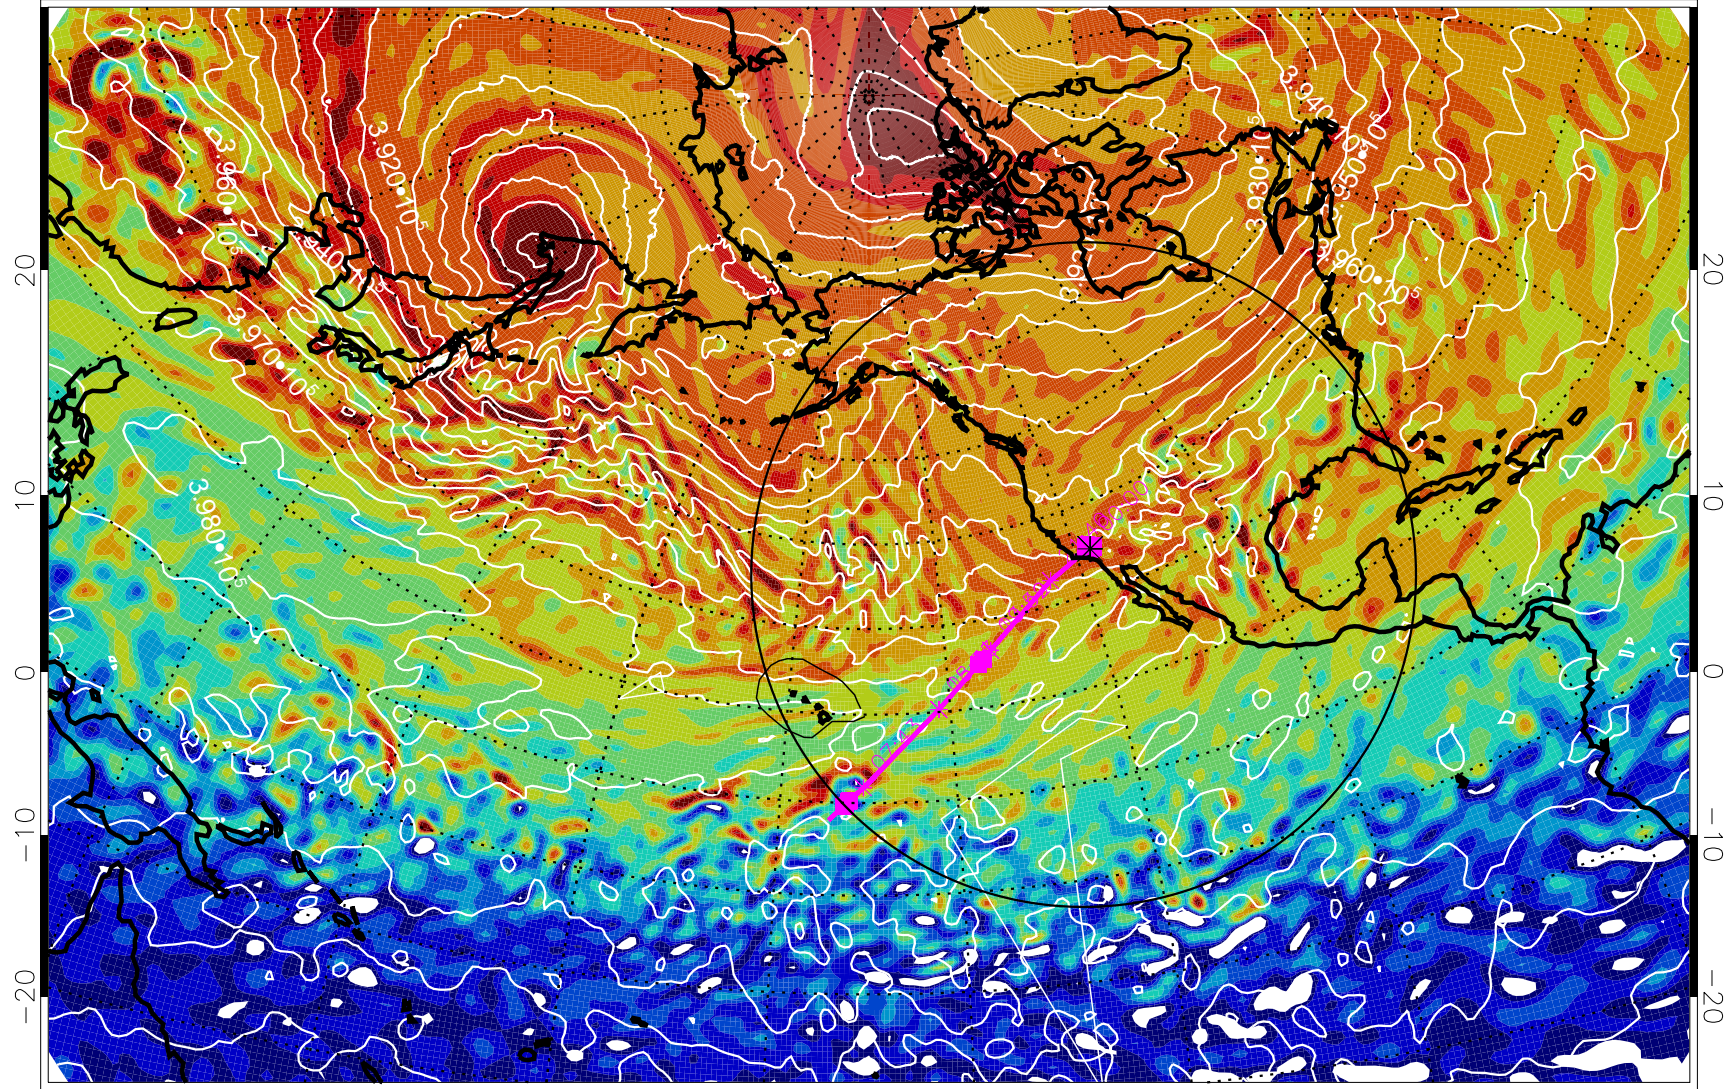

13020800, 72 hour forecast for 460K EPV

460K Montgomery Streamfunction, white

Range ring of 4055 km -- 13 hours GH round trip

13020806, 78 hour forecast for 460K EPV

460K Montgomery Streamfunction, white

Range ring of 4055 km -- 13 hours GH round trip

13020812, 84 hour forecast for 460K EPV

460K Montgomery Streamfunction, white

Range ring of 4055 km -- 13 hours GH round trip

13020818, 90 hour forecast for 460K EPV

460K Montgomery Streamfunction, white

Range ring of 4055 km -- 13 hours GH round trip

13020900, 96 hour forecast for 460K EPV

460K Montgomery Streamfunction, white

Range ring of 4055 km -- 13 hours GH round trip

13020906, 102 hour forecast for 460K EPV

460K Montgomery Streamfunction, white

Range ring of 4055 km -- 13 hours GH round trip

13020912, 108 hour forecast for 460K EPV

460K Montgomery Streamfunction, white

Range ring of 4055 km -- 13 hours GH round trip

13020918, 114 hour forecast for 460K EPV