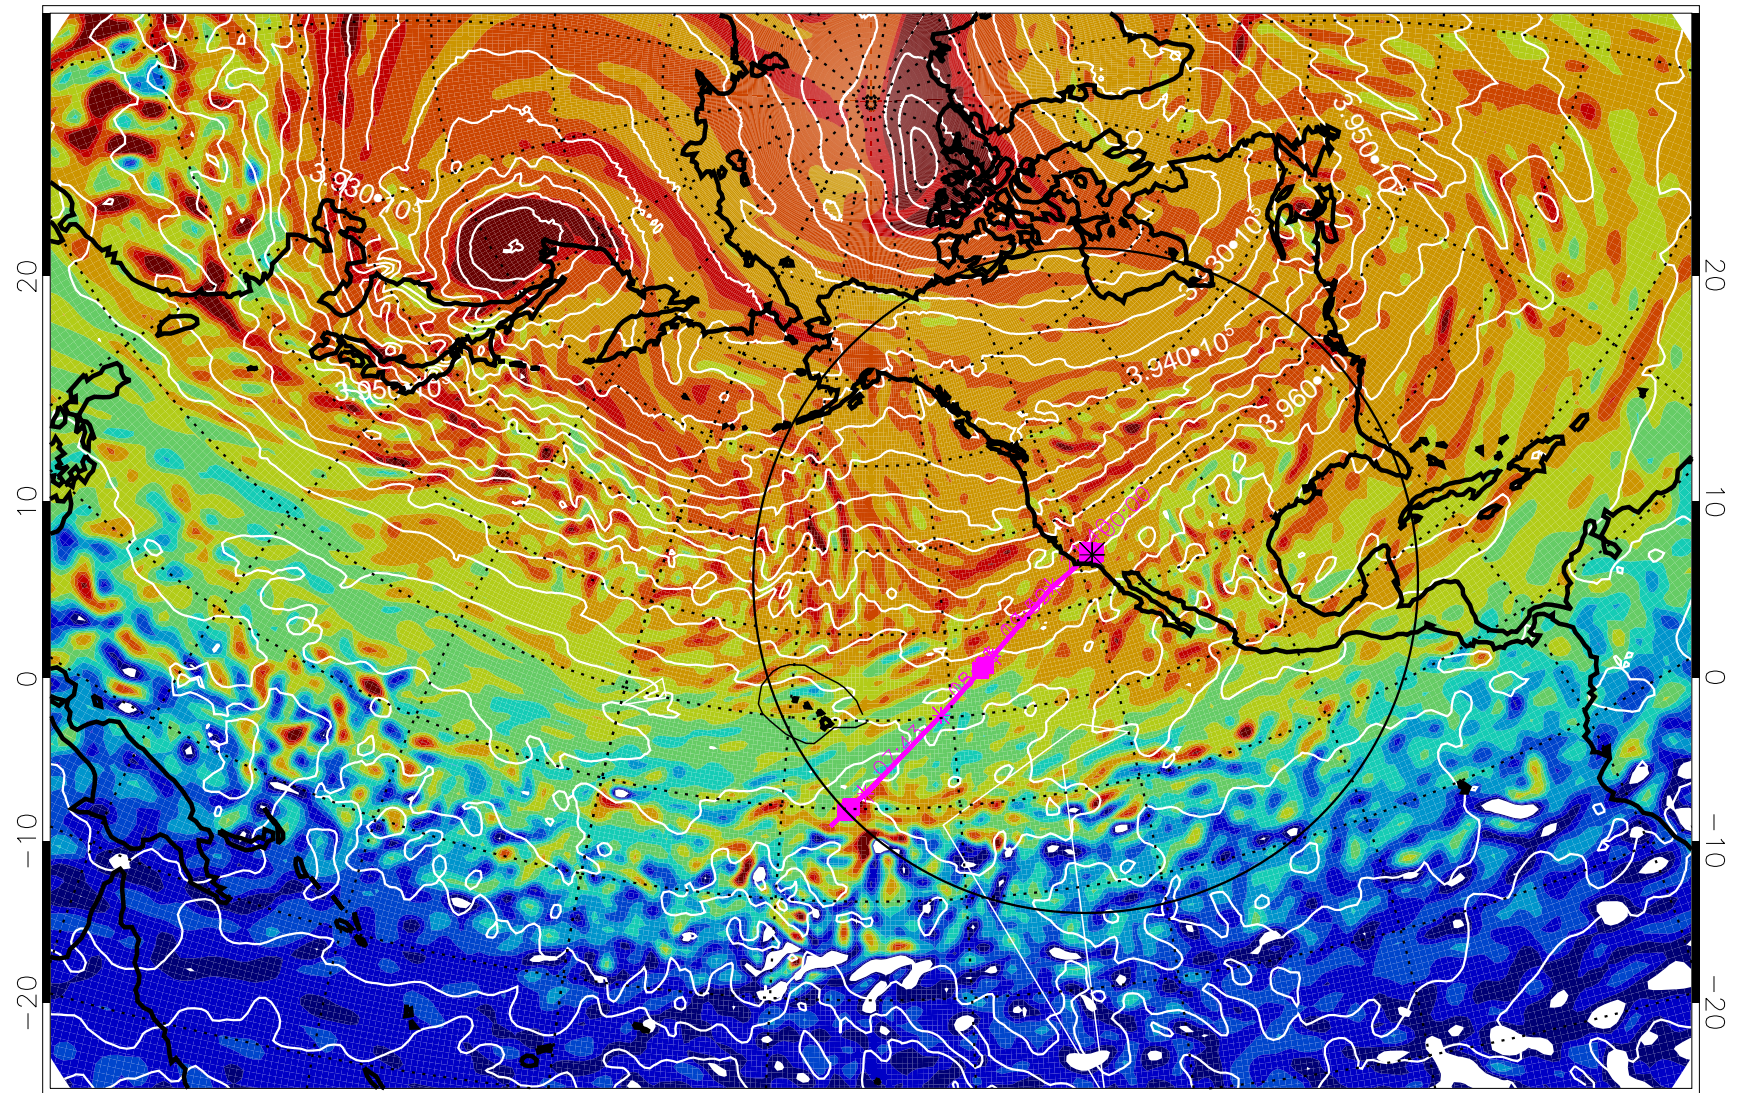

13020700, 48 hour forecast for 460K EPV

460K Montgomery Streamfunction, white

Range ring of 4055 km -- 13 hours GH round trip

13020706, 54 hour forecast for 460K EPV

460K Montgomery Streamfunction, white

Range ring of 4055 km -- 13 hours GH round trip

13020712, 60 hour forecast for 460K EPV

460K Montgomery Streamfunction, white

Range ring of 4055 km -- 13 hours GH round trip

13020718, 66 hour forecast for 460K EPV

460K Montgomery Streamfunction, white

Range ring of 4055 km -- 13 hours GH round trip

13020800, 72 hour forecast for 460K EPV

460K Montgomery Streamfunction, white

Range ring of 4055 km -- 13 hours GH round trip

13020806, 78 hour forecast for 460K EPV

460K Montgomery Streamfunction, white

Range ring of 4055 km -- 13 hours GH round trip

13020900, 96 hour forecast for 460K EPV

460K Montgomery Streamfunction, white

Range ring of 4055 km -- 13 hours GH round trip

13020906, 102 hour forecast for 460K EPV

460K Montgomery Streamfunction, white