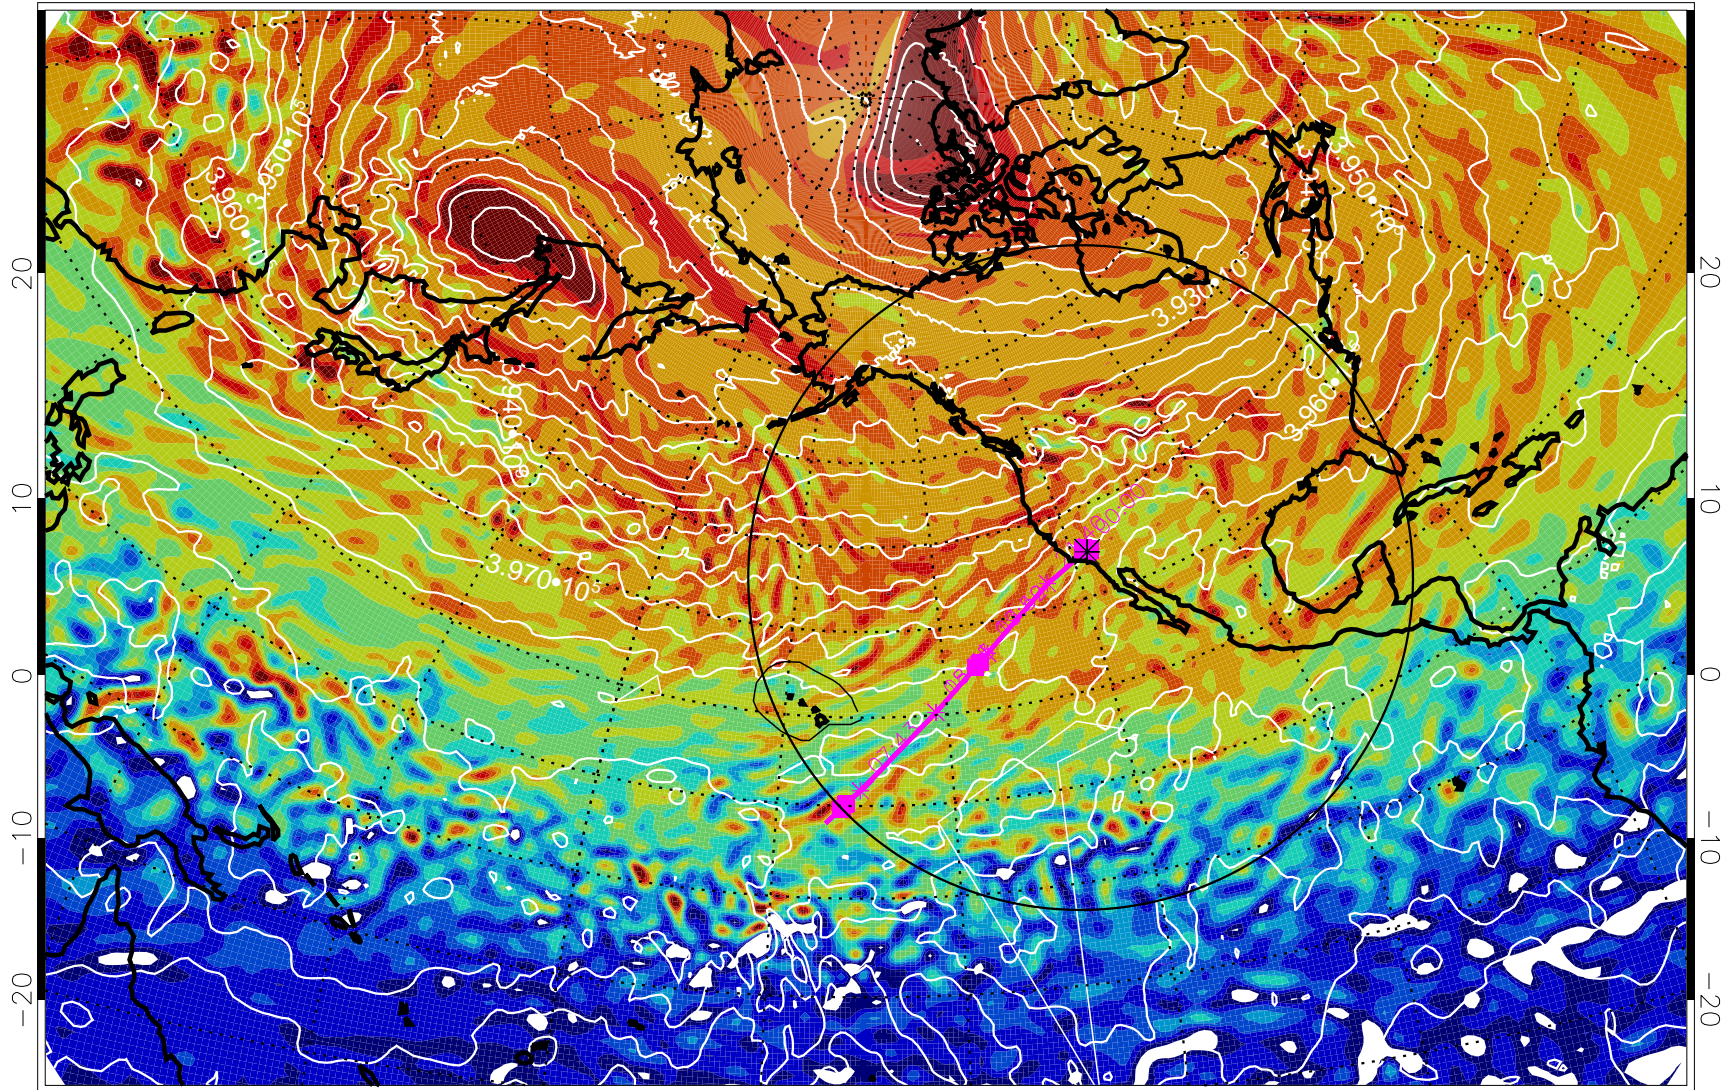

13020600, 24 hour forecast for 460K EPV

460K Montgomery Streamfunction, white

Range ring of 4055 km -- 13 hours GH round trip

13020606, 30 hour forecast for 460K EPV

460K Montgomery Streamfunction, white

Range ring of 4055 km -- 13 hours GH round trip

13020612, 36 hour forecast for 460K EPV

460K Montgomery Streamfunction, white

Range ring of 4055 km -- 13 hours GH round trip

13020618, 42 hour forecast for 460K EPV

460K Montgomery Streamfunction, white

Range ring of 4055 km -- 13 hours GH round trip

13020700, 48 hour forecast for 460K EPV

460K Montgomery Streamfunction, white

Range ring of 4055 km -- 13 hours GH round trip

13020706, 54 hour forecast for 460K EPV

460K Montgomery Streamfunction, white

Range ring of 4055 km -- 13 hours GH round trip

13020712, 60 hour forecast for 460K EPV

460K Montgomery Streamfunction, white

Range ring of 4055 km -- 13 hours GH round trip

13020718, 66 hour forecast for 460K EPV

460K Montgomery Streamfunction, white

Range ring of 4055 km -- 13 hours GH round trip