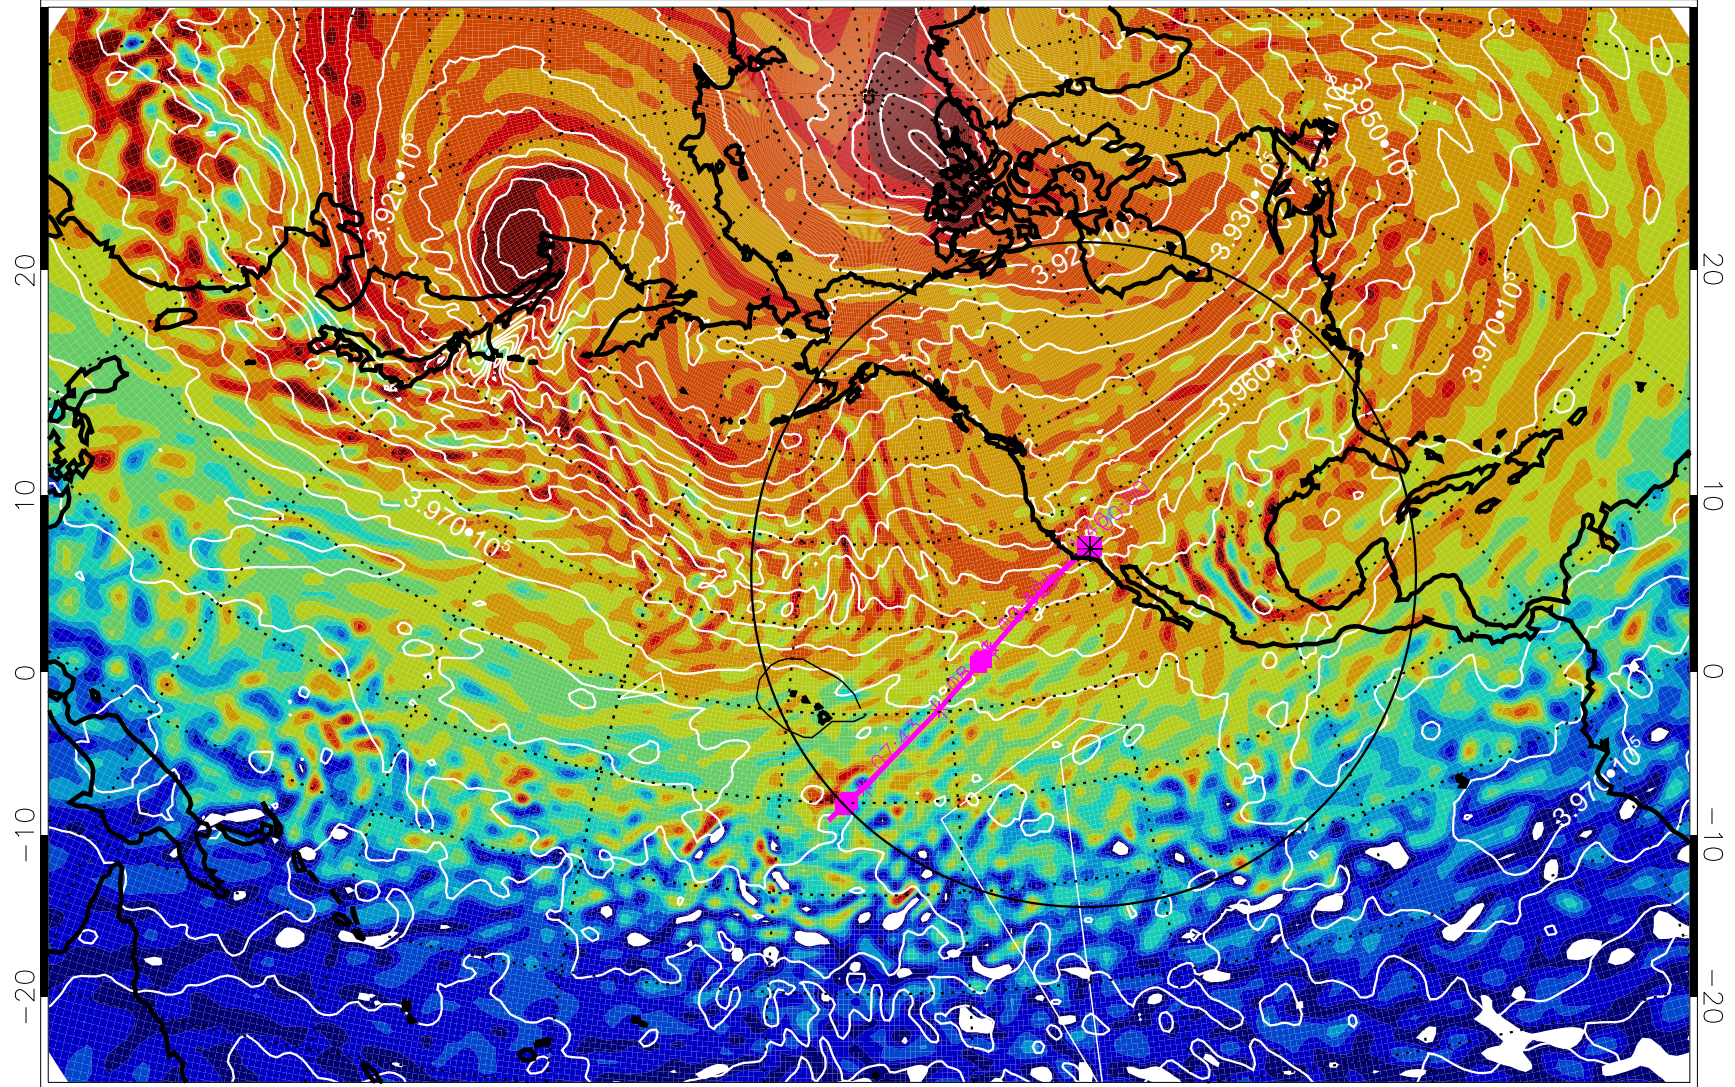

13020712, 60 hour forecast for 460K EPV

460K Montgomery Streamfunction, white

Range ring of 4055 km -- 13 hours GH round trip

13020718, 66 hour forecast for 460K EPV

460K Montgomery Streamfunction, white

Range ring of 4055 km -- 13 hours GH round trip

13020800, 72 hour forecast for 460K EPV

460K Montgomery Streamfunction, white

Range ring of 4055 km -- 13 hours GH round trip

13020806, 78 hour forecast for 460K EPV

460K Montgomery Streamfunction, white

Range ring of 4055 km -- 13 hours GH round trip

13020812, 84 hour forecast for 460K EPV

460K Montgomery Streamfunction, white

Range ring of 4055 km -- 13 hours GH round trip

13020818, 90 hour forecast for 460K EPV

460K Montgomery Streamfunction, white

Range ring of 4055 km -- 13 hours GH round trip

13020900, 96 hour forecast for 460K EPV

460K Montgomery Streamfunction, white

Range ring of 4055 km -- 13 hours GH round trip

13020906, 102 hour forecast for 460K EPV

460K Montgomery Streamfunction, white