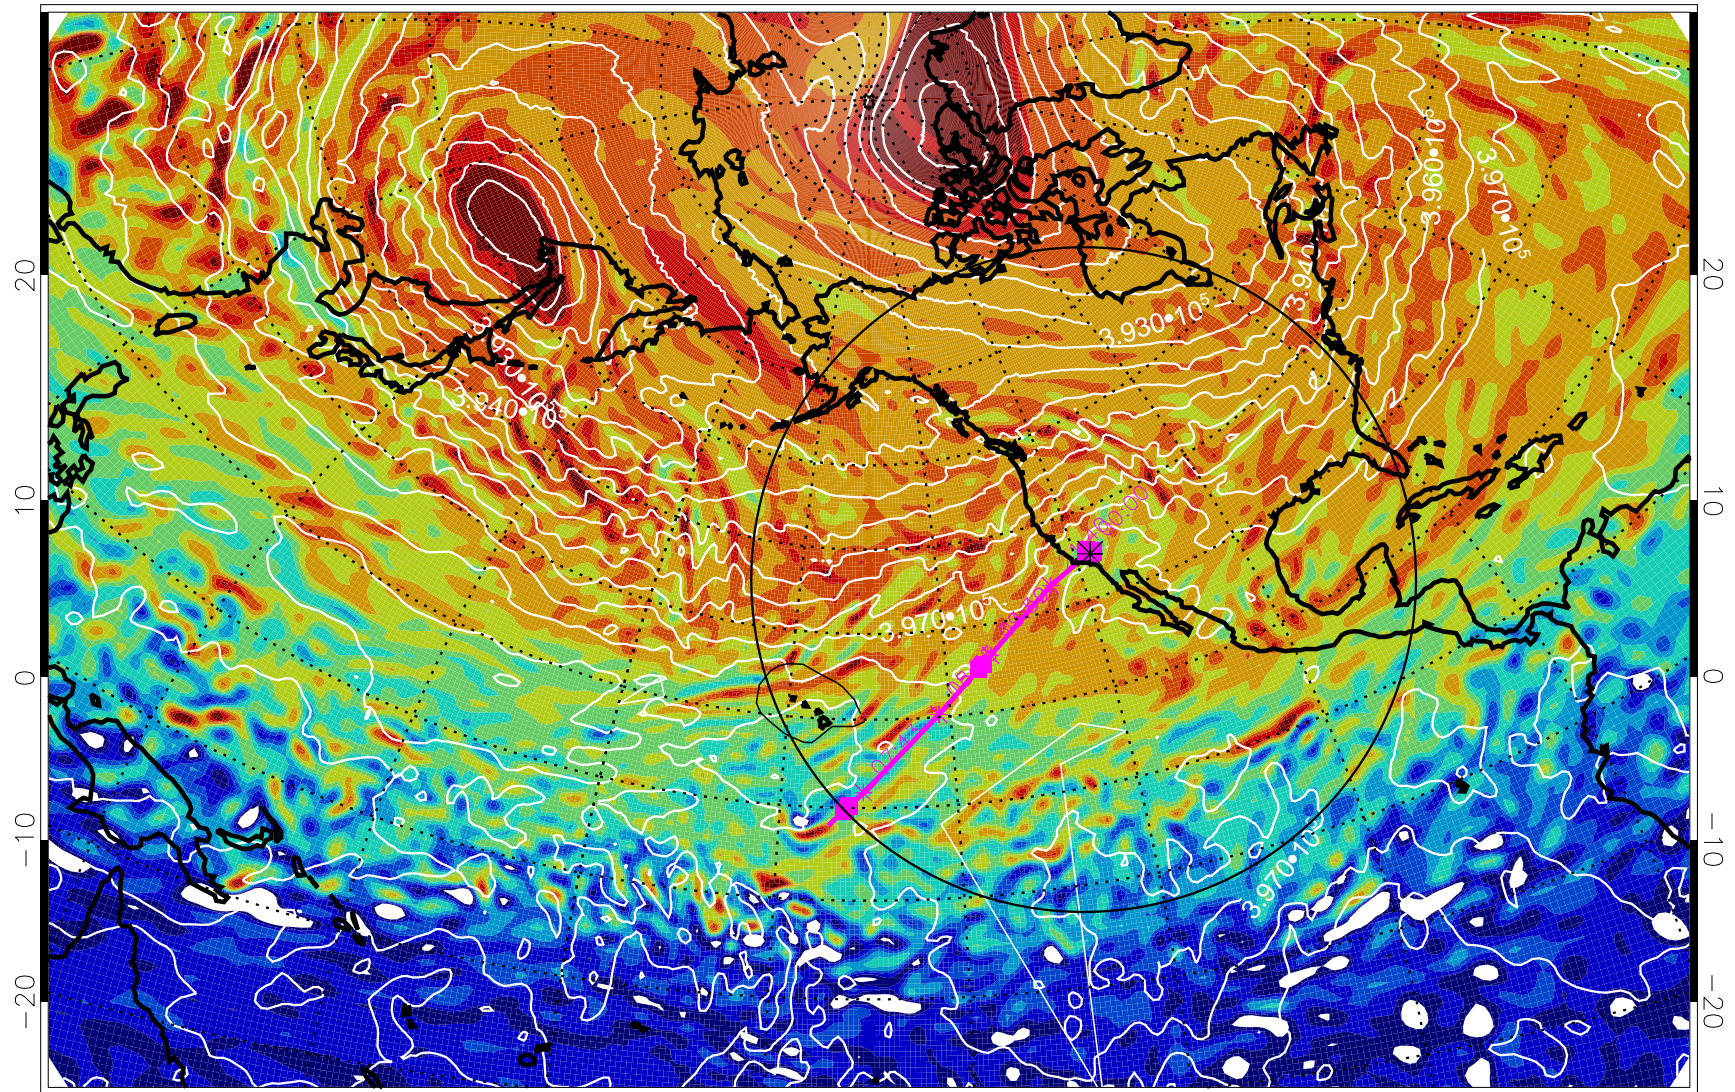

13020512, 12 hour forecast for 460K EPV

460K Montgomery Streamfunction, white

Range ring of 4055 km -- 13 hours GH round trip

13020518, 18 hour forecast for 460K EPV

460K Montgomery Streamfunction, white

Range ring of 4055 km -- 13 hours GH round trip

13020600, 24 hour forecast for 460K EPV

460K Montgomery Streamfunction, white

Range ring of 4055 km -- 13 hours GH round trip

13020606, 30 hour forecast for 460K EPV

460K Montgomery Streamfunction, white

Range ring of 4055 km -- 13 hours GH round trip

13020612, 36 hour forecast for 460K EPV

460K Montgomery Streamfunction, white

Range ring of 4055 km -- 13 hours GH round trip

13020618, 42 hour forecast for 460K EPV

460K Montgomery Streamfunction, white

Range ring of 4055 km -- 13 hours GH round trip

13020700, 48 hour forecast for 460K EPV

460K Montgomery Streamfunction, white

Range ring of 4055 km -- 13 hours GH round trip

13020706, 54 hour forecast for 460K EPV

460K Montgomery Streamfunction, white

Range ring of 4055 km -- 13 hours GH round trip