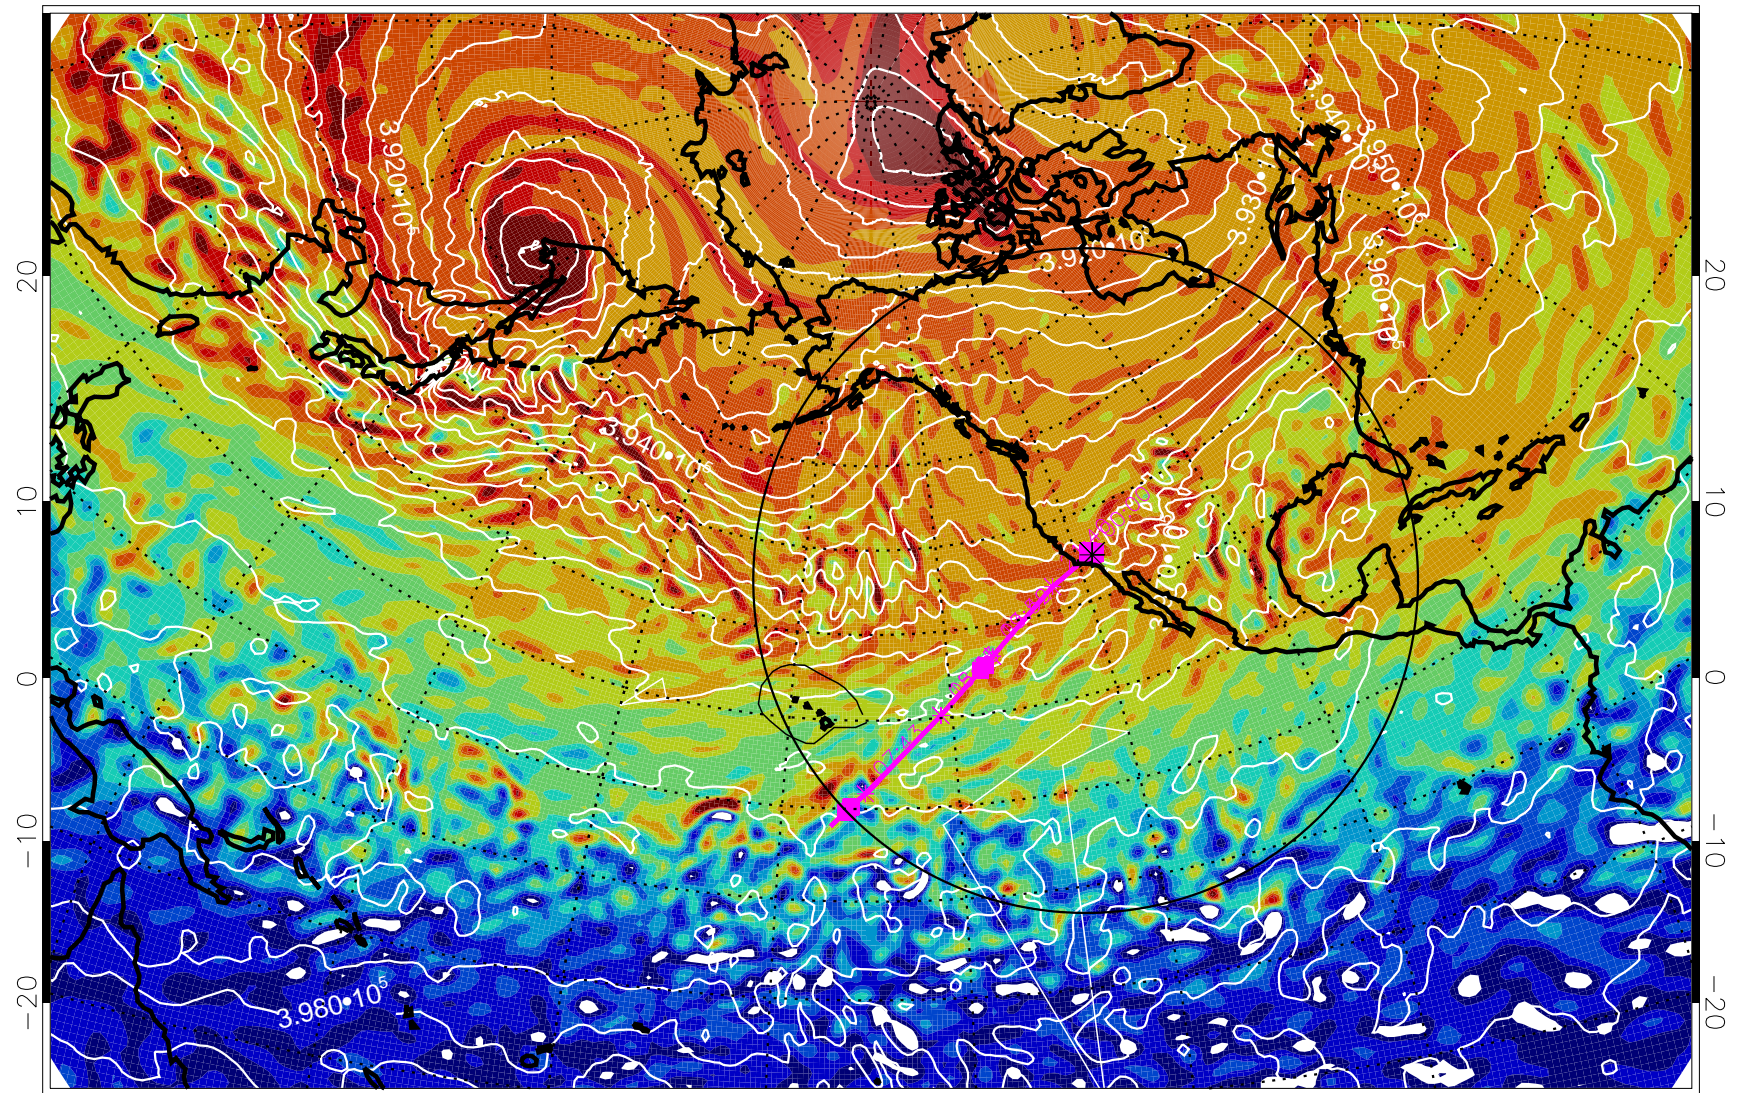

13020712, 60 hour forecast for 460K EPV

460K Montgomery Streamfunction, white

Range ring of 4055 km -- 13 hours GH round trip

13020718, 66 hour forecast for 460K EPV

460K Montgomery Streamfunction, white

Range ring of 4055 km -- 13 hours GH round trip

13020800, 72 hour forecast for 460K EPV

460K Montgomery Streamfunction, white

Range ring of 4055 km -- 13 hours GH round trip

13020806, 78 hour forecast for 460K EPV

460K Montgomery Streamfunction, white

Range ring of 4055 km -- 13 hours GH round trip

13020812, 84 hour forecast for 460K EPV

460K Montgomery Streamfunction, white

Range ring of 4055 km -- 13 hours GH round trip

13020818, 90 hour forecast for 460K EPV

460K Montgomery Streamfunction, white

Range ring of 4055 km -- 13 hours GH round trip

13020900, 96 hour forecast for 460K EPV

460K Montgomery Streamfunction, white

Range ring of 4055 km -- 13 hours GH round trip

13020906, 102 hour forecast for 460K EPV

460K Montgomery Streamfunction, white