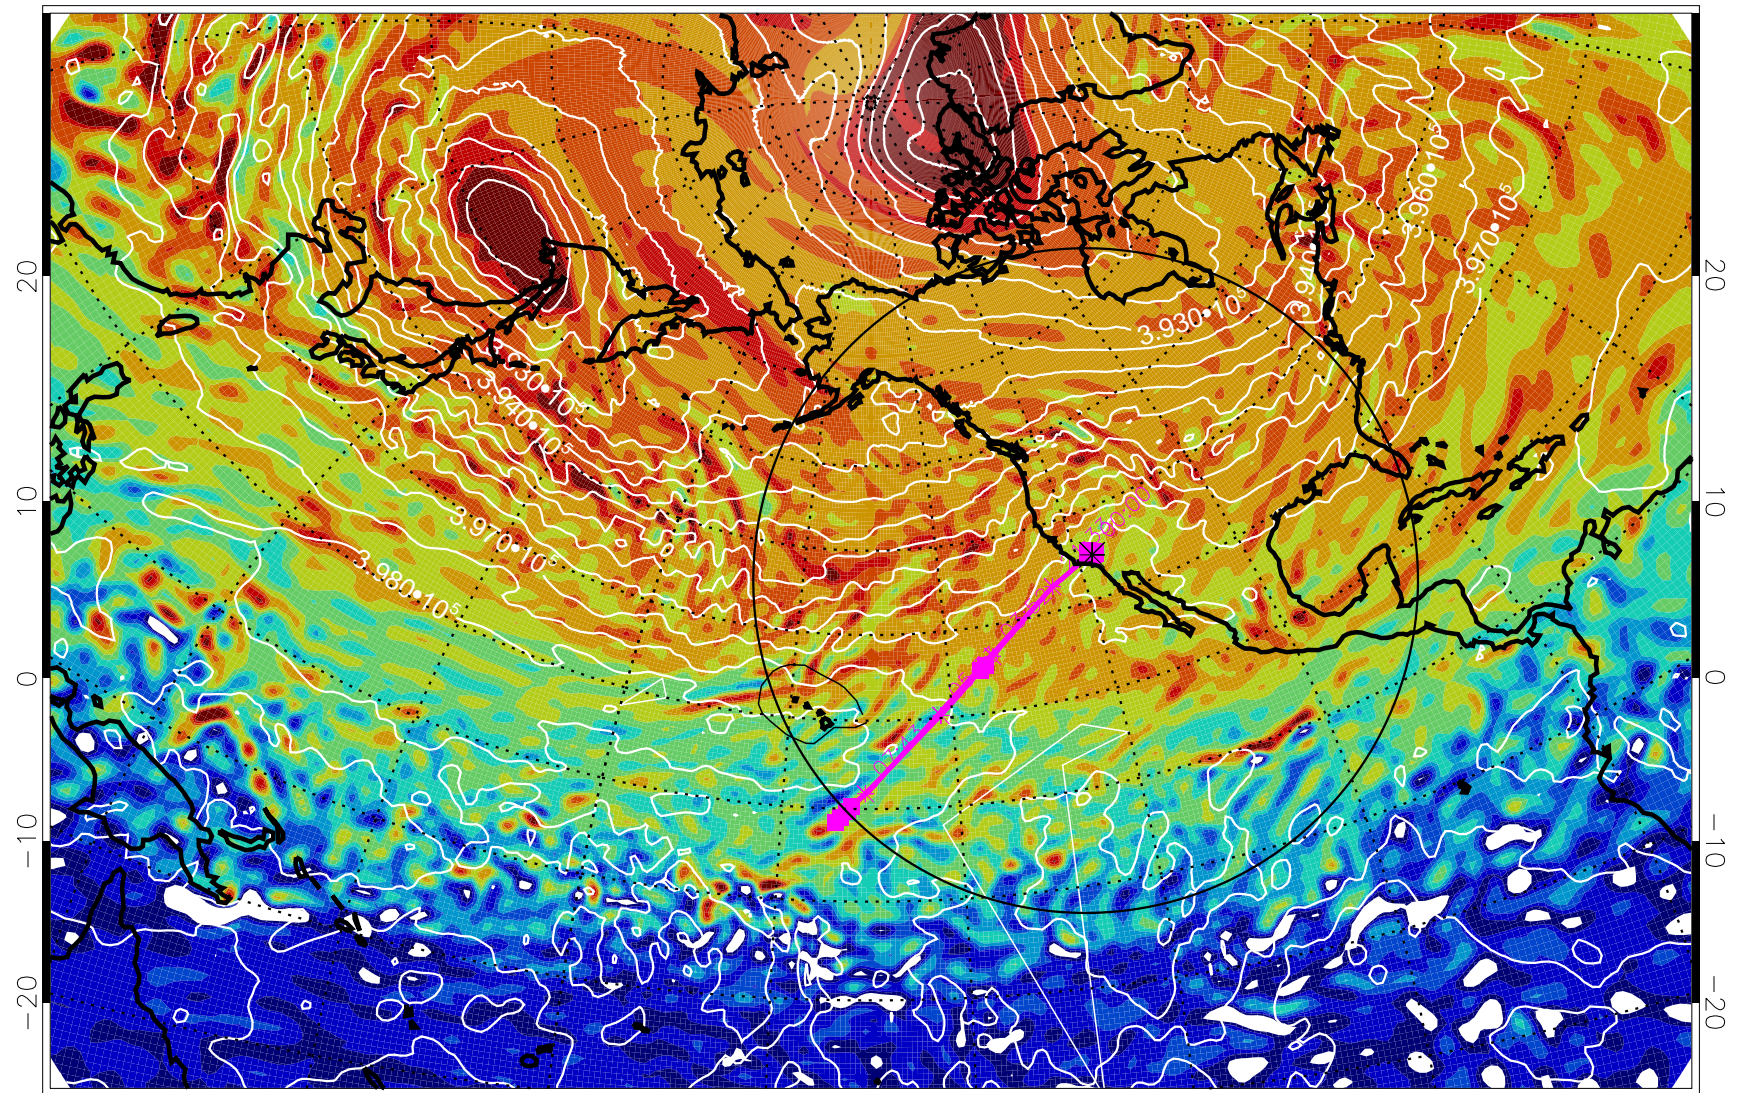

13020418, 6 hour forecast for 460K EPV

460K Montgomery Streamfunction, white

Range ring of 4055 km -- 13 hours GH round trip

13020500, 12 hour forecast for 460K EPV

460K Montgomery Streamfunction, white

Range ring of 4055 km -- 13 hours GH round trip

13020506, 18 hour forecast for 460K EPV

460K Montgomery Streamfunction, white

Range ring of 4055 km -- 13 hours GH round trip

13020512, 24 hour forecast for 460K EPV

460K Montgomery Streamfunction, white

Range ring of 4055 km -- 13 hours GH round trip

13020518, 30 hour forecast for 460K EPV

460K Montgomery Streamfunction, white

Range ring of 4055 km -- 13 hours GH round trip

13020600, 36 hour forecast for 460K EPV

460K Montgomery Streamfunction, white

Range ring of 4055 km -- 13 hours GH round trip

13020606, 42 hour forecast for 460K EPV

460K Montgomery Streamfunction, white

Range ring of 4055 km -- 13 hours GH round trip

13020612, 48 hour forecast for 460K EPV

460K Montgomery Streamfunction, white

Range ring of 4055 km -- 13 hours GH round trip