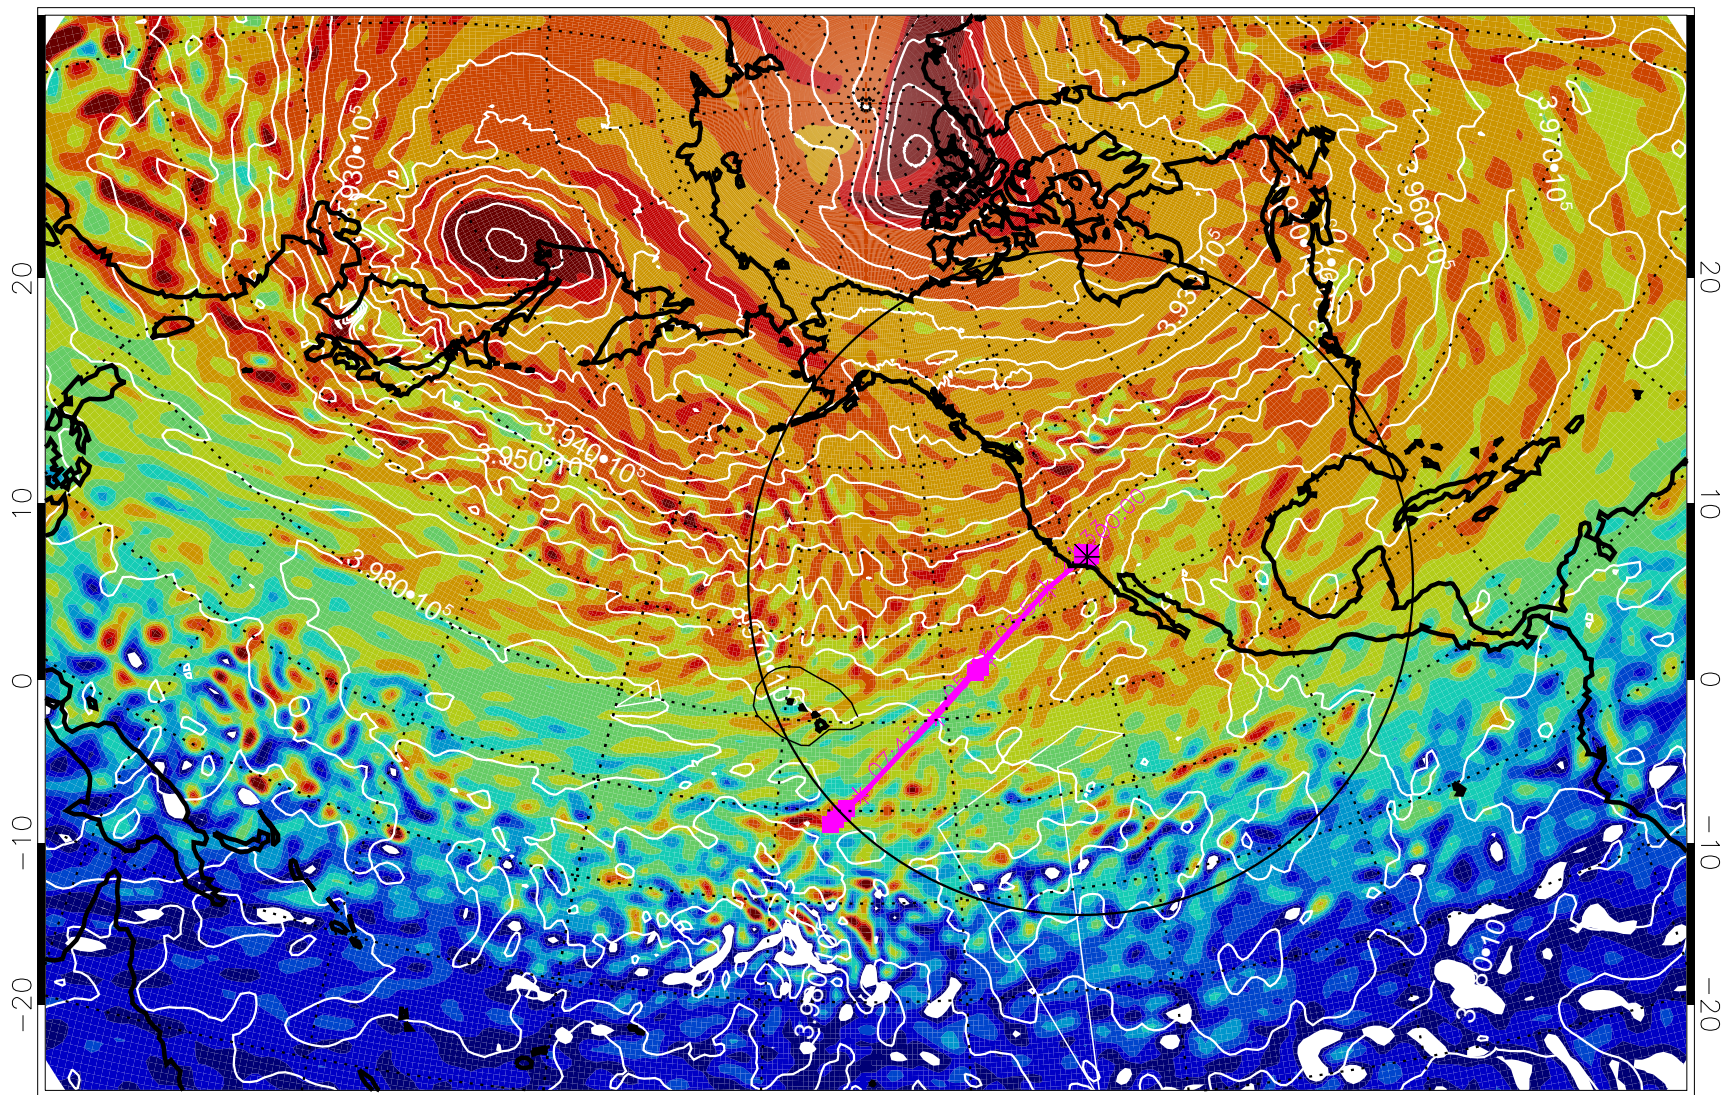

13020518, 30 hour forecast for 460K EPV

460K Montgomery Streamfunction, white

Range ring of 4055 km -- 13 hours GH round trip

13020600, 36 hour forecast for 460K EPV

460K Montgomery Streamfunction, white

Range ring of 4055 km -- 13 hours GH round trip

13020606, 42 hour forecast for 460K EPV

460K Montgomery Streamfunction, white

Range ring of 4055 km -- 13 hours GH round trip

13020612, 48 hour forecast for 460K EPV

460K Montgomery Streamfunction, white

Range ring of 4055 km -- 13 hours GH round trip

13020618, 54 hour forecast for 460K EPV

460K Montgomery Streamfunction, white

Range ring of 4055 km -- 13 hours GH round trip

13020700, 60 hour forecast for 460K EPV

460K Montgomery Streamfunction, white

Range ring of 4055 km -- 13 hours GH round trip

13020706, 66 hour forecast for 460K EPV

460K Montgomery Streamfunction, white

Range ring of 4055 km -- 13 hours GH round trip

13020712, 72 hour forecast for 460K EPV

460K Montgomery Streamfunction, white

Range ring of 4055 km -- 13 hours GH round trip