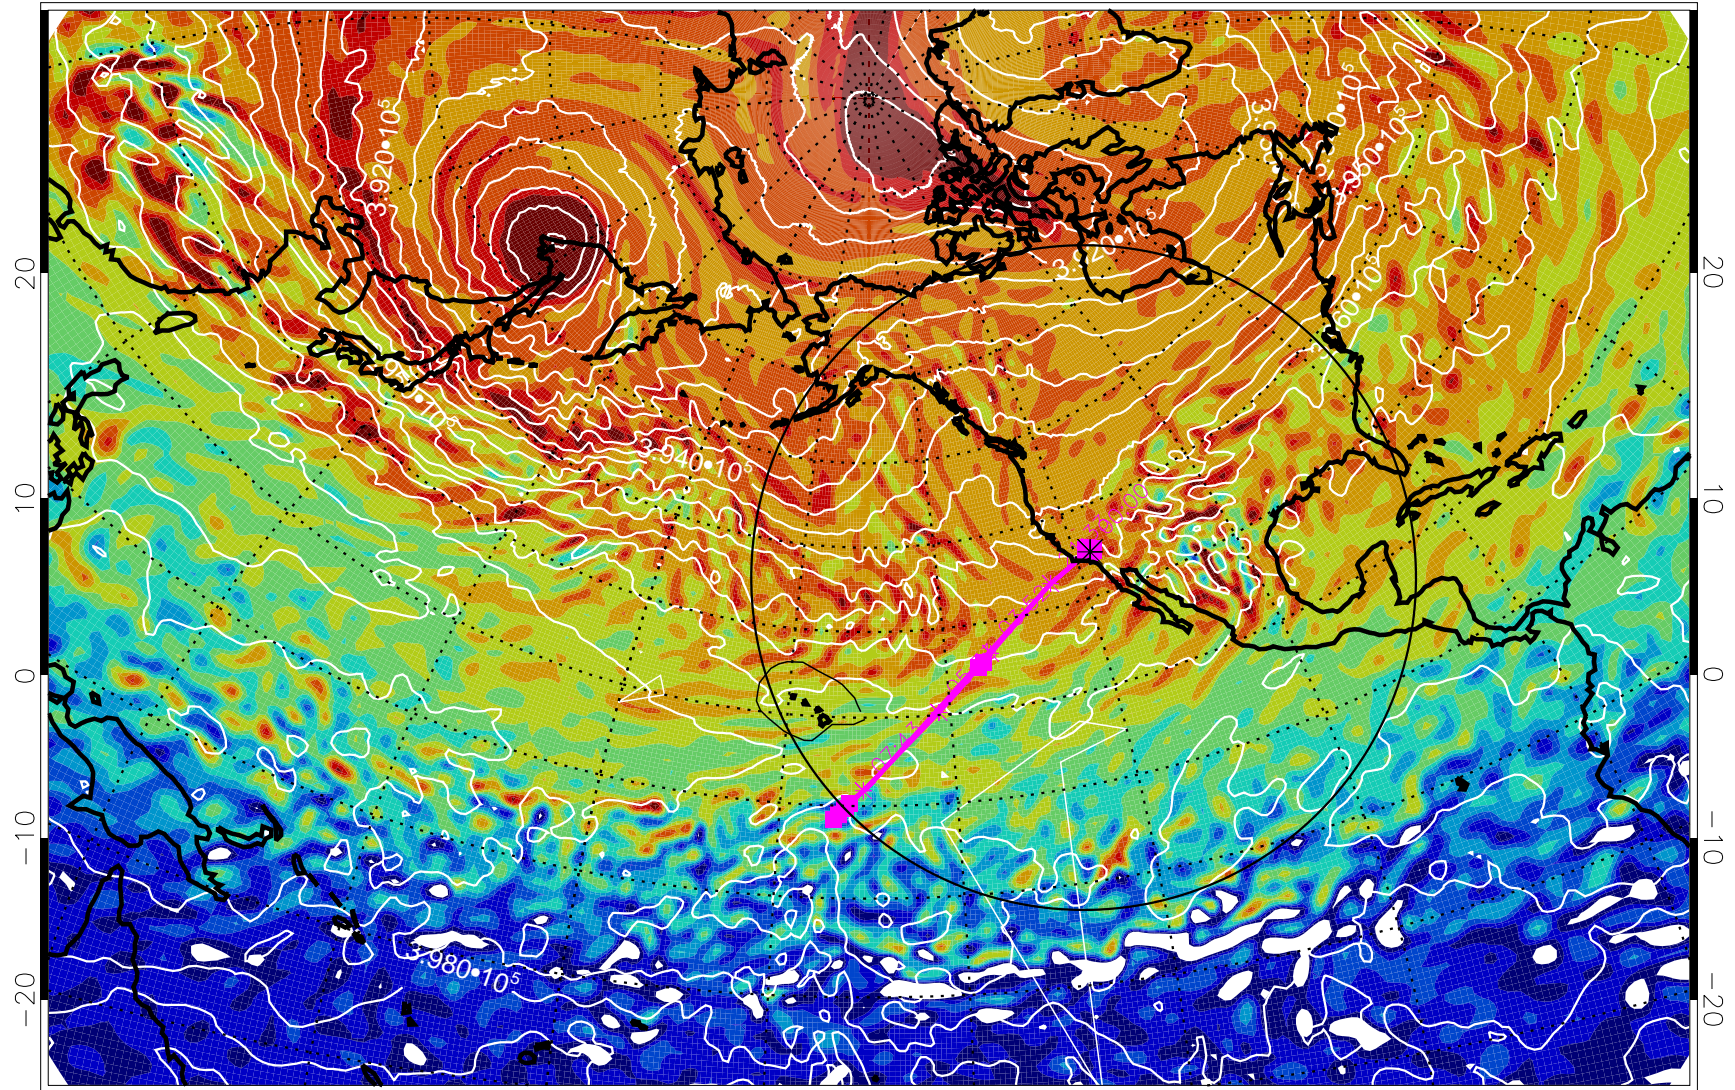

13020806, 90 hour forecast for 460K EPV

460K Montgomery Streamfunction, white

Range ring of 4055 km -- 13 hours GH round trip

13020812, 96 hour forecast for 460K EPV

460K Montgomery Streamfunction, white

Range ring of 4055 km -- 13 hours GH round trip

13020818, 102 hour forecast for 460K EPV

460K Montgomery Streamfunction, white

Range ring of 4055 km -- 13 hours GH round trip

13020900, 108 hour forecast for 460K EPV

460K Montgomery Streamfunction, white

Range ring of 4055 km -- 13 hours GH round trip

13020906, 114 hour forecast for 460K EPV

460K Montgomery Streamfunction, white

Range ring of 4055 km -- 13 hours GH round trip

13020912, 120 hour forecast for 460K EPV

460K Montgomery Streamfunction, white

Range ring of 4055 km -- 13 hours GH round trip