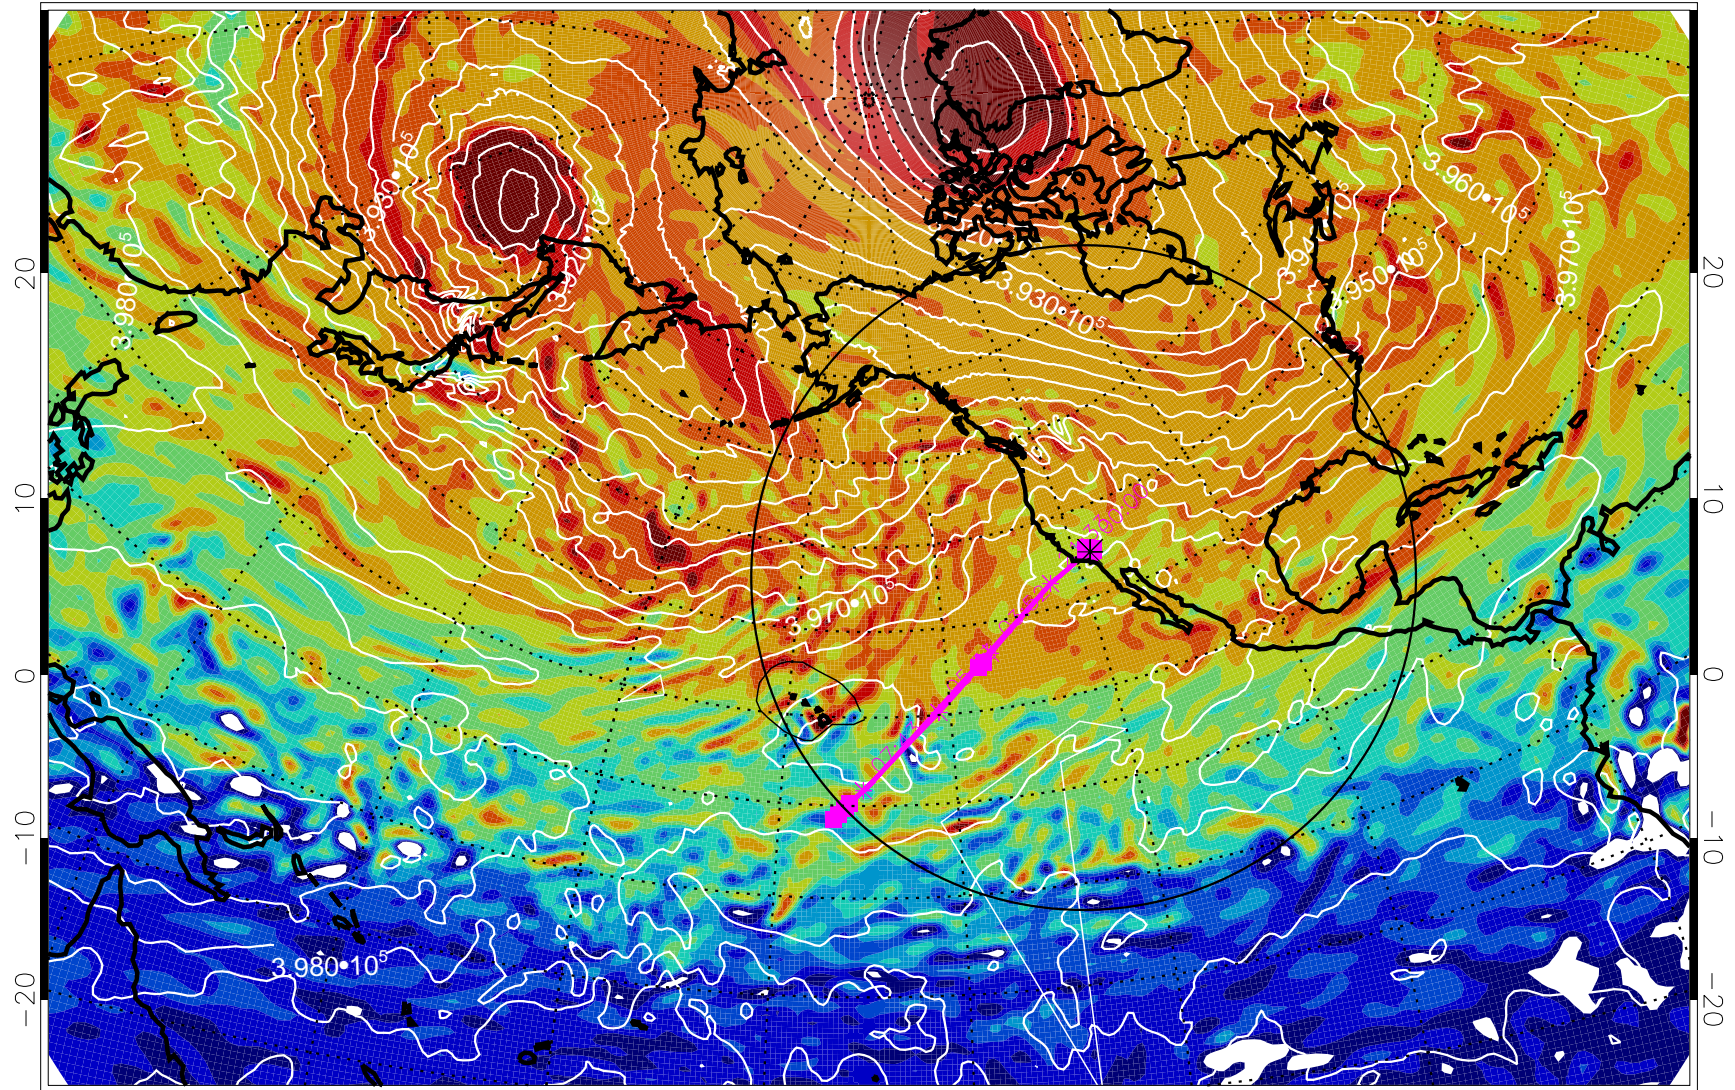

13020418, 6 hour forecast for 460K EPV

460K Montgomery Streamfunction, white

Range ring of 4055 km -- 13 hours GH round trip

13020500, 12 hour forecast for 460K EPV

460K Montgomery Streamfunction, white

Range ring of 4055 km -- 13 hours GH round trip

13020506, 18 hour forecast for 460K EPV

460K Montgomery Streamfunction, white

Range ring of 4055 km -- 13 hours GH round trip

13020512, 24 hour forecast for 460K EPV

460K Montgomery Streamfunction, white

Range ring of 4055 km -- 13 hours GH round trip

13020518, 30 hour forecast for 460K EPV

460K Montgomery Streamfunction, white

Range ring of 4055 km -- 13 hours GH round trip

13020600, 36 hour forecast for 460K EPV

460K Montgomery Streamfunction, white

Range ring of 4055 km -- 13 hours GH round trip