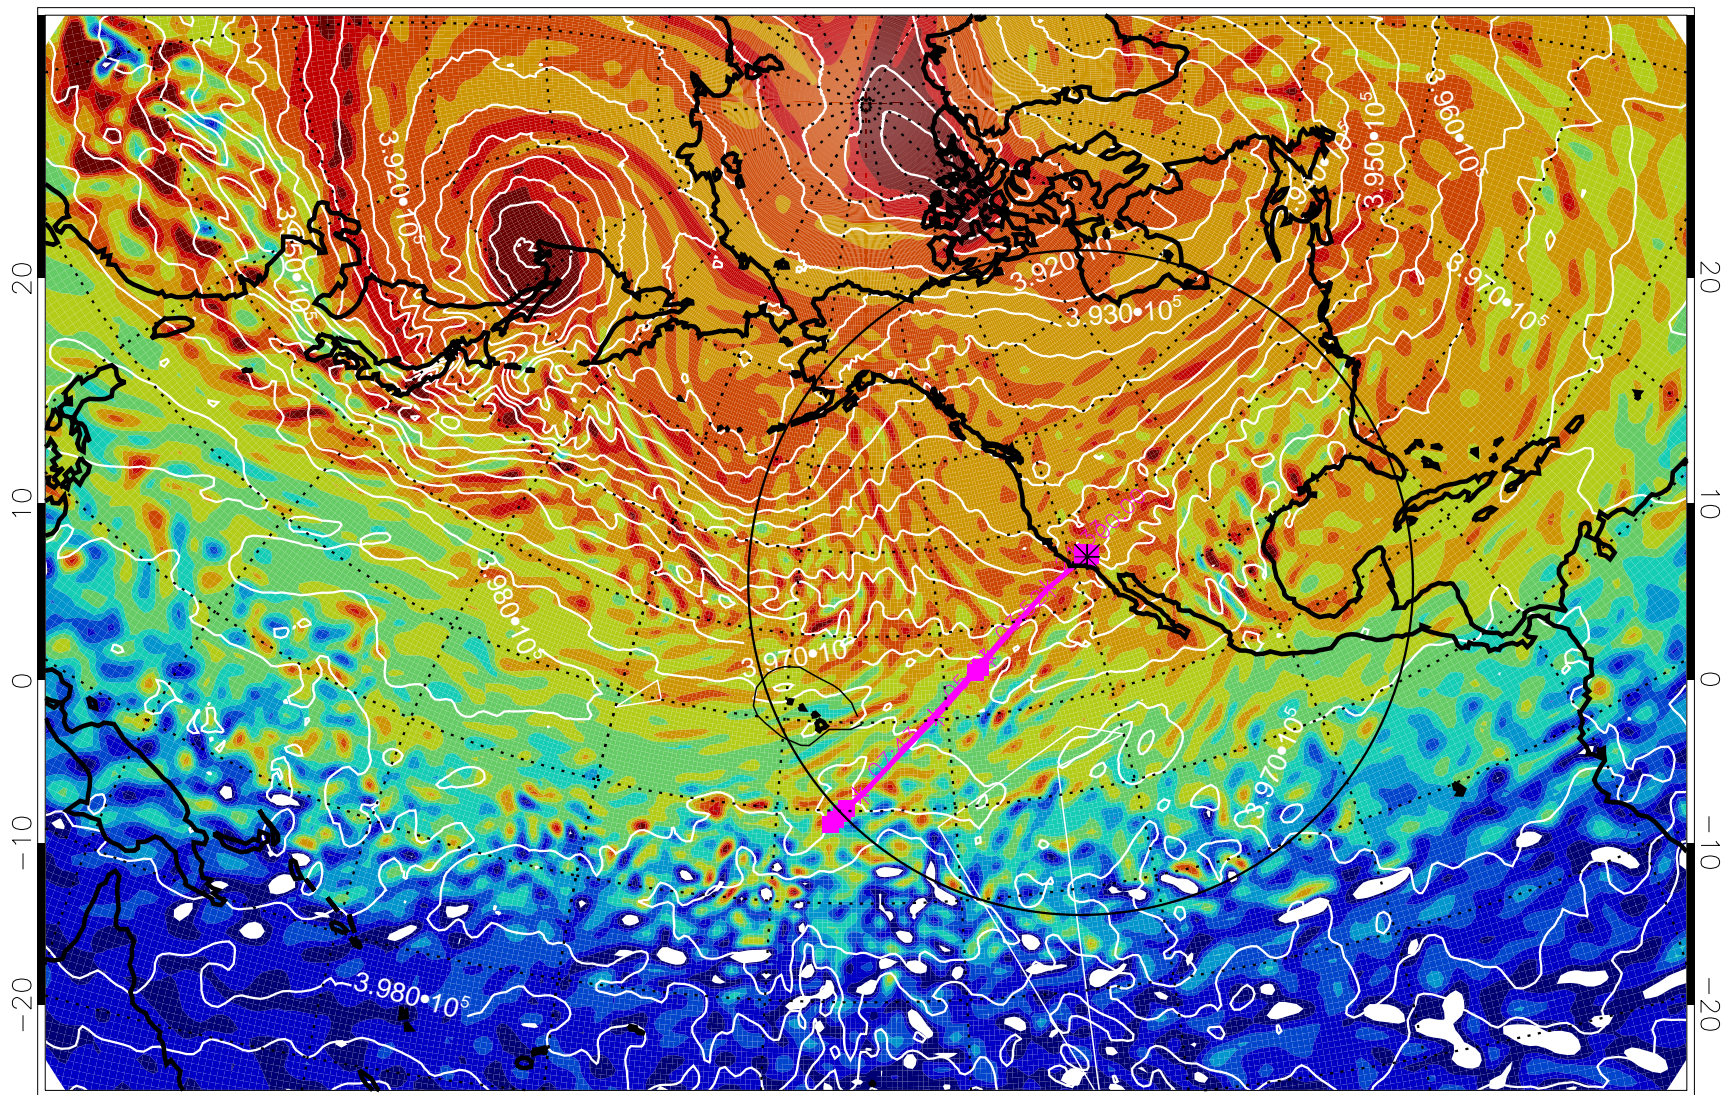

13020706, 66 hour forecast for 460K EPV

460K Montgomery Streamfunction, white

Range ring of 4055 km -- 13 hours GH round trip

13020712, 72 hour forecast for 460K EPV

460K Montgomery Streamfunction, white

Range ring of 4055 km -- 13 hours GH round trip

13020718, 78 hour forecast for 460K EPV

460K Montgomery Streamfunction, white

Range ring of 4055 km -- 13 hours GH round trip

13020800, 84 hour forecast for 460K EPV

460K Montgomery Streamfunction, white

Range ring of 4055 km -- 13 hours GH round trip

13020806, 90 hour forecast for 460K EPV

460K Montgomery Streamfunction, white

Range ring of 4055 km -- 13 hours GH round trip

13020812, 96 hour forecast for 460K EPV

460K Montgomery Streamfunction, white

Range ring of 4055 km -- 13 hours GH round trip

13020818, 102 hour forecast for 460K EPV

460K Montgomery Streamfunction, white

Range ring of 4055 km -- 13 hours GH round trip

13020900, 108 hour forecast for 460K EPV

460K Montgomery Streamfunction, white