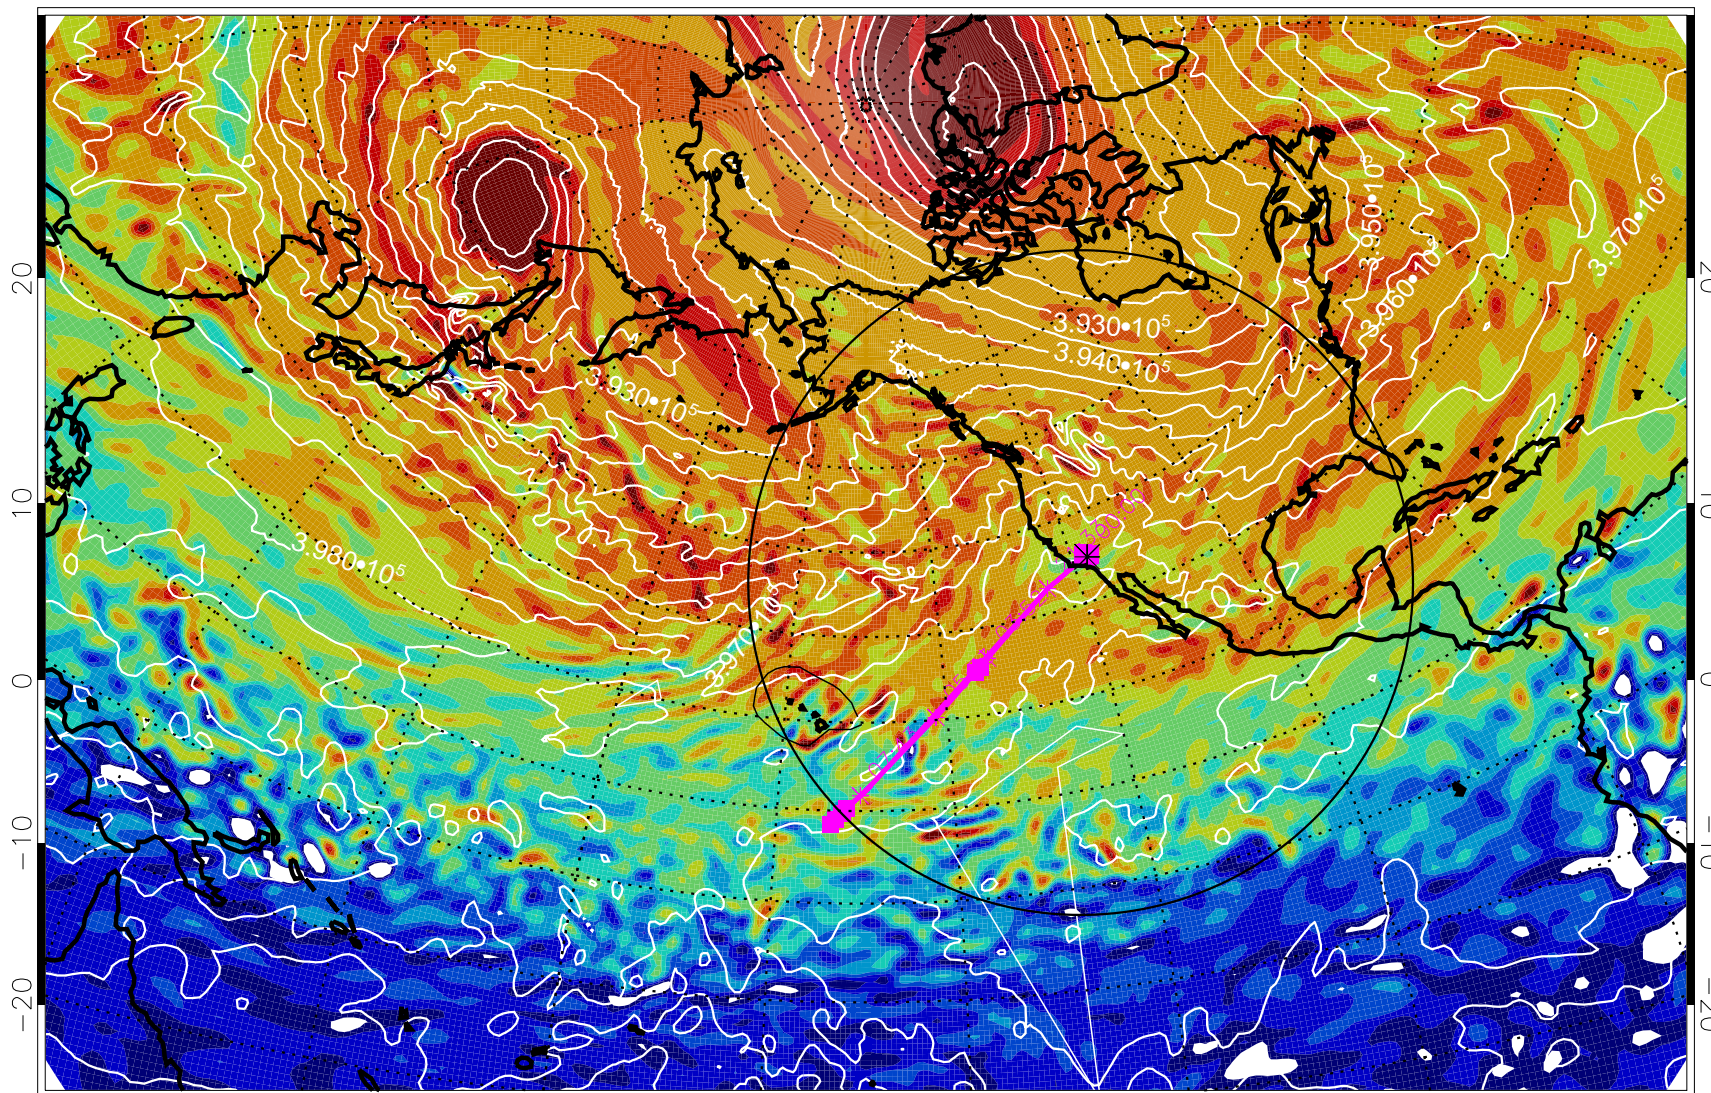

13020418, 6 hour forecast for 460K EPV

460K Montgomery Streamfunction, white

Range ring of 4055 km -- 13 hours GH round trip

13020500, 12 hour forecast for 460K EPV

460K Montgomery Streamfunction, white

Range ring of 4055 km -- 13 hours GH round trip

13020506, 18 hour forecast for 460K EPV

460K Montgomery Streamfunction, white

Range ring of 4055 km -- 13 hours GH round trip

13020512, 24 hour forecast for 460K EPV

460K Montgomery Streamfunction, white

Range ring of 4055 km -- 13 hours GH round trip

13020518, 30 hour forecast for 460K EPV

460K Montgomery Streamfunction, white

Range ring of 4055 km -- 13 hours GH round trip

13020600, 36 hour forecast for 460K EPV

460K Montgomery Streamfunction, white

Range ring of 4055 km -- 13 hours GH round trip

13020606, 42 hour forecast for 460K EPV

460K Montgomery Streamfunction, white

Range ring of 4055 km -- 13 hours GH round trip

13020612, 48 hour forecast for 460K EPV

460K Montgomery Streamfunction, white

Range ring of 4055 km -- 13 hours GH round trip