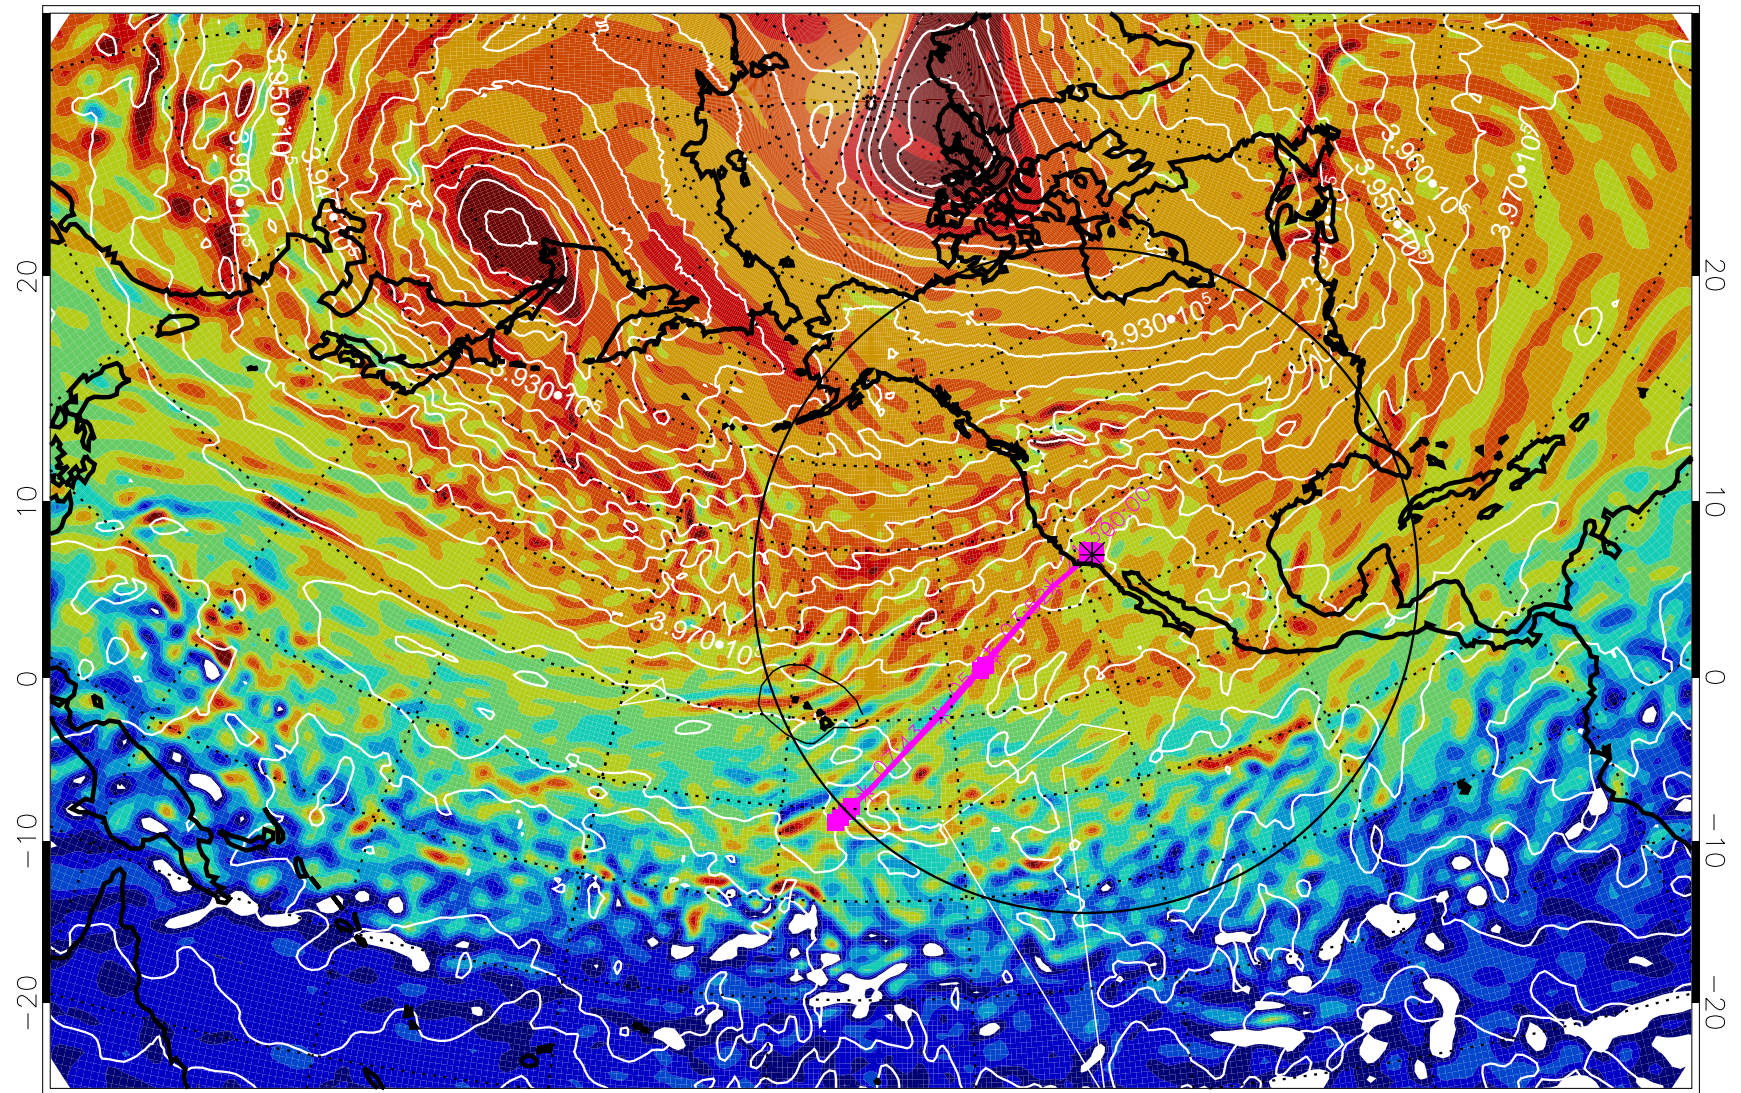

13020518, 30 hour forecast for 460K EPV

460K Montgomery Streamfunction, white

Range ring of 4055 km -- 13 hours GH round trip

13020600, 36 hour forecast for 460K EPV

460K Montgomery Streamfunction, white

Range ring of 4055 km -- 13 hours GH round trip

13020606, 42 hour forecast for 460K EPV

460K Montgomery Streamfunction, white

Range ring of 4055 km -- 13 hours GH round trip

13020612, 48 hour forecast for 460K EPV

460K Montgomery Streamfunction, white

Range ring of 4055 km -- 13 hours GH round trip

13020618, 54 hour forecast for 460K EPV

460K Montgomery Streamfunction, white

Range ring of 4055 km -- 13 hours GH round trip

13020700, 60 hour forecast for 460K EPV

460K Montgomery Streamfunction, white

Range ring of 4055 km -- 13 hours GH round trip

13020706, 66 hour forecast for 460K EPV

460K Montgomery Streamfunction, white

Range ring of 4055 km -- 13 hours GH round trip

13020712, 72 hour forecast for 460K EPV

460K Montgomery Streamfunction, white

Range ring of 4055 km -- 13 hours GH round trip