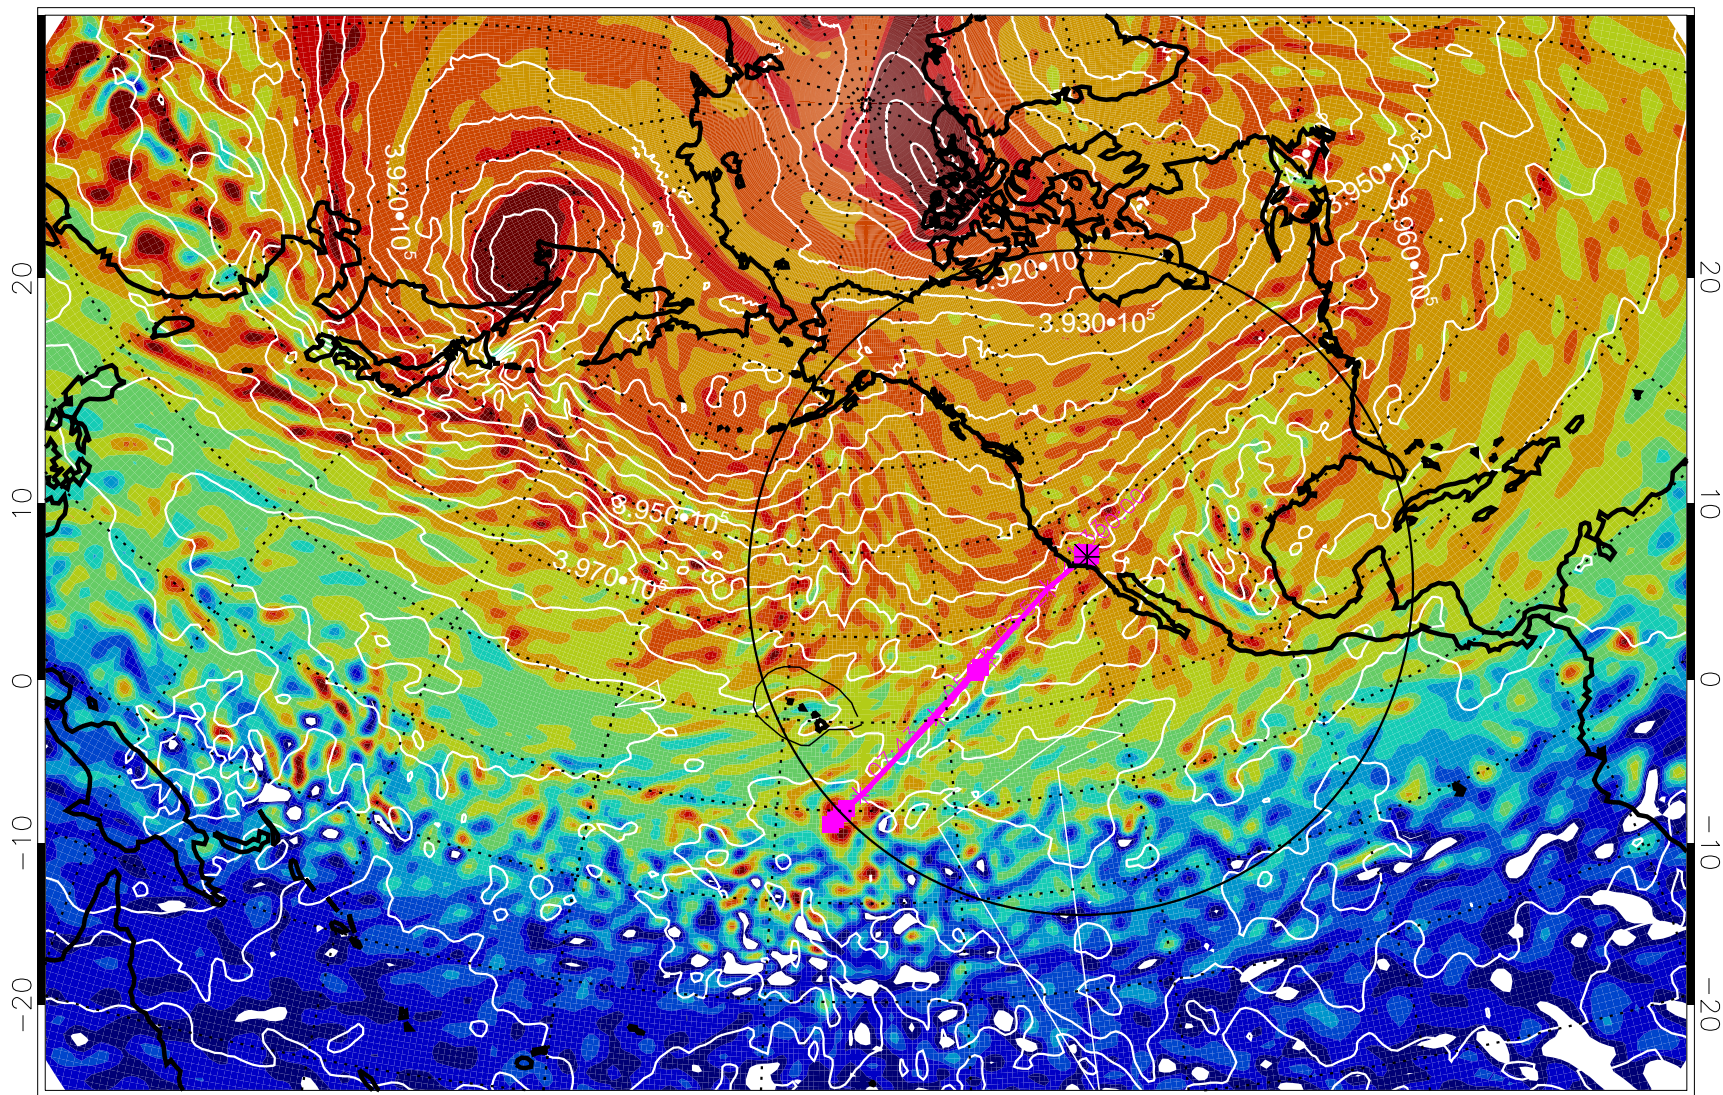

13020706, 66 hour forecast for 460K EPV

460K Montgomery Streamfunction, white

Range ring of 4055 km -- 13 hours GH round trip

13020712, 72 hour forecast for 460K EPV

460K Montgomery Streamfunction, white

Range ring of 4055 km -- 13 hours GH round trip

13020718, 78 hour forecast for 460K EPV

460K Montgomery Streamfunction, white

Range ring of 4055 km -- 13 hours GH round trip

13020800, 84 hour forecast for 460K EPV

460K Montgomery Streamfunction, white

Range ring of 4055 km -- 13 hours GH round trip

13020806, 90 hour forecast for 460K EPV

460K Montgomery Streamfunction, white

Range ring of 4055 km -- 13 hours GH round trip

13020812, 96 hour forecast for 460K EPV

460K Montgomery Streamfunction, white

Range ring of 4055 km -- 13 hours GH round trip

13020818, 102 hour forecast for 460K EPV

460K Montgomery Streamfunction, white

Range ring of 4055 km -- 13 hours GH round trip

13020900, 108 hour forecast for 460K EPV

460K Montgomery Streamfunction, white