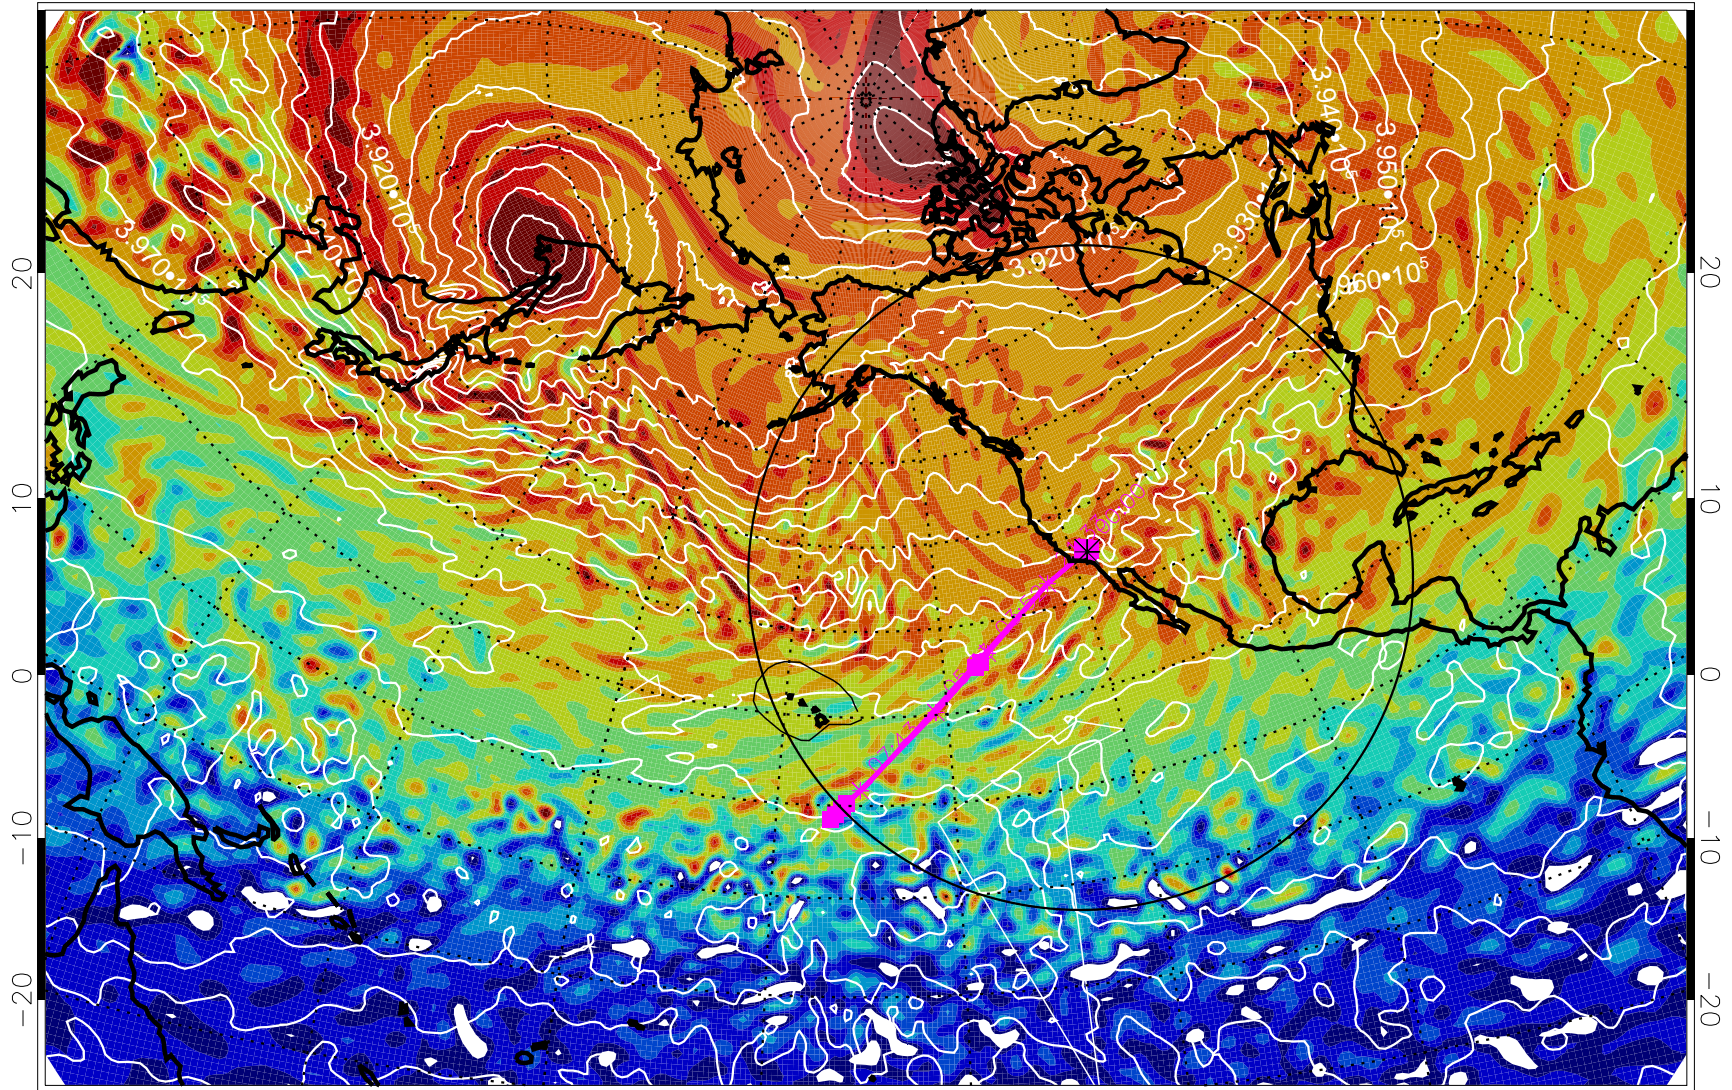

13020718, 78 hour forecast for 460K EPV

460K Montgomery Streamfunction, white

Range ring of 4055 km -- 13 hours GH round trip

13020800, 84 hour forecast for 460K EPV

460K Montgomery Streamfunction, white

Range ring of 4055 km -- 13 hours GH round trip

13020806, 90 hour forecast for 460K EPV

460K Montgomery Streamfunction, white

Range ring of 4055 km -- 13 hours GH round trip

13020812, 96 hour forecast for 460K EPV

460K Montgomery Streamfunction, white

Range ring of 4055 km -- 13 hours GH round trip

13020818, 102 hour forecast for 460K EPV

460K Montgomery Streamfunction, white

Range ring of 4055 km -- 13 hours GH round trip

13020900, 108 hour forecast for 460K EPV

460K Montgomery Streamfunction, white

Range ring of 4055 km -- 13 hours GH round trip

13020906, 114 hour forecast for 460K EPV

460K Montgomery Streamfunction, white

Range ring of 4055 km -- 13 hours GH round trip

13020912, 120 hour forecast for 460K EPV