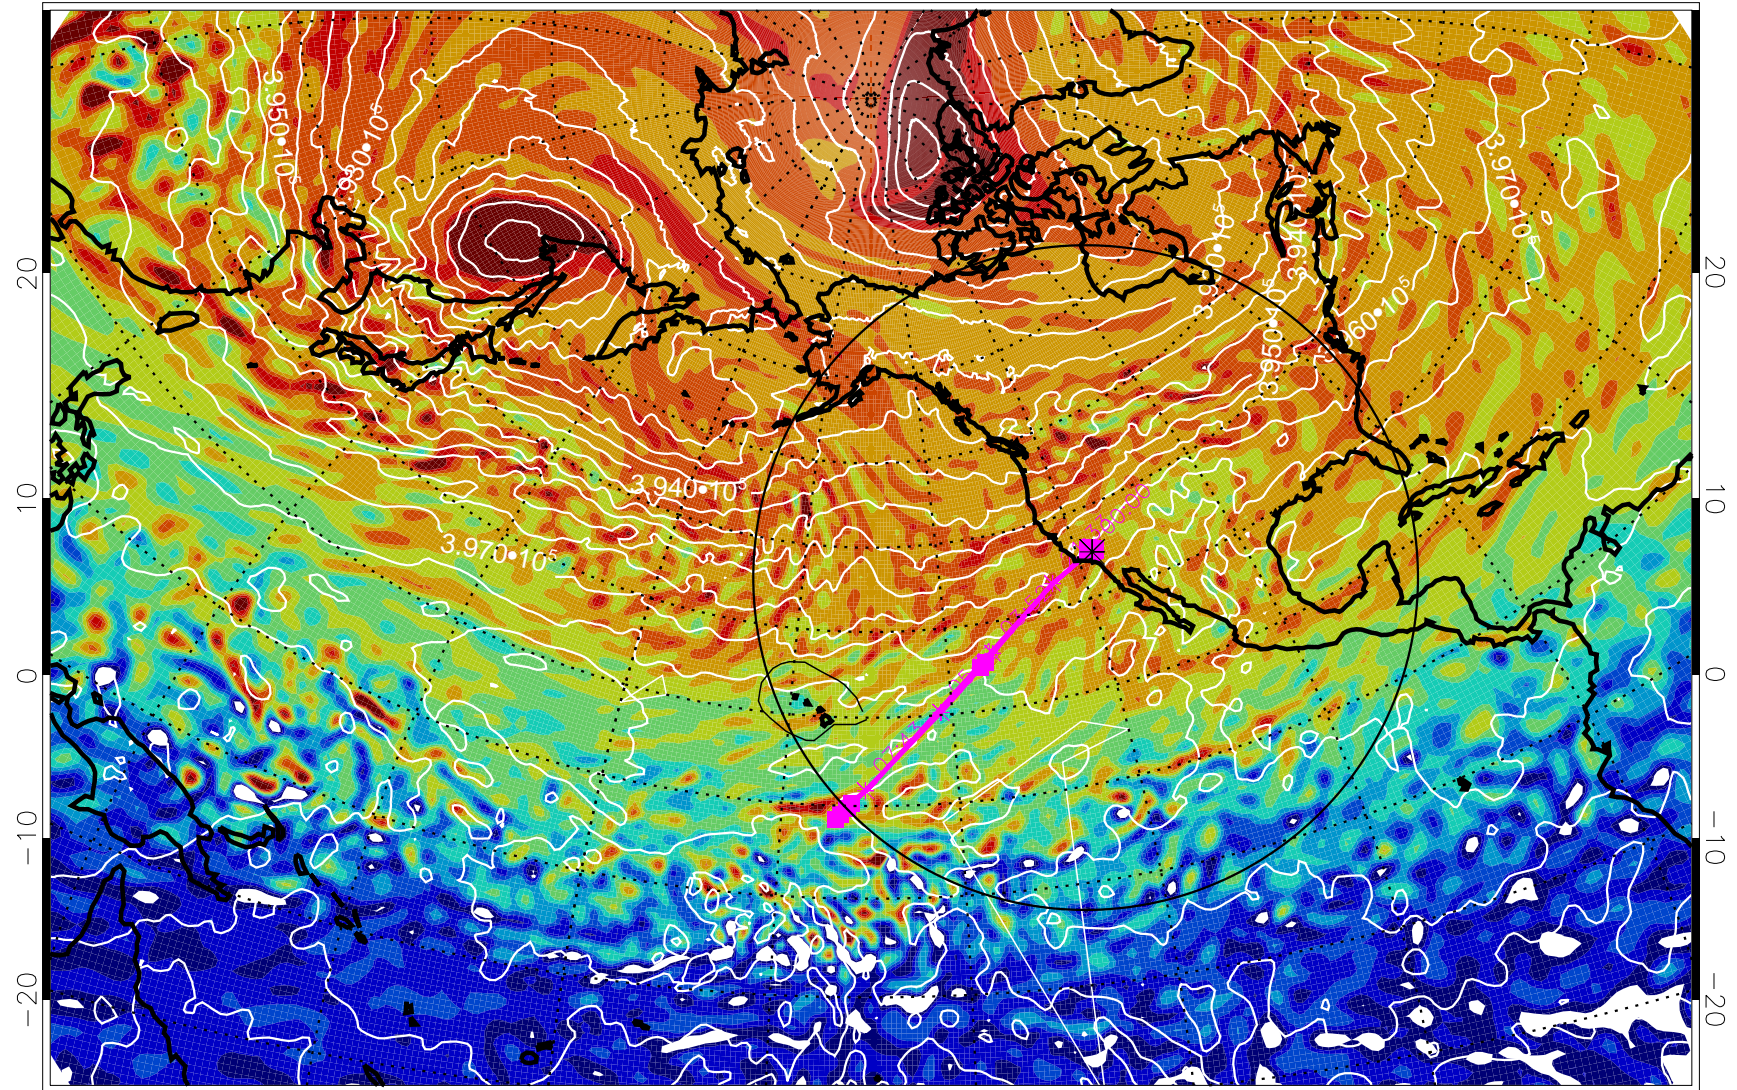

13020606, 42 hour forecast for 460K EPV

460K Montgomery Streamfunction, white

Range ring of 4055 km -- 13 hours GH round trip

13020612, 48 hour forecast for 460K EPV

460K Montgomery Streamfunction, white

Range ring of 4055 km -- 13 hours GH round trip

13020618, 54 hour forecast for 460K EPV

460K Montgomery Streamfunction, white

Range ring of 4055 km -- 13 hours GH round trip

13020700, 60 hour forecast for 460K EPV

460K Montgomery Streamfunction, white

Range ring of 4055 km -- 13 hours GH round trip

13020706, 66 hour forecast for 460K EPV

460K Montgomery Streamfunction, white

Range ring of 4055 km -- 13 hours GH round trip

13020712, 72 hour forecast for 460K EPV

460K Montgomery Streamfunction, white

Range ring of 4055 km -- 13 hours GH round trip

13020718, 78 hour forecast for 460K EPV

460K Montgomery Streamfunction, white

Range ring of 4055 km -- 13 hours GH round trip

13020800, 84 hour forecast for 460K EPV

460K Montgomery Streamfunction, white

Range ring of 4055 km -- 13 hours GH round trip