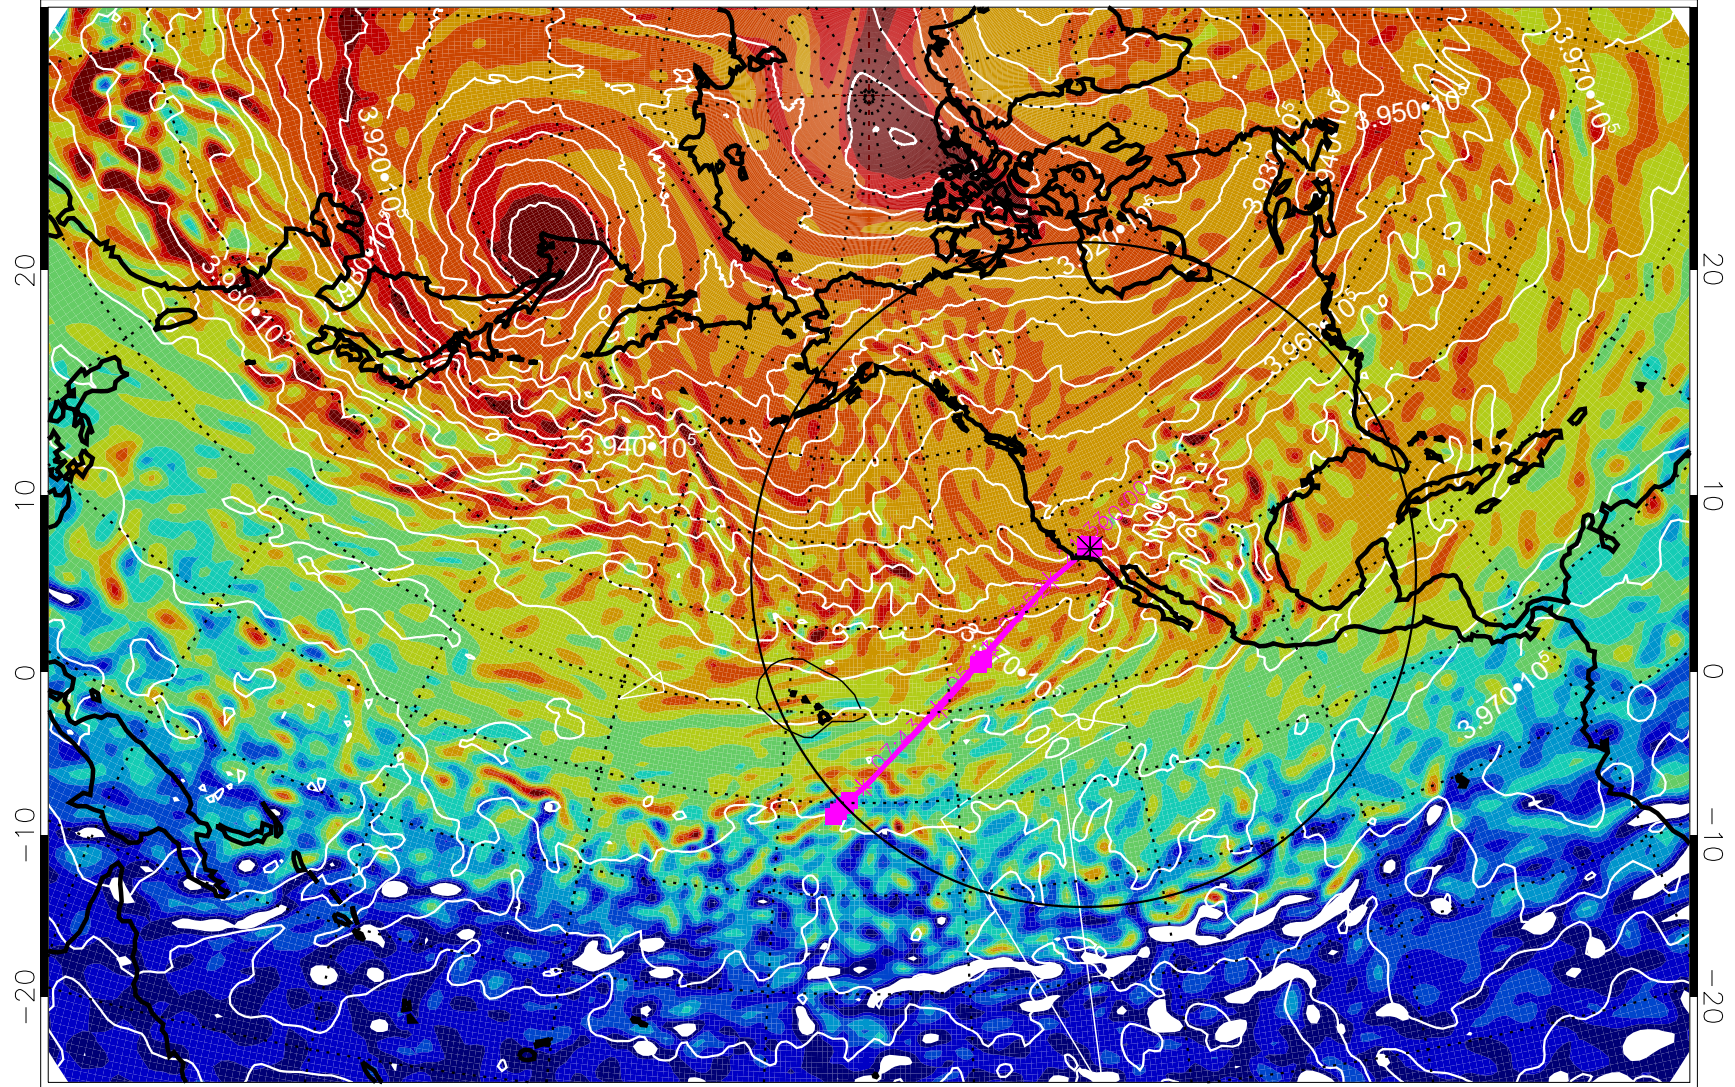

13020806, 90 hour forecast for 460K EPV

460K Montgomery Streamfunction, white

Range ring of 4055 km -- 13 hours GH round trip

13020812, 96 hour forecast for 460K EPV

460K Montgomery Streamfunction, white

Range ring of 4055 km -- 13 hours GH round trip

13020818, 102 hour forecast for 460K EPV

460K Montgomery Streamfunction, white

Range ring of 4055 km -- 13 hours GH round trip

13020900, 108 hour forecast for 460K EPV

460K Montgomery Streamfunction, white

Range ring of 4055 km -- 13 hours GH round trip

13020906, 114 hour forecast for 460K EPV

460K Montgomery Streamfunction, white

Range ring of 4055 km -- 13 hours GH round trip

13020912, 120 hour forecast for 460K EPV

460K Montgomery Streamfunction, white

Range ring of 4055 km -- 13 hours GH round trip