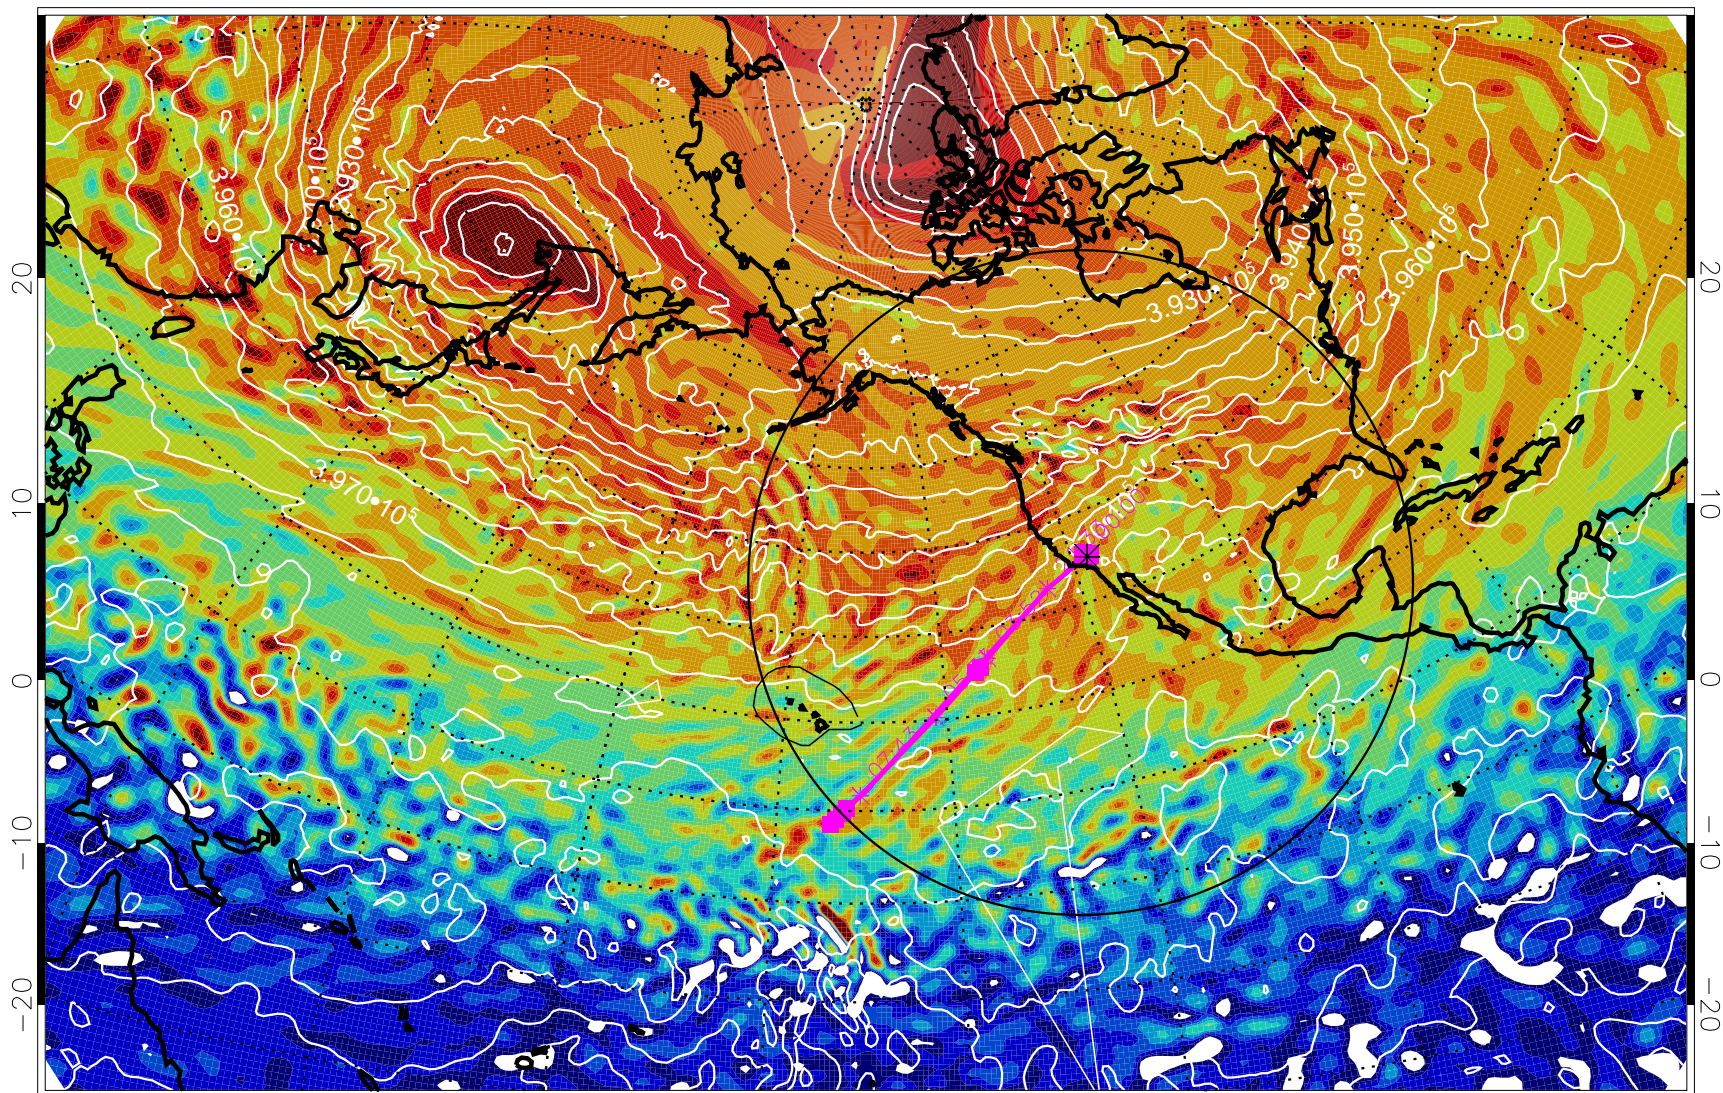

13020518, 30 hour forecast for 460K EPV

460K Montgomery Streamfunction, white

Range ring of 4055 km -- 13 hours GH round trip

13020600, 36 hour forecast for 460K EPV

460K Montgomery Streamfunction, white

Range ring of 4055 km -- 13 hours GH round trip

13020606, 42 hour forecast for 460K EPV

460K Montgomery Streamfunction, white

Range ring of 4055 km -- 13 hours GH round trip

13020612, 48 hour forecast for 460K EPV

460K Montgomery Streamfunction, white

Range ring of 4055 km -- 13 hours GH round trip

13020618, 54 hour forecast for 460K EPV

460K Montgomery Streamfunction, white

Range ring of 4055 km -- 13 hours GH round trip

13020700, 60 hour forecast for 460K EPV

460K Montgomery Streamfunction, white

Range ring of 4055 km -- 13 hours GH round trip

13020706, 66 hour forecast for 460K EPV

460K Montgomery Streamfunction, white

Range ring of 4055 km -- 13 hours GH round trip

13020712, 72 hour forecast for 460K EPV

460K Montgomery Streamfunction, white

Range ring of 4055 km -- 13 hours GH round trip