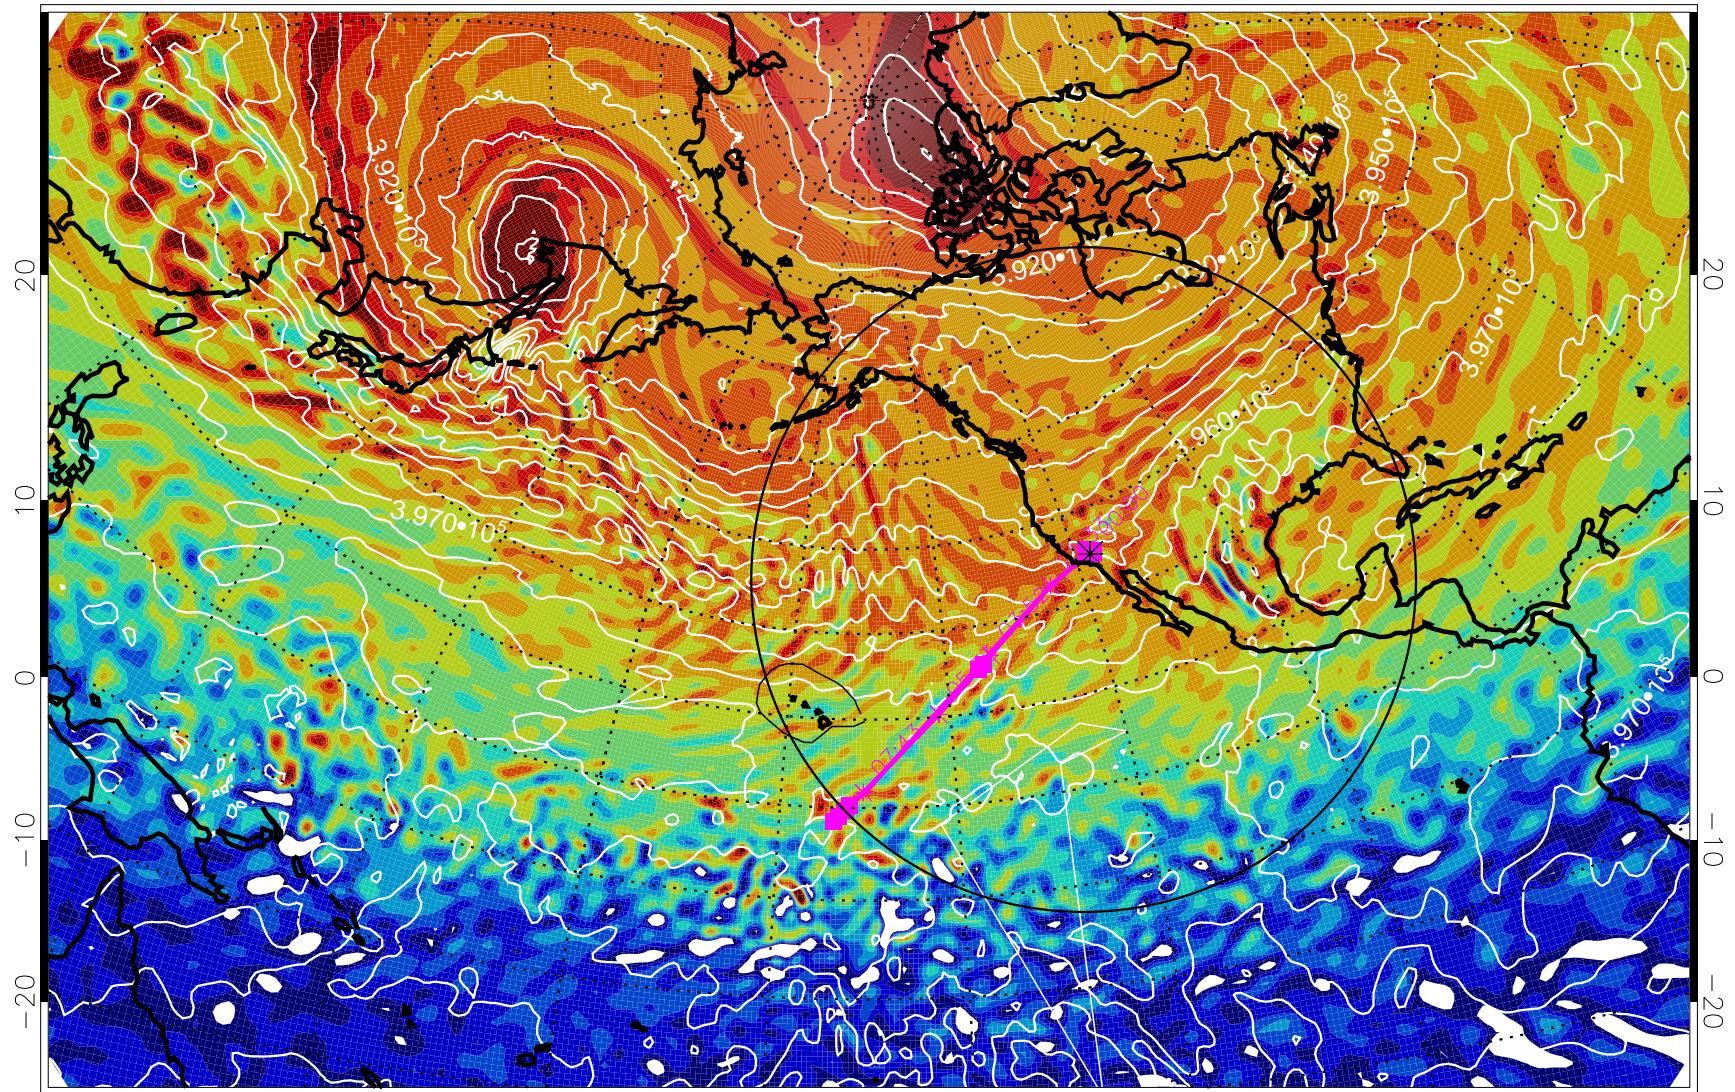

13020706, 66 hour forecast for 460K EPV

460K Montgomery Streamfunction, white

Range ring of 4055 km -- 13 hours GH round trip

13020712, 72 hour forecast for 460K EPV

460K Montgomery Streamfunction, white

Range ring of 4055 km -- 13 hours GH round trip

13020718, 78 hour forecast for 460K EPV

460K Montgomery Streamfunction, white

Range ring of 4055 km -- 13 hours GH round trip

13020800, 84 hour forecast for 460K EPV

460K Montgomery Streamfunction, white

Range ring of 4055 km -- 13 hours GH round trip

13020806, 90 hour forecast for 460K EPV

460K Montgomery Streamfunction, white

Range ring of 4055 km -- 13 hours GH round trip

13020812, 96 hour forecast for 460K EPV

460K Montgomery Streamfunction, white

Range ring of 4055 km -- 13 hours GH round trip

13020818, 102 hour forecast for 460K EPV

460K Montgomery Streamfunction, white

Range ring of 4055 km -- 13 hours GH round trip

13020900, 108 hour forecast for 460K EPV

460K Montgomery Streamfunction, white