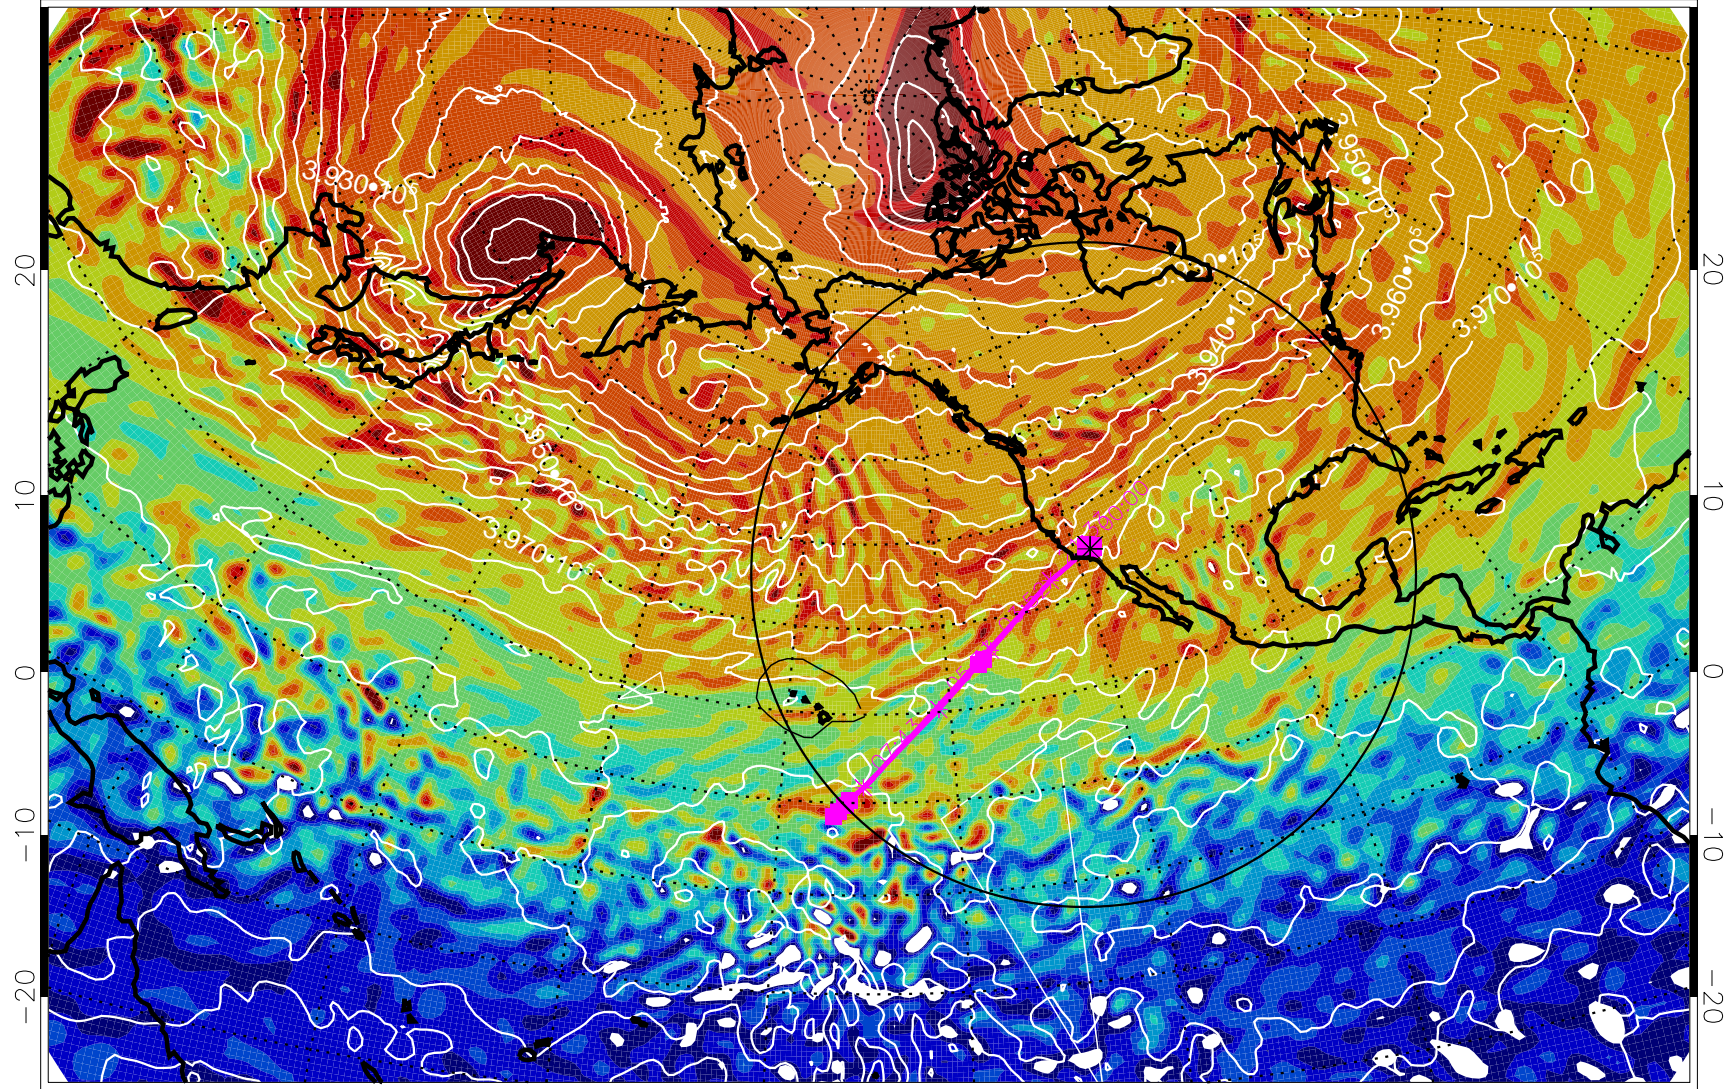

13020606, 42 hour forecast for 460K EPV

460K Montgomery Streamfunction, white

Range ring of 4055 km -- 13 hours GH round trip

13020612, 48 hour forecast for 460K EPV

460K Montgomery Streamfunction, white

Range ring of 4055 km -- 13 hours GH round trip

13020618, 54 hour forecast for 460K EPV

460K Montgomery Streamfunction, white

Range ring of 4055 km -- 13 hours GH round trip

13020700, 60 hour forecast for 460K EPV

460K Montgomery Streamfunction, white

Range ring of 4055 km -- 13 hours GH round trip

13020706, 66 hour forecast for 460K EPV

460K Montgomery Streamfunction, white

Range ring of 4055 km -- 13 hours GH round trip

13020712, 72 hour forecast for 460K EPV

460K Montgomery Streamfunction, white

Range ring of 4055 km -- 13 hours GH round trip

13020718, 78 hour forecast for 460K EPV

460K Montgomery Streamfunction, white

Range ring of 4055 km -- 13 hours GH round trip

13020800, 84 hour forecast for 460K EPV

460K Montgomery Streamfunction, white

Range ring of 4055 km -- 13 hours GH round trip