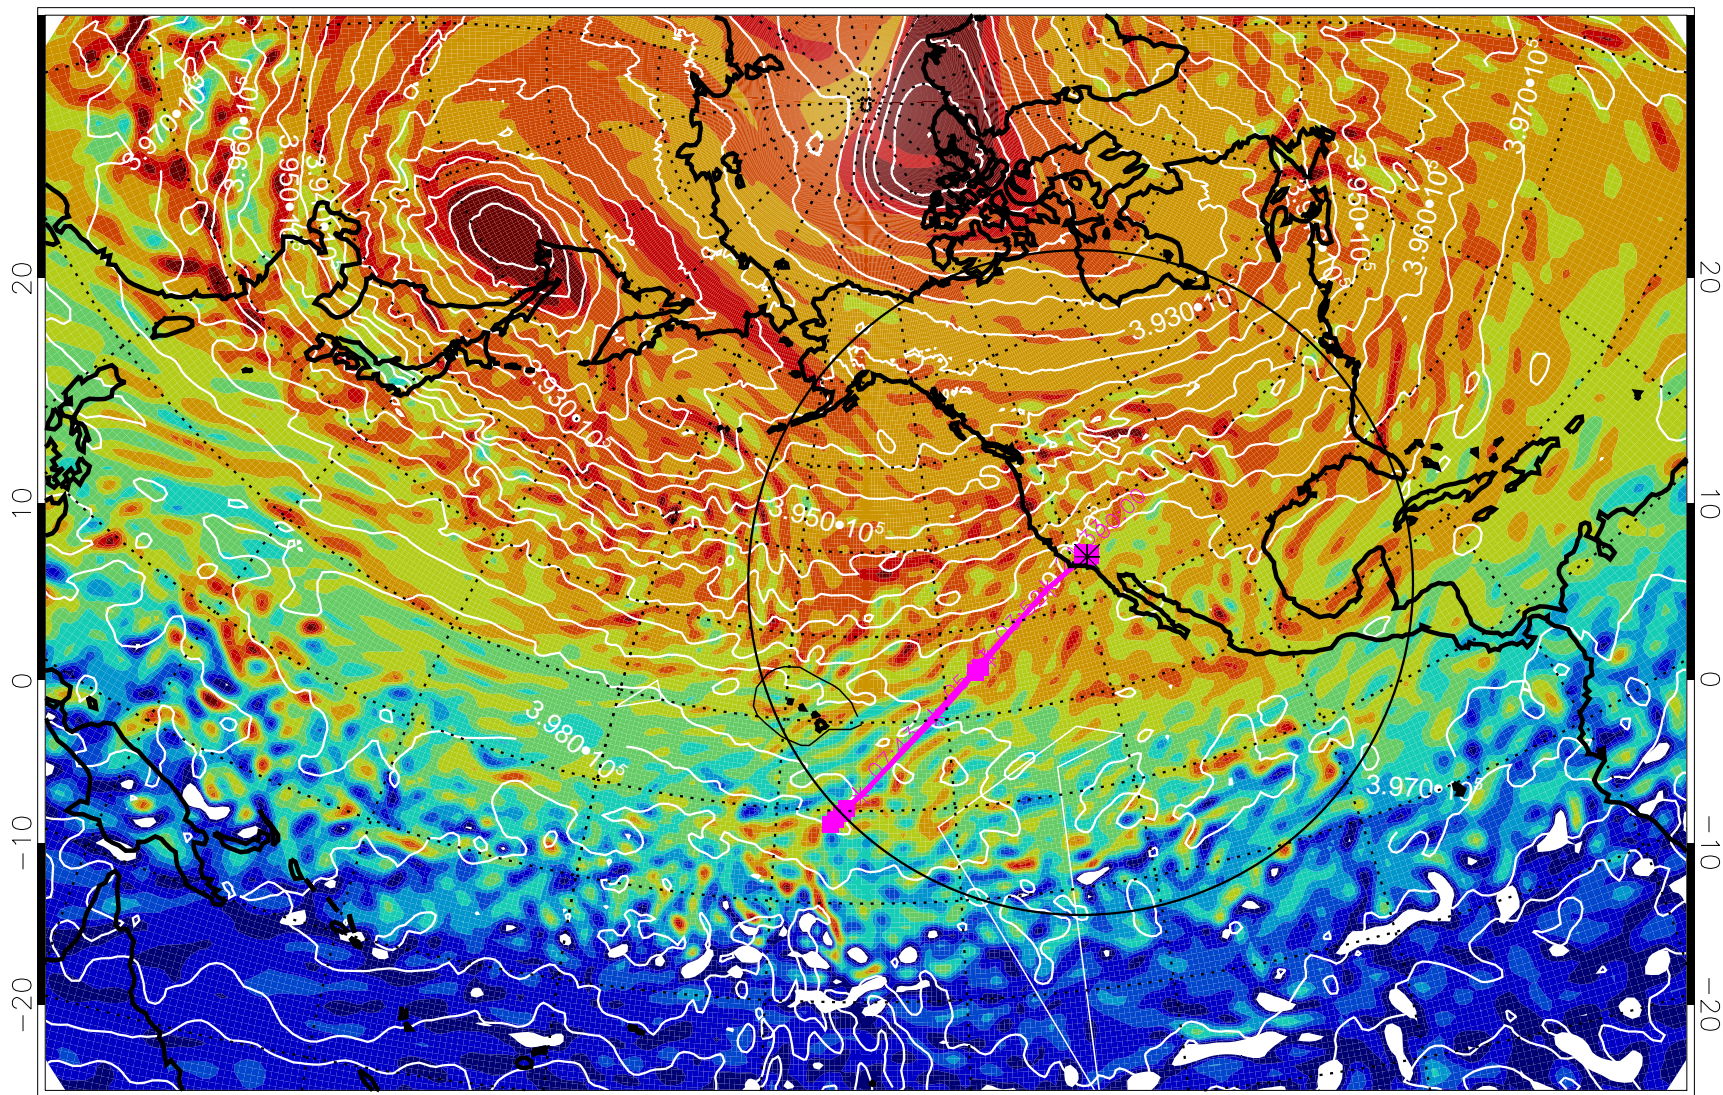

13020518, 30 hour forecast for 460K EPV

460K Montgomery Streamfunction, white

Range ring of 4055 km -- 13 hours GH round trip

13020600, 36 hour forecast for 460K EPV

460K Montgomery Streamfunction, white

Range ring of 4055 km -- 13 hours GH round trip

13020606, 42 hour forecast for 460K EPV

460K Montgomery Streamfunction, white

Range ring of 4055 km -- 13 hours GH round trip

13020612, 48 hour forecast for 460K EPV

460K Montgomery Streamfunction, white

Range ring of 4055 km -- 13 hours GH round trip

13020618, 54 hour forecast for 460K EPV

460K Montgomery Streamfunction, white

Range ring of 4055 km -- 13 hours GH round trip

13020700, 60 hour forecast for 460K EPV

460K Montgomery Streamfunction, white

Range ring of 4055 km -- 13 hours GH round trip

13020706, 66 hour forecast for 460K EPV

460K Montgomery Streamfunction, white

Range ring of 4055 km -- 13 hours GH round trip

13020712, 72 hour forecast for 460K EPV

460K Montgomery Streamfunction, white

Range ring of 4055 km -- 13 hours GH round trip