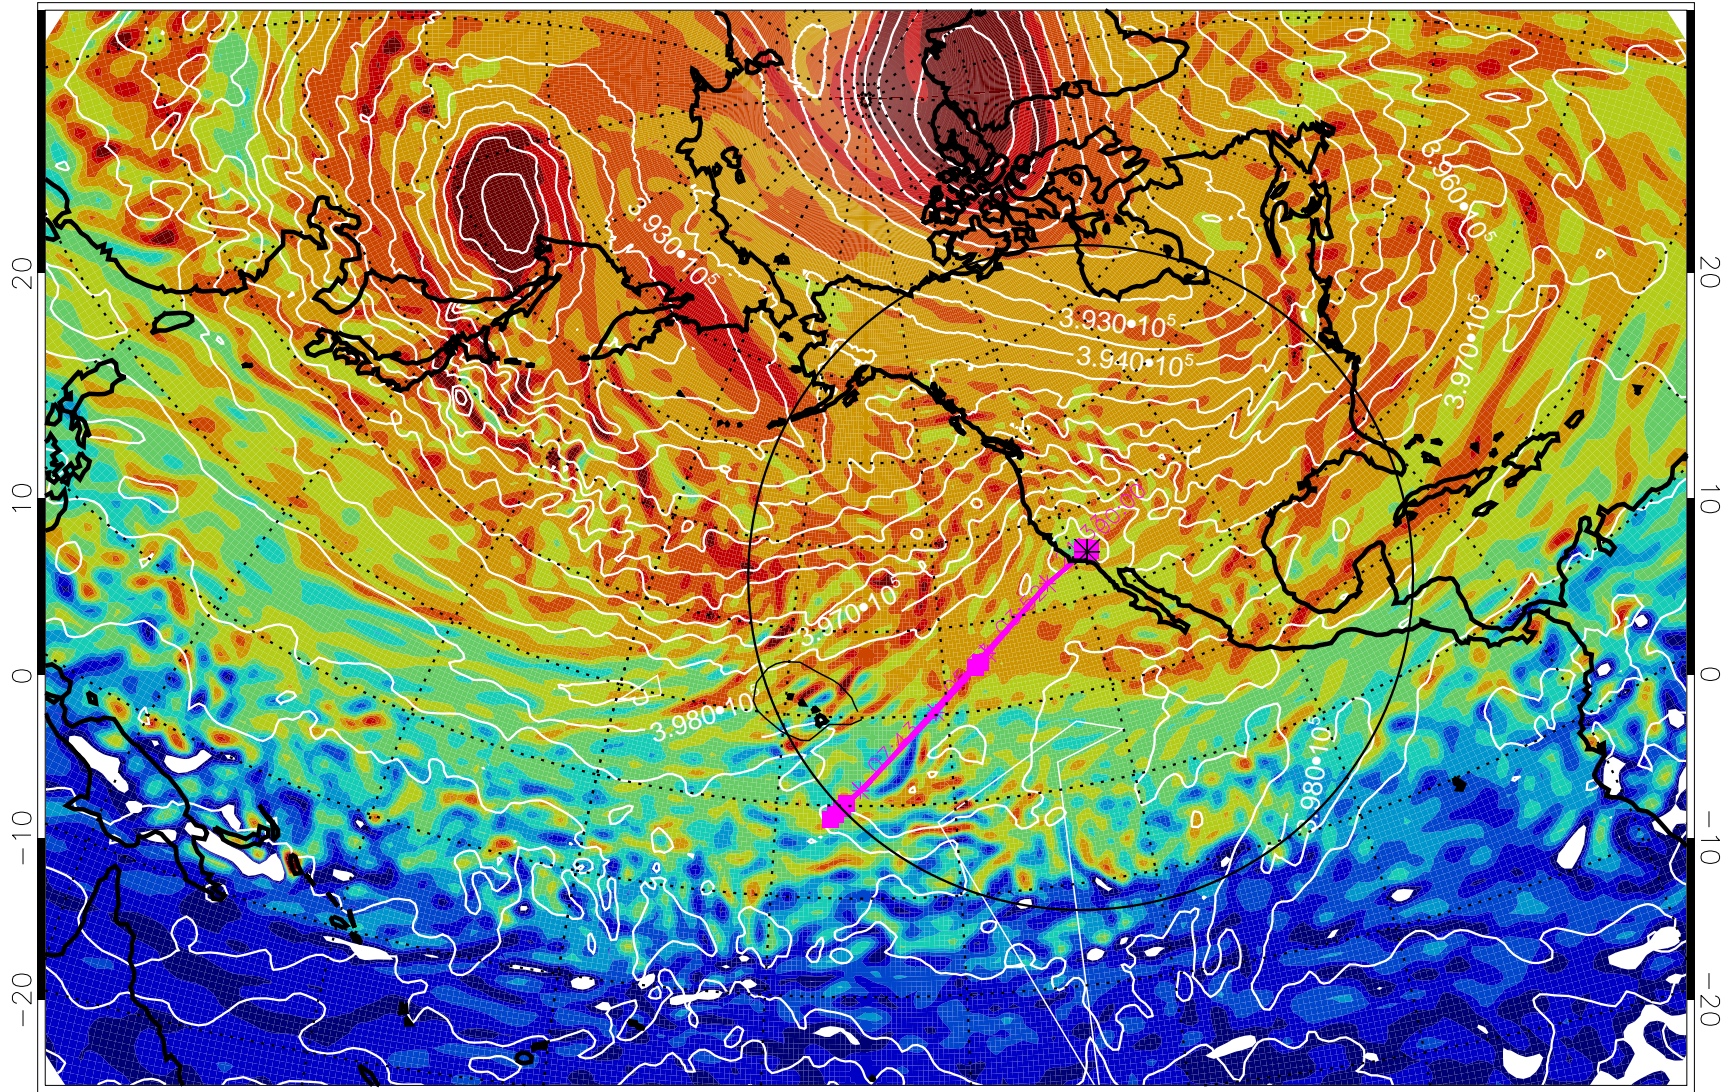

13020418, 6 hour forecast for 460K EPV

460K Montgomery Streamfunction, white

Range ring of 4055 km -- 13 hours GH round trip

13020500, 12 hour forecast for 460K EPV

460K Montgomery Streamfunction, white

Range ring of 4055 km -- 13 hours GH round trip

13020506, 18 hour forecast for 460K EPV

460K Montgomery Streamfunction, white

Range ring of 4055 km -- 13 hours GH round trip

13020512, 24 hour forecast for 460K EPV

460K Montgomery Streamfunction, white

Range ring of 4055 km -- 13 hours GH round trip

13020518, 30 hour forecast for 460K EPV

460K Montgomery Streamfunction, white

Range ring of 4055 km -- 13 hours GH round trip

13020600, 36 hour forecast for 460K EPV

460K Montgomery Streamfunction, white

Range ring of 4055 km -- 13 hours GH round trip