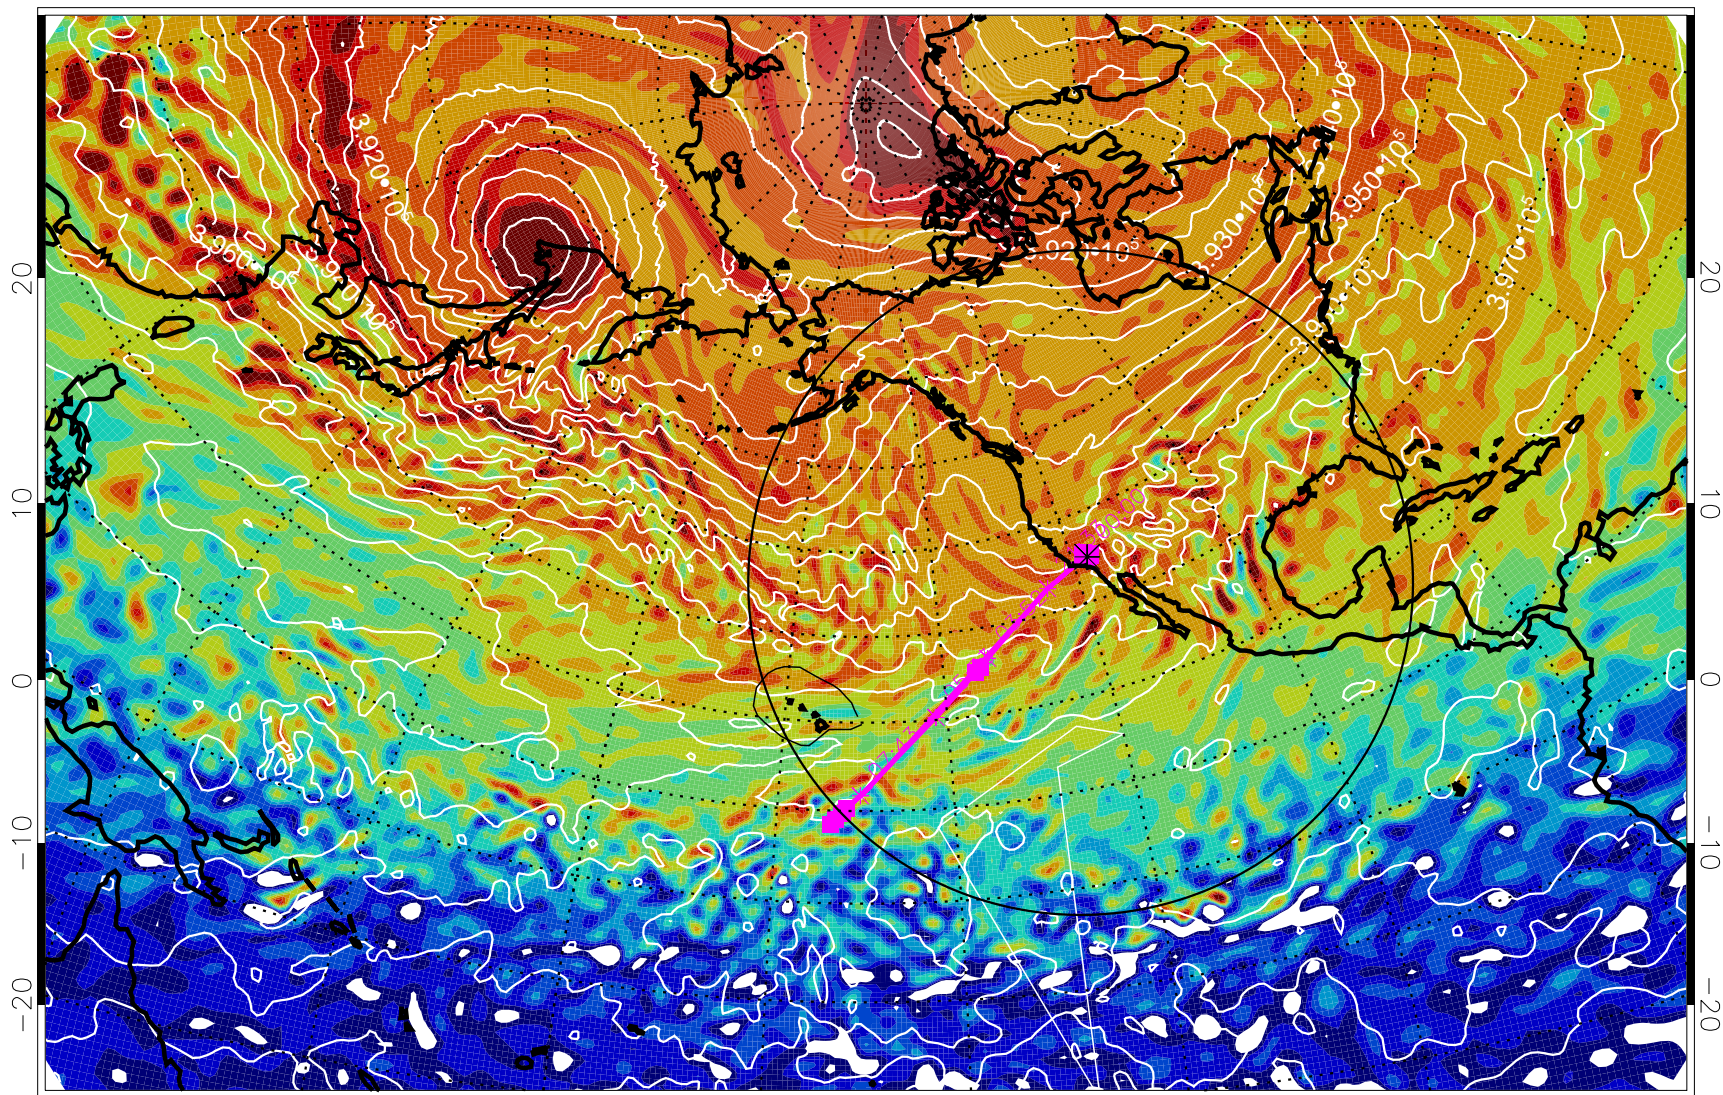

13020718, 78 hour forecast for 460K EPV

460K Montgomery Streamfunction, white

Range ring of 4055 km -- 13 hours GH round trip

13020800, 84 hour forecast for 460K EPV

460K Montgomery Streamfunction, white

Range ring of 4055 km -- 13 hours GH round trip

13020806, 90 hour forecast for 460K EPV

460K Montgomery Streamfunction, white

Range ring of 4055 km -- 13 hours GH round trip

13020812, 96 hour forecast for 460K EPV

460K Montgomery Streamfunction, white

Range ring of 4055 km -- 13 hours GH round trip

13020818, 102 hour forecast for 460K EPV

460K Montgomery Streamfunction, white

Range ring of 4055 km -- 13 hours GH round trip

13020900, 108 hour forecast for 460K EPV

460K Montgomery Streamfunction, white

Range ring of 4055 km -- 13 hours GH round trip

13020906, 114 hour forecast for 460K EPV

460K Montgomery Streamfunction, white

Range ring of 4055 km -- 13 hours GH round trip

13020912, 120 hour forecast for 460K EPV