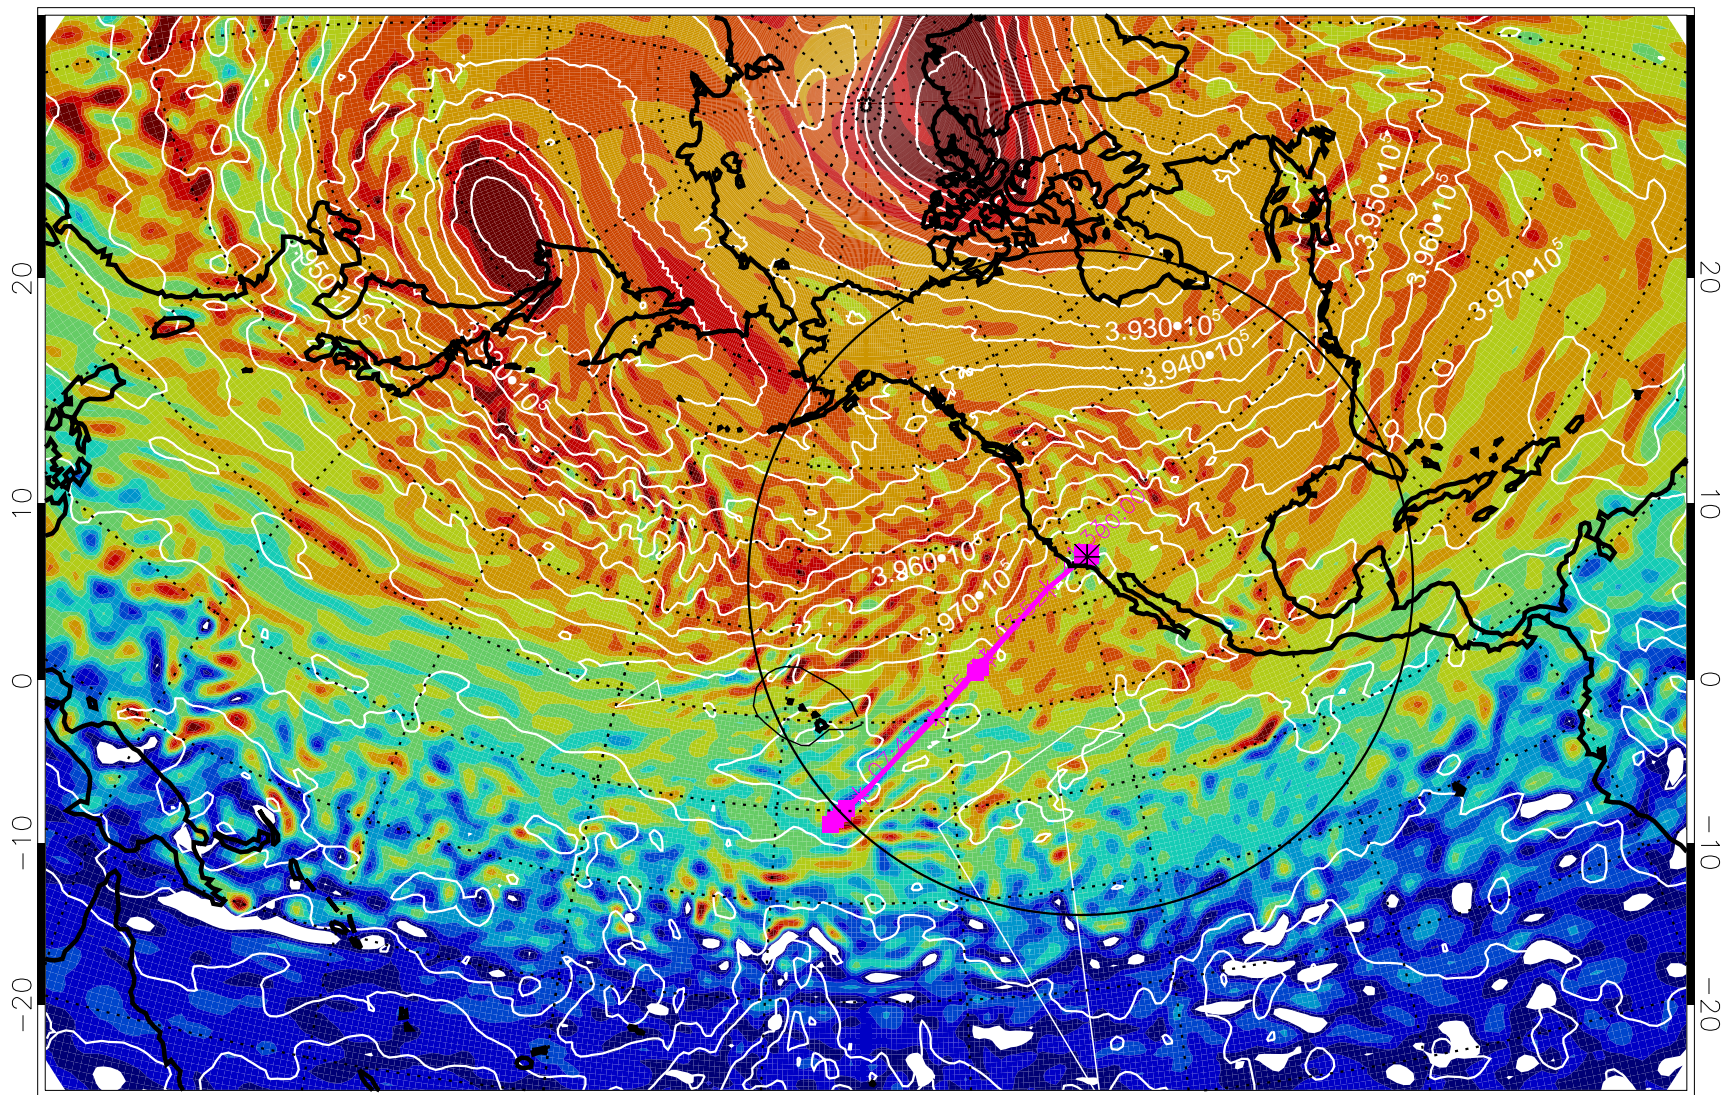

13020418, 6 hour forecast for 460K EPV

460K Montgomery Streamfunction, white

Range ring of 4055 km -- 13 hours GH round trip

13020500, 12 hour forecast for 460K EPV

460K Montgomery Streamfunction, white

Range ring of 4055 km -- 13 hours GH round trip

13020506, 18 hour forecast for 460K EPV

460K Montgomery Streamfunction, white

Range ring of 4055 km -- 13 hours GH round trip

13020512, 24 hour forecast for 460K EPV

460K Montgomery Streamfunction, white

Range ring of 4055 km -- 13 hours GH round trip

13020518, 30 hour forecast for 460K EPV

460K Montgomery Streamfunction, white

Range ring of 4055 km -- 13 hours GH round trip

13020600, 36 hour forecast for 460K EPV

460K Montgomery Streamfunction, white

Range ring of 4055 km -- 13 hours GH round trip

13020606, 42 hour forecast for 460K EPV

460K Montgomery Streamfunction, white

Range ring of 4055 km -- 13 hours GH round trip

13020612, 48 hour forecast for 460K EPV

460K Montgomery Streamfunction, white

Range ring of 4055 km -- 13 hours GH round trip