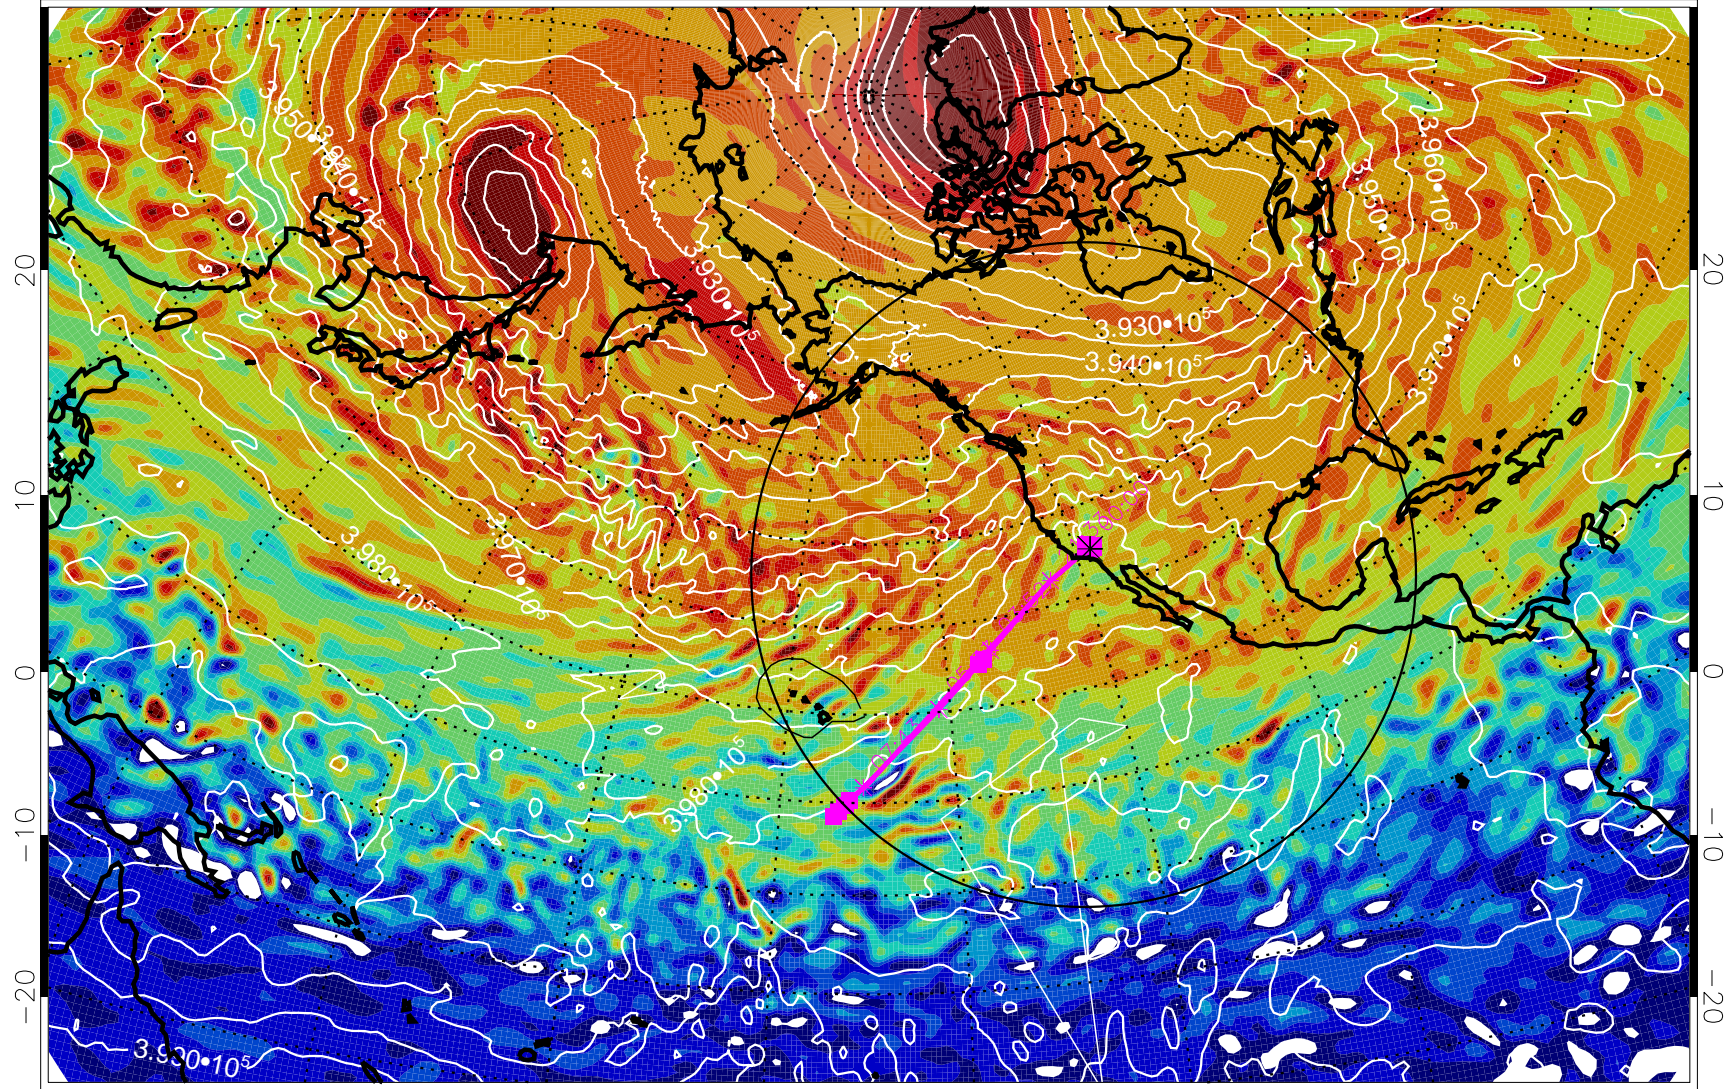

13020418, 6 hour forecast for 460K EPV

460K Montgomery Streamfunction, white

Range ring of 4055 km -- 13 hours GH round trip

13020500, 12 hour forecast for 460K EPV

460K Montgomery Streamfunction, white

Range ring of 4055 km -- 13 hours GH round trip

13020506, 18 hour forecast for 460K EPV

460K Montgomery Streamfunction, white

Range ring of 4055 km -- 13 hours GH round trip

13020512, 24 hour forecast for 460K EPV

460K Montgomery Streamfunction, white

Range ring of 4055 km -- 13 hours GH round trip

13020518, 30 hour forecast for 460K EPV

460K Montgomery Streamfunction, white

Range ring of 4055 km -- 13 hours GH round trip

13020600, 36 hour forecast for 460K EPV

460K Montgomery Streamfunction, white

Range ring of 4055 km -- 13 hours GH round trip

13020606, 42 hour forecast for 460K EPV

460K Montgomery Streamfunction, white

Range ring of 4055 km -- 13 hours GH round trip

13020612, 48 hour forecast for 460K EPV

460K Montgomery Streamfunction, white

Range ring of 4055 km -- 13 hours GH round trip