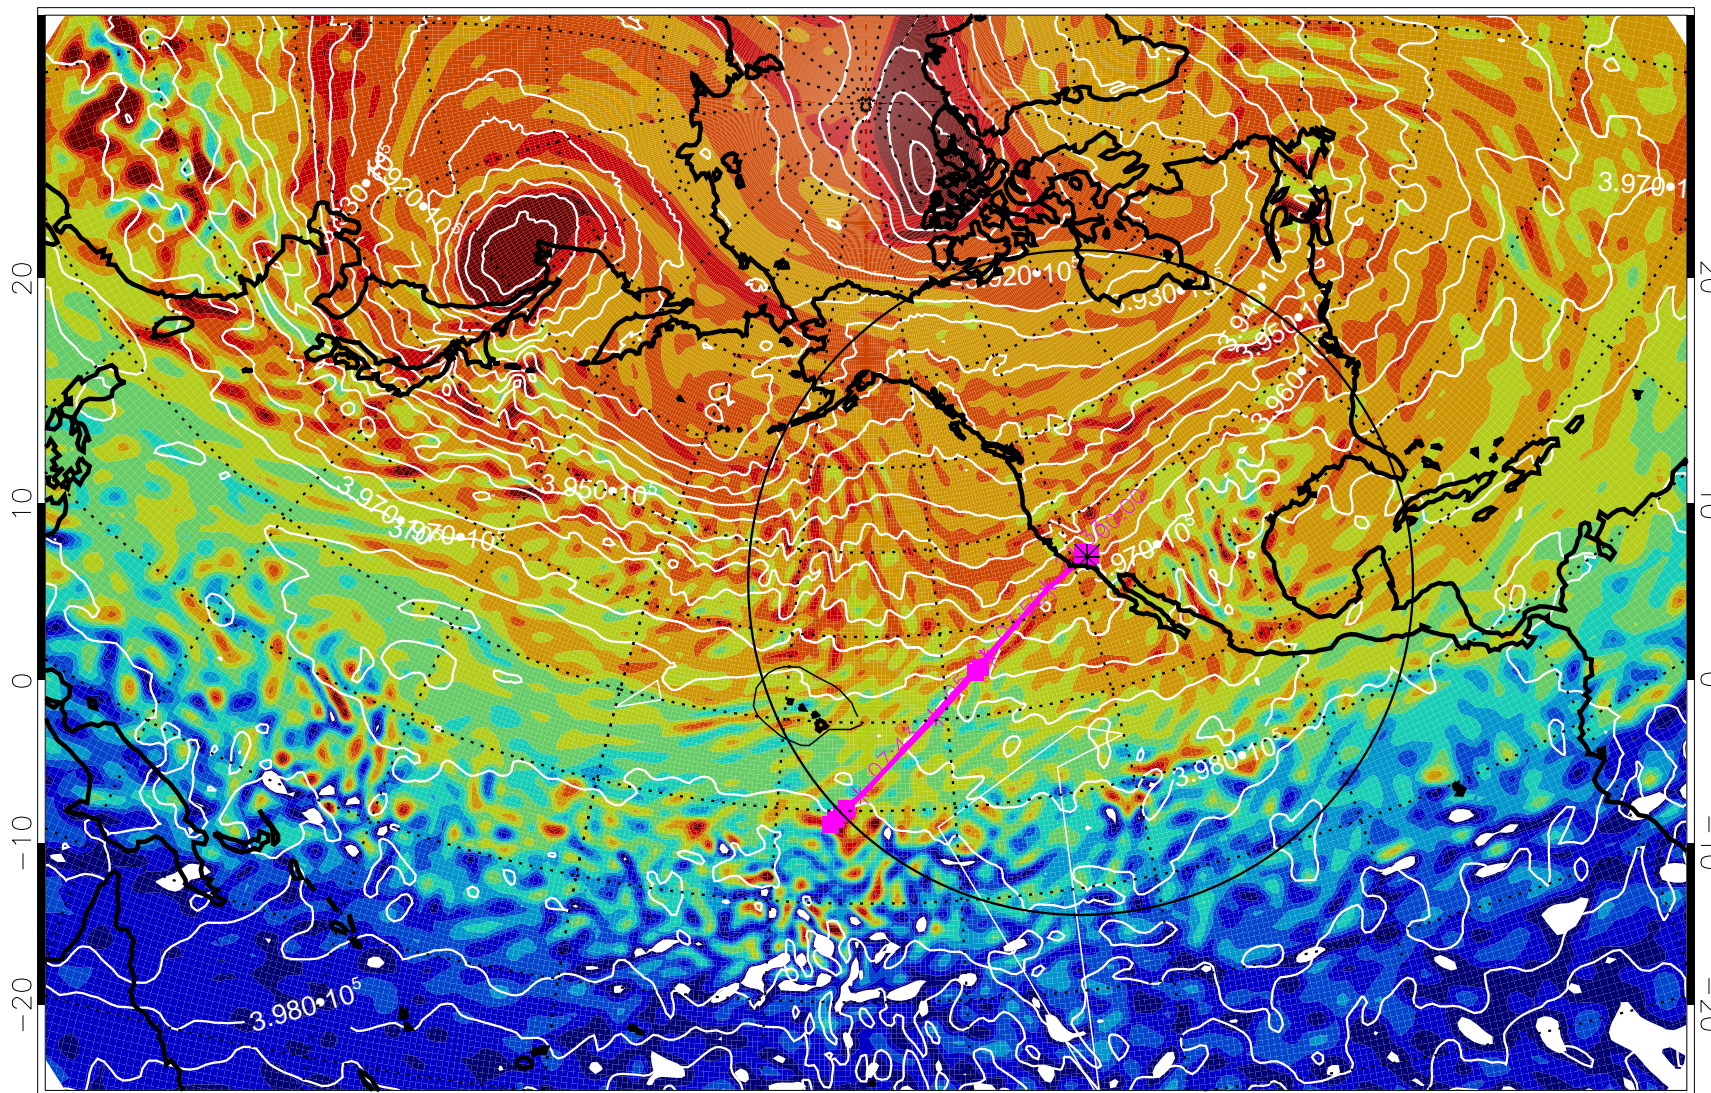

13020706, 66 hour forecast for 460K EPV

460K Montgomery Streamfunction, white

Range ring of 4055 km -- 13 hours GH round trip

13020712, 72 hour forecast for 460K EPV

460K Montgomery Streamfunction, white

Range ring of 4055 km -- 13 hours GH round trip

13020718, 78 hour forecast for 460K EPV

460K Montgomery Streamfunction, white

Range ring of 4055 km -- 13 hours GH round trip

13020800, 84 hour forecast for 460K EPV

460K Montgomery Streamfunction, white

Range ring of 4055 km -- 13 hours GH round trip

13020806, 90 hour forecast for 460K EPV

460K Montgomery Streamfunction, white

Range ring of 4055 km -- 13 hours GH round trip

13020812, 96 hour forecast for 460K EPV

460K Montgomery Streamfunction, white

Range ring of 4055 km -- 13 hours GH round trip

13020818, 102 hour forecast for 460K EPV

460K Montgomery Streamfunction, white

Range ring of 4055 km -- 13 hours GH round trip

13020900, 108 hour forecast for 460K EPV

460K Montgomery Streamfunction, white