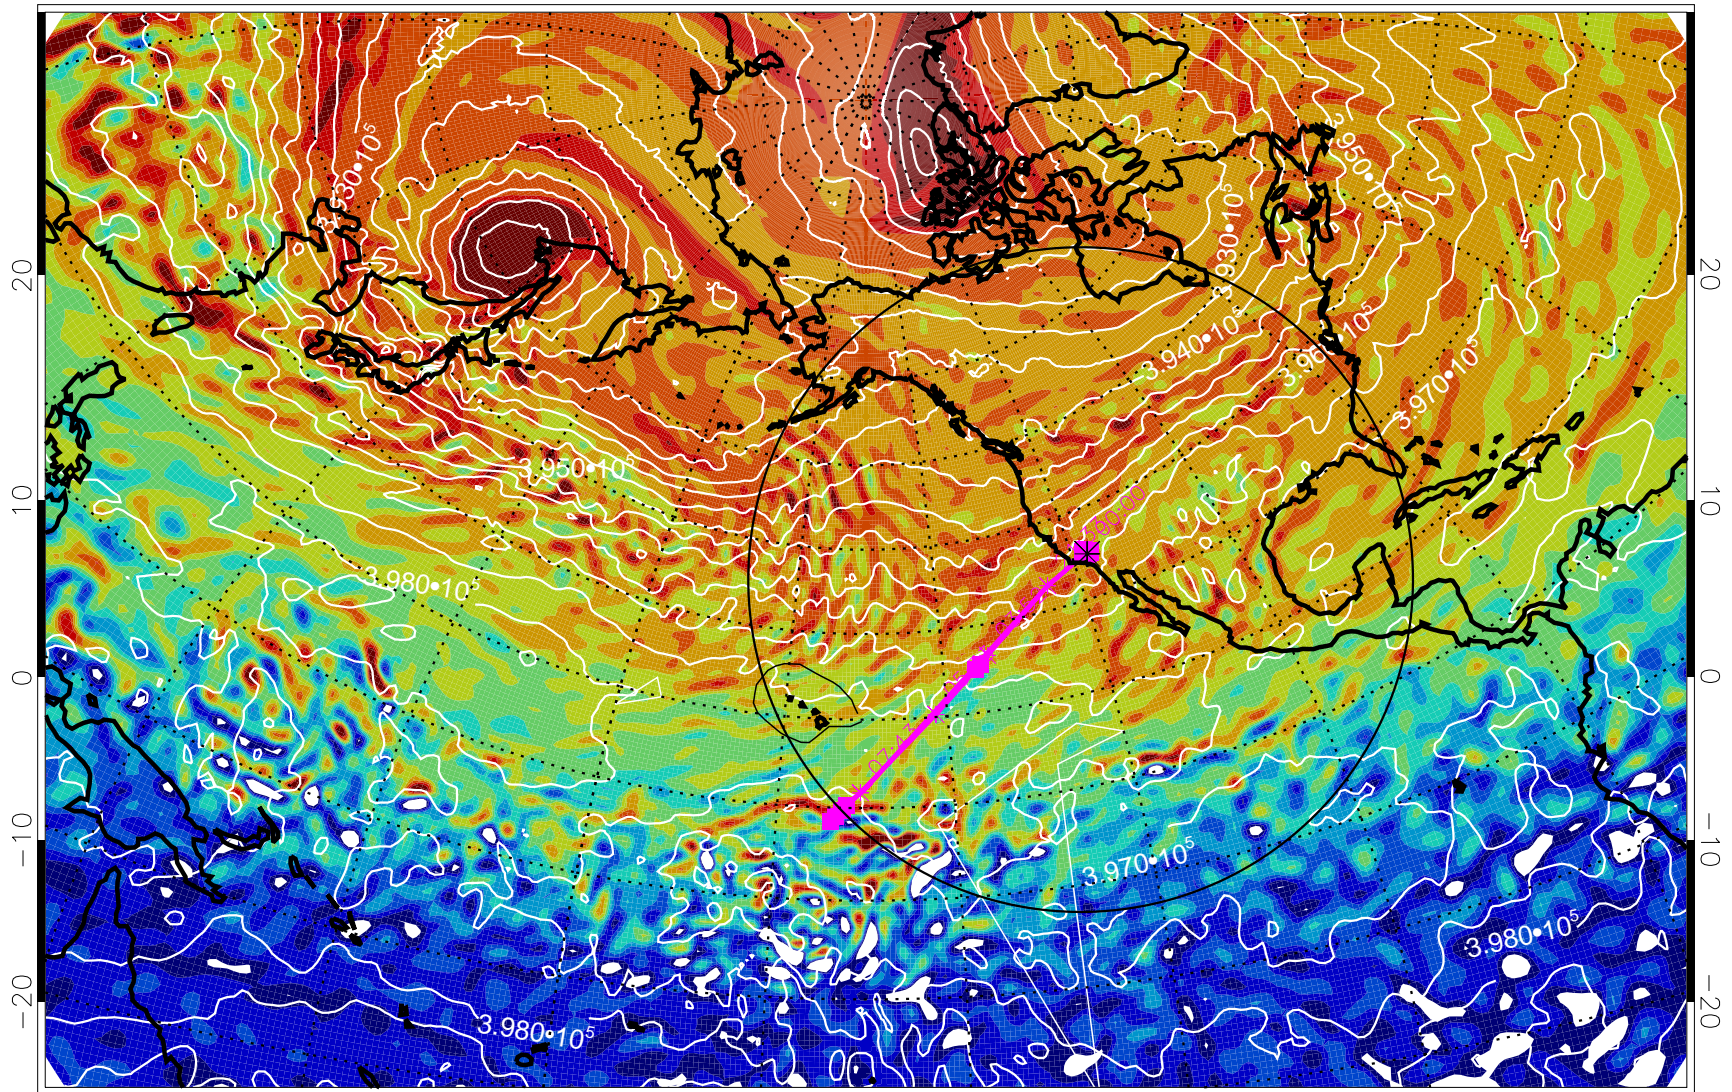

13020612, 60 hour forecast for 460K EPV

460K Montgomery Streamfunction, white

Range ring of 4055 km -- 13 hours GH round trip

13020618, 66 hour forecast for 460K EPV

460K Montgomery Streamfunction, white

Range ring of 4055 km -- 13 hours GH round trip

13020700, 72 hour forecast for 460K EPV

460K Montgomery Streamfunction, white

Range ring of 4055 km -- 13 hours GH round trip

13020706, 78 hour forecast for 460K EPV

460K Montgomery Streamfunction, white

Range ring of 4055 km -- 13 hours GH round trip

13020712, 84 hour forecast for 460K EPV

460K Montgomery Streamfunction, white

Range ring of 4055 km -- 13 hours GH round trip

13020718, 90 hour forecast for 460K EPV

460K Montgomery Streamfunction, white

Range ring of 4055 km -- 13 hours GH round trip

13020800, 96 hour forecast for 460K EPV

460K Montgomery Streamfunction, white

Range ring of 4055 km -- 13 hours GH round trip

13020806, 102 hour forecast for 460K EPV

460K Montgomery Streamfunction, white