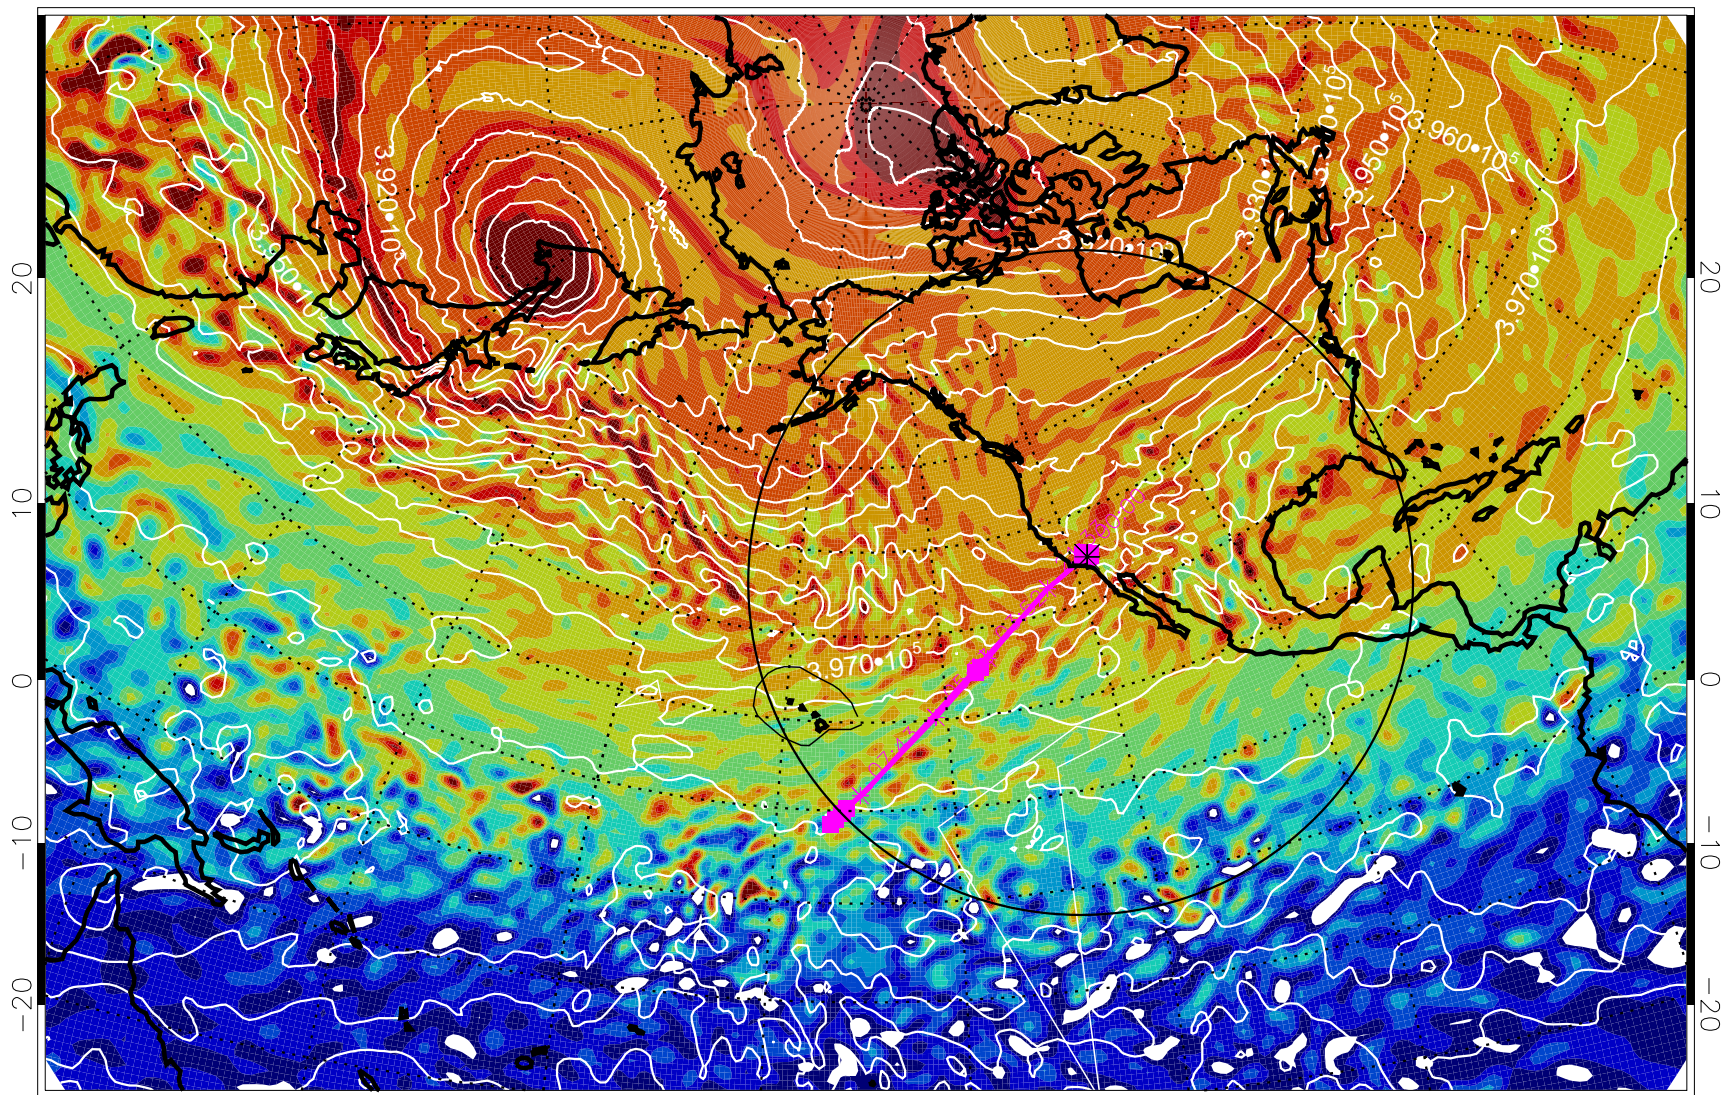

13020800, 96 hour forecast for 460K EPV

460K Montgomery Streamfunction, white

Range ring of 4055 km -- 13 hours GH round trip

13020806, 102 hour forecast for 460K EPV

460K Montgomery Streamfunction, white

Range ring of 4055 km -- 13 hours GH round trip

13020812, 108 hour forecast for 460K EPV

460K Montgomery Streamfunction, white

Range ring of 4055 km -- 13 hours GH round trip

13020818, 114 hour forecast for 460K EPV

460K Montgomery Streamfunction, white

Range ring of 4055 km -- 13 hours GH round trip

13020900, 120 hour forecast for 460K EPV

460K Montgomery Streamfunction, white

Range ring of 4055 km -- 13 hours GH round trip