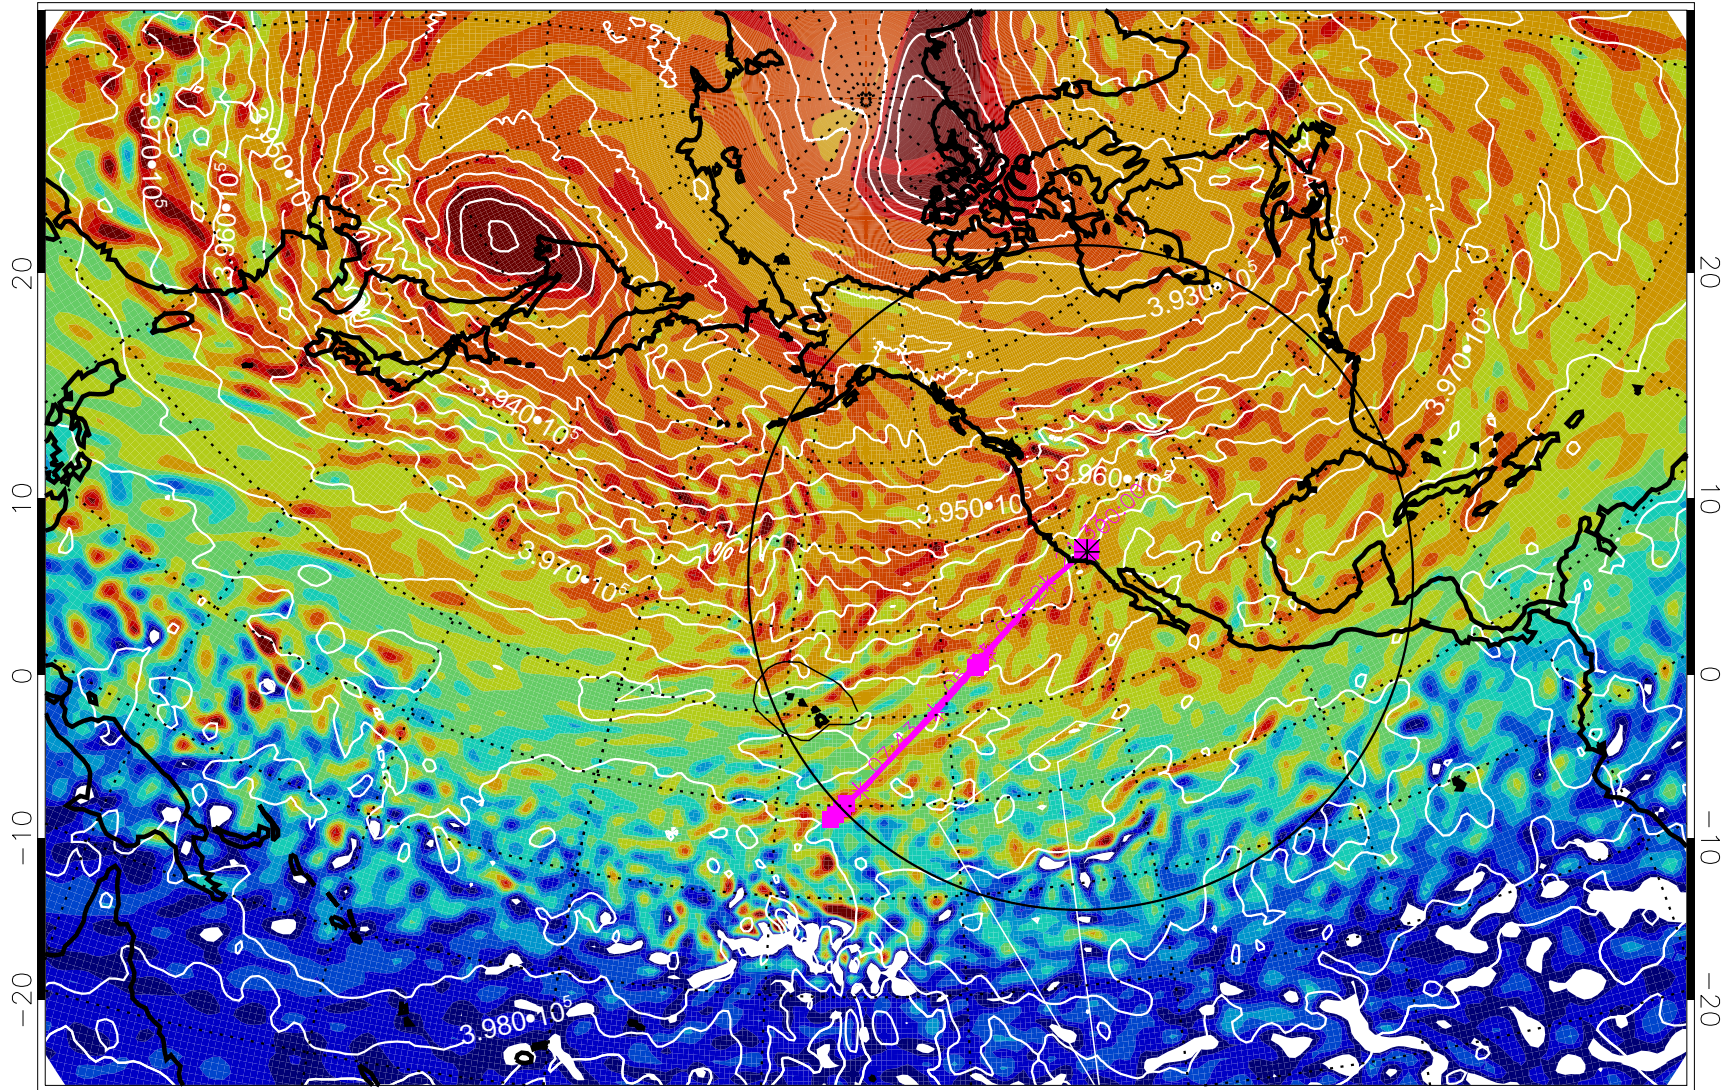

13020600, 48 hour forecast for 460K EPV

460K Montgomery Streamfunction, white

Range ring of 4055 km -- 13 hours GH round trip

13020606, 54 hour forecast for 460K EPV

460K Montgomery Streamfunction, white

Range ring of 4055 km -- 13 hours GH round trip

13020612, 60 hour forecast for 460K EPV

460K Montgomery Streamfunction, white

Range ring of 4055 km -- 13 hours GH round trip

13020618, 66 hour forecast for 460K EPV

460K Montgomery Streamfunction, white

Range ring of 4055 km -- 13 hours GH round trip

13020700, 72 hour forecast for 460K EPV

460K Montgomery Streamfunction, white

Range ring of 4055 km -- 13 hours GH round trip

13020706, 78 hour forecast for 460K EPV

460K Montgomery Streamfunction, white

Range ring of 4055 km -- 13 hours GH round trip

13020712, 84 hour forecast for 460K EPV

460K Montgomery Streamfunction, white

Range ring of 4055 km -- 13 hours GH round trip

13020718, 90 hour forecast for 460K EPV

460K Montgomery Streamfunction, white

Range ring of 4055 km -- 13 hours GH round trip