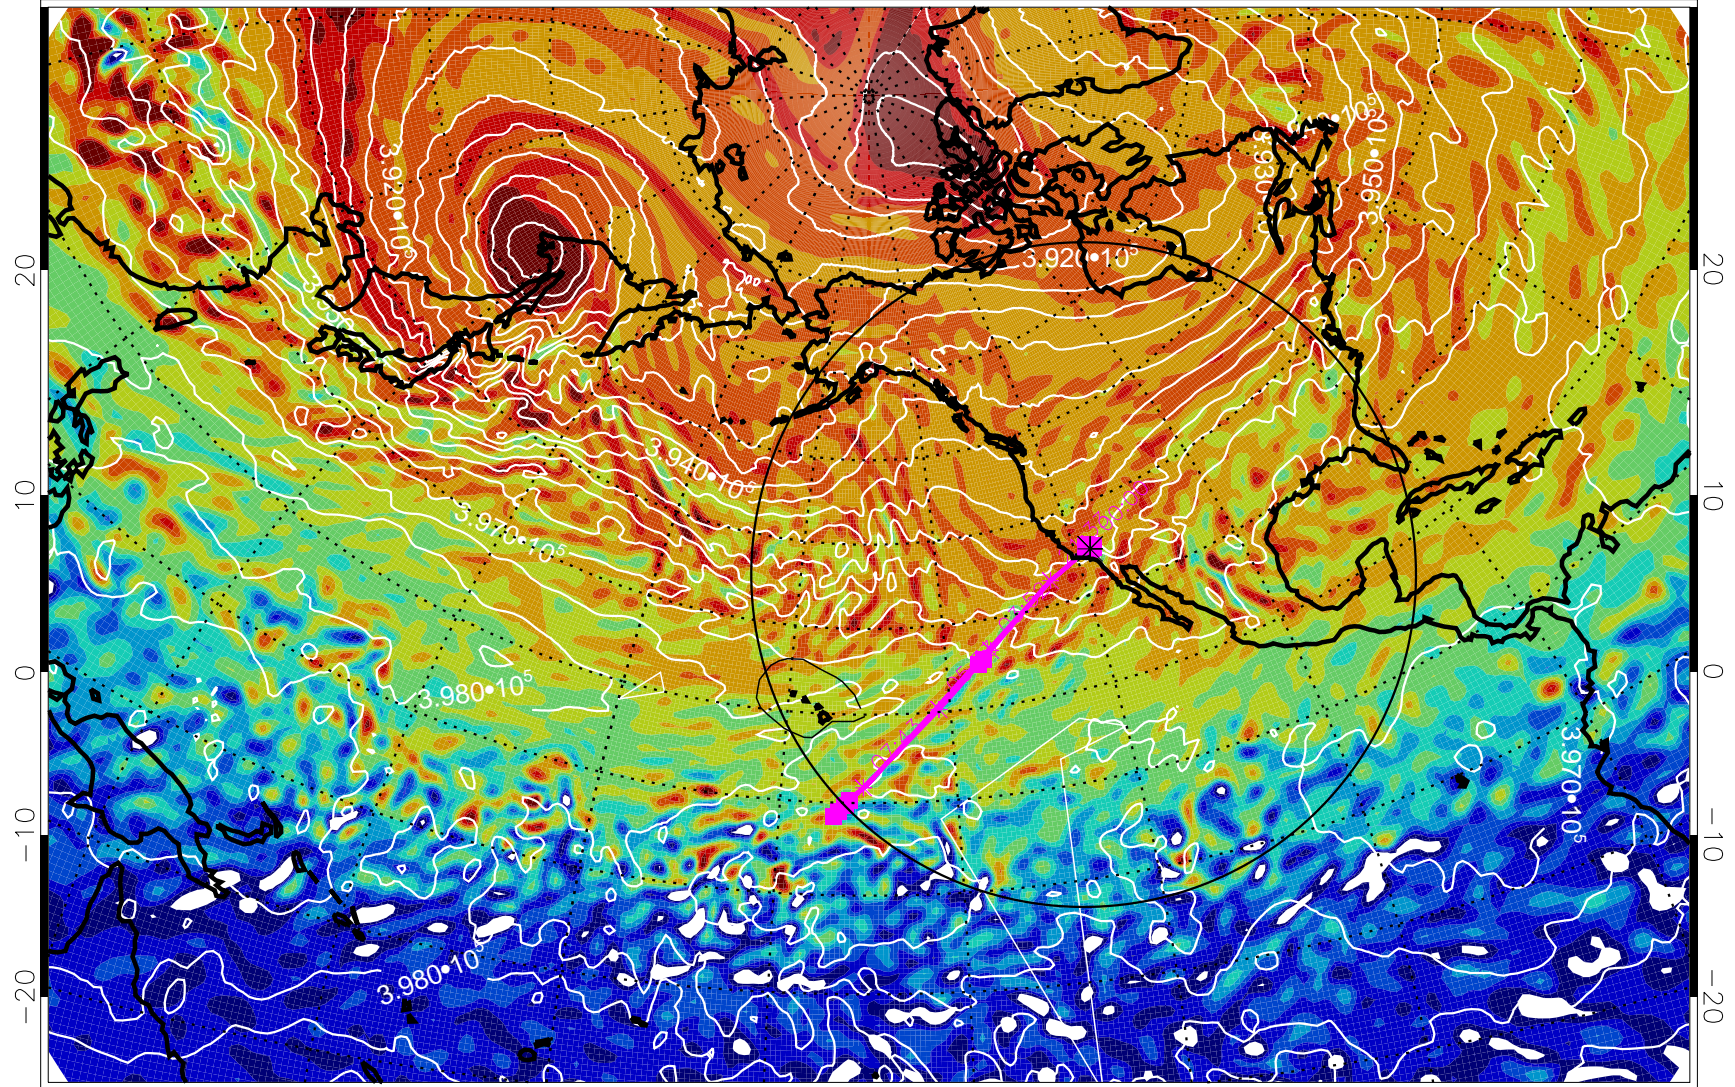

13020712, 84 hour forecast for 460K EPV

460K Montgomery Streamfunction, white

Range ring of 4055 km -- 13 hours GH round trip

13020718, 90 hour forecast for 460K EPV

460K Montgomery Streamfunction, white

Range ring of 4055 km -- 13 hours GH round trip

13020800, 96 hour forecast for 460K EPV

460K Montgomery Streamfunction, white

Range ring of 4055 km -- 13 hours GH round trip

13020806, 102 hour forecast for 460K EPV

460K Montgomery Streamfunction, white

Range ring of 4055 km -- 13 hours GH round trip

13020812, 108 hour forecast for 460K EPV

460K Montgomery Streamfunction, white

Range ring of 4055 km -- 13 hours GH round trip

13020818, 114 hour forecast for 460K EPV

460K Montgomery Streamfunction, white

Range ring of 4055 km -- 13 hours GH round trip

13020900, 120 hour forecast for 460K EPV

460K Montgomery Streamfunction, white

Range ring of 4055 km -- 13 hours GH round trip