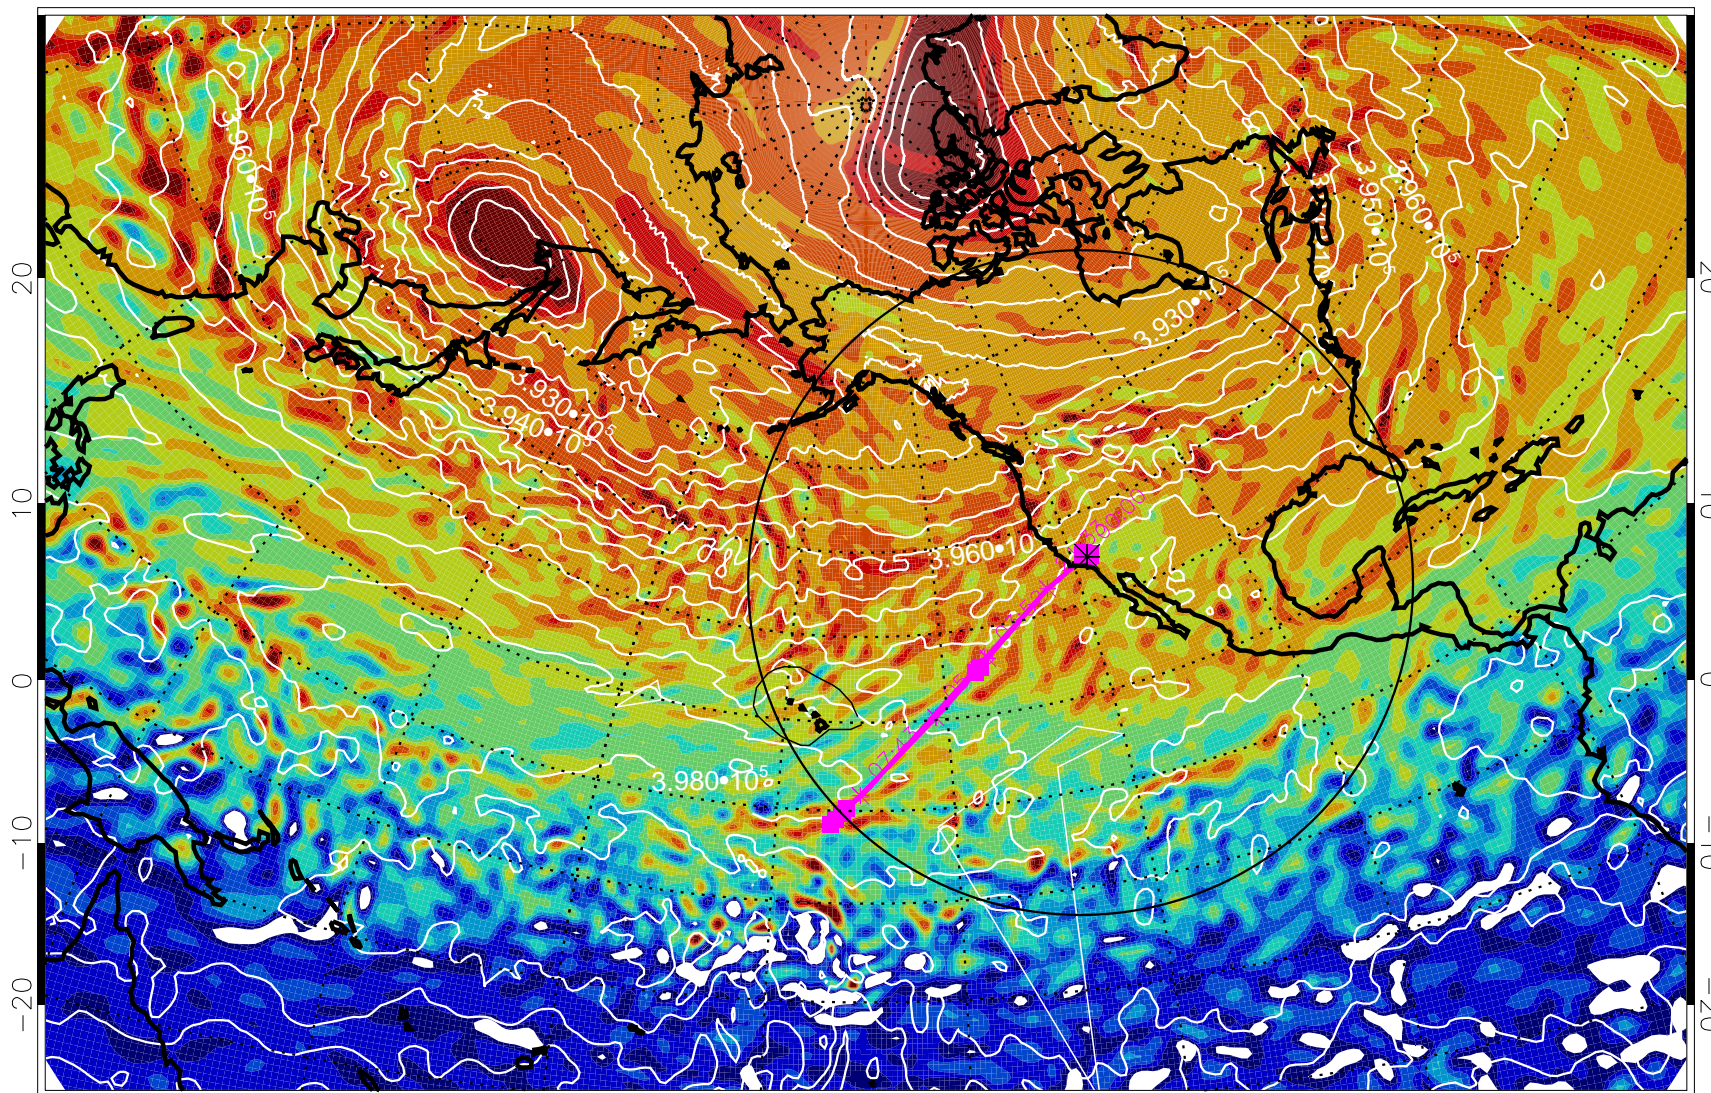

13020600, 48 hour forecast for 460K EPV

460K Montgomery Streamfunction, white

Range ring of 4055 km -- 13 hours GH round trip

13020606, 54 hour forecast for 460K EPV

460K Montgomery Streamfunction, white

Range ring of 4055 km -- 13 hours GH round trip

13020612, 60 hour forecast for 460K EPV

460K Montgomery Streamfunction, white

Range ring of 4055 km -- 13 hours GH round trip

13020618, 66 hour forecast for 460K EPV

460K Montgomery Streamfunction, white

Range ring of 4055 km -- 13 hours GH round trip

13020700, 72 hour forecast for 460K EPV

460K Montgomery Streamfunction, white

Range ring of 4055 km -- 13 hours GH round trip

13020706, 78 hour forecast for 460K EPV

460K Montgomery Streamfunction, white

Range ring of 4055 km -- 13 hours GH round trip