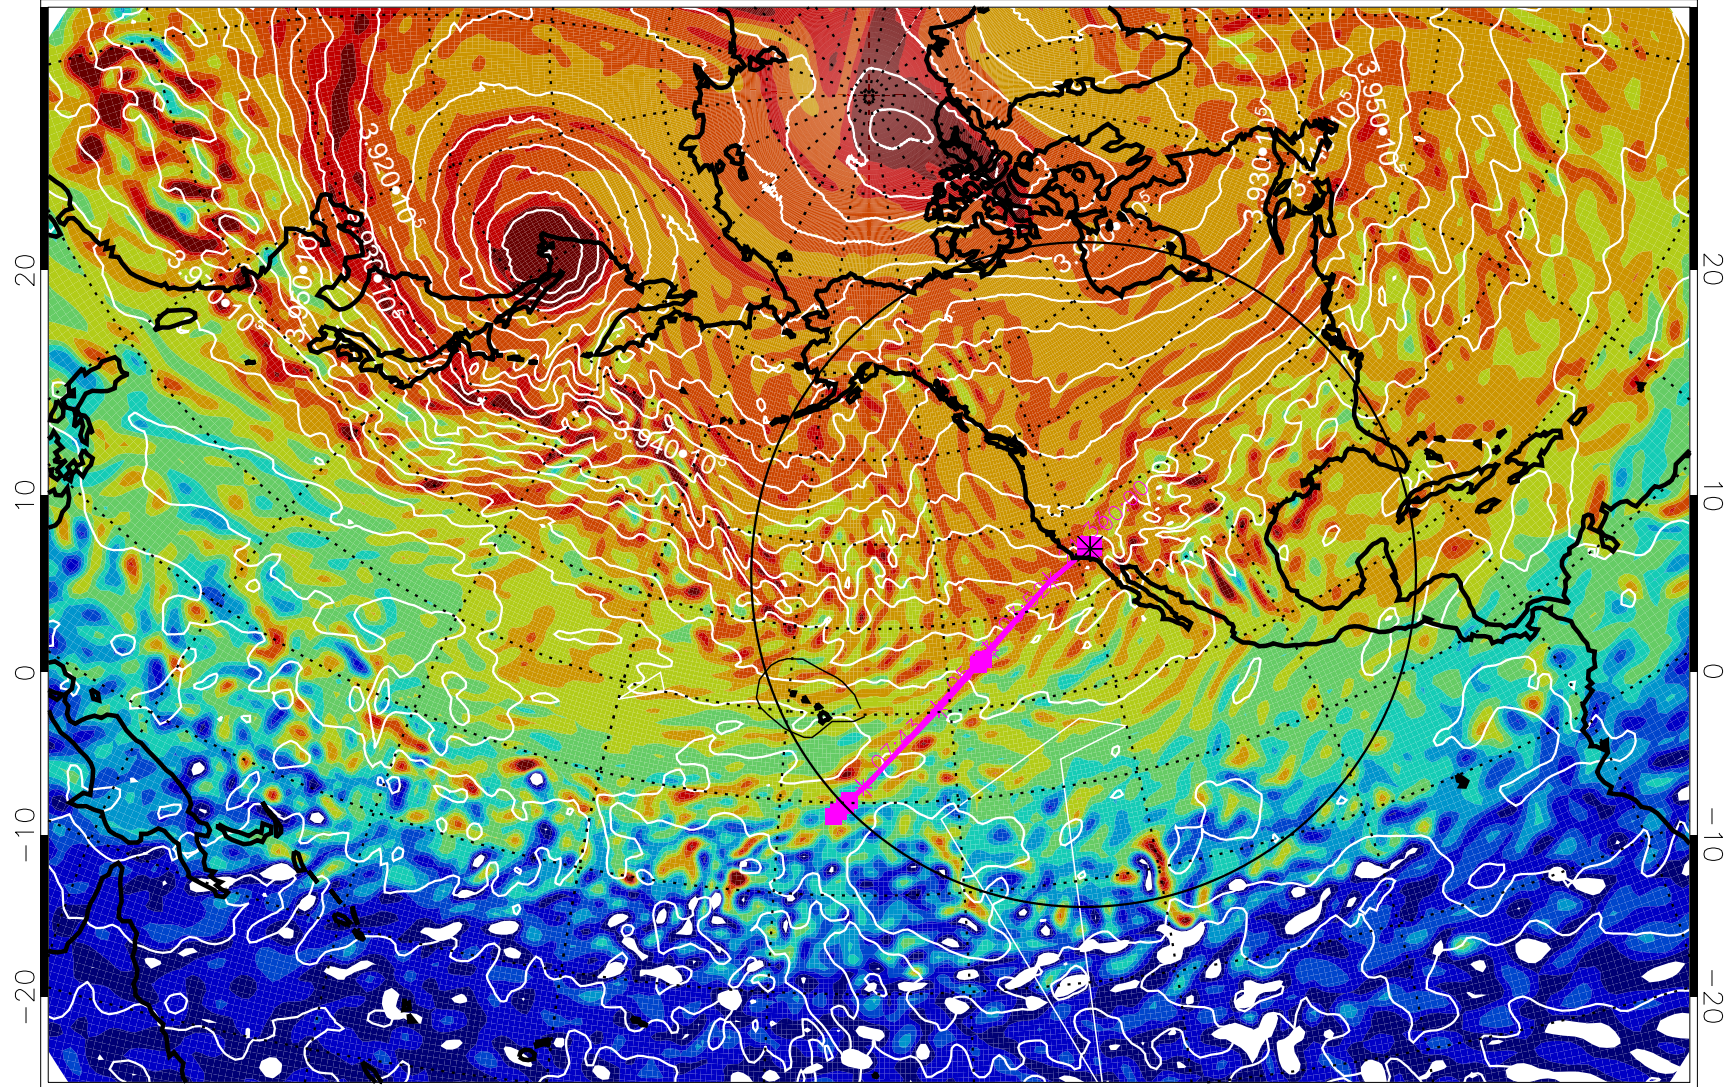

13020800, 96 hour forecast for 460K EPV

460K Montgomery Streamfunction, white

Range ring of 4055 km -- 13 hours GH round trip

13020806, 102 hour forecast for 460K EPV

460K Montgomery Streamfunction, white

Range ring of 4055 km -- 13 hours GH round trip

13020812, 108 hour forecast for 460K EPV

460K Montgomery Streamfunction, white

Range ring of 4055 km -- 13 hours GH round trip

13020818, 114 hour forecast for 460K EPV

460K Montgomery Streamfunction, white

Range ring of 4055 km -- 13 hours GH round trip

13020900, 120 hour forecast for 460K EPV

460K Montgomery Streamfunction, white

Range ring of 4055 km -- 13 hours GH round trip