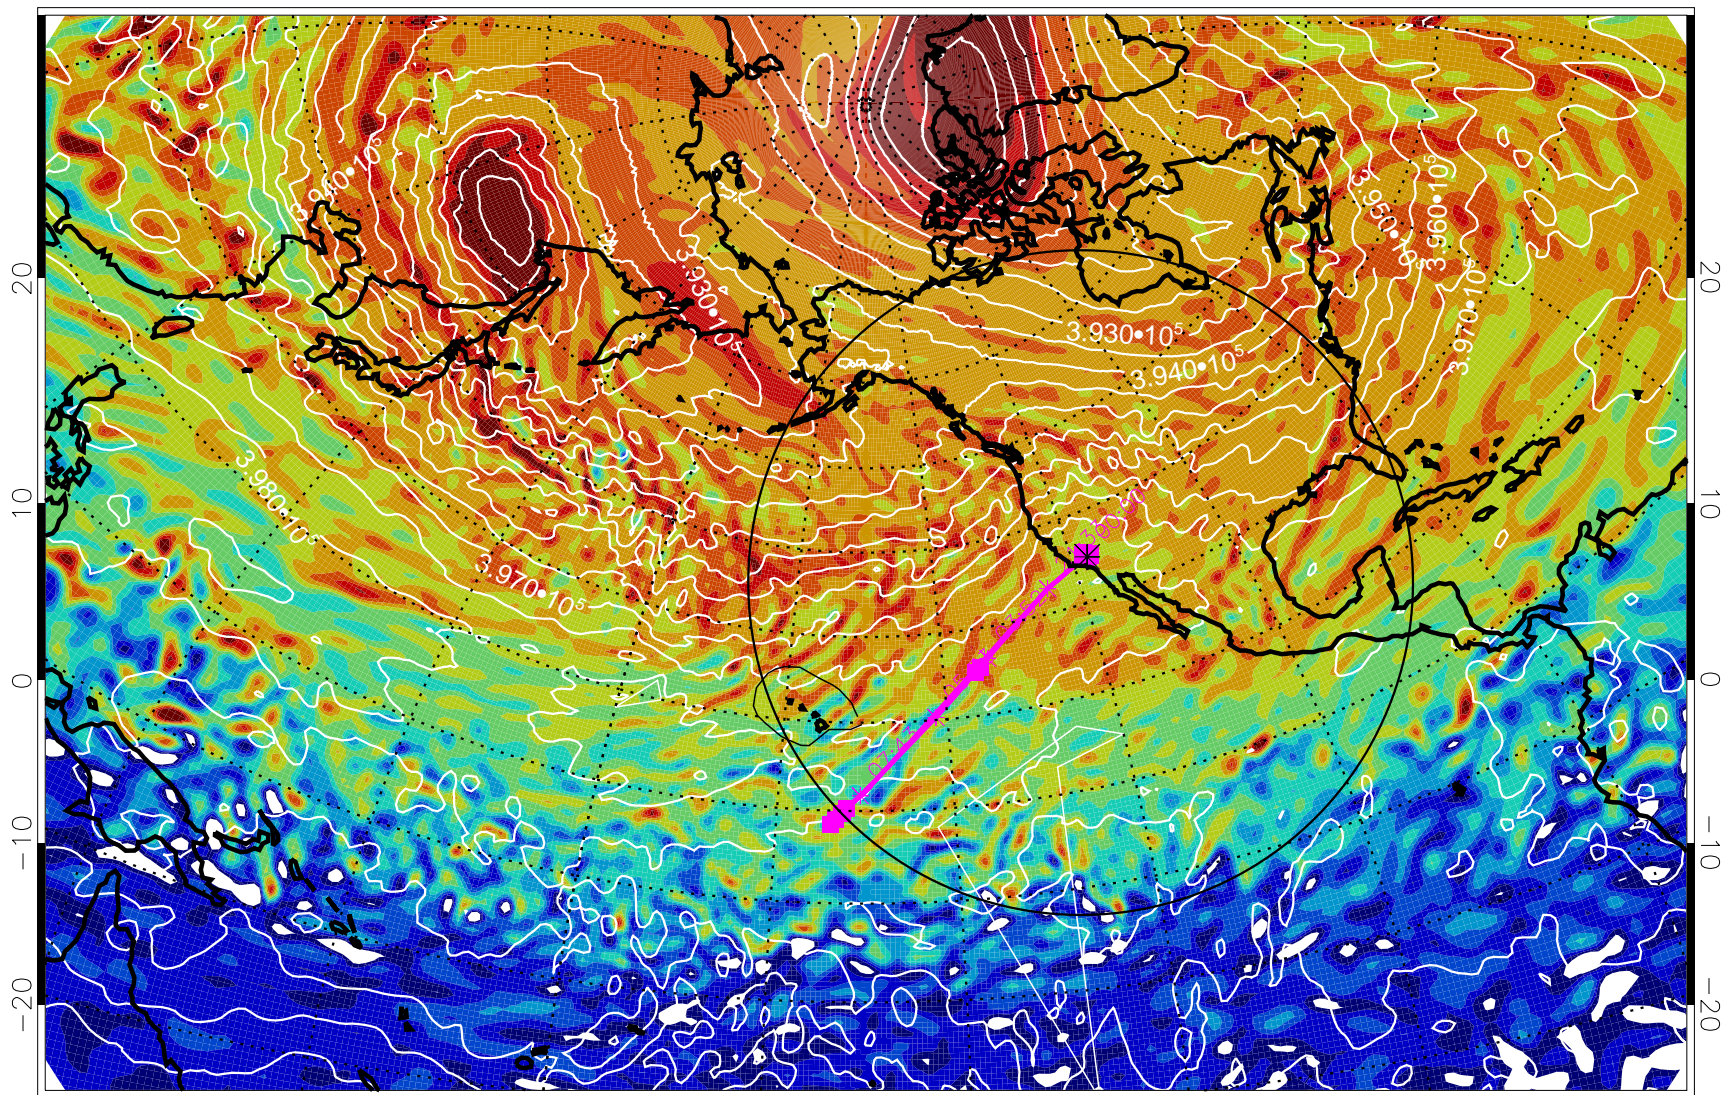

13020500, 24 hour forecast for 460K EPV

460K Montgomery Streamfunction, white

Range ring of 4055 km -- 13 hours GH round trip

13020506, 30 hour forecast for 460K EPV

460K Montgomery Streamfunction, white

Range ring of 4055 km -- 13 hours GH round trip

13020512, 36 hour forecast for 460K EPV

460K Montgomery Streamfunction, white

Range ring of 4055 km -- 13 hours GH round trip

13020518, 42 hour forecast for 460K EPV

460K Montgomery Streamfunction, white

Range ring of 4055 km -- 13 hours GH round trip

13020600, 48 hour forecast for 460K EPV

460K Montgomery Streamfunction, white

Range ring of 4055 km -- 13 hours GH round trip

13020606, 54 hour forecast for 460K EPV

460K Montgomery Streamfunction, white

Range ring of 4055 km -- 13 hours GH round trip

13020612, 60 hour forecast for 460K EPV

460K Montgomery Streamfunction, white

Range ring of 4055 km -- 13 hours GH round trip

13020618, 66 hour forecast for 460K EPV

460K Montgomery Streamfunction, white

Range ring of 4055 km -- 13 hours GH round trip