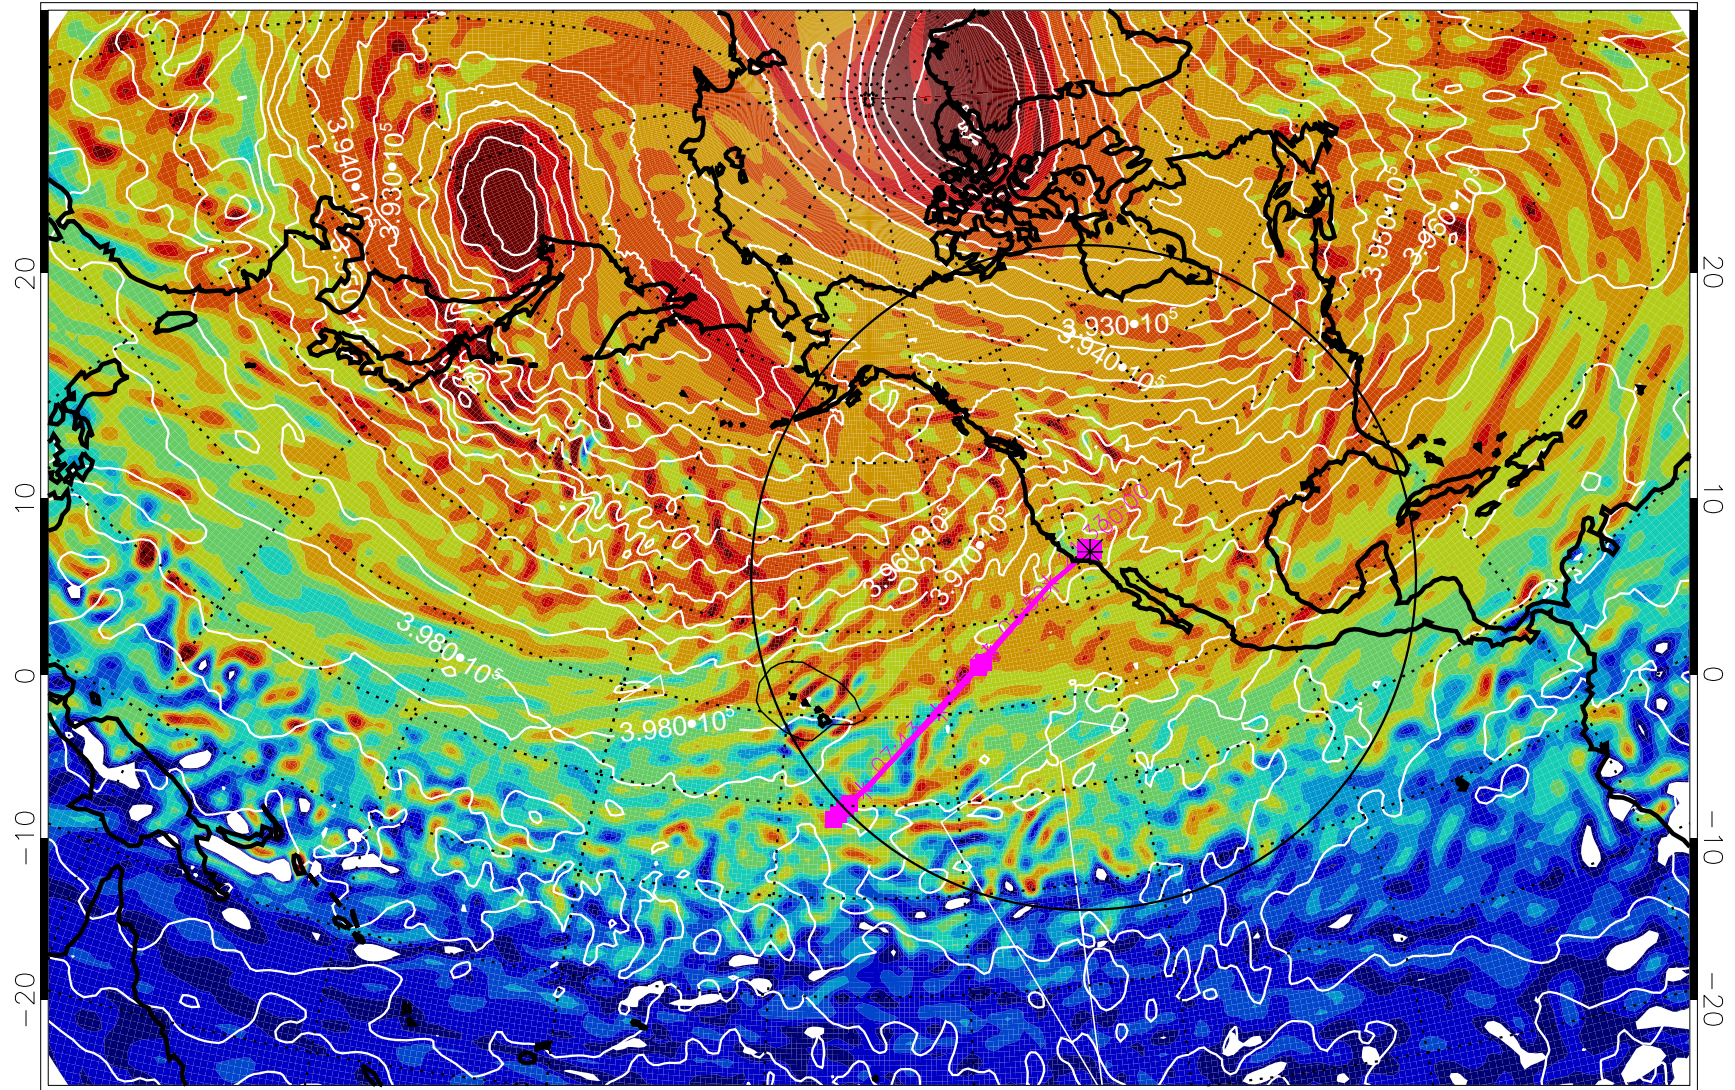

13020412, 12 hour forecast for 460K EPV

460K Montgomery Streamfunction, white

Range ring of 4055 km -- 13 hours GH round trip

13020418, 18 hour forecast for 460K EPV

460K Montgomery Streamfunction, white

Range ring of 4055 km -- 13 hours GH round trip

13020500, 24 hour forecast for 460K EPV

460K Montgomery Streamfunction, white

Range ring of 4055 km -- 13 hours GH round trip

13020506, 30 hour forecast for 460K EPV

460K Montgomery Streamfunction, white

Range ring of 4055 km -- 13 hours GH round trip

13020512, 36 hour forecast for 460K EPV

460K Montgomery Streamfunction, white

Range ring of 4055 km -- 13 hours GH round trip

13020518, 42 hour forecast for 460K EPV

460K Montgomery Streamfunction, white

Range ring of 4055 km -- 13 hours GH round trip

13020600, 48 hour forecast for 460K EPV

460K Montgomery Streamfunction, white

Range ring of 4055 km -- 13 hours GH round trip

13020606, 54 hour forecast for 460K EPV

460K Montgomery Streamfunction, white

Range ring of 4055 km -- 13 hours GH round trip