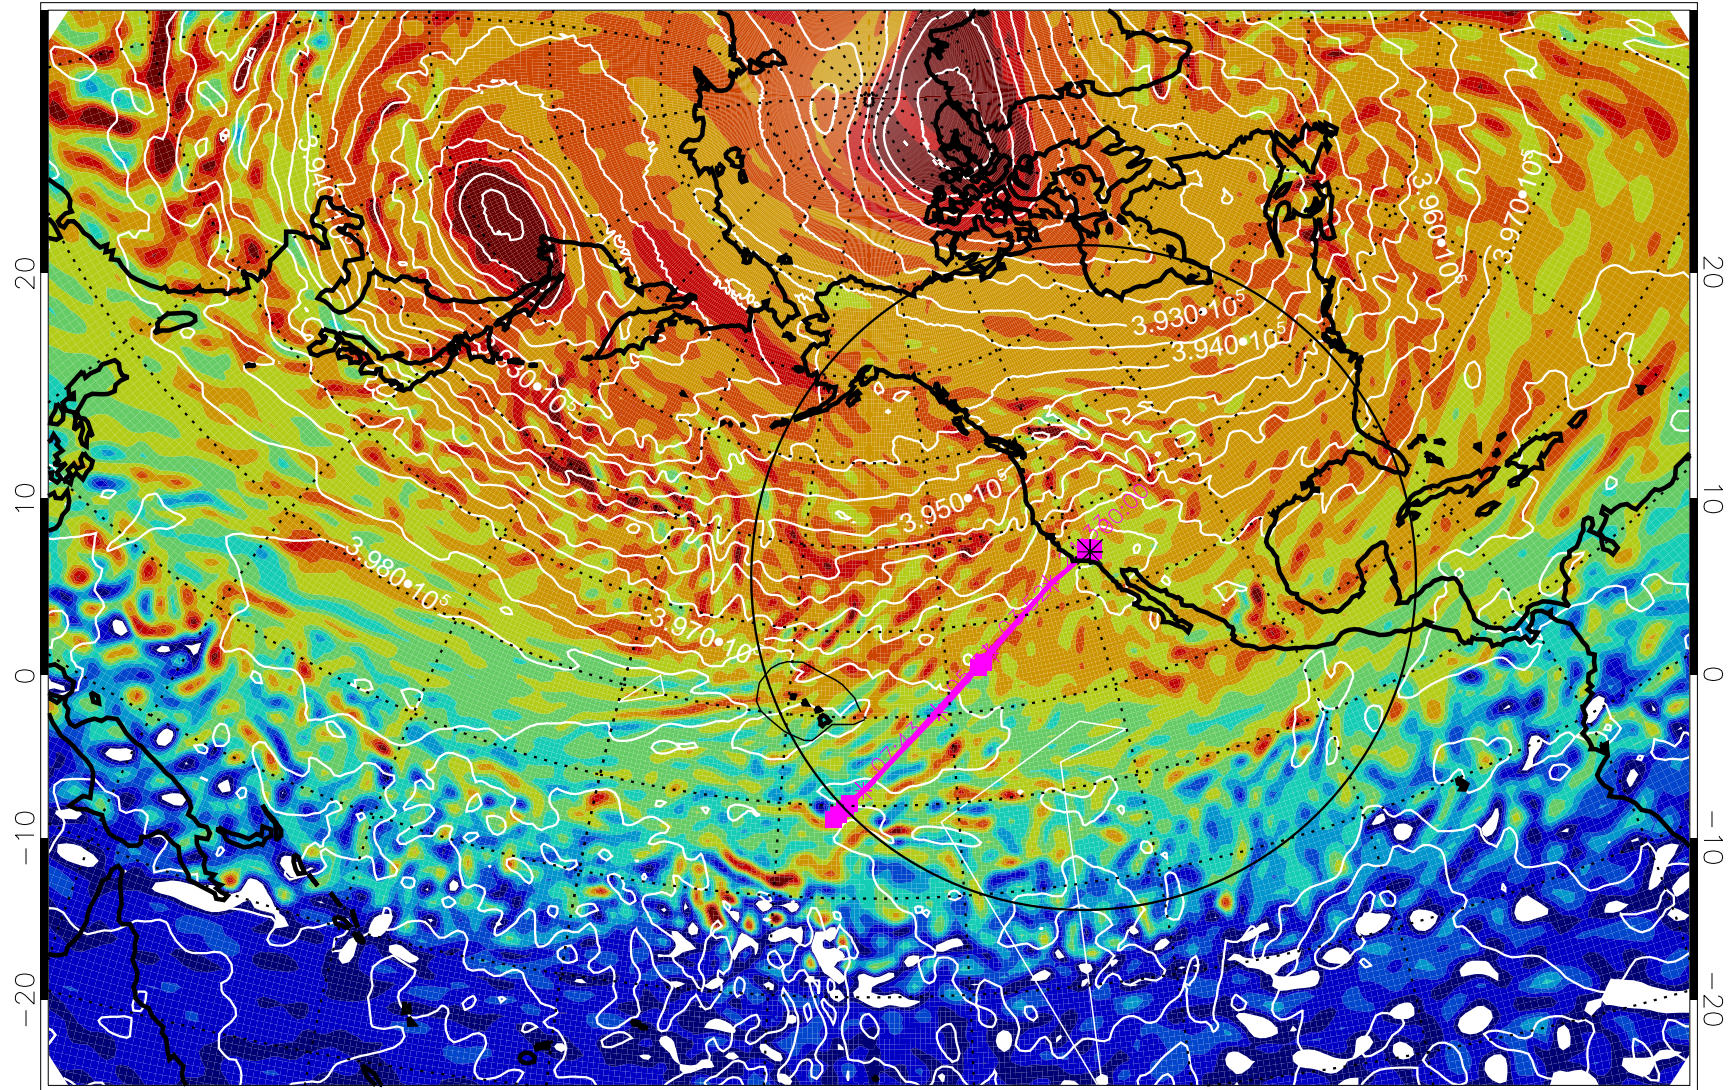

13020500, 24 hour forecast for 460K EPV

460K Montgomery Streamfunction, white

Range ring of 4055 km -- 13 hours GH round trip

13020506, 30 hour forecast for 460K EPV

460K Montgomery Streamfunction, white

Range ring of 4055 km -- 13 hours GH round trip

13020512, 36 hour forecast for 460K EPV

460K Montgomery Streamfunction, white

Range ring of 4055 km -- 13 hours GH round trip

13020518, 42 hour forecast for 460K EPV

460K Montgomery Streamfunction, white

Range ring of 4055 km -- 13 hours GH round trip

13020600, 48 hour forecast for 460K EPV

460K Montgomery Streamfunction, white

Range ring of 4055 km -- 13 hours GH round trip

13020606, 54 hour forecast for 460K EPV

460K Montgomery Streamfunction, white

Range ring of 4055 km -- 13 hours GH round trip

13020612, 60 hour forecast for 460K EPV

460K Montgomery Streamfunction, white

Range ring of 4055 km -- 13 hours GH round trip

13020618, 66 hour forecast for 460K EPV

460K Montgomery Streamfunction, white

Range ring of 4055 km -- 13 hours GH round trip