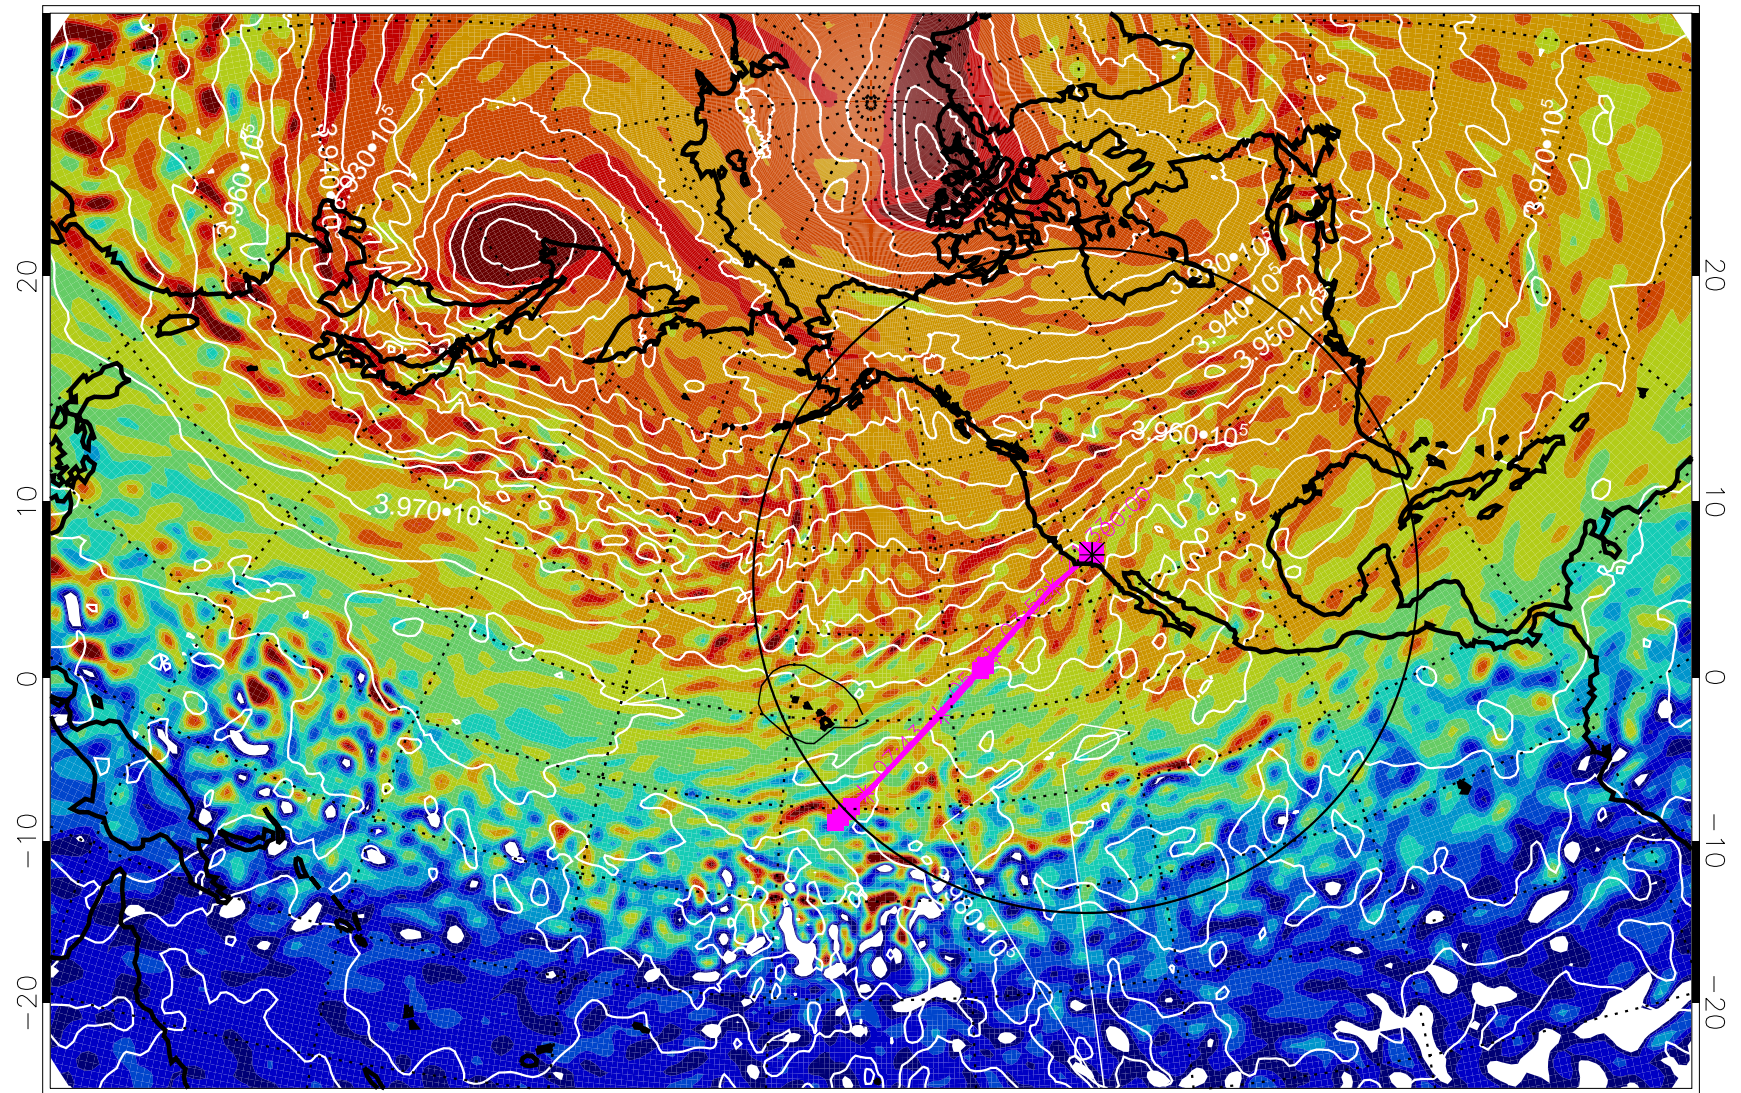

13020612, 60 hour forecast for 460K EPV

460K Montgomery Streamfunction, white

Range ring of 4055 km -- 13 hours GH round trip

13020618, 66 hour forecast for 460K EPV

460K Montgomery Streamfunction, white

Range ring of 4055 km -- 13 hours GH round trip

13020700, 72 hour forecast for 460K EPV

460K Montgomery Streamfunction, white

Range ring of 4055 km -- 13 hours GH round trip

13020706, 78 hour forecast for 460K EPV

460K Montgomery Streamfunction, white

Range ring of 4055 km -- 13 hours GH round trip

13020712, 84 hour forecast for 460K EPV

460K Montgomery Streamfunction, white

Range ring of 4055 km -- 13 hours GH round trip

13020718, 90 hour forecast for 460K EPV

460K Montgomery Streamfunction, white

Range ring of 4055 km -- 13 hours GH round trip

13020800, 96 hour forecast for 460K EPV

460K Montgomery Streamfunction, white

Range ring of 4055 km -- 13 hours GH round trip

13020806, 102 hour forecast for 460K EPV

460K Montgomery Streamfunction, white