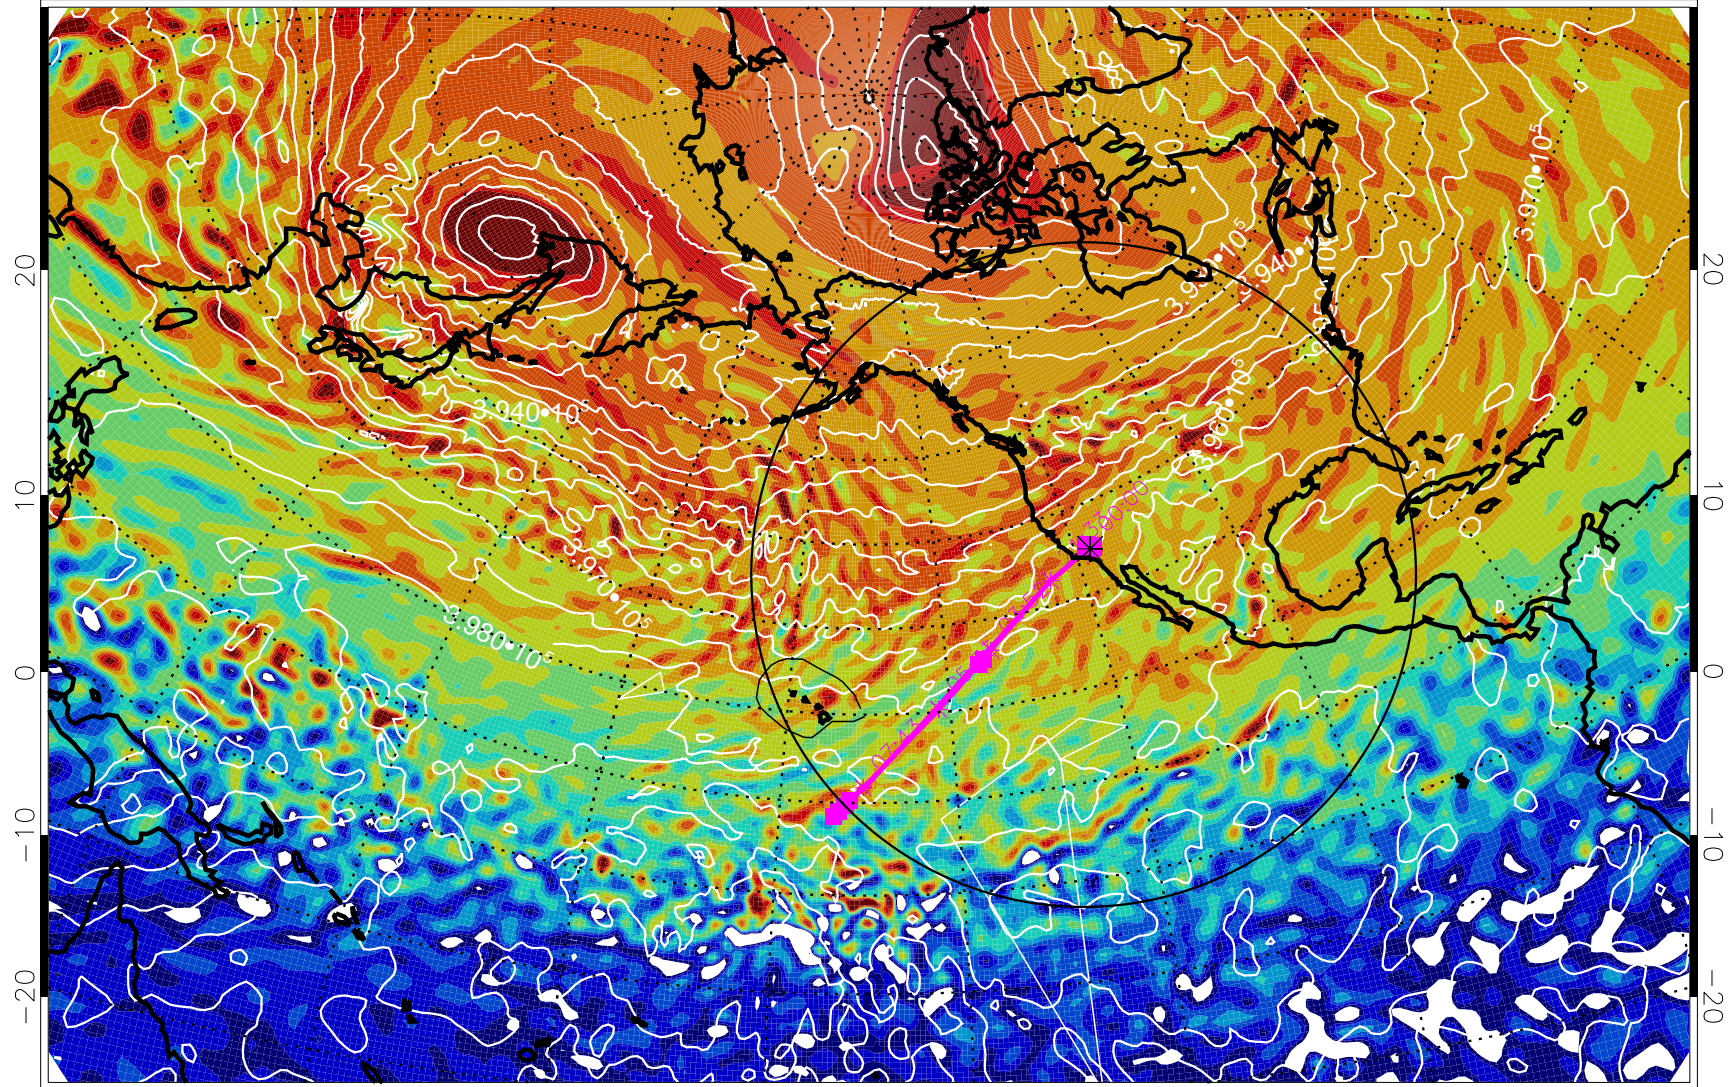

13020612, 60 hour forecast for 460K EPV

460K Montgomery Streamfunction, white

Range ring of 4055 km -- 13 hours GH round trip

13020618, 66 hour forecast for 460K EPV

460K Montgomery Streamfunction, white

Range ring of 4055 km -- 13 hours GH round trip

13020700, 72 hour forecast for 460K EPV

460K Montgomery Streamfunction, white

Range ring of 4055 km -- 13 hours GH round trip

13020706, 78 hour forecast for 460K EPV

460K Montgomery Streamfunction, white

Range ring of 4055 km -- 13 hours GH round trip

13020712, 84 hour forecast for 460K EPV

460K Montgomery Streamfunction, white

Range ring of 4055 km -- 13 hours GH round trip

13020718, 90 hour forecast for 460K EPV

460K Montgomery Streamfunction, white

Range ring of 4055 km -- 13 hours GH round trip

13020800, 96 hour forecast for 460K EPV

460K Montgomery Streamfunction, white

Range ring of 4055 km -- 13 hours GH round trip

13020806, 102 hour forecast for 460K EPV

460K Montgomery Streamfunction, white