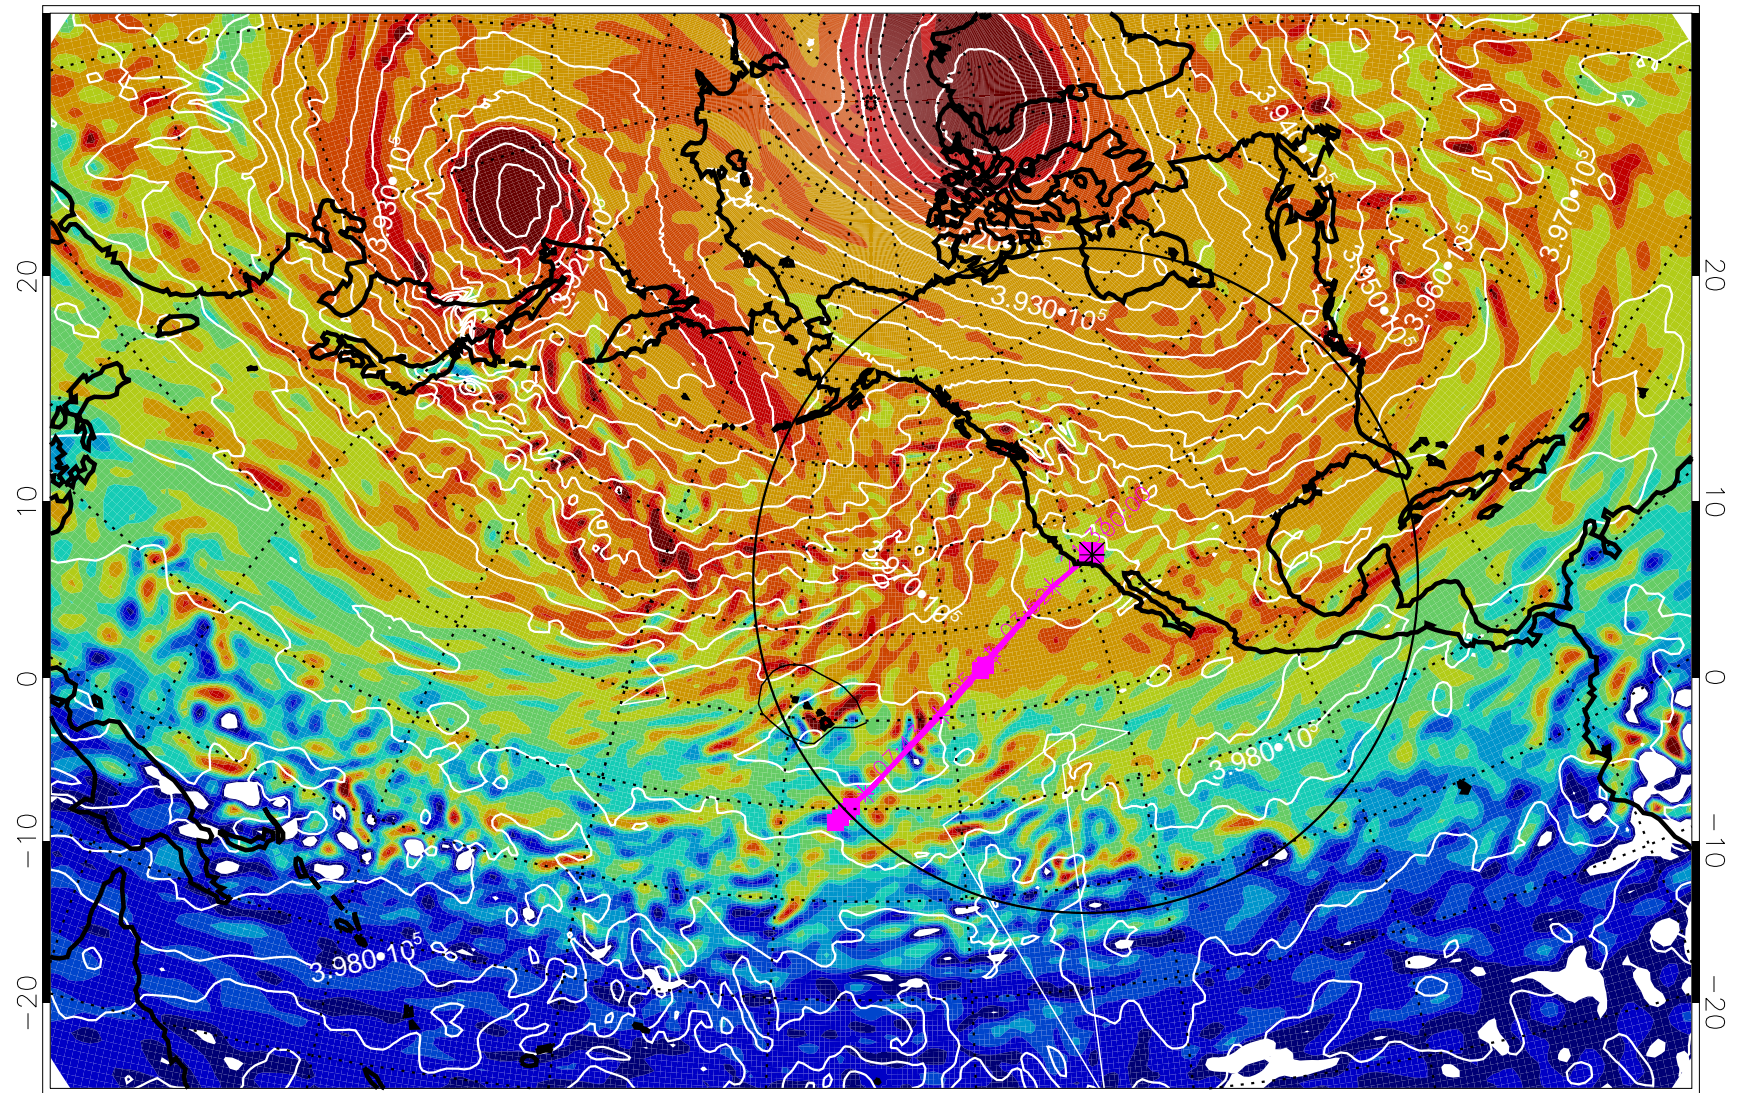

13020412, 12 hour forecast for 460K EPV

460K Montgomery Streamfunction, white

Range ring of 4055 km -- 13 hours GH round trip

13020418, 18 hour forecast for 460K EPV

460K Montgomery Streamfunction, white

Range ring of 4055 km -- 13 hours GH round trip

13020500, 24 hour forecast for 460K EPV

460K Montgomery Streamfunction, white

Range ring of 4055 km -- 13 hours GH round trip

13020506, 30 hour forecast for 460K EPV

460K Montgomery Streamfunction, white

Range ring of 4055 km -- 13 hours GH round trip

13020512, 36 hour forecast for 460K EPV

460K Montgomery Streamfunction, white

Range ring of 4055 km -- 13 hours GH round trip

13020518, 42 hour forecast for 460K EPV

460K Montgomery Streamfunction, white

Range ring of 4055 km -- 13 hours GH round trip

13020600, 48 hour forecast for 460K EPV

460K Montgomery Streamfunction, white

Range ring of 4055 km -- 13 hours GH round trip

13020606, 54 hour forecast for 460K EPV

460K Montgomery Streamfunction, white

Range ring of 4055 km -- 13 hours GH round trip