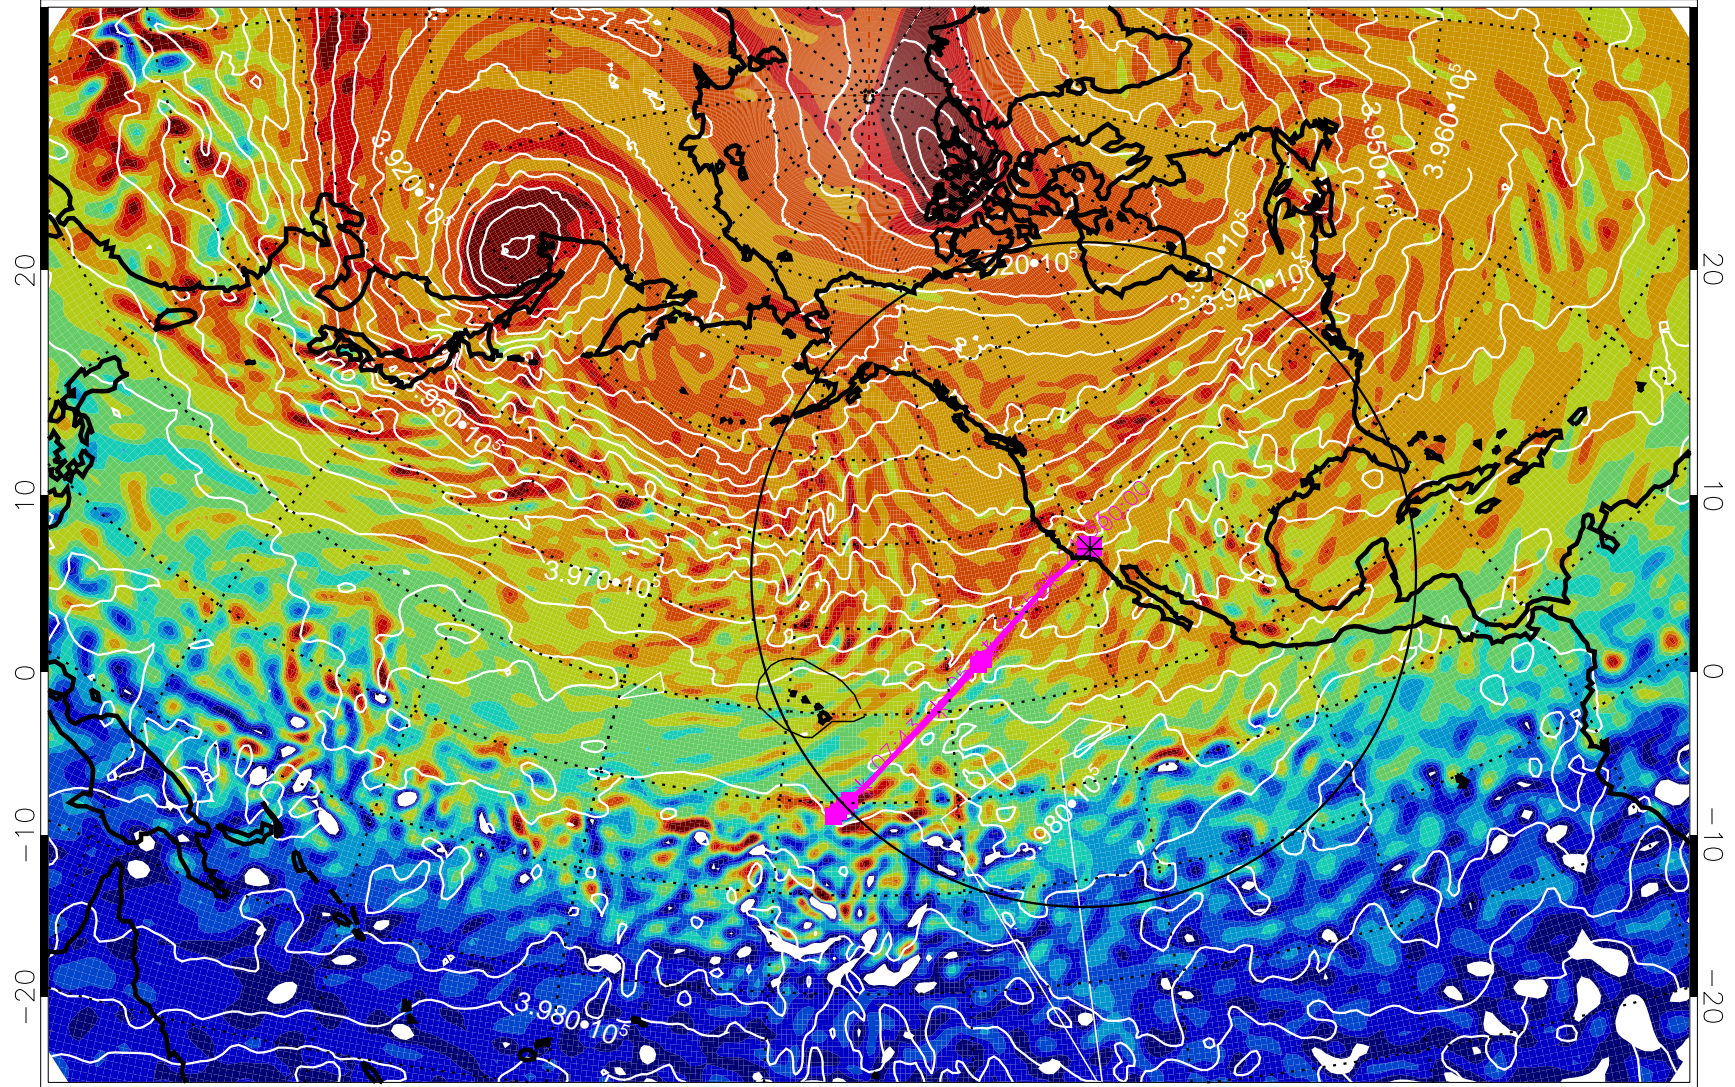

13020612, 60 hour forecast for 460K EPV

460K Montgomery Streamfunction, white

Range ring of 4055 km -- 13 hours GH round trip

13020618, 66 hour forecast for 460K EPV

460K Montgomery Streamfunction, white

Range ring of 4055 km -- 13 hours GH round trip

13020700, 72 hour forecast for 460K EPV

460K Montgomery Streamfunction, white

Range ring of 4055 km -- 13 hours GH round trip

13020706, 78 hour forecast for 460K EPV

460K Montgomery Streamfunction, white

Range ring of 4055 km -- 13 hours GH round trip

13020712, 84 hour forecast for 460K EPV

460K Montgomery Streamfunction, white

Range ring of 4055 km -- 13 hours GH round trip

13020718, 90 hour forecast for 460K EPV

460K Montgomery Streamfunction, white

Range ring of 4055 km -- 13 hours GH round trip

13020800, 96 hour forecast for 460K EPV

460K Montgomery Streamfunction, white

Range ring of 4055 km -- 13 hours GH round trip

13020806, 102 hour forecast for 460K EPV

460K Montgomery Streamfunction, white