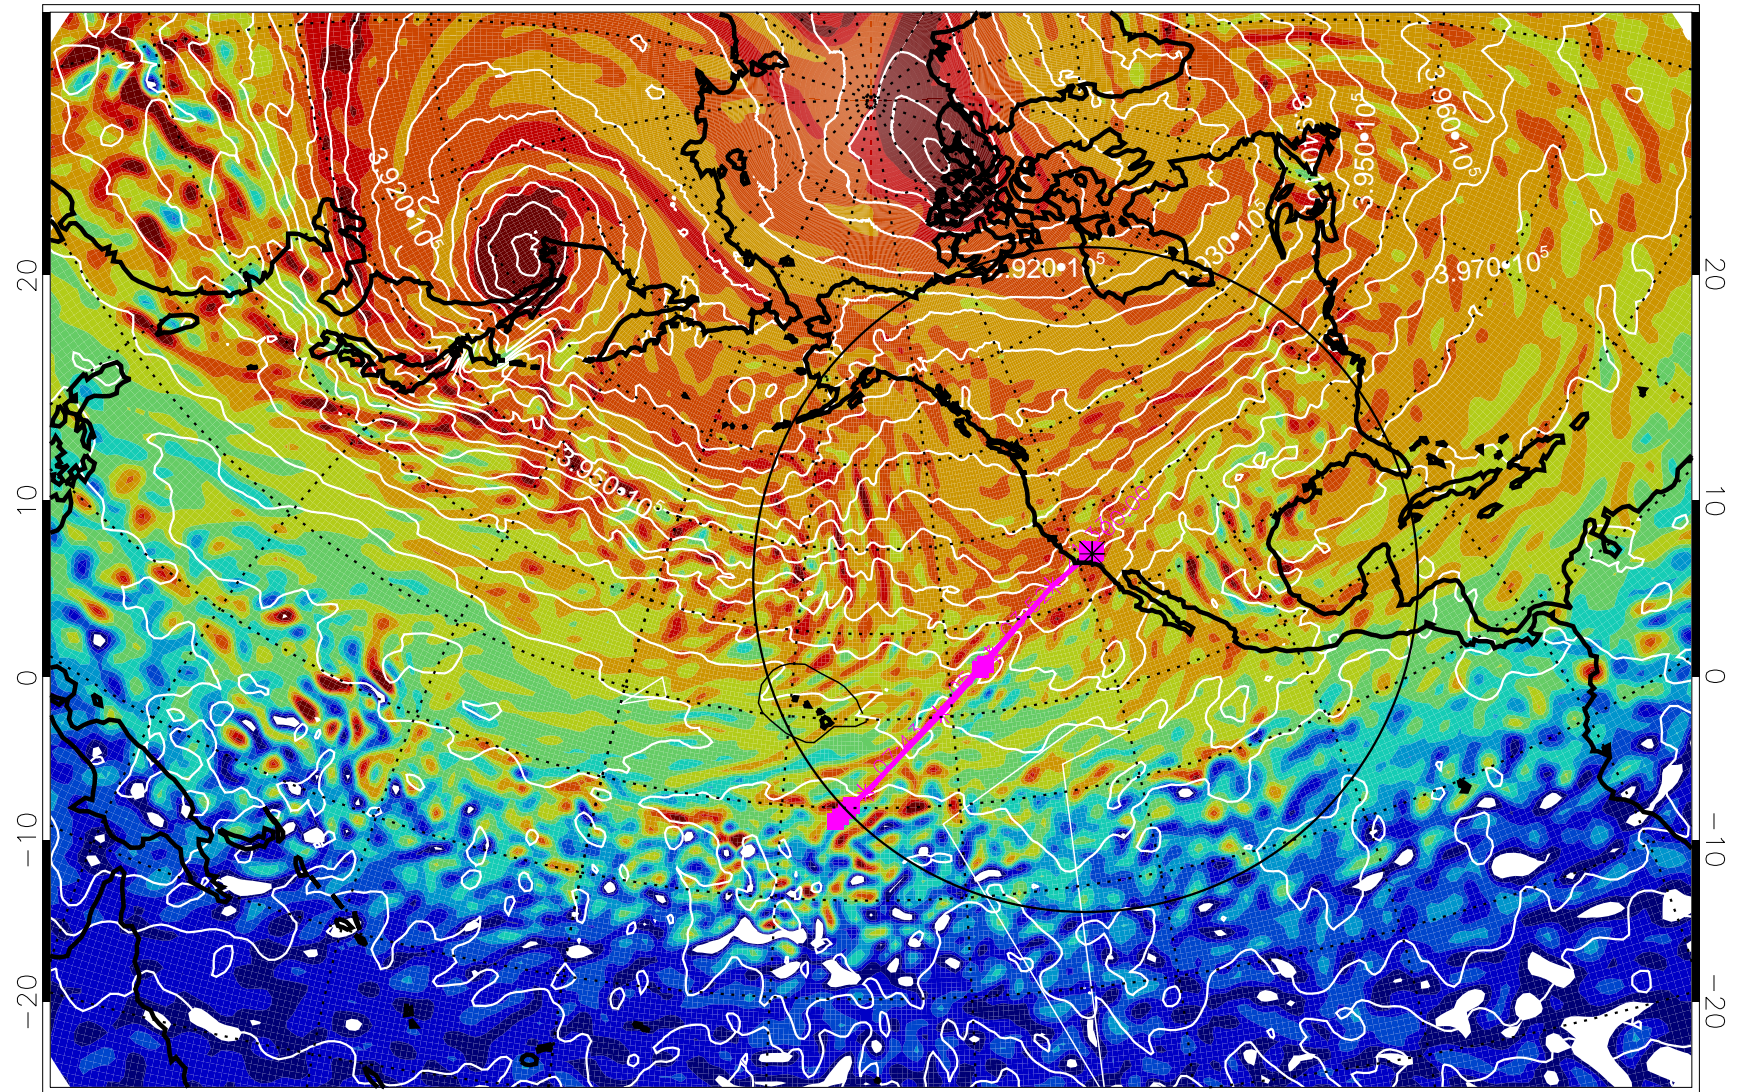

13020700, 72 hour forecast for 460K EPV

460K Montgomery Streamfunction, white

Range ring of 4055 km -- 13 hours GH round trip

13020706, 78 hour forecast for 460K EPV

460K Montgomery Streamfunction, white

Range ring of 4055 km -- 13 hours GH round trip

13020712, 84 hour forecast for 460K EPV

460K Montgomery Streamfunction, white

Range ring of 4055 km -- 13 hours GH round trip

13020718, 90 hour forecast for 460K EPV

460K Montgomery Streamfunction, white

Range ring of 4055 km -- 13 hours GH round trip

13020800, 96 hour forecast for 460K EPV

460K Montgomery Streamfunction, white

Range ring of 4055 km -- 13 hours GH round trip

13020806, 102 hour forecast for 460K EPV

460K Montgomery Streamfunction, white

Range ring of 4055 km -- 13 hours GH round trip

13020812, 108 hour forecast for 460K EPV

460K Montgomery Streamfunction, white

Range ring of 4055 km -- 13 hours GH round trip

13020818, 114 hour forecast for 460K EPV