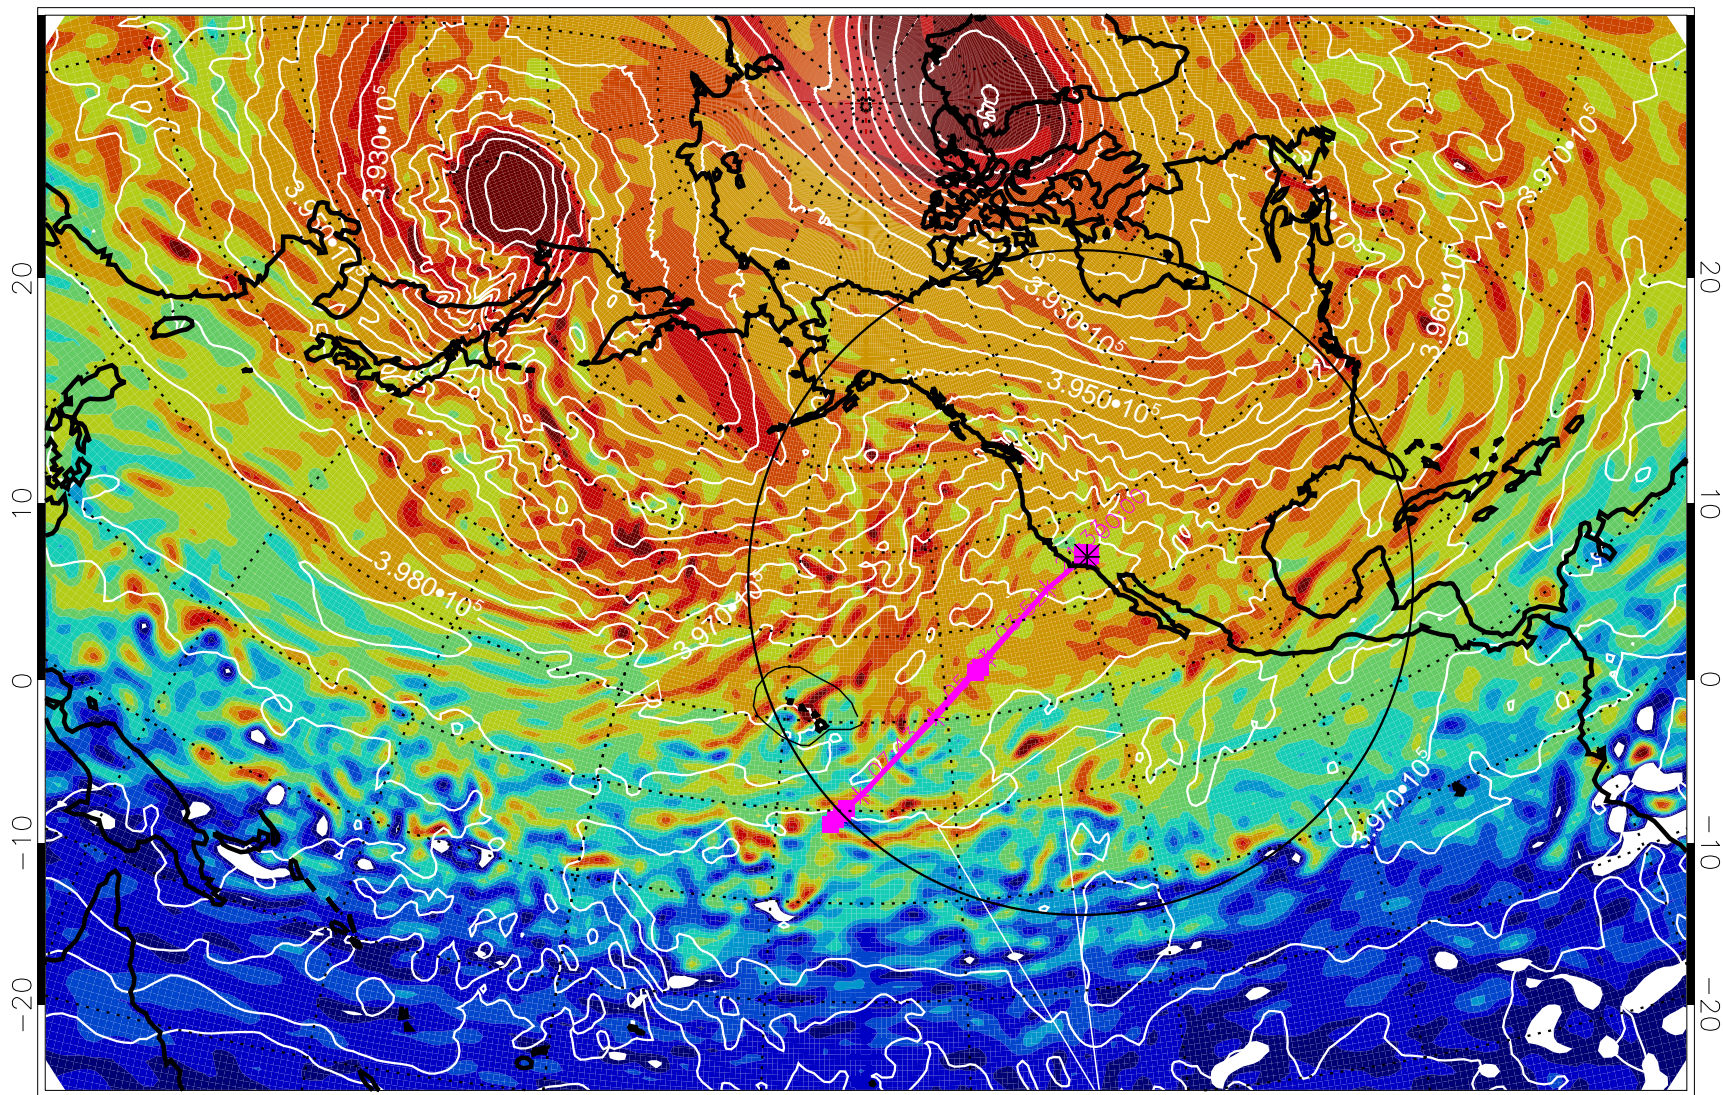

13020412, 12 hour forecast for 460K EPV

460K Montgomery Streamfunction, white

Range ring of 4055 km -- 13 hours GH round trip

13020418, 18 hour forecast for 460K EPV

460K Montgomery Streamfunction, white

Range ring of 4055 km -- 13 hours GH round trip

13020500, 24 hour forecast for 460K EPV

460K Montgomery Streamfunction, white

Range ring of 4055 km -- 13 hours GH round trip

13020506, 30 hour forecast for 460K EPV

460K Montgomery Streamfunction, white

Range ring of 4055 km -- 13 hours GH round trip

13020512, 36 hour forecast for 460K EPV

460K Montgomery Streamfunction, white

Range ring of 4055 km -- 13 hours GH round trip

13020518, 42 hour forecast for 460K EPV

460K Montgomery Streamfunction, white

Range ring of 4055 km -- 13 hours GH round trip

13020600, 48 hour forecast for 460K EPV

460K Montgomery Streamfunction, white

Range ring of 4055 km -- 13 hours GH round trip

13020606, 54 hour forecast for 460K EPV

460K Montgomery Streamfunction, white

Range ring of 4055 km -- 13 hours GH round trip