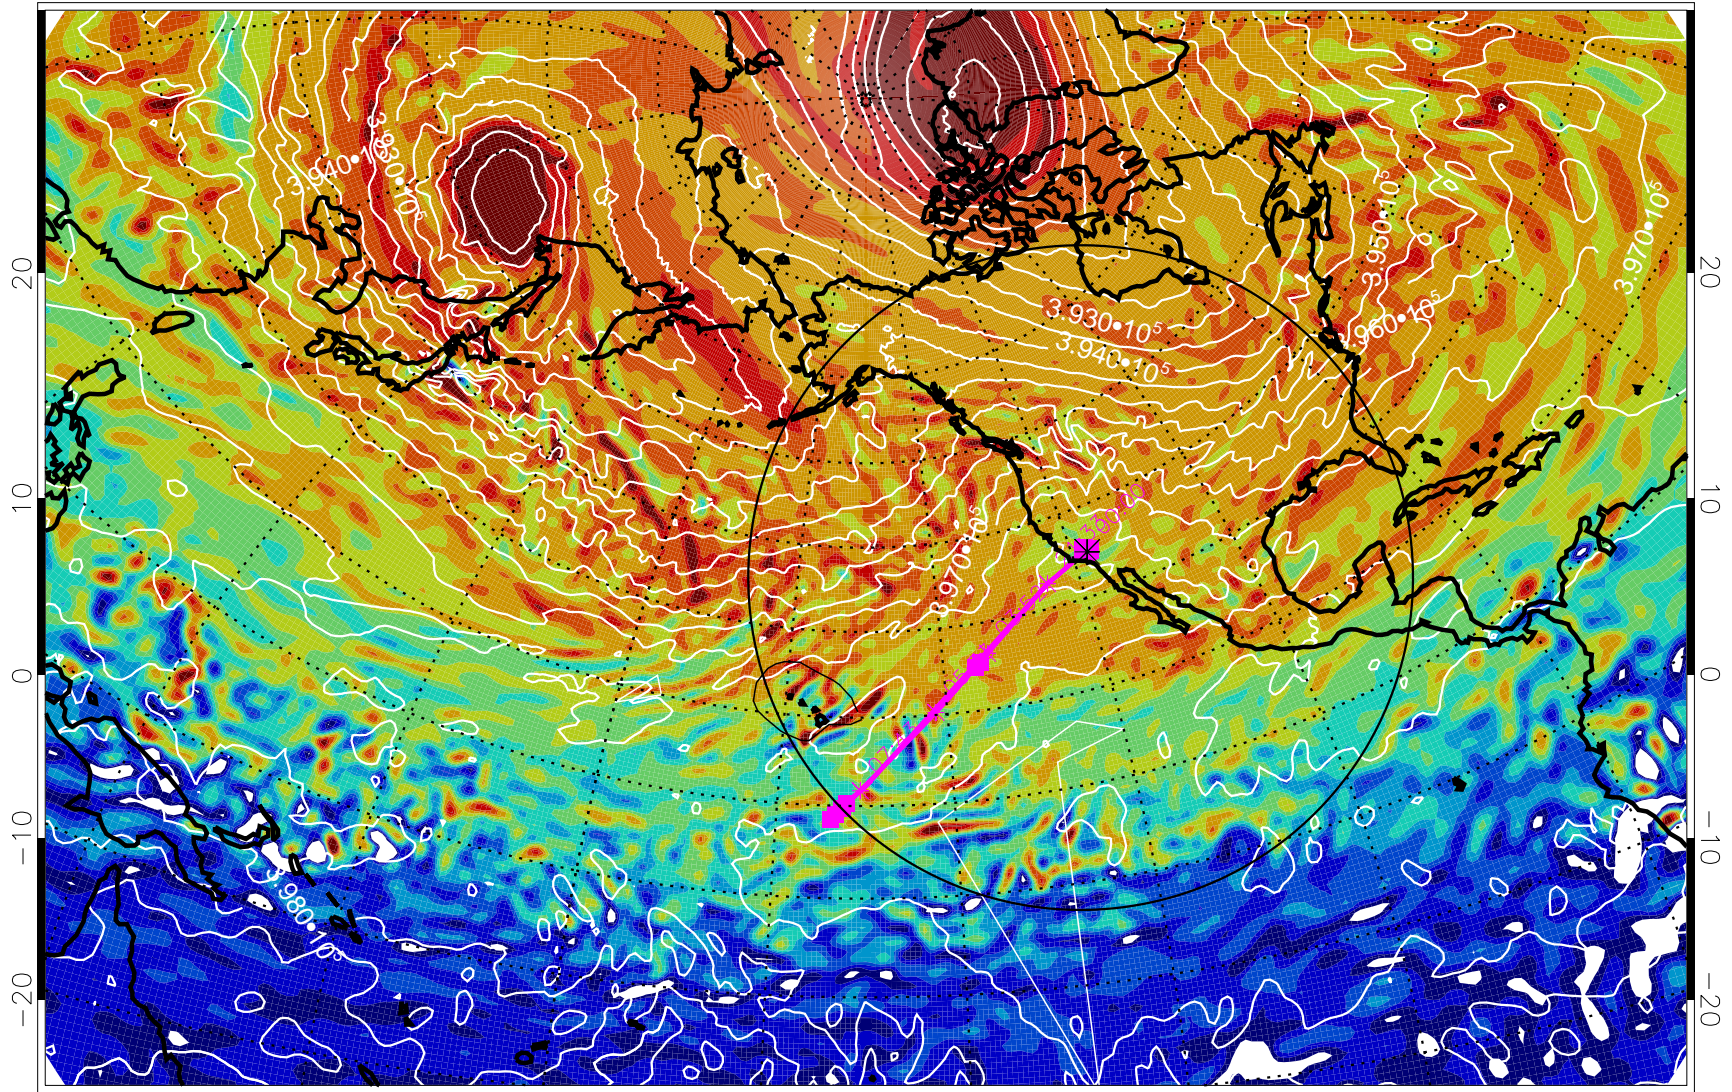

13020412, 12 hour forecast for 460K EPV

460K Montgomery Streamfunction, white

Range ring of 4055 km -- 13 hours GH round trip

13020418, 18 hour forecast for 460K EPV

460K Montgomery Streamfunction, white

Range ring of 4055 km -- 13 hours GH round trip

13020500, 24 hour forecast for 460K EPV

460K Montgomery Streamfunction, white

Range ring of 4055 km -- 13 hours GH round trip

13020506, 30 hour forecast for 460K EPV

460K Montgomery Streamfunction, white

Range ring of 4055 km -- 13 hours GH round trip

13020512, 36 hour forecast for 460K EPV

460K Montgomery Streamfunction, white

Range ring of 4055 km -- 13 hours GH round trip

13020518, 42 hour forecast for 460K EPV

460K Montgomery Streamfunction, white

Range ring of 4055 km -- 13 hours GH round trip

13020600, 48 hour forecast for 460K EPV

460K Montgomery Streamfunction, white

Range ring of 4055 km -- 13 hours GH round trip

13020606, 54 hour forecast for 460K EPV

460K Montgomery Streamfunction, white

Range ring of 4055 km -- 13 hours GH round trip