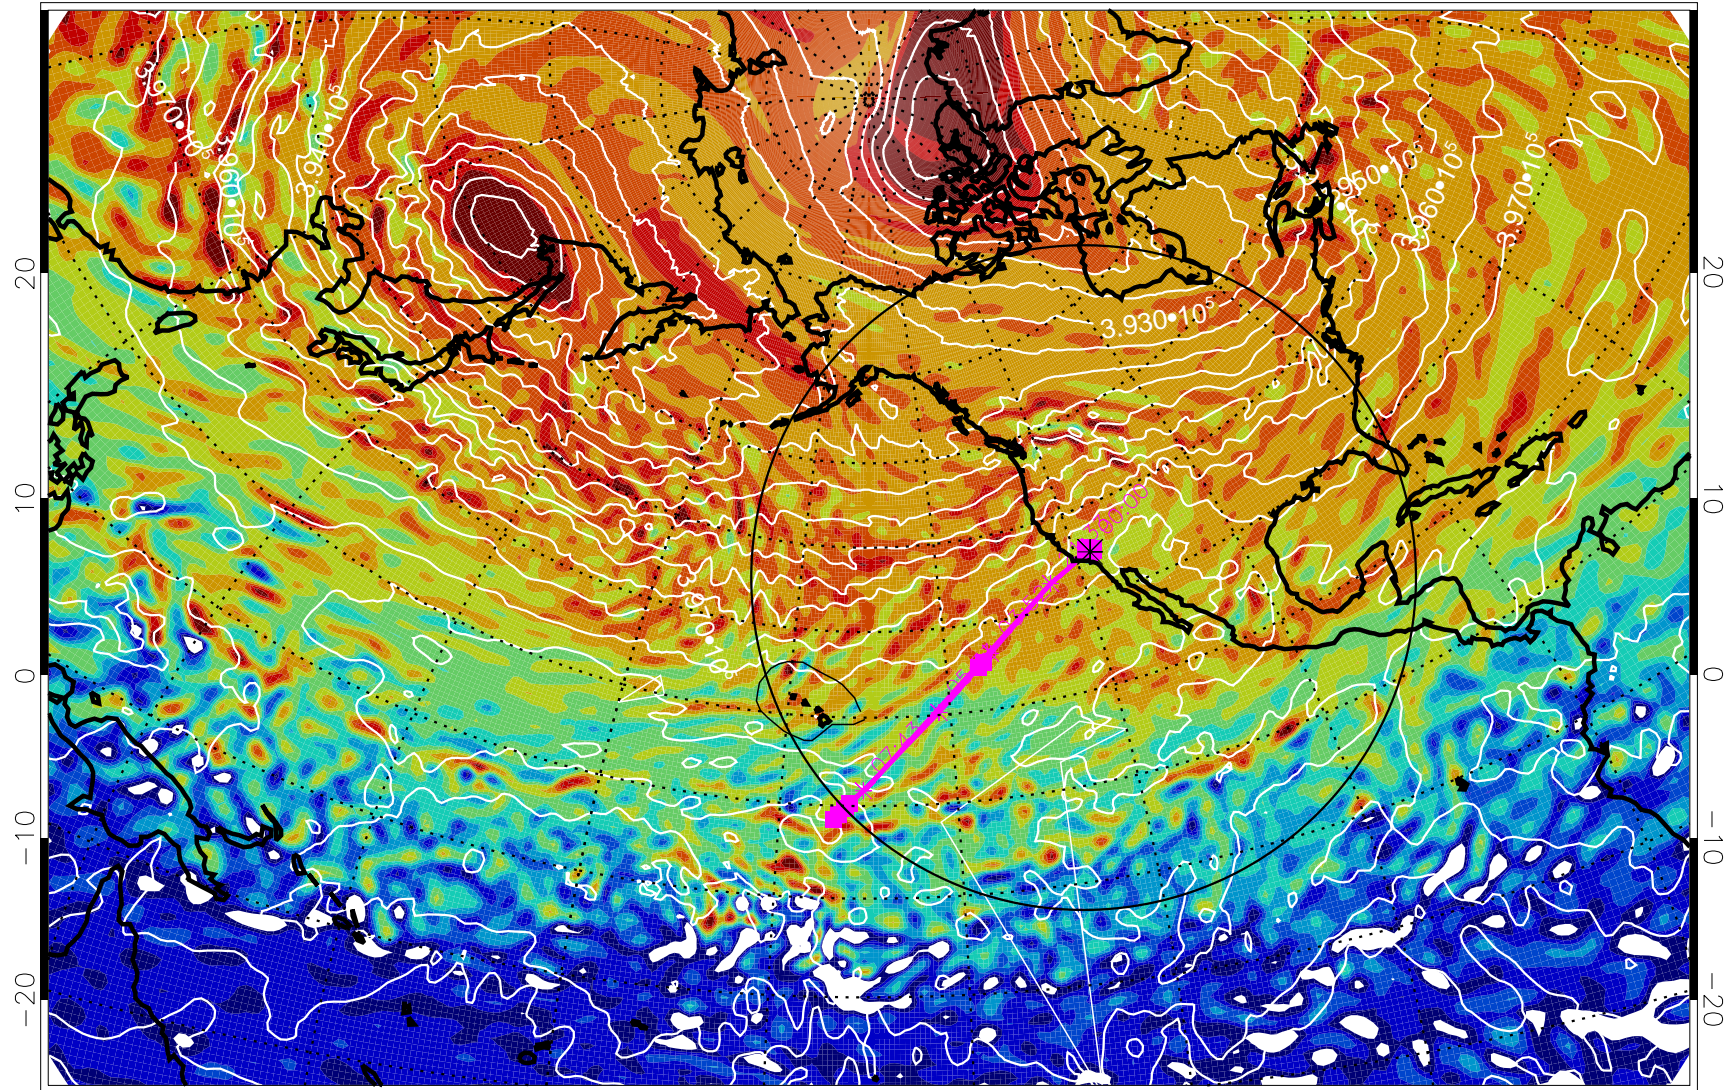

13020500, 24 hour forecast for 460K EPV

460K Montgomery Streamfunction, white

Range ring of 4055 km -- 13 hours GH round trip

13020506, 30 hour forecast for 460K EPV

460K Montgomery Streamfunction, white

Range ring of 4055 km -- 13 hours GH round trip

13020512, 36 hour forecast for 460K EPV

460K Montgomery Streamfunction, white

Range ring of 4055 km -- 13 hours GH round trip

13020518, 42 hour forecast for 460K EPV

460K Montgomery Streamfunction, white

Range ring of 4055 km -- 13 hours GH round trip

13020600, 48 hour forecast for 460K EPV

460K Montgomery Streamfunction, white

Range ring of 4055 km -- 13 hours GH round trip

13020606, 54 hour forecast for 460K EPV

460K Montgomery Streamfunction, white

Range ring of 4055 km -- 13 hours GH round trip

13020612, 60 hour forecast for 460K EPV

460K Montgomery Streamfunction, white

Range ring of 4055 km -- 13 hours GH round trip

13020618, 66 hour forecast for 460K EPV

460K Montgomery Streamfunction, white

Range ring of 4055 km -- 13 hours GH round trip