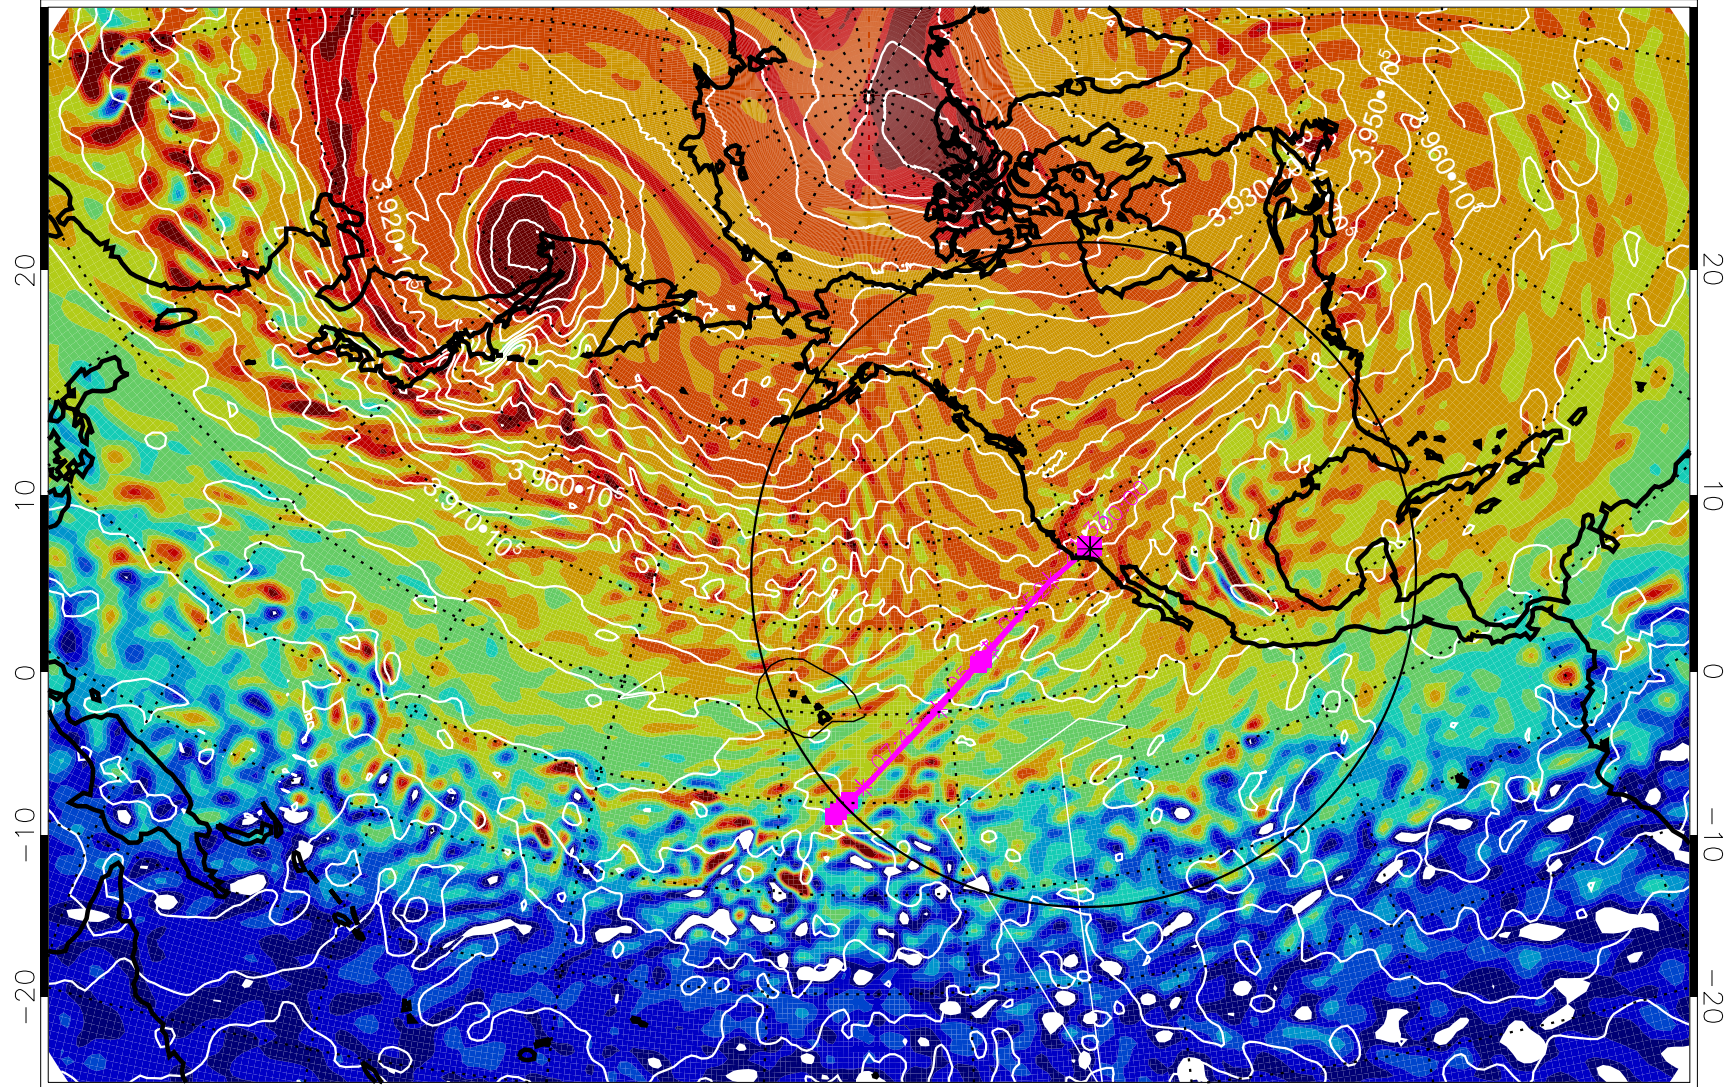

13020700, 72 hour forecast for 460K EPV

460K Montgomery Streamfunction, white

Range ring of 4055 km -- 13 hours GH round trip

13020706, 78 hour forecast for 460K EPV

460K Montgomery Streamfunction, white

Range ring of 4055 km -- 13 hours GH round trip

13020712, 84 hour forecast for 460K EPV

460K Montgomery Streamfunction, white

Range ring of 4055 km -- 13 hours GH round trip

13020718, 90 hour forecast for 460K EPV

460K Montgomery Streamfunction, white

Range ring of 4055 km -- 13 hours GH round trip

13020800, 96 hour forecast for 460K EPV

460K Montgomery Streamfunction, white

Range ring of 4055 km -- 13 hours GH round trip

13020806, 102 hour forecast for 460K EPV

460K Montgomery Streamfunction, white

Range ring of 4055 km -- 13 hours GH round trip

13020812, 108 hour forecast for 460K EPV

460K Montgomery Streamfunction, white

Range ring of 4055 km -- 13 hours GH round trip

13020818, 114 hour forecast for 460K EPV