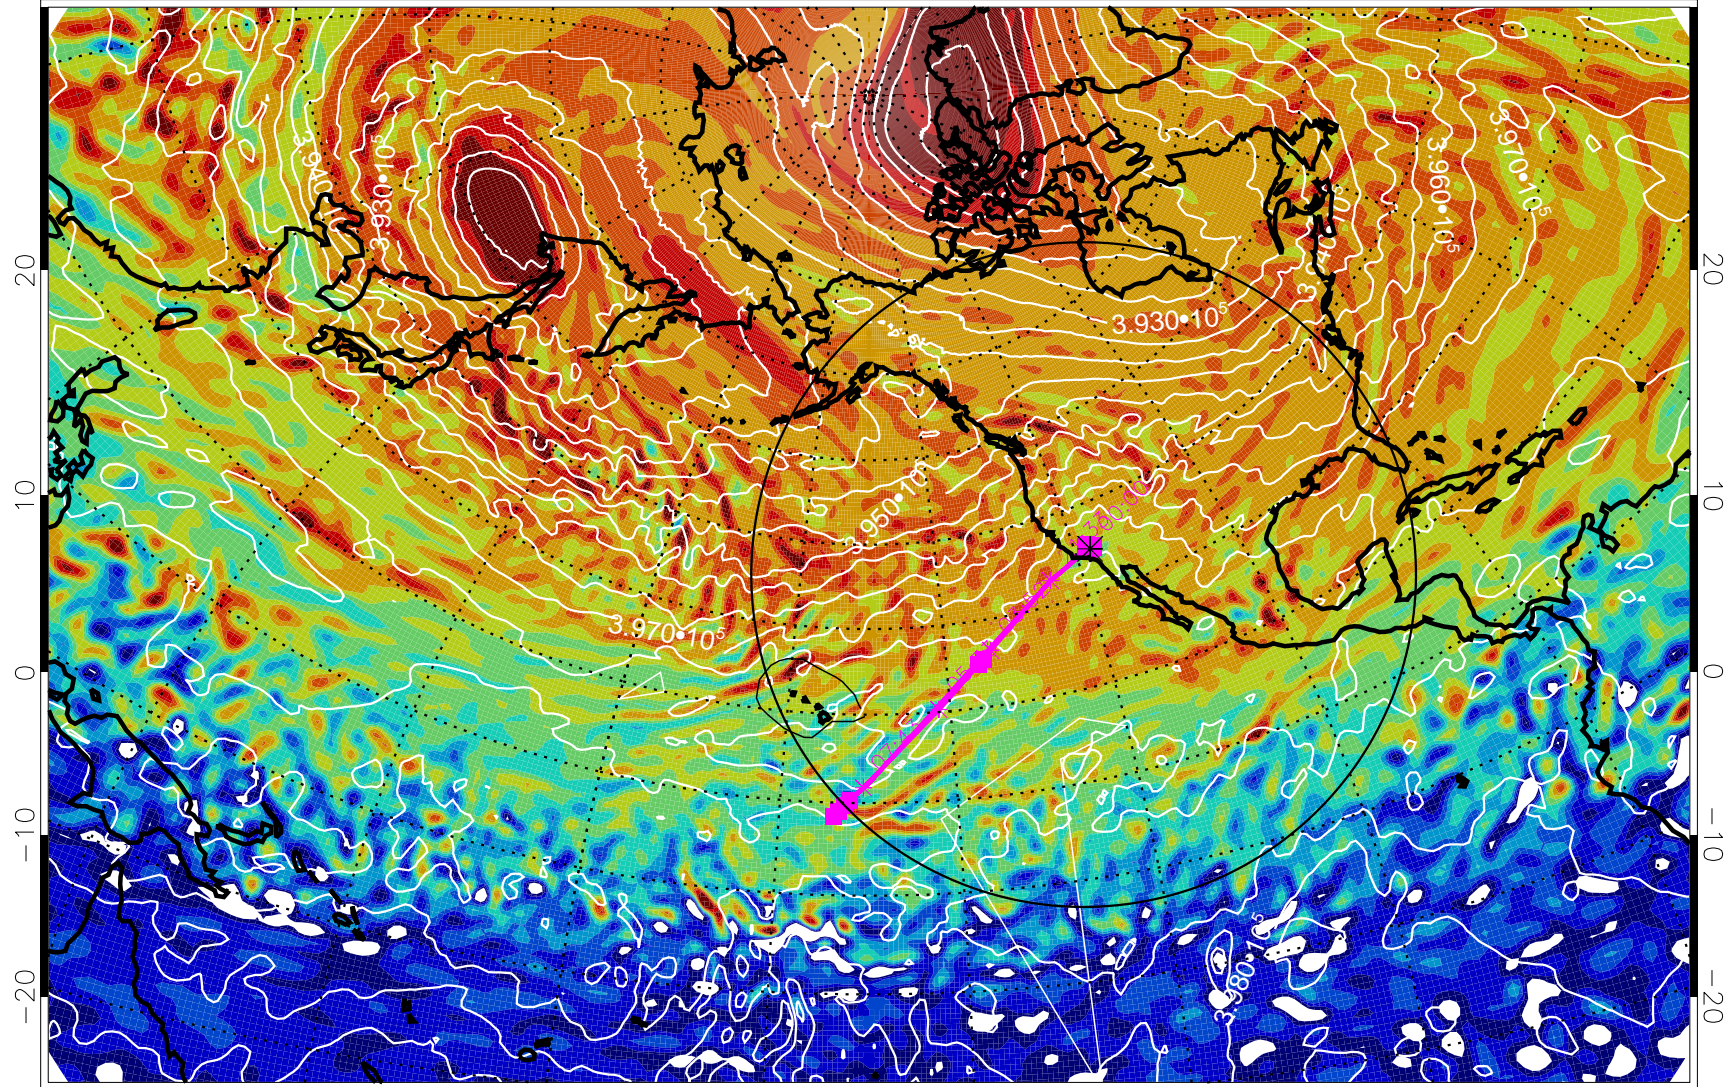

13020500, 24 hour forecast for 460K EPV

460K Montgomery Streamfunction, white

Range ring of 4055 km -- 13 hours GH round trip

13020506, 30 hour forecast for 460K EPV

460K Montgomery Streamfunction, white

Range ring of 4055 km -- 13 hours GH round trip

13020512, 36 hour forecast for 460K EPV

460K Montgomery Streamfunction, white

Range ring of 4055 km -- 13 hours GH round trip

13020518, 42 hour forecast for 460K EPV

460K Montgomery Streamfunction, white

Range ring of 4055 km -- 13 hours GH round trip

13020600, 48 hour forecast for 460K EPV

460K Montgomery Streamfunction, white

Range ring of 4055 km -- 13 hours GH round trip

13020606, 54 hour forecast for 460K EPV

460K Montgomery Streamfunction, white

Range ring of 4055 km -- 13 hours GH round trip

13020612, 60 hour forecast for 460K EPV

460K Montgomery Streamfunction, white

Range ring of 4055 km -- 13 hours GH round trip

13020618, 66 hour forecast for 460K EPV

460K Montgomery Streamfunction, white

Range ring of 4055 km -- 13 hours GH round trip