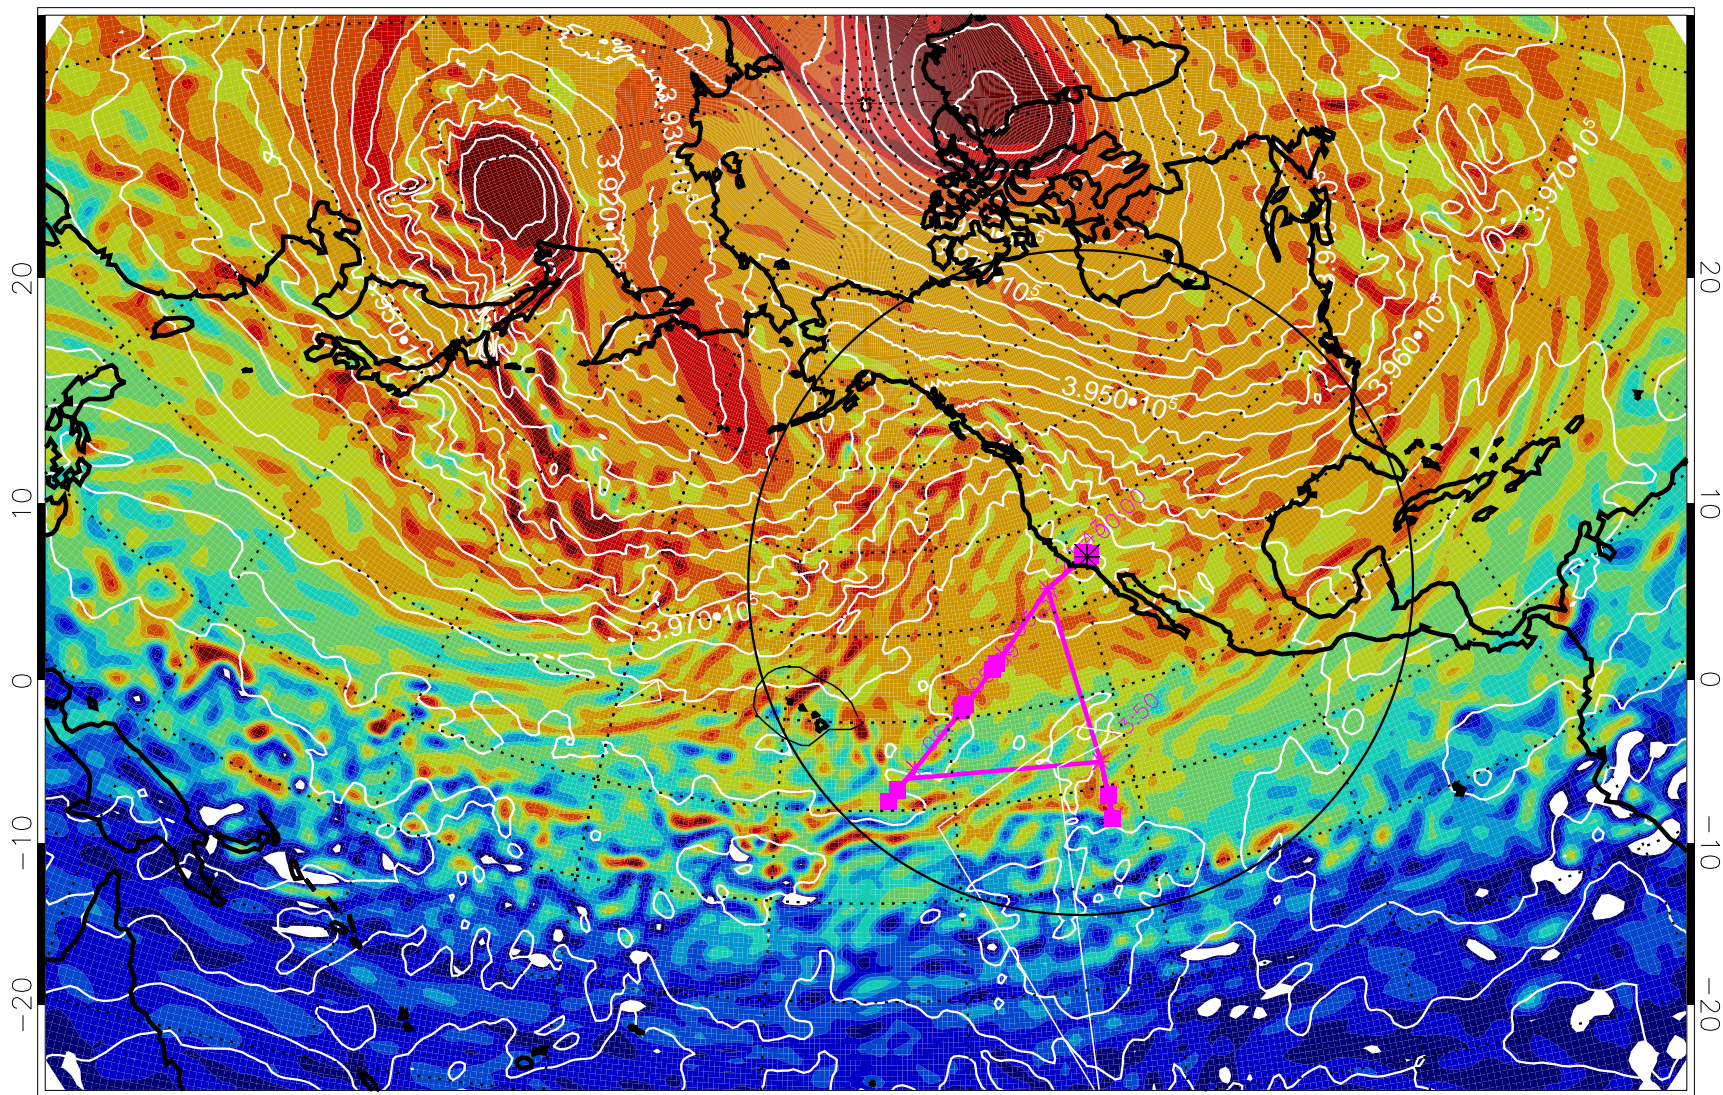

13020318, 6 hour forecast for 460K EPV

460K Montgomery Streamfunction, white

Range ring of 4055 km -- 13 hours GH round trip

13020400, 12 hour forecast for 460K EPV

460K Montgomery Streamfunction, white

Range ring of 4055 km -- 13 hours GH round trip

13020406, 18 hour forecast for 460K EPV

460K Montgomery Streamfunction, white

Range ring of 4055 km -- 13 hours GH round trip

13020412, 24 hour forecast for 460K EPV

460K Montgomery Streamfunction, white

Range ring of 4055 km -- 13 hours GH round trip

13020418, 30 hour forecast for 460K EPV

460K Montgomery Streamfunction, white

Range ring of 4055 km -- 13 hours GH round trip

13020500, 36 hour forecast for 460K EPV

460K Montgomery Streamfunction, white

Range ring of 4055 km -- 13 hours GH round trip

13020506, 42 hour forecast for 460K EPV

460K Montgomery Streamfunction, white

Range ring of 4055 km -- 13 hours GH round trip

13020512, 48 hour forecast for 460K EPV

460K Montgomery Streamfunction, white

Range ring of 4055 km -- 13 hours GH round trip