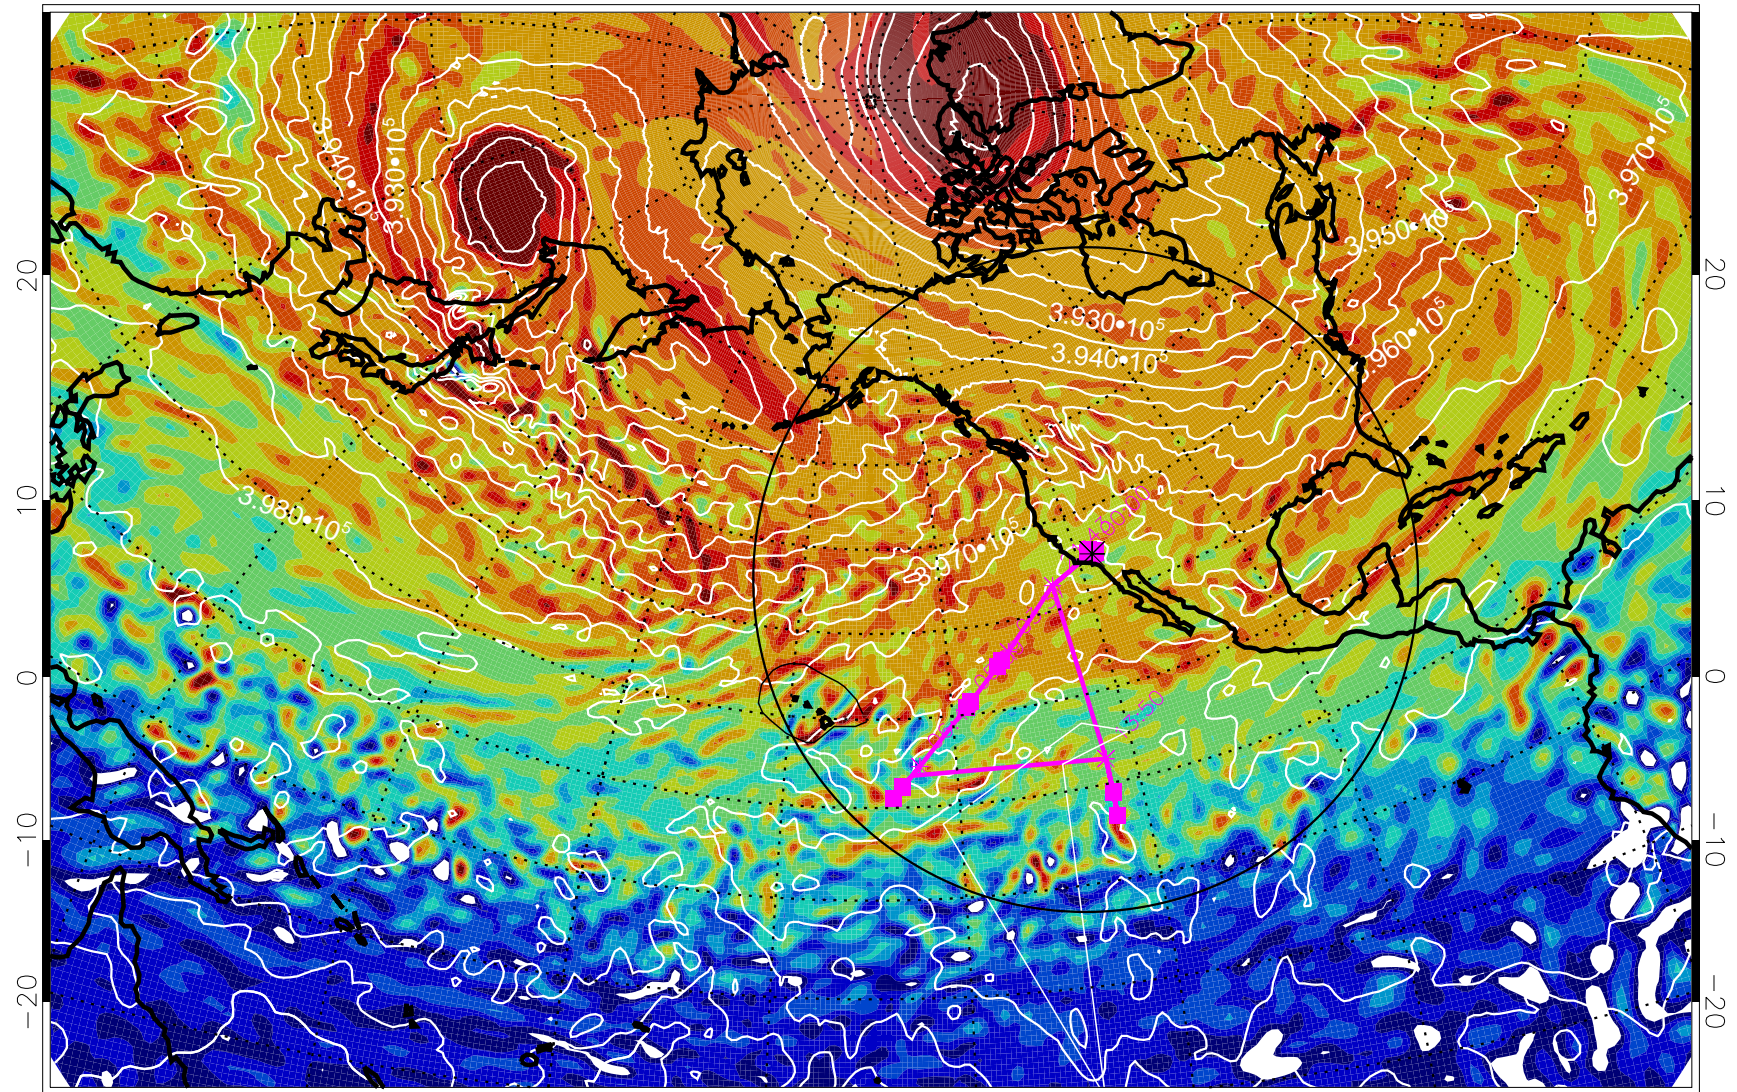

13020406, 18 hour forecast for 460K EPV

460K Montgomery Streamfunction, white

Range ring of 4055 km -- 13 hours GH round trip

13020412, 24 hour forecast for 460K EPV

460K Montgomery Streamfunction, white

Range ring of 4055 km -- 13 hours GH round trip

13020418, 30 hour forecast for 460K EPV

460K Montgomery Streamfunction, white

Range ring of 4055 km -- 13 hours GH round trip

13020500, 36 hour forecast for 460K EPV

460K Montgomery Streamfunction, white

Range ring of 4055 km -- 13 hours GH round trip

13020506, 42 hour forecast for 460K EPV

460K Montgomery Streamfunction, white

Range ring of 4055 km -- 13 hours GH round trip

13020512, 48 hour forecast for 460K EPV

460K Montgomery Streamfunction, white

Range ring of 4055 km -- 13 hours GH round trip