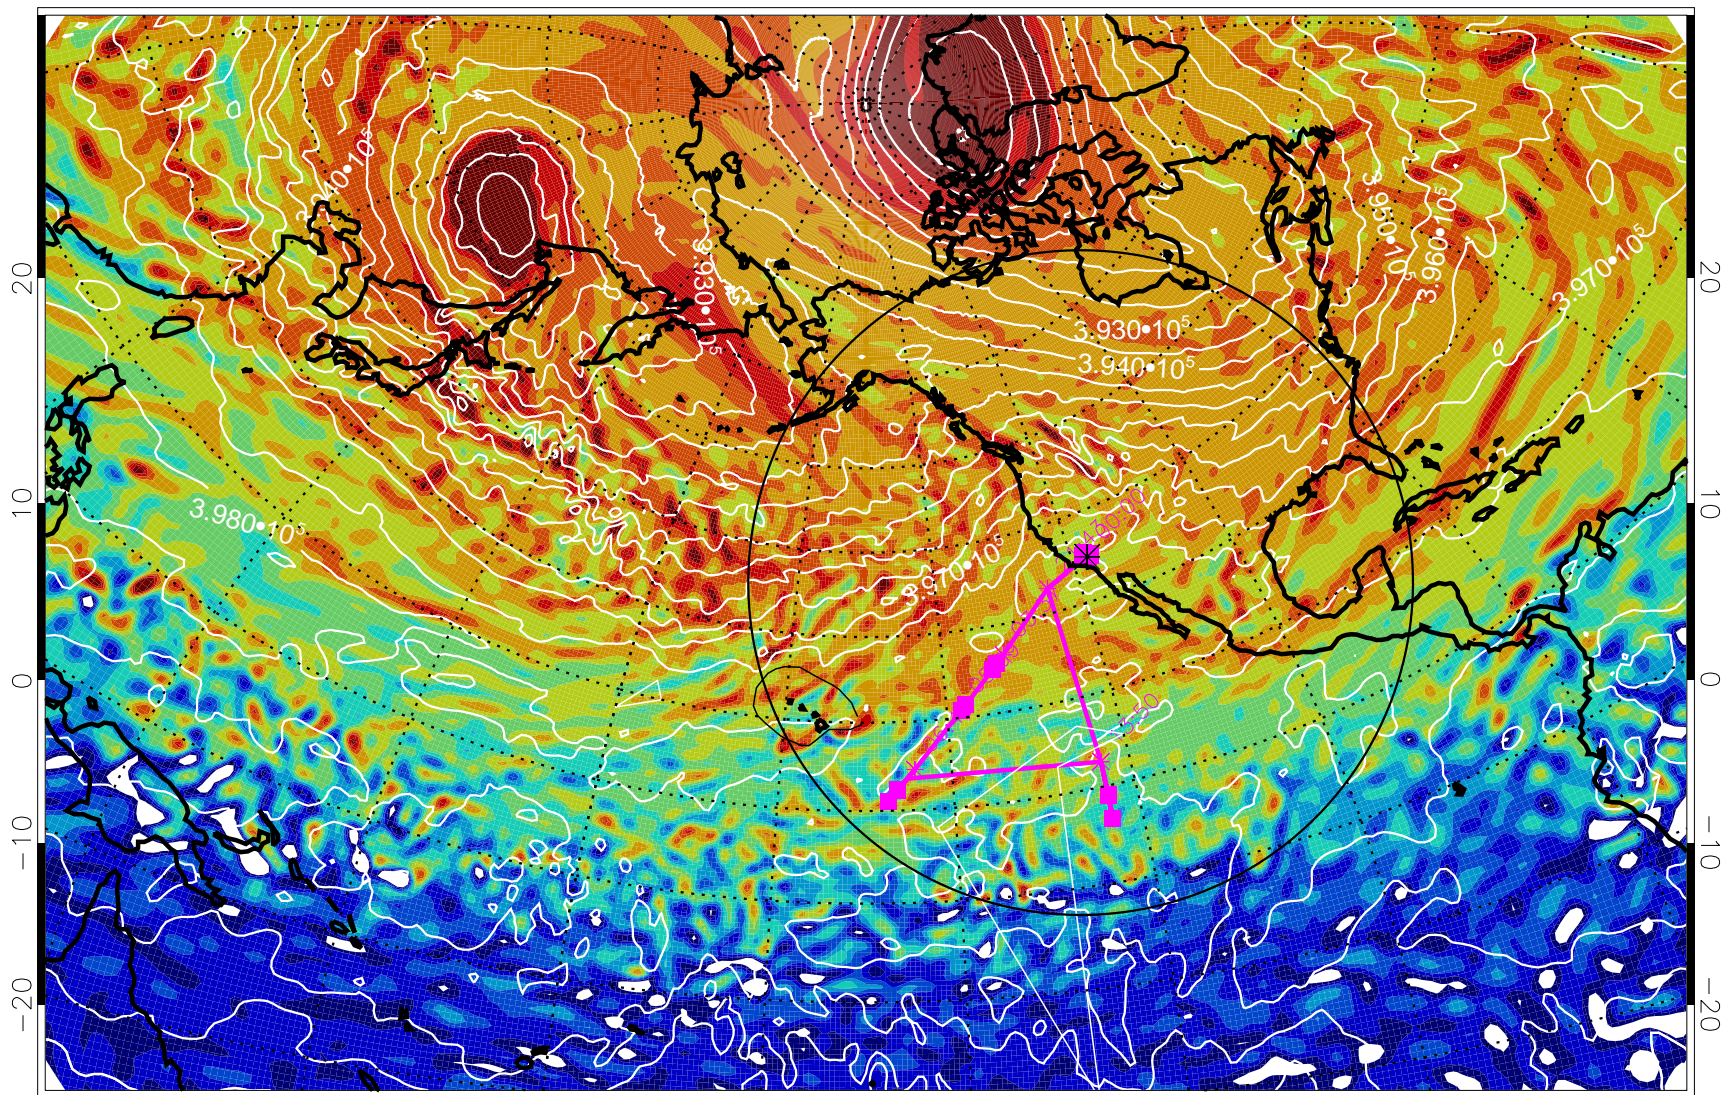

13020418, 30 hour forecast for 460K EPV

460K Montgomery Streamfunction, white

Range ring of 4055 km -- 13 hours GH round trip

13020500, 36 hour forecast for 460K EPV

460K Montgomery Streamfunction, white

Range ring of 4055 km -- 13 hours GH round trip

13020506, 42 hour forecast for 460K EPV

460K Montgomery Streamfunction, white

Range ring of 4055 km -- 13 hours GH round trip

13020512, 48 hour forecast for 460K EPV

460K Montgomery Streamfunction, white

Range ring of 4055 km -- 13 hours GH round trip

13020518, 54 hour forecast for 460K EPV

460K Montgomery Streamfunction, white

Range ring of 4055 km -- 13 hours GH round trip

13020600, 60 hour forecast for 460K EPV

460K Montgomery Streamfunction, white

Range ring of 4055 km -- 13 hours GH round trip