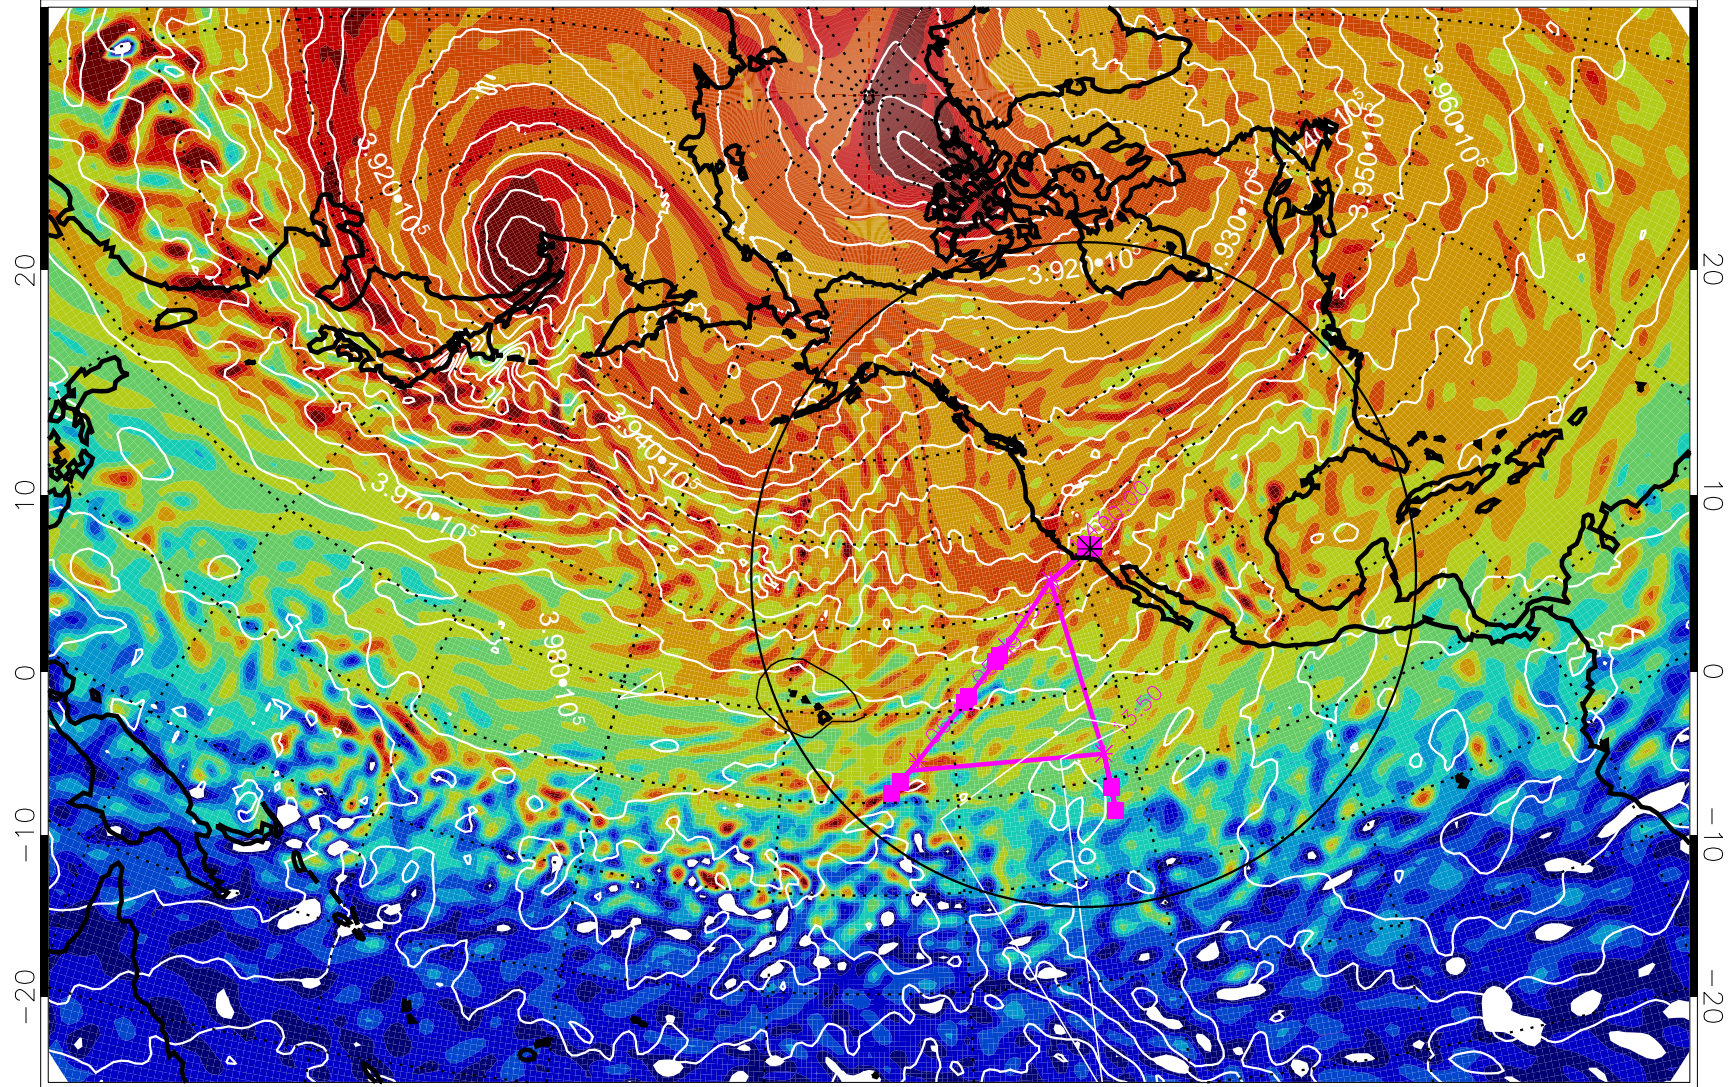

13020706, 90 hour forecast for 460K EPV

460K Montgomery Streamfunction, white

Range ring of 4055 km -- 13 hours GH round trip

13020712, 96 hour forecast for 460K EPV

460K Montgomery Streamfunction, white

Range ring of 4055 km -- 13 hours GH round trip

13020718, 102 hour forecast for 460K EPV

460K Montgomery Streamfunction, white

Range ring of 4055 km -- 13 hours GH round trip

13020800, 108 hour forecast for 460K EPV

460K Montgomery Streamfunction, white

Range ring of 4055 km -- 13 hours GH round trip

13020806, 114 hour forecast for 460K EPV

460K Montgomery Streamfunction, white

Range ring of 4055 km -- 13 hours GH round trip

13020812, 120 hour forecast for 460K EPV

460K Montgomery Streamfunction, white

Range ring of 4055 km -- 13 hours GH round trip