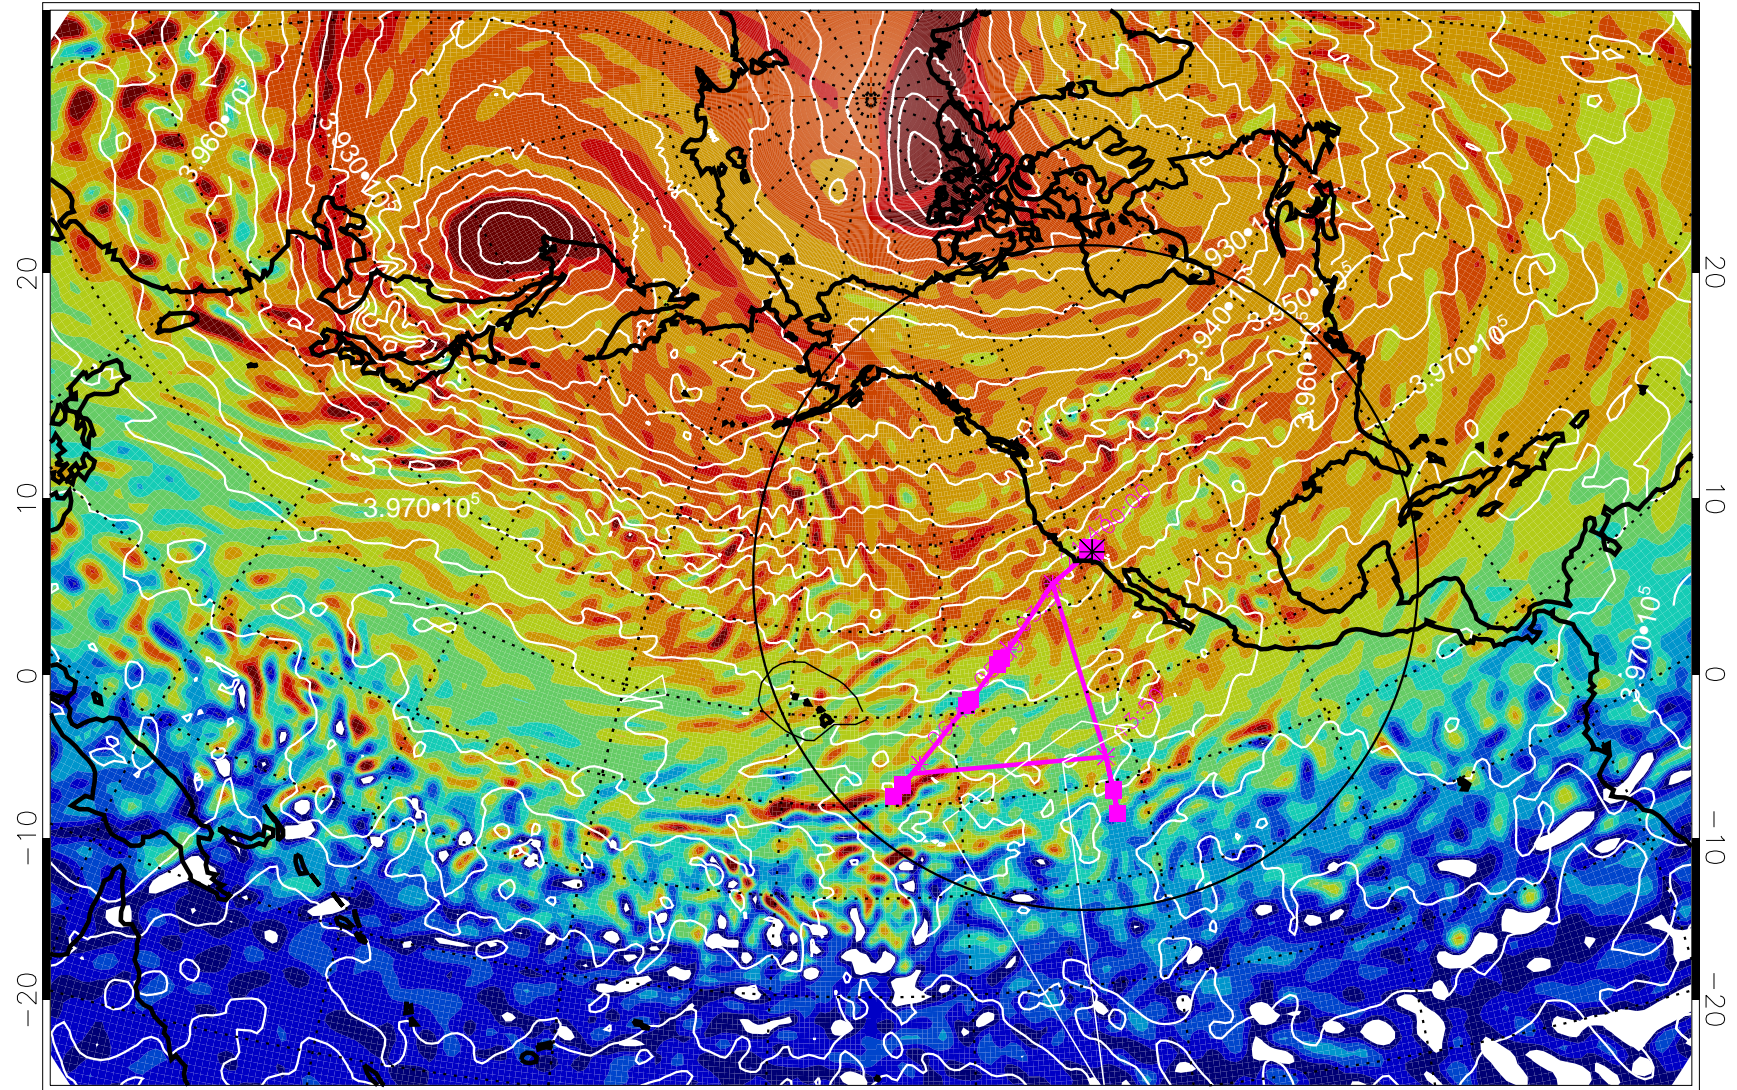

13020606, 66 hour forecast for 460K EPV

460K Montgomery Streamfunction, white

Range ring of 4055 km -- 13 hours GH round trip

13020612, 72 hour forecast for 460K EPV

460K Montgomery Streamfunction, white

Range ring of 4055 km -- 13 hours GH round trip

13020618, 78 hour forecast for 460K EPV

460K Montgomery Streamfunction, white

Range ring of 4055 km -- 13 hours GH round trip

13020700, 84 hour forecast for 460K EPV

460K Montgomery Streamfunction, white

Range ring of 4055 km -- 13 hours GH round trip

13020706, 90 hour forecast for 460K EPV

460K Montgomery Streamfunction, white

Range ring of 4055 km -- 13 hours GH round trip

13020712, 96 hour forecast for 460K EPV

460K Montgomery Streamfunction, white

Range ring of 4055 km -- 13 hours GH round trip

13020718, 102 hour forecast for 460K EPV

460K Montgomery Streamfunction, white

Range ring of 4055 km -- 13 hours GH round trip

13020800, 108 hour forecast for 460K EPV

460K Montgomery Streamfunction, white