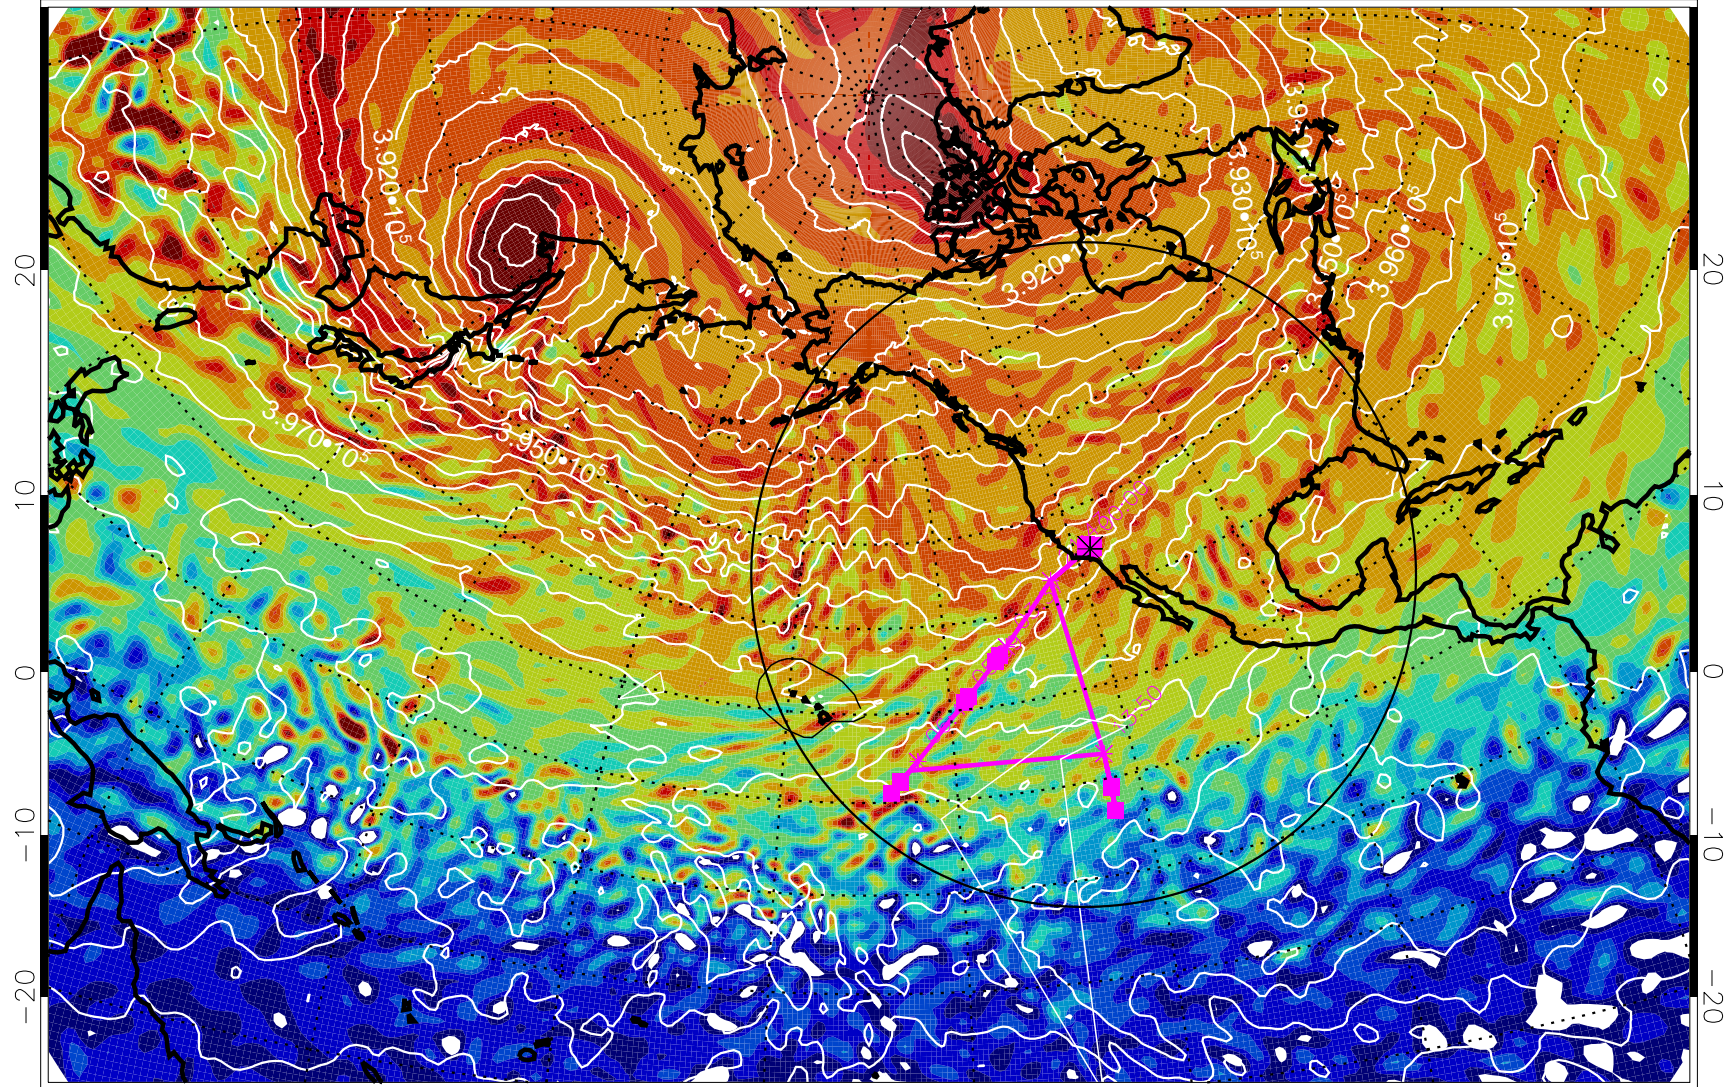

13020618, 78 hour forecast for 460K EPV

460K Montgomery Streamfunction, white

Range ring of 4055 km -- 13 hours GH round trip

13020700, 84 hour forecast for 460K EPV

460K Montgomery Streamfunction, white

Range ring of 4055 km -- 13 hours GH round trip

13020706, 90 hour forecast for 460K EPV

460K Montgomery Streamfunction, white

Range ring of 4055 km -- 13 hours GH round trip

13020712, 96 hour forecast for 460K EPV

460K Montgomery Streamfunction, white

Range ring of 4055 km -- 13 hours GH round trip

13020718, 102 hour forecast for 460K EPV

460K Montgomery Streamfunction, white

Range ring of 4055 km -- 13 hours GH round trip

13020800, 108 hour forecast for 460K EPV

460K Montgomery Streamfunction, white

Range ring of 4055 km -- 13 hours GH round trip

13020806, 114 hour forecast for 460K EPV

460K Montgomery Streamfunction, white

Range ring of 4055 km -- 13 hours GH round trip

13020812, 120 hour forecast for 460K EPV