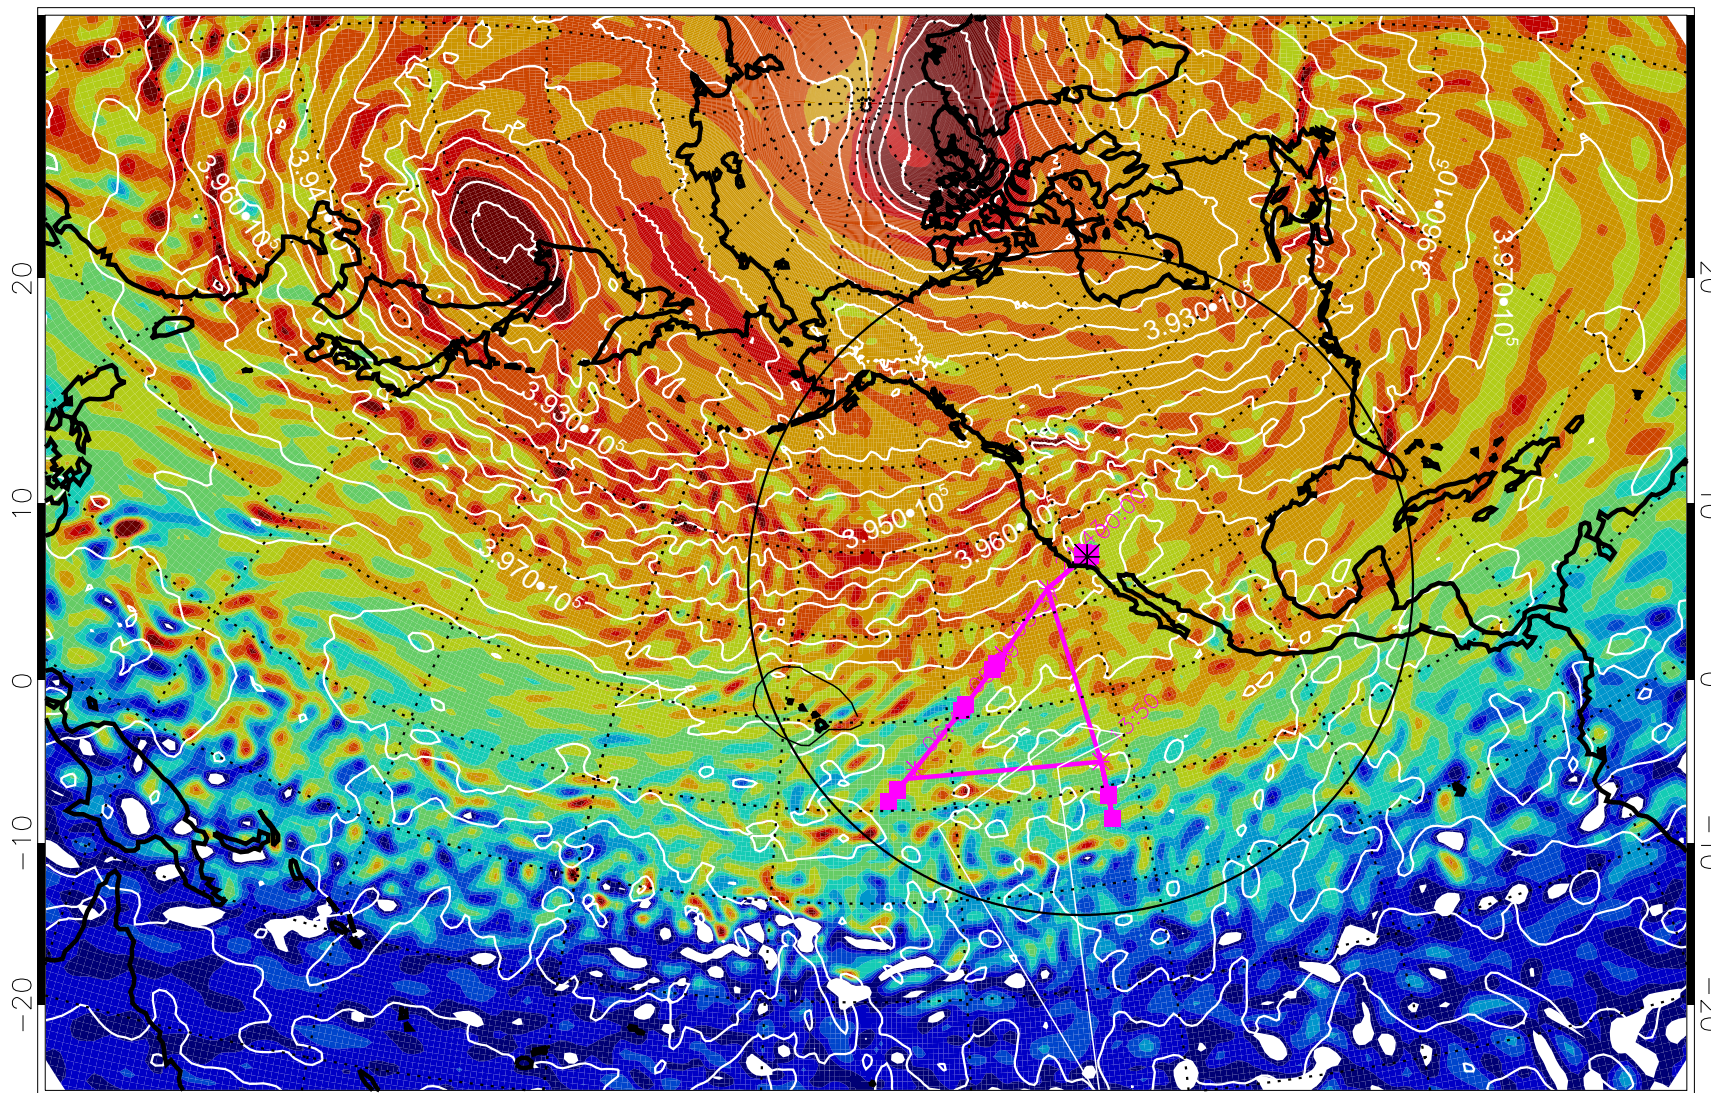

13020518, 54 hour forecast for 460K EPV

460K Montgomery Streamfunction, white

Range ring of 4055 km -- 13 hours GH round trip

13020600, 60 hour forecast for 460K EPV

460K Montgomery Streamfunction, white

Range ring of 4055 km -- 13 hours GH round trip

13020606, 66 hour forecast for 460K EPV

460K Montgomery Streamfunction, white

Range ring of 4055 km -- 13 hours GH round trip

13020612, 72 hour forecast for 460K EPV

460K Montgomery Streamfunction, white

Range ring of 4055 km -- 13 hours GH round trip

13020618, 78 hour forecast for 460K EPV

460K Montgomery Streamfunction, white

Range ring of 4055 km -- 13 hours GH round trip

13020700, 84 hour forecast for 460K EPV

460K Montgomery Streamfunction, white

Range ring of 4055 km -- 13 hours GH round trip