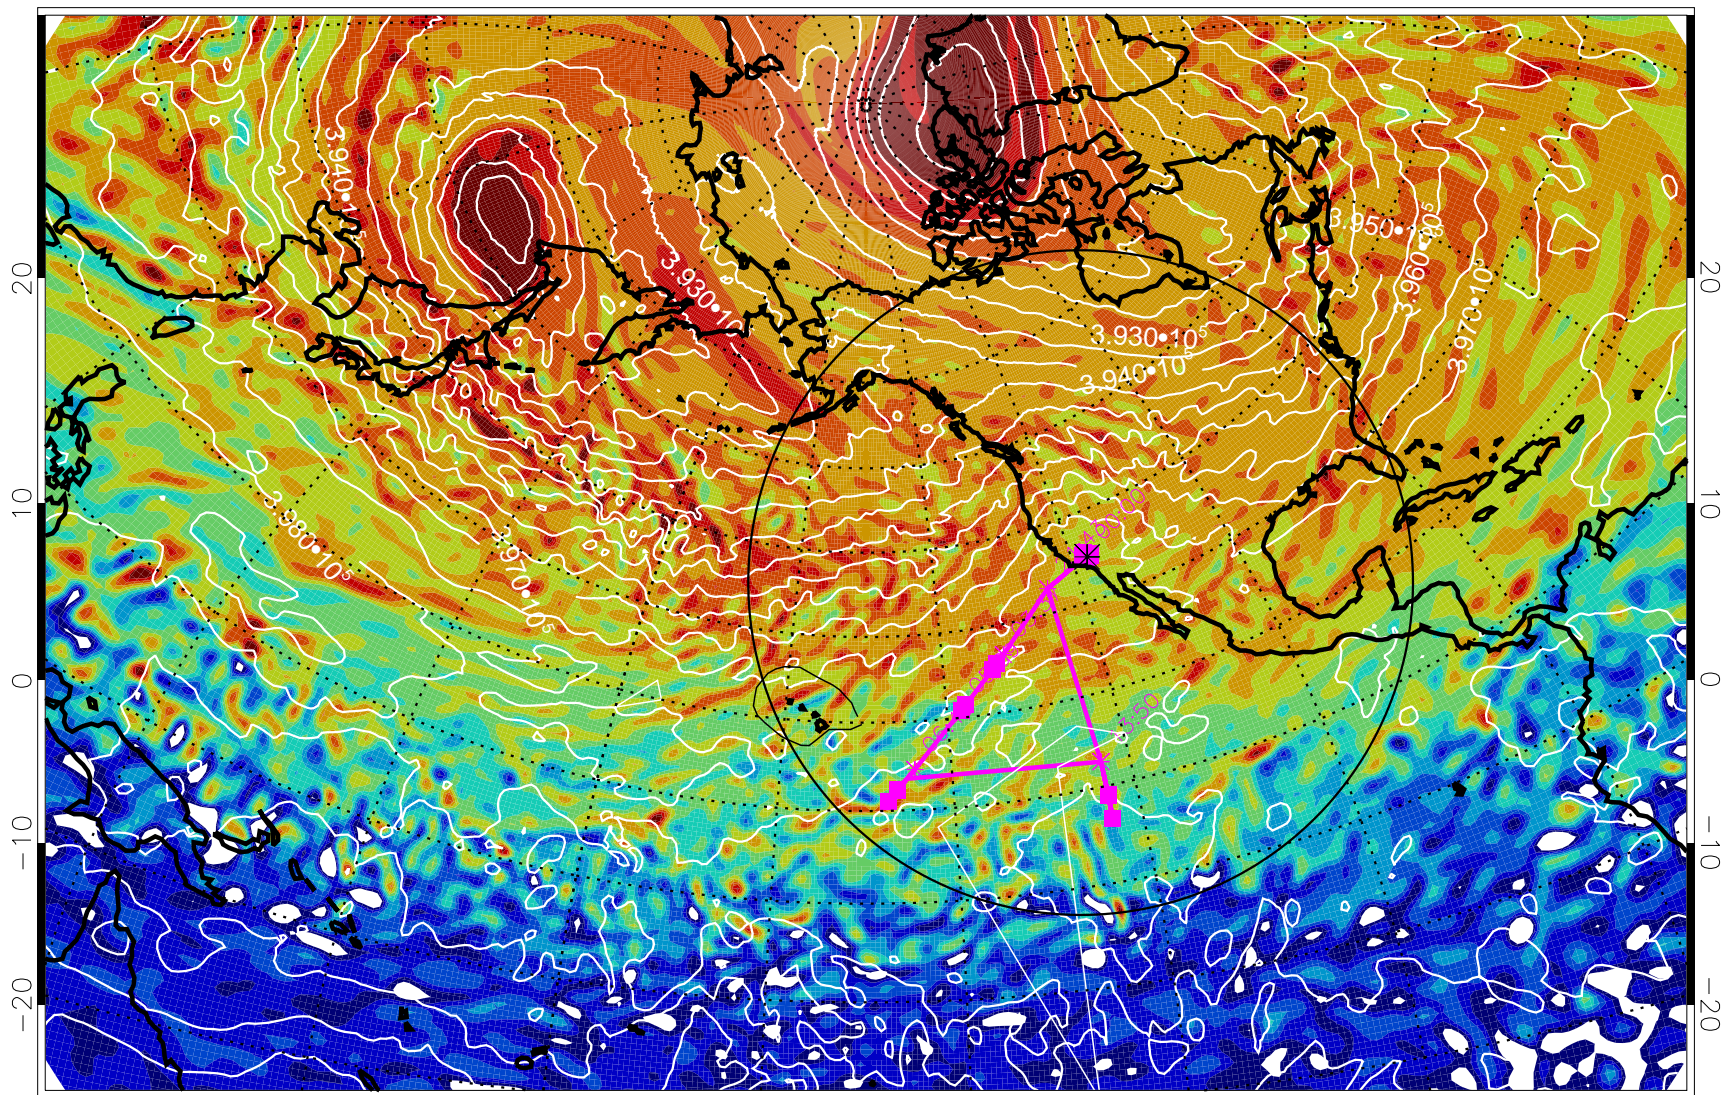

13020406, 18 hour forecast for 460K EPV

460K Montgomery Streamfunction, white

Range ring of 4055 km -- 13 hours GH round trip

13020412, 24 hour forecast for 460K EPV

460K Montgomery Streamfunction, white

Range ring of 4055 km -- 13 hours GH round trip

13020418, 30 hour forecast for 460K EPV

460K Montgomery Streamfunction, white

Range ring of 4055 km -- 13 hours GH round trip

13020500, 36 hour forecast for 460K EPV

460K Montgomery Streamfunction, white

Range ring of 4055 km -- 13 hours GH round trip

13020506, 42 hour forecast for 460K EPV

460K Montgomery Streamfunction, white

Range ring of 4055 km -- 13 hours GH round trip

13020512, 48 hour forecast for 460K EPV

460K Montgomery Streamfunction, white

Range ring of 4055 km -- 13 hours GH round trip

13020518, 54 hour forecast for 460K EPV

460K Montgomery Streamfunction, white

Range ring of 4055 km -- 13 hours GH round trip

13020600, 60 hour forecast for 460K EPV

460K Montgomery Streamfunction, white

Range ring of 4055 km -- 13 hours GH round trip