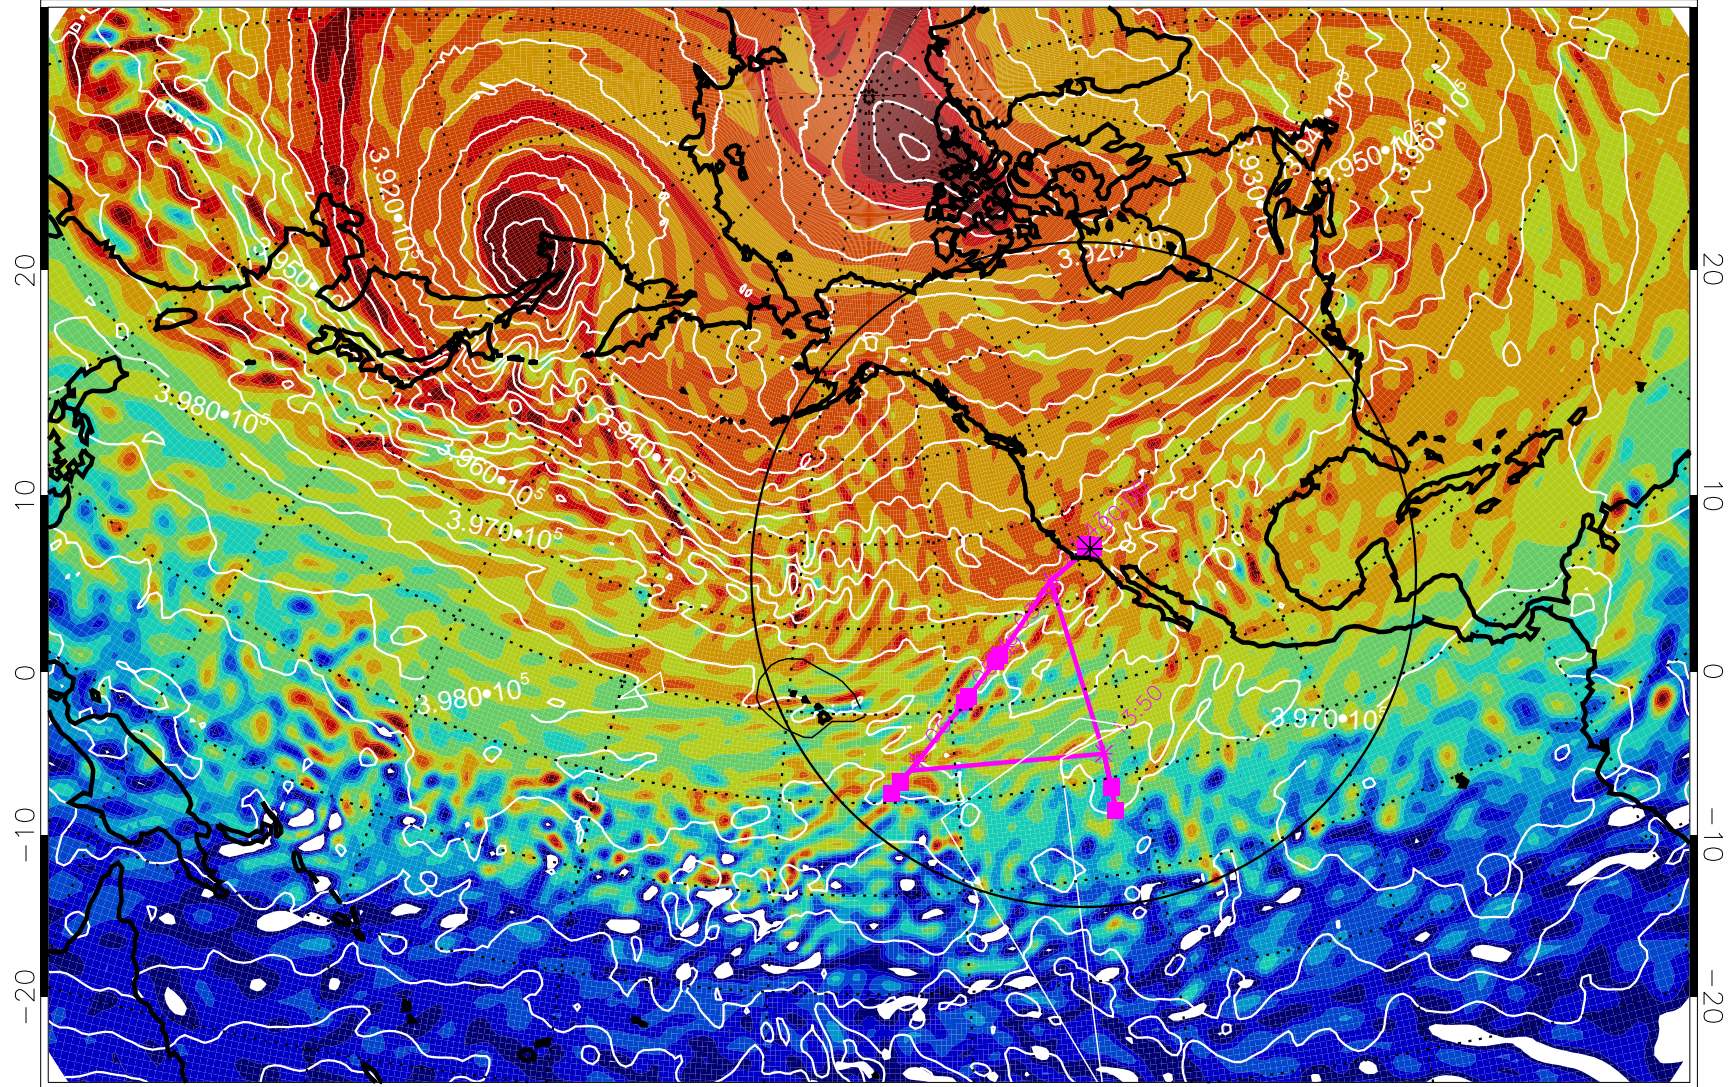

13020718, 102 hour forecast for 460K EPV

460K Montgomery Streamfunction, white

Range ring of 4055 km -- 13 hours GH round trip

13020800, 108 hour forecast for 460K EPV

460K Montgomery Streamfunction, white

Range ring of 4055 km -- 13 hours GH round trip

13020806, 114 hour forecast for 460K EPV

460K Montgomery Streamfunction, white

Range ring of 4055 km -- 13 hours GH round trip

13020812, 120 hour forecast for 460K EPV

460K Montgomery Streamfunction, white

Range ring of 4055 km -- 13 hours GH round trip