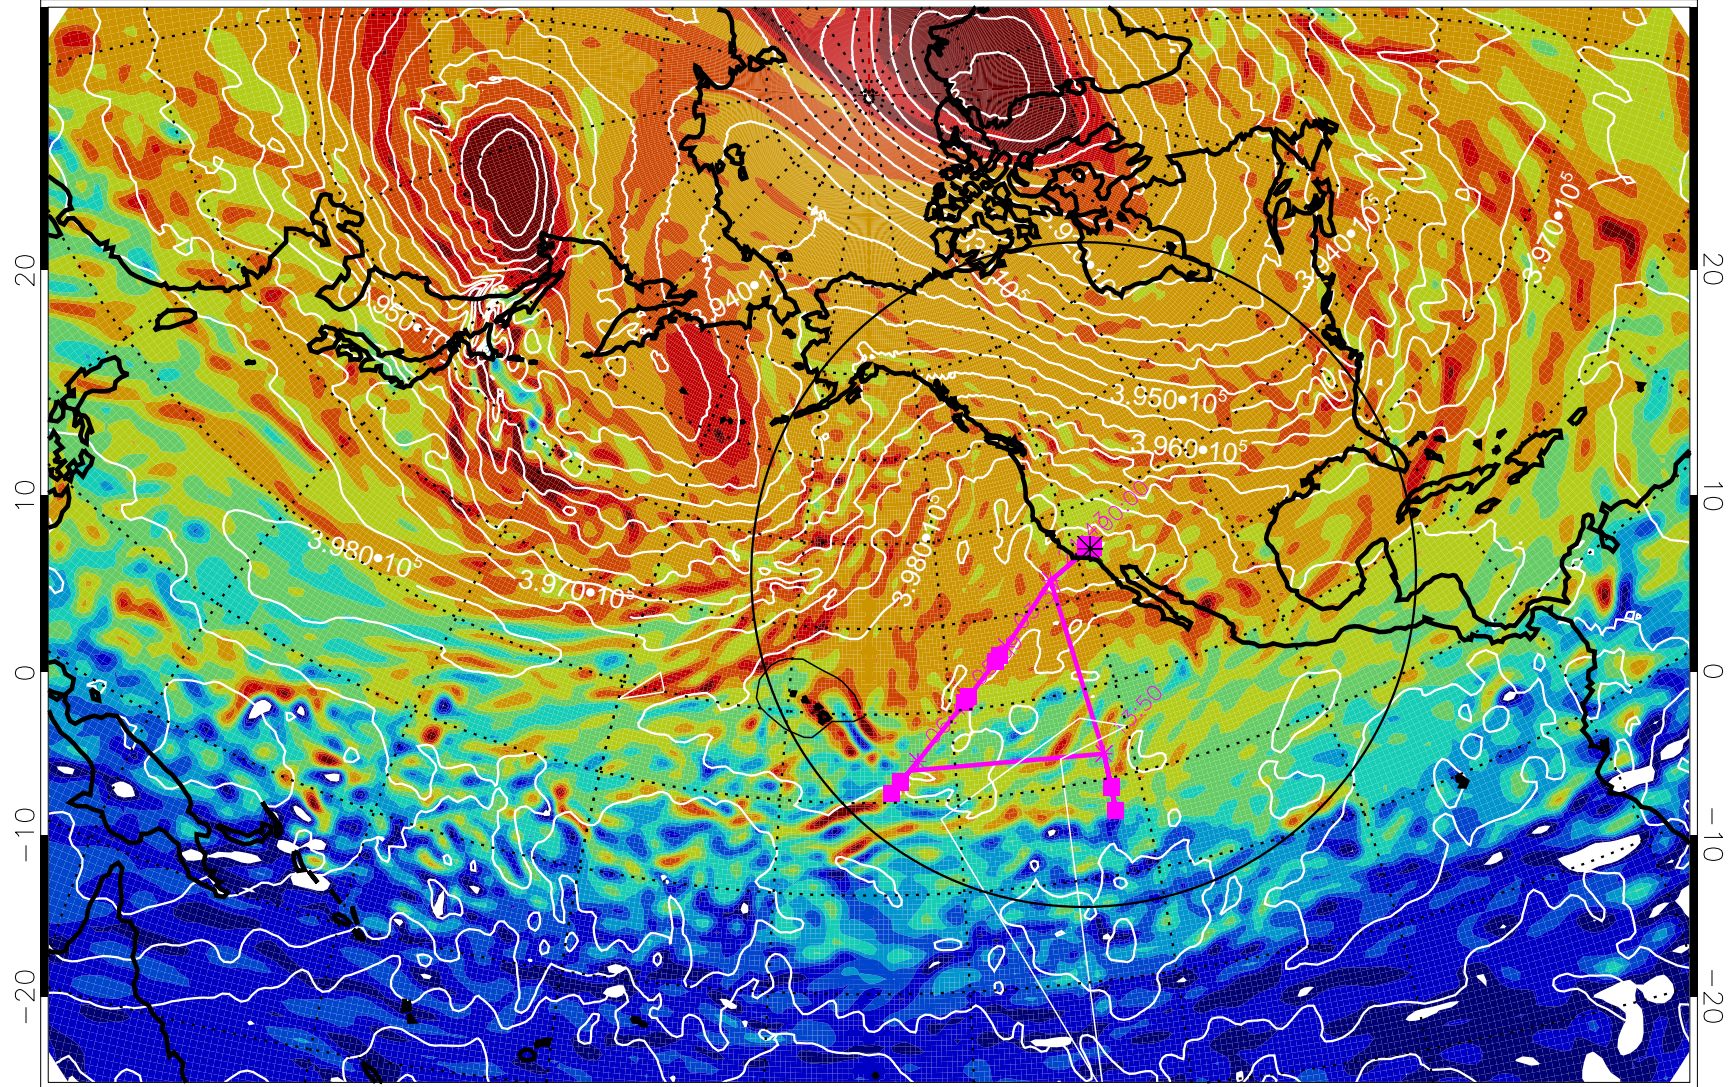

13020318, 6 hour forecast for 460K EPV

460K Montgomery Streamfunction, white

Range ring of 4055 km -- 13 hours GH round trip

13020400, 12 hour forecast for 460K EPV

460K Montgomery Streamfunction, white

Range ring of 4055 km -- 13 hours GH round trip

13020406, 18 hour forecast for 460K EPV

460K Montgomery Streamfunction, white

Range ring of 4055 km -- 13 hours GH round trip

13020412, 24 hour forecast for 460K EPV

460K Montgomery Streamfunction, white

Range ring of 4055 km -- 13 hours GH round trip

13020418, 30 hour forecast for 460K EPV

460K Montgomery Streamfunction, white

Range ring of 4055 km -- 13 hours GH round trip

13020500, 36 hour forecast for 460K EPV

460K Montgomery Streamfunction, white

Range ring of 4055 km -- 13 hours GH round trip

13020506, 42 hour forecast for 460K EPV

460K Montgomery Streamfunction, white

Range ring of 4055 km -- 13 hours GH round trip

13020512, 48 hour forecast for 460K EPV

460K Montgomery Streamfunction, white

Range ring of 4055 km -- 13 hours GH round trip