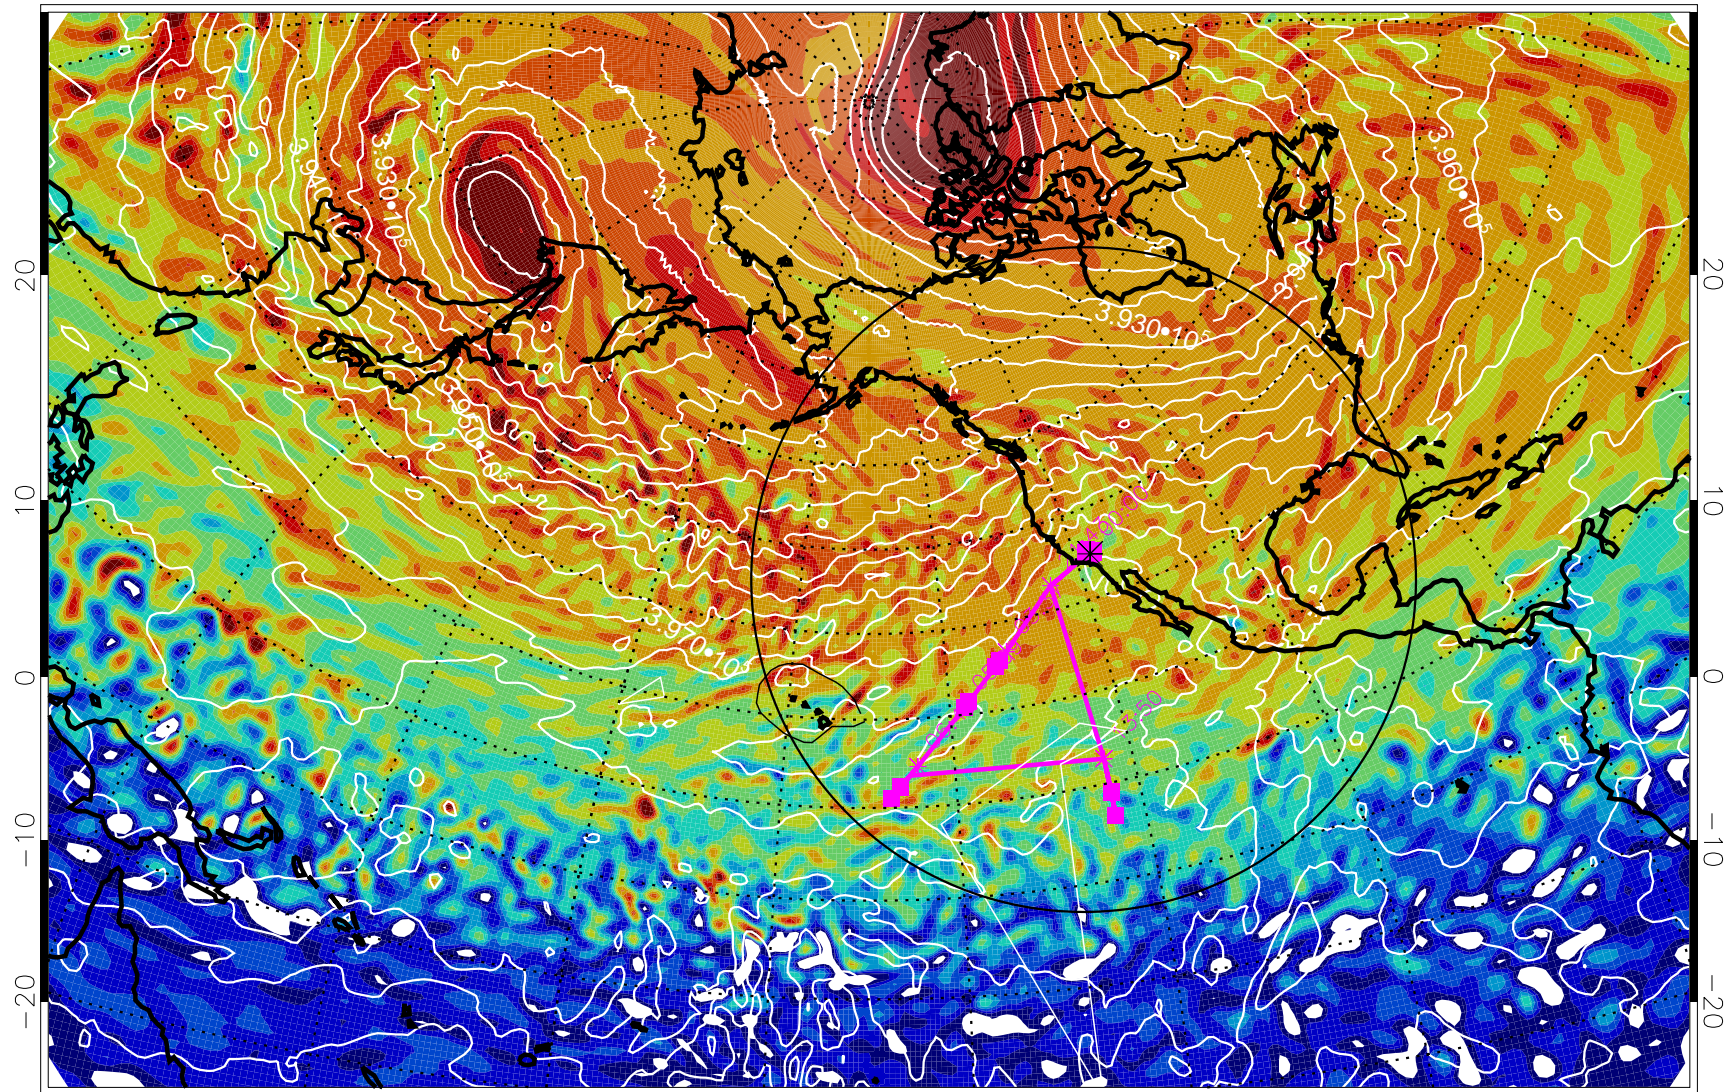

13020506, 42 hour forecast for 460K EPV

460K Montgomery Streamfunction, white

Range ring of 4055 km -- 13 hours GH round trip

13020512, 48 hour forecast for 460K EPV

460K Montgomery Streamfunction, white

Range ring of 4055 km -- 13 hours GH round trip

13020518, 54 hour forecast for 460K EPV

460K Montgomery Streamfunction, white

Range ring of 4055 km -- 13 hours GH round trip

13020600, 60 hour forecast for 460K EPV

460K Montgomery Streamfunction, white

Range ring of 4055 km -- 13 hours GH round trip

13020606, 66 hour forecast for 460K EPV

460K Montgomery Streamfunction, white

Range ring of 4055 km -- 13 hours GH round trip

13020612, 72 hour forecast for 460K EPV

460K Montgomery Streamfunction, white

Range ring of 4055 km -- 13 hours GH round trip