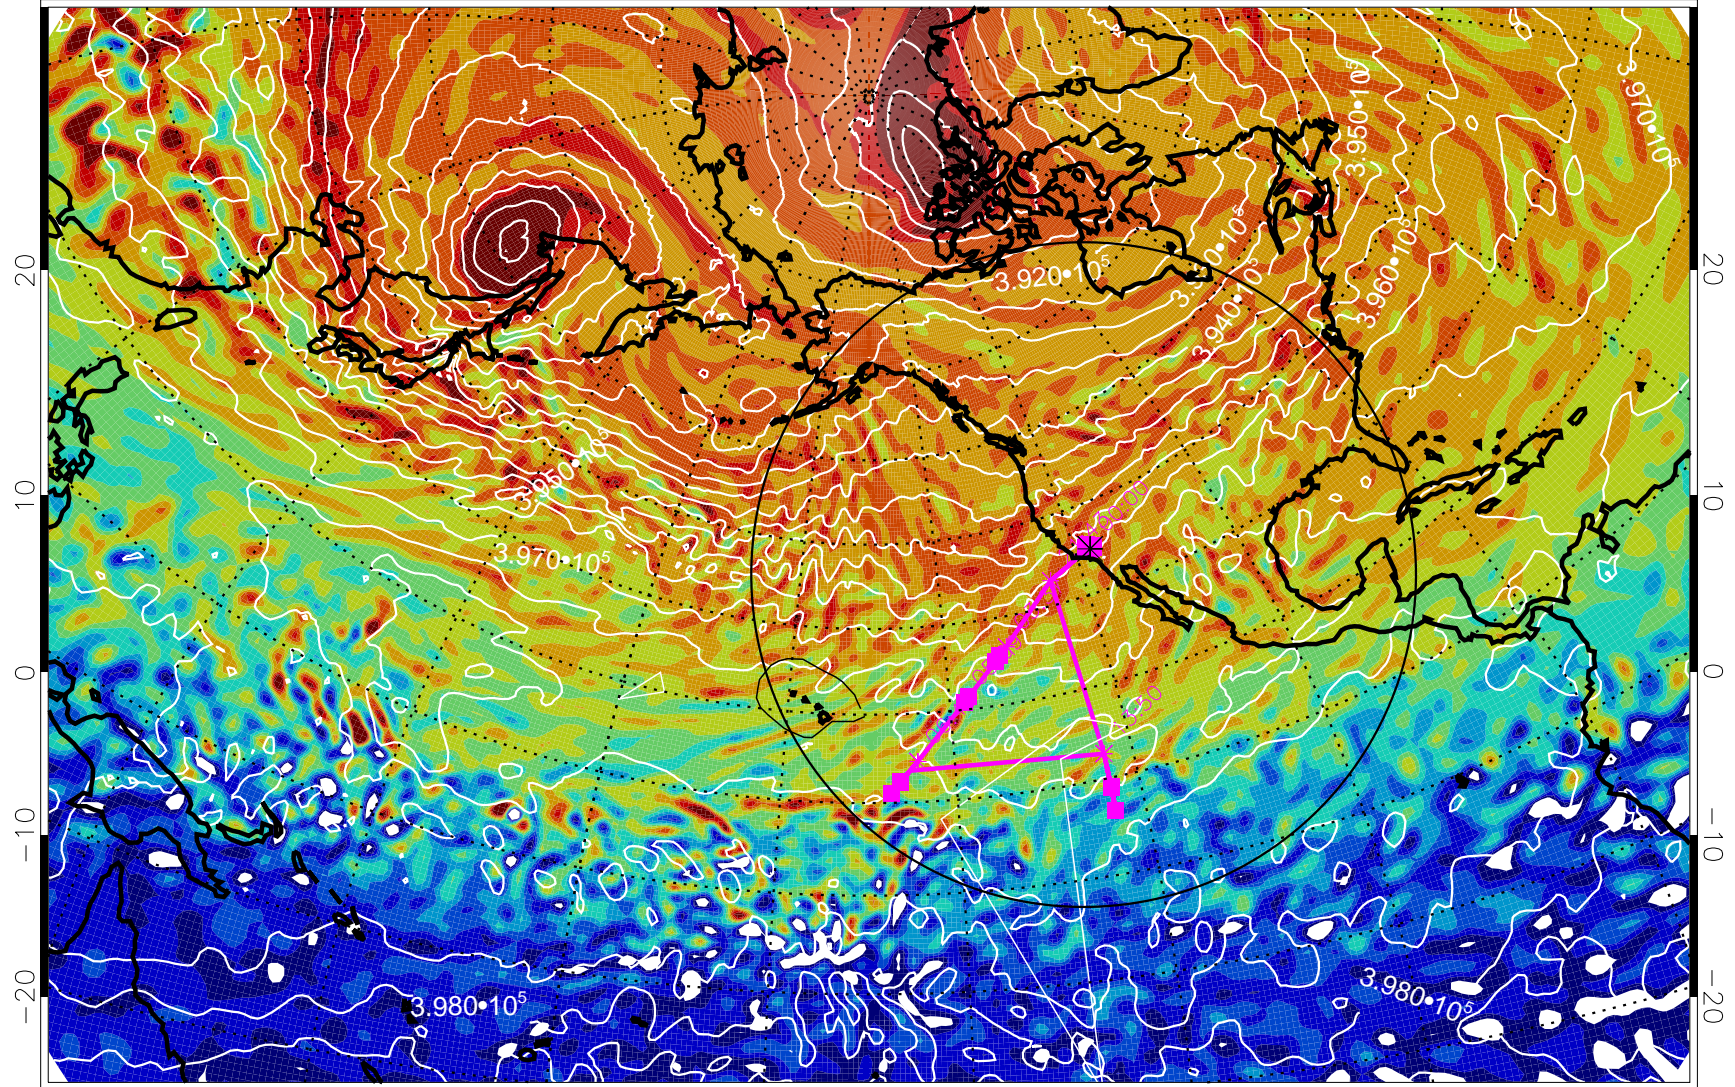

13020618, 78 hour forecast for 460K EPV

460K Montgomery Streamfunction, white

Range ring of 4055 km -- 13 hours GH round trip

13020700, 84 hour forecast for 460K EPV

460K Montgomery Streamfunction, white

Range ring of 4055 km -- 13 hours GH round trip

13020706, 90 hour forecast for 460K EPV

460K Montgomery Streamfunction, white

Range ring of 4055 km -- 13 hours GH round trip

13020712, 96 hour forecast for 460K EPV

460K Montgomery Streamfunction, white

Range ring of 4055 km -- 13 hours GH round trip

13020718, 102 hour forecast for 460K EPV

460K Montgomery Streamfunction, white

Range ring of 4055 km -- 13 hours GH round trip

13020800, 108 hour forecast for 460K EPV

460K Montgomery Streamfunction, white

Range ring of 4055 km -- 13 hours GH round trip

13020806, 114 hour forecast for 460K EPV

460K Montgomery Streamfunction, white

Range ring of 4055 km -- 13 hours GH round trip

13020812, 120 hour forecast for 460K EPV