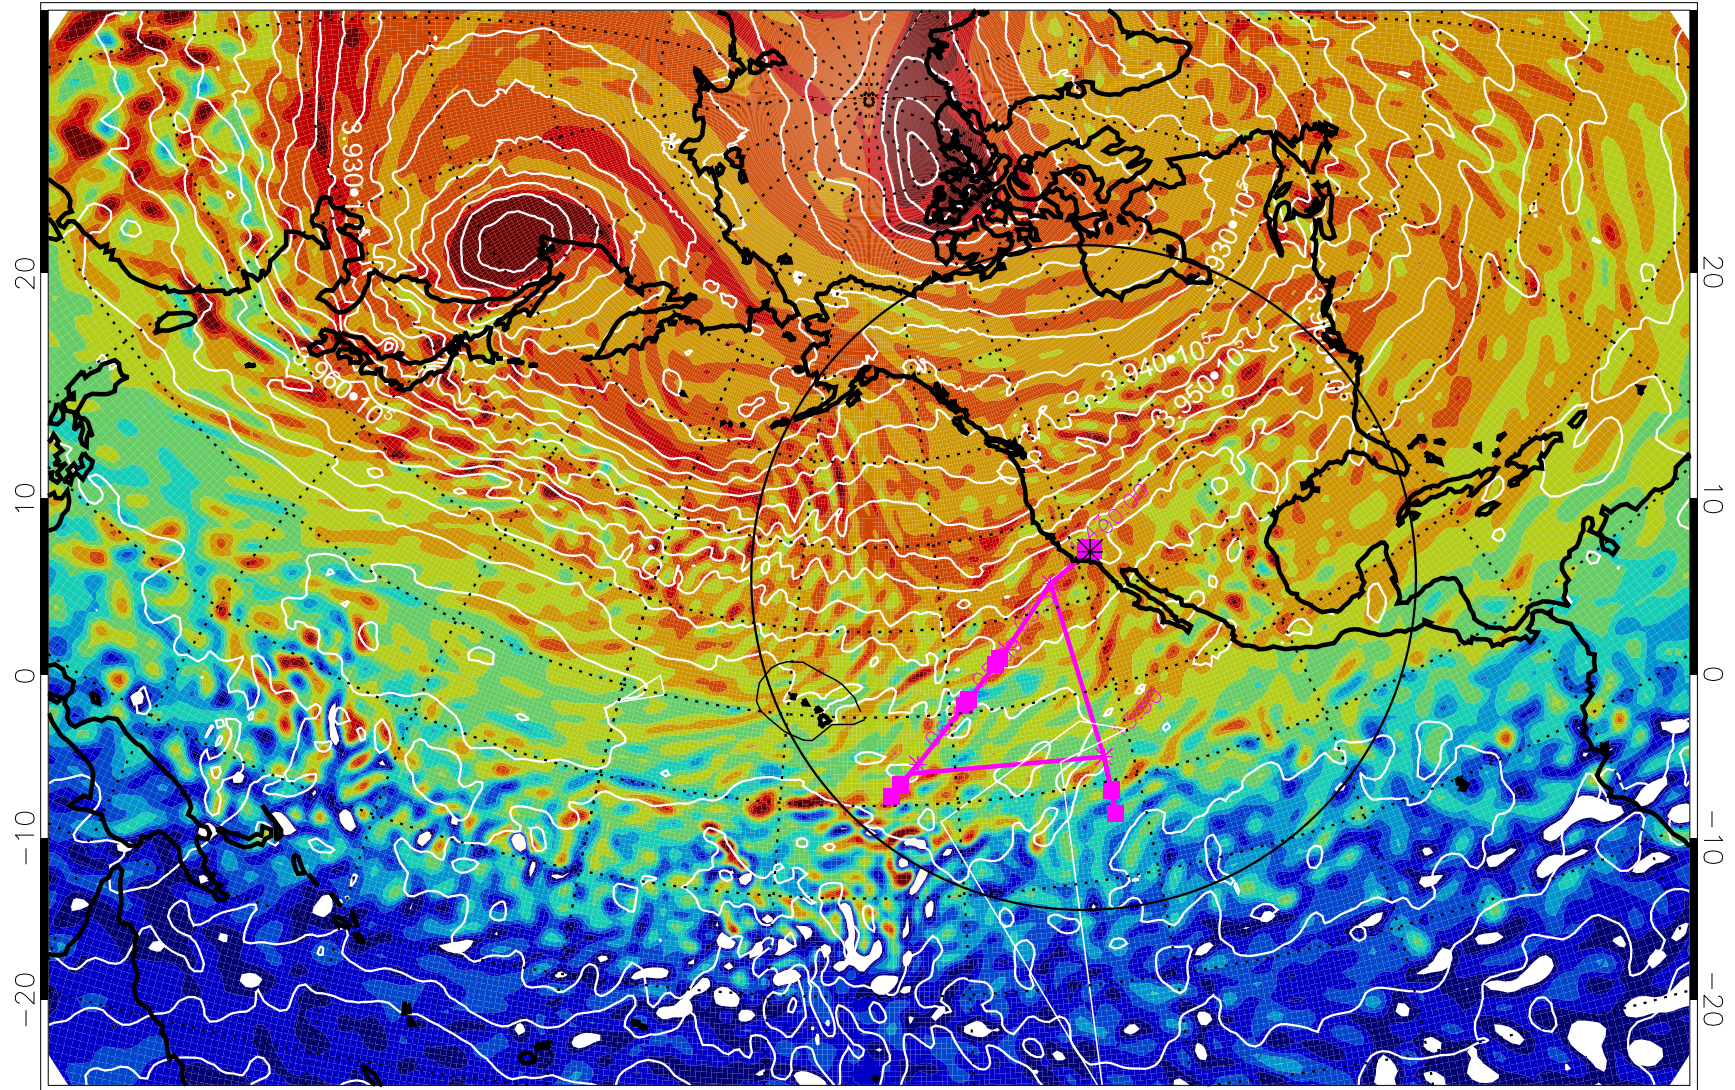

13020606, 66 hour forecast for 460K EPV

460K Montgomery Streamfunction, white

Range ring of 4055 km -- 13 hours GH round trip

13020612, 72 hour forecast for 460K EPV

460K Montgomery Streamfunction, white

Range ring of 4055 km -- 13 hours GH round trip

13020618, 78 hour forecast for 460K EPV

460K Montgomery Streamfunction, white

Range ring of 4055 km -- 13 hours GH round trip

13020700, 84 hour forecast for 460K EPV

460K Montgomery Streamfunction, white

Range ring of 4055 km -- 13 hours GH round trip

13020706, 90 hour forecast for 460K EPV

460K Montgomery Streamfunction, white

Range ring of 4055 km -- 13 hours GH round trip

13020712, 96 hour forecast for 460K EPV

460K Montgomery Streamfunction, white

Range ring of 4055 km -- 13 hours GH round trip

13020718, 102 hour forecast for 460K EPV

460K Montgomery Streamfunction, white

Range ring of 4055 km -- 13 hours GH round trip

13020800, 108 hour forecast for 460K EPV

460K Montgomery Streamfunction, white