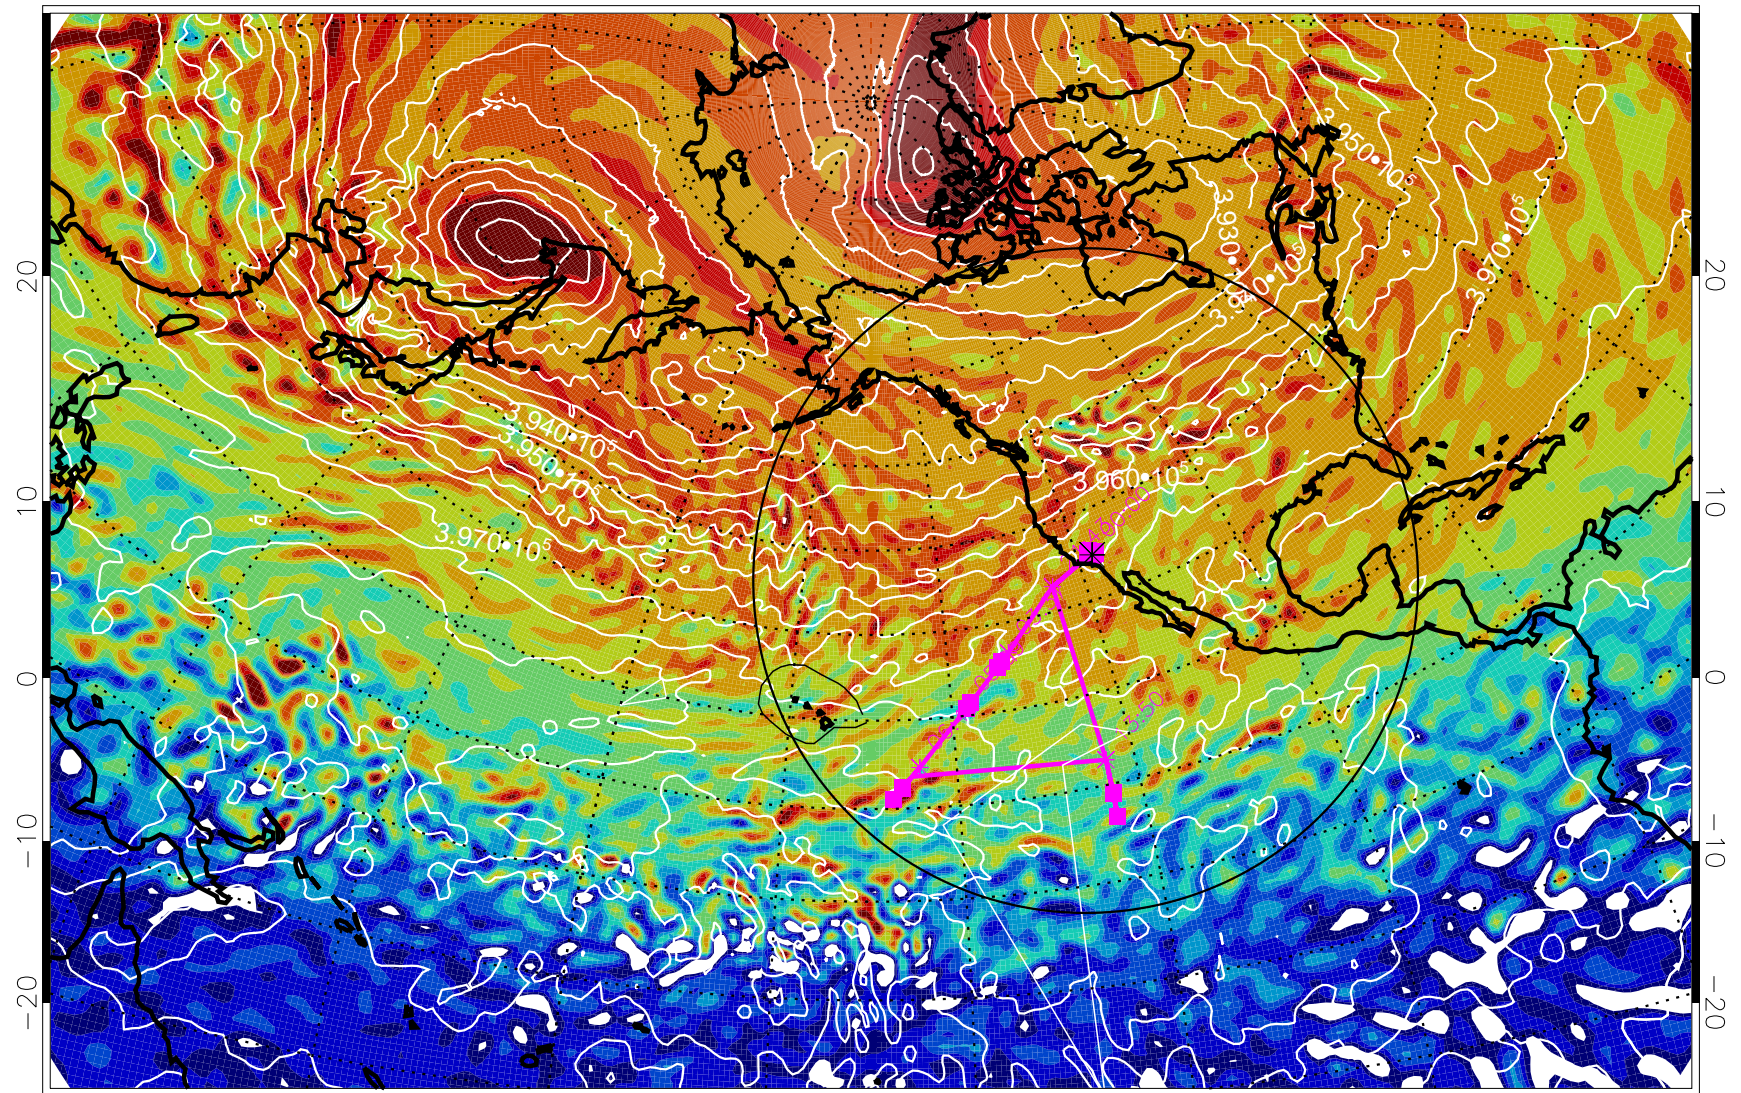

13020606, 66 hour forecast for 460K EPV

460K Montgomery Streamfunction, white

Range ring of 4055 km -- 13 hours GH round trip

13020612, 72 hour forecast for 460K EPV

460K Montgomery Streamfunction, white

Range ring of 4055 km -- 13 hours GH round trip

13020618, 78 hour forecast for 460K EPV

460K Montgomery Streamfunction, white

Range ring of 4055 km -- 13 hours GH round trip

13020700, 84 hour forecast for 460K EPV

460K Montgomery Streamfunction, white

Range ring of 4055 km -- 13 hours GH round trip

13020706, 90 hour forecast for 460K EPV

460K Montgomery Streamfunction, white

Range ring of 4055 km -- 13 hours GH round trip

13020712, 96 hour forecast for 460K EPV

460K Montgomery Streamfunction, white

Range ring of 4055 km -- 13 hours GH round trip

13020718, 102 hour forecast for 460K EPV

460K Montgomery Streamfunction, white

Range ring of 4055 km -- 13 hours GH round trip

13020800, 108 hour forecast for 460K EPV

460K Montgomery Streamfunction, white