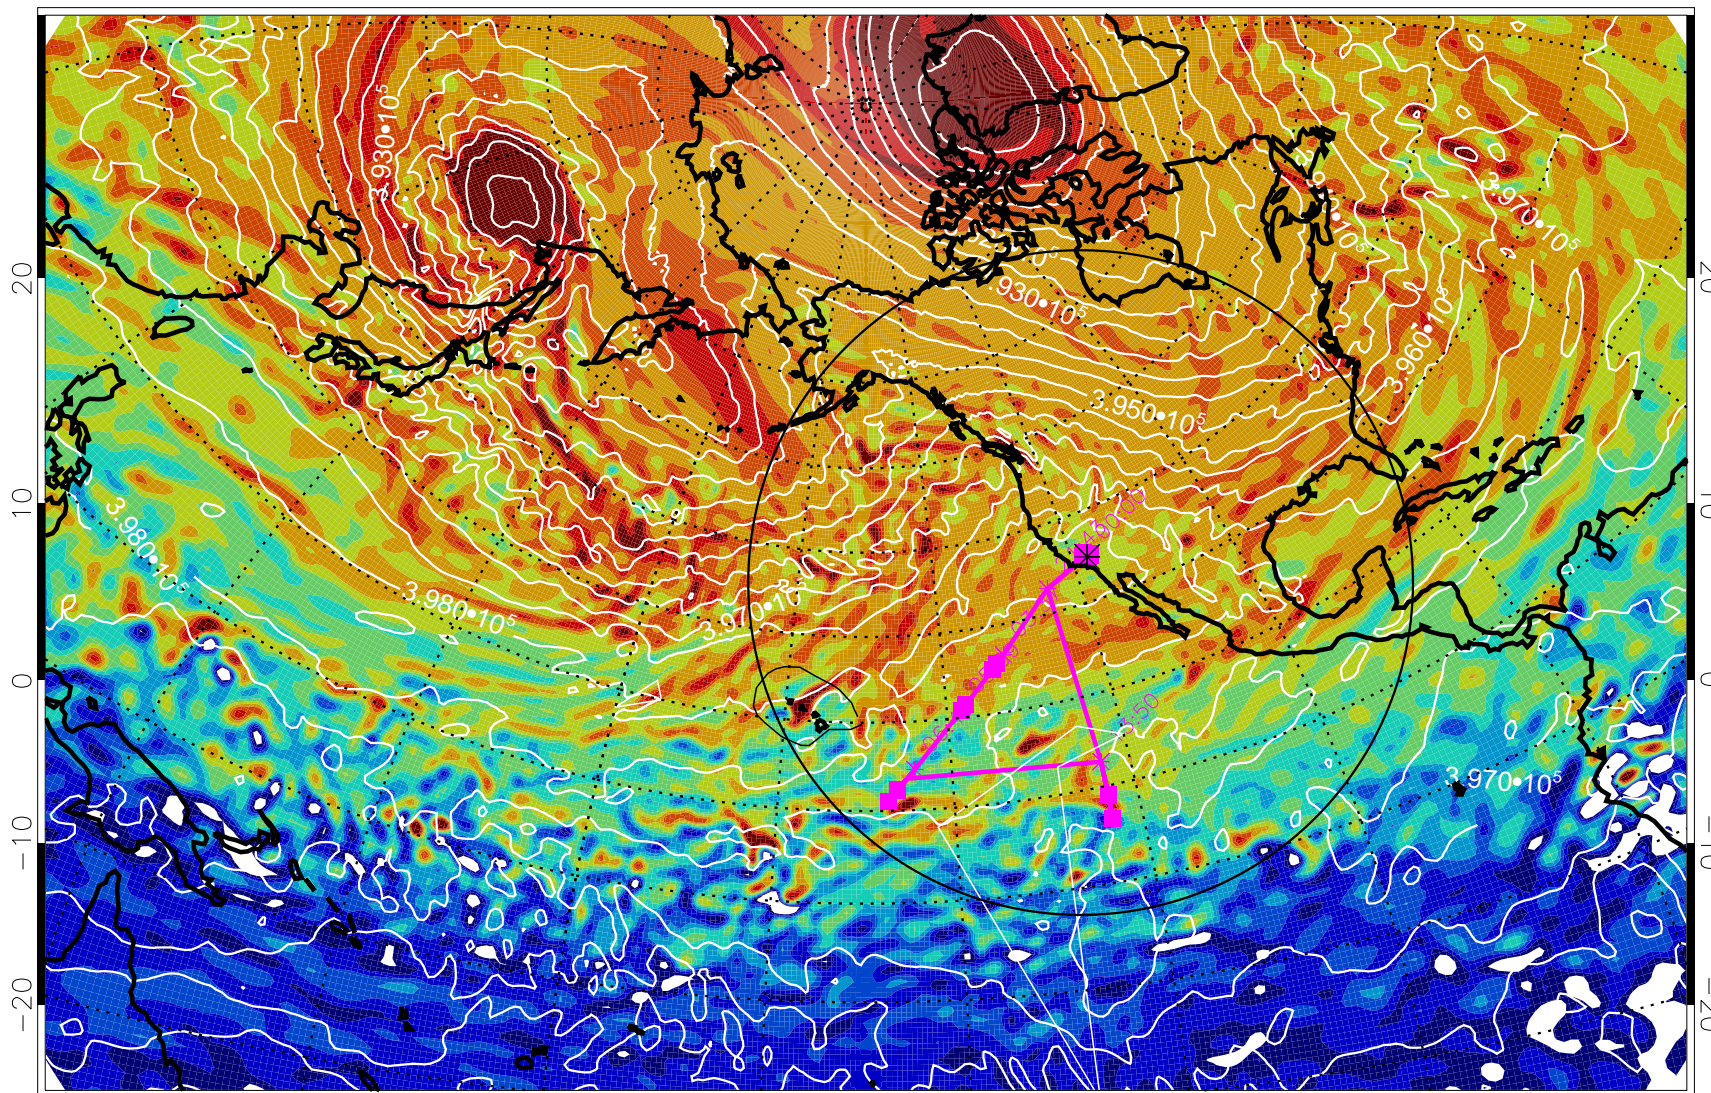

13020318, 6 hour forecast for 460K EPV

460K Montgomery Streamfunction, white

Range ring of 4055 km -- 13 hours GH round trip

13020400, 12 hour forecast for 460K EPV

460K Montgomery Streamfunction, white

Range ring of 4055 km -- 13 hours GH round trip

13020406, 18 hour forecast for 460K EPV

460K Montgomery Streamfunction, white

Range ring of 4055 km -- 13 hours GH round trip

13020412, 24 hour forecast for 460K EPV

460K Montgomery Streamfunction, white

Range ring of 4055 km -- 13 hours GH round trip

13020418, 30 hour forecast for 460K EPV

460K Montgomery Streamfunction, white

Range ring of 4055 km -- 13 hours GH round trip

13020500, 36 hour forecast for 460K EPV

460K Montgomery Streamfunction, white

Range ring of 4055 km -- 13 hours GH round trip