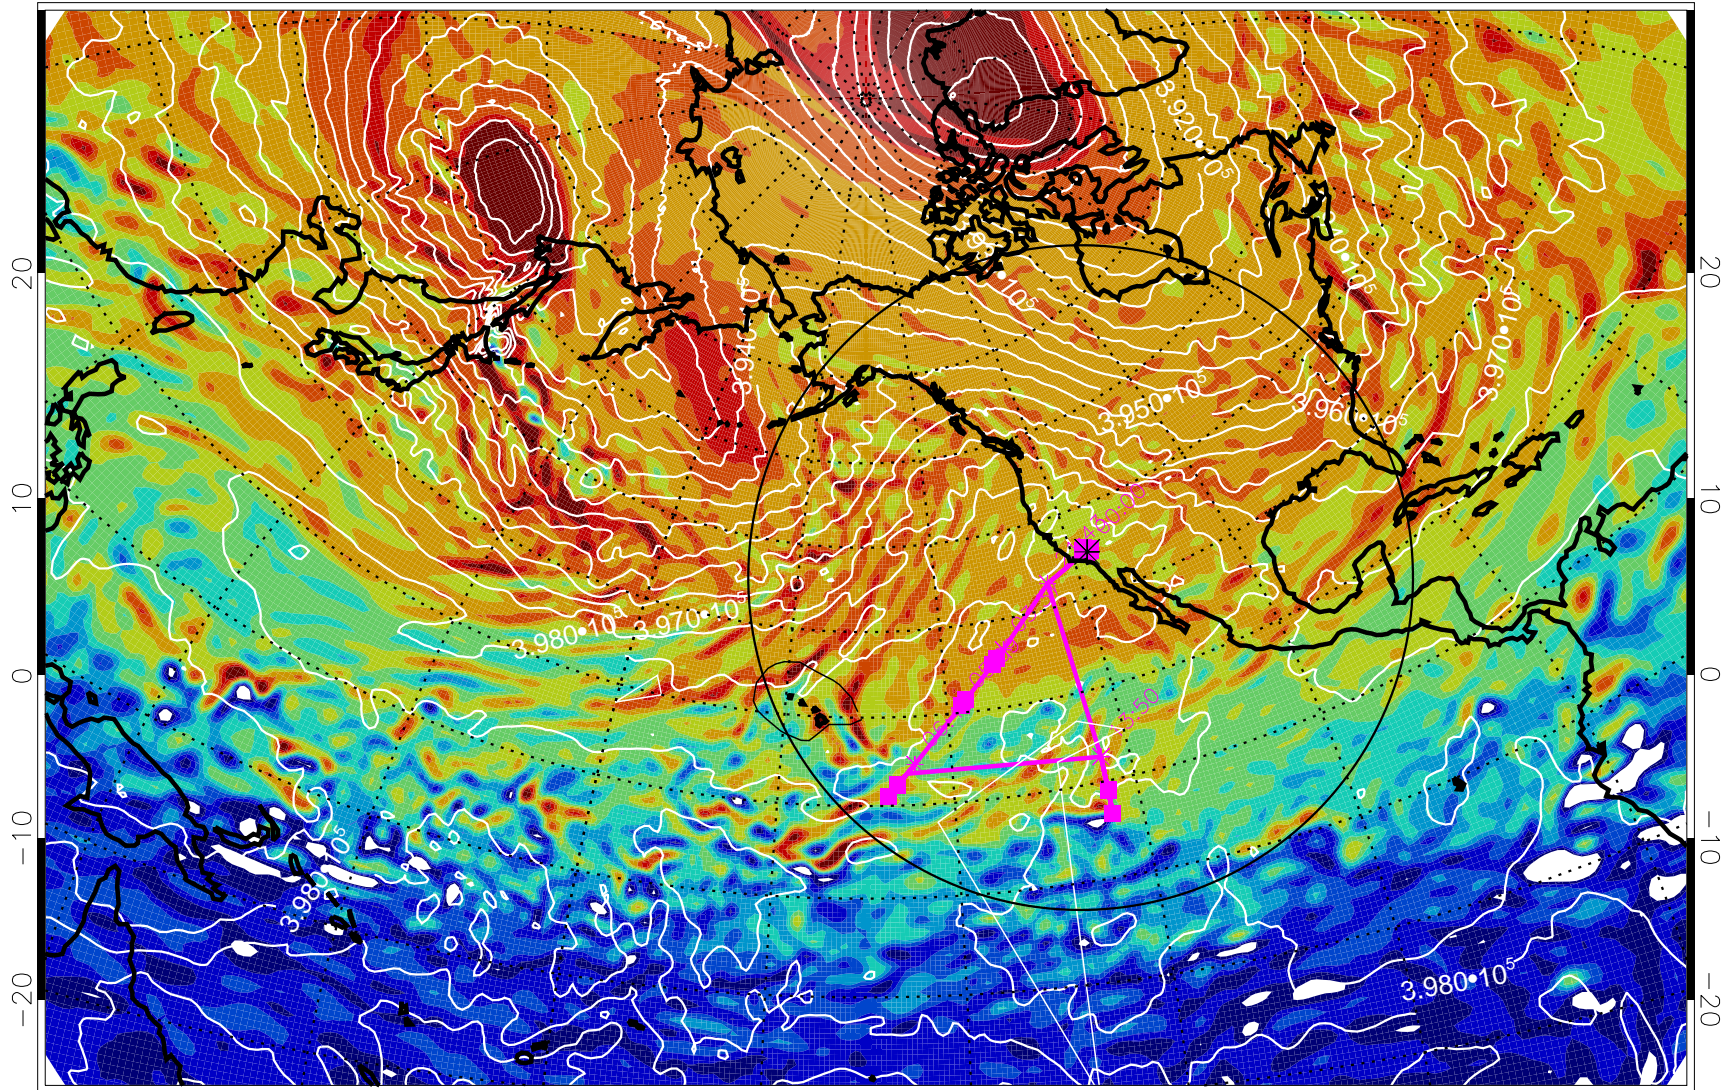

13020318, 6 hour forecast for 460K EPV

460K Montgomery Streamfunction, white

Range ring of 4055 km -- 13 hours GH round trip

13020400, 12 hour forecast for 460K EPV

460K Montgomery Streamfunction, white

Range ring of 4055 km -- 13 hours GH round trip

13020406, 18 hour forecast for 460K EPV

460K Montgomery Streamfunction, white

Range ring of 4055 km -- 13 hours GH round trip

13020412, 24 hour forecast for 460K EPV

460K Montgomery Streamfunction, white

Range ring of 4055 km -- 13 hours GH round trip

13020418, 30 hour forecast for 460K EPV

460K Montgomery Streamfunction, white

Range ring of 4055 km -- 13 hours GH round trip

13020500, 36 hour forecast for 460K EPV

460K Montgomery Streamfunction, white

Range ring of 4055 km -- 13 hours GH round trip