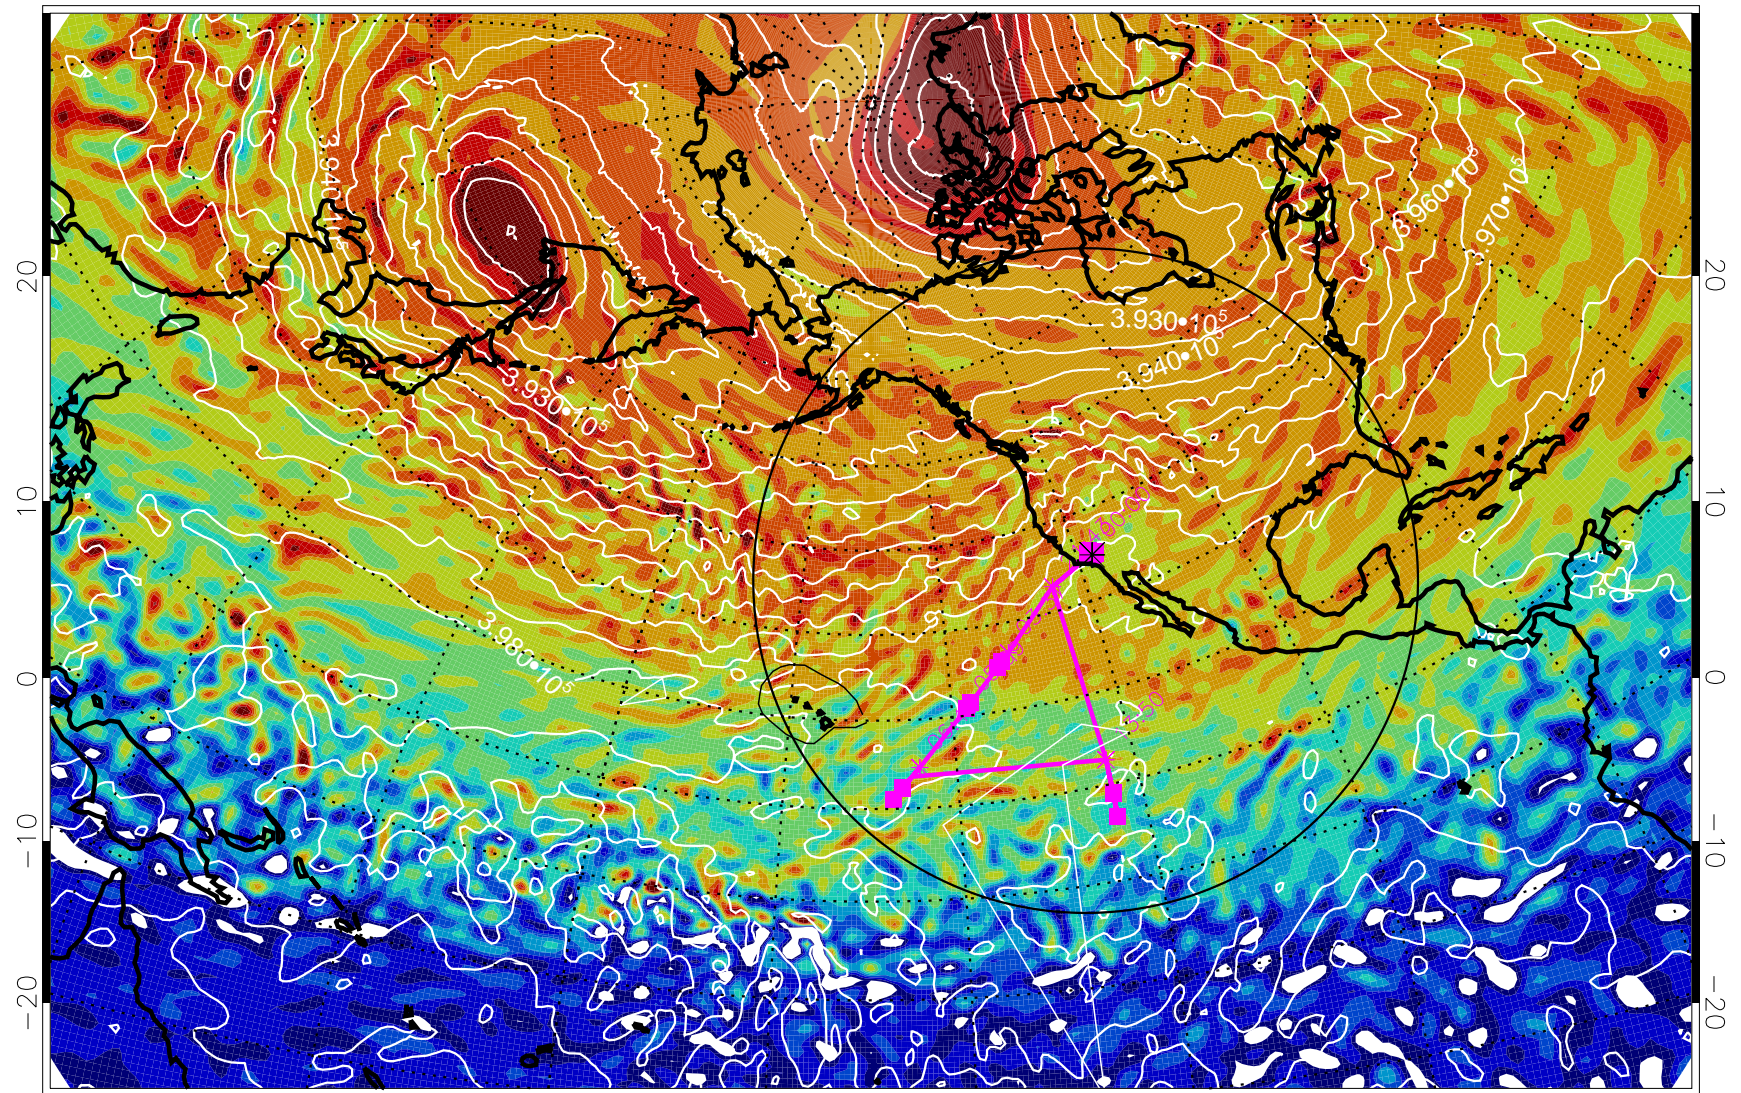

13020506, 42 hour forecast for 460K EPV

460K Montgomery Streamfunction, white

Range ring of 4055 km -- 13 hours GH round trip

13020512, 48 hour forecast for 460K EPV

460K Montgomery Streamfunction, white

Range ring of 4055 km -- 13 hours GH round trip

13020518, 54 hour forecast for 460K EPV

460K Montgomery Streamfunction, white

Range ring of 4055 km -- 13 hours GH round trip

13020600, 60 hour forecast for 460K EPV

460K Montgomery Streamfunction, white

Range ring of 4055 km -- 13 hours GH round trip

13020606, 66 hour forecast for 460K EPV

460K Montgomery Streamfunction, white

Range ring of 4055 km -- 13 hours GH round trip

13020612, 72 hour forecast for 460K EPV

460K Montgomery Streamfunction, white

Range ring of 4055 km -- 13 hours GH round trip