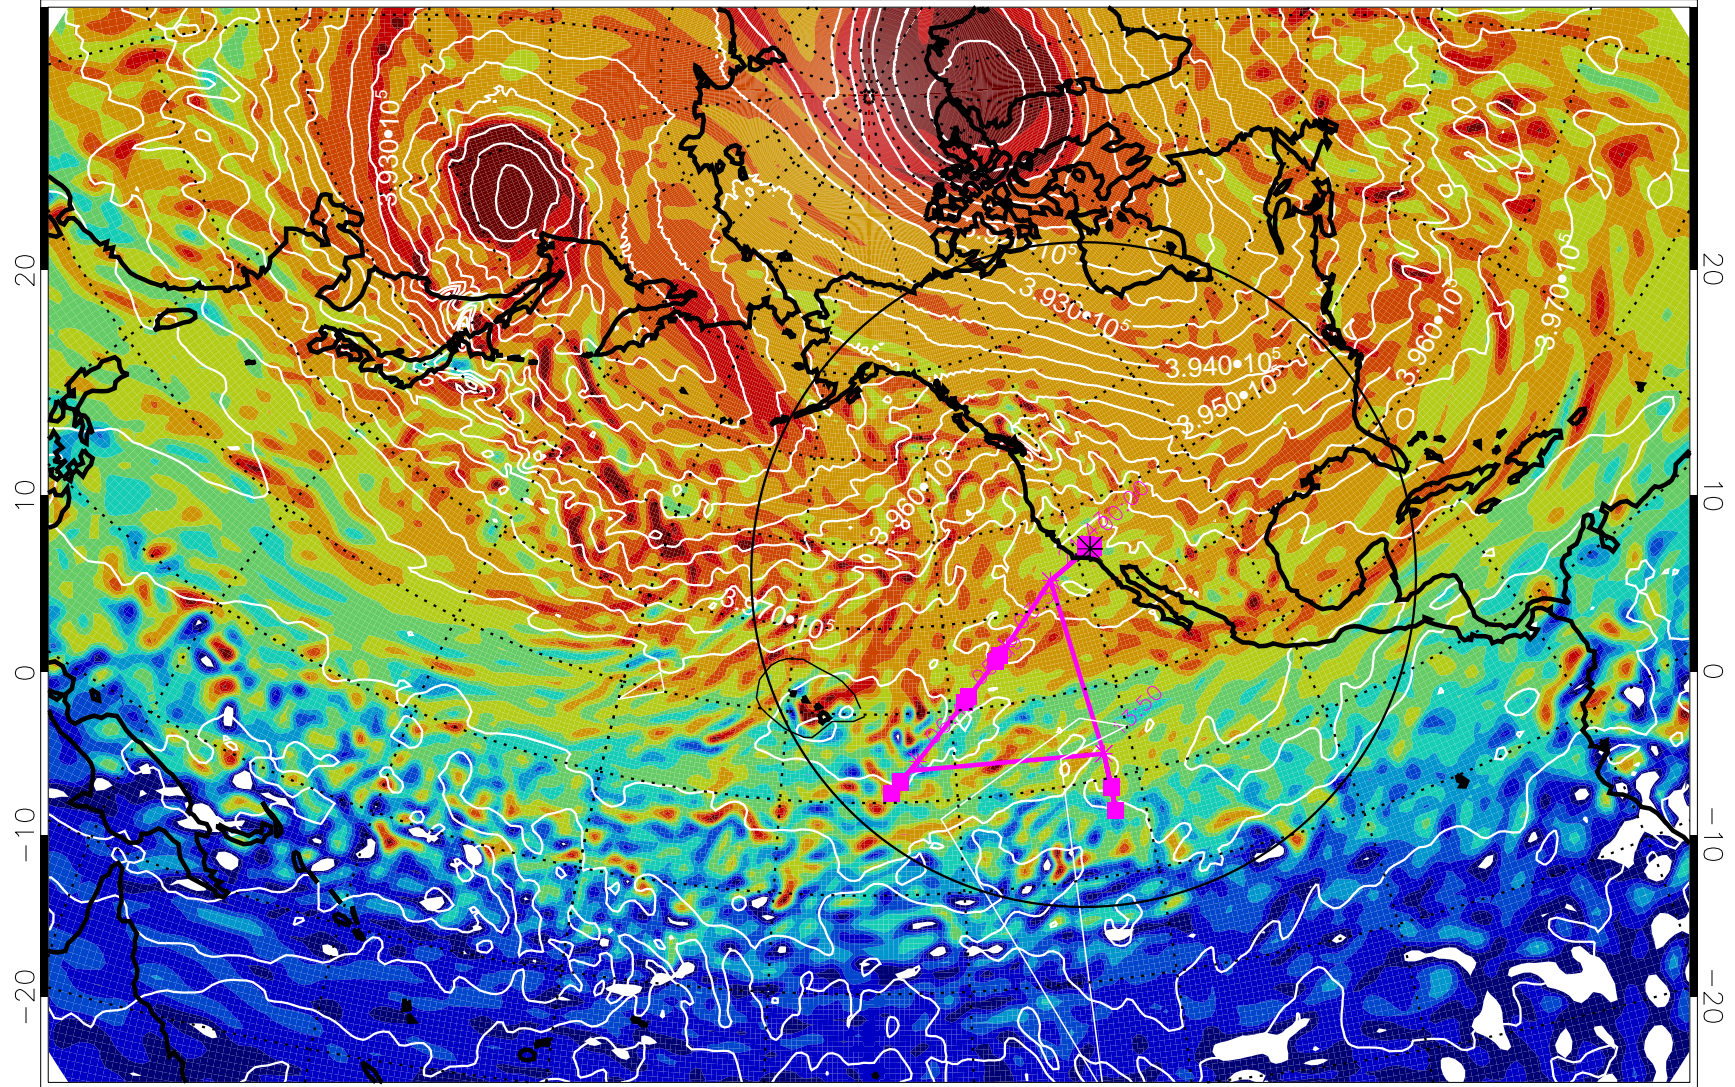

13020318, 6 hour forecast for 460K EPV

460K Montgomery Streamfunction, white

Range ring of 4055 km -- 13 hours GH round trip

13020400, 12 hour forecast for 460K EPV

460K Montgomery Streamfunction, white

Range ring of 4055 km -- 13 hours GH round trip

13020406, 18 hour forecast for 460K EPV

460K Montgomery Streamfunction, white

Range ring of 4055 km -- 13 hours GH round trip

13020412, 24 hour forecast for 460K EPV

460K Montgomery Streamfunction, white

Range ring of 4055 km -- 13 hours GH round trip

13020418, 30 hour forecast for 460K EPV

460K Montgomery Streamfunction, white

Range ring of 4055 km -- 13 hours GH round trip

13020500, 36 hour forecast for 460K EPV

460K Montgomery Streamfunction, white

Range ring of 4055 km -- 13 hours GH round trip

13020506, 42 hour forecast for 460K EPV

460K Montgomery Streamfunction, white

Range ring of 4055 km -- 13 hours GH round trip

13020512, 48 hour forecast for 460K EPV

460K Montgomery Streamfunction, white

Range ring of 4055 km -- 13 hours GH round trip