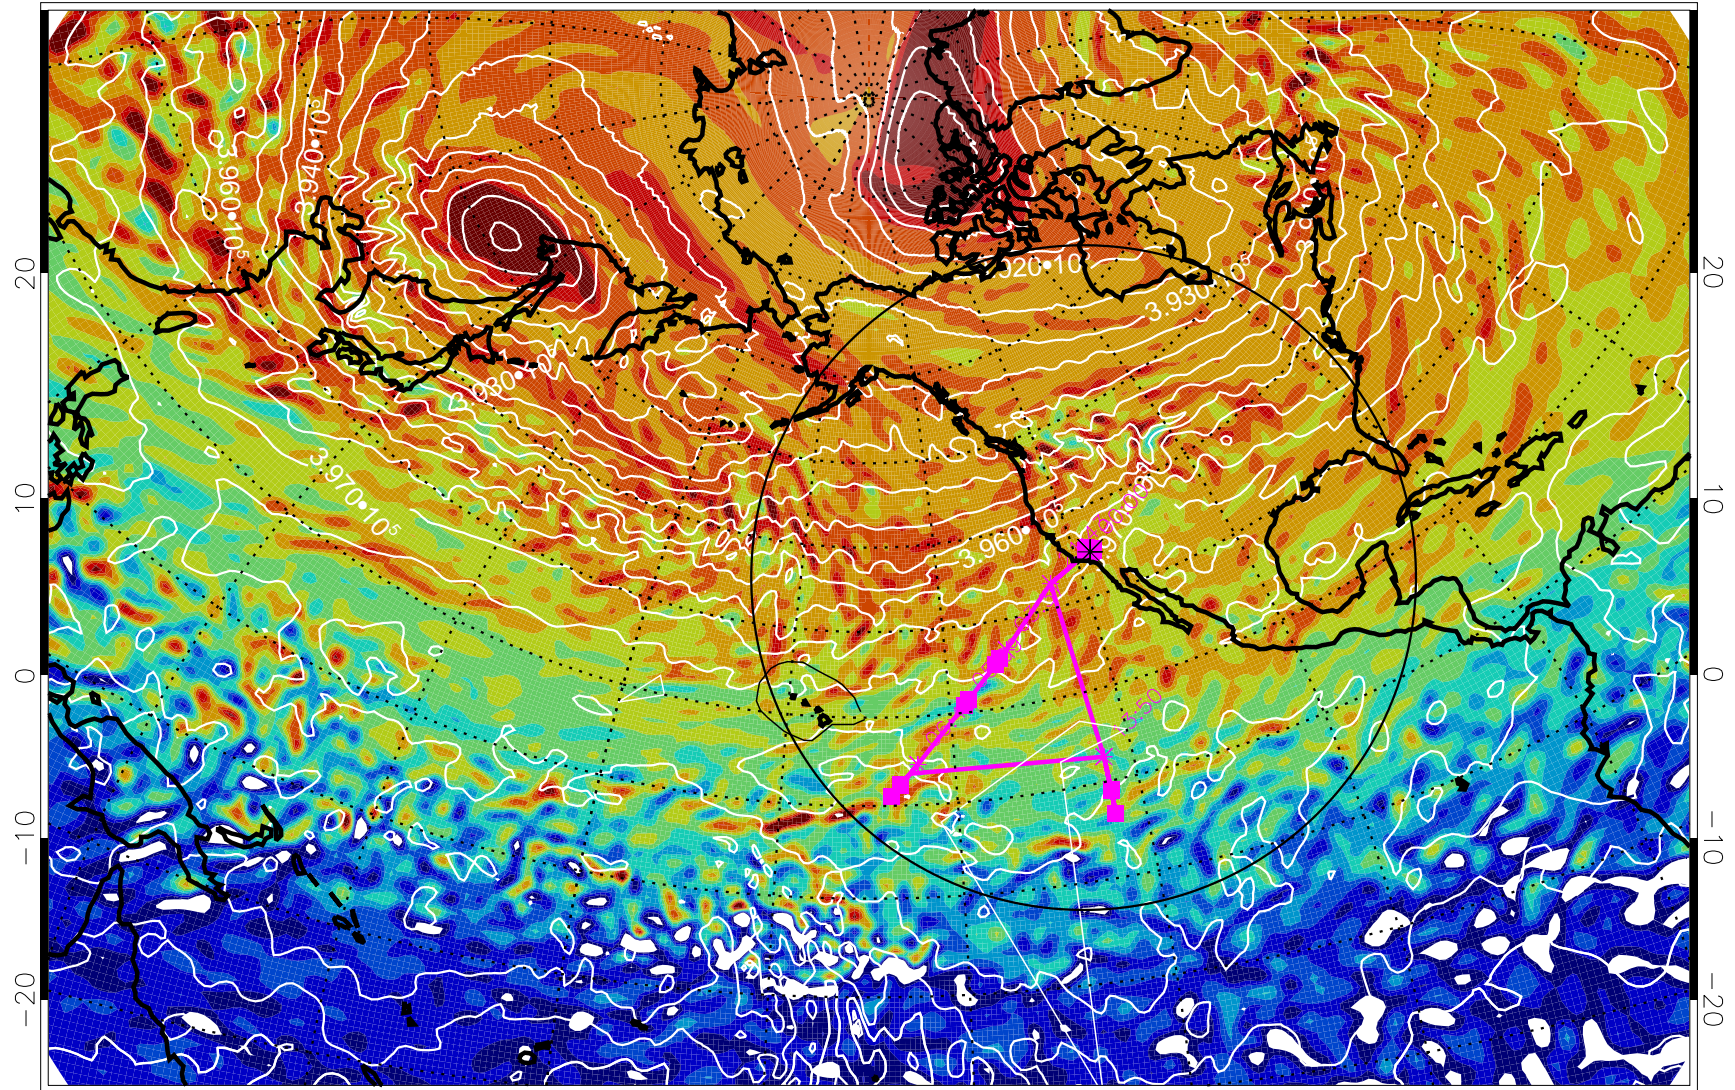

13020606, 66 hour forecast for 460K EPV

460K Montgomery Streamfunction, white

Range ring of 4055 km -- 13 hours GH round trip

13020612, 72 hour forecast for 460K EPV

460K Montgomery Streamfunction, white

Range ring of 4055 km -- 13 hours GH round trip

13020618, 78 hour forecast for 460K EPV

460K Montgomery Streamfunction, white

Range ring of 4055 km -- 13 hours GH round trip

13020700, 84 hour forecast for 460K EPV

460K Montgomery Streamfunction, white

Range ring of 4055 km -- 13 hours GH round trip

13020706, 90 hour forecast for 460K EPV

460K Montgomery Streamfunction, white

Range ring of 4055 km -- 13 hours GH round trip

13020712, 96 hour forecast for 460K EPV

460K Montgomery Streamfunction, white

Range ring of 4055 km -- 13 hours GH round trip

13020718, 102 hour forecast for 460K EPV

460K Montgomery Streamfunction, white

Range ring of 4055 km -- 13 hours GH round trip

13020800, 108 hour forecast for 460K EPV

460K Montgomery Streamfunction, white