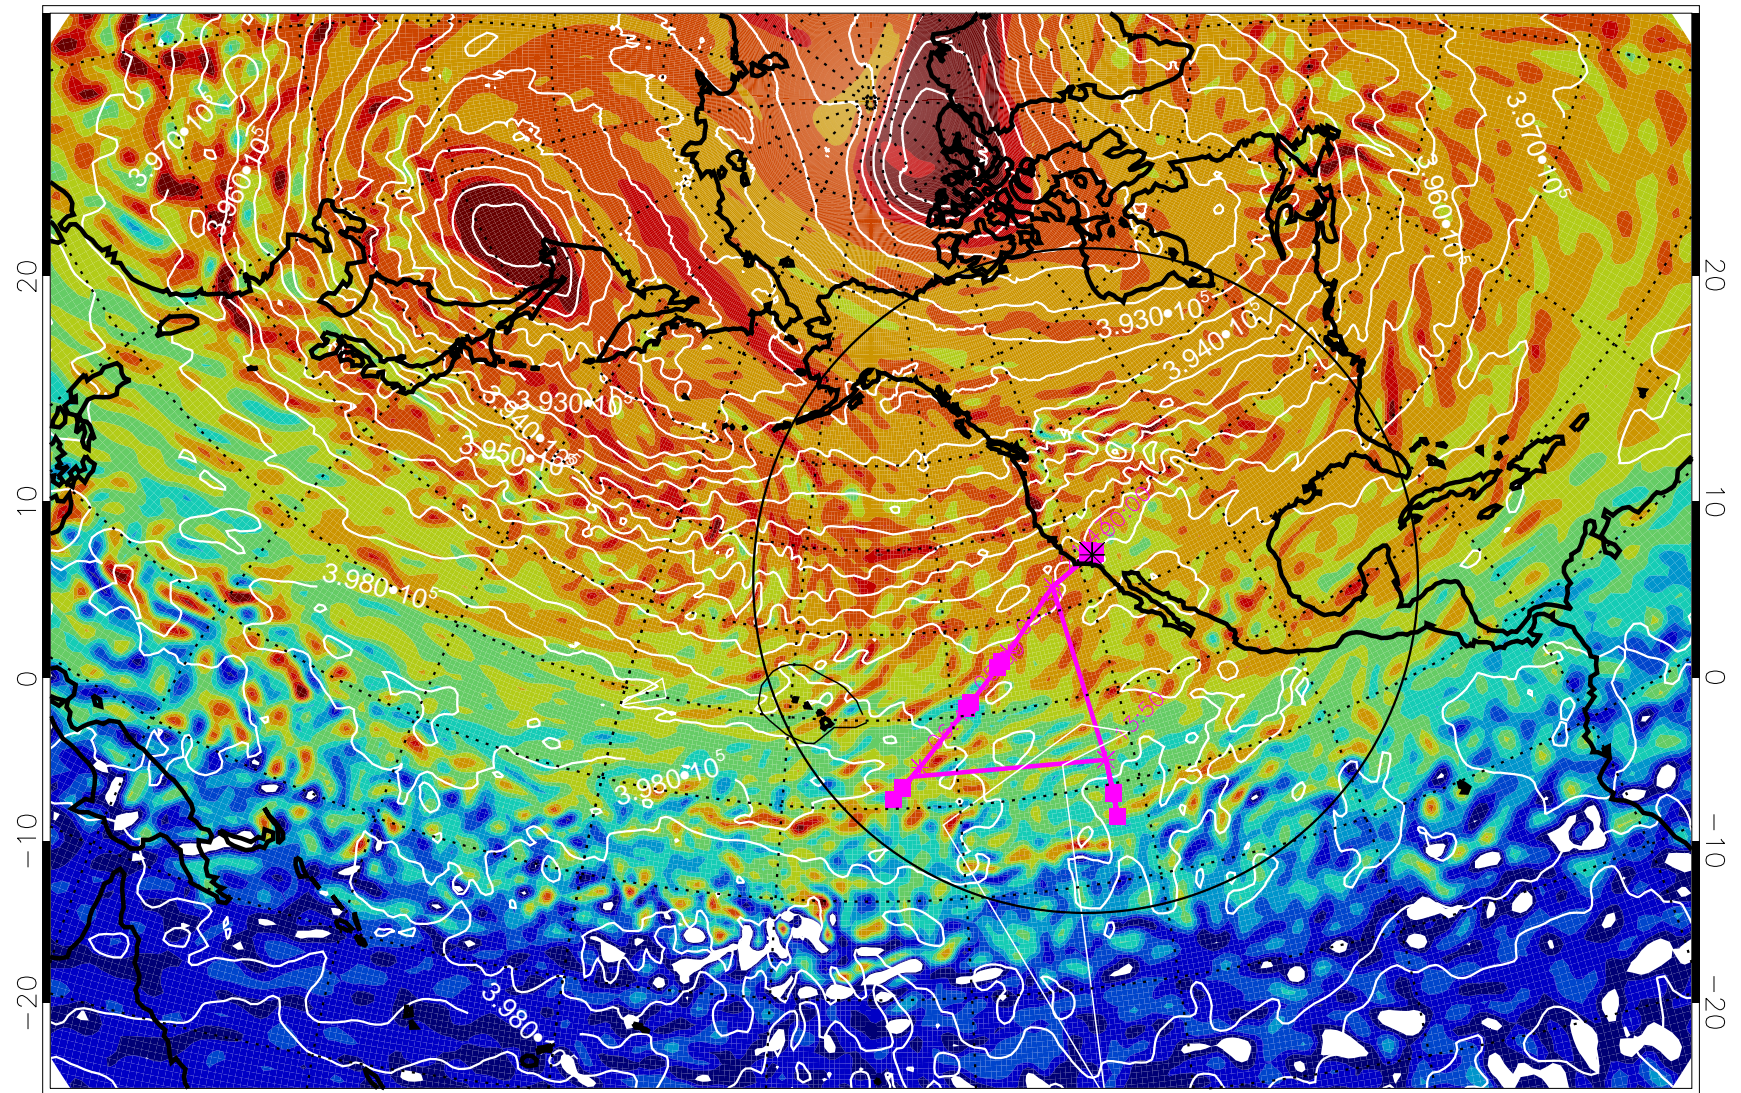

13020518, 54 hour forecast for 460K EPV

460K Montgomery Streamfunction, white

Range ring of 4055 km -- 13 hours GH round trip

13020600, 60 hour forecast for 460K EPV

460K Montgomery Streamfunction, white

Range ring of 4055 km -- 13 hours GH round trip

13020606, 66 hour forecast for 460K EPV

460K Montgomery Streamfunction, white

Range ring of 4055 km -- 13 hours GH round trip

13020612, 72 hour forecast for 460K EPV

460K Montgomery Streamfunction, white

Range ring of 4055 km -- 13 hours GH round trip

13020618, 78 hour forecast for 460K EPV

460K Montgomery Streamfunction, white

Range ring of 4055 km -- 13 hours GH round trip

13020700, 84 hour forecast for 460K EPV

460K Montgomery Streamfunction, white

Range ring of 4055 km -- 13 hours GH round trip