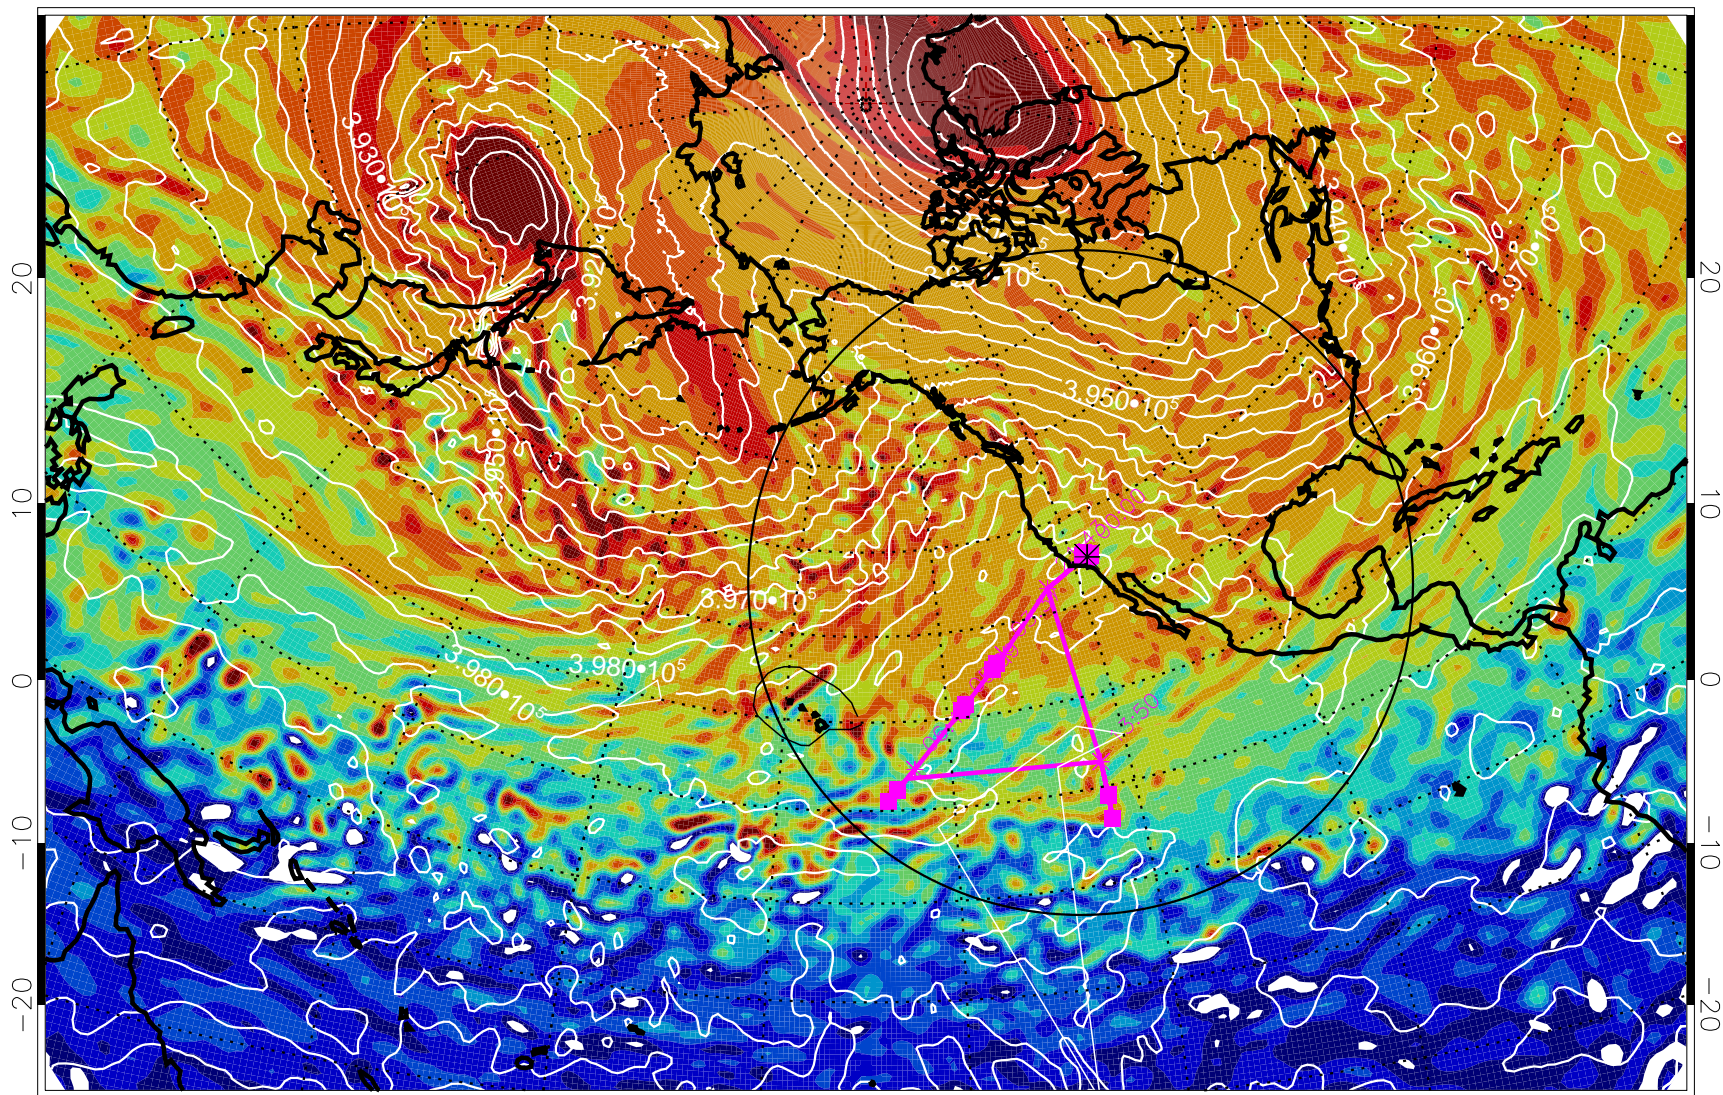

13020312, 12 hour forecast for 460K EPV

460K Montgomery Streamfunction, white

Range ring of 4055 km -- 13 hours GH round trip

13020318, 18 hour forecast for 460K EPV

460K Montgomery Streamfunction, white

Range ring of 4055 km -- 13 hours GH round trip

13020400, 24 hour forecast for 460K EPV

460K Montgomery Streamfunction, white

Range ring of 4055 km -- 13 hours GH round trip

13020406, 30 hour forecast for 460K EPV

460K Montgomery Streamfunction, white

Range ring of 4055 km -- 13 hours GH round trip

13020412, 36 hour forecast for 460K EPV

460K Montgomery Streamfunction, white

Range ring of 4055 km -- 13 hours GH round trip

13020418, 42 hour forecast for 460K EPV

460K Montgomery Streamfunction, white

Range ring of 4055 km -- 13 hours GH round trip

13020500, 48 hour forecast for 460K EPV

460K Montgomery Streamfunction, white

Range ring of 4055 km -- 13 hours GH round trip

13020506, 54 hour forecast for 460K EPV

460K Montgomery Streamfunction, white

Range ring of 4055 km -- 13 hours GH round trip