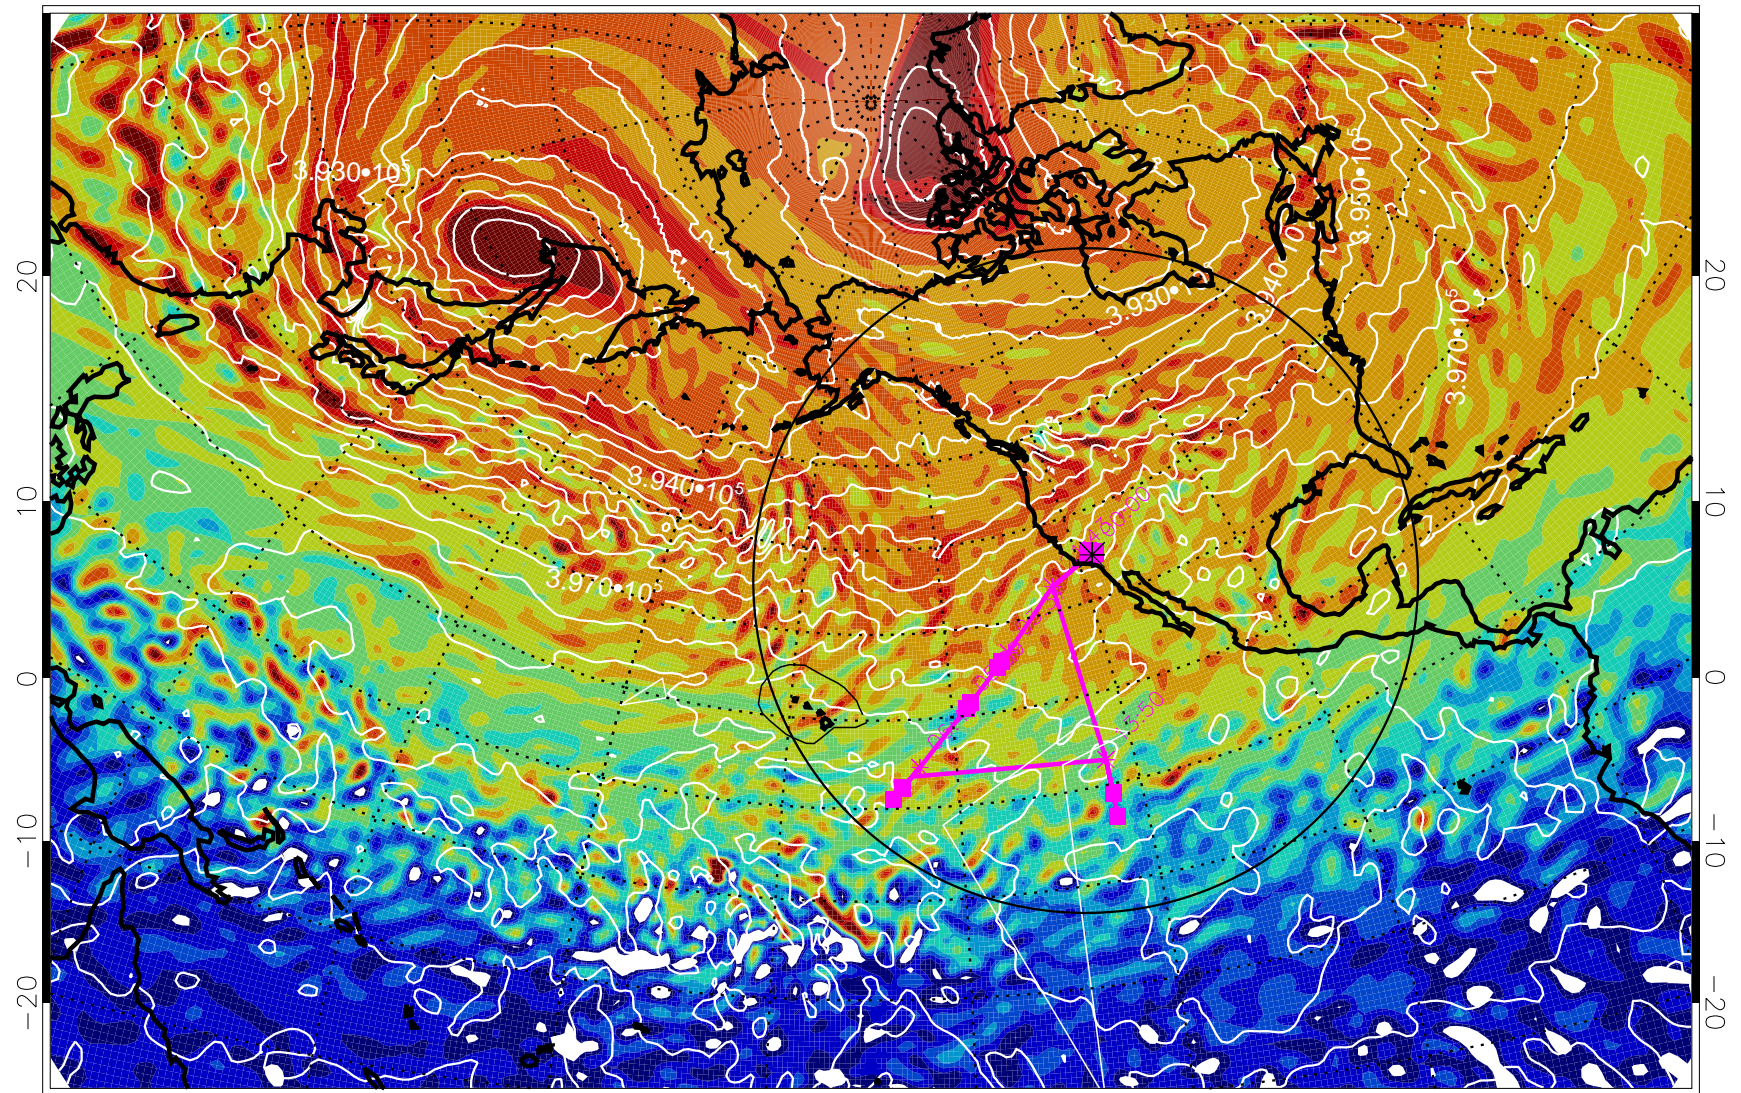

13020600, 72 hour forecast for 460K EPV

460K Montgomery Streamfunction, white

Range ring of 4055 km -- 13 hours GH round trip

13020606, 78 hour forecast for 460K EPV

460K Montgomery Streamfunction, white

Range ring of 4055 km -- 13 hours GH round trip

13020612, 84 hour forecast for 460K EPV

460K Montgomery Streamfunction, white

Range ring of 4055 km -- 13 hours GH round trip

13020700, 96 hour forecast for 460K EPV

460K Montgomery Streamfunction, white

Range ring of 4055 km -- 13 hours GH round trip

13020706, 102 hour forecast for 460K EPV

460K Montgomery Streamfunction, white

Range ring of 4055 km -- 13 hours GH round trip

13020712, 108 hour forecast for 460K EPV

460K Montgomery Streamfunction, white

Range ring of 4055 km -- 13 hours GH round trip

13020718, 114 hour forecast for 460K EPV

460K Montgomery Streamfunction, white

Range ring of 4055 km -- 13 hours GH round trip

13020800, 120 hour forecast for 460K EPV