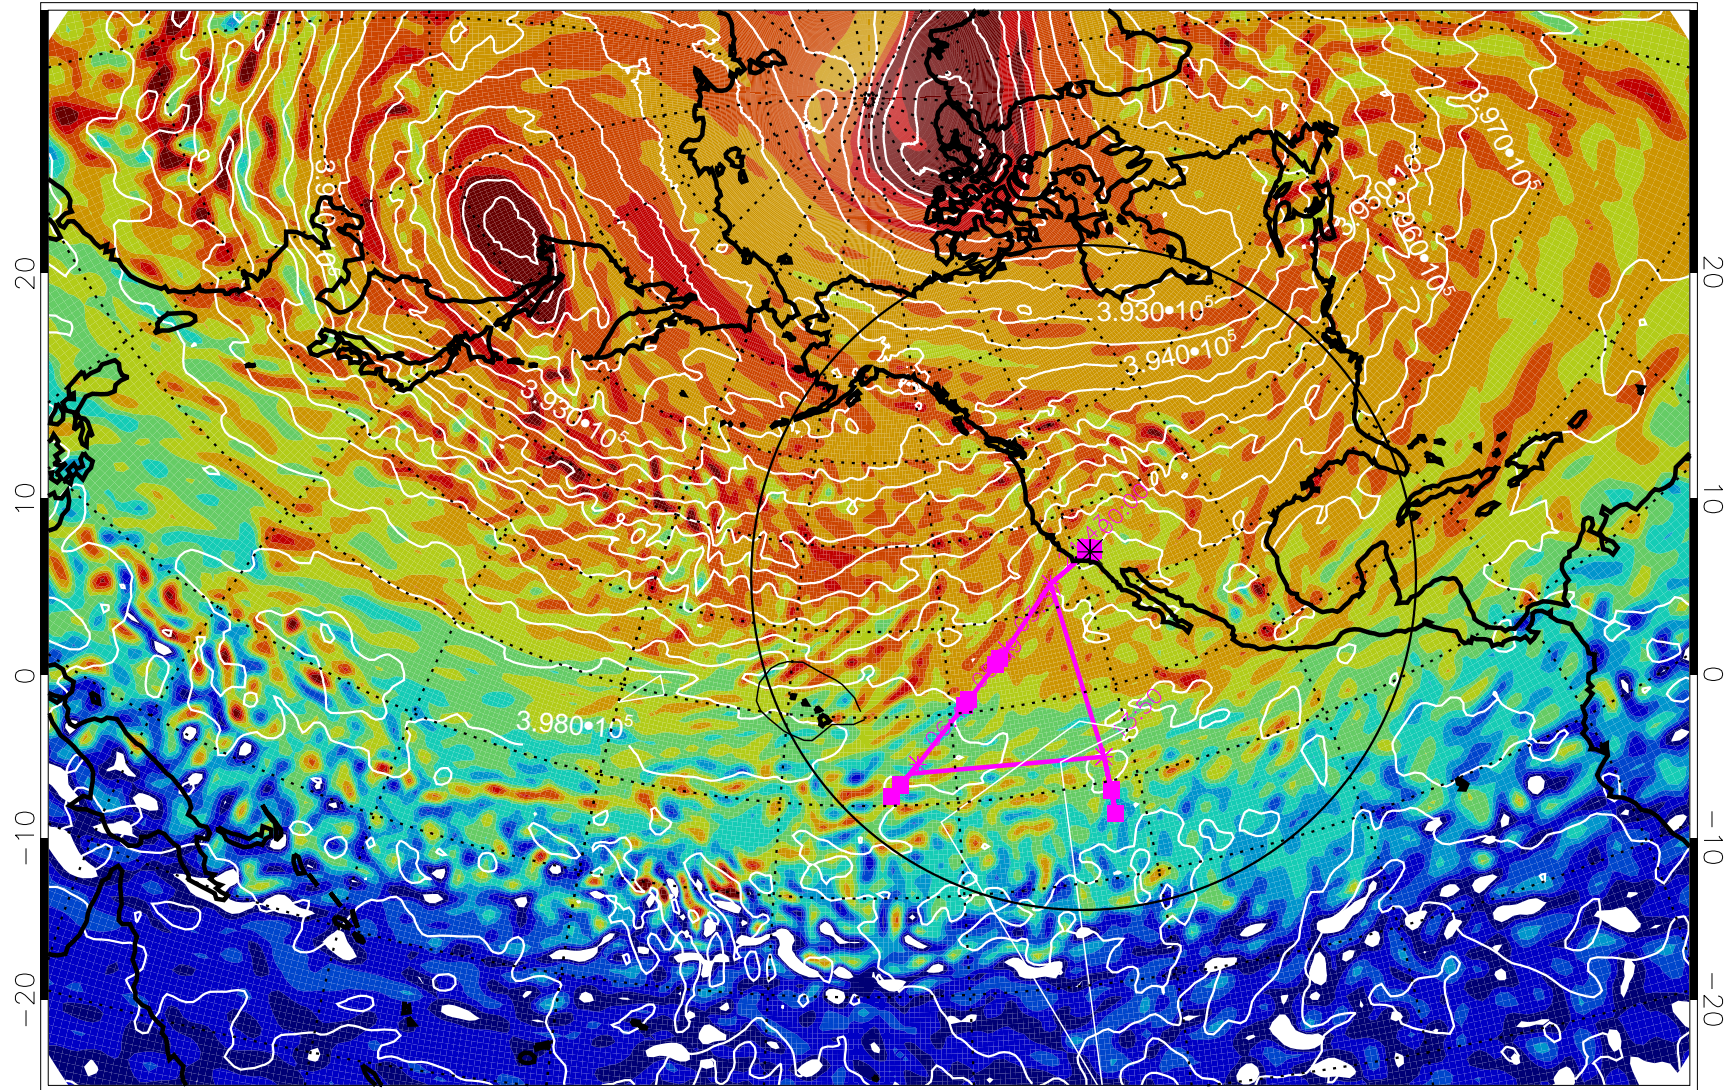

13020512, 60 hour forecast for 460K EPV

460K Montgomery Streamfunction, white

Range ring of 4055 km -- 13 hours GH round trip

13020518, 66 hour forecast for 460K EPV

460K Montgomery Streamfunction, white

Range ring of 4055 km -- 13 hours GH round trip

13020600, 72 hour forecast for 460K EPV

460K Montgomery Streamfunction, white

Range ring of 4055 km -- 13 hours GH round trip

13020606, 78 hour forecast for 460K EPV

460K Montgomery Streamfunction, white

Range ring of 4055 km -- 13 hours GH round trip

13020612, 84 hour forecast for 460K EPV

460K Montgomery Streamfunction, white

Range ring of 4055 km -- 13 hours GH round trip

13020700, 96 hour forecast for 460K EPV

460K Montgomery Streamfunction, white

Range ring of 4055 km -- 13 hours GH round trip

13020706, 102 hour forecast for 460K EPV

460K Montgomery Streamfunction, white

Range ring of 4055 km -- 13 hours GH round trip

13020712, 108 hour forecast for 460K EPV

460K Montgomery Streamfunction, white