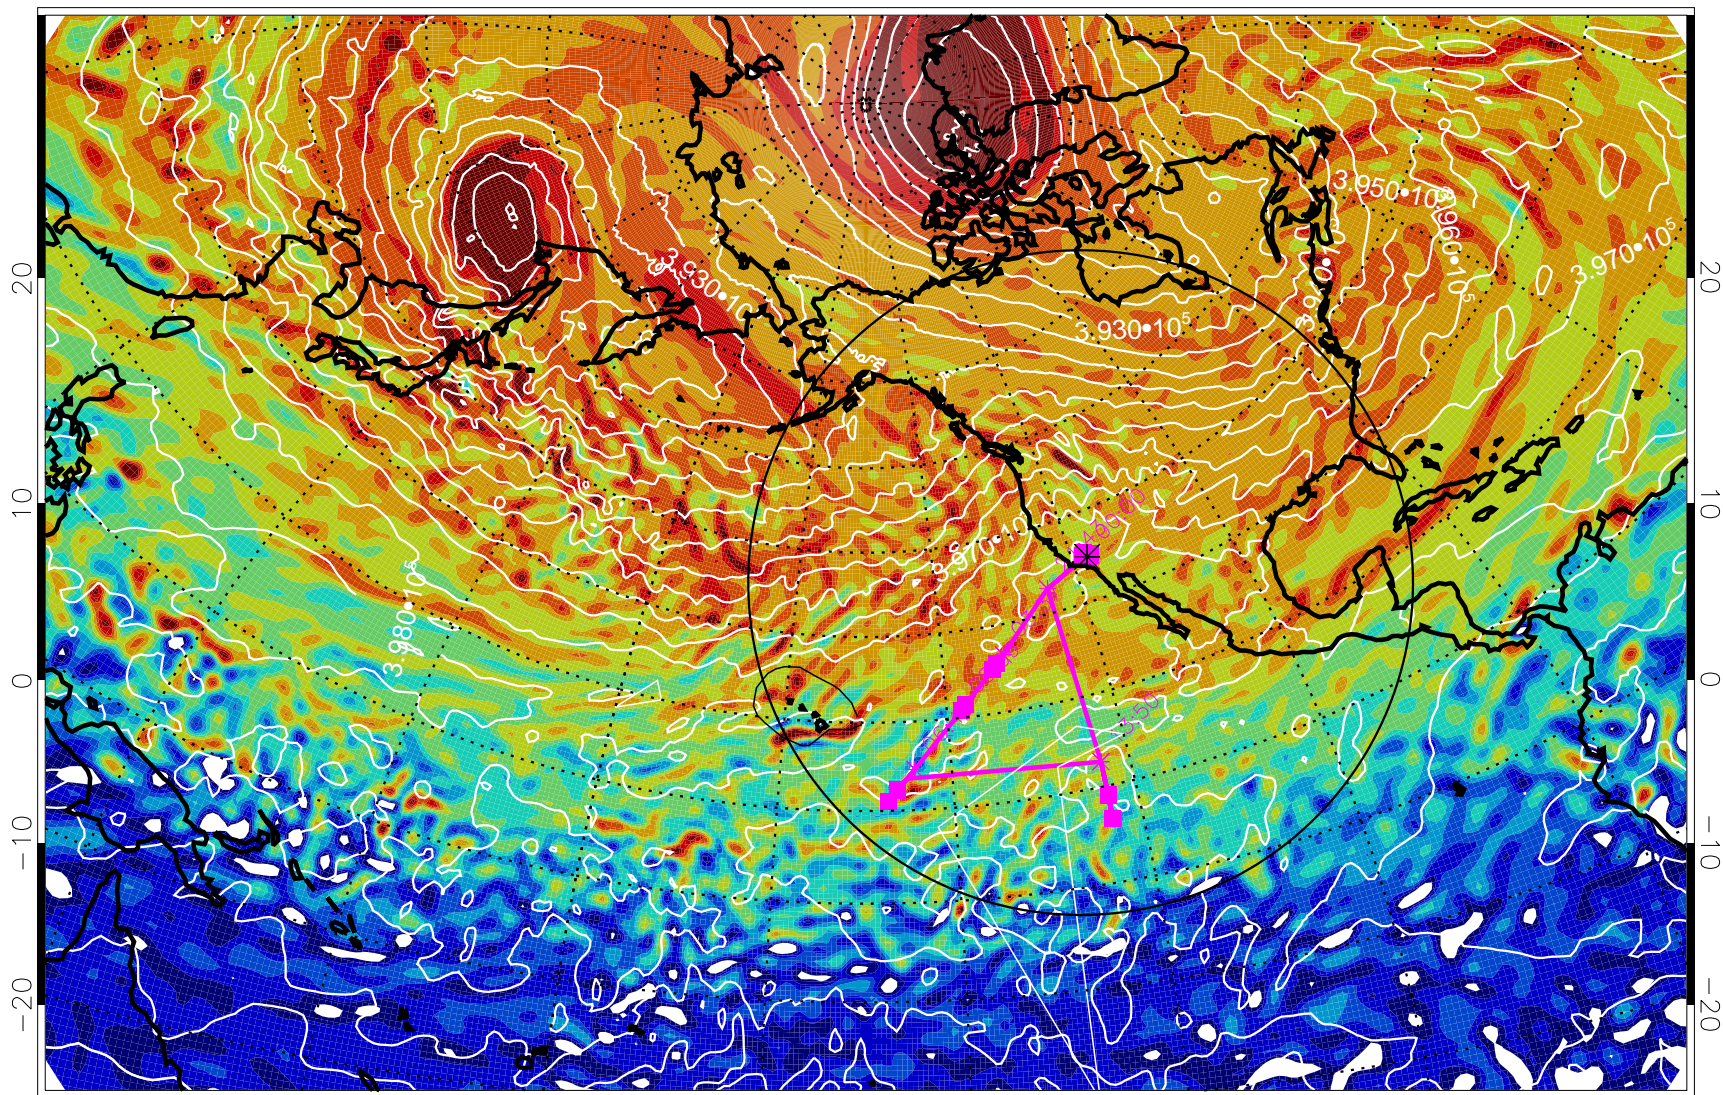

13020412, 36 hour forecast for 460K EPV

460K Montgomery Streamfunction, white

Range ring of 4055 km -- 13 hours GH round trip

13020418, 42 hour forecast for 460K EPV

460K Montgomery Streamfunction, white

Range ring of 4055 km -- 13 hours GH round trip

13020500, 48 hour forecast for 460K EPV

460K Montgomery Streamfunction, white

Range ring of 4055 km -- 13 hours GH round trip

13020506, 54 hour forecast for 460K EPV

460K Montgomery Streamfunction, white

Range ring of 4055 km -- 13 hours GH round trip

13020512, 60 hour forecast for 460K EPV

460K Montgomery Streamfunction, white

Range ring of 4055 km -- 13 hours GH round trip

13020518, 66 hour forecast for 460K EPV

460K Montgomery Streamfunction, white

Range ring of 4055 km -- 13 hours GH round trip