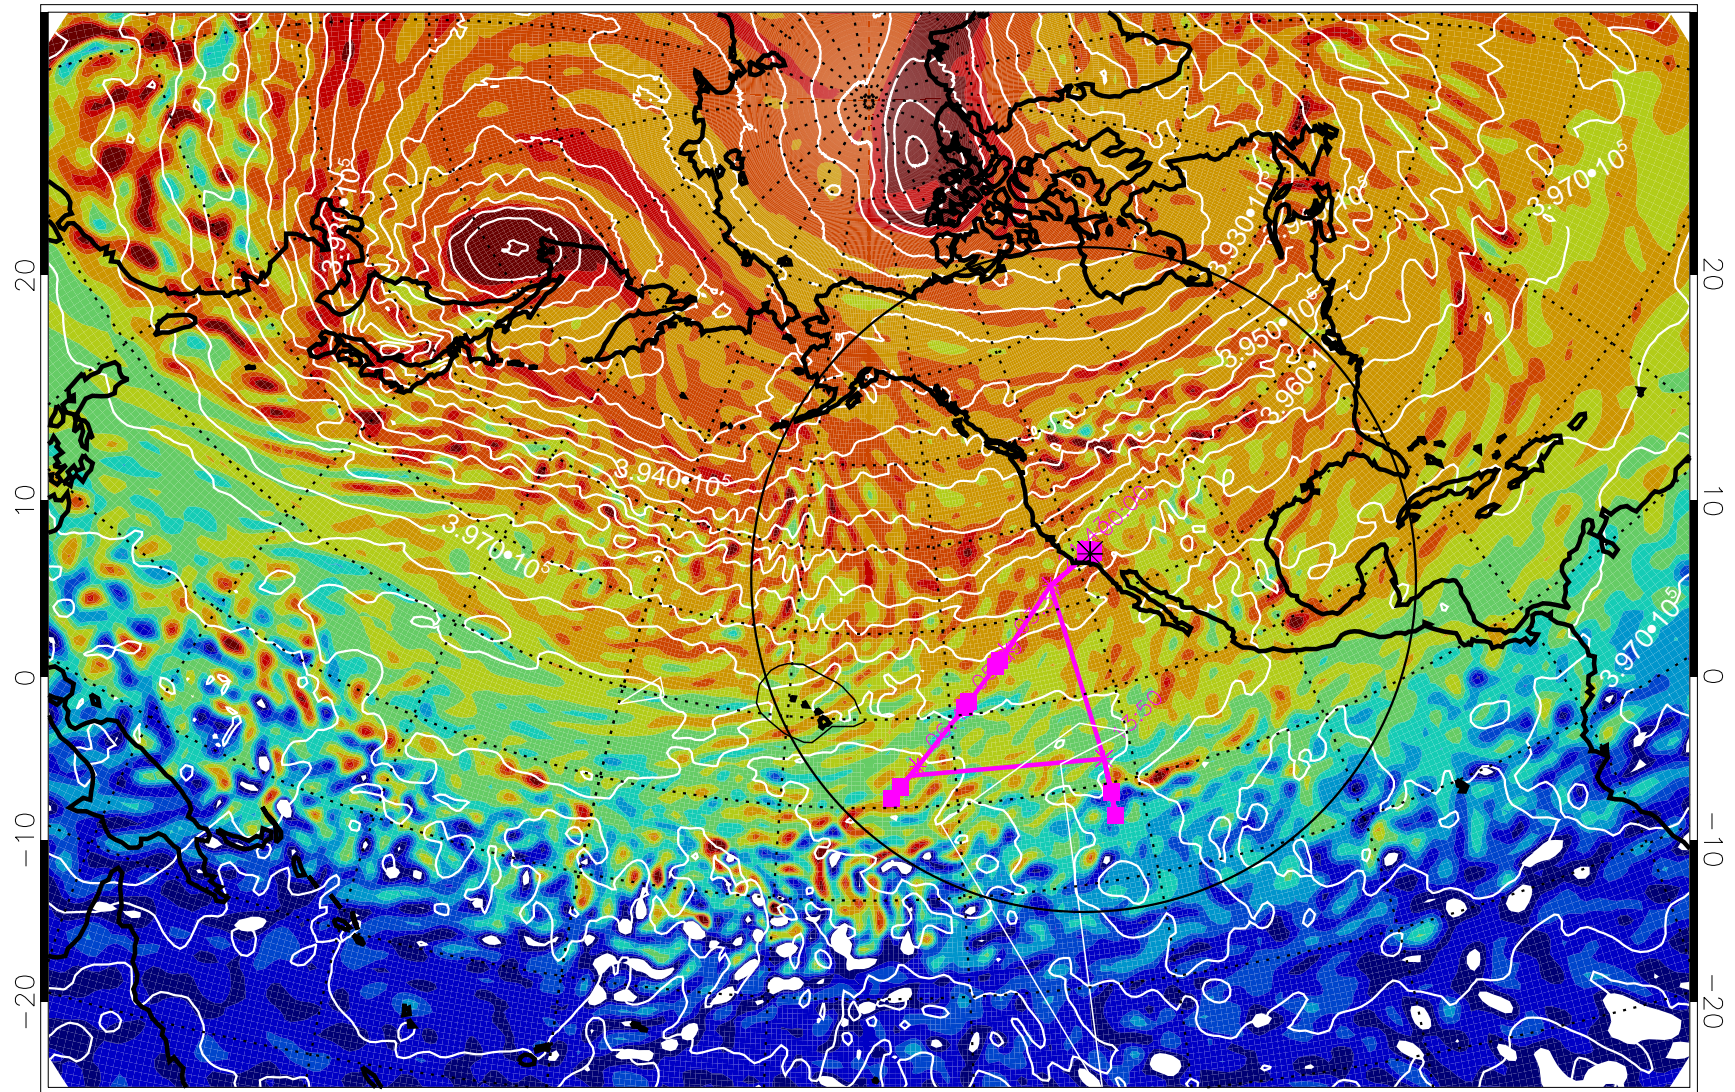

13020600, 72 hour forecast for 460K EPV

460K Montgomery Streamfunction, white

Range ring of 4055 km -- 13 hours GH round trip

13020606, 78 hour forecast for 460K EPV

460K Montgomery Streamfunction, white

Range ring of 4055 km -- 13 hours GH round trip

13020612, 84 hour forecast for 460K EPV

460K Montgomery Streamfunction, white

Range ring of 4055 km -- 13 hours GH round trip

13020700, 96 hour forecast for 460K EPV

460K Montgomery Streamfunction, white

Range ring of 4055 km -- 13 hours GH round trip

13020706, 102 hour forecast for 460K EPV

460K Montgomery Streamfunction, white

Range ring of 4055 km -- 13 hours GH round trip

13020712, 108 hour forecast for 460K EPV

460K Montgomery Streamfunction, white

Range ring of 4055 km -- 13 hours GH round trip

13020718, 114 hour forecast for 460K EPV

460K Montgomery Streamfunction, white

Range ring of 4055 km -- 13 hours GH round trip

13020800, 120 hour forecast for 460K EPV