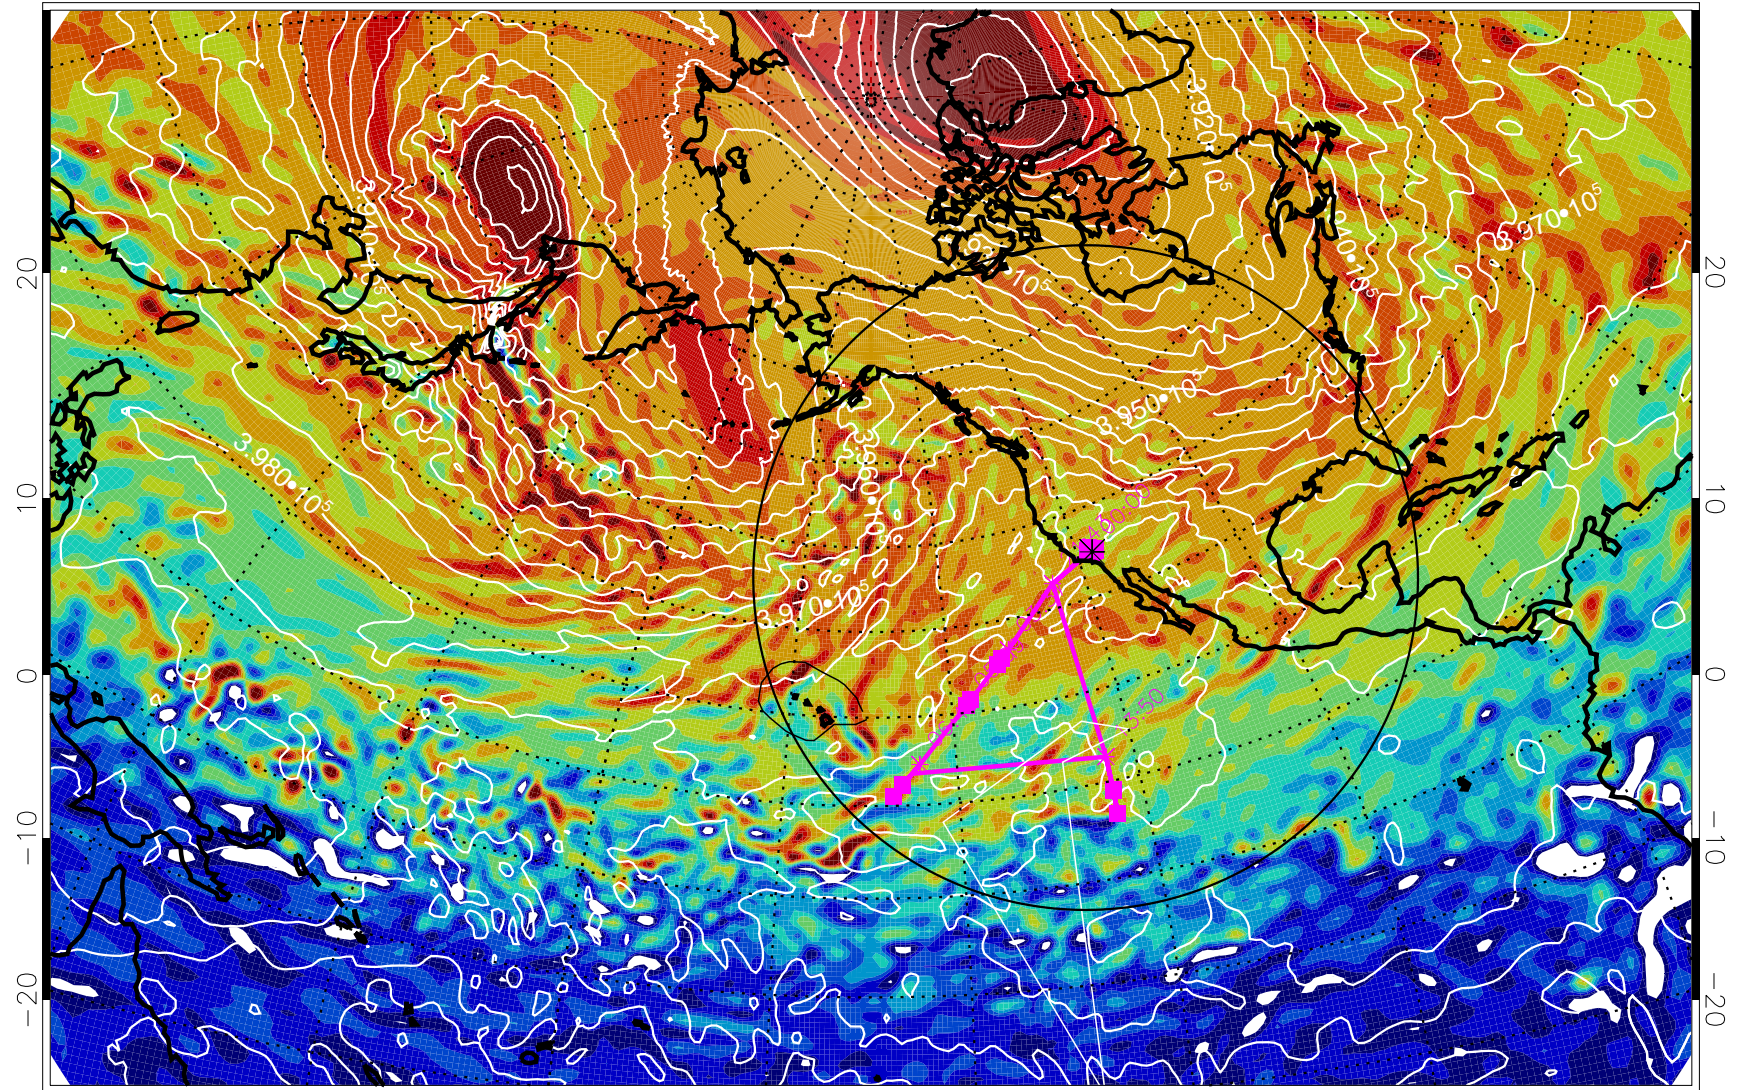

13020312, 12 hour forecast for 460K EPV

460K Montgomery Streamfunction, white

Range ring of 4055 km -- 13 hours GH round trip

13020318, 18 hour forecast for 460K EPV

460K Montgomery Streamfunction, white

Range ring of 4055 km -- 13 hours GH round trip

13020400, 24 hour forecast for 460K EPV

460K Montgomery Streamfunction, white

Range ring of 4055 km -- 13 hours GH round trip

13020406, 30 hour forecast for 460K EPV

460K Montgomery Streamfunction, white

Range ring of 4055 km -- 13 hours GH round trip

13020412, 36 hour forecast for 460K EPV

460K Montgomery Streamfunction, white

Range ring of 4055 km -- 13 hours GH round trip

13020418, 42 hour forecast for 460K EPV

460K Montgomery Streamfunction, white

Range ring of 4055 km -- 13 hours GH round trip

13020500, 48 hour forecast for 460K EPV

460K Montgomery Streamfunction, white

Range ring of 4055 km -- 13 hours GH round trip

13020506, 54 hour forecast for 460K EPV

460K Montgomery Streamfunction, white

Range ring of 4055 km -- 13 hours GH round trip