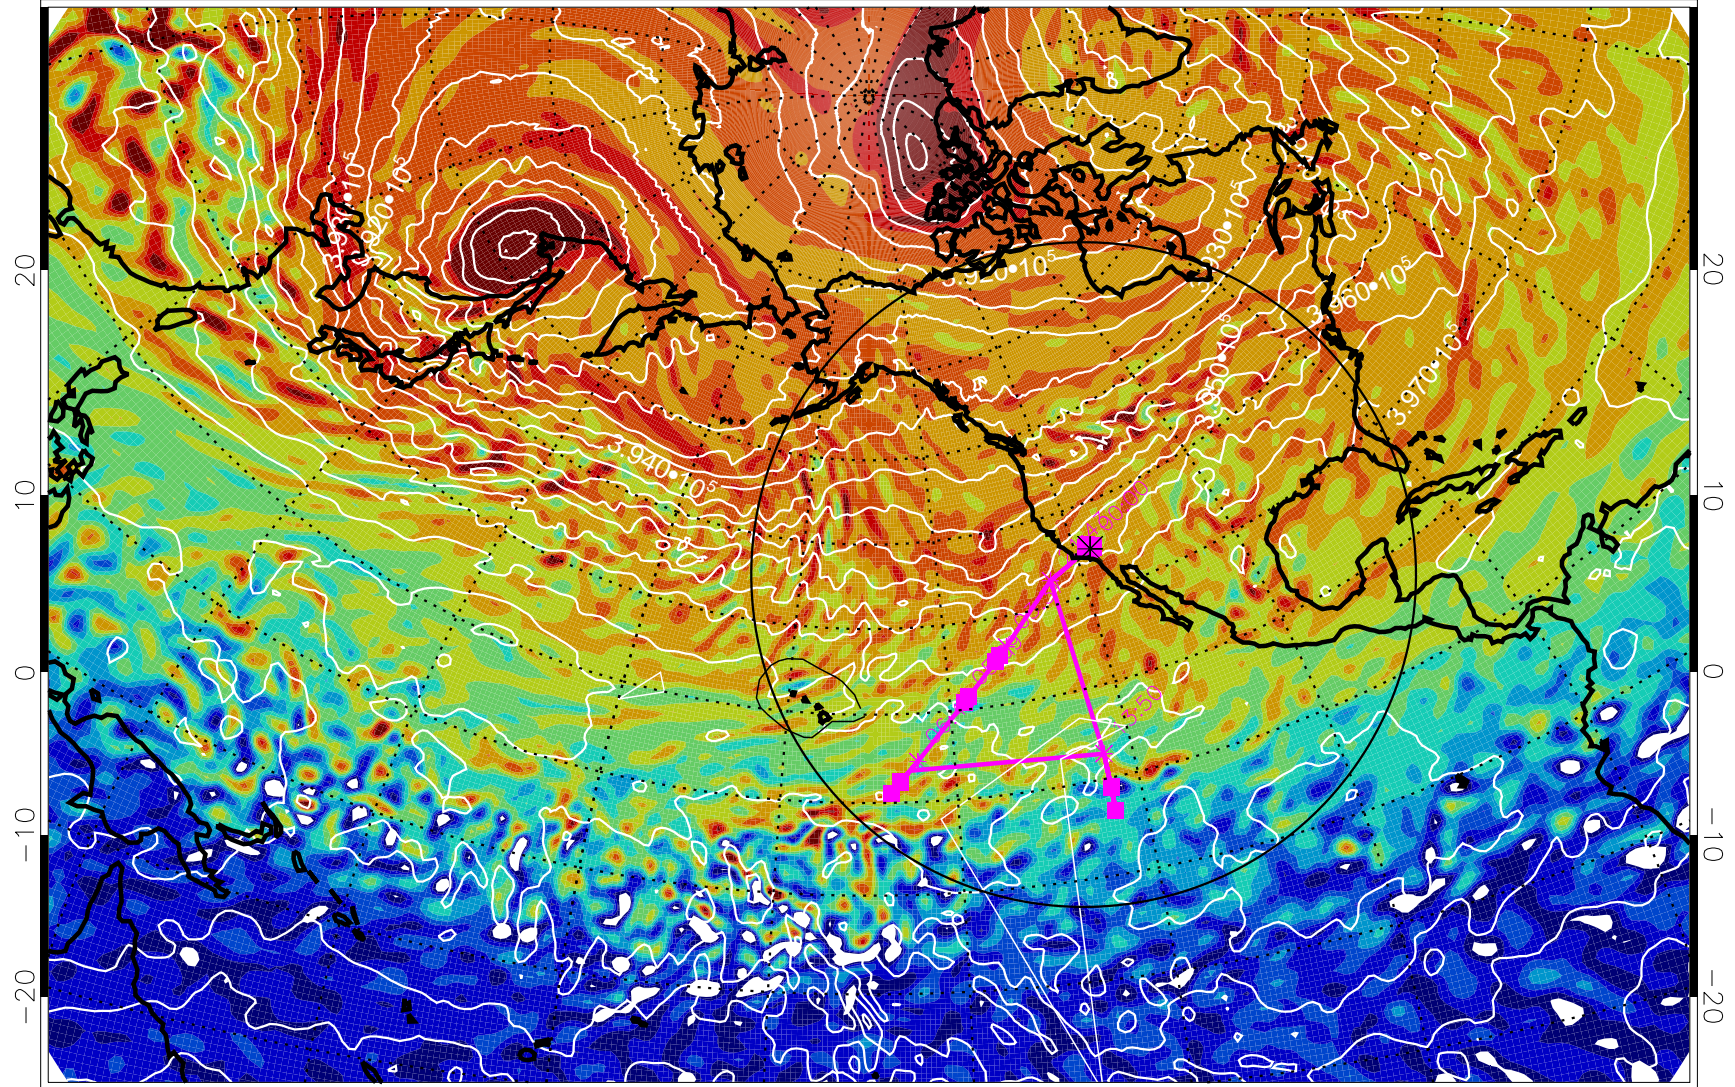

13020612, 84 hour forecast for 460K EPV

460K Montgomery Streamfunction, white

Range ring of 4055 km -- 13 hours GH round trip

13020700, 96 hour forecast for 460K EPV

460K Montgomery Streamfunction, white

Range ring of 4055 km -- 13 hours GH round trip

13020706, 102 hour forecast for 460K EPV

460K Montgomery Streamfunction, white

Range ring of 4055 km -- 13 hours GH round trip

13020712, 108 hour forecast for 460K EPV

460K Montgomery Streamfunction, white

Range ring of 4055 km -- 13 hours GH round trip

13020718, 114 hour forecast for 460K EPV

460K Montgomery Streamfunction, white

Range ring of 4055 km -- 13 hours GH round trip

13020800, 120 hour forecast for 460K EPV

460K Montgomery Streamfunction, white

Range ring of 4055 km -- 13 hours GH round trip