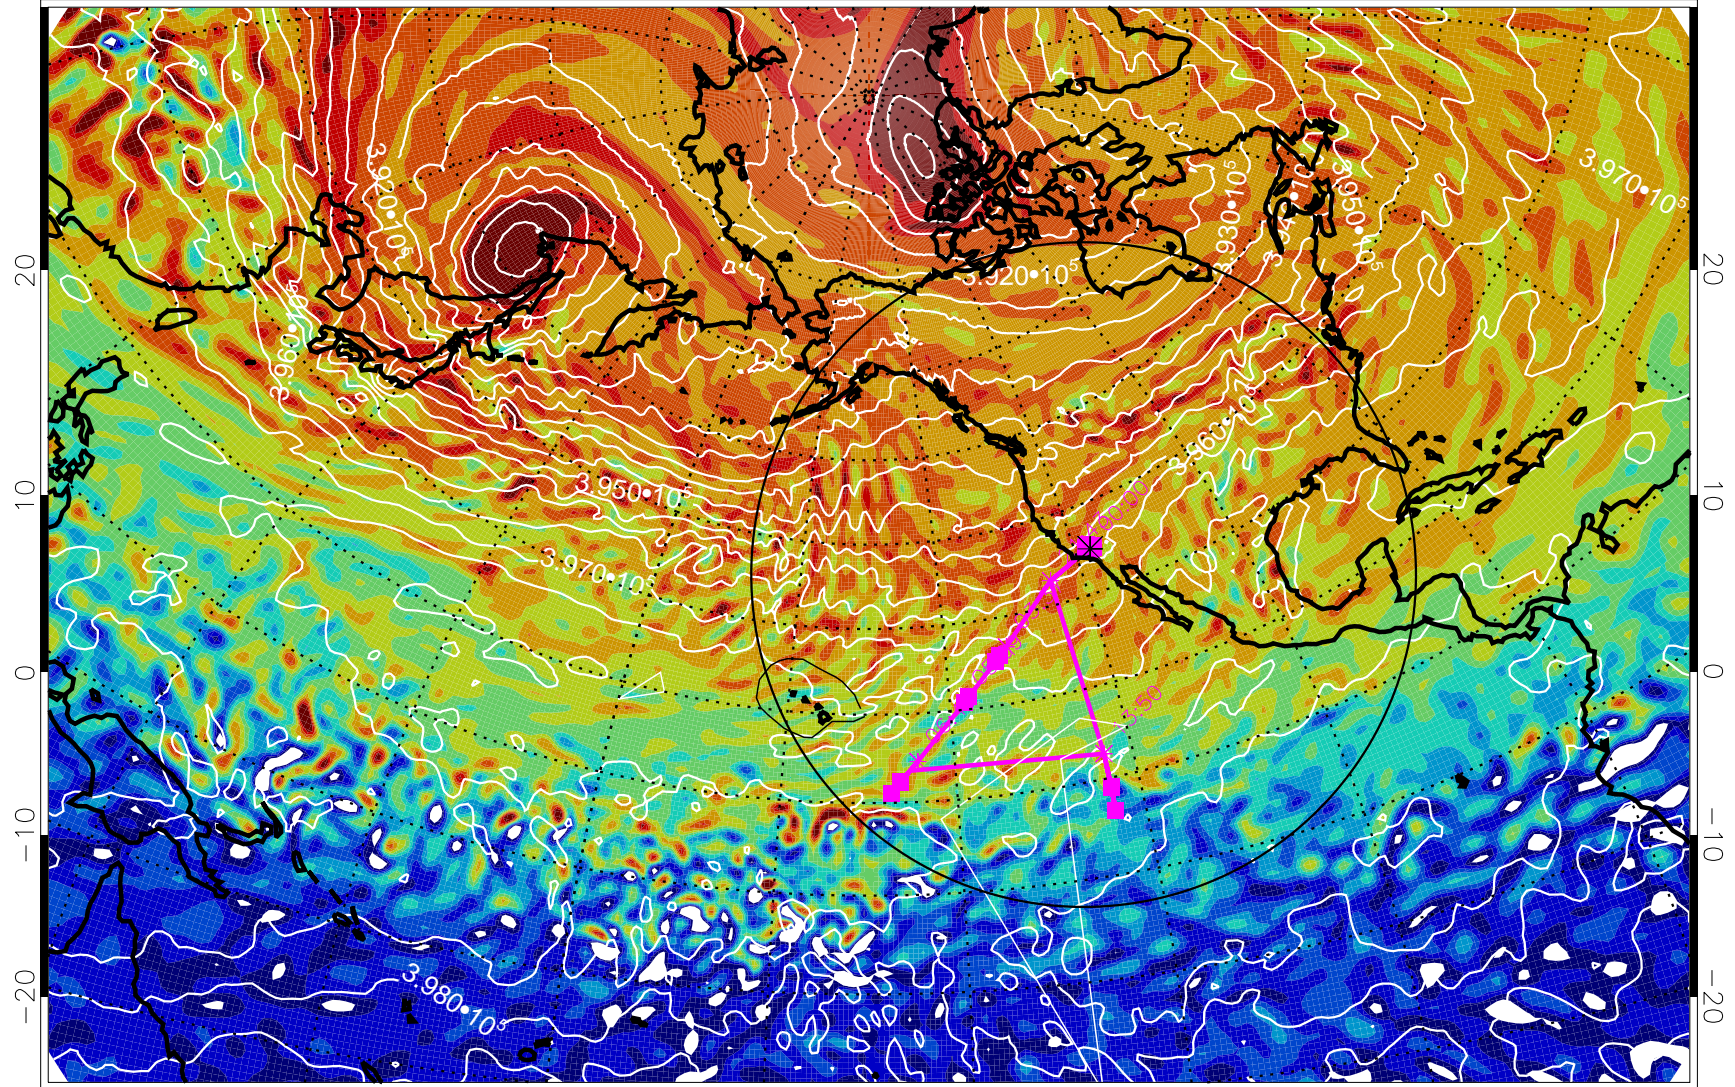

13020612, 84 hour forecast for 460K EPV

460K Montgomery Streamfunction, white

Range ring of 4055 km -- 13 hours GH round trip

13020700, 96 hour forecast for 460K EPV

460K Montgomery Streamfunction, white

Range ring of 4055 km -- 13 hours GH round trip

13020706, 102 hour forecast for 460K EPV

460K Montgomery Streamfunction, white

Range ring of 4055 km -- 13 hours GH round trip

13020712, 108 hour forecast for 460K EPV

460K Montgomery Streamfunction, white

Range ring of 4055 km -- 13 hours GH round trip

13020718, 114 hour forecast for 460K EPV

460K Montgomery Streamfunction, white

Range ring of 4055 km -- 13 hours GH round trip

13020800, 120 hour forecast for 460K EPV

460K Montgomery Streamfunction, white

Range ring of 4055 km -- 13 hours GH round trip