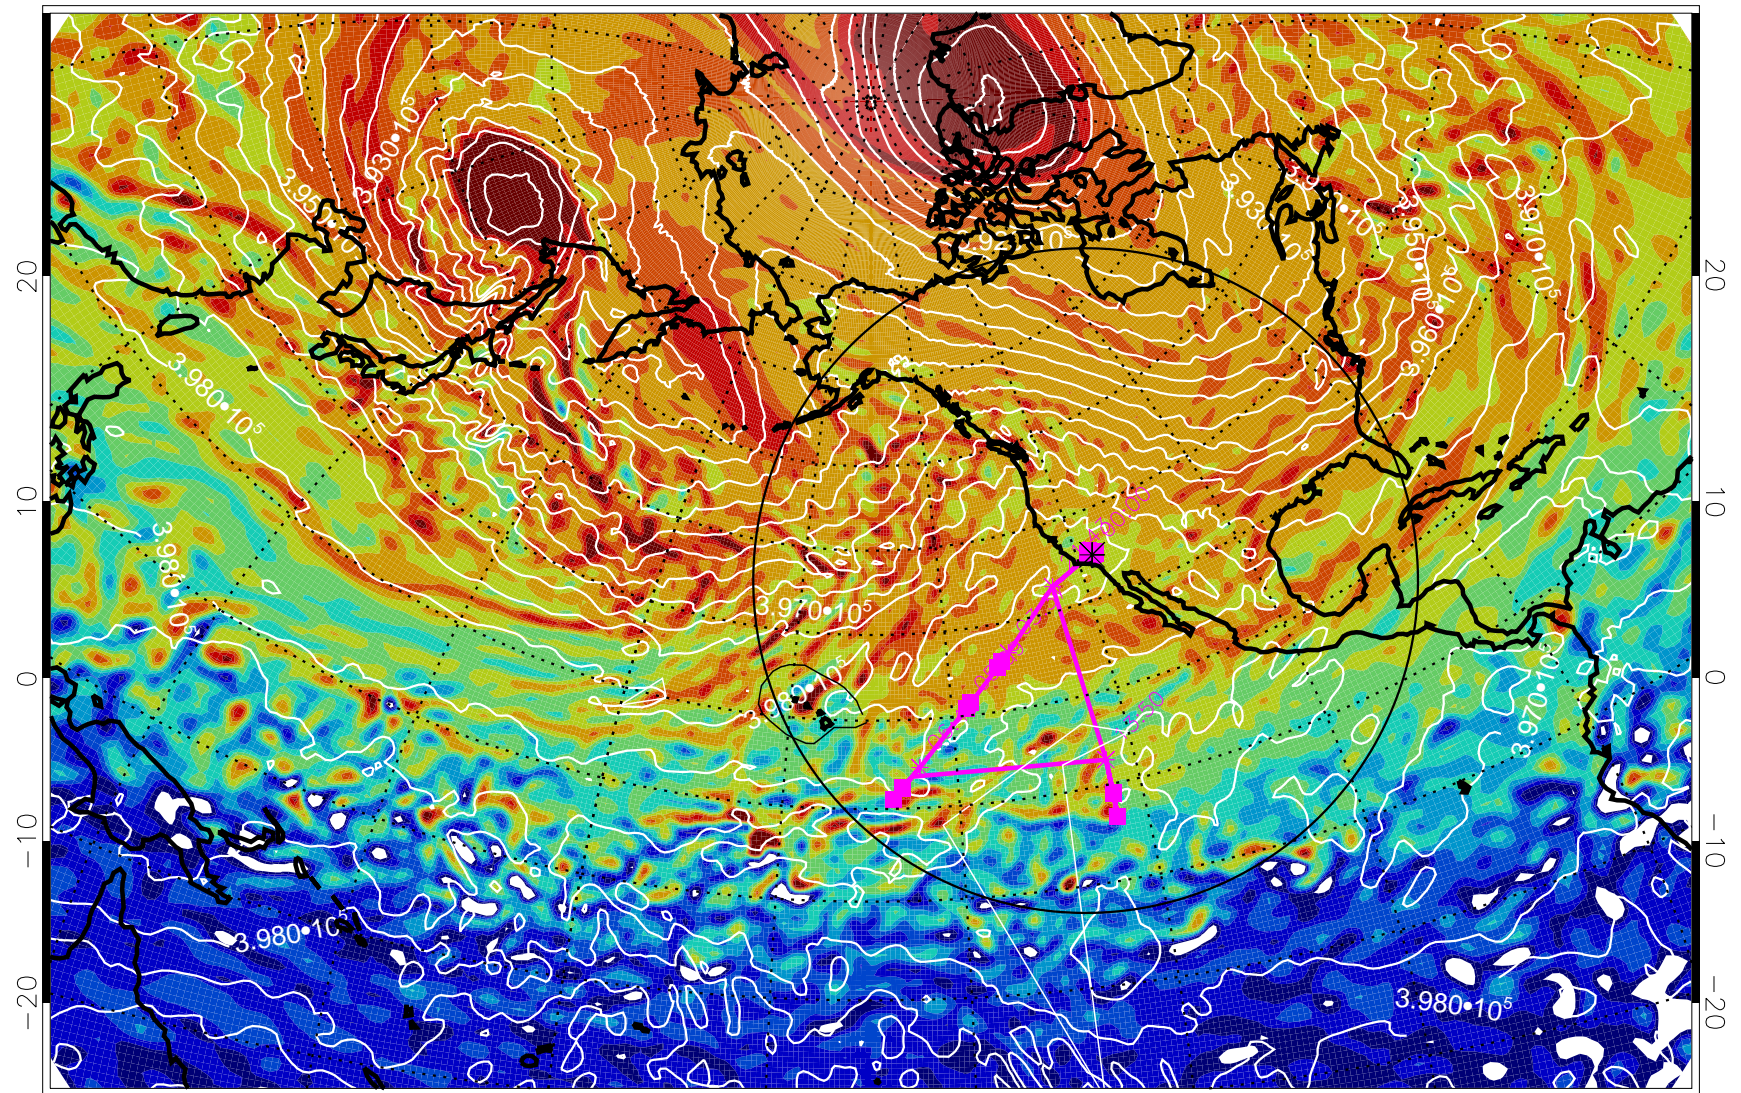

13020400, 24 hour forecast for 460K EPV

460K Montgomery Streamfunction, white

Range ring of 4055 km -- 13 hours GH round trip

13020406, 30 hour forecast for 460K EPV

460K Montgomery Streamfunction, white

Range ring of 4055 km -- 13 hours GH round trip

13020412, 36 hour forecast for 460K EPV

460K Montgomery Streamfunction, white

Range ring of 4055 km -- 13 hours GH round trip

13020418, 42 hour forecast for 460K EPV

460K Montgomery Streamfunction, white

Range ring of 4055 km -- 13 hours GH round trip

13020500, 48 hour forecast for 460K EPV

460K Montgomery Streamfunction, white

Range ring of 4055 km -- 13 hours GH round trip

13020506, 54 hour forecast for 460K EPV

460K Montgomery Streamfunction, white

Range ring of 4055 km -- 13 hours GH round trip

13020512, 60 hour forecast for 460K EPV

460K Montgomery Streamfunction, white

Range ring of 4055 km -- 13 hours GH round trip

13020518, 66 hour forecast for 460K EPV

460K Montgomery Streamfunction, white

Range ring of 4055 km -- 13 hours GH round trip