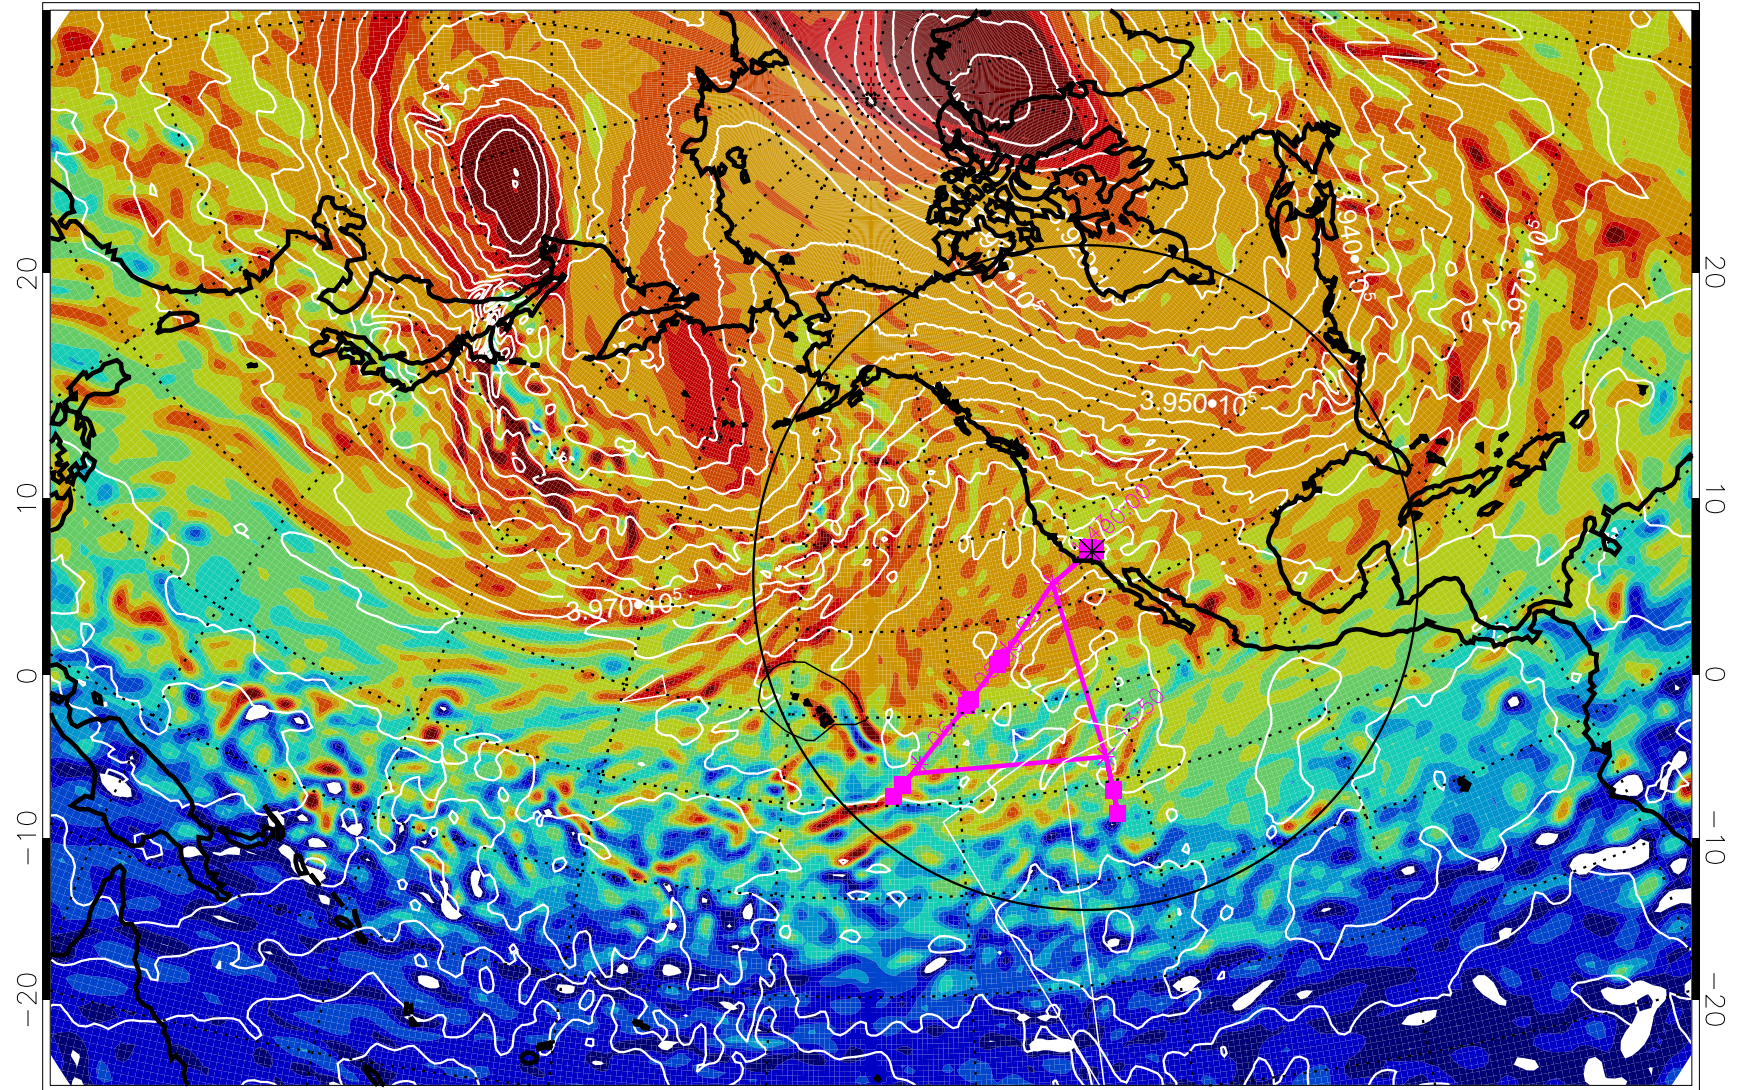

13020312, 12 hour forecast for 460K EPV

460K Montgomery Streamfunction, white

Range ring of 4055 km -- 13 hours GH round trip

13020318, 18 hour forecast for 460K EPV

460K Montgomery Streamfunction, white

Range ring of 4055 km -- 13 hours GH round trip

13020400, 24 hour forecast for 460K EPV

460K Montgomery Streamfunction, white

Range ring of 4055 km -- 13 hours GH round trip

13020406, 30 hour forecast for 460K EPV

460K Montgomery Streamfunction, white

Range ring of 4055 km -- 13 hours GH round trip

13020412, 36 hour forecast for 460K EPV

460K Montgomery Streamfunction, white

Range ring of 4055 km -- 13 hours GH round trip

13020418, 42 hour forecast for 460K EPV

460K Montgomery Streamfunction, white

Range ring of 4055 km -- 13 hours GH round trip

13020500, 48 hour forecast for 460K EPV

460K Montgomery Streamfunction, white

Range ring of 4055 km -- 13 hours GH round trip

13020506, 54 hour forecast for 460K EPV

460K Montgomery Streamfunction, white

Range ring of 4055 km -- 13 hours GH round trip