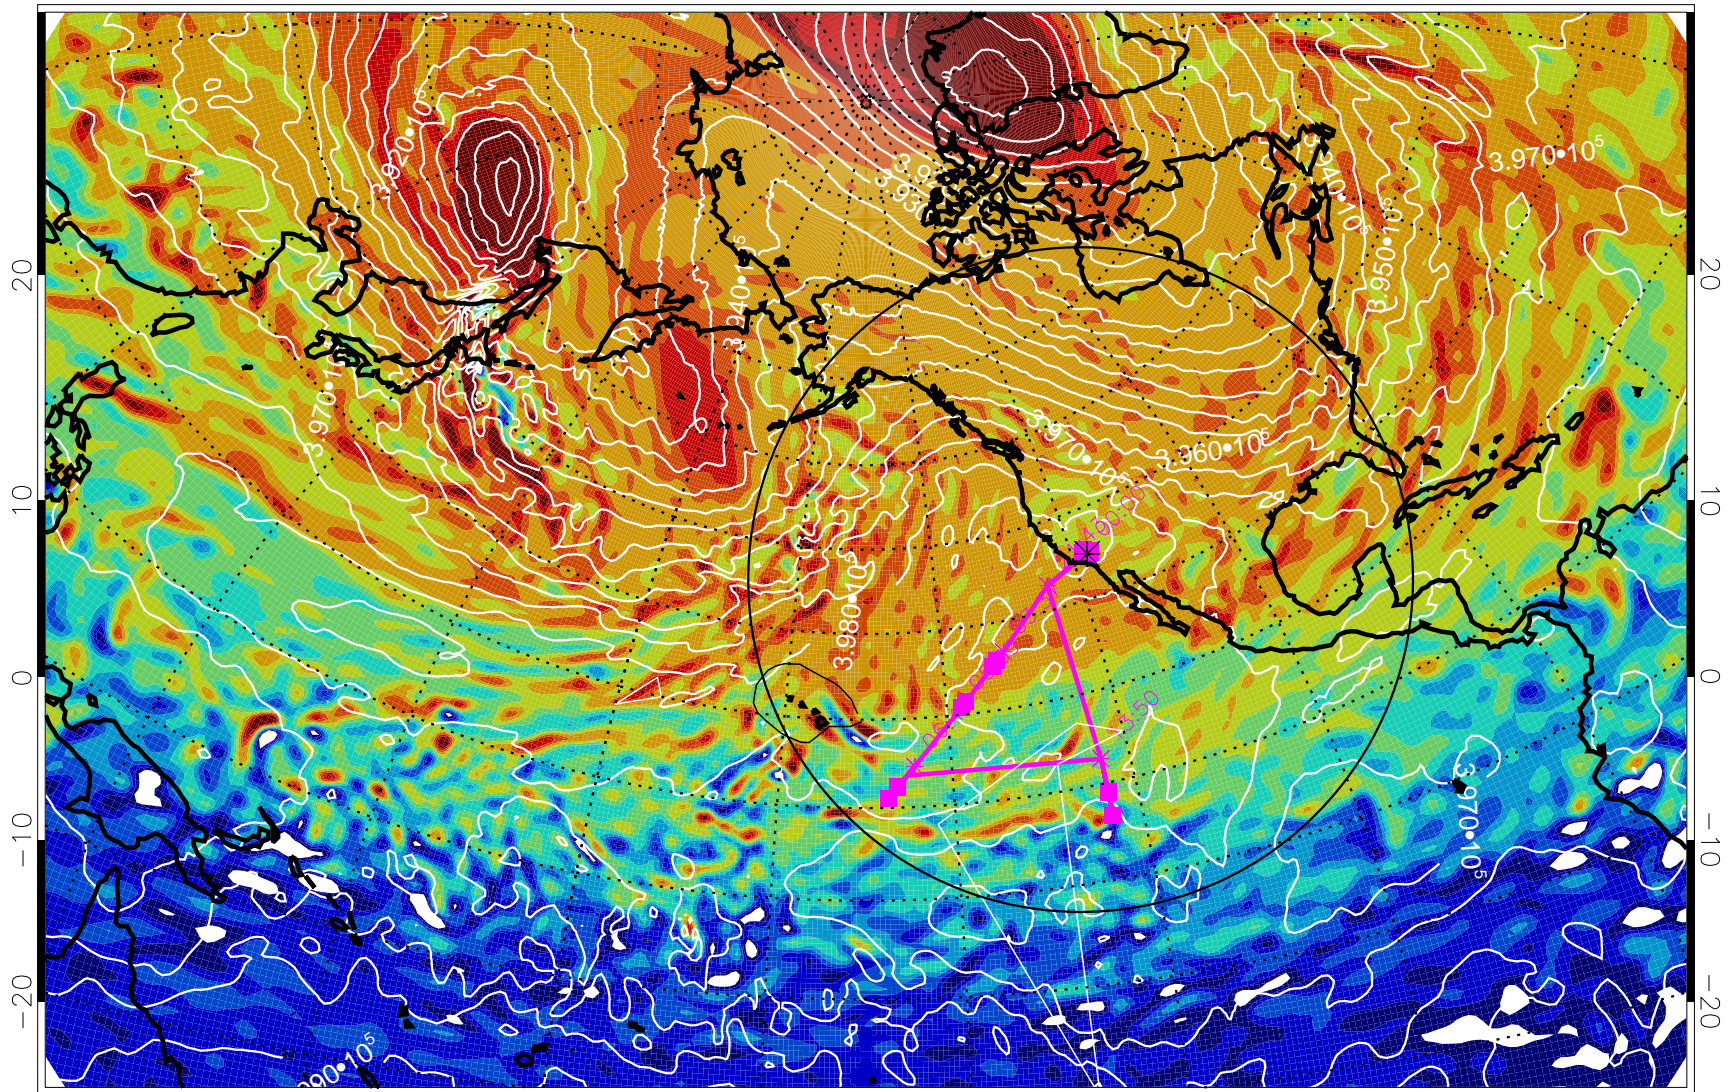

13020312, 12 hour forecast for 460K EPV

460K Montgomery Streamfunction, white

Range ring of 4055 km -- 13 hours GH round trip

13020318, 18 hour forecast for 460K EPV

460K Montgomery Streamfunction, white

Range ring of 4055 km -- 13 hours GH round trip

13020400, 24 hour forecast for 460K EPV

460K Montgomery Streamfunction, white

Range ring of 4055 km -- 13 hours GH round trip

13020406, 30 hour forecast for 460K EPV

460K Montgomery Streamfunction, white

Range ring of 4055 km -- 13 hours GH round trip

13020412, 36 hour forecast for 460K EPV

460K Montgomery Streamfunction, white

Range ring of 4055 km -- 13 hours GH round trip

13020418, 42 hour forecast for 460K EPV

460K Montgomery Streamfunction, white

Range ring of 4055 km -- 13 hours GH round trip

13020500, 48 hour forecast for 460K EPV

460K Montgomery Streamfunction, white

Range ring of 4055 km -- 13 hours GH round trip

13020506, 54 hour forecast for 460K EPV

460K Montgomery Streamfunction, white

Range ring of 4055 km -- 13 hours GH round trip