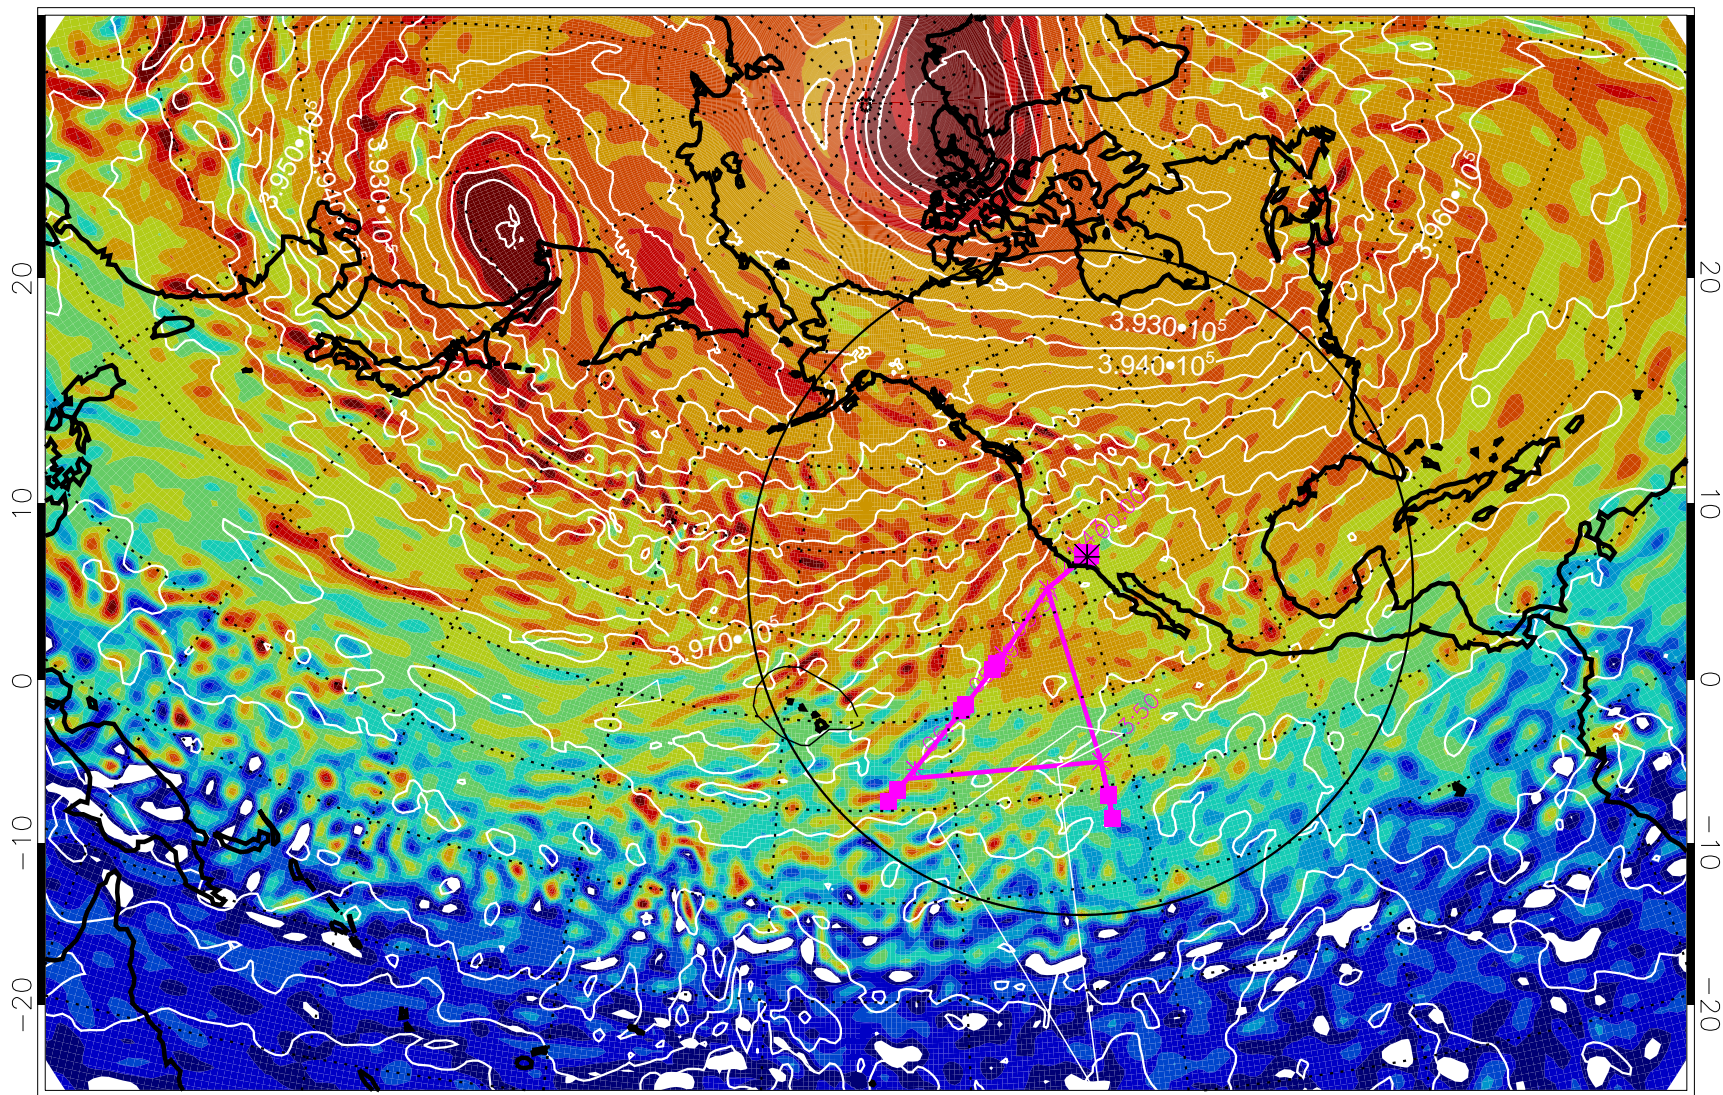

13020500, 48 hour forecast for 460K EPV

460K Montgomery Streamfunction, white

Range ring of 4055 km -- 13 hours GH round trip

13020506, 54 hour forecast for 460K EPV

460K Montgomery Streamfunction, white

Range ring of 4055 km -- 13 hours GH round trip

13020512, 60 hour forecast for 460K EPV

460K Montgomery Streamfunction, white

Range ring of 4055 km -- 13 hours GH round trip

13020518, 66 hour forecast for 460K EPV

460K Montgomery Streamfunction, white

Range ring of 4055 km -- 13 hours GH round trip

13020600, 72 hour forecast for 460K EPV

460K Montgomery Streamfunction, white

Range ring of 4055 km -- 13 hours GH round trip

13020606, 78 hour forecast for 460K EPV

460K Montgomery Streamfunction, white

Range ring of 4055 km -- 13 hours GH round trip

13020706, 102 hour forecast for 460K EPV

460K Montgomery Streamfunction, white

Range ring of 4055 km -- 13 hours GH round trip

13020712, 108 hour forecast for 460K EPV

460K Montgomery Streamfunction, white