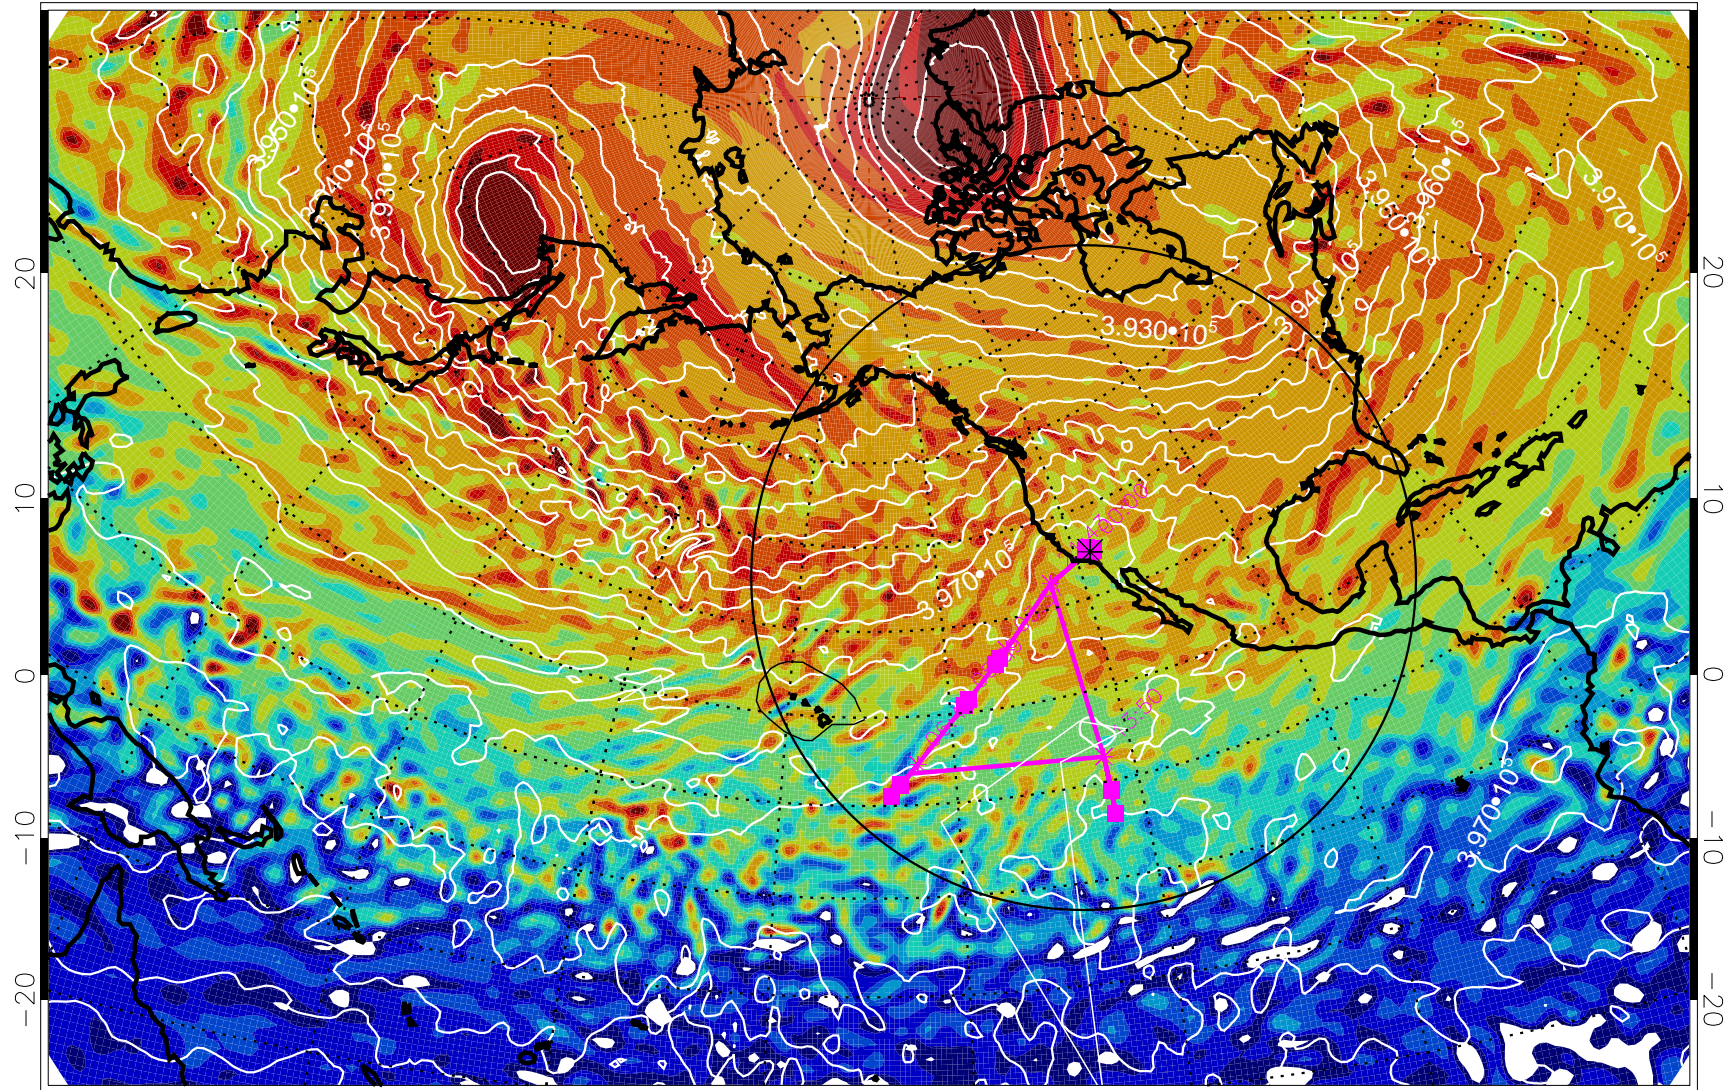

13020412, 36 hour forecast for 460K EPV

460K Montgomery Streamfunction, white

Range ring of 4055 km -- 13 hours GH round trip

13020418, 42 hour forecast for 460K EPV

460K Montgomery Streamfunction, white

Range ring of 4055 km -- 13 hours GH round trip

13020500, 48 hour forecast for 460K EPV

460K Montgomery Streamfunction, white

Range ring of 4055 km -- 13 hours GH round trip

13020506, 54 hour forecast for 460K EPV

460K Montgomery Streamfunction, white

Range ring of 4055 km -- 13 hours GH round trip

13020512, 60 hour forecast for 460K EPV

460K Montgomery Streamfunction, white

Range ring of 4055 km -- 13 hours GH round trip

13020518, 66 hour forecast for 460K EPV

460K Montgomery Streamfunction, white

Range ring of 4055 km -- 13 hours GH round trip

13020600, 72 hour forecast for 460K EPV

460K Montgomery Streamfunction, white

Range ring of 4055 km -- 13 hours GH round trip

13020606, 78 hour forecast for 460K EPV

460K Montgomery Streamfunction, white

Range ring of 4055 km -- 13 hours GH round trip