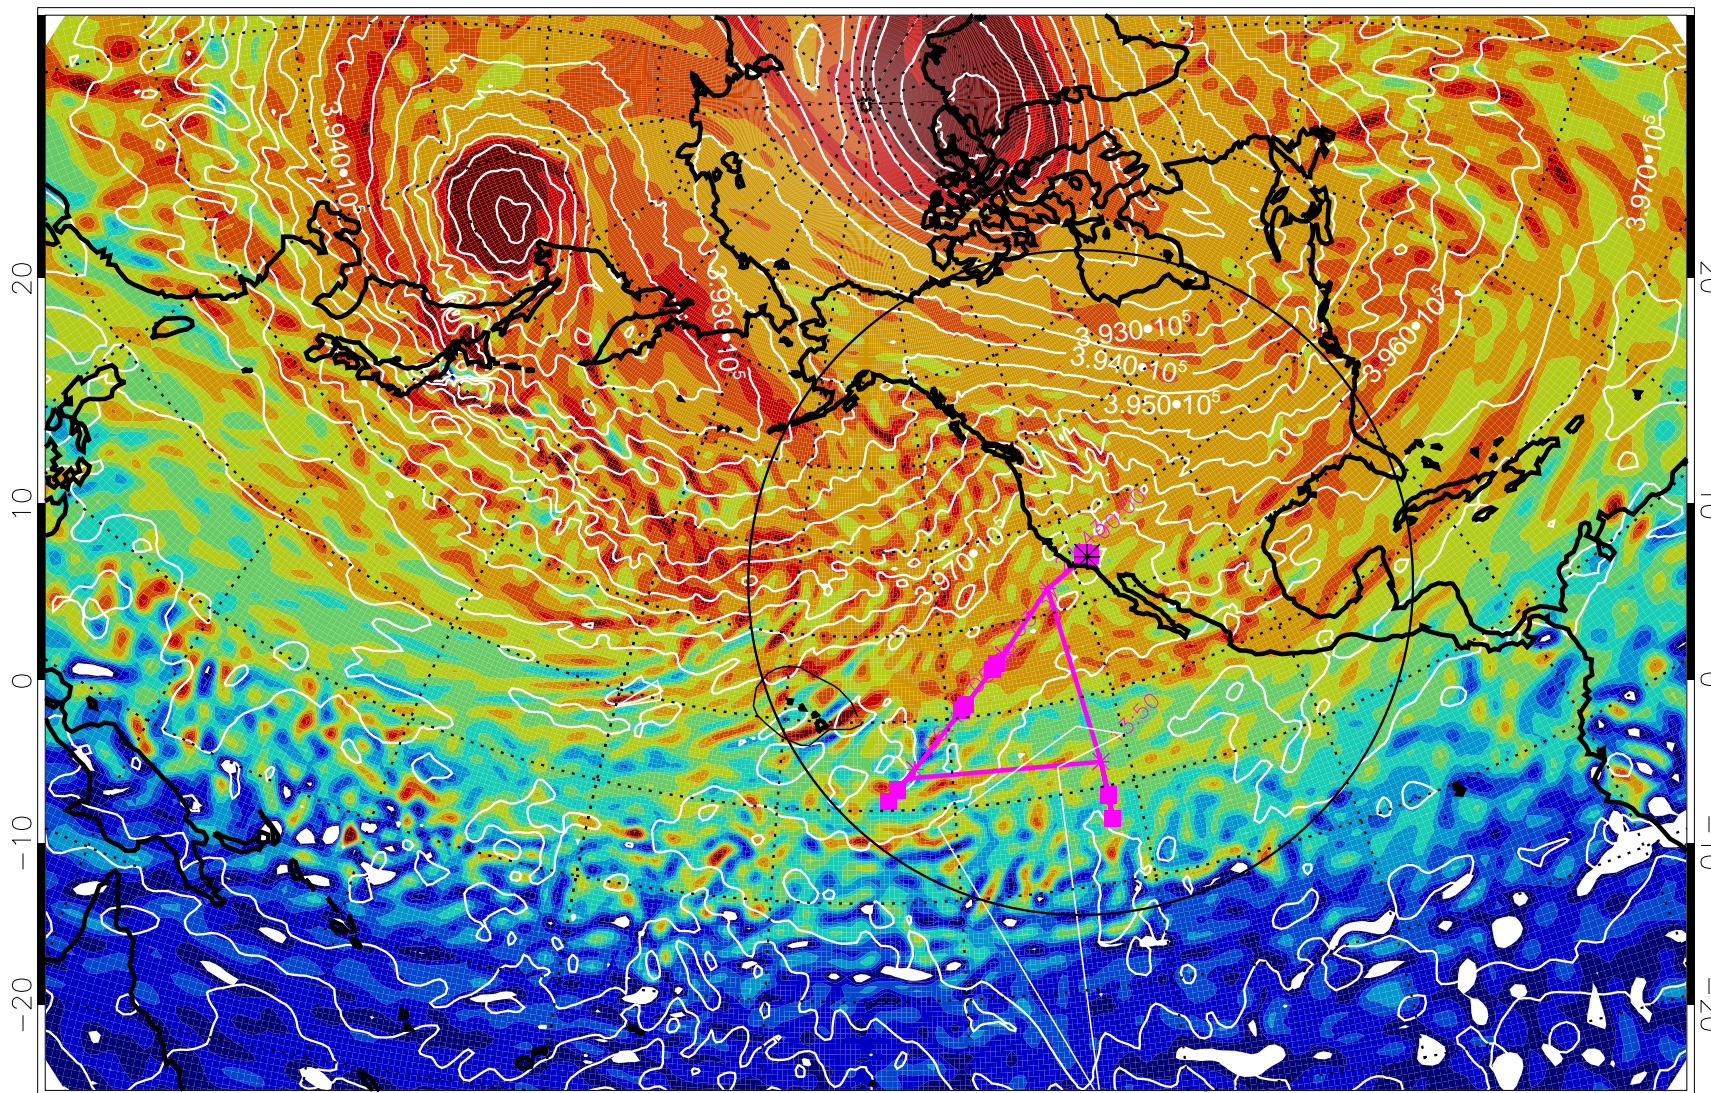

13020400, 24 hour forecast for 460K EPV

460K Montgomery Streamfunction, white

Range ring of 4055 km -- 13 hours GH round trip

13020406, 30 hour forecast for 460K EPV

460K Montgomery Streamfunction, white

Range ring of 4055 km -- 13 hours GH round trip

13020412, 36 hour forecast for 460K EPV

460K Montgomery Streamfunction, white

Range ring of 4055 km -- 13 hours GH round trip

13020418, 42 hour forecast for 460K EPV

460K Montgomery Streamfunction, white

Range ring of 4055 km -- 13 hours GH round trip

13020500, 48 hour forecast for 460K EPV

460K Montgomery Streamfunction, white

Range ring of 4055 km -- 13 hours GH round trip

13020506, 54 hour forecast for 460K EPV

460K Montgomery Streamfunction, white

Range ring of 4055 km -- 13 hours GH round trip

13020512, 60 hour forecast for 460K EPV

460K Montgomery Streamfunction, white

Range ring of 4055 km -- 13 hours GH round trip

13020518, 66 hour forecast for 460K EPV

460K Montgomery Streamfunction, white

Range ring of 4055 km -- 13 hours GH round trip