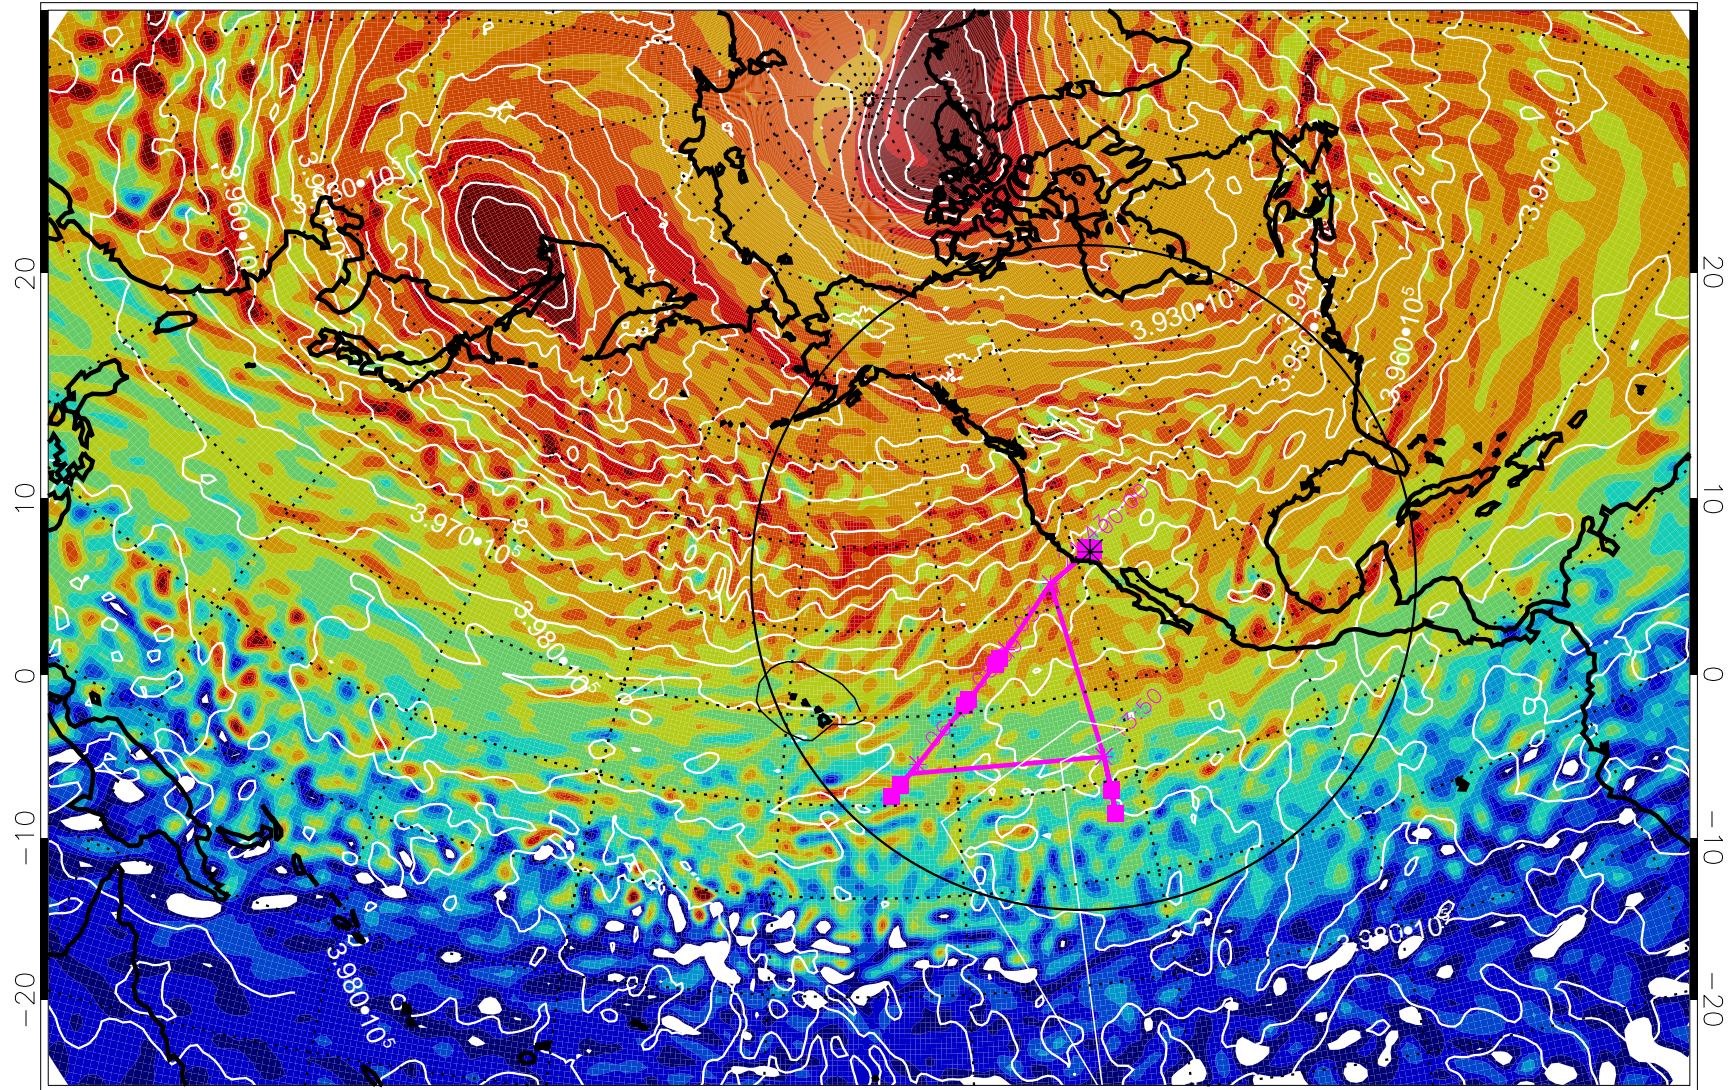

13020512, 60 hour forecast for 460K EPV

460K Montgomery Streamfunction, white

Range ring of 4055 km -- 13 hours GH round trip

13020518, 66 hour forecast for 460K EPV

460K Montgomery Streamfunction, white

Range ring of 4055 km -- 13 hours GH round trip

13020600, 72 hour forecast for 460K EPV

460K Montgomery Streamfunction, white

Range ring of 4055 km -- 13 hours GH round trip

13020606, 78 hour forecast for 460K EPV

460K Montgomery Streamfunction, white

Range ring of 4055 km -- 13 hours GH round trip

13020612, 84 hour forecast for 460K EPV

460K Montgomery Streamfunction, white

Range ring of 4055 km -- 13 hours GH round trip

13020700, 96 hour forecast for 460K EPV

460K Montgomery Streamfunction, white

Range ring of 4055 km -- 13 hours GH round trip

13020706, 102 hour forecast for 460K EPV

460K Montgomery Streamfunction, white

Range ring of 4055 km -- 13 hours GH round trip

13020712, 108 hour forecast for 460K EPV

460K Montgomery Streamfunction, white