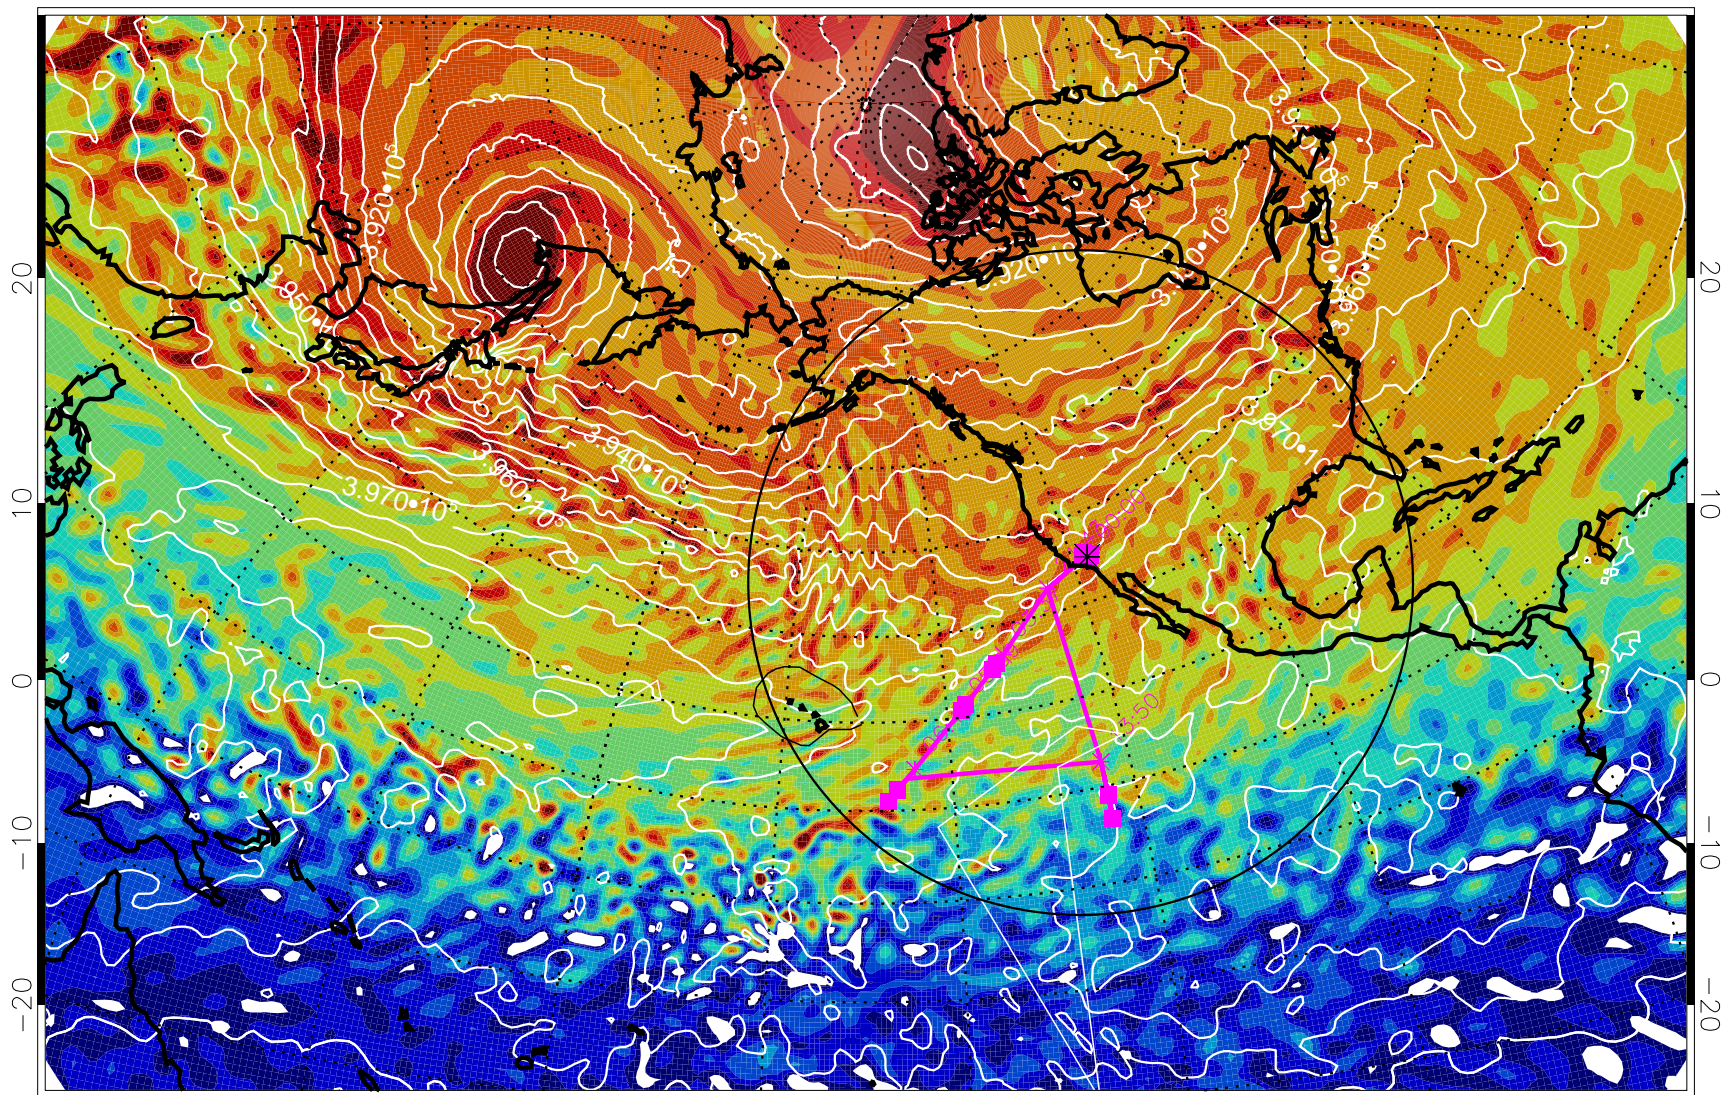

13020706, 102 hour forecast for 460K EPV

460K Montgomery Streamfunction, white

Range ring of 4055 km -- 13 hours GH round trip

13020712, 108 hour forecast for 460K EPV

460K Montgomery Streamfunction, white

Range ring of 4055 km -- 13 hours GH round trip

13020718, 114 hour forecast for 460K EPV

460K Montgomery Streamfunction, white

Range ring of 4055 km -- 13 hours GH round trip

13020800, 120 hour forecast for 460K EPV

460K Montgomery Streamfunction, white

Range ring of 4055 km -- 13 hours GH round trip