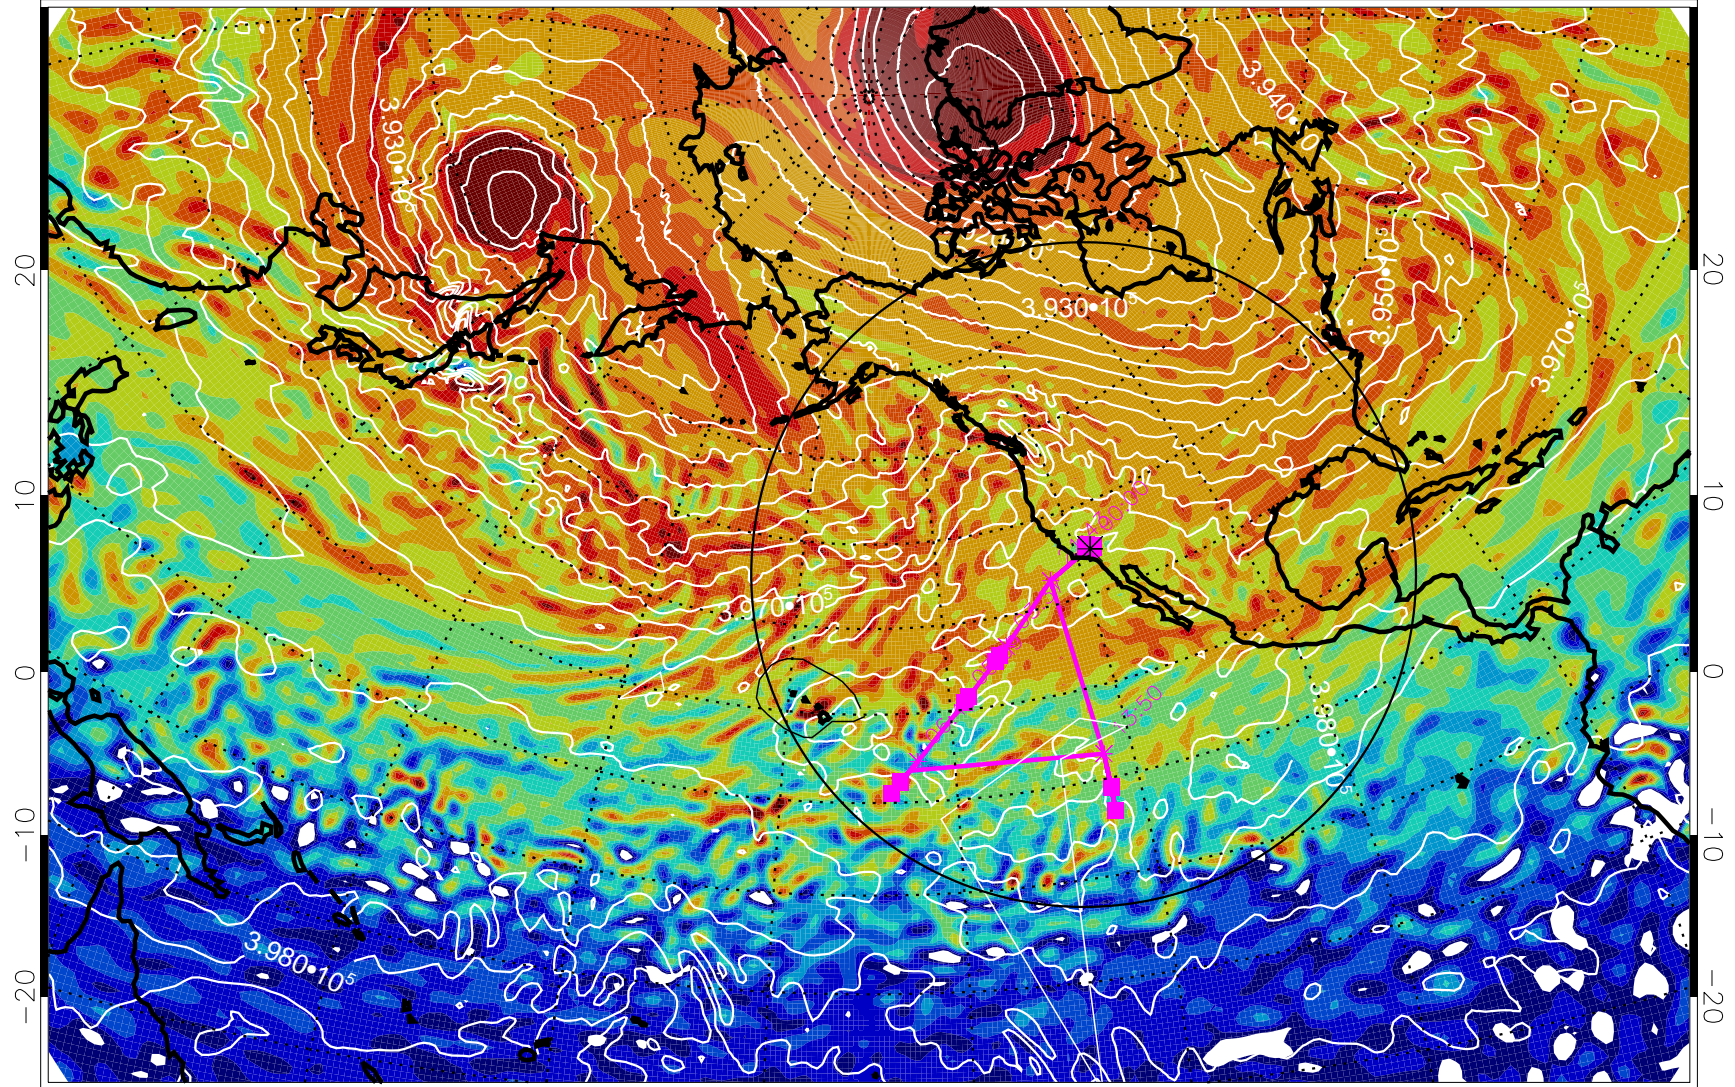

13020400, 24 hour forecast for 460K EPV

460K Montgomery Streamfunction, white

Range ring of 4055 km -- 13 hours GH round trip

13020406, 30 hour forecast for 460K EPV

460K Montgomery Streamfunction, white

Range ring of 4055 km -- 13 hours GH round trip

13020412, 36 hour forecast for 460K EPV

460K Montgomery Streamfunction, white

Range ring of 4055 km -- 13 hours GH round trip

13020418, 42 hour forecast for 460K EPV

460K Montgomery Streamfunction, white

Range ring of 4055 km -- 13 hours GH round trip

13020500, 48 hour forecast for 460K EPV

460K Montgomery Streamfunction, white

Range ring of 4055 km -- 13 hours GH round trip

13020506, 54 hour forecast for 460K EPV

460K Montgomery Streamfunction, white

Range ring of 4055 km -- 13 hours GH round trip

13020512, 60 hour forecast for 460K EPV

460K Montgomery Streamfunction, white

Range ring of 4055 km -- 13 hours GH round trip

13020518, 66 hour forecast for 460K EPV

460K Montgomery Streamfunction, white

Range ring of 4055 km -- 13 hours GH round trip