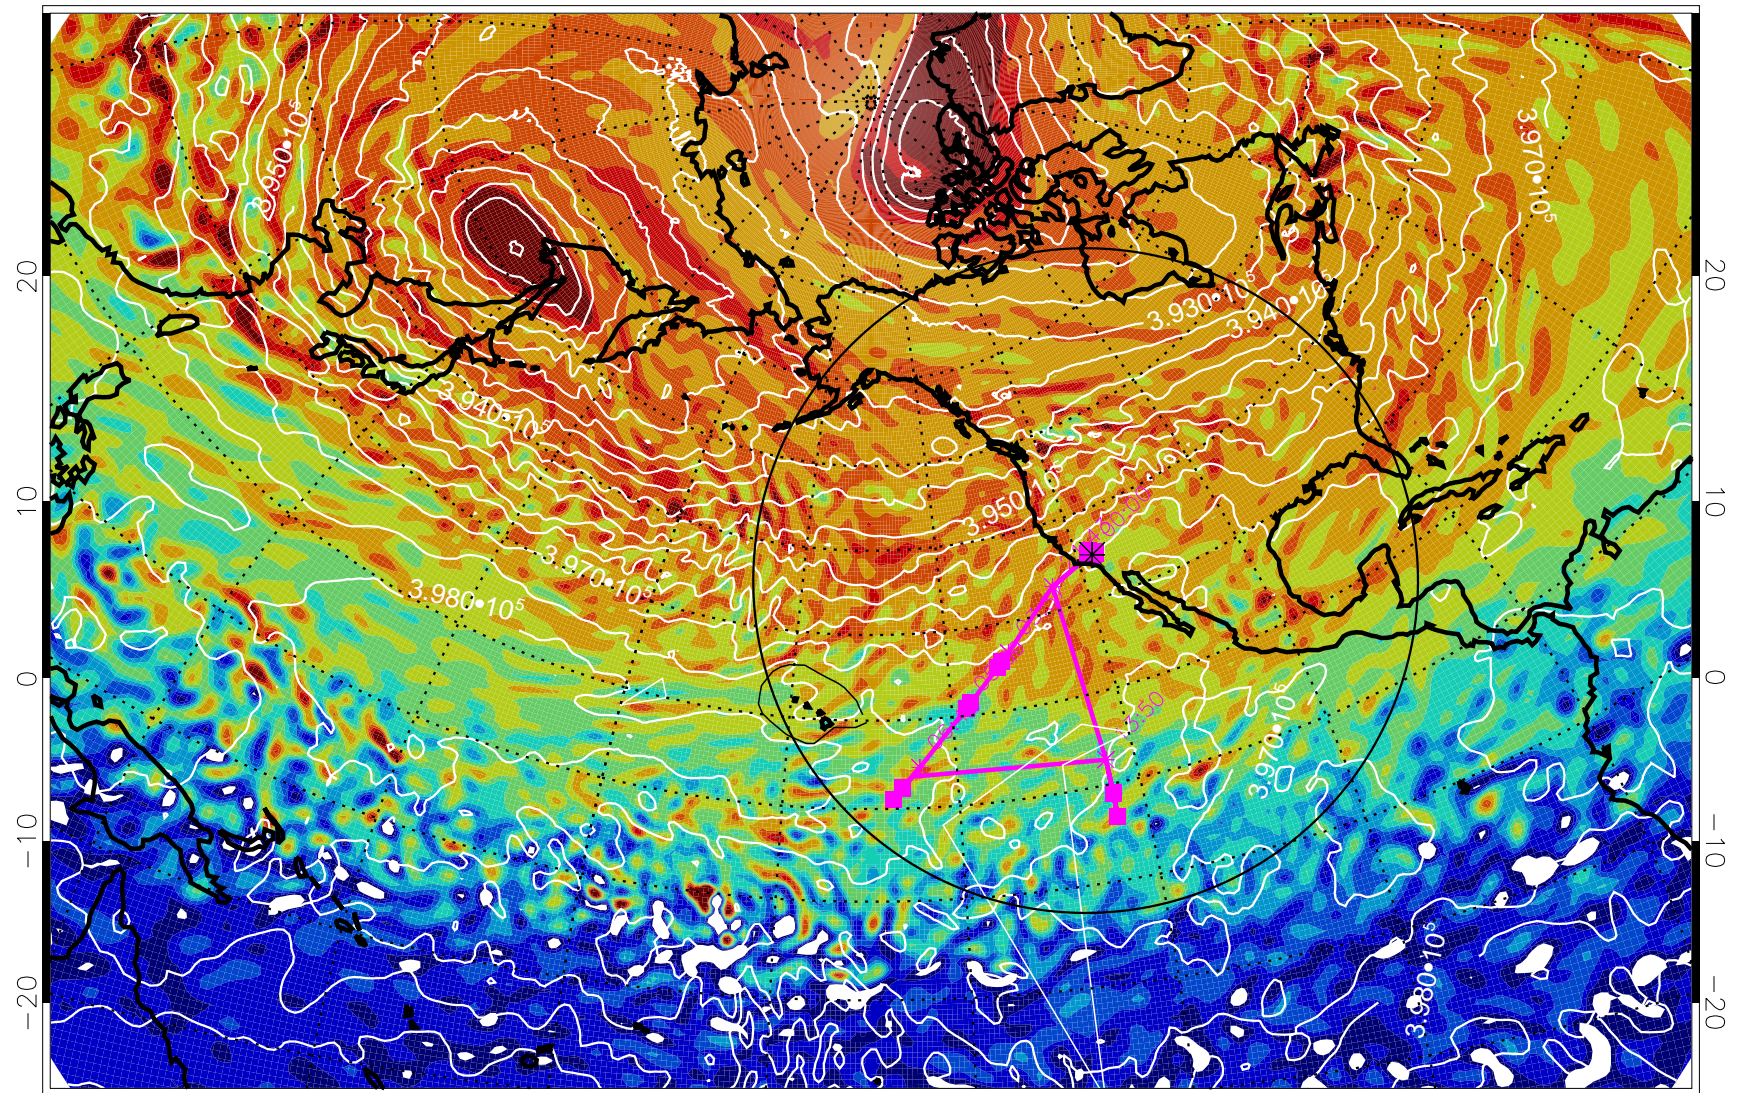

13020512, 60 hour forecast for 460K EPV

460K Montgomery Streamfunction, white

Range ring of 4055 km -- 13 hours GH round trip

13020518, 66 hour forecast for 460K EPV

460K Montgomery Streamfunction, white

Range ring of 4055 km -- 13 hours GH round trip

13020600, 72 hour forecast for 460K EPV

460K Montgomery Streamfunction, white

Range ring of 4055 km -- 13 hours GH round trip

13020606, 78 hour forecast for 460K EPV

460K Montgomery Streamfunction, white

Range ring of 4055 km -- 13 hours GH round trip

13020612, 84 hour forecast for 460K EPV

460K Montgomery Streamfunction, white

Range ring of 4055 km -- 13 hours GH round trip

13020700, 96 hour forecast for 460K EPV

460K Montgomery Streamfunction, white

Range ring of 4055 km -- 13 hours GH round trip

13020706, 102 hour forecast for 460K EPV

460K Montgomery Streamfunction, white

Range ring of 4055 km -- 13 hours GH round trip

13020712, 108 hour forecast for 460K EPV

460K Montgomery Streamfunction, white