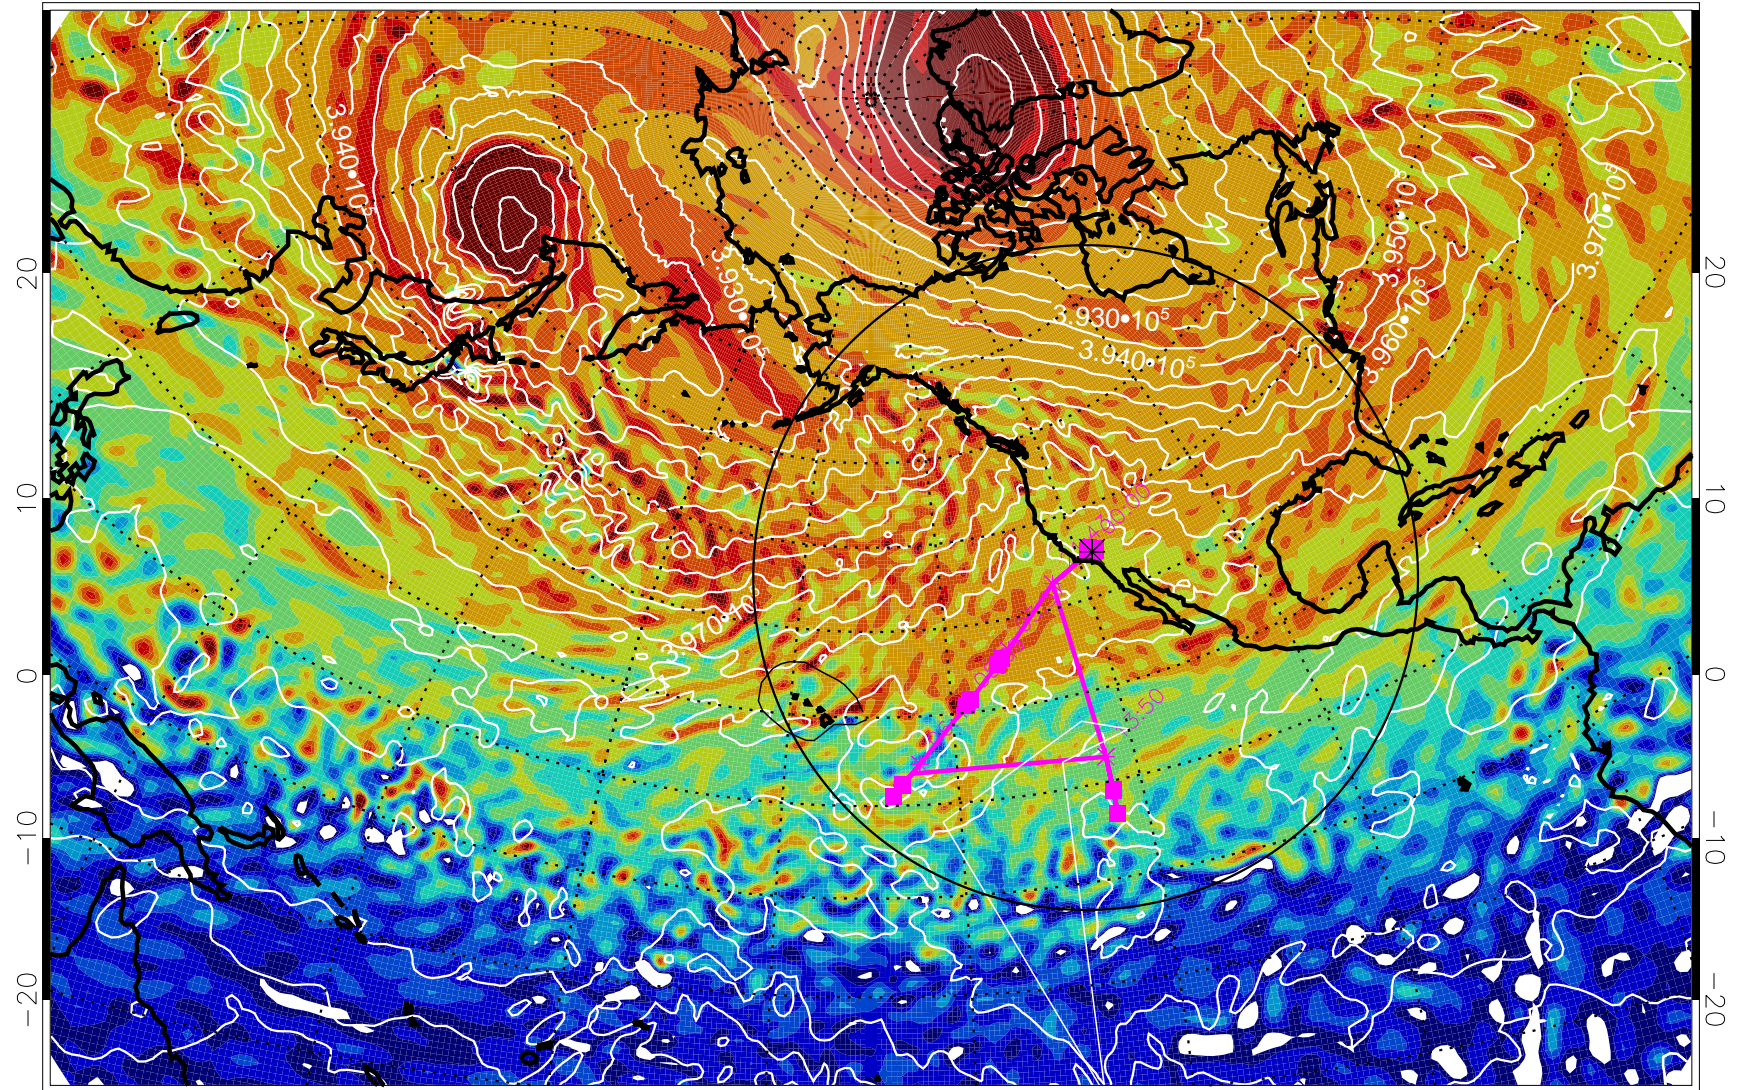

13020418, 54 hour forecast for 460K EPV

460K Montgomery Streamfunction, white

Range ring of 4055 km -- 13 hours GH round trip

13020500, 60 hour forecast for 460K EPV

460K Montgomery Streamfunction, white

Range ring of 4055 km -- 13 hours GH round trip

13020506, 66 hour forecast for 460K EPV

460K Montgomery Streamfunction, white

Range ring of 4055 km -- 13 hours GH round trip

13020512, 72 hour forecast for 460K EPV

460K Montgomery Streamfunction, white

Range ring of 4055 km -- 13 hours GH round trip

13020518, 78 hour forecast for 460K EPV

460K Montgomery Streamfunction, white

Range ring of 4055 km -- 13 hours GH round trip

13020600, 84 hour forecast for 460K EPV

460K Montgomery Streamfunction, white

Range ring of 4055 km -- 13 hours GH round trip