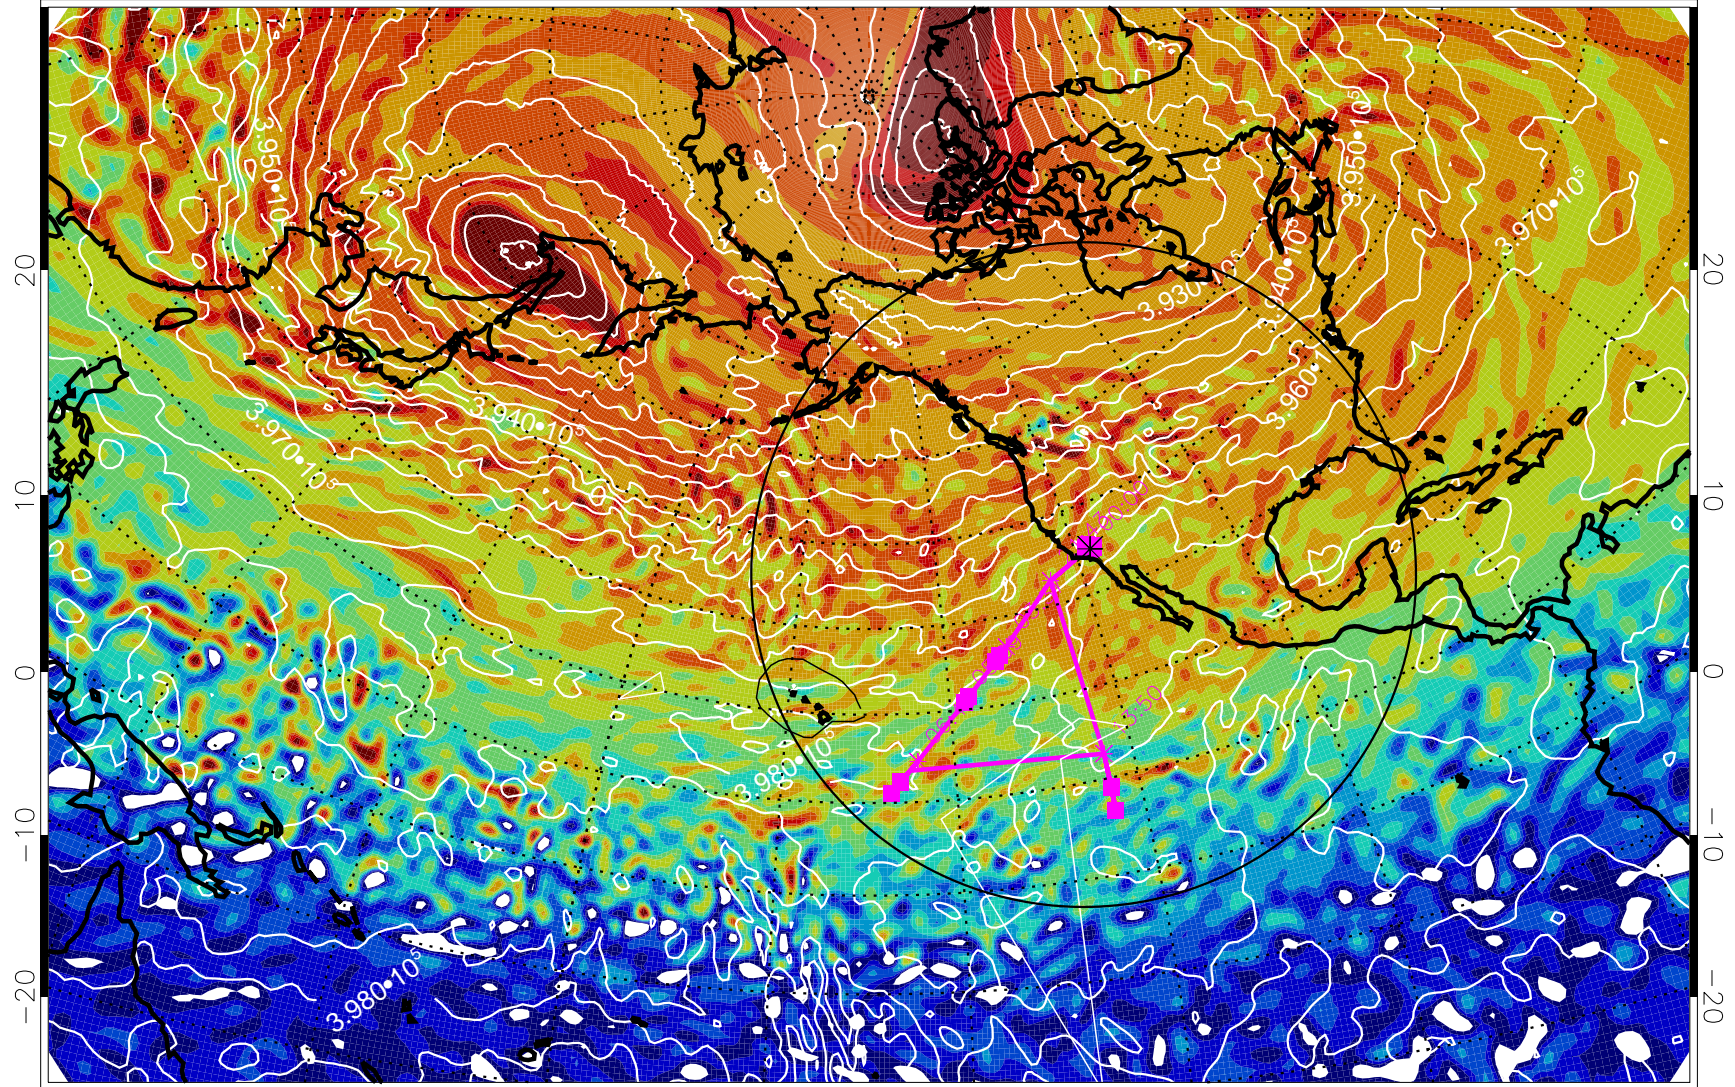

13020518, 78 hour forecast for 460K EPV

460K Montgomery Streamfunction, white

Range ring of 4055 km -- 13 hours GH round trip

13020600, 84 hour forecast for 460K EPV

460K Montgomery Streamfunction, white

Range ring of 4055 km -- 13 hours GH round trip

13020606, 90 hour forecast for 460K EPV

460K Montgomery Streamfunction, white

Range ring of 4055 km -- 13 hours GH round trip

13020612, 96 hour forecast for 460K EPV

460K Montgomery Streamfunction, white

Range ring of 4055 km -- 13 hours GH round trip

13020618, 102 hour forecast for 460K EPV

460K Montgomery Streamfunction, white

Range ring of 4055 km -- 13 hours GH round trip

13020700, 108 hour forecast for 460K EPV

460K Montgomery Streamfunction, white

Range ring of 4055 km -- 13 hours GH round trip

13020706, 114 hour forecast for 460K EPV

460K Montgomery Streamfunction, white

Range ring of 4055 km -- 13 hours GH round trip

13020712, 120 hour forecast for 460K EPV