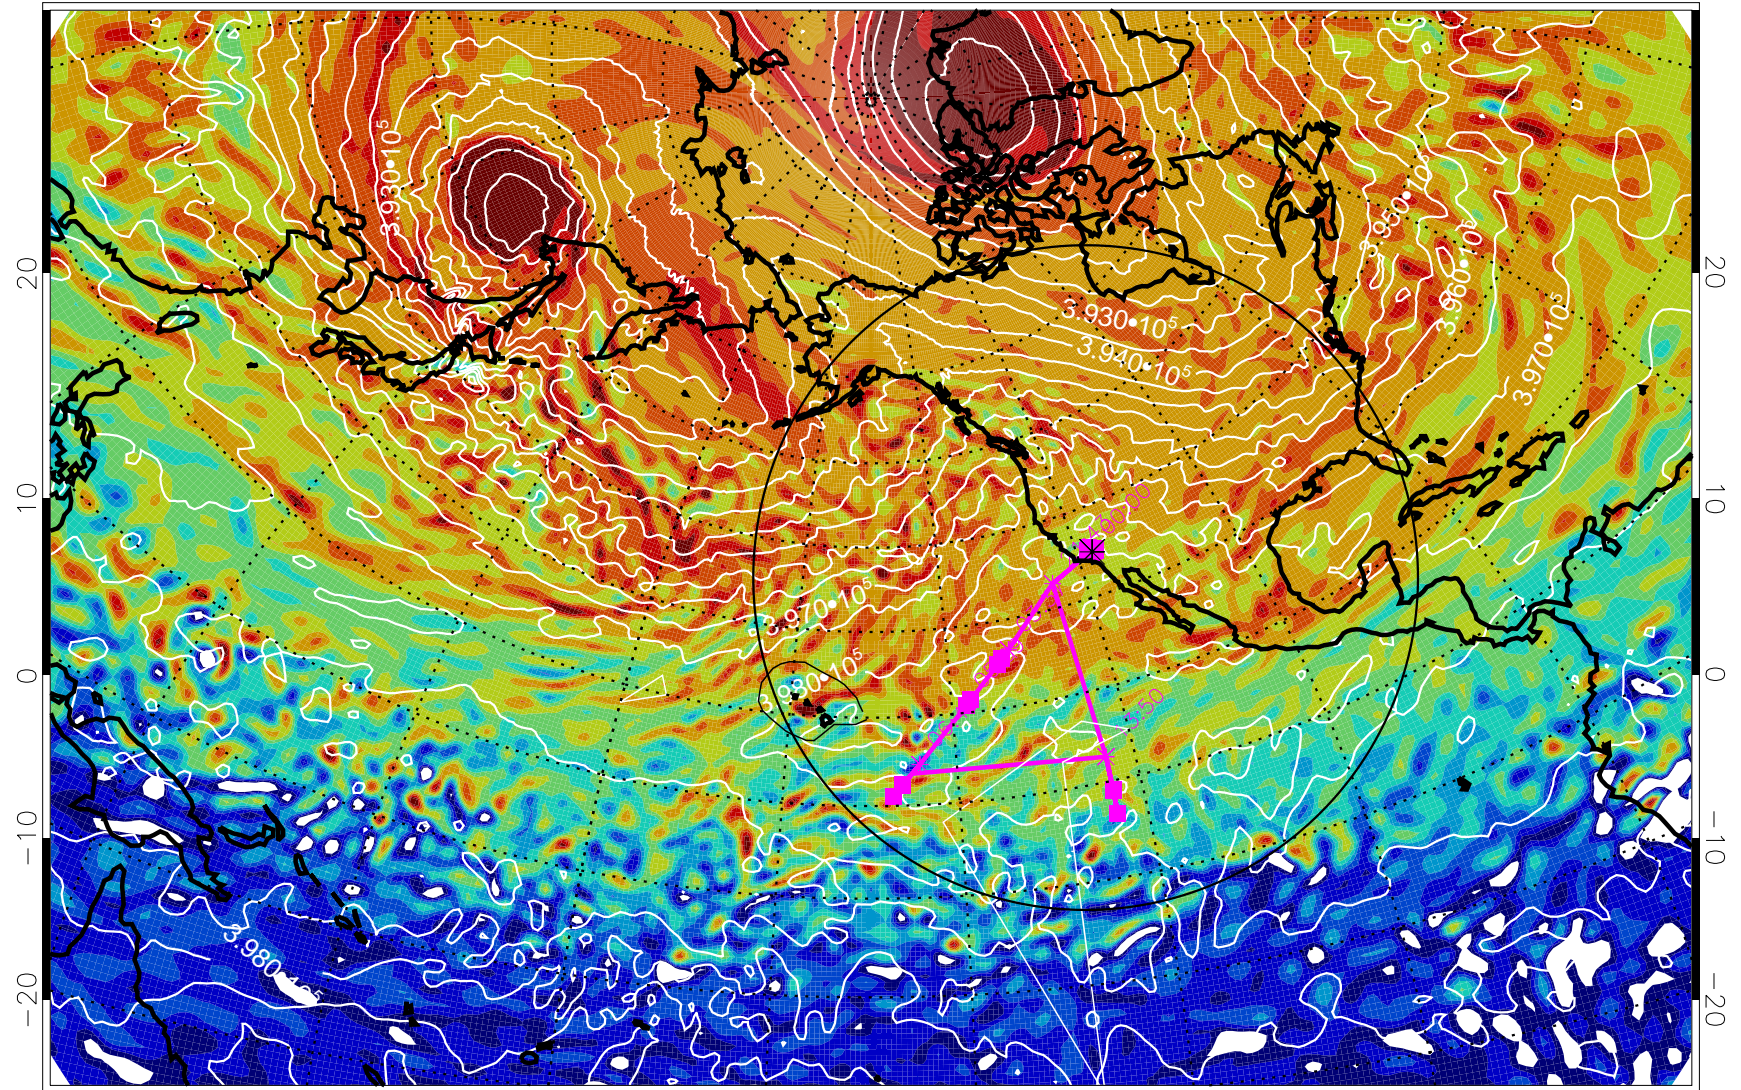

13020318, 30 hour forecast for 460K EPV

460K Montgomery Streamfunction, white

Range ring of 4055 km -- 13 hours GH round trip

13020400, 36 hour forecast for 460K EPV

460K Montgomery Streamfunction, white

Range ring of 4055 km -- 13 hours GH round trip

13020406, 42 hour forecast for 460K EPV

460K Montgomery Streamfunction, white

Range ring of 4055 km -- 13 hours GH round trip

13020412, 48 hour forecast for 460K EPV

460K Montgomery Streamfunction, white

Range ring of 4055 km -- 13 hours GH round trip

13020418, 54 hour forecast for 460K EPV

460K Montgomery Streamfunction, white

Range ring of 4055 km -- 13 hours GH round trip

13020500, 60 hour forecast for 460K EPV

460K Montgomery Streamfunction, white

Range ring of 4055 km -- 13 hours GH round trip

13020506, 66 hour forecast for 460K EPV

460K Montgomery Streamfunction, white

Range ring of 4055 km -- 13 hours GH round trip

13020512, 72 hour forecast for 460K EPV

460K Montgomery Streamfunction, white

Range ring of 4055 km -- 13 hours GH round trip