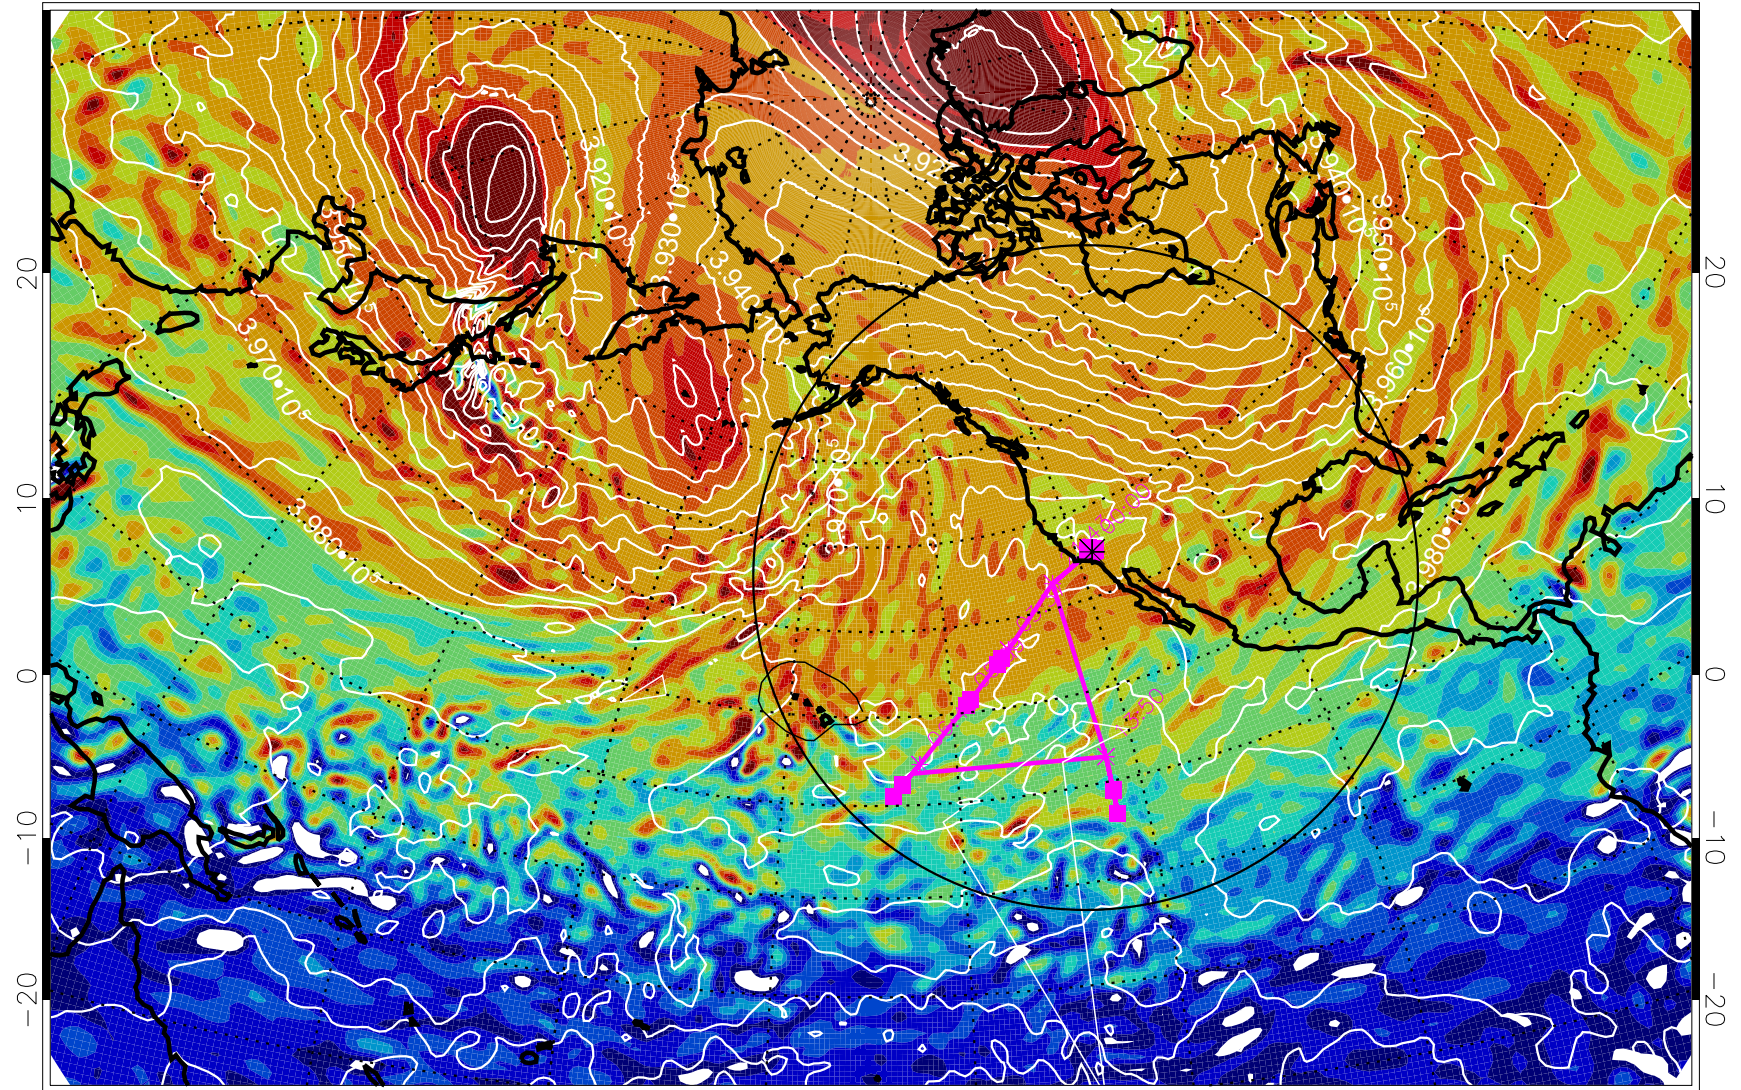

13020218, 6 hour forecast for 460K EPV

460K Montgomery Streamfunction, white

Range ring of 4055 km -- 13 hours GH round trip

13020300, 12 hour forecast for 460K EPV

460K Montgomery Streamfunction, white

Range ring of 4055 km -- 13 hours GH round trip

13020306, 18 hour forecast for 460K EPV

460K Montgomery Streamfunction, white

Range ring of 4055 km -- 13 hours GH round trip

13020312, 24 hour forecast for 460K EPV

460K Montgomery Streamfunction, white

Range ring of 4055 km -- 13 hours GH round trip

13020318, 30 hour forecast for 460K EPV

460K Montgomery Streamfunction, white

Range ring of 4055 km -- 13 hours GH round trip

13020400, 36 hour forecast for 460K EPV

460K Montgomery Streamfunction, white

Range ring of 4055 km -- 13 hours GH round trip

13020406, 42 hour forecast for 460K EPV

460K Montgomery Streamfunction, white

Range ring of 4055 km -- 13 hours GH round trip

13020412, 48 hour forecast for 460K EPV

460K Montgomery Streamfunction, white

Range ring of 4055 km -- 13 hours GH round trip