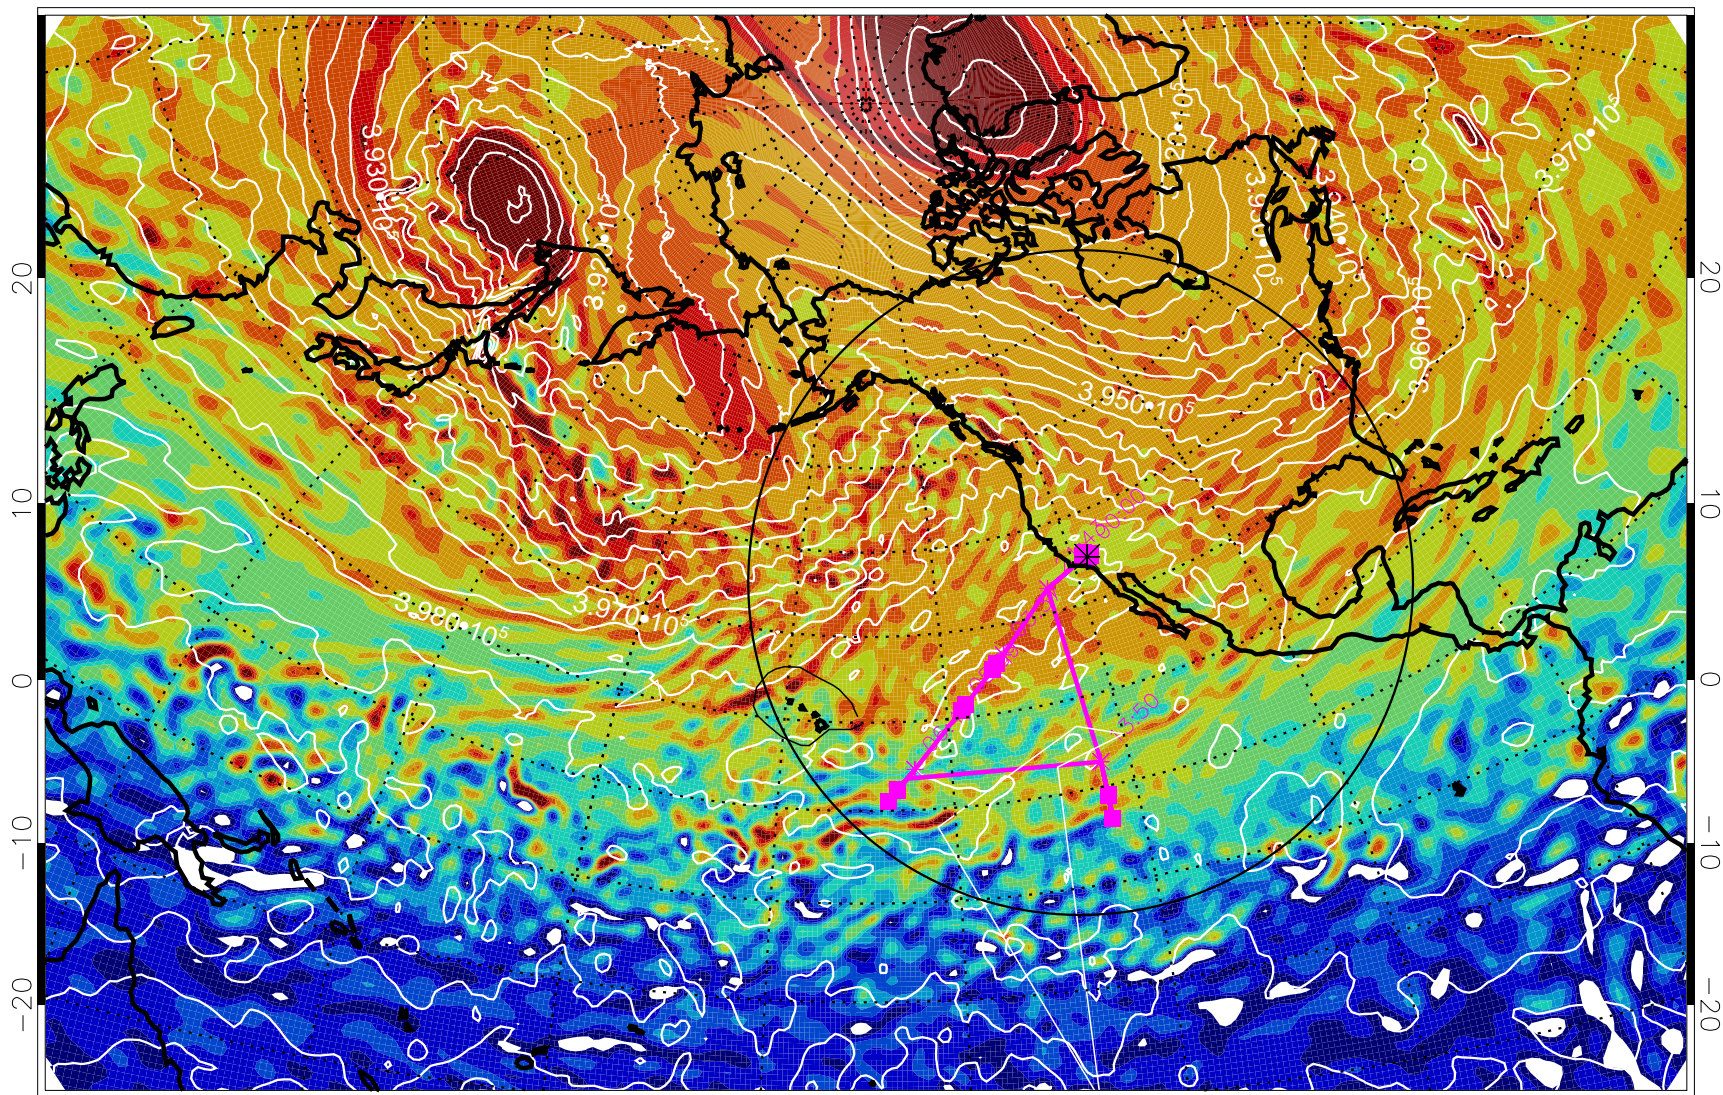

13020306, 18 hour forecast for 460K EPV

460K Montgomery Streamfunction, white

Range ring of 4055 km -- 13 hours GH round trip

13020312, 24 hour forecast for 460K EPV

460K Montgomery Streamfunction, white

Range ring of 4055 km -- 13 hours GH round trip

13020318, 30 hour forecast for 460K EPV

460K Montgomery Streamfunction, white

Range ring of 4055 km -- 13 hours GH round trip

13020400, 36 hour forecast for 460K EPV

460K Montgomery Streamfunction, white

Range ring of 4055 km -- 13 hours GH round trip

13020406, 42 hour forecast for 460K EPV

460K Montgomery Streamfunction, white

Range ring of 4055 km -- 13 hours GH round trip

13020412, 48 hour forecast for 460K EPV

460K Montgomery Streamfunction, white

Range ring of 4055 km -- 13 hours GH round trip

13020418, 54 hour forecast for 460K EPV

460K Montgomery Streamfunction, white

Range ring of 4055 km -- 13 hours GH round trip

13020500, 60 hour forecast for 460K EPV

460K Montgomery Streamfunction, white

Range ring of 4055 km -- 13 hours GH round trip