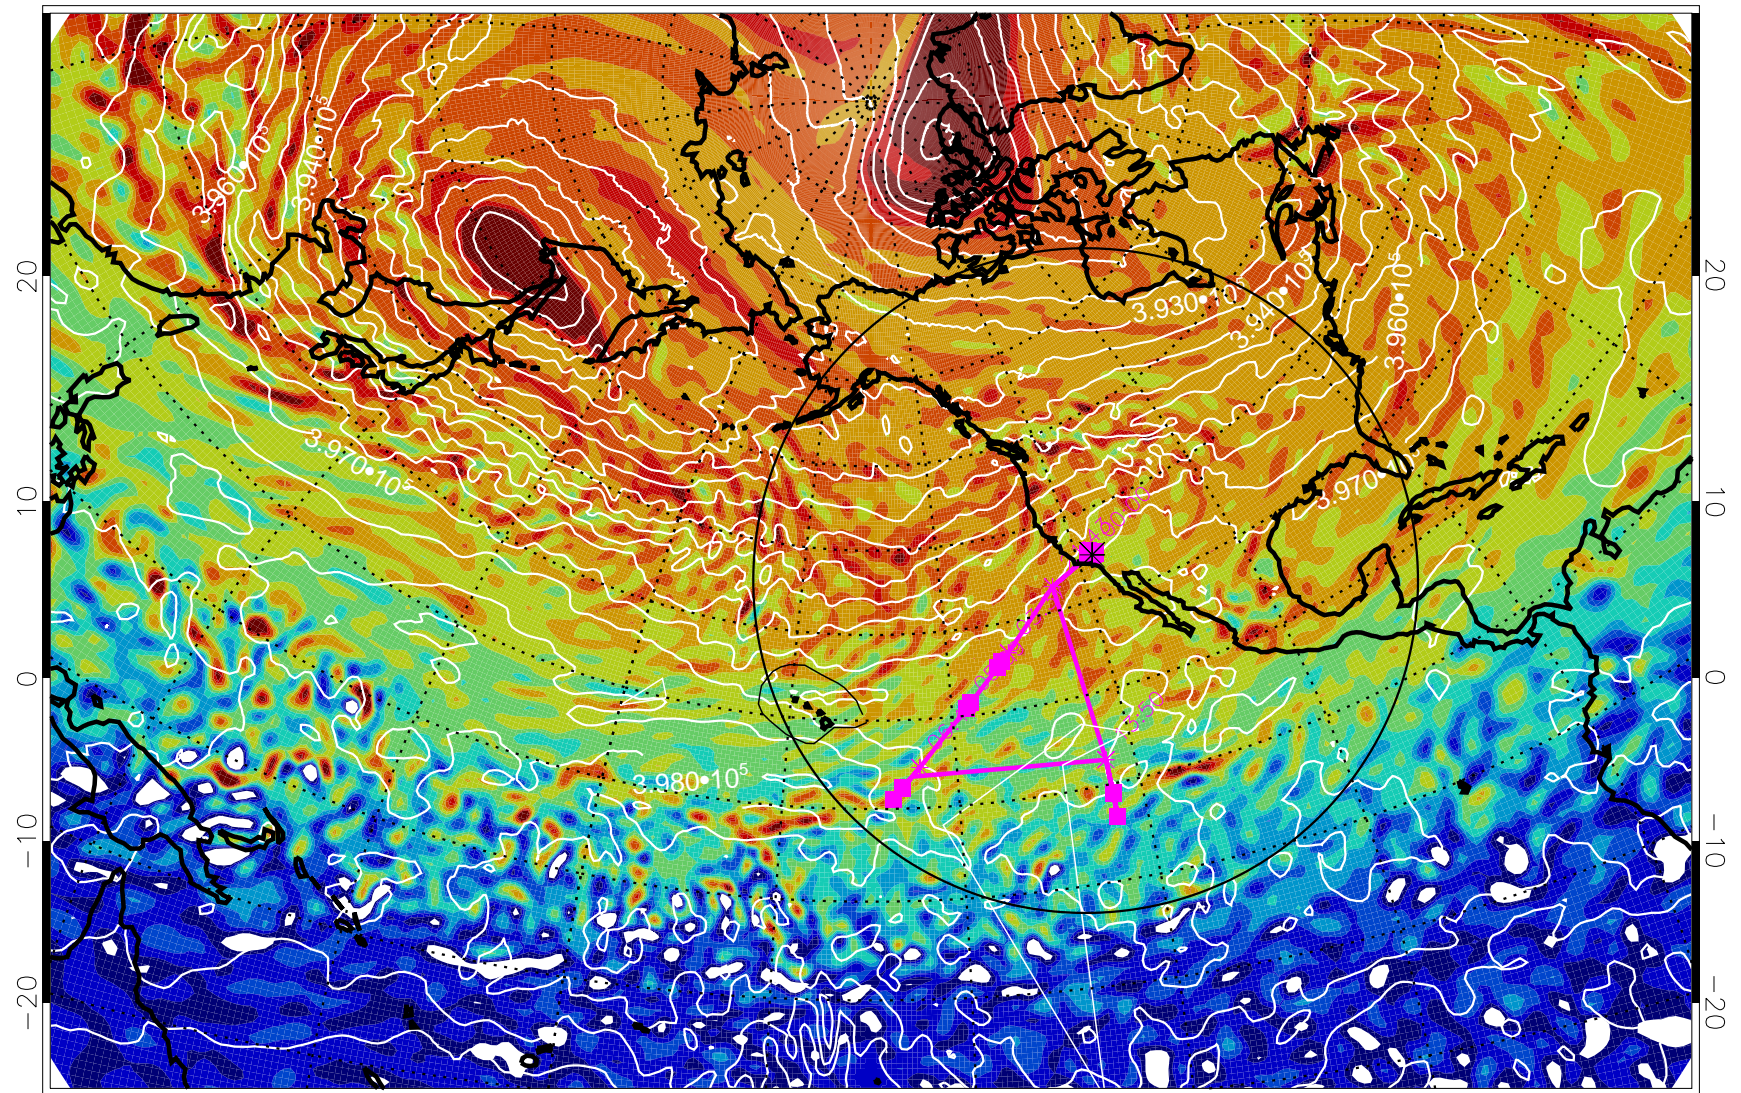

13020518, 78 hour forecast for 460K EPV

460K Montgomery Streamfunction, white

Range ring of 4055 km -- 13 hours GH round trip

13020600, 84 hour forecast for 460K EPV

460K Montgomery Streamfunction, white

Range ring of 4055 km -- 13 hours GH round trip

13020606, 90 hour forecast for 460K EPV

460K Montgomery Streamfunction, white

Range ring of 4055 km -- 13 hours GH round trip

13020612, 96 hour forecast for 460K EPV

460K Montgomery Streamfunction, white

Range ring of 4055 km -- 13 hours GH round trip

13020618, 102 hour forecast for 460K EPV

460K Montgomery Streamfunction, white

Range ring of 4055 km -- 13 hours GH round trip

13020700, 108 hour forecast for 460K EPV

460K Montgomery Streamfunction, white

Range ring of 4055 km -- 13 hours GH round trip

13020706, 114 hour forecast for 460K EPV

460K Montgomery Streamfunction, white

Range ring of 4055 km -- 13 hours GH round trip

13020712, 120 hour forecast for 460K EPV