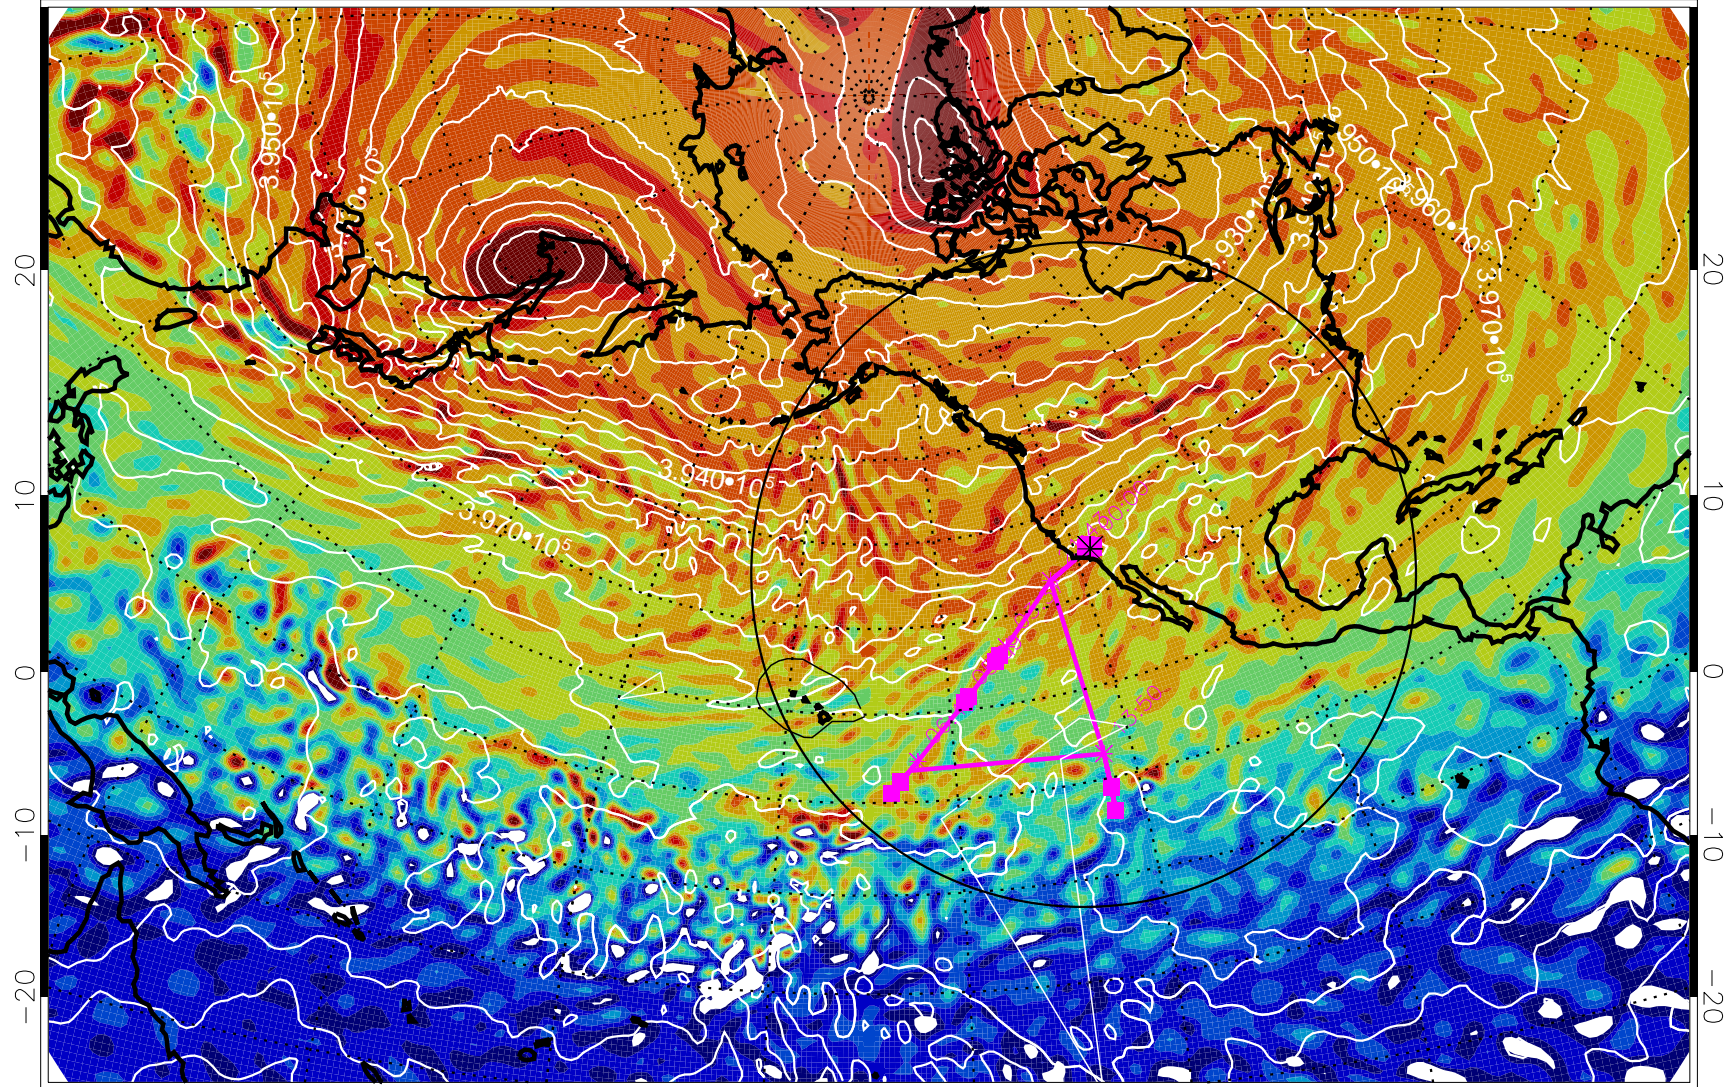

13020618, 102 hour forecast for 460K EPV

460K Montgomery Streamfunction, white

Range ring of 4055 km -- 13 hours GH round trip

13020700, 108 hour forecast for 460K EPV

460K Montgomery Streamfunction, white

Range ring of 4055 km -- 13 hours GH round trip

13020706, 114 hour forecast for 460K EPV

460K Montgomery Streamfunction, white

Range ring of 4055 km -- 13 hours GH round trip

13020712, 120 hour forecast for 460K EPV

460K Montgomery Streamfunction, white

Range ring of 4055 km -- 13 hours GH round trip