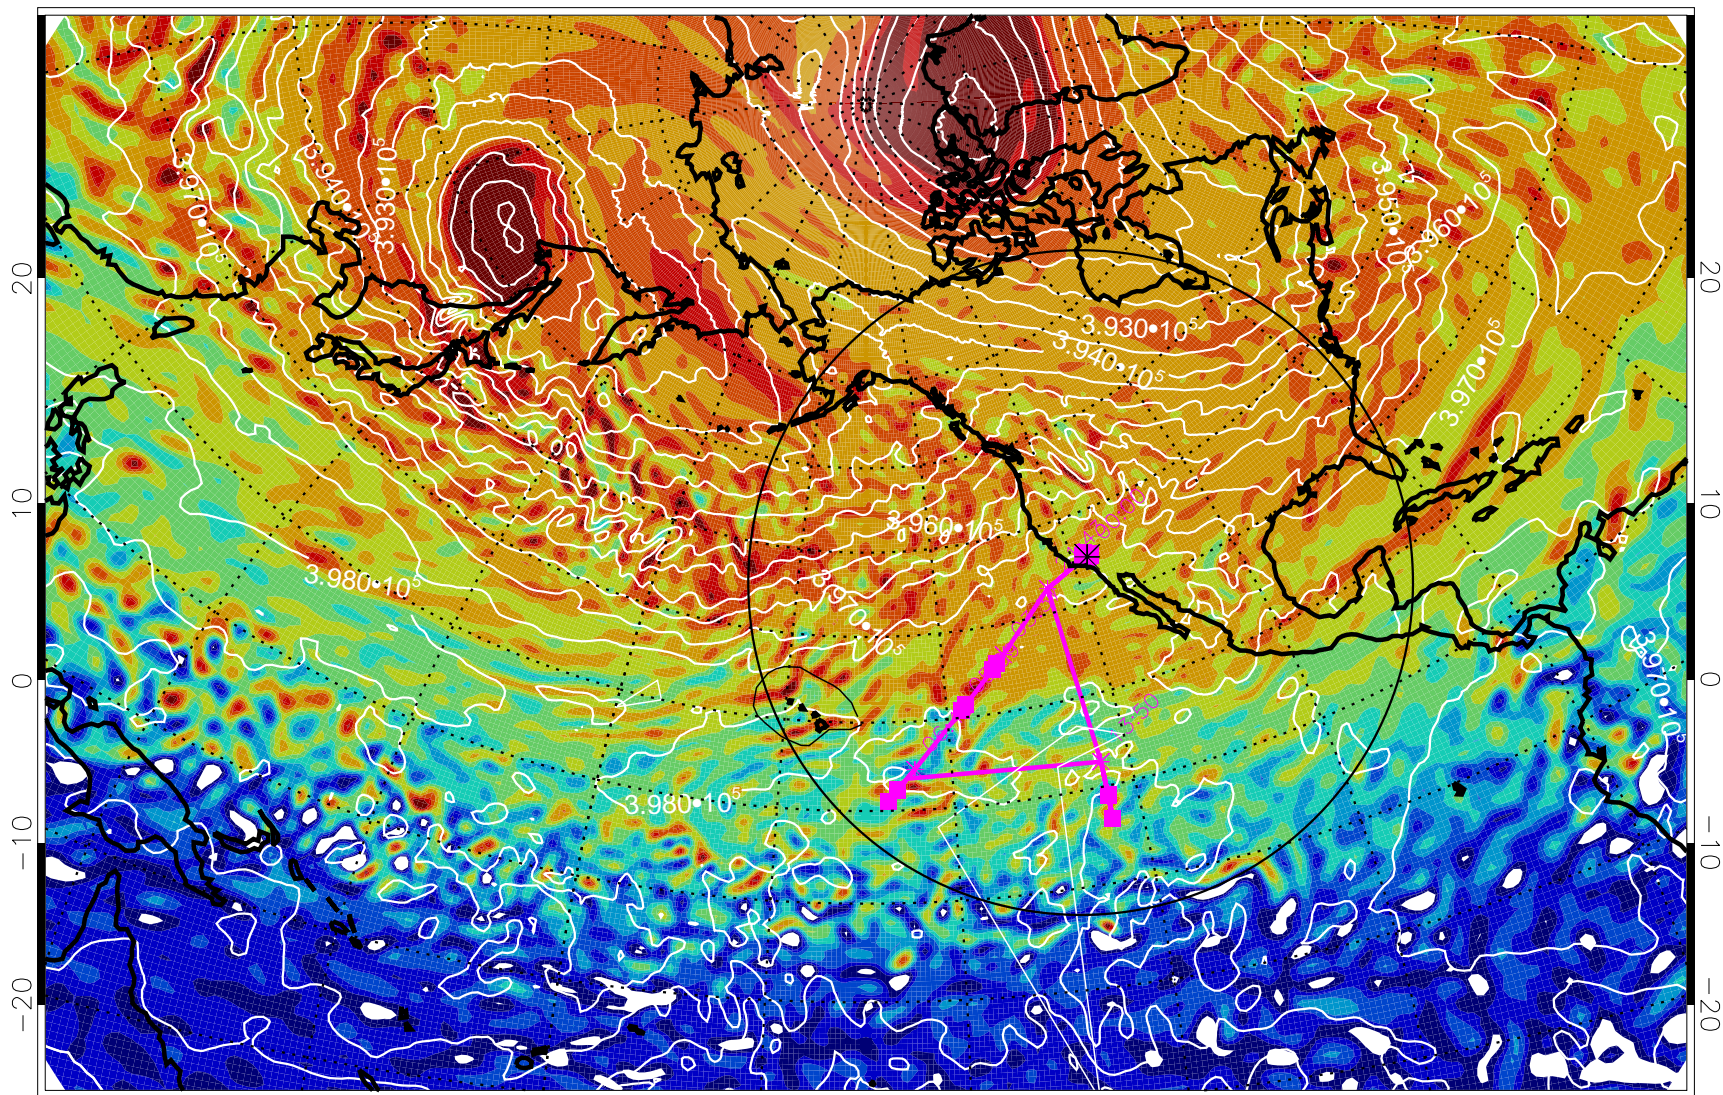

13020418, 54 hour forecast for 460K EPV

460K Montgomery Streamfunction, white

Range ring of 4055 km -- 13 hours GH round trip

13020500, 60 hour forecast for 460K EPV

460K Montgomery Streamfunction, white

Range ring of 4055 km -- 13 hours GH round trip

13020506, 66 hour forecast for 460K EPV

460K Montgomery Streamfunction, white

Range ring of 4055 km -- 13 hours GH round trip

13020512, 72 hour forecast for 460K EPV

460K Montgomery Streamfunction, white

Range ring of 4055 km -- 13 hours GH round trip

13020518, 78 hour forecast for 460K EPV

460K Montgomery Streamfunction, white

Range ring of 4055 km -- 13 hours GH round trip

13020600, 84 hour forecast for 460K EPV

460K Montgomery Streamfunction, white

Range ring of 4055 km -- 13 hours GH round trip