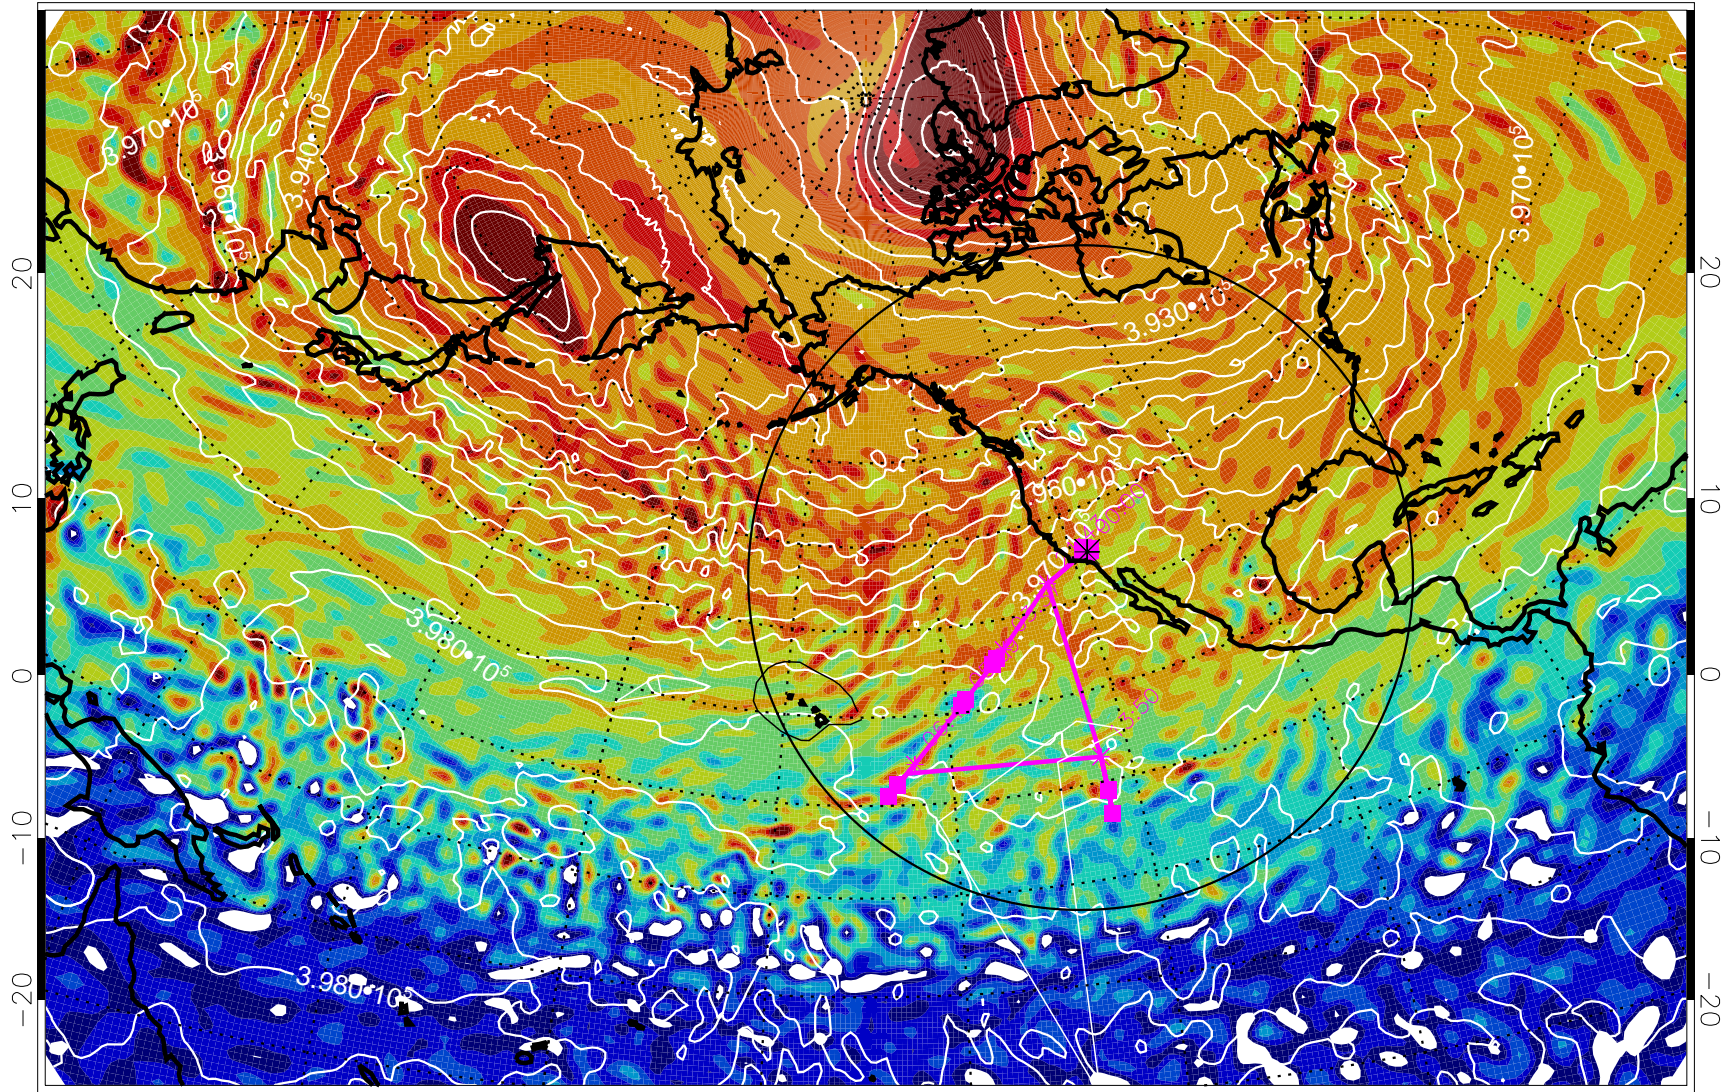

13020518, 78 hour forecast for 460K EPV

460K Montgomery Streamfunction, white

Range ring of 4055 km -- 13 hours GH round trip

13020600, 84 hour forecast for 460K EPV

460K Montgomery Streamfunction, white

Range ring of 4055 km -- 13 hours GH round trip

13020606, 90 hour forecast for 460K EPV

460K Montgomery Streamfunction, white

Range ring of 4055 km -- 13 hours GH round trip

13020612, 96 hour forecast for 460K EPV

460K Montgomery Streamfunction, white

Range ring of 4055 km -- 13 hours GH round trip

13020618, 102 hour forecast for 460K EPV

460K Montgomery Streamfunction, white

Range ring of 4055 km -- 13 hours GH round trip

13020700, 108 hour forecast for 460K EPV

460K Montgomery Streamfunction, white

Range ring of 4055 km -- 13 hours GH round trip

13020706, 114 hour forecast for 460K EPV

460K Montgomery Streamfunction, white

Range ring of 4055 km -- 13 hours GH round trip

13020712, 120 hour forecast for 460K EPV