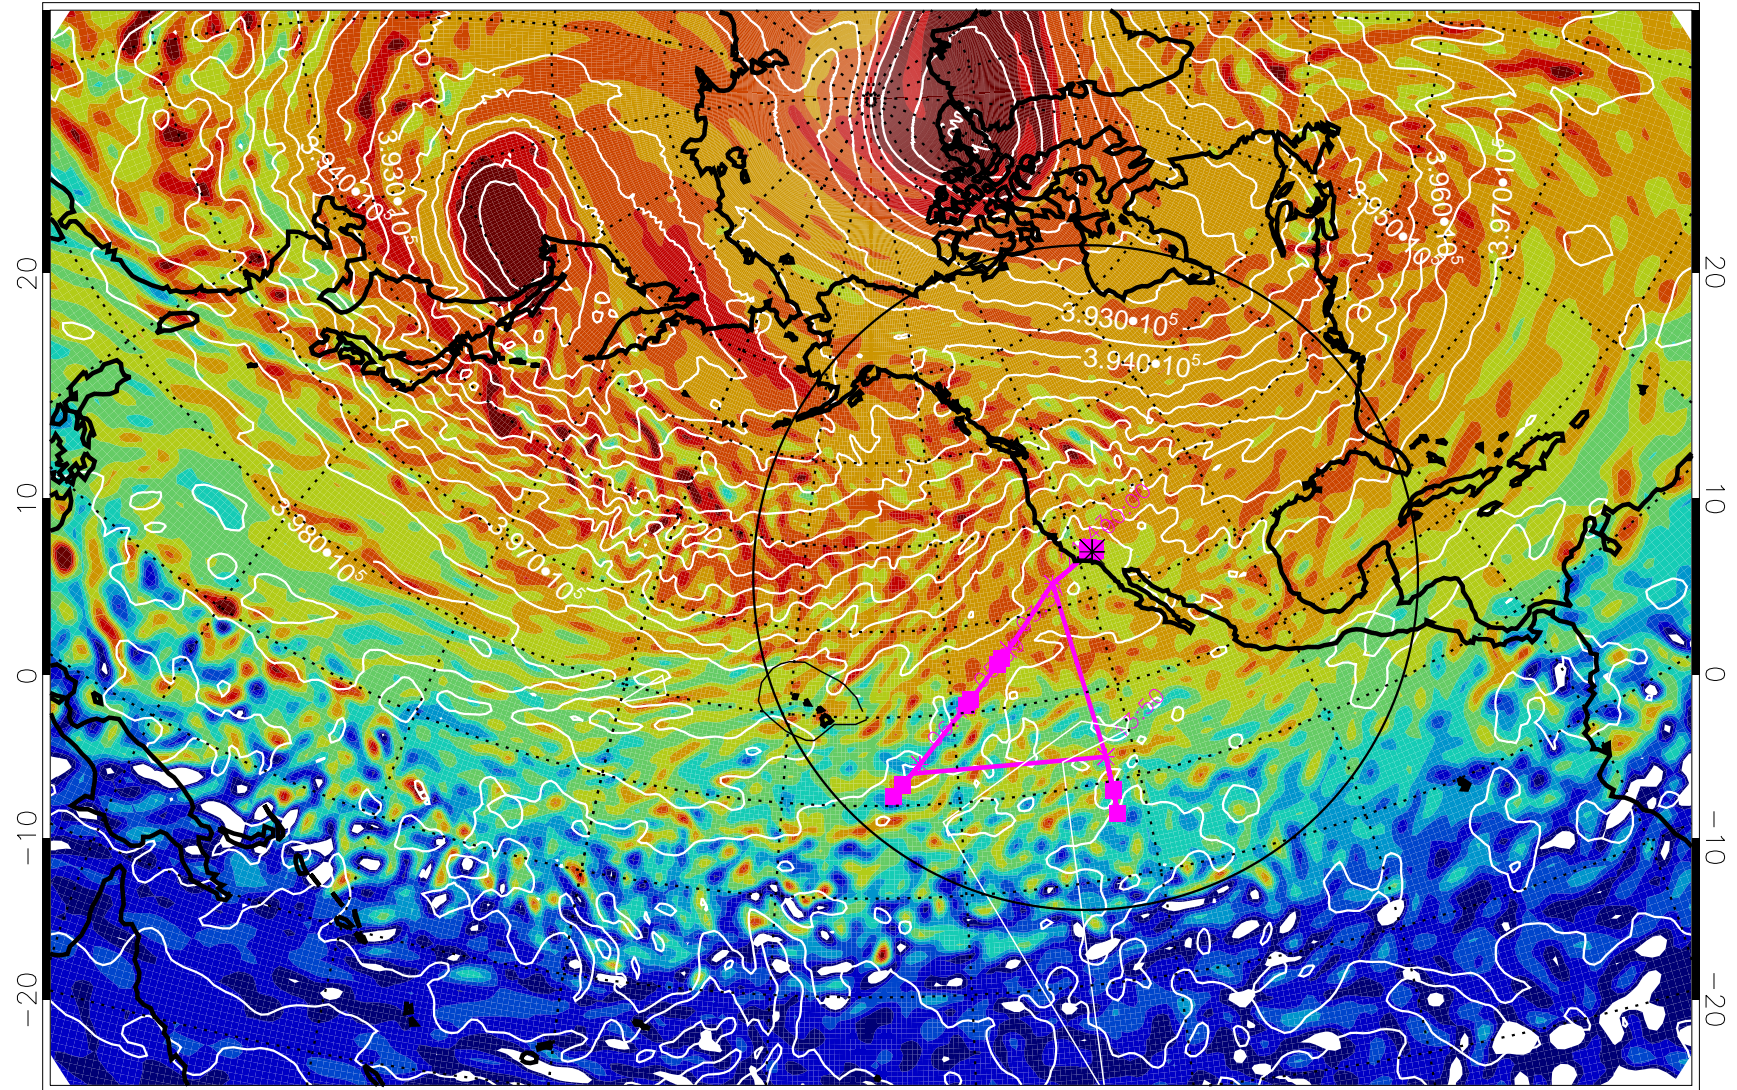

13020506, 66 hour forecast for 460K EPV

460K Montgomery Streamfunction, white

Range ring of 4055 km -- 13 hours GH round trip

13020512, 72 hour forecast for 460K EPV

460K Montgomery Streamfunction, white

Range ring of 4055 km -- 13 hours GH round trip

13020518, 78 hour forecast for 460K EPV

460K Montgomery Streamfunction, white

Range ring of 4055 km -- 13 hours GH round trip

13020600, 84 hour forecast for 460K EPV

460K Montgomery Streamfunction, white

Range ring of 4055 km -- 13 hours GH round trip

13020606, 90 hour forecast for 460K EPV

460K Montgomery Streamfunction, white

Range ring of 4055 km -- 13 hours GH round trip

13020612, 96 hour forecast for 460K EPV

460K Montgomery Streamfunction, white

Range ring of 4055 km -- 13 hours GH round trip

13020618, 102 hour forecast for 460K EPV

460K Montgomery Streamfunction, white

Range ring of 4055 km -- 13 hours GH round trip

13020700, 108 hour forecast for 460K EPV

460K Montgomery Streamfunction, white