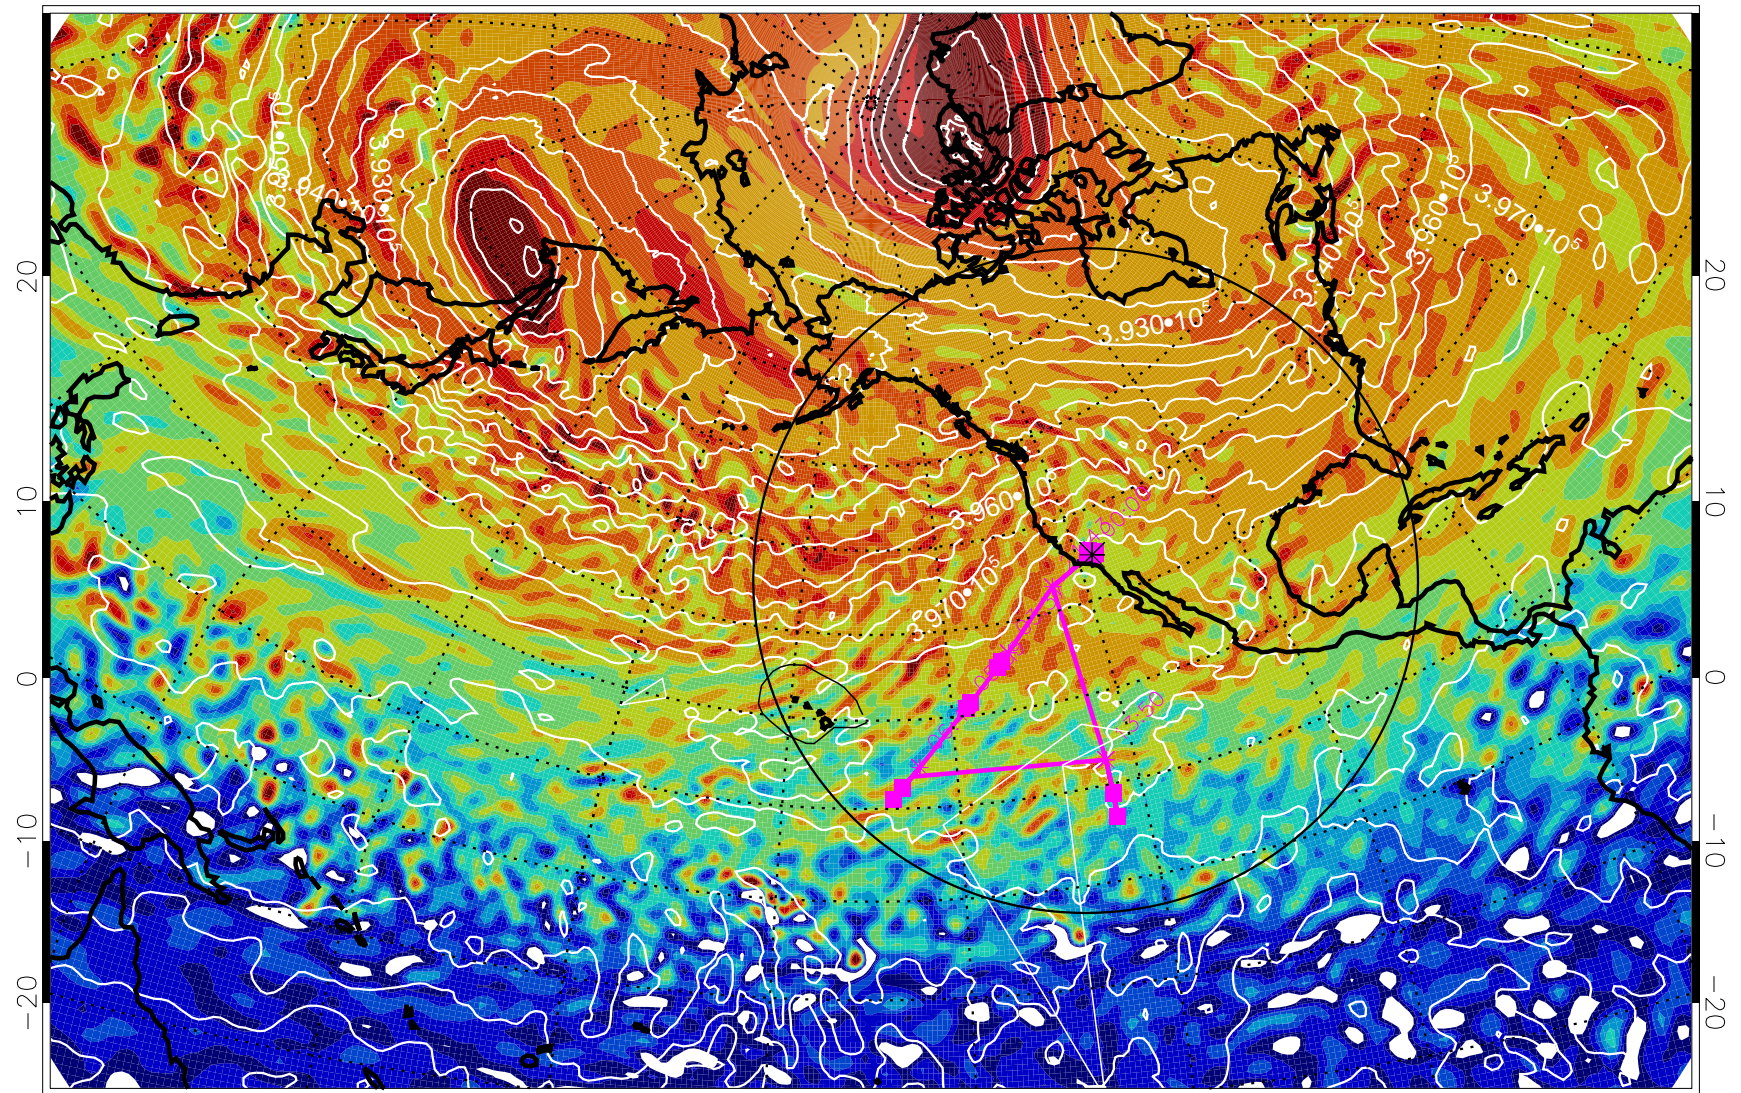

13020506, 66 hour forecast for 460K EPV

460K Montgomery Streamfunction, white

Range ring of 4055 km -- 13 hours GH round trip

13020512, 72 hour forecast for 460K EPV

460K Montgomery Streamfunction, white

Range ring of 4055 km -- 13 hours GH round trip

13020518, 78 hour forecast for 460K EPV

460K Montgomery Streamfunction, white

Range ring of 4055 km -- 13 hours GH round trip

13020600, 84 hour forecast for 460K EPV

460K Montgomery Streamfunction, white

Range ring of 4055 km -- 13 hours GH round trip

13020606, 90 hour forecast for 460K EPV

460K Montgomery Streamfunction, white

Range ring of 4055 km -- 13 hours GH round trip

13020612, 96 hour forecast for 460K EPV

460K Montgomery Streamfunction, white

Range ring of 4055 km -- 13 hours GH round trip

13020618, 102 hour forecast for 460K EPV

460K Montgomery Streamfunction, white

Range ring of 4055 km -- 13 hours GH round trip

13020700, 108 hour forecast for 460K EPV

460K Montgomery Streamfunction, white