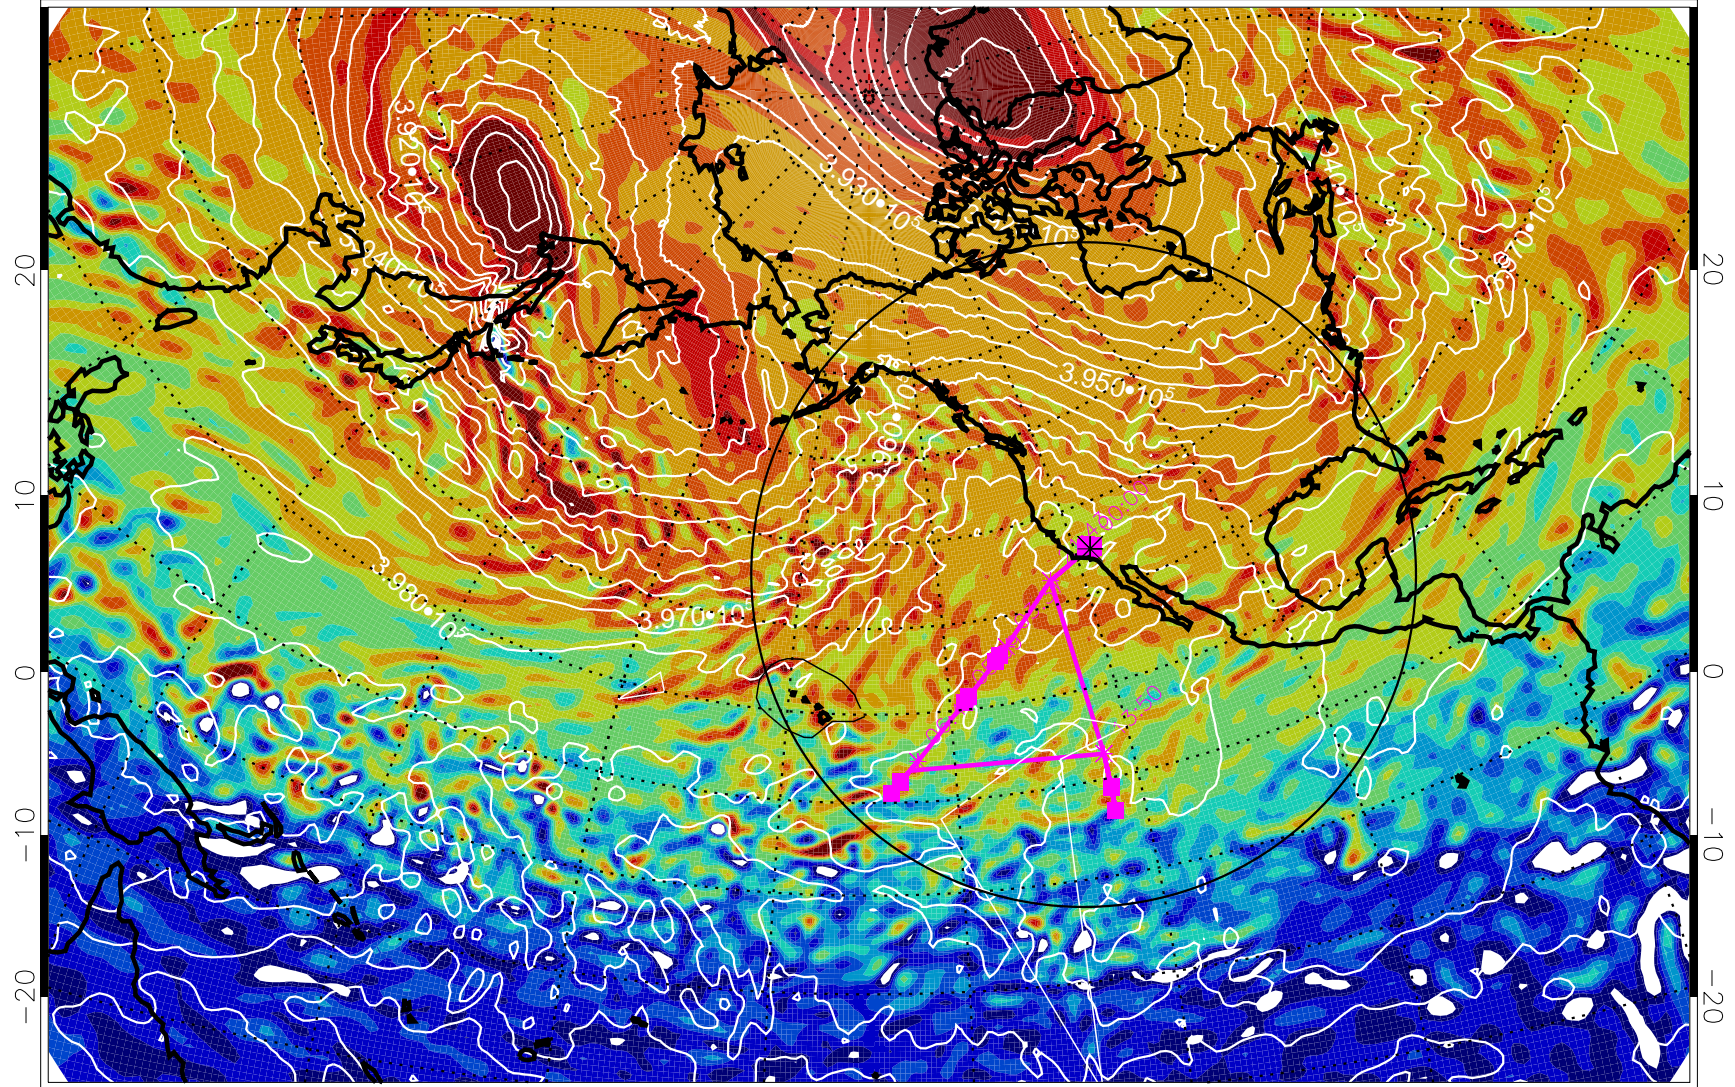

13020306, 18 hour forecast for 460K EPV

460K Montgomery Streamfunction, white

Range ring of 4055 km -- 13 hours GH round trip

13020312, 24 hour forecast for 460K EPV

460K Montgomery Streamfunction, white

Range ring of 4055 km -- 13 hours GH round trip

13020318, 30 hour forecast for 460K EPV

460K Montgomery Streamfunction, white

Range ring of 4055 km -- 13 hours GH round trip

13020400, 36 hour forecast for 460K EPV

460K Montgomery Streamfunction, white

Range ring of 4055 km -- 13 hours GH round trip

13020406, 42 hour forecast for 460K EPV

460K Montgomery Streamfunction, white

Range ring of 4055 km -- 13 hours GH round trip

13020412, 48 hour forecast for 460K EPV

460K Montgomery Streamfunction, white

Range ring of 4055 km -- 13 hours GH round trip

13020418, 54 hour forecast for 460K EPV

460K Montgomery Streamfunction, white

Range ring of 4055 km -- 13 hours GH round trip

13020500, 60 hour forecast for 460K EPV

460K Montgomery Streamfunction, white

Range ring of 4055 km -- 13 hours GH round trip