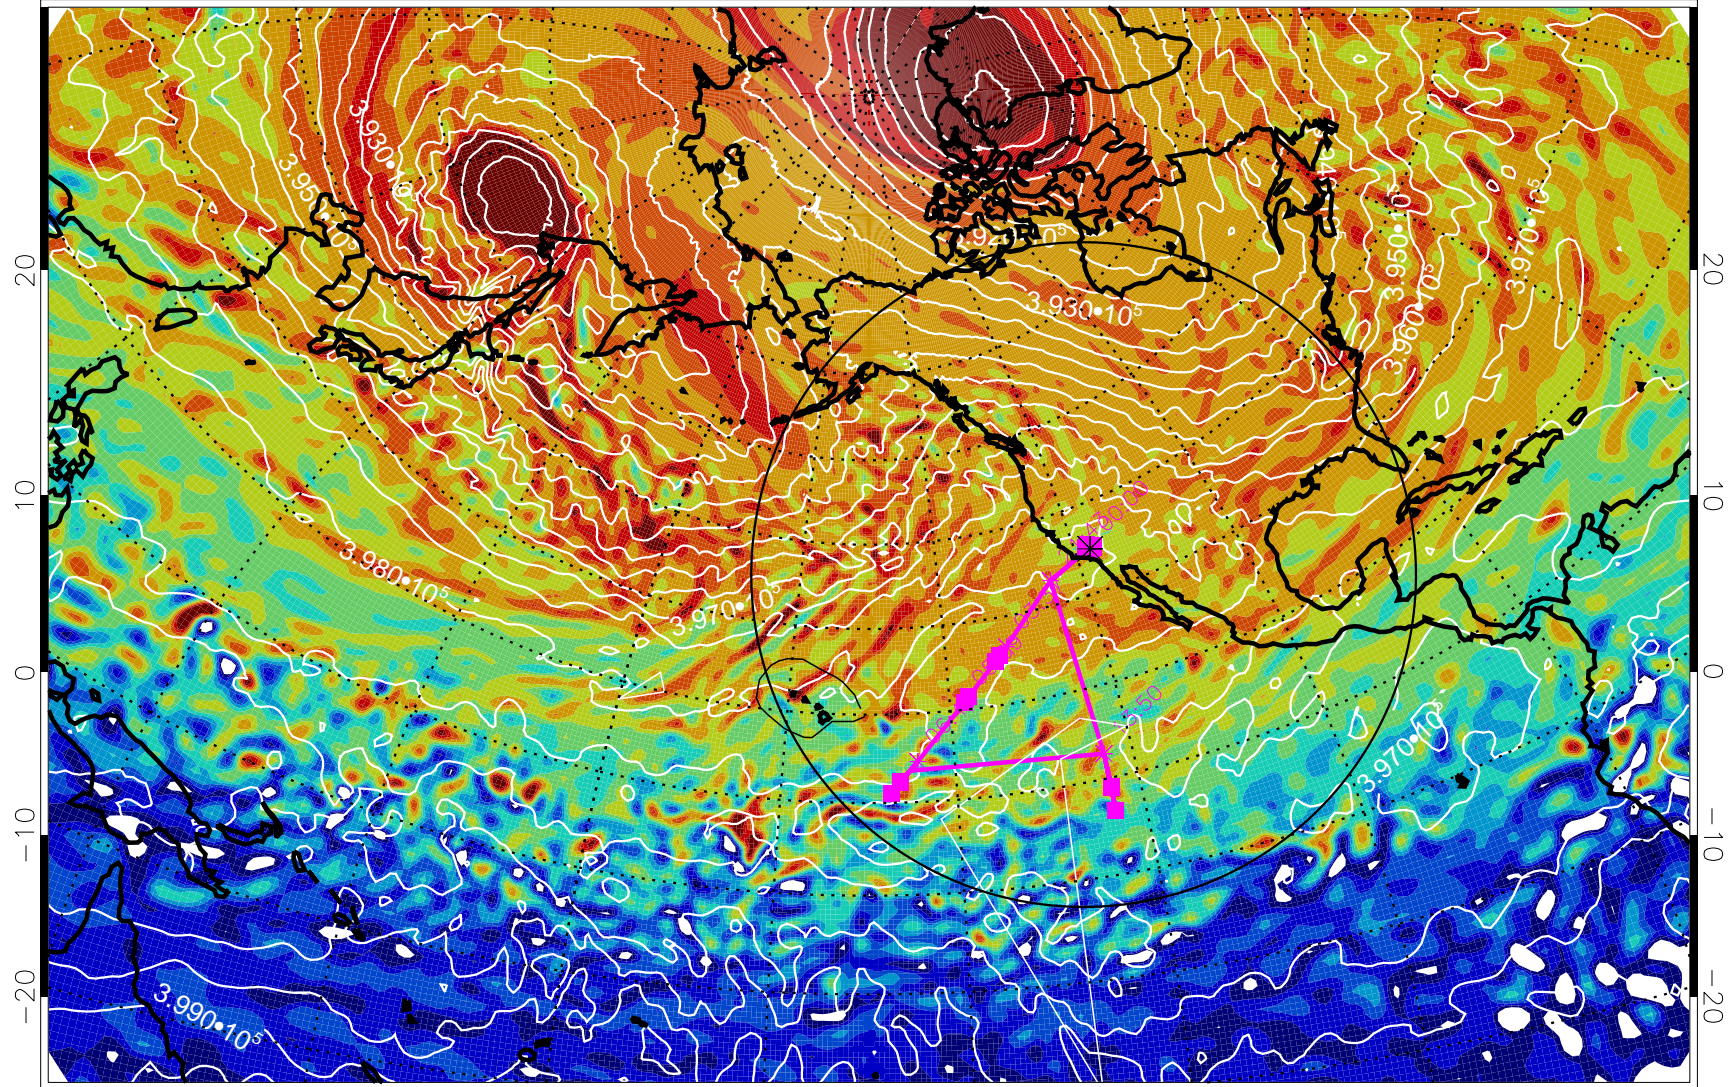

13020318, 30 hour forecast for 460K EPV

460K Montgomery Streamfunction, white

Range ring of 4055 km -- 13 hours GH round trip

13020400, 36 hour forecast for 460K EPV

460K Montgomery Streamfunction, white

Range ring of 4055 km -- 13 hours GH round trip

13020406, 42 hour forecast for 460K EPV

460K Montgomery Streamfunction, white

Range ring of 4055 km -- 13 hours GH round trip

13020412, 48 hour forecast for 460K EPV

460K Montgomery Streamfunction, white

Range ring of 4055 km -- 13 hours GH round trip

13020418, 54 hour forecast for 460K EPV

460K Montgomery Streamfunction, white

Range ring of 4055 km -- 13 hours GH round trip

13020500, 60 hour forecast for 460K EPV

460K Montgomery Streamfunction, white

Range ring of 4055 km -- 13 hours GH round trip

13020506, 66 hour forecast for 460K EPV

460K Montgomery Streamfunction, white

Range ring of 4055 km -- 13 hours GH round trip

13020512, 72 hour forecast for 460K EPV

460K Montgomery Streamfunction, white

Range ring of 4055 km -- 13 hours GH round trip