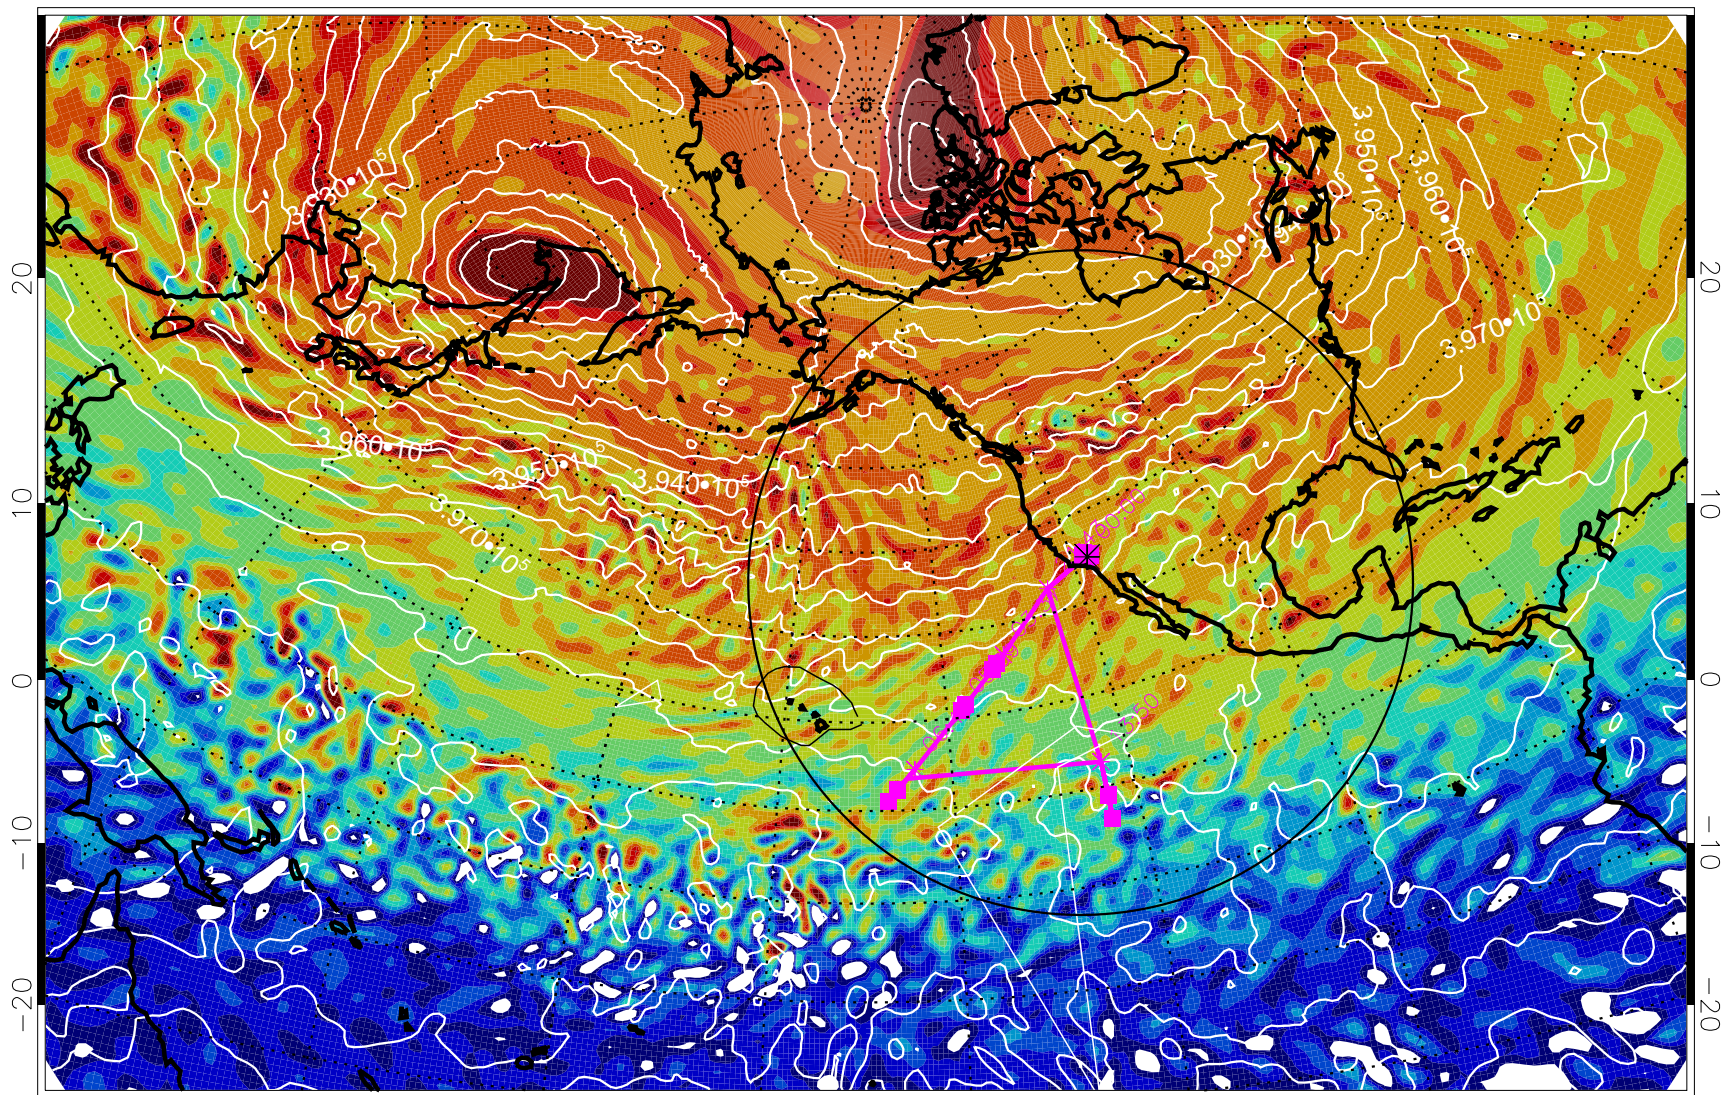

13020606, 90 hour forecast for 460K EPV

460K Montgomery Streamfunction, white

Range ring of 4055 km -- 13 hours GH round trip

13020612, 96 hour forecast for 460K EPV

460K Montgomery Streamfunction, white

Range ring of 4055 km -- 13 hours GH round trip

13020618, 102 hour forecast for 460K EPV

460K Montgomery Streamfunction, white

Range ring of 4055 km -- 13 hours GH round trip

13020700, 108 hour forecast for 460K EPV

460K Montgomery Streamfunction, white

Range ring of 4055 km -- 13 hours GH round trip

13020706, 114 hour forecast for 460K EPV

460K Montgomery Streamfunction, white

Range ring of 4055 km -- 13 hours GH round trip

13020712, 120 hour forecast for 460K EPV

460K Montgomery Streamfunction, white

Range ring of 4055 km -- 13 hours GH round trip