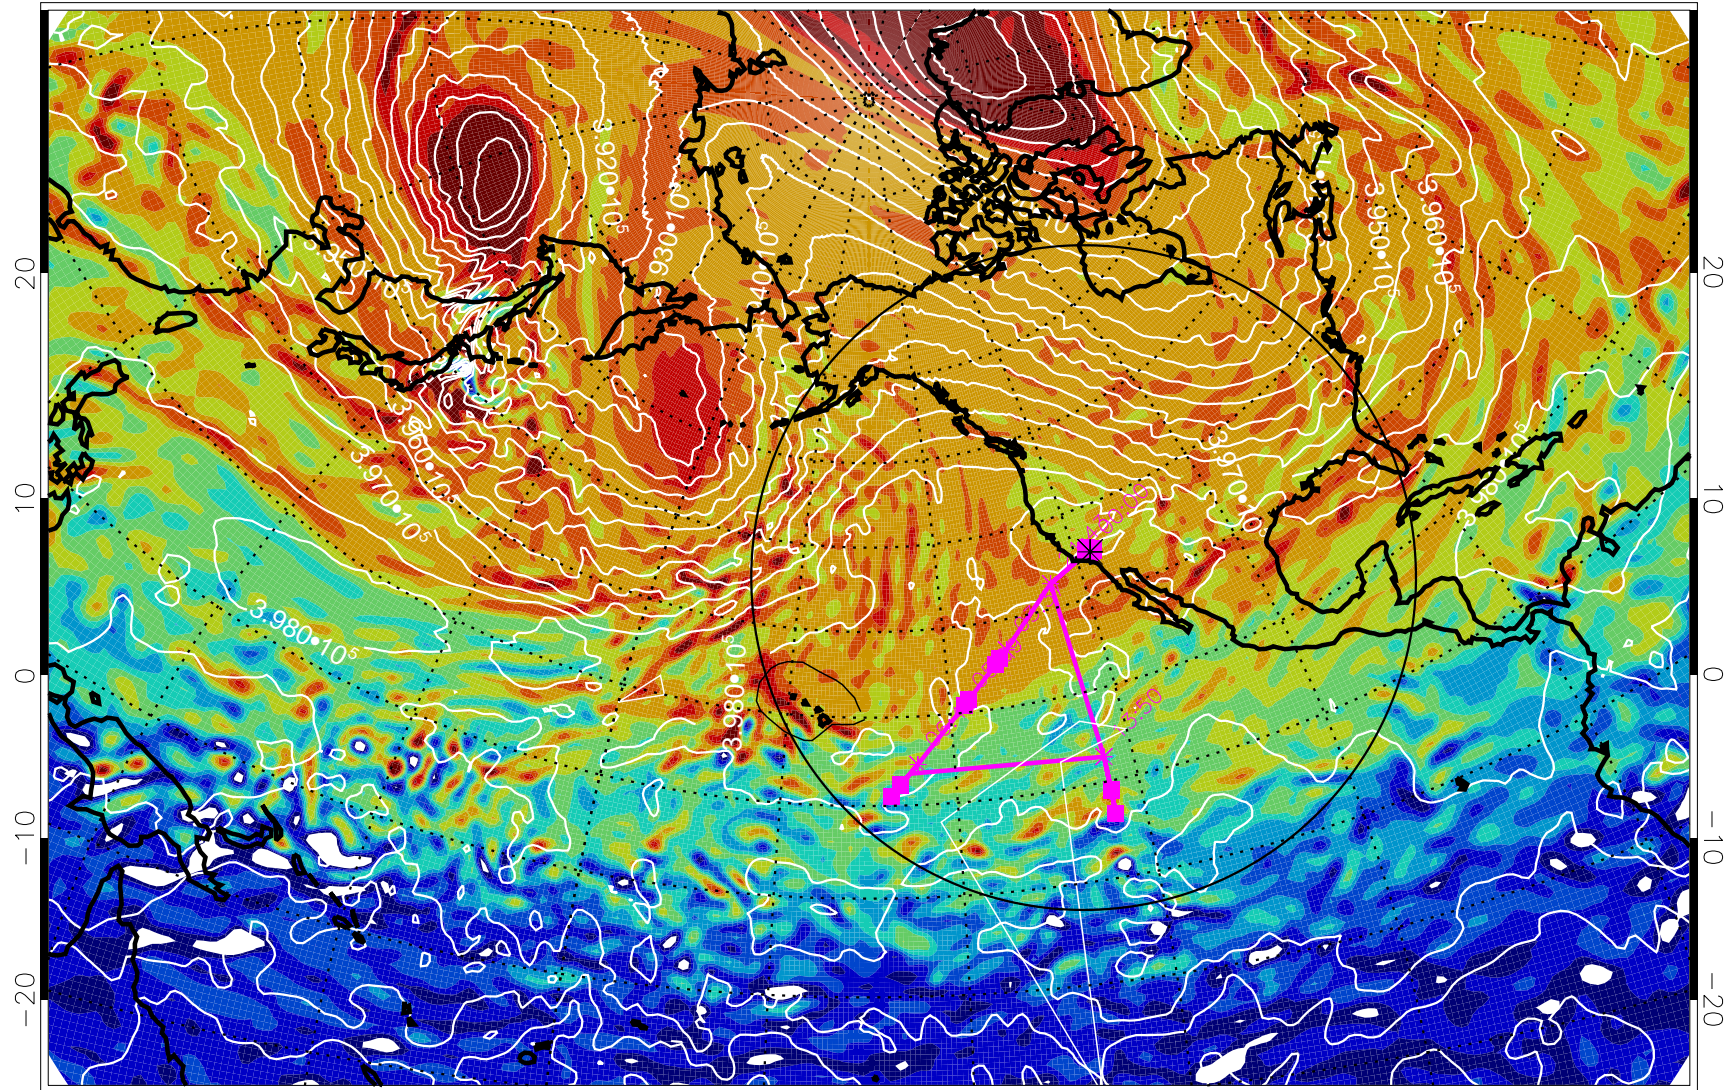

13020218, 6 hour forecast for 460K EPV

460K Montgomery Streamfunction, white

Range ring of 4055 km -- 13 hours GH round trip

13020300, 12 hour forecast for 460K EPV

460K Montgomery Streamfunction, white

Range ring of 4055 km -- 13 hours GH round trip

13020306, 18 hour forecast for 460K EPV

460K Montgomery Streamfunction, white

Range ring of 4055 km -- 13 hours GH round trip

13020312, 24 hour forecast for 460K EPV

460K Montgomery Streamfunction, white

Range ring of 4055 km -- 13 hours GH round trip

13020318, 30 hour forecast for 460K EPV

460K Montgomery Streamfunction, white

Range ring of 4055 km -- 13 hours GH round trip

13020400, 36 hour forecast for 460K EPV

460K Montgomery Streamfunction, white

Range ring of 4055 km -- 13 hours GH round trip

13020406, 42 hour forecast for 460K EPV

460K Montgomery Streamfunction, white

Range ring of 4055 km -- 13 hours GH round trip

13020412, 48 hour forecast for 460K EPV

460K Montgomery Streamfunction, white

Range ring of 4055 km -- 13 hours GH round trip