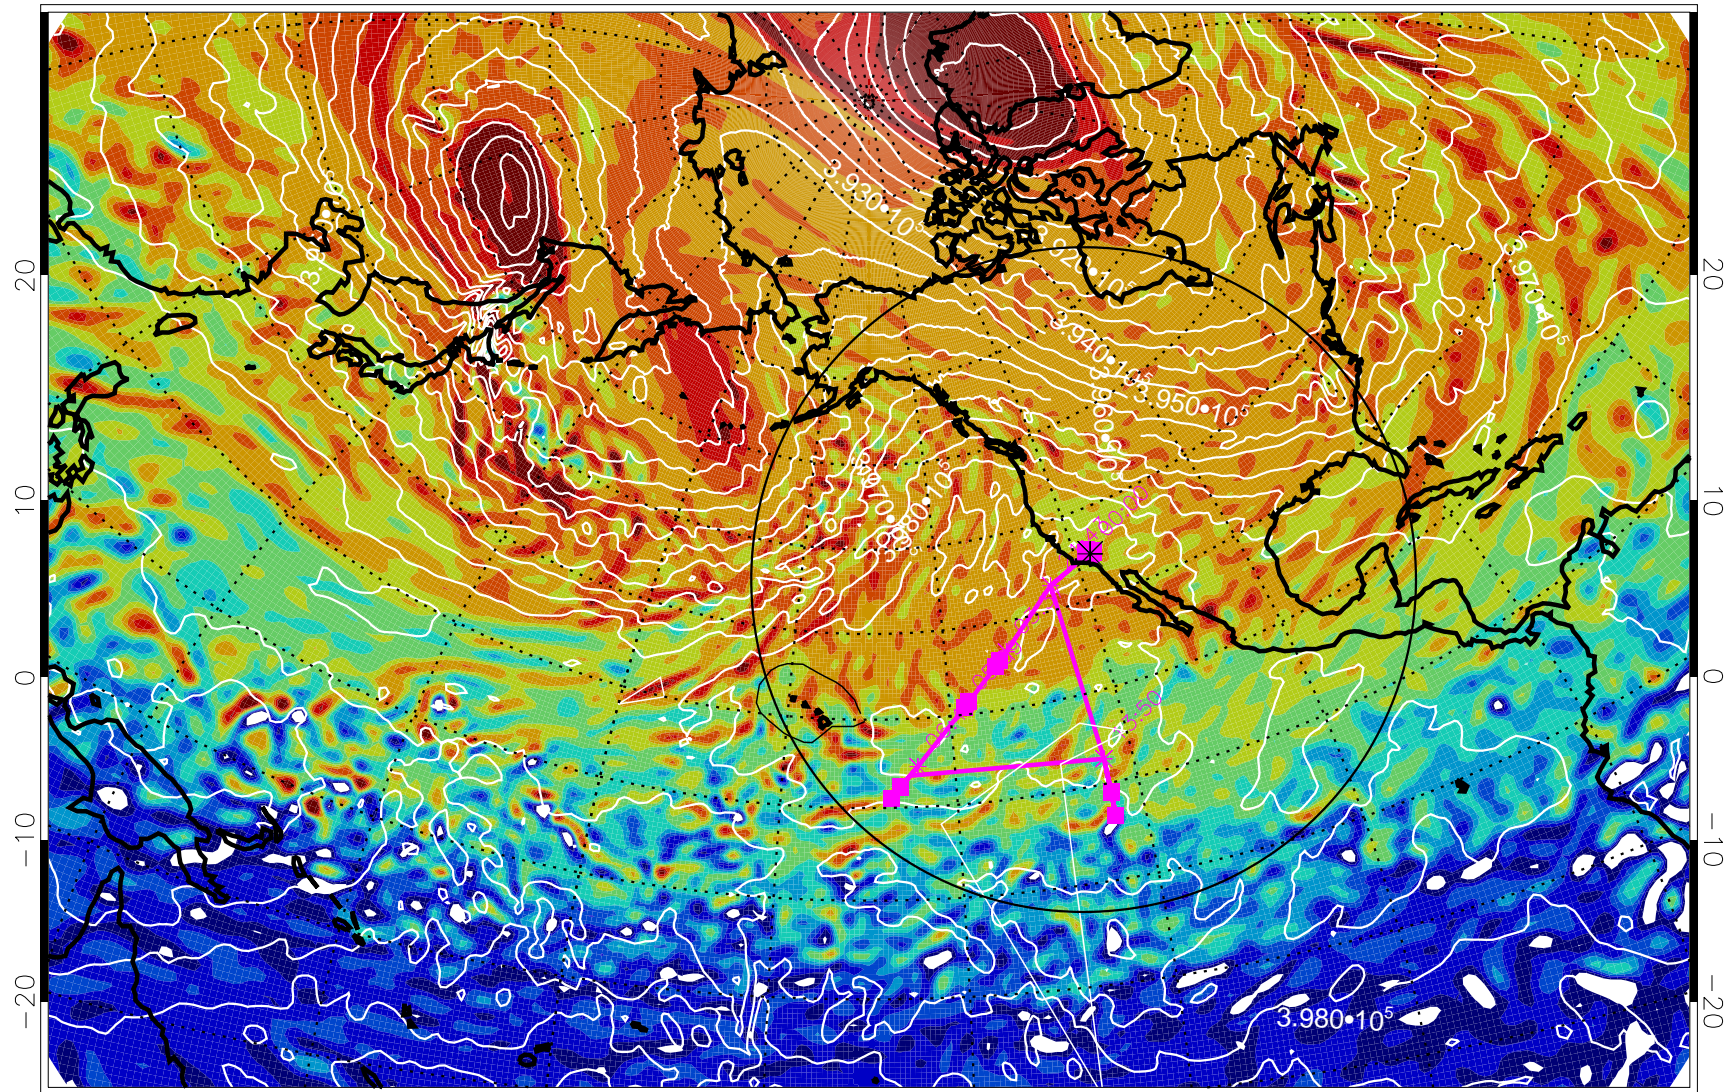

13020218, 6 hour forecast for 460K EPV

460K Montgomery Streamfunction, white

Range ring of 4055 km -- 13 hours GH round trip

13020300, 12 hour forecast for 460K EPV

460K Montgomery Streamfunction, white

Range ring of 4055 km -- 13 hours GH round trip

13020306, 18 hour forecast for 460K EPV

460K Montgomery Streamfunction, white

Range ring of 4055 km -- 13 hours GH round trip

13020312, 24 hour forecast for 460K EPV

460K Montgomery Streamfunction, white

Range ring of 4055 km -- 13 hours GH round trip

13020318, 30 hour forecast for 460K EPV

460K Montgomery Streamfunction, white

Range ring of 4055 km -- 13 hours GH round trip

13020400, 36 hour forecast for 460K EPV

460K Montgomery Streamfunction, white

Range ring of 4055 km -- 13 hours GH round trip

13020406, 42 hour forecast for 460K EPV

460K Montgomery Streamfunction, white

Range ring of 4055 km -- 13 hours GH round trip

13020412, 48 hour forecast for 460K EPV

460K Montgomery Streamfunction, white

Range ring of 4055 km -- 13 hours GH round trip