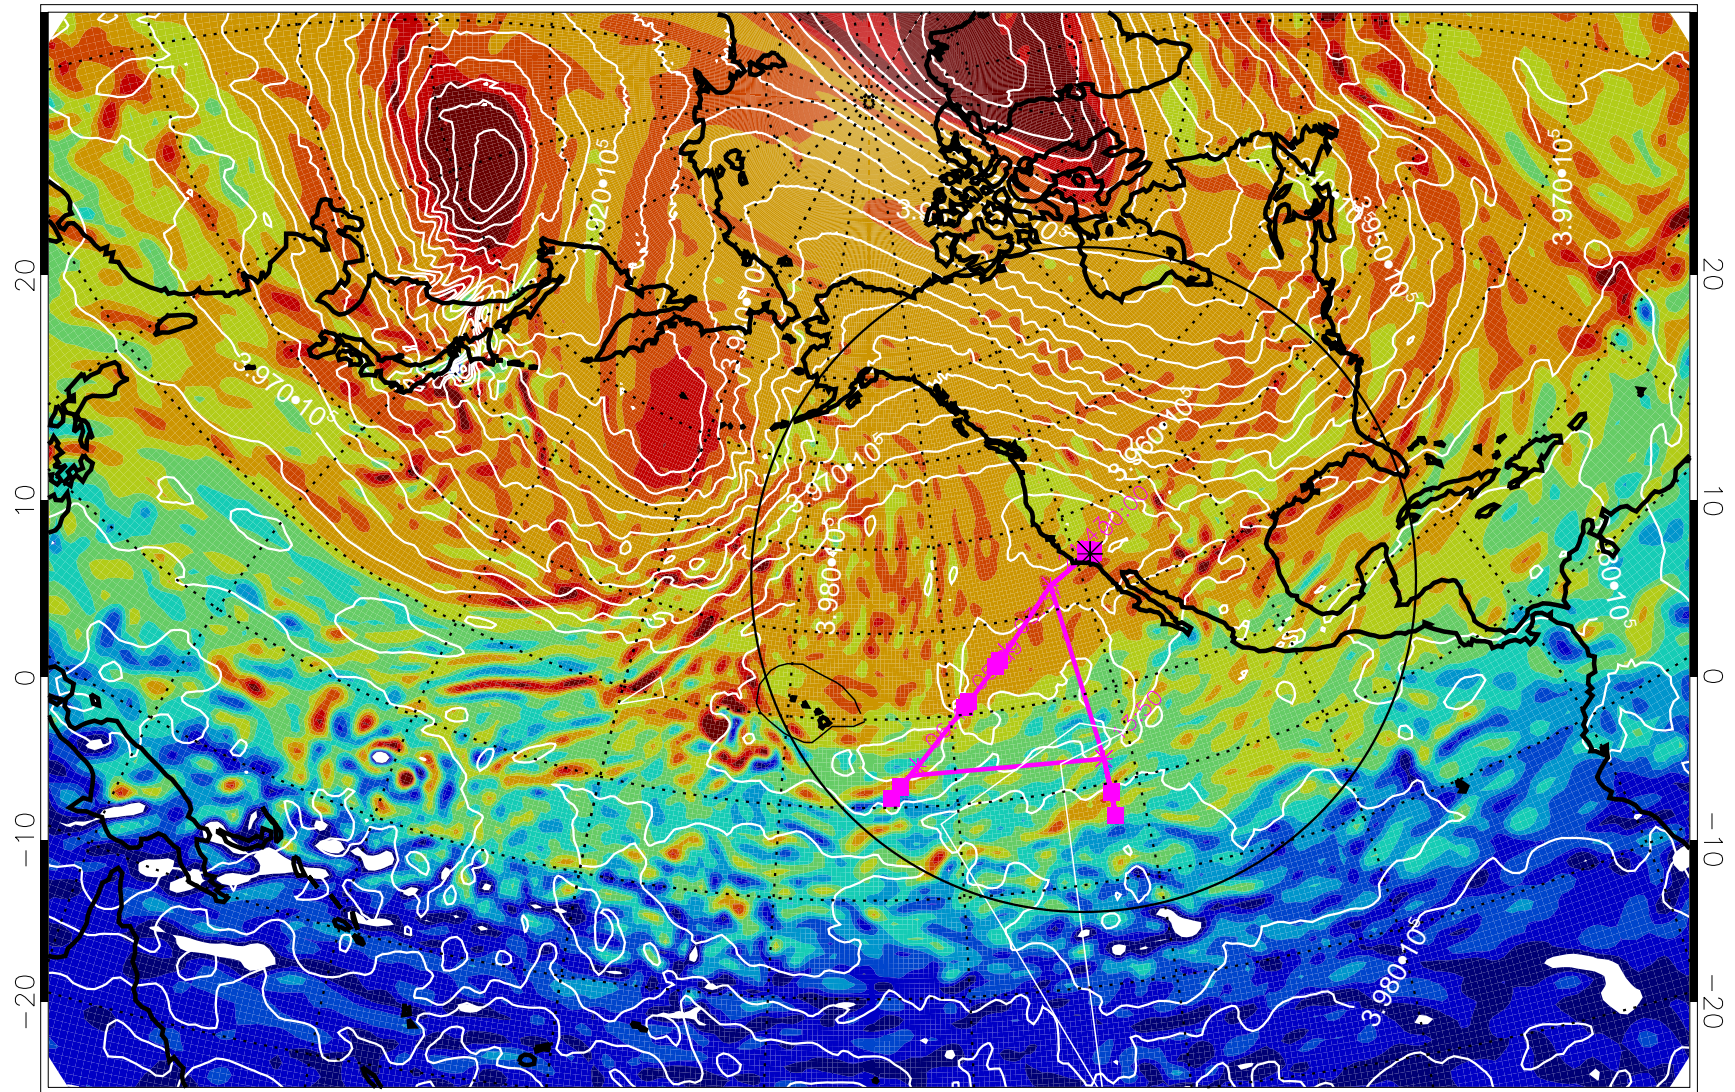

13020218, 6 hour forecast for 460K EPV

460K Montgomery Streamfunction, white

Range ring of 4055 km -- 13 hours GH round trip

13020300, 12 hour forecast for 460K EPV

460K Montgomery Streamfunction, white

Range ring of 4055 km -- 13 hours GH round trip

13020306, 18 hour forecast for 460K EPV

460K Montgomery Streamfunction, white

Range ring of 4055 km -- 13 hours GH round trip

13020312, 24 hour forecast for 460K EPV

460K Montgomery Streamfunction, white

Range ring of 4055 km -- 13 hours GH round trip

13020318, 30 hour forecast for 460K EPV

460K Montgomery Streamfunction, white

Range ring of 4055 km -- 13 hours GH round trip

13020400, 36 hour forecast for 460K EPV

460K Montgomery Streamfunction, white

Range ring of 4055 km -- 13 hours GH round trip

13020406, 42 hour forecast for 460K EPV

460K Montgomery Streamfunction, white

Range ring of 4055 km -- 13 hours GH round trip

13020412, 48 hour forecast for 460K EPV

460K Montgomery Streamfunction, white

Range ring of 4055 km -- 13 hours GH round trip