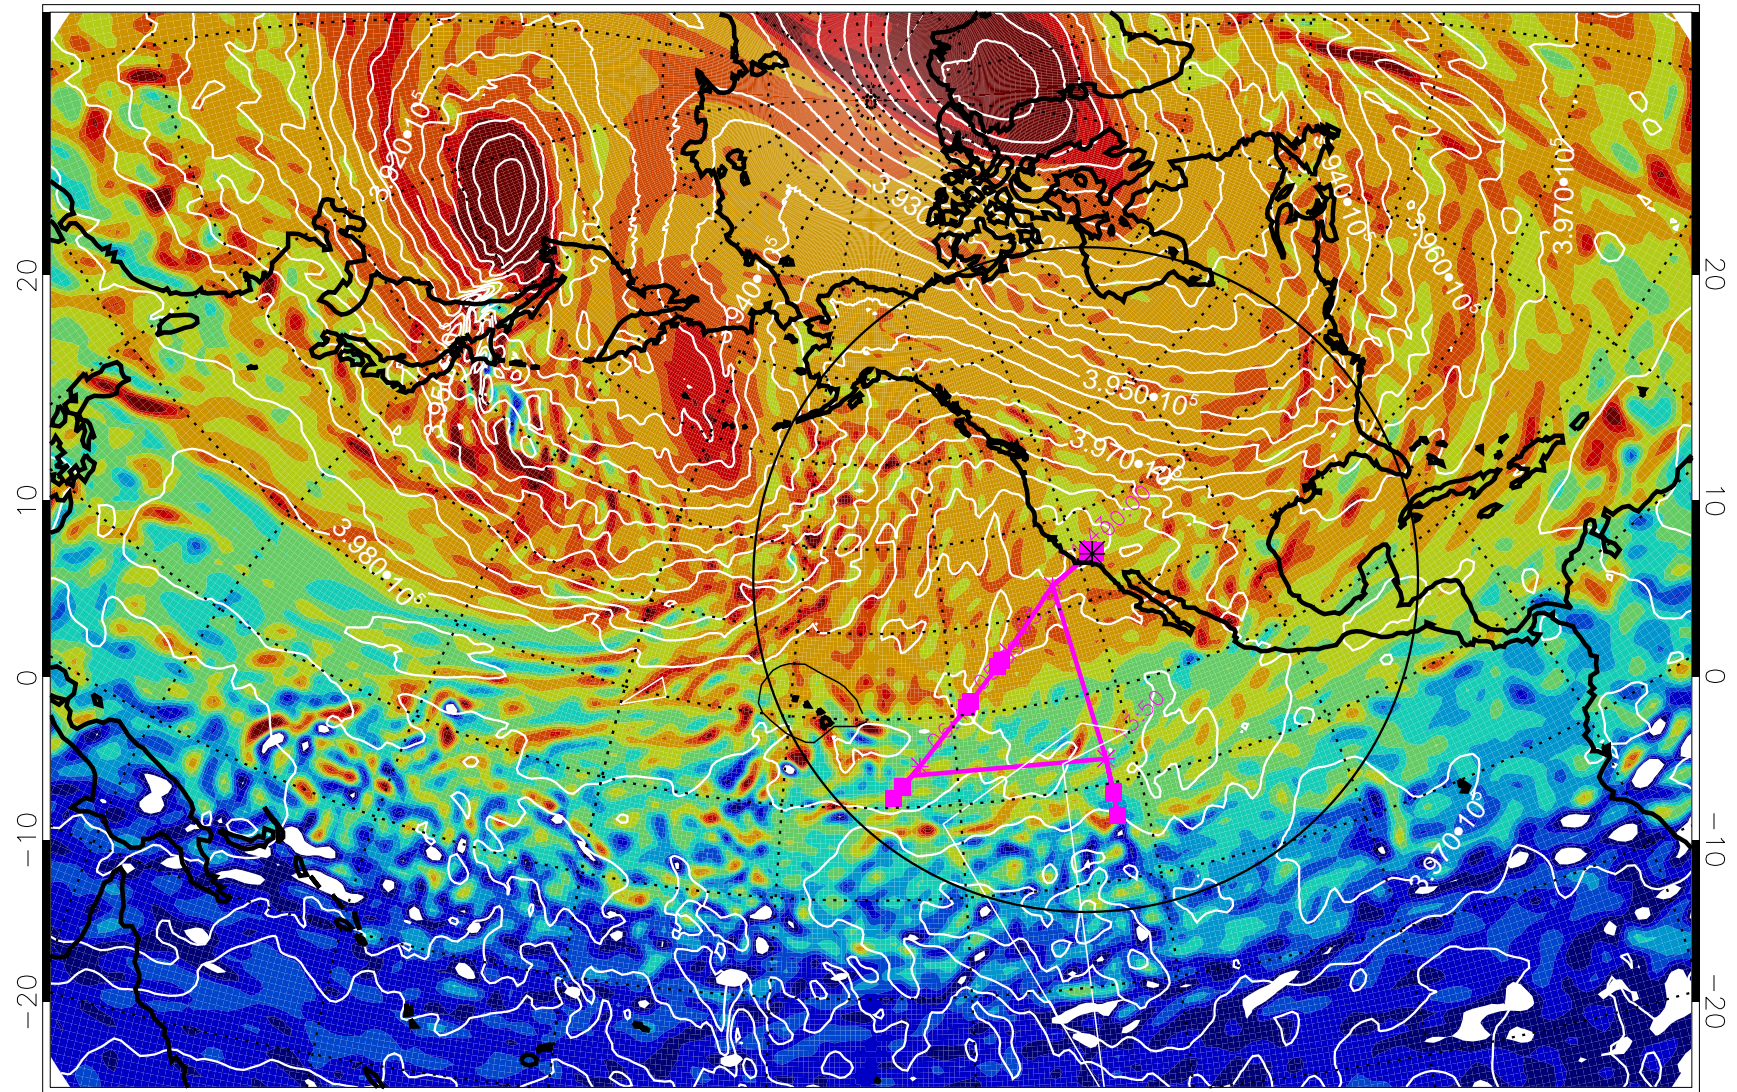

13020306, 18 hour forecast for 460K EPV

460K Montgomery Streamfunction, white

Range ring of 4055 km -- 13 hours GH round trip

13020312, 24 hour forecast for 460K EPV

460K Montgomery Streamfunction, white

Range ring of 4055 km -- 13 hours GH round trip

13020318, 30 hour forecast for 460K EPV

460K Montgomery Streamfunction, white

Range ring of 4055 km -- 13 hours GH round trip

13020400, 36 hour forecast for 460K EPV

460K Montgomery Streamfunction, white

Range ring of 4055 km -- 13 hours GH round trip

13020406, 42 hour forecast for 460K EPV

460K Montgomery Streamfunction, white

Range ring of 4055 km -- 13 hours GH round trip

13020412, 48 hour forecast for 460K EPV

460K Montgomery Streamfunction, white

Range ring of 4055 km -- 13 hours GH round trip