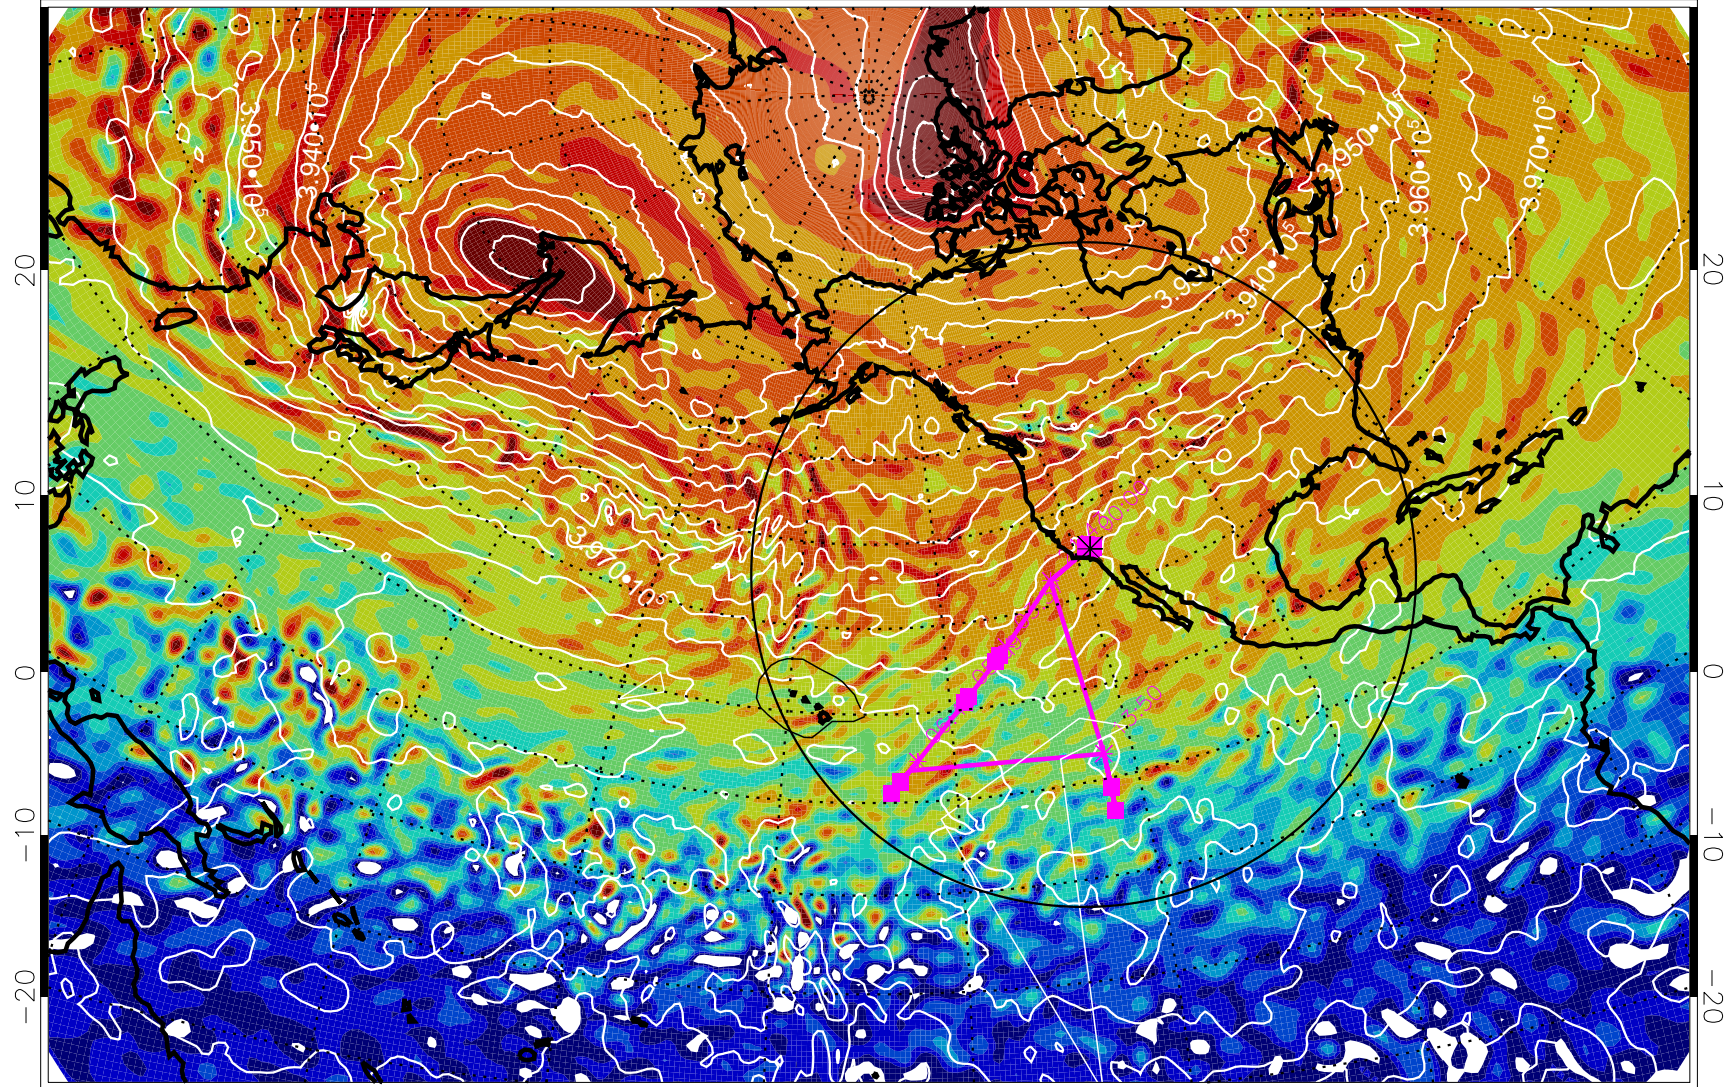

13020606, 90 hour forecast for 460K EPV

460K Montgomery Streamfunction, white

Range ring of 4055 km -- 13 hours GH round trip

13020612, 96 hour forecast for 460K EPV

460K Montgomery Streamfunction, white

Range ring of 4055 km -- 13 hours GH round trip

13020618, 102 hour forecast for 460K EPV

460K Montgomery Streamfunction, white

Range ring of 4055 km -- 13 hours GH round trip

13020700, 108 hour forecast for 460K EPV

460K Montgomery Streamfunction, white

Range ring of 4055 km -- 13 hours GH round trip

13020706, 114 hour forecast for 460K EPV

460K Montgomery Streamfunction, white

Range ring of 4055 km -- 13 hours GH round trip

13020712, 120 hour forecast for 460K EPV

460K Montgomery Streamfunction, white

Range ring of 4055 km -- 13 hours GH round trip