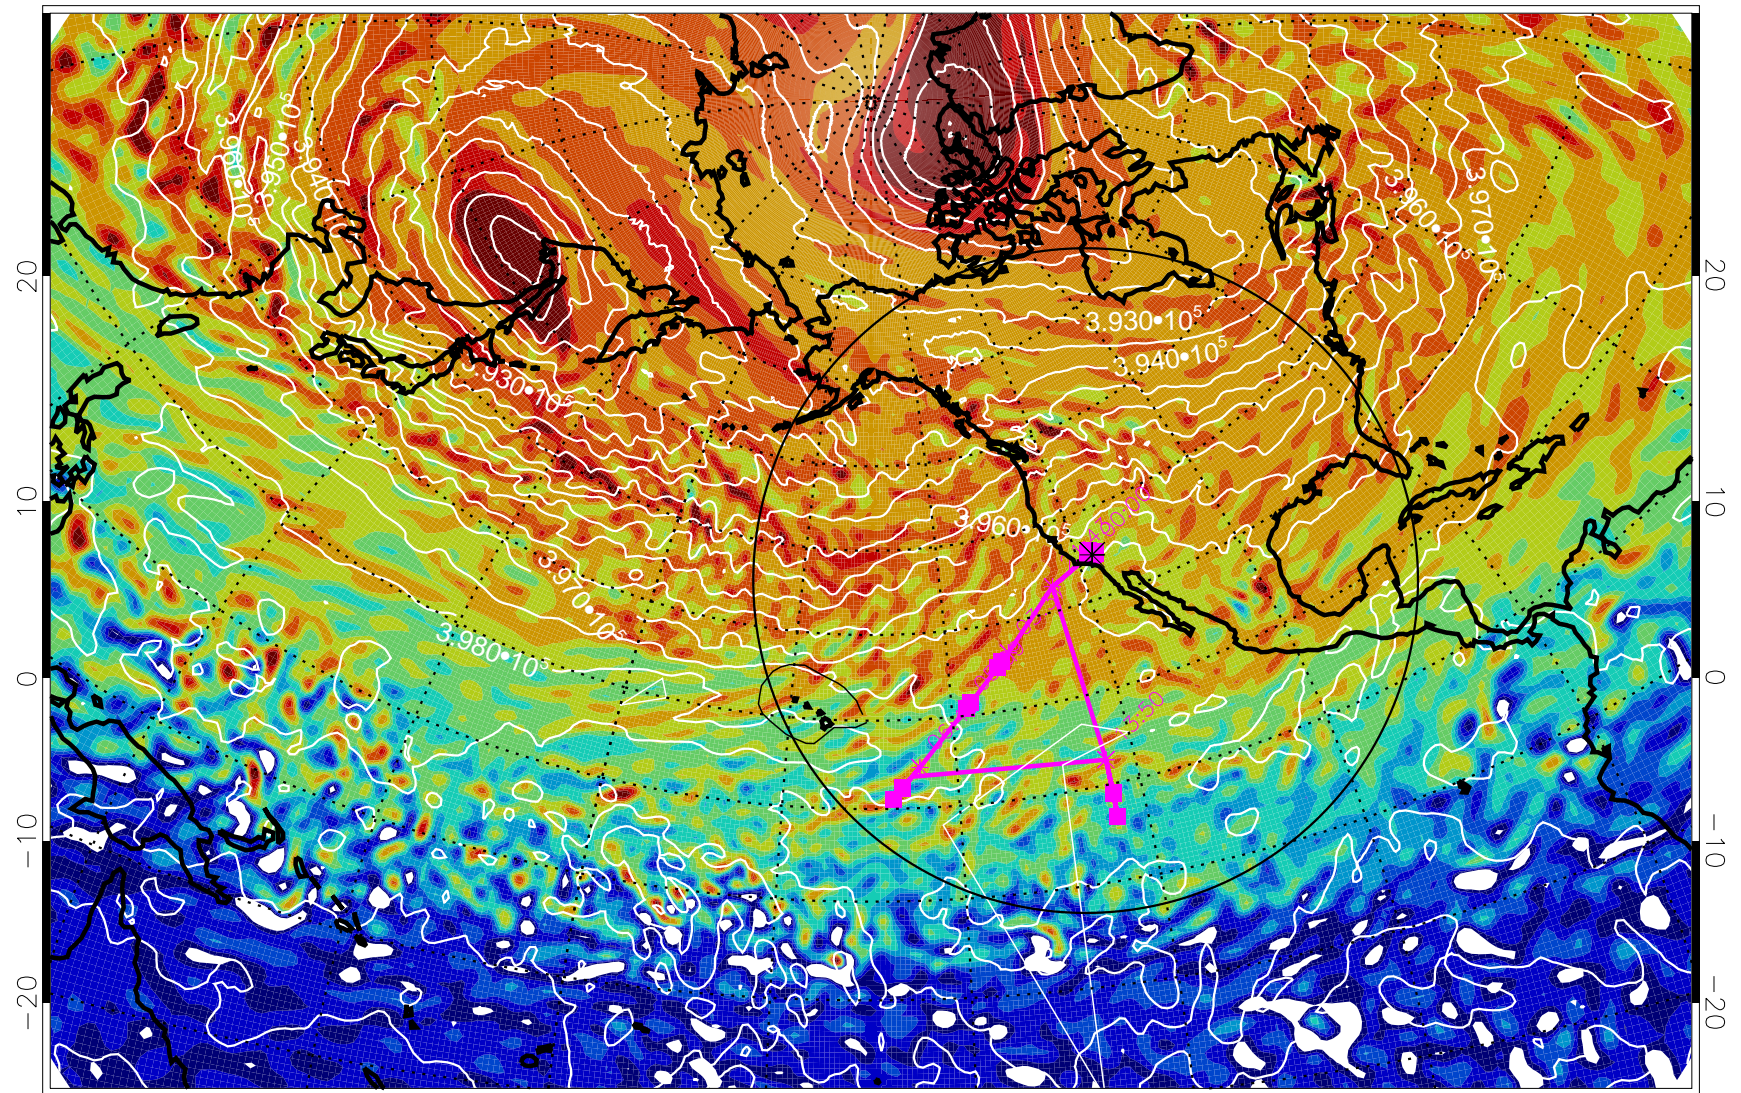

13020518, 78 hour forecast for 460K EPV

460K Montgomery Streamfunction, white

Range ring of 4055 km -- 13 hours GH round trip

13020600, 84 hour forecast for 460K EPV

460K Montgomery Streamfunction, white

Range ring of 4055 km -- 13 hours GH round trip

13020606, 90 hour forecast for 460K EPV

460K Montgomery Streamfunction, white

Range ring of 4055 km -- 13 hours GH round trip

13020612, 96 hour forecast for 460K EPV

460K Montgomery Streamfunction, white

Range ring of 4055 km -- 13 hours GH round trip

13020618, 102 hour forecast for 460K EPV

460K Montgomery Streamfunction, white

Range ring of 4055 km -- 13 hours GH round trip

13020700, 108 hour forecast for 460K EPV

460K Montgomery Streamfunction, white