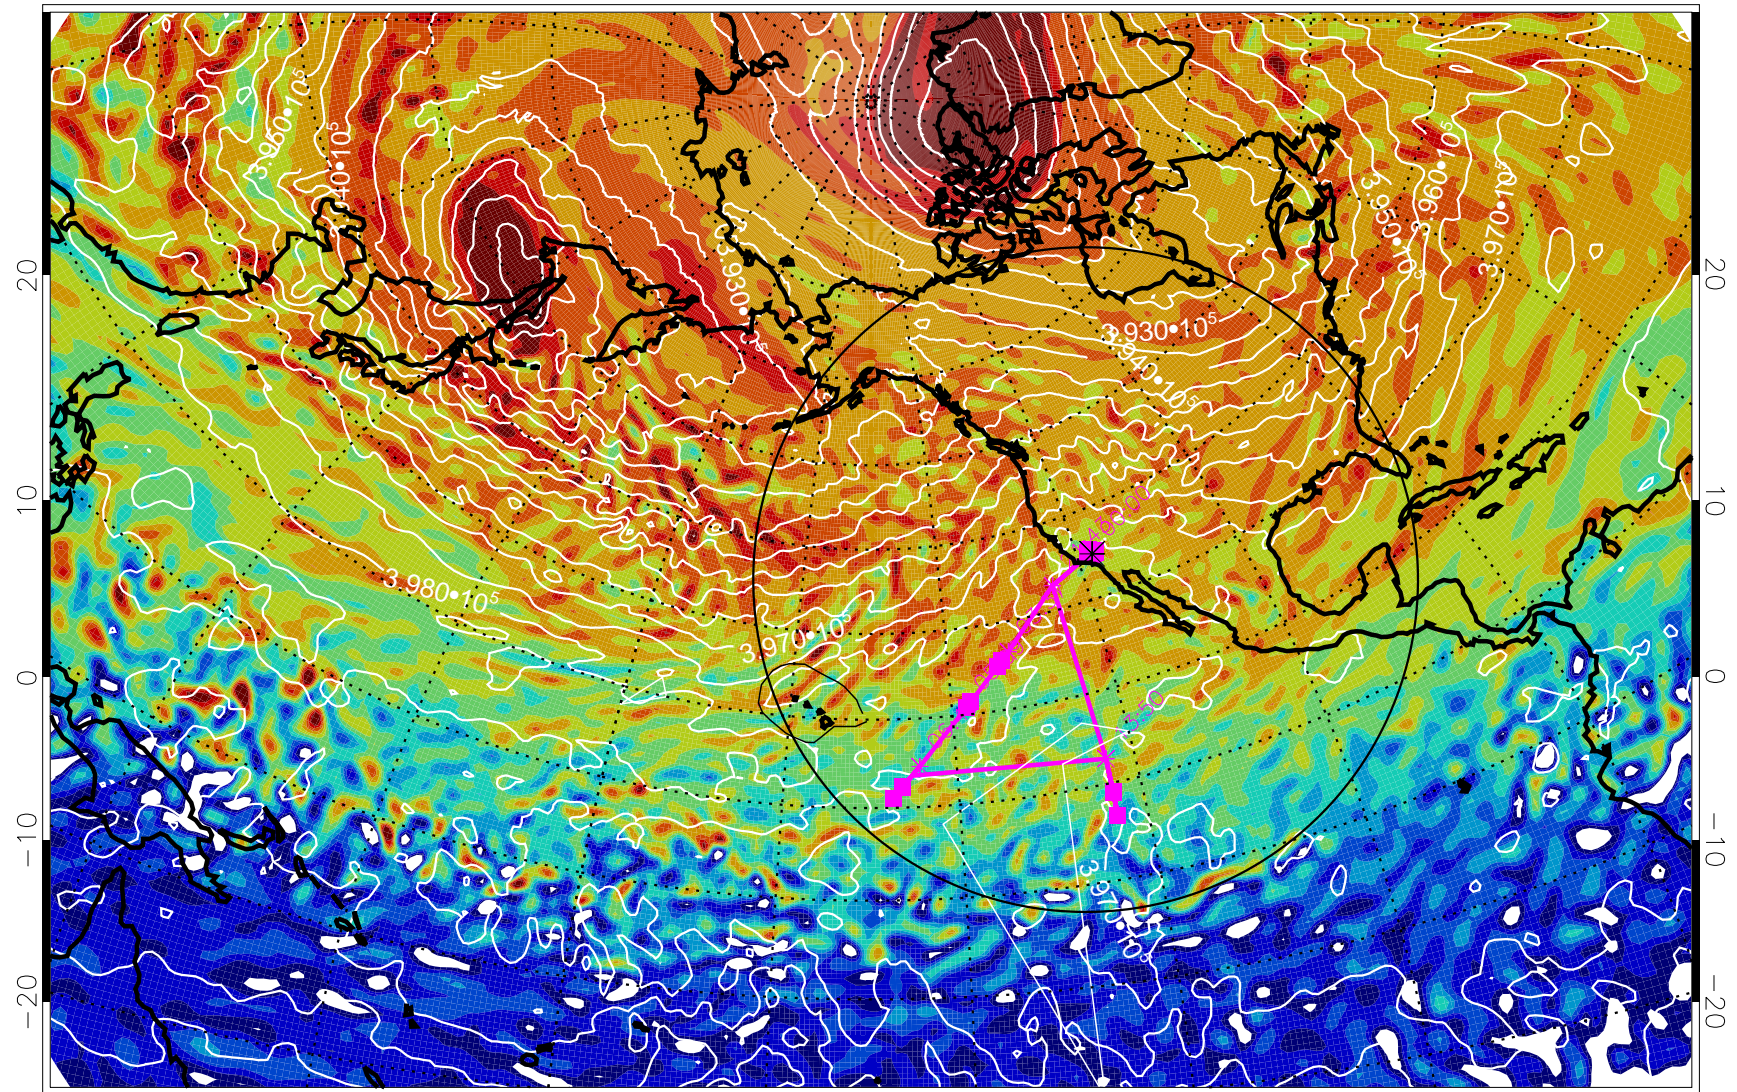

13020500, 72 hour forecast for 460K EPV

460K Montgomery Streamfunction, white

Range ring of 4055 km -- 13 hours GH round trip

13020506, 78 hour forecast for 460K EPV

460K Montgomery Streamfunction, white

Range ring of 4055 km -- 13 hours GH round trip

13020512, 84 hour forecast for 460K EPV

460K Montgomery Streamfunction, white

Range ring of 4055 km -- 13 hours GH round trip

13020518, 90 hour forecast for 460K EPV

460K Montgomery Streamfunction, white

Range ring of 4055 km -- 13 hours GH round trip

13020600, 96 hour forecast for 460K EPV

460K Montgomery Streamfunction, white

Range ring of 4055 km -- 13 hours GH round trip

13020606, 102 hour forecast for 460K EPV

460K Montgomery Streamfunction, white