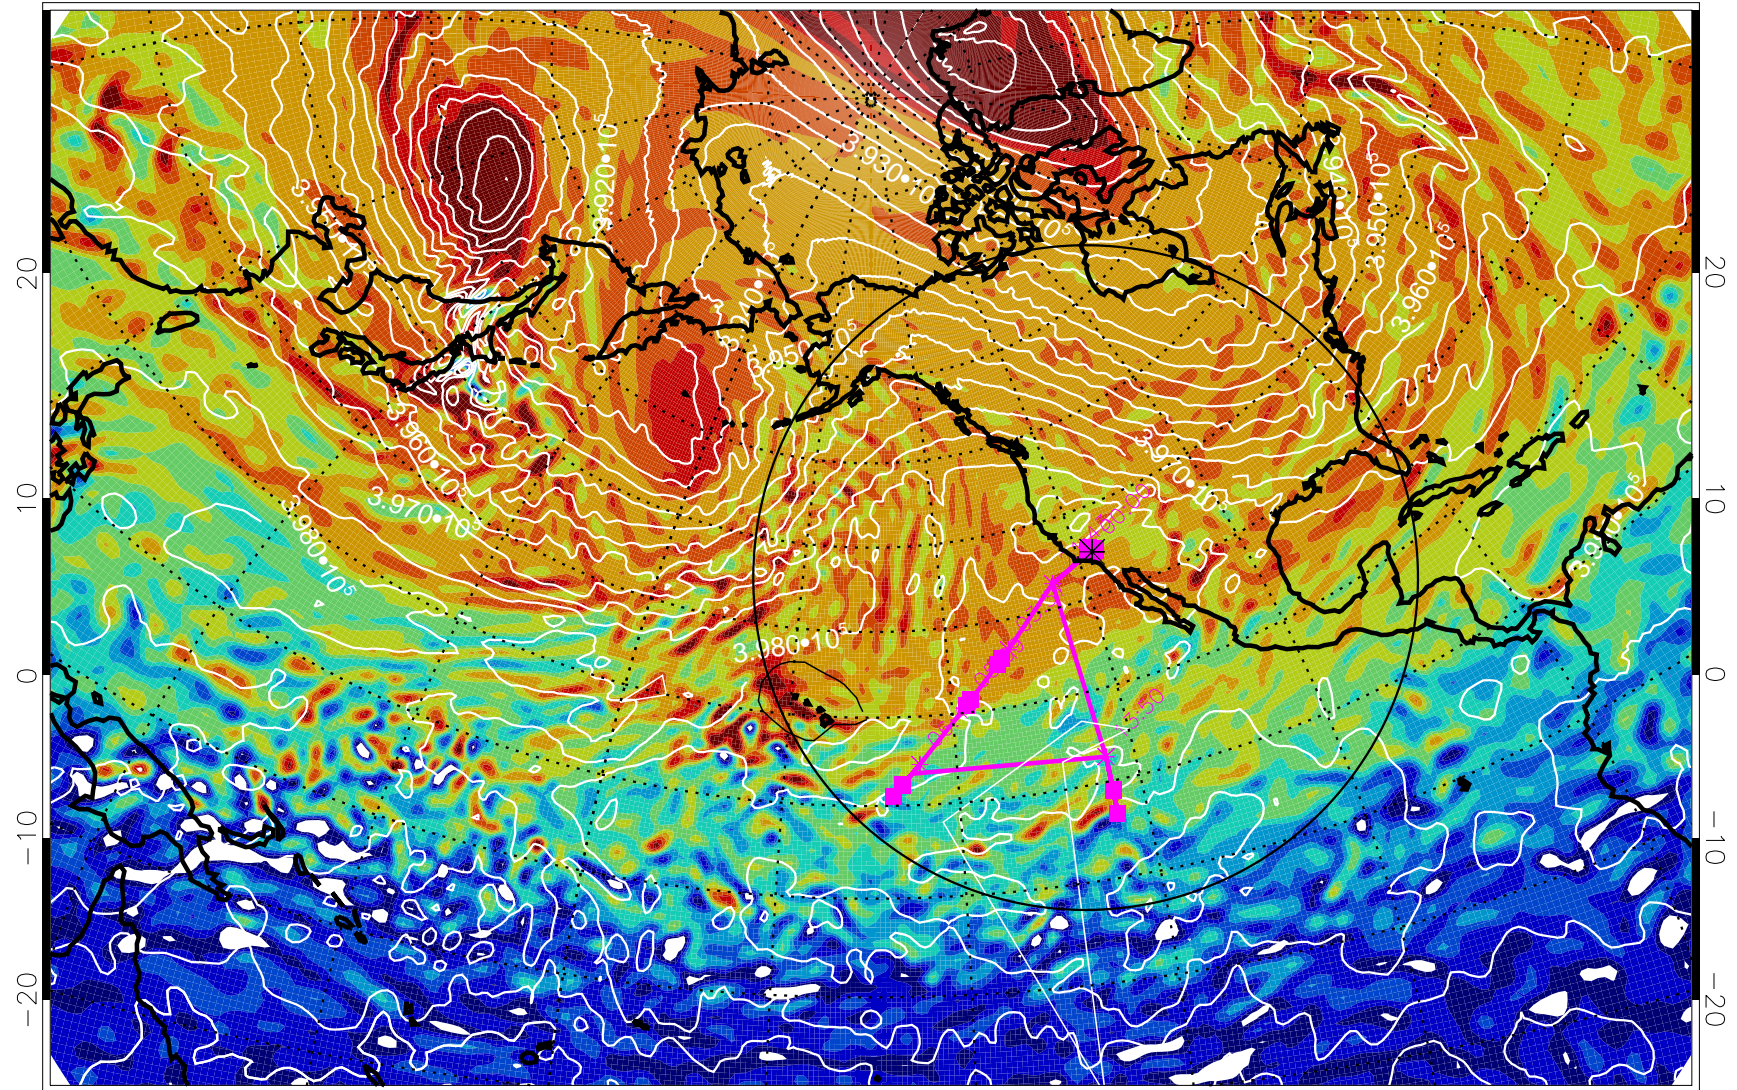

13020212, 12 hour forecast for 460K EPV

460K Montgomery Streamfunction, white

Range ring of 4055 km -- 13 hours GH round trip

13020218, 18 hour forecast for 460K EPV

460K Montgomery Streamfunction, white

Range ring of 4055 km -- 13 hours GH round trip

13020300, 24 hour forecast for 460K EPV

460K Montgomery Streamfunction, white

Range ring of 4055 km -- 13 hours GH round trip

13020306, 30 hour forecast for 460K EPV

460K Montgomery Streamfunction, white

Range ring of 4055 km -- 13 hours GH round trip

13020312, 36 hour forecast for 460K EPV

460K Montgomery Streamfunction, white

Range ring of 4055 km -- 13 hours GH round trip

13020318, 42 hour forecast for 460K EPV

460K Montgomery Streamfunction, white

Range ring of 4055 km -- 13 hours GH round trip

13020400, 48 hour forecast for 460K EPV

460K Montgomery Streamfunction, white

Range ring of 4055 km -- 13 hours GH round trip

13020406, 54 hour forecast for 460K EPV

460K Montgomery Streamfunction, white

Range ring of 4055 km -- 13 hours GH round trip