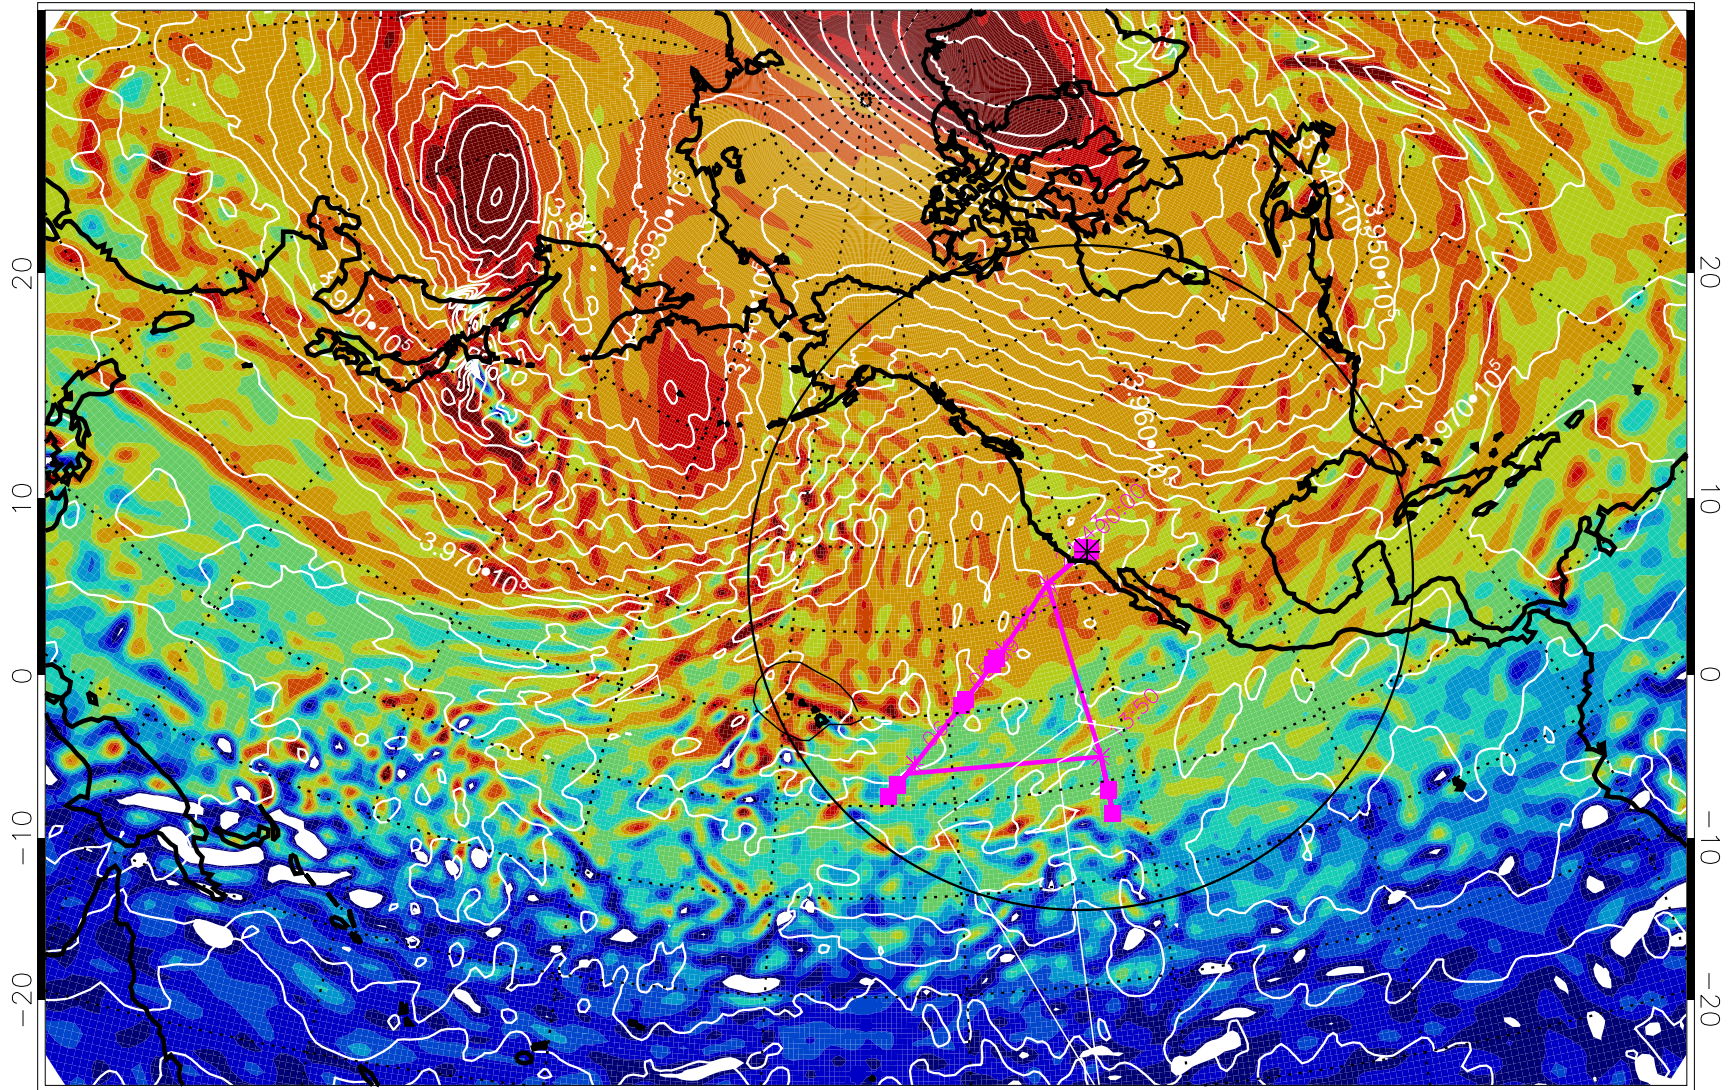

13020212, 12 hour forecast for 460K EPV

460K Montgomery Streamfunction, white

Range ring of 4055 km -- 13 hours GH round trip

13020218, 18 hour forecast for 460K EPV

460K Montgomery Streamfunction, white

Range ring of 4055 km -- 13 hours GH round trip

13020300, 24 hour forecast for 460K EPV

460K Montgomery Streamfunction, white

Range ring of 4055 km -- 13 hours GH round trip

13020306, 30 hour forecast for 460K EPV

460K Montgomery Streamfunction, white

Range ring of 4055 km -- 13 hours GH round trip

13020312, 36 hour forecast for 460K EPV

460K Montgomery Streamfunction, white

Range ring of 4055 km -- 13 hours GH round trip

13020318, 42 hour forecast for 460K EPV

460K Montgomery Streamfunction, white

Range ring of 4055 km -- 13 hours GH round trip

13020400, 48 hour forecast for 460K EPV

460K Montgomery Streamfunction, white

Range ring of 4055 km -- 13 hours GH round trip

13020406, 54 hour forecast for 460K EPV

460K Montgomery Streamfunction, white

Range ring of 4055 km -- 13 hours GH round trip