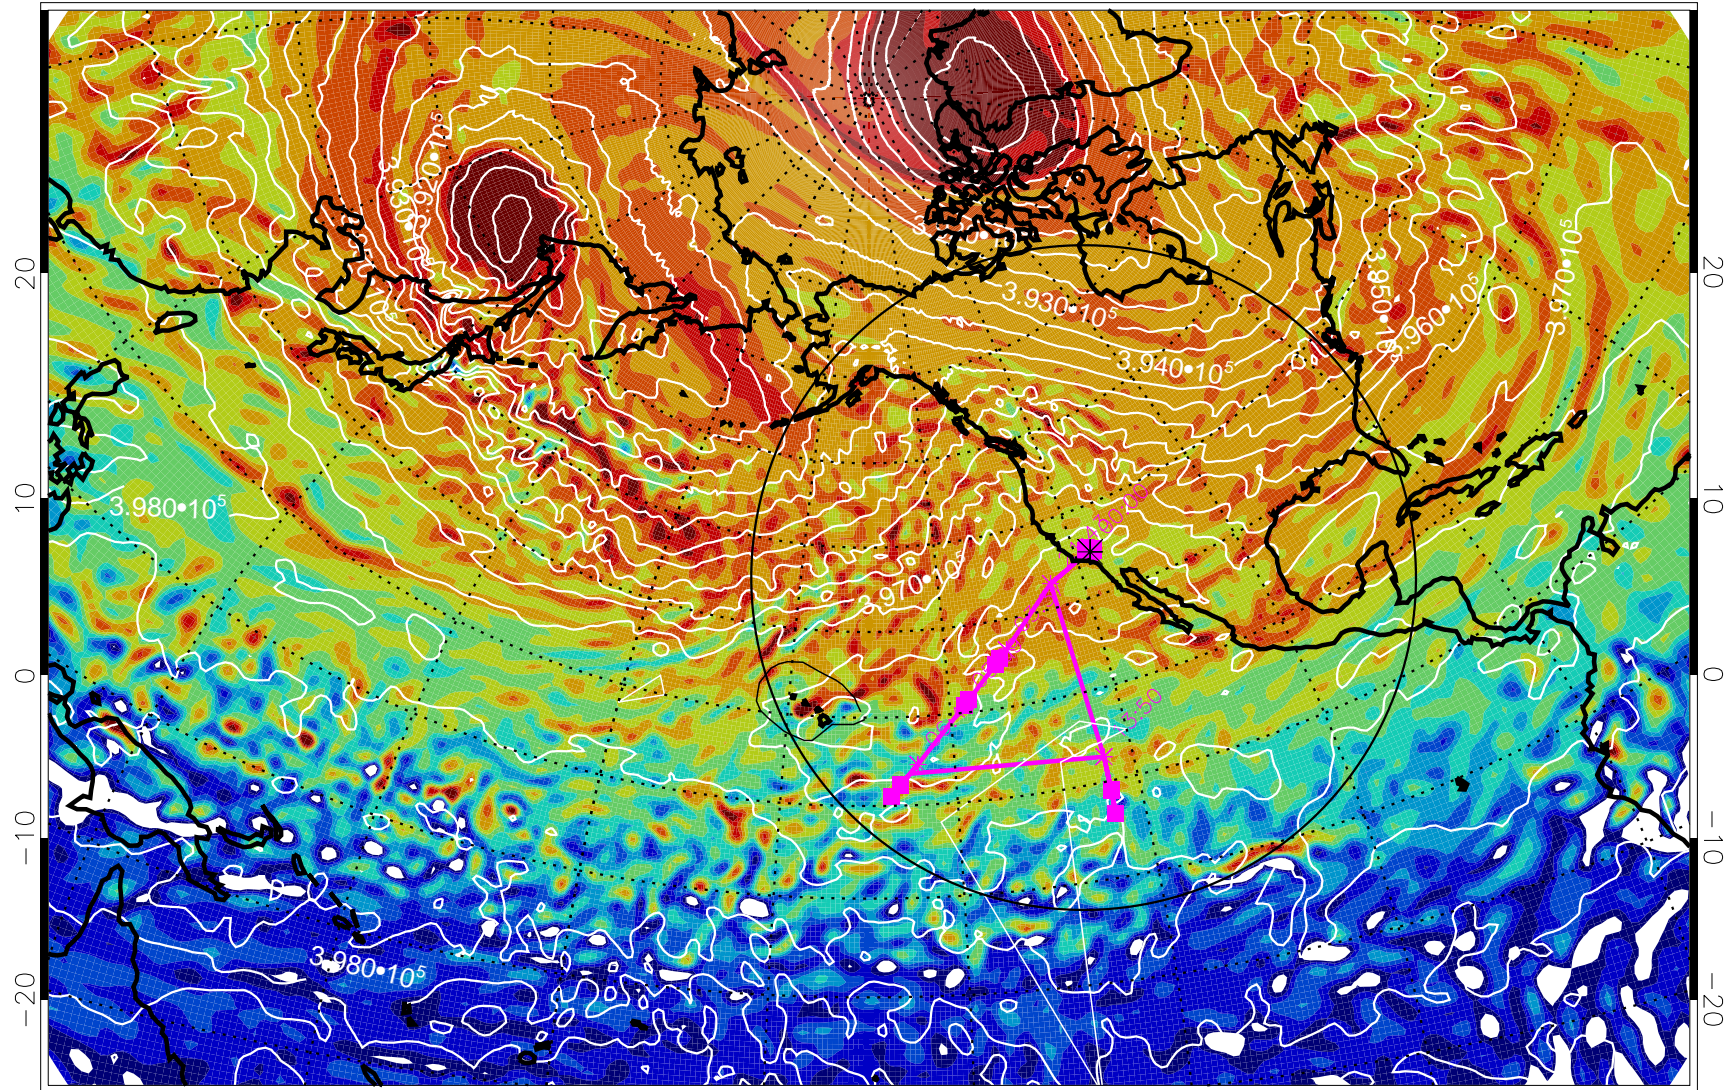

13020400, 48 hour forecast for 460K EPV

460K Montgomery Streamfunction, white

Range ring of 4055 km -- 13 hours GH round trip

13020406, 54 hour forecast for 460K EPV

460K Montgomery Streamfunction, white

Range ring of 4055 km -- 13 hours GH round trip

13020412, 60 hour forecast for 460K EPV

460K Montgomery Streamfunction, white

Range ring of 4055 km -- 13 hours GH round trip

13020418, 66 hour forecast for 460K EPV

460K Montgomery Streamfunction, white

Range ring of 4055 km -- 13 hours GH round trip

13020500, 72 hour forecast for 460K EPV

460K Montgomery Streamfunction, white

Range ring of 4055 km -- 13 hours GH round trip

13020506, 78 hour forecast for 460K EPV

460K Montgomery Streamfunction, white

Range ring of 4055 km -- 13 hours GH round trip