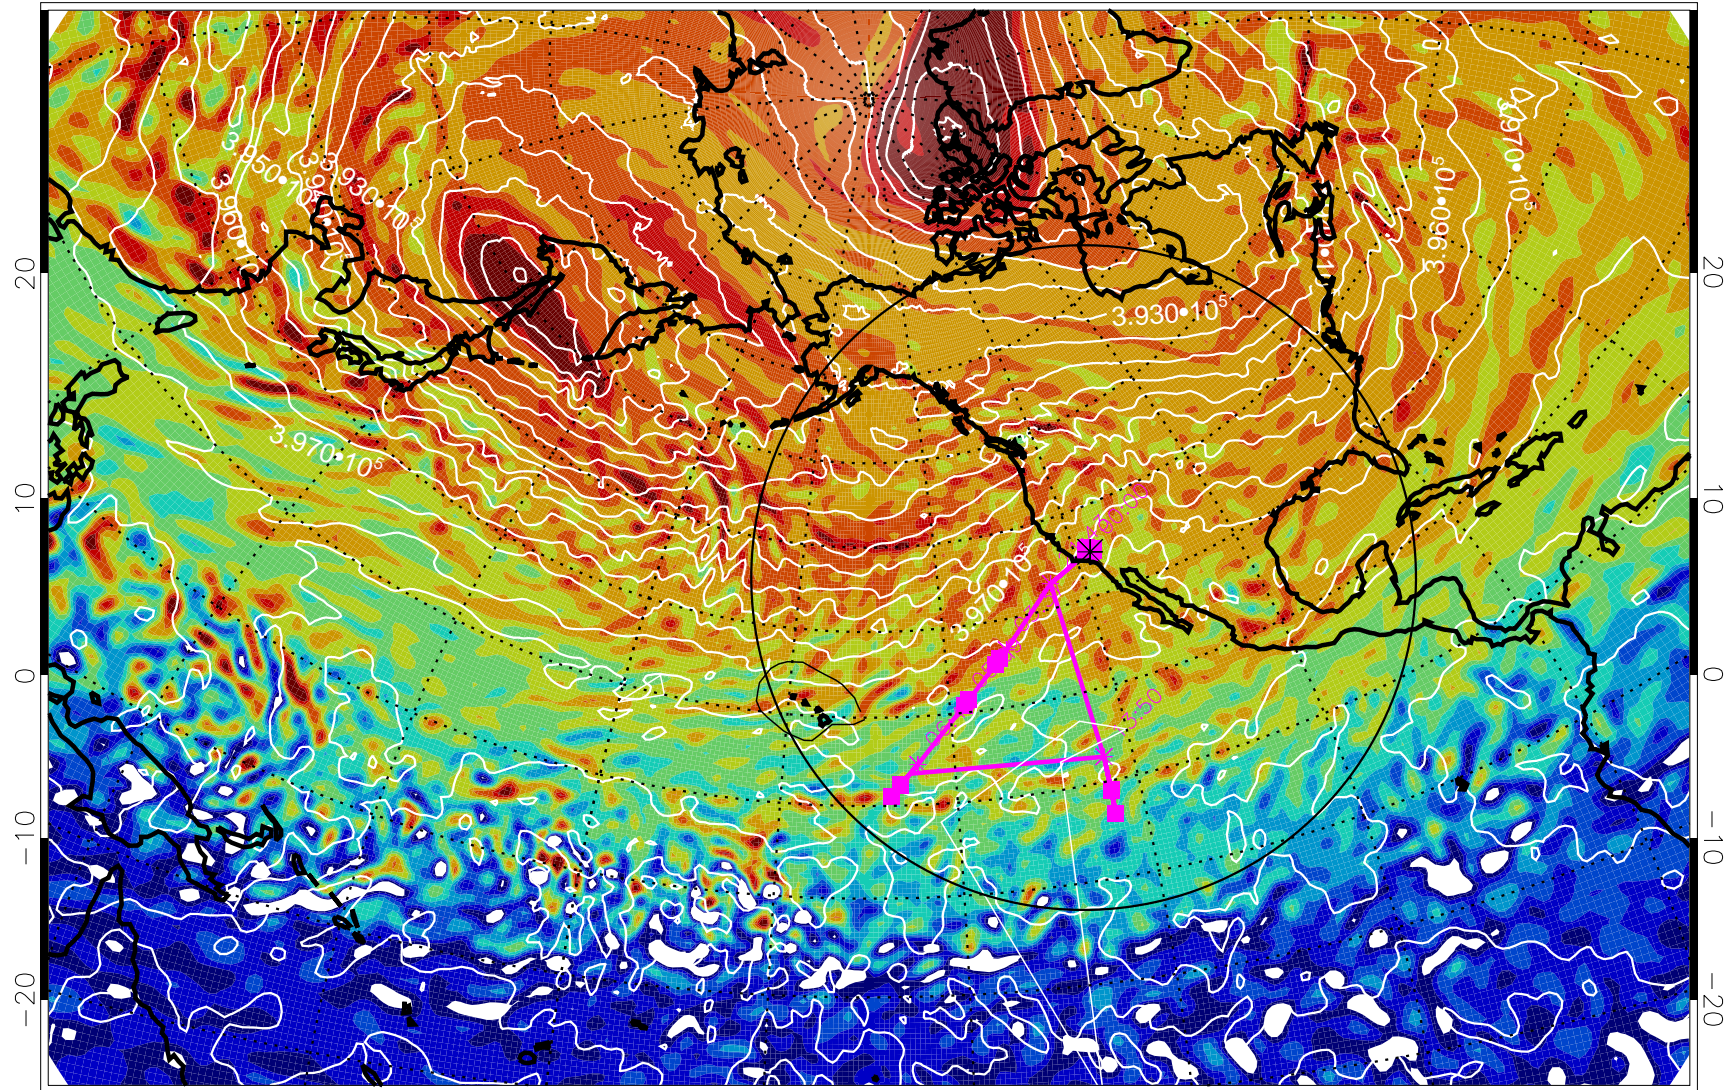

13020500, 72 hour forecast for 460K EPV

460K Montgomery Streamfunction, white

Range ring of 4055 km -- 13 hours GH round trip

13020506, 78 hour forecast for 460K EPV

460K Montgomery Streamfunction, white

Range ring of 4055 km -- 13 hours GH round trip

13020512, 84 hour forecast for 460K EPV

460K Montgomery Streamfunction, white

Range ring of 4055 km -- 13 hours GH round trip

13020518, 90 hour forecast for 460K EPV

460K Montgomery Streamfunction, white

Range ring of 4055 km -- 13 hours GH round trip

13020600, 96 hour forecast for 460K EPV

460K Montgomery Streamfunction, white

Range ring of 4055 km -- 13 hours GH round trip

13020606, 102 hour forecast for 460K EPV

460K Montgomery Streamfunction, white

Range ring of 4055 km -- 13 hours GH round trip

13020612, 108 hour forecast for 460K EPV

460K Montgomery Streamfunction, white

Range ring of 4055 km -- 13 hours GH round trip

13020618, 114 hour forecast for 460K EPV