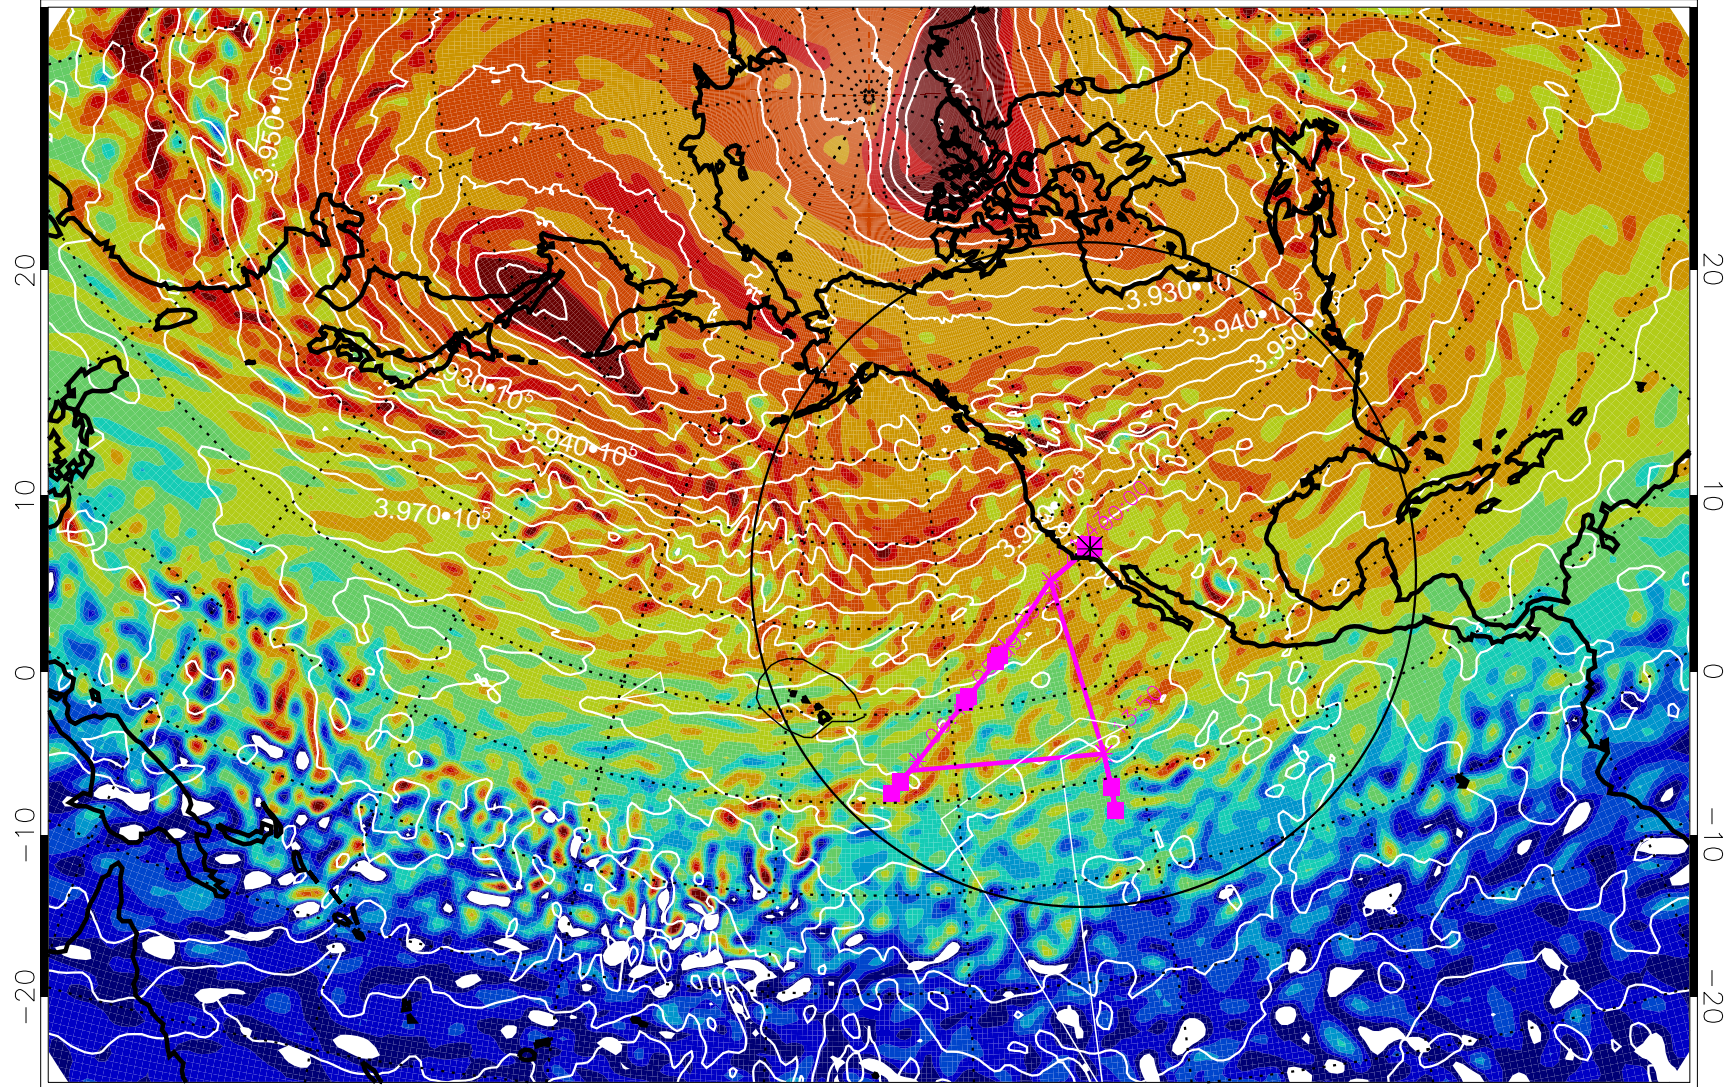

13020600, 96 hour forecast for 460K EPV

460K Montgomery Streamfunction, white

Range ring of 4055 km -- 13 hours GH round trip

13020606, 102 hour forecast for 460K EPV

460K Montgomery Streamfunction, white

Range ring of 4055 km -- 13 hours GH round trip

13020612, 108 hour forecast for 460K EPV

460K Montgomery Streamfunction, white

Range ring of 4055 km -- 13 hours GH round trip

13020618, 114 hour forecast for 460K EPV

460K Montgomery Streamfunction, white

Range ring of 4055 km -- 13 hours GH round trip

13020700, 120 hour forecast for 460K EPV

460K Montgomery Streamfunction, white

Range ring of 4055 km -- 13 hours GH round trip