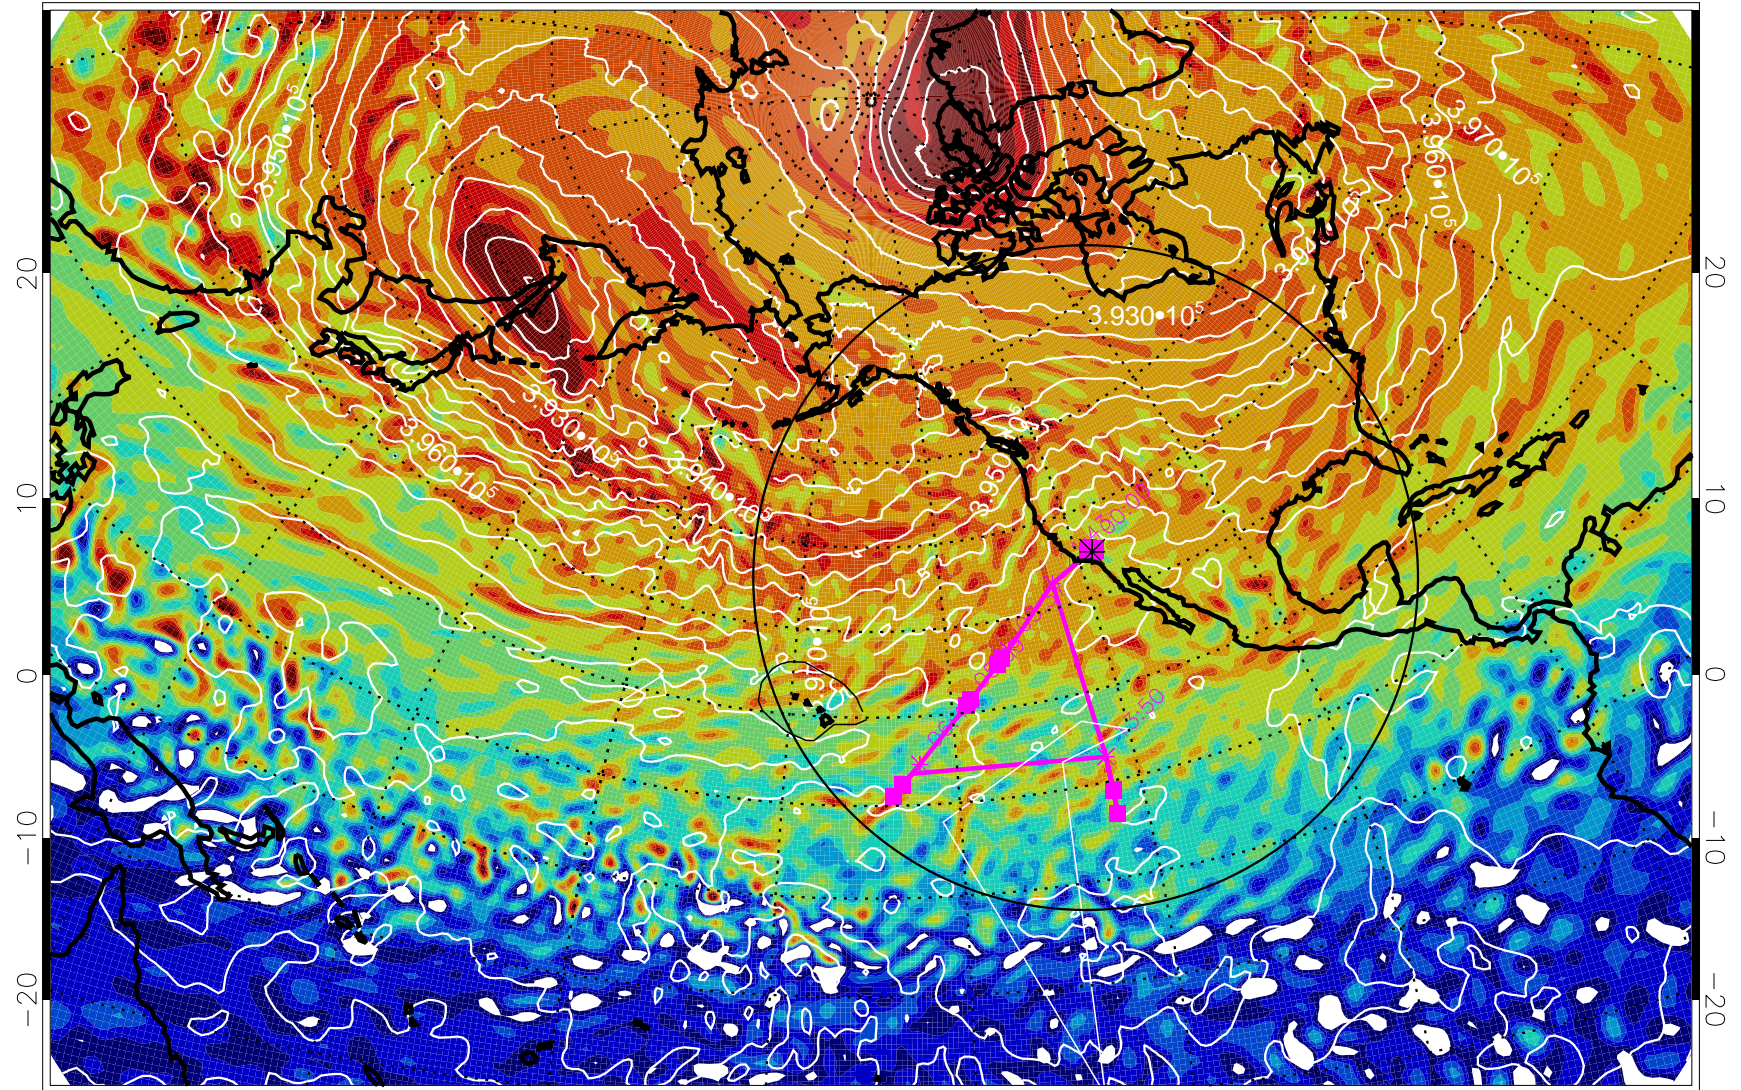

13020500, 72 hour forecast for 460K EPV

460K Montgomery Streamfunction, white

Range ring of 4055 km -- 13 hours GH round trip

13020506, 78 hour forecast for 460K EPV

460K Montgomery Streamfunction, white

Range ring of 4055 km -- 13 hours GH round trip

13020512, 84 hour forecast for 460K EPV

460K Montgomery Streamfunction, white

Range ring of 4055 km -- 13 hours GH round trip

13020518, 90 hour forecast for 460K EPV

460K Montgomery Streamfunction, white

Range ring of 4055 km -- 13 hours GH round trip

13020600, 96 hour forecast for 460K EPV

460K Montgomery Streamfunction, white

Range ring of 4055 km -- 13 hours GH round trip

13020606, 102 hour forecast for 460K EPV

460K Montgomery Streamfunction, white

Range ring of 4055 km -- 13 hours GH round trip

13020612, 108 hour forecast for 460K EPV

460K Montgomery Streamfunction, white

Range ring of 4055 km -- 13 hours GH round trip

13020618, 114 hour forecast for 460K EPV