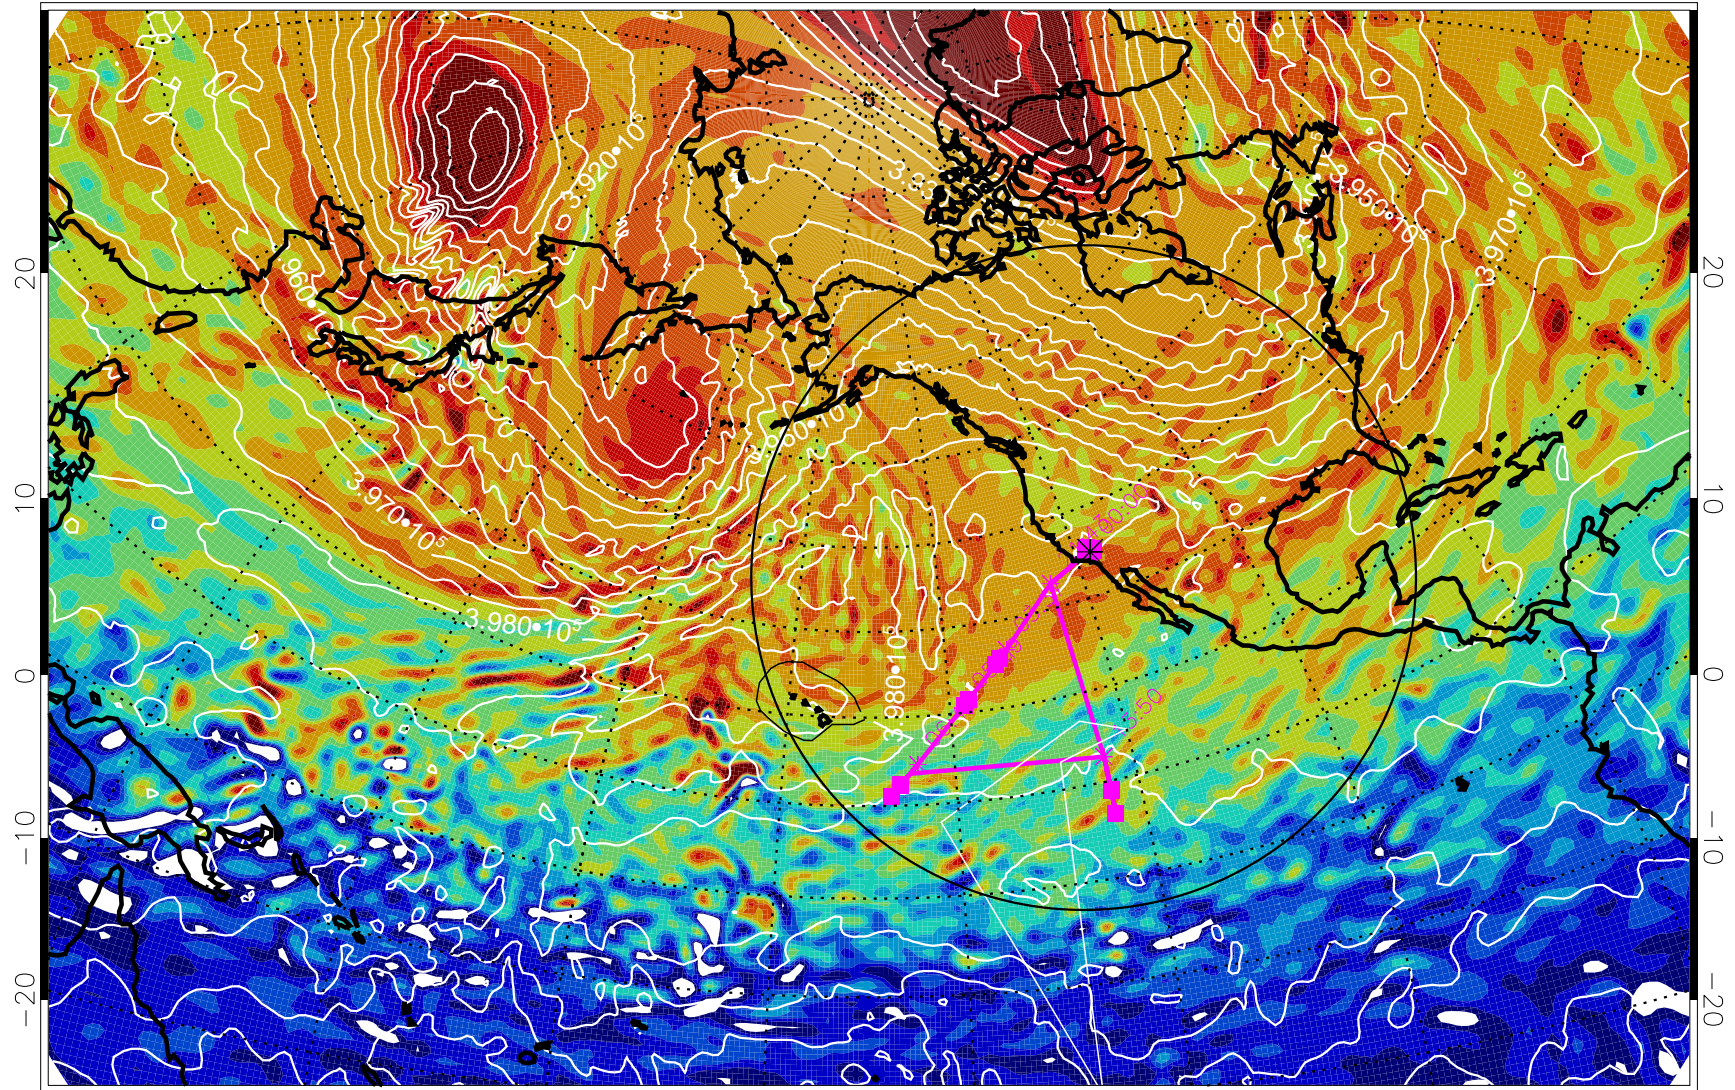

13020212, 12 hour forecast for 460K EPV

460K Montgomery Streamfunction, white

Range ring of 4055 km -- 13 hours GH round trip

13020218, 18 hour forecast for 460K EPV

460K Montgomery Streamfunction, white

Range ring of 4055 km -- 13 hours GH round trip

13020300, 24 hour forecast for 460K EPV

460K Montgomery Streamfunction, white

Range ring of 4055 km -- 13 hours GH round trip

13020306, 30 hour forecast for 460K EPV

460K Montgomery Streamfunction, white

Range ring of 4055 km -- 13 hours GH round trip

13020312, 36 hour forecast for 460K EPV

460K Montgomery Streamfunction, white

Range ring of 4055 km -- 13 hours GH round trip

13020318, 42 hour forecast for 460K EPV

460K Montgomery Streamfunction, white

Range ring of 4055 km -- 13 hours GH round trip

13020400, 48 hour forecast for 460K EPV

460K Montgomery Streamfunction, white

Range ring of 4055 km -- 13 hours GH round trip

13020406, 54 hour forecast for 460K EPV

460K Montgomery Streamfunction, white

Range ring of 4055 km -- 13 hours GH round trip