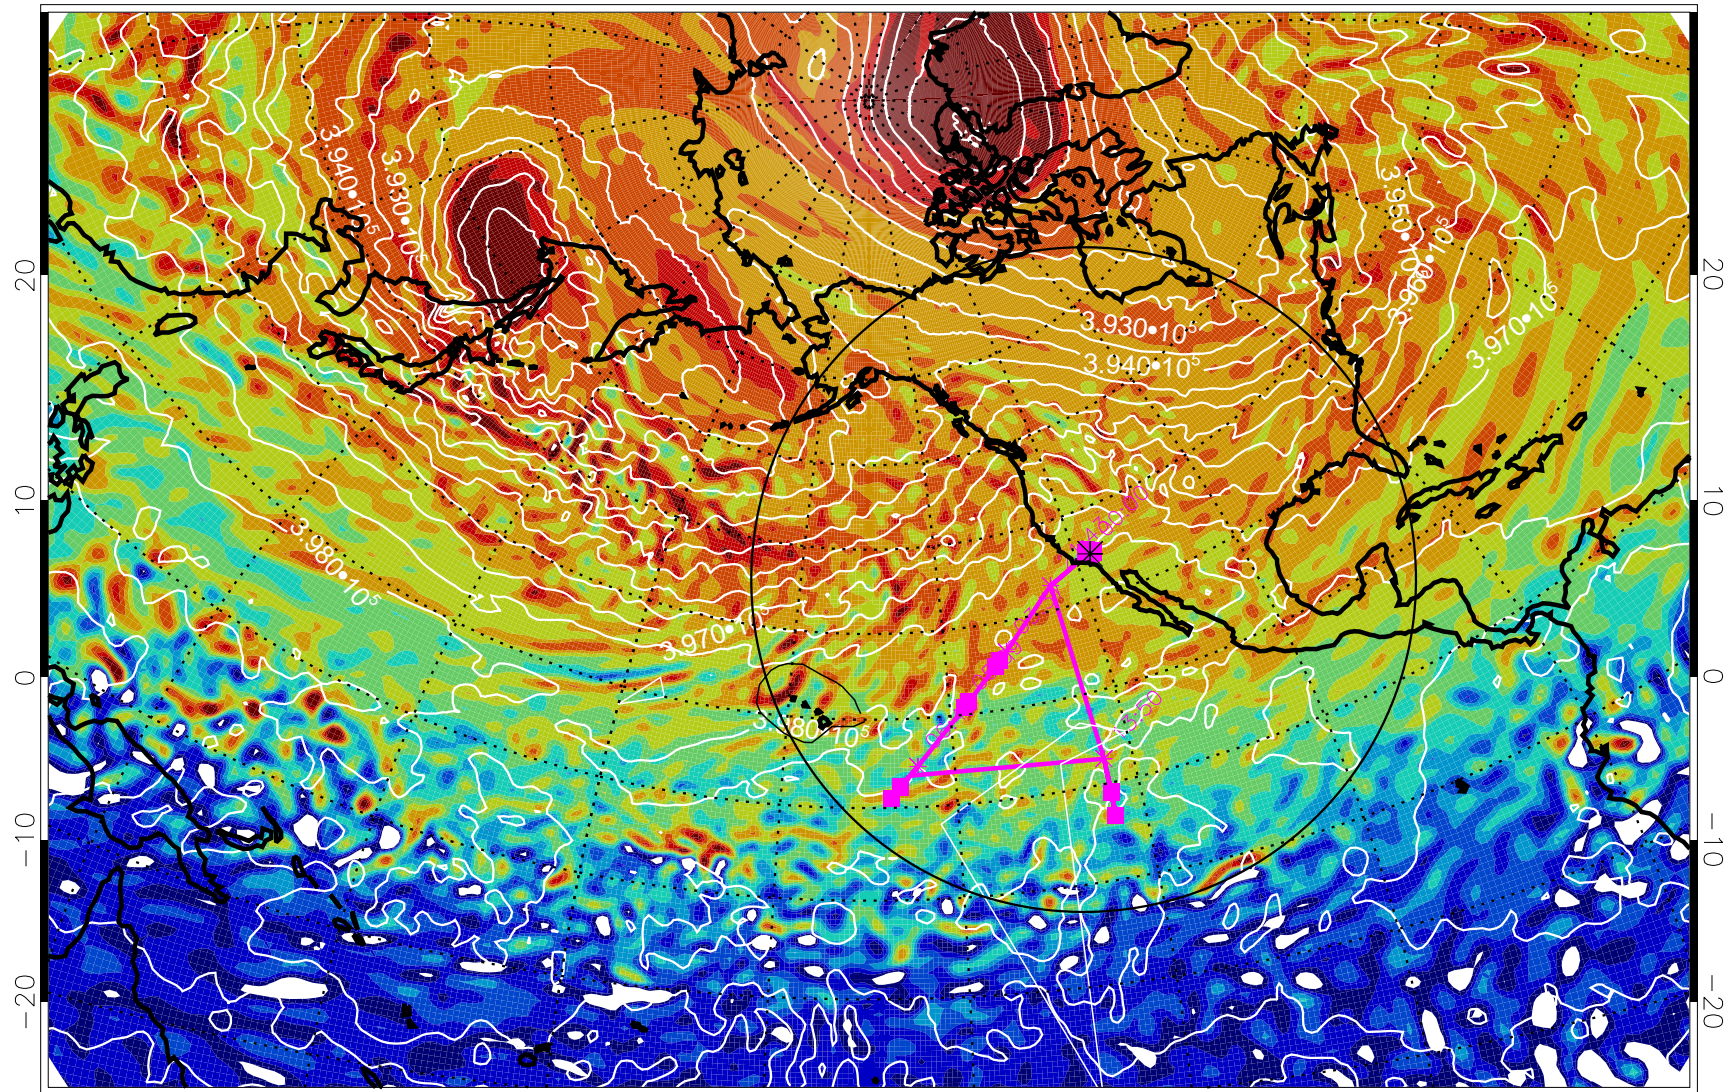

13020412, 60 hour forecast for 460K EPV

460K Montgomery Streamfunction, white

Range ring of 4055 km -- 13 hours GH round trip

13020418, 66 hour forecast for 460K EPV

460K Montgomery Streamfunction, white

Range ring of 4055 km -- 13 hours GH round trip

13020500, 72 hour forecast for 460K EPV

460K Montgomery Streamfunction, white

Range ring of 4055 km -- 13 hours GH round trip

13020506, 78 hour forecast for 460K EPV

460K Montgomery Streamfunction, white

Range ring of 4055 km -- 13 hours GH round trip

13020512, 84 hour forecast for 460K EPV

460K Montgomery Streamfunction, white

Range ring of 4055 km -- 13 hours GH round trip

13020518, 90 hour forecast for 460K EPV

460K Montgomery Streamfunction, white

Range ring of 4055 km -- 13 hours GH round trip

13020600, 96 hour forecast for 460K EPV

460K Montgomery Streamfunction, white

Range ring of 4055 km -- 13 hours GH round trip

13020606, 102 hour forecast for 460K EPV

460K Montgomery Streamfunction, white