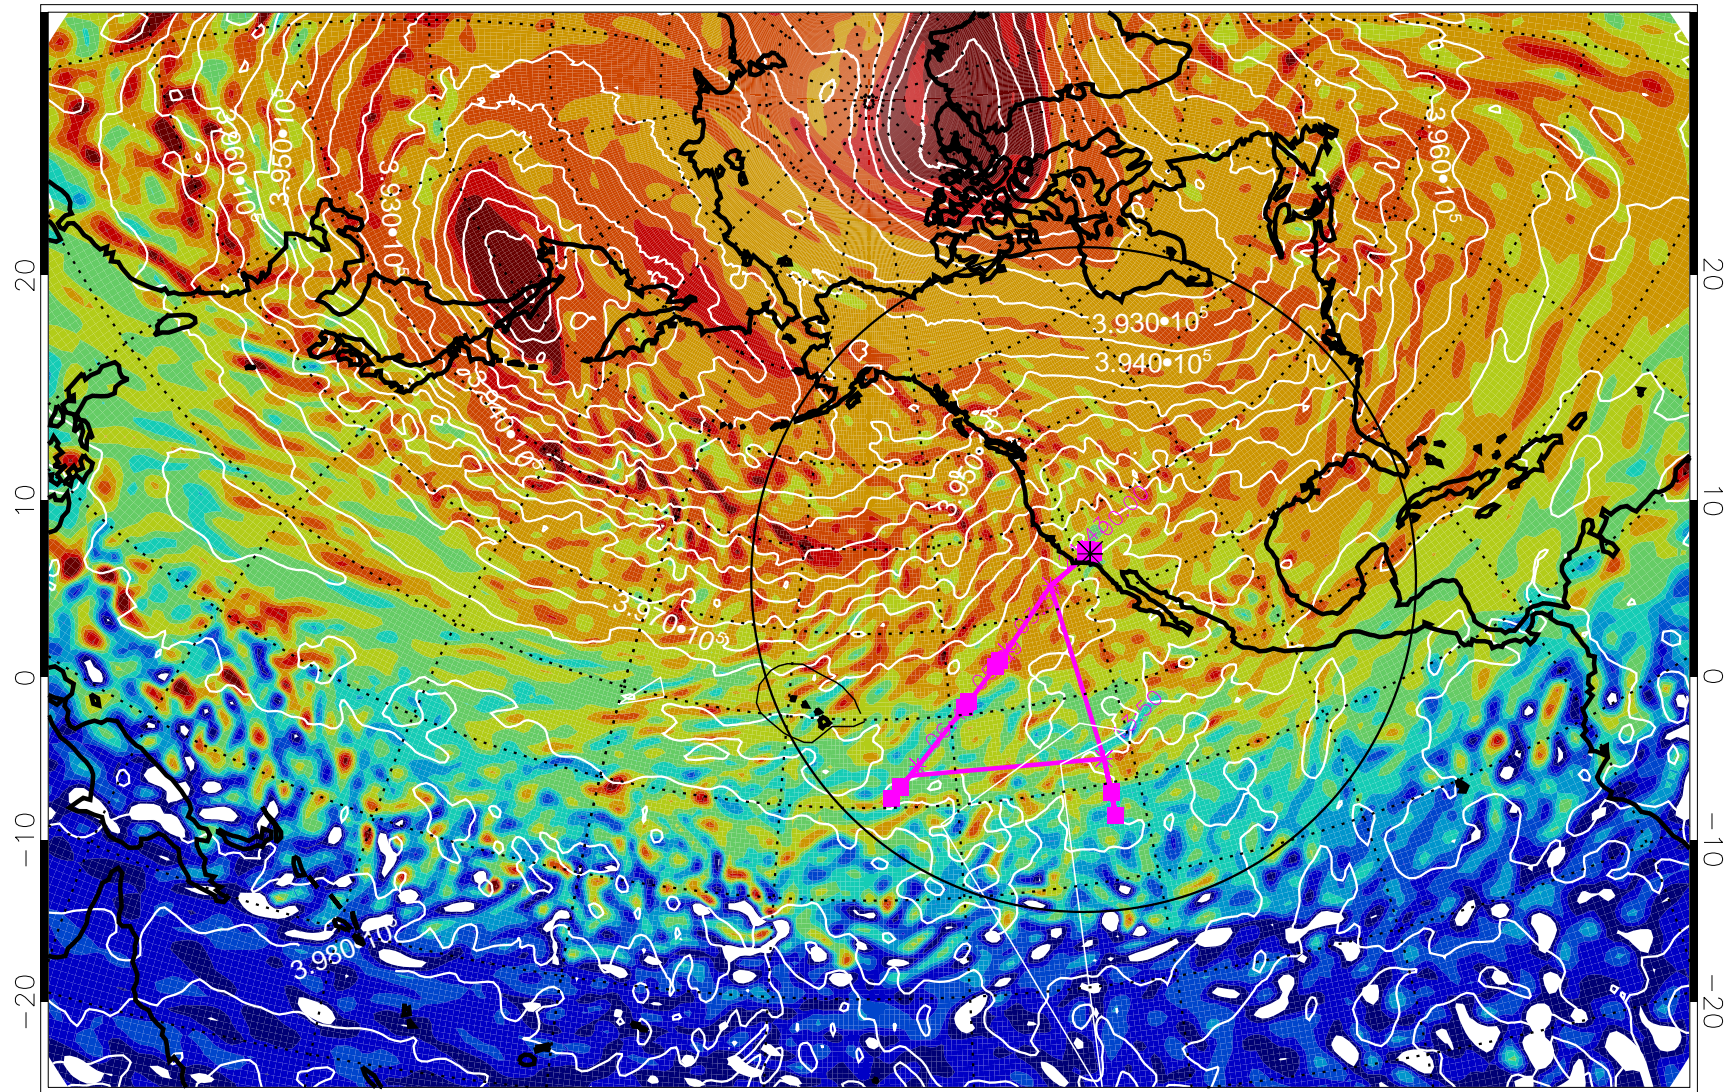

13020412, 60 hour forecast for 460K EPV

460K Montgomery Streamfunction, white

Range ring of 4055 km -- 13 hours GH round trip

13020418, 66 hour forecast for 460K EPV

460K Montgomery Streamfunction, white

Range ring of 4055 km -- 13 hours GH round trip

13020500, 72 hour forecast for 460K EPV

460K Montgomery Streamfunction, white

Range ring of 4055 km -- 13 hours GH round trip

13020506, 78 hour forecast for 460K EPV

460K Montgomery Streamfunction, white

Range ring of 4055 km -- 13 hours GH round trip

13020512, 84 hour forecast for 460K EPV

460K Montgomery Streamfunction, white

Range ring of 4055 km -- 13 hours GH round trip

13020518, 90 hour forecast for 460K EPV

460K Montgomery Streamfunction, white

Range ring of 4055 km -- 13 hours GH round trip

13020600, 96 hour forecast for 460K EPV

460K Montgomery Streamfunction, white

Range ring of 4055 km -- 13 hours GH round trip

13020606, 102 hour forecast for 460K EPV

460K Montgomery Streamfunction, white