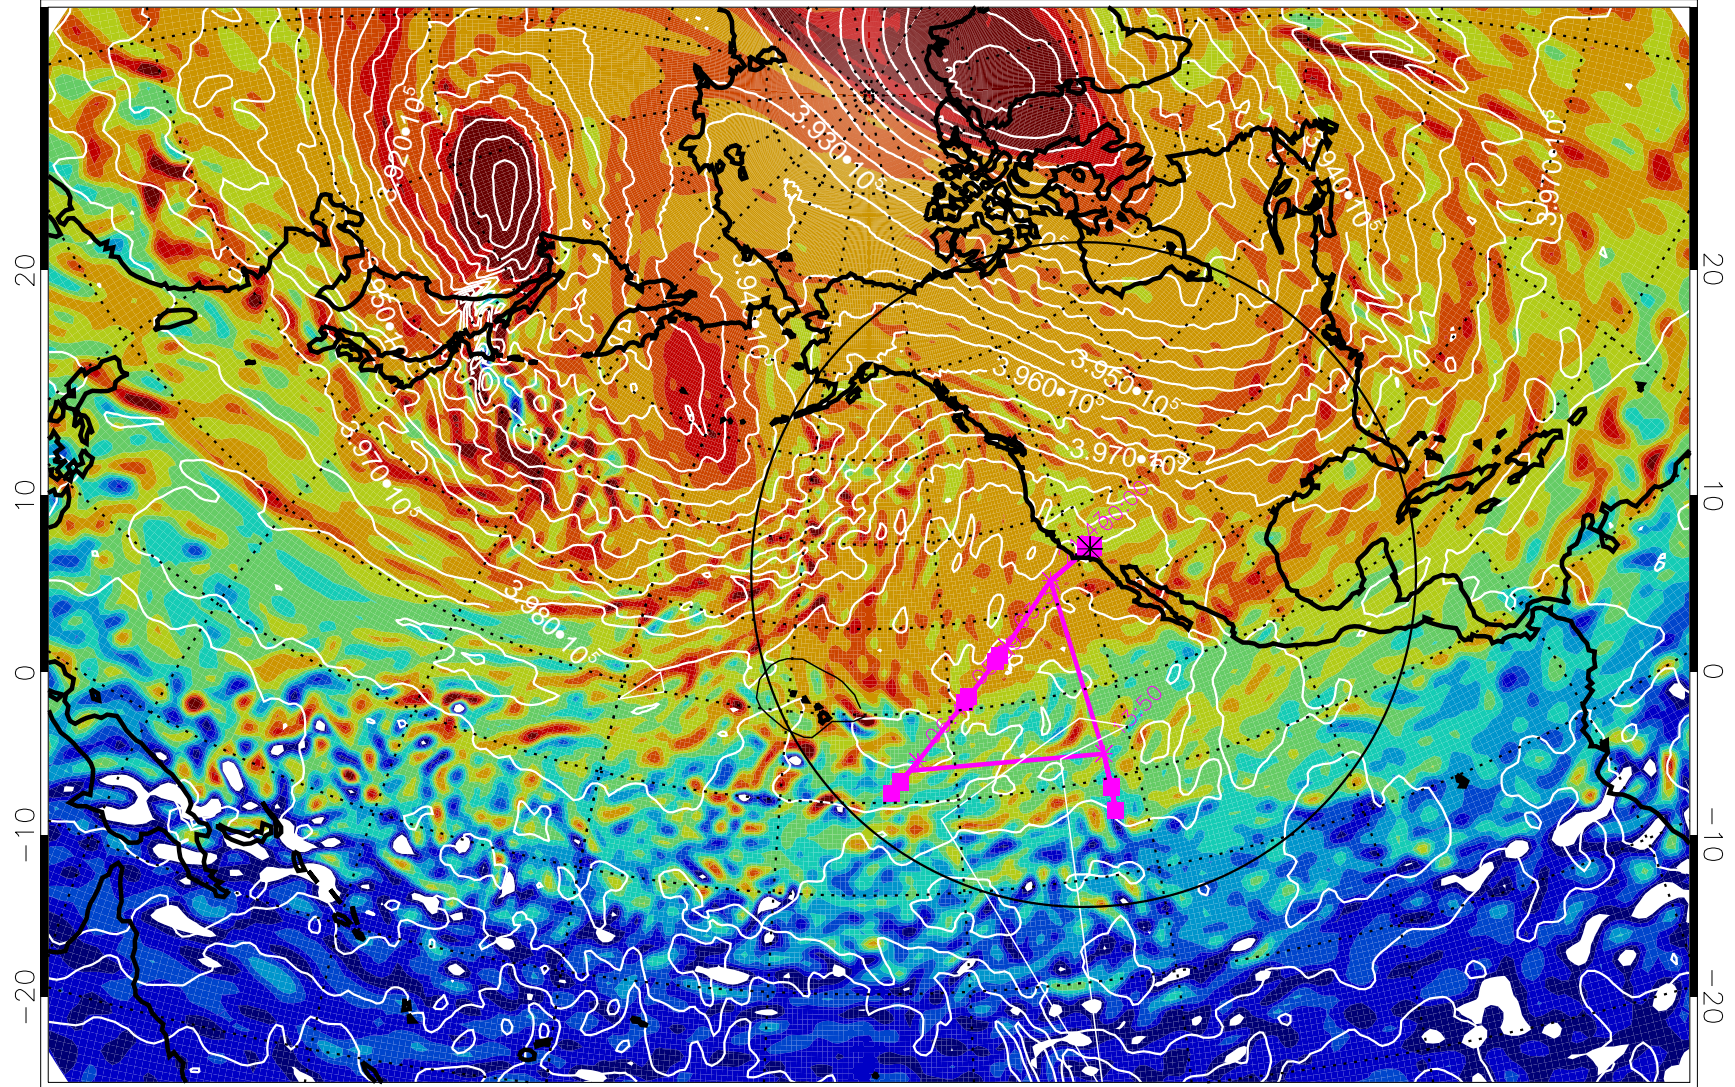

13020300, 24 hour forecast for 460K EPV

460K Montgomery Streamfunction, white

Range ring of 4055 km -- 13 hours GH round trip

13020306, 30 hour forecast for 460K EPV

460K Montgomery Streamfunction, white

Range ring of 4055 km -- 13 hours GH round trip

13020312, 36 hour forecast for 460K EPV

460K Montgomery Streamfunction, white

Range ring of 4055 km -- 13 hours GH round trip

13020318, 42 hour forecast for 460K EPV

460K Montgomery Streamfunction, white

Range ring of 4055 km -- 13 hours GH round trip

13020400, 48 hour forecast for 460K EPV

460K Montgomery Streamfunction, white

Range ring of 4055 km -- 13 hours GH round trip

13020406, 54 hour forecast for 460K EPV

460K Montgomery Streamfunction, white

Range ring of 4055 km -- 13 hours GH round trip

13020412, 60 hour forecast for 460K EPV

460K Montgomery Streamfunction, white

Range ring of 4055 km -- 13 hours GH round trip

13020418, 66 hour forecast for 460K EPV

460K Montgomery Streamfunction, white

Range ring of 4055 km -- 13 hours GH round trip