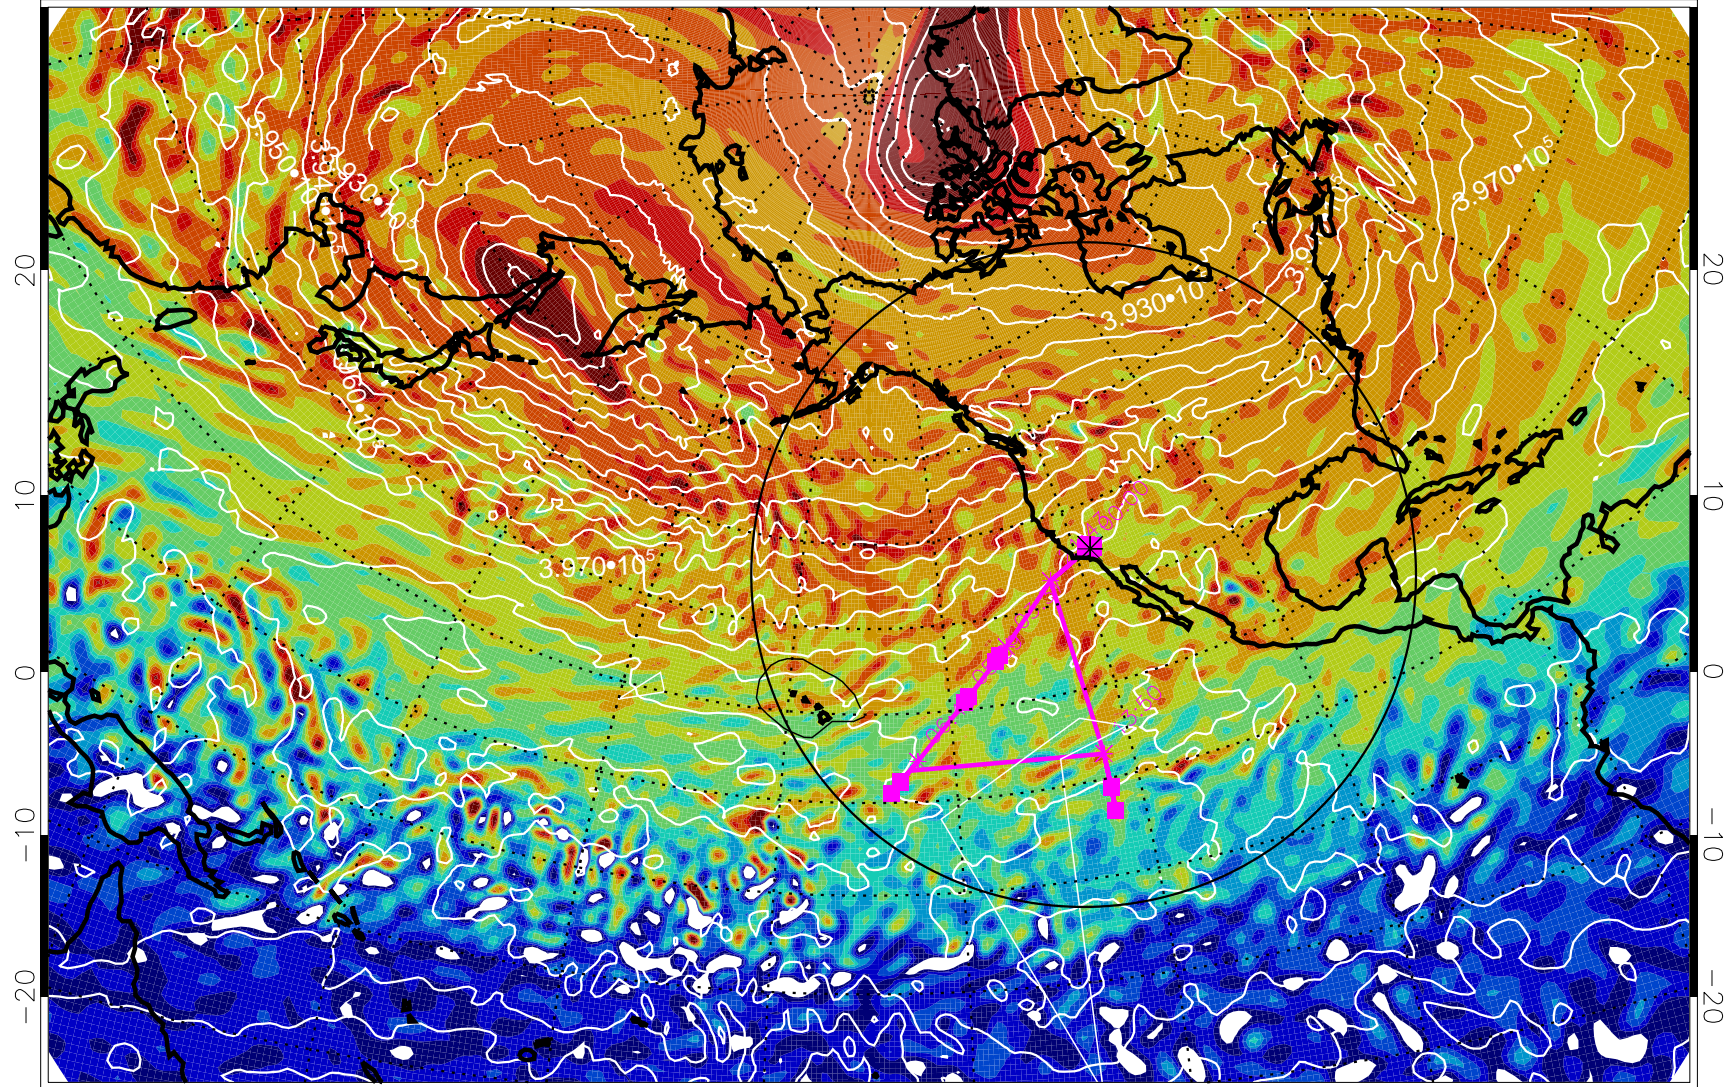

13020512, 84 hour forecast for 460K EPV

460K Montgomery Streamfunction, white

Range ring of 4055 km -- 13 hours GH round trip

13020518, 90 hour forecast for 460K EPV

460K Montgomery Streamfunction, white

Range ring of 4055 km -- 13 hours GH round trip

13020600, 96 hour forecast for 460K EPV

460K Montgomery Streamfunction, white

Range ring of 4055 km -- 13 hours GH round trip

13020606, 102 hour forecast for 460K EPV

460K Montgomery Streamfunction, white

Range ring of 4055 km -- 13 hours GH round trip

13020612, 108 hour forecast for 460K EPV

460K Montgomery Streamfunction, white

Range ring of 4055 km -- 13 hours GH round trip

13020618, 114 hour forecast for 460K EPV

460K Montgomery Streamfunction, white

Range ring of 4055 km -- 13 hours GH round trip

13020700, 120 hour forecast for 460K EPV

460K Montgomery Streamfunction, white

Range ring of 4055 km -- 13 hours GH round trip