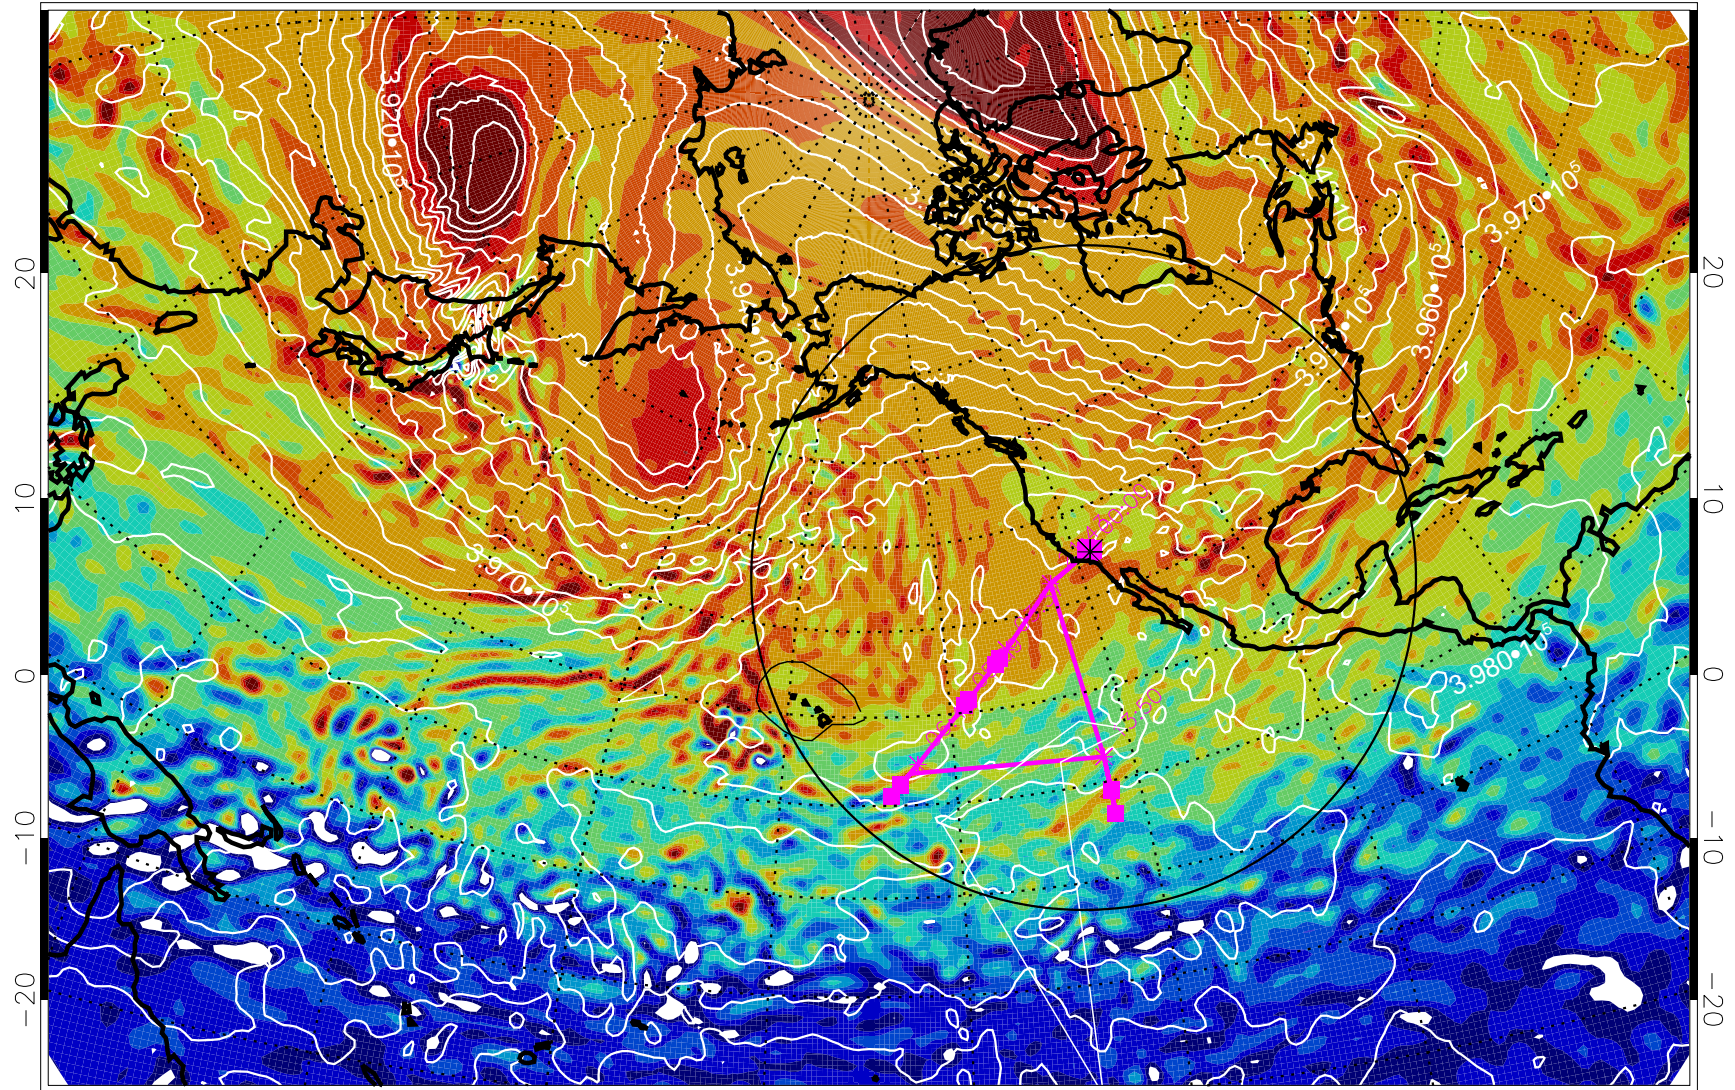

13020212, 12 hour forecast for 460K EPV

460K Montgomery Streamfunction, white

Range ring of 4055 km -- 13 hours GH round trip

13020218, 18 hour forecast for 460K EPV

460K Montgomery Streamfunction, white

Range ring of 4055 km -- 13 hours GH round trip

13020300, 24 hour forecast for 460K EPV

460K Montgomery Streamfunction, white

Range ring of 4055 km -- 13 hours GH round trip

13020306, 30 hour forecast for 460K EPV

460K Montgomery Streamfunction, white

Range ring of 4055 km -- 13 hours GH round trip

13020312, 36 hour forecast for 460K EPV

460K Montgomery Streamfunction, white

Range ring of 4055 km -- 13 hours GH round trip

13020318, 42 hour forecast for 460K EPV

460K Montgomery Streamfunction, white

Range ring of 4055 km -- 13 hours GH round trip

13020400, 48 hour forecast for 460K EPV

460K Montgomery Streamfunction, white

Range ring of 4055 km -- 13 hours GH round trip

13020406, 54 hour forecast for 460K EPV

460K Montgomery Streamfunction, white

Range ring of 4055 km -- 13 hours GH round trip