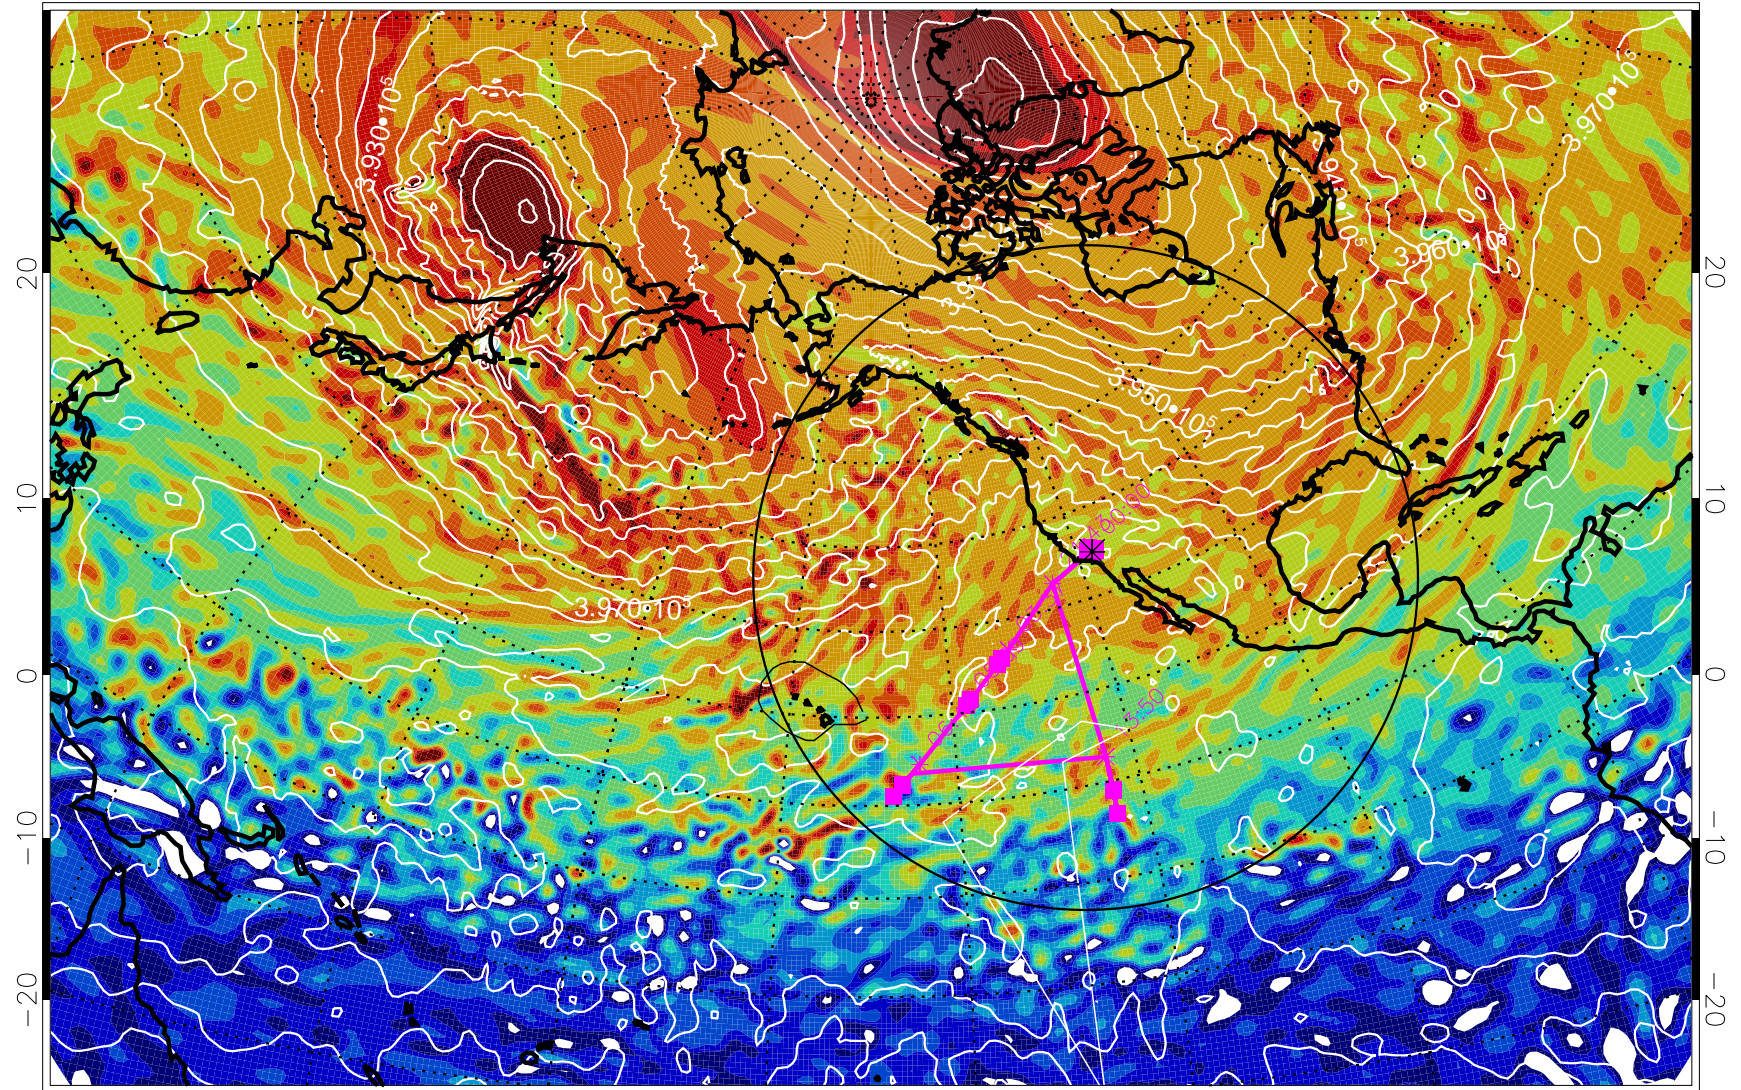

13020300, 24 hour forecast for 460K EPV

460K Montgomery Streamfunction, white

Range ring of 4055 km -- 13 hours GH round trip

13020306, 30 hour forecast for 460K EPV

460K Montgomery Streamfunction, white

Range ring of 4055 km -- 13 hours GH round trip

13020312, 36 hour forecast for 460K EPV

460K Montgomery Streamfunction, white

Range ring of 4055 km -- 13 hours GH round trip

13020318, 42 hour forecast for 460K EPV

460K Montgomery Streamfunction, white

Range ring of 4055 km -- 13 hours GH round trip

13020400, 48 hour forecast for 460K EPV

460K Montgomery Streamfunction, white

Range ring of 4055 km -- 13 hours GH round trip

13020406, 54 hour forecast for 460K EPV

460K Montgomery Streamfunction, white

Range ring of 4055 km -- 13 hours GH round trip

13020412, 60 hour forecast for 460K EPV

460K Montgomery Streamfunction, white

Range ring of 4055 km -- 13 hours GH round trip

13020418, 66 hour forecast for 460K EPV

460K Montgomery Streamfunction, white

Range ring of 4055 km -- 13 hours GH round trip