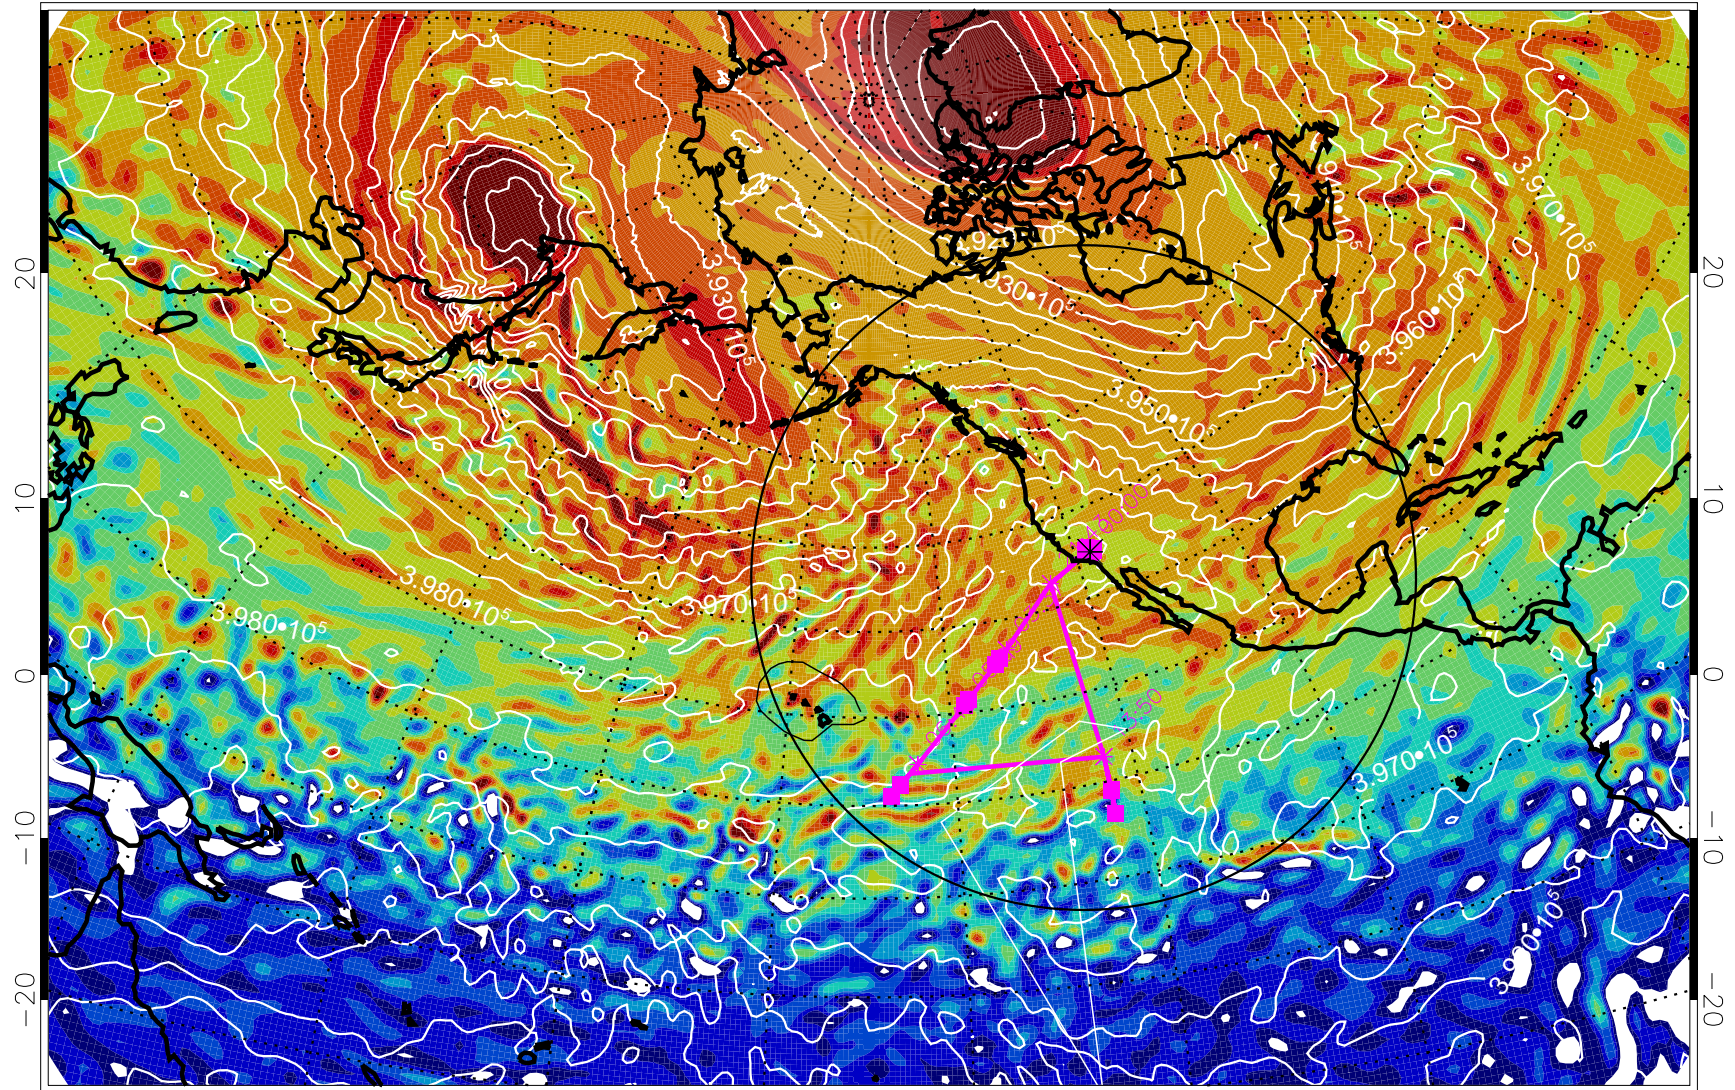

13020400, 48 hour forecast for 460K EPV

460K Montgomery Streamfunction, white

Range ring of 4055 km -- 13 hours GH round trip

13020406, 54 hour forecast for 460K EPV

460K Montgomery Streamfunction, white

Range ring of 4055 km -- 13 hours GH round trip

13020412, 60 hour forecast for 460K EPV

460K Montgomery Streamfunction, white

Range ring of 4055 km -- 13 hours GH round trip

13020418, 66 hour forecast for 460K EPV

460K Montgomery Streamfunction, white

Range ring of 4055 km -- 13 hours GH round trip

13020500, 72 hour forecast for 460K EPV

460K Montgomery Streamfunction, white

Range ring of 4055 km -- 13 hours GH round trip

13020506, 78 hour forecast for 460K EPV

460K Montgomery Streamfunction, white

Range ring of 4055 km -- 13 hours GH round trip