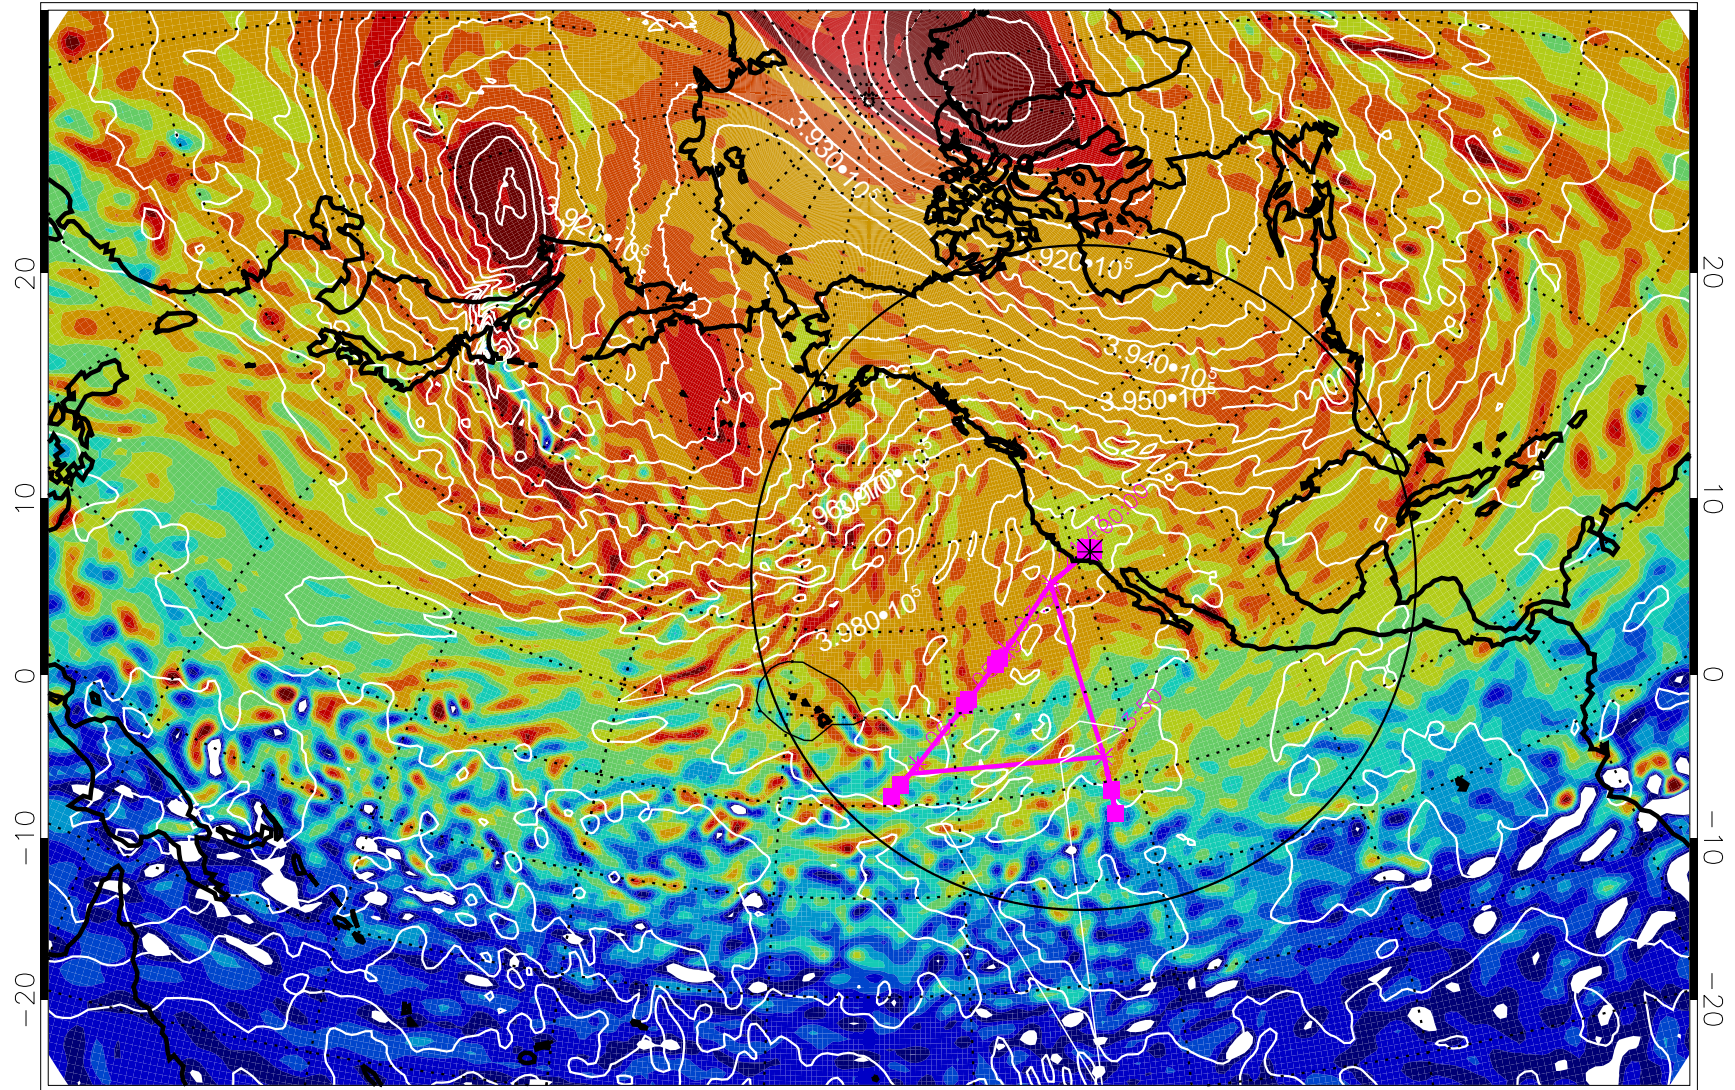

13020212, 12 hour forecast for 460K EPV

460K Montgomery Streamfunction, white

Range ring of 4055 km -- 13 hours GH round trip

13020218, 18 hour forecast for 460K EPV

460K Montgomery Streamfunction, white

Range ring of 4055 km -- 13 hours GH round trip

13020300, 24 hour forecast for 460K EPV

460K Montgomery Streamfunction, white

Range ring of 4055 km -- 13 hours GH round trip

13020306, 30 hour forecast for 460K EPV

460K Montgomery Streamfunction, white

Range ring of 4055 km -- 13 hours GH round trip

13020312, 36 hour forecast for 460K EPV

460K Montgomery Streamfunction, white

Range ring of 4055 km -- 13 hours GH round trip

13020318, 42 hour forecast for 460K EPV

460K Montgomery Streamfunction, white

Range ring of 4055 km -- 13 hours GH round trip

13020400, 48 hour forecast for 460K EPV

460K Montgomery Streamfunction, white

Range ring of 4055 km -- 13 hours GH round trip

13020406, 54 hour forecast for 460K EPV

460K Montgomery Streamfunction, white

Range ring of 4055 km -- 13 hours GH round trip