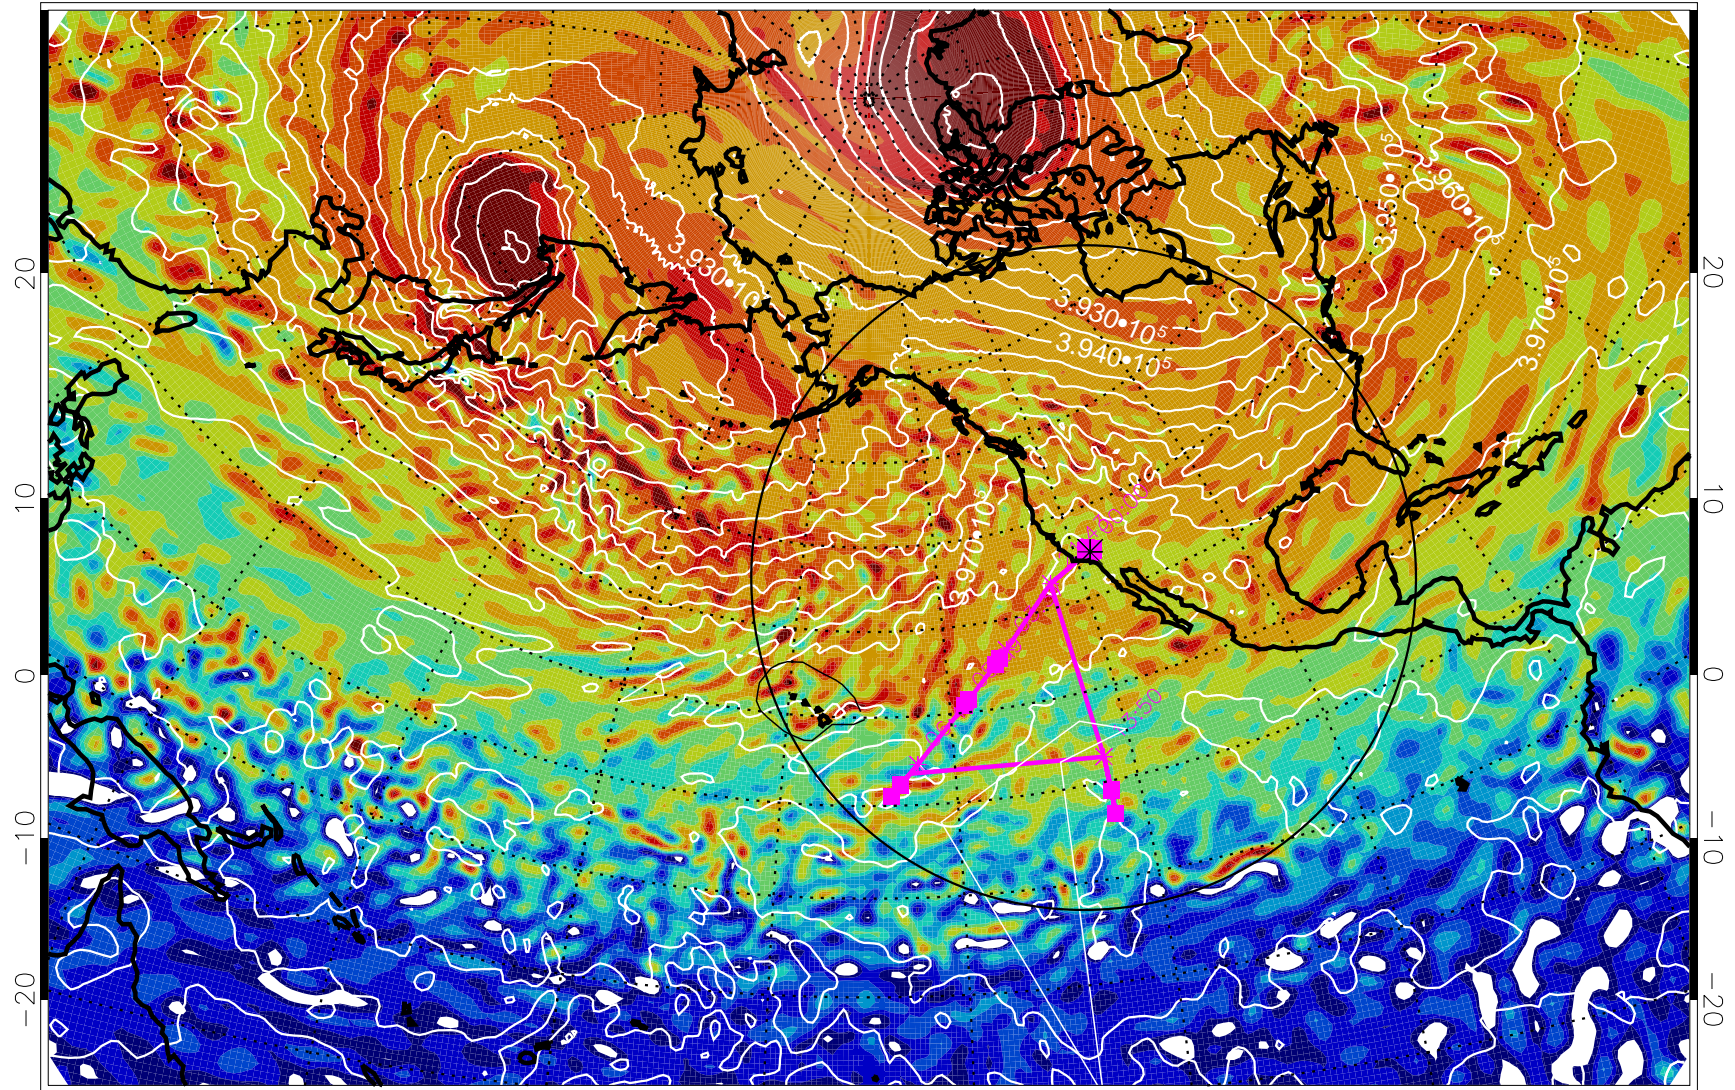

13020412, 60 hour forecast for 460K EPV

460K Montgomery Streamfunction, white

Range ring of 4055 km -- 13 hours GH round trip

13020418, 66 hour forecast for 460K EPV

460K Montgomery Streamfunction, white

Range ring of 4055 km -- 13 hours GH round trip

13020500, 72 hour forecast for 460K EPV

460K Montgomery Streamfunction, white

Range ring of 4055 km -- 13 hours GH round trip

13020506, 78 hour forecast for 460K EPV

460K Montgomery Streamfunction, white

Range ring of 4055 km -- 13 hours GH round trip

13020512, 84 hour forecast for 460K EPV

460K Montgomery Streamfunction, white

Range ring of 4055 km -- 13 hours GH round trip

13020518, 90 hour forecast for 460K EPV

460K Montgomery Streamfunction, white

Range ring of 4055 km -- 13 hours GH round trip

13020600, 96 hour forecast for 460K EPV

460K Montgomery Streamfunction, white

Range ring of 4055 km -- 13 hours GH round trip

13020606, 102 hour forecast for 460K EPV

460K Montgomery Streamfunction, white