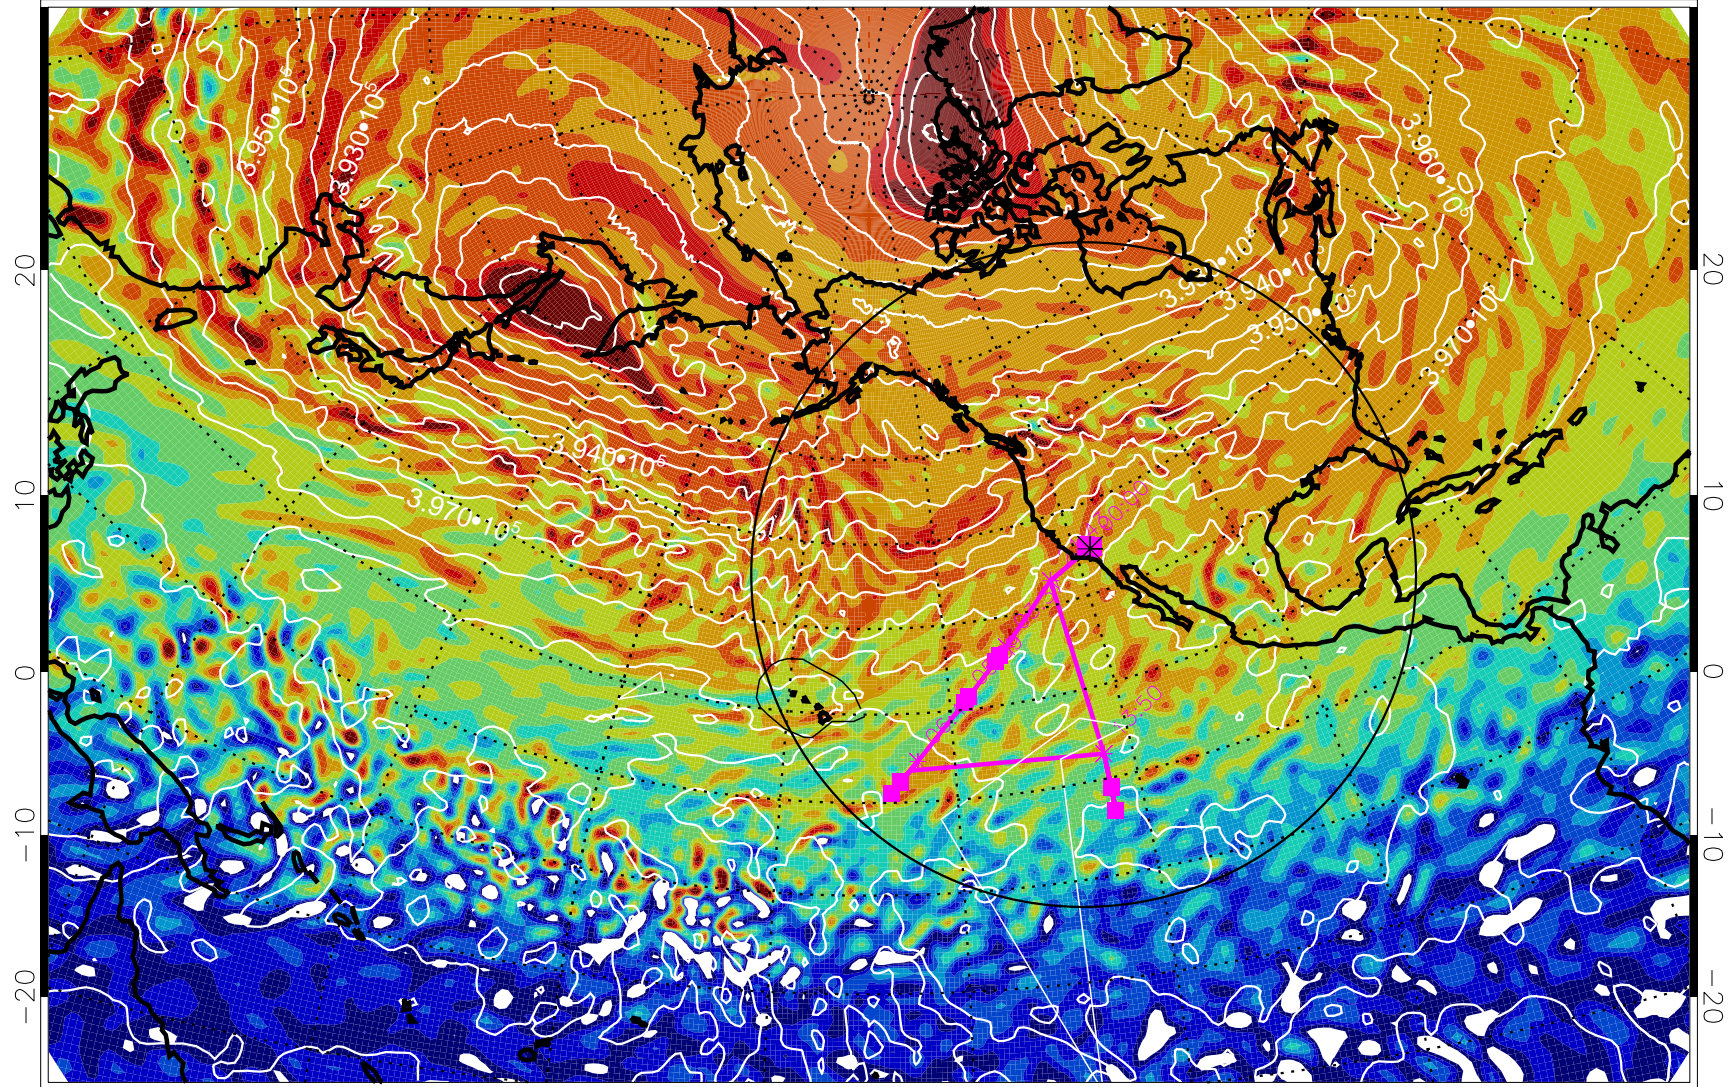

13020600, 96 hour forecast for 460K EPV

460K Montgomery Streamfunction, white

Range ring of 4055 km -- 13 hours GH round trip

13020606, 102 hour forecast for 460K EPV

460K Montgomery Streamfunction, white

Range ring of 4055 km -- 13 hours GH round trip

13020612, 108 hour forecast for 460K EPV

460K Montgomery Streamfunction, white

Range ring of 4055 km -- 13 hours GH round trip

13020618, 114 hour forecast for 460K EPV

460K Montgomery Streamfunction, white

Range ring of 4055 km -- 13 hours GH round trip

13020700, 120 hour forecast for 460K EPV

460K Montgomery Streamfunction, white

Range ring of 4055 km -- 13 hours GH round trip