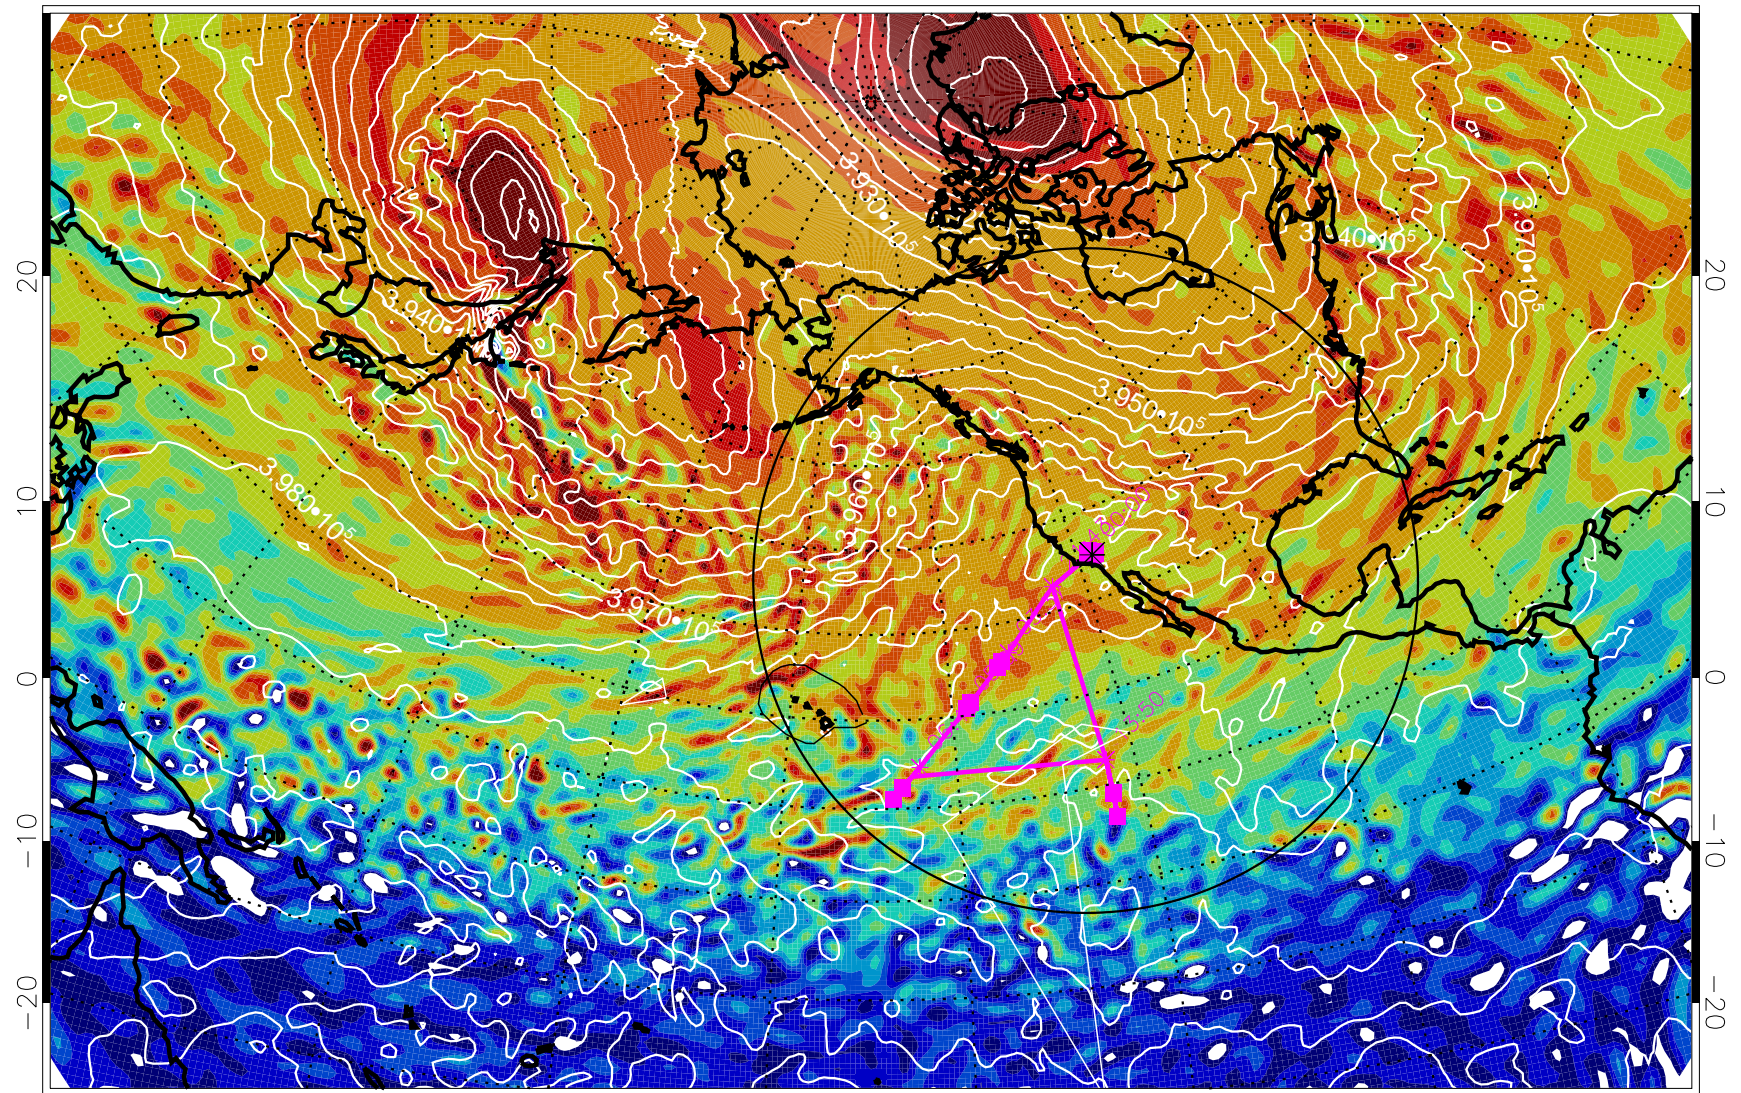

13020300, 24 hour forecast for 460K EPV

460K Montgomery Streamfunction, white

Range ring of 4055 km -- 13 hours GH round trip

13020306, 30 hour forecast for 460K EPV

460K Montgomery Streamfunction, white

Range ring of 4055 km -- 13 hours GH round trip

13020312, 36 hour forecast for 460K EPV

460K Montgomery Streamfunction, white

Range ring of 4055 km -- 13 hours GH round trip

13020318, 42 hour forecast for 460K EPV

460K Montgomery Streamfunction, white

Range ring of 4055 km -- 13 hours GH round trip

13020400, 48 hour forecast for 460K EPV

460K Montgomery Streamfunction, white

Range ring of 4055 km -- 13 hours GH round trip

13020406, 54 hour forecast for 460K EPV

460K Montgomery Streamfunction, white

Range ring of 4055 km -- 13 hours GH round trip

13020412, 60 hour forecast for 460K EPV

460K Montgomery Streamfunction, white

Range ring of 4055 km -- 13 hours GH round trip

13020418, 66 hour forecast for 460K EPV

460K Montgomery Streamfunction, white

Range ring of 4055 km -- 13 hours GH round trip