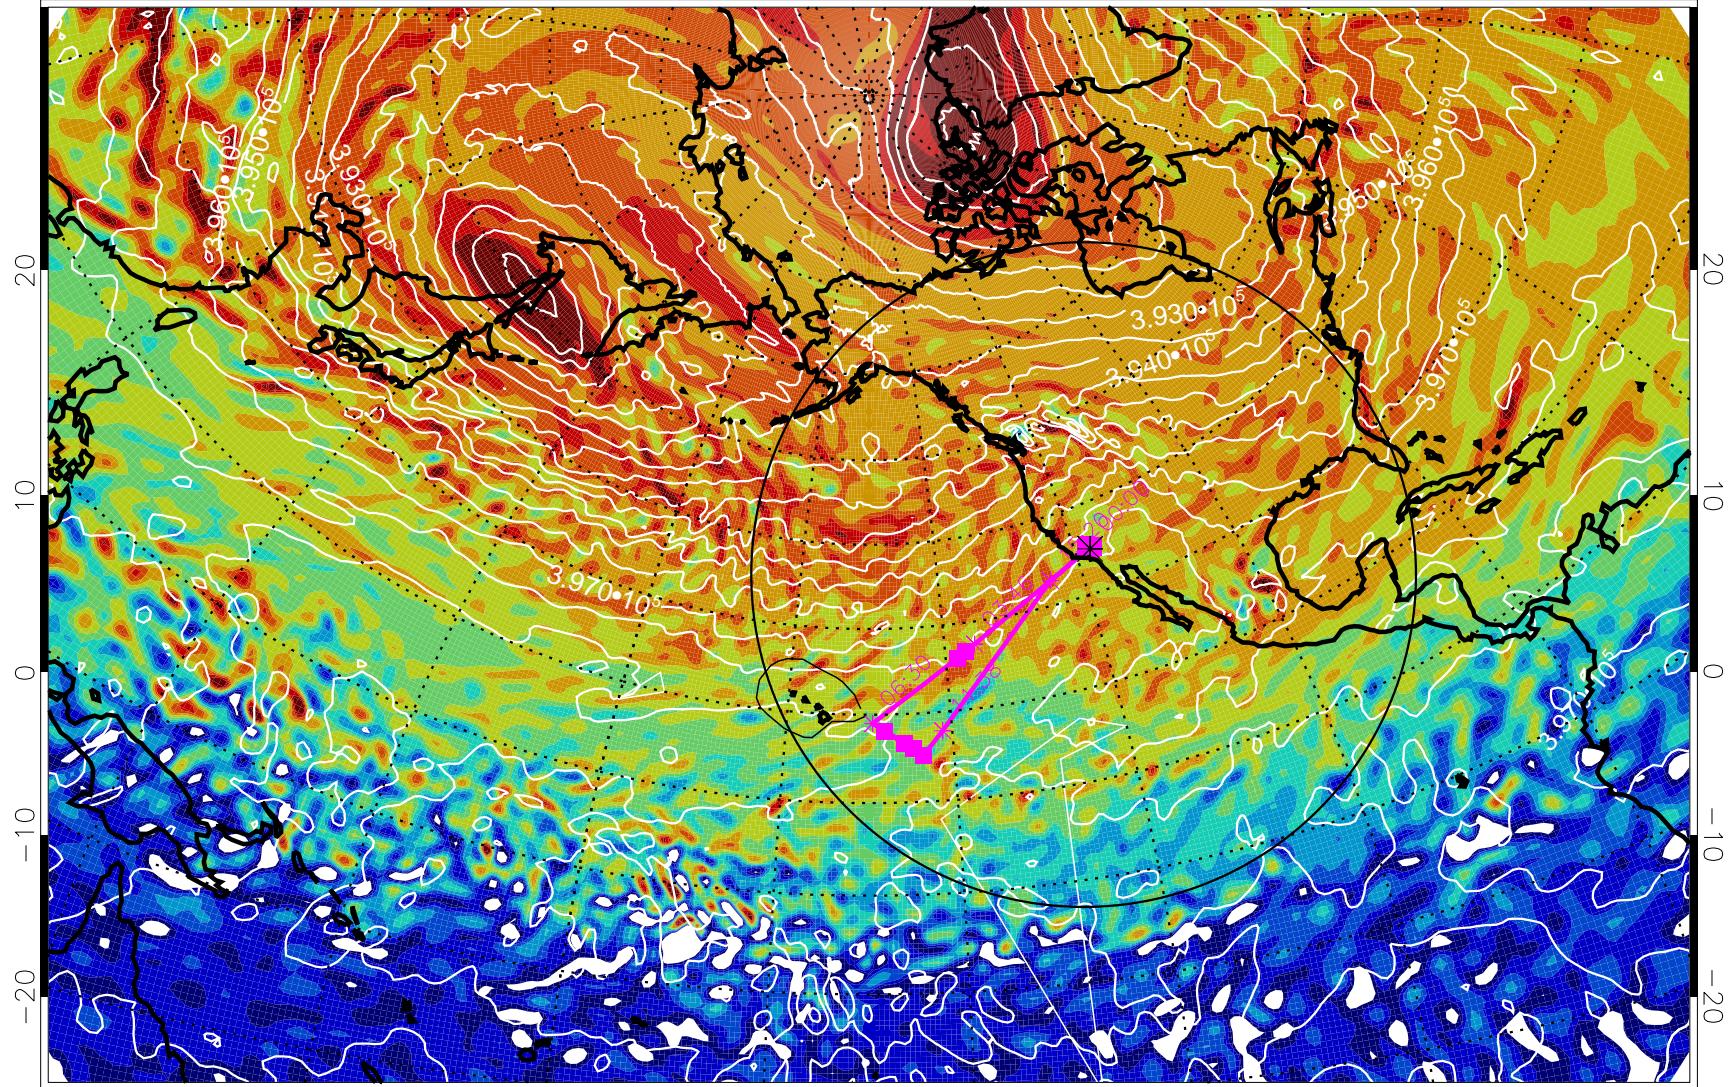

13020506, 90 hour forecast for 460K EPV

460K Montgomery Streamfunction, white

Range ring of 4055 km -- 13 hours GH round trip

13020512, 96 hour forecast for 460K EPV

460K Montgomery Streamfunction, white

Range ring of 4055 km -- 13 hours GH round trip

13020518, 102 hour forecast for 460K EPV

460K Montgomery Streamfunction, white

Range ring of 4055 km -- 13 hours GH round trip

13020600, 108 hour forecast for 460K EPV

460K Montgomery Streamfunction, white

Range ring of 4055 km -- 13 hours GH round trip

13020606, 114 hour forecast for 460K EPV

460K Montgomery Streamfunction, white

Range ring of 4055 km -- 13 hours GH round trip

13020612, 120 hour forecast for 460K EPV

460K Montgomery Streamfunction, white

Range ring of 4055 km -- 13 hours GH round trip