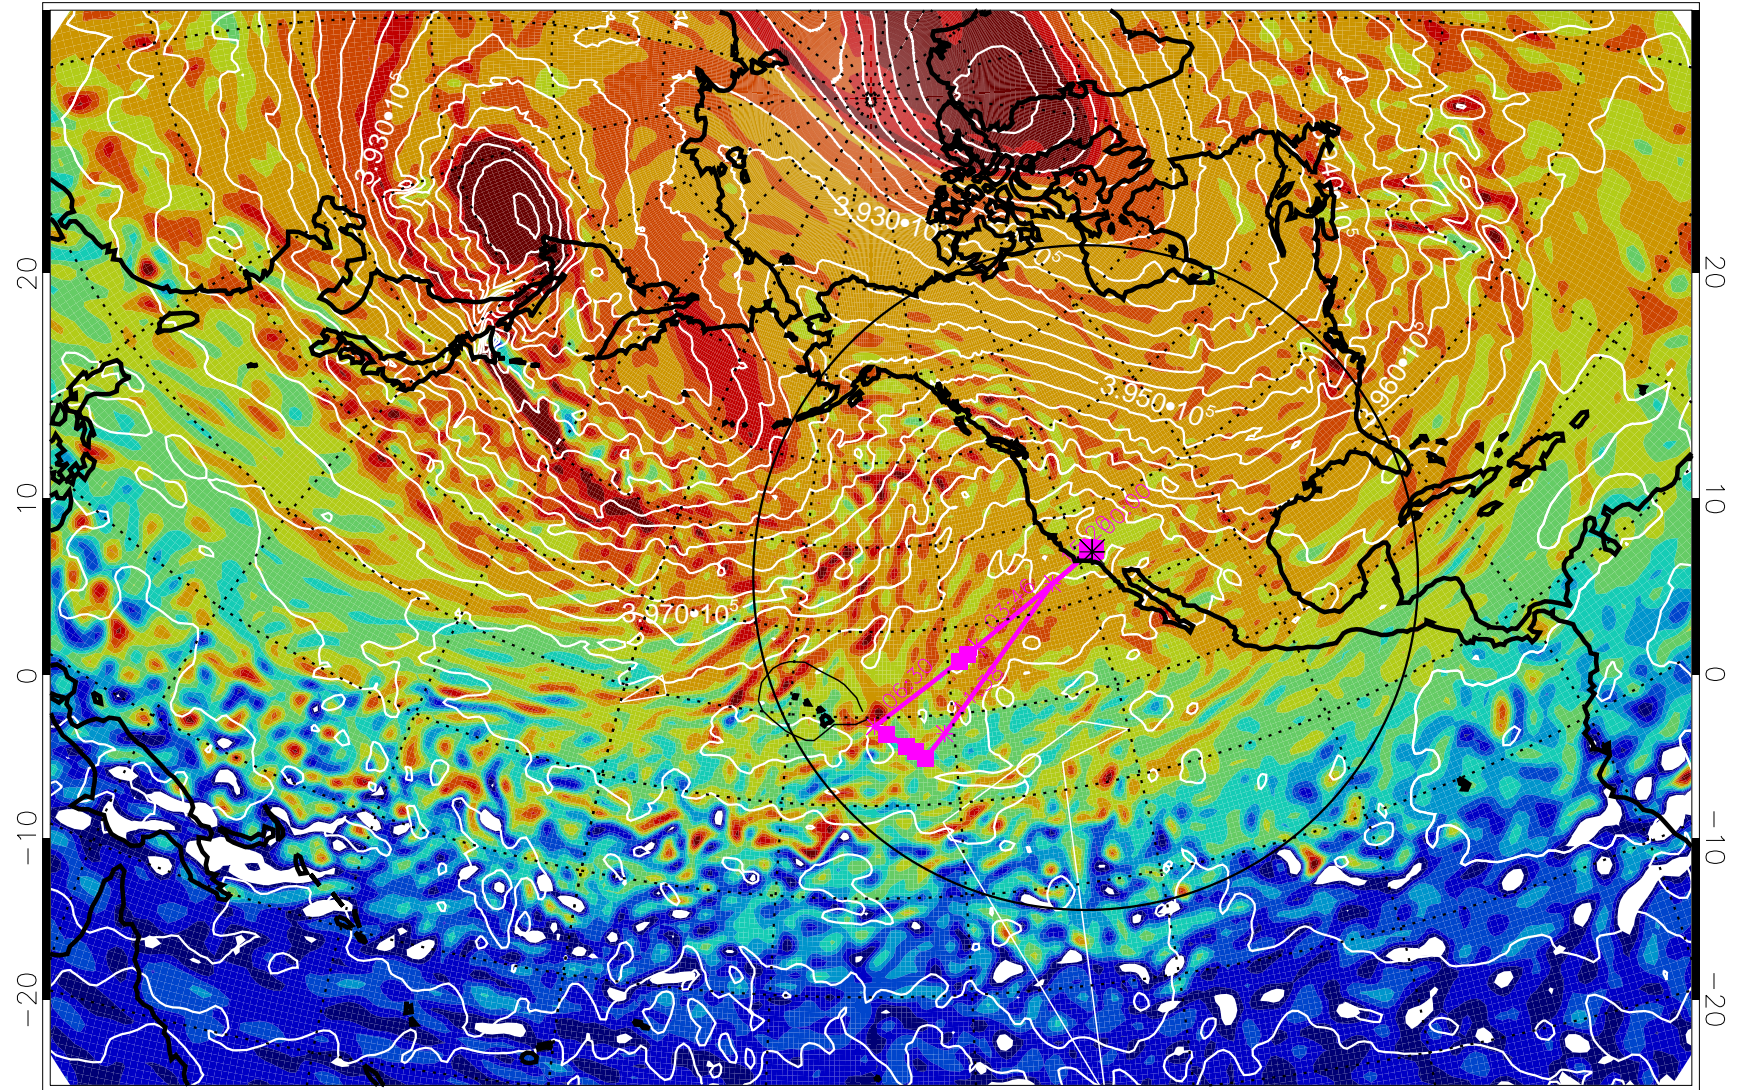

13020318, 54 hour forecast for 460K EPV

460K Montgomery Streamfunction, white

Range ring of 4055 km -- 13 hours GH round trip

13020400, 60 hour forecast for 460K EPV

460K Montgomery Streamfunction, white

Range ring of 4055 km -- 13 hours GH round trip

13020406, 66 hour forecast for 460K EPV

460K Montgomery Streamfunction, white

Range ring of 4055 km -- 13 hours GH round trip

13020412, 72 hour forecast for 460K EPV

460K Montgomery Streamfunction, white

Range ring of 4055 km -- 13 hours GH round trip

13020418, 78 hour forecast for 460K EPV

460K Montgomery Streamfunction, white

Range ring of 4055 km -- 13 hours GH round trip

13020500, 84 hour forecast for 460K EPV

460K Montgomery Streamfunction, white

Range ring of 4055 km -- 13 hours GH round trip