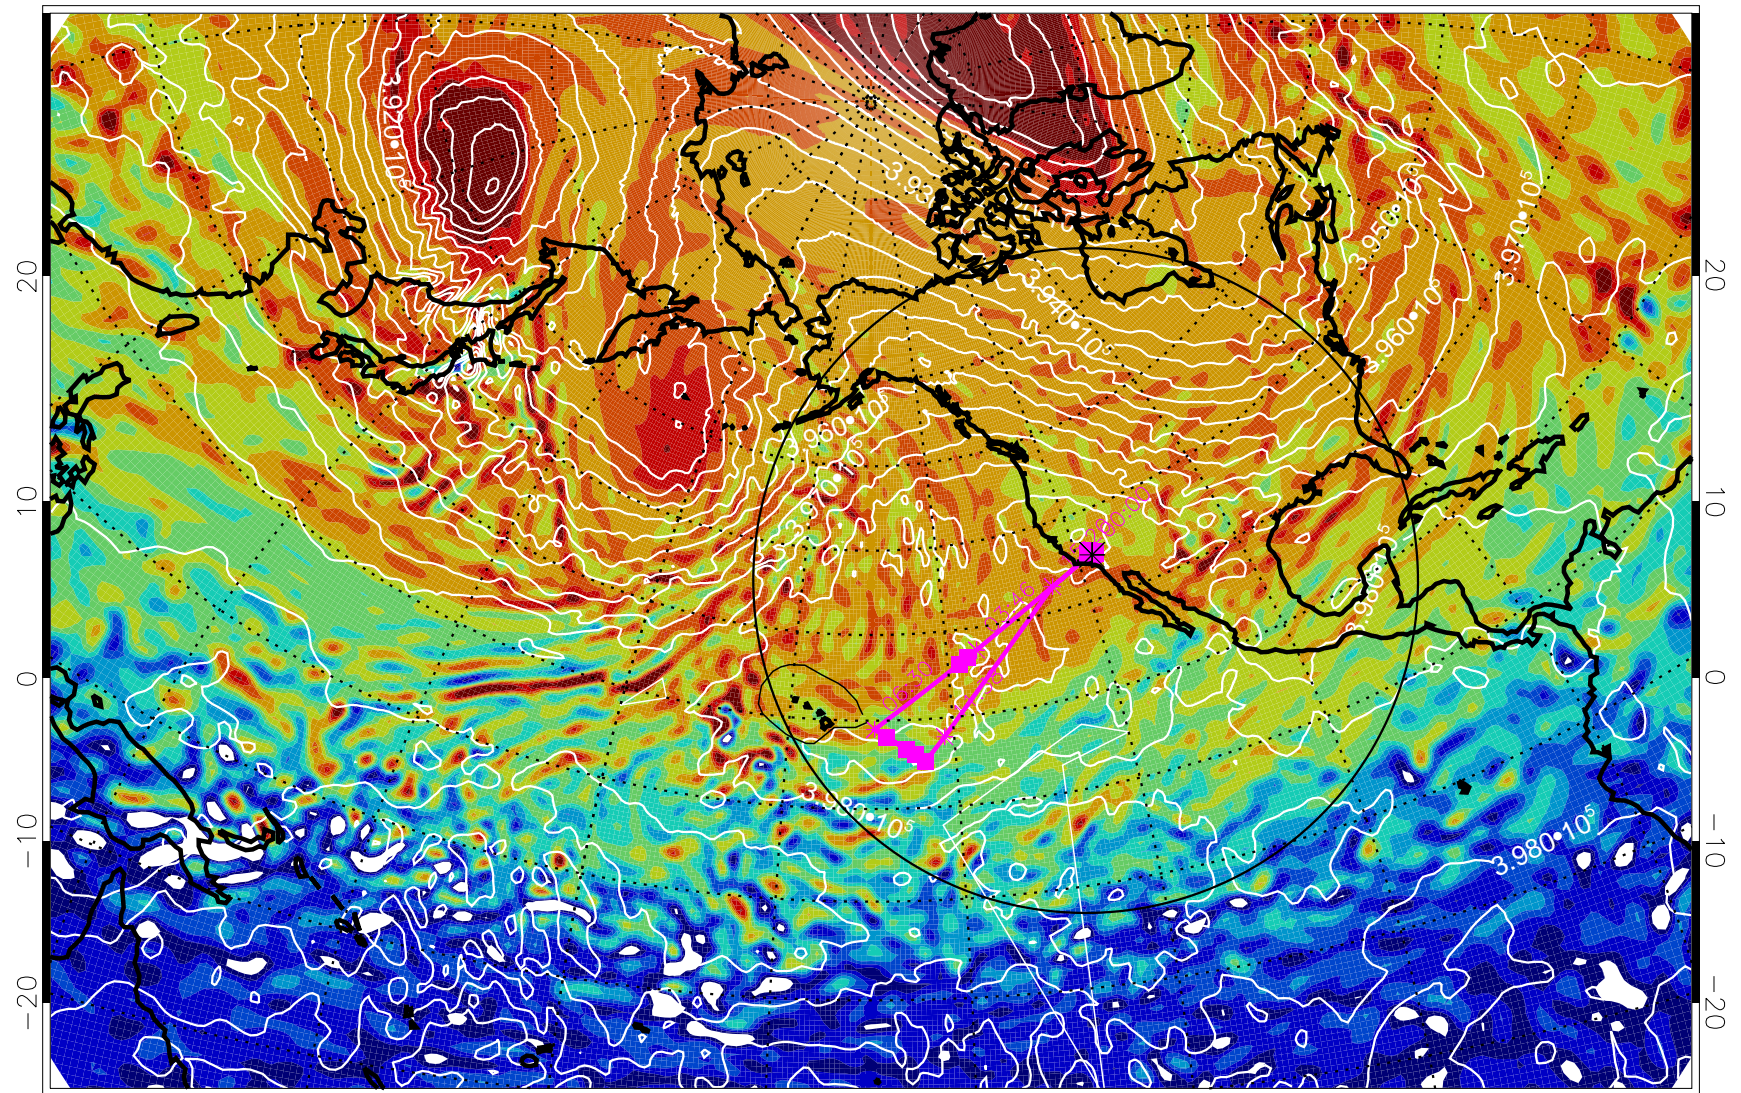

13020118, 6 hour forecast for 460K EPV

460K Montgomery Streamfunction, white

Range ring of 4055 km -- 13 hours GH round trip

13020200, 12 hour forecast for 460K EPV

460K Montgomery Streamfunction, white

Range ring of 4055 km -- 13 hours GH round trip

13020206, 18 hour forecast for 460K EPV

460K Montgomery Streamfunction, white

Range ring of 4055 km -- 13 hours GH round trip

13020212, 24 hour forecast for 460K EPV

460K Montgomery Streamfunction, white

Range ring of 4055 km -- 13 hours GH round trip

13020218, 30 hour forecast for 460K EPV

460K Montgomery Streamfunction, white

Range ring of 4055 km -- 13 hours GH round trip

13020300, 36 hour forecast for 460K EPV

460K Montgomery Streamfunction, white

Range ring of 4055 km -- 13 hours GH round trip

13020306, 42 hour forecast for 460K EPV

460K Montgomery Streamfunction, white

Range ring of 4055 km -- 13 hours GH round trip

13020312, 48 hour forecast for 460K EPV

460K Montgomery Streamfunction, white

Range ring of 4055 km -- 13 hours GH round trip