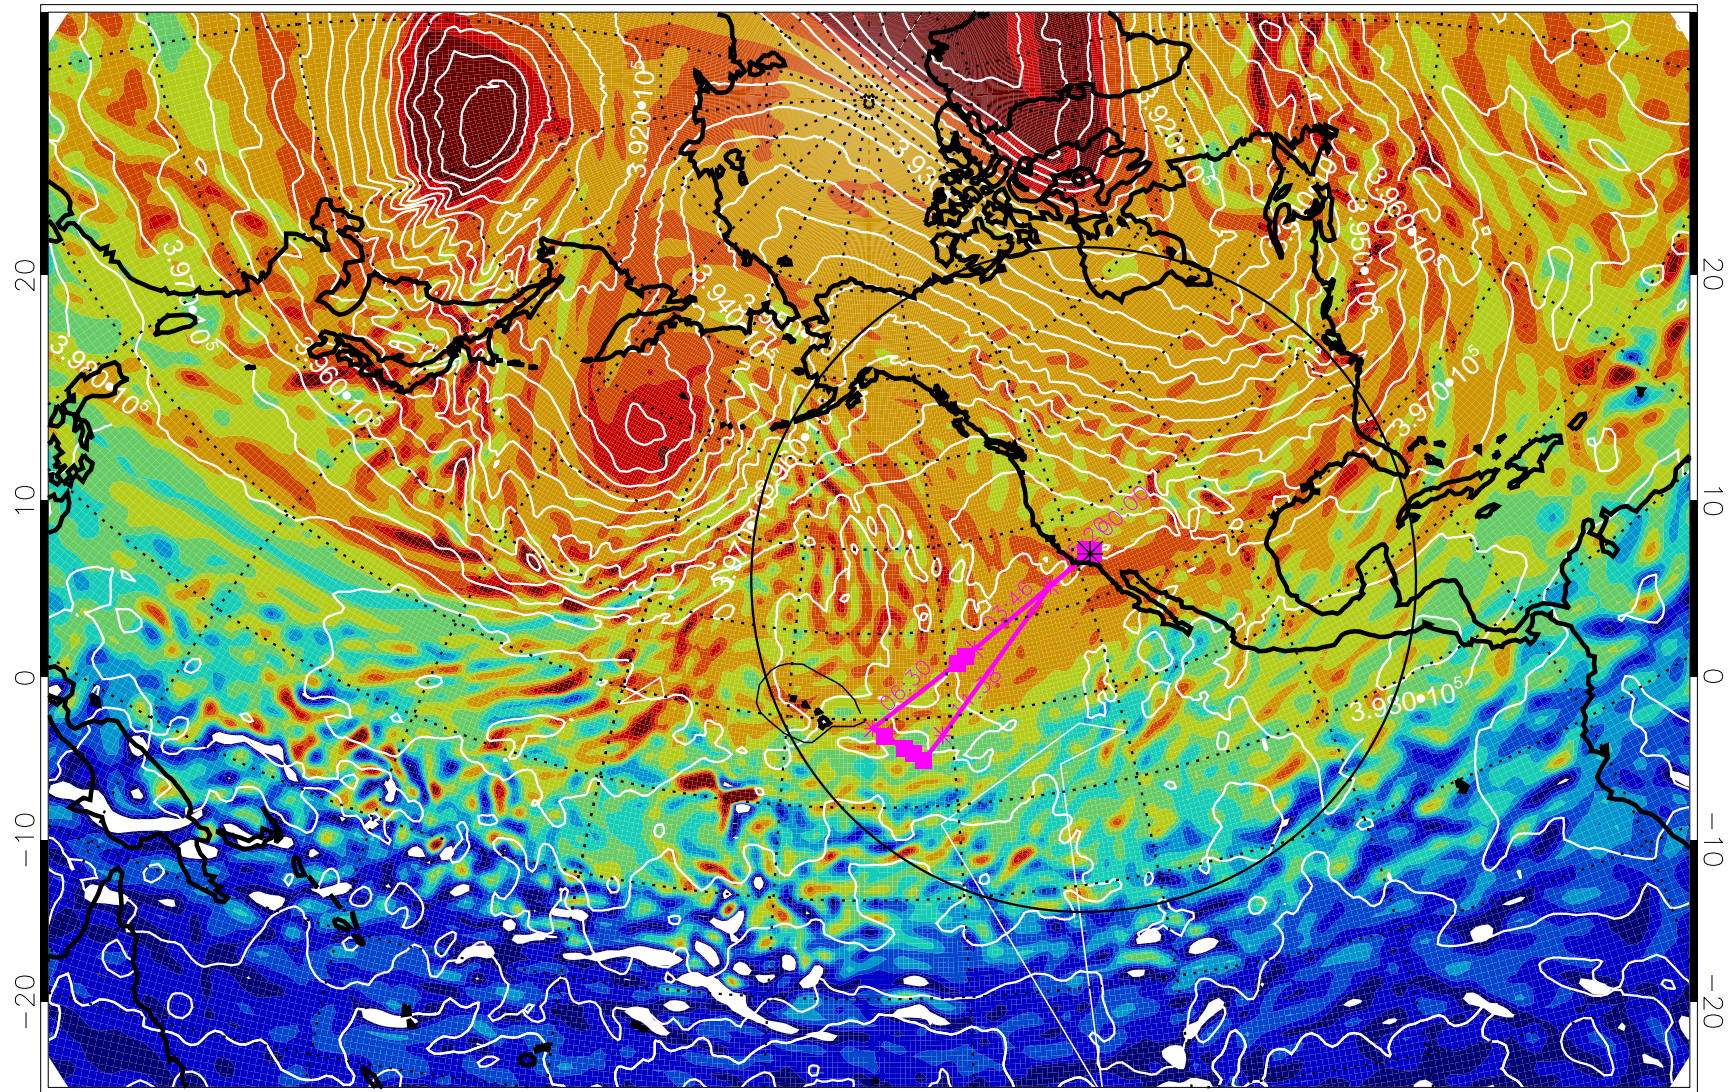

13020118, 6 hour forecast for 460K EPV

460K Montgomery Streamfunction, white

Range ring of 4055 km -- 13 hours GH round trip

13020200, 12 hour forecast for 460K EPV

460K Montgomery Streamfunction, white

Range ring of 4055 km -- 13 hours GH round trip

13020206, 18 hour forecast for 460K EPV

460K Montgomery Streamfunction, white

Range ring of 4055 km -- 13 hours GH round trip

13020212, 24 hour forecast for 460K EPV

460K Montgomery Streamfunction, white

Range ring of 4055 km -- 13 hours GH round trip

13020218, 30 hour forecast for 460K EPV

460K Montgomery Streamfunction, white

Range ring of 4055 km -- 13 hours GH round trip

13020300, 36 hour forecast for 460K EPV

460K Montgomery Streamfunction, white

Range ring of 4055 km -- 13 hours GH round trip

13020306, 42 hour forecast for 460K EPV

460K Montgomery Streamfunction, white

Range ring of 4055 km -- 13 hours GH round trip

13020312, 48 hour forecast for 460K EPV

460K Montgomery Streamfunction, white

Range ring of 4055 km -- 13 hours GH round trip