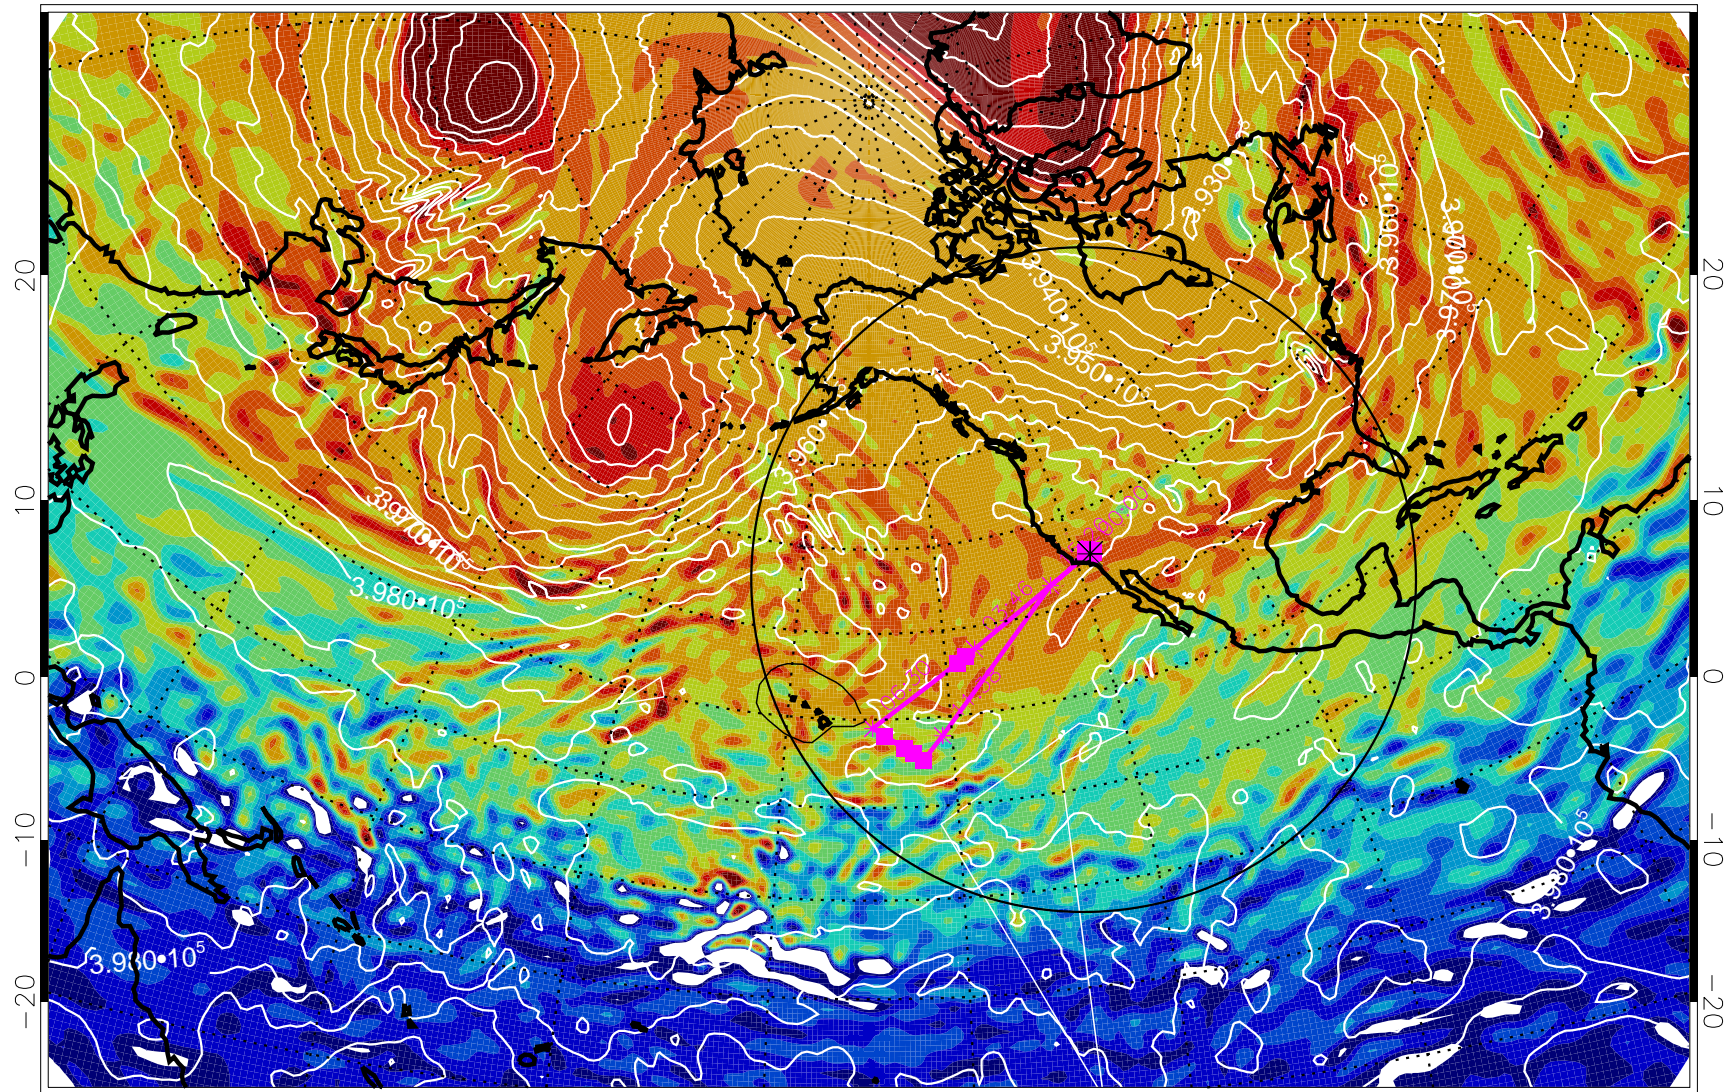

13020118, 6 hour forecast for 460K EPV

460K Montgomery Streamfunction, white

Range ring of 4055 km -- 13 hours GH round trip

13020200, 12 hour forecast for 460K EPV

460K Montgomery Streamfunction, white

Range ring of 4055 km -- 13 hours GH round trip

13020206, 18 hour forecast for 460K EPV

460K Montgomery Streamfunction, white

Range ring of 4055 km -- 13 hours GH round trip

13020212, 24 hour forecast for 460K EPV

460K Montgomery Streamfunction, white

Range ring of 4055 km -- 13 hours GH round trip

13020218, 30 hour forecast for 460K EPV

460K Montgomery Streamfunction, white

Range ring of 4055 km -- 13 hours GH round trip

13020300, 36 hour forecast for 460K EPV

460K Montgomery Streamfunction, white

Range ring of 4055 km -- 13 hours GH round trip

13020306, 42 hour forecast for 460K EPV

460K Montgomery Streamfunction, white

Range ring of 4055 km -- 13 hours GH round trip

13020312, 48 hour forecast for 460K EPV

460K Montgomery Streamfunction, white

Range ring of 4055 km -- 13 hours GH round trip