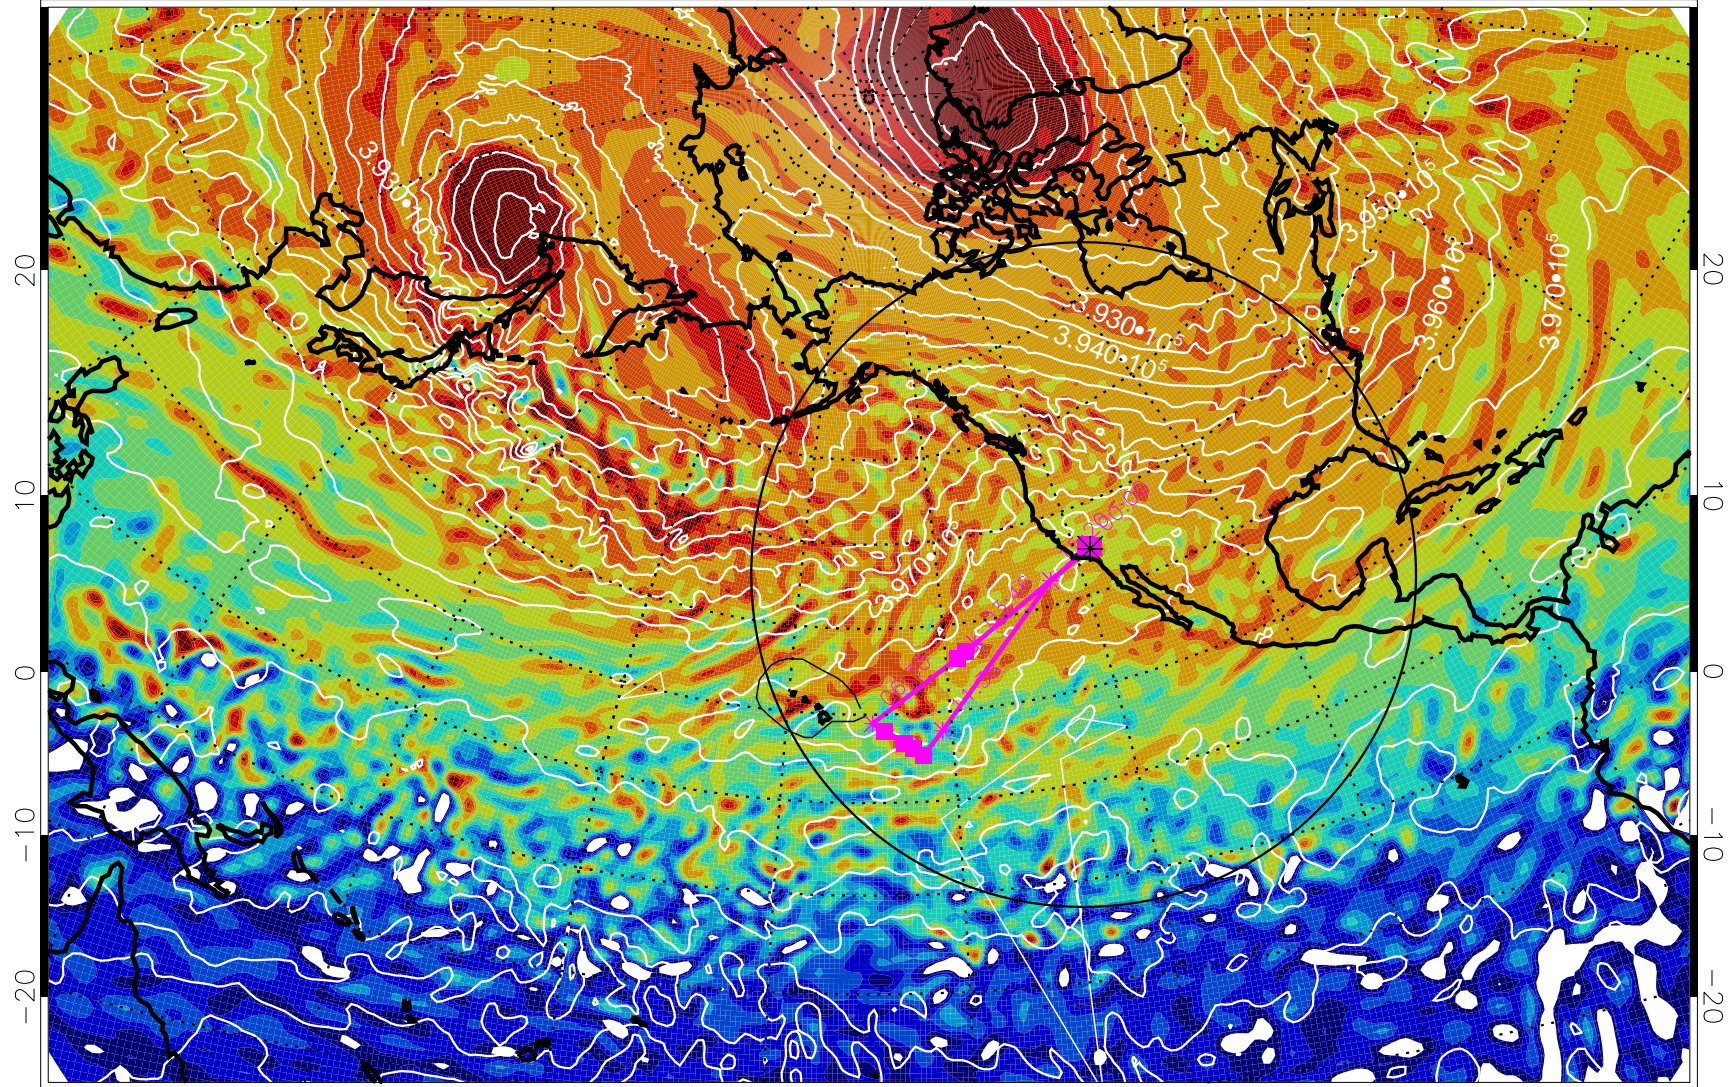

13020406, 66 hour forecast for 460K EPV

460K Montgomery Streamfunction, white

Range ring of 4055 km -- 13 hours GH round trip

13020412, 72 hour forecast for 460K EPV

460K Montgomery Streamfunction, white

Range ring of 4055 km -- 13 hours GH round trip

13020418, 78 hour forecast for 460K EPV

460K Montgomery Streamfunction, white

Range ring of 4055 km -- 13 hours GH round trip

13020500, 84 hour forecast for 460K EPV

460K Montgomery Streamfunction, white

Range ring of 4055 km -- 13 hours GH round trip

13020506, 90 hour forecast for 460K EPV

460K Montgomery Streamfunction, white

Range ring of 4055 km -- 13 hours GH round trip

13020512, 96 hour forecast for 460K EPV

460K Montgomery Streamfunction, white

Range ring of 4055 km -- 13 hours GH round trip

13020518, 102 hour forecast for 460K EPV

460K Montgomery Streamfunction, white

Range ring of 4055 km -- 13 hours GH round trip

13020600, 108 hour forecast for 460K EPV

460K Montgomery Streamfunction, white