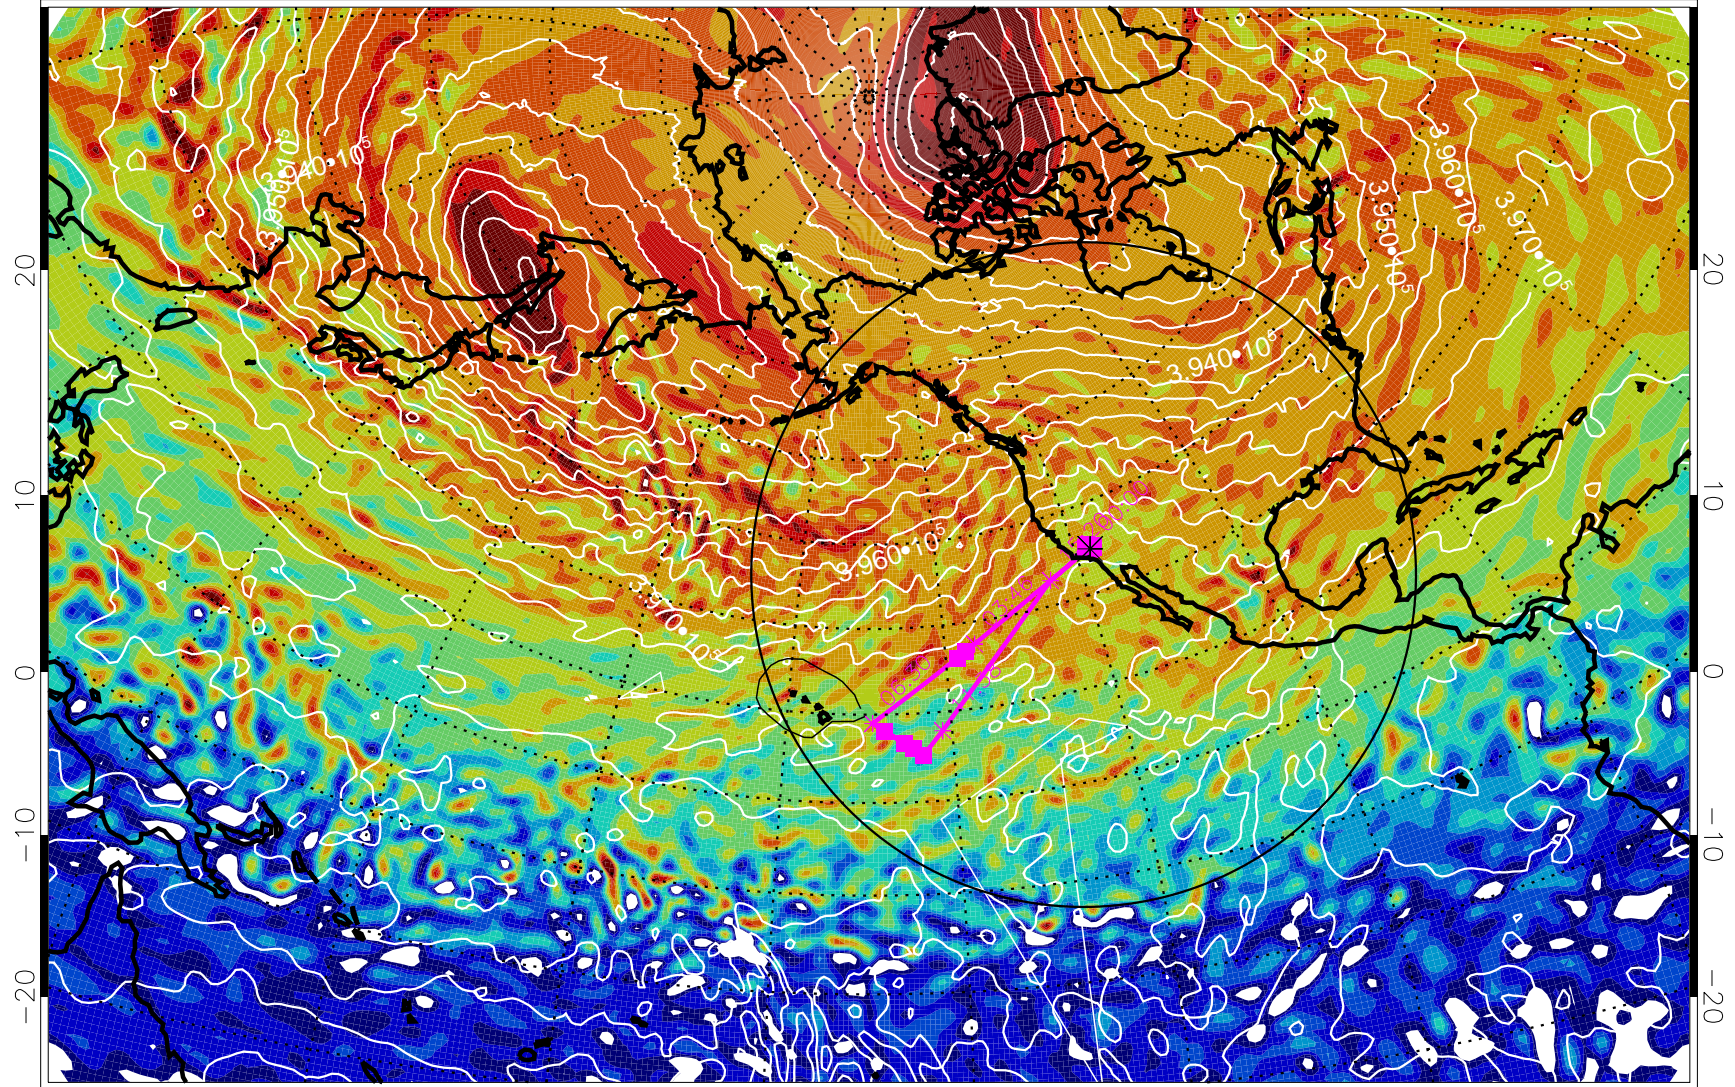

13020418, 78 hour forecast for 460K EPV

460K Montgomery Streamfunction, white

Range ring of 4055 km -- 13 hours GH round trip

13020500, 84 hour forecast for 460K EPV

460K Montgomery Streamfunction, white

Range ring of 4055 km -- 13 hours GH round trip

13020506, 90 hour forecast for 460K EPV

460K Montgomery Streamfunction, white

Range ring of 4055 km -- 13 hours GH round trip

13020512, 96 hour forecast for 460K EPV

460K Montgomery Streamfunction, white

Range ring of 4055 km -- 13 hours GH round trip

13020518, 102 hour forecast for 460K EPV

460K Montgomery Streamfunction, white

Range ring of 4055 km -- 13 hours GH round trip

13020600, 108 hour forecast for 460K EPV

460K Montgomery Streamfunction, white

Range ring of 4055 km -- 13 hours GH round trip

13020606, 114 hour forecast for 460K EPV

460K Montgomery Streamfunction, white

Range ring of 4055 km -- 13 hours GH round trip

13020612, 120 hour forecast for 460K EPV