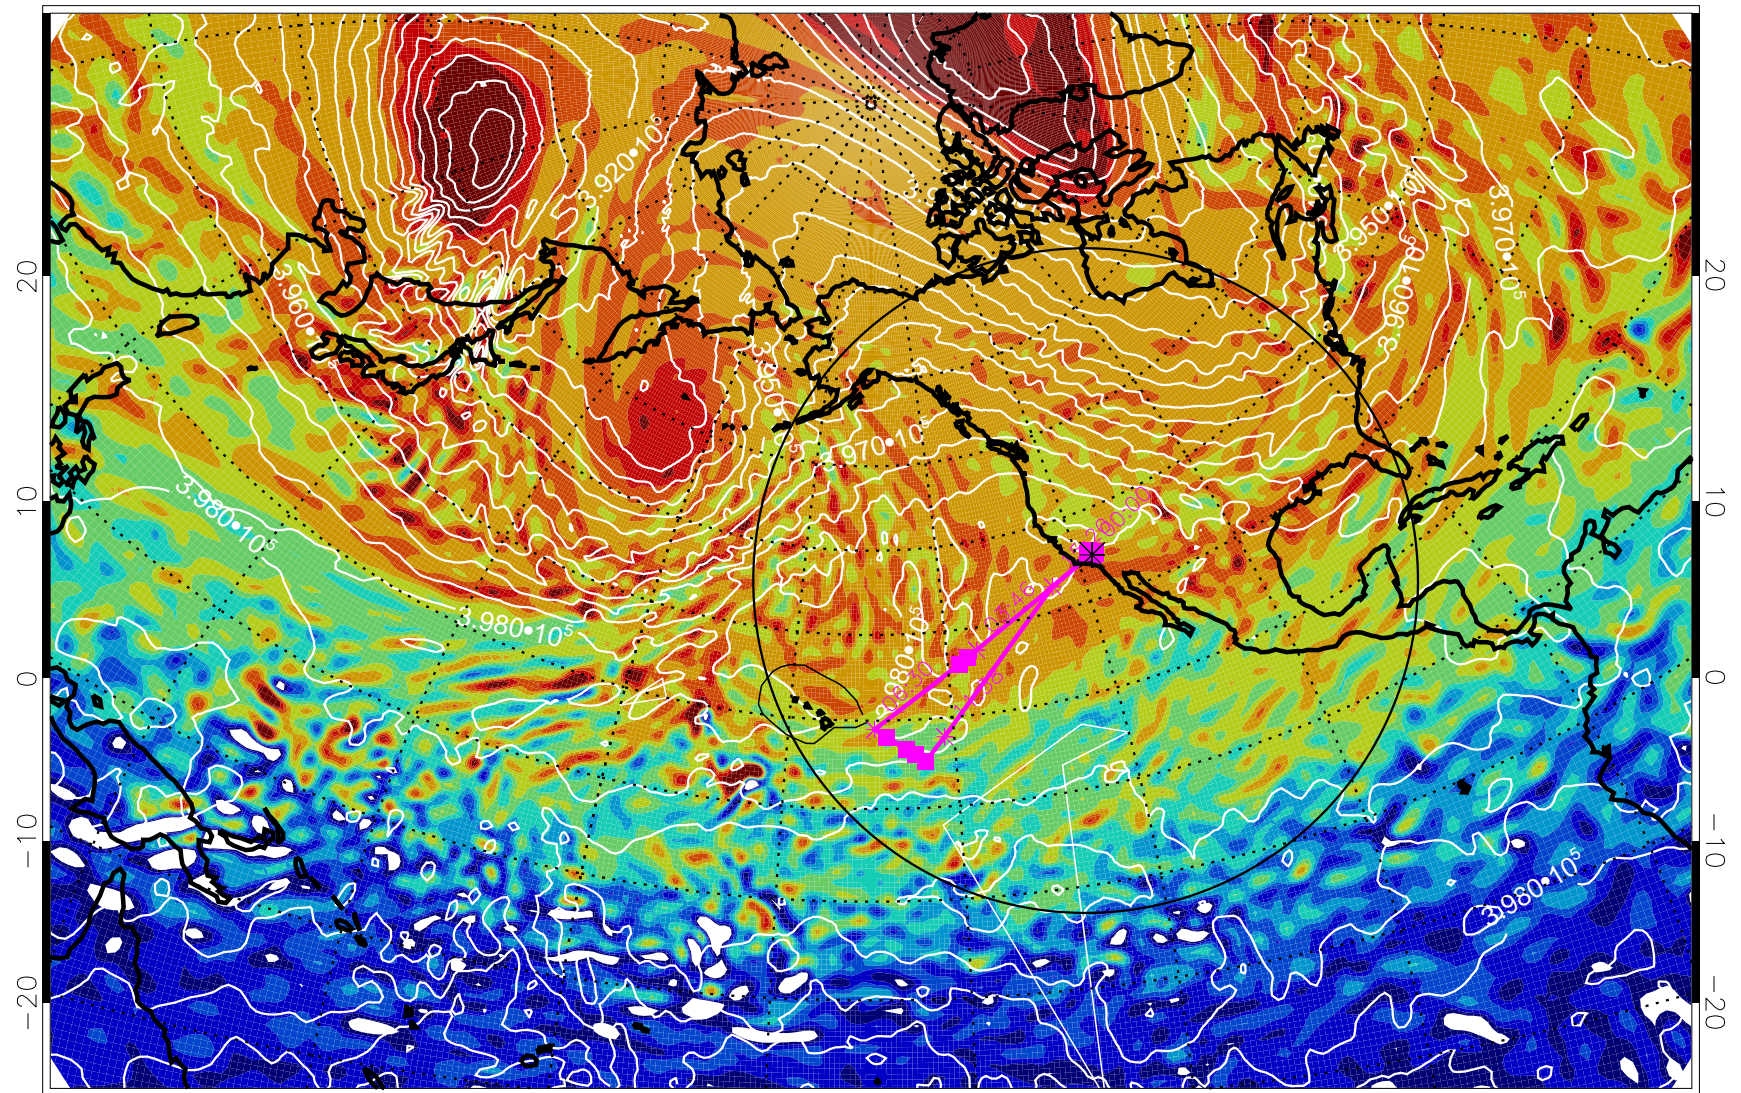

13020118, 6 hour forecast for 460K EPV

460K Montgomery Streamfunction, white

Range ring of 4055 km -- 13 hours GH round trip

13020200, 12 hour forecast for 460K EPV

460K Montgomery Streamfunction, white

Range ring of 4055 km -- 13 hours GH round trip

13020206, 18 hour forecast for 460K EPV

460K Montgomery Streamfunction, white

Range ring of 4055 km -- 13 hours GH round trip

13020212, 24 hour forecast for 460K EPV

460K Montgomery Streamfunction, white

Range ring of 4055 km -- 13 hours GH round trip

13020218, 30 hour forecast for 460K EPV

460K Montgomery Streamfunction, white

Range ring of 4055 km -- 13 hours GH round trip

13020300, 36 hour forecast for 460K EPV

460K Montgomery Streamfunction, white

Range ring of 4055 km -- 13 hours GH round trip

13020306, 42 hour forecast for 460K EPV

460K Montgomery Streamfunction, white

Range ring of 4055 km -- 13 hours GH round trip

13020312, 48 hour forecast for 460K EPV

460K Montgomery Streamfunction, white

Range ring of 4055 km -- 13 hours GH round trip