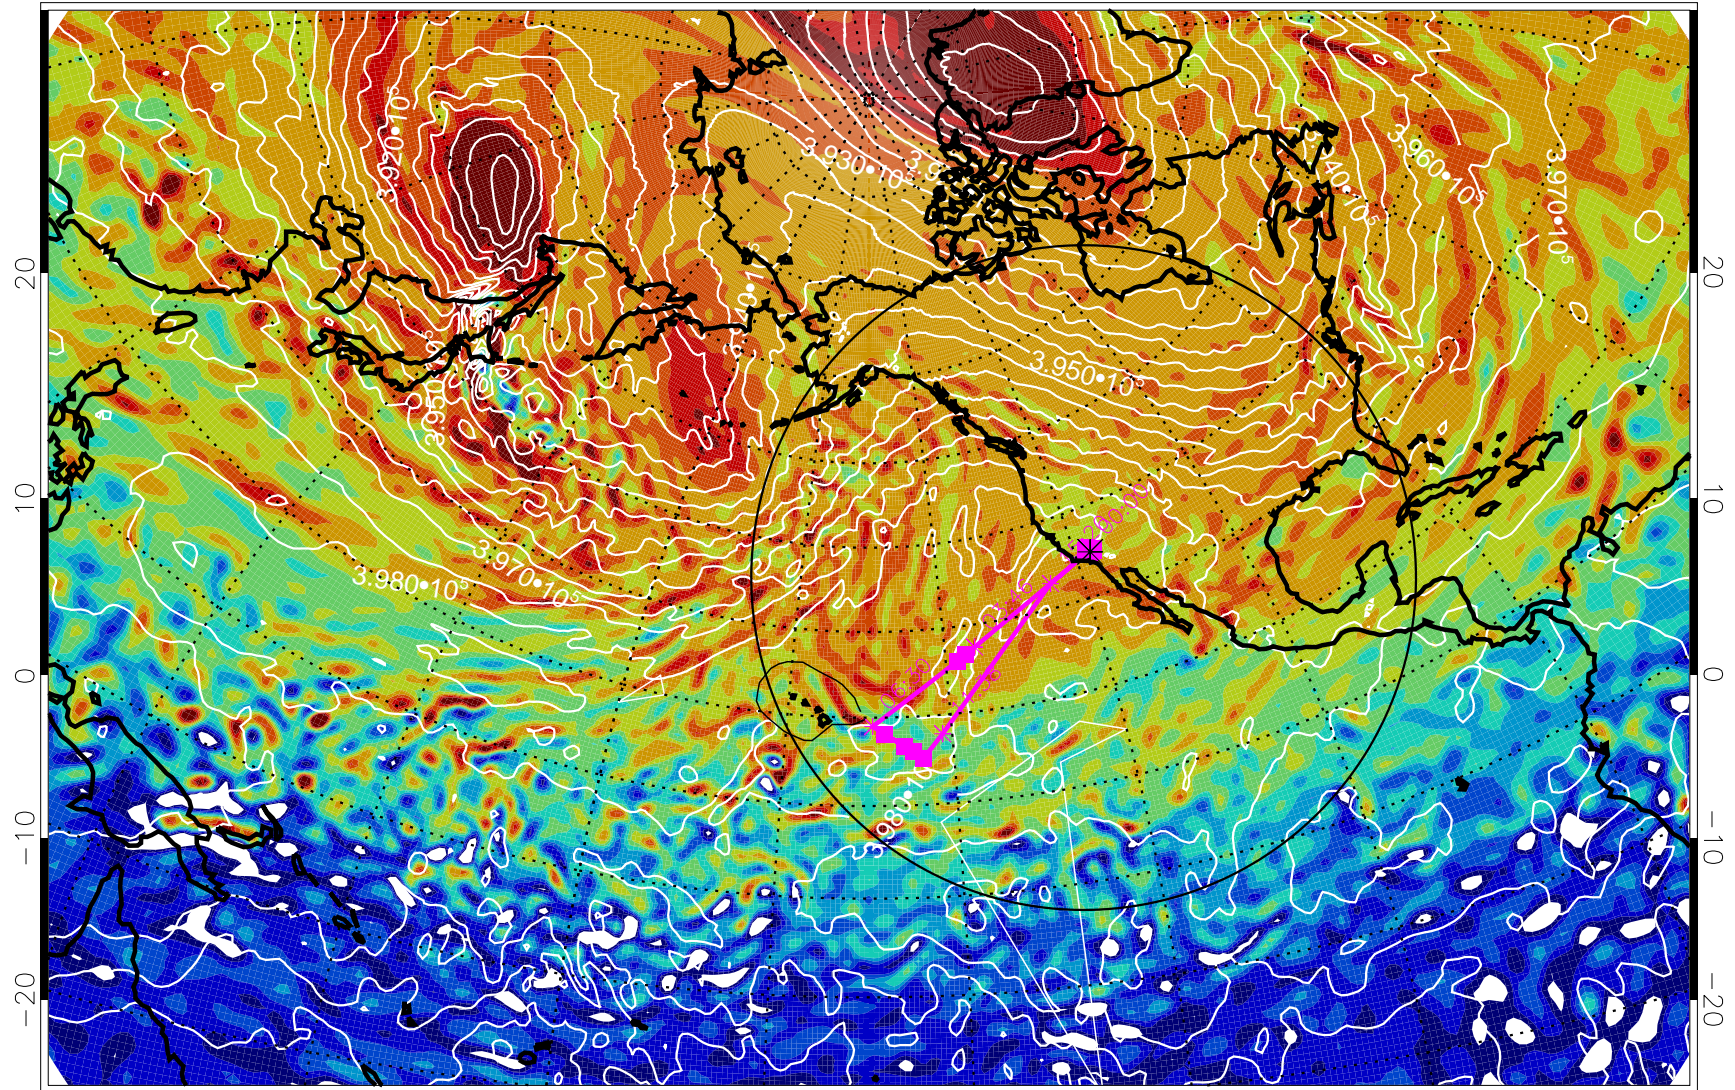

13020206, 18 hour forecast for 460K EPV

460K Montgomery Streamfunction, white

Range ring of 4055 km -- 13 hours GH round trip

13020212, 24 hour forecast for 460K EPV

460K Montgomery Streamfunction, white

Range ring of 4055 km -- 13 hours GH round trip

13020218, 30 hour forecast for 460K EPV

460K Montgomery Streamfunction, white

Range ring of 4055 km -- 13 hours GH round trip

13020300, 36 hour forecast for 460K EPV

460K Montgomery Streamfunction, white

Range ring of 4055 km -- 13 hours GH round trip

13020306, 42 hour forecast for 460K EPV

460K Montgomery Streamfunction, white

Range ring of 4055 km -- 13 hours GH round trip

13020312, 48 hour forecast for 460K EPV

460K Montgomery Streamfunction, white

Range ring of 4055 km -- 13 hours GH round trip

13020318, 54 hour forecast for 460K EPV

460K Montgomery Streamfunction, white

Range ring of 4055 km -- 13 hours GH round trip

13020400, 60 hour forecast for 460K EPV

460K Montgomery Streamfunction, white

Range ring of 4055 km -- 13 hours GH round trip