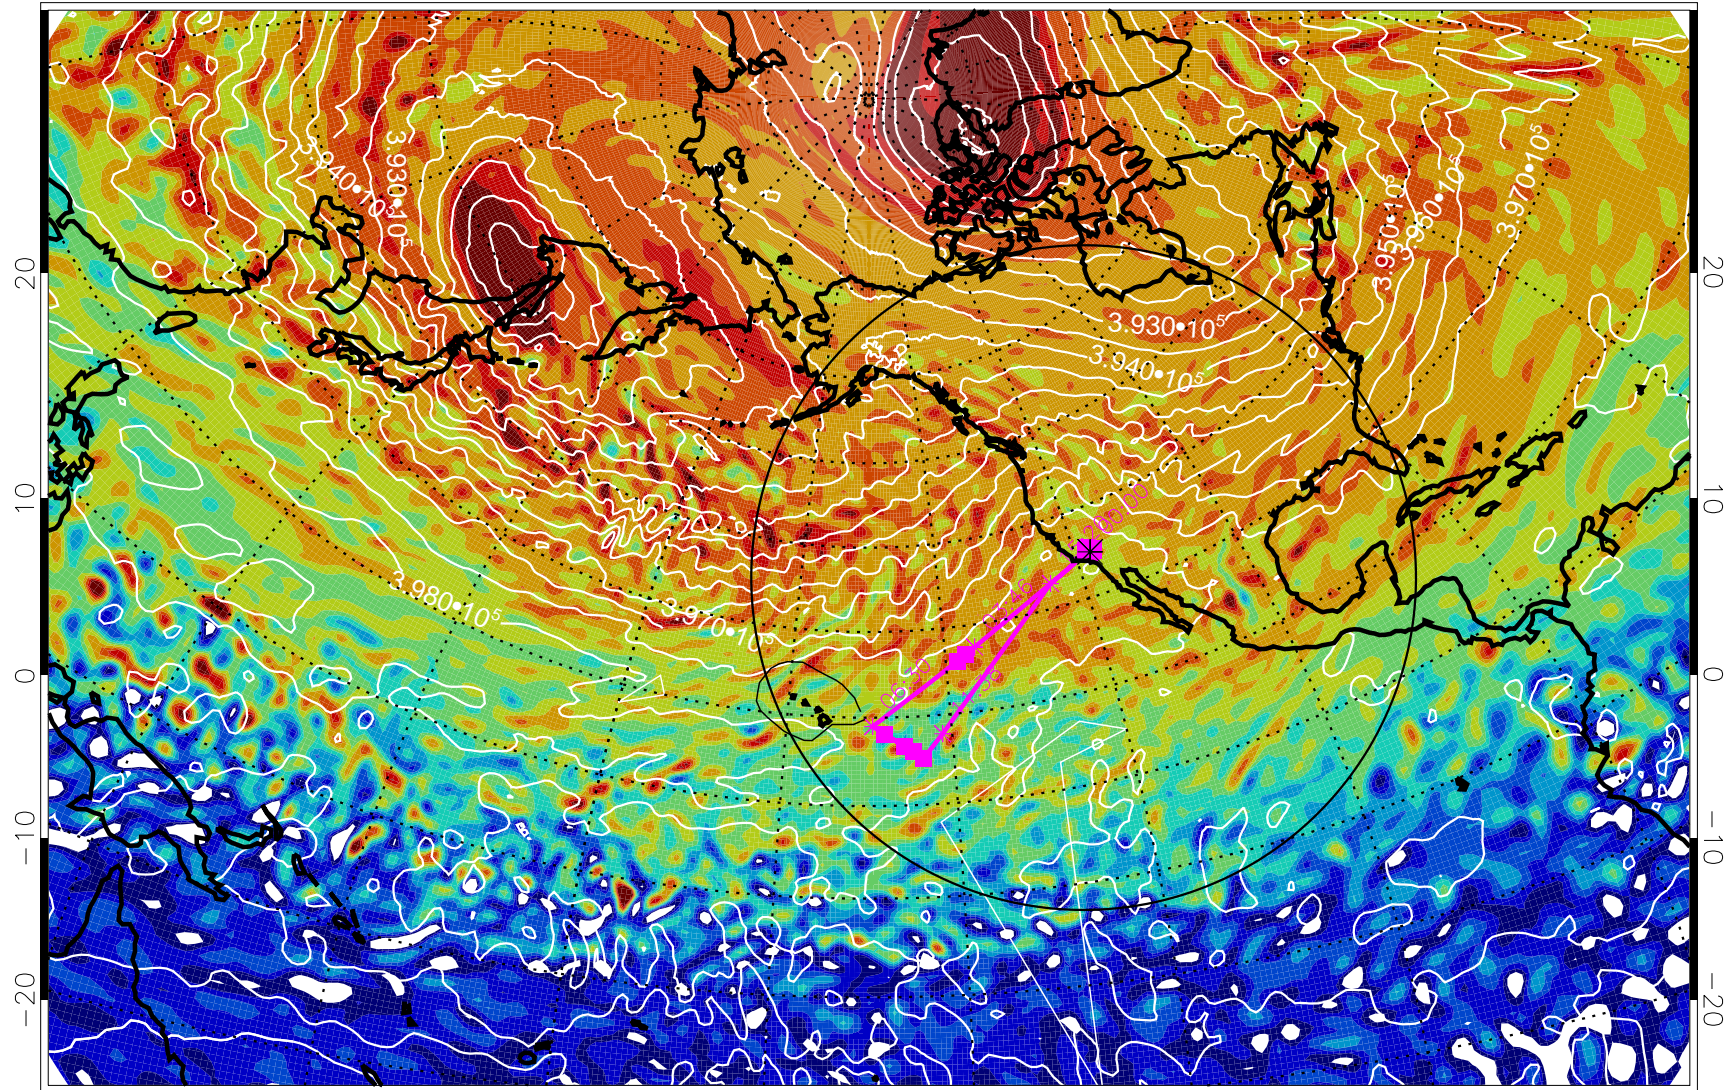

13020406, 66 hour forecast for 460K EPV

460K Montgomery Streamfunction, white

Range ring of 4055 km -- 13 hours GH round trip

13020412, 72 hour forecast for 460K EPV

460K Montgomery Streamfunction, white

Range ring of 4055 km -- 13 hours GH round trip

13020418, 78 hour forecast for 460K EPV

460K Montgomery Streamfunction, white

Range ring of 4055 km -- 13 hours GH round trip

13020500, 84 hour forecast for 460K EPV

460K Montgomery Streamfunction, white

Range ring of 4055 km -- 13 hours GH round trip

13020506, 90 hour forecast for 460K EPV

460K Montgomery Streamfunction, white

Range ring of 4055 km -- 13 hours GH round trip

13020512, 96 hour forecast for 460K EPV

460K Montgomery Streamfunction, white

Range ring of 4055 km -- 13 hours GH round trip

13020518, 102 hour forecast for 460K EPV

460K Montgomery Streamfunction, white

Range ring of 4055 km -- 13 hours GH round trip

13020600, 108 hour forecast for 460K EPV

460K Montgomery Streamfunction, white