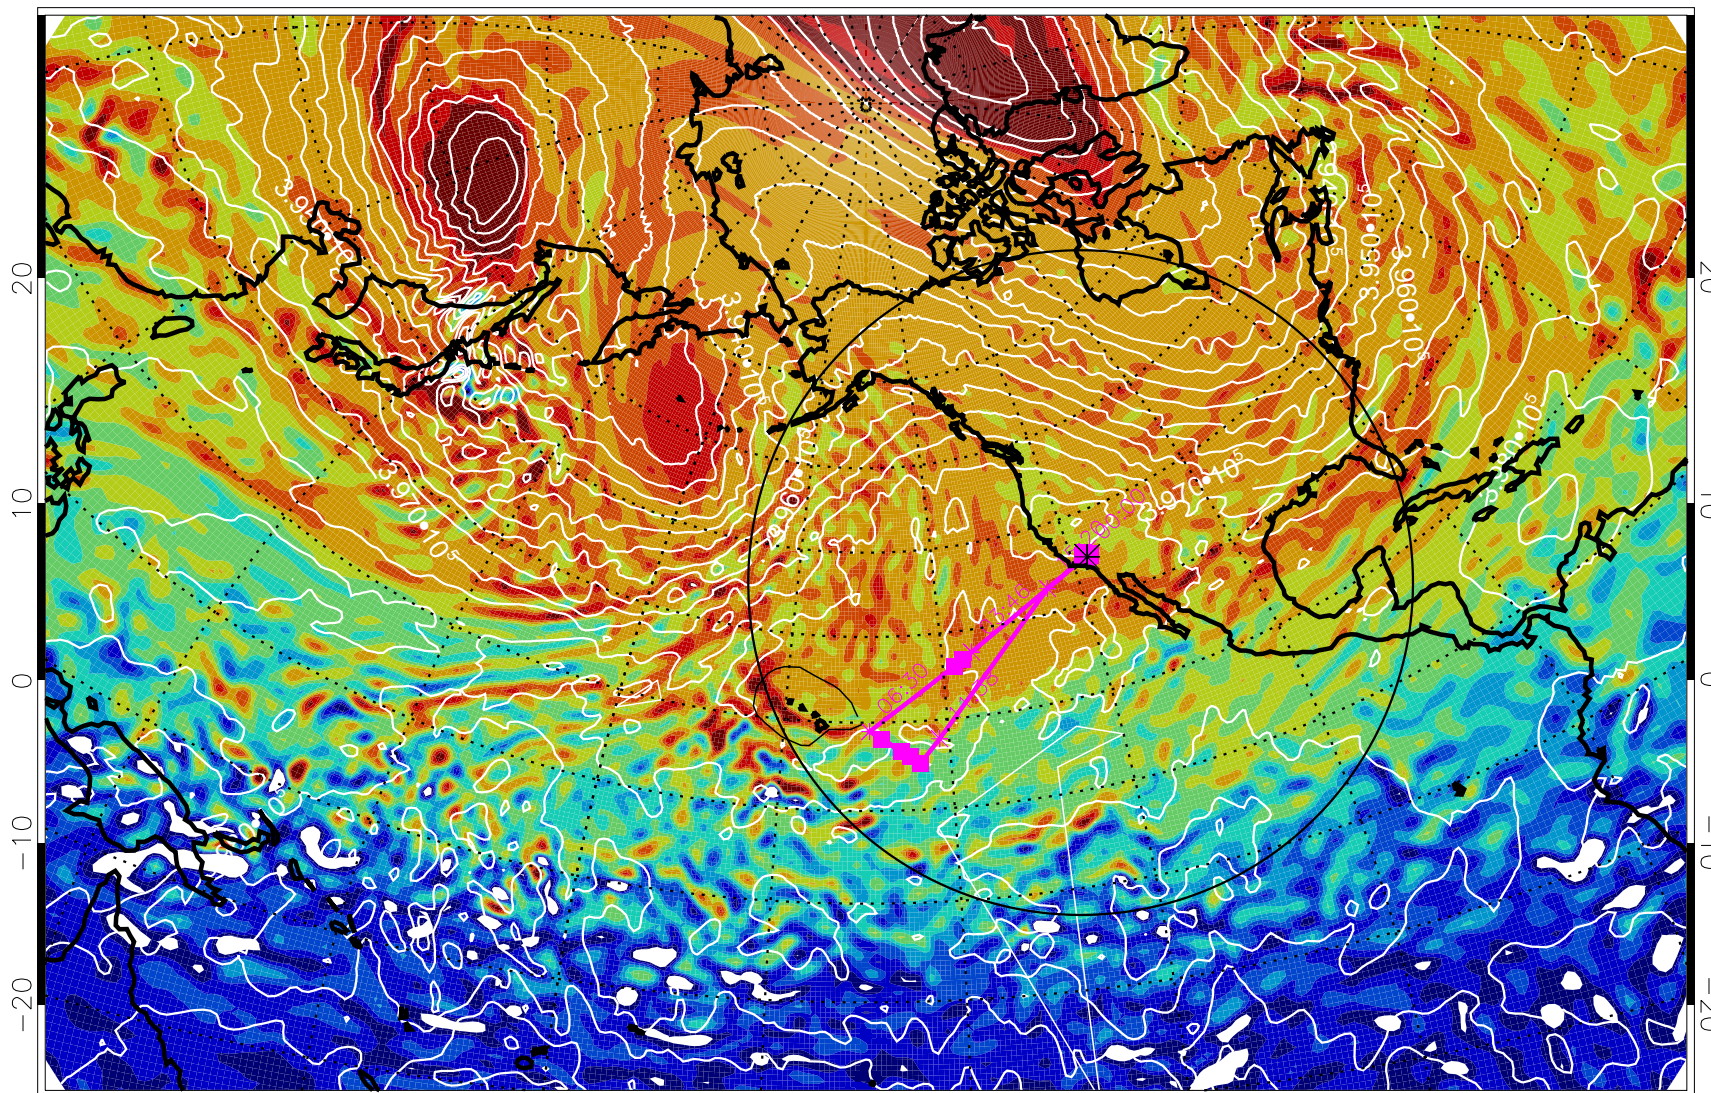

13020118, 6 hour forecast for 460K EPV

460K Montgomery Streamfunction, white

Range ring of 4055 km -- 13 hours GH round trip

13020200, 12 hour forecast for 460K EPV

460K Montgomery Streamfunction, white

Range ring of 4055 km -- 13 hours GH round trip

13020206, 18 hour forecast for 460K EPV

460K Montgomery Streamfunction, white

Range ring of 4055 km -- 13 hours GH round trip

13020212, 24 hour forecast for 460K EPV

460K Montgomery Streamfunction, white

Range ring of 4055 km -- 13 hours GH round trip

13020218, 30 hour forecast for 460K EPV

460K Montgomery Streamfunction, white

Range ring of 4055 km -- 13 hours GH round trip

13020300, 36 hour forecast for 460K EPV

460K Montgomery Streamfunction, white

Range ring of 4055 km -- 13 hours GH round trip

13020306, 42 hour forecast for 460K EPV

460K Montgomery Streamfunction, white

Range ring of 4055 km -- 13 hours GH round trip

13020312, 48 hour forecast for 460K EPV

460K Montgomery Streamfunction, white

Range ring of 4055 km -- 13 hours GH round trip