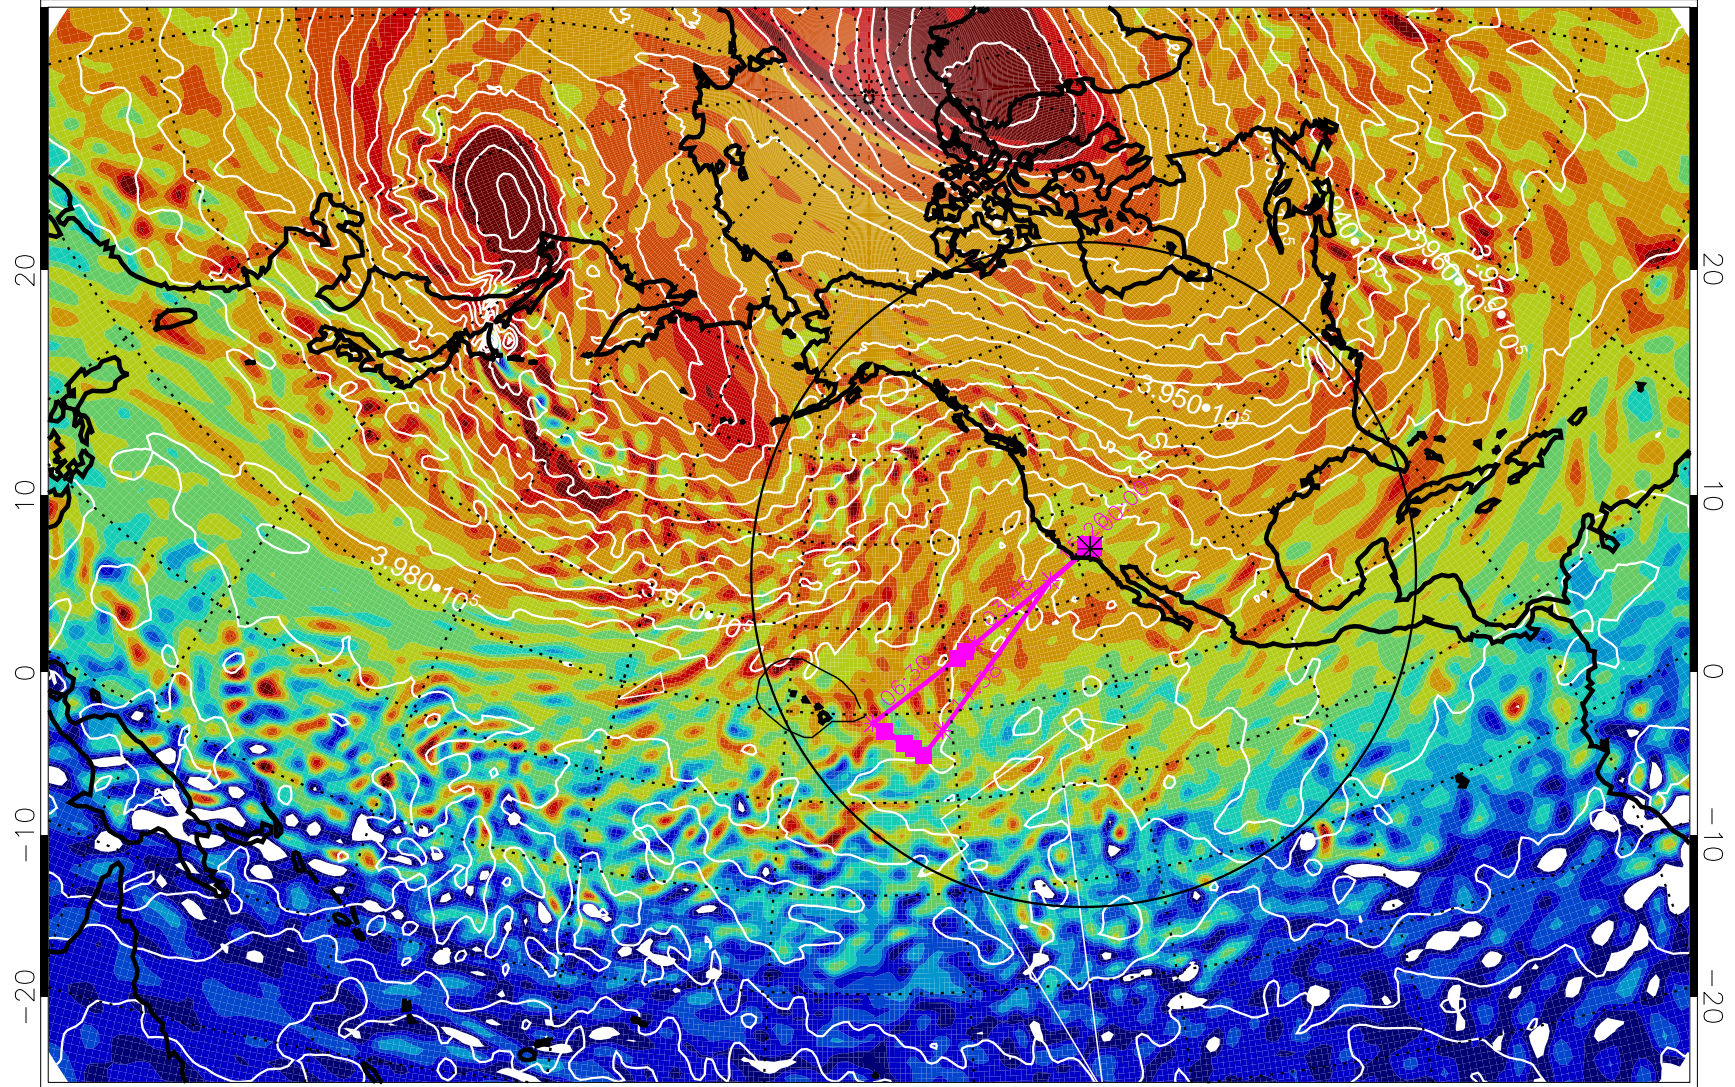

13020218, 30 hour forecast for 460K EPV

460K Montgomery Streamfunction, white

Range ring of 4055 km -- 13 hours GH round trip

13020300, 36 hour forecast for 460K EPV

460K Montgomery Streamfunction, white

Range ring of 4055 km -- 13 hours GH round trip

13020306, 42 hour forecast for 460K EPV

460K Montgomery Streamfunction, white

Range ring of 4055 km -- 13 hours GH round trip

13020312, 48 hour forecast for 460K EPV

460K Montgomery Streamfunction, white

Range ring of 4055 km -- 13 hours GH round trip

13020318, 54 hour forecast for 460K EPV

460K Montgomery Streamfunction, white

Range ring of 4055 km -- 13 hours GH round trip

13020400, 60 hour forecast for 460K EPV

460K Montgomery Streamfunction, white

Range ring of 4055 km -- 13 hours GH round trip

13020406, 66 hour forecast for 460K EPV

460K Montgomery Streamfunction, white

Range ring of 4055 km -- 13 hours GH round trip

13020412, 72 hour forecast for 460K EPV

460K Montgomery Streamfunction, white

Range ring of 4055 km -- 13 hours GH round trip