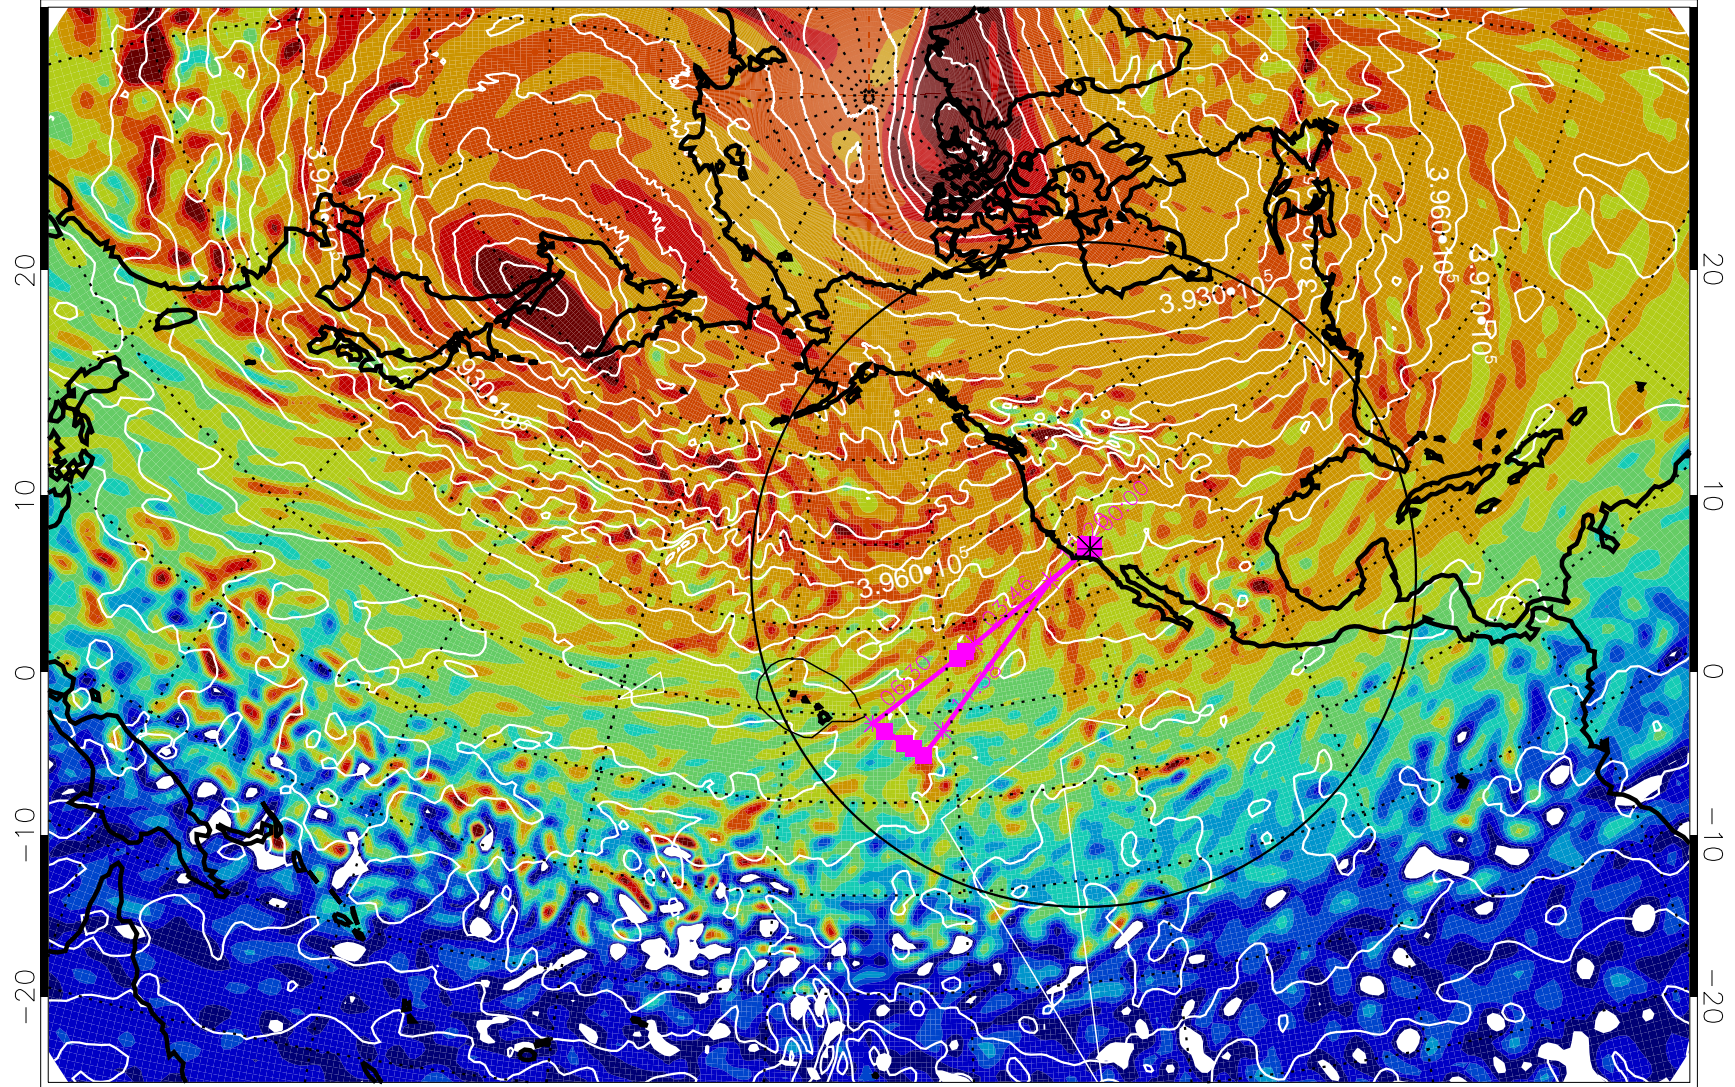

13020518, 102 hour forecast for 460K EPV

460K Montgomery Streamfunction, white

Range ring of 4055 km -- 13 hours GH round trip

13020600, 108 hour forecast for 460K EPV

460K Montgomery Streamfunction, white

Range ring of 4055 km -- 13 hours GH round trip

13020606, 114 hour forecast for 460K EPV

460K Montgomery Streamfunction, white

Range ring of 4055 km -- 13 hours GH round trip

13020612, 120 hour forecast for 460K EPV

460K Montgomery Streamfunction, white

Range ring of 4055 km -- 13 hours GH round trip