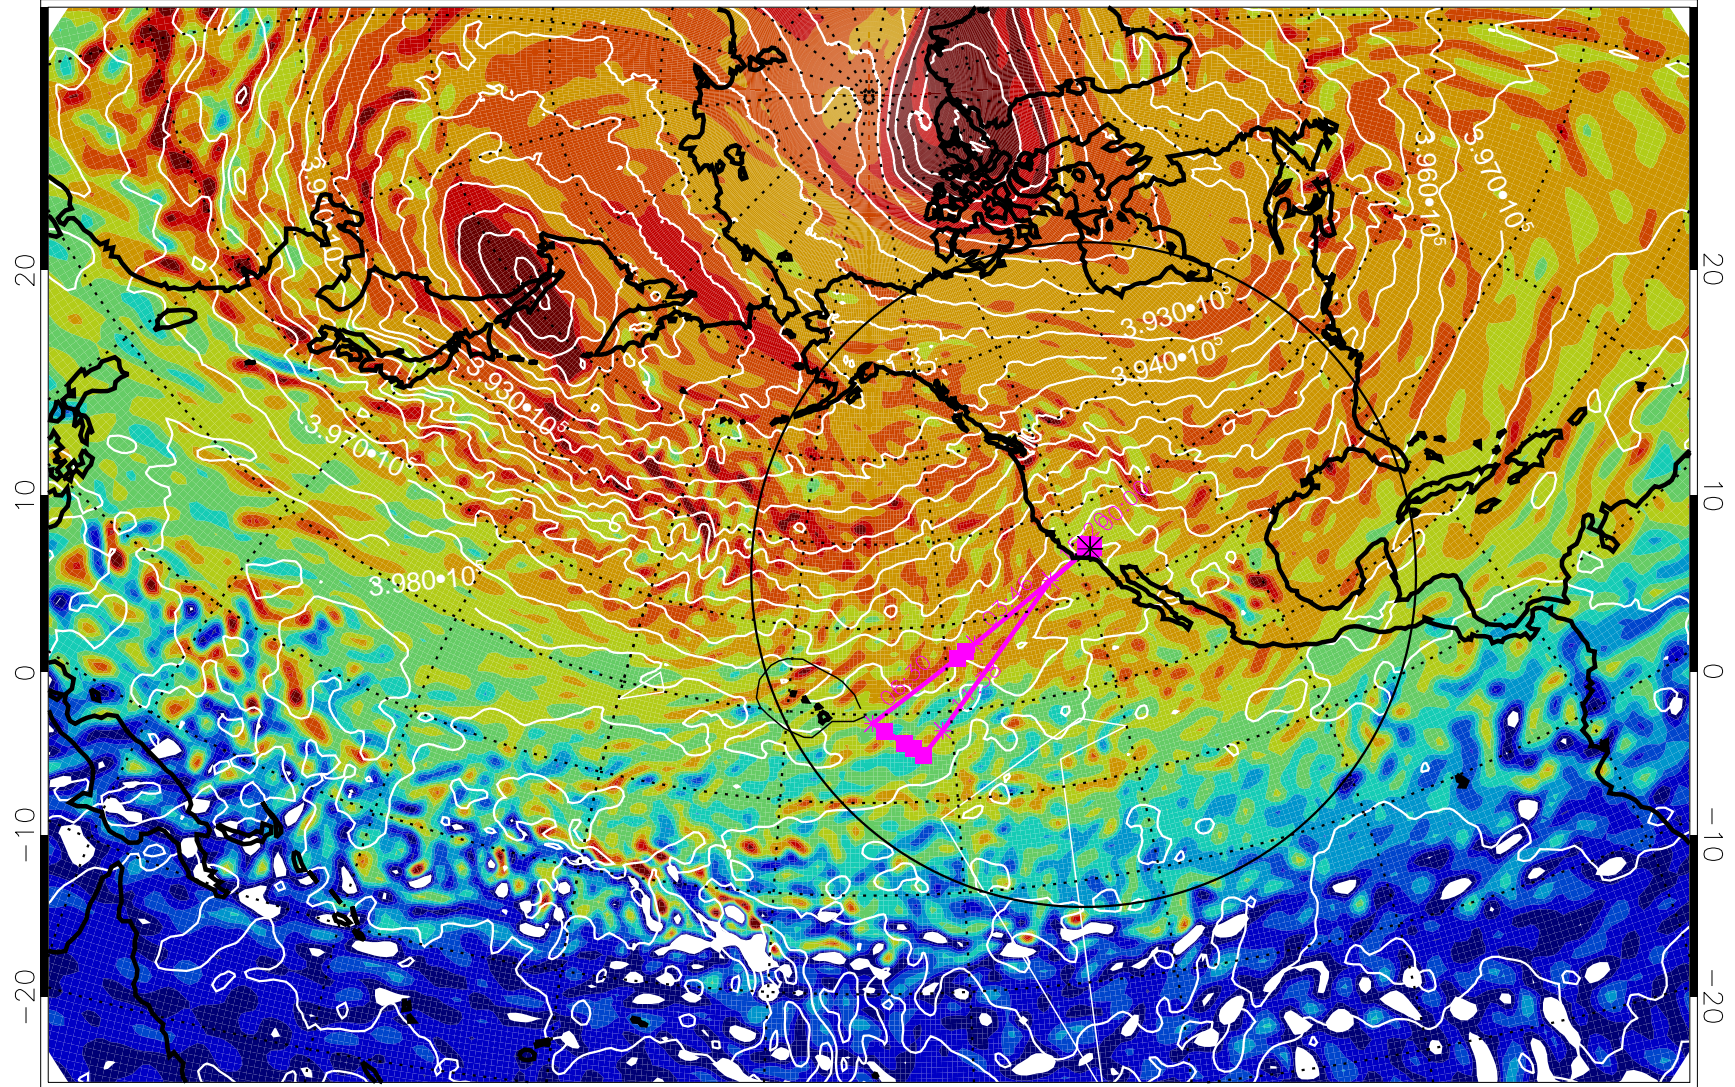

13020418, 78 hour forecast for 460K EPV

460K Montgomery Streamfunction, white

Range ring of 4055 km -- 13 hours GH round trip

13020500, 84 hour forecast for 460K EPV

460K Montgomery Streamfunction, white

Range ring of 4055 km -- 13 hours GH round trip

13020506, 90 hour forecast for 460K EPV

460K Montgomery Streamfunction, white

Range ring of 4055 km -- 13 hours GH round trip

13020512, 96 hour forecast for 460K EPV

460K Montgomery Streamfunction, white

Range ring of 4055 km -- 13 hours GH round trip

13020518, 102 hour forecast for 460K EPV

460K Montgomery Streamfunction, white

Range ring of 4055 km -- 13 hours GH round trip

13020600, 108 hour forecast for 460K EPV

460K Montgomery Streamfunction, white

Range ring of 4055 km -- 13 hours GH round trip

13020606, 114 hour forecast for 460K EPV

460K Montgomery Streamfunction, white

Range ring of 4055 km -- 13 hours GH round trip

13020612, 120 hour forecast for 460K EPV