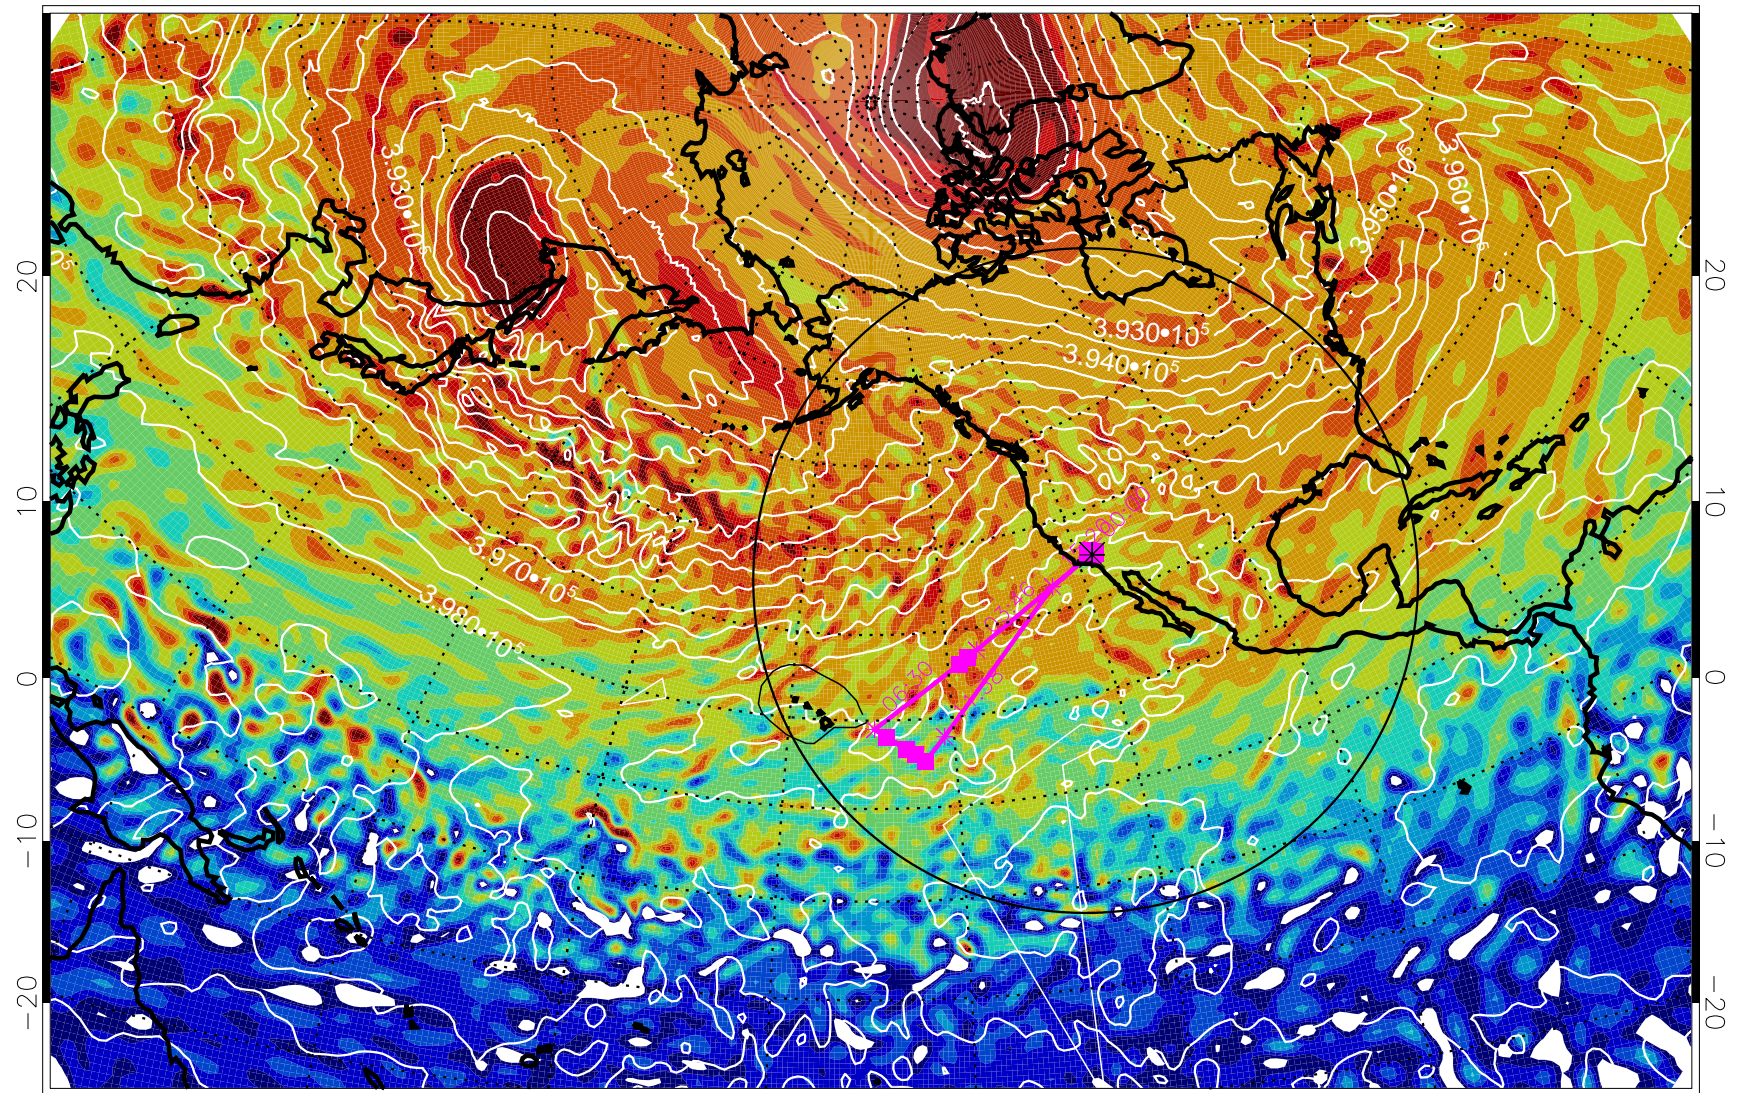

13020406, 66 hour forecast for 460K EPV

460K Montgomery Streamfunction, white

Range ring of 4055 km -- 13 hours GH round trip

13020412, 72 hour forecast for 460K EPV

460K Montgomery Streamfunction, white

Range ring of 4055 km -- 13 hours GH round trip

13020418, 78 hour forecast for 460K EPV

460K Montgomery Streamfunction, white

Range ring of 4055 km -- 13 hours GH round trip

13020500, 84 hour forecast for 460K EPV

460K Montgomery Streamfunction, white

Range ring of 4055 km -- 13 hours GH round trip

13020506, 90 hour forecast for 460K EPV

460K Montgomery Streamfunction, white

Range ring of 4055 km -- 13 hours GH round trip

13020512, 96 hour forecast for 460K EPV

460K Montgomery Streamfunction, white

Range ring of 4055 km -- 13 hours GH round trip

13020518, 102 hour forecast for 460K EPV

460K Montgomery Streamfunction, white

Range ring of 4055 km -- 13 hours GH round trip

13020600, 108 hour forecast for 460K EPV

460K Montgomery Streamfunction, white