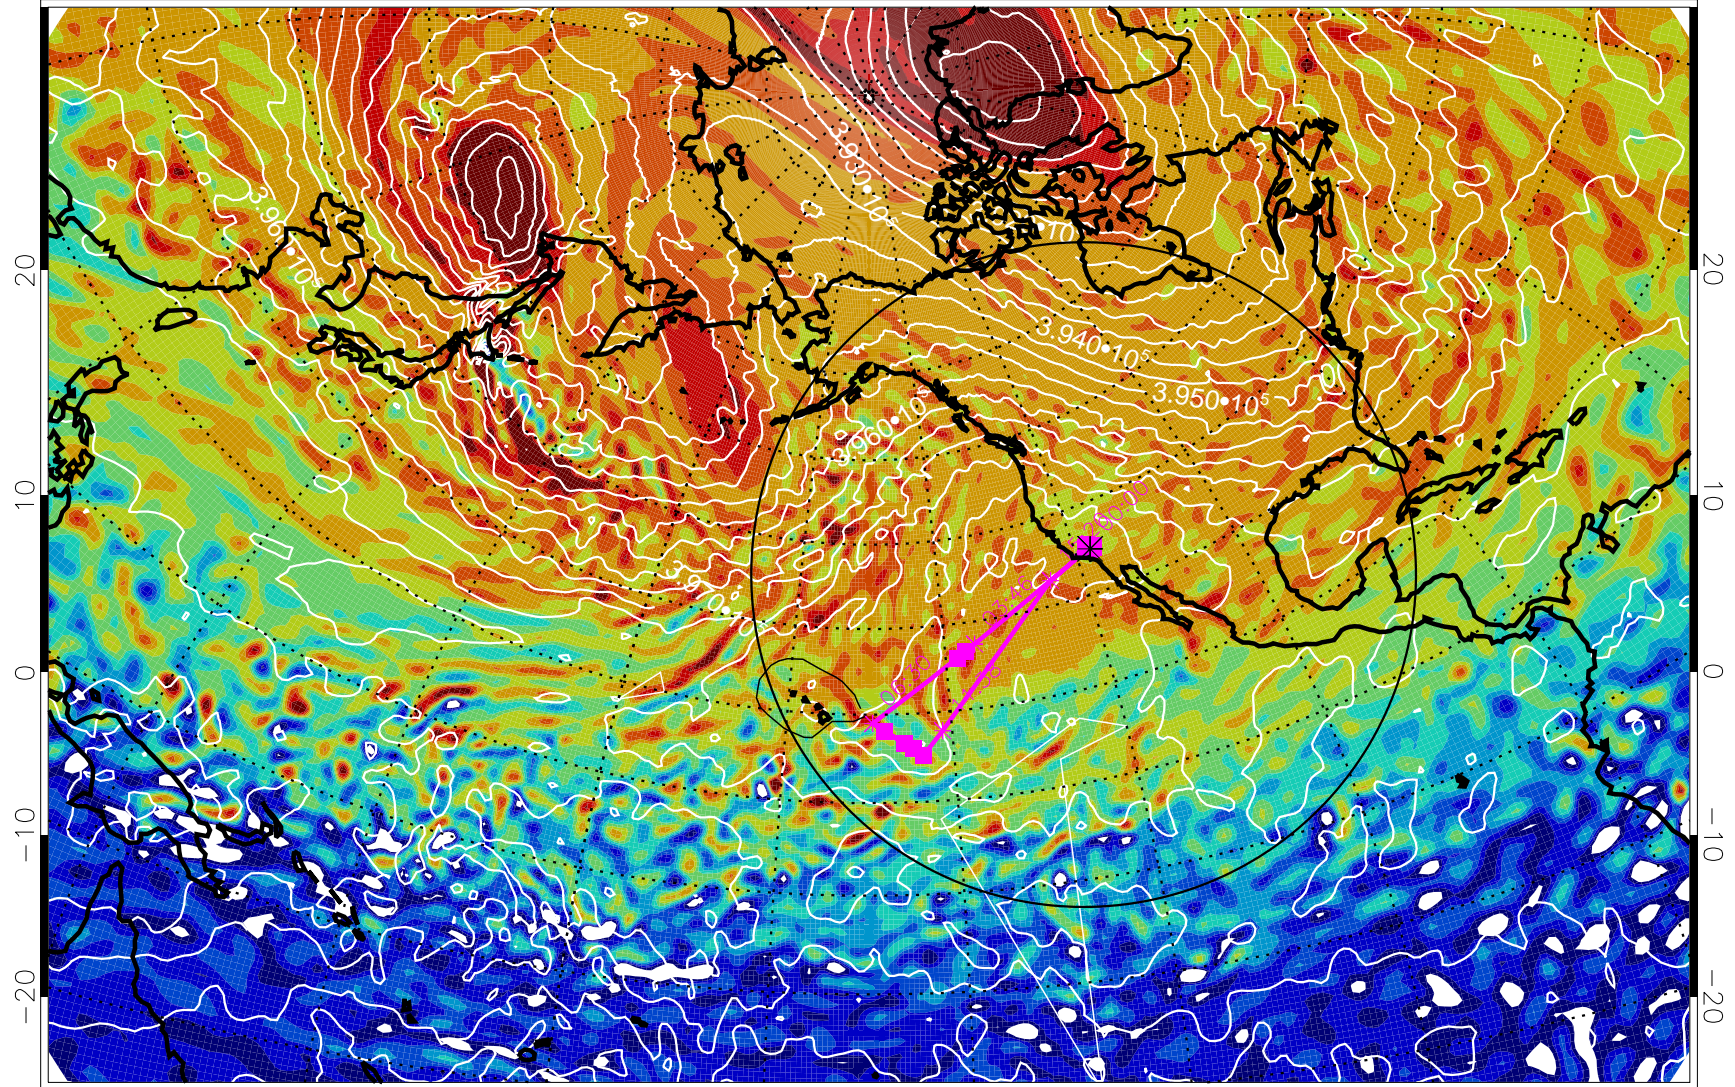

13020218, 30 hour forecast for 460K EPV

460K Montgomery Streamfunction, white

Range ring of 4055 km -- 13 hours GH round trip

13020300, 36 hour forecast for 460K EPV

460K Montgomery Streamfunction, white

Range ring of 4055 km -- 13 hours GH round trip

13020306, 42 hour forecast for 460K EPV

460K Montgomery Streamfunction, white

Range ring of 4055 km -- 13 hours GH round trip

13020312, 48 hour forecast for 460K EPV

460K Montgomery Streamfunction, white

Range ring of 4055 km -- 13 hours GH round trip

13020318, 54 hour forecast for 460K EPV

460K Montgomery Streamfunction, white

Range ring of 4055 km -- 13 hours GH round trip

13020400, 60 hour forecast for 460K EPV

460K Montgomery Streamfunction, white

Range ring of 4055 km -- 13 hours GH round trip

13020406, 66 hour forecast for 460K EPV

460K Montgomery Streamfunction, white

Range ring of 4055 km -- 13 hours GH round trip

13020412, 72 hour forecast for 460K EPV

460K Montgomery Streamfunction, white

Range ring of 4055 km -- 13 hours GH round trip