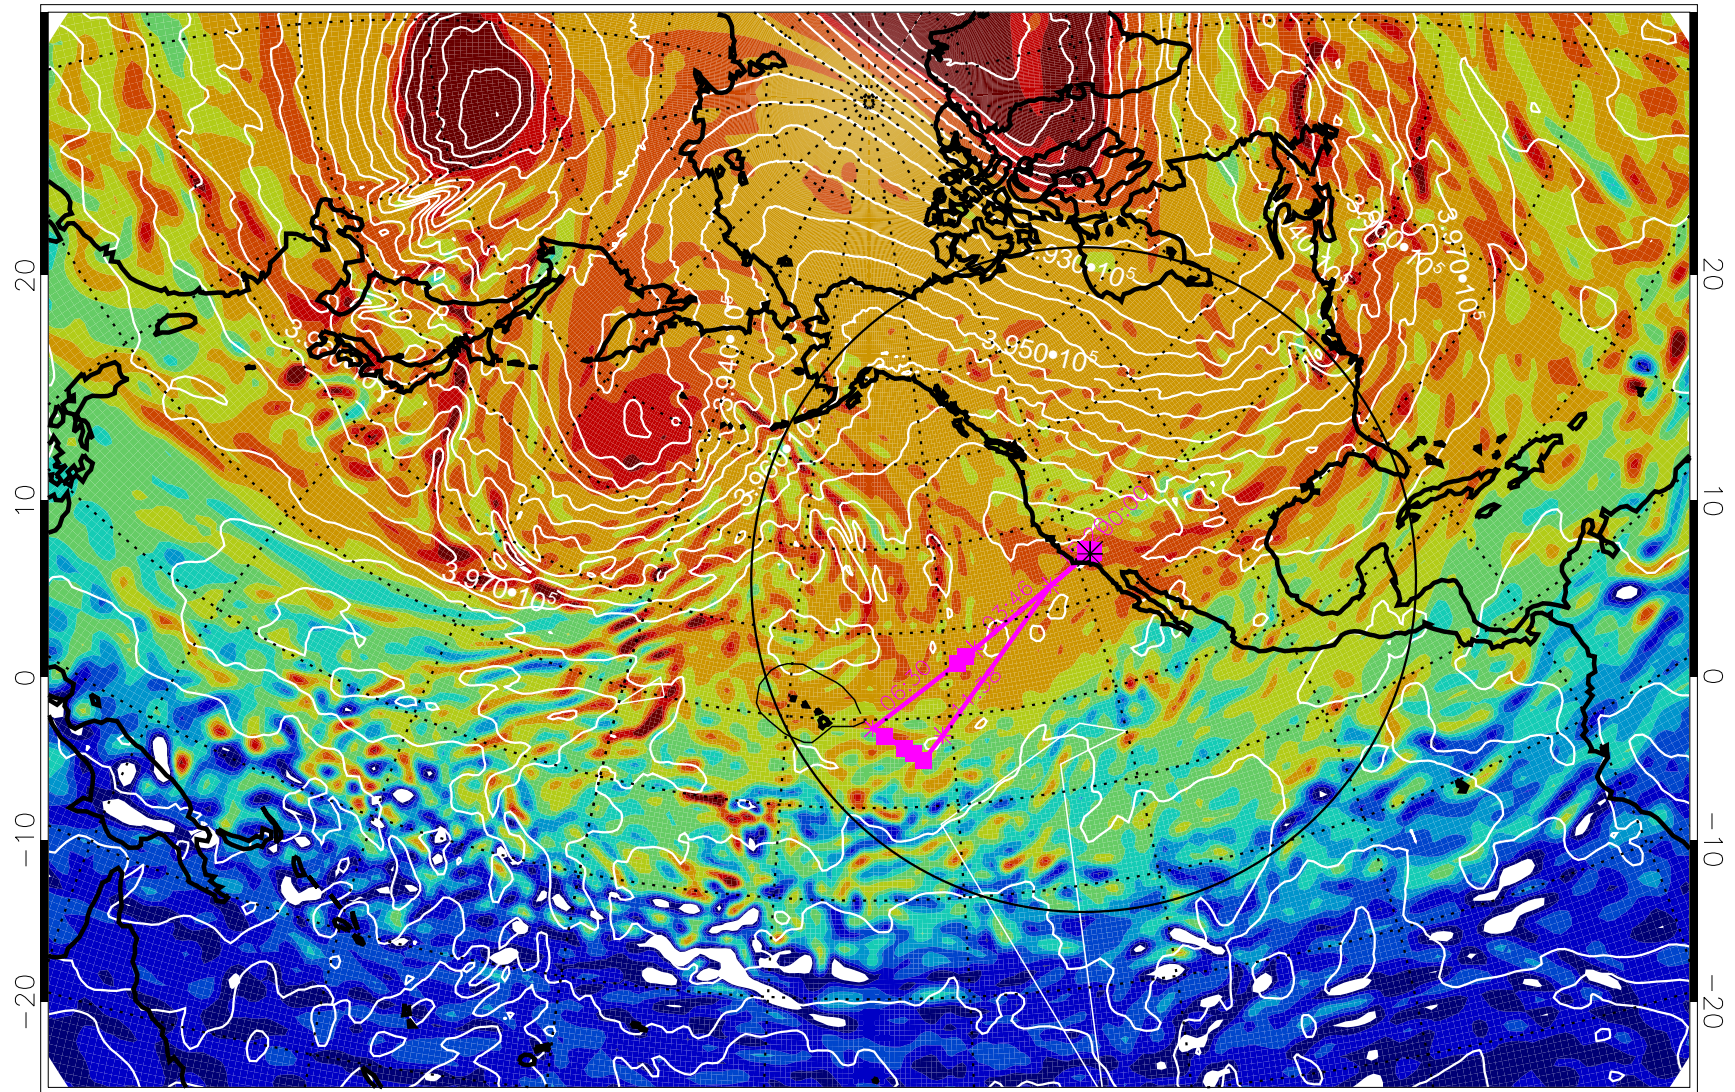

13020118, 6 hour forecast for 460K EPV

460K Montgomery Streamfunction, white

Range ring of 4055 km -- 13 hours GH round trip

13020200, 12 hour forecast for 460K EPV

460K Montgomery Streamfunction, white

Range ring of 4055 km -- 13 hours GH round trip

13020206, 18 hour forecast for 460K EPV

460K Montgomery Streamfunction, white

Range ring of 4055 km -- 13 hours GH round trip

13020212, 24 hour forecast for 460K EPV

460K Montgomery Streamfunction, white

Range ring of 4055 km -- 13 hours GH round trip

13020218, 30 hour forecast for 460K EPV

460K Montgomery Streamfunction, white

Range ring of 4055 km -- 13 hours GH round trip

13020300, 36 hour forecast for 460K EPV

460K Montgomery Streamfunction, white

Range ring of 4055 km -- 13 hours GH round trip

13020306, 42 hour forecast for 460K EPV

460K Montgomery Streamfunction, white

Range ring of 4055 km -- 13 hours GH round trip

13020312, 48 hour forecast for 460K EPV

460K Montgomery Streamfunction, white

Range ring of 4055 km -- 13 hours GH round trip