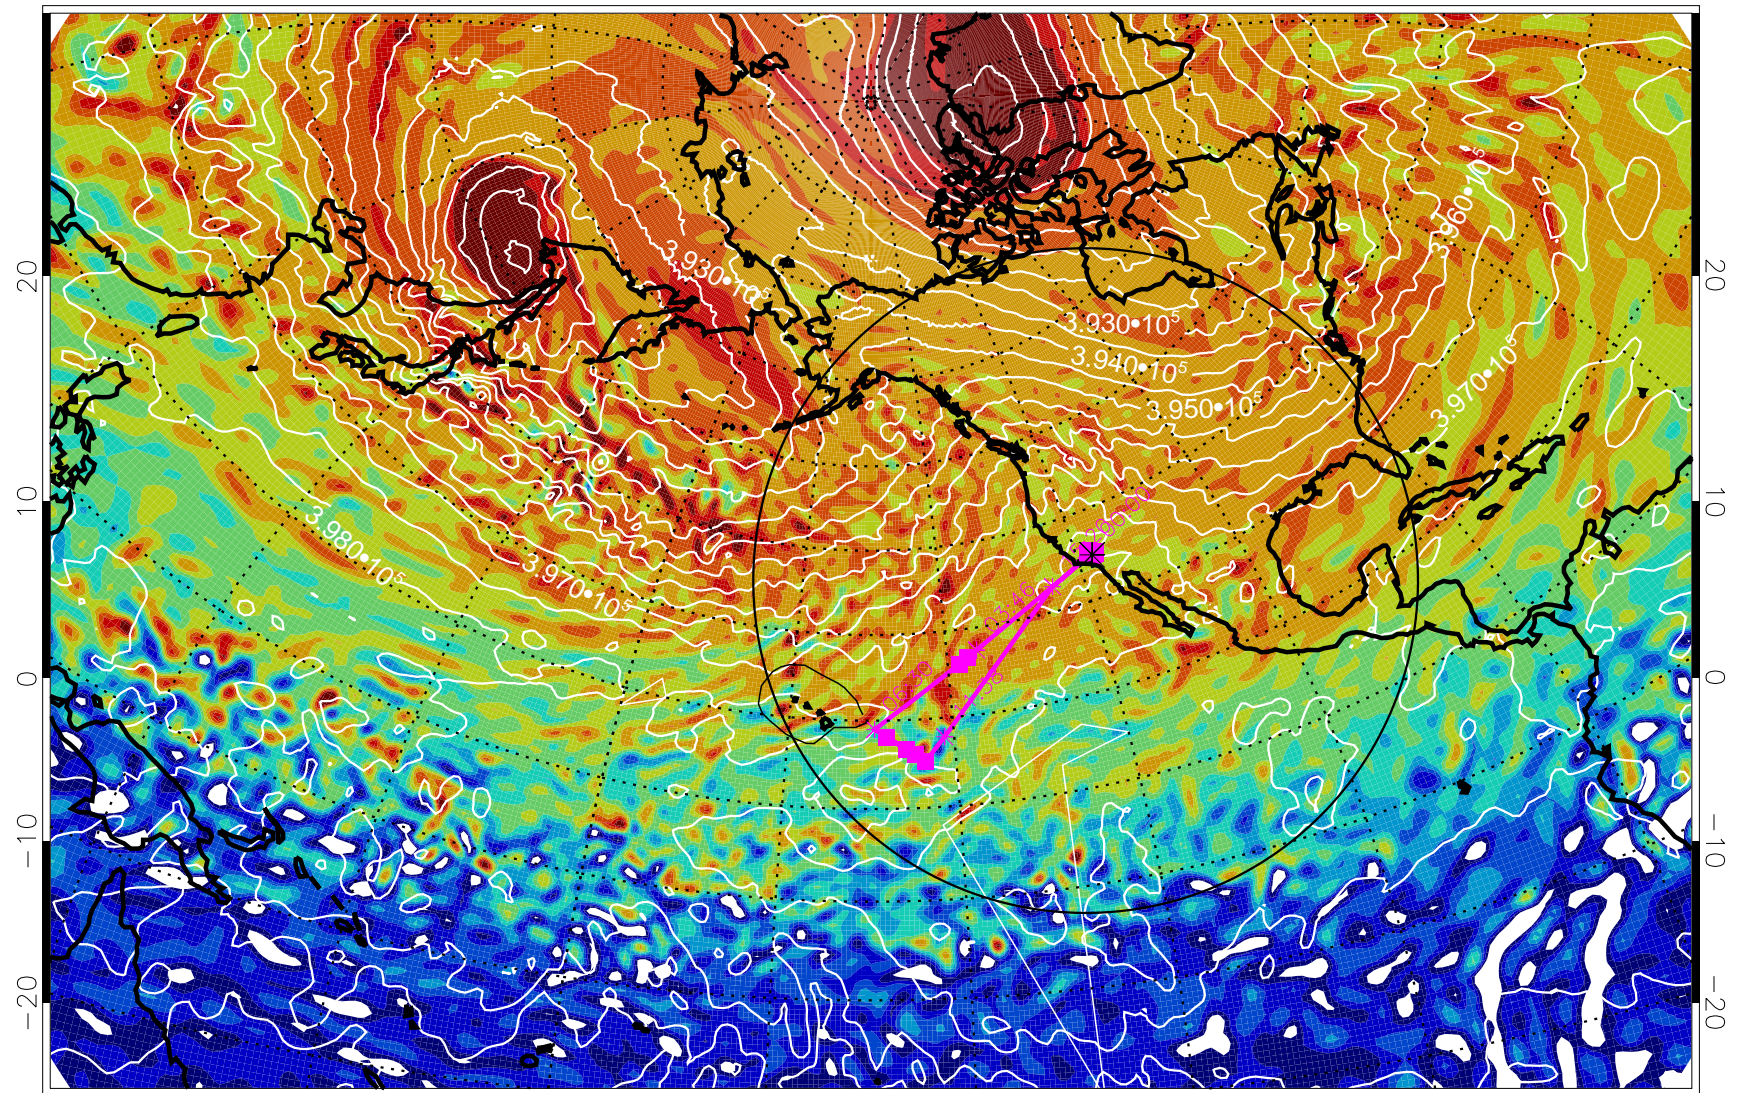

13020406, 66 hour forecast for 460K EPV

460K Montgomery Streamfunction, white

Range ring of 4055 km -- 13 hours GH round trip

13020412, 72 hour forecast for 460K EPV

460K Montgomery Streamfunction, white

Range ring of 4055 km -- 13 hours GH round trip

13020418, 78 hour forecast for 460K EPV

460K Montgomery Streamfunction, white

Range ring of 4055 km -- 13 hours GH round trip

13020500, 84 hour forecast for 460K EPV

460K Montgomery Streamfunction, white

Range ring of 4055 km -- 13 hours GH round trip

13020506, 90 hour forecast for 460K EPV

460K Montgomery Streamfunction, white

Range ring of 4055 km -- 13 hours GH round trip

13020512, 96 hour forecast for 460K EPV

460K Montgomery Streamfunction, white

Range ring of 4055 km -- 13 hours GH round trip