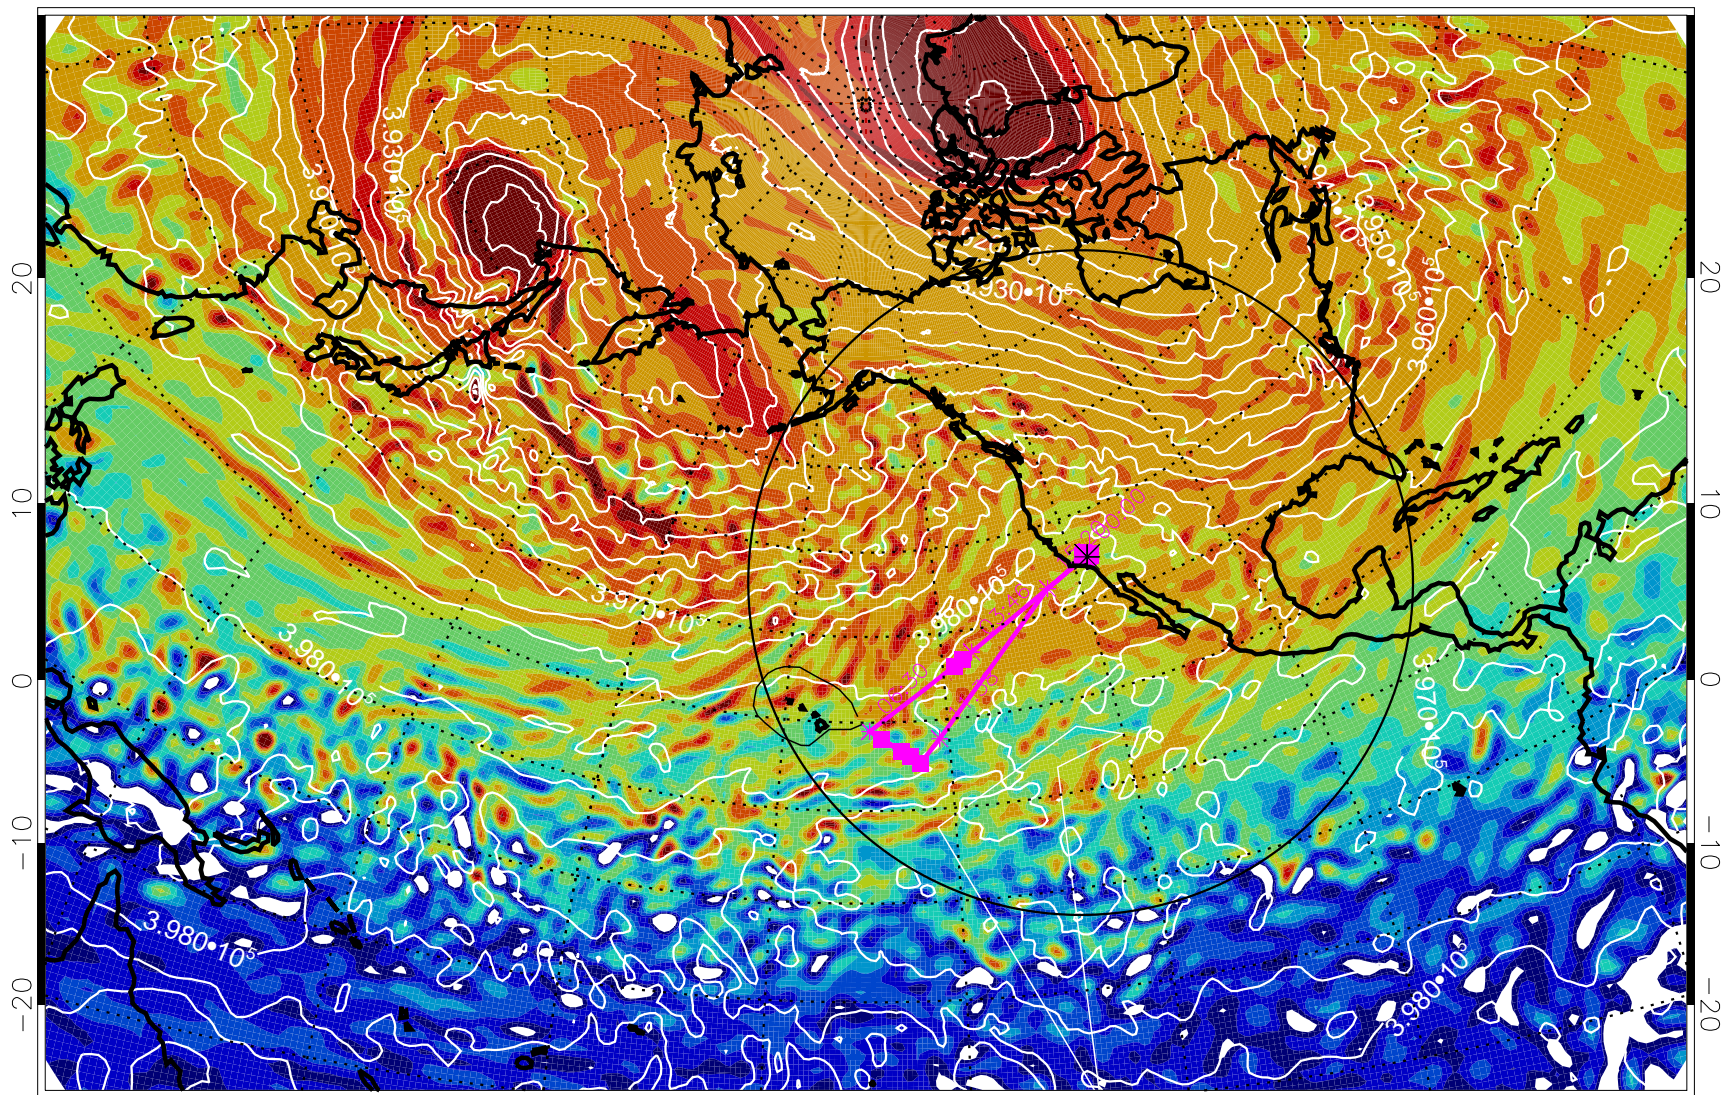

13020306, 42 hour forecast for 460K EPV

460K Montgomery Streamfunction, white

Range ring of 4055 km -- 13 hours GH round trip

13020312, 48 hour forecast for 460K EPV

460K Montgomery Streamfunction, white

Range ring of 4055 km -- 13 hours GH round trip

13020318, 54 hour forecast for 460K EPV

460K Montgomery Streamfunction, white

Range ring of 4055 km -- 13 hours GH round trip

13020400, 60 hour forecast for 460K EPV

460K Montgomery Streamfunction, white

Range ring of 4055 km -- 13 hours GH round trip

13020406, 66 hour forecast for 460K EPV

460K Montgomery Streamfunction, white

Range ring of 4055 km -- 13 hours GH round trip

13020412, 72 hour forecast for 460K EPV

460K Montgomery Streamfunction, white

Range ring of 4055 km -- 13 hours GH round trip

13020418, 78 hour forecast for 460K EPV

460K Montgomery Streamfunction, white

Range ring of 4055 km -- 13 hours GH round trip

13020500, 84 hour forecast for 460K EPV

460K Montgomery Streamfunction, white

Range ring of 4055 km -- 13 hours GH round trip