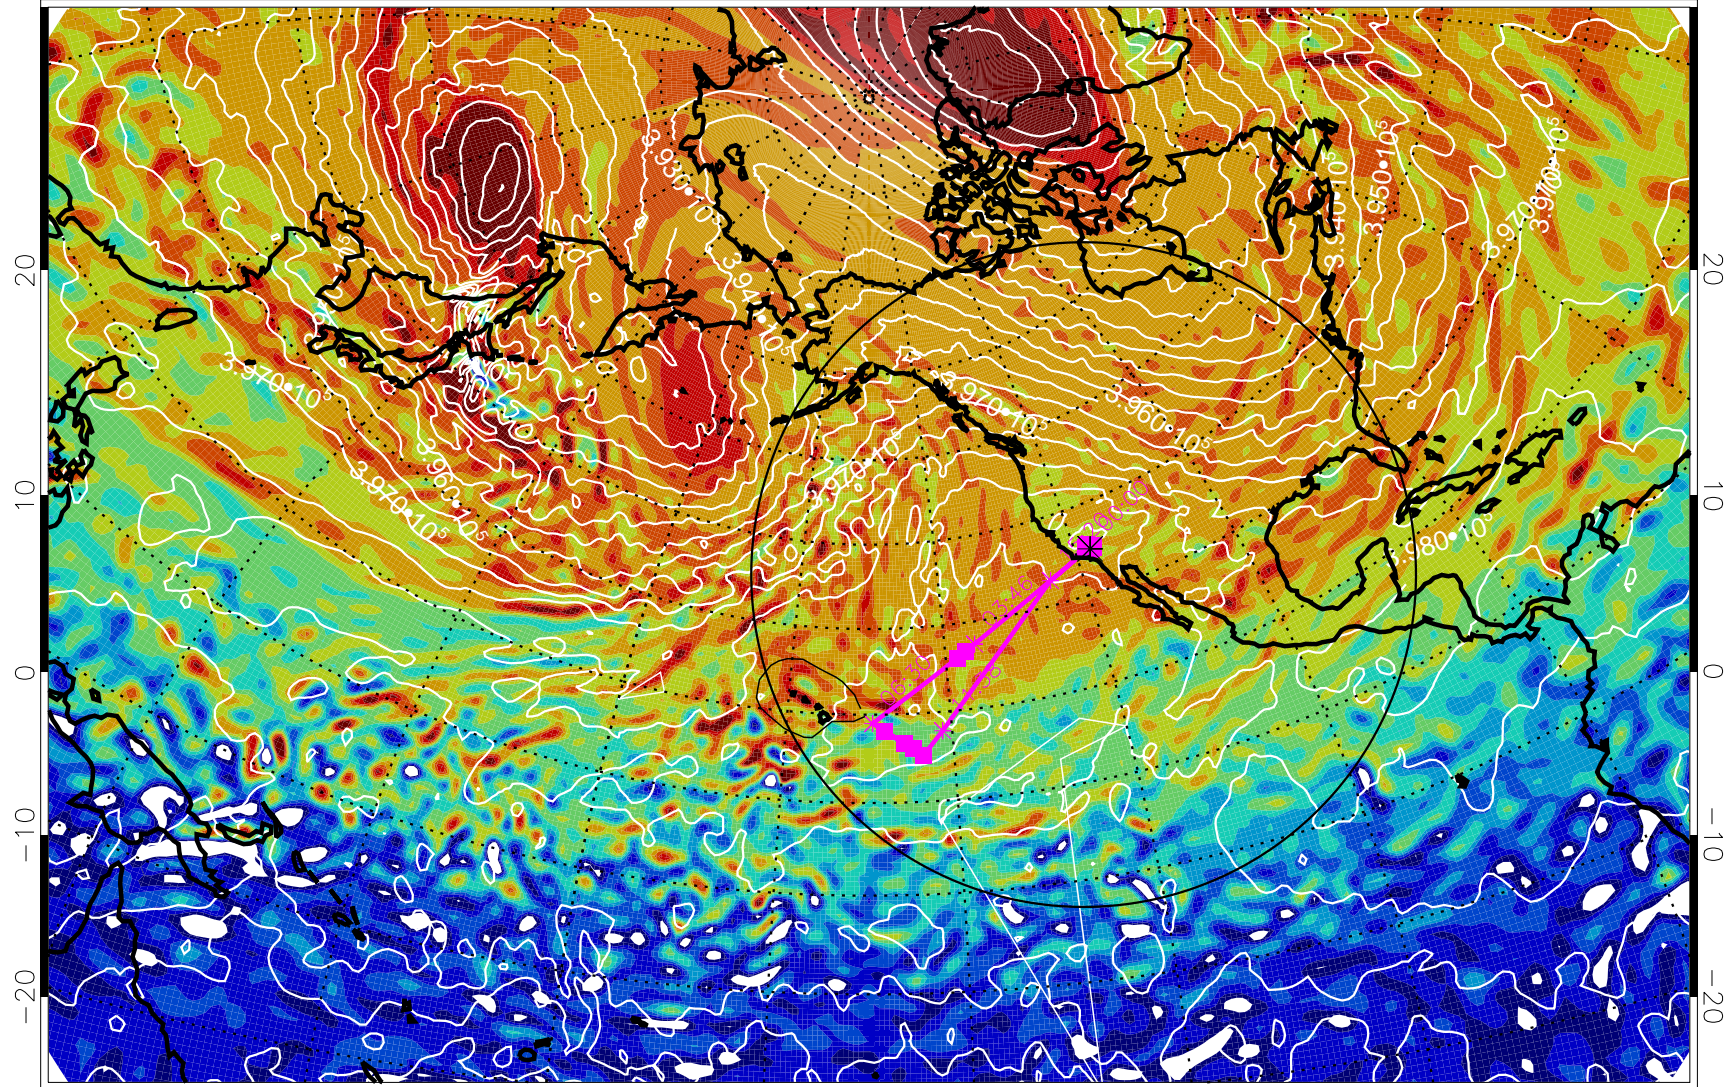

13020206, 18 hour forecast for 460K EPV

460K Montgomery Streamfunction, white

Range ring of 4055 km -- 13 hours GH round trip

13020212, 24 hour forecast for 460K EPV

460K Montgomery Streamfunction, white

Range ring of 4055 km -- 13 hours GH round trip

13020218, 30 hour forecast for 460K EPV

460K Montgomery Streamfunction, white

Range ring of 4055 km -- 13 hours GH round trip

13020300, 36 hour forecast for 460K EPV

460K Montgomery Streamfunction, white

Range ring of 4055 km -- 13 hours GH round trip

13020306, 42 hour forecast for 460K EPV

460K Montgomery Streamfunction, white

Range ring of 4055 km -- 13 hours GH round trip

13020312, 48 hour forecast for 460K EPV

460K Montgomery Streamfunction, white

Range ring of 4055 km -- 13 hours GH round trip

13020318, 54 hour forecast for 460K EPV

460K Montgomery Streamfunction, white

Range ring of 4055 km -- 13 hours GH round trip

13020400, 60 hour forecast for 460K EPV

460K Montgomery Streamfunction, white

Range ring of 4055 km -- 13 hours GH round trip