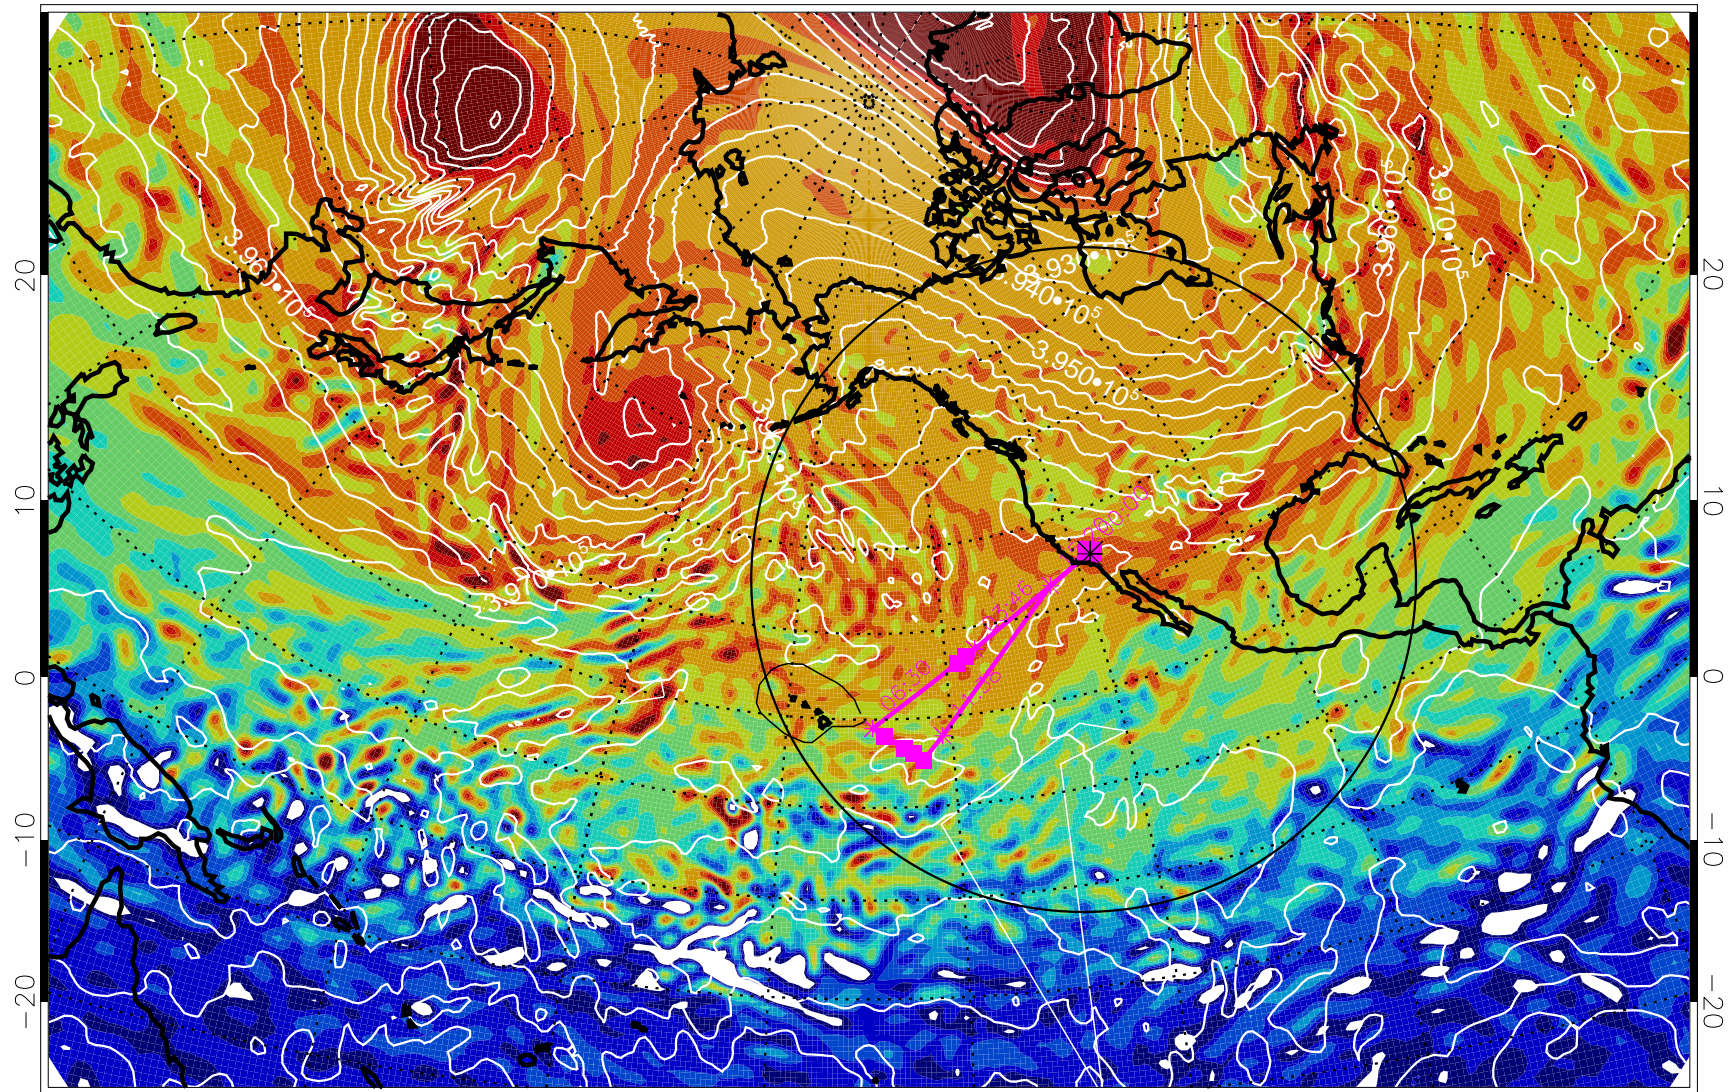

13020112, 12 hour forecast for 460K EPV

460K Montgomery Streamfunction, white

Range ring of 4055 km -- 13 hours GH round trip

13020118, 18 hour forecast for 460K EPV

460K Montgomery Streamfunction, white

Range ring of 4055 km -- 13 hours GH round trip

13020200, 24 hour forecast for 460K EPV

460K Montgomery Streamfunction, white

Range ring of 4055 km -- 13 hours GH round trip

13020206, 30 hour forecast for 460K EPV

460K Montgomery Streamfunction, white

Range ring of 4055 km -- 13 hours GH round trip

13020212, 36 hour forecast for 460K EPV

460K Montgomery Streamfunction, white

Range ring of 4055 km -- 13 hours GH round trip

13020218, 42 hour forecast for 460K EPV

460K Montgomery Streamfunction, white

Range ring of 4055 km -- 13 hours GH round trip

13020300, 48 hour forecast for 460K EPV

460K Montgomery Streamfunction, white

Range ring of 4055 km -- 13 hours GH round trip

13020306, 54 hour forecast for 460K EPV

460K Montgomery Streamfunction, white

Range ring of 4055 km -- 13 hours GH round trip