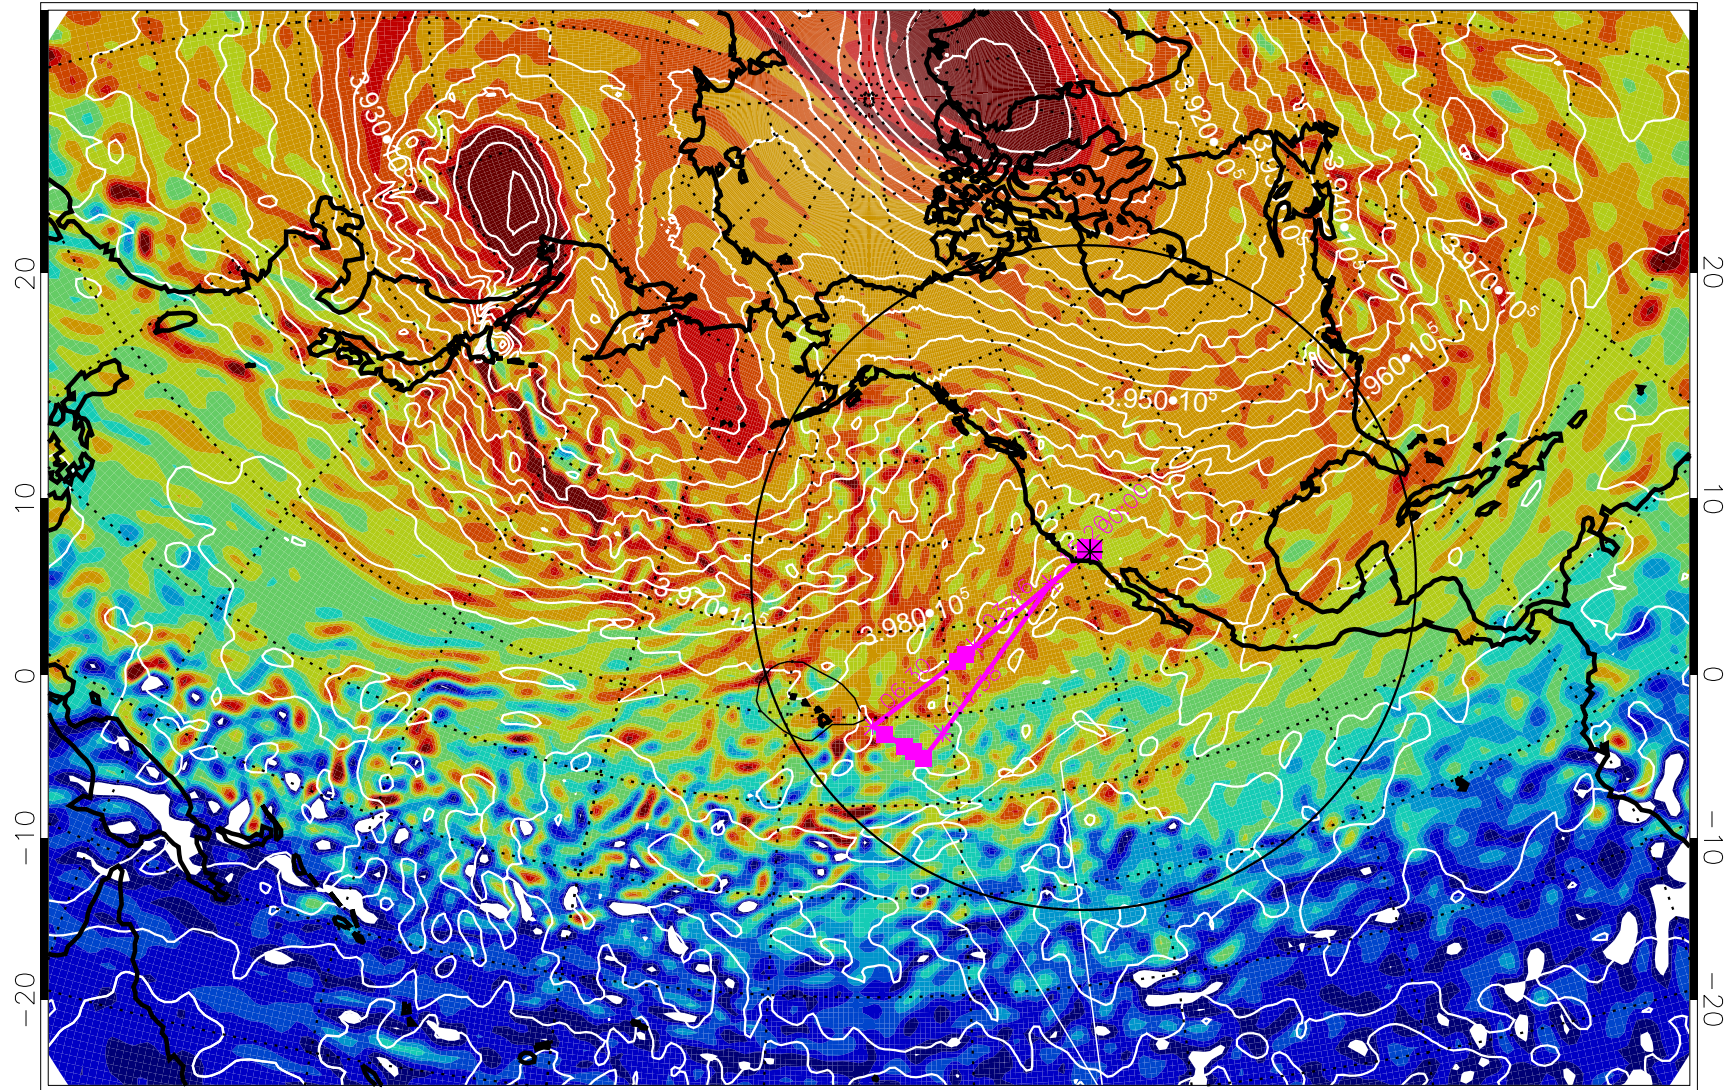

13020312, 60 hour forecast for 460K EPV

460K Montgomery Streamfunction, white

Range ring of 4055 km -- 13 hours GH round trip

13020318, 66 hour forecast for 460K EPV

460K Montgomery Streamfunction, white

Range ring of 4055 km -- 13 hours GH round trip

13020400, 72 hour forecast for 460K EPV

460K Montgomery Streamfunction, white

Range ring of 4055 km -- 13 hours GH round trip

13020406, 78 hour forecast for 460K EPV

460K Montgomery Streamfunction, white

Range ring of 4055 km -- 13 hours GH round trip

13020412, 84 hour forecast for 460K EPV

460K Montgomery Streamfunction, white

Range ring of 4055 km -- 13 hours GH round trip

13020418, 90 hour forecast for 460K EPV

460K Montgomery Streamfunction, white

Range ring of 4055 km -- 13 hours GH round trip