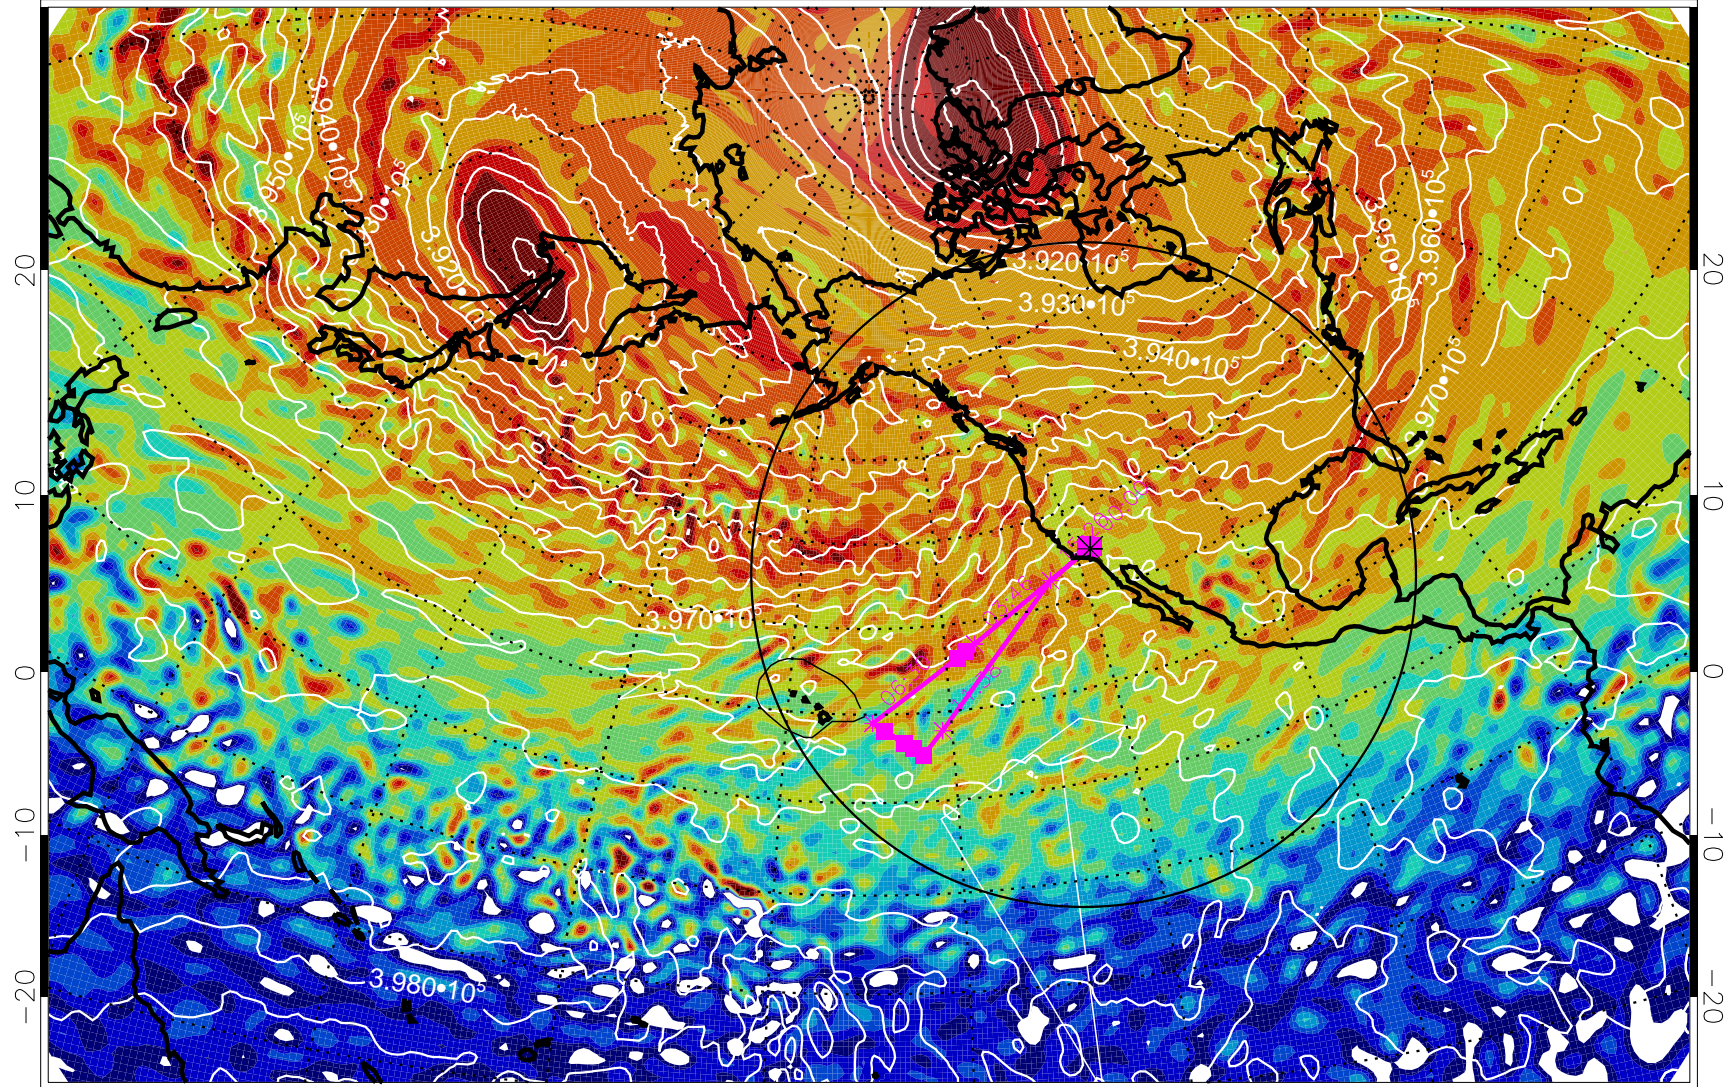

13020500, 96 hour forecast for 460K EPV

460K Montgomery Streamfunction, white

Range ring of 4055 km -- 13 hours GH round trip

13020506, 102 hour forecast for 460K EPV

460K Montgomery Streamfunction, white

Range ring of 4055 km -- 13 hours GH round trip

13020512, 108 hour forecast for 460K EPV

460K Montgomery Streamfunction, white

Range ring of 4055 km -- 13 hours GH round trip

13020518, 114 hour forecast for 460K EPV

460K Montgomery Streamfunction, white

Range ring of 4055 km -- 13 hours GH round trip