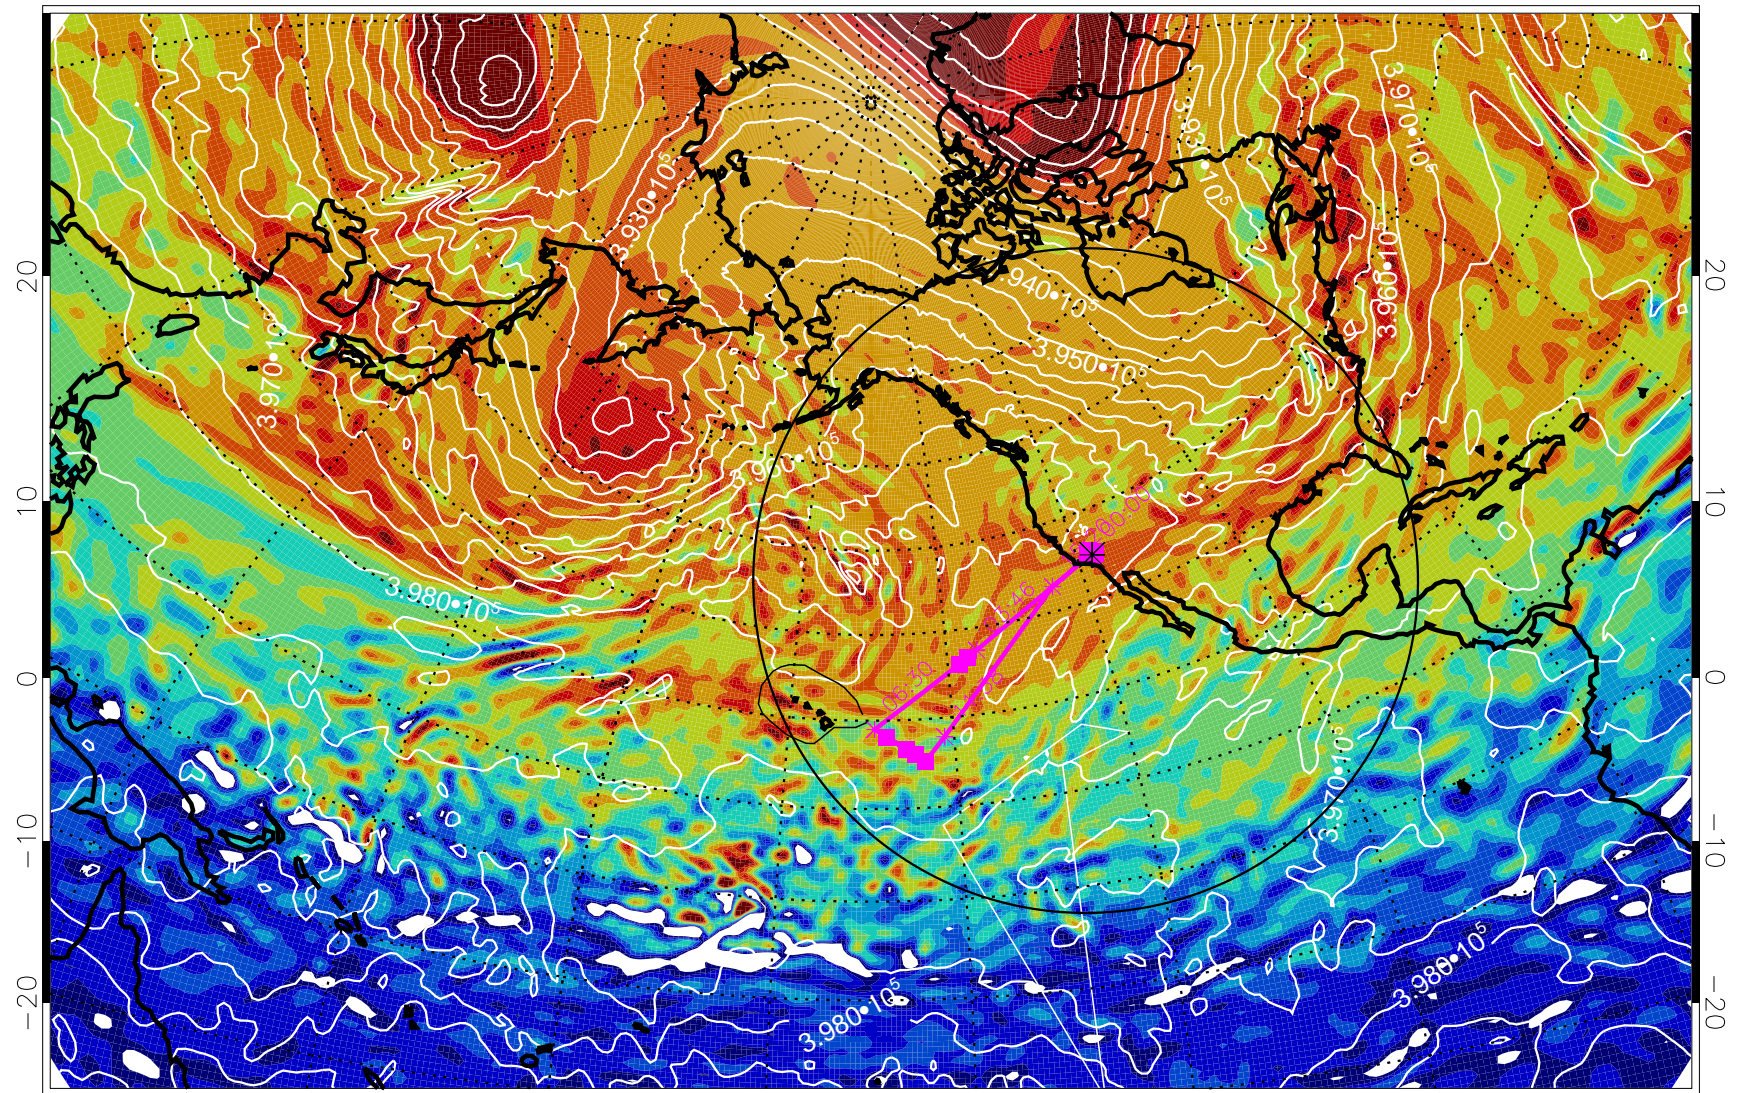

13020112, 12 hour forecast for 460K EPV

460K Montgomery Streamfunction, white

Range ring of 4055 km -- 13 hours GH round trip

13020118, 18 hour forecast for 460K EPV

460K Montgomery Streamfunction, white

Range ring of 4055 km -- 13 hours GH round trip

13020200, 24 hour forecast for 460K EPV

460K Montgomery Streamfunction, white

Range ring of 4055 km -- 13 hours GH round trip

13020206, 30 hour forecast for 460K EPV

460K Montgomery Streamfunction, white

Range ring of 4055 km -- 13 hours GH round trip

13020212, 36 hour forecast for 460K EPV

460K Montgomery Streamfunction, white

Range ring of 4055 km -- 13 hours GH round trip

13020218, 42 hour forecast for 460K EPV

460K Montgomery Streamfunction, white

Range ring of 4055 km -- 13 hours GH round trip

13020300, 48 hour forecast for 460K EPV

460K Montgomery Streamfunction, white

Range ring of 4055 km -- 13 hours GH round trip

13020306, 54 hour forecast for 460K EPV

460K Montgomery Streamfunction, white

Range ring of 4055 km -- 13 hours GH round trip