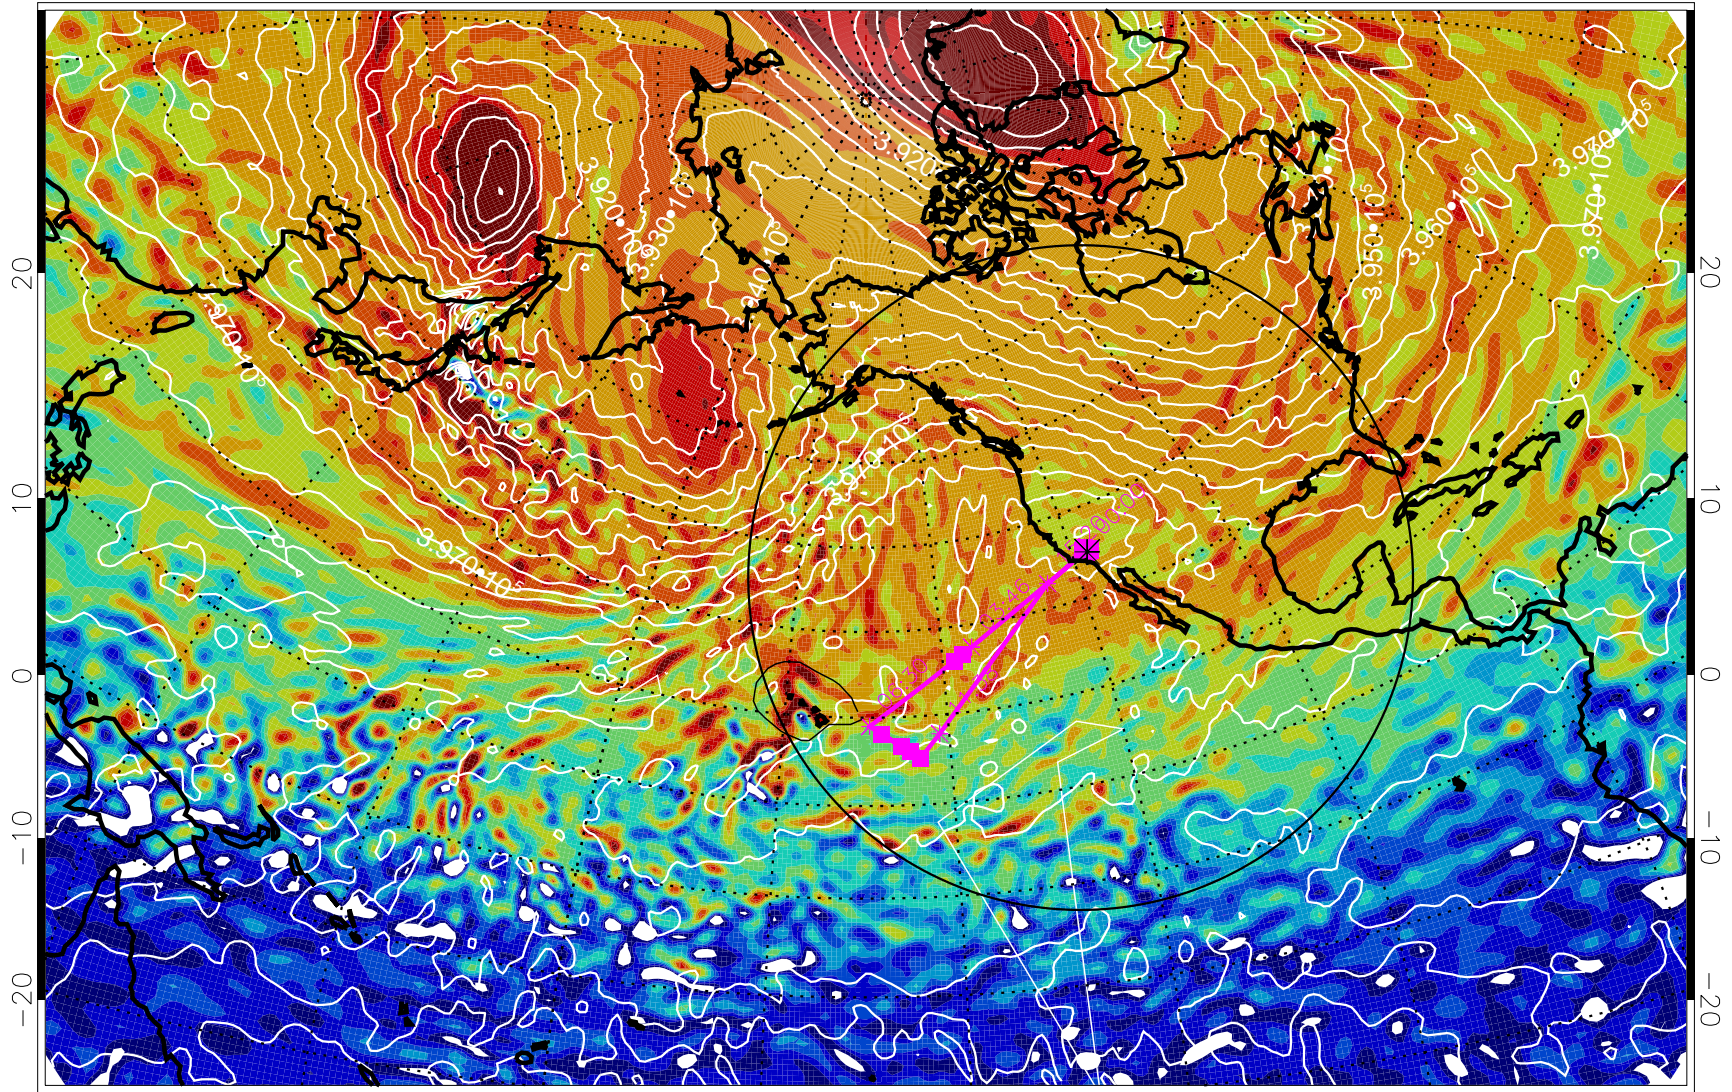

13020212, 36 hour forecast for 460K EPV

460K Montgomery Streamfunction, white

Range ring of 4055 km -- 13 hours GH round trip

13020218, 42 hour forecast for 460K EPV

460K Montgomery Streamfunction, white

Range ring of 4055 km -- 13 hours GH round trip

13020300, 48 hour forecast for 460K EPV

460K Montgomery Streamfunction, white

Range ring of 4055 km -- 13 hours GH round trip

13020306, 54 hour forecast for 460K EPV

460K Montgomery Streamfunction, white

Range ring of 4055 km -- 13 hours GH round trip

13020312, 60 hour forecast for 460K EPV

460K Montgomery Streamfunction, white

Range ring of 4055 km -- 13 hours GH round trip

13020318, 66 hour forecast for 460K EPV

460K Montgomery Streamfunction, white

Range ring of 4055 km -- 13 hours GH round trip

13020400, 72 hour forecast for 460K EPV

460K Montgomery Streamfunction, white

Range ring of 4055 km -- 13 hours GH round trip

13020406, 78 hour forecast for 460K EPV

460K Montgomery Streamfunction, white

Range ring of 4055 km -- 13 hours GH round trip