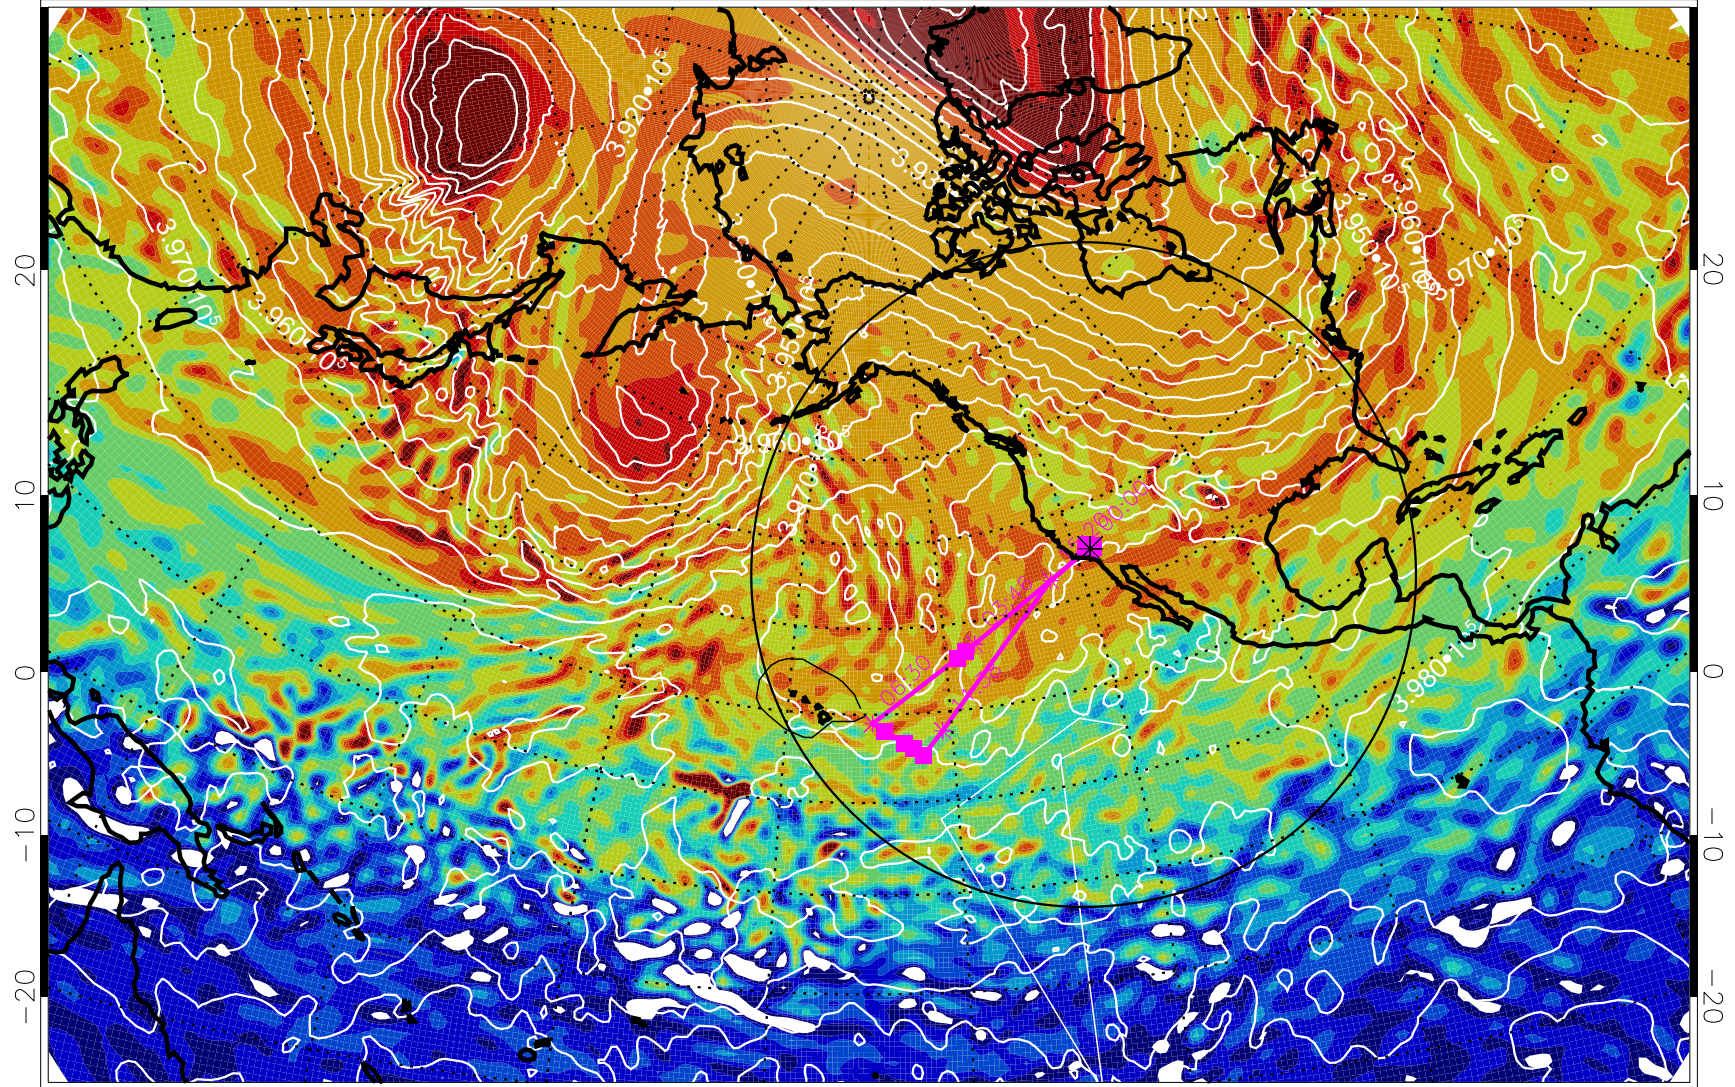

13020200, 24 hour forecast for 460K EPV

460K Montgomery Streamfunction, white

Range ring of 4055 km -- 13 hours GH round trip

13020206, 30 hour forecast for 460K EPV

460K Montgomery Streamfunction, white

Range ring of 4055 km -- 13 hours GH round trip

13020212, 36 hour forecast for 460K EPV

460K Montgomery Streamfunction, white

Range ring of 4055 km -- 13 hours GH round trip

13020218, 42 hour forecast for 460K EPV

460K Montgomery Streamfunction, white

Range ring of 4055 km -- 13 hours GH round trip

13020300, 48 hour forecast for 460K EPV

460K Montgomery Streamfunction, white

Range ring of 4055 km -- 13 hours GH round trip

13020306, 54 hour forecast for 460K EPV

460K Montgomery Streamfunction, white

Range ring of 4055 km -- 13 hours GH round trip

13020312, 60 hour forecast for 460K EPV

460K Montgomery Streamfunction, white

Range ring of 4055 km -- 13 hours GH round trip

13020318, 66 hour forecast for 460K EPV

460K Montgomery Streamfunction, white

Range ring of 4055 km -- 13 hours GH round trip