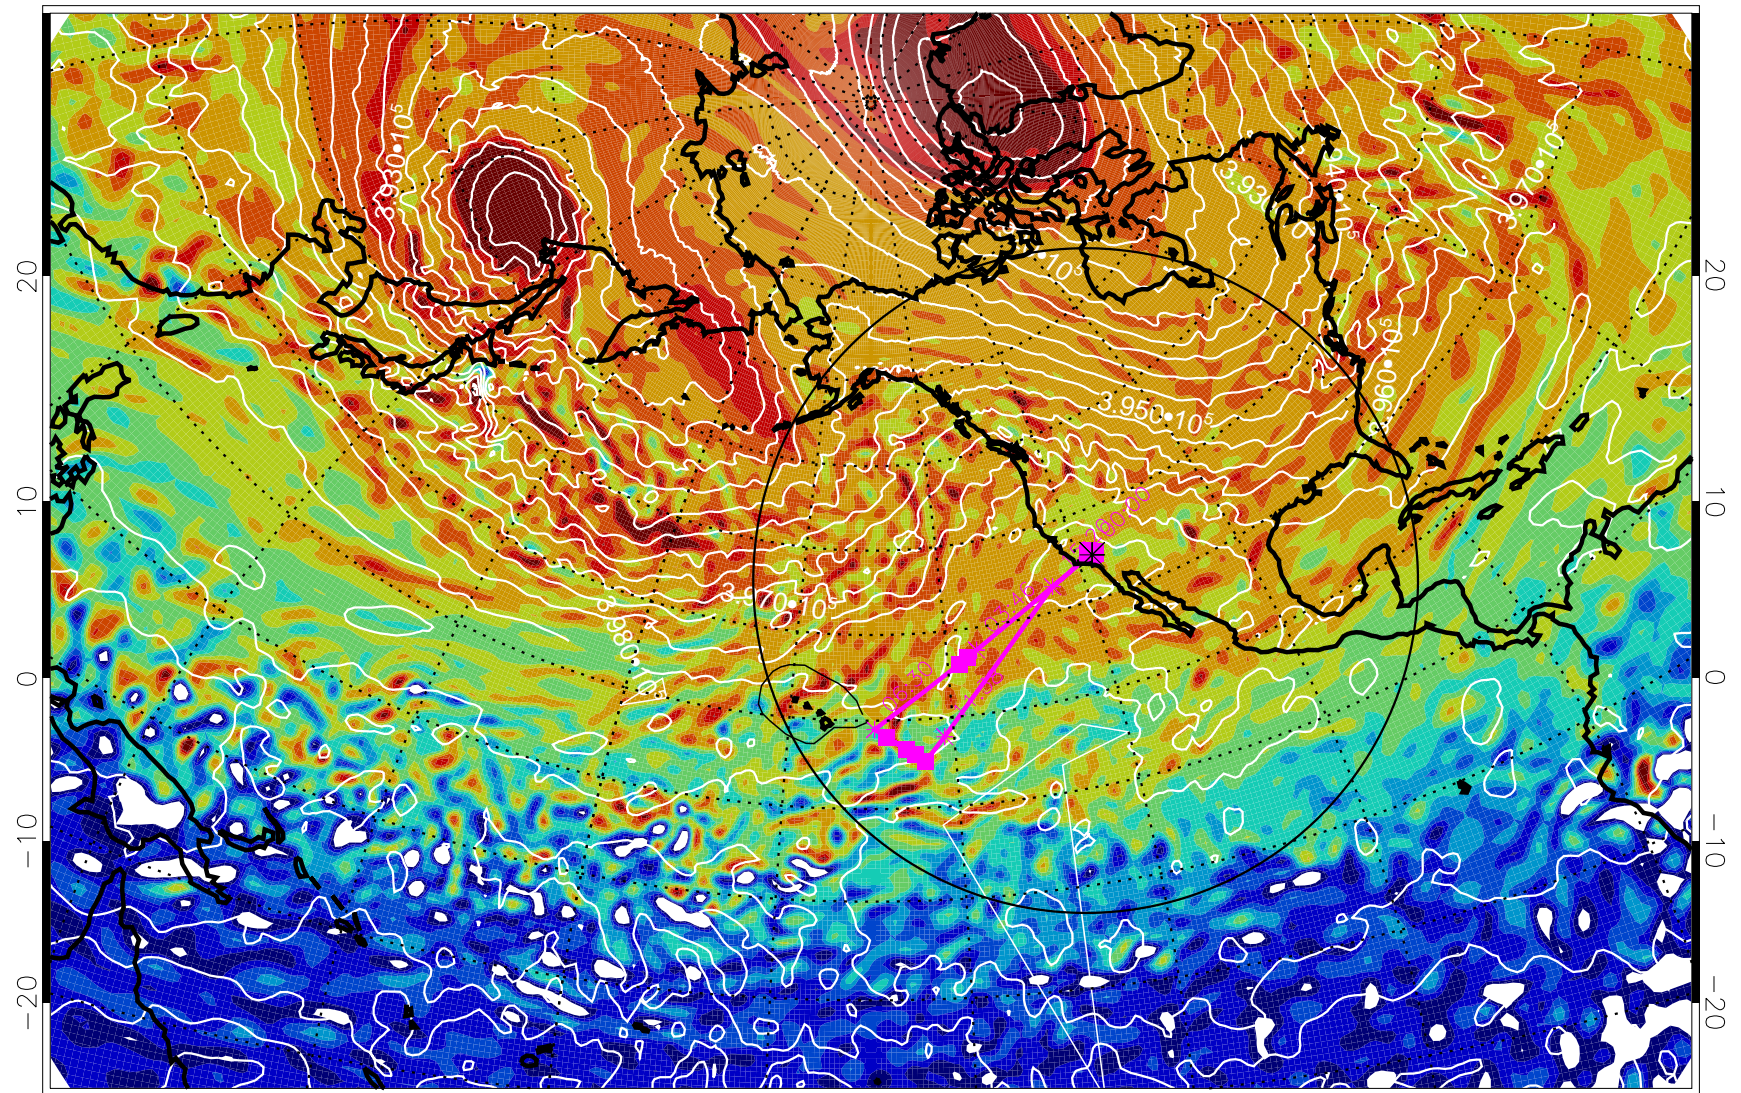

13020400, 72 hour forecast for 460K EPV

460K Montgomery Streamfunction, white

Range ring of 4055 km -- 13 hours GH round trip

13020406, 78 hour forecast for 460K EPV

460K Montgomery Streamfunction, white

Range ring of 4055 km -- 13 hours GH round trip

13020412, 84 hour forecast for 460K EPV

460K Montgomery Streamfunction, white

Range ring of 4055 km -- 13 hours GH round trip

13020418, 90 hour forecast for 460K EPV

460K Montgomery Streamfunction, white

Range ring of 4055 km -- 13 hours GH round trip

13020500, 96 hour forecast for 460K EPV

460K Montgomery Streamfunction, white

Range ring of 4055 km -- 13 hours GH round trip

13020506, 102 hour forecast for 460K EPV

460K Montgomery Streamfunction, white