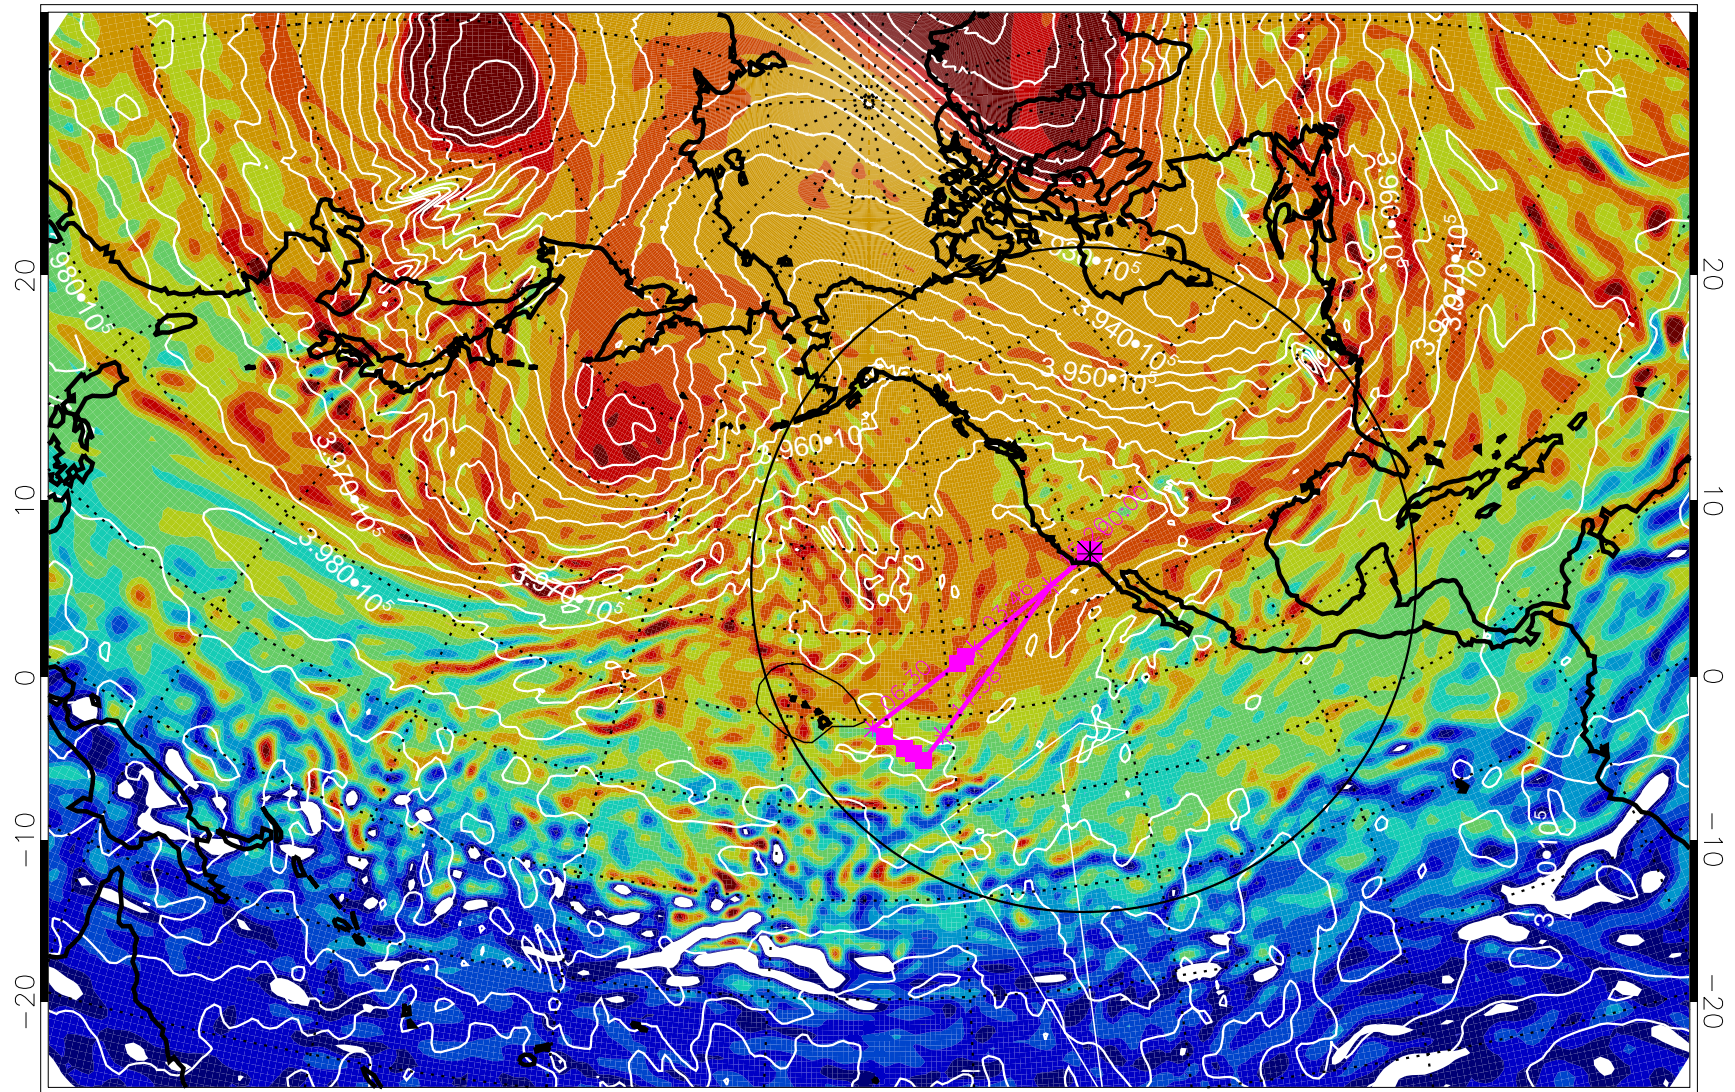

13020112, 12 hour forecast for 460K EPV

460K Montgomery Streamfunction, white

Range ring of 4055 km -- 13 hours GH round trip

13020118, 18 hour forecast for 460K EPV

460K Montgomery Streamfunction, white

Range ring of 4055 km -- 13 hours GH round trip

13020200, 24 hour forecast for 460K EPV

460K Montgomery Streamfunction, white

Range ring of 4055 km -- 13 hours GH round trip

13020206, 30 hour forecast for 460K EPV

460K Montgomery Streamfunction, white

Range ring of 4055 km -- 13 hours GH round trip

13020212, 36 hour forecast for 460K EPV

460K Montgomery Streamfunction, white

Range ring of 4055 km -- 13 hours GH round trip

13020218, 42 hour forecast for 460K EPV

460K Montgomery Streamfunction, white

Range ring of 4055 km -- 13 hours GH round trip

13020300, 48 hour forecast for 460K EPV

460K Montgomery Streamfunction, white

Range ring of 4055 km -- 13 hours GH round trip

13020306, 54 hour forecast for 460K EPV

460K Montgomery Streamfunction, white

Range ring of 4055 km -- 13 hours GH round trip