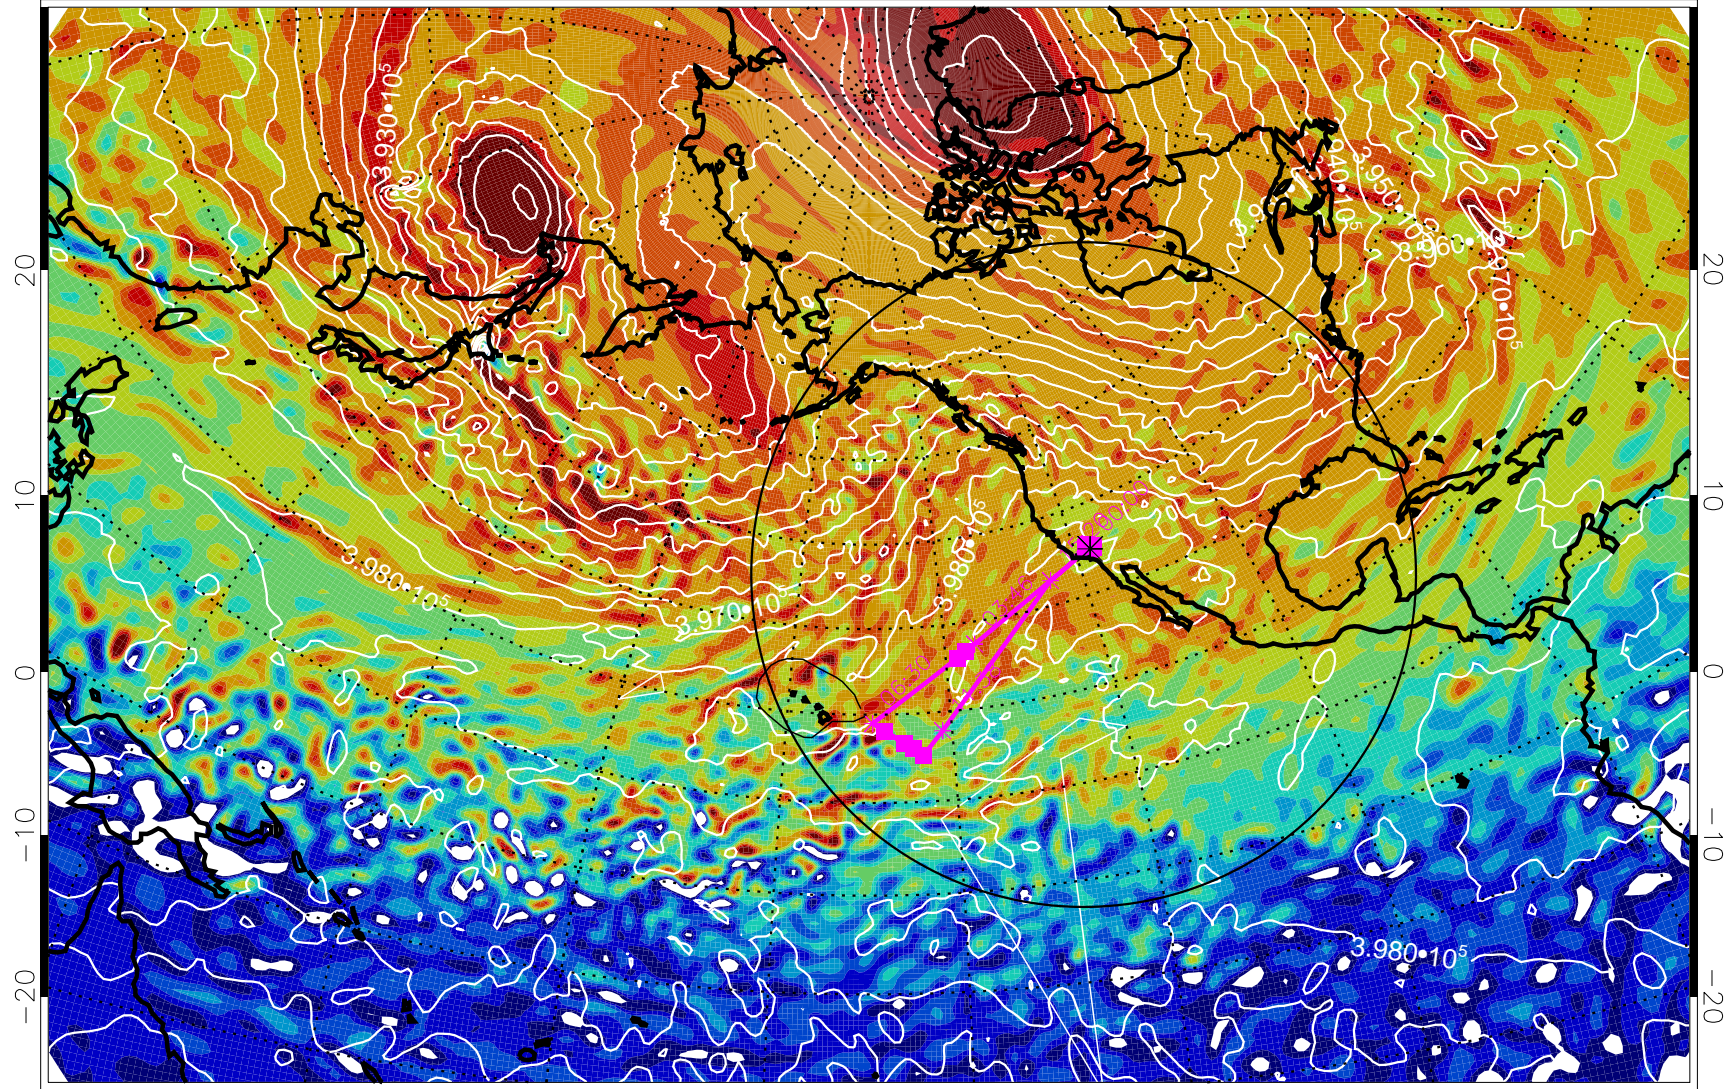

13020312, 60 hour forecast for 460K EPV

460K Montgomery Streamfunction, white

Range ring of 4055 km -- 13 hours GH round trip

13020318, 66 hour forecast for 460K EPV

460K Montgomery Streamfunction, white

Range ring of 4055 km -- 13 hours GH round trip

13020400, 72 hour forecast for 460K EPV

460K Montgomery Streamfunction, white

Range ring of 4055 km -- 13 hours GH round trip

13020406, 78 hour forecast for 460K EPV

460K Montgomery Streamfunction, white

Range ring of 4055 km -- 13 hours GH round trip

13020412, 84 hour forecast for 460K EPV

460K Montgomery Streamfunction, white

Range ring of 4055 km -- 13 hours GH round trip

13020418, 90 hour forecast for 460K EPV

460K Montgomery Streamfunction, white

Range ring of 4055 km -- 13 hours GH round trip

13020500, 96 hour forecast for 460K EPV

460K Montgomery Streamfunction, white

Range ring of 4055 km -- 13 hours GH round trip

13020506, 102 hour forecast for 460K EPV

460K Montgomery Streamfunction, white