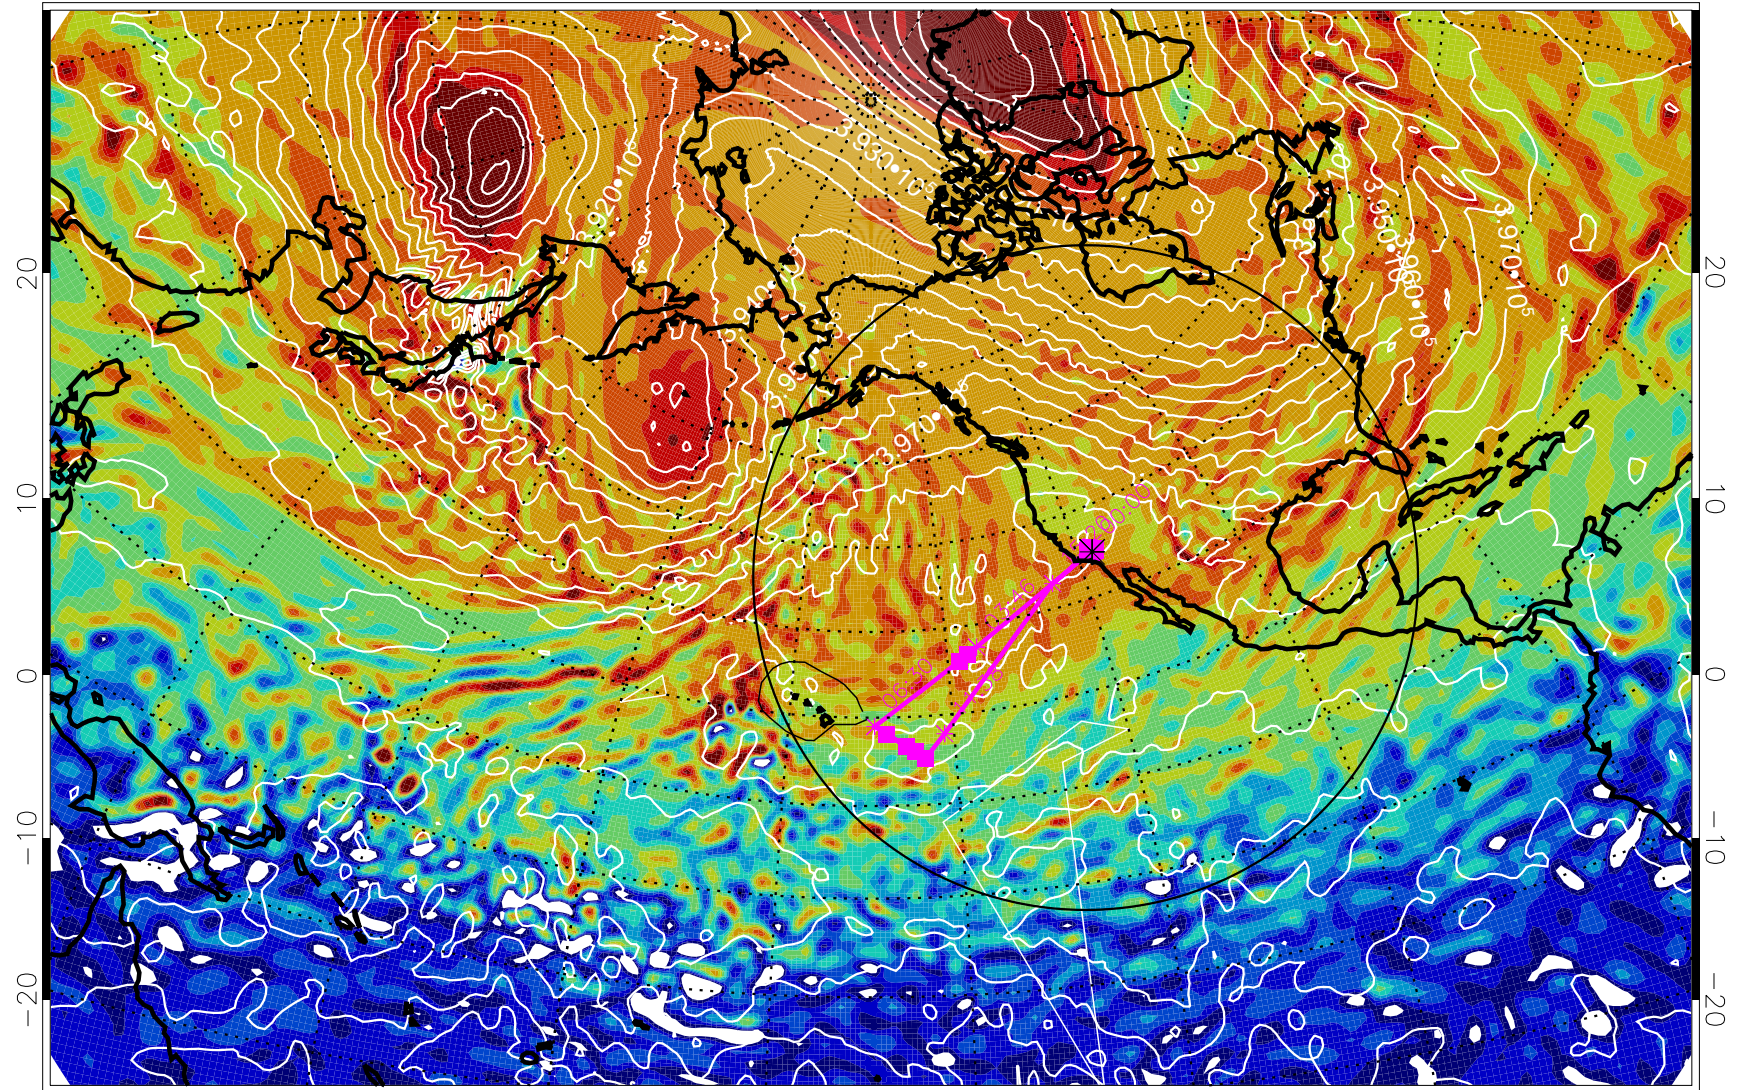

13020200, 24 hour forecast for 460K EPV

460K Montgomery Streamfunction, white

Range ring of 4055 km -- 13 hours GH round trip

13020206, 30 hour forecast for 460K EPV

460K Montgomery Streamfunction, white

Range ring of 4055 km -- 13 hours GH round trip

13020212, 36 hour forecast for 460K EPV

460K Montgomery Streamfunction, white

Range ring of 4055 km -- 13 hours GH round trip

13020218, 42 hour forecast for 460K EPV

460K Montgomery Streamfunction, white

Range ring of 4055 km -- 13 hours GH round trip

13020300, 48 hour forecast for 460K EPV

460K Montgomery Streamfunction, white

Range ring of 4055 km -- 13 hours GH round trip

13020306, 54 hour forecast for 460K EPV

460K Montgomery Streamfunction, white

Range ring of 4055 km -- 13 hours GH round trip

13020312, 60 hour forecast for 460K EPV

460K Montgomery Streamfunction, white

Range ring of 4055 km -- 13 hours GH round trip

13020318, 66 hour forecast for 460K EPV

460K Montgomery Streamfunction, white

Range ring of 4055 km -- 13 hours GH round trip