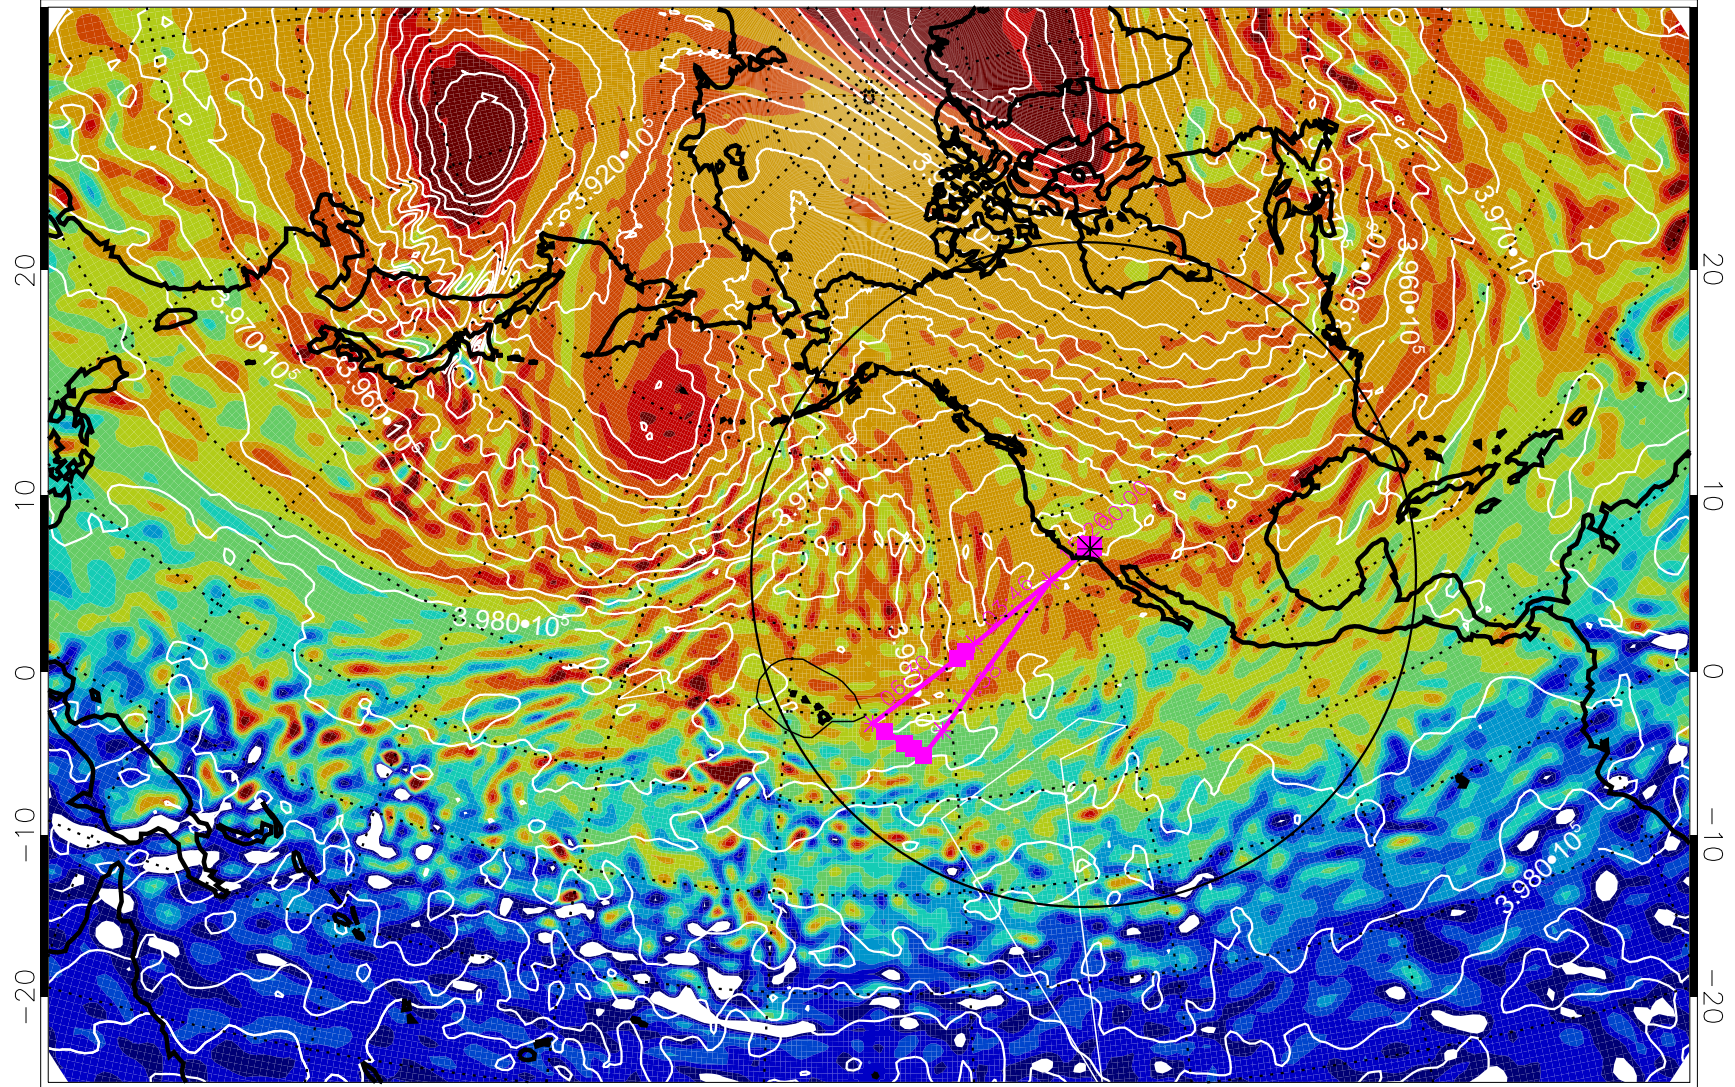

13020200, 24 hour forecast for 460K EPV

460K Montgomery Streamfunction, white

Range ring of 4055 km -- 13 hours GH round trip

13020206, 30 hour forecast for 460K EPV

460K Montgomery Streamfunction, white

Range ring of 4055 km -- 13 hours GH round trip

13020212, 36 hour forecast for 460K EPV

460K Montgomery Streamfunction, white

Range ring of 4055 km -- 13 hours GH round trip

13020218, 42 hour forecast for 460K EPV

460K Montgomery Streamfunction, white

Range ring of 4055 km -- 13 hours GH round trip

13020300, 48 hour forecast for 460K EPV

460K Montgomery Streamfunction, white

Range ring of 4055 km -- 13 hours GH round trip

13020306, 54 hour forecast for 460K EPV

460K Montgomery Streamfunction, white

Range ring of 4055 km -- 13 hours GH round trip

13020312, 60 hour forecast for 460K EPV

460K Montgomery Streamfunction, white

Range ring of 4055 km -- 13 hours GH round trip

13020318, 66 hour forecast for 460K EPV

460K Montgomery Streamfunction, white

Range ring of 4055 km -- 13 hours GH round trip