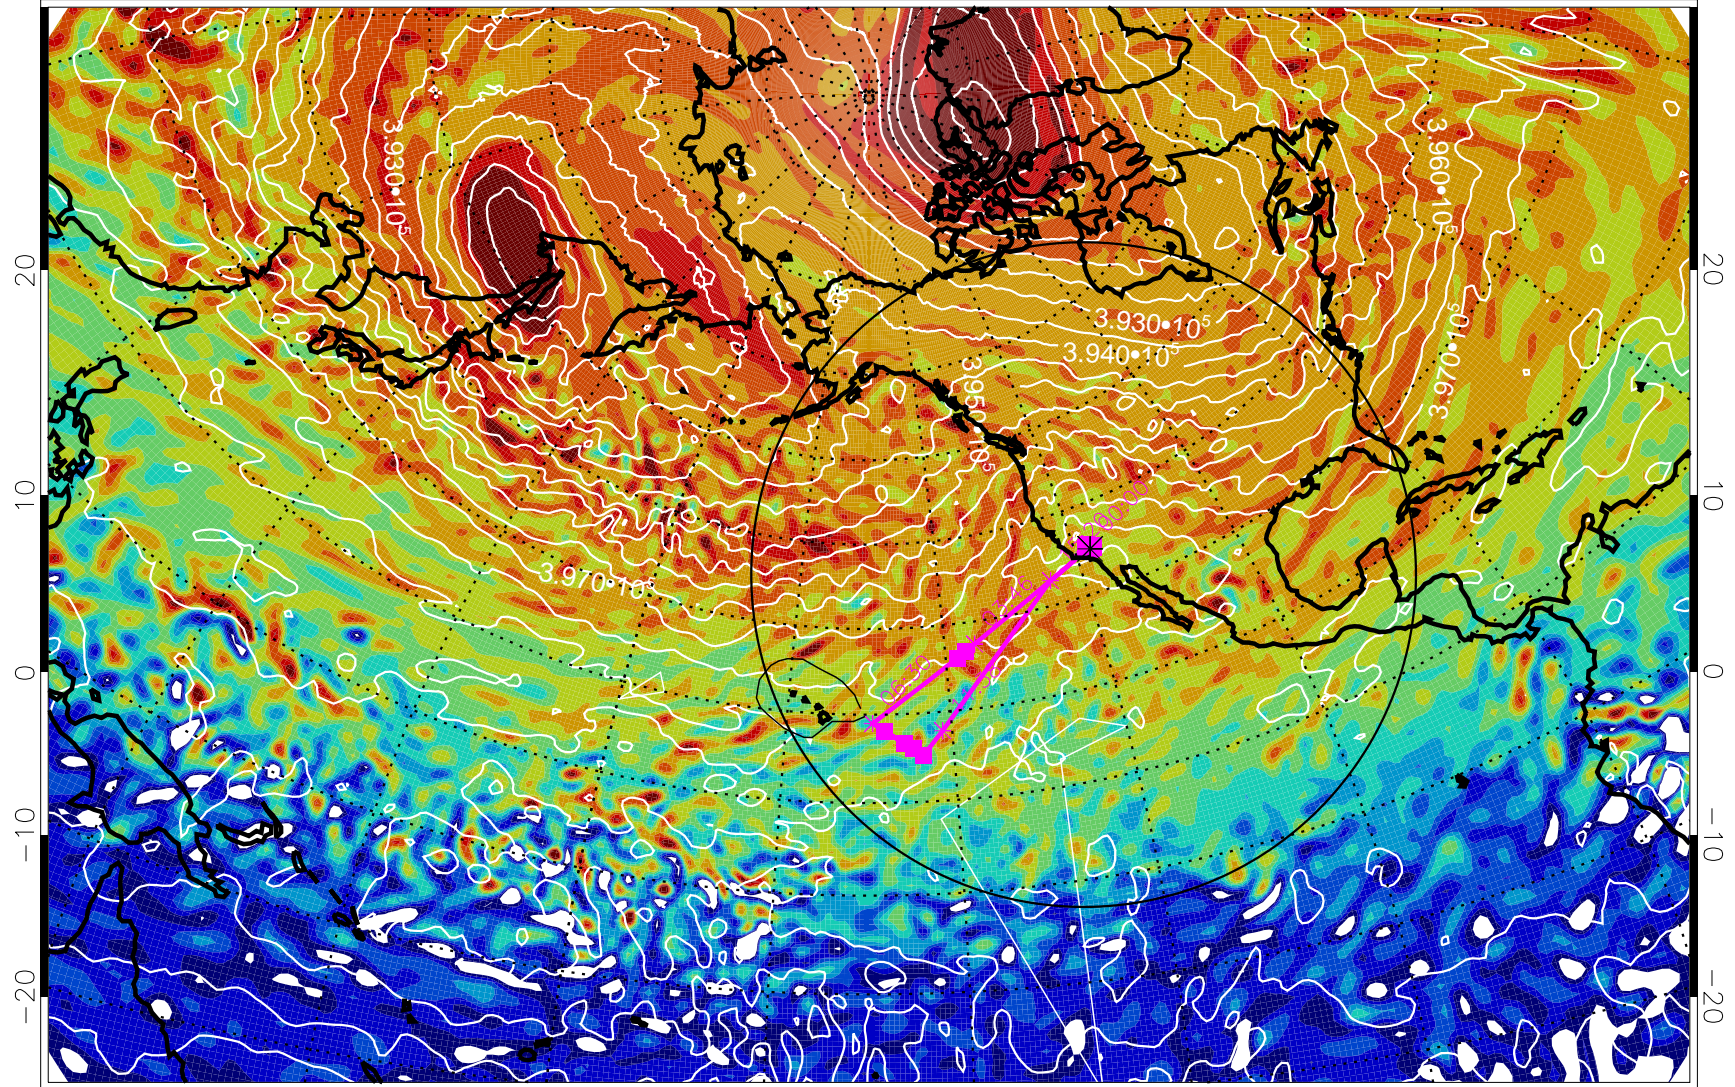

13020412, 84 hour forecast for 460K EPV

460K Montgomery Streamfunction, white

Range ring of 4055 km -- 13 hours GH round trip

13020418, 90 hour forecast for 460K EPV

460K Montgomery Streamfunction, white

Range ring of 4055 km -- 13 hours GH round trip

13020500, 96 hour forecast for 460K EPV

460K Montgomery Streamfunction, white

Range ring of 4055 km -- 13 hours GH round trip

13020506, 102 hour forecast for 460K EPV

460K Montgomery Streamfunction, white

Range ring of 4055 km -- 13 hours GH round trip

13020512, 108 hour forecast for 460K EPV

460K Montgomery Streamfunction, white

Range ring of 4055 km -- 13 hours GH round trip

13020518, 114 hour forecast for 460K EPV

460K Montgomery Streamfunction, white

Range ring of 4055 km -- 13 hours GH round trip