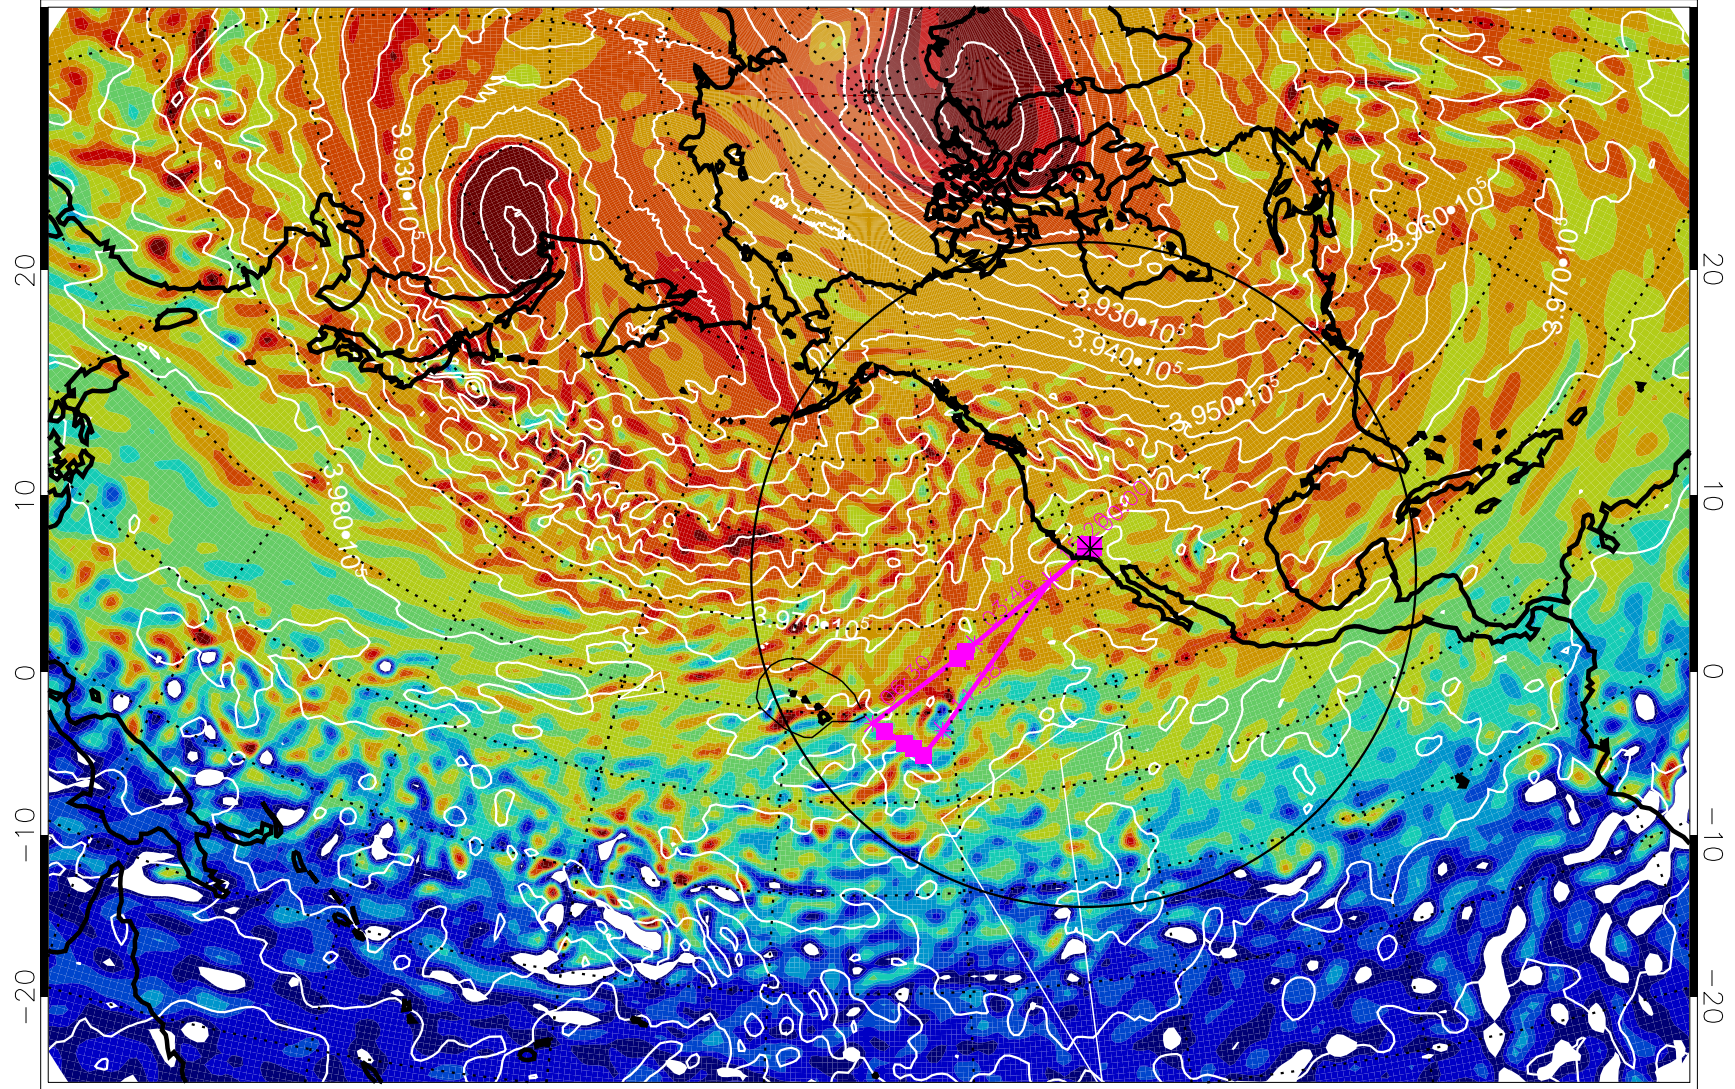

13020400, 72 hour forecast for 460K EPV

460K Montgomery Streamfunction, white

Range ring of 4055 km -- 13 hours GH round trip

13020406, 78 hour forecast for 460K EPV

460K Montgomery Streamfunction, white

Range ring of 4055 km -- 13 hours GH round trip

13020412, 84 hour forecast for 460K EPV

460K Montgomery Streamfunction, white

Range ring of 4055 km -- 13 hours GH round trip

13020418, 90 hour forecast for 460K EPV

460K Montgomery Streamfunction, white

Range ring of 4055 km -- 13 hours GH round trip

13020500, 96 hour forecast for 460K EPV

460K Montgomery Streamfunction, white

Range ring of 4055 km -- 13 hours GH round trip

13020506, 102 hour forecast for 460K EPV

460K Montgomery Streamfunction, white

Range ring of 4055 km -- 13 hours GH round trip

13020512, 108 hour forecast for 460K EPV

460K Montgomery Streamfunction, white

Range ring of 4055 km -- 13 hours GH round trip

13020518, 114 hour forecast for 460K EPV