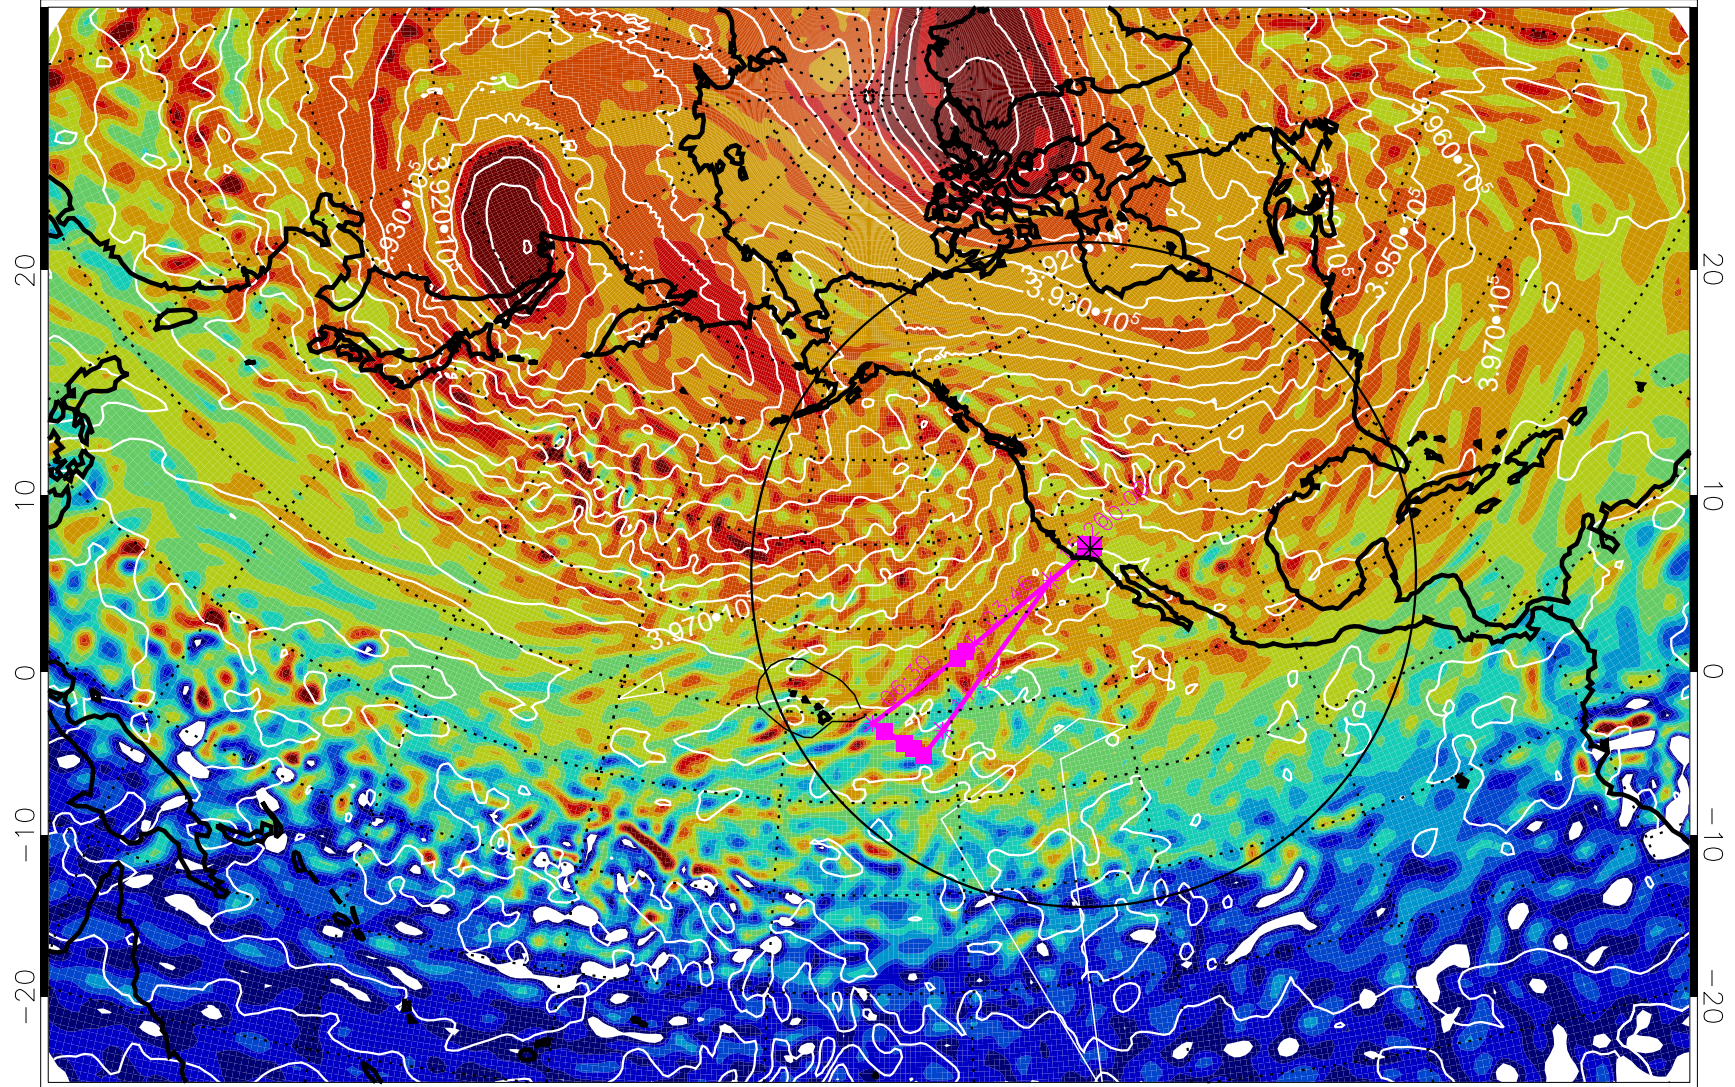

13020412, 84 hour forecast for 460K EPV

460K Montgomery Streamfunction, white

Range ring of 4055 km -- 13 hours GH round trip

13020418, 90 hour forecast for 460K EPV

460K Montgomery Streamfunction, white

Range ring of 4055 km -- 13 hours GH round trip

13020500, 96 hour forecast for 460K EPV

460K Montgomery Streamfunction, white

Range ring of 4055 km -- 13 hours GH round trip

13020506, 102 hour forecast for 460K EPV

460K Montgomery Streamfunction, white

Range ring of 4055 km -- 13 hours GH round trip

13020512, 108 hour forecast for 460K EPV

460K Montgomery Streamfunction, white

Range ring of 4055 km -- 13 hours GH round trip

13020518, 114 hour forecast for 460K EPV

460K Montgomery Streamfunction, white

Range ring of 4055 km -- 13 hours GH round trip