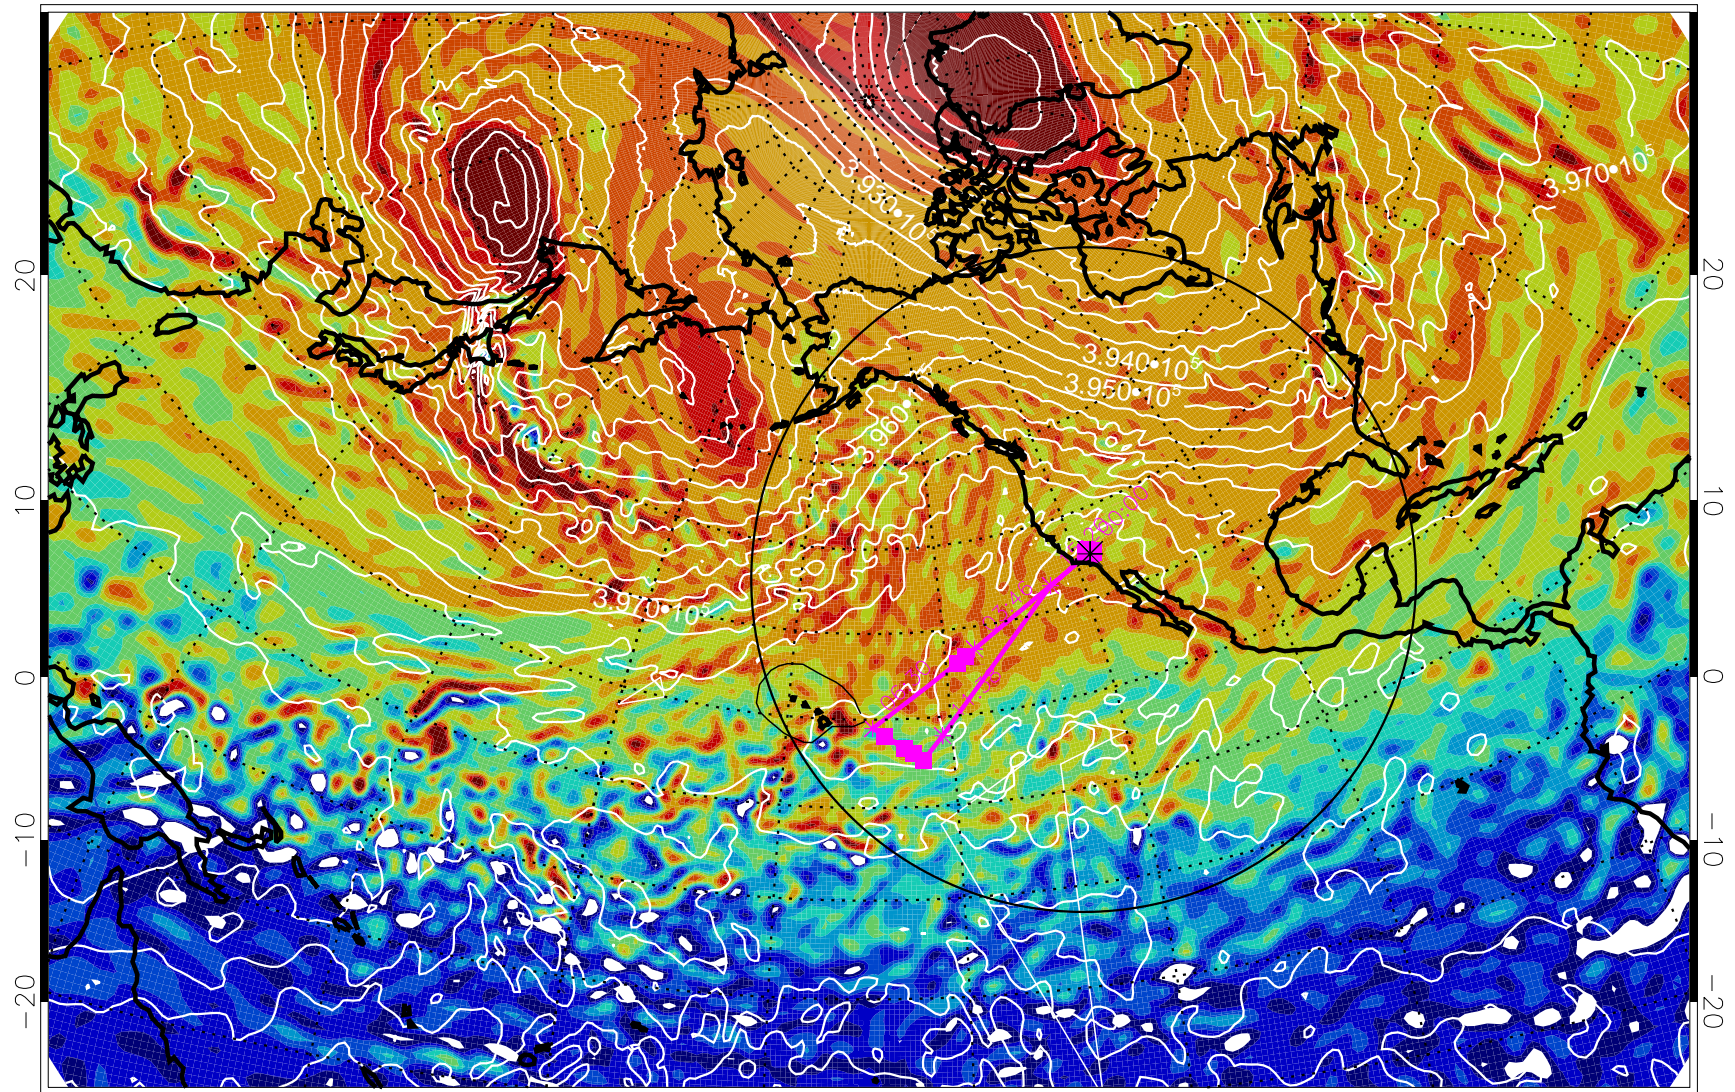

13020312, 60 hour forecast for 460K EPV

460K Montgomery Streamfunction, white

Range ring of 4055 km -- 13 hours GH round trip

13020318, 66 hour forecast for 460K EPV

460K Montgomery Streamfunction, white

Range ring of 4055 km -- 13 hours GH round trip

13020400, 72 hour forecast for 460K EPV

460K Montgomery Streamfunction, white

Range ring of 4055 km -- 13 hours GH round trip

13020406, 78 hour forecast for 460K EPV

460K Montgomery Streamfunction, white

Range ring of 4055 km -- 13 hours GH round trip

13020412, 84 hour forecast for 460K EPV

460K Montgomery Streamfunction, white

Range ring of 4055 km -- 13 hours GH round trip

13020418, 90 hour forecast for 460K EPV

460K Montgomery Streamfunction, white

Range ring of 4055 km -- 13 hours GH round trip

13020500, 96 hour forecast for 460K EPV

460K Montgomery Streamfunction, white

Range ring of 4055 km -- 13 hours GH round trip

13020506, 102 hour forecast for 460K EPV

460K Montgomery Streamfunction, white