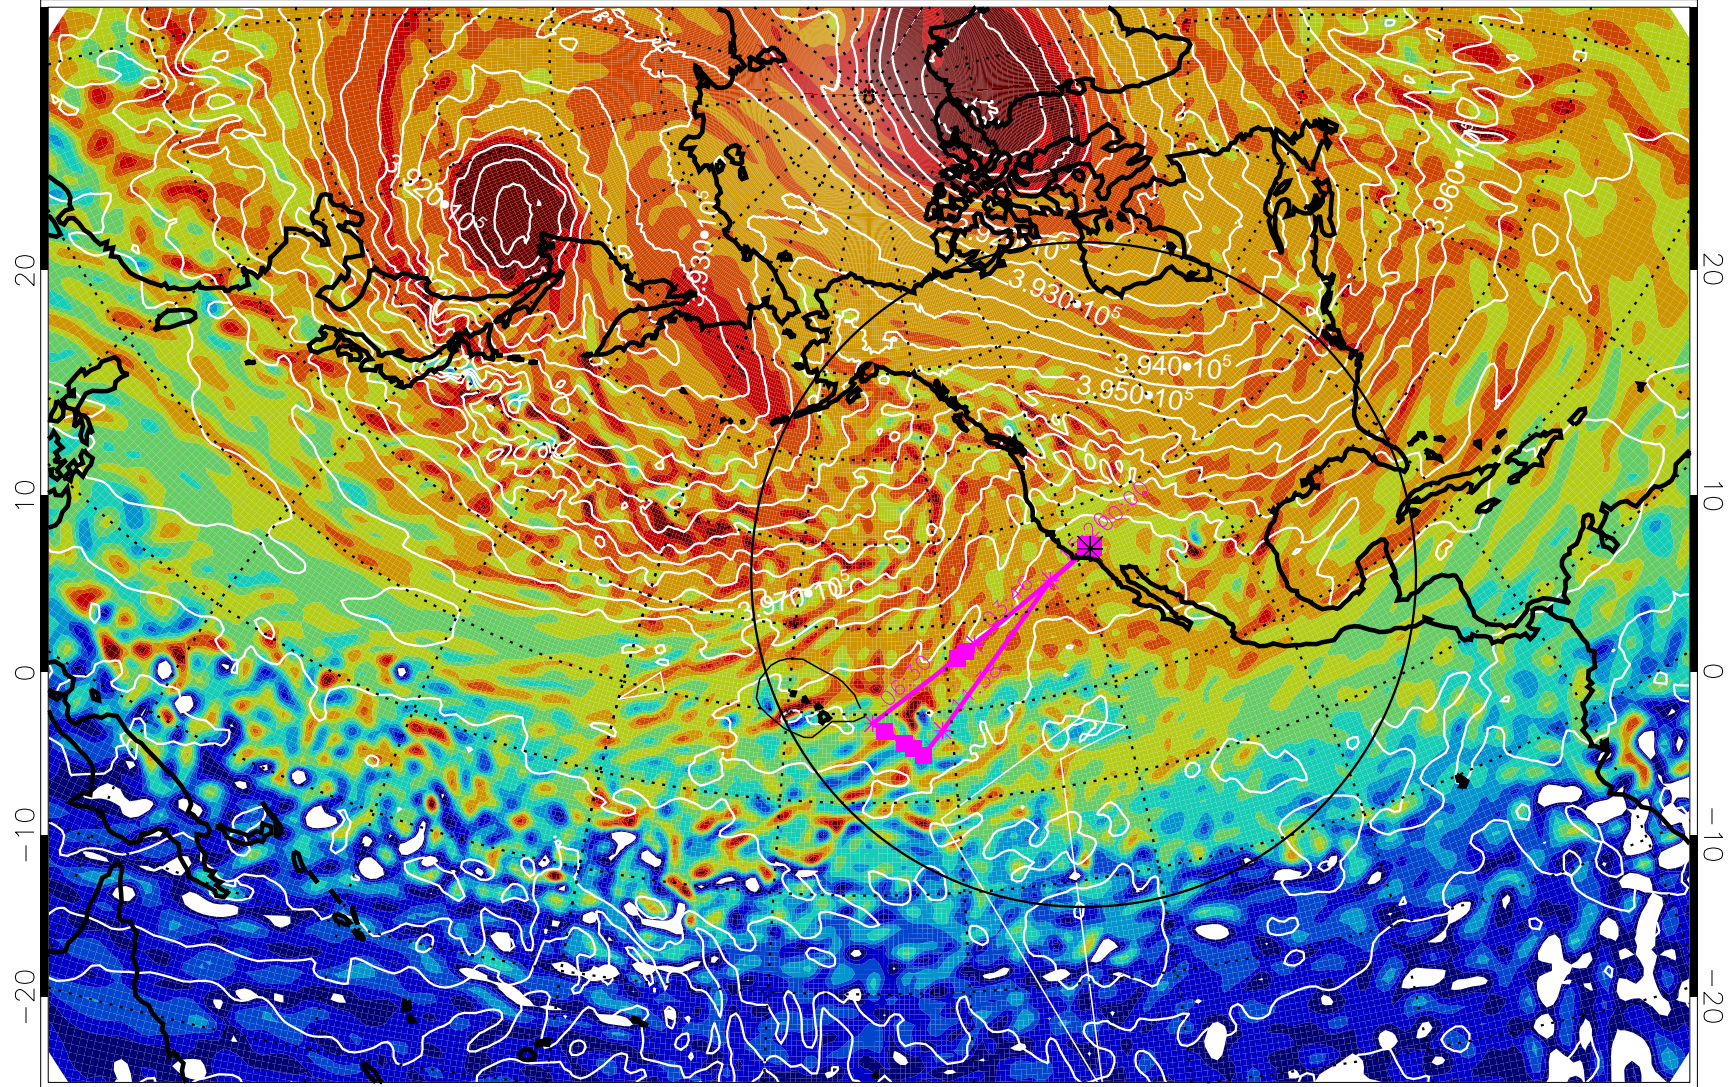

13020400, 72 hour forecast for 460K EPV

460K Montgomery Streamfunction, white

Range ring of 4055 km -- 13 hours GH round trip

13020406, 78 hour forecast for 460K EPV

460K Montgomery Streamfunction, white

Range ring of 4055 km -- 13 hours GH round trip

13020412, 84 hour forecast for 460K EPV

460K Montgomery Streamfunction, white

Range ring of 4055 km -- 13 hours GH round trip

13020418, 90 hour forecast for 460K EPV

460K Montgomery Streamfunction, white

Range ring of 4055 km -- 13 hours GH round trip

13020500, 96 hour forecast for 460K EPV

460K Montgomery Streamfunction, white

Range ring of 4055 km -- 13 hours GH round trip

13020506, 102 hour forecast for 460K EPV

460K Montgomery Streamfunction, white

Range ring of 4055 km -- 13 hours GH round trip

13020512, 108 hour forecast for 460K EPV

460K Montgomery Streamfunction, white

Range ring of 4055 km -- 13 hours GH round trip

13020518, 114 hour forecast for 460K EPV