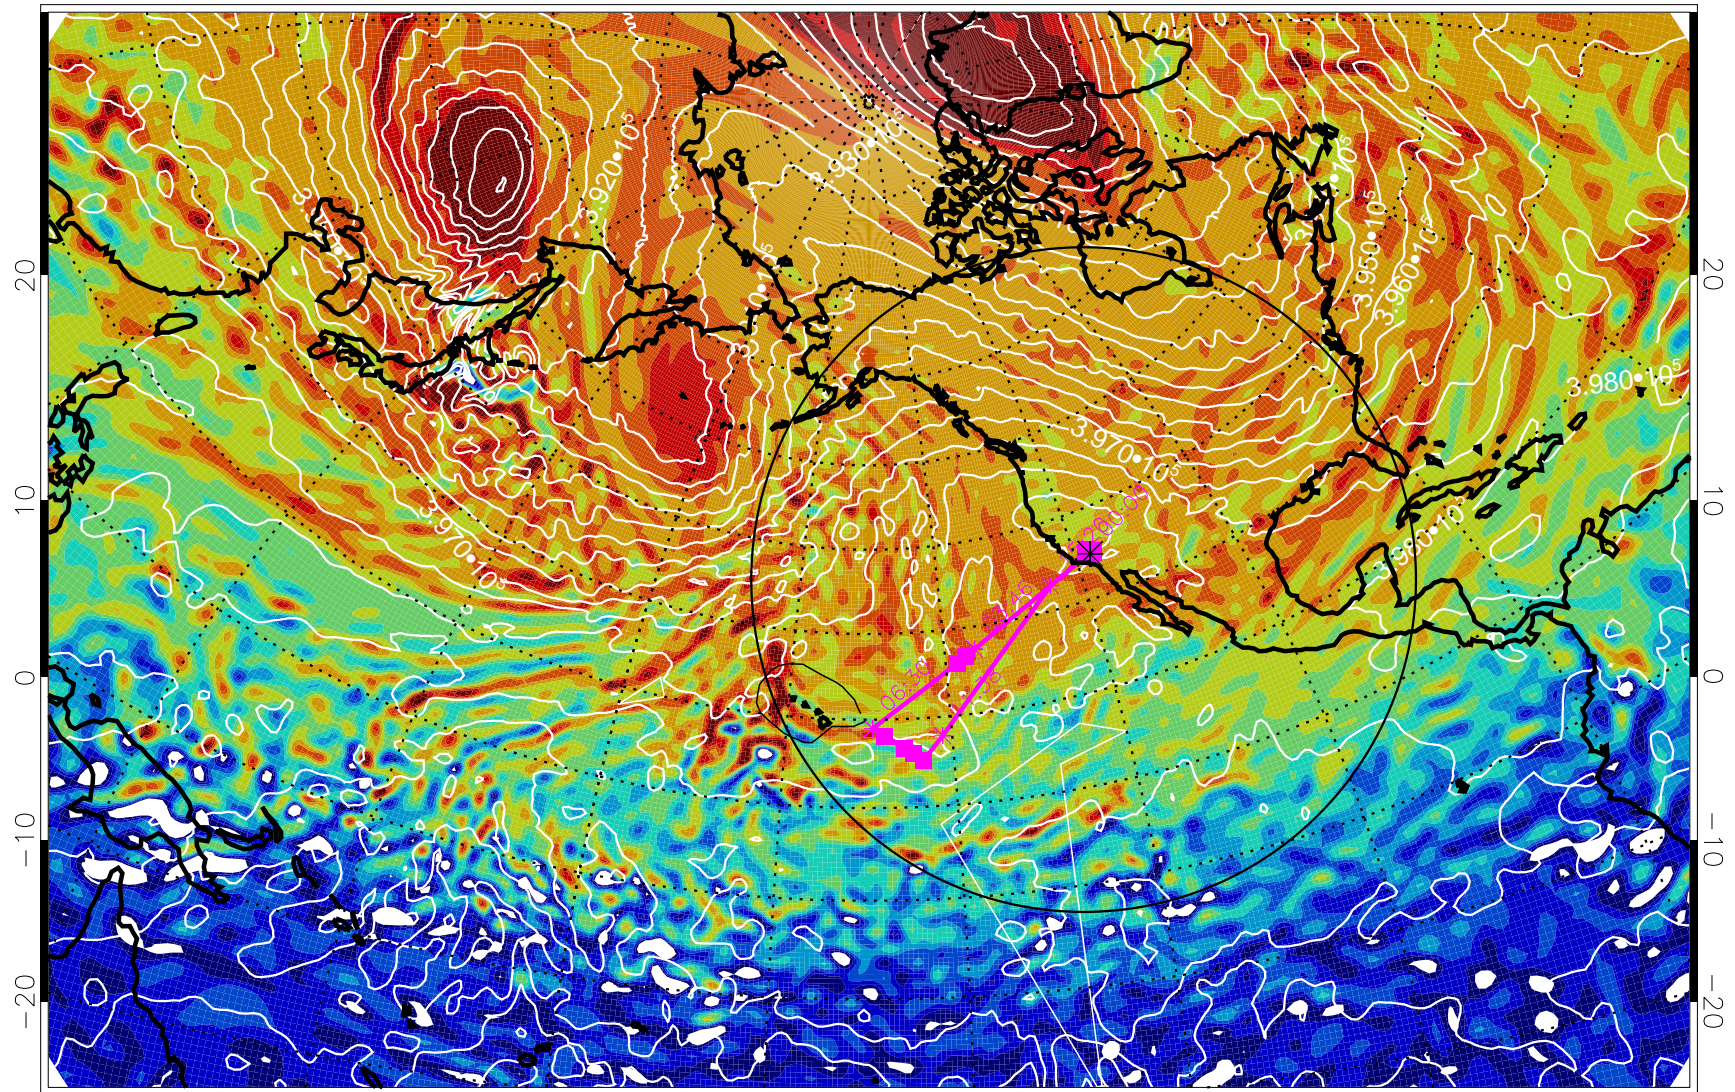

13020200, 24 hour forecast for 460K EPV

460K Montgomery Streamfunction, white

Range ring of 4055 km -- 13 hours GH round trip

13020206, 30 hour forecast for 460K EPV

460K Montgomery Streamfunction, white

Range ring of 4055 km -- 13 hours GH round trip

13020212, 36 hour forecast for 460K EPV

460K Montgomery Streamfunction, white

Range ring of 4055 km -- 13 hours GH round trip

13020218, 42 hour forecast for 460K EPV

460K Montgomery Streamfunction, white

Range ring of 4055 km -- 13 hours GH round trip

13020300, 48 hour forecast for 460K EPV

460K Montgomery Streamfunction, white

Range ring of 4055 km -- 13 hours GH round trip

13020306, 54 hour forecast for 460K EPV

460K Montgomery Streamfunction, white

Range ring of 4055 km -- 13 hours GH round trip

13020312, 60 hour forecast for 460K EPV

460K Montgomery Streamfunction, white

Range ring of 4055 km -- 13 hours GH round trip

13020318, 66 hour forecast for 460K EPV

460K Montgomery Streamfunction, white

Range ring of 4055 km -- 13 hours GH round trip