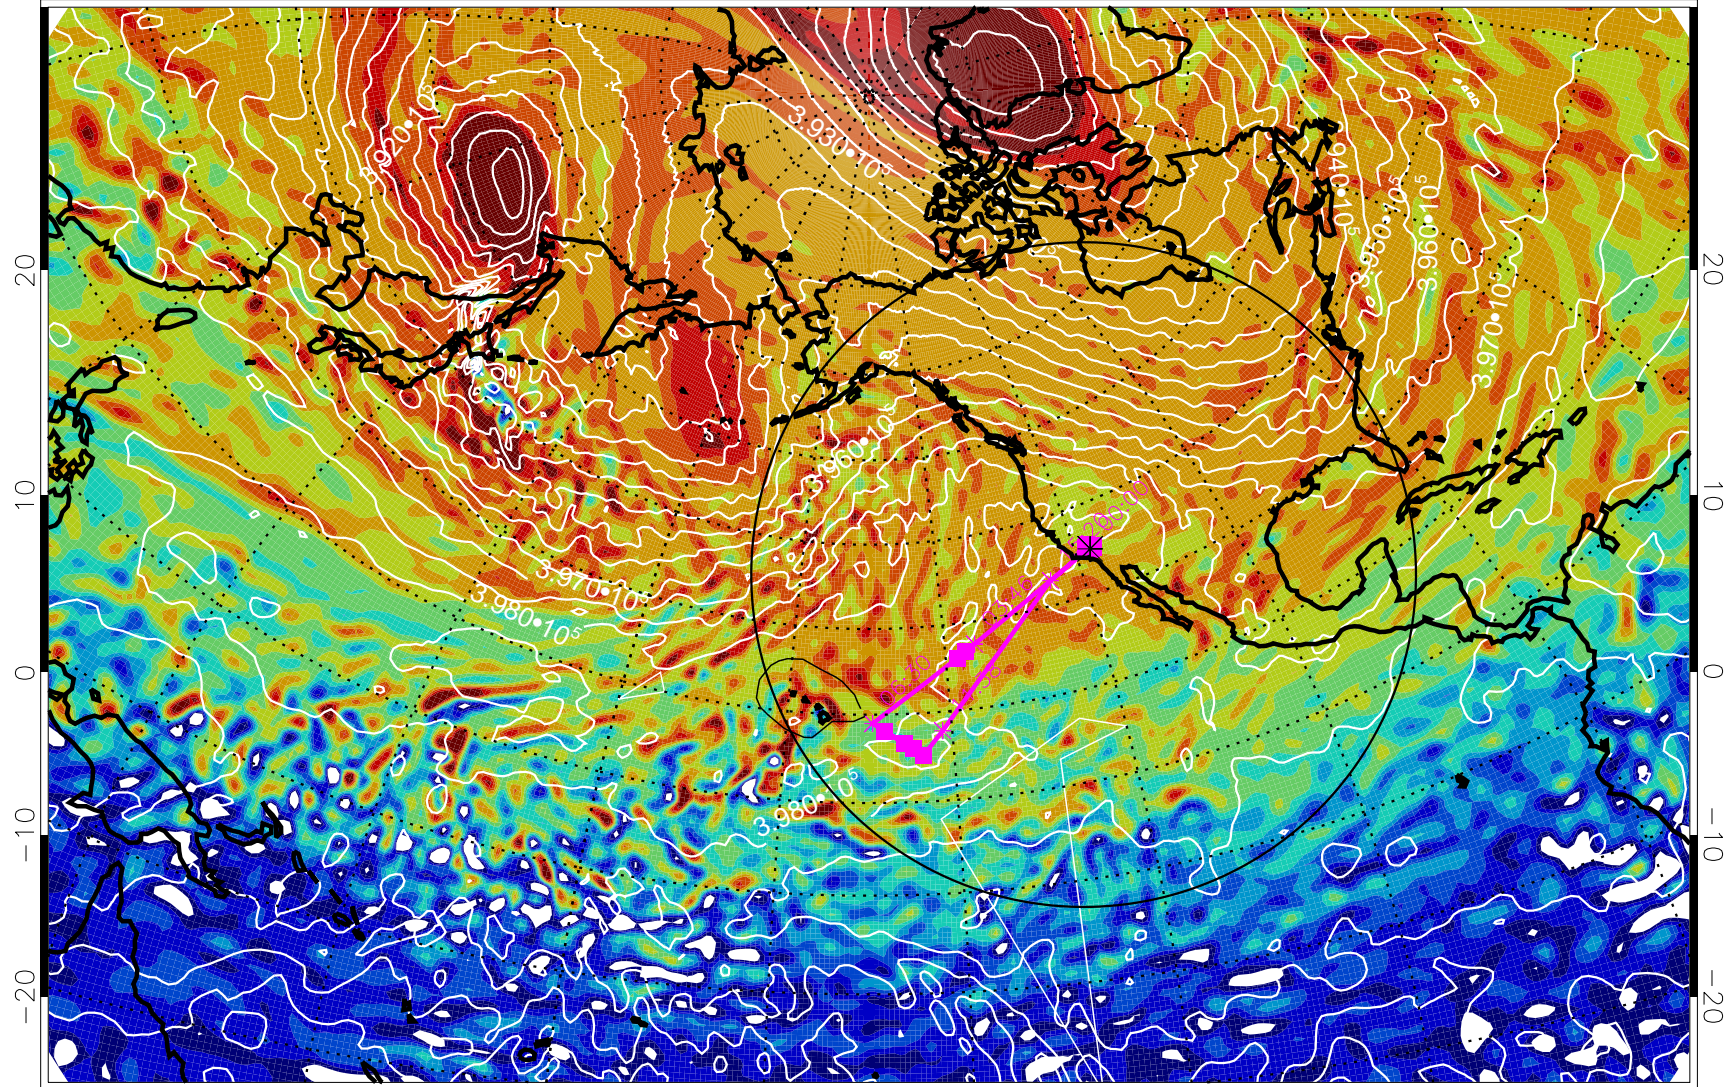

13020212, 36 hour forecast for 460K EPV

460K Montgomery Streamfunction, white

Range ring of 4055 km -- 13 hours GH round trip

13020218, 42 hour forecast for 460K EPV

460K Montgomery Streamfunction, white

Range ring of 4055 km -- 13 hours GH round trip

13020300, 48 hour forecast for 460K EPV

460K Montgomery Streamfunction, white

Range ring of 4055 km -- 13 hours GH round trip

13020306, 54 hour forecast for 460K EPV

460K Montgomery Streamfunction, white

Range ring of 4055 km -- 13 hours GH round trip

13020312, 60 hour forecast for 460K EPV

460K Montgomery Streamfunction, white

Range ring of 4055 km -- 13 hours GH round trip

13020318, 66 hour forecast for 460K EPV

460K Montgomery Streamfunction, white

Range ring of 4055 km -- 13 hours GH round trip

13020400, 72 hour forecast for 460K EPV

460K Montgomery Streamfunction, white

Range ring of 4055 km -- 13 hours GH round trip

13020406, 78 hour forecast for 460K EPV

460K Montgomery Streamfunction, white

Range ring of 4055 km -- 13 hours GH round trip