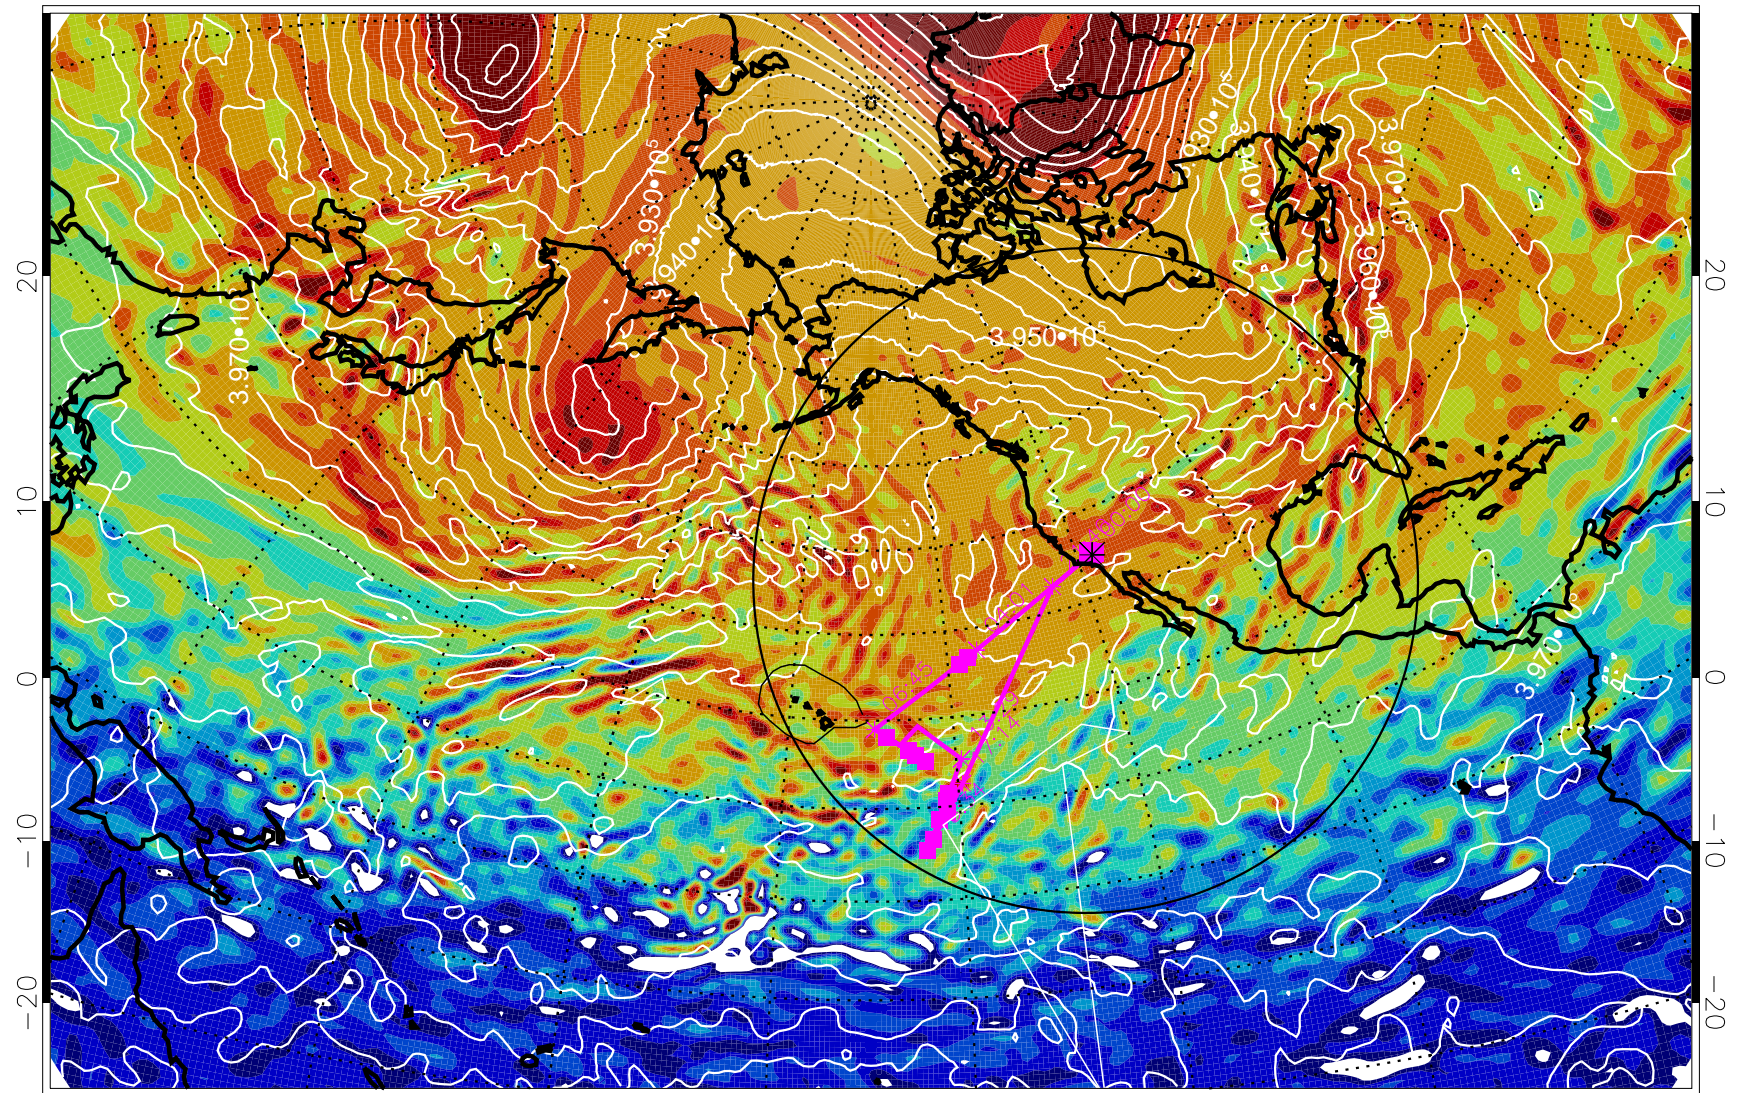

13013118, 6 hour forecast for 460K EPV

460K Montgomery Streamfunction, white

Range ring of 4055 km -- 13 hours GH round trip

13020100, 12 hour forecast for 460K EPV

460K Montgomery Streamfunction, white

Range ring of 4055 km -- 13 hours GH round trip

13020106, 18 hour forecast for 460K EPV

460K Montgomery Streamfunction, white

Range ring of 4055 km -- 13 hours GH round trip

13020112, 24 hour forecast for 460K EPV

460K Montgomery Streamfunction, white

Range ring of 4055 km -- 13 hours GH round trip

13020118, 30 hour forecast for 460K EPV

460K Montgomery Streamfunction, white

Range ring of 4055 km -- 13 hours GH round trip

13020200, 36 hour forecast for 460K EPV

460K Montgomery Streamfunction, white

Range ring of 4055 km -- 13 hours GH round trip

13020206, 42 hour forecast for 460K EPV

460K Montgomery Streamfunction, white

Range ring of 4055 km -- 13 hours GH round trip

13020212, 48 hour forecast for 460K EPV

460K Montgomery Streamfunction, white

Range ring of 4055 km -- 13 hours GH round trip