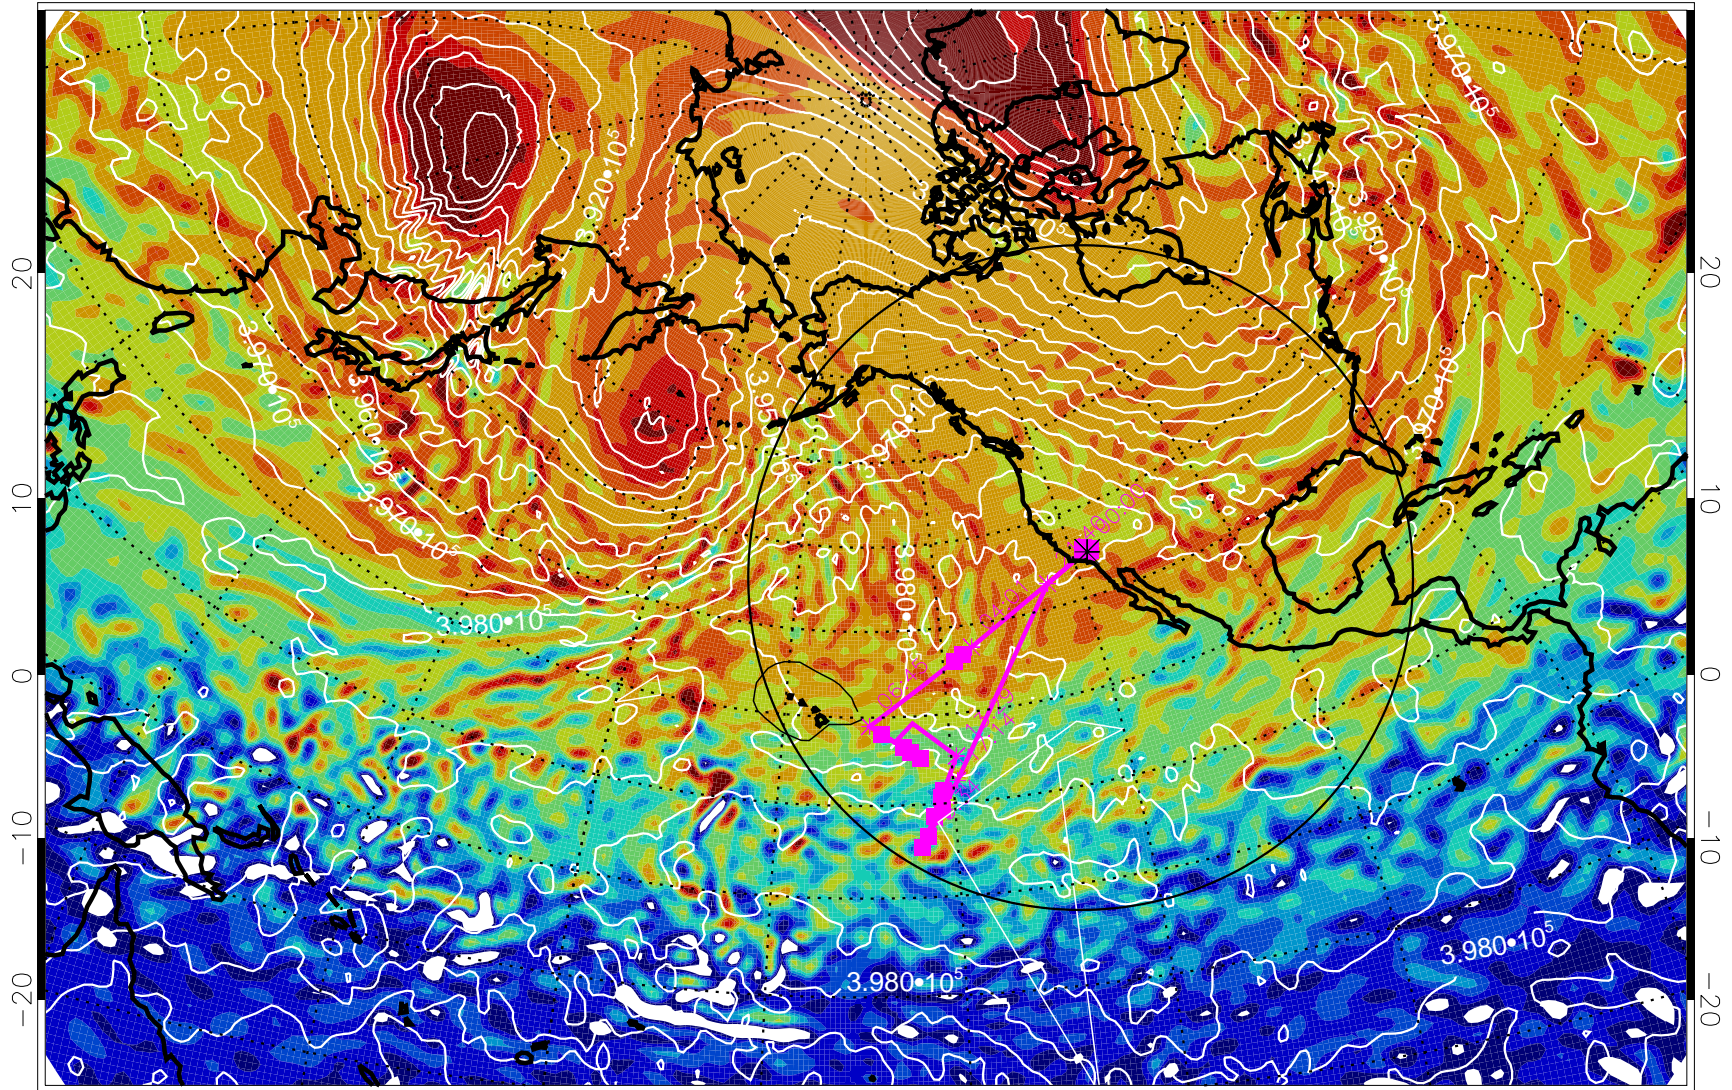

13020106, 18 hour forecast for 460K EPV

460K Montgomery Streamfunction, white

Range ring of 4055 km -- 13 hours GH round trip

13020112, 24 hour forecast for 460K EPV

460K Montgomery Streamfunction, white

Range ring of 4055 km -- 13 hours GH round trip

13020118, 30 hour forecast for 460K EPV

460K Montgomery Streamfunction, white

Range ring of 4055 km -- 13 hours GH round trip

13020200, 36 hour forecast for 460K EPV

460K Montgomery Streamfunction, white

Range ring of 4055 km -- 13 hours GH round trip

13020206, 42 hour forecast for 460K EPV

460K Montgomery Streamfunction, white

Range ring of 4055 km -- 13 hours GH round trip

13020212, 48 hour forecast for 460K EPV

460K Montgomery Streamfunction, white

Range ring of 4055 km -- 13 hours GH round trip

13020218, 54 hour forecast for 460K EPV

460K Montgomery Streamfunction, white

Range ring of 4055 km -- 13 hours GH round trip

13020300, 60 hour forecast for 460K EPV

460K Montgomery Streamfunction, white

Range ring of 4055 km -- 13 hours GH round trip