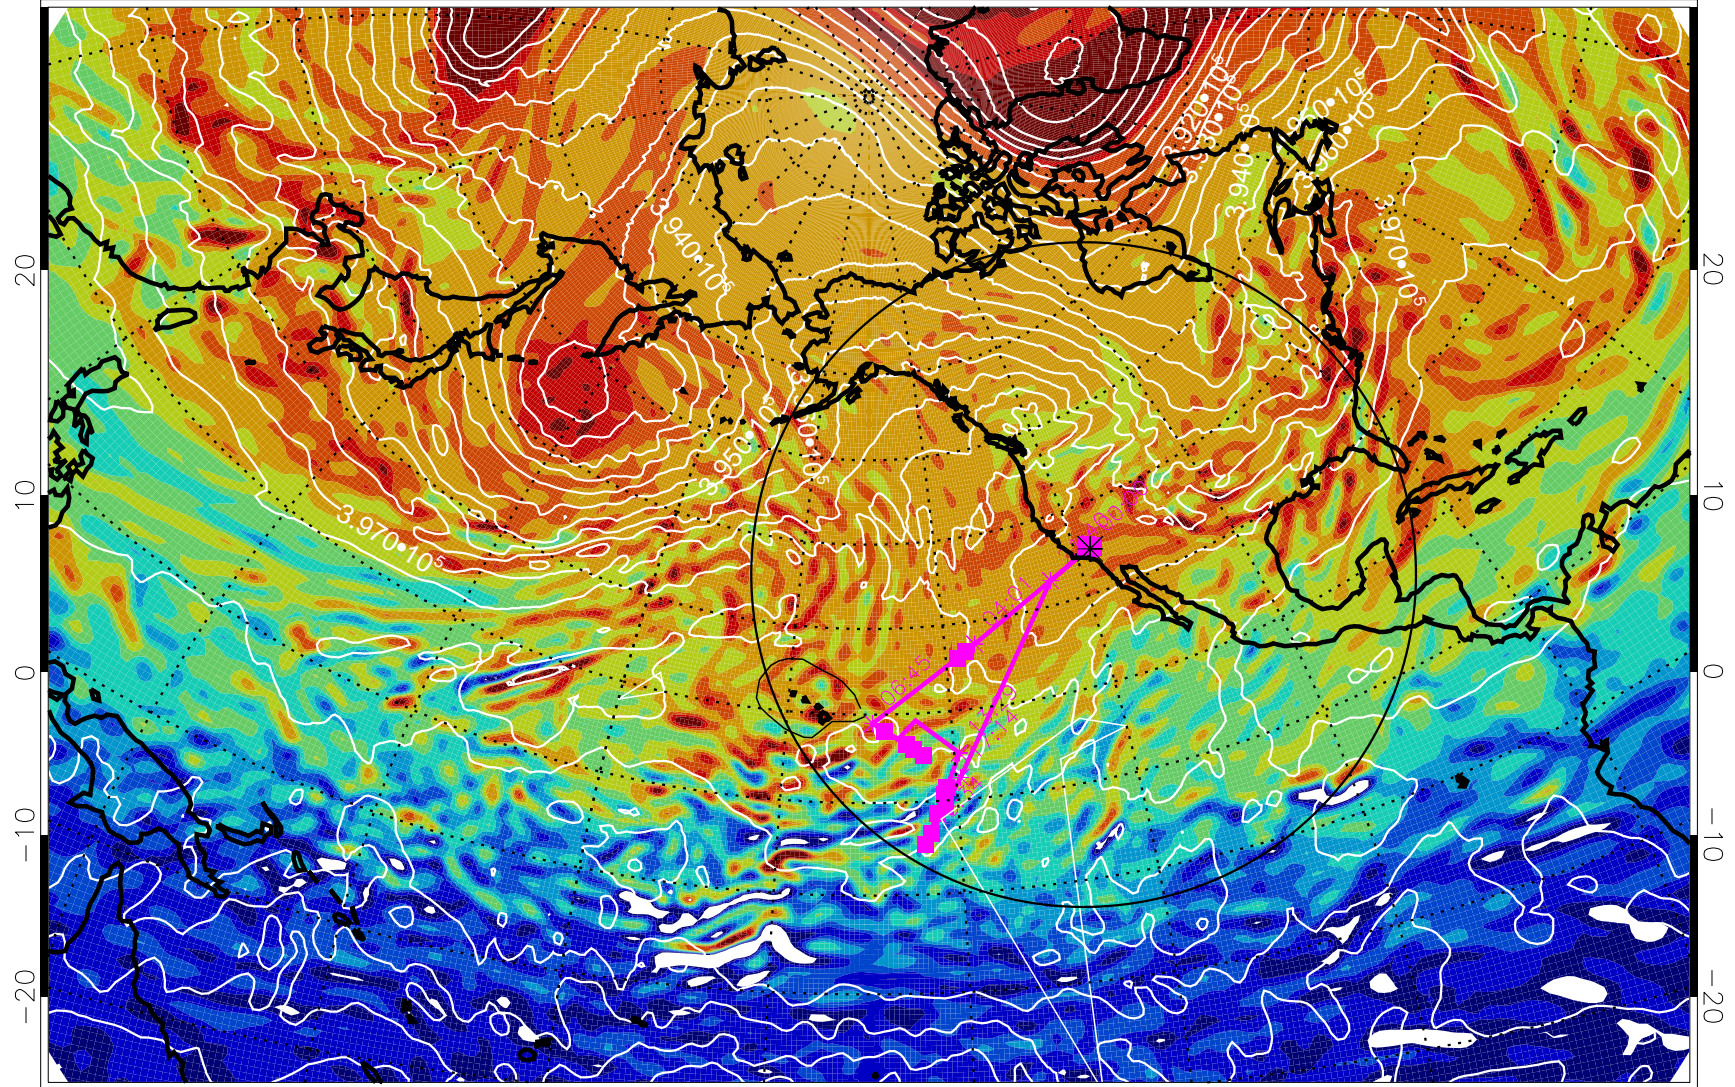

13013118, 6 hour forecast for 460K EPV

460K Montgomery Streamfunction, white

Range ring of 4055 km -- 13 hours GH round trip

13020100, 12 hour forecast for 460K EPV

460K Montgomery Streamfunction, white

Range ring of 4055 km -- 13 hours GH round trip

13020106, 18 hour forecast for 460K EPV

460K Montgomery Streamfunction, white

Range ring of 4055 km -- 13 hours GH round trip

13020112, 24 hour forecast for 460K EPV

460K Montgomery Streamfunction, white

Range ring of 4055 km -- 13 hours GH round trip

13020118, 30 hour forecast for 460K EPV

460K Montgomery Streamfunction, white

Range ring of 4055 km -- 13 hours GH round trip

13020200, 36 hour forecast for 460K EPV

460K Montgomery Streamfunction, white

Range ring of 4055 km -- 13 hours GH round trip

13020206, 42 hour forecast for 460K EPV

460K Montgomery Streamfunction, white

Range ring of 4055 km -- 13 hours GH round trip

13020212, 48 hour forecast for 460K EPV

460K Montgomery Streamfunction, white

Range ring of 4055 km -- 13 hours GH round trip