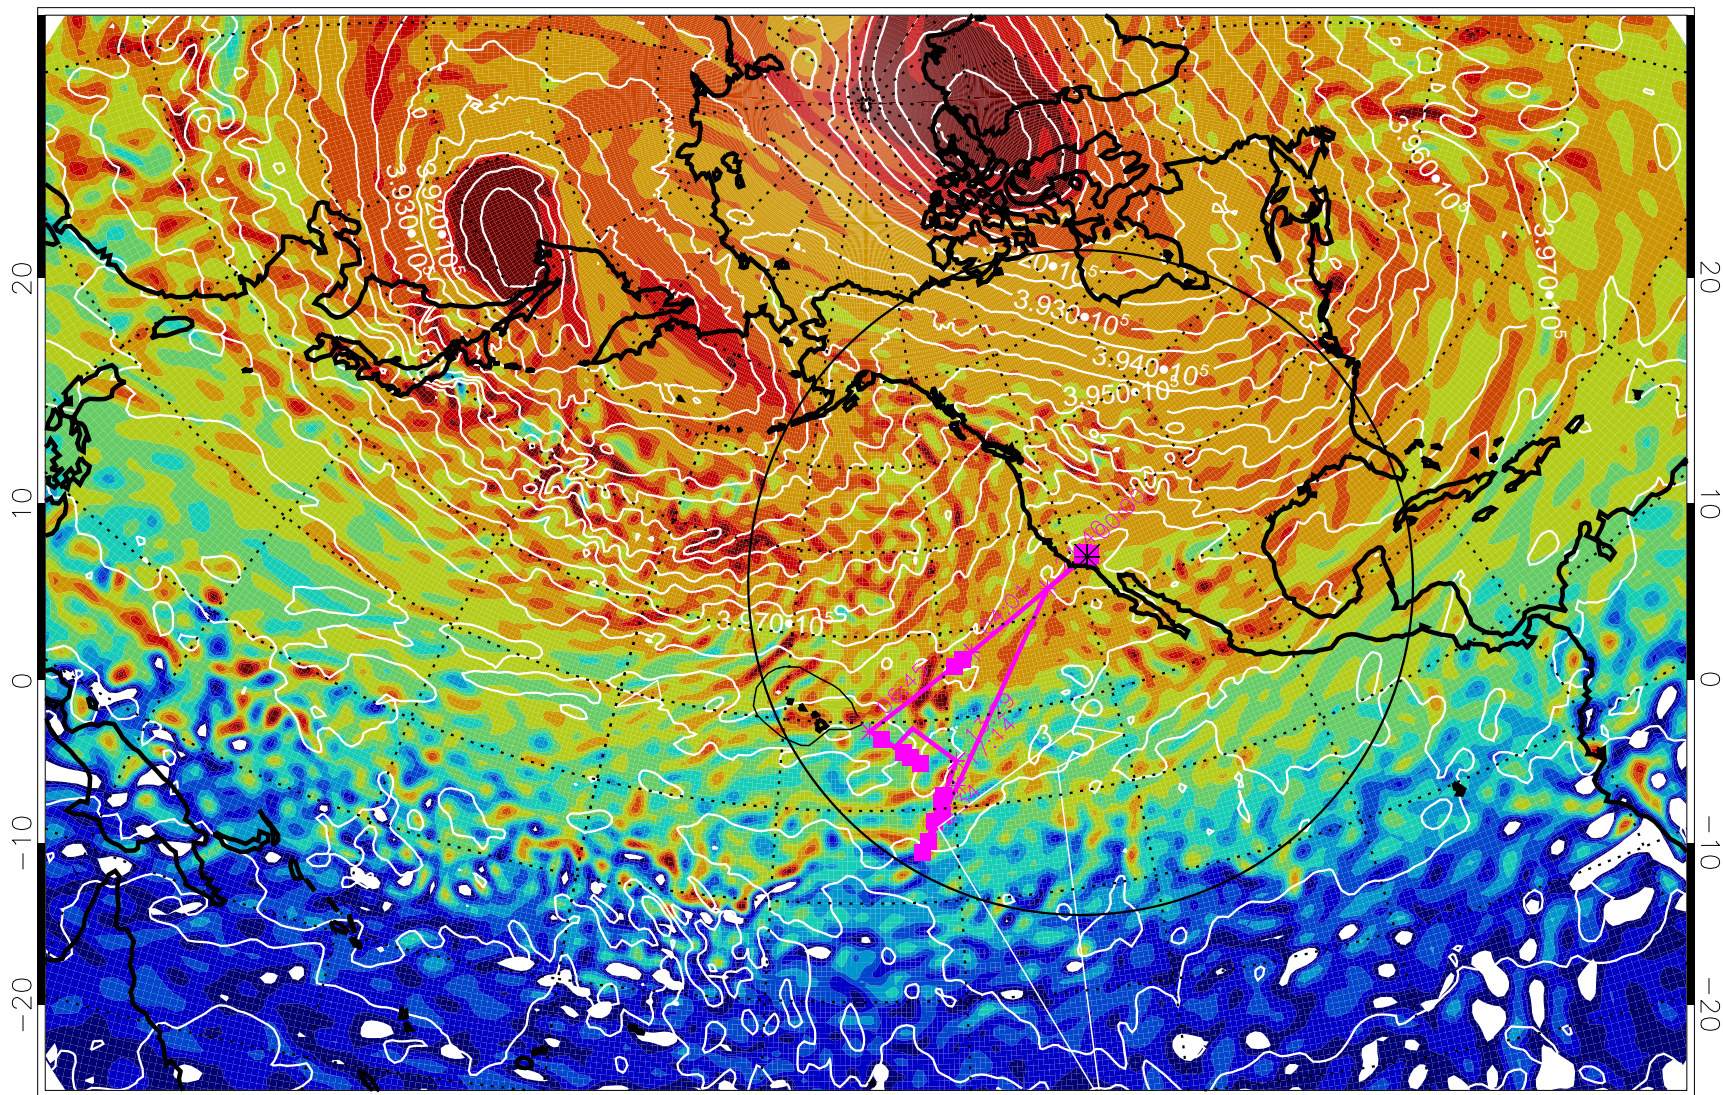

13020318, 78 hour forecast for 460K EPV

460K Montgomery Streamfunction, white

Range ring of 4055 km -- 13 hours GH round trip

13020400, 84 hour forecast for 460K EPV

460K Montgomery Streamfunction, white

Range ring of 4055 km -- 13 hours GH round trip

13020406, 90 hour forecast for 460K EPV

460K Montgomery Streamfunction, white

Range ring of 4055 km -- 13 hours GH round trip

13020412, 96 hour forecast for 460K EPV

460K Montgomery Streamfunction, white

Range ring of 4055 km -- 13 hours GH round trip

13020418, 102 hour forecast for 460K EPV

460K Montgomery Streamfunction, white

Range ring of 4055 km -- 13 hours GH round trip

13020500, 108 hour forecast for 460K EPV

460K Montgomery Streamfunction, white

Range ring of 4055 km -- 13 hours GH round trip

13020506, 114 hour forecast for 460K EPV

460K Montgomery Streamfunction, white

Range ring of 4055 km -- 13 hours GH round trip

13020512, 120 hour forecast for 460K EPV