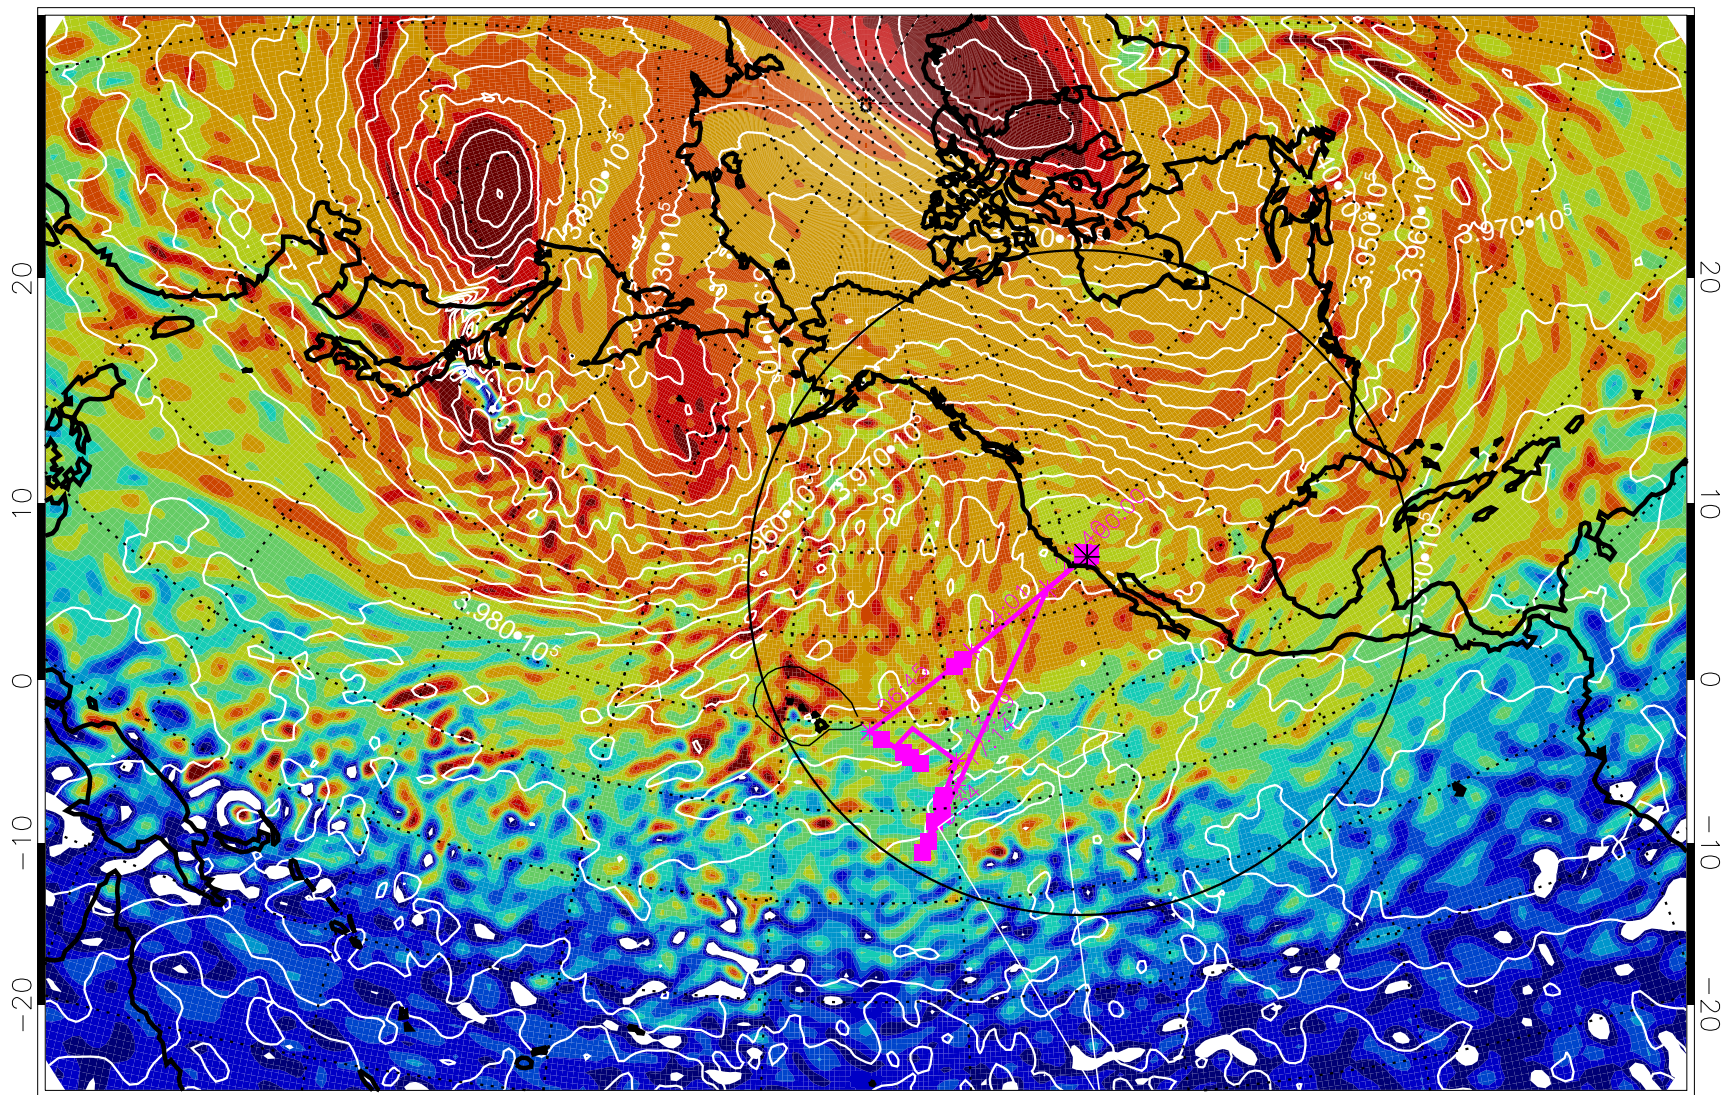

13020206, 42 hour forecast for 460K EPV

460K Montgomery Streamfunction, white

Range ring of 4055 km -- 13 hours GH round trip

13020212, 48 hour forecast for 460K EPV

460K Montgomery Streamfunction, white

Range ring of 4055 km -- 13 hours GH round trip

13020218, 54 hour forecast for 460K EPV

460K Montgomery Streamfunction, white

Range ring of 4055 km -- 13 hours GH round trip

13020300, 60 hour forecast for 460K EPV

460K Montgomery Streamfunction, white

Range ring of 4055 km -- 13 hours GH round trip

13020306, 66 hour forecast for 460K EPV

460K Montgomery Streamfunction, white

Range ring of 4055 km -- 13 hours GH round trip

13020312, 72 hour forecast for 460K EPV

460K Montgomery Streamfunction, white

Range ring of 4055 km -- 13 hours GH round trip

13020318, 78 hour forecast for 460K EPV

460K Montgomery Streamfunction, white

Range ring of 4055 km -- 13 hours GH round trip

13020400, 84 hour forecast for 460K EPV

460K Montgomery Streamfunction, white

Range ring of 4055 km -- 13 hours GH round trip