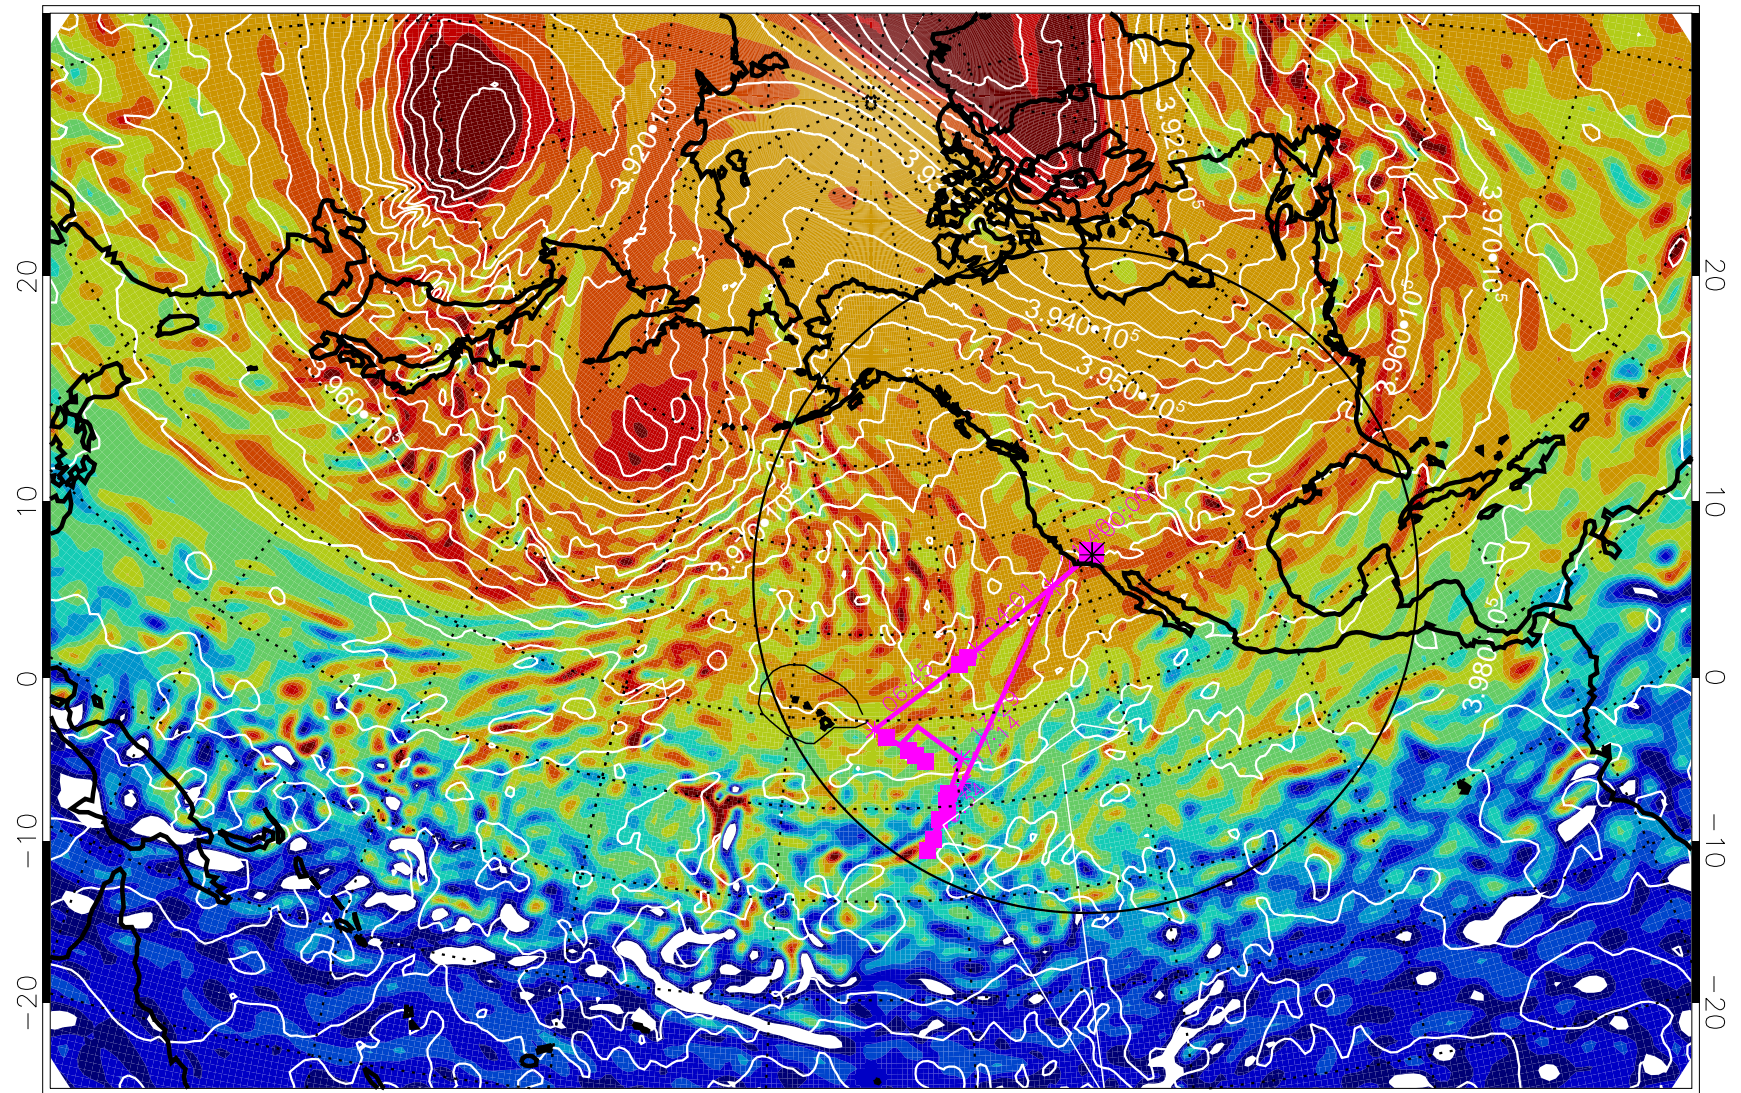

13020106, 18 hour forecast for 460K EPV

460K Montgomery Streamfunction, white

Range ring of 4055 km -- 13 hours GH round trip

13020112, 24 hour forecast for 460K EPV

460K Montgomery Streamfunction, white

Range ring of 4055 km -- 13 hours GH round trip

13020118, 30 hour forecast for 460K EPV

460K Montgomery Streamfunction, white

Range ring of 4055 km -- 13 hours GH round trip

13020200, 36 hour forecast for 460K EPV

460K Montgomery Streamfunction, white

Range ring of 4055 km -- 13 hours GH round trip

13020206, 42 hour forecast for 460K EPV

460K Montgomery Streamfunction, white

Range ring of 4055 km -- 13 hours GH round trip

13020212, 48 hour forecast for 460K EPV

460K Montgomery Streamfunction, white

Range ring of 4055 km -- 13 hours GH round trip

13020218, 54 hour forecast for 460K EPV

460K Montgomery Streamfunction, white

Range ring of 4055 km -- 13 hours GH round trip

13020300, 60 hour forecast for 460K EPV

460K Montgomery Streamfunction, white

Range ring of 4055 km -- 13 hours GH round trip