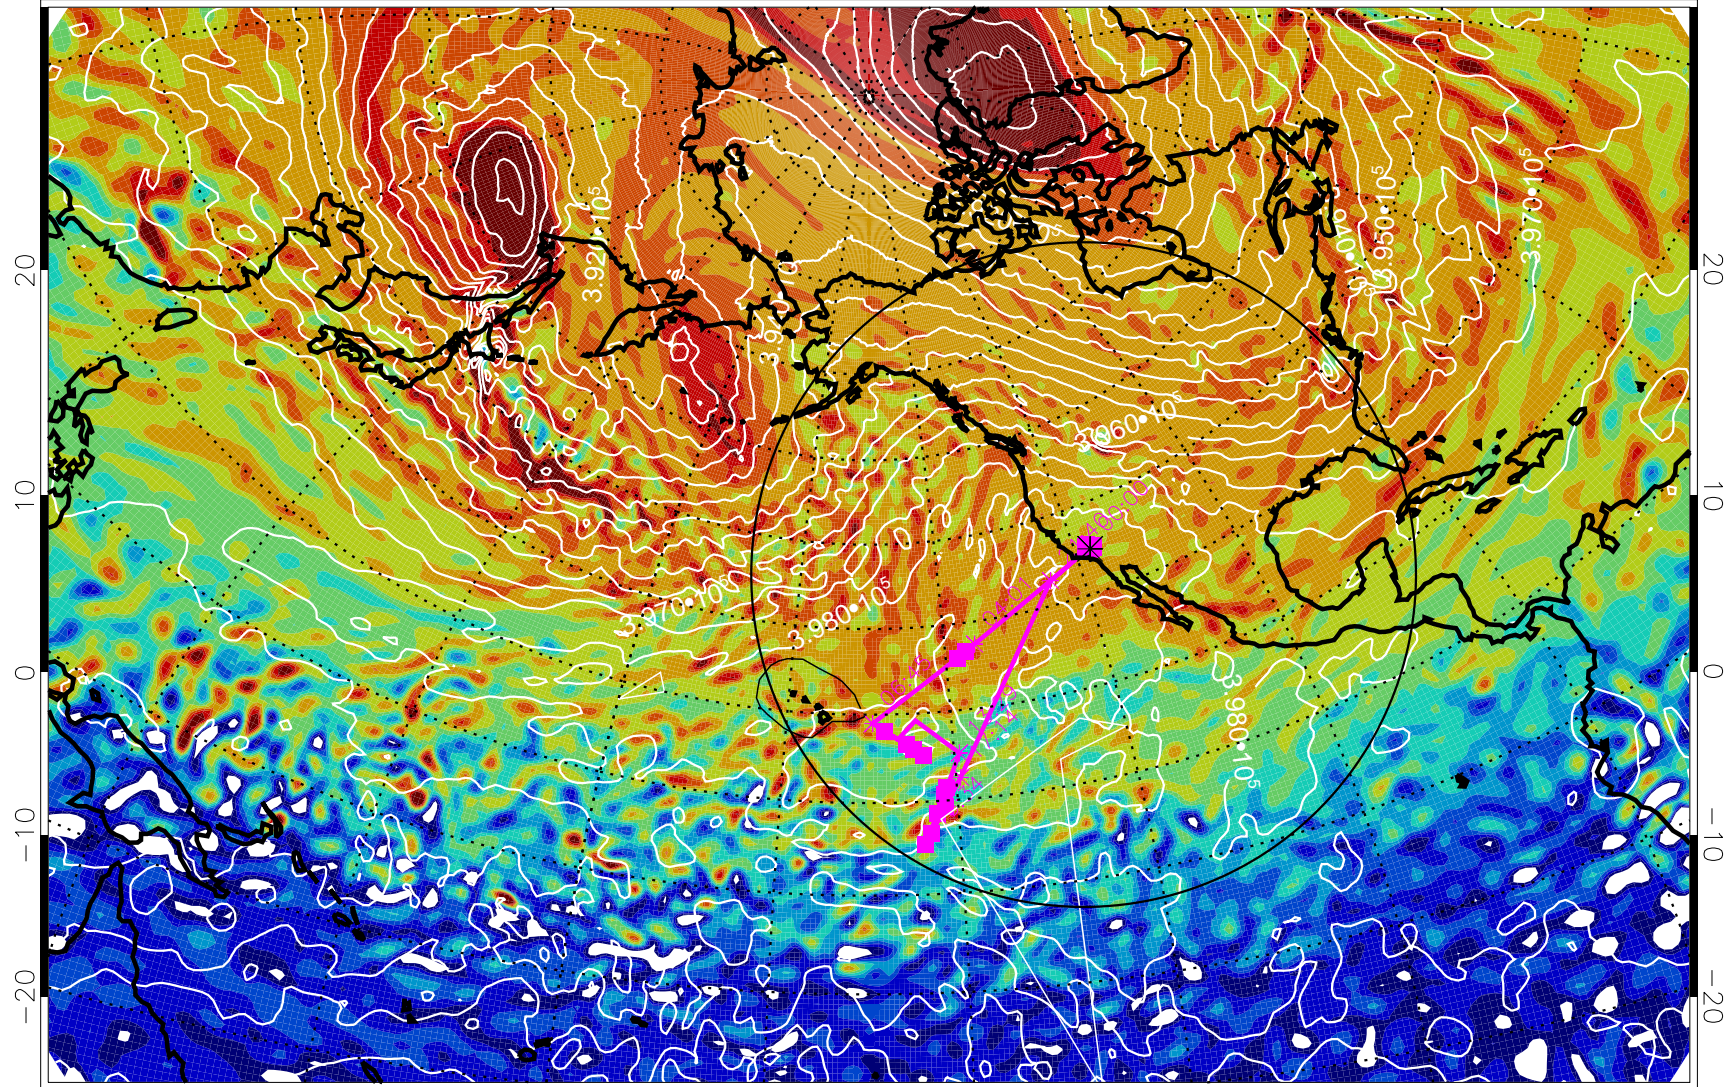

13020218, 54 hour forecast for 460K EPV

460K Montgomery Streamfunction, white

Range ring of 4055 km -- 13 hours GH round trip

13020300, 60 hour forecast for 460K EPV

460K Montgomery Streamfunction, white

Range ring of 4055 km -- 13 hours GH round trip

13020306, 66 hour forecast for 460K EPV

460K Montgomery Streamfunction, white

Range ring of 4055 km -- 13 hours GH round trip

13020312, 72 hour forecast for 460K EPV

460K Montgomery Streamfunction, white

Range ring of 4055 km -- 13 hours GH round trip

13020318, 78 hour forecast for 460K EPV

460K Montgomery Streamfunction, white

Range ring of 4055 km -- 13 hours GH round trip

13020400, 84 hour forecast for 460K EPV

460K Montgomery Streamfunction, white

Range ring of 4055 km -- 13 hours GH round trip

13020406, 90 hour forecast for 460K EPV

460K Montgomery Streamfunction, white

Range ring of 4055 km -- 13 hours GH round trip

13020412, 96 hour forecast for 460K EPV

460K Montgomery Streamfunction, white

Range ring of 4055 km -- 13 hours GH round trip