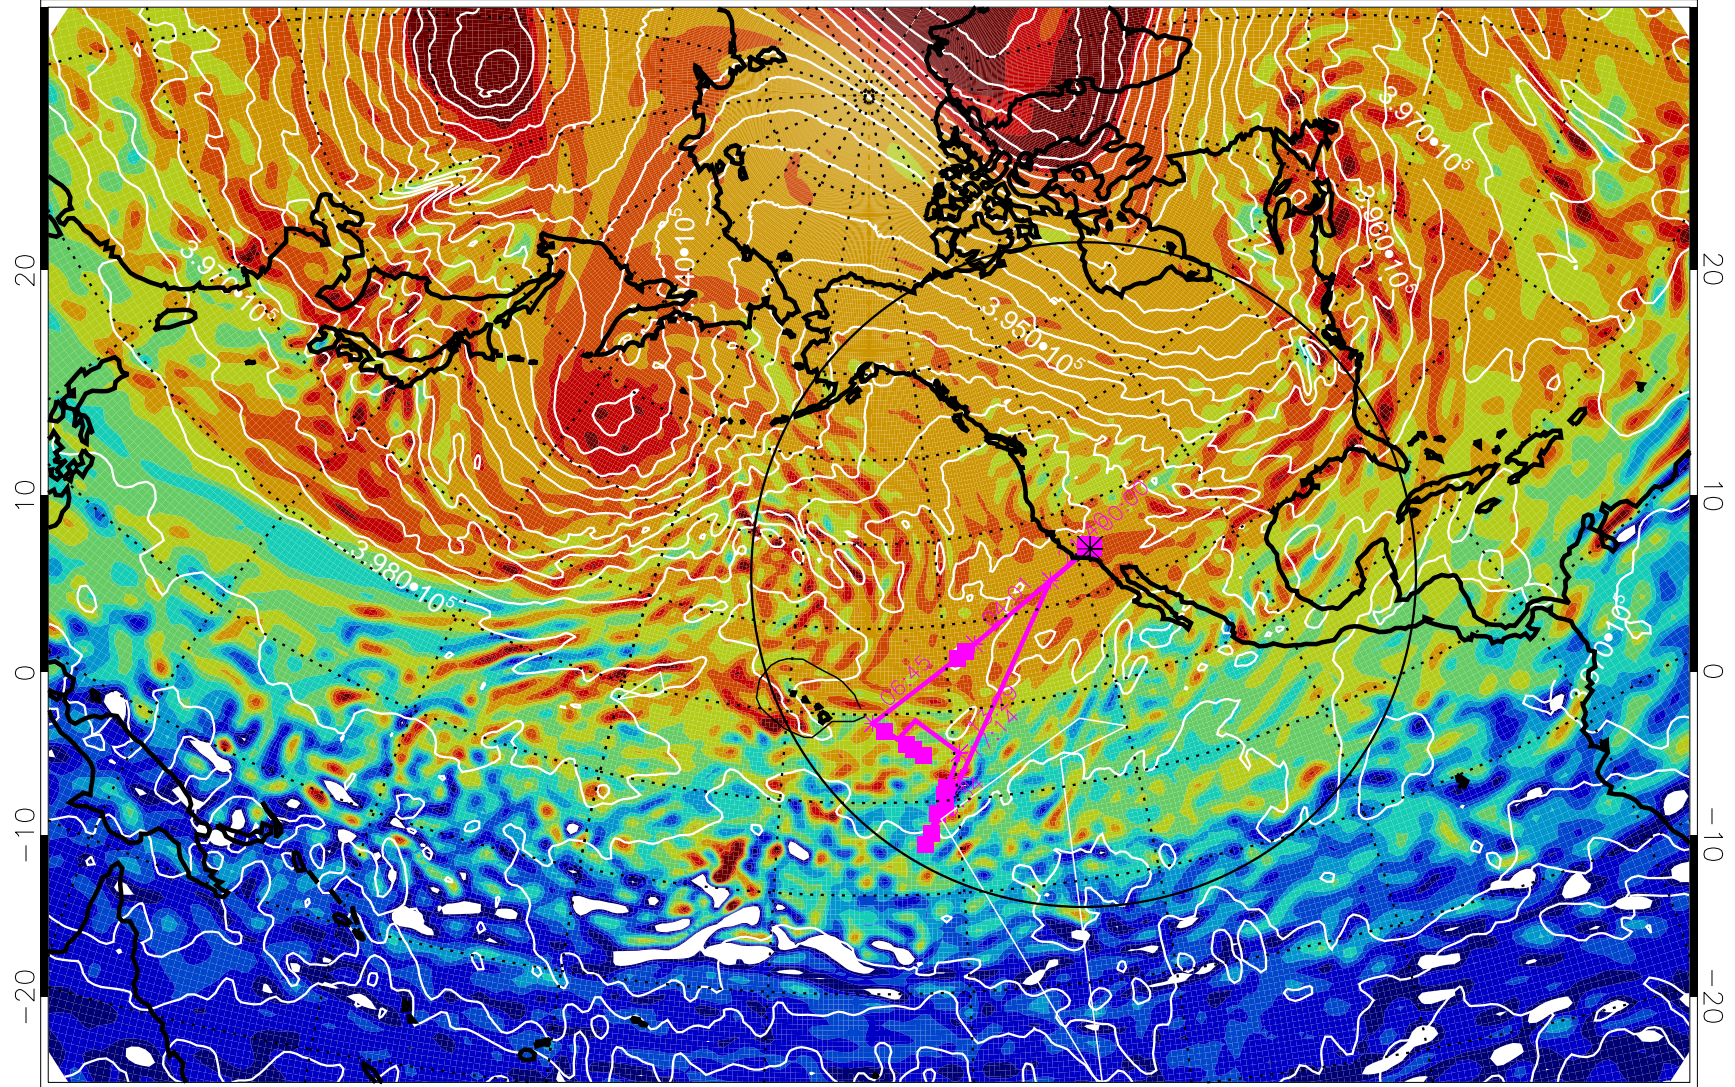

13013118, 6 hour forecast for 460K EPV

460K Montgomery Streamfunction, white

Range ring of 4055 km -- 13 hours GH round trip

13020100, 12 hour forecast for 460K EPV

460K Montgomery Streamfunction, white

Range ring of 4055 km -- 13 hours GH round trip

13020106, 18 hour forecast for 460K EPV

460K Montgomery Streamfunction, white

Range ring of 4055 km -- 13 hours GH round trip

13020112, 24 hour forecast for 460K EPV

460K Montgomery Streamfunction, white

Range ring of 4055 km -- 13 hours GH round trip

13020118, 30 hour forecast for 460K EPV

460K Montgomery Streamfunction, white

Range ring of 4055 km -- 13 hours GH round trip

13020200, 36 hour forecast for 460K EPV

460K Montgomery Streamfunction, white

Range ring of 4055 km -- 13 hours GH round trip

13020206, 42 hour forecast for 460K EPV

460K Montgomery Streamfunction, white

Range ring of 4055 km -- 13 hours GH round trip

13020212, 48 hour forecast for 460K EPV

460K Montgomery Streamfunction, white

Range ring of 4055 km -- 13 hours GH round trip