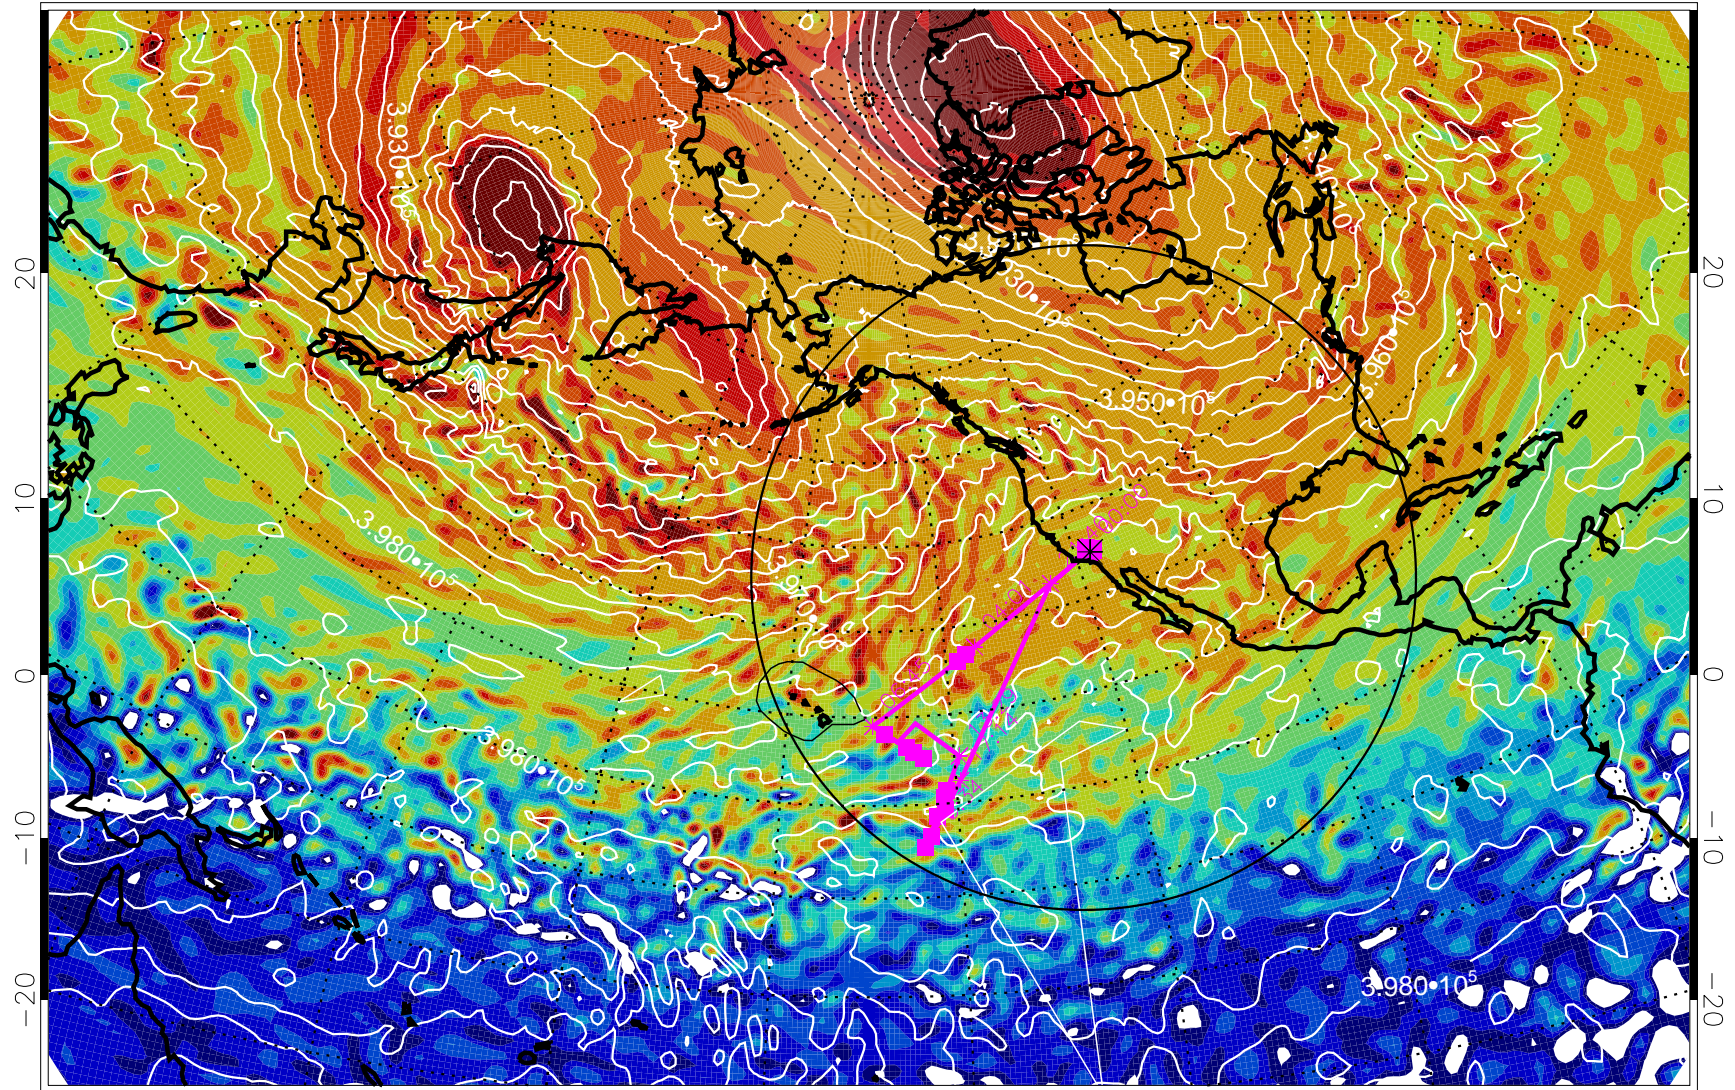

13020318, 78 hour forecast for 460K EPV

460K Montgomery Streamfunction, white

Range ring of 4055 km -- 13 hours GH round trip

13020400, 84 hour forecast for 460K EPV

460K Montgomery Streamfunction, white

Range ring of 4055 km -- 13 hours GH round trip

13020406, 90 hour forecast for 460K EPV

460K Montgomery Streamfunction, white

Range ring of 4055 km -- 13 hours GH round trip

13020412, 96 hour forecast for 460K EPV

460K Montgomery Streamfunction, white

Range ring of 4055 km -- 13 hours GH round trip

13020418, 102 hour forecast for 460K EPV

460K Montgomery Streamfunction, white

Range ring of 4055 km -- 13 hours GH round trip

13020500, 108 hour forecast for 460K EPV

460K Montgomery Streamfunction, white