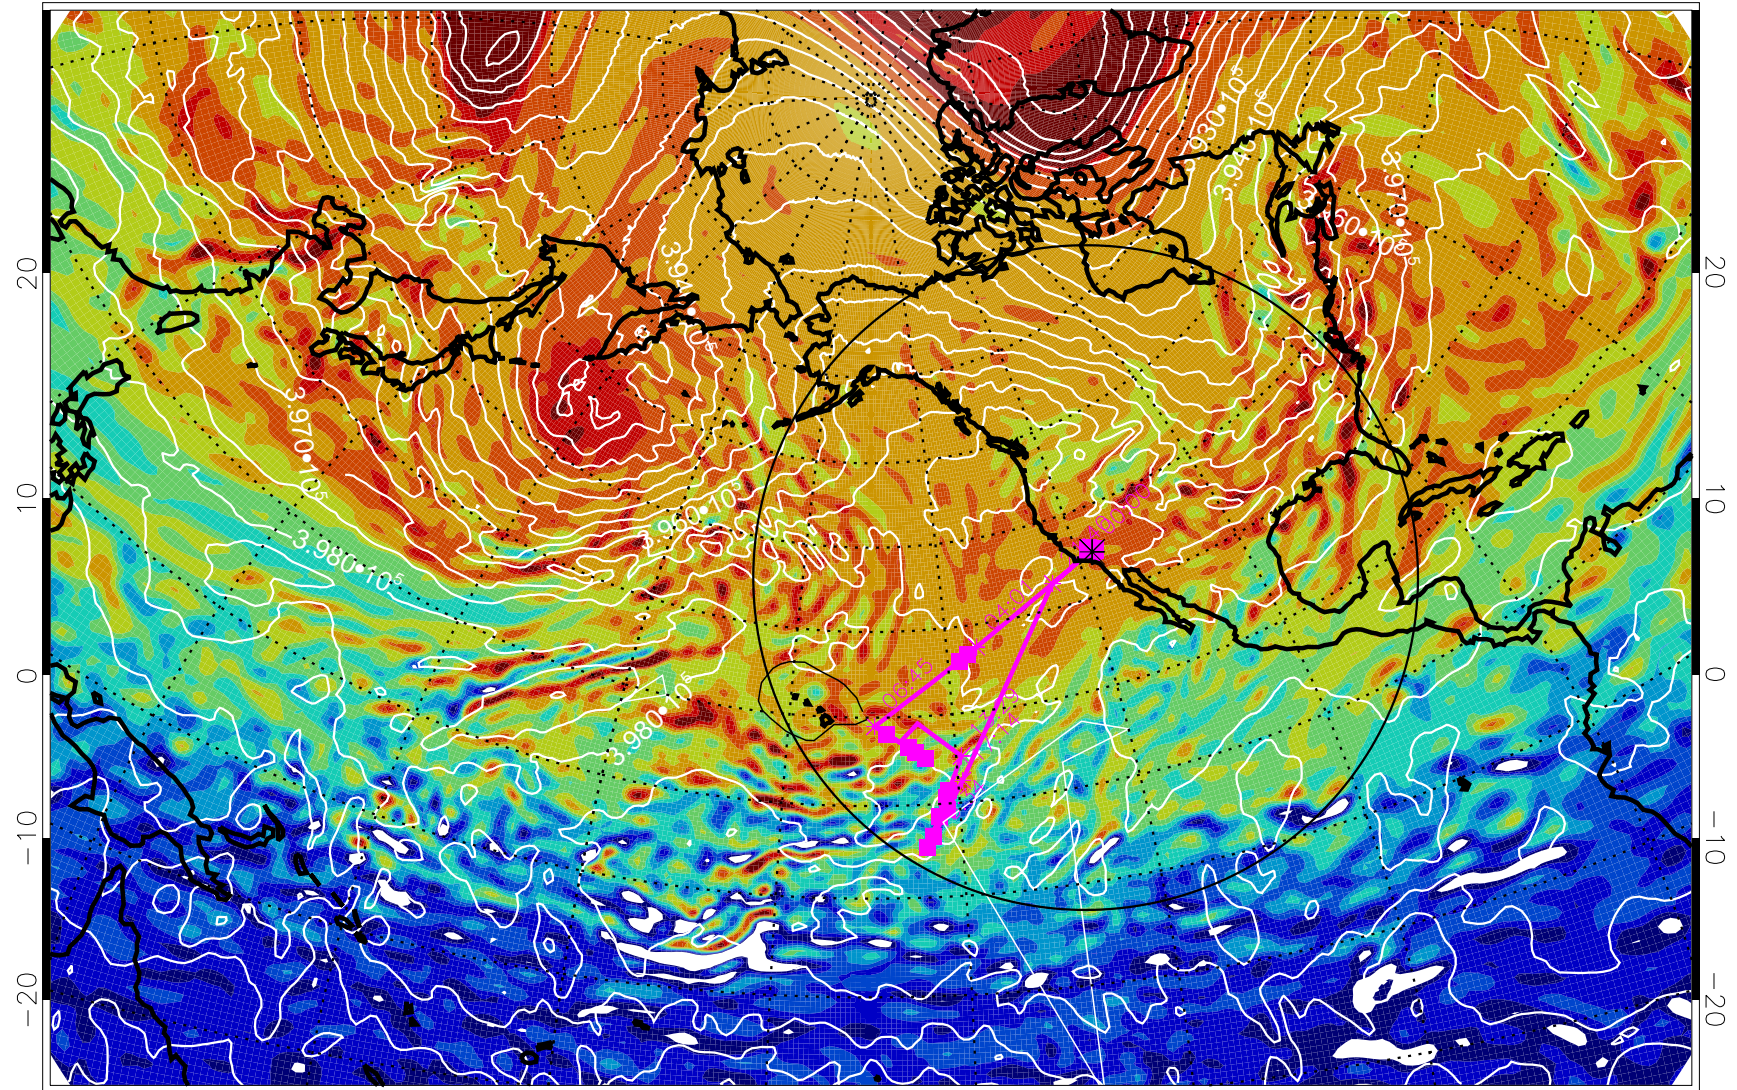

13013118, 6 hour forecast for 460K EPV

460K Montgomery Streamfunction, white

Range ring of 4055 km -- 13 hours GH round trip

13020100, 12 hour forecast for 460K EPV

460K Montgomery Streamfunction, white

Range ring of 4055 km -- 13 hours GH round trip

13020106, 18 hour forecast for 460K EPV

460K Montgomery Streamfunction, white

Range ring of 4055 km -- 13 hours GH round trip

13020112, 24 hour forecast for 460K EPV

460K Montgomery Streamfunction, white

Range ring of 4055 km -- 13 hours GH round trip

13020118, 30 hour forecast for 460K EPV

460K Montgomery Streamfunction, white

Range ring of 4055 km -- 13 hours GH round trip

13020200, 36 hour forecast for 460K EPV

460K Montgomery Streamfunction, white

Range ring of 4055 km -- 13 hours GH round trip

13020206, 42 hour forecast for 460K EPV

460K Montgomery Streamfunction, white

Range ring of 4055 km -- 13 hours GH round trip

13020212, 48 hour forecast for 460K EPV

460K Montgomery Streamfunction, white

Range ring of 4055 km -- 13 hours GH round trip