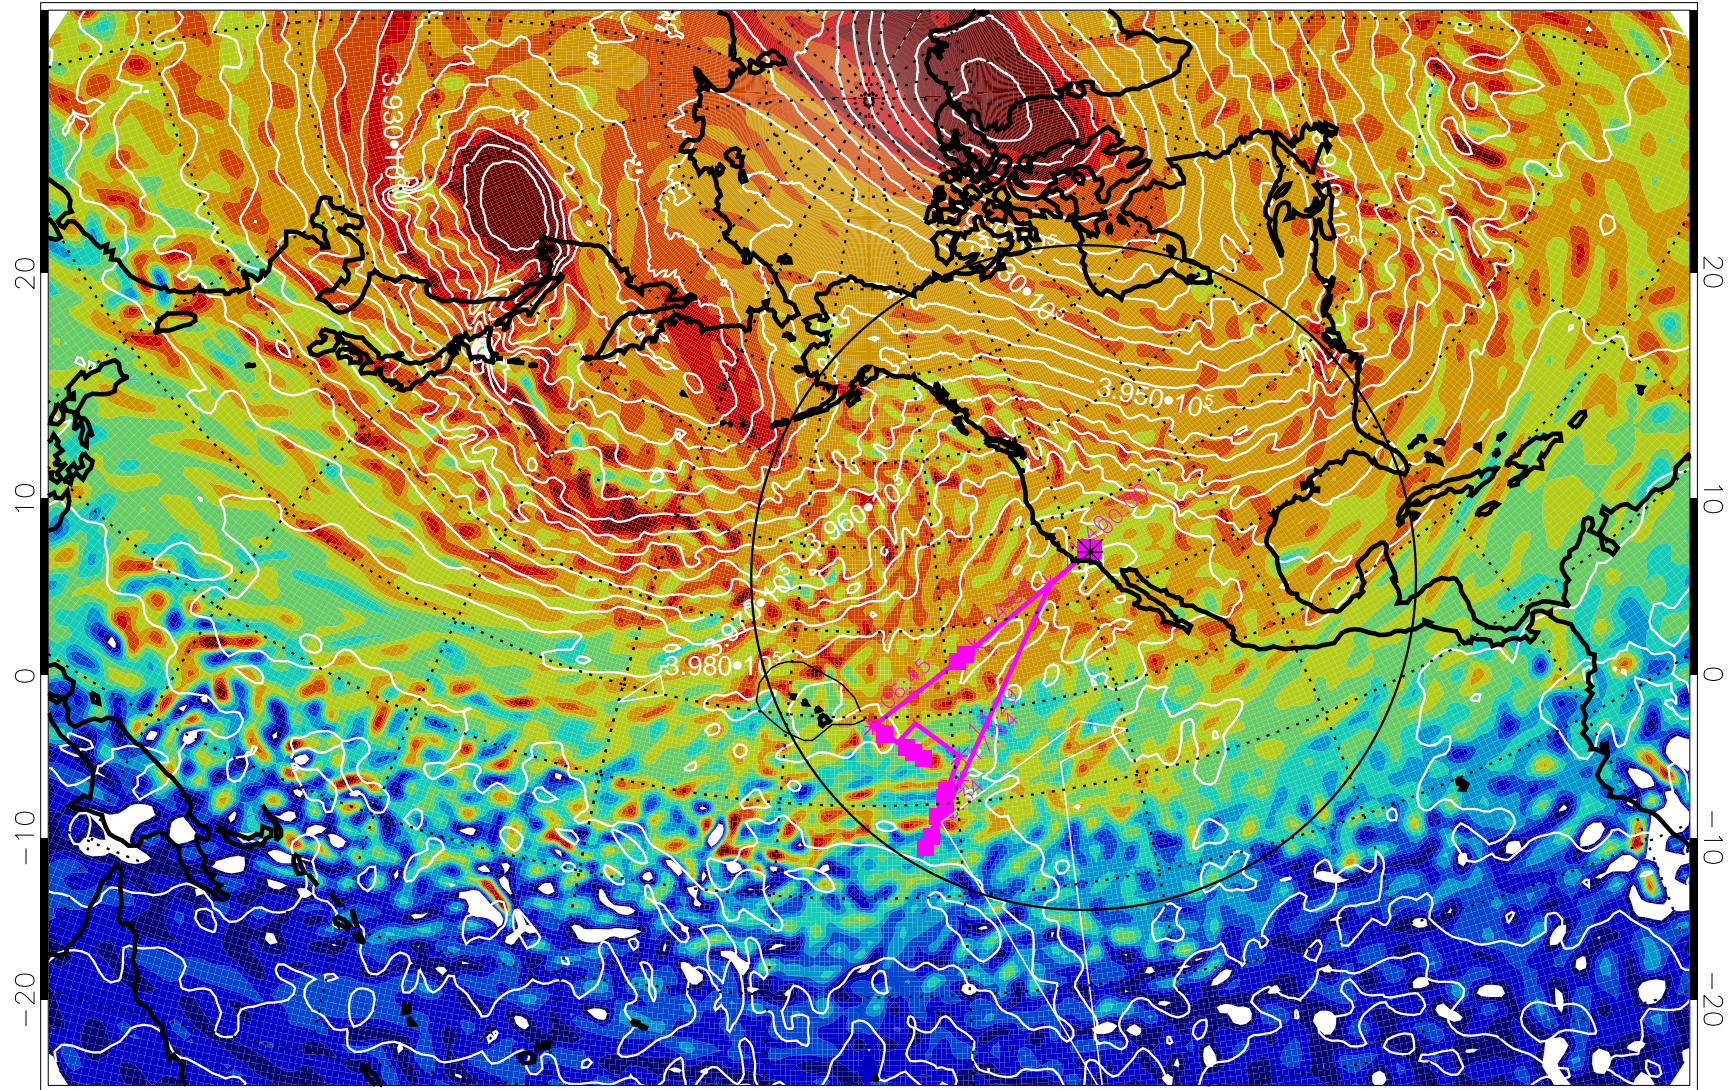

13020306, 66 hour forecast for 460K EPV

460K Montgomery Streamfunction, white

Range ring of 4055 km -- 13 hours GH round trip

13020312, 72 hour forecast for 460K EPV

460K Montgomery Streamfunction, white

Range ring of 4055 km -- 13 hours GH round trip

13020318, 78 hour forecast for 460K EPV

460K Montgomery Streamfunction, white

Range ring of 4055 km -- 13 hours GH round trip

13020400, 84 hour forecast for 460K EPV

460K Montgomery Streamfunction, white

Range ring of 4055 km -- 13 hours GH round trip

13020406, 90 hour forecast for 460K EPV

460K Montgomery Streamfunction, white

Range ring of 4055 km -- 13 hours GH round trip

13020412, 96 hour forecast for 460K EPV

460K Montgomery Streamfunction, white

Range ring of 4055 km -- 13 hours GH round trip

13020418, 102 hour forecast for 460K EPV

460K Montgomery Streamfunction, white

Range ring of 4055 km -- 13 hours GH round trip

13020500, 108 hour forecast for 460K EPV

460K Montgomery Streamfunction, white