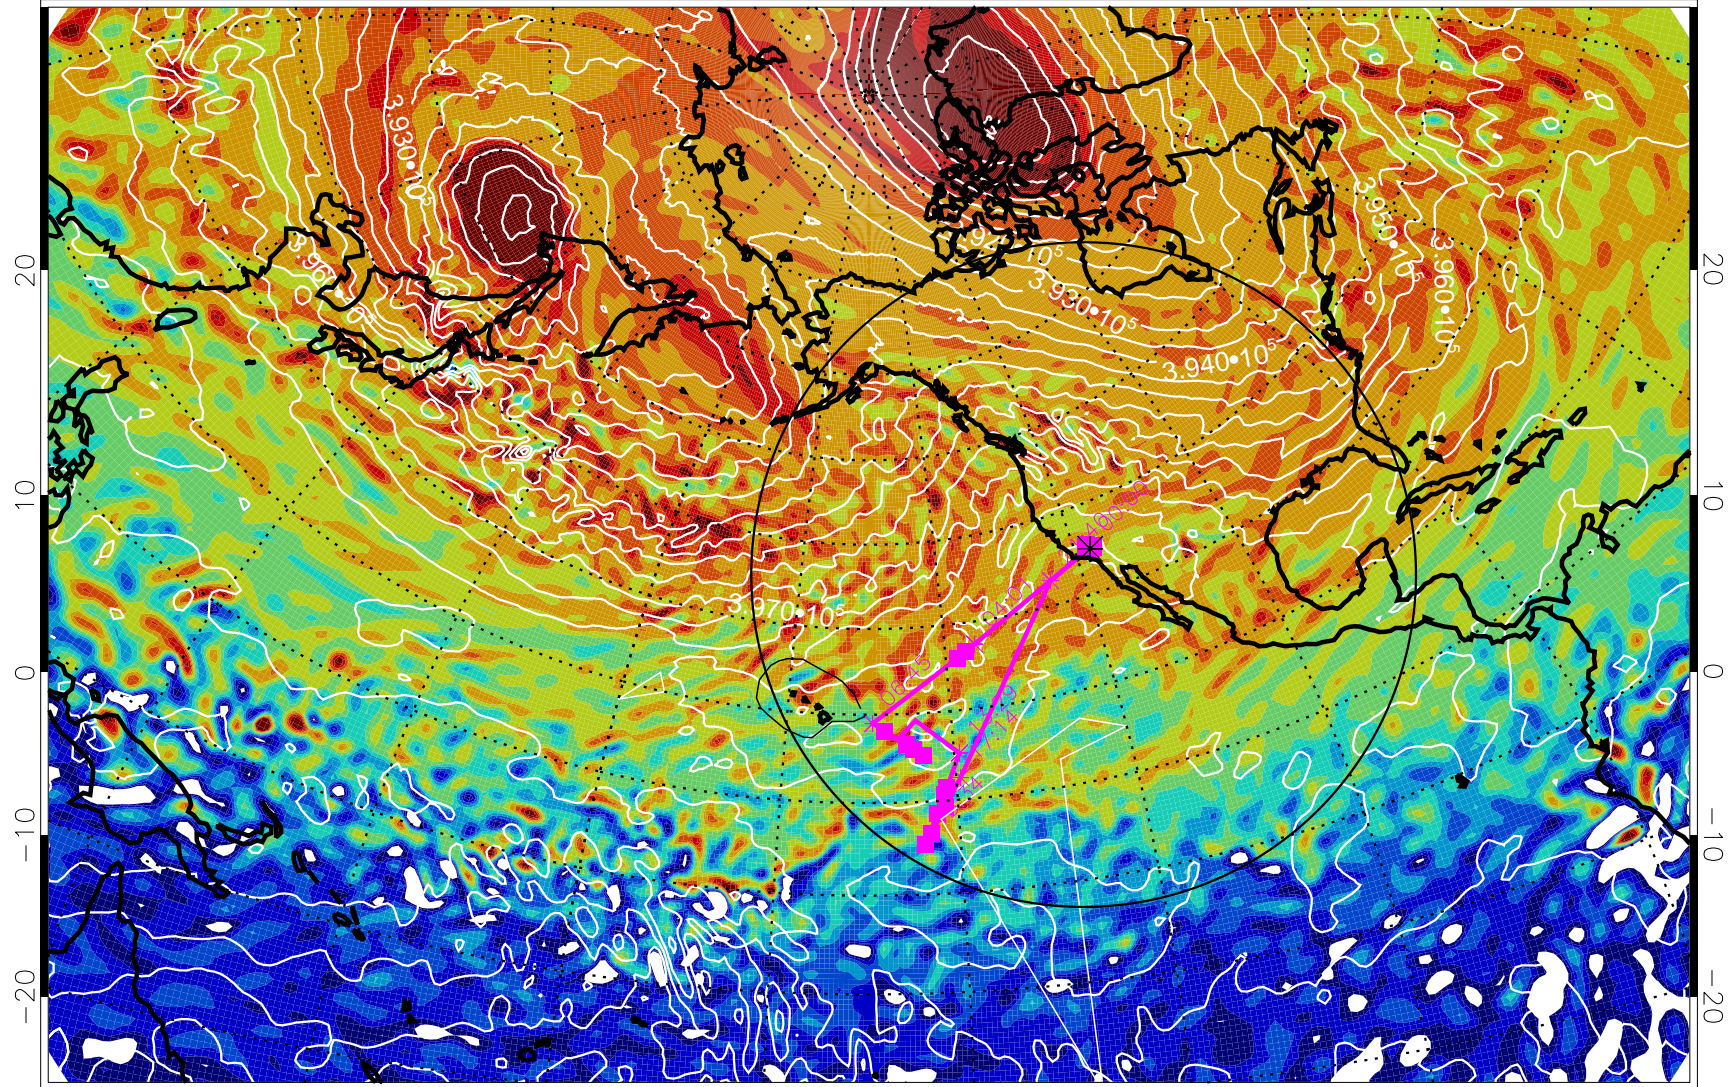

13020318, 78 hour forecast for 460K EPV

460K Montgomery Streamfunction, white

Range ring of 4055 km -- 13 hours GH round trip

13020400, 84 hour forecast for 460K EPV

460K Montgomery Streamfunction, white

Range ring of 4055 km -- 13 hours GH round trip

13020406, 90 hour forecast for 460K EPV

460K Montgomery Streamfunction, white

Range ring of 4055 km -- 13 hours GH round trip

13020412, 96 hour forecast for 460K EPV

460K Montgomery Streamfunction, white

Range ring of 4055 km -- 13 hours GH round trip

13020418, 102 hour forecast for 460K EPV

460K Montgomery Streamfunction, white

Range ring of 4055 km -- 13 hours GH round trip

13020500, 108 hour forecast for 460K EPV

460K Montgomery Streamfunction, white

Range ring of 4055 km -- 13 hours GH round trip

13020506, 114 hour forecast for 460K EPV

460K Montgomery Streamfunction, white

Range ring of 4055 km -- 13 hours GH round trip

13020512, 120 hour forecast for 460K EPV