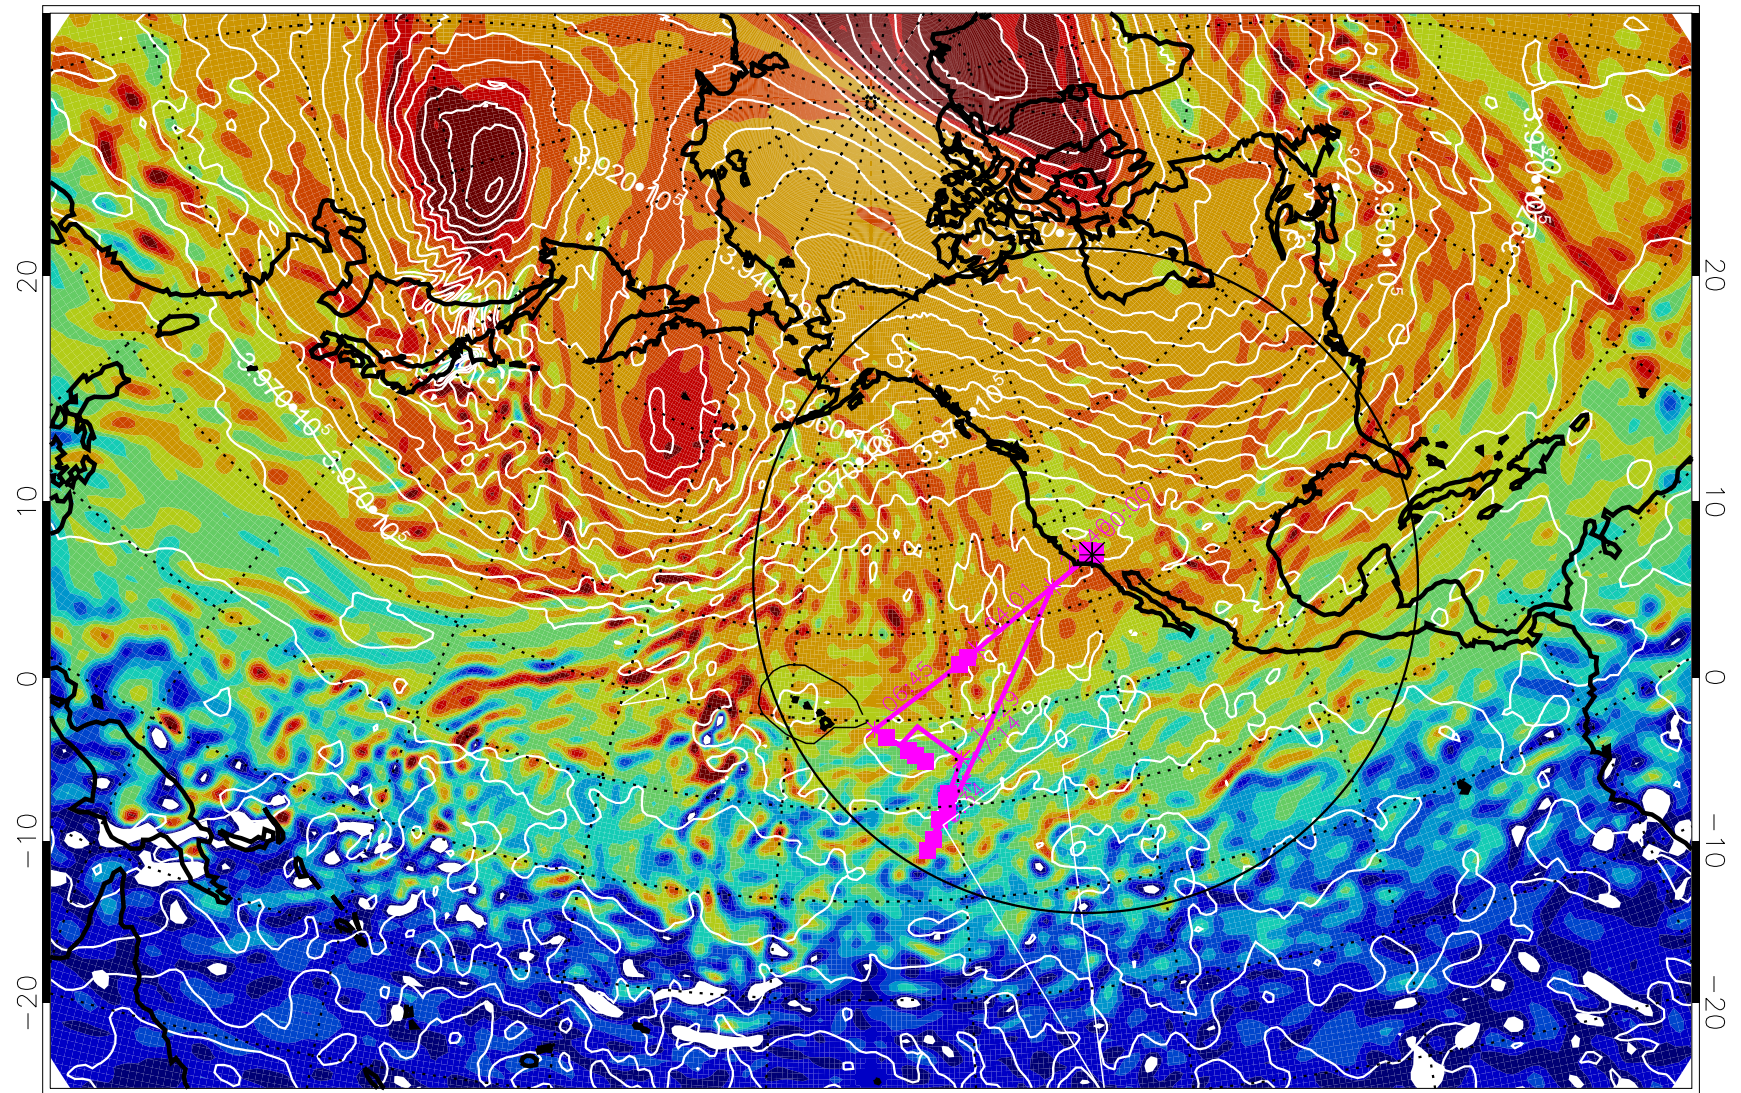

13020118, 30 hour forecast for 460K EPV

460K Montgomery Streamfunction, white

Range ring of 4055 km -- 13 hours GH round trip

13020200, 36 hour forecast for 460K EPV

460K Montgomery Streamfunction, white

Range ring of 4055 km -- 13 hours GH round trip

13020206, 42 hour forecast for 460K EPV

460K Montgomery Streamfunction, white

Range ring of 4055 km -- 13 hours GH round trip

13020212, 48 hour forecast for 460K EPV

460K Montgomery Streamfunction, white

Range ring of 4055 km -- 13 hours GH round trip

13020218, 54 hour forecast for 460K EPV

460K Montgomery Streamfunction, white

Range ring of 4055 km -- 13 hours GH round trip

13020300, 60 hour forecast for 460K EPV

460K Montgomery Streamfunction, white

Range ring of 4055 km -- 13 hours GH round trip

13020306, 66 hour forecast for 460K EPV

460K Montgomery Streamfunction, white

Range ring of 4055 km -- 13 hours GH round trip

13020312, 72 hour forecast for 460K EPV

460K Montgomery Streamfunction, white

Range ring of 4055 km -- 13 hours GH round trip