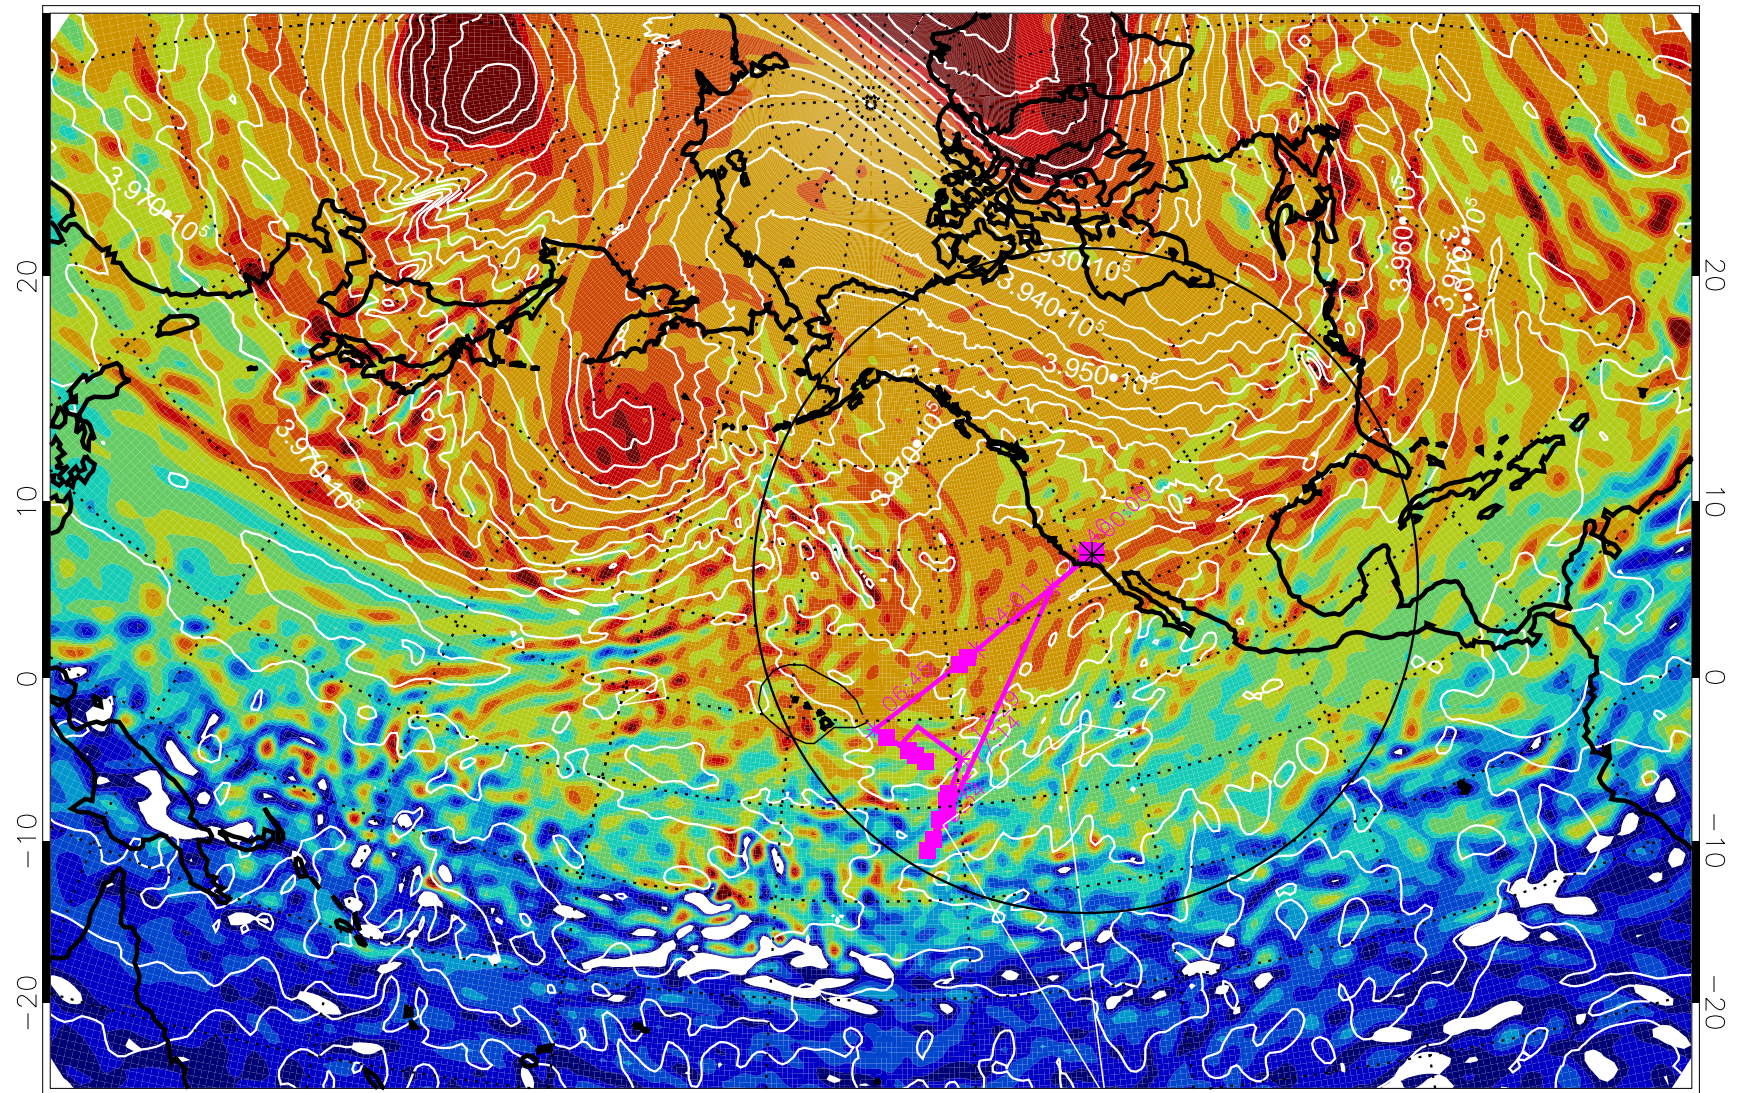

13013118, 6 hour forecast for 460K EPV

460K Montgomery Streamfunction, white

Range ring of 4055 km -- 13 hours GH round trip

13020100, 12 hour forecast for 460K EPV

460K Montgomery Streamfunction, white

Range ring of 4055 km -- 13 hours GH round trip

13020106, 18 hour forecast for 460K EPV

460K Montgomery Streamfunction, white

Range ring of 4055 km -- 13 hours GH round trip

13020112, 24 hour forecast for 460K EPV

460K Montgomery Streamfunction, white

Range ring of 4055 km -- 13 hours GH round trip

13020118, 30 hour forecast for 460K EPV

460K Montgomery Streamfunction, white

Range ring of 4055 km -- 13 hours GH round trip

13020200, 36 hour forecast for 460K EPV

460K Montgomery Streamfunction, white

Range ring of 4055 km -- 13 hours GH round trip

13020206, 42 hour forecast for 460K EPV

460K Montgomery Streamfunction, white

Range ring of 4055 km -- 13 hours GH round trip

13020212, 48 hour forecast for 460K EPV

460K Montgomery Streamfunction, white

Range ring of 4055 km -- 13 hours GH round trip