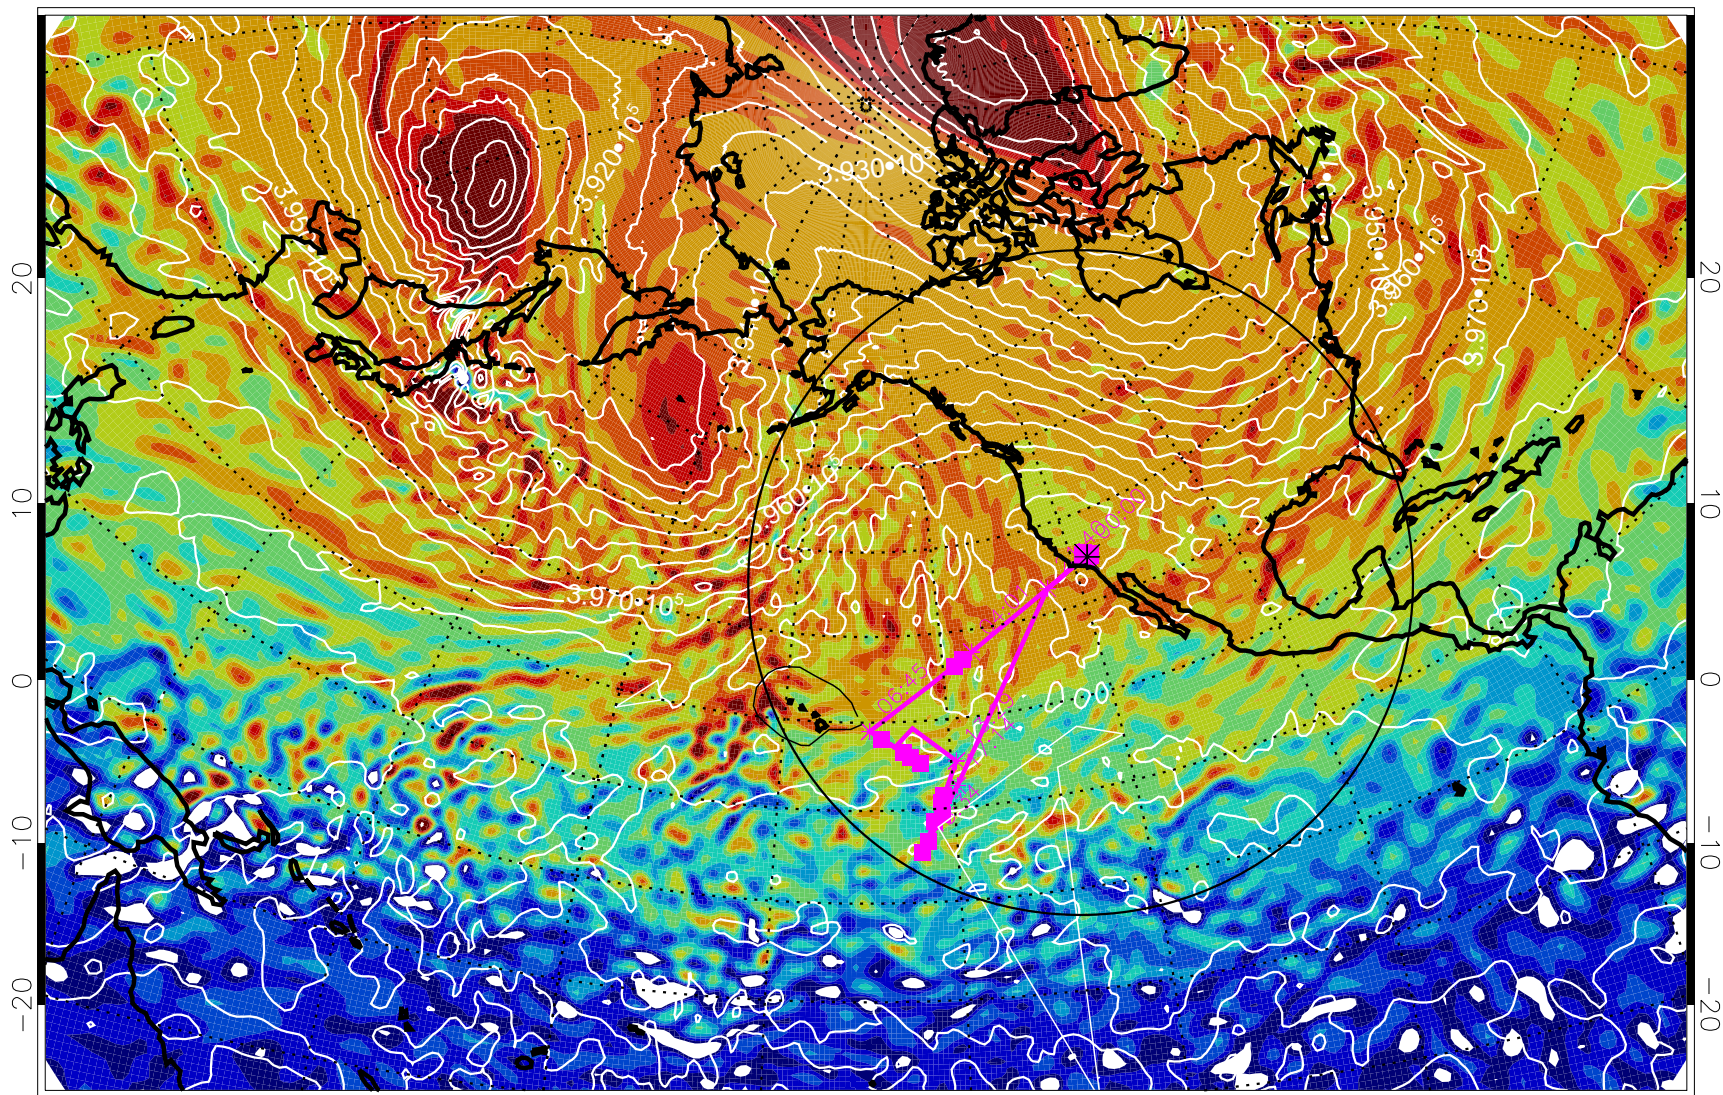

13020118, 30 hour forecast for 460K EPV

460K Montgomery Streamfunction, white

Range ring of 4055 km -- 13 hours GH round trip

13020200, 36 hour forecast for 460K EPV

460K Montgomery Streamfunction, white

Range ring of 4055 km -- 13 hours GH round trip

13020206, 42 hour forecast for 460K EPV

460K Montgomery Streamfunction, white

Range ring of 4055 km -- 13 hours GH round trip

13020212, 48 hour forecast for 460K EPV

460K Montgomery Streamfunction, white

Range ring of 4055 km -- 13 hours GH round trip

13020218, 54 hour forecast for 460K EPV

460K Montgomery Streamfunction, white

Range ring of 4055 km -- 13 hours GH round trip

13020300, 60 hour forecast for 460K EPV

460K Montgomery Streamfunction, white

Range ring of 4055 km -- 13 hours GH round trip

13020306, 66 hour forecast for 460K EPV

460K Montgomery Streamfunction, white

Range ring of 4055 km -- 13 hours GH round trip

13020312, 72 hour forecast for 460K EPV

460K Montgomery Streamfunction, white

Range ring of 4055 km -- 13 hours GH round trip