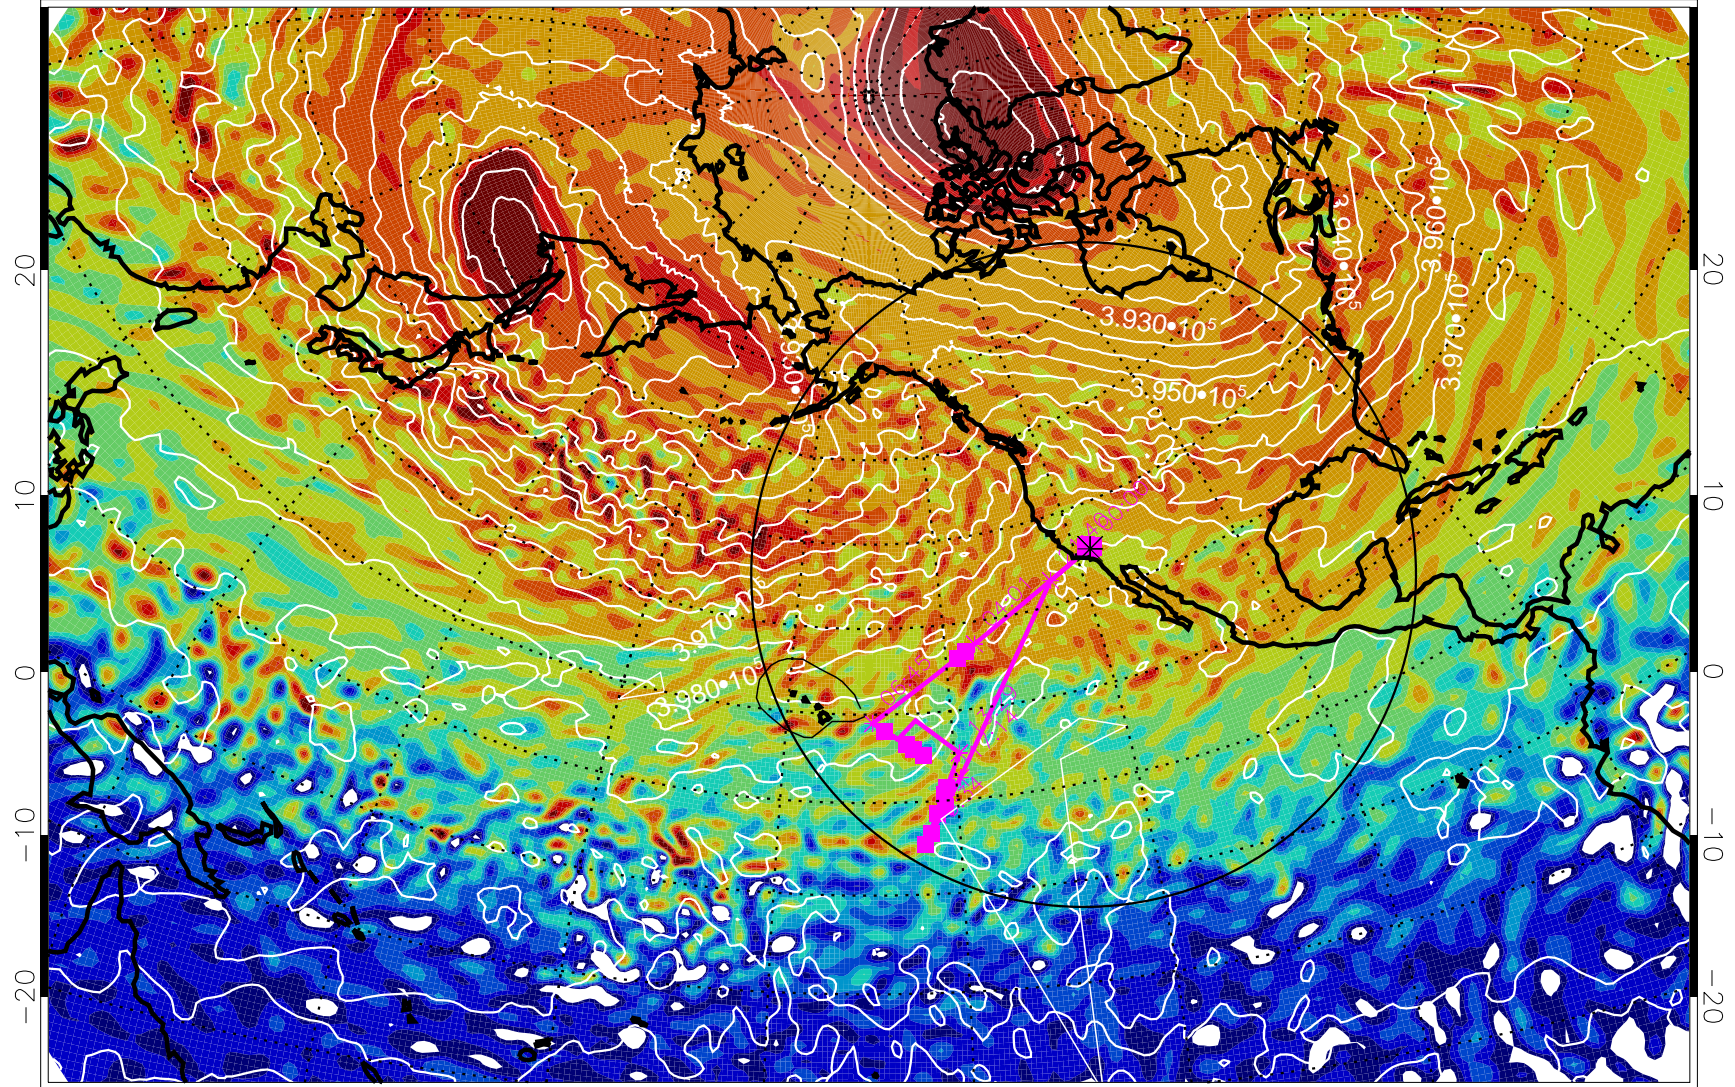

13020406, 90 hour forecast for 460K EPV

460K Montgomery Streamfunction, white

Range ring of 4055 km -- 13 hours GH round trip

13020412, 96 hour forecast for 460K EPV

460K Montgomery Streamfunction, white

Range ring of 4055 km -- 13 hours GH round trip

13020418, 102 hour forecast for 460K EPV

460K Montgomery Streamfunction, white

Range ring of 4055 km -- 13 hours GH round trip

13020500, 108 hour forecast for 460K EPV

460K Montgomery Streamfunction, white

Range ring of 4055 km -- 13 hours GH round trip

13020506, 114 hour forecast for 460K EPV

460K Montgomery Streamfunction, white

Range ring of 4055 km -- 13 hours GH round trip

13020512, 120 hour forecast for 460K EPV

460K Montgomery Streamfunction, white

Range ring of 4055 km -- 13 hours GH round trip