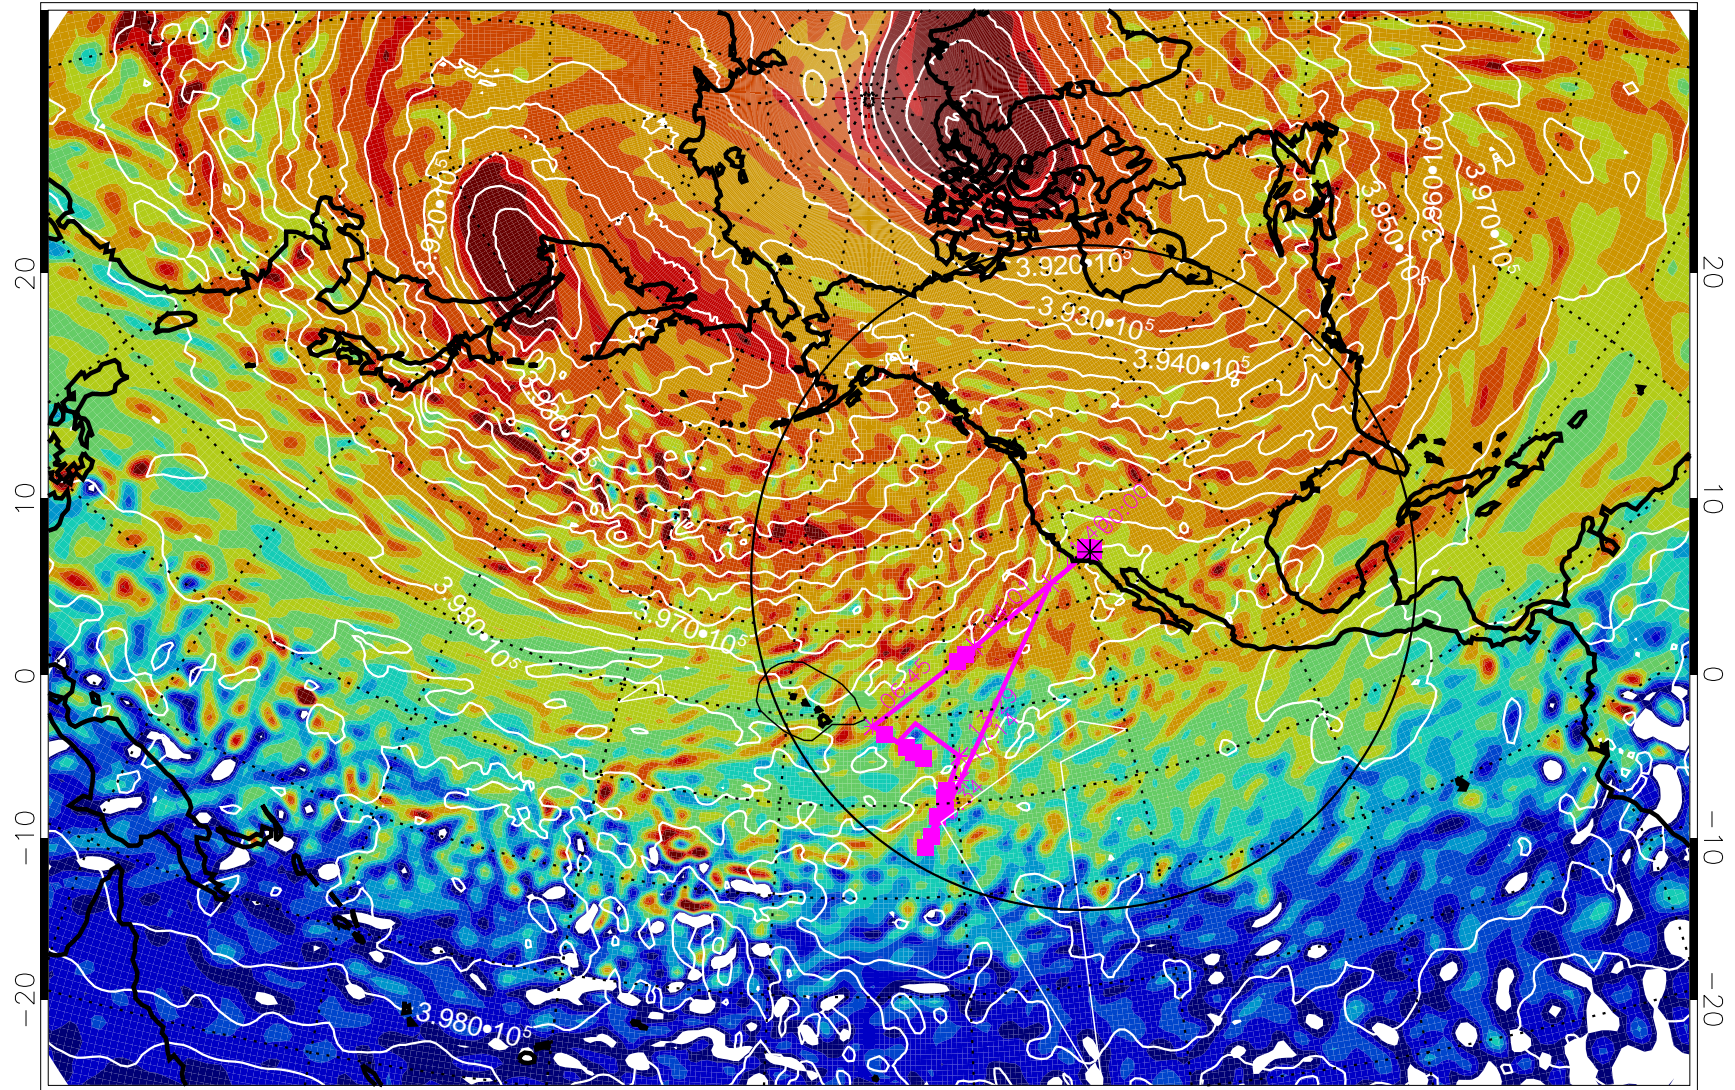

13020418, 102 hour forecast for 460K EPV

460K Montgomery Streamfunction, white

Range ring of 4055 km -- 13 hours GH round trip

13020500, 108 hour forecast for 460K EPV

460K Montgomery Streamfunction, white

Range ring of 4055 km -- 13 hours GH round trip

13020506, 114 hour forecast for 460K EPV

460K Montgomery Streamfunction, white

Range ring of 4055 km -- 13 hours GH round trip

13020512, 120 hour forecast for 460K EPV

460K Montgomery Streamfunction, white

Range ring of 4055 km -- 13 hours GH round trip