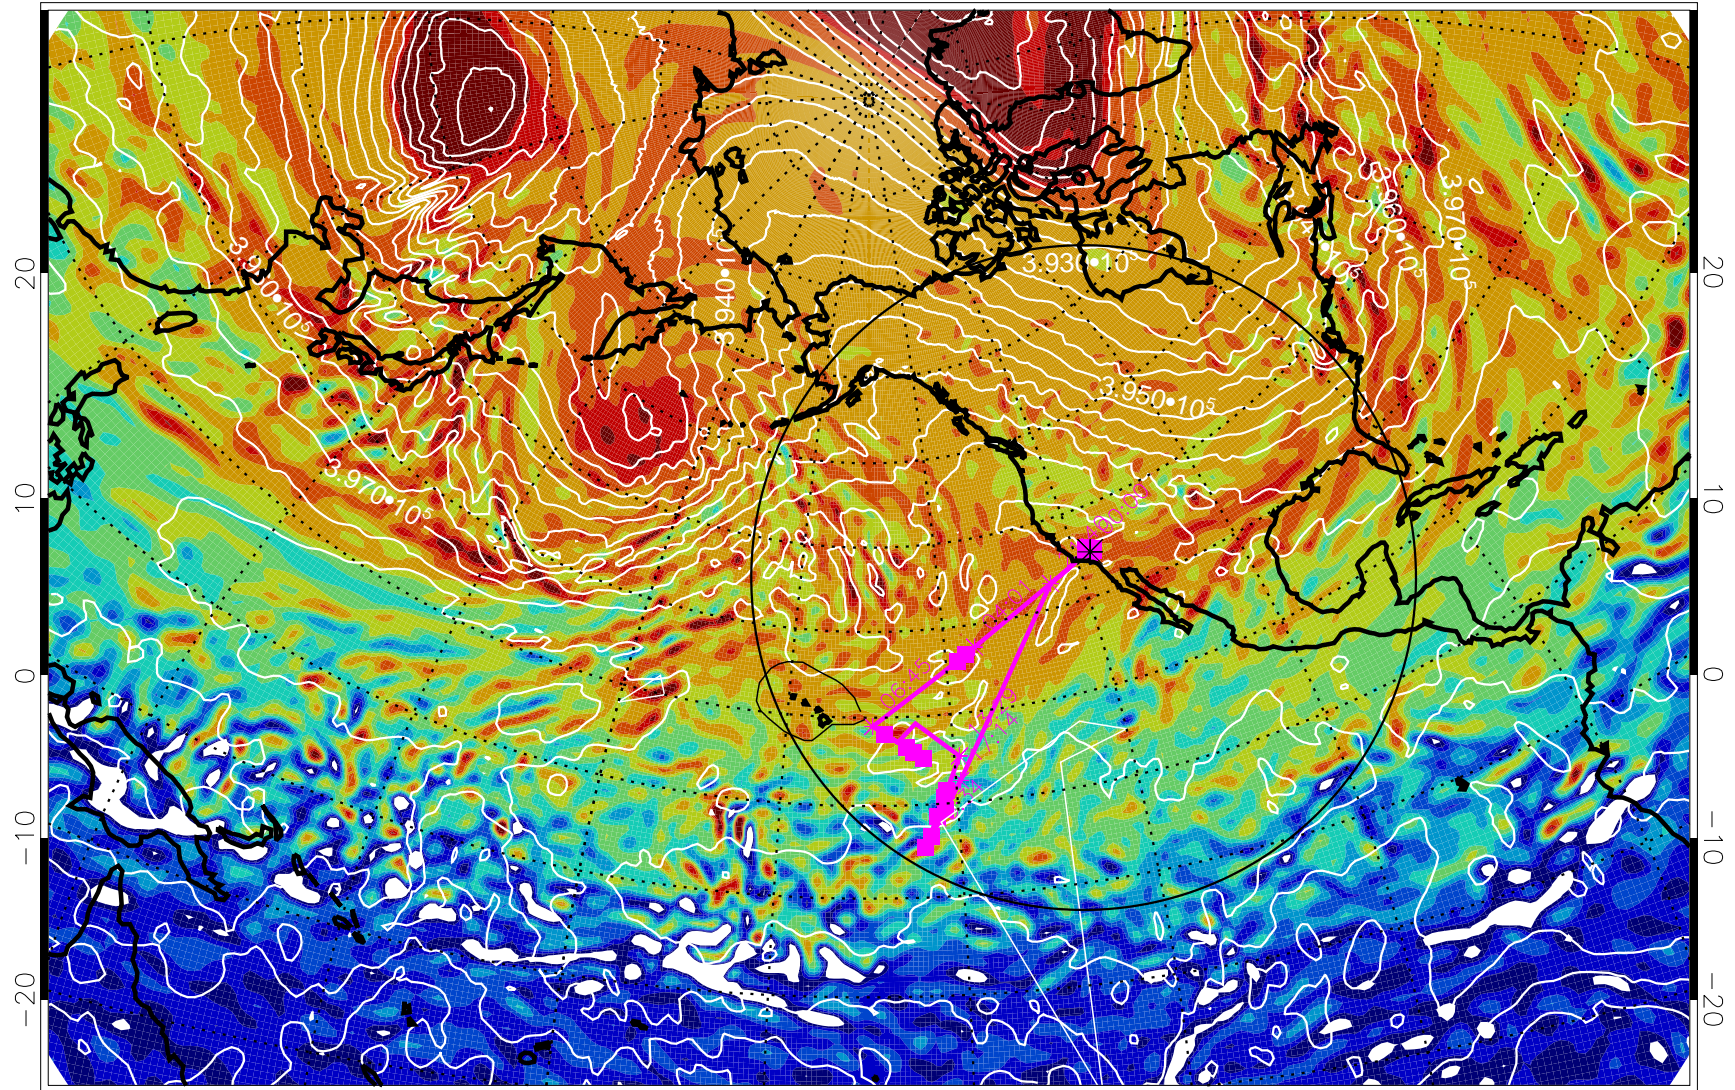

13013118, 6 hour forecast for 460K EPV

460K Montgomery Streamfunction, white

Range ring of 4055 km -- 13 hours GH round trip

13020100, 12 hour forecast for 460K EPV

460K Montgomery Streamfunction, white

Range ring of 4055 km -- 13 hours GH round trip

13020106, 18 hour forecast for 460K EPV

460K Montgomery Streamfunction, white

Range ring of 4055 km -- 13 hours GH round trip

13020112, 24 hour forecast for 460K EPV

460K Montgomery Streamfunction, white

Range ring of 4055 km -- 13 hours GH round trip

13020118, 30 hour forecast for 460K EPV

460K Montgomery Streamfunction, white

Range ring of 4055 km -- 13 hours GH round trip

13020200, 36 hour forecast for 460K EPV

460K Montgomery Streamfunction, white

Range ring of 4055 km -- 13 hours GH round trip

13020206, 42 hour forecast for 460K EPV

460K Montgomery Streamfunction, white

Range ring of 4055 km -- 13 hours GH round trip

13020212, 48 hour forecast for 460K EPV

460K Montgomery Streamfunction, white

Range ring of 4055 km -- 13 hours GH round trip