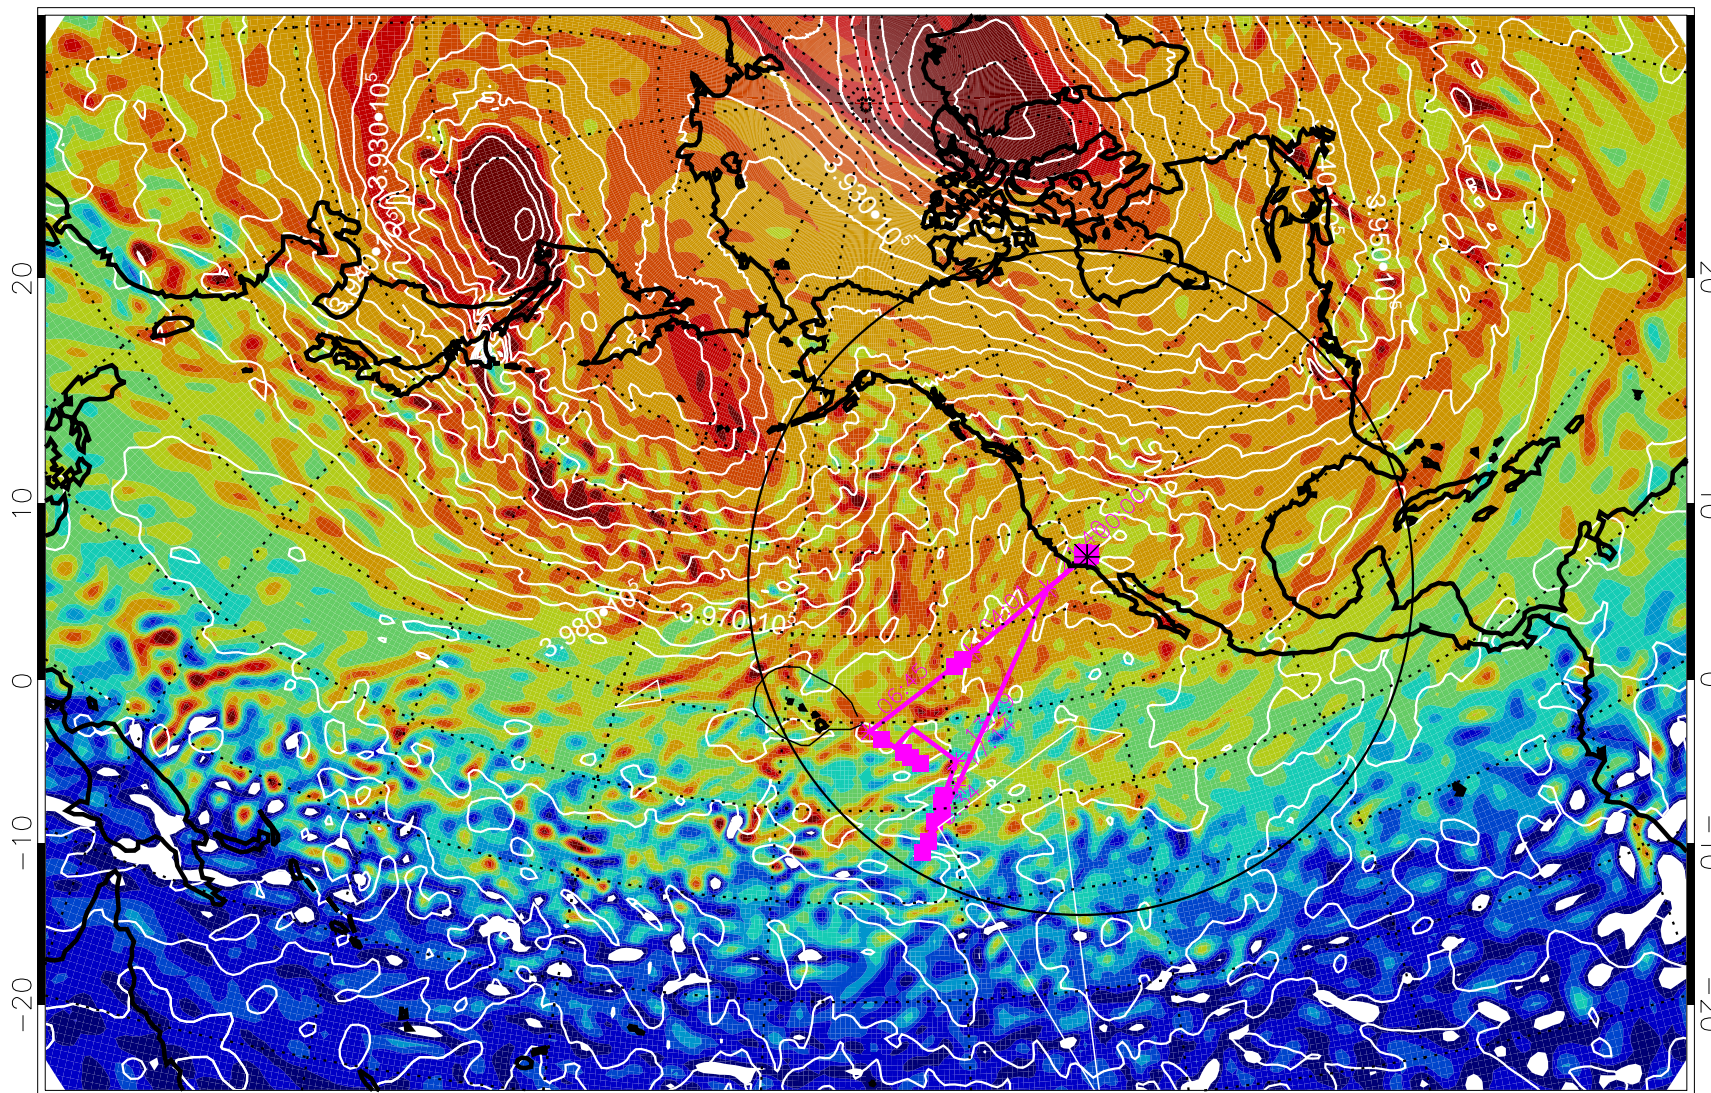

13020218, 54 hour forecast for 460K EPV

460K Montgomery Streamfunction, white

Range ring of 4055 km -- 13 hours GH round trip

13020300, 60 hour forecast for 460K EPV

460K Montgomery Streamfunction, white

Range ring of 4055 km -- 13 hours GH round trip

13020306, 66 hour forecast for 460K EPV

460K Montgomery Streamfunction, white

Range ring of 4055 km -- 13 hours GH round trip

13020312, 72 hour forecast for 460K EPV

460K Montgomery Streamfunction, white

Range ring of 4055 km -- 13 hours GH round trip

13020318, 78 hour forecast for 460K EPV

460K Montgomery Streamfunction, white

Range ring of 4055 km -- 13 hours GH round trip

13020400, 84 hour forecast for 460K EPV

460K Montgomery Streamfunction, white

Range ring of 4055 km -- 13 hours GH round trip

13020406, 90 hour forecast for 460K EPV

460K Montgomery Streamfunction, white

Range ring of 4055 km -- 13 hours GH round trip

13020412, 96 hour forecast for 460K EPV

460K Montgomery Streamfunction, white

Range ring of 4055 km -- 13 hours GH round trip