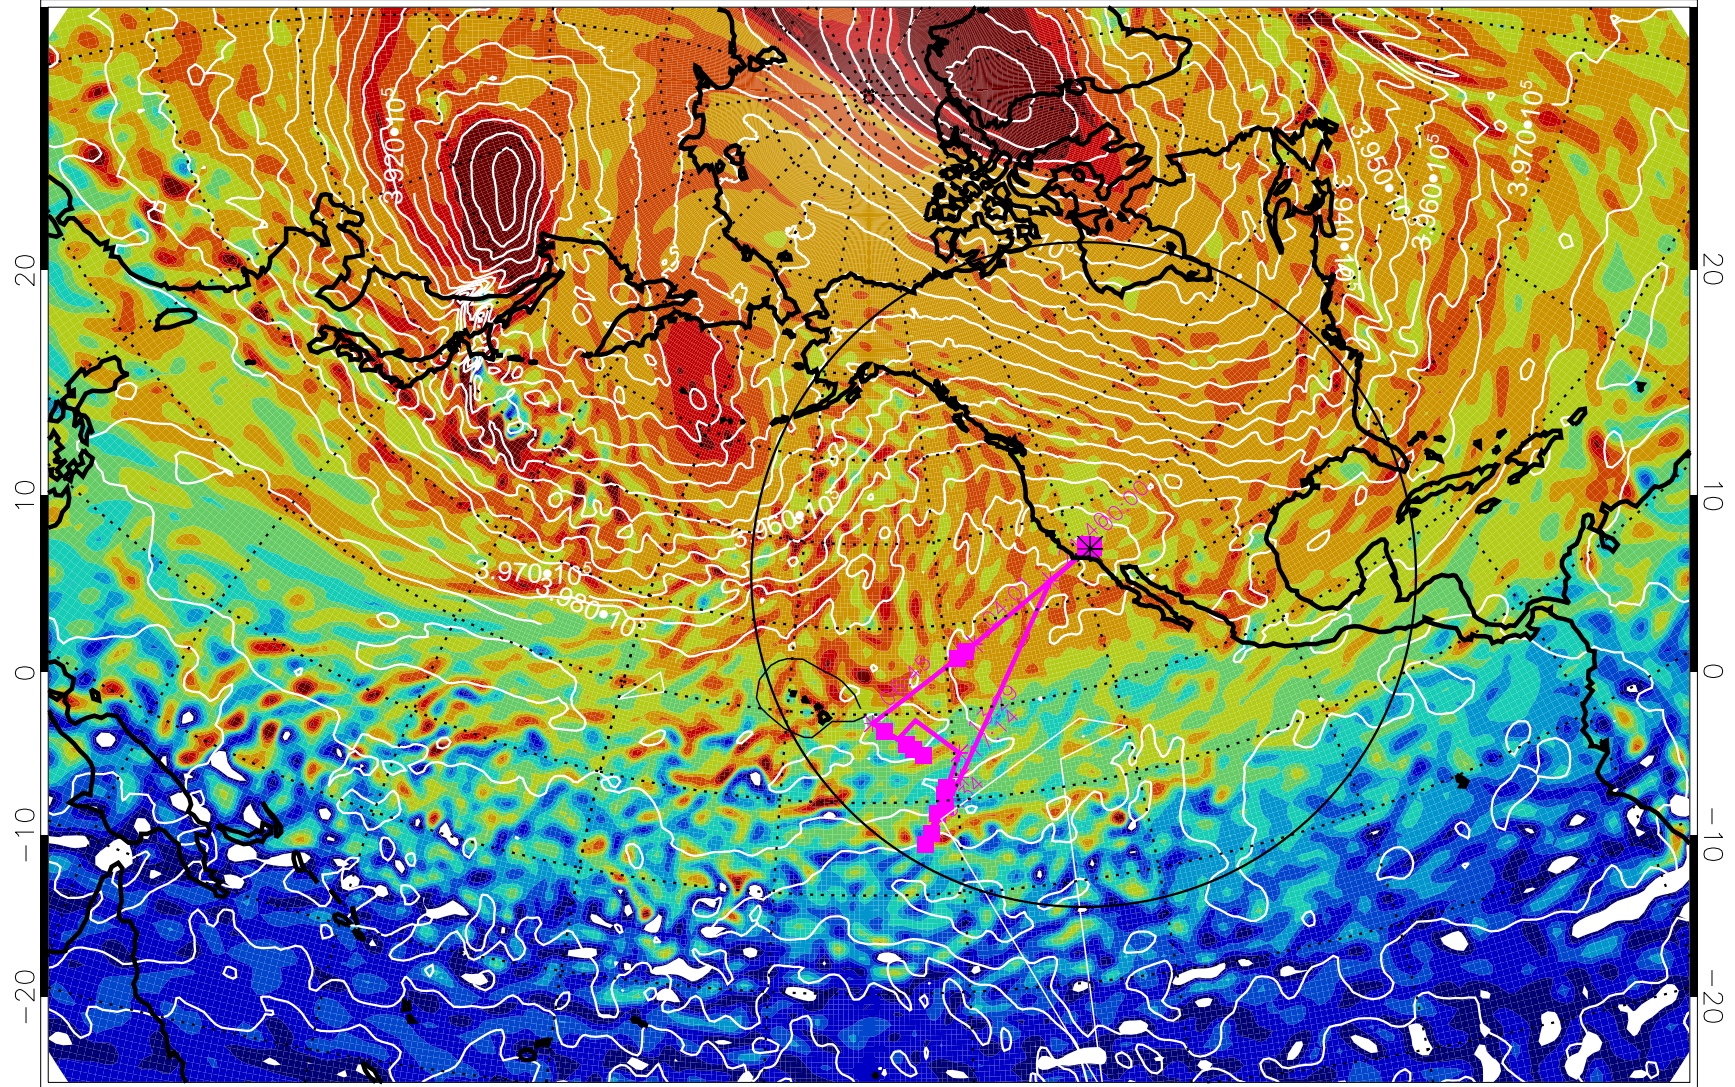

13020206, 42 hour forecast for 460K EPV

460K Montgomery Streamfunction, white

Range ring of 4055 km -- 13 hours GH round trip

13020212, 48 hour forecast for 460K EPV

460K Montgomery Streamfunction, white

Range ring of 4055 km -- 13 hours GH round trip

13020218, 54 hour forecast for 460K EPV

460K Montgomery Streamfunction, white

Range ring of 4055 km -- 13 hours GH round trip

13020300, 60 hour forecast for 460K EPV

460K Montgomery Streamfunction, white

Range ring of 4055 km -- 13 hours GH round trip

13020306, 66 hour forecast for 460K EPV

460K Montgomery Streamfunction, white

Range ring of 4055 km -- 13 hours GH round trip

13020312, 72 hour forecast for 460K EPV

460K Montgomery Streamfunction, white

Range ring of 4055 km -- 13 hours GH round trip

13020318, 78 hour forecast for 460K EPV

460K Montgomery Streamfunction, white

Range ring of 4055 km -- 13 hours GH round trip

13020400, 84 hour forecast for 460K EPV

460K Montgomery Streamfunction, white

Range ring of 4055 km -- 13 hours GH round trip