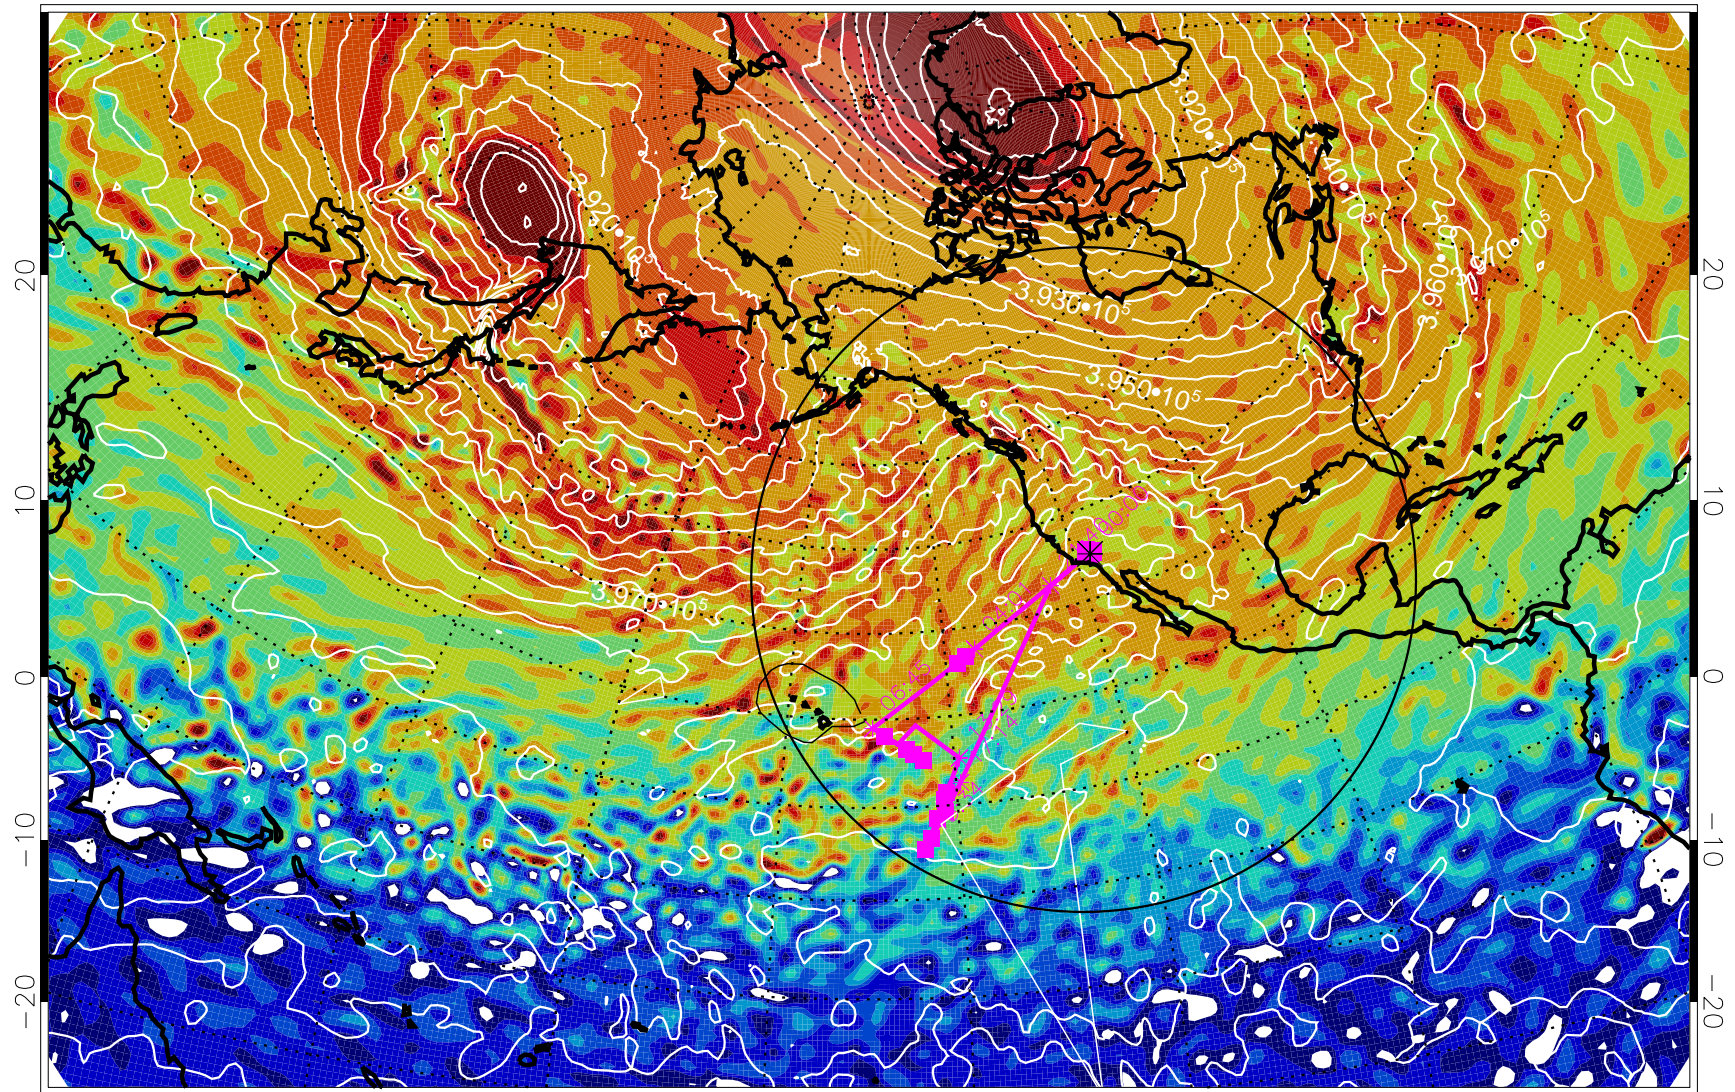

13020300, 72 hour forecast for 460K EPV

460K Montgomery Streamfunction, white

Range ring of 4055 km -- 13 hours GH round trip

13020306, 78 hour forecast for 460K EPV

460K Montgomery Streamfunction, white

Range ring of 4055 km -- 13 hours GH round trip

13020312, 84 hour forecast for 460K EPV

460K Montgomery Streamfunction, white

Range ring of 4055 km -- 13 hours GH round trip

13020318, 90 hour forecast for 460K EPV

460K Montgomery Streamfunction, white

Range ring of 4055 km -- 13 hours GH round trip

13020400, 96 hour forecast for 460K EPV

460K Montgomery Streamfunction, white

Range ring of 4055 km -- 13 hours GH round trip

13020406, 102 hour forecast for 460K EPV

460K Montgomery Streamfunction, white

Range ring of 4055 km -- 13 hours GH round trip

13020412, 108 hour forecast for 460K EPV

460K Montgomery Streamfunction, white

Range ring of 4055 km -- 13 hours GH round trip

13020418, 114 hour forecast for 460K EPV