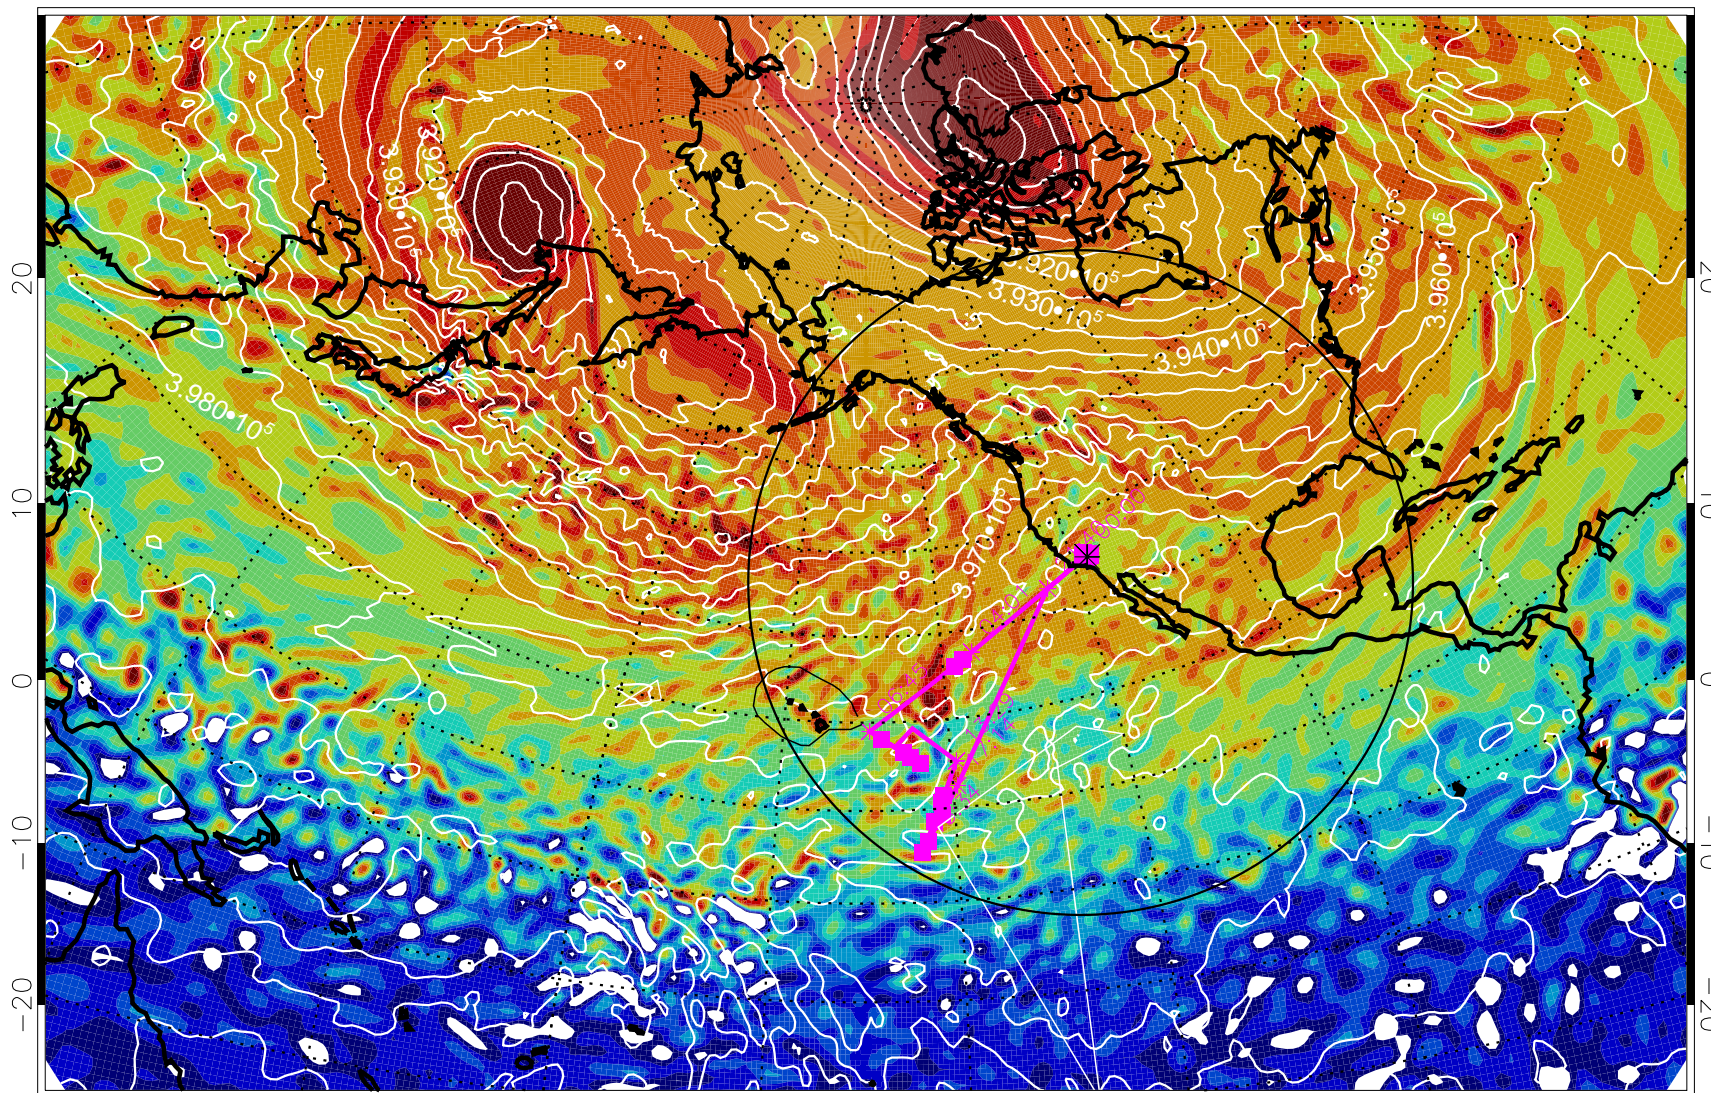

13020400, 96 hour forecast for 460K EPV

460K Montgomery Streamfunction, white

Range ring of 4055 km -- 13 hours GH round trip

13020406, 102 hour forecast for 460K EPV

460K Montgomery Streamfunction, white

Range ring of 4055 km -- 13 hours GH round trip

13020412, 108 hour forecast for 460K EPV

460K Montgomery Streamfunction, white

Range ring of 4055 km -- 13 hours GH round trip

13020418, 114 hour forecast for 460K EPV

460K Montgomery Streamfunction, white

Range ring of 4055 km -- 13 hours GH round trip

13020500, 120 hour forecast for 460K EPV

460K Montgomery Streamfunction, white

Range ring of 4055 km -- 13 hours GH round trip