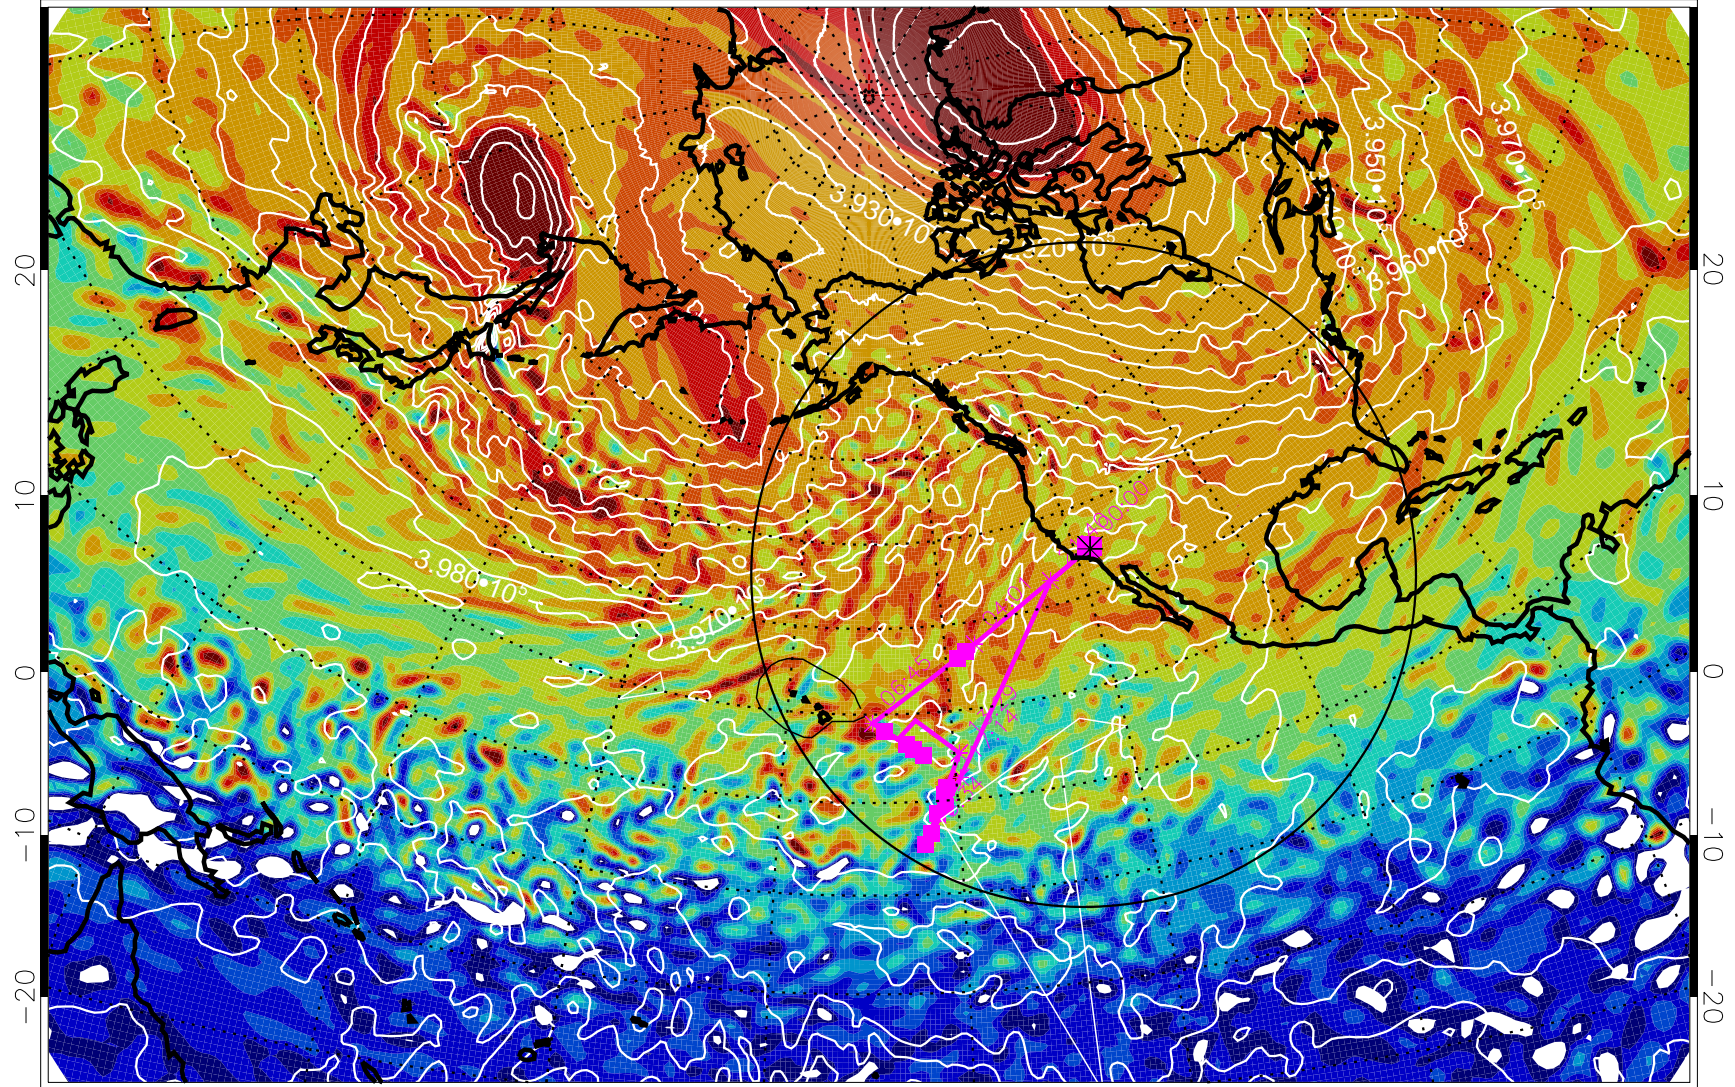

13020300, 72 hour forecast for 460K EPV

460K Montgomery Streamfunction, white

Range ring of 4055 km -- 13 hours GH round trip

13020306, 78 hour forecast for 460K EPV

460K Montgomery Streamfunction, white

Range ring of 4055 km -- 13 hours GH round trip

13020312, 84 hour forecast for 460K EPV

460K Montgomery Streamfunction, white

Range ring of 4055 km -- 13 hours GH round trip

13020318, 90 hour forecast for 460K EPV

460K Montgomery Streamfunction, white

Range ring of 4055 km -- 13 hours GH round trip

13020400, 96 hour forecast for 460K EPV

460K Montgomery Streamfunction, white

Range ring of 4055 km -- 13 hours GH round trip

13020406, 102 hour forecast for 460K EPV

460K Montgomery Streamfunction, white

Range ring of 4055 km -- 13 hours GH round trip

13020412, 108 hour forecast for 460K EPV

460K Montgomery Streamfunction, white

Range ring of 4055 km -- 13 hours GH round trip

13020418, 114 hour forecast for 460K EPV