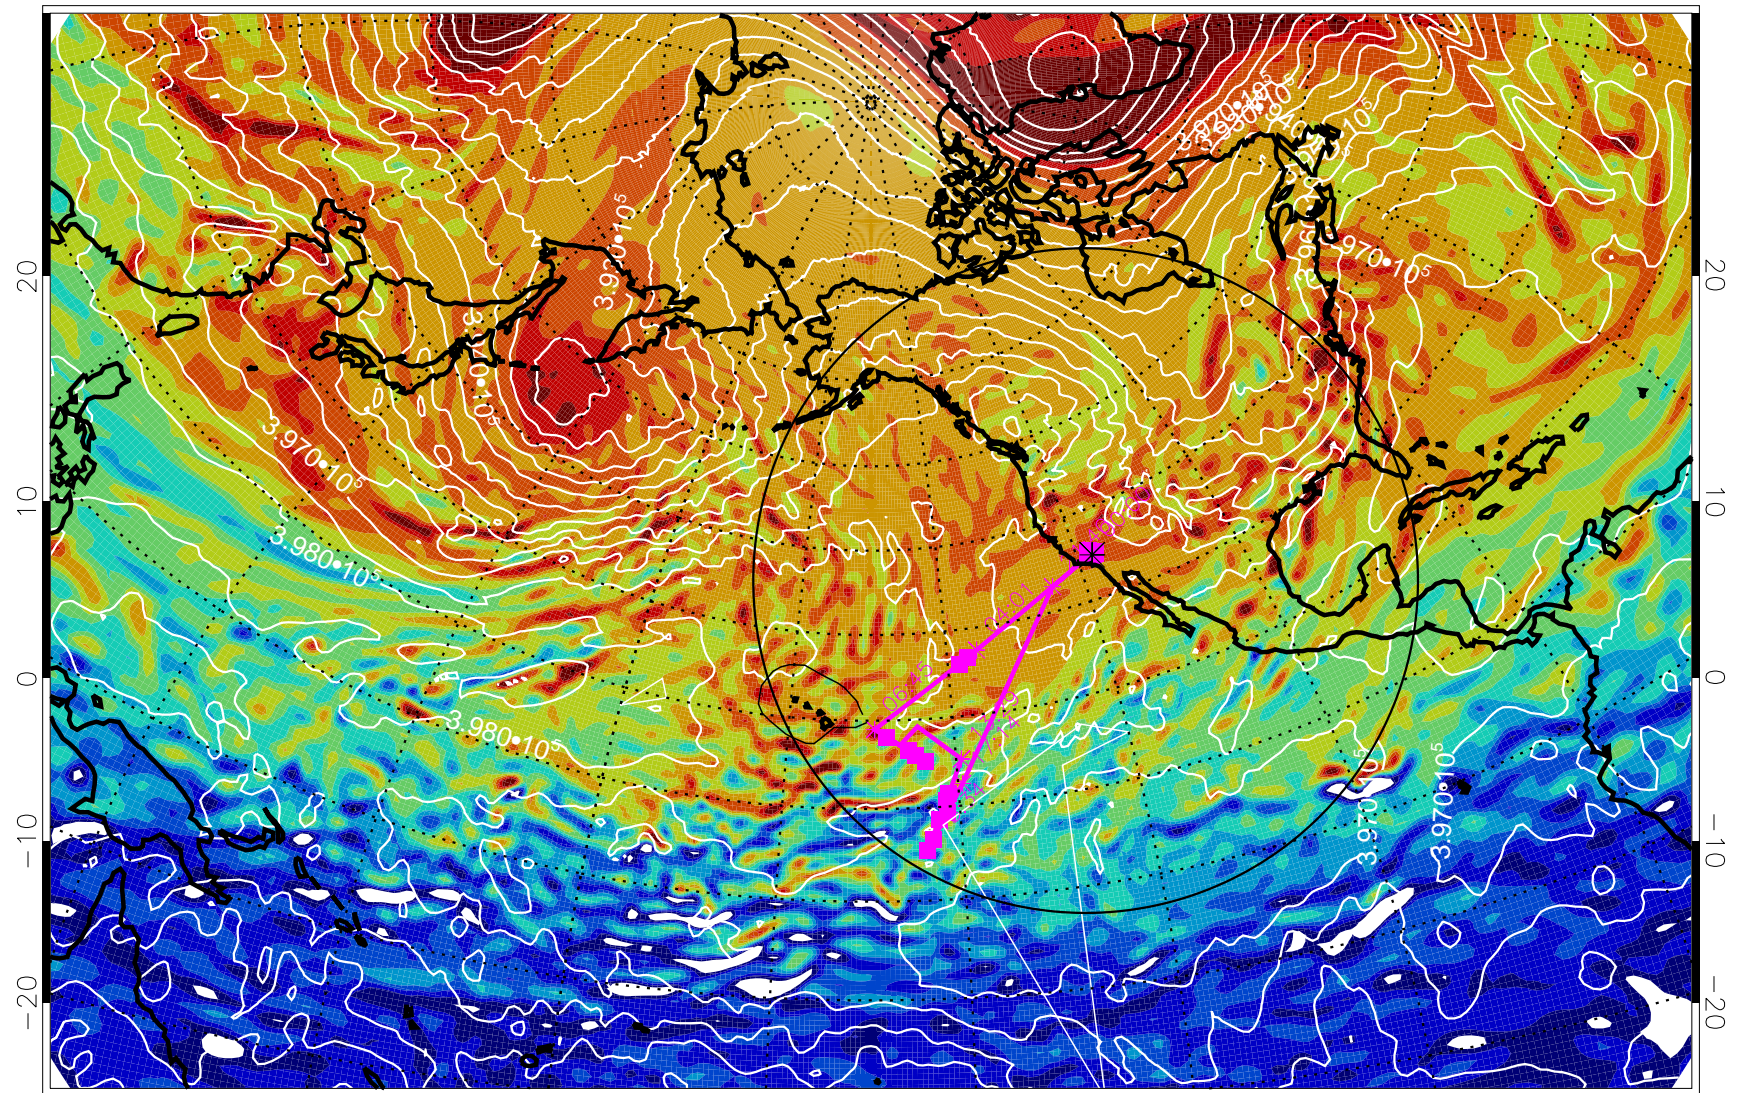

13013112, 12 hour forecast for 460K EPV

460K Montgomery Streamfunction, white

Range ring of 4055 km -- 13 hours GH round trip

13013118, 18 hour forecast for 460K EPV

460K Montgomery Streamfunction, white

Range ring of 4055 km -- 13 hours GH round trip

13020100, 24 hour forecast for 460K EPV

460K Montgomery Streamfunction, white

Range ring of 4055 km -- 13 hours GH round trip

13020106, 30 hour forecast for 460K EPV

460K Montgomery Streamfunction, white

Range ring of 4055 km -- 13 hours GH round trip

13020112, 36 hour forecast for 460K EPV

460K Montgomery Streamfunction, white

Range ring of 4055 km -- 13 hours GH round trip

13020118, 42 hour forecast for 460K EPV

460K Montgomery Streamfunction, white

Range ring of 4055 km -- 13 hours GH round trip

13020200, 48 hour forecast for 460K EPV

460K Montgomery Streamfunction, white

Range ring of 4055 km -- 13 hours GH round trip

13020206, 54 hour forecast for 460K EPV

460K Montgomery Streamfunction, white

Range ring of 4055 km -- 13 hours GH round trip