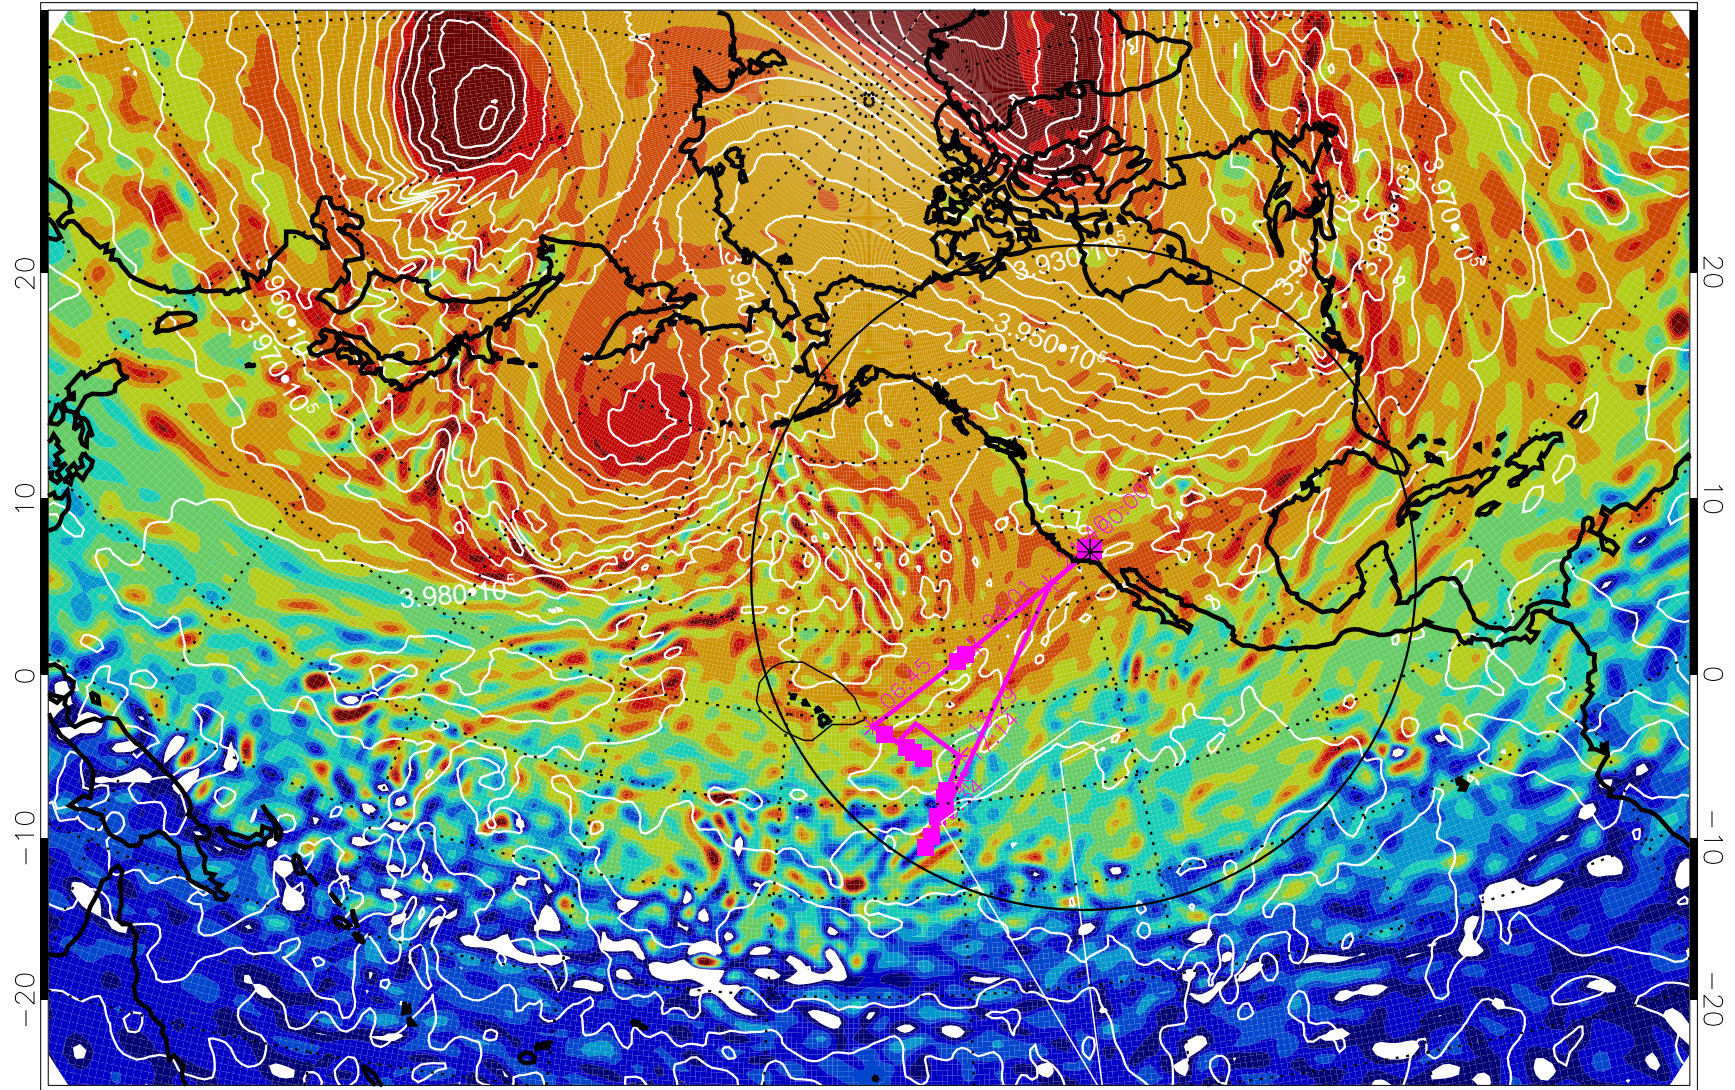

13020100, 24 hour forecast for 460K EPV

460K Montgomery Streamfunction, white

Range ring of 4055 km -- 13 hours GH round trip

13020106, 30 hour forecast for 460K EPV

460K Montgomery Streamfunction, white

Range ring of 4055 km -- 13 hours GH round trip

13020112, 36 hour forecast for 460K EPV

460K Montgomery Streamfunction, white

Range ring of 4055 km -- 13 hours GH round trip

13020118, 42 hour forecast for 460K EPV

460K Montgomery Streamfunction, white

Range ring of 4055 km -- 13 hours GH round trip

13020200, 48 hour forecast for 460K EPV

460K Montgomery Streamfunction, white

Range ring of 4055 km -- 13 hours GH round trip

13020206, 54 hour forecast for 460K EPV

460K Montgomery Streamfunction, white

Range ring of 4055 km -- 13 hours GH round trip

13020212, 60 hour forecast for 460K EPV

460K Montgomery Streamfunction, white

Range ring of 4055 km -- 13 hours GH round trip

13020218, 66 hour forecast for 460K EPV

460K Montgomery Streamfunction, white

Range ring of 4055 km -- 13 hours GH round trip