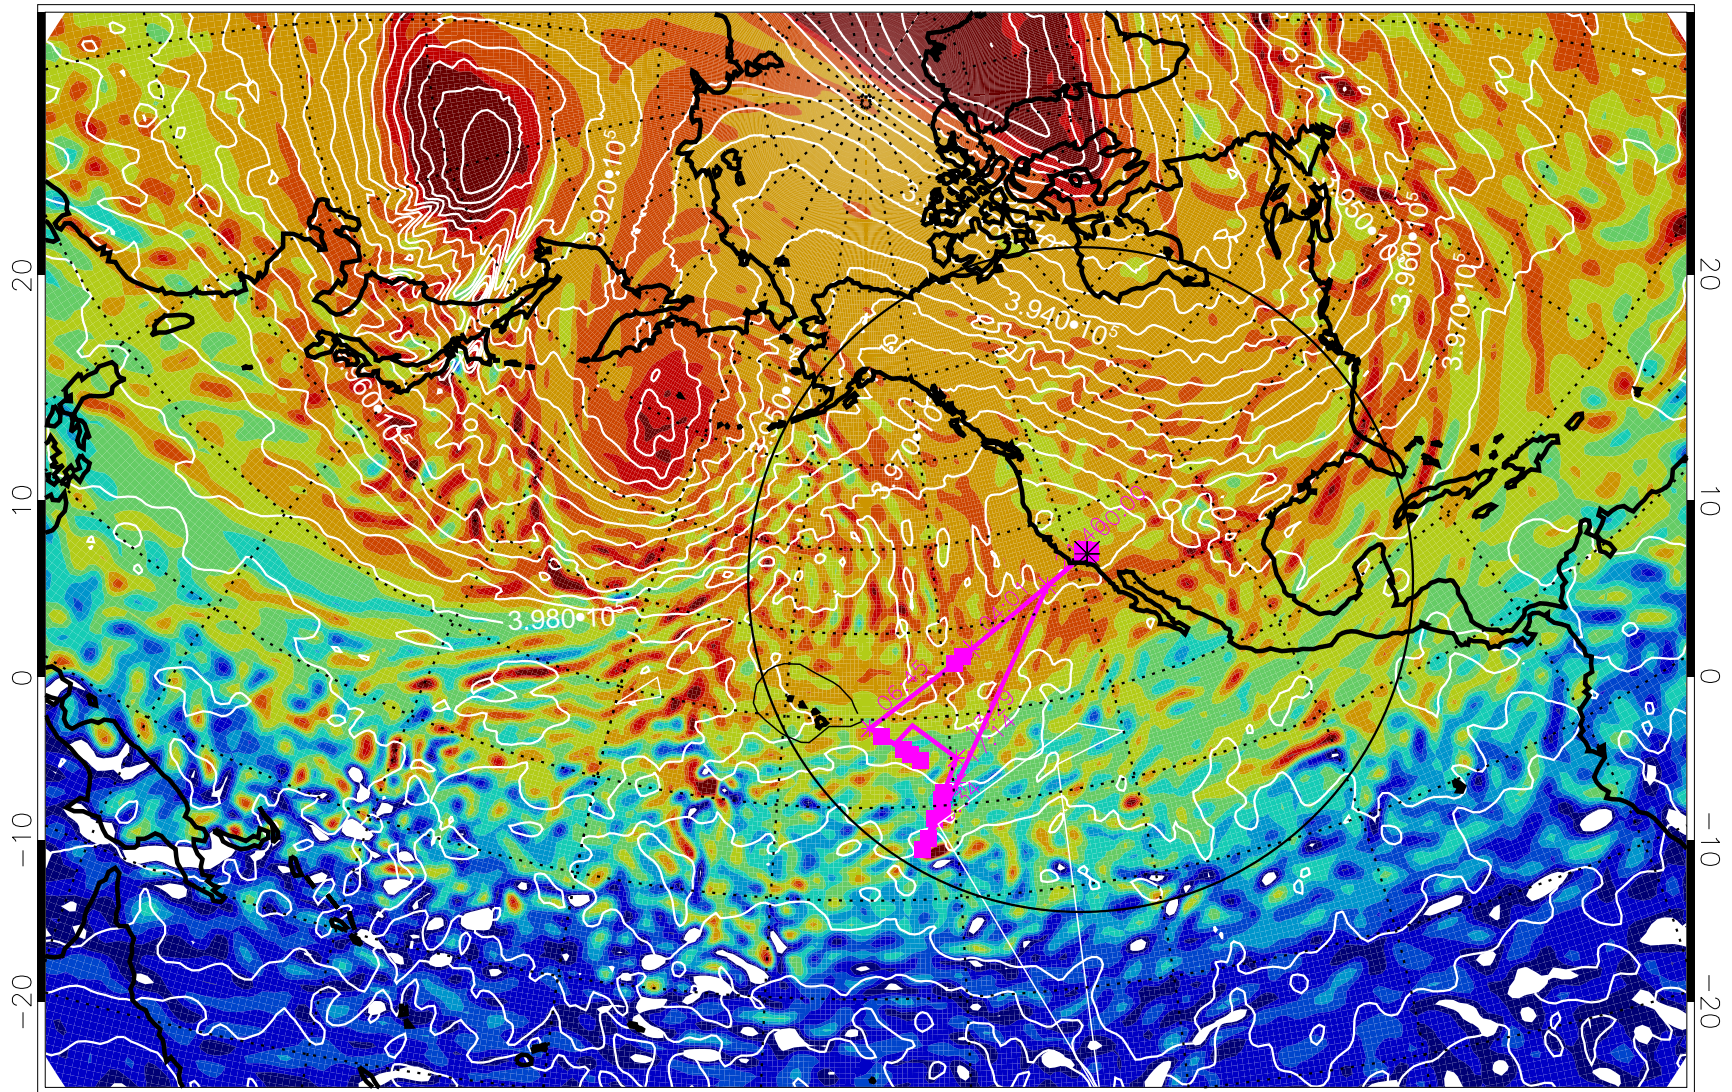

13020200, 48 hour forecast for 460K EPV

460K Montgomery Streamfunction, white

Range ring of 4055 km -- 13 hours GH round trip

13020206, 54 hour forecast for 460K EPV

460K Montgomery Streamfunction, white

Range ring of 4055 km -- 13 hours GH round trip

13020212, 60 hour forecast for 460K EPV

460K Montgomery Streamfunction, white

Range ring of 4055 km -- 13 hours GH round trip

13020218, 66 hour forecast for 460K EPV

460K Montgomery Streamfunction, white

Range ring of 4055 km -- 13 hours GH round trip

13020300, 72 hour forecast for 460K EPV

460K Montgomery Streamfunction, white

Range ring of 4055 km -- 13 hours GH round trip

13020306, 78 hour forecast for 460K EPV

460K Montgomery Streamfunction, white

Range ring of 4055 km -- 13 hours GH round trip

13020400, 96 hour forecast for 460K EPV

460K Montgomery Streamfunction, white

Range ring of 4055 km -- 13 hours GH round trip

13020406, 102 hour forecast for 460K EPV

460K Montgomery Streamfunction, white