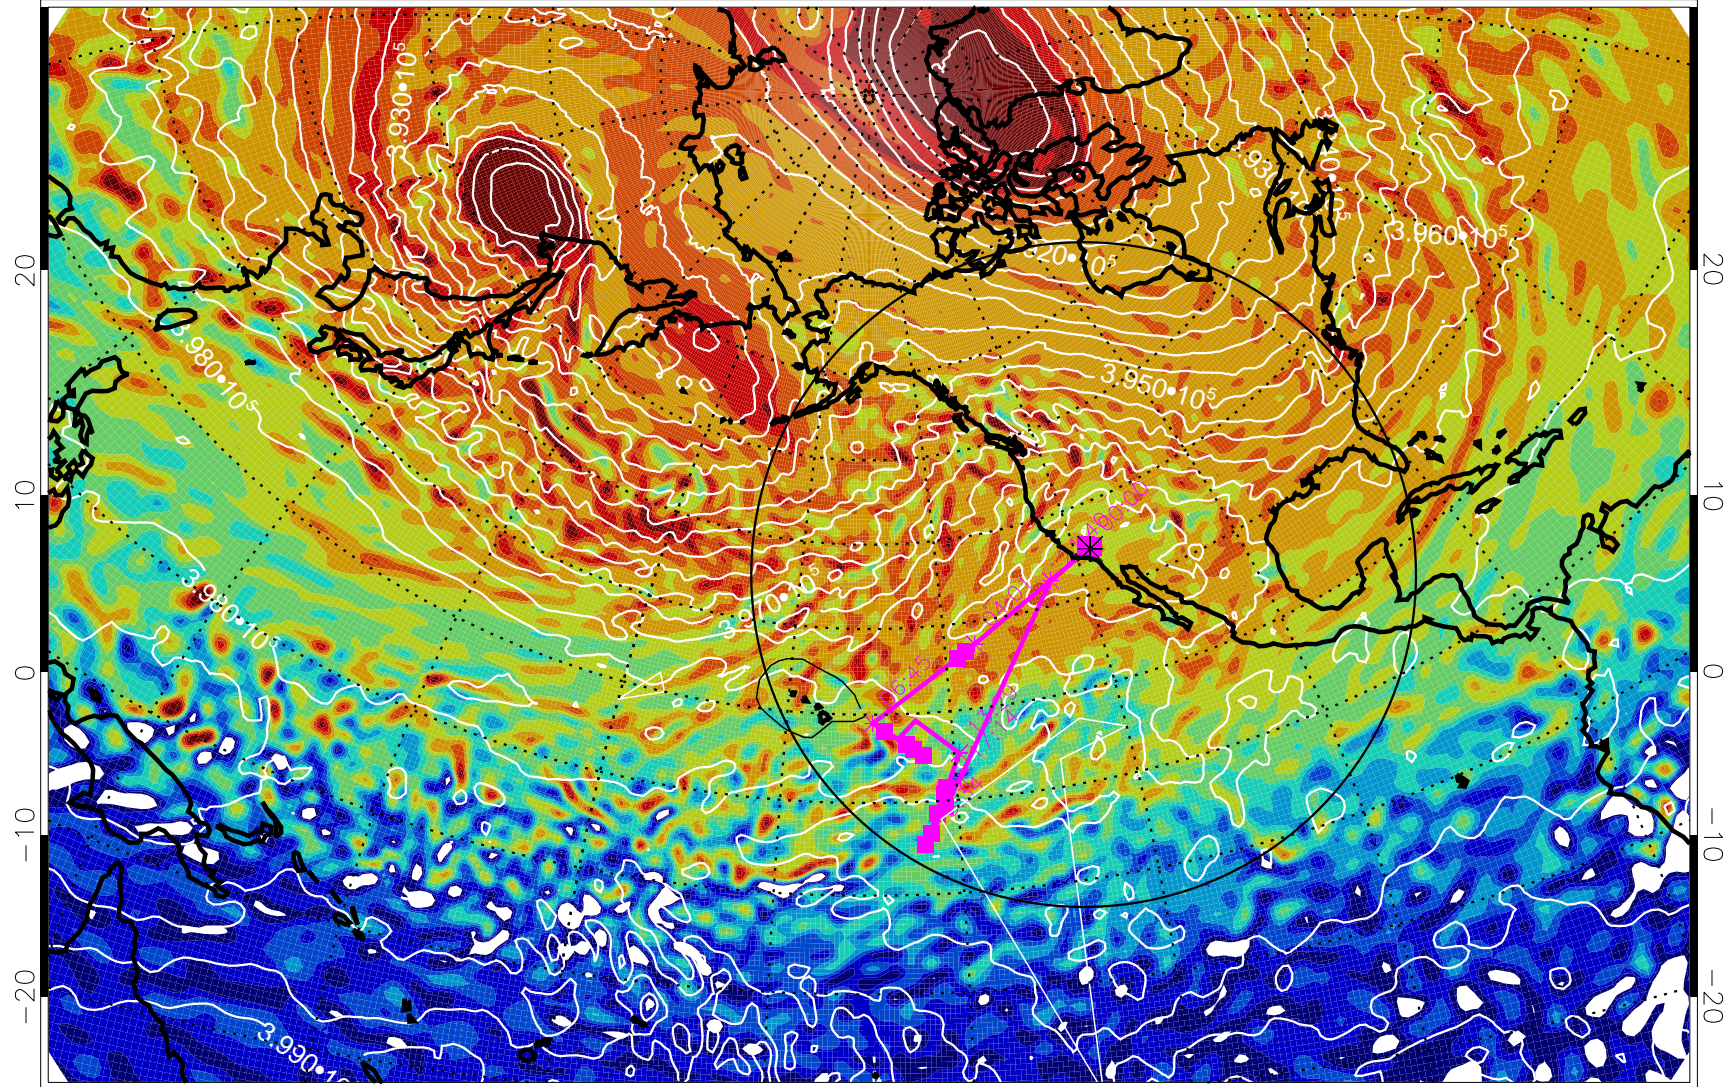

13020312, 84 hour forecast for 460K EPV

460K Montgomery Streamfunction, white

Range ring of 4055 km -- 13 hours GH round trip

13020318, 90 hour forecast for 460K EPV

460K Montgomery Streamfunction, white

Range ring of 4055 km -- 13 hours GH round trip

13020400, 96 hour forecast for 460K EPV

460K Montgomery Streamfunction, white

Range ring of 4055 km -- 13 hours GH round trip

13020406, 102 hour forecast for 460K EPV

460K Montgomery Streamfunction, white

Range ring of 4055 km -- 13 hours GH round trip

13020412, 108 hour forecast for 460K EPV

460K Montgomery Streamfunction, white

Range ring of 4055 km -- 13 hours GH round trip

13020418, 114 hour forecast for 460K EPV

460K Montgomery Streamfunction, white

Range ring of 4055 km -- 13 hours GH round trip

13020500, 120 hour forecast for 460K EPV

460K Montgomery Streamfunction, white

Range ring of 4055 km -- 13 hours GH round trip