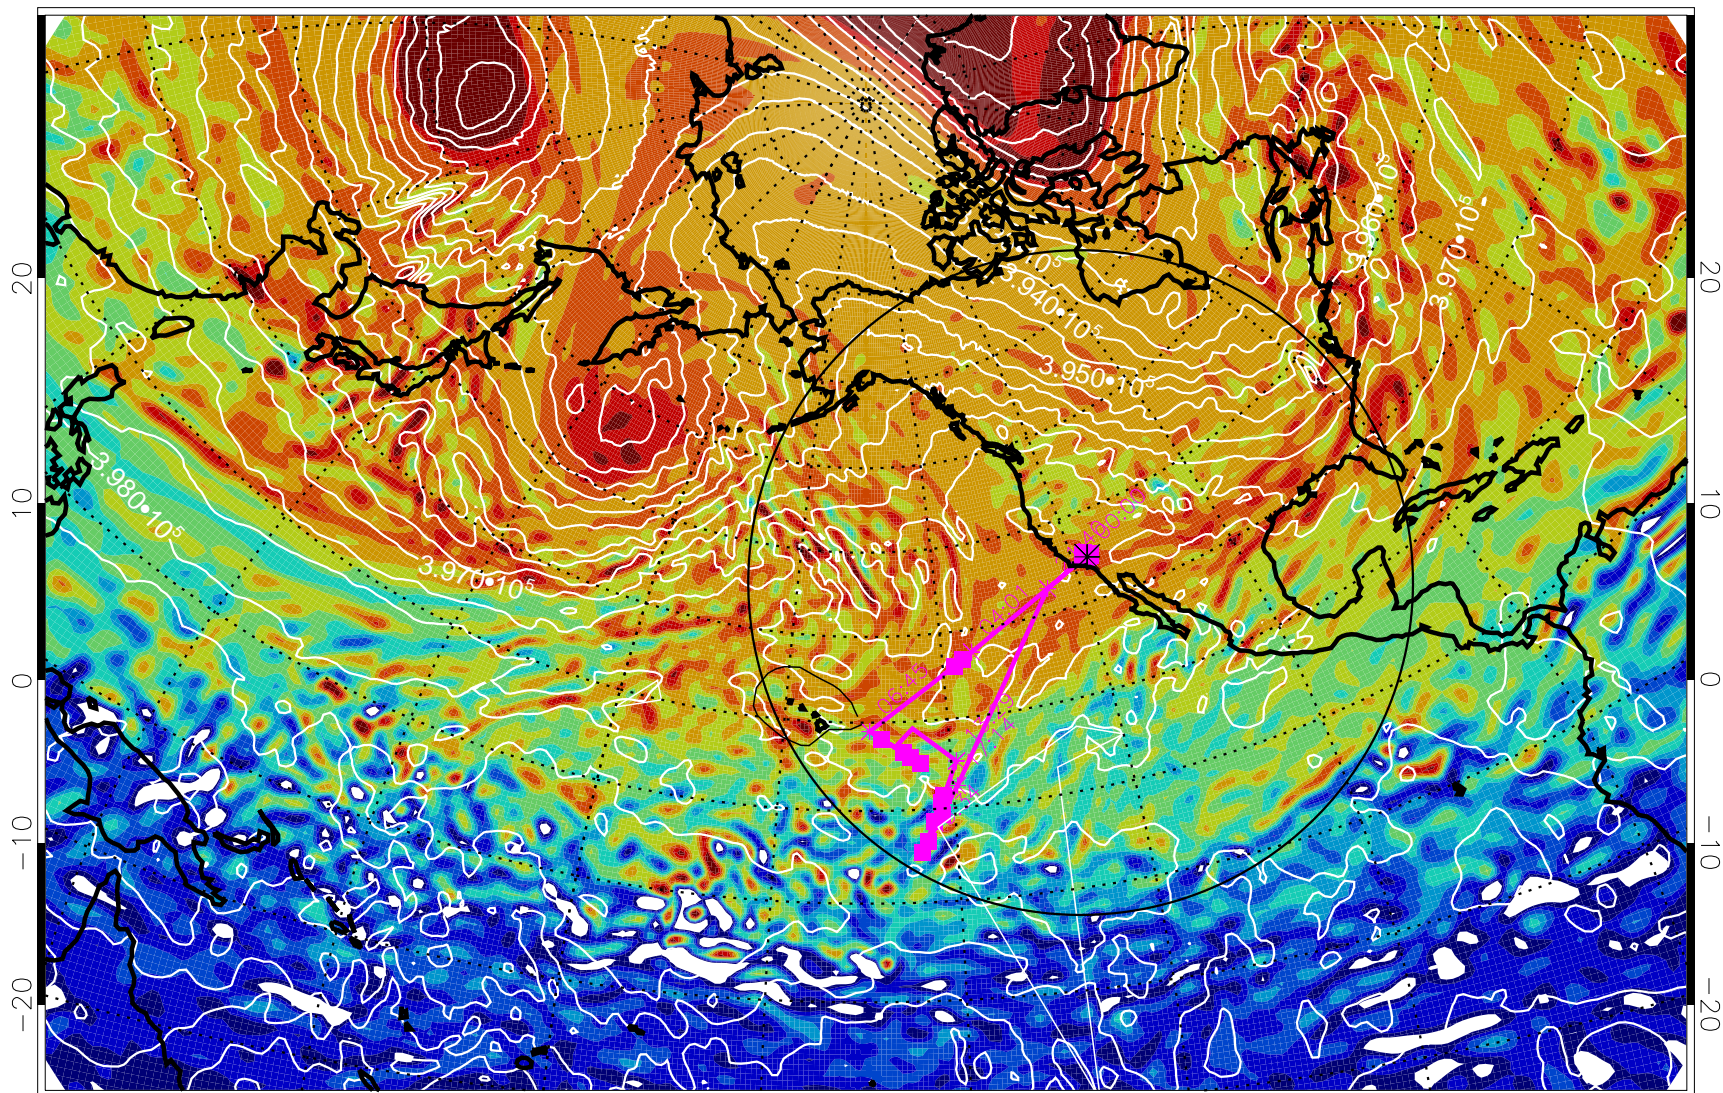

13020100, 24 hour forecast for 460K EPV

460K Montgomery Streamfunction, white

Range ring of 4055 km -- 13 hours GH round trip

13020106, 30 hour forecast for 460K EPV

460K Montgomery Streamfunction, white

Range ring of 4055 km -- 13 hours GH round trip

13020112, 36 hour forecast for 460K EPV

460K Montgomery Streamfunction, white

Range ring of 4055 km -- 13 hours GH round trip

13020118, 42 hour forecast for 460K EPV

460K Montgomery Streamfunction, white

Range ring of 4055 km -- 13 hours GH round trip

13020200, 48 hour forecast for 460K EPV

460K Montgomery Streamfunction, white

Range ring of 4055 km -- 13 hours GH round trip

13020206, 54 hour forecast for 460K EPV

460K Montgomery Streamfunction, white

Range ring of 4055 km -- 13 hours GH round trip

13020212, 60 hour forecast for 460K EPV

460K Montgomery Streamfunction, white

Range ring of 4055 km -- 13 hours GH round trip

13020218, 66 hour forecast for 460K EPV

460K Montgomery Streamfunction, white

Range ring of 4055 km -- 13 hours GH round trip