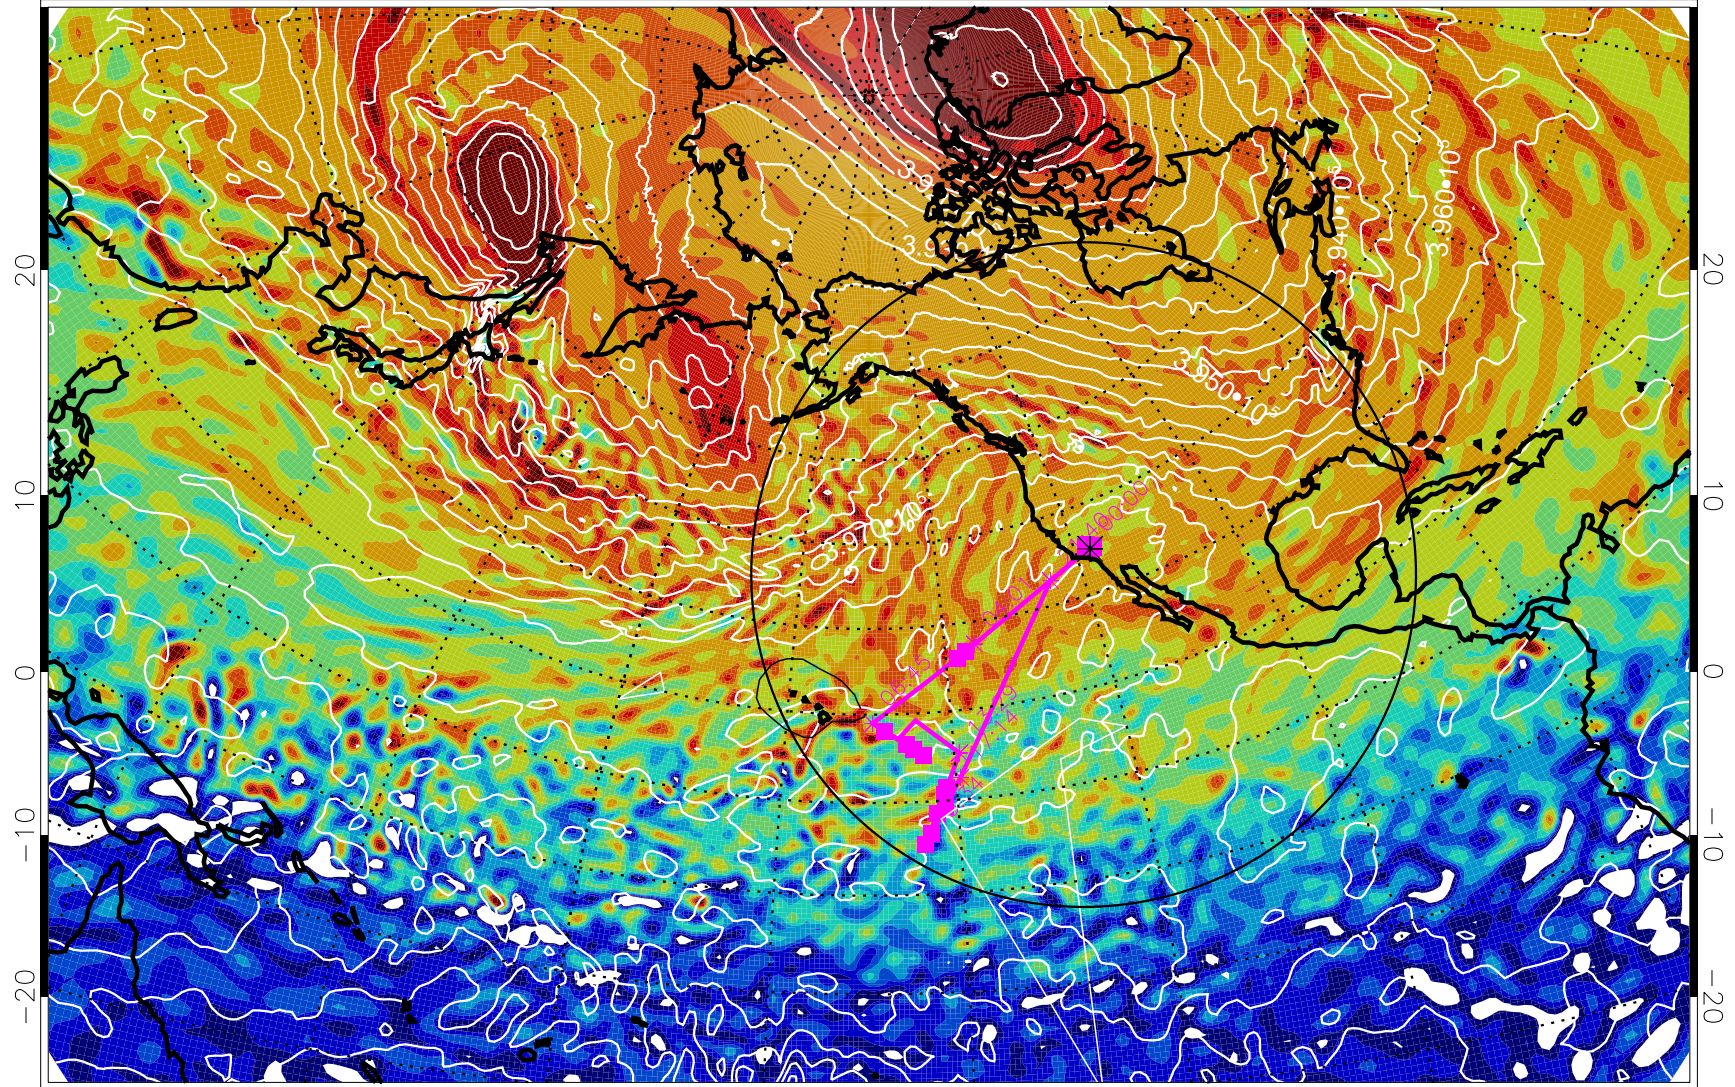

13020212, 60 hour forecast for 460K EPV

460K Montgomery Streamfunction, white

Range ring of 4055 km -- 13 hours GH round trip

13020218, 66 hour forecast for 460K EPV

460K Montgomery Streamfunction, white

Range ring of 4055 km -- 13 hours GH round trip

13020300, 72 hour forecast for 460K EPV

460K Montgomery Streamfunction, white

Range ring of 4055 km -- 13 hours GH round trip

13020306, 78 hour forecast for 460K EPV

460K Montgomery Streamfunction, white

Range ring of 4055 km -- 13 hours GH round trip

13020312, 84 hour forecast for 460K EPV

460K Montgomery Streamfunction, white

Range ring of 4055 km -- 13 hours GH round trip

13020318, 90 hour forecast for 460K EPV

460K Montgomery Streamfunction, white

Range ring of 4055 km -- 13 hours GH round trip

13020400, 96 hour forecast for 460K EPV

460K Montgomery Streamfunction, white

Range ring of 4055 km -- 13 hours GH round trip

13020406, 102 hour forecast for 460K EPV

460K Montgomery Streamfunction, white