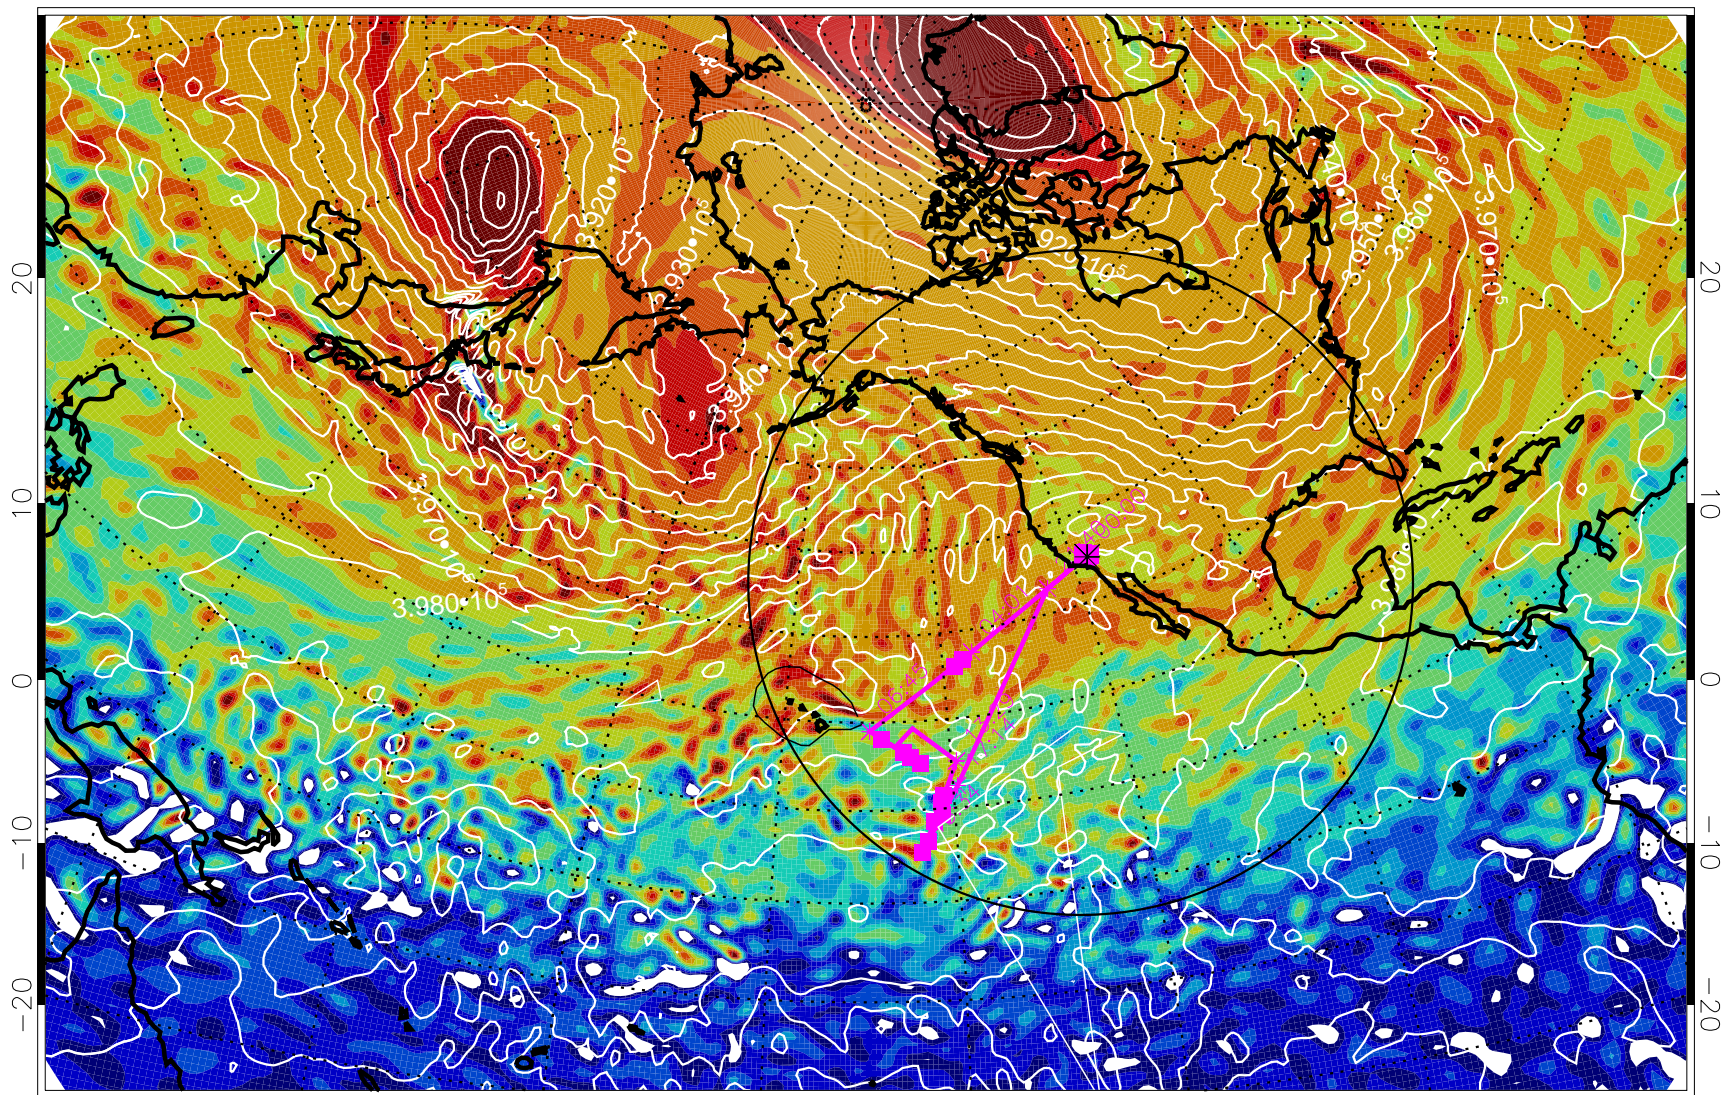

13020212, 60 hour forecast for 460K EPV

460K Montgomery Streamfunction, white

Range ring of 4055 km -- 13 hours GH round trip

13020218, 66 hour forecast for 460K EPV

460K Montgomery Streamfunction, white

Range ring of 4055 km -- 13 hours GH round trip

13020300, 72 hour forecast for 460K EPV

460K Montgomery Streamfunction, white

Range ring of 4055 km -- 13 hours GH round trip

13020306, 78 hour forecast for 460K EPV

460K Montgomery Streamfunction, white

Range ring of 4055 km -- 13 hours GH round trip

13020312, 84 hour forecast for 460K EPV

460K Montgomery Streamfunction, white

Range ring of 4055 km -- 13 hours GH round trip

13020318, 90 hour forecast for 460K EPV

460K Montgomery Streamfunction, white

Range ring of 4055 km -- 13 hours GH round trip

13020400, 96 hour forecast for 460K EPV

460K Montgomery Streamfunction, white

Range ring of 4055 km -- 13 hours GH round trip

13020406, 102 hour forecast for 460K EPV

460K Montgomery Streamfunction, white