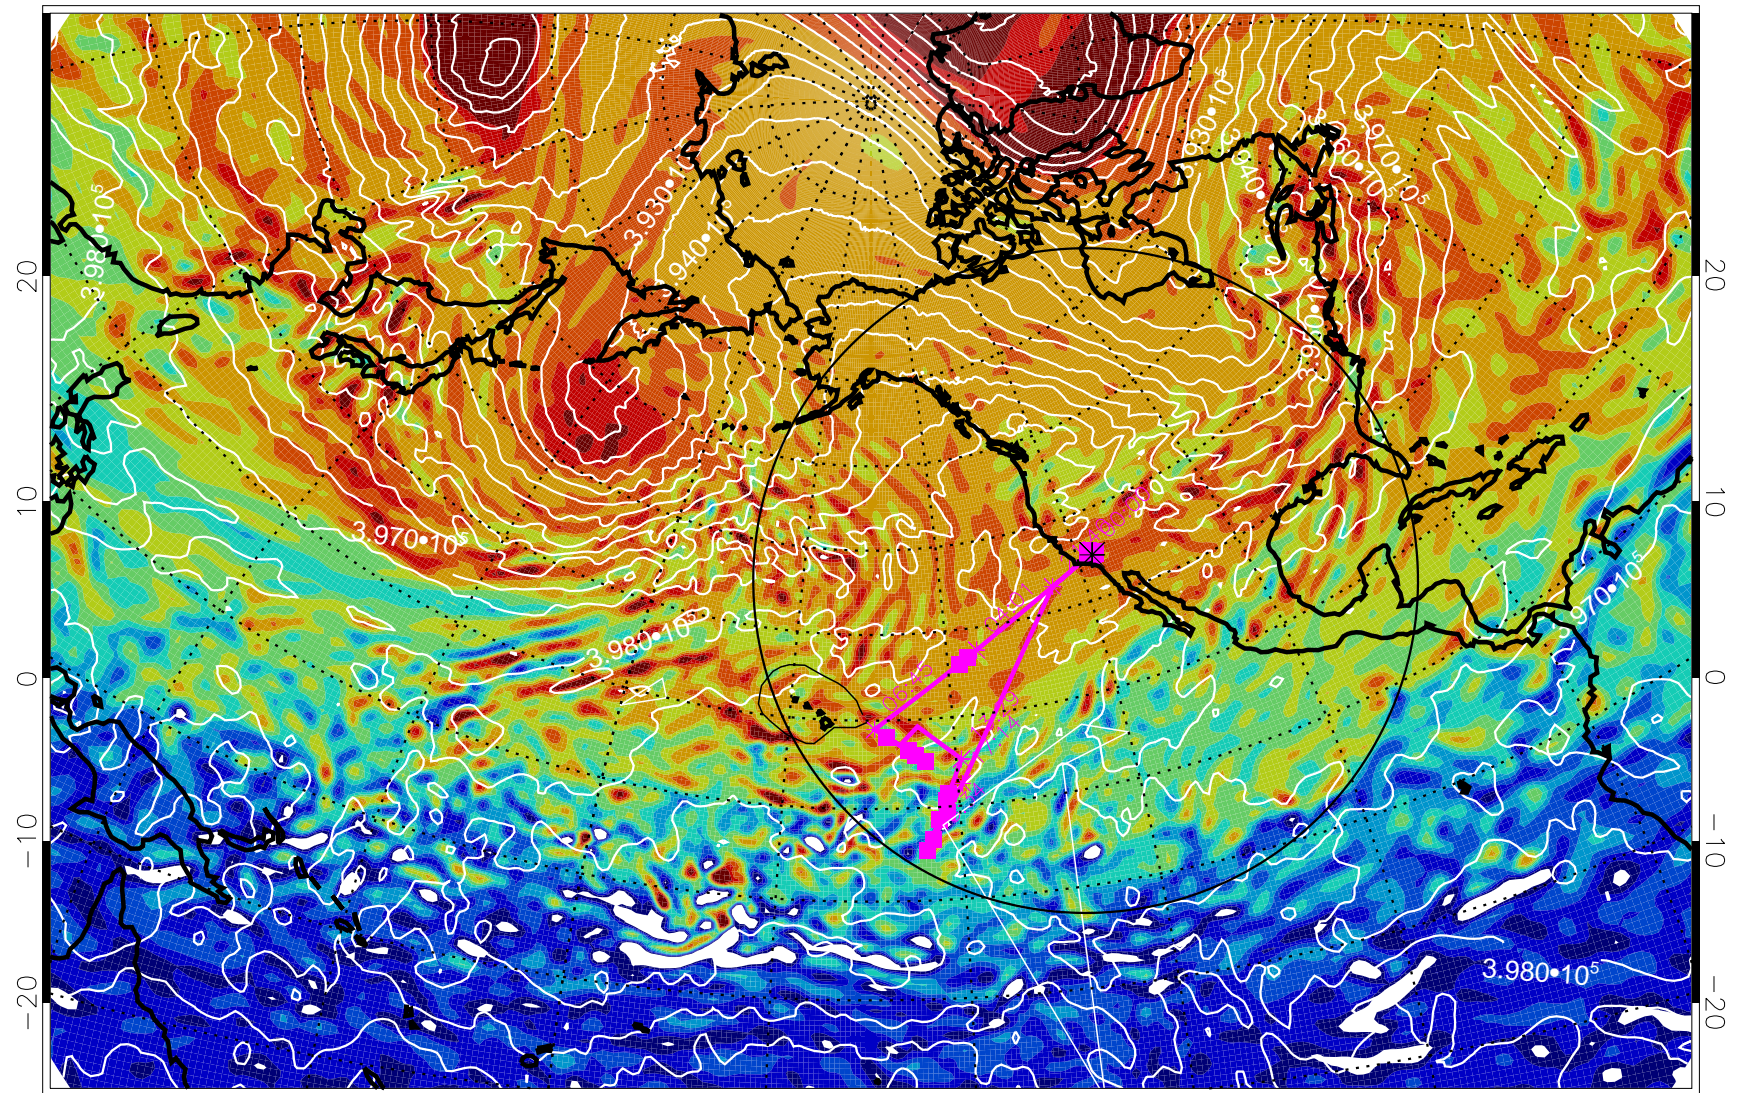

13013112, 12 hour forecast for 460K EPV

460K Montgomery Streamfunction, white

Range ring of 4055 km -- 13 hours GH round trip

13013118, 18 hour forecast for 460K EPV

460K Montgomery Streamfunction, white

Range ring of 4055 km -- 13 hours GH round trip

13020100, 24 hour forecast for 460K EPV

460K Montgomery Streamfunction, white

Range ring of 4055 km -- 13 hours GH round trip

13020106, 30 hour forecast for 460K EPV

460K Montgomery Streamfunction, white

Range ring of 4055 km -- 13 hours GH round trip

13020112, 36 hour forecast for 460K EPV

460K Montgomery Streamfunction, white

Range ring of 4055 km -- 13 hours GH round trip

13020118, 42 hour forecast for 460K EPV

460K Montgomery Streamfunction, white

Range ring of 4055 km -- 13 hours GH round trip

13020200, 48 hour forecast for 460K EPV

460K Montgomery Streamfunction, white

Range ring of 4055 km -- 13 hours GH round trip

13020206, 54 hour forecast for 460K EPV

460K Montgomery Streamfunction, white

Range ring of 4055 km -- 13 hours GH round trip