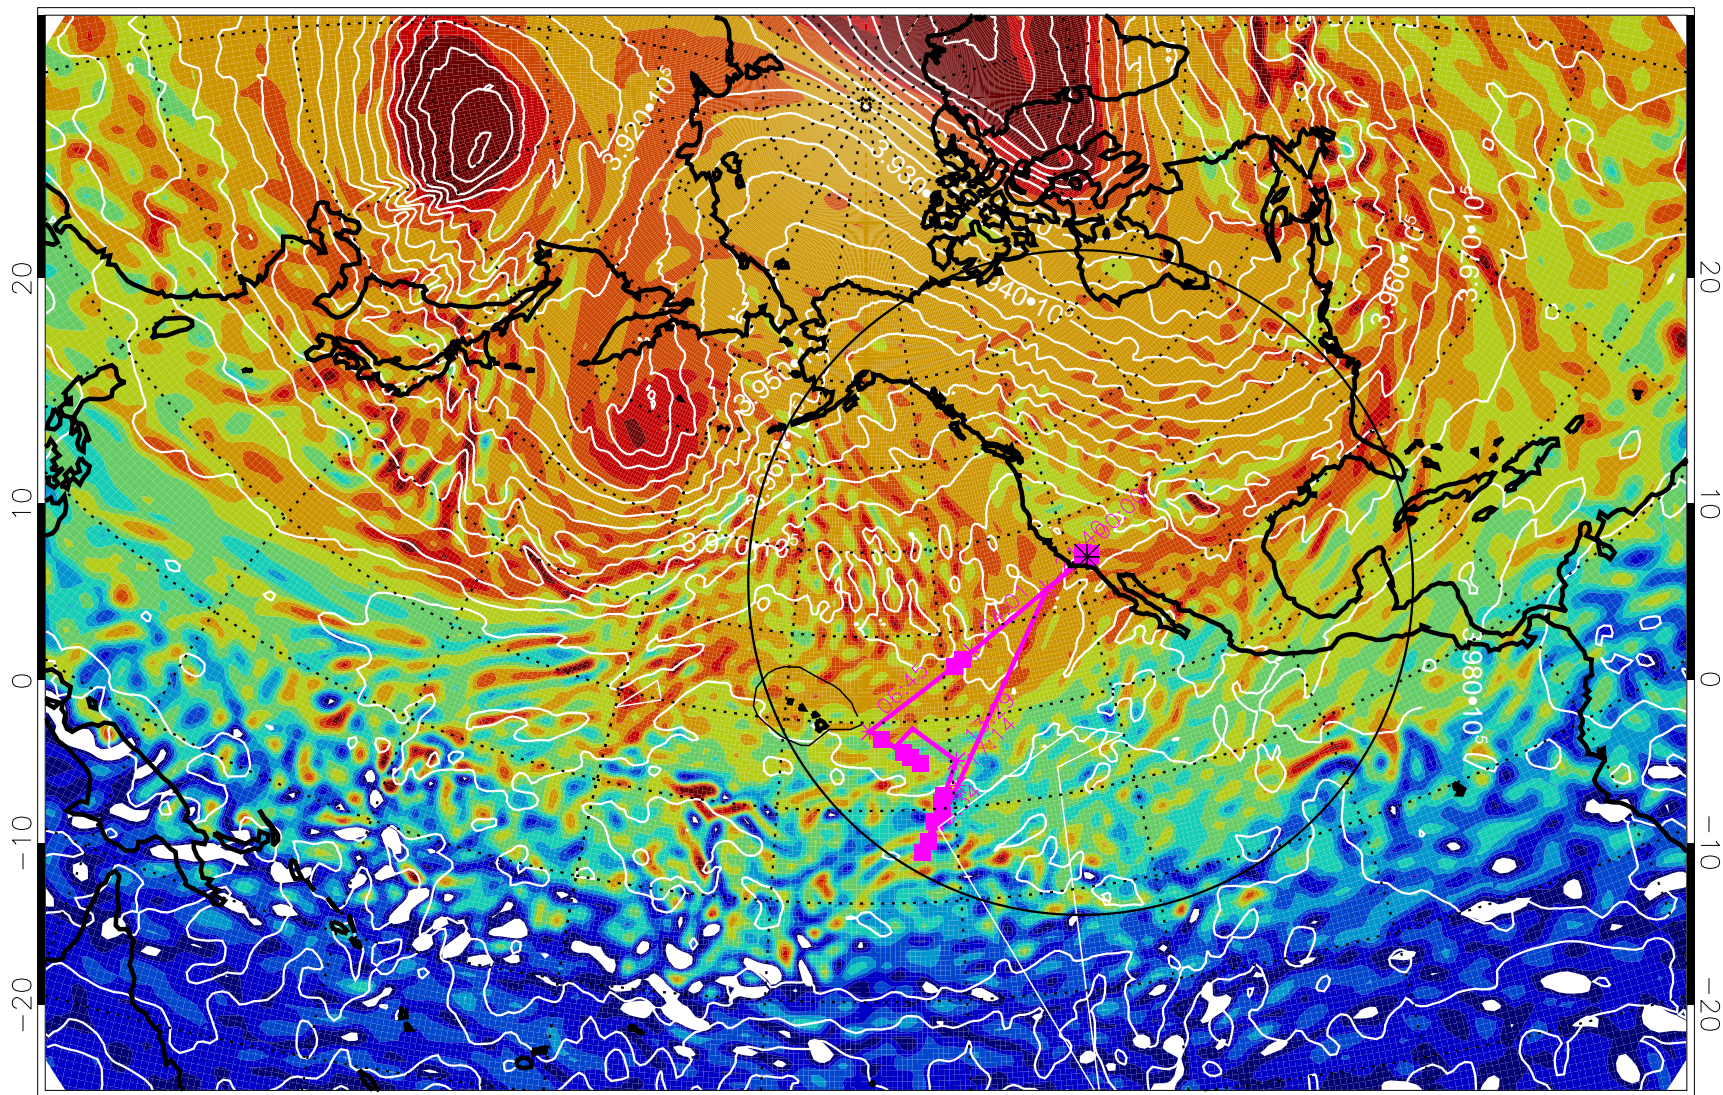

13020112, 36 hour forecast for 460K EPV

460K Montgomery Streamfunction, white

Range ring of 4055 km -- 13 hours GH round trip

13020118, 42 hour forecast for 460K EPV

460K Montgomery Streamfunction, white

Range ring of 4055 km -- 13 hours GH round trip

13020200, 48 hour forecast for 460K EPV

460K Montgomery Streamfunction, white

Range ring of 4055 km -- 13 hours GH round trip

13020206, 54 hour forecast for 460K EPV

460K Montgomery Streamfunction, white

Range ring of 4055 km -- 13 hours GH round trip

13020212, 60 hour forecast for 460K EPV

460K Montgomery Streamfunction, white

Range ring of 4055 km -- 13 hours GH round trip

13020218, 66 hour forecast for 460K EPV

460K Montgomery Streamfunction, white

Range ring of 4055 km -- 13 hours GH round trip

13020300, 72 hour forecast for 460K EPV

460K Montgomery Streamfunction, white

Range ring of 4055 km -- 13 hours GH round trip

13020306, 78 hour forecast for 460K EPV

460K Montgomery Streamfunction, white

Range ring of 4055 km -- 13 hours GH round trip