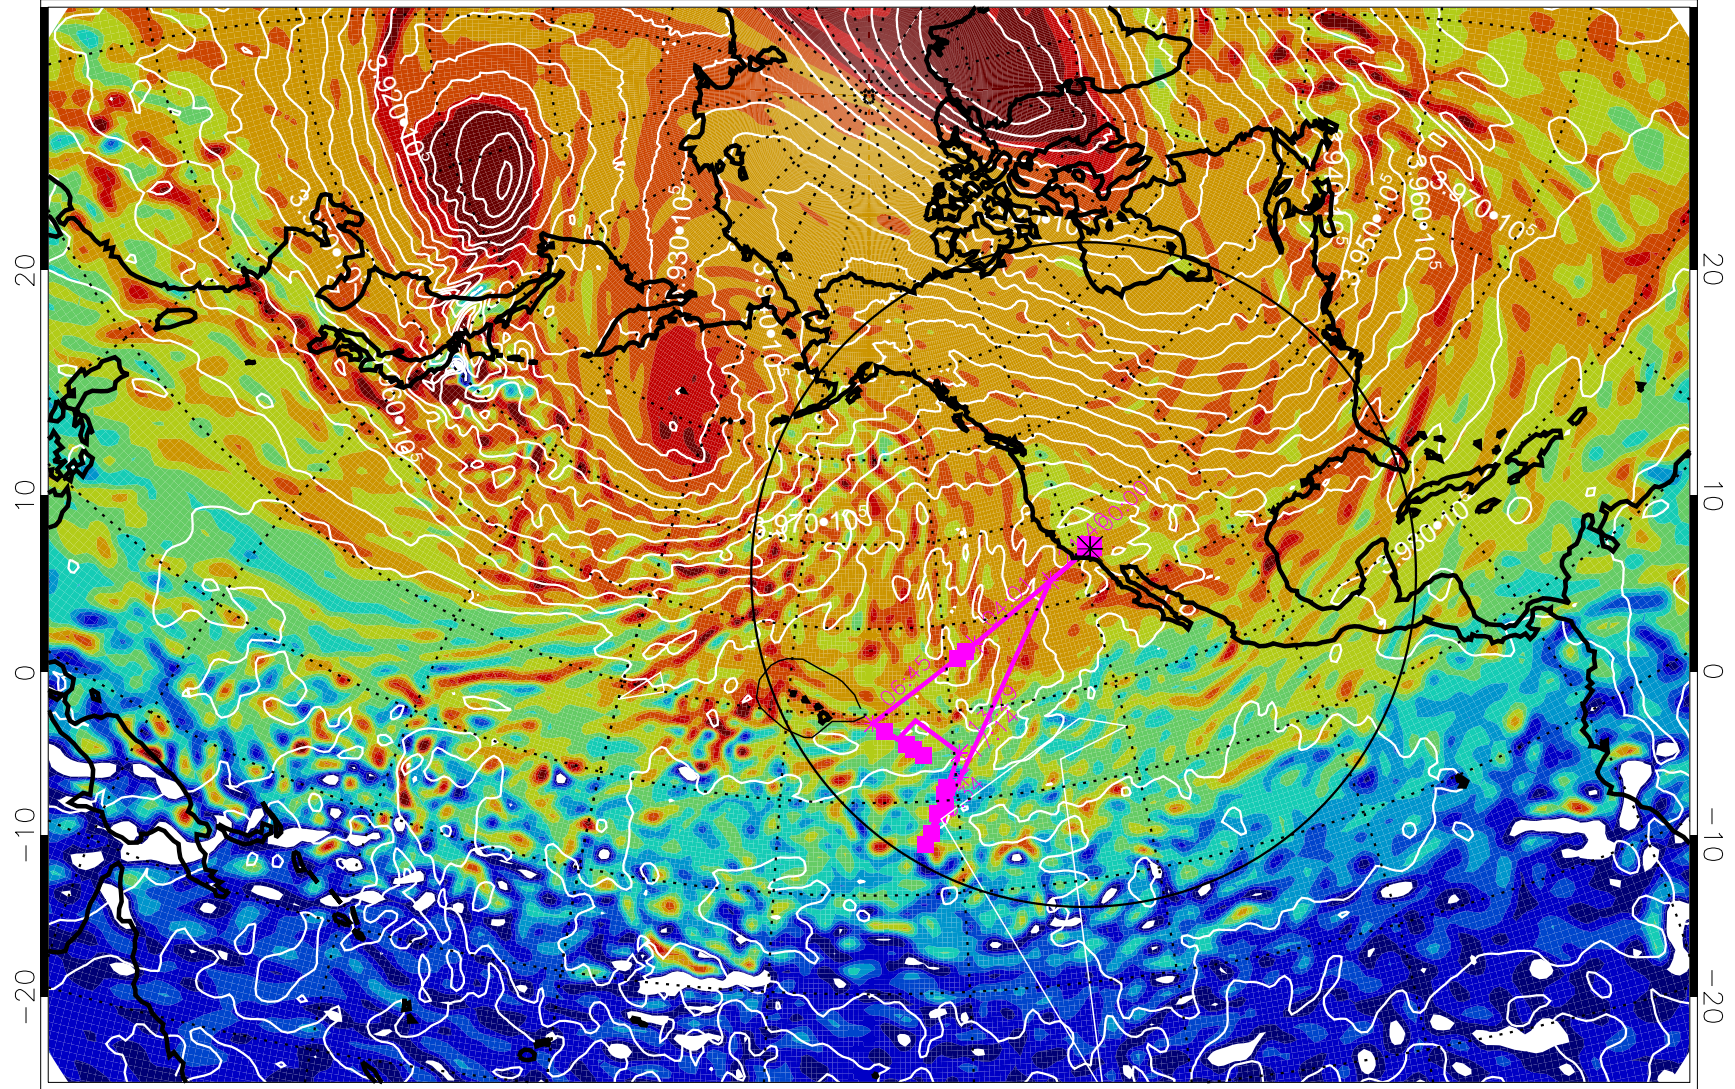

13020212, 60 hour forecast for 460K EPV

460K Montgomery Streamfunction, white

Range ring of 4055 km -- 13 hours GH round trip

13020218, 66 hour forecast for 460K EPV

460K Montgomery Streamfunction, white

Range ring of 4055 km -- 13 hours GH round trip

13020300, 72 hour forecast for 460K EPV

460K Montgomery Streamfunction, white

Range ring of 4055 km -- 13 hours GH round trip

13020306, 78 hour forecast for 460K EPV

460K Montgomery Streamfunction, white

Range ring of 4055 km -- 13 hours GH round trip

13020312, 84 hour forecast for 460K EPV

460K Montgomery Streamfunction, white

Range ring of 4055 km -- 13 hours GH round trip

13020318, 90 hour forecast for 460K EPV

460K Montgomery Streamfunction, white

Range ring of 4055 km -- 13 hours GH round trip

13020400, 96 hour forecast for 460K EPV

460K Montgomery Streamfunction, white

Range ring of 4055 km -- 13 hours GH round trip

13020406, 102 hour forecast for 460K EPV

460K Montgomery Streamfunction, white