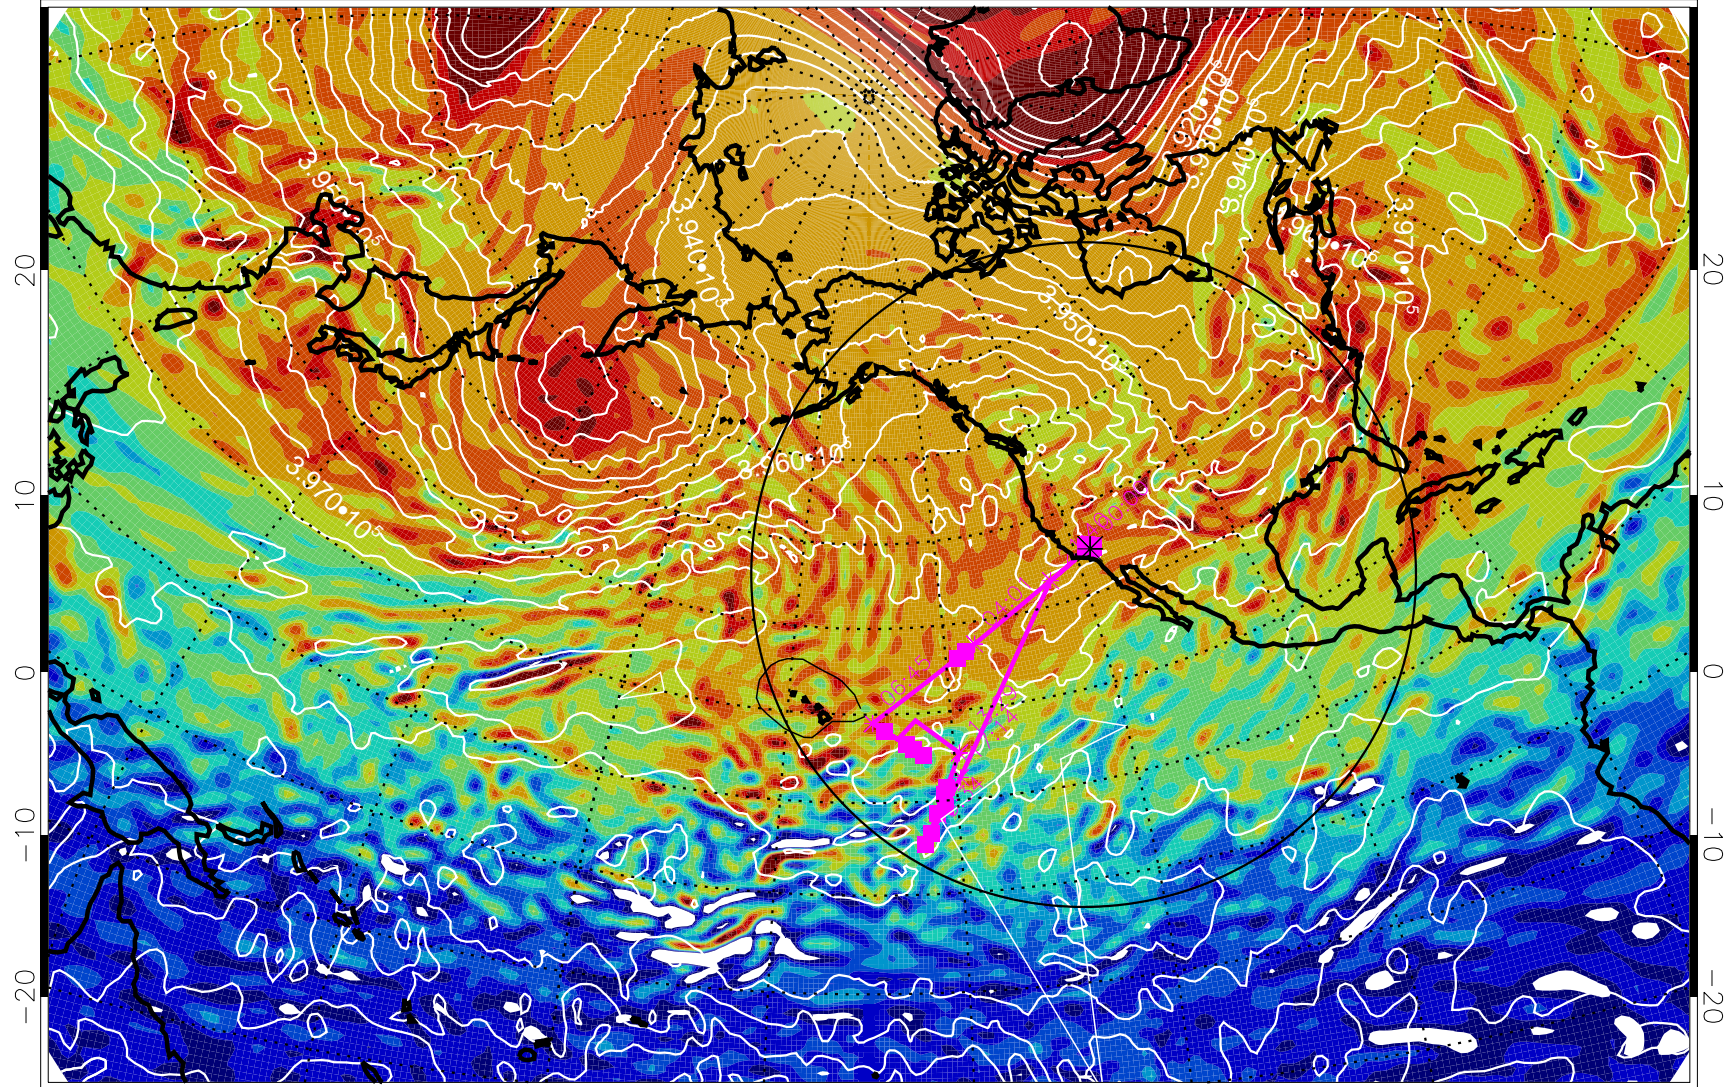

13013112, 12 hour forecast for 460K EPV

460K Montgomery Streamfunction, white

Range ring of 4055 km -- 13 hours GH round trip

13013118, 18 hour forecast for 460K EPV

460K Montgomery Streamfunction, white

Range ring of 4055 km -- 13 hours GH round trip

13020100, 24 hour forecast for 460K EPV

460K Montgomery Streamfunction, white

Range ring of 4055 km -- 13 hours GH round trip

13020106, 30 hour forecast for 460K EPV

460K Montgomery Streamfunction, white

Range ring of 4055 km -- 13 hours GH round trip

13020112, 36 hour forecast for 460K EPV

460K Montgomery Streamfunction, white

Range ring of 4055 km -- 13 hours GH round trip

13020118, 42 hour forecast for 460K EPV

460K Montgomery Streamfunction, white

Range ring of 4055 km -- 13 hours GH round trip

13020200, 48 hour forecast for 460K EPV

460K Montgomery Streamfunction, white

Range ring of 4055 km -- 13 hours GH round trip

13020206, 54 hour forecast for 460K EPV

460K Montgomery Streamfunction, white

Range ring of 4055 km -- 13 hours GH round trip