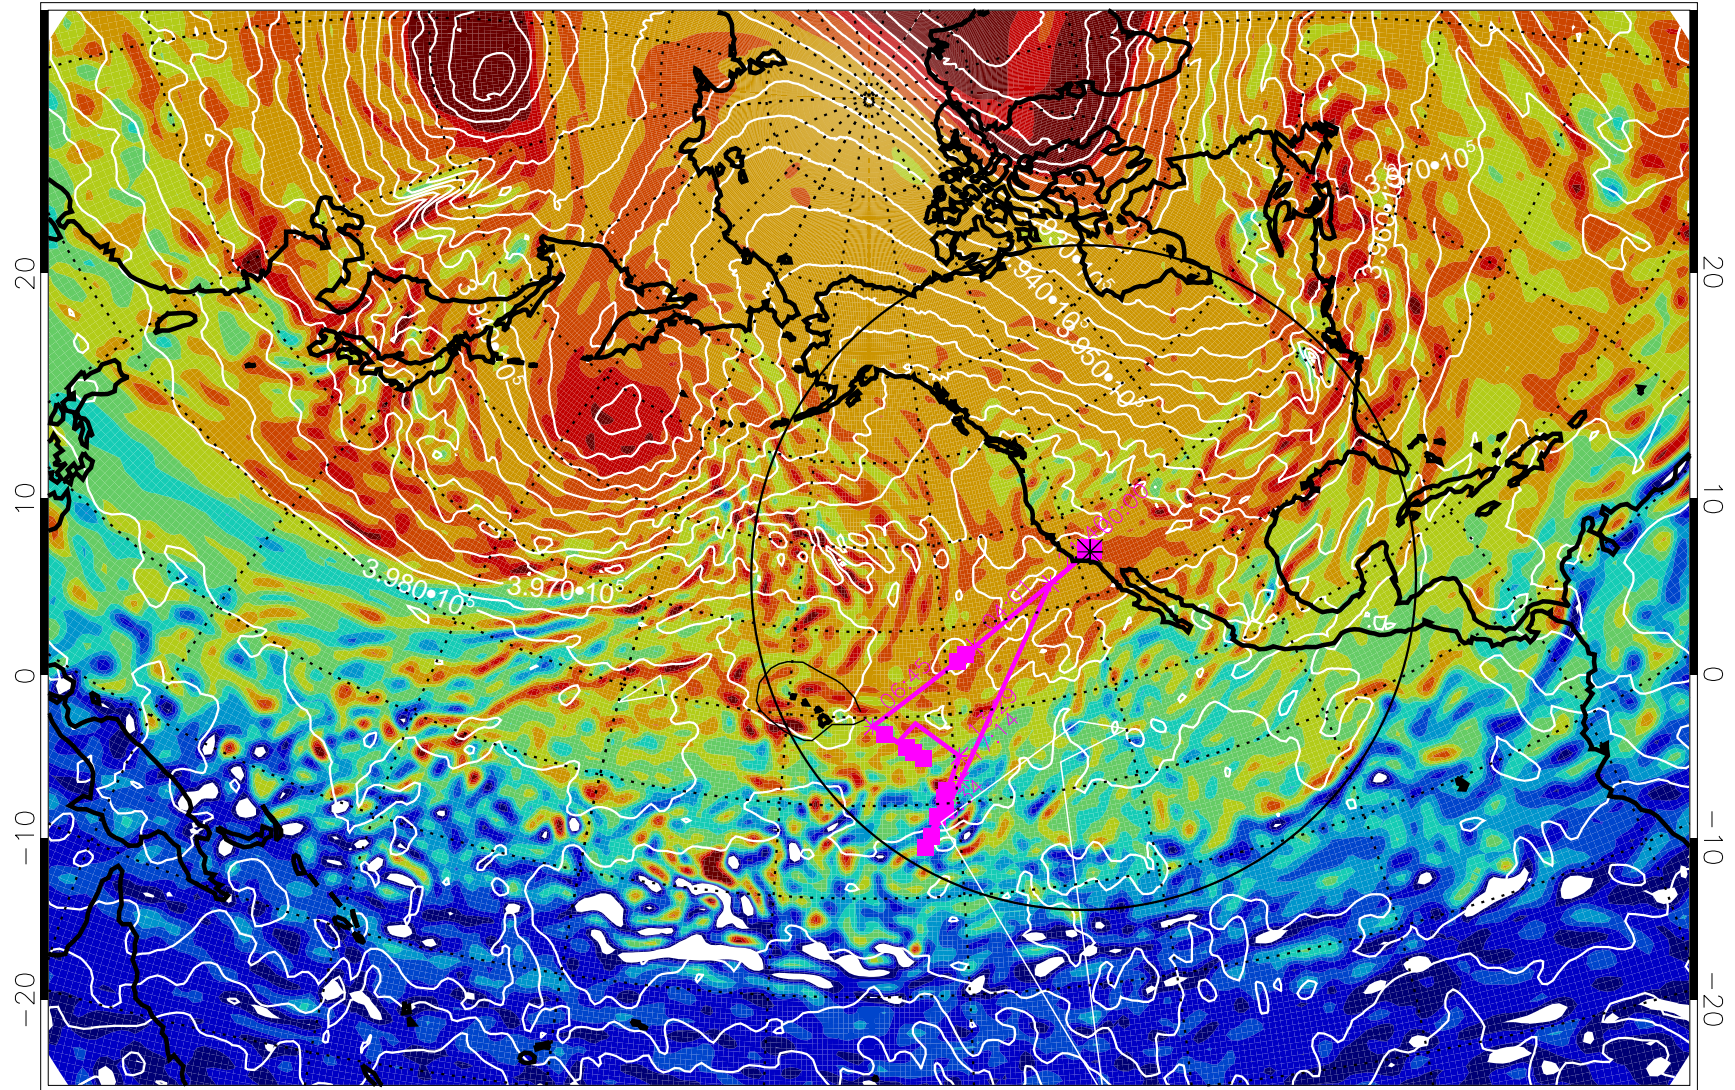

13020100, 24 hour forecast for 460K EPV

460K Montgomery Streamfunction, white

Range ring of 4055 km -- 13 hours GH round trip

13020106, 30 hour forecast for 460K EPV

460K Montgomery Streamfunction, white

Range ring of 4055 km -- 13 hours GH round trip

13020112, 36 hour forecast for 460K EPV

460K Montgomery Streamfunction, white

Range ring of 4055 km -- 13 hours GH round trip

13020118, 42 hour forecast for 460K EPV

460K Montgomery Streamfunction, white

Range ring of 4055 km -- 13 hours GH round trip

13020200, 48 hour forecast for 460K EPV

460K Montgomery Streamfunction, white

Range ring of 4055 km -- 13 hours GH round trip

13020206, 54 hour forecast for 460K EPV

460K Montgomery Streamfunction, white

Range ring of 4055 km -- 13 hours GH round trip

13020212, 60 hour forecast for 460K EPV

460K Montgomery Streamfunction, white

Range ring of 4055 km -- 13 hours GH round trip

13020218, 66 hour forecast for 460K EPV

460K Montgomery Streamfunction, white

Range ring of 4055 km -- 13 hours GH round trip