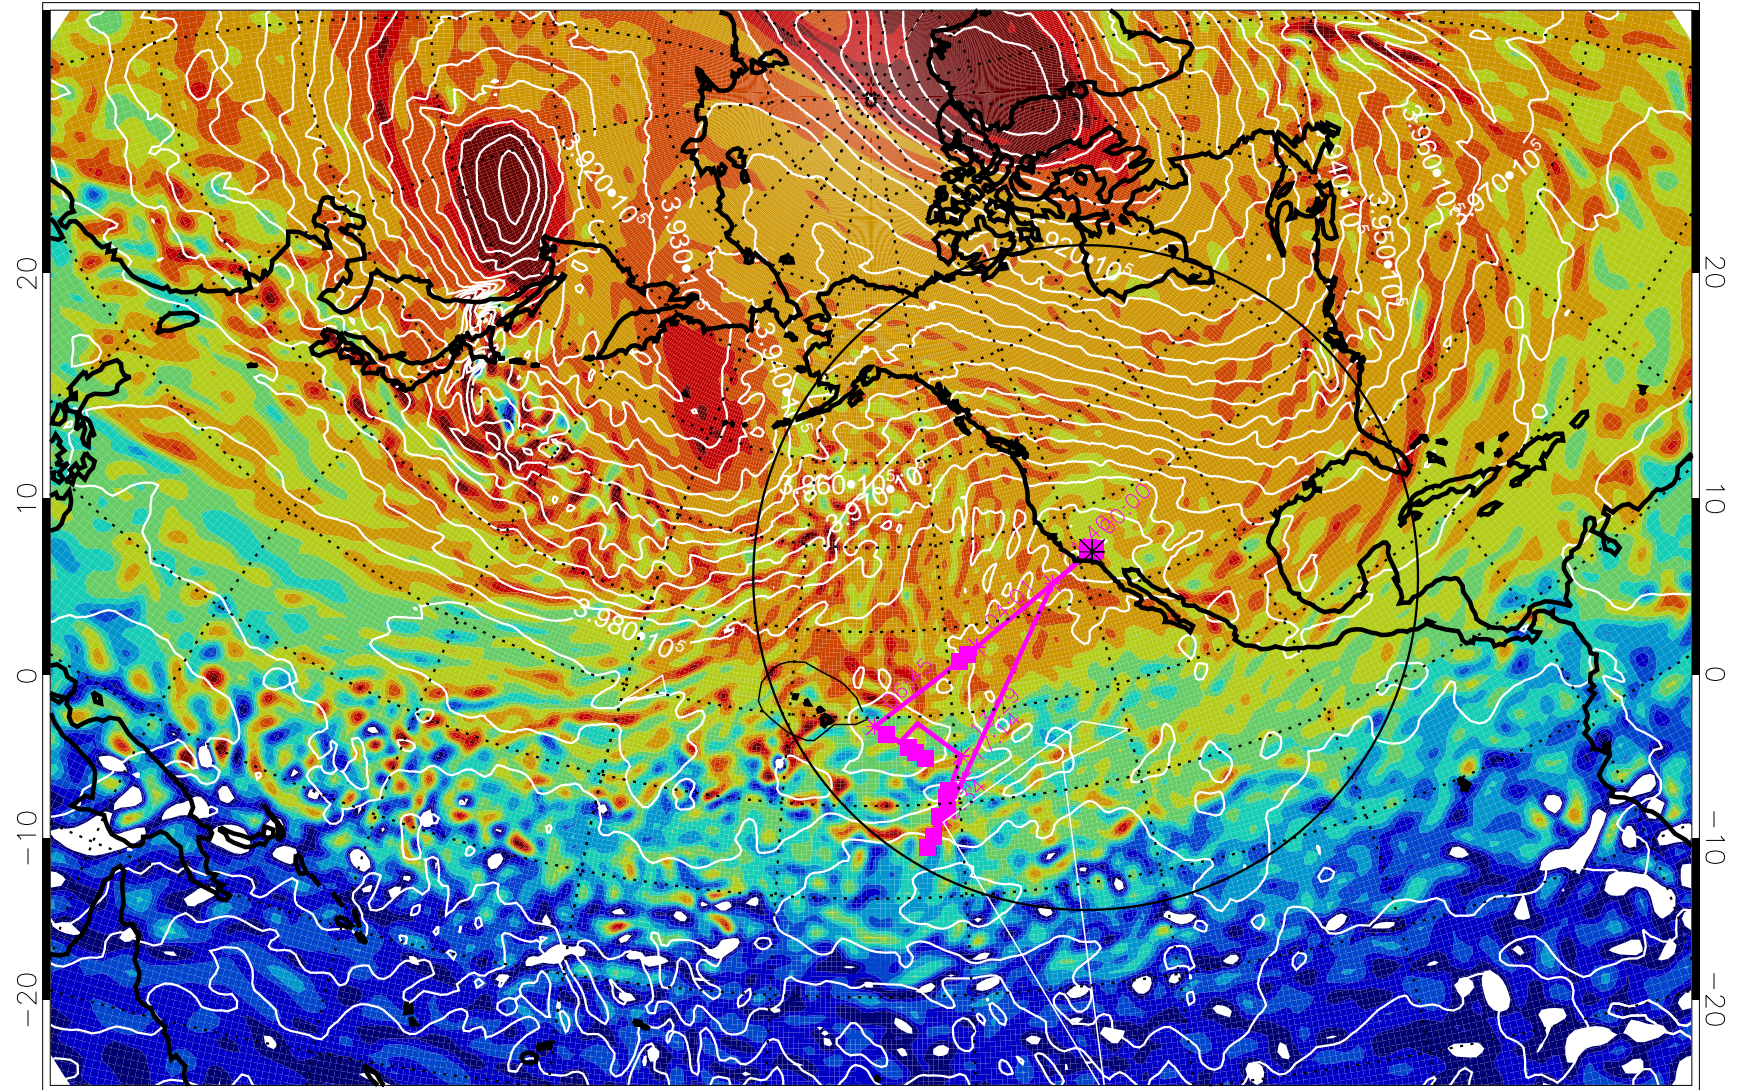

13020212, 60 hour forecast for 460K EPV

460K Montgomery Streamfunction, white

Range ring of 4055 km -- 13 hours GH round trip

13020218, 66 hour forecast for 460K EPV

460K Montgomery Streamfunction, white

Range ring of 4055 km -- 13 hours GH round trip

13020300, 72 hour forecast for 460K EPV

460K Montgomery Streamfunction, white

Range ring of 4055 km -- 13 hours GH round trip

13020306, 78 hour forecast for 460K EPV

460K Montgomery Streamfunction, white

Range ring of 4055 km -- 13 hours GH round trip

13020312, 84 hour forecast for 460K EPV

460K Montgomery Streamfunction, white

Range ring of 4055 km -- 13 hours GH round trip

13020318, 90 hour forecast for 460K EPV

460K Montgomery Streamfunction, white

Range ring of 4055 km -- 13 hours GH round trip

13020400, 96 hour forecast for 460K EPV

460K Montgomery Streamfunction, white

Range ring of 4055 km -- 13 hours GH round trip

13020406, 102 hour forecast for 460K EPV

460K Montgomery Streamfunction, white