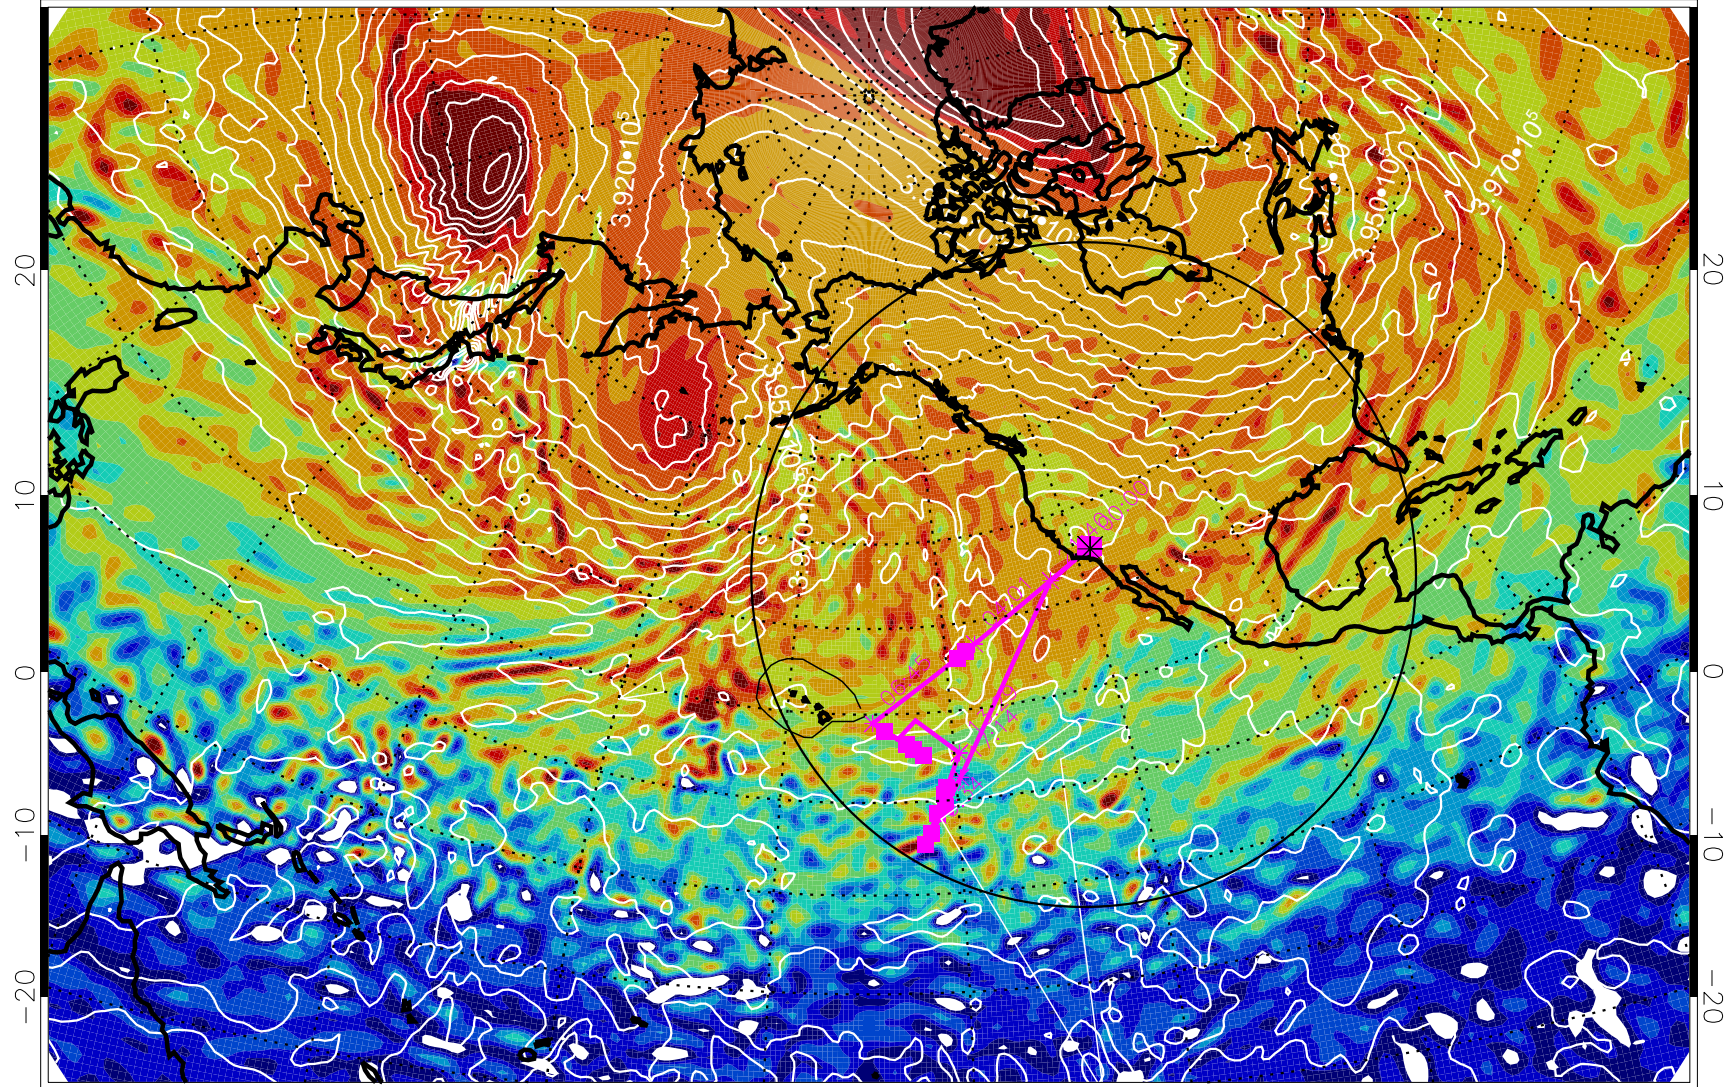

13020200, 48 hour forecast for 460K EPV

460K Montgomery Streamfunction, white

Range ring of 4055 km -- 13 hours GH round trip

13020206, 54 hour forecast for 460K EPV

460K Montgomery Streamfunction, white

Range ring of 4055 km -- 13 hours GH round trip

13020212, 60 hour forecast for 460K EPV

460K Montgomery Streamfunction, white

Range ring of 4055 km -- 13 hours GH round trip

13020218, 66 hour forecast for 460K EPV

460K Montgomery Streamfunction, white

Range ring of 4055 km -- 13 hours GH round trip

13020300, 72 hour forecast for 460K EPV

460K Montgomery Streamfunction, white

Range ring of 4055 km -- 13 hours GH round trip

13020306, 78 hour forecast for 460K EPV

460K Montgomery Streamfunction, white

Range ring of 4055 km -- 13 hours GH round trip

13020400, 96 hour forecast for 460K EPV

460K Montgomery Streamfunction, white

Range ring of 4055 km -- 13 hours GH round trip

13020406, 102 hour forecast for 460K EPV

460K Montgomery Streamfunction, white