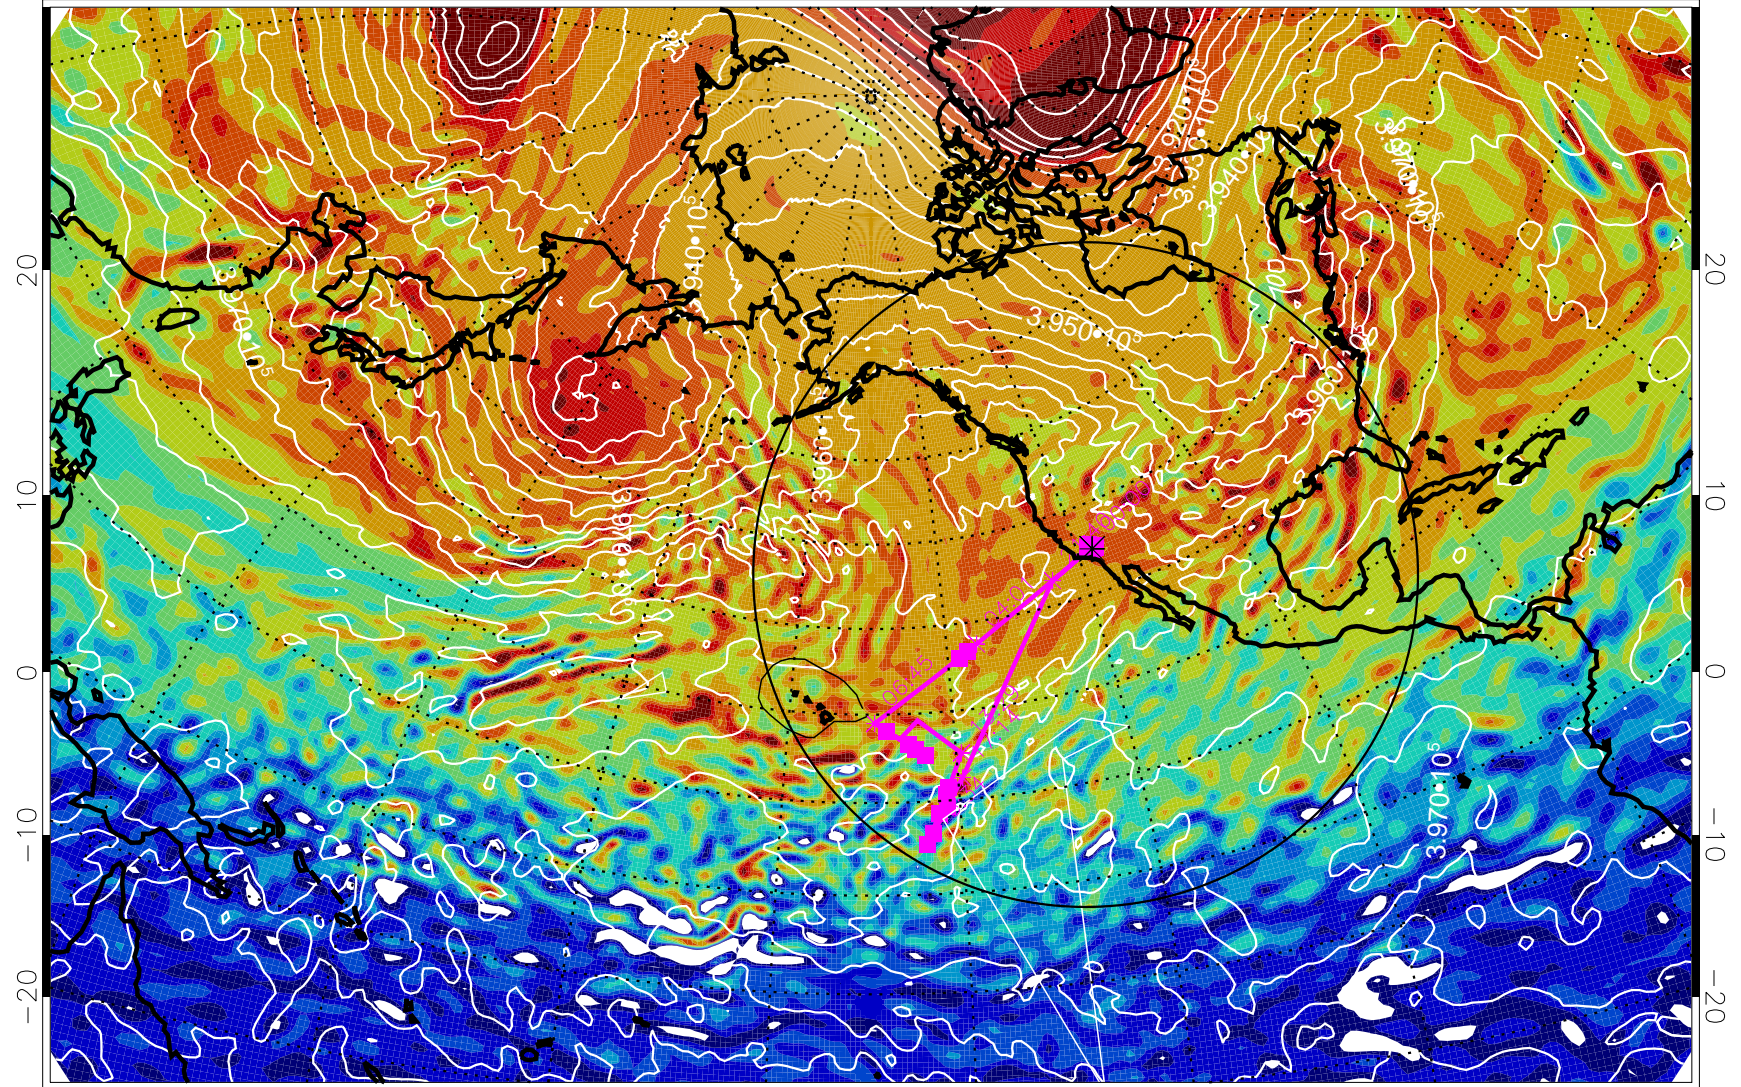

13013112, 12 hour forecast for 460K EPV

460K Montgomery Streamfunction, white

Range ring of 4055 km -- 13 hours GH round trip

13013118, 18 hour forecast for 460K EPV

460K Montgomery Streamfunction, white

Range ring of 4055 km -- 13 hours GH round trip

13020100, 24 hour forecast for 460K EPV

460K Montgomery Streamfunction, white

Range ring of 4055 km -- 13 hours GH round trip

13020106, 30 hour forecast for 460K EPV

460K Montgomery Streamfunction, white

Range ring of 4055 km -- 13 hours GH round trip

13020112, 36 hour forecast for 460K EPV

460K Montgomery Streamfunction, white

Range ring of 4055 km -- 13 hours GH round trip

13020118, 42 hour forecast for 460K EPV

460K Montgomery Streamfunction, white

Range ring of 4055 km -- 13 hours GH round trip

13020200, 48 hour forecast for 460K EPV

460K Montgomery Streamfunction, white

Range ring of 4055 km -- 13 hours GH round trip

13020206, 54 hour forecast for 460K EPV

460K Montgomery Streamfunction, white

Range ring of 4055 km -- 13 hours GH round trip