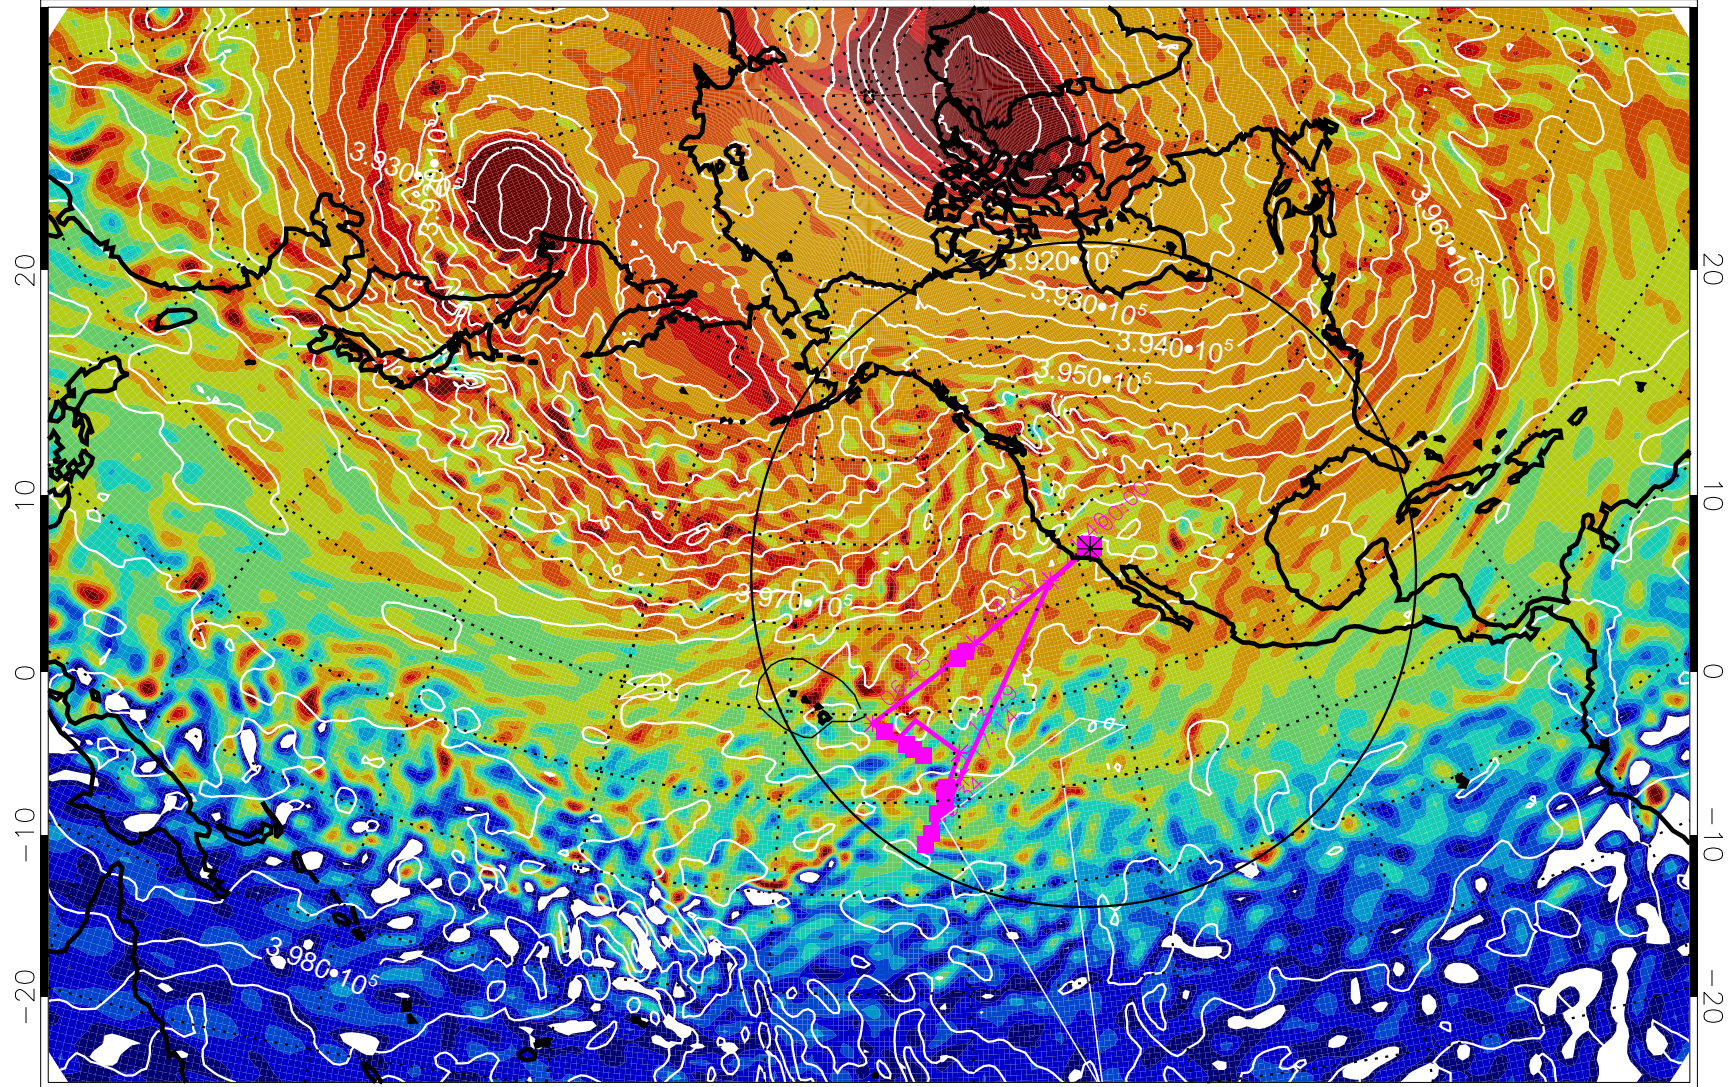

13020400, 96 hour forecast for 460K EPV

460K Montgomery Streamfunction, white

Range ring of 4055 km -- 13 hours GH round trip

13020406, 102 hour forecast for 460K EPV

460K Montgomery Streamfunction, white

Range ring of 4055 km -- 13 hours GH round trip

13020412, 108 hour forecast for 460K EPV

460K Montgomery Streamfunction, white

Range ring of 4055 km -- 13 hours GH round trip

13020418, 114 hour forecast for 460K EPV

460K Montgomery Streamfunction, white

Range ring of 4055 km -- 13 hours GH round trip

13020500, 120 hour forecast for 460K EPV

460K Montgomery Streamfunction, white

Range ring of 4055 km -- 13 hours GH round trip